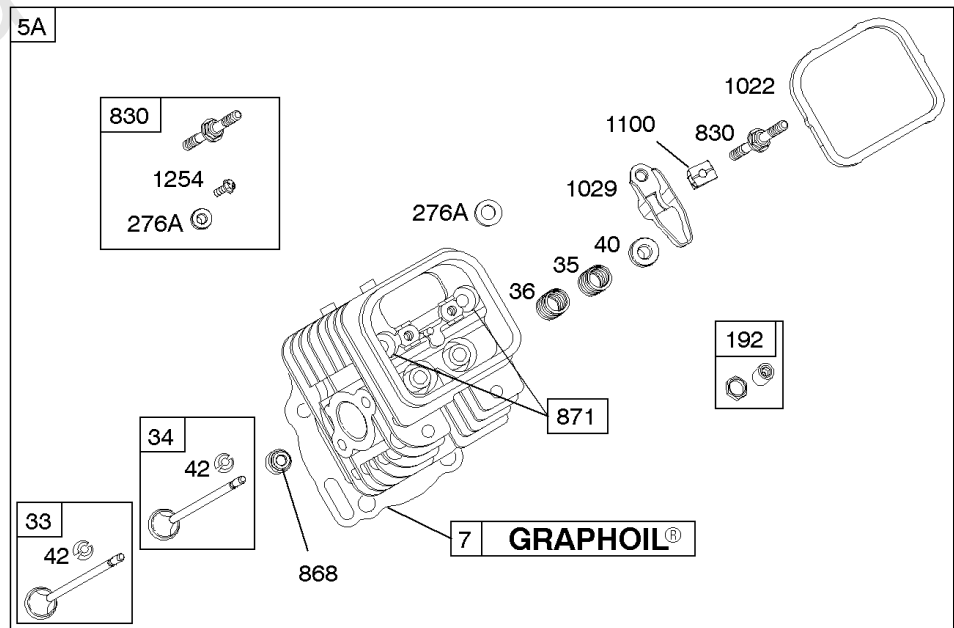

Cylinder Head, Valves

REF NO	PART NO	QTY	DESCRIPTION
5	808698		HEAD, Cylinder -(Cylinder 1)
5A	808699		HEAD, Cylinder -(Cylinder 2)
7	845884		GASKET, Cylinder Head
10	806421		SCREW -(Breather Assembly)
11	844976		TUBE, Breather
13	692059		SCREW -(Cylinder Head)
21	809500		CAP, Oil Fill
33	808687		VALVE, Exhaust
34	807680		VALVE, Intake
35	692084		SPRING, Valve -(Intake)
36	692084		SPRING, Valve -(Exhaust)
40	692058		RETAINER, Valve
42	807683		KEEPER, Valve
45	843379		TAPPET, Valve
192	807623		ADJUSTER, Rocker Arm
276A	807085		WASHER, Sealing
337	692051		PLUG, Spark
383	19576S		WRENCH, Spark Plug
454	693289		CAP, Breather
466	806466		SEAL, O-Ring -(Breather Assembly)
601	691145		CLAMP, Hose
635	692076		BOOT, Spark Plug
830	809157		STUD, Rocker Arm -(Rocker Arm)
868	691963		SEAL, Valve
871	692057		BUSHING, Valve Guide
1022	806039S		GASKET, Rocker Cover
1023	843749		COVER, Rocker
1023A	843750		COVER, Rocker -(Includes Breather Assembly)
1026	691836		ROD, Push -(Intake)(Steel)
1026	691758		ROD, Push -(Exhaust)(Aluminum)
1029	807323		ARM, Rocker
1100	791959		PIVOT, Rocker Arm
1254	807084		SCREW -(Rocker Arm Stud)