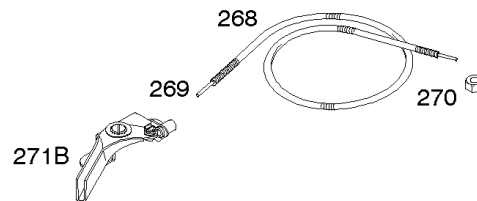

Controls, Governor Spring, Exhaust

REF NO	PART NO	QTY	DESCRIPTION
188	692056		SCREW -(Control Bracket)
206	691244		NUT, Governor Adjusting
208	808453		ROD, Governor Control
209	691506		SPRING, Governor
211A	692068		SPRING, Governed Idle
212	847015		LINK, Throttle
222	808454		BRACKET, Control
227	845484		LEVER, Governor Control
232	692073		SPRING, Governor Link
262	692083		SCREW -(Rod Bracket)
265	691024		CLAMP, Casing
267	692083		SCREW -(Casing Clamp)
268	691025		CASING, Control Wire -(Cut To Required Length)
269	691026		WIRE, Control -(Cut To Required Length)
270	691027		NUT -(Control Wire Casing)
271B	691028		LEVER, Control
278	842122		WASHER -(Governor Control Lever)
280	691526		BRACKET, Fixed Speed
385	807084		SCREW -(Fuel Pump)
432	691509		CAP, Spring
436	692061		MANIFOLD, Exhaust
437	691902		SCREW -(Exhaust Manifold)
505	690238		NUT -(Governor Lever)
562	690239		BOLT -(Governor Control Lever)
613	692056		SCREW -(Muffler)
676C	495518		DEFLECTOR, Muffler
677	810079		SCREW -(Muffler Deflector)
689	691272		SPRING, Friction
883	691613		GASKET, Exhaust
1054	280275		TIE, Cable