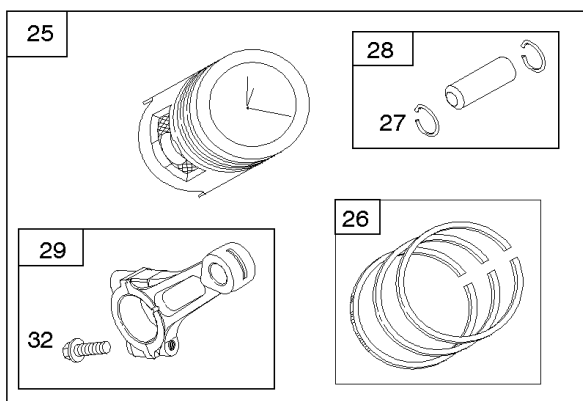

1036 EMISSIONS LABEL

1330 REPAIR MANUAL

1319 WARNING LABEL

Not For Reproduction