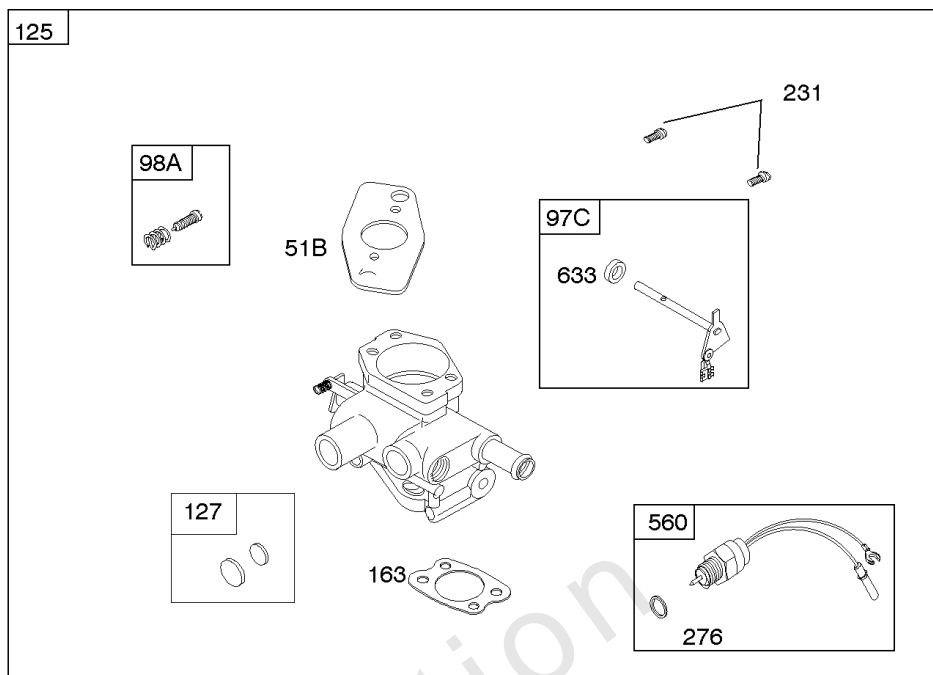

1036 EMISSIONS LABEL

1330 REPAIR MANUAL

1319 WARNING LABEL

Not For Reproduction

Cylinder, Camshaft, Crankshaft, Piston, Rings, Connecting Rod

REF NO	PART NO	QTY	DESCRIPTION
1	808702		CYLINDER ASSEMBLY
2	808534		KIT, Bushing/Seal -(Magneto Side)
3	805101S		SEAL, Oil -(Magneto Side)
15	691680		PLUG, Oil Drain -(3/8"-18 NPTF - Internal 3/8" Sq)
15	690946		PLUG, Oil Drain -(3/8"-18 NPTF-External 7/16" Sq)
16	843797		CRANKSHAFT
17	843827		BEARING, Ball
25	844540		PISTON ASSEMBLY -(Standard)
25A	843821		PISTON ASSEMBLY -(.020 Oversize)
26	843822		SET, Ring -(.020 Oversize)
26	843793		SET, Ring -(Standard)
27	690683		LOCK, Piston Pin
28	807886		PIN, Piston -(Standard)
29	807900S		ROD, Connecting
32	690698		SCREW -(Connecting Rod)
46	845649		CAMSHAFT
377	808095		KEY, Flywheel
377A	691639		KEY, Timing
598	807625		SHIM, End Play -(Crankshaft or Camshaft Bearing)
718	806469		PIN, Locating
741	846085		GEAR, Timing
1025	690689		SPOOL, Governor
1036	-----		Label-Emissions -(Available From A Briggs & Stratton Authorized Dealer)
1319	794467		LABEL, Warning
1330	272144		MANUAL, Repair

Not For
Reproduction

Mixer, Intake Manifold

REF NO	PART NO	QTY	DESCRIPTION
50	692124		MANIFOLD, Intake
51A	692035		GASKET, Intake -(Manifold to Cylinder Head)
51B	806457		GASKET, Intake -(Manifold/Carburetor Spacer)
54	846604		SCREW -(Intake Manifold) (M8x67mm) (Dog Point)
97C	808397		SHAFT, Throttle
98A	808177		KIT, Idle Speed
122A	690747		SPACER, Carburetor
125	808692		CARBURETOR
127	806460		PLUG, Welch
163	692081		GASKET, Air Cleaner -(Air Cleaner)
231	690718		SCREW -(Choke Valve)
276	806998		WASHER, Sealing -(LP/NG Fuel Switch)
365	690711		SCREW -(Carburetor/Throttle Body)
415	794903		PLUG
560	808693		SWITCH, LP/NG Fuel
633	806131		SEAL, Choke/Throttle Shaft