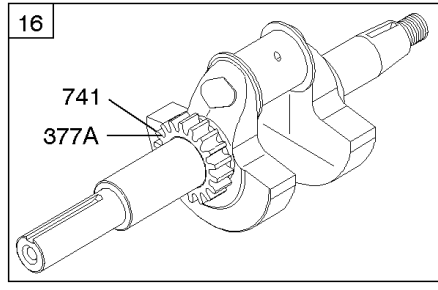

1036 EMISSIONS LABEL

1330 REPAIR MANUAL

1319 WARNING LABEL

Not For Reproduction