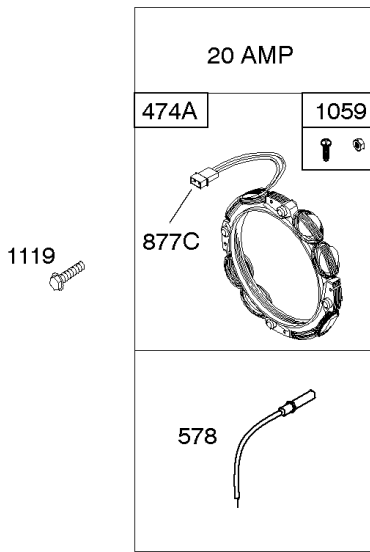

Alternator, Starter Solenoid, Armature

REF NO	PART NO	QTY	DESCRIPTION
239	491657S		SWITCH, Oil Pressure
333	845606		ARMATURE, Magneto
334	692066		SCREW -(Magneto Armature)
359	691077		WASHER -(Ground Terminal)
373	691612		NUT -(Ground Terminal)
474	592830		ALTERNATOR -(10-16 Amp Regulated)
493A	691177		BRACKET, Mounting
500	691086		WASHER -(Key Switch)
501	845907		REGULATOR -(16 Amp)
503	845016		STRAP, Starter -(60mm)
506	807120		SCREW -(Carburetor/EFI Cover)
507	691972		INSULATOR
520	691084		TERMINAL, Ground
526	692067		SCREW -(Regulator) (M6x12mm)
529	690744		GROMMET
555	692067		SCREW -(Starter Solenoid)
577	690795		CABLE, Starter
578	844547		WIRE ASSEMBLY
683	691029		NUT -(Starter Solenoid)
729	690586		CLIP, Wire
813	690635		CLAMP
851	493880S		TERMINAL, Spark Plug
877C	399916		WIRE/CONNECTOR, Alternator
879	841607		COVER, Carburetor/EFI
920B	846820		SOLENOID, Starter
990	691959		SET, Key
1054	280275		TIE, Cable
1059	698516		KIT, Screw/Washer
1119	691552		SCREW -(Alternator)