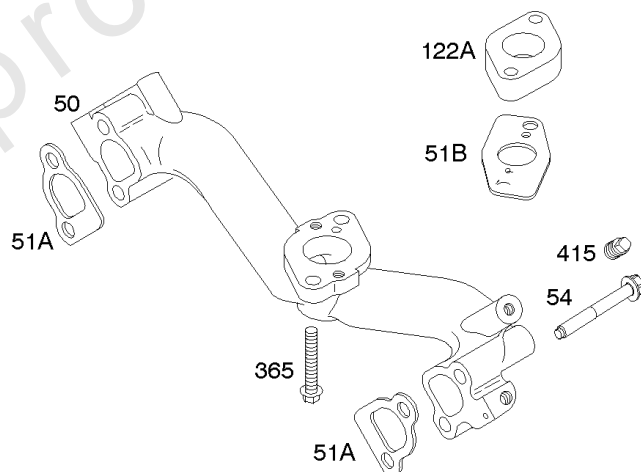

1036 EMISSIONS LABEL

1330 REPAIR MANUAL

1319 WARNING LABEL

Not For Reproduction

Cylinder, Camshaft, Crankshaft, Piston, Rings, Connecting Rod

REF NO	PART NO	QTY	DESCRIPTION
1	808702		CYLINDER ASSEMBLY
2	808534		KIT, Bushing/Seal -(Magneto Side)
3	805101S		SEAL, Oil -(Magneto Side)
15	691680		PLUG, Oil Drain -(3/8"-18 NPTF - Internal 3/8" Sq)
15	690946		PLUG, Oil Drain -(3/8"-18 NPTF-External 7/16" Sq)
16	843797		CRANKSHAFT
17	843827		BEARING, Ball
25	844540		PISTON ASSEMBLY -(Standard)
25A	843821		PISTON ASSEMBLY -(.020 Oversize)
26	843822		SET, Ring -(.020 Oversize)
26	843793		SET, Ring -(Standard)
27	690683		LOCK, Piston Pin
28	807886		PIN, Piston -(Standard)
29	807900S		ROD, Connecting
32	690698		SCREW -(Connecting Rod)
46	845649		CAMSHAFT
377	808095		KEY, Flywheel
377A	691639		KEY, Timing
598	807625		SHIM, End Play -(Crankshaft or Camshaft Bearing)
718	806469		PIN, Locating
741	846085		GEAR, Timing
1025	690689		SPOOL, Governor
1036	-----		Label-Emissions -(Available From A Briggs & Stratton Authorized Dealer)
1319	794467		LABEL, Warning
1330	272144		MANUAL, Repair

Not For
Reproduction

Mixer, Intake Manifold

REF NO	PART NO	QTY	DESCRIPTION
50	692124		MANIFOLD, Intake
51A	692035		GASKET, Intake -(Manifold to Cylinder Head)
51B	806457		GASKET, Intake -(Manifold/Carburetor Spacer)
54	846604		SCREW -(Intake Manifold) (M8x67mm) (Dog Point)
97C	808397		SHAFT, Throttle
98A	808177		KIT, Idle Speed
122A	690747		SPACER, Carburetor
125	808692		CARBURETOR
127	806460		PLUG, Welch
163	692081		GASKET, Air Cleaner -(Air Cleaner)
231	690718		SCREW -(Choke Valve)
276	806998		WASHER, Sealing -(LP/NG Fuel Switch)
365	690711		SCREW -(Carburetor/Throttle Body)
415	794903		PLUG
560	808693		SWITCH, LP/NG Fuel
633	806131		SEAL, Choke/Throttle Shaft