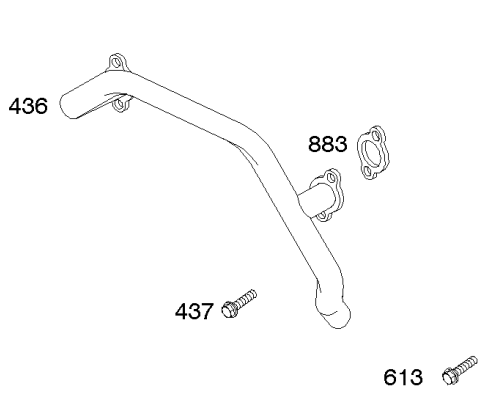

Alternator, Starter Solenoid, Armature

REF NO	PART NO	QTY	DESCRIPTION
239	491657S		SWITCH, Oil Pressure
333	845606		ARMATURE, Magneto
334	692066		SCREW -(Magneto Armature)
359	691077		WASHER -(Ground Terminal)
373	691612		NUT -(Ground Terminal)
474	592830		ALTERNATOR -(10-16 Amp Regulated)
493A	691177		BRACKET, Mounting
500	691086		WASHER -(Key Switch)
501	845907		REGULATOR -(16 Amp)
503	845016		STRAP, Starter -(60mm)
506	807120		SCREW -(Carburetor/EFI Cover)
507	691972		INSULATOR
520	691084		TERMINAL, Ground
526	692067		SCREW -(Regulator) (M6x12mm)
529	690744		GROMMET
555	692067		SCREW -(Starter Solenoid)
577	690795		CABLE, Starter
578	844547		WIRE ASSEMBLY
683	691029		NUT -(Starter Solenoid)
729	690586		CLIP, Wire
813	690635		CLAMP
851	493880S		TERMINAL, Spark Plug
877C	399916		WIRE/CONNECTOR, Alternator
879	841607		COVER, Carburetor/EFI
920B	846820		SOLENOID, Starter
990	691959		SET, Key
1054	280275		TIE, Cable
1059	698516		KIT, Screw/Washer
1119	691552		SCREW -(Alternator)