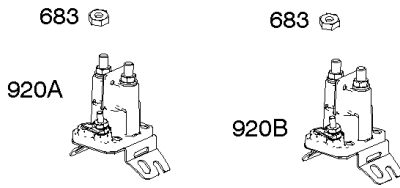

Alternator, Starter Solenoid, Armature

REF NO	PART NO	QTY	DESCRIPTION
239	491657S		SWITCH, Oil Pressure
333	845606		ARMATURE, Magneto
334	692066		SCREW -(Magneto Armature)
359	691077		WASHER -(Ground Terminal)
373	691612		NUT -(Ground Terminal)
474	592830		ALTERNATOR -(10-16 Amp Regulated)
493A	691177		BRACKET, Mounting
500	691086		WASHER -(Key Switch)
501	845907		REGULATOR -(16 Amp)
503	845016		STRAP, Starter -(60mm)
506	807120		SCREW -(Carburetor/EFI Cover)
507	691972		INSULATOR
520	691084		TERMINAL, Ground
526	692067		SCREW -(Regulator) (M6x12mm)
529	690744		GROMMET
555	692067		SCREW -(Starter Solenoid)
577	690795		CABLE, Starter
578	844547		WIRE ASSEMBLY
683	691029		NUT -(Starter Solenoid)
729	690586		CLIP, Wire
813	690635		CLAMP
851	493880S		TERMINAL, Spark Plug
877C	399916		WIRE/CONNECTOR, Alternator
879	841607		COVER, Carburetor/EFI
920B	846820		SOLENOID, Starter
990	691959		SET, Key
1054	280275		TIE, Cable
1059	698516		KIT, Screw/Washer
1119	691552		SCREW -(Alternator)