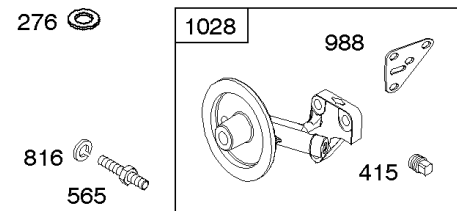

Crankcase Cover, Lubrication

REF NO	PART NO	QTY	DESCRIPTION
12	846487		GASKET, Crankcase
17	843827		BEARING, Ball
18	844588		COVER, Crankcase
20	805049S		SEAL, Oil -(PTO Side)
22	807362		SCREW -(Crankcase Cover/Sump)
86	690745		COVER, Gear
186	693184		CONNECTOR, Hose
273	690681		SEAL, O-Ring -(Oil Pump)
276	806998		WASHER, Sealing -(LP/NG Fuel Switch)
287	806660		SCREW -(Dipstick Tube)
404	690704		WASHER -(Governor Crank)
415	794903		PLUG
439	692154		O-RING, Oil Gallery -(Crankcase Cover/Sump or Cylinder Assembly)
468	690690		SEAL, O-Ring -(Oil Pump Screen)
479	807084		SCREW -(Oil Pump Screen)
523A	693175		DIPSTICK
524	693172		SEAL, O-Ring -(Dipstick Tube)
525	693174		TUBE, Dipstick
552	690701		BUSHING, Governor Crank
552A	806686		BUSHING, Governor Crank
565	690682		STUD -(Oil Filter Adapter)
596	691492		SCREW -(Oil Pump)
614	691550		PIN, Cotter
616	806685		CRANK, Governor
650	841233		SCREW -(Oil Deflector)
691	842826		SEAL, Governor Shaft
710	807689		COVER, Oil Filter
737	690679		SCREW -(Oil Filter Adapter) (M6x21mm)
816	690706		WASHER -(Oil Filter Adapter)
988	692063		GASKET, Oil Adapter
988A	690687		GASKET, Oil Adapter
1017	690900		SCREEN, Oil Pump
1024	-----		Pump-Oil -Used Before Code Date 07101500
1024	843825		PUMP, Oil -Used After Code Date 07101400
1027	842921		FILTER, Oil -(Premium)
1028	808033		ADAPTER, Oil Filter