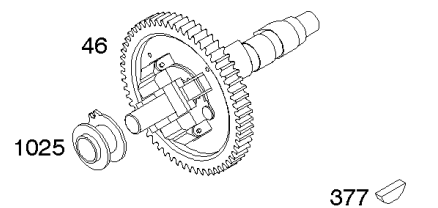

1036 EMISSIONS LABEL

1330 REPAIR MANUAL

1319 WARNING LABEL

Not For Reproduction