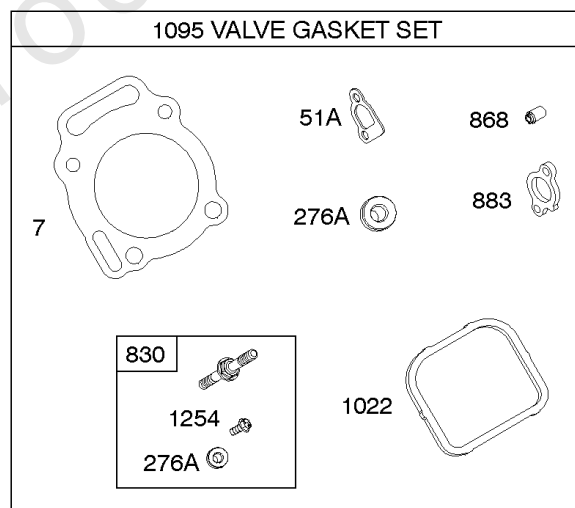

Engine and Valve Gasket Kits

REF NO	PART NO	QTY	DESCRIPTION
3	805101S		SEAL, Oil -(Magneto Side)
7	845884		GASKET, Cylinder Head
12	846487		GASKET, Crankcase
20	805049S		SEAL, Oil -(PTO Side)
51A	692035		GASKET, Intake -(Manifold to Cylinder Head)
163	692081		GASKET, Air Cleaner -(Air Cleaner)
273	690681		SEAL, O-Ring -(Oil Pump)
276A	807085		WASHER, Sealing
358	841188		GASKET SET, Engine
439	692154		O-RING, Oil Gallery -(Crankcase Cover/Sump or Cylinder Assembly)
468	690690		SEAL, O-Ring -(Oil Pump Screen)
524	693172		SEAL, O-Ring -(Dipstick Tube)
691	842826		SEAL, Governor Shaft
830	809157		STUD, Rocker Arm -(Rocker Arm)
868	691963		SEAL, Valve
883	691613		GASKET, Exhaust
988	692063		GASKET, Oil Adapter
1022	806039S		GASKET, Rocker Cover
1095	841191		GASKET SET, Valve
1254	807084		SCREW -(Rocker Arm Stud)