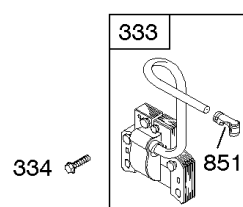

Alternator, Starter Solenoid, Armature

REF NO	PART NO	QTY	DESCRIPTION
239	491657S		SWITCH, Oil Pressure
333	845606		ARMATURE, Magneto
334	692066		SCREW -(Magneto Armature)
359	691077		WASHER -(Ground Terminal)
373	691612		NUT -(Ground Terminal)
474	592830		ALTERNATOR -(10-16 Amp Regulated)
493A	691177		BRACKET, Mounting
500	691086		WASHER -(Key Switch)
501	845907		REGULATOR -(16 Amp)
503	845016		STRAP, Starter -(60mm)
506	807120		SCREW -(Carburetor/EFI Cover)
507	691972		INSULATOR
520	691084		TERMINAL, Ground
526	692067		SCREW -(Regulator) (M6x12mm)
529	690744		GROMMET
555	692067		SCREW -(Starter Solenoid)
577	690795		CABLE, Starter
578	844547		WIRE ASSEMBLY
683	691029		NUT -(Starter Solenoid)
729	690586		CLIP, Wire
813	690635		CLAMP
851	493880S		TERMINAL, Spark Plug
877C	399916		WIRE/CONNECTOR, Alternator
879	841607		COVER, Carburetor/EFI
920B	846820		SOLENOID, Starter
990	691959		SET, Key
1054	280275		TIE, Cable
1059	698516		KIT, Screw/Washer
1119	691552		SCREW -(Alternator)