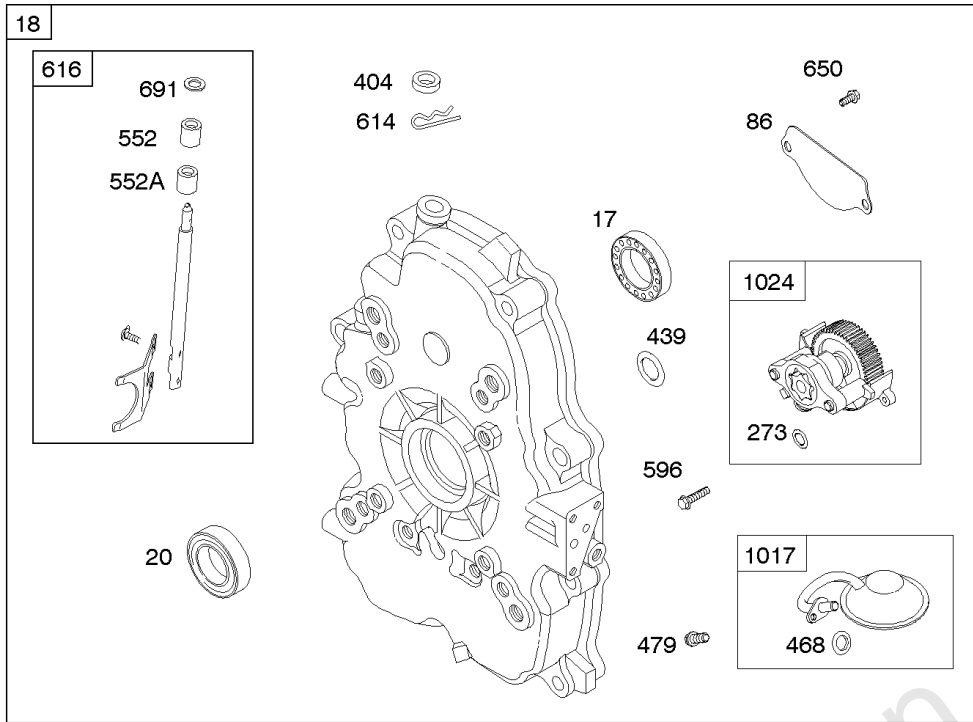

Controls, Governor Spring, Exhaust

REF NO	PART NO	QTY	DESCRIPTION
188	692056		SCREW -(Control Bracket)
206	691244		NUT, Governor Adjusting
208	808453		ROD, Governor Control
209	691506		SPRING, Governor
211A	692068		SPRING, Governed Idle
212	847015		LINK, Throttle
222	808454		BRACKET, Control
227	845484		LEVER, Governor Control
232	692073		SPRING, Governor Link
262	692083		SCREW -(Rod Bracket)
265	691024		CLAMP, Casing
267	692083		SCREW -(Casing Clamp)
268	691025		CASING, Control Wire -(Cut To Required Length)
269	691026		WIRE, Control -(Cut To Required Length)
270	691027		NUT -(Control Wire Casing)
271B	691028		LEVER, Control
278	842122		WASHER -(Governor Control Lever)
280	691526		BRACKET, Fixed Speed
385	807084		SCREW -(Fuel Pump)
432	691509		CAP, Spring
436	692061		MANIFOLD, Exhaust
437	691902		SCREW -(Exhaust Manifold)
505	690238		NUT -(Governor Lever)
562	690239		BOLT -(Governor Control Lever)
613	692056		SCREW -(Muffler)
676C	495518		DEFLECTOR, Muffler
677	810079		SCREW -(Muffler Deflector)
689	691272		SPRING, Friction
883	691613		GASKET, Exhaust
1054	280275		TIE, Cable