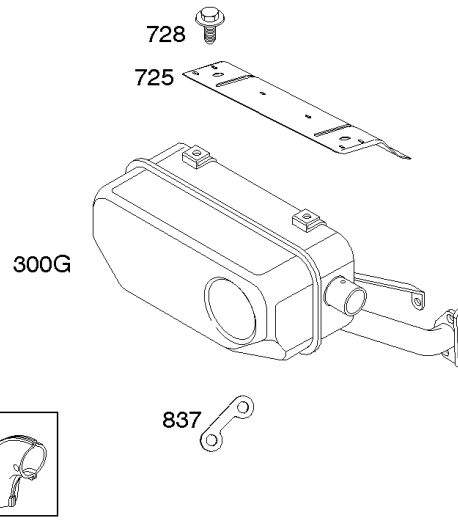

Not For
Reproduction

Air Cleaner

REF NO	PART NO	QTY	DESCRIPTION
11	844976		TUBE, Breather
11F	844921		TUBE, Breather
163	692081		GASKET, Air Cleaner -(Air Cleaner)
445	841359		FILTER, A/C Cartridge
467	844618		KNOB, Air Cleaner Cover -Used After Code Date 10033100
467	691985		KNOB, Air Cleaner Cover -Used Before Code Date 10040100
643	692079		RETAINER, Air Filter
711	841233		SCREW -(Carburetor Shield)
717	692153		BRACKET, Air Cleaner
833	841233		SCREW -(Air Cleaner Mounting Strap/Stud)
875	691561		BASE, Air Cleaner -(, For Replacement Order Reference 875G)
875G	846046		BASE, Air Cleaner
967	272490S		FILTER, Pre Cleaner
968	699959		COVER, Air Cleaner
996	844930		SHIELD, Carburetor
1004	842258		DUCT, Air

Controls, Governor Spring, Exhaust

REF NO	PART NO	QTY	DESCRIPTION
188	692056		SCREW -(Control Bracket)
206	691244		NUT, Governor Adjusting
208	808453		ROD, Governor Control
209	691506		SPRING, Governor
211A	692068		SPRING, Governed Idle
212	847015		LINK, Throttle
222	808454		BRACKET, Control
227	845484		LEVER, Governor Control
232	692073		SPRING, Governor Link
262	692083		SCREW -(Rod Bracket)
265	691024		CLAMP, Casing
267	692083		SCREW -(Casing Clamp)
268	691025		CASING, Control Wire -(Cut To Required Length)
269	691026		WIRE, Control -(Cut To Required Length)
270	691027		NUT -(Control Wire Casing)
271B	691028		LEVER, Control
278	842122		WASHER -(Governor Control Lever)
280	691526		BRACKET, Fixed Speed
385	807084		SCREW -(Fuel Pump)
432	691509		CAP, Spring
436	692061		MANIFOLD, Exhaust
437	691902		SCREW -(Exhaust Manifold)
505	690238		NUT -(Governor Lever)
562	690239		BOLT -(Governor Control Lever)
613	692056		SCREW -(Muffler)
676C	495518		DEFLECTOR, Muffler
677	810079		SCREW -(Muffler Deflector)
689	691272		SPRING, Friction
883	691613		GASKET, Exhaust
1054	280275		TIE, Cable