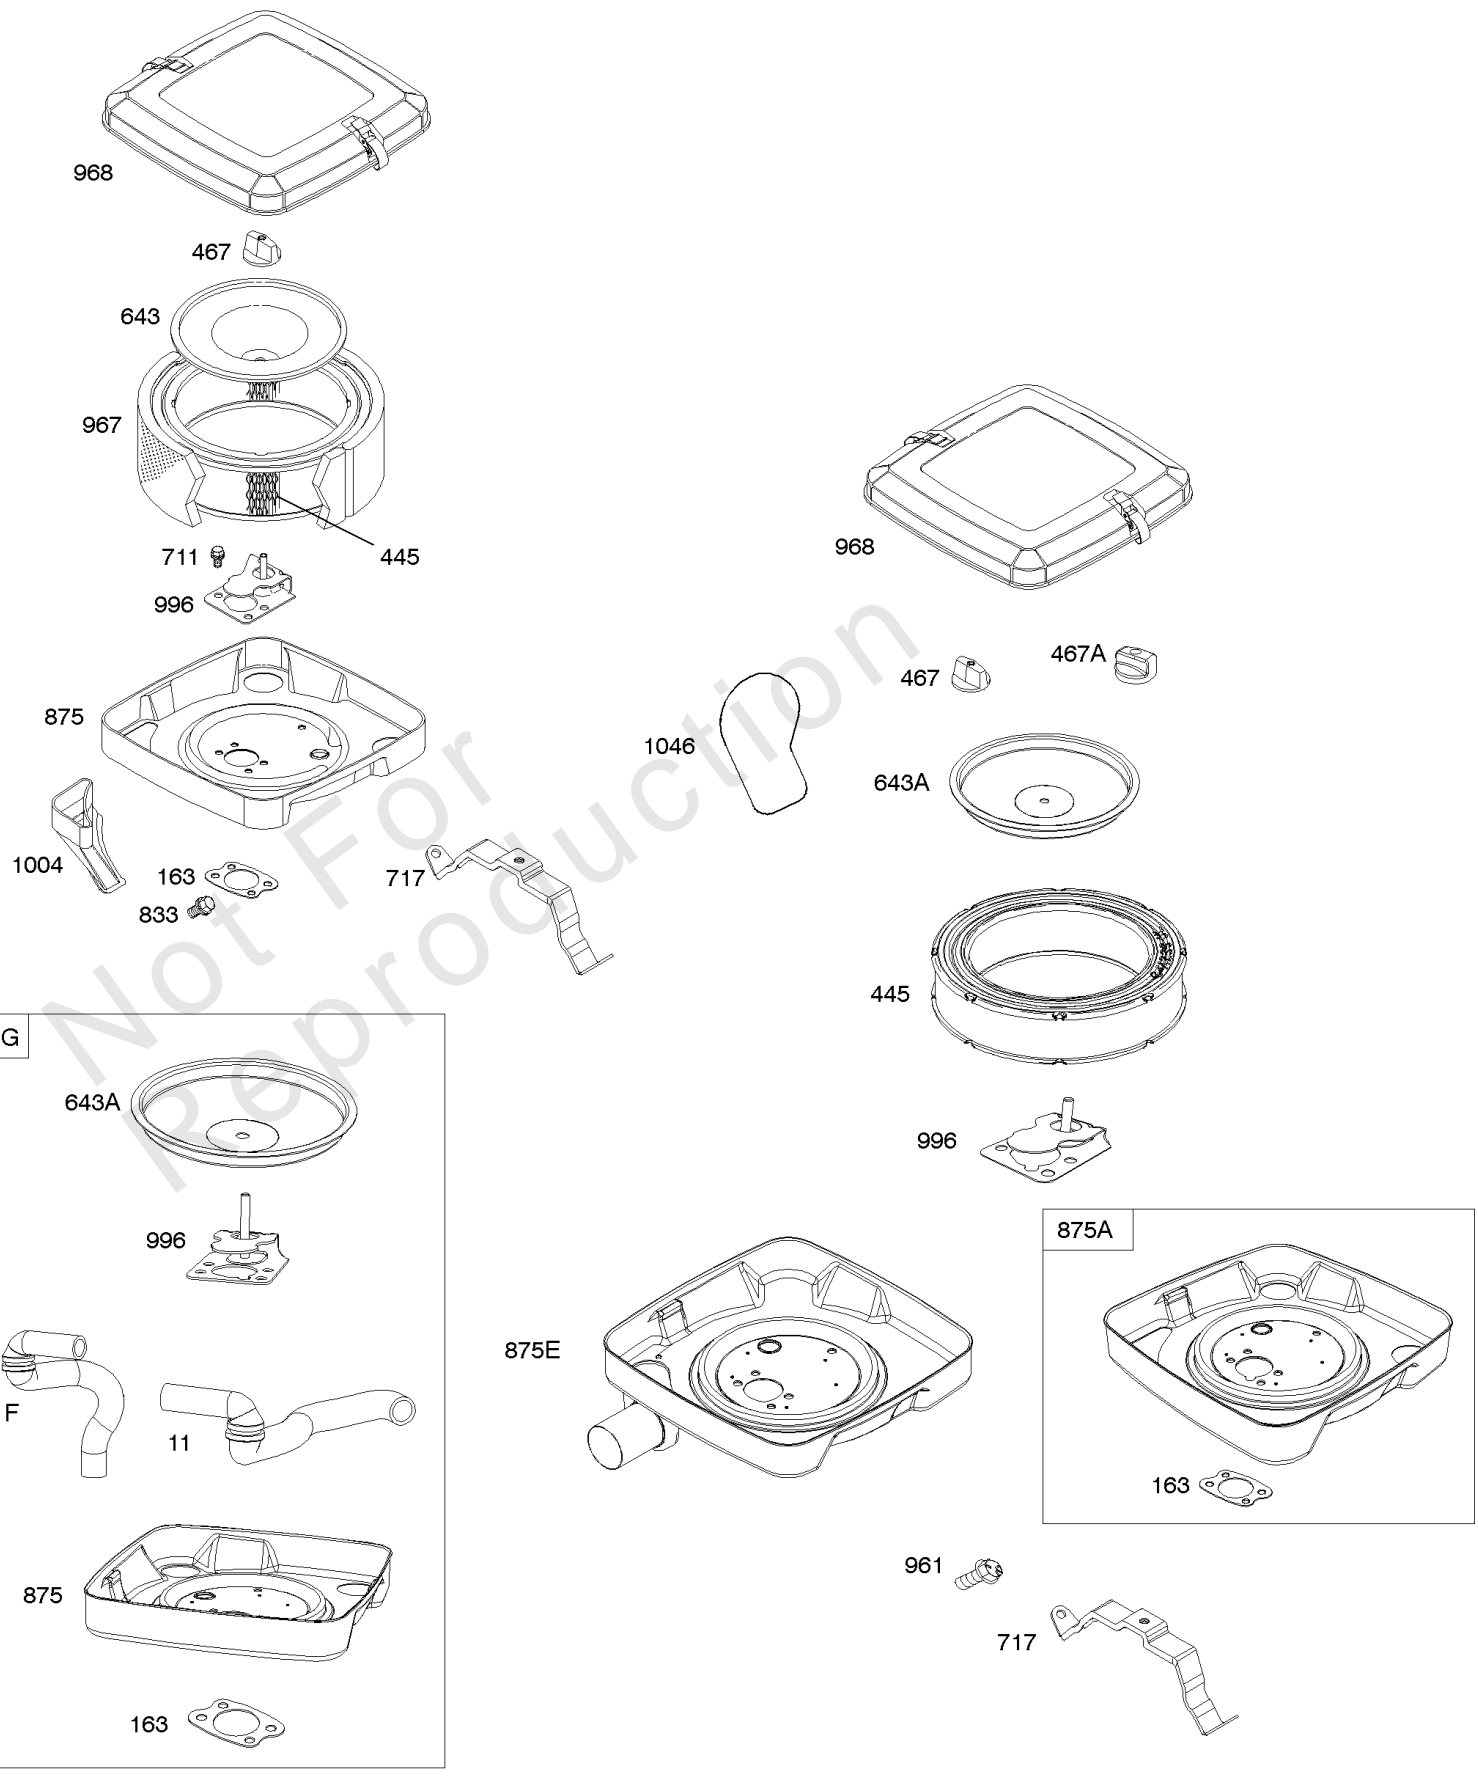

Air Cleaner

REF NO	PART NO	QTY	DESCRIPTION
11	844976		TUBE, Breather
11F	844921		TUBE, Breather
163	692081		GASKET, Air Cleaner -(Air Cleaner)
445	841359		FILTER, A/C Cartridge
467	844618		KNOB, Air Cleaner Cover -Used After Code Date 10033100
467	691985		KNOB, Air Cleaner Cover -Used Before Code Date 10040100
643	692079		RETAINER, Air Filter
711	841233		SCREW -(Carburetor Shield)
717	692153		BRACKET, Air Cleaner
833	841233		SCREW -(Air Cleaner Mounting Strap/Stud)
875	691561		BASE, Air Cleaner -(, For Replacement Order Reference 875G)
875G	846046		BASE, Air Cleaner
967	272490S		FILTER, Pre Cleaner
968	699959		COVER, Air Cleaner
996	844930		SHIELD, Carburetor
1004	842258		DUCT, Air