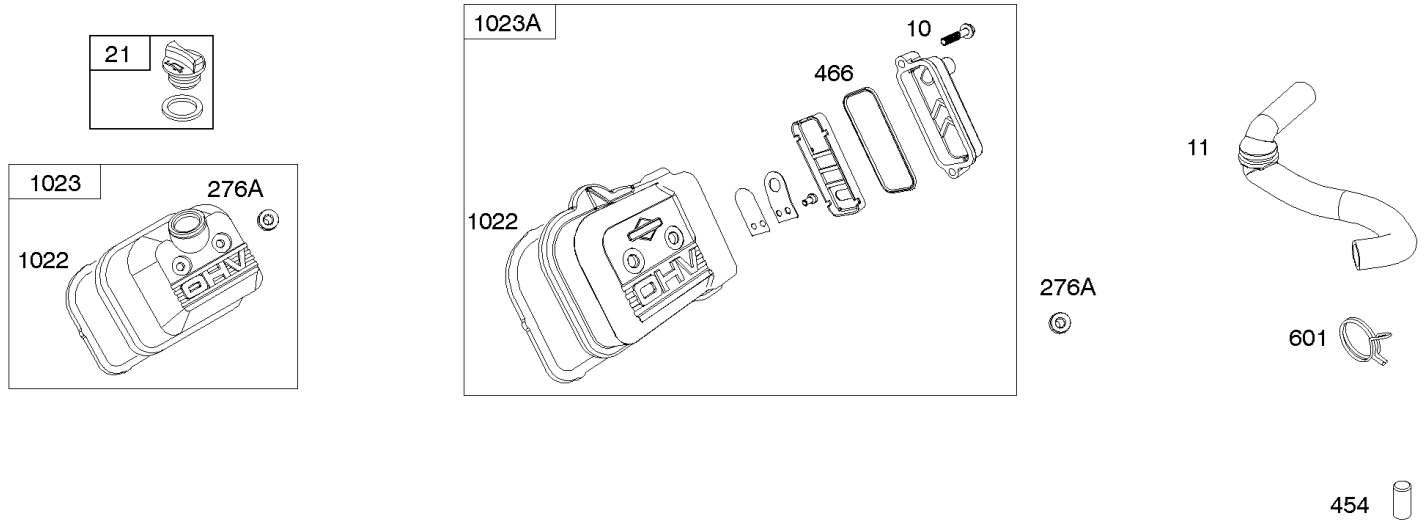

Cylinder Head, Valves

REF NO	PART NO	QTY	DESCRIPTION
5	808698		HEAD, Cylinder -(Cylinder 1)
5A	808699		HEAD, Cylinder -(Cylinder 2)
7	845884		GASKET, Cylinder Head
10	806421		SCREW -(Breather Assembly)
11	844976		TUBE, Breather
13	692059		SCREW -(Cylinder Head)
21	809500		CAP, Oil Fill
33	808687		VALVE, Exhaust
34	807680		VALVE, Intake
35	692084		SPRING, Valve -(Intake)
36	692084		SPRING, Valve -(Exhaust)
40	692058		RETAINER, Valve
42	807683		KEEPER, Valve
45	843379		TAPPET, Valve
192	807623		ADJUSTER, Rocker Arm
276A	807085		WASHER, Sealing
337	692051		PLUG, Spark
383	19576S		WRENCH, Spark Plug
454	693289		CAP, Breather
466	806466		SEAL, O-Ring -(Breather Assembly)
601	691145		CLAMP, Hose
635	692076		BOOT, Spark Plug
830	809157		STUD, Rocker Arm -(Rocker Arm)
868	691963		SEAL, Valve
871	692057		BUSHING, Valve Guide
1022	806039S		GASKET, Rocker Cover
1023	843749		COVER, Rocker
1023A	843750		COVER, Rocker -(Includes Breather Assembly)
1026	691836		ROD, Push -(Intake)(Steel)
1026	691758		ROD, Push -(Exhaust)(Aluminum)
1029	807323		ARM, Rocker
1100	791959		PIVOT, Rocker Arm
1254	807084		SCREW -(Rocker Arm Stud)