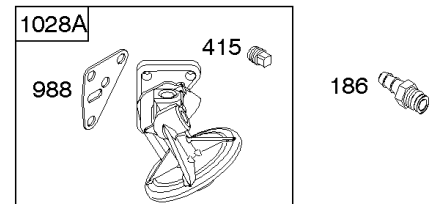

Crankcase Cover, Lubrication

REF NO	PART NO	QTY	DESCRIPTION
12	846487		GASKET, Crankcase
17	843827		BEARING, Ball
18	844588		COVER, Crankcase
20	805049S		SEAL, Oil -(PTO Side)
22	807362		SCREW -(Crankcase Cover/Sump)
86	690745		COVER, Gear
186	693184		CONNECTOR, Hose
273	690681		SEAL, O-Ring -(Oil Pump)
276	806998		WASHER, Sealing -(LP/NG Fuel Switch)
287	806660		SCREW -(Dipstick Tube)
404	690704		WASHER -(Governor Crank)
415	794903		PLUG
439	692154		O-RING, Oil Gallery -(Crankcase Cover/Sump or Cylinder Assembly)
468	690690		SEAL, O-Ring -(Oil Pump Screen)
479	807084		SCREW -(Oil Pump Screen)
523A	693175		DIPSTICK
524	693172		SEAL, O-Ring -(Dipstick Tube)
525	693174		TUBE, Dipstick
552	690701		BUSHING, Governor Crank
552A	806686		BUSHING, Governor Crank
565	690682		STUD -(Oil Filter Adapter)
596	691492		SCREW -(Oil Pump)
614	691550		PIN, Cotter
616	806685		CRANK, Governor
650	841233		SCREW -(Oil Deflector)
691	842826		SEAL, Governor Shaft
710	807689		COVER, Oil Filter
737	690679		SCREW -(Oil Filter Adapter) (M6x21mm)
816	690706		WASHER -(Oil Filter Adapter)
988	692063		GASKET, Oil Adapter
988A	690687		GASKET, Oil Adapter
1017	690900		SCREEN, Oil Pump
1024	-----		Pump-Oil -Used Before Code Date 07101500
1024	843825		PUMP, Oil -Used After Code Date 07101400
1027	842921		FILTER, Oil -(Premium)
1028	808033		ADAPTER, Oil Filter