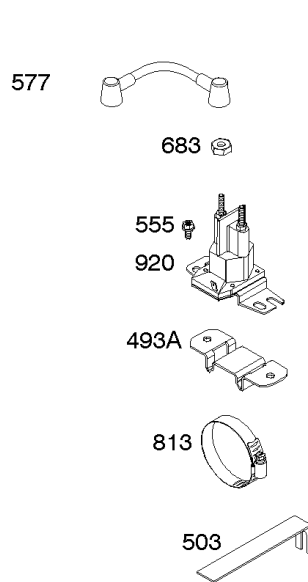

Alternator, Starter Solenoid, Armature

REF NO	PART NO	QTY	DESCRIPTION
239	491657S		SWITCH, Oil Pressure
333	845606		ARMATURE, Magneto
334	692066		SCREW -(Magneto Armature)
359	691077		WASHER -(Ground Terminal)
373	691612		NUT -(Ground Terminal)
474	592830		ALTERNATOR -(10-16 Amp Regulated)
493A	691177		BRACKET, Mounting
500	691086		WASHER -(Key Switch)
501	845907		REGULATOR -(16 Amp)
503	845016		STRAP, Starter -(60mm)
506	807120		SCREW -(Carburetor/EFI Cover)
507	691972		INSULATOR
520	691084		TERMINAL, Ground
526	692067		SCREW -(Regulator) (M6x12mm)
529	690744		GROMMET
555	692067		SCREW -(Starter Solenoid)
577	690795		CABLE, Starter
578	844547		WIRE ASSEMBLY
683	691029		NUT -(Starter Solenoid)
729	690586		CLIP, Wire
813	690635		CLAMP
851	493880S		TERMINAL, Spark Plug
877C	399916		WIRE/CONNECTOR, Alternator
879	841607		COVER, Carburetor/EFI
920B	846820		SOLENOID, Starter
990	691959		SET, Key
1054	280275		TIE, Cable
1059	698516		KIT, Screw/Washer
1119	691552		SCREW -(Alternator)