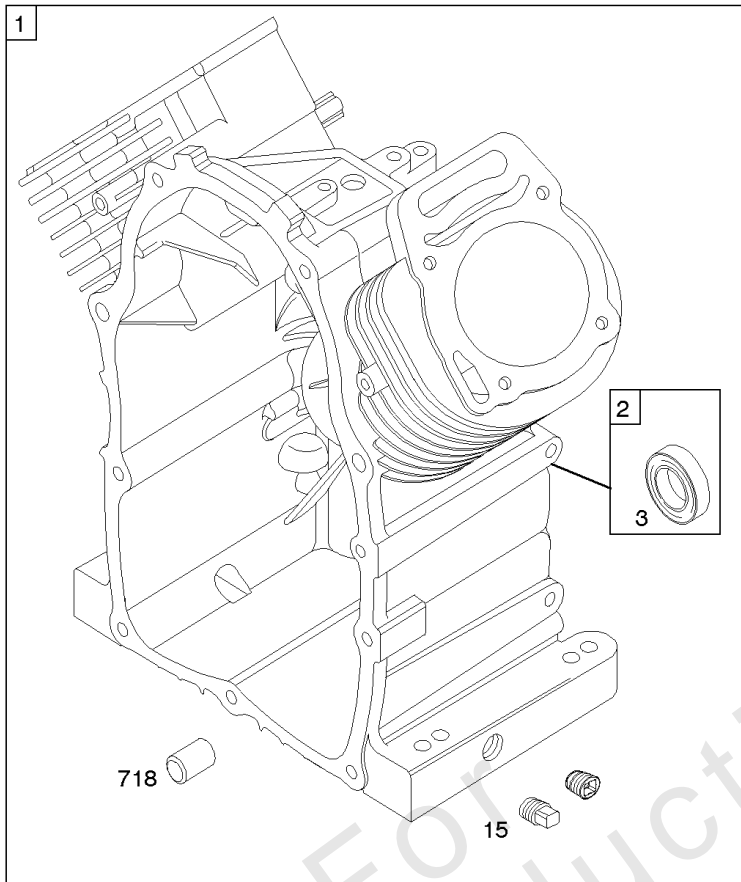

1036 EMISSIONS LABEL

1330 REPAIR MANUAL

1319 WARNING LABEL

Not For Reproduction