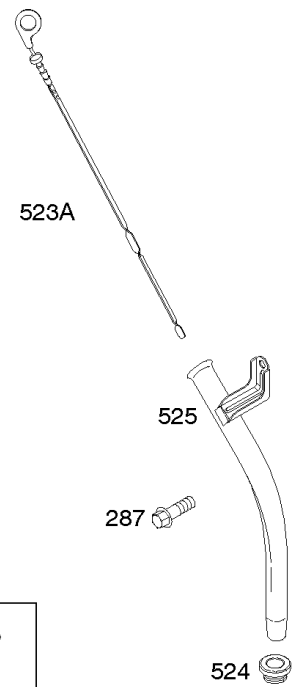

Controls, Governor Spring, Exhaust

REF NO	PART NO	QTY	DESCRIPTION
188	692056		SCREW -(Control Bracket)
206	691244		NUT, Governor Adjusting
208	808453		ROD, Governor Control
209	691506		SPRING, Governor
211A	692068		SPRING, Governed Idle
212	847015		LINK, Throttle
222	808454		BRACKET, Control
227	845484		LEVER, Governor Control
232	692073		SPRING, Governor Link
262	692083		SCREW -(Rod Bracket)
265	691024		CLAMP, Casing
267	692083		SCREW -(Casing Clamp)
268	691025		CASING, Control Wire -(Cut To Required Length)
269	691026		WIRE, Control -(Cut To Required Length)
270	691027		NUT -(Control Wire Casing)
271B	691028		LEVER, Control
278	842122		WASHER -(Governor Control Lever)
280	691526		BRACKET, Fixed Speed
385	807084		SCREW -(Fuel Pump)
432	691509		CAP, Spring
436	692061		MANIFOLD, Exhaust
437	691902		SCREW -(Exhaust Manifold)
505	690238		NUT -(Governor Lever)
562	690239		BOLT -(Governor Control Lever)
613	692056		SCREW -(Muffler)
676C	495518		DEFLECTOR, Muffler
677	810079		SCREW -(Muffler Deflector)
689	691272		SPRING, Friction
883	691613		GASKET, Exhaust
1054	280275		TIE, Cable