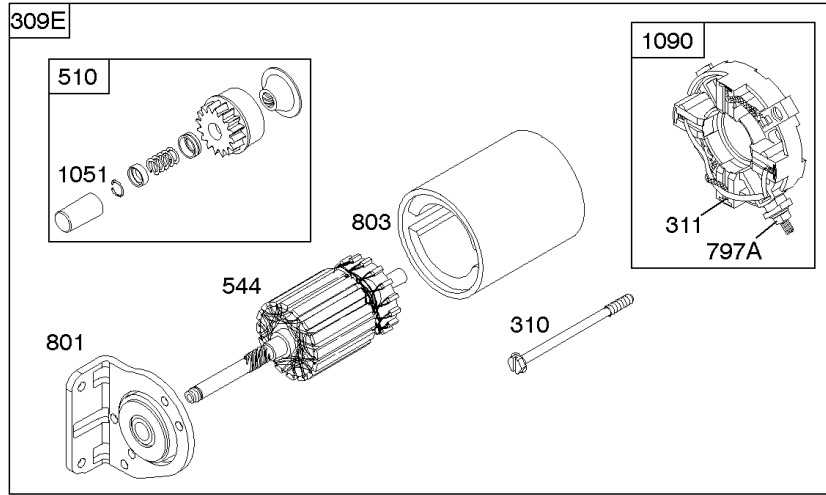

1036 EMISSIONS LABEL

1330 REPAIR MANUAL

1319 WARNING LABEL

Not For Reproduction

Cylinder, Camshaft, Crankshaft, Piston, Rings, Connecting Rod

REF NO	PART NO	QTY	DESCRIPTION
1	808702		CYLINDER ASSEMBLY
2	808534		KIT, Bushing/Seal -(Magneto Side)
3	805101S		SEAL, Oil -(Magneto Side)
15	691680		PLUG, Oil Drain -(3/8"-18 NPTF - Internal 3/8" Sq)
15	690946		PLUG, Oil Drain -(3/8"-18 NPTF-External 7/16" Sq)
16	843797		CRANKSHAFT
17	843827		BEARING, Ball
25	844540		PISTON ASSEMBLY -(Standard)
25A	843821		PISTON ASSEMBLY -(.020 Oversize)
26	843822		SET, Ring -(.020 Oversize)
26	843793		SET, Ring -(Standard)
27	690683		LOCK, Piston Pin
28	807886		PIN, Piston -(Standard)
29	807900S		ROD, Connecting
32	690698		SCREW -(Connecting Rod)
46	845649		CAMSHAFT
377	808095		KEY, Flywheel
377A	691639		KEY, Timing
598	807625		SHIM, End Play -(Crankshaft or Camshaft Bearing)
718	806469		PIN, Locating
741	846085		GEAR, Timing
1025	690689		SPOOL, Governor
1036	-----		Label-Emissions -(Available From A Briggs & Stratton Authorized Dealer)
1319	794467		LABEL, Warning
1330	272144		MANUAL, Repair