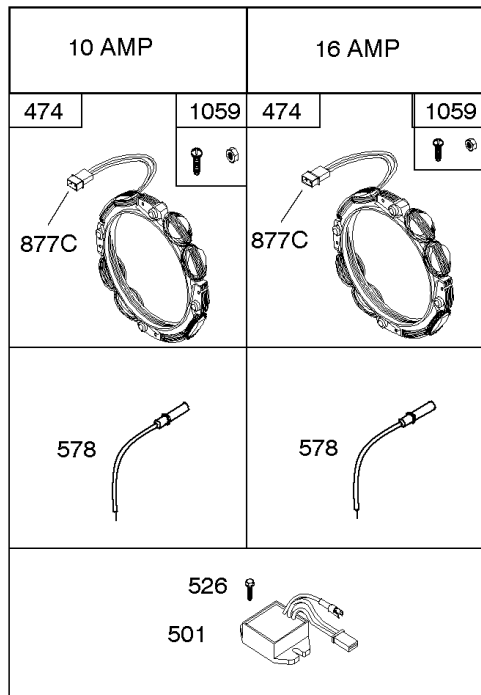

Alternator, Starter Solenoid, Armature

REF NO	PART NO	QTY	DESCRIPTION
239	491657S		SWITCH, Oil Pressure
333	845606		ARMATURE, Magneto
334	692066		SCREW -(Magneto Armature)
359	691077		WASHER -(Ground Terminal)
373	691612		NUT -(Ground Terminal)
474	592830		ALTERNATOR -(10-16 Amp Regulated)
493A	691177		BRACKET, Mounting
500	691086		WASHER -(Key Switch)
501	845907		REGULATOR -(16 Amp)
503	845016		STRAP, Starter -(60mm)
506	807120		SCREW -(Carburetor/EFI Cover)
507	691972		INSULATOR
520	691084		TERMINAL, Ground
526	692067		SCREW -(Regulator) (M6x12mm)
529	690744		GROMMET
555	692067		SCREW -(Starter Solenoid)
577	690795		CABLE, Starter
578	844547		WIRE ASSEMBLY
683	691029		NUT -(Starter Solenoid)
729	690586		CLIP, Wire
813	690635		CLAMP
851	493880S		TERMINAL, Spark Plug
877C	399916		WIRE/CONNECTOR, Alternator
879	841607		COVER, Carburetor/EFI
920B	846820		SOLENOID, Starter
990	691959		SET, Key
1054	280275		TIE, Cable
1059	698516		KIT, Screw/Washer
1119	691552		SCREW -(Alternator)