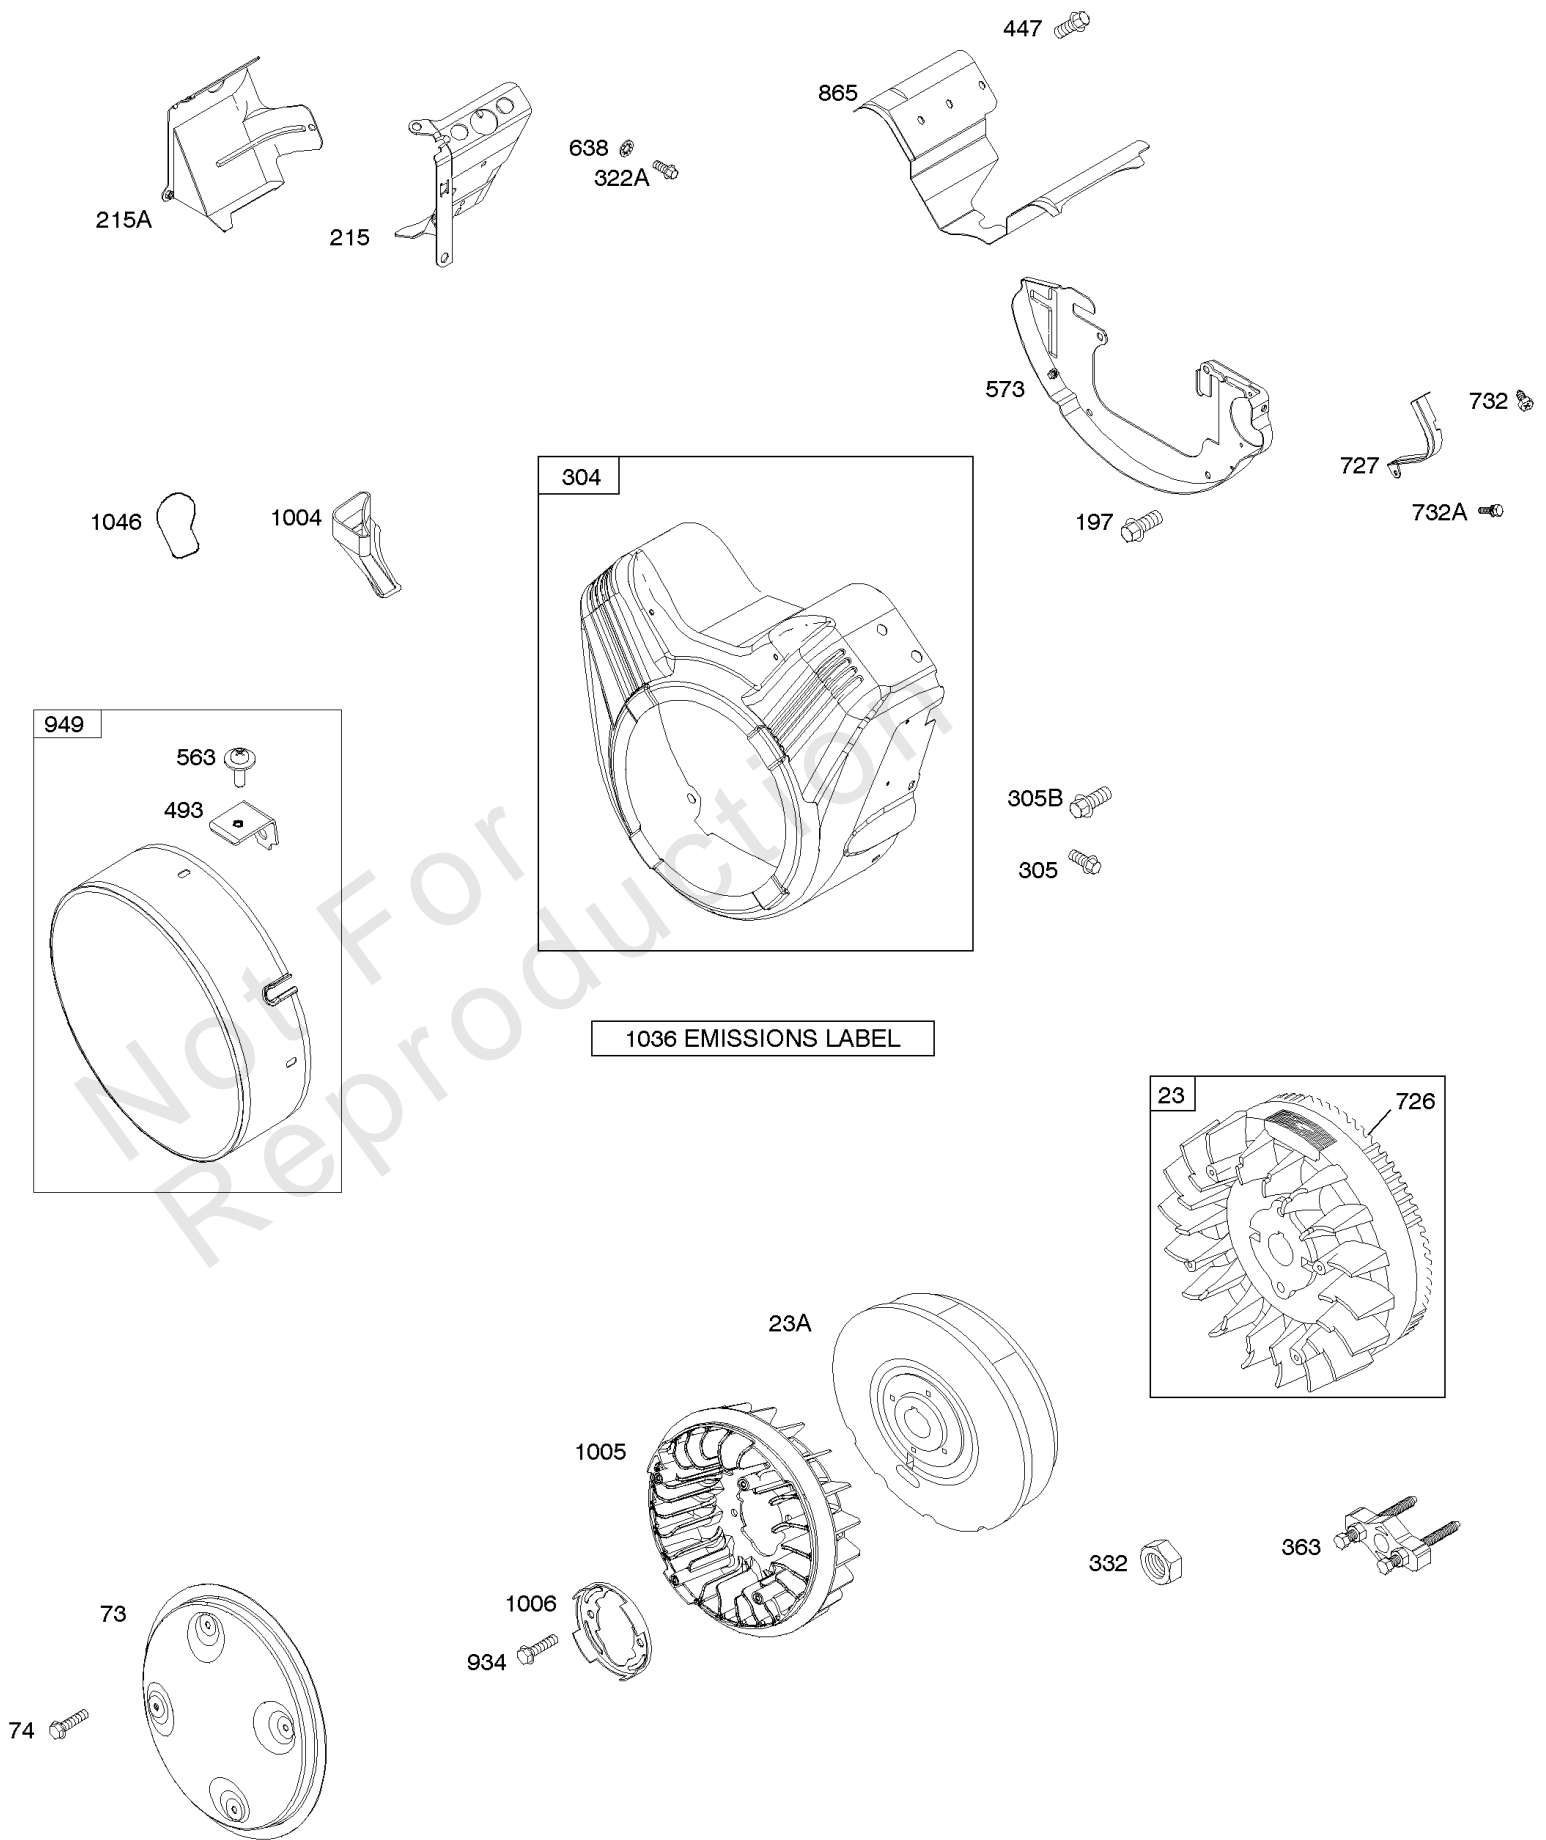

Shrouds, Blower Housing, Flywheel

REF NO	PART NO	QTY	DESCRIPTION
23	809236		FLYWHEEL
73	841440		SCREEN, Rotating
74	841441		SCREW -(Rotating Screen)
197	807163		SCREW -(Back Plate)
215	841183		GUIDE, Air -(Left or Cylinder #1)
215A	841182		GUIDE, Air -(Right Or Cylinder #2)
304	844153		HOUSING, Blower
305	692056		SCREW -(Blower Housing)
305B	807163		SCREW -(Blower Housing)
322A	841233		SCREW -(Cylinder Head Cover)
332	690887		NUT -(Flywheel)
363	19203		PULLER, Flywheel
447	841233		SCREW -(Air Guide Cover)
493	845729		BRACKET, Mounting
563	841735		SCREW -(Debris Screen Guard)
573	841310		PLATE, Back
638	691551		WASHER -(Cylinder Head Cover)
726	-----		Gear-Ring -(Steel)(See Reference 23 for Service)
727	841313		COVER, Starter Drive
732	690688		SCREW -(Starter Drive Cover)
732A	841233		SCREW -(Starter Drive Cover)
865	843768		COVER, Air Guide
934	691058		SCREW -(Fan Retainer)
949	845728		GUARD, Debris Screen
1004	842258		DUCT, Air
1005	841439		FAN, Flywheel
1006	690452		RETAINER, Fan
1036	-----		Label-Emissions -(Available From A Briggs & Stratton Authorized Dealer)