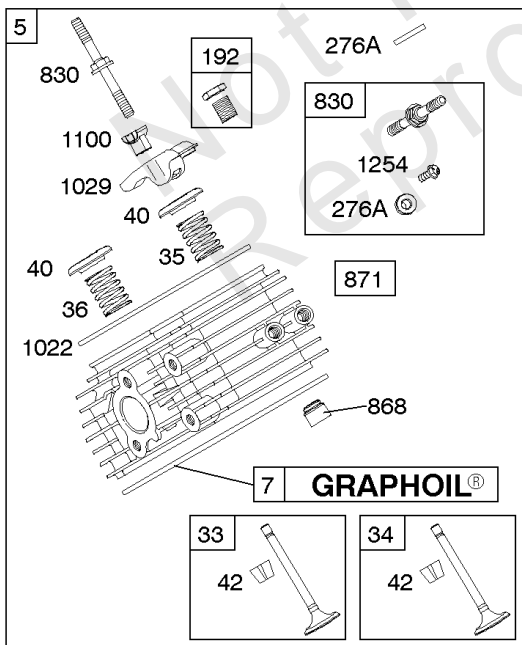

Cylinder Head, Valves

REF NO	PART NO	QTY	DESCRIPTION
5	808698		HEAD, Cylinder -(Cylinder 1)
5A	808699		HEAD, Cylinder -(Cylinder 2)
7	845884		GASKET, Cylinder Head
10	806421		SCREW -(Breather Assembly)
11	844976		TUBE, Breather
13	692059		SCREW -(Cylinder Head)
21	809500		CAP, Oil Fill
33	808687		VALVE, Exhaust
34	807680		VALVE, Intake
35	692084		SPRING, Valve -(Intake)
36	692084		SPRING, Valve -(Exhaust)
40	692058		RETAINER, Valve
42	807683		KEEPER, Valve
45	843379		TAPPET, Valve
192	807623		ADJUSTER, Rocker Arm
276A	807085		WASHER, Sealing
337	692051		PLUG, Spark
383	19576S		WRENCH, Spark Plug
454	693289		CAP, Breather
466	806466		SEAL, O-Ring -(Breather Assembly)
601	691145		CLAMP, Hose
635	692076		BOOT, Spark Plug
830	809157		STUD, Rocker Arm -(Rocker Arm)
868	691963		SEAL, Valve
871	692057		BUSHING, Valve Guide
1022	806039S		GASKET, Rocker Cover
1023	843749		COVER, Rocker
1023A	843750		COVER, Rocker -(Includes Breather Assembly)
1026	691836		ROD, Push -(Intake)(Steel)
1026	691758		ROD, Push -(Exhaust)(Aluminum)
1029	807323		ARM, Rocker
1100	791959		PIVOT, Rocker Arm
1254	807084		SCREW -(Rocker Arm Stud)