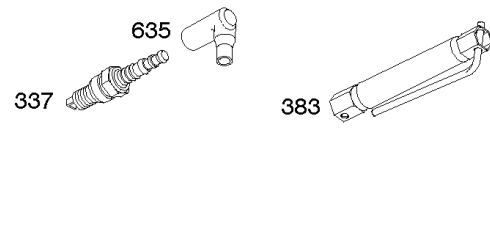

Cylinder Head, Valves

REF NO	PART NO	QTY	DESCRIPTION
5	808698		HEAD, Cylinder -(Cylinder 1)
5A	808699		HEAD, Cylinder -(Cylinder 2)
7	845884		GASKET, Cylinder Head
10	806421		SCREW -(Breather Assembly)
11	844976		TUBE, Breather
13	692059		SCREW -(Cylinder Head)
21	809500		CAP, Oil Fill
33	808687		VALVE, Exhaust
34	807680		VALVE, Intake
35	692084		SPRING, Valve -(Intake)
36	692084		SPRING, Valve -(Exhaust)
40	692058		RETAINER, Valve
42	807683		KEEPER, Valve
45	843379		TAPPET, Valve
192	807623		ADJUSTER, Rocker Arm
276A	807085		WASHER, Sealing
337	692051		PLUG, Spark
383	19576S		WRENCH, Spark Plug
454	693289		CAP, Breather
466	806466		SEAL, O-Ring -(Breather Assembly)
601	691145		CLAMP, Hose
635	692076		BOOT, Spark Plug
830	809157		STUD, Rocker Arm -(Rocker Arm)
868	691963		SEAL, Valve
871	692057		BUSHING, Valve Guide
1022	806039S		GASKET, Rocker Cover
1023	843749		COVER, Rocker
1023A	843750		COVER, Rocker -(Includes Breather Assembly)
1026	691836		ROD, Push -(Intake)(Steel)
1026	691758		ROD, Push -(Exhaust)(Aluminum)
1029	807323		ARM, Rocker
1100	791959		PIVOT, Rocker Arm
1254	807084		SCREW -(Rocker Arm Stud)