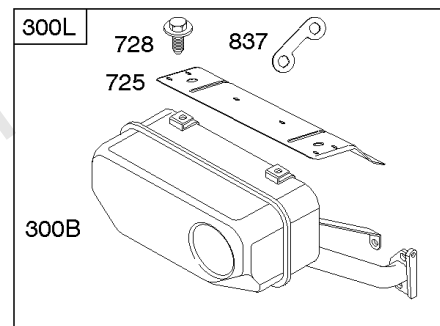

Controls, Governor Spring, Exhaust

REF NO	PART NO	QTY	DESCRIPTION
188	692056		SCREW -(Control Bracket)
206	691244		NUT, Governor Adjusting
208	808453		ROD, Governor Control
209	691506		SPRING, Governor
211A	692068		SPRING, Governed Idle
212	847015		LINK, Throttle
222	808454		BRACKET, Control
227	845484		LEVER, Governor Control
232	692073		SPRING, Governor Link
262	692083		SCREW -(Rod Bracket)
265	691024		CLAMP, Casing
267	692083		SCREW -(Casing Clamp)
268	691025		CASING, Control Wire -(Cut To Required Length)
269	691026		WIRE, Control -(Cut To Required Length)
270	691027		NUT -(Control Wire Casing)
271B	691028		LEVER, Control
278	842122		WASHER -(Governor Control Lever)
280	691526		BRACKET, Fixed Speed
385	807084		SCREW -(Fuel Pump)
432	691509		CAP, Spring
436	692061		MANIFOLD, Exhaust
437	691902		SCREW -(Exhaust Manifold)
505	690238		NUT -(Governor Lever)
562	690239		BOLT -(Governor Control Lever)
613	692056		SCREW -(Muffler)
676C	495518		DEFLECTOR, Muffler
677	810079		SCREW -(Muffler Deflector)
689	691272		SPRING, Friction
883	691613		GASKET, Exhaust
1054	280275		TIE, Cable