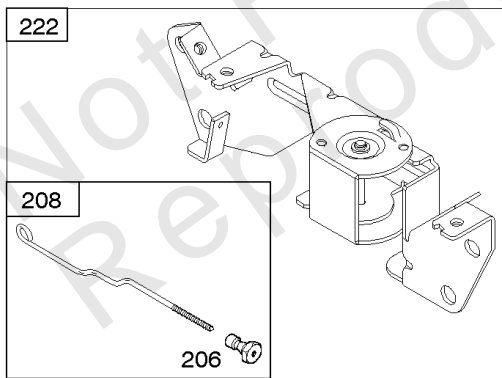

Controls, Governor Spring, Exhaust

REF NO	PART NO	QTY	DESCRIPTION
188	692056		SCREW -(Control Bracket)
206	691244		NUT, Governor Adjusting
208	808453		ROD, Governor Control
209	691506		SPRING, Governor
211A	692068		SPRING, Governed Idle
212	847015		LINK, Throttle
222	808454		BRACKET, Control
227	845484		LEVER, Governor Control
232	692073		SPRING, Governor Link
262	692083		SCREW -(Rod Bracket)
265	691024		CLAMP, Casing
267	692083		SCREW -(Casing Clamp)
268	691025		CASING, Control Wire -(Cut To Required Length)
269	691026		WIRE, Control -(Cut To Required Length)
270	691027		NUT -(Control Wire Casing)
271B	691028		LEVER, Control
278	842122		WASHER -(Governor Control Lever)
280	691526		BRACKET, Fixed Speed
385	807084		SCREW -(Fuel Pump)
432	691509		CAP, Spring
436	692061		MANIFOLD, Exhaust
437	691902		SCREW -(Exhaust Manifold)
505	690238		NUT -(Governor Lever)
562	690239		BOLT -(Governor Control Lever)
613	692056		SCREW -(Muffler)
676C	495518		DEFLECTOR, Muffler
677	810079		SCREW -(Muffler Deflector)
689	691272		SPRING, Friction
883	691613		GASKET, Exhaust
1054	280275		TIE, Cable