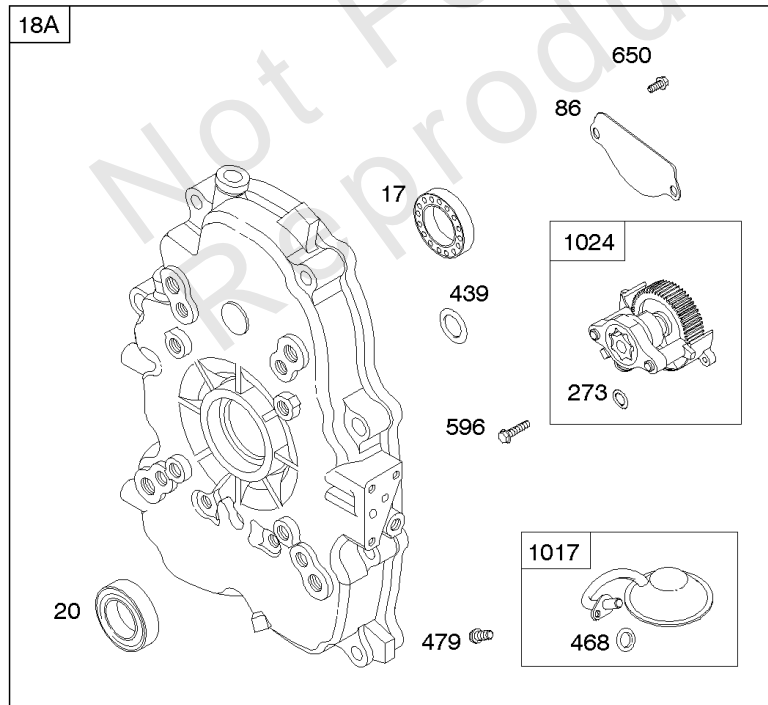

Parts Manual

Mfg. No: 359447-0044-E1

Model Components	Page
Air Cleaner.....	4
Alternator, Starter Solenoid, Armature.....	6
Controls, Governor Spring, Exhaust.....	8
Crankcase Cover, Lubrication.....	10
Cylinder Head, Valves.....	12
Cylinder, Camshaft, Crankshaft, Piston, Rings, Connecting Rod.....	14
Electric Starter.....	16
Engine and Valve Gasket Kits.....	18
Mixer, Intake Manifold.....	20
Replacement Engine - US & Canada.....	22
Shrouds, Blower Housing, Flywheel.....	23

Controls, Governor Spring, Exhaust

REF NO	PART NO	QTY	DESCRIPTION
188	692056		SCREW -(Control Bracket)
206	691244		NUT, Governor Adjusting
208	808453		ROD, Governor Control
209	691506		SPRING, Governor
211A	692068		SPRING, Governed Idle
212	847015		LINK, Throttle
222	808454		BRACKET, Control
227	845484		LEVER, Governor Control
232	692073		SPRING, Governor Link
262	692083		SCREW -(Rod Bracket)
265	691024		CLAMP, Casing
267	692083		SCREW -(Casing Clamp)
268	691025		CASING, Control Wire -(Cut To Required Length)
269	691026		WIRE, Control -(Cut To Required Length)
270	691027		NUT -(Control Wire Casing)
271B	691028		LEVER, Control
278	842122		WASHER -(Governor Control Lever)
280	691526		BRACKET, Fixed Speed
385	807084		SCREW -(Fuel Pump)
432	691509		CAP, Spring
436	692061		MANIFOLD, Exhaust
437	691902		SCREW -(Exhaust Manifold)
505	690238		NUT -(Governor Lever)
562	690239		BOLT -(Governor Control Lever)
613	692056		SCREW -(Muffler)
676C	495518		DEFLECTOR, Muffler
677	810079		SCREW -(Muffler Deflector)
689	691272		SPRING, Friction
883	691613		GASKET, Exhaust
1054	280275		TIE, Cable