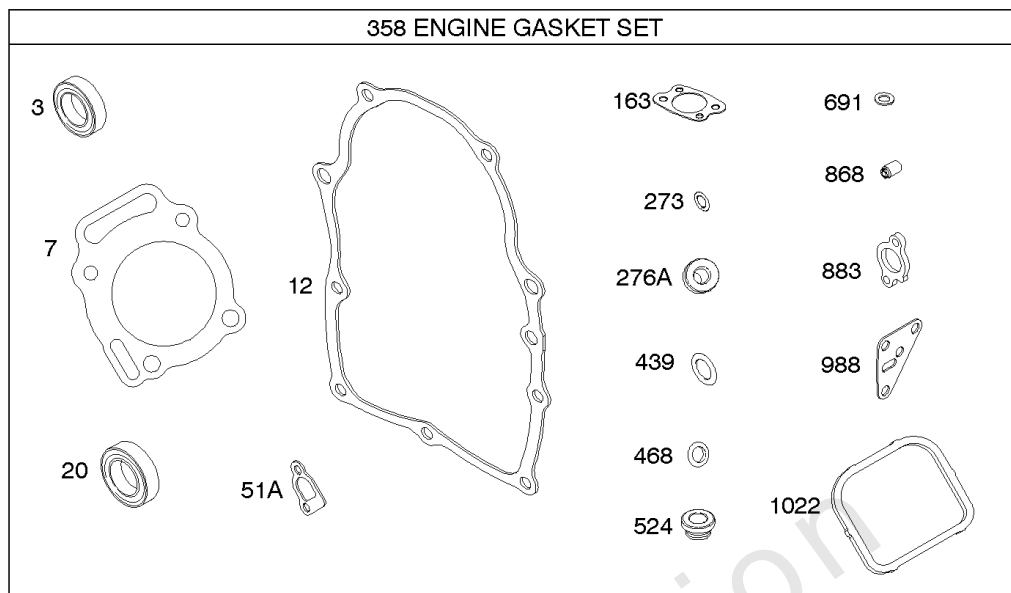

Engine and Valve Gasket Kits

REF NO	PART NO	QTY	DESCRIPTION
3	805101S		SEAL, Oil -(Magneto Side)
7	845884		GASKET, Cylinder Head
12	846487		GASKET, Crankcase
20	805049S		SEAL, Oil -(PTO Side)
51A	692035		GASKET, Intake -(Manifold to Cylinder Head)
163	692081		GASKET, Air Cleaner -(Air Cleaner)
273	690681		SEAL, O-Ring -(Oil Pump)
276A	807085		WASHER, Sealing
358	841188		GASKET SET, Engine
439	692154		O-RING, Oil Gallery -(Crankcase Cover/Sump or Cylinder Assembly)
468	690690		SEAL, O-Ring -(Oil Pump Screen)
524	693172		SEAL, O-Ring -(Dipstick Tube)
691	842826		SEAL, Governor Shaft
830	809157		STUD, Rocker Arm -(Rocker Arm)
868	691963		SEAL, Valve
883	691613		GASKET, Exhaust
988	692063		GASKET, Oil Adapter
1022	806039S		GASKET, Rocker Cover
1095	841191		GASKET SET, Valve
1254	807084		SCREW -(Rocker Arm Stud)