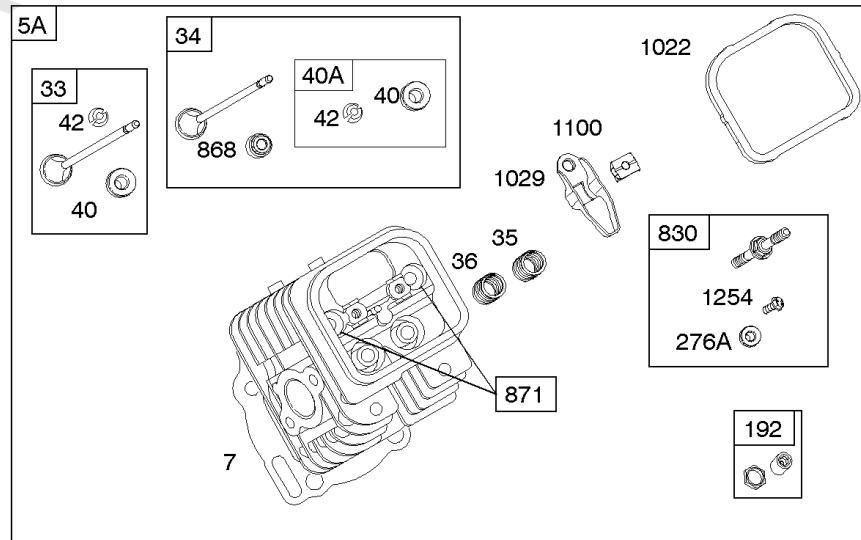

Cylinder Heads, Valve Covers

REF NO	PART NO	QTY	DESCRIPTION
5	845713		HEAD, Cylinder -(Cylinder 1)
5A	845714		HEAD, Cylinder -(Cylinder 2)
7	842622		GASKET, Cylinder Head
10	806421		SCREW -(Breather Assembly)
11A	806379		TUBE, Breather
13	842618		SCREW -(Cylinder Head) (M8x106mm)
21	809500		CAP, Oil Fill
33	806419		VALVE, Exhaust
34	843751		VALVE, Intake -Used Before Code Date 12020100
34	845712		VALVE, Intake -Used After Code Date 12013100
35	692084		SPRING, Valve -(Intake)
36	692084		SPRING, Valve -(Exhaust)
40	692058		RETAINER, Valve
40A	844895		RETAINER, Valve
42	807683		KEEPER, Valve
45	843379		TAPPET, Valve
187	791766		LINE, Fuel -(Cut To Required Length)
187D	791801		HOSE, Vacuum -(Formed)(7.34 Cut To Required Length)
187D	791744		LINE, Fuel -(Formed)(14 Inches Long)(Cut To Required Length)
187D	846584		LINE, Fuel -(Formed)(6.88 Lg)(Cut To Required Length)
192	807623		ADJUSTER, Rocker Arm
276A	807085		WASHER, Sealing -(Rocker Cover)
337	496018S		PLUG, Spark
383	19576S		WRENCH, Spark Plug
466	806466		SEAL, O-Ring -(Breather Assembly)
601	691038		CLAMP, Hose
601B	791850		CLAMP, Hose
601C	691145		CLAMP, Hose -(Breather Tube)
635	692076		BOOT, Spark Plug
830	809157		STUD, Rocker Arm -(Rocker Arm)
868	691963		SEAL, Valve
871	692057		BUSHING, Valve Guide
918	791880		LINE, Fuel
1022	806039S		GASKET, Rocker Cover
1023	843750		COVER, Rocker
1023A	690910		COVER, Rocker
1026	691758		ROD, Push -(Exhaust)(Aluminum)
1026	691836		ROD, Push -(Intake)(Steel)