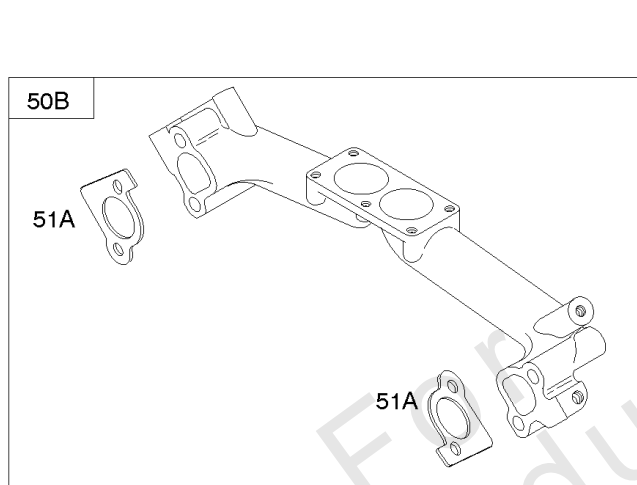

Intake Manifolds, Exhaust Systems, Fuel Pumps

REF NO	PART NO	QTY	DESCRIPTION
50A	844504		MANIFOLD, Intake
51	690950		GASKET, Intake
51A	806418		GASKET, Intake
53	690746		STUD -(Carburetor)
54	691492		SCREW -(Intake Manifold)
54A	847021		SCREW -(Intake Manifold) (M6 x 100mm)
98	843545		KIT, Idle Speed
122B	690870		SPACER, Carburetor
290	691537		SCREW -(Intake Elbow)
290A	691492		SCREW -(Intake Elbow)
300F	808896		MUFFLER -(Oil Filter Side Outlet)
300S	808705		MUFFLER -(Starter Side Outlet)
365	690866		SCREW -(Carburetor/Throttle Body)
415	794903		PLUG -(Oil Filter Adapter)
431B	845624		MANIFOLD, Intake -(Carburetor)
437	691902		SCREW -(Exhaust Manifold)
613	691902		SCREW -(Muffler)
654	690939		NUT -(Carburetor)
676C	495518		DEFLECTOR, Muffler
677	810079		SCREW -(Muffler Deflector)
677B	690661		SCREW -(Muffler Deflector) (#8-18 x 0.375 lg)
725	846568		SHIELD, Heat
728	692067		SCREW -(Heat Shield)
819	692062		SCREW -(Muffler Bracket)
837	808085		SPACER -(Includes 2)
882	806965		FLANGE, Exhaust
883	806425		GASKET, Exhaust
964A	807468		CAP, Carburetor
1054	280275		TIE, Cable
1130	690746		STUD -(Intake Manifold) (M6x106mm)