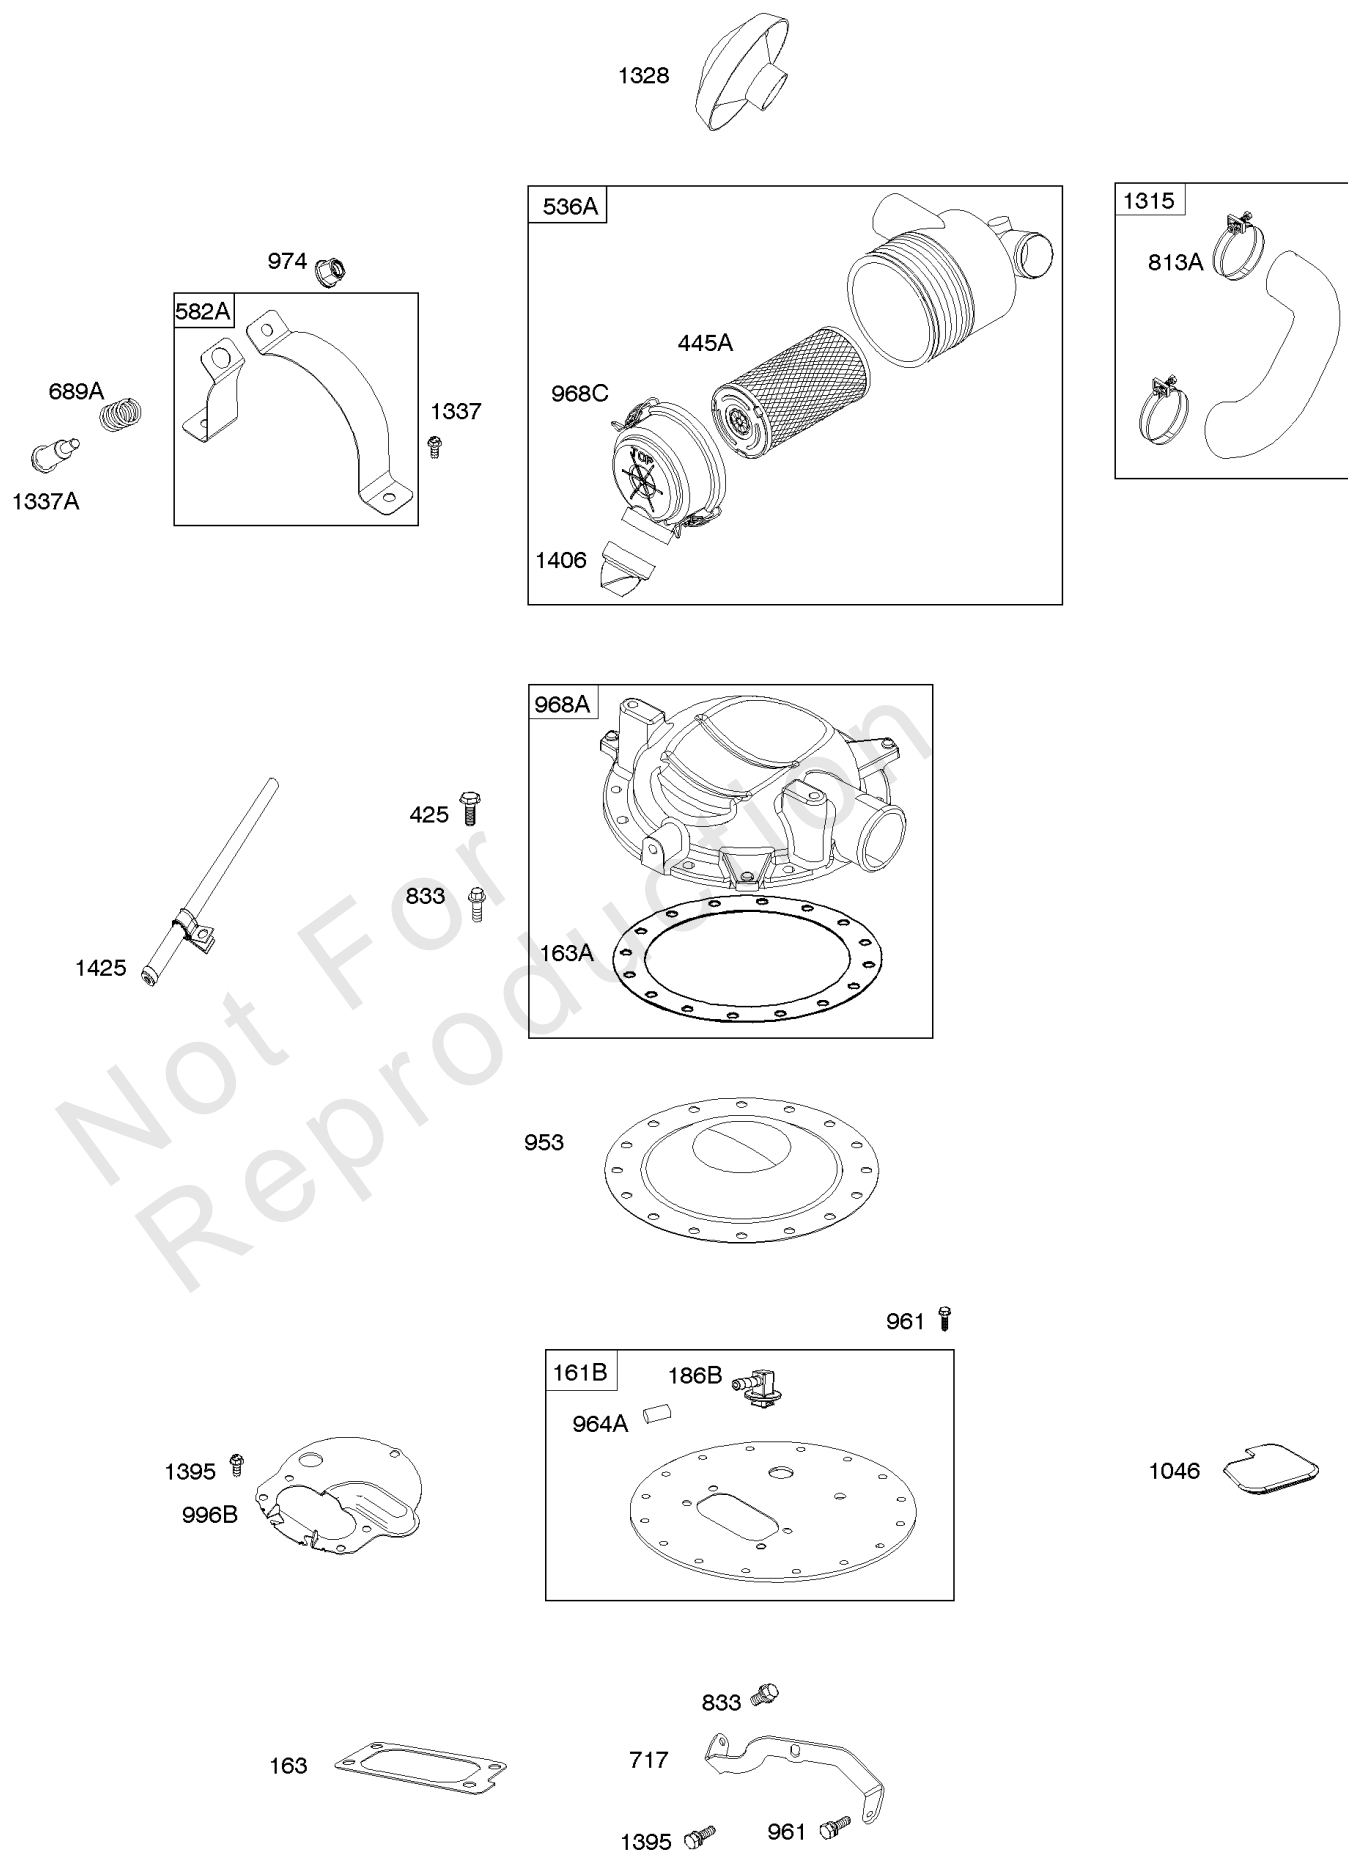

Not For
Reproduction

Air Cleaner

REF NO	PART NO	QTY	DESCRIPTION
161	808655		BASE, Air Cleaner
161	845216		BASE, Air Cleaner
163	692087		GASKET, Air Cleaner -(Air Cleaner)
431B	845624		MANIFOLD, Intake -(Carburetor)
445	692519		FILTER, A/C Cartridge
467	691985		KNOB, Air Cleaner Cover -Used Before Code Date 10040100
467	846431		KNOB, Air Cleaner Cover -Used After Code Date 10033100
600	845213		SPACER, Air Cleaner
601C	691145		CLAMP, Hose -(Breather Tube)
643	692079		RETAINER, Air Filter
643A	844932		RETAINER, Air Filter
654	690939		NUT -(Carburetor)
711	691492		SCREW -(Carburetor Shield) (M6x30mm)
717	843332		BRACKET, Air Cleaner
833	807163		SCREW -(Air Cleaner Mounting Strap/Stud) (M6x10mm)
833	691593		SCREW -(Air Cleaner Mounting Strap/Stud) (M6x12mm)
833	807084		SCREW -(Air Cleaner Mounting Strap/Stud) (M6x14mm)
961	807084		SCREW -(Air Cleaner Bracket) (M6x14mm)
967	692520		FILTER, Pre Cleaner
968	808654		COVER, Air Cleaner
971	841233		SCREW -(Air Cleaner Base to Carburetor/Throttle Body) (M6x10mm)
971B	691492		SCREW -(Air Cleaner Base to Carburetor/Throttle Body) (M6x30mm)
996	845212		SHIELD, Carburetor
996A	845543		SHIELD, Carburetor
1004	806422		DUCT, Air
1130	690746		STUD -(Intake Manifold) (M6x106mm)
1395	841233		SCREW -USE REFERENCE 971 (M6x10mm)
1425B	847432		HOSE, Purge Line -(Cut To Required Length)