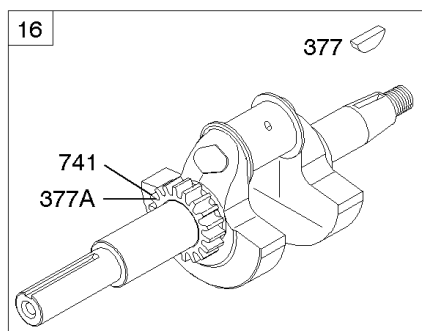

1036 EMISSIONS LABEL

1058 OPERATOR'S MANUAL

1330 REPAIR MANUAL

1319 WARNING LABEL

WARNING	
	Read and follow Operating Instructions before running engine.
	Gasoline is flammable. Allow engine to cool at least 2 minutes before refueling.
	Engines emit carbon monoxide, DO NOT run in enclosed area.
	Muffler area temperature may exceed 150°F. Do not touch hot parts.

REQUIRED when replacing parts with warning labels affixed.