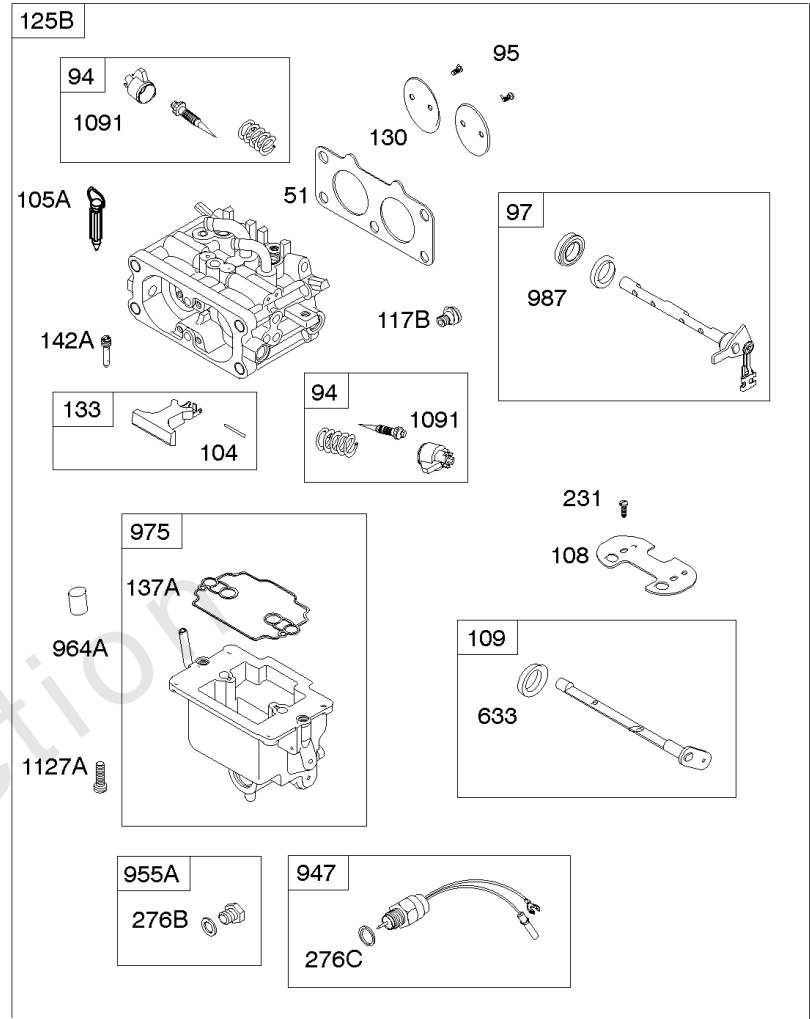

Carburetor Overhaul Kit, Engine/Valve Gasket Sets

REF NO	PART NO	QTY	DESCRIPTION
3	805101S		SEAL, Oil -(Magneto Side)
7	842622		GASKET, Cylinder Head
12	846487		GASKET, Crankcase
20	805049S		SEAL, Oil -(PTO Side)
51	690950		GASKET, Intake
51A	806418		GASKET, Intake
94	842870		KIT, Idle Mixture
104	690882		PIN, Float Hinge
105A	846635		VALVE, Float Needle
121	843103		KIT, Carburetor Overhaul
135	842677		TUBE, Fuel Transfer
137	841651		GASKET, Float Bowl
137A	693711		GASKET, Carburetor Body
163	692087		GASKET, Air Cleaner -(Air Cleaner)
273	690681		SEAL, O-Ring -(Oil Pump)
358	842658		GASKET SET, Engine
404	690704		WASHER -(Governor Crank) (Governor Crank)
439	692154		O-RING, Oil Gallery -(Crankcase Cover/Sump or Cylinder Assembly)
468	690690		SEAL, O-Ring -(Oil Pump Screen)
633	690722		SEAL, Choke/Throttle Shaft
830	809157		STUD, Rocker Arm -(Rocker Arm)
833	807084		SCREW -(Air Cleaner Mounting Strap/Stud) (M6x14mm)
833	807163		SCREW -(Air Cleaner Mounting Strap/Stud) (M6x10mm)
833	691593		SCREW -(Air Cleaner Mounting Strap/Stud) (M6x12mm)
868	691963		SEAL, Valve
883	806425		GASKET, Exhaust
987	808183		SEAL, Choke/Throttle Shaft
988	692063		GASKET, Oil Adapter
1022	806039S		GASKET, Rocker Cover
1091	691516		CAP, Limiter
1095	842662		GASKET SET, Valve