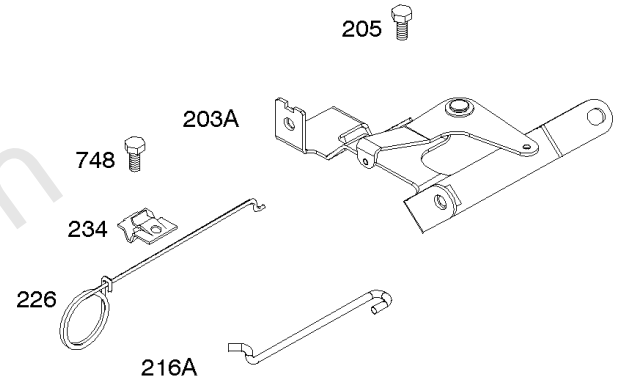

Controls, Springs, Links, Choke Levers

REF NO	PART NO	QTY	DESCRIPTION
188	692056		SCREW -(Control Bracket)
188	845964		SCREW -(Control Bracket) (M8x10mm)
202	691536		LINK, Mechanical Governor
203	808753		CRANK, Bell
204	692884		BUSHING, Lever
205	841233		SCREW -(Bell Crank)
206	691244		NUT, Governor Adjusting
208	844796		ROD, Governor Control
208A	808453		ROD, Governor Control
209	692072		SPRING, Governor -(Purple)
211	806868		SPRING, Governed Idle
216	691542		LINK, Choke
222	845305		BRACKET, Control
222A	808454		BRACKET, Control
227A	844799		LEVER, Governor Control
232	691538		SPRING/LINK, Governor
262	841552		SCREW -(Rod Bracket) (M5x20mm)
265	691024		CLAMP, Casing
267	841552		SCREW -(Casing Clamp) (M5x20mm)
268	691025		CASING, Control Wire
269	691026		WIRE, Control
270	691027		NUT -(Control Wire Casing)
271	692541		LEVER, Control
278	842122		WASHER -(Governor Control Lever)
280	691526		BRACKET, Fixed Speed
281	690742		PANEL, Control
282	692083		SCREW -(Control Lever)
347	691995		SWITCH, Rocker
414	690344		WASHER -(Bell Crank)
432	691509		CAP, Spring
505	690238		NUT -(Governor Lever)
561	690713		NUT -(Control Lever)
562	690239		BOLT -(Governor Control Lever)
620	494052		BRACKET, Control -(Ignition Coil)
689	691272		SPRING, Friction
748	692083		SCREW -(Control Rod Clip)
1054	280275		TIE, Cable
1157	690713		NUT -(Bell Crank)
1209	841552		SCREW -(Speed Control Panel) (M5x20mm)