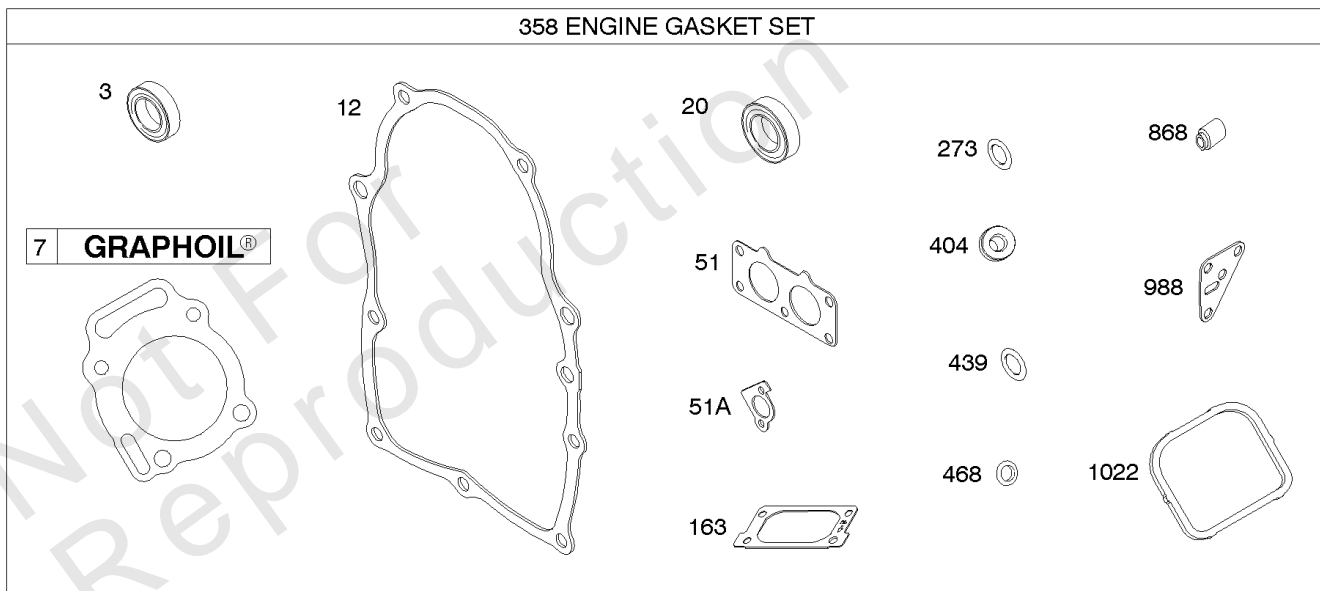

Not For Reproduction

Blower Hsngs, Air Guides, Back Plate, Debris Screen

Mfg. No: 385447-0208-G2

Blower Hsngs, Air Guides, Back Plate, Debris Screen

REF NO	PART NO	QTY	DESCRIPTION
37	841309		GUARD, Flywheel
78	690688		SCREW -(Flywheel Guard)
197	841233		SCREW -(Back Plate)
215	841183		GUIDE, Air -(Cylinder 1)
215A	841182		GUIDE, Air -(Cylinder 2)
304	841489		HOUSING, Blower
305	692056		SCREW -(Blower Housing)
493	845729		BRACKET, Mounting
506	807120		SCREW -(Carburetor/EFI Cover)
563	841735		SCREW -(Debris Screen Guard) (M6x14mm)
565	690682		STUD -(Oil Filter Adapter)
573	841314		PLATE, Back
727	841313		COVER, Starter Drive
732	690688		SCREW -(Starter Drive Cover) (8mm)
732A	841233		SCREW -(Starter Drive Cover) (M6x10mm)
865	843768		COVER, Air Guide
879	841607		COVER, Carburetor/EFI
930	846284		GUARD, Flywheel Fan
949	845728		GUARD, Debris Screen
1046	841165		PLUG, Blower Housing
1120	690238		NUT -(Air Guide Cover)
1334	841233		SCREW -(Air Guide) (M6x10mm)
1392	690939		NUT -(Rewind Guard)
1422	691551		WASHER -(Air Guide)
1422A	690706		WASHER -(Air Guide)
1426	690238		NUT -(Air Guide)