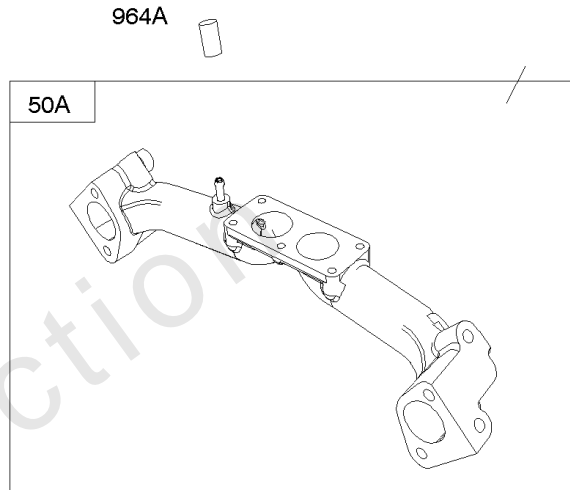

Intake Manifolds, Exhaust Systems, Fuel Pumps

REF NO	PART NO	QTY	DESCRIPTION
50A	844504		MANIFOLD, Intake
51	690950		GASKET, Intake
51A	806418		GASKET, Intake
53	690746		STUD -(Carburetor)
54	691492		SCREW -(Intake Manifold)
54A	847021		SCREW -(Intake Manifold) (M6 x 100mm)
98	843545		KIT, Idle Speed
122B	690870		SPACER, Carburetor
290	691537		SCREW -(Intake Elbow)
290A	691492		SCREW -(Intake Elbow)
300F	808896		MUFFLER -(Oil Filter Side Outlet)
300S	808705		MUFFLER -(Starter Side Outlet)
365	690866		SCREW -(Carburetor/Throttle Body)
415	794903		PLUG -(Oil Filter Adapter)
431B	845624		MANIFOLD, Intake -(Carburetor)
437	691902		SCREW -(Exhaust Manifold)
613	691902		SCREW -(Muffler)
654	690939		NUT -(Carburetor)
676C	495518		DEFLECTOR, Muffler
677	810079		SCREW -(Muffler Deflector)
677B	690661		SCREW -(Muffler Deflector) (#8-18 x 0.375 lg)
725	846568		SHIELD, Heat
728	692067		SCREW -(Heat Shield)
819	692062		SCREW -(Muffler Bracket)
837	808085		SPACER -(Includes 2)
882	806965		FLANGE, Exhaust
883	806425		GASKET, Exhaust
964A	807468		CAP, Carburetor
1054	280275		TIE, Cable
1130	690746		STUD -(Intake Manifold) (M6x106mm)