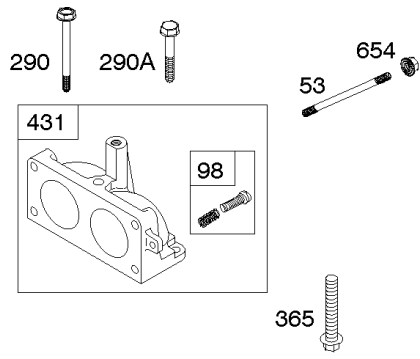

Intake Manifolds, Exhaust Systems, Fuel Pumps

REF NO	PART NO	QTY	DESCRIPTION
50A	844504		MANIFOLD, Intake
51	690950		GASKET, Intake
51A	806418		GASKET, Intake
53	690746		STUD -(Carburetor)
54	691492		SCREW -(Intake Manifold)
54A	847021		SCREW -(Intake Manifold) (M6 x 100mm)
98	843545		KIT, Idle Speed
122B	690870		SPACER, Carburetor
290	691537		SCREW -(Intake Elbow)
290A	691492		SCREW -(Intake Elbow)
300F	808896		MUFFLER -(Oil Filter Side Outlet)
300S	808705		MUFFLER -(Starter Side Outlet)
365	690866		SCREW -(Carburetor/Throttle Body)
415	794903		PLUG -(Oil Filter Adapter)
431B	845624		MANIFOLD, Intake -(Carburetor)
437	691902		SCREW -(Exhaust Manifold)
613	691902		SCREW -(Muffler)
654	690939		NUT -(Carburetor)
676C	495518		DEFLECTOR, Muffler
677	810079		SCREW -(Muffler Deflector)
677B	690661		SCREW -(Muffler Deflector) (#8-18 x 0.375 lg)
725	846568		SHIELD, Heat
728	692067		SCREW -(Heat Shield)
819	692062		SCREW -(Muffler Bracket)
837	808085		SPACER -(Includes 2)
882	806965		FLANGE, Exhaust
883	806425		GASKET, Exhaust
964A	807468		CAP, Carburetor
1054	280275		TIE, Cable
1130	690746		STUD -(Intake Manifold) (M6x106mm)