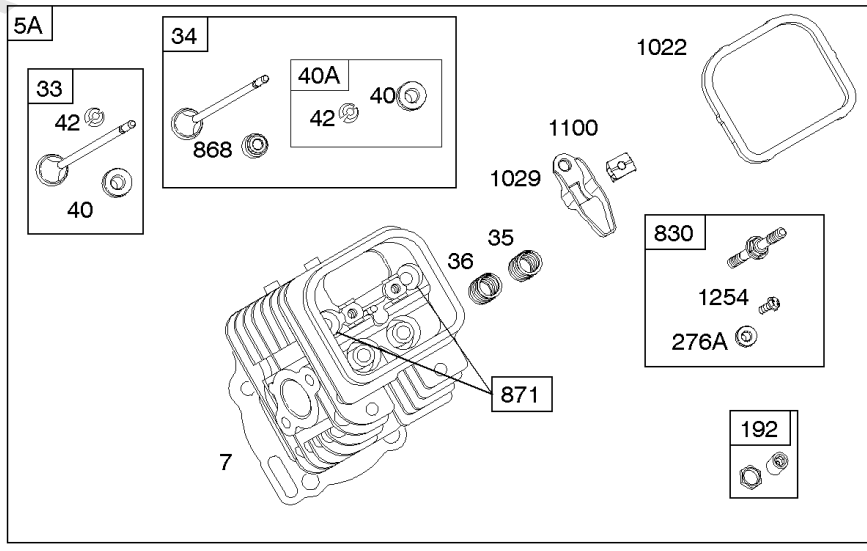

Cylinder Heads, Valve Covers

REF NO	PART NO	QTY	DESCRIPTION
5	845713		HEAD, Cylinder -(Cylinder 1)
5A	845714		HEAD, Cylinder -(Cylinder 2)
7	842622		GASKET, Cylinder Head
10	806421		SCREW -(Breather Assembly)
11A	806379		TUBE, Breather
13	842618		SCREW -(Cylinder Head) (M8x106mm)
21	809500		CAP, Oil Fill
33	806419		VALVE, Exhaust
34	843751		VALVE, Intake -Used Before Code Date 12020100
34	845712		VALVE, Intake -Used After Code Date 12013100
35	692084		SPRING, Valve -(Intake)
36	692084		SPRING, Valve -(Exhaust)
40	692058		RETAINER, Valve
40A	844895		RETAINER, Valve
42	807683		KEEPER, Valve
45	843379		TAPPET, Valve
187	791766		LINE, Fuel -(Cut To Required Length)
187D	791801		HOSE, Vacuum -(Formed)(7.34 Cut To Required Length)
187D	791744		LINE, Fuel -(Formed)(14 Inches Long)(Cut To Required Length)
187D	846584		LINE, Fuel -(Formed)(6.88 Lg)(Cut To Required Length)
192	807623		ADJUSTER, Rocker Arm
276A	807085		WASHER, Sealing -(Rocker Cover)
337	496018S		PLUG, Spark
383	19576S		WRENCH, Spark Plug
466	806466		SEAL, O-Ring -(Breather Assembly)
601	691038		CLAMP, Hose
601B	791850		CLAMP, Hose
601C	691145		CLAMP, Hose -(Breather Tube)
635	692076		BOOT, Spark Plug
830	809157		STUD, Rocker Arm -(Rocker Arm)
868	691963		SEAL, Valve
871	692057		BUSHING, Valve Guide
918	791880		LINE, Fuel
1022	806039S		GASKET, Rocker Cover
1023	843750		COVER, Rocker
1023A	690910		COVER, Rocker
1026	691758		ROD, Push -(Exhaust)(Aluminum)
1026	691836		ROD, Push -(Intake)(Steel)