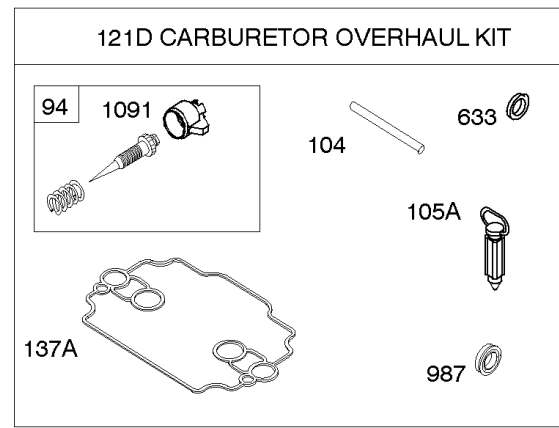

Carburetor Overhaul Kit, Engine/Valve Gasket Sets

REF NO	PART NO	QTY	DESCRIPTION
3	805101S		SEAL, Oil -(Magneto Side)
7	842622		GASKET, Cylinder Head
12	846487		GASKET, Crankcase
20	805049S		SEAL, Oil -(PTO Side)
51	690950		GASKET, Intake
51A	806418		GASKET, Intake
94	842870		KIT, Idle Mixture
104	690882		PIN, Float Hinge
105A	846635		VALVE, Float Needle
121	843103		KIT, Carburetor Overhaul
135	842677		TUBE, Fuel Transfer
137	841651		GASKET, Float Bowl
137A	693711		GASKET, Carburetor Body
163	692087		GASKET, Air Cleaner -(Air Cleaner)
273	690681		SEAL, O-Ring -(Oil Pump)
358	842658		GASKET SET, Engine
404	690704		WASHER -(Governor Crank) (Governor Crank)
439	692154		O-RING, Oil Gallery -(Crankcase Cover/Sump or Cylinder Assembly)
468	690690		SEAL, O-Ring -(Oil Pump Screen)
633	690722		SEAL, Choke/Throttle Shaft
830	809157		STUD, Rocker Arm -(Rocker Arm)
833	807084		SCREW -(Air Cleaner Mounting Strap/Stud) (M6x14mm)
833	807163		SCREW -(Air Cleaner Mounting Strap/Stud) (M6x10mm)
833	691593		SCREW -(Air Cleaner Mounting Strap/Stud) (M6x12mm)
868	691963		SEAL, Valve
883	806425		GASKET, Exhaust
987	808183		SEAL, Choke/Throttle Shaft
988	692063		GASKET, Oil Adapter
1022	806039S		GASKET, Rocker Cover
1091	691516		CAP, Limiter
1095	842662		GASKET SET, Valve