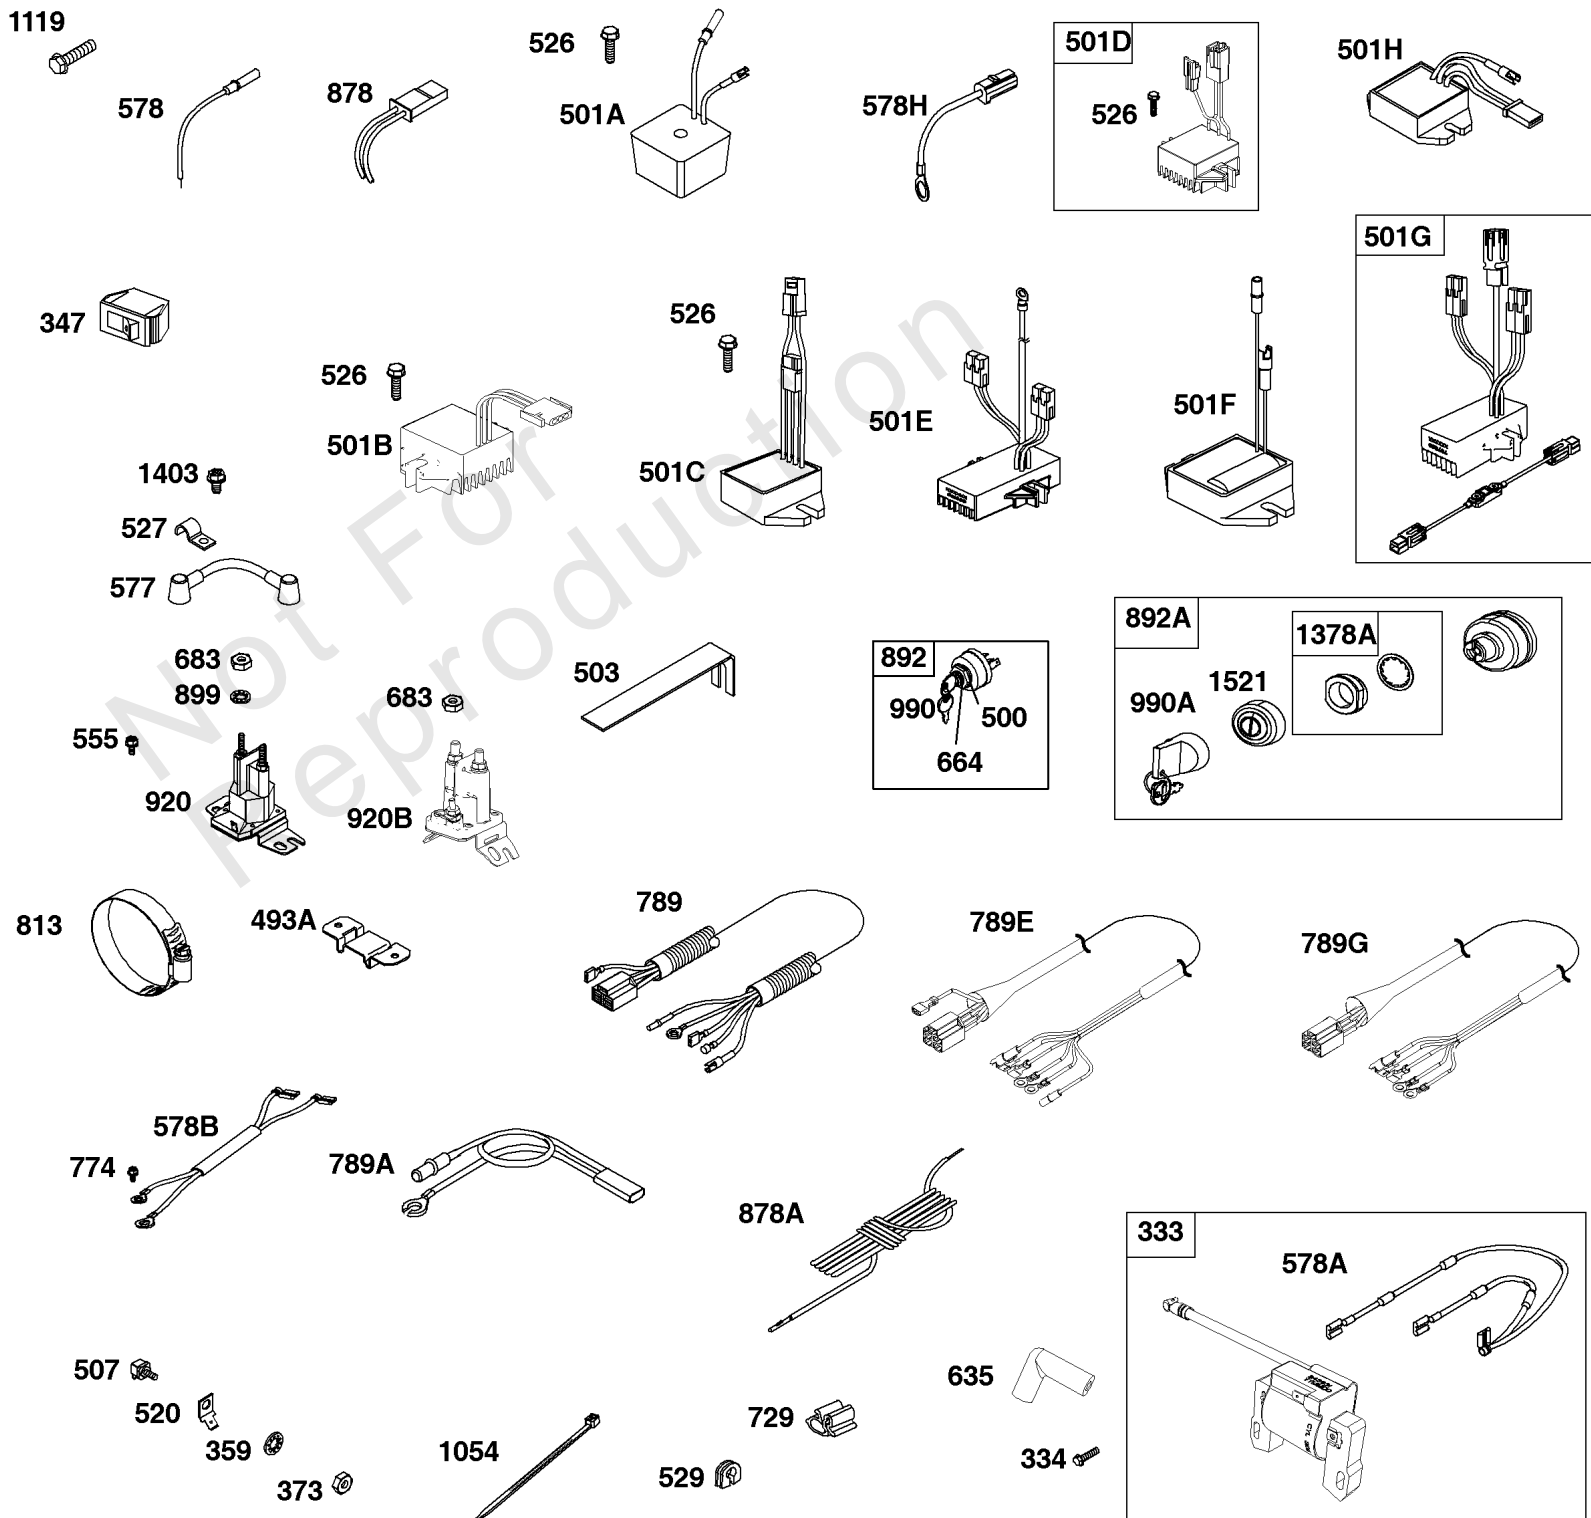

DC ONLY		DUEL CIRCUIT		TRI CIRCUIT		10 AMP		20 AMP		50-AMP	
474A	1059	474B	1059	474C	1059	474D	1059	474E	1059	474F