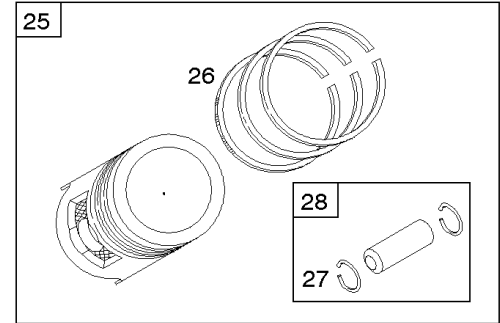

REQUIRED when replacing parts with warning labels affixed.

Cylinder, Piston/Rings/Connecting Rod, Camshaft

REF NO	PART NO	QTY	DESCRIPTION
1	842603		CYLINDER ASSEMBLY
2	808534		KIT, Bushing/Seal -(Magneto Side)
3	805101S		SEAL, Oil -(Magneto Side)
11	841159		TUBE, Breather
15	690946		PLUG, Oil Drain -(3/8"-18 NPTF-External 7/16" Sq)
15	691680		PLUG, Oil Drain -(3/8"-18 NPTF - Internal 3/8" Sq)
16	845091		CRANKSHAFT
17	843827		BEARING, Ball
25	844877		PISTON ASSEMBLY -(.020 Oversize) -Used After Code Date 07062900
25	843805		PISTON ASSEMBLY -(Standard) -Used After Code Date 07062900
25A	844009		PISTON ASSEMBLY -(Standard) (Includes Connecting Rod, Piston, Rings, Piston Pin andPiston Pin Locks) -Used Before Code Date 07063000
25A	843823		PISTON ASSEMBLY -(.020 Oversize) (Includes Connecting Rod, Piston, Rings, Piston Pin andPiston Pin Locks) -Used Before Code Date 07062900
26	843824		SET, Ring -(.020 Oversize)
26	843806		SET, Ring
27	690683		LOCK, Piston Pin -Used After Code Date 07062900
27A	806378		LOCK, Piston Pin -Used Before Code Date 07063000
28	844023		PIN, Piston -Used After Code Date 07062900
28A	808526		PIN, Piston -Used Before Code Date 07063000
29	807900S		ROD, Connecting -(Standard) -Used After Code Date 07062900
29A	-----		Rod-Connecting -Used Before Code Date 07063000
32	690698		SCREW -(Connecting Rod)
45	843379		TAPPET, Valve
46	690927		CAMSHAFT
377	808095		KEY, Flywheel
377A	691639		KEY, Timing
598	807625		SHIM, End Play -(Crankshaft or Camshaft Bearing)
601	691038		CLAMP, Hose
718	806469		PIN, Locating -(Cylinder)
741	846085		GEAR, Timing
1025	690689		SPOOL, Governor
1036	-----		LABEL, Emissions -(Available From A Briggs & Stratton Authorized Dealer)
1058	279771WST		MANUAL, Operator's
1133	690342		SCREW -(Crankshaft)

REQUIRED when replacing parts with warning labels affixed.

Cylinder, Piston/Rings/Connecting Rod, Camshaft

REF NO	PART NO	QTY	DESCRIPTION
1319	794467		LABEL, Warning
1330	272144		MANUAL, Repair

Not For Reproduction