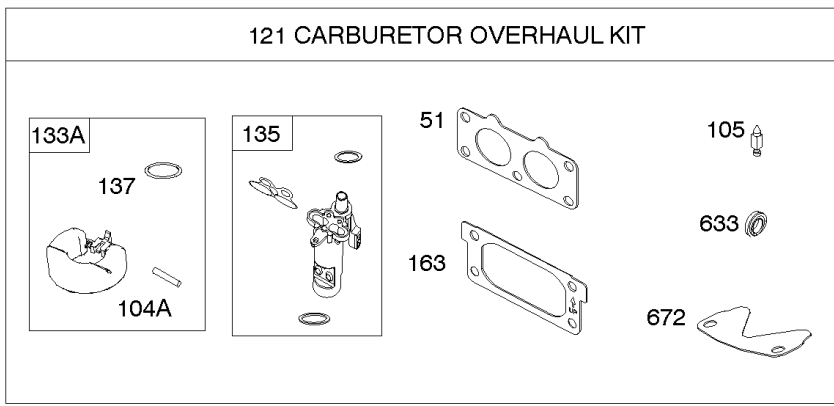

Not For Reproduction

Blower Hsngs, Air Guides, Back Plate, Debris Screen

Mfg. No: 385447-0208-G2

Blower Hsngs, Air Guides, Back Plate, Debris Screen

REF NO	PART NO	QTY	DESCRIPTION
37	841309		GUARD, Flywheel
78	690688		SCREW -(Flywheel Guard)
197	841233		SCREW -(Back Plate)
215	841183		GUIDE, Air -(Cylinder 1)
215A	841182		GUIDE, Air -(Cylinder 2)
304	841489		HOUSING, Blower
305	692056		SCREW -(Blower Housing)
493	845729		BRACKET, Mounting
506	807120		SCREW -(Carburetor/EFI Cover)
563	841735		SCREW -(Debris Screen Guard) (M6x14mm)
565	690682		STUD -(Oil Filter Adapter)
573	841314		PLATE, Back
727	841313		COVER, Starter Drive
732	690688		SCREW -(Starter Drive Cover) (8mm)
732A	841233		SCREW -(Starter Drive Cover) (M6x10mm)
865	843768		COVER, Air Guide
879	841607		COVER, Carburetor/EFI
930	846284		GUARD, Flywheel Fan
949	845728		GUARD, Debris Screen
1046	841165		PLUG, Blower Housing
1120	690238		NUT -(Air Guide Cover)
1334	841233		SCREW -(Air Guide) (M6x10mm)
1392	690939		NUT -(Rewind Guard)
1422	691551		WASHER -(Air Guide)
1422A	690706		WASHER -(Air Guide)
1426	690238		NUT -(Air Guide)