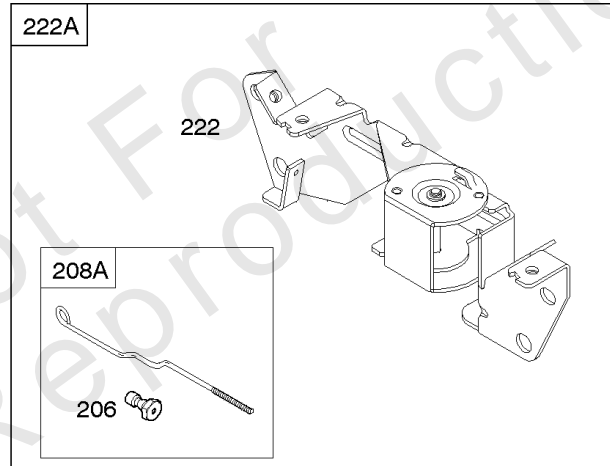

Controls, Springs, Links, Choke Levers

REF NO	PART NO	QTY	DESCRIPTION
188	692056		SCREW -(Control Bracket)
188	845964		SCREW -(Control Bracket) (M8x10mm)
202	691536		LINK, Mechanical Governor
203	808753		CRANK, Bell
204	692884		BUSHING, Lever
205	841233		SCREW -(Bell Crank)
206	691244		NUT, Governor Adjusting
208	844796		ROD, Governor Control
208A	808453		ROD, Governor Control
209	692072		SPRING, Governor -(Purple)
211	806868		SPRING, Governed Idle
216	691542		LINK, Choke
222	845305		BRACKET, Control
222A	808454		BRACKET, Control
227A	844799		LEVER, Governor Control
232	691538		SPRING/LINK, Governor
262	841552		SCREW -(Rod Bracket) (M5x20mm)
265	691024		CLAMP, Casing
267	841552		SCREW -(Casing Clamp) (M5x20mm)
268	691025		CASING, Control Wire
269	691026		WIRE, Control
270	691027		NUT -(Control Wire Casing)
271	692541		LEVER, Control
278	842122		WASHER -(Governor Control Lever)
280	691526		BRACKET, Fixed Speed
281	690742		PANEL, Control
282	692083		SCREW -(Control Lever)
347	691995		SWITCH, Rocker
414	690344		WASHER -(Bell Crank)
432	691509		CAP, Spring
505	690238		NUT -(Governor Lever)
561	690713		NUT -(Control Lever)
562	690239		BOLT -(Governor Control Lever)
620	494052		BRACKET, Control -(Ignition Coil)
689	691272		SPRING, Friction
748	692083		SCREW -(Control Rod Clip)
1054	280275		TIE, Cable
1157	690713		NUT -(Bell Crank)
1209	841552		SCREW -(Speed Control Panel) (M5x20mm)