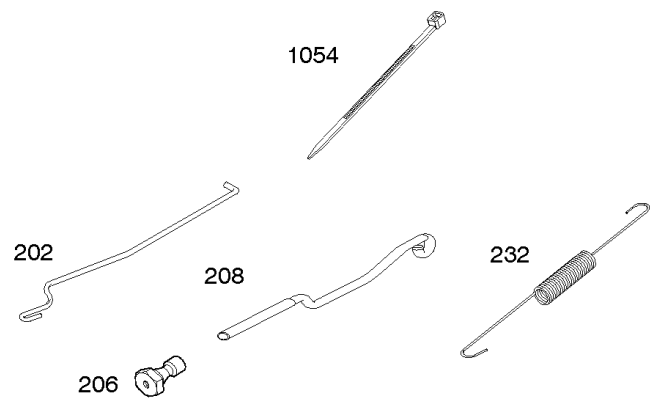

Controls, Springs, Links, Choke Levers

REF NO	PART NO	QTY	DESCRIPTION
188	692056		SCREW -(Control Bracket)
188	845964		SCREW -(Control Bracket) (M8x10mm)
202	691536		LINK, Mechanical Governor
203	808753		CRANK, Bell
204	692884		BUSHING, Lever
205	841233		SCREW -(Bell Crank)
206	691244		NUT, Governor Adjusting
208	844796		ROD, Governor Control
208A	808453		ROD, Governor Control
209	692072		SPRING, Governor -(Purple)
211	806868		SPRING, Governed Idle
216	691542		LINK, Choke
222	845305		BRACKET, Control
222A	808454		BRACKET, Control
227A	844799		LEVER, Governor Control
232	691538		SPRING/LINK, Governor
262	841552		SCREW -(Rod Bracket) (M5x20mm)
265	691024		CLAMP, Casing
267	841552		SCREW -(Casing Clamp) (M5x20mm)
268	691025		CASING, Control Wire
269	691026		WIRE, Control
270	691027		NUT -(Control Wire Casing)
271	692541		LEVER, Control
278	842122		WASHER -(Governor Control Lever)
280	691526		BRACKET, Fixed Speed
281	690742		PANEL, Control
282	692083		SCREW -(Control Lever)
347	691995		SWITCH, Rocker
414	690344		WASHER -(Bell Crank)
432	691509		CAP, Spring
505	690238		NUT -(Governor Lever)
561	690713		NUT -(Control Lever)
562	690239		BOLT -(Governor Control Lever)
620	494052		BRACKET, Control -(Ignition Coil)
689	691272		SPRING, Friction
748	692083		SCREW -(Control Rod Clip)
1054	280275		TIE, Cable
1157	690713		NUT -(Bell Crank)
1209	841552		SCREW -(Speed Control Panel) (M5x20mm)