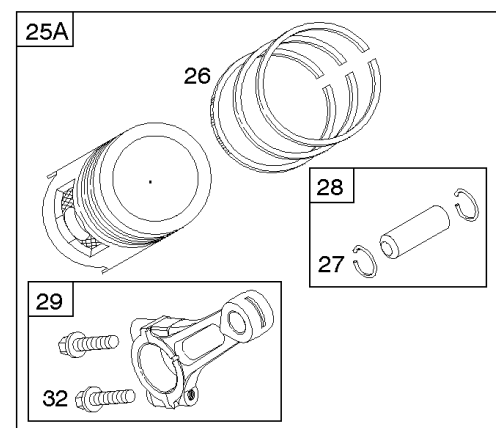

REQUIRED when replacing parts with warning labels affixed.

Cylinder, Piston/Rings/Connecting Rod, Camshaft

REF NO	PART NO	QTY	DESCRIPTION
1	842603		CYLINDER ASSEMBLY
2	808534		KIT, Bushing/Seal -(Magneto Side)
3	805101S		SEAL, Oil -(Magneto Side)
11	841159		TUBE, Breather
15	690946		PLUG, Oil Drain -(3/8"-18 NPTF-External 7/16" Sq)
15	691680		PLUG, Oil Drain -(3/8"-18 NPTF - Internal 3/8" Sq)
16	845091		CRANKSHAFT
17	843827		BEARING, Ball
25	844877		PISTON ASSEMBLY -(.020 Oversize) -Used After Code Date 07062900
25	843805		PISTON ASSEMBLY -(Standard) -Used After Code Date 07062900
25A	844009		PISTON ASSEMBLY -(Standard) (Includes Connecting Rod, Piston, Rings, Piston Pin andPiston Pin Locks) -Used Before Code Date 07063000
25A	843823		PISTON ASSEMBLY -(.020 Oversize) (Includes Connecting Rod, Piston, Rings, Piston Pin andPiston Pin Locks) -Used Before Code Date 07062900
26	843824		SET, Ring -(.020 Oversize)
26	843806		SET, Ring
27	690683		LOCK, Piston Pin -Used After Code Date 07062900
27A	806378		LOCK, Piston Pin -Used Before Code Date 07063000
28	844023		PIN, Piston -Used After Code Date 07062900
28A	808526		PIN, Piston -Used Before Code Date 07063000
29	807900S		ROD, Connecting -(Standard) -Used After Code Date 07062900
29A	-----		Rod-Connecting -Used Before Code Date 07063000
32	690698		SCREW -(Connecting Rod)
45	843379		TAPPET, Valve
46	690927		CAMSHAFT
377	808095		KEY, Flywheel
377A	691639		KEY, Timing
598	807625		SHIM, End Play -(Crankshaft or Camshaft Bearing)
601	691038		CLAMP, Hose
718	806469		PIN, Locating -(Cylinder)
741	846085		GEAR, Timing
1025	690689		SPOOL, Governor
1036	-----		LABEL, Emissions -(Available From A Briggs & Stratton Authorized Dealer)
1058	279771WST		MANUAL, Operator's
1133	690342		SCREW -(Crankshaft)

REQUIRED when replacing parts with warning labels affixed.

Cylinder, Piston/Rings/Connecting Rod, Camshaft

REF NO	PART NO	QTY	DESCRIPTION
1319	794467		LABEL, Warning
1330	272144		MANUAL, Repair

Not For Reproduction