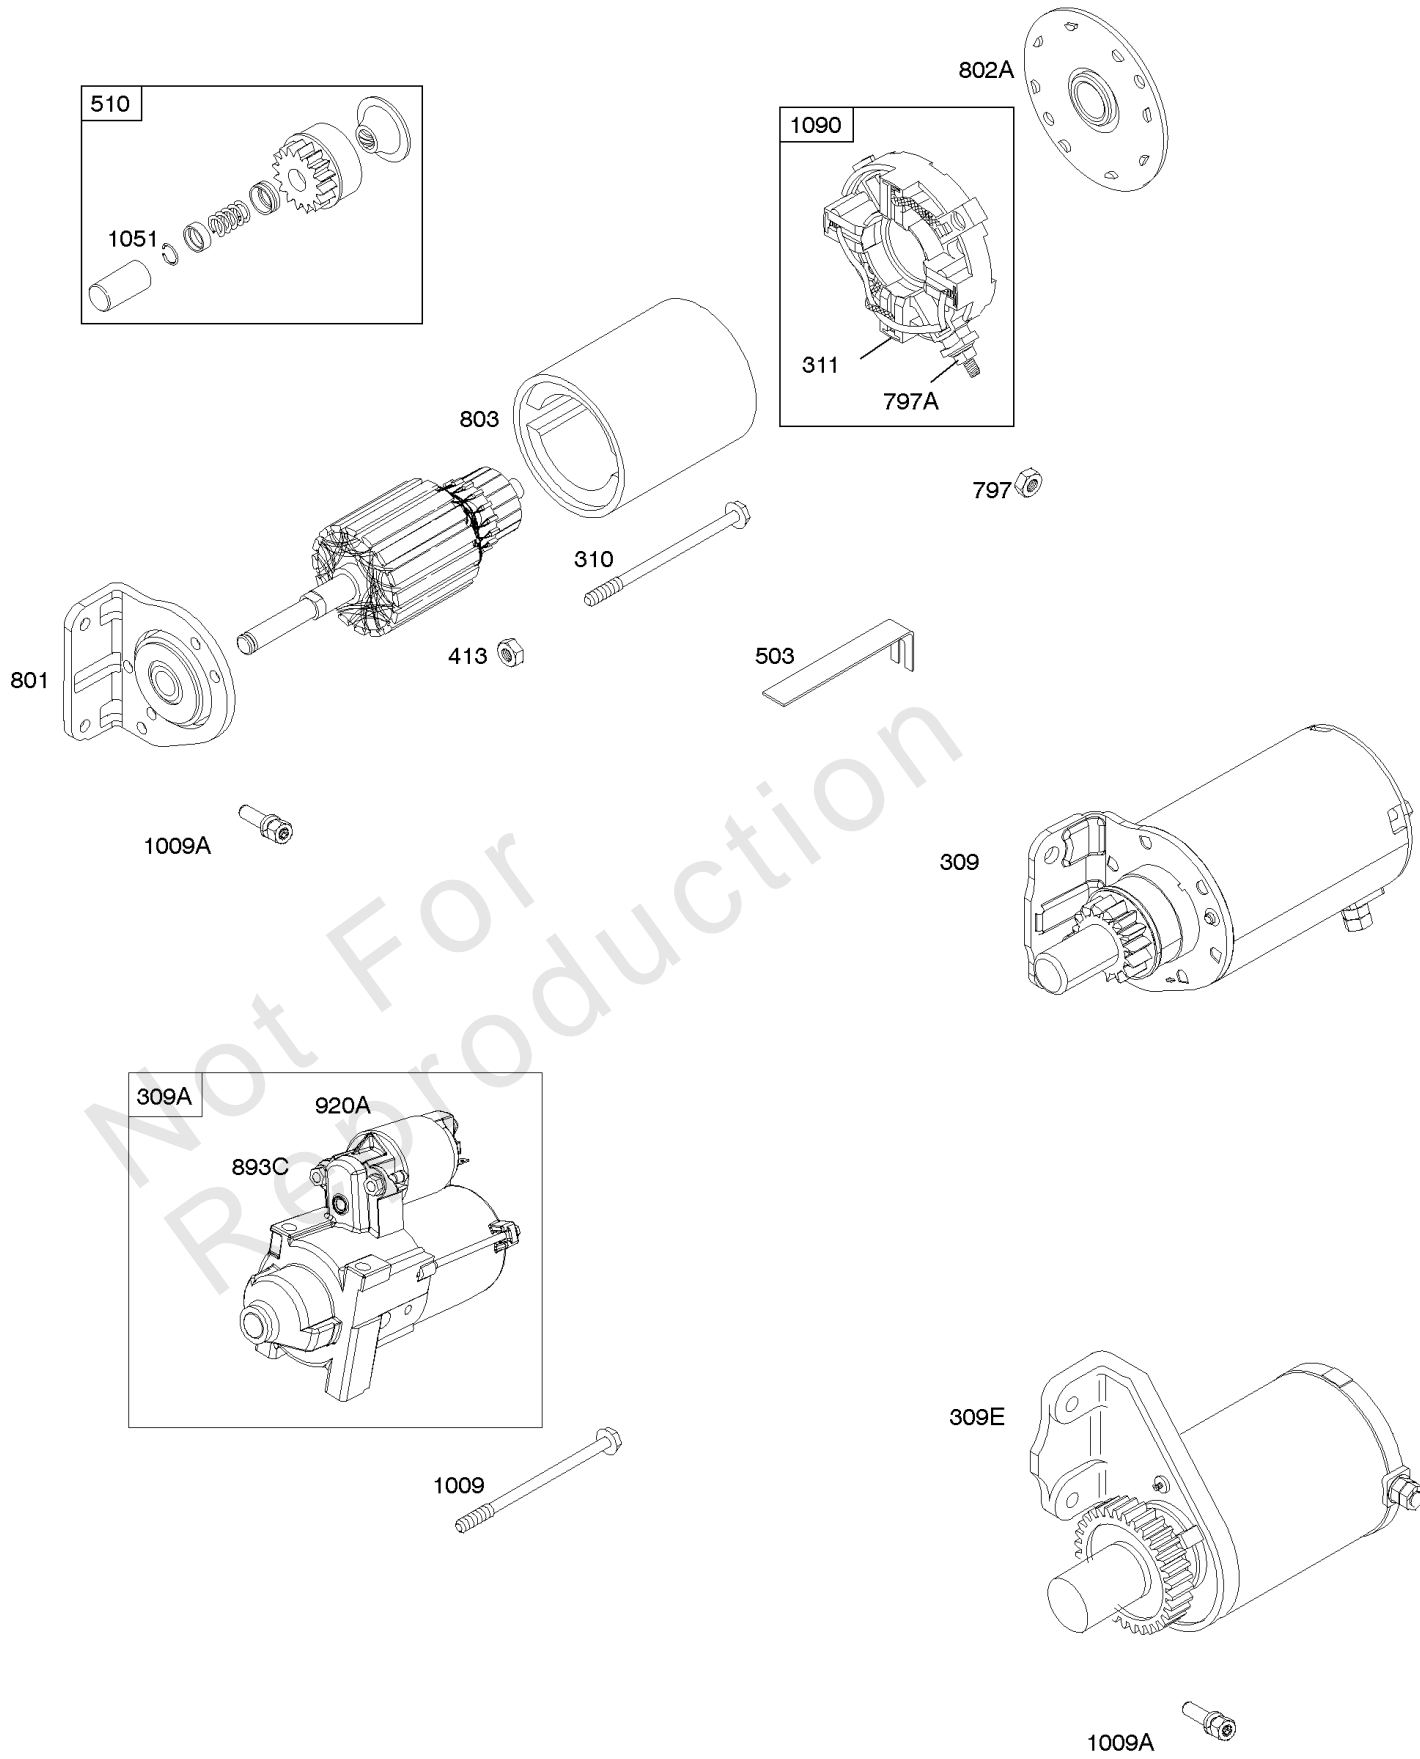

Electric Starters

REF NO	PART NO	QTY	DESCRIPTION
309	846451		MOTOR, Starter -(Steel Ring Gear Only)
310	690323		BOLT -(Starter Motor) (#10-24x4.4" Long)
311	497608		SET, Brush
413	693587		NUT -(Starter Motor) -Used Before Code Date 05082600
503	845016		STRAP, Starter -(60mm)
503	691532		STRAP, Starter -(82mm Long)
510	496881		DRIVE, Starter -Used Before Code Date 14052800
797	691029		NUT -(Brush Retainer)
797A	693167		NUT -(Brush Retainer)
801	-----		Cap-Drive
802A	691286		CAP, End
803	-----		Housing-Starter -(No Longer Available) (See Reference 309 For Replacement)
893C	845758		NUT -(Starter Solenoid) (M6)
920A	845757		SOLENOID, Starter -(0.8KW)
1009A	691902		SCREW -(USE REFERENCE 697 ONLY)
1051	691124		RING, Retaining -Used Before Code Date 14052800
1090	691293		RETAINER, Brush -Used Before Code Date 14052800