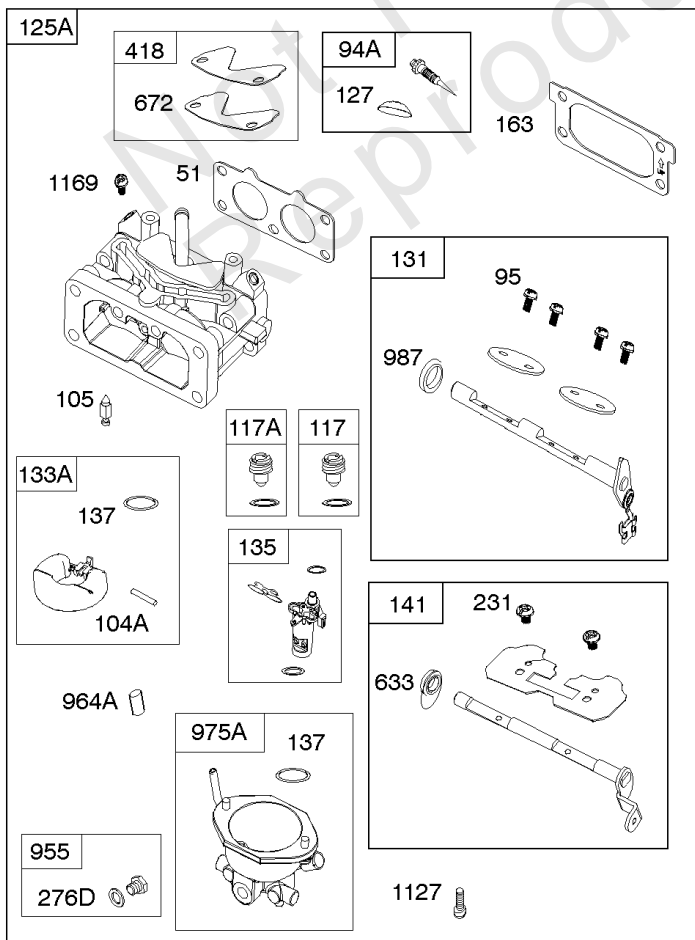

Carburetors

REF NO	PART NO	QTY	DESCRIPTION
51	690950		GASKET, Intake
94	842870		KIT, Idle Mixture
94A	844593		KIT, Idle Mixture
95	690718		SCREW -(Throttle Valve)
97	808713		SHAFT, Throttle
104	690882		PIN, Float Hinge
105A	846635		VALVE, Float Needle
108	690883		VALVE, Choke
109	808277		SHAFT, Choke
117	699457		JET, Main -(Standard) (Left Jet)
117A	699458		JET, Main -(Standard) (Right Jet)
118	843099		JET, Main -(High Altitude) (Right Jet) (5000 Feet)
118A	699820		JET, Main -(High Altitude) (Left Jet) (5000 Feet)
125	845281		CARBURETOR
130	690884		VALVE, Throttle
133	808180		FLOAT, Carburetor
135	842677		TUBE, Fuel Transfer
137	841651		GASKET, Float Bowl
137A	693711		GASKET, Carburetor Body
163	692087		GASKET, Air Cleaner -(Air Cleaner)
231	690718		SCREW -(Choke Valve)
276B	690724		WASHER, Sealing
276C	693497		WASHER, Sealing -(Solenoid)
276D	695410		WASHER, Sealing -(Solenoid)
633	690722		SEAL, Choke/Throttle Shaft
789A	844914		HARNESS, Wiring -(Solenoid)
947	808624		SOLENOID, Fuel
955	808176		PLUG, Carburetor
955A	807723		PLUG, Carburetor
964A	807468		CAP, Carburetor
975A	844591		BOWL, Float
987	808183		SEAL, Choke/Throttle Shaft
1091	691516		CAP, Limiter
1124	842678		SEAL, O-Ring -(Fuel Transfer Tube)
1127	841621		SCREW -(Float Bowl to Carburetor Body)
1127A	690885		SCREW -(Float Bowl to Carburetor Body)
1425A	845717		HOSE, Purge Line -(Cut To Required Length)
1425B	847432		HOSE, Purge Line -(Cut To Required Length)