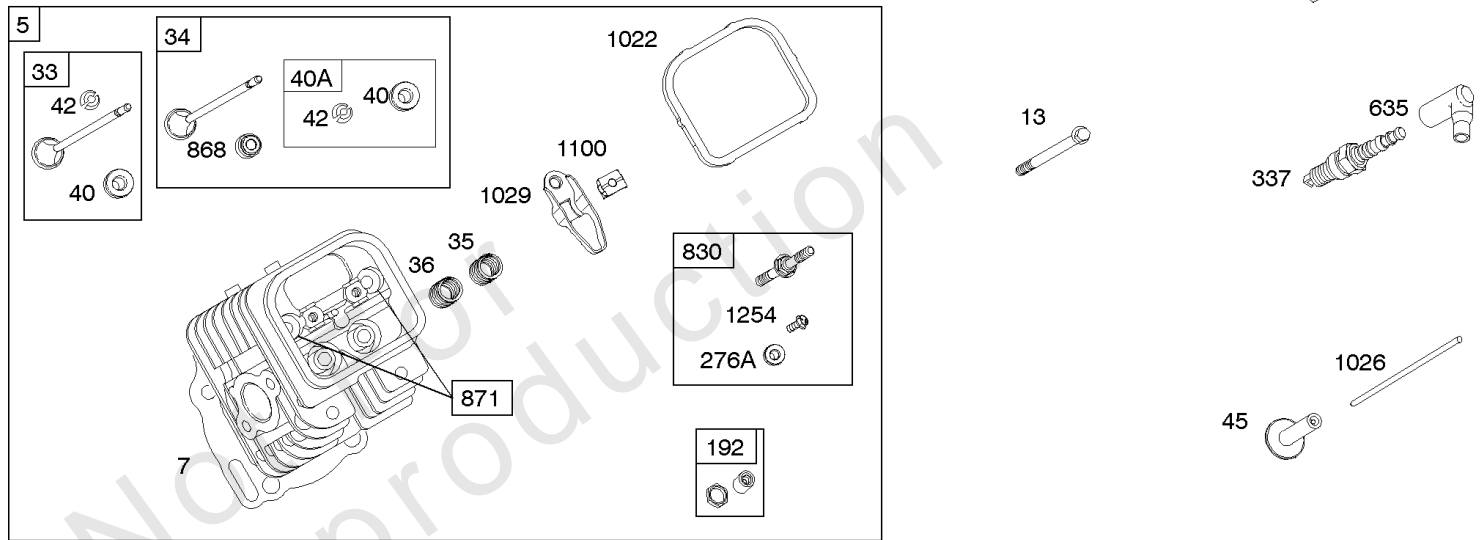

Cylinder Heads, Valve Covers

REF NO	PART NO	QTY	DESCRIPTION
5	845713		HEAD, Cylinder -(Cylinder 1)
5A	845714		HEAD, Cylinder -(Cylinder 2)
7	842622		GASKET, Cylinder Head
10	806421		SCREW -(Breather Assembly)
11A	806379		TUBE, Breather
13	842618		SCREW -(Cylinder Head) (M8x106mm)
21	809500		CAP, Oil Fill
33	806419		VALVE, Exhaust
34	843751		VALVE, Intake -Used Before Code Date 12020100
34	845712		VALVE, Intake -Used After Code Date 12013100
35	692084		SPRING, Valve -(Intake)
36	692084		SPRING, Valve -(Exhaust)
40	692058		RETAINER, Valve
40A	844895		RETAINER, Valve
42	807683		KEEPER, Valve
45	843379		TAPPET, Valve
187	791766		LINE, Fuel -(Cut To Required Length)
187D	791801		HOSE, Vacuum -(Formed)(7.34 Cut To Required Length)
187D	791744		LINE, Fuel -(Formed)(14 Inches Long)(Cut To Required Length)
187D	846584		LINE, Fuel -(Formed)(6.88 Lg)(Cut To Required Length)
192	807623		ADJUSTER, Rocker Arm
276A	807085		WASHER, Sealing -(Rocker Cover)
337	496018S		PLUG, Spark
383	19576S		WRENCH, Spark Plug
466	806466		SEAL, O-Ring -(Breather Assembly)
601	691038		CLAMP, Hose
601B	791850		CLAMP, Hose
601C	691145		CLAMP, Hose -(Breather Tube)
635	692076		BOOT, Spark Plug
830	809157		STUD, Rocker Arm -(Rocker Arm)
868	691963		SEAL, Valve
871	692057		BUSHING, Valve Guide
918	791880		LINE, Fuel
1022	806039S		GASKET, Rocker Cover
1023	843750		COVER, Rocker
1023A	690910		COVER, Rocker
1026	691758		ROD, Push -(Exhaust)(Aluminum)
1026	691836		ROD, Push -(Intake)(Steel)