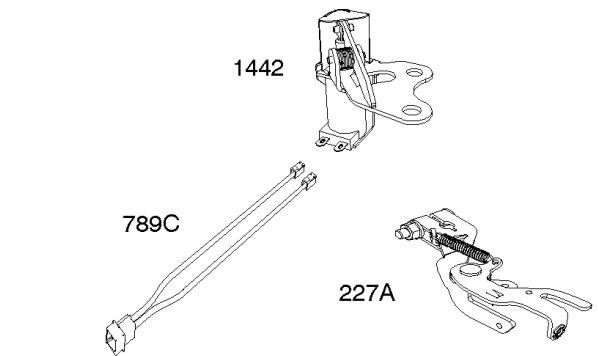

Controls, Springs, Links, Choke Levers

REF NO	PART NO	QTY	DESCRIPTION
188	692056		SCREW -(Control Bracket)
188	845964		SCREW -(Control Bracket) (M8x10mm)
202	691536		LINK, Mechanical Governor
203	808753		CRANK, Bell
204	692884		BUSHING, Lever
205	841233		SCREW -(Bell Crank)
206	691244		NUT, Governor Adjusting
208	844796		ROD, Governor Control
208A	808453		ROD, Governor Control
209	692072		SPRING, Governor -(Purple)
211	806868		SPRING, Governed Idle
216	691542		LINK, Choke
222	845305		BRACKET, Control
222A	808454		BRACKET, Control
227A	844799		LEVER, Governor Control
232	691538		SPRING/LINK, Governor
262	841552		SCREW -(Rod Bracket) (M5x20mm)
265	691024		CLAMP, Casing
267	841552		SCREW -(Casing Clamp) (M5x20mm)
268	691025		CASING, Control Wire
269	691026		WIRE, Control
270	691027		NUT -(Control Wire Casing)
271	692541		LEVER, Control
278	842122		WASHER -(Governor Control Lever)
280	691526		BRACKET, Fixed Speed
281	690742		PANEL, Control
282	692083		SCREW -(Control Lever)
347	691995		SWITCH, Rocker
414	690344		WASHER -(Bell Crank)
432	691509		CAP, Spring
505	690238		NUT -(Governor Lever)
561	690713		NUT -(Control Lever)
562	690239		BOLT -(Governor Control Lever)
620	494052		BRACKET, Control -(Ignition Coil)
689	691272		SPRING, Friction
748	692083		SCREW -(Control Rod Clip)
1054	280275		TIE, Cable
1157	690713		NUT -(Bell Crank)
1209	841552		SCREW -(Speed Control Panel) (M5x20mm)