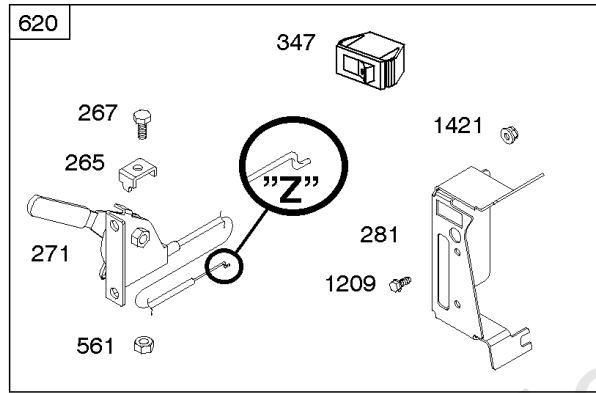

Controls, Springs, Links, Choke Levers

REF NO	PART NO	QTY	DESCRIPTION
188	692056		SCREW -(Control Bracket)
188	845964		SCREW -(Control Bracket) (M8x10mm)
202	691536		LINK, Mechanical Governor
203	808753		CRANK, Bell
204	692884		BUSHING, Lever
205	841233		SCREW -(Bell Crank)
206	691244		NUT, Governor Adjusting
208	844796		ROD, Governor Control
208A	808453		ROD, Governor Control
209	692072		SPRING, Governor -(Purple)
211	806868		SPRING, Governed Idle
216	691542		LINK, Choke
222	845305		BRACKET, Control
222A	808454		BRACKET, Control
227A	844799		LEVER, Governor Control
232	691538		SPRING/LINK, Governor
262	841552		SCREW -(Rod Bracket) (M5x20mm)
265	691024		CLAMP, Casing
267	841552		SCREW -(Casing Clamp) (M5x20mm)
268	691025		CASING, Control Wire
269	691026		WIRE, Control
270	691027		NUT -(Control Wire Casing)
271	692541		LEVER, Control
278	842122		WASHER -(Governor Control Lever)
280	691526		BRACKET, Fixed Speed
281	690742		PANEL, Control
282	692083		SCREW -(Control Lever)
347	691995		SWITCH, Rocker
414	690344		WASHER -(Bell Crank)
432	691509		CAP, Spring
505	690238		NUT -(Governor Lever)
561	690713		NUT -(Control Lever)
562	690239		BOLT -(Governor Control Lever)
620	494052		BRACKET, Control -(Ignition Coil)
689	691272		SPRING, Friction
748	692083		SCREW -(Control Rod Clip)
1054	280275		TIE, Cable
1157	690713		NUT -(Bell Crank)
1209	841552		SCREW -(Speed Control Panel) (M5x20mm)