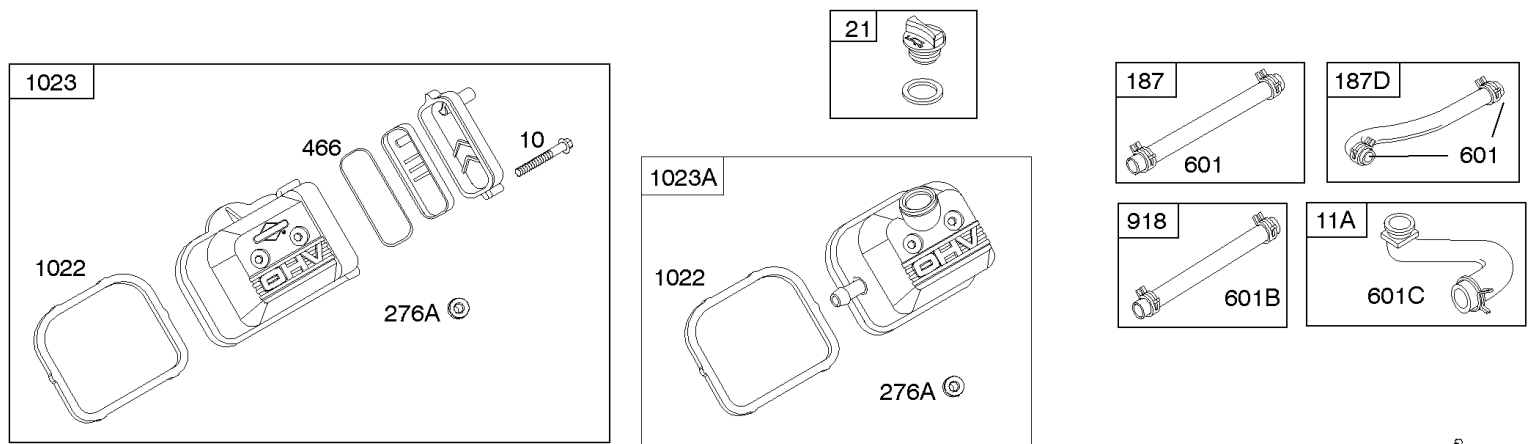

Cylinder Heads, Valve Covers

REF NO	PART NO	QTY	DESCRIPTION
5	845713		HEAD, Cylinder -(Cylinder 1)
5A	845714		HEAD, Cylinder -(Cylinder 2)
7	842622		GASKET, Cylinder Head
10	806421		SCREW -(Breather Assembly)
11A	806379		TUBE, Breather
13	842618		SCREW -(Cylinder Head) (M8x106mm)
21	809500		CAP, Oil Fill
33	806419		VALVE, Exhaust
34	843751		VALVE, Intake -Used Before Code Date 12020100
34	845712		VALVE, Intake -Used After Code Date 12013100
35	692084		SPRING, Valve -(Intake)
36	692084		SPRING, Valve -(Exhaust)
40	692058		RETAINER, Valve
40A	844895		RETAINER, Valve
42	807683		KEEPER, Valve
45	843379		TAPPET, Valve
187	791766		LINE, Fuel -(Cut To Required Length)
187D	791801		HOSE, Vacuum -(Formed)(7.34 Cut To Required Length)
187D	791744		LINE, Fuel -(Formed)(14 Inches Long)(Cut To Required Length)
187D	846584		LINE, Fuel -(Formed)(6.88 Lg)(Cut To Required Length)
192	807623		ADJUSTER, Rocker Arm
276A	807085		WASHER, Sealing -(Rocker Cover)
337	496018S		PLUG, Spark
383	19576S		WRENCH, Spark Plug
466	806466		SEAL, O-Ring -(Breather Assembly)
601	691038		CLAMP, Hose
601B	791850		CLAMP, Hose
601C	691145		CLAMP, Hose -(Breather Tube)
635	692076		BOOT, Spark Plug
830	809157		STUD, Rocker Arm -(Rocker Arm)
868	691963		SEAL, Valve
871	692057		BUSHING, Valve Guide
918	791880		LINE, Fuel
1022	806039S		GASKET, Rocker Cover
1023	843750		COVER, Rocker
1023A	690910		COVER, Rocker
1026	691758		ROD, Push -(Exhaust)(Aluminum)
1026	691836		ROD, Push -(Intake)(Steel)