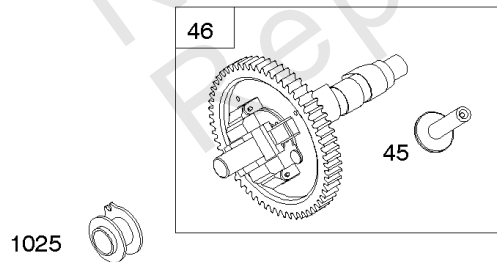

REQUIRED when replacing parts with warning labels affixed.

Cylinder, Piston/Rings/Connecting Rod, Camshaft

REF NO	PART NO	QTY	DESCRIPTION
1	842603		CYLINDER ASSEMBLY
2	808534		KIT, Bushing/Seal -(Magneto Side)
3	805101S		SEAL, Oil -(Magneto Side)
11	841159		TUBE, Breather
15	690946		PLUG, Oil Drain -(3/8"-18 NPTF-External 7/16" Sq)
15	691680		PLUG, Oil Drain -(3/8"-18 NPTF - Internal 3/8" Sq)
16	845091		CRANKSHAFT
17	843827		BEARING, Ball
25	844877		PISTON ASSEMBLY -(.020 Oversize) -Used After Code Date 07062900
25	843805		PISTON ASSEMBLY -(Standard) -Used After Code Date 07062900
25A	844009		PISTON ASSEMBLY -(Standard) (Includes Connecting Rod, Piston, Rings, Piston Pin andPiston Pin Locks) -Used Before Code Date 07063000
25A	843823		PISTON ASSEMBLY -(.020 Oversize) (Includes Connecting Rod, Piston, Rings, Piston Pin andPiston Pin Locks) -Used Before Code Date 07062900
26	843824		SET, Ring -(.020 Oversize)
26	843806		SET, Ring
27	690683		LOCK, Piston Pin -Used After Code Date 07062900
27A	806378		LOCK, Piston Pin -Used Before Code Date 07063000
28	844023		PIN, Piston -Used After Code Date 07062900
28A	808526		PIN, Piston -Used Before Code Date 07063000
29	807900S		ROD, Connecting -(Standard) -Used After Code Date 07062900
29A	-----		Rod-Connecting -Used Before Code Date 07063000
32	690698		SCREW -(Connecting Rod)
45	843379		TAPPET, Valve
46	690927		CAMSHAFT
377	808095		KEY, Flywheel
377A	691639		KEY, Timing
598	807625		SHIM, End Play -(Crankshaft or Camshaft Bearing)
601	691038		CLAMP, Hose
718	806469		PIN, Locating -(Cylinder)
741	846085		GEAR, Timing
1025	690689		SPOOL, Governor
1036	-----		LABEL, Emissions -(Available From A Briggs & Stratton Authorized Dealer)
1058	279771WST		MANUAL, Operator's
1133	690342		SCREW -(Crankshaft)

REQUIRED when replacing parts with warning labels affixed.

Cylinder, Piston/Rings/Connecting Rod, Camshaft

REF NO	PART NO	QTY	DESCRIPTION
1319	794467		LABEL, Warning
1330	272144		MANUAL, Repair

Not For Reproduction