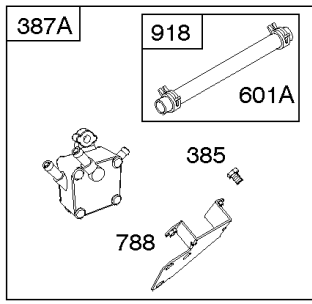

385400

3197-13

Assemblies include all parts shown in frames.

02/10/2017

Flywheel, Rotating Screens, Rewind Starter

REF NO	PART NO	QTY	DESCRIPTION
23	842442		FLYWHEEL
57	692086		SPRING, Rewind Starter
58	66574		ROPE, Starter -(Cut To Required Length)
59	805957		INSERT, Grip
60	808167		GRIP, Starter Rope
65	690341		SCREW -(Rewind Starter) (Rewind Starter)
65A	841233		SCREW -(Rewind Starter) (M6x10mm)
73	841440		SCREEN, Rotating
73A	841662		SCREEN, Rotating
74	841441		SCREW -(Rotating Screen) (M5x14mm)
74A	691647		SCREW -(Rotating Screen) (M5x30mm)
332	690887		NUT -(Flywheel)
363	19203		PULLER, Flywheel
455	841794		CUP, Flywheel
456	845219		PLATE, Pawl Friction
459	845218		PAWL, Ratchet
515	691528		SPRING, Pawl
563	841735		SCREW -(Debris Screen Guard) (M6x14mm)
592	690939		NUT -(Rewind Starter) (M6)
608	841729		STARTER, Rewind
668A	691500		SPACER -(Rotating Screen)
678	841730		SPACER -(Rewind)
718A	841581		PIN, Locating
849	691088		SCREW -(Stub Shaft)
934	692062	2	SCREW -(Fan Retainer)(M8x18mm)
934A	691058	2	SCREW -(Fan Retainer)(5/6-18 x .75)
1005	841439		FAN, Flywheel
1006	690452		RETAINER, Fan
1044	692056		SCREW -(Flywheel)
1047	841580		SHAFT, Stub
1420	841735		SCREW -(Flywheel Cup to Rewind Spacer)