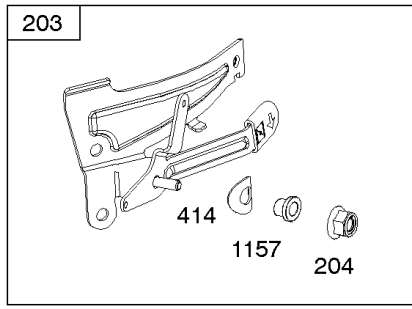

Controls, Springs, Links, Choke Levers

REF NO	PART NO	QTY	DESCRIPTION
188	692056		SCREW -(Control Bracket)
188	845964		SCREW -(Control Bracket) (M8x10mm)
202	691536		LINK, Mechanical Governor
203	808753		CRANK, Bell
204	692884		BUSHING, Lever
205	841233		SCREW -(Bell Crank)
206	691244		NUT, Governor Adjusting
208	844796		ROD, Governor Control
208A	808453		ROD, Governor Control
209	692072		SPRING, Governor -(Purple)
211	806868		SPRING, Governed Idle
216	691542		LINK, Choke
222	845305		BRACKET, Control
222A	808454		BRACKET, Control
227A	844799		LEVER, Governor Control
232	691538		SPRING/LINK, Governor
262	841552		SCREW -(Rod Bracket) (M5x20mm)
265	691024		CLAMP, Casing
267	841552		SCREW -(Casing Clamp) (M5x20mm)
268	691025		CASING, Control Wire
269	691026		WIRE, Control
270	691027		NUT -(Control Wire Casing)
271	692541		LEVER, Control
278	842122		WASHER -(Governor Control Lever)
280	691526		BRACKET, Fixed Speed
281	690742		PANEL, Control
282	692083		SCREW -(Control Lever)
347	691995		SWITCH, Rocker
414	690344		WASHER -(Bell Crank)
432	691509		CAP, Spring
505	690238		NUT -(Governor Lever)
561	690713		NUT -(Control Lever)
562	690239		BOLT -(Governor Control Lever)
620	494052		BRACKET, Control -(Ignition Coil)
689	691272		SPRING, Friction
748	692083		SCREW -(Control Rod Clip)
1054	280275		TIE, Cable
1157	690713		NUT -(Bell Crank)
1209	841552		SCREW -(Speed Control Panel) (M5x20mm)