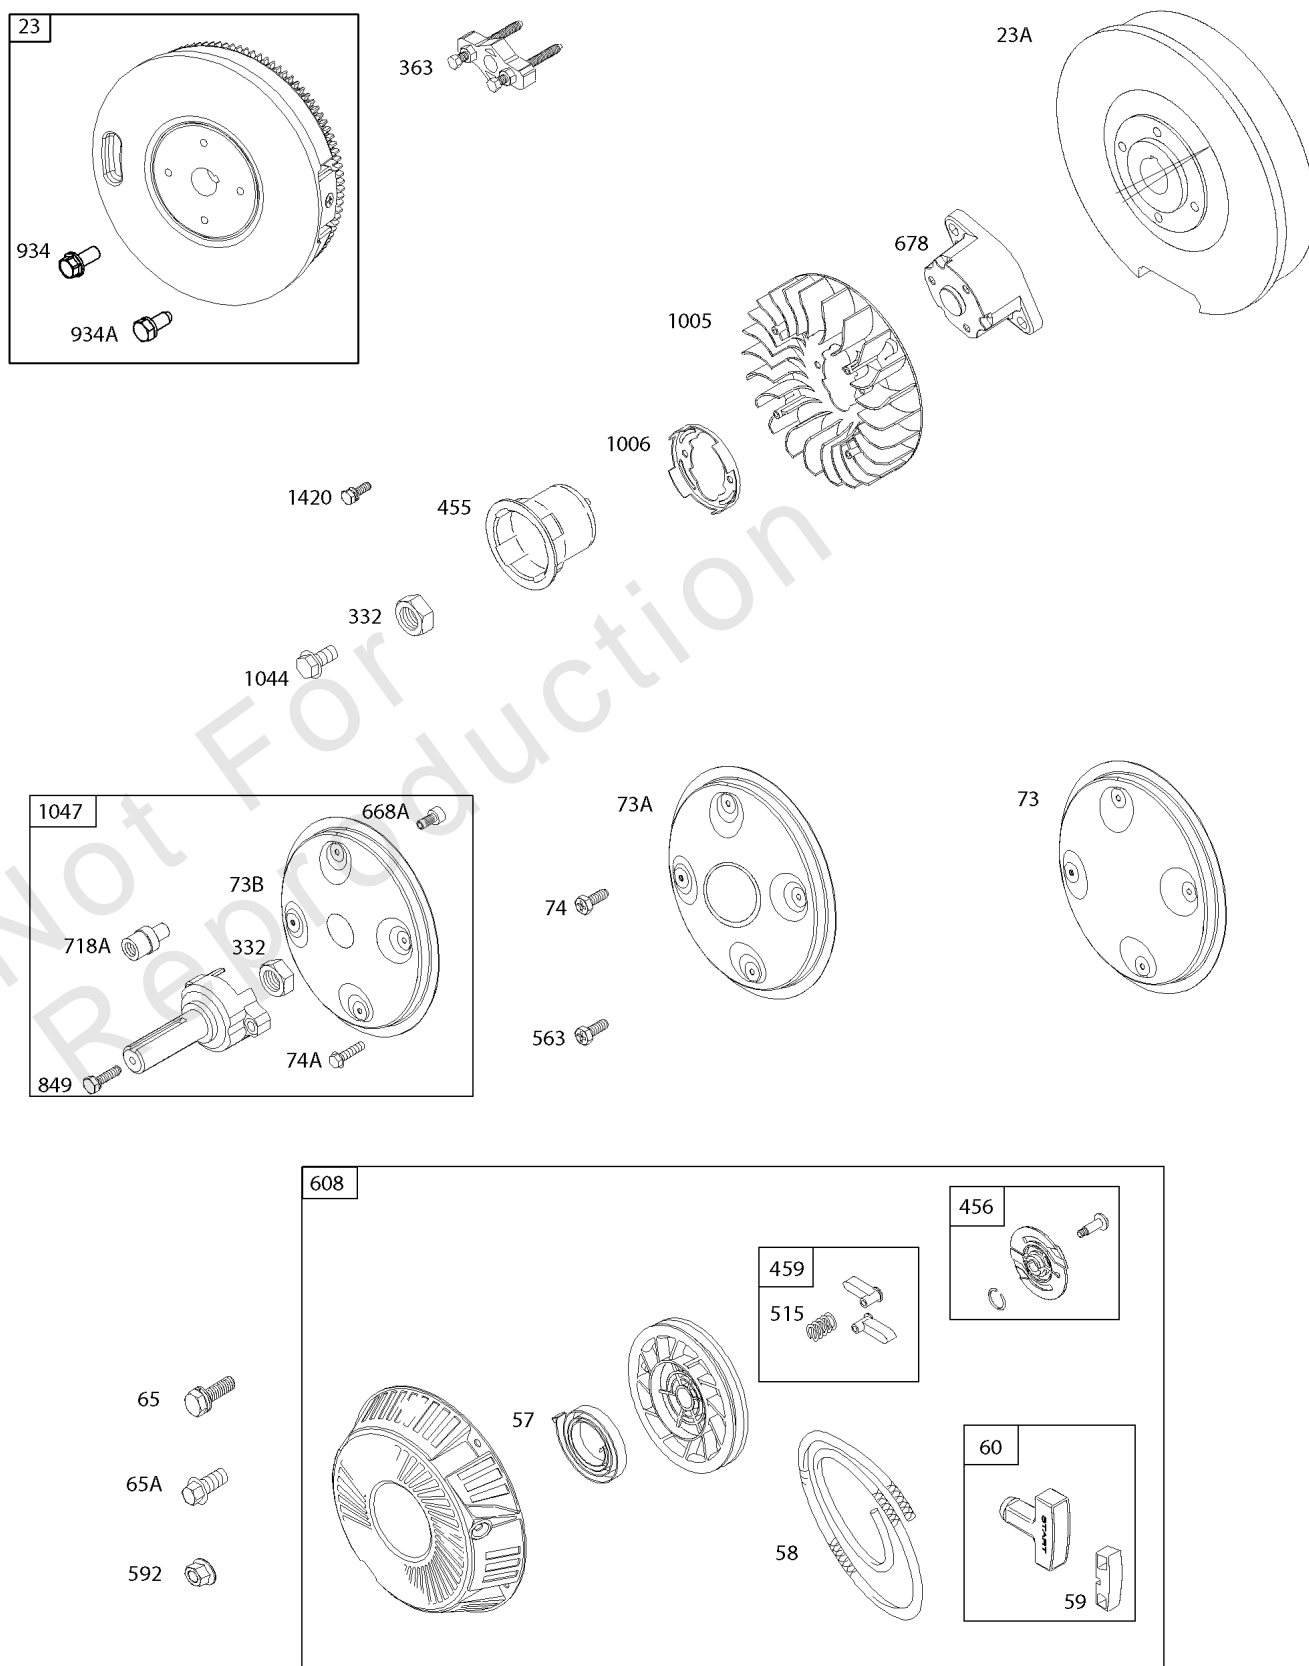

385400

3197-13

Assemblies include all parts shown in frames.

02/10/2017

Flywheel, Rotating Screens, Rewind Starter

REF NO	PART NO	QTY	DESCRIPTION
23	842442		FLYWHEEL
57	692086		SPRING, Rewind Starter
58	66574		ROPE, Starter -(Cut To Required Length)
59	805957		INSERT, Grip
60	808167		GRIP, Starter Rope
65	690341		SCREW -(Rewind Starter) (Rewind Starter)
65A	841233		SCREW -(Rewind Starter) (M6x10mm)
73	841440		SCREEN, Rotating
73A	841662		SCREEN, Rotating
74	841441		SCREW -(Rotating Screen) (M5x14mm)
74A	691647		SCREW -(Rotating Screen) (M5x30mm)
332	690887		NUT -(Flywheel)
363	19203		PULLER, Flywheel
455	841794		CUP, Flywheel
456	845219		PLATE, Pawl Friction
459	845218		PAWL, Ratchet
515	691528		SPRING, Pawl
563	841735		SCREW -(Debris Screen Guard) (M6x14mm)
592	690939		NUT -(Rewind Starter) (M6)
608	841729		STARTER, Rewind
668A	691500		SPACER -(Rotating Screen)
678	841730		SPACER -(Rewind)
718A	841581		PIN, Locating
849	691088		SCREW -(Stub Shaft)
934	692062	2	SCREW -(Fan Retainer)(M8x18mm)
934A	691058	2	SCREW -(Fan Retainer)(5/6-18 x .75)
1005	841439		FAN, Flywheel
1006	690452		RETAINER, Fan
1044	692056		SCREW -(Flywheel)
1047	841580		SHAFT, Stub
1420	841735		SCREW -(Flywheel Cup to Rewind Spacer)