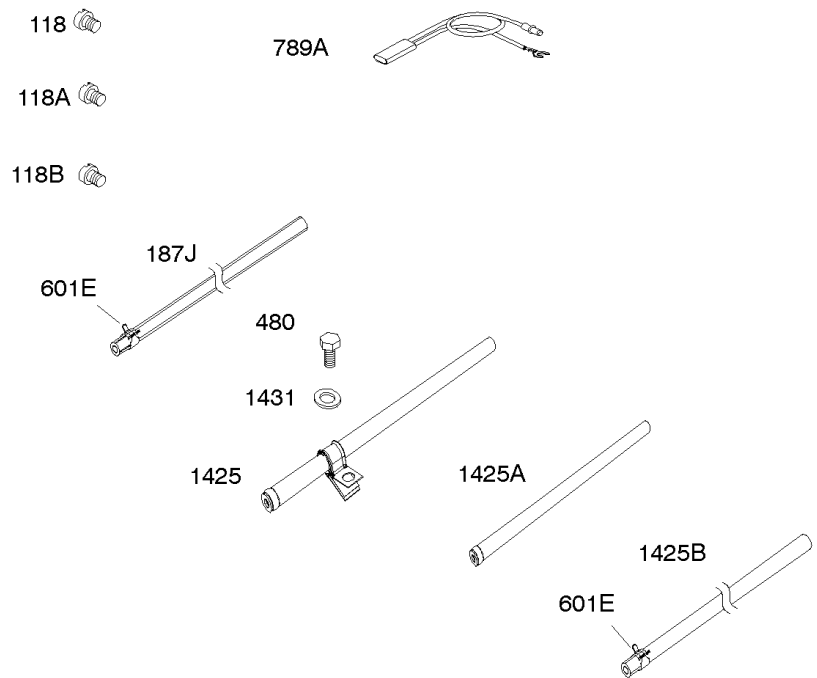

Carburetors

REF NO	PART NO	QTY	DESCRIPTION
51	690950		GASKET, Intake
94	842870		KIT, Idle Mixture
94A	844593		KIT, Idle Mixture
95	690718		SCREW -(Throttle Valve)
97	808713		SHAFT, Throttle
104	690882		PIN, Float Hinge
105A	846635		VALVE, Float Needle
108	690883		VALVE, Choke
109	808277		SHAFT, Choke
117	699457		JET, Main -(Standard) (Left Jet)
117A	699458		JET, Main -(Standard) (Right Jet)
118	843099		JET, Main -(High Altitude) (Right Jet) (5000 Feet)
118A	699820		JET, Main -(High Altitude) (Left Jet) (5000 Feet)
125	845281		CARBURETOR
130	690884		VALVE, Throttle
133	808180		FLOAT, Carburetor
135	842677		TUBE, Fuel Transfer
137	841651		GASKET, Float Bowl
137A	693711		GASKET, Carburetor Body
163	692087		GASKET, Air Cleaner -(Air Cleaner)
231	690718		SCREW -(Choke Valve)
276B	690724		WASHER, Sealing
276C	693497		WASHER, Sealing -(Solenoid)
276D	695410		WASHER, Sealing -(Solenoid)
633	690722		SEAL, Choke/Throttle Shaft
789A	844914		HARNESS, Wiring -(Solenoid)
947	808624		SOLENOID, Fuel
955	808176		PLUG, Carburetor
955A	807723		PLUG, Carburetor
964A	807468		CAP, Carburetor
975A	844591		BOWL, Float
987	808183		SEAL, Choke/Throttle Shaft
1091	691516		CAP, Limiter
1124	842678		SEAL, O-Ring -(Fuel Transfer Tube)
1127	841621		SCREW -(Float Bowl to Carburetor Body)
1127A	690885		SCREW -(Float Bowl to Carburetor Body)
1425A	845717		HOSE, Purge Line -(Cut To Required Length)
1425B	847432		HOSE, Purge Line -(Cut To Required Length)