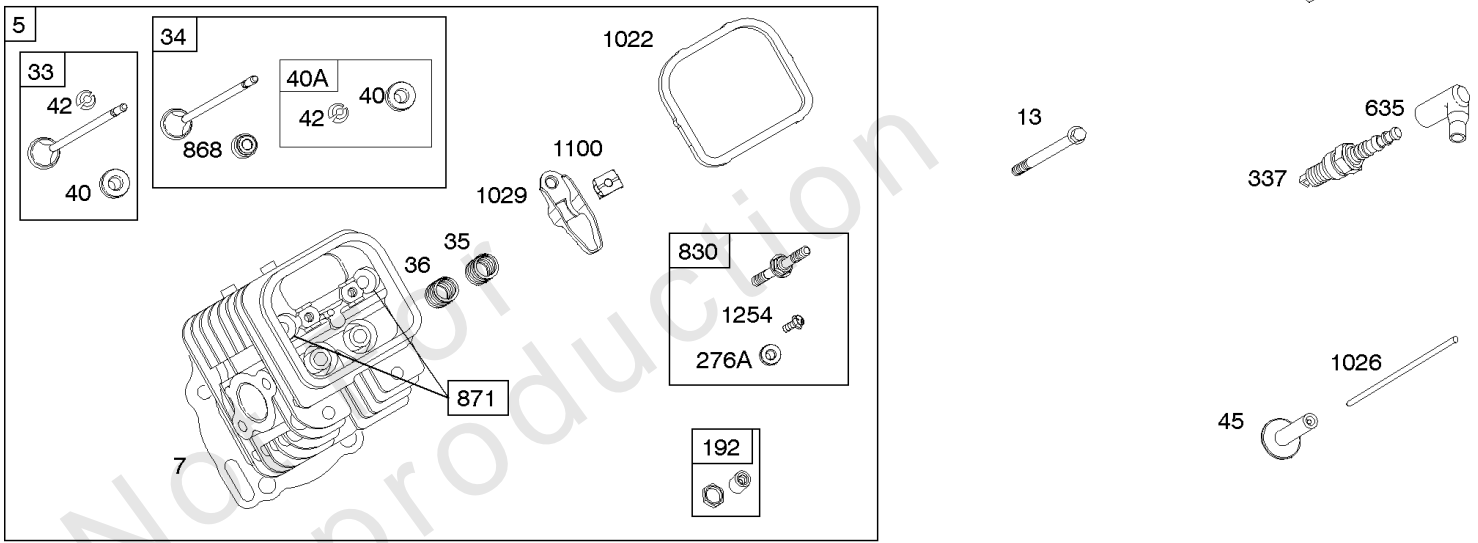

Cylinder Heads, Valve Covers

REF NO	PART NO	QTY	DESCRIPTION
5	845713		HEAD, Cylinder -(Cylinder 1)
5A	845714		HEAD, Cylinder -(Cylinder 2)
7	842622		GASKET, Cylinder Head
10	806421		SCREW -(Breather Assembly)
11A	806379		TUBE, Breather
13	842618		SCREW -(Cylinder Head) (M8x106mm)
21	809500		CAP, Oil Fill
33	806419		VALVE, Exhaust
34	843751		VALVE, Intake -Used Before Code Date 12020100
34	845712		VALVE, Intake -Used After Code Date 12013100
35	692084		SPRING, Valve -(Intake)
36	692084		SPRING, Valve -(Exhaust)
40	692058		RETAINER, Valve
40A	844895		RETAINER, Valve
42	807683		KEEPER, Valve
45	843379		TAPPET, Valve
187	791766		LINE, Fuel -(Cut To Required Length)
187D	791801		HOSE, Vacuum -(Formed)(7.34 Cut To Required Length)
187D	791744		LINE, Fuel -(Formed)(14 Inches Long)(Cut To Required Length)
187D	846584		LINE, Fuel -(Formed)(6.88 Lg)(Cut To Required Length)
192	807623		ADJUSTER, Rocker Arm
276A	807085		WASHER, Sealing -(Rocker Cover)
337	496018S		PLUG, Spark
383	19576S		WRENCH, Spark Plug
466	806466		SEAL, O-Ring -(Breather Assembly)
601	691038		CLAMP, Hose
601B	791850		CLAMP, Hose
601C	691145		CLAMP, Hose -(Breather Tube)
635	692076		BOOT, Spark Plug
830	809157		STUD, Rocker Arm -(Rocker Arm)
868	691963		SEAL, Valve
871	692057		BUSHING, Valve Guide
918	791880		LINE, Fuel
1022	806039S		GASKET, Rocker Cover
1023	843750		COVER, Rocker
1023A	690910		COVER, Rocker
1026	691758		ROD, Push -(Exhaust)(Aluminum)
1026	691836		ROD, Push -(Intake)(Steel)