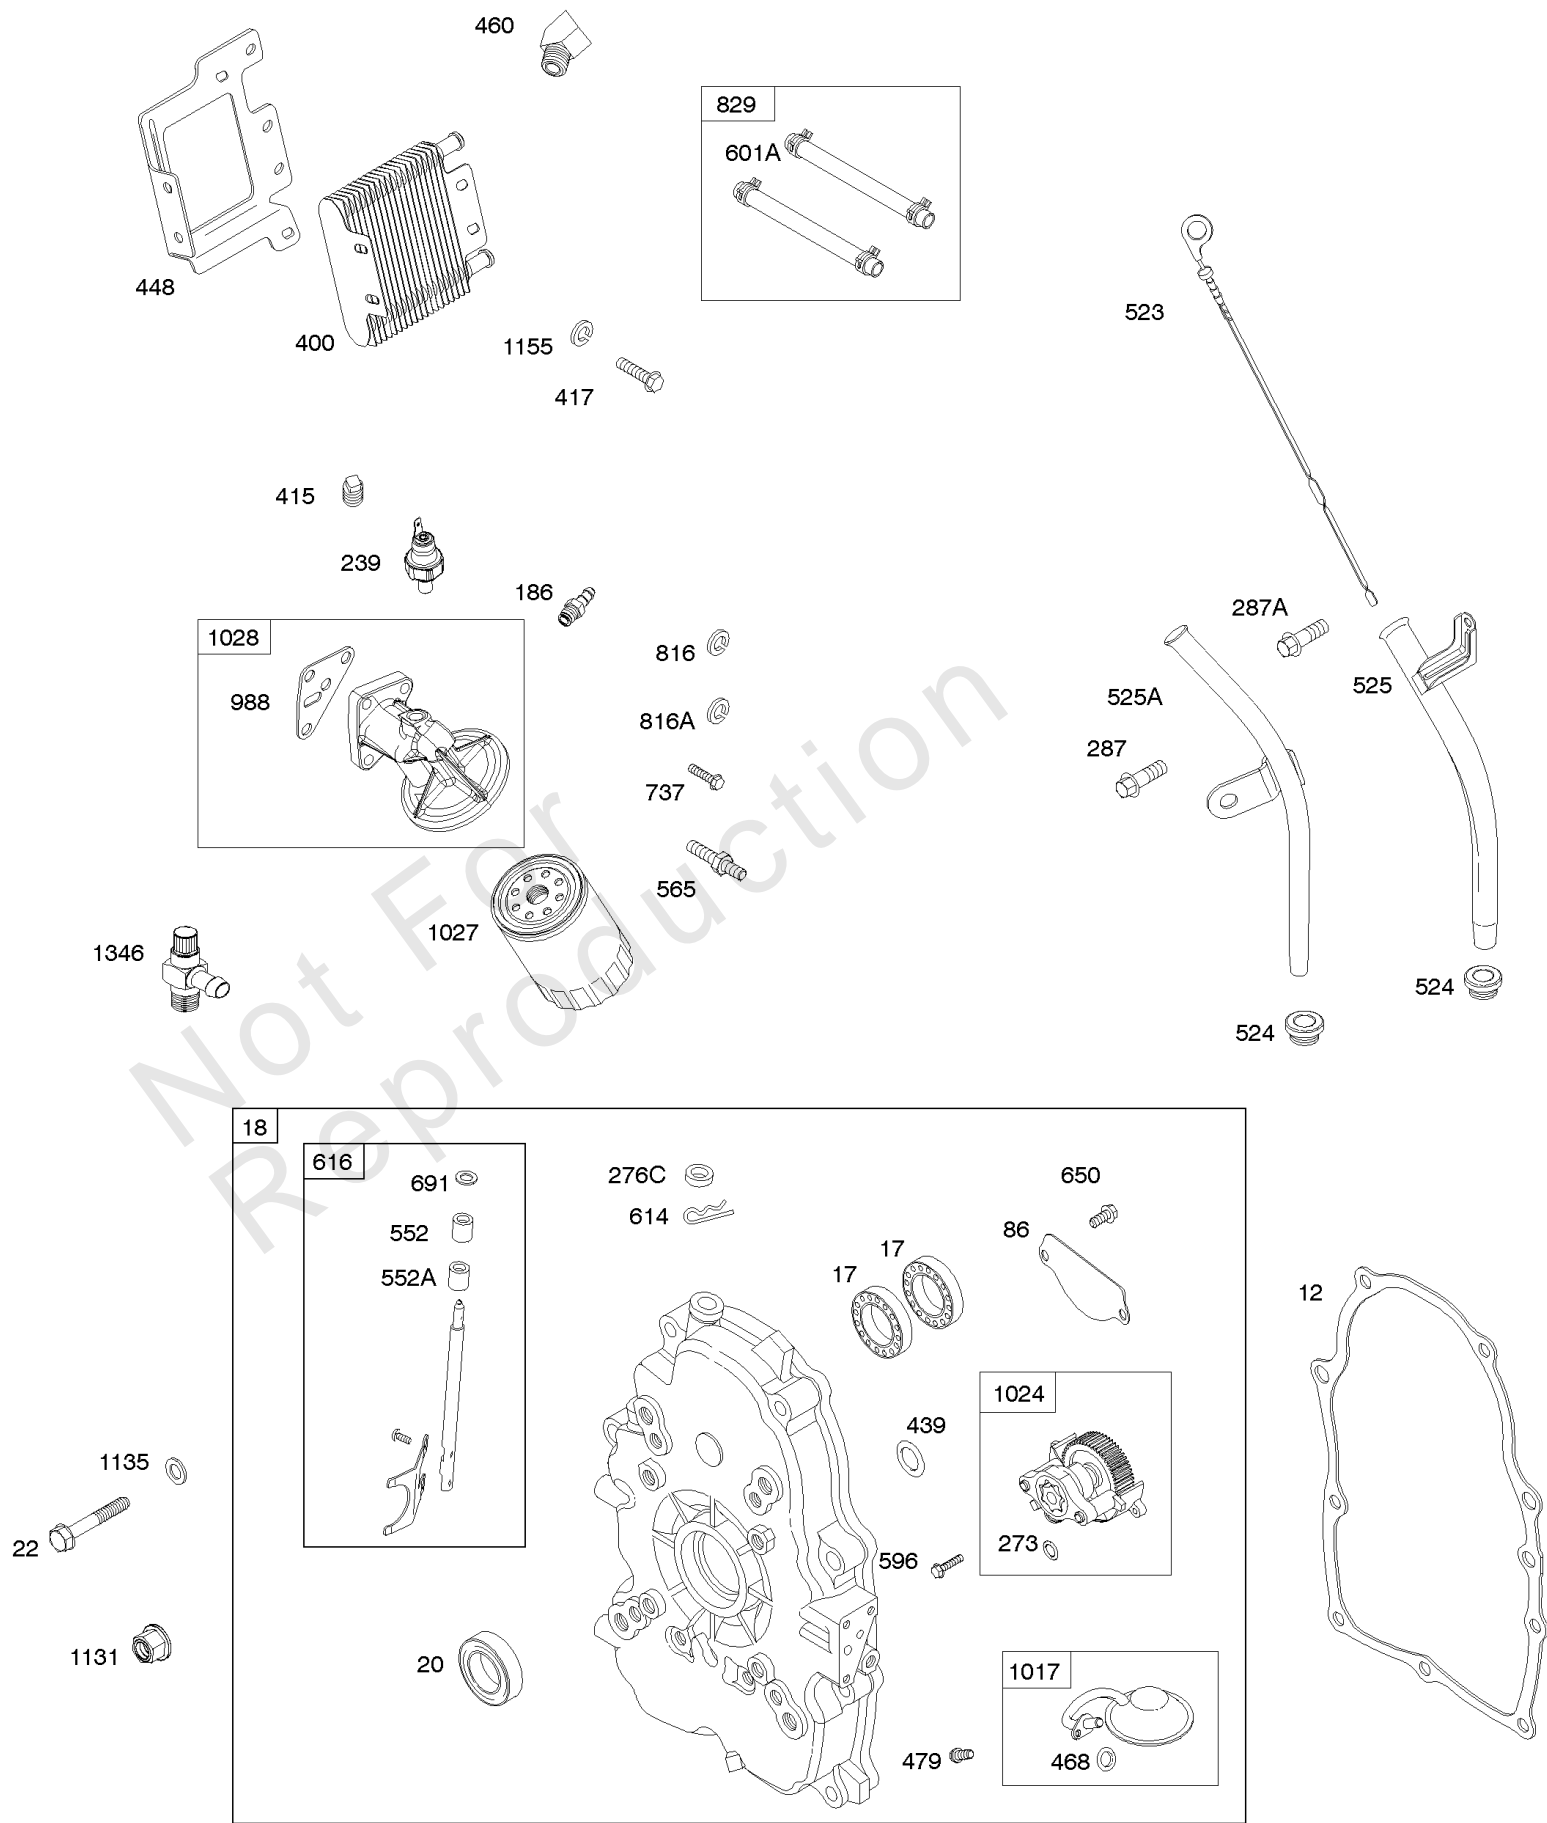

Crankcase Cover, Oil Cooler, Lubrication, Dipstick

REF NO	PART NO	QTY	DESCRIPTION
12	846487		GASKET, Crankcase
17	843827		BEARING, Ball
18	844588		COVER, Crankcase
20	805049S		SEAL, Oil -(PTO Side)
22	807362		SCREW -(Crankcase Cover/Sump)
86	690745		COVER, Gear
239	690233		SWITCH, Oil Pressure
273	690681		SEAL, O-Ring -(Oil Pump)
276C	693497		WASHER, Sealing -(Solenoid)
287	692062		SCREW -(Dipstick Tube)
287A	806660		SCREW -(Dipstick Tube)
400	846489		COOLER, Oil
415	794903		PLUG -(Oil Filter Adapter)
417	841233		SCREW -(Oil Cooler) (M6x10mm)
417	843345		SCREW -(Oil Cooler) (M6x8mm)
439	692154		O-RING, Oil Gallery -(Crankcase Cover/Sump or Cylinder Assembly)
448	841488		BRACKET, Oil Cooler
460	806667		CONNECTOR, Filter Adapter
468	690690		SEAL, O-Ring -(Oil Pump Screen)
479	807084		SCREW -(Oil Pump Screen) (Oil Pump Screen)
523	693175		DIPSTICK
524	693172		SEAL, O-Ring -(Dipstick Tube)
525	693174		TUBE, Dipstick
525A	693173		TUBE, Dipstick
552	690701		BUSHING, Governor Crank
552A	806686		BUSHING, Governor Crank
565	690682		STUD -(Oil Filter Adapter)
596	691492		SCREW -(Oil Pump)
601A	841597		CLAMP, Hose -(Oil Cooler Hose)
614	691550		PIN, Cotter
616	806685		CRANK, Governor
650	841233		SCREW -(Oil Deflector)
691	842826		SEAL, Governor Shaft
737	690679		SCREW -(Oil Filter Adapter) (M6x21mm)
816	690706		WASHER -(Oil Filter Adapter) (Lockwasher)
816A	806647		WASHER -(Oil Filter Adapter) (Flat Washer)
829	841999		HOSE/CLAMP ASSEMBLY