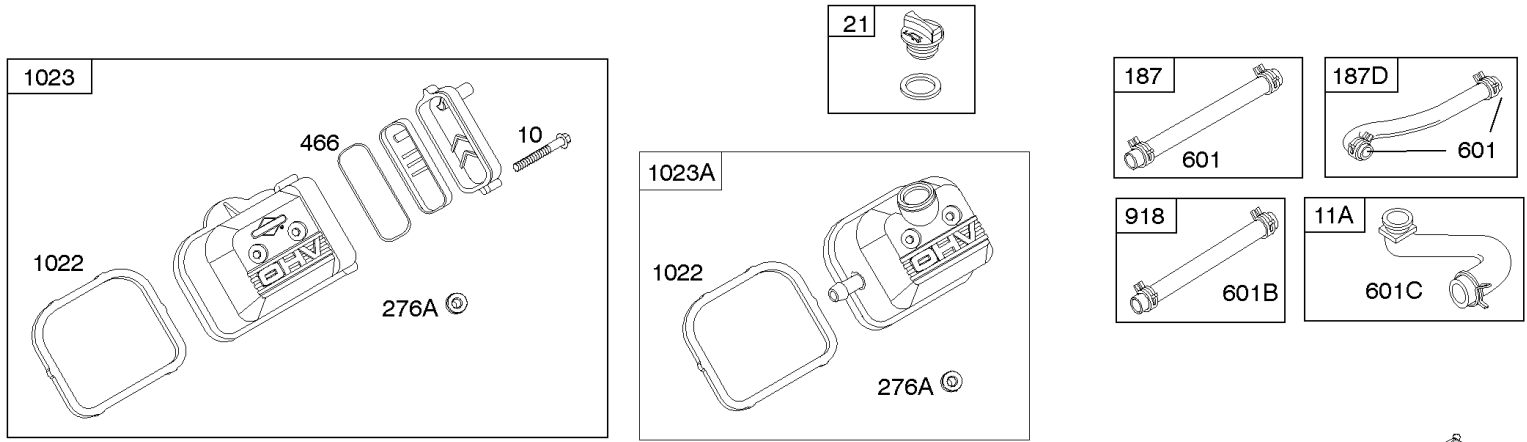

Cylinder Heads, Valve Covers

REF NO	PART NO	QTY	DESCRIPTION
5	845713		HEAD, Cylinder -(Cylinder 1)
5A	845714		HEAD, Cylinder -(Cylinder 2)
7	842622		GASKET, Cylinder Head
10	806421		SCREW -(Breather Assembly)
11A	806379		TUBE, Breather
13	842618		SCREW -(Cylinder Head) (M8x106mm)
21	809500		CAP, Oil Fill
33	806419		VALVE, Exhaust
34	843751		VALVE, Intake -Used Before Code Date 12020100
34	845712		VALVE, Intake -Used After Code Date 12013100
35	692084		SPRING, Valve -(Intake)
36	692084		SPRING, Valve -(Exhaust)
40	692058		RETAINER, Valve
40A	844895		RETAINER, Valve
42	807683		KEEPER, Valve
45	843379		TAPPET, Valve
187	791766		LINE, Fuel -(Cut To Required Length)
187D	791801		HOSE, Vacuum -(Formed)(7.34 Cut To Required Length)
187D	791744		LINE, Fuel -(Formed)(14 Inches Long)(Cut To Required Length)
187D	846584		LINE, Fuel -(Formed)(6.88 Lg)(Cut To Required Length)
192	807623		ADJUSTER, Rocker Arm
276A	807085		WASHER, Sealing -(Rocker Cover)
337	496018S		PLUG, Spark
383	19576S		WRENCH, Spark Plug
466	806466		SEAL, O-Ring -(Breather Assembly)
601	691038		CLAMP, Hose
601B	791850		CLAMP, Hose
601C	691145		CLAMP, Hose -(Breather Tube)
635	692076		BOOT, Spark Plug
830	809157		STUD, Rocker Arm -(Rocker Arm)
868	691963		SEAL, Valve
871	692057		BUSHING, Valve Guide
918	791880		LINE, Fuel
1022	806039S		GASKET, Rocker Cover
1023	843750		COVER, Rocker
1023A	690910		COVER, Rocker
1026	691758		ROD, Push -(Exhaust)(Aluminum)
1026	691836		ROD, Push -(Intake)(Steel)