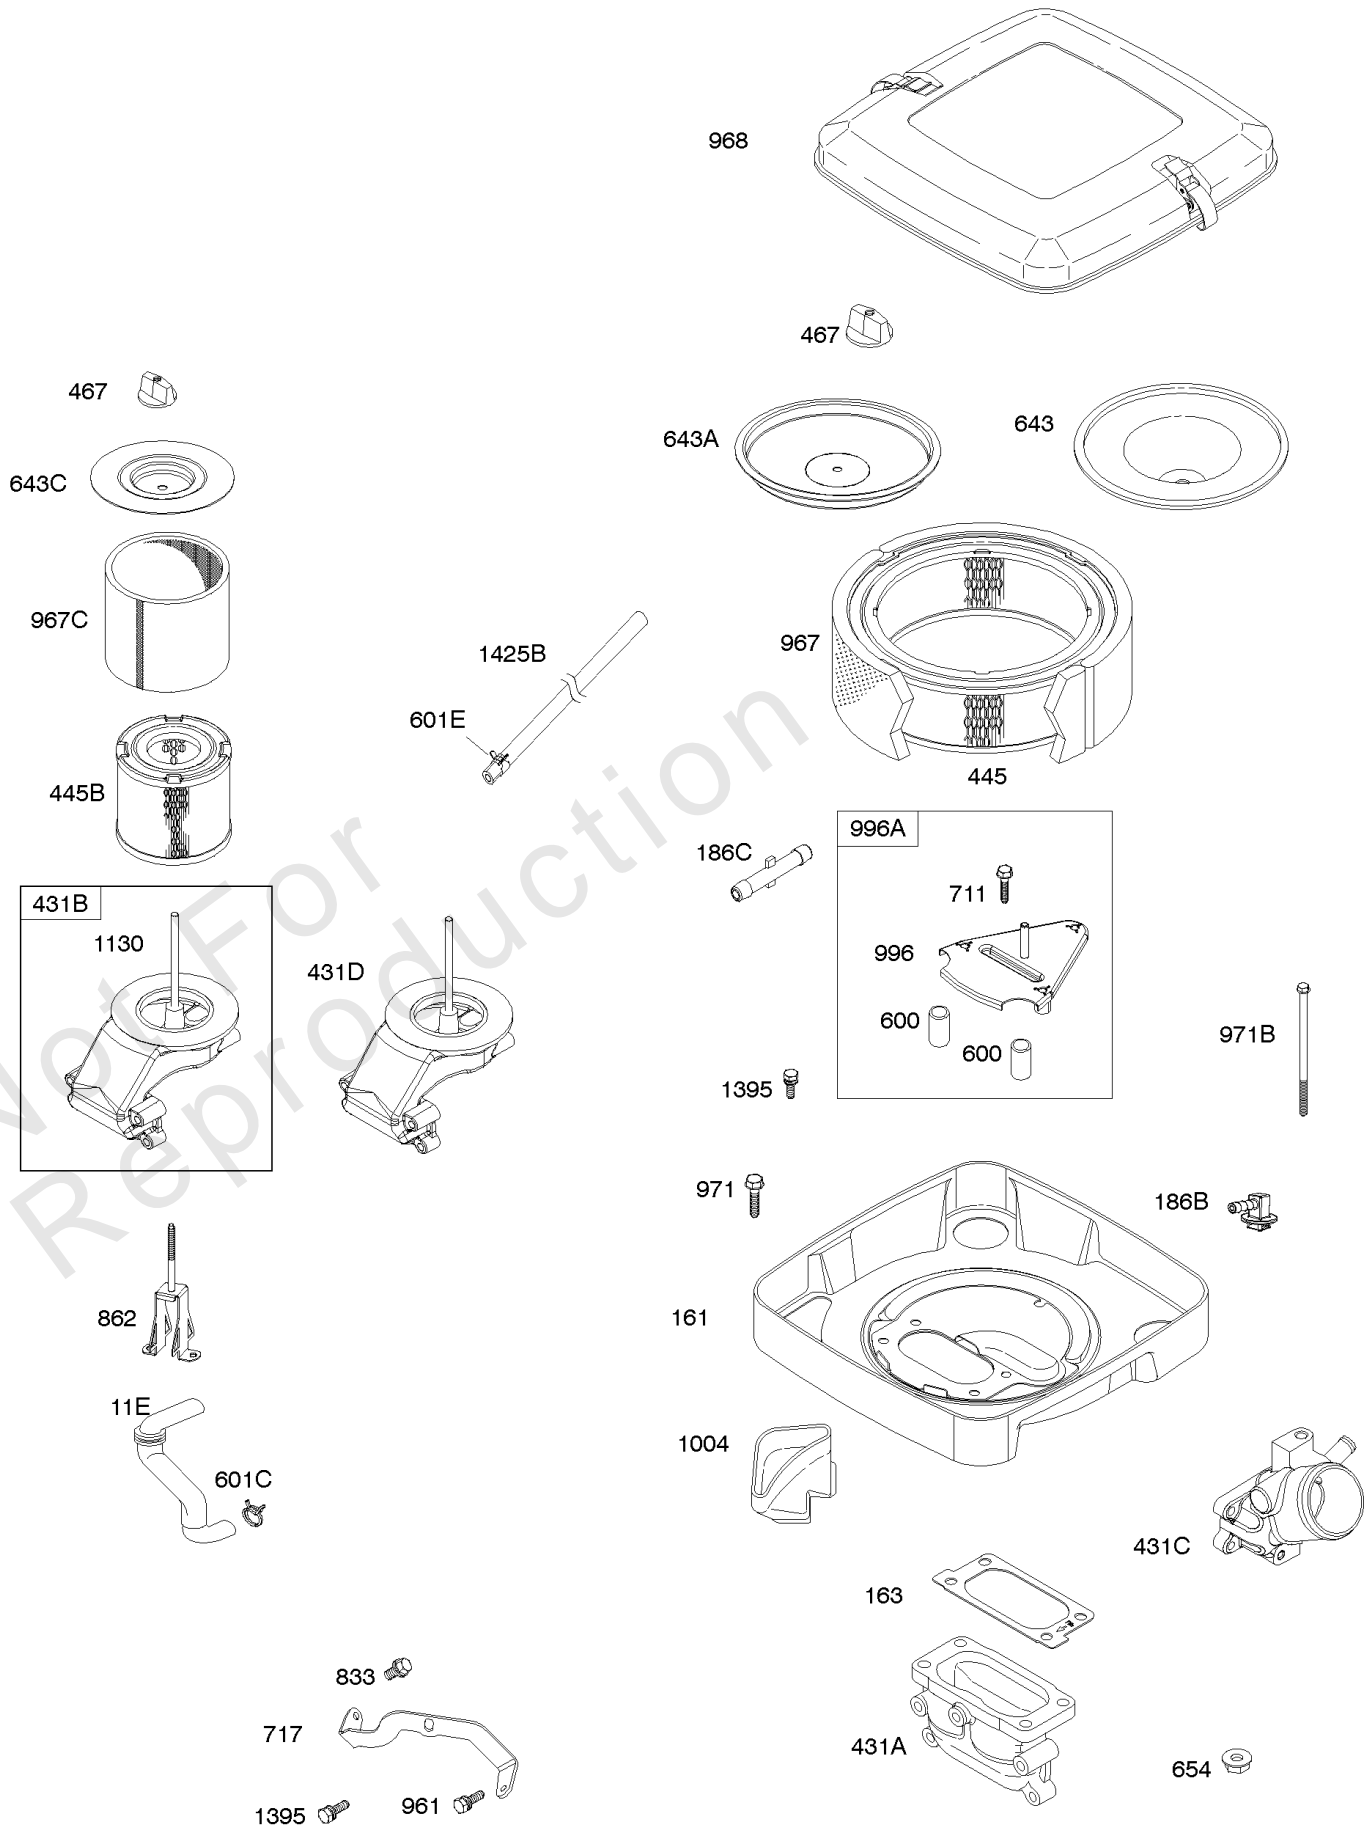

Not For
Reproduction

Air Cleaner

REF NO	PART NO	QTY	DESCRIPTION
161	808655		BASE, Air Cleaner
161	845216		BASE, Air Cleaner
163	692087		GASKET, Air Cleaner -(Air Cleaner)
431B	845624		MANIFOLD, Intake -(Carburetor)
445	692519		FILTER, A/C Cartridge
467	691985		KNOB, Air Cleaner Cover -Used Before Code Date 10040100
467	846431		KNOB, Air Cleaner Cover -Used After Code Date 10033100
600	845213		SPACER, Air Cleaner
601C	691145		CLAMP, Hose -(Breather Tube)
643	692079		RETAINER, Air Filter
643A	844932		RETAINER, Air Filter
654	690939		NUT -(Carburetor)
711	691492		SCREW -(Carburetor Shield) (M6x30mm)
717	843332		BRACKET, Air Cleaner
833	807163		SCREW -(Air Cleaner Mounting Strap/Stud) (M6x10mm)
833	691593		SCREW -(Air Cleaner Mounting Strap/Stud) (M6x12mm)
833	807084		SCREW -(Air Cleaner Mounting Strap/Stud) (M6x14mm)
961	807084		SCREW -(Air Cleaner Bracket) (M6x14mm)
967	692520		FILTER, Pre Cleaner
968	808654		COVER, Air Cleaner
971	841233		SCREW -(Air Cleaner Base to Carburetor/Throttle Body) (M6x10mm)
971B	691492		SCREW -(Air Cleaner Base to Carburetor/Throttle Body) (M6x30mm)
996	845212		SHIELD, Carburetor
996A	845543		SHIELD, Carburetor
1004	806422		DUCT, Air
1130	690746		STUD -(Intake Manifold) (M6x106mm)
1395	841233		SCREW -USE REFERENCE 971 (M6x10mm)
1425B	847432		HOSE, Purge Line -(Cut To Required Length)