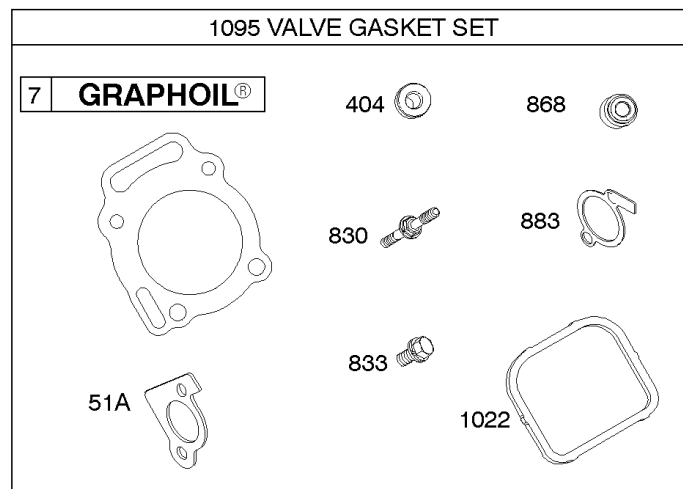

DC ONLY		DUEL CIRCUIT		TRI CIRCUIT		10 AMP		20 AMP		50-AMP	
474A	1059	474B	1059	474C	1059	474D	1059	474E	1059	474F	

Alternators, Ignition, Wires, Regulators

REF NO	PART NO	QTY	DESCRIPTION
1059	698516		KIT, Screw/Washer -(Alternator)
1119	691552		SCREW -(Alternator)
1378A	847144		SET, Washer/Nut
1403	692067		SCREW -(Wire Assembly)
1521	847150		CAP, Switch

Carburetor Overhaul Kit, Engine/Valve Gasket Sets

REF NO	PART NO	QTY	DESCRIPTION
3	805101S		SEAL, Oil -(Magneto Side)
7	842622		GASKET, Cylinder Head
12	846487		GASKET, Crankcase
20	805049S		SEAL, Oil -(PTO Side)
51	690950		GASKET, Intake
51A	806418		GASKET, Intake
94	842870		KIT, Idle Mixture
104	690882		PIN, Float Hinge
105A	846635		VALVE, Float Needle
121	843103		KIT, Carburetor Overhaul
135	842677		TUBE, Fuel Transfer
137	841651		GASKET, Float Bowl
137A	693711		GASKET, Carburetor Body
163	692087		GASKET, Air Cleaner -(Air Cleaner)
273	690681		SEAL, O-Ring -(Oil Pump)
358	842658		GASKET SET, Engine
404	690704		WASHER -(Governor Crank) (Governor Crank)
439	692154		O-RING, Oil Gallery -(Crankcase Cover/Sump or Cylinder Assembly)
468	690690		SEAL, O-Ring -(Oil Pump Screen)
633	690722		SEAL, Choke/Throttle Shaft
830	809157		STUD, Rocker Arm -(Rocker Arm)
833	807084		SCREW -(Air Cleaner Mounting Strap/Stud) (M6x14mm)
833	807163		SCREW -(Air Cleaner Mounting Strap/Stud) (M6x10mm)
833	691593		SCREW -(Air Cleaner Mounting Strap/Stud) (M6x12mm)
868	691963		SEAL, Valve
883	806425		GASKET, Exhaust
987	808183		SEAL, Choke/Throttle Shaft
988	692063		GASKET, Oil Adapter
1022	806039S		GASKET, Rocker Cover
1091	691516		CAP, Limiter
1095	842662		GASKET SET, Valve