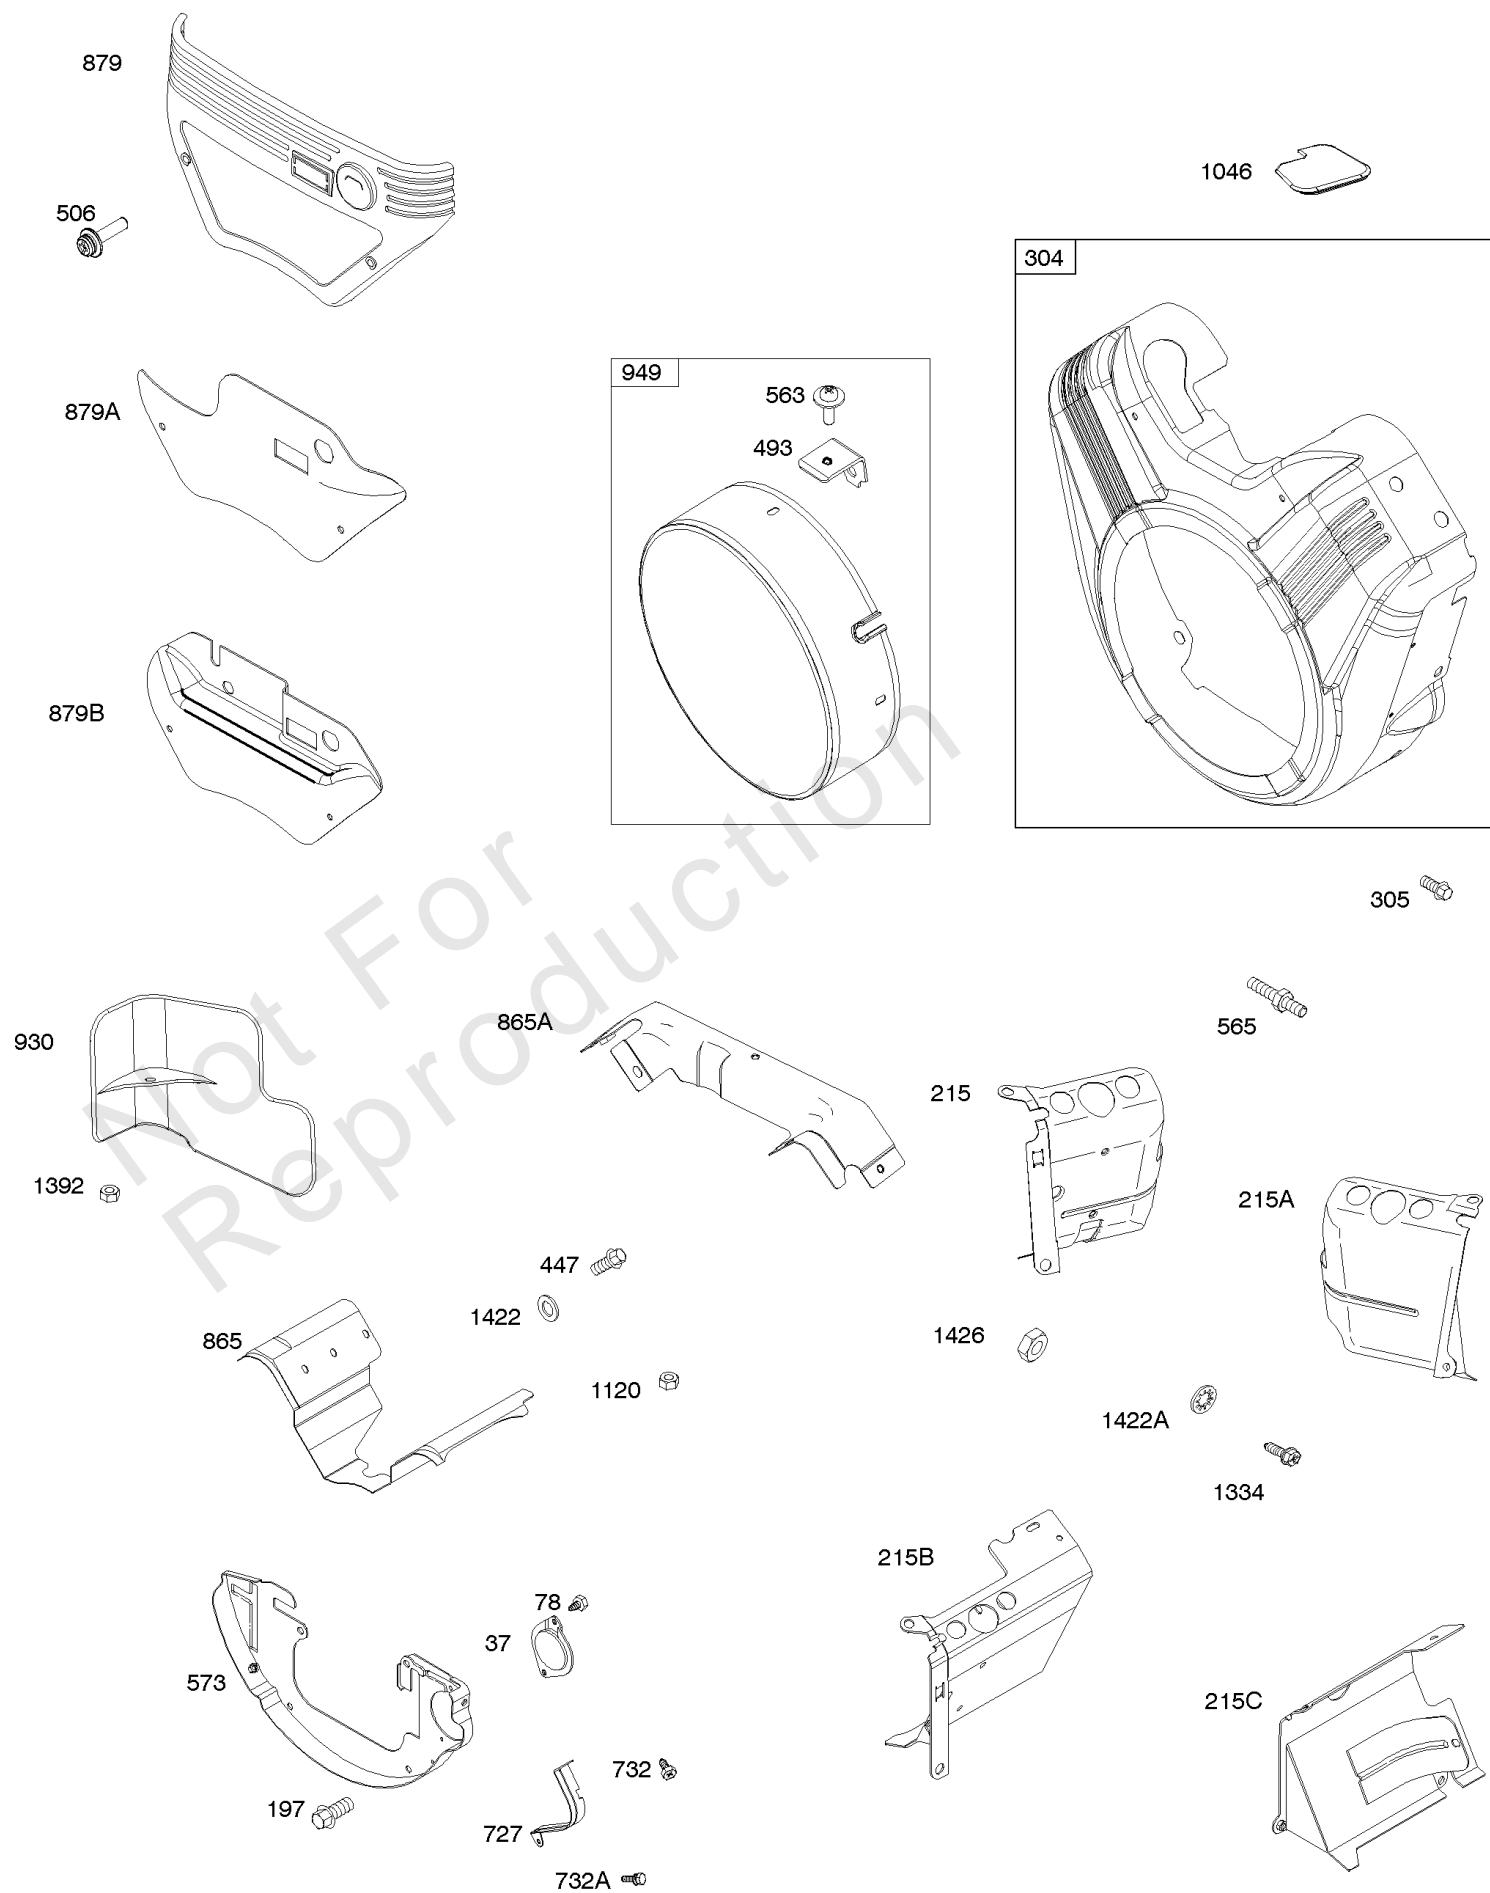

Blower Hsngs, Air Guides, Back Plate, Debris Screen

Mfg. No: 385447-0208-G2

Blower Hsngs, Air Guides, Back Plate, Debris Screen

REF NO	PART NO	QTY	DESCRIPTION
37	841309		GUARD, Flywheel
78	690688		SCREW -(Flywheel Guard)
197	841233		SCREW -(Back Plate)
215	841183		GUIDE, Air -(Cylinder 1)
215A	841182		GUIDE, Air -(Cylinder 2)
304	841489		HOUSING, Blower
305	692056		SCREW -(Blower Housing)
493	845729		BRACKET, Mounting
506	807120		SCREW -(Carburetor/EFI Cover)
563	841735		SCREW -(Debris Screen Guard) (M6x14mm)
565	690682		STUD -(Oil Filter Adapter)
573	841314		PLATE, Back
727	841313		COVER, Starter Drive
732	690688		SCREW -(Starter Drive Cover) (8mm)
732A	841233		SCREW -(Starter Drive Cover) (M6x10mm)
865	843768		COVER, Air Guide
879	841607		COVER, Carburetor/EFI
930	846284		GUARD, Flywheel Fan
949	845728		GUARD, Debris Screen
1046	841165		PLUG, Blower Housing
1120	690238		NUT -(Air Guide Cover)
1334	841233		SCREW -(Air Guide) (M6x10mm)
1392	690939		NUT -(Rewind Guard)
1422	691551		WASHER -(Air Guide)
1422A	690706		WASHER -(Air Guide)
1426	690238		NUT -(Air Guide)