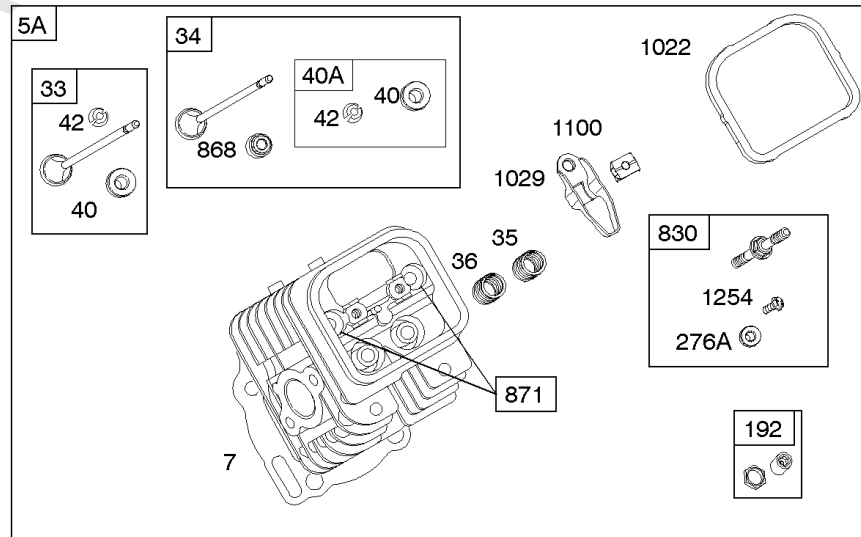

Cylinder Heads, Valve Covers

REF NO	PART NO	QTY	DESCRIPTION
5	845713		HEAD, Cylinder -(Cylinder 1)
5A	845714		HEAD, Cylinder -(Cylinder 2)
7	842622		GASKET, Cylinder Head
10	806421		SCREW -(Breather Assembly)
11A	806379		TUBE, Breather
13	842618		SCREW -(Cylinder Head) (M8x106mm)
21	809500		CAP, Oil Fill
33	806419		VALVE, Exhaust
34	843751		VALVE, Intake -Used Before Code Date 12020100
34	845712		VALVE, Intake -Used After Code Date 12013100
35	692084		SPRING, Valve -(Intake)
36	692084		SPRING, Valve -(Exhaust)
40	692058		RETAINER, Valve
40A	844895		RETAINER, Valve
42	807683		KEEPER, Valve
45	843379		TAPPET, Valve
187	791766		LINE, Fuel -(Cut To Required Length)
187D	791801		HOSE, Vacuum -(Formed)(7.34 Cut To Required Length)
187D	791744		LINE, Fuel -(Formed)(14 Inches Long)(Cut To Required Length)
187D	846584		LINE, Fuel -(Formed)(6.88 Lg)(Cut To Required Length)
192	807623		ADJUSTER, Rocker Arm
276A	807085		WASHER, Sealing -(Rocker Cover)
337	792015		PLUG, Spark
383	19576S		WRENCH, Spark Plug
466	806466		SEAL, O-Ring -(Breather Assembly)
601	691038		CLAMP, Hose
601B	791850		CLAMP, Hose
601C	691145		CLAMP, Hose -(Breather Tube)
635	692076		BOOT, Spark Plug
830	809157		STUD, Rocker Arm -(Rocker Arm)
868	691963		SEAL, Valve
871	692057		BUSHING, Valve Guide
918	791880		LINE, Fuel
1022	806039S		GASKET, Rocker Cover
1023	843750		COVER, Rocker
1023A	690910		COVER, Rocker
1026	691758		ROD, Push -(Exhaust)(Aluminum)
1026	691836		ROD, Push -(Intake)(Steel)