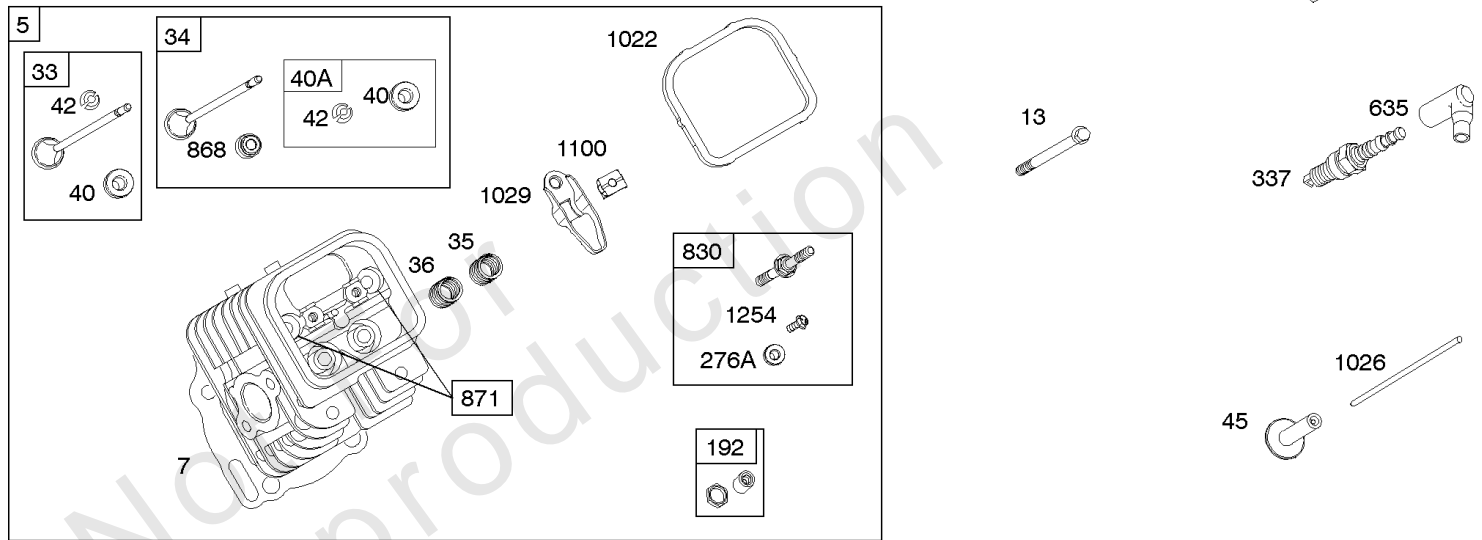

Cylinder Heads, Valve Covers

REF NO	PART NO	QTY	DESCRIPTION
5	845713		HEAD, Cylinder -(Cylinder 1)
5A	845714		HEAD, Cylinder -(Cylinder 2)
7	842622		GASKET, Cylinder Head
10	806421		SCREW -(Breather Assembly)
11A	806379		TUBE, Breather
13	842618		SCREW -(Cylinder Head) (M8x106mm)
21	809500		CAP, Oil Fill
33	806419		VALVE, Exhaust
34	843751		VALVE, Intake -Used Before Code Date 12020100
34	845712		VALVE, Intake -Used After Code Date 12013100
35	692084		SPRING, Valve -(Intake)
36	692084		SPRING, Valve -(Exhaust)
40	692058		RETAINER, Valve
40A	844895		RETAINER, Valve
42	807683		KEEPER, Valve
45	843379		TAPPET, Valve
187	791766		LINE, Fuel -(Cut To Required Length)
187D	791801		HOSE, Vacuum -(Formed)(7.34 Cut To Required Length)
187D	791744		LINE, Fuel -(Formed)(14 Inches Long)(Cut To Required Length)
187D	846584		LINE, Fuel -(Formed)(6.88 Lg)(Cut To Required Length)
192	807623		ADJUSTER, Rocker Arm
276A	807085		WASHER, Sealing -(Rocker Cover)
337	792015		PLUG, Spark
383	19576S		WRENCH, Spark Plug
466	806466		SEAL, O-Ring -(Breather Assembly)
601	691038		CLAMP, Hose
601B	791850		CLAMP, Hose
601C	691145		CLAMP, Hose -(Breather Tube)
635	692076		BOOT, Spark Plug
830	809157		STUD, Rocker Arm -(Rocker Arm)
868	691963		SEAL, Valve
871	692057		BUSHING, Valve Guide
918	791880		LINE, Fuel
1022	806039S		GASKET, Rocker Cover
1023	843750		COVER, Rocker
1023A	690910		COVER, Rocker
1026	691758		ROD, Push -(Exhaust)(Aluminum)
1026	691836		ROD, Push -(Intake)(Steel)