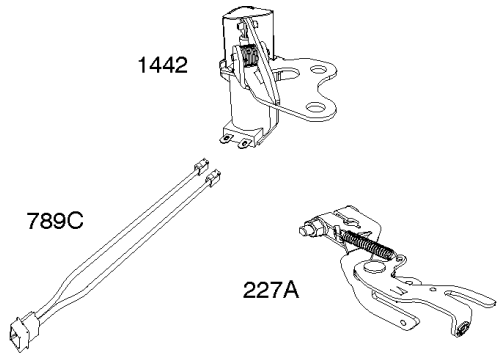

Controls, Springs, Links, Choke Levers

REF NO	PART NO	QTY	DESCRIPTION
188	692056		SCREW -(Control Bracket)
188	845964		SCREW -(Control Bracket) (M8x10mm)
202	691536		LINK, Mechanical Governor
203	808753		CRANK, Bell
204	692884		BUSHING, Lever
205	841233		SCREW -(Bell Crank)
206	691244		NUT, Governor Adjusting
208	844796		ROD, Governor Control
208A	808453		ROD, Governor Control
209	692070		SPRING, Governor -(Red)
211	692069		SPRING, Governed Idle
216	691542		LINK, Choke
222	845305		BRACKET, Control
222A	808454		BRACKET, Control
227A	844799		LEVER, Governor Control
232	691538		SPRING/LINK, Governor
262	841552		SCREW -(Rod Bracket) (M5x20mm)
265	691024		CLAMP, Casing
267	841552		SCREW -(Casing Clamp) (M5x20mm)
268	691025		CASING, Control Wire
269	691026		WIRE, Control
270	691027		NUT -(Control Wire Casing)
271	692541		LEVER, Control
278	842122		WASHER -(Governor Control Lever)
280	691526		BRACKET, Fixed Speed
281	690742		PANEL, Control
282	692083		SCREW -(Control Lever)
347	691995		SWITCH, Rocker
414	690344		WASHER -(Bell Crank)
432	691509		CAP, Spring
505	690238		NUT -(Governor Lever)
561	690713		NUT -(Control Lever)
562	690239		BOLT -(Governor Control Lever)
620	494052		BRACKET, Control -(Ignition Coil)
689	691272		SPRING, Friction
748	692083		SCREW -(Control Rod Clip)
1054	280275		TIE, Cable
1157	690713		NUT -(Bell Crank)
1209	841552		SCREW -(Speed Control Panel) (M5x20mm)