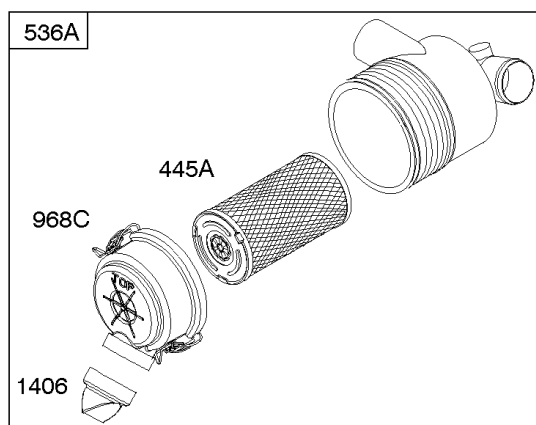

Air Cleaner

REF NO	PART NO	QTY	DESCRIPTION
161	845216		BASE, Air Cleaner
161	808655		BASE, Air Cleaner
163	692087		GASKET, Air Cleaner -(Air Cleaner)
186C	845121		CONNECTOR, Hose
431A	691534		MANIFOLD, Intake -(Air Cleaner)
445	692519		FILTER, A/C Cartridge
467	846431		KNOB, Air Cleaner Cover -Used After Code Date 10033100
467	691985		KNOB, Air Cleaner Cover -Used Before Code Date 10040100
600	845213		SPACER, Air Cleaner
601C	691145		CLAMP, Hose -(Breather Tube)
643	692079		RETAINER, Air Filter
643A	844932		RETAINER, Air Filter
654	690939		NUT -(Carburetor)
711	691492		SCREW -(Carburetor Shield) (M6x30mm)
717	843332		BRACKET, Air Cleaner
833	691593		SCREW -(Air Cleaner Mounting Strap/Stud) (M6x12mm)
833	807084		SCREW -(Air Cleaner Mounting Strap/Stud) (M6x14mm)
833	807163		SCREW -(Air Cleaner Mounting Strap/Stud) (M6x10mm)
961	807084		SCREW -(Air Cleaner Bracket) (M6x14mm)
967	692520		FILTER, Pre Cleaner
968	808654		COVER, Air Cleaner
971	841233		SCREW -(Air Cleaner Base to Carburetor/Throttle Body) (M6x10mm)
971B	691492		SCREW -(Air Cleaner Base to Carburetor/Throttle Body) (M6x30mm)
996	845212		SHIELD, Carburetor
996A	845543		SHIELD, Carburetor
1004	806422		DUCT, Air
1130	690746		STUD -(Intake Manifold) (M6x106mm)
1395	841233		SCREW -USE REFERENCE 971 (M6x10mm)