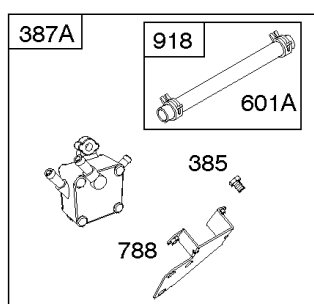

385400

3197-13

Assemblies include all parts shown in frames.

02/10/2017

Flywheel, Rotating Screens, Rewind Starter

REF NO	PART NO	QTY	DESCRIPTION
23	842442		FLYWHEEL
57	692086		SPRING, Rewind Starter
58	66574		ROPE, Starter -(Cut To Required Length)
59	805957		INSERT, Grip
60	808167		GRIP, Starter Rope
65	690341		SCREW -(Rewind Starter) (Rewind Starter)
65A	841233		SCREW -(Rewind Starter) (M6x10mm)
73	841440		SCREEN, Rotating
73A	841662		SCREEN, Rotating
74	841441		SCREW -(Rotating Screen) (M5x14mm)
74A	691647		SCREW -(Rotating Screen) (M5x30mm)
332	690887		NUT -(Flywheel)
363	19203		PULLER, Flywheel
455	841794		CUP, Flywheel
456	845219		PLATE, Pawl Friction
459	845218		PAWL, Ratchet
515	691528		SPRING, Pawl
563	841735		SCREW -(Debris Screen Guard) (M6x14mm)
592	690939		NUT -(Rewind Starter) (M6)
608	841729		STARTER, Rewind
668A	691500		SPACER -(Rotating Screen)
678	841730		SPACER -(Rewind)
718A	841581		PIN, Locating
849	691088		SCREW -(Stub Shaft)
934	692062	2	SCREW -(Fan Retainer)(M8x18mm)
934A	691058	2	SCREW -(Fan Retainer)(5/6-18 x .75)
1005	841439		FAN, Flywheel
1006	690452		RETAINER, Fan
1044	692056		SCREW -(Flywheel)
1047	841580		SHAFT, Stub
1420	841735		SCREW -(Flywheel Cup to Rewind Spacer)