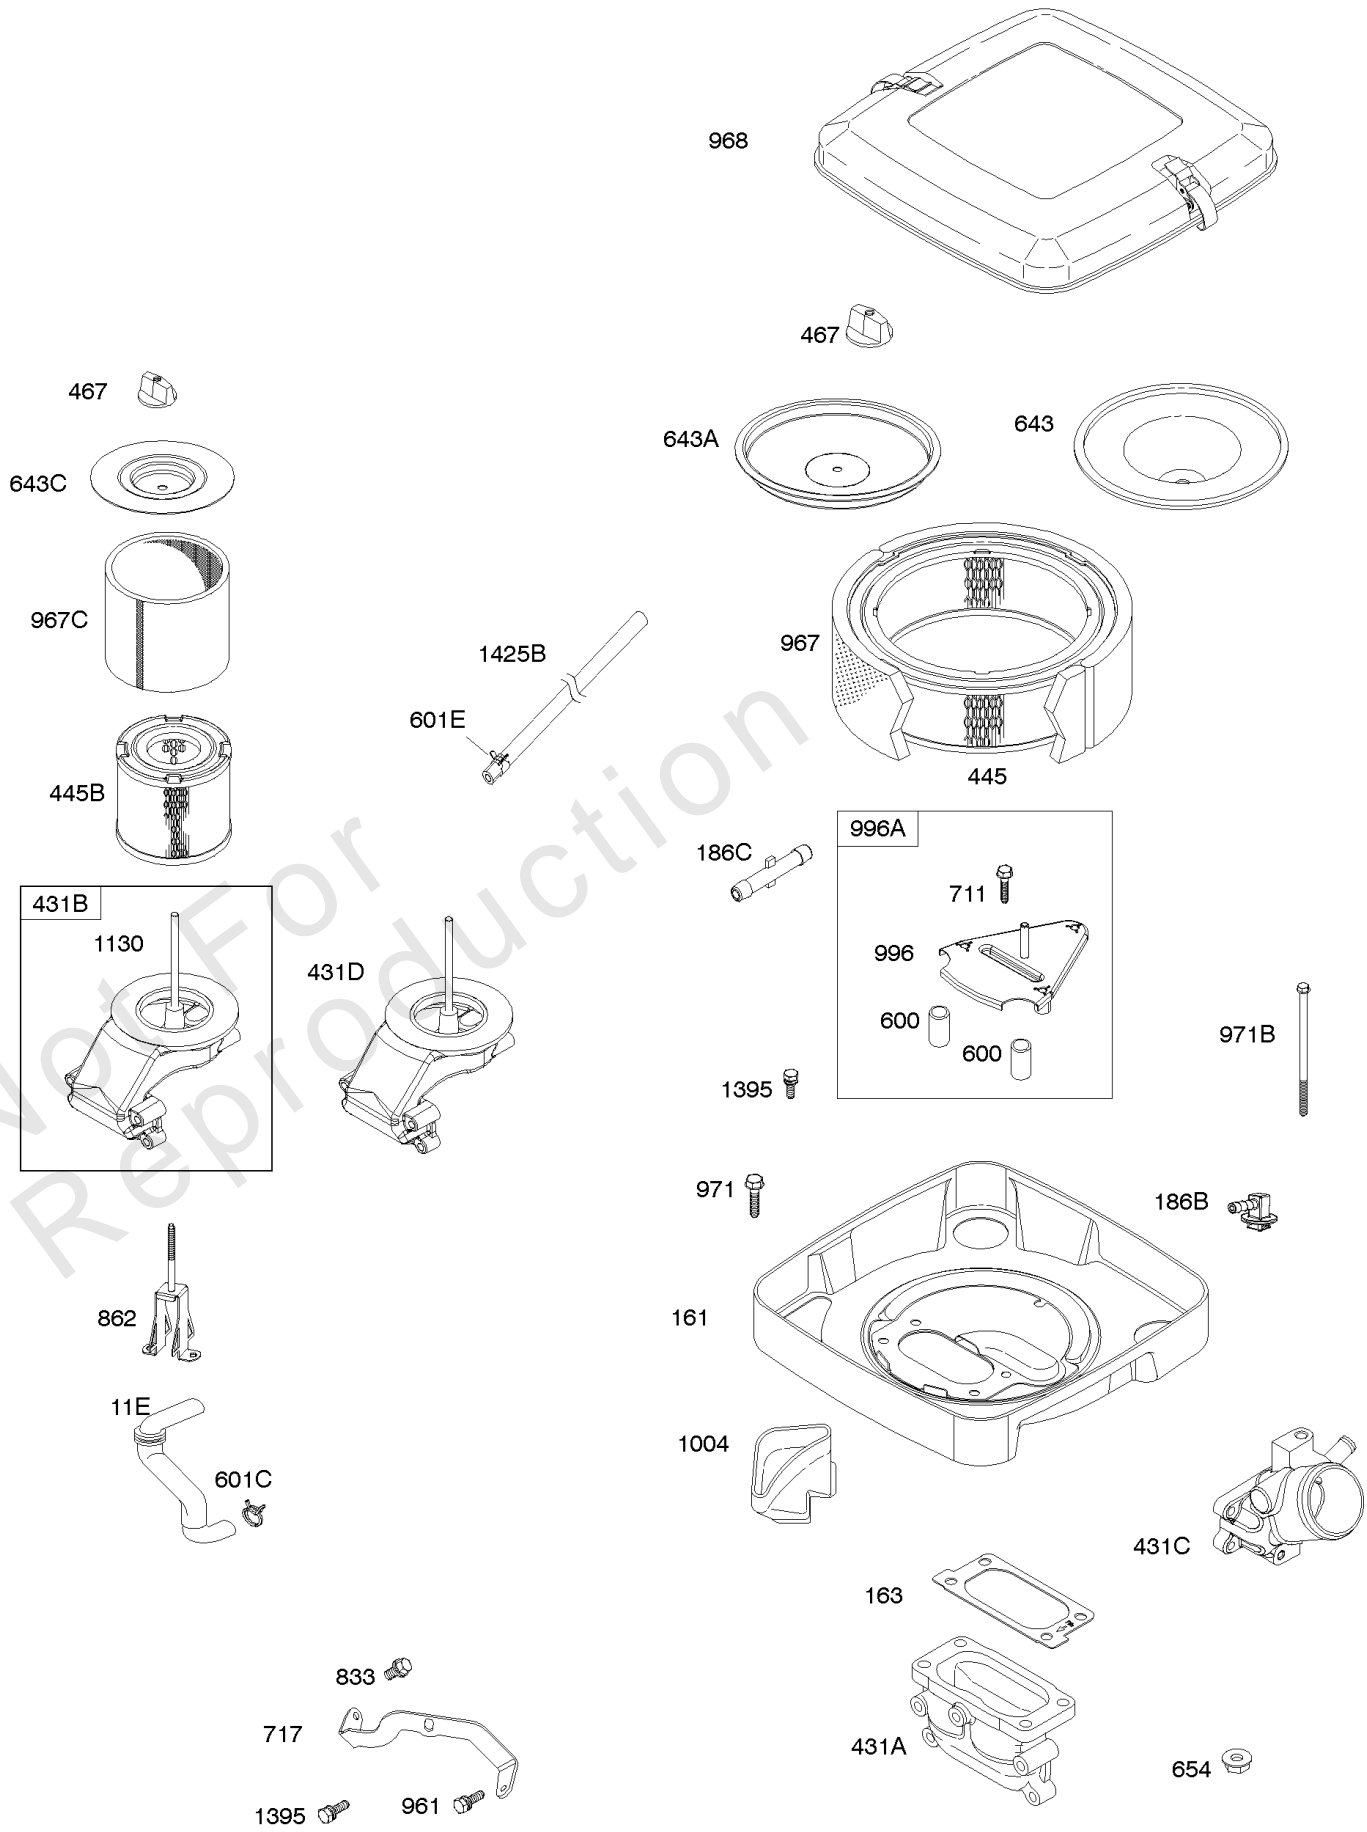

Not For
Reproduction

Air Cleaner

REF NO	PART NO	QTY	DESCRIPTION
161	845216		BASE, Air Cleaner
161	808655		BASE, Air Cleaner
163	692087		GASKET, Air Cleaner -(Air Cleaner)
186C	845121		CONNECTOR, Hose
431A	691534		MANIFOLD, Intake -(Air Cleaner)
445	692519		FILTER, A/C Cartridge
467	846431		KNOB, Air Cleaner Cover -Used After Code Date 10033100
467	691985		KNOB, Air Cleaner Cover -Used Before Code Date 10040100
600	845213		SPACER, Air Cleaner
601C	691145		CLAMP, Hose -(Breather Tube)
643	692079		RETAINER, Air Filter
643A	844932		RETAINER, Air Filter
654	690939		NUT -(Carburetor)
711	691492		SCREW -(Carburetor Shield) (M6x30mm)
717	843332		BRACKET, Air Cleaner
833	691593		SCREW -(Air Cleaner Mounting Strap/Stud) (M6x12mm)
833	807084		SCREW -(Air Cleaner Mounting Strap/Stud) (M6x14mm)
833	807163		SCREW -(Air Cleaner Mounting Strap/Stud) (M6x10mm)
961	807084		SCREW -(Air Cleaner Bracket) (M6x14mm)
967	692520		FILTER, Pre Cleaner
968	808654		COVER, Air Cleaner
971	841233		SCREW -(Air Cleaner Base to Carburetor/Throttle Body) (M6x10mm)
971B	691492		SCREW -(Air Cleaner Base to Carburetor/Throttle Body) (M6x30mm)
996	845212		SHIELD, Carburetor
996A	845543		SHIELD, Carburetor
1004	806422		DUCT, Air
1130	690746		STUD -(Intake Manifold) (M6x106mm)
1395	841233		SCREW -USE REFERENCE 971 (M6x10mm)