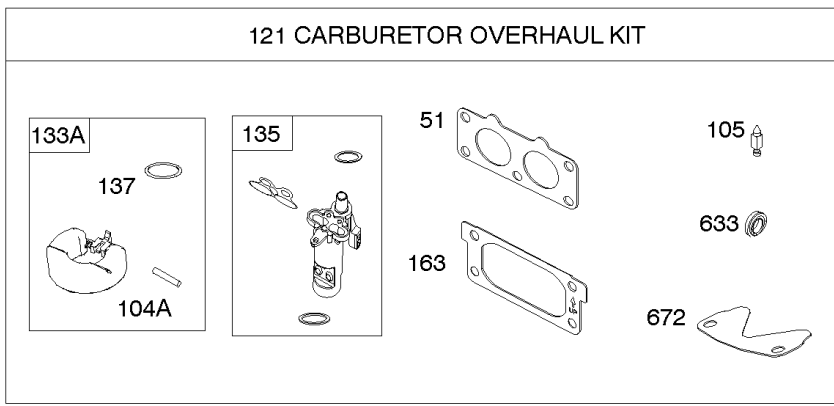

Not For Reproduction

Blower Hsngs, Air Guides, Back Plate, Debris Screen

Mfg. No: 385447-3020-G1

Blower Hsngs, Air Guides, Back Plate, Debris Screen

REF NO	PART NO	QTY	DESCRIPTION
37	841309		GUARD, Flywheel
78	690688		SCREW -(Flywheel Guard)
197	841233		SCREW -(Back Plate)
215	841183		GUIDE, Air -(Cylinder 1)
215A	841182		GUIDE, Air -(Cylinder 2)
304	841489		HOUSING, Blower
305	692056		SCREW -(Blower Housing)
493	845729		BRACKET, Mounting
506	807120		SCREW -(Carburetor/EFI Cover)
563	841735		SCREW -(Debris Screen Guard) (M6x14mm)
565	690682		STUD -(Oil Filter Adapter)
573	841310		PLATE, Back
727	841313		COVER, Starter Drive
732	690688		SCREW -(Starter Drive Cover) (8mm)
732A	841233		SCREW -(Starter Drive Cover) (M6x10mm)
865	843768		COVER, Air Guide
879	841607		COVER, Carburetor/EFI
949	845728		GUARD, Debris Screen
1046	841165		PLUG, Blower Housing
1120	690238		NUT -(Air Guide Cover)
1334	841233		SCREW -(Air Guide) (M6x10mm)
1392	690939		NUT -(Rewind Guard)
1422	691551		WASHER -(Air Guide)
1422A	690706		WASHER -(Air Guide)
1426	690238		NUT -(Air Guide)