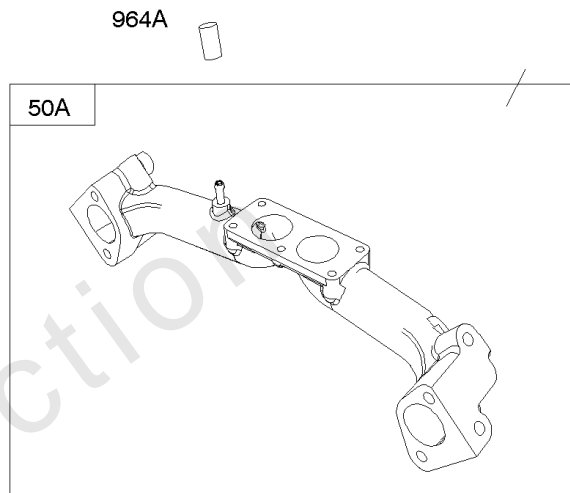

Intake Manifolds, Exhaust Systems, Fuel Pumps

REF NO	PART NO	QTY	DESCRIPTION
50A	844504		MANIFOLD, Intake
51	690950		GASKET, Intake
51A	806418		GASKET, Intake
53	690746		STUD -(Carburetor)
54	691492		SCREW -(Intake Manifold)
54A	847021		SCREW -(Intake Manifold) (M6 x 100mm)
98	843545		KIT, Idle Speed
122B	690870		SPACER, Carburetor
290	691537		SCREW -(Intake Elbow)
290A	691492		SCREW -(Intake Elbow)
300F	808896		MUFFLER -(Oil Filter Side Outlet)
300S	808705		MUFFLER -(Starter Side Outlet)
365	690866		SCREW -(Carburetor/Throttle Body)
415	794903		PLUG -(Oil Filter Adapter)
431	808659		MANIFOLD, Intake -(Carburetor)
437	691902		SCREW -(Exhaust Manifold)
613	691902		SCREW -(Muffler)
654	690939		NUT -(Carburetor)
676C	495518		DEFLECTOR, Muffler
677	810079		SCREW -(Muffler Deflector)
677B	690661		SCREW -(Muffler Deflector) (#8-18 x 0.375 lg)
725	846568		SHIELD, Heat
728	692067		SCREW -(Heat Shield)
819	692062		SCREW -(Muffler Bracket)
837	808085		SPACER -(Includes 2)
882	806965		FLANGE, Exhaust
883	806425		GASKET, Exhaust
964A	807468		CAP, Carburetor
1054	280275		TIE, Cable
1130	690746		STUD -(Intake Manifold) (M6x106mm)