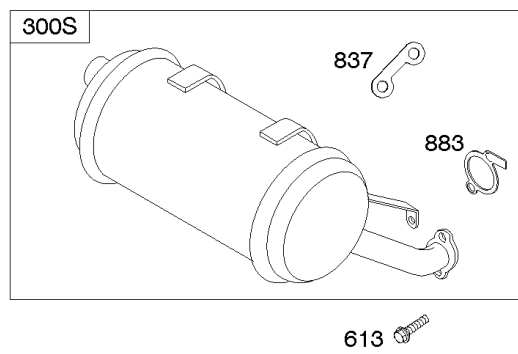

Intake Manifolds, Exhaust Systems, Fuel Pumps

REF NO	PART NO	QTY	DESCRIPTION
50A	844504		MANIFOLD, Intake
51	690950		GASKET, Intake
51A	806418		GASKET, Intake
53	690746		STUD -(Carburetor)
54	691492		SCREW -(Intake Manifold)
54A	847021		SCREW -(Intake Manifold) (M6 x 100mm)
98	843545		KIT, Idle Speed
122B	690870		SPACER, Carburetor
290	691537		SCREW -(Intake Elbow)
290A	691492		SCREW -(Intake Elbow)
300F	808896		MUFFLER -(Oil Filter Side Outlet)
300S	808705		MUFFLER -(Starter Side Outlet)
365	690866		SCREW -(Carburetor/Throttle Body)
415	794903		PLUG -(Oil Filter Adapter)
431	808659		MANIFOLD, Intake -(Carburetor)
437	691902		SCREW -(Exhaust Manifold)
613	691902		SCREW -(Muffler)
654	690939		NUT -(Carburetor)
676C	495518		DEFLECTOR, Muffler
677	810079		SCREW -(Muffler Deflector)
677B	690661		SCREW -(Muffler Deflector) (#8-18 x 0.375 lg)
725	846568		SHIELD, Heat
728	692067		SCREW -(Heat Shield)
819	692062		SCREW -(Muffler Bracket)
837	808085		SPACER -(Includes 2)
882	806965		FLANGE, Exhaust
883	806425		GASKET, Exhaust
964A	807468		CAP, Carburetor
1054	280275		TIE, Cable
1130	690746		STUD -(Intake Manifold) (M6x106mm)