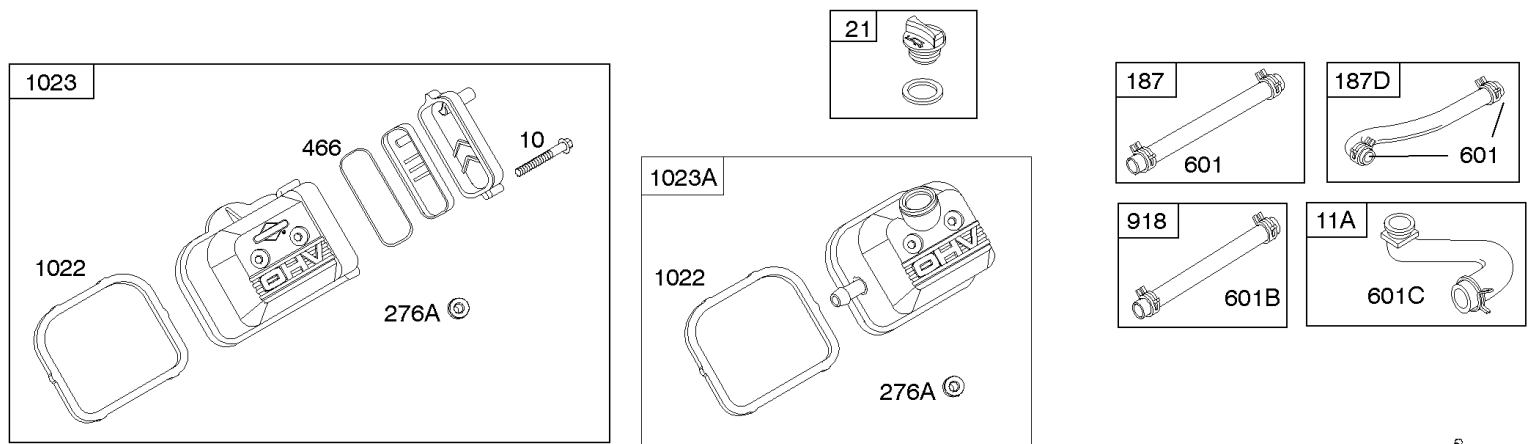

Cylinder Heads, Valve Covers

REF NO	PART NO	QTY	DESCRIPTION
5	845713		HEAD, Cylinder -(Cylinder 1)
5A	845714		HEAD, Cylinder -(Cylinder 2)
7	842622		GASKET, Cylinder Head
10	806421		SCREW -(Breather Assembly)
11A	806379		TUBE, Breather
13	842618		SCREW -(Cylinder Head) (M8x106mm)
21	809500		CAP, Oil Fill
33	806419		VALVE, Exhaust
34	843751		VALVE, Intake -Used Before Code Date 12020100
34	845712		VALVE, Intake -Used After Code Date 12013100
35	692084		SPRING, Valve -(Intake)
36	692084		SPRING, Valve -(Exhaust)
40	692058		RETAINER, Valve
40A	844895		RETAINER, Valve
42	807683		KEEPER, Valve
45	843379		TAPPET, Valve
187	791766		LINE, Fuel -(Cut To Required Length)
187D	791801		HOSE, Vacuum -(Formed)(7.34 Cut To Required Length)
187D	791744		LINE, Fuel -(Formed)(14 Inches Long)(Cut To Required Length)
187D	846584		LINE, Fuel -(Formed)(6.88 Lg)(Cut To Required Length)
192	807623		ADJUSTER, Rocker Arm
276A	807085		WASHER, Sealing -(Rocker Cover)
337	792015		PLUG, Spark
383	19576S		WRENCH, Spark Plug
466	806466		SEAL, O-Ring -(Breather Assembly)
601	691038		CLAMP, Hose
601B	791850		CLAMP, Hose
601C	691145		CLAMP, Hose -(Breather Tube)
635	692076		BOOT, Spark Plug
830	809157		STUD, Rocker Arm -(Rocker Arm)
868	691963		SEAL, Valve
871	692057		BUSHING, Valve Guide
918	791880		LINE, Fuel
1022	806039S		GASKET, Rocker Cover
1023	843750		COVER, Rocker
1023A	690910		COVER, Rocker
1026	691758		ROD, Push -(Exhaust)(Aluminum)
1026	691836		ROD, Push -(Intake)(Steel)