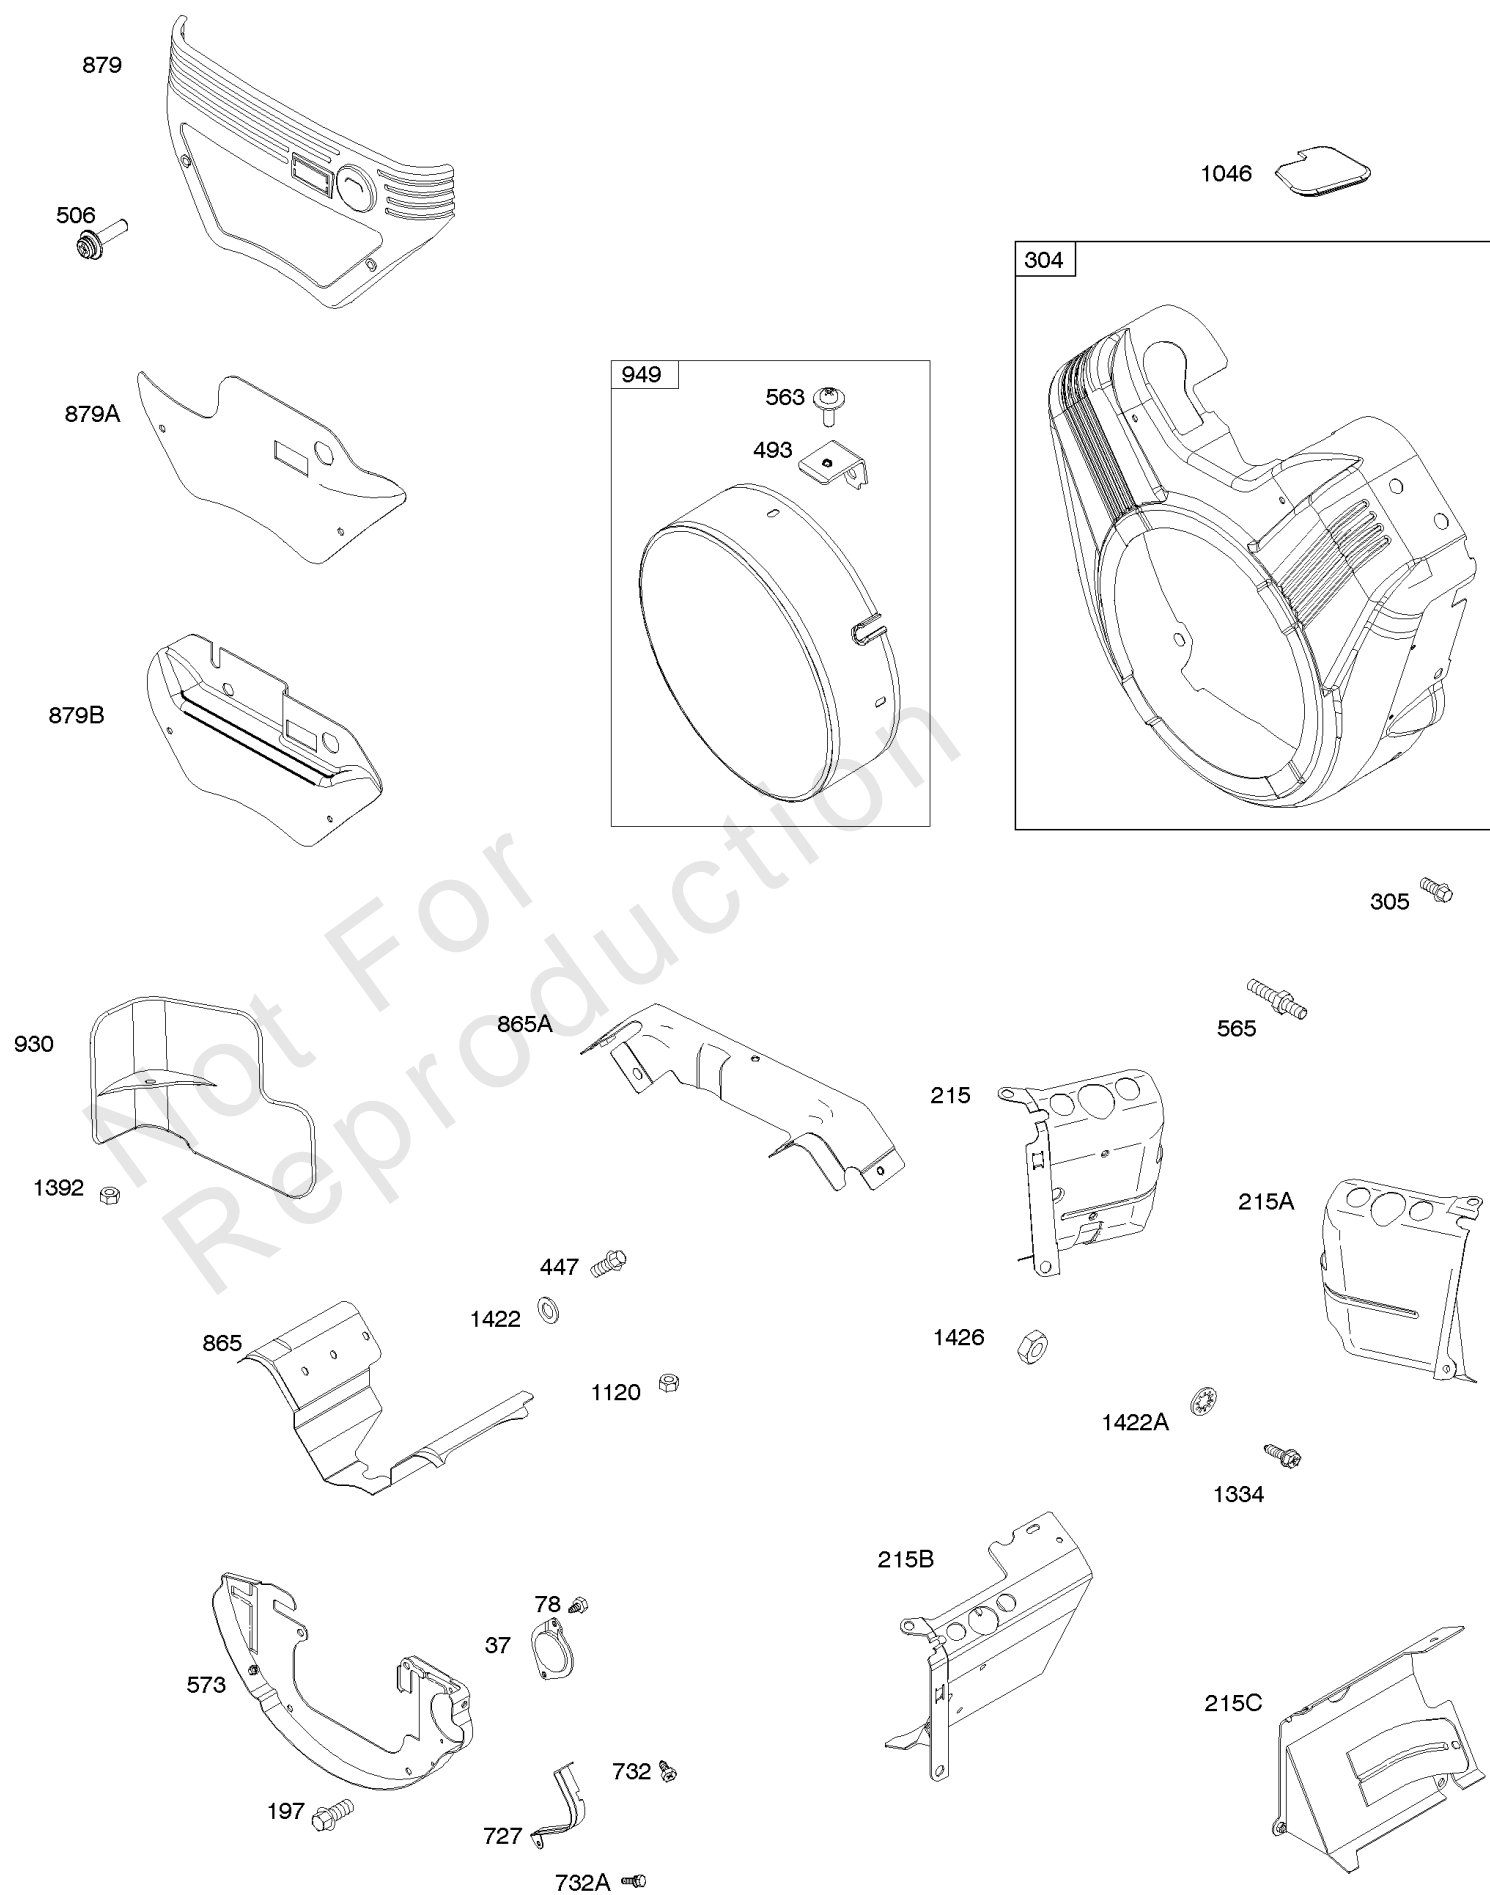

Blower Hsngs, Air Guides, Back Plate, Debris Screen

Mfg. No: 385447-3020-G1

Blower Hsngs, Air Guides, Back Plate, Debris Screen

REF NO	PART NO	QTY	DESCRIPTION
37	841309		GUARD, Flywheel
78	690688		SCREW -(Flywheel Guard)
197	841233		SCREW -(Back Plate)
215	841183		GUIDE, Air -(Cylinder 1)
215A	841182		GUIDE, Air -(Cylinder 2)
304	841489		HOUSING, Blower
305	692056		SCREW -(Blower Housing)
493	845729		BRACKET, Mounting
506	807120		SCREW -(Carburetor/EFI Cover)
563	841735		SCREW -(Debris Screen Guard) (M6x14mm)
565	690682		STUD -(Oil Filter Adapter)
573	841310		PLATE, Back
727	841313		COVER, Starter Drive
732	690688		SCREW -(Starter Drive Cover) (8mm)
732A	841233		SCREW -(Starter Drive Cover) (M6x10mm)
865	843768		COVER, Air Guide
879	841607		COVER, Carburetor/EFI
949	845728		GUARD, Debris Screen
1046	841165		PLUG, Blower Housing
1120	690238		NUT -(Air Guide Cover)
1334	841233		SCREW -(Air Guide) (M6x10mm)
1392	690939		NUT -(Rewind Guard)
1422	691551		WASHER -(Air Guide)
1422A	690706		WASHER -(Air Guide)
1426	690238		NUT -(Air Guide)