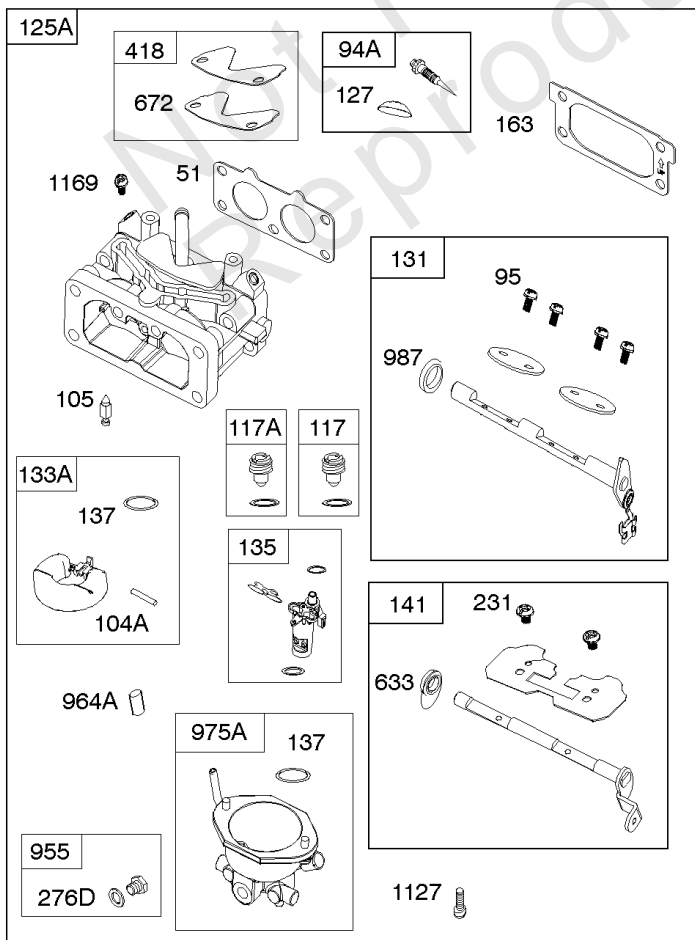

Carburetors

REF NO	PART NO	QTY	DESCRIPTION
51	690950		GASKET, Intake
94	842870		KIT, Idle Mixture
94A	844593		KIT, Idle Mixture
95	690718		SCREW -(Throttle Valve)
97	808713		SHAFT, Throttle
104	690882		PIN, Float Hinge
105A	846635		VALVE, Float Needle
108	690883		VALVE, Choke
109	808277		SHAFT, Choke
117	699457		JET, Main -(Standard) (Left Jet)
117A	699458		JET, Main -(Standard) (Right Jet)
118	843099		JET, Main -(High Altitude) (Right Jet) (5000 Feet)
118A	699820		JET, Main -(High Altitude) (Left Jet) (5000 Feet)
125	845281		CARBURETOR
130	690884		VALVE, Throttle
133	808180		FLOAT, Carburetor
135	842677		TUBE, Fuel Transfer
137	841651		GASKET, Float Bowl
137A	693711		GASKET, Carburetor Body
163	692087		GASKET, Air Cleaner -(Air Cleaner)
231	690718		SCREW -(Choke Valve)
276B	690724		WASHER, Sealing
276C	693497		WASHER, Sealing -(Solenoid)
276D	695410		WASHER, Sealing -(Solenoid)
633	690722		SEAL, Choke/Throttle Shaft
789A	844914		HARNESS, Wiring -(Solenoid)
947	808624		SOLENOID, Fuel
955	808176		PLUG, Carburetor
955A	807723		PLUG, Carburetor
964A	807468		CAP, Carburetor
975A	844591		BOWL, Float
987	808183		SEAL, Choke/Throttle Shaft
1091	691516		CAP, Limiter
1124	842678		SEAL, O-Ring -(Fuel Transfer Tube)
1127	841621		SCREW -(Float Bowl to Carburetor Body)
1127A	690885		SCREW -(Float Bowl to Carburetor Body)
1425	844712		HOSE, Purge Line -(Cut To Required Length)