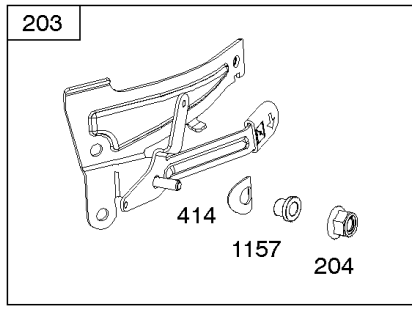

Controls, Springs, Links, Choke Levers

REF NO	PART NO	QTY	DESCRIPTION
188	692056		SCREW -(Control Bracket)
188	845964		SCREW -(Control Bracket) (M8x10mm)
202	691536		LINK, Mechanical Governor
203	808753		CRANK, Bell
204	692884		BUSHING, Lever
205	841233		SCREW -(Bell Crank)
206	691244		NUT, Governor Adjusting
208	844796		ROD, Governor Control
208A	808453		ROD, Governor Control
209	692070		SPRING, Governor -(Red)
211	692069		SPRING, Governed Idle
216	691542		LINK, Choke
222	845305		BRACKET, Control
222A	808454		BRACKET, Control
227A	844799		LEVER, Governor Control
232	691538		SPRING/LINK, Governor
262	841552		SCREW -(Rod Bracket) (M5x20mm)
265	691024		CLAMP, Casing
267	841552		SCREW -(Casing Clamp) (M5x20mm)
268	691025		CASING, Control Wire
269	691026		WIRE, Control
270	691027		NUT -(Control Wire Casing)
271	692541		LEVER, Control
278	842122		WASHER -(Governor Control Lever)
280	691526		BRACKET, Fixed Speed
281	690742		PANEL, Control
282	692083		SCREW -(Control Lever)
347	691995		SWITCH, Rocker
414	690344		WASHER -(Bell Crank)
432	691509		CAP, Spring
505	690238		NUT -(Governor Lever)
561	690713		NUT -(Control Lever)
562	690239		BOLT -(Governor Control Lever)
620	494052		BRACKET, Control -(Ignition Coil)
689	691272		SPRING, Friction
748	692083		SCREW -(Control Rod Clip)
1054	280275		TIE, Cable
1157	690713		NUT -(Bell Crank)
1209	841552		SCREW -(Speed Control Panel) (M5x20mm)