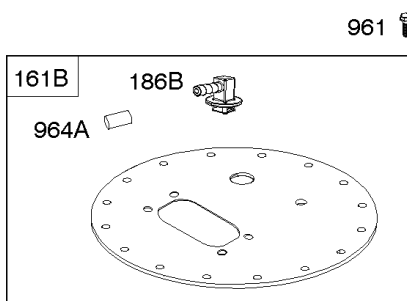

Air Cleaner

REF NO	PART NO	QTY	DESCRIPTION
161	845216		BASE, Air Cleaner
161	808655		BASE, Air Cleaner
163	692087		GASKET, Air Cleaner -(Air Cleaner)
186C	845121		CONNECTOR, Hose
431A	691534		MANIFOLD, Intake -(Air Cleaner)
445	692519		FILTER, A/C Cartridge
467	846431		KNOB, Air Cleaner Cover -Used After Code Date 10033100
467	691985		KNOB, Air Cleaner Cover -Used Before Code Date 10040100
600	845213		SPACER, Air Cleaner
601C	691145		CLAMP, Hose -(Breather Tube)
643	692079		RETAINER, Air Filter
643A	844932		RETAINER, Air Filter
654	690939		NUT -(Carburetor)
711	691492		SCREW -(Carburetor Shield) (M6x30mm)
717	843332		BRACKET, Air Cleaner
833	691593		SCREW -(Air Cleaner Mounting Strap/Stud) (M6x12mm)
833	807084		SCREW -(Air Cleaner Mounting Strap/Stud) (M6x14mm)
833	807163		SCREW -(Air Cleaner Mounting Strap/Stud) (M6x10mm)
961	807084		SCREW -(Air Cleaner Bracket) (M6x14mm)
967	692520		FILTER, Pre Cleaner
968	808654		COVER, Air Cleaner
971	841233		SCREW -(Air Cleaner Base to Carburetor/Throttle Body) (M6x10mm)
971B	691492		SCREW -(Air Cleaner Base to Carburetor/Throttle Body) (M6x30mm)
996	845212		SHIELD, Carburetor
996A	845543		SHIELD, Carburetor
1004	806422		DUCT, Air
1130	690746		STUD -(Intake Manifold) (M6x106mm)
1395	841233		SCREW -USE REFERENCE 971 (M6x10mm)