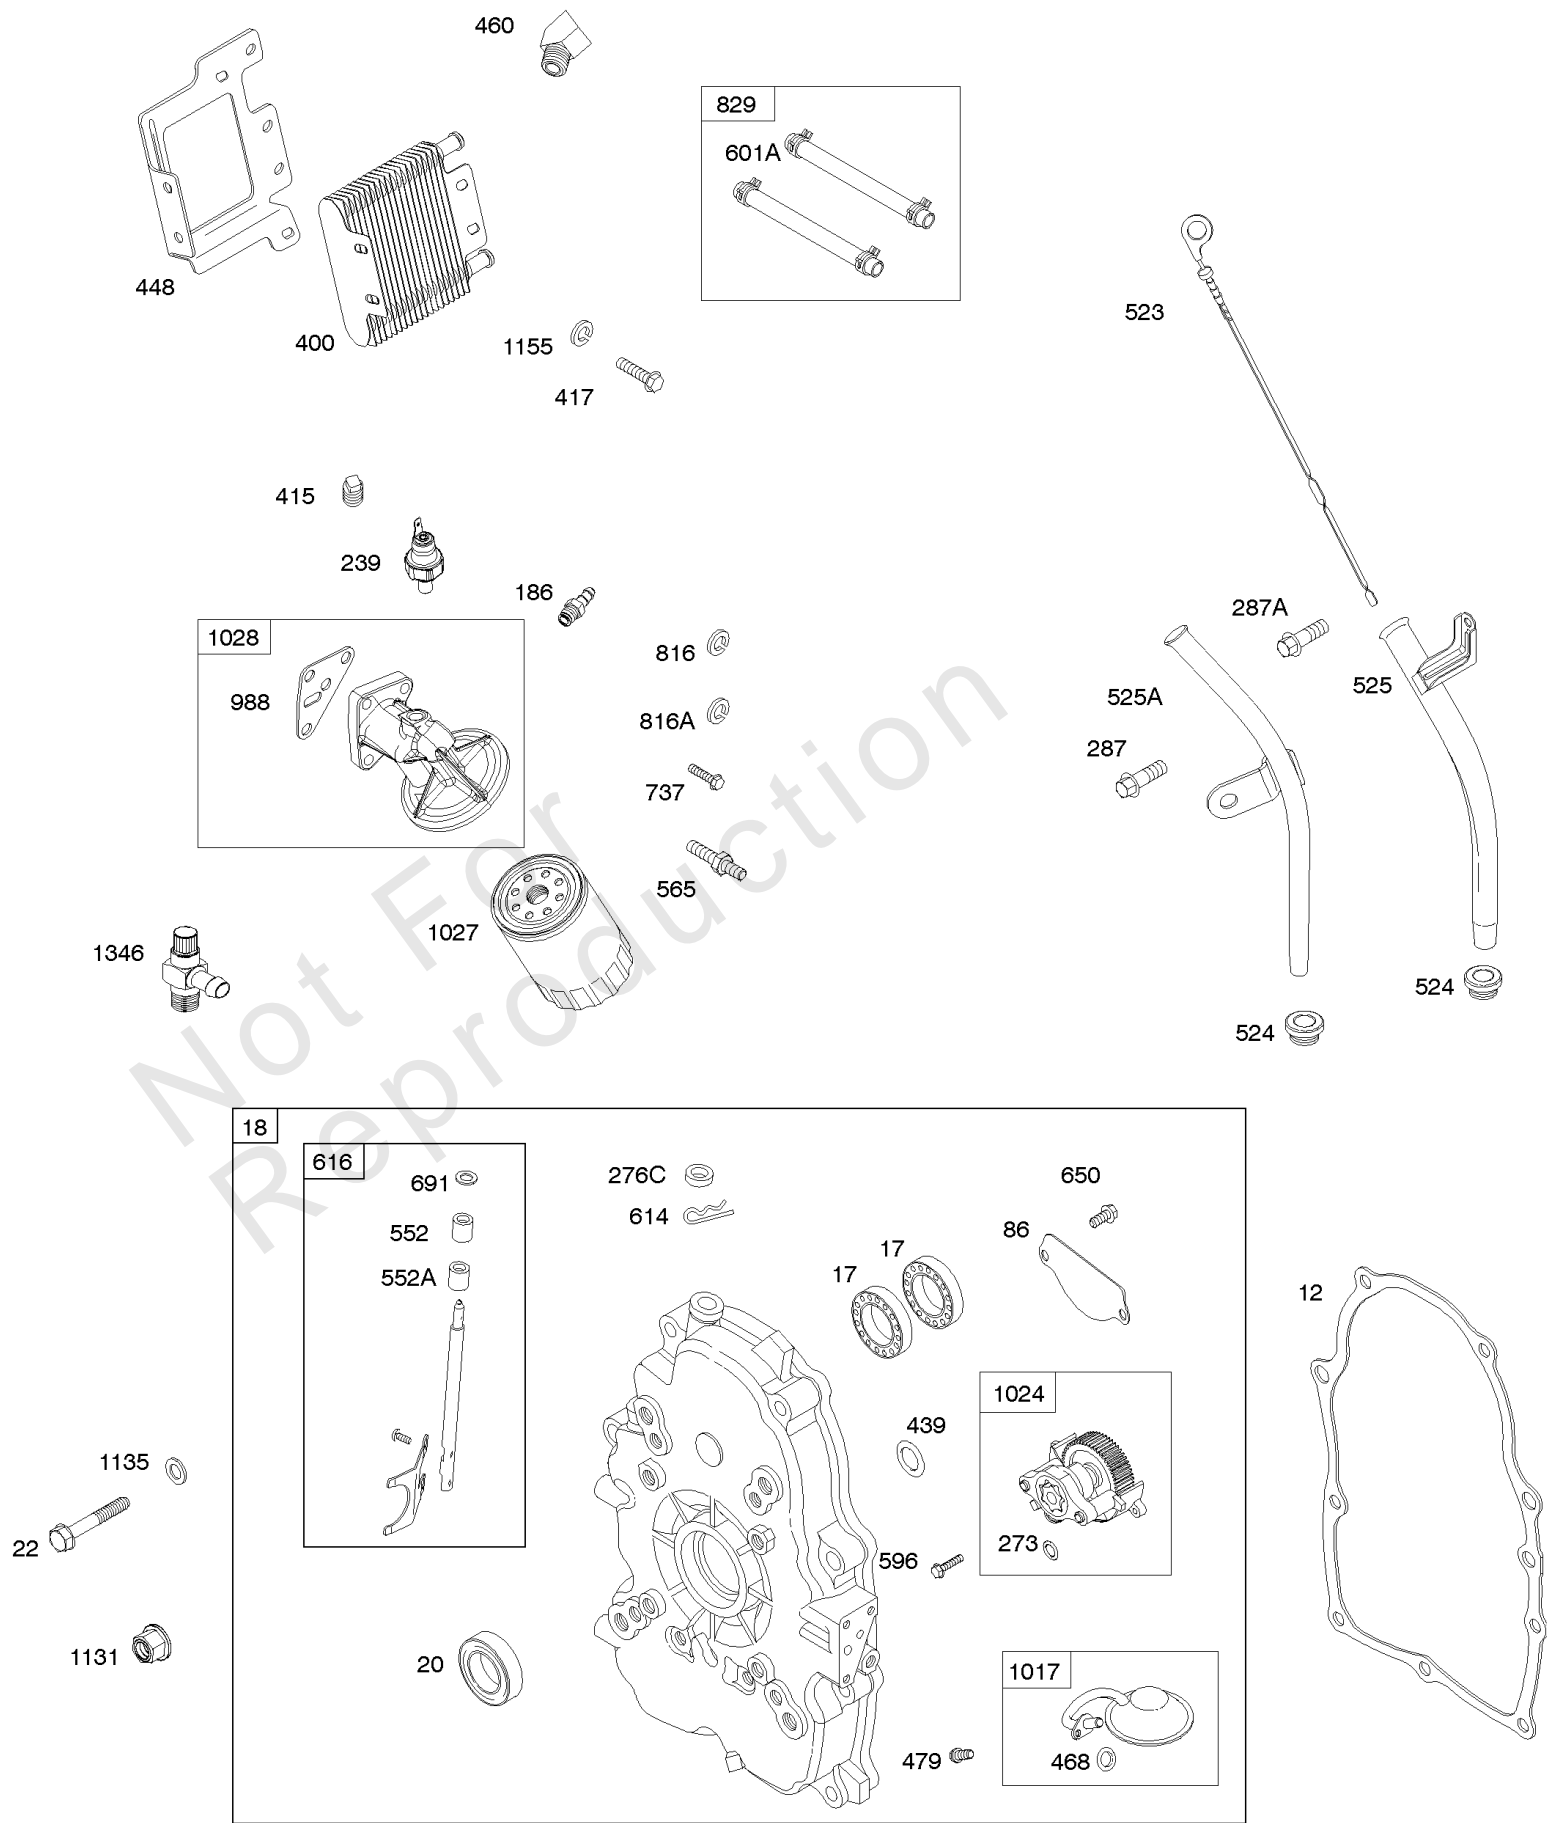

Crankcase Cover, Oil Cooler, Lubrication, Dipstick

REF NO	PART NO	QTY	DESCRIPTION
12	846487		GASKET, Crankcase
17	843827		BEARING, Ball
18	844588		COVER, Crankcase
20	805049S		SEAL, Oil -(PTO Side)
22	807362		SCREW -(Crankcase Cover/Sump)
86	690745		COVER, Gear
186	693184		CONNECTOR, Hose
239	690233		SWITCH, Oil Pressure
273	690681		SEAL, O-Ring -(Oil Pump)
276C	693497		WASHER, Sealing -(Solenoid)
287	692062		SCREW -(Dipstick Tube)
287A	806660		SCREW -(Dipstick Tube)
400	846489		COOLER, Oil
415	794903		PLUG -(Oil Filter Adapter)
417	843345		SCREW -(Oil Cooler) (M6x8mm)
417	841233		SCREW -(Oil Cooler) (M6x10mm)
439	692154		O-RING, Oil Gallery -(Crankcase Cover/Sump or Cylinder Assembly)
448	841488		BRACKET, Oil Cooler
460	806667		CONNECTOR, Filter Adapter
468	690690		SEAL, O-Ring -(Oil Pump Screen)
479	807084		SCREW -(Oil Pump Screen) (Oil Pump Screen)
523	693175		DIPSTICK
524	693172		SEAL, O-Ring -(Dipstick Tube)
525	693174		TUBE, Dipstick
525A	693173		TUBE, Dipstick
552	690701		BUSHING, Governor Crank
552A	806686		BUSHING, Governor Crank
565	690682		STUD -(Oil Filter Adapter)
596	691492		SCREW -(Oil Pump)
601A	841597		CLAMP, Hose -(Oil Cooler Hose)
614	691550		PIN, Cotter
616	806685		CRANK, Governor
650	841233		SCREW -(Oil Deflector)
691	842826		SEAL, Governor Shaft
737	690679		SCREW -(Oil Filter Adapter) (M6x21mm)
816	690706		WASHER -(Oil Filter Adapter) (Lockwasher)
816A	806647		WASHER -(Oil Filter Adapter) (Flat Washer)