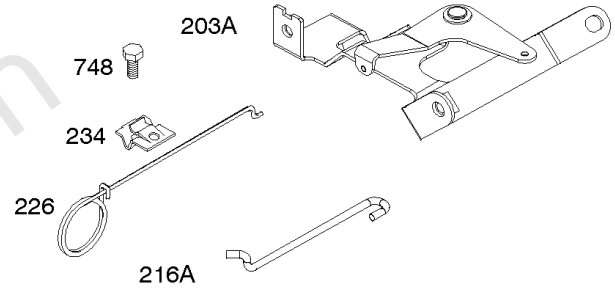

Controls, Springs, Links, Choke Levers

REF NO	PART NO	QTY	DESCRIPTION
188	692056		SCREW -(Control Bracket)
188	845964		SCREW -(Control Bracket) (M8x10mm)
202	691536		LINK, Mechanical Governor
203	808753		CRANK, Bell
204	692884		BUSHING, Lever
205	841233		SCREW -(Bell Crank)
206	691244		NUT, Governor Adjusting
208	844796		ROD, Governor Control
208A	808453		ROD, Governor Control
209	692070		SPRING, Governor -(Red)
211	692069		SPRING, Governed Idle
216	691542		LINK, Choke
222	845305		BRACKET, Control
222A	808454		BRACKET, Control
227A	844799		LEVER, Governor Control
232	691538		SPRING/LINK, Governor
262	841552		SCREW -(Rod Bracket) (M5x20mm)
265	691024		CLAMP, Casing
267	841552		SCREW -(Casing Clamp) (M5x20mm)
268	691025		CASING, Control Wire
269	691026		WIRE, Control
270	691027		NUT -(Control Wire Casing)
271	692541		LEVER, Control
278	842122		WASHER -(Governor Control Lever)
280	691526		BRACKET, Fixed Speed
281	690742		PANEL, Control
282	692083		SCREW -(Control Lever)
347	691995		SWITCH, Rocker
414	690344		WASHER -(Bell Crank)
432	691509		CAP, Spring
505	690238		NUT -(Governor Lever)
561	690713		NUT -(Control Lever)
562	690239		BOLT -(Governor Control Lever)
620	494052		BRACKET, Control -(Ignition Coil)
689	691272		SPRING, Friction
748	692083		SCREW -(Control Rod Clip)
1054	280275		TIE, Cable
1157	690713		NUT -(Bell Crank)
1209	841552		SCREW -(Speed Control Panel) (M5x20mm)