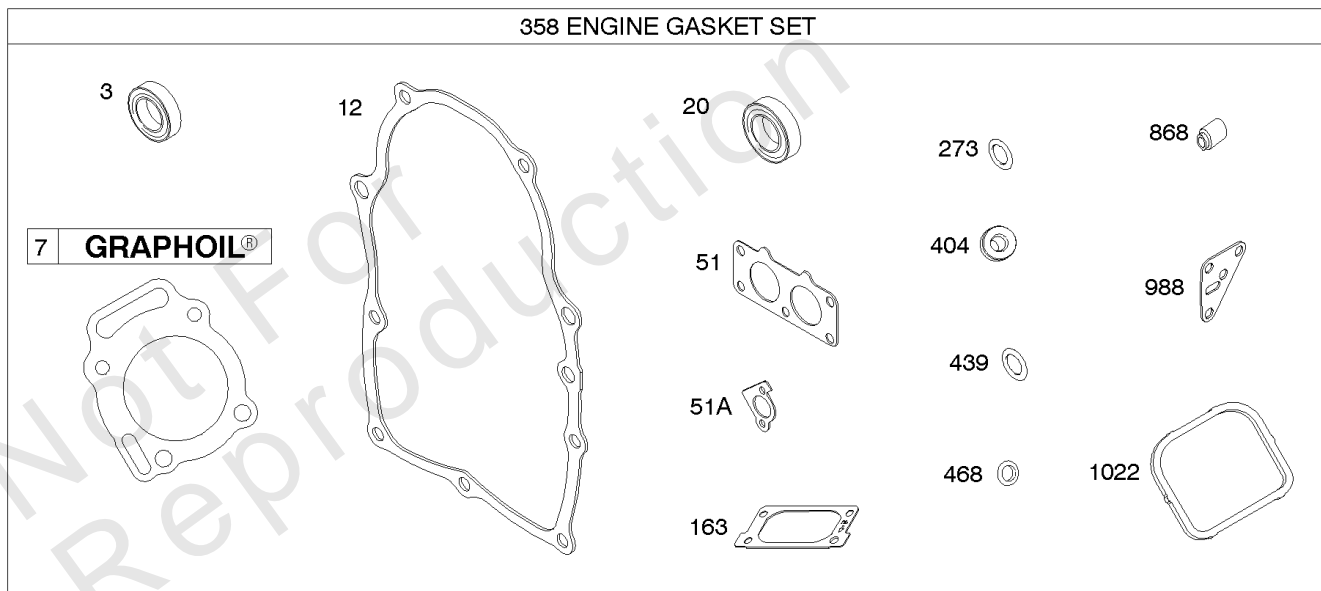

Not For Reproduction

Blower Hsngs, Air Guides, Back Plate, Debris Screen

Mfg. No: 385447-3020-G1

Blower Hsngs, Air Guides, Back Plate, Debris Screen

REF NO	PART NO	QTY	DESCRIPTION
37	841309		GUARD, Flywheel
78	690688		SCREW -(Flywheel Guard)
197	841233		SCREW -(Back Plate)
215	841183		GUIDE, Air -(Cylinder 1)
215A	841182		GUIDE, Air -(Cylinder 2)
304	841489		HOUSING, Blower
305	692056		SCREW -(Blower Housing)
493	845729		BRACKET, Mounting
506	807120		SCREW -(Carburetor/EFI Cover)
563	841735		SCREW -(Debris Screen Guard) (M6x14mm)
565	690682		STUD -(Oil Filter Adapter)
573	841310		PLATE, Back
727	841313		COVER, Starter Drive
732	690688		SCREW -(Starter Drive Cover) (8mm)
732A	841233		SCREW -(Starter Drive Cover) (M6x10mm)
865	843768		COVER, Air Guide
879	841607		COVER, Carburetor/EFI
949	845728		GUARD, Debris Screen
1046	841165		PLUG, Blower Housing
1120	690238		NUT -(Air Guide Cover)
1334	841233		SCREW -(Air Guide) (M6x10mm)
1392	690939		NUT -(Rewind Guard)
1422	691551		WASHER -(Air Guide)
1422A	690706		WASHER -(Air Guide)
1426	690238		NUT -(Air Guide)