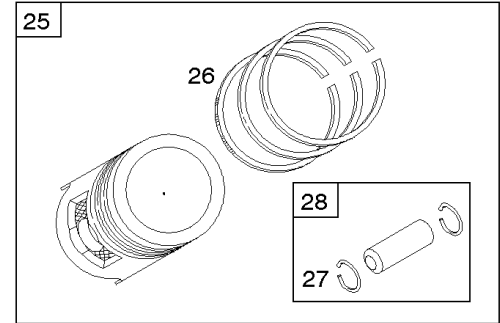

1036 EMISSIONS LABEL

1058 OPERATOR'S MANUAL

1330 REPAIR MANUAL

1319 WARNING LABEL

WARNING	
	Read and follow Operating Instructions before running engine.
	Gasoline is flammable. Allow engine to cool at least 2 minutes before refueling.
	Engines emit carbon monoxide, DO NOT run in enclosed area.
	Muffler area temperature may exceed 150°F. Do not touch hot parts.

REQUIRED when replacing parts with warning labels affixed.