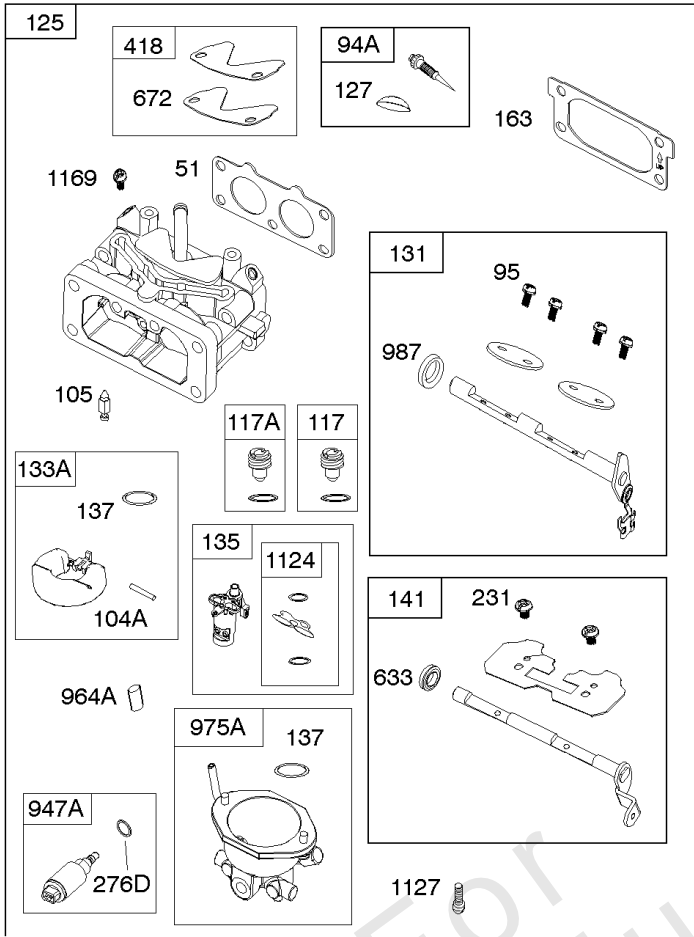

Carburetor Overhaul Kit, Engine/Valve Gasket Sets

REF NO	PART NO	QTY	DESCRIPTION
3	805101S		SEAL, Oil -(Magneto Side)
7	842622		GASKET, Cylinder Head
12	846487		GASKET, Crankcase
20	805049S		SEAL, Oil -(PTO Side)
51	690950		GASKET, Intake
51A	806418		GASKET, Intake
94	842870		KIT, Idle Mixture
104	690882		PIN, Float Hinge
105A	846635		VALVE, Float Needle
121	843103		KIT, Carburetor Overhaul
135	842677		TUBE, Fuel Transfer
137	841651		GASKET, Float Bowl
137A	693711		GASKET, Carburetor Body
163	692087		GASKET, Air Cleaner -(Air Cleaner)
273	690681		SEAL, O-Ring -(Oil Pump)
358	842658		GASKET SET, Engine
404	690704		WASHER -(Governor Crank) (Governor Crank)
439	692154		O-RING, Oil Gallery -(Crankcase Cover/Sump or Cylinder Assembly)
468	690690		SEAL, O-Ring -(Oil Pump Screen)
633	690722		SEAL, Choke/Throttle Shaft
830	809157		STUD, Rocker Arm -(Rocker Arm)
833	807084		SCREW -(Air Cleaner Mounting Strap/Stud) (M6x14mm)
833	807163		SCREW -(Air Cleaner Mounting Strap/Stud) (M6x10mm)
833	691593		SCREW -(Air Cleaner Mounting Strap/Stud) (M6x12mm)
868	691963		SEAL, Valve
883	806425		GASKET, Exhaust
987	808183		SEAL, Choke/Throttle Shaft
988	692063		GASKET, Oil Adapter
1022	806039S		GASKET, Rocker Cover
1091	691516		CAP, Limiter
1095	842662		GASKET SET, Valve