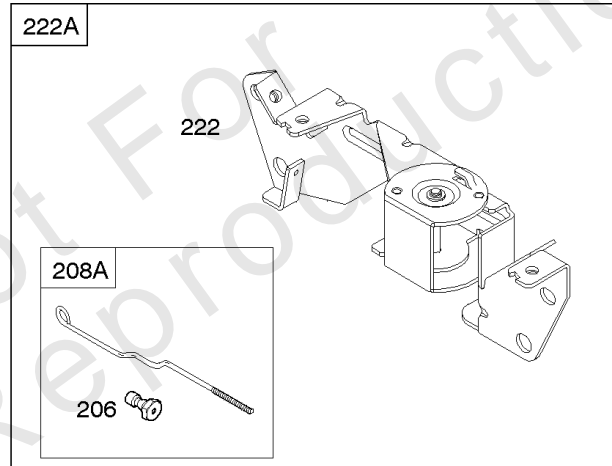

Controls, Springs, Links, Choke Levers

REF NO	PART NO	QTY	DESCRIPTION
188	692056		SCREW -(Control Bracket)
188	845964		SCREW -(Control Bracket) (M8x10mm)
202	691536		LINK, Mechanical Governor
203	808753		CRANK, Bell
204	692884		BUSHING, Lever
205	841233		SCREW -(Bell Crank)
206	691244		NUT, Governor Adjusting
208	844796		ROD, Governor Control
208A	808453		ROD, Governor Control
209	692070		SPRING, Governor -(Red)
211	692069		SPRING, Governed Idle
216	691542		LINK, Choke
222	845305		BRACKET, Control
222A	808454		BRACKET, Control
227A	844799		LEVER, Governor Control
232	691538		SPRING/LINK, Governor
262	841552		SCREW -(Rod Bracket) (M5x20mm)
265	691024		CLAMP, Casing
267	841552		SCREW -(Casing Clamp) (M5x20mm)
268	691025		CASING, Control Wire
269	691026		WIRE, Control
270	691027		NUT -(Control Wire Casing)
271	692541		LEVER, Control
278	842122		WASHER -(Governor Control Lever)
280	691526		BRACKET, Fixed Speed
281	690742		PANEL, Control
282	692083		SCREW -(Control Lever)
347	691995		SWITCH, Rocker
414	690344		WASHER -(Bell Crank)
432	691509		CAP, Spring
505	690238		NUT -(Governor Lever)
561	690713		NUT -(Control Lever)
562	690239		BOLT -(Governor Control Lever)
620	494052		BRACKET, Control -(Ignition Coil)
689	691272		SPRING, Friction
748	692083		SCREW -(Control Rod Clip)
1054	280275		TIE, Cable
1157	690713		NUT -(Bell Crank)
1209	841552		SCREW -(Speed Control Panel) (M5x20mm)