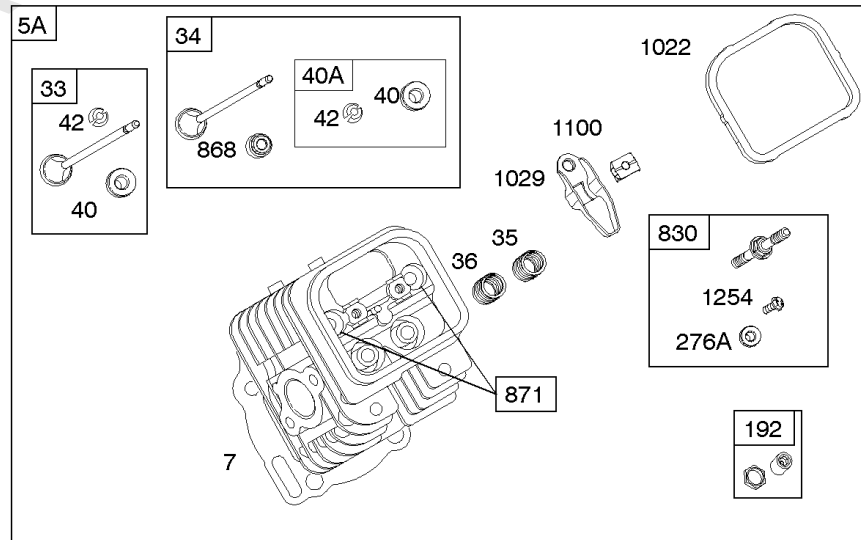

Cylinder Heads, Valve Covers

REF NO	PART NO	QTY	DESCRIPTION
5	845713		HEAD, Cylinder -(Cylinder 1)
5A	845714		HEAD, Cylinder -(Cylinder 2)
7	842622		GASKET, Cylinder Head
10	806421		SCREW -(Breather Assembly)
11A	806379		TUBE, Breather
13	842618		SCREW -(Cylinder Head) (M8x106mm)
21	809500		CAP, Oil Fill
33	806419		VALVE, Exhaust
34	843751		VALVE, Intake -Used Before Code Date 12020100
34	845712		VALVE, Intake -Used After Code Date 12013100
35	692084		SPRING, Valve -(Intake)
36	692084		SPRING, Valve -(Exhaust)
40	692058		RETAINER, Valve
40A	844895		RETAINER, Valve
42	807683		KEEPER, Valve
45	843379		TAPPET, Valve
187	791766		LINE, Fuel -(Cut To Required Length)
187D	791801		HOSE, Vacuum -(Formed)(7.34 Cut To Required Length)
187D	791744		LINE, Fuel -(Formed)(14 Inches Long)(Cut To Required Length)
187D	846584		LINE, Fuel -(Formed)(6.88 Lg)(Cut To Required Length)
192	807623		ADJUSTER, Rocker Arm
276A	807085		WASHER, Sealing -(Rocker Cover)
337	792015		PLUG, Spark
383	19576S		WRENCH, Spark Plug
466	806466		SEAL, O-Ring -(Breather Assembly)
601	691038		CLAMP, Hose
601B	791850		CLAMP, Hose
601C	691145		CLAMP, Hose -(Breather Tube)
635	692076		BOOT, Spark Plug
830	809157		STUD, Rocker Arm -(Rocker Arm)
868	691963		SEAL, Valve
871	692057		BUSHING, Valve Guide
918	791880		LINE, Fuel
1022	806039S		GASKET, Rocker Cover
1023	843750		COVER, Rocker
1023A	690910		COVER, Rocker
1026	691758		ROD, Push -(Exhaust)(Aluminum)
1026	691836		ROD, Push -(Intake)(Steel)