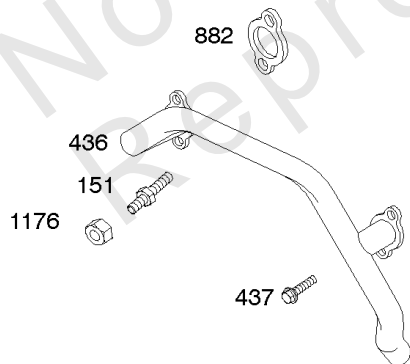

Intake Manifolds, Exhaust Systems, Fuel Pumps

REF NO	PART NO	QTY	DESCRIPTION
50A	844504		MANIFOLD, Intake
51	690950		GASKET, Intake
51A	806418		GASKET, Intake
53	690746		STUD -(Carburetor)
54	691492		SCREW -(Intake Manifold)
54A	847021		SCREW -(Intake Manifold) (M6 x 100mm)
98	843545		KIT, Idle Speed
122B	690870		SPACER, Carburetor
290	691537		SCREW -(Intake Elbow)
290A	691492		SCREW -(Intake Elbow)
300F	808896		MUFFLER -(Oil Filter Side Outlet)
300S	808705		MUFFLER -(Starter Side Outlet)
365	690866		SCREW -(Carburetor/Throttle Body)
415	794903		PLUG -(Oil Filter Adapter)
431	808659		MANIFOLD, Intake -(Carburetor)
437	691902		SCREW -(Exhaust Manifold)
613	691902		SCREW -(Muffler)
654	690939		NUT -(Carburetor)
676C	495518		DEFLECTOR, Muffler
677	810079		SCREW -(Muffler Deflector)
677B	690661		SCREW -(Muffler Deflector) (#8-18 x 0.375 lg)
725	846568		SHIELD, Heat
728	692067		SCREW -(Heat Shield)
819	692062		SCREW -(Muffler Bracket)
837	808085		SPACER -(Includes 2)
882	806965		FLANGE, Exhaust
883	806425		GASKET, Exhaust
964A	807468		CAP, Carburetor
1054	280275		TIE, Cable
1130	690746		STUD -(Intake Manifold) (M6x106mm)