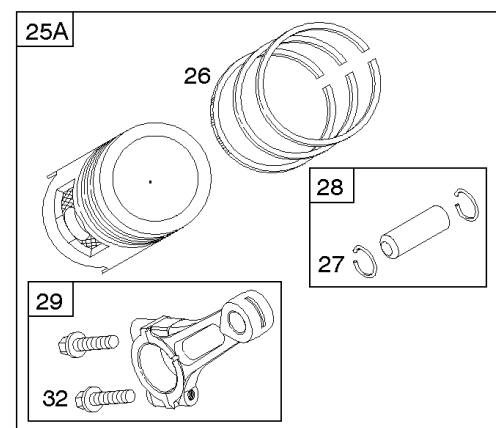

1036 EMISSIONS LABEL

1058 OPERATOR'S MANUAL

1330 REPAIR MANUAL

1319 WARNING LABEL

WARNING	
	Read and follow Operating Instructions before running engine.
	Gasoline is flammable. Allow engine to cool at least 2 minutes before refueling.
	Engines emit carbon monoxide, DO NOT run in enclosed area.
	Muffler area temperature may exceed 150°F. Do not touch hot parts.

REQUIRED when replacing parts with warning labels affixed.