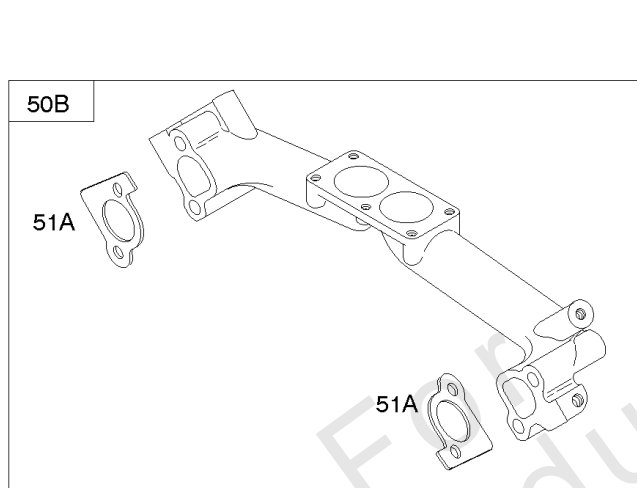

Intake Manifolds, Exhaust Systems, Fuel Pumps

REF NO	PART NO	QTY	DESCRIPTION
50A	844504		MANIFOLD, Intake
51	690950		GASKET, Intake
51A	806418		GASKET, Intake
53	690746		STUD -(Carburetor)
54	691492		SCREW -(Intake Manifold)
54A	847021		SCREW -(Intake Manifold) (M6 x 100mm)
98	843545		KIT, Idle Speed
122B	690870		SPACER, Carburetor
290	691537		SCREW -(Intake Elbow)
290A	691492		SCREW -(Intake Elbow)
300F	808896		MUFFLER -(Oil Filter Side Outlet)
300S	808705		MUFFLER -(Starter Side Outlet)
365	690866		SCREW -(Carburetor/Throttle Body)
415	794903		PLUG -(Oil Filter Adapter)
431	808659		MANIFOLD, Intake -(Carburetor)
437	691902		SCREW -(Exhaust Manifold)
613	691902		SCREW -(Muffler)
654	690939		NUT -(Carburetor)
676C	495518		DEFLECTOR, Muffler
677	810079		SCREW -(Muffler Deflector)
677B	690661		SCREW -(Muffler Deflector) (#8-18 x 0.375 lg)
725	846568		SHIELD, Heat
728	692067		SCREW -(Heat Shield)
819	692062		SCREW -(Muffler Bracket)
837	808085		SPACER -(Includes 2)
882	806965		FLANGE, Exhaust
883	806425		GASKET, Exhaust
964A	807468		CAP, Carburetor
1054	280275		TIE, Cable
1130	690746		STUD -(Intake Manifold) (M6x106mm)