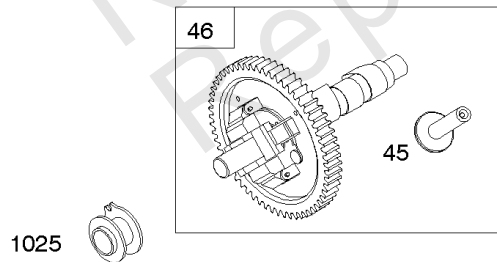

1036 EMISSIONS LABEL

1058 OPERATOR'S MANUAL

1330 REPAIR MANUAL

1319 WARNING LABEL

WARNING	
	Read and follow Operating Instructions before running engine.
	Gasoline is flammable. Allow engine to cool at least 2 minutes before refueling.
	Engines emit carbon monoxide, DO NOT run in enclosed area.
	Muffler area temperature may exceed 150°F. Do not touch hot parts.

REQUIRED when replacing parts with warning labels affixed.