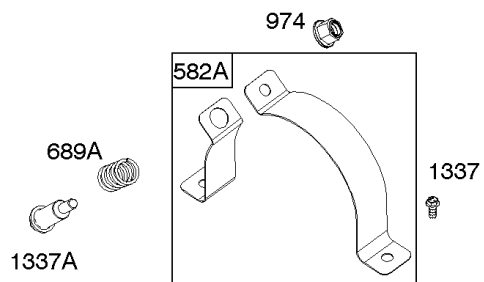

Air Cleaner - Cyclonic

REF NO	PART NO	QTY	DESCRIPTION
163	692087		GASKET, Air Cleaner -(Air Cleaner)
717	843332		BRACKET, Air Cleaner
833	807084		SCREW -(Air Cleaner Mounting Strap/Stud) (M6x14mm)
833	691593		SCREW -(Air Cleaner Mounting Strap/Stud) (M6x12mm)
833	807163		SCREW -(Air Cleaner Mounting Strap/Stud) (M6x10mm)
961	807084		SCREW -(Air Cleaner Bracket) (M6x14mm)
964A	807468		CAP, Carburetor
996B	845210		SHIELD, Carburetor -Used Before Code Date 14052300
1046	841165		PLUG, Blower Housing
1328	716244		CAP, A/C Rain
1337	692062		SCREW -(Air Cleaner Clamp) (M8x18mm)
1337A	843112		SCREW -(Air Cleaner Clamp) (M8x18mm)
1395	841233		SCREW -USE REFERENCE 971 (M6x10mm)
1425	844712		HOSE, Purge Line -(Cut To Required Length)