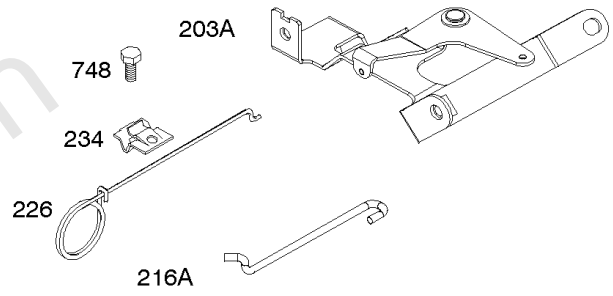

Controls, Springs, Links, Choke Levers

REF NO	PART NO	QTY	DESCRIPTION
188	692056		SCREW -(Control Bracket)
188	845964		SCREW -(Control Bracket) (M8x10mm)
202	691536		LINK, Mechanical Governor
203	808753		CRANK, Bell
204	692884		BUSHING, Lever
205	841233		SCREW -(Bell Crank)
206	691244		NUT, Governor Adjusting
208	844796		ROD, Governor Control
208A	808453		ROD, Governor Control
209	692070		SPRING, Governor -(Red)
211	692069		SPRING, Governed Idle
216	691542		LINK, Choke
222	845305		BRACKET, Control
222A	808454		BRACKET, Control
227A	844799		LEVER, Governor Control
232	691538		SPRING/LINK, Governor
262	841552		SCREW -(Rod Bracket) (M5x20mm)
265	691024		CLAMP, Casing
267	841552		SCREW -(Casing Clamp) (M5x20mm)
268	691025		CASING, Control Wire
269	691026		WIRE, Control
270	691027		NUT -(Control Wire Casing)
271	692541		LEVER, Control
278	842122		WASHER -(Governor Control Lever)
280	691526		BRACKET, Fixed Speed
281	690742		PANEL, Control
282	692083		SCREW -(Control Lever)
347	691995		SWITCH, Rocker
414	690344		WASHER -(Bell Crank)
432	691509		CAP, Spring
505	690238		NUT -(Governor Lever)
561	690713		NUT -(Control Lever)
562	690239		BOLT -(Governor Control Lever)
620	494052		BRACKET, Control -(Ignition Coil)
689	691272		SPRING, Friction
748	692083		SCREW -(Control Rod Clip)
1054	280275		TIE, Cable
1157	690713		NUT -(Bell Crank)
1209	841552		SCREW -(Speed Control Panel) (M5x20mm)