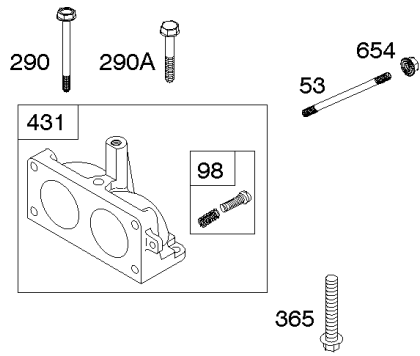

Intake Manifolds, Exhaust Systems, Fuel Pumps

REF NO	PART NO	QTY	DESCRIPTION
50A	844504		MANIFOLD, Intake
51	690950		GASKET, Intake
51A	806418		GASKET, Intake
53	690746		STUD -(Carburetor)
54	691492		SCREW -(Intake Manifold)
54A	847021		SCREW -(Intake Manifold) (M6 x 100mm)
98	843545		KIT, Idle Speed
122B	690870		SPACER, Carburetor
290	691537		SCREW -(Intake Elbow)
290A	691492		SCREW -(Intake Elbow)
300F	808896		MUFFLER -(Oil Filter Side Outlet)
300S	808705		MUFFLER -(Starter Side Outlet)
365	690866		SCREW -(Carburetor/Throttle Body)
415	794903		PLUG -(Oil Filter Adapter)
431	808659		MANIFOLD, Intake -(Carburetor)
437	691902		SCREW -(Exhaust Manifold)
613	691902		SCREW -(Muffler)
654	690939		NUT -(Carburetor)
676C	495518		DEFLECTOR, Muffler
677	810079		SCREW -(Muffler Deflector)
677B	690661		SCREW -(Muffler Deflector) (#8-18 x 0.375 lg)
725	846568		SHIELD, Heat
728	692067		SCREW -(Heat Shield)
819	692062		SCREW -(Muffler Bracket)
837	808085		SPACER -(Includes 2)
882	806965		FLANGE, Exhaust
883	806425		GASKET, Exhaust
964A	807468		CAP, Carburetor
1054	280275		TIE, Cable
1130	690746		STUD -(Intake Manifold) (M6x106mm)