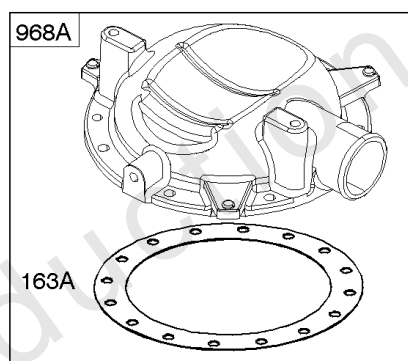

Air Cleaner

REF NO	PART NO	QTY	DESCRIPTION
161	845216		BASE, Air Cleaner
161	808655		BASE, Air Cleaner
163	692087		GASKET, Air Cleaner -(Air Cleaner)
186C	845121		CONNECTOR, Hose
431A	691534		MANIFOLD, Intake -(Air Cleaner)
445	692519		FILTER, A/C Cartridge
467	846431		KNOB, Air Cleaner Cover -Used After Code Date 10033100
467	691985		KNOB, Air Cleaner Cover -Used Before Code Date 10040100
600	845213		SPACER, Air Cleaner
601C	691145		CLAMP, Hose -(Breather Tube)
643	692079		RETAINER, Air Filter
643A	844932		RETAINER, Air Filter
654	690939		NUT -(Carburetor)
711	691492		SCREW -(Carburetor Shield) (M6x30mm)
717	843332		BRACKET, Air Cleaner
833	691593		SCREW -(Air Cleaner Mounting Strap/Stud) (M6x12mm)
833	807084		SCREW -(Air Cleaner Mounting Strap/Stud) (M6x14mm)
833	807163		SCREW -(Air Cleaner Mounting Strap/Stud) (M6x10mm)
961	807084		SCREW -(Air Cleaner Bracket) (M6x14mm)
967	692520		FILTER, Pre Cleaner
968	808654		COVER, Air Cleaner
971	841233		SCREW -(Air Cleaner Base to Carburetor/Throttle Body) (M6x10mm)
971B	691492		SCREW -(Air Cleaner Base to Carburetor/Throttle Body) (M6x30mm)
996	845212		SHIELD, Carburetor
996A	845543		SHIELD, Carburetor
1004	806422		DUCT, Air
1130	690746		STUD -(Intake Manifold) (M6x106mm)
1395	841233		SCREW -USE REFERENCE 971 (M6x10mm)