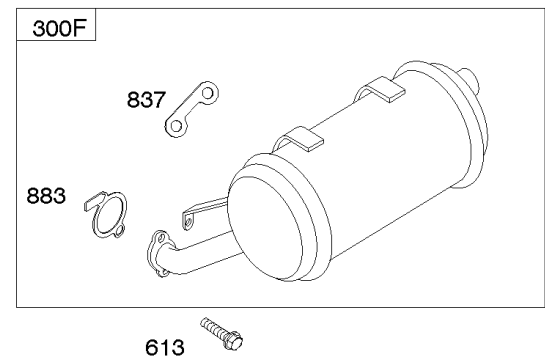

Intake Manifolds, Exhaust Systems, Fuel Pumps

REF NO	PART NO	QTY	DESCRIPTION
50A	844504		MANIFOLD, Intake
51	690950		GASKET, Intake
51A	806418		GASKET, Intake
53	690746		STUD -(Carburetor)
54	691492		SCREW -(Intake Manifold)
54A	847021		SCREW -(Intake Manifold) (M6 x 100mm)
98	843545		KIT, Idle Speed
122B	690870		SPACER, Carburetor
290	691537		SCREW -(Intake Elbow)
290A	691492		SCREW -(Intake Elbow)
300F	808896		MUFFLER -(Oil Filter Side Outlet)
300S	808705		MUFFLER -(Starter Side Outlet)
365	690866		SCREW -(Carburetor/Throttle Body)
415	794903		PLUG -(Oil Filter Adapter)
431	808659		MANIFOLD, Intake -(Carburetor)
437	691902		SCREW -(Exhaust Manifold)
613	691902		SCREW -(Muffler)
654	690939		NUT -(Carburetor)
676C	495518		DEFLECTOR, Muffler
677	810079		SCREW -(Muffler Deflector)
677B	690661		SCREW -(Muffler Deflector) (#8-18 x 0.375 lg)
725	846568		SHIELD, Heat
728	692067		SCREW -(Heat Shield)
819	692062		SCREW -(Muffler Bracket)
837	808085		SPACER -(Includes 2)
882	806965		FLANGE, Exhaust
883	806425		GASKET, Exhaust
964A	807468		CAP, Carburetor
1054	280275		TIE, Cable
1130	690746		STUD -(Intake Manifold) (M6x106mm)