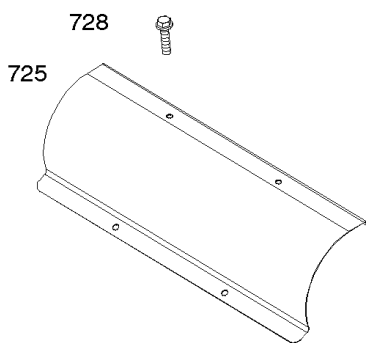

Intake Manifolds, Exhaust Systems, Fuel Pumps

REF NO	PART NO	QTY	DESCRIPTION
50A	844504		MANIFOLD, Intake
51	690950		GASKET, Intake
51A	806418		GASKET, Intake
53	690746		STUD -(Carburetor)
54	691492		SCREW -(Intake Manifold)
54A	847021		SCREW -(Intake Manifold) (M6 x 100mm)
98	843545		KIT, Idle Speed
122B	690870		SPACER, Carburetor
290	691537		SCREW -(Intake Elbow)
290A	691492		SCREW -(Intake Elbow)
300F	808896		MUFFLER -(Oil Filter Side Outlet)
300S	808705		MUFFLER -(Starter Side Outlet)
365	690866		SCREW -(Carburetor/Throttle Body)
415	794903		PLUG -(Oil Filter Adapter)
431	808659		MANIFOLD, Intake -(Carburetor)
437	691902		SCREW -(Exhaust Manifold)
613	691902		SCREW -(Muffler)
654	690939		NUT -(Carburetor)
676C	495518		DEFLECTOR, Muffler
677	810079		SCREW -(Muffler Deflector)
677B	690661		SCREW -(Muffler Deflector) (#8-18 x 0.375 lg)
725	846568		SHIELD, Heat
728	692067		SCREW -(Heat Shield)
819	692062		SCREW -(Muffler Bracket)
837	808085		SPACER -(Includes 2)
882	806965		FLANGE, Exhaust
883	806425		GASKET, Exhaust
964A	807468		CAP, Carburetor
1054	280275		TIE, Cable
1130	690746		STUD -(Intake Manifold) (M6x106mm)