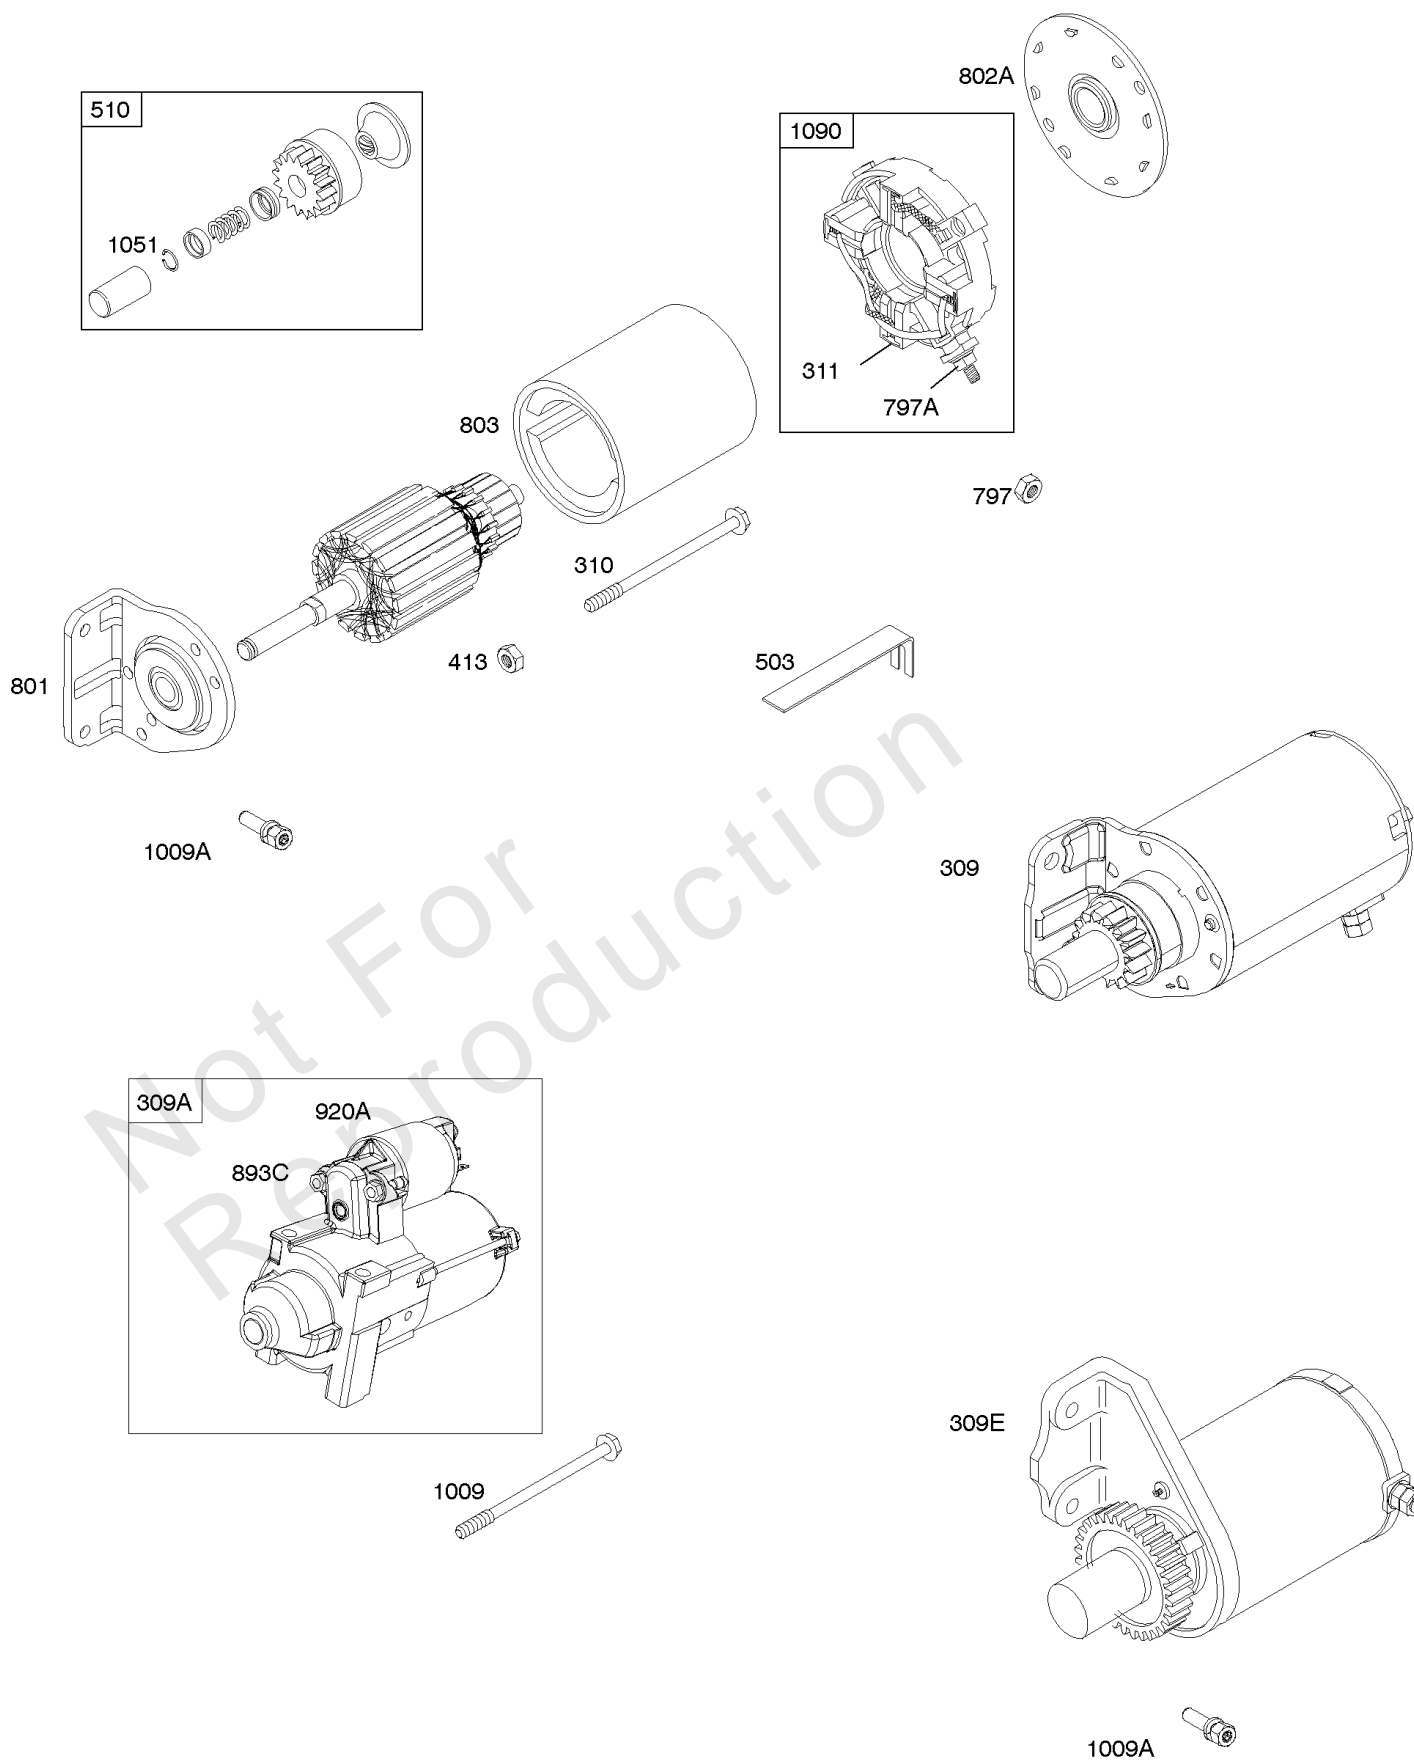

Electric Starters

REF NO	PART NO	QTY	DESCRIPTION
309E	844717		MOTOR, Starter -(0.8KW)
310	690323		BOLT -(Starter Motor) (#10-24x4.4" Long)
311	497608		SET, Brush
413	693587		NUT -(Starter Motor) -Used Before Code Date 05082600
503	845016		STRAP, Starter -(60mm)
503	691532		STRAP, Starter -(82mm Long)
510	496881		DRIVE, Starter -Used Before Code Date 14052800
797	691029		NUT -(Brush Retainer)
797A	693167		NUT -(Brush Retainer)
801	-----		Cap-Drive
802A	691286		CAP, End
803	-----		Housing-Starter -(No Longer Available) (See Reference 309 For Replacement)
893C	845758		NUT -(Starter Solenoid) (M6)
920A	845757		SOLENOID, Starter -(0.8KW)
1009A	691902		SCREW -(USE REFERENCE 697 ONLY)
1051	691124		RING, Retaining -Used Before Code Date 14052800
1090	691293		RETAINER, Brush -Used Before Code Date 14052800