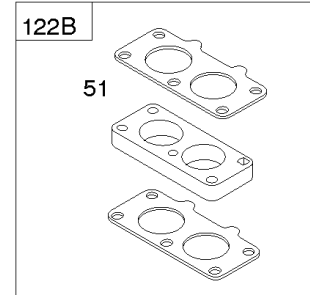

Intake Manifolds, Exhaust Systems, Fuel Pumps

REF NO	PART NO	QTY	DESCRIPTION
50A	844504		MANIFOLD, Intake
51	690950		GASKET, Intake
51A	806418		GASKET, Intake
53	690746		STUD -(Carburetor)
54	691492		SCREW -(Intake Manifold)
54A	847021		SCREW -(Intake Manifold) (M6 x 100mm)
98	843545		KIT, Idle Speed
122B	690870		SPACER, Carburetor
290	691537		SCREW -(Intake Elbow)
290A	691492		SCREW -(Intake Elbow)
300F	808896		MUFFLER -(Oil Filter Side Outlet)
300S	808705		MUFFLER -(Starter Side Outlet)
365	690866		SCREW -(Carburetor/Throttle Body)
415	794903		PLUG -(Oil Filter Adapter)
431	808659		MANIFOLD, Intake -(Carburetor)
437	691902		SCREW -(Exhaust Manifold)
613	691902		SCREW -(Muffler)
654	690939		NUT -(Carburetor)
676C	495518		DEFLECTOR, Muffler
677	810079		SCREW -(Muffler Deflector)
677B	690661		SCREW -(Muffler Deflector) (#8-18 x 0.375 lg)
725	846568		SHIELD, Heat
728	692067		SCREW -(Heat Shield)
819	692062		SCREW -(Muffler Bracket)
837	808085		SPACER -(Includes 2)
882	806965		FLANGE, Exhaust
883	806425		GASKET, Exhaust
964A	807468		CAP, Carburetor
1054	280275		TIE, Cable
1130	690746		STUD -(Intake Manifold) (M6x106mm)