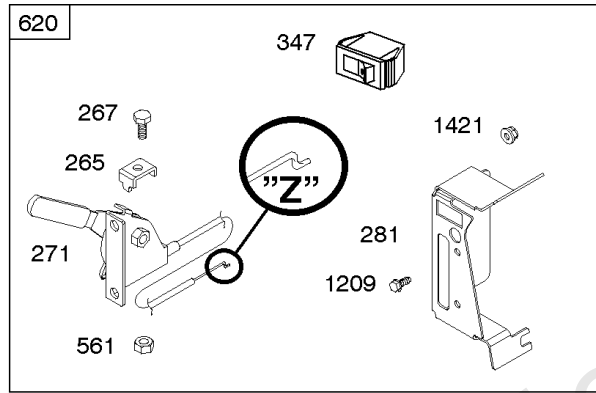

Controls, Springs, Links, Choke Levers

REF NO	PART NO	QTY	DESCRIPTION
188	692056		SCREW -(Control Bracket)
188	845964		SCREW -(Control Bracket) (M8x10mm)
202	691536		LINK, Mechanical Governor
203	808753		CRANK, Bell
204	692884		BUSHING, Lever
205	841233		SCREW -(Bell Crank)
206	691244		NUT, Governor Adjusting
208	844796		ROD, Governor Control
208A	808453		ROD, Governor Control
209	692070		SPRING, Governor -(Red)
211	692069		SPRING, Governed Idle
216	691542		LINK, Choke
222	845305		BRACKET, Control
222A	808454		BRACKET, Control
227A	844799		LEVER, Governor Control
232	691538		SPRING/LINK, Governor
262	841552		SCREW -(Rod Bracket) (M5x20mm)
265	691024		CLAMP, Casing
267	841552		SCREW -(Casing Clamp) (M5x20mm)
268	691025		CASING, Control Wire
269	691026		WIRE, Control
270	691027		NUT -(Control Wire Casing)
271	692541		LEVER, Control
278	842122		WASHER -(Governor Control Lever)
280	691526		BRACKET, Fixed Speed
281	690742		PANEL, Control
282	692083		SCREW -(Control Lever)
347	691995		SWITCH, Rocker
414	690344		WASHER -(Bell Crank)
432	691509		CAP, Spring
505	690238		NUT -(Governor Lever)
561	690713		NUT -(Control Lever)
562	690239		BOLT -(Governor Control Lever)
620	494052		BRACKET, Control -(Ignition Coil)
689	691272		SPRING, Friction
748	692083		SCREW -(Control Rod Clip)
1054	280275		TIE, Cable
1157	690713		NUT -(Bell Crank)
1209	841552		SCREW -(Speed Control Panel) (M5x20mm)