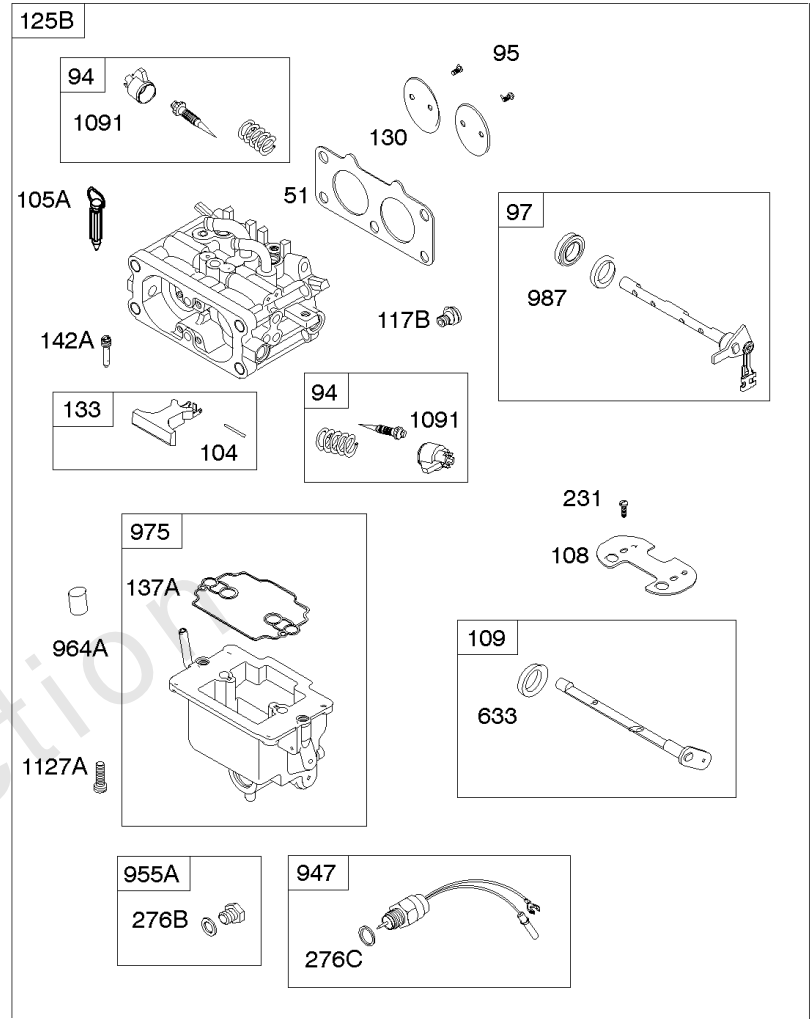

Carburetors

REF NO	PART NO	QTY	DESCRIPTION
51	690950		GASKET, Intake
94	842870		KIT, Idle Mixture
94A	844593		KIT, Idle Mixture
95	690718		SCREW -(Throttle Valve)
97	808713		SHAFT, Throttle
104	690882		PIN, Float Hinge
105A	846635		VALVE, Float Needle
108	690883		VALVE, Choke
109	808277		SHAFT, Choke
117	699457		JET, Main -(Standard) (Left Jet)
117A	699458		JET, Main -(Standard) (Right Jet)
118	843099		JET, Main -(High Altitude) (Right Jet) (5000 Feet)
118A	699820		JET, Main -(High Altitude) (Left Jet) (5000 Feet)
125	845281		CARBURETOR
130	690884		VALVE, Throttle
133	808180		FLOAT, Carburetor
135	842677		TUBE, Fuel Transfer
137	841651		GASKET, Float Bowl
137A	693711		GASKET, Carburetor Body
163	692087		GASKET, Air Cleaner -(Air Cleaner)
231	690718		SCREW -(Choke Valve)
276B	690724		WASHER, Sealing
276C	693497		WASHER, Sealing -(Solenoid)
276D	695410		WASHER, Sealing -(Solenoid)
633	690722		SEAL, Choke/Throttle Shaft
789A	844914		HARNESS, Wiring -(Solenoid)
947	808624		SOLENOID, Fuel
955	808176		PLUG, Carburetor
955A	807723		PLUG, Carburetor
964A	807468		CAP, Carburetor
975A	844591		BOWL, Float
987	808183		SEAL, Choke/Throttle Shaft
1091	691516		CAP, Limiter
1124	842678		SEAL, O-Ring -(Fuel Transfer Tube)
1127	841621		SCREW -(Float Bowl to Carburetor Body)
1127A	690885		SCREW -(Float Bowl to Carburetor Body)
1425	844712		HOSE, Purge Line -(Cut To Required Length)