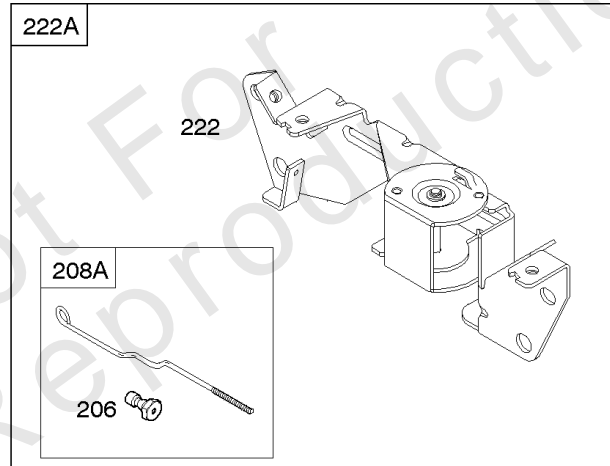

Controls, Springs, Links, Choke Levers

REF NO	PART NO	QTY	DESCRIPTION
188	692056		SCREW -(Control Bracket)
188	845964		SCREW -(Control Bracket) (M8x10mm)
202	691536		LINK, Mechanical Governor
203	808753		CRANK, Bell
204	692884		BUSHING, Lever
205	841233		SCREW -(Bell Crank)
206	691244		NUT, Governor Adjusting
208	844796		ROD, Governor Control
208A	808453		ROD, Governor Control
209	692070		SPRING, Governor -(Red)
211	692069		SPRING, Governed Idle
216	691542		LINK, Choke
222	845305		BRACKET, Control
222A	808454		BRACKET, Control
227A	844799		LEVER, Governor Control
232	691538		SPRING/LINK, Governor
262	841552		SCREW -(Rod Bracket) (M5x20mm)
265	691024		CLAMP, Casing
267	841552		SCREW -(Casing Clamp) (M5x20mm)
268	691025		CASING, Control Wire
269	691026		WIRE, Control
270	691027		NUT -(Control Wire Casing)
271	692541		LEVER, Control
278	842122		WASHER -(Governor Control Lever)
280	691526		BRACKET, Fixed Speed
281	690742		PANEL, Control
282	692083		SCREW -(Control Lever)
347	691995		SWITCH, Rocker
414	690344		WASHER -(Bell Crank)
432	691509		CAP, Spring
505	690238		NUT -(Governor Lever)
561	690713		NUT -(Control Lever)
562	690239		BOLT -(Governor Control Lever)
620	494052		BRACKET, Control -(Ignition Coil)
689	691272		SPRING, Friction
748	692083		SCREW -(Control Rod Clip)
1054	280275		TIE, Cable
1157	690713		NUT -(Bell Crank)
1209	841552		SCREW -(Speed Control Panel) (M5x20mm)