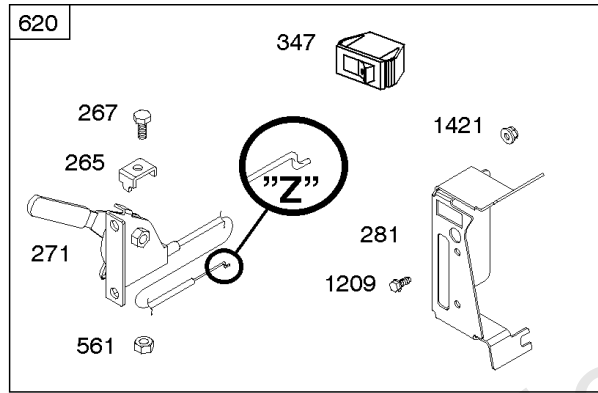

Controls, Springs, Links, Choke Levers

REF NO	PART NO	QTY	DESCRIPTION
188	692056		SCREW -(Control Bracket)
188	845964		SCREW -(Control Bracket) (M8x10mm)
202	691536		LINK, Mechanical Governor
203	808753		CRANK, Bell
204	692884		BUSHING, Lever
205	841233		SCREW -(Bell Crank)
206	691244		NUT, Governor Adjusting
208	844796		ROD, Governor Control
208A	808453		ROD, Governor Control
209	692070		SPRING, Governor -(Red)
211	692069		SPRING, Governed Idle
216	691542		LINK, Choke
222	845305		BRACKET, Control
222A	808454		BRACKET, Control
227A	844799		LEVER, Governor Control
232	691538		SPRING/LINK, Governor
262	841552		SCREW -(Rod Bracket) (M5x20mm)
265	691024		CLAMP, Casing
267	841552		SCREW -(Casing Clamp) (M5x20mm)
268	691025		CASING, Control Wire
269	691026		WIRE, Control
270	691027		NUT -(Control Wire Casing)
271	692541		LEVER, Control
278	842122		WASHER -(Governor Control Lever)
280	691526		BRACKET, Fixed Speed
281	690742		PANEL, Control
282	692083		SCREW -(Control Lever)
347	691995		SWITCH, Rocker
414	690344		WASHER -(Bell Crank)
432	691509		CAP, Spring
505	690238		NUT -(Governor Lever)
561	690713		NUT -(Control Lever)
562	690239		BOLT -(Governor Control Lever)
620	494052		BRACKET, Control -(Ignition Coil)
689	691272		SPRING, Friction
748	692083		SCREW -(Control Rod Clip)
1054	280275		TIE, Cable
1157	690713		NUT -(Bell Crank)
1209	841552		SCREW -(Speed Control Panel) (M5x20mm)