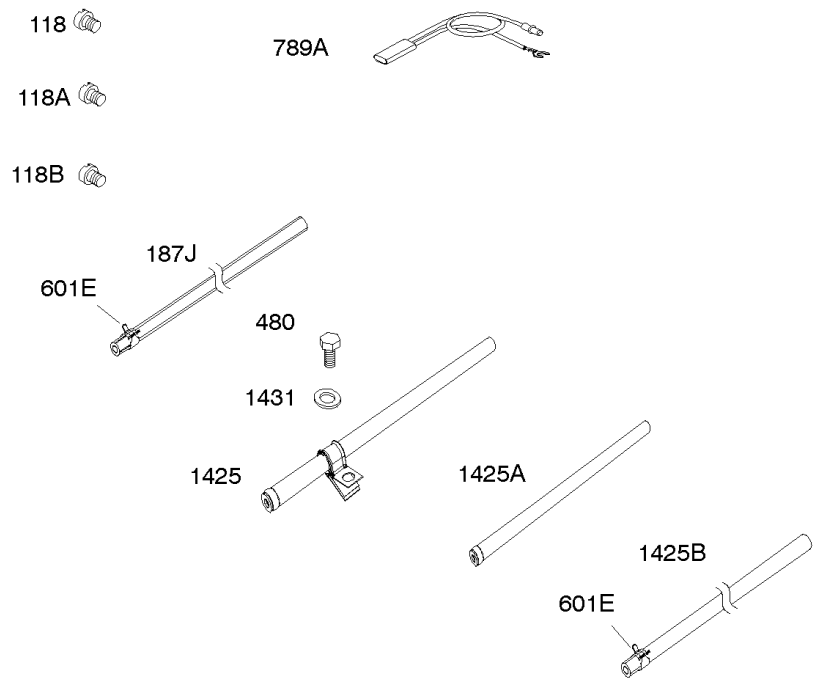

Carburetors

REF NO	PART NO	QTY	DESCRIPTION
51	690950		GASKET, Intake
94	842870		KIT, Idle Mixture
94A	844593		KIT, Idle Mixture
95	690718		SCREW -(Throttle Valve)
97	808713		SHAFT, Throttle
104	690882		PIN, Float Hinge
105A	846635		VALVE, Float Needle
108	690883		VALVE, Choke
109	808277		SHAFT, Choke
117	699457		JET, Main -(Standard) (Left Jet)
117A	699458		JET, Main -(Standard) (Right Jet)
118	843099		JET, Main -(High Altitude) (Right Jet) (5000 Feet)
118A	699820		JET, Main -(High Altitude) (Left Jet) (5000 Feet)
125	845281		CARBURETOR
130	690884		VALVE, Throttle
133	808180		FLOAT, Carburetor
135	842677		TUBE, Fuel Transfer
137	841651		GASKET, Float Bowl
137A	693711		GASKET, Carburetor Body
163	692087		GASKET, Air Cleaner -(Air Cleaner)
231	690718		SCREW -(Choke Valve)
276B	690724		WASHER, Sealing
276C	693497		WASHER, Sealing -(Solenoid)
276D	695410		WASHER, Sealing -(Solenoid)
633	690722		SEAL, Choke/Throttle Shaft
789A	844914		HARNESS, Wiring -(Solenoid)
947	808624		SOLENOID, Fuel
955	808176		PLUG, Carburetor
955A	807723		PLUG, Carburetor
964A	807468		CAP, Carburetor
975A	844591		BOWL, Float
987	808183		SEAL, Choke/Throttle Shaft
1091	691516		CAP, Limiter
1124	842678		SEAL, O-Ring -(Fuel Transfer Tube)
1127	841621		SCREW -(Float Bowl to Carburetor Body)
1127A	690885		SCREW -(Float Bowl to Carburetor Body)
1425	844712		HOSE, Purge Line -(Cut To Required Length)