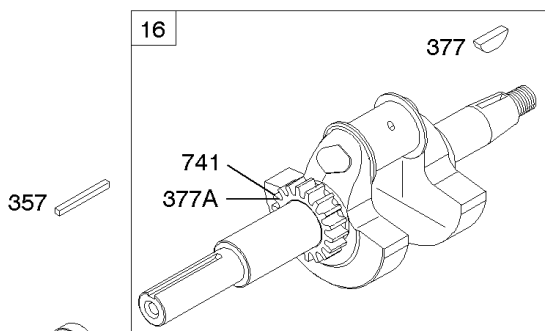

1036 EMISSIONS LABEL

1058 OPERATOR'S MANUAL

1330 REPAIR MANUAL

1319 WARNING LABEL

WARNING	
	Read and follow Operating Instructions before running engine.
	Gasoline is flammable. Allow engine to cool at least 2 minutes before refueling.
	Engines emit carbon monoxide, DO NOT run in enclosed area.
	Muffler area temperature may exceed 150°F. Do not touch hot parts.

REQUIRED when replacing parts with warning labels affixed.