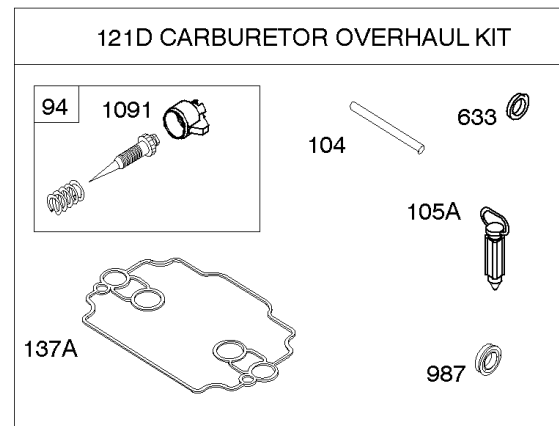

Not For Reproduction

Blower Hsngs, Air Guides, Back Plate, Debris Screen

Mfg. No: 385447-3020-G1

Blower Hsngs, Air Guides, Back Plate, Debris Screen

REF NO	PART NO	QTY	DESCRIPTION
37	841309		GUARD, Flywheel
78	690688		SCREW -(Flywheel Guard)
197	841233		SCREW -(Back Plate)
215	841183		GUIDE, Air -(Cylinder 1)
215A	841182		GUIDE, Air -(Cylinder 2)
304	841489		HOUSING, Blower
305	692056		SCREW -(Blower Housing)
493	845729		BRACKET, Mounting
506	807120		SCREW -(Carburetor/EFI Cover)
563	841735		SCREW -(Debris Screen Guard) (M6x14mm)
565	690682		STUD -(Oil Filter Adapter)
573	841310		PLATE, Back
727	841313		COVER, Starter Drive
732	690688		SCREW -(Starter Drive Cover) (8mm)
732A	841233		SCREW -(Starter Drive Cover) (M6x10mm)
865	843768		COVER, Air Guide
879	841607		COVER, Carburetor/EFI
949	845728		GUARD, Debris Screen
1046	841165		PLUG, Blower Housing
1120	690238		NUT -(Air Guide Cover)
1334	841233		SCREW -(Air Guide) (M6x10mm)
1392	690939		NUT -(Rewind Guard)
1422	691551		WASHER -(Air Guide)
1422A	690706		WASHER -(Air Guide)
1426	690238		NUT -(Air Guide)