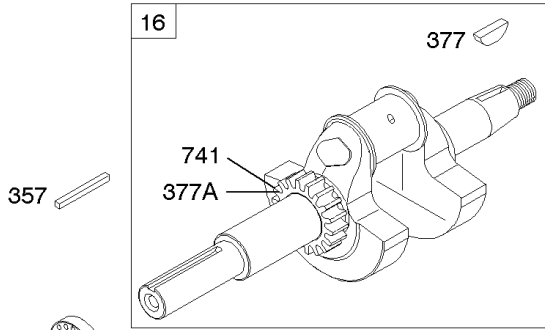

REQUIRED when replacing parts with warning labels affixed.

Cylinder, Piston/Rings/Connecting Rod, Camshaft

REF NO	PART NO	QTY	DESCRIPTION
1036	-----		LABEL, Emissions -(Available From A Briggs & Stratton Authorized Dealer)
1058	279771WST		MANUAL, Operator's
1133	690342		SCREW -(Crankshaft)
1319	794467		LABEL, Warning
1330	272144		MANUAL, Repair