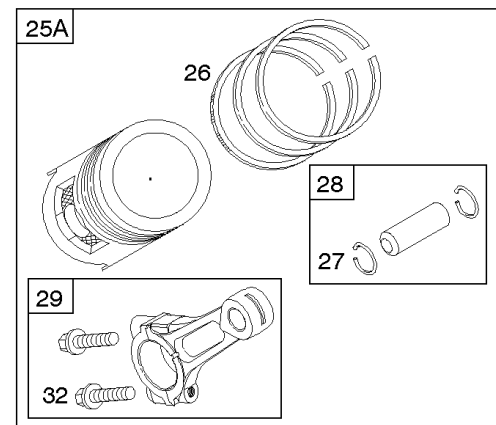

1036 EMISSIONS LABEL

1058 OPERATOR'S MANUAL

1330 REPAIR MANUAL

1319 WARNING LABEL

WARNING	
	Read and follow Operating Instructions before running engine.
	Gasoline is flammable. Allow engine to cool at least 2 minutes before refueling.
	Engines emit carbon monoxide, DO NOT run in enclosed area.
	Muffler area temperature may exceed 150°F. Do not touch hot parts.

REQUIRED when replacing parts with warning labels affixed.