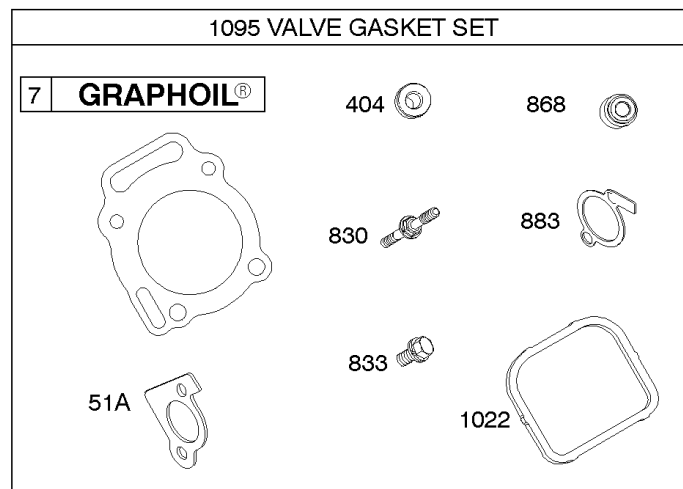

Carburetor Overhaul Kit, Engine/Valve Gasket Sets

REF NO	PART NO	QTY	DESCRIPTION
3	805101S		SEAL, Oil -(Magneto Side)
7	842622		GASKET, Cylinder Head
12	846487		GASKET, Crankcase
20	805049S		SEAL, Oil -(PTO Side)
51	690950		GASKET, Intake
51A	806418		GASKET, Intake
94	842870		KIT, Idle Mixture
104	690882		PIN, Float Hinge
105A	846635		VALVE, Float Needle
121	843103		KIT, Carburetor Overhaul
135	842677		TUBE, Fuel Transfer
137	841651		GASKET, Float Bowl
137A	693711		GASKET, Carburetor Body
163	692087		GASKET, Air Cleaner -(Air Cleaner)
273	690681		SEAL, O-Ring -(Oil Pump)
358	842658		GASKET SET, Engine
404	690704		WASHER -(Governor Crank) (Governor Crank)
439	692154		O-RING, Oil Gallery -(Crankcase Cover/Sump or Cylinder Assembly)
468	690690		SEAL, O-Ring -(Oil Pump Screen)
633	690722		SEAL, Choke/Throttle Shaft
830	809157		STUD, Rocker Arm -(Rocker Arm)
833	807084		SCREW -(Air Cleaner Mounting Strap/Stud) (M6x14mm)
833	807163		SCREW -(Air Cleaner Mounting Strap/Stud) (M6x10mm)
833	691593		SCREW -(Air Cleaner Mounting Strap/Stud) (M6x12mm)
868	691963		SEAL, Valve
883	806425		GASKET, Exhaust
987	808183		SEAL, Choke/Throttle Shaft
988	692063		GASKET, Oil Adapter
1022	806039S		GASKET, Rocker Cover
1091	691516		CAP, Limiter
1095	842662		GASKET SET, Valve