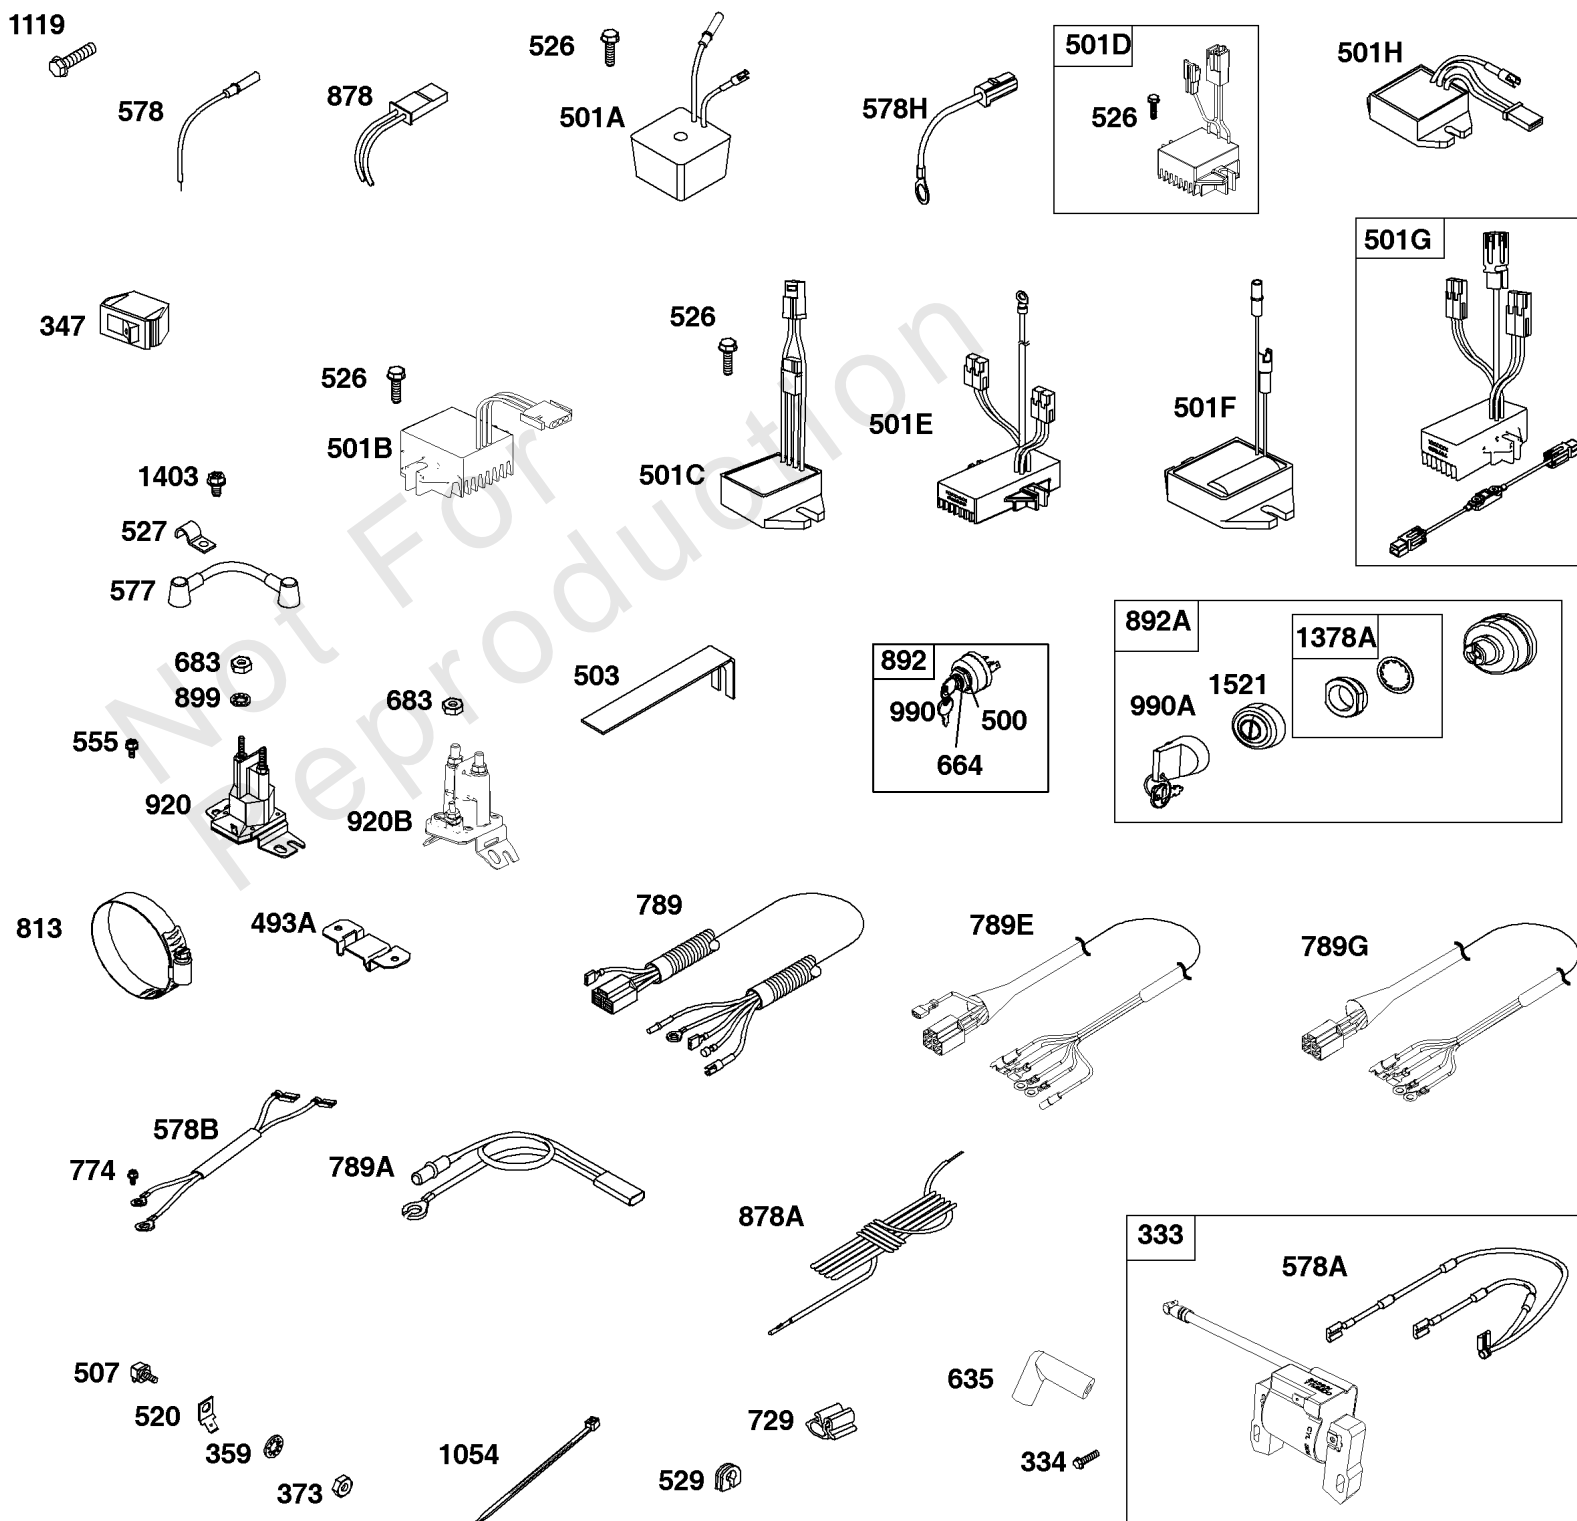

DC ONLY		DUEL CIRCUIT		TRI CIRCUIT		10 AMP		20 AMP		50-AMP	
474A	1059	474B	1059	474C	1059	474D	1059	474E	1059	474F