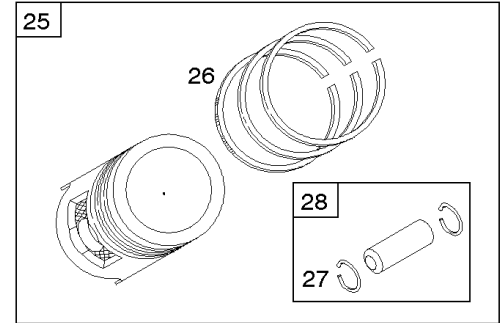

REQUIRED when replacing parts with warning labels affixed.

Cylinder, Piston/Rings/Connecting Rod, Camshaft

REF NO	PART NO	QTY	DESCRIPTION
1036	-----		LABEL, Emissions -(Available From A Briggs & Stratton Authorized Dealer)
1058	279771WST		MANUAL, Operator's
1133	690342		SCREW -(Crankshaft)
1319	794467		LABEL, Warning
1330	272144		MANUAL, Repair