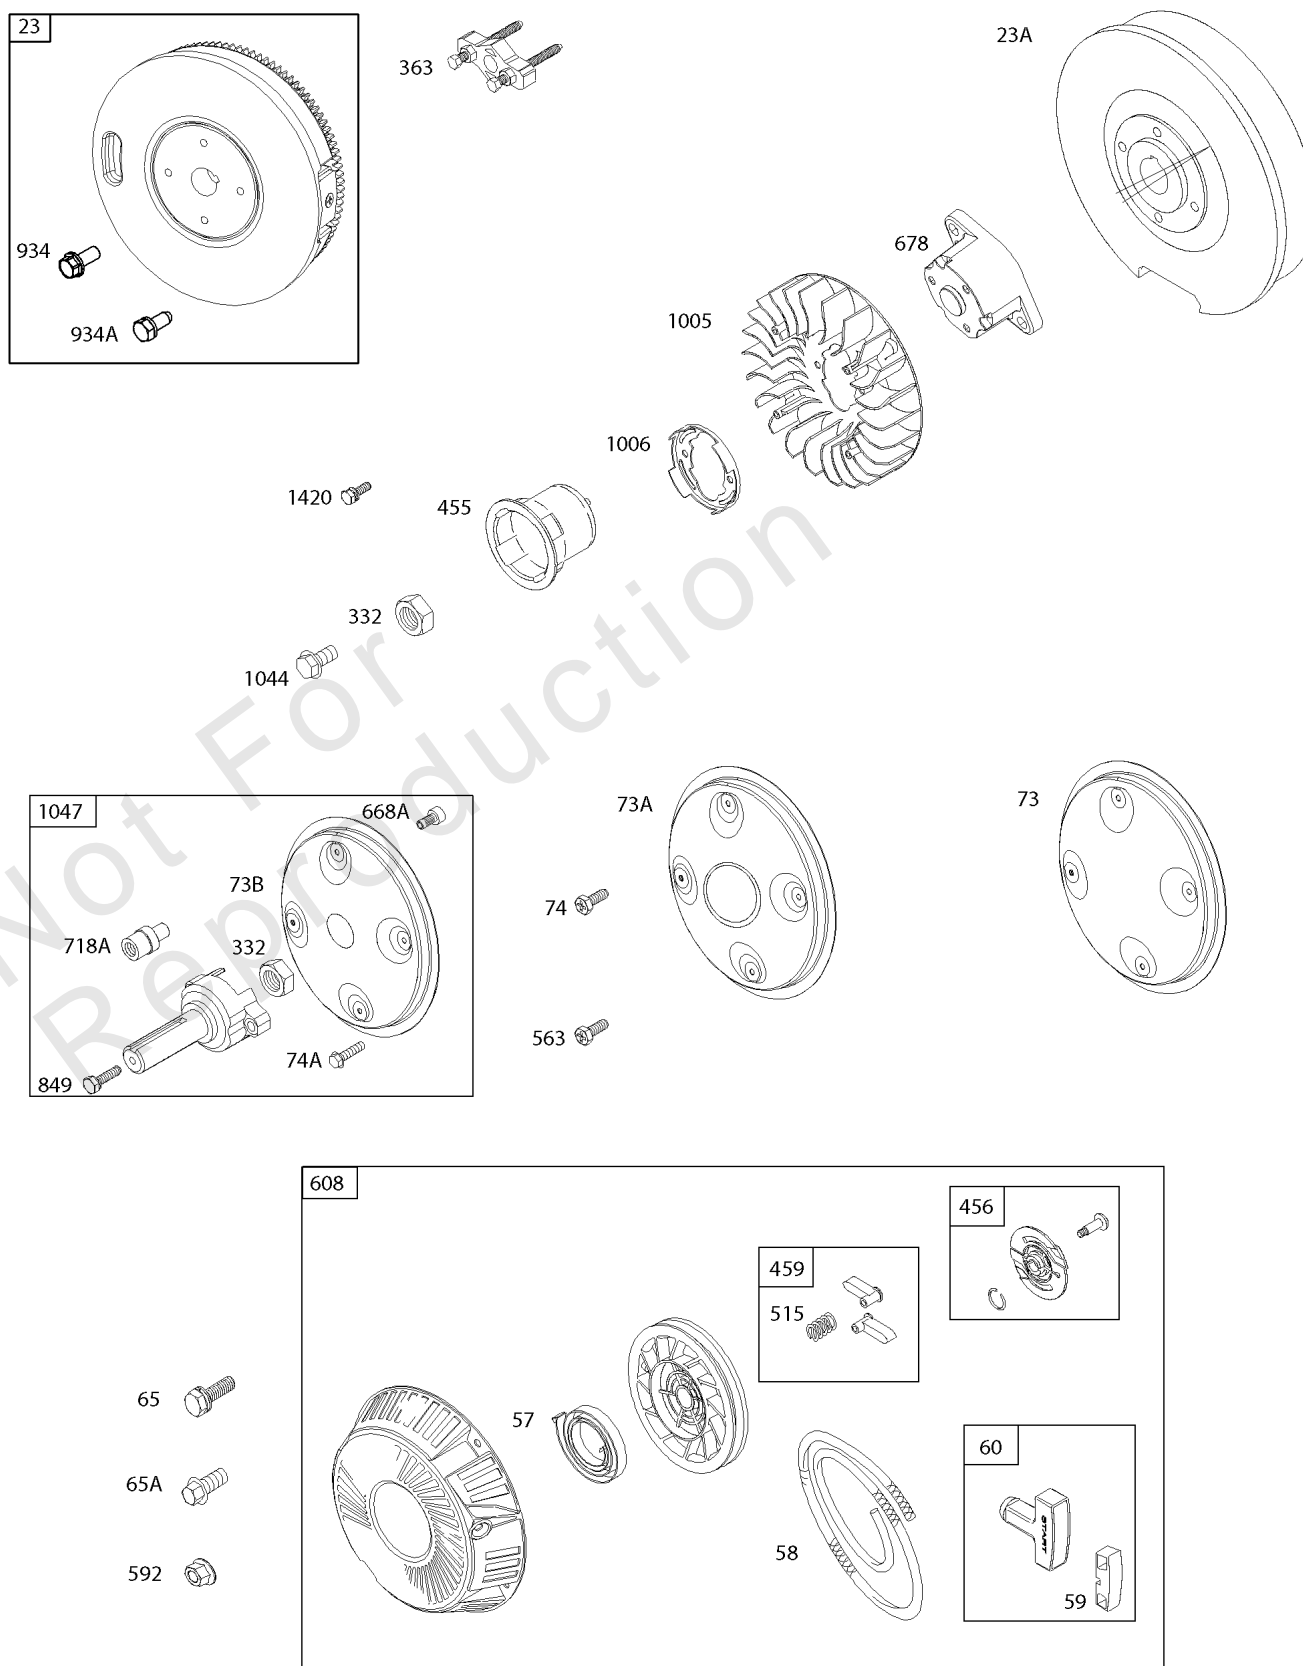

385400

3197-13

Assemblies include all parts shown in frames.

02/10/2017

Flywheel, Rotating Screens, Rewind Starter

REF NO	PART NO	QTY	DESCRIPTION
23	842442		FLYWHEEL
57	692086		SPRING, Rewind Starter
58	66574		ROPE, Starter -(Cut To Required Length)
59	805957		INSERT, Grip
60	808167		GRIP, Starter Rope
65	690341		SCREW -(Rewind Starter) (Rewind Starter)
65A	841233		SCREW -(Rewind Starter) (M6x10mm)
73	841440		SCREEN, Rotating
73A	841662		SCREEN, Rotating
74	841441		SCREW -(Rotating Screen) (M5x14mm)
74A	691647		SCREW -(Rotating Screen) (M5x30mm)
332	690887		NUT -(Flywheel)
363	19203		PULLER, Flywheel
455	841794		CUP, Flywheel
456	845219		PLATE, Pawl Friction
459	845218		PAWL, Ratchet
515	691528		SPRING, Pawl
563	841735		SCREW -(Debris Screen Guard) (M6x14mm)
592	690939		NUT -(Rewind Starter) (M6)
608	841729		STARTER, Rewind
668A	691500		SPACER -(Rotating Screen)
678	841730		SPACER -(Rewind)
718A	841581		PIN, Locating
849	691088		SCREW -(Stub Shaft)
934	692062	2	SCREW -(Fan Retainer)(M8x18mm)
934A	691058	2	SCREW -(Fan Retainer)(5/6-18 x .75)
1005	841439		FAN, Flywheel
1006	690452		RETAINER, Fan
1044	692056		SCREW -(Flywheel)
1047	841580		SHAFT, Stub
1420	841735		SCREW -(Flywheel Cup to Rewind Spacer)