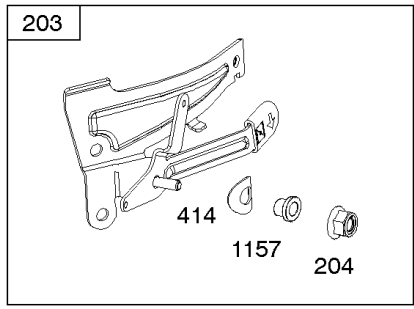

Controls, Springs, Links, Choke Levers

REF NO	PART NO	QTY	DESCRIPTION
188	692056		SCREW -(Control Bracket)
188	845964		SCREW -(Control Bracket) (M8x10mm)
202	691536		LINK, Mechanical Governor
203	808753		CRANK, Bell
204	692884		BUSHING, Lever
205	841233		SCREW -(Bell Crank)
206	691244		NUT, Governor Adjusting
208	844796		ROD, Governor Control
208A	808453		ROD, Governor Control
209	692070		SPRING, Governor -(Red)
211	692069		SPRING, Governed Idle
216	691542		LINK, Choke
222	845305		BRACKET, Control
222A	808454		BRACKET, Control
227A	844799		LEVER, Governor Control
232	691538		SPRING/LINK, Governor
262	841552		SCREW -(Rod Bracket) (M5x20mm)
265	691024		CLAMP, Casing
267	841552		SCREW -(Casing Clamp) (M5x20mm)
268	691025		CASING, Control Wire
269	691026		WIRE, Control
270	691027		NUT -(Control Wire Casing)
271	692541		LEVER, Control
278	842122		WASHER -(Governor Control Lever)
280	691526		BRACKET, Fixed Speed
281	690742		PANEL, Control
282	692083		SCREW -(Control Lever)
347	691995		SWITCH, Rocker
414	690344		WASHER -(Bell Crank)
432	691509		CAP, Spring
505	690238		NUT -(Governor Lever)
561	690713		NUT -(Control Lever)
562	690239		BOLT -(Governor Control Lever)
620	494052		BRACKET, Control -(Ignition Coil)
689	691272		SPRING, Friction
748	692083		SCREW -(Control Rod Clip)
1054	280275		TIE, Cable
1157	690713		NUT -(Bell Crank)
1209	841552		SCREW -(Speed Control Panel) (M5x20mm)