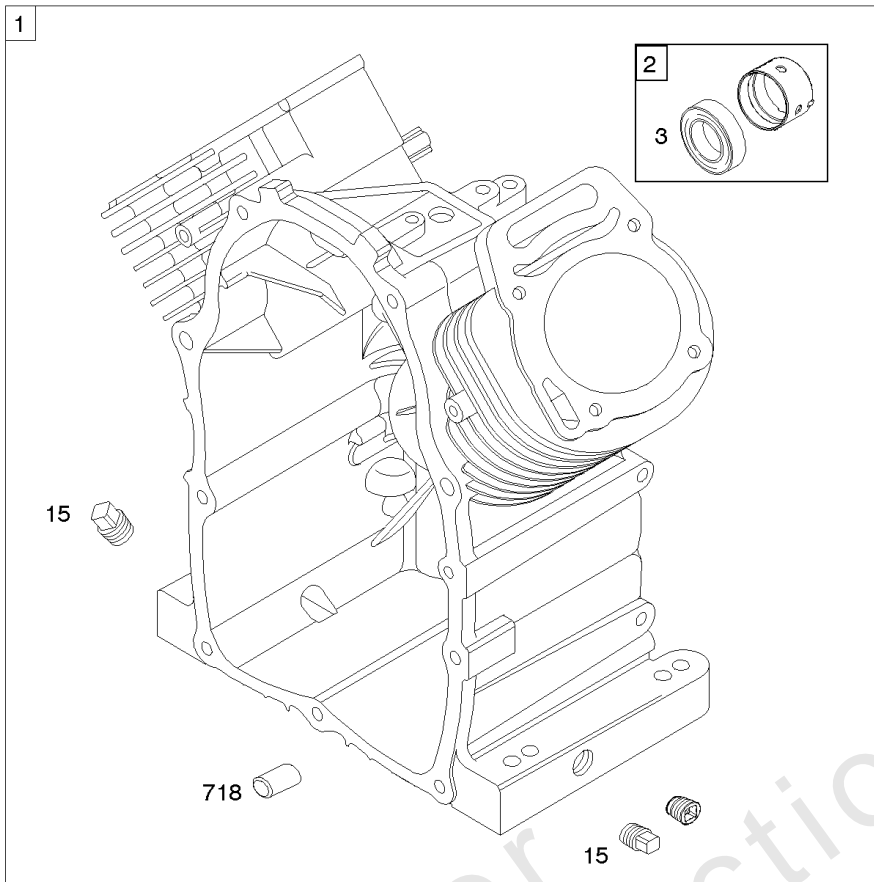

1036 EMISSIONS LABEL

1058 OPERATOR'S MANUAL

1330 REPAIR MANUAL

1319 WARNING LABEL

WARNING	
	Read and follow Operating Instructions before running engine.
	Gasoline is flammable. Allow engine to cool at least 2 minutes before refueling.
	Engines emit carbon monoxide, DO NOT run in enclosed area.
	Muffler area temperature may exceed 150°F. Do not touch hot parts.

REQUIRED when replacing parts with warning labels affixed.