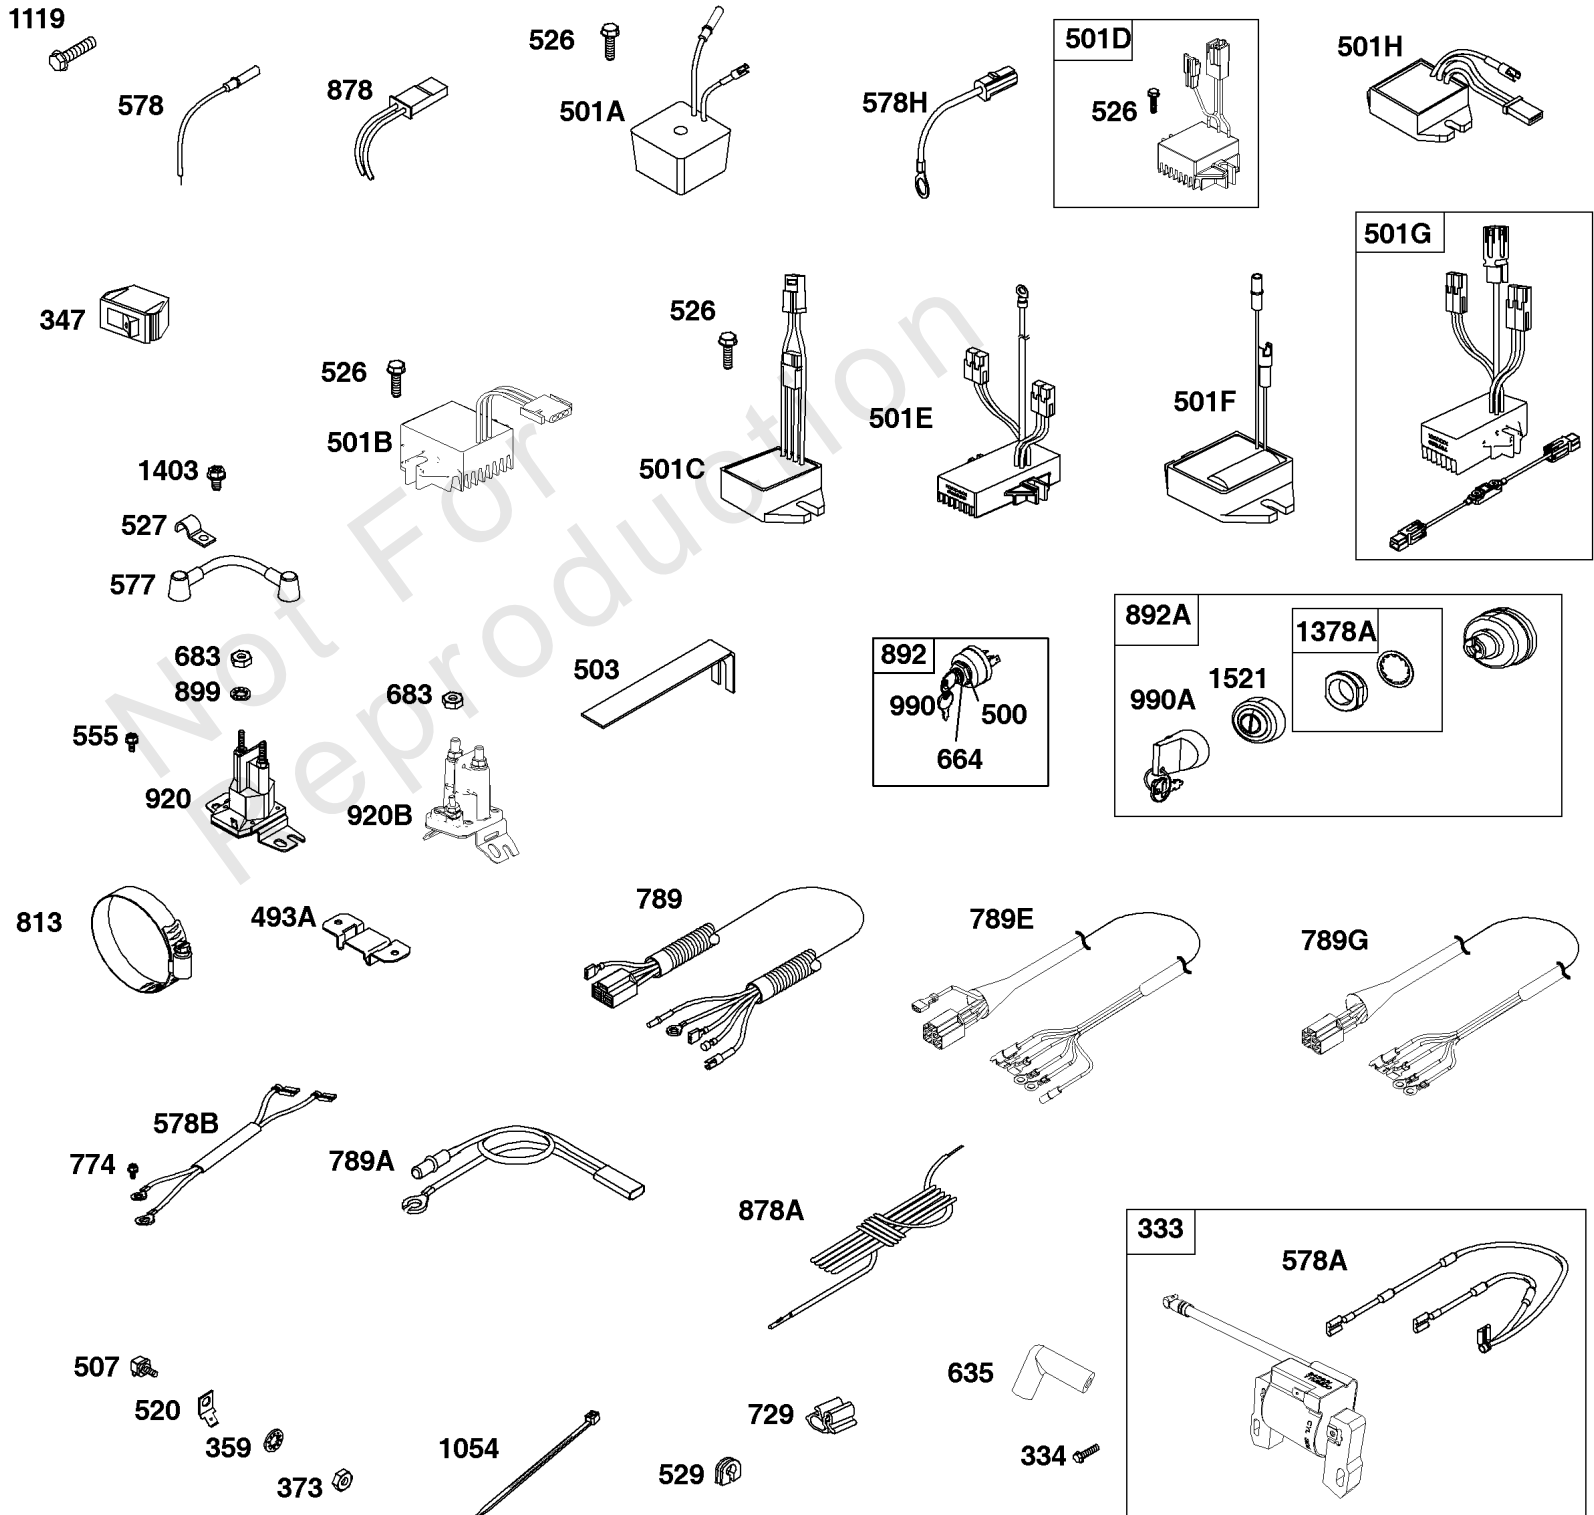

DC ONLY		DUEL CIRCUIT		TRI CIRCUIT		10 AMP		20 AMP		50-AMP	
474A	1059	474B	1059	474C	1059	474D	1059	474E	1059	474F