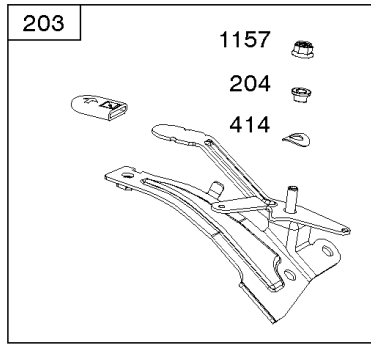

Governor Springs, Controls

REF NO	PART NO	QTY	DESCRIPTION
188	692056		SCREW -(Control Bracket) (M8x14mm)
188	845964		SCREW -(Control Bracket) (M8x10mm)
202	691536		LINK, Mechanical Governor
203	808753		CRANK, Bell
204	692884		BUSHING, Lever
205	841233		SCREW -(Bell Crank)
206	691244		NUT, Governor Adjusting
208	808453		ROD, Governor Control
209	692070		SPRING, Governor -(Red)
211	692069		SPRING, Governed Idle -(Red)
216	691542		LINK, Choke
222	845305		BRACKET, Control
227	690236		LEVER, Governor Control
232	691538		SPRING/LINK, Governor
234	691723		CLIP, Control Rod
262	692083		SCREW -(Rod Bracket)
265	691024		CLAMP, Casing
267	841552		SCREW -(Casing Clamp) (M5x20mm)
268	691025		CASING, Control Wire -(Cut To Required Length)
269	691026		WIRE, Control -(Cut To Required Length)
270	691027		NUT -(Control Wire Casing)
271	692541		LEVER, Control
271A	691028		LEVER, Control
278	842122		WASHER -(Governor Control Lever)
280	691526		BRACKET, Fixed Speed
281	690742		PANEL, Control
282	692083		SCREW -(Control Lever)
347	691995		SWITCH, Rocker
414	690344		WASHER -(Bell Crank)
432	691509		CAP, Spring
505	690238		NUT -(Governor Lever)
505A	844752		NUT -(Governor Control Lever)
561	690713		NUT -(Control Lever)
562	690239		BOLT -(Governor Control Lever)
663	692083		SCREW -(Control Panel)
689	691272		SPRING, Friction
748	692083		SCREW -(Control Rod Clip) (M5x12mm)
990A	847146		SET, Key -(Waterproof)