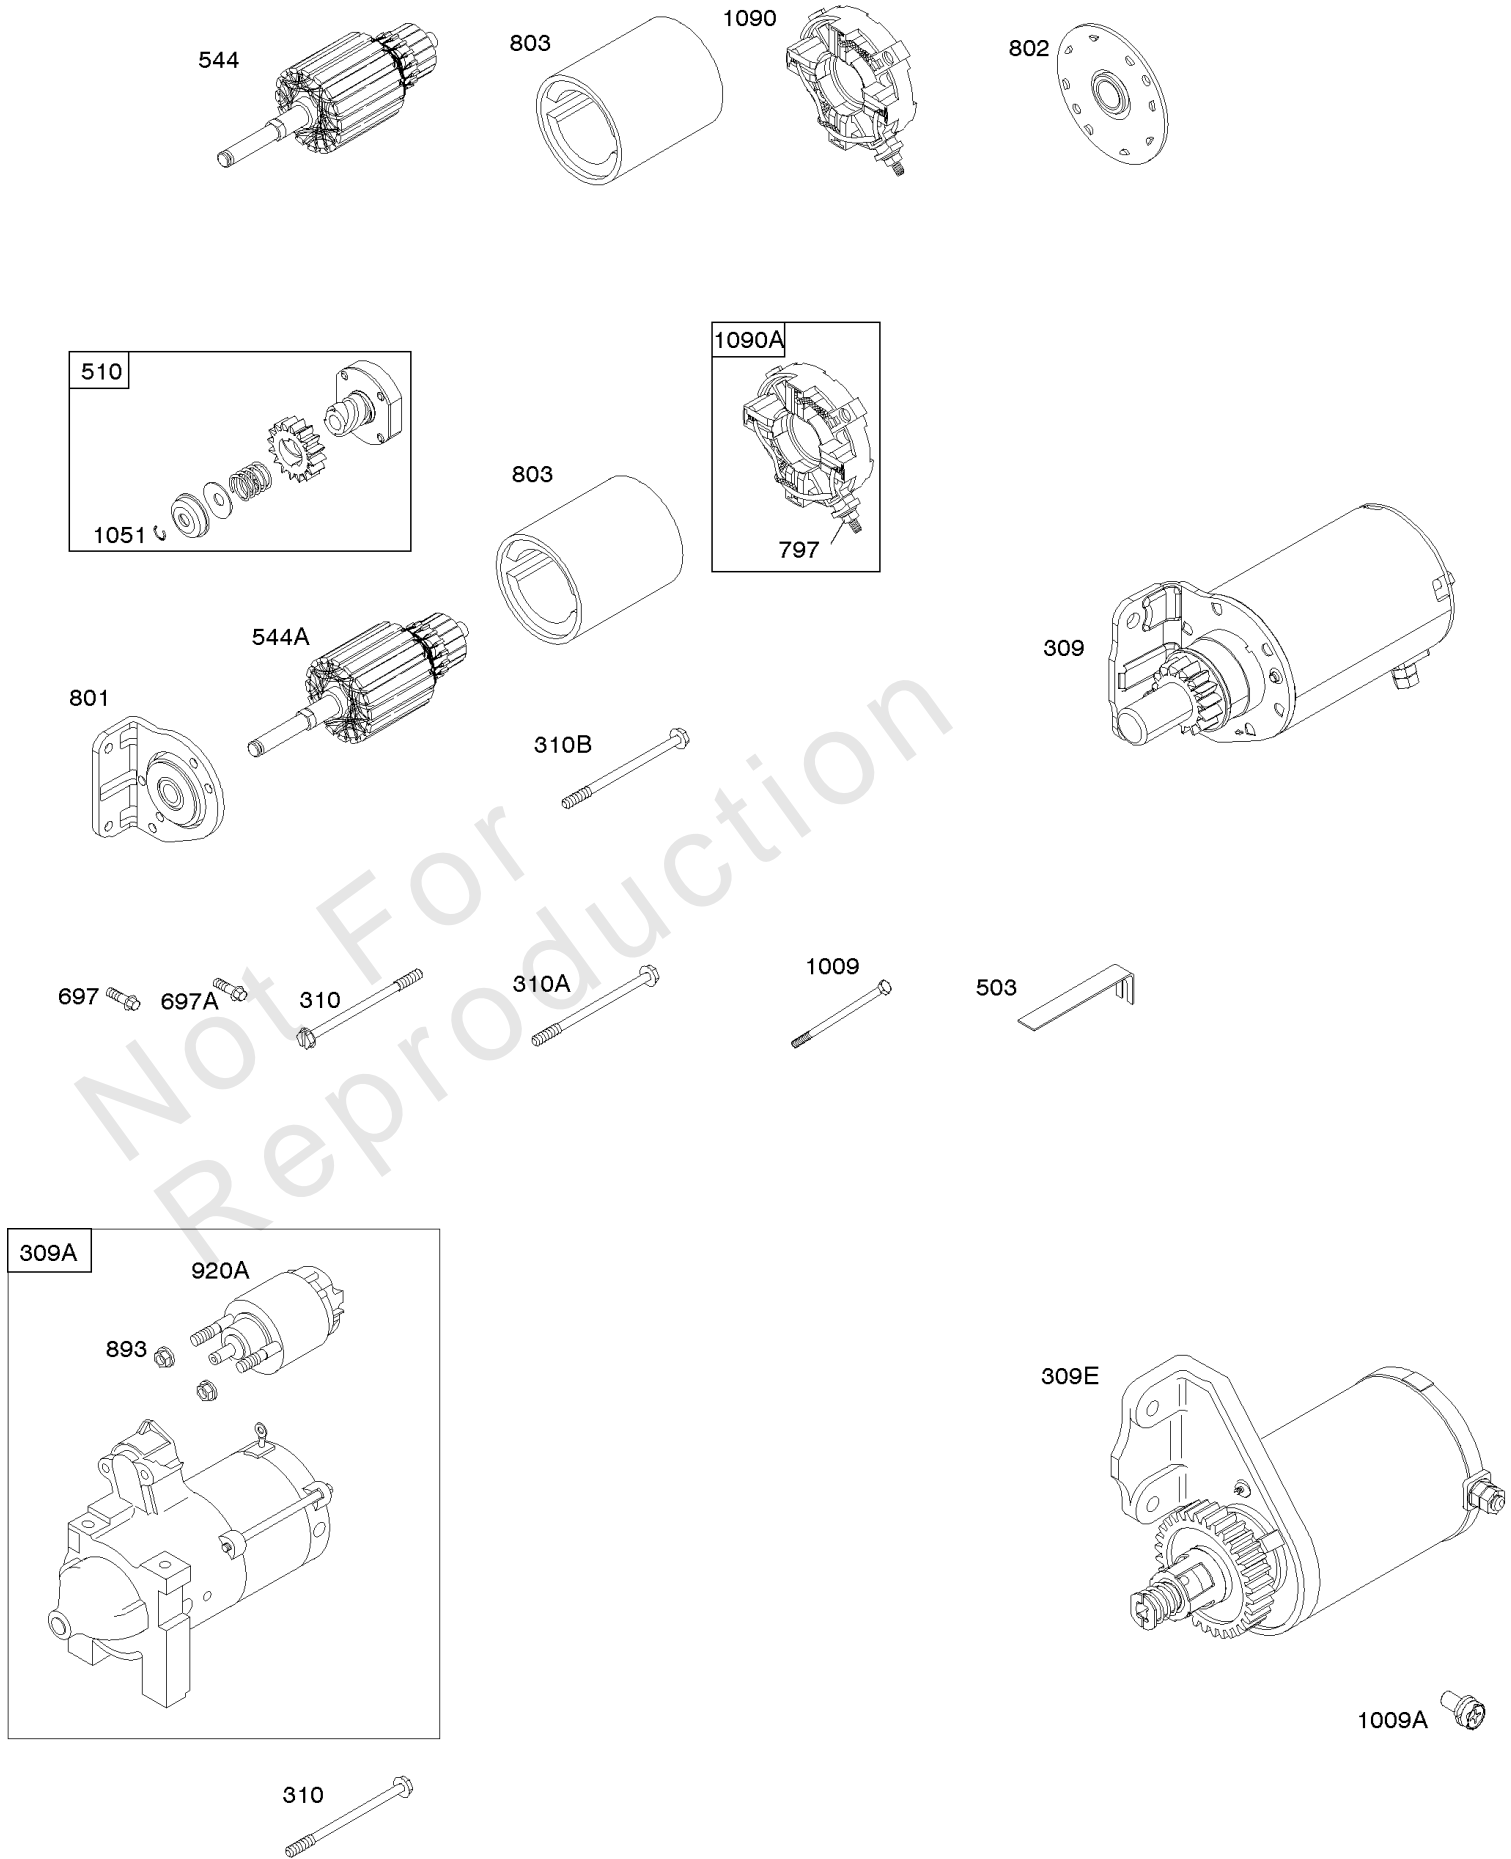

Electric Starter

REF NO	PART NO	QTY	DESCRIPTION
309	846451		MOTOR, Starter -Used Before Code Date 11011500
309E	844717		MOTOR, Starter -Used After Code Date 11011400
310A	690323		BOLT -(Starter Motor) (#10-24x4.4" Long)
503	845016		STRAP, Starter -(60mm)
510	496881		DRIVE, Starter -(Steel Pinion Gear) -Used Before Code Date 14052800
544	693548		ARMATURE, Starter
544A	-----		Armature-Starter -(For Replacement Starter Motor, Order Reference 309)
697	692062		SCREW -(Starter Motor) (Drive Cap) (M8x18mm)
697A	691902		SCREW -(Starter Motor) (Drive Cap) (M8x20mm)
797	691029		NUT -(Brush Retainer)
801	-----		Cap-Drive -(NO LONGER AVAILABLE)
802	691286		CAP, End
803	-----		Housing-Starter -(NO LONGER AVAILABLE)
1009A	691902		SCREW -(USE REFERENCE 697 ONLY) (M8x20mm)
1051	691124		RING, Retaining -Used Before Code Date 14052800
1090	691293		RETAINER, Brush -Used Before Code Date 14052800