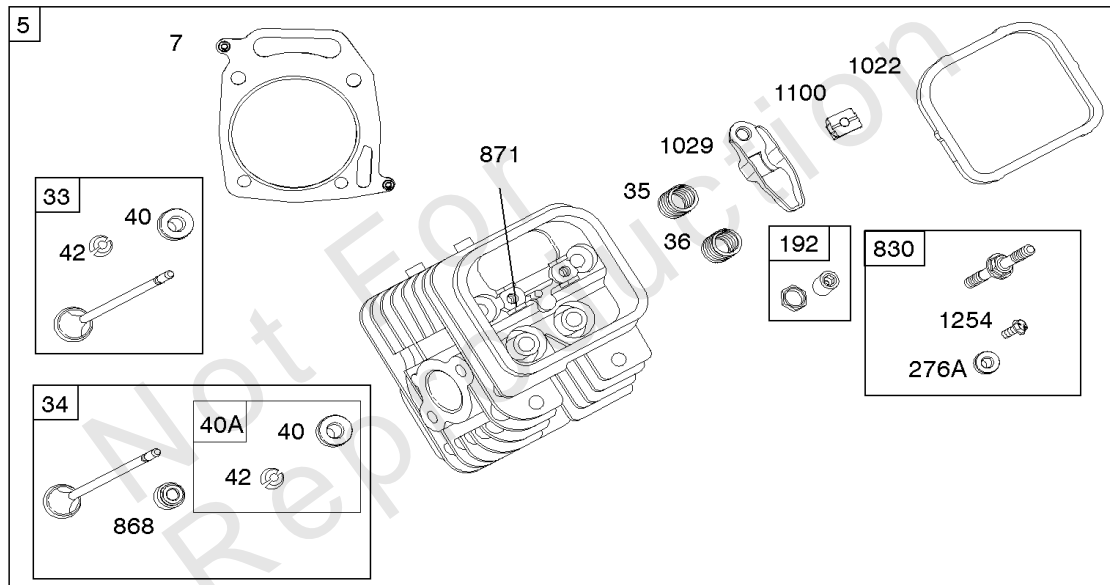

1254

Cylinder Heads, Rocker Covers

REF NO	PART NO	QTY	DESCRIPTION
5	845713		HEAD, Cylinder -(Cylinder 1)
5A	845714		HEAD, Cylinder -(Cylinder 2)
7	842622		GASKET, Cylinder Head
10	806421		SCREW -(Breather Assembly)
11	806379		TUBE, Breather
13	842618		SCREW -(Cylinder Head) (M8x106mm)
21	809500		CAP, Oil Fill
33	806419		VALVE, Exhaust
34	843751		VALVE, Intake -Used Before Code Date 12013100
34	845712		VALVE, Intake -Used After Code Date 12020100
35	692084		SPRING, Valve -(Intake)
36	809374		SPRING, Valve -(Exhaust)
40	692058		RETAINER, Valve
40A	844895		RETAINER, Valve
42	807683		KEEPER, Valve
45	843379		TAPPET, Valve
192	807623		ADJUSTER, Rocker Arm
276A	807085		WASHER, Sealing -(Rocker Cover)
337	792015		PLUG, Spark
466	806466		SEAL, O-Ring -(Breather Assembly)
601	791850		CLAMP, Hose -(Green)
601A	691145		CLAMP, Hose
635	692076		BOOT, Spark Plug
830	809157		STUD, Rocker Arm -(Rocker Arm)
868	691963		SEAL, Valve -(Intake Valve)
871	692057		BUSHING, Valve Guide
918	791880		LINE, Fuel -(Cut To Required Length)
1022	806039S		GASKET, Rocker Cover
1023	843749		COVER, Rocker
1023A	843750		COVER, Rocker -(Cylinder 2)
1023B	690910		COVER, Rocker
1023C	842823		COVER, Rocker
1026	691836		ROD, Push -(Intake)(Steel)
1026A	691758		ROD, Push -(Exhaust)(Aluminum)
1029	807323		ARM, Rocker
1100	791959		PIVOT, Rocker Arm
1254	807084		SCREW -(Rocker Arm Stud)