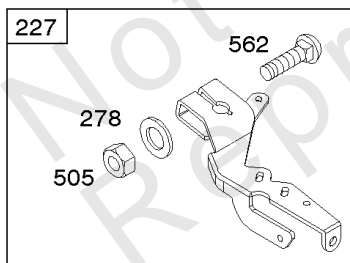

Fuel Suppy

REF NO	PART NO	QTY	DESCRIPTION
1425	844712		HOSE, Purge Line -(Cut To Required Length)

Not For Reproduction

Governor Springs, Controls

REF NO	PART NO	QTY	DESCRIPTION
188	692056		SCREW -(Control Bracket) (M8x14mm)
188	845964		SCREW -(Control Bracket) (M8x10mm)
202	691536		LINK, Mechanical Governor
203	808753		CRANK, Bell
204	692884		BUSHING, Lever
205	841233		SCREW -(Bell Crank)
206	691244		NUT, Governor Adjusting
208	808453		ROD, Governor Control
209	692070		SPRING, Governor -(Red)
211	692069		SPRING, Governed Idle -(Red)
216	691542		LINK, Choke
222	845305		BRACKET, Control
227	690236		LEVER, Governor Control
232	691538		SPRING/LINK, Governor
234	691723		CLIP, Control Rod
262	692083		SCREW -(Rod Bracket)
265	691024		CLAMP, Casing
267	841552		SCREW -(Casing Clamp) (M5x20mm)
268	691025		CASING, Control Wire -(Cut To Required Length)
269	691026		WIRE, Control -(Cut To Required Length)
270	691027		NUT -(Control Wire Casing)
271	692541		LEVER, Control
271A	691028		LEVER, Control
278	842122		WASHER -(Governor Control Lever)
280	691526		BRACKET, Fixed Speed
281	690742		PANEL, Control
282	692083		SCREW -(Control Lever)
347	691995		SWITCH, Rocker
414	690344		WASHER -(Bell Crank)
432	691509		CAP, Spring
505	690238		NUT -(Governor Lever)
505A	844752		NUT -(Governor Control Lever)
561	690713		NUT -(Control Lever)
562	690239		BOLT -(Governor Control Lever)
663	692083		SCREW -(Control Panel)
689	691272		SPRING, Friction
748	692083		SCREW -(Control Rod Clip) (M5x12mm)
990A	847146		SET, Key -(Waterproof)