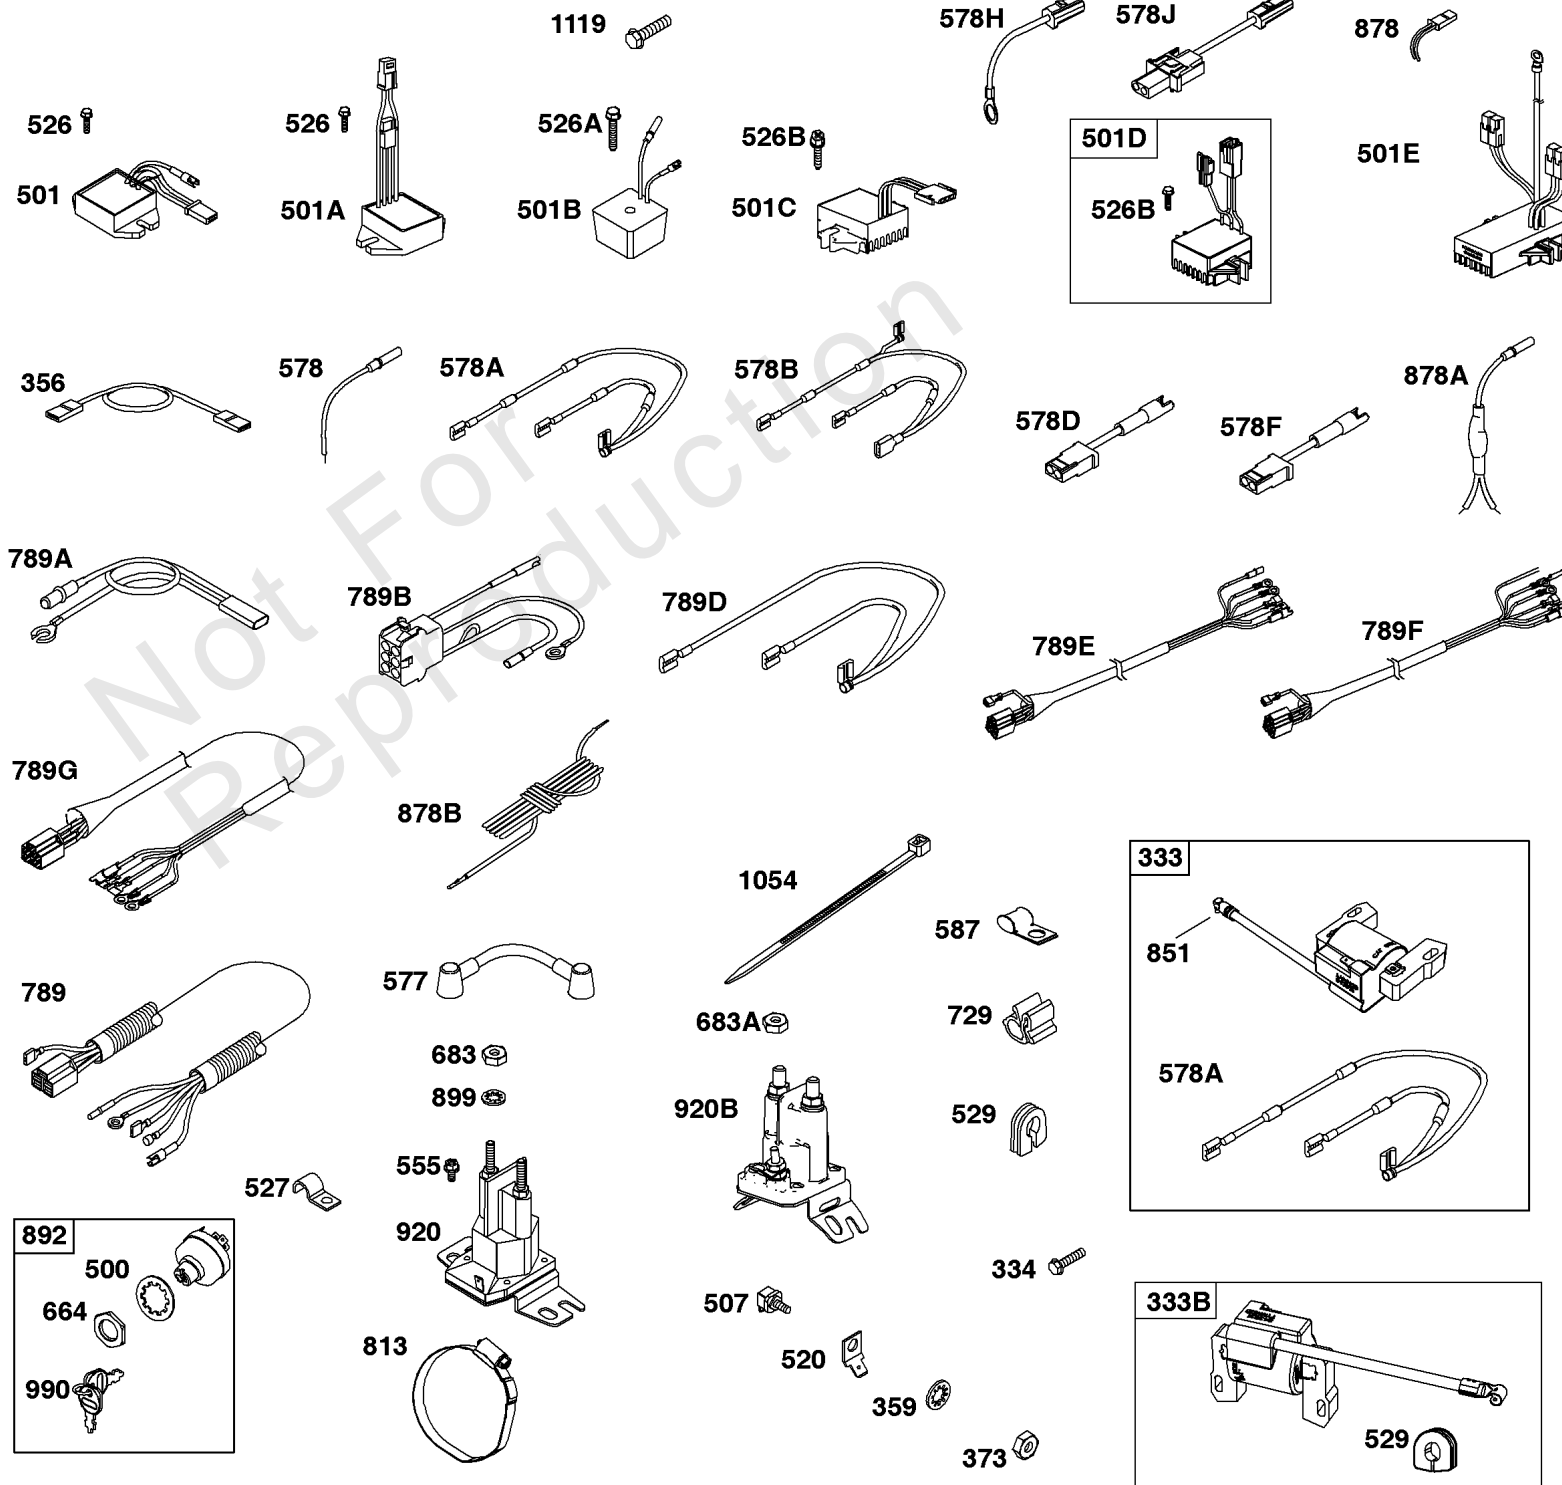

Alternators, Wires, Ignition, Regulators

REF NO	PART NO	QTY	DESCRIPTION
5	845713		HEAD, Cylinder -(Cylinder 1)
10	806421		SCREW -(Breather Assembly)
20	805049S		SEAL, Oil -(PTO Side)
333	845606		ARMATURE, Magneto
334	692066		SCREW -(Magneto Armature)
359	691077		WASHER -(Ground Terminal)
373	691612		NUT -(Ground Terminal)
474D	592830		ALTERNATOR -(10-16 Amp Regulated)
500	691086		WASHER -(Key Switch)
501	845907		REGULATOR -(10-16 Amp Regulated)
507	691972		INSULATOR
520	691084		TERMINAL, Ground
526	692067		SCREW -(Regulator) (M6x12mm)
526A	690717		SCREW -(Regulator) (M6x30mm)
526B	691547		SCREW -(Regulator) (M6x28mm)
527	690423		CLAMP, Tube
529	690744		GROMMET
555	692067		SCREW -(Starter Solenoid)
577	690795		CABLE, Starter
578	692306		WIRE ASSEMBLY
578A	844547		WIRE ASSEMBLY
578F	846588		WIRE ASSEMBLY
578B	691999		WIRE ASSEMBLY
587	807116		CLAMP, Cable
664	691087		NUT -(Key Switch)
683	691029		NUT -(Starter Solenoid)
683A	820813		NUT -(Starter Solenoid)
729	690586		CLIP, Wire
789	691996		HARNESS, Wiring
789A	844914		HARNESS, Wiring
813	690635		CLAMP
851	493880S		TERMINAL, Spark Plug
878	398661		HARNESS, Wiring
878A	691955		HARNESS, Alternator
878B	691362		HARNESS, Wiring
892	692318		SWITCH, Key
899	691077		WASHER -(Starter Solenoid)
920	691656		SOLENOID, Starter
990	691959		SET, Key