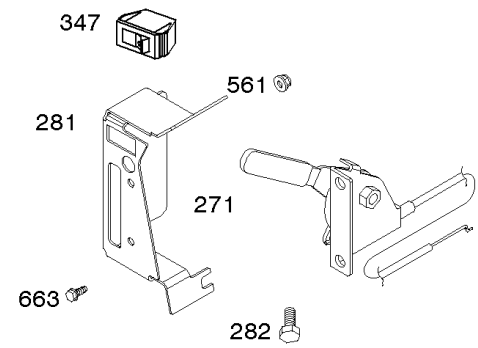

Fuel Suppy

REF NO	PART NO	QTY	DESCRIPTION
1425	844712		HOSE, Purge Line -(Cut To Required Length)

Not For Reproduction

Governor Springs, Controls

REF NO	PART NO	QTY	DESCRIPTION
188	692056		SCREW -(Control Bracket) (M8x14mm)
188	845964		SCREW -(Control Bracket) (M8x10mm)
202	691536		LINK, Mechanical Governor
203	808753		CRANK, Bell
204	692884		BUSHING, Lever
205	841233		SCREW -(Bell Crank)
206	691244		NUT, Governor Adjusting
208	808453		ROD, Governor Control
209	692070		SPRING, Governor -(Red)
211	692069		SPRING, Governed Idle -(Red)
216	691542		LINK, Choke
222	845305		BRACKET, Control
227	690236		LEVER, Governor Control
232	691538		SPRING/LINK, Governor
234	691723		CLIP, Control Rod
262	692083		SCREW -(Rod Bracket)
265	691024		CLAMP, Casing
267	841552		SCREW -(Casing Clamp) (M5x20mm)
268	691025		CASING, Control Wire -(Cut To Required Length)
269	691026		WIRE, Control -(Cut To Required Length)
270	691027		NUT -(Control Wire Casing)
271	692541		LEVER, Control
271A	691028		LEVER, Control
278	842122		WASHER -(Governor Control Lever)
280	691526		BRACKET, Fixed Speed
281	690742		PANEL, Control
282	692083		SCREW -(Control Lever)
347	691995		SWITCH, Rocker
414	690344		WASHER -(Bell Crank)
432	691509		CAP, Spring
505	690238		NUT -(Governor Lever)
505A	844752		NUT -(Governor Control Lever)
561	690713		NUT -(Control Lever)
562	690239		BOLT -(Governor Control Lever)
663	692083		SCREW -(Control Panel)
689	691272		SPRING, Friction
748	692083		SCREW -(Control Rod Clip) (M5x12mm)
990A	847146		SET, Key -(Waterproof)