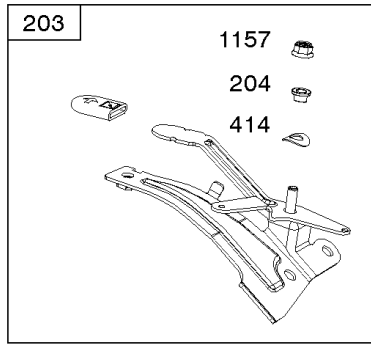

Fuel Suppy

REF NO	PART NO	QTY	DESCRIPTION
1425	844712		HOSE, Purge Line -(Cut To Required Length)

Not For Reproduction

Governor Springs, Controls

REF NO	PART NO	QTY	DESCRIPTION
188	692056		SCREW -(Control Bracket) (M8x14mm)
188	845964		SCREW -(Control Bracket) (M8x10mm)
202	691536		LINK, Mechanical Governor
203	808753		CRANK, Bell
204	692884		BUSHING, Lever
205	841233		SCREW -(Bell Crank)
206	691244		NUT, Governor Adjusting
208	808453		ROD, Governor Control
209	692070		SPRING, Governor -(Red)
211	692069		SPRING, Governed Idle -(Red)
216	691542		LINK, Choke
222	845305		BRACKET, Control
227	690236		LEVER, Governor Control
232	691538		SPRING/LINK, Governor
234	691723		CLIP, Control Rod
262	692083		SCREW -(Rod Bracket)
265	691024		CLAMP, Casing
267	841552		SCREW -(Casing Clamp) (M5x20mm)
268	691025		CASING, Control Wire -(Cut To Required Length)
269	691026		WIRE, Control -(Cut To Required Length)
270	691027		NUT -(Control Wire Casing)
271	692541		LEVER, Control
271A	691028		LEVER, Control
278	842122		WASHER -(Governor Control Lever)
280	691526		BRACKET, Fixed Speed
281	690742		PANEL, Control
282	692083		SCREW -(Control Lever)
347	691995		SWITCH, Rocker
414	690344		WASHER -(Bell Crank)
432	691509		CAP, Spring
505	690238		NUT -(Governor Lever)
505A	844752		NUT -(Governor Control Lever)
561	690713		NUT -(Control Lever)
562	690239		BOLT -(Governor Control Lever)
663	692083		SCREW -(Control Panel)
689	691272		SPRING, Friction
748	692083		SCREW -(Control Rod Clip) (M5x12mm)
990A	847146		SET, Key -(Waterproof)