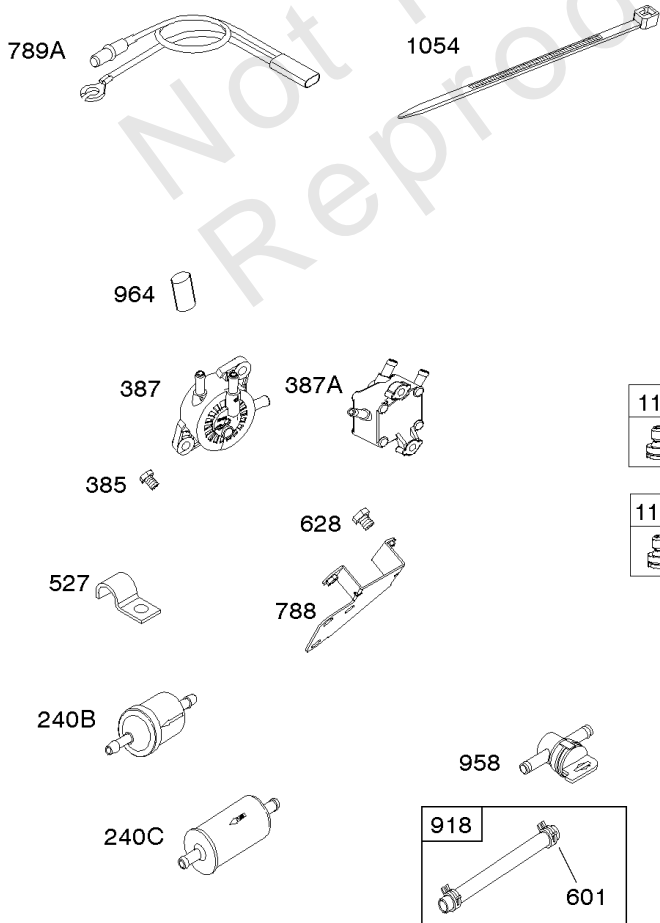

Carburetors, Fuel Pump

REF NO	PART NO	QTY	DESCRIPTION
51	690950		GASKET, Intake -(Intake Manifold To Carburetor)
94A	844593		KIT, Idle Mixture
95	690718		SCREW -(Throttle Valve)
104	844598		PIN, Float Hinge -(24.5 mm) -Used After Code Date 09031500
105	698537		VALVE, Float Needle
117	699457		JET, Main -(Standard) (Left Jet) -Used After Code Date 09031500
117A	842628		JET, Main -(Standard) (Right Jet) -Used After Code Date 09031500
117D	843099		JET, Main -(Standard) (Left Jet)
118	699820		JET, Main -(High Altitude) Right Jet used on Carburetors: 845653, 845315, 843104
118A	699458		JET, Main -(High Altitude) Left Jet used on Carburetor 845653
118B	845330		JET, Main -(High Altitude) Left Jet used on carburetors 845315, 843104
125C	844716		CARBURETOR -Used Before Code Date 11041300
125C	845280		CARBURETOR -Used After Code Date 11041400
131	843101		KIT, Throttle Shaft
133A	845291		FLOAT, Carburetor -Used Before Code Date 09031600
133A	841545		FLOAT, Carburetor -Used After Code Date 09031500
135	842677		TUBE, Fuel Transfer
137	841651		GASKET, Float Bowl -Used After Code Date 09031500
141	843100		KIT, Choke Shaft
163	692087		GASKET, Air Cleaner -(Air Cleaner)
187	791745		LINE, Fuel -(23 Inches)(Cut To Required Length)
187	791766		LINE, Fuel -(15 Inches Long)(Cut To Required Length)
187D	846584		LINE, Fuel -(Formed)(6.88 Lg)(Cut To Required Length)
187D	791744		LINE, Fuel -(Formed)(14 Inches Long)(Cut To Required Length)
231	690718		SCREW -(Choke Valve)
240B	84001895		FILTER, Fuel
240C	845125		FILTER, Fuel
276D	695410		WASHER, Sealing -(Fuel Solenoid, Aluminum, 12mm O.D.)
385	807084		SCREW -(Fuel Pump)
387	808656		PUMP, Fuel
418	844589		PLATE, Carburetor Cover
527	690423		CLAMP, Tube
601	791850		CLAMP, Hose -(Green)