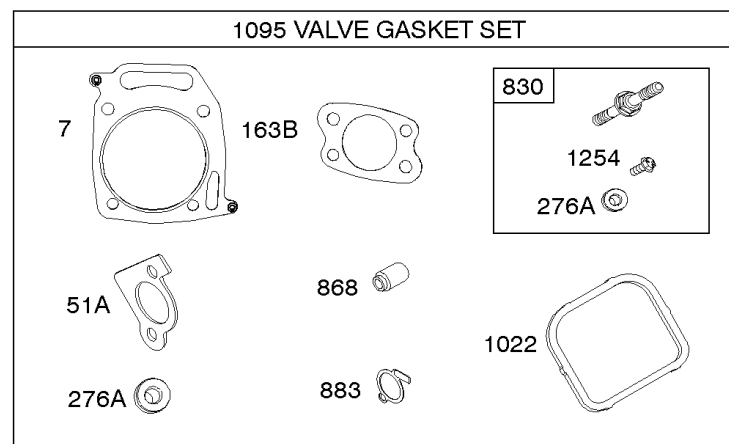

Carburetor Overhaul Kits, Engine/Valve Gasket Sets

REF NO	PART NO	QTY	DESCRIPTION
3	805101S		SEAL, Oil -(Magneto Side)
7	842622		GASKET, Cylinder Head
12	846487		GASKET, Crankcase
20	805049S		SEAL, Oil -(PTO Side)
51	690950		GASKET, Intake -(Intake Manifold To Carburetor)
51A	806418		GASKET, Intake -(Intake Manifold to Cylinder Head)
104	844598		PIN, Float Hinge -(24.5 mm) -Used After Code Date 09031500
104A	690882		PIN, Float Hinge -(22 mm) -Used Before Code Date 09031600
105	698537		VALVE, Float Needle
105A	846635		VALVE, Float Needle
121	843103		KIT, Carburetor Overhaul -Used After Code Date 09031500
121A	842873		KIT, Carburetor Overhaul -Used Before Code Date 09031600
133A	845291		FLOAT, Carburetor -Used Before Code Date 09031600
133A	841545		FLOAT, Carburetor -Used After Code Date 09031500
135	842677		TUBE, Fuel Transfer
137	841651		GASKET, Float Bowl -Used After Code Date 09031500
137A	693711		GASKET, Carburetor Body -Used Before Code Date 09031600
163	692087		GASKET, Air Cleaner -(Air Cleaner)
163B	692081		GASKET, Air Cleaner -(Air Cleaner)
273	690681		SEAL, O-Ring -(Oil Pump)
276A	807085		WASHER, Sealing -(Rocker Cover)
276D	695410		WASHER, Sealing -(Fuel Solenoid, Aluminum, 12mm O.D.)
358	842658		GASKET SET, Engine
418	844589		PLATE, Carburetor Cover
439	692154		O-RING, Oil Gallery -(Crankcase Cover/Sump or Cylinder Assembly)
468	690690		SEAL, O-Ring -(Oil Pump Screen)
633	690722		SEAL, Choke/Throttle Shaft -(Choke Shaft)
672	843102		GASKET, Carburetor Plate
830	809157		STUD, Rocker Arm -(Rocker Arm)
868	691963		SEAL, Valve -(Intake Valve)
883	806425		GASKET, Exhaust
987	691000		SEAL, Throttle Shaft
987A	808183		SEAL, Choke/Throttle Shaft
988	692063		GASKET, Oil Adapter