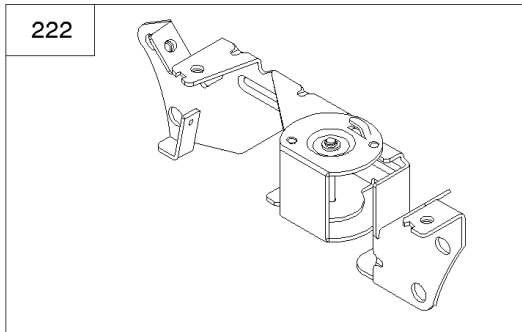

Governor Springs, Controls

REF NO	PART NO	QTY	DESCRIPTION
188	692056		SCREW -(Control Bracket) (M8x14mm)
188	845964		SCREW -(Control Bracket) (M8x10mm)
202	691536		LINK, Mechanical Governor
203	808753		CRANK, Bell
204	692884		BUSHING, Lever
205	841233		SCREW -(Bell Crank)
206	691244		NUT, Governor Adjusting
208	808453		ROD, Governor Control
209	692070		SPRING, Governor -(Red)
211	692069		SPRING, Governed Idle -(Red)
216	691542		LINK, Choke
222	845305		BRACKET, Control
227	690236		LEVER, Governor Control
232	691538		SPRING/LINK, Governor
234	691723		CLIP, Control Rod
262	692083		SCREW -(Rod Bracket)
265	691024		CLAMP, Casing
267	841552		SCREW -(Casing Clamp) (M5x20mm)
268	691025		CASING, Control Wire -(Cut To Required Length)
269	691026		WIRE, Control -(Cut To Required Length)
270	691027		NUT -(Control Wire Casing)
271	692541		LEVER, Control
271A	691028		LEVER, Control
278	842122		WASHER -(Governor Control Lever)
280	691526		BRACKET, Fixed Speed
281	690742		PANEL, Control
282	692083		SCREW -(Control Lever)
347	691995		SWITCH, Rocker
414	690344		WASHER -(Bell Crank)
432	691509		CAP, Spring
505	690238		NUT -(Governor Lever)
505A	844752		NUT -(Governor Control Lever)
561	690713		NUT -(Control Lever)
562	690239		BOLT -(Governor Control Lever)
663	692083		SCREW -(Control Panel)
689	691272		SPRING, Friction
748	692083		SCREW -(Control Rod Clip) (M5x12mm)
990A	847146		SET, Key -(Waterproof)