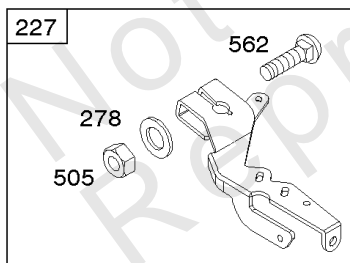

Governor Springs, Controls

REF NO	PART NO	QTY	DESCRIPTION
188	692056		SCREW -(Control Bracket) (M8x14mm)
188	845964		SCREW -(Control Bracket) (M8x10mm)
202	691536		LINK, Mechanical Governor
203	808753		CRANK, Bell
204	692884		BUSHING, Lever
205	841233		SCREW -(Bell Crank)
206	691244		NUT, Governor Adjusting
208	808453		ROD, Governor Control
209	692070		SPRING, Governor -(Red)
211	692069		SPRING, Governed Idle -(Red)
216	691542		LINK, Choke
222	845305		BRACKET, Control
227	690236		LEVER, Governor Control
232	691538		SPRING/LINK, Governor
234	691723		CLIP, Control Rod
262	692083		SCREW -(Rod Bracket)
265	691024		CLAMP, Casing
267	841552		SCREW -(Casing Clamp) (M5x20mm)
268	691025		CASING, Control Wire -(Cut To Required Length)
269	691026		WIRE, Control -(Cut To Required Length)
270	691027		NUT -(Control Wire Casing)
271	692541		LEVER, Control
271A	691028		LEVER, Control
278	842122		WASHER -(Governor Control Lever)
280	691526		BRACKET, Fixed Speed
281	690742		PANEL, Control
282	692083		SCREW -(Control Lever)
347	691995		SWITCH, Rocker
414	690344		WASHER -(Bell Crank)
432	691509		CAP, Spring
505	690238		NUT -(Governor Lever)
505A	844752		NUT -(Governor Control Lever)
561	690713		NUT -(Control Lever)
562	690239		BOLT -(Governor Control Lever)
663	692083		SCREW -(Control Panel)
689	691272		SPRING, Friction
748	692083		SCREW -(Control Rod Clip) (M5x12mm)
990A	847146		SET, Key -(Waterproof)