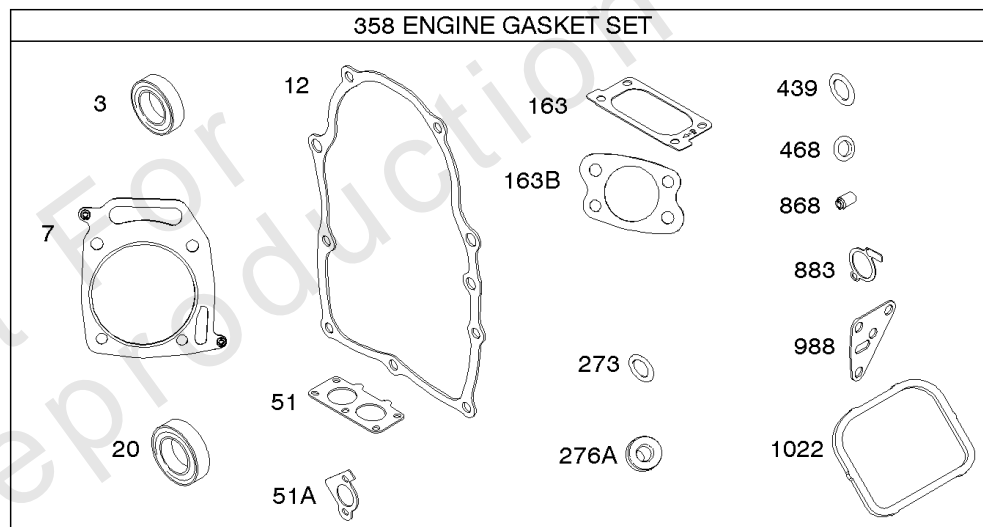

Carburetor Overhaul Kits, Engine/Valve Gasket Sets

REF NO	PART NO	QTY	DESCRIPTION
3	805101S		SEAL, Oil -(Magneto Side)
7	842622		GASKET, Cylinder Head
12	846487		GASKET, Crankcase
20	805049S		SEAL, Oil -(PTO Side)
51	690950		GASKET, Intake -(Intake Manifold To Carburetor)
51A	806418		GASKET, Intake -(Intake Manifold to Cylinder Head)
104	844598		PIN, Float Hinge -(24.5 mm) -Used After Code Date 09031500
104A	690882		PIN, Float Hinge -(22 mm) -Used Before Code Date 09031600
105	698537		VALVE, Float Needle
105A	846635		VALVE, Float Needle
121	843103		KIT, Carburetor Overhaul -Used After Code Date 09031500
121A	842873		KIT, Carburetor Overhaul -Used Before Code Date 09031600
133A	845291		FLOAT, Carburetor -Used Before Code Date 09031600
133A	841545		FLOAT, Carburetor -Used After Code Date 09031500
135	842677		TUBE, Fuel Transfer
137	841651		GASKET, Float Bowl -Used After Code Date 09031500
137A	693711		GASKET, Carburetor Body -Used Before Code Date 09031600
163	692087		GASKET, Air Cleaner -(Air Cleaner)
163B	692081		GASKET, Air Cleaner -(Air Cleaner)
273	690681		SEAL, O-Ring -(Oil Pump)
276A	807085		WASHER, Sealing -(Rocker Cover)
276D	695410		WASHER, Sealing -(Fuel Solenoid, Aluminum, 12mm O.D.)
358	842658		GASKET SET, Engine
418	844589		PLATE, Carburetor Cover
439	692154		O-RING, Oil Gallery -(Crankcase Cover/Sump or Cylinder Assembly)
468	690690		SEAL, O-Ring -(Oil Pump Screen)
633	690722		SEAL, Choke/Throttle Shaft -(Choke Shaft)
672	843102		GASKET, Carburetor Plate
830	809157		STUD, Rocker Arm -(Rocker Arm)
868	691963		SEAL, Valve -(Intake Valve)
883	806425		GASKET, Exhaust
987	691000		SEAL, Throttle Shaft
987A	808183		SEAL, Choke/Throttle Shaft
988	692063		GASKET, Oil Adapter