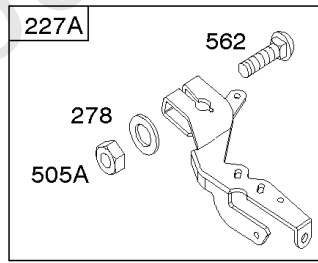

Governor Springs, Controls

REF NO	PART NO	QTY	DESCRIPTION
188	692056		SCREW -(Control Bracket) (M8x14mm)
188	845964		SCREW -(Control Bracket) (M8x10mm)
202	691536		LINK, Mechanical Governor
203	808753		CRANK, Bell
204	692884		BUSHING, Lever
205	841233		SCREW -(Bell Crank)
206	691244		NUT, Governor Adjusting
208	808453		ROD, Governor Control
209	692070		SPRING, Governor -(Red)
211	692069		SPRING, Governed Idle -(Red)
216	691542		LINK, Choke
222	845305		BRACKET, Control
227	690236		LEVER, Governor Control
232	691538		SPRING/LINK, Governor
234	691723		CLIP, Control Rod
262	692083		SCREW -(Rod Bracket)
265	691024		CLAMP, Casing
267	841552		SCREW -(Casing Clamp) (M5x20mm)
268	691025		CASING, Control Wire -(Cut To Required Length)
269	691026		WIRE, Control -(Cut To Required Length)
270	691027		NUT -(Control Wire Casing)
271	692541		LEVER, Control
271A	691028		LEVER, Control
278	842122		WASHER -(Governor Control Lever)
280	691526		BRACKET, Fixed Speed
281	690742		PANEL, Control
282	692083		SCREW -(Control Lever)
347	691995		SWITCH, Rocker
414	690344		WASHER -(Bell Crank)
432	691509		CAP, Spring
505	690238		NUT -(Governor Lever)
505A	844752		NUT -(Governor Control Lever)
561	690713		NUT -(Control Lever)
562	690239		BOLT -(Governor Control Lever)
663	692083		SCREW -(Control Panel)
689	691272		SPRING, Friction
748	692083		SCREW -(Control Rod Clip) (M5x12mm)
990A	847146		SET, Key -(Waterproof)