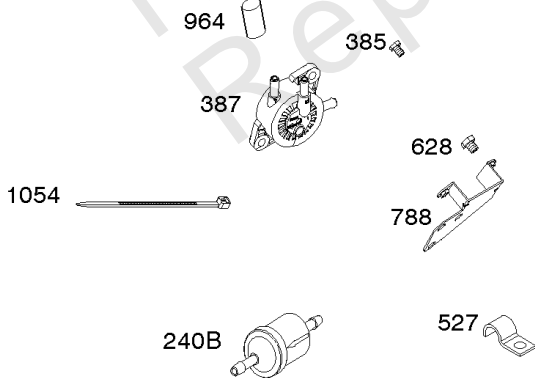

Carburetors, Fuel Pump

REF NO	PART NO	QTY	DESCRIPTION
187D	846584		LINE, Fuel -(Formed)(6.88 Lg)(Cut To Required Length)
231	690718		SCREW -(Choke Valve)
240B	84001895		FILTER, Fuel
276B	690724		WASHER, Sealing
276D	695410		WASHER, Sealing -(Fuel Solenoid, Aluminum, 12mm O.D.)
276C	693497		WASHER, Sealing -(Fuel Solenoid, Aluminum, 17mm O.D.)
385	807084		SCREW -(Fuel Pump)
387	808656		PUMP, Fuel
418	844589		PLATE, Carburetor Cover
527	690423		CLAMP, Tube
601	791850		CLAMP, Hose -(Green)
601A	691145		CLAMP, Hose
601C	691522		CLAMP, Hose
628	806660		SCREW -(Fuel Pump Bracket)
633	690722		SEAL, Choke/Throttle Shaft -(Choke Shaft)
672	843102		GASKET, Carburetor Plate
788	691559		BRACKET, Fuel Pump
947B	808624		SOLENOID, Fuel -Used Before Code Date 09012000
950	694919		SCREW -(Float Bowl)
955	808176		PLUG, Carburetor -(Fuel Solenoid)
955A	807723		PLUG, Carburetor
964	590799		CAP, Connector
964A	807468		CAP, Carburetor
975	844591		BOWL, Float -Used After Code Date 09031500
975A	841160		BOWL, Float -Used Before Code Date 09031600
987	691000		SEAL, Throttle Shaft
987A	808183		SEAL, Choke/Throttle Shaft
1054	280275		TIE, Cable
1091	691516		CAP, Limiter
1124	842678		SEAL, O-Ring -(Fuel Transfer Tube)
1127	841621		SCREW -(Float Bowl to Carburetor Body)
1169	690990		SCREW -(Carburetor Cover Plate)