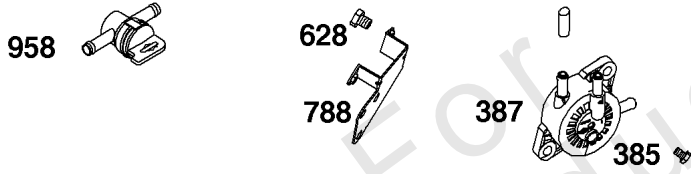

Fuel Suppy

REF NO	PART NO	QTY	DESCRIPTION
182F	691520		BRACKET, Fuel Tank
182G	841600		BRACKET, Fuel Tank
182J	691525		BRACKET, Fuel Tank
182H	691524		BRACKET, Fuel Tank
187	791745		LINE, Fuel -(23 Inches)(Cut To Required Length)
187	791766		LINE, Fuel -(15 Inches Long)(Cut To Required Length)
187B	846567		LINE, Fuel -(Formed Hose)
187D	846584		LINE, Fuel -(Formed)(6.88 Lg)(Cut To Required Length)
187C	692106		LINE, Fuel
187D	791744		LINE, Fuel -(Formed)(14 Inches Long)(Cut To Required Length)
190	845964		SCREW -(Fuel Tank) (M8x10mm)
190A	692199		SCREW -(Fuel Tank) (1/4-20 x 0.62)
210A	845270		STRAINER, Fuel
240	844545		FILTER, Fuel
240B	84001895		FILTER, Fuel
240C	845125		FILTER, Fuel
385	807084		SCREW -(Fuel Pump)
387	808656		PUMP, Fuel
467	691985		KNOB, Air Cleaner Cover -Used Before Code Date 10040100
467	846431		KNOB, Air Cleaner Cover -Used After Code Date 10033100
480	806660		SCREW -(Tube Clamp)
527	690423		CLAMP, Tube
601	791850		CLAMP, Hose -(Green)
601B	691038		CLAMP, Hose
601E	846483		CLAMP, Hose
601C	691522		CLAMP, Hose
628	806660		SCREW -(Fuel Pump Bracket)
674	692062		SCREW -(Fuel Tank Bracket) (M8x18mm)
788	691559		BRACKET, Fuel Pump
804	844727		CANISTER, Carbon -(EVAP)
918	791880		LINE, Fuel -(Cut To Required Length)
957A	844728		CAP, Fuel Tank
957D	847578		CAP, Fuel Tank -(Tethered Cap)
958	692008		VALVE, Fuel Shut Off -(Used on models with Fuel Shut-off Rods ref #1038)
958	698183		VALVE, Fuel Shut Off
964	590799		CAP, Connector
972B	844726		TANK, Fuel
1068	845143		HOSE/CLAMP ASSEMBLY