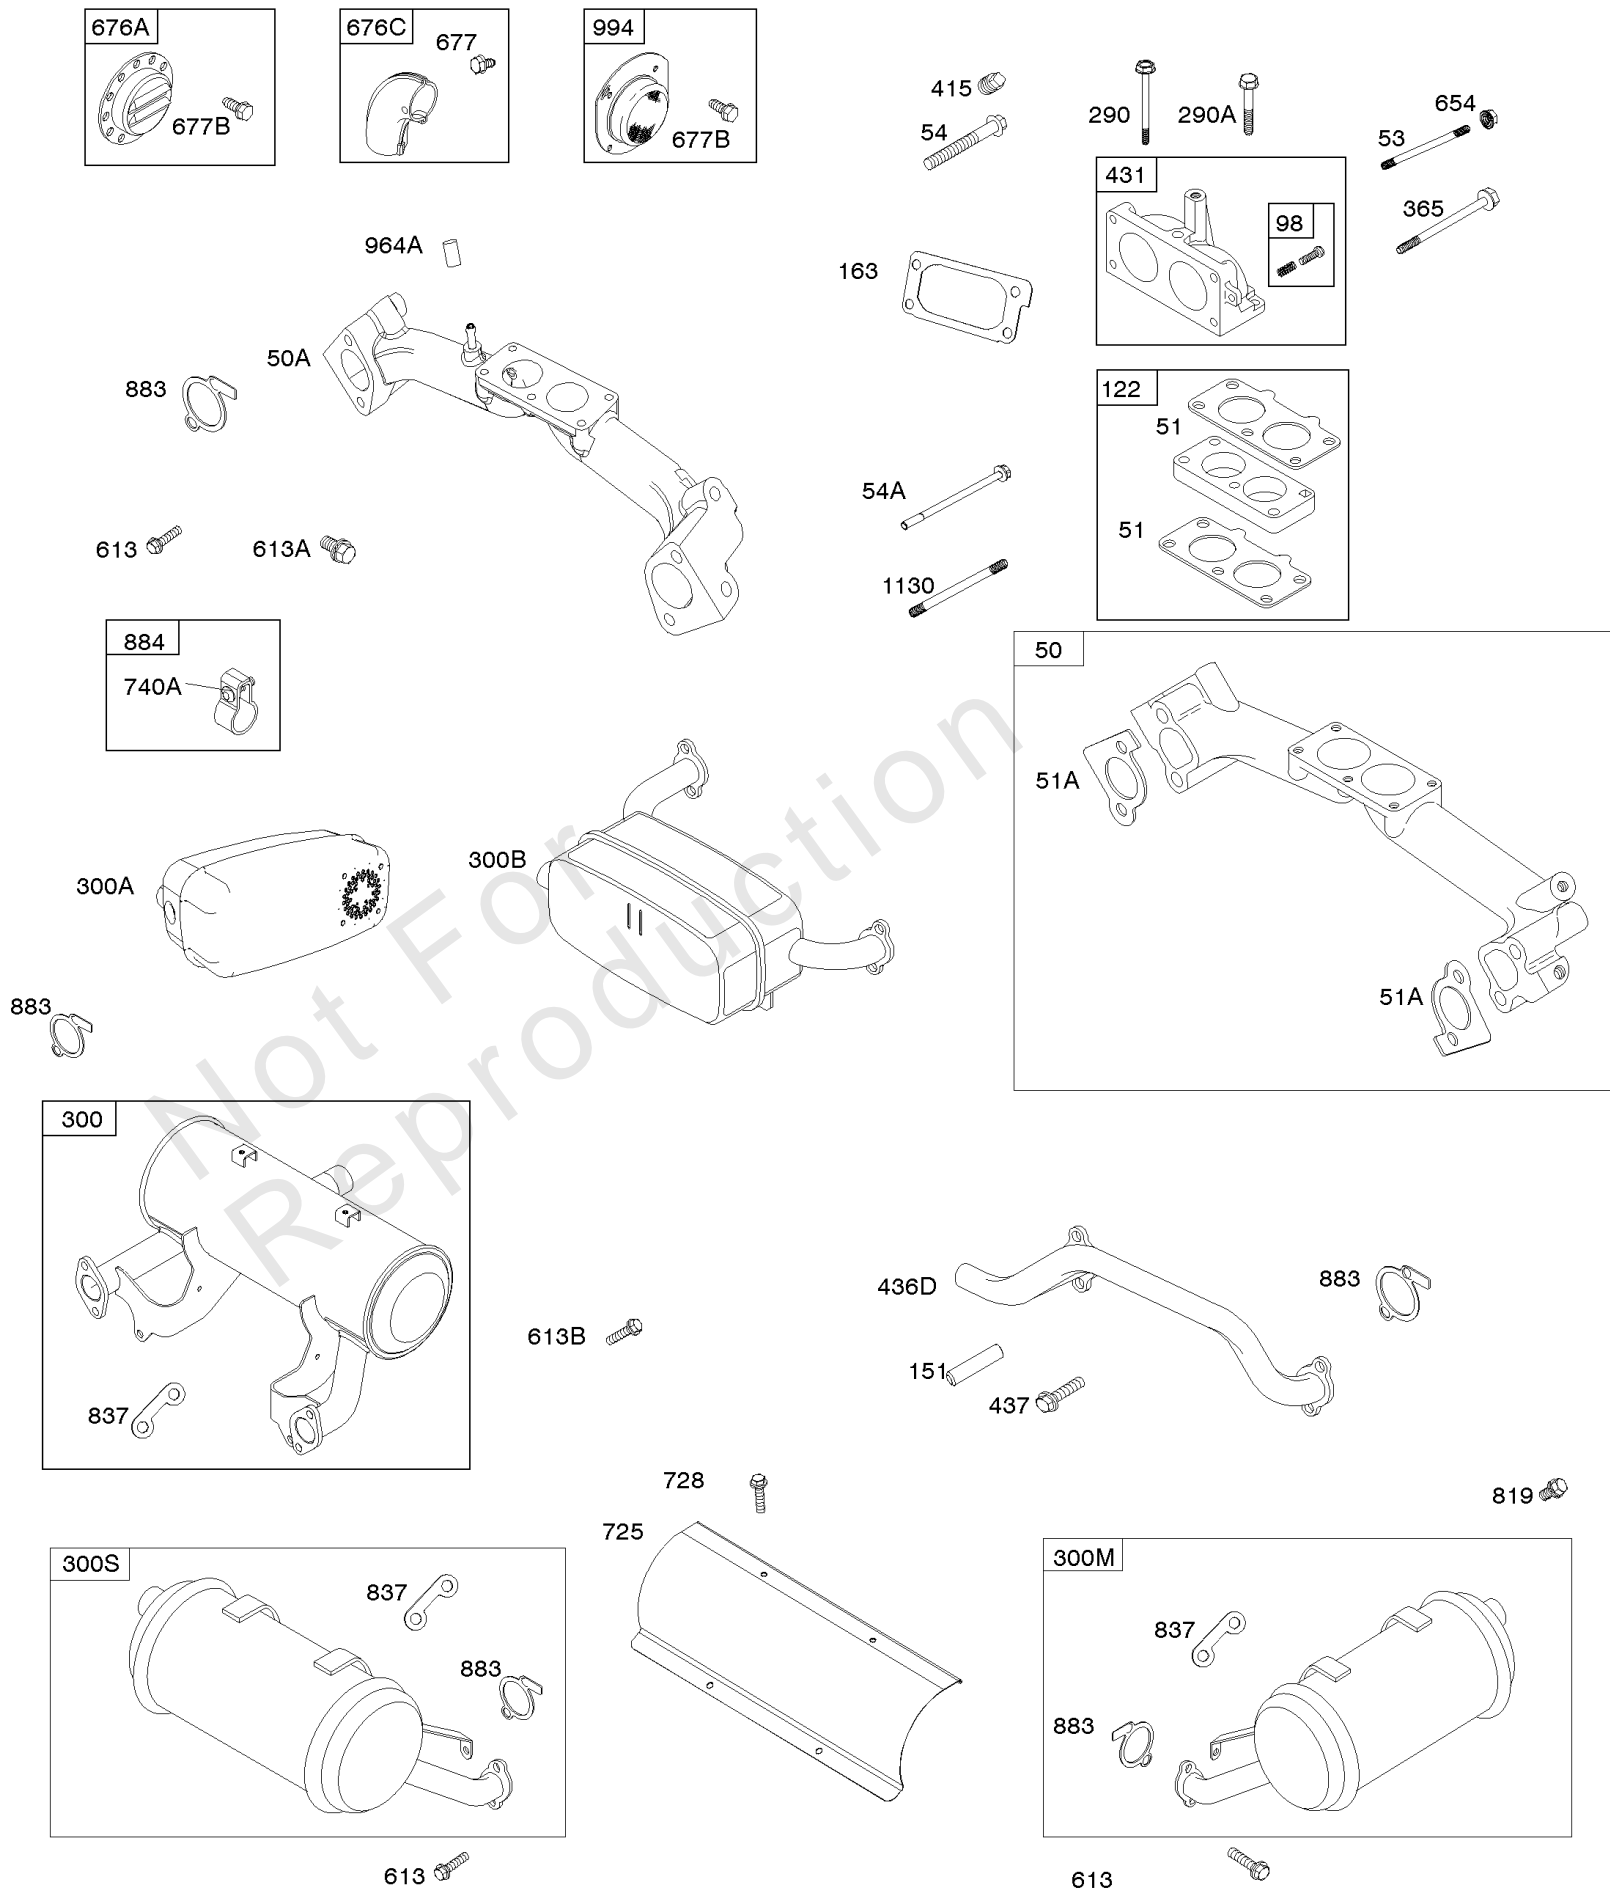

Exhaust System, Intake Manifold

REF NO	PART NO	QTY	DESCRIPTION
50A	844504		MANIFOLD, Intake
51	690950		GASKET, Intake -(Intake Manifold To Carburetor)
51A	806418		GASKET, Intake -(Intake Manifold to Cylinder Head)
53	690746		STUD -(Carburetor)
54	806444		SCREW -(Intake Manifold) (M6x30mm)
54A	847021		SCREW -(Intake Manifold) (M6 x 100mm)
98	843545		KIT, Idle Speed -(Intake Elbow)
122	690870		SPACER, Carburetor
163	692087		GASKET, Air Cleaner -(Air Cleaner)
290	691537		SCREW -(Intake Elbow) (M6x70mm)
290A	691492		SCREW -(Intake Elbow) (M6x30mm)
300M	808896		MUFFLER -(Oil Filter Side Outlet)
365	690866		SCREW -(Carburetor/Throttle Body)
415	794903		PLUG -(Oil Pressure Switch)
431	808659		MANIFOLD, Intake
437	691902		SCREW -(Exhaust Manifold)
613	691902		SCREW -(Muffler) (M8x20mm)
613A	690297		SCREW -(Muffler) (1/4-20 x 0.62)
613B	692328		SCREW -(Muffler)
654	690939		NUT -(Carburetor)
676A	795038		DEFLECTOR, Muffler
676C	495518		DEFLECTOR, Muffler
677	810079		SCREW -(Muffler Deflector)
677B	690661		SCREW -(Muffler Deflector) (M8x18mm)
725	846568		SHIELD, Heat
728	692067		SCREW -(Heat Shield)
740A	793859		NUT -(Muffler Bracket)
819	692056		SCREW -(Muffler Bracket) (M8x14mm)
837	808085		SPACER -(Includes 2)
883	806425		GASKET, Exhaust
884	691956		CLAMP, Muffler
964A	807468		CAP, Carburetor
994	794945		ARRESTOR, Spark
1130	690746		STUD -(Intake Manifold) (M6x106mm)