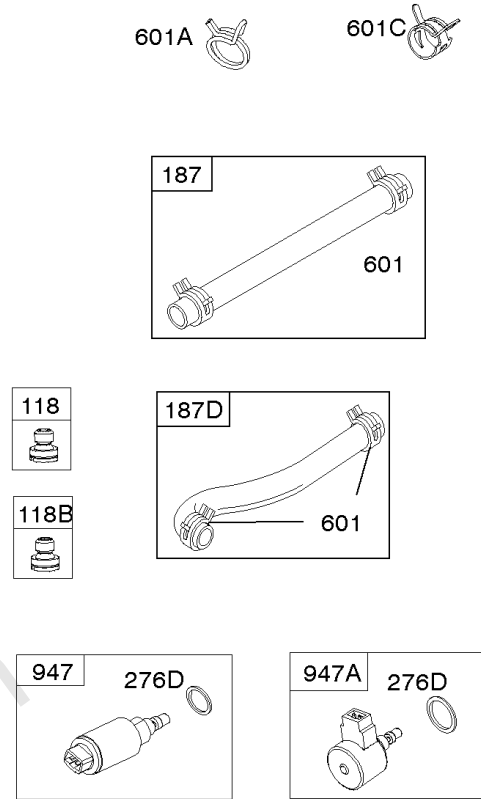

Carburetors, Fuel Pump

REF NO	PART NO	QTY	DESCRIPTION
51	690950		GASKET, Intake -(Intake Manifold To Carburetor)
94A	844593		KIT, Idle Mixture
95	690718		SCREW -(Throttle Valve)
104	844598		PIN, Float Hinge -(24.5 mm) -Used After Code Date 09031500
105	698537		VALVE, Float Needle
117	699457		JET, Main -(Standard) (Left Jet) -Used After Code Date 09031500
117A	842628		JET, Main -(Standard) (Right Jet) -Used After Code Date 09031500
117D	843099		JET, Main -(Standard) (Left Jet)
118	699820		JET, Main -(High Altitude) Right Jet used on Carburetors: 845653, 845315, 843104
118A	699458		JET, Main -(High Altitude) Left Jet used on Carburetor 845653
118B	845330		JET, Main -(High Altitude) Left Jet used on carburetors 845315, 843104
125C	844716		CARBURETOR -Used Before Code Date 11041300
125C	845280		CARBURETOR -Used After Code Date 11041400
131	843101		KIT, Throttle Shaft
133A	845291		FLOAT, Carburetor -Used Before Code Date 09031600
133A	841545		FLOAT, Carburetor -Used After Code Date 09031500
135	842677		TUBE, Fuel Transfer
137	841651		GASKET, Float Bowl -Used After Code Date 09031500
141	843100		KIT, Choke Shaft
163	692087		GASKET, Air Cleaner -(Air Cleaner)
187	791745		LINE, Fuel -(23 Inches)(Cut To Required Length)
187	791766		LINE, Fuel -(15 Inches Long)(Cut To Required Length)
187D	846584		LINE, Fuel -(Formed)(6.88 Lg)(Cut To Required Length)
187D	791744		LINE, Fuel -(Formed)(14 Inches Long)(Cut To Required Length)
231	690718		SCREW -(Choke Valve)
240B	84001895		FILTER, Fuel
240C	845125		FILTER, Fuel
276D	695410		WASHER, Sealing -(Fuel Solenoid, Aluminum, 12mm O.D.)
385	807084		SCREW -(Fuel Pump)
387	808656		PUMP, Fuel
418	844589		PLATE, Carburetor Cover
527	690423		CLAMP, Tube
601	791850		CLAMP, Hose -(Green)