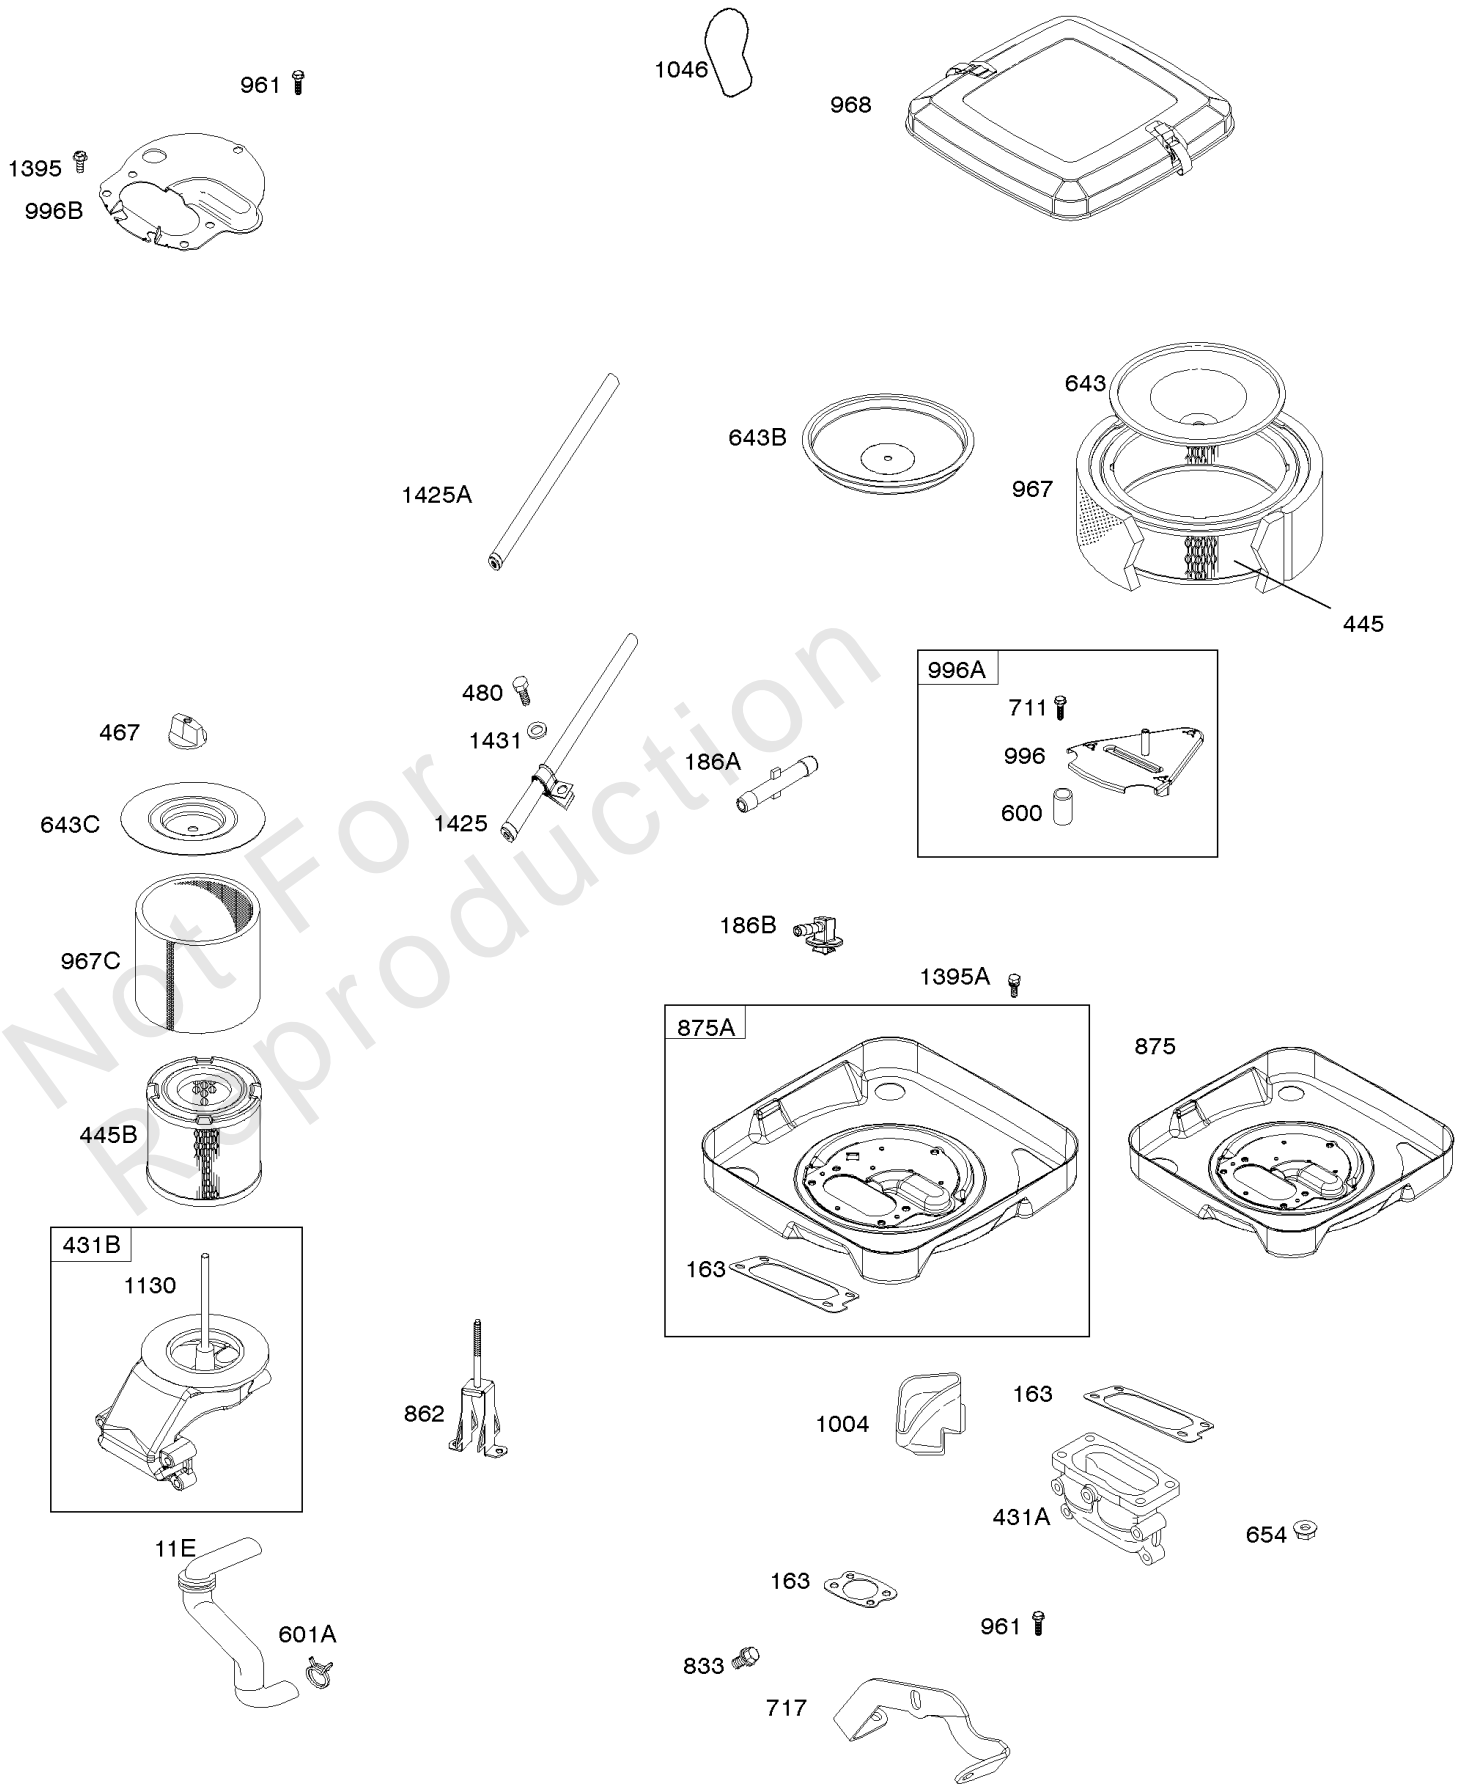

Air Filter Systems,

REF NO	PART NO	QTY	DESCRIPTION
163	692087		GASKET, Air Cleaner -(Air Cleaner)
163A	841823		GASKET, Air Cleaner -(Air Cleaner)
163B	692081		GASKET, Air Cleaner -(Air Cleaner)
186	693184		CONNECTOR, Hose
276B	690724		WASHER, Sealing
425	691593		SCREW -(Air Cleaner Cover) (M6x12mm)
445A	820263		FILTER, A/C Cartridge
480	806660		SCREW -(Tube Clamp)
536A	825118		CLEANER, Air -(Cyclonic)
582	807381		CLAMP, Air Cleaner
582A	843114		CLAMP, Air Cleaner
689A	843113		SPRING, Friction
717	843332		BRACKET, Air Cleaner
717B	841886		BRACKET, Air Cleaner
717C	692153		BRACKET, Air Cleaner
813A	807377		CLAMP
833B	691593		SCREW -(Air Cleaner Mounting Strap/Stud) (M6x12mm)
953	845030		SCREEN, Air Cleaner
964A	807468		CAP, Carburetor
968A	841822		COVER, Air Cleaner
968C	842620		COVER, Air Cleaner
971	807084		SCREW -(Air Cleaner Base to Carburetor/Throttle Body) (M6x14mm)
974	690941		NUT -(Air Cleaner Clamp)
1046	841165		PLUG, Blower Housing
1315	843111		HOSE, Air Cleaner
1328	716244		CAP, A/C Rain
1337	692062		SCREW -(Air Cleaner Clamp) (M8x18mm)
1337A	843112		SCREW -(Air Cleaner Clamp)
1406	842623		VALVE, Debris
1425	844712		HOSE, Purge Line -(Cut To Required Length)