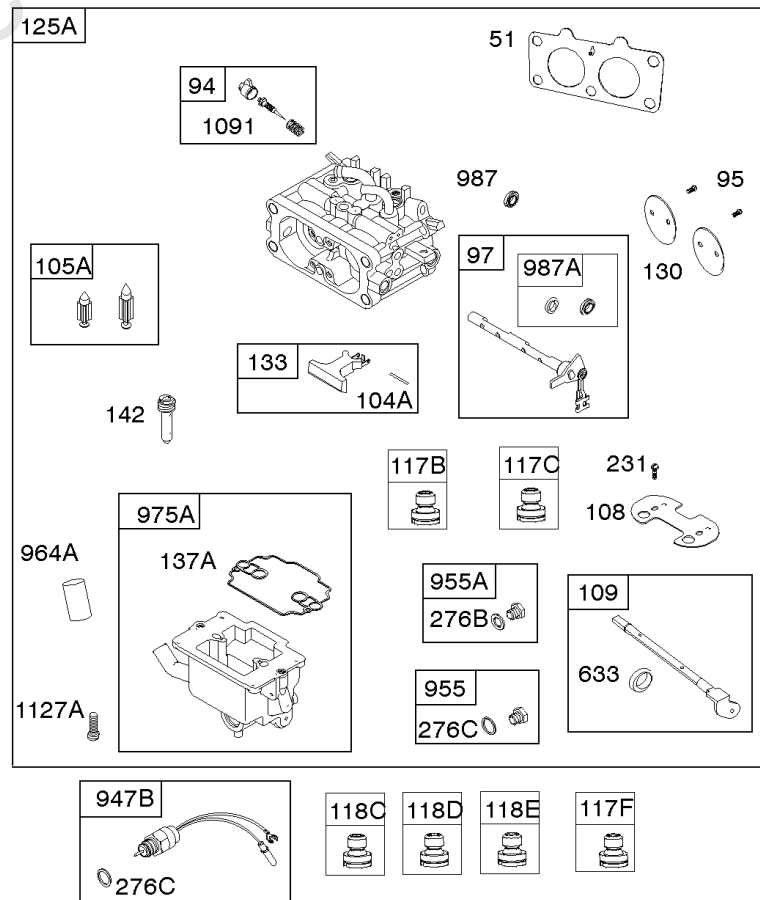

Carburetors, Fuel Pump

REF NO	PART NO	QTY	DESCRIPTION
187D	846584		LINE, Fuel -(Formed)(6.88 Lg)(Cut To Required Length)
231	690718		SCREW -(Choke Valve)
240B	84001895		FILTER, Fuel
276B	690724		WASHER, Sealing
276D	695410		WASHER, Sealing -(Fuel Solenoid, Aluminum, 12mm O.D.)
276C	693497		WASHER, Sealing -(Fuel Solenoid, Aluminum, 17mm O.D.)
385	807084		SCREW -(Fuel Pump)
387	808656		PUMP, Fuel
418	844589		PLATE, Carburetor Cover
527	690423		CLAMP, Tube
601	791850		CLAMP, Hose -(Green)
601A	691145		CLAMP, Hose
601C	691522		CLAMP, Hose
628	806660		SCREW -(Fuel Pump Bracket)
633	690722		SEAL, Choke/Throttle Shaft -(Choke Shaft)
672	843102		GASKET, Carburetor Plate
788	691559		BRACKET, Fuel Pump
947B	808624		SOLENOID, Fuel -Used Before Code Date 09012000
950	694919		SCREW -(Float Bowl)
955	808176		PLUG, Carburetor -(Fuel Solenoid)
955A	807723		PLUG, Carburetor
964	590799		CAP, Connector
964A	807468		CAP, Carburetor
975	844591		BOWL, Float -Used After Code Date 09031500
975A	841160		BOWL, Float -Used Before Code Date 09031600
987	691000		SEAL, Throttle Shaft
987A	808183		SEAL, Choke/Throttle Shaft
1054	280275		TIE, Cable
1091	691516		CAP, Limiter
1124	842678		SEAL, O-Ring -(Fuel Transfer Tube)
1127	841621		SCREW -(Float Bowl to Carburetor Body)
1169	690990		SCREW -(Carburetor Cover Plate)