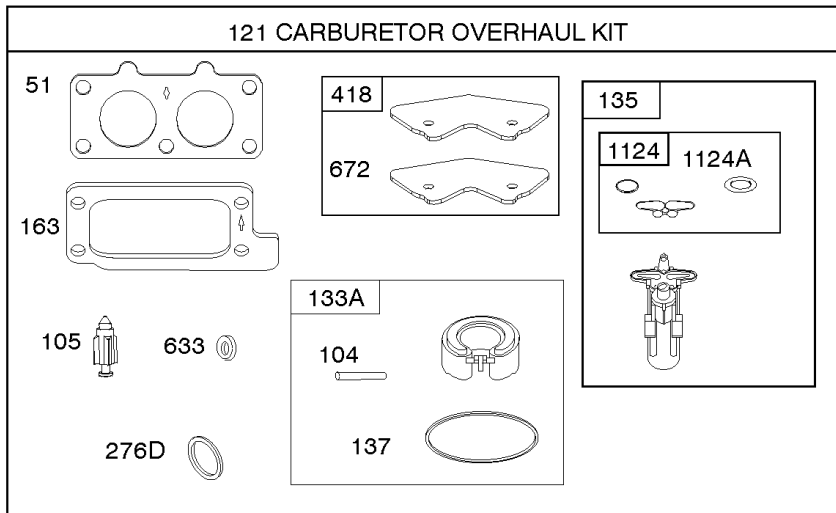

Carburetor Overhaul Kits, Engine/Valve Gasket Sets

REF NO	PART NO	QTY	DESCRIPTION
3	805101S		SEAL, Oil -(Magneto Side)
7	842622		GASKET, Cylinder Head
12	846487		GASKET, Crankcase
20	805049S		SEAL, Oil -(PTO Side)
51	690950		GASKET, Intake -(Intake Manifold To Carburetor)
51A	806418		GASKET, Intake -(Intake Manifold to Cylinder Head)
104	844598		PIN, Float Hinge -(24.5 mm) -Used After Code Date 09031500
104A	690882		PIN, Float Hinge -(22 mm) -Used Before Code Date 09031600
105	698537		VALVE, Float Needle
105A	846635		VALVE, Float Needle
121	843103		KIT, Carburetor Overhaul -Used After Code Date 09031500
121A	842873		KIT, Carburetor Overhaul -Used Before Code Date 09031600
133A	845291		FLOAT, Carburetor -Used Before Code Date 09031600
133A	841545		FLOAT, Carburetor -Used After Code Date 09031500
135	842677		TUBE, Fuel Transfer
137	841651		GASKET, Float Bowl -Used After Code Date 09031500
137A	693711		GASKET, Carburetor Body -Used Before Code Date 09031600
163	692087		GASKET, Air Cleaner -(Air Cleaner)
163B	692081		GASKET, Air Cleaner -(Air Cleaner)
273	690681		SEAL, O-Ring -(Oil Pump)
276A	807085		WASHER, Sealing -(Rocker Cover)
276D	695410		WASHER, Sealing -(Fuel Solenoid, Aluminum, 12mm O.D.)
358	842658		GASKET SET, Engine
418	844589		PLATE, Carburetor Cover
439	692154		O-RING, Oil Gallery -(Crankcase Cover/Sump or Cylinder Assembly)
468	690690		SEAL, O-Ring -(Oil Pump Screen)
633	690722		SEAL, Choke/Throttle Shaft -(Choke Shaft)
672	843102		GASKET, Carburetor Plate
830	809157		STUD, Rocker Arm -(Rocker Arm)
868	691963		SEAL, Valve -(Intake Valve)
883	806425		GASKET, Exhaust
987	691000		SEAL, Throttle Shaft
987A	808183		SEAL, Choke/Throttle Shaft
988	692063		GASKET, Oil Adapter