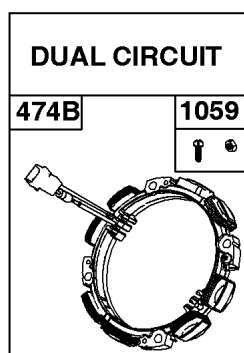

Alternators, Wires, Ignition, Regulators

REF NO	PART NO	QTY	DESCRIPTION
5	845713		HEAD, Cylinder -(Cylinder 1)
10	806421		SCREW -(Breather Assembly)
20	805049S		SEAL, Oil -(PTO Side)
333	845606		ARMATURE, Magneto
334	692066		SCREW -(Magneto Armature)
359	691077		WASHER -(Ground Terminal)
373	691612		NUT -(Ground Terminal)
474D	592830		ALTERNATOR -(10-16 Amp Regulated)
500	691086		WASHER -(Key Switch)
501	845907		REGULATOR -(10-16 Amp Regulated)
507	691972		INSULATOR
520	691084		TERMINAL, Ground
526	692067		SCREW -(Regulator) (M6x12mm)
526A	690717		SCREW -(Regulator) (M6x30mm)
526B	691547		SCREW -(Regulator) (M6x28mm)
527	690423		CLAMP, Tube
529	690744		GROMMET
555	692067		SCREW -(Starter Solenoid)
577	690795		CABLE, Starter
578	692306		WIRE ASSEMBLY
578A	844547		WIRE ASSEMBLY
578F	846588		WIRE ASSEMBLY
578B	691999		WIRE ASSEMBLY
587	807116		CLAMP, Cable
664	691087		NUT -(Key Switch)
683	691029		NUT -(Starter Solenoid)
683A	820813		NUT -(Starter Solenoid)
729	690586		CLIP, Wire
789	691996		HARNESS, Wiring
789A	844914		HARNESS, Wiring
813	690635		CLAMP
851	493880S		TERMINAL, Spark Plug
878	398661		HARNESS, Wiring
878A	691955		HARNESS, Alternator
878B	691362		HARNESS, Wiring
892	692318		SWITCH, Key
899	691077		WASHER -(Starter Solenoid)
920	691656		SOLENOID, Starter
990	691959		SET, Key