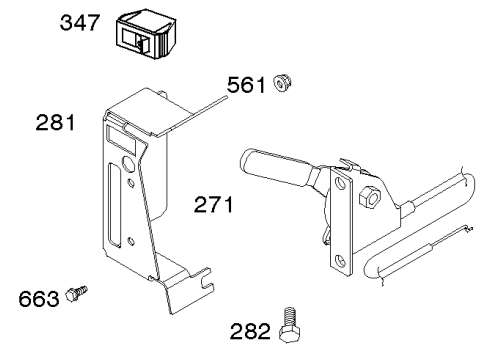

Governor Springs, Controls

REF NO	PART NO	QTY	DESCRIPTION
188	692056		SCREW -(Control Bracket) (M8x14mm)
188	845964		SCREW -(Control Bracket) (M8x10mm)
202	691536		LINK, Mechanical Governor
203	808753		CRANK, Bell
204	692884		BUSHING, Lever
205	841233		SCREW -(Bell Crank)
206	691244		NUT, Governor Adjusting
208	808453		ROD, Governor Control
209	692070		SPRING, Governor -(Red)
211	692069		SPRING, Governed Idle -(Red)
216	691542		LINK, Choke
222	845305		BRACKET, Control
227	690236		LEVER, Governor Control
232	691538		SPRING/LINK, Governor
234	691723		CLIP, Control Rod
262	692083		SCREW -(Rod Bracket)
265	691024		CLAMP, Casing
267	841552		SCREW -(Casing Clamp) (M5x20mm)
268	691025		CASING, Control Wire -(Cut To Required Length)
269	691026		WIRE, Control -(Cut To Required Length)
270	691027		NUT -(Control Wire Casing)
271	692541		LEVER, Control
271A	691028		LEVER, Control
278	842122		WASHER -(Governor Control Lever)
280	691526		BRACKET, Fixed Speed
281	690742		PANEL, Control
282	692083		SCREW -(Control Lever)
347	691995		SWITCH, Rocker
414	690344		WASHER -(Bell Crank)
432	691509		CAP, Spring
505	690238		NUT -(Governor Lever)
505A	844752		NUT -(Governor Control Lever)
561	690713		NUT -(Control Lever)
562	690239		BOLT -(Governor Control Lever)
663	692083		SCREW -(Control Panel)
689	691272		SPRING, Friction
748	692083		SCREW -(Control Rod Clip) (M5x12mm)
990A	847146		SET, Key -(Waterproof)