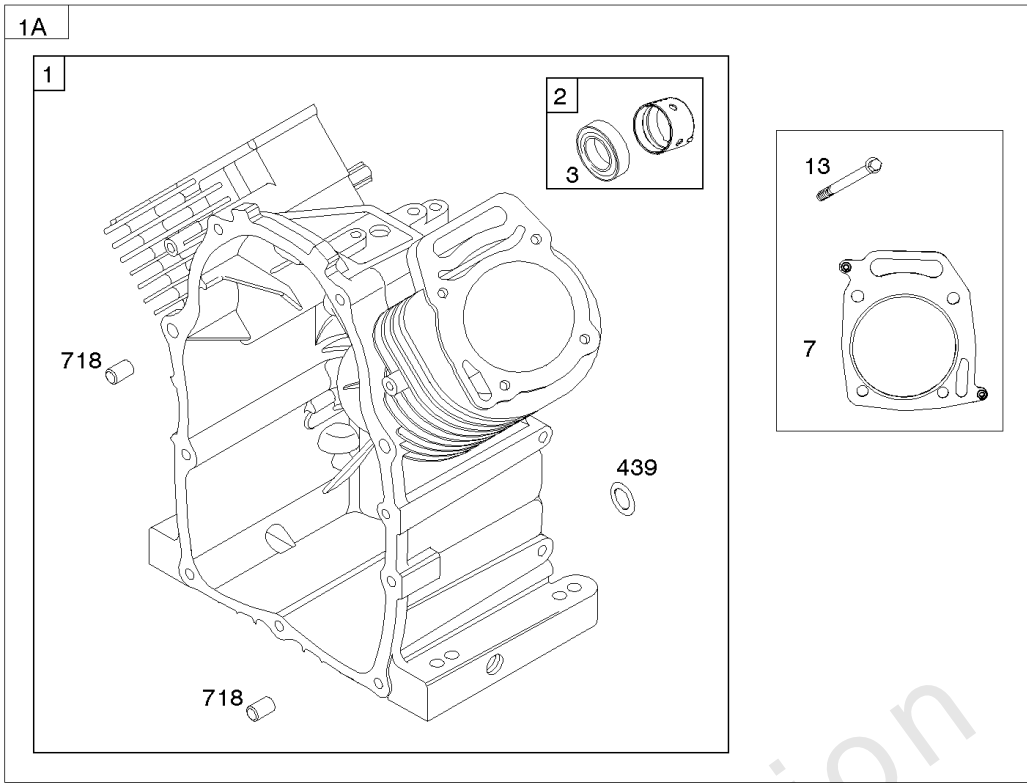

1036 EMISSIONS LABEL

1330 REPAIR MANUAL

1319 WARNING LABEL

WARNING	
	Read and follow Operating Instructions before running engine.
	Gasoline is flammable. Allow engine to cool at least 2 minutes before refueling.
	Engines emit carbon monoxide, DO NOT run in enclosed area.
	Muffler area temperature may exceed 150°F. Do not touch hot parts.

REQUIRED when replacing parts with warning labels affixed.