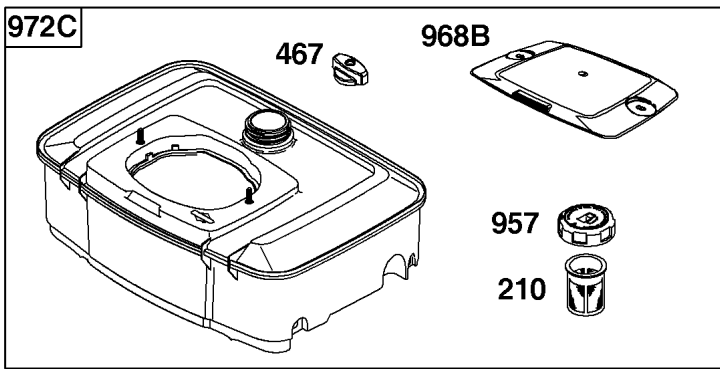

Fuel Suppy

REF NO	PART NO	QTY	DESCRIPTION
182F	691520		BRACKET, Fuel Tank
182G	841600		BRACKET, Fuel Tank
182J	691525		BRACKET, Fuel Tank
182H	691524		BRACKET, Fuel Tank
187	791745		LINE, Fuel -(23 Inches)(Cut To Required Length)
187	791766		LINE, Fuel -(15 Inches Long)(Cut To Required Length)
187B	846567		LINE, Fuel -(Formed Hose)
187D	846584		LINE, Fuel -(Formed)(6.88 Lg)(Cut To Required Length)
187C	692106		LINE, Fuel
187D	791744		LINE, Fuel -(Formed)(14 Inches Long)(Cut To Required Length)
190	845964		SCREW -(Fuel Tank) (M8x10mm)
190A	692199		SCREW -(Fuel Tank) (1/4-20 x 0.62)
210A	845270		STRAINER, Fuel
240	844545		FILTER, Fuel
240B	84001895		FILTER, Fuel
240C	845125		FILTER, Fuel
385	807084		SCREW -(Fuel Pump)
387	808656		PUMP, Fuel
467	691985		KNOB, Air Cleaner Cover -Used Before Code Date 10040100
467	846431		KNOB, Air Cleaner Cover -Used After Code Date 10033100
480	806660		SCREW -(Tube Clamp)
527	690423		CLAMP, Tube
601	791850		CLAMP, Hose -(Green)
601B	691038		CLAMP, Hose
601E	846483		CLAMP, Hose
601C	691522		CLAMP, Hose
628	806660		SCREW -(Fuel Pump Bracket)
674	692062		SCREW -(Fuel Tank Bracket) (M8x18mm)
788	691559		BRACKET, Fuel Pump
804	844727		CANISTER, Carbon -(EVAP)
918	791880		LINE, Fuel -(Cut To Required Length)
957A	844728		CAP, Fuel Tank
957D	847578		CAP, Fuel Tank -(Tethered Cap)
958	692008		VALVE, Fuel Shut Off -(Used on models with Fuel Shut-off Rods ref #1038)
958	698183		VALVE, Fuel Shut Off
964	590799		CAP, Connector
972B	844726		TANK, Fuel
1068	845143		HOSE/CLAMP ASSEMBLY