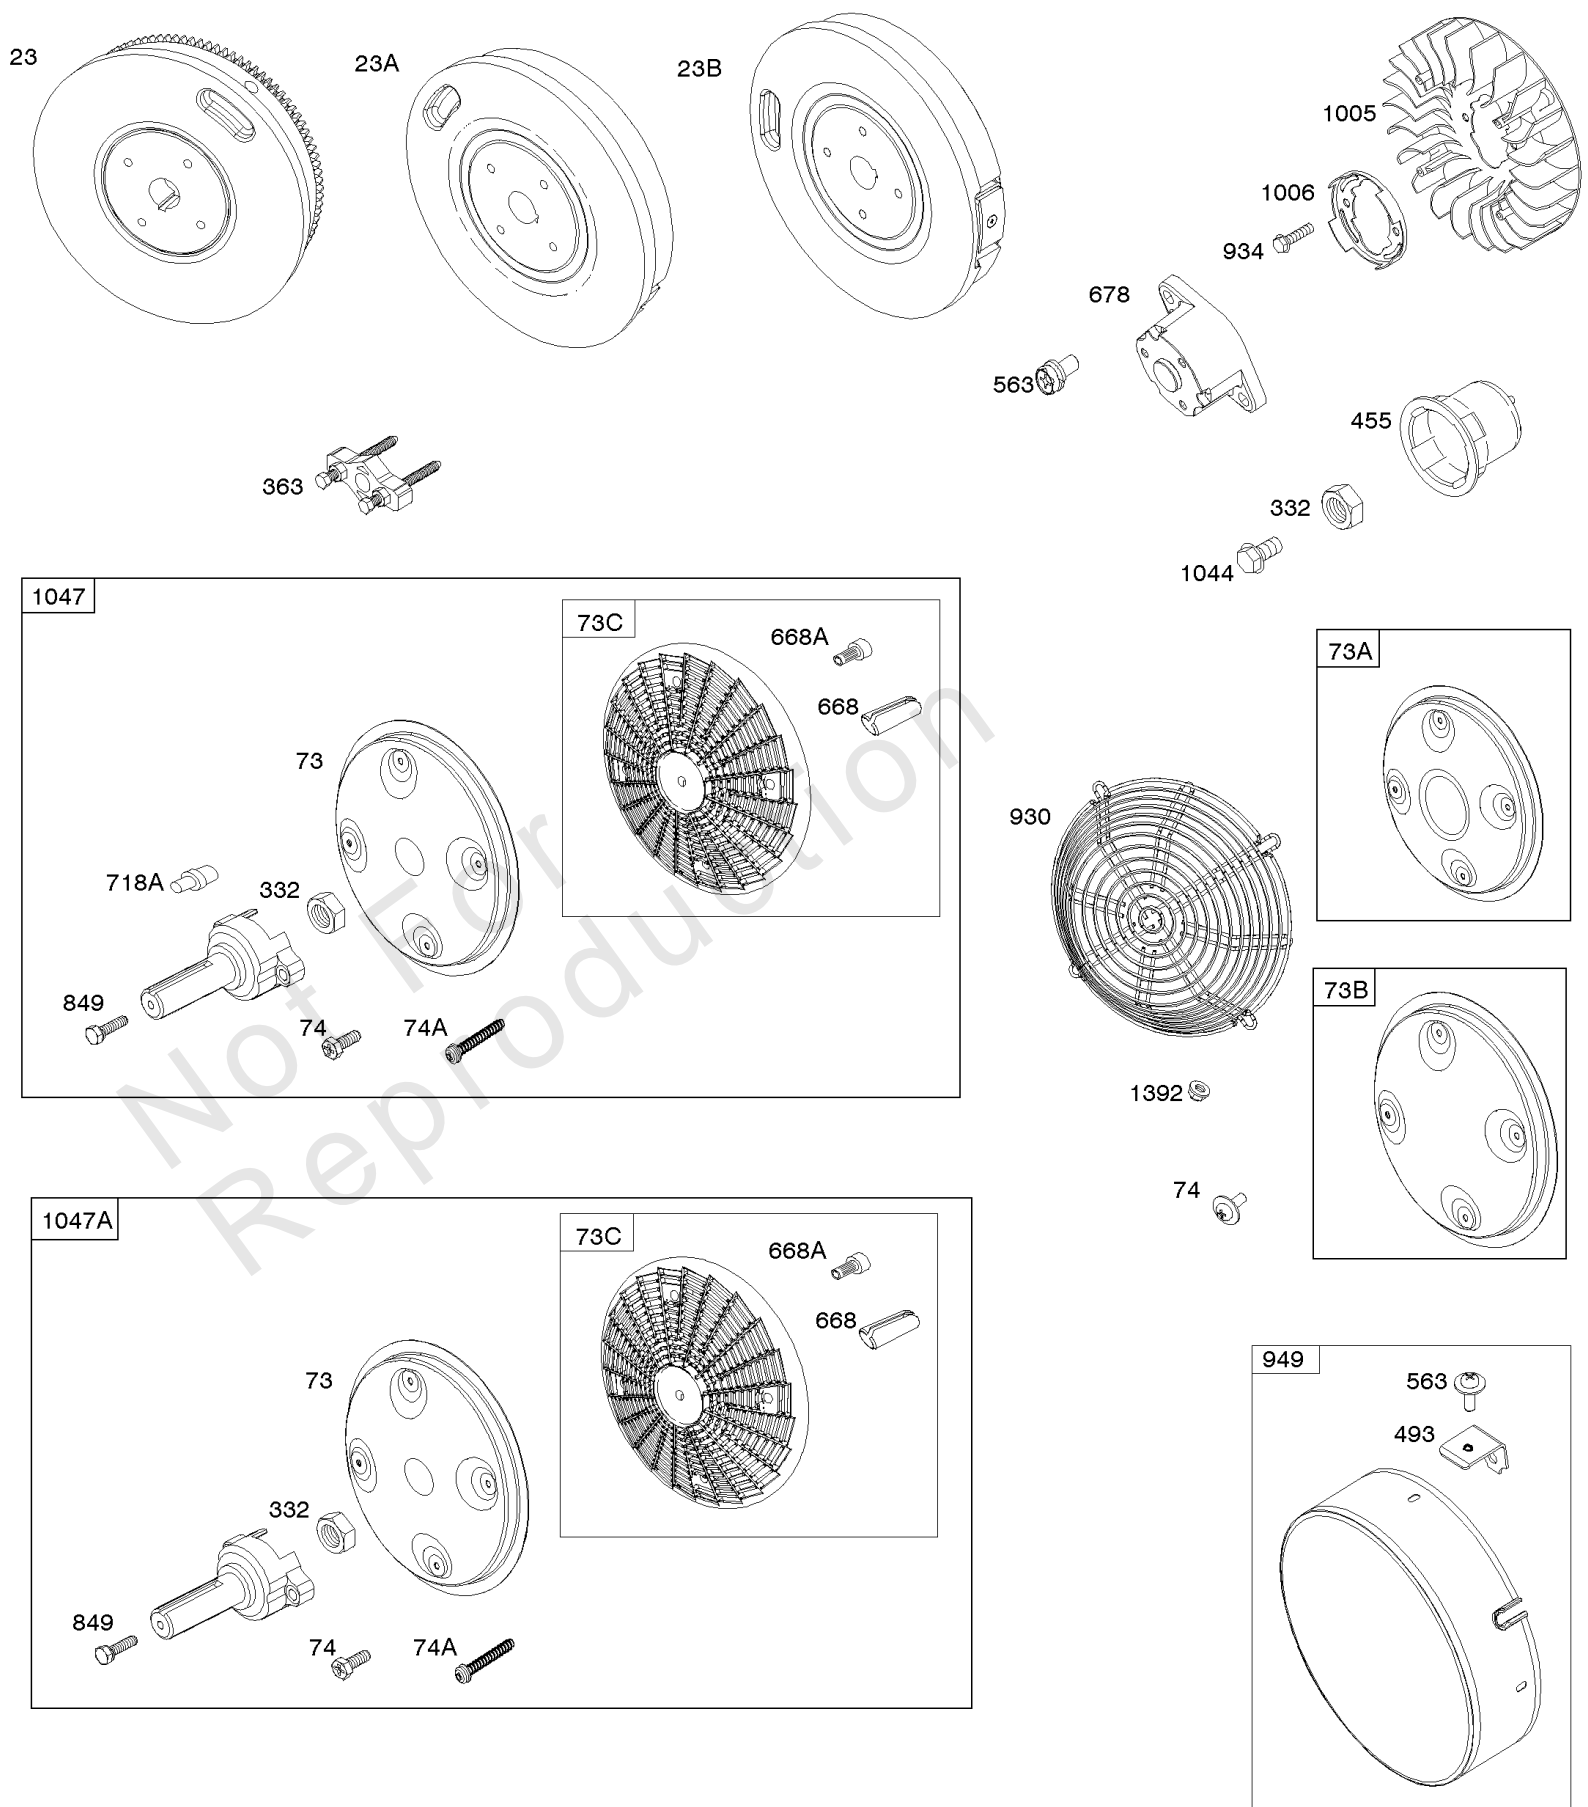

Flywheel, Stub Shaft, Rotating Screen

Mfg. No: 386447-3048-G1

Flywheel, Stub Shaft, Rotating Screen

REF NO	PART NO	QTY	DESCRIPTION
23	809236		FLYWHEEL -(16 Amp)
73A	841662		SCREEN, Rotating
73C	494439		SCREEN, Rotating
74	841441		SCREW -(Rotating Screen) (M5x14mm)
74A	691088		SCREW -(Rotating Screen)
332	690887		NUT -(Flywheel)
363	19203		PULLER, Flywheel
455	841794		CUP, Flywheel
493	845729		BRACKET, Mounting
563	841735		SCREW -(Debris Screen Guard)
668	691215		SPACER -(Rotating Screen)
668A	691500		SPACER -(Rotating Screen)
678	841730		SPACER -(Rewind)
718A	841581		PIN, Locating
849	691088		SCREW -(Stub Shaft)
930	846284		GUARD, Flywheel Fan
934	691058		SCREW -(Fan Retainer)
934	692062		SCREW -(Fan Retainer) (M8x18mm)
949	845728		GUARD, Debris Screen
1005	841439		FAN, Flywheel
1006	690452		RETAINER, Fan
1044	692056		SCREW -(Flywheel)
1392	690939		NUT -(Rewind Guard)