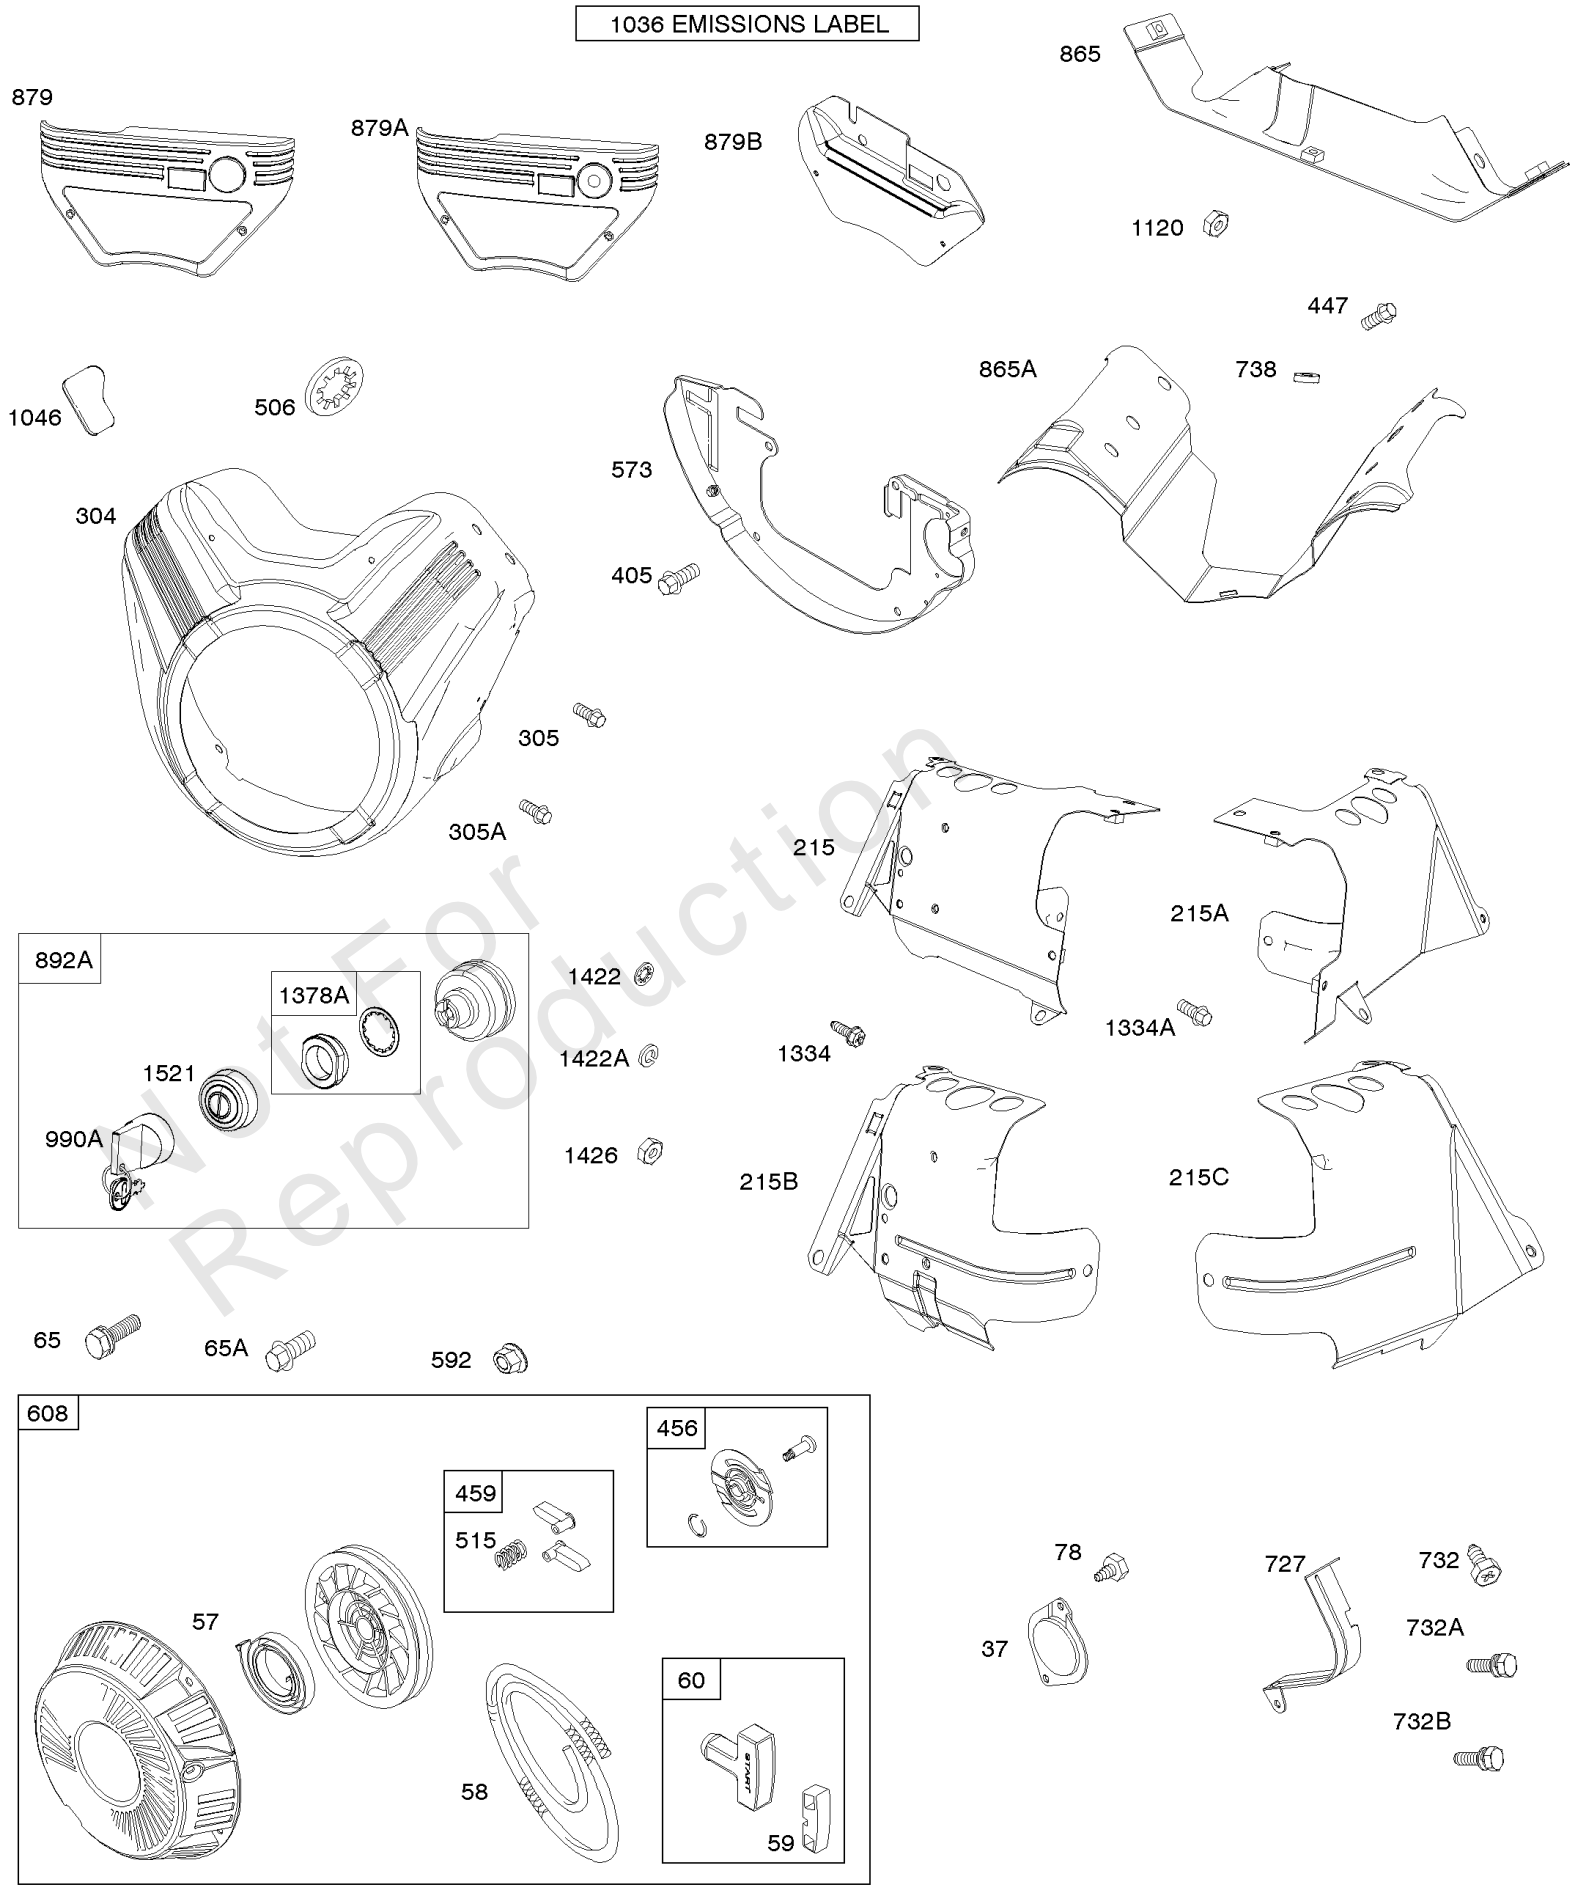

Blower Housing, Air Guides, Shrouds, Carburetor Cover, Rewind Starter

Mfg. No: 386447-3048-G1

1036 EMISSIONS LABEL

Blower Housing, Air Guides, Shrouds, Carburetor Cover, Rewind Starter

REF NO	PART NO	QTY	DESCRIPTION
37	841309		GUARD, Flywheel
57	692086		SPRING, Rewind Starter
58	66574		ROPE, Starter -(Cut To Required Length)
59	805957		INSERT, Grip
60	808167		GRIP, Starter Rope
65	846234		SCREW -(Rewind Starter) (M8x22mm)
65	690341		SCREW -(Rewind Starter) (5/16-18 x 0.875)
65A	841233		SCREW -(Rewind Starter) (M6x10mm)
78	690688		SCREW -(Flywheel Guard)
215B	841183		GUIDE, Air -(Cylinder 1)
215C	841182		GUIDE, Air -(Cylinder 2)
304	841489		HOUSING, Blower
305	692056		SCREW -(Blower Housing) (M8x14mm)
305A	692062		SCREW -(Blower Housing) (M8x18mm)
405	807163		SCREW -(Back Plate)
447	841233		SCREW -(Air Guide Cover)
456	845219		PLATE, Pawl Friction
459	845218		PAWL, Ratchet
506	807120		SCREW -(Carburetor/EFI Cover)
515	691528		SPRING, Pawl
573	841310		PLATE, Back
592	690939		NUT -(Rewind Starter) (M6)
608	841729		STARTER, Rewind
727	841313		COVER, Starter Drive
732	690688		SCREW -(Starter Drive Cover) (8mm)
732A	807163		SCREW -(Starter Drive Cover) (Lockerwasher Head) (M6x10)
732B	841233		SCREW -(Starter Drive Cover) (Flange Washer Head) (M6x10)
738	690706		WASHER -(Air Guide Cover)
865A	843768		COVER, Air Guide
879A	842128		COVER, Carburetor/EFI
990A	847146		SET, Key -(Waterproof)
1036	-----		Label-Emissions -(Available From A Briggs & Stratton Authorized Dealer)
1046	841165		PLUG, Blower Housing
1120	690238		NUT -(Air Guide Cover)
1334	841233		SCREW -(Air Guide) (M6x10mm)
1334A	692067		SCREW -(Air Guide) (M6x14mm)