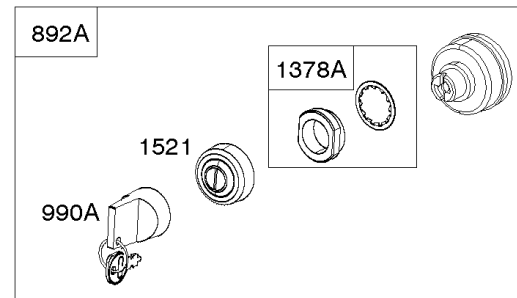

Fuel Suppy

REF NO	PART NO	QTY	DESCRIPTION
1425	844712		HOSE, Purge Line -(Cut To Required Length)

Not For Reproduction

Governor Springs, Controls

REF NO	PART NO	QTY	DESCRIPTION
188	692056		SCREW -(Control Bracket) (M8x14mm)
188	845964		SCREW -(Control Bracket) (M8x10mm)
202	691536		LINK, Mechanical Governor
203	808753		CRANK, Bell
204	692884		BUSHING, Lever
205	841233		SCREW -(Bell Crank)
206	691244		NUT, Governor Adjusting
208	808453		ROD, Governor Control
209	692070		SPRING, Governor -(Red)
211	692069		SPRING, Governed Idle -(Red)
216	691542		LINK, Choke
222	845305		BRACKET, Control
227	690236		LEVER, Governor Control
232	691538		SPRING/LINK, Governor
234	691723		CLIP, Control Rod
262	692083		SCREW -(Rod Bracket)
265	691024		CLAMP, Casing
267	841552		SCREW -(Casing Clamp) (M5x20mm)
268	691025		CASING, Control Wire -(Cut To Required Length)
269	691026		WIRE, Control -(Cut To Required Length)
270	691027		NUT -(Control Wire Casing)
271	692541		LEVER, Control
271A	691028		LEVER, Control
278	842122		WASHER -(Governor Control Lever)
280	691526		BRACKET, Fixed Speed
281	690742		PANEL, Control
282	692083		SCREW -(Control Lever)
347	691995		SWITCH, Rocker
414	690344		WASHER -(Bell Crank)
432	691509		CAP, Spring
505	690238		NUT -(Governor Lever)
505A	844752		NUT -(Governor Control Lever)
561	690713		NUT -(Control Lever)
562	690239		BOLT -(Governor Control Lever)
663	692083		SCREW -(Control Panel)
689	691272		SPRING, Friction
748	692083		SCREW -(Control Rod Clip) (M5x12mm)
990A	847146		SET, Key -(Waterproof)