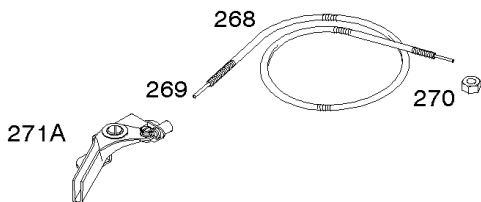

Fuel Suppy

REF NO	PART NO	QTY	DESCRIPTION
1425	844712		HOSE, Purge Line -(Cut To Required Length)

Not For Reproduction

Governor Springs, Controls

REF NO	PART NO	QTY	DESCRIPTION
188	692056		SCREW -(Control Bracket) (M8x14mm)
188	845964		SCREW -(Control Bracket) (M8x10mm)
202	691536		LINK, Mechanical Governor
203	808753		CRANK, Bell
204	692884		BUSHING, Lever
205	841233		SCREW -(Bell Crank)
206	691244		NUT, Governor Adjusting
208	808453		ROD, Governor Control
209	692070		SPRING, Governor -(Red)
211	692069		SPRING, Governed Idle -(Red)
216	691542		LINK, Choke
222	845305		BRACKET, Control
227	690236		LEVER, Governor Control
232	691538		SPRING/LINK, Governor
234	691723		CLIP, Control Rod
262	692083		SCREW -(Rod Bracket)
265	691024		CLAMP, Casing
267	841552		SCREW -(Casing Clamp) (M5x20mm)
268	691025		CASING, Control Wire -(Cut To Required Length)
269	691026		WIRE, Control -(Cut To Required Length)
270	691027		NUT -(Control Wire Casing)
271	692541		LEVER, Control
271A	691028		LEVER, Control
278	842122		WASHER -(Governor Control Lever)
280	691526		BRACKET, Fixed Speed
281	690742		PANEL, Control
282	692083		SCREW -(Control Lever)
347	691995		SWITCH, Rocker
414	690344		WASHER -(Bell Crank)
432	691509		CAP, Spring
505	690238		NUT -(Governor Lever)
505A	844752		NUT -(Governor Control Lever)
561	690713		NUT -(Control Lever)
562	690239		BOLT -(Governor Control Lever)
663	692083		SCREW -(Control Panel)
689	691272		SPRING, Friction
748	692083		SCREW -(Control Rod Clip) (M5x12mm)
990A	847146		SET, Key -(Waterproof)