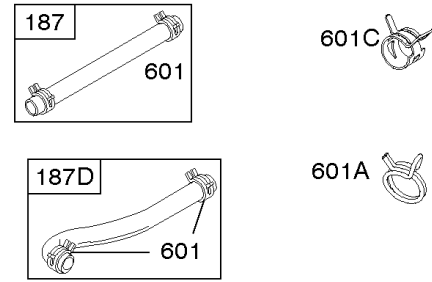

Carburetors, Fuel Pump

REF NO	PART NO	QTY	DESCRIPTION
51	690950		GASKET, Intake -(Intake Manifold To Carburetor)
94A	844593		KIT, Idle Mixture
95	690718		SCREW -(Throttle Valve)
97	808182		SHAFT, Throttle
104	844598		PIN, Float Hinge -(24.5 mm) -Used After Code Date 09031500
104A	690882		PIN, Float Hinge -(22 mm) -Used Before Code Date 09031600
105	698537		VALVE, Float Needle
105A	846635		VALVE, Float Needle
108	690883		VALVE, Choke
109	808277		SHAFT, Choke
117	699457		JET, Main -(Standard) (Left Jet) -Used After Code Date 09031500
117A	842628		JET, Main -(Standard) (Right Jet) -Used After Code Date 09031500
117B	806438		JET, Main -(Standard) (Left Jet) -Used Before Code Date 09031600
117C	806439		JET, Main -(Standard) (Right Jet) -Used Before Code Date 09031600
118	699820		JET, Main -(High Altitude) Right Jet used on Carburetors: 845653, 845315, 843104
118A	699458		JET, Main -(High Altitude) Left Jet used on Carburetor 845653
118C	690880		JET, Main -(High Altitude) Right and Left Jet used on Carburetors 809449
118E	693500		JET, Main -(High Altitude) Right Jet used on Carburetors 808626
118D	841670		JET, Main -(High Altitude) Left Jet used on Carburetors 808626
130	690884		VALVE, Throttle
131	843101		KIT, Throttle Shaft
133	808180		FLOAT, Carburetor
133A	845291		FLOAT, Carburetor -Used Before Code Date 09031600
133A	841545		FLOAT, Carburetor -Used After Code Date 09031500
135	842677		TUBE, Fuel Transfer
137	841651		GASKET, Float Bowl -Used After Code Date 09031500
137A	693711		GASKET, Carburetor Body -Used Before Code Date 09031600
141	843100		KIT, Choke Shaft
142	806375		NOZZLE, Carburetor
163	692087		GASKET, Air Cleaner -(Air Cleaner)
187	791745		LINE, Fuel -(23 Inches)(Cut To Required Length)
187	791766		LINE, Fuel -(15 Inches Long)(Cut To Required Length)
187D	791744		LINE, Fuel -(Formed)(14 Inches Long)(Cut To Required Length)