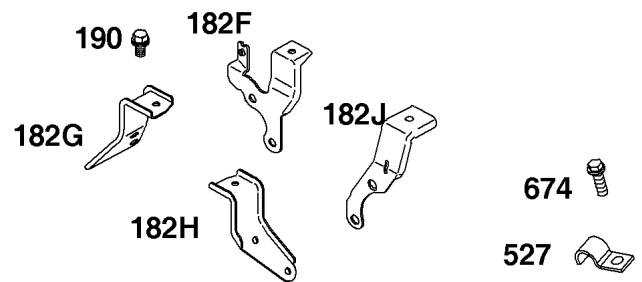

Fuel Suppy

REF NO	PART NO	QTY	DESCRIPTION
182F	691520		BRACKET, Fuel Tank
182G	841600		BRACKET, Fuel Tank
182J	691525		BRACKET, Fuel Tank
182H	691524		BRACKET, Fuel Tank
187	791745		LINE, Fuel -(23 Inches)(Cut To Required Length)
187	791766		LINE, Fuel -(15 Inches Long)(Cut To Required Length)
187B	846567		LINE, Fuel -(Formed Hose)
187D	846584		LINE, Fuel -(Formed)(6.88 Lg)(Cut To Required Length)
187C	692106		LINE, Fuel
187D	791744		LINE, Fuel -(Formed)(14 Inches Long)(Cut To Required Length)
190	845964		SCREW -(Fuel Tank) (M8x10mm)
190A	692199		SCREW -(Fuel Tank) (1/4-20 x 0.62)
210A	845270		STRAINER, Fuel
240	844545		FILTER, Fuel
240B	84001895		FILTER, Fuel
240C	845125		FILTER, Fuel
385	807084		SCREW -(Fuel Pump)
387	808656		PUMP, Fuel
467	691985		KNOB, Air Cleaner Cover -Used Before Code Date 10040100
467	846431		KNOB, Air Cleaner Cover -Used After Code Date 10033100
480	806660		SCREW -(Tube Clamp)
527	690423		CLAMP, Tube
601	791850		CLAMP, Hose -(Green)
601B	691038		CLAMP, Hose
601E	846483		CLAMP, Hose
601C	691522		CLAMP, Hose
628	806660		SCREW -(Fuel Pump Bracket)
674	692062		SCREW -(Fuel Tank Bracket) (M8x18mm)
788	691559		BRACKET, Fuel Pump
804	844727		CANISTER, Carbon -(EVAP)
918	791880		LINE, Fuel -(Cut To Required Length)
957A	844728		CAP, Fuel Tank
957D	847578		CAP, Fuel Tank -(Tethered Cap)
958	692008		VALVE, Fuel Shut Off -(Used on models with Fuel Shut-off Rods ref #1038)
958	698183		VALVE, Fuel Shut Off
964	590799		CAP, Connector
972B	844726		TANK, Fuel
1068	845143		HOSE/CLAMP ASSEMBLY