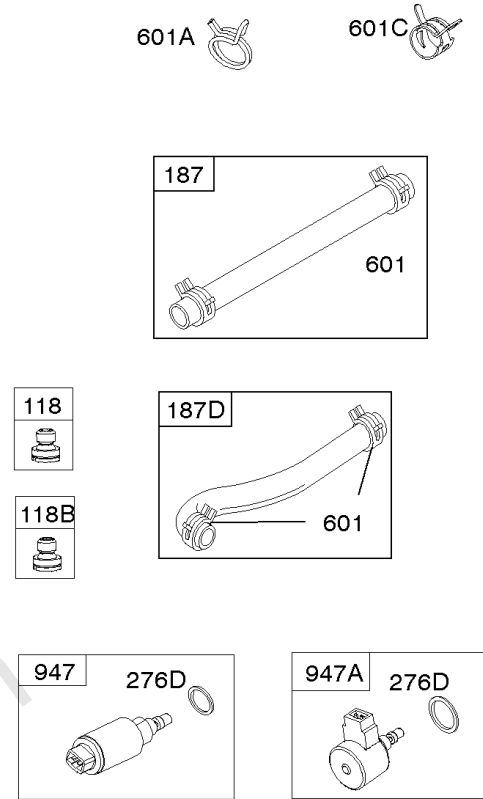

Carburetors, Fuel Pump

REF NO	PART NO	QTY	DESCRIPTION
601A	691145		CLAMP, Hose
601C	691522		CLAMP, Hose
628	806660		SCREW -(Fuel Pump Bracket)
633	690722		SEAL, Choke/Throttle Shaft -(Choke Shaft)
672	843102		GASKET, Carburetor Plate
788	691559		BRACKET, Fuel Pump
789A	844914		HARNESS, Wiring
918	791880		LINE, Fuel -(Cut To Required Length)
947	845654		SOLENOID, Fuel -Used After Code Date 11041300
947A	841546		SOLENOID, Fuel -Used After Code Date 09011900 -Used Before Code Date 11041400
950	694919		SCREW -(Float Bowl)
958	692008		VALVE, Fuel Shut Off -(Used on models with Fuel Shut-off Rods ref #1038)
958	698183		VALVE, Fuel Shut Off
964	590799		CAP, Connector
964A	807468		CAP, Carburetor
975	844591		BOWL, Float -Used After Code Date 09031500
987	691000		SEAL, Throttle Shaft
1054	280275		TIE, Cable
1124	842678		SEAL, O-Ring -(Fuel Transfer Tube)
1127	841621		SCREW -(Float Bowl to Carburetor Body)
1169	690990		SCREW -(Carburetor Cover Plate)