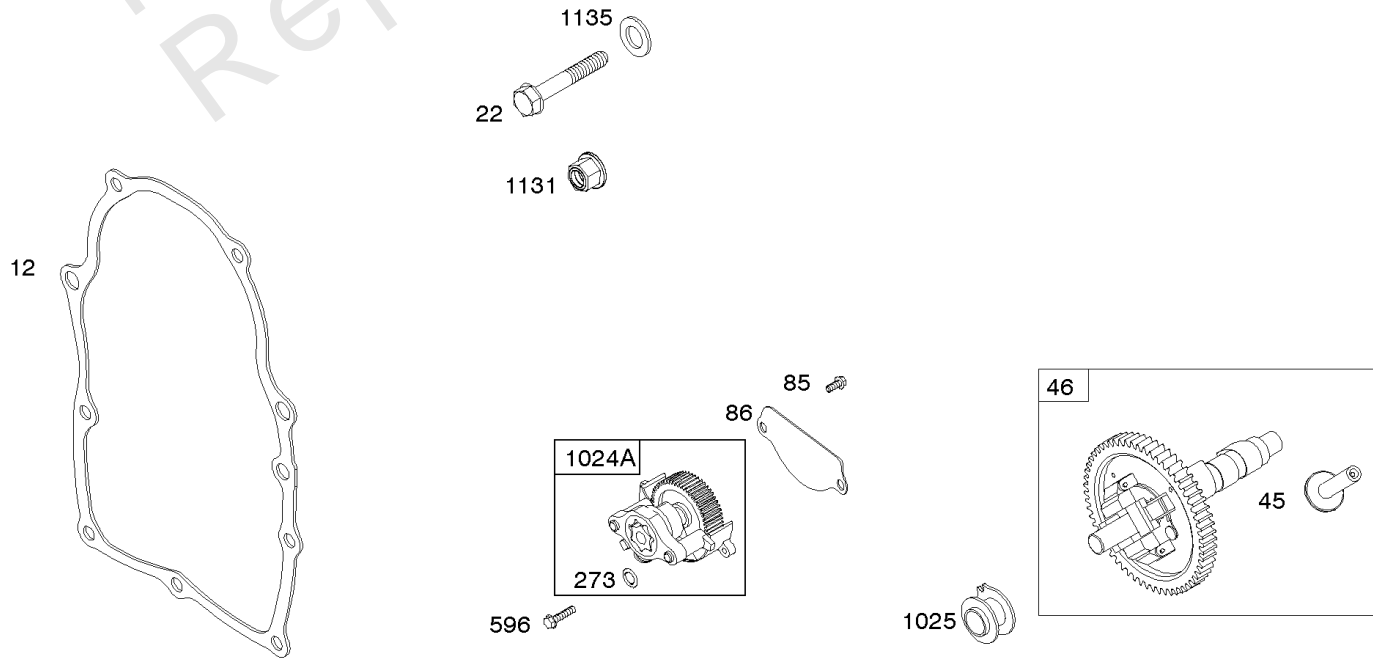

Crankcase Cover, Lubrication, Cam Shaft

REF NO	PART NO	QTY	DESCRIPTION
12	846487		GASKET, Crankcase
17	843827		BEARING, Ball
18	844588		COVER, Crankcase
20	805049S		SEAL, Oil -(PTO Side)
22	807362		SCREW -(Crankcase Cover/Sump)
45	843379		TAPPET, Valve
46	690927		CAMSHAFT
85	841233		SCREW -(Gear Cover)
86	690745		COVER, Gear
273	690681		SEAL, O-Ring -(Oil Pump)
439	692154		O-RING, Oil Gallery -(Crankcase Cover/Sump or Cylinder Assembly)
468	690690		SEAL, O-Ring -(Oil Pump Screen)
479	807084		SCREW -(Oil Pump Screen)
552	690701		BUSHING, Governor Crank
552A	806686		BUSHING, Governor Crank -(Flanged)
596	691492		SCREW -(Oil Pump)
614	691550		PIN, Cotter
616	806685		CRANK, Governor
650	841233		SCREW -(Oil Deflector)
691	842826		SEAL, Governor Shaft
1017	690900		SCREEN, Oil Pump
1024	843825		PUMP, Oil -Used After Code Date 07101400
1024A	-----		Pump-Oil -(Oil Pump is No Longer Available) (See Reference 18 for correct replacement Crankcase Cover) -Used Before Code Date 07101500
1025	690689		SPOOL, Governor
1135	806497		WASHER -(Crankcase Cover/Sump)
1135A	690704		WASHER -(Crankcase Cover/Sump) (Governor Crank)