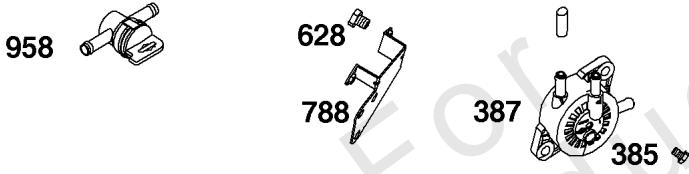

Fuel Suppy

REF NO	PART NO	QTY	DESCRIPTION
182F	691520		BRACKET, Fuel Tank
182G	841600		BRACKET, Fuel Tank
182J	691525		BRACKET, Fuel Tank
182H	691524		BRACKET, Fuel Tank
187	791745		LINE, Fuel -(23 Inches)(Cut To Required Length)
187	791766		LINE, Fuel -(15 Inches Long)(Cut To Required Length)
187B	846567		LINE, Fuel -(Formed Hose)
187D	846584		LINE, Fuel -(Formed)(6.88 Lg)(Cut To Required Length)
187C	692106		LINE, Fuel
187D	791744		LINE, Fuel -(Formed)(14 Inches Long)(Cut To Required Length)
190	845964		SCREW -(Fuel Tank) (M8x10mm)
190A	692199		SCREW -(Fuel Tank) (1/4-20 x 0.62)
210A	845270		STRAINER, Fuel
240	844545		FILTER, Fuel
240B	84001895		FILTER, Fuel
240C	845125		FILTER, Fuel
385	807084		SCREW -(Fuel Pump)
387	808656		PUMP, Fuel
467	691985		KNOB, Air Cleaner Cover -Used Before Code Date 10040100
467	846431		KNOB, Air Cleaner Cover -Used After Code Date 10033100
480	806660		SCREW -(Tube Clamp)
527	690423		CLAMP, Tube
601	791850		CLAMP, Hose -(Green)
601B	691038		CLAMP, Hose
601E	846483		CLAMP, Hose
601C	691522		CLAMP, Hose
628	806660		SCREW -(Fuel Pump Bracket)
674	692062		SCREW -(Fuel Tank Bracket) (M8x18mm)
788	691559		BRACKET, Fuel Pump
804	844727		CANISTER, Carbon -(EVAP)
918	791880		LINE, Fuel -(Cut To Required Length)
957A	844728		CAP, Fuel Tank
957D	847578		CAP, Fuel Tank -(Tethered Cap)
958	692008		VALVE, Fuel Shut Off -(Used on models with Fuel Shut-off Rods ref #1038)
958	698183		VALVE, Fuel Shut Off
964	590799		CAP, Connector
972B	844726		TANK, Fuel
1068	845143		HOSE/CLAMP ASSEMBLY