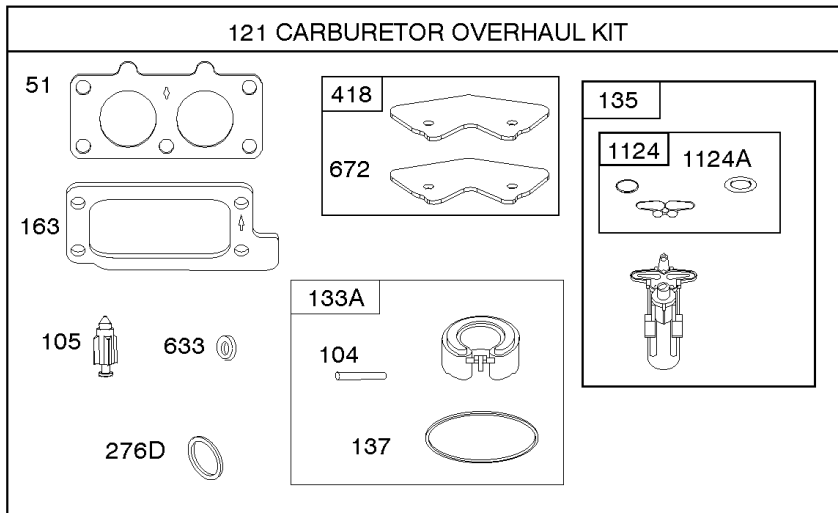

Carburetor Overhaul Kits, Engine/Valve Gasket Sets

REF NO	PART NO	QTY	DESCRIPTION
3	805101S		SEAL, Oil -(Magneto Side)
7	842622		GASKET, Cylinder Head
12	846487		GASKET, Crankcase
20	805049S		SEAL, Oil -(PTO Side)
51	690950		GASKET, Intake -(Intake Manifold To Carburetor)
51A	806418		GASKET, Intake -(Intake Manifold to Cylinder Head)
104	844598		PIN, Float Hinge -(24.5 mm) -Used After Code Date 09031500
104A	690882		PIN, Float Hinge -(22 mm) -Used Before Code Date 09031600
105	698537		VALVE, Float Needle
105A	846635		VALVE, Float Needle
121	843103		KIT, Carburetor Overhaul -Used After Code Date 09031500
121A	842873		KIT, Carburetor Overhaul -Used Before Code Date 09031600
133A	845291		FLOAT, Carburetor -Used Before Code Date 09031600
133A	841545		FLOAT, Carburetor -Used After Code Date 09031500
135	842677		TUBE, Fuel Transfer
137	841651		GASKET, Float Bowl -Used After Code Date 09031500
137A	693711		GASKET, Carburetor Body -Used Before Code Date 09031600
163	692087		GASKET, Air Cleaner -(Air Cleaner)
163B	692081		GASKET, Air Cleaner -(Air Cleaner)
273	690681		SEAL, O-Ring -(Oil Pump)
276A	807085		WASHER, Sealing -(Rocker Cover)
276D	695410		WASHER, Sealing -(Fuel Solenoid, Aluminum, 12mm O.D.)
358	842658		GASKET SET, Engine
418	844589		PLATE, Carburetor Cover
439	692154		O-RING, Oil Gallery -(Crankcase Cover/Sump or Cylinder Assembly)
468	690690		SEAL, O-Ring -(Oil Pump Screen)
633	690722		SEAL, Choke/Throttle Shaft -(Choke Shaft)
672	843102		GASKET, Carburetor Plate
830	809157		STUD, Rocker Arm -(Rocker Arm)
868	691963		SEAL, Valve -(Intake Valve)
883	806425		GASKET, Exhaust
987	691000		SEAL, Throttle Shaft
987A	808183		SEAL, Choke/Throttle Shaft
988	692063		GASKET, Oil Adapter