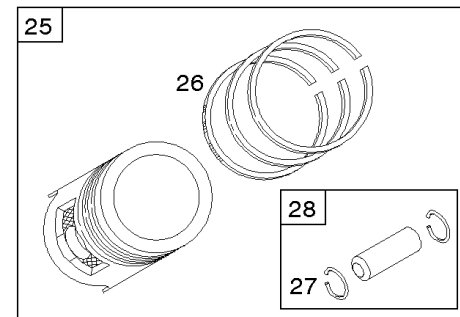

1036 EMISSIONS LABEL

1330 REPAIR MANUAL

1319 WARNING LABEL

WARNING	
	Read and follow Operating Instructions before running engine.
	Gasoline is flammable. Allow engine to cool at least 2 minutes before refueling.
	Engines emit carbon monoxide, DO NOT run in enclosed area.
	Muffler area temperature may exceed 150°F. Do not touch hot parts.

REQUIRED when replacing parts with warning labels affixed.