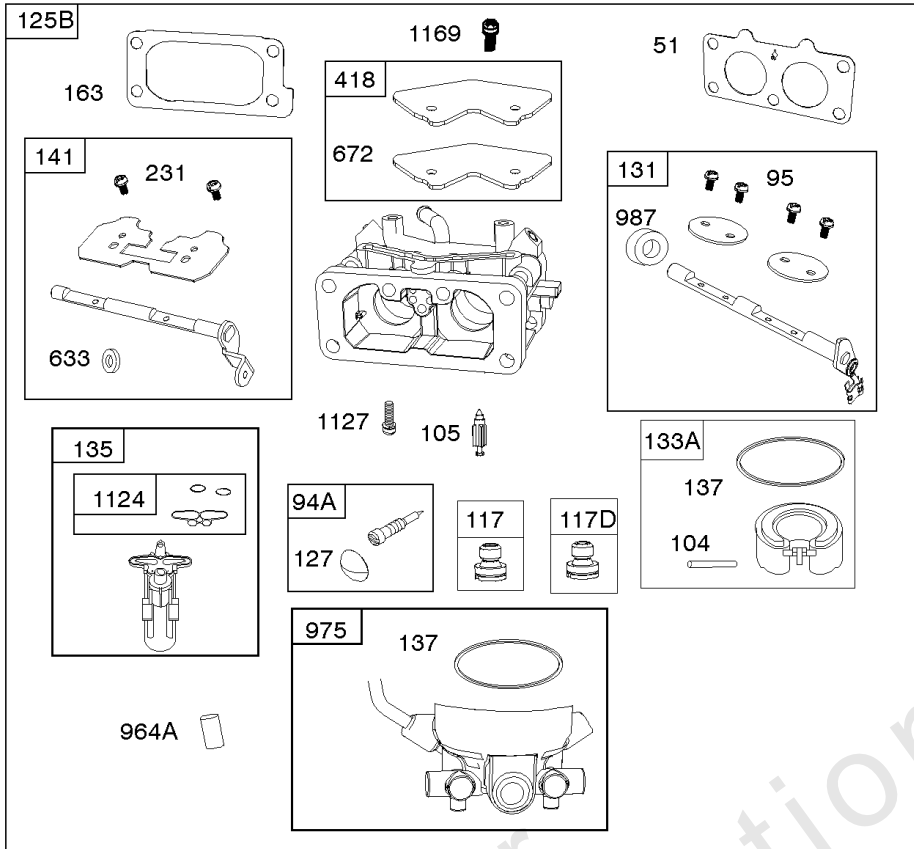

Carburetors, Fuel Pump

REF NO	PART NO	QTY	DESCRIPTION
51	690950		GASKET, Intake -(Intake Manifold To Carburetor)
94A	844593		KIT, Idle Mixture
95	690718		SCREW -(Throttle Valve)
104	844598		PIN, Float Hinge -(24.5 mm) -Used After Code Date 09031500
105	698537		VALVE, Float Needle
117	699457		JET, Main -(Standard) (Left Jet) -Used After Code Date 09031500
117A	842628		JET, Main -(Standard) (Right Jet) -Used After Code Date 09031500
117D	843099		JET, Main -(Standard) (Left Jet)
118	699820		JET, Main -(High Altitude) Right Jet used on Carburetors: 845653, 845315, 843104
118A	699458		JET, Main -(High Altitude) Left Jet used on Carburetor 845653
118B	845330		JET, Main -(High Altitude) Left Jet used on carburetors 845315, 843104
125C	844716		CARBURETOR -Used Before Code Date 11041300
125C	845280		CARBURETOR -Used After Code Date 11041400
131	843101		KIT, Throttle Shaft
133A	845291		FLOAT, Carburetor -Used Before Code Date 09031600
133A	841545		FLOAT, Carburetor -Used After Code Date 09031500
135	842677		TUBE, Fuel Transfer
137	841651		GASKET, Float Bowl -Used After Code Date 09031500
141	843100		KIT, Choke Shaft
163	692087		GASKET, Air Cleaner -(Air Cleaner)
187	791745		LINE, Fuel -(23 Inches)(Cut To Required Length)
187	791766		LINE, Fuel -(15 Inches Long)(Cut To Required Length)
187D	846584		LINE, Fuel -(Formed)(6.88 Lg)(Cut To Required Length)
187D	791744		LINE, Fuel -(Formed)(14 Inches Long)(Cut To Required Length)
231	690718		SCREW -(Choke Valve)
240B	84001895		FILTER, Fuel
240C	845125		FILTER, Fuel
276D	695410		WASHER, Sealing -(Fuel Solenoid, Aluminum, 12mm O.D.)
385	807084		SCREW -(Fuel Pump)
387	808656		PUMP, Fuel
418	844589		PLATE, Carburetor Cover
527	690423		CLAMP, Tube
601	791850		CLAMP, Hose -(Green)