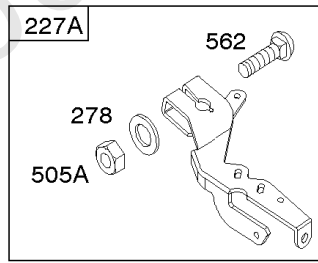

Fuel Suppy

REF NO	PART NO	QTY	DESCRIPTION
1425	844712		HOSE, Purge Line -(Cut To Required Length)

Not For Reproduction

Governor Springs, Controls

REF NO	PART NO	QTY	DESCRIPTION
188	692056		SCREW -(Control Bracket) (M8x14mm)
188	845964		SCREW -(Control Bracket) (M8x10mm)
202	691536		LINK, Mechanical Governor
203	808753		CRANK, Bell
204	692884		BUSHING, Lever
205	841233		SCREW -(Bell Crank)
206	691244		NUT, Governor Adjusting
208	808453		ROD, Governor Control
209	692070		SPRING, Governor -(Red)
211	692069		SPRING, Governed Idle -(Red)
216	691542		LINK, Choke
222	845305		BRACKET, Control
227	690236		LEVER, Governor Control
232	691538		SPRING/LINK, Governor
234	691723		CLIP, Control Rod
262	692083		SCREW -(Rod Bracket)
265	691024		CLAMP, Casing
267	841552		SCREW -(Casing Clamp) (M5x20mm)
268	691025		CASING, Control Wire -(Cut To Required Length)
269	691026		WIRE, Control -(Cut To Required Length)
270	691027		NUT -(Control Wire Casing)
271	692541		LEVER, Control
271A	691028		LEVER, Control
278	842122		WASHER -(Governor Control Lever)
280	691526		BRACKET, Fixed Speed
281	690742		PANEL, Control
282	692083		SCREW -(Control Lever)
347	691995		SWITCH, Rocker
414	690344		WASHER -(Bell Crank)
432	691509		CAP, Spring
505	690238		NUT -(Governor Lever)
505A	844752		NUT -(Governor Control Lever)
561	690713		NUT -(Control Lever)
562	690239		BOLT -(Governor Control Lever)
663	692083		SCREW -(Control Panel)
689	691272		SPRING, Friction
748	692083		SCREW -(Control Rod Clip) (M5x12mm)
990A	847146		SET, Key -(Waterproof)