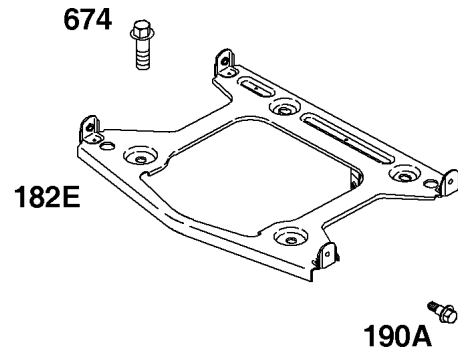

Fuel Suppy

REF NO	PART NO	QTY	DESCRIPTION
182F	691520		BRACKET, Fuel Tank
182G	841600		BRACKET, Fuel Tank
182J	691525		BRACKET, Fuel Tank
182H	691524		BRACKET, Fuel Tank
187	791745		LINE, Fuel -(23 Inches)(Cut To Required Length)
187	791766		LINE, Fuel -(15 Inches Long)(Cut To Required Length)
187B	846567		LINE, Fuel -(Formed Hose)
187D	846584		LINE, Fuel -(Formed)(6.88 Lg)(Cut To Required Length)
187C	692106		LINE, Fuel
187D	791744		LINE, Fuel -(Formed)(14 Inches Long)(Cut To Required Length)
190	845964		SCREW -(Fuel Tank) (M8x10mm)
190A	692199		SCREW -(Fuel Tank) (1/4-20 x 0.62)
210A	845270		STRAINER, Fuel
240	844545		FILTER, Fuel
240B	84001895		FILTER, Fuel
240C	845125		FILTER, Fuel
385	807084		SCREW -(Fuel Pump)
387	808656		PUMP, Fuel
467	691985		KNOB, Air Cleaner Cover -Used Before Code Date 10040100
467	846431		KNOB, Air Cleaner Cover -Used After Code Date 10033100
480	806660		SCREW -(Tube Clamp)
527	690423		CLAMP, Tube
601	791850		CLAMP, Hose -(Green)
601B	691038		CLAMP, Hose
601E	846483		CLAMP, Hose
601C	691522		CLAMP, Hose
628	806660		SCREW -(Fuel Pump Bracket)
674	692062		SCREW -(Fuel Tank Bracket) (M8x18mm)
788	691559		BRACKET, Fuel Pump
804	844727		CANISTER, Carbon -(EVAP)
918	791880		LINE, Fuel -(Cut To Required Length)
957A	844728		CAP, Fuel Tank
957D	847578		CAP, Fuel Tank -(Tethered Cap)
958	692008		VALVE, Fuel Shut Off -(Used on models with Fuel Shut-off Rods ref #1038)
958	698183		VALVE, Fuel Shut Off
964	590799		CAP, Connector
972B	844726		TANK, Fuel
1068	845143		HOSE/CLAMP ASSEMBLY