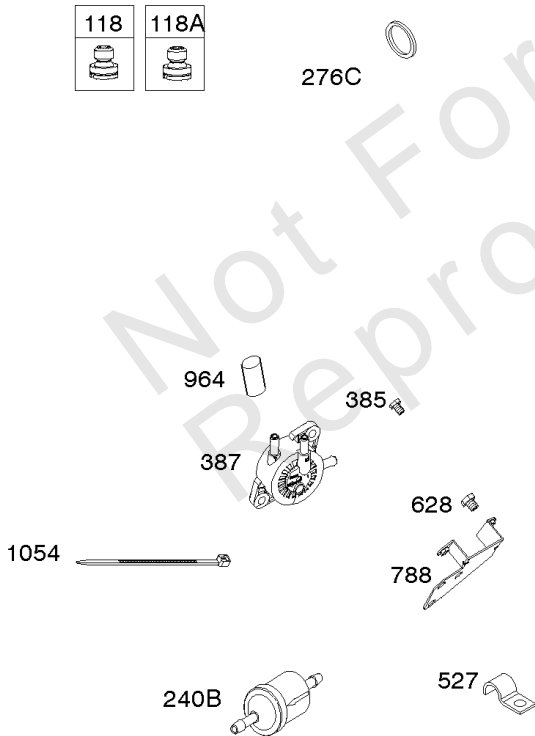

Carburetors, Fuel Pump

REF NO	PART NO	QTY	DESCRIPTION
51	690950		GASKET, Intake -(Intake Manifold To Carburetor)
94A	844593		KIT, Idle Mixture
95	690718		SCREW -(Throttle Valve)
97	808182		SHAFT, Throttle
104	844598		PIN, Float Hinge -(24.5 mm) -Used After Code Date 09031500
104A	690882		PIN, Float Hinge -(22 mm) -Used Before Code Date 09031600
105	698537		VALVE, Float Needle
105A	846635		VALVE, Float Needle
108	690883		VALVE, Choke
109	808277		SHAFT, Choke
117	699457		JET, Main -(Standard) (Left Jet) -Used After Code Date 09031500
117A	842628		JET, Main -(Standard) (Right Jet) -Used After Code Date 09031500
117B	806438		JET, Main -(Standard) (Left Jet) -Used Before Code Date 09031600
117C	806439		JET, Main -(Standard) (Right Jet) -Used Before Code Date 09031600
118	699820		JET, Main -(High Altitude) Right Jet used on Carburetors: 845653, 845315, 843104
118A	699458		JET, Main -(High Altitude) Left Jet used on Carburetor 845653
118C	690880		JET, Main -(High Altitude) Right and Left Jet used on Carburetors 809449
118E	693500		JET, Main -(High Altitude) Right Jet used on Carburetors 808626
118D	841670		JET, Main -(High Altitude) Left Jet used on Carburetors 808626
130	690884		VALVE, Throttle
131	843101		KIT, Throttle Shaft
133	808180		FLOAT, Carburetor
133A	845291		FLOAT, Carburetor -Used Before Code Date 09031600
133A	841545		FLOAT, Carburetor -Used After Code Date 09031500
135	842677		TUBE, Fuel Transfer
137	841651		GASKET, Float Bowl -Used After Code Date 09031500
137A	693711		GASKET, Carburetor Body -Used Before Code Date 09031600
141	843100		KIT, Choke Shaft
142	806375		NOZZLE, Carburetor
163	692087		GASKET, Air Cleaner -(Air Cleaner)
187	791745		LINE, Fuel -(23 Inches)(Cut To Required Length)
187	791766		LINE, Fuel -(15 Inches Long)(Cut To Required Length)
187D	791744		LINE, Fuel -(Formed)(14 Inches Long)(Cut To Required Length)