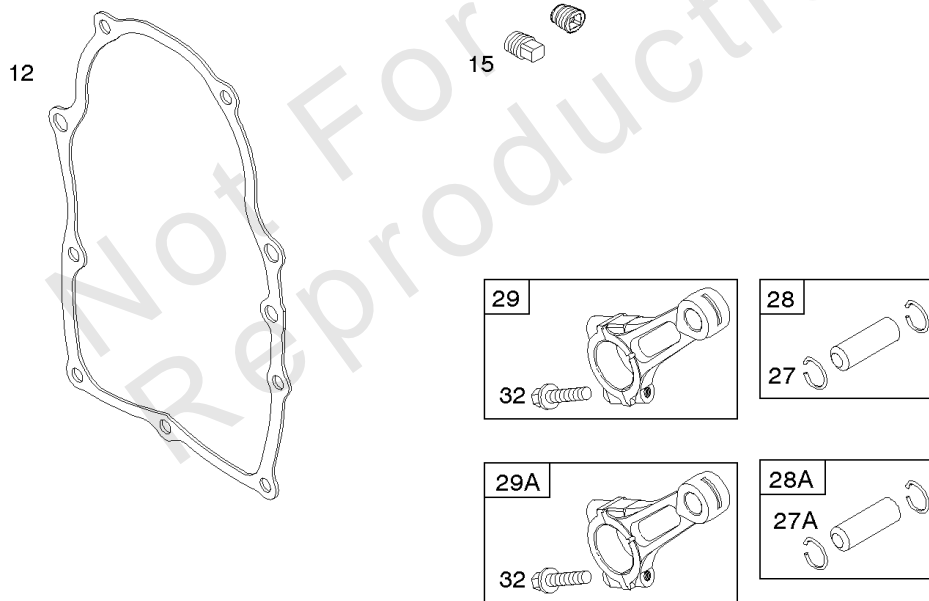

1036 EMISSIONS LABEL

1330 REPAIR MANUAL

1319 WARNING LABEL

WARNING	
	Read and follow Operating Instructions before running engine.
	Gasoline is flammable. Allow engine to cool at least 2 minutes before refueling.
	Engines emit carbon monoxide, DO NOT run in enclosed area.
	Muffler area temperature may exceed 150°F. Do not touch hot parts.

REQUIRED when replacing parts with warning labels affixed.