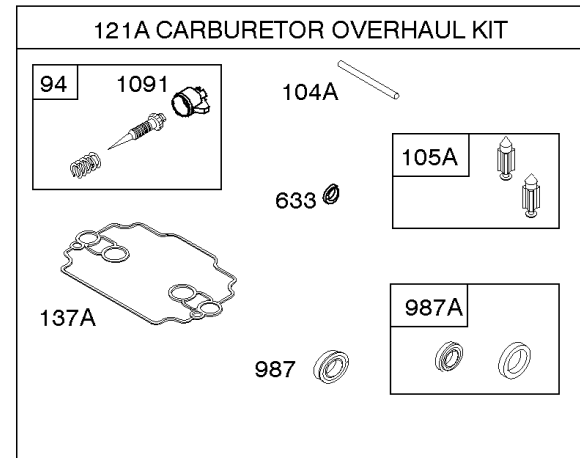

Carburetor Overhaul Kits, Engine/Valve Gasket Sets

REF NO	PART NO	QTY	DESCRIPTION
3	805101S		SEAL, Oil -(Magneto Side)
7	842622		GASKET, Cylinder Head
12	846487		GASKET, Crankcase
20	805049S		SEAL, Oil -(PTO Side)
51	690950		GASKET, Intake -(Intake Manifold To Carburetor)
51A	806418		GASKET, Intake -(Intake Manifold to Cylinder Head)
104	844598		PIN, Float Hinge -(24.5 mm) -Used After Code Date 09031500
104A	690882		PIN, Float Hinge -(22 mm) -Used Before Code Date 09031600
105	698537		VALVE, Float Needle
105A	846635		VALVE, Float Needle
121	843103		KIT, Carburetor Overhaul -Used After Code Date 09031500
121A	842873		KIT, Carburetor Overhaul -Used Before Code Date 09031600
133A	845291		FLOAT, Carburetor -Used Before Code Date 09031600
133A	841545		FLOAT, Carburetor -Used After Code Date 09031500
135	842677		TUBE, Fuel Transfer
137	841651		GASKET, Float Bowl -Used After Code Date 09031500
137A	693711		GASKET, Carburetor Body -Used Before Code Date 09031600
163	692087		GASKET, Air Cleaner -(Air Cleaner)
163B	692081		GASKET, Air Cleaner -(Air Cleaner)
273	690681		SEAL, O-Ring -(Oil Pump)
276A	807085		WASHER, Sealing -(Rocker Cover)
276D	695410		WASHER, Sealing -(Fuel Solenoid, Aluminum, 12mm O.D.)
358	842658		GASKET SET, Engine
418	844589		PLATE, Carburetor Cover
439	692154		O-RING, Oil Gallery -(Crankcase Cover/Sump or Cylinder Assembly)
468	690690		SEAL, O-Ring -(Oil Pump Screen)
633	690722		SEAL, Choke/Throttle Shaft -(Choke Shaft)
672	843102		GASKET, Carburetor Plate
830	809157		STUD, Rocker Arm -(Rocker Arm)
868	691963		SEAL, Valve -(Intake Valve)
883	806425		GASKET, Exhaust
987	691000		SEAL, Throttle Shaft
987A	808183		SEAL, Choke/Throttle Shaft
988	692063		GASKET, Oil Adapter