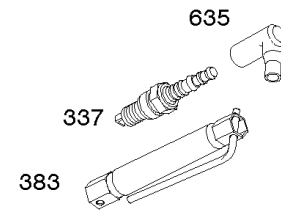

1254

Cylinder Heads, Rocker Covers

REF NO	PART NO	QTY	DESCRIPTION
5	845713		HEAD, Cylinder -(Cylinder 1)
5A	845714		HEAD, Cylinder -(Cylinder 2)
7	842622		GASKET, Cylinder Head
10	806421		SCREW -(Breather Assembly)
11	806379		TUBE, Breather
13	842618		SCREW -(Cylinder Head) (M8x106mm)
21	809500		CAP, Oil Fill
33	806419		VALVE, Exhaust
34	843751		VALVE, Intake -Used Before Code Date 12013100
34	845712		VALVE, Intake -Used After Code Date 12020100
35	692084		SPRING, Valve -(Intake)
36	809374		SPRING, Valve -(Exhaust)
40	692058		RETAINER, Valve
40A	844895		RETAINER, Valve
42	807683		KEEPER, Valve
45	843379		TAPPET, Valve
192	807623		ADJUSTER, Rocker Arm
276A	807085		WASHER, Sealing -(Rocker Cover)
337	792015		PLUG, Spark
466	806466		SEAL, O-Ring -(Breather Assembly)
601	791850		CLAMP, Hose -(Green)
601A	691145		CLAMP, Hose
635	692076		BOOT, Spark Plug
830	809157		STUD, Rocker Arm -(Rocker Arm)
868	691963		SEAL, Valve -(Intake Valve)
871	692057		BUSHING, Valve Guide
918	791880		LINE, Fuel -(Cut To Required Length)
1022	806039S		GASKET, Rocker Cover
1023	843749		COVER, Rocker
1023A	843750		COVER, Rocker -(Cylinder 2)
1023B	690910		COVER, Rocker
1023C	842823		COVER, Rocker
1026	691836		ROD, Push -(Intake)(Steel)
1026A	691758		ROD, Push -(Exhaust)(Aluminum)
1029	807323		ARM, Rocker
1100	791959		PIVOT, Rocker Arm
1254	807084		SCREW -(Rocker Arm Stud)