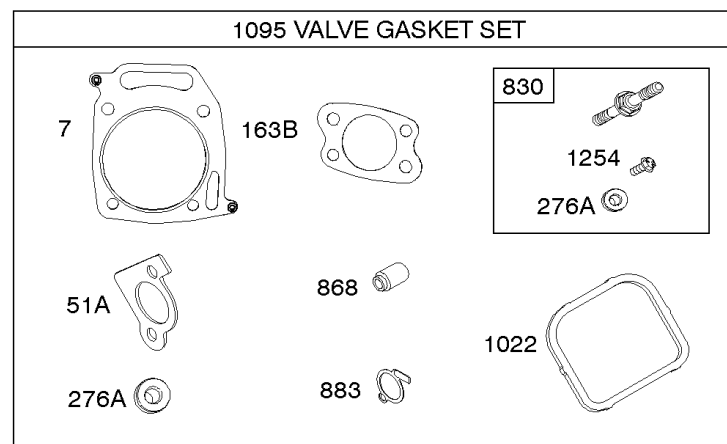

Carburetor Overhaul Kits, Engine/Valve Gasket Sets

REF NO	PART NO	QTY	DESCRIPTION
3	805101S		SEAL, Oil -(Magneto Side)
7	842622		GASKET, Cylinder Head
12	846487		GASKET, Crankcase
20	805049S		SEAL, Oil -(PTO Side)
51	690950		GASKET, Intake -(Intake Manifold To Carburetor)
51A	806418		GASKET, Intake -(Intake Manifold to Cylinder Head)
104	844598		PIN, Float Hinge -(24.5 mm) -Used After Code Date 09031500
104A	690882		PIN, Float Hinge -(22 mm) -Used Before Code Date 09031600
105	698537		VALVE, Float Needle
105A	846635		VALVE, Float Needle
121	843103		KIT, Carburetor Overhaul -Used After Code Date 09031500
121A	842873		KIT, Carburetor Overhaul -Used Before Code Date 09031600
133A	845291		FLOAT, Carburetor -Used Before Code Date 09031600
133A	841545		FLOAT, Carburetor -Used After Code Date 09031500
135	842677		TUBE, Fuel Transfer
137	841651		GASKET, Float Bowl -Used After Code Date 09031500
137A	693711		GASKET, Carburetor Body -Used Before Code Date 09031600
163	692087		GASKET, Air Cleaner -(Air Cleaner)
163B	692081		GASKET, Air Cleaner -(Air Cleaner)
273	690681		SEAL, O-Ring -(Oil Pump)
276A	807085		WASHER, Sealing -(Rocker Cover)
276D	695410		WASHER, Sealing -(Fuel Solenoid, Aluminum, 12mm O.D.)
358	842658		GASKET SET, Engine
418	844589		PLATE, Carburetor Cover
439	692154		O-RING, Oil Gallery -(Crankcase Cover/Sump or Cylinder Assembly)
468	690690		SEAL, O-Ring -(Oil Pump Screen)
633	690722		SEAL, Choke/Throttle Shaft -(Choke Shaft)
672	843102		GASKET, Carburetor Plate
830	809157		STUD, Rocker Arm -(Rocker Arm)
868	691963		SEAL, Valve -(Intake Valve)
883	806425		GASKET, Exhaust
987	691000		SEAL, Throttle Shaft
987A	808183		SEAL, Choke/Throttle Shaft
988	692063		GASKET, Oil Adapter