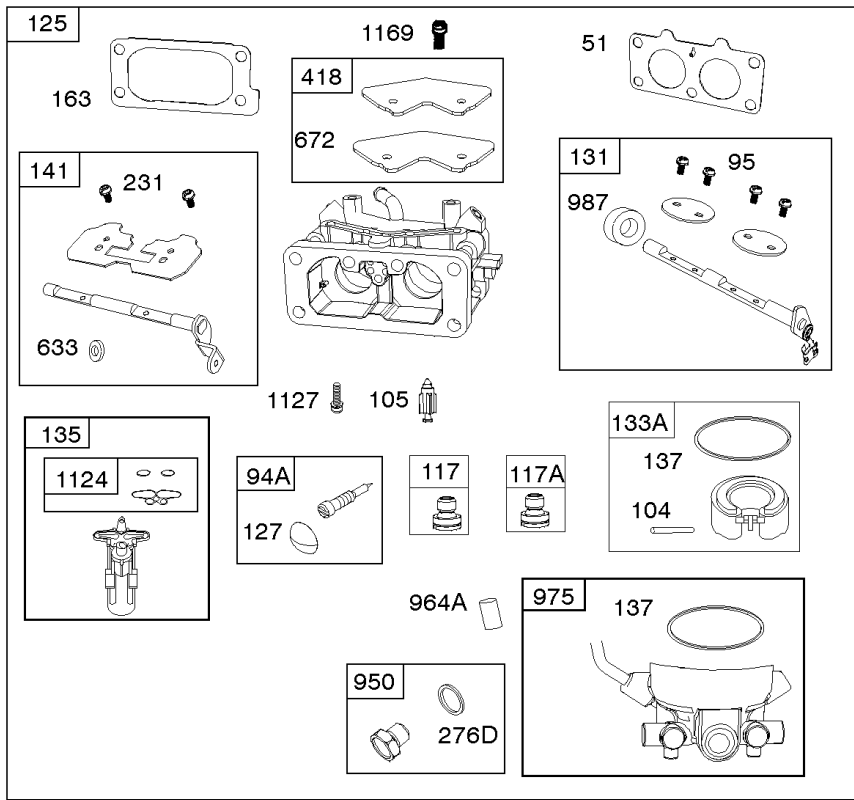

Carburetors, Fuel Pump

REF NO	PART NO	QTY	DESCRIPTION
51	690950		GASKET, Intake -(Intake Manifold To Carburetor)
94A	844593		KIT, Idle Mixture
95	690718		SCREW -(Throttle Valve)
97	808182		SHAFT, Throttle
104	844598		PIN, Float Hinge -(24.5 mm) -Used After Code Date 09031500
104A	690882		PIN, Float Hinge -(22 mm) -Used Before Code Date 09031600
105	698537		VALVE, Float Needle
105A	846635		VALVE, Float Needle
108	690883		VALVE, Choke
109	808277		SHAFT, Choke
117	699457		JET, Main -(Standard) (Left Jet) -Used After Code Date 09031500
117A	842628		JET, Main -(Standard) (Right Jet) -Used After Code Date 09031500
117B	806438		JET, Main -(Standard) (Left Jet) -Used Before Code Date 09031600
117C	806439		JET, Main -(Standard) (Right Jet) -Used Before Code Date 09031600
118	699820		JET, Main -(High Altitude) Right Jet used on Carburetors: 845653, 845315, 843104
118A	699458		JET, Main -(High Altitude) Left Jet used on Carburetor 845653
118C	690880		JET, Main -(High Altitude) Right and Left Jet used on Carburetors 809449
118E	693500		JET, Main -(High Altitude) Right Jet used on Carburetors 808626
118D	841670		JET, Main -(High Altitude) Left Jet used on Carburetors 808626
130	690884		VALVE, Throttle
131	843101		KIT, Throttle Shaft
133	808180		FLOAT, Carburetor
133A	845291		FLOAT, Carburetor -Used Before Code Date 09031600
133A	841545		FLOAT, Carburetor -Used After Code Date 09031500
135	842677		TUBE, Fuel Transfer
137	841651		GASKET, Float Bowl -Used After Code Date 09031500
137A	693711		GASKET, Carburetor Body -Used Before Code Date 09031600
141	843100		KIT, Choke Shaft
142	806375		NOZZLE, Carburetor
163	692087		GASKET, Air Cleaner -(Air Cleaner)
187	791745		LINE, Fuel -(23 Inches)(Cut To Required Length)
187	791766		LINE, Fuel -(15 Inches Long)(Cut To Required Length)
187D	791744		LINE, Fuel -(Formed)(14 Inches Long)(Cut To Required Length)