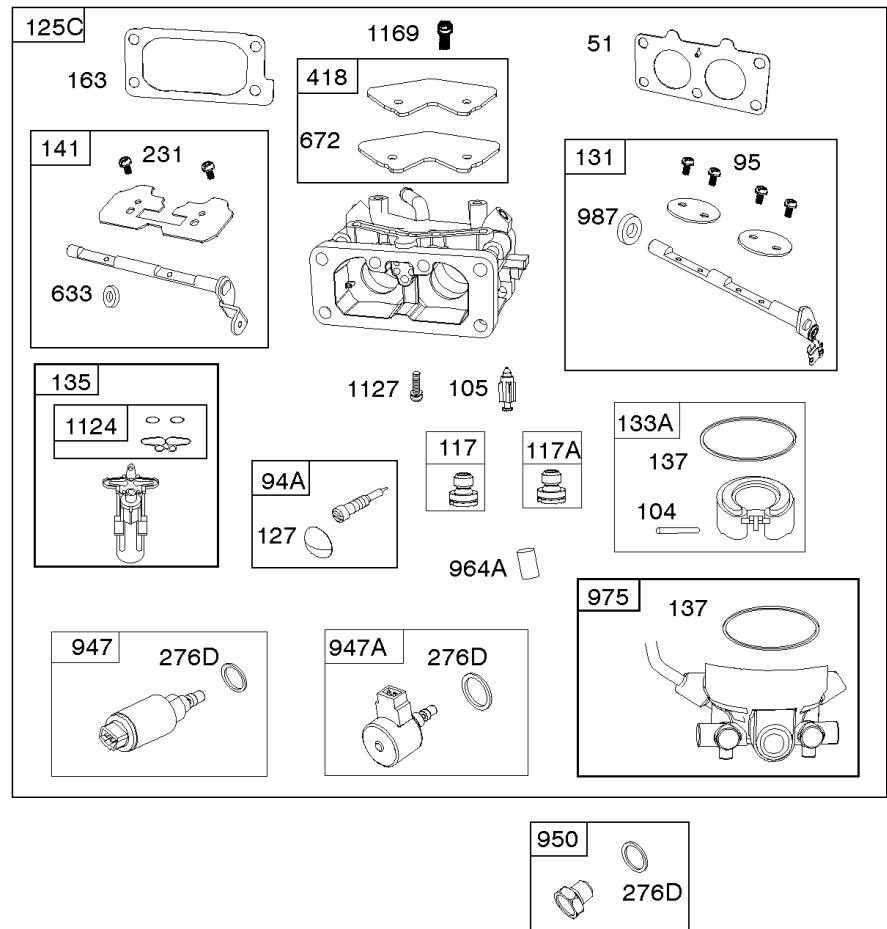

Carburetors, Fuel Pump

REF NO	PART NO	QTY	DESCRIPTION
51	690950		GASKET, Intake -(Intake Manifold To Carburetor)
94A	844593		KIT, Idle Mixture
95	690718		SCREW -(Throttle Valve)
104	844598		PIN, Float Hinge -(24.5 mm) -Used After Code Date 09031500
105	698537		VALVE, Float Needle
117	699457		JET, Main -(Standard) (Left Jet) -Used After Code Date 09031500
117A	842628		JET, Main -(Standard) (Right Jet) -Used After Code Date 09031500
117D	843099		JET, Main -(Standard) (Left Jet)
118	699820		JET, Main -(High Altitude) Right Jet used on Carburetors: 845653, 845315, 843104
118A	699458		JET, Main -(High Altitude) Left Jet used on Carburetor 845653
118B	845330		JET, Main -(High Altitude) Left Jet used on carburetors 845315, 843104
125C	844716		CARBURETOR -Used Before Code Date 11041300
125C	845280		CARBURETOR -Used After Code Date 11041400
131	843101		KIT, Throttle Shaft
133A	845291		FLOAT, Carburetor -Used Before Code Date 09031600
133A	841545		FLOAT, Carburetor -Used After Code Date 09031500
135	842677		TUBE, Fuel Transfer
137	841651		GASKET, Float Bowl -Used After Code Date 09031500
141	843100		KIT, Choke Shaft
163	692087		GASKET, Air Cleaner -(Air Cleaner)
187	791745		LINE, Fuel -(23 Inches)(Cut To Required Length)
187	791766		LINE, Fuel -(15 Inches Long)(Cut To Required Length)
187D	846584		LINE, Fuel -(Formed)(6.88 Lg)(Cut To Required Length)
187D	791744		LINE, Fuel -(Formed)(14 Inches Long)(Cut To Required Length)
231	690718		SCREW -(Choke Valve)
240B	84001895		FILTER, Fuel
240C	845125		FILTER, Fuel
276D	695410		WASHER, Sealing -(Fuel Solenoid, Aluminum, 12mm O.D.)
385	807084		SCREW -(Fuel Pump)
387	808656		PUMP, Fuel
418	844589		PLATE, Carburetor Cover
527	690423		CLAMP, Tube
601	791850		CLAMP, Hose -(Green)