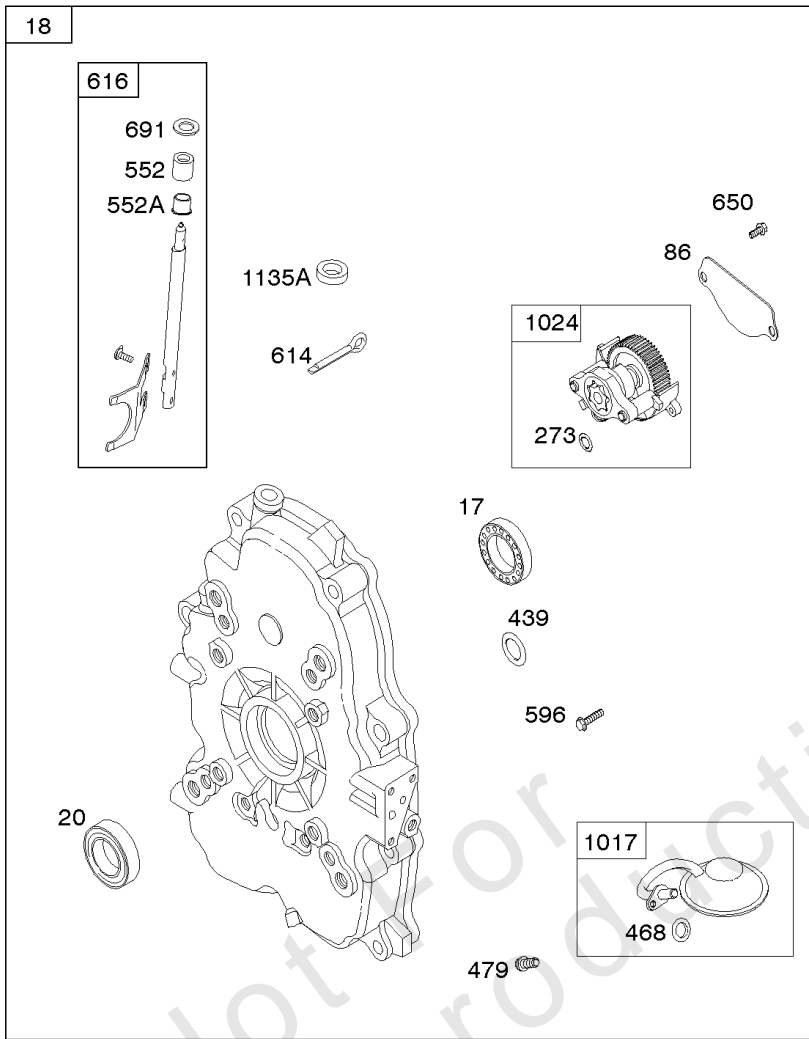

Crankcase Cover, Lubrication, Cam Shaft

REF NO	PART NO	QTY	DESCRIPTION
12	846487		GASKET, Crankcase
17	843827		BEARING, Ball
18	844588		COVER, Crankcase
20	805049S		SEAL, Oil -(PTO Side)
22	807362		SCREW -(Crankcase Cover/Sump)
45	843379		TAPPET, Valve
46	690927		CAMSHAFT
85	841233		SCREW -(Gear Cover)
86	690745		COVER, Gear
273	690681		SEAL, O-Ring -(Oil Pump)
439	692154		O-RING, Oil Gallery -(Crankcase Cover/Sump or Cylinder Assembly)
468	690690		SEAL, O-Ring -(Oil Pump Screen)
479	807084		SCREW -(Oil Pump Screen)
552	690701		BUSHING, Governor Crank
552A	806686		BUSHING, Governor Crank -(Flanged)
596	691492		SCREW -(Oil Pump)
614	691550		PIN, Cotter
616	806685		CRANK, Governor
650	841233		SCREW -(Oil Deflector)
691	842826		SEAL, Governor Shaft
1017	690900		SCREEN, Oil Pump
1024	843825		PUMP, Oil -Used After Code Date 07101400
1024A	-----		Pump-Oil -(Oil Pump is No Longer Available) (See Reference 18 for correct replacement Crankcase Cover) -Used Before Code Date 07101500
1025	690689		SPOOL, Governor
1135	806497		WASHER -(Crankcase Cover/Sump)
1135A	690704		WASHER -(Crankcase Cover/Sump) (Governor Crank)