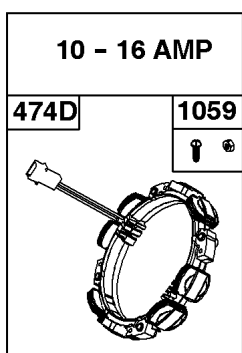

Alternators, Wires, Ignition, Regulators

REF NO	PART NO	QTY	DESCRIPTION
5	845713		HEAD, Cylinder -(Cylinder 1)
10	806421		SCREW -(Breather Assembly)
20	805049S		SEAL, Oil -(PTO Side)
333	845606		ARMATURE, Magneto
334	692066		SCREW -(Magneto Armature)
359	691077		WASHER -(Ground Terminal)
373	691612		NUT -(Ground Terminal)
474D	592830		ALTERNATOR -(10-16 Amp Regulated)
500	691086		WASHER -(Key Switch)
501	845907		REGULATOR -(10-16 Amp Regulated)
507	691972		INSULATOR
520	691084		TERMINAL, Ground
526	692067		SCREW -(Regulator) (M6x12mm)
526A	690717		SCREW -(Regulator) (M6x30mm)
526B	691547		SCREW -(Regulator) (M6x28mm)
527	690423		CLAMP, Tube
529	690744		GROMMET
555	692067		SCREW -(Starter Solenoid)
577	690795		CABLE, Starter
578	692306		WIRE ASSEMBLY
578A	844547		WIRE ASSEMBLY
578F	846588		WIRE ASSEMBLY
578B	691999		WIRE ASSEMBLY
587	807116		CLAMP, Cable
664	691087		NUT -(Key Switch)
683	691029		NUT -(Starter Solenoid)
683A	820813		NUT -(Starter Solenoid)
729	690586		CLIP, Wire
789	691996		HARNESS, Wiring
789A	844914		HARNESS, Wiring
813	690635		CLAMP
851	493880S		TERMINAL, Spark Plug
878	398661		HARNESS, Wiring
878A	691955		HARNESS, Alternator
878B	691362		HARNESS, Wiring
892	692318		SWITCH, Key
899	691077		WASHER -(Starter Solenoid)
920	691656		SOLENOID, Starter
990	691959		SET, Key