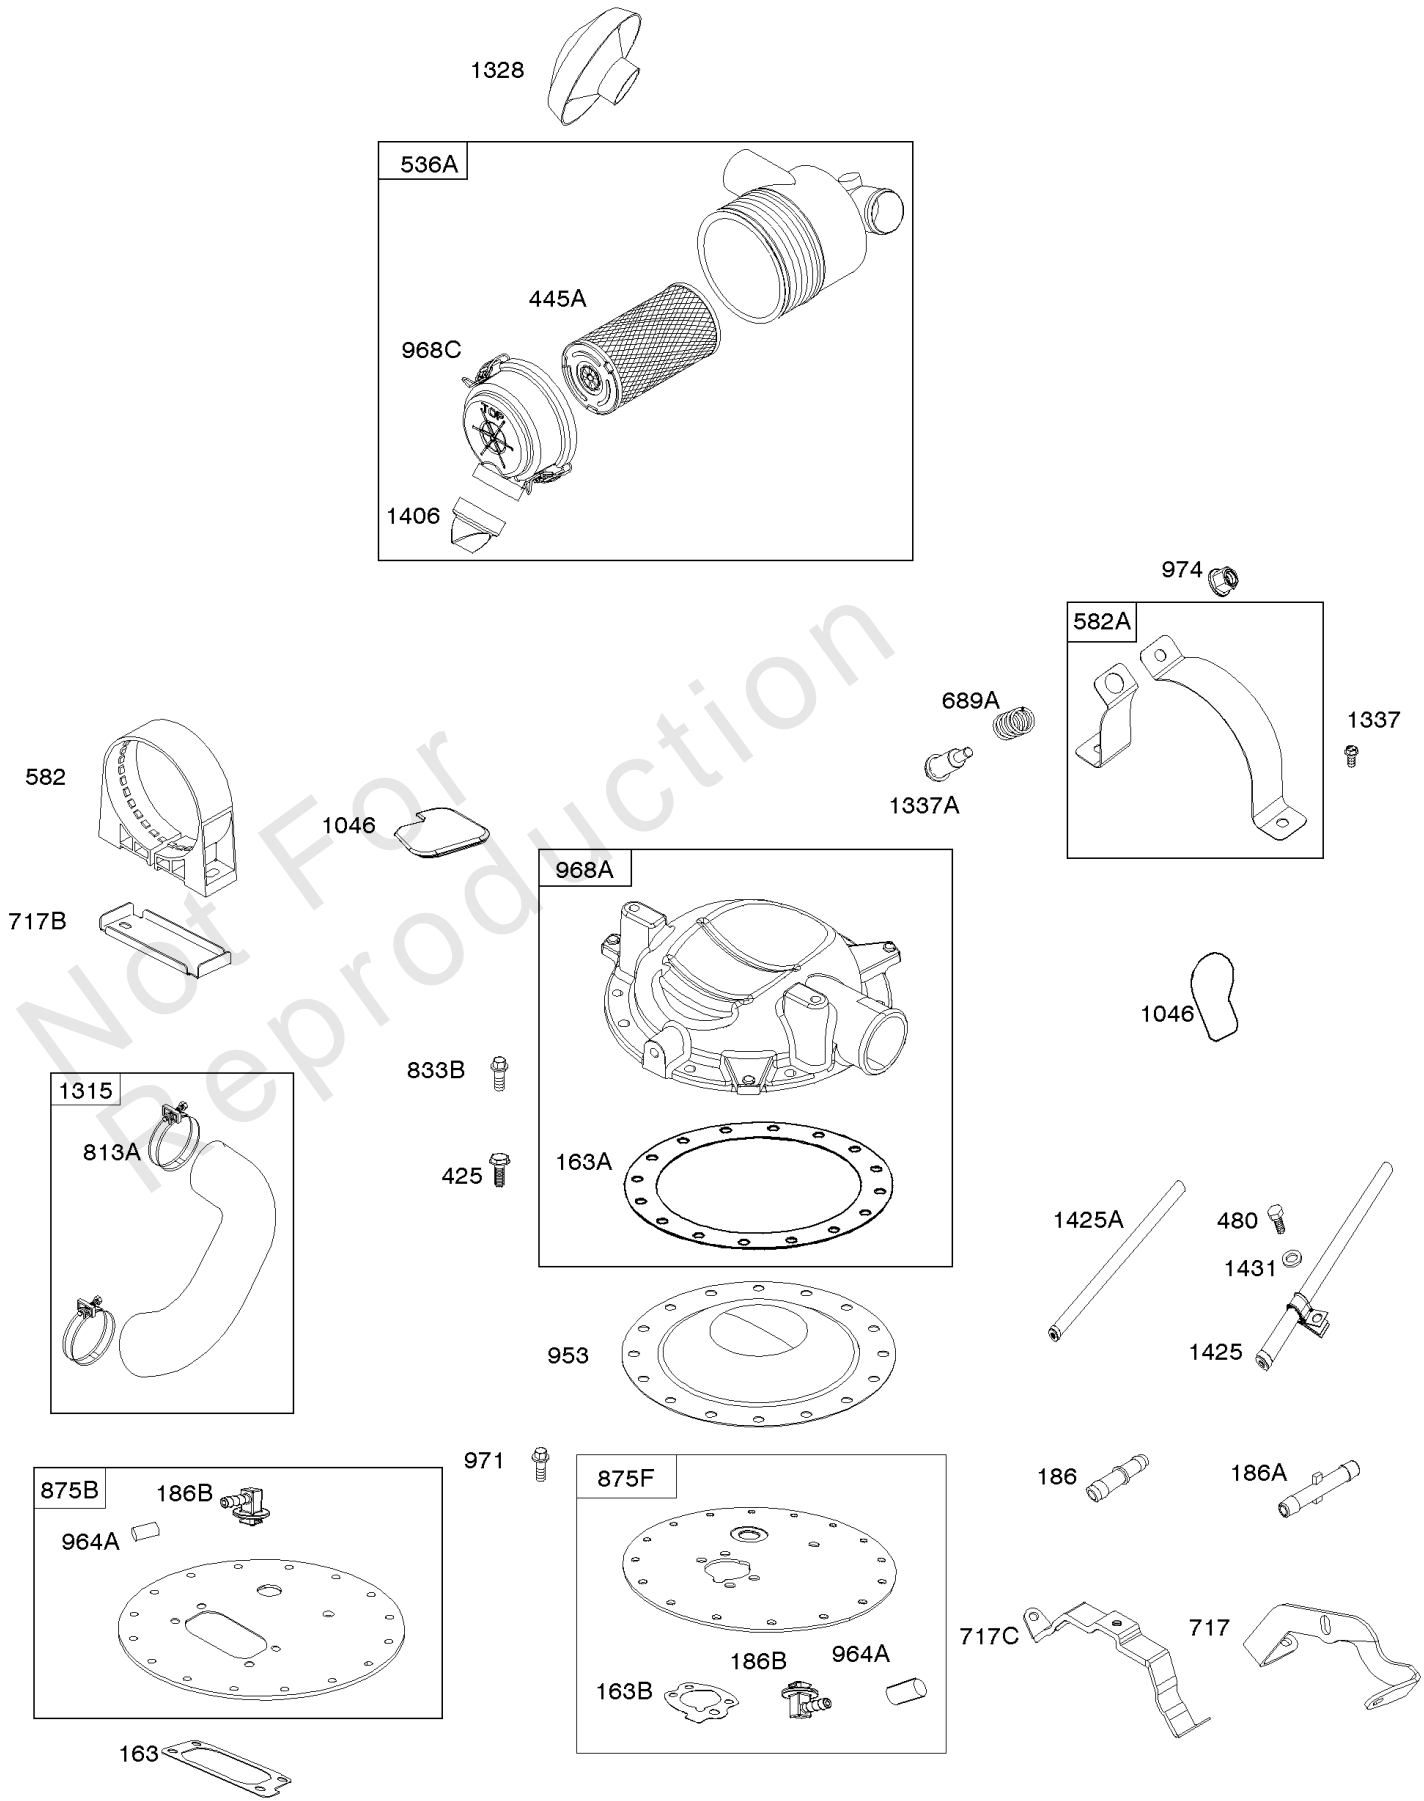

Parts Manual

Mfg. No: 386447-3048-G1

Model Components	Page
Air Filter Systems.....	6
Alternators, Wires, Ignition, Regulators.....	8
Blower Housing, Air Guides, Shrouds, Carburetor Cover, Rewind Starter.....	12
Carburetor Overhaul Kits, Engine/Valve Gasket Sets.....	16
Carburetors, Fuel Pump.....	24
Crankcase Cover, Lubrication, Cam Shaft.....	28
Cylinder Heads, Rocker Covers.....	30
Cylinder, Piston/Rings/Rods, Crankshaft.....	32
Electric Starter.....	36
Exhaust System, Intake Manifold.....	38
Flywheel, Stub Shaft, Rotating Screen.....	40
Fuel Supply.....	42
Governor Springs, Controls.....	46
Lubrication, Cam Shaft.....	50
Replacement Engine - US & Canada.....	52

Not For
Reproduction

Air Filter Systems,

REF NO	PART NO	QTY	DESCRIPTION
163	692087		GASKET, Air Cleaner -(Air Cleaner)
163A	841823		GASKET, Air Cleaner -(Air Cleaner)
163B	692081		GASKET, Air Cleaner -(Air Cleaner)
186	693184		CONNECTOR, Hose
276B	690724		WASHER, Sealing
425	691593		SCREW -(Air Cleaner Cover) (M6x12mm)
445A	820263		FILTER, A/C Cartridge
480	806660		SCREW -(Tube Clamp)
536A	825118		CLEANER, Air -(Cyclonic)
582	807381		CLAMP, Air Cleaner
582A	843114		CLAMP, Air Cleaner
689A	843113		SPRING, Friction
717	843332		BRACKET, Air Cleaner
717B	841886		BRACKET, Air Cleaner
717C	692153		BRACKET, Air Cleaner
813A	807377		CLAMP
833B	691593		SCREW -(Air Cleaner Mounting Strap/Stud) (M6x12mm)
953	845030		SCREEN, Air Cleaner
964A	807468		CAP, Carburetor
968A	841822		COVER, Air Cleaner
968C	842620		COVER, Air Cleaner
971	807084		SCREW -(Air Cleaner Base to Carburetor/Throttle Body) (M6x14mm)
974	690941		NUT -(Air Cleaner Clamp)
1046	841165		PLUG, Blower Housing
1315	843111		HOSE, Air Cleaner
1328	716244		CAP, A/C Rain
1337	692062		SCREW -(Air Cleaner Clamp) (M8x18mm)
1337A	843112		SCREW -(Air Cleaner Clamp)
1406	842623		VALVE, Debris
1425	844712		HOSE, Purge Line -(Cut To Required Length)