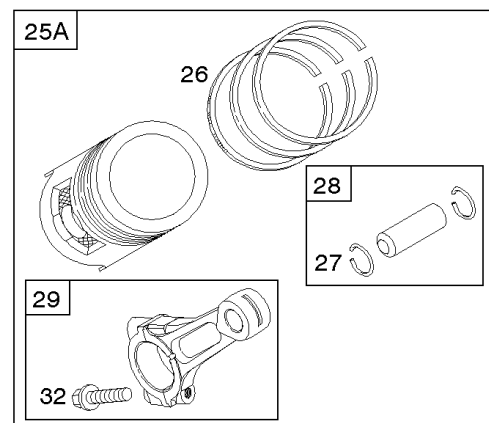

1036 EMISSIONS LABEL

1330 REPAIR MANUAL

1319 WARNING LABEL

WARNING	
	Read and follow Operating Instructions before running engine.
	Gasoline is flammable. Allow engine to cool at least 2 minutes before refueling.
	Engines emit carbon monoxide, DO NOT run in enclosed area.
	Muffler area temperature may exceed 150°F. Do not touch hot parts.

REQUIRED when replacing parts with warning labels affixed.