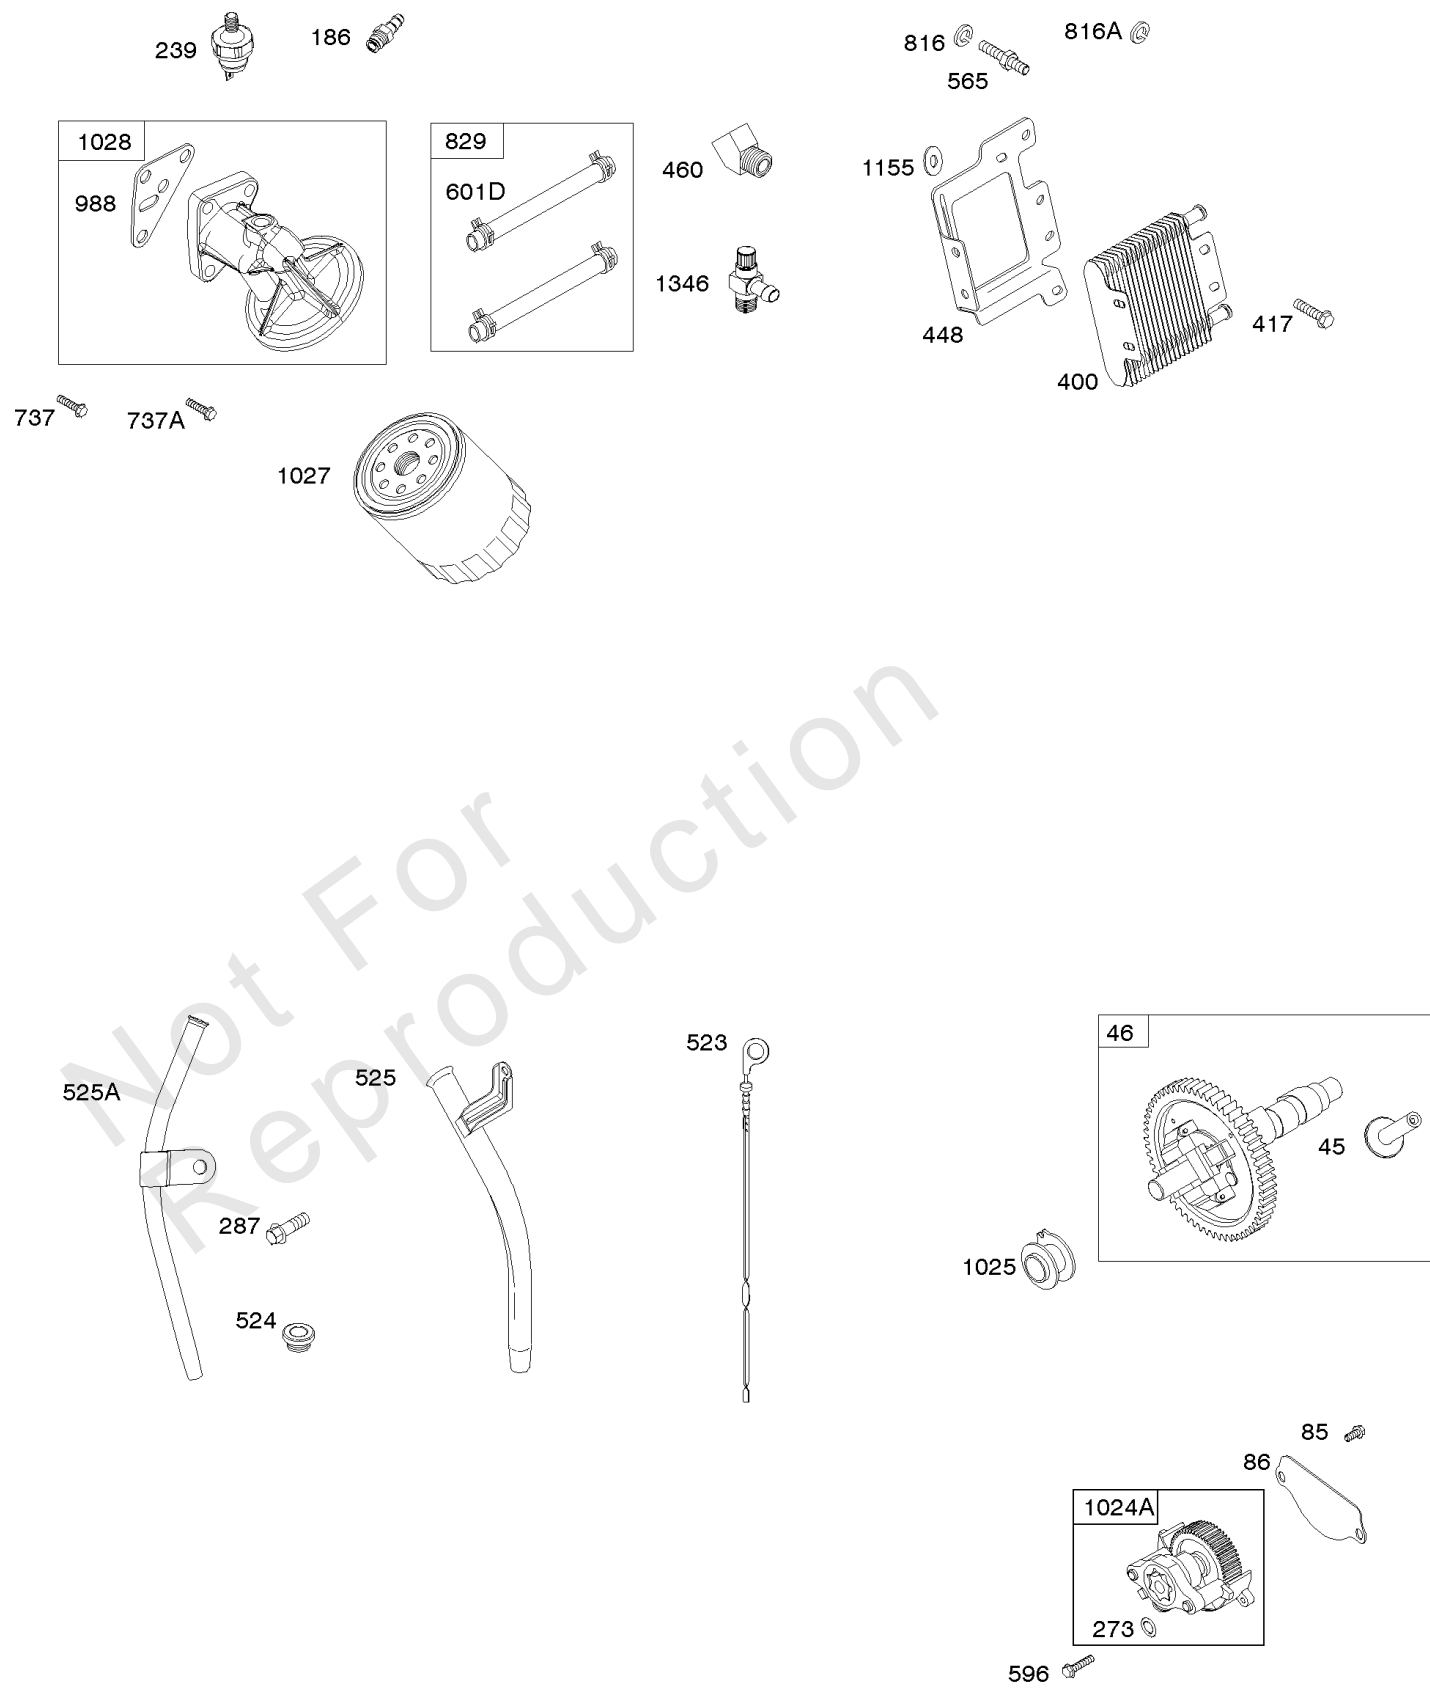

Lubrication, Cam Shaft

REF NO	PART NO	QTY	DESCRIPTION
45	843379		TAPPET, Valve
46	690927		CAMSHAFT
85	841233		SCREW -(Gear Cover)
86	690745		COVER, Gear
186	693184		CONNECTOR, Hose
239	690233		SWITCH, Oil Pressure
273	690681		SEAL, O-Ring -(Oil Pump)
287	692062		SCREW -(Dipstick Tube)
400	846489		COOLER, Oil
417	843345		SCREW -(Oil Cooler)
448	841488		BRACKET, Oil Cooler
460	806667		CONNECTOR, Filter Adapter
523	693175		DIPSTICK
524	693172		SEAL, O-Ring -(Dipstick Tube)
525	693174		TUBE, Dipstick
565	690682		STUD -(Oil Filter Adapter)
596	691492		SCREW -(Oil Pump)
601D	841597		CLAMP, Hose -(Oil Cooler Hose)
737	690679		SCREW -(Oil Filter Adapter) (M6x21mm)
737A	841233		SCREW -(Oil Filter Adapter) (M6x10mm)
816	690706		WASHER -(Oil Filter Adapter) (Lockwasher)
816A	806647		WASHER -(Oil Filter Adapter) (Flat Washer)
829	841999		HOSE/CLAMP ASSEMBLY -(Cut To Required Length)
988	692063		GASKET, Oil Adapter
1024A	-----		Pump-Oil -(Oil Pump is No Longer Available) (See Reference 18 for correct replacement Crankcase Cover) -Used Before Code Date 07101500
1025	690689		SPOOL, Governor
1027	842921		FILTER, Oil
1028	843898		ADAPTER, Oil Filter
1155	806647		WASHER -(Oil Cooler)