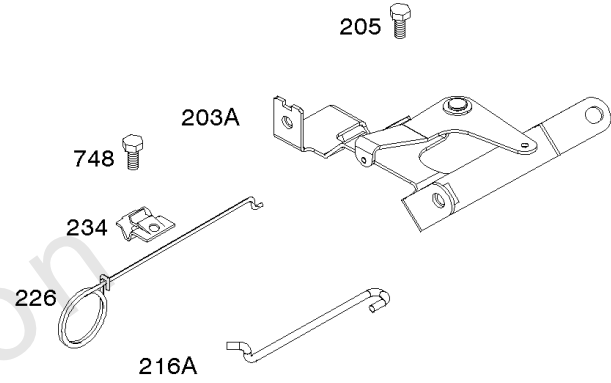

Fuel Suppy

REF NO	PART NO	QTY	DESCRIPTION
1425	844712		HOSE, Purge Line -(Cut To Required Length)

Not For Reproduction

Governor Springs, Controls

REF NO	PART NO	QTY	DESCRIPTION
188	692056		SCREW -(Control Bracket) (M8x14mm)
188	845964		SCREW -(Control Bracket) (M8x10mm)
202	691536		LINK, Mechanical Governor
203	808753		CRANK, Bell
204	692884		BUSHING, Lever
205	841233		SCREW -(Bell Crank)
206	691244		NUT, Governor Adjusting
208	808453		ROD, Governor Control
209	692070		SPRING, Governor -(Red)
211	692069		SPRING, Governed Idle -(Red)
216	691542		LINK, Choke
222	845305		BRACKET, Control
227	690236		LEVER, Governor Control
232	691538		SPRING/LINK, Governor
234	691723		CLIP, Control Rod
262	692083		SCREW -(Rod Bracket)
265	691024		CLAMP, Casing
267	841552		SCREW -(Casing Clamp) (M5x20mm)
268	691025		CASING, Control Wire -(Cut To Required Length)
269	691026		WIRE, Control -(Cut To Required Length)
270	691027		NUT -(Control Wire Casing)
271	692541		LEVER, Control
271A	691028		LEVER, Control
278	842122		WASHER -(Governor Control Lever)
280	691526		BRACKET, Fixed Speed
281	690742		PANEL, Control
282	692083		SCREW -(Control Lever)
347	691995		SWITCH, Rocker
414	690344		WASHER -(Bell Crank)
432	691509		CAP, Spring
505	690238		NUT -(Governor Lever)
505A	844752		NUT -(Governor Control Lever)
561	690713		NUT -(Control Lever)
562	690239		BOLT -(Governor Control Lever)
663	692083		SCREW -(Control Panel)
689	691272		SPRING, Friction
748	692083		SCREW -(Control Rod Clip) (M5x12mm)
990A	847146		SET, Key -(Waterproof)