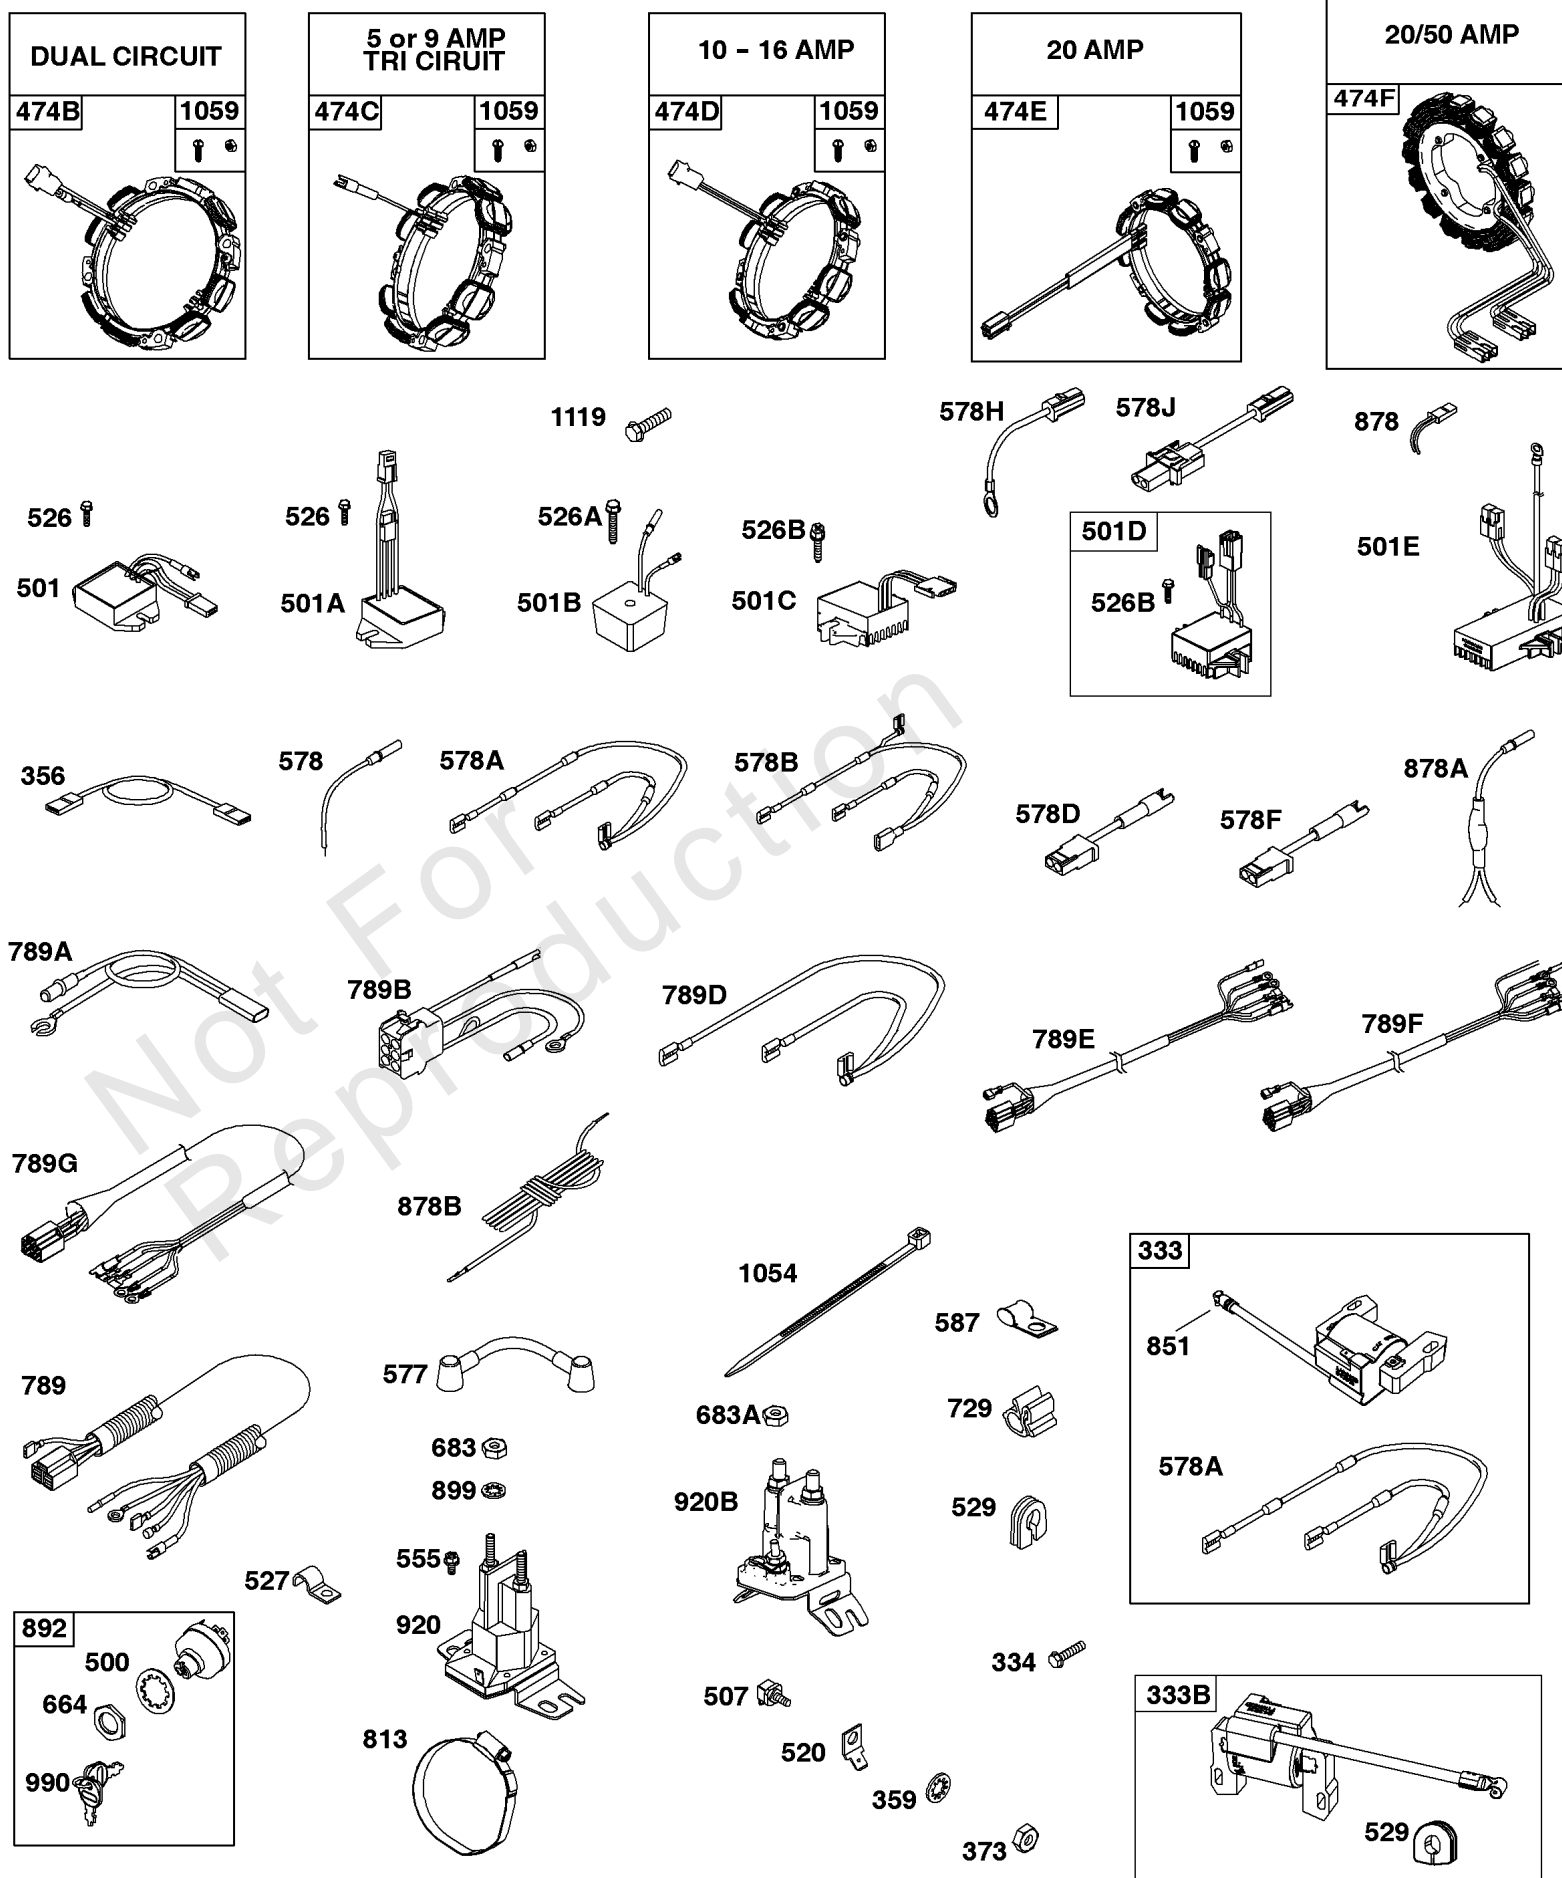

Air Filter Systems,

REF NO	PART NO	QTY	DESCRIPTION
11E	846565		TUBE, Breather
163	692087		GASKET, Air Cleaner -(Air Cleaner)
431A	691534		MANIFOLD, Intake
431B	846566		MANIFOLD, Intake
445	692519		FILTER, A/C Cartridge
445B	845090		FILTER, A/C Cartridge
467	691985		KNOB, Air Cleaner Cover -Used Before Code Date 10040100
467	846431		KNOB, Air Cleaner Cover -Used After Code Date 10033100
480	806660		SCREW -(Tube Clamp)
600	845213		SPACER, Air Cleaner
601A	691145		CLAMP, Hose
643	692079		RETAINER, Air Filter -Used Before Code Date 11061500
643B	844932		RETAINER, Air Filter -Used After Code Date 11061400
643C	845087		RETAINER, Air Filter
654	690939		NUT -(Carburetor)
711	691492		SCREW -(Carburetor Shield)
717	843332		BRACKET, Air Cleaner
833	807084		SCREW -(Air Cleaner Mounting Strap/Stud) (M6x14mm)
875A	845216		BASE, Air Cleaner
961	807084		SCREW -(Air Cleaner Bracket) (M6x14mm)
967	692520		FILTER, Pre Cleaner
967C	271794S		FILTER, Pre Cleaner
968	808654		COVER, Air Cleaner
996	845212		SHIELD, Carburetor
996A	845543		SHIELD, Carburetor
996B	845210		SHIELD, Carburetor
1004	806422		DUCT, Air
1046	841165		PLUG, Blower Housing
1130	690746		STUD -(Intake Manifold) (M6x106mm)
1395	841233		SCREW -USE REFERENCE 971 (M6x10mm)
1395A	691492		SCREW -USE REFERENCE 971 (M6x30mm)
1425	844712		HOSE, Purge Line -(Cut To Required Length)