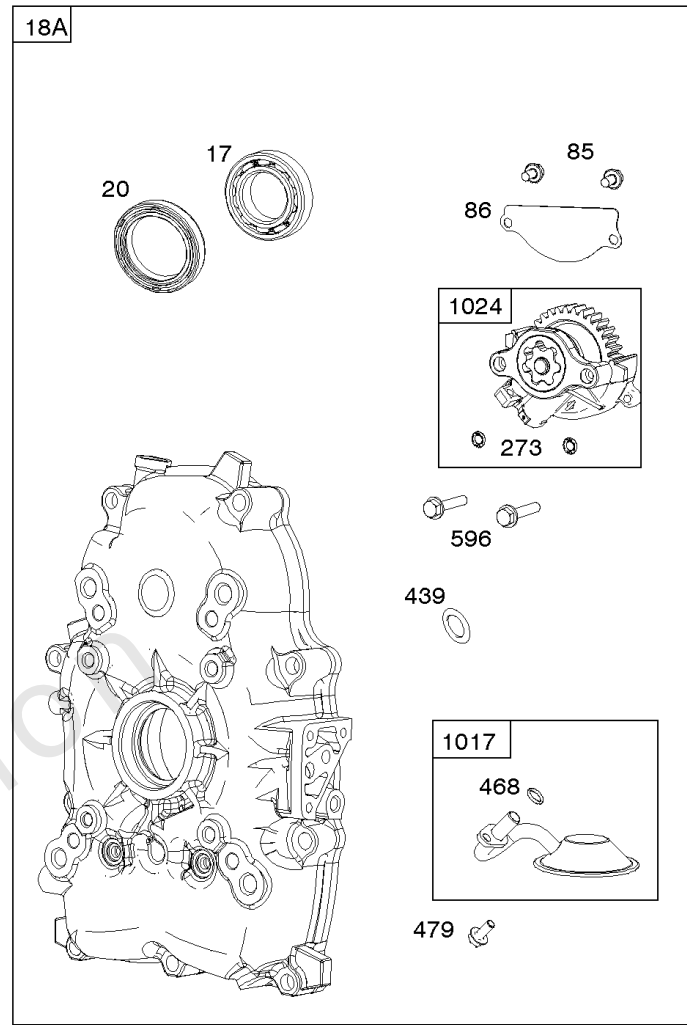

Crankcase Cover, Lubrication, Cam Shaft

REF NO	PART NO	QTY	DESCRIPTION
12	846487		GASKET, Crankcase
17	843827		BEARING, Ball
18	844588		COVER, Crankcase
20	805049S		SEAL, Oil -(PTO Side)
22	807362		SCREW -(Crankcase Cover/Sump)
45	843379		TAPPET, Valve
46	690927		CAMSHAFT
85	841233		SCREW -(Gear Cover)
86	690745		COVER, Gear
273	690681		SEAL, O-Ring -(Oil Pump)
439	692154		O-RING, Oil Gallery -(Crankcase Cover/Sump or Cylinder Assembly)
468	690690		SEAL, O-Ring -(Oil Pump Screen)
479	807084		SCREW -(Oil Pump Screen)
552	690701		BUSHING, Governor Crank
552A	806686		BUSHING, Governor Crank -(Flanged)
596	691492		SCREW -(Oil Pump)
614	691550		PIN, Cotter
616	806685		CRANK, Governor
650	841233		SCREW -(Oil Deflector)
691	842826		SEAL, Governor Shaft
1017	690900		SCREEN, Oil Pump
1024	843825		PUMP, Oil -Used After Code Date 07101400
1024A	-----		Pump-Oil -(Oil Pump is No Longer Available) (See Reference 18 for correct replacement Crankcase Cover) -Used Before Code Date 07101500
1025	690689		SPOOL, Governor
1135	806497		WASHER -(Crankcase Cover/Sump)
1135A	690704		WASHER -(Crankcase Cover/Sump) (Governor Crank)