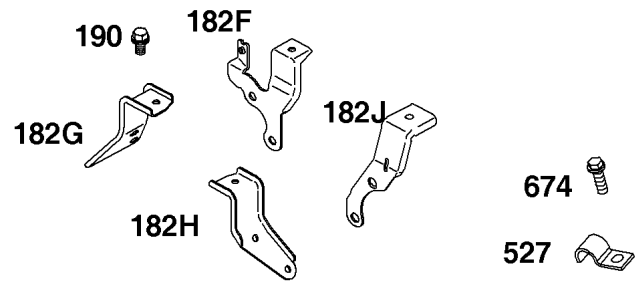

Fuel Suppy

REF NO	PART NO	QTY	DESCRIPTION
182F	691520		BRACKET, Fuel Tank
182G	841600		BRACKET, Fuel Tank
182J	691525		BRACKET, Fuel Tank
182H	691524		BRACKET, Fuel Tank
187	791745		LINE, Fuel -(23 Inches)(Cut To Required Length)
187	791766		LINE, Fuel -(15 Inches Long)(Cut To Required Length)
187B	846567		LINE, Fuel -(Formed Hose)
187D	846584		LINE, Fuel -(Formed)(6.88 Lg)(Cut To Required Length)
187C	692106		LINE, Fuel
187D	791744		LINE, Fuel -(Formed)(14 Inches Long)(Cut To Required Length)
190	845964		SCREW -(Fuel Tank) (M8x10mm)
190A	692199		SCREW -(Fuel Tank) (1/4-20 x 0.62)
210A	845270		STRAINER, Fuel
240	844545		FILTER, Fuel
240B	84001895		FILTER, Fuel
240C	845125		FILTER, Fuel
385	807084		SCREW -(Fuel Pump)
387	808656		PUMP, Fuel
467	691985		KNOB, Air Cleaner Cover -Used Before Code Date 10040100
467	846431		KNOB, Air Cleaner Cover -Used After Code Date 10033100
480	806660		SCREW -(Tube Clamp)
527	690423		CLAMP, Tube
601	791850		CLAMP, Hose -(Green)
601B	691038		CLAMP, Hose
601E	846483		CLAMP, Hose
601C	691522		CLAMP, Hose
628	806660		SCREW -(Fuel Pump Bracket)
674	692062		SCREW -(Fuel Tank Bracket) (M8x18mm)
788	691559		BRACKET, Fuel Pump
804	844727		CANISTER, Carbon -(EVAP)
918	791880		LINE, Fuel -(Cut To Required Length)
957A	844728		CAP, Fuel Tank
957D	847578		CAP, Fuel Tank -(Tethered Cap)
958	692008		VALVE, Fuel Shut Off -(Used on models with Fuel Shut-off Rods ref #1038)
958	698183		VALVE, Fuel Shut Off
964	590799		CAP, Connector
972B	844726		TANK, Fuel
1068	845143		HOSE/CLAMP ASSEMBLY