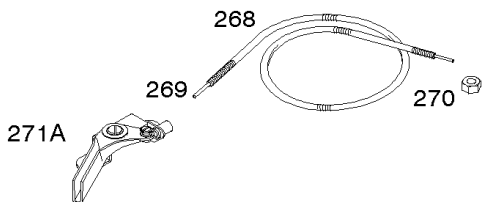

Governor Springs, Controls

REF NO	PART NO	QTY	DESCRIPTION
188	692056		SCREW -(Control Bracket) (M8x14mm)
188	845964		SCREW -(Control Bracket) (M8x10mm)
202	691536		LINK, Mechanical Governor
203	808753		CRANK, Bell
204	692884		BUSHING, Lever
205	841233		SCREW -(Bell Crank)
206	691244		NUT, Governor Adjusting
208	808453		ROD, Governor Control
209	692070		SPRING, Governor -(Red)
211	692069		SPRING, Governed Idle -(Red)
216	691542		LINK, Choke
222	845305		BRACKET, Control
227	690236		LEVER, Governor Control
232	691538		SPRING/LINK, Governor
234	691723		CLIP, Control Rod
262	692083		SCREW -(Rod Bracket)
265	691024		CLAMP, Casing
267	841552		SCREW -(Casing Clamp) (M5x20mm)
268	691025		CASING, Control Wire -(Cut To Required Length)
269	691026		WIRE, Control -(Cut To Required Length)
270	691027		NUT -(Control Wire Casing)
271	692541		LEVER, Control
271A	691028		LEVER, Control
278	842122		WASHER -(Governor Control Lever)
280	691526		BRACKET, Fixed Speed
281	690742		PANEL, Control
282	692083		SCREW -(Control Lever)
347	691995		SWITCH, Rocker
414	690344		WASHER -(Bell Crank)
432	691509		CAP, Spring
505	690238		NUT -(Governor Lever)
505A	844752		NUT -(Governor Control Lever)
561	690713		NUT -(Control Lever)
562	690239		BOLT -(Governor Control Lever)
663	692083		SCREW -(Control Panel)
689	691272		SPRING, Friction
748	692083		SCREW -(Control Rod Clip) (M5x12mm)
990A	847146		SET, Key -(Waterproof)