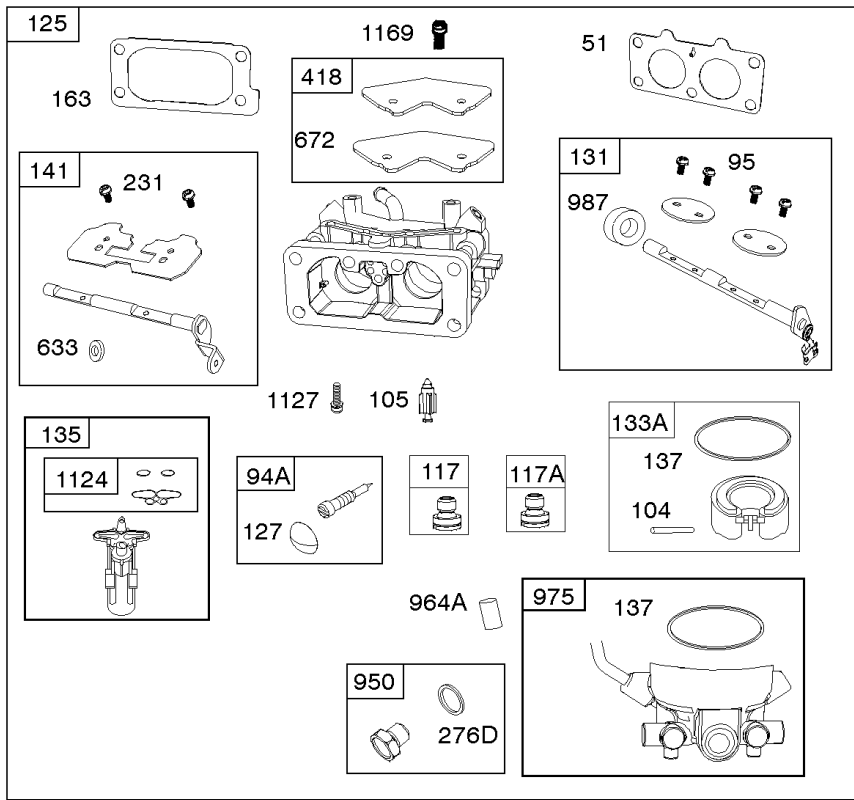

Carburetors, Fuel Pump

REF NO	PART NO	QTY	DESCRIPTION
187D	846584		LINE, Fuel -(Formed)(6.88 Lg)(Cut To Required Length)
231	690718		SCREW -(Choke Valve)
240B	84001895		FILTER, Fuel
276B	690724		WASHER, Sealing
276D	695410		WASHER, Sealing -(Fuel Solenoid, Aluminum, 12mm O.D.)
276C	693497		WASHER, Sealing -(Fuel Solenoid, Aluminum, 17mm O.D.)
385	807084		SCREW -(Fuel Pump)
387	808656		PUMP, Fuel
418	844589		PLATE, Carburetor Cover
527	690423		CLAMP, Tube
601	791850		CLAMP, Hose -(Green)
601A	691145		CLAMP, Hose
601C	691522		CLAMP, Hose
628	806660		SCREW -(Fuel Pump Bracket)
633	690722		SEAL, Choke/Throttle Shaft -(Choke Shaft)
672	843102		GASKET, Carburetor Plate
788	691559		BRACKET, Fuel Pump
947B	808624		SOLENOID, Fuel -Used Before Code Date 09012000
950	694919		SCREW -(Float Bowl)
955	808176		PLUG, Carburetor -(Fuel Solenoid)
955A	807723		PLUG, Carburetor
964	590799		CAP, Connector
964A	807468		CAP, Carburetor
975	844591		BOWL, Float -Used After Code Date 09031500
975A	841160		BOWL, Float -Used Before Code Date 09031600
987	691000		SEAL, Throttle Shaft
987A	808183		SEAL, Choke/Throttle Shaft
1054	280275		TIE, Cable
1091	691516		CAP, Limiter
1124	842678		SEAL, O-Ring -(Fuel Transfer Tube)
1127	841621		SCREW -(Float Bowl to Carburetor Body)
1169	690990		SCREW -(Carburetor Cover Plate)