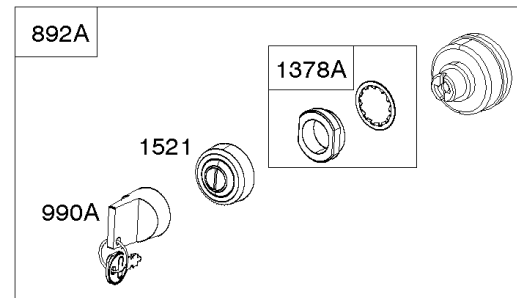

Governor Springs, Controls

REF NO	PART NO	QTY	DESCRIPTION
188	692056		SCREW -(Control Bracket) (M8x14mm)
188	845964		SCREW -(Control Bracket) (M8x10mm)
202	691536		LINK, Mechanical Governor
203	808753		CRANK, Bell
204	692884		BUSHING, Lever
205	841233		SCREW -(Bell Crank)
206	691244		NUT, Governor Adjusting
208	808453		ROD, Governor Control
209	692070		SPRING, Governor -(Red)
211	692069		SPRING, Governed Idle -(Red)
216	691542		LINK, Choke
222	845305		BRACKET, Control
227	690236		LEVER, Governor Control
232	691538		SPRING/LINK, Governor
234	691723		CLIP, Control Rod
262	692083		SCREW -(Rod Bracket)
265	691024		CLAMP, Casing
267	841552		SCREW -(Casing Clamp) (M5x20mm)
268	691025		CASING, Control Wire -(Cut To Required Length)
269	691026		WIRE, Control -(Cut To Required Length)
270	691027		NUT -(Control Wire Casing)
271	692541		LEVER, Control
271A	691028		LEVER, Control
278	842122		WASHER -(Governor Control Lever)
280	691526		BRACKET, Fixed Speed
281	690742		PANEL, Control
282	692083		SCREW -(Control Lever)
347	691995		SWITCH, Rocker
414	690344		WASHER -(Bell Crank)
432	691509		CAP, Spring
505	690238		NUT -(Governor Lever)
505A	844752		NUT -(Governor Control Lever)
561	690713		NUT -(Control Lever)
562	690239		BOLT -(Governor Control Lever)
663	692083		SCREW -(Control Panel)
689	691272		SPRING, Friction
748	692083		SCREW -(Control Rod Clip) (M5x12mm)
990A	847146		SET, Key -(Waterproof)