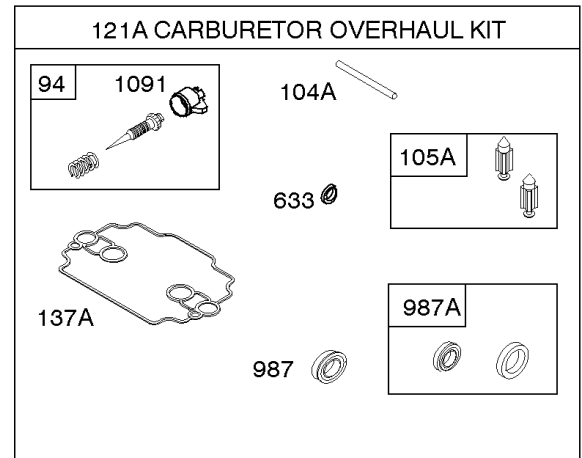

Carburetor Overhaul Kits, Engine/Valve Gasket Sets

REF NO	PART NO	QTY	DESCRIPTION
3	805101S		SEAL, Oil -(Magneto Side)
7	842622		GASKET, Cylinder Head
12	846487		GASKET, Crankcase
20	805049S		SEAL, Oil -(PTO Side)
51	690950		GASKET, Intake -(Intake Manifold To Carburetor)
51A	806418		GASKET, Intake -(Intake Manifold to Cylinder Head)
104	844598		PIN, Float Hinge -(24.5 mm) -Used After Code Date 09031500
104A	690882		PIN, Float Hinge -(22 mm) -Used Before Code Date 09031600
105	698537		VALVE, Float Needle
105A	846635		VALVE, Float Needle
121	843103		KIT, Carburetor Overhaul -Used After Code Date 09031500
121A	842873		KIT, Carburetor Overhaul -Used Before Code Date 09031600
133A	845291		FLOAT, Carburetor -Used Before Code Date 09031600
133A	841545		FLOAT, Carburetor -Used After Code Date 09031500
135	842677		TUBE, Fuel Transfer
137	841651		GASKET, Float Bowl -Used After Code Date 09031500
137A	693711		GASKET, Carburetor Body -Used Before Code Date 09031600
163	692087		GASKET, Air Cleaner -(Air Cleaner)
163B	692081		GASKET, Air Cleaner -(Air Cleaner)
273	690681		SEAL, O-Ring -(Oil Pump)
276A	807085		WASHER, Sealing -(Rocker Cover)
276D	695410		WASHER, Sealing -(Fuel Solenoid, Aluminum, 12mm O.D.)
358	842658		GASKET SET, Engine
418	844589		PLATE, Carburetor Cover
439	692154		O-RING, Oil Gallery -(Crankcase Cover/Sump or Cylinder Assembly)
468	690690		SEAL, O-Ring -(Oil Pump Screen)
633	690722		SEAL, Choke/Throttle Shaft -(Choke Shaft)
672	843102		GASKET, Carburetor Plate
830	809157		STUD, Rocker Arm -(Rocker Arm)
868	691963		SEAL, Valve -(Intake Valve)
883	806425		GASKET, Exhaust
987	691000		SEAL, Throttle Shaft
987A	808183		SEAL, Choke/Throttle Shaft
988	692063		GASKET, Oil Adapter