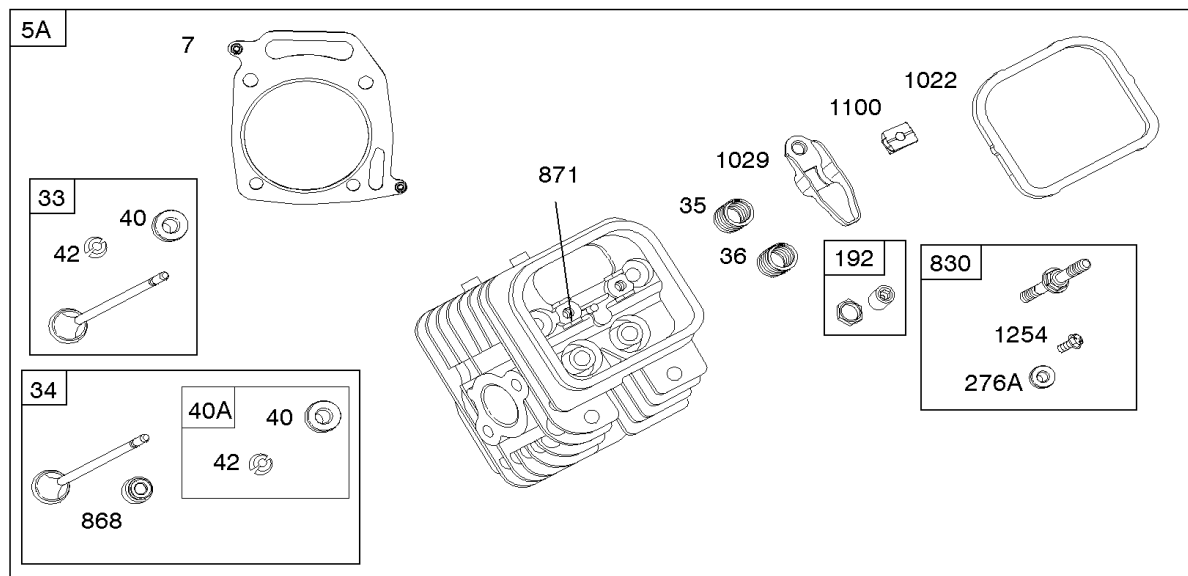

1254

Cylinder Heads, Rocker Covers

REF NO	PART NO	QTY	DESCRIPTION
5	845713		HEAD, Cylinder -(Cylinder 1)
5A	845714		HEAD, Cylinder -(Cylinder 2)
7	842622		GASKET, Cylinder Head
10	806421		SCREW -(Breather Assembly)
11	806379		TUBE, Breather
13	842618		SCREW -(Cylinder Head) (M8x106mm)
21	809500		CAP, Oil Fill
33	806419		VALVE, Exhaust
34	843751		VALVE, Intake -Used Before Code Date 12013100
34	845712		VALVE, Intake -Used After Code Date 12020100
35	692084		SPRING, Valve -(Intake)
36	809374		SPRING, Valve -(Exhaust)
40	692058		RETAINER, Valve
40A	844895		RETAINER, Valve
42	807683		KEEPER, Valve
45	843379		TAPPET, Valve
192	807623		ADJUSTER, Rocker Arm
276A	807085		WASHER, Sealing -(Rocker Cover)
337	792015		PLUG, Spark
466	806466		SEAL, O-Ring -(Breather Assembly)
601	791850		CLAMP, Hose -(Green)
601A	691145		CLAMP, Hose
635	692076		BOOT, Spark Plug
830	809157		STUD, Rocker Arm -(Rocker Arm)
868	691963		SEAL, Valve -(Intake Valve)
871	692057		BUSHING, Valve Guide
918	791880		LINE, Fuel -(Cut To Required Length)
1022	806039S		GASKET, Rocker Cover
1023	843749		COVER, Rocker
1023A	843750		COVER, Rocker -(Cylinder 2)
1023B	690910		COVER, Rocker
1023C	842823		COVER, Rocker
1026	691836		ROD, Push -(Intake)(Steel)
1026A	691758		ROD, Push -(Exhaust)(Aluminum)
1029	807323		ARM, Rocker
1100	791959		PIVOT, Rocker Arm
1254	807084		SCREW -(Rocker Arm Stud)