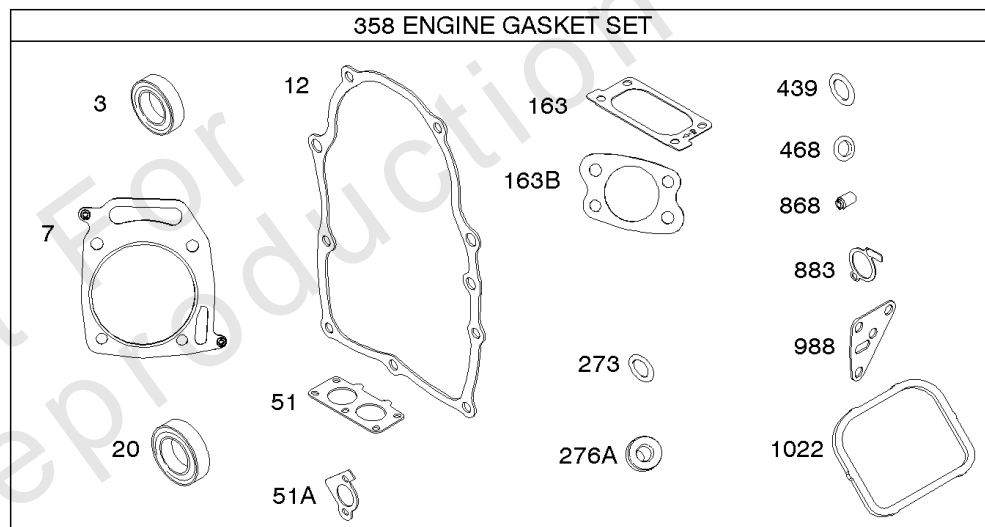

Carburetor Overhaul Kits, Engine/Valve Gasket Sets

REF NO	PART NO	QTY	DESCRIPTION
3	805101S		SEAL, Oil -(Magneto Side)
7	842622		GASKET, Cylinder Head
12	846487		GASKET, Crankcase
20	805049S		SEAL, Oil -(PTO Side)
51	690950		GASKET, Intake -(Intake Manifold To Carburetor)
51A	806418		GASKET, Intake -(Intake Manifold to Cylinder Head)
104	844598		PIN, Float Hinge -(24.5 mm) -Used After Code Date 09031500
104A	690882		PIN, Float Hinge -(22 mm) -Used Before Code Date 09031600
105	698537		VALVE, Float Needle
105A	846635		VALVE, Float Needle
121	843103		KIT, Carburetor Overhaul -Used After Code Date 09031500
121A	842873		KIT, Carburetor Overhaul -Used Before Code Date 09031600
133A	845291		FLOAT, Carburetor -Used Before Code Date 09031600
133A	841545		FLOAT, Carburetor -Used After Code Date 09031500
135	842677		TUBE, Fuel Transfer
137	841651		GASKET, Float Bowl -Used After Code Date 09031500
137A	693711		GASKET, Carburetor Body -Used Before Code Date 09031600
163	692087		GASKET, Air Cleaner -(Air Cleaner)
163B	692081		GASKET, Air Cleaner -(Air Cleaner)
273	690681		SEAL, O-Ring -(Oil Pump)
276A	807085		WASHER, Sealing -(Rocker Cover)
276D	695410		WASHER, Sealing -(Fuel Solenoid, Aluminum, 12mm O.D.)
358	842658		GASKET SET, Engine
418	844589		PLATE, Carburetor Cover
439	692154		O-RING, Oil Gallery -(Crankcase Cover/Sump or Cylinder Assembly)
468	690690		SEAL, O-Ring -(Oil Pump Screen)
633	690722		SEAL, Choke/Throttle Shaft -(Choke Shaft)
672	843102		GASKET, Carburetor Plate
830	809157		STUD, Rocker Arm -(Rocker Arm)
868	691963		SEAL, Valve -(Intake Valve)
883	806425		GASKET, Exhaust
987	691000		SEAL, Throttle Shaft
987A	808183		SEAL, Choke/Throttle Shaft
988	692063		GASKET, Oil Adapter