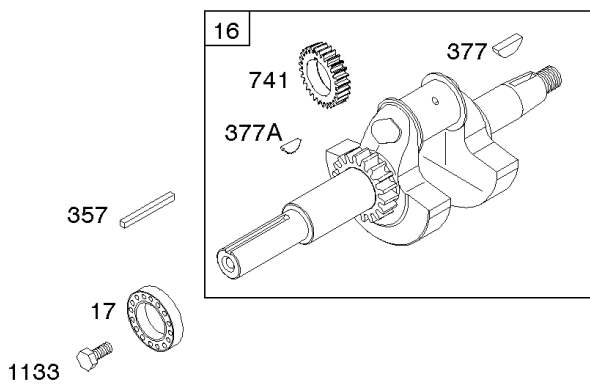

1036 EMISSIONS LABEL

1330 REPAIR MANUAL

1319 WARNING LABEL

WARNING	
	Read and follow Operating Instructions before running engine.
	Gasoline is flammable. Allow engine to cool at least 2 minutes before refueling.
	Engines emit carbon monoxide, DO NOT run in enclosed area.
	Muffler area temperature may exceed 150°F. Do not touch hot parts.

REQUIRED when replacing parts with warning labels affixed.