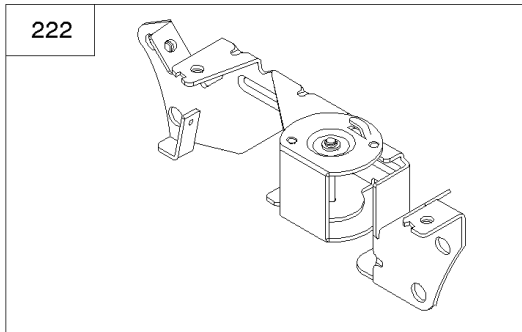

Fuel Suppy

REF NO	PART NO	QTY	DESCRIPTION
1425	844712		HOSE, Purge Line -(Cut To Required Length)

Not For Reproduction

Governor Springs, Controls

REF NO	PART NO	QTY	DESCRIPTION
188	692056		SCREW -(Control Bracket) (M8x14mm)
188	845964		SCREW -(Control Bracket) (M8x10mm)
202	691536		LINK, Mechanical Governor
203	808753		CRANK, Bell
204	692884		BUSHING, Lever
205	841233		SCREW -(Bell Crank)
206	691244		NUT, Governor Adjusting
208	808453		ROD, Governor Control
209	692070		SPRING, Governor -(Red)
211	692069		SPRING, Governed Idle -(Red)
216	691542		LINK, Choke
222	845305		BRACKET, Control
227	690236		LEVER, Governor Control
232	691538		SPRING/LINK, Governor
234	691723		CLIP, Control Rod
262	692083		SCREW -(Rod Bracket)
265	691024		CLAMP, Casing
267	841552		SCREW -(Casing Clamp) (M5x20mm)
268	691025		CASING, Control Wire -(Cut To Required Length)
269	691026		WIRE, Control -(Cut To Required Length)
270	691027		NUT -(Control Wire Casing)
271	692541		LEVER, Control
271A	691028		LEVER, Control
278	842122		WASHER -(Governor Control Lever)
280	691526		BRACKET, Fixed Speed
281	690742		PANEL, Control
282	692083		SCREW -(Control Lever)
347	691995		SWITCH, Rocker
414	690344		WASHER -(Bell Crank)
432	691509		CAP, Spring
505	690238		NUT -(Governor Lever)
505A	844752		NUT -(Governor Control Lever)
561	690713		NUT -(Control Lever)
562	690239		BOLT -(Governor Control Lever)
663	692083		SCREW -(Control Panel)
689	691272		SPRING, Friction
748	692083		SCREW -(Control Rod Clip) (M5x12mm)
990A	847146		SET, Key -(Waterproof)