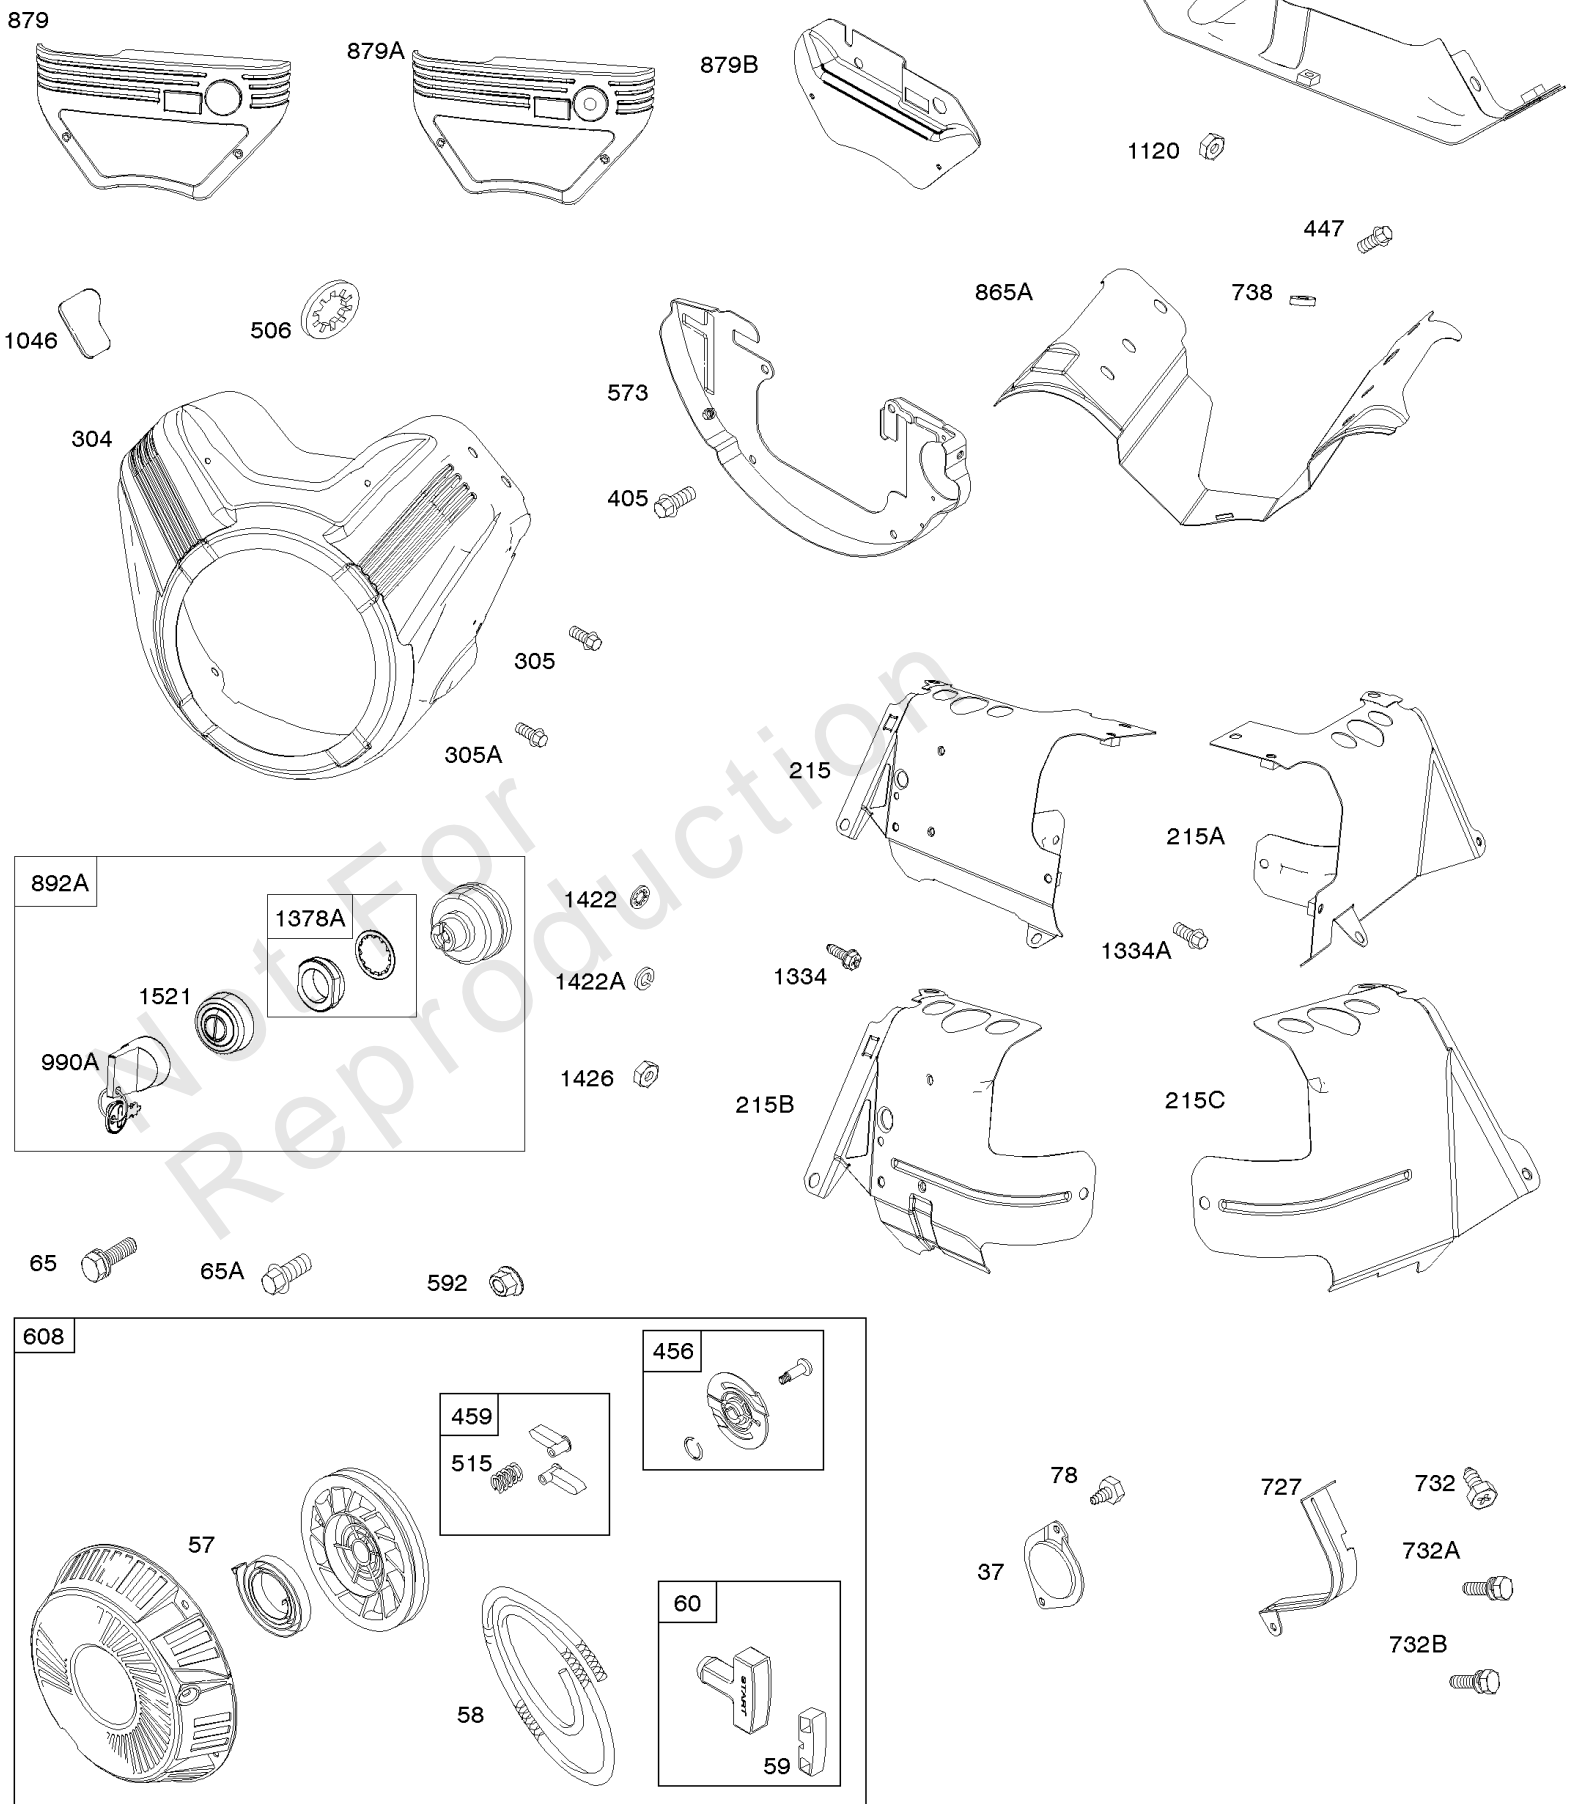

Blower Housing, Air Guides, Shrouds, Carburetor Cover, Rewind Starter

REF NO	PART NO	QTY	DESCRIPTION
37	841309		GUARD, Flywheel
57	692086		SPRING, Rewind Starter
58	66574		ROPE, Starter -(Cut To Required Length)
59	805957		INSERT, Grip
60	808167		GRIP, Starter Rope
65	846234		SCREW -(Rewind Starter) (M8x22mm)
65	690341		SCREW -(Rewind Starter) (5/16-18 x 0.875)
65A	841233		SCREW -(Rewind Starter) (M6x10mm)
78	690688		SCREW -(Flywheel Guard)
215B	841183		GUIDE, Air -(Cylinder 1)
215C	841182		GUIDE, Air -(Cylinder 2)
304	841489		HOUSING, Blower
305	692056		SCREW -(Blower Housing) (M8x14mm)
305A	692062		SCREW -(Blower Housing) (M8x18mm)
405	807163		SCREW -(Back Plate)
447	841233		SCREW -(Air Guide Cover)
456	845219		PLATE, Pawl Friction
459	845218		PAWL, Ratchet
506	807120		SCREW -(Carburetor/EFI Cover)
515	691528		SPRING, Pawl
573	841310		PLATE, Back
592	690939		NUT -(Rewind Starter) (M6)
608	841729		STARTER, Rewind
727	841313		COVER, Starter Drive
732	690688		SCREW -(Starter Drive Cover) (8mm)
732A	807163		SCREW -(Starter Drive Cover) (Lockerwasher Head) (M6x10)
732B	841233		SCREW -(Starter Drive Cover) (Flange Washer Head) (M6x10)
738	690706		WASHER -(Air Guide Cover)
865A	843768		COVER, Air Guide
879A	842128		COVER, Carburetor/EFI
990A	847146		SET, Key -(Waterproof)
1036	-----		Label-Emissions -(Available From A Briggs & Stratton Authorized Dealer)
1046	841165		PLUG, Blower Housing
1120	690238		NUT -(Air Guide Cover)
1334	841233		SCREW -(Air Guide) (M6x10mm)
1334A	692067		SCREW -(Air Guide) (M6x14mm)

Blower Housing, Air Guides, Shrouds, Carburetor Cover, Rewind Starter

Mfg. No: 386447-3048-G1

1036 EMISSIONS LABEL