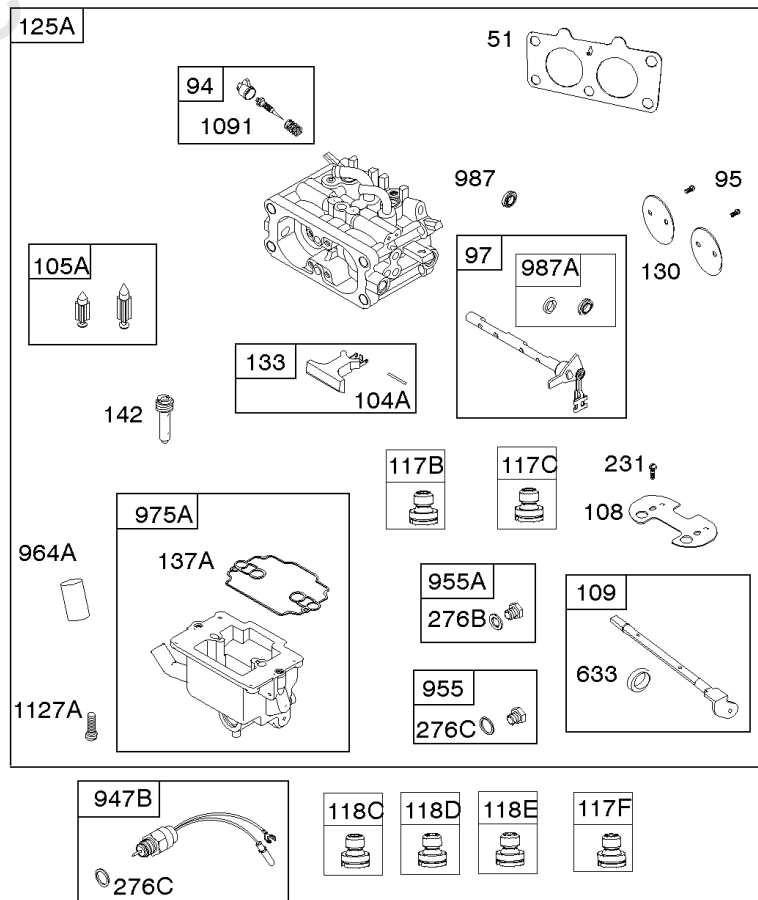

Carburetors, Fuel Pump

REF NO	PART NO	QTY	DESCRIPTION
51	690950		GASKET, Intake -(Intake Manifold To Carburetor)
94A	844593		KIT, Idle Mixture
95	690718		SCREW -(Throttle Valve)
97	808182		SHAFT, Throttle
104	844598		PIN, Float Hinge -(24.5 mm) -Used After Code Date 09031500
104A	690882		PIN, Float Hinge -(22 mm) -Used Before Code Date 09031600
105	698537		VALVE, Float Needle
105A	846635		VALVE, Float Needle
108	690883		VALVE, Choke
109	808277		SHAFT, Choke
117	699457		JET, Main -(Standard) (Left Jet) -Used After Code Date 09031500
117A	842628		JET, Main -(Standard) (Right Jet) -Used After Code Date 09031500
117B	806438		JET, Main -(Standard) (Left Jet) -Used Before Code Date 09031600
117C	806439		JET, Main -(Standard) (Right Jet) -Used Before Code Date 09031600
118	699820		JET, Main -(High Altitude) Right Jet used on Carburetors: 845653, 845315, 843104
118A	699458		JET, Main -(High Altitude) Left Jet used on Carburetor 845653
118C	690880		JET, Main -(High Altitude) Right and Left Jet used on Carburetors 809449
118E	693500		JET, Main -(High Altitude) Right Jet used on Carburetors 808626
118D	841670		JET, Main -(High Altitude) Left Jet used on Carburetors 808626
130	690884		VALVE, Throttle
131	843101		KIT, Throttle Shaft
133	808180		FLOAT, Carburetor
133A	845291		FLOAT, Carburetor -Used Before Code Date 09031600
133A	841545		FLOAT, Carburetor -Used After Code Date 09031500
135	842677		TUBE, Fuel Transfer
137	841651		GASKET, Float Bowl -Used After Code Date 09031500
137A	693711		GASKET, Carburetor Body -Used Before Code Date 09031600
141	843100		KIT, Choke Shaft
142	806375		NOZZLE, Carburetor
163	692087		GASKET, Air Cleaner -(Air Cleaner)
187	791745		LINE, Fuel -(23 Inches)(Cut To Required Length)
187	791766		LINE, Fuel -(15 Inches Long)(Cut To Required Length)
187D	791744		LINE, Fuel -(Formed)(14 Inches Long)(Cut To Required Length)