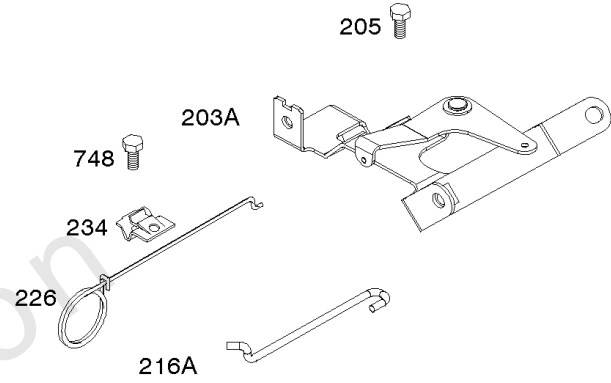

Governor Springs, Controls

REF NO	PART NO	QTY	DESCRIPTION
188	692056		SCREW -(Control Bracket) (M8x14mm)
188	845964		SCREW -(Control Bracket) (M8x10mm)
202	691536		LINK, Mechanical Governor
203	808753		CRANK, Bell
204	692884		BUSHING, Lever
205	841233		SCREW -(Bell Crank)
206	691244		NUT, Governor Adjusting
208	808453		ROD, Governor Control
209	692070		SPRING, Governor -(Red)
211	692069		SPRING, Governed Idle -(Red)
216	691542		LINK, Choke
222	845305		BRACKET, Control
227	690236		LEVER, Governor Control
232	691538		SPRING/LINK, Governor
234	691723		CLIP, Control Rod
262	692083		SCREW -(Rod Bracket)
265	691024		CLAMP, Casing
267	841552		SCREW -(Casing Clamp) (M5x20mm)
268	691025		CASING, Control Wire -(Cut To Required Length)
269	691026		WIRE, Control -(Cut To Required Length)
270	691027		NUT -(Control Wire Casing)
271	692541		LEVER, Control
271A	691028		LEVER, Control
278	842122		WASHER -(Governor Control Lever)
280	691526		BRACKET, Fixed Speed
281	690742		PANEL, Control
282	692083		SCREW -(Control Lever)
347	691995		SWITCH, Rocker
414	690344		WASHER -(Bell Crank)
432	691509		CAP, Spring
505	690238		NUT -(Governor Lever)
505A	844752		NUT -(Governor Control Lever)
561	690713		NUT -(Control Lever)
562	690239		BOLT -(Governor Control Lever)
663	692083		SCREW -(Control Panel)
689	691272		SPRING, Friction
748	692083		SCREW -(Control Rod Clip) (M5x12mm)
990A	847146		SET, Key -(Waterproof)