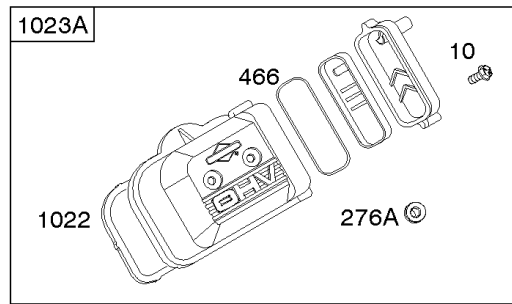

1254

Cylinder Heads, Rocker Covers

REF NO	PART NO	QTY	DESCRIPTION
5	845713		HEAD, Cylinder -(Cylinder 1)
5A	845714		HEAD, Cylinder -(Cylinder 2)
7	842622		GASKET, Cylinder Head
10	806421		SCREW -(Breather Assembly)
11	806379		TUBE, Breather
13	842618		SCREW -(Cylinder Head) (M8x106mm)
21	809500		CAP, Oil Fill
33	806419		VALVE, Exhaust
34	843751		VALVE, Intake -Used Before Code Date 12013100
34	845712		VALVE, Intake -Used After Code Date 12020100
35	692084		SPRING, Valve -(Intake)
36	809374		SPRING, Valve -(Exhaust)
40	692058		RETAINER, Valve
40A	844895		RETAINER, Valve
42	807683		KEEPER, Valve
45	843379		TAPPET, Valve
192	807623		ADJUSTER, Rocker Arm
276A	807085		WASHER, Sealing -(Rocker Cover)
337	792015		PLUG, Spark
466	806466		SEAL, O-Ring -(Breather Assembly)
601	791850		CLAMP, Hose -(Green)
601A	691145		CLAMP, Hose
635	692076		BOOT, Spark Plug
830	809157		STUD, Rocker Arm -(Rocker Arm)
868	691963		SEAL, Valve -(Intake Valve)
871	692057		BUSHING, Valve Guide
918	791880		LINE, Fuel -(Cut To Required Length)
1022	806039S		GASKET, Rocker Cover
1023	843749		COVER, Rocker
1023A	843750		COVER, Rocker -(Cylinder 2)
1023B	690910		COVER, Rocker
1023C	842823		COVER, Rocker
1026	691836		ROD, Push -(Intake)(Steel)
1026A	691758		ROD, Push -(Exhaust)(Aluminum)
1029	807323		ARM, Rocker
1100	791959		PIVOT, Rocker Arm
1254	807084		SCREW -(Rocker Arm Stud)