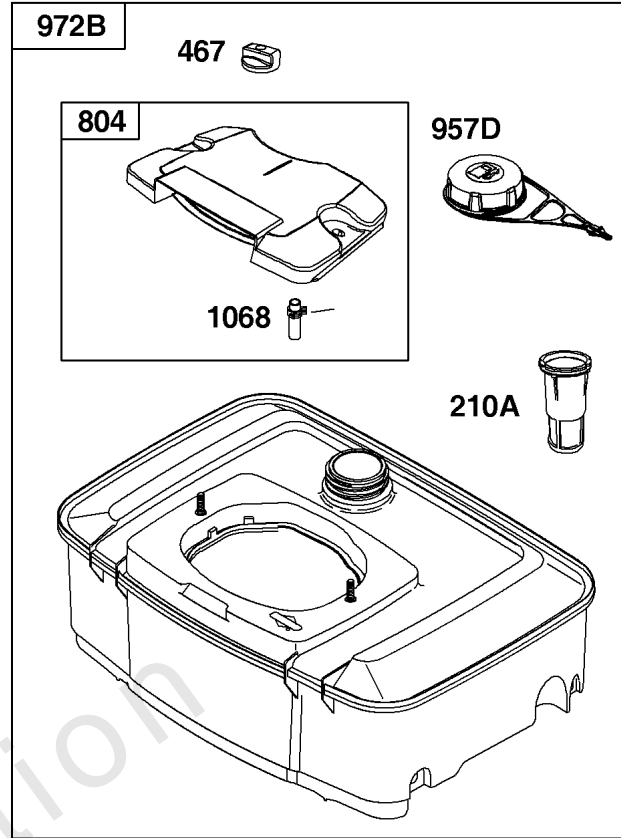

Fuel Suppy

REF NO	PART NO	QTY	DESCRIPTION
182F	691520		BRACKET, Fuel Tank
182G	841600		BRACKET, Fuel Tank
182J	691525		BRACKET, Fuel Tank
182H	691524		BRACKET, Fuel Tank
187	791745		LINE, Fuel -(23 Inches)(Cut To Required Length)
187	791766		LINE, Fuel -(15 Inches Long)(Cut To Required Length)
187B	846567		LINE, Fuel -(Formed Hose)
187D	846584		LINE, Fuel -(Formed)(6.88 Lg)(Cut To Required Length)
187C	692106		LINE, Fuel
187D	791744		LINE, Fuel -(Formed)(14 Inches Long)(Cut To Required Length)
190	845964		SCREW -(Fuel Tank) (M8x10mm)
190A	692199		SCREW -(Fuel Tank) (1/4-20 x 0.62)
210A	845270		STRAINER, Fuel
240	844545		FILTER, Fuel
240B	84001895		FILTER, Fuel
240C	845125		FILTER, Fuel
385	807084		SCREW -(Fuel Pump)
387	808656		PUMP, Fuel
467	691985		KNOB, Air Cleaner Cover -Used Before Code Date 10040100
467	846431		KNOB, Air Cleaner Cover -Used After Code Date 10033100
480	806660		SCREW -(Tube Clamp)
527	690423		CLAMP, Tube
601	791850		CLAMP, Hose -(Green)
601B	691038		CLAMP, Hose
601E	846483		CLAMP, Hose
601C	691522		CLAMP, Hose
628	806660		SCREW -(Fuel Pump Bracket)
674	692062		SCREW -(Fuel Tank Bracket) (M8x18mm)
788	691559		BRACKET, Fuel Pump
804	844727		CANISTER, Carbon -(EVAP)
918	791880		LINE, Fuel -(Cut To Required Length)
957A	844728		CAP, Fuel Tank
957D	847578		CAP, Fuel Tank -(Tethered Cap)
958	692008		VALVE, Fuel Shut Off -(Used on models with Fuel Shut-off Rods ref #1038)
958	698183		VALVE, Fuel Shut Off
964	590799		CAP, Connector
972B	844726		TANK, Fuel
1068	845143		HOSE/CLAMP ASSEMBLY