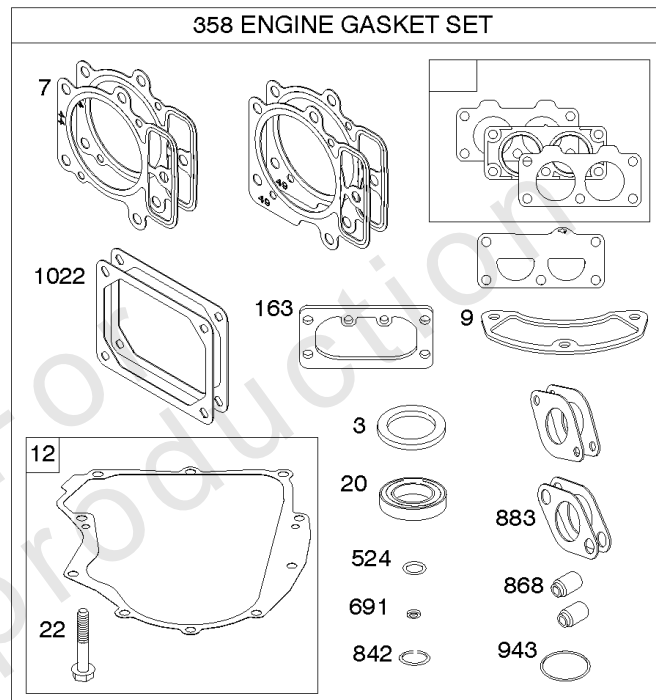

REF NO	PART NO	QTY	DESCRIPTION
540	594325		PLATE, Baffle
562	690311		BOLT -(Governor Control Lever)
573	594902		PLATE, Back
584	594164		COVER, Breather Passage
618	594326		SCREW -(Baffle Plate)
718	690959		PIN, Locating
718A	594988		PIN, Locating
741	690980		GEAR, Timing
850	100106		SEALANT, Liquid
865	591667		COVER, Air Guide -(Valley)
1036	-----		Label-Emissions
1263	594166		REED, Breather
1264	594165		SCREW -(Breather Reed)
1319	794467		LABEL, Warning
1319A	797669		LABEL, Warning
1330	273521		MANUAL, Repair

Engine Sump, Oil Pump, Dipstick/Tube Assembly

Mfg. No: 44S977-0012-G1

Engine Sump, Oil Pump, Dipstick/Tube Assembly

REF NO	PART NO	QTY	DESCRIPTION
4	594974		SUMP, Engine -Used After Code Date 15071500
4A	796307		SUMP, Engine -Used Before Code Date 15071600
12	594195		GASKET, Crankcase -Used Before Code Date 15071600
15	690946		PLUG, Oil Drain
20	795387		SEAL, Oil -(PTO Side)
22	694966		SCREW -(Crankcase Cover/Sump)
186A	796532		CONNECTOR, Hose -(Oil Drain)
219	793338		GEAR, Governor
220	799772		WASHER -(Governor Gear)
221	841026		CUP, Governor
239	792028		SWITCH, Oil Pressure
287	697820		SCREW -(Dipstick Tube)
404	690442		WASHER -(Governor Crank)
415	794903		PLUG
512	594200		HOSE, Oil Drain
523	594528		DIPSTICK
524	691032		SEAL, O-Ring
525	691037		TUBE, Dipstick
552	796638		BUSHING, Governor Crank
552A	690553		BUSHING, Governor Crank
615	698290		RETAINER, Governor Shaft
616	691045		CRANK, Governor
691	790574		SEAL, Governor Shaft
742	690328		RETAINER, E Ring
750	796208		SCREW -(Oil Pump Cover)
842	691031		SEAL, O-Ring -(Dipstick Tube)
847	594609		SCREW, Dipstick tube
850	100106		SEALANT, Liquid
943	796222		SEAL, O-Ring -(Oil Pump Cover)
965	796221		COVER, Oil Pump
1013	690954		NIPPLE, Oil Filter
1017	796214		SCREEN, Oil Pump
1024	796220		PUMP, Oil
1027	696854		FILTER, Oil