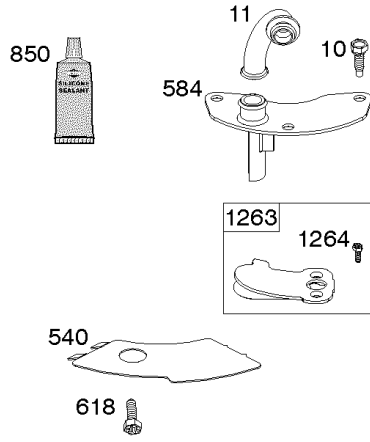

Cylinder, Crankshaft, Camshaft, Air Guides

REF NO	PART NO	QTY	DESCRIPTION
1	594970		CYLINDER ASSEMBLY -Used After Code Date 15071500
1A	594162		CYLINDER ASSEMBLY -Used Before Code Date 15071600
2	797673		KIT, Bushing/Seal -(Magneto Side)
3	391086S		SEAL, Oil -(Magneto Side)
8	792185		BREATHER ASSEMBLY -Used Before Code Date 14110500
9	690937		GASKET, Breather -Used Before Code Date 14110500
10	691108		SCREW -(Breather Assembly)
11	594163		TUBE, Breather -Used After Code Date 14110400
11	792184		TUBE, Breather -Used Before Code Date 14110500
16	796257		CRANKSHAFT
24	222698S		KEY, Flywheel
25	793563		PISTON ASSEMBLY -(.020" Oversize)
25	793560		PISTON ASSEMBLY -(Standard)
26	792026		SET, Ring -(Standard)
26	792073		SET, Ring -(.020" Oversize)
27	690975		LOCK, Piston Pin
28	696581		PIN, Piston -(Standard)
29	796209		ROD, Connecting
32	690976		SCREW -(Connecting Rod)
45	690977		TAPPET, Valve
46	797242		CAMSHAFT
212	695238		LINK, Throttle
227	798856		LEVER, Governor Control
250	690957		RETAINER, Breather -Used Before Code Date 14110500
252	794389		COLLECTOR, Oil -Used Before Code Date 14110500
306	796852		SHIELD, Cylinder -Used Before Code Date 18112900
306	84002166		SHIELD, Cylinder -Used After Code Date 18112800
306A	591666		SHIELD, Cylinder -(Cylinder #2)
307	691003		SCREW -(Cylinder Shield)
307A	691108		SCREW -(Cylinder Shield)
357	691483		KEY, Drive Pulley
377	690979		KEY, Woodruff
405	594937		SCREW -(Back Plate)
505	691029		NUT -(Governor Control Lever)