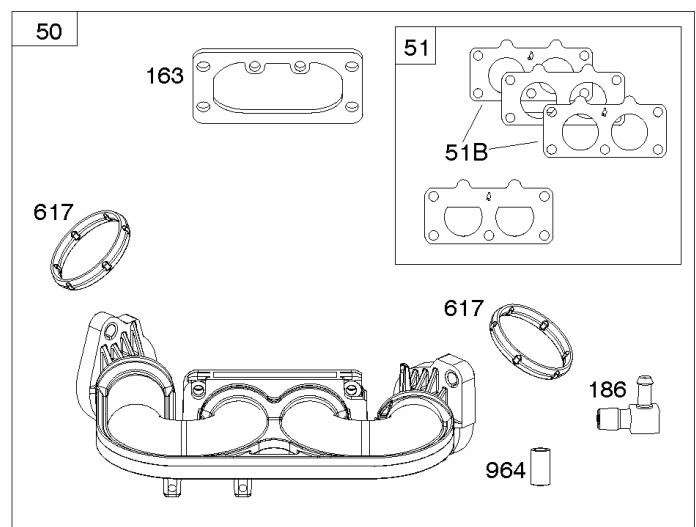

Carburetor, Fuel Supply

REF NO	PART NO	QTY	DESCRIPTION
1127	695407		SCREW -(Float Bowl) (Float Bowl to Carburetor Body)
1128	690990		SCREW -(Carburetor Nozzle)
1169	690990		SCREW -(Carburetor Cover Plate)

Not For Reproduction

Cylinder Head, Rocker Arm Cover, Intake Manifold

Mfg. No: 44S977-0012-G1

Cylinder Head, Rocker Arm Cover, Intake Manifold

REF NO	PART NO	QTY	DESCRIPTION
5	799088		HEAD, Cylinder -(Cylinder #1)
5A	799089		HEAD, Cylinder -(Cylinder #2)
7	693997		GASKET, Cylinder Head
13	592244		SCREW -(Cylinder Head)
33	793557		VALVE, Exhaust
34	793556		VALVE, Intake
35	694865		SPRING, Valve -(Intake)
36	694865		SPRING, Valve -(Exhaust)
42	499586		KEEPER, Valve
45	690977		TAPPET, Valve
50	595606		MANIFOLD, Intake
51	795123		GASKET, Intake
51A	690949		GASKET, Intake
51B	690950		GASKET, Intake
53	690951		STUD -(Carburetor)
54	699816		SCREW -(Intake Manifold)
163	691001		GASKET, Air Cleaner
186	795985		CONNECTOR, Hose -(Intake Manifold)
192	690083		ADJUSTER, Rocker Arm
213	691021		BRACKET, Choke Control
337	792015		PLUG, Spark
383	19576S		WRENCH, Spark Plug
415	794903		PLUG
617	594209		SEAL, O-Ring -(Intake Manifold)
635	66538S		BOOT, Spark Plug
654	690958		NUT -(Carburetor)
798	697890		SCREW -(Rocker Arm)
868	690968		SEAL, Valve
883	690970		GASKET, Exhaust
914	691127		SCREW -(Rocker Cover)
918	596163		HOSE, Vacuum -Used Before Code Date 19091800
918	593641		HOSE, Vacuum -Used After Code Date 19091700
929	695239		SCREW -(Choke Control Bracket)
964	799159		CAP, Connector
1022	690971		GASKET, Rocker Cover
1023	793146		COVER, Rocker -(Cylinder #1)
1023A	499600		COVER, Rocker -(Cylinder #2)
1026	690981		ROD, Push -(Steel)

Cylinder Head, Rocker Arm Cover, Intake Manifold

Mfg. No: 44S977-0012-G1

Cylinder Head, Rocker Arm Cover, Intake Manifold

REF NO	PART NO	QTY	DESCRIPTION
1026A	690982		ROD, Push -(Aluminum)
1029	690972		ARM, Rocker
1029A	807323		ARM, Rocker
1100	791959		PIVOT, Rocker Arm