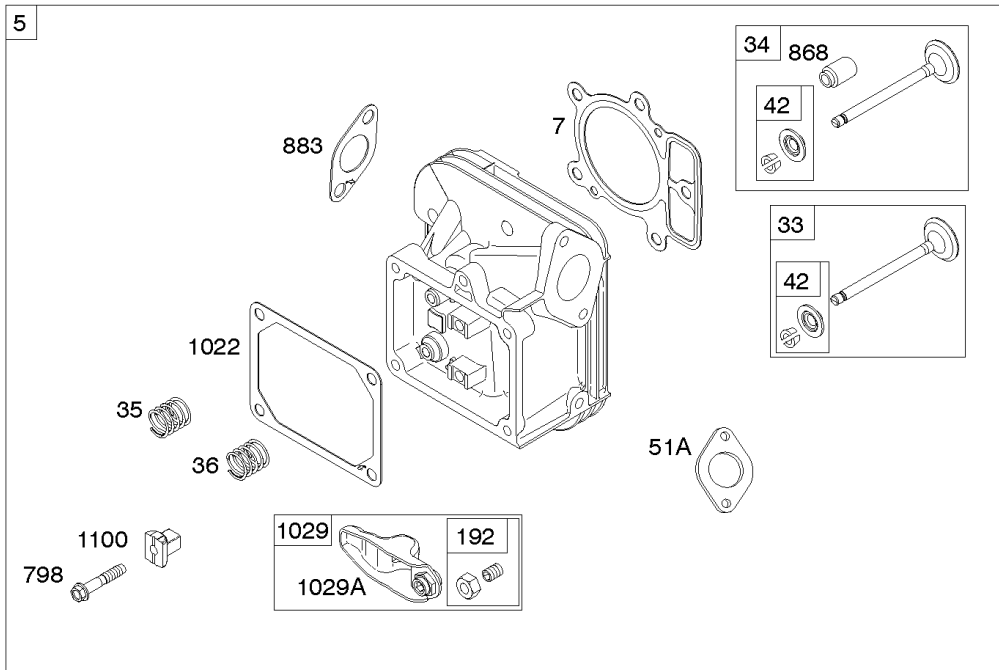

Carburetor, Fuel Supply

REF NO	PART NO	QTY	DESCRIPTION
1127	695407		SCREW -(Float Bowl) (Float Bowl to Carburetor Body)
1128	690990		SCREW -(Carburetor Nozzle)
1169	690990		SCREW -(Carburetor Cover Plate)

Not For Reproduction

Cylinder Head, Rocker Arm Cover, Intake Manifold

Mfg. No: 44S977-0012-G1

Cylinder Head, Rocker Arm Cover, Intake Manifold

REF NO	PART NO	QTY	DESCRIPTION
5	799088		HEAD, Cylinder -(Cylinder #1)
5A	799089		HEAD, Cylinder -(Cylinder #2)
7	693997		GASKET, Cylinder Head
13	592244		SCREW -(Cylinder Head)
33	793557		VALVE, Exhaust
34	793556		VALVE, Intake
35	694865		SPRING, Valve -(Intake)
36	694865		SPRING, Valve -(Exhaust)
42	499586		KEEPER, Valve
45	690977		TAPPET, Valve
50	595606		MANIFOLD, Intake
51	795123		GASKET, Intake
51A	690949		GASKET, Intake
51B	690950		GASKET, Intake
53	690951		STUD -(Carburetor)
54	699816		SCREW -(Intake Manifold)
163	691001		GASKET, Air Cleaner
186	795985		CONNECTOR, Hose -(Intake Manifold)
192	690083		ADJUSTER, Rocker Arm
213	691021		BRACKET, Choke Control
337	792015		PLUG, Spark
383	19576S		WRENCH, Spark Plug
415	794903		PLUG
617	594209		SEAL, O-Ring -(Intake Manifold)
635	66538S		BOOT, Spark Plug
654	690958		NUT -(Carburetor)
798	697890		SCREW -(Rocker Arm)
868	690968		SEAL, Valve
883	690970		GASKET, Exhaust
914	691127		SCREW -(Rocker Cover)
918	596163		HOSE, Vacuum -Used Before Code Date 19091800
918	593641		HOSE, Vacuum -Used After Code Date 19091700
929	695239		SCREW -(Choke Control Bracket)
964	799159		CAP, Connector
1022	690971		GASKET, Rocker Cover
1023	793146		COVER, Rocker -(Cylinder #1)
1023A	499600		COVER, Rocker -(Cylinder #2)
1026	690981		ROD, Push -(Steel)

Cylinder Head, Rocker Arm Cover, Intake Manifold

Mfg. No: 44S977-0012-G1

Cylinder Head, Rocker Arm Cover, Intake Manifold

REF NO	PART NO	QTY	DESCRIPTION
1026A	690982		ROD, Push -(Aluminum)
1029	690972		ARM, Rocker
1029A	807323		ARM, Rocker
1100	791959		PIVOT, Rocker Arm