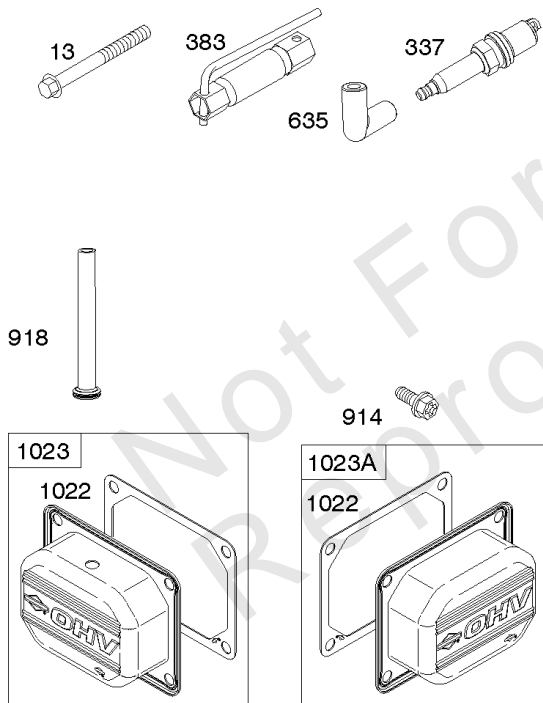

Carburetor, Fuel Supply

REF NO	PART NO	QTY	DESCRIPTION
1127	695407		SCREW -(Float Bowl) (Float Bowl to Carburetor Body)
1128	690990		SCREW -(Carburetor Nozzle)
1169	690990		SCREW -(Carburetor Cover Plate)

Not For Reproduction

Cylinder Head, Rocker Arm Cover, Intake Manifold

Mfg. No: 44S977-0012-G1

Cylinder Head, Rocker Arm Cover, Intake Manifold

REF NO	PART NO	QTY	DESCRIPTION
5	799088		HEAD, Cylinder -(Cylinder #1)
5A	799089		HEAD, Cylinder -(Cylinder #2)
7	693997		GASKET, Cylinder Head
13	592244		SCREW -(Cylinder Head)
33	793557		VALVE, Exhaust
34	793556		VALVE, Intake
35	694865		SPRING, Valve -(Intake)
36	694865		SPRING, Valve -(Exhaust)
42	499586		KEEPER, Valve
45	690977		TAPPET, Valve
50	595606		MANIFOLD, Intake
51	795123		GASKET, Intake
51A	690949		GASKET, Intake
51B	690950		GASKET, Intake
53	690951		STUD -(Carburetor)
54	699816		SCREW -(Intake Manifold)
163	691001		GASKET, Air Cleaner
186	795985		CONNECTOR, Hose -(Intake Manifold)
192	690083		ADJUSTER, Rocker Arm
213	691021		BRACKET, Choke Control
337	792015		PLUG, Spark
383	19576S		WRENCH, Spark Plug
415	794903		PLUG
617	594209		SEAL, O-Ring -(Intake Manifold)
635	66538S		BOOT, Spark Plug
654	690958		NUT -(Carburetor)
798	697890		SCREW -(Rocker Arm)
868	690968		SEAL, Valve
883	690970		GASKET, Exhaust
914	691127		SCREW -(Rocker Cover)
918	596163		HOSE, Vacuum -Used Before Code Date 19091800
918	593641		HOSE, Vacuum -Used After Code Date 19091700
929	695239		SCREW -(Choke Control Bracket)
964	799159		CAP, Connector
1022	690971		GASKET, Rocker Cover
1023	793146		COVER, Rocker -(Cylinder #1)
1023A	499600		COVER, Rocker -(Cylinder #2)
1026	690981		ROD, Push -(Steel)

Cylinder Head, Rocker Arm Cover, Intake Manifold

Mfg. No: 44S977-0012-G1

Cylinder Head, Rocker Arm Cover, Intake Manifold

REF NO	PART NO	QTY	DESCRIPTION
1026A	690982		ROD, Push -(Aluminum)
1029	690972		ARM, Rocker
1029A	807323		ARM, Rocker
1100	791959		PIVOT, Rocker Arm