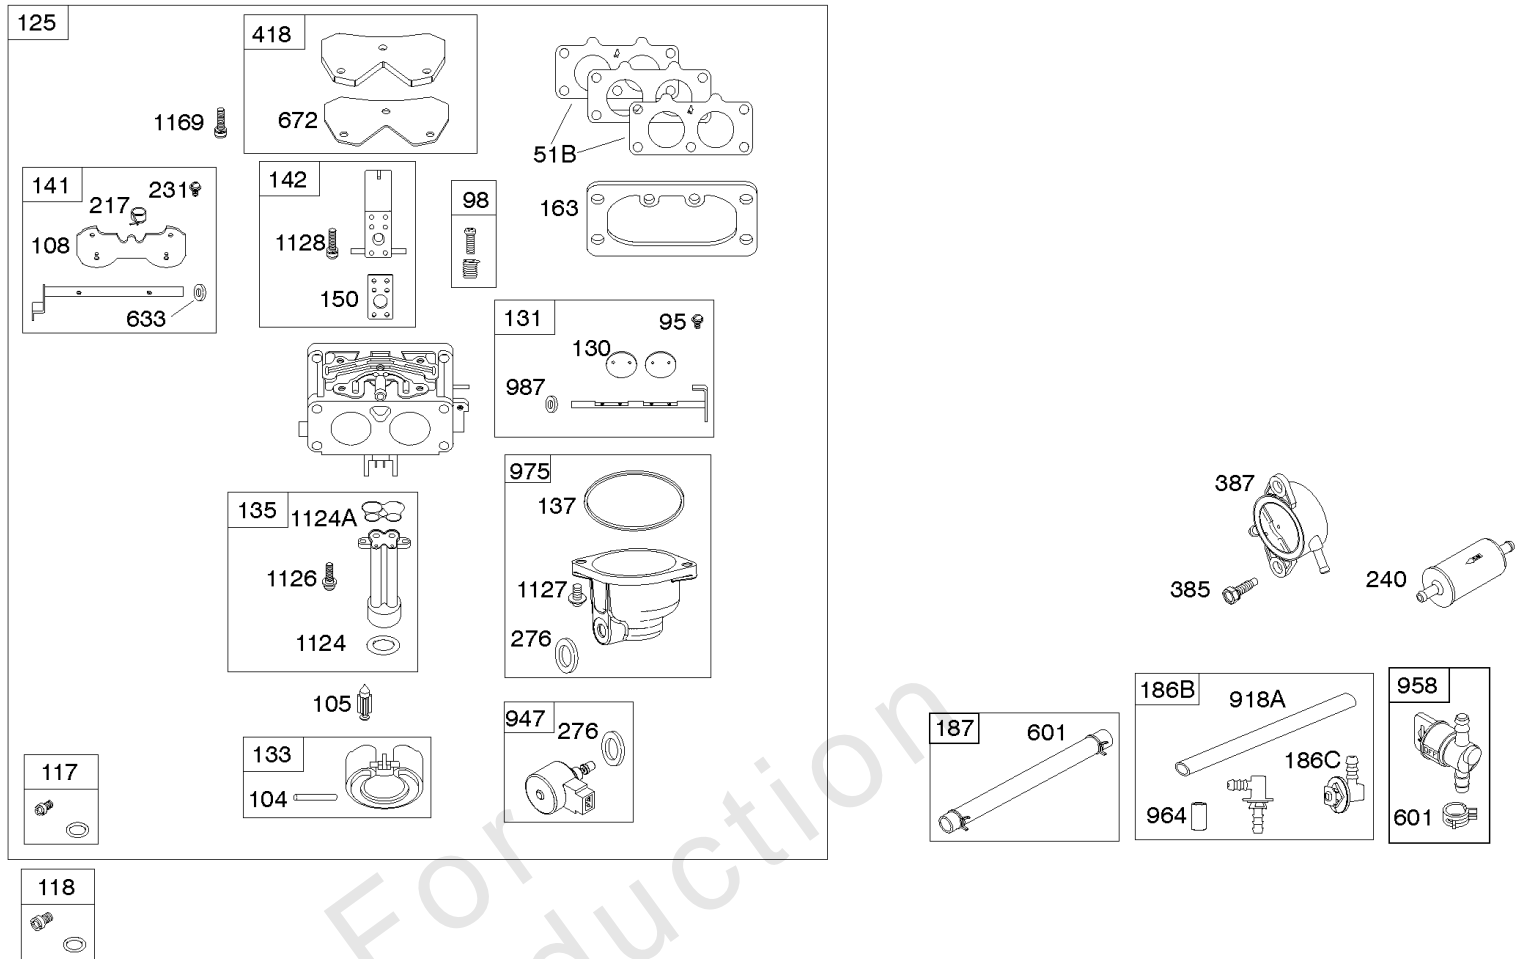

Parts Manual

Mfg. No: 44S977-0012-G1

Model Components	Page
Blower Housing, Air Cleaner.....	4
Carburetor, Fuel Supply.....	6
Cylinder Head, Rocker Arm Cover, Intake Manifold.....	10
Cylinder, Crankshaft, Camshaft, Air Guides.....	14
Engine Sump, Oil Pump, Dipstick/Tube Assembly.....	18
Engine/Valve Gasket Set, Carburetor Overhaul Kit.....	20
Flywheel, Controls, Wire Harness, Alternator, Starter.....	22
Replacement Engine - US & Canada.....	26

Carburetor, Fuel Supply

REF NO	PART NO	QTY	DESCRIPTION
51A	690949		GASKET, Intake
51B	690950		GASKET, Intake
95	690718		SCREW -(Throttle Valve)
98	699721		KIT, Idle Speed
104	694918		PIN, Float Hinge
105	698537		VALVE, Float Needle
108	699723		VALVE, Choke
117	842630		JET, Main -(Standard) (Left and Right Jet)
118	842082		JET, Main -(High Altitude) (Left and Right Jet)
125	595627		CARBURETOR
130	690993		VALVE, Throttle
131	799113		KIT, Throttle Shaft
133	699724		FLOAT, Carburetor
135	699729		TUBE, Fuel Transfer
137	690994		GASKET, Float Bowl
141	796228		KIT, Choke Shaft
142	796871		NOZZLE, Carburetor
150	841649		GASKET, Nozzle
163	691001		GASKET, Air Cleaner
186B	799158		CONNECTOR, Hose -(EVAP)
186C	845141		CONNECTOR, Hose -(EVAP)
187	791766		LINE, Fuel -(Cut To Required Length)
217	799771		SPRING, Choke Return
231	690718		SCREW -(Choke Valve)
240	845125		FILTER, Fuel
276	695410		WASHER, Sealing
385	797409		SCREW -(Fuel Pump)
387	808656		PUMP, Fuel
418	795912		PLATE, Carburetor Cover
601	691038		CLAMP, Hose -(Black)
601	791850		CLAMP, Hose -(Green)
633	699813		SEAL, Choke/Throttle Shaft
672	690234		GASKET, Carburetor Plate
918A	799160		HOSE, Vacuum -(Length 9.4 Inches)
947	596039		SOLENOID, Fuel
958	698183		VALVE, Fuel Shut Off
964	799159		CAP, Connector
975	799114		BOWL, Float
987	691000		SEAL, Throttle Shaft
1124	841653		SEAL, O-Ring -(Fuel Transfer Tube)
1124A	690988		SEAL, O-Ring -(Fuel Transfer Tube)
1126	690991		SCREW -(Fuel Transfer Tube)