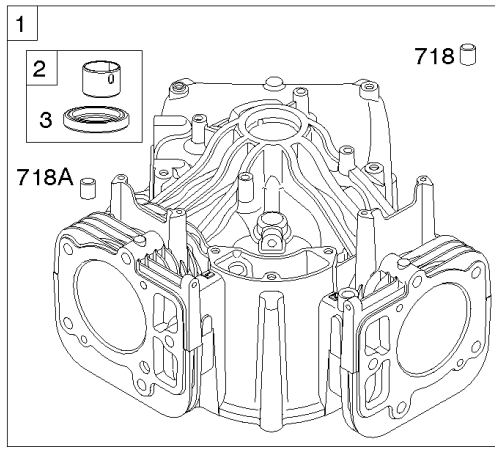

Cylinder Head, Rocker Arm Cover, Intake Manifold

Mfg. No: 44S977-0012-G1

Cylinder Head, Rocker Arm Cover, Intake Manifold

REF NO	PART NO	QTY	DESCRIPTION
1026A	690982		ROD, Push -(Aluminum)
1029	690972		ARM, Rocker
1029A	807323		ARM, Rocker
1100	791959		PIVOT, Rocker Arm

Not For Reproduction

Cylinder, Crankshaft, Camshaft, Air Guides

REF NO	PART NO	QTY	DESCRIPTION
1	594970		CYLINDER ASSEMBLY -Used After Code Date 15071500
1A	594162		CYLINDER ASSEMBLY -Used Before Code Date 15071600
2	797673		KIT, Bushing/Seal -(Magneto Side)
3	391086S		SEAL, Oil -(Magneto Side)
8	792185		BREATHER ASSEMBLY -Used Before Code Date 14110500
9	690937		GASKET, Breather -Used Before Code Date 14110500
10	691108		SCREW -(Breather Assembly)
11	594163		TUBE, Breather -Used After Code Date 14110400
11	792184		TUBE, Breather -Used Before Code Date 14110500
16	796257		CRANKSHAFT
24	222698S		KEY, Flywheel
25	793563		PISTON ASSEMBLY -(.020" Oversize)
25	793560		PISTON ASSEMBLY -(Standard)
26	792026		SET, Ring -(Standard)
26	792073		SET, Ring -(.020" Oversize)
27	690975		LOCK, Piston Pin
28	696581		PIN, Piston -(Standard)
29	796209		ROD, Connecting
32	690976		SCREW -(Connecting Rod)
45	690977		TAPPET, Valve
46	797242		CAMSHAFT
212	695238		LINK, Throttle
227	798856		LEVER, Governor Control
250	690957		RETAINER, Breather -Used Before Code Date 14110500
252	794389		COLLECTOR, Oil -Used Before Code Date 14110500
306	796852		SHIELD, Cylinder -Used Before Code Date 18112900
306	84002166		SHIELD, Cylinder -Used After Code Date 18112800
306A	591666		SHIELD, Cylinder -(Cylinder #2)
307	691003		SCREW -(Cylinder Shield)
307A	691108		SCREW -(Cylinder Shield)
357	691483		KEY, Drive Pulley
377	690979		KEY, Woodruff
405	594937		SCREW -(Back Plate)
505	691029		NUT -(Governor Control Lever)