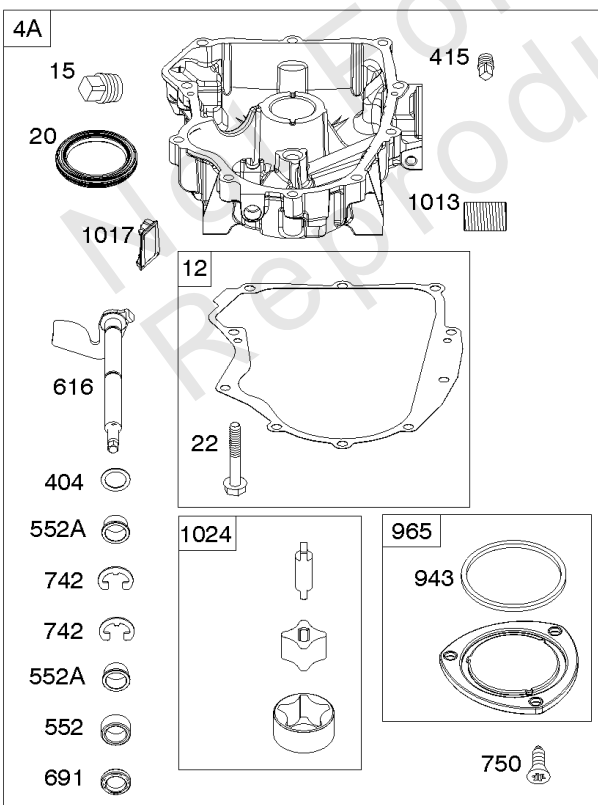

Engine Sump, Oil Pump, Dipstick/Tube Assembly

Mfg. No: 44S977-0012-G1

Engine Sump, Oil Pump, Dipstick/Tube Assembly

REF NO	PART NO	QTY	DESCRIPTION
4	594974		SUMP, Engine -Used After Code Date 15071500
4A	796307		SUMP, Engine -Used Before Code Date 15071600
12	594195		GASKET, Crankcase -Used Before Code Date 15071600
15	690946		PLUG, Oil Drain
20	795387		SEAL, Oil -(PTO Side)
22	694966		SCREW -(Crankcase Cover/Sump)
186A	796532		CONNECTOR, Hose -(Oil Drain)
219	793338		GEAR, Governor
220	799772		WASHER -(Governor Gear)
221	841026		CUP, Governor
239	792028		SWITCH, Oil Pressure
287	697820		SCREW -(Dipstick Tube)
404	690442		WASHER -(Governor Crank)
415	794903		PLUG
512	594200		HOSE, Oil Drain
523	594528		DIPSTICK
524	691032		SEAL, O-Ring
525	691037		TUBE, Dipstick
552	796638		BUSHING, Governor Crank
552A	690553		BUSHING, Governor Crank
615	698290		RETAINER, Governor Shaft
616	691045		CRANK, Governor
691	790574		SEAL, Governor Shaft
742	690328		RETAINER, E Ring
750	796208		SCREW -(Oil Pump Cover)
842	691031		SEAL, O-Ring -(Dipstick Tube)
847	594609		SCREW, Dipstick tube
850	100106		SEALANT, Liquid
943	796222		SEAL, O-Ring -(Oil Pump Cover)
965	796221		COVER, Oil Pump
1013	690954		NIPPLE, Oil Filter
1017	796214		SCREEN, Oil Pump
1024	796220		PUMP, Oil
1027	696854		FILTER, Oil