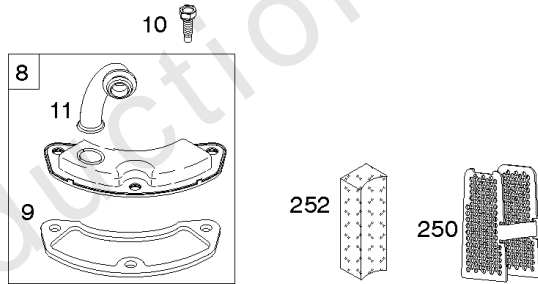

Cylinder, Crankshaft, Camshaft, Air Guides

REF NO	PART NO	QTY	DESCRIPTION
1	594970		CYLINDER ASSEMBLY -Used After Code Date 15071500
1A	594162		CYLINDER ASSEMBLY -Used Before Code Date 15071600
2	797673		KIT, Bushing/Seal -(Magneto Side)
3	391086S		SEAL, Oil -(Magneto Side)
8	792185		BREATHER ASSEMBLY -Used Before Code Date 14110500
9	690937		GASKET, Breather -Used Before Code Date 14110500
10	691108		SCREW -(Breather Assembly)
11	594163		TUBE, Breather -Used After Code Date 14110400
11	792184		TUBE, Breather -Used Before Code Date 14110500
16	796257		CRANKSHAFT
24	222698S		KEY, Flywheel
25	793563		PISTON ASSEMBLY -(.020" Oversize)
25	793560		PISTON ASSEMBLY -(Standard)
26	792026		SET, Ring -(Standard)
26	792073		SET, Ring -(.020" Oversize)
27	690975		LOCK, Piston Pin
28	696581		PIN, Piston -(Standard)
29	796209		ROD, Connecting
32	690976		SCREW -(Connecting Rod)
45	690977		TAPPET, Valve
46	797242		CAMSHAFT
212	695238		LINK, Throttle
227	798856		LEVER, Governor Control
250	690957		RETAINER, Breather -Used Before Code Date 14110500
252	794389		COLLECTOR, Oil -Used Before Code Date 14110500
306	796852		SHIELD, Cylinder -Used Before Code Date 18112900
306	84002166		SHIELD, Cylinder -Used After Code Date 18112800
306A	591666		SHIELD, Cylinder -(Cylinder #2)
307	691003		SCREW -(Cylinder Shield)
307A	691108		SCREW -(Cylinder Shield)
357	691483		KEY, Drive Pulley
377	690979		KEY, Woodruff
405	594937		SCREW -(Back Plate)
505	691029		NUT -(Governor Control Lever)