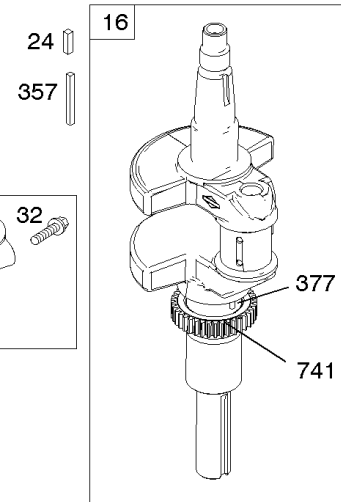

1319 WARNING LABEL

REQUIRED when replacing parts with warning labels affixed.

1319A WARNING LABEL

REQUIRED when replacing parts with warning labels affixed.

1330 REPAIR MANUAL

1036 EMISSIONS LABEL