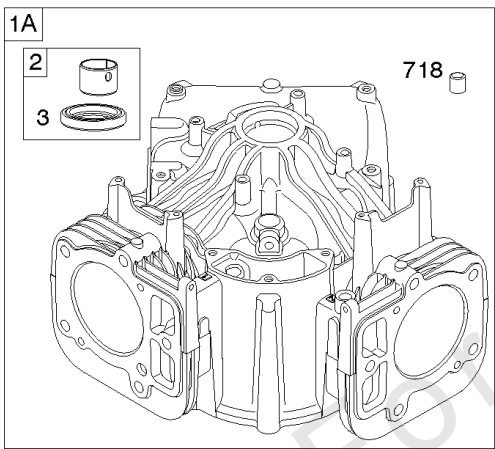

Cylinder, Crankshaft, Camshaft, Air Guides

REF NO	PART NO	QTY	DESCRIPTION
1	594970		CYLINDER ASSEMBLY -Used After Code Date 15071500
1A	594162		CYLINDER ASSEMBLY -Used Before Code Date 15071600
2	797673		KIT, Bushing/Seal -(Magneto Side)
3	391086S		SEAL, Oil -(Magneto Side)
8	792185		BREATHER ASSEMBLY -Used Before Code Date 14110500
9	690937		GASKET, Breather -Used Before Code Date 14110500
10	691108		SCREW -(Breather Assembly)
11	594163		TUBE, Breather -Used After Code Date 14110400
11	792184		TUBE, Breather -Used Before Code Date 14110500
16	796257		CRANKSHAFT
24	222698S		KEY, Flywheel
25	793563		PISTON ASSEMBLY -(.020" Oversize)
25	793560		PISTON ASSEMBLY -(Standard)
26	792026		SET, Ring -(Standard)
26	792073		SET, Ring -(.020" Oversize)
27	690975		LOCK, Piston Pin
28	696581		PIN, Piston -(Standard)
29	796209		ROD, Connecting
32	690976		SCREW -(Connecting Rod)
45	690977		TAPPET, Valve
46	797242		CAMSHAFT
212	695238		LINK, Throttle
227	798856		LEVER, Governor Control
250	690957		RETAINER, Breather -Used Before Code Date 14110500
252	794389		COLLECTOR, Oil -Used Before Code Date 14110500
306	796852		SHIELD, Cylinder -Used Before Code Date 18112900
306	84002166		SHIELD, Cylinder -Used After Code Date 18112800
306A	591666		SHIELD, Cylinder -(Cylinder #2)
307	691003		SCREW -(Cylinder Shield)
307A	691108		SCREW -(Cylinder Shield)
357	691483		KEY, Drive Pulley
377	690979		KEY, Woodruff
405	594937		SCREW -(Back Plate)
505	691029		NUT -(Governor Control Lever)