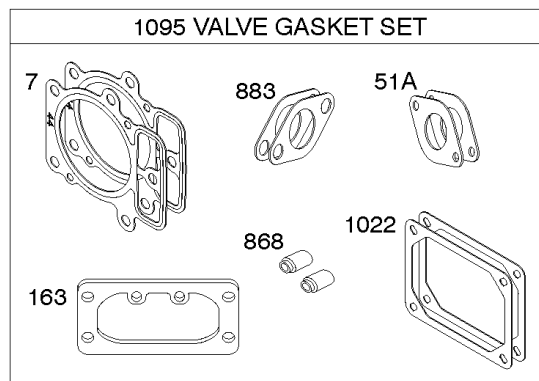

REF NO	PART NO	QTY	DESCRIPTION
540	594325		PLATE, Baffle
562	690311		BOLT -(Governor Control Lever)
573	594902		PLATE, Back
584	594164		COVER, Breather Passage
618	594326		SCREW -(Baffle Plate)
718	690959		PIN, Locating
718A	594988		PIN, Locating
741	690980		GEAR, Timing
850	100106		SEALANT, Liquid
865	591667		COVER, Air Guide -(Valley)
1036	-----		Label-Emissions
1263	594166		REED, Breather
1264	594165		SCREW -(Breather Reed)
1319	794467		LABEL, Warning
1319A	797669		LABEL, Warning
1330	273521		MANUAL, Repair

Engine Sump, Oil Pump, Dipstick/Tube Assembly

Mfg. No: 44S977-0012-G1

Engine Sump, Oil Pump, Dipstick/Tube Assembly

REF NO	PART NO	QTY	DESCRIPTION
4	594974		SUMP, Engine -Used After Code Date 15071500
4A	796307		SUMP, Engine -Used Before Code Date 15071600
12	594195		GASKET, Crankcase -Used Before Code Date 15071600
15	690946		PLUG, Oil Drain
20	795387		SEAL, Oil -(PTO Side)
22	694966		SCREW -(Crankcase Cover/Sump)
186A	796532		CONNECTOR, Hose -(Oil Drain)
219	793338		GEAR, Governor
220	799772		WASHER -(Governor Gear)
221	841026		CUP, Governor
239	792028		SWITCH, Oil Pressure
287	697820		SCREW -(Dipstick Tube)
404	690442		WASHER -(Governor Crank)
415	794903		PLUG
512	594200		HOSE, Oil Drain
523	594528		DIPSTICK
524	691032		SEAL, O-Ring
525	691037		TUBE, Dipstick
552	796638		BUSHING, Governor Crank
552A	690553		BUSHING, Governor Crank
615	698290		RETAINER, Governor Shaft
616	691045		CRANK, Governor
691	790574		SEAL, Governor Shaft
742	690328		RETAINER, E Ring
750	796208		SCREW -(Oil Pump Cover)
842	691031		SEAL, O-Ring -(Dipstick Tube)
847	594609		SCREW, Dipstick tube
850	100106		SEALANT, Liquid
943	796222		SEAL, O-Ring -(Oil Pump Cover)
965	796221		COVER, Oil Pump
1013	690954		NIPPLE, Oil Filter
1017	796214		SCREEN, Oil Pump
1024	796220		PUMP, Oil
1027	696854		FILTER, Oil