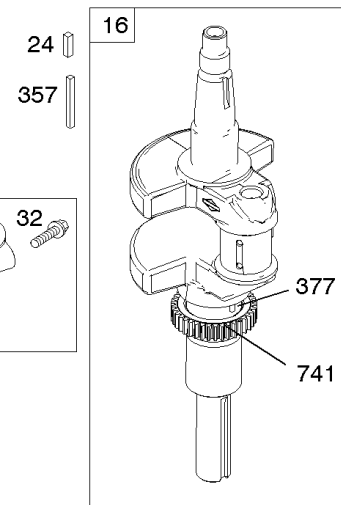

Cylinder Head, Rocker Arm Cover, Intake Manifold

Mfg. No: 44S977-0012-G1

Cylinder Head, Rocker Arm Cover, Intake Manifold

REF NO	PART NO	QTY	DESCRIPTION
1026A	690982		ROD, Push -(Aluminum)
1029	690972		ARM, Rocker
1029A	807323		ARM, Rocker
1100	791959		PIVOT, Rocker Arm

Not For Reproduction

Cylinder, Crankshaft, Camshaft, Air Guides

REF NO	PART NO	QTY	DESCRIPTION
1	594970		CYLINDER ASSEMBLY -Used After Code Date 15071500
1A	594162		CYLINDER ASSEMBLY -Used Before Code Date 15071600
2	797673		KIT, Bushing/Seal -(Magneto Side)
3	391086S		SEAL, Oil -(Magneto Side)
8	792185		BREATHER ASSEMBLY -Used Before Code Date 14110500
9	690937		GASKET, Breather -Used Before Code Date 14110500
10	691108		SCREW -(Breather Assembly)
11	594163		TUBE, Breather -Used After Code Date 14110400
11	792184		TUBE, Breather -Used Before Code Date 14110500
16	796257		CRANKSHAFT
24	222698S		KEY, Flywheel
25	793563		PISTON ASSEMBLY -(.020" Oversize)
25	793560		PISTON ASSEMBLY -(Standard)
26	792026		SET, Ring -(Standard)
26	792073		SET, Ring -(.020" Oversize)
27	690975		LOCK, Piston Pin
28	696581		PIN, Piston -(Standard)
29	796209		ROD, Connecting
32	690976		SCREW -(Connecting Rod)
45	690977		TAPPET, Valve
46	797242		CAMSHAFT
212	695238		LINK, Throttle
227	798856		LEVER, Governor Control
250	690957		RETAINER, Breather -Used Before Code Date 14110500
252	794389		COLLECTOR, Oil -Used Before Code Date 14110500
306	796852		SHIELD, Cylinder -Used Before Code Date 18112900
306	84002166		SHIELD, Cylinder -Used After Code Date 18112800
306A	591666		SHIELD, Cylinder -(Cylinder #2)
307	691003		SCREW -(Cylinder Shield)
307A	691108		SCREW -(Cylinder Shield)
357	691483		KEY, Drive Pulley
377	690979		KEY, Woodruff
405	594937		SCREW -(Back Plate)
505	691029		NUT -(Governor Control Lever)