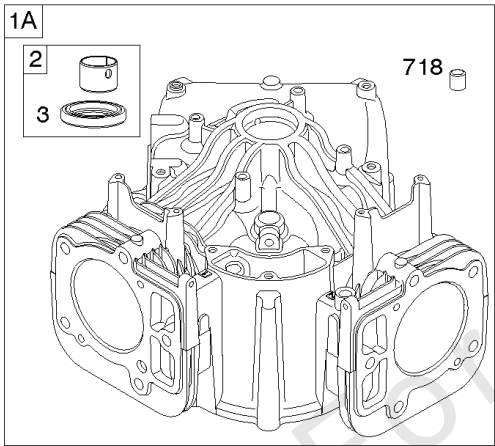

1319 WARNING LABEL

REQUIRED when replacing parts with warning labels affixed.

1319A WARNING LABEL

REQUIRED when replacing parts with warning labels affixed.

1330 REPAIR MANUAL

1036 EMISSIONS LABEL