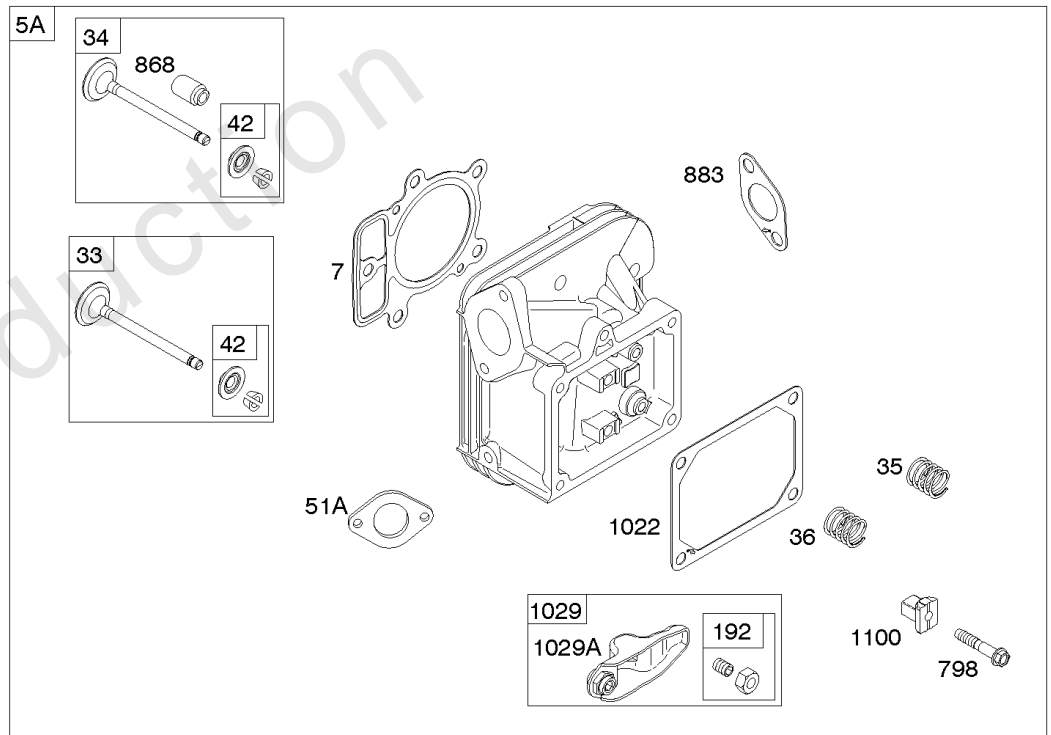

Carburetor, Fuel Supply

REF NO	PART NO	QTY	DESCRIPTION
1127	695407		SCREW -(Float Bowl) (Float Bowl to Carburetor Body)
1128	690990		SCREW -(Carburetor Nozzle)
1169	690990		SCREW -(Carburetor Cover Plate)

Not For Reproduction

Cylinder Head, Rocker Arm Cover, Intake Manifold

Mfg. No: 44S977-0012-G1

Cylinder Head, Rocker Arm Cover, Intake Manifold

REF NO	PART NO	QTY	DESCRIPTION
5	799088		HEAD, Cylinder -(Cylinder #1)
5A	799089		HEAD, Cylinder -(Cylinder #2)
7	693997		GASKET, Cylinder Head
13	592244		SCREW -(Cylinder Head)
33	793557		VALVE, Exhaust
34	793556		VALVE, Intake
35	694865		SPRING, Valve -(Intake)
36	694865		SPRING, Valve -(Exhaust)
42	499586		KEEPER, Valve
45	690977		TAPPET, Valve
50	595606		MANIFOLD, Intake
51	795123		GASKET, Intake
51A	690949		GASKET, Intake
51B	690950		GASKET, Intake
53	690951		STUD -(Carburetor)
54	699816		SCREW -(Intake Manifold)
163	691001		GASKET, Air Cleaner
186	795985		CONNECTOR, Hose -(Intake Manifold)
192	690083		ADJUSTER, Rocker Arm
213	691021		BRACKET, Choke Control
337	792015		PLUG, Spark
383	19576S		WRENCH, Spark Plug
415	794903		PLUG
617	594209		SEAL, O-Ring -(Intake Manifold)
635	66538S		BOOT, Spark Plug
654	690958		NUT -(Carburetor)
798	697890		SCREW -(Rocker Arm)
868	690968		SEAL, Valve
883	690970		GASKET, Exhaust
914	691127		SCREW -(Rocker Cover)
918	596163		HOSE, Vacuum -Used Before Code Date 19091800
918	593641		HOSE, Vacuum -Used After Code Date 19091700
929	695239		SCREW -(Choke Control Bracket)
964	799159		CAP, Connector
1022	690971		GASKET, Rocker Cover
1023	793146		COVER, Rocker -(Cylinder #1)
1023A	499600		COVER, Rocker -(Cylinder #2)
1026	690981		ROD, Push -(Steel)

Cylinder Head, Rocker Arm Cover, Intake Manifold

Mfg. No: 44S977-0012-G1

Cylinder Head, Rocker Arm Cover, Intake Manifold

REF NO	PART NO	QTY	DESCRIPTION
1026A	690982		ROD, Push -(Aluminum)
1029	690972		ARM, Rocker
1029A	807323		ARM, Rocker
1100	791959		PIVOT, Rocker Arm