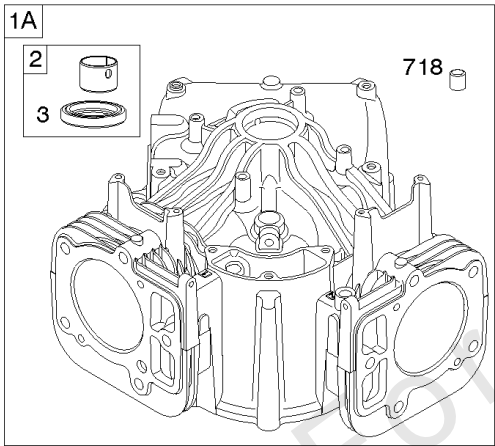

Cylinder Head, Rocker Arm Cover, Intake Manifold

Mfg. No: 44S977-0015-G1

Cylinder Head, Rocker Arm Cover, Intake Manifold

REF NO	PART NO	QTY	DESCRIPTION
1026A	690982		ROD, Push -(Aluminum)
1029	690972		ARM, Rocker
1029A	807323		ARM, Rocker
1100	791959		PIVOT, Rocker Arm

Cylinder, Crankshaft, Camshaft, Air Guides

REF NO	PART NO	QTY	DESCRIPTION
1	594970		CYLINDER ASSEMBLY -Used After Code Date 15071500
1A	594162		CYLINDER ASSEMBLY -Used Before Code Date 15071600
2	797673		KIT, Bushing/Seal -(Magneto Side)
3	391086S		SEAL, Oil -(Magneto Side)
8	792185		BREATHER ASSEMBLY -Used Before Code Date 14110500
9	690937		GASKET, Breather -Used Before Code Date 14110500
10	691108		SCREW -(Breather Assembly)
11	594163		TUBE, Breather -Used After Code Date 14110400
11	792184		TUBE, Breather -Used Before Code Date 14110500
16	796237		CRANKSHAFT
24	222698S		KEY, Flywheel
25	793563		PISTON ASSEMBLY -(.020" Oversize)
25	793560		PISTON ASSEMBLY -(Standard)
26	792026		SET, Ring -(Standard)
26	792073		SET, Ring -(.020" Oversize)
27	690975		LOCK, Piston Pin
28	696581		PIN, Piston -(Standard)
29	796209		ROD, Connecting
32	690976		SCREW -(Connecting Rod)
45	690977		TAPPET, Valve
46	797242		CAMSHAFT
212	695238		LINK, Throttle
227	798856		LEVER, Governor Control
250	690957		RETAINER, Breather -Used Before Code Date 14110500
252	794389		COLLECTOR, Oil -Used Before Code Date 14110500
306	796852		SHIELD, Cylinder -Used Before Code Date 18112900
306	84002166		SHIELD, Cylinder -Used After Code Date 18112800
306A	591666		SHIELD, Cylinder -(Cylinder #2)
307	691003		SCREW -(Cylinder Shield)
307A	691108		SCREW -(Cylinder Shield)
357	691483		KEY, Drive Pulley
377	690979		KEY, Woodruff
405	594937		SCREW -(Back Plate)
505	691029		NUT -(Governor Control Lever)