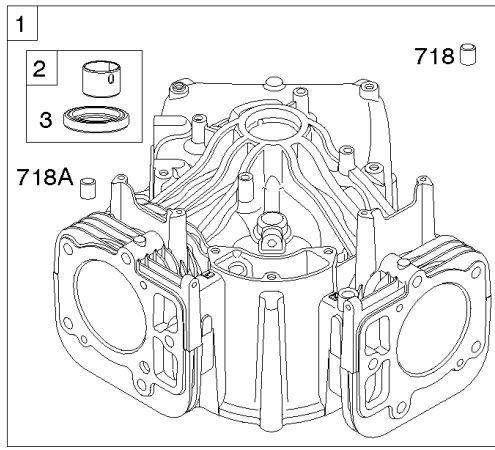

Cylinder Head, Rocker Arm Cover, Intake Manifold

Mfg. No: 44S977-0015-G1

Cylinder Head, Rocker Arm Cover, Intake Manifold

REF NO	PART NO	QTY	DESCRIPTION
1026A	690982		ROD, Push -(Aluminum)
1029	690972		ARM, Rocker
1029A	807323		ARM, Rocker
1100	791959		PIVOT, Rocker Arm

Cylinder, Crankshaft, Camshaft, Air Guides

REF NO	PART NO	QTY	DESCRIPTION
1	594970		CYLINDER ASSEMBLY -Used After Code Date 15071500
1A	594162		CYLINDER ASSEMBLY -Used Before Code Date 15071600
2	797673		KIT, Bushing/Seal -(Magneto Side)
3	391086S		SEAL, Oil -(Magneto Side)
8	792185		BREATHER ASSEMBLY -Used Before Code Date 14110500
9	690937		GASKET, Breather -Used Before Code Date 14110500
10	691108		SCREW -(Breather Assembly)
11	594163		TUBE, Breather -Used After Code Date 14110400
11	792184		TUBE, Breather -Used Before Code Date 14110500
16	796237		CRANKSHAFT
24	222698S		KEY, Flywheel
25	793563		PISTON ASSEMBLY -(.020" Oversize)
25	793560		PISTON ASSEMBLY -(Standard)
26	792026		SET, Ring -(Standard)
26	792073		SET, Ring -(.020" Oversize)
27	690975		LOCK, Piston Pin
28	696581		PIN, Piston -(Standard)
29	796209		ROD, Connecting
32	690976		SCREW -(Connecting Rod)
45	690977		TAPPET, Valve
46	797242		CAMSHAFT
212	695238		LINK, Throttle
227	798856		LEVER, Governor Control
250	690957		RETAINER, Breather -Used Before Code Date 14110500
252	794389		COLLECTOR, Oil -Used Before Code Date 14110500
306	796852		SHIELD, Cylinder -Used Before Code Date 18112900
306	84002166		SHIELD, Cylinder -Used After Code Date 18112800
306A	591666		SHIELD, Cylinder -(Cylinder #2)
307	691003		SCREW -(Cylinder Shield)
307A	691108		SCREW -(Cylinder Shield)
357	691483		KEY, Drive Pulley
377	690979		KEY, Woodruff
405	594937		SCREW -(Back Plate)
505	691029		NUT -(Governor Control Lever)