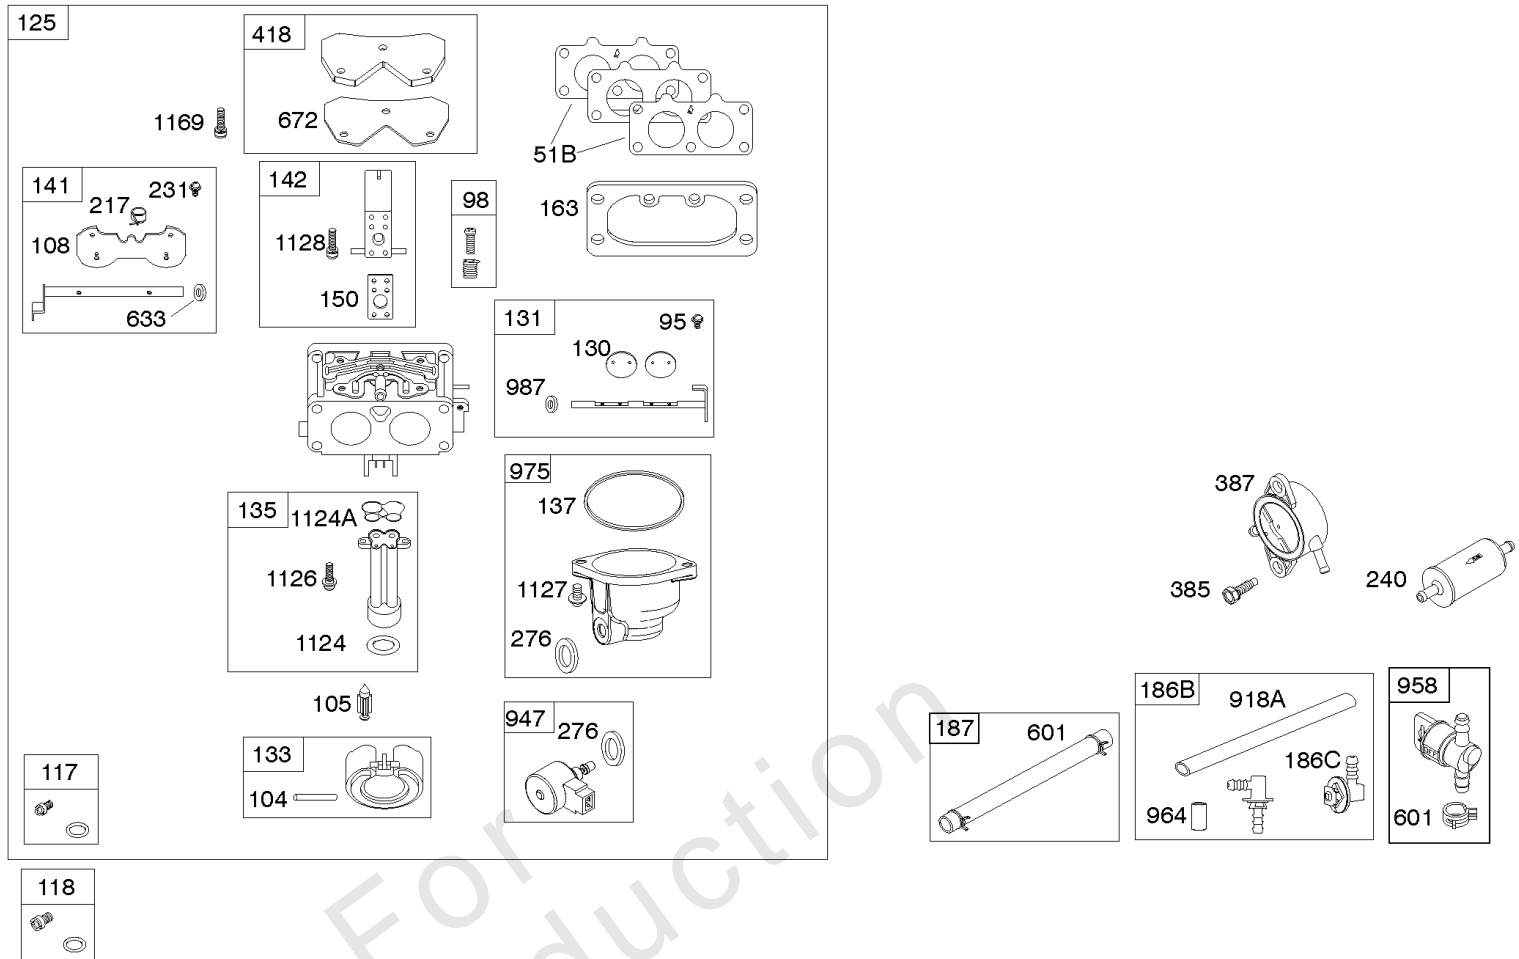

Parts Manual

Mfg. No: 44S977-0015-G1

Model Components	Page
Blower Housing, Air Cleaner.....	4
Carburetor, Fuel Supply.....	6
Cylinder Head, Rocker Arm Cover, Intake Manifold.....	10
Cylinder, Crankshaft, Camshaft, Air Guides.....	14
Engine Sump, Oil Pump, Dipstick/Tube Assembly.....	18
Engine/Valve Gasket Set, Carburetor Overhaul Kit.....	20
Flywheel, Controls, Wire Harness, Alternator, Starter.....	22
Replacement Engine - US & Canada.....	26

Carburetor, Fuel Supply

REF NO	PART NO	QTY	DESCRIPTION
51A	690949		GASKET, Intake
51B	690950		GASKET, Intake
95	690718		SCREW -(Throttle Valve)
98	699721		KIT, Idle Speed
104	694918		PIN, Float Hinge
105	698537		VALVE, Float Needle
108	699723		VALVE, Choke
117	842630		JET, Main -(Standard) (Left and Right Jet)
118	842082		JET, Main -(High Altitude) (Left and Right Jet)
125	595627		CARBURETOR
130	690993		VALVE, Throttle
131	799113		KIT, Throttle Shaft
133	699724		FLOAT, Carburetor
135	699729		TUBE, Fuel Transfer
137	690994		GASKET, Float Bowl
141	796228		KIT, Choke Shaft
142	796871		NOZZLE, Carburetor
150	841649		GASKET, Nozzle
163	691001		GASKET, Air Cleaner
186B	799158		CONNECTOR, Hose -(EVAP)
186C	845141		CONNECTOR, Hose -(EVAP)
187	791766		LINE, Fuel -(Cut To Required Length)
217	799771		SPRING, Choke Return
231	690718		SCREW -(Choke Valve)
240	845125		FILTER, Fuel
276	695410		WASHER, Sealing
385	797409		SCREW -(Fuel Pump)
387	808656		PUMP, Fuel
418	795912		PLATE, Carburetor Cover
601	691038		CLAMP, Hose -(Black)
601	791850		CLAMP, Hose -(Green)
633	699813		SEAL, Choke/Throttle Shaft
672	690234		GASKET, Carburetor Plate
918A	799160		HOSE, Vacuum -(Length 9.4 Inches)
947	596039		SOLENOID, Fuel
958	698183		VALVE, Fuel Shut Off
964	799159		CAP, Connector
975	799114		BOWL, Float
987	691000		SEAL, Throttle Shaft
1124	841653		SEAL, O-Ring -(Fuel Transfer Tube)
1124A	690988		SEAL, O-Ring -(Fuel Transfer Tube)
1126	690991		SCREW -(Fuel Transfer Tube)