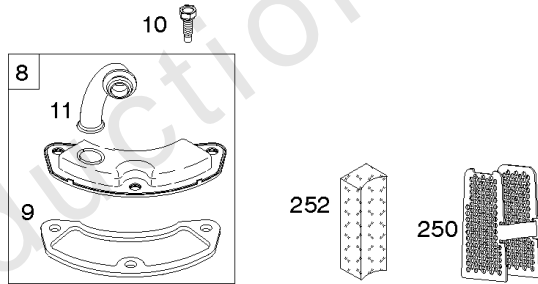

Not For Reproduction

1319 WARNING LABEL

REQUIRED when replacing parts with warning labels affixed.

1319A WARNING LABEL

REQUIRED when replacing parts with warning labels affixed.

1330 REPAIR MANUAL

1036 EMISSIONS LABEL

Cylinder, Crankshaft, Camshaft, Air Guides

REF NO	PART NO	QTY	DESCRIPTION
1	594970		CYLINDER ASSEMBLY -Used After Code Date 15071500
1A	594162		CYLINDER ASSEMBLY -Used Before Code Date 15071600
2	797673		KIT, Bushing/Seal -(Magneto Side)
3	391086S		SEAL, Oil -(Magneto Side)
8	792185		BREATHER ASSEMBLY -Used Before Code Date 14110500
9	690937		GASKET, Breather -Used Before Code Date 14110500
10	691108		SCREW -(Breather Assembly)
11	594163		TUBE, Breather -Used After Code Date 14110400
11	792184		TUBE, Breather -Used Before Code Date 14110500
16	796237		CRANKSHAFT
24	222698S		KEY, Flywheel
25	793563		PISTON ASSEMBLY -(.020" Oversize)
25	793560		PISTON ASSEMBLY -(Standard)
26	792026		SET, Ring -(Standard)
26	792073		SET, Ring -(.020" Oversize)
27	690975		LOCK, Piston Pin
28	696581		PIN, Piston -(Standard)
29	796209		ROD, Connecting
32	690976		SCREW -(Connecting Rod)
45	690977		TAPPET, Valve
46	797242		CAMSHAFT
212	695238		LINK, Throttle
227	798856		LEVER, Governor Control
250	690957		RETAINER, Breather -Used Before Code Date 14110500
252	794389		COLLECTOR, Oil -Used Before Code Date 14110500
306	796852		SHIELD, Cylinder -Used Before Code Date 18112900
306	84002166		SHIELD, Cylinder -Used After Code Date 18112800
306A	591666		SHIELD, Cylinder -(Cylinder #2)
307	691003		SCREW -(Cylinder Shield)
307A	691108		SCREW -(Cylinder Shield)
357	691483		KEY, Drive Pulley
377	690979		KEY, Woodruff
405	594937		SCREW -(Back Plate)
505	691029		NUT -(Governor Control Lever)