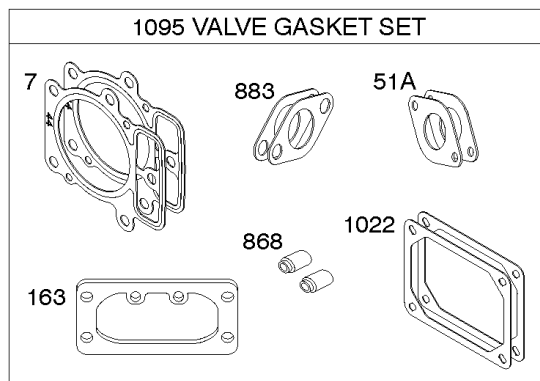

REF NO	PART NO	QTY	DESCRIPTION
540	594325		PLATE, Baffle
562	690311		BOLT -(Governor Control Lever)
573	594902		PLATE, Back
584	594164		COVER, Breather Passage
618	594326		SCREW -(Baffle Plate)
718	690959		PIN, Locating
718A	594988		PIN, Locating
741	690980		GEAR, Timing
850	100106		SEALANT, Liquid
865	591667		COVER, Air Guide -(Valley)
1036	-----		Label-Emissions
1263	594166		REED, Breather
1264	594165		SCREW -(Breather Reed)
1319	794467		LABEL, Warning
1319A	797669		LABEL, Warning
1330	273521		MANUAL, Repair

Engine Sump, Oil Pump, Dipstick/Tube Assembly

Mfg. No: 44S977-0015-G1

Engine Sump, Oil Pump, Dipstick/Tube Assembly

REF NO	PART NO	QTY	DESCRIPTION
4	594974		SUMP, Engine -Used After Code Date 15071500
4A	796307		SUMP, Engine -Used Before Code Date 15071600
12	594195		GASKET, Crankcase -Used Before Code Date 15071600
15	690946		PLUG, Oil Drain
20	795387		SEAL, Oil -(PTO Side)
22	694966		SCREW -(Crankcase Cover/Sump)
186A	796532		CONNECTOR, Hose -(Oil Drain)
219	793338		GEAR, Governor
220	799772		WASHER -(Governor Gear)
221	841026		CUP, Governor
239	792028		SWITCH, Oil Pressure
287	697820		SCREW -(Dipstick Tube)
404	690442		WASHER -(Governor Crank)
415	794903		PLUG
512	594200		HOSE, Oil Drain
523	594528		DIPSTICK
524	691032		SEAL, O-Ring
525	691037		TUBE, Dipstick
552	796638		BUSHING, Governor Crank
552A	690553		BUSHING, Governor Crank
615	698290		RETAINER, Governor Shaft
616	691045		CRANK, Governor
691	790574		SEAL, Governor Shaft
742	690328		RETAINER, E Ring
750	796208		SCREW -(Oil Pump Cover)
842	691031		SEAL, O-Ring -(Dipstick Tube)
847	594609		SCREW, Dipstick tube
850	100106		SEALANT, Liquid
943	796222		SEAL, O-Ring -(Oil Pump Cover)
965	796221		COVER, Oil Pump
1013	690954		NIPPLE, Oil Filter
1017	796214		SCREEN, Oil Pump
1024	796220		PUMP, Oil
1027	696854		FILTER, Oil