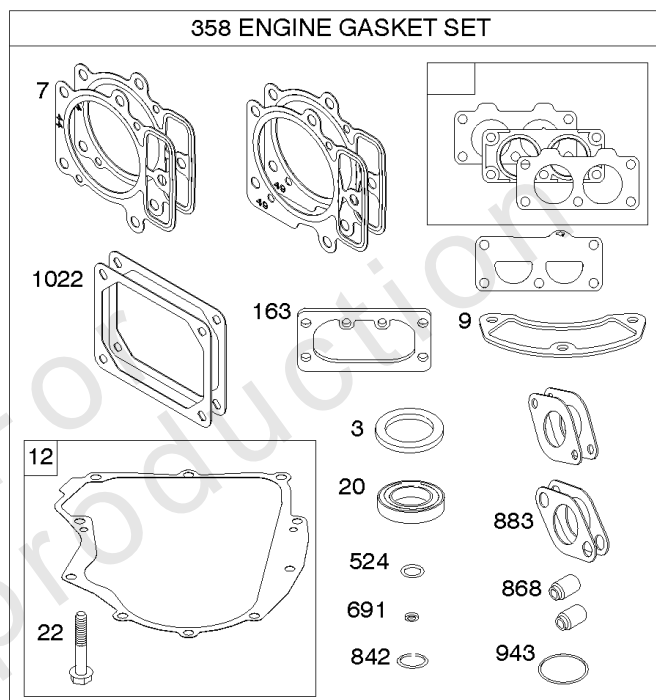

REF NO	PART NO	QTY	DESCRIPTION
540	594325		PLATE, Baffle
562	690311		BOLT -(Governor Control Lever)
573	594902		PLATE, Back
584	594164		COVER, Breather Passage
618	594326		SCREW -(Baffle Plate)
718	690959		PIN, Locating
718A	594988		PIN, Locating
741	690980		GEAR, Timing
850	100106		SEALANT, Liquid
865	591667		COVER, Air Guide -(Valley)
1036	-----		Label-Emissions
1263	594166		REED, Breather
1264	594165		SCREW -(Breather Reed)
1319	794467		LABEL, Warning
1319A	797669		LABEL, Warning
1330	273521		MANUAL, Repair

Engine Sump, Oil Pump, Dipstick/Tube Assembly

Mfg. No: 44S977-0015-G1

Engine Sump, Oil Pump, Dipstick/Tube Assembly

REF NO	PART NO	QTY	DESCRIPTION
4	594974		SUMP, Engine -Used After Code Date 15071500
4A	796307		SUMP, Engine -Used Before Code Date 15071600
12	594195		GASKET, Crankcase -Used Before Code Date 15071600
15	690946		PLUG, Oil Drain
20	795387		SEAL, Oil -(PTO Side)
22	694966		SCREW -(Crankcase Cover/Sump)
186A	796532		CONNECTOR, Hose -(Oil Drain)
219	793338		GEAR, Governor
220	799772		WASHER -(Governor Gear)
221	841026		CUP, Governor
239	792028		SWITCH, Oil Pressure
287	697820		SCREW -(Dipstick Tube)
404	690442		WASHER -(Governor Crank)
415	794903		PLUG
512	594200		HOSE, Oil Drain
523	594528		DIPSTICK
524	691032		SEAL, O-Ring
525	691037		TUBE, Dipstick
552	796638		BUSHING, Governor Crank
552A	690553		BUSHING, Governor Crank
615	698290		RETAINER, Governor Shaft
616	691045		CRANK, Governor
691	790574		SEAL, Governor Shaft
742	690328		RETAINER, E Ring
750	796208		SCREW -(Oil Pump Cover)
842	691031		SEAL, O-Ring -(Dipstick Tube)
847	594609		SCREW, Dipstick tube
850	100106		SEALANT, Liquid
943	796222		SEAL, O-Ring -(Oil Pump Cover)
965	796221		COVER, Oil Pump
1013	690954		NIPPLE, Oil Filter
1017	796214		SCREEN, Oil Pump
1024	796220		PUMP, Oil
1027	696854		FILTER, Oil