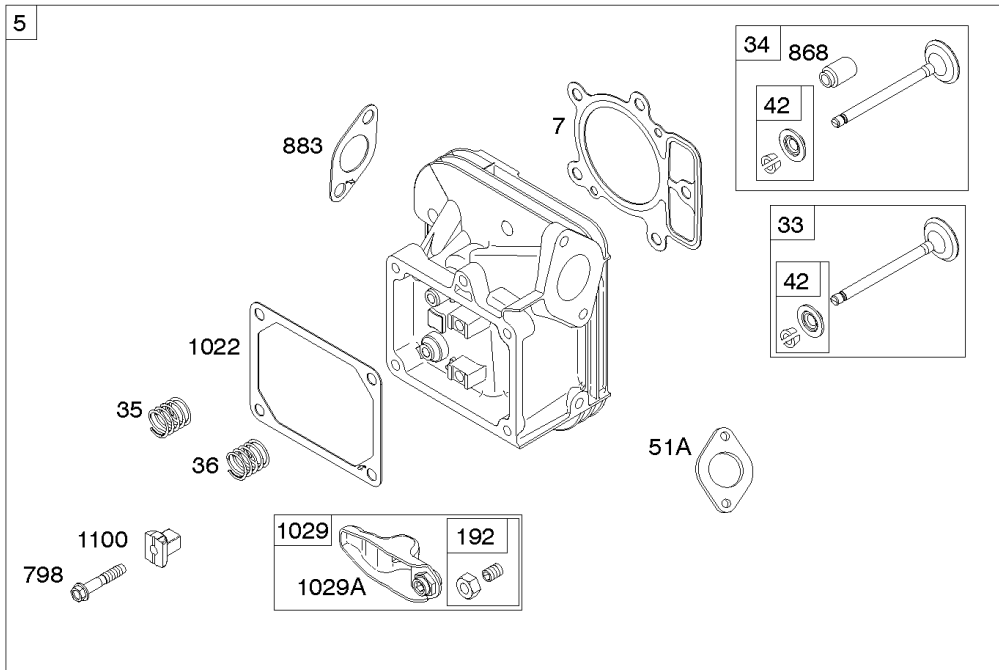

Carburetor, Fuel Supply

REF NO	PART NO	QTY	DESCRIPTION
1127	695407		SCREW -(Float Bowl) (Float Bowl to Carburetor Body)
1128	690990		SCREW -(Carburetor Nozzle)
1169	690990		SCREW -(Carburetor Cover Plate)

Not For Reproduction

Cylinder Head, Rocker Arm Cover, Intake Manifold

Mfg. No: 44S977-0015-G1

Cylinder Head, Rocker Arm Cover, Intake Manifold

REF NO	PART NO	QTY	DESCRIPTION
5	799088		HEAD, Cylinder -(Cylinder #1)
5A	799089		HEAD, Cylinder -(Cylinder #2)
7	693997		GASKET, Cylinder Head
13	592244		SCREW -(Cylinder Head)
33	793557		VALVE, Exhaust
34	793556		VALVE, Intake
35	694865		SPRING, Valve -(Intake)
36	694865		SPRING, Valve -(Exhaust)
42	499586		KEEPER, Valve
45	690977		TAPPET, Valve
50	595606		MANIFOLD, Intake
51	795123		GASKET, Intake
51A	690949		GASKET, Intake
51B	690950		GASKET, Intake
53	690951		STUD -(Carburetor)
54	699816		SCREW -(Intake Manifold)
163	691001		GASKET, Air Cleaner
186	795985		CONNECTOR, Hose -(Intake Manifold)
192	690083		ADJUSTER, Rocker Arm
213	691021		BRACKET, Choke Control
337	792015		PLUG, Spark
383	19576S		WRENCH, Spark Plug
415	794903		PLUG
617	594209		SEAL, O-Ring -(Intake Manifold)
635	692076		BOOT, Spark Plug
654	690958		NUT -(Carburetor)
798	697890		SCREW -(Rocker Arm)
868	690968		SEAL, Valve
883	690970		GASKET, Exhaust
914	691127		SCREW -(Rocker Cover)
918	596163		HOSE, Vacuum -Used Before Code Date 19091800
918	593641		HOSE, Vacuum -Used After Code Date 19091700
929	695239		SCREW -(Choke Control Bracket)
964	799159		CAP, Connector
1022	690971		GASKET, Rocker Cover
1023	793146		COVER, Rocker -(Cylinder #1)
1023A	499600		COVER, Rocker -(Cylinder #2)
1026	690981		ROD, Push -(Steel)

Cylinder Head, Rocker Arm Cover, Intake Manifold

Mfg. No: 44S977-0015-G1

Cylinder Head, Rocker Arm Cover, Intake Manifold

REF NO	PART NO	QTY	DESCRIPTION
1026A	690982		ROD, Push -(Aluminum)
1029	690972		ARM, Rocker
1029A	807323		ARM, Rocker
1100	791959		PIVOT, Rocker Arm