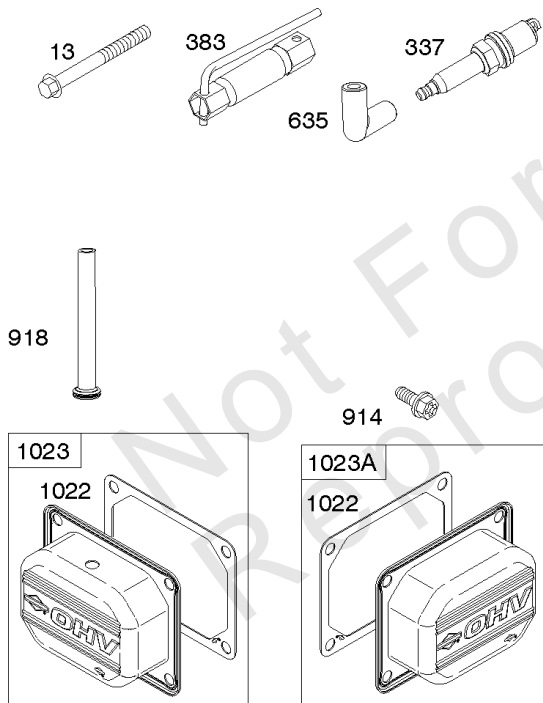

Carburetor, Fuel Supply

REF NO	PART NO	QTY	DESCRIPTION
1127	695407		SCREW -(Float Bowl) (Float Bowl to Carburetor Body)
1128	690990		SCREW -(Carburetor Nozzle)
1169	690990		SCREW -(Carburetor Cover Plate)

Not For Reproduction

Cylinder Head, Rocker Arm Cover, Intake Manifold

Mfg. No: 44S977-0015-G1

Cylinder Head, Rocker Arm Cover, Intake Manifold

REF NO	PART NO	QTY	DESCRIPTION
5	799088		HEAD, Cylinder -(Cylinder #1)
5A	799089		HEAD, Cylinder -(Cylinder #2)
7	693997		GASKET, Cylinder Head
13	592244		SCREW -(Cylinder Head)
33	793557		VALVE, Exhaust
34	793556		VALVE, Intake
35	694865		SPRING, Valve -(Intake)
36	694865		SPRING, Valve -(Exhaust)
42	499586		KEEPER, Valve
45	690977		TAPPET, Valve
50	595606		MANIFOLD, Intake
51	795123		GASKET, Intake
51A	690949		GASKET, Intake
51B	690950		GASKET, Intake
53	690951		STUD -(Carburetor)
54	699816		SCREW -(Intake Manifold)
163	691001		GASKET, Air Cleaner
186	795985		CONNECTOR, Hose -(Intake Manifold)
192	690083		ADJUSTER, Rocker Arm
213	691021		BRACKET, Choke Control
337	792015		PLUG, Spark
383	19576S		WRENCH, Spark Plug
415	794903		PLUG
617	594209		SEAL, O-Ring -(Intake Manifold)
635	692076		BOOT, Spark Plug
654	690958		NUT -(Carburetor)
798	697890		SCREW -(Rocker Arm)
868	690968		SEAL, Valve
883	690970		GASKET, Exhaust
914	691127		SCREW -(Rocker Cover)
918	596163		HOSE, Vacuum -Used Before Code Date 19091800
918	593641		HOSE, Vacuum -Used After Code Date 19091700
929	695239		SCREW -(Choke Control Bracket)
964	799159		CAP, Connector
1022	690971		GASKET, Rocker Cover
1023	793146		COVER, Rocker -(Cylinder #1)
1023A	499600		COVER, Rocker -(Cylinder #2)
1026	690981		ROD, Push -(Steel)

Cylinder Head, Rocker Arm Cover, Intake Manifold

Mfg. No: 44S977-0015-G1

Cylinder Head, Rocker Arm Cover, Intake Manifold

REF NO	PART NO	QTY	DESCRIPTION
1026A	690982		ROD, Push -(Aluminum)
1029	690972		ARM, Rocker
1029A	807323		ARM, Rocker
1100	791959		PIVOT, Rocker Arm