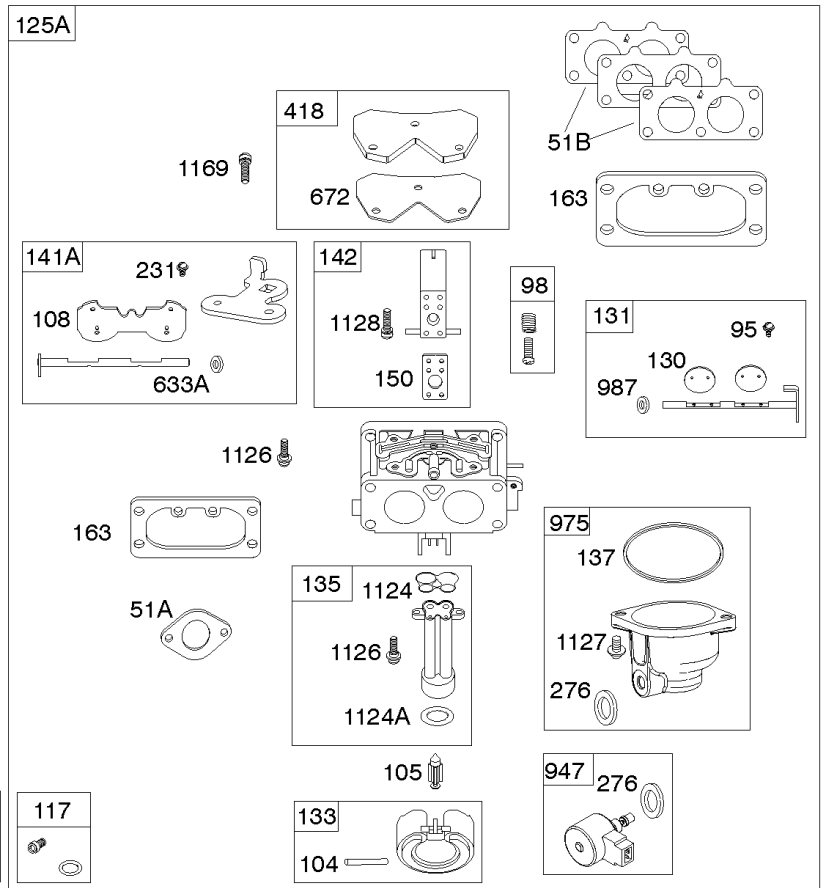

Carburetor, Fuel Supply

REF NO	PART NO	QTY	DESCRIPTION
51A	690949		GASKET, Intake
51B	690950		GASKET, Intake
95	690718		SCREW -(Throttle Valve)
98	699721		KIT, Idle Speed
104	694918		PIN, Float Hinge
105	698537		VALVE, Float Needle
108	699723		VALVE, Choke
117	842630		JET, Main -(Standard) (Left and Right Jet)
118	842082		JET, Main -(High Altitude) (Left and Right Jet)
125	595627		CARBURETOR
130	690993		VALVE, Throttle
131	799113		KIT, Throttle Shaft
133	699724		FLOAT, Carburetor
135	699729		TUBE, Fuel Transfer
137	690994		GASKET, Float Bowl
141	796228		KIT, Choke Shaft
142	796871		NOZZLE, Carburetor
150	841649		GASKET, Nozzle
163	691001		GASKET, Air Cleaner
186B	799158		CONNECTOR, Hose -(EVAP)
186C	845141		CONNECTOR, Hose -(EVAP)
187	791766		LINE, Fuel -(Cut To Required Length)
217	799771		SPRING, Choke Return
231	690718		SCREW -(Choke Valve)
240	845125		FILTER, Fuel
276	695410		WASHER, Sealing
385	797409		SCREW -(Fuel Pump)
387	808656		PUMP, Fuel
418	795912		PLATE, Carburetor Cover
601	691038		CLAMP, Hose -(Black)
601	791850		CLAMP, Hose -(Green)
633	699813		SEAL, Choke/Throttle Shaft
672	690234		GASKET, Carburetor Plate
918A	799160		HOSE, Vacuum -(Length 9.4 Inches)
947	596039		SOLENOID, Fuel
958	698183		VALVE, Fuel Shut Off
964	799159		CAP, Connector
975	799114		BOWL, Float
987	691000		SEAL, Throttle Shaft
1124	841653		SEAL, O-Ring -(Fuel Transfer Tube)
1124A	690988		SEAL, O-Ring -(Fuel Transfer Tube)
1126	690991		SCREW -(Fuel Transfer Tube)

Carburetor, Fuel Supply

REF NO	PART NO	QTY	DESCRIPTION
1127	695407		SCREW -(Float Bowl) (Float Bowl to Carburetor Body)
1128	690990		SCREW -(Carburetor Nozzle)
1169	690990		SCREW -(Carburetor Cover Plate)