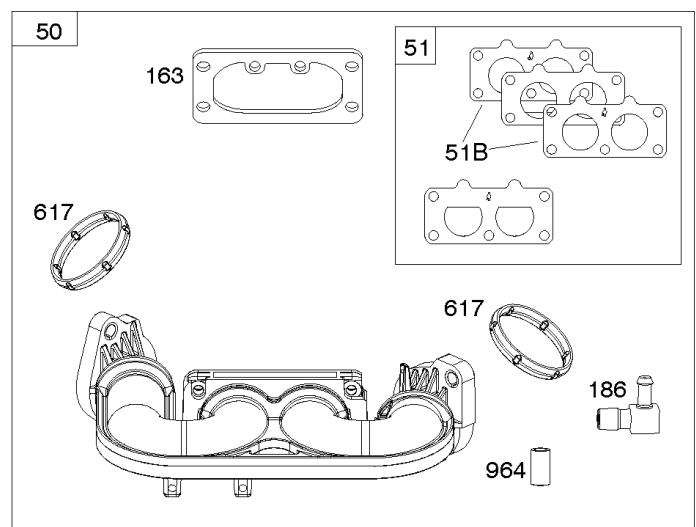

Carburetor, Fuel Supply

REF NO	PART NO	QTY	DESCRIPTION
1127	695407		SCREW -(Float Bowl) (Float Bowl to Carburetor Body)
1128	690990		SCREW -(Carburetor Nozzle)
1169	690990		SCREW -(Carburetor Cover Plate)

Not For Reproduction

Cylinder Head, Rocker Arm Cover, Intake Manifold

Mfg. No: 44S977-0015-G1

Cylinder Head, Rocker Arm Cover, Intake Manifold

REF NO	PART NO	QTY	DESCRIPTION
5	799088		HEAD, Cylinder -(Cylinder #1)
5A	799089		HEAD, Cylinder -(Cylinder #2)
7	693997		GASKET, Cylinder Head
13	592244		SCREW -(Cylinder Head)
33	793557		VALVE, Exhaust
34	793556		VALVE, Intake
35	694865		SPRING, Valve -(Intake)
36	694865		SPRING, Valve -(Exhaust)
42	499586		KEEPER, Valve
45	690977		TAPPET, Valve
50	595606		MANIFOLD, Intake
51	795123		GASKET, Intake
51A	690949		GASKET, Intake
51B	690950		GASKET, Intake
53	690951		STUD -(Carburetor)
54	699816		SCREW -(Intake Manifold)
163	691001		GASKET, Air Cleaner
186	795985		CONNECTOR, Hose -(Intake Manifold)
192	690083		ADJUSTER, Rocker Arm
213	691021		BRACKET, Choke Control
337	792015		PLUG, Spark
383	19576S		WRENCH, Spark Plug
415	794903		PLUG
617	594209		SEAL, O-Ring -(Intake Manifold)
635	692076		BOOT, Spark Plug
654	690958		NUT -(Carburetor)
798	697890		SCREW -(Rocker Arm)
868	690968		SEAL, Valve
883	690970		GASKET, Exhaust
914	691127		SCREW -(Rocker Cover)
918	596163		HOSE, Vacuum -Used Before Code Date 19091800
918	593641		HOSE, Vacuum -Used After Code Date 19091700
929	695239		SCREW -(Choke Control Bracket)
964	799159		CAP, Connector
1022	690971		GASKET, Rocker Cover
1023	793146		COVER, Rocker -(Cylinder #1)
1023A	499600		COVER, Rocker -(Cylinder #2)
1026	690981		ROD, Push -(Steel)

Cylinder Head, Rocker Arm Cover, Intake Manifold

Mfg. No: 44S977-0015-G1

Cylinder Head, Rocker Arm Cover, Intake Manifold

REF NO	PART NO	QTY	DESCRIPTION
1026A	690982		ROD, Push -(Aluminum)
1029	690972		ARM, Rocker
1029A	807323		ARM, Rocker
1100	791959		PIVOT, Rocker Arm