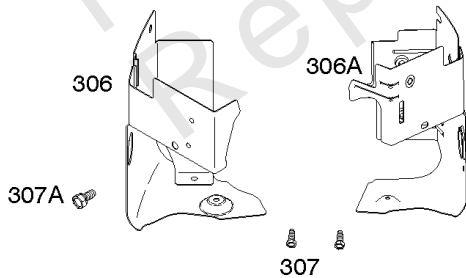

Cylinder Head, Rocker Arm Cover, Intake Manifold

Mfg. No: 44S977-0015-G1

Cylinder Head, Rocker Arm Cover, Intake Manifold

REF NO	PART NO	QTY	DESCRIPTION
1026A	690982		ROD, Push -(Aluminum)
1029	690972		ARM, Rocker
1029A	807323		ARM, Rocker
1100	791959		PIVOT, Rocker Arm

Not For Reproduction

1319 WARNING LABEL

REQUIRED when replacing parts with warning labels affixed.

1319A WARNING LABEL

REQUIRED when replacing parts with warning labels affixed.

1330 REPAIR MANUAL

1036 EMISSIONS LABEL