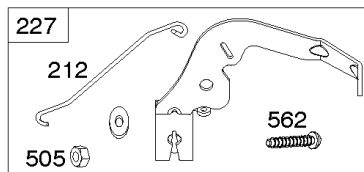

Cylinder Head, Rocker Arm Cover, Intake Manifold

Mfg. No: 44S977-0015-G1

Cylinder Head, Rocker Arm Cover, Intake Manifold

REF NO	PART NO	QTY	DESCRIPTION
1026A	690982		ROD, Push -(Aluminum)
1029	690972		ARM, Rocker
1029A	807323		ARM, Rocker
1100	791959		PIVOT, Rocker Arm

Not For Reproduction

1319 WARNING LABEL

REQUIRED when replacing parts with warning labels affixed.

1319A WARNING LABEL

REQUIRED when replacing parts with warning labels affixed.

1330 REPAIR MANUAL

1036 EMISSIONS LABEL

Cylinder, Crankshaft, Camshaft, Air Guides

REF NO	PART NO	QTY	DESCRIPTION
1	594970		CYLINDER ASSEMBLY -Used After Code Date 15071500
1A	594162		CYLINDER ASSEMBLY -Used Before Code Date 15071600
2	797673		KIT, Bushing/Seal -(Magneto Side)
3	391086S		SEAL, Oil -(Magneto Side)
8	792185		BREATHER ASSEMBLY -Used Before Code Date 14110500
9	690937		GASKET, Breather -Used Before Code Date 14110500
10	691108		SCREW -(Breather Assembly)
11	594163		TUBE, Breather -Used After Code Date 14110400
11	792184		TUBE, Breather -Used Before Code Date 14110500
16	796237		CRANKSHAFT
24	222698S		KEY, Flywheel
25	793563		PISTON ASSEMBLY -(.020" Oversize)
25	793560		PISTON ASSEMBLY -(Standard)
26	792026		SET, Ring -(Standard)
26	792073		SET, Ring -(.020" Oversize)
27	690975		LOCK, Piston Pin
28	696581		PIN, Piston -(Standard)
29	796209		ROD, Connecting
32	690976		SCREW -(Connecting Rod)
45	690977		TAPPET, Valve
46	797242		CAMSHAFT
212	695238		LINK, Throttle
227	798856		LEVER, Governor Control
250	690957		RETAINER, Breather -Used Before Code Date 14110500
252	794389		COLLECTOR, Oil -Used Before Code Date 14110500
306	796852		SHIELD, Cylinder -Used Before Code Date 18112900
306	84002166		SHIELD, Cylinder -Used After Code Date 18112800
306A	591666		SHIELD, Cylinder -(Cylinder #2)
307	691003		SCREW -(Cylinder Shield)
307A	691108		SCREW -(Cylinder Shield)
357	691483		KEY, Drive Pulley
377	690979		KEY, Woodruff
405	594937		SCREW -(Back Plate)
505	691029		NUT -(Governor Control Lever)