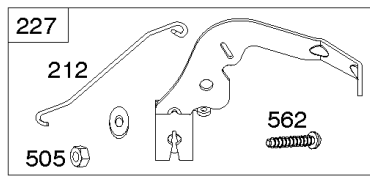

Cylinder, Crankshaft, Camshaft, Air Guides

REF NO	PART NO	QTY	DESCRIPTION
1	594970		CYLINDER ASSEMBLY -Used After Code Date 15071500
1A	594162		CYLINDER ASSEMBLY -Used Before Code Date 15071600
2	797673		KIT, Bushing/Seal -(Magneto Side)
3	391086S		SEAL, Oil -(Magneto Side)
8	792185		BREATHER ASSEMBLY -Used Before Code Date 14110500
9	690937		GASKET, Breather -Used Before Code Date 14110500
10	691108		SCREW -(Breather Assembly)
11	594163		TUBE, Breather -Used After Code Date 14110400
11	792184		TUBE, Breather -Used Before Code Date 14110500
16	796237		CRANKSHAFT
24	222698S		KEY, Flywheel
25	793563		PISTON ASSEMBLY -(.020" Oversize)
25	793560		PISTON ASSEMBLY -(Standard)
26	792026		SET, Ring -(Standard)
26	792073		SET, Ring -(.020" Oversize)
27	690975		LOCK, Piston Pin
28	696581		PIN, Piston -(Standard)
29	796209		ROD, Connecting
32	690976		SCREW -(Connecting Rod)
45	690977		TAPPET, Valve
46	797242		CAMSHAFT
212	695238		LINK, Throttle
227	798856		LEVER, Governor Control
250	690957		RETAINER, Breather -Used Before Code Date 14110500
252	794389		COLLECTOR, Oil -Used Before Code Date 14110500
306	796852		SHIELD, Cylinder -Used Before Code Date 18112900
306	84002166		SHIELD, Cylinder -Used After Code Date 18112800
306A	591666		SHIELD, Cylinder -(Cylinder #2)
307	691003		SCREW -(Cylinder Shield)
307A	691108		SCREW -(Cylinder Shield)
357	691483		KEY, Drive Pulley
377	690979		KEY, Woodruff
405	594937		SCREW -(Back Plate)
505	691029		NUT -(Governor Control Lever)

1319 WARNING LABEL

REQUIRED when replacing parts with warning labels affixed.

1319A WARNING LABEL

REQUIRED when replacing parts with warning labels affixed.

1330 REPAIR MANUAL

1036 EMISSIONS LABEL

Cylinder, Crankshaft, Camshaft, Air Guides