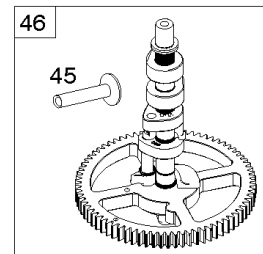

Carburetor, Fuel Supply

REF NO	PART NO	QTY	DESCRIPTION
1127	695407		SCREW -(Float Bowl) (Float Bowl to Carburetor Body)
1128	690990		SCREW -(Carburetor Nozzle)
1169	690990		SCREW -(Carburetor Cover Plate)

Cylinder Head, Rocker Arm Cover, Intake Manifold

Mfg. No: 44S977-0015-G1

Cylinder Head, Rocker Arm Cover, Intake Manifold

REF NO	PART NO	QTY	DESCRIPTION
1026A	690982		ROD, Push -(Aluminum)
1029	690972		ARM, Rocker
1029A	807323		ARM, Rocker
1100	791959		PIVOT, Rocker Arm

Cylinder, Crankshaft, Camshaft, Air Guides

REF NO	PART NO	QTY	DESCRIPTION
1	594970		CYLINDER ASSEMBLY -Used After Code Date 15071500
1A	594162		CYLINDER ASSEMBLY -Used Before Code Date 15071600
2	797673		KIT, Bushing/Seal -(Magneto Side)
3	391086S		SEAL, Oil -(Magneto Side)
8	792185		BREATHER ASSEMBLY -Used Before Code Date 14110500
9	690937		GASKET, Breather -Used Before Code Date 14110500
10	691108		SCREW -(Breather Assembly)
11	594163		TUBE, Breather -Used After Code Date 14110400
11	792184		TUBE, Breather -Used Before Code Date 14110500
16	796237		CRANKSHAFT
24	222698S		KEY, Flywheel
25	793563		PISTON ASSEMBLY -(.020" Oversize)
25	793560		PISTON ASSEMBLY -(Standard)
26	792026		SET, Ring -(Standard)
26	792073		SET, Ring -(.020" Oversize)
27	690975		LOCK, Piston Pin
28	696581		PIN, Piston -(Standard)
29	796209		ROD, Connecting
32	690976		SCREW -(Connecting Rod)
45	690977		TAPPET, Valve
46	797242		CAMSHAFT
212	695238		LINK, Throttle
227	798856		LEVER, Governor Control
250	690957		RETAINER, Breather -Used Before Code Date 14110500
252	794389		COLLECTOR, Oil -Used Before Code Date 14110500
306	796852		SHIELD, Cylinder -Used Before Code Date 18112900
306	84002166		SHIELD, Cylinder -Used After Code Date 18112800
306A	591666		SHIELD, Cylinder -(Cylinder #2)
307	691003		SCREW -(Cylinder Shield)
307A	691108		SCREW -(Cylinder Shield)
357	691483		KEY, Drive Pulley
377	690979		KEY, Woodruff
405	594937		SCREW -(Back Plate)
505	691029		NUT -(Governor Control Lever)