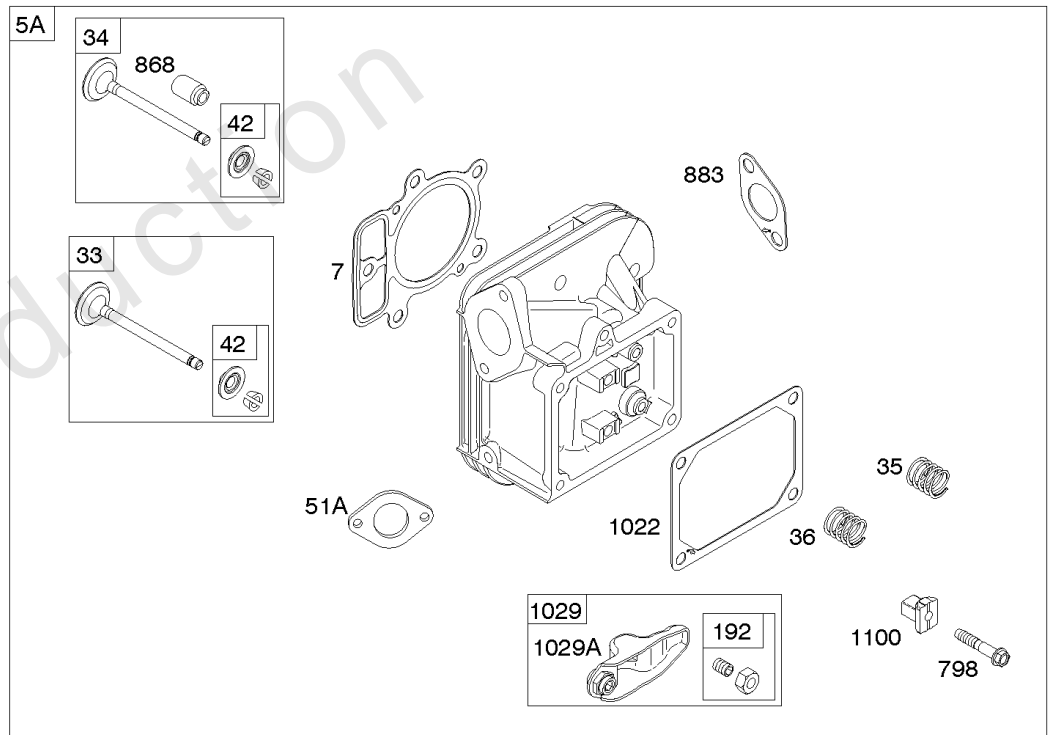

Carburetor, Fuel Supply

REF NO	PART NO	QTY	DESCRIPTION
1127	695407		SCREW -(Float Bowl) (Float Bowl to Carburetor Body)
1128	690990		SCREW -(Carburetor Nozzle)
1169	690990		SCREW -(Carburetor Cover Plate)

Not For Reproduction

Cylinder Head, Rocker Arm Cover, Intake Manifold

Mfg. No: 44S977-0015-G1

Cylinder Head, Rocker Arm Cover, Intake Manifold

REF NO	PART NO	QTY	DESCRIPTION
5	799088		HEAD, Cylinder -(Cylinder #1)
5A	799089		HEAD, Cylinder -(Cylinder #2)
7	693997		GASKET, Cylinder Head
13	592244		SCREW -(Cylinder Head)
33	793557		VALVE, Exhaust
34	793556		VALVE, Intake
35	694865		SPRING, Valve -(Intake)
36	694865		SPRING, Valve -(Exhaust)
42	499586		KEEPER, Valve
45	690977		TAPPET, Valve
50	595606		MANIFOLD, Intake
51	795123		GASKET, Intake
51A	690949		GASKET, Intake
51B	690950		GASKET, Intake
53	690951		STUD -(Carburetor)
54	699816		SCREW -(Intake Manifold)
163	691001		GASKET, Air Cleaner
186	795985		CONNECTOR, Hose -(Intake Manifold)
192	690083		ADJUSTER, Rocker Arm
213	691021		BRACKET, Choke Control
337	792015		PLUG, Spark
383	19576S		WRENCH, Spark Plug
415	794903		PLUG
617	594209		SEAL, O-Ring -(Intake Manifold)
635	692076		BOOT, Spark Plug
654	690958		NUT -(Carburetor)
798	697890		SCREW -(Rocker Arm)
868	690968		SEAL, Valve
883	690970		GASKET, Exhaust
914	691127		SCREW -(Rocker Cover)
918	596163		HOSE, Vacuum -Used Before Code Date 19091800
918	593641		HOSE, Vacuum -Used After Code Date 19091700
929	695239		SCREW -(Choke Control Bracket)
964	799159		CAP, Connector
1022	690971		GASKET, Rocker Cover
1023	793146		COVER, Rocker -(Cylinder #1)
1023A	499600		COVER, Rocker -(Cylinder #2)
1026	690981		ROD, Push -(Steel)

Cylinder Head, Rocker Arm Cover, Intake Manifold

Mfg. No: 44S977-0015-G1

Cylinder Head, Rocker Arm Cover, Intake Manifold

REF NO	PART NO	QTY	DESCRIPTION
1026A	690982		ROD, Push -(Aluminum)
1029	690972		ARM, Rocker
1029A	807323		ARM, Rocker
1100	791959		PIVOT, Rocker Arm