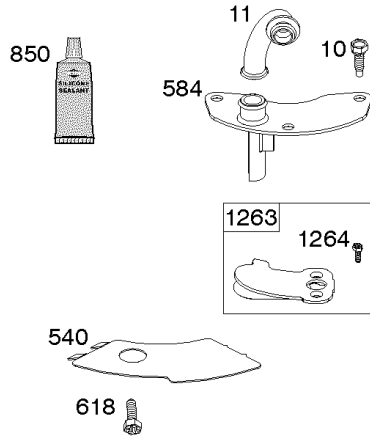

Cylinder Head, Rocker Arm Cover, Intake Manifold

Mfg. No: 44S977-0015-G1

Cylinder Head, Rocker Arm Cover, Intake Manifold

REF NO	PART NO	QTY	DESCRIPTION
1026A	690982		ROD, Push -(Aluminum)
1029	690972		ARM, Rocker
1029A	807323		ARM, Rocker
1100	791959		PIVOT, Rocker Arm

Not For Reproduction

1319 WARNING LABEL

REQUIRED when replacing parts with warning labels affixed.

1319A WARNING LABEL

REQUIRED when replacing parts with warning labels affixed.

1330 REPAIR MANUAL

1036 EMISSIONS LABEL

Cylinder, Crankshaft, Camshaft, Air Guides

REF NO	PART NO	QTY	DESCRIPTION
1	594970		CYLINDER ASSEMBLY -Used After Code Date 15071500
1A	594162		CYLINDER ASSEMBLY -Used Before Code Date 15071600
2	797673		KIT, Bushing/Seal -(Magneto Side)
3	391086S		SEAL, Oil -(Magneto Side)
8	792185		BREATHER ASSEMBLY -Used Before Code Date 14110500
9	690937		GASKET, Breather -Used Before Code Date 14110500
10	691108		SCREW -(Breather Assembly)
11	594163		TUBE, Breather -Used After Code Date 14110400
11	792184		TUBE, Breather -Used Before Code Date 14110500
16	796237		CRANKSHAFT
24	222698S		KEY, Flywheel
25	793563		PISTON ASSEMBLY -(.020" Oversize)
25	793560		PISTON ASSEMBLY -(Standard)
26	792026		SET, Ring -(Standard)
26	792073		SET, Ring -(.020" Oversize)
27	690975		LOCK, Piston Pin
28	696581		PIN, Piston -(Standard)
29	796209		ROD, Connecting
32	690976		SCREW -(Connecting Rod)
45	690977		TAPPET, Valve
46	797242		CAMSHAFT
212	695238		LINK, Throttle
227	798856		LEVER, Governor Control
250	690957		RETAINER, Breather -Used Before Code Date 14110500
252	794389		COLLECTOR, Oil -Used Before Code Date 14110500
306	796852		SHIELD, Cylinder -Used Before Code Date 18112900
306	84002166		SHIELD, Cylinder -Used After Code Date 18112800
306A	591666		SHIELD, Cylinder -(Cylinder #2)
307	691003		SCREW -(Cylinder Shield)
307A	691108		SCREW -(Cylinder Shield)
357	691483		KEY, Drive Pulley
377	690979		KEY, Woodruff
405	594937		SCREW -(Back Plate)
505	691029		NUT -(Governor Control Lever)