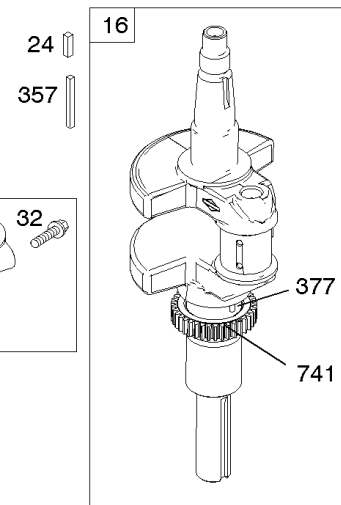

Cylinder Head, Rocker Arm Cover, Intake Manifold

Mfg. No: 44S977-0015-G1

Cylinder Head, Rocker Arm Cover, Intake Manifold

REF NO	PART NO	QTY	DESCRIPTION
1026A	690982		ROD, Push -(Aluminum)
1029	690972		ARM, Rocker
1029A	807323		ARM, Rocker
1100	791959		PIVOT, Rocker Arm

Cylinder, Crankshaft, Camshaft, Air Guides

REF NO	PART NO	QTY	DESCRIPTION
1	594970		CYLINDER ASSEMBLY -Used After Code Date 15071500
1A	594162		CYLINDER ASSEMBLY -Used Before Code Date 15071600
2	797673		KIT, Bushing/Seal -(Magneto Side)
3	391086S		SEAL, Oil -(Magneto Side)
8	792185		BREATHER ASSEMBLY -Used Before Code Date 14110500
9	690937		GASKET, Breather -Used Before Code Date 14110500
10	691108		SCREW -(Breather Assembly)
11	594163		TUBE, Breather -Used After Code Date 14110400
11	792184		TUBE, Breather -Used Before Code Date 14110500
16	796237		CRANKSHAFT
24	222698S		KEY, Flywheel
25	793563		PISTON ASSEMBLY -(.020" Oversize)
25	793560		PISTON ASSEMBLY -(Standard)
26	792026		SET, Ring -(Standard)
26	792073		SET, Ring -(.020" Oversize)
27	690975		LOCK, Piston Pin
28	696581		PIN, Piston -(Standard)
29	796209		ROD, Connecting
32	690976		SCREW -(Connecting Rod)
45	690977		TAPPET, Valve
46	797242		CAMSHAFT
212	695238		LINK, Throttle
227	798856		LEVER, Governor Control
250	690957		RETAINER, Breather -Used Before Code Date 14110500
252	794389		COLLECTOR, Oil -Used Before Code Date 14110500
306	796852		SHIELD, Cylinder -Used Before Code Date 18112900
306	84002166		SHIELD, Cylinder -Used After Code Date 18112800
306A	591666		SHIELD, Cylinder -(Cylinder #2)
307	691003		SCREW -(Cylinder Shield)
307A	691108		SCREW -(Cylinder Shield)
357	691483		KEY, Drive Pulley
377	690979		KEY, Woodruff
405	594937		SCREW -(Back Plate)
505	691029		NUT -(Governor Control Lever)