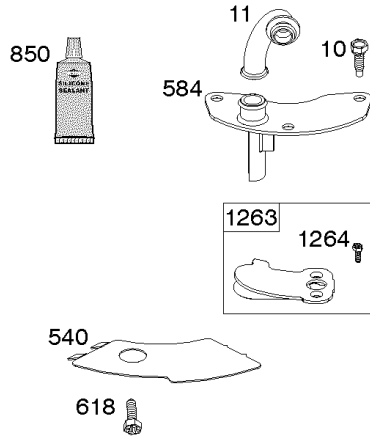

Not For Reproduction

1319 WARNING LABEL

REQUIRED when replacing parts with warning labels affixed.

1319A WARNING LABEL

REQUIRED when replacing parts with warning labels affixed.

1330 REPAIR MANUAL

1036 EMISSIONS LABEL

Cylinder, Crankshaft, Camshaft, Air Guides

REF NO	PART NO	QTY	DESCRIPTION
1	594970		CYLINDER ASSEMBLY -Used After Code Date 15071500
1A	594162		CYLINDER ASSEMBLY -Used Before Code Date 15071600
2	797673		KIT, Bushing/Seal -(Magneto Side)
3	391086S		SEAL, Oil -(Magneto Side)
8	792185		BREATHER ASSEMBLY -Used Before Code Date 14110500
9	690937		GASKET, Breather -Used Before Code Date 14110500
10	691108		SCREW -(Breather Assembly)
11	594163		TUBE, Breather -Used After Code Date 14110400
11	792184		TUBE, Breather -Used Before Code Date 14110500
16	796237		CRANKSHAFT
24	222698S		KEY, Flywheel
25	793563		PISTON ASSEMBLY -(.020" Oversize)
25	793560		PISTON ASSEMBLY -(Standard)
26	792026		SET, Ring -(Standard)
26	792073		SET, Ring -(.020" Oversize)
27	690975		LOCK, Piston Pin
28	696581		PIN, Piston -(Standard)
29	796209		ROD, Connecting
32	690976		SCREW -(Connecting Rod)
45	690977		TAPPET, Valve
46	797242		CAMSHAFT
212	695238		LINK, Throttle
227	798856		LEVER, Governor Control
250	690957		RETAINER, Breather -Used Before Code Date 14110500
252	794389		COLLECTOR, Oil -Used Before Code Date 14110500
306	796852		SHIELD, Cylinder -Used Before Code Date 18112900
306	84002166		SHIELD, Cylinder -Used After Code Date 18112800
306A	591666		SHIELD, Cylinder -(Cylinder #2)
307	691003		SCREW -(Cylinder Shield)
307A	691108		SCREW -(Cylinder Shield)
357	691483		KEY, Drive Pulley
377	690979		KEY, Woodruff
405	594937		SCREW -(Back Plate)
505	691029		NUT -(Governor Control Lever)