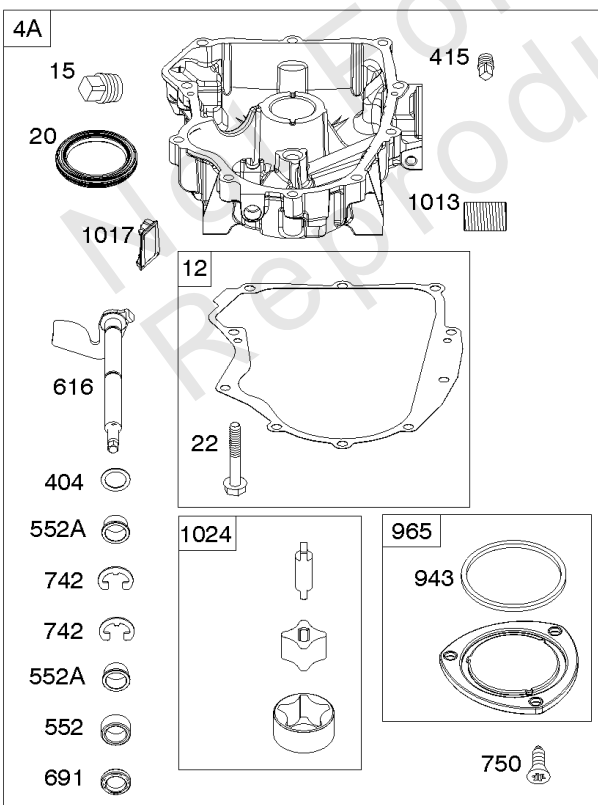

Engine Sump, Oil Pump, Dipstick/Tube Assembly

Mfg. No: 44S977-0016-G1

Engine Sump, Oil Pump, Dipstick/Tube Assembly

REF NO	PART NO	QTY	DESCRIPTION
4	594974		SUMP, Engine -Used After Code Date 15071500
4A	796307		SUMP, Engine -Used Before Code Date 15071600
12	594195		GASKET, Crankcase -Used Before Code Date 15071600
15	690946		PLUG, Oil Drain
20	795387		SEAL, Oil -(PTO Side)
22	694966		SCREW -(Crankcase Cover/Sump)
186A	796532		CONNECTOR, Hose -(Oil Drain)
219	793338		GEAR, Governor
220	799772		WASHER -(Governor Gear)
221	841026		CUP, Governor
239	792028		SWITCH, Oil Pressure
287	697820		SCREW -(Dipstick Tube)
404	690442		WASHER -(Governor Crank)
415	794903		PLUG
512	594200		HOSE, Oil Drain
523	594528		DIPSTICK
524	691032		SEAL, O-Ring
525	691037		TUBE, Dipstick
552	796638		BUSHING, Governor Crank
552A	690553		BUSHING, Governor Crank
615	698290		RETAINER, Governor Shaft
616	691045		CRANK, Governor
691	790574		SEAL, Governor Shaft
742	690328		RETAINER, E Ring
750	796208		SCREW -(Oil Pump Cover)
842	691031		SEAL, O-Ring -(Dipstick Tube)
847	594609		SCREW, Dipstick tube
850	100106		SEALANT, Liquid
943	796222		SEAL, O-Ring -(Oil Pump Cover)
965	796221		COVER, Oil Pump
1013	690954		NIPPLE, Oil Filter
1017	796214		SCREEN, Oil Pump
1024	796220		PUMP, Oil
1027	696854		FILTER, Oil