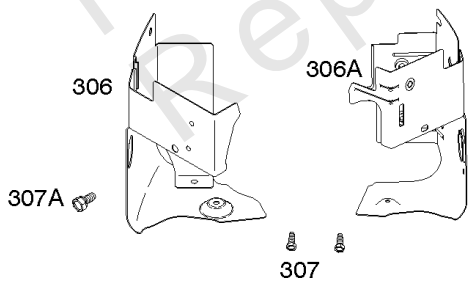

Cylinder Head, Rocker Arm Cover, Intake Manifold

Mfg. No: 44S977-0016-G1

Cylinder Head, Rocker Arm Cover, Intake Manifold

REF NO	PART NO	QTY	DESCRIPTION
1026A	690982		ROD, Push -(Aluminum)
1029	690972		ARM, Rocker
1029A	807323		ARM, Rocker
1100	791959		PIVOT, Rocker Arm

Not For Reproduction

1319 WARNING LABEL

REQUIRED when replacing parts with warning labels affixed.

1319A WARNING LABEL

REQUIRED when replacing parts with warning labels affixed.

1330 REPAIR MANUAL

1036 EMISSIONS LABEL