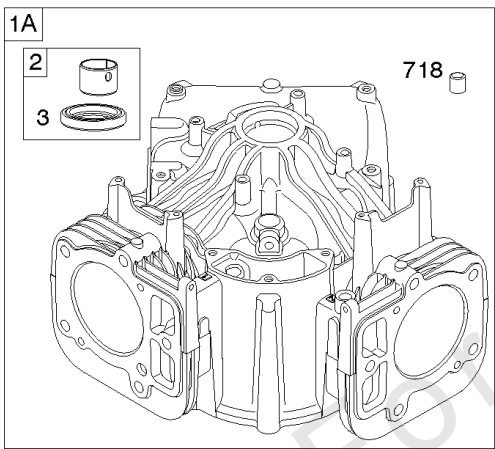

Cylinder Head, Rocker Arm Cover, Intake Manifold

Mfg. No: 44S977-0016-G1

Cylinder Head, Rocker Arm Cover, Intake Manifold

REF NO	PART NO	QTY	DESCRIPTION
1026A	690982		ROD, Push -(Aluminum)
1029	690972		ARM, Rocker
1029A	807323		ARM, Rocker
1100	791959		PIVOT, Rocker Arm

Cylinder, Crankshaft, Camshaft, Air Guides

REF NO	PART NO	QTY	DESCRIPTION
1	594970		CYLINDER ASSEMBLY -Used After Code Date 15071500
1A	594162		CYLINDER ASSEMBLY -Used Before Code Date 15071600
2	797673		KIT, Bushing/Seal -(Magneto Side)
3	391086S		SEAL, Oil -(Magneto Side)
8	792185		BREATHER ASSEMBLY -Used Before Code Date 14110500
9	690937		GASKET, Breather -Used Before Code Date 14110500
10	691108		SCREW -(Breather Assembly)
11	594163		TUBE, Breather -Used After Code Date 14110400
11	792184		TUBE, Breather -Used Before Code Date 14110500
16	796237		CRANKSHAFT
24	222698S		KEY, Flywheel
25	793563		PISTON ASSEMBLY -(.020" Oversize)
25	793560		PISTON ASSEMBLY -(Standard)
26	792026		SET, Ring -(Standard)
26	792073		SET, Ring -(.020" Oversize)
27	690975		LOCK, Piston Pin
28	696581		PIN, Piston -(Standard)
29	796209		ROD, Connecting
32	690976		SCREW -(Connecting Rod)
45	690977		TAPPET, Valve
46	797242		CAMSHAFT
212	695238		LINK, Throttle
227	798856		LEVER, Governor Control
250	690957		RETAINER, Breather -Used Before Code Date 14110500
252	794389		COLLECTOR, Oil -Used Before Code Date 14110500
306	796852		SHIELD, Cylinder -Used Before Code Date 18112900
306	84002166		SHIELD, Cylinder -Used After Code Date 18112800
306A	591666		SHIELD, Cylinder -(Cylinder #2)
307	691003		SCREW -(Cylinder Shield)
307A	691108		SCREW -(Cylinder Shield)
357	691483		KEY, Drive Pulley
377	690979		KEY, Woodruff
405	594937		SCREW -(Back Plate)
505	691029		NUT -(Governor Control Lever)