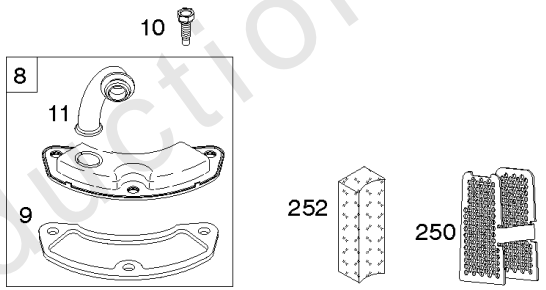

Cylinder Head, Rocker Arm Cover, Intake Manifold

Mfg. No: 44S977-0016-G1

Cylinder Head, Rocker Arm Cover, Intake Manifold

REF NO	PART NO	QTY	DESCRIPTION
1026A	690982		ROD, Push -(Aluminum)
1029	690972		ARM, Rocker
1029A	807323		ARM, Rocker
1100	791959		PIVOT, Rocker Arm

Not For Reproduction

1319 WARNING LABEL

REQUIRED when replacing parts with warning labels affixed.

1319A WARNING LABEL

REQUIRED when replacing parts with warning labels affixed.

1330 REPAIR MANUAL

1036 EMISSIONS LABEL

Cylinder, Crankshaft, Camshaft, Air Guides

REF NO	PART NO	QTY	DESCRIPTION
1	594970		CYLINDER ASSEMBLY -Used After Code Date 15071500
1A	594162		CYLINDER ASSEMBLY -Used Before Code Date 15071600
2	797673		KIT, Bushing/Seal -(Magneto Side)
3	391086S		SEAL, Oil -(Magneto Side)
8	792185		BREATHER ASSEMBLY -Used Before Code Date 14110500
9	690937		GASKET, Breather -Used Before Code Date 14110500
10	691108		SCREW -(Breather Assembly)
11	594163		TUBE, Breather -Used After Code Date 14110400
11	792184		TUBE, Breather -Used Before Code Date 14110500
16	796237		CRANKSHAFT
24	222698S		KEY, Flywheel
25	793563		PISTON ASSEMBLY -(.020" Oversize)
25	793560		PISTON ASSEMBLY -(Standard)
26	792026		SET, Ring -(Standard)
26	792073		SET, Ring -(.020" Oversize)
27	690975		LOCK, Piston Pin
28	696581		PIN, Piston -(Standard)
29	796209		ROD, Connecting
32	690976		SCREW -(Connecting Rod)
45	690977		TAPPET, Valve
46	797242		CAMSHAFT
212	695238		LINK, Throttle
227	798856		LEVER, Governor Control
250	690957		RETAINER, Breather -Used Before Code Date 14110500
252	794389		COLLECTOR, Oil -Used Before Code Date 14110500
306	796852		SHIELD, Cylinder -Used Before Code Date 18112900
306	84002166		SHIELD, Cylinder -Used After Code Date 18112800
306A	591666		SHIELD, Cylinder -(Cylinder #2)
307	691003		SCREW -(Cylinder Shield)
307A	691108		SCREW -(Cylinder Shield)
357	691483		KEY, Drive Pulley
377	690979		KEY, Woodruff
405	594937		SCREW -(Back Plate)
505	691029		NUT -(Governor Control Lever)