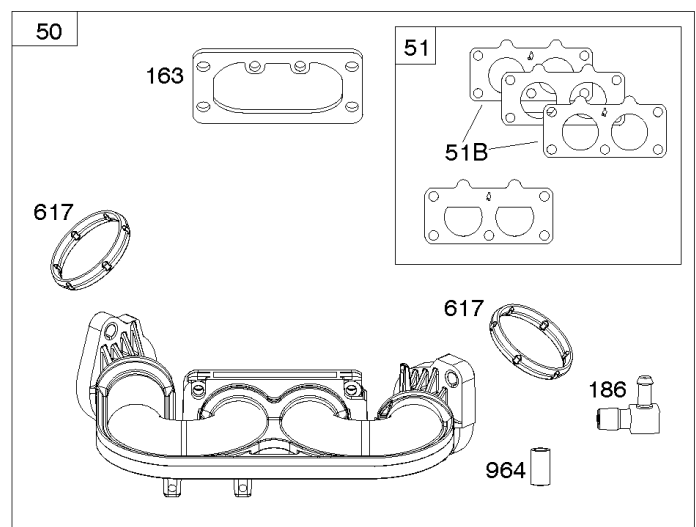

Carburetor, Fuel Supply

REF NO	PART NO	QTY	DESCRIPTION
1127	695407		SCREW -(Float Bowl) (Float Bowl to Carburetor Body)
1128	690990		SCREW -(Carburetor Nozzle)
1169	690990		SCREW -(Carburetor Cover Plate)

Not For Reproduction

Cylinder Head, Rocker Arm Cover, Intake Manifold

Mfg. No: 44S977-0016-G1

Cylinder Head, Rocker Arm Cover, Intake Manifold

REF NO	PART NO	QTY	DESCRIPTION
5	799088		HEAD, Cylinder -(Cylinder #1)
5A	799089		HEAD, Cylinder -(Cylinder #2)
7	693997		GASKET, Cylinder Head
13	592244		SCREW -(Cylinder Head)
33	793557		VALVE, Exhaust
34	793556		VALVE, Intake
35	694865		SPRING, Valve -(Intake)
36	694865		SPRING, Valve -(Exhaust)
42	499586		KEEPER, Valve
45	690977		TAPPET, Valve
50	595606		MANIFOLD, Intake
51	795123		GASKET, Intake
51A	690949		GASKET, Intake
51B	690950		GASKET, Intake
53	690951		STUD -(Carburetor)
54	699816		SCREW -(Intake Manifold)
163	691001		GASKET, Air Cleaner
186	795985		CONNECTOR, Hose -(Intake Manifold)
192	690083		ADJUSTER, Rocker Arm
213	691021		BRACKET, Choke Control
337	792015		PLUG, Spark
383	19576S		WRENCH, Spark Plug
415	794903		PLUG
617	594209		SEAL, O-Ring -(Intake Manifold)
635	66538S		BOOT, Spark Plug
654	690958		NUT -(Carburetor)
798	697890		SCREW -(Rocker Arm)
868	690968		SEAL, Valve
883	690970		GASKET, Exhaust
914	691127		SCREW -(Rocker Cover)
918	596163		HOSE, Vacuum -Used Before Code Date 19091800
918	593641		HOSE, Vacuum -Used After Code Date 19091700
929	695239		SCREW -(Choke Control Bracket)
964	799159		CAP, Connector
1022	690971		GASKET, Rocker Cover
1023	793146		COVER, Rocker -(Cylinder #1)
1023A	499600		COVER, Rocker -(Cylinder #2)
1026	690981		ROD, Push -(Steel)

Cylinder Head, Rocker Arm Cover, Intake Manifold

Mfg. No: 44S977-0016-G1

Cylinder Head, Rocker Arm Cover, Intake Manifold

REF NO	PART NO	QTY	DESCRIPTION
1026A	690982		ROD, Push -(Aluminum)
1029	690972		ARM, Rocker
1029A	807323		ARM, Rocker
1100	791959		PIVOT, Rocker Arm