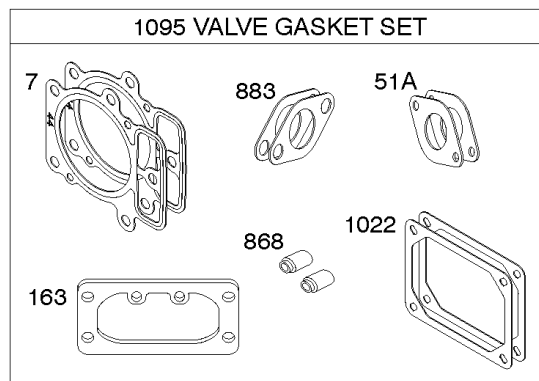

Engine Sump, Oil Pump, Dipstick/Tube Assembly

REF NO	PART NO	QTY	DESCRIPTION
4	594974		SUMP, Engine -Used After Code Date 15071500
4A	796307		SUMP, Engine -Used Before Code Date 15071600
12	594195		GASKET, Crankcase -Used Before Code Date 15071600
15	690946		PLUG, Oil Drain
20	795387		SEAL, Oil -(PTO Side)
22	694966		SCREW -(Crankcase Cover/Sump)
186A	796532		CONNECTOR, Hose -(Oil Drain)
219	793338		GEAR, Governor
220	799772		WASHER -(Governor Gear)
221	841026		CUP, Governor
239	792028		SWITCH, Oil Pressure
287	697820		SCREW -(Dipstick Tube)
404	690442		WASHER -(Governor Crank)
415	794903		PLUG
512	594200		HOSE, Oil Drain
523	594528		DIPSTICK
524	691032		SEAL, O-Ring
525	691037		TUBE, Dipstick
552	796638		BUSHING, Governor Crank
552A	690553		BUSHING, Governor Crank
615	698290		RETAINER, Governor Shaft
616	691045		CRANK, Governor
691	790574		SEAL, Governor Shaft
742	690328		RETAINER, E Ring
750	796208		SCREW -(Oil Pump Cover)
842	691031		SEAL, O-Ring -(Dipstick Tube)
847	594609		SCREW, Dipstick tube
850	100106		SEALANT, Liquid
943	796222		SEAL, O-Ring -(Oil Pump Cover)
965	796221		COVER, Oil Pump
1013	690954		NIPPLE, Oil Filter
1017	796214		SCREEN, Oil Pump
1024	796220		PUMP, Oil
1027	696854		FILTER, Oil