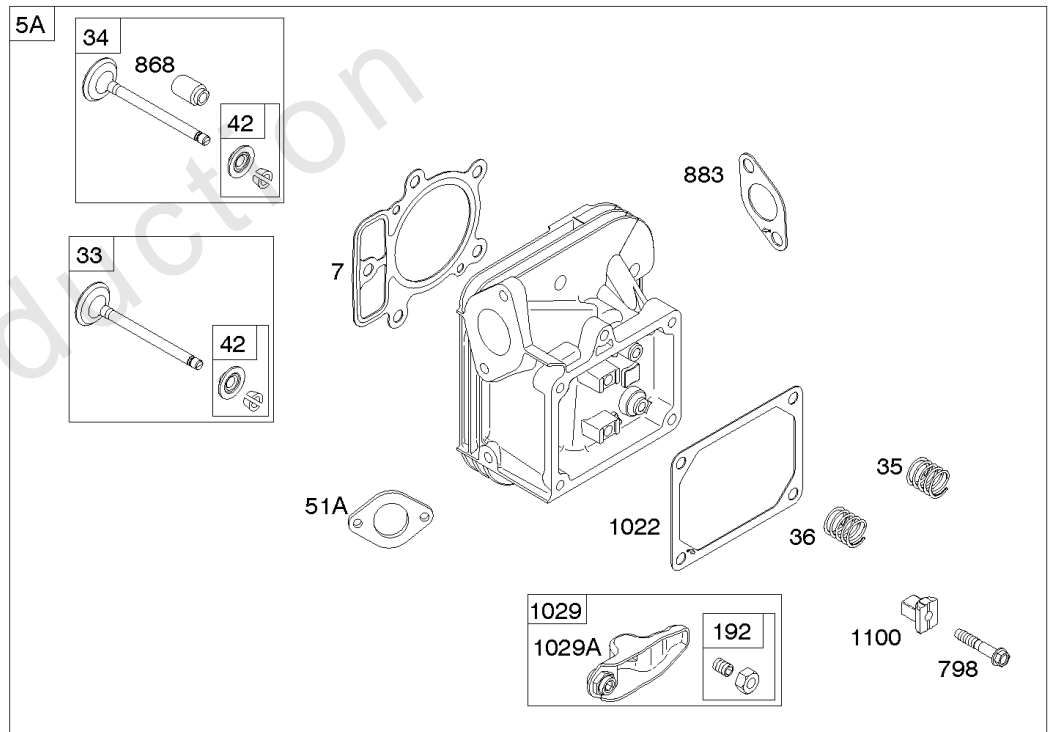

Cylinder Head, Rocker Arm Cover, Intake Manifold

Mfg. No: 44S977-0016-G1

Cylinder Head, Rocker Arm Cover, Intake Manifold

REF NO	PART NO	QTY	DESCRIPTION
5	799088		HEAD, Cylinder -(Cylinder #1)
5A	799089		HEAD, Cylinder -(Cylinder #2)
7	693997		GASKET, Cylinder Head
13	592244		SCREW -(Cylinder Head)
33	793557		VALVE, Exhaust
34	793556		VALVE, Intake
35	694865		SPRING, Valve -(Intake)
36	694865		SPRING, Valve -(Exhaust)
42	499586		KEEPER, Valve
45	690977		TAPPET, Valve
50	595606		MANIFOLD, Intake
51	795123		GASKET, Intake
51A	690949		GASKET, Intake
51B	690950		GASKET, Intake
53	690951		STUD -(Carburetor)
54	699816		SCREW -(Intake Manifold)
163	691001		GASKET, Air Cleaner
186	795985		CONNECTOR, Hose -(Intake Manifold)
192	690083		ADJUSTER, Rocker Arm
213	691021		BRACKET, Choke Control
337	792015		PLUG, Spark
383	19576S		WRENCH, Spark Plug
415	794903		PLUG
617	594209		SEAL, O-Ring -(Intake Manifold)
635	66538S		BOOT, Spark Plug
654	690958		NUT -(Carburetor)
798	697890		SCREW -(Rocker Arm)
868	690968		SEAL, Valve
883	690970		GASKET, Exhaust
914	691127		SCREW -(Rocker Cover)
918	596163		HOSE, Vacuum -Used Before Code Date 19091800
918	593641		HOSE, Vacuum -Used After Code Date 19091700
929	695239		SCREW -(Choke Control Bracket)
964	799159		CAP, Connector
1022	690971		GASKET, Rocker Cover
1023	793146		COVER, Rocker -(Cylinder #1)
1023A	499600		COVER, Rocker -(Cylinder #2)
1026	690981		ROD, Push -(Steel)