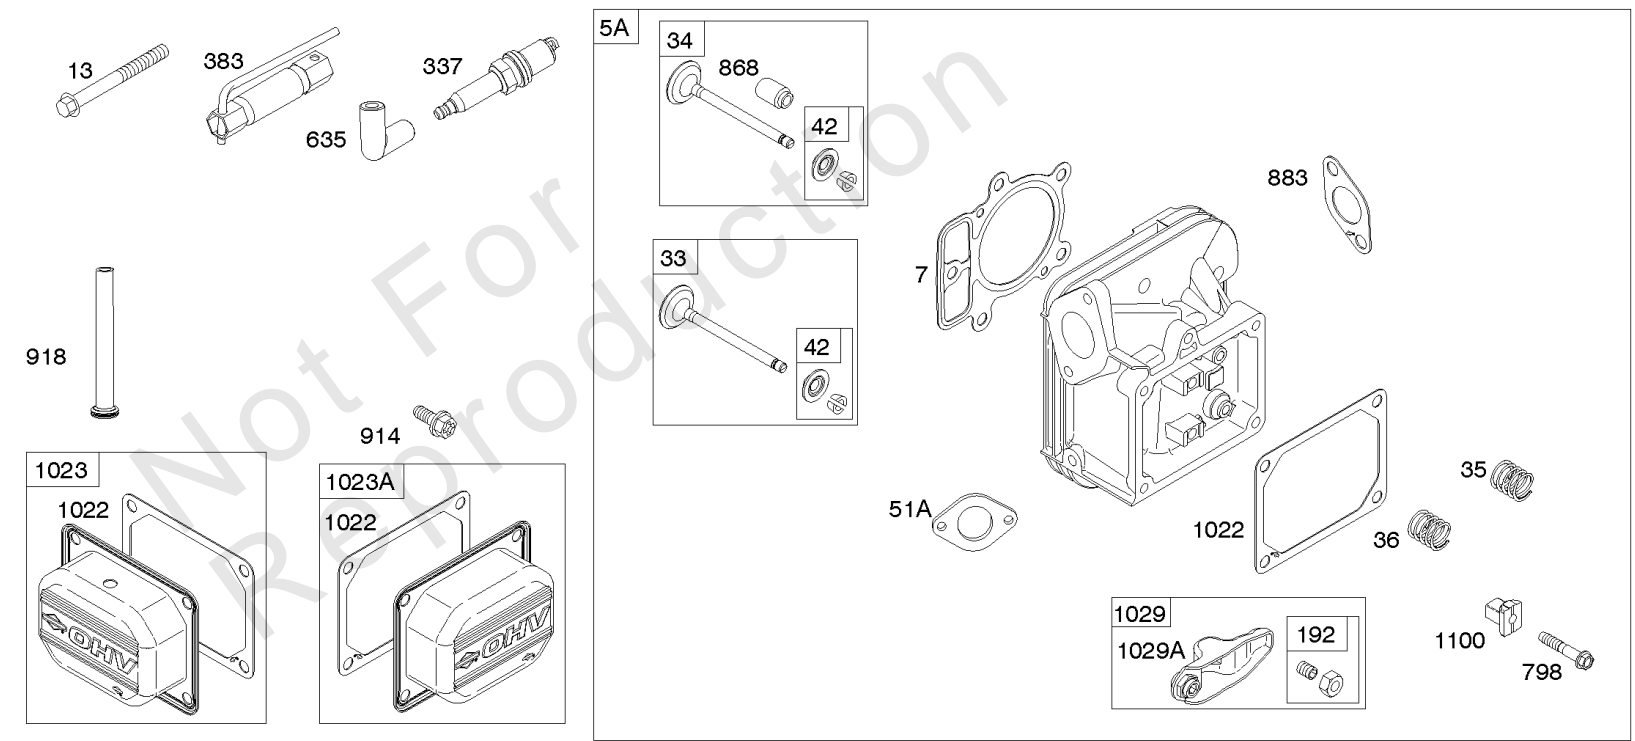

Carburetor, Fuel Supply

REF NO	PART NO	QTY	DESCRIPTION
1127	695407		SCREW -(Float Bowl) (Float Bowl to Carburetor Body)
1128	690990		SCREW -(Carburetor Nozzle)
1169	690990		SCREW -(Carburetor Cover Plate)

Not For Reproduction

Cylinder Head, Rocker Arm Cover, Intake Manifold

Mfg. No: 44S977-0016-G1

Cylinder Head, Rocker Arm Cover, Intake Manifold

REF NO	PART NO	QTY	DESCRIPTION
5	799088		HEAD, Cylinder -(Cylinder #1)
5A	799089		HEAD, Cylinder -(Cylinder #2)
7	693997		GASKET, Cylinder Head
13	592244		SCREW -(Cylinder Head)
33	793557		VALVE, Exhaust
34	793556		VALVE, Intake
35	694865		SPRING, Valve -(Intake)
36	694865		SPRING, Valve -(Exhaust)
42	499586		KEEPER, Valve
45	690977		TAPPET, Valve
50	595606		MANIFOLD, Intake
51	795123		GASKET, Intake
51A	690949		GASKET, Intake
51B	690950		GASKET, Intake
53	690951		STUD -(Carburetor)
54	699816		SCREW -(Intake Manifold)
163	691001		GASKET, Air Cleaner
186	795985		CONNECTOR, Hose -(Intake Manifold)
192	690083		ADJUSTER, Rocker Arm
213	691021		BRACKET, Choke Control
337	792015		PLUG, Spark
383	19576S		WRENCH, Spark Plug
415	794903		PLUG
617	594209		SEAL, O-Ring -(Intake Manifold)
635	66538S		BOOT, Spark Plug
654	690958		NUT -(Carburetor)
798	697890		SCREW -(Rocker Arm)
868	690968		SEAL, Valve
883	690970		GASKET, Exhaust
914	691127		SCREW -(Rocker Cover)
918	596163		HOSE, Vacuum -Used Before Code Date 19091800
918	593641		HOSE, Vacuum -Used After Code Date 19091700
929	695239		SCREW -(Choke Control Bracket)
964	799159		CAP, Connector
1022	690971		GASKET, Rocker Cover
1023	793146		COVER, Rocker -(Cylinder #1)
1023A	499600		COVER, Rocker -(Cylinder #2)
1026	690981		ROD, Push -(Steel)

Cylinder Head, Rocker Arm Cover, Intake Manifold

Mfg. No: 44S977-0016-G1

Cylinder Head, Rocker Arm Cover, Intake Manifold

REF NO	PART NO	QTY	DESCRIPTION
1026A	690982		ROD, Push -(Aluminum)
1029	690972		ARM, Rocker
1029A	807323		ARM, Rocker
1100	791959		PIVOT, Rocker Arm