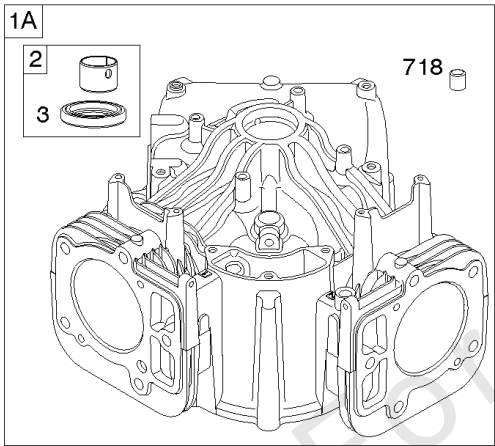

Cylinder Head, Rocker Arm Cover, Intake Manifold

Mfg. No: 44S977-0016-G1

Cylinder Head, Rocker Arm Cover, Intake Manifold

REF NO	PART NO	QTY	DESCRIPTION
1026A	690982		ROD, Push -(Aluminum)
1029	690972		ARM, Rocker
1029A	807323		ARM, Rocker
1100	791959		PIVOT, Rocker Arm

Cylinder, Crankshaft, Camshaft, Air Guides

REF NO	PART NO	QTY	DESCRIPTION
1	594970		CYLINDER ASSEMBLY -Used After Code Date 15071500
1A	594162		CYLINDER ASSEMBLY -Used Before Code Date 15071600
2	797673		KIT, Bushing/Seal -(Magneto Side)
3	391086S		SEAL, Oil -(Magneto Side)
8	792185		BREATHER ASSEMBLY -Used Before Code Date 14110500
9	690937		GASKET, Breather -Used Before Code Date 14110500
10	691108		SCREW -(Breather Assembly)
11	594163		TUBE, Breather -Used After Code Date 14110400
11	792184		TUBE, Breather -Used Before Code Date 14110500
16	796237		CRANKSHAFT
24	222698S		KEY, Flywheel
25	793563		PISTON ASSEMBLY -(.020" Oversize)
25	793560		PISTON ASSEMBLY -(Standard)
26	792026		SET, Ring -(Standard)
26	792073		SET, Ring -(.020" Oversize)
27	690975		LOCK, Piston Pin
28	696581		PIN, Piston -(Standard)
29	796209		ROD, Connecting
32	690976		SCREW -(Connecting Rod)
45	690977		TAPPET, Valve
46	797242		CAMSHAFT
212	695238		LINK, Throttle
227	798856		LEVER, Governor Control
250	690957		RETAINER, Breather -Used Before Code Date 14110500
252	794389		COLLECTOR, Oil -Used Before Code Date 14110500
306	796852		SHIELD, Cylinder -Used Before Code Date 18112900
306	84002166		SHIELD, Cylinder -Used After Code Date 18112800
306A	591666		SHIELD, Cylinder -(Cylinder #2)
307	691003		SCREW -(Cylinder Shield)
307A	691108		SCREW -(Cylinder Shield)
357	691483		KEY, Drive Pulley
377	690979		KEY, Woodruff
405	594937		SCREW -(Back Plate)
505	691029		NUT -(Governor Control Lever)