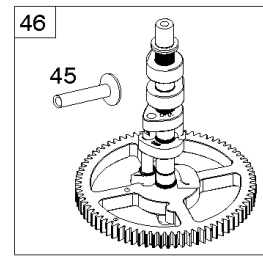

Cylinder Head, Rocker Arm Cover, Intake Manifold

Mfg. No: 44S977-0016-G1

Cylinder Head, Rocker Arm Cover, Intake Manifold

REF NO	PART NO	QTY	DESCRIPTION
1026A	690982		ROD, Push -(Aluminum)
1029	690972		ARM, Rocker
1029A	807323		ARM, Rocker
1100	791959		PIVOT, Rocker Arm

Cylinder, Crankshaft, Camshaft, Air Guides

REF NO	PART NO	QTY	DESCRIPTION
1	594970		CYLINDER ASSEMBLY -Used After Code Date 15071500
1A	594162		CYLINDER ASSEMBLY -Used Before Code Date 15071600
2	797673		KIT, Bushing/Seal -(Magneto Side)
3	391086S		SEAL, Oil -(Magneto Side)
8	792185		BREATHER ASSEMBLY -Used Before Code Date 14110500
9	690937		GASKET, Breather -Used Before Code Date 14110500
10	691108		SCREW -(Breather Assembly)
11	594163		TUBE, Breather -Used After Code Date 14110400
11	792184		TUBE, Breather -Used Before Code Date 14110500
16	796237		CRANKSHAFT
24	222698S		KEY, Flywheel
25	793563		PISTON ASSEMBLY -(.020" Oversize)
25	793560		PISTON ASSEMBLY -(Standard)
26	792026		SET, Ring -(Standard)
26	792073		SET, Ring -(.020" Oversize)
27	690975		LOCK, Piston Pin
28	696581		PIN, Piston -(Standard)
29	796209		ROD, Connecting
32	690976		SCREW -(Connecting Rod)
45	690977		TAPPET, Valve
46	797242		CAMSHAFT
212	695238		LINK, Throttle
227	798856		LEVER, Governor Control
250	690957		RETAINER, Breather -Used Before Code Date 14110500
252	794389		COLLECTOR, Oil -Used Before Code Date 14110500
306	796852		SHIELD, Cylinder -Used Before Code Date 18112900
306	84002166		SHIELD, Cylinder -Used After Code Date 18112800
306A	591666		SHIELD, Cylinder -(Cylinder #2)
307	691003		SCREW -(Cylinder Shield)
307A	691108		SCREW -(Cylinder Shield)
357	691483		KEY, Drive Pulley
377	690979		KEY, Woodruff
405	594937		SCREW -(Back Plate)
505	691029		NUT -(Governor Control Lever)