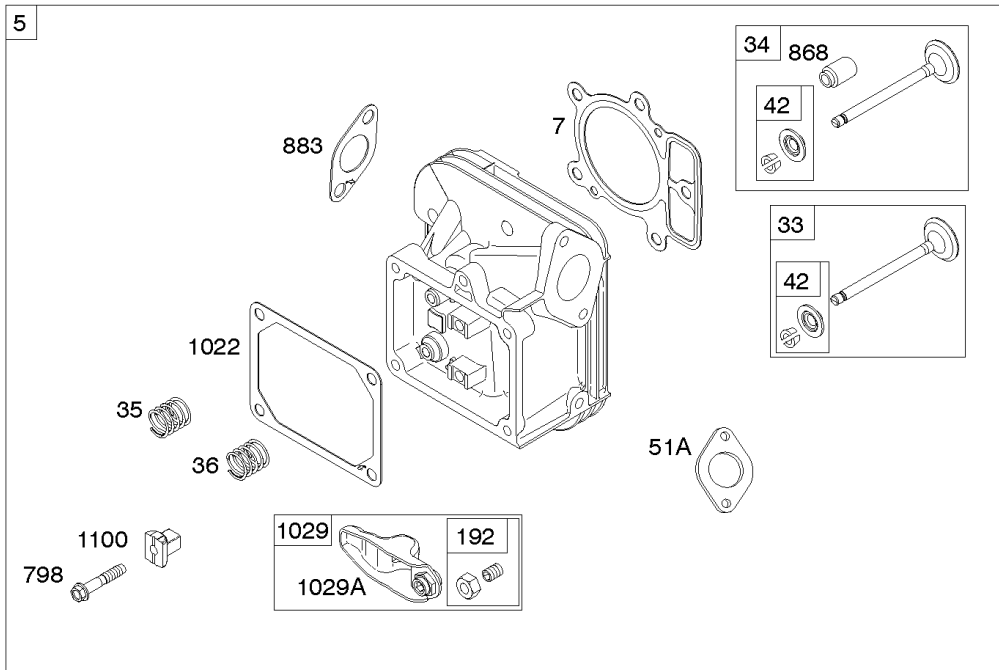

Carburetor, Fuel Supply

REF NO	PART NO	QTY	DESCRIPTION
1127	695407		SCREW -(Float Bowl) (Float Bowl to Carburetor Body)
1128	690990		SCREW -(Carburetor Nozzle)
1169	690990		SCREW -(Carburetor Cover Plate)

Not For Reproduction

Cylinder Head, Rocker Arm Cover, Intake Manifold

Mfg. No: 44S977-0016-G1

Cylinder Head, Rocker Arm Cover, Intake Manifold

REF NO	PART NO	QTY	DESCRIPTION
5	799088		HEAD, Cylinder -(Cylinder #1)
5A	799089		HEAD, Cylinder -(Cylinder #2)
7	693997		GASKET, Cylinder Head
13	592244		SCREW -(Cylinder Head)
33	793557		VALVE, Exhaust
34	793556		VALVE, Intake
35	694865		SPRING, Valve -(Intake)
36	694865		SPRING, Valve -(Exhaust)
42	499586		KEEPER, Valve
45	690977		TAPPET, Valve
50	595606		MANIFOLD, Intake
51	795123		GASKET, Intake
51A	690949		GASKET, Intake
51B	690950		GASKET, Intake
53	690951		STUD -(Carburetor)
54	699816		SCREW -(Intake Manifold)
163	691001		GASKET, Air Cleaner
186	795985		CONNECTOR, Hose -(Intake Manifold)
192	690083		ADJUSTER, Rocker Arm
213	691021		BRACKET, Choke Control
337	792015		PLUG, Spark
383	19576S		WRENCH, Spark Plug
415	794903		PLUG
617	594209		SEAL, O-Ring -(Intake Manifold)
635	66538S		BOOT, Spark Plug
654	690958		NUT -(Carburetor)
798	697890		SCREW -(Rocker Arm)
868	690968		SEAL, Valve
883	690970		GASKET, Exhaust
914	691127		SCREW -(Rocker Cover)
918	596163		HOSE, Vacuum -Used Before Code Date 19091800
918	593641		HOSE, Vacuum -Used After Code Date 19091700
929	695239		SCREW -(Choke Control Bracket)
964	799159		CAP, Connector
1022	690971		GASKET, Rocker Cover
1023	793146		COVER, Rocker -(Cylinder #1)
1023A	499600		COVER, Rocker -(Cylinder #2)
1026	690981		ROD, Push -(Steel)

Cylinder Head, Rocker Arm Cover, Intake Manifold

Mfg. No: 44S977-0016-G1

Cylinder Head, Rocker Arm Cover, Intake Manifold

REF NO	PART NO	QTY	DESCRIPTION
1026A	690982		ROD, Push -(Aluminum)
1029	690972		ARM, Rocker
1029A	807323		ARM, Rocker
1100	791959		PIVOT, Rocker Arm