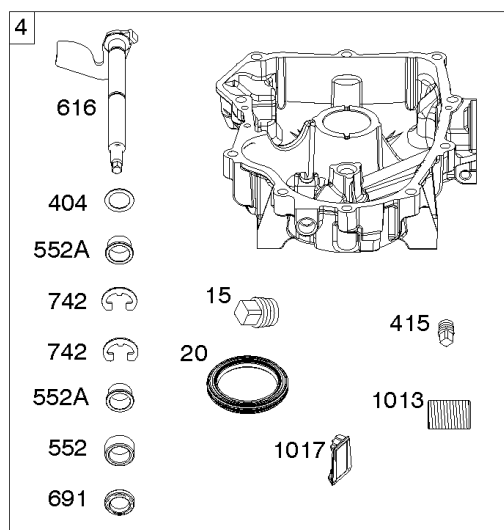

Engine Sump, Oil Pump, Dipstick/Tube Assembly

Mfg. No: 44S977-0016-G1

Engine Sump, Oil Pump, Dipstick/Tube Assembly

REF NO	PART NO	QTY	DESCRIPTION
4	594974		SUMP, Engine -Used After Code Date 15071500
4A	796307		SUMP, Engine -Used Before Code Date 15071600
12	594195		GASKET, Crankcase -Used Before Code Date 15071600
15	690946		PLUG, Oil Drain
20	795387		SEAL, Oil -(PTO Side)
22	694966		SCREW -(Crankcase Cover/Sump)
186A	796532		CONNECTOR, Hose -(Oil Drain)
219	793338		GEAR, Governor
220	799772		WASHER -(Governor Gear)
221	841026		CUP, Governor
239	792028		SWITCH, Oil Pressure
287	697820		SCREW -(Dipstick Tube)
404	690442		WASHER -(Governor Crank)
415	794903		PLUG
512	594200		HOSE, Oil Drain
523	594528		DIPSTICK
524	691032		SEAL, O-Ring
525	691037		TUBE, Dipstick
552	796638		BUSHING, Governor Crank
552A	690553		BUSHING, Governor Crank
615	698290		RETAINER, Governor Shaft
616	691045		CRANK, Governor
691	790574		SEAL, Governor Shaft
742	690328		RETAINER, E Ring
750	796208		SCREW -(Oil Pump Cover)
842	691031		SEAL, O-Ring -(Dipstick Tube)
847	594609		SCREW, Dipstick tube
850	100106		SEALANT, Liquid
943	796222		SEAL, O-Ring -(Oil Pump Cover)
965	796221		COVER, Oil Pump
1013	690954		NIPPLE, Oil Filter
1017	796214		SCREEN, Oil Pump
1024	796220		PUMP, Oil
1027	696854		FILTER, Oil