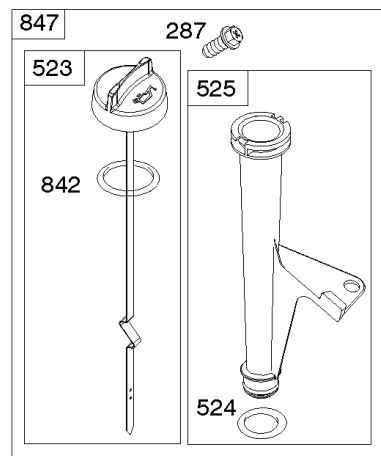

Engine Sump, Oil Pump, Dipstick/Tube Assembly

Mfg. No: 44S977-0016-G1

Engine Sump, Oil Pump, Dipstick/Tube Assembly

REF NO	PART NO	QTY	DESCRIPTION
4	594974		SUMP, Engine -Used After Code Date 15071500
4A	796307		SUMP, Engine -Used Before Code Date 15071600
12	594195		GASKET, Crankcase -Used Before Code Date 15071600
15	690946		PLUG, Oil Drain
20	795387		SEAL, Oil -(PTO Side)
22	694966		SCREW -(Crankcase Cover/Sump)
186A	796532		CONNECTOR, Hose -(Oil Drain)
219	793338		GEAR, Governor
220	799772		WASHER -(Governor Gear)
221	841026		CUP, Governor
239	792028		SWITCH, Oil Pressure
287	697820		SCREW -(Dipstick Tube)
404	690442		WASHER -(Governor Crank)
415	794903		PLUG
512	594200		HOSE, Oil Drain
523	594528		DIPSTICK
524	691032		SEAL, O-Ring
525	691037		TUBE, Dipstick
552	796638		BUSHING, Governor Crank
552A	690553		BUSHING, Governor Crank
615	698290		RETAINER, Governor Shaft
616	691045		CRANK, Governor
691	790574		SEAL, Governor Shaft
742	690328		RETAINER, E Ring
750	796208		SCREW -(Oil Pump Cover)
842	691031		SEAL, O-Ring -(Dipstick Tube)
847	594609		SCREW, Dipstick tube
850	100106		SEALANT, Liquid
943	796222		SEAL, O-Ring -(Oil Pump Cover)
965	796221		COVER, Oil Pump
1013	690954		NIPPLE, Oil Filter
1017	796214		SCREEN, Oil Pump
1024	796220		PUMP, Oil
1027	696854		FILTER, Oil