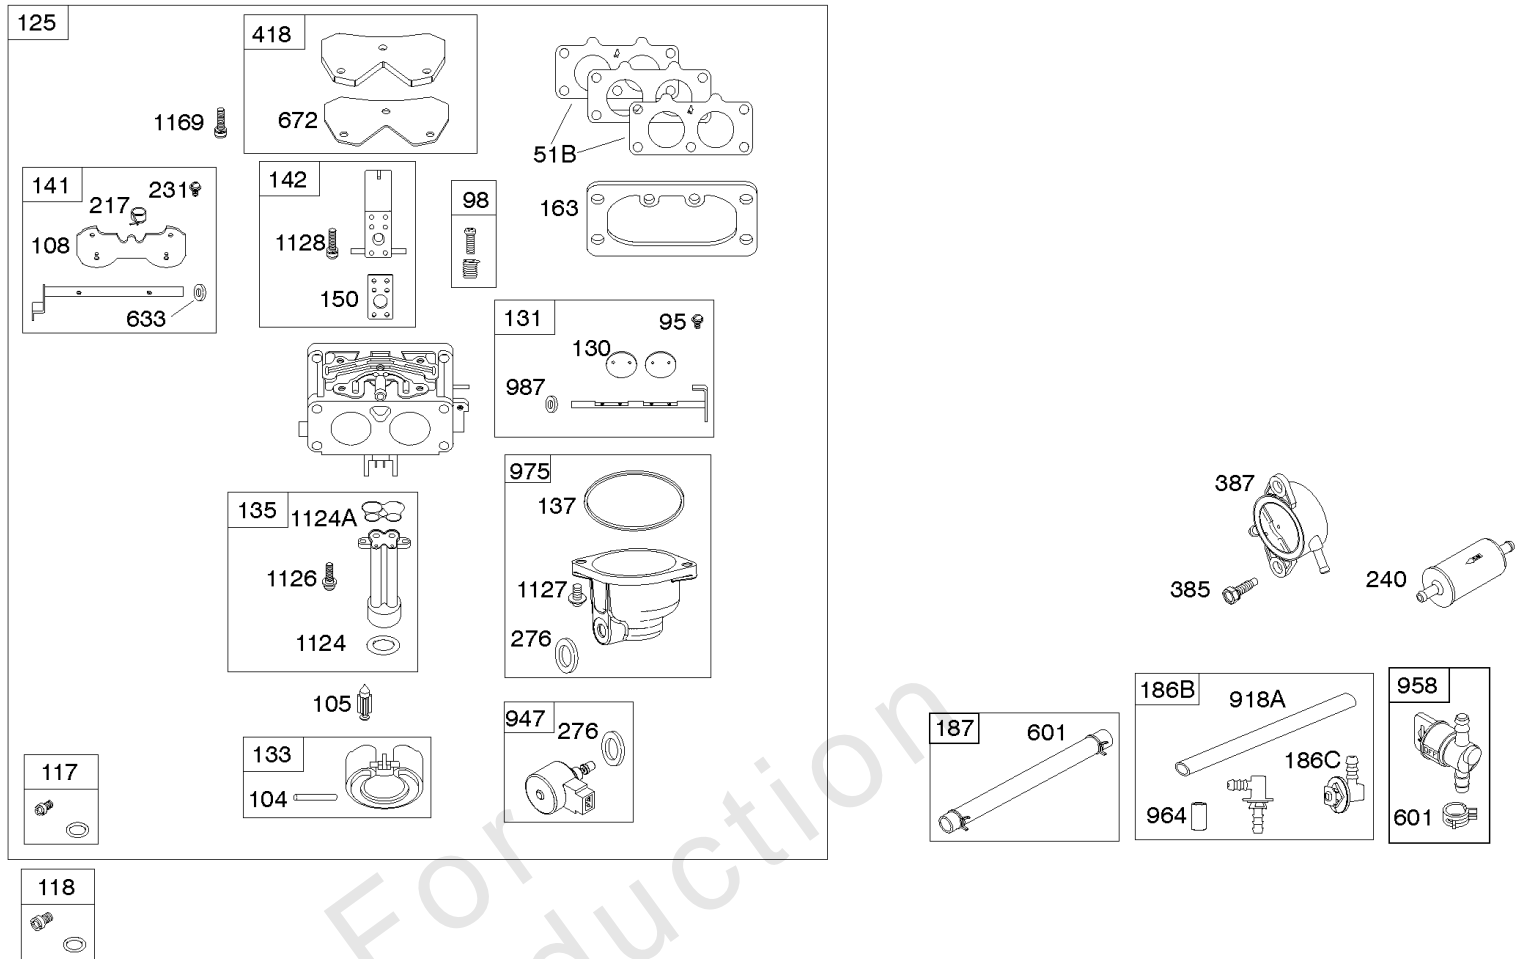

Parts Manual

Mfg. No: 44S977-0016-G1

Model Components	Page
Blower Housing, Air Cleaner.....	4
Carburetor, Fuel Supply.....	6
Cylinder Head, Rocker Arm Cover, Intake Manifold.....	10
Cylinder, Crankshaft, Camshaft, Air Guides.....	14
Engine Sump, Oil Pump, Dipstick/Tube Assembly.....	18
Engine/Valve Gasket Set, Carburetor Overhaul Kit.....	20
Flywheel, Controls, Wire Harness, Alternator, Starter.....	22
Replacement Engine - US & Canada.....	26

Carburetor, Fuel Supply

REF NO	PART NO	QTY	DESCRIPTION
51A	690949		GASKET, Intake
51B	690950		GASKET, Intake
95	690718		SCREW -(Throttle Valve)
98	699721		KIT, Idle Speed
104	694918		PIN, Float Hinge
105	698537		VALVE, Float Needle
108	699723		VALVE, Choke
117	842630		JET, Main -(Standard) (Left and Right Jet)
118	842082		JET, Main -(High Altitude) (Left and Right Jet)
125	595627		CARBURETOR
130	690993		VALVE, Throttle
131	799113		KIT, Throttle Shaft
133	699724		FLOAT, Carburetor
135	699729		TUBE, Fuel Transfer
137	690994		GASKET, Float Bowl
141	796228		KIT, Choke Shaft
142	796871		NOZZLE, Carburetor
150	841649		GASKET, Nozzle
163	691001		GASKET, Air Cleaner
186B	799158		CONNECTOR, Hose -(EVAP)
186C	845141		CONNECTOR, Hose -(EVAP)
187	791766		LINE, Fuel -(Cut To Required Length)
217	799771		SPRING, Choke Return
231	690718		SCREW -(Choke Valve)
240	845125		FILTER, Fuel
276	695410		WASHER, Sealing
385	797409		SCREW -(Fuel Pump)
387	808656		PUMP, Fuel
418	795912		PLATE, Carburetor Cover
601	691038		CLAMP, Hose -(Black)
601	791850		CLAMP, Hose -(Green)
633	699813		SEAL, Choke/Throttle Shaft
672	690234		GASKET, Carburetor Plate
918A	799160		HOSE, Vacuum -(Length 9.4 Inches)
947	596039		SOLENOID, Fuel
958	698183		VALVE, Fuel Shut Off
964	799159		CAP, Connector
975	799114		BOWL, Float
987	691000		SEAL, Throttle Shaft
1124	841653		SEAL, O-Ring -(Fuel Transfer Tube)
1124A	690988		SEAL, O-Ring -(Fuel Transfer Tube)
1126	690991		SCREW -(Fuel Transfer Tube)