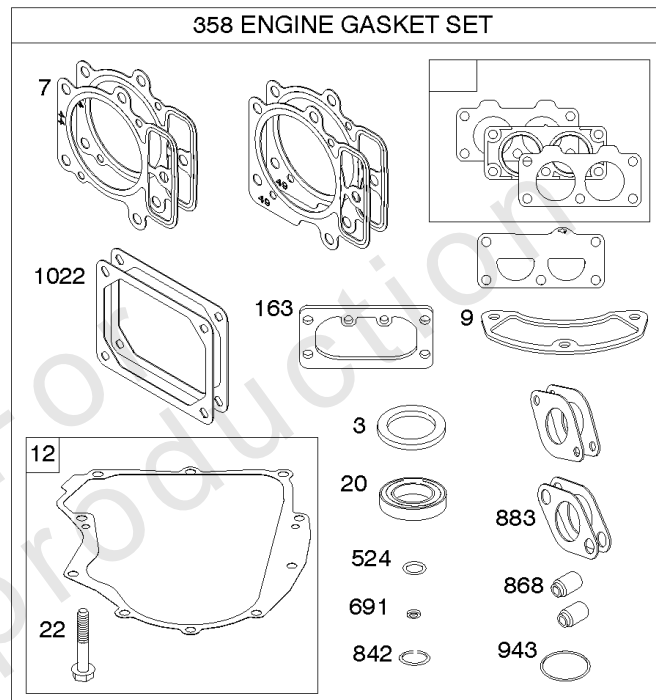

Engine Sump, Oil Pump, Dipstick/Tube Assembly

REF NO	PART NO	QTY	DESCRIPTION
4	594974		SUMP, Engine -Used After Code Date 15071500
4A	796307		SUMP, Engine -Used Before Code Date 15071600
12	594195		GASKET, Crankcase -Used Before Code Date 15071600
15	690946		PLUG, Oil Drain
20	795387		SEAL, Oil -(PTO Side)
22	694966		SCREW -(Crankcase Cover/Sump)
186A	796532		CONNECTOR, Hose -(Oil Drain)
219	793338		GEAR, Governor
220	799772		WASHER -(Governor Gear)
221	841026		CUP, Governor
239	792028		SWITCH, Oil Pressure
287	697820		SCREW -(Dipstick Tube)
404	690442		WASHER -(Governor Crank)
415	794903		PLUG
512	594200		HOSE, Oil Drain
523	594528		DIPSTICK
524	691032		SEAL, O-Ring
525	691037		TUBE, Dipstick
552	796638		BUSHING, Governor Crank
552A	690553		BUSHING, Governor Crank
615	698290		RETAINER, Governor Shaft
616	691045		CRANK, Governor
691	790574		SEAL, Governor Shaft
742	690328		RETAINER, E Ring
750	796208		SCREW -(Oil Pump Cover)
842	691031		SEAL, O-Ring -(Dipstick Tube)
847	594609		SCREW, Dipstick tube
850	100106		SEALANT, Liquid
943	796222		SEAL, O-Ring -(Oil Pump Cover)
965	796221		COVER, Oil Pump
1013	690954		NIPPLE, Oil Filter
1017	796214		SCREEN, Oil Pump
1024	796220		PUMP, Oil
1027	696854		FILTER, Oil