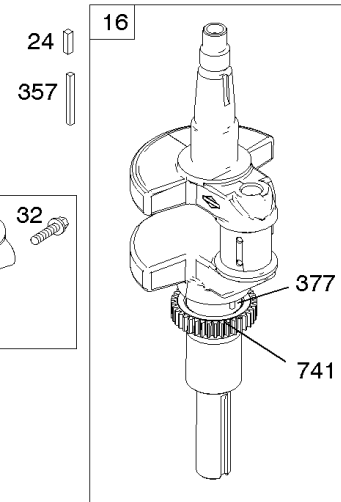

Cylinder, Crankshaft, Camshaft, Air Guides

REF NO	PART NO	QTY	DESCRIPTION
1	594970		CYLINDER ASSEMBLY -Used After Code Date 15071500
1A	594162		CYLINDER ASSEMBLY -Used Before Code Date 15071600
2	797673		KIT, Bushing/Seal -(Magneto Side)
3	391086S		SEAL, Oil -(Magneto Side)
8	792185		BREATHER ASSEMBLY -Used Before Code Date 14110500
9	690937		GASKET, Breather -Used Before Code Date 14110500
10	691108		SCREW -(Breather Assembly)
11	594163		TUBE, Breather -Used After Code Date 14110400
11	792184		TUBE, Breather -Used Before Code Date 14110500
16	796237		CRANKSHAFT
24	222698S		KEY, Flywheel
25	793563		PISTON ASSEMBLY -(.020" Oversize)
25	793560		PISTON ASSEMBLY -(Standard)
26	792026		SET, Ring -(Standard)
26	792073		SET, Ring -(.020" Oversize)
27	690975		LOCK, Piston Pin
28	696581		PIN, Piston -(Standard)
29	796209		ROD, Connecting
32	690976		SCREW -(Connecting Rod)
45	690977		TAPPET, Valve
46	797242		CAMSHAFT
212	695238		LINK, Throttle
227	798856		LEVER, Governor Control
250	690957		RETAINER, Breather -Used Before Code Date 14110500
252	794389		COLLECTOR, Oil -Used Before Code Date 14110500
306	796852		SHIELD, Cylinder -Used Before Code Date 18112900
306	84002166		SHIELD, Cylinder -Used After Code Date 18112800
306A	591666		SHIELD, Cylinder -(Cylinder #2)
307	691003		SCREW -(Cylinder Shield)
307A	691108		SCREW -(Cylinder Shield)
357	691483		KEY, Drive Pulley
377	690979		KEY, Woodruff
405	594937		SCREW -(Back Plate)
505	691029		NUT -(Governor Control Lever)