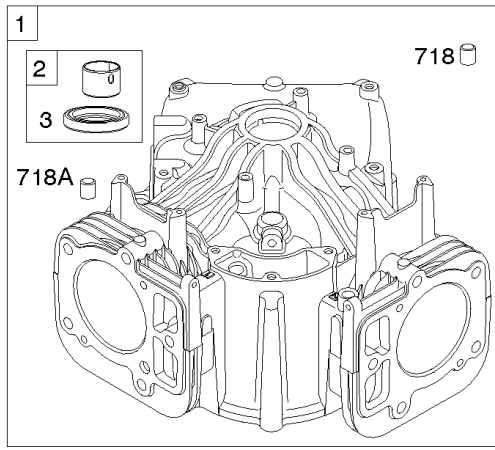

Cylinder Head, Rocker Arm Cover, Intake Manifold

Mfg. No: 44S977-0016-G1

Cylinder Head, Rocker Arm Cover, Intake Manifold

REF NO	PART NO	QTY	DESCRIPTION
1026A	690982		ROD, Push -(Aluminum)
1029	690972		ARM, Rocker
1029A	807323		ARM, Rocker
1100	791959		PIVOT, Rocker Arm

Cylinder, Crankshaft, Camshaft, Air Guides

REF NO	PART NO	QTY	DESCRIPTION
1	594970		CYLINDER ASSEMBLY -Used After Code Date 15071500
1A	594162		CYLINDER ASSEMBLY -Used Before Code Date 15071600
2	797673		KIT, Bushing/Seal -(Magneto Side)
3	391086S		SEAL, Oil -(Magneto Side)
8	792185		BREATHER ASSEMBLY -Used Before Code Date 14110500
9	690937		GASKET, Breather -Used Before Code Date 14110500
10	691108		SCREW -(Breather Assembly)
11	594163		TUBE, Breather -Used After Code Date 14110400
11	792184		TUBE, Breather -Used Before Code Date 14110500
16	796237		CRANKSHAFT
24	222698S		KEY, Flywheel
25	793563		PISTON ASSEMBLY -(.020" Oversize)
25	793560		PISTON ASSEMBLY -(Standard)
26	792026		SET, Ring -(Standard)
26	792073		SET, Ring -(.020" Oversize)
27	690975		LOCK, Piston Pin
28	696581		PIN, Piston -(Standard)
29	796209		ROD, Connecting
32	690976		SCREW -(Connecting Rod)
45	690977		TAPPET, Valve
46	797242		CAMSHAFT
212	695238		LINK, Throttle
227	798856		LEVER, Governor Control
250	690957		RETAINER, Breather -Used Before Code Date 14110500
252	794389		COLLECTOR, Oil -Used Before Code Date 14110500
306	796852		SHIELD, Cylinder -Used Before Code Date 18112900
306	84002166		SHIELD, Cylinder -Used After Code Date 18112800
306A	591666		SHIELD, Cylinder -(Cylinder #2)
307	691003		SCREW -(Cylinder Shield)
307A	691108		SCREW -(Cylinder Shield)
357	691483		KEY, Drive Pulley
377	690979		KEY, Woodruff
405	594937		SCREW -(Back Plate)
505	691029		NUT -(Governor Control Lever)