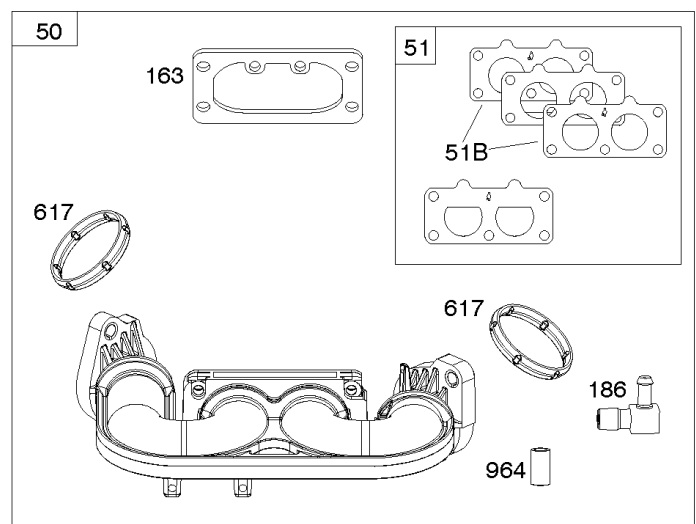

Cylinder Head, Rocker Arm Cover, Intake Manifold

Mfg. No: 44S977-0016-G1

Cylinder Head, Rocker Arm Cover, Intake Manifold

REF NO	PART NO	QTY	DESCRIPTION
5	799088		HEAD, Cylinder -(Cylinder #1)
5A	799089		HEAD, Cylinder -(Cylinder #2)
7	693997		GASKET, Cylinder Head
13	592244		SCREW -(Cylinder Head)
33	793557		VALVE, Exhaust
34	793556		VALVE, Intake
35	694865		SPRING, Valve -(Intake)
36	694865		SPRING, Valve -(Exhaust)
42	499586		KEEPER, Valve
45	690977		TAPPET, Valve
50	595606		MANIFOLD, Intake
51	795123		GASKET, Intake
51A	690949		GASKET, Intake
51B	690950		GASKET, Intake
53	690951		STUD -(Carburetor)
54	699816		SCREW -(Intake Manifold)
163	691001		GASKET, Air Cleaner
186	795985		CONNECTOR, Hose -(Intake Manifold)
192	690083		ADJUSTER, Rocker Arm
213	691021		BRACKET, Choke Control
337	792015		PLUG, Spark
383	19576S		WRENCH, Spark Plug
415	794903		PLUG
617	594209		SEAL, O-Ring -(Intake Manifold)
635	66538S		BOOT, Spark Plug
654	690958		NUT -(Carburetor)
798	697890		SCREW -(Rocker Arm)
868	690968		SEAL, Valve
883	690970		GASKET, Exhaust
914	691127		SCREW -(Rocker Cover)
918	596163		HOSE, Vacuum -Used Before Code Date 19091800
918	593641		HOSE, Vacuum -Used After Code Date 19091700
929	695239		SCREW -(Choke Control Bracket)
964	799159		CAP, Connector
1022	690971		GASKET, Rocker Cover
1023	793146		COVER, Rocker -(Cylinder #1)
1023A	499600		COVER, Rocker -(Cylinder #2)
1026	690981		ROD, Push -(Steel)