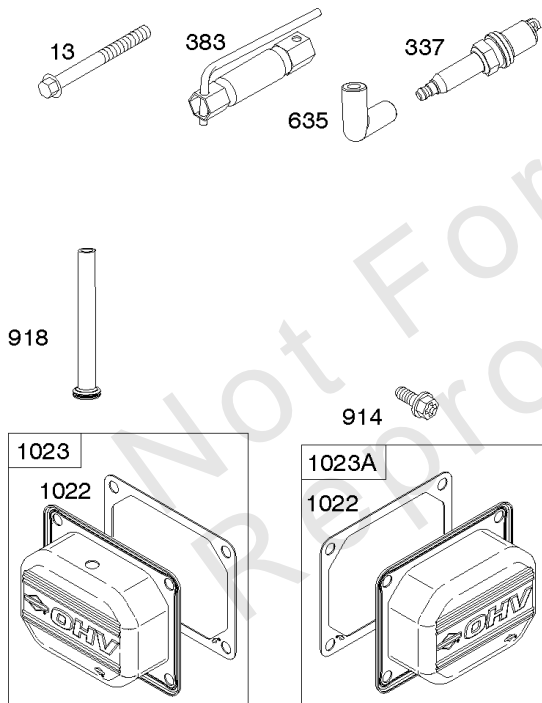

Cylinder Head, Rocker Arm Cover, Intake Manifold

Mfg. No: 44S977-0016-G1

Cylinder Head, Rocker Arm Cover, Intake Manifold

REF NO	PART NO	QTY	DESCRIPTION
5	799088		HEAD, Cylinder -(Cylinder #1)
5A	799089		HEAD, Cylinder -(Cylinder #2)
7	693997		GASKET, Cylinder Head
13	592244		SCREW -(Cylinder Head)
33	793557		VALVE, Exhaust
34	793556		VALVE, Intake
35	694865		SPRING, Valve -(Intake)
36	694865		SPRING, Valve -(Exhaust)
42	499586		KEEPER, Valve
45	690977		TAPPET, Valve
50	595606		MANIFOLD, Intake
51	795123		GASKET, Intake
51A	690949		GASKET, Intake
51B	690950		GASKET, Intake
53	690951		STUD -(Carburetor)
54	699816		SCREW -(Intake Manifold)
163	691001		GASKET, Air Cleaner
186	795985		CONNECTOR, Hose -(Intake Manifold)
192	690083		ADJUSTER, Rocker Arm
213	691021		BRACKET, Choke Control
337	792015		PLUG, Spark
383	19576S		WRENCH, Spark Plug
415	794903		PLUG
617	594209		SEAL, O-Ring -(Intake Manifold)
635	66538S		BOOT, Spark Plug
654	690958		NUT -(Carburetor)
798	697890		SCREW -(Rocker Arm)
868	690968		SEAL, Valve
883	690970		GASKET, Exhaust
914	691127		SCREW -(Rocker Cover)
918	596163		HOSE, Vacuum -Used Before Code Date 19091800
918	593641		HOSE, Vacuum -Used After Code Date 19091700
929	695239		SCREW -(Choke Control Bracket)
964	799159		CAP, Connector
1022	690971		GASKET, Rocker Cover
1023	793146		COVER, Rocker -(Cylinder #1)
1023A	499600		COVER, Rocker -(Cylinder #2)
1026	690981		ROD, Push -(Steel)