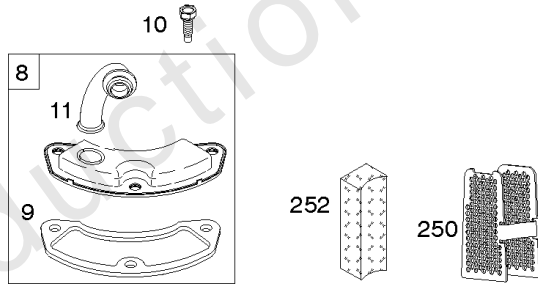

Cylinder Head, Rocker Arm Cover, Intake Manifold

Mfg. No: 44S977-0016-G1

Cylinder Head, Rocker Arm Cover, Intake Manifold

REF NO	PART NO	QTY	DESCRIPTION
1026A	690982		ROD, Push -(Aluminum)
1029	690972		ARM, Rocker
1029A	807323		ARM, Rocker
1100	791959		PIVOT, Rocker Arm

Not For Reproduction

1319 WARNING LABEL

REQUIRED when replacing parts with warning labels affixed.

1319A WARNING LABEL

REQUIRED when replacing parts with warning labels affixed.

1330 REPAIR MANUAL

1036 EMISSIONS LABEL

Cylinder, Crankshaft, Camshaft, Air Guides

REF NO	PART NO	QTY	DESCRIPTION
1	594970		CYLINDER ASSEMBLY -Used After Code Date 15071500
1A	594162		CYLINDER ASSEMBLY -Used Before Code Date 15071600
2	797673		KIT, Bushing/Seal -(Magneto Side)
3	391086S		SEAL, Oil -(Magneto Side)
8	792185		BREATHER ASSEMBLY -Used Before Code Date 14110500
9	690937		GASKET, Breather -Used Before Code Date 14110500
10	691108		SCREW -(Breather Assembly)
11	594163		TUBE, Breather -Used After Code Date 14110400
11	792184		TUBE, Breather -Used Before Code Date 14110500
16	796237		CRANKSHAFT
24	222698S		KEY, Flywheel
25	793563		PISTON ASSEMBLY -(.020" Oversize)
25	793560		PISTON ASSEMBLY -(Standard)
26	792026		SET, Ring -(Standard)
26	792073		SET, Ring -(.020" Oversize)
27	690975		LOCK, Piston Pin
28	696581		PIN, Piston -(Standard)
29	796209		ROD, Connecting
32	690976		SCREW -(Connecting Rod)
45	690977		TAPPET, Valve
46	797242		CAMSHAFT
212	695238		LINK, Throttle
227	798856		LEVER, Governor Control
250	690957		RETAINER, Breather -Used Before Code Date 14110500
252	794389		COLLECTOR, Oil -Used Before Code Date 14110500
306	796852		SHIELD, Cylinder -Used Before Code Date 18112900
306	84002166		SHIELD, Cylinder -Used After Code Date 18112800
306A	591666		SHIELD, Cylinder -(Cylinder #2)
307	691003		SCREW -(Cylinder Shield)
307A	691108		SCREW -(Cylinder Shield)
357	691483		KEY, Drive Pulley
377	690979		KEY, Woodruff
405	594937		SCREW -(Back Plate)
505	691029		NUT -(Governor Control Lever)