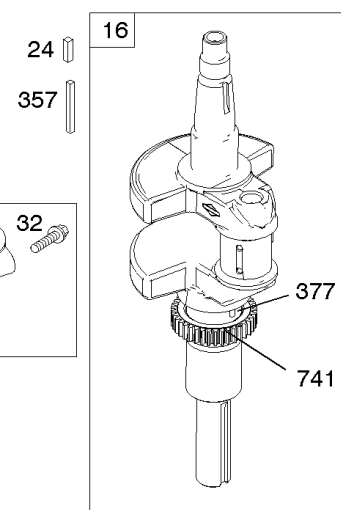

Cylinder Head, Rocker Arm Cover, Intake Manifold

Mfg. No: 44S977-0032-G1

Cylinder Head, Rocker Arm Cover, Intake Manifold

REF NO	PART NO	QTY	DESCRIPTION
1026A	690982		ROD, Push -(Aluminum)
1029	690972		ARM, Rocker
1029A	807323		ARM, Rocker
1100	791959		PIVOT, Rocker Arm

Cylinder, Crankshaft, Camshaft, Air Guides

REF NO	PART NO	QTY	DESCRIPTION
1	594970		CYLINDER ASSEMBLY -Used After Code Date 15071500
1A	594162		CYLINDER ASSEMBLY -Used Before Code Date 15071600
2	797673		KIT, Bushing/Seal -(Magneto Side)
3	391086S		SEAL, Oil -(Magneto Side)
8	792185		BREATHER ASSEMBLY -Used Before Code Date 14110500
9	690937		GASKET, Breather -Used Before Code Date 14110500
10	691108		SCREW -(Breather Assembly)
11	594163		TUBE, Breather -Used After Code Date 14110400
11	792184		TUBE, Breather -Used Before Code Date 14110500
16	796237		CRANKSHAFT
24	222698S		KEY, Flywheel
25	793563		PISTON ASSEMBLY -(.020" Oversize)
25	793560		PISTON ASSEMBLY -(Standard)
26	792026		SET, Ring -(Standard)
26	792073		SET, Ring -(.020" Oversize)
27	690975		LOCK, Piston Pin
28	696581		PIN, Piston -(Standard)
29	796209		ROD, Connecting
32	690976		SCREW -(Connecting Rod)
45	690977		TAPPET, Valve
46	797242		CAMSHAFT
212	695238		LINK, Throttle
227	798856		LEVER, Governor Control
250	690957		RETAINER, Breather -Used Before Code Date 14110500
252	794389		COLLECTOR, Oil -Used Before Code Date 14110500
306	796852		SHIELD, Cylinder -Used Before Code Date 18112900
306	84002166		SHIELD, Cylinder -Used After Code Date 18112800
306A	591666		SHIELD, Cylinder -(Cylinder #2)
307	691003		SCREW -(Cylinder Shield)
307A	691108		SCREW -(Cylinder Shield)
357	691483		KEY, Drive Pulley
377	690979		KEY, Woodruff
405	594937		SCREW -(Back Plate)
505	691029		NUT -(Governor Control Lever)