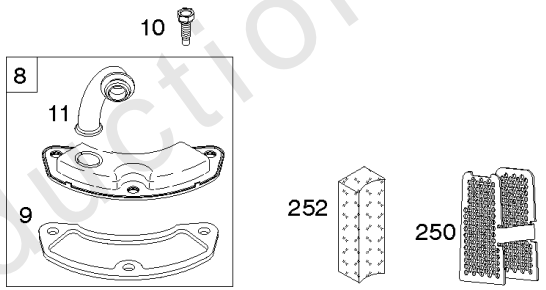

Cylinder Head, Rocker Arm Cover, Intake Manifold

Mfg. No: 44S977-0032-G1

Cylinder Head, Rocker Arm Cover, Intake Manifold

REF NO	PART NO	QTY	DESCRIPTION
1026A	690982		ROD, Push -(Aluminum)
1029	690972		ARM, Rocker
1029A	807323		ARM, Rocker
1100	791959		PIVOT, Rocker Arm

Not For Reproduction

1319 WARNING LABEL

REQUIRED when replacing parts with warning labels affixed.

1319A WARNING LABEL

REQUIRED when replacing parts with warning labels affixed.

1330 REPAIR MANUAL

1036 EMISSIONS LABEL

Cylinder, Crankshaft, Camshaft, Air Guides

REF NO	PART NO	QTY	DESCRIPTION
1	594970		CYLINDER ASSEMBLY -Used After Code Date 15071500
1A	594162		CYLINDER ASSEMBLY -Used Before Code Date 15071600
2	797673		KIT, Bushing/Seal -(Magneto Side)
3	391086S		SEAL, Oil -(Magneto Side)
8	792185		BREATHER ASSEMBLY -Used Before Code Date 14110500
9	690937		GASKET, Breather -Used Before Code Date 14110500
10	691108		SCREW -(Breather Assembly)
11	594163		TUBE, Breather -Used After Code Date 14110400
11	792184		TUBE, Breather -Used Before Code Date 14110500
16	796237		CRANKSHAFT
24	222698S		KEY, Flywheel
25	793563		PISTON ASSEMBLY -(.020" Oversize)
25	793560		PISTON ASSEMBLY -(Standard)
26	792026		SET, Ring -(Standard)
26	792073		SET, Ring -(.020" Oversize)
27	690975		LOCK, Piston Pin
28	696581		PIN, Piston -(Standard)
29	796209		ROD, Connecting
32	690976		SCREW -(Connecting Rod)
45	690977		TAPPET, Valve
46	797242		CAMSHAFT
212	695238		LINK, Throttle
227	798856		LEVER, Governor Control
250	690957		RETAINER, Breather -Used Before Code Date 14110500
252	794389		COLLECTOR, Oil -Used Before Code Date 14110500
306	796852		SHIELD, Cylinder -Used Before Code Date 18112900
306	84002166		SHIELD, Cylinder -Used After Code Date 18112800
306A	591666		SHIELD, Cylinder -(Cylinder #2)
307	691003		SCREW -(Cylinder Shield)
307A	691108		SCREW -(Cylinder Shield)
357	691483		KEY, Drive Pulley
377	690979		KEY, Woodruff
405	594937		SCREW -(Back Plate)
505	691029		NUT -(Governor Control Lever)