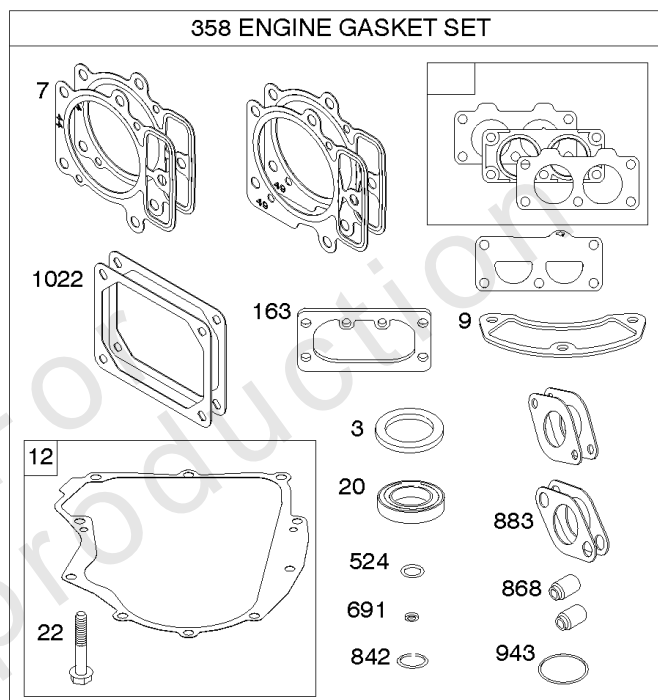

REF NO	PART NO	QTY	DESCRIPTION
540	594325		PLATE, Baffle
562	690311		BOLT -(Governor Control Lever)
573	594902		PLATE, Back
584	594164		COVER, Breather Passage
618	594326		SCREW -(Baffle Plate)
718	690959		PIN, Locating
718A	594988		PIN, Locating
741	690980		GEAR, Timing
850	100106		SEALANT, Liquid
865	591667		COVER, Air Guide -(Valley)
1036	-----		Label-Emissions
1263	594166		REED, Breather
1264	594165		SCREW -(Breather Reed)
1319	794467		LABEL, Warning
1319A	797669		LABEL, Warning
1330	273521		MANUAL, Repair

Engine Sump, Oil Pump, Dipstick/Tube Assembly

Mfg. No: 44S977-0032-G1

Engine Sump, Oil Pump, Dipstick/Tube Assembly

REF NO	PART NO	QTY	DESCRIPTION
4	594974		SUMP, Engine -Used After Code Date 15071500
4A	796307		SUMP, Engine -Used Before Code Date 15071600
12	594195		GASKET, Crankcase -Used Before Code Date 15071600
15	690946		PLUG, Oil Drain
20	795387		SEAL, Oil -(PTO Side)
22	694966		SCREW -(Crankcase Cover/Sump)
186A	796532		CONNECTOR, Hose -(Oil Drain)
219	793338		GEAR, Governor
220	799772		WASHER -(Governor Gear)
221	841026		CUP, Governor
239	792028		SWITCH, Oil Pressure
287	697820		SCREW -(Dipstick Tube)
404	690442		WASHER -(Governor Crank)
415	794903		PLUG
512	594200		HOSE, Oil Drain
523	594528		DIPSTICK
524	691032		SEAL, O-Ring
525	691037		TUBE, Dipstick
552	796638		BUSHING, Governor Crank
552A	690553		BUSHING, Governor Crank
615	698290		RETAINER, Governor Shaft
616	691045		CRANK, Governor
691	790574		SEAL, Governor Shaft
742	690328		RETAINER, E Ring
750	796208		SCREW -(Oil Pump Cover)
842	691031		SEAL, O-Ring -(Dipstick Tube)
847	594609		SCREW, Dipstick tube
850	100106		SEALANT, Liquid
943	796222		SEAL, O-Ring -(Oil Pump Cover)
965	796221		COVER, Oil Pump
1013	690954		NIPPLE, Oil Filter
1017	796214		SCREEN, Oil Pump
1024	796220		PUMP, Oil
1027	696854		FILTER, Oil