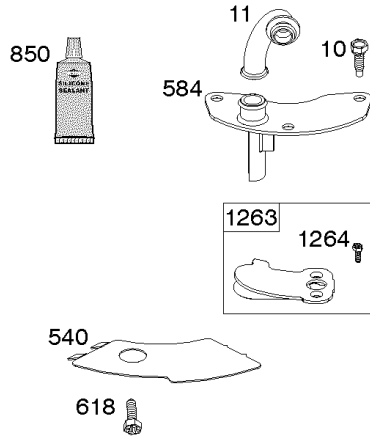

Cylinder Head, Rocker Arm Cover, Intake Manifold

Mfg. No: 44S977-0032-G1

Cylinder Head, Rocker Arm Cover, Intake Manifold

REF NO	PART NO	QTY	DESCRIPTION
1026A	690982		ROD, Push -(Aluminum)
1029	690972		ARM, Rocker
1029A	807323		ARM, Rocker
1100	791959		PIVOT, Rocker Arm

Not For Reproduction

1319 WARNING LABEL

REQUIRED when replacing parts with warning labels affixed.

1319A WARNING LABEL

REQUIRED when replacing parts with warning labels affixed.

1330 REPAIR MANUAL

1036 EMISSIONS LABEL

Cylinder, Crankshaft, Camshaft, Air Guides

REF NO	PART NO	QTY	DESCRIPTION
1	594970		CYLINDER ASSEMBLY -Used After Code Date 15071500
1A	594162		CYLINDER ASSEMBLY -Used Before Code Date 15071600
2	797673		KIT, Bushing/Seal -(Magneto Side)
3	391086S		SEAL, Oil -(Magneto Side)
8	792185		BREATHER ASSEMBLY -Used Before Code Date 14110500
9	690937		GASKET, Breather -Used Before Code Date 14110500
10	691108		SCREW -(Breather Assembly)
11	594163		TUBE, Breather -Used After Code Date 14110400
11	792184		TUBE, Breather -Used Before Code Date 14110500
16	796237		CRANKSHAFT
24	222698S		KEY, Flywheel
25	793563		PISTON ASSEMBLY -(.020" Oversize)
25	793560		PISTON ASSEMBLY -(Standard)
26	792026		SET, Ring -(Standard)
26	792073		SET, Ring -(.020" Oversize)
27	690975		LOCK, Piston Pin
28	696581		PIN, Piston -(Standard)
29	796209		ROD, Connecting
32	690976		SCREW -(Connecting Rod)
45	690977		TAPPET, Valve
46	797242		CAMSHAFT
212	695238		LINK, Throttle
227	798856		LEVER, Governor Control
250	690957		RETAINER, Breather -Used Before Code Date 14110500
252	794389		COLLECTOR, Oil -Used Before Code Date 14110500
306	796852		SHIELD, Cylinder -Used Before Code Date 18112900
306	84002166		SHIELD, Cylinder -Used After Code Date 18112800
306A	591666		SHIELD, Cylinder -(Cylinder #2)
307	691003		SCREW -(Cylinder Shield)
307A	691108		SCREW -(Cylinder Shield)
357	691483		KEY, Drive Pulley
377	690979		KEY, Woodruff
405	594937		SCREW -(Back Plate)
505	691029		NUT -(Governor Control Lever)