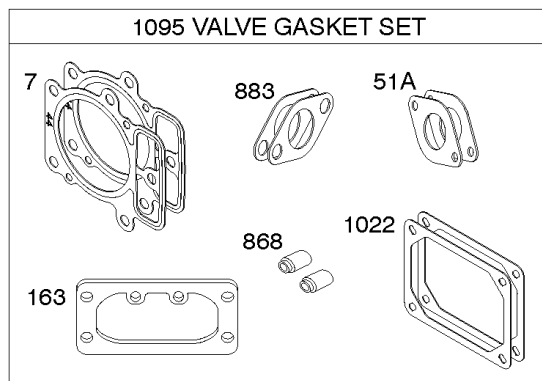

REF NO	PART NO	QTY	DESCRIPTION
540	594325		PLATE, Baffle
562	690311		BOLT -(Governor Control Lever)
573	594902		PLATE, Back
584	594164		COVER, Breather Passage
618	594326		SCREW -(Baffle Plate)
718	690959		PIN, Locating
718A	594988		PIN, Locating
741	690980		GEAR, Timing
850	100106		SEALANT, Liquid
865	591667		COVER, Air Guide -(Valley)
1036	-----		Label-Emissions
1263	594166		REED, Breather
1264	594165		SCREW -(Breather Reed)
1319	794467		LABEL, Warning
1319A	797669		LABEL, Warning
1330	273521		MANUAL, Repair

Engine Sump, Oil Pump, Dipstick/Tube Assembly

Mfg. No: 44S977-0032-G1

Engine Sump, Oil Pump, Dipstick/Tube Assembly

REF NO	PART NO	QTY	DESCRIPTION
4	594974		SUMP, Engine -Used After Code Date 15071500
4A	796307		SUMP, Engine -Used Before Code Date 15071600
12	594195		GASKET, Crankcase -Used Before Code Date 15071600
15	690946		PLUG, Oil Drain
20	795387		SEAL, Oil -(PTO Side)
22	694966		SCREW -(Crankcase Cover/Sump)
186A	796532		CONNECTOR, Hose -(Oil Drain)
219	793338		GEAR, Governor
220	799772		WASHER -(Governor Gear)
221	841026		CUP, Governor
239	792028		SWITCH, Oil Pressure
287	697820		SCREW -(Dipstick Tube)
404	690442		WASHER -(Governor Crank)
415	794903		PLUG
512	594200		HOSE, Oil Drain
523	594528		DIPSTICK
524	691032		SEAL, O-Ring
525	691037		TUBE, Dipstick
552	796638		BUSHING, Governor Crank
552A	690553		BUSHING, Governor Crank
615	698290		RETAINER, Governor Shaft
616	691045		CRANK, Governor
691	790574		SEAL, Governor Shaft
742	690328		RETAINER, E Ring
750	796208		SCREW -(Oil Pump Cover)
842	691031		SEAL, O-Ring -(Dipstick Tube)
847	594609		SCREW, Dipstick tube
850	100106		SEALANT, Liquid
943	796222		SEAL, O-Ring -(Oil Pump Cover)
965	796221		COVER, Oil Pump
1013	690954		NIPPLE, Oil Filter
1017	796214		SCREEN, Oil Pump
1024	796220		PUMP, Oil
1027	696854		FILTER, Oil