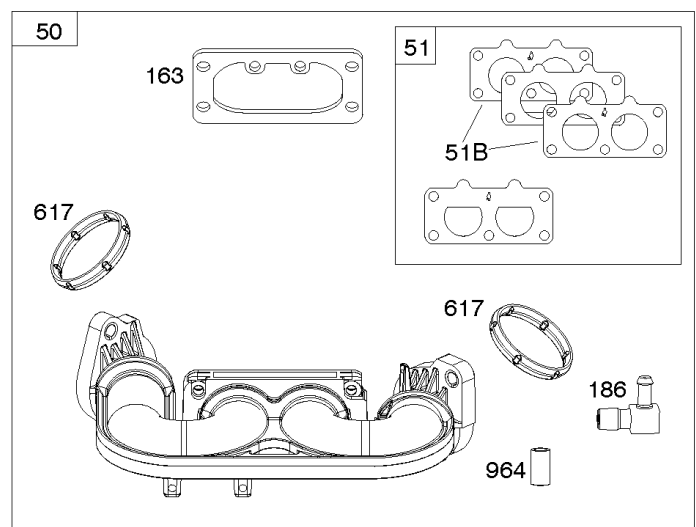

Cylinder Head, Rocker Arm Cover, Intake Manifold

Mfg. No: 44S977-0032-G1

Cylinder Head, Rocker Arm Cover, Intake Manifold

REF NO	PART NO	QTY	DESCRIPTION
5	799088		HEAD, Cylinder -(Cylinder #1)
5A	799089		HEAD, Cylinder -(Cylinder #2)
7	693997		GASKET, Cylinder Head
13	592244		SCREW -(Cylinder Head)
33	793557		VALVE, Exhaust
34	793556		VALVE, Intake
35	694865		SPRING, Valve -(Intake)
36	694865		SPRING, Valve -(Exhaust)
42	499586		KEEPER, Valve
45	690977		TAPPET, Valve
50	595606		MANIFOLD, Intake
51	795123		GASKET, Intake
51A	690949		GASKET, Intake
51B	690950		GASKET, Intake
53	690951		STUD -(Carburetor)
54	699816		SCREW -(Intake Manifold)
163	691001		GASKET, Air Cleaner
186	795985		CONNECTOR, Hose -(Intake Manifold)
192	690083		ADJUSTER, Rocker Arm
213	691021		BRACKET, Choke Control
337	792015		PLUG, Spark
383	19576S		WRENCH, Spark Plug
415	794903		PLUG
617	594209		SEAL, O-Ring -(Intake Manifold)
635	66538S		BOOT, Spark Plug
654	690958		NUT -(Carburetor)
798	697890		SCREW -(Rocker Arm)
868	690968		SEAL, Valve
883	690970		GASKET, Exhaust
914	691127		SCREW -(Rocker Cover)
918	596163		HOSE, Vacuum -Used Before Code Date 19091800
918	593641		HOSE, Vacuum -Used After Code Date 19091700
929	695239		SCREW -(Choke Control Bracket)
964	799159		CAP, Connector
1022	690971		GASKET, Rocker Cover
1023	793146		COVER, Rocker -(Cylinder #1)
1023A	499600		COVER, Rocker -(Cylinder #2)
1026	690981		ROD, Push -(Steel)