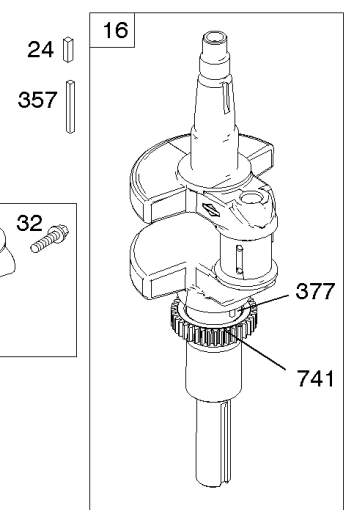

1319A WARNING LABEL

REQUIRED when replacing parts with warning labels affixed.

1330 REPAIR MANUAL

1036 EMISSIONS LABEL