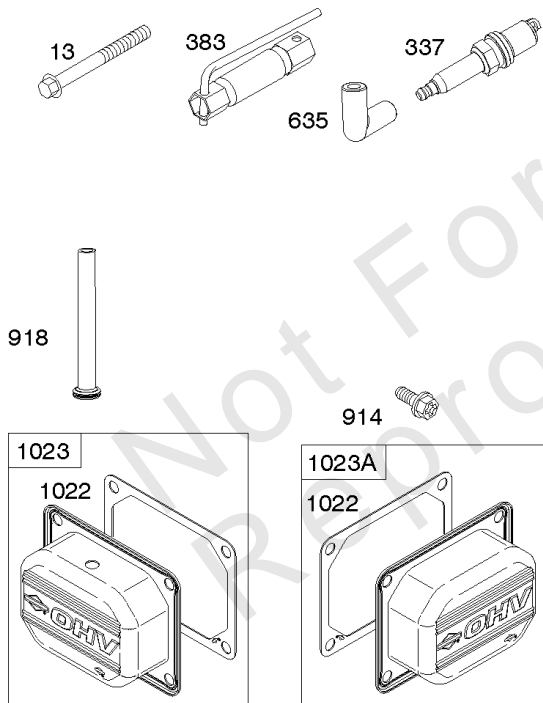

Carburetor, Fuel Supply

REF NO	PART NO	QTY	DESCRIPTION
1127	695407		SCREW -(Float Bowl) (Float Bowl to Carburetor Body)
1128	690990		SCREW -(Carburetor Nozzle)
1169	690990		SCREW -(Carburetor Cover Plate)

Not For Reproduction

Cylinder Head, Rocker Arm Cover, Intake Manifold

Mfg. No: 44S977-0032-G1

Cylinder Head, Rocker Arm Cover, Intake Manifold

REF NO	PART NO	QTY	DESCRIPTION
5	799088		HEAD, Cylinder -(Cylinder #1)
5A	799089		HEAD, Cylinder -(Cylinder #2)
7	693997		GASKET, Cylinder Head
13	592244		SCREW -(Cylinder Head)
33	793557		VALVE, Exhaust
34	793556		VALVE, Intake
35	694865		SPRING, Valve -(Intake)
36	694865		SPRING, Valve -(Exhaust)
42	499586		KEEPER, Valve
45	690977		TAPPET, Valve
50	595606		MANIFOLD, Intake
51	795123		GASKET, Intake
51A	690949		GASKET, Intake
51B	690950		GASKET, Intake
53	690951		STUD -(Carburetor)
54	699816		SCREW -(Intake Manifold)
163	691001		GASKET, Air Cleaner
186	795985		CONNECTOR, Hose -(Intake Manifold)
192	690083		ADJUSTER, Rocker Arm
213	691021		BRACKET, Choke Control
337	792015		PLUG, Spark
383	19576S		WRENCH, Spark Plug
415	794903		PLUG
617	594209		SEAL, O-Ring -(Intake Manifold)
635	66538S		BOOT, Spark Plug
654	690958		NUT -(Carburetor)
798	697890		SCREW -(Rocker Arm)
868	690968		SEAL, Valve
883	690970		GASKET, Exhaust
914	691127		SCREW -(Rocker Cover)
918	596163		HOSE, Vacuum -Used Before Code Date 19091800
918	593641		HOSE, Vacuum -Used After Code Date 19091700
929	695239		SCREW -(Choke Control Bracket)
964	799159		CAP, Connector
1022	690971		GASKET, Rocker Cover
1023	793146		COVER, Rocker -(Cylinder #1)
1023A	499600		COVER, Rocker -(Cylinder #2)
1026	690981		ROD, Push -(Steel)

Cylinder Head, Rocker Arm Cover, Intake Manifold

Mfg. No: 44S977-0032-G1

Cylinder Head, Rocker Arm Cover, Intake Manifold

REF NO	PART NO	QTY	DESCRIPTION
1026A	690982		ROD, Push -(Aluminum)
1029	690972		ARM, Rocker
1029A	807323		ARM, Rocker
1100	791959		PIVOT, Rocker Arm