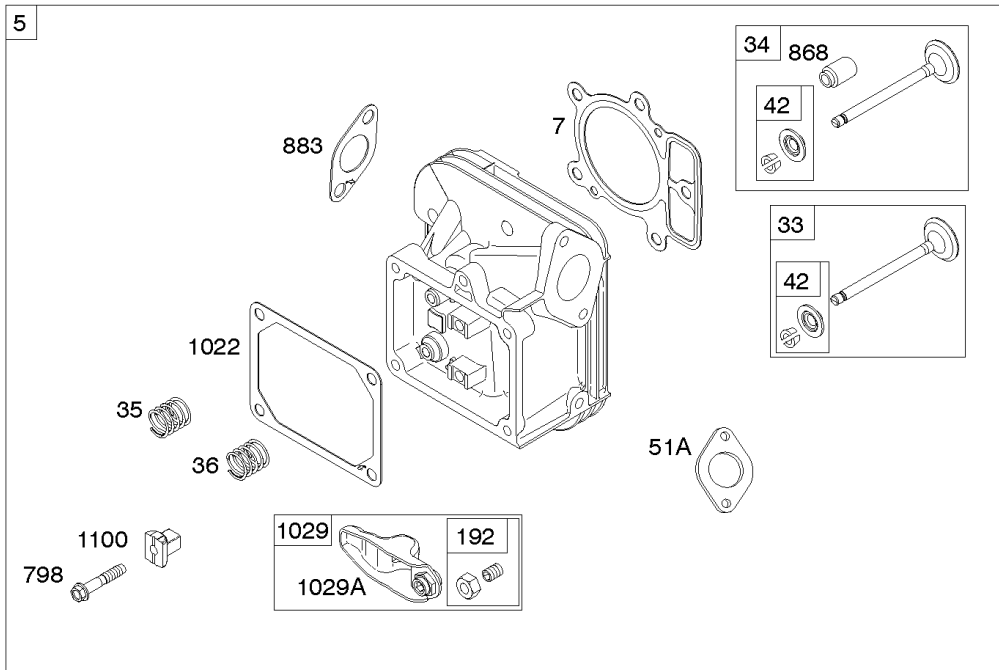

Carburetor, Fuel Supply

REF NO	PART NO	QTY	DESCRIPTION
1127	695407		SCREW -(Float Bowl) (Float Bowl to Carburetor Body)
1128	690990		SCREW -(Carburetor Nozzle)
1169	690990		SCREW -(Carburetor Cover Plate)

Not For Reproduction

Cylinder Head, Rocker Arm Cover, Intake Manifold

Mfg. No: 44S977-0032-G1

Cylinder Head, Rocker Arm Cover, Intake Manifold

REF NO	PART NO	QTY	DESCRIPTION
5	799088		HEAD, Cylinder -(Cylinder #1)
5A	799089		HEAD, Cylinder -(Cylinder #2)
7	693997		GASKET, Cylinder Head
13	592244		SCREW -(Cylinder Head)
33	793557		VALVE, Exhaust
34	793556		VALVE, Intake
35	694865		SPRING, Valve -(Intake)
36	694865		SPRING, Valve -(Exhaust)
42	499586		KEEPER, Valve
45	690977		TAPPET, Valve
50	595606		MANIFOLD, Intake
51	795123		GASKET, Intake
51A	690949		GASKET, Intake
51B	690950		GASKET, Intake
53	690951		STUD -(Carburetor)
54	699816		SCREW -(Intake Manifold)
163	691001		GASKET, Air Cleaner
186	795985		CONNECTOR, Hose -(Intake Manifold)
192	690083		ADJUSTER, Rocker Arm
213	691021		BRACKET, Choke Control
337	792015		PLUG, Spark
383	19576S		WRENCH, Spark Plug
415	794903		PLUG
617	594209		SEAL, O-Ring -(Intake Manifold)
635	66538S		BOOT, Spark Plug
654	690958		NUT -(Carburetor)
798	697890		SCREW -(Rocker Arm)
868	690968		SEAL, Valve
883	690970		GASKET, Exhaust
914	691127		SCREW -(Rocker Cover)
918	596163		HOSE, Vacuum -Used Before Code Date 19091800
918	593641		HOSE, Vacuum -Used After Code Date 19091700
929	695239		SCREW -(Choke Control Bracket)
964	799159		CAP, Connector
1022	690971		GASKET, Rocker Cover
1023	793146		COVER, Rocker -(Cylinder #1)
1023A	499600		COVER, Rocker -(Cylinder #2)
1026	690981		ROD, Push -(Steel)

Cylinder Head, Rocker Arm Cover, Intake Manifold

Mfg. No: 44S977-0032-G1

Cylinder Head, Rocker Arm Cover, Intake Manifold

REF NO	PART NO	QTY	DESCRIPTION
1026A	690982		ROD, Push -(Aluminum)
1029	690972		ARM, Rocker
1029A	807323		ARM, Rocker
1100	791959		PIVOT, Rocker Arm