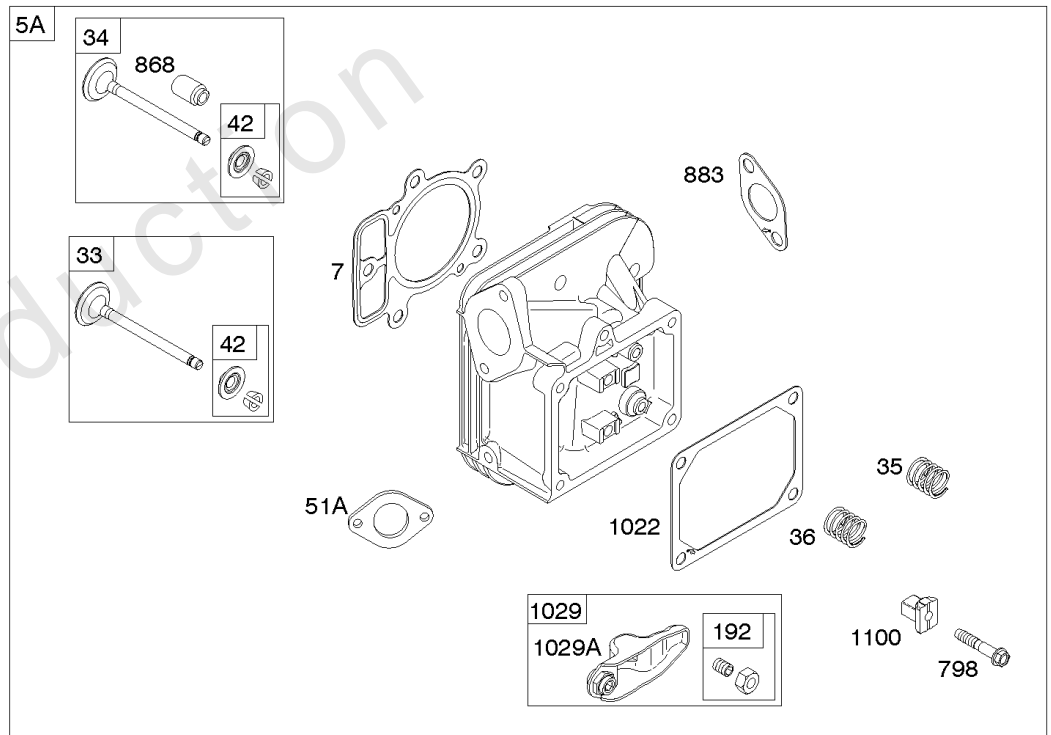

Cylinder Head, Rocker Arm Cover, Intake Manifold

Mfg. No: 44S977-0032-G1

Cylinder Head, Rocker Arm Cover, Intake Manifold

REF NO	PART NO	QTY	DESCRIPTION
5	799088		HEAD, Cylinder -(Cylinder #1)
5A	799089		HEAD, Cylinder -(Cylinder #2)
7	693997		GASKET, Cylinder Head
13	592244		SCREW -(Cylinder Head)
33	793557		VALVE, Exhaust
34	793556		VALVE, Intake
35	694865		SPRING, Valve -(Intake)
36	694865		SPRING, Valve -(Exhaust)
42	499586		KEEPER, Valve
45	690977		TAPPET, Valve
50	595606		MANIFOLD, Intake
51	795123		GASKET, Intake
51A	690949		GASKET, Intake
51B	690950		GASKET, Intake
53	690951		STUD -(Carburetor)
54	699816		SCREW -(Intake Manifold)
163	691001		GASKET, Air Cleaner
186	795985		CONNECTOR, Hose -(Intake Manifold)
192	690083		ADJUSTER, Rocker Arm
213	691021		BRACKET, Choke Control
337	792015		PLUG, Spark
383	19576S		WRENCH, Spark Plug
415	794903		PLUG
617	594209		SEAL, O-Ring -(Intake Manifold)
635	66538S		BOOT, Spark Plug
654	690958		NUT -(Carburetor)
798	697890		SCREW -(Rocker Arm)
868	690968		SEAL, Valve
883	690970		GASKET, Exhaust
914	691127		SCREW -(Rocker Cover)
918	596163		HOSE, Vacuum -Used Before Code Date 19091800
918	593641		HOSE, Vacuum -Used After Code Date 19091700
929	695239		SCREW -(Choke Control Bracket)
964	799159		CAP, Connector
1022	690971		GASKET, Rocker Cover
1023	793146		COVER, Rocker -(Cylinder #1)
1023A	499600		COVER, Rocker -(Cylinder #2)
1026	690981		ROD, Push -(Steel)