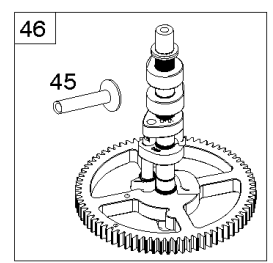

1319A WARNING LABEL

REQUIRED when replacing parts with warning labels affixed.

1330 REPAIR MANUAL

1036 EMISSIONS LABEL