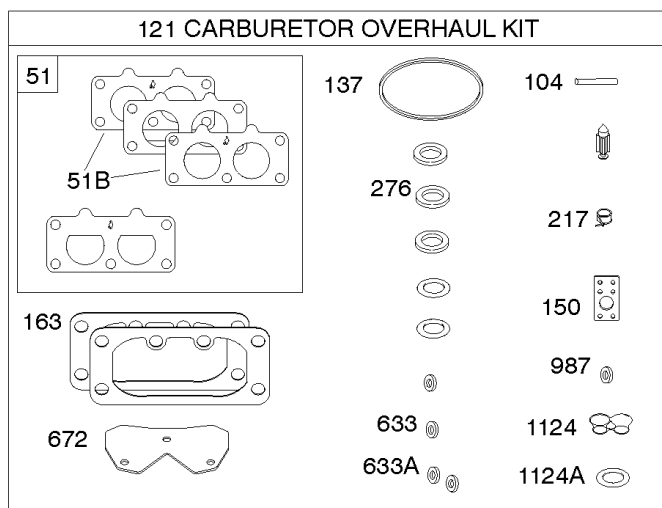

Engine Sump, Oil Pump, Dipstick/Tube Assembly

REF NO	PART NO	QTY	DESCRIPTION
4	594974		SUMP, Engine -Used After Code Date 15071500
4A	796307		SUMP, Engine -Used Before Code Date 15071600
12	594195		GASKET, Crankcase -Used Before Code Date 15071600
15	690946		PLUG, Oil Drain
20	795387		SEAL, Oil -(PTO Side)
22	694966		SCREW -(Crankcase Cover/Sump)
186A	796532		CONNECTOR, Hose -(Oil Drain)
219	793338		GEAR, Governor
220	799772		WASHER -(Governor Gear)
221	841026		CUP, Governor
239	792028		SWITCH, Oil Pressure
287	697820		SCREW -(Dipstick Tube)
404	690442		WASHER -(Governor Crank)
415	794903		PLUG
512	594200		HOSE, Oil Drain
523	594528		DIPSTICK
524	691032		SEAL, O-Ring
525	691037		TUBE, Dipstick
552	796638		BUSHING, Governor Crank
552A	690553		BUSHING, Governor Crank
615	698290		RETAINER, Governor Shaft
616	691045		CRANK, Governor
691	790574		SEAL, Governor Shaft
742	690328		RETAINER, E Ring
750	796208		SCREW -(Oil Pump Cover)
842	691031		SEAL, O-Ring -(Dipstick Tube)
847	594609		SCREW, Dipstick tube
850	100106		SEALANT, Liquid
943	796222		SEAL, O-Ring -(Oil Pump Cover)
965	796221		COVER, Oil Pump
1013	690954		NIPPLE, Oil Filter
1017	796214		SCREEN, Oil Pump
1024	796220		PUMP, Oil
1027	696854		FILTER, Oil