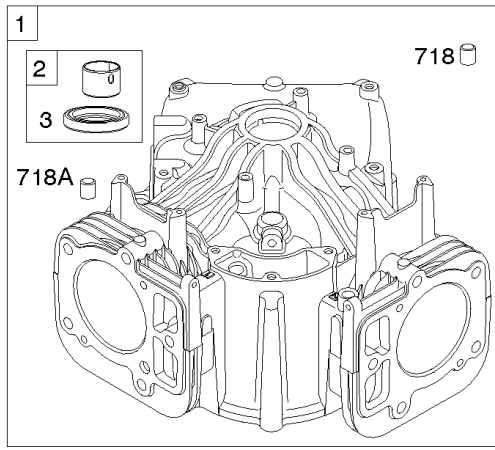

Cylinder Head, Rocker Arm Cover, Intake Manifold

Mfg. No: 44S977-0032-G1

Cylinder Head, Rocker Arm Cover, Intake Manifold

REF NO	PART NO	QTY	DESCRIPTION
1026A	690982		ROD, Push -(Aluminum)
1029	690972		ARM, Rocker
1029A	807323		ARM, Rocker
1100	791959		PIVOT, Rocker Arm

Cylinder, Crankshaft, Camshaft, Air Guides

REF NO	PART NO	QTY	DESCRIPTION
1	594970		CYLINDER ASSEMBLY -Used After Code Date 15071500
1A	594162		CYLINDER ASSEMBLY -Used Before Code Date 15071600
2	797673		KIT, Bushing/Seal -(Magneto Side)
3	391086S		SEAL, Oil -(Magneto Side)
8	792185		BREATHER ASSEMBLY -Used Before Code Date 14110500
9	690937		GASKET, Breather -Used Before Code Date 14110500
10	691108		SCREW -(Breather Assembly)
11	594163		TUBE, Breather -Used After Code Date 14110400
11	792184		TUBE, Breather -Used Before Code Date 14110500
16	796237		CRANKSHAFT
24	222698S		KEY, Flywheel
25	793563		PISTON ASSEMBLY -(.020" Oversize)
25	793560		PISTON ASSEMBLY -(Standard)
26	792026		SET, Ring -(Standard)
26	792073		SET, Ring -(.020" Oversize)
27	690975		LOCK, Piston Pin
28	696581		PIN, Piston -(Standard)
29	796209		ROD, Connecting
32	690976		SCREW -(Connecting Rod)
45	690977		TAPPET, Valve
46	797242		CAMSHAFT
212	695238		LINK, Throttle
227	798856		LEVER, Governor Control
250	690957		RETAINER, Breather -Used Before Code Date 14110500
252	794389		COLLECTOR, Oil -Used Before Code Date 14110500
306	796852		SHIELD, Cylinder -Used Before Code Date 18112900
306	84002166		SHIELD, Cylinder -Used After Code Date 18112800
306A	591666		SHIELD, Cylinder -(Cylinder #2)
307	691003		SCREW -(Cylinder Shield)
307A	691108		SCREW -(Cylinder Shield)
357	691483		KEY, Drive Pulley
377	690979		KEY, Woodruff
405	594937		SCREW -(Back Plate)
505	691029		NUT -(Governor Control Lever)