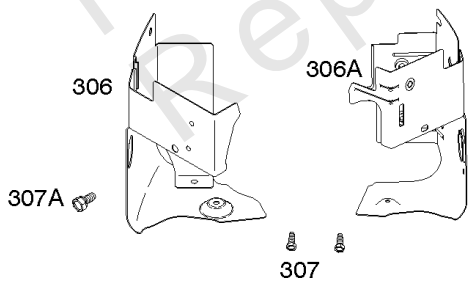

Cylinder Head, Rocker Arm Cover, Intake Manifold

Mfg. No: 44S977-0032-G1

Cylinder Head, Rocker Arm Cover, Intake Manifold

REF NO	PART NO	QTY	DESCRIPTION
1026A	690982		ROD, Push -(Aluminum)
1029	690972		ARM, Rocker
1029A	807323		ARM, Rocker
1100	791959		PIVOT, Rocker Arm

Not For Reproduction

1319 WARNING LABEL

REQUIRED when replacing parts with warning labels affixed.

1319A WARNING LABEL

REQUIRED when replacing parts with warning labels affixed.

1330 REPAIR MANUAL

1036 EMISSIONS LABEL