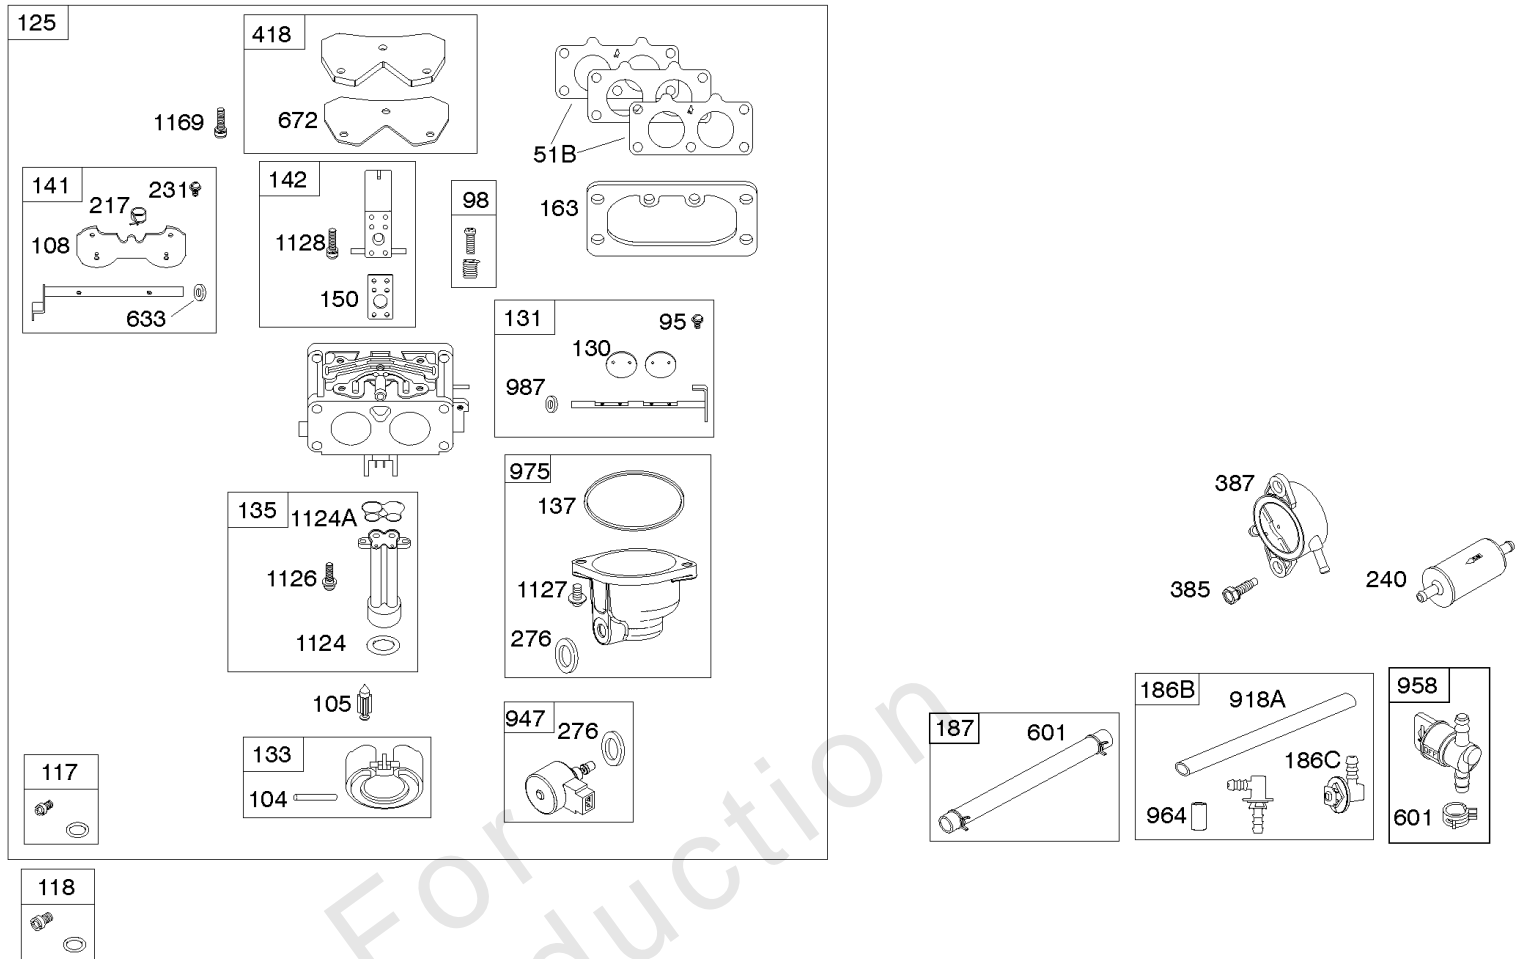

Parts Manual

Mfg. No: 44S977-0032-G1

Model Components	Page
Blower Housing, Air Cleaner.....	4
Carburetor, Fuel Supply.....	6
Cylinder Head, Rocker Arm Cover, Intake Manifold.....	10
Cylinder, Crankshaft, Camshaft, Air Guides.....	14
Engine Sump, Oil Pump, Dipstick/Tube Assembly.....	18
Engine/Valve Gasket Set, Carburetor Overhaul Kit.....	20
Flywheel, Controls, Wire Harness, Alternator, Starter.....	22
Replacement Engine - US & Canada.....	26

Carburetor, Fuel Supply

REF NO	PART NO	QTY	DESCRIPTION
51A	690949		GASKET, Intake
51B	690950		GASKET, Intake
95	690718		SCREW -(Throttle Valve)
98	699721		KIT, Idle Speed
104	694918		PIN, Float Hinge
105	698537		VALVE, Float Needle
108	699723		VALVE, Choke
117	842630		JET, Main -(Standard) (Left and Right Jet)
118	842082		JET, Main -(High Altitude) (Left and Right Jet)
125A	595613		CARBURETOR
130	690993		VALVE, Throttle
131	799113		KIT, Throttle Shaft
133	699724		FLOAT, Carburetor
135	699729		TUBE, Fuel Transfer
137	690994		GASKET, Float Bowl
141A	592572		KIT, Choke Shaft
142	796871		NOZZLE, Carburetor
150	841649		GASKET, Nozzle
163	691001		GASKET, Air Cleaner
186B	799158		CONNECTOR, Hose -(EVAP)
186C	845141		CONNECTOR, Hose -(EVAP)
187	791766		LINE, Fuel -(Cut To Required Length)
217	799771		SPRING, Choke Return
231	690718		SCREW -(Choke Valve)
240	845125		FILTER, Fuel
276	695410		WASHER, Sealing
385	797409		SCREW -(Fuel Pump)
387	808656		PUMP, Fuel
418	795912		PLATE, Carburetor Cover
601	691038		CLAMP, Hose -(Black)
601	791850		CLAMP, Hose -(Green)
633A	806131		SEAL, Choke/Throttle Shaft
672	690234		GASKET, Carburetor Plate
918A	799160		HOSE, Vacuum -(Length 9.4 Inches)
947	596039		SOLENOID, Fuel
958	698183		VALVE, Fuel Shut Off
964	799159		CAP, Connector
975	799114		BOWL, Float
987	691000		SEAL, Throttle Shaft
1124	841653		SEAL, O-Ring -(Fuel Transfer Tube)
1124A	690988		SEAL, O-Ring -(Fuel Transfer Tube)
1126	690991		SCREW -(Fuel Transfer Tube)