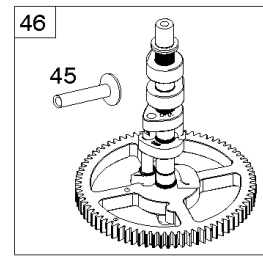

Carburetor, Fuel Supply

REF NO	PART NO	QTY	DESCRIPTION
1127	695407		SCREW -(Float Bowl) (Float Bowl to Carburetor Body)
1128	690990		SCREW -(Carburetor Nozzle)
1169	690990		SCREW -(Carburetor Cover Plate)

Cylinder Head, Rocker Arm Cover, Intake Manifold

Mfg. No: 44S977-0032-G1

Cylinder Head, Rocker Arm Cover, Intake Manifold

REF NO	PART NO	QTY	DESCRIPTION
1026A	690982		ROD, Push -(Aluminum)
1029	690972		ARM, Rocker
1029A	807323		ARM, Rocker
1100	791959		PIVOT, Rocker Arm

Cylinder, Crankshaft, Camshaft, Air Guides

REF NO	PART NO	QTY	DESCRIPTION
1	594970		CYLINDER ASSEMBLY -Used After Code Date 15071500
1A	594162		CYLINDER ASSEMBLY -Used Before Code Date 15071600
2	797673		KIT, Bushing/Seal -(Magneto Side)
3	391086S		SEAL, Oil -(Magneto Side)
8	792185		BREATHER ASSEMBLY -Used Before Code Date 14110500
9	690937		GASKET, Breather -Used Before Code Date 14110500
10	691108		SCREW -(Breather Assembly)
11	594163		TUBE, Breather -Used After Code Date 14110400
11	792184		TUBE, Breather -Used Before Code Date 14110500
16	796237		CRANKSHAFT
24	222698S		KEY, Flywheel
25	793563		PISTON ASSEMBLY -(.020" Oversize)
25	793560		PISTON ASSEMBLY -(Standard)
26	792026		SET, Ring -(Standard)
26	792073		SET, Ring -(.020" Oversize)
27	690975		LOCK, Piston Pin
28	696581		PIN, Piston -(Standard)
29	796209		ROD, Connecting
32	690976		SCREW -(Connecting Rod)
45	690977		TAPPET, Valve
46	797242		CAMSHAFT
212	695238		LINK, Throttle
227	798856		LEVER, Governor Control
250	690957		RETAINER, Breather -Used Before Code Date 14110500
252	794389		COLLECTOR, Oil -Used Before Code Date 14110500
306	796852		SHIELD, Cylinder -Used Before Code Date 18112900
306	84002166		SHIELD, Cylinder -Used After Code Date 18112800
306A	591666		SHIELD, Cylinder -(Cylinder #2)
307	691003		SCREW -(Cylinder Shield)
307A	691108		SCREW -(Cylinder Shield)
357	691483		KEY, Drive Pulley
377	690979		KEY, Woodruff
405	594937		SCREW -(Back Plate)
505	691029		NUT -(Governor Control Lever)