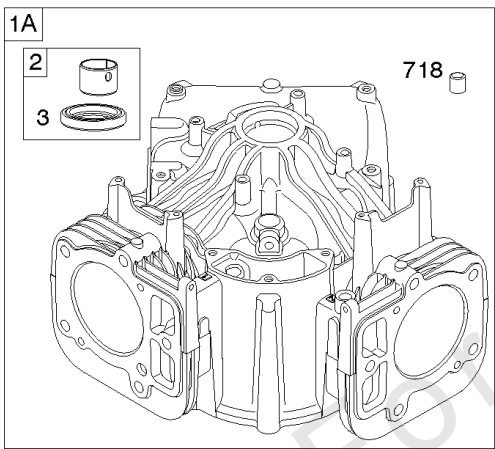

Cylinder Head, Rocker Arm Cover, Intake Manifold

Mfg. No: 44S977-0032-G1

Cylinder Head, Rocker Arm Cover, Intake Manifold

REF NO	PART NO	QTY	DESCRIPTION
1026A	690982		ROD, Push -(Aluminum)
1029	690972		ARM, Rocker
1029A	807323		ARM, Rocker
1100	791959		PIVOT, Rocker Arm

Cylinder, Crankshaft, Camshaft, Air Guides

REF NO	PART NO	QTY	DESCRIPTION
1	594970		CYLINDER ASSEMBLY -Used After Code Date 15071500
1A	594162		CYLINDER ASSEMBLY -Used Before Code Date 15071600
2	797673		KIT, Bushing/Seal -(Magneto Side)
3	391086S		SEAL, Oil -(Magneto Side)
8	792185		BREATHER ASSEMBLY -Used Before Code Date 14110500
9	690937		GASKET, Breather -Used Before Code Date 14110500
10	691108		SCREW -(Breather Assembly)
11	594163		TUBE, Breather -Used After Code Date 14110400
11	792184		TUBE, Breather -Used Before Code Date 14110500
16	796237		CRANKSHAFT
24	222698S		KEY, Flywheel
25	793563		PISTON ASSEMBLY -(.020" Oversize)
25	793560		PISTON ASSEMBLY -(Standard)
26	792026		SET, Ring -(Standard)
26	792073		SET, Ring -(.020" Oversize)
27	690975		LOCK, Piston Pin
28	696581		PIN, Piston -(Standard)
29	796209		ROD, Connecting
32	690976		SCREW -(Connecting Rod)
45	690977		TAPPET, Valve
46	797242		CAMSHAFT
212	695238		LINK, Throttle
227	798856		LEVER, Governor Control
250	690957		RETAINER, Breather -Used Before Code Date 14110500
252	794389		COLLECTOR, Oil -Used Before Code Date 14110500
306	796852		SHIELD, Cylinder -Used Before Code Date 18112900
306	84002166		SHIELD, Cylinder -Used After Code Date 18112800
306A	591666		SHIELD, Cylinder -(Cylinder #2)
307	691003		SCREW -(Cylinder Shield)
307A	691108		SCREW -(Cylinder Shield)
357	691483		KEY, Drive Pulley
377	690979		KEY, Woodruff
405	594937		SCREW -(Back Plate)
505	691029		NUT -(Governor Control Lever)