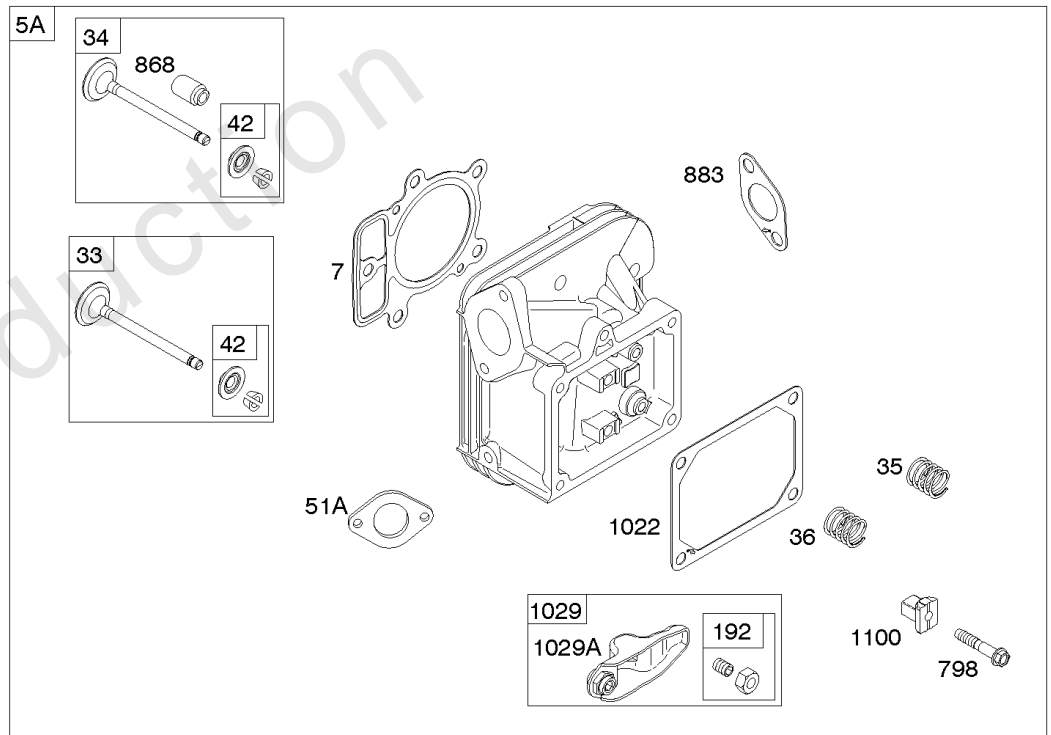

Carburetor, Fuel Supply

REF NO	PART NO	QTY	DESCRIPTION
1127	695407		SCREW -(Float Bowl) (Float Bowl to Carburetor Body)
1128	690990		SCREW -(Carburetor Nozzle)
1169	690990		SCREW -(Carburetor Cover Plate)

Not For Reproduction

Cylinder Head, Rocker Arm Cover, Intake Manifold

Mfg. No: 44S977-0032-G1

Cylinder Head, Rocker Arm Cover, Intake Manifold

REF NO	PART NO	QTY	DESCRIPTION
5	799088		HEAD, Cylinder -(Cylinder #1)
5A	799089		HEAD, Cylinder -(Cylinder #2)
7	693997		GASKET, Cylinder Head
13	592244		SCREW -(Cylinder Head)
33	793557		VALVE, Exhaust
34	793556		VALVE, Intake
35	694865		SPRING, Valve -(Intake)
36	694865		SPRING, Valve -(Exhaust)
42	499586		KEEPER, Valve
45	690977		TAPPET, Valve
50	595606		MANIFOLD, Intake
51	795123		GASKET, Intake
51A	690949		GASKET, Intake
51B	690950		GASKET, Intake
53	690951		STUD -(Carburetor)
54	699816		SCREW -(Intake Manifold)
163	691001		GASKET, Air Cleaner
186	795985		CONNECTOR, Hose -(Intake Manifold)
192	690083		ADJUSTER, Rocker Arm
213	691021		BRACKET, Choke Control
337	792015		PLUG, Spark
383	19576S		WRENCH, Spark Plug
415	794903		PLUG
617	594209		SEAL, O-Ring -(Intake Manifold)
635	66538S		BOOT, Spark Plug
654	690958		NUT -(Carburetor)
798	697890		SCREW -(Rocker Arm)
868	690968		SEAL, Valve
883	690970		GASKET, Exhaust
914	691127		SCREW -(Rocker Cover)
918	596163		HOSE, Vacuum -Used Before Code Date 19091800
918	593641		HOSE, Vacuum -Used After Code Date 19091700
929	695239		SCREW -(Choke Control Bracket)
964	799159		CAP, Connector
1022	690971		GASKET, Rocker Cover
1023	793146		COVER, Rocker -(Cylinder #1)
1023A	499600		COVER, Rocker -(Cylinder #2)
1026	690981		ROD, Push -(Steel)

Cylinder Head, Rocker Arm Cover, Intake Manifold

Mfg. No: 44S977-0032-G1

Cylinder Head, Rocker Arm Cover, Intake Manifold

REF NO	PART NO	QTY	DESCRIPTION
1026A	690982		ROD, Push -(Aluminum)
1029	690972		ARM, Rocker
1029A	807323		ARM, Rocker
1100	791959		PIVOT, Rocker Arm