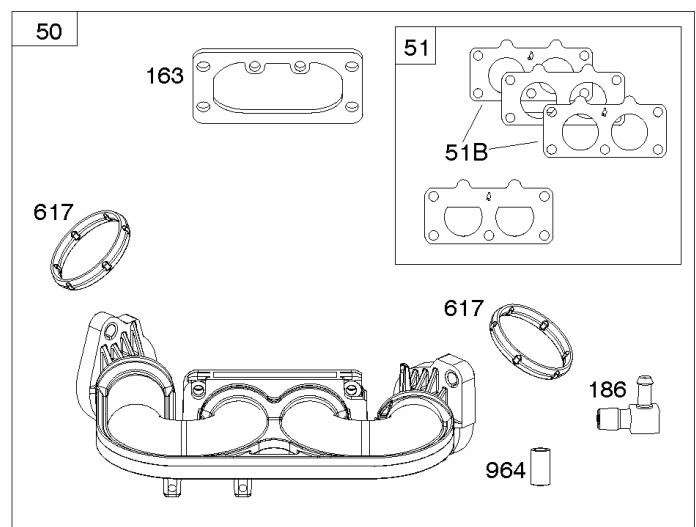

Carburetor, Fuel Supply

REF NO	PART NO	QTY	DESCRIPTION
1127	695407		SCREW -(Float Bowl) (Float Bowl to Carburetor Body)
1128	690990		SCREW -(Carburetor Nozzle)
1169	690990		SCREW -(Carburetor Cover Plate)

Not For Reproduction

Cylinder Head, Rocker Arm Cover, Intake Manifold

Mfg. No: 44S977-0032-G1

Cylinder Head, Rocker Arm Cover, Intake Manifold

REF NO	PART NO	QTY	DESCRIPTION
5	799088		HEAD, Cylinder -(Cylinder #1)
5A	799089		HEAD, Cylinder -(Cylinder #2)
7	693997		GASKET, Cylinder Head
13	592244		SCREW -(Cylinder Head)
33	793557		VALVE, Exhaust
34	793556		VALVE, Intake
35	694865		SPRING, Valve -(Intake)
36	694865		SPRING, Valve -(Exhaust)
42	499586		KEEPER, Valve
45	690977		TAPPET, Valve
50	595606		MANIFOLD, Intake
51	795123		GASKET, Intake
51A	690949		GASKET, Intake
51B	690950		GASKET, Intake
53	690951		STUD -(Carburetor)
54	699816		SCREW -(Intake Manifold)
163	691001		GASKET, Air Cleaner
186	795985		CONNECTOR, Hose -(Intake Manifold)
192	690083		ADJUSTER, Rocker Arm
213	691021		BRACKET, Choke Control
337	792015		PLUG, Spark
383	19576S		WRENCH, Spark Plug
415	794903		PLUG
617	594209		SEAL, O-Ring -(Intake Manifold)
635	66538S		BOOT, Spark Plug
654	690958		NUT -(Carburetor)
798	697890		SCREW -(Rocker Arm)
868	690968		SEAL, Valve
883	690970		GASKET, Exhaust
914	691127		SCREW -(Rocker Cover)
918	596163		HOSE, Vacuum -Used Before Code Date 19091800
918	593641		HOSE, Vacuum -Used After Code Date 19091700
929	695239		SCREW -(Choke Control Bracket)
964	799159		CAP, Connector
1022	690971		GASKET, Rocker Cover
1023	793146		COVER, Rocker -(Cylinder #1)
1023A	499600		COVER, Rocker -(Cylinder #2)
1026	690981		ROD, Push -(Steel)

Cylinder Head, Rocker Arm Cover, Intake Manifold

Mfg. No: 44S977-0032-G1

Cylinder Head, Rocker Arm Cover, Intake Manifold

REF NO	PART NO	QTY	DESCRIPTION
1026A	690982		ROD, Push -(Aluminum)
1029	690972		ARM, Rocker
1029A	807323		ARM, Rocker
1100	791959		PIVOT, Rocker Arm