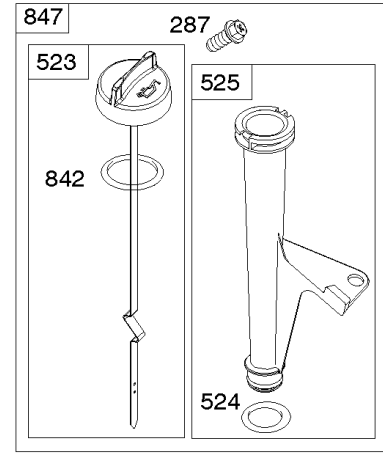

Engine Sump, Oil Pump, Dipstick/Tube Assembly

Mfg. No: 44S977-0033-G1

Engine Sump, Oil Pump, Dipstick/Tube Assembly

REF NO	PART NO	QTY	DESCRIPTION
4	594974		SUMP, Engine -Used After Code Date 15071500
4A	796307		SUMP, Engine -Used Before Code Date 15071600
12	594195		GASKET, Crankcase -Used Before Code Date 15071600
15	690946		PLUG, Oil Drain
20	795387		SEAL, Oil -(PTO Side)
22	694966		SCREW -(Crankcase Cover/Sump)
186A	796532		CONNECTOR, Hose -(Oil Drain)
219	793338		GEAR, Governor
220	799772		WASHER -(Governor Gear)
221	841026		CUP, Governor
239	792028		SWITCH, Oil Pressure
287	697820		SCREW -(Dipstick Tube)
404	690442		WASHER -(Governor Crank)
415	794903		PLUG
512	594200		HOSE, Oil Drain
523	594528		DIPSTICK
524	691032		SEAL, O-Ring
525	691037		TUBE, Dipstick
552	796638		BUSHING, Governor Crank
552A	690553		BUSHING, Governor Crank
615	698290		RETAINER, Governor Shaft
616	691045		CRANK, Governor
691	790574		SEAL, Governor Shaft
742	690328		RETAINER, E Ring
750	796208		SCREW -(Oil Pump Cover)
842	691031		SEAL, O-Ring -(Dipstick Tube)
847	594609		SCREW, Dipstick tube
850	100106		SEALANT, Liquid
943	796222		SEAL, O-Ring -(Oil Pump Cover)
965	796221		COVER, Oil Pump
1013	690954		NIPPLE, Oil Filter
1017	796214		SCREEN, Oil Pump
1024	796220		PUMP, Oil
1027	696854		FILTER, Oil