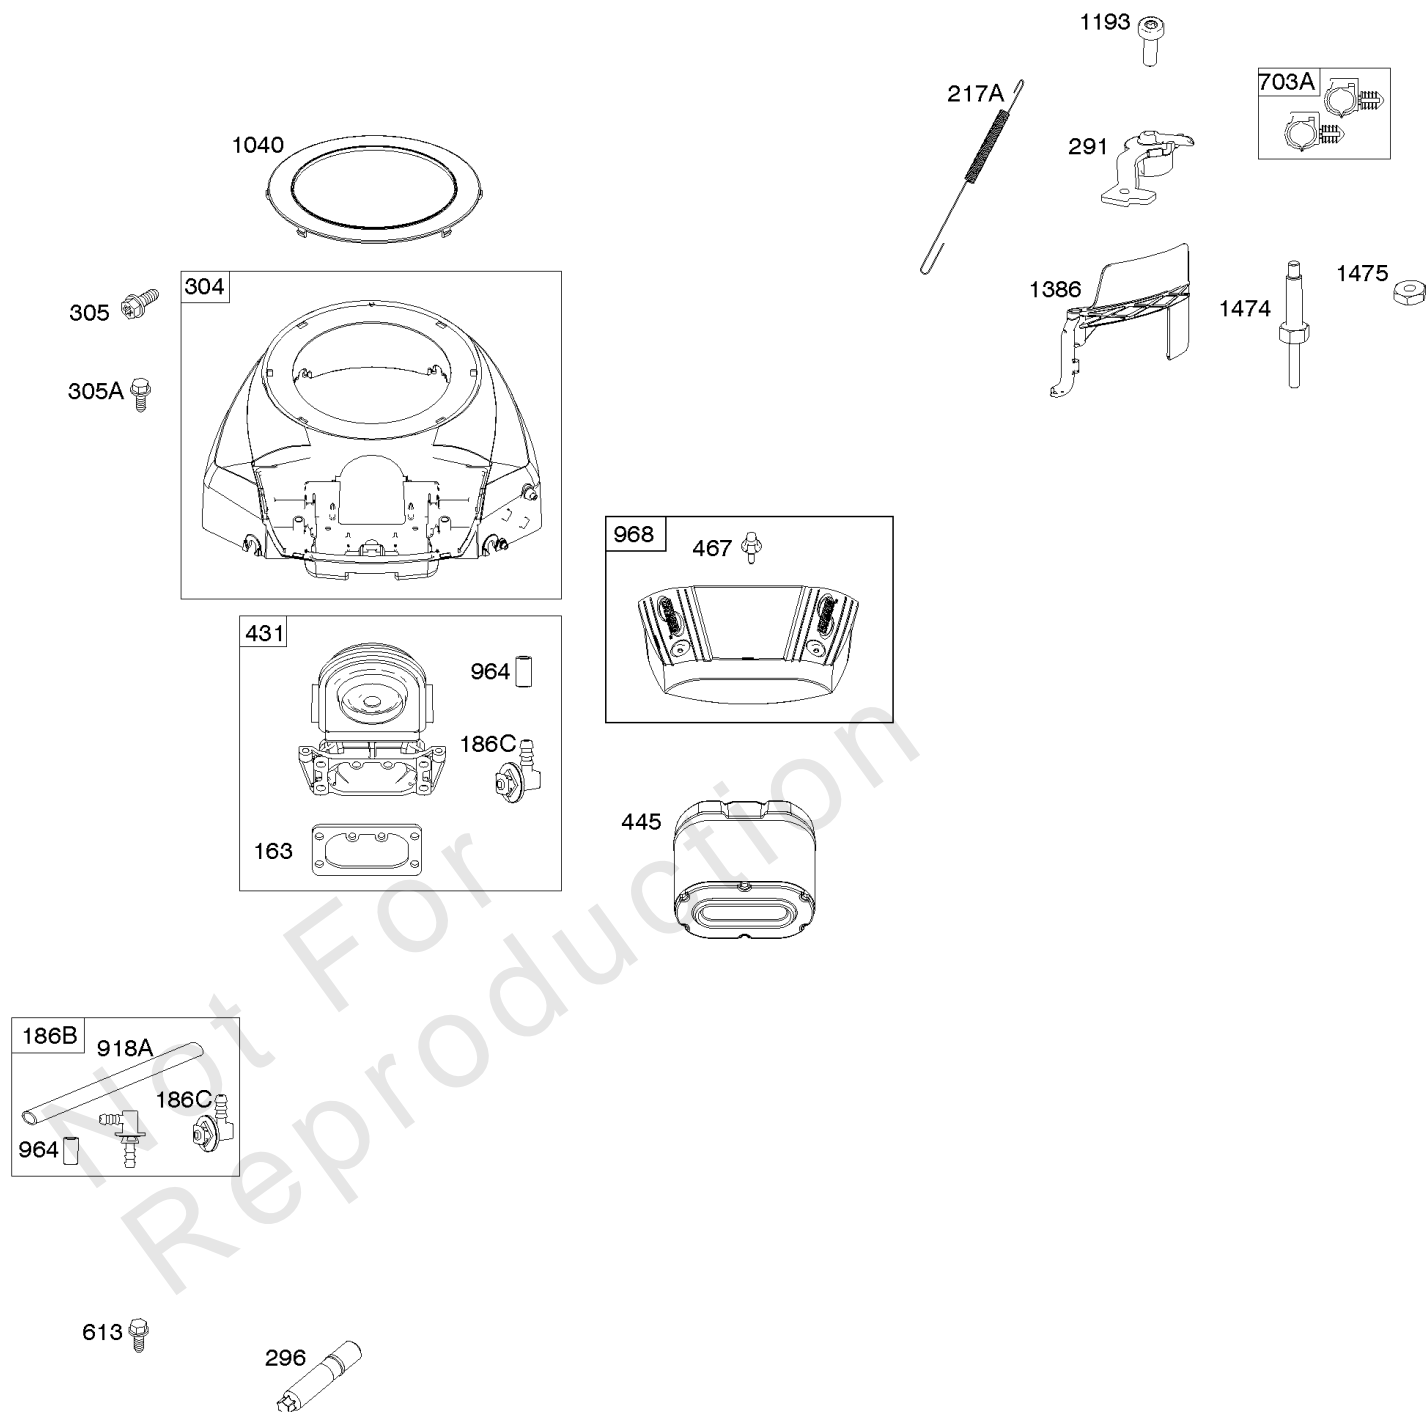

Model Components	Page
Blower Housing, Air Cleaner.....	4
Carburetor, Fuel Supply.....	6
Cylinder Head, Rocker Arm Cover, Intake Manifold.....	10
Cylinder, Crankshaft, Camshaft, Air Guides.....	14
Engine Sump, Oil Pump, Dipstick/Tube Assembly.....	18
Engine/Valve Gasket Set, Carburetor Overhaul Kit.....	20
Flywheel, Controls, Wire Harness, Alternator, Starter.....	22
Replacement Engine - US & Canada.....	26

Not For
Reproduction