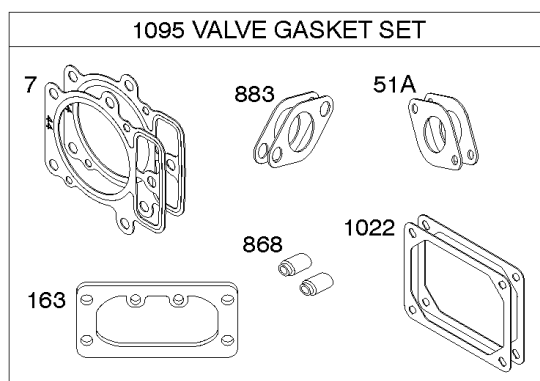

Engine Sump, Oil Pump, Dipstick/Tube Assembly

REF NO	PART NO	QTY	DESCRIPTION
4	594974		SUMP, Engine -Used After Code Date 15071500
4A	796307		SUMP, Engine -Used Before Code Date 15071600
12	594195		GASKET, Crankcase -Used Before Code Date 15071600
15	690946		PLUG, Oil Drain
20	795387		SEAL, Oil -(PTO Side)
22	694966		SCREW -(Crankcase Cover/Sump)
186A	796532		CONNECTOR, Hose -(Oil Drain)
219	793338		GEAR, Governor
220	799772		WASHER -(Governor Gear)
221	841026		CUP, Governor
239	792028		SWITCH, Oil Pressure
287	697820		SCREW -(Dipstick Tube)
404	690442		WASHER -(Governor Crank)
415	794903		PLUG
512	594200		HOSE, Oil Drain
523	594528		DIPSTICK
524	691032		SEAL, O-Ring
525	691037		TUBE, Dipstick
552	796638		BUSHING, Governor Crank
552A	690553		BUSHING, Governor Crank
615	698290		RETAINER, Governor Shaft
616	691045		CRANK, Governor
691	790574		SEAL, Governor Shaft
742	690328		RETAINER, E Ring
750	796208		SCREW -(Oil Pump Cover)
842	691031		SEAL, O-Ring -(Dipstick Tube)
847	594609		SCREW, Dipstick tube
850	100106		SEALANT, Liquid
943	796222		SEAL, O-Ring -(Oil Pump Cover)
965	796221		COVER, Oil Pump
1013	690954		NIPPLE, Oil Filter
1017	796214		SCREEN, Oil Pump
1024	796220		PUMP, Oil
1027	696854		FILTER, Oil