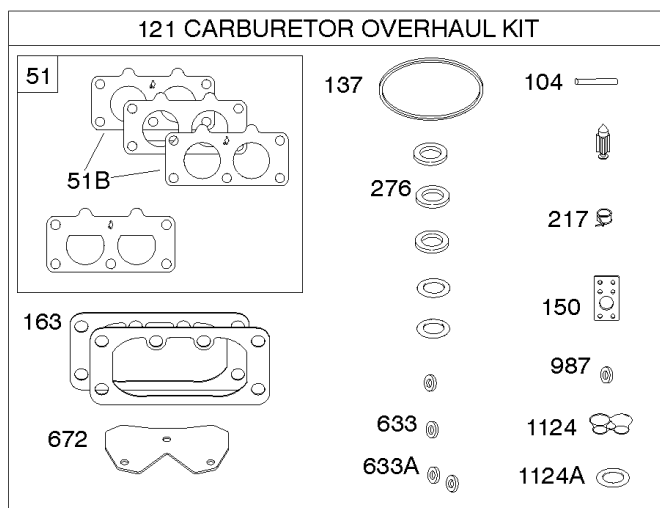

Engine Sump, Oil Pump, Dipstick/Tube Assembly

REF NO	PART NO	QTY	DESCRIPTION
4	594974		SUMP, Engine -Used After Code Date 15071500
4A	796307		SUMP, Engine -Used Before Code Date 15071600
12	594195		GASKET, Crankcase -Used Before Code Date 15071600
15	690946		PLUG, Oil Drain
20	795387		SEAL, Oil -(PTO Side)
22	694966		SCREW -(Crankcase Cover/Sump)
186A	796532		CONNECTOR, Hose -(Oil Drain)
219	793338		GEAR, Governor
220	799772		WASHER -(Governor Gear)
221	841026		CUP, Governor
239	792028		SWITCH, Oil Pressure
287	697820		SCREW -(Dipstick Tube)
404	690442		WASHER -(Governor Crank)
415	794903		PLUG
512	594200		HOSE, Oil Drain
523	594528		DIPSTICK
524	691032		SEAL, O-Ring
525	691037		TUBE, Dipstick
552	796638		BUSHING, Governor Crank
552A	690553		BUSHING, Governor Crank
615	698290		RETAINER, Governor Shaft
616	691045		CRANK, Governor
691	790574		SEAL, Governor Shaft
742	690328		RETAINER, E Ring
750	796208		SCREW -(Oil Pump Cover)
842	691031		SEAL, O-Ring -(Dipstick Tube)
847	594609		SCREW, Dipstick tube
850	100106		SEALANT, Liquid
943	796222		SEAL, O-Ring -(Oil Pump Cover)
965	796221		COVER, Oil Pump
1013	690954		NIPPLE, Oil Filter
1017	796214		SCREEN, Oil Pump
1024	796220		PUMP, Oil
1027	696854		FILTER, Oil