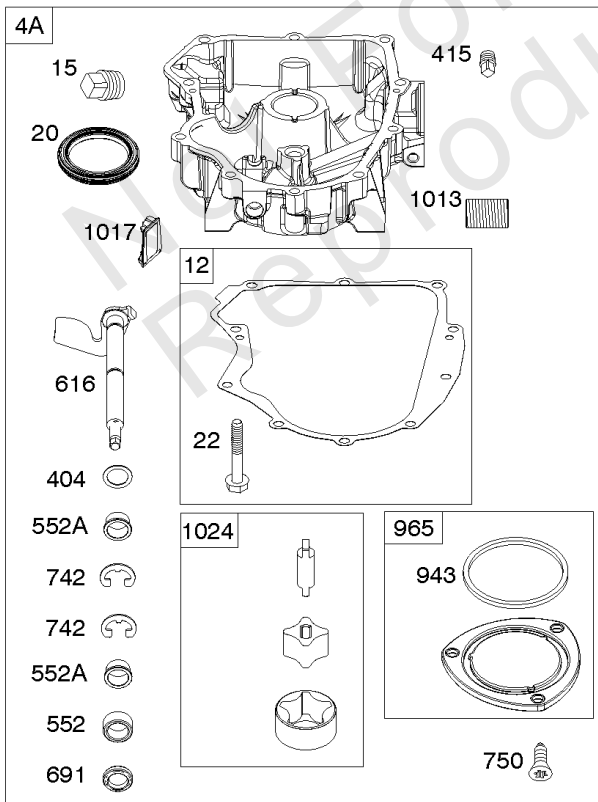

Engine Sump, Oil Pump, Dipstick/Tube Assembly

Mfg. No: 44S977-0033-G1

Engine Sump, Oil Pump, Dipstick/Tube Assembly

REF NO	PART NO	QTY	DESCRIPTION
4	594974		SUMP, Engine -Used After Code Date 15071500
4A	796307		SUMP, Engine -Used Before Code Date 15071600
12	594195		GASKET, Crankcase -Used Before Code Date 15071600
15	690946		PLUG, Oil Drain
20	795387		SEAL, Oil -(PTO Side)
22	694966		SCREW -(Crankcase Cover/Sump)
186A	796532		CONNECTOR, Hose -(Oil Drain)
219	793338		GEAR, Governor
220	799772		WASHER -(Governor Gear)
221	841026		CUP, Governor
239	792028		SWITCH, Oil Pressure
287	697820		SCREW -(Dipstick Tube)
404	690442		WASHER -(Governor Crank)
415	794903		PLUG
512	594200		HOSE, Oil Drain
523	594528		DIPSTICK
524	691032		SEAL, O-Ring
525	691037		TUBE, Dipstick
552	796638		BUSHING, Governor Crank
552A	690553		BUSHING, Governor Crank
615	698290		RETAINER, Governor Shaft
616	691045		CRANK, Governor
691	790574		SEAL, Governor Shaft
742	690328		RETAINER, E Ring
750	796208		SCREW -(Oil Pump Cover)
842	691031		SEAL, O-Ring -(Dipstick Tube)
847	594609		SCREW, Dipstick tube
850	100106		SEALANT, Liquid
943	796222		SEAL, O-Ring -(Oil Pump Cover)
965	796221		COVER, Oil Pump
1013	690954		NIPPLE, Oil Filter
1017	796214		SCREEN, Oil Pump
1024	796220		PUMP, Oil
1027	696854		FILTER, Oil