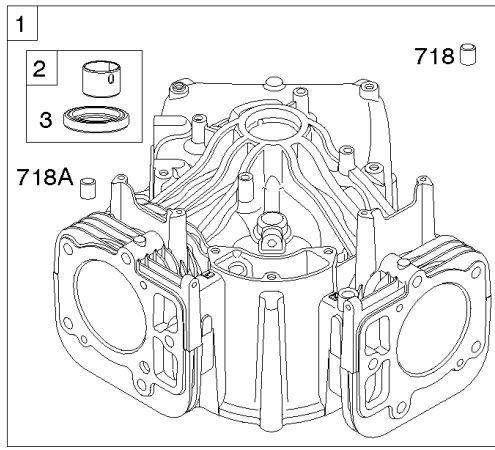

Cylinder Head, Rocker Arm Cover, Intake Manifold

Mfg. No: 44S977-0033-G1

Cylinder Head, Rocker Arm Cover, Intake Manifold

REF NO	PART NO	QTY	DESCRIPTION
1026A	690982		ROD, Push -(Aluminum)
1029	690972		ARM, Rocker
1029A	807323		ARM, Rocker
1100	791959		PIVOT, Rocker Arm

Cylinder, Crankshaft, Camshaft, Air Guides

REF NO	PART NO	QTY	DESCRIPTION
1	594970		CYLINDER ASSEMBLY -Used After Code Date 15071500
1A	594162		CYLINDER ASSEMBLY -Used Before Code Date 15071600
2	797673		KIT, Bushing/Seal -(Magneto Side)
3	391086S		SEAL, Oil -(Magneto Side)
8	792185		BREATHER ASSEMBLY -Used Before Code Date 14110500
9	690937		GASKET, Breather -Used Before Code Date 14110500
10	691108		SCREW -(Breather Assembly)
11	594163		TUBE, Breather -Used After Code Date 14110400
11	792184		TUBE, Breather -Used Before Code Date 14110500
16	796256		CRANKSHAFT
24	222698S		KEY, Flywheel
25	793563		PISTON ASSEMBLY -(.020" Oversize)
25	793560		PISTON ASSEMBLY -(Standard)
26	792026		SET, Ring -(Standard)
26	792073		SET, Ring -(.020" Oversize)
27	690975		LOCK, Piston Pin
28	696581		PIN, Piston -(Standard)
29	796209		ROD, Connecting
32	690976		SCREW -(Connecting Rod)
45	690977		TAPPET, Valve
46	797242		CAMSHAFT
212	695238		LINK, Throttle
227	798856		LEVER, Governor Control
250	690957		RETAINER, Breather -Used Before Code Date 14110500
252	794389		COLLECTOR, Oil -Used Before Code Date 14110500
306	796852		SHIELD, Cylinder -Used Before Code Date 18112900
306	84002166		SHIELD, Cylinder -Used After Code Date 18112800
306A	591666		SHIELD, Cylinder -(Cylinder #2)
307	691003		SCREW -(Cylinder Shield)
307A	691108		SCREW -(Cylinder Shield)
357	691483		KEY, Drive Pulley
377	690979		KEY, Woodruff
405	594937		SCREW -(Back Plate)
505	691029		NUT -(Governor Control Lever)