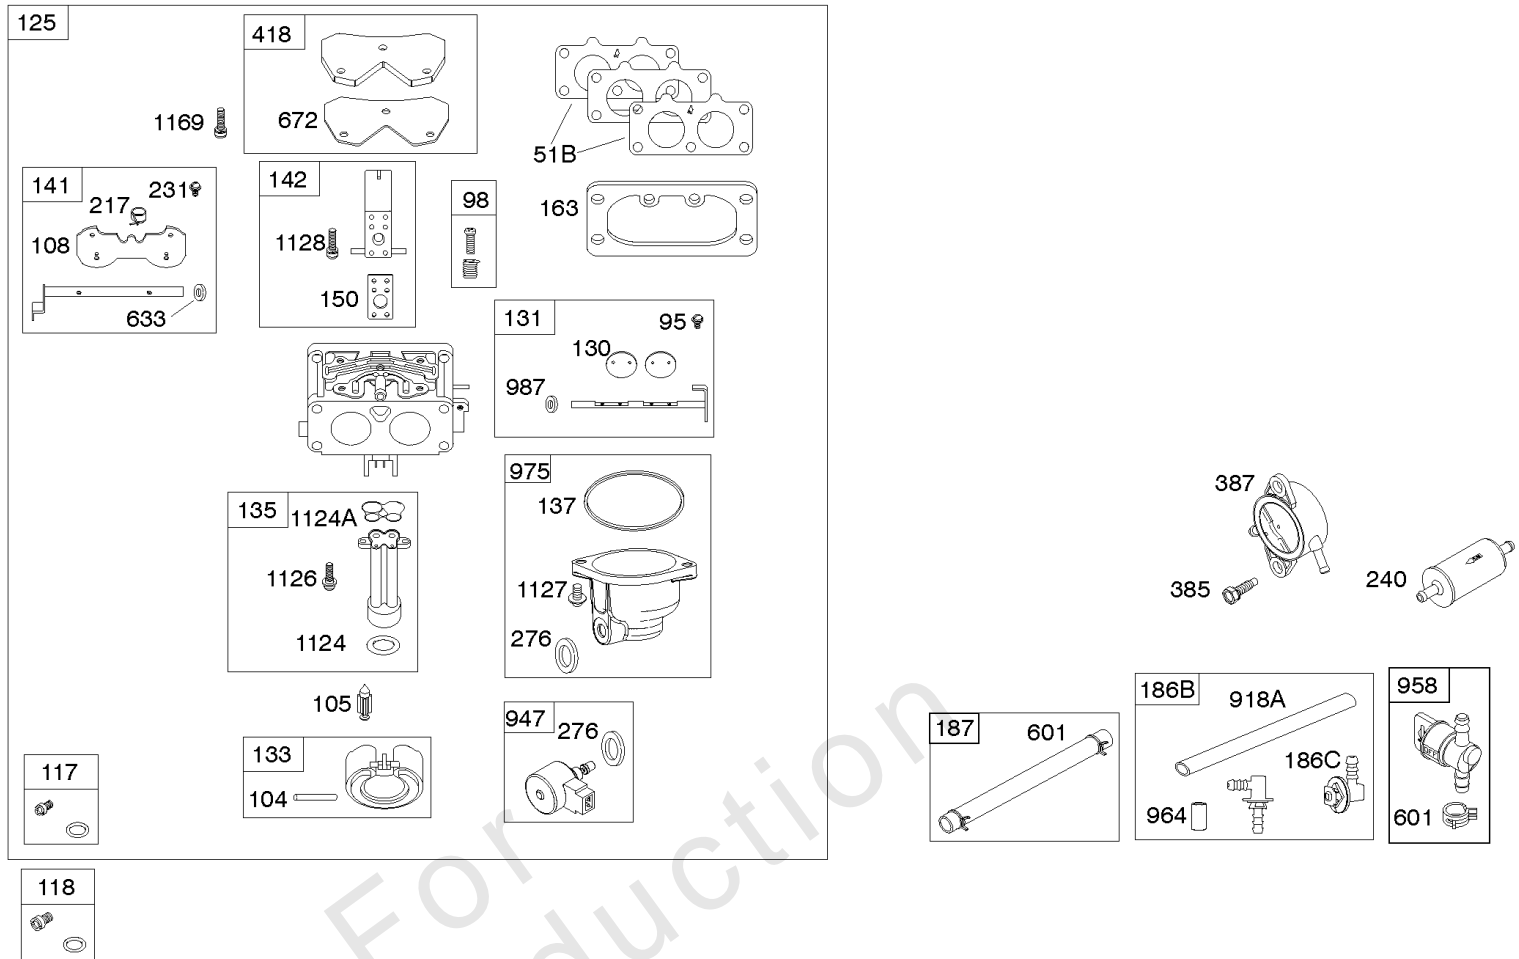

Carburetor, Fuel Supply

REF NO	PART NO	QTY	DESCRIPTION
51A	690949		GASKET, Intake
51B	690950		GASKET, Intake
95	690718		SCREW -(Throttle Valve)
98	699721		KIT, Idle Speed
104	694918		PIN, Float Hinge
105	698537		VALVE, Float Needle
108	699723		VALVE, Choke
117	842630		JET, Main -(Standard) (Left and Right Jet)
118	842082		JET, Main -(High Altitude) (Left and Right Jet)
125A	595613		CARBURETOR
130	690993		VALVE, Throttle
131	799113		KIT, Throttle Shaft
133	699724		FLOAT, Carburetor
135	699729		TUBE, Fuel Transfer
137	690994		GASKET, Float Bowl
141A	592572		KIT, Choke Shaft
142	796871		NOZZLE, Carburetor
150	841649		GASKET, Nozzle
163	691001		GASKET, Air Cleaner
186B	799158		CONNECTOR, Hose -(EVAP)
186C	845141		CONNECTOR, Hose -(EVAP)
187	791766		LINE, Fuel -(Cut To Required Length)
217	799771		SPRING, Choke Return
231	690718		SCREW -(Choke Valve)
240	845125		FILTER, Fuel
276	695410		WASHER, Sealing
385	797409		SCREW -(Fuel Pump)
387	808656		PUMP, Fuel
418	795912		PLATE, Carburetor Cover
601	691038		CLAMP, Hose -(Black)
601	791850		CLAMP, Hose -(Green)
633A	806131		SEAL, Choke/Throttle Shaft
672	690234		GASKET, Carburetor Plate
918A	799160		HOSE, Vacuum -(Length 9.4 Inches)
947	596039		SOLENOID, Fuel
958	698183		VALVE, Fuel Shut Off
964	799159		CAP, Connector
975	799114		BOWL, Float
987	691000		SEAL, Throttle Shaft
1124	841653		SEAL, O-Ring -(Fuel Transfer Tube)
1124A	690988		SEAL, O-Ring -(Fuel Transfer Tube)
1126	690991		SCREW -(Fuel Transfer Tube)

Carburetor, Fuel Supply

REF NO	PART NO	QTY	DESCRIPTION
1127	695407		SCREW -(Float Bowl) (Float Bowl to Carburetor Body)
1128	690990		SCREW -(Carburetor Nozzle)
1169	690990		SCREW -(Carburetor Cover Plate)