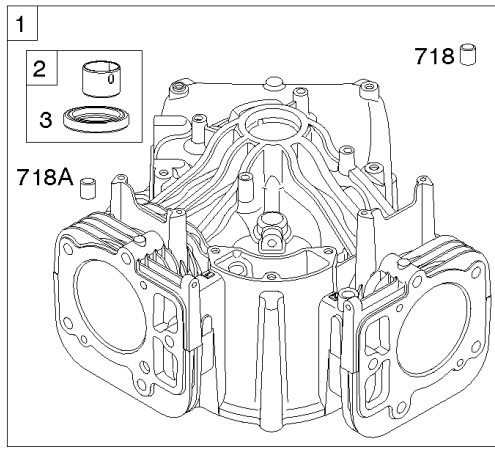

1319 WARNING LABEL

REQUIRED when replacing parts with warning labels affixed.

1319A WARNING LABEL

REQUIRED when replacing parts with warning labels affixed.

1330 REPAIR MANUAL

1036 EMISSIONS LABEL