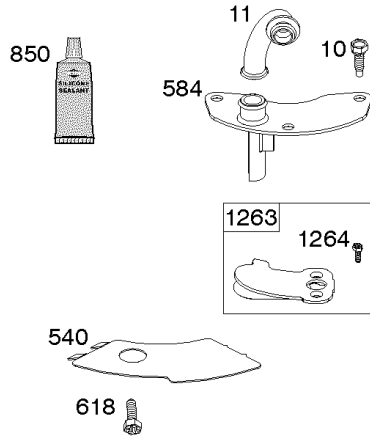

Cylinder Head, Rocker Arm Cover, Intake Manifold

Mfg. No: 44S977-0033-G1

Cylinder Head, Rocker Arm Cover, Intake Manifold

REF NO	PART NO	QTY	DESCRIPTION
1026A	690982		ROD, Push -(Aluminum)
1029	690972		ARM, Rocker
1029A	807323		ARM, Rocker
1100	791959		PIVOT, Rocker Arm

Not For Reproduction

1319 WARNING LABEL

REQUIRED when replacing parts with warning labels affixed.

1319A WARNING LABEL

REQUIRED when replacing parts with warning labels affixed.

1330 REPAIR MANUAL

1036 EMISSIONS LABEL

Cylinder, Crankshaft, Camshaft, Air Guides

REF NO	PART NO	QTY	DESCRIPTION
1	594970		CYLINDER ASSEMBLY -Used After Code Date 15071500
1A	594162		CYLINDER ASSEMBLY -Used Before Code Date 15071600
2	797673		KIT, Bushing/Seal -(Magneto Side)
3	391086S		SEAL, Oil -(Magneto Side)
8	792185		BREATHER ASSEMBLY -Used Before Code Date 14110500
9	690937		GASKET, Breather -Used Before Code Date 14110500
10	691108		SCREW -(Breather Assembly)
11	594163		TUBE, Breather -Used After Code Date 14110400
11	792184		TUBE, Breather -Used Before Code Date 14110500
16	796256		CRANKSHAFT
24	222698S		KEY, Flywheel
25	793563		PISTON ASSEMBLY -(.020" Oversize)
25	793560		PISTON ASSEMBLY -(Standard)
26	792026		SET, Ring -(Standard)
26	792073		SET, Ring -(.020" Oversize)
27	690975		LOCK, Piston Pin
28	696581		PIN, Piston -(Standard)
29	796209		ROD, Connecting
32	690976		SCREW -(Connecting Rod)
45	690977		TAPPET, Valve
46	797242		CAMSHAFT
212	695238		LINK, Throttle
227	798856		LEVER, Governor Control
250	690957		RETAINER, Breather -Used Before Code Date 14110500
252	794389		COLLECTOR, Oil -Used Before Code Date 14110500
306	796852		SHIELD, Cylinder -Used Before Code Date 18112900
306	84002166		SHIELD, Cylinder -Used After Code Date 18112800
306A	591666		SHIELD, Cylinder -(Cylinder #2)
307	691003		SCREW -(Cylinder Shield)
307A	691108		SCREW -(Cylinder Shield)
357	691483		KEY, Drive Pulley
377	690979		KEY, Woodruff
405	594937		SCREW -(Back Plate)
505	691029		NUT -(Governor Control Lever)