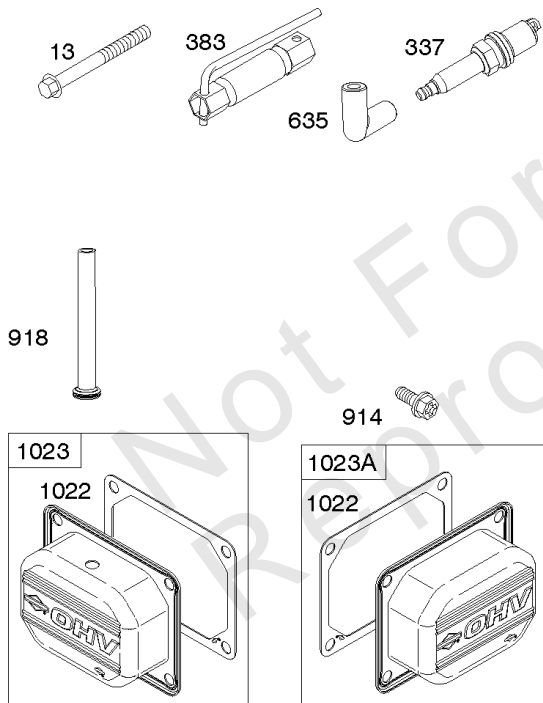

Cylinder Head, Rocker Arm Cover, Intake Manifold

Mfg. No: 44S977-0033-G1

Cylinder Head, Rocker Arm Cover, Intake Manifold

REF NO	PART NO	QTY	DESCRIPTION
5	799088		HEAD, Cylinder -(Cylinder #1)
5A	799089		HEAD, Cylinder -(Cylinder #2)
7	693997		GASKET, Cylinder Head
13	592244		SCREW -(Cylinder Head)
33	793557		VALVE, Exhaust
34	793556		VALVE, Intake
35	694865		SPRING, Valve -(Intake)
36	694865		SPRING, Valve -(Exhaust)
42	499586		KEEPER, Valve
45	690977		TAPPET, Valve
50	595606		MANIFOLD, Intake
51	795123		GASKET, Intake
51A	690949		GASKET, Intake
51B	690950		GASKET, Intake
53	690951		STUD -(Carburetor)
54	699816		SCREW -(Intake Manifold)
163	691001		GASKET, Air Cleaner
186	795985		CONNECTOR, Hose -(Intake Manifold)
192	690083		ADJUSTER, Rocker Arm
213	691021		BRACKET, Choke Control
337	792015		PLUG, Spark
383	19576S		WRENCH, Spark Plug
415	794903		PLUG
617	594209		SEAL, O-Ring -(Intake Manifold)
635	66538S		BOOT, Spark Plug
654	690958		NUT -(Carburetor)
798	697890		SCREW -(Rocker Arm)
868	690968		SEAL, Valve
883	690970		GASKET, Exhaust
914	691127		SCREW -(Rocker Cover)
918	596163		HOSE, Vacuum -Used Before Code Date 19091800
918	593641		HOSE, Vacuum -Used After Code Date 19091700
929	695239		SCREW -(Choke Control Bracket)
964	799159		CAP, Connector
1022	690971		GASKET, Rocker Cover
1023	793146		COVER, Rocker -(Cylinder #1)
1023A	499600		COVER, Rocker -(Cylinder #2)
1026	690981		ROD, Push -(Steel)