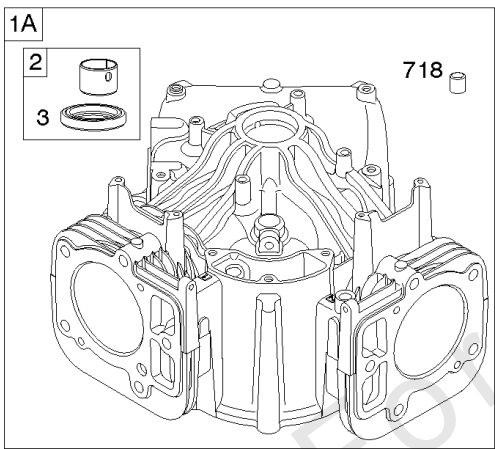

Cylinder Head, Rocker Arm Cover, Intake Manifold

Mfg. No: 44S977-0033-G1

Cylinder Head, Rocker Arm Cover, Intake Manifold

REF NO	PART NO	QTY	DESCRIPTION
1026A	690982		ROD, Push -(Aluminum)
1029	690972		ARM, Rocker
1029A	807323		ARM, Rocker
1100	791959		PIVOT, Rocker Arm

Cylinder, Crankshaft, Camshaft, Air Guides

REF NO	PART NO	QTY	DESCRIPTION
1	594970		CYLINDER ASSEMBLY -Used After Code Date 15071500
1A	594162		CYLINDER ASSEMBLY -Used Before Code Date 15071600
2	797673		KIT, Bushing/Seal -(Magneto Side)
3	391086S		SEAL, Oil -(Magneto Side)
8	792185		BREATHER ASSEMBLY -Used Before Code Date 14110500
9	690937		GASKET, Breather -Used Before Code Date 14110500
10	691108		SCREW -(Breather Assembly)
11	594163		TUBE, Breather -Used After Code Date 14110400
11	792184		TUBE, Breather -Used Before Code Date 14110500
16	796256		CRANKSHAFT
24	222698S		KEY, Flywheel
25	793563		PISTON ASSEMBLY -(.020" Oversize)
25	793560		PISTON ASSEMBLY -(Standard)
26	792026		SET, Ring -(Standard)
26	792073		SET, Ring -(.020" Oversize)
27	690975		LOCK, Piston Pin
28	696581		PIN, Piston -(Standard)
29	796209		ROD, Connecting
32	690976		SCREW -(Connecting Rod)
45	690977		TAPPET, Valve
46	797242		CAMSHAFT
212	695238		LINK, Throttle
227	798856		LEVER, Governor Control
250	690957		RETAINER, Breather -Used Before Code Date 14110500
252	794389		COLLECTOR, Oil -Used Before Code Date 14110500
306	796852		SHIELD, Cylinder -Used Before Code Date 18112900
306	84002166		SHIELD, Cylinder -Used After Code Date 18112800
306A	591666		SHIELD, Cylinder -(Cylinder #2)
307	691003		SCREW -(Cylinder Shield)
307A	691108		SCREW -(Cylinder Shield)
357	691483		KEY, Drive Pulley
377	690979		KEY, Woodruff
405	594937		SCREW -(Back Plate)
505	691029		NUT -(Governor Control Lever)