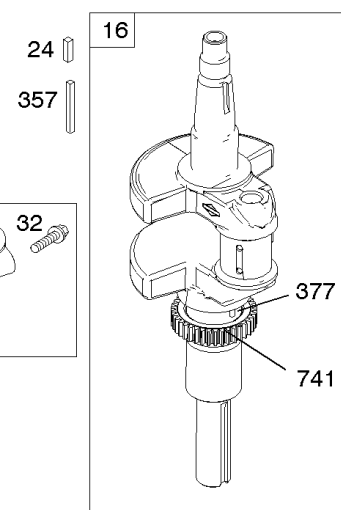

1319 WARNING LABEL

REQUIRED when replacing parts with warning labels affixed.

1319A WARNING LABEL

REQUIRED when replacing parts with warning labels affixed.

1330 REPAIR MANUAL

1036 EMISSIONS LABEL