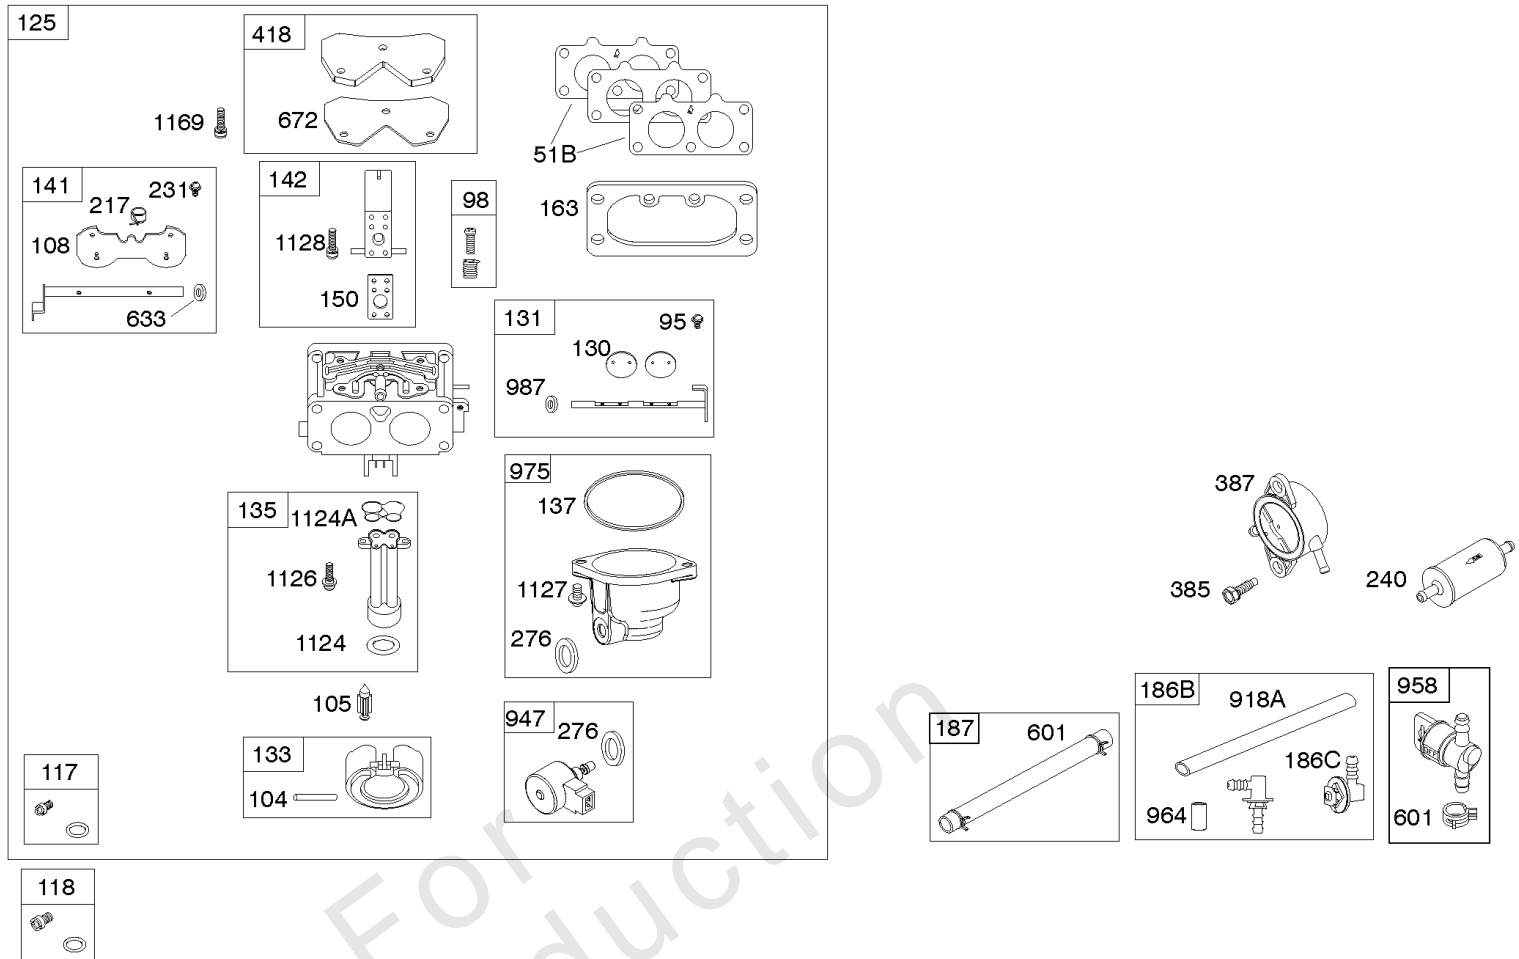

Parts Manual

Mfg. No: 44S977-0033-G1

Model Components	Page
Blower Housing, Air Cleaner.....	4
Carburetor, Fuel Supply.....	6
Cylinder Head, Rocker Arm Cover, Intake Manifold.....	10
Cylinder, Crankshaft, Camshaft, Air Guides.....	14
Engine Sump, Oil Pump, Dipstick/Tube Assembly.....	18
Engine/Valve Gasket Set, Carburetor Overhaul Kit.....	20
Flywheel, Controls, Wire Harness, Alternator, Starter.....	22
Replacement Engine - US & Canada.....	26

Carburetor, Fuel Supply

REF NO	PART NO	QTY	DESCRIPTION
51A	690949		GASKET, Intake
51B	690950		GASKET, Intake
95	690718		SCREW -(Throttle Valve)
98	699721		KIT, Idle Speed
104	694918		PIN, Float Hinge
105	698537		VALVE, Float Needle
108	699723		VALVE, Choke
117	842630		JET, Main -(Standard) (Left and Right Jet)
118	842082		JET, Main -(High Altitude) (Left and Right Jet)
125A	595613		CARBURETOR
130	690993		VALVE, Throttle
131	799113		KIT, Throttle Shaft
133	699724		FLOAT, Carburetor
135	699729		TUBE, Fuel Transfer
137	690994		GASKET, Float Bowl
141A	592572		KIT, Choke Shaft
142	796871		NOZZLE, Carburetor
150	841649		GASKET, Nozzle
163	691001		GASKET, Air Cleaner
186B	799158		CONNECTOR, Hose -(EVAP)
186C	845141		CONNECTOR, Hose -(EVAP)
187	791766		LINE, Fuel -(Cut To Required Length)
217	799771		SPRING, Choke Return
231	690718		SCREW -(Choke Valve)
240	845125		FILTER, Fuel
276	695410		WASHER, Sealing
385	797409		SCREW -(Fuel Pump)
387	808656		PUMP, Fuel
418	795912		PLATE, Carburetor Cover
601	691038		CLAMP, Hose -(Black)
601	791850		CLAMP, Hose -(Green)
633A	806131		SEAL, Choke/Throttle Shaft
672	690234		GASKET, Carburetor Plate
918A	799160		HOSE, Vacuum -(Length 9.4 Inches)
947	596039		SOLENOID, Fuel
958	698183		VALVE, Fuel Shut Off
964	799159		CAP, Connector
975	799114		BOWL, Float
987	691000		SEAL, Throttle Shaft
1124	841653		SEAL, O-Ring -(Fuel Transfer Tube)
1124A	690988		SEAL, O-Ring -(Fuel Transfer Tube)
1126	690991		SCREW -(Fuel Transfer Tube)