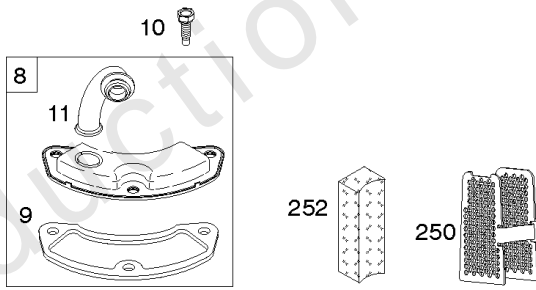

Cylinder Head, Rocker Arm Cover, Intake Manifold

Mfg. No: 44S977-0033-G1

Cylinder Head, Rocker Arm Cover, Intake Manifold

REF NO	PART NO	QTY	DESCRIPTION
1026A	690982		ROD, Push -(Aluminum)
1029	690972		ARM, Rocker
1029A	807323		ARM, Rocker
1100	791959		PIVOT, Rocker Arm

Not For Reproduction

1319 WARNING LABEL

REQUIRED when replacing parts with warning labels affixed.

1319A WARNING LABEL

REQUIRED when replacing parts with warning labels affixed.

1330 REPAIR MANUAL

1036 EMISSIONS LABEL

Cylinder, Crankshaft, Camshaft, Air Guides

REF NO	PART NO	QTY	DESCRIPTION
1	594970		CYLINDER ASSEMBLY -Used After Code Date 15071500
1A	594162		CYLINDER ASSEMBLY -Used Before Code Date 15071600
2	797673		KIT, Bushing/Seal -(Magneto Side)
3	391086S		SEAL, Oil -(Magneto Side)
8	792185		BREATHER ASSEMBLY -Used Before Code Date 14110500
9	690937		GASKET, Breather -Used Before Code Date 14110500
10	691108		SCREW -(Breather Assembly)
11	594163		TUBE, Breather -Used After Code Date 14110400
11	792184		TUBE, Breather -Used Before Code Date 14110500
16	796256		CRANKSHAFT
24	222698S		KEY, Flywheel
25	793563		PISTON ASSEMBLY -(.020" Oversize)
25	793560		PISTON ASSEMBLY -(Standard)
26	792026		SET, Ring -(Standard)
26	792073		SET, Ring -(.020" Oversize)
27	690975		LOCK, Piston Pin
28	696581		PIN, Piston -(Standard)
29	796209		ROD, Connecting
32	690976		SCREW -(Connecting Rod)
45	690977		TAPPET, Valve
46	797242		CAMSHAFT
212	695238		LINK, Throttle
227	798856		LEVER, Governor Control
250	690957		RETAINER, Breather -Used Before Code Date 14110500
252	794389		COLLECTOR, Oil -Used Before Code Date 14110500
306	796852		SHIELD, Cylinder -Used Before Code Date 18112900
306	84002166		SHIELD, Cylinder -Used After Code Date 18112800
306A	591666		SHIELD, Cylinder -(Cylinder #2)
307	691003		SCREW -(Cylinder Shield)
307A	691108		SCREW -(Cylinder Shield)
357	691483		KEY, Drive Pulley
377	690979		KEY, Woodruff
405	594937		SCREW -(Back Plate)
505	691029		NUT -(Governor Control Lever)