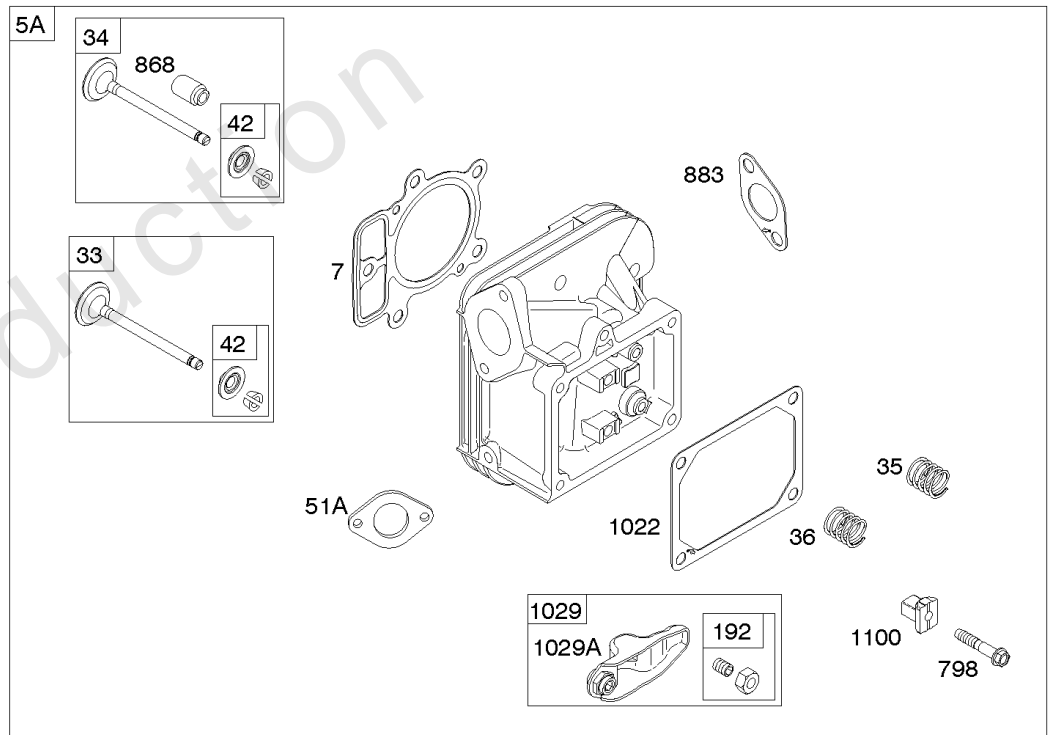

Carburetor, Fuel Supply

REF NO	PART NO	QTY	DESCRIPTION
1127	695407		SCREW -(Float Bowl) (Float Bowl to Carburetor Body)
1128	690990		SCREW -(Carburetor Nozzle)
1169	690990		SCREW -(Carburetor Cover Plate)

Not For Reproduction

Cylinder Head, Rocker Arm Cover, Intake Manifold

Mfg. No: 44S977-0033-G1

Cylinder Head, Rocker Arm Cover, Intake Manifold

REF NO	PART NO	QTY	DESCRIPTION
5	799088		HEAD, Cylinder -(Cylinder #1)
5A	799089		HEAD, Cylinder -(Cylinder #2)
7	693997		GASKET, Cylinder Head
13	592244		SCREW -(Cylinder Head)
33	793557		VALVE, Exhaust
34	793556		VALVE, Intake
35	694865		SPRING, Valve -(Intake)
36	694865		SPRING, Valve -(Exhaust)
42	499586		KEEPER, Valve
45	690977		TAPPET, Valve
50	595606		MANIFOLD, Intake
51	795123		GASKET, Intake
51A	690949		GASKET, Intake
51B	690950		GASKET, Intake
53	690951		STUD -(Carburetor)
54	699816		SCREW -(Intake Manifold)
163	691001		GASKET, Air Cleaner
186	795985		CONNECTOR, Hose -(Intake Manifold)
192	690083		ADJUSTER, Rocker Arm
213	691021		BRACKET, Choke Control
337	792015		PLUG, Spark
383	19576S		WRENCH, Spark Plug
415	794903		PLUG
617	594209		SEAL, O-Ring -(Intake Manifold)
635	66538S		BOOT, Spark Plug
654	690958		NUT -(Carburetor)
798	697890		SCREW -(Rocker Arm)
868	690968		SEAL, Valve
883	690970		GASKET, Exhaust
914	691127		SCREW -(Rocker Cover)
918	596163		HOSE, Vacuum -Used Before Code Date 19091800
918	593641		HOSE, Vacuum -Used After Code Date 19091700
929	695239		SCREW -(Choke Control Bracket)
964	799159		CAP, Connector
1022	690971		GASKET, Rocker Cover
1023	793146		COVER, Rocker -(Cylinder #1)
1023A	499600		COVER, Rocker -(Cylinder #2)
1026	690981		ROD, Push -(Steel)

Cylinder Head, Rocker Arm Cover, Intake Manifold

Mfg. No: 44S977-0033-G1

Cylinder Head, Rocker Arm Cover, Intake Manifold

REF NO	PART NO	QTY	DESCRIPTION
1026A	690982		ROD, Push -(Aluminum)
1029	690972		ARM, Rocker
1029A	807323		ARM, Rocker
1100	791959		PIVOT, Rocker Arm