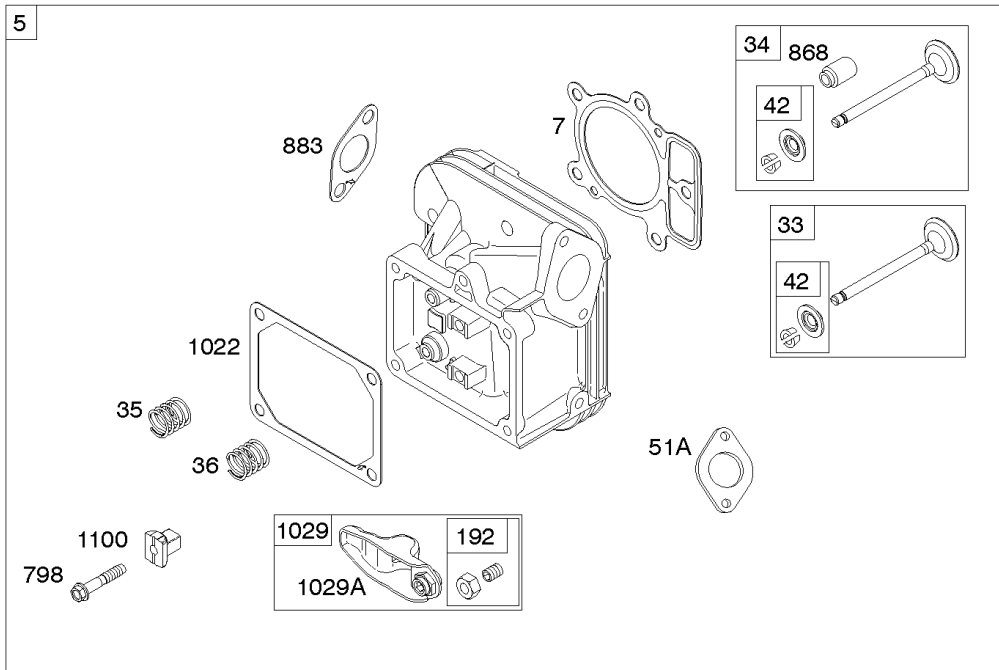

Cylinder Head, Rocker Arm Cover, Intake Manifold

Mfg. No: 44S977-0033-G1

Cylinder Head, Rocker Arm Cover, Intake Manifold

REF NO	PART NO	QTY	DESCRIPTION
5	799088		HEAD, Cylinder -(Cylinder #1)
5A	799089		HEAD, Cylinder -(Cylinder #2)
7	693997		GASKET, Cylinder Head
13	592244		SCREW -(Cylinder Head)
33	793557		VALVE, Exhaust
34	793556		VALVE, Intake
35	694865		SPRING, Valve -(Intake)
36	694865		SPRING, Valve -(Exhaust)
42	499586		KEEPER, Valve
45	690977		TAPPET, Valve
50	595606		MANIFOLD, Intake
51	795123		GASKET, Intake
51A	690949		GASKET, Intake
51B	690950		GASKET, Intake
53	690951		STUD -(Carburetor)
54	699816		SCREW -(Intake Manifold)
163	691001		GASKET, Air Cleaner
186	795985		CONNECTOR, Hose -(Intake Manifold)
192	690083		ADJUSTER, Rocker Arm
213	691021		BRACKET, Choke Control
337	792015		PLUG, Spark
383	19576S		WRENCH, Spark Plug
415	794903		PLUG
617	594209		SEAL, O-Ring -(Intake Manifold)
635	66538S		BOOT, Spark Plug
654	690958		NUT -(Carburetor)
798	697890		SCREW -(Rocker Arm)
868	690968		SEAL, Valve
883	690970		GASKET, Exhaust
914	691127		SCREW -(Rocker Cover)
918	596163		HOSE, Vacuum -Used Before Code Date 19091800
918	593641		HOSE, Vacuum -Used After Code Date 19091700
929	695239		SCREW -(Choke Control Bracket)
964	799159		CAP, Connector
1022	690971		GASKET, Rocker Cover
1023	793146		COVER, Rocker -(Cylinder #1)
1023A	499600		COVER, Rocker -(Cylinder #2)
1026	690981		ROD, Push -(Steel)