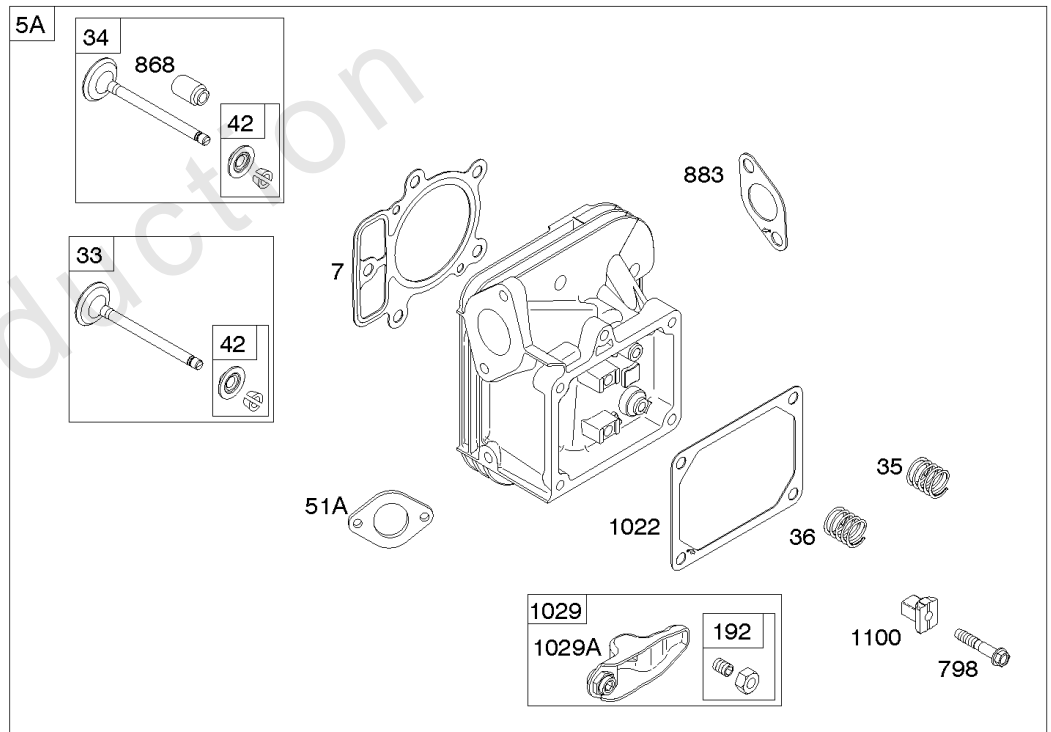

Cylinder Head, Rocker Arm Cover, Intake Manifold

Mfg. No: 44S977-0033-G1

Cylinder Head, Rocker Arm Cover, Intake Manifold

REF NO	PART NO	QTY	DESCRIPTION
5	799088		HEAD, Cylinder -(Cylinder #1)
5A	799089		HEAD, Cylinder -(Cylinder #2)
7	693997		GASKET, Cylinder Head
13	592244		SCREW -(Cylinder Head)
33	793557		VALVE, Exhaust
34	793556		VALVE, Intake
35	694865		SPRING, Valve -(Intake)
36	694865		SPRING, Valve -(Exhaust)
42	499586		KEEPER, Valve
45	690977		TAPPET, Valve
50	595606		MANIFOLD, Intake
51	795123		GASKET, Intake
51A	690949		GASKET, Intake
51B	690950		GASKET, Intake
53	690951		STUD -(Carburetor)
54	699816		SCREW -(Intake Manifold)
163	691001		GASKET, Air Cleaner
186	795985		CONNECTOR, Hose -(Intake Manifold)
192	690083		ADJUSTER, Rocker Arm
213	691021		BRACKET, Choke Control
337	792015		PLUG, Spark
383	19576S		WRENCH, Spark Plug
415	794903		PLUG
617	594209		SEAL, O-Ring -(Intake Manifold)
635	66538S		BOOT, Spark Plug
654	690958		NUT -(Carburetor)
798	697890		SCREW -(Rocker Arm)
868	690968		SEAL, Valve
883	690970		GASKET, Exhaust
914	691127		SCREW -(Rocker Cover)
918	596163		HOSE, Vacuum -Used Before Code Date 19091800
918	593641		HOSE, Vacuum -Used After Code Date 19091700
929	695239		SCREW -(Choke Control Bracket)
964	799159		CAP, Connector
1022	690971		GASKET, Rocker Cover
1023	793146		COVER, Rocker -(Cylinder #1)
1023A	499600		COVER, Rocker -(Cylinder #2)
1026	690981		ROD, Push -(Steel)