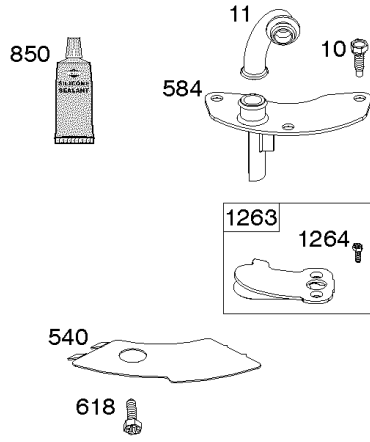

1319 WARNING LABEL

REQUIRED when replacing parts with warning labels affixed.

1319A WARNING LABEL

REQUIRED when replacing parts with warning labels affixed.

1330 REPAIR MANUAL

1036 EMISSIONS LABEL