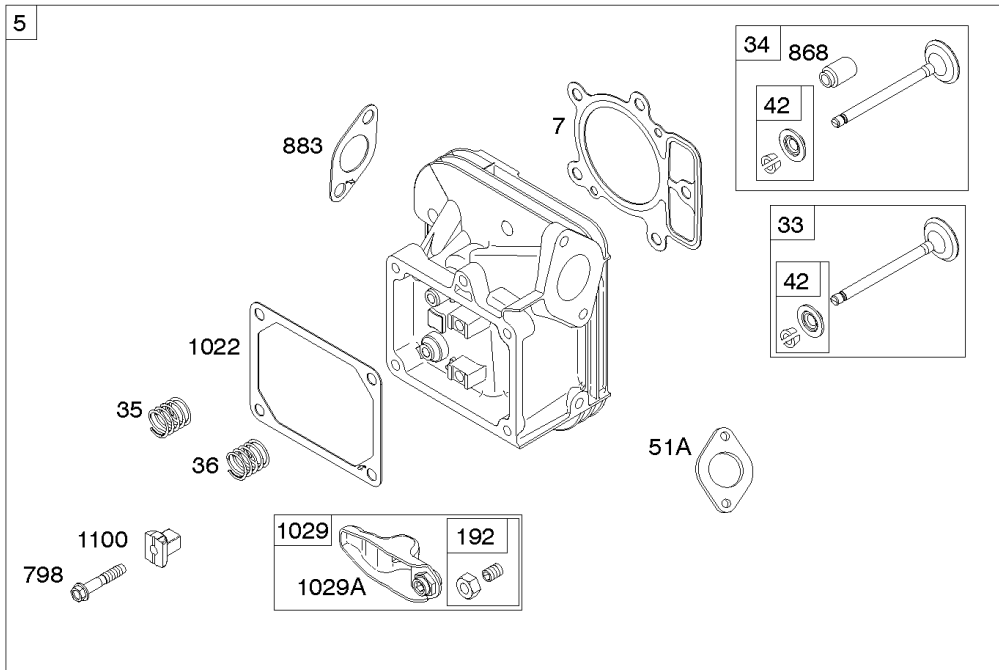

Carburetor, Fuel Supply

REF NO	PART NO	QTY	DESCRIPTION
1127	695407		SCREW -(Float Bowl) (Float Bowl to Carburetor Body)
1128	690990		SCREW -(Carburetor Nozzle)
1169	690990		SCREW -(Carburetor Cover Plate)

Not For Reproduction

Cylinder Head, Rocker Arm Cover, Intake Manifold

Mfg. No: 44S977-0033-G1

Cylinder Head, Rocker Arm Cover, Intake Manifold

REF NO	PART NO	QTY	DESCRIPTION
5	799088		HEAD, Cylinder -(Cylinder #1)
5A	799089		HEAD, Cylinder -(Cylinder #2)
7	693997		GASKET, Cylinder Head
13	592244		SCREW -(Cylinder Head)
33	793557		VALVE, Exhaust
34	793556		VALVE, Intake
35	694865		SPRING, Valve -(Intake)
36	694865		SPRING, Valve -(Exhaust)
42	499586		KEEPER, Valve
45	690977		TAPPET, Valve
50	595606		MANIFOLD, Intake
51	795123		GASKET, Intake
51A	690949		GASKET, Intake
51B	690950		GASKET, Intake
53	690951		STUD -(Carburetor)
54	699816		SCREW -(Intake Manifold)
163	691001		GASKET, Air Cleaner
186	795985		CONNECTOR, Hose -(Intake Manifold)
192	690083		ADJUSTER, Rocker Arm
213	691021		BRACKET, Choke Control
337	792015		PLUG, Spark
383	19576S		WRENCH, Spark Plug
415	794903		PLUG
617	594209		SEAL, O-Ring -(Intake Manifold)
635	66538S		BOOT, Spark Plug
654	690958		NUT -(Carburetor)
798	697890		SCREW -(Rocker Arm)
868	690968		SEAL, Valve
883	690970		GASKET, Exhaust
914	691127		SCREW -(Rocker Cover)
918	596163		HOSE, Vacuum -Used Before Code Date 19091800
918	593641		HOSE, Vacuum -Used After Code Date 19091700
929	695239		SCREW -(Choke Control Bracket)
964	799159		CAP, Connector
1022	690971		GASKET, Rocker Cover
1023	793146		COVER, Rocker -(Cylinder #1)
1023A	499600		COVER, Rocker -(Cylinder #2)
1026	690981		ROD, Push -(Steel)

Cylinder Head, Rocker Arm Cover, Intake Manifold

Mfg. No: 44S977-0033-G1

Cylinder Head, Rocker Arm Cover, Intake Manifold

REF NO	PART NO	QTY	DESCRIPTION
1026A	690982		ROD, Push -(Aluminum)
1029	690972		ARM, Rocker
1029A	807323		ARM, Rocker
1100	791959		PIVOT, Rocker Arm