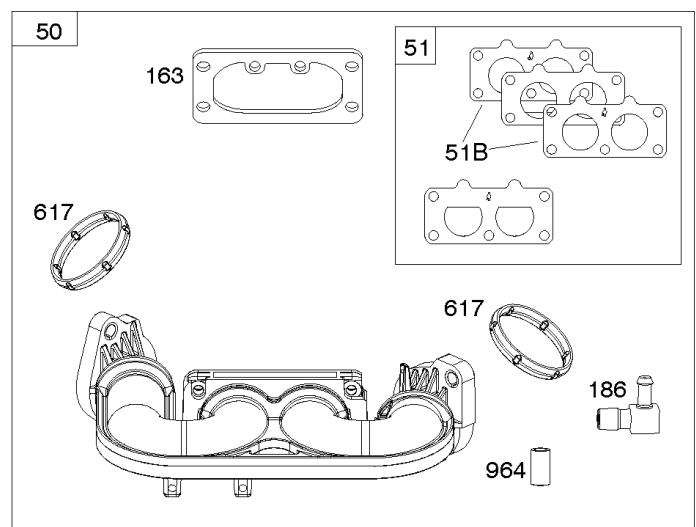

Carburetor, Fuel Supply

REF NO	PART NO	QTY	DESCRIPTION
1127	695407		SCREW -(Float Bowl) (Float Bowl to Carburetor Body)
1128	690990		SCREW -(Carburetor Nozzle)
1169	690990		SCREW -(Carburetor Cover Plate)

Not For Reproduction

Cylinder Head, Rocker Arm Cover, Intake Manifold

Mfg. No: 44S977-0033-G1

Cylinder Head, Rocker Arm Cover, Intake Manifold

REF NO	PART NO	QTY	DESCRIPTION
5	799088		HEAD, Cylinder -(Cylinder #1)
5A	799089		HEAD, Cylinder -(Cylinder #2)
7	693997		GASKET, Cylinder Head
13	592244		SCREW -(Cylinder Head)
33	793557		VALVE, Exhaust
34	793556		VALVE, Intake
35	694865		SPRING, Valve -(Intake)
36	694865		SPRING, Valve -(Exhaust)
42	499586		KEEPER, Valve
45	690977		TAPPET, Valve
50	595606		MANIFOLD, Intake
51	795123		GASKET, Intake
51A	690949		GASKET, Intake
51B	690950		GASKET, Intake
53	690951		STUD -(Carburetor)
54	699816		SCREW -(Intake Manifold)
163	691001		GASKET, Air Cleaner
186	795985		CONNECTOR, Hose -(Intake Manifold)
192	690083		ADJUSTER, Rocker Arm
213	691021		BRACKET, Choke Control
337	792015		PLUG, Spark
383	19576S		WRENCH, Spark Plug
415	794903		PLUG
617	594209		SEAL, O-Ring -(Intake Manifold)
635	66538S		BOOT, Spark Plug
654	690958		NUT -(Carburetor)
798	697890		SCREW -(Rocker Arm)
868	690968		SEAL, Valve
883	690970		GASKET, Exhaust
914	691127		SCREW -(Rocker Cover)
918	596163		HOSE, Vacuum -Used Before Code Date 19091800
918	593641		HOSE, Vacuum -Used After Code Date 19091700
929	695239		SCREW -(Choke Control Bracket)
964	799159		CAP, Connector
1022	690971		GASKET, Rocker Cover
1023	793146		COVER, Rocker -(Cylinder #1)
1023A	499600		COVER, Rocker -(Cylinder #2)
1026	690981		ROD, Push -(Steel)

Cylinder Head, Rocker Arm Cover, Intake Manifold

Mfg. No: 44S977-0033-G1

Cylinder Head, Rocker Arm Cover, Intake Manifold

REF NO	PART NO	QTY	DESCRIPTION
1026A	690982		ROD, Push -(Aluminum)
1029	690972		ARM, Rocker
1029A	807323		ARM, Rocker
1100	791959		PIVOT, Rocker Arm