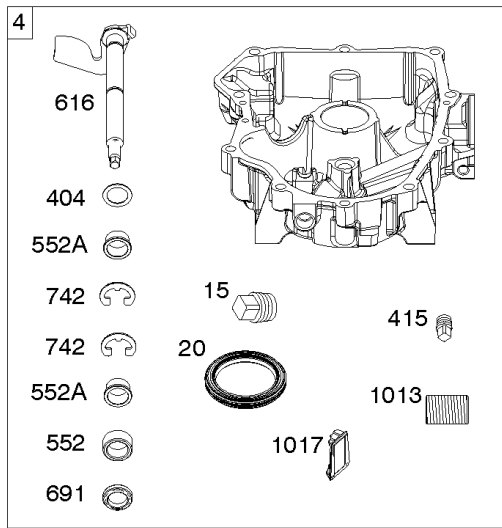

Engine Sump, Oil Pump, Dipstick/Tube Assembly

Mfg. No: 44S977-0033-G1

Engine Sump, Oil Pump, Dipstick/Tube Assembly

REF NO	PART NO	QTY	DESCRIPTION
4	594974		SUMP, Engine -Used After Code Date 15071500
4A	796307		SUMP, Engine -Used Before Code Date 15071600
12	594195		GASKET, Crankcase -Used Before Code Date 15071600
15	690946		PLUG, Oil Drain
20	795387		SEAL, Oil -(PTO Side)
22	694966		SCREW -(Crankcase Cover/Sump)
186A	796532		CONNECTOR, Hose -(Oil Drain)
219	793338		GEAR, Governor
220	799772		WASHER -(Governor Gear)
221	841026		CUP, Governor
239	792028		SWITCH, Oil Pressure
287	697820		SCREW -(Dipstick Tube)
404	690442		WASHER -(Governor Crank)
415	794903		PLUG
512	594200		HOSE, Oil Drain
523	594528		DIPSTICK
524	691032		SEAL, O-Ring
525	691037		TUBE, Dipstick
552	796638		BUSHING, Governor Crank
552A	690553		BUSHING, Governor Crank
615	698290		RETAINER, Governor Shaft
616	691045		CRANK, Governor
691	790574		SEAL, Governor Shaft
742	690328		RETAINER, E Ring
750	796208		SCREW -(Oil Pump Cover)
842	691031		SEAL, O-Ring -(Dipstick Tube)
847	594609		SCREW, Dipstick tube
850	100106		SEALANT, Liquid
943	796222		SEAL, O-Ring -(Oil Pump Cover)
965	796221		COVER, Oil Pump
1013	690954		NIPPLE, Oil Filter
1017	796214		SCREEN, Oil Pump
1024	796220		PUMP, Oil
1027	696854		FILTER, Oil