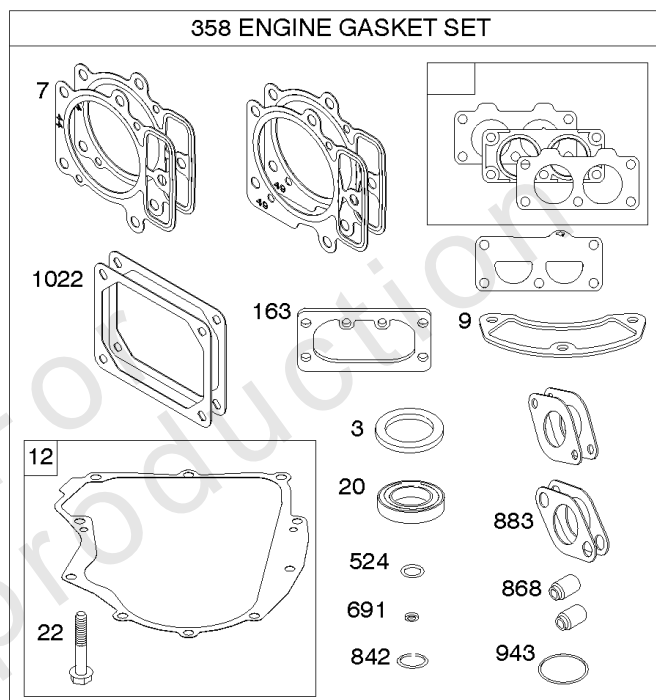

Engine Sump, Oil Pump, Dipstick/Tube Assembly

REF NO	PART NO	QTY	DESCRIPTION
4	594974		SUMP, Engine -Used After Code Date 15071500
4A	796307		SUMP, Engine -Used Before Code Date 15071600
12	594195		GASKET, Crankcase -Used Before Code Date 15071600
15	690946		PLUG, Oil Drain
20	795387		SEAL, Oil -(PTO Side)
22	694966		SCREW -(Crankcase Cover/Sump)
186A	796532		CONNECTOR, Hose -(Oil Drain)
219	793338		GEAR, Governor
220	799772		WASHER -(Governor Gear)
221	841026		CUP, Governor
239	792028		SWITCH, Oil Pressure
287	697820		SCREW -(Dipstick Tube)
404	690442		WASHER -(Governor Crank)
415	794903		PLUG
512	594200		HOSE, Oil Drain
523	594528		DIPSTICK
524	691032		SEAL, O-Ring
525	691037		TUBE, Dipstick
552	796638		BUSHING, Governor Crank
552A	690553		BUSHING, Governor Crank
615	698290		RETAINER, Governor Shaft
616	691045		CRANK, Governor
691	790574		SEAL, Governor Shaft
742	690328		RETAINER, E Ring
750	796208		SCREW -(Oil Pump Cover)
842	691031		SEAL, O-Ring -(Dipstick Tube)
847	594609		SCREW, Dipstick tube
850	100106		SEALANT, Liquid
943	796222		SEAL, O-Ring -(Oil Pump Cover)
965	796221		COVER, Oil Pump
1013	690954		NIPPLE, Oil Filter
1017	796214		SCREEN, Oil Pump
1024	796220		PUMP, Oil
1027	696854		FILTER, Oil