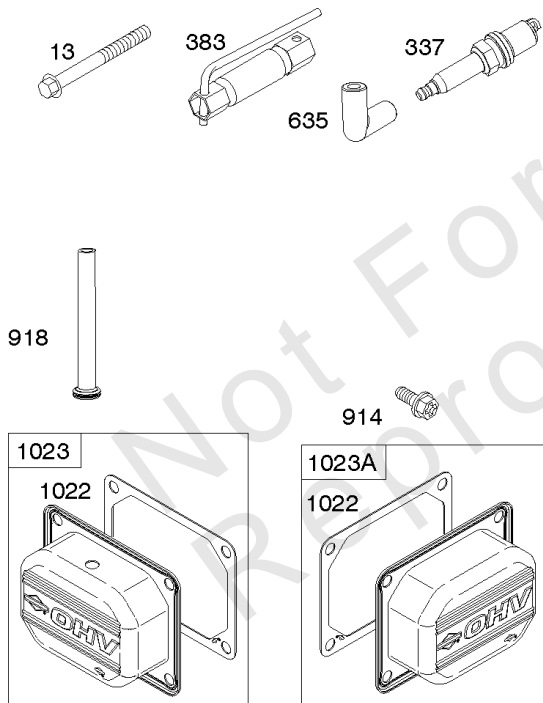

Carburetor, Fuel Supply

REF NO	PART NO	QTY	DESCRIPTION
1127	695407		SCREW -(Float Bowl) (Float Bowl to Carburetor Body)
1128	690990		SCREW -(Carburetor Nozzle)
1169	690990		SCREW -(Carburetor Cover Plate)

Not For Reproduction

Cylinder Head, Rocker Arm Cover, Intake Manifold

Mfg. No: 44S977-0033-G1

Cylinder Head, Rocker Arm Cover, Intake Manifold

REF NO	PART NO	QTY	DESCRIPTION
5	799088		HEAD, Cylinder -(Cylinder #1)
5A	799089		HEAD, Cylinder -(Cylinder #2)
7	693997		GASKET, Cylinder Head
13	592244		SCREW -(Cylinder Head)
33	793557		VALVE, Exhaust
34	793556		VALVE, Intake
35	694865		SPRING, Valve -(Intake)
36	694865		SPRING, Valve -(Exhaust)
42	499586		KEEPER, Valve
45	690977		TAPPET, Valve
50	595606		MANIFOLD, Intake
51	795123		GASKET, Intake
51A	690949		GASKET, Intake
51B	690950		GASKET, Intake
53	690951		STUD -(Carburetor)
54	699816		SCREW -(Intake Manifold)
163	691001		GASKET, Air Cleaner
186	795985		CONNECTOR, Hose -(Intake Manifold)
192	690083		ADJUSTER, Rocker Arm
213	691021		BRACKET, Choke Control
337	792015		PLUG, Spark
383	19576S		WRENCH, Spark Plug
415	794903		PLUG
617	594209		SEAL, O-Ring -(Intake Manifold)
635	66538S		BOOT, Spark Plug
654	690958		NUT -(Carburetor)
798	697890		SCREW -(Rocker Arm)
868	690968		SEAL, Valve
883	690970		GASKET, Exhaust
914	691127		SCREW -(Rocker Cover)
918	596163		HOSE, Vacuum -Used Before Code Date 19091800
918	593641		HOSE, Vacuum -Used After Code Date 19091700
929	695239		SCREW -(Choke Control Bracket)
964	799159		CAP, Connector
1022	690971		GASKET, Rocker Cover
1023	793146		COVER, Rocker -(Cylinder #1)
1023A	499600		COVER, Rocker -(Cylinder #2)
1026	690981		ROD, Push -(Steel)

Cylinder Head, Rocker Arm Cover, Intake Manifold

Mfg. No: 44S977-0033-G1

Cylinder Head, Rocker Arm Cover, Intake Manifold

REF NO	PART NO	QTY	DESCRIPTION
1026A	690982		ROD, Push -(Aluminum)
1029	690972		ARM, Rocker
1029A	807323		ARM, Rocker
1100	791959		PIVOT, Rocker Arm