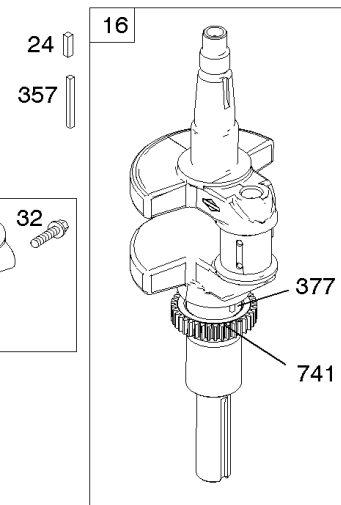

Cylinder, Crankshaft, Camshaft, Air Guides

REF NO	PART NO	QTY	DESCRIPTION
540	594325		PLATE, Baffle
562	690311		BOLT -(Governor Control Lever)
573	594902		PLATE, Back
584	594164		COVER, Breather Passage
618	594326		SCREW -(Baffle Plate)
718	690959		PIN, Locating
718A	594988		PIN, Locating
741	690980		GEAR, Timing
850	100106		SEALANT, Liquid
865	591667		COVER, Air Guide -(Valley)
1036	-----		Label-Emissions
1263	594166		REED, Breather
1264	594165		SCREW -(Breather Reed)
1319	794467		LABEL, Warning
1319A	797669		LABEL, Warning
1330	273521		MANUAL, Repair