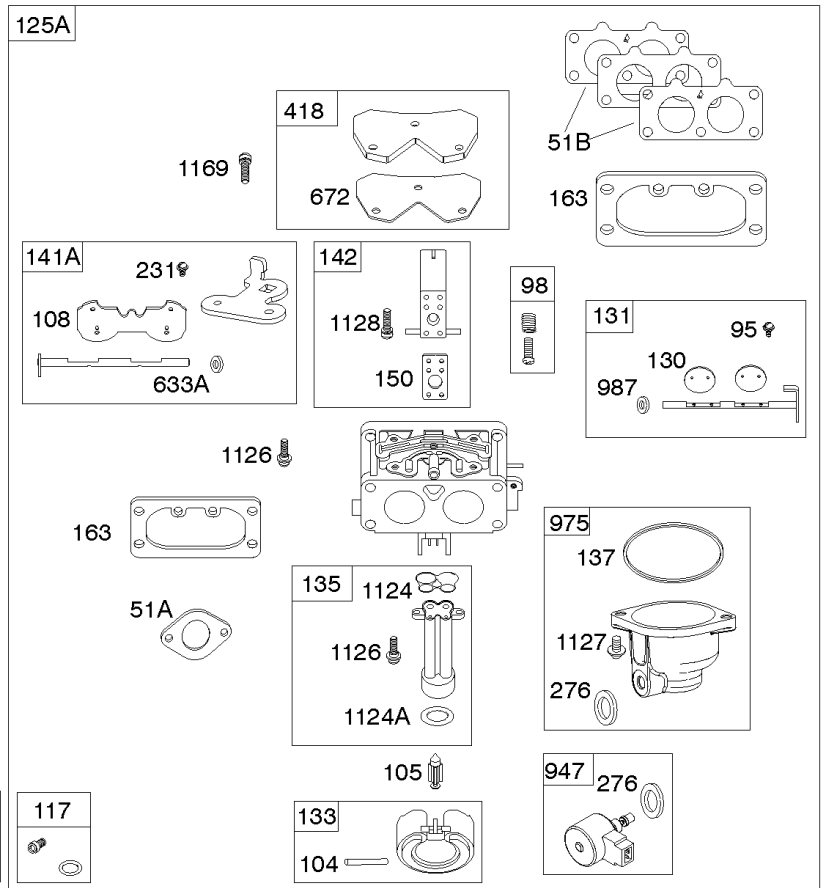

Carburetor, Fuel Supply

REF NO	PART NO	QTY	DESCRIPTION
51A	690949		GASKET, Intake
51B	690950		GASKET, Intake
95	690718		SCREW -(Throttle Valve)
98	699721		KIT, Idle Speed
104	694918		PIN, Float Hinge
105	698537		VALVE, Float Needle
108	699723		VALVE, Choke
117	842630		JET, Main -(Standard) (Left and Right Jet)
118	842082		JET, Main -(High Altitude) (Left and Right Jet)
125A	595613		CARBURETOR
130	690993		VALVE, Throttle
131	799113		KIT, Throttle Shaft
133	699724		FLOAT, Carburetor
135	699729		TUBE, Fuel Transfer
137	690994		GASKET, Float Bowl
141A	592572		KIT, Choke Shaft
142	796871		NOZZLE, Carburetor
150	841649		GASKET, Nozzle
163	691001		GASKET, Air Cleaner
186B	799158		CONNECTOR, Hose -(EVAP)
186C	845141		CONNECTOR, Hose -(EVAP)
187	791766		LINE, Fuel -(Cut To Required Length)
217	799771		SPRING, Choke Return
231	690718		SCREW -(Choke Valve)
240	845125		FILTER, Fuel
276	695410		WASHER, Sealing
385	797409		SCREW -(Fuel Pump)
387	808656		PUMP, Fuel
418	795912		PLATE, Carburetor Cover
601	691038		CLAMP, Hose -(Black)
601	791850		CLAMP, Hose -(Green)
633A	806131		SEAL, Choke/Throttle Shaft
672	690234		GASKET, Carburetor Plate
918A	799160		HOSE, Vacuum -(Length 9.4 Inches)
947	596039		SOLENOID, Fuel
958	698183		VALVE, Fuel Shut Off
964	799159		CAP, Connector
975	799114		BOWL, Float
987	691000		SEAL, Throttle Shaft
1124	841653		SEAL, O-Ring -(Fuel Transfer Tube)
1124A	690988		SEAL, O-Ring -(Fuel Transfer Tube)
1126	690991		SCREW -(Fuel Transfer Tube)

Carburetor, Fuel Supply

REF NO	PART NO	QTY	DESCRIPTION
1127	695407		SCREW -(Float Bowl) (Float Bowl to Carburetor Body)
1128	690990		SCREW -(Carburetor Nozzle)
1169	690990		SCREW -(Carburetor Cover Plate)