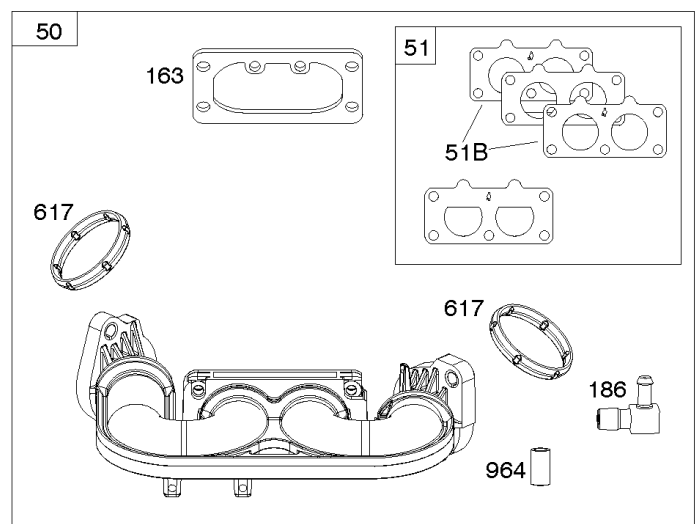

Cylinder Head, Rocker Arm Cover, Intake Manifold

Mfg. No: 44S977-0033-G1

Cylinder Head, Rocker Arm Cover, Intake Manifold

REF NO	PART NO	QTY	DESCRIPTION
5	799088		HEAD, Cylinder -(Cylinder #1)
5A	799089		HEAD, Cylinder -(Cylinder #2)
7	693997		GASKET, Cylinder Head
13	592244		SCREW -(Cylinder Head)
33	793557		VALVE, Exhaust
34	793556		VALVE, Intake
35	694865		SPRING, Valve -(Intake)
36	694865		SPRING, Valve -(Exhaust)
42	499586		KEEPER, Valve
45	690977		TAPPET, Valve
50	595606		MANIFOLD, Intake
51	795123		GASKET, Intake
51A	690949		GASKET, Intake
51B	690950		GASKET, Intake
53	690951		STUD -(Carburetor)
54	699816		SCREW -(Intake Manifold)
163	691001		GASKET, Air Cleaner
186	795985		CONNECTOR, Hose -(Intake Manifold)
192	690083		ADJUSTER, Rocker Arm
213	691021		BRACKET, Choke Control
337	792015		PLUG, Spark
383	19576S		WRENCH, Spark Plug
415	794903		PLUG
617	594209		SEAL, O-Ring -(Intake Manifold)
635	66538S		BOOT, Spark Plug
654	690958		NUT -(Carburetor)
798	697890		SCREW -(Rocker Arm)
868	690968		SEAL, Valve
883	690970		GASKET, Exhaust
914	691127		SCREW -(Rocker Cover)
918	596163		HOSE, Vacuum -Used Before Code Date 19091800
918	593641		HOSE, Vacuum -Used After Code Date 19091700
929	695239		SCREW -(Choke Control Bracket)
964	799159		CAP, Connector
1022	690971		GASKET, Rocker Cover
1023	793146		COVER, Rocker -(Cylinder #1)
1023A	499600		COVER, Rocker -(Cylinder #2)
1026	690981		ROD, Push -(Steel)