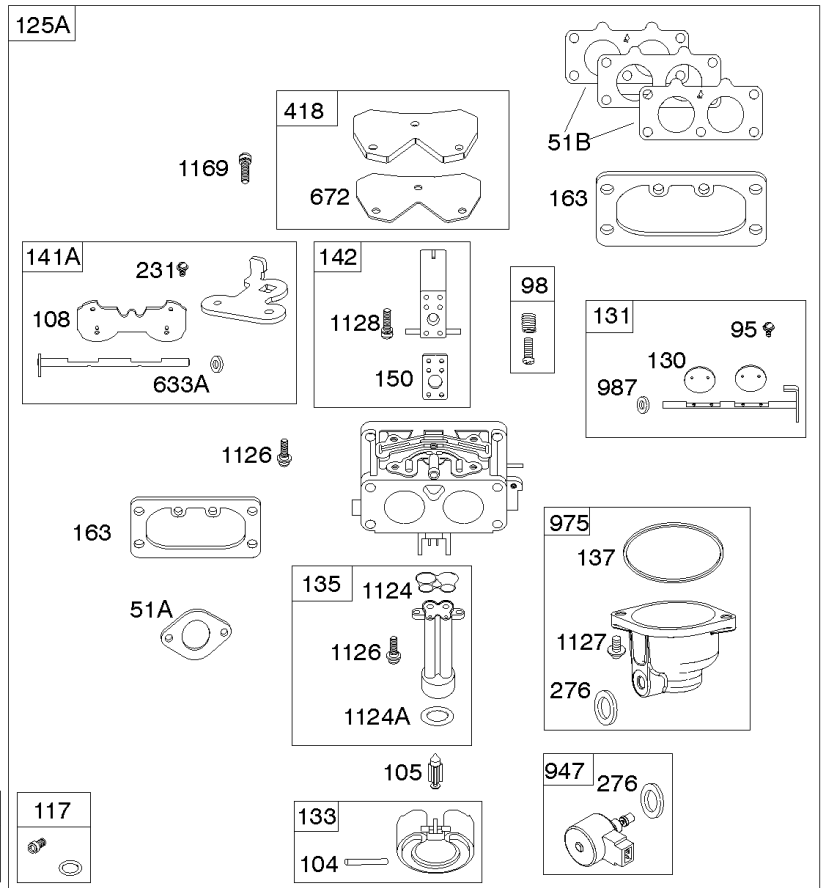

Parts Manual

Mfg. No: 44S977-0033-G1

Model Components	Page
Blower Housing, Air Cleaner.....	4
Carburetor, Fuel Supply.....	6
Cylinder Head, Rocker Arm Cover, Intake Manifold.....	10
Cylinder, Crankshaft, Camshaft, Air Guides.....	14
Engine Sump, Oil Pump, Dipstick/Tube Assembly.....	18
Engine/Valve Gasket Set, Carburetor Overhaul Kit.....	20
Flywheel, Controls, Wire Harness, Alternator, Starter.....	22
Replacement Engine - US & Canada.....	26

Carburetor, Fuel Supply

REF NO	PART NO	QTY	DESCRIPTION
51A	690949		GASKET, Intake
51B	690950		GASKET, Intake
95	690718		SCREW -(Throttle Valve)
98	699721		KIT, Idle Speed
104	694918		PIN, Float Hinge
105	698537		VALVE, Float Needle
108	699723		VALVE, Choke
117	842630		JET, Main -(Standard) (Left and Right Jet)
118	842082		JET, Main -(High Altitude) (Left and Right Jet)
125A	595613		CARBURETOR
130	690993		VALVE, Throttle
131	799113		KIT, Throttle Shaft
133	699724		FLOAT, Carburetor
135	699729		TUBE, Fuel Transfer
137	690994		GASKET, Float Bowl
141A	592572		KIT, Choke Shaft
142	796871		NOZZLE, Carburetor
150	841649		GASKET, Nozzle
163	691001		GASKET, Air Cleaner
186B	799158		CONNECTOR, Hose -(EVAP)
186C	845141		CONNECTOR, Hose -(EVAP)
187	791766		LINE, Fuel -(Cut To Required Length)
217	799771		SPRING, Choke Return
231	690718		SCREW -(Choke Valve)
240	845125		FILTER, Fuel
276	695410		WASHER, Sealing
385	797409		SCREW -(Fuel Pump)
387	808656		PUMP, Fuel
418	795912		PLATE, Carburetor Cover
601	691038		CLAMP, Hose -(Black)
601	791850		CLAMP, Hose -(Green)
633A	806131		SEAL, Choke/Throttle Shaft
672	690234		GASKET, Carburetor Plate
918A	799160		HOSE, Vacuum -(Length 9.4 Inches)
947	596039		SOLENOID, Fuel
958	698183		VALVE, Fuel Shut Off
964	799159		CAP, Connector
975	799114		BOWL, Float
987	691000		SEAL, Throttle Shaft
1124	841653		SEAL, O-Ring -(Fuel Transfer Tube)
1124A	690988		SEAL, O-Ring -(Fuel Transfer Tube)
1126	690991		SCREW -(Fuel Transfer Tube)