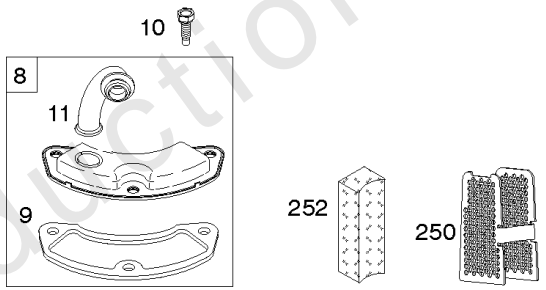

Cylinder Head, Rocker Arm Cover, Intake Manifold

Mfg. No: 44S977-0033-G1

Cylinder Head, Rocker Arm Cover, Intake Manifold

REF NO	PART NO	QTY	DESCRIPTION
1026A	690982		ROD, Push -(Aluminum)
1029	690972		ARM, Rocker
1029A	807323		ARM, Rocker
1100	791959		PIVOT, Rocker Arm

Not For Reproduction

1319 WARNING LABEL

REQUIRED when replacing parts with warning labels affixed.

1319A WARNING LABEL

REQUIRED when replacing parts with warning labels affixed.

1330 REPAIR MANUAL

1036 EMISSIONS LABEL

Cylinder, Crankshaft, Camshaft, Air Guides

REF NO	PART NO	QTY	DESCRIPTION
1	594970		CYLINDER ASSEMBLY -Used After Code Date 15071500
1A	594162		CYLINDER ASSEMBLY -Used Before Code Date 15071600
2	797673		KIT, Bushing/Seal -(Magneto Side)
3	391086S		SEAL, Oil -(Magneto Side)
8	792185		BREATHER ASSEMBLY -Used Before Code Date 14110500
9	690937		GASKET, Breather -Used Before Code Date 14110500
10	691108		SCREW -(Breather Assembly)
11	594163		TUBE, Breather -Used After Code Date 14110400
11	792184		TUBE, Breather -Used Before Code Date 14110500
16	796256		CRANKSHAFT
24	222698S		KEY, Flywheel
25	793563		PISTON ASSEMBLY -(.020" Oversize)
25	793560		PISTON ASSEMBLY -(Standard)
26	792026		SET, Ring -(Standard)
26	792073		SET, Ring -(.020" Oversize)
27	690975		LOCK, Piston Pin
28	696581		PIN, Piston -(Standard)
29	796209		ROD, Connecting
32	690976		SCREW -(Connecting Rod)
45	690977		TAPPET, Valve
46	797242		CAMSHAFT
212	695238		LINK, Throttle
227	798856		LEVER, Governor Control
250	690957		RETAINER, Breather -Used Before Code Date 14110500
252	794389		COLLECTOR, Oil -Used Before Code Date 14110500
306	796852		SHIELD, Cylinder -Used Before Code Date 18112900
306	84002166		SHIELD, Cylinder -Used After Code Date 18112800
306A	591666		SHIELD, Cylinder -(Cylinder #2)
307	691003		SCREW -(Cylinder Shield)
307A	691108		SCREW -(Cylinder Shield)
357	691483		KEY, Drive Pulley
377	690979		KEY, Woodruff
405	594937		SCREW -(Back Plate)
505	691029		NUT -(Governor Control Lever)