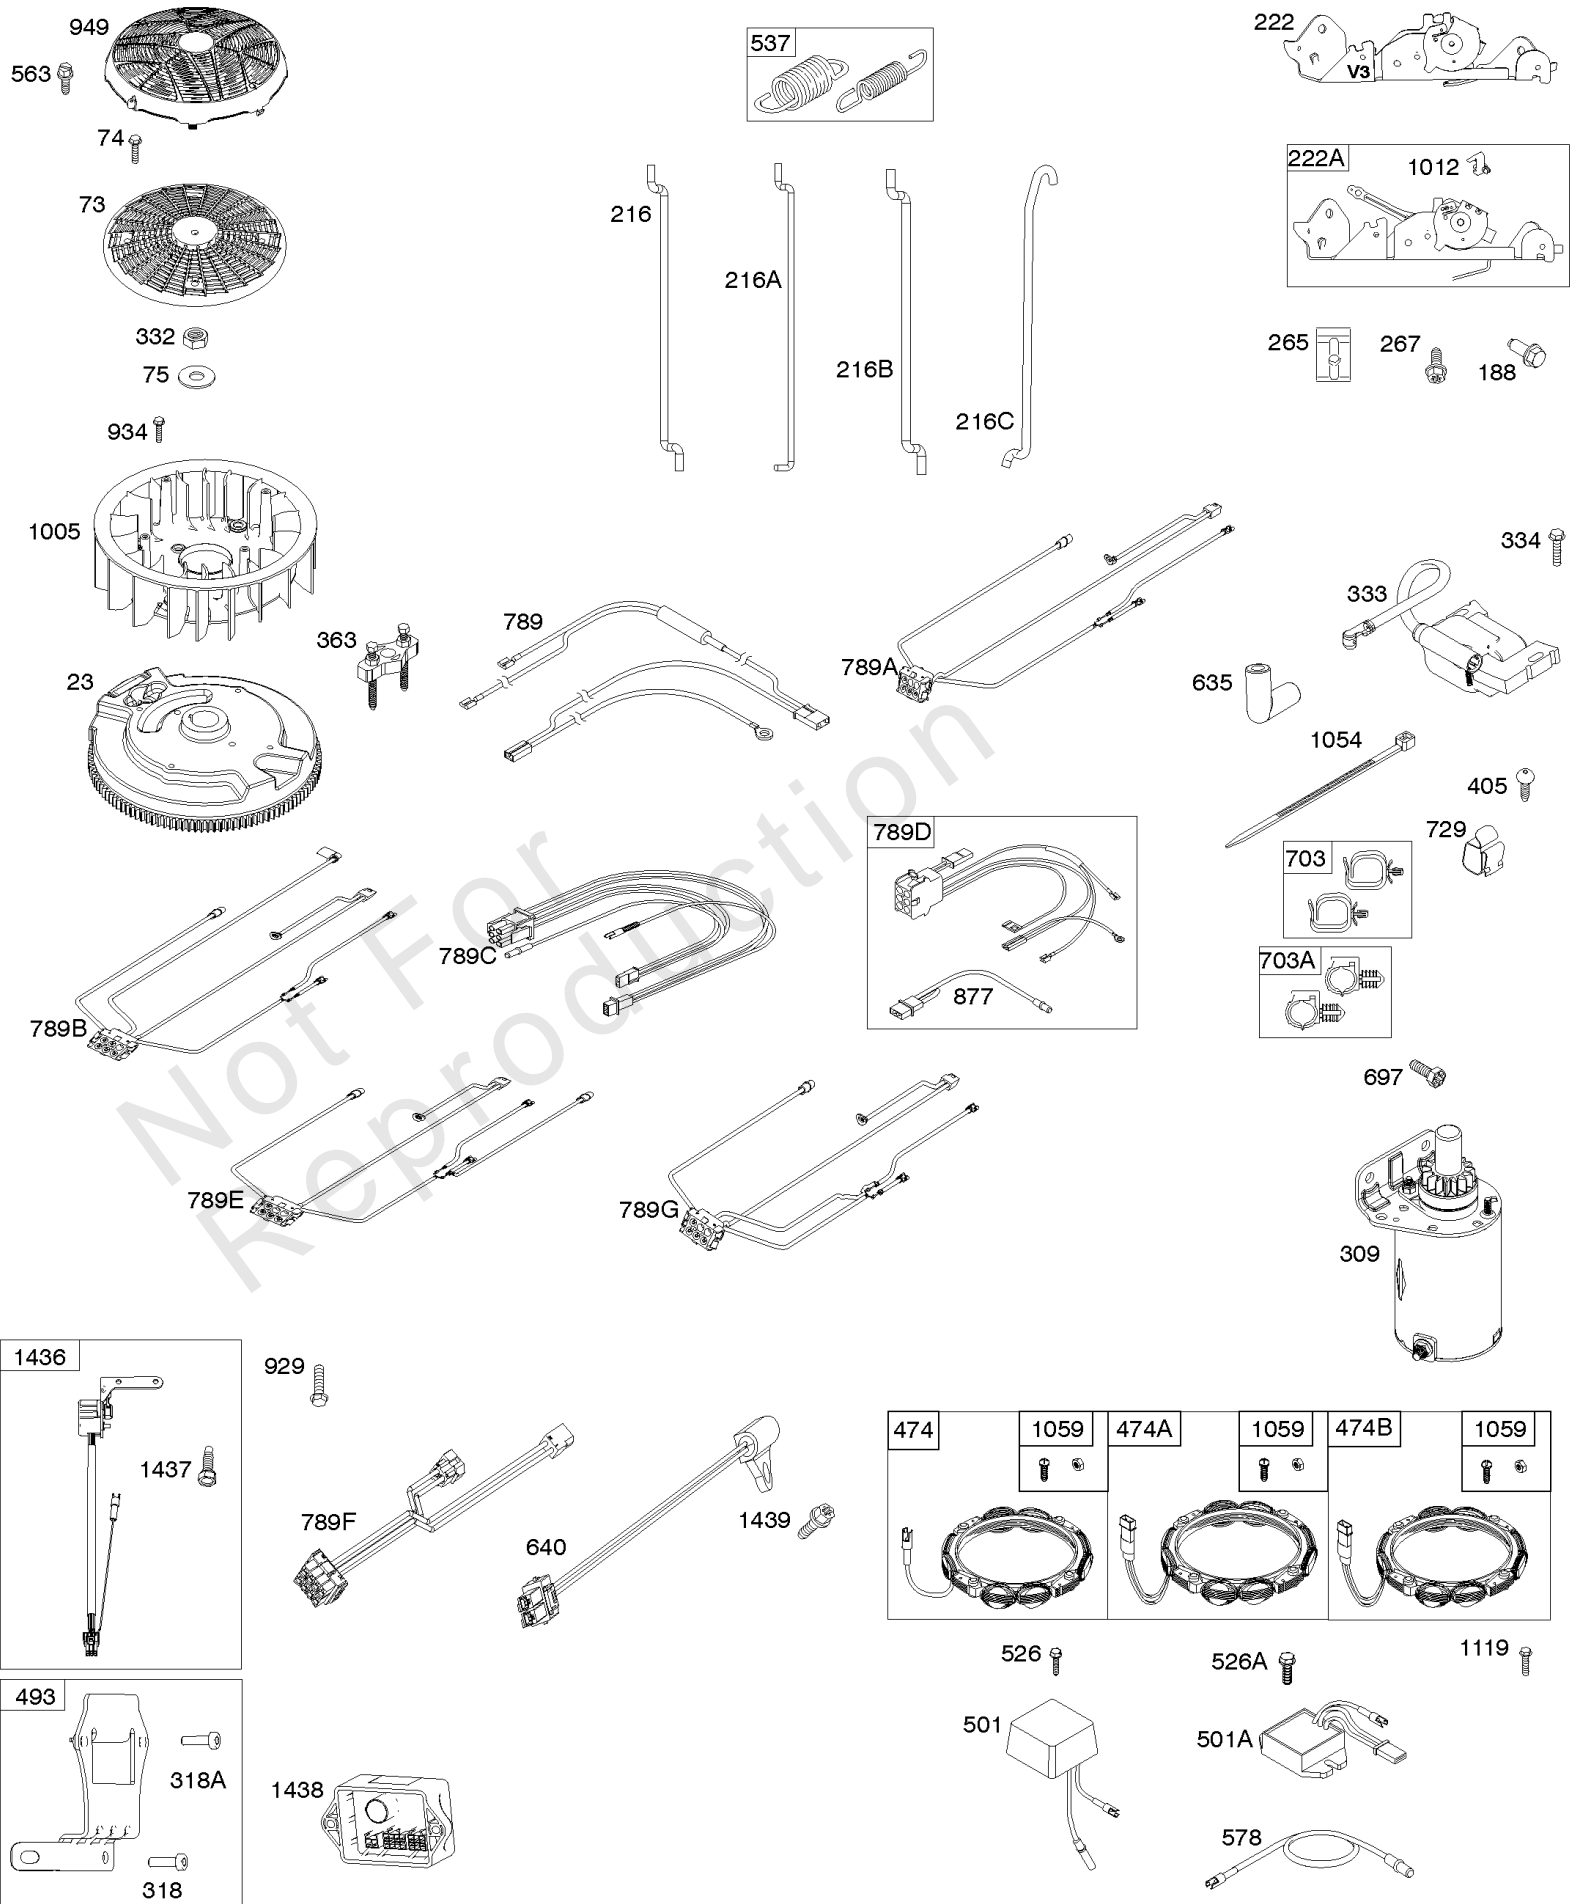

Engine/Valve Gasket Set, Carburetor Overhaul Kit

REF NO	PART NO	QTY	DESCRIPTION
3	391086S		SEAL, Oil -(Magneto Side)
7	693997		GASKET, Cylinder Head
9	690937		GASKET, Breather -Used Before Code Date 14110500
12	594195		GASKET, Crankcase -Used Before Code Date 15071600
20	795387		SEAL, Oil -(PTO Side)
22	694966		SCREW -(Crankcase Cover/Sump)
51	795123		GASKET, Intake
51A	690949		GASKET, Intake
51B	690950		GASKET, Intake
104	694918		PIN, Float Hinge
121	797890		KIT, Carburetor Overhaul
137	690994		GASKET, Float Bowl
150	841649		GASKET, Nozzle
163	691001		GASKET, Air Cleaner
217	799771		SPRING, Choke Return
276	695410		WASHER, Sealing
358	694012		GASKET SET, Engine
524	691032		SEAL, O-Ring
633A	806131		SEAL, Choke/Throttle Shaft
672	690234		GASKET, Carburetor Plate
691	790574		SEAL, Governor Shaft
842	691031		SEAL, O-Ring -(Dipstick Tube)
868	690968		SEAL, Valve
883	690970		GASKET, Exhaust
943	796222		SEAL, O-Ring -(Oil Pump Cover)
987	691000		SEAL, Throttle Shaft
1022	690971		GASKET, Rocker Cover
1095	694013		GASKET SET, Valve
1124	841653		SEAL, O-Ring -(Fuel Transfer Tube)
1124A	690988		SEAL, O-Ring -(Fuel Transfer Tube)