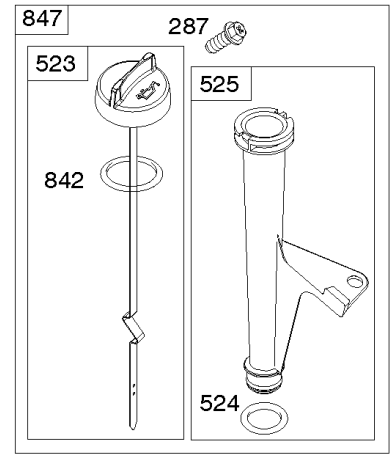

Engine Sump, Lubrication, Oil Cooler

REF NO	PART NO	QTY	DESCRIPTION
4	594973		SUMP, Engine -Used After Code Date 15071500
4A	797502		SUMP, Engine -Used Before Code Date 15071600
12	594195		GASKET, Crankcase -Used Before Code Date 15071600
15	690946		PLUG, Oil Drain
20	795387		SEAL, Oil -(PTO Side)
22	694966		SCREW -(Crankcase Cover/Sump)
186A	796532		CONNECTOR, Hose -(Oil Drain)
219	793338		GEAR, Governor
220	799772		WASHER -(Governor Gear)
221	841026		CUP, Governor
239	792028		SWITCH, Oil Pressure
287	697820		SCREW -(Dipstick Tube)
305	594618		SCREW -(Blower Housing)
305B	593634		SCREW -(Blower Housing) (Oil Drain Retainer)
400	796862		COOLER, Oil
404	690442		WASHER -(Governor Crank)
415	794903		PLUG
448	799103		BRACKET, Oil Cooler
512	594200		HOSE, Oil Drain
517	593633		RETAINER, Oil Drain
523	594528		DIPSTICK
524	691032		SEAL, O-Ring
525	691037		TUBE, Dipstick
552	796638		BUSHING, Governor Crank
552A	690553		BUSHING, Governor Crank
601A	841597		CLAMP, Hose
615	698290		RETAINER, Governor Shaft
616	691045		CRANK, Governor
691	790574		SEAL, Governor Shaft
742	690328		RETAINER, E Ring
750	796208		SCREW -(Oil Pump Cover)
829	799104		HOSE, Oil Cooler
842	691031		SEAL, O-Ring -(Dipstick Tube)
847	594609		SCREW, Dipstick tube
943	796222		SEAL, O-Ring -(Oil Pump Cover)
965	796221		COVER, Oil Pump
1013	690954		NIPPLE, Oil Filter
1017	796214		SCREEN, Oil Pump
1024	796220		PUMP, Oil
1027	696854		FILTER, Oil
1028	796864		ADAPTER, Oil Filter