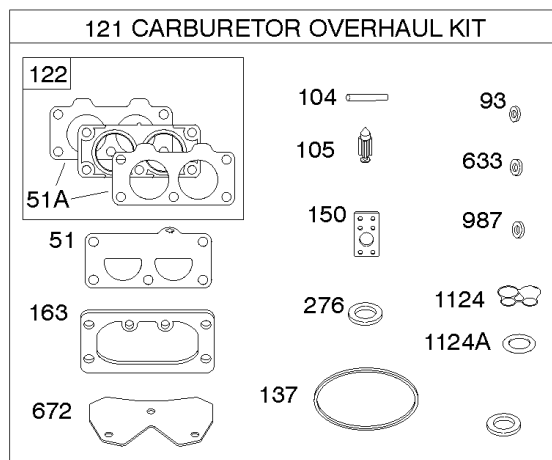

Engine/Valve Gasket Set, Carburetor Overhaul Kit

REF NO	PART NO	QTY	DESCRIPTION
3	391086S		SEAL, Oil -(Magneto Side)
7	693997		GASKET, Cylinder Head
9	690937		GASKET, Breather -Used Before Code Date 14082500
12	594195		GASKET, Crankcase -Used Before Code Date 15071600
20	795387		SEAL, Oil -(PTO Side)
22	694966		SCREW -(Crankcase Cover/Sump)
51	690949		GASKET, Intake
51A	594427		GASKET, Intake
93	845864		BUSHING, Throttle Shaft
104	694918		PIN, Float Hinge
105	797410		VALVE, Float Needle
121	799132		KIT, Carburetor Overhaul
122	593425		SPACER, Carburetor
137	690994		GASKET, Float Bowl
150	841649		GASKET, Nozzle
163	691001		GASKET, Air Cleaner
276	695410		WASHER, Sealing
358	799117		GASKET SET, Engine
524	691032		SEAL, O-Ring
633	690722		SEAL, Choke/Throttle Shaft
672	690234		GASKET, Carburetor Plate
691	790574		SEAL, Governor Shaft
842	691031		SEAL, O-Ring -(Dipstick Tube)
868	690968		SEAL, Valve
883	690970		GASKET, Exhaust
943	796222		SEAL, O-Ring -(Oil Pump Cover)
987	808183		SEAL, Choke/Throttle Shaft
1022	690971		GASKET, Rocker Cover
1095	694013		GASKET SET, Valve
1124	841653		SEAL, O-Ring -(Fuel Transfer Tube)
1124A	690988		SEAL, O-Ring -(Fuel Transfer Tube)