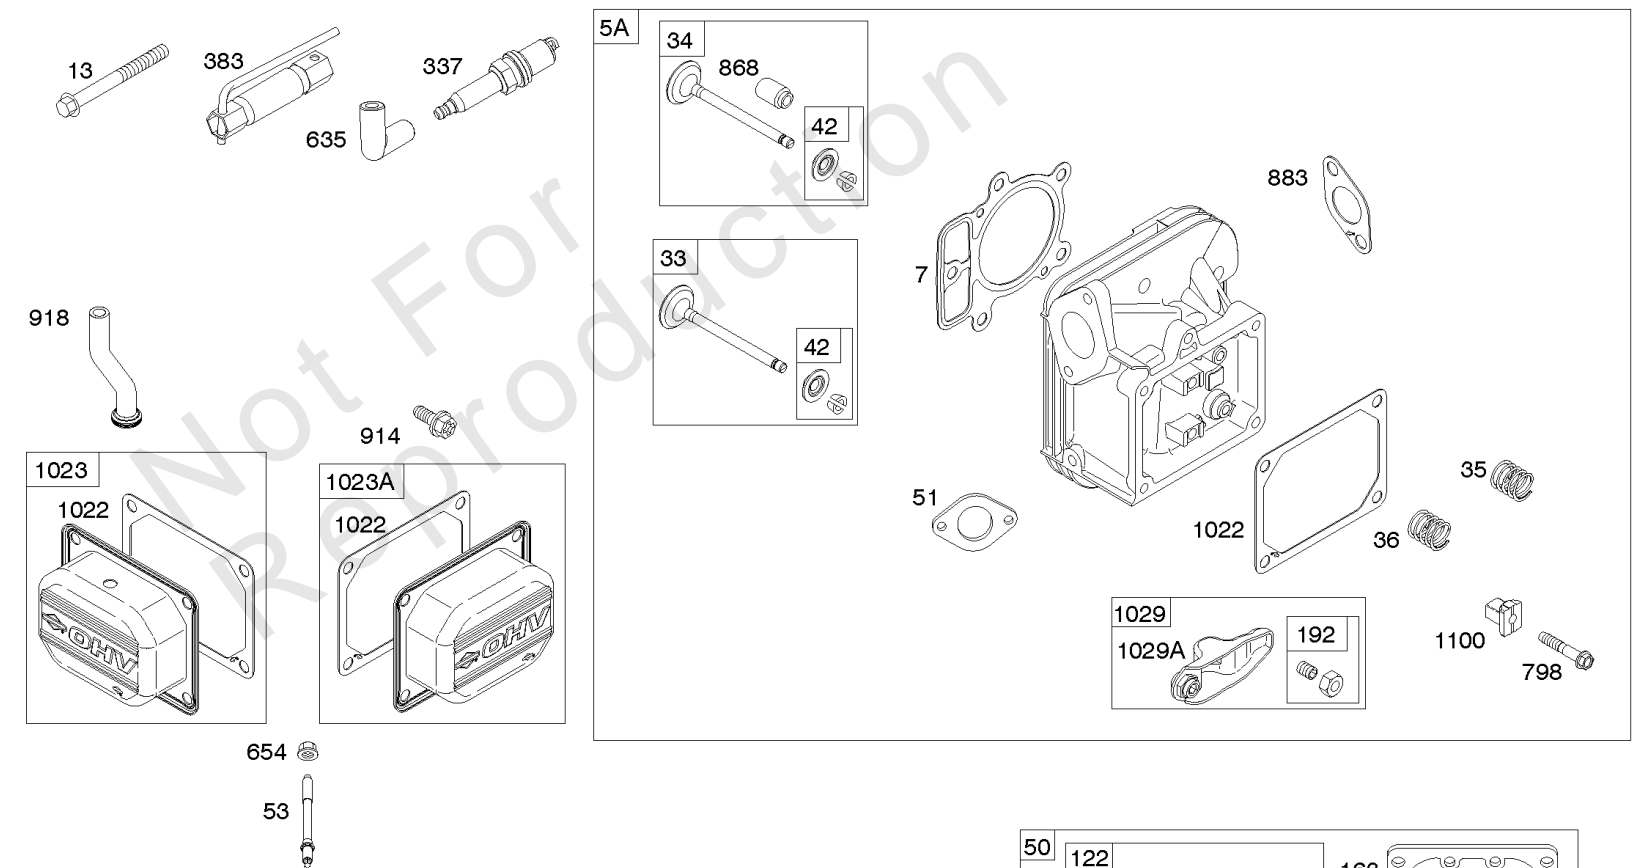

Cylinder Head, Rocker Arm Cover, Intake Manifold

Mfg. No: 44T977-0011-G1

Cylinder Head, Rocker Arm Cover, Intake Manifold

REF NO	PART NO	QTY	DESCRIPTION
5	799088		HEAD, Cylinder -(Cylinder #1)
5A	799089		HEAD, Cylinder -(Cylinder #2)
7	693997		GASKET, Cylinder Head
13	592244		SCREW -(Cylinder Head)
33	793557		VALVE, Exhaust
34	793556		VALVE, Intake
35	694865		SPRING, Valve -(Intake)
36	694865		SPRING, Valve -(Exhaust)
42	499586		KEEPER, Valve
45	690977		TAPPET, Valve
50	797503		MANIFOLD, Intake
51	594427		GASKET, Intake
51A	690949		GASKET, Intake
53	690951		STUD -(Carburetor)
54	699816		SCREW -(Intake Manifold)
122	593425		SPACER, Carburetor
163	691001		GASKET, Air Cleaner
192	690083		ADJUSTER, Rocker Arm
213	799153		BRACKET, Choke Control
337	491055S		PLUG, Spark
383	19576S		WRENCH, Spark Plug
415	794903		PLUG
635	692076		BOOT, Spark Plug
654	690958		NUT -(Carburetor)
798	697890		SCREW -(Rocker Arm)
868	690968		SEAL, Valve
883	690970		GASKET, Exhaust
914	691127		SCREW -(Rocker Cover)
918	596163		HOSE, Vacuum -Used Before Code Date 19091800
918	593641		HOSE, Vacuum -Used After Code Date 19091700
929	691003		SCREW -(Choke Control Bracket)
929A	794904		SCREW -(Choke Control Bracket)
1022	690971		GASKET, Rocker Cover
1023	793146		COVER, Rocker -(Cylinder #1)
1023A	499600		COVER, Rocker -(Cylinder #2)
1026	690981		ROD, Push -(Steel)
1026A	690982		ROD, Push -(Aluminum)
1029	690972		ARM, Rocker