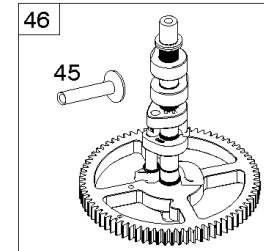

# Cylinder Head, Rocker Arm Cover, Intake Manifold

Mfg. No: 44T977-0011-G1

***Cylinder Head, Rocker Arm Cover, Intake Manifold***

---

REF NO	PART NO	QTY	DESCRIPTION
1029A	807323		ARM, Rocker
1100	791959		PIVOT, Rocker Arm

## Cylinder, Crankshaft, Camshaft, Air Guides

REF NO	PART NO	QTY	DESCRIPTION
1	594970		CYLINDER ASSEMBLY -Used After Code Date 15071500
1A	594162		CYLINDER ASSEMBLY -Used Before Code Date 15071600
2	797673		KIT, Bushing/Seal -(Magneto Side)
3	391086S		SEAL, Oil -(Magneto Side)
8	792185		BREATHER ASSEMBLY -Used Before Code Date 14082500
9	690937		GASKET, Breather -Used Before Code Date 14082500
10	691108		SCREW -(Breather Assembly)
11	594163		TUBE, Breather -Used After Code Date 14082400
11A	792184		TUBE, Breather -Used Before Code Date 14082500
16	595730		CRANKSHAFT
24	222698S		KEY, Flywheel
25	792072		PISTON ASSEMBLY -(.020" Oversize)
25	792023		PISTON ASSEMBLY -(Standard)
26	792073		SET, Ring -(.020" Oversize)
26	792026		SET, Ring -(Standard)
27	690975		LOCK, Piston Pin
28	696581		PIN, Piston -(Standard)
29	796209		ROD, Connecting
32	690976		SCREW -(Connecting Rod)
45	690977		TAPPET, Valve
46	797242		CAMSHAFT
212	695238		LINK, Throttle
227	798856		LEVER, Governor Control
250	690957		RETAINER, Breather -Used Before Code Date 14082500
252	794389		COLLECTOR, Oil -Used Before Code Date 14082500
306	796852		SHIELD, Cylinder -(Cylinder #1)
306A	591665		SHIELD, Cylinder -(Cylinder 2)
307	691003		SCREW -(Cylinder Shield)
307A	691108		SCREW -(Cylinder Shield)
357	691483		KEY, Drive Pulley
377	690979		KEY, Woodruff
405	594937		SCREW -(Back Plate) -Used After Code Date 15071500
405	697820		SCREW -(Back Plate) -Used Before Code Date 15071600