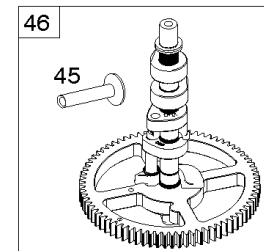

## Cylinder, Crankshaft, Camshaft, Air Guides

REF NO	PART NO	QTY	DESCRIPTION
447	691003		SCREW -(Air Guide Cover)
505	691029		NUT -(Governor Control Lever)
540	594325		PLATE, Baffle
562	690311		BOLT -(Governor Control Lever)
573	594902		PLATE, Back
584	594164		COVER, Breather Passage
618	594326		SCREW -(Baffle Plate)
718	690959		PIN, Locating
718A	594988		PIN, Locating
741	690980		GEAR, Timing
850	100106		SEALANT, Liquid
865	591667		COVER, Air Guide -(Valley)
1036	-----		Label-Emissions
1263	594166		REED, Breather
1264	594165		SCREW -(Breather Reed)
1319	794467		LABEL, Warning
1319A	797669		LABEL, Warning
1330	273521		MANUAL, Repair