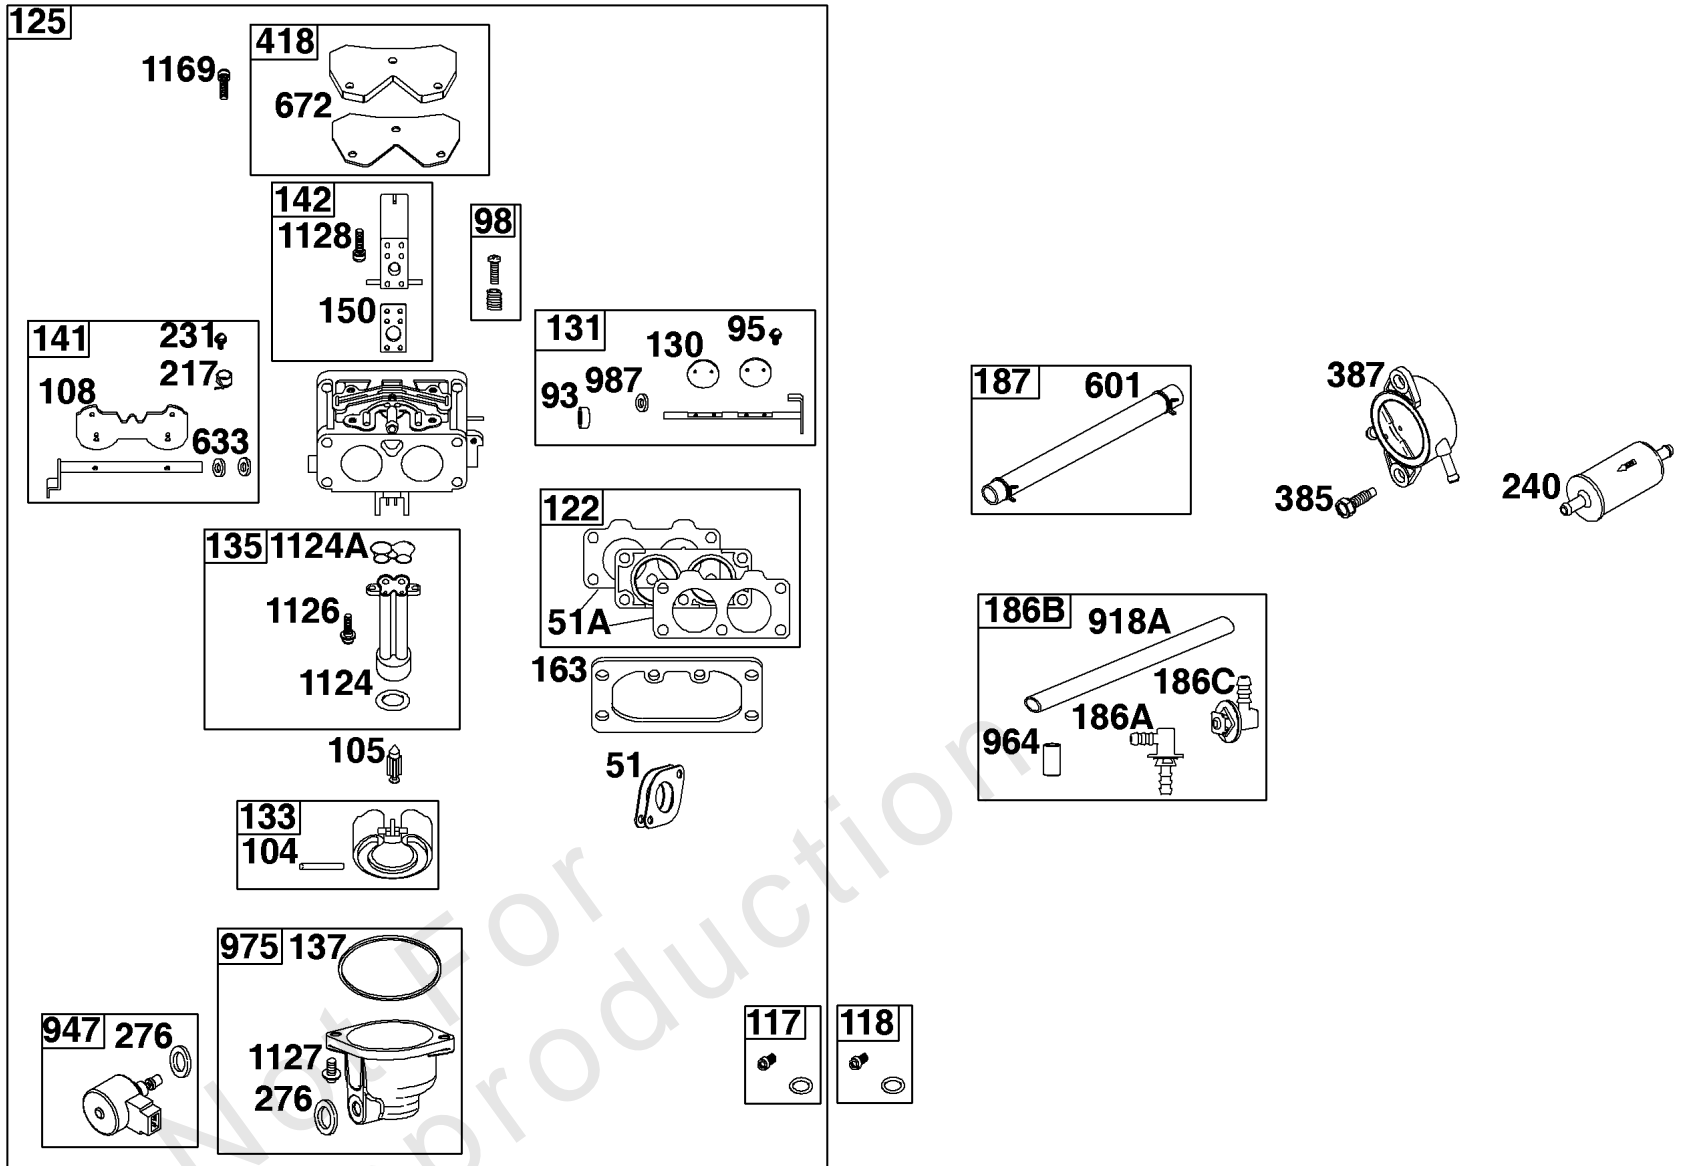

## Carburetor, Fuel Supply

REF NO	PART NO	QTY	DESCRIPTION
51	690949		GASKET, Intake
51A	594427		GASKET, Intake
93	845864		BUSHING, Throttle Shaft
95	690718		SCREW -(Throttle Valve)
98	699721		KIT, Idle Speed
104	694918		PIN, Float Hinge
105	797410		VALVE, Float Needle
108	699723		VALVE, Choke
117	842081		JET, Main -(Standard) (Standard)
118	699733		JET, Main -(High Altitude) (High Altitude)
122	593425		SPACER, Carburetor
125	799109		CARBURETOR
130	690993		VALVE, Throttle
131	799113		KIT, Throttle Shaft
133	699724		FLOAT, Carburetor
135	699729		TUBE, Fuel Transfer
137	690994		GASKET, Float Bowl
141	799112		KIT, Choke Shaft
142	796871		NOZZLE, Carburetor
150	841649		GASKET, Nozzle
163	691001		GASKET, Air Cleaner
186B	799158		CONNECTOR, Hose -(EVAP)
186C	845141		CONNECTOR, Hose -(EVAP)
187	791766		LINE, Fuel -(Cut To Required Length)
217	799771		SPRING, Choke Return
231	690718		SCREW -(Choke Valve)
240	845125		FILTER, Fuel
276	695410		WASHER, Sealing
385	797409		SCREW -(Fuel Pump)
387	808656		PUMP, Fuel
418	795912		PLATE, Carburetor Cover
601	691038		CLAMP, Hose -(Black)
633	690722		SEAL, Choke/Throttle Shaft
672	690234		GASKET, Carburetor Plate
918A	799160		HOSE, Vacuum -(Length 9.4 Inches)
947	596039		SOLENOID, Fuel
964	799159		CAP, Connector
975	799114		BOWL, Float
987	808183		SEAL, Choke/Throttle Shaft
1124	841653		SEAL, O-Ring -(Fuel Transfer Tube)
1124A	690988		SEAL, O-Ring -(Fuel Transfer Tube)
1126	690991		SCREW -(Fuel Transfer Tube)

## Carburetor, Fuel Supply

REF NO	PART NO	QTY	DESCRIPTION
1127	695407		SCREW -(Float Bowl) (Float Bowl to Carburetor Body)
1128	690990		SCREW -(Carburetor Nozzle)
1169	690990		SCREW -(Carburetor Cover Plate)