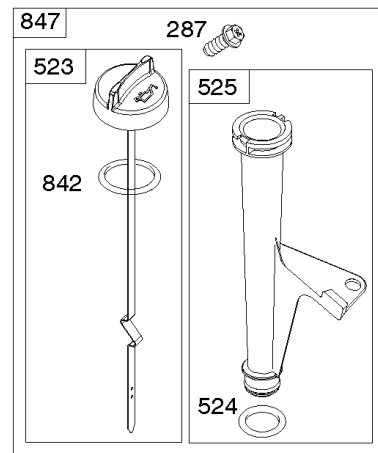

Engine Sump, Lubrication, Oil Cooler

REF NO	PART NO	QTY	DESCRIPTION
4	594973		SUMP, Engine -Used After Code Date 15071500
4A	797502		SUMP, Engine -Used Before Code Date 15071600
12	594195		GASKET, Crankcase -Used Before Code Date 15071600
15	690946		PLUG, Oil Drain
20	795387		SEAL, Oil -(PTO Side)
22	694966		SCREW -(Crankcase Cover/Sump)
186A	796532		CONNECTOR, Hose -(Oil Drain)
219	793338		GEAR, Governor
220	799772		WASHER -(Governor Gear)
221	841026		CUP, Governor
239	792028		SWITCH, Oil Pressure
287	697820		SCREW -(Dipstick Tube)
305	594618		SCREW -(Blower Housing)
305B	593634		SCREW -(Blower Housing) (Oil Drain Retainer)
400	796862		COOLER, Oil
404	690442		WASHER -(Governor Crank)
415	794903		PLUG
448	799103		BRACKET, Oil Cooler
512	594200		HOSE, Oil Drain
517	593633		RETAINER, Oil Drain
523	594528		DIPSTICK
524	691032		SEAL, O-Ring
525	691037		TUBE, Dipstick
552	796638		BUSHING, Governor Crank
552A	690553		BUSHING, Governor Crank
601A	841597		CLAMP, Hose
615	698290		RETAINER, Governor Shaft
616	691045		CRANK, Governor
691	790574		SEAL, Governor Shaft
742	690328		RETAINER, E Ring
750	796208		SCREW -(Oil Pump Cover)
829	799104		HOSE, Oil Cooler
842	691031		SEAL, O-Ring -(Dipstick Tube)
847	594609		SCREW, Dipstick tube
943	796222		SEAL, O-Ring -(Oil Pump Cover)
965	796221		COVER, Oil Pump
1013	690954		NIPPLE, Oil Filter
1017	796214		SCREEN, Oil Pump
1024	796220		PUMP, Oil
1027	696854		FILTER, Oil
1028	796864		ADAPTER, Oil Filter