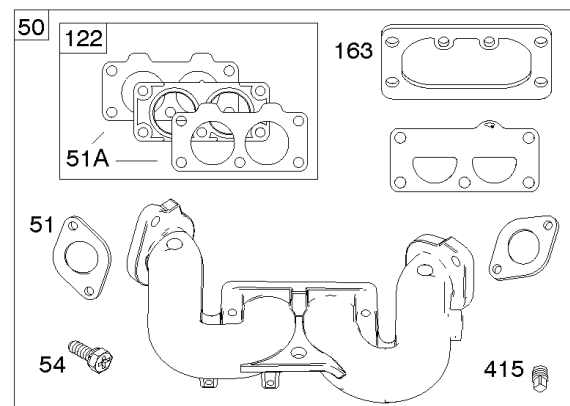

## Carburetor, Fuel Supply

REF NO	PART NO	QTY	DESCRIPTION
1127	695407		SCREW -(Float Bowl) (Float Bowl to Carburetor Body)
1128	690990		SCREW -(Carburetor Nozzle)
1169	690990		SCREW -(Carburetor Cover Plate)

# Cylinder Head, Rocker Arm Cover, Intake Manifold

Mfg. No: 44T977-0011-G1

## Cylinder Head, Rocker Arm Cover, Intake Manifold

REF NO	PART NO	QTY	DESCRIPTION
5	799088		HEAD, Cylinder -(Cylinder #1)
5A	799089		HEAD, Cylinder -(Cylinder #2)
7	693997		GASKET, Cylinder Head
13	592244		SCREW -(Cylinder Head)
33	793557		VALVE, Exhaust
34	793556		VALVE, Intake
35	694865		SPRING, Valve -(Intake)
36	694865		SPRING, Valve -(Exhaust)
42	499586		KEEPER, Valve
45	690977		TAPPET, Valve
50	797503		MANIFOLD, Intake
51	594427		GASKET, Intake
51A	690949		GASKET, Intake
53	690951		STUD -(Carburetor)
54	699816		SCREW -(Intake Manifold)
122	593425		SPACER, Carburetor
163	691001		GASKET, Air Cleaner
192	690083		ADJUSTER, Rocker Arm
213	799153		BRACKET, Choke Control
337	491055S		PLUG, Spark
383	19576S		WRENCH, Spark Plug
415	794903		PLUG
635	692076		BOOT, Spark Plug
654	690958		NUT -(Carburetor)
798	697890		SCREW -(Rocker Arm)
868	690968		SEAL, Valve
883	690970		GASKET, Exhaust
914	691127		SCREW -(Rocker Cover)
918	596163		HOSE, Vacuum -Used Before Code Date 19091800
918	593641		HOSE, Vacuum -Used After Code Date 19091700
929	691003		SCREW -(Choke Control Bracket)
929A	794904		SCREW -(Choke Control Bracket)
1022	690971		GASKET, Rocker Cover
1023	793146		COVER, Rocker -(Cylinder #1)
1023A	499600		COVER, Rocker -(Cylinder #2)
1026	690981		ROD, Push -(Steel)
1026A	690982		ROD, Push -(Aluminum)
1029	690972		ARM, Rocker

# Cylinder Head, Rocker Arm Cover, Intake Manifold

Mfg. No: 44T977-0011-G1

***Cylinder Head, Rocker Arm Cover, Intake Manifold***

---

REF NO	PART NO	QTY	DESCRIPTION
1029A	807323		ARM, Rocker
1100	791959		PIVOT, Rocker Arm