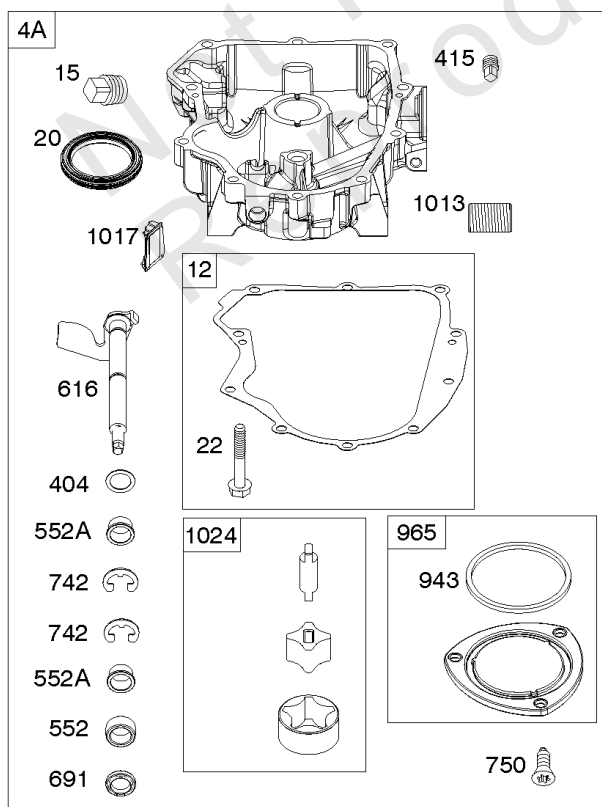

Engine Sump, Lubrication, Oil Cooler

REF NO	PART NO	QTY	DESCRIPTION
4	594973		SUMP, Engine -Used After Code Date 15071500
4A	797502		SUMP, Engine -Used Before Code Date 15071600
12	594195		GASKET, Crankcase -Used Before Code Date 15071600
15	690946		PLUG, Oil Drain
20	795387		SEAL, Oil -(PTO Side)
22	694966		SCREW -(Crankcase Cover/Sump)
186A	796532		CONNECTOR, Hose -(Oil Drain)
219	793338		GEAR, Governor
220	799772		WASHER -(Governor Gear)
221	841026		CUP, Governor
239	792028		SWITCH, Oil Pressure
287	697820		SCREW -(Dipstick Tube)
305	594618		SCREW -(Blower Housing)
305B	593634		SCREW -(Blower Housing) (Oil Drain Retainer)
400	796862		COOLER, Oil
404	690442		WASHER -(Governor Crank)
415	794903		PLUG
448	799103		BRACKET, Oil Cooler
512	594200		HOSE, Oil Drain
517	593633		RETAINER, Oil Drain
523	594528		DIPSTICK
524	691032		SEAL, O-Ring
525	691037		TUBE, Dipstick
552	796638		BUSHING, Governor Crank
552A	690553		BUSHING, Governor Crank
601A	841597		CLAMP, Hose
615	698290		RETAINER, Governor Shaft
616	691045		CRANK, Governor
691	790574		SEAL, Governor Shaft
742	690328		RETAINER, E Ring
750	796208		SCREW -(Oil Pump Cover)
829	799104		HOSE, Oil Cooler
842	691031		SEAL, O-Ring -(Dipstick Tube)
847	594609		SCREW, Dipstick tube
943	796222		SEAL, O-Ring -(Oil Pump Cover)
965	796221		COVER, Oil Pump
1013	690954		NIPPLE, Oil Filter
1017	796214		SCREEN, Oil Pump
1024	796220		PUMP, Oil
1027	696854		FILTER, Oil
1028	796864		ADAPTER, Oil Filter