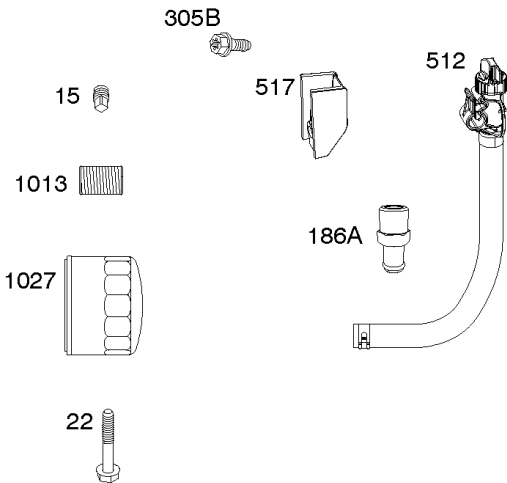

1319 WARNING LABEL

**REQUIRED** when replacing parts with warning labels affixed.

1319A WARNING LABEL

**REQUIRED** when replacing parts with warning labels affixed.

1330 REPAIR MANUAL

1036 EMISSIONS LABEL

## Cylinder, Crankshaft, Camshaft, Air Guides

REF NO	PART NO	QTY	DESCRIPTION
447	691003		SCREW -(Air Guide Cover)
505	691029		NUT -(Governor Control Lever)
540	594325		PLATE, Baffle
562	690311		BOLT -(Governor Control Lever)
573	594902		PLATE, Back
584	594164		COVER, Breather Passage
618	594326		SCREW -(Baffle Plate)
718	690959		PIN, Locating
718A	594988		PIN, Locating
741	690980		GEAR, Timing
850	100106		SEALANT, Liquid
865	591667		COVER, Air Guide -(Valley)
1036	-----		Label-Emissions
1263	594166		REED, Breather
1264	594165		SCREW -(Breather Reed)
1319	794467		LABEL, Warning
1319A	797669		LABEL, Warning
1330	273521		MANUAL, Repair