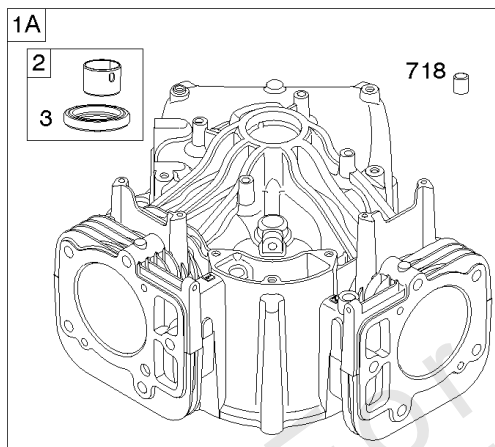

1319 WARNING LABEL

**REQUIRED** when replacing parts with warning labels affixed.

1319A WARNING LABEL

**REQUIRED** when replacing parts with warning labels affixed.

1330 REPAIR MANUAL

1036 EMISSIONS LABEL

## Cylinder, Crankshaft, Camshaft, Air Guides

REF NO	PART NO	QTY	DESCRIPTION
447	691003		SCREW -(Air Guide Cover)
505	691029		NUT -(Governor Control Lever)
540	594325		PLATE, Baffle
562	690311		BOLT -(Governor Control Lever)
573	594902		PLATE, Back
584	594164		COVER, Breather Passage
618	594326		SCREW -(Baffle Plate)
718	690959		PIN, Locating
718A	594988		PIN, Locating
741	690980		GEAR, Timing
850	100106		SEALANT, Liquid
865	591667		COVER, Air Guide -(Valley)
1036	-----		Label-Emissions
1263	594166		REED, Breather
1264	594165		SCREW -(Breather Reed)
1319	794467		LABEL, Warning
1319A	797669		LABEL, Warning
1330	273521		MANUAL, Repair