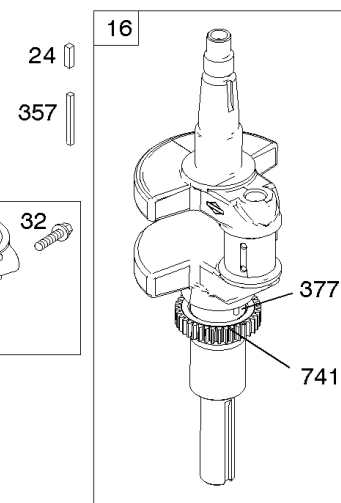

## Cylinder, Crankshaft, Camshaft, Air Guides

REF NO	PART NO	QTY	DESCRIPTION
447	691003		SCREW -(Air Guide Cover)
505	691029		NUT -(Governor Control Lever)
540	594325		PLATE, Baffle
562	690311		BOLT -(Governor Control Lever)
573	594902		PLATE, Back
584	594164		COVER, Breather Passage
618	594326		SCREW -(Baffle Plate)
718	690959		PIN, Locating
718A	594988		PIN, Locating
741	690980		GEAR, Timing
850	100106		SEALANT, Liquid
865	591667		COVER, Air Guide -(Valley)
1036	-----		Label-Emissions
1263	594166		REED, Breather
1264	594165		SCREW -(Breather Reed)
1319	794467		LABEL, Warning
1319A	797669		LABEL, Warning
1330	273521		MANUAL, Repair