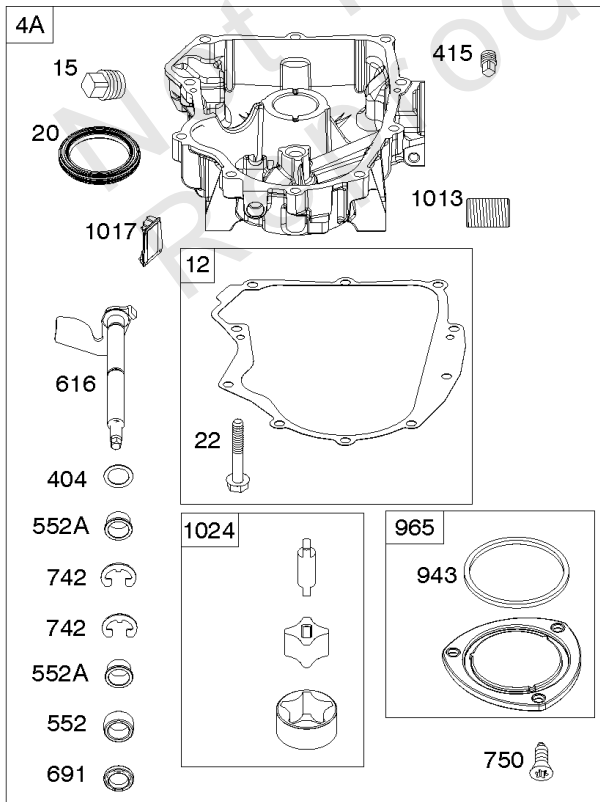

## Cylinder, Crankshaft, Camshaft, Air Guides

REF NO	PART NO	QTY	DESCRIPTION
447	691003		SCREW -(Air Guide Cover)
505	691029		NUT -(Governor Control Lever)
540	594325		PLATE, Baffle
562	690311		BOLT -(Governor Control Lever)
573	594902		PLATE, Back
584	594164		COVER, Breather Passage
618	594326		SCREW -(Baffle Plate)
718	690959		PIN, Locating
718A	594988		PIN, Locating
741	690980		GEAR, Timing
850	100106		SEALANT, Liquid
865	591667		COVER, Air Guide -(Valley)
1036	-----		Label-Emissions
1263	594166		REED, Breather
1264	594165		SCREW -(Breather Reed)
1319	794467		LABEL, Warning
1319A	797669		LABEL, Warning
1330	273521		MANUAL, Repair