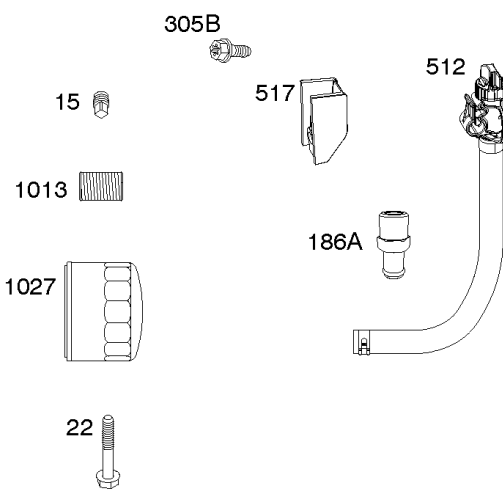

Engine Sump, Lubrication, Oil Cooler

REF NO	PART NO	QTY	DESCRIPTION
4	594973		SUMP, Engine -Used After Code Date 15071500
4A	797502		SUMP, Engine -Used Before Code Date 15071600
12	594195		GASKET, Crankcase -Used Before Code Date 15071600
15	690946		PLUG, Oil Drain
20	795387		SEAL, Oil -(PTO Side)
22	694966		SCREW -(Crankcase Cover/Sump)
186A	796532		CONNECTOR, Hose -(Oil Drain)
219	793338		GEAR, Governor
220	799772		WASHER -(Governor Gear)
221	841026		CUP, Governor
239	792028		SWITCH, Oil Pressure
287	697820		SCREW -(Dipstick Tube)
305	594618		SCREW -(Blower Housing)
305B	593634		SCREW -(Blower Housing) (Oil Drain Retainer)
400	796862		COOLER, Oil
404	690442		WASHER -(Governor Crank)
415	794903		PLUG
448	799103		BRACKET, Oil Cooler
512	594200		HOSE, Oil Drain
517	593633		RETAINER, Oil Drain
523	594528		DIPSTICK
524	691032		SEAL, O-Ring
525	691037		TUBE, Dipstick
552	796638		BUSHING, Governor Crank
552A	690553		BUSHING, Governor Crank
601A	841597		CLAMP, Hose
615	698290		RETAINER, Governor Shaft
616	691045		CRANK, Governor
691	790574		SEAL, Governor Shaft
742	690328		RETAINER, E Ring
750	796208		SCREW -(Oil Pump Cover)
829	799104		HOSE, Oil Cooler
842	691031		SEAL, O-Ring -(Dipstick Tube)
847	594609		SCREW, Dipstick tube
943	796222		SEAL, O-Ring -(Oil Pump Cover)
965	796221		COVER, Oil Pump
1013	690954		NIPPLE, Oil Filter
1017	796214		SCREEN, Oil Pump
1024	796220		PUMP, Oil
1027	696854		FILTER, Oil
1028	796864		ADAPTER, Oil Filter