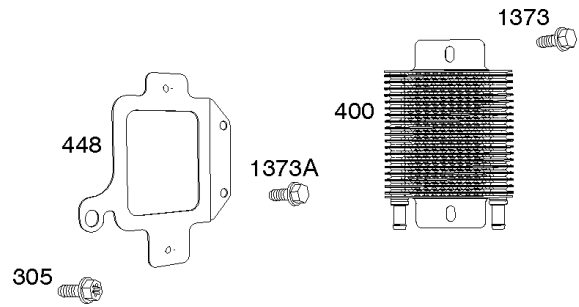

Engine Sump, Lubrication, Oil Cooler

REF NO	PART NO	QTY	DESCRIPTION
4	594973		SUMP, Engine -Used After Code Date 15071500
4A	797502		SUMP, Engine -Used Before Code Date 15071600
12	594195		GASKET, Crankcase -Used Before Code Date 15071600
15	690946		PLUG, Oil Drain
20	795387		SEAL, Oil -(PTO Side)
22	694966		SCREW -(Crankcase Cover/Sump)
186A	796532		CONNECTOR, Hose -(Oil Drain)
219	793338		GEAR, Governor
220	799772		WASHER -(Governor Gear)
221	841026		CUP, Governor
239	792028		SWITCH, Oil Pressure
287	697820		SCREW -(Dipstick Tube)
305	594618		SCREW -(Blower Housing)
305B	593634		SCREW -(Blower Housing) (Oil Drain Retainer)
400	796862		COOLER, Oil
404	690442		WASHER -(Governor Crank)
415	794903		PLUG
448	799103		BRACKET, Oil Cooler
512	594200		HOSE, Oil Drain
517	593633		RETAINER, Oil Drain
523	594528		DIPSTICK
524	691032		SEAL, O-Ring
525	691037		TUBE, Dipstick
552	796638		BUSHING, Governor Crank
552A	690553		BUSHING, Governor Crank
601A	841597		CLAMP, Hose
615	698290		RETAINER, Governor Shaft
616	691045		CRANK, Governor
691	790574		SEAL, Governor Shaft
742	690328		RETAINER, E Ring
750	796208		SCREW -(Oil Pump Cover)
829	799104		HOSE, Oil Cooler
842	691031		SEAL, O-Ring -(Dipstick Tube)
847	594609		SCREW, Dipstick tube
943	796222		SEAL, O-Ring -(Oil Pump Cover)
965	796221		COVER, Oil Pump
1013	690954		NIPPLE, Oil Filter
1017	796214		SCREEN, Oil Pump
1024	796220		PUMP, Oil
1027	696854		FILTER, Oil
1028	796864		ADAPTER, Oil Filter