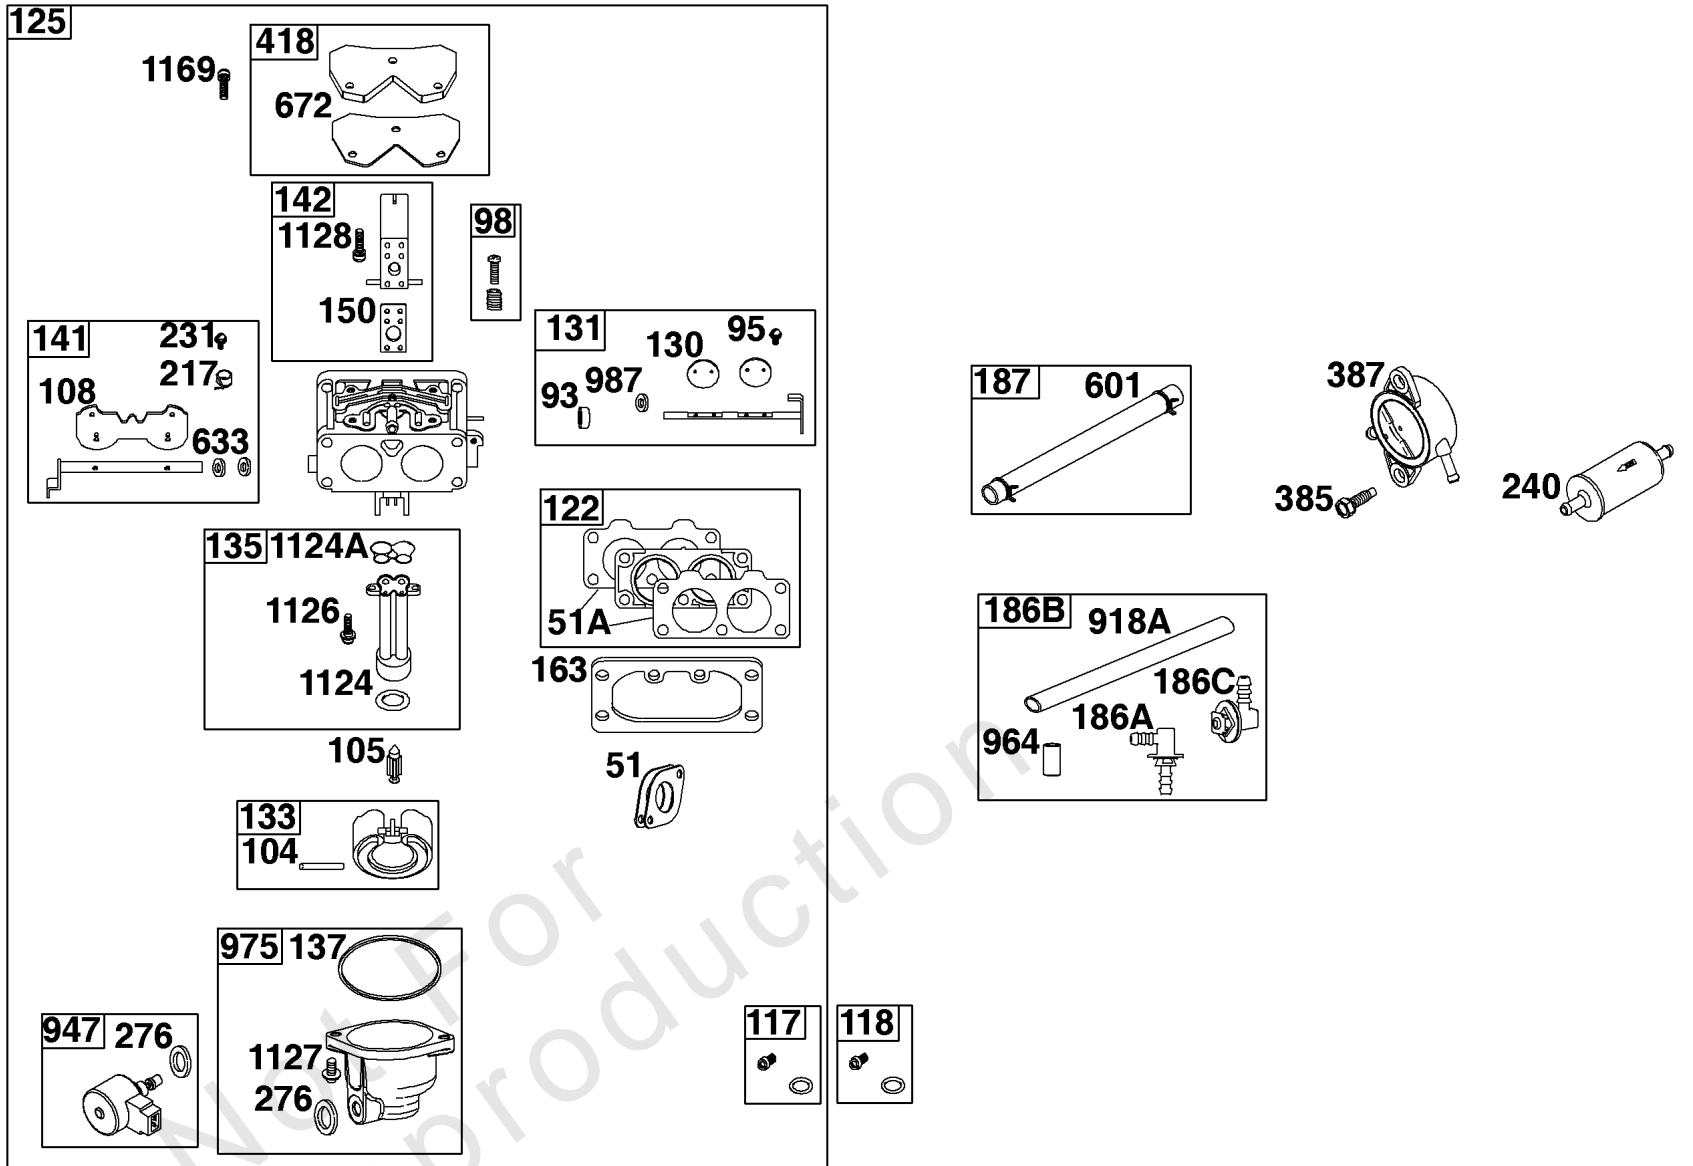

# Parts Manual

Mfg. No: 44T977-0011-G1

---

<b>Model Components</b>	<b>Page</b>
Blower Housing, Air Cleaner.....	4
Carburetor, Fuel Supply.....	6
Cylinder Head, Rocker Arm Cover, Intake Manifold.....	10
Cylinder, Crankshaft, Camshaft, Air Guides.....	14
Engine Sump, Lubrication, Oil Cooler.....	18
Engine/Valve Gasket Set, Carburetor Overhaul Kit.....	22
Flywheel, Controls, Wire Harness, Alternator, Starter.....	24
Replacement Engine - US & Canada.....	28

## Carburetor, Fuel Supply

REF NO	PART NO	QTY	DESCRIPTION
51	690949		GASKET, Intake
51A	594427		GASKET, Intake
93	845864		BUSHING, Throttle Shaft
95	690718		SCREW -(Throttle Valve)
98	699721		KIT, Idle Speed
104	694918		PIN, Float Hinge
105	797410		VALVE, Float Needle
108	699723		VALVE, Choke
117	842081		JET, Main -(Standard) (Standard)
118	699733		JET, Main -(High Altitude) (High Altitude)
122	593425		SPACER, Carburetor
125	799109		CARBURETOR
130	690993		VALVE, Throttle
131	799113		KIT, Throttle Shaft
133	699724		FLOAT, Carburetor
135	699729		TUBE, Fuel Transfer
137	690994		GASKET, Float Bowl
141	799112		KIT, Choke Shaft
142	796871		NOZZLE, Carburetor
150	841649		GASKET, Nozzle
163	691001		GASKET, Air Cleaner
186B	799158		CONNECTOR, Hose -(EVAP)
186C	845141		CONNECTOR, Hose -(EVAP)
187	791766		LINE, Fuel -(Cut To Required Length)
217	799771		SPRING, Choke Return
231	690718		SCREW -(Choke Valve)
240	845125		FILTER, Fuel
276	695410		WASHER, Sealing
385	797409		SCREW -(Fuel Pump)
387	808656		PUMP, Fuel
418	795912		PLATE, Carburetor Cover
601	691038		CLAMP, Hose -(Black)
633	690722		SEAL, Choke/Throttle Shaft
672	690234		GASKET, Carburetor Plate
918A	799160		HOSE, Vacuum -(Length 9.4 Inches)
947	596039		SOLENOID, Fuel
964	799159		CAP, Connector
975	799114		BOWL, Float
987	808183		SEAL, Choke/Throttle Shaft
1124	841653		SEAL, O-Ring -(Fuel Transfer Tube)
1124A	690988		SEAL, O-Ring -(Fuel Transfer Tube)
1126	690991		SCREW -(Fuel Transfer Tube)