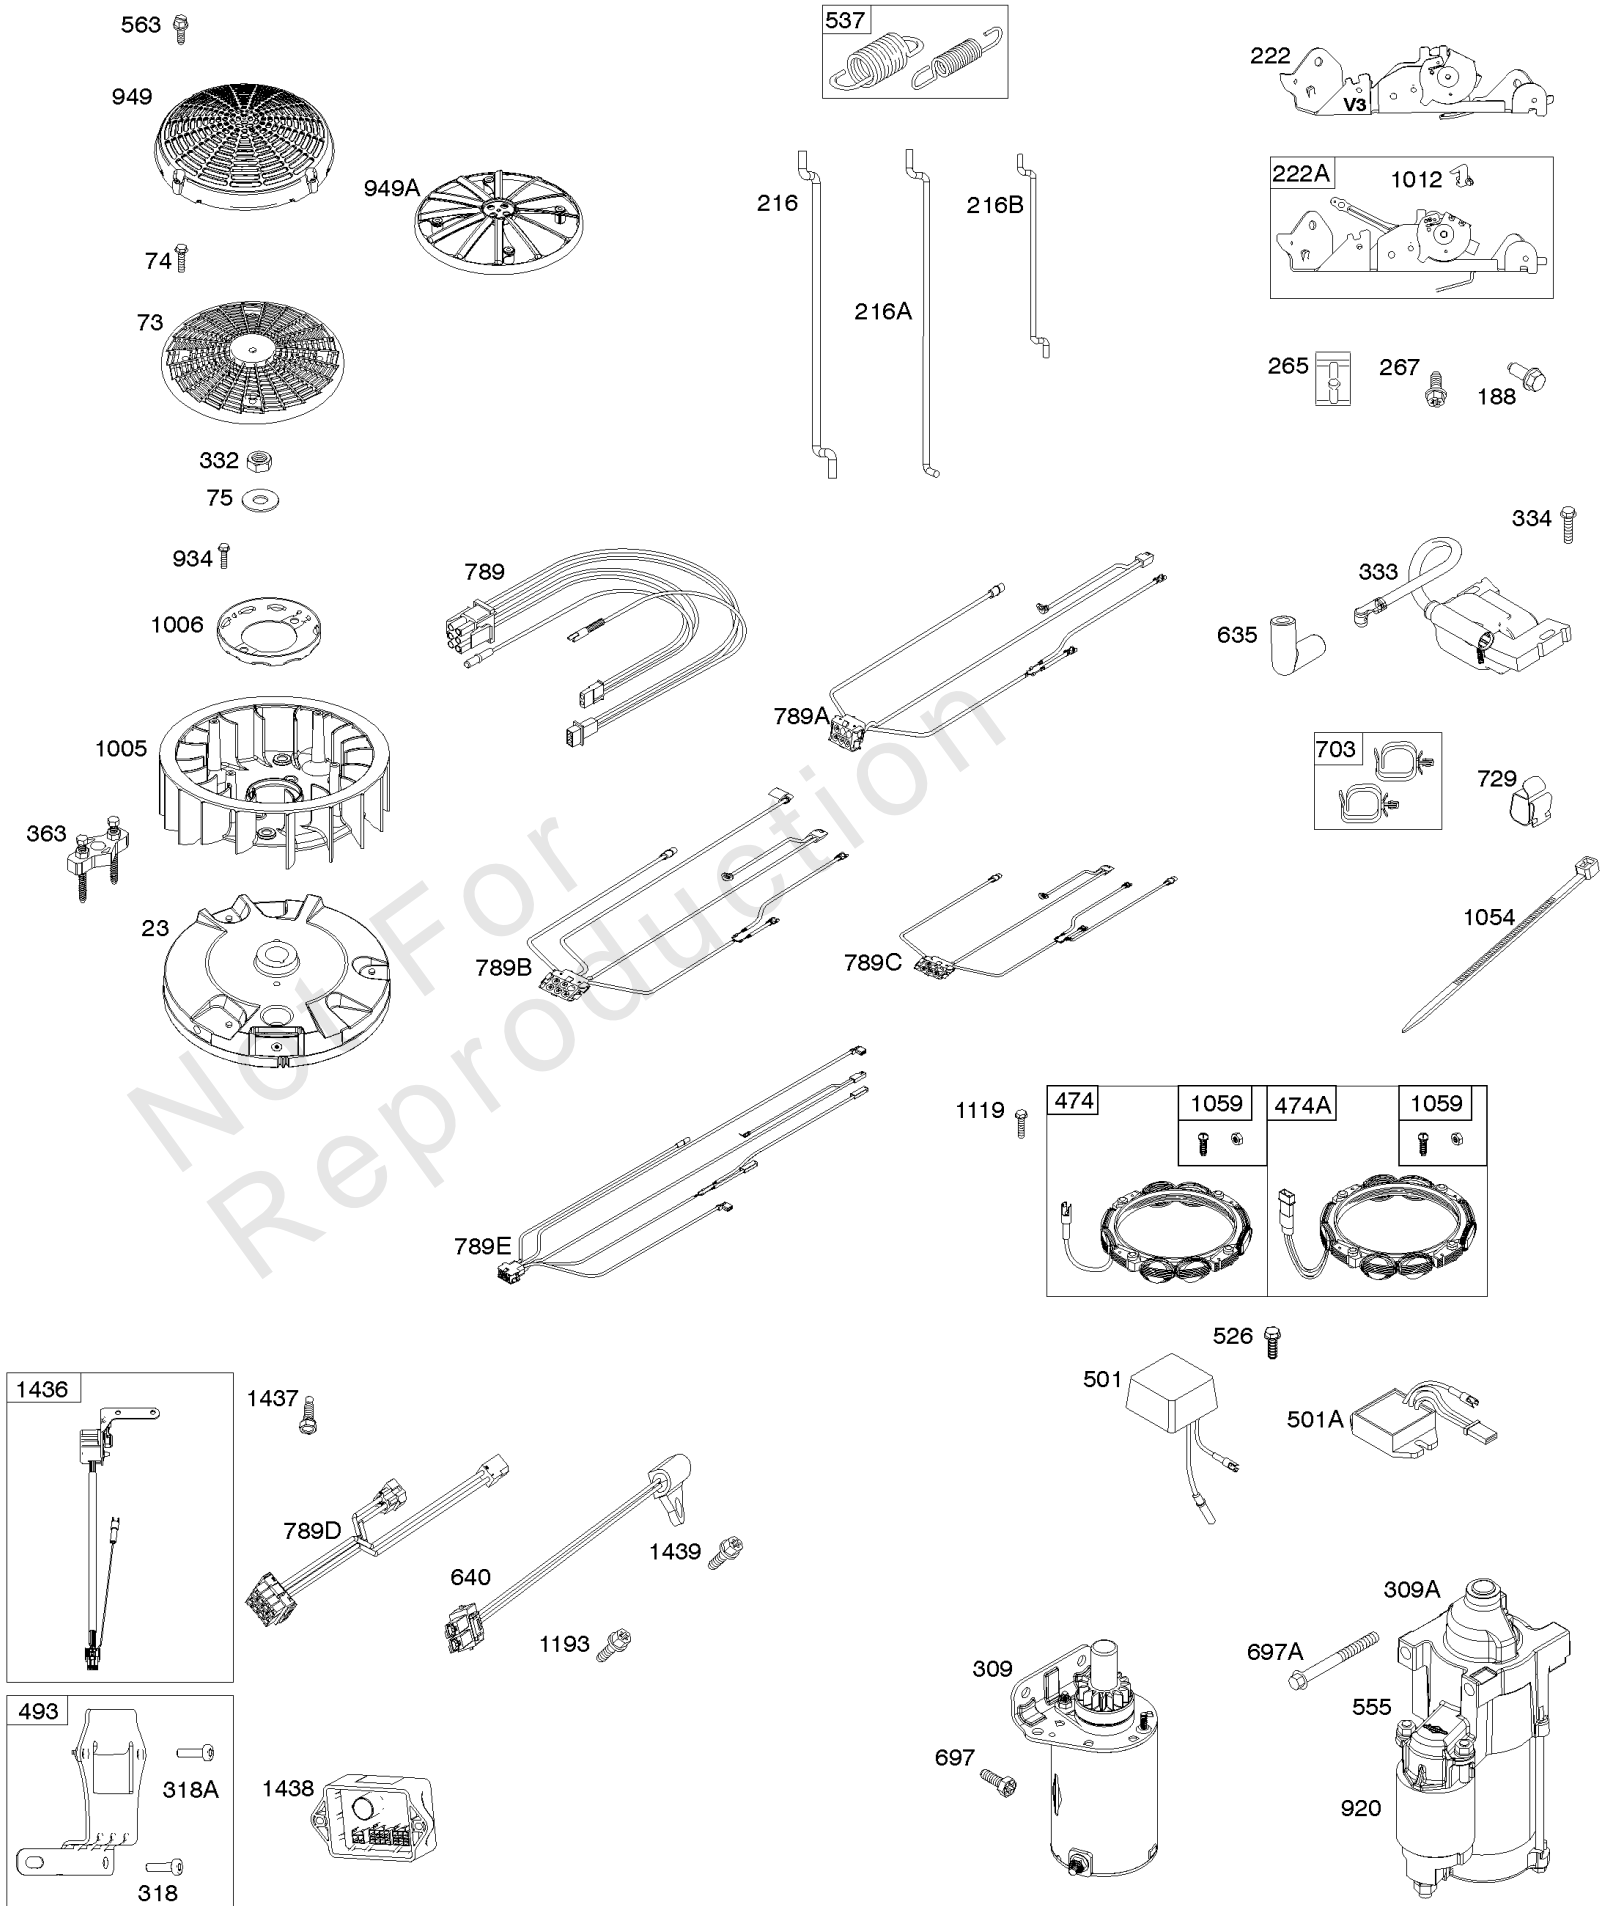

Flywheel, Controls, Wire Harness, Alternator, Starter

REF NO	PART NO	QTY	DESCRIPTION
23	594169		FLYWHEEL
73	494439		SCREEN, Rotating
74	698425		SCREW -(Rotating Screen)
75	691056		WASHER -(Flywheel)
188	691108		SCREW -(Control Bracket)
216A	796229		LINK, Choke -(Choke A Matic)
222A	592555		BRACKET, Control
265	691024		CLAMP, Casing
267	792629		SCREW -(Casing Clamp)
309	590476		MOTOR, Starter
318	691127		SCREW -(Mounting Bracket)
318A	792629		SCREW -(Mounting Bracket)
332	691059		NUT -(Flywheel)
333	592846		ARMATURE, Magneto
334	691061		SCREW -(Magneto Armature)
363	19203		PULLER, Flywheel
474	592829		ALTERNATOR -(5 or 9 Amp. Tri Circuit, Regulated)
474A	592830		ALTERNATOR -(10-16 Amp Regulated)
493	797176		BRACKET, Mounting
501	794360		REGULATOR
501A	593490		REGULATOR
526	691108		SCREW -(Regulator)
537	594915		KIT, Governor/Idle Spring
555	593489		SCREW -(Starter Solenoid)
563	799360		SCREW -(Debris Screen Guard)
635	692076		BOOT, Spark Plug
640	796913		WIRE ASSEMBLY -(Thermistor)
697	591909		SCREW -(Starter Motor) (Drive Cap)
703	691010		CLIP
729	593826		CLIP, Wire
789	695050		HARNESS, Wiring
789A	591392		HARNESS, Wiring
934	593638		SCREW -(Fan Retainer) -Used After Code Date 14082400
934	592604		SCREW -(Fan Retainer) -Used Before Code Date 14082500
949	799357		GUARD, Debris Screen
949A	593206		GUARD, Debris Screen
1005	593640		FAN, Flywheel