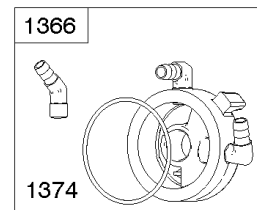

## Cylinder, Crankshaft, Camshaft, Air Guides

REF NO	PART NO	QTY	DESCRIPTION
447	691003		SCREW -(Air Guide Cover)
505	691029		NUT -(Governor Control Lever)
540	594325		PLATE, Baffle
562	690311		BOLT -(Governor Control Lever)
573	594902		PLATE, Back
584	594164		COVER, Breather Passage
618	594326		SCREW -(Baffle Plate)
718	690959		PIN, Locating
718A	594988		PIN, Locating
741	690980		GEAR, Timing
850	100106		SEALANT, Liquid
865	591667		COVER, Air Guide -(Valley)
1036	-----		Label-Emissions
1263	594166		REED, Breather
1264	594165		SCREW -(Breather Reed)
1319	794467		LABEL, Warning
1319A	797669		LABEL, Warning
1330	273521		MANUAL, Repair