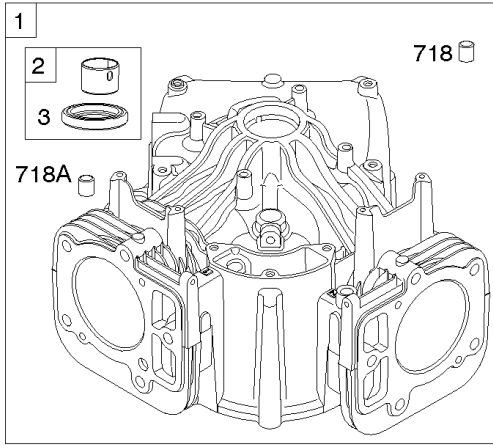

1319 WARNING LABEL

REQUIRED when replacing parts with warning labels affixed.

1319A WARNING LABEL

REQUIRED when replacing parts with warning labels affixed.

1330 REPAIR MANUAL

1036 EMISSIONS LABEL