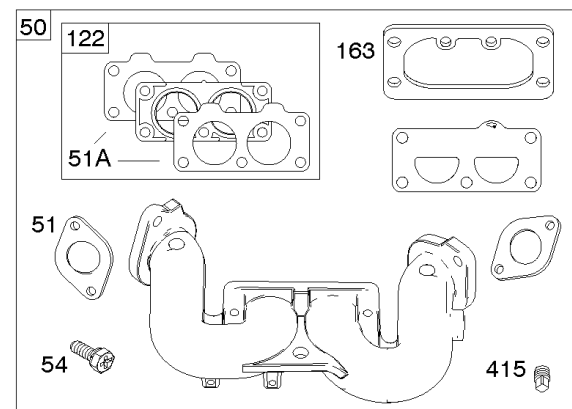

Cylinder Head, Rocker Arm Cover, Intake Manifold

Mfg. No: 44T977-0011-G1

Cylinder Head, Rocker Arm Cover, Intake Manifold

REF NO	PART NO	QTY	DESCRIPTION
5	799088		HEAD, Cylinder -(Cylinder #1)
5A	799089		HEAD, Cylinder -(Cylinder #2)
7	693997		GASKET, Cylinder Head
13	592244		SCREW -(Cylinder Head)
33	793557		VALVE, Exhaust
34	793556		VALVE, Intake
35	694865		SPRING, Valve -(Intake)
36	694865		SPRING, Valve -(Exhaust)
42	499586		KEEPER, Valve
45	690977		TAPPET, Valve
50	797503		MANIFOLD, Intake
51	594427		GASKET, Intake
51A	690949		GASKET, Intake
53	690951		STUD -(Carburetor)
54	699816		SCREW -(Intake Manifold)
122	593425		SPACER, Carburetor
163	691001		GASKET, Air Cleaner
192	690083		ADJUSTER, Rocker Arm
213	799153		BRACKET, Choke Control
337	491055S		PLUG, Spark
383	19576S		WRENCH, Spark Plug
415	794903		PLUG
635	692076		BOOT, Spark Plug
654	690958		NUT -(Carburetor)
798	697890		SCREW -(Rocker Arm)
868	690968		SEAL, Valve
883	690970		GASKET, Exhaust
914	691127		SCREW -(Rocker Cover)
918	596163		HOSE, Vacuum -Used Before Code Date 19091800
918	593641		HOSE, Vacuum -Used After Code Date 19091700
929	691003		SCREW -(Choke Control Bracket)
929A	794904		SCREW -(Choke Control Bracket)
1022	690971		GASKET, Rocker Cover
1023	793146		COVER, Rocker -(Cylinder #1)
1023A	499600		COVER, Rocker -(Cylinder #2)
1026	690981		ROD, Push -(Steel)
1026A	690982		ROD, Push -(Aluminum)
1029	690972		ARM, Rocker