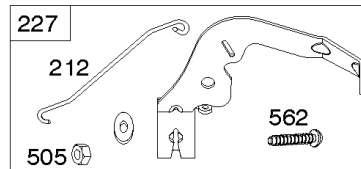

1319 WARNING LABEL

REQUIRED when replacing parts with warning labels affixed.

1319A WARNING LABEL

REQUIRED when replacing parts with warning labels affixed.

1330 REPAIR MANUAL

1036 EMISSIONS LABEL