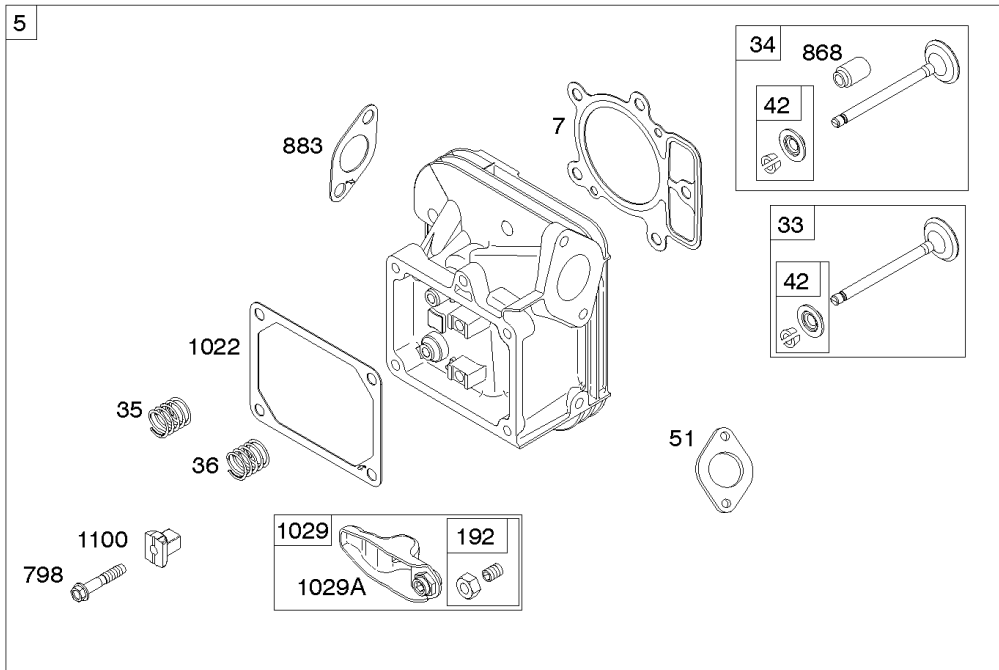

Cylinder Head, Rocker Arm Cover, Intake Manifold

REF NO	PART NO	QTY	DESCRIPTION
5	799088		HEAD, Cylinder -(Cylinder #1)
5A	799089		HEAD, Cylinder -(Cylinder #2)
7	693997		GASKET, Cylinder Head
13	592244		SCREW -(Cylinder Head)
33	793557		VALVE, Exhaust
34	793556		VALVE, Intake
35	694865		SPRING, Valve -(Intake)
36	694865		SPRING, Valve -(Exhaust)
42	499586		KEEPER, Valve
45	690977		TAPPET, Valve
50	797503		MANIFOLD, Intake
51	594427		GASKET, Intake
51A	690949		GASKET, Intake
53	690951		STUD -(Carburetor)
54	699816		SCREW -(Intake Manifold)
122	593425		SPACER, Carburetor
163	691001		GASKET, Air Cleaner
192	690083		ADJUSTER, Rocker Arm
213	799153		BRACKET, Choke Control
337	491055S		PLUG, Spark
383	19576S		WRENCH, Spark Plug
415	794903		PLUG
635	692076		BOOT, Spark Plug
654	690958		NUT -(Carburetor)
798	697890		SCREW -(Rocker Arm)
868	690968		SEAL, Valve
883	690970		GASKET, Exhaust
914	691127		SCREW -(Rocker Cover)
918	596163		HOSE, Vacuum -Used Before Code Date 19091800
918	593641		HOSE, Vacuum -Used After Code Date 19091700
929	691003		SCREW -(Choke Control Bracket)
929A	794904		SCREW -(Choke Control Bracket)
1022	690971		GASKET, Rocker Cover
1023	793146		COVER, Rocker -(Cylinder #1)
1023A	499600		COVER, Rocker -(Cylinder #2)
1026	690981		ROD, Push -(Steel)
1026A	690982		ROD, Push -(Aluminum)
1029	690972		ARM, Rocker

Cylinder Head, Rocker Arm Cover, Intake Manifold

Mfg. No: 44T977-0011-G1