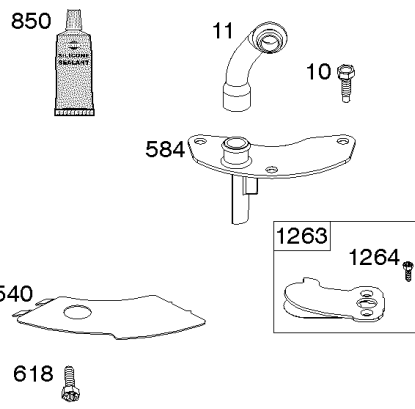

# Cylinder Head, Rocker Arm Cover, Intake Manifold

Mfg. No: 44T977-0011-G1

***Cylinder Head, Rocker Arm Cover, Intake Manifold***

---

REF NO	PART NO	QTY	DESCRIPTION
1029A	807323		ARM, Rocker
1100	791959		PIVOT, Rocker Arm

---

Not For Reproduction

1319 WARNING LABEL

**REQUIRED** when replacing parts with warning labels affixed.

1319A WARNING LABEL

**REQUIRED** when replacing parts with warning labels affixed.

1330 REPAIR MANUAL

## Cylinder, Crankshaft, Camshaft, Air Guides

REF NO	PART NO	QTY	DESCRIPTION
1	594970		CYLINDER ASSEMBLY -Used After Code Date 15071500
1A	594162		CYLINDER ASSEMBLY -Used Before Code Date 15071600
2	797673		KIT, Bushing/Seal -(Magneto Side)
3	391086S		SEAL, Oil -(Magneto Side)
8	792185		BREATHER ASSEMBLY -Used Before Code Date 14082500
9	690937		GASKET, Breather -Used Before Code Date 14082500
10	691108		SCREW -(Breather Assembly)
11	594163		TUBE, Breather -Used After Code Date 14082400
11A	792184		TUBE, Breather -Used Before Code Date 14082500
16	595730		CRANKSHAFT
24	222698S		KEY, Flywheel
25	792072		PISTON ASSEMBLY -(.020" Oversize)
25	792023		PISTON ASSEMBLY -(Standard)
26	792073		SET, Ring -(.020" Oversize)
26	792026		SET, Ring -(Standard)
27	690975		LOCK, Piston Pin
28	696581		PIN, Piston -(Standard)
29	796209		ROD, Connecting
32	690976		SCREW -(Connecting Rod)
45	690977		TAPPET, Valve
46	797242		CAMSHAFT
212	695238		LINK, Throttle
227	798856		LEVER, Governor Control
250	690957		RETAINER, Breather -Used Before Code Date 14082500
252	794389		COLLECTOR, Oil -Used Before Code Date 14082500
306	796852		SHIELD, Cylinder -(Cylinder #1)
306A	591665		SHIELD, Cylinder -(Cylinder 2)
307	691003		SCREW -(Cylinder Shield)
307A	691108		SCREW -(Cylinder Shield)
357	691483		KEY, Drive Pulley
377	690979		KEY, Woodruff
405	594937		SCREW -(Back Plate) -Used After Code Date 15071500
405	697820		SCREW -(Back Plate) -Used Before Code Date 15071600