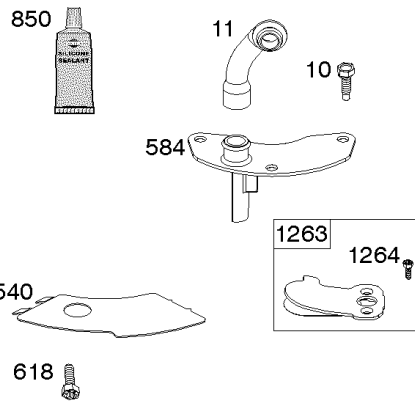

## Cylinder Head, Rocker Arm Cover, Intake Manifold

REF NO	PART NO	QTY	DESCRIPTION
5	799088		HEAD, Cylinder -(Cylinder #1)
5A	799089		HEAD, Cylinder -(Cylinder #2)
7	693997		GASKET, Cylinder Head
13	592244		SCREW -(Cylinder Head)
33	793557		VALVE, Exhaust
34	793556		VALVE, Intake
35	694865		SPRING, Valve -(Intake)
36	694865		SPRING, Valve -(Exhaust)
42	499586		KEEPER, Valve
45	690977		TAPPET, Valve
50	797503		MANIFOLD, Intake
51	594427		GASKET, Intake
51A	690949		GASKET, Intake
53	690951		STUD -(Carburetor)
54	699816		SCREW -(Intake Manifold)
122	593425		SPACER, Carburetor
163	691001		GASKET, Air Cleaner
192	690083		ADJUSTER, Rocker Arm
213	799153		BRACKET, Choke Control
337	491055S		PLUG, Spark
383	19576S		WRENCH, Spark Plug
415	794903		PLUG
635	692076		BOOT, Spark Plug
654	690958		NUT -(Carburetor)
798	697890		SCREW -(Rocker Arm)
868	690968		SEAL, Valve
883	690970		GASKET, Exhaust
914	691127		SCREW -(Rocker Cover)
918	596163		HOSE, Vacuum -Used Before Code Date 19091800
918	593641		HOSE, Vacuum -Used After Code Date 19091700
929	691003		SCREW -(Choke Control Bracket)
929A	794904		SCREW -(Choke Control Bracket)
1022	690971		GASKET, Rocker Cover
1023	793146		COVER, Rocker -(Cylinder #1)
1023A	499600		COVER, Rocker -(Cylinder #2)
1026	690981		ROD, Push -(Steel)
1026A	690982		ROD, Push -(Aluminum)
1029	690972		ARM, Rocker

# Cylinder Head, Rocker Arm Cover, Intake Manifold

Mfg. No: 44T977-0011-G1

***Cylinder Head, Rocker Arm Cover, Intake Manifold***

---

REF NO	PART NO	QTY	DESCRIPTION
1029A	807323		ARM, Rocker
1100	791959		PIVOT, Rocker Arm

---

Not For Reproduction

1319 WARNING LABEL

**REQUIRED** when replacing parts with warning labels affixed.

1319A WARNING LABEL

**REQUIRED** when replacing parts with warning labels affixed.

1330 REPAIR MANUAL