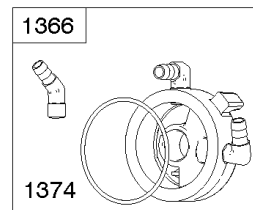

Engine Sump, Lubrication, Oil Cooler

REF NO	PART NO	QTY	DESCRIPTION
4	594973		SUMP, Engine -Used After Code Date 15071500
4A	797502		SUMP, Engine -Used Before Code Date 15071600
12	594195		GASKET, Crankcase -Used Before Code Date 15071600
15	690946		PLUG, Oil Drain
20	795387		SEAL, Oil -(PTO Side)
22	694966		SCREW -(Crankcase Cover/Sump)
186A	796532		CONNECTOR, Hose -(Oil Drain)
219	793338		GEAR, Governor
220	799772		WASHER -(Governor Gear)
221	841026		CUP, Governor
239	792028		SWITCH, Oil Pressure
287	697820		SCREW -(Dipstick Tube)
305	594618		SCREW -(Blower Housing)
305B	593634		SCREW -(Blower Housing) (Oil Drain Retainer)
400	796862		COOLER, Oil
404	690442		WASHER -(Governor Crank)
415	794903		PLUG
448	799103		BRACKET, Oil Cooler
512	594200		HOSE, Oil Drain
517	593633		RETAINER, Oil Drain
523	594528		DIPSTICK
524	691032		SEAL, O-Ring
525	691037		TUBE, Dipstick
552	796638		BUSHING, Governor Crank
552A	690553		BUSHING, Governor Crank
601A	841597		CLAMP, Hose
615	698290		RETAINER, Governor Shaft
616	691045		CRANK, Governor
691	790574		SEAL, Governor Shaft
742	690328		RETAINER, E Ring
750	796208		SCREW -(Oil Pump Cover)
829	799104		HOSE, Oil Cooler
842	691031		SEAL, O-Ring -(Dipstick Tube)
847	594609		SCREW, Dipstick tube
943	796222		SEAL, O-Ring -(Oil Pump Cover)
965	796221		COVER, Oil Pump
1013	690954		NIPPLE, Oil Filter
1017	796214		SCREEN, Oil Pump
1024	796220		PUMP, Oil
1027	696854		FILTER, Oil
1028	796864		ADAPTER, Oil Filter