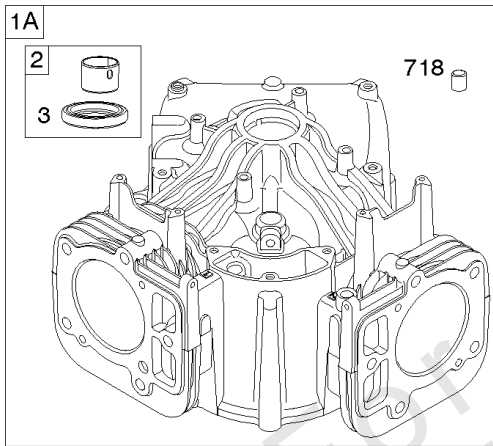

1319 WARNING LABEL

REQUIRED when replacing parts with warning labels affixed.

1319A WARNING LABEL

REQUIRED when replacing parts with warning labels affixed.

1330 REPAIR MANUAL

1036 EMISSIONS LABEL