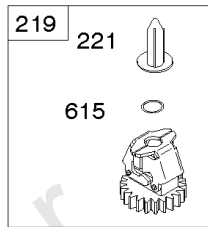

1319 WARNING LABEL

**REQUIRED** when replacing parts with warning labels affixed.

1319A WARNING LABEL

**REQUIRED** when replacing parts with warning labels affixed.

1330 REPAIR MANUAL

1036 EMISSIONS LABEL

## Cylinder, Crankshaft, Camshaft, Air Guides

REF NO	PART NO	QTY	DESCRIPTION
447	691003		SCREW -(Air Guide Cover)
505	691029		NUT -(Governor Control Lever)
540	594325		PLATE, Baffle
562	690311		BOLT -(Governor Control Lever)
573	594902		PLATE, Back
584	594164		COVER, Breather Passage
618	594326		SCREW -(Baffle Plate)
718	690959		PIN, Locating
718A	594988		PIN, Locating
741	690980		GEAR, Timing
850	100106		SEALANT, Liquid
865	591667		COVER, Air Guide -(Valley)
1036	-----		Label-Emissions
1263	594166		REED, Breather
1264	594165		SCREW -(Breather Reed)
1319	794467		LABEL, Warning
1319A	797669		LABEL, Warning
1330	273521		MANUAL, Repair