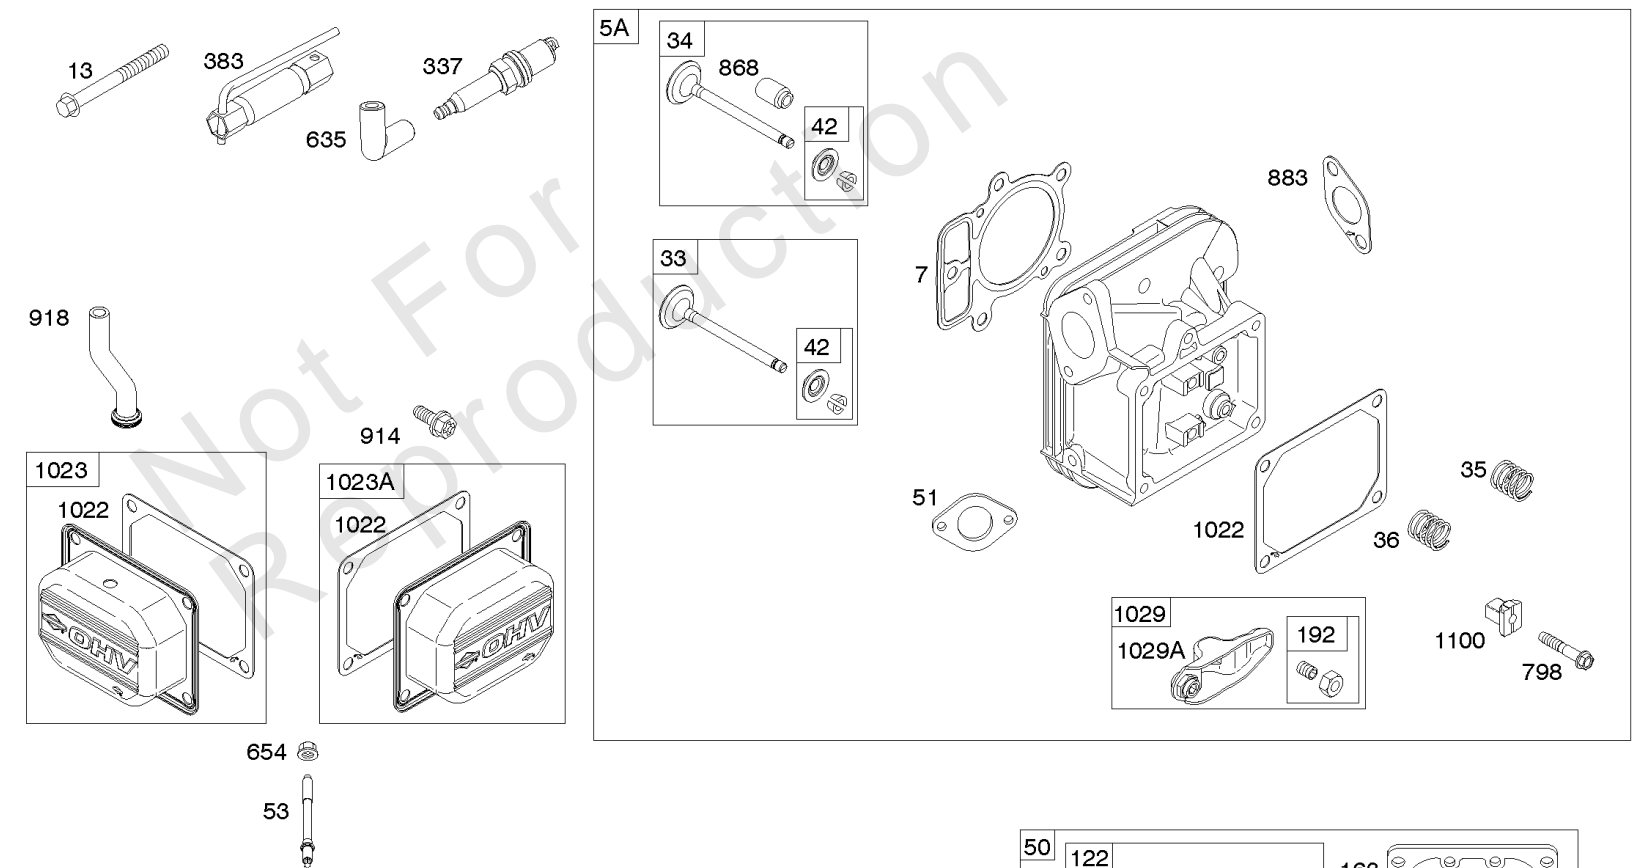

Cylinder Head, Rocker Arm Cover, Intake Manifold

REF NO	PART NO	QTY	DESCRIPTION
5	799088		HEAD, Cylinder -(Cylinder #1)
5A	799089		HEAD, Cylinder -(Cylinder #2)
7	693997		GASKET, Cylinder Head
13	592244		SCREW -(Cylinder Head)
33	793557		VALVE, Exhaust
34	793556		VALVE, Intake
35	694865		SPRING, Valve -(Intake)
36	694865		SPRING, Valve -(Exhaust)
42	499586		KEEPER, Valve
45	690977		TAPPET, Valve
50	797503		MANIFOLD, Intake
51	594427		GASKET, Intake
51A	690949		GASKET, Intake
53	690951		STUD -(Carburetor)
54	699816		SCREW -(Intake Manifold)
122	593425		SPACER, Carburetor
163	691001		GASKET, Air Cleaner
192	690083		ADJUSTER, Rocker Arm
213	799153		BRACKET, Choke Control
337	491055S		PLUG, Spark
383	19576S		WRENCH, Spark Plug
415	794903		PLUG
635	692076		BOOT, Spark Plug
654	690958		NUT -(Carburetor)
798	697890		SCREW -(Rocker Arm)
868	690968		SEAL, Valve
883	690970		GASKET, Exhaust
914	691127		SCREW -(Rocker Cover)
918	596163		HOSE, Vacuum -Used Before Code Date 19091800
918	593641		HOSE, Vacuum -Used After Code Date 19091700
929	691003		SCREW -(Choke Control Bracket)
929A	794904		SCREW -(Choke Control Bracket)
1022	690971		GASKET, Rocker Cover
1023	793146		COVER, Rocker -(Cylinder #1)
1023A	499600		COVER, Rocker -(Cylinder #2)
1026	690981		ROD, Push -(Steel)
1026A	690982		ROD, Push -(Aluminum)
1029	690972		ARM, Rocker

Cylinder Head, Rocker Arm Cover, Intake Manifold

Mfg. No: 44T977-0011-G1