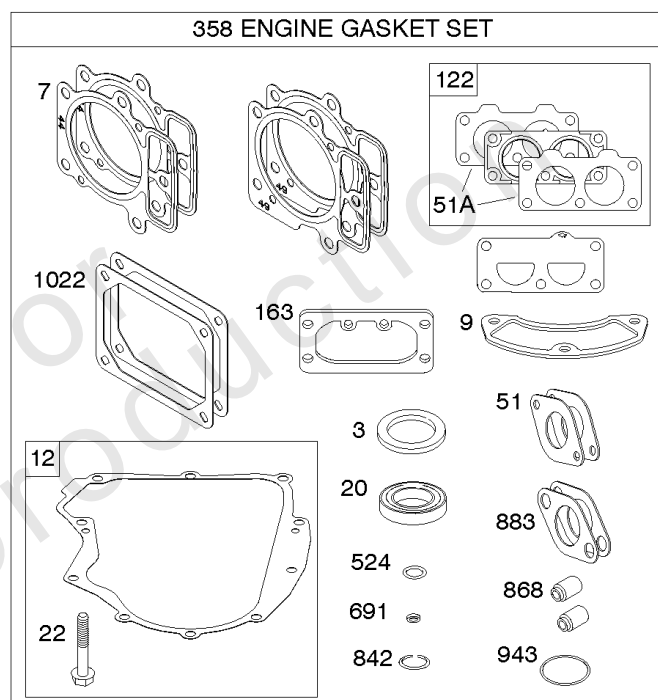

Engine/Valve Gasket Set, Carburetor Overhaul Kit

REF NO	PART NO	QTY	DESCRIPTION
3	391086S		SEAL, Oil -(Magneto Side)
7	693997		GASKET, Cylinder Head
9	690937		GASKET, Breather -Used Before Code Date 14082500
12	594195		GASKET, Crankcase -Used Before Code Date 15071600
20	795387		SEAL, Oil -(PTO Side)
22	694966		SCREW -(Crankcase Cover/Sump)
51	690949		GASKET, Intake
51A	594427		GASKET, Intake
93	845864		BUSHING, Throttle Shaft
104	694918		PIN, Float Hinge
105	797410		VALVE, Float Needle
121	799132		KIT, Carburetor Overhaul
122	593425		SPACER, Carburetor
137	690994		GASKET, Float Bowl
150	841649		GASKET, Nozzle
163	691001		GASKET, Air Cleaner
276	695410		WASHER, Sealing
358	799117		GASKET SET, Engine
524	691032		SEAL, O-Ring
633	690722		SEAL, Choke/Throttle Shaft
672	690234		GASKET, Carburetor Plate
691	790574		SEAL, Governor Shaft
842	691031		SEAL, O-Ring -(Dipstick Tube)
868	690968		SEAL, Valve
883	690970		GASKET, Exhaust
943	796222		SEAL, O-Ring -(Oil Pump Cover)
987	808183		SEAL, Choke/Throttle Shaft
1022	690971		GASKET, Rocker Cover
1095	694013		GASKET SET, Valve
1124	841653		SEAL, O-Ring -(Fuel Transfer Tube)
1124A	690988		SEAL, O-Ring -(Fuel Transfer Tube)