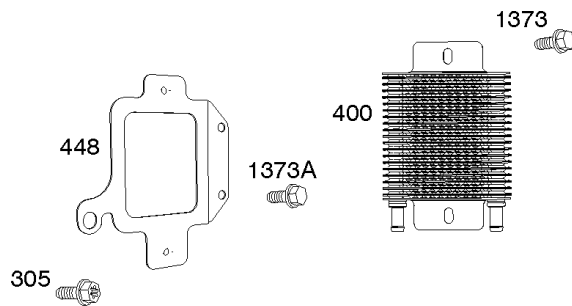

Engine Sump, Lubrication, Oil Cooler

REF NO	PART NO	QTY	DESCRIPTION
4	594973		SUMP, Engine -Used After Code Date 15071500
4A	797502		SUMP, Engine -Used Before Code Date 15071600
12	594195		GASKET, Crankcase -Used Before Code Date 15071600
15	690946		PLUG, Oil Drain
20	795387		SEAL, Oil -(PTO Side)
22	694966		SCREW -(Crankcase Cover/Sump)
186A	796532		CONNECTOR, Hose -(Oil Drain)
219	793338		GEAR, Governor
220	799772		WASHER -(Governor Gear)
221	841026		CUP, Governor
239	792028		SWITCH, Oil Pressure
287	697820		SCREW -(Dipstick Tube)
305	594618		SCREW -(Blower Housing)
305B	593634		SCREW -(Blower Housing) (Oil Drain Retainer)
400	796862		COOLER, Oil
404	690442		WASHER -(Governor Crank)
415	794903		PLUG
448	799103		BRACKET, Oil Cooler
512	594200		HOSE, Oil Drain
517	593633		RETAINER, Oil Drain
523	594528		DIPSTICK
524	691032		SEAL, O-Ring
525	691037		TUBE, Dipstick
552	796638		BUSHING, Governor Crank
552A	690553		BUSHING, Governor Crank
601A	841597		CLAMP, Hose
615	698290		RETAINER, Governor Shaft
616	691045		CRANK, Governor
691	790574		SEAL, Governor Shaft
742	690328		RETAINER, E Ring
750	796208		SCREW -(Oil Pump Cover)
829	799104		HOSE, Oil Cooler
842	691031		SEAL, O-Ring -(Dipstick Tube)
847	594609		SCREW, Dipstick tube
943	796222		SEAL, O-Ring -(Oil Pump Cover)
965	796221		COVER, Oil Pump
1013	690954		NIPPLE, Oil Filter
1017	796214		SCREEN, Oil Pump
1024	796220		PUMP, Oil
1027	696854		FILTER, Oil
1028	796864		ADAPTER, Oil Filter