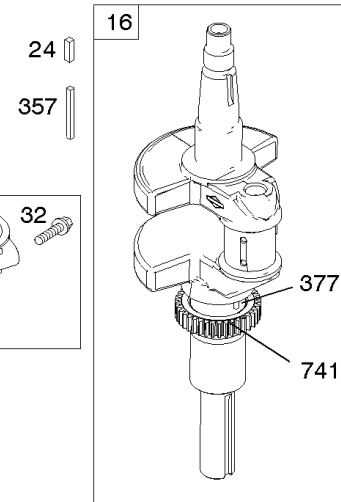

# Cylinder Head, Rocker Arm Cover, Intake Manifold

Mfg. No: 44T977-0011-G1

***Cylinder Head, Rocker Arm Cover, Intake Manifold***

---

REF NO	PART NO	QTY	DESCRIPTION
1029A	807323		ARM, Rocker
1100	791959		PIVOT, Rocker Arm

## Cylinder, Crankshaft, Camshaft, Air Guides

REF NO	PART NO	QTY	DESCRIPTION
1	594970		CYLINDER ASSEMBLY -Used After Code Date 15071500
1A	594162		CYLINDER ASSEMBLY -Used Before Code Date 15071600
2	797673		KIT, Bushing/Seal -(Magneto Side)
3	391086S		SEAL, Oil -(Magneto Side)
8	792185		BREATHER ASSEMBLY -Used Before Code Date 14082500
9	690937		GASKET, Breather -Used Before Code Date 14082500
10	691108		SCREW -(Breather Assembly)
11	594163		TUBE, Breather -Used After Code Date 14082400
11A	792184		TUBE, Breather -Used Before Code Date 14082500
16	595730		CRANKSHAFT
24	222698S		KEY, Flywheel
25	792072		PISTON ASSEMBLY -(.020" Oversize)
25	792023		PISTON ASSEMBLY -(Standard)
26	792073		SET, Ring -(.020" Oversize)
26	792026		SET, Ring -(Standard)
27	690975		LOCK, Piston Pin
28	696581		PIN, Piston -(Standard)
29	796209		ROD, Connecting
32	690976		SCREW -(Connecting Rod)
45	690977		TAPPET, Valve
46	797242		CAMSHAFT
212	695238		LINK, Throttle
227	798856		LEVER, Governor Control
250	690957		RETAINER, Breather -Used Before Code Date 14082500
252	794389		COLLECTOR, Oil -Used Before Code Date 14082500
306	796852		SHIELD, Cylinder -(Cylinder #1)
306A	591665		SHIELD, Cylinder -(Cylinder 2)
307	691003		SCREW -(Cylinder Shield)
307A	691108		SCREW -(Cylinder Shield)
357	691483		KEY, Drive Pulley
377	690979		KEY, Woodruff
405	594937		SCREW -(Back Plate) -Used After Code Date 15071500
405	697820		SCREW -(Back Plate) -Used Before Code Date 15071600