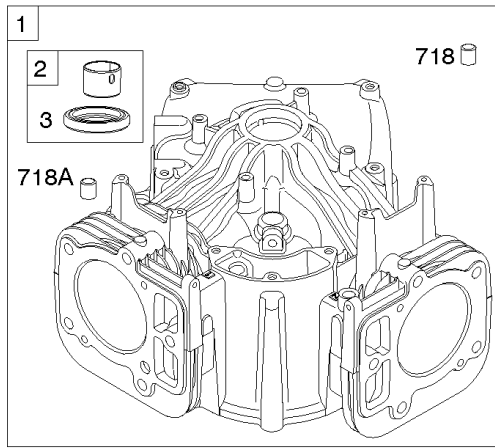

1319 WARNING LABEL

REQUIRED when replacing parts with warning labels affixed.

1319A WARNING LABEL

REQUIRED when replacing parts with warning labels affixed.

1330 REPAIR MANUAL

1036 EMISSIONS LABEL