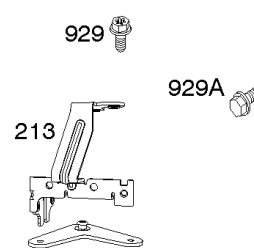

Cylinder Head, Rocker Arm Cover, Intake Manifold

REF NO	PART NO	QTY	DESCRIPTION
5	799088		HEAD, Cylinder -(Cylinder #1)
5A	799089		HEAD, Cylinder -(Cylinder #2)
7	693997		GASKET, Cylinder Head
13	592244		SCREW -(Cylinder Head)
33	793557		VALVE, Exhaust
34	793556		VALVE, Intake
35	694865		SPRING, Valve -(Intake)
36	694865		SPRING, Valve -(Exhaust)
42	499586		KEEPER, Valve
45	690977		TAPPET, Valve
50	797503		MANIFOLD, Intake
51	594427		GASKET, Intake
51A	690949		GASKET, Intake
53	690951		STUD -(Carburetor)
54	699816		SCREW -(Intake Manifold)
122	593425		SPACER, Carburetor
163	691001		GASKET, Air Cleaner
192	690083		ADJUSTER, Rocker Arm
213	799153		BRACKET, Choke Control
337	491055S		PLUG, Spark
383	19576S		WRENCH, Spark Plug
415	794903		PLUG
635	692076		BOOT, Spark Plug
654	690958		NUT -(Carburetor)
798	697890		SCREW -(Rocker Arm)
868	690968		SEAL, Valve
883	690970		GASKET, Exhaust
914	691127		SCREW -(Rocker Cover)
918	596163		HOSE, Vacuum -Used Before Code Date 19091800
918	593641		HOSE, Vacuum -Used After Code Date 19091700
929	691003		SCREW -(Choke Control Bracket)
929A	794904		SCREW -(Choke Control Bracket)
1022	690971		GASKET, Rocker Cover
1023	793146		COVER, Rocker -(Cylinder #1)
1023A	499600		COVER, Rocker -(Cylinder #2)
1026	690981		ROD, Push -(Steel)
1026A	690982		ROD, Push -(Aluminum)
1029	690972		ARM, Rocker

Cylinder Head, Rocker Arm Cover, Intake Manifold

Mfg. No: 44T977-0011-G1