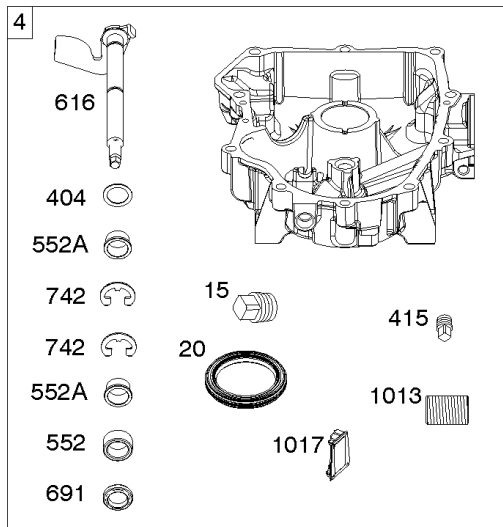

1319 WARNING LABEL

**REQUIRED** when replacing parts with warning labels affixed.

1319A WARNING LABEL

**REQUIRED** when replacing parts with warning labels affixed.

1330 REPAIR MANUAL

1036 EMISSIONS LABEL

## Cylinder, Crankshaft, Camshaft, Air Guides

REF NO	PART NO	QTY	DESCRIPTION
447	691003		SCREW -(Air Guide Cover)
505	691029		NUT -(Governor Control Lever)
540	594325		PLATE, Baffle
562	690311		BOLT -(Governor Control Lever)
573	594902		PLATE, Back
584	594164		COVER, Breather Passage
618	594326		SCREW -(Baffle Plate)
718	690959		PIN, Locating
718A	594988		PIN, Locating
741	690980		GEAR, Timing
850	100106		SEALANT, Liquid
865	591667		COVER, Air Guide -(Valley)
1036	-----		Label-Emissions
1263	594166		REED, Breather
1264	594165		SCREW -(Breather Reed)
1319	794467		LABEL, Warning
1319A	797669		LABEL, Warning
1330	273521		MANUAL, Repair