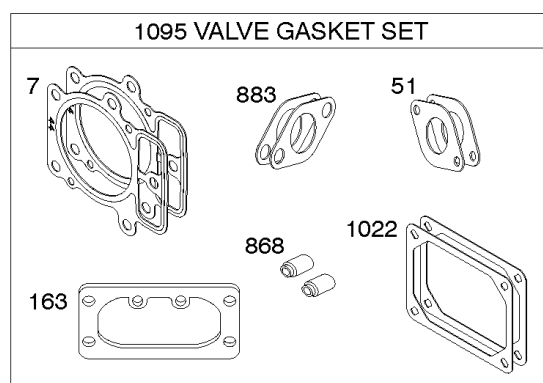

Engine/Valve Gasket Set, Carburetor Overhaul Kit

REF NO	PART NO	QTY	DESCRIPTION
3	391086S		SEAL, Oil -(Magneto Side)
7	693997		GASKET, Cylinder Head
9	690937		GASKET, Breather -Used Before Code Date 14082500
12	594195		GASKET, Crankcase -Used Before Code Date 15071600
20	795387		SEAL, Oil -(PTO Side)
22	694966		SCREW -(Crankcase Cover/Sump)
51	690949		GASKET, Intake
51A	594427		GASKET, Intake
93	845864		BUSHING, Throttle Shaft
104	694918		PIN, Float Hinge
105	797410		VALVE, Float Needle
121	799132		KIT, Carburetor Overhaul
122	593425		SPACER, Carburetor
137	690994		GASKET, Float Bowl
150	841649		GASKET, Nozzle
163	691001		GASKET, Air Cleaner
276	695410		WASHER, Sealing
358	799117		GASKET SET, Engine
524	691032		SEAL, O-Ring
633	690722		SEAL, Choke/Throttle Shaft
672	690234		GASKET, Carburetor Plate
691	790574		SEAL, Governor Shaft
842	691031		SEAL, O-Ring -(Dipstick Tube)
868	690968		SEAL, Valve
883	690970		GASKET, Exhaust
943	796222		SEAL, O-Ring -(Oil Pump Cover)
987	808183		SEAL, Choke/Throttle Shaft
1022	690971		GASKET, Rocker Cover
1095	694013		GASKET SET, Valve
1124	841653		SEAL, O-Ring -(Fuel Transfer Tube)
1124A	690988		SEAL, O-Ring -(Fuel Transfer Tube)