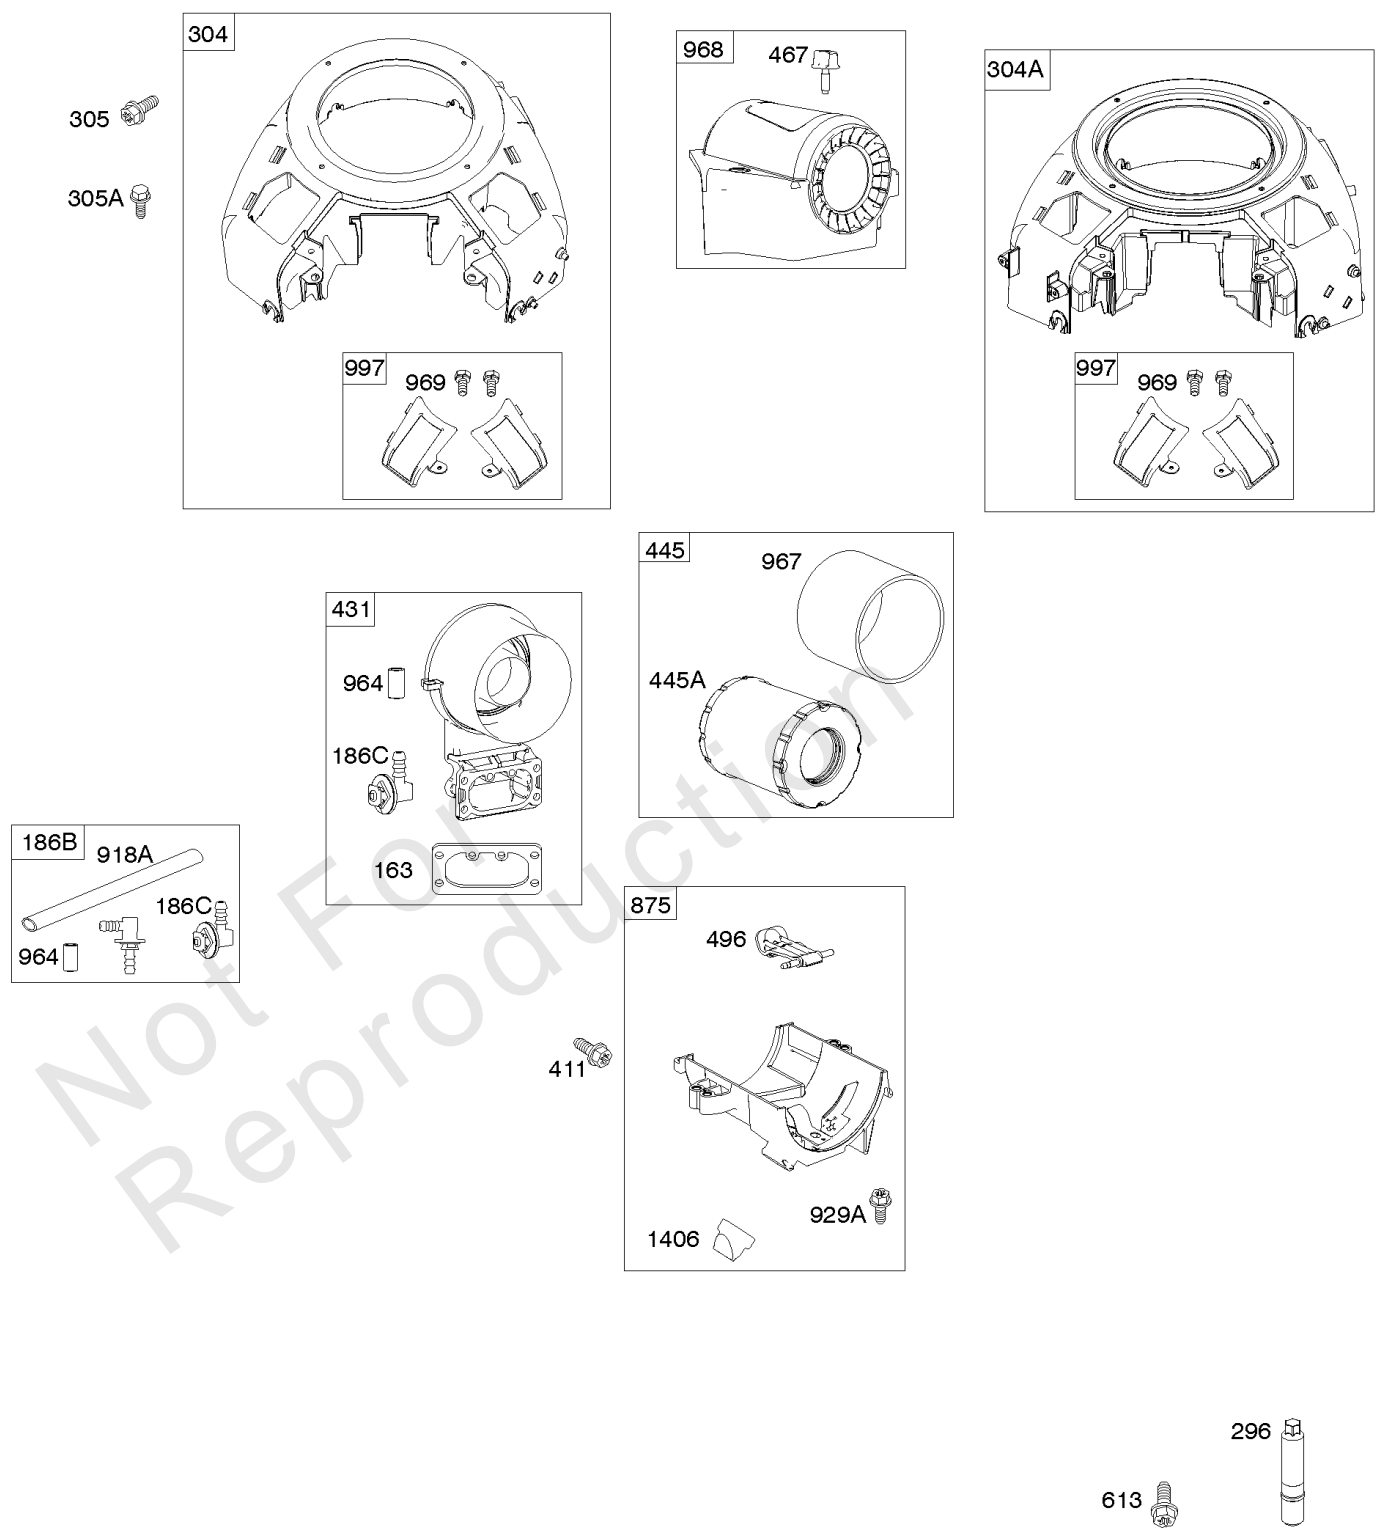

Model Components	Page
Blower Housing, Air Cleaner.....	4
Carburetor, Fuel Supply.....	6
Cylinder Head, Rocker Arm Cover, Intake Manifold.....	10
Cylinder, Crankshaft, Camshaft, Air Guides.....	14
Engine Sump, Lubrication, Oil Cooler.....	18
Engine/Valve Gasket Set, Carburetor Overhaul Kit.....	22
Flywheel, Controls, Wire Harness, Alternator, Starter.....	24
Replacement Engine - US & Canada.....	28

Not For
Reproduction