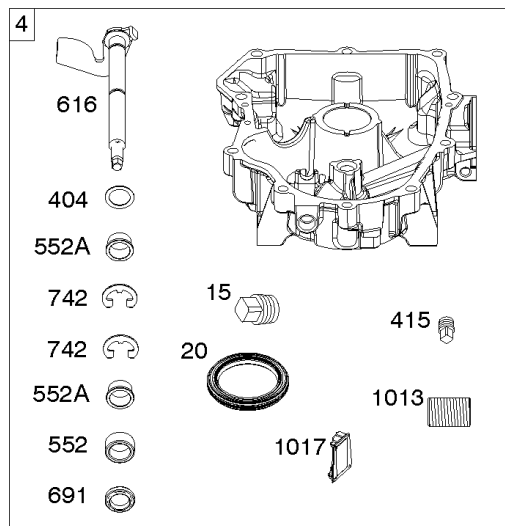

Engine Sump, Lubrication, Oil Cooler

REF NO	PART NO	QTY	DESCRIPTION
4	594973		SUMP, Engine -Used After Code Date 15071500
4A	797502		SUMP, Engine -Used Before Code Date 15071600
12	594195		GASKET, Crankcase -Used Before Code Date 15071600
15	690946		PLUG, Oil Drain
20	795387		SEAL, Oil -(PTO Side)
22	694966		SCREW -(Crankcase Cover/Sump)
186A	796532		CONNECTOR, Hose -(Oil Drain)
219	793338		GEAR, Governor
220	799772		WASHER -(Governor Gear)
221	841026		CUP, Governor
239	792028		SWITCH, Oil Pressure
287	697820		SCREW -(Dipstick Tube)
305	594618		SCREW -(Blower Housing)
305B	593634		SCREW -(Blower Housing) (Oil Drain Retainer)
400	796862		COOLER, Oil
404	690442		WASHER -(Governor Crank)
415	794903		PLUG
448	799103		BRACKET, Oil Cooler
512	594200		HOSE, Oil Drain
517	593633		RETAINER, Oil Drain
523	594528		DIPSTICK
524	691032		SEAL, O-Ring
525	691037		TUBE, Dipstick
552	796638		BUSHING, Governor Crank
552A	690553		BUSHING, Governor Crank
601A	841597		CLAMP, Hose
615	698290		RETAINER, Governor Shaft
616	691045		CRANK, Governor
691	790574		SEAL, Governor Shaft
742	690328		RETAINER, E Ring
750	796208		SCREW -(Oil Pump Cover)
829	799104		HOSE, Oil Cooler
842	691031		SEAL, O-Ring -(Dipstick Tube)
847	594609		SCREW, Dipstick tube
943	796222		SEAL, O-Ring -(Oil Pump Cover)
965	796221		COVER, Oil Pump
1013	690954		NIPPLE, Oil Filter
1017	796214		SCREEN, Oil Pump
1024	796220		PUMP, Oil
1027	696854		FILTER, Oil
1028	796864		ADAPTER, Oil Filter