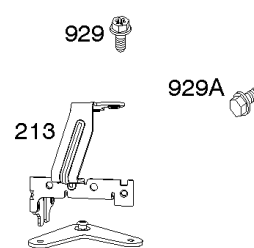

Cylinder Head, Rocker Arm Cover, Intake Manifold

Mfg. No: 44T977-0011-G1

Cylinder Head, Rocker Arm Cover, Intake Manifold

REF NO	PART NO	QTY	DESCRIPTION
5	799088		HEAD, Cylinder -(Cylinder #1)
5A	799089		HEAD, Cylinder -(Cylinder #2)
7	693997		GASKET, Cylinder Head
13	592244		SCREW -(Cylinder Head)
33	793557		VALVE, Exhaust
34	793556		VALVE, Intake
35	694865		SPRING, Valve -(Intake)
36	694865		SPRING, Valve -(Exhaust)
42	499586		KEEPER, Valve
45	690977		TAPPET, Valve
50	797503		MANIFOLD, Intake
51	594427		GASKET, Intake
51A	690949		GASKET, Intake
53	690951		STUD -(Carburetor)
54	699816		SCREW -(Intake Manifold)
122	593425		SPACER, Carburetor
163	691001		GASKET, Air Cleaner
192	690083		ADJUSTER, Rocker Arm
213	799153		BRACKET, Choke Control
337	491055S		PLUG, Spark
383	19576S		WRENCH, Spark Plug
415	794903		PLUG
635	692076		BOOT, Spark Plug
654	690958		NUT -(Carburetor)
798	697890		SCREW -(Rocker Arm)
868	690968		SEAL, Valve
883	690970		GASKET, Exhaust
914	691127		SCREW -(Rocker Cover)
918	596163		HOSE, Vacuum -Used Before Code Date 19091800
918	593641		HOSE, Vacuum -Used After Code Date 19091700
929	691003		SCREW -(Choke Control Bracket)
929A	794904		SCREW -(Choke Control Bracket)
1022	690971		GASKET, Rocker Cover
1023	793146		COVER, Rocker -(Cylinder #1)
1023A	499600		COVER, Rocker -(Cylinder #2)
1026	690981		ROD, Push -(Steel)
1026A	690982		ROD, Push -(Aluminum)
1029	690972		ARM, Rocker