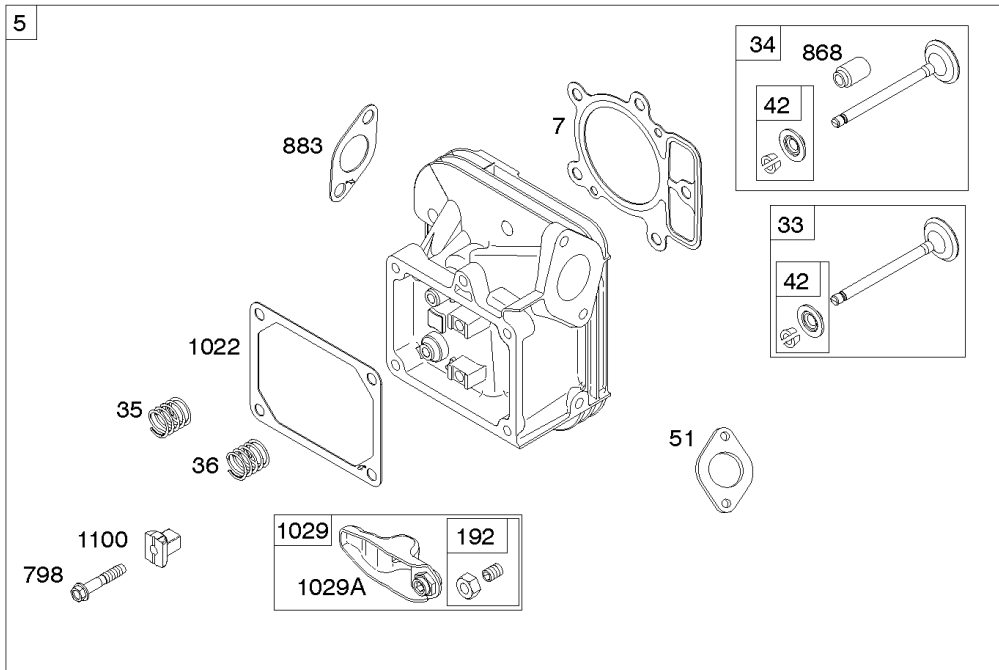

Cylinder Head, Rocker Arm Cover, Intake Manifold

Mfg. No: 44T977-0011-G1

Cylinder Head, Rocker Arm Cover, Intake Manifold

REF NO	PART NO	QTY	DESCRIPTION
5	799088		HEAD, Cylinder -(Cylinder #1)
5A	799089		HEAD, Cylinder -(Cylinder #2)
7	693997		GASKET, Cylinder Head
13	592244		SCREW -(Cylinder Head)
33	793557		VALVE, Exhaust
34	793556		VALVE, Intake
35	694865		SPRING, Valve -(Intake)
36	694865		SPRING, Valve -(Exhaust)
42	499586		KEEPER, Valve
45	690977		TAPPET, Valve
50	797503		MANIFOLD, Intake
51	594427		GASKET, Intake
51A	690949		GASKET, Intake
53	690951		STUD -(Carburetor)
54	699816		SCREW -(Intake Manifold)
122	593425		SPACER, Carburetor
163	691001		GASKET, Air Cleaner
192	690083		ADJUSTER, Rocker Arm
213	799153		BRACKET, Choke Control
337	491055S		PLUG, Spark
383	19576S		WRENCH, Spark Plug
415	794903		PLUG
635	692076		BOOT, Spark Plug
654	690958		NUT -(Carburetor)
798	697890		SCREW -(Rocker Arm)
868	690968		SEAL, Valve
883	690970		GASKET, Exhaust
914	691127		SCREW -(Rocker Cover)
918	596163		HOSE, Vacuum -Used Before Code Date 19091800
918	593641		HOSE, Vacuum -Used After Code Date 19091700
929	691003		SCREW -(Choke Control Bracket)
929A	794904		SCREW -(Choke Control Bracket)
1022	690971		GASKET, Rocker Cover
1023	793146		COVER, Rocker -(Cylinder #1)
1023A	499600		COVER, Rocker -(Cylinder #2)
1026	690981		ROD, Push -(Steel)
1026A	690982		ROD, Push -(Aluminum)
1029	690972		ARM, Rocker