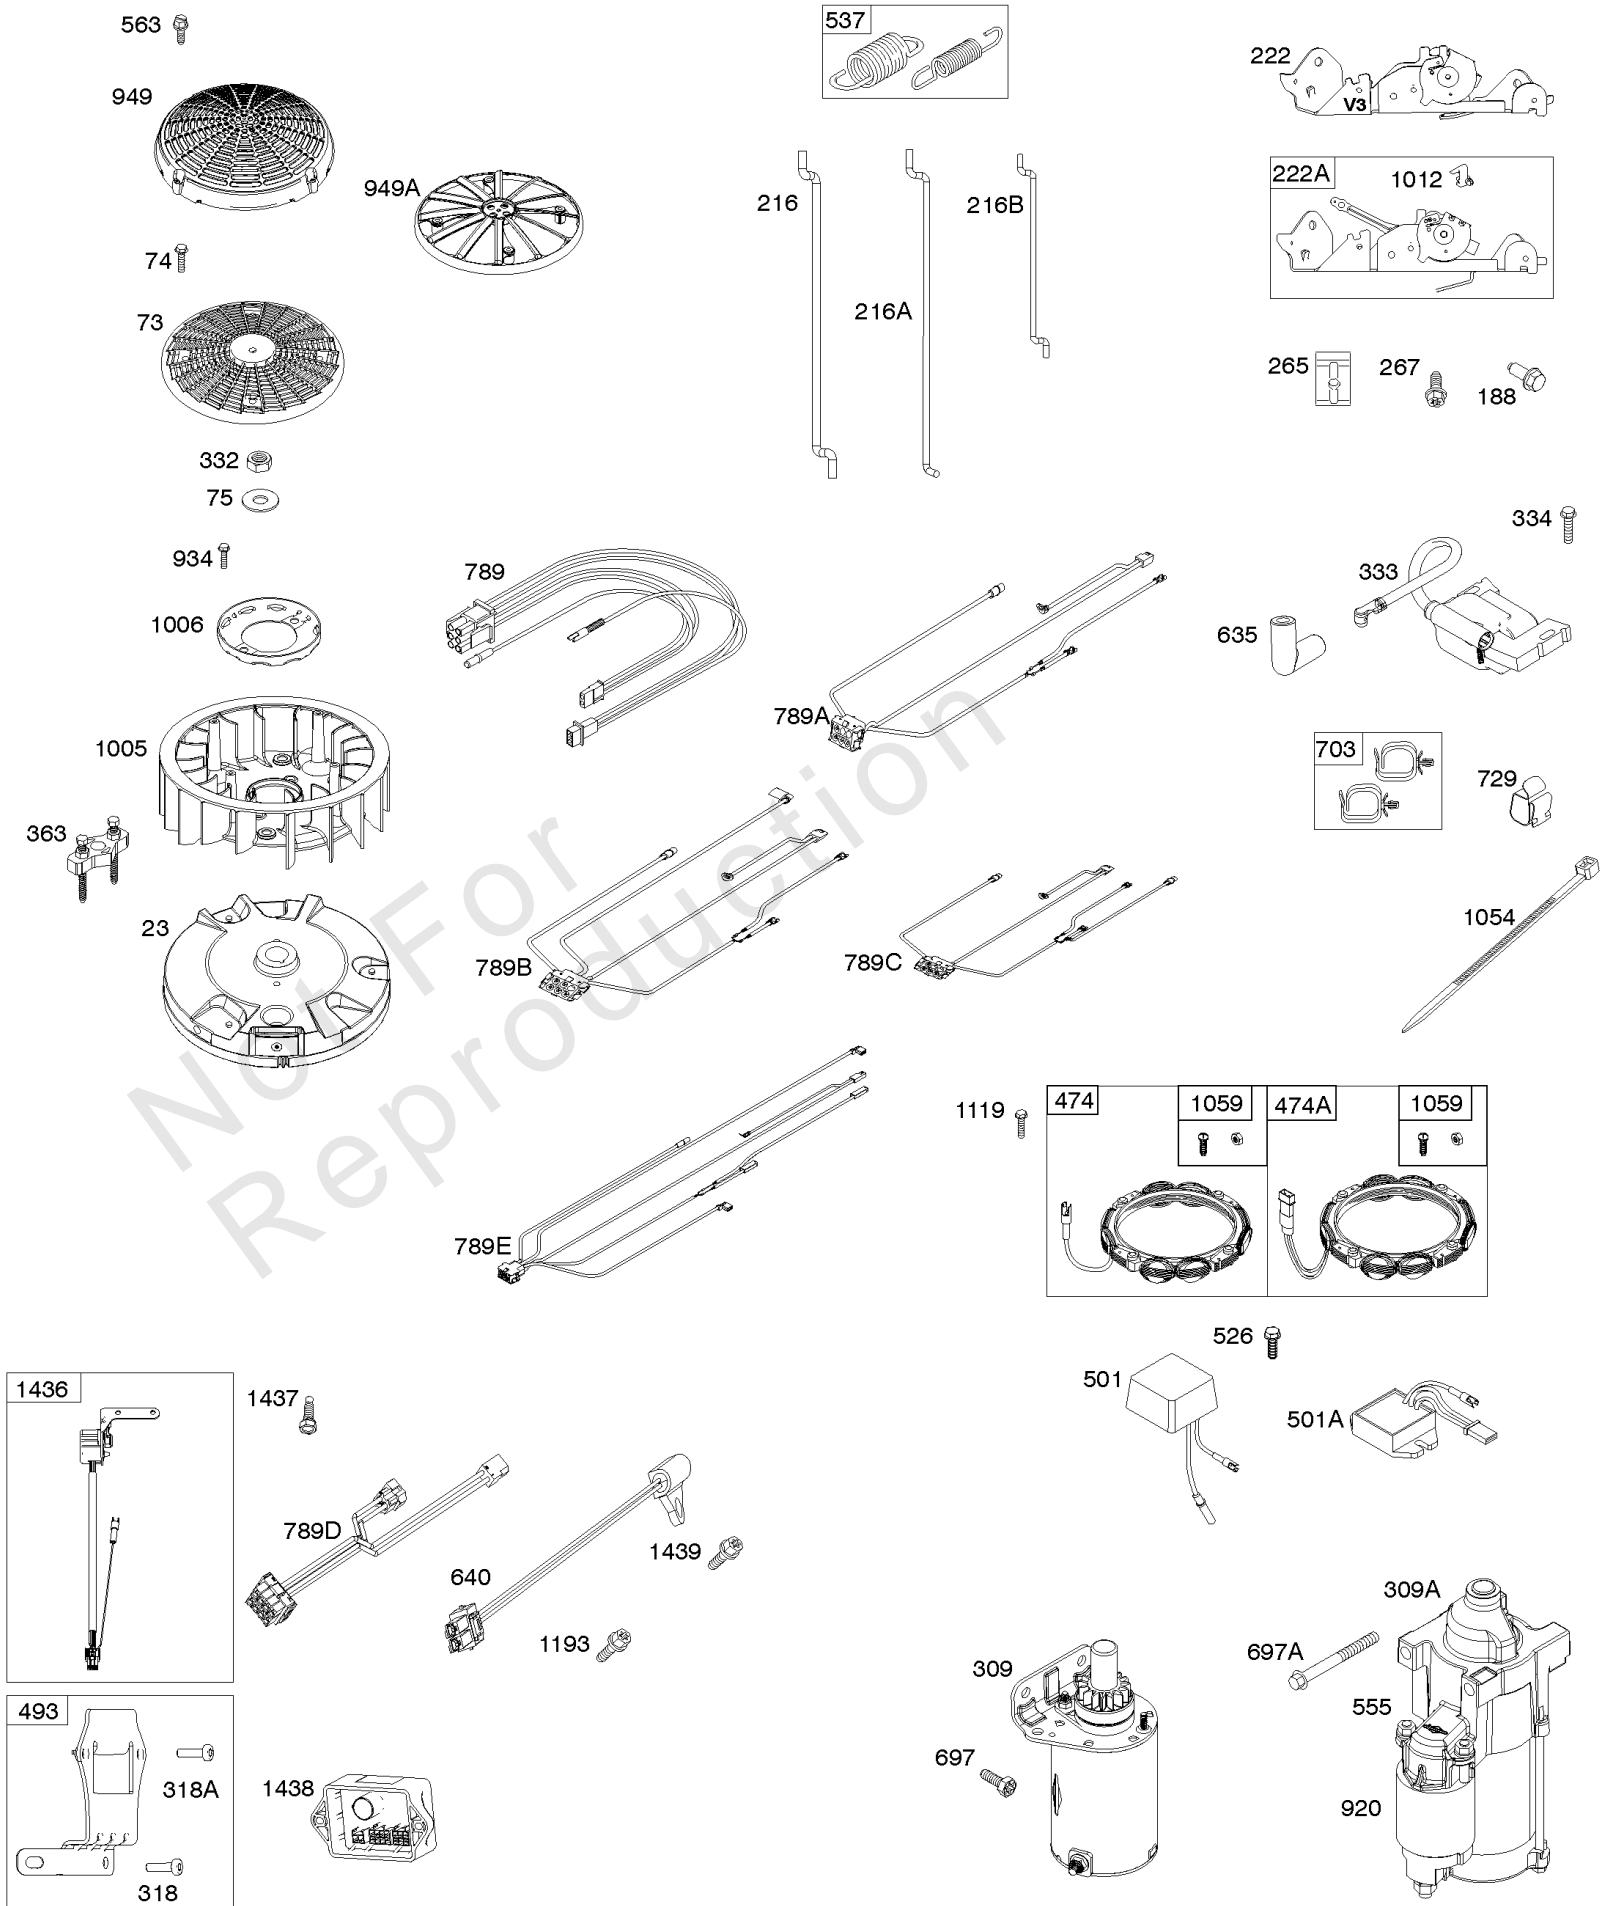

Engine/Valve Gasket Set, Carburetor Overhaul Kit

REF NO	PART NO	QTY	DESCRIPTION
3	391086S		SEAL, Oil -(Magneto Side)
7	693997		GASKET, Cylinder Head
9	690937		GASKET, Breather -Used Before Code Date 14082500
12	594195		GASKET, Crankcase -Used Before Code Date 15071600
20	795387		SEAL, Oil -(PTO Side)
22	694966		SCREW -(Crankcase Cover/Sump)
51	690949		GASKET, Intake
51A	594427		GASKET, Intake
93	845864		BUSHING, Throttle Shaft
104	694918		PIN, Float Hinge
105	797410		VALVE, Float Needle
121	799132		KIT, Carburetor Overhaul
122	593425		SPACER, Carburetor
137	690994		GASKET, Float Bowl
150	841649		GASKET, Nozzle
163	691001		GASKET, Air Cleaner
276	695410		WASHER, Sealing
358	799117		GASKET SET, Engine
524	691032		SEAL, O-Ring
633	690722		SEAL, Choke/Throttle Shaft
672	690234		GASKET, Carburetor Plate
691	790574		SEAL, Governor Shaft
842	691031		SEAL, O-Ring -(Dipstick Tube)
868	690968		SEAL, Valve
883	690970		GASKET, Exhaust
943	796222		SEAL, O-Ring -(Oil Pump Cover)
987	808183		SEAL, Choke/Throttle Shaft
1022	690971		GASKET, Rocker Cover
1095	694013		GASKET SET, Valve
1124	841653		SEAL, O-Ring -(Fuel Transfer Tube)
1124A	690988		SEAL, O-Ring -(Fuel Transfer Tube)