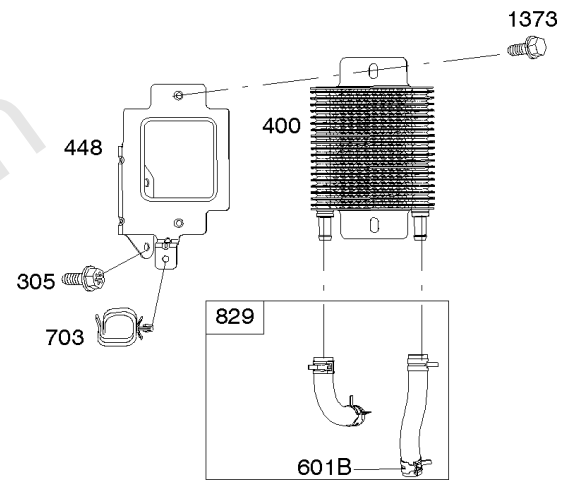

Engine Sump, Gasket Set-Engine, Lubrication

REF NO	PART NO	QTY	DESCRIPTION
3	391086S		SEAL, Oil -(Magneto Side)
4	798743		SUMP, Engine
7	796851		GASKET, Cylinder Head
9	690937		GASKET, Breather
12	591911		GASKET, Crankcase
15	691680		PLUG, Oil Drain
15A	690946		PLUG, Oil Drain
20	795387		SEAL, Oil -(PTO Side)
22	694966		SCREW -(Crankcase Cover/Sump)
51E	690949		GASKET, Intake
51F	798759		SPACER, Carburetor -(Carburetor Spacer Included)
163	798751		GASKET, Air Cleaner -(Air Cleaner)
219	793338		GEAR, Governor
220	799772		WASHER -(Governor Gear)
221	841026		CUP, Governor
239	694115		SWITCH, Oil Pressure
287	697820		SCREW -(Dipstick Tube)
305	691005		SCREW -(Blower Housing) (21/32)
358	798753		GASKET SET, Engine
400	796862		COOLER, Oil
404	690442		WASHER -(Governor Crank)
448	796865		BRACKET, Oil Cooler
523	691036		DIPSTICK
524	691032		SEAL, O-Ring
525	691037		TUBE, Dipstick
552	796638		BUSHING, Governor Crank
552A	690553		BUSHING, Governor Crank
601B	841597		CLAMP, Hose
615	698290		RETAINER, Governor Shaft
616	691045		CRANK, Governor
691	790574		SEAL, Governor Shaft
703	691010		CLIP
742	690328		RETAINER, E Ring
750A	796208		SCREW -(Oil Pump Cover)
829	796867		HOSE, Oil Cooler -(Oil Cooler Hose)
842	691031		SEAL, O-Ring -(Dipstick Tube)
868	690968		SEAL, Valve
883	690970		GASKET, Exhaust
943A	796222		SEAL, O-Ring -(Oil Pump Cover)
965A	796221		COVER, Oil Pump
1017A	796214		SCREEN, Oil Pump
1022	690971		GASKET, Rocker Cover