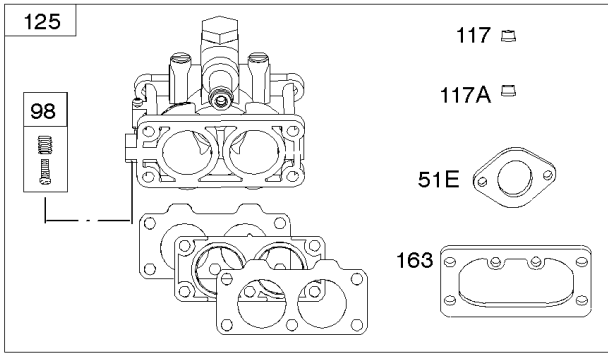

Not For Reproduction

Camshaft, Crankshaft, Cylinder, Piston, Rings, Connecting Rod

REF NO	PART NO	QTY	DESCRIPTION
1	594394		CYLINDER ASSEMBLY
2	797673		KIT, Bushing/Seal -(Magneto Side)
3	391086S		SEAL, Oil -(Magneto Side)
8	792185		BREATHER ASSEMBLY -Used Before Code Date 15110300
9	690937		GASKET, Breather -Used Before Code Date 15110300
10	691108		SCREW -(Breather Assembly)
11	792184		TUBE, Breather -Used Before Code Date 15110300
11	594163		TUBE, Breather -Used After Code Date 15110200
16	798737		CRANKSHAFT
24	796335		KEY, Flywheel
25	796909		PISTON ASSEMBLY -(Standard)
25	796910		PISTON ASSEMBLY -(.020 Oversize)
26	796911		SET, Ring -(Standard)
26	796912		SET, Ring -(.020 Oversize)
27	690975		LOCK, Piston Pin
28	696581		PIN, Piston -(Standard)
29	796209		ROD, Connecting -(Standard)
32	690976		SCREW -(Connecting Rod)
45	690977		TAPPET, Valve
46	796853		CAMSHAFT
146	690979		KEY, Woodruff
250	690957		RETAINER, Breather -Used Before Code Date 15110300
252	794389		COLLECTOR, Oil -Used Before Code Date 15110300
540	594325		PLATE, Baffle
584	594164		COVER, Breather Passage
618	594326		SCREW -(Baffle Plate)
718	690959		PIN, Locating
741	690980		GEAR, Timing
850	100106		SEALANT, Liquid
1263	594166		REED, Breather
1264	594165		SCREW -(Breather Reed)
1319	794467		LABEL, Warning
1319A	797669		LABEL, Warning