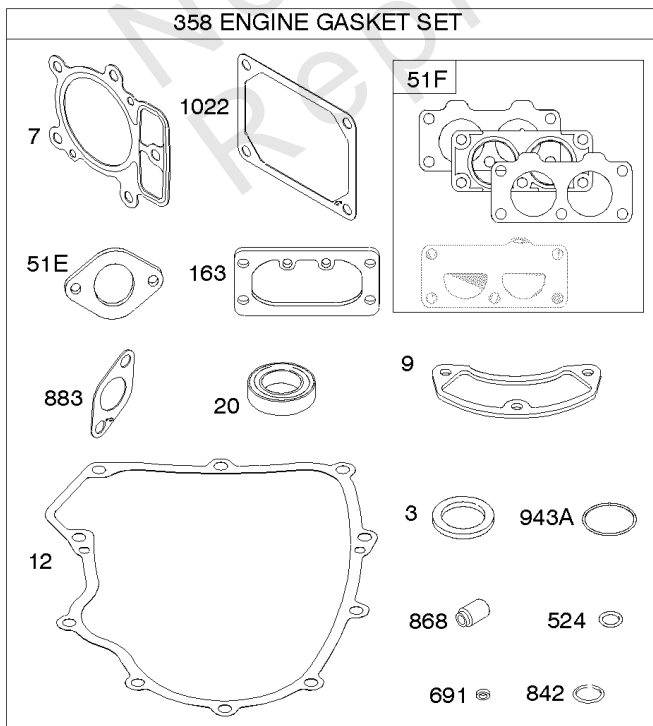

Engine Sump, Gasket Set-Engine, Lubrication

REF NO	PART NO	QTY	DESCRIPTION
3	391086S		SEAL, Oil -(Magneto Side)
4	798743		SUMP, Engine
7	796851		GASKET, Cylinder Head
9	690937		GASKET, Breather
12	591911		GASKET, Crankcase
15	691680		PLUG, Oil Drain
15A	690946		PLUG, Oil Drain
20	795387		SEAL, Oil -(PTO Side)
22	694966		SCREW -(Crankcase Cover/Sump)
51E	690949		GASKET, Intake
51F	798759		SPACER, Carburetor -(Carburetor Spacer Included)
163	798751		GASKET, Air Cleaner -(Air Cleaner)
219	793338		GEAR, Governor
220	799772		WASHER -(Governor Gear)
221	841026		CUP, Governor
239	694115		SWITCH, Oil Pressure
287	697820		SCREW -(Dipstick Tube)
305	691005		SCREW -(Blower Housing) (21/32)
358	798753		GASKET SET, Engine
400	796862		COOLER, Oil
404	690442		WASHER -(Governor Crank)
448	796865		BRACKET, Oil Cooler
523	691036		DIPSTICK
524	691032		SEAL, O-Ring
525	691037		TUBE, Dipstick
552	796638		BUSHING, Governor Crank
552A	690553		BUSHING, Governor Crank
601B	841597		CLAMP, Hose
615	698290		RETAINER, Governor Shaft
616	691045		CRANK, Governor
691	790574		SEAL, Governor Shaft
703	691010		CLIP
742	690328		RETAINER, E Ring
750A	796208		SCREW -(Oil Pump Cover)
829	796867		HOSE, Oil Cooler -(Oil Cooler Hose)
842	691031		SEAL, O-Ring -(Dipstick Tube)
868	690968		SEAL, Valve
883	690970		GASKET, Exhaust
943A	796222		SEAL, O-Ring -(Oil Pump Cover)
965A	796221		COVER, Oil Pump
1017A	796214		SCREEN, Oil Pump
1022	690971		GASKET, Rocker Cover