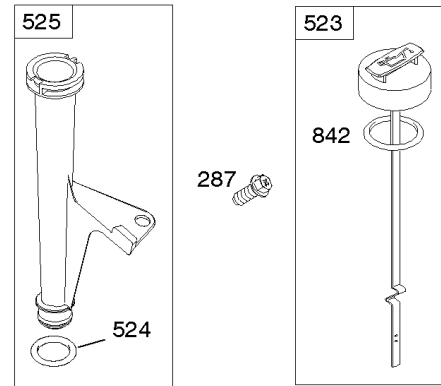

Engine Sump, Gasket Set-Engine, Lubrication

REF NO	PART NO	QTY	DESCRIPTION
3	391086S		SEAL, Oil -(Magneto Side)
4	798743		SUMP, Engine
7	796851		GASKET, Cylinder Head
9	690937		GASKET, Breather
12	591911		GASKET, Crankcase
15	691680		PLUG, Oil Drain
15A	690946		PLUG, Oil Drain
20	795387		SEAL, Oil -(PTO Side)
22	694966		SCREW -(Crankcase Cover/Sump)
51E	690949		GASKET, Intake
51F	798759		SPACER, Carburetor -(Carburetor Spacer Included)
163	798751		GASKET, Air Cleaner -(Air Cleaner)
219	793338		GEAR, Governor
220	799772		WASHER -(Governor Gear)
221	841026		CUP, Governor
239	694115		SWITCH, Oil Pressure
287	697820		SCREW -(Dipstick Tube)
305	691005		SCREW -(Blower Housing) (21/32)
358	798753		GASKET SET, Engine
400	796862		COOLER, Oil
404	690442		WASHER -(Governor Crank)
448	796865		BRACKET, Oil Cooler
523	691036		DIPSTICK
524	691032		SEAL, O-Ring
525	691037		TUBE, Dipstick
552	796638		BUSHING, Governor Crank
552A	690553		BUSHING, Governor Crank
601B	841597		CLAMP, Hose
615	698290		RETAINER, Governor Shaft
616	691045		CRANK, Governor
691	790574		SEAL, Governor Shaft
703	691010		CLIP
742	690328		RETAINER, E Ring
750A	796208		SCREW -(Oil Pump Cover)
829	796867		HOSE, Oil Cooler -(Oil Cooler Hose)
842	691031		SEAL, O-Ring -(Dipstick Tube)
868	690968		SEAL, Valve
883	690970		GASKET, Exhaust
943A	796222		SEAL, O-Ring -(Oil Pump Cover)
965A	796221		COVER, Oil Pump
1017A	796214		SCREEN, Oil Pump
1022	690971		GASKET, Rocker Cover