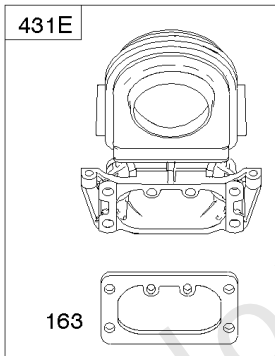

Not For
Reproduction

Air Cleaner, Blower Housing

REF NO	PART NO	QTY	DESCRIPTION
163	798751		GASKET, Air Cleaner -(Air Cleaner)
304C	798745		HOUSING, Blower
305	691005		SCREW -(Blower Housing) (21/32)
305B	790690		SCREW -(Blower Housing) (Blower Housing To Intake Elbow)
306	796852		SHIELD, Cylinder -(Cylinder 1)
306A	798855		SHIELD, Cylinder -(Cylinder 2) -Used After Code Date 10052300
306A	796541		SHIELD, Cylinder -(Cylinder 2) -Used Before Code Date 10052400
307	691003		SCREW -(Cylinder Shield)
307A	691108		SCREW -(Cylinder Shield)
405A	697820		SCREW -(Back Plate)
431E	798749		MANIFOLD, Intake
445C	798748		FILTER, A/C Cartridge
447	691003		SCREW -(Air Guide Cover)
467A	790697		KNOB, Air Cleaner Cover
573	790444		PLATE, Back
865C	792286		COVER, Air Guide -(Valley)
968F	798852		COVER, Air Cleaner