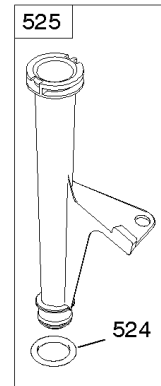

Engine Sump, Gasket Set-Engine, Lubrication

REF NO	PART NO	QTY	DESCRIPTION
3	391086S		SEAL, Oil -(Magneto Side)
4	798743		SUMP, Engine
7	796851		GASKET, Cylinder Head
9	690937		GASKET, Breather
12	591911		GASKET, Crankcase
15	691680		PLUG, Oil Drain
15A	690946		PLUG, Oil Drain
20	795387		SEAL, Oil -(PTO Side)
22	694966		SCREW -(Crankcase Cover/Sump)
51E	690949		GASKET, Intake
51F	798759		SPACER, Carburetor -(Carburetor Spacer Included)
163	798751		GASKET, Air Cleaner -(Air Cleaner)
219	793338		GEAR, Governor
220	799772		WASHER -(Governor Gear)
221	841026		CUP, Governor
239	694115		SWITCH, Oil Pressure
287	697820		SCREW -(Dipstick Tube)
305	691005		SCREW -(Blower Housing) (21/32)
358	798753		GASKET SET, Engine
400	796862		COOLER, Oil
404	690442		WASHER -(Governor Crank)
448	796865		BRACKET, Oil Cooler
523	691036		DIPSTICK
524	691032		SEAL, O-Ring
525	691037		TUBE, Dipstick
552	796638		BUSHING, Governor Crank
552A	690553		BUSHING, Governor Crank
601B	841597		CLAMP, Hose
615	698290		RETAINER, Governor Shaft
616	691045		CRANK, Governor
691	790574		SEAL, Governor Shaft
703	691010		CLIP
742	690328		RETAINER, E Ring
750A	796208		SCREW -(Oil Pump Cover)
829	796867		HOSE, Oil Cooler -(Oil Cooler Hose)
842	691031		SEAL, O-Ring -(Dipstick Tube)
868	690968		SEAL, Valve
883	690970		GASKET, Exhaust
943A	796222		SEAL, O-Ring -(Oil Pump Cover)
965A	796221		COVER, Oil Pump
1017A	796214		SCREEN, Oil Pump
1022	690971		GASKET, Rocker Cover