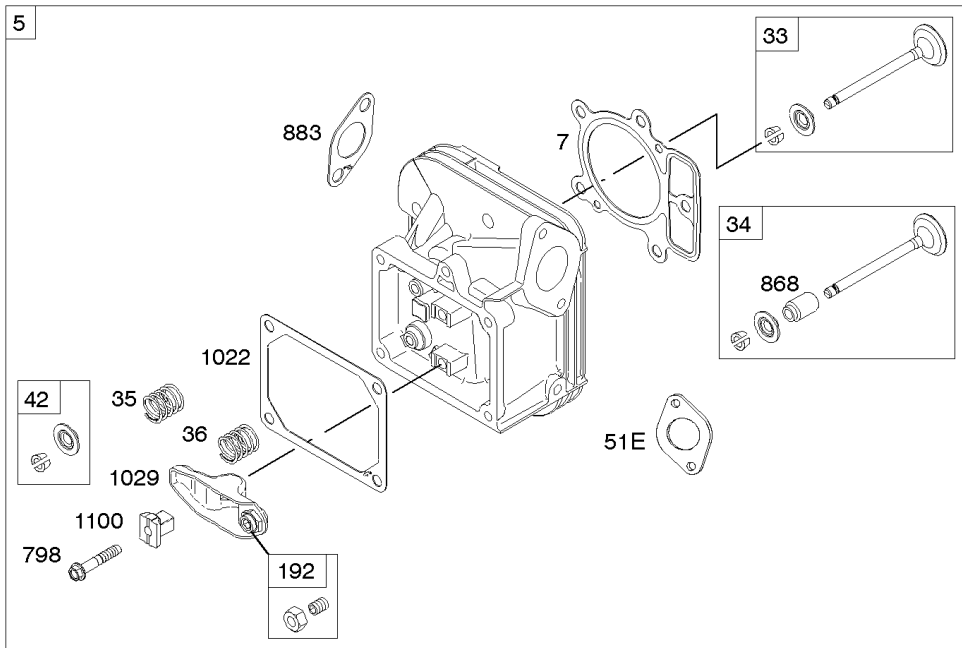

Not For Reproduction

Controls, Flywheel

REF NO	PART NO	QTY	DESCRIPTION
23A	591038		FLYWHEEL
75	691056		WASHER -(Flywheel)
165	693148		NUT -(Ring Gear)
188	691108		SCREW -(Control Bracket)
209	798713		SPRING, Governor
212	695238		LINK, Throttle
222F	798744		BRACKET, Control
227	798856		LEVER, Governor Control
278	792651		WASHER -(Governor Lever)
332	691059		NUT -(Flywheel)
363	19203		PULLER, Flywheel
505	691029		NUT -(Governor Control Lever)
562	690311		BOLT -(Governor Control Lever)
563A	799359		SCREW -(Debris Screen Guard)
695	693149		SCREW -(Ring Gear)
726	499612		GEAR, Ring
934	593638		SCREW -(Fan Retainer)
949A	798767		GUARD, Debris Screen
1005	791236		FAN, Flywheel
1006	798750		RETAINER, Fan