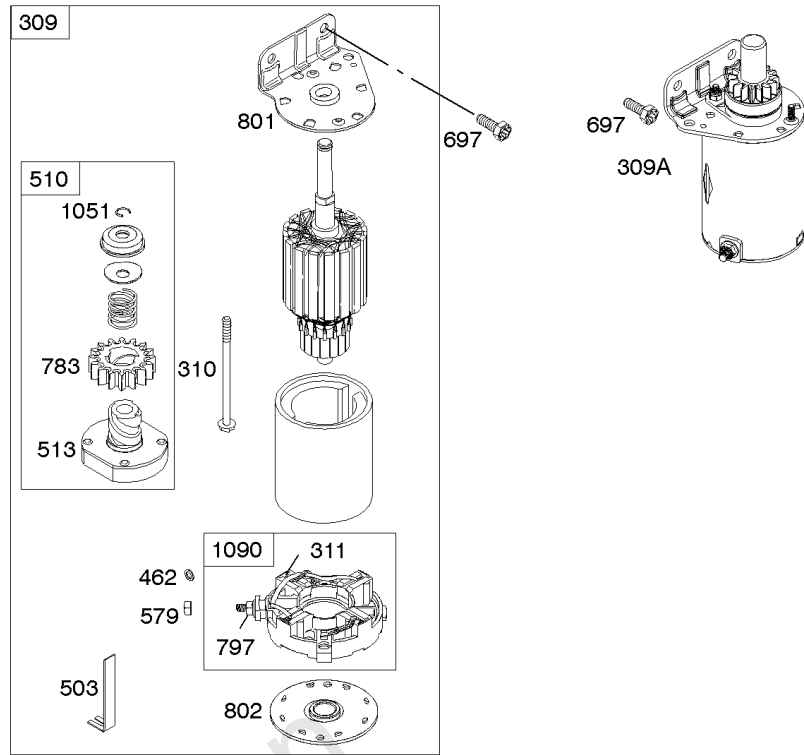

Not For Reproduction

Controls, Flywheel

REF NO	PART NO	QTY	DESCRIPTION
23A	591038		FLYWHEEL
75	691056		WASHER -(Flywheel)
165	693148		NUT -(Ring Gear)
188	691108		SCREW -(Control Bracket)
209	798713		SPRING, Governor
212	695238		LINK, Throttle
222F	798744		BRACKET, Control
227	798856		LEVER, Governor Control
278	792651		WASHER -(Governor Lever)
332	691059		NUT -(Flywheel)
363	19203		PULLER, Flywheel
505	691029		NUT -(Governor Control Lever)
562	690311		BOLT -(Governor Control Lever)
563A	799359		SCREW -(Debris Screen Guard)
695	693149		SCREW -(Ring Gear)
726	499612		GEAR, Ring
934	593638		SCREW -(Fan Retainer)
949A	798767		GUARD, Debris Screen
1005	791236		FAN, Flywheel
1006	798750		RETAINER, Fan

Cylinder Head, Gasket Set-Valve, Valves

REF NO	PART NO	QTY	DESCRIPTION
5	799180		HEAD, Cylinder -(Cylinder 1)
5A	798741		HEAD, Cylinder -(Cylinder 2)
7	796851		GASKET, Cylinder Head
13	793988		SCREW -(Cylinder Head)
33	798740		VALVE, Exhaust
34	793556		VALVE, Intake
35	694865		SPRING, Valve -(Intake)
36	694865		SPRING, Valve -(Exhaust)
42	499586		KEEPER, Valve
45	690977		TAPPET, Valve
50	798752		MANIFOLD, Intake
51E	690949		GASKET, Intake
51F	798759		SPACER, Carburetor -(Carburetor Spacer Included)
53	690951		STUD -(Carburetor)
54	699816		SCREW -(Intake Manifold)
163	798751		GASKET, Air Cleaner -(Air Cleaner)
192	690083		ADJUSTER, Rocker Arm
212	695238		LINK, Throttle
337	692051		PLUG, Spark
383	19576S		WRENCH, Spark Plug
415	794903		PLUG -(Sump)
635	692076		BOOT, Spark Plug
654	690958		NUT -(Carburetor)
798	697890		SCREW -(Rocker Arm)
868	690968		SEAL, Valve
883	690970		GASKET, Exhaust
914	691127		SCREW -(Rocker Cover)
1022	690971		GASKET, Rocker Cover
1023A	499600		COVER, Rocker -(1 and 2 Cylinder)
1026	690981		ROD, Push -(Steel)
1026A	690982		ROD, Push -(Aluminum)
1029	690972		ARM, Rocker -Includes Reference 192
1095	798754		GASKET SET, Valve
1100	791959		PIVOT, Rocker Arm