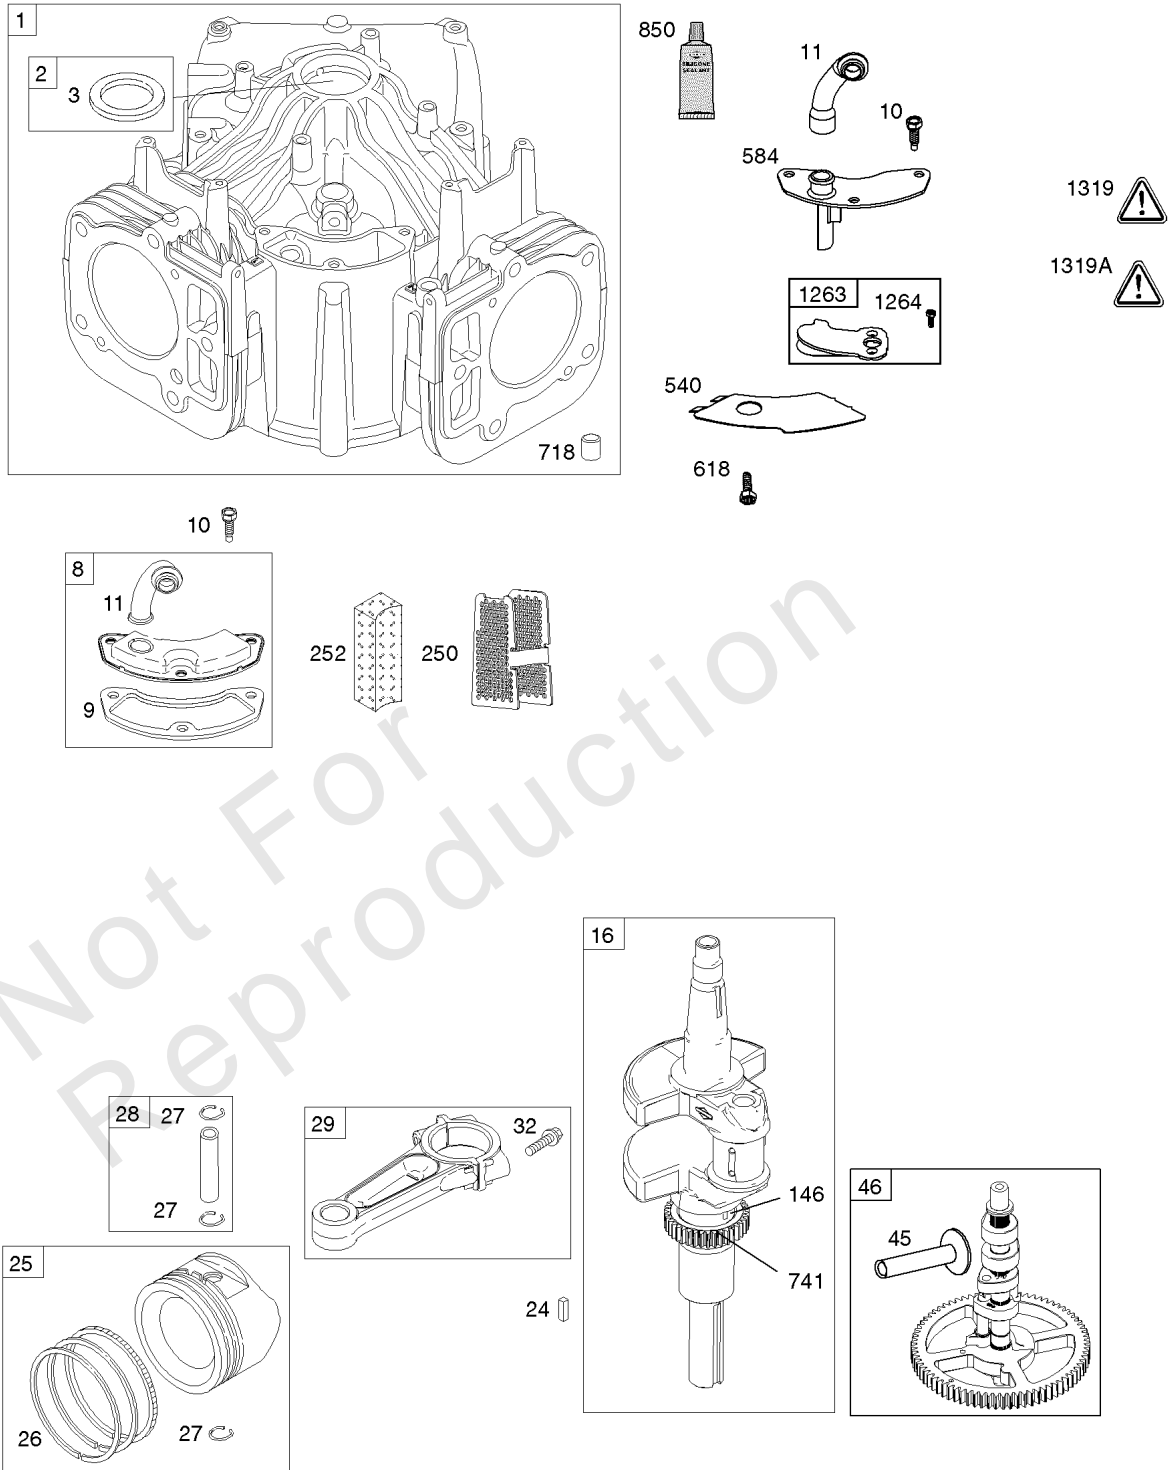

Parts Manual

Mfg. No: 49G575-0111-E2

Model Components	Page
Air Cleaner, Blower Housing.....	4
Camshaft, Crankshaft, Cylinder, Piston, Rings, Connectiong Rod.....	6
Carburetor, Kit-Carburetor Overhaul.....	8
Controls, Flywheel.....	10
Cylinder Head, Gasket Set-Valve, Valves.....	12
Electric Starter, Ignition.....	14
Engine Sump, Gasket Set-Engine, Lubrication.....	16
Replacement Engine - US & Canada.....	20

Not For Reproduction

Camshaft, Crankshaft, Cylinder, Piston, Rings, Connecting Rod

REF NO	PART NO	QTY	DESCRIPTION
1	594394		CYLINDER ASSEMBLY
2	797673		KIT, Bushing/Seal -(Magneto Side)
3	391086S		SEAL, Oil -(Magneto Side)
8	792185		BREATHER ASSEMBLY -Used Before Code Date 15110300
9	690937		GASKET, Breather -Used Before Code Date 15110300
10	691108		SCREW -(Breather Assembly)
11	792184		TUBE, Breather -Used Before Code Date 15110300
11	594163		TUBE, Breather -Used After Code Date 15110200
16	798737		CRANKSHAFT
24	796335		KEY, Flywheel
25	796909		PISTON ASSEMBLY -(Standard)
25	796910		PISTON ASSEMBLY -(.020 Oversize)
26	796911		SET, Ring -(Standard)
26	796912		SET, Ring -(.020 Oversize)
27	690975		LOCK, Piston Pin
28	696581		PIN, Piston -(Standard)
29	796209		ROD, Connecting -(Standard)
32	690976		SCREW -(Connecting Rod)
45	690977		TAPPET, Valve
46	796853		CAMSHAFT
146	690979		KEY, Woodruff
250	690957		RETAINER, Breather -Used Before Code Date 15110300
252	794389		COLLECTOR, Oil -Used Before Code Date 15110300
540	594325		PLATE, Baffle
584	594164		COVER, Breather Passage
618	594326		SCREW -(Baffle Plate)
718	690959		PIN, Locating
741	690980		GEAR, Timing
850	100106		SEALANT, Liquid
1263	594166		REED, Breather
1264	594165		SCREW -(Breather Reed)
1319	794467		LABEL, Warning
1319A	797669		LABEL, Warning