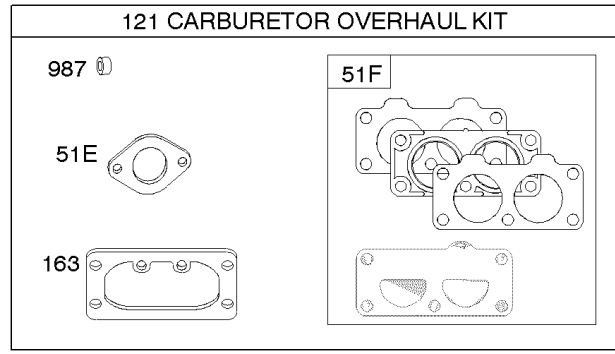

Not For Reproduction

Camshaft, Crankshaft, Cylinder, Piston, Rings, Connecting Rod

REF NO	PART NO	QTY	DESCRIPTION
1	594394		CYLINDER ASSEMBLY
2	797673		KIT, Bushing/Seal -(Magneto Side)
3	391086S		SEAL, Oil -(Magneto Side)
8	792185		BREATHER ASSEMBLY -Used Before Code Date 15110300
9	690937		GASKET, Breather -Used Before Code Date 15110300
10	691108		SCREW -(Breather Assembly)
11	792184		TUBE, Breather -Used Before Code Date 15110300
11	594163		TUBE, Breather -Used After Code Date 15110200
16	798737		CRANKSHAFT
24	796335		KEY, Flywheel
25	796909		PISTON ASSEMBLY -(Standard)
25	796910		PISTON ASSEMBLY -(.020 Oversize)
26	796911		SET, Ring -(Standard)
26	796912		SET, Ring -(.020 Oversize)
27	690975		LOCK, Piston Pin
28	696581		PIN, Piston -(Standard)
29	796209		ROD, Connecting -(Standard)
32	690976		SCREW -(Connecting Rod)
45	690977		TAPPET, Valve
46	796853		CAMSHAFT
146	690979		KEY, Woodruff
250	690957		RETAINER, Breather -Used Before Code Date 15110300
252	794389		COLLECTOR, Oil -Used Before Code Date 15110300
540	594325		PLATE, Baffle
584	594164		COVER, Breather Passage
618	594326		SCREW -(Baffle Plate)
718	690959		PIN, Locating
741	690980		GEAR, Timing
850	100106		SEALANT, Liquid
1263	594166		REED, Breather
1264	594165		SCREW -(Breather Reed)
1319	794467		LABEL, Warning
1319A	797669		LABEL, Warning