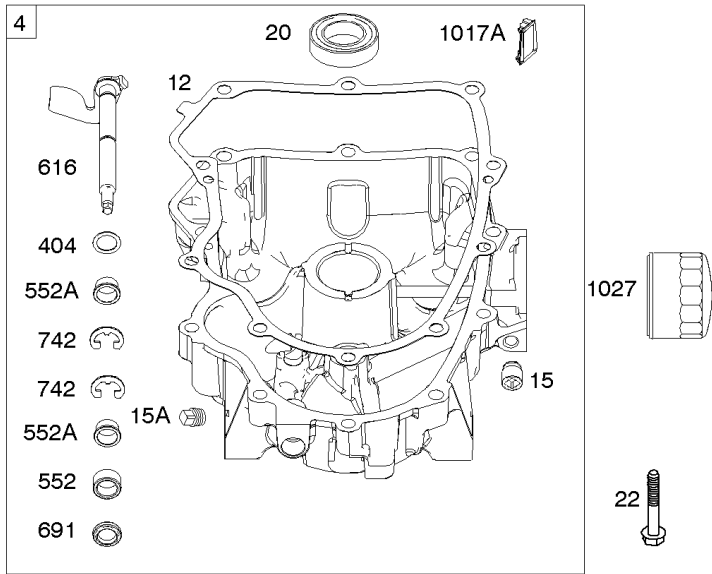

Engine Sump, Gasket Set-Engine, Lubrication

REF NO	PART NO	QTY	DESCRIPTION
3	391086S		SEAL, Oil -(Magneto Side)
4	798743		SUMP, Engine
7	796851		GASKET, Cylinder Head
9	690937		GASKET, Breather
12	591911		GASKET, Crankcase
15	691680		PLUG, Oil Drain
15A	690946		PLUG, Oil Drain
20	795387		SEAL, Oil -(PTO Side)
22	694966		SCREW -(Crankcase Cover/Sump)
51E	690949		GASKET, Intake
51F	798759		SPACER, Carburetor -(Carburetor Spacer Included)
163	798751		GASKET, Air Cleaner -(Air Cleaner)
219	793338		GEAR, Governor
220	799772		WASHER -(Governor Gear)
221	841026		CUP, Governor
239	694115		SWITCH, Oil Pressure
287	697820		SCREW -(Dipstick Tube)
305	691005		SCREW -(Blower Housing) (21/32)
358	798753		GASKET SET, Engine
400	796862		COOLER, Oil
404	690442		WASHER -(Governor Crank)
448	796865		BRACKET, Oil Cooler
523	691036		DIPSTICK
524	691032		SEAL, O-Ring
525	691037		TUBE, Dipstick
552	796638		BUSHING, Governor Crank
552A	690553		BUSHING, Governor Crank
601B	841597		CLAMP, Hose
615	698290		RETAINER, Governor Shaft
616	691045		CRANK, Governor
691	790574		SEAL, Governor Shaft
703	691010		CLIP
742	690328		RETAINER, E Ring
750A	796208		SCREW -(Oil Pump Cover)
829	796867		HOSE, Oil Cooler -(Oil Cooler Hose)
842	691031		SEAL, O-Ring -(Dipstick Tube)
868	690968		SEAL, Valve
883	690970		GASKET, Exhaust
943A	796222		SEAL, O-Ring -(Oil Pump Cover)
965A	796221		COVER, Oil Pump
1017A	796214		SCREEN, Oil Pump
1022	690971		GASKET, Rocker Cover