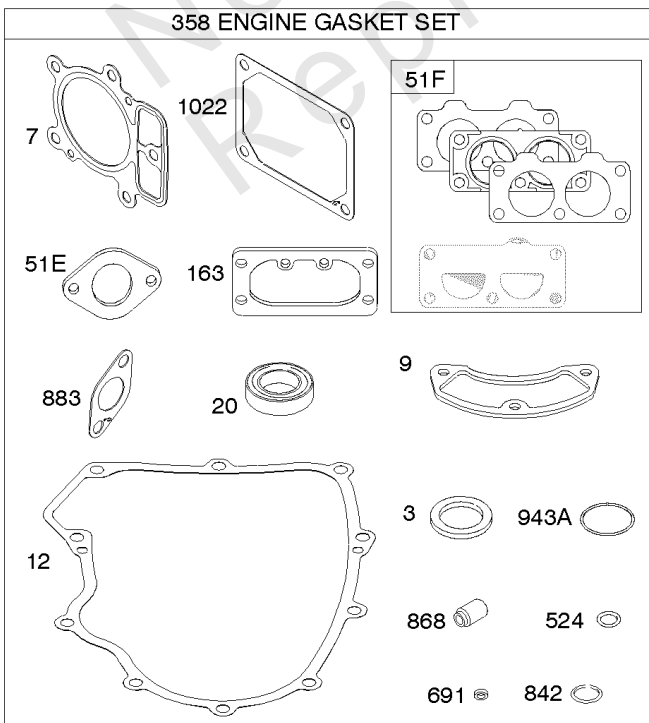

Engine Sump, Gasket Set-Engine, Lubrication

REF NO	PART NO	QTY	DESCRIPTION
3	391086S		SEAL, Oil -(Magneto Side)
4	798743		SUMP, Engine
7	796851		GASKET, Cylinder Head
9	690937		GASKET, Breather
12	591911		GASKET, Crankcase
15	691680		PLUG, Oil Drain
15A	690946		PLUG, Oil Drain
20	795387		SEAL, Oil -(PTO Side)
22	694966		SCREW -(Crankcase Cover/Sump)
51E	690949		GASKET, Intake
51F	798759		SPACER, Carburetor -(Carburetor Spacer Included)
163	798751		GASKET, Air Cleaner -(Air Cleaner)
219	793338		GEAR, Governor
220	799772		WASHER -(Governor Gear)
221	841026		CUP, Governor
239	694115		SWITCH, Oil Pressure
287	697820		SCREW -(Dipstick Tube)
305	691005		SCREW -(Blower Housing) (21/32)
358	798753		GASKET SET, Engine
400	796862		COOLER, Oil
404	690442		WASHER -(Governor Crank)
448	796865		BRACKET, Oil Cooler
523	691036		DIPSTICK
524	691032		SEAL, O-Ring
525	691037		TUBE, Dipstick
552	796638		BUSHING, Governor Crank
552A	690553		BUSHING, Governor Crank
601B	841597		CLAMP, Hose
615	698290		RETAINER, Governor Shaft
616	691045		CRANK, Governor
691	790574		SEAL, Governor Shaft
703	691010		CLIP
742	690328		RETAINER, E Ring
750A	796208		SCREW -(Oil Pump Cover)
829	796867		HOSE, Oil Cooler -(Oil Cooler Hose)
842	691031		SEAL, O-Ring -(Dipstick Tube)
868	690968		SEAL, Valve
883	690970		GASKET, Exhaust
943A	796222		SEAL, O-Ring -(Oil Pump Cover)
965A	796221		COVER, Oil Pump
1017A	796214		SCREEN, Oil Pump
1022	690971		GASKET, Rocker Cover