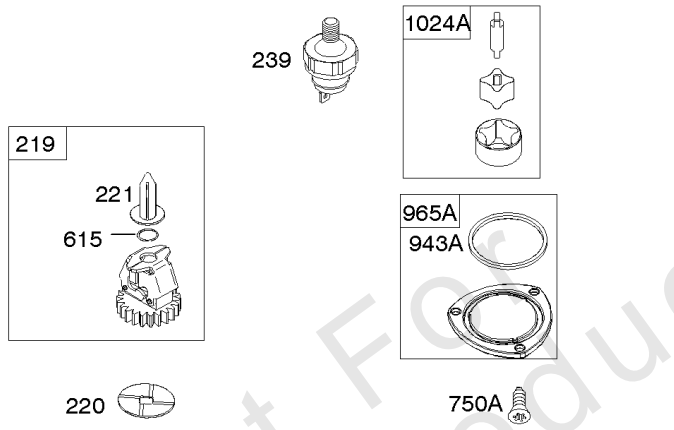

Engine Sump, Gasket Set-Engine, Lubrication

REF NO	PART NO	QTY	DESCRIPTION
3	391086S		SEAL, Oil -(Magneto Side)
4	798743		SUMP, Engine
7	796851		GASKET, Cylinder Head
9	690937		GASKET, Breather
12	591911		GASKET, Crankcase
15	691680		PLUG, Oil Drain
15A	690946		PLUG, Oil Drain
20	795387		SEAL, Oil -(PTO Side)
22	694966		SCREW -(Crankcase Cover/Sump)
51E	690949		GASKET, Intake
51F	798759		SPACER, Carburetor -(Carburetor Spacer Included)
163	798751		GASKET, Air Cleaner -(Air Cleaner)
219	793338		GEAR, Governor
220	799772		WASHER -(Governor Gear)
221	841026		CUP, Governor
239	694115		SWITCH, Oil Pressure
287	697820		SCREW -(Dipstick Tube)
305	691005		SCREW -(Blower Housing) (21/32)
358	798753		GASKET SET, Engine
400	796862		COOLER, Oil
404	690442		WASHER -(Governor Crank)
448	796865		BRACKET, Oil Cooler
523	691036		DIPSTICK
524	691032		SEAL, O-Ring
525	691037		TUBE, Dipstick
552	796638		BUSHING, Governor Crank
552A	690553		BUSHING, Governor Crank
601B	841597		CLAMP, Hose
615	698290		RETAINER, Governor Shaft
616	691045		CRANK, Governor
691	790574		SEAL, Governor Shaft
703	691010		CLIP
742	690328		RETAINER, E Ring
750A	796208		SCREW -(Oil Pump Cover)
829	796867		HOSE, Oil Cooler -(Oil Cooler Hose)
842	691031		SEAL, O-Ring -(Dipstick Tube)
868	690968		SEAL, Valve
883	690970		GASKET, Exhaust
943A	796222		SEAL, O-Ring -(Oil Pump Cover)
965A	796221		COVER, Oil Pump
1017A	796214		SCREEN, Oil Pump
1022	690971		GASKET, Rocker Cover