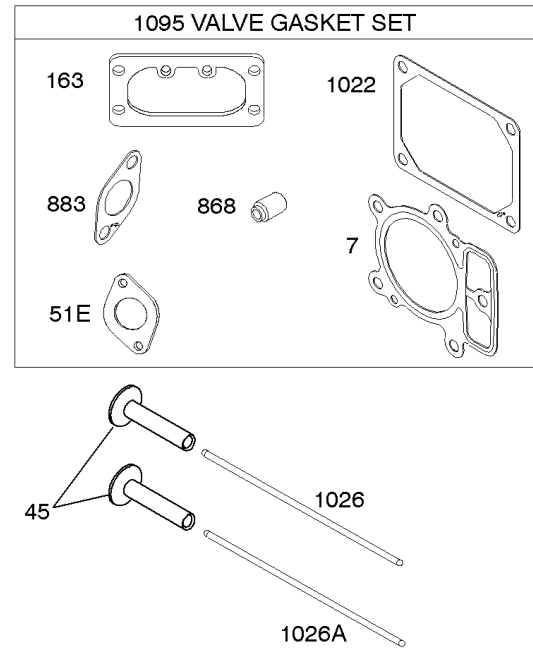

Not For Reproduction

Controls, Flywheel

REF NO	PART NO	QTY	DESCRIPTION
23A	591038		FLYWHEEL
75	691056		WASHER -(Flywheel)
165	693148		NUT -(Ring Gear)
188	691108		SCREW -(Control Bracket)
209	798713		SPRING, Governor
212	695238		LINK, Throttle
222F	798744		BRACKET, Control
227	798856		LEVER, Governor Control
278	792651		WASHER -(Governor Lever)
332	691059		NUT -(Flywheel)
363	19203		PULLER, Flywheel
505	691029		NUT -(Governor Control Lever)
562	690311		BOLT -(Governor Control Lever)
563A	799359		SCREW -(Debris Screen Guard)
695	693149		SCREW -(Ring Gear)
726	499612		GEAR, Ring
934	593638		SCREW -(Fan Retainer)
949A	798767		GUARD, Debris Screen
1005	791236		FAN, Flywheel
1006	798750		RETAINER, Fan