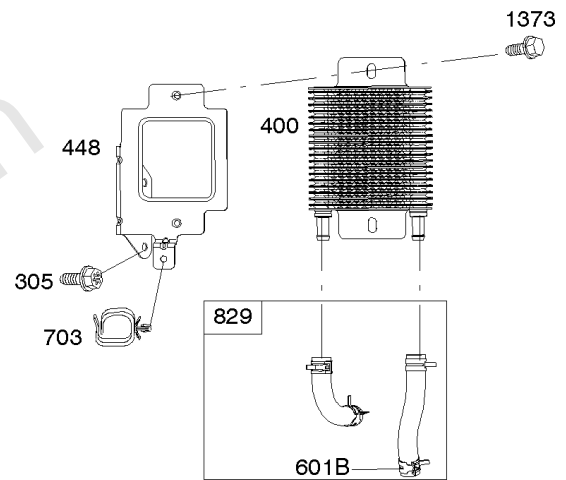

Engine Sump, Gasket Set-Engine, Lubrication

REF NO	PART NO	QTY	DESCRIPTION
3	391086S		SEAL, Oil -(Magneto Side)
4	798743		SUMP, Engine
7	796851		GASKET, Cylinder Head
9	690937		GASKET, Breather
12	591911		GASKET, Crankcase
15	691680		PLUG, Oil Drain
15A	690946		PLUG, Oil Drain
20	795387		SEAL, Oil -(PTO Side)
22	694966		SCREW -(Crankcase Cover/Sump)
51E	690949		GASKET, Intake
51F	798759		SPACER, Carburetor -(Carburetor Spacer Included)
163	798751		GASKET, Air Cleaner -(Air Cleaner)
219	793338		GEAR, Governor
220	799772		WASHER -(Governor Gear)
221	841026		CUP, Governor
239	694115		SWITCH, Oil Pressure
287	697820		SCREW -(Dipstick Tube)
305	691005		SCREW -(Blower Housing) (21/32)
358	798753		GASKET SET, Engine
400	796862		COOLER, Oil
404	690442		WASHER -(Governor Crank)
448	796865		BRACKET, Oil Cooler
523	691036		DIPSTICK
524	691032		SEAL, O-Ring
525	691037		TUBE, Dipstick
552	796638		BUSHING, Governor Crank
552A	690553		BUSHING, Governor Crank
601B	841597		CLAMP, Hose
615	698290		RETAINER, Governor Shaft
616	691045		CRANK, Governor
691	790574		SEAL, Governor Shaft
703	691010		CLIP
742	690328		RETAINER, E Ring
750A	796208		SCREW -(Oil Pump Cover)
829	796867		HOSE, Oil Cooler -(Oil Cooler Hose)
842	691031		SEAL, O-Ring -(Dipstick Tube)
868	690968		SEAL, Valve
883	690970		GASKET, Exhaust
943A	796222		SEAL, O-Ring -(Oil Pump Cover)
965A	796221		COVER, Oil Pump
1017A	796214		SCREEN, Oil Pump
1022	690971		GASKET, Rocker Cover