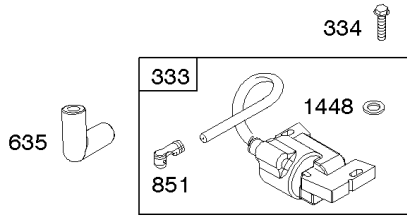

Not For Reproduction

Controls, Flywheel

REF NO	PART NO	QTY	DESCRIPTION
23A	591038		FLYWHEEL
75	691056		WASHER -(Flywheel)
165	693148		NUT -(Ring Gear)
188	691108		SCREW -(Control Bracket)
209	798713		SPRING, Governor
212	695238		LINK, Throttle
222F	798744		BRACKET, Control
227	798856		LEVER, Governor Control
278	792651		WASHER -(Governor Lever)
332	691059		NUT -(Flywheel)
363	19203		PULLER, Flywheel
505	691029		NUT -(Governor Control Lever)
562	690311		BOLT -(Governor Control Lever)
563A	799359		SCREW -(Debris Screen Guard)
695	693149		SCREW -(Ring Gear)
726	499612		GEAR, Ring
934	593638		SCREW -(Fan Retainer)
949A	798767		GUARD, Debris Screen
1005	791236		FAN, Flywheel
1006	798750		RETAINER, Fan

Cylinder Head, Gasket Set-Valve, Valves

REF NO	PART NO	QTY	DESCRIPTION
5	799180		HEAD, Cylinder -(Cylinder 1)
5A	798741		HEAD, Cylinder -(Cylinder 2)
7	796851		GASKET, Cylinder Head
13	793988		SCREW -(Cylinder Head)
33	798740		VALVE, Exhaust
34	793556		VALVE, Intake
35	694865		SPRING, Valve -(Intake)
36	694865		SPRING, Valve -(Exhaust)
42	499586		KEEPER, Valve
45	690977		TAPPET, Valve
50	798752		MANIFOLD, Intake
51E	690949		GASKET, Intake
51F	798759		SPACER, Carburetor -(Carburetor Spacer Included)
53	690951		STUD -(Carburetor)
54	699816		SCREW -(Intake Manifold)
163	798751		GASKET, Air Cleaner -(Air Cleaner)
192	690083		ADJUSTER, Rocker Arm
212	695238		LINK, Throttle
337	692051		PLUG, Spark
383	19576S		WRENCH, Spark Plug
415	794903		PLUG -(Sump)
635	692076		BOOT, Spark Plug
654	690958		NUT -(Carburetor)
798	697890		SCREW -(Rocker Arm)
868	690968		SEAL, Valve
883	690970		GASKET, Exhaust
914	691127		SCREW -(Rocker Cover)
1022	690971		GASKET, Rocker Cover
1023A	499600		COVER, Rocker -(1 and 2 Cylinder)
1026	690981		ROD, Push -(Steel)
1026A	690982		ROD, Push -(Aluminum)
1029	690972		ARM, Rocker -Includes Reference 192
1095	798754		GASKET SET, Valve
1100	791959		PIVOT, Rocker Arm