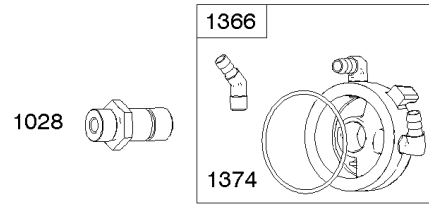

Engine Sump, Gasket Set-Engine, Lubrication

REF NO	PART NO	QTY	DESCRIPTION
3	391086S		SEAL, Oil -(Magneto Side)
4	798743		SUMP, Engine
7	796851		GASKET, Cylinder Head
9	690937		GASKET, Breather
12	591911		GASKET, Crankcase
15	691680		PLUG, Oil Drain
15A	690946		PLUG, Oil Drain
20	795387		SEAL, Oil -(PTO Side)
22	694966		SCREW -(Crankcase Cover/Sump)
51E	690949		GASKET, Intake
51F	798759		SPACER, Carburetor -(Carburetor Spacer Included)
163	798751		GASKET, Air Cleaner -(Air Cleaner)
219	793338		GEAR, Governor
220	799772		WASHER -(Governor Gear)
221	841026		CUP, Governor
239	694115		SWITCH, Oil Pressure
287	697820		SCREW -(Dipstick Tube)
305	691005		SCREW -(Blower Housing) (21/32)
358	798753		GASKET SET, Engine
400	796862		COOLER, Oil
404	690442		WASHER -(Governor Crank)
448	796865		BRACKET, Oil Cooler
523	691036		DIPSTICK
524	691032		SEAL, O-Ring
525	691037		TUBE, Dipstick
552	796638		BUSHING, Governor Crank
552A	690553		BUSHING, Governor Crank
601B	841597		CLAMP, Hose
615	698290		RETAINER, Governor Shaft
616	691045		CRANK, Governor
691	790574		SEAL, Governor Shaft
703	691010		CLIP
742	690328		RETAINER, E Ring
750A	796208		SCREW -(Oil Pump Cover)
829	796867		HOSE, Oil Cooler -(Oil Cooler Hose)
842	691031		SEAL, O-Ring -(Dipstick Tube)
868	690968		SEAL, Valve
883	690970		GASKET, Exhaust
943A	796222		SEAL, O-Ring -(Oil Pump Cover)
965A	796221		COVER, Oil Pump
1017A	796214		SCREEN, Oil Pump
1022	690971		GASKET, Rocker Cover