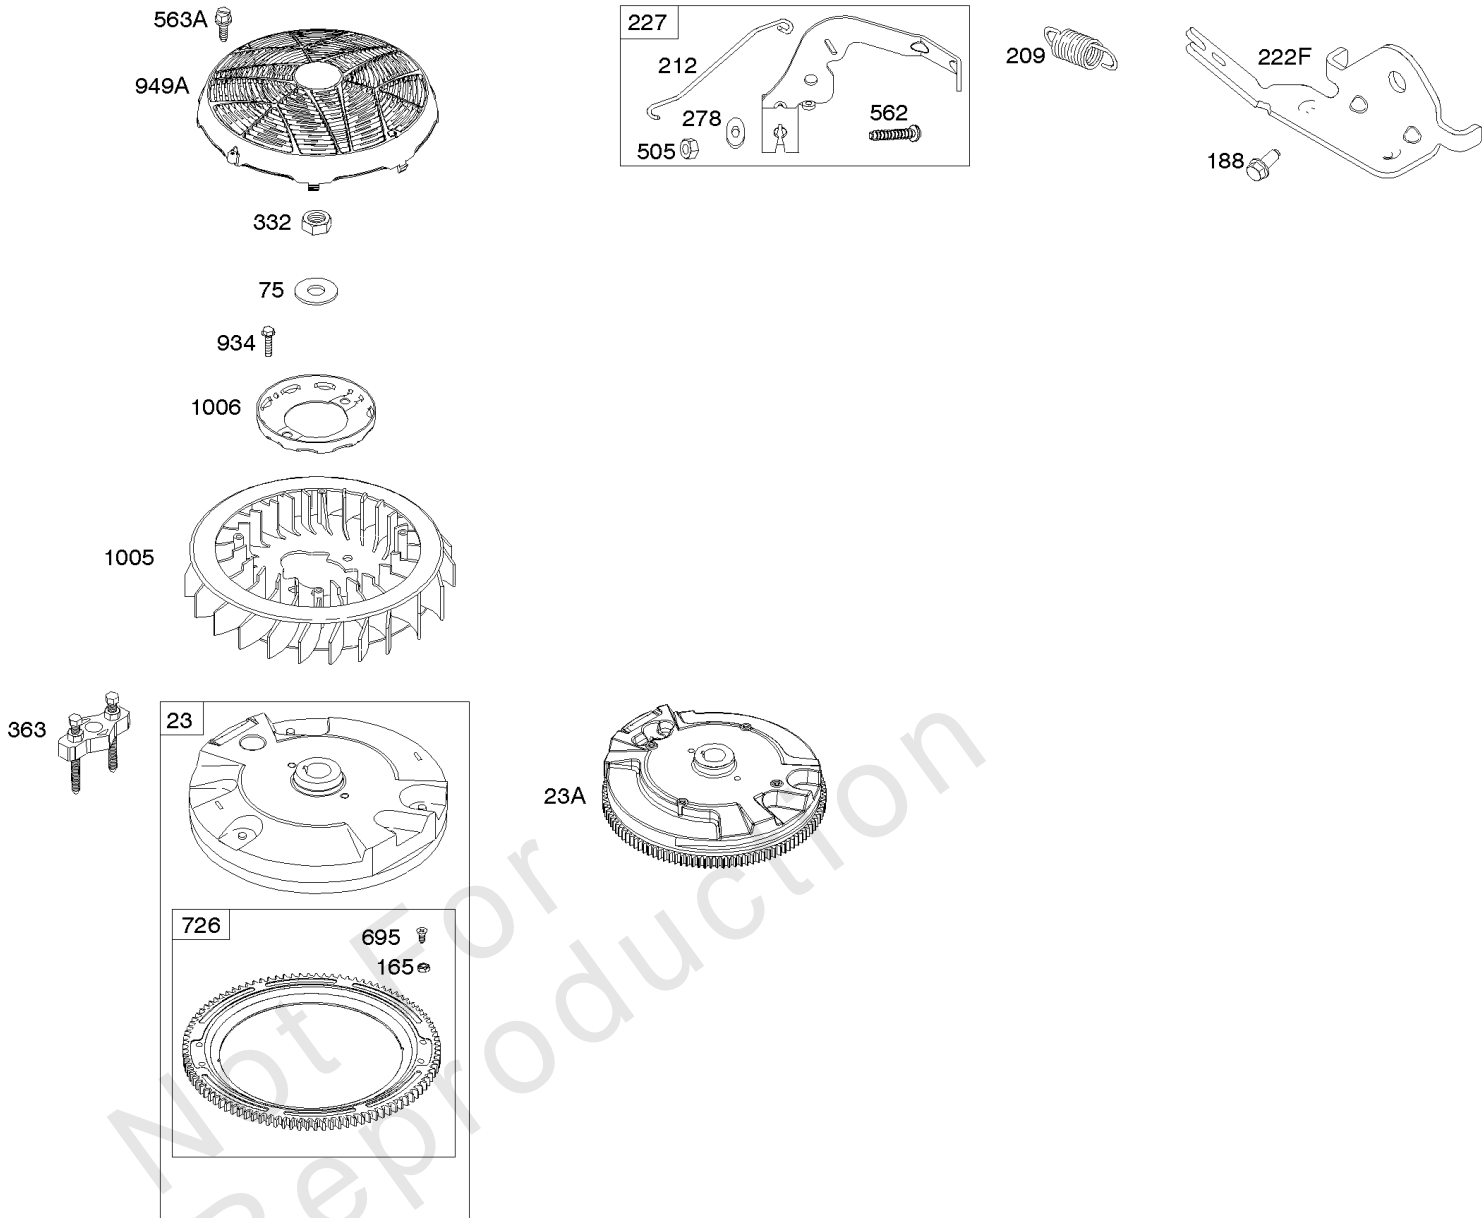

Not For Reproduction

Controls, Flywheel

REF NO	PART NO	QTY	DESCRIPTION
23A	591038		FLYWHEEL
75	691056		WASHER -(Flywheel)
165	693148		NUT -(Ring Gear)
188	691108		SCREW -(Control Bracket)
209	798713		SPRING, Governor
212	695238		LINK, Throttle
222F	798744		BRACKET, Control
227	798856		LEVER, Governor Control
278	792651		WASHER -(Governor Lever)
332	691059		NUT -(Flywheel)
363	19203		PULLER, Flywheel
505	691029		NUT -(Governor Control Lever)
562	690311		BOLT -(Governor Control Lever)
563A	799359		SCREW -(Debris Screen Guard)
695	693149		SCREW -(Ring Gear)
726	499612		GEAR, Ring
934	593638		SCREW -(Fan Retainer)
949A	798767		GUARD, Debris Screen
1005	791236		FAN, Flywheel
1006	798750		RETAINER, Fan