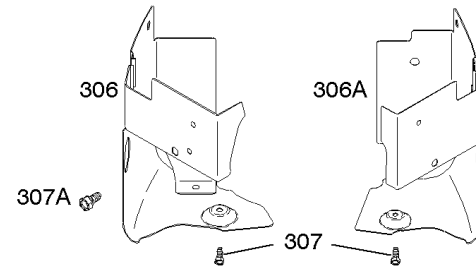

Not For
Reproduction

Air Cleaner, Blower Housing

REF NO	PART NO	QTY	DESCRIPTION
163	798751		GASKET, Air Cleaner -(Air Cleaner)
304C	798745		HOUSING, Blower
305	691005		SCREW -(Blower Housing) (21/32)
305B	790690		SCREW -(Blower Housing) (Blower Housing To Intake Elbow)
306	796852		SHIELD, Cylinder -(Cylinder 1)
306A	798855		SHIELD, Cylinder -(Cylinder 2) -Used After Code Date 10052300
306A	796541		SHIELD, Cylinder -(Cylinder 2) -Used Before Code Date 10052400
307	691003		SCREW -(Cylinder Shield)
307A	691108		SCREW -(Cylinder Shield)
405A	697820		SCREW -(Back Plate)
431E	798749		MANIFOLD, Intake
445C	798748		FILTER, A/C Cartridge
447	691003		SCREW -(Air Guide Cover)
467A	790697		KNOB, Air Cleaner Cover
573	790444		PLATE, Back
865C	792286		COVER, Air Guide -(Valley)
968F	798852		COVER, Air Cleaner