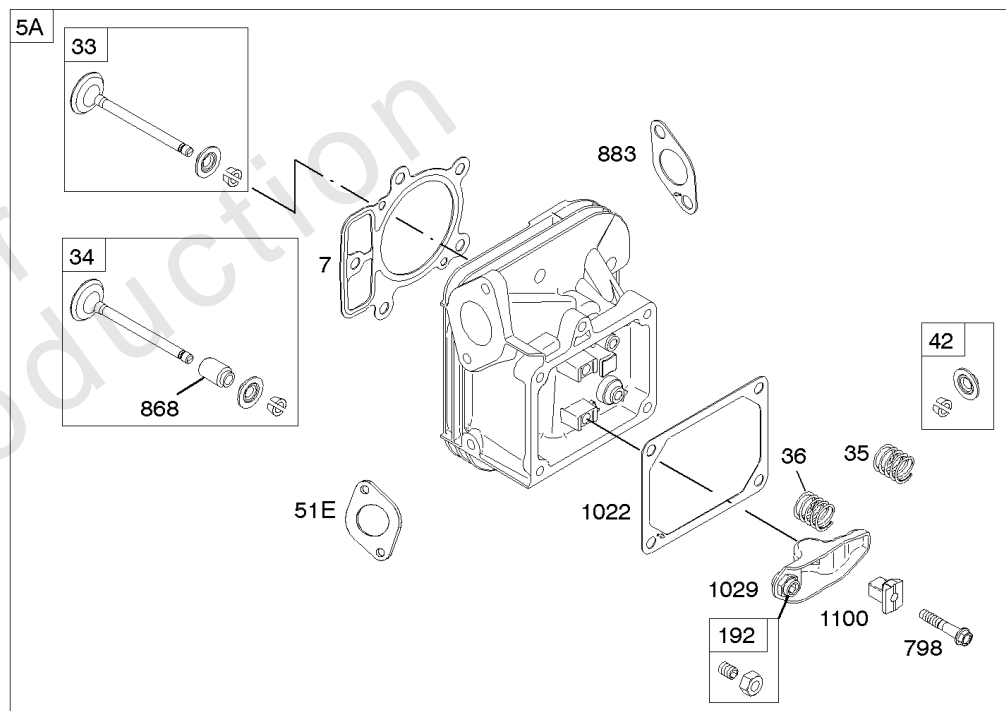

Not For Reproduction

Controls, Flywheel

REF NO	PART NO	QTY	DESCRIPTION
23A	591038		FLYWHEEL
75	691056		WASHER -(Flywheel)
165	693148		NUT -(Ring Gear)
188	691108		SCREW -(Control Bracket)
209	798713		SPRING, Governor
212	695238		LINK, Throttle
222F	798744		BRACKET, Control
227	798856		LEVER, Governor Control
278	792651		WASHER -(Governor Lever)
332	691059		NUT -(Flywheel)
363	19203		PULLER, Flywheel
505	691029		NUT -(Governor Control Lever)
562	690311		BOLT -(Governor Control Lever)
563A	799359		SCREW -(Debris Screen Guard)
695	693149		SCREW -(Ring Gear)
726	499612		GEAR, Ring
934	593638		SCREW -(Fan Retainer)
949A	798767		GUARD, Debris Screen
1005	791236		FAN, Flywheel
1006	798750		RETAINER, Fan