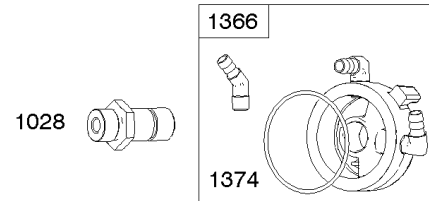

Engine Sump, Gasket Set-Engine, Lubrication

REF NO	PART NO	QTY	DESCRIPTION
3	391086S		SEAL, Oil -(Magneto Side)
4	798743		SUMP, Engine
7	796851		GASKET, Cylinder Head
9	690937		GASKET, Breather
12	591911		GASKET, Crankcase
15	691680		PLUG, Oil Drain
15A	690946		PLUG, Oil Drain
20	795387		SEAL, Oil -(PTO Side)
22	694966		SCREW -(Crankcase Cover/Sump)
51E	690949		GASKET, Intake
51F	798759		SPACER, Carburetor -(Carburetor Spacer Included)
163	798751		GASKET, Air Cleaner -(Air Cleaner)
219	793338		GEAR, Governor
220	799772		WASHER -(Governor Gear)
221	841026		CUP, Governor
239	694115		SWITCH, Oil Pressure
287	697820		SCREW -(Dipstick Tube)
305	691005		SCREW -(Blower Housing) (21/32)
358	798753		GASKET SET, Engine
400	796862		COOLER, Oil
404	690442		WASHER -(Governor Crank)
448	796865		BRACKET, Oil Cooler
523	691036		DIPSTICK
524	691032		SEAL, O-Ring
525	691037		TUBE, Dipstick
552	796638		BUSHING, Governor Crank
552A	690553		BUSHING, Governor Crank
601B	841597		CLAMP, Hose
615	698290		RETAINER, Governor Shaft
616	691045		CRANK, Governor
691	790574		SEAL, Governor Shaft
703	691010		CLIP
742	690328		RETAINER, E Ring
750A	796208		SCREW -(Oil Pump Cover)
829	796867		HOSE, Oil Cooler -(Oil Cooler Hose)
842	691031		SEAL, O-Ring -(Dipstick Tube)
868	690968		SEAL, Valve
883	690970		GASKET, Exhaust
943A	796222		SEAL, O-Ring -(Oil Pump Cover)
965A	796221		COVER, Oil Pump
1017A	796214		SCREEN, Oil Pump
1022	690971		GASKET, Rocker Cover