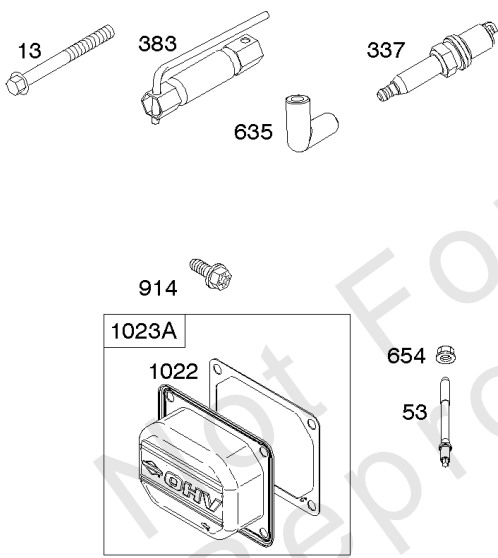

Not For Reproduction

Controls, Flywheel

REF NO	PART NO	QTY	DESCRIPTION
23A	591038		FLYWHEEL
75	691056		WASHER -(Flywheel)
165	693148		NUT -(Ring Gear)
188	691108		SCREW -(Control Bracket)
209	798713		SPRING, Governor
212	695238		LINK, Throttle
222F	798744		BRACKET, Control
227	798856		LEVER, Governor Control
278	792651		WASHER -(Governor Lever)
332	691059		NUT -(Flywheel)
363	19203		PULLER, Flywheel
505	691029		NUT -(Governor Control Lever)
562	690311		BOLT -(Governor Control Lever)
563A	799359		SCREW -(Debris Screen Guard)
695	693149		SCREW -(Ring Gear)
726	499612		GEAR, Ring
934	593638		SCREW -(Fan Retainer)
949A	798767		GUARD, Debris Screen
1005	791236		FAN, Flywheel
1006	798750		RETAINER, Fan