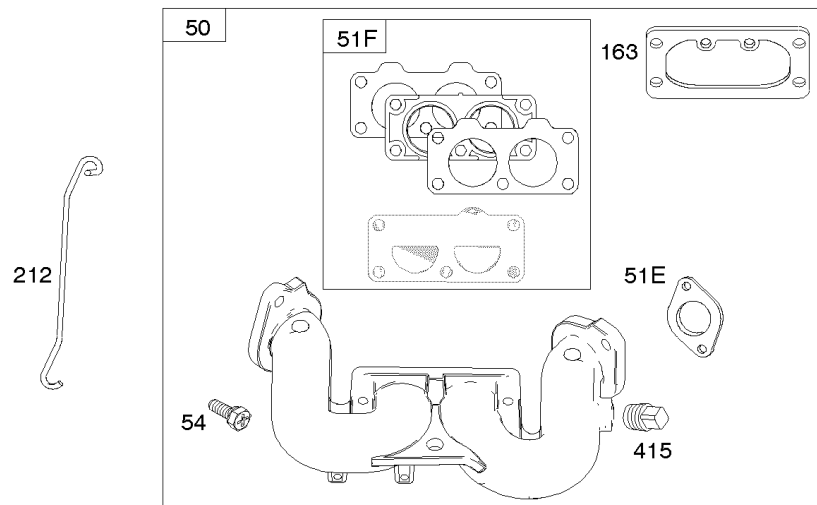

Not For Reproduction

Controls, Flywheel

REF NO	PART NO	QTY	DESCRIPTION
23A	591038		FLYWHEEL
75	691056		WASHER -(Flywheel)
165	693148		NUT -(Ring Gear)
188	691108		SCREW -(Control Bracket)
209	798713		SPRING, Governor
212	695238		LINK, Throttle
222F	798744		BRACKET, Control
227	798856		LEVER, Governor Control
278	792651		WASHER -(Governor Lever)
332	691059		NUT -(Flywheel)
363	19203		PULLER, Flywheel
505	691029		NUT -(Governor Control Lever)
562	690311		BOLT -(Governor Control Lever)
563A	799359		SCREW -(Debris Screen Guard)
695	693149		SCREW -(Ring Gear)
726	499612		GEAR, Ring
934	593638		SCREW -(Fan Retainer)
949A	798767		GUARD, Debris Screen
1005	791236		FAN, Flywheel
1006	798750		RETAINER, Fan