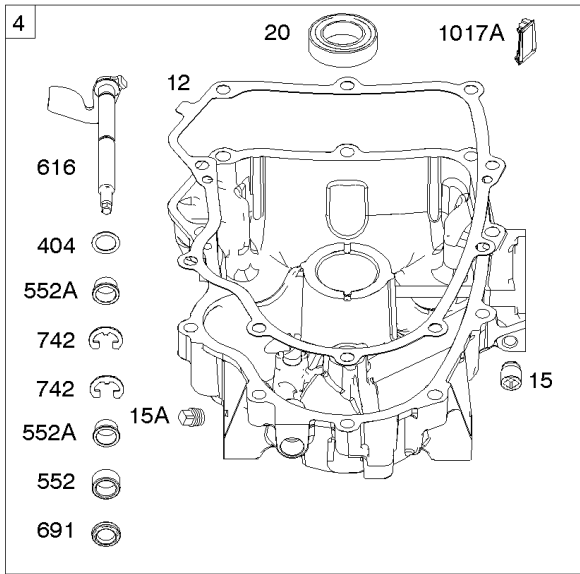

Engine Sump, Gasket Set-Engine, Lubrication

REF NO	PART NO	QTY	DESCRIPTION
3	391086S		SEAL, Oil -(Magneto Side)
4	798743		SUMP, Engine
7	796851		GASKET, Cylinder Head
9	690937		GASKET, Breather
12	591911		GASKET, Crankcase
15	691680		PLUG, Oil Drain
15A	690946		PLUG, Oil Drain
20	795387		SEAL, Oil -(PTO Side)
22	694966		SCREW -(Crankcase Cover/Sump)
51E	690949		GASKET, Intake
51F	798759		SPACER, Carburetor -(Carburetor Spacer Included)
163	798751		GASKET, Air Cleaner -(Air Cleaner)
219	793338		GEAR, Governor
220	799772		WASHER -(Governor Gear)
221	841026		CUP, Governor
239	694115		SWITCH, Oil Pressure
287	697820		SCREW -(Dipstick Tube)
305	691005		SCREW -(Blower Housing) (21/32)
358	798753		GASKET SET, Engine
400	796862		COOLER, Oil
404	690442		WASHER -(Governor Crank)
448	796865		BRACKET, Oil Cooler
523	691036		DIPSTICK
524	691032		SEAL, O-Ring
525	691037		TUBE, Dipstick
552	796638		BUSHING, Governor Crank
552A	690553		BUSHING, Governor Crank
601B	841597		CLAMP, Hose
615	698290		RETAINER, Governor Shaft
616	691045		CRANK, Governor
691	790574		SEAL, Governor Shaft
703	691010		CLIP
742	690328		RETAINER, E Ring
750A	796208		SCREW -(Oil Pump Cover)
829	796867		HOSE, Oil Cooler -(Oil Cooler Hose)
842	691031		SEAL, O-Ring -(Dipstick Tube)
868	690968		SEAL, Valve
883	690970		GASKET, Exhaust
943A	796222		SEAL, O-Ring -(Oil Pump Cover)
965A	796221		COVER, Oil Pump
1017A	796214		SCREEN, Oil Pump
1022	690971		GASKET, Rocker Cover