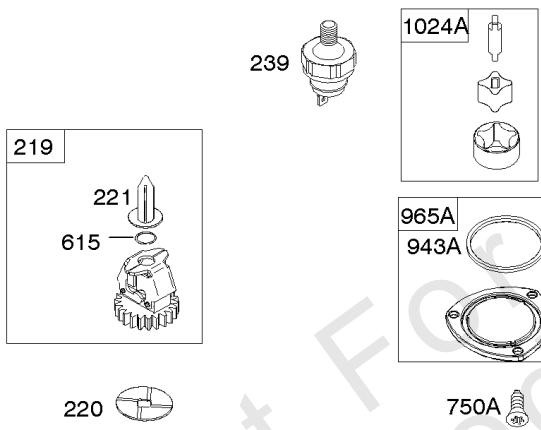

Engine Sump, Gasket Set-Engine, Lubrication

REF NO	PART NO	QTY	DESCRIPTION
3	391086S		SEAL, Oil -(Magneto Side)
4	798743		SUMP, Engine
7	796851		GASKET, Cylinder Head
9	690937		GASKET, Breather
12	591911		GASKET, Crankcase
15	691680		PLUG, Oil Drain
15A	690946		PLUG, Oil Drain
20	795387		SEAL, Oil -(PTO Side)
22	694966		SCREW -(Crankcase Cover/Sump)
51E	690949		GASKET, Intake
51F	798759		SPACER, Carburetor -(Carburetor Spacer Included)
163	798751		GASKET, Air Cleaner -(Air Cleaner)
219	793338		GEAR, Governor
220	799772		WASHER -(Governor Gear)
221	841026		CUP, Governor
239	694115		SWITCH, Oil Pressure
287	697820		SCREW -(Dipstick Tube)
305	691005		SCREW -(Blower Housing) (21/32)
358	798753		GASKET SET, Engine
400	796862		COOLER, Oil
404	690442		WASHER -(Governor Crank)
448	796865		BRACKET, Oil Cooler
523	691036		DIPSTICK
524	691032		SEAL, O-Ring
525	691037		TUBE, Dipstick
552	796638		BUSHING, Governor Crank
552A	690553		BUSHING, Governor Crank
601B	841597		CLAMP, Hose
615	698290		RETAINER, Governor Shaft
616	691045		CRANK, Governor
691	790574		SEAL, Governor Shaft
703	691010		CLIP
742	690328		RETAINER, E Ring
750A	796208		SCREW -(Oil Pump Cover)
829	796867		HOSE, Oil Cooler -(Oil Cooler Hose)
842	691031		SEAL, O-Ring -(Dipstick Tube)
868	690968		SEAL, Valve
883	690970		GASKET, Exhaust
943A	796222		SEAL, O-Ring -(Oil Pump Cover)
965A	796221		COVER, Oil Pump
1017A	796214		SCREEN, Oil Pump
1022	690971		GASKET, Rocker Cover