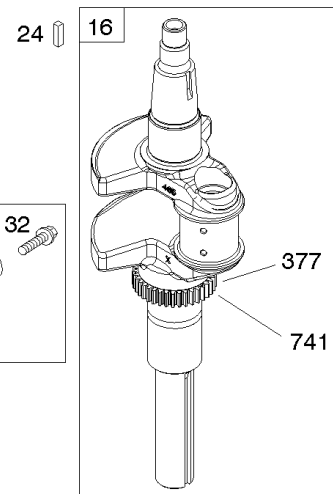

1319 WARNING LABEL

WARNING
Read and follow Operating Instructions before starting engine. Operate in accordance with engine to avoid at least 2 strokes before refueling. Engines will not start. Do not use any tools. Do not touch any moving parts.

REQUIRED when replacing parts with warning labels affixed.

1319A WARNING LABEL

REQUIRED when replacing parts with warning labels affixed.

1036 EMISSIONS LABEL