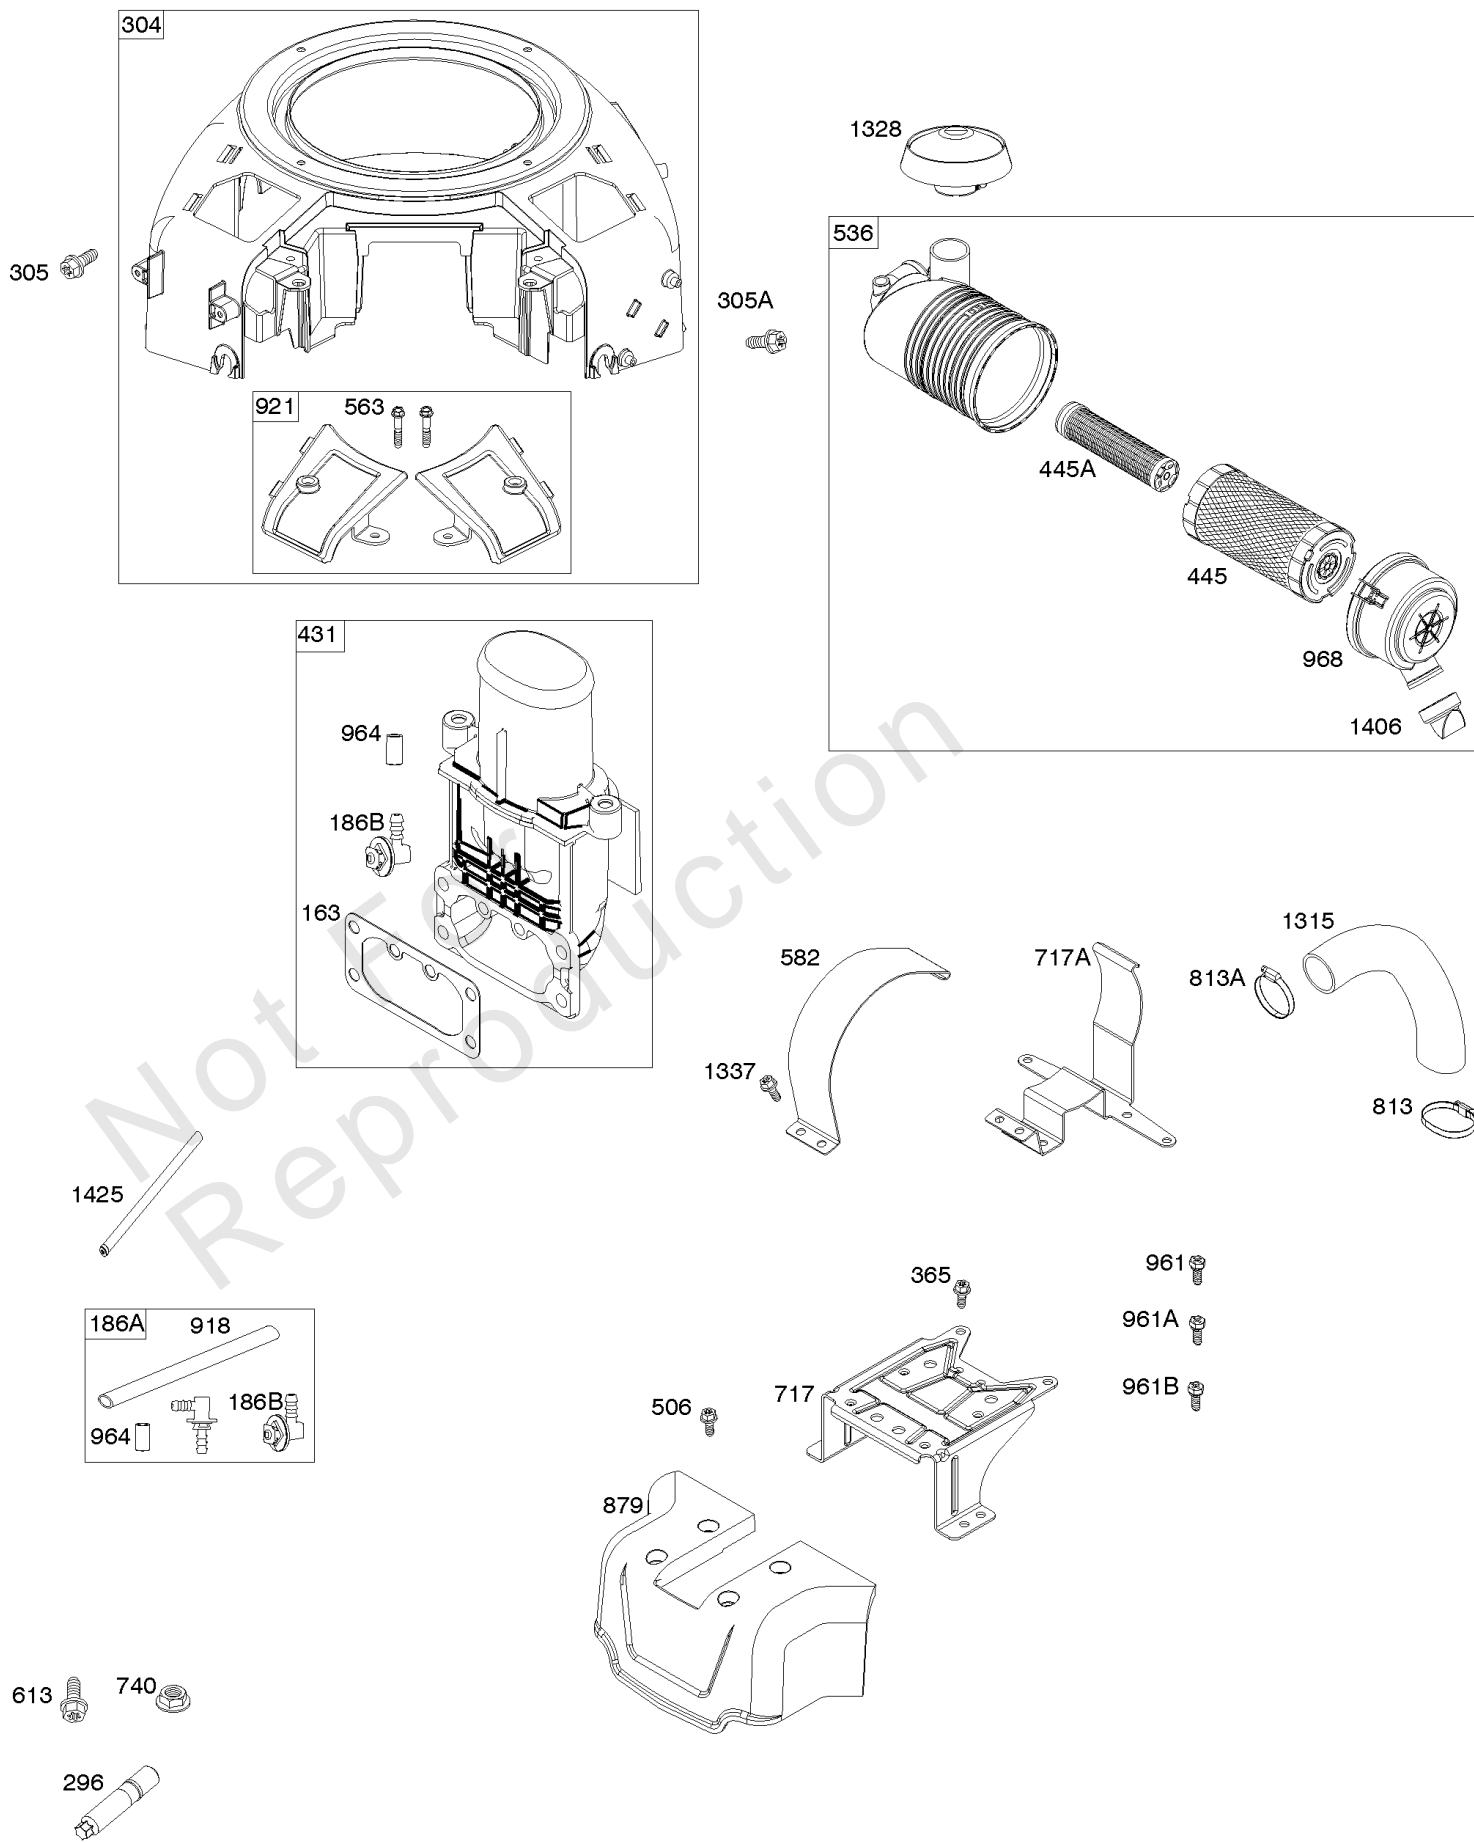

Model Components	Page
Blower Housing, Air Cleaner.....	4
Carburetor, Fuel Supply.....	6
Cylinder Head, Rocker Arm Cover, Intake Manifold.....	10
Cylinder, Crankshaft, Camshaft, Air Guides.....	12
Engine Sump, Oil Cooler, Dipstick/Tube Assembly.....	16
Engine/Valve Gasket Set, Carburetor Overhaul Kit.....	20
Flywheel, Controls, Wire Harness, Alternator, Starter.....	22
Replacement Engine - US & Canada.....	26

Not For
Reproduction