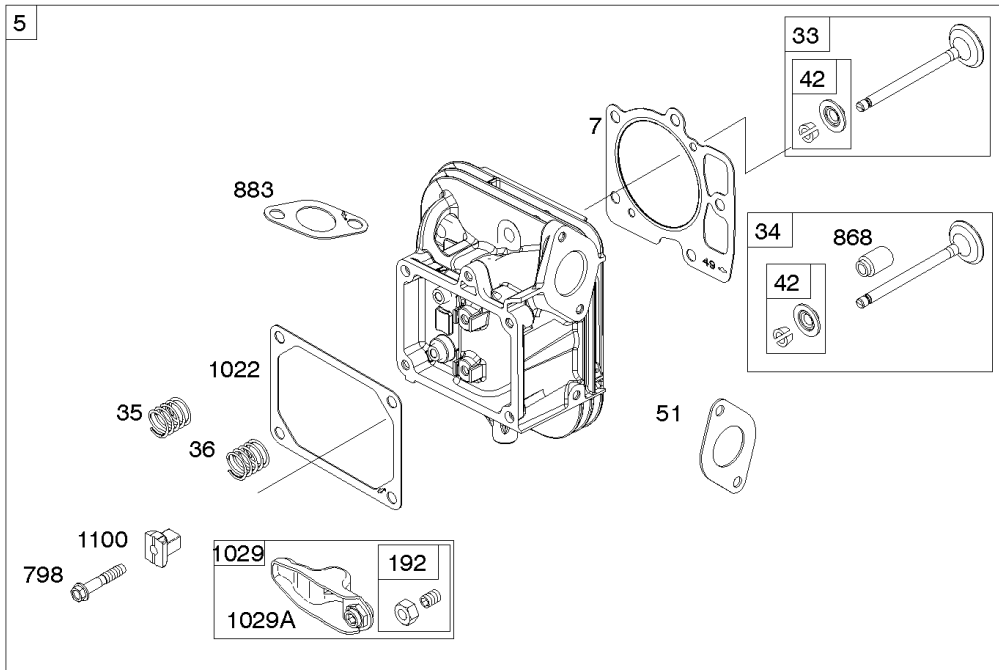

Not For Reproduction

Carburetor, Fuel Supply

REF NO	PART NO	QTY	DESCRIPTION
987	808183		SEAL, Choke/Throttle Shaft
1124	690988		SEAL, O-Ring -(Fuel Transfer Tube)
1124A	841653		SEAL, O-Ring -(Fuel Transfer Tube)
1126	690991		SCREW -(Fuel Transfer Tube)
1127	695407		SCREW -(Float Bowl) (Float Bowl to Carburetor Body)
1128	690990		SCREW -(Carburetor Nozzle)
1169	690990		SCREW -(Carburetor Cover Plate)

Not For Reproduction

Cylinder Head, Rocker Arm Cover, Intake Manifold

Mfg. No: 49R977-0003-G1

Cylinder Head, Rocker Arm Cover, Intake Manifold

REF NO	PART NO	QTY	DESCRIPTION
5	593653		HEAD, Cylinder -(Cylinder 1)
5A	593654		HEAD, Cylinder -(Cylinder 2)
7	593485		GASKET, Cylinder Head
13	592244		SCREW -(Cylinder Head)
33	593632		VALVE, Exhaust
34	793556		VALVE, Intake
35	694865		SPRING, Valve -(Intake)
36	694865		SPRING, Valve -(Exhaust)
42	499586		KEEPER, Valve
45	690977		TAPPET, Valve
50	593655		MANIFOLD, Intake
51	690949		GASKET, Intake
51A	594427		GASKET, Intake
53	690951		STUD -(Carburetor)
54	699816		SCREW -(Intake Manifold)
122	593425		SPACER, Carburetor
163	691001		GASKET, Air Cleaner
192	690083		ADJUSTER, Rocker Arm
213	691021		BRACKET, Choke Control
337	792015		PLUG, Spark
383	19576S		WRENCH, Spark Plug
635	692076		BOOT, Spark Plug
654	690958		NUT -(Carburetor)
798	697890		SCREW -(Rocker Arm)
868	690968		SEAL, Valve
883	690970		GASKET, Exhaust
914	593637		SCREW -(Rocker Cover)
918A	593641		HOSE, Vacuum -(2.9" Long)
929	691003		SCREW -(Choke Control Bracket)
961	691108		SCREW -(Air Cleaner Bracket)
964	799159		CAP, Connector
1022	690971		GASKET, Rocker Cover
1023	593639		COVER, Rocker -(Cylinder #1)
1023A	593659		COVER, Rocker -(Cylinder 2)
1026	690981		ROD, Push -(Steel)
1026A	690982		ROD, Push -(Aluminum)
1029	690972		ARM, Rocker
1029A	807323		ARM, Rocker
1100	791959		PIVOT, Rocker Arm