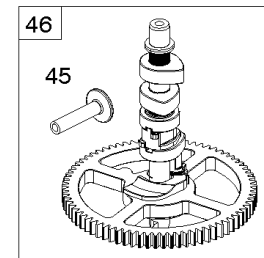

REQUIRED when replacing parts with warning labels affixed.

1319A WARNING LABEL

REQUIRED when replacing parts with warning labels affixed.

1036 EMISSIONS LABEL

Cylinder, Crankshaft, Camshaft, Air Guides

REF NO	PART NO	QTY	DESCRIPTION
505	691029		NUT -(Governor Control Lever)
540	594325		PLATE, Baffle -Used After Code Date 15112200
562	690311		BOLT -(Governor Control Lever)
573	594903		PLATE, Back -Used After Code Date 15071500
573	593607		PLATE, Back -Used Before Code Date 15071600
584	594164		COVER, Breather Passage -Used After Code Date 15112200
618	594326		SCREW -(Baffle Plate)
718	690959		PIN, Locating
718A	594988		PIN, Locating
741	690980		GEAR, Timing
850	100106		SEALANT, Liquid
865	591667		COVER, Air Guide -(Valley)
1036	-----		Label-Emissions -(Available From A Briggs & Stratton Authorized Dealer)
1263	594166		REED, Breather -Used After Code Date 15112200
1264	594165		SCREW -(Breather Reed)
1319	794467		LABEL, Warning
1319A	797669		LABEL, Warning