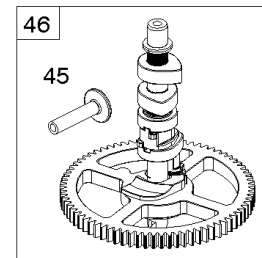

1319 WARNING LABEL

WARNING
Read and follow Operating Instructions before starting engine.
Exhaust is toxic. Open engine to cool at least 2 minutes before refueling.
Engine will not start. Insulate. Do not touch. Do not touch any metal parts. Do not touch hot parts.

REQUIRED when replacing parts with warning labels affixed.

1319A WARNING LABEL

REQUIRED when replacing parts with warning labels affixed.

1036 EMISSIONS LABEL