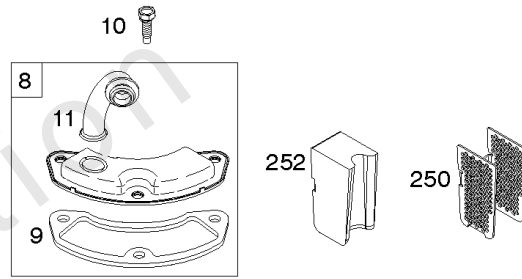

1319 WARNING LABEL

WARNING
Read and follow Operating Instructions before starting engine.
Exhaust is toxic. Open engine to cool at least 2 minutes before refueling.
Engine will not start. Insulate. Do not touch. Do not touch any metal parts. Do not touch hot parts.

REQUIRED when replacing parts with warning labels affixed.

1319A WARNING LABEL

REQUIRED when replacing parts with warning labels affixed.

1036 EMISSIONS LABEL