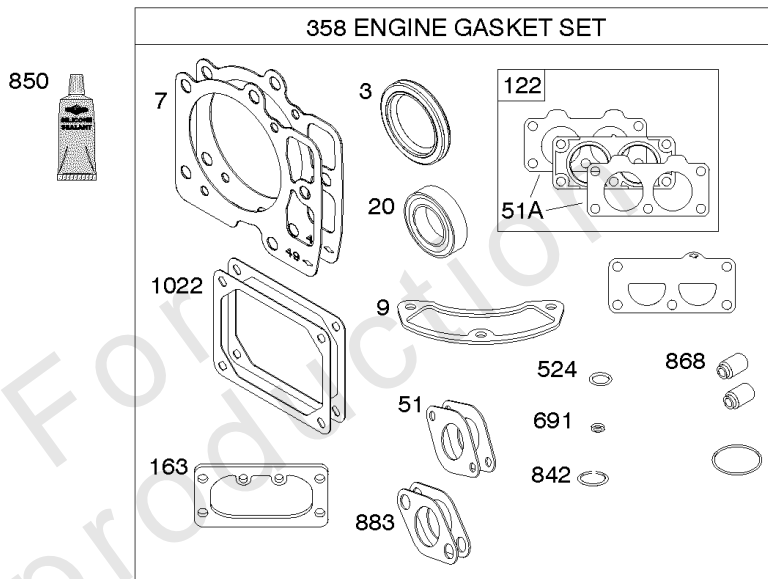

Engine/Valve Gasket Set, Carburetor Overhaul Kit

REF NO	PART NO	QTY	DESCRIPTION
3	593643		SEAL, Oil -(Magneto Side)
7	593485		GASKET, Cylinder Head
9	690937		GASKET, Breather -Used Before Code Date 15112300
20	593644		SEAL, Oil -(PTO Side)
51	690949		GASKET, Intake
51A	594427		GASKET, Intake
93	845864		BUSHING, Throttle Shaft
104	694918		PIN, Float Hinge
105	797410		VALVE, Float Needle
121	799132		KIT, Carburetor Overhaul
122	593425		SPACER, Carburetor
137	690994		GASKET, Float Bowl
150	841649		GASKET, Nozzle
163	691001		GASKET, Air Cleaner
276	695410		WASHER, Sealing
358	593676		GASKET SET, Engine
524	691032		SEAL, O-Ring
633	690722		SEAL, Choke/Throttle Shaft
672	690234		GASKET, Carburetor Plate
691	790574		SEAL, Governor Shaft
842	691031		SEAL, O-Ring -(Dipstick Tube)
850	100106		SEALANT, Liquid
868	690968		SEAL, Valve
883	690970		GASKET, Exhaust
987	808183		SEAL, Choke/Throttle Shaft
1022	690971		GASKET, Rocker Cover
1095	593492		GASKET SET, Valve
1124	690988		SEAL, O-Ring -(Fuel Transfer Tube)
1124A	841653		SEAL, O-Ring -(Fuel Transfer Tube)