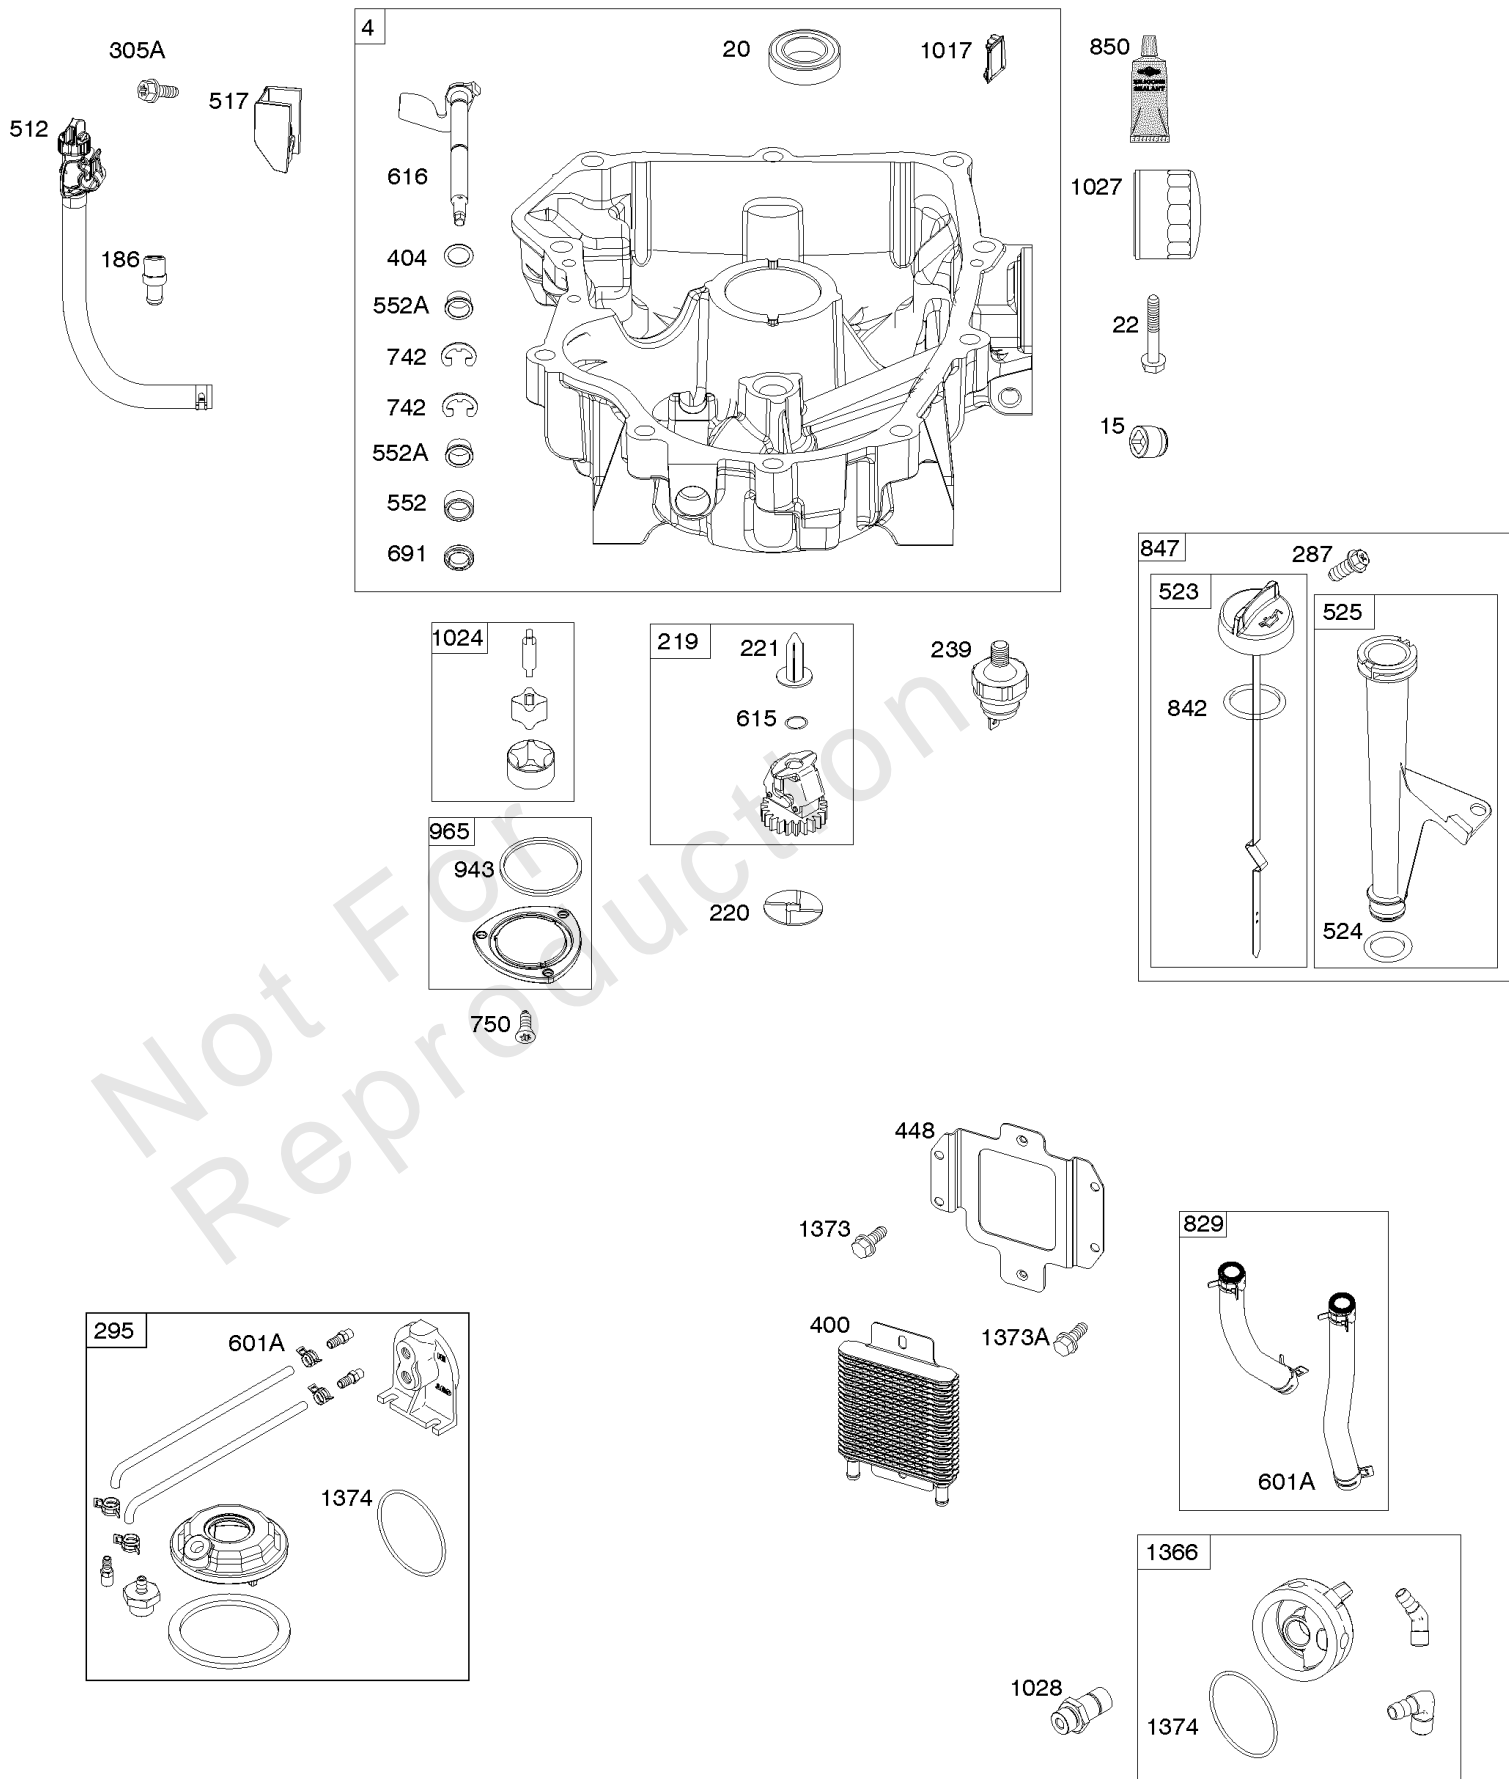

Engine Sump, Oil Cooler, Dipstick/Tube Assembly

Mfg. No: 49R977-0003-G1

Engine Sump, Oil Cooler, Dipstick/Tube Assembly

REF NO	PART NO	QTY	DESCRIPTION
4	593652		SUMP, Engine
15	690946		PLUG, Oil Drain
20	593644		SEAL, Oil -(PTO Side)
22	694966		SCREW -(Crankcase Cover/Sump)
186	796532		CONNECTOR, Hose -(Oil Drain Hose)
219	793338		GEAR, Governor
220	799772		WASHER -(Governor Gear)
221	841026		CUP, Governor
239	792028		SWITCH, Oil Pressure
287	697820		SCREW -(Dipstick Tube)
295	594271		ADAPTER, Remote Oil Filter
305A	593634		SCREW -(Blower Housing) (Oil Drain Retainer)
400	796862		COOLER, Oil
404	690442		WASHER -(Governor Crank)
448	593631		BRACKET, Oil Cooler
512	593635		HOSE, Oil Drain
517	593633		RETAINER, Oil Drain
523	594528		DIPSTICK
524	691032		SEAL, O-Ring
525	691037		TUBE, Dipstick
552	796638		BUSHING, Governor Crank
552A	690553		BUSHING, Governor Crank
601A	841597		CLAMP, Hose -(Oil Cooler Hose)
615	698290		RETAINER, Governor Shaft
616	691045		CRANK, Governor
691	790574		SEAL, Governor Shaft
742	690328		RETAINER, E Ring
750	796208		SCREW -(Oil Pump Cover)
829	799104		HOSE, Oil Cooler -(Oil Cooler Hose)
842	691031		SEAL, O-Ring -(Dipstick Tube)
847	594609		SCREW, Dipstick tube
850	100106		SEALANT, Liquid
943	796222		SEAL, O-Ring -(Oil Pump Cover)
965	796221		COVER, Oil Pump
1017	796214		SCREEN, Oil Pump
1024	796220		PUMP, Oil
1027	696854		FILTER, Oil
1028	796864		ADAPTER, Oil Filter
1366	799131		DIVERTER, Oil Cooler
1373	695629		SCREW -(Oil Cooler Bracket)
1373A	799105		SCREW -(Oil Cooler Bracket)