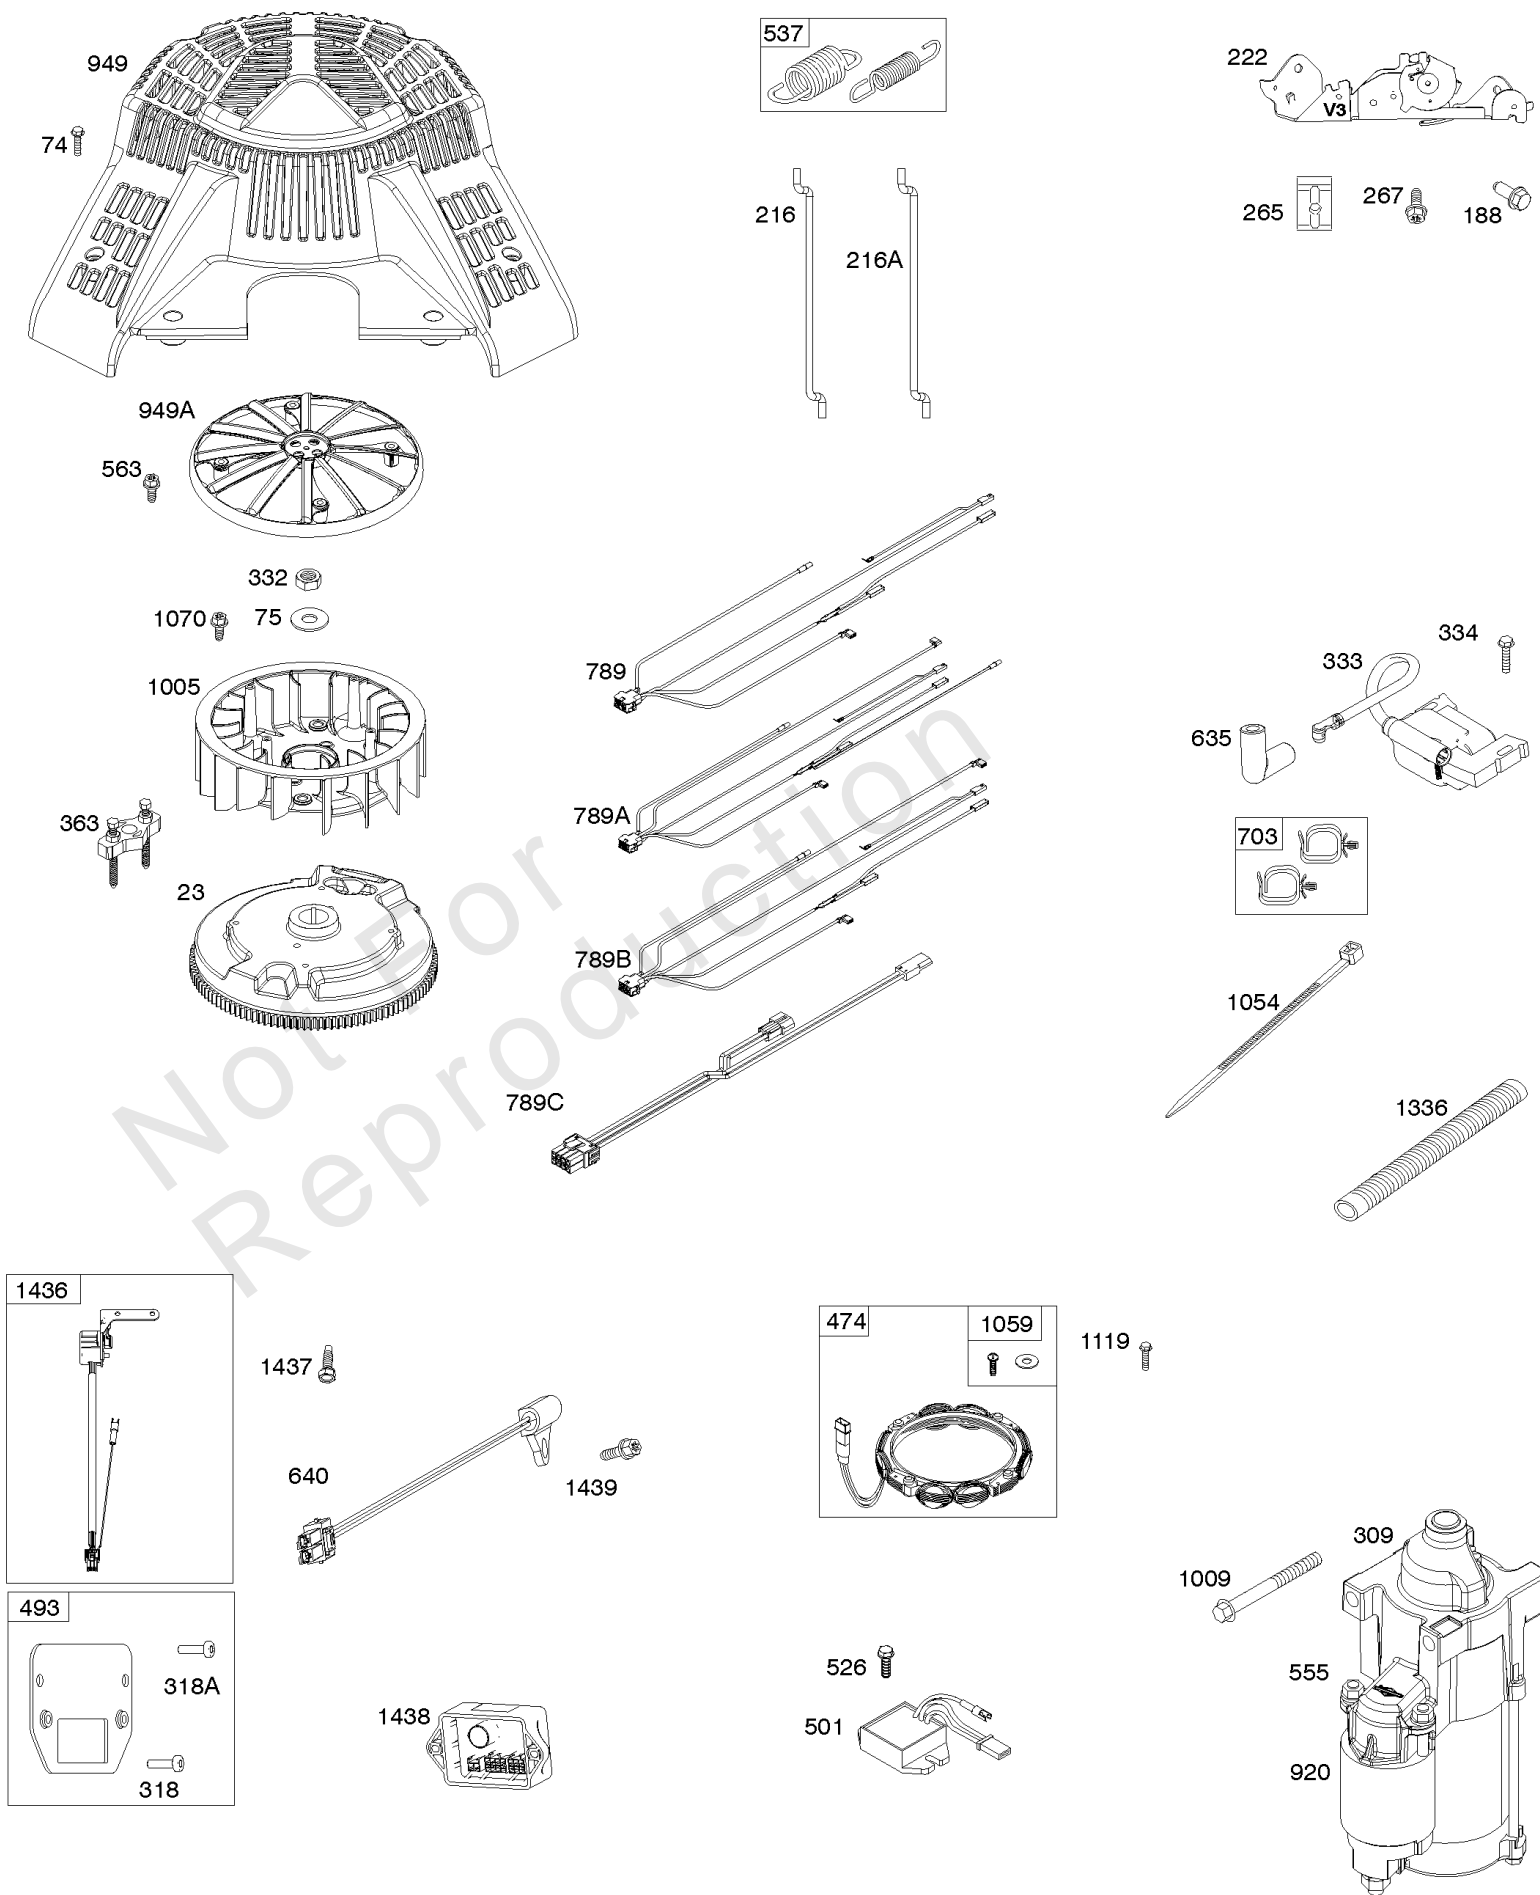

Flywheel, Controls, Wire Harness, Alternator, Starter

REF NO	PART NO	QTY	DESCRIPTION
23	593610		FLYWHEEL
74	698425		SCREW -(Rotating Screen)
75	691056		WASHER -(Flywheel)
188	691108		SCREW -(Control Bracket)
216	691022		LINK, Choke -(Manual Choke)
216A	796879		LINK, Choke
222	798916		BRACKET, Control
265	691024		CLAMP, Casing
267	792629		SCREW -(Casing Clamp)
309	593486		MOTOR, Starter
318	691127		SCREW -(Mounting Bracket)
318A	792629		SCREW -(Mounting Bracket) (Electronic Choke Module To Mounting Bracket)
332	691059		NUT -(Flywheel)
333	592846		ARMATURE, Magneto
334	691061		SCREW -(Magneto Armature)
363	19621		PULLER, Flywheel
474	592830		ALTERNATOR -(10-16 Amp Regulated)
493	797176		BRACKET, Mounting -(Electronic Choke Module)
501	593490		REGULATOR
526	691108		SCREW -(Regulator)
537	594918		KIT, Governor/Idle Spring
555	593489		SCREW -(Starter Solenoid)
563	799360		SCREW -(Debris Screen Guard)
635	692076		BOOT, Spark Plug
640	796913		WIRE ASSEMBLY -(Thermistor)
703	691010		CLIP
789B	593613		HARNESS, Wiring
920	593488		SOLENOID, Starter
949	593636		GUARD, Debris Screen
949A	593206		GUARD, Debris Screen
1005	593640		FAN, Flywheel
1009	593487		SCREW -(Starter Motor)
1054	280275		TIE, Cable
1059	698516		KIT, Screw/Washer -(Alternator)
1070	593638		SCREW -(Flywheel Fan)
1119	691183		SCREW -(Alternator)
1336	841015		SHIELD, Wire Protective
1436	796918		MOTOR, Stepper/Bracket