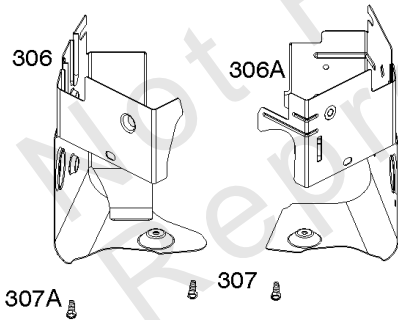

REQUIRED when replacing parts with warning labels affixed.

1319A WARNING LABEL

REQUIRED when replacing parts with warning labels affixed.

1036 EMISSIONS LABEL

Cylinder, Crankshaft, Camshaft, Air Guides

REF NO	PART NO	QTY	DESCRIPTION
505	691029		NUT -(Governor Control Lever)
540	594325		PLATE, Baffle -Used After Code Date 15112200
562	690311		BOLT -(Governor Control Lever)
573	594903		PLATE, Back -Used After Code Date 15071500
573	593607		PLATE, Back -Used Before Code Date 15071600
584	594164		COVER, Breather Passage -Used After Code Date 15112200
618	594326		SCREW -(Baffle Plate)
718	690959		PIN, Locating
718A	594988		PIN, Locating
741	690980		GEAR, Timing
850	100106		SEALANT, Liquid
865	591667		COVER, Air Guide -(Valley)
1036	-----		Label-Emissions -(Available From A Briggs & Stratton Authorized Dealer)
1263	594166		REED, Breather -Used After Code Date 15112200
1264	594165		SCREW -(Breather Reed)
1319	794467		LABEL, Warning
1319A	797669		LABEL, Warning