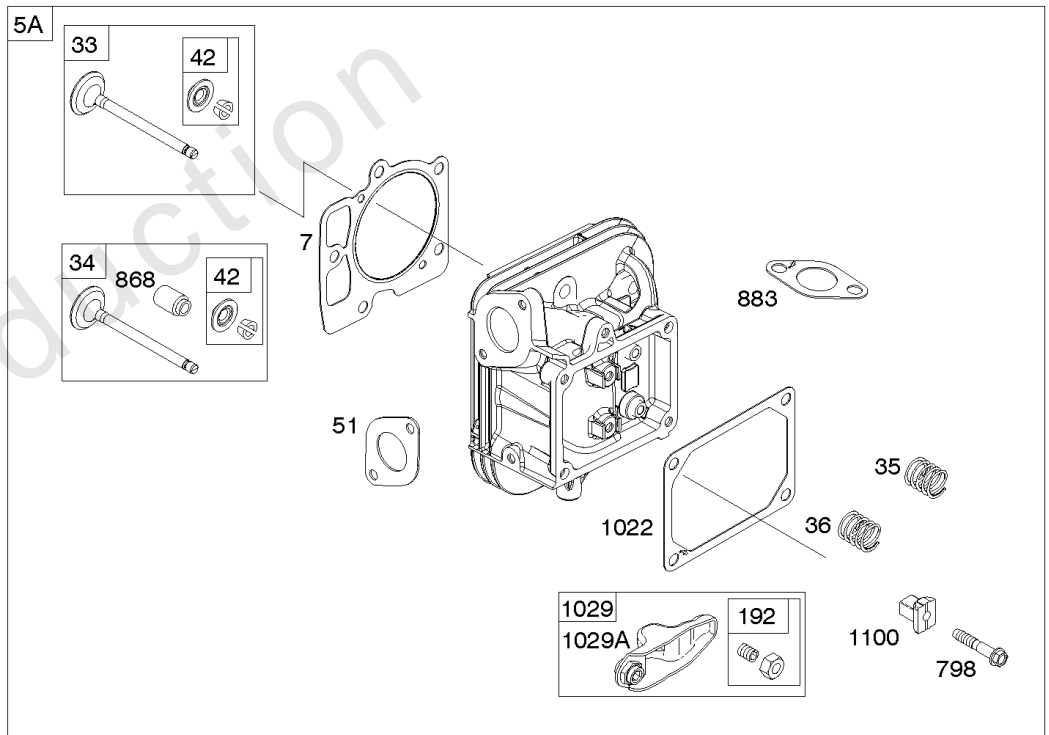

Not For Reproduction

Carburetor, Fuel Supply

REF NO	PART NO	QTY	DESCRIPTION
987	808183		SEAL, Choke/Throttle Shaft
1124	690988		SEAL, O-Ring -(Fuel Transfer Tube)
1124A	841653		SEAL, O-Ring -(Fuel Transfer Tube)
1126	690991		SCREW -(Fuel Transfer Tube)
1127	695407		SCREW -(Float Bowl) (Float Bowl to Carburetor Body)
1128	690990		SCREW -(Carburetor Nozzle)
1169	690990		SCREW -(Carburetor Cover Plate)

Not For Reproduction

Cylinder Head, Rocker Arm Cover, Intake Manifold

Mfg. No: 49R977-0003-G1

Cylinder Head, Rocker Arm Cover, Intake Manifold

REF NO	PART NO	QTY	DESCRIPTION
5	593653		HEAD, Cylinder -(Cylinder 1)
5A	593654		HEAD, Cylinder -(Cylinder 2)
7	593485		GASKET, Cylinder Head
13	592244		SCREW -(Cylinder Head)
33	593632		VALVE, Exhaust
34	793556		VALVE, Intake
35	694865		SPRING, Valve -(Intake)
36	694865		SPRING, Valve -(Exhaust)
42	499586		KEEPER, Valve
45	690977		TAPPET, Valve
50	593655		MANIFOLD, Intake
51	690949		GASKET, Intake
51A	594427		GASKET, Intake
53	690951		STUD -(Carburetor)
54	699816		SCREW -(Intake Manifold)
122	593425		SPACER, Carburetor
163	691001		GASKET, Air Cleaner
192	690083		ADJUSTER, Rocker Arm
213	691021		BRACKET, Choke Control
337	792015		PLUG, Spark
383	19576S		WRENCH, Spark Plug
635	692076		BOOT, Spark Plug
654	690958		NUT -(Carburetor)
798	697890		SCREW -(Rocker Arm)
868	690968		SEAL, Valve
883	690970		GASKET, Exhaust
914	593637		SCREW -(Rocker Cover)
918A	593641		HOSE, Vacuum -(2.9" Long)
929	691003		SCREW -(Choke Control Bracket)
961	691108		SCREW -(Air Cleaner Bracket)
964	799159		CAP, Connector
1022	690971		GASKET, Rocker Cover
1023	593639		COVER, Rocker -(Cylinder #1)
1023A	593659		COVER, Rocker -(Cylinder 2)
1026	690981		ROD, Push -(Steel)
1026A	690982		ROD, Push -(Aluminum)
1029	690972		ARM, Rocker
1029A	807323		ARM, Rocker
1100	791959		PIVOT, Rocker Arm