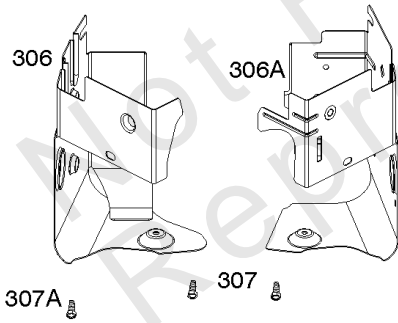

1319 WARNING LABEL

WARNING
Read and follow Operating Instructions before starting engine.
Exhaust is toxic. Open engine to cool at least 2 minutes before refueling.
Engine will not start. Insulate. Do not touch. Do not touch any metal parts. Do not touch hot parts.

REQUIRED when replacing parts with warning labels affixed.

1319A WARNING LABEL

REQUIRED when replacing parts with warning labels affixed.

1036 EMISSIONS LABEL