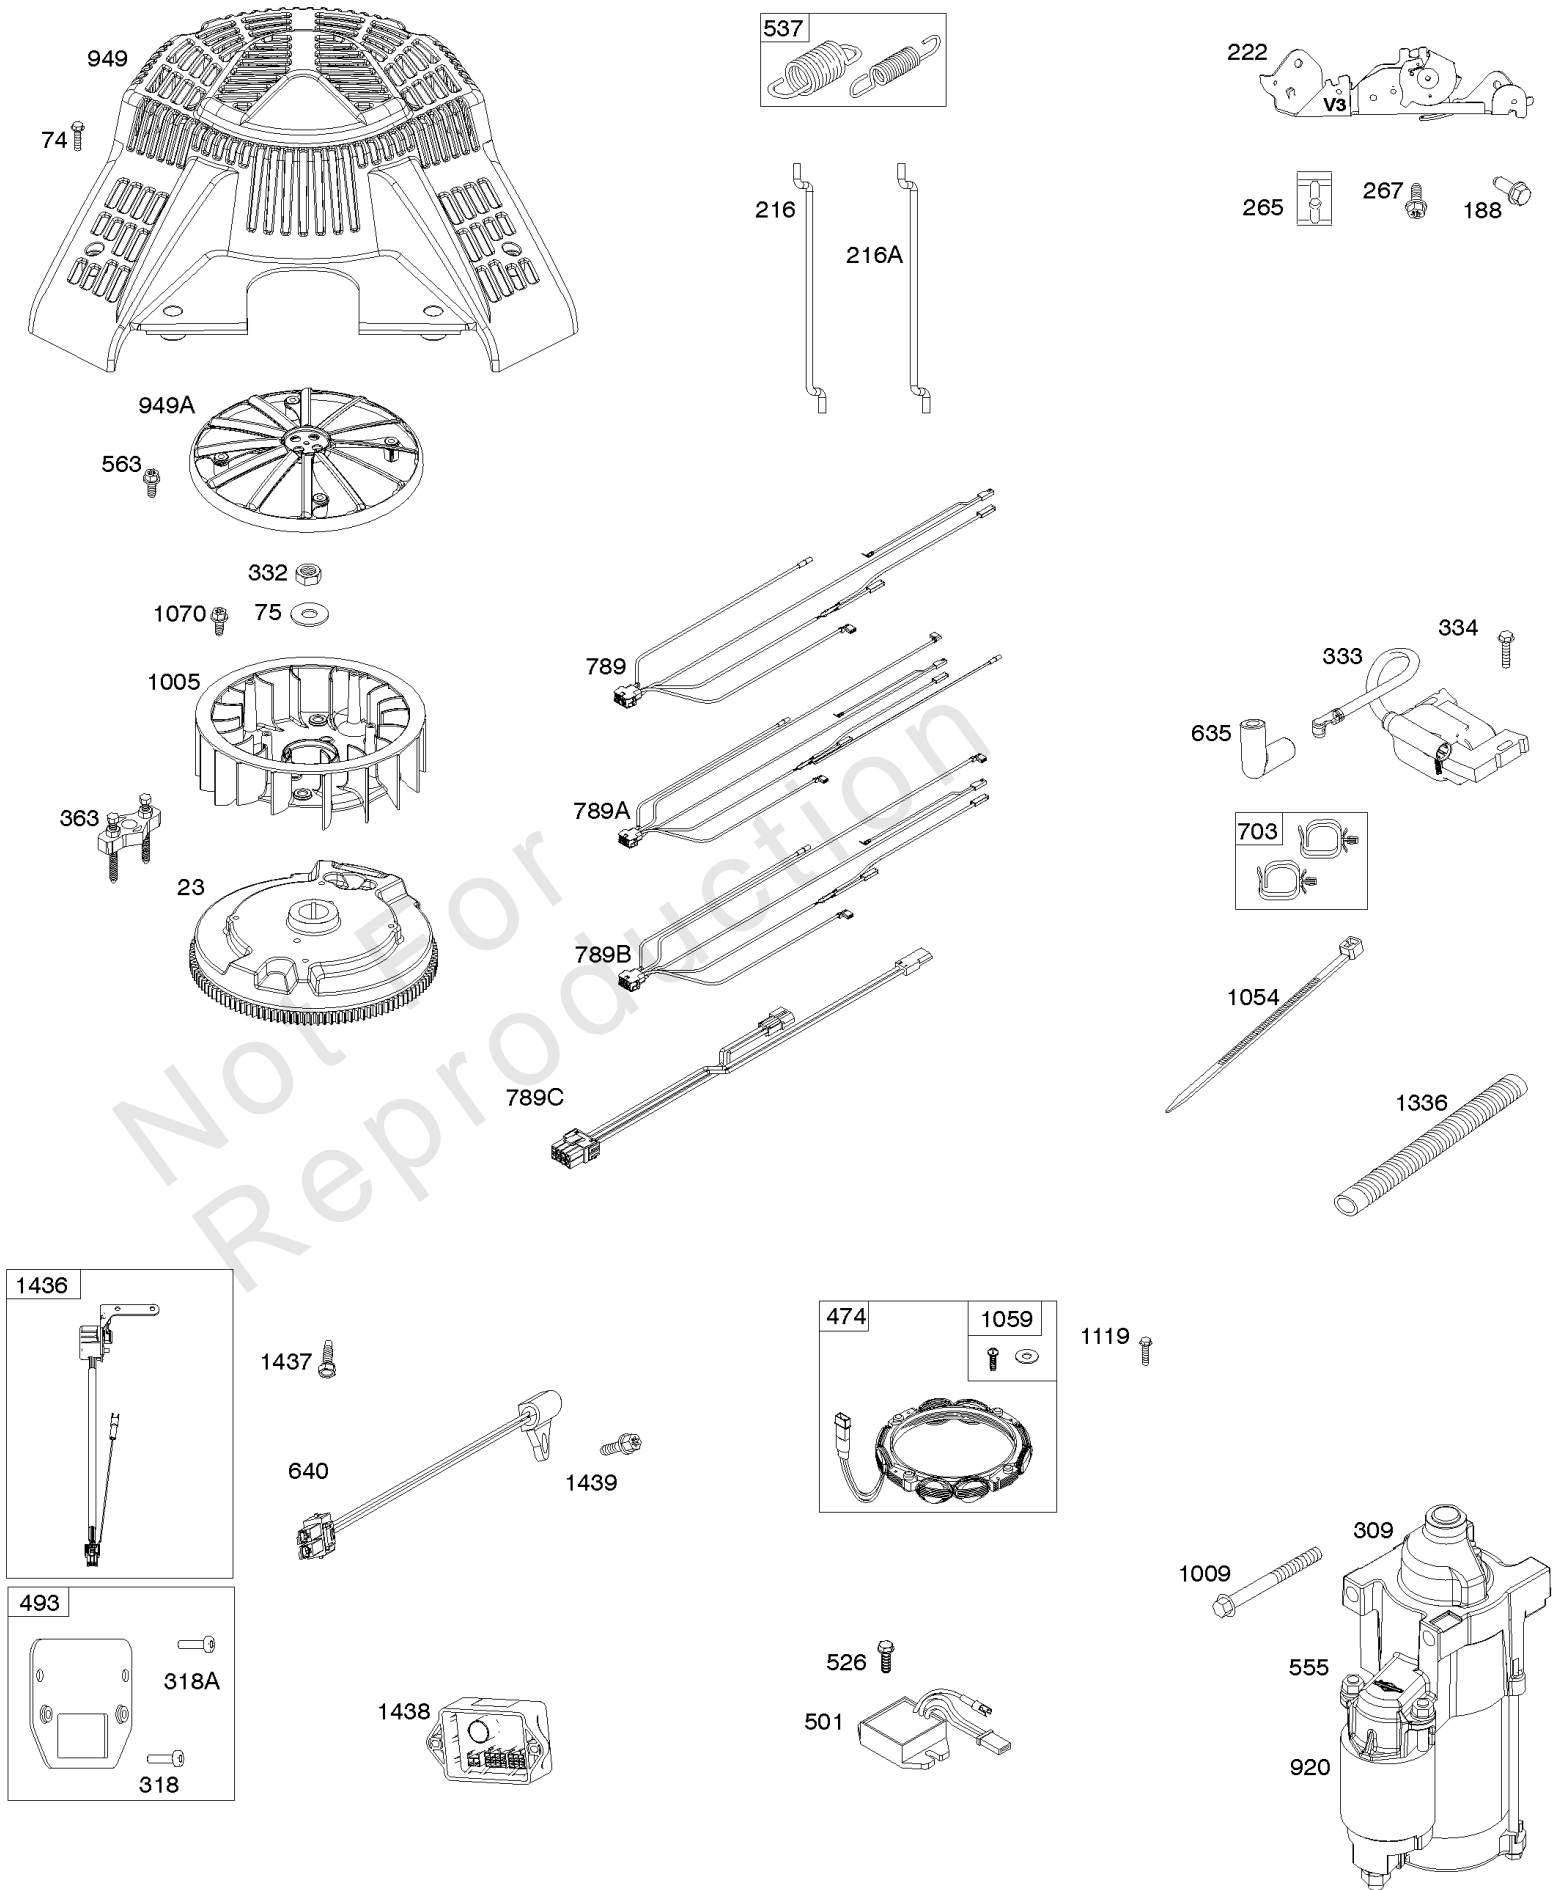

Engine Sump, Oil Cooler, Dipstick/Tube Assembly

REF NO	PART NO	QTY	DESCRIPTION
1374	796863		SEAL, O-Ring -(Oil Cooler Diverter)

Not For Reproduction

Engine/Valve Gasket Set, Carburetor Overhaul Kit

REF NO	PART NO	QTY	DESCRIPTION
3	593643		SEAL, Oil -(Magneto Side)
7	593485		GASKET, Cylinder Head
9	690937		GASKET, Breather -Used Before Code Date 15112300
20	593644		SEAL, Oil -(PTO Side)
51	690949		GASKET, Intake
51A	594427		GASKET, Intake
93	845864		BUSHING, Throttle Shaft
104	694918		PIN, Float Hinge
105	797410		VALVE, Float Needle
121	799132		KIT, Carburetor Overhaul
122	593425		SPACER, Carburetor
137	690994		GASKET, Float Bowl
150	841649		GASKET, Nozzle
163	691001		GASKET, Air Cleaner
276	695410		WASHER, Sealing
358	593676		GASKET SET, Engine
524	691032		SEAL, O-Ring
633	690722		SEAL, Choke/Throttle Shaft
672	690234		GASKET, Carburetor Plate
691	790574		SEAL, Governor Shaft
842	691031		SEAL, O-Ring -(Dipstick Tube)
850	100106		SEALANT, Liquid
868	690968		SEAL, Valve
883	690970		GASKET, Exhaust
987	808183		SEAL, Choke/Throttle Shaft
1022	690971		GASKET, Rocker Cover
1095	593492		GASKET SET, Valve
1124	690988		SEAL, O-Ring -(Fuel Transfer Tube)
1124A	841653		SEAL, O-Ring -(Fuel Transfer Tube)