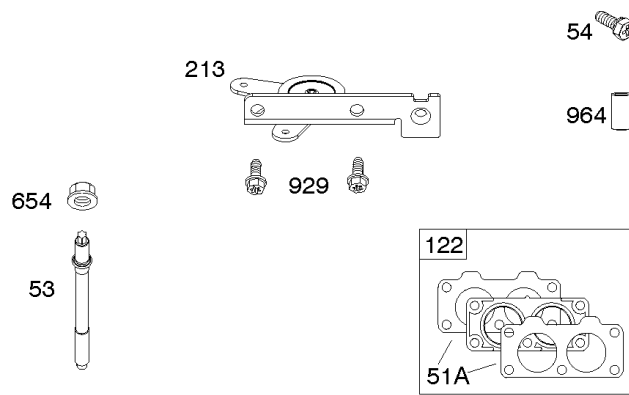

Not For Reproduction

Carburetor, Fuel Supply

REF NO	PART NO	QTY	DESCRIPTION
987	808183		SEAL, Choke/Throttle Shaft
1124	690988		SEAL, O-Ring -(Fuel Transfer Tube)
1124A	841653		SEAL, O-Ring -(Fuel Transfer Tube)
1126	690991		SCREW -(Fuel Transfer Tube)
1127	695407		SCREW -(Float Bowl) (Float Bowl to Carburetor Body)
1128	690990		SCREW -(Carburetor Nozzle)
1169	690990		SCREW -(Carburetor Cover Plate)

Not For Reproduction

Cylinder Head, Rocker Arm Cover, Intake Manifold

Mfg. No: 49R977-0003-G1

Cylinder Head, Rocker Arm Cover, Intake Manifold

REF NO	PART NO	QTY	DESCRIPTION
5	593653		HEAD, Cylinder -(Cylinder 1)
5A	593654		HEAD, Cylinder -(Cylinder 2)
7	593485		GASKET, Cylinder Head
13	592244		SCREW -(Cylinder Head)
33	593632		VALVE, Exhaust
34	793556		VALVE, Intake
35	694865		SPRING, Valve -(Intake)
36	694865		SPRING, Valve -(Exhaust)
42	499586		KEEPER, Valve
45	690977		TAPPET, Valve
50	593655		MANIFOLD, Intake
51	690949		GASKET, Intake
51A	594427		GASKET, Intake
53	690951		STUD -(Carburetor)
54	699816		SCREW -(Intake Manifold)
122	593425		SPACER, Carburetor
163	691001		GASKET, Air Cleaner
192	690083		ADJUSTER, Rocker Arm
213	691021		BRACKET, Choke Control
337	792015		PLUG, Spark
383	19576S		WRENCH, Spark Plug
635	692076		BOOT, Spark Plug
654	690958		NUT -(Carburetor)
798	697890		SCREW -(Rocker Arm)
868	690968		SEAL, Valve
883	690970		GASKET, Exhaust
914	593637		SCREW -(Rocker Cover)
918A	593641		HOSE, Vacuum -(2.9" Long)
929	691003		SCREW -(Choke Control Bracket)
961	691108		SCREW -(Air Cleaner Bracket)
964	799159		CAP, Connector
1022	690971		GASKET, Rocker Cover
1023	593639		COVER, Rocker -(Cylinder #1)
1023A	593659		COVER, Rocker -(Cylinder 2)
1026	690981		ROD, Push -(Steel)
1026A	690982		ROD, Push -(Aluminum)
1029	690972		ARM, Rocker
1029A	807323		ARM, Rocker
1100	791959		PIVOT, Rocker Arm