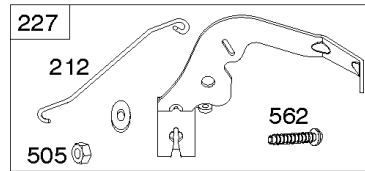

1319 WARNING LABEL

WARNING
Read and follow Operating Instructions before starting engine.
Exhaust is toxic. Open engine to cool at least 2 minutes before refueling.
Engine will not start. Insulate. Do not touch. Do not touch any metal parts. Do not touch hot parts.

REQUIRED when replacing parts with warning labels affixed.

1319A WARNING LABEL

REQUIRED when replacing parts with warning labels affixed.

1036 EMISSIONS LABEL