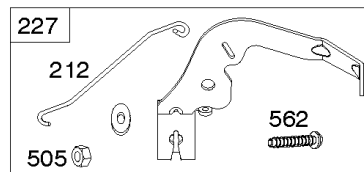

REQUIRED when replacing parts with warning labels affixed.

1319A WARNING LABEL

REQUIRED when replacing parts with warning labels affixed.

1036 EMISSIONS LABEL

Cylinder, Crankshaft, Camshaft, Air Guides

REF NO	PART NO	QTY	DESCRIPTION
505	691029		NUT -(Governor Control Lever)
540	594325		PLATE, Baffle -Used After Code Date 15112200
562	690311		BOLT -(Governor Control Lever)
573	594903		PLATE, Back -Used After Code Date 15071500
573	593607		PLATE, Back -Used Before Code Date 15071600
584	594164		COVER, Breather Passage -Used After Code Date 15112200
618	594326		SCREW -(Baffle Plate)
718	690959		PIN, Locating
718A	594988		PIN, Locating
741	690980		GEAR, Timing
850	100106		SEALANT, Liquid
865	591667		COVER, Air Guide -(Valley)
1036	-----		Label-Emissions -(Available From A Briggs & Stratton Authorized Dealer)
1263	594166		REED, Breather -Used After Code Date 15112200
1264	594165		SCREW -(Breather Reed)
1319	794467		LABEL, Warning
1319A	797669		LABEL, Warning