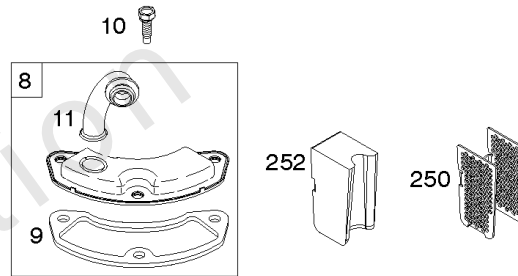

REQUIRED when replacing parts with warning labels affixed.

1319A WARNING LABEL

REQUIRED when replacing parts with warning labels affixed.

1036 EMISSIONS LABEL

Cylinder, Crankshaft, Camshaft, Air Guides

REF NO	PART NO	QTY	DESCRIPTION
505	691029		NUT -(Governor Control Lever)
540	594325		PLATE, Baffle -Used After Code Date 15112200
562	690311		BOLT -(Governor Control Lever)
573	594903		PLATE, Back -Used After Code Date 15071500
573	593607		PLATE, Back -Used Before Code Date 15071600
584	594164		COVER, Breather Passage -Used After Code Date 15112200
618	594326		SCREW -(Baffle Plate)
718	690959		PIN, Locating
718A	594988		PIN, Locating
741	690980		GEAR, Timing
850	100106		SEALANT, Liquid
865	591667		COVER, Air Guide -(Valley)
1036	-----		Label-Emissions -(Available From A Briggs & Stratton Authorized Dealer)
1263	594166		REED, Breather -Used After Code Date 15112200
1264	594165		SCREW -(Breather Reed)
1319	794467		LABEL, Warning
1319A	797669		LABEL, Warning