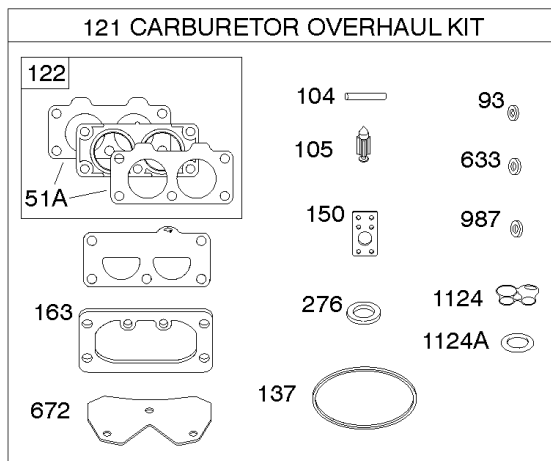

Engine/Valve Gasket Set, Carburetor Overhaul Kit

REF NO	PART NO	QTY	DESCRIPTION
3	593643		SEAL, Oil -(Magneto Side)
7	593485		GASKET, Cylinder Head
9	690937		GASKET, Breather -Used Before Code Date 15112300
20	593644		SEAL, Oil -(PTO Side)
51	690949		GASKET, Intake
51A	594427		GASKET, Intake
93	845864		BUSHING, Throttle Shaft
104	694918		PIN, Float Hinge
105	797410		VALVE, Float Needle
121	799132		KIT, Carburetor Overhaul
122	593425		SPACER, Carburetor
137	690994		GASKET, Float Bowl
150	841649		GASKET, Nozzle
163	691001		GASKET, Air Cleaner
276	695410		WASHER, Sealing
358	593676		GASKET SET, Engine
524	691032		SEAL, O-Ring
633	690722		SEAL, Choke/Throttle Shaft
672	690234		GASKET, Carburetor Plate
691	790574		SEAL, Governor Shaft
842	691031		SEAL, O-Ring -(Dipstick Tube)
850	100106		SEALANT, Liquid
868	690968		SEAL, Valve
883	690970		GASKET, Exhaust
987	808183		SEAL, Choke/Throttle Shaft
1022	690971		GASKET, Rocker Cover
1095	593492		GASKET SET, Valve
1124	690988		SEAL, O-Ring -(Fuel Transfer Tube)
1124A	841653		SEAL, O-Ring -(Fuel Transfer Tube)