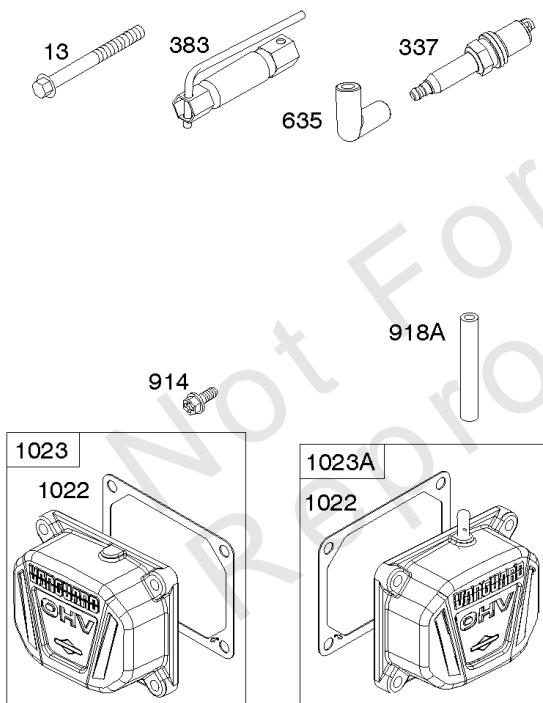

Not For Reproduction

Carburetor, Fuel Supply

REF NO	PART NO	QTY	DESCRIPTION
987	808183		SEAL, Choke/Throttle Shaft
1124	690988		SEAL, O-Ring -(Fuel Transfer Tube)
1124A	841653		SEAL, O-Ring -(Fuel Transfer Tube)
1126	690991		SCREW -(Fuel Transfer Tube)
1127	695407		SCREW -(Float Bowl) (Float Bowl to Carburetor Body)
1128	690990		SCREW -(Carburetor Nozzle)
1169	690990		SCREW -(Carburetor Cover Plate)

Not For Reproduction

Cylinder Head, Rocker Arm Cover, Intake Manifold

Mfg. No: 49R977-0003-G1

Cylinder Head, Rocker Arm Cover, Intake Manifold

REF NO	PART NO	QTY	DESCRIPTION
5	593653		HEAD, Cylinder -(Cylinder 1)
5A	593654		HEAD, Cylinder -(Cylinder 2)
7	593485		GASKET, Cylinder Head
13	592244		SCREW -(Cylinder Head)
33	593632		VALVE, Exhaust
34	793556		VALVE, Intake
35	694865		SPRING, Valve -(Intake)
36	694865		SPRING, Valve -(Exhaust)
42	499586		KEEPER, Valve
45	690977		TAPPET, Valve
50	593655		MANIFOLD, Intake
51	690949		GASKET, Intake
51A	594427		GASKET, Intake
53	690951		STUD -(Carburetor)
54	699816		SCREW -(Intake Manifold)
122	593425		SPACER, Carburetor
163	691001		GASKET, Air Cleaner
192	690083		ADJUSTER, Rocker Arm
213	691021		BRACKET, Choke Control
337	792015		PLUG, Spark
383	19576S		WRENCH, Spark Plug
635	692076		BOOT, Spark Plug
654	690958		NUT -(Carburetor)
798	697890		SCREW -(Rocker Arm)
868	690968		SEAL, Valve
883	690970		GASKET, Exhaust
914	593637		SCREW -(Rocker Cover)
918A	593641		HOSE, Vacuum -(2.9" Long)
929	691003		SCREW -(Choke Control Bracket)
961	691108		SCREW -(Air Cleaner Bracket)
964	799159		CAP, Connector
1022	690971		GASKET, Rocker Cover
1023	593639		COVER, Rocker -(Cylinder #1)
1023A	593659		COVER, Rocker -(Cylinder 2)
1026	690981		ROD, Push -(Steel)
1026A	690982		ROD, Push -(Aluminum)
1029	690972		ARM, Rocker
1029A	807323		ARM, Rocker
1100	791959		PIVOT, Rocker Arm