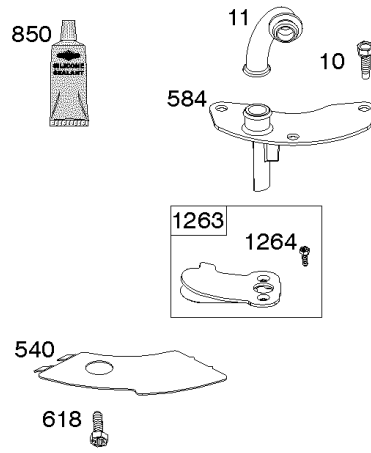

Not For Reproduction

Carburetor, Fuel Supply

REF NO	PART NO	QTY	DESCRIPTION
987	808183		SEAL, Choke/Throttle Shaft
1124	690988		SEAL, O-Ring -(Fuel Transfer Tube)
1124A	841653		SEAL, O-Ring -(Fuel Transfer Tube)
1126	690991		SCREW -(Fuel Transfer Tube)
1127	695407		SCREW -(Float Bowl) (Float Bowl to Carburetor Body)
1128	690990		SCREW -(Carburetor Nozzle)
1169	690990		SCREW -(Carburetor Cover Plate)

Not For Reproduction

Cylinder Head, Rocker Arm Cover, Intake Manifold

Mfg. No: 49R977-0003-G1

Cylinder Head, Rocker Arm Cover, Intake Manifold

REF NO	PART NO	QTY	DESCRIPTION
5	593653		HEAD, Cylinder -(Cylinder 1)
5A	593654		HEAD, Cylinder -(Cylinder 2)
7	593485		GASKET, Cylinder Head
13	592244		SCREW -(Cylinder Head)
33	593632		VALVE, Exhaust
34	793556		VALVE, Intake
35	694865		SPRING, Valve -(Intake)
36	694865		SPRING, Valve -(Exhaust)
42	499586		KEEPER, Valve
45	690977		TAPPET, Valve
50	593655		MANIFOLD, Intake
51	690949		GASKET, Intake
51A	594427		GASKET, Intake
53	690951		STUD -(Carburetor)
54	699816		SCREW -(Intake Manifold)
122	593425		SPACER, Carburetor
163	691001		GASKET, Air Cleaner
192	690083		ADJUSTER, Rocker Arm
213	691021		BRACKET, Choke Control
337	792015		PLUG, Spark
383	19576S		WRENCH, Spark Plug
635	692076		BOOT, Spark Plug
654	690958		NUT -(Carburetor)
798	697890		SCREW -(Rocker Arm)
868	690968		SEAL, Valve
883	690970		GASKET, Exhaust
914	593637		SCREW -(Rocker Cover)
918A	593641		HOSE, Vacuum -(2.9" Long)
929	691003		SCREW -(Choke Control Bracket)
961	691108		SCREW -(Air Cleaner Bracket)
964	799159		CAP, Connector
1022	690971		GASKET, Rocker Cover
1023	593639		COVER, Rocker -(Cylinder #1)
1023A	593659		COVER, Rocker -(Cylinder 2)
1026	690981		ROD, Push -(Steel)
1026A	690982		ROD, Push -(Aluminum)
1029	690972		ARM, Rocker
1029A	807323		ARM, Rocker
1100	791959		PIVOT, Rocker Arm