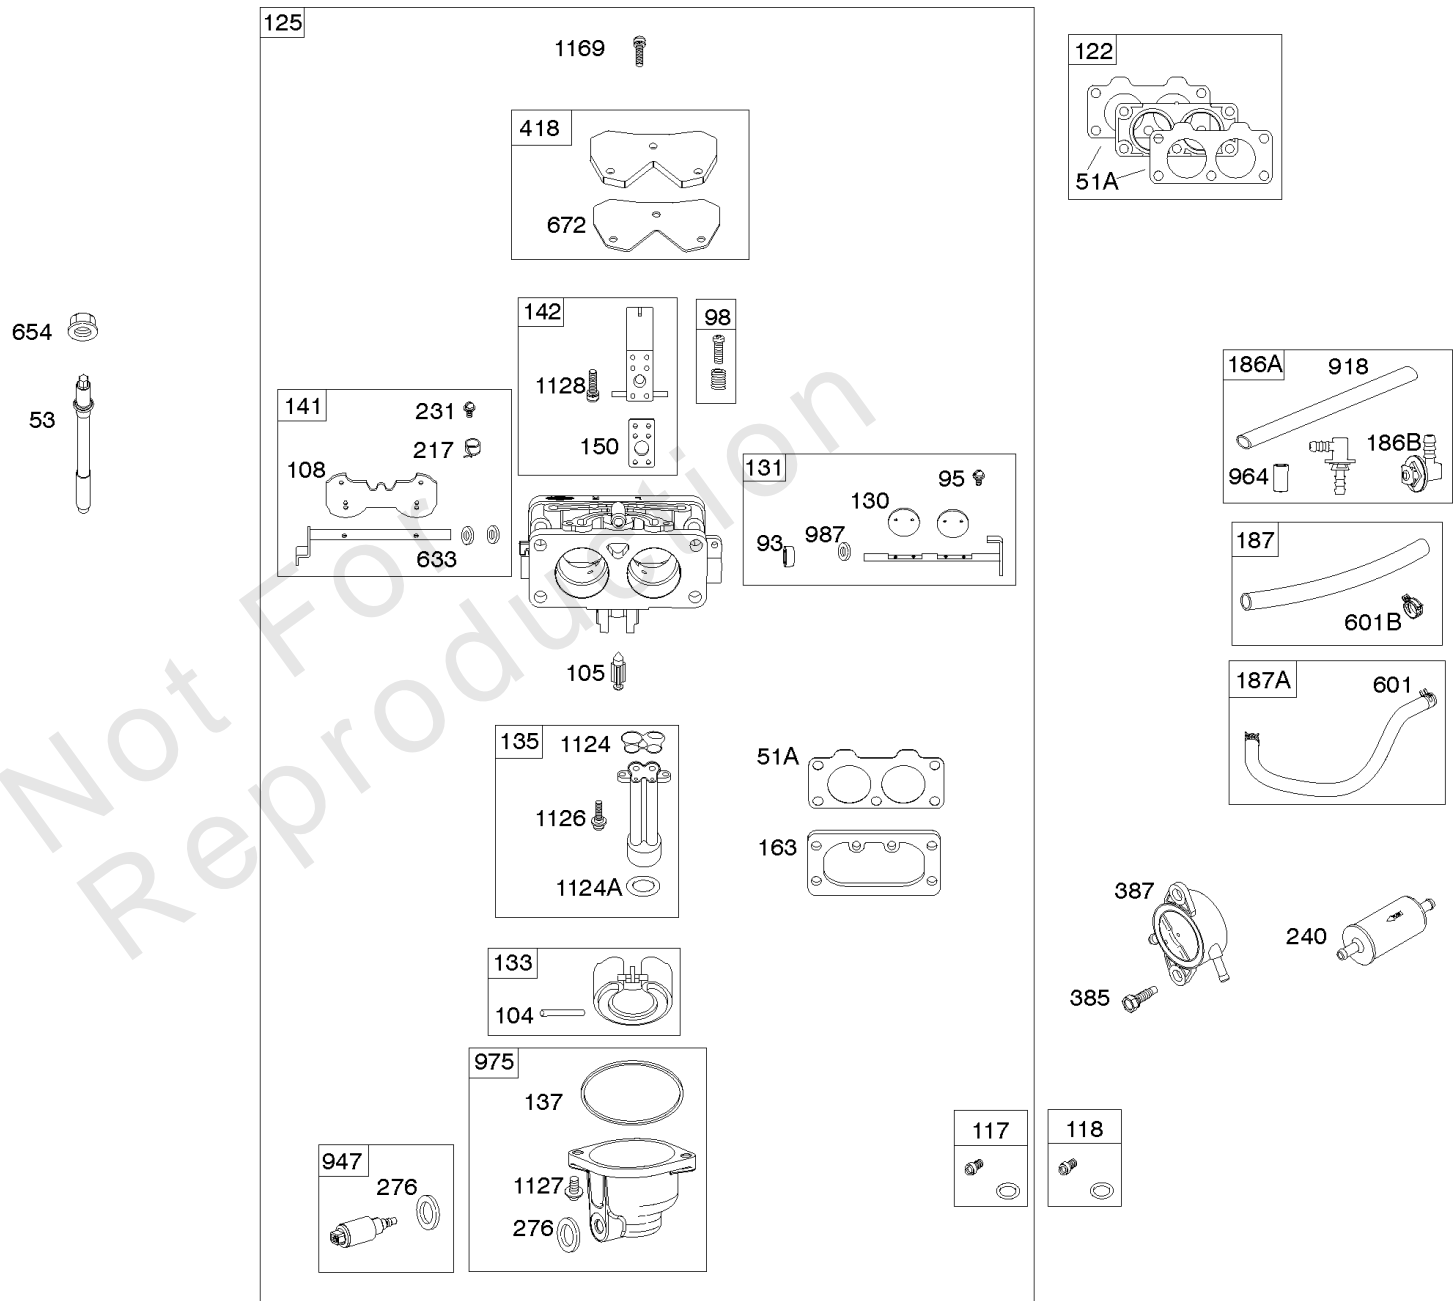

Parts Manual

Mfg. No: 49R977-0003-G1

Model Components	Page
Blower Housing, Air Cleaner.....	4
Carburetor, Fuel Supply.....	6
Cylinder Head, Rocker Arm Cover, Intake Manifold.....	10
Cylinder, Crankshaft, Camshaft, Air Guides.....	12
Engine Sump, Oil Cooler, Dipstick/Tube Assembly.....	16
Engine/Valve Gasket Set, Carburetor Overhaul Kit.....	20
Flywheel, Controls, Wire Harness, Alternator, Starter.....	22
Replacement Engine - US & Canada.....	26

Carburetor, Fuel Supply

REF NO	PART NO	QTY	DESCRIPTION
51A	594427		GASKET, Intake
53	690951		STUD -(Carburetor)
93	845864		BUSHING, Throttle Shaft
95	690718		SCREW -(Throttle Valve)
98	699721		KIT, Idle Speed
104	694918		PIN, Float Hinge
105	797410		VALVE, Float Needle
108	699723		VALVE, Choke
117	842082		JET, Main -(Standard) (Left and Right Jet)
118	842081		JET, Main -(High Altitude) (Left and Right Jet)
122	593425		SPACER, Carburetor
125	593484		CARBURETOR
130	796875		VALVE, Throttle
131	796872		KIT, Throttle Shaft
133	699724		FLOAT, Carburetor
135	699729		TUBE, Fuel Transfer
137	690994		GASKET, Float Bowl
141	799112		KIT, Choke Shaft
142	796871		NOZZLE, Carburetor
150	841649		GASKET, Nozzle
163	691001		GASKET, Air Cleaner
186A	799158		CONNECTOR, Hose -(EVAP)
186B	845141		CONNECTOR, Hose -(EVAP)
187	791766		LINE, Fuel -(15 Inches Long)(Cut to Required Length)
187A	593127		LINE, Fuel -(Formed Hose)
217	799771		SPRING, Choke Return
231	690718		SCREW -(Choke Valve)
240	695666		FILTER, Fuel
276	695410		WASHER, Sealing
385	797409		SCREW -(Fuel Pump) (Fuel Pump Mounted To Blower Housing)
387	808656		PUMP, Fuel
418	795912		PLATE, Carburetor Cover
601	691038		CLAMP, Hose -(Black)
601B	791850		CLAMP, Hose -(Green)
633	690722		SEAL, Choke/Throttle Shaft
654	690958		NUT -(Carburetor)
672	690234		GASKET, Carburetor Plate
918	799160		HOSE, Vacuum -(Length 9.4 Inches)
947	798779		SOLENOID, Fuel
964	799159		CAP, Connector
975	799114		BOWL, Float