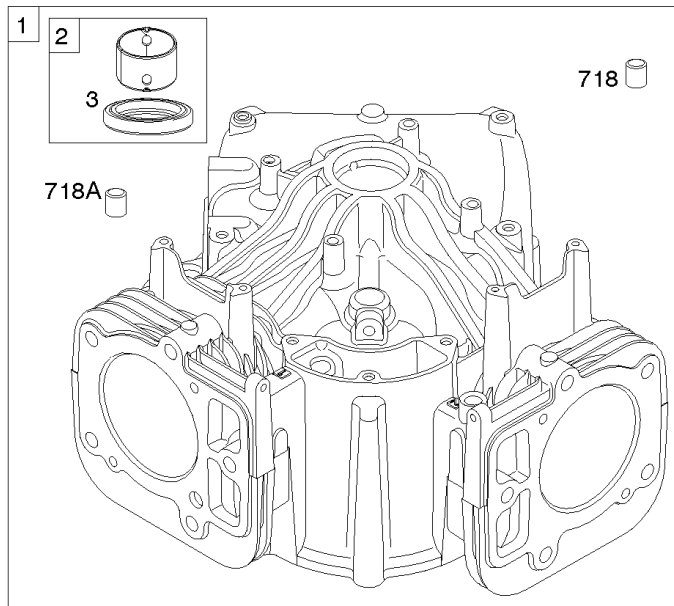

Not For Reproduction

Carburetor, Fuel Supply

REF NO	PART NO	QTY	DESCRIPTION
987	808183		SEAL, Choke/Throttle Shaft
1124	690988		SEAL, O-Ring -(Fuel Transfer Tube)
1124A	841653		SEAL, O-Ring -(Fuel Transfer Tube)
1126	690991		SCREW -(Fuel Transfer Tube)
1127	695407		SCREW -(Float Bowl) (Float Bowl to Carburetor Body)
1128	690990		SCREW -(Carburetor Nozzle)
1169	690990		SCREW -(Carburetor Cover Plate)

Not For Reproduction

Cylinder Head, Rocker Arm Cover, Intake Manifold

Mfg. No: 49R977-0003-G1

Cylinder Head, Rocker Arm Cover, Intake Manifold

REF NO	PART NO	QTY	DESCRIPTION
5	593653		HEAD, Cylinder -(Cylinder 1)
5A	593654		HEAD, Cylinder -(Cylinder 2)
7	593485		GASKET, Cylinder Head
13	592244		SCREW -(Cylinder Head)
33	593632		VALVE, Exhaust
34	793556		VALVE, Intake
35	694865		SPRING, Valve -(Intake)
36	694865		SPRING, Valve -(Exhaust)
42	499586		KEEPER, Valve
45	690977		TAPPET, Valve
50	593655		MANIFOLD, Intake
51	690949		GASKET, Intake
51A	594427		GASKET, Intake
53	690951		STUD -(Carburetor)
54	699816		SCREW -(Intake Manifold)
122	593425		SPACER, Carburetor
163	691001		GASKET, Air Cleaner
192	690083		ADJUSTER, Rocker Arm
213	691021		BRACKET, Choke Control
337	792015		PLUG, Spark
383	19576S		WRENCH, Spark Plug
635	692076		BOOT, Spark Plug
654	690958		NUT -(Carburetor)
798	697890		SCREW -(Rocker Arm)
868	690968		SEAL, Valve
883	690970		GASKET, Exhaust
914	593637		SCREW -(Rocker Cover)
918A	593641		HOSE, Vacuum -(2.9" Long)
929	691003		SCREW -(Choke Control Bracket)
961	691108		SCREW -(Air Cleaner Bracket)
964	799159		CAP, Connector
1022	690971		GASKET, Rocker Cover
1023	593639		COVER, Rocker -(Cylinder #1)
1023A	593659		COVER, Rocker -(Cylinder 2)
1026	690981		ROD, Push -(Steel)
1026A	690982		ROD, Push -(Aluminum)
1029	690972		ARM, Rocker
1029A	807323		ARM, Rocker
1100	791959		PIVOT, Rocker Arm