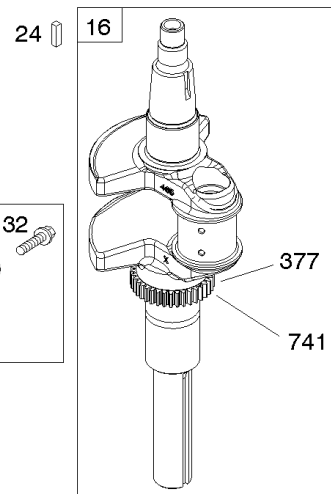

1319 WARNING LABEL

WARNING
Read and follow Operating Instructions before starting engine.
Exhaust is toxic. Open engine to cool at least 2 minutes before refueling.
Engine will not start. Insulate. Do not touch. Do not touch any metal parts. Do not touch hot parts.

REQUIRED when replacing parts with warning labels affixed.

1319A WARNING LABEL

REQUIRED when replacing parts with warning labels affixed.

1036 EMISSIONS LABEL