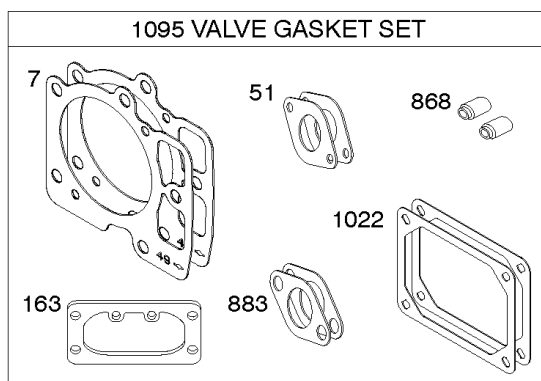

Engine/Valve Gasket Set, Carburetor Overhaul Kit

REF NO	PART NO	QTY	DESCRIPTION
3	593643		SEAL, Oil -(Magneto Side)
7	593485		GASKET, Cylinder Head
9	690937		GASKET, Breather -Used Before Code Date 15112300
20	593644		SEAL, Oil -(PTO Side)
51	690949		GASKET, Intake
51A	594427		GASKET, Intake
93	845864		BUSHING, Throttle Shaft
104	694918		PIN, Float Hinge
105	797410		VALVE, Float Needle
121	799132		KIT, Carburetor Overhaul
122	593425		SPACER, Carburetor
137	690994		GASKET, Float Bowl
150	841649		GASKET, Nozzle
163	691001		GASKET, Air Cleaner
276	695410		WASHER, Sealing
358	593676		GASKET SET, Engine
524	691032		SEAL, O-Ring
633	690722		SEAL, Choke/Throttle Shaft
672	690234		GASKET, Carburetor Plate
691	790574		SEAL, Governor Shaft
842	691031		SEAL, O-Ring -(Dipstick Tube)
850	100106		SEALANT, Liquid
868	690968		SEAL, Valve
883	690970		GASKET, Exhaust
987	808183		SEAL, Choke/Throttle Shaft
1022	690971		GASKET, Rocker Cover
1095	593492		GASKET SET, Valve
1124	690988		SEAL, O-Ring -(Fuel Transfer Tube)
1124A	841653		SEAL, O-Ring -(Fuel Transfer Tube)