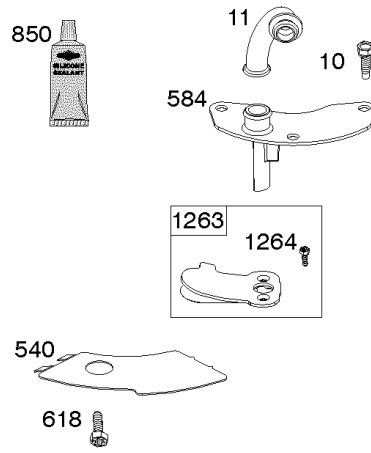

REQUIRED when replacing parts with warning labels affixed.

1319A WARNING LABEL

REQUIRED when replacing parts with warning labels affixed.

1036 EMISSIONS LABEL

Cylinder, Crankshaft, Camshaft, Air Guides

REF NO	PART NO	QTY	DESCRIPTION
1	593645		CYLINDER ASSEMBLY -Used Before Code Date 15071600
1	594938		CYLINDER ASSEMBLY -Used After Code Date 15071500
2	593660		KIT, Bushing/Seal -(Magneto Side)
3	593643		SEAL, Oil -(Magneto Side)
8	792185		BREATHER ASSEMBLY -Used Before Code Date 15112300
9	690937		GASKET, Breather -Used Before Code Date 15112300
10	691108		SCREW -(Breather Assembly)
11	594163		TUBE, Breather -Used After Code Date 15112200
11	792184		TUBE, Breather -Used Before Code Date 15112300
16	593609		CRANKSHAFT
24	796335		KEY, Flywheel
25	593646		PISTON ASSEMBLY -(Standard)
25	593648		PISTON ASSEMBLY -(.020 Oversize)
26	593647		SET, Ring -(Standard)
26	593649		SET, Ring -(.020 Oversize)
27	690975		LOCK, Piston Pin
28	593650		PIN, Piston
29	593651		ROD, Connecting
32	690976		SCREW -(Connecting Rod)
45	690977		TAPPET, Valve
46	593608		CAMSHAFT
212	695238		LINK, Throttle
227	798856		LEVER, Governor Control
250	690957		RETAINER, Breather -Used Before Code Date 15112300
252	794389		COLLECTOR, Oil -Used Before Code Date 15112300
306	796852		SHIELD, Cylinder -(Cylinder #1)
306A	591666		SHIELD, Cylinder -(Cylinder #2)
307	691003		SCREW -(Cylinder Shield)
307A	691108		SCREW -(Cylinder Shield)
377	690979		KEY, Woodruff
405	594937		SCREW -(Back Plate) -Used After Code Date 15071500
405	697820		SCREW -(Back Plate) -Used Before Code Date 15071600
447	691003		SCREW -(Air Guide Cover)