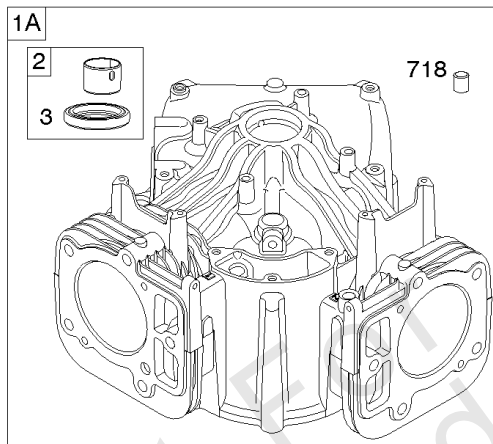

Cylinder, Crankshaft, Camshaft, Air Guides, Piston, Rings, Connecting Rod

Mfg. No: 49S877-0008-G1

1319 WARNING LABEL

REQUIRED when replacing parts with warning labels affixed.

1319A WARNING LABEL

REQUIRED when replacing parts with warning labels affixed.

1036 EMISSIONS LABEL