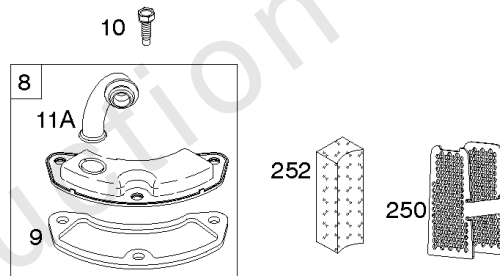

1319 WARNING LABEL

REQUIRED when replacing parts with warning labels affixed.

1319A WARNING LABEL

REQUIRED when replacing parts with warning labels affixed.

1036 EMISSIONS LABEL