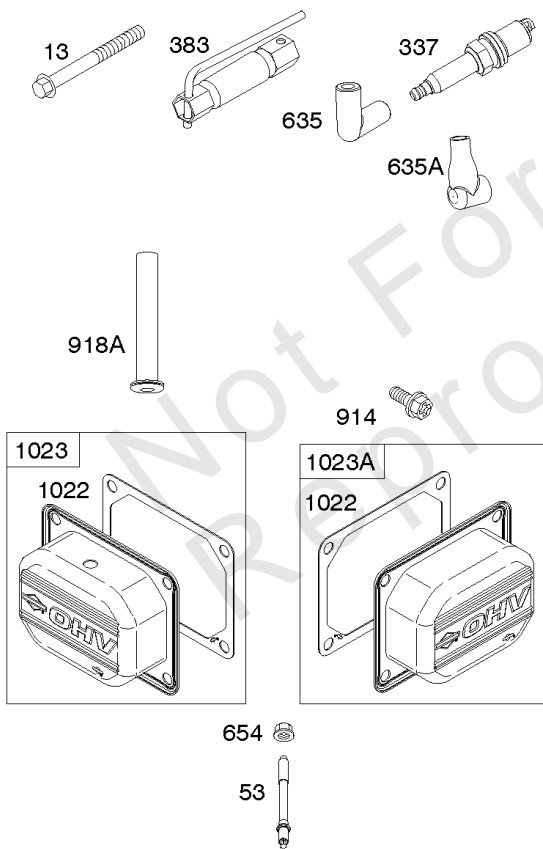

Carburetor, Fuel Supply

REF NO	PART NO	QTY	DESCRIPTION
1126	690991		SCREW -(Fuel Transfer Tube)
1127	695407		SCREW -(Float Bowl) (Float Bowl to Carburetor Body)
1128	690990		SCREW -(Carburetor Nozzle)
1169	690990		SCREW -(Carburetor Cover Plate)

Not For Reproduction

Cylinder Head, Rocker Arm Cover, Intake Manifold

Mfg. No: 49S877-0008-G1

Cylinder Head, Rocker Arm Cover, Intake Manifold

REF NO	PART NO	QTY	DESCRIPTION
5	799088		HEAD, Cylinder -(Cylinder #1)
5A	799089		HEAD, Cylinder -(Cylinder #2)
7	796851		GASKET, Cylinder Head
13	592244		SCREW -(Cylinder Head)
33	793557		VALVE, Exhaust
34	793556		VALVE, Intake
35	694865		SPRING, Valve -(Intake)
36	694865		SPRING, Valve -(Exhaust)
42	499586		KEEPER, Valve
45	690977		TAPPET, Valve
50	797503		MANIFOLD, Intake
51	798759		SPACER, Carburetor
51A	690949		GASKET, Intake
53	690951		STUD -(Carburetor)
54	699816		SCREW -(Intake Manifold)
122	798759		SPACER, Carburetor
163	691001		GASKET, Air Cleaner
192	690083		ADJUSTER, Rocker Arm
213	691021		BRACKET, Choke Control
337	792015		PLUG, Spark
383	19576S		WRENCH, Spark Plug
415	794903		PLUG -(Sump)
613	690341		SCREW -(Muffler)
635	692076		BOOT, Spark Plug
654	690958		NUT -(Carburetor)
798	697890		SCREW -(Rocker Arm)
868	690968		SEAL, Valve
883	690970		GASKET, Exhaust
914	691127		SCREW -(Rocker Cover)
918A	596163		HOSE, Vacuum -Used Before Code Date 19091800
918A	593641		HOSE, Vacuum -Used After Code Date 19091700
964	799159		CAP, Connector
1022	690971		GASKET, Rocker Cover
1023	793146		COVER, Rocker -(Cylinder #1)
1023A	499600		COVER, Rocker -(Cylinder #2)
1026	690981		ROD, Push -(Steel)
1026A	690982		ROD, Push -(Aluminum)
1029	690972		ARM, Rocker

Cylinder Head, Rocker Arm Cover, Intake Manifold

Mfg. No: 49S877-0008-G1

Cylinder Head, Rocker Arm Cover, Intake Manifold

REF NO	PART NO	QTY	DESCRIPTION
1029A	807323		ARM, Rocker
1100	791959		PIVOT, Rocker Arm