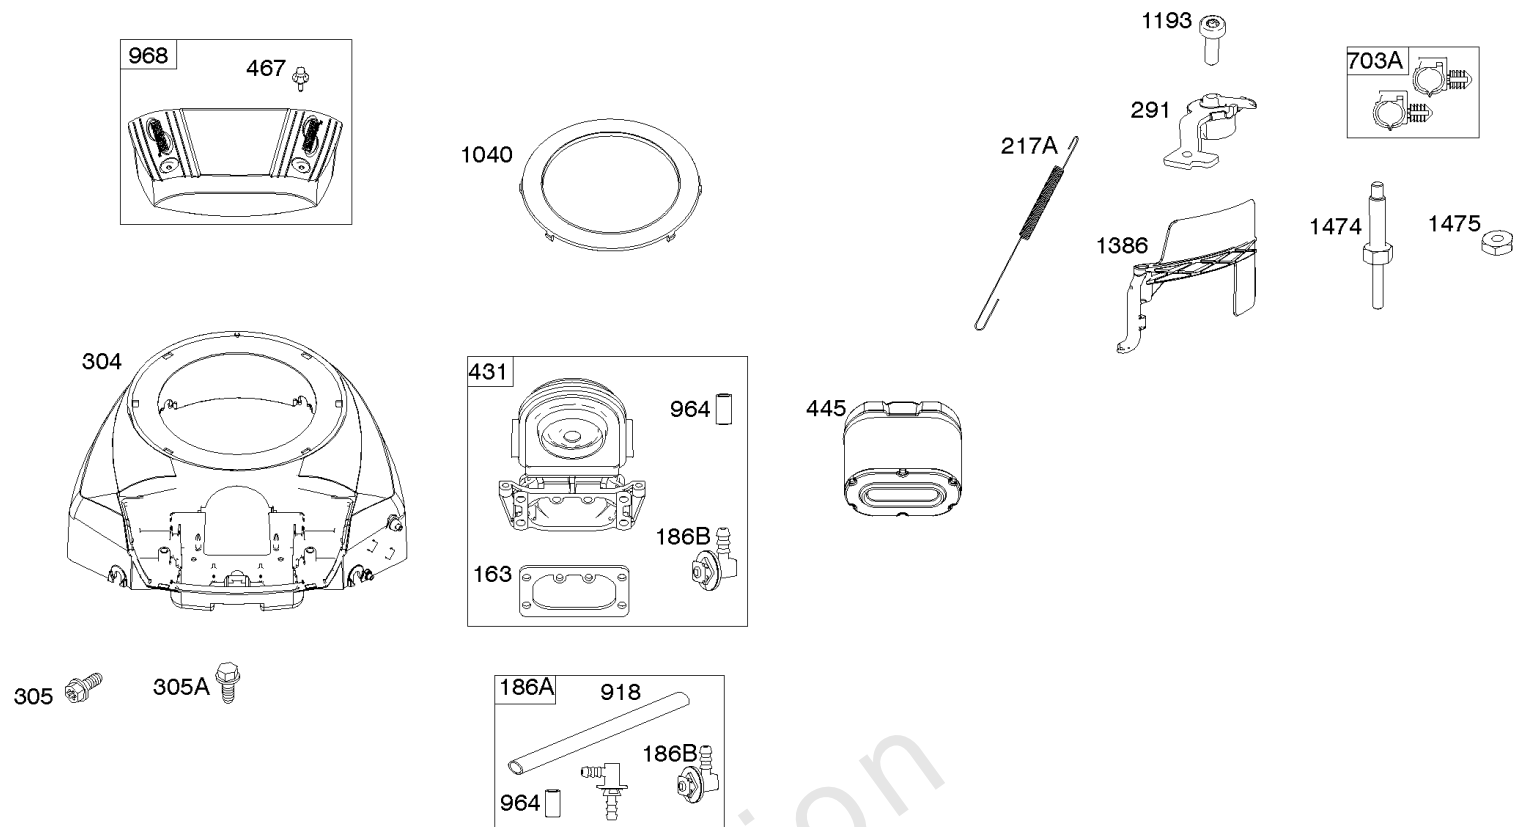

Blower Housing, Air Cleaner

Mfg. No: 49S877-0008-G1

Not For
Reproduction

Blower Housing, Air Cleaner

REF NO	PART NO	QTY	DESCRIPTION
163	691001		GASKET, Air Cleaner
186A	799158		CONNECTOR, Hose -(EVAP)
186B	845141		CONNECTOR, Hose -(EVAP)
291	592581		THERMOSTAT
304	591668		HOUSING, Blower -Used Before Code Date 18120300
304	597767		HOUSING, Blower -Used After Code Date 18120200
305	691005		SCREW -(Blower Housing)
305A	790690		SCREW -(Blower Housing) Blower Housing To Air Cleaner Base
431	798860		ELBOW, Intake
445	792105		FILTER, A/C Cartridge
467	790697		KNOB, Air Cleaner Cover
703A	592584		CLIP
918	799160		HOSE, Vacuum
964	799159		CAP, Connector
968	795120		COVER, Air Cleaner
1040	791237		PLATE, Trim
1193	592577		SCREW -(Thermostat)
1386	592580		VANE, Air
1474	592579		STUD -Air Vane
1475	592578		NUT -Air Vane