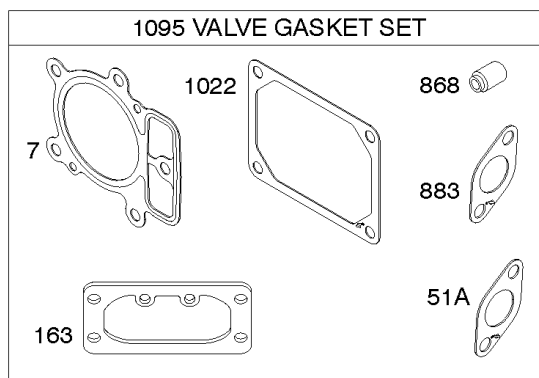

Engine/Valve Gasket Set, Carburetor Overhaul Kit

REF NO	PART NO	QTY	DESCRIPTION
3	391086S		SEAL, Oil -(Magneto Side)
7	796851		GASKET, Cylinder Head
9	690937		GASKET, Breather -Used Before Code Date 14110500
12	594195		GASKET, Crankcase
20	795387		SEAL, Oil -(PTO Side)
51	798759		SPACER, Carburetor
51A	690949		GASKET, Intake
104	694918		PIN, Float Hinge
105	797410		VALVE, Float Needle
121	799132		KIT, Carburetor Overhaul
122	798759		SPACER, Carburetor
137	690994		GASKET, Float Bowl
150	841649		GASKET, Nozzle
163	691001		GASKET, Air Cleaner
276	695410		WASHER, Sealing
358	799117		GASKET SET, Engine
524	691032		SEAL, O-Ring
633	699813		SEAL, Choke/Throttle Shaft
672	690234		GASKET, Carburetor Plate
691	790574		SEAL, Governor Shaft
842	691031		SEAL, O-Ring -(Dipstick Tube)
868	690968		SEAL, Valve
883	690970		GASKET, Exhaust
943	796222		SEAL, O-Ring -(Oil Pump Cover)
987	691000		SEAL, Throttle Shaft
1022	690971		GASKET, Rocker Cover
1095	694013		GASKET SET, Valve
1124	690988		SEAL, O-Ring -(Fuel Transfer Tube)
1124A	841653		SEAL, O-Ring -(Fuel Transfer Tube)