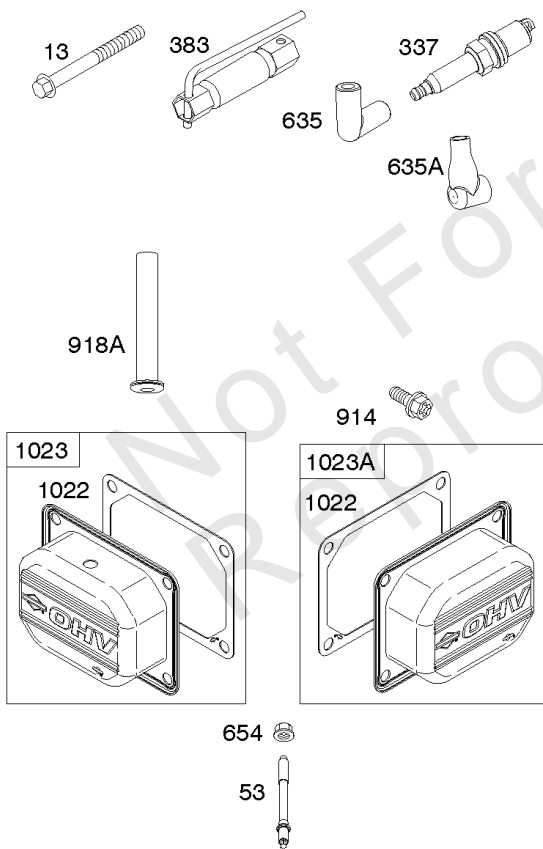

Cylinder Head, Rocker Arm Cover, Intake Manifold

Mfg. No: 49S877-0008-G1

Cylinder Head, Rocker Arm Cover, Intake Manifold

REF NO	PART NO	QTY	DESCRIPTION
5	799088		HEAD, Cylinder -(Cylinder #1)
5A	799089		HEAD, Cylinder -(Cylinder #2)
7	796851		GASKET, Cylinder Head
13	592244		SCREW -(Cylinder Head)
33	793557		VALVE, Exhaust
34	793556		VALVE, Intake
35	694865		SPRING, Valve -(Intake)
36	694865		SPRING, Valve -(Exhaust)
42	499586		KEEPER, Valve
45	690977		TAPPET, Valve
50	797503		MANIFOLD, Intake
51	798759		SPACER, Carburetor
51A	690949		GASKET, Intake
53	690951		STUD -(Carburetor)
54	699816		SCREW -(Intake Manifold)
122	798759		SPACER, Carburetor
163	691001		GASKET, Air Cleaner
192	690083		ADJUSTER, Rocker Arm
213	691021		BRACKET, Choke Control
337	792015		PLUG, Spark
383	19576S		WRENCH, Spark Plug
415	794903		PLUG -(Sump)
613	690341		SCREW -(Muffler)
635	692076		BOOT, Spark Plug
654	690958		NUT -(Carburetor)
798	697890		SCREW -(Rocker Arm)
868	690968		SEAL, Valve
883	690970		GASKET, Exhaust
914	691127		SCREW -(Rocker Cover)
918A	596163		HOSE, Vacuum -Used Before Code Date 19091800
918A	593641		HOSE, Vacuum -Used After Code Date 19091700
964	799159		CAP, Connector
1022	690971		GASKET, Rocker Cover
1023	793146		COVER, Rocker -(Cylinder #1)
1023A	499600		COVER, Rocker -(Cylinder #2)
1026	690981		ROD, Push -(Steel)
1026A	690982		ROD, Push -(Aluminum)
1029	690972		ARM, Rocker