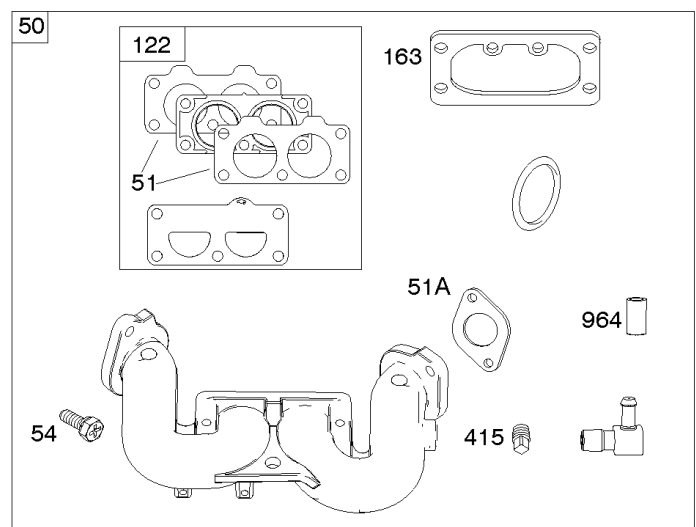

Carburetor, Fuel Supply

REF NO	PART NO	QTY	DESCRIPTION
1126	690991		SCREW -(Fuel Transfer Tube)
1127	695407		SCREW -(Float Bowl) (Float Bowl to Carburetor Body)
1128	690990		SCREW -(Carburetor Nozzle)
1169	690990		SCREW -(Carburetor Cover Plate)

Not For Reproduction

Cylinder Head, Rocker Arm Cover, Intake Manifold

Mfg. No: 49S877-0008-G1

Cylinder Head, Rocker Arm Cover, Intake Manifold

REF NO	PART NO	QTY	DESCRIPTION
5	799088		HEAD, Cylinder -(Cylinder #1)
5A	799089		HEAD, Cylinder -(Cylinder #2)
7	796851		GASKET, Cylinder Head
13	592244		SCREW -(Cylinder Head)
33	793557		VALVE, Exhaust
34	793556		VALVE, Intake
35	694865		SPRING, Valve -(Intake)
36	694865		SPRING, Valve -(Exhaust)
42	499586		KEEPER, Valve
45	690977		TAPPET, Valve
50	797503		MANIFOLD, Intake
51	798759		SPACER, Carburetor
51A	690949		GASKET, Intake
53	690951		STUD -(Carburetor)
54	699816		SCREW -(Intake Manifold)
122	798759		SPACER, Carburetor
163	691001		GASKET, Air Cleaner
192	690083		ADJUSTER, Rocker Arm
213	691021		BRACKET, Choke Control
337	792015		PLUG, Spark
383	19576S		WRENCH, Spark Plug
415	794903		PLUG -(Sump)
613	690341		SCREW -(Muffler)
635	692076		BOOT, Spark Plug
654	690958		NUT -(Carburetor)
798	697890		SCREW -(Rocker Arm)
868	690968		SEAL, Valve
883	690970		GASKET, Exhaust
914	691127		SCREW -(Rocker Cover)
918A	596163		HOSE, Vacuum -Used Before Code Date 19091800
918A	593641		HOSE, Vacuum -Used After Code Date 19091700
964	799159		CAP, Connector
1022	690971		GASKET, Rocker Cover
1023	793146		COVER, Rocker -(Cylinder #1)
1023A	499600		COVER, Rocker -(Cylinder #2)
1026	690981		ROD, Push -(Steel)
1026A	690982		ROD, Push -(Aluminum)
1029	690972		ARM, Rocker

Cylinder Head, Rocker Arm Cover, Intake Manifold

Mfg. No: 49S877-0008-G1

Cylinder Head, Rocker Arm Cover, Intake Manifold

REF NO	PART NO	QTY	DESCRIPTION
1029A	807323		ARM, Rocker
1100	791959		PIVOT, Rocker Arm