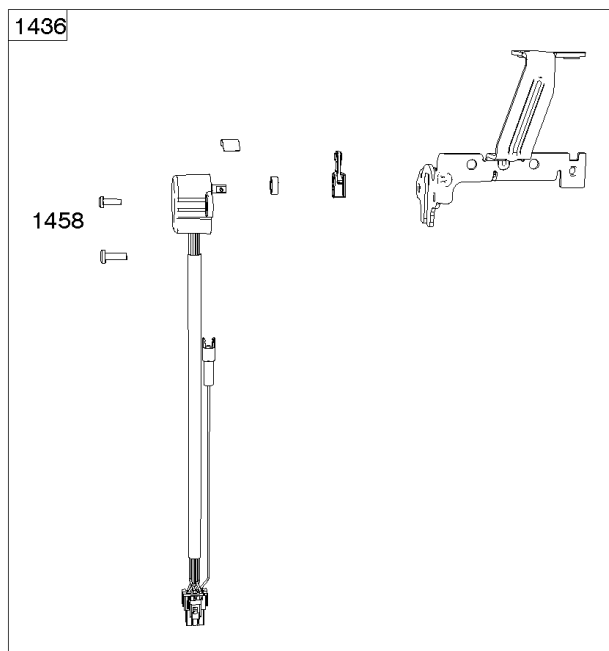

Cylinder, Crankshaft, Camshaft, Air Guides, Piston, Rings, Connecting Rod

REF NO	PART NO	QTY	DESCRIPTION
540	594325		PLATE, Baffle
562	690311		BOLT -(Governor Control Lever)
573	593465		PLATE, Back
584	594164		COVER, Breather Passage
618	594326		SCREW -(Baffle Plate)
718	690959		PIN, Locating
718A	594988		PIN, Locating
741	690980		GEAR, Timing
850	100106		SEALANT, Liquid
865	591667		COVER, Air Guide -(Valley)
1036	-----		Label-Emissions -(Available From A Briggs & Stratton Authorized Dealer)
1263	594166		REED, Breather
1264	594165		SCREW -(Breather Reed)
1319	794467		LABEL, Warning
1319A	797669		LABEL, Warning