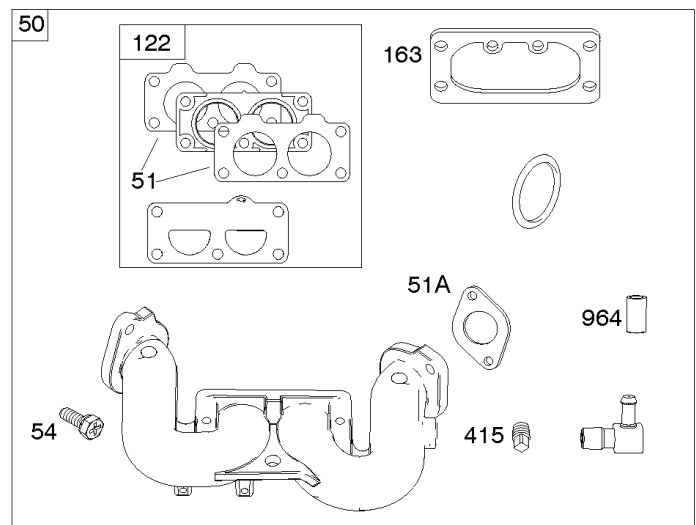

Cylinder Head, Rocker Arm Cover, Intake Manifold

Mfg. No: 49S877-0008-G1

Cylinder Head, Rocker Arm Cover, Intake Manifold

REF NO	PART NO	QTY	DESCRIPTION
5	799088		HEAD, Cylinder -(Cylinder #1)
5A	799089		HEAD, Cylinder -(Cylinder #2)
7	796851		GASKET, Cylinder Head
13	592244		SCREW -(Cylinder Head)
33	793557		VALVE, Exhaust
34	793556		VALVE, Intake
35	694865		SPRING, Valve -(Intake)
36	694865		SPRING, Valve -(Exhaust)
42	499586		KEEPER, Valve
45	690977		TAPPET, Valve
50	797503		MANIFOLD, Intake
51	798759		SPACER, Carburetor
51A	690949		GASKET, Intake
53	690951		STUD -(Carburetor)
54	699816		SCREW -(Intake Manifold)
122	798759		SPACER, Carburetor
163	691001		GASKET, Air Cleaner
192	690083		ADJUSTER, Rocker Arm
213	691021		BRACKET, Choke Control
337	792015		PLUG, Spark
383	19576S		WRENCH, Spark Plug
415	794903		PLUG -(Sump)
613	690341		SCREW -(Muffler)
635	692076		BOOT, Spark Plug
654	690958		NUT -(Carburetor)
798	697890		SCREW -(Rocker Arm)
868	690968		SEAL, Valve
883	690970		GASKET, Exhaust
914	691127		SCREW -(Rocker Cover)
918A	596163		HOSE, Vacuum -Used Before Code Date 19091800
918A	593641		HOSE, Vacuum -Used After Code Date 19091700
964	799159		CAP, Connector
1022	690971		GASKET, Rocker Cover
1023	793146		COVER, Rocker -(Cylinder #1)
1023A	499600		COVER, Rocker -(Cylinder #2)
1026	690981		ROD, Push -(Steel)
1026A	690982		ROD, Push -(Aluminum)
1029	690972		ARM, Rocker