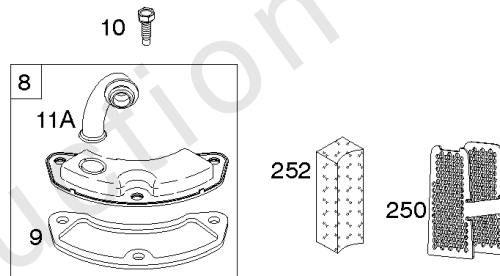

Cylinder, Crankshaft, Camshaft, Air Guides, Piston, Rings, Connecting Rod

Mfg. No: 49S877-0008-G1

1319 WARNING LABEL

REQUIRED when replacing parts with warning labels affixed.

1319A WARNING LABEL

REQUIRED when replacing parts with warning labels affixed.

1036 EMISSIONS LABEL