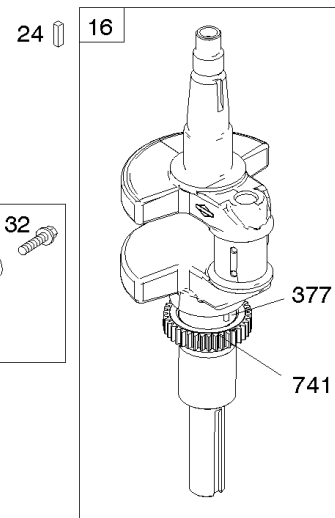

Not For Reproduction

Cylinder, Crankshaft, Camshaft, Air Guides, Piston, Rings, Connecting Rod

Mfg. No: 49S877-0008-G1

1319 WARNING LABEL

REQUIRED when replacing parts with warning labels affixed.

1319A WARNING LABEL

REQUIRED when replacing parts with warning labels affixed.

1036 EMISSIONS LABEL

Cylinder, Crankshaft, Camshaft, Air Guides, Piston, Rings, Connecting Rod

REF NO	PART NO	QTY	DESCRIPTION
1	594971		CYLINDER ASSEMBLY -Used After Code Date 15071500
1A	591696		CYLINDER ASSEMBLY -Used Before Code Date 15071600
2	797673		KIT, Bushing/Seal -(Magneto Side)
3	391086S		SEAL, Oil -(Magneto Side)
8	792185		BREATHER ASSEMBLY -Used Before Code Date 14110500
9	690937		GASKET, Breather -Used Before Code Date 14110500
10	691108		SCREW -(Breather Assembly)
11	594163		TUBE, Breather -Used After Code Date 14110400
11A	792184		TUBE, Breather -Used Before Code Date 14110500
16	796855		CRANKSHAFT
24	796335		KEY, Flywheel
25	796910		PISTON ASSEMBLY -(.020 Oversize)
25	796909		PISTON ASSEMBLY -(Standard)
26	796912		SET, Ring -(.020 Oversize)
26	796911		SET, Ring -(Standard)
27	690975		LOCK, Piston Pin
28	844023		PIN, Piston
29	796209		ROD, Connecting
32	690976		SCREW -(Connecting Rod)
45	690977		TAPPET, Valve
46	796853		CAMSHAFT
212	695238		LINK, Throttle
227	798856		LEVER, Governor Control
250	690957		RETAINER, Breather -Used Before Code Date 14110500
252	794389		COLLECTOR, Oil -Used Before Code Date 14110500
306	796852		SHIELD, Cylinder -Used Before Code Date 18112900
306	84002166		SHIELD, Cylinder -Used After Code Date 18112800
306A	591666		SHIELD, Cylinder -(Cylinder #2)
307	691003		SCREW -(Cylinder Shield)
307A	691108		SCREW -(Cylinder Shield)
377	690979		KEY, Woodruff
405	697820		SCREW -(Back Plate)
447	691003		SCREW -(Air Guide Cover)
505	691029		NUT -(Governor Control Lever)