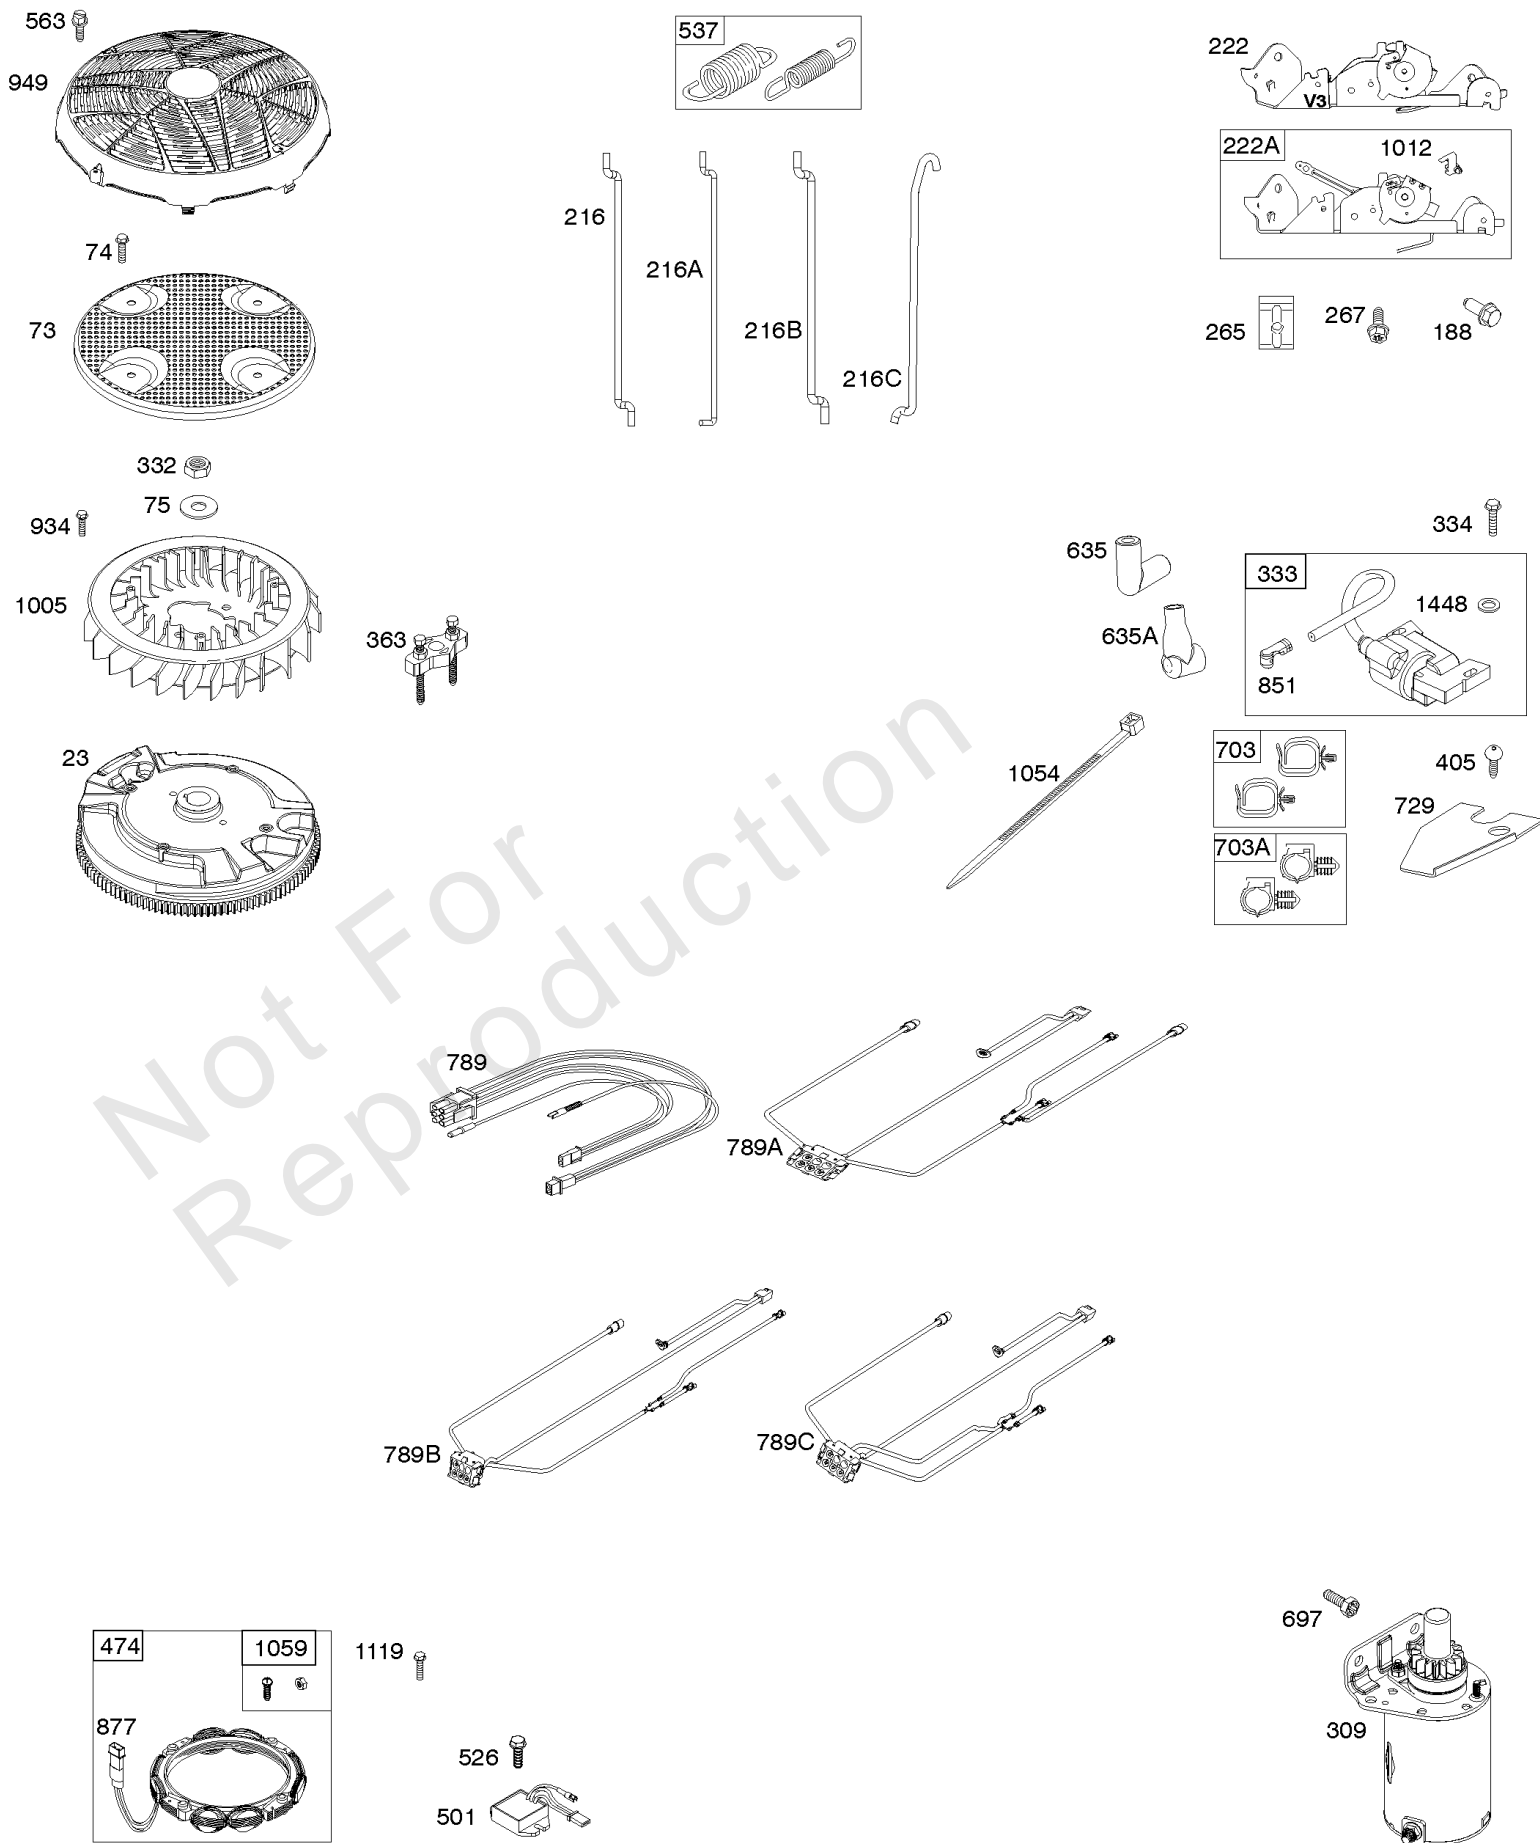

Engine Sump, Lubrication, Oil Cooler

REF NO	PART NO	QTY	DESCRIPTION
1374	796863		SEAL, O-Ring -(Oil Cooler Diverter)

Not For Reproduction

Engine/Valve Gasket Set, Carburetor Overhaul Kit

REF NO	PART NO	QTY	DESCRIPTION
3	391086S		SEAL, Oil -(Magneto Side)
7	796851		GASKET, Cylinder Head
9	690937		GASKET, Breather -Used Before Code Date 14110500
12	594195		GASKET, Crankcase
20	795387		SEAL, Oil -(PTO Side)
51	798759		SPACER, Carburetor
51A	690949		GASKET, Intake
104	694918		PIN, Float Hinge
105	797410		VALVE, Float Needle
121	799132		KIT, Carburetor Overhaul
122	798759		SPACER, Carburetor
137	690994		GASKET, Float Bowl
150	841649		GASKET, Nozzle
163	691001		GASKET, Air Cleaner
276	695410		WASHER, Sealing
358	799117		GASKET SET, Engine
524	691032		SEAL, O-Ring
633	699813		SEAL, Choke/Throttle Shaft
672	690234		GASKET, Carburetor Plate
691	790574		SEAL, Governor Shaft
842	691031		SEAL, O-Ring -(Dipstick Tube)
868	690968		SEAL, Valve
883	690970		GASKET, Exhaust
943	796222		SEAL, O-Ring -(Oil Pump Cover)
987	691000		SEAL, Throttle Shaft
1022	690971		GASKET, Rocker Cover
1095	694013		GASKET SET, Valve
1124	690988		SEAL, O-Ring -(Fuel Transfer Tube)
1124A	841653		SEAL, O-Ring -(Fuel Transfer Tube)