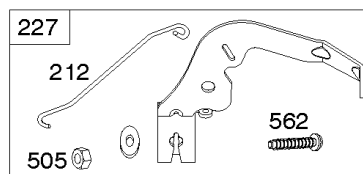

Cylinder, Crankshaft, Camshaft, Air Guides, Piston, Rings, Connecting Rod

Mfg. No: 49S877-0008-G1

1319 WARNING LABEL

REQUIRED when replacing parts with warning labels affixed.

1319A WARNING LABEL

REQUIRED when replacing parts with warning labels affixed.

1036 EMISSIONS LABEL