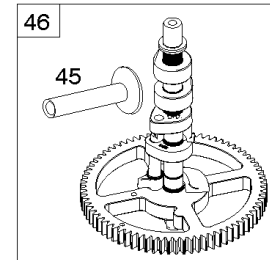

Not For Reproduction

Cylinder, Crankshaft, Camshaft, Air Guides, Piston, Rings, Connecting Rod

Mfg. No: 49S877-0008-G1

1319 WARNING LABEL

REQUIRED when replacing parts with warning labels affixed.

1319A WARNING LABEL

REQUIRED when replacing parts with warning labels affixed.

1036 EMISSIONS LABEL

Cylinder, Crankshaft, Camshaft, Air Guides, Piston, Rings, Connecting Rod

REF NO	PART NO	QTY	DESCRIPTION
1	594971		CYLINDER ASSEMBLY -Used After Code Date 15071500
1A	591696		CYLINDER ASSEMBLY -Used Before Code Date 15071600
2	797673		KIT, Bushing/Seal -(Magneto Side)
3	391086S		SEAL, Oil -(Magneto Side)
8	792185		BREATHER ASSEMBLY -Used Before Code Date 14110500
9	690937		GASKET, Breather -Used Before Code Date 14110500
10	691108		SCREW -(Breather Assembly)
11	594163		TUBE, Breather -Used After Code Date 14110400
11A	792184		TUBE, Breather -Used Before Code Date 14110500
16	796855		CRANKSHAFT
24	796335		KEY, Flywheel
25	796910		PISTON ASSEMBLY -(.020 Oversize)
25	796909		PISTON ASSEMBLY -(Standard)
26	796912		SET, Ring -(.020 Oversize)
26	796911		SET, Ring -(Standard)
27	690975		LOCK, Piston Pin
28	844023		PIN, Piston
29	796209		ROD, Connecting
32	690976		SCREW -(Connecting Rod)
45	690977		TAPPET, Valve
46	796853		CAMSHAFT
212	695238		LINK, Throttle
227	798856		LEVER, Governor Control
250	690957		RETAINER, Breather -Used Before Code Date 14110500
252	794389		COLLECTOR, Oil -Used Before Code Date 14110500
306	796852		SHIELD, Cylinder -Used Before Code Date 18112900
306	84002166		SHIELD, Cylinder -Used After Code Date 18112800
306A	591666		SHIELD, Cylinder -(Cylinder #2)
307	691003		SCREW -(Cylinder Shield)
307A	691108		SCREW -(Cylinder Shield)
377	690979		KEY, Woodruff
405	697820		SCREW -(Back Plate)
447	691003		SCREW -(Air Guide Cover)
505	691029		NUT -(Governor Control Lever)