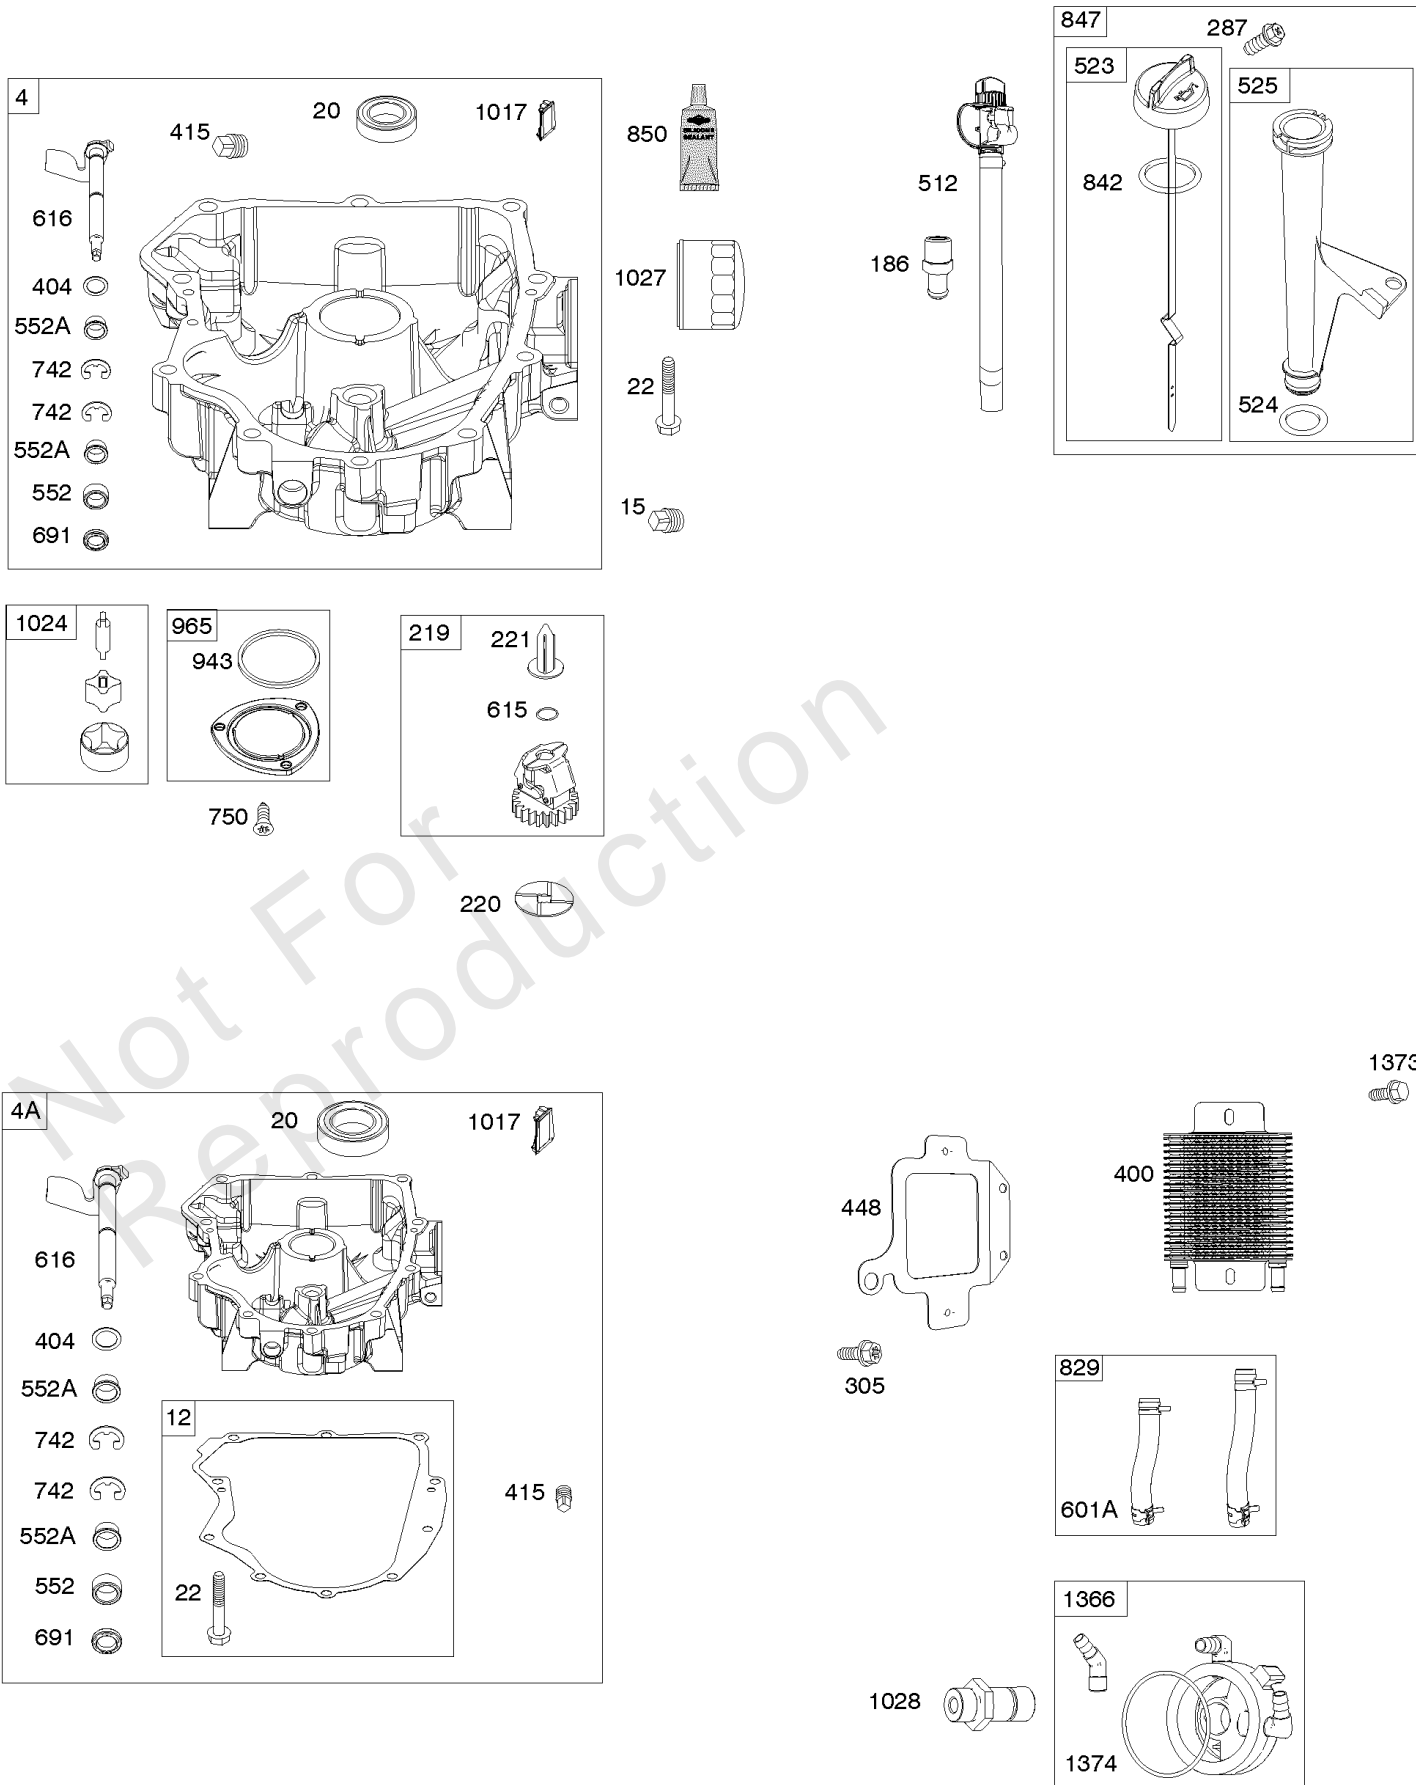

ECU Module

REF NO	PART NO	QTY	DESCRIPTION
318	691127		SCREW -(Mounting Bracket)
318A	792629		SCREW -(Mounting Bracket)
493	797176		BRACKET, Mounting -Used Before Code Date 18092700
493	84001953		BRACKET, Mounting -Used After Code Date 18092600
640	796913		WIRE ASSEMBLY -(Thermistor)
789D	796914		HARNESS, Wiring
929	691003		SCREW -(Choke Control Bracket)
1436	796918		MOTOR, Stepper/Bracket
1438	796352S		MODULE, Electronic Choke
1439	794904		SCREW -(Thermistor Wire Assembly)
1458	699891		SCREW -(Stepper Motor)

Not For Reproduction