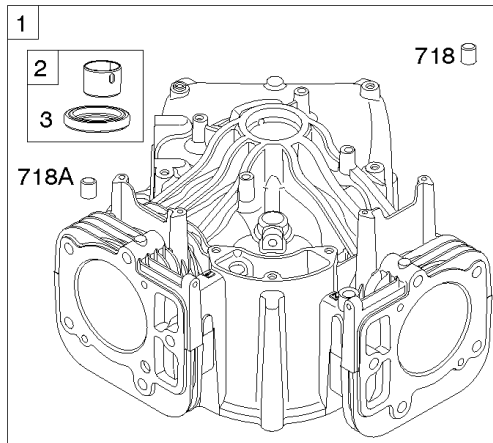

Not For Reproduction

Cylinder Head, Rocker Arm Cover, Intake Manifold

Mfg. No: 49S877-0008-G1

Cylinder Head, Rocker Arm Cover, Intake Manifold

REF NO	PART NO	QTY	DESCRIPTION
5	799088		HEAD, Cylinder -(Cylinder #1)
5A	799089		HEAD, Cylinder -(Cylinder #2)
7	796851		GASKET, Cylinder Head
13	592244		SCREW -(Cylinder Head)
33	793557		VALVE, Exhaust
34	793556		VALVE, Intake
35	694865		SPRING, Valve -(Intake)
36	694865		SPRING, Valve -(Exhaust)
42	499586		KEEPER, Valve
45	690977		TAPPET, Valve
50	797503		MANIFOLD, Intake
51	798759		SPACER, Carburetor
51A	690949		GASKET, Intake
53	690951		STUD -(Carburetor)
54	699816		SCREW -(Intake Manifold)
122	798759		SPACER, Carburetor
163	691001		GASKET, Air Cleaner
192	690083		ADJUSTER, Rocker Arm
213	691021		BRACKET, Choke Control
337	792015		PLUG, Spark
383	19576S		WRENCH, Spark Plug
415	794903		PLUG -(Sump)
613	690341		SCREW -(Muffler)
635	692076		BOOT, Spark Plug
654	690958		NUT -(Carburetor)
798	697890		SCREW -(Rocker Arm)
868	690968		SEAL, Valve
883	690970		GASKET, Exhaust
914	691127		SCREW -(Rocker Cover)
918A	596163		HOSE, Vacuum -Used Before Code Date 19091800
918A	593641		HOSE, Vacuum -Used After Code Date 19091700
964	799159		CAP, Connector
1022	690971		GASKET, Rocker Cover
1023	793146		COVER, Rocker -(Cylinder #1)
1023A	499600		COVER, Rocker -(Cylinder #2)
1026	690981		ROD, Push -(Steel)
1026A	690982		ROD, Push -(Aluminum)
1029	690972		ARM, Rocker

Cylinder Head, Rocker Arm Cover, Intake Manifold

Mfg. No: 49S877-0008-G1

Cylinder Head, Rocker Arm Cover, Intake Manifold

REF NO	PART NO	QTY	DESCRIPTION
1029A	807323		ARM, Rocker
1100	791959		PIVOT, Rocker Arm

Not For Reproduction

Cylinder, Crankshaft, Camshaft, Air Guides, Piston, Rings, Connecting Rod

Mfg. No: 49S877-0008-G1

1319 WARNING LABEL

REQUIRED when replacing parts with warning labels affixed.

1319A WARNING LABEL