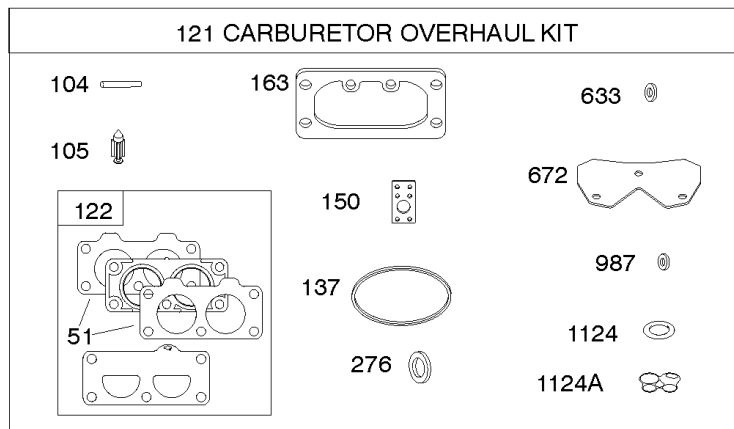

Engine/Valve Gasket Set, Carburetor Overhaul Kit

REF NO	PART NO	QTY	DESCRIPTION
3	391086S		SEAL, Oil -(Magneto Side)
7	796851		GASKET, Cylinder Head
9	690937		GASKET, Breather -Used Before Code Date 14110500
12	594195		GASKET, Crankcase
20	795387		SEAL, Oil -(PTO Side)
51	798759		SPACER, Carburetor
51A	690949		GASKET, Intake
104	694918		PIN, Float Hinge
105	797410		VALVE, Float Needle
121	799132		KIT, Carburetor Overhaul
122	798759		SPACER, Carburetor
137	690994		GASKET, Float Bowl
150	841649		GASKET, Nozzle
163	691001		GASKET, Air Cleaner
276	695410		WASHER, Sealing
358	799117		GASKET SET, Engine
524	691032		SEAL, O-Ring
633	699813		SEAL, Choke/Throttle Shaft
672	690234		GASKET, Carburetor Plate
691	790574		SEAL, Governor Shaft
842	691031		SEAL, O-Ring -(Dipstick Tube)
868	690968		SEAL, Valve
883	690970		GASKET, Exhaust
943	796222		SEAL, O-Ring -(Oil Pump Cover)
987	691000		SEAL, Throttle Shaft
1022	690971		GASKET, Rocker Cover
1095	694013		GASKET SET, Valve
1124	690988		SEAL, O-Ring -(Fuel Transfer Tube)
1124A	841653		SEAL, O-Ring -(Fuel Transfer Tube)