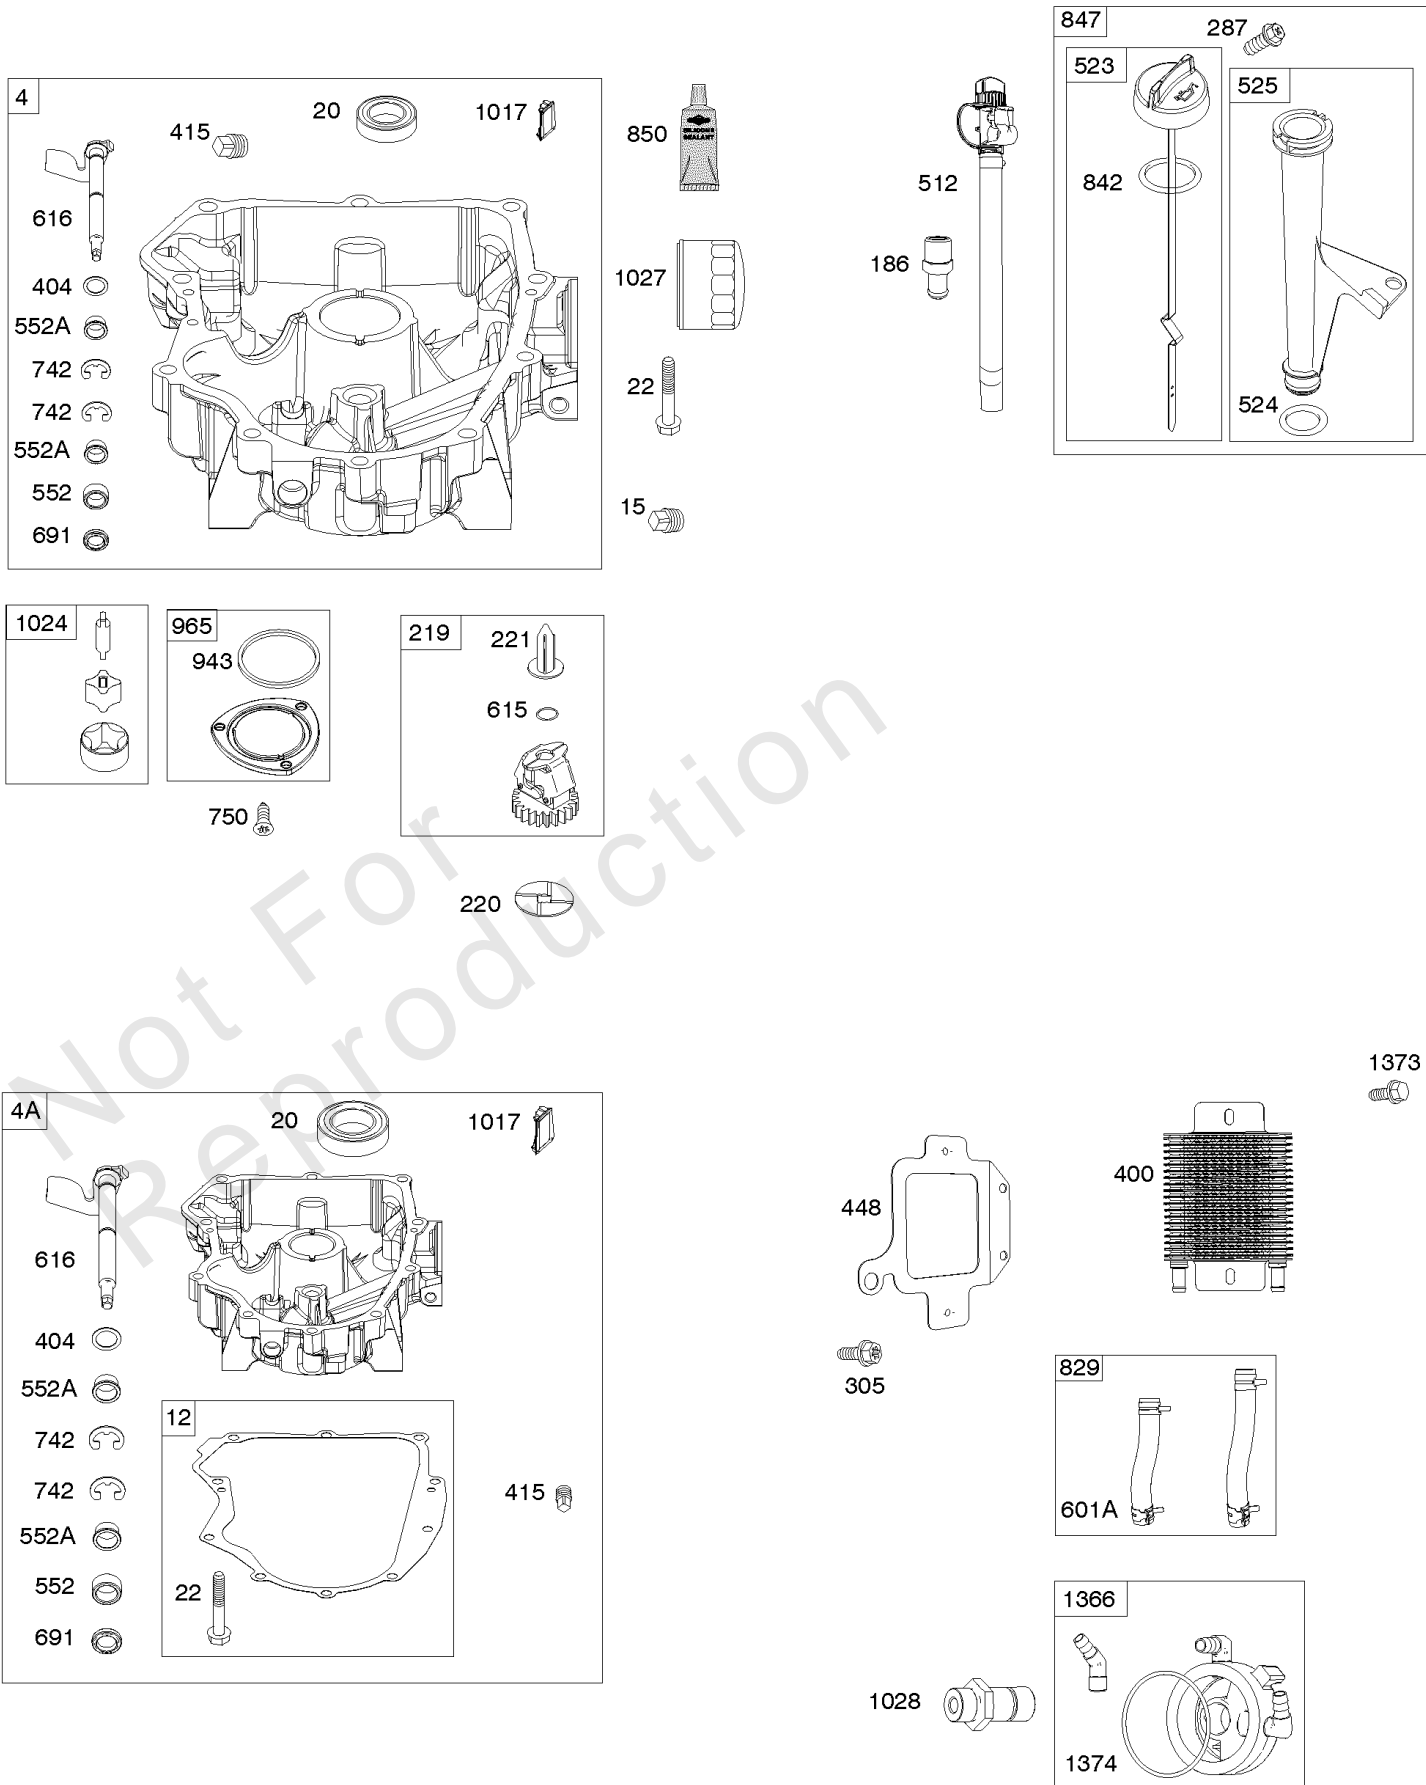

Engine Sump, Lubrication, Oil Cooler

REF NO	PART NO	QTY	DESCRIPTION
4	594973		SUMP, Engine -Used After Code Date 15071500
4A	797502		SUMP, Engine -Used Before Code Date 15071600
12	594195		GASKET, Crankcase
15	690946		PLUG, Oil Drain
20	795387		SEAL, Oil -(PTO Side)
22	694966		SCREW -(Crankcase Cover/Sump)
186	796532		CONNECTOR, Hose -(Oil Drain)
219	793338		GEAR, Governor
220	799772		WASHER -(Governor Gear)
221	841026		CUP, Governor
287	697820		SCREW -(Dipstick Tube)
305	691005		SCREW -(Blower Housing)
400	796862		COOLER, Oil
404	690442		WASHER -(Governor Crank)
415	794903		PLUG -(Sump)
448	796865		BRACKET, Oil Cooler
512	594200		HOSE, Oil Drain
523	594528		DIPSTICK
524	691032		SEAL, O-Ring
525	691037		TUBE, Dipstick
552	796638		BUSHING, Governor Crank
552A	690553		BUSHING, Governor Crank
601A	841597		CLAMP, Hose
615	698290		RETAINER, Governor Shaft
616	691045		CRANK, Governor
691	790574		SEAL, Governor Shaft
742	690328		RETAINER, E Ring
750	796208		SCREW -(Oil Pump Cover)
829	796867		HOSE, Oil Cooler -(Oil Cooler Hose)
842	691031		SEAL, O-Ring -(Dipstick Tube)
847	594609		SCREW, Dipstick tube
850	100106		SEALANT, Liquid
943	796222		SEAL, O-Ring -(Oil Pump Cover)
965	796221		COVER, Oil Pump
1017	796214		SCREEN, Oil Pump
1024	796220		PUMP, Oil
1027	696854		FILTER, Oil -(Yellow)
1028	796864		ADAPTER, Oil Filter
1366	799131		DIVERTER, Oil Cooler
1373	695629		SCREW -(Oil Cooler Bracket)