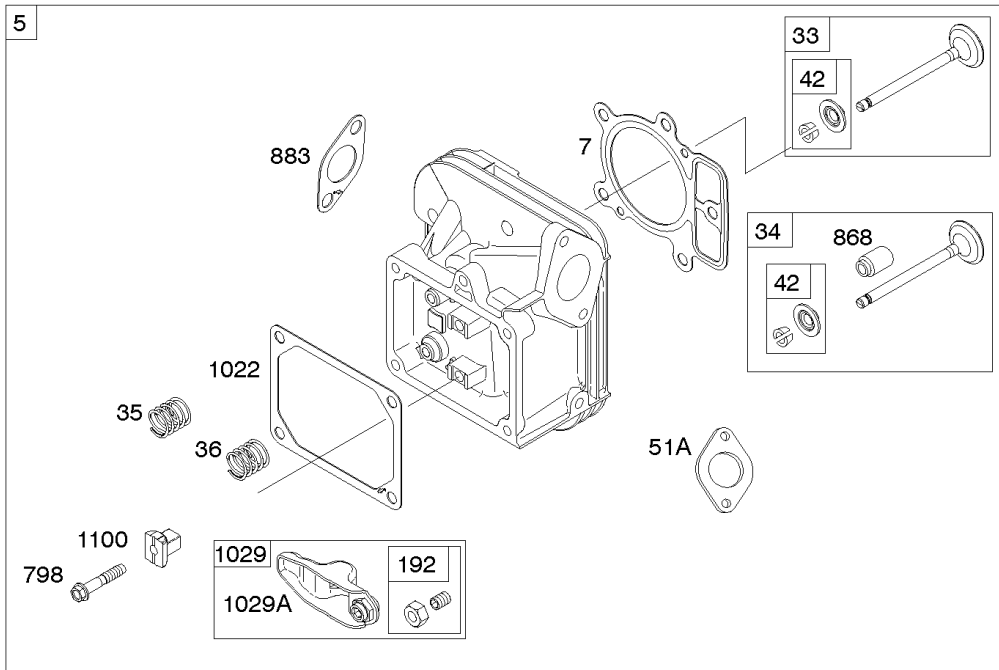

Carburetor, Fuel Supply

REF NO	PART NO	QTY	DESCRIPTION
1126	690991		SCREW -(Fuel Transfer Tube)
1127	695407		SCREW -(Float Bowl) (Float Bowl to Carburetor Body)
1128	690990		SCREW -(Carburetor Nozzle)
1169	690990		SCREW -(Carburetor Cover Plate)

Not For Reproduction

Cylinder Head, Rocker Arm Cover, Intake Manifold

Mfg. No: 49S877-0008-G1

Cylinder Head, Rocker Arm Cover, Intake Manifold

REF NO	PART NO	QTY	DESCRIPTION
5	799088		HEAD, Cylinder -(Cylinder #1)
5A	799089		HEAD, Cylinder -(Cylinder #2)
7	796851		GASKET, Cylinder Head
13	592244		SCREW -(Cylinder Head)
33	793557		VALVE, Exhaust
34	793556		VALVE, Intake
35	694865		SPRING, Valve -(Intake)
36	694865		SPRING, Valve -(Exhaust)
42	499586		KEEPER, Valve
45	690977		TAPPET, Valve
50	797503		MANIFOLD, Intake
51	798759		SPACER, Carburetor
51A	690949		GASKET, Intake
53	690951		STUD -(Carburetor)
54	699816		SCREW -(Intake Manifold)
122	798759		SPACER, Carburetor
163	691001		GASKET, Air Cleaner
192	690083		ADJUSTER, Rocker Arm
213	691021		BRACKET, Choke Control
337	792015		PLUG, Spark
383	19576S		WRENCH, Spark Plug
415	794903		PLUG -(Sump)
613	690341		SCREW -(Muffler)
635	692076		BOOT, Spark Plug
654	690958		NUT -(Carburetor)
798	697890		SCREW -(Rocker Arm)
868	690968		SEAL, Valve
883	690970		GASKET, Exhaust
914	691127		SCREW -(Rocker Cover)
918A	596163		HOSE, Vacuum -Used Before Code Date 19091800
918A	593641		HOSE, Vacuum -Used After Code Date 19091700
964	799159		CAP, Connector
1022	690971		GASKET, Rocker Cover
1023	793146		COVER, Rocker -(Cylinder #1)
1023A	499600		COVER, Rocker -(Cylinder #2)
1026	690981		ROD, Push -(Steel)
1026A	690982		ROD, Push -(Aluminum)
1029	690972		ARM, Rocker

Cylinder Head, Rocker Arm Cover, Intake Manifold

Mfg. No: 49S877-0008-G1

Cylinder Head, Rocker Arm Cover, Intake Manifold

REF NO	PART NO	QTY	DESCRIPTION
1029A	807323		ARM, Rocker
1100	791959		PIVOT, Rocker Arm