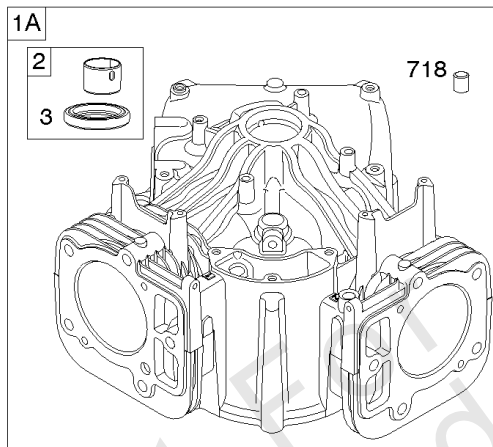

1319 WARNING LABEL

REQUIRED when replacing parts with warning labels affixed.

1319A WARNING LABEL

REQUIRED when replacing parts with warning labels affixed.

1036 EMISSIONS LABEL