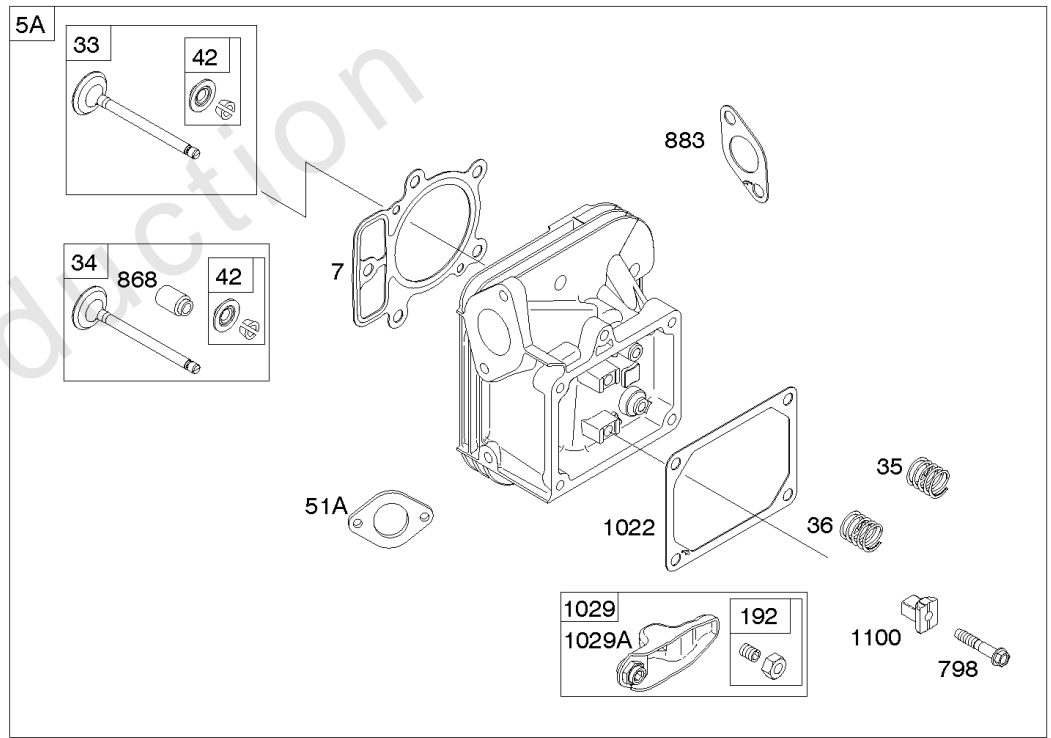

Cylinder Head, Rocker Arm Cover, Intake Manifold

Mfg. No: 49S877-0008-G1

Cylinder Head, Rocker Arm Cover, Intake Manifold

REF NO	PART NO	QTY	DESCRIPTION
5	799088		HEAD, Cylinder -(Cylinder #1)
5A	799089		HEAD, Cylinder -(Cylinder #2)
7	796851		GASKET, Cylinder Head
13	592244		SCREW -(Cylinder Head)
33	793557		VALVE, Exhaust
34	793556		VALVE, Intake
35	694865		SPRING, Valve -(Intake)
36	694865		SPRING, Valve -(Exhaust)
42	499586		KEEPER, Valve
45	690977		TAPPET, Valve
50	797503		MANIFOLD, Intake
51	798759		SPACER, Carburetor
51A	690949		GASKET, Intake
53	690951		STUD -(Carburetor)
54	699816		SCREW -(Intake Manifold)
122	798759		SPACER, Carburetor
163	691001		GASKET, Air Cleaner
192	690083		ADJUSTER, Rocker Arm
213	691021		BRACKET, Choke Control
337	792015		PLUG, Spark
383	19576S		WRENCH, Spark Plug
415	794903		PLUG -(Sump)
613	690341		SCREW -(Muffler)
635	692076		BOOT, Spark Plug
654	690958		NUT -(Carburetor)
798	697890		SCREW -(Rocker Arm)
868	690968		SEAL, Valve
883	690970		GASKET, Exhaust
914	691127		SCREW -(Rocker Cover)
918A	596163		HOSE, Vacuum -Used Before Code Date 19091800
918A	593641		HOSE, Vacuum -Used After Code Date 19091700
964	799159		CAP, Connector
1022	690971		GASKET, Rocker Cover
1023	793146		COVER, Rocker -(Cylinder #1)
1023A	499600		COVER, Rocker -(Cylinder #2)
1026	690981		ROD, Push -(Steel)
1026A	690982		ROD, Push -(Aluminum)
1029	690972		ARM, Rocker