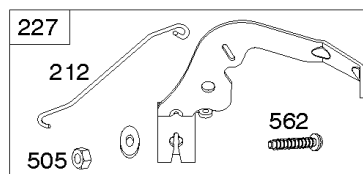

REQUIRED when replacing parts with warning labels affixed.

1036 EMISSIONS LABEL

Cylinder, Crankshaft, Camshaft, Air Guides, Piston, Rings, Connecting Rod

REF NO	PART NO	QTY	DESCRIPTION
1	594971		CYLINDER ASSEMBLY -Used After Code Date 15071500
1A	591696		CYLINDER ASSEMBLY -Used Before Code Date 15071600
2	797673		KIT, Bushing/Seal -(Magneto Side)
3	391086S		SEAL, Oil -(Magneto Side)
8	792185		BREATHER ASSEMBLY -Used Before Code Date 14110500
9	690937		GASKET, Breather -Used Before Code Date 14110500
10	691108		SCREW -(Breather Assembly)
11	594163		TUBE, Breather -Used After Code Date 14110400
11A	792184		TUBE, Breather -Used Before Code Date 14110500
16	796855		CRANKSHAFT
24	796335		KEY, Flywheel
25	796910		PISTON ASSEMBLY -(.020 Oversize)
25	796909		PISTON ASSEMBLY -(Standard)
26	796912		SET, Ring -(.020 Oversize)
26	796911		SET, Ring -(Standard)
27	690975		LOCK, Piston Pin
28	844023		PIN, Piston
29	796209		ROD, Connecting
32	690976		SCREW -(Connecting Rod)
45	690977		TAPPET, Valve
46	796853		CAMSHAFT
212	695238		LINK, Throttle
227	798856		LEVER, Governor Control
250	690957		RETAINER, Breather -Used Before Code Date 14110500
252	794389		COLLECTOR, Oil -Used Before Code Date 14110500
306	796852		SHIELD, Cylinder -Used Before Code Date 18112900
306	84002166		SHIELD, Cylinder -Used After Code Date 18112800
306A	591666		SHIELD, Cylinder -(Cylinder #2)
307	691003		SCREW -(Cylinder Shield)
307A	691108		SCREW -(Cylinder Shield)
377	690979		KEY, Woodruff
405	697820		SCREW -(Back Plate)
447	691003		SCREW -(Air Guide Cover)
505	691029		NUT -(Governor Control Lever)

1319 WARNING LABEL

REQUIRED when replacing parts with warning labels affixed.

1319A WARNING LABEL

REQUIRED when replacing parts with warning labels affixed.

1036 EMISSIONS LABEL

Cylinder, Crankshaft, Camshaft, Air Guides, Piston, Rings, Connecting Rod