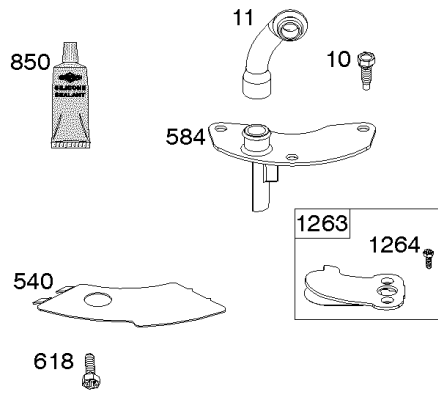

Not For Reproduction

Cylinder Head, Rocker Arm Cover, Intake Manifold

Mfg. No: 49S877-0008-G1

Cylinder Head, Rocker Arm Cover, Intake Manifold

REF NO	PART NO	QTY	DESCRIPTION
5	799088		HEAD, Cylinder -(Cylinder #1)
5A	799089		HEAD, Cylinder -(Cylinder #2)
7	796851		GASKET, Cylinder Head
13	592244		SCREW -(Cylinder Head)
33	793557		VALVE, Exhaust
34	793556		VALVE, Intake
35	694865		SPRING, Valve -(Intake)
36	694865		SPRING, Valve -(Exhaust)
42	499586		KEEPER, Valve
45	690977		TAPPET, Valve
50	797503		MANIFOLD, Intake
51	798759		SPACER, Carburetor
51A	690949		GASKET, Intake
53	690951		STUD -(Carburetor)
54	699816		SCREW -(Intake Manifold)
122	798759		SPACER, Carburetor
163	691001		GASKET, Air Cleaner
192	690083		ADJUSTER, Rocker Arm
213	691021		BRACKET, Choke Control
337	792015		PLUG, Spark
383	19576S		WRENCH, Spark Plug
415	794903		PLUG -(Sump)
613	690341		SCREW -(Muffler)
635	692076		BOOT, Spark Plug
654	690958		NUT -(Carburetor)
798	697890		SCREW -(Rocker Arm)
868	690968		SEAL, Valve
883	690970		GASKET, Exhaust
914	691127		SCREW -(Rocker Cover)
918A	596163		HOSE, Vacuum -Used Before Code Date 19091800
918A	593641		HOSE, Vacuum -Used After Code Date 19091700
964	799159		CAP, Connector
1022	690971		GASKET, Rocker Cover
1023	793146		COVER, Rocker -(Cylinder #1)
1023A	499600		COVER, Rocker -(Cylinder #2)
1026	690981		ROD, Push -(Steel)
1026A	690982		ROD, Push -(Aluminum)
1029	690972		ARM, Rocker

Cylinder Head, Rocker Arm Cover, Intake Manifold

Mfg. No: 49S877-0008-G1

Cylinder Head, Rocker Arm Cover, Intake Manifold

REF NO	PART NO	QTY	DESCRIPTION
1029A	807323		ARM, Rocker
1100	791959		PIVOT, Rocker Arm

Not For Reproduction

Cylinder, Crankshaft, Camshaft, Air Guides, Piston, Rings, Connecting Rod

Mfg. No: 49S877-0008-G1

1319 WARNING LABEL

REQUIRED when replacing parts with warning labels affixed.

1319A WARNING LABEL