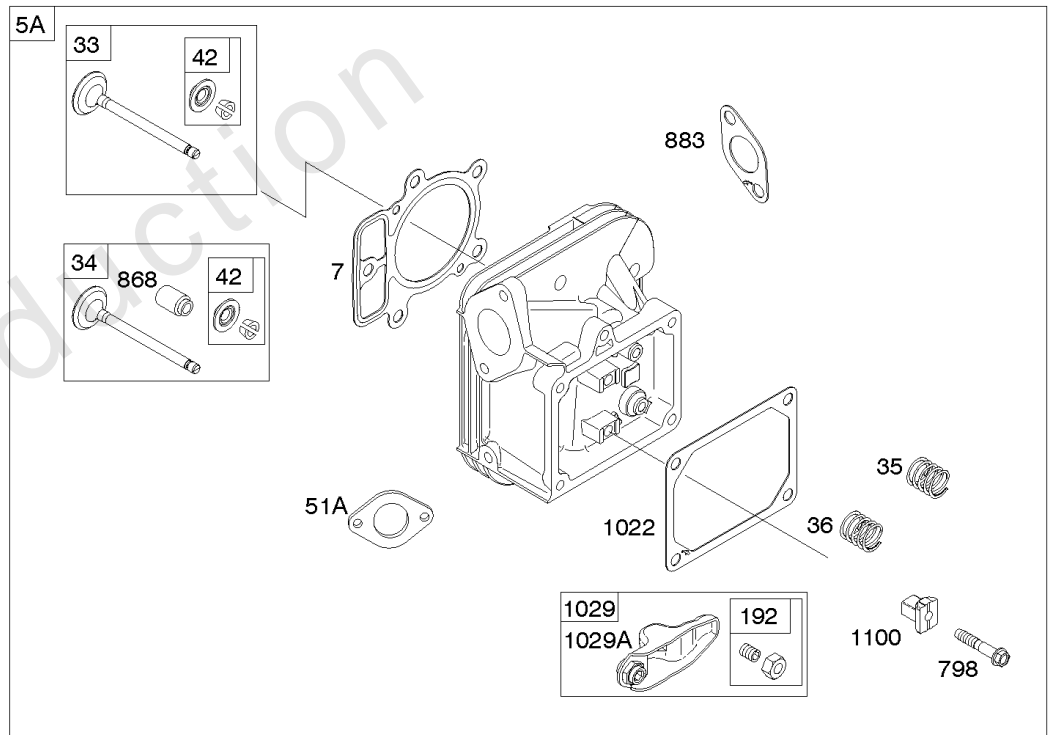

Carburetor, Fuel Supply

REF NO	PART NO	QTY	DESCRIPTION
1126	690991		SCREW -(Fuel Transfer Tube)
1127	695407		SCREW -(Float Bowl) (Float Bowl to Carburetor Body)
1128	690990		SCREW -(Carburetor Nozzle)
1169	690990		SCREW -(Carburetor Cover Plate)

Not For Reproduction

Cylinder Head, Rocker Arm Cover, Intake Manifold

Mfg. No: 49S877-0008-G1

Cylinder Head, Rocker Arm Cover, Intake Manifold

REF NO	PART NO	QTY	DESCRIPTION
5	799088		HEAD, Cylinder -(Cylinder #1)
5A	799089		HEAD, Cylinder -(Cylinder #2)
7	796851		GASKET, Cylinder Head
13	592244		SCREW -(Cylinder Head)
33	793557		VALVE, Exhaust
34	793556		VALVE, Intake
35	694865		SPRING, Valve -(Intake)
36	694865		SPRING, Valve -(Exhaust)
42	499586		KEEPER, Valve
45	690977		TAPPET, Valve
50	797503		MANIFOLD, Intake
51	798759		SPACER, Carburetor
51A	690949		GASKET, Intake
53	690951		STUD -(Carburetor)
54	699816		SCREW -(Intake Manifold)
122	798759		SPACER, Carburetor
163	691001		GASKET, Air Cleaner
192	690083		ADJUSTER, Rocker Arm
213	691021		BRACKET, Choke Control
337	792015		PLUG, Spark
383	19576S		WRENCH, Spark Plug
415	794903		PLUG -(Sump)
613	690341		SCREW -(Muffler)
635	692076		BOOT, Spark Plug
654	690958		NUT -(Carburetor)
798	697890		SCREW -(Rocker Arm)
868	690968		SEAL, Valve
883	690970		GASKET, Exhaust
914	691127		SCREW -(Rocker Cover)
918A	596163		HOSE, Vacuum -Used Before Code Date 19091800
918A	593641		HOSE, Vacuum -Used After Code Date 19091700
964	799159		CAP, Connector
1022	690971		GASKET, Rocker Cover
1023	793146		COVER, Rocker -(Cylinder #1)
1023A	499600		COVER, Rocker -(Cylinder #2)
1026	690981		ROD, Push -(Steel)
1026A	690982		ROD, Push -(Aluminum)
1029	690972		ARM, Rocker

Cylinder Head, Rocker Arm Cover, Intake Manifold

Mfg. No: 49S877-0008-G1

Cylinder Head, Rocker Arm Cover, Intake Manifold

REF NO	PART NO	QTY	DESCRIPTION
1029A	807323		ARM, Rocker
1100	791959		PIVOT, Rocker Arm