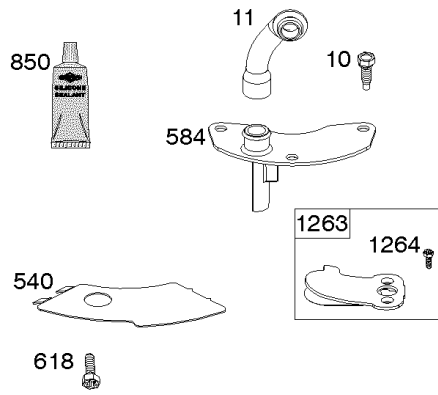

Not For Reproduction

Cylinder, Crankshaft, Camshaft, Air Guides, Piston, Rings, Connecting Rod

Mfg. No: 49S877-0008-G1

1319 WARNING LABEL

REQUIRED when replacing parts with warning labels affixed.

1319A WARNING LABEL

REQUIRED when replacing parts with warning labels affixed.

1036 EMISSIONS LABEL

Cylinder, Crankshaft, Camshaft, Air Guides, Piston, Rings, Connecting Rod

REF NO	PART NO	QTY	DESCRIPTION
1	594971		CYLINDER ASSEMBLY -Used After Code Date 15071500
1A	591696		CYLINDER ASSEMBLY -Used Before Code Date 15071600
2	797673		KIT, Bushing/Seal -(Magneto Side)
3	391086S		SEAL, Oil -(Magneto Side)
8	792185		BREATHER ASSEMBLY -Used Before Code Date 14110500
9	690937		GASKET, Breather -Used Before Code Date 14110500
10	691108		SCREW -(Breather Assembly)
11	594163		TUBE, Breather -Used After Code Date 14110400
11A	792184		TUBE, Breather -Used Before Code Date 14110500
16	796855		CRANKSHAFT
24	796335		KEY, Flywheel
25	796910		PISTON ASSEMBLY -(.020 Oversize)
25	796909		PISTON ASSEMBLY -(Standard)
26	796912		SET, Ring -(.020 Oversize)
26	796911		SET, Ring -(Standard)
27	690975		LOCK, Piston Pin
28	844023		PIN, Piston
29	796209		ROD, Connecting
32	690976		SCREW -(Connecting Rod)
45	690977		TAPPET, Valve
46	796853		CAMSHAFT
212	695238		LINK, Throttle
227	798856		LEVER, Governor Control
250	690957		RETAINER, Breather -Used Before Code Date 14110500
252	794389		COLLECTOR, Oil -Used Before Code Date 14110500
306	796852		SHIELD, Cylinder -Used Before Code Date 18112900
306	84002166		SHIELD, Cylinder -Used After Code Date 18112800
306A	591666		SHIELD, Cylinder -(Cylinder #2)
307	691003		SCREW -(Cylinder Shield)
307A	691108		SCREW -(Cylinder Shield)
377	690979		KEY, Woodruff
405	697820		SCREW -(Back Plate)
447	691003		SCREW -(Air Guide Cover)
505	691029		NUT -(Governor Control Lever)