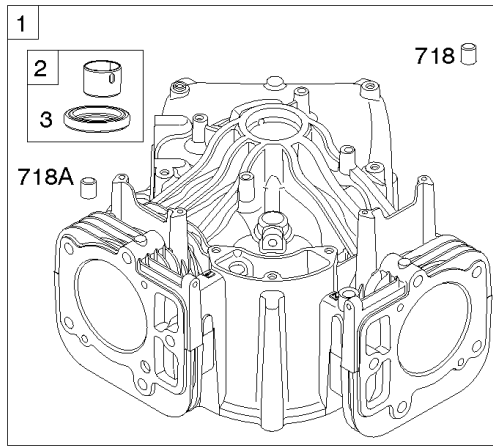

Not For Reproduction

Cylinder, Crankshaft, Camshaft, Air Guides, Piston, Rings, Connecting Rod

Mfg. No: 49S877-0008-G1

1319 WARNING LABEL

REQUIRED when replacing parts with warning labels affixed.

1319A WARNING LABEL

REQUIRED when replacing parts with warning labels affixed.

1036 EMISSIONS LABEL

Cylinder, Crankshaft, Camshaft, Air Guides, Piston, Rings, Connecting Rod

REF NO	PART NO	QTY	DESCRIPTION
1	594971		CYLINDER ASSEMBLY -Used After Code Date 15071500
1A	591696		CYLINDER ASSEMBLY -Used Before Code Date 15071600
2	797673		KIT, Bushing/Seal -(Magneto Side)
3	391086S		SEAL, Oil -(Magneto Side)
8	792185		BREATHER ASSEMBLY -Used Before Code Date 14110500
9	690937		GASKET, Breather -Used Before Code Date 14110500
10	691108		SCREW -(Breather Assembly)
11	594163		TUBE, Breather -Used After Code Date 14110400
11A	792184		TUBE, Breather -Used Before Code Date 14110500
16	796855		CRANKSHAFT
24	796335		KEY, Flywheel
25	796910		PISTON ASSEMBLY -(.020 Oversize)
25	796909		PISTON ASSEMBLY -(Standard)
26	796912		SET, Ring -(.020 Oversize)
26	796911		SET, Ring -(Standard)
27	690975		LOCK, Piston Pin
28	844023		PIN, Piston
29	796209		ROD, Connecting
32	690976		SCREW -(Connecting Rod)
45	690977		TAPPET, Valve
46	796853		CAMSHAFT
212	695238		LINK, Throttle
227	798856		LEVER, Governor Control
250	690957		RETAINER, Breather -Used Before Code Date 14110500
252	794389		COLLECTOR, Oil -Used Before Code Date 14110500
306	796852		SHIELD, Cylinder -Used Before Code Date 18112900
306	84002166		SHIELD, Cylinder -Used After Code Date 18112800
306A	591666		SHIELD, Cylinder -(Cylinder #2)
307	691003		SCREW -(Cylinder Shield)
307A	691108		SCREW -(Cylinder Shield)
377	690979		KEY, Woodruff
405	697820		SCREW -(Back Plate)
447	691003		SCREW -(Air Guide Cover)
505	691029		NUT -(Governor Control Lever)