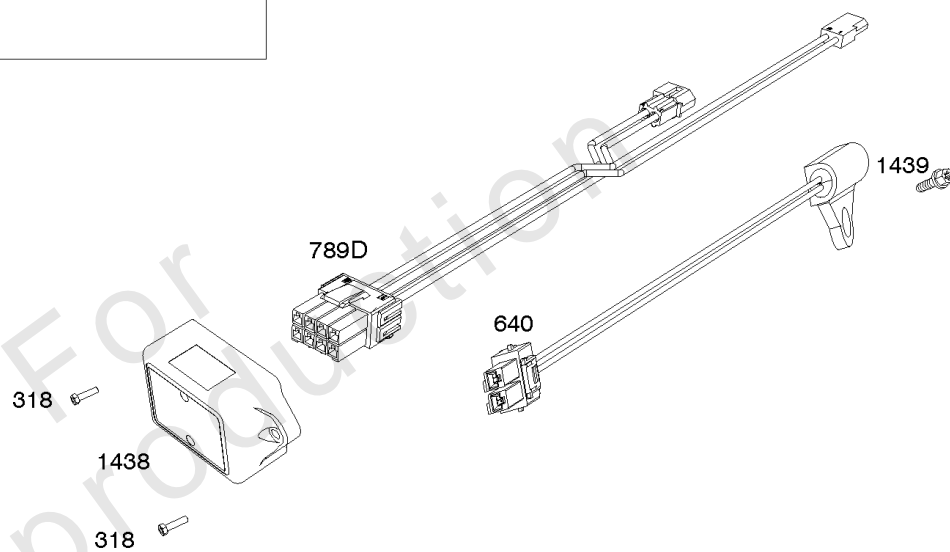

1319 WARNING LABEL

REQUIRED when replacing parts with warning labels affixed.

1319A WARNING LABEL

REQUIRED when replacing parts with warning labels affixed.

1036 EMISSIONS LABEL

Cylinder, Crankshaft, Camshaft, Air Guides, Piston, Rings, Connecting Rod

REF NO	PART NO	QTY	DESCRIPTION
540	594325		PLATE, Baffle
562	690311		BOLT -(Governor Control Lever)
573	593465		PLATE, Back
584	594164		COVER, Breather Passage
618	594326		SCREW -(Baffle Plate)
718	690959		PIN, Locating
718A	594988		PIN, Locating
741	690980		GEAR, Timing
850	100106		SEALANT, Liquid
865	591667		COVER, Air Guide -(Valley)
1036	-----		Label-Emissions -(Available From A Briggs & Stratton Authorized Dealer)
1263	594166		REED, Breather
1264	594165		SCREW -(Breather Reed)
1319	794467		LABEL, Warning
1319A	797669		LABEL, Warning