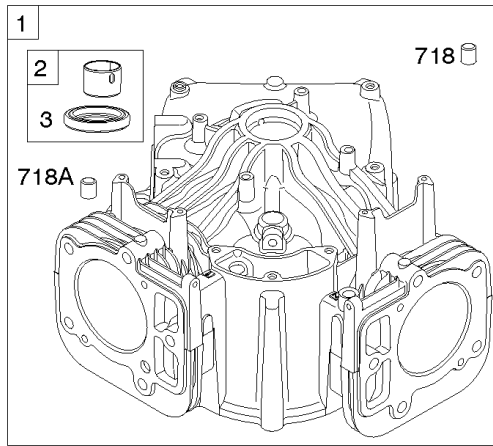

Not For Reproduction

Cylinder, Crankshaft, Camshaft, Air Guides, Piston, Rings, Connecting Rod

Mfg. No: 49S877-0015-G1

1319 WARNING LABEL

REQUIRED when replacing parts with warning labels affixed.

1319A WARNING LABEL

REQUIRED when replacing parts with warning labels affixed.

1036 EMISSIONS LABEL

Cylinder, Crankshaft, Camshaft, Air Guides, Piston, Rings, Connecting Rod

REF NO	PART NO	QTY	DESCRIPTION
1	594971		CYLINDER ASSEMBLY -Used After Code Date 15071500
1A	591696		CYLINDER ASSEMBLY -Used Before Code Date 15071600
2	797673		KIT, Bushing/Seal -(Magneto Side)
3	391086S		SEAL, Oil -(Magneto Side)
8	792185		BREATHER ASSEMBLY -Used Before Code Date 14110500
9	690937		GASKET, Breather -Used Before Code Date 14110500
10	691108		SCREW -(Breather Assembly)
11	594163		TUBE, Breather -Used After Code Date 14110400
11A	792184		TUBE, Breather -Used Before Code Date 14110500
16	796855		CRANKSHAFT
24	796335		KEY, Flywheel
25	796910		PISTON ASSEMBLY -(.020 Oversize)
25	796909		PISTON ASSEMBLY -(Standard)
26	796912		SET, Ring -(.020 Oversize)
26	796911		SET, Ring -(Standard)
27	690975		LOCK, Piston Pin
28	844023		PIN, Piston
29	796209		ROD, Connecting
32	690976		SCREW -(Connecting Rod)
45	690977		TAPPET, Valve
46	796853		CAMSHAFT
212	695238		LINK, Throttle
227	798856		LEVER, Governor Control
250	690957		RETAINER, Breather -Used Before Code Date 14110500
252	794389		COLLECTOR, Oil -Used Before Code Date 14110500
306	796852		SHIELD, Cylinder -Used Before Code Date 18112900
306	84002166		SHIELD, Cylinder -Used After Code Date 18112800
306A	591666		SHIELD, Cylinder -(Cylinder #2)
307	691003		SCREW -(Cylinder Shield)
307A	691108		SCREW -(Cylinder Shield)
377	690979		KEY, Woodruff
405	697820		SCREW -(Back Plate)
447	691003		SCREW -(Air Guide Cover)
505	691029		NUT -(Governor Control Lever)