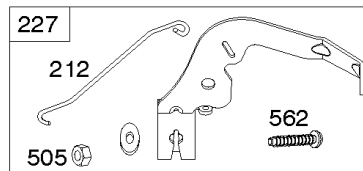

Cylinder, Crankshaft, Camshaft, Air Guides, Piston, Rings, Connecting Rod

Mfg. No: 49S877-0015-G1

1319 WARNING LABEL

REQUIRED when replacing parts with warning labels affixed.

1319A WARNING LABEL

REQUIRED when replacing parts with warning labels affixed.

1036 EMISSIONS LABEL