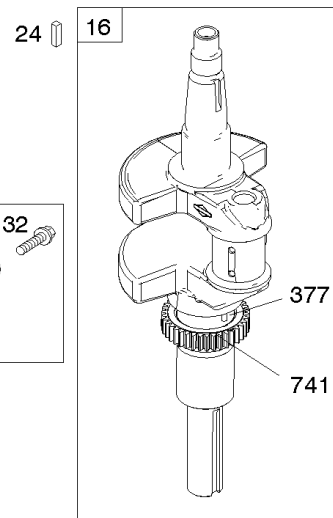

Not For Reproduction

Cylinder, Crankshaft, Camshaft, Air Guides, Piston, Rings, Connecting Rod

Mfg. No: 49S877-0015-G1

1319 WARNING LABEL

REQUIRED when replacing parts with warning labels affixed.

1319A WARNING LABEL

REQUIRED when replacing parts with warning labels affixed.

1036 EMISSIONS LABEL

Cylinder, Crankshaft, Camshaft, Air Guides, Piston, Rings, Connecting Rod

REF NO	PART NO	QTY	DESCRIPTION
1	594971		CYLINDER ASSEMBLY -Used After Code Date 15071500
1A	591696		CYLINDER ASSEMBLY -Used Before Code Date 15071600
2	797673		KIT, Bushing/Seal -(Magneto Side)
3	391086S		SEAL, Oil -(Magneto Side)
8	792185		BREATHER ASSEMBLY -Used Before Code Date 14110500
9	690937		GASKET, Breather -Used Before Code Date 14110500
10	691108		SCREW -(Breather Assembly)
11	594163		TUBE, Breather -Used After Code Date 14110400
11A	792184		TUBE, Breather -Used Before Code Date 14110500
16	796855		CRANKSHAFT
24	796335		KEY, Flywheel
25	796910		PISTON ASSEMBLY -(.020 Oversize)
25	796909		PISTON ASSEMBLY -(Standard)
26	796912		SET, Ring -(.020 Oversize)
26	796911		SET, Ring -(Standard)
27	690975		LOCK, Piston Pin
28	844023		PIN, Piston
29	796209		ROD, Connecting
32	690976		SCREW -(Connecting Rod)
45	690977		TAPPET, Valve
46	796853		CAMSHAFT
212	695238		LINK, Throttle
227	798856		LEVER, Governor Control
250	690957		RETAINER, Breather -Used Before Code Date 14110500
252	794389		COLLECTOR, Oil -Used Before Code Date 14110500
306	796852		SHIELD, Cylinder -Used Before Code Date 18112900
306	84002166		SHIELD, Cylinder -Used After Code Date 18112800
306A	591666		SHIELD, Cylinder -(Cylinder #2)
307	691003		SCREW -(Cylinder Shield)
307A	691108		SCREW -(Cylinder Shield)
377	690979		KEY, Woodruff
405	697820		SCREW -(Back Plate)
447	691003		SCREW -(Air Guide Cover)
505	691029		NUT -(Governor Control Lever)