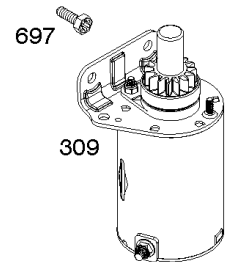

Not For
Reproduction

Flywheel, Controls, Wire Harness, Alternator, Starter

REF NO	PART NO	QTY	DESCRIPTION
23	594169		FLYWHEEL
73	494439		SCREEN, Rotating
74	698425		SCREW -(Rotating Screen)
75	691056		WASHER -(Flywheel)
188	691108		SCREW -(Control Bracket)
216	691022		LINK, Choke -(Manual Choke)
222	798916		BRACKET, Control
265	691024		CLAMP, Casing
267	792629		SCREW -(Casing Clamp)
309	590476		MOTOR, Starter
332	691059		NUT -(Flywheel)
333	592846		ARMATURE, Magneto
334	691061		SCREW -(Magneto Armature)
363	19203		PULLER, Flywheel
405	697820		SCREW -(Back Plate)
474	592830		ALTERNATOR -(10-16 Amp Regulated)
501	593490		REGULATOR
526	691108		SCREW -(Regulator)
537	594913		KIT, Governor/Idle Spring
563	799359		SCREW -(Debris Screen Guard)
635	692076		BOOT, Spark Plug
697	591909		SCREW -(Starter Motor) (Drive Cap)
703	691010		CLIP
703A	592584		CLIP
729	593826		CLIP, Wire
851	493880S		TERMINAL, Spark Plug
877	399916		WIRE/CONNECTOR, Alternator
934	592604		SCREW -(Fan Retainer)
949	798767		GUARD, Debris Screen
1005	791236		FAN, Flywheel
1012	592556		RETAINER, Link
1054	280275		TIE, Cable
1059	698516		KIT, Screw/Washer -(Alternator)
1119	691183		SCREW -(Alternator)
1448	690260		WASHER -(Magneto Armature)