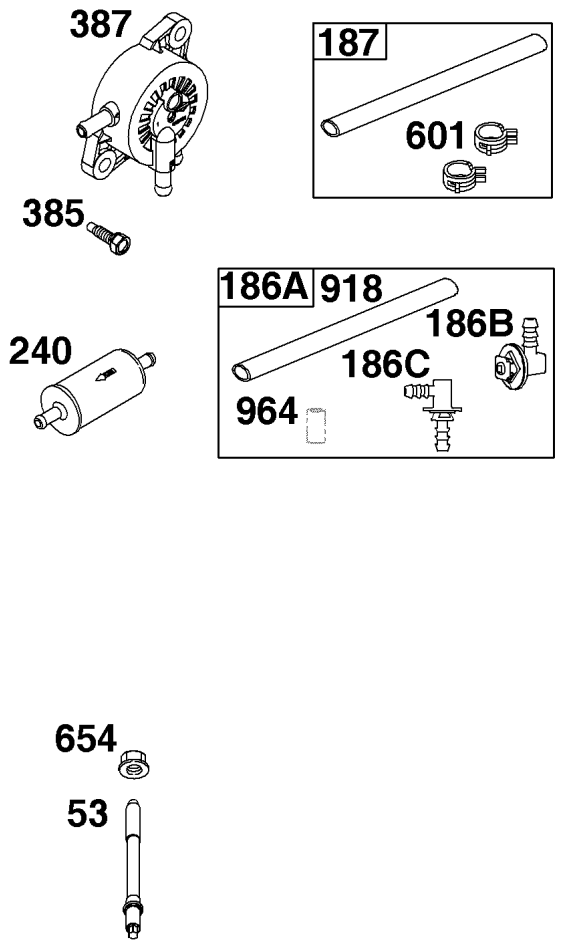

Carburetor, Fuel Supply

REF NO	PART NO	QTY	DESCRIPTION
51	594427		GASKET, Intake
51A	690949		GASKET, Intake
53	690951		STUD -(Carburetor)
95	690718		SCREW -(Throttle Valve)
98	699721		KIT, Idle Speed
104	694918		PIN, Float Hinge
105	797410		VALVE, Float Needle
108	699723		VALVE, Choke
117	842633		JET, Main -(Standard)
118	842082		JET, Main -(High Altitude) (5000 > 9000 Feet)
122	798759		SPACER, Carburetor
125	796870		CARBURETOR
130	796875		VALVE, Throttle
131	796872		KIT, Throttle Shaft
133	699724		FLOAT, Carburetor
135	699729		TUBE, Fuel Transfer
137	690994		GASKET, Float Bowl
141	796228		KIT, Choke Shaft
142	796871		NOZZLE, Carburetor
150	841649		GASKET, Nozzle
163	691001		GASKET, Air Cleaner
186A	799158		CONNECTOR, Hose -(EVAP)
186B	845141		CONNECTOR, Hose -(EVAP)
186C	594428		CONNECTOR, Hose
187	791766		LINE, Fuel -(Cut To Required Length)
217	799771		SPRING, Choke Return
231	690718		SCREW -(Choke Valve)
240	695666		FILTER, Fuel
276	695410		WASHER, Sealing
385	797409		SCREW -(Fuel Pump) (Fuel Pump Mounted To Blower Housing)
387	808656		PUMP, Fuel
418	795912		PLATE, Carburetor Cover
601	691038		CLAMP, Hose
633	699813		SEAL, Choke/Throttle Shaft
654	690958		NUT -(Carburetor)
672	690234		GASKET, Carburetor Plate
918	799160		HOSE, Vacuum
947	596039		SOLENOID, Fuel
964	799159		CAP, Connector
975	799114		BOWL, Float
987	691000		SEAL, Throttle Shaft
1124	690988		SEAL, O-Ring -(Fuel Transfer Tube)
1124A	841653		SEAL, O-Ring -(Fuel Transfer Tube)

Carburetor, Fuel Supply

REF NO	PART NO	QTY	DESCRIPTION
1126	690991		SCREW -(Fuel Transfer Tube)
1127	695407		SCREW -(Float Bowl) (Float Bowl to Carburetor Body)
1128	690990		SCREW -(Carburetor Nozzle)
1169	690990		SCREW -(Carburetor Cover Plate)