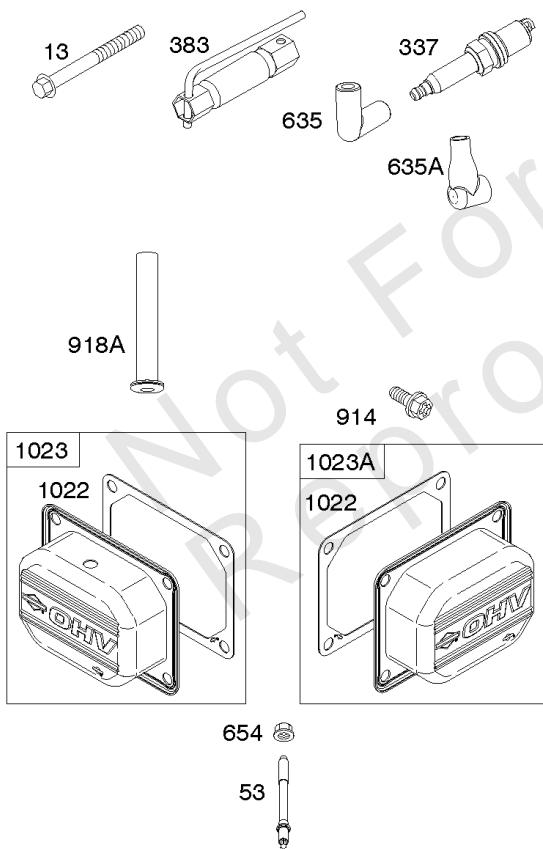

Carburetor, Fuel Supply

REF NO	PART NO	QTY	DESCRIPTION
1126	690991		SCREW -(Fuel Transfer Tube)
1127	695407		SCREW -(Float Bowl) (Float Bowl to Carburetor Body)
1128	690990		SCREW -(Carburetor Nozzle)
1169	690990		SCREW -(Carburetor Cover Plate)

Not For Reproduction

Cylinder Head, Rocker Arm Cover, Intake Manifold

Mfg. No: 49S877-0015-G1

Cylinder Head, Rocker Arm Cover, Intake Manifold

REF NO	PART NO	QTY	DESCRIPTION
5	799088		HEAD, Cylinder -(Cylinder #1)
5A	799089		HEAD, Cylinder -(Cylinder #2)
7	796851		GASKET, Cylinder Head
13	592244		SCREW -(Cylinder Head)
33	793557		VALVE, Exhaust
34	793556		VALVE, Intake
35	694865		SPRING, Valve -(Intake)
36	694865		SPRING, Valve -(Exhaust)
42	499586		KEEPER, Valve
45	690977		TAPPET, Valve
50	797503		MANIFOLD, Intake
51	798759		SPACER, Carburetor
51A	690949		GASKET, Intake
53	690951		STUD -(Carburetor)
54	699816		SCREW -(Intake Manifold)
122	798759		SPACER, Carburetor
163	691001		GASKET, Air Cleaner
192	690083		ADJUSTER, Rocker Arm
213	691021		BRACKET, Choke Control
337	792015		PLUG, Spark
383	19576S		WRENCH, Spark Plug
415	794903		PLUG -(Sump)
613	690341		SCREW -(Muffler)
635	692076		BOOT, Spark Plug
654	690958		NUT -(Carburetor)
798	697890		SCREW -(Rocker Arm)
868	690968		SEAL, Valve
883	690970		GASKET, Exhaust
914	691127		SCREW -(Rocker Cover)
918A	596163		HOSE, Vacuum -Used Before Code Date 19091800
918A	593641		HOSE, Vacuum -Used After Code Date 19091700
964	799159		CAP, Connector
1022	690971		GASKET, Rocker Cover
1023	793146		COVER, Rocker -(Cylinder #1)
1023A	499600		COVER, Rocker -(Cylinder #2)
1026	690981		ROD, Push -(Steel)
1026A	690982		ROD, Push -(Aluminum)
1029	690972		ARM, Rocker

Cylinder Head, Rocker Arm Cover, Intake Manifold

Mfg. No: 49S877-0015-G1

Cylinder Head, Rocker Arm Cover, Intake Manifold

REF NO	PART NO	QTY	DESCRIPTION
1029A	807323		ARM, Rocker
1100	791959		PIVOT, Rocker Arm