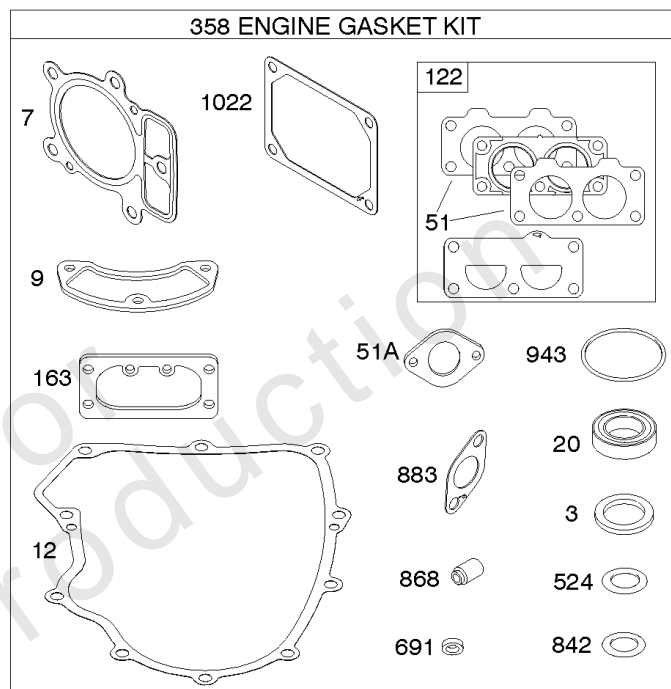

Engine/Valve Gasket Set, Carburetor Overhaul Kit

REF NO	PART NO	QTY	DESCRIPTION
3	391086S		SEAL, Oil -(Magneto Side)
7	796851		GASKET, Cylinder Head
9	690937		GASKET, Breather -Used Before Code Date 14110500
12	594195		GASKET, Crankcase
20	795387		SEAL, Oil -(PTO Side)
51	798759		SPACER, Carburetor
51A	690949		GASKET, Intake
104	694918		PIN, Float Hinge
105	797410		VALVE, Float Needle
121	799132		KIT, Carburetor Overhaul
122	798759		SPACER, Carburetor
137	690994		GASKET, Float Bowl
150	841649		GASKET, Nozzle
163	691001		GASKET, Air Cleaner
276	695410		WASHER, Sealing
358	799117		GASKET SET, Engine
524	691032		SEAL, O-Ring
633	699813		SEAL, Choke/Throttle Shaft
672	690234		GASKET, Carburetor Plate
691	790574		SEAL, Governor Shaft
842	691031		SEAL, O-Ring -(Dipstick Tube)
868	690968		SEAL, Valve
883	690970		GASKET, Exhaust
943	796222		SEAL, O-Ring -(Oil Pump Cover)
987	691000		SEAL, Throttle Shaft
1022	690971		GASKET, Rocker Cover
1095	694013		GASKET SET, Valve
1124	690988		SEAL, O-Ring -(Fuel Transfer Tube)
1124A	841653		SEAL, O-Ring -(Fuel Transfer Tube)