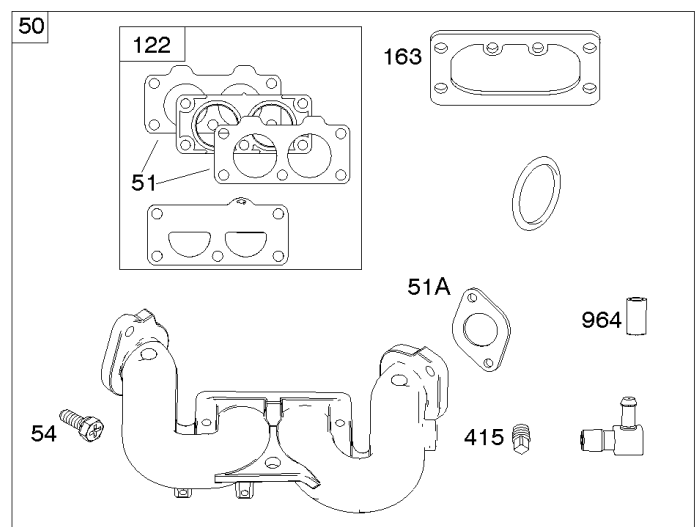

Carburetor, Fuel Supply

REF NO	PART NO	QTY	DESCRIPTION
1126	690991		SCREW -(Fuel Transfer Tube)
1127	695407		SCREW -(Float Bowl) (Float Bowl to Carburetor Body)
1128	690990		SCREW -(Carburetor Nozzle)
1169	690990		SCREW -(Carburetor Cover Plate)

Not For Reproduction

Cylinder Head, Rocker Arm Cover, Intake Manifold

Mfg. No: 49S877-0015-G1

Cylinder Head, Rocker Arm Cover, Intake Manifold

REF NO	PART NO	QTY	DESCRIPTION
5	799088		HEAD, Cylinder -(Cylinder #1)
5A	799089		HEAD, Cylinder -(Cylinder #2)
7	796851		GASKET, Cylinder Head
13	592244		SCREW -(Cylinder Head)
33	793557		VALVE, Exhaust
34	793556		VALVE, Intake
35	694865		SPRING, Valve -(Intake)
36	694865		SPRING, Valve -(Exhaust)
42	499586		KEEPER, Valve
45	690977		TAPPET, Valve
50	797503		MANIFOLD, Intake
51	798759		SPACER, Carburetor
51A	690949		GASKET, Intake
53	690951		STUD -(Carburetor)
54	699816		SCREW -(Intake Manifold)
122	798759		SPACER, Carburetor
163	691001		GASKET, Air Cleaner
192	690083		ADJUSTER, Rocker Arm
213	691021		BRACKET, Choke Control
337	792015		PLUG, Spark
383	19576S		WRENCH, Spark Plug
415	794903		PLUG -(Sump)
613	690341		SCREW -(Muffler)
635	692076		BOOT, Spark Plug
654	690958		NUT -(Carburetor)
798	697890		SCREW -(Rocker Arm)
868	690968		SEAL, Valve
883	690970		GASKET, Exhaust
914	691127		SCREW -(Rocker Cover)
918A	596163		HOSE, Vacuum -Used Before Code Date 19091800
918A	593641		HOSE, Vacuum -Used After Code Date 19091700
964	799159		CAP, Connector
1022	690971		GASKET, Rocker Cover
1023	793146		COVER, Rocker -(Cylinder #1)
1023A	499600		COVER, Rocker -(Cylinder #2)
1026	690981		ROD, Push -(Steel)
1026A	690982		ROD, Push -(Aluminum)
1029	690972		ARM, Rocker

Cylinder Head, Rocker Arm Cover, Intake Manifold

Mfg. No: 49S877-0015-G1

Cylinder Head, Rocker Arm Cover, Intake Manifold

REF NO	PART NO	QTY	DESCRIPTION
1029A	807323		ARM, Rocker
1100	791959		PIVOT, Rocker Arm