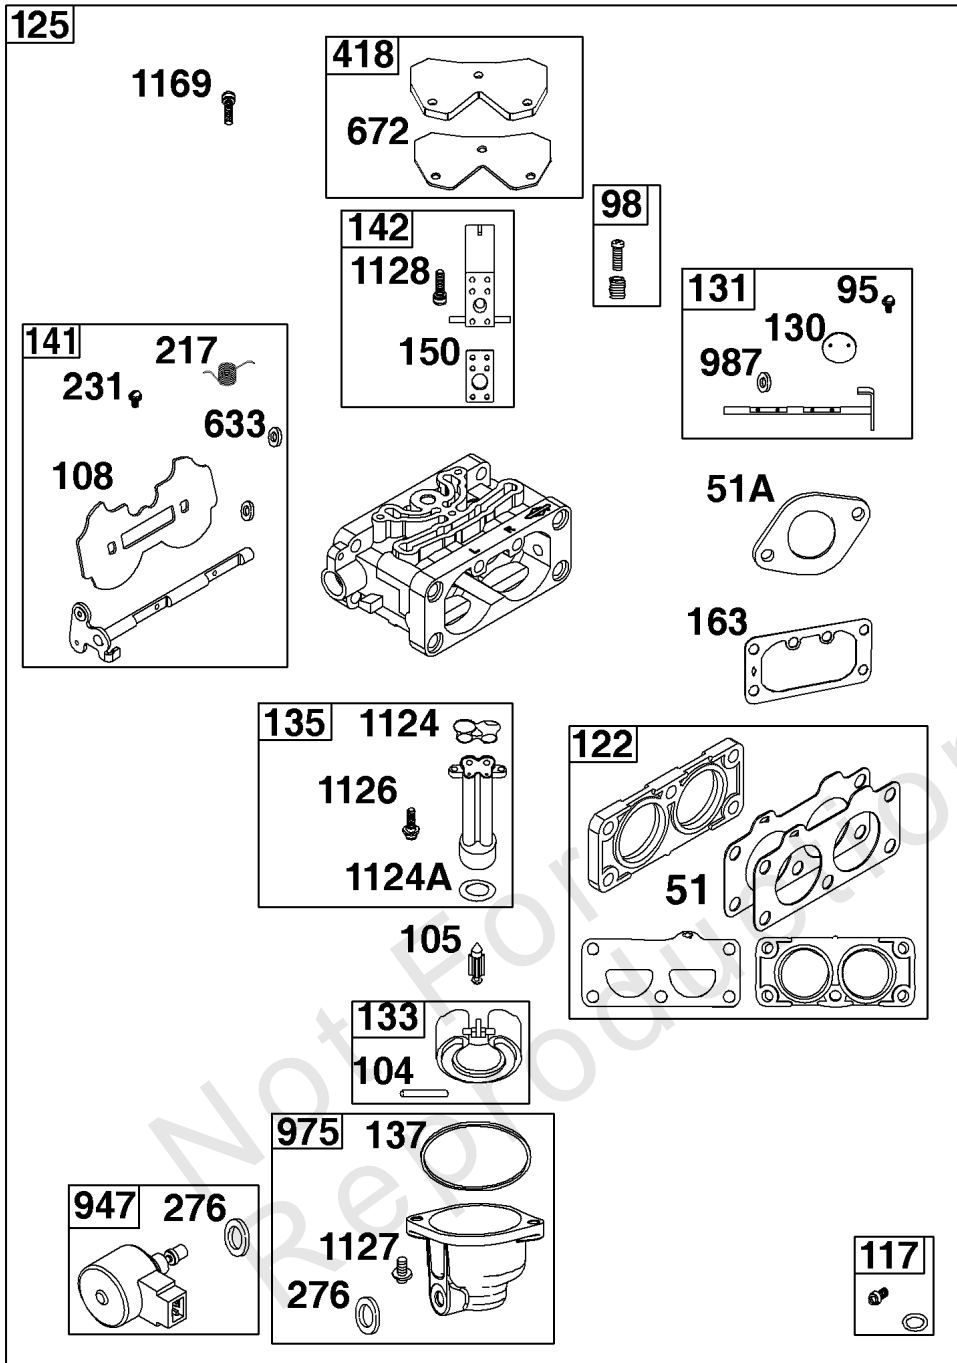

Carburetor, Fuel Supply

REF NO	PART NO	QTY	DESCRIPTION
51	594427		GASKET, Intake
51A	690949		GASKET, Intake
53	690951		STUD -(Carburetor)
95	690718		SCREW -(Throttle Valve)
98	699721		KIT, Idle Speed
104	694918		PIN, Float Hinge
105	797410		VALVE, Float Needle
108	699723		VALVE, Choke
117	842633		JET, Main -(Standard)
118	842082		JET, Main -(High Altitude) (5000 > 9000 Feet)
122	798759		SPACER, Carburetor
125	796870		CARBURETOR
130	796875		VALVE, Throttle
131	796872		KIT, Throttle Shaft
133	699724		FLOAT, Carburetor
135	699729		TUBE, Fuel Transfer
137	690994		GASKET, Float Bowl
141	796228		KIT, Choke Shaft
142	796871		NOZZLE, Carburetor
150	841649		GASKET, Nozzle
163	691001		GASKET, Air Cleaner
186A	799158		CONNECTOR, Hose -(EVAP)
186B	845141		CONNECTOR, Hose -(EVAP)
186C	594428		CONNECTOR, Hose
187	791766		LINE, Fuel -(Cut To Required Length)
217	799771		SPRING, Choke Return
231	690718		SCREW -(Choke Valve)
240	695666		FILTER, Fuel
276	695410		WASHER, Sealing
385	797409		SCREW -(Fuel Pump) (Fuel Pump Mounted To Blower Housing)
387	808656		PUMP, Fuel
418	795912		PLATE, Carburetor Cover
601	691038		CLAMP, Hose
633	699813		SEAL, Choke/Throttle Shaft
654	690958		NUT -(Carburetor)
672	690234		GASKET, Carburetor Plate
918	799160		HOSE, Vacuum
947	596039		SOLENOID, Fuel
964	799159		CAP, Connector
975	799114		BOWL, Float
987	691000		SEAL, Throttle Shaft
1124	690988		SEAL, O-Ring -(Fuel Transfer Tube)
1124A	841653		SEAL, O-Ring -(Fuel Transfer Tube)

Carburetor, Fuel Supply

REF NO	PART NO	QTY	DESCRIPTION
1126	690991		SCREW -(Fuel Transfer Tube)
1127	695407		SCREW -(Float Bowl) (Float Bowl to Carburetor Body)
1128	690990		SCREW -(Carburetor Nozzle)
1169	690990		SCREW -(Carburetor Cover Plate)