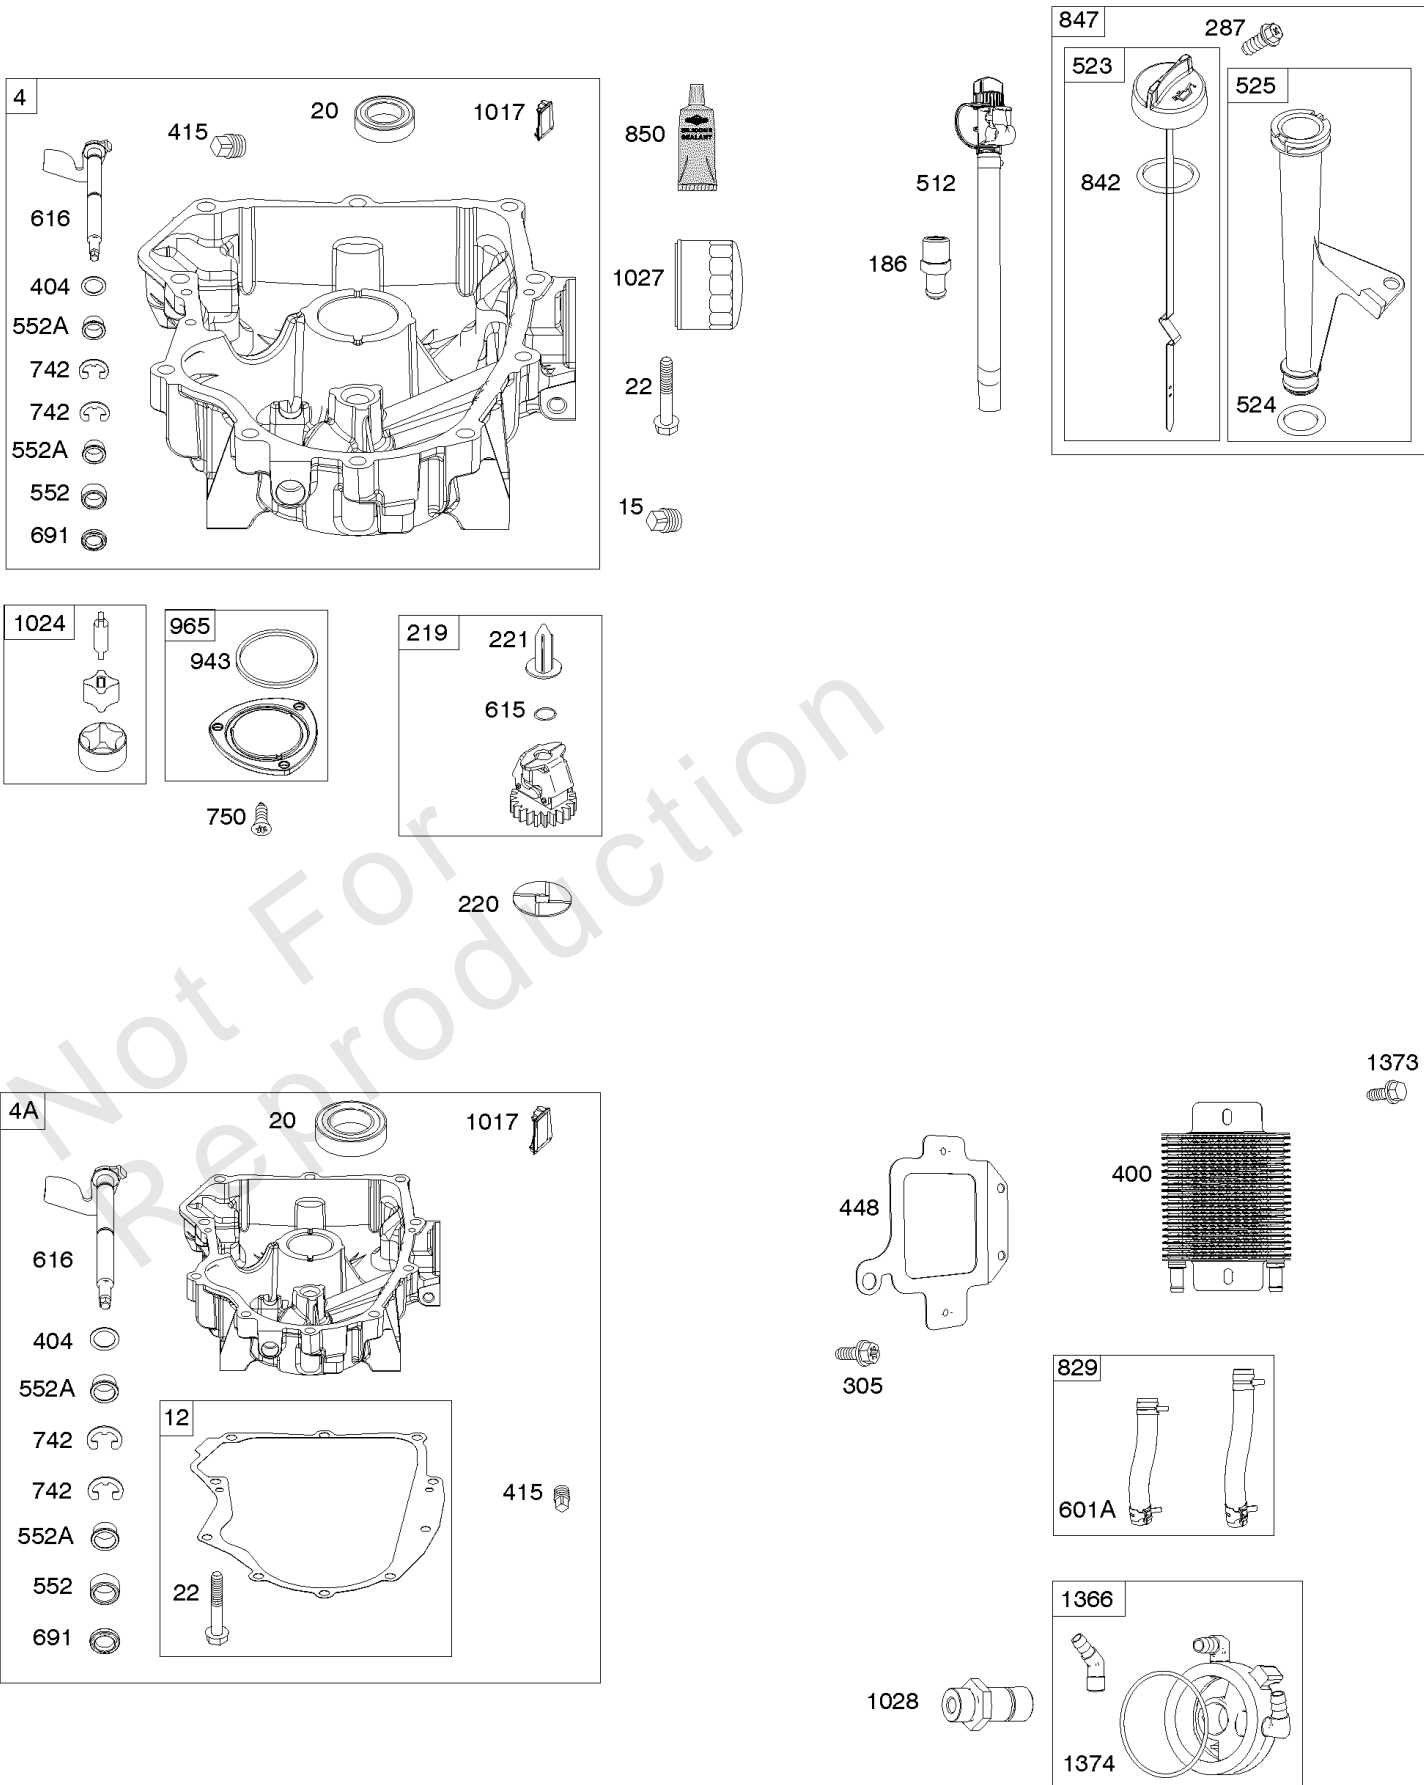

Engine Sump, Lubrication, Oil Cooler

REF NO	PART NO	QTY	DESCRIPTION
4	594973		SUMP, Engine -Used After Code Date 15071500
4A	797502		SUMP, Engine -Used Before Code Date 15071600
12	594195		GASKET, Crankcase
15	690946		PLUG, Oil Drain
20	795387		SEAL, Oil -(PTO Side)
22	694966		SCREW -(Crankcase Cover/Sump)
186	796532		CONNECTOR, Hose -(Oil Drain)
219	793338		GEAR, Governor
220	799772		WASHER -(Governor Gear)
221	841026		CUP, Governor
287	697820		SCREW -(Dipstick Tube)
305	691005		SCREW -(Blower Housing)
400	796862		COOLER, Oil
404	690442		WASHER -(Governor Crank)
415	794903		PLUG -(Sump)
448	796865		BRACKET, Oil Cooler
512	594200		HOSE, Oil Drain
523	594528		DIPSTICK
524	691032		SEAL, O-Ring
525	691037		TUBE, Dipstick
552	796638		BUSHING, Governor Crank
552A	690553		BUSHING, Governor Crank
601A	841597		CLAMP, Hose
615	698290		RETAINER, Governor Shaft
616	691045		CRANK, Governor
691	790574		SEAL, Governor Shaft
742	690328		RETAINER, E Ring
750	796208		SCREW -(Oil Pump Cover)
829	796867		HOSE, Oil Cooler -(Oil Cooler Hose)
842	691031		SEAL, O-Ring -(Dipstick Tube)
847	594609		SCREW, Dipstick tube
850	100106		SEALANT, Liquid
943	796222		SEAL, O-Ring -(Oil Pump Cover)
965	796221		COVER, Oil Pump
1017	796214		SCREEN, Oil Pump
1024	796220		PUMP, Oil
1028	796864		ADAPTER, Oil Filter
1366	799131		DIVERTER, Oil Cooler
1373	695629		SCREW -(Oil Cooler Bracket)
1374	796863		SEAL, O-Ring -(Oil Cooler Diverter)