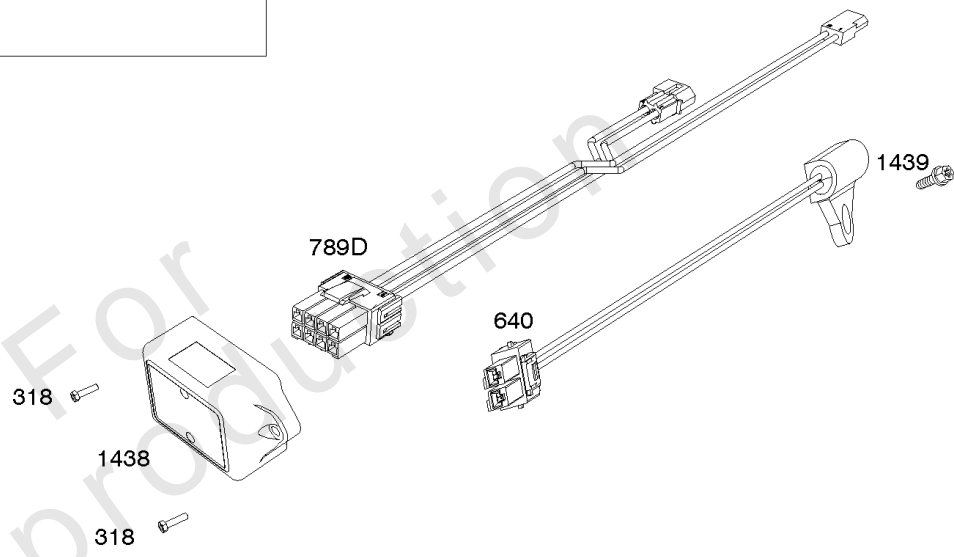

ECU Module

REF NO	PART NO	QTY	DESCRIPTION
318	691127		SCREW -(Mounting Bracket)
318A	792629		SCREW -(Mounting Bracket)
493	797176		BRACKET, Mounting -(Electronic Choke)
640	796913		WIRE ASSEMBLY -(Thermistor)
929	691003		SCREW -(Choke Control Bracket)
1436	796918		MOTOR, Stepper/Bracket
1438	796352S		MODULE, Electronic Choke
1439	794904		SCREW -(Thermistor Wire Assembly)
1458	699891		SCREW -(Stepper Motor)

Not For Reproduction