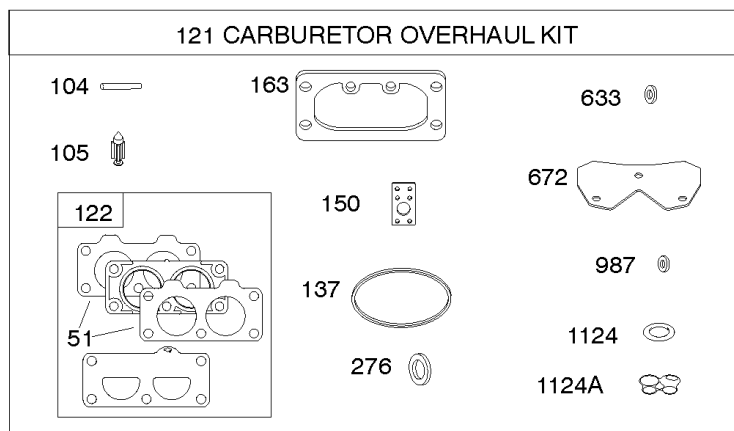

Engine/Valve Gasket Set, Carburetor Overhaul Kit

REF NO	PART NO	QTY	DESCRIPTION
3	391086S		SEAL, Oil -(Magneto Side)
7	796851		GASKET, Cylinder Head
9	690937		GASKET, Breather -Used Before Code Date 14110500
12	594195		GASKET, Crankcase
20	795387		SEAL, Oil -(PTO Side)
51	798759		SPACER, Carburetor
51A	690949		GASKET, Intake
104	694918		PIN, Float Hinge
105	797410		VALVE, Float Needle
121	799132		KIT, Carburetor Overhaul
122	798759		SPACER, Carburetor
137	690994		GASKET, Float Bowl
150	841649		GASKET, Nozzle
163	691001		GASKET, Air Cleaner
276	695410		WASHER, Sealing
358	799117		GASKET SET, Engine
524	691032		SEAL, O-Ring
633	699813		SEAL, Choke/Throttle Shaft
672	690234		GASKET, Carburetor Plate
691	790574		SEAL, Governor Shaft
842	691031		SEAL, O-Ring -(Dipstick Tube)
868	690968		SEAL, Valve
883	690970		GASKET, Exhaust
943	796222		SEAL, O-Ring -(Oil Pump Cover)
987	691000		SEAL, Throttle Shaft
1022	690971		GASKET, Rocker Cover
1095	694013		GASKET SET, Valve
1124	690988		SEAL, O-Ring -(Fuel Transfer Tube)
1124A	841653		SEAL, O-Ring -(Fuel Transfer Tube)