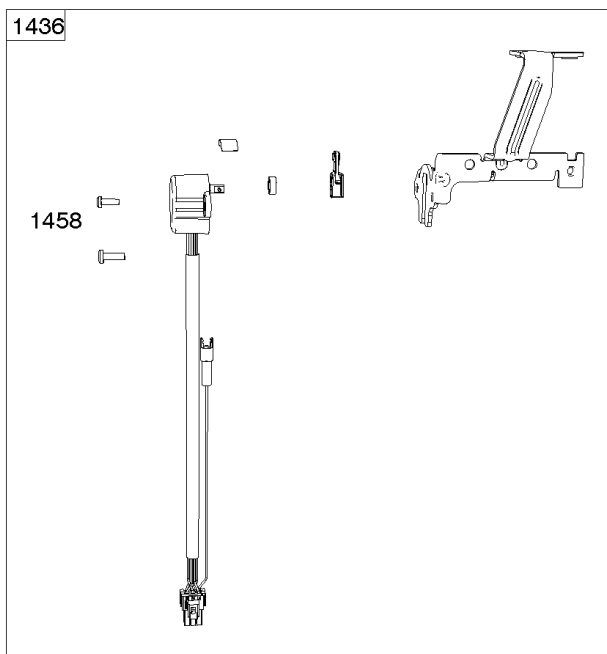

ECU Module

REF NO	PART NO	QTY	DESCRIPTION
318	691127		SCREW -(Mounting Bracket)
318A	792629		SCREW -(Mounting Bracket)
493	797176		BRACKET, Mounting -(Electronic Choke)
640	796913		WIRE ASSEMBLY -(Thermistor)
929	691003		SCREW -(Choke Control Bracket)
1436	796918		MOTOR, Stepper/Bracket
1438	796352S		MODULE, Electronic Choke
1439	794904		SCREW -(Thermistor Wire Assembly)
1458	699891		SCREW -(Stepper Motor)

Not For Reproduction