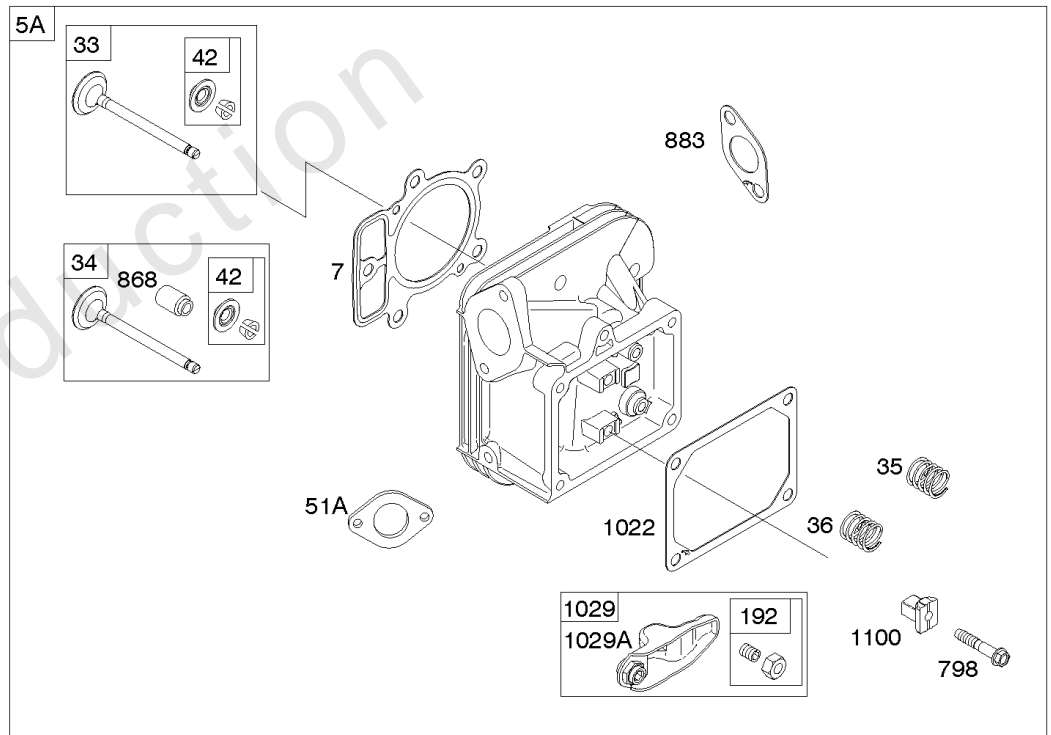

Carburetor, Fuel Supply

REF NO	PART NO	QTY	DESCRIPTION
1126	690991		SCREW -(Fuel Transfer Tube)
1127	695407		SCREW -(Float Bowl) (Float Bowl to Carburetor Body)
1128	690990		SCREW -(Carburetor Nozzle)
1169	690990		SCREW -(Carburetor Cover Plate)

Not For Reproduction

Cylinder Head, Rocker Arm Cover, Intake Manifold

Mfg. No: 49S877-0015-G1

Cylinder Head, Rocker Arm Cover, Intake Manifold

REF NO	PART NO	QTY	DESCRIPTION
5	799088		HEAD, Cylinder -(Cylinder #1)
5A	799089		HEAD, Cylinder -(Cylinder #2)
7	796851		GASKET, Cylinder Head
13	592244		SCREW -(Cylinder Head)
33	793557		VALVE, Exhaust
34	793556		VALVE, Intake
35	694865		SPRING, Valve -(Intake)
36	694865		SPRING, Valve -(Exhaust)
42	499586		KEEPER, Valve
45	690977		TAPPET, Valve
50	797503		MANIFOLD, Intake
51	798759		SPACER, Carburetor
51A	690949		GASKET, Intake
53	690951		STUD -(Carburetor)
54	699816		SCREW -(Intake Manifold)
122	798759		SPACER, Carburetor
163	691001		GASKET, Air Cleaner
192	690083		ADJUSTER, Rocker Arm
213	691021		BRACKET, Choke Control
337	792015		PLUG, Spark
383	19576S		WRENCH, Spark Plug
415	794903		PLUG -(Sump)
613	690341		SCREW -(Muffler)
635	692076		BOOT, Spark Plug
654	690958		NUT -(Carburetor)
798	697890		SCREW -(Rocker Arm)
868	690968		SEAL, Valve
883	690970		GASKET, Exhaust
914	691127		SCREW -(Rocker Cover)
918A	596163		HOSE, Vacuum -Used Before Code Date 19091800
918A	593641		HOSE, Vacuum -Used After Code Date 19091700
964	799159		CAP, Connector
1022	690971		GASKET, Rocker Cover
1023	793146		COVER, Rocker -(Cylinder #1)
1023A	499600		COVER, Rocker -(Cylinder #2)
1026	690981		ROD, Push -(Steel)
1026A	690982		ROD, Push -(Aluminum)
1029	690972		ARM, Rocker

Cylinder Head, Rocker Arm Cover, Intake Manifold

Mfg. No: 49S877-0015-G1

Cylinder Head, Rocker Arm Cover, Intake Manifold

REF NO	PART NO	QTY	DESCRIPTION
1029A	807323		ARM, Rocker
1100	791959		PIVOT, Rocker Arm