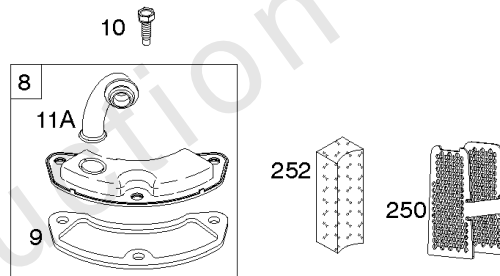

Not For Reproduction

Cylinder, Crankshaft, Camshaft, Air Guides, Piston, Rings, Connecting Rod

Mfg. No: 49S877-0015-G1

1319 WARNING LABEL

REQUIRED when replacing parts with warning labels affixed.

1319A WARNING LABEL

REQUIRED when replacing parts with warning labels affixed.

1036 EMISSIONS LABEL

Cylinder, Crankshaft, Camshaft, Air Guides, Piston, Rings, Connecting Rod

REF NO	PART NO	QTY	DESCRIPTION
1	594971		CYLINDER ASSEMBLY -Used After Code Date 15071500
1A	591696		CYLINDER ASSEMBLY -Used Before Code Date 15071600
2	797673		KIT, Bushing/Seal -(Magneto Side)
3	391086S		SEAL, Oil -(Magneto Side)
8	792185		BREATHER ASSEMBLY -Used Before Code Date 14110500
9	690937		GASKET, Breather -Used Before Code Date 14110500
10	691108		SCREW -(Breather Assembly)
11	594163		TUBE, Breather -Used After Code Date 14110400
11A	792184		TUBE, Breather -Used Before Code Date 14110500
16	796855		CRANKSHAFT
24	796335		KEY, Flywheel
25	796910		PISTON ASSEMBLY -(.020 Oversize)
25	796909		PISTON ASSEMBLY -(Standard)
26	796912		SET, Ring -(.020 Oversize)
26	796911		SET, Ring -(Standard)
27	690975		LOCK, Piston Pin
28	844023		PIN, Piston
29	796209		ROD, Connecting
32	690976		SCREW -(Connecting Rod)
45	690977		TAPPET, Valve
46	796853		CAMSHAFT
212	695238		LINK, Throttle
227	798856		LEVER, Governor Control
250	690957		RETAINER, Breather -Used Before Code Date 14110500
252	794389		COLLECTOR, Oil -Used Before Code Date 14110500
306	796852		SHIELD, Cylinder -Used Before Code Date 18112900
306	84002166		SHIELD, Cylinder -Used After Code Date 18112800
306A	591666		SHIELD, Cylinder -(Cylinder #2)
307	691003		SCREW -(Cylinder Shield)
307A	691108		SCREW -(Cylinder Shield)
377	690979		KEY, Woodruff
405	697820		SCREW -(Back Plate)
447	691003		SCREW -(Air Guide Cover)
505	691029		NUT -(Governor Control Lever)