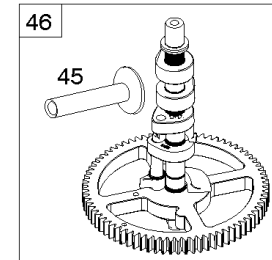

Not For Reproduction

Cylinder, Crankshaft, Camshaft, Air Guides, Piston, Rings, Connecting Rod

Mfg. No: 49S877-0015-G1

1319 WARNING LABEL

REQUIRED when replacing parts with warning labels affixed.

1319A WARNING LABEL

REQUIRED when replacing parts with warning labels affixed.

1036 EMISSIONS LABEL

Cylinder, Crankshaft, Camshaft, Air Guides, Piston, Rings, Connecting Rod

REF NO	PART NO	QTY	DESCRIPTION
1	594971		CYLINDER ASSEMBLY -Used After Code Date 15071500
1A	591696		CYLINDER ASSEMBLY -Used Before Code Date 15071600
2	797673		KIT, Bushing/Seal -(Magneto Side)
3	391086S		SEAL, Oil -(Magneto Side)
8	792185		BREATHER ASSEMBLY -Used Before Code Date 14110500
9	690937		GASKET, Breather -Used Before Code Date 14110500
10	691108		SCREW -(Breather Assembly)
11	594163		TUBE, Breather -Used After Code Date 14110400
11A	792184		TUBE, Breather -Used Before Code Date 14110500
16	796855		CRANKSHAFT
24	796335		KEY, Flywheel
25	796910		PISTON ASSEMBLY -(.020 Oversize)
25	796909		PISTON ASSEMBLY -(Standard)
26	796912		SET, Ring -(.020 Oversize)
26	796911		SET, Ring -(Standard)
27	690975		LOCK, Piston Pin
28	844023		PIN, Piston
29	796209		ROD, Connecting
32	690976		SCREW -(Connecting Rod)
45	690977		TAPPET, Valve
46	796853		CAMSHAFT
212	695238		LINK, Throttle
227	798856		LEVER, Governor Control
250	690957		RETAINER, Breather -Used Before Code Date 14110500
252	794389		COLLECTOR, Oil -Used Before Code Date 14110500
306	796852		SHIELD, Cylinder -Used Before Code Date 18112900
306	84002166		SHIELD, Cylinder -Used After Code Date 18112800
306A	591666		SHIELD, Cylinder -(Cylinder #2)
307	691003		SCREW -(Cylinder Shield)
307A	691108		SCREW -(Cylinder Shield)
377	690979		KEY, Woodruff
405	697820		SCREW -(Back Plate)
447	691003		SCREW -(Air Guide Cover)
505	691029		NUT -(Governor Control Lever)