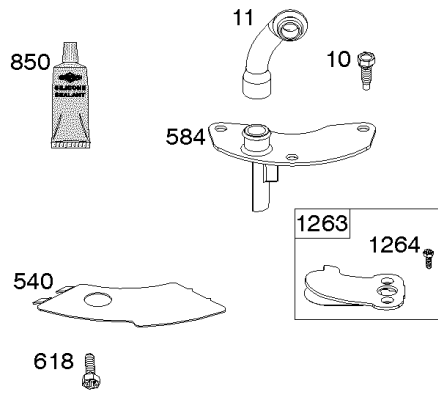

Not For Reproduction

Cylinder Head, Rocker Arm Cover, Intake Manifold

Mfg. No: 49S877-0015-G1

Cylinder Head, Rocker Arm Cover, Intake Manifold

REF NO	PART NO	QTY	DESCRIPTION
5	799088		HEAD, Cylinder -(Cylinder #1)
5A	799089		HEAD, Cylinder -(Cylinder #2)
7	796851		GASKET, Cylinder Head
13	592244		SCREW -(Cylinder Head)
33	793557		VALVE, Exhaust
34	793556		VALVE, Intake
35	694865		SPRING, Valve -(Intake)
36	694865		SPRING, Valve -(Exhaust)
42	499586		KEEPER, Valve
45	690977		TAPPET, Valve
50	797503		MANIFOLD, Intake
51	798759		SPACER, Carburetor
51A	690949		GASKET, Intake
53	690951		STUD -(Carburetor)
54	699816		SCREW -(Intake Manifold)
122	798759		SPACER, Carburetor
163	691001		GASKET, Air Cleaner
192	690083		ADJUSTER, Rocker Arm
213	691021		BRACKET, Choke Control
337	792015		PLUG, Spark
383	19576S		WRENCH, Spark Plug
415	794903		PLUG -(Sump)
613	690341		SCREW -(Muffler)
635	692076		BOOT, Spark Plug
654	690958		NUT -(Carburetor)
798	697890		SCREW -(Rocker Arm)
868	690968		SEAL, Valve
883	690970		GASKET, Exhaust
914	691127		SCREW -(Rocker Cover)
918A	596163		HOSE, Vacuum -Used Before Code Date 19091800
918A	593641		HOSE, Vacuum -Used After Code Date 19091700
964	799159		CAP, Connector
1022	690971		GASKET, Rocker Cover
1023	793146		COVER, Rocker -(Cylinder #1)
1023A	499600		COVER, Rocker -(Cylinder #2)
1026	690981		ROD, Push -(Steel)
1026A	690982		ROD, Push -(Aluminum)
1029	690972		ARM, Rocker

Cylinder Head, Rocker Arm Cover, Intake Manifold

Mfg. No: 49S877-0015-G1

Cylinder Head, Rocker Arm Cover, Intake Manifold

REF NO	PART NO	QTY	DESCRIPTION
1029A	807323		ARM, Rocker
1100	791959		PIVOT, Rocker Arm

Not For Reproduction

Cylinder, Crankshaft, Camshaft, Air Guides, Piston, Rings, Connecting Rod

Mfg. No: 49S877-0015-G1

1319 WARNING LABEL

REQUIRED when replacing parts with warning labels affixed.

1319A WARNING LABEL