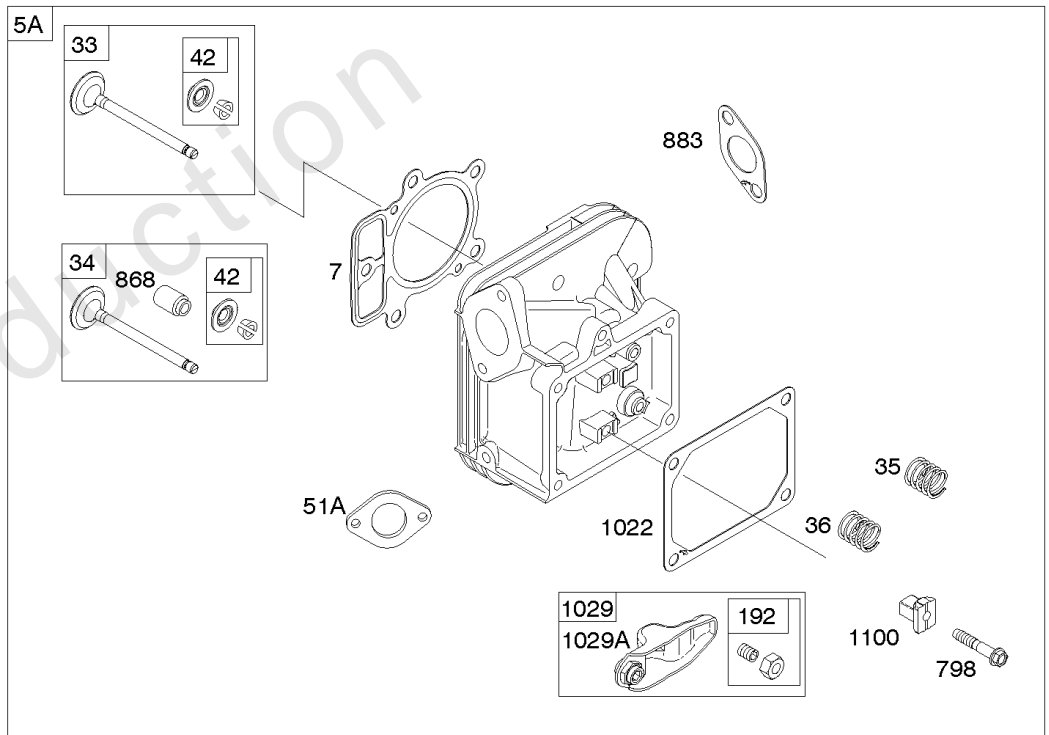

Cylinder Head, Rocker Arm Cover, Intake Manifold

Mfg. No: 49S877-0015-G1

Cylinder Head, Rocker Arm Cover, Intake Manifold

REF NO	PART NO	QTY	DESCRIPTION
5	799088		HEAD, Cylinder -(Cylinder #1)
5A	799089		HEAD, Cylinder -(Cylinder #2)
7	796851		GASKET, Cylinder Head
13	592244		SCREW -(Cylinder Head)
33	793557		VALVE, Exhaust
34	793556		VALVE, Intake
35	694865		SPRING, Valve -(Intake)
36	694865		SPRING, Valve -(Exhaust)
42	499586		KEEPER, Valve
45	690977		TAPPET, Valve
50	797503		MANIFOLD, Intake
51	798759		SPACER, Carburetor
51A	690949		GASKET, Intake
53	690951		STUD -(Carburetor)
54	699816		SCREW -(Intake Manifold)
122	798759		SPACER, Carburetor
163	691001		GASKET, Air Cleaner
192	690083		ADJUSTER, Rocker Arm
213	691021		BRACKET, Choke Control
337	792015		PLUG, Spark
383	19576S		WRENCH, Spark Plug
415	794903		PLUG -(Sump)
613	690341		SCREW -(Muffler)
635	692076		BOOT, Spark Plug
654	690958		NUT -(Carburetor)
798	697890		SCREW -(Rocker Arm)
868	690968		SEAL, Valve
883	690970		GASKET, Exhaust
914	691127		SCREW -(Rocker Cover)
918A	596163		HOSE, Vacuum -Used Before Code Date 19091800
918A	593641		HOSE, Vacuum -Used After Code Date 19091700
964	799159		CAP, Connector
1022	690971		GASKET, Rocker Cover
1023	793146		COVER, Rocker -(Cylinder #1)
1023A	499600		COVER, Rocker -(Cylinder #2)
1026	690981		ROD, Push -(Steel)
1026A	690982		ROD, Push -(Aluminum)
1029	690972		ARM, Rocker