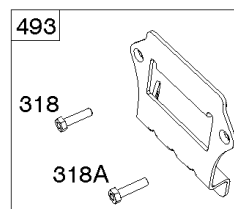

ECU Module

REF NO	PART NO	QTY	DESCRIPTION
318	691127		SCREW -(Mounting Bracket)
318A	792629		SCREW -(Mounting Bracket)
493	797176		BRACKET, Mounting -(Electronic Choke)
640	796913		WIRE ASSEMBLY -(Thermistor)
929	691003		SCREW -(Choke Control Bracket)
1436	796918		MOTOR, Stepper/Bracket
1438	796352S		MODULE, Electronic Choke
1439	794904		SCREW -(Thermistor Wire Assembly)
1458	699891		SCREW -(Stepper Motor)

Not For Reproduction