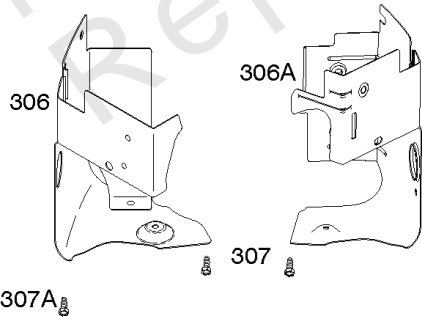

Not For Reproduction

Cylinder, Crankshaft, Camshaft, Air Guides, Piston, Rings, Connecting Rod

Mfg. No: 49S877-0015-G1

1319 WARNING LABEL

REQUIRED when replacing parts with warning labels affixed.

1319A WARNING LABEL

REQUIRED when replacing parts with warning labels affixed.

1036 EMISSIONS LABEL

Cylinder, Crankshaft, Camshaft, Air Guides, Piston, Rings, Connecting Rod

REF NO	PART NO	QTY	DESCRIPTION
1	594971		CYLINDER ASSEMBLY -Used After Code Date 15071500
1A	591696		CYLINDER ASSEMBLY -Used Before Code Date 15071600
2	797673		KIT, Bushing/Seal -(Magneto Side)
3	391086S		SEAL, Oil -(Magneto Side)
8	792185		BREATHER ASSEMBLY -Used Before Code Date 14110500
9	690937		GASKET, Breather -Used Before Code Date 14110500
10	691108		SCREW -(Breather Assembly)
11	594163		TUBE, Breather -Used After Code Date 14110400
11A	792184		TUBE, Breather -Used Before Code Date 14110500
16	796855		CRANKSHAFT
24	796335		KEY, Flywheel
25	796910		PISTON ASSEMBLY -(.020 Oversize)
25	796909		PISTON ASSEMBLY -(Standard)
26	796912		SET, Ring -(.020 Oversize)
26	796911		SET, Ring -(Standard)
27	690975		LOCK, Piston Pin
28	844023		PIN, Piston
29	796209		ROD, Connecting
32	690976		SCREW -(Connecting Rod)
45	690977		TAPPET, Valve
46	796853		CAMSHAFT
212	695238		LINK, Throttle
227	798856		LEVER, Governor Control
250	690957		RETAINER, Breather -Used Before Code Date 14110500
252	794389		COLLECTOR, Oil -Used Before Code Date 14110500
306	796852		SHIELD, Cylinder -Used Before Code Date 18112900
306	84002166		SHIELD, Cylinder -Used After Code Date 18112800
306A	591666		SHIELD, Cylinder -(Cylinder #2)
307	691003		SCREW -(Cylinder Shield)
307A	691108		SCREW -(Cylinder Shield)
377	690979		KEY, Woodruff
405	697820		SCREW -(Back Plate)
447	691003		SCREW -(Air Guide Cover)
505	691029		NUT -(Governor Control Lever)