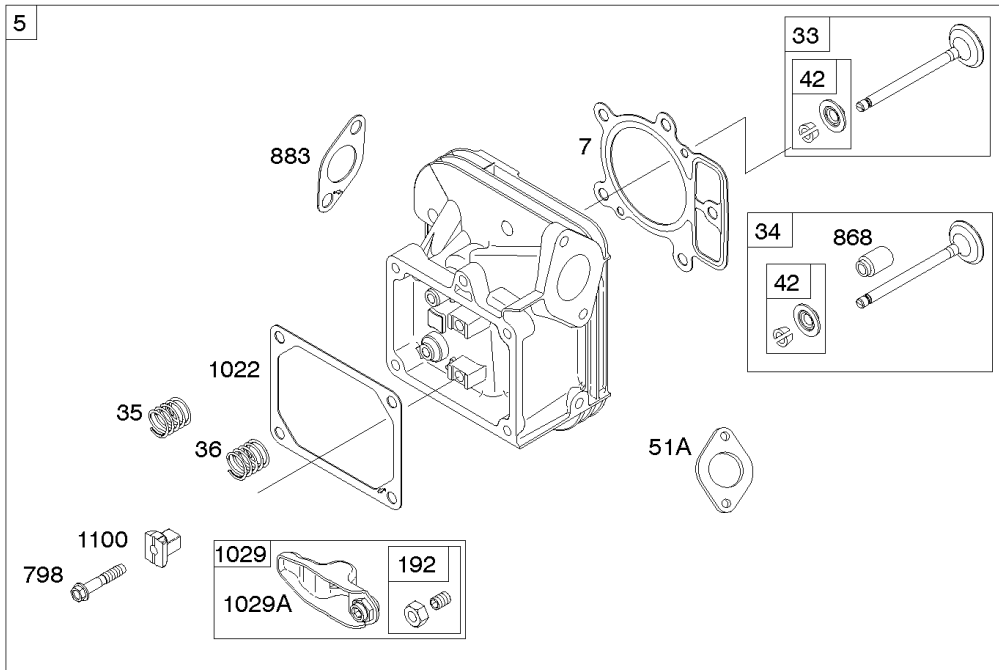

Carburetor, Fuel Supply

REF NO	PART NO	QTY	DESCRIPTION
1126	690991		SCREW -(Fuel Transfer Tube)
1127	695407		SCREW -(Float Bowl) (Float Bowl to Carburetor Body)
1128	690990		SCREW -(Carburetor Nozzle)
1169	690990		SCREW -(Carburetor Cover Plate)

Not For Reproduction

Cylinder Head, Rocker Arm Cover, Intake Manifold

Mfg. No: 49S877-0015-G1

Cylinder Head, Rocker Arm Cover, Intake Manifold

REF NO	PART NO	QTY	DESCRIPTION
5	799088		HEAD, Cylinder -(Cylinder #1)
5A	799089		HEAD, Cylinder -(Cylinder #2)
7	796851		GASKET, Cylinder Head
13	592244		SCREW -(Cylinder Head)
33	793557		VALVE, Exhaust
34	793556		VALVE, Intake
35	694865		SPRING, Valve -(Intake)
36	694865		SPRING, Valve -(Exhaust)
42	499586		KEEPER, Valve
45	690977		TAPPET, Valve
50	797503		MANIFOLD, Intake
51	798759		SPACER, Carburetor
51A	690949		GASKET, Intake
53	690951		STUD -(Carburetor)
54	699816		SCREW -(Intake Manifold)
122	798759		SPACER, Carburetor
163	691001		GASKET, Air Cleaner
192	690083		ADJUSTER, Rocker Arm
213	691021		BRACKET, Choke Control
337	792015		PLUG, Spark
383	19576S		WRENCH, Spark Plug
415	794903		PLUG -(Sump)
613	690341		SCREW -(Muffler)
635	692076		BOOT, Spark Plug
654	690958		NUT -(Carburetor)
798	697890		SCREW -(Rocker Arm)
868	690968		SEAL, Valve
883	690970		GASKET, Exhaust
914	691127		SCREW -(Rocker Cover)
918A	596163		HOSE, Vacuum -Used Before Code Date 19091800
918A	593641		HOSE, Vacuum -Used After Code Date 19091700
964	799159		CAP, Connector
1022	690971		GASKET, Rocker Cover
1023	793146		COVER, Rocker -(Cylinder #1)
1023A	499600		COVER, Rocker -(Cylinder #2)
1026	690981		ROD, Push -(Steel)
1026A	690982		ROD, Push -(Aluminum)
1029	690972		ARM, Rocker

Cylinder Head, Rocker Arm Cover, Intake Manifold

Mfg. No: 49S877-0015-G1

Cylinder Head, Rocker Arm Cover, Intake Manifold

REF NO	PART NO	QTY	DESCRIPTION
1029A	807323		ARM, Rocker
1100	791959		PIVOT, Rocker Arm