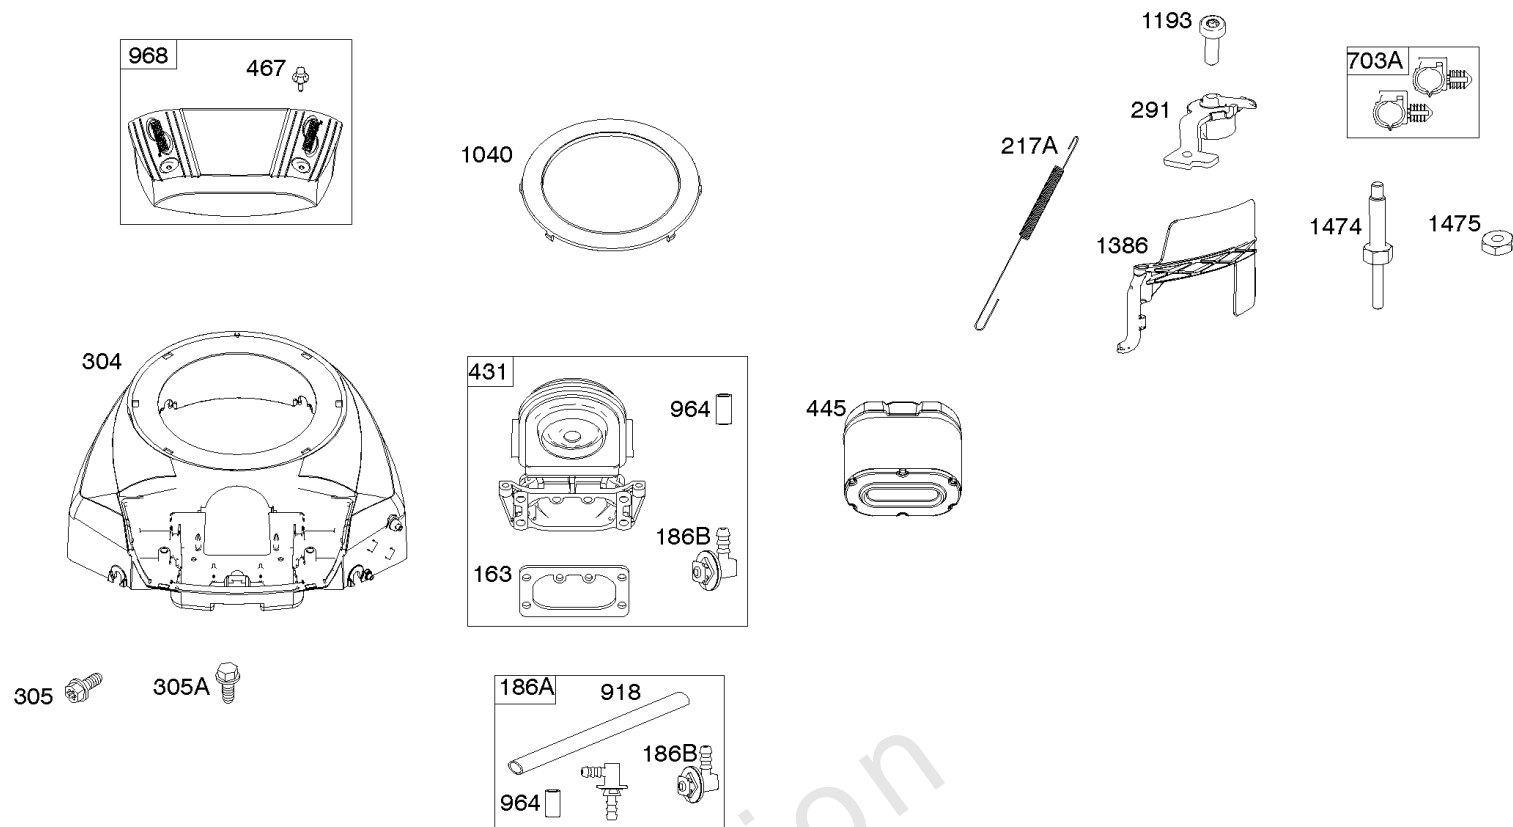

Blower Housing, Air Cleaner

Mfg. No: 49S877-0015-G1

Not For
Reproduction

Blower Housing, Air Cleaner

REF NO	PART NO	QTY	DESCRIPTION
163	691001		GASKET, Air Cleaner
186A	799158		CONNECTOR, Hose -(EVAP)
186B	845141		CONNECTOR, Hose -(EVAP)
291	592581		THERMOSTAT
304	591668		HOUSING, Blower -Used Before Code Date 18120300
304	597767		HOUSING, Blower -Used After Code Date 18120200
305	691005		SCREW -(Blower Housing)
305A	790690		SCREW -(Blower Housing) Blower Housing To Air Cleaner Base
431	798860		ELBOW, Intake
445	792105		FILTER, A/C Cartridge
467	790697		KNOB, Air Cleaner Cover
703A	592584		CLIP
918	799160		HOSE, Vacuum
964	799159		CAP, Connector
968	795120		COVER, Air Cleaner
1040	791237		PLATE, Trim
1193	592577		SCREW -(Thermostat)
1386	592580		VANE, Air
1474	592579		STUD -Air Vane
1475	592578		NUT -Air Vane