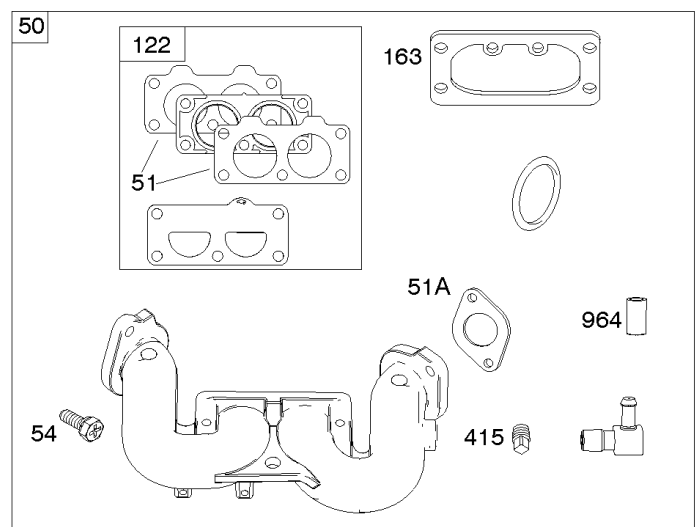

Cylinder Head, Rocker Arm Cover, Intake Manifold

Mfg. No: 49S877-0015-G1

Cylinder Head, Rocker Arm Cover, Intake Manifold

REF NO	PART NO	QTY	DESCRIPTION
5	799088		HEAD, Cylinder -(Cylinder #1)
5A	799089		HEAD, Cylinder -(Cylinder #2)
7	796851		GASKET, Cylinder Head
13	592244		SCREW -(Cylinder Head)
33	793557		VALVE, Exhaust
34	793556		VALVE, Intake
35	694865		SPRING, Valve -(Intake)
36	694865		SPRING, Valve -(Exhaust)
42	499586		KEEPER, Valve
45	690977		TAPPET, Valve
50	797503		MANIFOLD, Intake
51	798759		SPACER, Carburetor
51A	690949		GASKET, Intake
53	690951		STUD -(Carburetor)
54	699816		SCREW -(Intake Manifold)
122	798759		SPACER, Carburetor
163	691001		GASKET, Air Cleaner
192	690083		ADJUSTER, Rocker Arm
213	691021		BRACKET, Choke Control
337	792015		PLUG, Spark
383	19576S		WRENCH, Spark Plug
415	794903		PLUG -(Sump)
613	690341		SCREW -(Muffler)
635	692076		BOOT, Spark Plug
654	690958		NUT -(Carburetor)
798	697890		SCREW -(Rocker Arm)
868	690968		SEAL, Valve
883	690970		GASKET, Exhaust
914	691127		SCREW -(Rocker Cover)
918A	596163		HOSE, Vacuum -Used Before Code Date 19091800
918A	593641		HOSE, Vacuum -Used After Code Date 19091700
964	799159		CAP, Connector
1022	690971		GASKET, Rocker Cover
1023	793146		COVER, Rocker -(Cylinder #1)
1023A	499600		COVER, Rocker -(Cylinder #2)
1026	690981		ROD, Push -(Steel)
1026A	690982		ROD, Push -(Aluminum)
1029	690972		ARM, Rocker