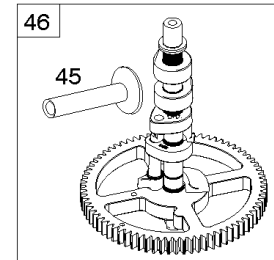

Not For Reproduction

Cylinder, Crankshaft, Camshaft, Air Guides, Piston, Rings, Connecting Rod

Mfg. No: 49S877-0015-G1

1319 WARNING LABEL

REQUIRED when replacing parts with warning labels affixed.

1319A WARNING LABEL

REQUIRED when replacing parts with warning labels affixed.

1036 EMISSIONS LABEL

Cylinder, Crankshaft, Camshaft, Air Guides, Piston, Rings, Connecting Rod

REF NO	PART NO	QTY	DESCRIPTION
1	594971		CYLINDER ASSEMBLY -Used After Code Date 15071500
1A	591696		CYLINDER ASSEMBLY -Used Before Code Date 15071600
2	797673		KIT, Bushing/Seal -(Magneto Side)
3	391086S		SEAL, Oil -(Magneto Side)
8	792185		BREATHER ASSEMBLY -Used Before Code Date 14110500
9	690937		GASKET, Breather -Used Before Code Date 14110500
10	691108		SCREW -(Breather Assembly)
11	594163		TUBE, Breather -Used After Code Date 14110400
11A	792184		TUBE, Breather -Used Before Code Date 14110500
16	796855		CRANKSHAFT
24	796335		KEY, Flywheel
25	796910		PISTON ASSEMBLY -(.020 Oversize)
25	796909		PISTON ASSEMBLY -(Standard)
26	796912		SET, Ring -(.020 Oversize)
26	796911		SET, Ring -(Standard)
27	690975		LOCK, Piston Pin
28	844023		PIN, Piston
29	796209		ROD, Connecting
32	690976		SCREW -(Connecting Rod)
45	690977		TAPPET, Valve
46	796853		CAMSHAFT
212	695238		LINK, Throttle
227	798856		LEVER, Governor Control
250	690957		RETAINER, Breather -Used Before Code Date 14110500
252	794389		COLLECTOR, Oil -Used Before Code Date 14110500
306	796852		SHIELD, Cylinder -Used Before Code Date 18112900
306	84002166		SHIELD, Cylinder -Used After Code Date 18112800
306A	591666		SHIELD, Cylinder -(Cylinder #2)
307	691003		SCREW -(Cylinder Shield)
307A	691108		SCREW -(Cylinder Shield)
377	690979		KEY, Woodruff
405	697820		SCREW -(Back Plate)
447	691003		SCREW -(Air Guide Cover)
505	691029		NUT -(Governor Control Lever)