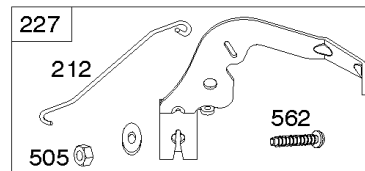

Cylinder, Crankshaft, Camshaft, Air Guides, Piston, Rings, Connecting Rod

REF NO	PART NO	QTY	DESCRIPTION
540	594325		PLATE, Baffle
562	690311		BOLT -(Governor Control Lever)
573	593465		PLATE, Back
584	594164		COVER, Breather Passage
618	594326		SCREW -(Baffle Plate)
718	690959		PIN, Locating
718A	594988		PIN, Locating
741	690980		GEAR, Timing
850	100106		SEALANT, Liquid
865	591667		COVER, Air Guide -(Valley)
1036	-----		Label-Emissions -(Available From A Briggs & Stratton Authorized Dealer)
1263	594166		REED, Breather
1264	594165		SCREW -(Breather Reed)
1319	794467		LABEL, Warning
1319A	797669		LABEL, Warning