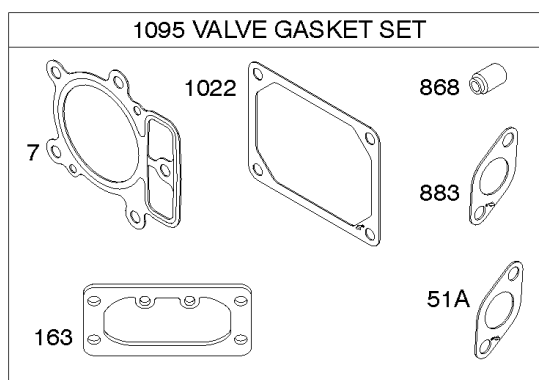

Engine/Valve Gasket Set, Carburetor Overhaul Kit

REF NO	PART NO	QTY	DESCRIPTION
3	391086S		SEAL, Oil -(Magneto Side)
7	796851		GASKET, Cylinder Head
9	690937		GASKET, Breather -Used Before Code Date 14110500
12	594195		GASKET, Crankcase
20	795387		SEAL, Oil -(PTO Side)
51	798759		SPACER, Carburetor
51A	690949		GASKET, Intake
104	694918		PIN, Float Hinge
105	797410		VALVE, Float Needle
121	799132		KIT, Carburetor Overhaul
122	798759		SPACER, Carburetor
137	690994		GASKET, Float Bowl
150	841649		GASKET, Nozzle
163	691001		GASKET, Air Cleaner
276	695410		WASHER, Sealing
358	799117		GASKET SET, Engine
524	691032		SEAL, O-Ring
633	699813		SEAL, Choke/Throttle Shaft
672	690234		GASKET, Carburetor Plate
691	790574		SEAL, Governor Shaft
842	691031		SEAL, O-Ring -(Dipstick Tube)
868	690968		SEAL, Valve
883	690970		GASKET, Exhaust
943	796222		SEAL, O-Ring -(Oil Pump Cover)
987	691000		SEAL, Throttle Shaft
1022	690971		GASKET, Rocker Cover
1095	694013		GASKET SET, Valve
1124	690988		SEAL, O-Ring -(Fuel Transfer Tube)
1124A	841653		SEAL, O-Ring -(Fuel Transfer Tube)