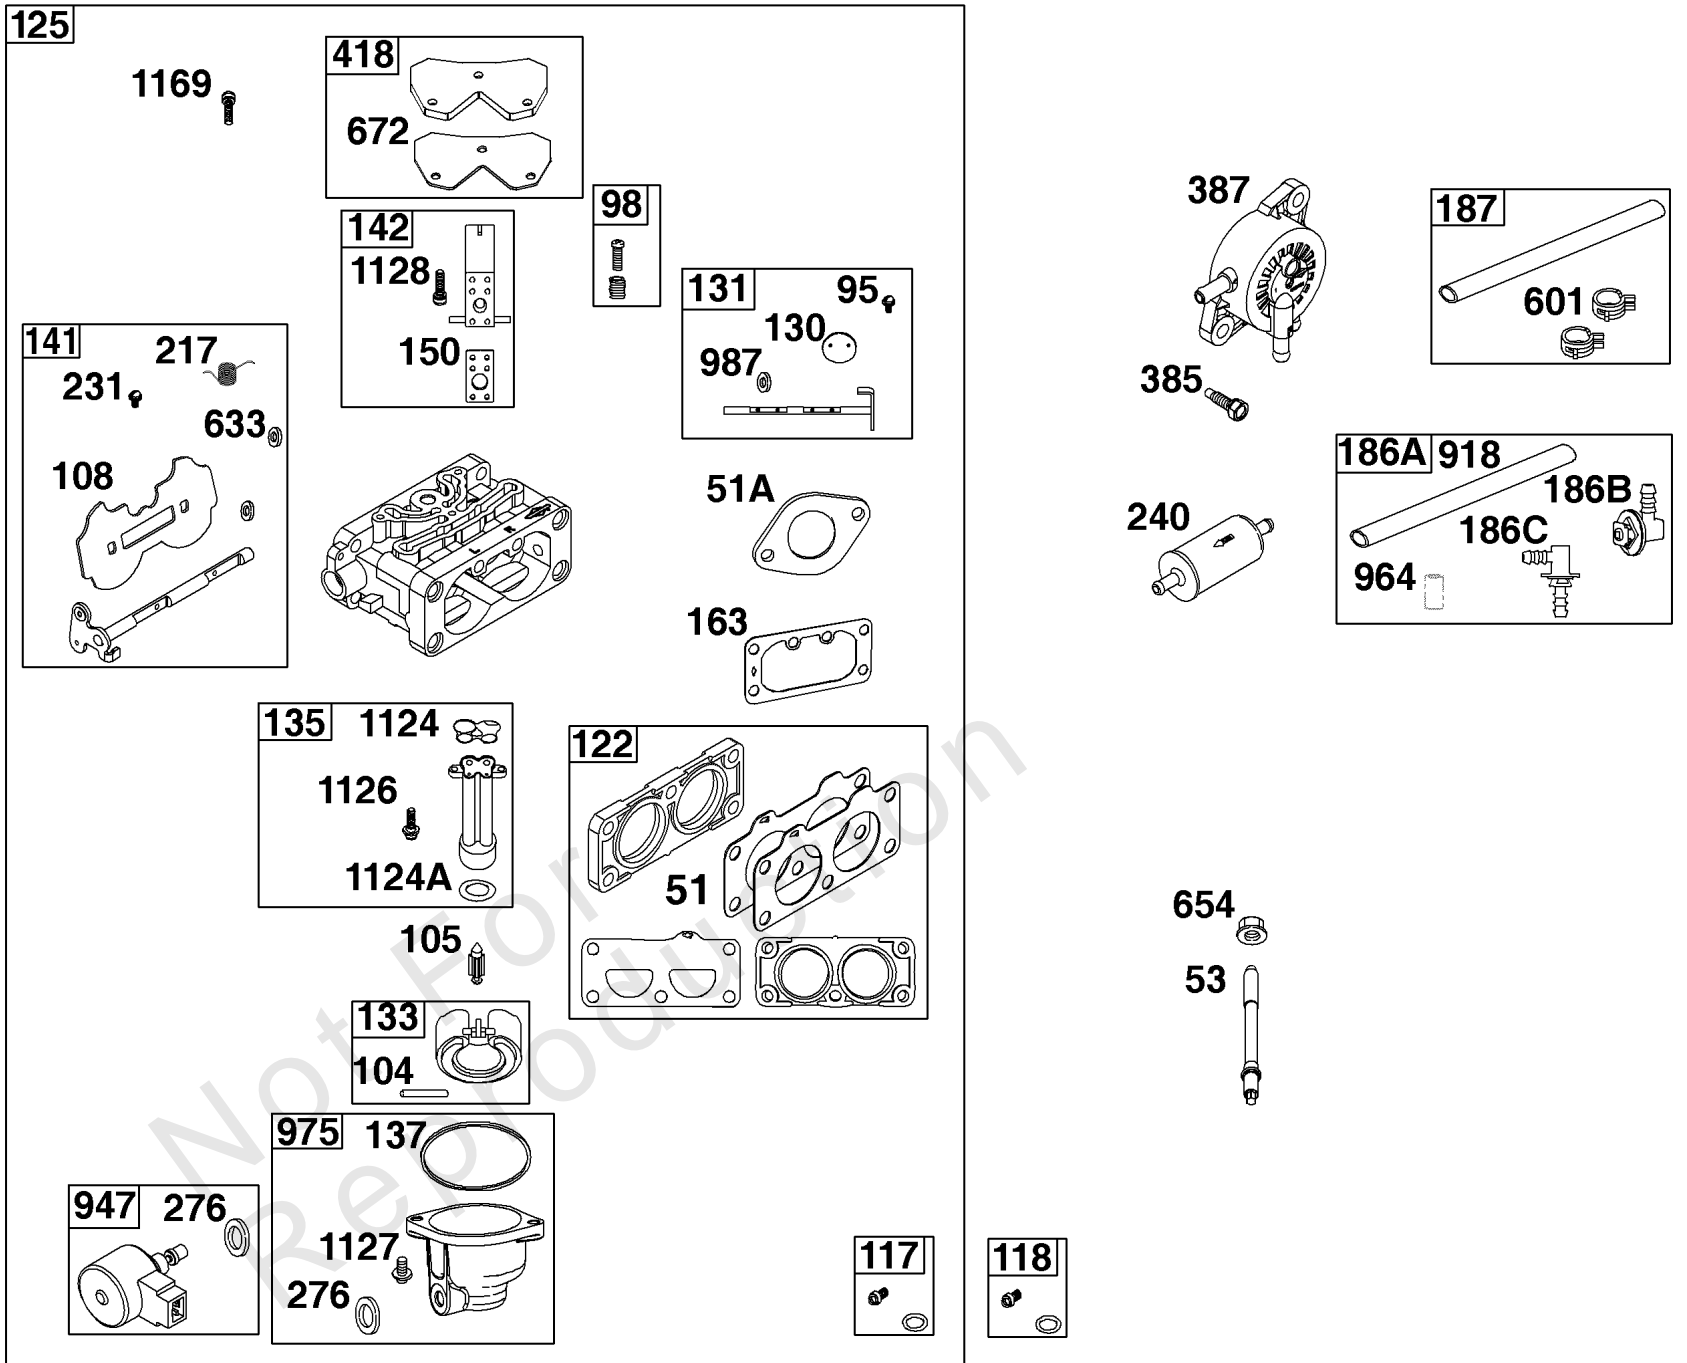

Carburetor, Fuel Supply

REF NO	PART NO	QTY	DESCRIPTION
51	594427		GASKET, Intake
51A	690949		GASKET, Intake
53	690951		STUD -(Carburetor)
95	690718		SCREW -(Throttle Valve)
98	699721		KIT, Idle Speed
104	694918		PIN, Float Hinge
105	797410		VALVE, Float Needle
108	699723		VALVE, Choke
117	842633		JET, Main -(Standard)
118	842082		JET, Main -(High Altitude) (5000 > 9000 Feet)
122	798759		SPACER, Carburetor
125	796870		CARBURETOR
130	796875		VALVE, Throttle
131	796872		KIT, Throttle Shaft
133	699724		FLOAT, Carburetor
135	699729		TUBE, Fuel Transfer
137	690994		GASKET, Float Bowl
141	796228		KIT, Choke Shaft
142	796871		NOZZLE, Carburetor
150	841649		GASKET, Nozzle
163	691001		GASKET, Air Cleaner
186A	799158		CONNECTOR, Hose -(EVAP)
186B	845141		CONNECTOR, Hose -(EVAP)
186C	594428		CONNECTOR, Hose
187	791766		LINE, Fuel -(Cut To Required Length)
217	799771		SPRING, Choke Return
231	690718		SCREW -(Choke Valve)
240	695666		FILTER, Fuel
276	695410		WASHER, Sealing
385	797409		SCREW -(Fuel Pump) (Fuel Pump Mounted To Blower Housing)
387	808656		PUMP, Fuel
418	795912		PLATE, Carburetor Cover
601	691038		CLAMP, Hose
633	699813		SEAL, Choke/Throttle Shaft
654	690958		NUT -(Carburetor)
672	690234		GASKET, Carburetor Plate
918	799160		HOSE, Vacuum
947	596039		SOLENOID, Fuel
964	799159		CAP, Connector
975	799114		BOWL, Float
987	691000		SEAL, Throttle Shaft
1124	690988		SEAL, O-Ring -(Fuel Transfer Tube)
1124A	841653		SEAL, O-Ring -(Fuel Transfer Tube)

Carburetor, Fuel Supply

REF NO	PART NO	QTY	DESCRIPTION
1126	690991		SCREW -(Fuel Transfer Tube)
1127	695407		SCREW -(Float Bowl) (Float Bowl to Carburetor Body)
1128	690990		SCREW -(Carburetor Nozzle)
1169	690990		SCREW -(Carburetor Cover Plate)