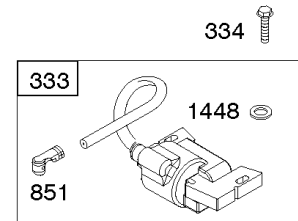

Not For
Reproduction

Flywheel, Controls, Wire Harness, Alternator, Starter

REF NO	PART NO	QTY	DESCRIPTION
23	594169		FLYWHEEL
73	494439		SCREEN, Rotating
74	698425		SCREW -(Rotating Screen)
75	691056		WASHER -(Flywheel)
188	691108		SCREW -(Control Bracket)
216	691022		LINK, Choke -(Manual Choke)
222	798916		BRACKET, Control
265	691024		CLAMP, Casing
267	792629		SCREW -(Casing Clamp)
309	590476		MOTOR, Starter
332	691059		NUT -(Flywheel)
333	592846		ARMATURE, Magneto
334	691061		SCREW -(Magneto Armature)
363	19203		PULLER, Flywheel
405	697820		SCREW -(Back Plate)
474	592830		ALTERNATOR -(10-16 Amp Regulated)
501	593490		REGULATOR
526	691108		SCREW -(Regulator)
537	594913		KIT, Governor/Idle Spring
563	799359		SCREW -(Debris Screen Guard)
635	692076		BOOT, Spark Plug
697	591909		SCREW -(Starter Motor) (Drive Cap)
703	691010		CLIP
703A	592584		CLIP
729	593826		CLIP, Wire
851	493880S		TERMINAL, Spark Plug
877	399916		WIRE/CONNECTOR, Alternator
934	592604		SCREW -(Fan Retainer)
949	798767		GUARD, Debris Screen
1005	791236		FAN, Flywheel
1012	592556		RETAINER, Link
1054	280275		TIE, Cable
1059	698516		KIT, Screw/Washer -(Alternator)
1119	691183		SCREW -(Alternator)
1448	690260		WASHER -(Magneto Armature)