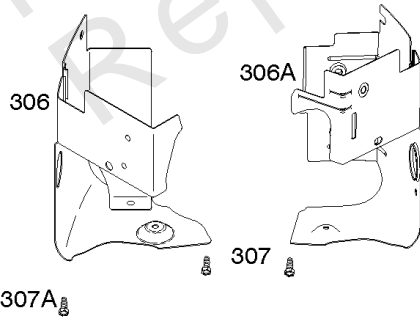

Not For Reproduction

Cylinder, Crankshaft, Camshaft, Air Guides, Piston, Rings, Connecting Rod

Mfg. No: 49S877-0015-G1

1319 WARNING LABEL

REQUIRED when replacing parts with warning labels affixed.

1319A WARNING LABEL

REQUIRED when replacing parts with warning labels affixed.

1036 EMISSIONS LABEL

Cylinder, Crankshaft, Camshaft, Air Guides, Piston, Rings, Connecting Rod

REF NO	PART NO	QTY	DESCRIPTION
1	594971		CYLINDER ASSEMBLY -Used After Code Date 15071500
1A	591696		CYLINDER ASSEMBLY -Used Before Code Date 15071600
2	797673		KIT, Bushing/Seal -(Magneto Side)
3	391086S		SEAL, Oil -(Magneto Side)
8	792185		BREATHER ASSEMBLY -Used Before Code Date 14110500
9	690937		GASKET, Breather -Used Before Code Date 14110500
10	691108		SCREW -(Breather Assembly)
11	594163		TUBE, Breather -Used After Code Date 14110400
11A	792184		TUBE, Breather -Used Before Code Date 14110500
16	796855		CRANKSHAFT
24	796335		KEY, Flywheel
25	796910		PISTON ASSEMBLY -(.020 Oversize)
25	796909		PISTON ASSEMBLY -(Standard)
26	796912		SET, Ring -(.020 Oversize)
26	796911		SET, Ring -(Standard)
27	690975		LOCK, Piston Pin
28	844023		PIN, Piston
29	796209		ROD, Connecting
32	690976		SCREW -(Connecting Rod)
45	690977		TAPPET, Valve
46	796853		CAMSHAFT
212	695238		LINK, Throttle
227	798856		LEVER, Governor Control
250	690957		RETAINER, Breather -Used Before Code Date 14110500
252	794389		COLLECTOR, Oil -Used Before Code Date 14110500
306	796852		SHIELD, Cylinder -Used Before Code Date 18112900
306	84002166		SHIELD, Cylinder -Used After Code Date 18112800
306A	591666		SHIELD, Cylinder -(Cylinder #2)
307	691003		SCREW -(Cylinder Shield)
307A	691108		SCREW -(Cylinder Shield)
377	690979		KEY, Woodruff
405	697820		SCREW -(Back Plate)
447	691003		SCREW -(Air Guide Cover)
505	691029		NUT -(Governor Control Lever)