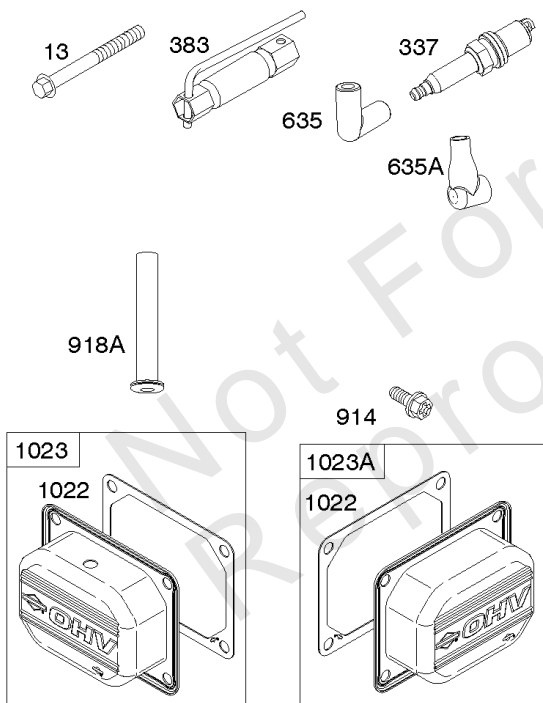

Cylinder Head, Rocker Arm Cover, Intake Manifold

Mfg. No: 49S877-0015-G1

Cylinder Head, Rocker Arm Cover, Intake Manifold

REF NO	PART NO	QTY	DESCRIPTION
5	799088		HEAD, Cylinder -(Cylinder #1)
5A	799089		HEAD, Cylinder -(Cylinder #2)
7	796851		GASKET, Cylinder Head
13	592244		SCREW -(Cylinder Head)
33	793557		VALVE, Exhaust
34	793556		VALVE, Intake
35	694865		SPRING, Valve -(Intake)
36	694865		SPRING, Valve -(Exhaust)
42	499586		KEEPER, Valve
45	690977		TAPPET, Valve
50	797503		MANIFOLD, Intake
51	798759		SPACER, Carburetor
51A	690949		GASKET, Intake
53	690951		STUD -(Carburetor)
54	699816		SCREW -(Intake Manifold)
122	798759		SPACER, Carburetor
163	691001		GASKET, Air Cleaner
192	690083		ADJUSTER, Rocker Arm
213	691021		BRACKET, Choke Control
337	792015		PLUG, Spark
383	19576S		WRENCH, Spark Plug
415	794903		PLUG -(Sump)
613	690341		SCREW -(Muffler)
635	692076		BOOT, Spark Plug
654	690958		NUT -(Carburetor)
798	697890		SCREW -(Rocker Arm)
868	690968		SEAL, Valve
883	690970		GASKET, Exhaust
914	691127		SCREW -(Rocker Cover)
918A	596163		HOSE, Vacuum -Used Before Code Date 19091800
918A	593641		HOSE, Vacuum -Used After Code Date 19091700
964	799159		CAP, Connector
1022	690971		GASKET, Rocker Cover
1023	793146		COVER, Rocker -(Cylinder #1)
1023A	499600		COVER, Rocker -(Cylinder #2)
1026	690981		ROD, Push -(Steel)
1026A	690982		ROD, Push -(Aluminum)
1029	690972		ARM, Rocker