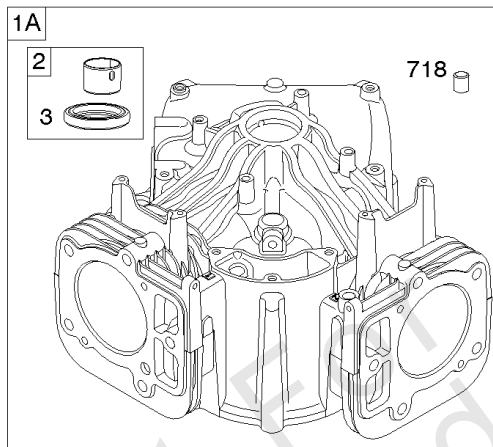

Cylinder, Crankshaft, Camshaft, Air Guides, Piston, Rings, Connecting Rod

Mfg. No: 49S877-0015-G1

1319 WARNING LABEL

REQUIRED when replacing parts with warning labels affixed.

1319A WARNING LABEL

REQUIRED when replacing parts with warning labels affixed.

1036 EMISSIONS LABEL