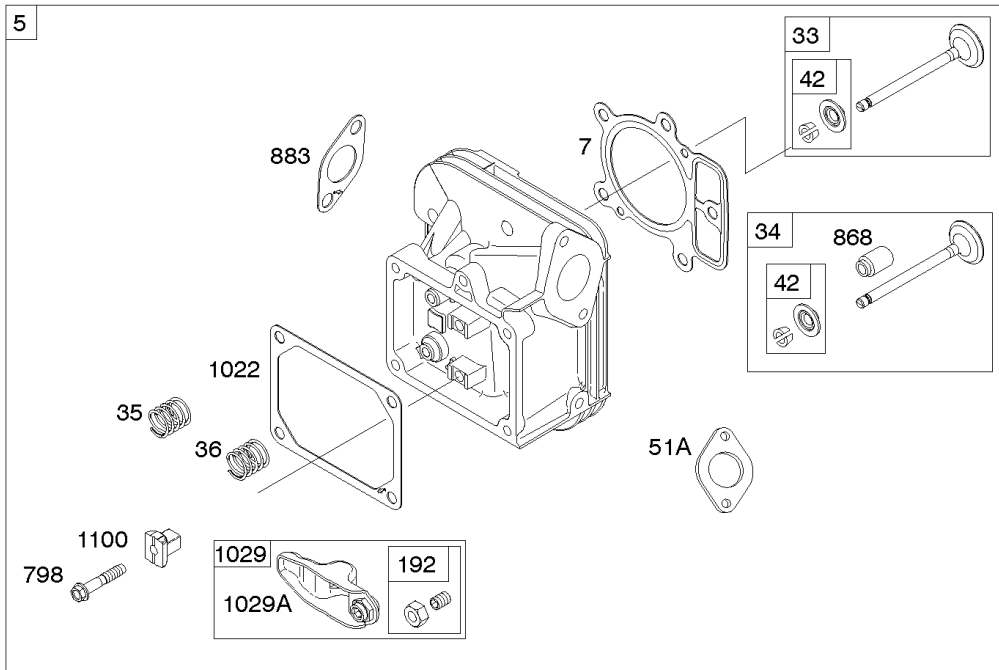

Cylinder Head, Rocker Arm Cover, Intake Manifold

Mfg. No: 49S877-0015-G1

Cylinder Head, Rocker Arm Cover, Intake Manifold

REF NO	PART NO	QTY	DESCRIPTION
5	799088		HEAD, Cylinder -(Cylinder #1)
5A	799089		HEAD, Cylinder -(Cylinder #2)
7	796851		GASKET, Cylinder Head
13	592244		SCREW -(Cylinder Head)
33	793557		VALVE, Exhaust
34	793556		VALVE, Intake
35	694865		SPRING, Valve -(Intake)
36	694865		SPRING, Valve -(Exhaust)
42	499586		KEEPER, Valve
45	690977		TAPPET, Valve
50	797503		MANIFOLD, Intake
51	798759		SPACER, Carburetor
51A	690949		GASKET, Intake
53	690951		STUD -(Carburetor)
54	699816		SCREW -(Intake Manifold)
122	798759		SPACER, Carburetor
163	691001		GASKET, Air Cleaner
192	690083		ADJUSTER, Rocker Arm
213	691021		BRACKET, Choke Control
337	792015		PLUG, Spark
383	19576S		WRENCH, Spark Plug
415	794903		PLUG -(Sump)
613	690341		SCREW -(Muffler)
635	692076		BOOT, Spark Plug
654	690958		NUT -(Carburetor)
798	697890		SCREW -(Rocker Arm)
868	690968		SEAL, Valve
883	690970		GASKET, Exhaust
914	691127		SCREW -(Rocker Cover)
918A	596163		HOSE, Vacuum -Used Before Code Date 19091800
918A	593641		HOSE, Vacuum -Used After Code Date 19091700
964	799159		CAP, Connector
1022	690971		GASKET, Rocker Cover
1023	793146		COVER, Rocker -(Cylinder #1)
1023A	499600		COVER, Rocker -(Cylinder #2)
1026	690981		ROD, Push -(Steel)
1026A	690982		ROD, Push -(Aluminum)
1029	690972		ARM, Rocker