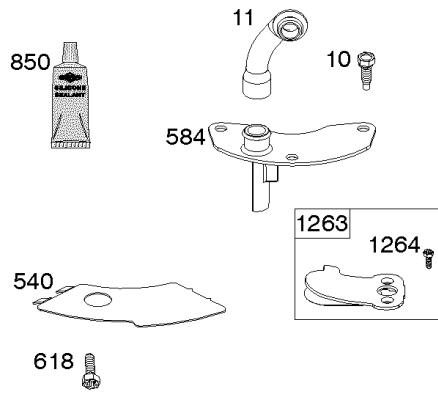

Not For Reproduction

Cylinder, Crankshaft, Camshaft, Air Guides, Piston, Rings, Connecting Rod

Mfg. No: 49S877-0015-G1

1319 WARNING LABEL

REQUIRED when replacing parts with warning labels affixed.

1319A WARNING LABEL

REQUIRED when replacing parts with warning labels affixed.

1036 EMISSIONS LABEL

Cylinder, Crankshaft, Camshaft, Air Guides, Piston, Rings, Connecting Rod

REF NO	PART NO	QTY	DESCRIPTION
1	594971		CYLINDER ASSEMBLY -Used After Code Date 15071500
1A	591696		CYLINDER ASSEMBLY -Used Before Code Date 15071600
2	797673		KIT, Bushing/Seal -(Magneto Side)
3	391086S		SEAL, Oil -(Magneto Side)
8	792185		BREATHER ASSEMBLY -Used Before Code Date 14110500
9	690937		GASKET, Breather -Used Before Code Date 14110500
10	691108		SCREW -(Breather Assembly)
11	594163		TUBE, Breather -Used After Code Date 14110400
11A	792184		TUBE, Breather -Used Before Code Date 14110500
16	796855		CRANKSHAFT
24	796335		KEY, Flywheel
25	796910		PISTON ASSEMBLY -(.020 Oversize)
25	796909		PISTON ASSEMBLY -(Standard)
26	796912		SET, Ring -(.020 Oversize)
26	796911		SET, Ring -(Standard)
27	690975		LOCK, Piston Pin
28	844023		PIN, Piston
29	796209		ROD, Connecting
32	690976		SCREW -(Connecting Rod)
45	690977		TAPPET, Valve
46	796853		CAMSHAFT
212	695238		LINK, Throttle
227	798856		LEVER, Governor Control
250	690957		RETAINER, Breather -Used Before Code Date 14110500
252	794389		COLLECTOR, Oil -Used Before Code Date 14110500
306	796852		SHIELD, Cylinder -Used Before Code Date 18112900
306	84002166		SHIELD, Cylinder -Used After Code Date 18112800
306A	591666		SHIELD, Cylinder -(Cylinder #2)
307	691003		SCREW -(Cylinder Shield)
307A	691108		SCREW -(Cylinder Shield)
377	690979		KEY, Woodruff
405	697820		SCREW -(Back Plate)
447	691003		SCREW -(Air Guide Cover)
505	691029		NUT -(Governor Control Lever)