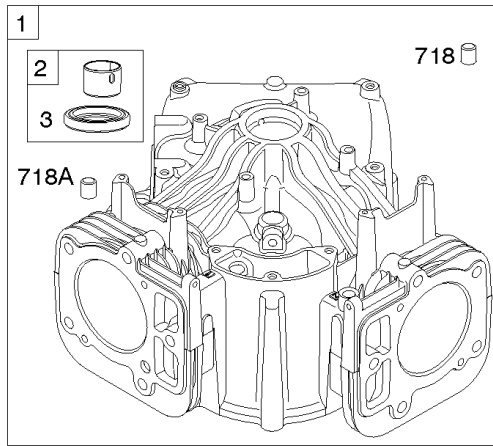

Not For Reproduction

Cylinder Head, Rocker Arm Cover, Intake Manifold

Mfg. No: 49S877-0015-G1

Cylinder Head, Rocker Arm Cover, Intake Manifold

REF NO	PART NO	QTY	DESCRIPTION
5	799088		HEAD, Cylinder -(Cylinder #1)
5A	799089		HEAD, Cylinder -(Cylinder #2)
7	796851		GASKET, Cylinder Head
13	592244		SCREW -(Cylinder Head)
33	793557		VALVE, Exhaust
34	793556		VALVE, Intake
35	694865		SPRING, Valve -(Intake)
36	694865		SPRING, Valve -(Exhaust)
42	499586		KEEPER, Valve
45	690977		TAPPET, Valve
50	797503		MANIFOLD, Intake
51	798759		SPACER, Carburetor
51A	690949		GASKET, Intake
53	690951		STUD -(Carburetor)
54	699816		SCREW -(Intake Manifold)
122	798759		SPACER, Carburetor
163	691001		GASKET, Air Cleaner
192	690083		ADJUSTER, Rocker Arm
213	691021		BRACKET, Choke Control
337	792015		PLUG, Spark
383	19576S		WRENCH, Spark Plug
415	794903		PLUG -(Sump)
613	690341		SCREW -(Muffler)
635	692076		BOOT, Spark Plug
654	690958		NUT -(Carburetor)
798	697890		SCREW -(Rocker Arm)
868	690968		SEAL, Valve
883	690970		GASKET, Exhaust
914	691127		SCREW -(Rocker Cover)
918A	596163		HOSE, Vacuum -Used Before Code Date 19091800
918A	593641		HOSE, Vacuum -Used After Code Date 19091700
964	799159		CAP, Connector
1022	690971		GASKET, Rocker Cover
1023	793146		COVER, Rocker -(Cylinder #1)
1023A	499600		COVER, Rocker -(Cylinder #2)
1026	690981		ROD, Push -(Steel)
1026A	690982		ROD, Push -(Aluminum)
1029	690972		ARM, Rocker

Cylinder Head, Rocker Arm Cover, Intake Manifold

Mfg. No: 49S877-0015-G1

Cylinder Head, Rocker Arm Cover, Intake Manifold

REF NO	PART NO	QTY	DESCRIPTION
1029A	807323		ARM, Rocker
1100	791959		PIVOT, Rocker Arm

Not For Reproduction

Cylinder, Crankshaft, Camshaft, Air Guides, Piston, Rings, Connecting Rod

Mfg. No: 49S877-0015-G1

1319 WARNING LABEL

REQUIRED when replacing parts with warning labels affixed.

1319A WARNING LABEL