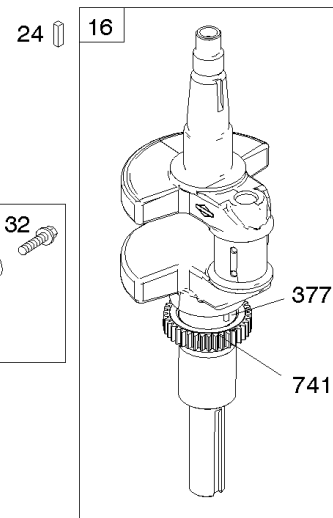

Not For Reproduction

Cylinder, Crankshaft, Camshaft, Air Guides, Piston, Rings, Connecting Rod

Mfg. No: 49S877-0015-G1

1319 WARNING LABEL

REQUIRED when replacing parts with warning labels affixed.

1319A WARNING LABEL

REQUIRED when replacing parts with warning labels affixed.

1036 EMISSIONS LABEL

Cylinder, Crankshaft, Camshaft, Air Guides, Piston, Rings, Connecting Rod

REF NO	PART NO	QTY	DESCRIPTION
1	594971		CYLINDER ASSEMBLY -Used After Code Date 15071500
1A	591696		CYLINDER ASSEMBLY -Used Before Code Date 15071600
2	797673		KIT, Bushing/Seal -(Magneto Side)
3	391086S		SEAL, Oil -(Magneto Side)
8	792185		BREATHER ASSEMBLY -Used Before Code Date 14110500
9	690937		GASKET, Breather -Used Before Code Date 14110500
10	691108		SCREW -(Breather Assembly)
11	594163		TUBE, Breather -Used After Code Date 14110400
11A	792184		TUBE, Breather -Used Before Code Date 14110500
16	796855		CRANKSHAFT
24	796335		KEY, Flywheel
25	796910		PISTON ASSEMBLY -(.020 Oversize)
25	796909		PISTON ASSEMBLY -(Standard)
26	796912		SET, Ring -(.020 Oversize)
26	796911		SET, Ring -(Standard)
27	690975		LOCK, Piston Pin
28	844023		PIN, Piston
29	796209		ROD, Connecting
32	690976		SCREW -(Connecting Rod)
45	690977		TAPPET, Valve
46	796853		CAMSHAFT
212	695238		LINK, Throttle
227	798856		LEVER, Governor Control
250	690957		RETAINER, Breather -Used Before Code Date 14110500
252	794389		COLLECTOR, Oil -Used Before Code Date 14110500
306	796852		SHIELD, Cylinder -Used Before Code Date 18112900
306	84002166		SHIELD, Cylinder -Used After Code Date 18112800
306A	591666		SHIELD, Cylinder -(Cylinder #2)
307	691003		SCREW -(Cylinder Shield)
307A	691108		SCREW -(Cylinder Shield)
377	690979		KEY, Woodruff
405	697820		SCREW -(Back Plate)
447	691003		SCREW -(Air Guide Cover)
505	691029		NUT -(Governor Control Lever)