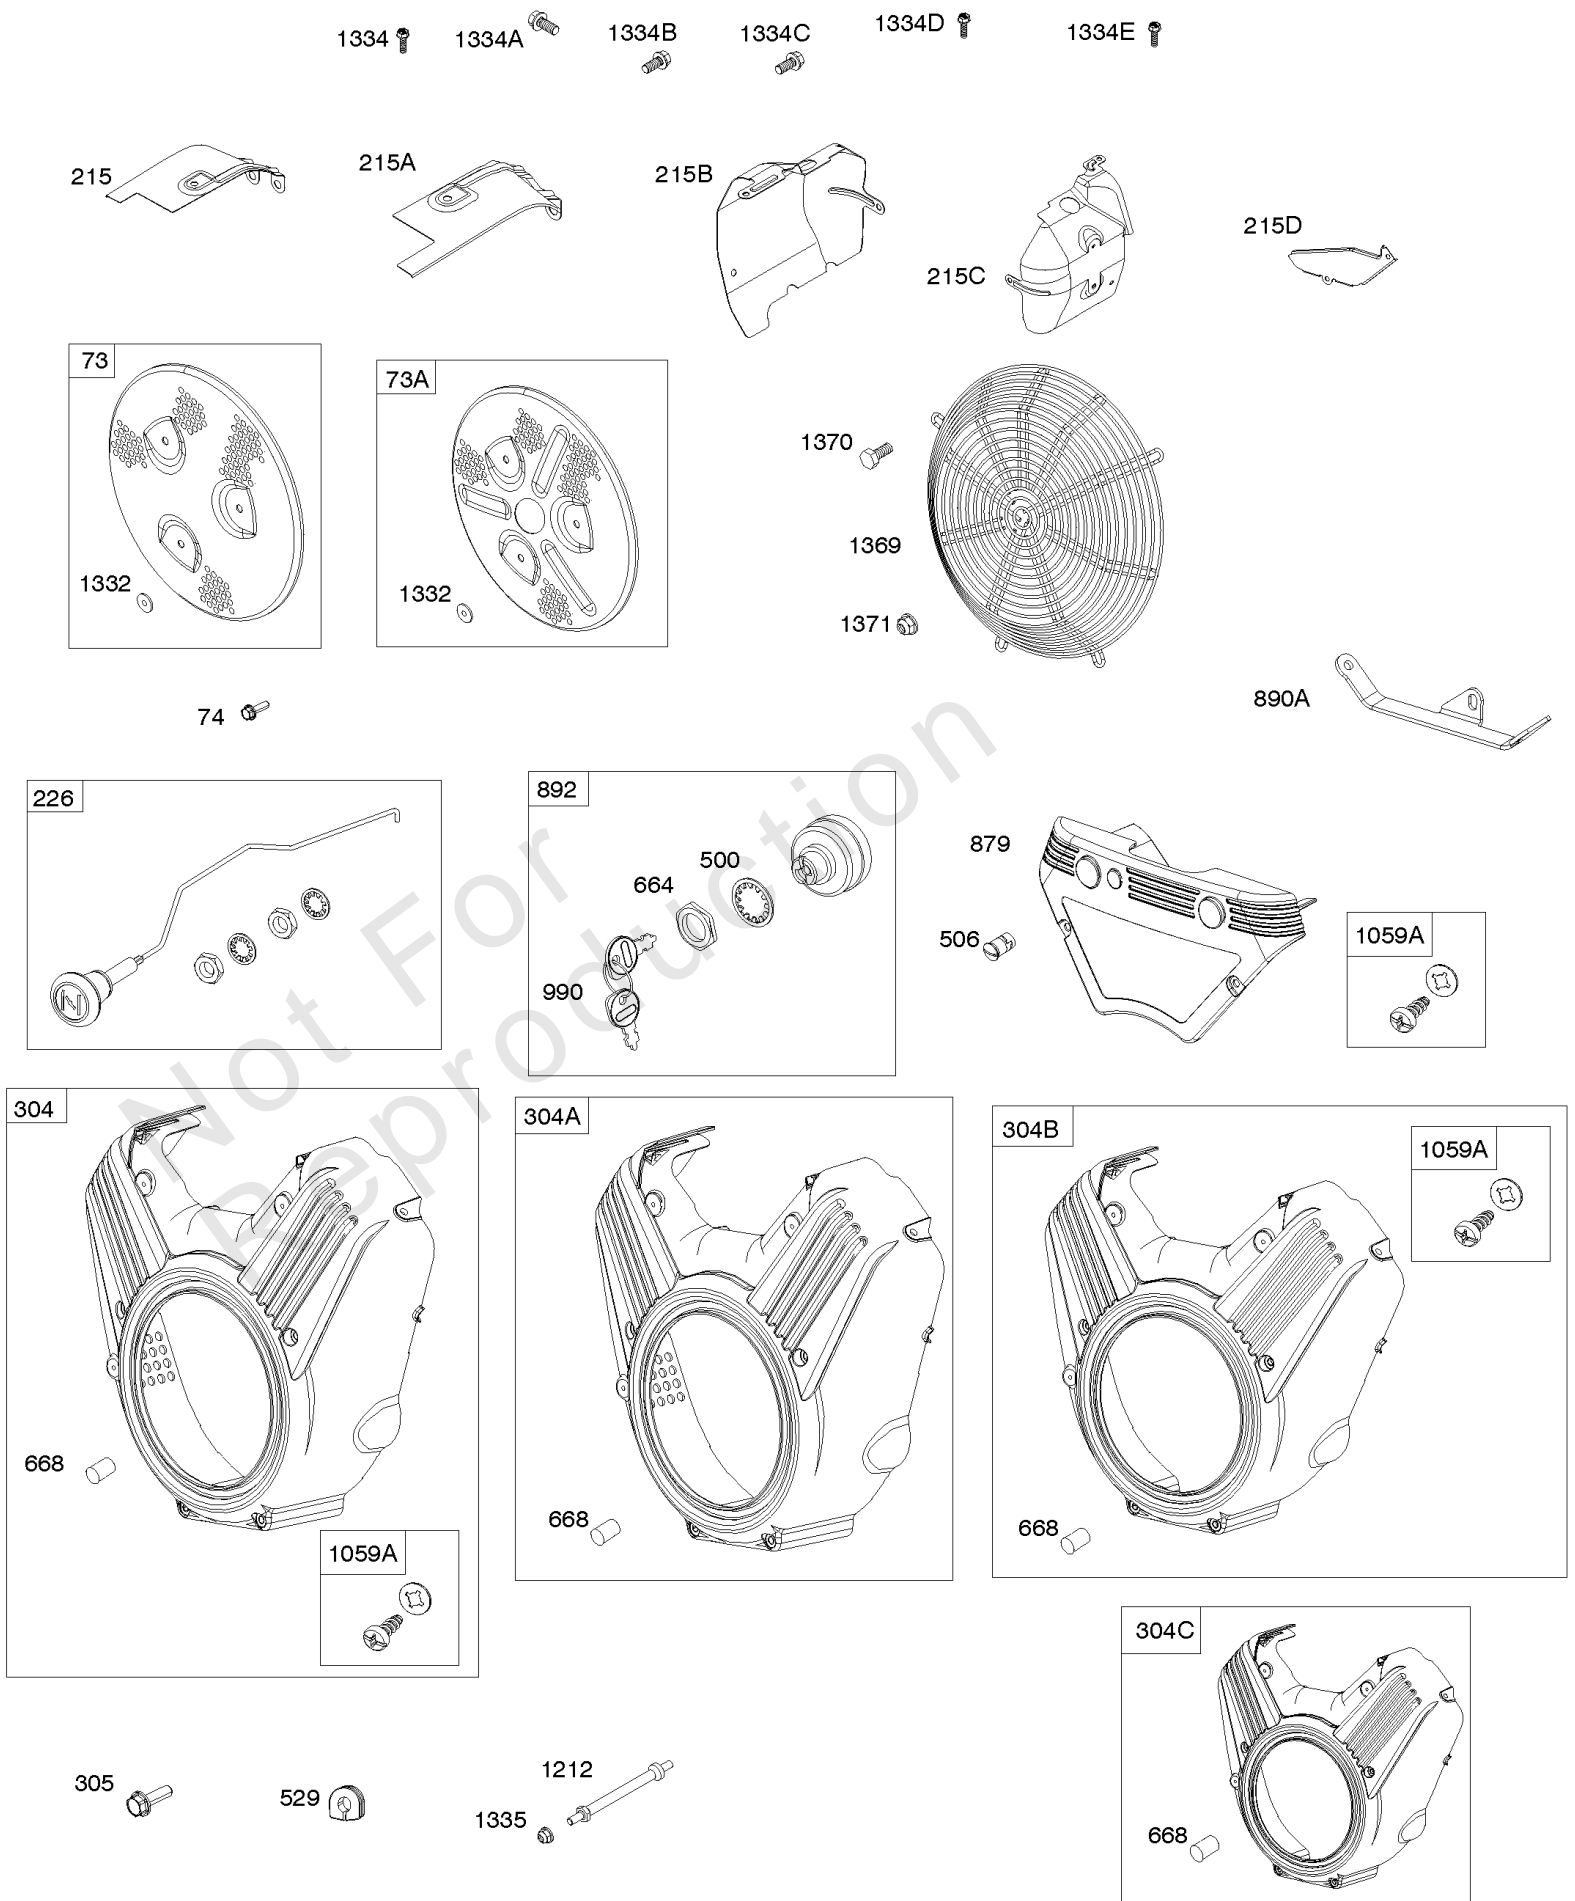

Air Guides, Rotating Screens, Blower Housings

REF NO	PART NO	QTY	DESCRIPTION
73	841840		SCREEN, Rotating
73A	842248		SCREEN, Rotating -(Stub Shaft Hole)
74	809947		SCREW -(Rotating Screen)
215	809728		GUIDE, Air -(Cylinder 1)
215A	809737		GUIDE, Air -(Cylinder 2)
215C	809738		GUIDE, Air -(Cylinder #1)
215D	809739		GUIDE, Air -(Valley)
215B	809897		GUIDE, Air -(Cylinder #2)
226	841613		ROD, Choke
304	846481		HOUSING, Blower -(Non UL) (Oil Cooler)
304B	846964		HOUSING, Blower -(Non UL) (Non Oil Cooler) -Used After Code Date 11041700
304C	809959		HOUSING, Blower -(Non Oil Cooler) -Used Before Code Date 11041800
305	807435		SCREW -(Blower Housing) (M6x20mm)
500	691086		WASHER -(Key Switch)
506	809957		SCREW -(Carburetor/EFI Cover) -Used Before Code Date 11041800
529	690744		GROMMET -(Magneto Armature Wires)
664	691087		NUT -(Key Switch)
668	841974		SPACER -(Blower Housing)
879	809955		COVER, Carburetor/EFI
890A	841614		BRACKET, Support
892	692318		SWITCH, Key -(Includes Key Switch Label)
990	691959		SET, Key
1059A	845300		KIT, Screw/Washer -(Carburetor/EFI Cover) -Used After Code Date 11041700
1212	809958		STUD -(Blower Housing)
1332	809948		WASHER -(Rotating Screen)
1334	807435		SCREW -(Air Guide) (M6x20mm)
1334A	841233		SCREW -(Air Guide) (M6x10mm)
1334C	690677		SCREW -(Air Guide) (M4x12mm)
1334E	692062		SCREW -(Air Guide) (M8x18mm)
1334B	807084		SCREW -(Air Guide) (M6x14mm)
1334D	807421		SCREW -(Air Guide) (M6x25mm)