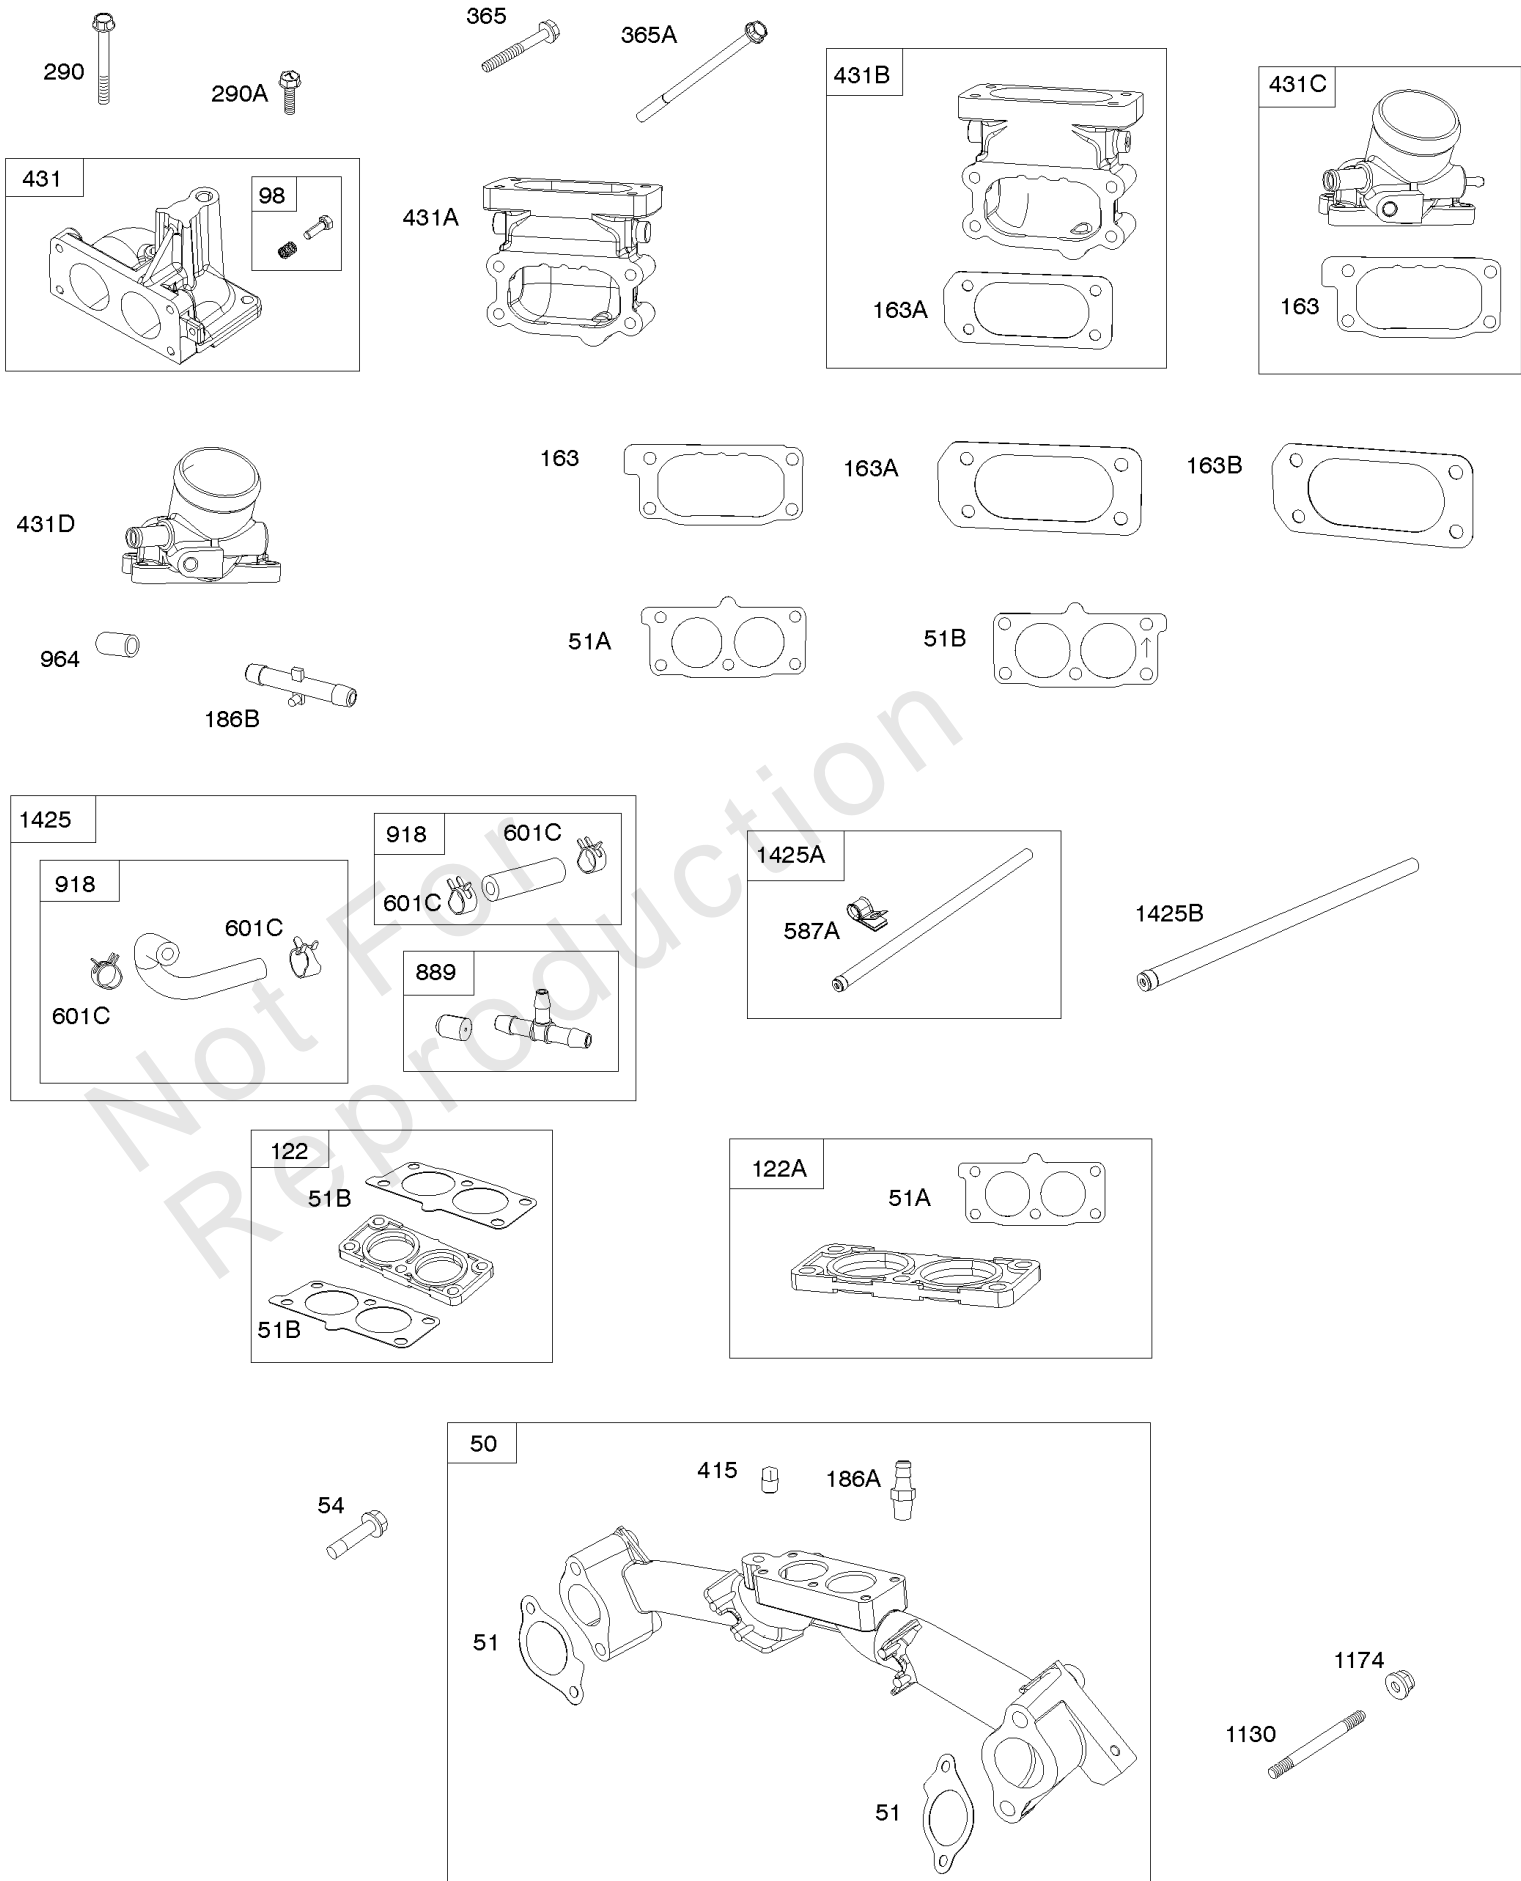

Intake Elbows, Intake Manifold, Purge Lines

REF NO	PART NO	QTY	DESCRIPTION
50	844340		MANIFOLD, Intake
51	841592		GASKET, Intake
51A	809910		GASKET, Intake -(Intake Hole Diameter - 30mm)
51B	841882		GASKET, Intake -(Intake Hole Diameter - 32mm)
54	844656		SCREW -(Intake Manifold) (M6x69mm)
98	841842		KIT, Idle Speed -(Intake Elbow)
122	846245		SPACER, Carburetor
122A	844713		SPACER, Carburetor
163	807375		GASKET, Air Cleaner
163A	843117		GASKET, Air Cleaner -Used After Code Date 06062200
163B	841852		GASKET, Air Cleaner -Used Before Code Date 06062300
186A	844568		CONNECTOR, Hose -(Intake Manifold)
186B	845121		CONNECTOR, Hose -(EVAP)
290	809911		SCREW -(Intake Elbow) (M6x55mm)
290A	807421		SCREW -(Intake Elbow) (M6x25mm)
365	807437		SCREW -(Carburetor/Throttle Body) (M6x85mm)
365A	841853		SCREW -(Carburetor/Throttle Body) (M6x103mm)
415	794903		PLUG
431	841539		ELBOW, Intake
431A	841854		MANIFOLD, Intake -Used Before Code Date 06062300
431A	843116		ELBOW, Intake -Used After Code Date 06062200
431B	845505		MANIFOLD, Intake
431C	845920		ELBOW, Intake
431D	809896		ADAPTER, Air Cleaner
587A	807116		CLAMP, Cable -(Purge Line Hose)
601C	691038		CLAMP, Hose -(Black)
889	845918		TEE
918	844525		HOSE, Vacuum -(Formed Hose) (Cut to Required Length)
964	590799		CAP, Connector
1130	841590		STUD -(Intake Manifold) -Used Before Code Date 10092900
1174	842067		NUT -(Intake Manifold) -Used Before Code Date 10092900
1425A	844712		HOSE, Purge Line -(Cut To Required Length)