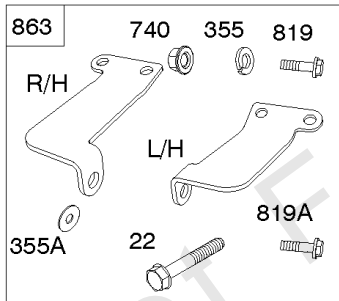

Mufflers

REF NO	PART NO	QTY	DESCRIPTION
22	807362		SCREW -(Crankcase Cover/Sump) (M8x50mm)
300J	846444		MUFFLER -(Stainless Steel Center Outlet)
355	844035		WASHER -(Muffler Bracket) (Flat Washer)
355A	691075		WASHER -(Muffler Bracket) (Lockwasher)
437	846149		SCREW -(Exhaust Manifold) (M8x25mm)
613	692062		SCREW -(Muffler) (M8x18mm)
725	841132		SHIELD, Heat -(Black)
728	692067		SCREW -(Heat Shield) (M6x12mm)
740	690941		NUT -(Muffler Bracket)
819	692062		SCREW -(Muffler Bracket) (M8x18mm)
819A	807362		SCREW -(Muffler Bracket) (M8x50mm)
819B	690932		SCREW -(Muffler Bracket) (M5x10mm)
863	843487		BRACKET, Muffler -(Mud Boat Applications)
883	809872		GASKET, Exhaust
1171	846324		STUD -(Rocker Cover)
1507	846324		STUD -(Muffler Bracket)