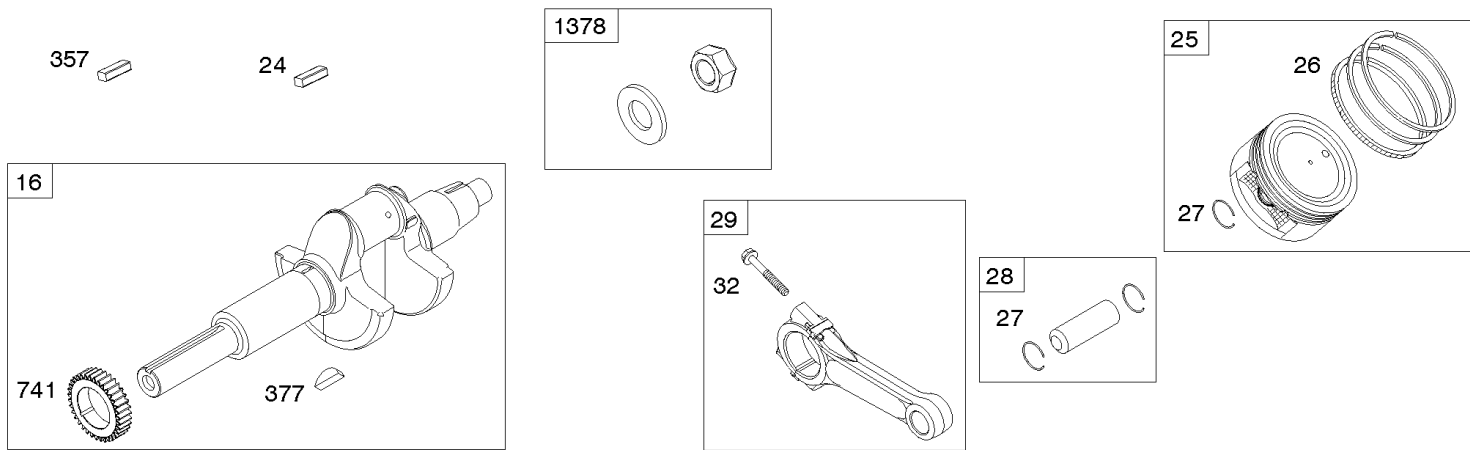

Crankshaft, Piston/Rings/Connecting Rods, Oil Coolers

REF NO	PART NO	QTY	DESCRIPTION
16	841839		CRANKSHAFT
24	222698S		KEY, Flywheel -(Aluminum) -Used Before Code Date 07122800
24	796335		KEY, Flywheel -(Steel) -Used After Code Date 07122700
25	841837		PISTON ASSEMBLY -(Standard)
25	842939		PISTON ASSEMBLY -(.020 Oversize)
26	809972		SET, Ring -(Standard)
26	841932		SET, Ring -(.020 Oversize)
27	807351		LOCK, Piston Pin
28	807361		PIN, Piston
29	841838		ROD, Connecting
32	807363		SCREW -(Connecting Rod)
377	691639		KEY, Timing
400	846249		COOLER, Oil -Used After Code Date 14022800
400A	846489		COOLER, Oil -Used Before Code Date 14030100
417	841233		SCREW -(Oil Cooler) (M6x10mm)
417A	843345		SCREW -(Oil Cooler) (M6x8mm) -Used Before Code Date 13072700
417B	846250		SCREW -(Oil Cooler) (M6x16mm) -Used After Code Date 14022800
448	845593		BRACKET, Oil Cooler -(Oil Cooler) -Used Before Code Date 14030100
601A	841597		CLAMP, Hose -(Oil Cooler Hose)
601D	845209		CLAMP, Hose -(Oil Cooler Hose)
741	809432		GEAR, Timing
829	846155		HOSE, Oil Cooler
829A	846247		HOSE, Oil Cooler -Used After Code Date 14022800
829B	846248		HOSE, Oil Cooler -Used After Code Date 14022800
887	845594		STUD -(Support Bracket)
1013	841602		NIPPLE, Oil Filter
1027	842921		FILTER, Oil
1155	806647		WASHER -(Oil Cooler) -Used Before Code Date 13072700
1184	690939		NUT -(Support Bracket)
1366	841510		DIVERTER, Oil Cooler
1373	841233		SCREW -(Oil Cooler Bracket) (M6x10mm)
1374	841506		SEAL, O-Ring -(Oil Cooler Diverter)