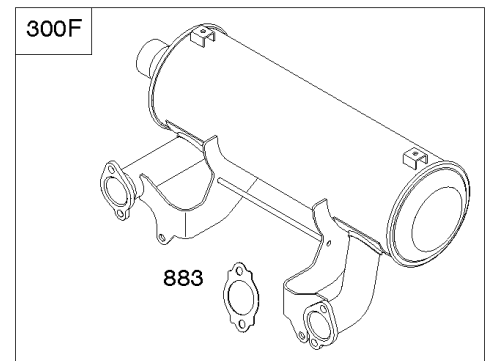

Mufflers

REF NO	PART NO	QTY	DESCRIPTION
22	807362		SCREW -(Crankcase Cover/Sump) (M8x50mm)
300J	846444		MUFFLER -(Stainless Steel Center Outlet)
355	844035		WASHER -(Muffler Bracket) (Flat Washer)
355A	691075		WASHER -(Muffler Bracket) (Lockwasher)
437	846149		SCREW -(Exhaust Manifold) (M8x25mm)
613	692062		SCREW -(Muffler) (M8x18mm)
725	841132		SHIELD, Heat -(Black)
728	692067		SCREW -(Heat Shield) (M6x12mm)
740	690941		NUT -(Muffler Bracket)
819	692062		SCREW -(Muffler Bracket) (M8x18mm)
819A	807362		SCREW -(Muffler Bracket) (M8x50mm)
819B	690932		SCREW -(Muffler Bracket) (M5x10mm)
863	843487		BRACKET, Muffler -(Mud Boat Applications)
883	809872		GASKET, Exhaust
1171	846324		STUD -(Rocker Cover)
1507	846324		STUD -(Muffler Bracket)