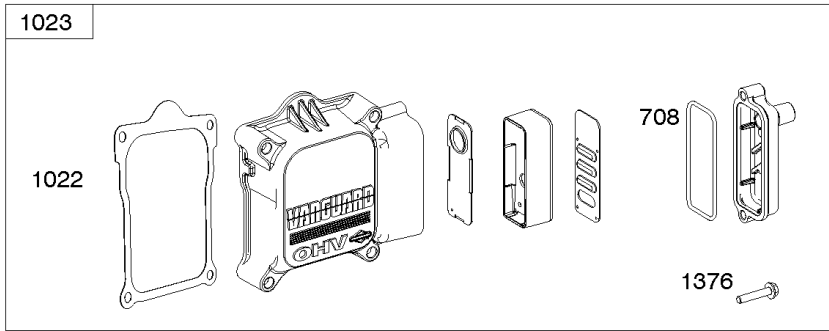

Cylinder Heads, Rocker Covers

REF NO	PART NO	QTY	DESCRIPTION
5	845588		HEAD, Cylinder -(Cylinder 1)
5A	845590		HEAD, Cylinder -(Cylinder 2)
7	809730		GASKET, Cylinder Head
11	809736		TUBE, Breather
13	809784		SCREW -(Cylinder Head)
21	843464		CAP, Oil Fill
33	843729		VALVE, Exhaust
34	843730		VALVE, Intake
35A	845589		SPRING, Valve -(Intake) (Intake) (Pink)
36A	845589		SPRING, Valve -(Exhaust) (Exhaust) (Pink)
40	844788		RETAINER, Valve
42	807683		KEEPER, Valve
45	809785		TAPPET, Valve
51	841592		GASKET, Intake
192	690083		ADJUSTER, Rocker Arm
337	491055S		PLUG, Spark -(RC12YC) (Silver Terminal)
337	792015		PLUG, Spark -(XC92YC) (EMS) (Gold Terminal)
383	19576S		WRENCH, Spark Plug
580	809894		SEAL, O-Ring -(Oil Fill Cap)
601	844405		CLAMP, Hose -(Breather Tube) -Used After Code Date 07121300
601E	841499		CLAMP, Hose -(Breather Tube) -Used Before Code Date 07121400
635	692076		BOOT, Spark Plug
708	841301		SEAL, O-Ring -(Breather Reed)
788	844528		BRACKET, Fuel Pump
798	691492		SCREW -(Rocker Arm) (M6x30mm)
806	807357		SCREW -(Lifting Bracket)
868	691963		SEAL, Valve
871	692057		BUSHING, Valve Guide
883	809872		GASKET, Exhaust
914	807357		SCREW -(Rocker Cover)
1022	809732		GASKET, Rocker Cover
1023	809789		COVER, Rocker -(Cylinder #2)
1023A	809731		COVER, Rocker -(Cylinder #1)
1026	809783		ROD, Push -(Intake and Exhaust)
1029	690972		ARM, Rocker
1029A	807323		ARM, Rocker
1077	809729		BRACKET, Lifting
1100	791959		PIVOT, Rocker Arm