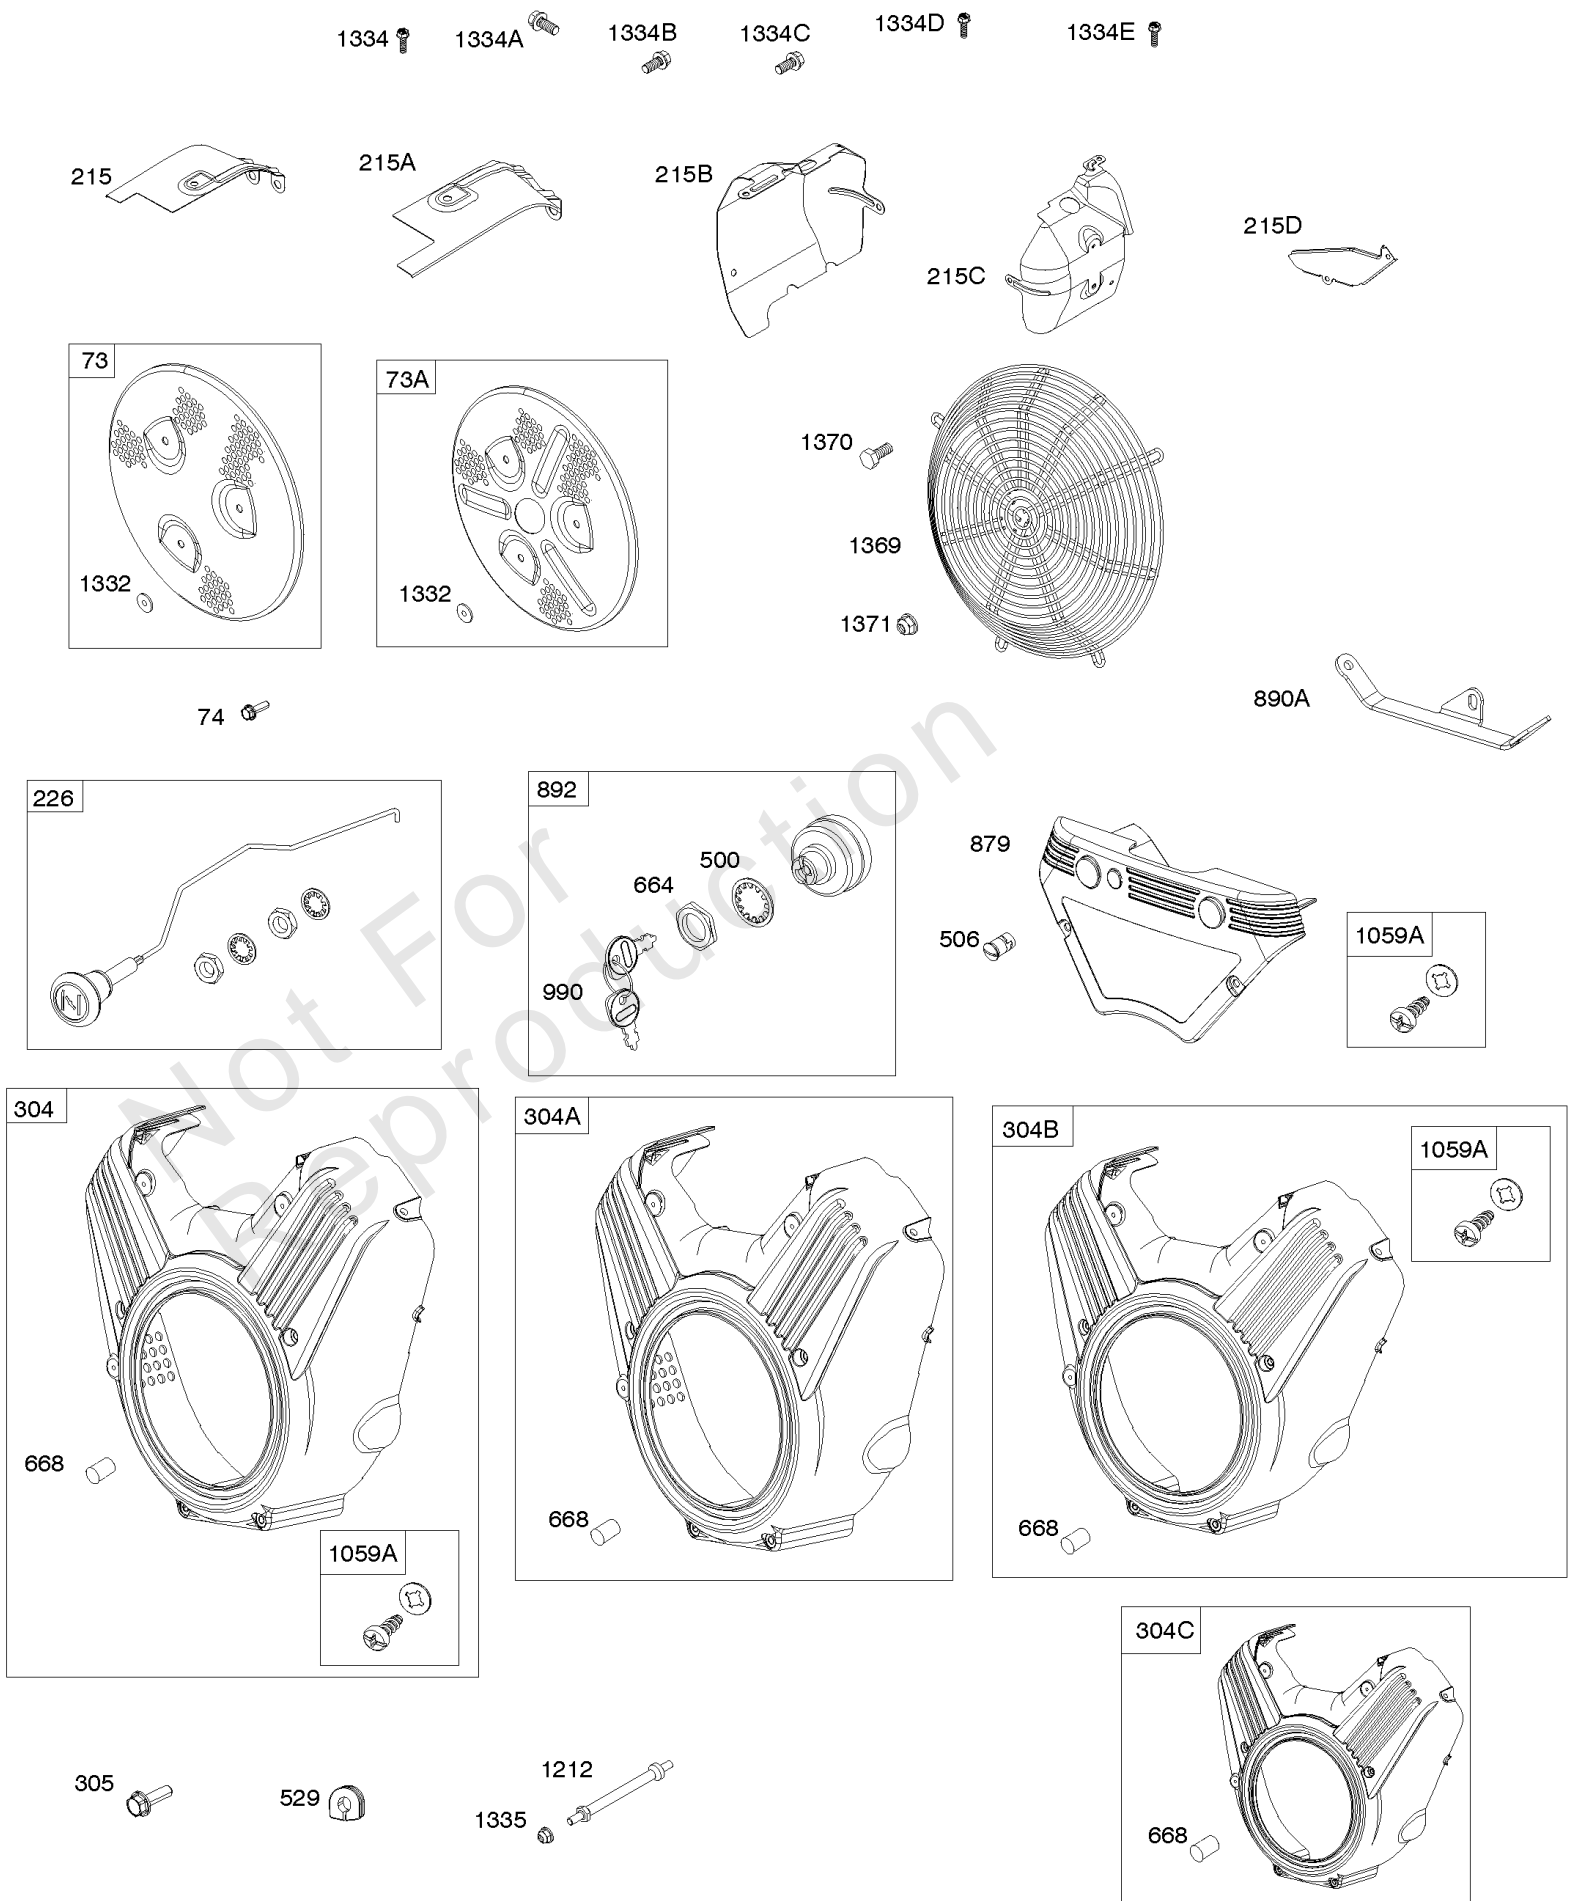

Air Cleaners

REF NO	PART NO	QTY	DESCRIPTION
163	807375		GASKET, Air Cleaner
163A	843117		GASKET, Air Cleaner -Used After Code Date 06062200
163B	841852		GASKET, Air Cleaner -Used Before Code Date 06062300
167	841855		SEAL, Air Cleaner Nut -Used Before Code Date 14012800
445	841497		FILTER, A/C Cartridge
445A	821136		FILTER, A/C Cartridge
445B	692519		FILTER, A/C Cartridge
467	846008		KNOB, Air Cleaner Cover -(M8)
467A	841846		KNOB, Air Cleaner Cover -(M6)
467B	846007		KNOB, Air Cleaner Cover -(M8) -Used Before Code Date 15021700
467C	844618		KNOB, Air Cleaner Cover -(M6) -Used Before Code Date 14012700
467D	846432		KNOB, Air Cleaner Cover -(M8) -Used After Code Date 15021600
534	692062		SCREW -(Air Cleaner)
536	809670		CLEANER, Air
582	809878		CLAMP, Air Cleaner
607	841233		SCREW -(Air Cleaner Brace) (M6x10mm)
643	844932		RETAINER, Air Filter
646	841849		BRACE, Air Cleanr
711	807385		SCREW -(Carburetor Shield) (M6x35mm)
717	841886		BRACKET, Air Cleaner
813	807376		CLAMP
875	843118		BASE, Air Cleaner -Used After Code Date 06062200
875A	841851		BASE, Air Cleaner -Used Before Code Date 06062300
967	692520		FILTER, Pre Cleaner
968	841847		COVER, Air Cleaner
968A	842621		COVER, Air Cleaner
996	846006		SHIELD, Carburetor -(M8 Stud) -Used After Code Date 14012700
996A	846013		SHIELD, Carburetor -(M8 Stud) -Used After Code Date 06062200 -Used Before Code Date 14012800
996B	-----		Shield-Carburetor -(NO LONGER AVAILABLE) -Used Before Code Date 06062300
1315	809905		HOSE, Air Cleaner
1328	809907		CAP, A/C Rain
1337	807382		SCREW -(Air Cleaner Clamp)
1406	842623		VALVE, Debris