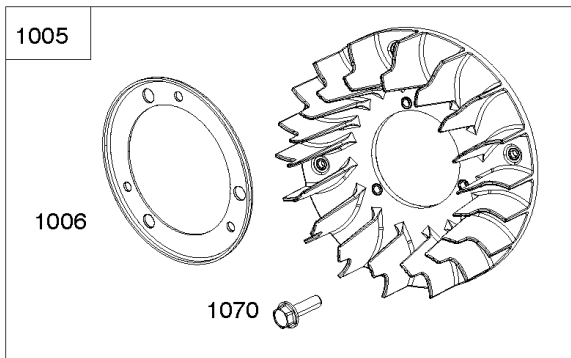

Not For Reproduction

1036

1319

1330

Cylinders

REF NO	PART NO	QTY	DESCRIPTION
1A	846178		CYLINDER ASSEMBLY
3	841596		SEAL, Oil -(Magneto Side)
12	846037		GASKET, Crankcase -Used After Code Date 13072100
12A	844107		GASKET, Crankcase -Used Before Code Date 13072200
12B	843969		GASKET, Crankcase
15	807392		PLUG, Oil Drain
15A	691680		PLUG, Oil Drain
227	809984		LEVER, Governor Control
239	841281		SWITCH, Oil Pressure
278	842122		WASHER -(Governor Control Lever)
404	809436		WASHER -(Governor Crank)
415	794903		PLUG
439	692154		O-RING, Oil Gallery -(Crankcase Cover/Sump or Cylinder Assembly)
439A	846027		O-RING, Oil Gallery -(Crankcase Cover/Sump or Cylinder Assembly) -Used Before Code Date 13072200
490	843433		BEARING, Magneto Side
505	844752		NUT -(Governor Control Lever)
562	843344		BOLT -(Governor Lever)
615	809533		RETAINER, Governor Shaft -(Cylinder)
616	844180		CRANK, Governor
691	809287		SEAL, Governor Shaft
718B	845925		PIN, Locating -(Cylinder) (Spiral)
1036	-----		Label-Emissions -(Available From A Briggs & Stratton Authorized Dealer)
1319	794467		LABEL, Warning
1330	272144		MANUAL, Repair
1398	842191		COVER, Fuel Pump
1399	690932		SCREW -(Fuel Pump Cover)
1400	809894		SEAL, O-Ring -(Fuel Pump Cover)