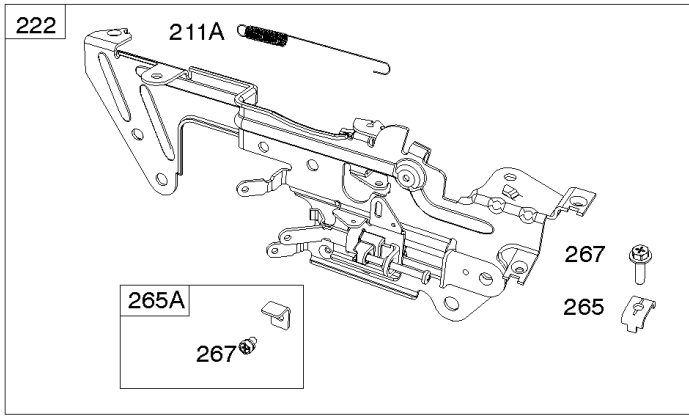

Control Brackets, Springs, Links

REF NO	PART NO	QTY	DESCRIPTION
62	841233		SCREW -(Speed Adjuster Lever)
156	841522		LEVER, Control
188	692062		SCREW -(Control Bracket)
202	841322		LINK, Mechanical Governor
209	845863		SPRING, Governor -(Silver Fog)
211	809875		SPRING, Governed Idle -(White)
211A	690707		SPRING, Governed Idle -(Control Bracket) (White)
216	845297		LINK, Choke
216A	841671		LINK, Choke -(Control Bracket)
222	841528		BRACKET, Control
222A	841492		BRACKET, Control
232	690545		SPRING/LINK, Governor
265	691024		CLAMP, Casing -(Control Bracket)
265A	841673		CLAMP, Casing -(Control Bracket)
266	841521		CONTROL, Throttle
267	841552		SCREW -(Casing Clamp) (M5x20mm)
271	692541		LEVER, Control -(Throttle)
282	841552		SCREW -(Control Lever)
504	846156		WASHER -(Speed Adjuster Lever)
541	841525		WASHER -(Speed Adjuster Lever) (Flat Washer)
541A	841526		WASHER -(Speed Adjuster Lever) (Wave Washer)
561	690713		NUT -(Control Lever)
717A	842730		BRACKET, Air Cleaner
843	809672		SLEEVE, Lever -(Control Bracket)
843A	842745		SLEEVE, Lever -(Speed Adjuster Lever)
1454	845807		SLIDER, Governor