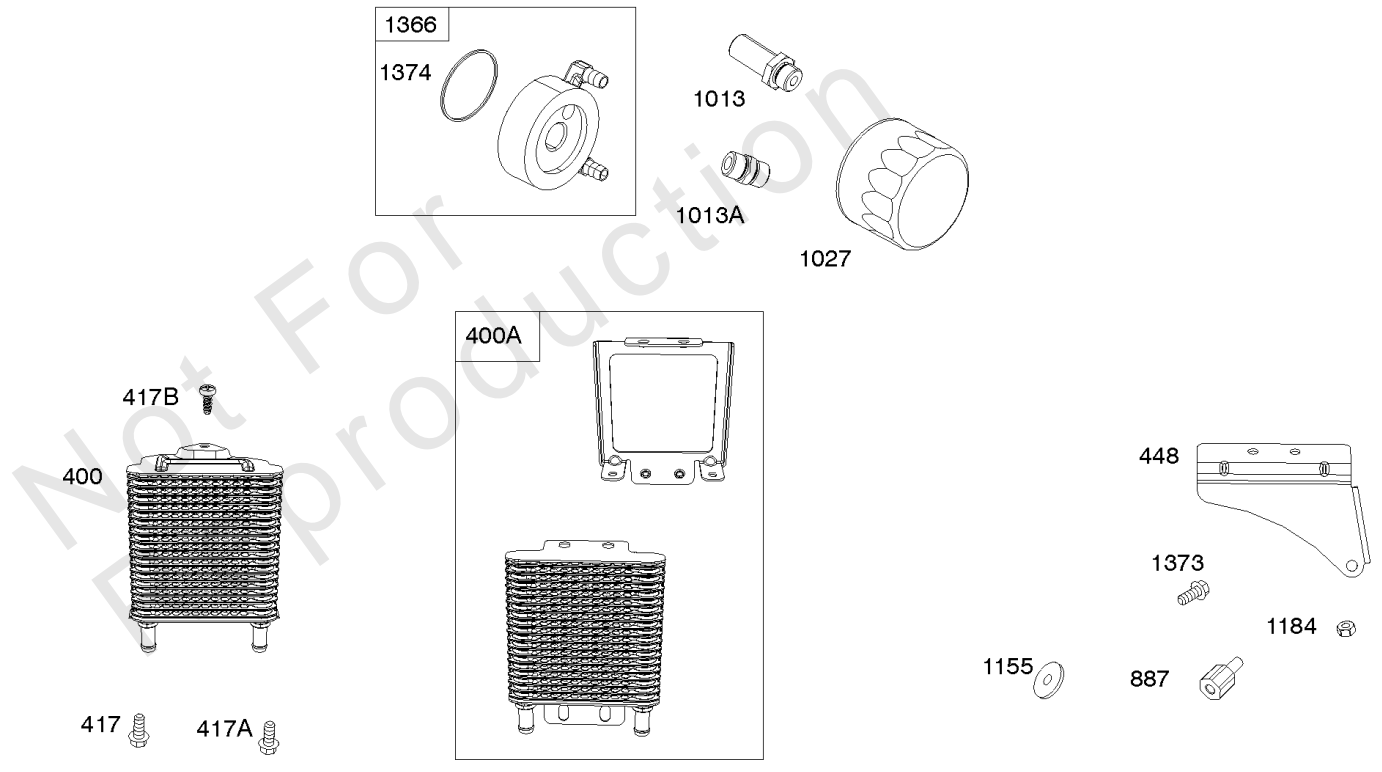

Crankshaft, Piston/Rings/Connecting Rods, Oil Coolers

REF NO	PART NO	QTY	DESCRIPTION
16	841839		CRANKSHAFT
24	222698S		KEY, Flywheel -(Aluminum) -Used Before Code Date 07122800
24	796335		KEY, Flywheel -(Steel) -Used After Code Date 07122700
25	841837		PISTON ASSEMBLY -(Standard)
25	842939		PISTON ASSEMBLY -(.020 Oversize)
26	809972		SET, Ring -(Standard)
26	841932		SET, Ring -(.020 Oversize)
27	807351		LOCK, Piston Pin
28	807361		PIN, Piston
29	841838		ROD, Connecting
32	807363		SCREW -(Connecting Rod)
377	691639		KEY, Timing
400	846249		COOLER, Oil -Used After Code Date 14022800
400A	846489		COOLER, Oil -Used Before Code Date 14030100
417	841233		SCREW -(Oil Cooler) (M6x10mm)
417A	843345		SCREW -(Oil Cooler) (M6x8mm) -Used Before Code Date 13072700
417B	846250		SCREW -(Oil Cooler) (M6x16mm) -Used After Code Date 14022800
448	845593		BRACKET, Oil Cooler -(Oil Cooler) -Used Before Code Date 14030100
601A	841597		CLAMP, Hose -(Oil Cooler Hose)
601D	845209		CLAMP, Hose -(Oil Cooler Hose)
741	809432		GEAR, Timing
829	846155		HOSE, Oil Cooler
829A	846247		HOSE, Oil Cooler -Used After Code Date 14022800
829B	846248		HOSE, Oil Cooler -Used After Code Date 14022800
887	845594		STUD -(Support Bracket)
1013	841602		NIPPLE, Oil Filter
1027	842921		FILTER, Oil
1155	806647		WASHER -(Oil Cooler) -Used Before Code Date 13072700
1184	690939		NUT -(Support Bracket)
1366	841510		DIVERTER, Oil Cooler
1373	841233		SCREW -(Oil Cooler Bracket) (M6x10mm)
1374	841506		SEAL, O-Ring -(Oil Cooler Diverter)