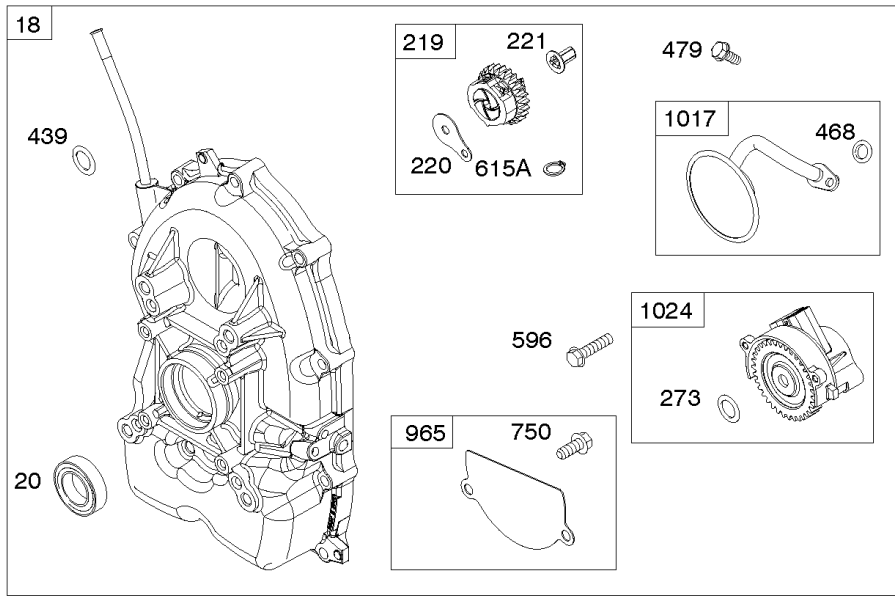

Carburetors (Solenoid)

REF NO	PART NO	QTY	DESCRIPTION
987	809639		SEAL, Choke/Throttle Shaft
1091	691515		CAP, Limiter
1127	809715		SCREW -(Float Bowl to Carburetor Body)
1444	845039		KIT, Choke Shaft Seal

Not For Reproduction

Control Brackets, Springs, Links

REF NO	PART NO	QTY	DESCRIPTION
62	841233		SCREW -(Speed Adjuster Lever)
156	841522		LEVER, Control
188	692062		SCREW -(Control Bracket)
202	841322		LINK, Mechanical Governor
209	845863		SPRING, Governor -(Silver Fog)
211	809875		SPRING, Governed Idle -(White)
211A	690707		SPRING, Governed Idle -(Control Bracket) (White)
216	845297		LINK, Choke
216A	841671		LINK, Choke -(Control Bracket)
222	841528		BRACKET, Control
222A	841492		BRACKET, Control
232	690545		SPRING/LINK, Governor
265	691024		CLAMP, Casing -(Control Bracket)
265A	841673		CLAMP, Casing -(Control Bracket)
266	841521		CONTROL, Throttle
267	841552		SCREW -(Casing Clamp) (M5x20mm)
271	692541		LEVER, Control -(Throttle)
282	841552		SCREW -(Control Lever)
504	846156		WASHER -(Speed Adjuster Lever)
541	841525		WASHER -(Speed Adjuster Lever) (Flat Washer)
541A	841526		WASHER -(Speed Adjuster Lever) (Wave Washer)
561	690713		NUT -(Control Lever)
717A	842730		BRACKET, Air Cleaner
843	809672		SLEEVE, Lever -(Control Bracket)
843A	842745		SLEEVE, Lever -(Speed Adjuster Lever)
1454	845807		SLIDER, Governor