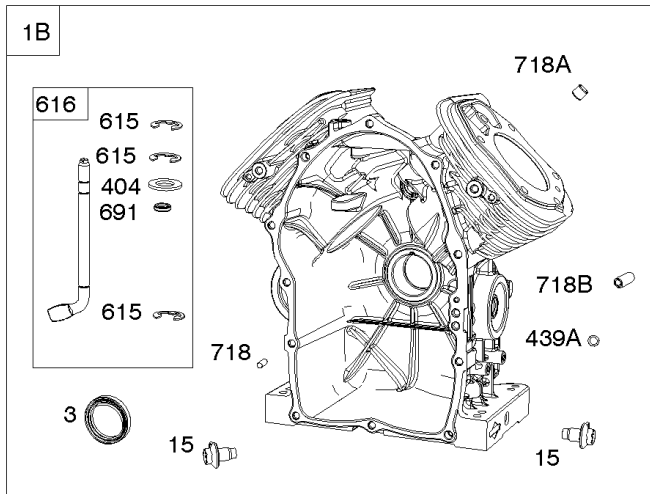

1036

1319

1330

Cylinders

REF NO	PART NO	QTY	DESCRIPTION
1A	846178		CYLINDER ASSEMBLY
3	841596		SEAL, Oil -(Magneto Side)
12	846037		GASKET, Crankcase -Used After Code Date 13072100
12A	844107		GASKET, Crankcase -Used Before Code Date 13072200
12B	843969		GASKET, Crankcase
15	807392		PLUG, Oil Drain
15A	691680		PLUG, Oil Drain
227	809984		LEVER, Governor Control
239	841281		SWITCH, Oil Pressure
278	842122		WASHER -(Governor Control Lever)
404	809436		WASHER -(Governor Crank)
415	794903		PLUG
439	692154		O-RING, Oil Gallery -(Crankcase Cover/Sump or Cylinder Assembly)
439A	846027		O-RING, Oil Gallery -(Crankcase Cover/Sump or Cylinder Assembly) -Used Before Code Date 13072200
490	843433		BEARING, Magneto Side
505	844752		NUT -(Governor Control Lever)
562	843344		BOLT -(Governor Lever)
615	809533		RETAINER, Governor Shaft -(Cylinder)
616	844180		CRANK, Governor
691	809287		SEAL, Governor Shaft
718B	845925		PIN, Locating -(Cylinder) (Spiral)
1036	-----		Label-Emissions -(Available From A Briggs & Stratton Authorized Dealer)
1319	794467		LABEL, Warning
1330	272144		MANUAL, Repair
1398	842191		COVER, Fuel Pump
1399	690932		SCREW -(Fuel Pump Cover)
1400	809894		SEAL, O-Ring -(Fuel Pump Cover)