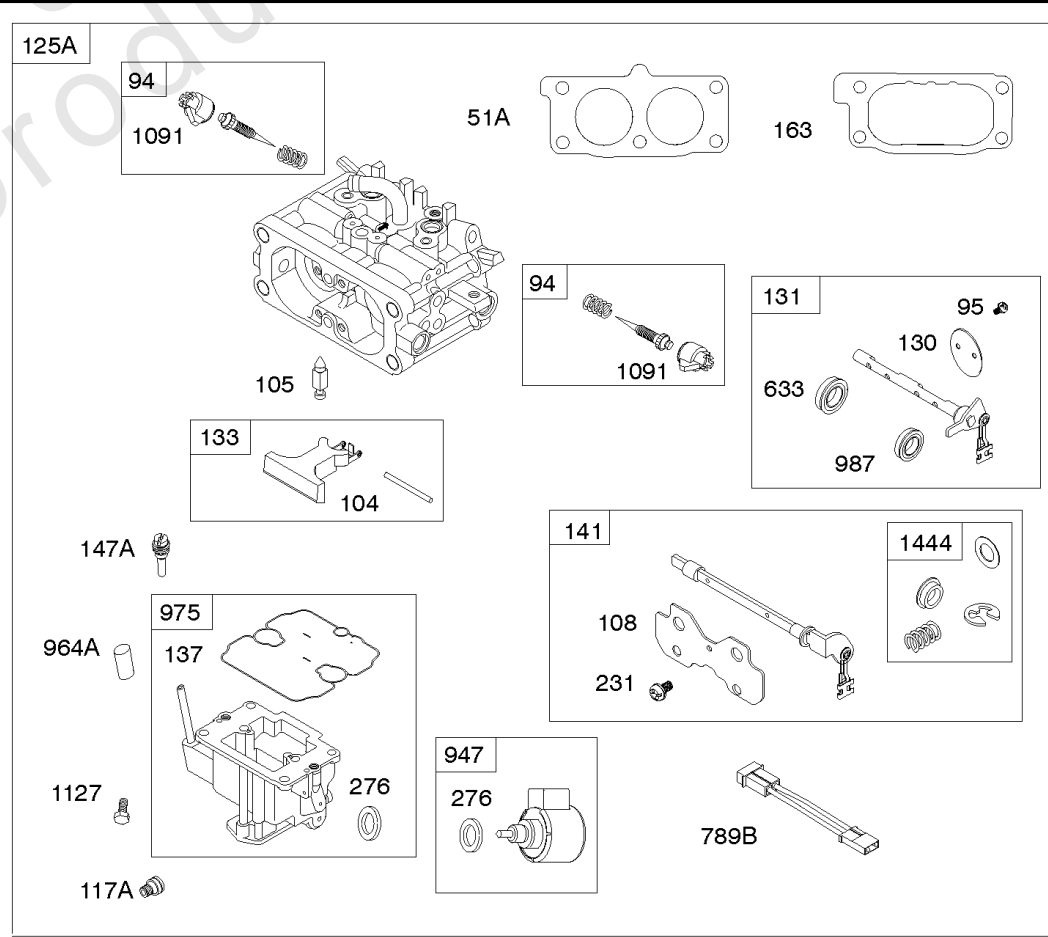

Carburetors (Solenoid)

REF NO	PART NO	QTY	DESCRIPTION
51A	809910		GASKET, Intake -(Intake Hole Diameter - 30mm)
94	843295		KIT, Idle Mixture
95	690718		SCREW -(Throttle Valve)
104	690739		PIN, Float Hinge
105	809759		VALVE, Float Needle
108	844652		VALVE, Choke
109	841914		SHAFT, Choke -Used Before Code Date 10101500
117	844649		JET, Main -(Standard) (Right Jet) (#158)
117	842095		JET, Main -(Standard) (Left Jet) (#152)
117A	843365		JET, Main -(Standard) (Left Jet) (#138)
117A	842098		JET, Main -(Standard) (Right Jet) (#144)
118	842739		JET, Main -(High Altitude) (Right Jet) (#154)
118	842738		JET, Main -(High Altitude) (Left Jet) (#148)
118A	843587		JET, Main -(High Altitude) (Right Jet) (#140)
118A	843376		JET, Main -(High Altitude) (Left Jet) (#134)
130	841913		VALVE, Throttle
131	845038		KIT, Throttle Shaft
133	809637		FLOAT, Carburetor
137	809645		GASKET, Float Bowl
141	845036		KIT, Choke Shaft
147	842069		NOZZLE, Carburetor -(Stamp Mark #50)
147A	842740		JET, Pilot -(Stamp Mark #52)
163	807375		GASKET, Air Cleaner
163A	843117		GASKET, Air Cleaner -Used After Code Date 06062200
163B	841852		GASKET, Air Cleaner -Used Before Code Date 06062300
231	690718		SCREW -(Choke Valve)
276	806476		WASHER, Sealing
365	807437		SCREW -(Carburetor/Throttle Body) (M6x85mm)
365A	841853		SCREW -(Carburetor/Throttle Body) (M6x103mm)
633	809641		SEAL, Choke/Throttle Shaft -(Throttle Shaft)
633A	809638		SEAL, Choke/Throttle Shaft -(Choke Shaft #1) (Neutral) -Used Before Code Date 10081700
633B	809644		SEAL, Choke/Throttle Shaft -(Choke Shaft #2) -Used Before Code Date 10081700
947	842109		SOLENOID, Fuel
964A	809640		CAP, Carburetor
975	842106		BOWL, Float