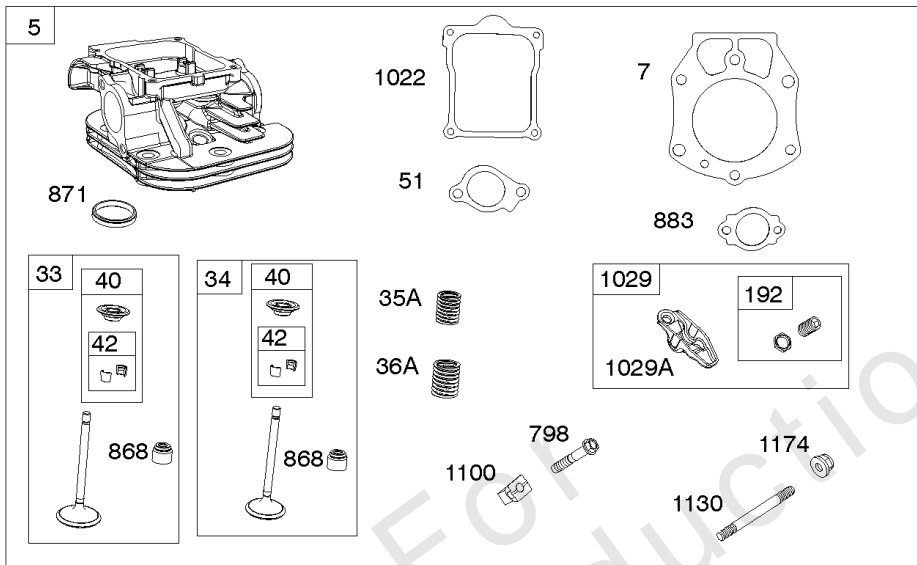

Cylinder Heads, Rocker Covers

REF NO	PART NO	QTY	DESCRIPTION
5	845588		HEAD, Cylinder -(Cylinder 1)
5A	845590		HEAD, Cylinder -(Cylinder 2)
7	809730		GASKET, Cylinder Head
11	809736		TUBE, Breather
13	809784		SCREW -(Cylinder Head)
21	843464		CAP, Oil Fill
33	843729		VALVE, Exhaust
34	843730		VALVE, Intake
35A	845589		SPRING, Valve -(Intake) (Intake) (Pink)
36A	845589		SPRING, Valve -(Exhaust) (Exhaust) (Pink)
40	844788		RETAINER, Valve
42	807683		KEEPER, Valve
45	809785		TAPPET, Valve
51	841592		GASKET, Intake
192	690083		ADJUSTER, Rocker Arm
337	491055S		PLUG, Spark -(RC12YC) (Silver Terminal)
337	792015		PLUG, Spark -(XC92YC) (EMS) (Gold Terminal)
383	19576S		WRENCH, Spark Plug
580	809894		SEAL, O-Ring -(Oil Fill Cap)
601	844405		CLAMP, Hose -(Breather Tube) -Used After Code Date 07121300
601E	841499		CLAMP, Hose -(Breather Tube) -Used Before Code Date 07121400
635	692076		BOOT, Spark Plug
708	841301		SEAL, O-Ring -(Breather Reed)
788	844528		BRACKET, Fuel Pump
798	691492		SCREW -(Rocker Arm) (M6x30mm)
806	807357		SCREW -(Lifting Bracket)
868	691963		SEAL, Valve
871	692057		BUSHING, Valve Guide
883	809872		GASKET, Exhaust
914	807357		SCREW -(Rocker Cover)
1022	809732		GASKET, Rocker Cover
1023	809789		COVER, Rocker -(Cylinder #2)
1023A	809731		COVER, Rocker -(Cylinder #1)
1026	809783		ROD, Push -(Intake and Exhaust)
1029	690972		ARM, Rocker
1029A	807323		ARM, Rocker
1077	809729		BRACKET, Lifting
1100	791959		PIVOT, Rocker Arm