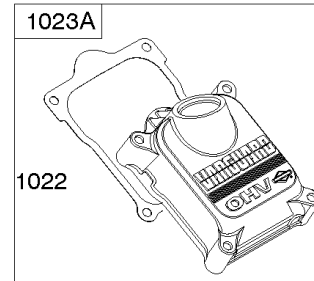

Crankshaft, Piston/Rings/Connecting Rods, Oil Coolers

REF NO	PART NO	QTY	DESCRIPTION
1378	844795		SET, Washer/Nut -(Flywheel)

Not For Reproduction

Cylinder Heads, Rocker Covers

REF NO	PART NO	QTY	DESCRIPTION
5	845588		HEAD, Cylinder -(Cylinder 1)
5A	845590		HEAD, Cylinder -(Cylinder 2)
7	809730		GASKET, Cylinder Head
11	809736		TUBE, Breather
13	809784		SCREW -(Cylinder Head)
21	843464		CAP, Oil Fill
33	843729		VALVE, Exhaust
34	843730		VALVE, Intake
35A	845589		SPRING, Valve -(Intake) (Intake) (Pink)
36A	845589		SPRING, Valve -(Exhaust) (Exhaust) (Pink)
40	844788		RETAINER, Valve
42	807683		KEEPER, Valve
45	809785		TAPPET, Valve
51	841592		GASKET, Intake
192	690083		ADJUSTER, Rocker Arm
337	491055S		PLUG, Spark -(RC12YC) (Silver Terminal)
337	792015		PLUG, Spark -(XC92YC) (EMS) (Gold Terminal)
383	19576S		WRENCH, Spark Plug
580	809894		SEAL, O-Ring -(Oil Fill Cap)
601	844405		CLAMP, Hose -(Breather Tube) -Used After Code Date 07121300
601E	841499		CLAMP, Hose -(Breather Tube) -Used Before Code Date 07121400
635	692076		BOOT, Spark Plug
708	841301		SEAL, O-Ring -(Breather Reed)
788	844528		BRACKET, Fuel Pump
798	691492		SCREW -(Rocker Arm) (M6x30mm)
806	807357		SCREW -(Lifting Bracket)
868	691963		SEAL, Valve
871	692057		BUSHING, Valve Guide
883	809872		GASKET, Exhaust
914	807357		SCREW -(Rocker Cover)
1022	809732		GASKET, Rocker Cover
1023	809789		COVER, Rocker -(Cylinder #2)
1023A	809731		COVER, Rocker -(Cylinder #1)
1026	809783		ROD, Push -(Intake and Exhaust)
1029	690972		ARM, Rocker
1029A	807323		ARM, Rocker
1077	809729		BRACKET, Lifting
1100	791959		PIVOT, Rocker Arm