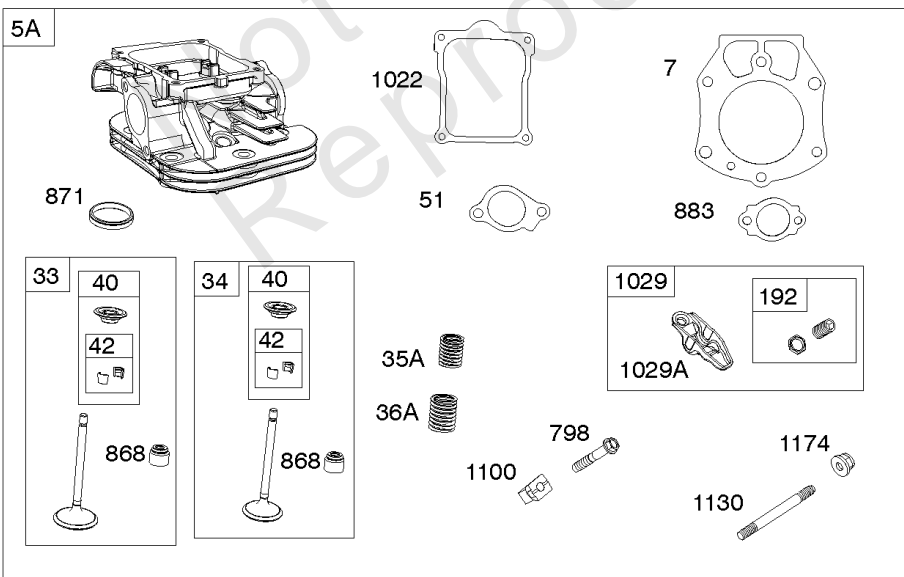

Cylinder Heads, Rocker Covers

REF NO	PART NO	QTY	DESCRIPTION
5	845588		HEAD, Cylinder -(Cylinder 1)
5A	845590		HEAD, Cylinder -(Cylinder 2)
7	809730		GASKET, Cylinder Head
11	809736		TUBE, Breather
13	809784		SCREW -(Cylinder Head)
21	843464		CAP, Oil Fill
33	843729		VALVE, Exhaust
34	843730		VALVE, Intake
35A	845589		SPRING, Valve -(Intake) (Intake) (Pink)
36A	845589		SPRING, Valve -(Exhaust) (Exhaust) (Pink)
40	844788		RETAINER, Valve
42	807683		KEEPER, Valve
45	809785		TAPPET, Valve
51	841592		GASKET, Intake
192	690083		ADJUSTER, Rocker Arm
337	491055S		PLUG, Spark -(RC12YC) (Silver Terminal)
337	792015		PLUG, Spark -(XC92YC) (EMS) (Gold Terminal)
383	19576S		WRENCH, Spark Plug
580	809894		SEAL, O-Ring -(Oil Fill Cap)
601	844405		CLAMP, Hose -(Breather Tube) -Used After Code Date 07121300
601E	841499		CLAMP, Hose -(Breather Tube) -Used Before Code Date 07121400
635	692076		BOOT, Spark Plug
708	841301		SEAL, O-Ring -(Breather Reed)
788	844528		BRACKET, Fuel Pump
798	691492		SCREW -(Rocker Arm) (M6x30mm)
806	807357		SCREW -(Lifting Bracket)
868	691963		SEAL, Valve
871	692057		BUSHING, Valve Guide
883	809872		GASKET, Exhaust
914	807357		SCREW -(Rocker Cover)
1022	809732		GASKET, Rocker Cover
1023	809789		COVER, Rocker -(Cylinder #2)
1023A	809731		COVER, Rocker -(Cylinder #1)
1026	809783		ROD, Push -(Intake and Exhaust)
1029	690972		ARM, Rocker
1029A	807323		ARM, Rocker
1077	809729		BRACKET, Lifting
1100	791959		PIVOT, Rocker Arm