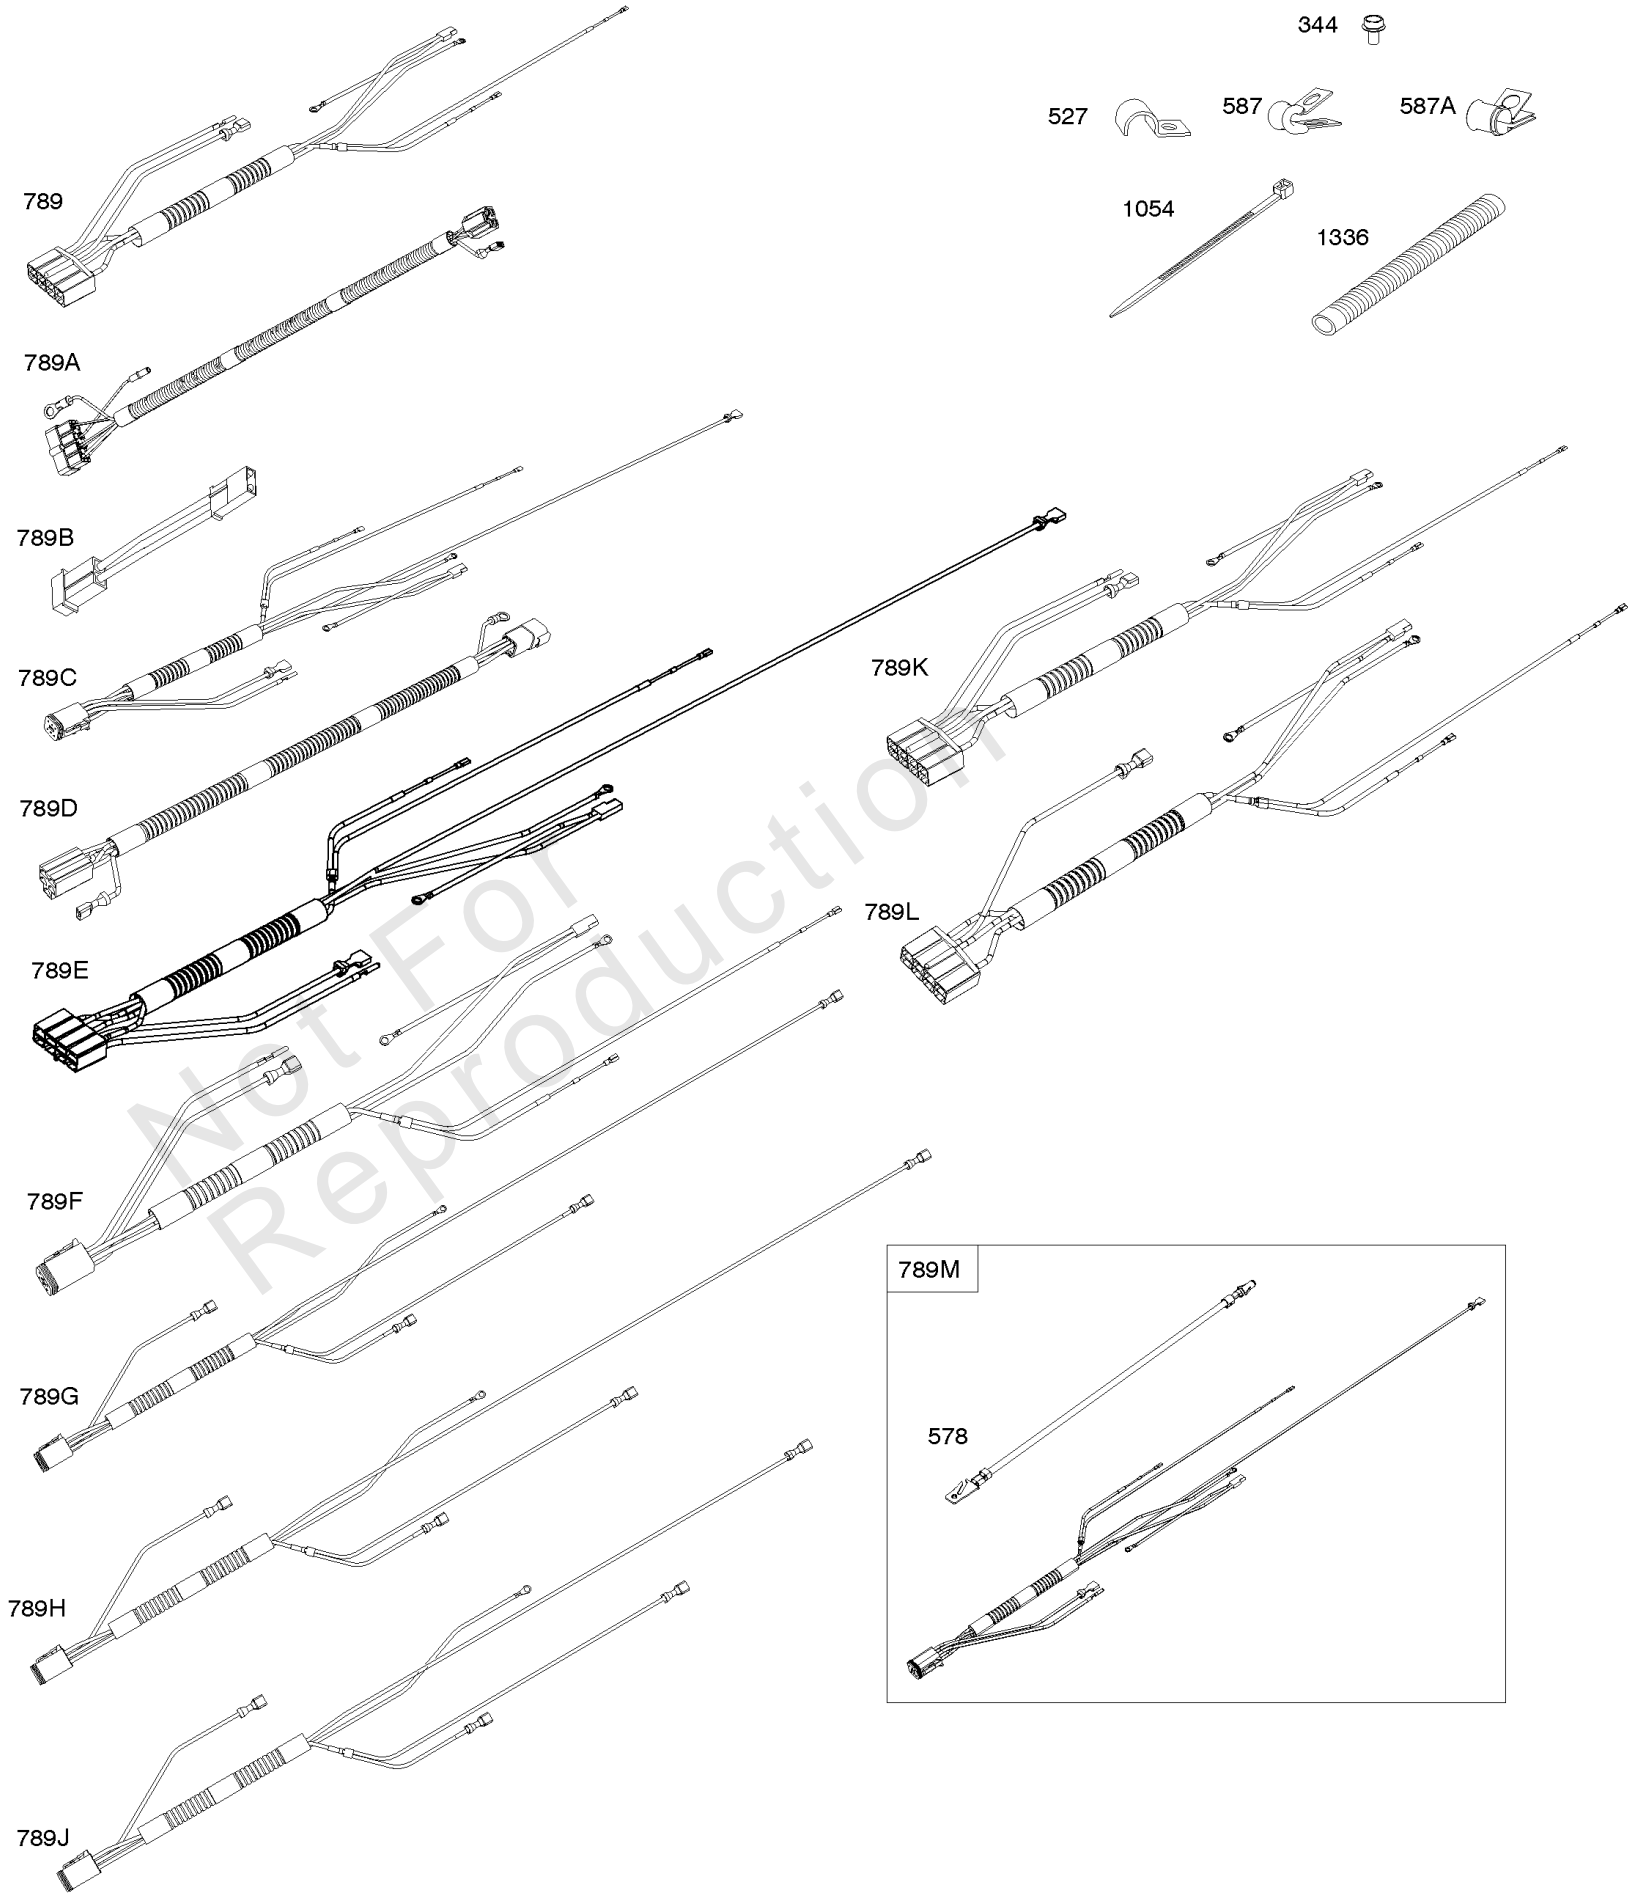

Wiring Harness', Wire Clamps

REF NO	PART NO	QTY	DESCRIPTION
344	841233		SCREW -(Cable Clamp)
527	690423		CLAMP, Tube
578	847202		WIRE ASSEMBLY
587	846866		CLAMP, Cable
587A	807116		CLAMP, Cable -(Purge Line Hose)
789D	843613		HARNESS, Wiring -Used Before Code Date 15110200
789H	845603		HARNESS, Wiring -Used After Code Date 13031000
1054	280275		TIE, Cable
1336	841015		SHIELD, Wire Protective

Not For Reproduction