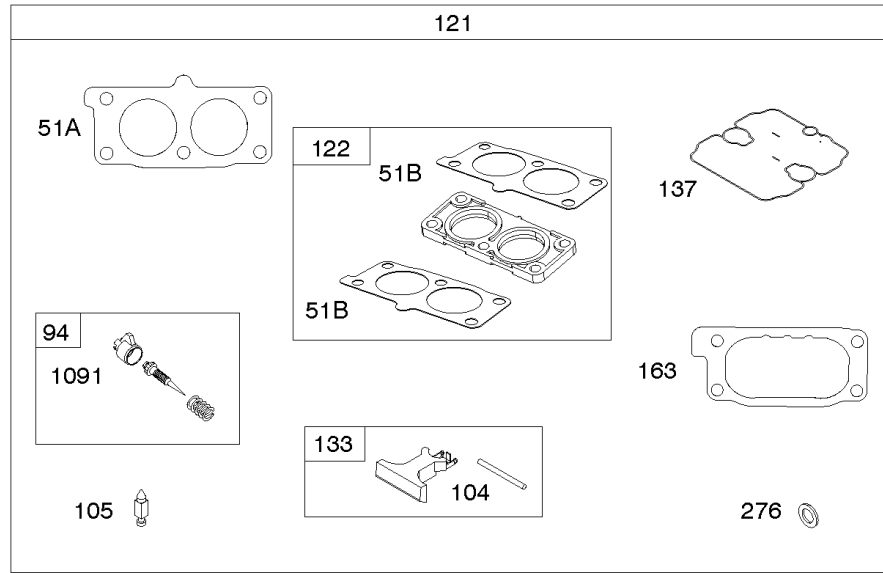

Carburetor Overhaul Kit, Engine/Valve Gasket Sets

REF NO	PART NO	QTY	DESCRIPTION
3	841596		SEAL, Oil -(Magneto Side)
7	809730		GASKET, Cylinder Head
9	842545		GASKET, Breather
20	841596		SEAL, Oil -(PTO Side)
51	841592		GASKET, Intake
51A	809910		GASKET, Intake -(Intake Hole Diameter - 30mm)
51B	841882		GASKET, Intake -(Intake Hole Diameter - 32mm)
51D	843455		GASKET, Intake
94	843295		KIT, Idle Mixture
104	690739		PIN, Float Hinge
105	809759		VALVE, Float Needle
121	843297		KIT, Carburetor Overhaul
122	846245		SPACER, Carburetor
133	809637		FLOAT, Carburetor
137	809645		GASKET, Float Bowl
163	807375		GASKET, Air Cleaner
163A	843117		GASKET, Air Cleaner -Used After Code Date 06062200
163B	841852		GASKET, Air Cleaner -Used Before Code Date 06062300
273	690681		SEAL, O-Ring -(Oil Pump)
276	806476		WASHER, Sealing
358	841122		GASKET SET, Engine
404	809436		WASHER -(Governor Crank)
439	692154		O-RING, Oil Gallery -(Crankcase Cover/Sump or Cylinder Assembly)
468	690690		SEAL, O-Ring -(Oil Pump Screen)
580	809894		SEAL, O-Ring -(Oil Fill Cap)
691	809287		SEAL, Governor Shaft
868	691963		SEAL, Valve
883	809872		GASKET, Exhaust
943	842538		SEAL, O-Ring -(Oil Pump Cover)
1022	809732		GASKET, Rocker Cover
1091	691515		CAP, Limiter
1095	843713		GASKET SET, Valve
1331	809894		SEAL, O-Ring -(Fuel Pump)
1400	809894		SEAL, O-Ring -(Fuel Pump Cover)