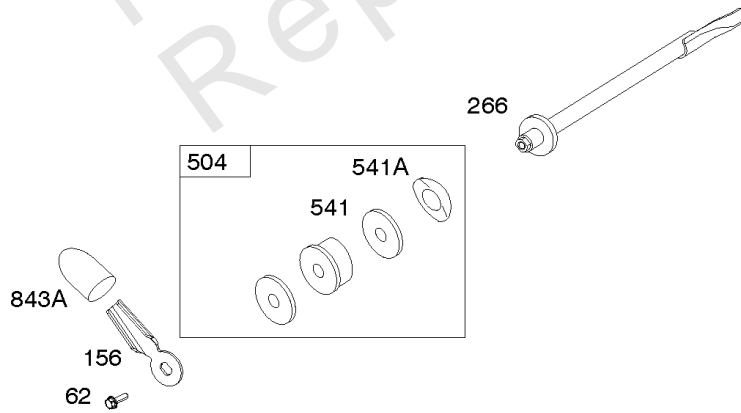

Control Brackets, Springs, Links

REF NO	PART NO	QTY	DESCRIPTION
62	841233		SCREW -(Speed Adjuster Lever)
156	841522		LEVER, Control
188	692062		SCREW -(Control Bracket)
202	841322		LINK, Mechanical Governor
209	845863		SPRING, Governor -(Silver Fog)
211	809875		SPRING, Governed Idle -(White)
211A	690707		SPRING, Governed Idle -(Control Bracket) (White)
216	845297		LINK, Choke
216A	841671		LINK, Choke -(Control Bracket)
222	841528		BRACKET, Control
222A	841492		BRACKET, Control
232	690545		SPRING/LINK, Governor
265	691024		CLAMP, Casing -(Control Bracket)
265A	841673		CLAMP, Casing -(Control Bracket)
266	841521		CONTROL, Throttle
267	841552		SCREW -(Casing Clamp) (M5x20mm)
271	692541		LEVER, Control -(Throttle)
282	841552		SCREW -(Control Lever)
504	846156		WASHER -(Speed Adjuster Lever)
541	841525		WASHER -(Speed Adjuster Lever) (Flat Washer)
541A	841526		WASHER -(Speed Adjuster Lever) (Wave Washer)
561	690713		NUT -(Control Lever)
717A	842730		BRACKET, Air Cleaner
843	809672		SLEEVE, Lever -(Control Bracket)
843A	842745		SLEEVE, Lever -(Speed Adjuster Lever)
1454	845807		SLIDER, Governor