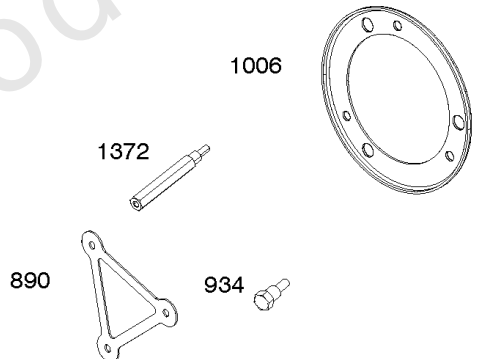

Not For Reproduction

1036

1319

1330

Cylinders

REF NO	PART NO	QTY	DESCRIPTION
1A	846178		CYLINDER ASSEMBLY
3	841596		SEAL, Oil -(Magneto Side)
12	846037		GASKET, Crankcase -Used After Code Date 13072100
12A	844107		GASKET, Crankcase -Used Before Code Date 13072200
12B	843969		GASKET, Crankcase
15	807392		PLUG, Oil Drain
15A	691680		PLUG, Oil Drain
227	809984		LEVER, Governor Control
239	841281		SWITCH, Oil Pressure
278	842122		WASHER -(Governor Control Lever)
404	809436		WASHER -(Governor Crank)
415	794903		PLUG
439	692154		O-RING, Oil Gallery -(Crankcase Cover/Sump or Cylinder Assembly)
439A	846027		O-RING, Oil Gallery -(Crankcase Cover/Sump or Cylinder Assembly) -Used Before Code Date 13072200
490	843433		BEARING, Magneto Side
505	844752		NUT -(Governor Control Lever)
562	843344		BOLT -(Governor Lever)
615	809533		RETAINER, Governor Shaft -(Cylinder)
616	844180		CRANK, Governor
691	809287		SEAL, Governor Shaft
718B	845925		PIN, Locating -(Cylinder) (Spiral)
1036	-----		Label-Emissions -(Available From A Briggs & Stratton Authorized Dealer)
1319	794467		LABEL, Warning
1330	272144		MANUAL, Repair
1398	842191		COVER, Fuel Pump
1399	690932		SCREW -(Fuel Pump Cover)
1400	809894		SEAL, O-Ring -(Fuel Pump Cover)