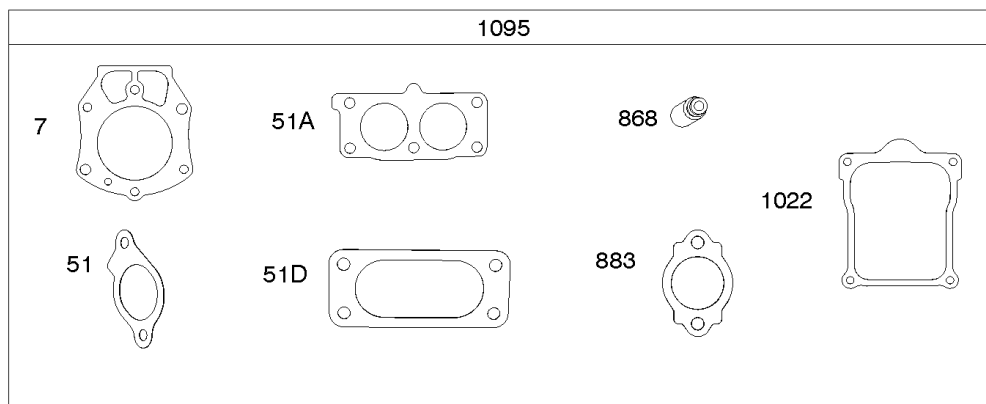

Carburetor Overhaul Kit, Engine/Valve Gasket Sets

REF NO	PART NO	QTY	DESCRIPTION
3	841596		SEAL, Oil -(Magneto Side)
7	809730		GASKET, Cylinder Head
9	842545		GASKET, Breather
20	841596		SEAL, Oil -(PTO Side)
51	841592		GASKET, Intake
51A	809910		GASKET, Intake -(Intake Hole Diameter - 30mm)
51B	841882		GASKET, Intake -(Intake Hole Diameter - 32mm)
51D	843455		GASKET, Intake
94	843295		KIT, Idle Mixture
104	690739		PIN, Float Hinge
105	809759		VALVE, Float Needle
121	843297		KIT, Carburetor Overhaul
122	846245		SPACER, Carburetor
133	809637		FLOAT, Carburetor
137	809645		GASKET, Float Bowl
163	807375		GASKET, Air Cleaner
163A	843117		GASKET, Air Cleaner -Used After Code Date 06062200
163B	841852		GASKET, Air Cleaner -Used Before Code Date 06062300
273	690681		SEAL, O-Ring -(Oil Pump)
276	806476		WASHER, Sealing
358	841122		GASKET SET, Engine
404	809436		WASHER -(Governor Crank)
439	692154		O-RING, Oil Gallery -(Crankcase Cover/Sump or Cylinder Assembly)
468	690690		SEAL, O-Ring -(Oil Pump Screen)
580	809894		SEAL, O-Ring -(Oil Fill Cap)
691	809287		SEAL, Governor Shaft
868	691963		SEAL, Valve
883	809872		GASKET, Exhaust
943	842538		SEAL, O-Ring -(Oil Pump Cover)
1022	809732		GASKET, Rocker Cover
1091	691515		CAP, Limiter
1095	843713		GASKET SET, Valve
1331	809894		SEAL, O-Ring -(Fuel Pump)
1400	809894		SEAL, O-Ring -(Fuel Pump Cover)