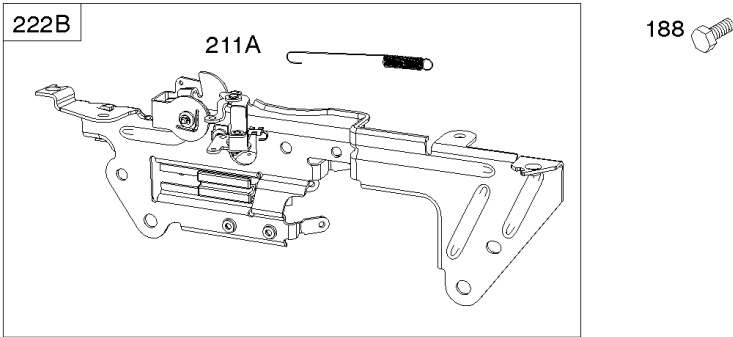

Control Brackets, Springs, Links

REF NO	PART NO	QTY	DESCRIPTION
62	841233		SCREW -(Speed Adjuster Lever)
156	841522		LEVER, Control
188	692062		SCREW -(Control Bracket)
202	841322		LINK, Mechanical Governor
209	845863		SPRING, Governor -(Silver Fog)
211	809875		SPRING, Governed Idle -(White)
211A	690707		SPRING, Governed Idle -(Control Bracket) (White)
216	845297		LINK, Choke
216A	841671		LINK, Choke -(Control Bracket)
222	841528		BRACKET, Control
222A	841492		BRACKET, Control
232	690545		SPRING/LINK, Governor
265	691024		CLAMP, Casing -(Control Bracket)
265A	841673		CLAMP, Casing -(Control Bracket)
266	841521		CONTROL, Throttle
267	841552		SCREW -(Casing Clamp) (M5x20mm)
271	692541		LEVER, Control -(Throttle)
282	841552		SCREW -(Control Lever)
504	846156		WASHER -(Speed Adjuster Lever)
541	841525		WASHER -(Speed Adjuster Lever) (Flat Washer)
541A	841526		WASHER -(Speed Adjuster Lever) (Wave Washer)
561	690713		NUT -(Control Lever)
717A	842730		BRACKET, Air Cleaner
843	809672		SLEEVE, Lever -(Control Bracket)
843A	842745		SLEEVE, Lever -(Speed Adjuster Lever)
1454	845807		SLIDER, Governor