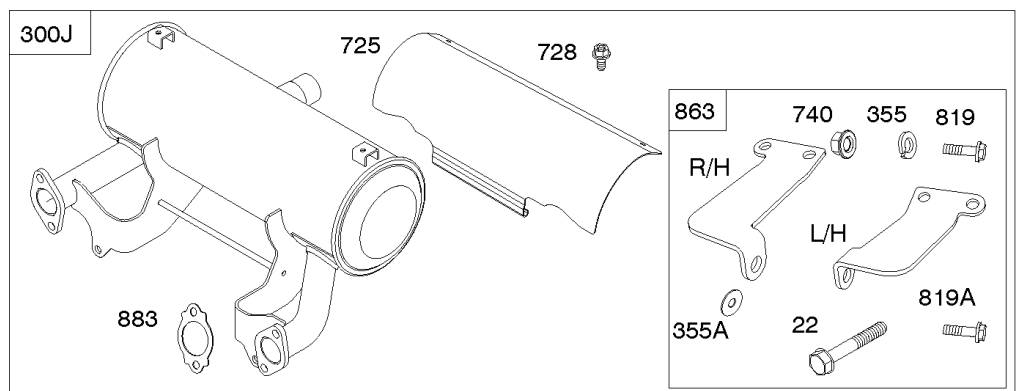

Mufflers

REF NO	PART NO	QTY	DESCRIPTION
22	807362		SCREW -(Crankcase Cover/Sump) (M8x50mm)
300J	846444		MUFFLER -(Stainless Steel Center Outlet)
355	844035		WASHER -(Muffler Bracket) (Flat Washer)
355A	691075		WASHER -(Muffler Bracket) (Lockwasher)
437	846149		SCREW -(Exhaust Manifold) (M8x25mm)
613	692062		SCREW -(Muffler) (M8x18mm)
725	841132		SHIELD, Heat -(Black)
728	692067		SCREW -(Heat Shield) (M6x12mm)
740	690941		NUT -(Muffler Bracket)
819	692062		SCREW -(Muffler Bracket) (M8x18mm)
819A	807362		SCREW -(Muffler Bracket) (M8x50mm)
819B	690932		SCREW -(Muffler Bracket) (M5x10mm)
863	843487		BRACKET, Muffler -(Mud Boat Applications)
883	809872		GASKET, Exhaust
1171	846324		STUD -(Rocker Cover)
1507	846324		STUD -(Muffler Bracket)