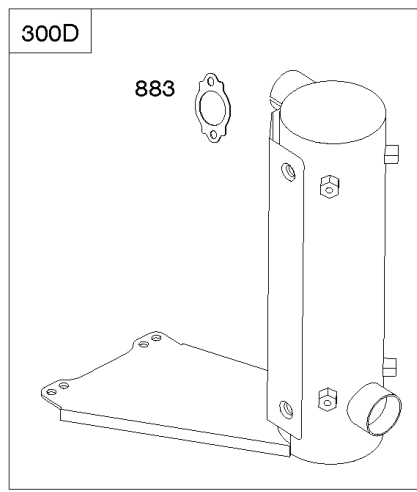

Mufflers

REF NO	PART NO	QTY	DESCRIPTION
22	807362		SCREW -(Crankcase Cover/Sump) (M8x50mm)
300J	846444		MUFFLER -(Stainless Steel Center Outlet)
355	844035		WASHER -(Muffler Bracket) (Flat Washer)
355A	691075		WASHER -(Muffler Bracket) (Lockwasher)
437	846149		SCREW -(Exhaust Manifold) (M8x25mm)
613	692062		SCREW -(Muffler) (M8x18mm)
725	841132		SHIELD, Heat -(Black)
728	692067		SCREW -(Heat Shield) (M6x12mm)
740	690941		NUT -(Muffler Bracket)
819	692062		SCREW -(Muffler Bracket) (M8x18mm)
819A	807362		SCREW -(Muffler Bracket) (M8x50mm)
819B	690932		SCREW -(Muffler Bracket) (M5x10mm)
863	843487		BRACKET, Muffler -(Mud Boat Applications)
883	809872		GASKET, Exhaust
1171	846324		STUD -(Rocker Cover)
1507	846324		STUD -(Muffler Bracket)