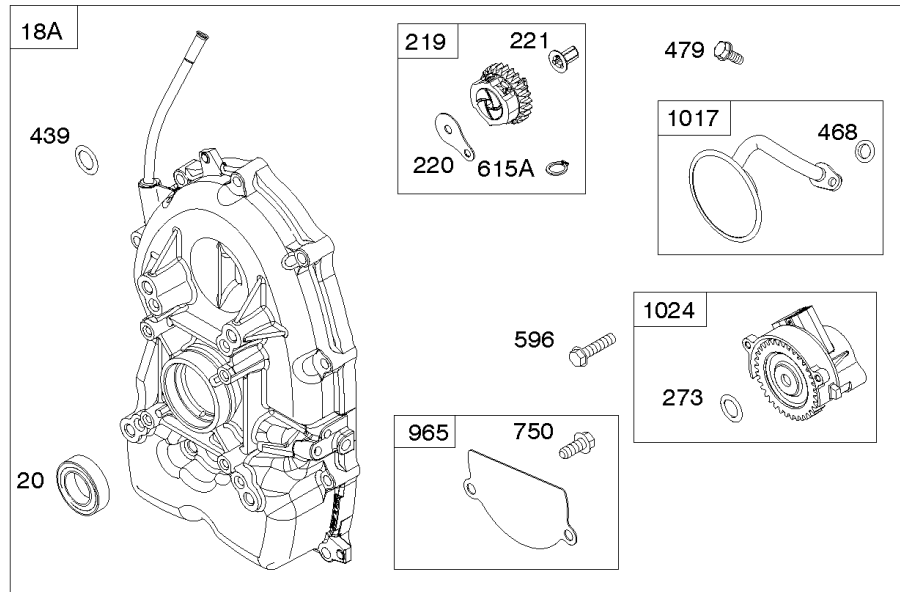

Carburetors (Solenoid)

REF NO	PART NO	QTY	DESCRIPTION
987	809639		SEAL, Choke/Throttle Shaft
1091	691515		CAP, Limiter
1127	809715		SCREW -(Float Bowl to Carburetor Body)
1444	845039		KIT, Choke Shaft Seal

Not For Reproduction

Control Brackets, Springs, Links

REF NO	PART NO	QTY	DESCRIPTION
62	841233		SCREW -(Speed Adjuster Lever)
156	841522		LEVER, Control
188	692062		SCREW -(Control Bracket)
202	841322		LINK, Mechanical Governor
209	845863		SPRING, Governor -(Silver Fog)
211	809875		SPRING, Governed Idle -(White)
211A	690707		SPRING, Governed Idle -(Control Bracket) (White)
216	845297		LINK, Choke
216A	841671		LINK, Choke -(Control Bracket)
222	841528		BRACKET, Control
222A	841492		BRACKET, Control
232	690545		SPRING/LINK, Governor
265	691024		CLAMP, Casing -(Control Bracket)
265A	841673		CLAMP, Casing -(Control Bracket)
266	841521		CONTROL, Throttle
267	841552		SCREW -(Casing Clamp) (M5x20mm)
271	692541		LEVER, Control -(Throttle)
282	841552		SCREW -(Control Lever)
504	846156		WASHER -(Speed Adjuster Lever)
541	841525		WASHER -(Speed Adjuster Lever) (Flat Washer)
541A	841526		WASHER -(Speed Adjuster Lever) (Wave Washer)
561	690713		NUT -(Control Lever)
717A	842730		BRACKET, Air Cleaner
843	809672		SLEEVE, Lever -(Control Bracket)
843A	842745		SLEEVE, Lever -(Speed Adjuster Lever)
1454	845807		SLIDER, Governor