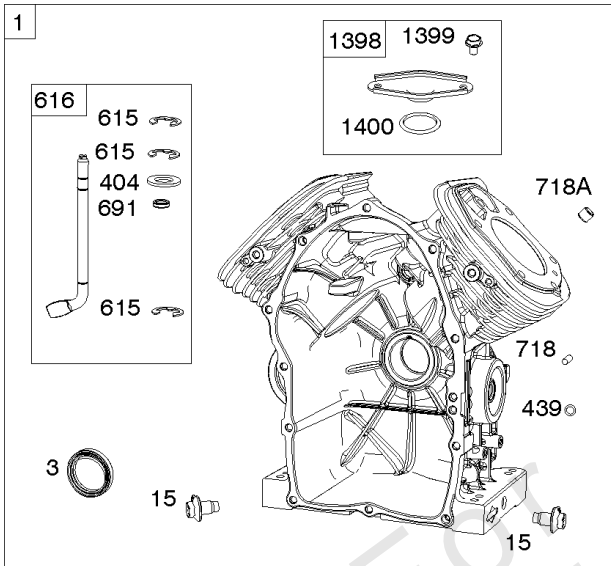

Cylinder Heads, Rocker Covers

REF NO	PART NO	QTY	DESCRIPTION
1130	841590		STUD -(Intake Manifold) -Used Before Code Date 10092900
1171	846324		STUD -(Rocker Cover)
1174	842067		NUT -(Intake Manifold) -Used Before Code Date 10092900
1376	806421		SCREW -(Breather Reed Cover)

Not For Reproduction

1036

1319

1330

Cylinders

REF NO	PART NO	QTY	DESCRIPTION
1A	846178		CYLINDER ASSEMBLY
3	841596		SEAL, Oil -(Magneto Side)
12	846037		GASKET, Crankcase -Used After Code Date 13072100
12A	844107		GASKET, Crankcase -Used Before Code Date 13072200
12B	843969		GASKET, Crankcase
15	807392		PLUG, Oil Drain
15A	691680		PLUG, Oil Drain
227	809984		LEVER, Governor Control
239	841281		SWITCH, Oil Pressure
278	842122		WASHER -(Governor Control Lever)
404	809436		WASHER -(Governor Crank)
415	794903		PLUG
439	692154		O-RING, Oil Gallery -(Crankcase Cover/Sump or Cylinder Assembly)
439A	846027		O-RING, Oil Gallery -(Crankcase Cover/Sump or Cylinder Assembly) -Used Before Code Date 13072200
490	843433		BEARING, Magneto Side
505	844752		NUT -(Governor Control Lever)
562	843344		BOLT -(Governor Lever)
615	809533		RETAINER, Governor Shaft -(Cylinder)
616	844180		CRANK, Governor
691	809287		SEAL, Governor Shaft
718B	845925		PIN, Locating -(Cylinder) (Spiral)
1036	-----		Label-Emissions -(Available From A Briggs & Stratton Authorized Dealer)
1319	794467		LABEL, Warning
1330	272144		MANUAL, Repair
1398	842191		COVER, Fuel Pump
1399	690932		SCREW -(Fuel Pump Cover)
1400	809894		SEAL, O-Ring -(Fuel Pump Cover)