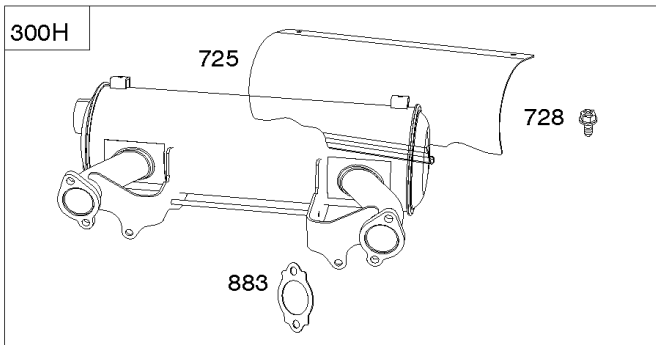

Mufflers

REF NO	PART NO	QTY	DESCRIPTION
22	807362		SCREW -(Crankcase Cover/Sump) (M8x50mm)
300J	846444		MUFFLER -(Stainless Steel Center Outlet)
355	844035		WASHER -(Muffler Bracket) (Flat Washer)
355A	691075		WASHER -(Muffler Bracket) (Lockwasher)
437	846149		SCREW -(Exhaust Manifold) (M8x25mm)
613	692062		SCREW -(Muffler) (M8x18mm)
725	841132		SHIELD, Heat -(Black)
728	692067		SCREW -(Heat Shield) (M6x12mm)
740	690941		NUT -(Muffler Bracket)
819	692062		SCREW -(Muffler Bracket) (M8x18mm)
819A	807362		SCREW -(Muffler Bracket) (M8x50mm)
819B	690932		SCREW -(Muffler Bracket) (M5x10mm)
863	843487		BRACKET, Muffler -(Mud Boat Applications)
883	809872		GASKET, Exhaust
1171	846324		STUD -(Rocker Cover)
1507	846324		STUD -(Muffler Bracket)