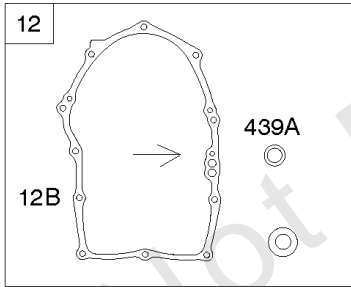

Crankcase Covers, Camshaft

REF NO	PART NO	QTY	DESCRIPTION
12	846037		GASKET, Crankcase -Used After Code Date 13072100
12A	844107		GASKET, Crankcase -Used Before Code Date 13072200
12B	843969		GASKET, Crankcase
18	846177		COVER, Crankcase
20	841596		SEAL, Oil -(PTO Side)
22	807362		SCREW -(Crankcase Cover/Sump) (M8x50mm)
45	809785		TAPPET, Valve
46	809879		CAMSHAFT
219	809426		GEAR, Governor
220	841608		WASHER -(Governor Gear)
221	841026		CUP, Governor
273	690681		SEAL, O-Ring -(Oil Pump)
439	692154		O-RING, Oil Gallery -(Crankcase Cover/Sump or Cylinder Assembly)
439A	846027		O-RING, Oil Gallery -(Crankcase Cover/Sump or Cylinder Assembly) -Used Before Code Date 13072200
468	690690		SEAL, O-Ring -(Oil Pump Screen)
479	807084		SCREW -(Oil Pump Screen)
523	841007		DIPSTICK
596	691492		SCREW -(Oil Pump)
615A	698290		RETAINER, Governor Shaft -(Crankcase Cover/Sump)
750	841233		SCREW -(Oil Pump Cover)
965	809422		COVER, Oil Pump
1017	809421		SCREEN, Oil Pump
1024	845983		PUMP, Oil