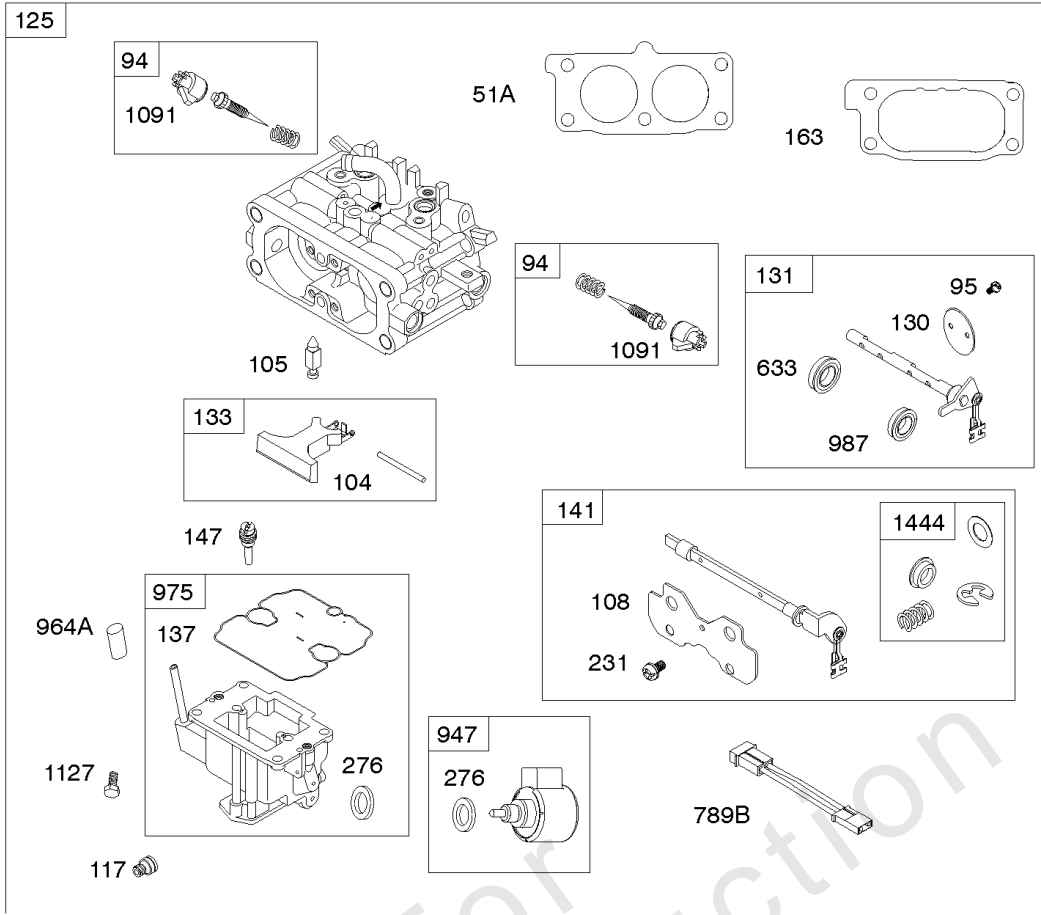

Carburetors (Solenoid)

REF NO	PART NO	QTY	DESCRIPTION
51A	809910		GASKET, Intake -(Intake Hole Diameter - 30mm)
94	843295		KIT, Idle Mixture
95	690718		SCREW -(Throttle Valve)
104	690739		PIN, Float Hinge
105	809759		VALVE, Float Needle
108	844652		VALVE, Choke
109	841914		SHAFT, Choke -Used Before Code Date 10101500
117	844649		JET, Main -(Standard) (Right Jet) (#158)
117	842095		JET, Main -(Standard) (Left Jet) (#152)
117A	843365		JET, Main -(Standard) (Left Jet) (#138)
117A	842098		JET, Main -(Standard) (Right Jet) (#144)
118	842739		JET, Main -(High Altitude) (Right Jet) (#154)
118	842738		JET, Main -(High Altitude) (Left Jet) (#148)
118A	843587		JET, Main -(High Altitude) (Right Jet) (#140)
118A	843376		JET, Main -(High Altitude) (Left Jet) (#134)
130	841913		VALVE, Throttle
131	845038		KIT, Throttle Shaft
133	809637		FLOAT, Carburetor
137	809645		GASKET, Float Bowl
141	845036		KIT, Choke Shaft
147	842069		NOZZLE, Carburetor -(Stamp Mark #50)
147A	842740		JET, Pilot -(Stamp Mark #52)
163	807375		GASKET, Air Cleaner
163A	843117		GASKET, Air Cleaner -Used After Code Date 06062200
163B	841852		GASKET, Air Cleaner -Used Before Code Date 06062300
231	690718		SCREW -(Choke Valve)
276	806476		WASHER, Sealing
365	807437		SCREW -(Carburetor/Throttle Body) (M6x85mm)
365A	841853		SCREW -(Carburetor/Throttle Body) (M6x103mm)
633	809641		SEAL, Choke/Throttle Shaft -(Throttle Shaft)
633A	809638		SEAL, Choke/Throttle Shaft -(Choke Shaft #1) (Neutral) -Used Before Code Date 10081700
633B	809644		SEAL, Choke/Throttle Shaft -(Choke Shaft #2) -Used Before Code Date 10081700
947	842109		SOLENOID, Fuel
964A	809640		CAP, Carburetor
975	842106		BOWL, Float