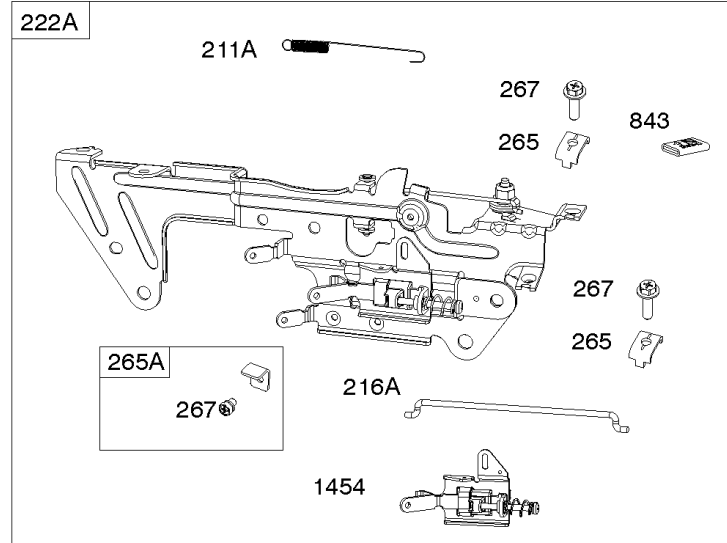

Control Brackets, Springs, Links

REF NO	PART NO	QTY	DESCRIPTION
62	841233		SCREW -(Speed Adjuster Lever)
156	841522		LEVER, Control
188	692062		SCREW -(Control Bracket)
202	841322		LINK, Mechanical Governor
209	845863		SPRING, Governor -(Silver Fog)
211	809875		SPRING, Governed Idle -(White)
211A	690707		SPRING, Governed Idle -(Control Bracket) (White)
216	845297		LINK, Choke
216A	841671		LINK, Choke -(Control Bracket)
222	841528		BRACKET, Control
222A	841492		BRACKET, Control
232	690545		SPRING/LINK, Governor
265	691024		CLAMP, Casing -(Control Bracket)
265A	841673		CLAMP, Casing -(Control Bracket)
266	841521		CONTROL, Throttle
267	841552		SCREW -(Casing Clamp) (M5x20mm)
271	692541		LEVER, Control -(Throttle)
282	841552		SCREW -(Control Lever)
504	846156		WASHER -(Speed Adjuster Lever)
541	841525		WASHER -(Speed Adjuster Lever) (Flat Washer)
541A	841526		WASHER -(Speed Adjuster Lever) (Wave Washer)
561	690713		NUT -(Control Lever)
717A	842730		BRACKET, Air Cleaner
843	809672		SLEEVE, Lever -(Control Bracket)
843A	842745		SLEEVE, Lever -(Speed Adjuster Lever)
1454	845807		SLIDER, Governor