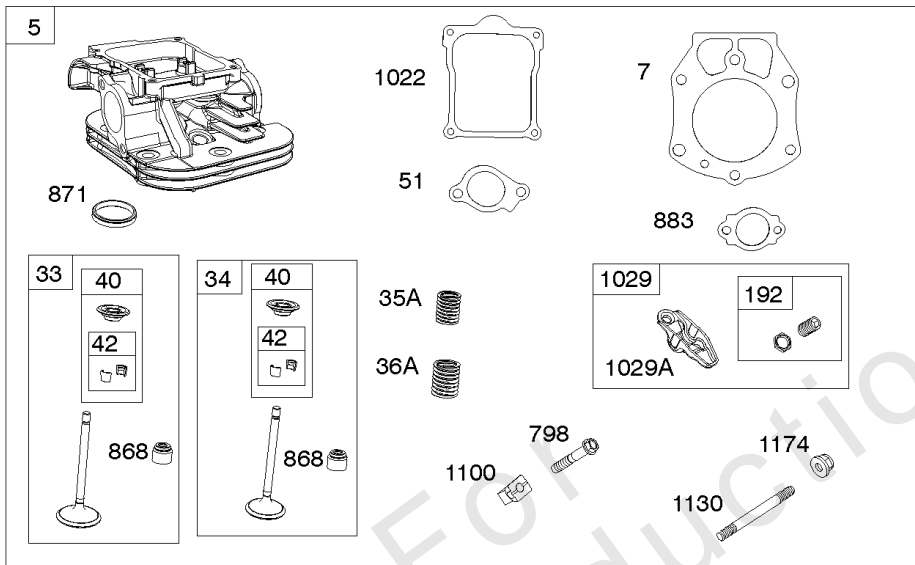

Crankshaft, Piston/Rings/Connecting Rods, Oil Coolers

REF NO	PART NO	QTY	DESCRIPTION
1378	844795		SET, Washer/Nut -(Flywheel)

Not For Reproduction

Cylinder Heads, Rocker Covers

REF NO	PART NO	QTY	DESCRIPTION
5	845588		HEAD, Cylinder -(Cylinder 1)
5A	845590		HEAD, Cylinder -(Cylinder 2)
7	809730		GASKET, Cylinder Head
11	809736		TUBE, Breather
13	809784		SCREW -(Cylinder Head)
21	843464		CAP, Oil Fill
33	843729		VALVE, Exhaust
34	843730		VALVE, Intake
35A	845589		SPRING, Valve -(Intake) (Intake) (Pink)
36A	845589		SPRING, Valve -(Exhaust) (Exhaust) (Pink)
40	844788		RETAINER, Valve
42	807683		KEEPER, Valve
45	809785		TAPPET, Valve
51	841592		GASKET, Intake
192	690083		ADJUSTER, Rocker Arm
337	491055S		PLUG, Spark -(RC12YC) (Silver Terminal)
337	792015		PLUG, Spark -(XC92YC) (EMS) (Gold Terminal)
383	19576S		WRENCH, Spark Plug
580	809894		SEAL, O-Ring -(Oil Fill Cap)
601	844405		CLAMP, Hose -(Breather Tube) -Used After Code Date 07121300
601E	841499		CLAMP, Hose -(Breather Tube) -Used Before Code Date 07121400
635	692076		BOOT, Spark Plug
708	841301		SEAL, O-Ring -(Breather Reed)
788	844528		BRACKET, Fuel Pump
798	691492		SCREW -(Rocker Arm) (M6x30mm)
806	807357		SCREW -(Lifting Bracket)
868	691963		SEAL, Valve
871	692057		BUSHING, Valve Guide
883	809872		GASKET, Exhaust
914	807357		SCREW -(Rocker Cover)
1022	809732		GASKET, Rocker Cover
1023	809789		COVER, Rocker -(Cylinder #2)
1023A	809731		COVER, Rocker -(Cylinder #1)
1026	809783		ROD, Push -(Intake and Exhaust)
1029	690972		ARM, Rocker
1029A	807323		ARM, Rocker
1077	809729		BRACKET, Lifting
1100	791959		PIVOT, Rocker Arm