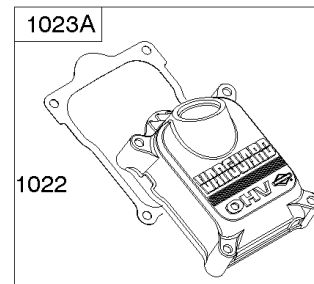

Cylinder Heads, Rocker Covers

REF NO	PART NO	QTY	DESCRIPTION
5	845588		HEAD, Cylinder -(Cylinder 1)
5A	845590		HEAD, Cylinder -(Cylinder 2)
7	809730		GASKET, Cylinder Head
11	809736		TUBE, Breather
13	809784		SCREW -(Cylinder Head)
21	843464		CAP, Oil Fill
33	843729		VALVE, Exhaust
34	843730		VALVE, Intake
35A	845589		SPRING, Valve -(Intake) (Intake) (Pink)
36A	845589		SPRING, Valve -(Exhaust) (Exhaust) (Pink)
40	844788		RETAINER, Valve
42	807683		KEEPER, Valve
45	809785		TAPPET, Valve
51	841592		GASKET, Intake
192	690083		ADJUSTER, Rocker Arm
337	491055S		PLUG, Spark -(RC12YC) (Silver Terminal)
337	792015		PLUG, Spark -(XC92YC) (EMS) (Gold Terminal)
383	19576S		WRENCH, Spark Plug
580	809894		SEAL, O-Ring -(Oil Fill Cap)
601	844405		CLAMP, Hose -(Breather Tube) -Used After Code Date 07121300
601E	841499		CLAMP, Hose -(Breather Tube) -Used Before Code Date 07121400
635	692076		BOOT, Spark Plug
708	841301		SEAL, O-Ring -(Breather Reed)
788	844528		BRACKET, Fuel Pump
798	691492		SCREW -(Rocker Arm) (M6x30mm)
806	807357		SCREW -(Lifting Bracket)
868	691963		SEAL, Valve
871	692057		BUSHING, Valve Guide
883	809872		GASKET, Exhaust
914	807357		SCREW -(Rocker Cover)
1022	809732		GASKET, Rocker Cover
1023	809789		COVER, Rocker -(Cylinder #2)
1023A	809731		COVER, Rocker -(Cylinder #1)
1026	809783		ROD, Push -(Intake and Exhaust)
1029	690972		ARM, Rocker
1029A	807323		ARM, Rocker
1077	809729		BRACKET, Lifting
1100	791959		PIVOT, Rocker Arm