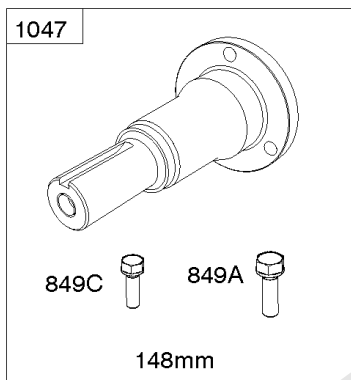

Not For Reproduction

1036

1319

1330

Cylinders

REF NO	PART NO	QTY	DESCRIPTION
1A	846178		CYLINDER ASSEMBLY
3	841596		SEAL, Oil -(Magneto Side)
12	846037		GASKET, Crankcase -Used After Code Date 13072100
12A	844107		GASKET, Crankcase -Used Before Code Date 13072200
12B	843969		GASKET, Crankcase
15	807392		PLUG, Oil Drain
15A	691680		PLUG, Oil Drain
227	809984		LEVER, Governor Control
239	841281		SWITCH, Oil Pressure
278	842122		WASHER -(Governor Control Lever)
404	809436		WASHER -(Governor Crank)
415	794903		PLUG
439	692154		O-RING, Oil Gallery -(Crankcase Cover/Sump or Cylinder Assembly)
439A	846027		O-RING, Oil Gallery -(Crankcase Cover/Sump or Cylinder Assembly) -Used Before Code Date 13072200
490	843433		BEARING, Magneto Side
505	844752		NUT -(Governor Control Lever)
562	843344		BOLT -(Governor Lever)
615	809533		RETAINER, Governor Shaft -(Cylinder)
616	844180		CRANK, Governor
691	809287		SEAL, Governor Shaft
718B	845925		PIN, Locating -(Cylinder) (Spiral)
1036	-----		Label-Emissions -(Available From A Briggs & Stratton Authorized Dealer)
1319	794467		LABEL, Warning
1330	272144		MANUAL, Repair
1398	842191		COVER, Fuel Pump
1399	690932		SCREW -(Fuel Pump Cover)
1400	809894		SEAL, O-Ring -(Fuel Pump Cover)