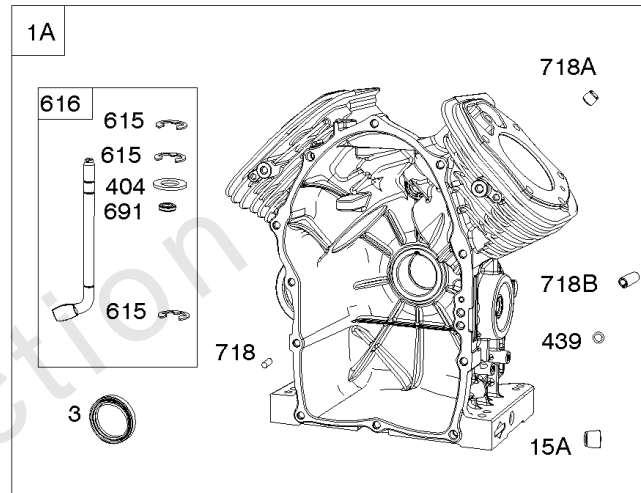

1036

1319

1330

Cylinders

REF NO	PART NO	QTY	DESCRIPTION
1A	846178		CYLINDER ASSEMBLY
3	841596		SEAL, Oil -(Magneto Side)
12	846037		GASKET, Crankcase -Used After Code Date 13072100
12A	844107		GASKET, Crankcase -Used Before Code Date 13072200
12B	843969		GASKET, Crankcase
15	807392		PLUG, Oil Drain
15A	691680		PLUG, Oil Drain
227	809984		LEVER, Governor Control
239	841281		SWITCH, Oil Pressure
278	842122		WASHER -(Governor Control Lever)
404	809436		WASHER -(Governor Crank)
415	794903		PLUG
439	692154		O-RING, Oil Gallery -(Crankcase Cover/Sump or Cylinder Assembly)
439A	846027		O-RING, Oil Gallery -(Crankcase Cover/Sump or Cylinder Assembly) -Used Before Code Date 13072200
490	843433		BEARING, Magneto Side
505	844752		NUT -(Governor Control Lever)
562	843344		BOLT -(Governor Lever)
615	809533		RETAINER, Governor Shaft -(Cylinder)
616	844180		CRANK, Governor
691	809287		SEAL, Governor Shaft
718B	845925		PIN, Locating -(Cylinder) (Spiral)
1036	-----		Label-Emissions -(Available From A Briggs & Stratton Authorized Dealer)
1319	794467		LABEL, Warning
1330	272144		MANUAL, Repair
1398	842191		COVER, Fuel Pump
1399	690932		SCREW -(Fuel Pump Cover)
1400	809894		SEAL, O-Ring -(Fuel Pump Cover)