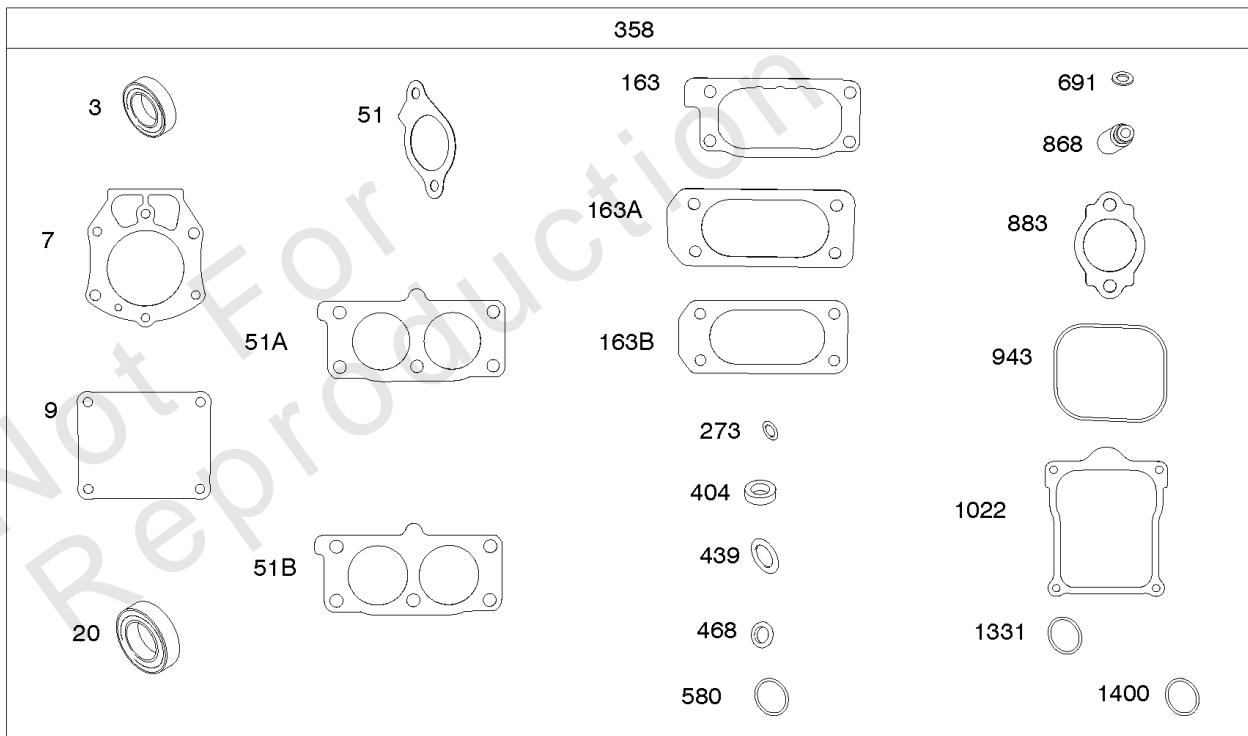

Carburetor Overhaul Kit, Engine/Valve Gasket Sets

REF NO	PART NO	QTY	DESCRIPTION
3	841596		SEAL, Oil -(Magneto Side)
7	809730		GASKET, Cylinder Head
9	842545		GASKET, Breather
20	841596		SEAL, Oil -(PTO Side)
51	841592		GASKET, Intake
51A	809910		GASKET, Intake -(Intake Hole Diameter - 30mm)
51B	841882		GASKET, Intake -(Intake Hole Diameter - 32mm)
51D	843455		GASKET, Intake
94	843295		KIT, Idle Mixture
104	690739		PIN, Float Hinge
105	809759		VALVE, Float Needle
121	843297		KIT, Carburetor Overhaul
122	846245		SPACER, Carburetor
133	809637		FLOAT, Carburetor
137	809645		GASKET, Float Bowl
163	807375		GASKET, Air Cleaner
163A	843117		GASKET, Air Cleaner -Used After Code Date 06062200
163B	841852		GASKET, Air Cleaner -Used Before Code Date 06062300
273	690681		SEAL, O-Ring -(Oil Pump)
276	806476		WASHER, Sealing
358	841122		GASKET SET, Engine
404	809436		WASHER -(Governor Crank)
439	692154		O-RING, Oil Gallery -(Crankcase Cover/Sump or Cylinder Assembly)
468	690690		SEAL, O-Ring -(Oil Pump Screen)
580	809894		SEAL, O-Ring -(Oil Fill Cap)
691	809287		SEAL, Governor Shaft
868	691963		SEAL, Valve
883	809872		GASKET, Exhaust
943	842538		SEAL, O-Ring -(Oil Pump Cover)
1022	809732		GASKET, Rocker Cover
1091	691515		CAP, Limiter
1095	843713		GASKET SET, Valve
1331	809894		SEAL, O-Ring -(Fuel Pump)
1400	809894		SEAL, O-Ring -(Fuel Pump Cover)