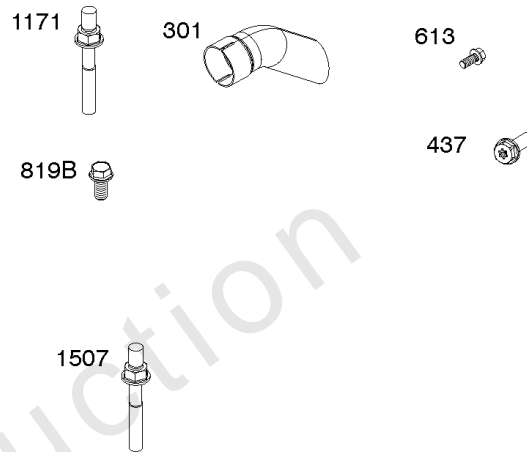

Mufflers

REF NO	PART NO	QTY	DESCRIPTION
22	807362		SCREW -(Crankcase Cover/Sump) (M8x50mm)
300J	846444		MUFFLER -(Stainless Steel Center Outlet)
355	844035		WASHER -(Muffler Bracket) (Flat Washer)
355A	691075		WASHER -(Muffler Bracket) (Lockwasher)
437	846149		SCREW -(Exhaust Manifold) (M8x25mm)
613	692062		SCREW -(Muffler) (M8x18mm)
725	841132		SHIELD, Heat -(Black)
728	692067		SCREW -(Heat Shield) (M6x12mm)
740	690941		NUT -(Muffler Bracket)
819	692062		SCREW -(Muffler Bracket) (M8x18mm)
819A	807362		SCREW -(Muffler Bracket) (M8x50mm)
819B	690932		SCREW -(Muffler Bracket) (M5x10mm)
863	843487		BRACKET, Muffler -(Mud Boat Applications)
883	809872		GASKET, Exhaust
1171	846324		STUD -(Rocker Cover)
1507	846324		STUD -(Muffler Bracket)