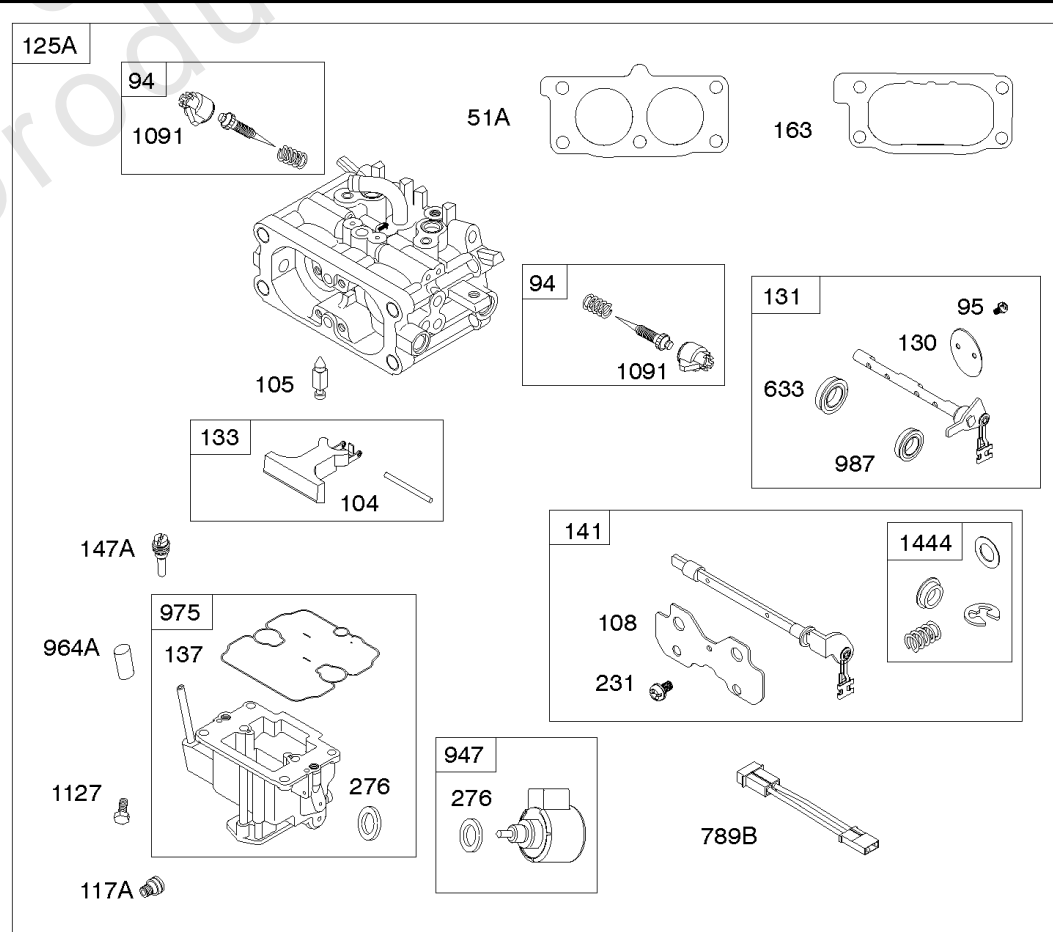

Carburetors (Solenoid)

REF NO	PART NO	QTY	DESCRIPTION
51A	809910		GASKET, Intake -(Intake Hole Diameter - 30mm)
94	843295		KIT, Idle Mixture
95	690718		SCREW -(Throttle Valve)
104	690739		PIN, Float Hinge
105	809759		VALVE, Float Needle
108	844652		VALVE, Choke
109	841914		SHAFT, Choke -Used Before Code Date 10101500
117	844649		JET, Main -(Standard) (Right Jet) (#158)
117	842095		JET, Main -(Standard) (Left Jet) (#152)
117A	843365		JET, Main -(Standard) (Left Jet) (#138)
117A	842098		JET, Main -(Standard) (Right Jet) (#144)
118	842739		JET, Main -(High Altitude) (Right Jet) (#154)
118	842738		JET, Main -(High Altitude) (Left Jet) (#148)
118A	843587		JET, Main -(High Altitude) (Right Jet) (#140)
118A	843376		JET, Main -(High Altitude) (Left Jet) (#134)
130	841913		VALVE, Throttle
131	845038		KIT, Throttle Shaft
133	809637		FLOAT, Carburetor
137	809645		GASKET, Float Bowl
141	845036		KIT, Choke Shaft
147	842069		NOZZLE, Carburetor -(Stamp Mark #50)
147A	842740		JET, Pilot -(Stamp Mark #52)
163	807375		GASKET, Air Cleaner
163A	843117		GASKET, Air Cleaner -Used After Code Date 06062200
163B	841852		GASKET, Air Cleaner -Used Before Code Date 06062300
231	690718		SCREW -(Choke Valve)
276	806476		WASHER, Sealing
365	807437		SCREW -(Carburetor/Throttle Body) (M6x85mm)
365A	841853		SCREW -(Carburetor/Throttle Body) (M6x103mm)
633	809641		SEAL, Choke/Throttle Shaft -(Throttle Shaft)
633A	809638		SEAL, Choke/Throttle Shaft -(Choke Shaft #1) (Neutral) -Used Before Code Date 10081700
633B	809644		SEAL, Choke/Throttle Shaft -(Choke Shaft #2) -Used Before Code Date 10081700
947	842109		SOLENOID, Fuel
964A	809640		CAP, Carburetor
975	842106		BOWL, Float