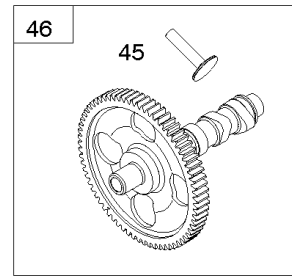

Carburetors (Solenoid)

REF NO	PART NO	QTY	DESCRIPTION
987	809639		SEAL, Choke/Throttle Shaft
1091	691515		CAP, Limiter
1127	809715		SCREW -(Float Bowl to Carburetor Body)
1444	845039		KIT, Choke Shaft Seal

Not For Reproduction

Control Brackets, Springs, Links

REF NO	PART NO	QTY	DESCRIPTION
62	841233		SCREW -(Speed Adjuster Lever)
156	841522		LEVER, Control
188	692062		SCREW -(Control Bracket)
202	841322		LINK, Mechanical Governor
209	845863		SPRING, Governor -(Silver Fog)
211	809875		SPRING, Governed Idle -(White)
211A	690707		SPRING, Governed Idle -(Control Bracket) (White)
216	845297		LINK, Choke
216A	841671		LINK, Choke -(Control Bracket)
222	841528		BRACKET, Control
222A	841492		BRACKET, Control
232	690545		SPRING/LINK, Governor
265	691024		CLAMP, Casing -(Control Bracket)
265A	841673		CLAMP, Casing -(Control Bracket)
266	841521		CONTROL, Throttle
267	841552		SCREW -(Casing Clamp) (M5x20mm)
271	692541		LEVER, Control -(Throttle)
282	841552		SCREW -(Control Lever)
504	846156		WASHER -(Speed Adjuster Lever)
541	841525		WASHER -(Speed Adjuster Lever) (Flat Washer)
541A	841526		WASHER -(Speed Adjuster Lever) (Wave Washer)
561	690713		NUT -(Control Lever)
717A	842730		BRACKET, Air Cleaner
843	809672		SLEEVE, Lever -(Control Bracket)
843A	842745		SLEEVE, Lever -(Speed Adjuster Lever)
1454	845807		SLIDER, Governor