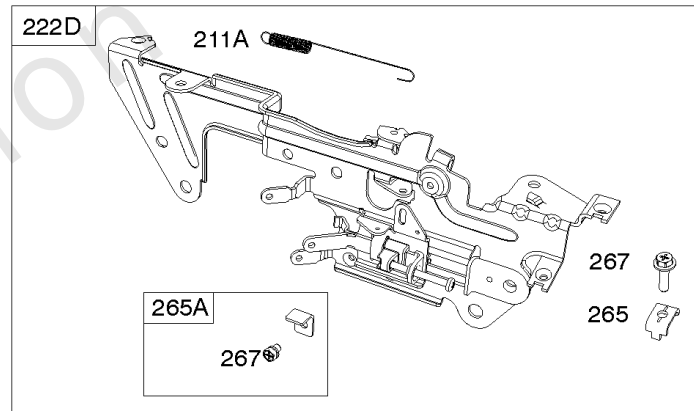

Control Brackets, Springs, Links

REF NO	PART NO	QTY	DESCRIPTION
62	841233		SCREW -(Speed Adjuster Lever)
156	841522		LEVER, Control
188	692062		SCREW -(Control Bracket)
202	841322		LINK, Mechanical Governor
209	845863		SPRING, Governor -(Silver Fog)
211	809875		SPRING, Governed Idle -(White)
211A	690707		SPRING, Governed Idle -(Control Bracket) (White)
216	845297		LINK, Choke
216A	841671		LINK, Choke -(Control Bracket)
222	841528		BRACKET, Control
222A	841492		BRACKET, Control
232	690545		SPRING/LINK, Governor
265	691024		CLAMP, Casing -(Control Bracket)
265A	841673		CLAMP, Casing -(Control Bracket)
266	841521		CONTROL, Throttle
267	841552		SCREW -(Casing Clamp) (M5x20mm)
271	692541		LEVER, Control -(Throttle)
282	841552		SCREW -(Control Lever)
504	846156		WASHER -(Speed Adjuster Lever)
541	841525		WASHER -(Speed Adjuster Lever) (Flat Washer)
541A	841526		WASHER -(Speed Adjuster Lever) (Wave Washer)
561	690713		NUT -(Control Lever)
717A	842730		BRACKET, Air Cleaner
843	809672		SLEEVE, Lever -(Control Bracket)
843A	842745		SLEEVE, Lever -(Speed Adjuster Lever)
1454	845807		SLIDER, Governor