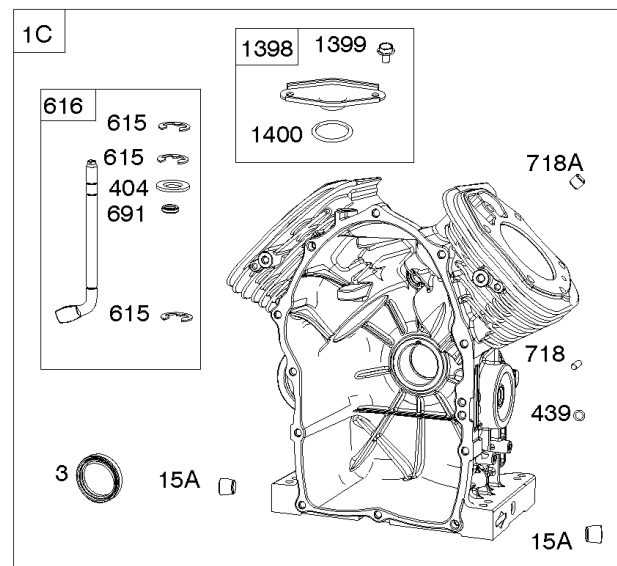

1036

1319

1330

Cylinders

REF NO	PART NO	QTY	DESCRIPTION
1A	846178		CYLINDER ASSEMBLY
3	841596		SEAL, Oil -(Magneto Side)
12	846037		GASKET, Crankcase -Used After Code Date 13072100
12A	844107		GASKET, Crankcase -Used Before Code Date 13072200
12B	843969		GASKET, Crankcase
15	807392		PLUG, Oil Drain
15A	691680		PLUG, Oil Drain
227	809984		LEVER, Governor Control
239	841281		SWITCH, Oil Pressure
278	842122		WASHER -(Governor Control Lever)
404	809436		WASHER -(Governor Crank)
415	794903		PLUG
439	692154		O-RING, Oil Gallery -(Crankcase Cover/Sump or Cylinder Assembly)
439A	846027		O-RING, Oil Gallery -(Crankcase Cover/Sump or Cylinder Assembly) -Used Before Code Date 13072200
490	843433		BEARING, Magneto Side
505	844752		NUT -(Governor Control Lever)
562	843344		BOLT -(Governor Lever)
615	809533		RETAINER, Governor Shaft -(Cylinder)
616	844180		CRANK, Governor
691	809287		SEAL, Governor Shaft
718B	845925		PIN, Locating -(Cylinder) (Spiral)
1036	-----		Label-Emissions -(Available From A Briggs & Stratton Authorized Dealer)
1319	794467		LABEL, Warning
1330	272144		MANUAL, Repair
1398	842191		COVER, Fuel Pump
1399	690932		SCREW -(Fuel Pump Cover)
1400	809894		SEAL, O-Ring -(Fuel Pump Cover)