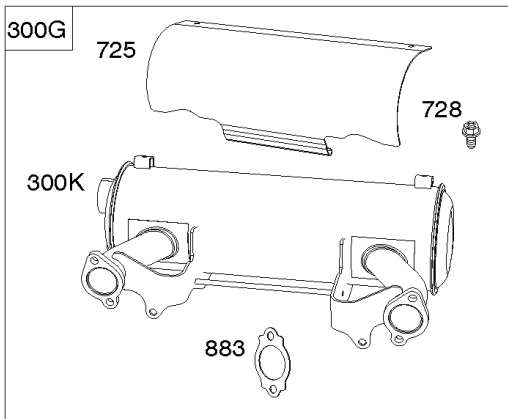

Mufflers

REF NO	PART NO	QTY	DESCRIPTION
22	807362		SCREW -(Crankcase Cover/Sump) (M8x50mm)
300J	846444		MUFFLER -(Stainless Steel Center Outlet)
355	844035		WASHER -(Muffler Bracket) (Flat Washer)
355A	691075		WASHER -(Muffler Bracket) (Lockwasher)
437	846149		SCREW -(Exhaust Manifold) (M8x25mm)
613	692062		SCREW -(Muffler) (M8x18mm)
725	841132		SHIELD, Heat -(Black)
728	692067		SCREW -(Heat Shield) (M6x12mm)
740	690941		NUT -(Muffler Bracket)
819	692062		SCREW -(Muffler Bracket) (M8x18mm)
819A	807362		SCREW -(Muffler Bracket) (M8x50mm)
819B	690932		SCREW -(Muffler Bracket) (M5x10mm)
863	843487		BRACKET, Muffler -(Mud Boat Applications)
883	809872		GASKET, Exhaust
1171	846324		STUD -(Rocker Cover)
1507	846324		STUD -(Muffler Bracket)