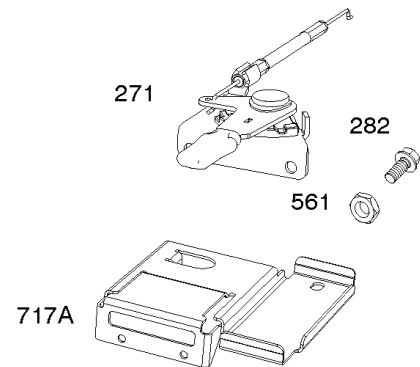

Control Brackets, Springs, Links

REF NO	PART NO	QTY	DESCRIPTION
62	841233		SCREW -(Speed Adjuster Lever)
156	841522		LEVER, Control
188	692062		SCREW -(Control Bracket)
202	841322		LINK, Mechanical Governor
209	845863		SPRING, Governor -(Silver Fog)
211	809875		SPRING, Governed Idle -(White)
211A	690707		SPRING, Governed Idle -(Control Bracket) (White)
216	845297		LINK, Choke
216A	841671		LINK, Choke -(Control Bracket)
222	841528		BRACKET, Control
222A	841492		BRACKET, Control
232	690545		SPRING/LINK, Governor
265	691024		CLAMP, Casing -(Control Bracket)
265A	841673		CLAMP, Casing -(Control Bracket)
266	841521		CONTROL, Throttle
267	841552		SCREW -(Casing Clamp) (M5x20mm)
271	692541		LEVER, Control -(Throttle)
282	841552		SCREW -(Control Lever)
504	846156		WASHER -(Speed Adjuster Lever)
541	841525		WASHER -(Speed Adjuster Lever) (Flat Washer)
541A	841526		WASHER -(Speed Adjuster Lever) (Wave Washer)
561	690713		NUT -(Control Lever)
717A	842730		BRACKET, Air Cleaner
843	809672		SLEEVE, Lever -(Control Bracket)
843A	842745		SLEEVE, Lever -(Speed Adjuster Lever)
1454	845807		SLIDER, Governor