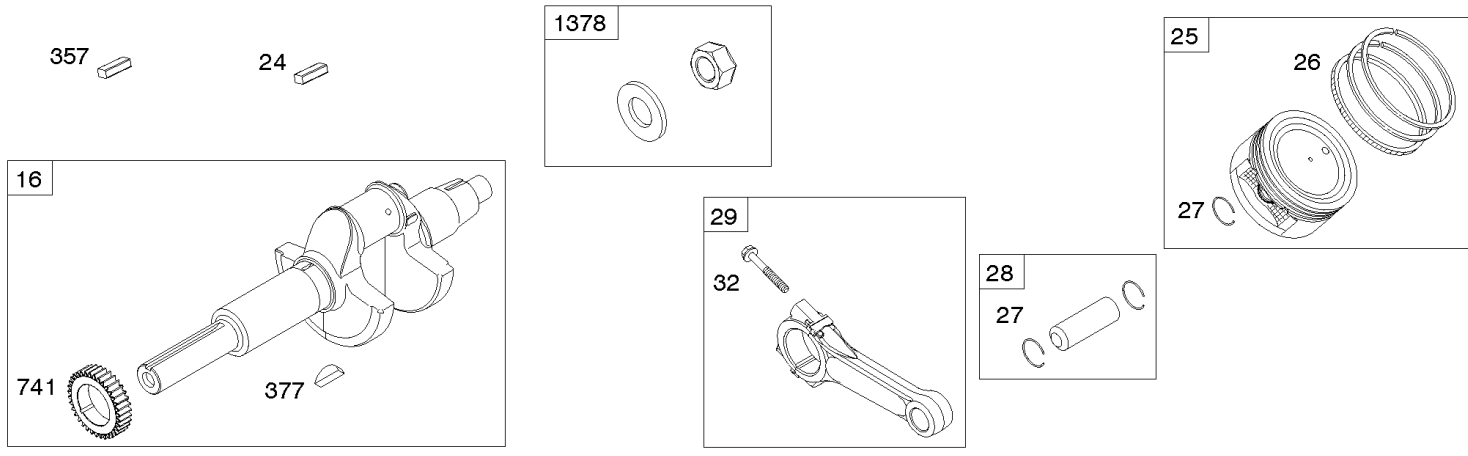

Crankshaft, Piston/Rings/Connecting Rods, Oil Coolers

REF NO	PART NO	QTY	DESCRIPTION
16	841839		CRANKSHAFT
24	222698S		KEY, Flywheel -(Aluminum) -Used Before Code Date 07122800
24	796335		KEY, Flywheel -(Steel) -Used After Code Date 07122700
25	841837		PISTON ASSEMBLY -(Standard)
25	842939		PISTON ASSEMBLY -(.020 Oversize)
26	809972		SET, Ring -(Standard)
26	841932		SET, Ring -(.020 Oversize)
27	807351		LOCK, Piston Pin
28	807361		PIN, Piston
29	841838		ROD, Connecting
32	807363		SCREW -(Connecting Rod)
377	691639		KEY, Timing
400	846249		COOLER, Oil -Used After Code Date 14022800
400A	846489		COOLER, Oil -Used Before Code Date 14030100
417	841233		SCREW -(Oil Cooler) (M6x10mm)
417A	843345		SCREW -(Oil Cooler) (M6x8mm) -Used Before Code Date 13072700
417B	846250		SCREW -(Oil Cooler) (M6x16mm) -Used After Code Date 14022800
448	845593		BRACKET, Oil Cooler -(Oil Cooler) -Used Before Code Date 14030100
601A	841597		CLAMP, Hose -(Oil Cooler Hose)
601D	845209		CLAMP, Hose -(Oil Cooler Hose)
741	809432		GEAR, Timing
829	846155		HOSE, Oil Cooler
829A	846247		HOSE, Oil Cooler -Used After Code Date 14022800
829B	846248		HOSE, Oil Cooler -Used After Code Date 14022800
887	845594		STUD -(Support Bracket)
1013	841602		NIPPLE, Oil Filter
1027	842921		FILTER, Oil
1155	806647		WASHER -(Oil Cooler) -Used Before Code Date 13072700
1184	690939		NUT -(Support Bracket)
1366	841510		DIVERTER, Oil Cooler
1373	841233		SCREW -(Oil Cooler Bracket) (M6x10mm)
1374	841506		SEAL, O-Ring -(Oil Cooler Diverter)