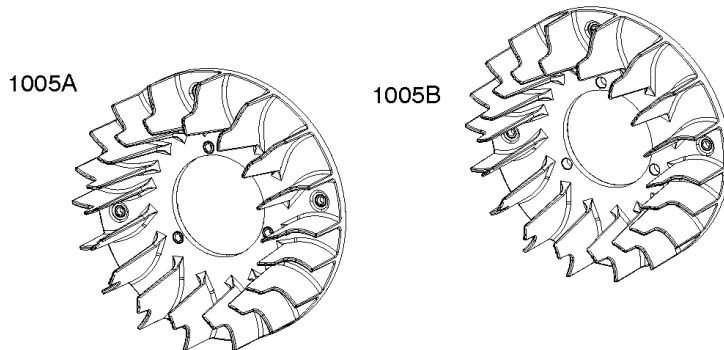

Not For Reproduction

1036

1319

1330

Cylinders

REF NO	PART NO	QTY	DESCRIPTION
1A	846178		CYLINDER ASSEMBLY
3	841596		SEAL, Oil -(Magneto Side)
12	846037		GASKET, Crankcase -Used After Code Date 13072100
12A	844107		GASKET, Crankcase -Used Before Code Date 13072200
12B	843969		GASKET, Crankcase
15	807392		PLUG, Oil Drain
15A	691680		PLUG, Oil Drain
227	809984		LEVER, Governor Control
239	841281		SWITCH, Oil Pressure
278	842122		WASHER -(Governor Control Lever)
404	809436		WASHER -(Governor Crank)
415	794903		PLUG
439	692154		O-RING, Oil Gallery -(Crankcase Cover/Sump or Cylinder Assembly)
439A	846027		O-RING, Oil Gallery -(Crankcase Cover/Sump or Cylinder Assembly) -Used Before Code Date 13072200
490	843433		BEARING, Magneto Side
505	844752		NUT -(Governor Control Lever)
562	843344		BOLT -(Governor Lever)
615	809533		RETAINER, Governor Shaft -(Cylinder)
616	844180		CRANK, Governor
691	809287		SEAL, Governor Shaft
718B	845925		PIN, Locating -(Cylinder) (Spiral)
1036	-----		Label-Emissions -(Available From A Briggs & Stratton Authorized Dealer)
1319	794467		LABEL, Warning
1330	272144		MANUAL, Repair
1398	842191		COVER, Fuel Pump
1399	690932		SCREW -(Fuel Pump Cover)
1400	809894		SEAL, O-Ring -(Fuel Pump Cover)