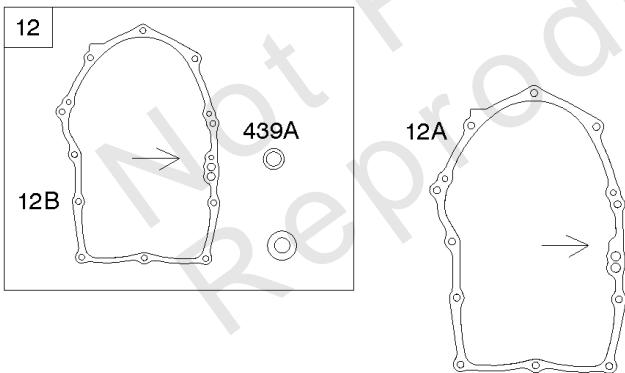

1036

1319

1330

Cylinders

REF NO	PART NO	QTY	DESCRIPTION
1A	846178		CYLINDER ASSEMBLY
3	841596		SEAL, Oil -(Magneto Side)
12	846037		GASKET, Crankcase -Used After Code Date 13072100
12A	844107		GASKET, Crankcase -Used Before Code Date 13072200
12B	843969		GASKET, Crankcase
15	807392		PLUG, Oil Drain
15A	691680		PLUG, Oil Drain
227	809984		LEVER, Governor Control
239	841281		SWITCH, Oil Pressure
278	842122		WASHER -(Governor Control Lever)
404	809436		WASHER -(Governor Crank)
415	794903		PLUG
439	692154		O-RING, Oil Gallery -(Crankcase Cover/Sump or Cylinder Assembly)
439A	846027		O-RING, Oil Gallery -(Crankcase Cover/Sump or Cylinder Assembly) -Used Before Code Date 13072200
490	843433		BEARING, Magneto Side
505	844752		NUT -(Governor Control Lever)
562	843344		BOLT -(Governor Lever)
615	809533		RETAINER, Governor Shaft -(Cylinder)
616	844180		CRANK, Governor
691	809287		SEAL, Governor Shaft
718B	845925		PIN, Locating -(Cylinder) (Spiral)
1036	-----		Label-Emissions -(Available From A Briggs & Stratton Authorized Dealer)
1319	794467		LABEL, Warning
1330	272144		MANUAL, Repair
1398	842191		COVER, Fuel Pump
1399	690932		SCREW -(Fuel Pump Cover)
1400	809894		SEAL, O-Ring -(Fuel Pump Cover)