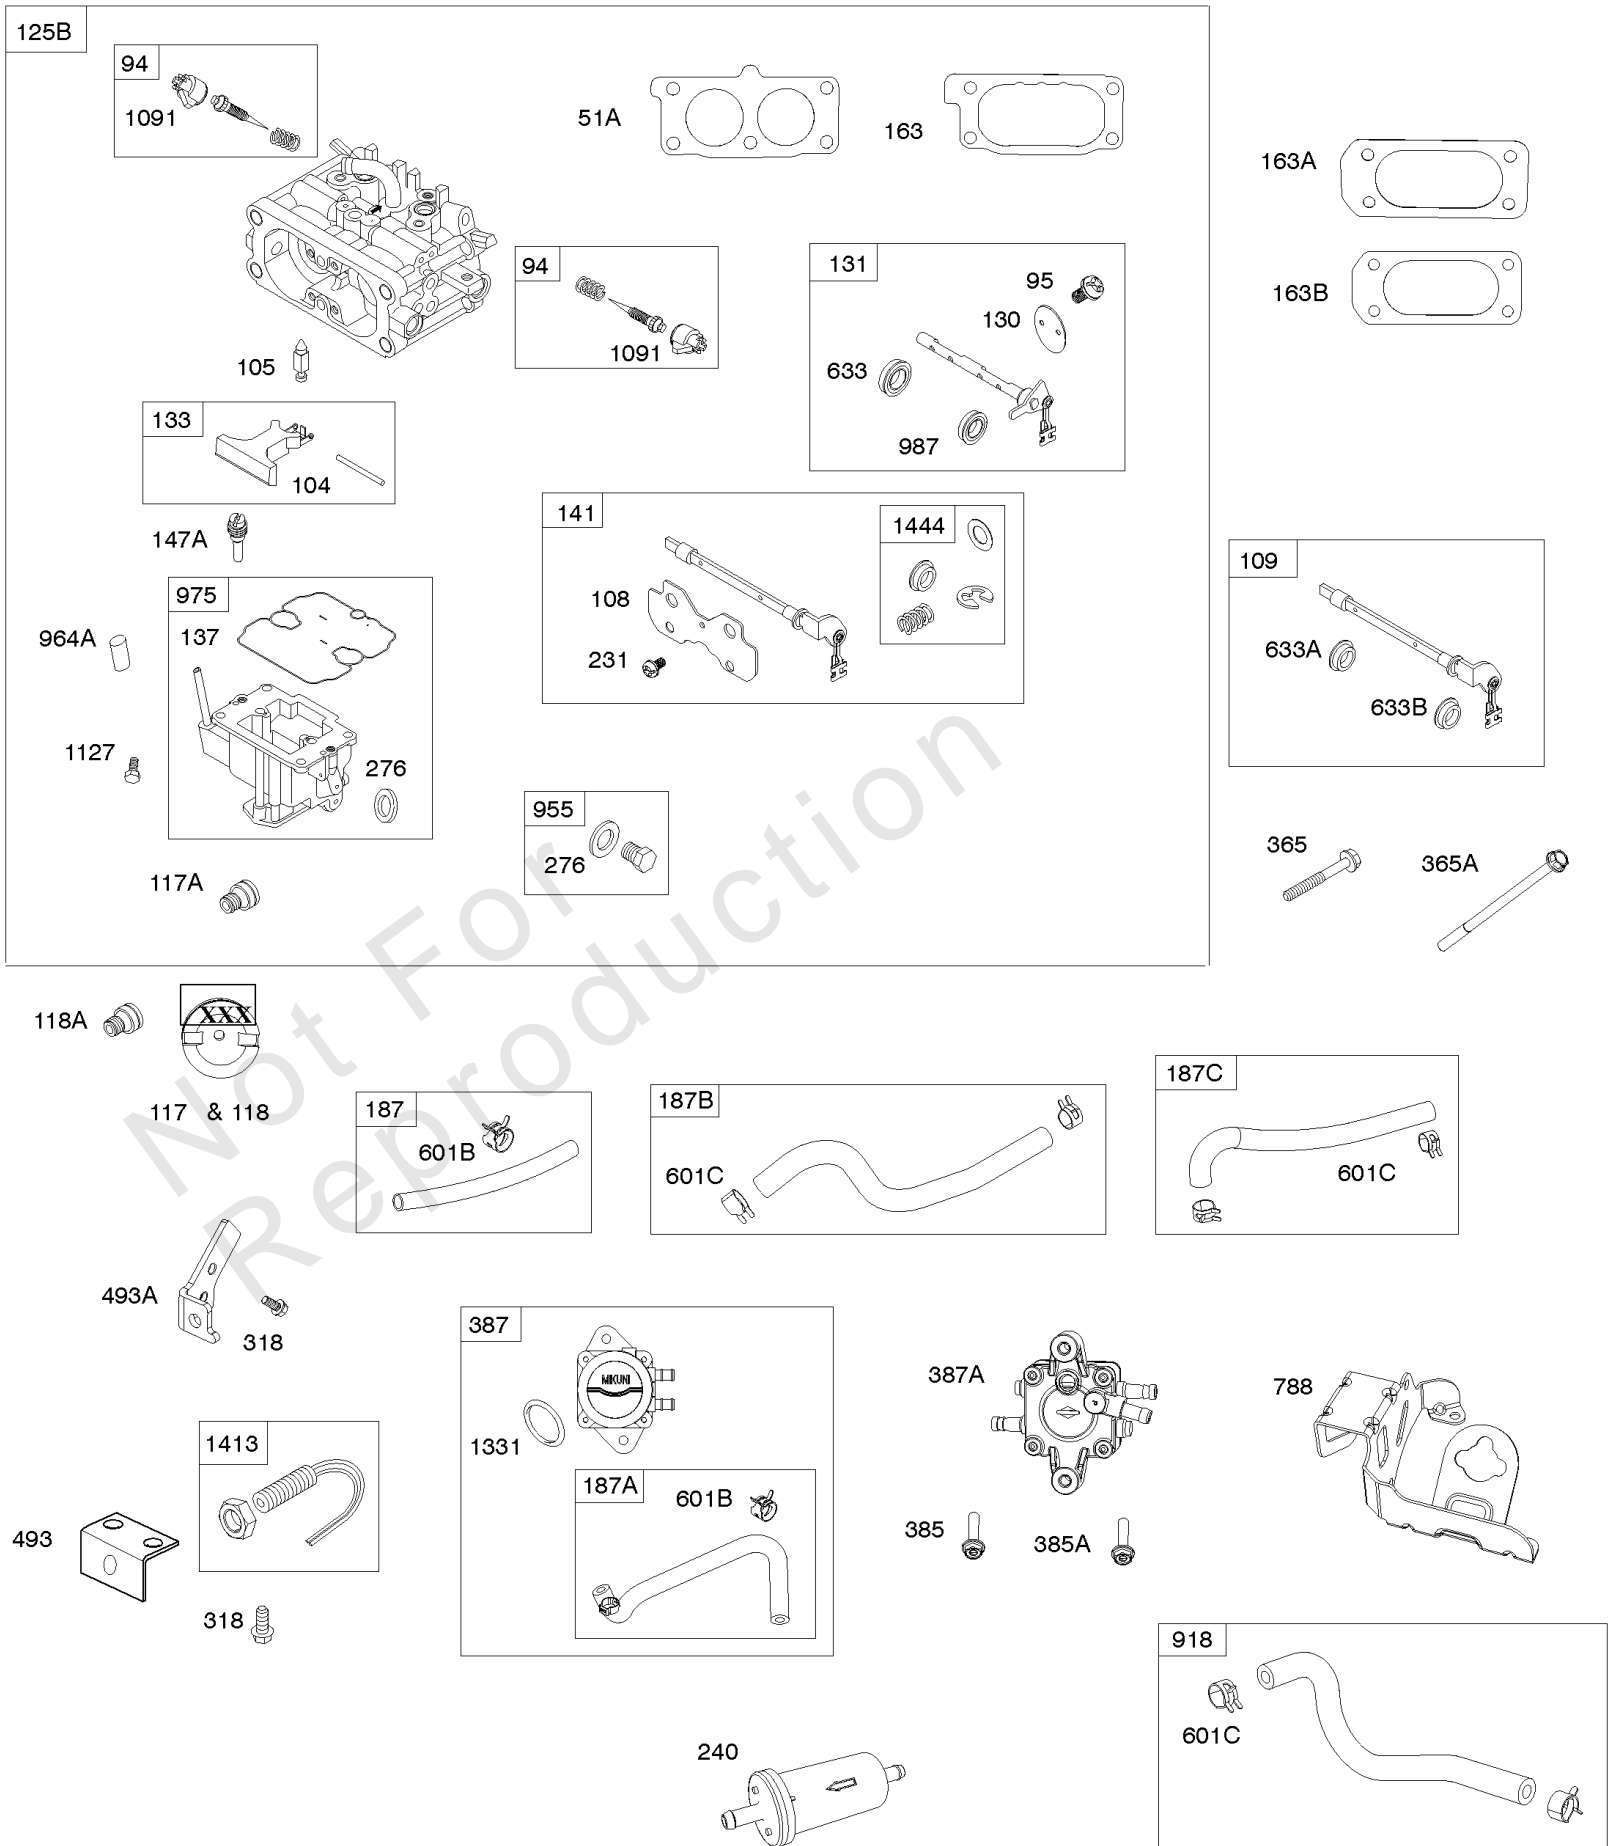

Carburetor (Non Solenoid), Fuel Supply

Mfg. No: 613477-0039-J1

Carburetor (Non Solenoid), Fuel Supply

REF NO	PART NO	QTY	DESCRIPTION
51A	809910		GASKET, Intake -(Intake Hole Diameter - 30mm)
94	843295		KIT, Idle Mixture
95	690718		SCREW -(Throttle Valve)
104	690739		PIN, Float Hinge
105	809759		VALVE, Float Needle
108	844652		VALVE, Choke
109	841914		SHAFT, Choke -Used Before Code Date 10101500
117	842095		JET, Main -(Standard) (Left Jet) (#152)
117	844649		JET, Main -(Standard) (Right Jet) (#158)
117A	843365		JET, Main -(Standard) (Left Jet) (#138)
117A	842098		JET, Main -(Standard) (Right Jet) (#144)
118	842739		JET, Main -(High Altitude) (Right Jet) (#154)
118	842738		JET, Main -(High Altitude) (Left Jet) (#148)
118A	843587		JET, Main -(High Altitude) (Right Jet) (#140)
118A	843376		JET, Main -(High Altitude) (Left Jet) (#134)
125B	845718		CARBURETOR -(Non-Fuel Solenoid)
130	841913		VALVE, Throttle
131	845038		KIT, Throttle Shaft
133	809637		FLOAT, Carburetor
137	809645		GASKET, Float Bowl
141	845036		KIT, Choke Shaft
147A	842740		JET, Pilot -(Stamp Mark #52)
163	807375		GASKET, Air Cleaner
163A	843117		GASKET, Air Cleaner -Used After Code Date 06062200
163B	841852		GASKET, Air Cleaner -Used Before Code Date 06062300
187	845503		LINE, Fuel -(60 Inches)(Cut to Required Length)
187	791745		LINE, Fuel -(23 Inches)(Cut To Required Length)
187	791766		LINE, Fuel -(15 Inches Long)(Cut to Required Length)
187	841589		LINE, Fuel -(35 Inches)(Cut To Required Length)
187A	844082		LINE, Fuel -(Fuel Pump to Carburetor) (Check Valve)
187C	791744		LINE, Fuel -(Formed Hose) (Cut to Required Length)
187B	844524		LINE, Fuel -(Formed Hose)
231	690718		SCREW -(Choke Valve)
240	845125		FILTER, Fuel
276	806476		WASHER, Sealing