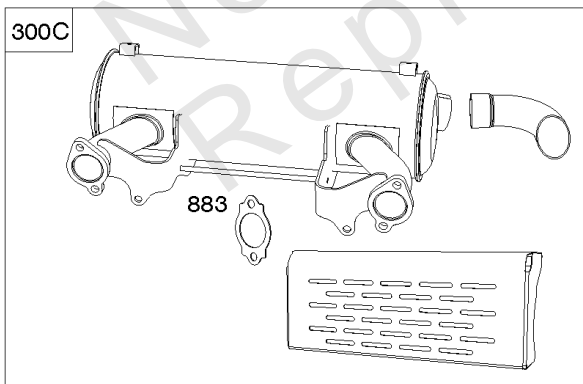

Mufflers

REF NO	PART NO	QTY	DESCRIPTION
22	807362		SCREW -(Crankcase Cover/Sump) (M8x50mm)
300J	846444		MUFFLER -(Stainless Steel Center Outlet)
355	844035		WASHER -(Muffler Bracket) (Flat Washer)
355A	691075		WASHER -(Muffler Bracket) (Lockwasher)
437	846149		SCREW -(Exhaust Manifold) (M8x25mm)
613	692062		SCREW -(Muffler) (M8x18mm)
725	841132		SHIELD, Heat -(Black)
728	692067		SCREW -(Heat Shield) (M6x12mm)
740	690941		NUT -(Muffler Bracket)
819	692062		SCREW -(Muffler Bracket) (M8x18mm)
819A	807362		SCREW -(Muffler Bracket) (M8x50mm)
819B	690932		SCREW -(Muffler Bracket) (M5x10mm)
863	843487		BRACKET, Muffler -(Mud Boat Applications)
883	809872		GASKET, Exhaust
1171	846324		STUD -(Rocker Cover)
1507	846324		STUD -(Muffler Bracket)