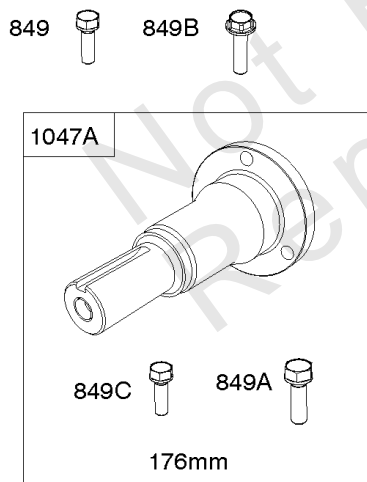

Not For Reproduction

1036

1319

1330

Cylinders

REF NO	PART NO	QTY	DESCRIPTION
1A	846178		CYLINDER ASSEMBLY
3	841596		SEAL, Oil -(Magneto Side)
12	846037		GASKET, Crankcase -Used After Code Date 13072100
12A	844107		GASKET, Crankcase -Used Before Code Date 13072200
12B	843969		GASKET, Crankcase
15	807392		PLUG, Oil Drain
15A	691680		PLUG, Oil Drain
227	809984		LEVER, Governor Control
239	841281		SWITCH, Oil Pressure
278	842122		WASHER -(Governor Control Lever)
404	809436		WASHER -(Governor Crank)
415	794903		PLUG
439	692154		O-RING, Oil Gallery -(Crankcase Cover/Sump or Cylinder Assembly)
439A	846027		O-RING, Oil Gallery -(Crankcase Cover/Sump or Cylinder Assembly) -Used Before Code Date 13072200
490	843433		BEARING, Magneto Side
505	844752		NUT -(Governor Control Lever)
562	843344		BOLT -(Governor Lever)
615	809533		RETAINER, Governor Shaft -(Cylinder)
616	844180		CRANK, Governor
691	809287		SEAL, Governor Shaft
718B	845925		PIN, Locating -(Cylinder) (Spiral)
1036	-----		Label-Emissions -(Available From A Briggs & Stratton Authorized Dealer)
1319	794467		LABEL, Warning
1330	272144		MANUAL, Repair
1398	842191		COVER, Fuel Pump
1399	690932		SCREW -(Fuel Pump Cover)
1400	809894		SEAL, O-Ring -(Fuel Pump Cover)