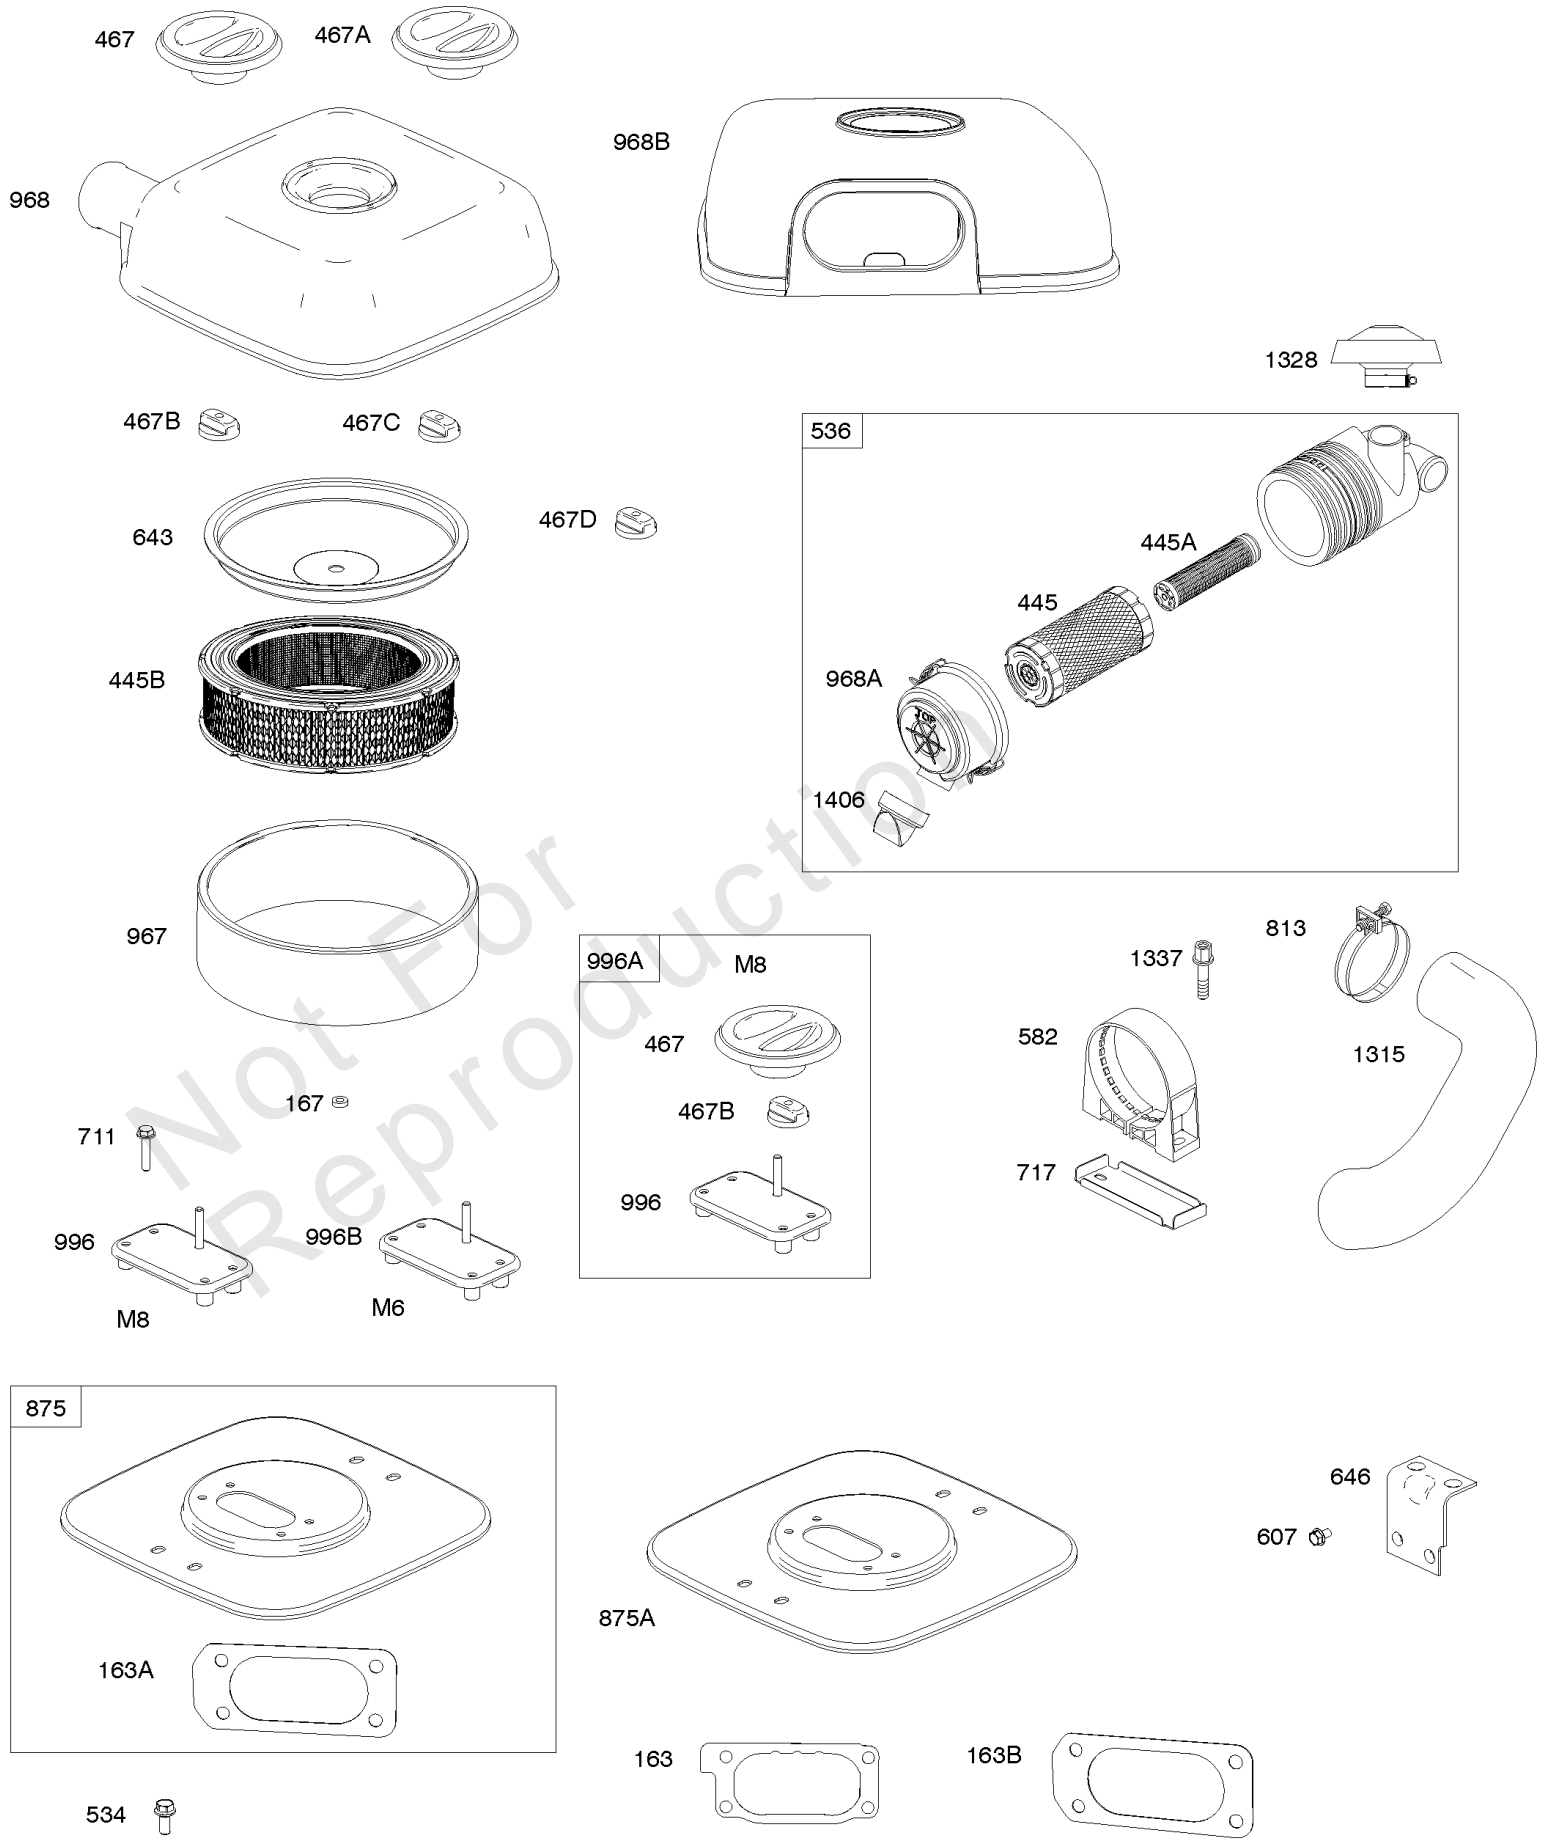

Model Components	Page
Air Cleaners.....	4
Air Guides, Rotating Screens, Blower Housings.....	6
Alternators, Regulators, Electric Starter, Armatures.....	10
Carburetor (Non Solenoid), Fuel Supply.....	12
Carburetor Overhaul Kit, Engine/Valve Gasket Sets.....	16
Carburetors (Solenoid).....	18
Control Brackets, Springs, Links.....	22
Crankcase Covers, Camshaft.....	24
Crankshaft, Piston/Rings/Connecting Rods, Oil Coolers.....	26
Cylinder Heads, Rocker Covers.....	30
Cylinders.....	34
Flywheels, Stub Shafts.....	36
Intake Elbows, Intake Manifold, Purge Lines.....	38
Mufflers.....	40
Replacement Engine - US & Canada.....	42
Wiring Harness', Wire Clamps.....	43

Not For
Reproduction