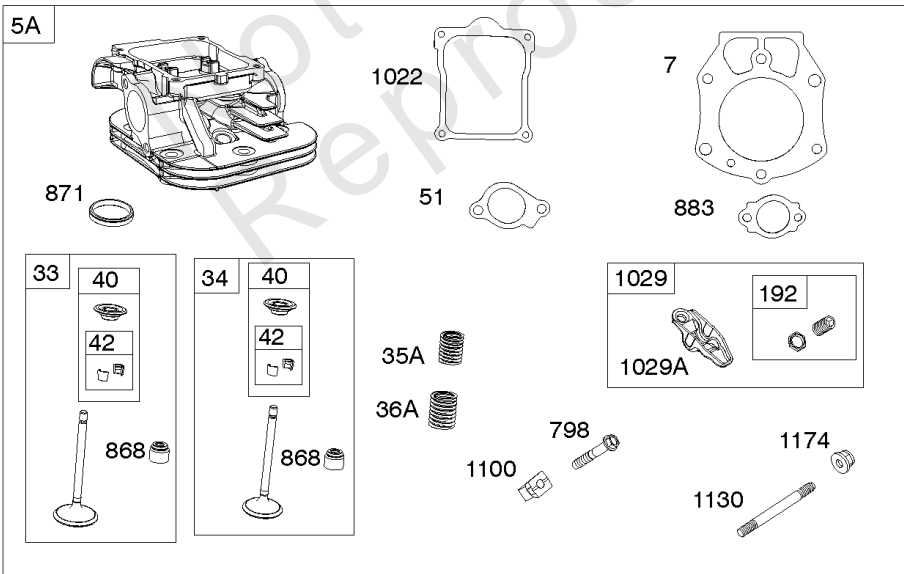

Crankshaft, Piston/Rings/Connecting Rods, Oil Coolers

REF NO	PART NO	QTY	DESCRIPTION
1378	844795		SET, Washer/Nut -(Flywheel)

Not For Reproduction

Cylinder Heads, Rocker Covers

REF NO	PART NO	QTY	DESCRIPTION
5	845588		HEAD, Cylinder -(Cylinder 1)
5A	845590		HEAD, Cylinder -(Cylinder 2)
7	809730		GASKET, Cylinder Head
11	809736		TUBE, Breather
13	809784		SCREW -(Cylinder Head)
21	843464		CAP, Oil Fill
33	843729		VALVE, Exhaust
34	843730		VALVE, Intake
35A	845589		SPRING, Valve -(Intake) (Intake) (Pink)
36A	845589		SPRING, Valve -(Exhaust) (Exhaust) (Pink)
40	844788		RETAINER, Valve
42	807683		KEEPER, Valve
45	809785		TAPPET, Valve
51	841592		GASKET, Intake
192	690083		ADJUSTER, Rocker Arm
337	491055S		PLUG, Spark -(RC12YC) (Silver Terminal)
337	792015		PLUG, Spark -(XC92YC) (EMS) (Gold Terminal)
383	19576S		WRENCH, Spark Plug
580	809894		SEAL, O-Ring -(Oil Fill Cap)
601	844405		CLAMP, Hose -(Breather Tube) -Used After Code Date 07121300
601E	841499		CLAMP, Hose -(Breather Tube) -Used Before Code Date 07121400
635	692076		BOOT, Spark Plug
708	841301		SEAL, O-Ring -(Breather Reed)
788	844528		BRACKET, Fuel Pump
798	691492		SCREW -(Rocker Arm) (M6x30mm)
806	807357		SCREW -(Lifting Bracket)
868	691963		SEAL, Valve
871	692057		BUSHING, Valve Guide
883	809872		GASKET, Exhaust
914	807357		SCREW -(Rocker Cover)
1022	809732		GASKET, Rocker Cover
1023	809789		COVER, Rocker -(Cylinder #2)
1023A	809731		COVER, Rocker -(Cylinder #1)
1026	809783		ROD, Push -(Intake and Exhaust)
1029	690972		ARM, Rocker
1029A	807323		ARM, Rocker
1077	809729		BRACKET, Lifting
1100	791959		PIVOT, Rocker Arm