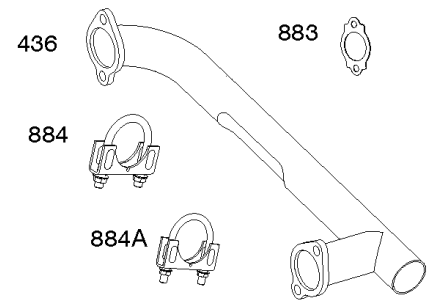

Mufflers

REF NO	PART NO	QTY	DESCRIPTION
22	807362		SCREW -(Crankcase Cover/Sump) (M8x50mm)
300J	846444		MUFFLER -(Stainless Steel Center Outlet)
355	844035		WASHER -(Muffler Bracket) (Flat Washer)
355A	691075		WASHER -(Muffler Bracket) (Lockwasher)
437	846149		SCREW -(Exhaust Manifold) (M8x25mm)
613	692062		SCREW -(Muffler) (M8x18mm)
725	841132		SHIELD, Heat -(Black)
728	692067		SCREW -(Heat Shield) (M6x12mm)
740	690941		NUT -(Muffler Bracket)
819	692062		SCREW -(Muffler Bracket) (M8x18mm)
819A	807362		SCREW -(Muffler Bracket) (M8x50mm)
819B	690932		SCREW -(Muffler Bracket) (M5x10mm)
863	843487		BRACKET, Muffler -(Mud Boat Applications)
883	809872		GASKET, Exhaust
1171	846324		STUD -(Rocker Cover)
1507	846324		STUD -(Muffler Bracket)