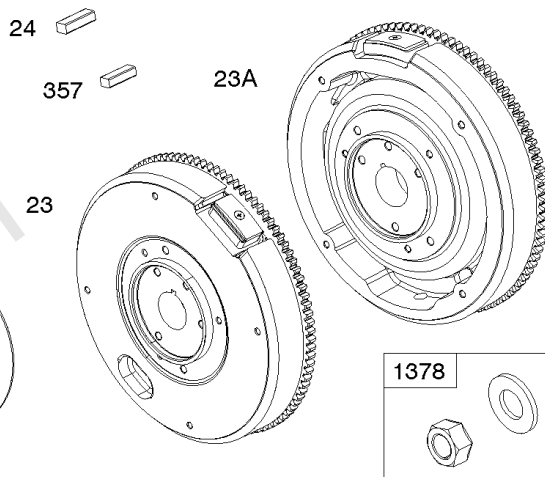

Not For Reproduction

1036

1319

1330

Cylinders

REF NO	PART NO	QTY	DESCRIPTION
1A	846178		CYLINDER ASSEMBLY
3	841596		SEAL, Oil -(Magneto Side)
12	846037		GASKET, Crankcase -Used After Code Date 13072100
12A	844107		GASKET, Crankcase -Used Before Code Date 13072200
12B	843969		GASKET, Crankcase
15	807392		PLUG, Oil Drain
15A	691680		PLUG, Oil Drain
227	809984		LEVER, Governor Control
239	841281		SWITCH, Oil Pressure
278	842122		WASHER -(Governor Control Lever)
404	809436		WASHER -(Governor Crank)
415	794903		PLUG
439	692154		O-RING, Oil Gallery -(Crankcase Cover/Sump or Cylinder Assembly)
439A	846027		O-RING, Oil Gallery -(Crankcase Cover/Sump or Cylinder Assembly) -Used Before Code Date 13072200
490	843433		BEARING, Magneto Side
505	844752		NUT -(Governor Control Lever)
562	843344		BOLT -(Governor Lever)
615	809533		RETAINER, Governor Shaft -(Cylinder)
616	844180		CRANK, Governor
691	809287		SEAL, Governor Shaft
718B	845925		PIN, Locating -(Cylinder) (Spiral)
1036	-----		Label-Emissions -(Available From A Briggs & Stratton Authorized Dealer)
1319	794467		LABEL, Warning
1330	272144		MANUAL, Repair
1398	842191		COVER, Fuel Pump
1399	690932		SCREW -(Fuel Pump Cover)
1400	809894		SEAL, O-Ring -(Fuel Pump Cover)