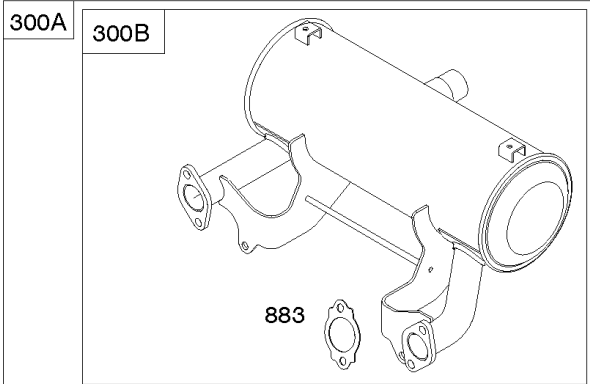

Mufflers

REF NO	PART NO	QTY	DESCRIPTION
22	807362		SCREW -(Crankcase Cover/Sump) (M8x50mm)
300J	846444		MUFFLER -(Stainless Steel Center Outlet)
355	844035		WASHER -(Muffler Bracket) (Flat Washer)
355A	691075		WASHER -(Muffler Bracket) (Lockwasher)
437	846149		SCREW -(Exhaust Manifold) (M8x25mm)
613	692062		SCREW -(Muffler) (M8x18mm)
725	841132		SHIELD, Heat -(Black)
728	692067		SCREW -(Heat Shield) (M6x12mm)
740	690941		NUT -(Muffler Bracket)
819	692062		SCREW -(Muffler Bracket) (M8x18mm)
819A	807362		SCREW -(Muffler Bracket) (M8x50mm)
819B	690932		SCREW -(Muffler Bracket) (M5x10mm)
863	843487		BRACKET, Muffler -(Mud Boat Applications)
883	809872		GASKET, Exhaust
1171	846324		STUD -(Rocker Cover)
1507	846324		STUD -(Muffler Bracket)