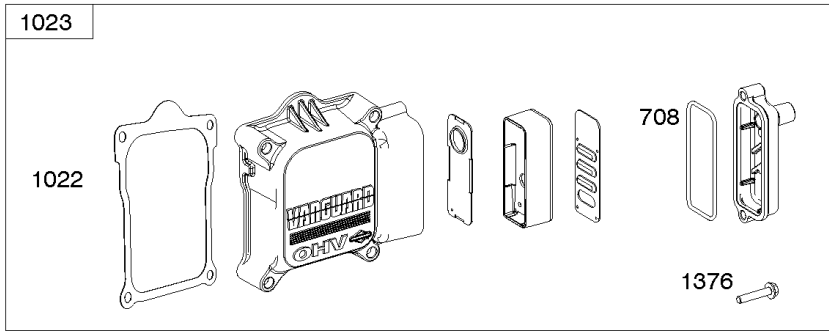

Crankshaft, Piston/Rings/Connecting Rods, Oil Coolers

REF NO	PART NO	QTY	DESCRIPTION
1378	844795		SET, Washer/Nut -(Flywheel)

Not For Reproduction

Cylinder Heads, Rocker Covers

REF NO	PART NO	QTY	DESCRIPTION
5	845588		HEAD, Cylinder -(Cylinder 1)
5A	845590		HEAD, Cylinder -(Cylinder 2)
7	809730		GASKET, Cylinder Head
11	809736		TUBE, Breather
13	809784		SCREW -(Cylinder Head)
21	843464		CAP, Oil Fill
33	843729		VALVE, Exhaust
34	843730		VALVE, Intake
35A	845589		SPRING, Valve -(Intake) (Intake) (Pink)
36A	845589		SPRING, Valve -(Exhaust) (Exhaust) (Pink)
40	844788		RETAINER, Valve
42	807683		KEEPER, Valve
45	809785		TAPPET, Valve
51	841592		GASKET, Intake
192	690083		ADJUSTER, Rocker Arm
337	491055S		PLUG, Spark -(RC12YC) (Silver Terminal)
337	792015		PLUG, Spark -(XC92YC) (EMS) (Gold Terminal)
383	19576S		WRENCH, Spark Plug
580	809894		SEAL, O-Ring -(Oil Fill Cap)
601	844405		CLAMP, Hose -(Breather Tube) -Used After Code Date 07121300
601E	841499		CLAMP, Hose -(Breather Tube) -Used Before Code Date 07121400
635	692076		BOOT, Spark Plug
708	841301		SEAL, O-Ring -(Breather Reed)
788	844528		BRACKET, Fuel Pump
798	691492		SCREW -(Rocker Arm) (M6x30mm)
806	807357		SCREW -(Lifting Bracket)
868	691963		SEAL, Valve
871	692057		BUSHING, Valve Guide
883	809872		GASKET, Exhaust
914	807357		SCREW -(Rocker Cover)
1022	809732		GASKET, Rocker Cover
1023	809789		COVER, Rocker -(Cylinder #2)
1023A	809731		COVER, Rocker -(Cylinder #1)
1026	809783		ROD, Push -(Intake and Exhaust)
1029	690972		ARM, Rocker
1029A	807323		ARM, Rocker
1077	809729		BRACKET, Lifting
1100	791959		PIVOT, Rocker Arm