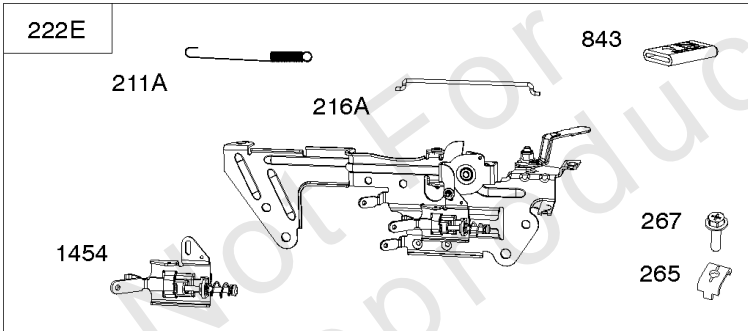

Control Brackets, Springs, Links

REF NO	PART NO	QTY	DESCRIPTION
62	841233		SCREW -(Speed Adjuster Lever)
156	841522		LEVER, Control
188	692062		SCREW -(Control Bracket)
202	841322		LINK, Mechanical Governor
209	845863		SPRING, Governor -(Silver Fog)
211	809875		SPRING, Governed Idle -(White)
211A	690707		SPRING, Governed Idle -(Control Bracket) (White)
216	845297		LINK, Choke
216A	841671		LINK, Choke -(Control Bracket)
222	841528		BRACKET, Control
222A	841492		BRACKET, Control
232	690545		SPRING/LINK, Governor
265	691024		CLAMP, Casing -(Control Bracket)
265A	841673		CLAMP, Casing -(Control Bracket)
266	841521		CONTROL, Throttle
267	841552		SCREW -(Casing Clamp) (M5x20mm)
271	692541		LEVER, Control -(Throttle)
282	841552		SCREW -(Control Lever)
504	846156		WASHER -(Speed Adjuster Lever)
541	841525		WASHER -(Speed Adjuster Lever) (Flat Washer)
541A	841526		WASHER -(Speed Adjuster Lever) (Wave Washer)
561	690713		NUT -(Control Lever)
717A	842730		BRACKET, Air Cleaner
843	809672		SLEEVE, Lever -(Control Bracket)
843A	842745		SLEEVE, Lever -(Speed Adjuster Lever)
1454	845807		SLIDER, Governor