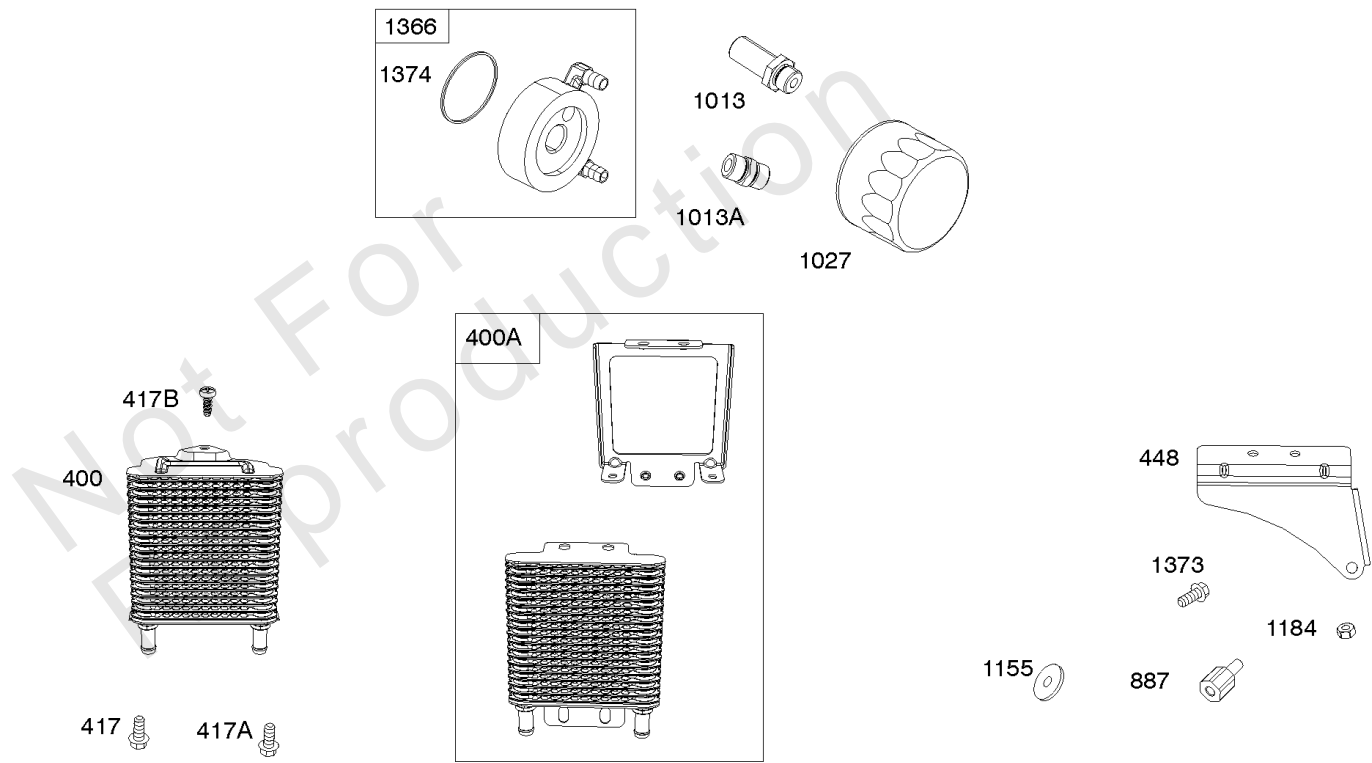

Crankshaft, Piston/Rings/Connecting Rods, Oil Coolers

REF NO	PART NO	QTY	DESCRIPTION
16	841839		CRANKSHAFT
24	222698S		KEY, Flywheel -(Aluminum) -Used Before Code Date 07122800
24	796335		KEY, Flywheel -(Steel) -Used After Code Date 07122700
25	841837		PISTON ASSEMBLY -(Standard)
25	842939		PISTON ASSEMBLY -(.020 Oversize)
26	809972		SET, Ring -(Standard)
26	841932		SET, Ring -(.020 Oversize)
27	807351		LOCK, Piston Pin
28	807361		PIN, Piston
29	841838		ROD, Connecting
32	807363		SCREW -(Connecting Rod)
377	691639		KEY, Timing
400	846249		COOLER, Oil -Used After Code Date 14022800
400A	846489		COOLER, Oil -Used Before Code Date 14030100
417	841233		SCREW -(Oil Cooler) (M6x10mm)
417A	843345		SCREW -(Oil Cooler) (M6x8mm) -Used Before Code Date 13072700
417B	846250		SCREW -(Oil Cooler) (M6x16mm) -Used After Code Date 14022800
448	845593		BRACKET, Oil Cooler -(Oil Cooler) -Used Before Code Date 14030100
601A	841597		CLAMP, Hose -(Oil Cooler Hose)
601D	845209		CLAMP, Hose -(Oil Cooler Hose)
741	809432		GEAR, Timing
829	846155		HOSE, Oil Cooler
829A	846247		HOSE, Oil Cooler -Used After Code Date 14022800
829B	846248		HOSE, Oil Cooler -Used After Code Date 14022800
887	845594		STUD -(Support Bracket)
1013	841602		NIPPLE, Oil Filter
1027	842921		FILTER, Oil
1155	806647		WASHER -(Oil Cooler) -Used Before Code Date 13072700
1184	690939		NUT -(Support Bracket)
1366	841510		DIVERTER, Oil Cooler
1373	841233		SCREW -(Oil Cooler Bracket) (M6x10mm)
1374	841506		SEAL, O-Ring -(Oil Cooler Diverter)