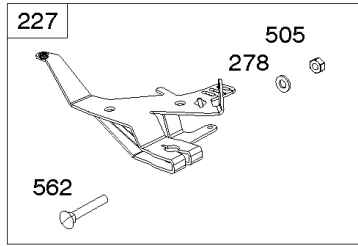

1036

1319

1330

Cylinders

REF NO	PART NO	QTY	DESCRIPTION
1A	846178		CYLINDER ASSEMBLY
3	841596		SEAL, Oil -(Magneto Side)
12	846037		GASKET, Crankcase -Used After Code Date 13072100
12A	844107		GASKET, Crankcase -Used Before Code Date 13072200
12B	843969		GASKET, Crankcase
15	807392		PLUG, Oil Drain
15A	691680		PLUG, Oil Drain
227	809984		LEVER, Governor Control
239	841281		SWITCH, Oil Pressure
278	842122		WASHER -(Governor Control Lever)
404	809436		WASHER -(Governor Crank)
415	794903		PLUG
439	692154		O-RING, Oil Gallery -(Crankcase Cover/Sump or Cylinder Assembly)
439A	846027		O-RING, Oil Gallery -(Crankcase Cover/Sump or Cylinder Assembly) -Used Before Code Date 13072200
490	843433		BEARING, Magneto Side
505	844752		NUT -(Governor Control Lever)
562	843344		BOLT -(Governor Lever)
615	809533		RETAINER, Governor Shaft -(Cylinder)
616	844180		CRANK, Governor
691	809287		SEAL, Governor Shaft
718B	845925		PIN, Locating -(Cylinder) (Spiral)
1036	-----		Label-Emissions -(Available From A Briggs & Stratton Authorized Dealer)
1319	794467		LABEL, Warning
1330	272144		MANUAL, Repair
1398	842191		COVER, Fuel Pump
1399	690932		SCREW -(Fuel Pump Cover)
1400	809894		SEAL, O-Ring -(Fuel Pump Cover)