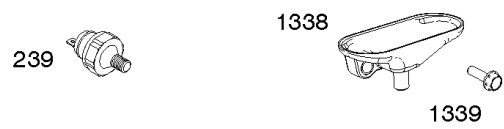

1036

1319

1330

Cylinders

REF NO	PART NO	QTY	DESCRIPTION
1A	846178		CYLINDER ASSEMBLY
3	841596		SEAL, Oil -(Magneto Side)
12	846037		GASKET, Crankcase -Used After Code Date 13072100
12A	844107		GASKET, Crankcase -Used Before Code Date 13072200
12B	843969		GASKET, Crankcase
15	807392		PLUG, Oil Drain
15A	691680		PLUG, Oil Drain
227	809984		LEVER, Governor Control
239	841281		SWITCH, Oil Pressure
278	842122		WASHER -(Governor Control Lever)
404	809436		WASHER -(Governor Crank)
415	794903		PLUG
439	692154		O-RING, Oil Gallery -(Crankcase Cover/Sump or Cylinder Assembly)
439A	846027		O-RING, Oil Gallery -(Crankcase Cover/Sump or Cylinder Assembly) -Used Before Code Date 13072200
490	843433		BEARING, Magneto Side
505	844752		NUT -(Governor Control Lever)
562	843344		BOLT -(Governor Lever)
615	809533		RETAINER, Governor Shaft -(Cylinder)
616	844180		CRANK, Governor
691	809287		SEAL, Governor Shaft
718B	845925		PIN, Locating -(Cylinder) (Spiral)
1036	-----		Label-Emissions -(Available From A Briggs & Stratton Authorized Dealer)
1319	794467		LABEL, Warning
1330	272144		MANUAL, Repair
1398	842191		COVER, Fuel Pump
1399	690932		SCREW -(Fuel Pump Cover)
1400	809894		SEAL, O-Ring -(Fuel Pump Cover)