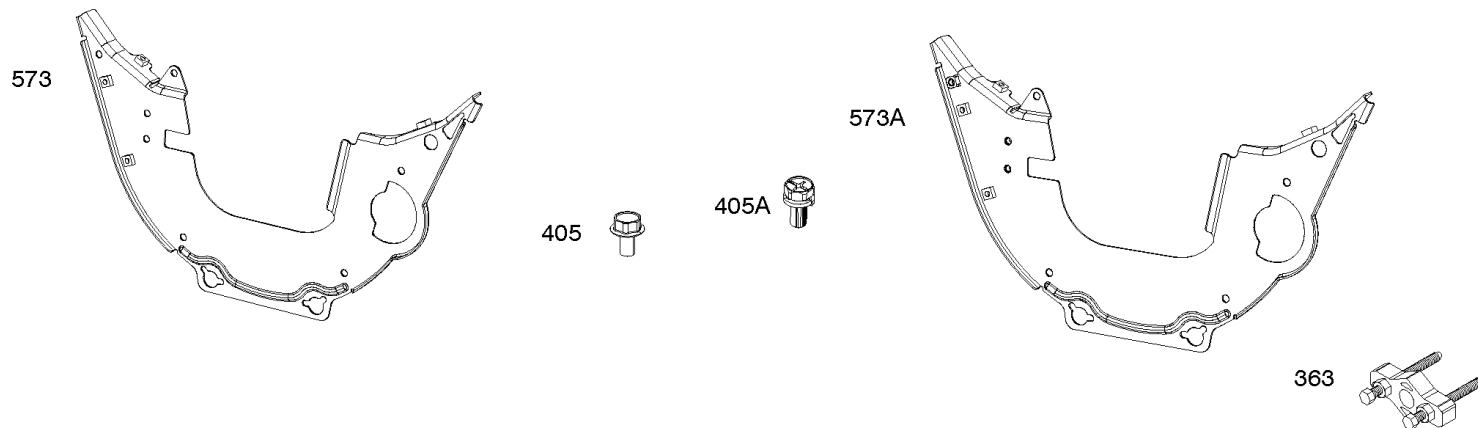

Not For Reproduction

1036

1319

1330

Cylinders

REF NO	PART NO	QTY	DESCRIPTION
1A	846178		CYLINDER ASSEMBLY
3	841596		SEAL, Oil -(Magneto Side)
12	846037		GASKET, Crankcase -Used After Code Date 13072100
12A	844107		GASKET, Crankcase -Used Before Code Date 13072200
12B	843969		GASKET, Crankcase
15	807392		PLUG, Oil Drain
15A	691680		PLUG, Oil Drain
227	809984		LEVER, Governor Control
239	841281		SWITCH, Oil Pressure
278	842122		WASHER -(Governor Control Lever)
404	809436		WASHER -(Governor Crank)
415	794903		PLUG
439	692154		O-RING, Oil Gallery -(Crankcase Cover/Sump or Cylinder Assembly)
439A	846027		O-RING, Oil Gallery -(Crankcase Cover/Sump or Cylinder Assembly) -Used Before Code Date 13072200
490	843433		BEARING, Magneto Side
505	844752		NUT -(Governor Control Lever)
562	843344		BOLT -(Governor Lever)
615	809533		RETAINER, Governor Shaft -(Cylinder)
616	844180		CRANK, Governor
691	809287		SEAL, Governor Shaft
718B	845925		PIN, Locating -(Cylinder) (Spiral)
1036	-----		Label-Emissions -(Available From A Briggs & Stratton Authorized Dealer)
1319	794467		LABEL, Warning
1330	272144		MANUAL, Repair
1398	842191		COVER, Fuel Pump
1399	690932		SCREW -(Fuel Pump Cover)
1400	809894		SEAL, O-Ring -(Fuel Pump Cover)