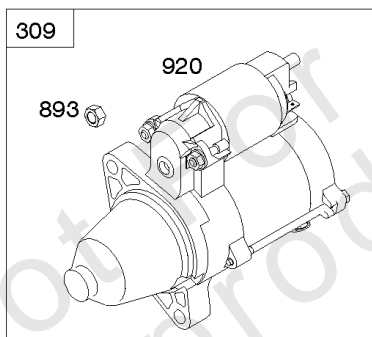

Alternators, Regulators, Electric Starter, Armatures

REF NO	PART NO	QTY	DESCRIPTION
24A	843837		KEY, Flywheel -(Offset Key) (Aluminum)
309	845760		MOTOR, Starter
318	841233		SCREW -(Mounting Bracket) (M6x10mm)
333B	845602		ARMATURE, Magneto -(Cylinder 2)
333B	845601		ARMATURE, Magneto -(Cylinder 1)
334	692066		SCREW -(Magneto Armature) (M4x23mm)
344	841233		SCREW -(Cable Clamp)
474	846882		ALTERNATOR -(20 Amp)
474A	841178		ALTERNATOR -(20/50 Amp)
493	842713		BRACKET, Mounting -(Speed Sensor)
493A	845619		BRACKET, Mounting -(Fuel Line)
501	847385		REGULATOR
501A	841170		REGULATOR -(20/50 Amp)
526	690717		SCREW -(Regulator) (M6x30mm)
529	690744		GROMMET -(Magneto Armature Wires)
587	846866		CLAMP, Cable
635	692076		BOOT, Spark Plug
697	690711		SCREW -(Starter Motor) (Drive Cap) (M8x38mm)
893	845758		NUT -(Starter Solenoid)
920	845757		SOLENOID, Starter
1059	698516		KIT, Screw/Washer -(Alternator)
1119	691552		SCREW -(Alternator)