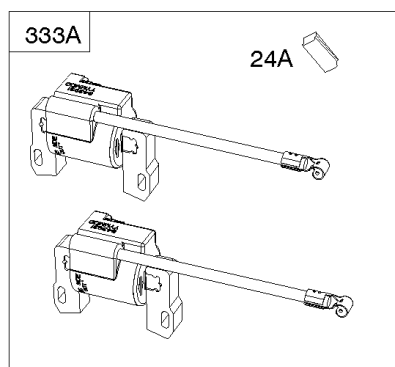

Alternators, Regulators, Electric Starter, Armatures

REF NO	PART NO	QTY	DESCRIPTION
24A	843837		KEY, Flywheel -(Offset Key) (Aluminum)
309	845760		MOTOR, Starter
318	841233		SCREW -(Mounting Bracket) (M6x10mm)
333B	845602		ARMATURE, Magneto -(Cylinder 2)
333B	845601		ARMATURE, Magneto -(Cylinder 1)
334	692066		SCREW -(Magneto Armature) (M4x23mm)
344	841233		SCREW -(Cable Clamp)
474	846882		ALTERNATOR -(20 Amp)
474A	841178		ALTERNATOR -(20/50 Amp)
493	842713		BRACKET, Mounting -(Speed Sensor)
493A	845619		BRACKET, Mounting -(Fuel Line)
501	847385		REGULATOR
501A	841170		REGULATOR -(20/50 Amp)
526	690717		SCREW -(Regulator) (M6x30mm)
529	690744		GROMMET -(Magneto Armature Wires)
587	846866		CLAMP, Cable
635	692076		BOOT, Spark Plug
697	690711		SCREW -(Starter Motor) (Drive Cap) (M8x38mm)
893	845758		NUT -(Starter Solenoid)
920	845757		SOLENOID, Starter
1059	698516		KIT, Screw/Washer -(Alternator)
1119	691552		SCREW -(Alternator)