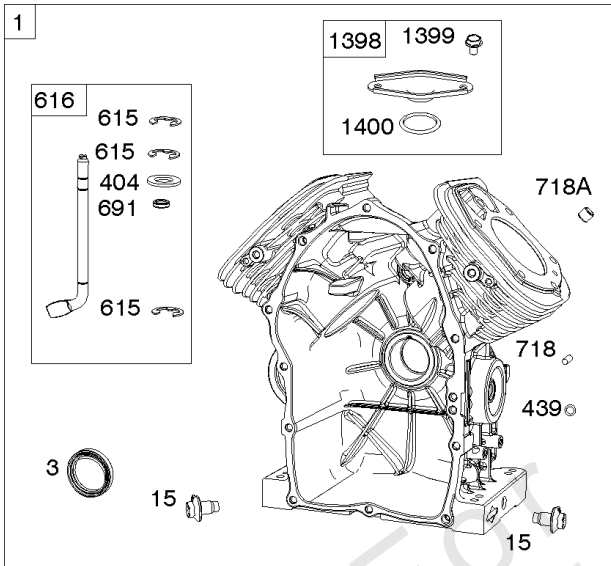

1036

1319

1330

Cylinders

REF NO	PART NO	QTY	DESCRIPTION
1	845756		CYLINDER ASSEMBLY
3	841596		SEAL, Oil -(Magneto Side)
12	846037		GASKET, Crankcase -Used After Code Date 13072100
12A	844107		GASKET, Crankcase -Used Before Code Date 13072200
12B	843969		GASKET, Crankcase
15	807392		PLUG, Oil Drain
15A	691680		PLUG, Oil Drain
227	809984		LEVER, Governor Control
239	697049		SWITCH, Oil Pressure
278	842122		WASHER -(Governor Control Lever)
404	809436		WASHER -(Governor Crank)
415	794903		PLUG
439	692154		O-RING, Oil Gallery -(Crankcase Cover/Sump or Cylinder Assembly)
439A	846027		O-RING, Oil Gallery -(Crankcase Cover/Sump or Cylinder Assembly) -Used Before Code Date 13072200
490	843433		BEARING, Magneto Side
505	844752		NUT -(Governor Control Lever)
562	843344		BOLT -(Governor Lever)
615	809533		RETAINER, Governor Shaft -(Cylinder)
616	844180		CRANK, Governor
691	809287		SEAL, Governor Shaft
718	690959		PIN, Locating -(Cylinder)
718A	809508		PIN, Locating -(Cylinder Head)
1036	-----		Label-Emissions -(Available From A Briggs & Stratton Authorized Dealer)
1319	794467		LABEL, Warning
1330	272144		MANUAL, Repair
1398	842191		COVER, Fuel Pump
1399	690932		SCREW -(Fuel Pump Cover)
1400	809894		SEAL, O-Ring -(Fuel Pump Cover)