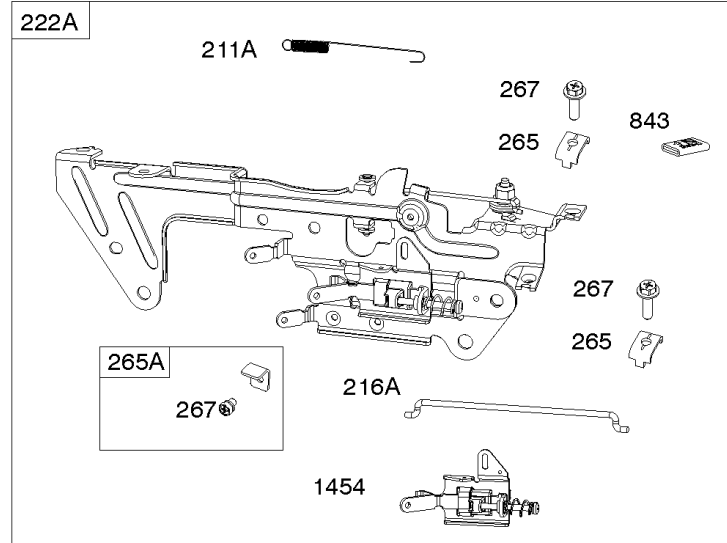

Control Brackets, Springs, Links

REF NO	PART NO	QTY	DESCRIPTION
62	841233		SCREW -(Speed Adjuster Lever)
156	841522		LEVER, Control
188	692062		SCREW -(Control Bracket)
202	841322		LINK, Mechanical Governor
209	843561		SPRING, Governor -(Brown)
211	809875		SPRING, Governed Idle -(White)
211A	690707		SPRING, Governed Idle -(Control Bracket) (White)
216	845297		LINK, Choke
216A	841671		LINK, Choke -(Control Bracket)
222	841528		BRACKET, Control
222A	841492		BRACKET, Control
232	690545		SPRING/LINK, Governor
265	691024		CLAMP, Casing -(Control Bracket)
265A	841673		CLAMP, Casing -(Control Bracket)
266	841521		CONTROL, Throttle
267	841552		SCREW -(Casing Clamp) (M5x20mm)
271	692541		LEVER, Control -(Throttle)
282	841552		SCREW -(Control Lever)
504	846156		WASHER -(Speed Adjuster Lever)
541	841525		WASHER -(Speed Adjuster Lever) (Flat Washer)
541A	841526		WASHER -(Speed Adjuster Lever) (Wave Washer)
561	690713		NUT -(Control Lever)
717A	842730		BRACKET, Air Cleaner
843	809672		SLEEVE, Lever -(Control Bracket)
843A	842745		SLEEVE, Lever -(Speed Adjuster Lever)
1454	845807		SLIDER, Governor