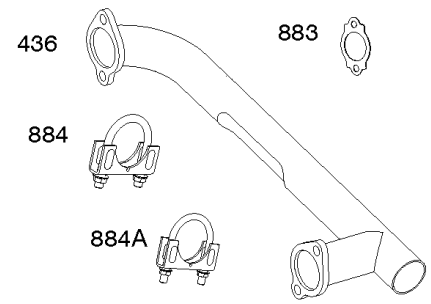

Mufflers

REF NO	PART NO	QTY	DESCRIPTION
22	807362		SCREW -(Crankcase Cover/Sump) (M8x50mm)
300H	846153		MUFFLER -(Oil Filter Side Outlet)
301	841518		PIPE, Exhaust -(Black)
355	844035		WASHER -(Muffler Bracket) (Flat Washer)
355A	691075		WASHER -(Muffler Bracket) (Lockwasher)
437	846149		SCREW -(Exhaust Manifold) (M8x25mm)
613	692062		SCREW -(Muffler) (M8x18mm)
725	841132		SHIELD, Heat -(Black)
728	692067		SCREW -(Heat Shield) (M6x12mm)
740	690941		NUT -(Muffler Bracket)
819	692062		SCREW -(Muffler Bracket) (M8x18mm)
819A	807362		SCREW -(Muffler Bracket) (M8x50mm)
819B	690932		SCREW -(Muffler Bracket) (M5x10mm)
863	843487		BRACKET, Muffler -(Mud Boat Applications)
883	809872		GASKET, Exhaust
884A	843624		CLAMP, Muffler
1171	846324		STUD -(Rocker Cover)
1507	846324		STUD -(Muffler Bracket)