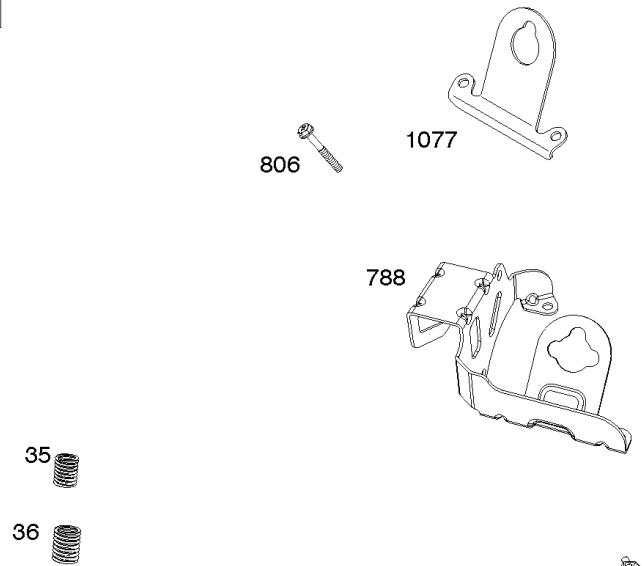

Cylinder Heads, Rocker Covers

REF NO	PART NO	QTY	DESCRIPTION
5	845588		HEAD, Cylinder -(Cylinder 1)
5A	845590		HEAD, Cylinder -(Cylinder 2)
7	809730		GASKET, Cylinder Head
11	809736		TUBE, Breather
13	809784		SCREW -(Cylinder Head)
21	843464		CAP, Oil Fill
33	843729		VALVE, Exhaust
34	843730		VALVE, Intake
35A	845589		SPRING, Valve -(Intake) (Intake) (Pink)
36A	845589		SPRING, Valve -(Exhaust) (Exhaust) (Pink)
40	844788		RETAINER, Valve
42	807683		KEEPER, Valve
45	809785		TAPPET, Valve
51	841592		GASKET, Intake
192	690083		ADJUSTER, Rocker Arm
337	491055S		PLUG, Spark -(RC12YC) (Silver Terminal)
337	792015		PLUG, Spark -(XC92YC) (EMS) (Gold Terminal)
383	19576S		WRENCH, Spark Plug
580	809894		SEAL, O-Ring -(Oil Fill Cap)
601	844405		CLAMP, Hose -(Breather Tube) -Used After Code Date 07121300
601E	841499		CLAMP, Hose -(Breather Tube) -Used Before Code Date 07121400
635	692076		BOOT, Spark Plug
708	841301		SEAL, O-Ring -(Breather Reed)
788	844528		BRACKET, Fuel Pump
798	691492		SCREW -(Rocker Arm) (M6x30mm)
806	807357		SCREW -(Lifting Bracket)
868	691963		SEAL, Valve
871	692057		BUSHING, Valve Guide
883	809872		GASKET, Exhaust
914	807357		SCREW -(Rocker Cover)
1022	809732		GASKET, Rocker Cover
1023	809789		COVER, Rocker -(Cylinder #2)
1023A	809731		COVER, Rocker -(Cylinder #1)
1026	809783		ROD, Push -(Intake and Exhaust)
1029	690972		ARM, Rocker
1029A	807323		ARM, Rocker
1077	809729		BRACKET, Lifting
1100	791959		PIVOT, Rocker Arm