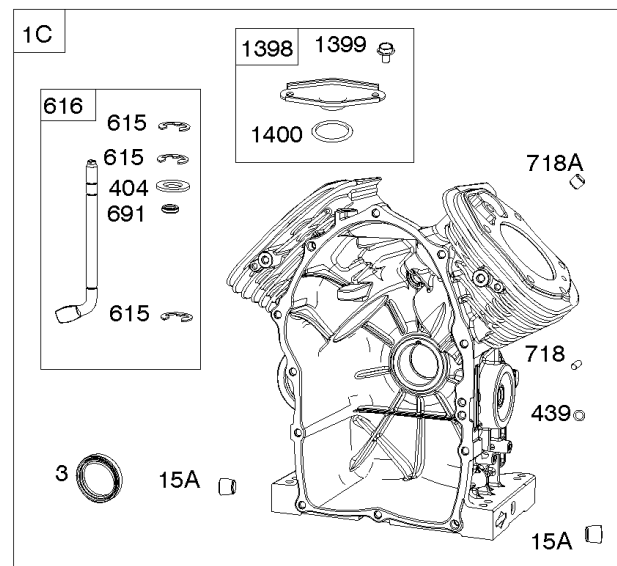

1036

1319

1330

Cylinders

REF NO	PART NO	QTY	DESCRIPTION
1	845756		CYLINDER ASSEMBLY
3	841596		SEAL, Oil -(Magneto Side)
12	846037		GASKET, Crankcase -Used After Code Date 13072100
12A	844107		GASKET, Crankcase -Used Before Code Date 13072200
12B	843969		GASKET, Crankcase
15	807392		PLUG, Oil Drain
15A	691680		PLUG, Oil Drain
227	809984		LEVER, Governor Control
239	697049		SWITCH, Oil Pressure
278	842122		WASHER -(Governor Control Lever)
404	809436		WASHER -(Governor Crank)
415	794903		PLUG
439	692154		O-RING, Oil Gallery -(Crankcase Cover/Sump or Cylinder Assembly)
439A	846027		O-RING, Oil Gallery -(Crankcase Cover/Sump or Cylinder Assembly) -Used Before Code Date 13072200
490	843433		BEARING, Magneto Side
505	844752		NUT -(Governor Control Lever)
562	843344		BOLT -(Governor Lever)
615	809533		RETAINER, Governor Shaft -(Cylinder)
616	844180		CRANK, Governor
691	809287		SEAL, Governor Shaft
718	690959		PIN, Locating -(Cylinder)
718A	809508		PIN, Locating -(Cylinder Head)
1036	-----		Label-Emissions -(Available From A Briggs & Stratton Authorized Dealer)
1319	794467		LABEL, Warning
1330	272144		MANUAL, Repair
1398	842191		COVER, Fuel Pump
1399	690932		SCREW -(Fuel Pump Cover)
1400	809894		SEAL, O-Ring -(Fuel Pump Cover)