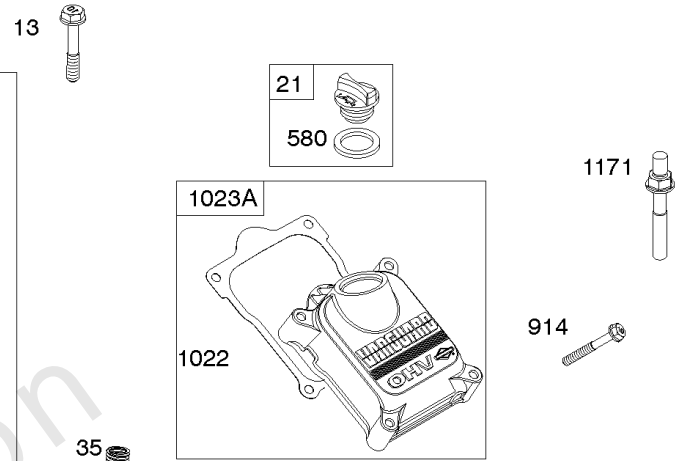

Cylinder Heads, Rocker Covers

REF NO	PART NO	QTY	DESCRIPTION
5	845588		HEAD, Cylinder -(Cylinder 1)
5A	845590		HEAD, Cylinder -(Cylinder 2)
7	809730		GASKET, Cylinder Head
11	809736		TUBE, Breather
13	809784		SCREW -(Cylinder Head)
21	843464		CAP, Oil Fill
33	843729		VALVE, Exhaust
34	843730		VALVE, Intake
35A	845589		SPRING, Valve -(Intake) (Intake) (Pink)
36A	845589		SPRING, Valve -(Exhaust) (Exhaust) (Pink)
40	844788		RETAINER, Valve
42	807683		KEEPER, Valve
45	809785		TAPPET, Valve
51	841592		GASKET, Intake
192	690083		ADJUSTER, Rocker Arm
337	491055S		PLUG, Spark -(RC12YC) (Silver Terminal)
337	792015		PLUG, Spark -(XC92YC) (EMS) (Gold Terminal)
383	19576S		WRENCH, Spark Plug
580	809894		SEAL, O-Ring -(Oil Fill Cap)
601	844405		CLAMP, Hose -(Breather Tube) -Used After Code Date 07121300
601E	841499		CLAMP, Hose -(Breather Tube) -Used Before Code Date 07121400
635	692076		BOOT, Spark Plug
708	841301		SEAL, O-Ring -(Breather Reed)
788	844528		BRACKET, Fuel Pump
798	691492		SCREW -(Rocker Arm) (M6x30mm)
806	807357		SCREW -(Lifting Bracket)
868	691963		SEAL, Valve
871	692057		BUSHING, Valve Guide
883	809872		GASKET, Exhaust
914	807357		SCREW -(Rocker Cover)
1022	809732		GASKET, Rocker Cover
1023	809789		COVER, Rocker -(Cylinder #2)
1023A	809731		COVER, Rocker -(Cylinder #1)
1026	809783		ROD, Push -(Intake and Exhaust)
1029	690972		ARM, Rocker
1029A	807323		ARM, Rocker
1077	809729		BRACKET, Lifting
1100	791959		PIVOT, Rocker Arm