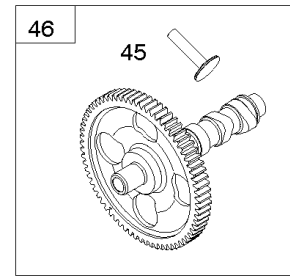

Carburetors (Solenoid)

REF NO	PART NO	QTY	DESCRIPTION
964A	809640		CAP, Carburetor
975	842106		BOWL, Float
987	809639		SEAL, Choke/Throttle Shaft
1091	691515		CAP, Limiter
1127	809715		SCREW -(Float Bowl to Carburetor Body)
1444	845039		KIT, Choke Shaft Seal

Not For Reproduction

Control Brackets, Springs, Links

REF NO	PART NO	QTY	DESCRIPTION
62	841233		SCREW -(Speed Adjuster Lever)
156	841522		LEVER, Control
188	692062		SCREW -(Control Bracket)
202	841322		LINK, Mechanical Governor
209	843561		SPRING, Governor -(Brown)
211	809875		SPRING, Governed Idle -(White)
211A	690707		SPRING, Governed Idle -(Control Bracket) (White)
216	845297		LINK, Choke
216A	841671		LINK, Choke -(Control Bracket)
222	841528		BRACKET, Control
222A	841492		BRACKET, Control
232	690545		SPRING/LINK, Governor
265	691024		CLAMP, Casing -(Control Bracket)
265A	841673		CLAMP, Casing -(Control Bracket)
266	841521		CONTROL, Throttle
267	841552		SCREW -(Casing Clamp) (M5x20mm)
271	692541		LEVER, Control -(Throttle)
282	841552		SCREW -(Control Lever)
504	846156		WASHER -(Speed Adjuster Lever)
541	841525		WASHER -(Speed Adjuster Lever) (Flat Washer)
541A	841526		WASHER -(Speed Adjuster Lever) (Wave Washer)
561	690713		NUT -(Control Lever)
717A	842730		BRACKET, Air Cleaner
843	809672		SLEEVE, Lever -(Control Bracket)
843A	842745		SLEEVE, Lever -(Speed Adjuster Lever)
1454	845807		SLIDER, Governor