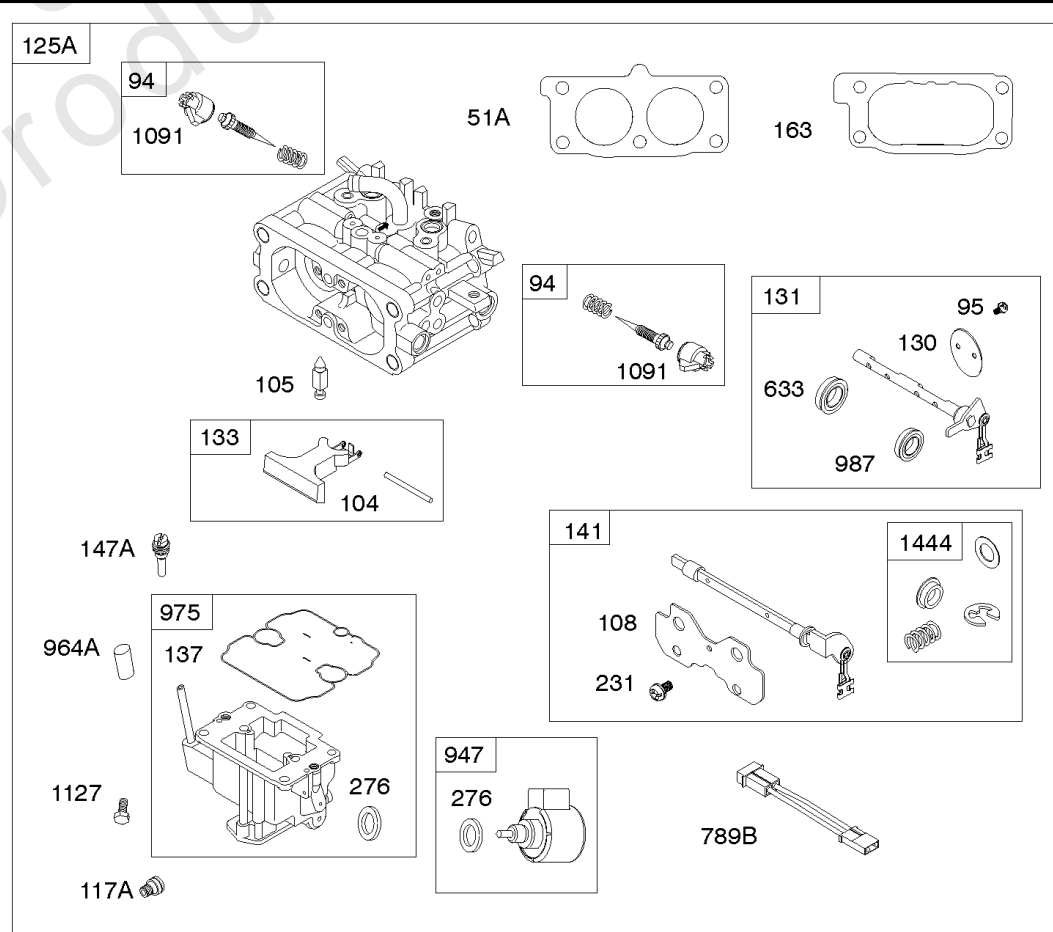

Carburetors (Solenoid)

REF NO	PART NO	QTY	DESCRIPTION
51A	809910		GASKET, Intake -(Intake Hole Diameter - 30mm)
94	843295		KIT, Idle Mixture
95	690718		SCREW -(Throttle Valve)
104	690739		PIN, Float Hinge
105	809759		VALVE, Float Needle
108	844652		VALVE, Choke
109	841914		SHAFT, Choke -Used Before Code Date 10101500
117	844649		JET, Main -(Standard) (Right Jet) (#158)
117	842095		JET, Main -(Standard) (Left Jet) (#152)
117A	843365		JET, Main -(Standard) (Left Jet) (#138)
117A	842098		JET, Main -(Standard) (Right Jet) (#144)
118	842739		JET, Main -(High Altitude) (Right Jet) (#154)
118	842738		JET, Main -(High Altitude) (Left Jet) (#148)
118A	843587		JET, Main -(High Altitude) (Right Jet) (#140)
118A	843376		JET, Main -(High Altitude) (Left Jet) (#134)
125A	845329		CARBURETOR -(Fuel Solenoid)
130	841913		VALVE, Throttle
131	845038		KIT, Throttle Shaft
133	809637		FLOAT, Carburetor
137	809645		GASKET, Float Bowl
141	845036		KIT, Choke Shaft
147	842069		NOZZLE, Carburetor -(Stamp Mark #50)
147A	842740		JET, Pilot -(Stamp Mark #52)
163	807375		GASKET, Air Cleaner
163A	843117		GASKET, Air Cleaner -Used After Code Date 06062200
163B	841852		GASKET, Air Cleaner -Used Before Code Date 06062300
231	690718		SCREW -(Choke Valve)
276	806476		WASHER, Sealing
365	807437		SCREW -(Carburetor/Throttle Body) (M6x85mm)
365A	841853		SCREW -(Carburetor/Throttle Body) (M6x103mm)
633	809641		SEAL, Choke/Throttle Shaft -(Throttle Shaft)
633A	809638		SEAL, Choke/Throttle Shaft -(Choke Shaft #1) (Neutral) -Used Before Code Date 10081700
633B	809644		SEAL, Choke/Throttle Shaft -(Choke Shaft #2) -Used Before Code Date 10081700
947	842109		SOLENOID, Fuel