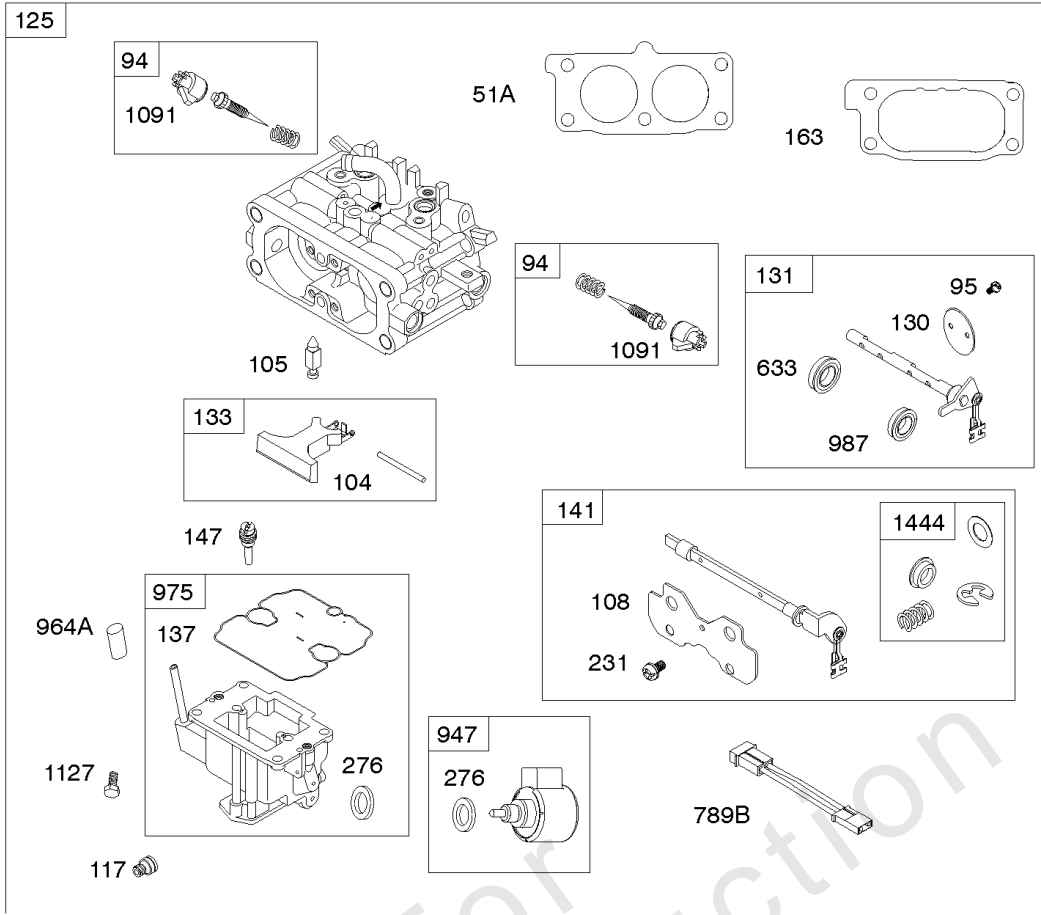

Carburetors (Solenoid)

REF NO	PART NO	QTY	DESCRIPTION
51A	809910		GASKET, Intake -(Intake Hole Diameter - 30mm)
94	843295		KIT, Idle Mixture
95	690718		SCREW -(Throttle Valve)
104	690739		PIN, Float Hinge
105	809759		VALVE, Float Needle
108	844652		VALVE, Choke
109	841914		SHAFT, Choke -Used Before Code Date 10101500
117	844649		JET, Main -(Standard) (Right Jet) (#158)
117	842095		JET, Main -(Standard) (Left Jet) (#152)
117A	843365		JET, Main -(Standard) (Left Jet) (#138)
117A	842098		JET, Main -(Standard) (Right Jet) (#144)
118	842739		JET, Main -(High Altitude) (Right Jet) (#154)
118	842738		JET, Main -(High Altitude) (Left Jet) (#148)
118A	843587		JET, Main -(High Altitude) (Right Jet) (#140)
118A	843376		JET, Main -(High Altitude) (Left Jet) (#134)
125A	845329		CARBURETOR -(Fuel Solenoid)
130	841913		VALVE, Throttle
131	845038		KIT, Throttle Shaft
133	809637		FLOAT, Carburetor
137	809645		GASKET, Float Bowl
141	845036		KIT, Choke Shaft
147	842069		NOZZLE, Carburetor -(Stamp Mark #50)
147A	842740		JET, Pilot -(Stamp Mark #52)
163	807375		GASKET, Air Cleaner
163A	843117		GASKET, Air Cleaner -Used After Code Date 06062200
163B	841852		GASKET, Air Cleaner -Used Before Code Date 06062300
231	690718		SCREW -(Choke Valve)
276	806476		WASHER, Sealing
365	807437		SCREW -(Carburetor/Throttle Body) (M6x85mm)
365A	841853		SCREW -(Carburetor/Throttle Body) (M6x103mm)
633	809641		SEAL, Choke/Throttle Shaft -(Throttle Shaft)
633A	809638		SEAL, Choke/Throttle Shaft -(Choke Shaft #1) (Neutral) -Used Before Code Date 10081700
633B	809644		SEAL, Choke/Throttle Shaft -(Choke Shaft #2) -Used Before Code Date 10081700
947	842109		SOLENOID, Fuel