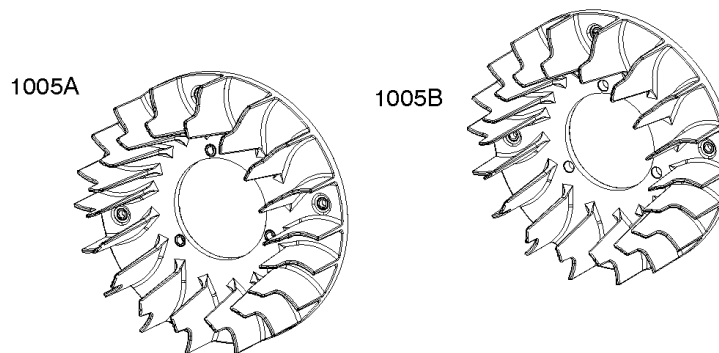

Not For Reproduction

1036

1319

1330

Cylinders

REF NO	PART NO	QTY	DESCRIPTION
1	845756		CYLINDER ASSEMBLY
3	841596		SEAL, Oil -(Magneto Side)
12	846037		GASKET, Crankcase -Used After Code Date 13072100
12A	844107		GASKET, Crankcase -Used Before Code Date 13072200
12B	843969		GASKET, Crankcase
15	807392		PLUG, Oil Drain
15A	691680		PLUG, Oil Drain
227	809984		LEVER, Governor Control
239	697049		SWITCH, Oil Pressure
278	842122		WASHER -(Governor Control Lever)
404	809436		WASHER -(Governor Crank)
415	794903		PLUG
439	692154		O-RING, Oil Gallery -(Crankcase Cover/Sump or Cylinder Assembly)
439A	846027		O-RING, Oil Gallery -(Crankcase Cover/Sump or Cylinder Assembly) -Used Before Code Date 13072200
490	843433		BEARING, Magneto Side
505	844752		NUT -(Governor Control Lever)
562	843344		BOLT -(Governor Lever)
615	809533		RETAINER, Governor Shaft -(Cylinder)
616	844180		CRANK, Governor
691	809287		SEAL, Governor Shaft
718	690959		PIN, Locating -(Cylinder)
718A	809508		PIN, Locating -(Cylinder Head)
1036	-----		Label-Emissions -(Available From A Briggs & Stratton Authorized Dealer)
1319	794467		LABEL, Warning
1330	272144		MANUAL, Repair
1398	842191		COVER, Fuel Pump
1399	690932		SCREW -(Fuel Pump Cover)
1400	809894		SEAL, O-Ring -(Fuel Pump Cover)