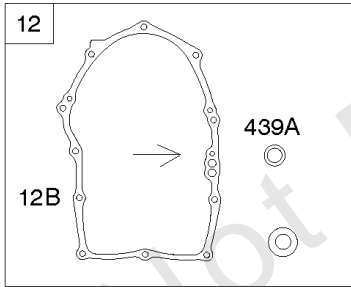

Carburetors (Solenoid)

REF NO	PART NO	QTY	DESCRIPTION
964A	809640		CAP, Carburetor
975	842106		BOWL, Float
987	809639		SEAL, Choke/Throttle Shaft
1091	691515		CAP, Limiter
1127	809715		SCREW -(Float Bowl to Carburetor Body)
1444	845039		KIT, Choke Shaft Seal

Not For Reproduction

Control Brackets, Springs, Links

REF NO	PART NO	QTY	DESCRIPTION
62	841233		SCREW -(Speed Adjuster Lever)
156	841522		LEVER, Control
188	692062		SCREW -(Control Bracket)
202	841322		LINK, Mechanical Governor
209	843561		SPRING, Governor -(Brown)
211	809875		SPRING, Governed Idle -(White)
211A	690707		SPRING, Governed Idle -(Control Bracket) (White)
216	845297		LINK, Choke
216A	841671		LINK, Choke -(Control Bracket)
222	841528		BRACKET, Control
222A	841492		BRACKET, Control
232	690545		SPRING/LINK, Governor
265	691024		CLAMP, Casing -(Control Bracket)
265A	841673		CLAMP, Casing -(Control Bracket)
266	841521		CONTROL, Throttle
267	841552		SCREW -(Casing Clamp) (M5x20mm)
271	692541		LEVER, Control -(Throttle)
282	841552		SCREW -(Control Lever)
504	846156		WASHER -(Speed Adjuster Lever)
541	841525		WASHER -(Speed Adjuster Lever) (Flat Washer)
541A	841526		WASHER -(Speed Adjuster Lever) (Wave Washer)
561	690713		NUT -(Control Lever)
717A	842730		BRACKET, Air Cleaner
843	809672		SLEEVE, Lever -(Control Bracket)
843A	842745		SLEEVE, Lever -(Speed Adjuster Lever)
1454	845807		SLIDER, Governor