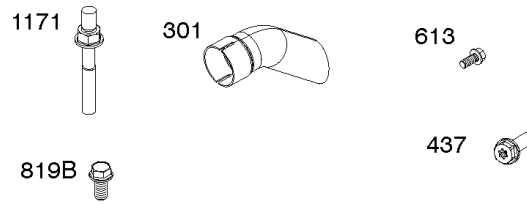

Mufflers

REF NO	PART NO	QTY	DESCRIPTION
22	807362		SCREW -(Crankcase Cover/Sump) (M8x50mm)
300H	846153		MUFFLER -(Oil Filter Side Outlet)
301	841518		PIPE, Exhaust -(Black)
355	844035		WASHER -(Muffler Bracket) (Flat Washer)
355A	691075		WASHER -(Muffler Bracket) (Lockwasher)
437	846149		SCREW -(Exhaust Manifold) (M8x25mm)
613	692062		SCREW -(Muffler) (M8x18mm)
725	841132		SHIELD, Heat -(Black)
728	692067		SCREW -(Heat Shield) (M6x12mm)
740	690941		NUT -(Muffler Bracket)
819	692062		SCREW -(Muffler Bracket) (M8x18mm)
819A	807362		SCREW -(Muffler Bracket) (M8x50mm)
819B	690932		SCREW -(Muffler Bracket) (M5x10mm)
863	843487		BRACKET, Muffler -(Mud Boat Applications)
883	809872		GASKET, Exhaust
884A	843624		CLAMP, Muffler
1171	846324		STUD -(Rocker Cover)
1507	846324		STUD -(Muffler Bracket)