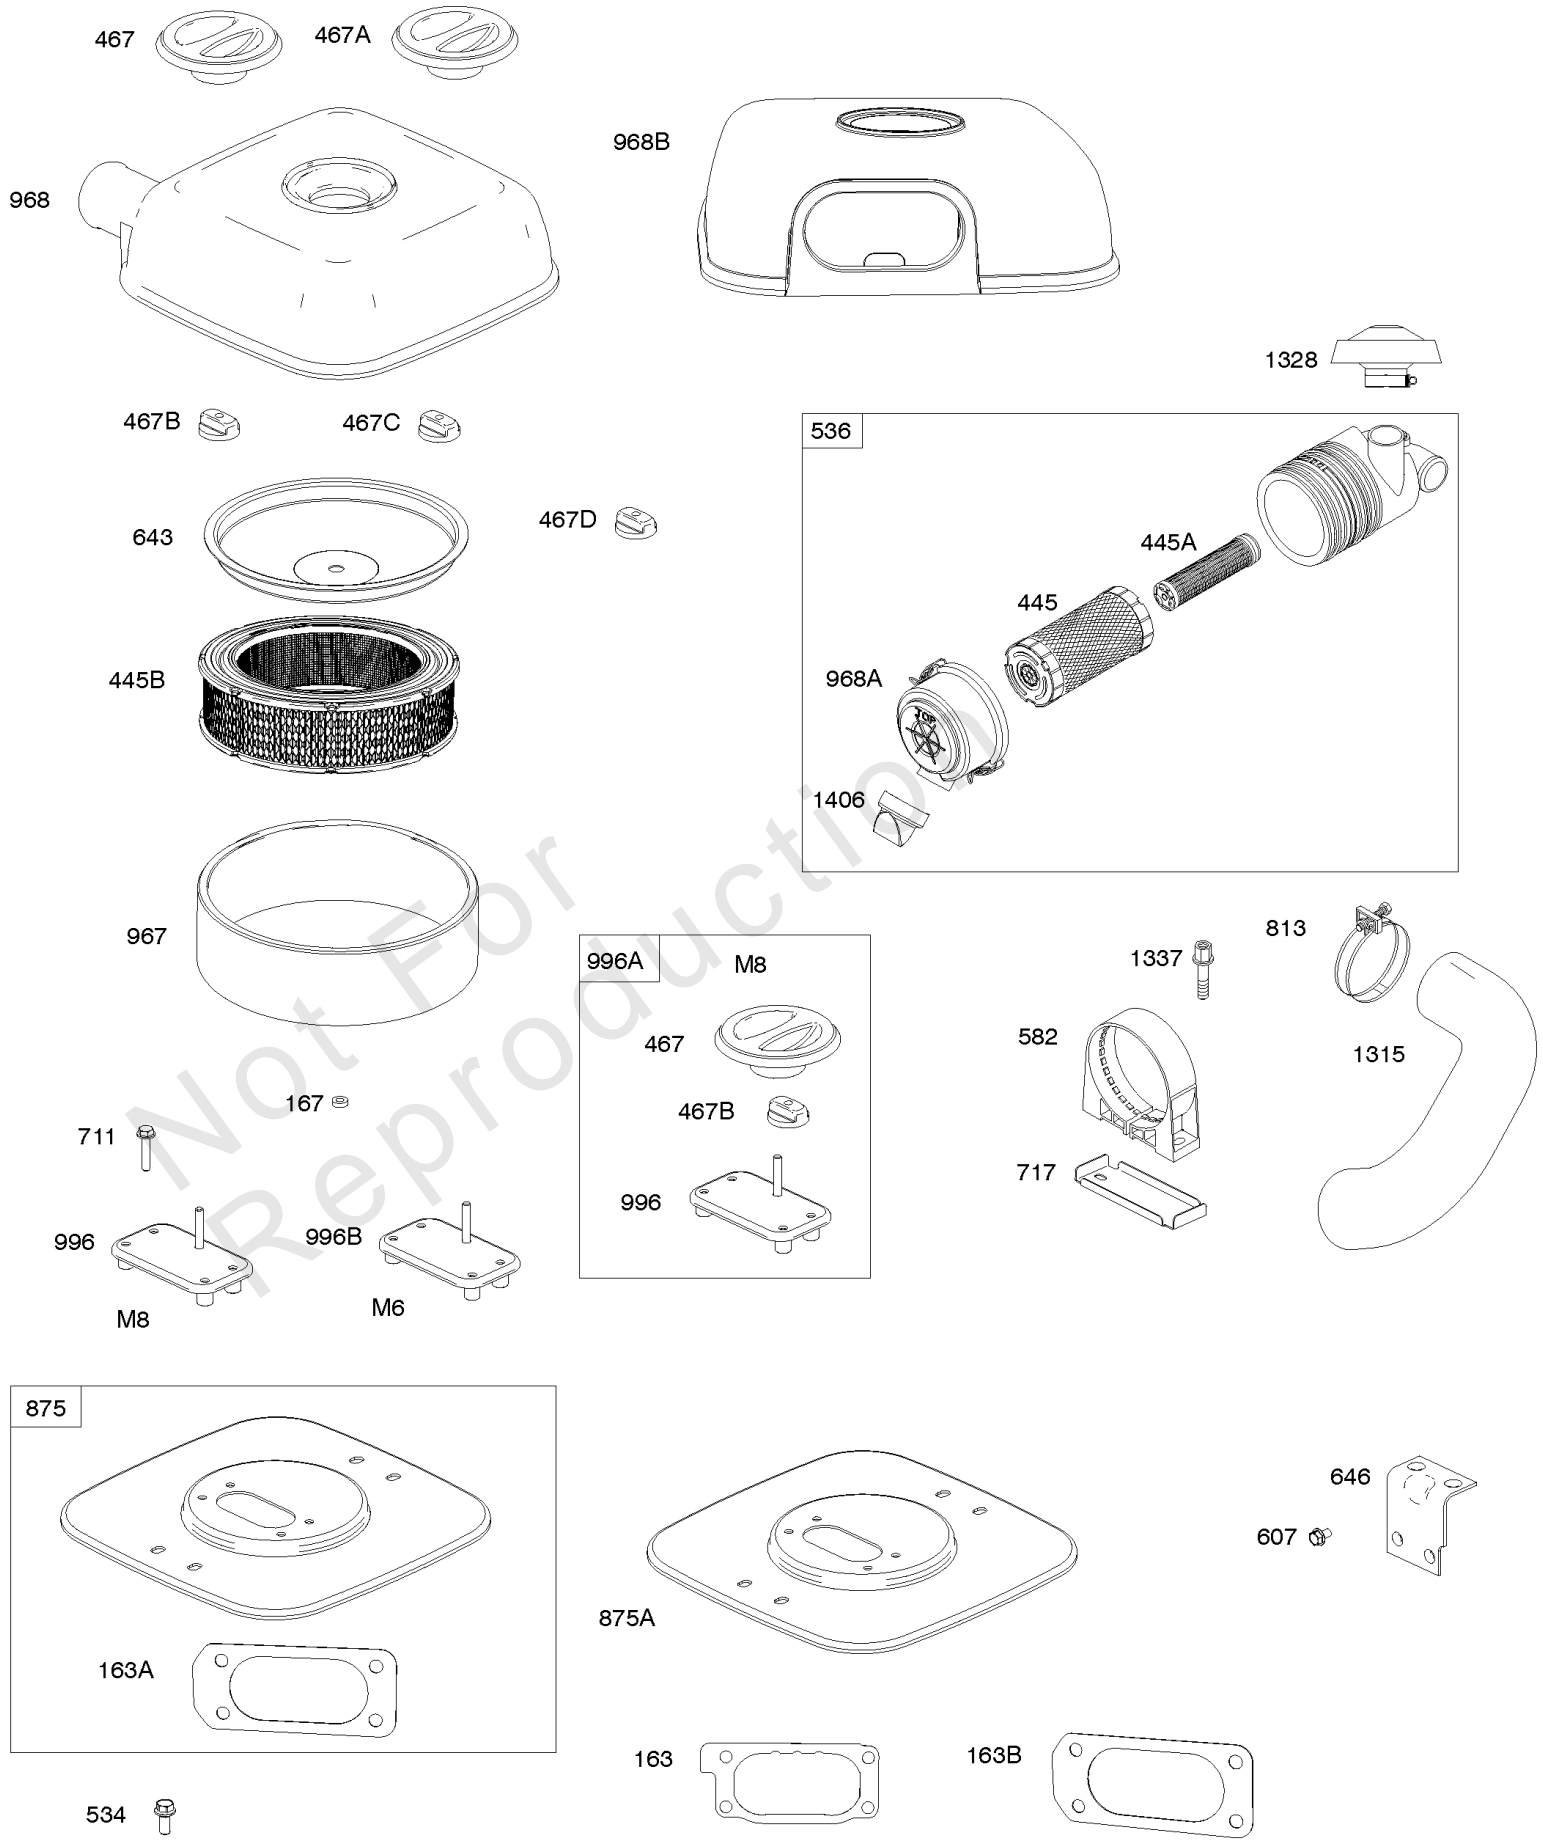

Model Components	Page
Air Cleaners.	4
Air Guides, Rotating Screens, Blower Housings.	6
Alternators, Regulators, Electric Starter, Armatures.	10
Carburetor (Non Solenoid), Fuel Supply.	12
Carburetor Overhaul Kit, Engine/Valve Gasket Sets.	16
Carburetors (Solenoid).	18
Control Brackets, Springs, Links.	22
Crankcase Covers, Camshaft.	24
Crankshaft, Piston/Rings/Connecting Rods, Oil Coolers.	26
Cylinder Heads, Rocker Covers.	28
Cylinders.	32
Flywheels, Stub Shafts.	34
Intake Elbows, Intake Manifold, Purge Lines.	36
Mufflers.	38
Replacement Engine - US & Canada.	40
Wiring Harness', Wire Clamps.	41

Not For
Reproduction