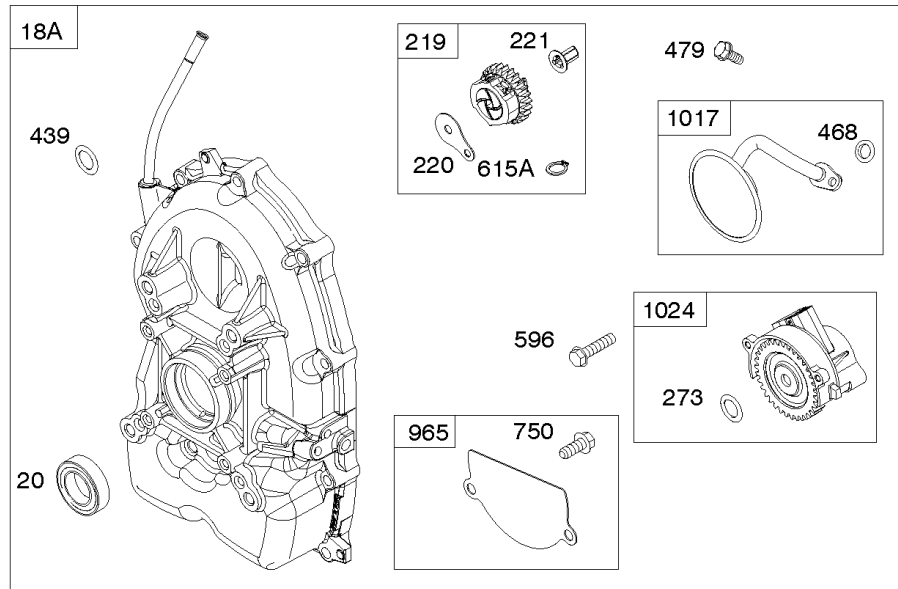

Carburetors (Solenoid)

REF NO	PART NO	QTY	DESCRIPTION
964A	809640		CAP, Carburetor
975	842106		BOWL, Float
987	809639		SEAL, Choke/Throttle Shaft
1091	691515		CAP, Limiter
1127	809715		SCREW -(Float Bowl to Carburetor Body)
1444	845039		KIT, Choke Shaft Seal

Not For Reproduction

Control Brackets, Springs, Links

REF NO	PART NO	QTY	DESCRIPTION
62	841233		SCREW -(Speed Adjuster Lever)
156	841522		LEVER, Control
188	692062		SCREW -(Control Bracket)
202	841322		LINK, Mechanical Governor
209	843561		SPRING, Governor -(Brown)
211	809875		SPRING, Governed Idle -(White)
211A	690707		SPRING, Governed Idle -(Control Bracket) (White)
216	845297		LINK, Choke
216A	841671		LINK, Choke -(Control Bracket)
222	841528		BRACKET, Control
222A	841492		BRACKET, Control
232	690545		SPRING/LINK, Governor
265	691024		CLAMP, Casing -(Control Bracket)
265A	841673		CLAMP, Casing -(Control Bracket)
266	841521		CONTROL, Throttle
267	841552		SCREW -(Casing Clamp) (M5x20mm)
271	692541		LEVER, Control -(Throttle)
282	841552		SCREW -(Control Lever)
504	846156		WASHER -(Speed Adjuster Lever)
541	841525		WASHER -(Speed Adjuster Lever) (Flat Washer)
541A	841526		WASHER -(Speed Adjuster Lever) (Wave Washer)
561	690713		NUT -(Control Lever)
717A	842730		BRACKET, Air Cleaner
843	809672		SLEEVE, Lever -(Control Bracket)
843A	842745		SLEEVE, Lever -(Speed Adjuster Lever)
1454	845807		SLIDER, Governor