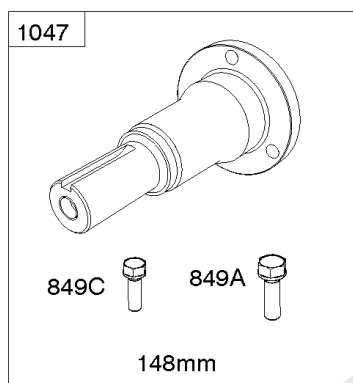

Not For Reproduction

1036

1319

1330

Cylinders

REF NO	PART NO	QTY	DESCRIPTION
1	845756		CYLINDER ASSEMBLY
3	841596		SEAL, Oil -(Magneto Side)
12	846037		GASKET, Crankcase -Used After Code Date 13072100
12A	844107		GASKET, Crankcase -Used Before Code Date 13072200
12B	843969		GASKET, Crankcase
15	807392		PLUG, Oil Drain
15A	691680		PLUG, Oil Drain
227	809984		LEVER, Governor Control
239	697049		SWITCH, Oil Pressure
278	842122		WASHER -(Governor Control Lever)
404	809436		WASHER -(Governor Crank)
415	794903		PLUG
439	692154		O-RING, Oil Gallery -(Crankcase Cover/Sump or Cylinder Assembly)
439A	846027		O-RING, Oil Gallery -(Crankcase Cover/Sump or Cylinder Assembly) -Used Before Code Date 13072200
490	843433		BEARING, Magneto Side
505	844752		NUT -(Governor Control Lever)
562	843344		BOLT -(Governor Lever)
615	809533		RETAINER, Governor Shaft -(Cylinder)
616	844180		CRANK, Governor
691	809287		SEAL, Governor Shaft
718	690959		PIN, Locating -(Cylinder)
718A	809508		PIN, Locating -(Cylinder Head)
1036	-----		Label-Emissions -(Available From A Briggs & Stratton Authorized Dealer)
1319	794467		LABEL, Warning
1330	272144		MANUAL, Repair
1398	842191		COVER, Fuel Pump
1399	690932		SCREW -(Fuel Pump Cover)
1400	809894		SEAL, O-Ring -(Fuel Pump Cover)