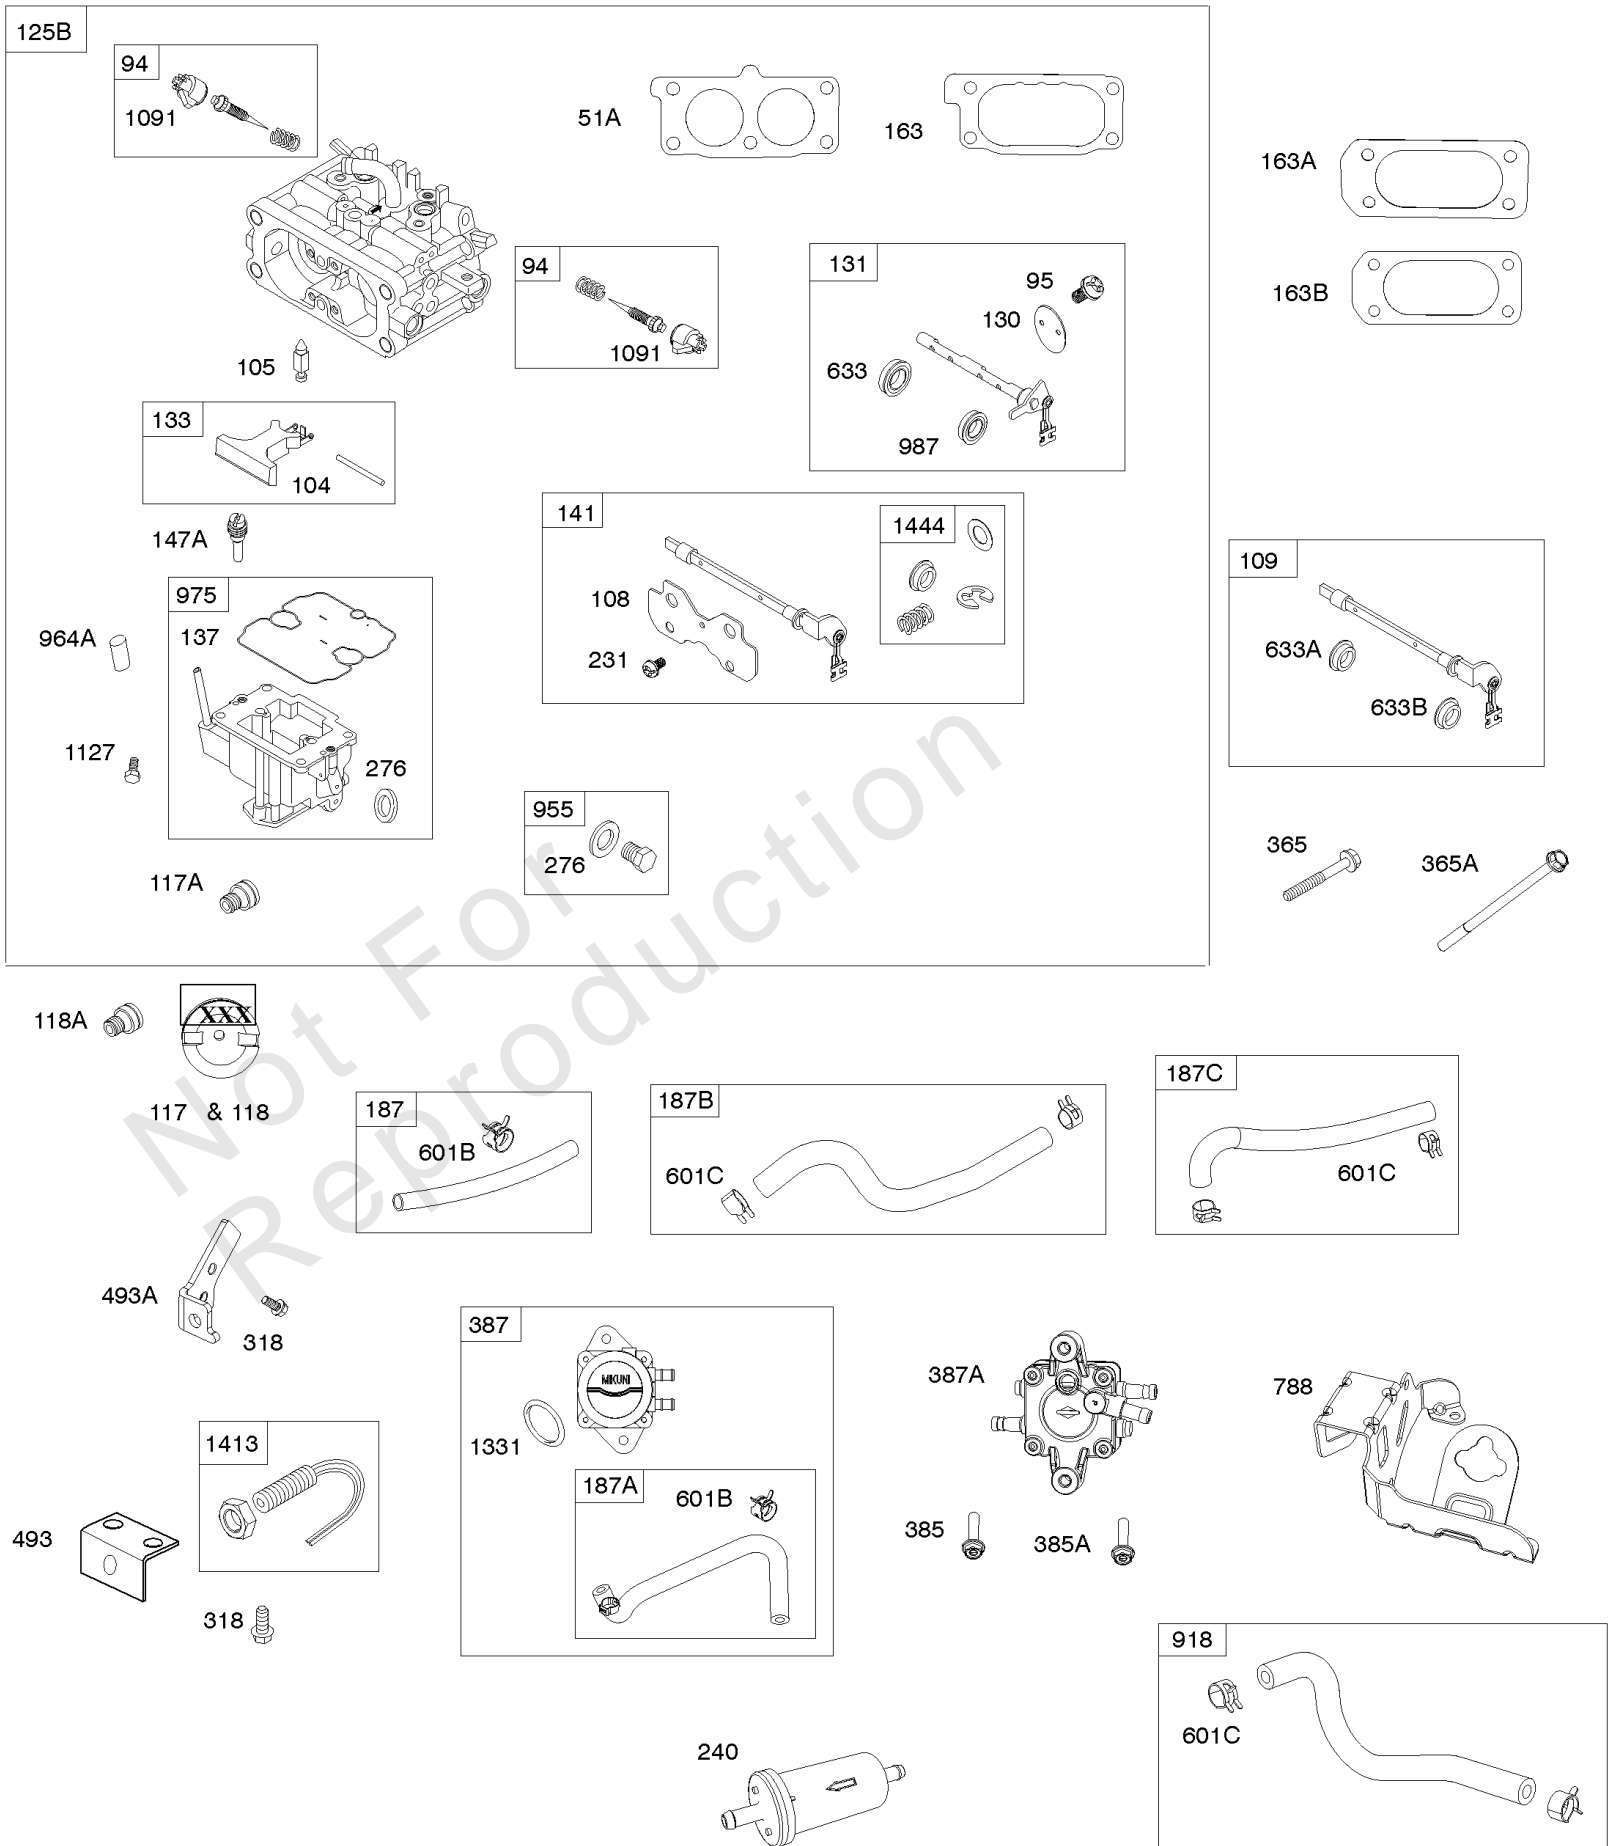

Carburetor (Non Solenoid), Fuel Supply

REF NO	PART NO	QTY	DESCRIPTION
51A	809910		GASKET, Intake -(Intake Hole Diameter - 30mm)
94	843295		KIT, Idle Mixture
95	690718		SCREW -(Throttle Valve)
104	690739		PIN, Float Hinge
105	809759		VALVE, Float Needle
108	844652		VALVE, Choke
109	841914		SHAFT, Choke -Used Before Code Date 10101500
117	842095		JET, Main -(Standard) (Left Jet) (#152)
117	844649		JET, Main -(Standard) (Right Jet) (#158)
117A	843365		JET, Main -(Standard) (Left Jet) (#138)
117A	842098		JET, Main -(Standard) (Right Jet) (#144)
118	842739		JET, Main -(High Altitude) (Right Jet) (#154)
118	842738		JET, Main -(High Altitude) (Left Jet) (#148)
118A	843587		JET, Main -(High Altitude) (Right Jet) (#140)
118A	843376		JET, Main -(High Altitude) (Left Jet) (#134)
130	841913		VALVE, Throttle
131	845038		KIT, Throttle Shaft
133	809637		FLOAT, Carburetor
137	809645		GASKET, Float Bowl
141	845036		KIT, Choke Shaft
147A	842740		JET, Pilot -(Stamp Mark #52)
163	807375		GASKET, Air Cleaner
163A	843117		GASKET, Air Cleaner -Used After Code Date 06062200
163B	841852		GASKET, Air Cleaner -Used Before Code Date 06062300
187	845503		LINE, Fuel -(60 Inches)(Cut to Required Length)
187	791745		LINE, Fuel -(23 Inches)(Cut To Required Length)
187	791766		LINE, Fuel -(15 Inches Long)(Cut to Required Length)
187	841589		LINE, Fuel -(35 Inches)(Cut To Required Length)
187A	844082		LINE, Fuel -(Fuel Pump to Carburetor) (Check Valve)
187C	791744		LINE, Fuel -(Formed Hose) (Cut to Required Length)
187B	844524		LINE, Fuel -(Formed Hose)
231	690718		SCREW -(Choke Valve)
240	845125		FILTER, Fuel
276	806476		WASHER, Sealing
318	841233		SCREW -(Mounting Bracket) (M6x10mm)