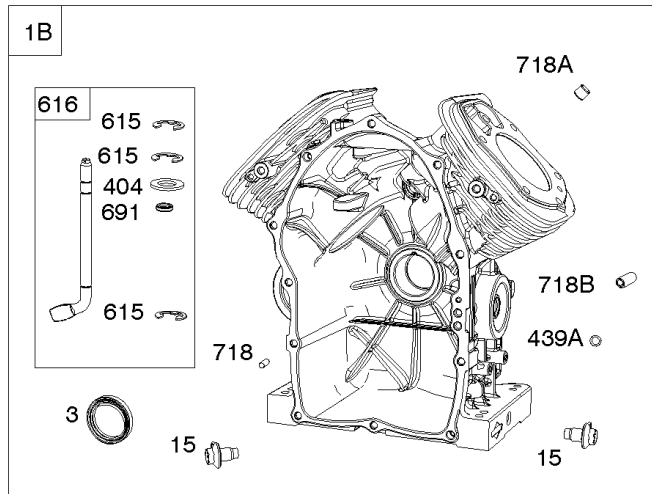

1036

1319

1330

Cylinders

REF NO	PART NO	QTY	DESCRIPTION
1	845756		CYLINDER ASSEMBLY
3	841596		SEAL, Oil -(Magneto Side)
12	846037		GASKET, Crankcase -Used After Code Date 13072100
12A	844107		GASKET, Crankcase -Used Before Code Date 13072200
12B	843969		GASKET, Crankcase
15	807392		PLUG, Oil Drain
15A	691680		PLUG, Oil Drain
227	809984		LEVER, Governor Control
239	697049		SWITCH, Oil Pressure
278	842122		WASHER -(Governor Control Lever)
404	809436		WASHER -(Governor Crank)
415	794903		PLUG
439	692154		O-RING, Oil Gallery -(Crankcase Cover/Sump or Cylinder Assembly)
439A	846027		O-RING, Oil Gallery -(Crankcase Cover/Sump or Cylinder Assembly) -Used Before Code Date 13072200
490	843433		BEARING, Magneto Side
505	844752		NUT -(Governor Control Lever)
562	843344		BOLT -(Governor Lever)
615	809533		RETAINER, Governor Shaft -(Cylinder)
616	844180		CRANK, Governor
691	809287		SEAL, Governor Shaft
718	690959		PIN, Locating -(Cylinder)
718A	809508		PIN, Locating -(Cylinder Head)
1036	-----		Label-Emissions -(Available From A Briggs & Stratton Authorized Dealer)
1319	794467		LABEL, Warning
1330	272144		MANUAL, Repair
1398	842191		COVER, Fuel Pump
1399	690932		SCREW -(Fuel Pump Cover)
1400	809894		SEAL, O-Ring -(Fuel Pump Cover)