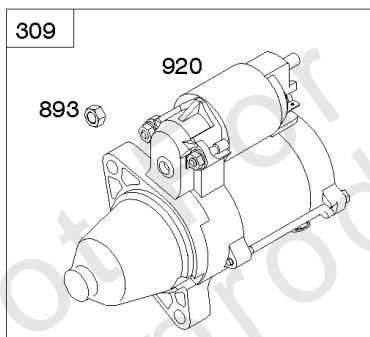

Alternators, Regulators, Electric Starter, Armatures

REF NO	PART NO	QTY	DESCRIPTION
24A	843837		KEY, Flywheel -(Offset Key) (Aluminum)
309	845760		MOTOR, Starter
318	841233		SCREW -(Mounting Bracket) (M6x10mm)
333B	845731		ARMATURE, Magneto -(Cylinder 2)
333B	845308		ARMATURE, Magneto -(Cylinder 1)
334	692066		SCREW -(Magneto Armature) (M4x23mm)
344	841233		SCREW -(Cable Clamp)
474	846882		ALTERNATOR -(20 Amp)
474A	841178		ALTERNATOR -(20/50 Amp)
493	842713		BRACKET, Mounting -(Speed Sensor)
493A	845619		BRACKET, Mounting -(Fuel Line)
501	847385		REGULATOR
501A	848187		REGULATOR -(20/50 Amp)
526	690717		SCREW -(Regulator) (M6x30mm)
529	690744		GROMMET -(Magneto Armature Wires)
587	846866		CLAMP, Cable
635	692076		BOOT, Spark Plug
697	690711		SCREW -(Starter Motor) (Drive Cap) (M8x38mm)
893	845758		NUT -(Starter Solenoid)
920	845757		SOLENOID, Starter
1059	698516		KIT, Screw/Washer -(Alternator)
1119	691552		SCREW -(Alternator)