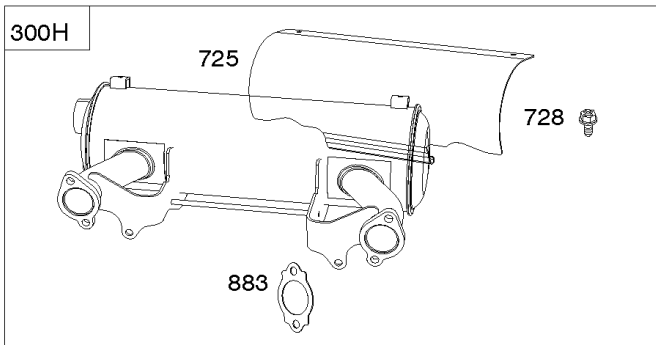

Mufflers

REF NO	PART NO	QTY	DESCRIPTION
22	807362		SCREW -(Crankcase Cover/Sump) (M8x50mm)
300H	846153		MUFFLER -(Oil Filter Side Outlet)
301	841518		PIPE, Exhaust -(Black)
355	844035		WASHER -(Muffler Bracket) (Flat Washer)
355A	691075		WASHER -(Muffler Bracket) (Lockwasher)
437	846149		SCREW -(Exhaust Manifold) (M8x25mm)
613	692062		SCREW -(Muffler) (M8x18mm)
725	841132		SHIELD, Heat -(Black)
728	692067		SCREW -(Heat Shield) (M6x12mm)
740	690941		NUT -(Muffler Bracket)
819	692062		SCREW -(Muffler Bracket) (M8x18mm)
819A	807362		SCREW -(Muffler Bracket) (M8x50mm)
819B	690932		SCREW -(Muffler Bracket) (M5x10mm)
863	843487		BRACKET, Muffler -(Mud Boat Applications)
883	809872		GASKET, Exhaust
884A	843624		CLAMP, Muffler
1171	846324		STUD -(Rocker Cover)
1507	846324		STUD -(Muffler Bracket)