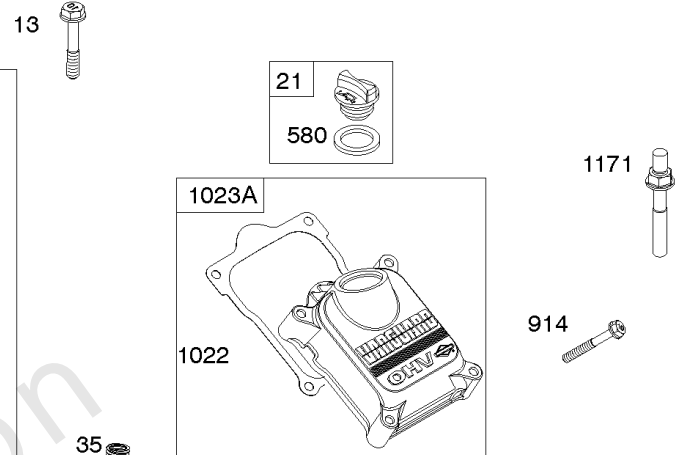

Cylinder Heads, Rocker Covers

REF NO	PART NO	QTY	DESCRIPTION
5	845588		HEAD, Cylinder -(Cylinder 1)
5A	845590		HEAD, Cylinder -(Cylinder 2)
7	809730		GASKET, Cylinder Head
11	809736		TUBE, Breather
13	809784		SCREW -(Cylinder Head)
21	843464		CAP, Oil Fill
33	843729		VALVE, Exhaust
34	843730		VALVE, Intake
35A	845589		SPRING, Valve -(Intake) (Intake) (Pink)
36A	845589		SPRING, Valve -(Exhaust) (Exhaust) (Pink)
40	844788		RETAINER, Valve
42	807683		KEEPER, Valve
45	809785		TAPPET, Valve
51	841592		GASKET, Intake
192	690083		ADJUSTER, Rocker Arm
337	491055S		PLUG, Spark -(RC12YC) (Silver Terminal)
337	792015		PLUG, Spark -(XC92YC) (EMS) (Gold Terminal)
383	19576S		WRENCH, Spark Plug
580	809894		SEAL, O-Ring -(Oil Fill Cap)
601	844405		CLAMP, Hose -(Breather Tube) -Used After Code Date 07121300
601E	841499		CLAMP, Hose -(Breather Tube) -Used Before Code Date 07121400
635	692076		BOOT, Spark Plug
708	841301		SEAL, O-Ring -(Breather Reed)
788	844528		BRACKET, Fuel Pump
798	691492		SCREW -(Rocker Arm) (M6x30mm)
806	807357		SCREW -(Lifting Bracket)
868	691963		SEAL, Valve
871	692057		BUSHING, Valve Guide
883	809872		GASKET, Exhaust
914	807357		SCREW -(Rocker Cover)
1022	809732		GASKET, Rocker Cover
1023	809789		COVER, Rocker -(Cylinder #2)
1023A	809731		COVER, Rocker -(Cylinder #1)
1026	809783		ROD, Push -(Intake and Exhaust)
1029	690972		ARM, Rocker
1029A	807323		ARM, Rocker
1077	809729		BRACKET, Lifting
1100	791959		PIVOT, Rocker Arm