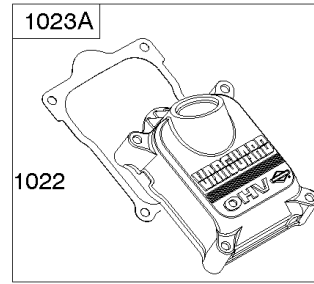

Cylinder Heads, Rocker Covers

REF NO	PART NO	QTY	DESCRIPTION
5	845588		HEAD, Cylinder -(Cylinder 1)
5A	845590		HEAD, Cylinder -(Cylinder 2)
7	809730		GASKET, Cylinder Head
11	809736		TUBE, Breather
13	809784		SCREW -(Cylinder Head)
21	843464		CAP, Oil Fill
33	843729		VALVE, Exhaust
34	843730		VALVE, Intake
35A	845589		SPRING, Valve -(Intake) (Intake) (Pink)
36A	845589		SPRING, Valve -(Exhaust) (Exhaust) (Pink)
40	844788		RETAINER, Valve
42	807683		KEEPER, Valve
45	809785		TAPPET, Valve
51	841592		GASKET, Intake
192	690083		ADJUSTER, Rocker Arm
337	491055S		PLUG, Spark -(RC12YC) (Silver Terminal)
337	792015		PLUG, Spark -(XC92YC) (EMS) (Gold Terminal)
383	19576S		WRENCH, Spark Plug
580	809894		SEAL, O-Ring -(Oil Fill Cap)
601	844405		CLAMP, Hose -(Breather Tube) -Used After Code Date 07121300
601E	841499		CLAMP, Hose -(Breather Tube) -Used Before Code Date 07121400
635	692076		BOOT, Spark Plug
708	841301		SEAL, O-Ring -(Breather Reed)
788	844528		BRACKET, Fuel Pump
798	691492		SCREW -(Rocker Arm) (M6x30mm)
806	807357		SCREW -(Lifting Bracket)
868	691963		SEAL, Valve
871	692057		BUSHING, Valve Guide
883	809872		GASKET, Exhaust
914	807357		SCREW -(Rocker Cover)
1022	809732		GASKET, Rocker Cover
1023	809789		COVER, Rocker -(Cylinder #2)
1023A	809731		COVER, Rocker -(Cylinder #1)
1026	809783		ROD, Push -(Intake and Exhaust)
1029	690972		ARM, Rocker
1029A	807323		ARM, Rocker
1077	809729		BRACKET, Lifting
1100	791959		PIVOT, Rocker Arm