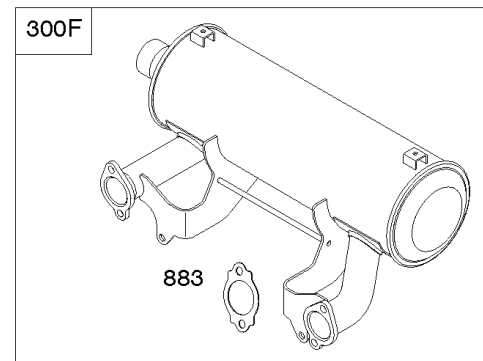

Mufflers

REF NO	PART NO	QTY	DESCRIPTION
22	807362		SCREW -(Crankcase Cover/Sump) (M8x50mm)
300H	846153		MUFFLER -(Oil Filter Side Outlet)
301	841518		PIPE, Exhaust -(Black)
355	844035		WASHER -(Muffler Bracket) (Flat Washer)
355A	691075		WASHER -(Muffler Bracket) (Lockwasher)
437	846149		SCREW -(Exhaust Manifold) (M8x25mm)
613	692062		SCREW -(Muffler) (M8x18mm)
725	841132		SHIELD, Heat -(Black)
728	692067		SCREW -(Heat Shield) (M6x12mm)
740	690941		NUT -(Muffler Bracket)
819	692062		SCREW -(Muffler Bracket) (M8x18mm)
819A	807362		SCREW -(Muffler Bracket) (M8x50mm)
819B	690932		SCREW -(Muffler Bracket) (M5x10mm)
863	843487		BRACKET, Muffler -(Mud Boat Applications)
883	809872		GASKET, Exhaust
884A	843624		CLAMP, Muffler
1171	846324		STUD -(Rocker Cover)
1507	846324		STUD -(Muffler Bracket)