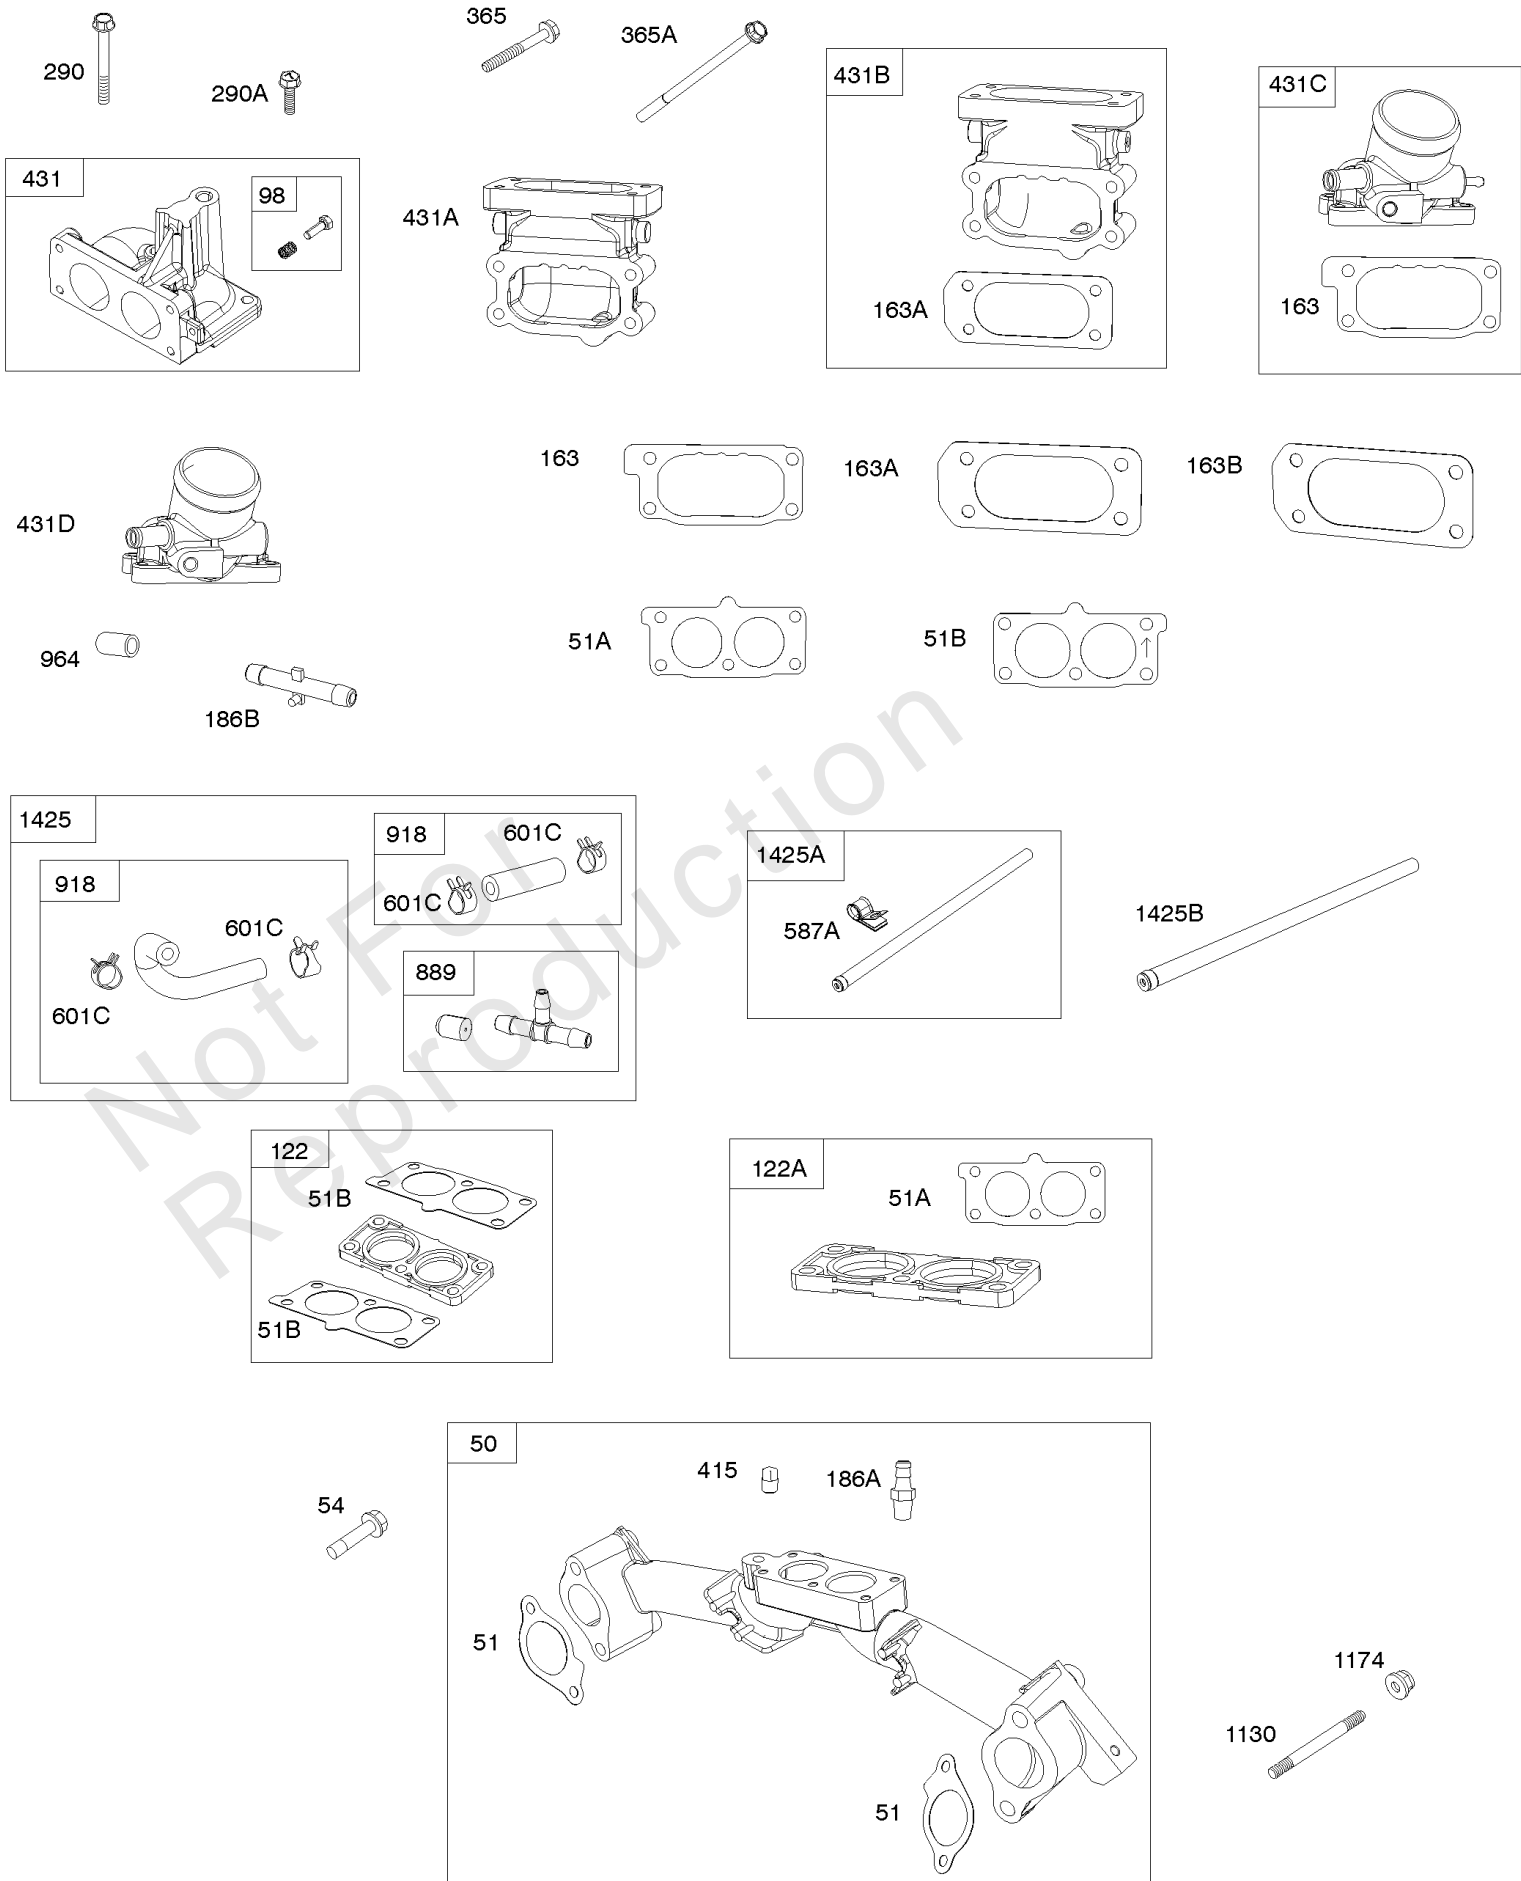

Intake Elbows, Intake Manifold, Purge Lines

REF NO	PART NO	QTY	DESCRIPTION
50	844340		MANIFOLD, Intake
51	841592		GASKET, Intake
51A	809910		GASKET, Intake -(Intake Hole Diameter - 30mm)
51B	841882		GASKET, Intake -(Intake Hole Diameter - 32mm)
54	844656		SCREW -(Intake Manifold) (M6x69mm)
98	841842		KIT, Idle Speed -(Intake Elbow)
122	846245		SPACER, Carburetor
122A	844713		SPACER, Carburetor
163	807375		GASKET, Air Cleaner
163A	843117		GASKET, Air Cleaner -Used After Code Date 06062200
163B	841852		GASKET, Air Cleaner -Used Before Code Date 06062300
186A	844568		CONNECTOR, Hose -(Intake Manifold)
186B	845121		CONNECTOR, Hose -(EVAP)
290	809911		SCREW -(Intake Elbow) (M6x55mm)
290A	807421		SCREW -(Intake Elbow) (M6x25mm)
365	807437		SCREW -(Carburetor/Throttle Body) (M6x85mm)
365A	841853		SCREW -(Carburetor/Throttle Body) (M6x103mm)
415	794903		PLUG
431	841539		ELBOW, Intake
431A	841854		MANIFOLD, Intake -Used Before Code Date 06062300
431A	843116		ELBOW, Intake -Used After Code Date 06062200
431B	845505		MANIFOLD, Intake
431C	845920		ELBOW, Intake
431D	809896		ADAPTER, Air Cleaner
587A	807116		CLAMP, Cable -(Purge Line Hose)
601C	691038		CLAMP, Hose -(Black)
889	845918		TEE
918	844525		HOSE, Vacuum -(Formed Hose) (Cut to Required Length)
964	590799		CAP, Connector
1130	841590		STUD -(Intake Manifold) -Used Before Code Date 10092900
1174	842067		NUT -(Intake Manifold) -Used Before Code Date 10092900
1425B	845717		HOSE, Purge Line -(Cut To Required Length)