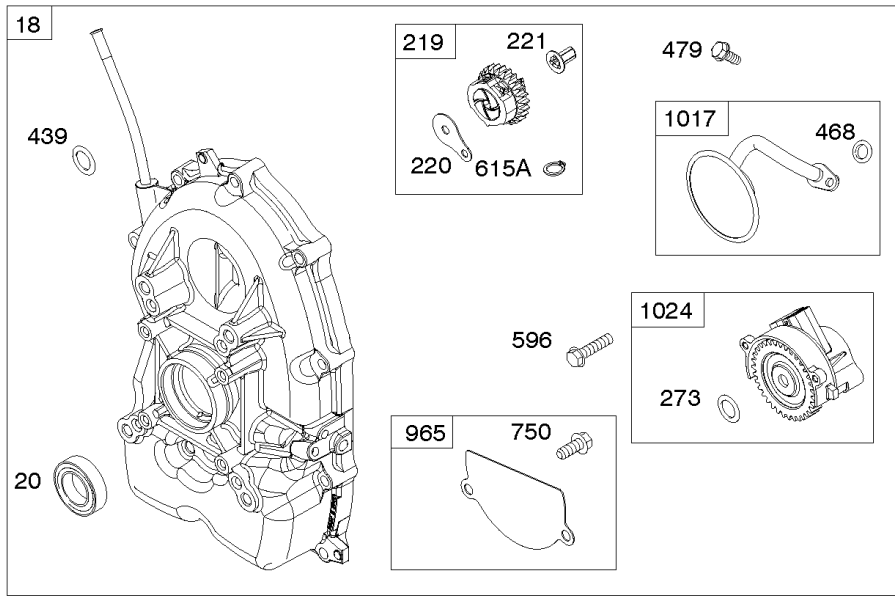

Carburetors (Solenoid)

REF NO	PART NO	QTY	DESCRIPTION
964A	809640		CAP, Carburetor
975	842106		BOWL, Float
987	809639		SEAL, Choke/Throttle Shaft
1091	691515		CAP, Limiter
1127	809715		SCREW -(Float Bowl to Carburetor Body)
1444	845039		KIT, Choke Shaft Seal

Not For Reproduction

Control Brackets, Springs, Links

REF NO	PART NO	QTY	DESCRIPTION
62	841233		SCREW -(Speed Adjuster Lever)
156	841522		LEVER, Control
188	692062		SCREW -(Control Bracket)
202	841322		LINK, Mechanical Governor
209	843561		SPRING, Governor -(Brown)
211	809875		SPRING, Governed Idle -(White)
211A	690707		SPRING, Governed Idle -(Control Bracket) (White)
216	845297		LINK, Choke
216A	841671		LINK, Choke -(Control Bracket)
222	841528		BRACKET, Control
222A	841492		BRACKET, Control
232	690545		SPRING/LINK, Governor
265	691024		CLAMP, Casing -(Control Bracket)
265A	841673		CLAMP, Casing -(Control Bracket)
266	841521		CONTROL, Throttle
267	841552		SCREW -(Casing Clamp) (M5x20mm)
271	692541		LEVER, Control -(Throttle)
282	841552		SCREW -(Control Lever)
504	846156		WASHER -(Speed Adjuster Lever)
541	841525		WASHER -(Speed Adjuster Lever) (Flat Washer)
541A	841526		WASHER -(Speed Adjuster Lever) (Wave Washer)
561	690713		NUT -(Control Lever)
717A	842730		BRACKET, Air Cleaner
843	809672		SLEEVE, Lever -(Control Bracket)
843A	842745		SLEEVE, Lever -(Speed Adjuster Lever)
1454	845807		SLIDER, Governor