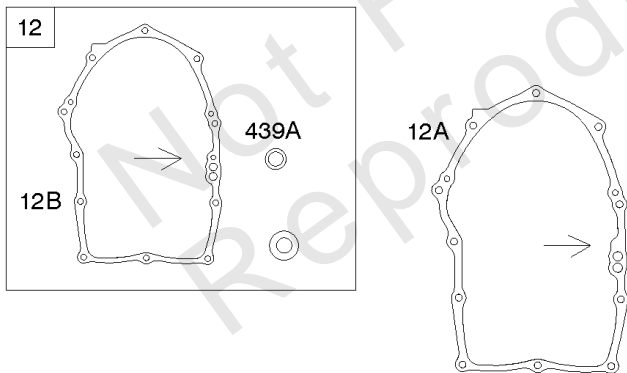

1036

1319

1330

Cylinders

REF NO	PART NO	QTY	DESCRIPTION
1	845756		CYLINDER ASSEMBLY
3	841596		SEAL, Oil -(Magneto Side)
12	846037		GASKET, Crankcase -Used After Code Date 13072100
12A	844107		GASKET, Crankcase -Used Before Code Date 13072200
12B	843969		GASKET, Crankcase
15	807392		PLUG, Oil Drain
15A	691680		PLUG, Oil Drain
227	809984		LEVER, Governor Control
239	697049		SWITCH, Oil Pressure
278	842122		WASHER -(Governor Control Lever)
404	809436		WASHER -(Governor Crank)
415	794903		PLUG
439	692154		O-RING, Oil Gallery -(Crankcase Cover/Sump or Cylinder Assembly)
439A	846027		O-RING, Oil Gallery -(Crankcase Cover/Sump or Cylinder Assembly) -Used Before Code Date 13072200
490	843433		BEARING, Magneto Side
505	844752		NUT -(Governor Control Lever)
562	843344		BOLT -(Governor Lever)
615	809533		RETAINER, Governor Shaft -(Cylinder)
616	844180		CRANK, Governor
691	809287		SEAL, Governor Shaft
718	690959		PIN, Locating -(Cylinder)
718A	809508		PIN, Locating -(Cylinder Head)
1036	-----		Label-Emissions -(Available From A Briggs & Stratton Authorized Dealer)
1319	794467		LABEL, Warning
1330	272144		MANUAL, Repair
1398	842191		COVER, Fuel Pump
1399	690932		SCREW -(Fuel Pump Cover)
1400	809894		SEAL, O-Ring -(Fuel Pump Cover)