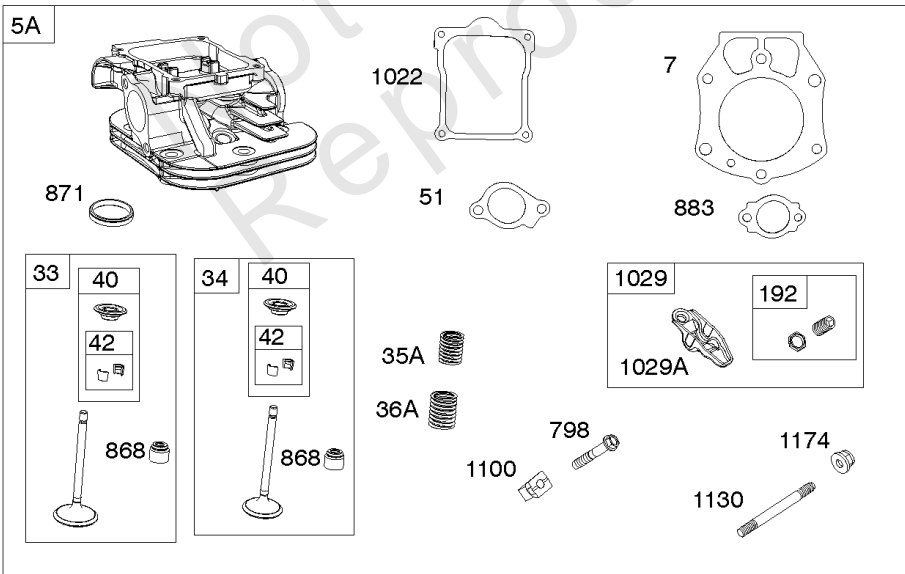

Cylinder Heads, Rocker Covers

REF NO	PART NO	QTY	DESCRIPTION
5	845588		HEAD, Cylinder -(Cylinder 1)
5A	845590		HEAD, Cylinder -(Cylinder 2)
7	809730		GASKET, Cylinder Head
11	809736		TUBE, Breather
13	809784		SCREW -(Cylinder Head)
21	843464		CAP, Oil Fill
33	843729		VALVE, Exhaust
34	843730		VALVE, Intake
35A	845589		SPRING, Valve -(Intake) (Intake) (Pink)
36A	845589		SPRING, Valve -(Exhaust) (Exhaust) (Pink)
40	844788		RETAINER, Valve
42	807683		KEEPER, Valve
45	809785		TAPPET, Valve
51	841592		GASKET, Intake
192	690083		ADJUSTER, Rocker Arm
337	491055S		PLUG, Spark -(RC12YC) (Silver Terminal)
337	792015		PLUG, Spark -(XC92YC) (EMS) (Gold Terminal)
383	19576S		WRENCH, Spark Plug
580	809894		SEAL, O-Ring -(Oil Fill Cap)
601	844405		CLAMP, Hose -(Breather Tube) -Used After Code Date 07121300
601E	841499		CLAMP, Hose -(Breather Tube) -Used Before Code Date 07121400
635	692076		BOOT, Spark Plug
708	841301		SEAL, O-Ring -(Breather Reed)
788	844528		BRACKET, Fuel Pump
798	691492		SCREW -(Rocker Arm) (M6x30mm)
806	807357		SCREW -(Lifting Bracket)
868	691963		SEAL, Valve
871	692057		BUSHING, Valve Guide
883	809872		GASKET, Exhaust
914	807357		SCREW -(Rocker Cover)
1022	809732		GASKET, Rocker Cover
1023	809789		COVER, Rocker -(Cylinder #2)
1023A	809731		COVER, Rocker -(Cylinder #1)
1026	809783		ROD, Push -(Intake and Exhaust)
1029	690972		ARM, Rocker
1029A	807323		ARM, Rocker
1077	809729		BRACKET, Lifting
1100	791959		PIVOT, Rocker Arm