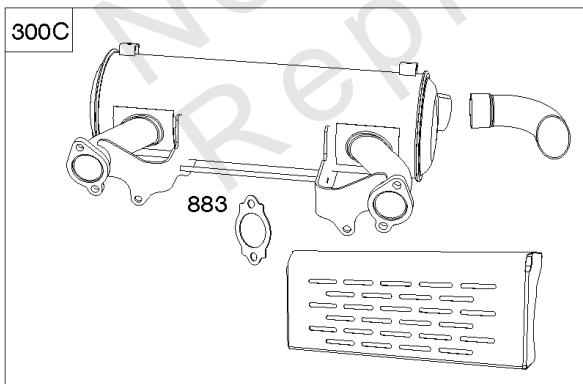

Mufflers

REF NO	PART NO	QTY	DESCRIPTION
22	807362		SCREW -(Crankcase Cover/Sump) (M8x50mm)
300H	846153		MUFFLER -(Oil Filter Side Outlet)
301	841518		PIPE, Exhaust -(Black)
355	844035		WASHER -(Muffler Bracket) (Flat Washer)
355A	691075		WASHER -(Muffler Bracket) (Lockwasher)
437	846149		SCREW -(Exhaust Manifold) (M8x25mm)
613	692062		SCREW -(Muffler) (M8x18mm)
725	841132		SHIELD, Heat -(Black)
728	692067		SCREW -(Heat Shield) (M6x12mm)
740	690941		NUT -(Muffler Bracket)
819	692062		SCREW -(Muffler Bracket) (M8x18mm)
819A	807362		SCREW -(Muffler Bracket) (M8x50mm)
819B	690932		SCREW -(Muffler Bracket) (M5x10mm)
863	843487		BRACKET, Muffler -(Mud Boat Applications)
883	809872		GASKET, Exhaust
884A	843624		CLAMP, Muffler
1171	846324		STUD -(Rocker Cover)
1507	846324		STUD -(Muffler Bracket)