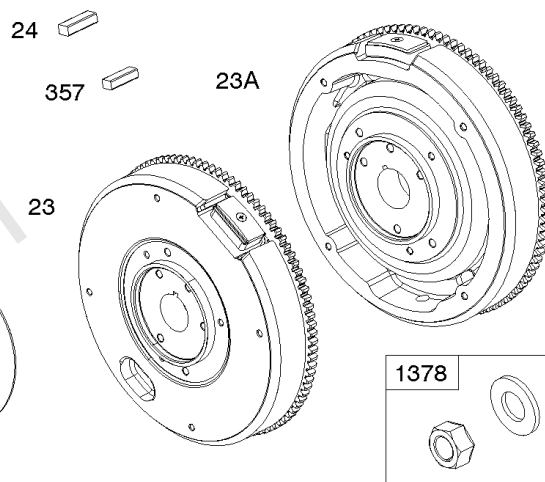

Not For Reproduction

1036

1319

1330

Cylinders

REF NO	PART NO	QTY	DESCRIPTION
1	845756		CYLINDER ASSEMBLY
3	841596		SEAL, Oil -(Magneto Side)
12	846037		GASKET, Crankcase -Used After Code Date 13072100
12A	844107		GASKET, Crankcase -Used Before Code Date 13072200
12B	843969		GASKET, Crankcase
15	807392		PLUG, Oil Drain
15A	691680		PLUG, Oil Drain
227	809984		LEVER, Governor Control
239	697049		SWITCH, Oil Pressure
278	842122		WASHER -(Governor Control Lever)
404	809436		WASHER -(Governor Crank)
415	794903		PLUG
439	692154		O-RING, Oil Gallery -(Crankcase Cover/Sump or Cylinder Assembly)
439A	846027		O-RING, Oil Gallery -(Crankcase Cover/Sump or Cylinder Assembly) -Used Before Code Date 13072200
490	843433		BEARING, Magneto Side
505	844752		NUT -(Governor Control Lever)
562	843344		BOLT -(Governor Lever)
615	809533		RETAINER, Governor Shaft -(Cylinder)
616	844180		CRANK, Governor
691	809287		SEAL, Governor Shaft
718	690959		PIN, Locating -(Cylinder)
718A	809508		PIN, Locating -(Cylinder Head)
1036	-----		Label-Emissions -(Available From A Briggs & Stratton Authorized Dealer)
1319	794467		LABEL, Warning
1330	272144		MANUAL, Repair
1398	842191		COVER, Fuel Pump
1399	690932		SCREW -(Fuel Pump Cover)
1400	809894		SEAL, O-Ring -(Fuel Pump Cover)