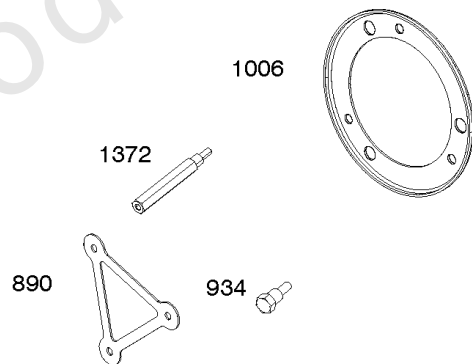

Not For Reproduction

1036

1319

1330

Cylinders

REF NO	PART NO	QTY	DESCRIPTION
1	845756		CYLINDER ASSEMBLY
3	841596		SEAL, Oil -(Magneto Side)
12	846037		GASKET, Crankcase -Used After Code Date 13072100
12A	844107		GASKET, Crankcase -Used Before Code Date 13072200
12B	843969		GASKET, Crankcase
15	807392		PLUG, Oil Drain
15A	691680		PLUG, Oil Drain
227	809984		LEVER, Governor Control
239	697049		SWITCH, Oil Pressure
278	842122		WASHER -(Governor Control Lever)
404	809436		WASHER -(Governor Crank)
415	794903		PLUG
439	692154		O-RING, Oil Gallery -(Crankcase Cover/Sump or Cylinder Assembly)
439A	846027		O-RING, Oil Gallery -(Crankcase Cover/Sump or Cylinder Assembly) -Used Before Code Date 13072200
490	843433		BEARING, Magneto Side
505	844752		NUT -(Governor Control Lever)
562	843344		BOLT -(Governor Lever)
615	809533		RETAINER, Governor Shaft -(Cylinder)
616	844180		CRANK, Governor
691	809287		SEAL, Governor Shaft
718	690959		PIN, Locating -(Cylinder)
718A	809508		PIN, Locating -(Cylinder Head)
1036	-----		Label-Emissions -(Available From A Briggs & Stratton Authorized Dealer)
1319	794467		LABEL, Warning
1330	272144		MANUAL, Repair
1398	842191		COVER, Fuel Pump
1399	690932		SCREW -(Fuel Pump Cover)
1400	809894		SEAL, O-Ring -(Fuel Pump Cover)