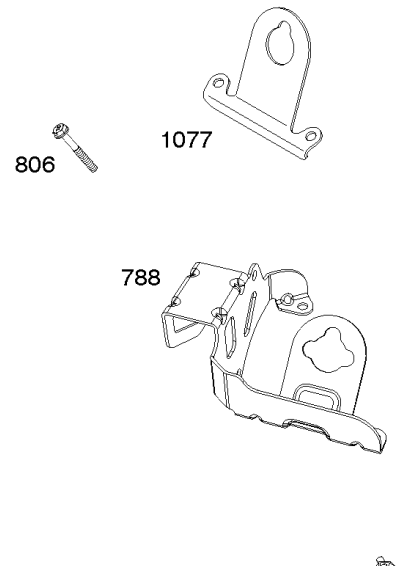

Cylinder Heads, Rocker Covers

REF NO	PART NO	QTY	DESCRIPTION
5	845588		HEAD, Cylinder -(Cylinder 1)
5A	845590		HEAD, Cylinder -(Cylinder 2)
7	809730		GASKET, Cylinder Head
11	809736		TUBE, Breather
13	809784		SCREW -(Cylinder Head)
21	843464		CAP, Oil Fill
33	843729		VALVE, Exhaust
34	843730		VALVE, Intake
35A	845589		SPRING, Valve -(Intake) (Intake) (Pink)
36A	845589		SPRING, Valve -(Exhaust) (Exhaust) (Pink)
40	844788		RETAINER, Valve
42	807683		KEEPER, Valve
45	809785		TAPPET, Valve
51	841592		GASKET, Intake
192	690083		ADJUSTER, Rocker Arm
337	491055S		PLUG, Spark -(RC12YC) (Silver Terminal)
337	792015		PLUG, Spark -(XC92YC) (EMS) (Gold Terminal)
383	19576S		WRENCH, Spark Plug
580	809894		SEAL, O-Ring -(Oil Fill Cap)
601	844405		CLAMP, Hose -(Breather Tube) -Used After Code Date 07121300
601E	841499		CLAMP, Hose -(Breather Tube) -Used Before Code Date 07121400
635	692076		BOOT, Spark Plug
708	841301		SEAL, O-Ring -(Breather Reed)
788	844528		BRACKET, Fuel Pump
798	691492		SCREW -(Rocker Arm) (M6x30mm)
806	807357		SCREW -(Lifting Bracket)
868	691963		SEAL, Valve
871	692057		BUSHING, Valve Guide
883	809872		GASKET, Exhaust
914	807357		SCREW -(Rocker Cover)
1022	809732		GASKET, Rocker Cover
1023	809789		COVER, Rocker -(Cylinder #2)
1023A	809731		COVER, Rocker -(Cylinder #1)
1026	809783		ROD, Push -(Intake and Exhaust)
1029	690972		ARM, Rocker
1029A	807323		ARM, Rocker
1077	809729		BRACKET, Lifting
1100	791959		PIVOT, Rocker Arm