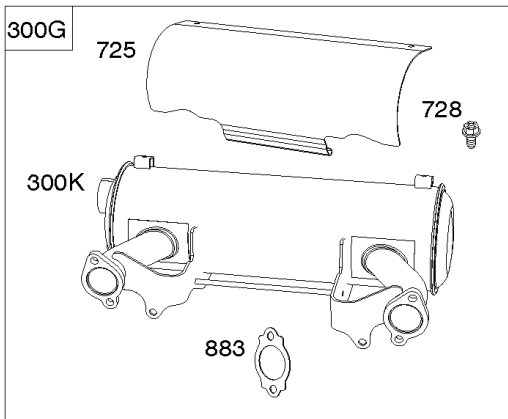

Mufflers

REF NO	PART NO	QTY	DESCRIPTION
22	807362		SCREW -(Crankcase Cover/Sump) (M8x50mm)
300H	846153		MUFFLER -(Oil Filter Side Outlet)
301	841518		PIPE, Exhaust -(Black)
355	844035		WASHER -(Muffler Bracket) (Flat Washer)
355A	691075		WASHER -(Muffler Bracket) (Lockwasher)
437	846149		SCREW -(Exhaust Manifold) (M8x25mm)
613	692062		SCREW -(Muffler) (M8x18mm)
725	841132		SHIELD, Heat -(Black)
728	692067		SCREW -(Heat Shield) (M6x12mm)
740	690941		NUT -(Muffler Bracket)
819	692062		SCREW -(Muffler Bracket) (M8x18mm)
819A	807362		SCREW -(Muffler Bracket) (M8x50mm)
819B	690932		SCREW -(Muffler Bracket) (M5x10mm)
863	843487		BRACKET, Muffler -(Mud Boat Applications)
883	809872		GASKET, Exhaust
884A	843624		CLAMP, Muffler
1171	846324		STUD -(Rocker Cover)
1507	846324		STUD -(Muffler Bracket)