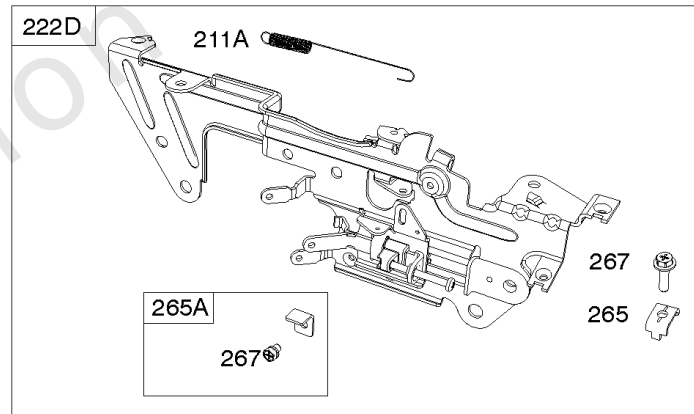

Control Brackets, Springs, Links

REF NO	PART NO	QTY	DESCRIPTION
62	841233		SCREW -(Speed Adjuster Lever)
156	841522		LEVER, Control
188	692062		SCREW -(Control Bracket)
202	841322		LINK, Mechanical Governor
209	843561		SPRING, Governor -(Brown)
211	809875		SPRING, Governed Idle -(White)
211A	690707		SPRING, Governed Idle -(Control Bracket) (White)
216	845297		LINK, Choke
216A	841671		LINK, Choke -(Control Bracket)
222	841528		BRACKET, Control
222A	841492		BRACKET, Control
232	690545		SPRING/LINK, Governor
265	691024		CLAMP, Casing -(Control Bracket)
265A	841673		CLAMP, Casing -(Control Bracket)
266	841521		CONTROL, Throttle
267	841552		SCREW -(Casing Clamp) (M5x20mm)
271	692541		LEVER, Control -(Throttle)
282	841552		SCREW -(Control Lever)
504	846156		WASHER -(Speed Adjuster Lever)
541	841525		WASHER -(Speed Adjuster Lever) (Flat Washer)
541A	841526		WASHER -(Speed Adjuster Lever) (Wave Washer)
561	690713		NUT -(Control Lever)
717A	842730		BRACKET, Air Cleaner
843	809672		SLEEVE, Lever -(Control Bracket)
843A	842745		SLEEVE, Lever -(Speed Adjuster Lever)
1454	845807		SLIDER, Governor