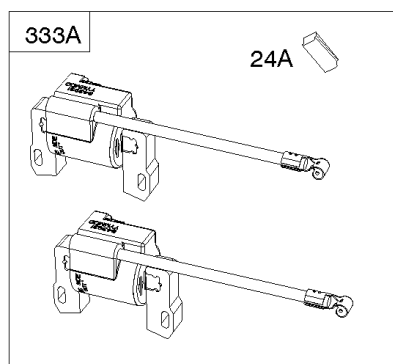

Alternators, Regulators, Electric Starter, Armatures

REF NO	PART NO	QTY	DESCRIPTION
24A	843837		KEY, Flywheel -(Offset Key) (Aluminum)
309	845760		MOTOR, Starter
318	841233		SCREW -(Mounting Bracket) (M6x10mm)
333B	845731		ARMATURE, Magneto -(Cylinder 2)
333B	845308		ARMATURE, Magneto -(Cylinder 1)
334	692066		SCREW -(Magneto Armature) (M4x23mm)
344	841233		SCREW -(Cable Clamp)
474	846882		ALTERNATOR -(20 Amp)
474A	841178		ALTERNATOR -(20/50 Amp)
493	842713		BRACKET, Mounting -(Speed Sensor)
493A	845619		BRACKET, Mounting -(Fuel Line)
501	847385		REGULATOR
501A	848187		REGULATOR -(20/50 Amp)
526	690717		SCREW -(Regulator) (M6x30mm)
529	690744		GROMMET -(Magneto Armature Wires)
587	846866		CLAMP, Cable
635	692076		BOOT, Spark Plug
697	690711		SCREW -(Starter Motor) (Drive Cap) (M8x38mm)
893	845758		NUT -(Starter Solenoid)
920	845757		SOLENOID, Starter
1059	698516		KIT, Screw/Washer -(Alternator)
1119	691552		SCREW -(Alternator)