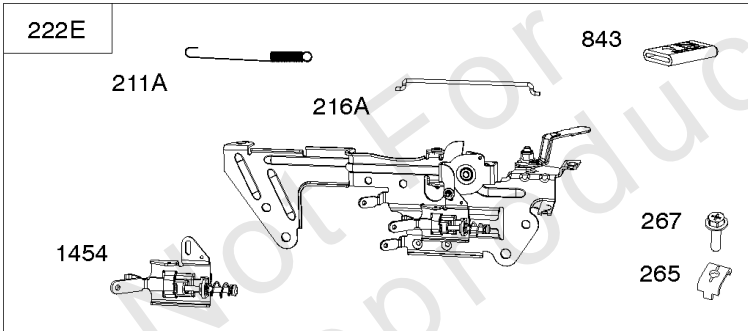

Control Brackets, Springs, Links

REF NO	PART NO	QTY	DESCRIPTION
62	841233		SCREW -(Speed Adjuster Lever)
156	841522		LEVER, Control
188	692062		SCREW -(Control Bracket)
202	841322		LINK, Mechanical Governor
209	843561		SPRING, Governor -(Brown)
211	809875		SPRING, Governed Idle -(White)
211A	690707		SPRING, Governed Idle -(Control Bracket) (White)
216	845297		LINK, Choke
216A	841671		LINK, Choke -(Control Bracket)
222	841528		BRACKET, Control
222A	841492		BRACKET, Control
232	690545		SPRING/LINK, Governor
265	691024		CLAMP, Casing -(Control Bracket)
265A	841673		CLAMP, Casing -(Control Bracket)
266	841521		CONTROL, Throttle
267	841552		SCREW -(Casing Clamp) (M5x20mm)
271	692541		LEVER, Control -(Throttle)
282	841552		SCREW -(Control Lever)
504	846156		WASHER -(Speed Adjuster Lever)
541	841525		WASHER -(Speed Adjuster Lever) (Flat Washer)
541A	841526		WASHER -(Speed Adjuster Lever) (Wave Washer)
561	690713		NUT -(Control Lever)
717A	842730		BRACKET, Air Cleaner
843	809672		SLEEVE, Lever -(Control Bracket)
843A	842745		SLEEVE, Lever -(Speed Adjuster Lever)
1454	845807		SLIDER, Governor