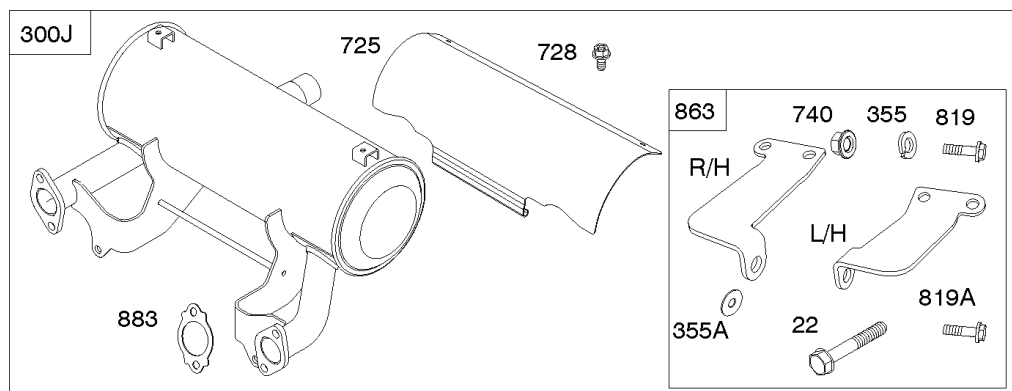

Mufflers

REF NO	PART NO	QTY	DESCRIPTION
22	807362		SCREW -(Crankcase Cover/Sump) (M8x50mm)
300H	846153		MUFFLER -(Oil Filter Side Outlet)
301	841518		PIPE, Exhaust -(Black)
355	844035		WASHER -(Muffler Bracket) (Flat Washer)
355A	691075		WASHER -(Muffler Bracket) (Lockwasher)
437	846149		SCREW -(Exhaust Manifold) (M8x25mm)
613	692062		SCREW -(Muffler) (M8x18mm)
725	841132		SHIELD, Heat -(Black)
728	692067		SCREW -(Heat Shield) (M6x12mm)
740	690941		NUT -(Muffler Bracket)
819	692062		SCREW -(Muffler Bracket) (M8x18mm)
819A	807362		SCREW -(Muffler Bracket) (M8x50mm)
819B	690932		SCREW -(Muffler Bracket) (M5x10mm)
863	843487		BRACKET, Muffler -(Mud Boat Applications)
883	809872		GASKET, Exhaust
884A	843624		CLAMP, Muffler
1171	846324		STUD -(Rocker Cover)
1507	846324		STUD -(Muffler Bracket)