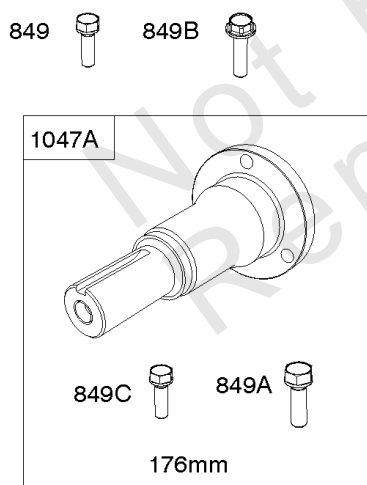

Not For Reproduction

1036

1319

1330

Cylinders

REF NO	PART NO	QTY	DESCRIPTION
1	845756		CYLINDER ASSEMBLY
3	841596		SEAL, Oil -(Magneto Side)
12	846037		GASKET, Crankcase -Used After Code Date 13072100
12A	844107		GASKET, Crankcase -Used Before Code Date 13072200
12B	843969		GASKET, Crankcase
15	807392		PLUG, Oil Drain
15A	691680		PLUG, Oil Drain
227	809984		LEVER, Governor Control
239	697049		SWITCH, Oil Pressure
278	842122		WASHER -(Governor Control Lever)
404	809436		WASHER -(Governor Crank)
415	794903		PLUG
439	692154		O-RING, Oil Gallery -(Crankcase Cover/Sump or Cylinder Assembly)
439A	846027		O-RING, Oil Gallery -(Crankcase Cover/Sump or Cylinder Assembly) -Used Before Code Date 13072200
490	843433		BEARING, Magneto Side
505	844752		NUT -(Governor Control Lever)
562	843344		BOLT -(Governor Lever)
615	809533		RETAINER, Governor Shaft -(Cylinder)
616	844180		CRANK, Governor
691	809287		SEAL, Governor Shaft
718	690959		PIN, Locating -(Cylinder)
718A	809508		PIN, Locating -(Cylinder Head)
1036	-----		Label-Emissions -(Available From A Briggs & Stratton Authorized Dealer)
1319	794467		LABEL, Warning
1330	272144		MANUAL, Repair
1398	842191		COVER, Fuel Pump
1399	690932		SCREW -(Fuel Pump Cover)
1400	809894		SEAL, O-Ring -(Fuel Pump Cover)