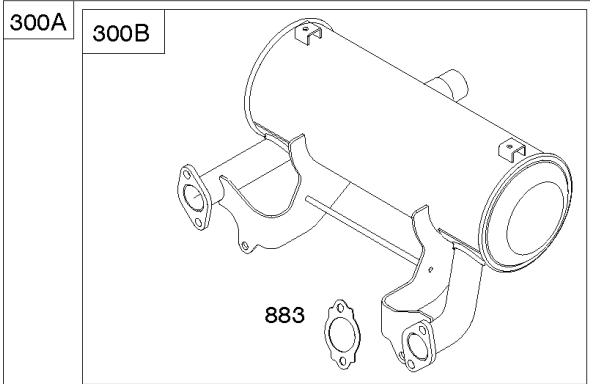

Mufflers

REF NO	PART NO	QTY	DESCRIPTION
22	807362		SCREW -(Crankcase Cover/Sump) (M8x50mm)
300H	846153		MUFFLER -(Oil Filter Side Outlet)
301	841518		PIPE, Exhaust -(Black)
355	844035		WASHER -(Muffler Bracket) (Flat Washer)
355A	691075		WASHER -(Muffler Bracket) (Lockwasher)
437	846149		SCREW -(Exhaust Manifold) (M8x25mm)
613	692062		SCREW -(Muffler) (M8x18mm)
725	841132		SHIELD, Heat -(Black)
728	692067		SCREW -(Heat Shield) (M6x12mm)
740	690941		NUT -(Muffler Bracket)
819	692062		SCREW -(Muffler Bracket) (M8x18mm)
819A	807362		SCREW -(Muffler Bracket) (M8x50mm)
819B	690932		SCREW -(Muffler Bracket) (M5x10mm)
863	843487		BRACKET, Muffler -(Mud Boat Applications)
883	809872		GASKET, Exhaust
884A	843624		CLAMP, Muffler
1171	846324		STUD -(Rocker Cover)
1507	846324		STUD -(Muffler Bracket)