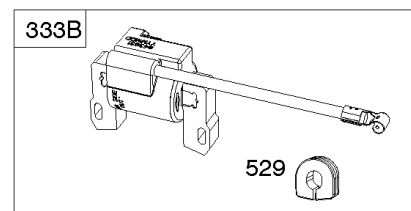

Alternators, Regulators, Electric Starter, Armatures

REF NO	PART NO	QTY	DESCRIPTION
24A	843837		KEY, Flywheel -(Offset Key) (Aluminum)
309	845760		MOTOR, Starter
318	841233		SCREW -(Mounting Bracket) (M6x10mm)
333B	845731		ARMATURE, Magneto -(Cylinder 2)
333B	845308		ARMATURE, Magneto -(Cylinder 1)
334	692066		SCREW -(Magneto Armature) (M4x23mm)
344	841233		SCREW -(Cable Clamp)
474	846882		ALTERNATOR -(20 Amp)
474A	841178		ALTERNATOR -(20/50 Amp)
493	842713		BRACKET, Mounting -(Speed Sensor)
493A	845619		BRACKET, Mounting -(Fuel Line)
501	847385		REGULATOR
501A	848187		REGULATOR -(20/50 Amp)
526	690717		SCREW -(Regulator) (M6x30mm)
529	690744		GROMMET -(Magneto Armature Wires)
587	846866		CLAMP, Cable
635	692076		BOOT, Spark Plug
697	690711		SCREW -(Starter Motor) (Drive Cap) (M8x38mm)
893	845758		NUT -(Starter Solenoid)
920	845757		SOLENOID, Starter
1059	698516		KIT, Screw/Washer -(Alternator)
1119	691552		SCREW -(Alternator)