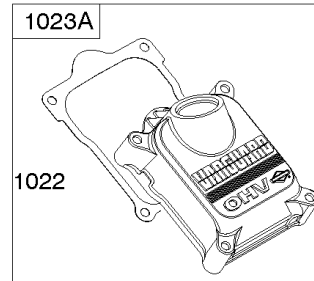

Cylinder Heads, Rocker Covers

REF NO	PART NO	QTY	DESCRIPTION
5	845588		HEAD, Cylinder -(Cylinder 1)
5A	845590		HEAD, Cylinder -(Cylinder 2)
7	809730		GASKET, Cylinder Head
11	809736		TUBE, Breather
13	809784		SCREW -(Cylinder Head)
21	843464		CAP, Oil Fill
33	843729		VALVE, Exhaust
34	843730		VALVE, Intake
35A	845589		SPRING, Valve -(Intake) (Intake) (Pink)
36A	845589		SPRING, Valve -(Exhaust) (Exhaust) (Pink)
40	844788		RETAINER, Valve
42	807683		KEEPER, Valve
45	809785		TAPPET, Valve
51	841592		GASKET, Intake
192	690083		ADJUSTER, Rocker Arm
337	491055S		PLUG, Spark -(RC12YC) (Silver Terminal)
337	792015		PLUG, Spark -(XC92YC) (EMS) (Gold Terminal)
383	19576S		WRENCH, Spark Plug
580	809894		SEAL, O-Ring -(Oil Fill Cap)
601	844405		CLAMP, Hose -(Breather Tube) -Used After Code Date 07121300
601E	841499		CLAMP, Hose -(Breather Tube) -Used Before Code Date 07121400
635	692076		BOOT, Spark Plug
708	841301		SEAL, O-Ring -(Breather Reed)
788	844528		BRACKET, Fuel Pump
798	691492		SCREW -(Rocker Arm) (M6x30mm)
806	807357		SCREW -(Lifting Bracket)
868	691963		SEAL, Valve
871	692057		BUSHING, Valve Guide
883	809872		GASKET, Exhaust
914	807357		SCREW -(Rocker Cover)
1022	809732		GASKET, Rocker Cover
1023	809789		COVER, Rocker -(Cylinder #2)
1023A	809731		COVER, Rocker -(Cylinder #1)
1026	809783		ROD, Push -(Intake and Exhaust)
1029	690972		ARM, Rocker
1029A	807323		ARM, Rocker
1077	809729		BRACKET, Lifting
1100	791959		PIVOT, Rocker Arm