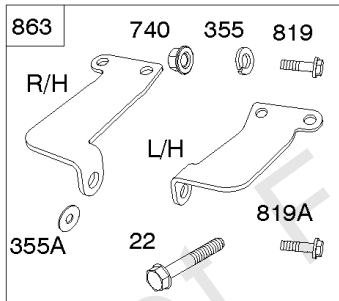

Mufflers

REF NO	PART NO	QTY	DESCRIPTION
22	807362		SCREW -(Crankcase Cover/Sump) (M8x50mm)
300H	846153		MUFFLER -(Oil Filter Side Outlet)
301	841518		PIPE, Exhaust -(Black)
355	844035		WASHER -(Muffler Bracket) (Flat Washer)
355A	691075		WASHER -(Muffler Bracket) (Lockwasher)
437	846149		SCREW -(Exhaust Manifold) (M8x25mm)
613	692062		SCREW -(Muffler) (M8x18mm)
725	841132		SHIELD, Heat -(Black)
728	692067		SCREW -(Heat Shield) (M6x12mm)
740	690941		NUT -(Muffler Bracket)
819	692062		SCREW -(Muffler Bracket) (M8x18mm)
819A	807362		SCREW -(Muffler Bracket) (M8x50mm)
819B	690932		SCREW -(Muffler Bracket) (M5x10mm)
863	843487		BRACKET, Muffler -(Mud Boat Applications)
883	809872		GASKET, Exhaust
884A	843624		CLAMP, Muffler
1171	846324		STUD -(Rocker Cover)
1507	846324		STUD -(Muffler Bracket)