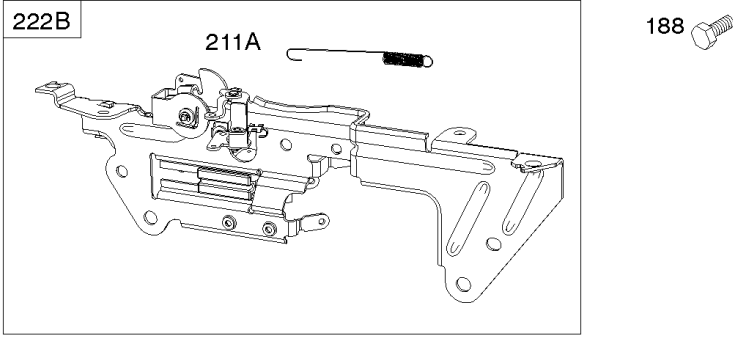

Control Brackets, Springs, Links

REF NO	PART NO	QTY	DESCRIPTION
62	841233		SCREW -(Speed Adjuster Lever)
156	841522		LEVER, Control
188	692062		SCREW -(Control Bracket)
202	841322		LINK, Mechanical Governor
209	843561		SPRING, Governor -(Brown)
211	809875		SPRING, Governed Idle -(White)
211A	690707		SPRING, Governed Idle -(Control Bracket) (White)
216	845297		LINK, Choke
216A	841671		LINK, Choke -(Control Bracket)
222	841528		BRACKET, Control
222A	841492		BRACKET, Control
232	690545		SPRING/LINK, Governor
265	691024		CLAMP, Casing -(Control Bracket)
265A	841673		CLAMP, Casing -(Control Bracket)
266	841521		CONTROL, Throttle
267	841552		SCREW -(Casing Clamp) (M5x20mm)
271	692541		LEVER, Control -(Throttle)
282	841552		SCREW -(Control Lever)
504	846156		WASHER -(Speed Adjuster Lever)
541	841525		WASHER -(Speed Adjuster Lever) (Flat Washer)
541A	841526		WASHER -(Speed Adjuster Lever) (Wave Washer)
561	690713		NUT -(Control Lever)
717A	842730		BRACKET, Air Cleaner
843	809672		SLEEVE, Lever -(Control Bracket)
843A	842745		SLEEVE, Lever -(Speed Adjuster Lever)
1454	845807		SLIDER, Governor