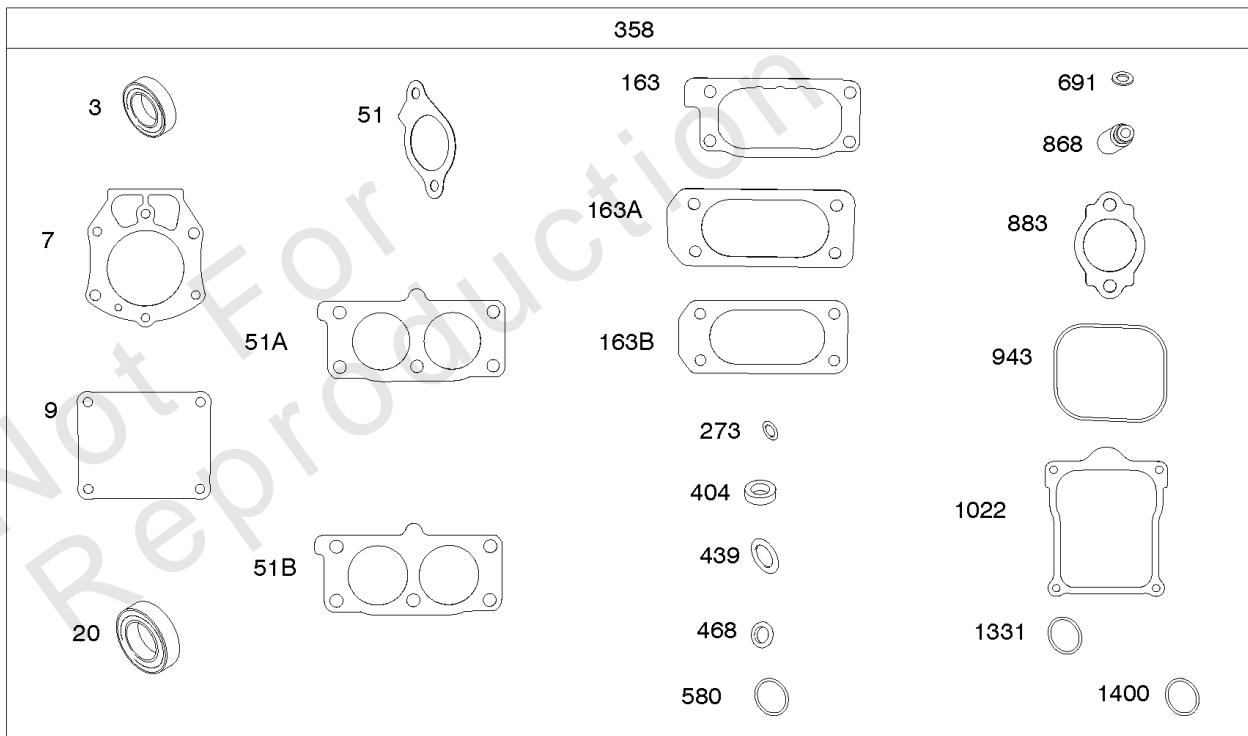

Carburetor (Non Solenoid), Fuel Supply

REF NO	PART NO	QTY	DESCRIPTION
365	807437		SCREW -(Carburetor/Throttle Body) (M6x85mm)
365A	841853		SCREW -(Carburetor/Throttle Body) (M6x103mm)
385	809876		SCREW -(Fuel Pump) (M5x22mm)
385A	807084		SCREW -(Fuel Pump) (M6x14mm)
387	844087		PUMP, Fuel -(Mechanical Pump)
387A	844527		PUMP, Fuel -(Pulse Pump)
493	842713		BRACKET, Mounting -(Speed Sensor)
493A	845619		BRACKET, Mounting -(Fuel Line)
601B	791850		CLAMP, Hose -(Green)
601C	691038		CLAMP, Hose -(Black)
633	809641		SEAL, Choke/Throttle Shaft -(Throttle Shaft)
633A	809638		SEAL, Choke/Throttle Shaft -(Choke Shaft #1) (Neutral) -Used Before Code Date 10081700
633B	809644		SEAL, Choke/Throttle Shaft -(Choke Shaft #2) -Used Before Code Date 10081700
788	844528		BRACKET, Fuel Pump
918	844525		HOSE, Vacuum -(Formed Hose) (Cut to Required Length)
955	691511		PLUG, Carburetor
964A	809640		CAP, Carburetor
975	842106		BOWL, Float
987	809639		SEAL, Choke/Throttle Shaft
1091	691515		CAP, Limiter
1127	809715		SCREW -(Float Bowl to Carburetor Body)
1331	809894		SEAL, O-Ring -(Fuel Pump)
1444	845039		KIT, Choke Shaft Seal