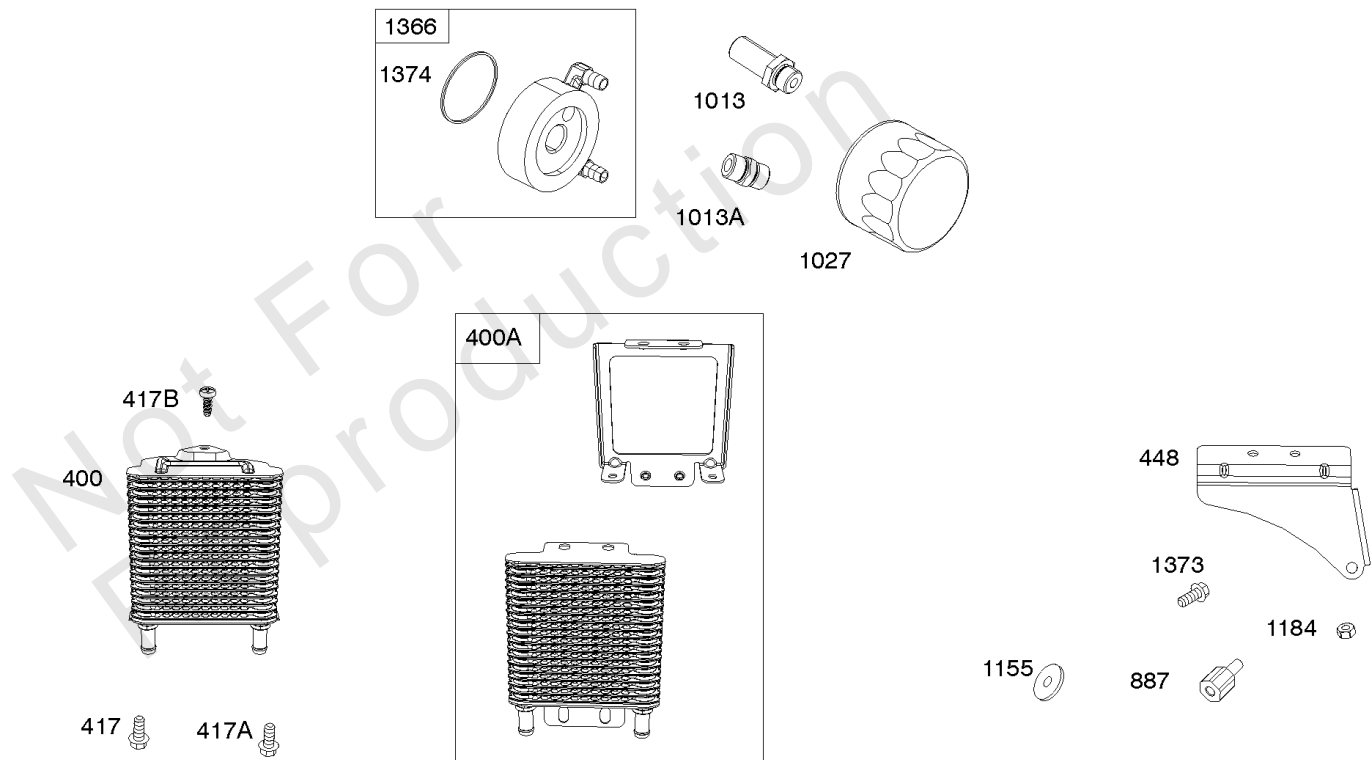

Crankshaft, Piston/Rings/Connecting Rods, Oil Coolers

REF NO	PART NO	QTY	DESCRIPTION
16	845922		CRANKSHAFT
24	796335		KEY, Flywheel -(Steel) -Used After Code Date 07122700
24	222698S		KEY, Flywheel -(Aluminum) -Used Before Code Date 07122800
25	841837		PISTON ASSEMBLY -(Standard)
25	842939		PISTON ASSEMBLY -(.020 Oversize)
26	841932		SET, Ring -(.020 Oversize)
26	809972		SET, Ring -(Standard)
27	807351		LOCK, Piston Pin
28	807361		PIN, Piston
29	841838		ROD, Connecting
32	807363		SCREW -(Connecting Rod)
377	691639		KEY, Timing
400	846249		COOLER, Oil -Used After Code Date 14022800
400A	846489		COOLER, Oil -Used Before Code Date 14030100
417	841233		SCREW -(Oil Cooler) (M6x10mm)
417A	843345		SCREW -(Oil Cooler) (M6x8mm) -Used Before Code Date 13072700
417B	846250		SCREW -(Oil Cooler) (M6x16mm) -Used After Code Date 14022800
448	845593		BRACKET, Oil Cooler -(Oil Cooler) -Used Before Code Date 14030100
601A	841597		CLAMP, Hose -(Oil Cooler Hose)
601D	845209		CLAMP, Hose -(Oil Cooler Hose)
741	809432		GEAR, Timing
829C	846260		HOSE, Oil Cooler
829D	846259		HOSE, Oil Cooler
887	845594		STUD -(Support Bracket)
1013	841602		NIPPLE, Oil Filter
1027	842921		FILTER, Oil
1155	806647		WASHER -(Oil Cooler) -Used Before Code Date 13072700
1184	690939		NUT -(Support Bracket)
1366	841510		DIVERTER, Oil Cooler
1373	841233		SCREW -(Oil Cooler Bracket) (M6x10mm)
1374	841506		SEAL, O-Ring -(Oil Cooler Diverter)
1378	844795		SET, Washer/Nut -(Flywheel)