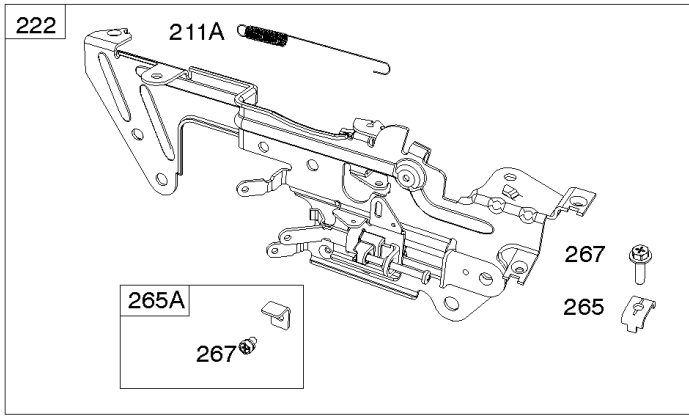

Control Brackets, Springs, Links

REF NO	PART NO	QTY	DESCRIPTION
62	841233		SCREW -(Speed Adjuster Lever)
156	841522		LEVER, Control
188	692062		SCREW -(Control Bracket)
202	841322		LINK, Mechanical Governor
209	843561		SPRING, Governor -(Brown)
211	809875		SPRING, Governed Idle -(White)
211A	690707		SPRING, Governed Idle -(Control Bracket) (White)
216	845297		LINK, Choke
216A	841671		LINK, Choke -(Control Bracket)
222	841528		BRACKET, Control
222A	841492		BRACKET, Control
232	690545		SPRING/LINK, Governor
265	691024		CLAMP, Casing -(Control Bracket)
265A	841673		CLAMP, Casing -(Control Bracket)
266	841521		CONTROL, Throttle
267	841552		SCREW -(Casing Clamp) (M5x20mm)
271	692541		LEVER, Control -(Throttle)
282	841552		SCREW -(Control Lever)
504	846156		WASHER -(Speed Adjuster Lever)
541	841525		WASHER -(Speed Adjuster Lever) (Flat Washer)
541A	841526		WASHER -(Speed Adjuster Lever) (Wave Washer)
561	690713		NUT -(Control Lever)
717A	842730		BRACKET, Air Cleaner
843	809672		SLEEVE, Lever -(Control Bracket)
843A	842745		SLEEVE, Lever -(Speed Adjuster Lever)
1454	845807		SLIDER, Governor