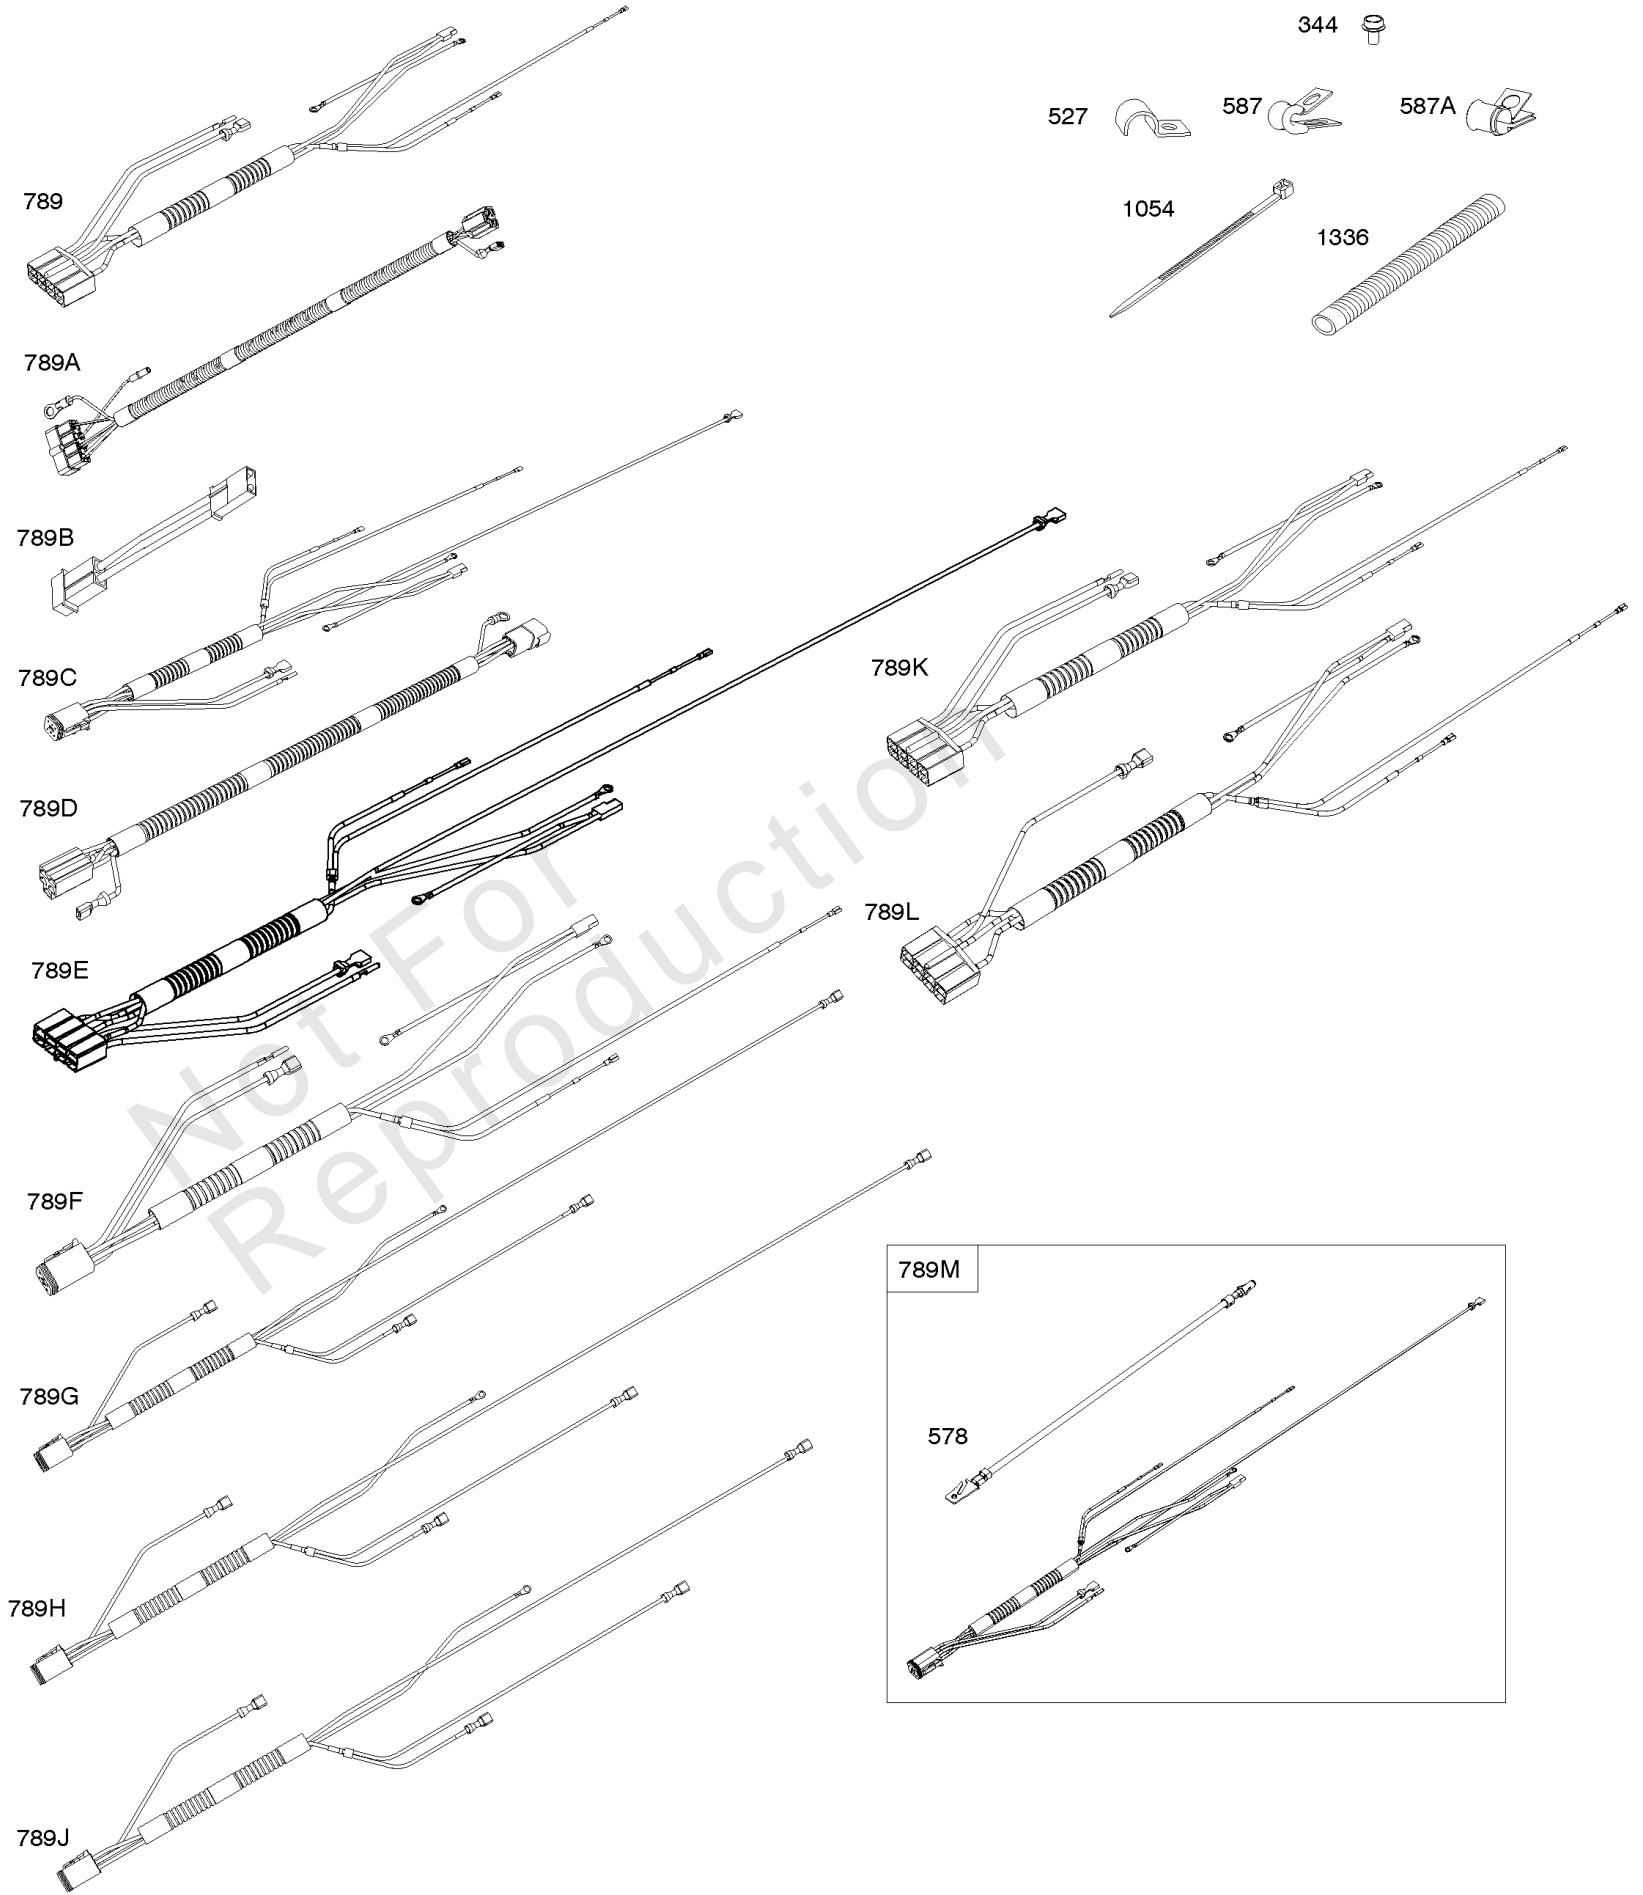

Wiring Harness', Wire Clamps

REF NO	PART NO	QTY	DESCRIPTION
344	841233		SCREW -(Cable Clamp)
527	690423		CLAMP, Tube
578	847202		WIRE ASSEMBLY
587	846866		CLAMP, Cable
587A	807116		CLAMP, Cable -(Purge Line Hose)
789K	845923		HARNESS, Wiring -Used After Code Date 15052900
1054	280275		TIE, Cable
1336	841015		SHIELD, Wire Protective

Not For Reproduction