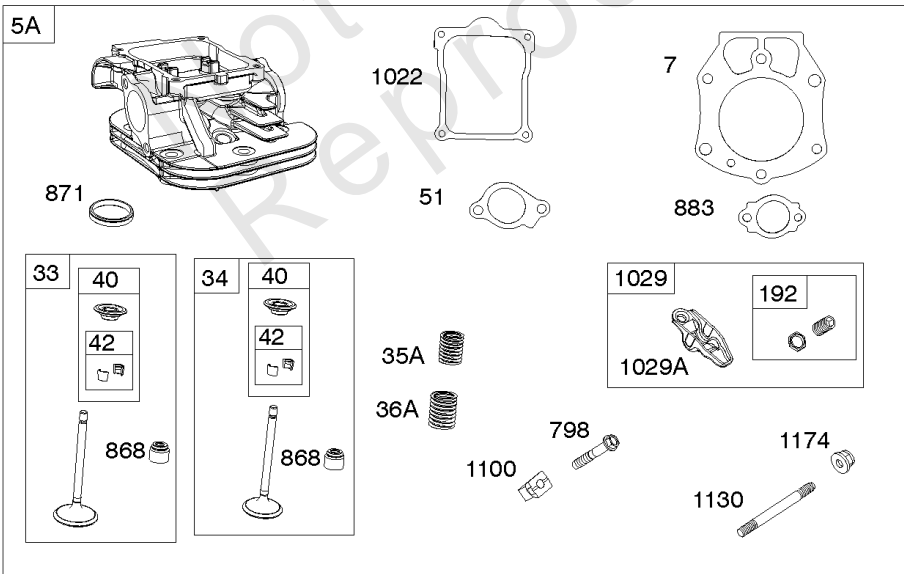

Cylinder Heads, Rocker Covers

REF NO	PART NO	QTY	DESCRIPTION
5	845588		HEAD, Cylinder -(Cylinder 1)
5A	845590		HEAD, Cylinder -(Cylinder 2)
7	809730		GASKET, Cylinder Head
11	809736		TUBE, Breather
13	809784		SCREW -(Cylinder Head)
21	843464		CAP, Oil Fill
33	843729		VALVE, Exhaust
34	843730		VALVE, Intake
35A	845589		SPRING, Valve -(Intake) (Intake) (Pink)
36A	845589		SPRING, Valve -(Exhaust) (Exhaust) (Pink)
40	844788		RETAINER, Valve
42	807683		KEEPER, Valve
45	809785		TAPPET, Valve
51	841592		GASKET, Intake
192	690083		ADJUSTER, Rocker Arm
337	491055S		PLUG, Spark -(RC12YC) (Silver Terminal)
337	792015		PLUG, Spark -(XC92YC) (EMS) (Gold Terminal)
383	19576S		WRENCH, Spark Plug
580	809894		SEAL, O-Ring -(Oil Fill Cap)
601	844405		CLAMP, Hose -(Breather Tube) -Used After Code Date 07121300
601E	841499		CLAMP, Hose -(Breather Tube) -Used Before Code Date 07121400
635	692076		BOOT, Spark Plug
708	841301		SEAL, O-Ring -(Breather Reed)
788	844528		BRACKET, Fuel Pump
798	691492		SCREW -(Rocker Arm) (M6x30mm)
806	807357		SCREW -(Lifting Bracket)
868	691963		SEAL, Valve
871	692057		BUSHING, Valve Guide
883	809872		GASKET, Exhaust
914	807357		SCREW -(Rocker Cover)
1022	809732		GASKET, Rocker Cover
1023	809789		COVER, Rocker -(Cylinder #2)
1023A	809731		COVER, Rocker -(Cylinder #1)
1026	809783		ROD, Push -(Intake and Exhaust)
1029	690972		ARM, Rocker
1029A	807323		ARM, Rocker
1077	809729		BRACKET, Lifting
1100	791959		PIVOT, Rocker Arm