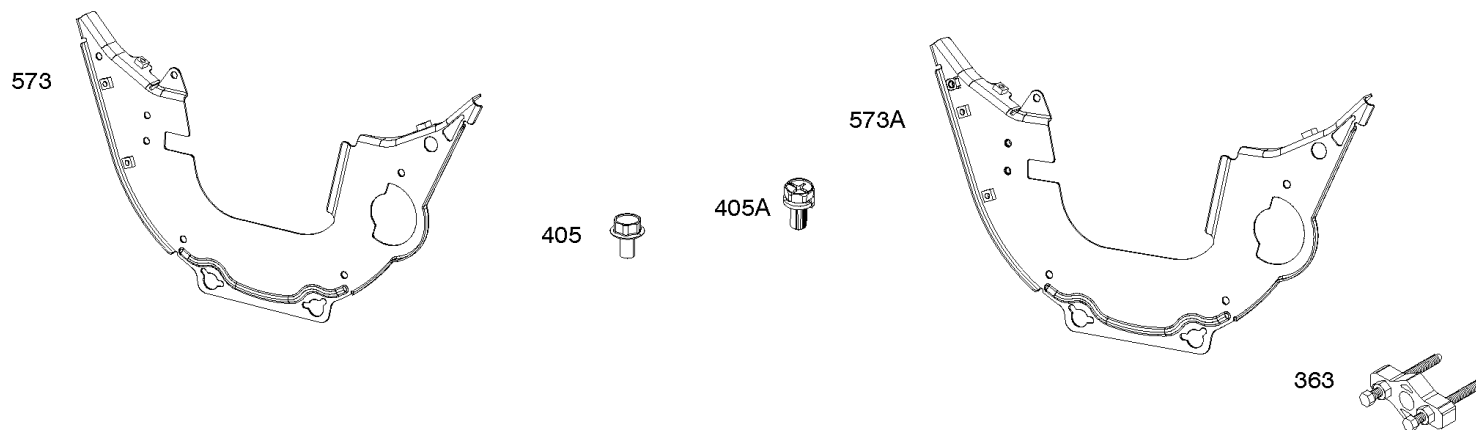

Not For Reproduction

1036

1319

1330

Cylinders

REF NO	PART NO	QTY	DESCRIPTION
1	845756		CYLINDER ASSEMBLY
3	841596		SEAL, Oil -(Magneto Side)
12	846037		GASKET, Crankcase -Used After Code Date 13072100
12A	844107		GASKET, Crankcase -Used Before Code Date 13072200
12B	843969		GASKET, Crankcase
15	807392		PLUG, Oil Drain
15A	691680		PLUG, Oil Drain
227	809984		LEVER, Governor Control
239	697049		SWITCH, Oil Pressure
278	842122		WASHER -(Governor Control Lever)
404	809436		WASHER -(Governor Crank)
415	794903		PLUG
439	692154		O-RING, Oil Gallery -(Crankcase Cover/Sump or Cylinder Assembly)
439A	846027		O-RING, Oil Gallery -(Crankcase Cover/Sump or Cylinder Assembly) -Used Before Code Date 13072200
490	843433		BEARING, Magneto Side
505	844752		NUT -(Governor Control Lever)
562	843344		BOLT -(Governor Lever)
615	809533		RETAINER, Governor Shaft -(Cylinder)
616	844180		CRANK, Governor
691	809287		SEAL, Governor Shaft
718	690959		PIN, Locating -(Cylinder)
718A	809508		PIN, Locating -(Cylinder Head)
1036	-----		Label-Emissions -(Available From A Briggs & Stratton Authorized Dealer)
1319	794467		LABEL, Warning
1330	272144		MANUAL, Repair
1398	842191		COVER, Fuel Pump
1399	690932		SCREW -(Fuel Pump Cover)
1400	809894		SEAL, O-Ring -(Fuel Pump Cover)