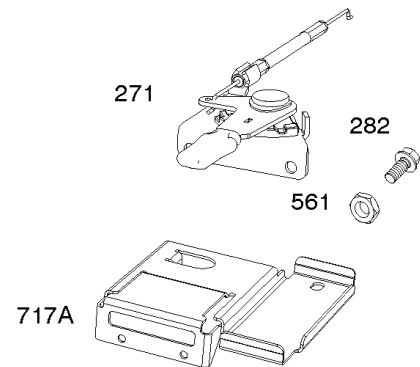

Control Brackets, Springs, Links

REF NO	PART NO	QTY	DESCRIPTION
62	841233		SCREW -(Speed Adjuster Lever)
156	841522		LEVER, Control
188	692062		SCREW -(Control Bracket)
202	841322		LINK, Mechanical Governor
209	843561		SPRING, Governor -(Brown)
211	809875		SPRING, Governed Idle -(White)
211A	690707		SPRING, Governed Idle -(Control Bracket) (White)
216	845297		LINK, Choke
216A	841671		LINK, Choke -(Control Bracket)
222	841528		BRACKET, Control
222A	841492		BRACKET, Control
232	690545		SPRING/LINK, Governor
265	691024		CLAMP, Casing -(Control Bracket)
265A	841673		CLAMP, Casing -(Control Bracket)
266	841521		CONTROL, Throttle
267	841552		SCREW -(Casing Clamp) (M5x20mm)
271	692541		LEVER, Control -(Throttle)
282	841552		SCREW -(Control Lever)
504	846156		WASHER -(Speed Adjuster Lever)
541	841525		WASHER -(Speed Adjuster Lever) (Flat Washer)
541A	841526		WASHER -(Speed Adjuster Lever) (Wave Washer)
561	690713		NUT -(Control Lever)
717A	842730		BRACKET, Air Cleaner
843	809672		SLEEVE, Lever -(Control Bracket)
843A	842745		SLEEVE, Lever -(Speed Adjuster Lever)
1454	845807		SLIDER, Governor