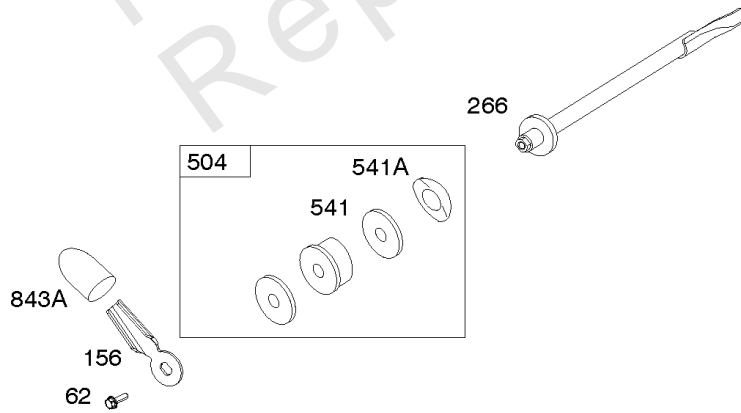

Control Brackets, Springs, Links

REF NO	PART NO	QTY	DESCRIPTION
62	841233		SCREW -(Speed Adjuster Lever)
156	841522		LEVER, Control
188	692062		SCREW -(Control Bracket)
202	841322		LINK, Mechanical Governor
209	843561		SPRING, Governor -(Brown)
211	809875		SPRING, Governed Idle -(White)
211A	690707		SPRING, Governed Idle -(Control Bracket) (White)
216	845297		LINK, Choke
216A	841671		LINK, Choke -(Control Bracket)
222	841528		BRACKET, Control
222A	841492		BRACKET, Control
232	690545		SPRING/LINK, Governor
265	691024		CLAMP, Casing -(Control Bracket)
265A	841673		CLAMP, Casing -(Control Bracket)
266	841521		CONTROL, Throttle
267	841552		SCREW -(Casing Clamp) (M5x20mm)
271	692541		LEVER, Control -(Throttle)
282	841552		SCREW -(Control Lever)
504	846156		WASHER -(Speed Adjuster Lever)
541	841525		WASHER -(Speed Adjuster Lever) (Flat Washer)
541A	841526		WASHER -(Speed Adjuster Lever) (Wave Washer)
561	690713		NUT -(Control Lever)
717A	842730		BRACKET, Air Cleaner
843	809672		SLEEVE, Lever -(Control Bracket)
843A	842745		SLEEVE, Lever -(Speed Adjuster Lever)
1454	845807		SLIDER, Governor