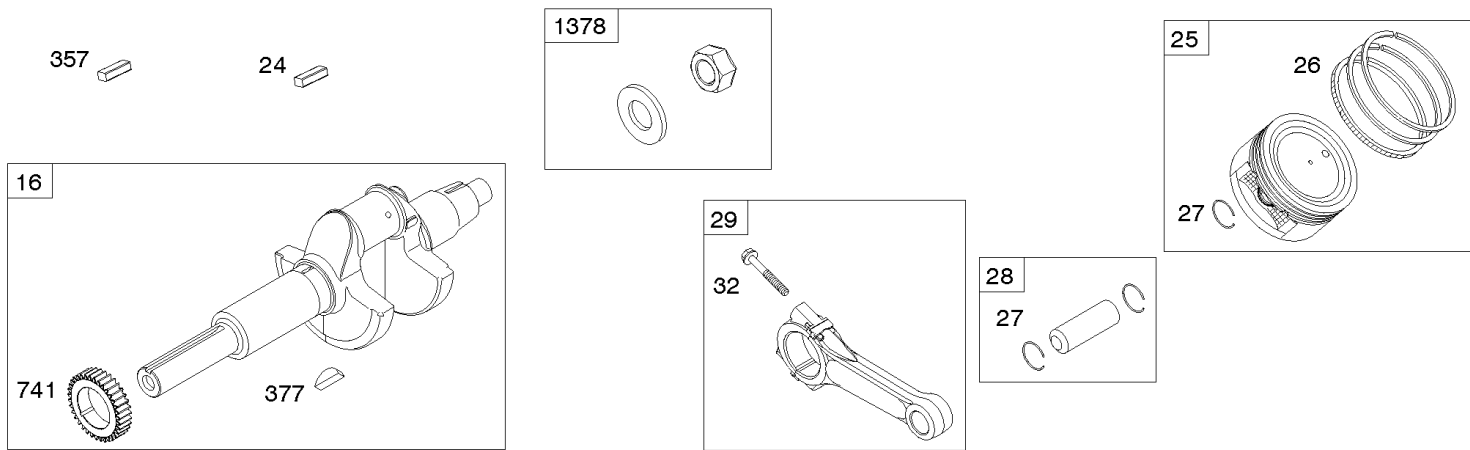

Crankshaft, Piston/Rings/Connecting Rods, Oil Coolers

REF NO	PART NO	QTY	DESCRIPTION
16	845922		CRANKSHAFT
24	796335		KEY, Flywheel -(Steel) -Used After Code Date 07122700
24	222698S		KEY, Flywheel -(Aluminum) -Used Before Code Date 07122800
25	841837		PISTON ASSEMBLY -(Standard)
25	842939		PISTON ASSEMBLY -(.020 Oversize)
26	841932		SET, Ring -(.020 Oversize)
26	809972		SET, Ring -(Standard)
27	807351		LOCK, Piston Pin
28	807361		PIN, Piston
29	841838		ROD, Connecting
32	807363		SCREW -(Connecting Rod)
377	691639		KEY, Timing
400	846249		COOLER, Oil -Used After Code Date 14022800
400A	846489		COOLER, Oil -Used Before Code Date 14030100
417	841233		SCREW -(Oil Cooler) (M6x10mm)
417A	843345		SCREW -(Oil Cooler) (M6x8mm) -Used Before Code Date 13072700
417B	846250		SCREW -(Oil Cooler) (M6x16mm) -Used After Code Date 14022800
448	845593		BRACKET, Oil Cooler -(Oil Cooler) -Used Before Code Date 14030100
601A	841597		CLAMP, Hose -(Oil Cooler Hose)
601D	845209		CLAMP, Hose -(Oil Cooler Hose)
741	809432		GEAR, Timing
829C	846260		HOSE, Oil Cooler
829D	846259		HOSE, Oil Cooler
887	845594		STUD -(Support Bracket)
1013	841602		NIPPLE, Oil Filter
1027	842921		FILTER, Oil
1155	806647		WASHER -(Oil Cooler) -Used Before Code Date 13072700
1184	690939		NUT -(Support Bracket)
1366	841510		DIVERTER, Oil Cooler
1373	841233		SCREW -(Oil Cooler Bracket) (M6x10mm)
1374	841506		SEAL, O-Ring -(Oil Cooler Diverter)
1378	844795		SET, Washer/Nut -(Flywheel)