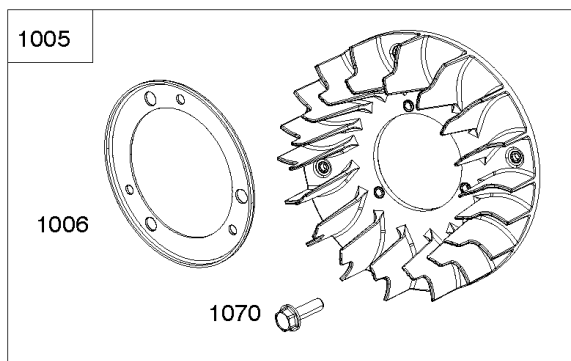

Not For Reproduction

1036

1319

1330

Cylinders

REF NO	PART NO	QTY	DESCRIPTION
1	845756		CYLINDER ASSEMBLY
3	841596		SEAL, Oil -(Magneto Side)
12	846037		GASKET, Crankcase -Used After Code Date 13072100
12A	844107		GASKET, Crankcase -Used Before Code Date 13072200
12B	843969		GASKET, Crankcase
15	807392		PLUG, Oil Drain
15A	691680		PLUG, Oil Drain
227	809984		LEVER, Governor Control
239	697049		SWITCH, Oil Pressure
278	842122		WASHER -(Governor Control Lever)
404	809436		WASHER -(Governor Crank)
415	794903		PLUG
439	692154		O-RING, Oil Gallery -(Crankcase Cover/Sump or Cylinder Assembly)
439A	846027		O-RING, Oil Gallery -(Crankcase Cover/Sump or Cylinder Assembly) -Used Before Code Date 13072200
490	843433		BEARING, Magneto Side
505	844752		NUT -(Governor Control Lever)
562	843344		BOLT -(Governor Lever)
615	809533		RETAINER, Governor Shaft -(Cylinder)
616	844180		CRANK, Governor
691	809287		SEAL, Governor Shaft
718	690959		PIN, Locating -(Cylinder)
718A	809508		PIN, Locating -(Cylinder Head)
1036	-----		Label-Emissions -(Available From A Briggs & Stratton Authorized Dealer)
1319	794467		LABEL, Warning
1330	272144		MANUAL, Repair
1398	842191		COVER, Fuel Pump
1399	690932		SCREW -(Fuel Pump Cover)
1400	809894		SEAL, O-Ring -(Fuel Pump Cover)