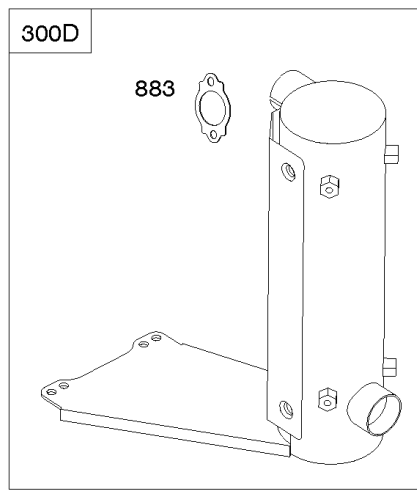

Mufflers

REF NO	PART NO	QTY	DESCRIPTION
22	807362		SCREW -(Crankcase Cover/Sump) (M8x50mm)
300H	846153		MUFFLER -(Oil Filter Side Outlet)
301	841518		PIPE, Exhaust -(Black)
355	844035		WASHER -(Muffler Bracket) (Flat Washer)
355A	691075		WASHER -(Muffler Bracket) (Lockwasher)
437	846149		SCREW -(Exhaust Manifold) (M8x25mm)
613	692062		SCREW -(Muffler) (M8x18mm)
725	841132		SHIELD, Heat -(Black)
728	692067		SCREW -(Heat Shield) (M6x12mm)
740	690941		NUT -(Muffler Bracket)
819	692062		SCREW -(Muffler Bracket) (M8x18mm)
819A	807362		SCREW -(Muffler Bracket) (M8x50mm)
819B	690932		SCREW -(Muffler Bracket) (M5x10mm)
863	843487		BRACKET, Muffler -(Mud Boat Applications)
883	809872		GASKET, Exhaust
884A	843624		CLAMP, Muffler
1171	846324		STUD -(Rocker Cover)
1507	846324		STUD -(Muffler Bracket)