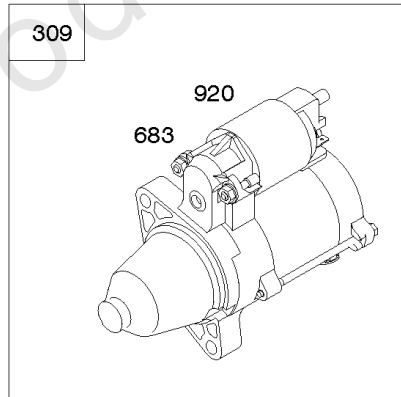

1036

1319

1330

Cylinders, Sumps, Camshaft

REF NO	PART NO	QTY	DESCRIPTION
1330	272144		MANUAL, Repair
1398	842191		COVER, Fuel Pump
1399	690932		SCREW -(Fuel Pump Cover)
1400	809894		SEAL, O-Ring -(Fuel Pump Cover)

Not For Reproduction

Not For Reproduction

Electric Starter, Regulator, Alternator, Armatures

REF NO	PART NO	QTY	DESCRIPTION
309	845761		MOTOR, Starter
333A	845602		ARMATURE, Magneto -(Cylinder 2)
333A	845601		ARMATURE, Magneto -(Cylinder 1)
334	692066		SCREW -(Magneto Armature) (M4x23mm)
344	841233		SCREW -(Cable Clamp) (M6x10mm)
474	846882		ALTERNATOR -(20 Amp)
474A	841178		ALTERNATOR -(20/50 Amp)
480	841233		SCREW -(Tube Clamp) (M6x10mm)
501	847385		REGULATOR -(20 Amp)
501A	841170		REGULATOR -(20/50 Amp)
526	690717		SCREW -(Regulator) (M6x30mm)
526	691547		SCREW -(Regulator) (M6x28mm)
527	690423		CLAMP, Tube
529	690744		GROMMET -(Magneto Armature Wires)
587	846866		CLAMP, Cable
587A	807116		CLAMP, Cable
635	692076		BOOT, Spark Plug
683	845758		NUT -(Starter Solenoid)
697	690711		SCREW -(Starter Motor) (Drive Cap)
920	846737		SOLENOID, Starter
1054	280275		TIE, Cable
1119	691552		SCREW -(Alternator) (M4x30mm)