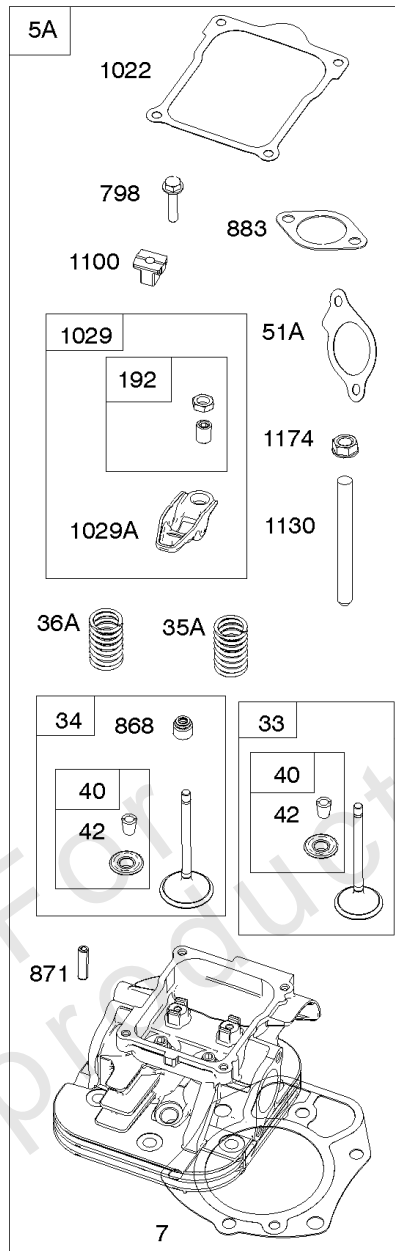

117 & 118 & 147

Carburetors (Fuel Solenoid)

REF NO	PART NO	QTY	DESCRIPTION
947	842109		SOLENOID, Fuel
964	809640		CAP, Carburetor -(Carburetor)
964A	590799		CAP, Connector
975	842106		BOWL, Float
987	809639		SEAL, Choke/Throttle Shaft
1091	691515		CAP, Limiter
1127	809715		SCREW -(Float Bowl to Carburetor Body)
1444	845039		KIT, Choke Shaft Seal

Not For Reproduction

Control Brackets, Springs/Links, Mufflers

REF NO	PART NO	QTY	DESCRIPTION
98A	843550		KIT, Idle Speed
188	692062		SCREW -(Control Bracket) (M8x18mm)
188A	807084		SCREW -(Control Bracket) (M6x14mm)
202	842533		LINK, Mechanical Governor
209	845604		SPRING, Governor -(Bronze)
211A	690707		SPRING, Governed Idle -(Control Bracket) (White)
222	841527		BRACKET, Control
222A	842615		BRACKET, Control
227	809984		LEVER, Governor Control
232	843248		SPRING/LINK, Governor
265	691024		CLAMP, Casing
267	841552		SCREW -(Casing Clamp)
278	842122		WASHER -(Governor Control Lever)
505	690238		NUT -(Governor Lever)
562	843344		BOLT -(Governor Lever)
613	692062		SCREW -(Muffler) (M8x18mm)
613A	846149		SCREW -(Muffler) (M8x25mm)
725	841132		SHIELD, Heat
728	692067		SCREW -(Heat Shield) (M6x12mm)
883	809872		GASKET, Exhaust
890A	843358		BRACKET, Support

Not For
Reproduction

Crankshaft, Piston/Rings/Connecting Rod

REF NO	PART NO	QTY	DESCRIPTION
16	843354		CRANKSHAFT
24	222698S		KEY, Flywheel -(Aluminum) -Used Before Code Date 07122800
24	796335		KEY, Flywheel -(Steel) -Used After Code Date 07122700
25	842939		PISTON ASSEMBLY -(.020 Oversize)
25	841837		PISTON ASSEMBLY -(Standard)
26	841932		SET, Ring -(.020 Oversize)
26	809972		SET, Ring -(Standard)
27	807351		LOCK, Piston Pin
28	807361		PIN, Piston
29	841838		ROD, Connecting
32	807363		SCREW -(Connecting Rod)
377	691639		KEY, Timing
741	809432		GEAR, Timing
1378	844795		SET, Washer/Nut -(Flywheel)