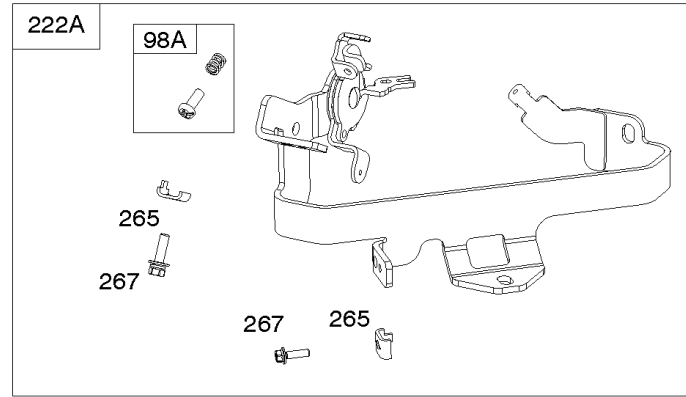

Control Brackets, Springs/Links, Mufflers

REF NO	PART NO	QTY	DESCRIPTION
98A	843550		KIT, Idle Speed
188	692062		SCREW -(Control Bracket) (M8x18mm)
188A	807084		SCREW -(Control Bracket) (M6x14mm)
202	842533		LINK, Mechanical Governor
209	845604		SPRING, Governor -(Bronze)
211A	690707		SPRING, Governed Idle -(Control Bracket) (White)
222	841527		BRACKET, Control
222A	842615		BRACKET, Control
227	809984		LEVER, Governor Control
232	843248		SPRING/LINK, Governor
265	691024		CLAMP, Casing
267	841552		SCREW -(Casing Clamp)
278	842122		WASHER -(Governor Control Lever)
505	690238		NUT -(Governor Lever)
562	843344		BOLT -(Governor Lever)
613	692062		SCREW -(Muffler) (M8x18mm)
613A	846149		SCREW -(Muffler) (M8x25mm)
725	841132		SHIELD, Heat
728	692067		SCREW -(Heat Shield) (M6x12mm)
883	809872		GASKET, Exhaust
890A	843358		BRACKET, Support