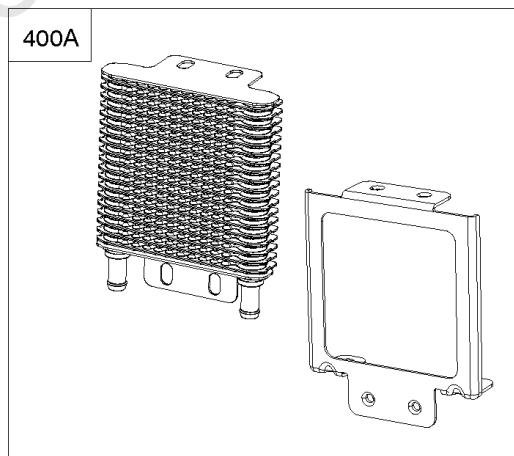

Not For Reproduction

Not For Reproduction

Electric Starter, Regulator, Alternator, Armatures

REF NO	PART NO	QTY	DESCRIPTION
309	845761		MOTOR, Starter
333A	845602		ARMATURE, Magneto -(Cylinder 2)
333A	845601		ARMATURE, Magneto -(Cylinder 1)
334	692066		SCREW -(Magneto Armature) (M4x23mm)
344	841233		SCREW -(Cable Clamp) (M6x10mm)
474	846882		ALTERNATOR -(20 Amp)
474A	841178		ALTERNATOR -(20/50 Amp)
480	841233		SCREW -(Tube Clamp) (M6x10mm)
501	847385		REGULATOR -(20 Amp)
501A	841170		REGULATOR -(20/50 Amp)
526	690717		SCREW -(Regulator) (M6x30mm)
526	691547		SCREW -(Regulator) (M6x28mm)
527	690423		CLAMP, Tube
529	690744		GROMMET -(Magneto Armature Wires)
587	846866		CLAMP, Cable
587A	807116		CLAMP, Cable
635	692076		BOOT, Spark Plug
683	845758		NUT -(Starter Solenoid)
697	690711		SCREW -(Starter Motor) (Drive Cap)
920	846737		SOLENOID, Starter
1054	280275		TIE, Cable
1119	691552		SCREW -(Alternator) (M4x30mm)