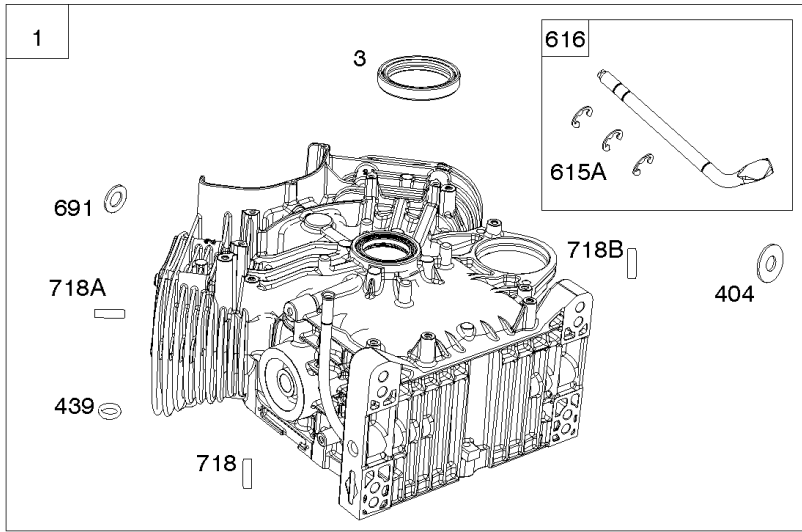

Cylinders, Sumps, Camshaft

REF NO	PART NO	QTY	DESCRIPTION
1	846835		CYLINDER ASSEMBLY -Used After Code Date 14022300
1A	845799		CYLINDER ASSEMBLY
3	841596		SEAL, Oil -(Magneto Side)
4A	846346		SUMP, Engine
12	846037		GASKET, Crankcase -Used After Code Date 13072000
12A	843969		GASKET, Crankcase -Used Before Code Date 13072100
15A	691680		PLUG, Oil Drain
20	841596		SEAL, Oil -(PTO Side)
22	807362		SCREW -(Crankcase Cover/Sump) (M8x50mm)
22A	690676		SCREW -(Crankcase Cover/Sump) (M8x63mm)
45	809785		TAPPET, Valve
46	809879		CAMSHAFT
219	809426		GEAR, Governor
220	841608		WASHER -(Governor Gear)
221	841026		CUP, Governor
239	841281		SWITCH, Oil Pressure
404	809436		WASHER -(Governor Crank)
415	794903		PLUG
439	692154		O-RING, Oil Gallery -(Crankcase Cover/Sump or Cylinder Assembly)
439A	846027		O-RING, Oil Gallery -(Crankcase Cover/Sump or Cylinder Assembly)
490	843433		BEARING, Magneto Side
523	842542		DIPSTICK
596	807385		SCREW -(Oil Pump)
615	698290		RETAINER, Governor Shaft -(Governor Gear)
615A	809533		RETAINER, Governor Shaft -(Governor Crank)
616	844180		CRANK, Governor
691	809287		SEAL, Governor Shaft
718	690959		PIN, Locating -(Cylinder)
718A	809508		PIN, Locating -(Cylinder Head)
718B	845925		PIN, Locating -(Cylinder) (Spiral)
750	842537		SCREW -(Oil Pump Cover)
943	842538		SEAL, O-Ring -(Oil Pump Cover)
965	842536		COVER, Oil Pump
1017	842535		SCREEN, Oil Pump
1024	846026		PUMP, Oil
1036	-----		Label-Emissions -(Available From A Briggs & Stratton Authorized Dealer)
1319	794467		LABEL, Warning

1036

1319

1330