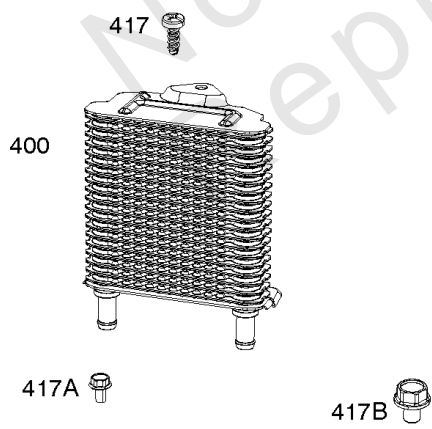

Not For Reproduction

Not For Reproduction

Electric Starter, Regulator, Alternator, Armatures

REF NO	PART NO	QTY	DESCRIPTION
309	845761		MOTOR, Starter
333A	845602		ARMATURE, Magneto -(Cylinder 2)
333A	845601		ARMATURE, Magneto -(Cylinder 1)
334	692066		SCREW -(Magneto Armature) (M4x23mm)
344	841233		SCREW -(Cable Clamp) (M6x10mm)
474	846882		ALTERNATOR -(20 Amp)
474A	841178		ALTERNATOR -(20/50 Amp)
480	841233		SCREW -(Tube Clamp) (M6x10mm)
501	847385		REGULATOR -(20 Amp)
501A	841170		REGULATOR -(20/50 Amp)
526	690717		SCREW -(Regulator) (M6x30mm)
526	691547		SCREW -(Regulator) (M6x28mm)
527	690423		CLAMP, Tube
529	690744		GROMMET -(Magneto Armature Wires)
587	846866		CLAMP, Cable
587A	807116		CLAMP, Cable
635	692076		BOOT, Spark Plug
683	845758		NUT -(Starter Solenoid)
697	690711		SCREW -(Starter Motor) (Drive Cap)
920	846737		SOLENOID, Starter
1054	280275		TIE, Cable
1119	691552		SCREW -(Alternator) (M4x30mm)