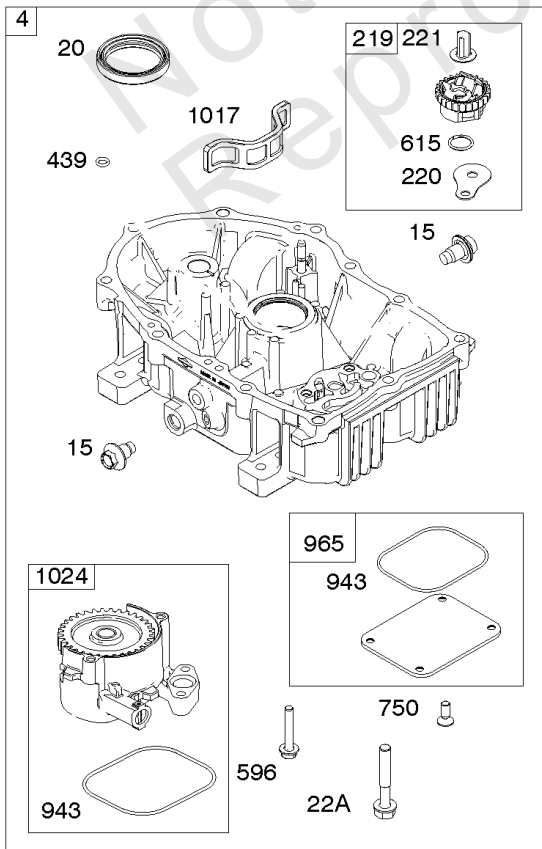

1036

1319

1330

Cylinders, Sumps, Camshaft

REF NO	PART NO	QTY	DESCRIPTION
1	846835		CYLINDER ASSEMBLY -Used After Code Date 14022300
1A	845799		CYLINDER ASSEMBLY
3	841596		SEAL, Oil -(Magneto Side)
4A	846346		SUMP, Engine
12	846037		GASKET, Crankcase -Used After Code Date 13072000
12A	843969		GASKET, Crankcase -Used Before Code Date 13072100
15A	691680		PLUG, Oil Drain
20	841596		SEAL, Oil -(PTO Side)
22	807362		SCREW -(Crankcase Cover/Sump) (M8x50mm)
22A	690676		SCREW -(Crankcase Cover/Sump) (M8x63mm)
45	809785		TAPPET, Valve
46	809879		CAMSHAFT
219	809426		GEAR, Governor
220	841608		WASHER -(Governor Gear)
221	841026		CUP, Governor
239	841281		SWITCH, Oil Pressure
404	809436		WASHER -(Governor Crank)
415	794903		PLUG
439	692154		O-RING, Oil Gallery -(Crankcase Cover/Sump or Cylinder Assembly)
439A	846027		O-RING, Oil Gallery -(Crankcase Cover/Sump or Cylinder Assembly)
490	843433		BEARING, Magneto Side
523	842542		DIPSTICK
596	807385		SCREW -(Oil Pump)
615	698290		RETAINER, Governor Shaft -(Governor Gear)
615A	809533		RETAINER, Governor Shaft -(Governor Crank)
616	844180		CRANK, Governor
691	809287		SEAL, Governor Shaft
718	690959		PIN, Locating -(Cylinder)
718A	809508		PIN, Locating -(Cylinder Head)
718B	845925		PIN, Locating -(Cylinder) (Spiral)
750	842537		SCREW -(Oil Pump Cover)
943	842538		SEAL, O-Ring -(Oil Pump Cover)
965	842536		COVER, Oil Pump
1017	842535		SCREEN, Oil Pump
1024	846026		PUMP, Oil
1036	-----		Label-Emissions -(Available From A Briggs & Stratton Authorized Dealer)
1319	794467		LABEL, Warning