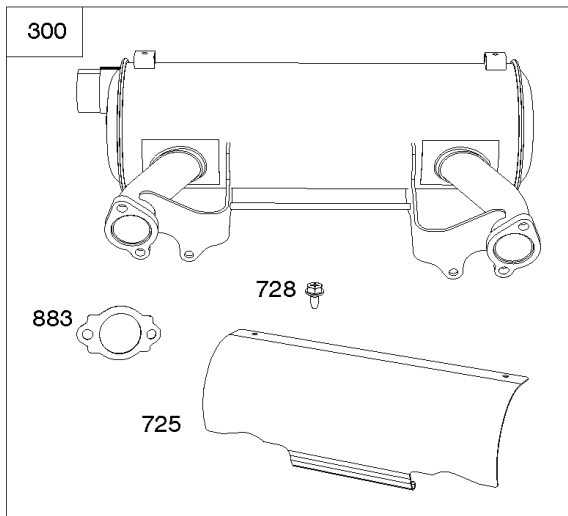

Control Brackets, Springs/Links, Mufflers

REF NO	PART NO	QTY	DESCRIPTION
98A	843550		KIT, Idle Speed
188	692062		SCREW -(Control Bracket) (M8x18mm)
188A	807084		SCREW -(Control Bracket) (M6x14mm)
202	842533		LINK, Mechanical Governor
209	845604		SPRING, Governor -(Bronze)
211A	690707		SPRING, Governed Idle -(Control Bracket) (White)
222	841527		BRACKET, Control
222A	842615		BRACKET, Control
227	809984		LEVER, Governor Control
232	843248		SPRING/LINK, Governor
265	691024		CLAMP, Casing
267	841552		SCREW -(Casing Clamp)
278	842122		WASHER -(Governor Control Lever)
505	690238		NUT -(Governor Lever)
562	843344		BOLT -(Governor Lever)
613	692062		SCREW -(Muffler) (M8x18mm)
613A	846149		SCREW -(Muffler) (M8x25mm)
725	841132		SHIELD, Heat
728	692067		SCREW -(Heat Shield) (M6x12mm)
883	809872		GASKET, Exhaust
890A	843358		BRACKET, Support