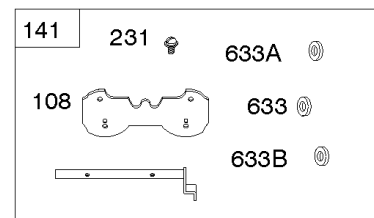

117 & 118 & 147