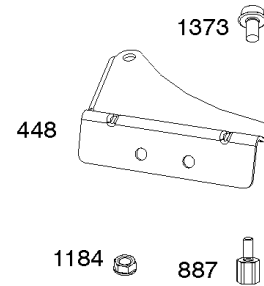

1036

1319

1330

Cylinders, Sumps, Camshaft

REF NO	PART NO	QTY	DESCRIPTION
1330	272144		MANUAL, Repair
1398	842191		COVER, Fuel Pump
1399	690932		SCREW -(Fuel Pump Cover)
1400	809894		SEAL, O-Ring -(Fuel Pump Cover)

Not For Reproduction

Not For Reproduction

Electric Starter, Regulator, Alternator, Armatures

REF NO	PART NO	QTY	DESCRIPTION
309	845761		MOTOR, Starter
333A	845602		ARMATURE, Magneto -(Cylinder 2)
333A	845601		ARMATURE, Magneto -(Cylinder 1)
334	692066		SCREW -(Magneto Armature) (M4x23mm)
344	841233		SCREW -(Cable Clamp) (M6x10mm)
474	846882		ALTERNATOR -(20 Amp)
474A	841178		ALTERNATOR -(20/50 Amp)
480	841233		SCREW -(Tube Clamp) (M6x10mm)
501	847385		REGULATOR -(20 Amp)
501A	841170		REGULATOR -(20/50 Amp)
526	690717		SCREW -(Regulator) (M6x30mm)
526	691547		SCREW -(Regulator) (M6x28mm)
527	690423		CLAMP, Tube
529	690744		GROMMET -(Magneto Armature Wires)
587	846866		CLAMP, Cable
587A	807116		CLAMP, Cable
635	692076		BOOT, Spark Plug
683	845758		NUT -(Starter Solenoid)
697	690711		SCREW -(Starter Motor) (Drive Cap)
920	846737		SOLENOID, Starter
1054	280275		TIE, Cable
1119	691552		SCREW -(Alternator) (M4x30mm)