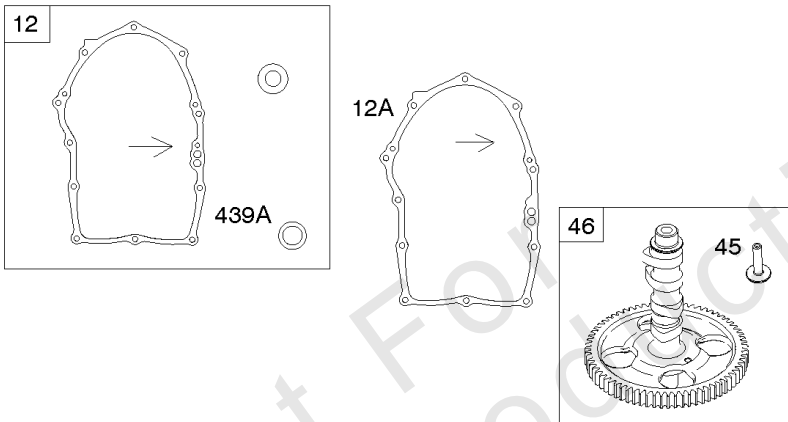

1036

1319

1330

Cylinders, Sumps, Camshaft

REF NO	PART NO	QTY	DESCRIPTION
1	846835		CYLINDER ASSEMBLY -Used After Code Date 14022300
1A	845799		CYLINDER ASSEMBLY
3	841596		SEAL, Oil -(Magneto Side)
4A	846346		SUMP, Engine
12	846037		GASKET, Crankcase -Used After Code Date 13072000
12A	843969		GASKET, Crankcase -Used Before Code Date 13072100
15A	691680		PLUG, Oil Drain
20	841596		SEAL, Oil -(PTO Side)
22	807362		SCREW -(Crankcase Cover/Sump) (M8x50mm)
22A	690676		SCREW -(Crankcase Cover/Sump) (M8x63mm)
45	809785		TAPPET, Valve
46	809879		CAMSHAFT
219	809426		GEAR, Governor
220	841608		WASHER -(Governor Gear)
221	841026		CUP, Governor
239	841281		SWITCH, Oil Pressure
404	809436		WASHER -(Governor Crank)
415	794903		PLUG
439	692154		O-RING, Oil Gallery -(Crankcase Cover/Sump or Cylinder Assembly)
439A	846027		O-RING, Oil Gallery -(Crankcase Cover/Sump or Cylinder Assembly)
490	843433		BEARING, Magneto Side
523	842542		DIPSTICK
596	807385		SCREW -(Oil Pump)
615	698290		RETAINER, Governor Shaft -(Governor Gear)
615A	809533		RETAINER, Governor Shaft -(Governor Crank)
616	844180		CRANK, Governor
691	809287		SEAL, Governor Shaft
718	690959		PIN, Locating -(Cylinder)
718A	809508		PIN, Locating -(Cylinder Head)
718B	845925		PIN, Locating -(Cylinder) (Spiral)
750	842537		SCREW -(Oil Pump Cover)
943	842538		SEAL, O-Ring -(Oil Pump Cover)
965	842536		COVER, Oil Pump
1017	842535		SCREEN, Oil Pump
1024	846026		PUMP, Oil
1036	-----		Label-Emissions -(Available From A Briggs & Stratton Authorized Dealer)
1319	794467		LABEL, Warning