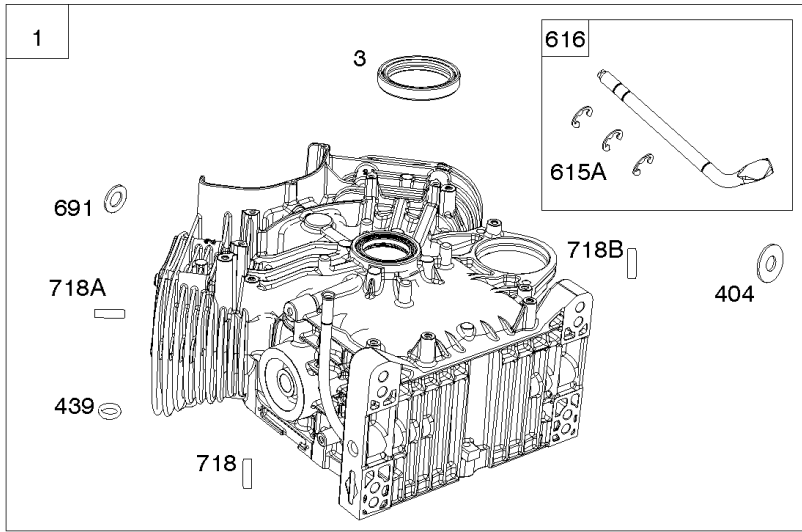

1036

1319

1330

Cylinders, Sumps, Camshaft

REF NO	PART NO	QTY	DESCRIPTION
1	846835		CYLINDER ASSEMBLY -Used After Code Date 14022300
1A	845799		CYLINDER ASSEMBLY
3	841596		SEAL, Oil -(Magneto Side)
4A	846346		SUMP, Engine
12	846037		GASKET, Crankcase -Used After Code Date 13072000
12A	843969		GASKET, Crankcase -Used Before Code Date 13072100
15A	691680		PLUG, Oil Drain
20	841596		SEAL, Oil -(PTO Side)
22	807362		SCREW -(Crankcase Cover/Sump) (M8x50mm)
22A	690676		SCREW -(Crankcase Cover/Sump) (M8x63mm)
45	809785		TAPPET, Valve
46	809879		CAMSHAFT
219	809426		GEAR, Governor
220	841608		WASHER -(Governor Gear)
221	841026		CUP, Governor
239	841281		SWITCH, Oil Pressure
404	809436		WASHER -(Governor Crank)
415	794903		PLUG
439	692154		O-RING, Oil Gallery -(Crankcase Cover/Sump or Cylinder Assembly)
439A	846027		O-RING, Oil Gallery -(Crankcase Cover/Sump or Cylinder Assembly)
490	843433		BEARING, Magneto Side
523	842542		DIPSTICK
596	807385		SCREW -(Oil Pump)
615	698290		RETAINER, Governor Shaft -(Governor Gear)
615A	809533		RETAINER, Governor Shaft -(Governor Crank)
616	844180		CRANK, Governor
691	809287		SEAL, Governor Shaft
718	690959		PIN, Locating -(Cylinder)
718A	809508		PIN, Locating -(Cylinder Head)
718B	845925		PIN, Locating -(Cylinder) (Spiral)
750	842537		SCREW -(Oil Pump Cover)
943	842538		SEAL, O-Ring -(Oil Pump Cover)
965	842536		COVER, Oil Pump
1017	842535		SCREEN, Oil Pump
1024	846026		PUMP, Oil
1036	-----		Label-Emissions -(Available From A Briggs & Stratton Authorized Dealer)
1319	794467		LABEL, Warning