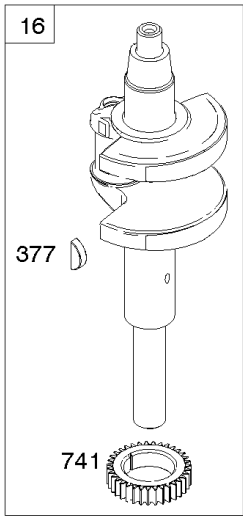

117 & 118 & 147

Carburetors (Fuel Solenoid)

REF NO	PART NO	QTY	DESCRIPTION
947	842109		SOLENOID, Fuel
964	809640		CAP, Carburetor -(Carburetor)
964A	590799		CAP, Connector
975	842106		BOWL, Float
987	809639		SEAL, Choke/Throttle Shaft
1091	691515		CAP, Limiter
1127	809715		SCREW -(Float Bowl to Carburetor Body)
1444	845039		KIT, Choke Shaft Seal

Not For Reproduction

Control Brackets, Springs/Links, Mufflers

REF NO	PART NO	QTY	DESCRIPTION
98A	843550		KIT, Idle Speed
188	692062		SCREW -(Control Bracket) (M8x18mm)
188A	807084		SCREW -(Control Bracket) (M6x14mm)
202	842533		LINK, Mechanical Governor
209	845604		SPRING, Governor -(Bronze)
211A	690707		SPRING, Governed Idle -(Control Bracket) (White)
222	841527		BRACKET, Control
222A	842615		BRACKET, Control
227	809984		LEVER, Governor Control
232	843248		SPRING/LINK, Governor
265	691024		CLAMP, Casing
267	841552		SCREW -(Casing Clamp)
278	842122		WASHER -(Governor Control Lever)
505	690238		NUT -(Governor Lever)
562	843344		BOLT -(Governor Lever)
613	692062		SCREW -(Muffler) (M8x18mm)
613A	846149		SCREW -(Muffler) (M8x25mm)
725	841132		SHIELD, Heat
728	692067		SCREW -(Heat Shield) (M6x12mm)
883	809872		GASKET, Exhaust
890A	843358		BRACKET, Support