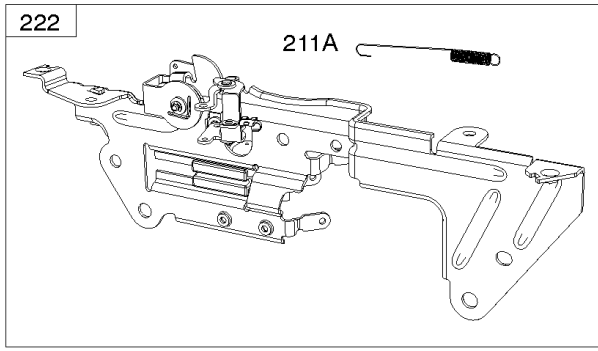

Control Brackets, Springs/Links, Mufflers

REF NO	PART NO	QTY	DESCRIPTION
98A	843550		KIT, Idle Speed
188	692062		SCREW -(Control Bracket) (M8x18mm)
188A	807084		SCREW -(Control Bracket) (M6x14mm)
202	842533		LINK, Mechanical Governor
209	845604		SPRING, Governor -(Bronze)
211A	690707		SPRING, Governed Idle -(Control Bracket) (White)
222	841527		BRACKET, Control
222A	842615		BRACKET, Control
227	809984		LEVER, Governor Control
232	843248		SPRING/LINK, Governor
265	691024		CLAMP, Casing
267	841552		SCREW -(Casing Clamp)
278	842122		WASHER -(Governor Control Lever)
505	690238		NUT -(Governor Lever)
562	843344		BOLT -(Governor Lever)
613	692062		SCREW -(Muffler) (M8x18mm)
613A	846149		SCREW -(Muffler) (M8x25mm)
725	841132		SHIELD, Heat
728	692067		SCREW -(Heat Shield) (M6x12mm)
883	809872		GASKET, Exhaust
890A	843358		BRACKET, Support