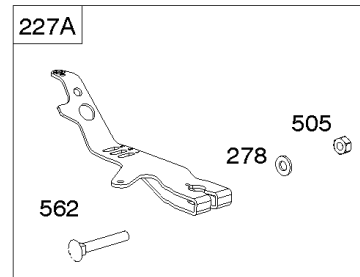

Control Brackets, Springs/Links, Mufflers

REF NO	PART NO	QTY	DESCRIPTION
98A	843550		KIT, Idle Speed
188	692062		SCREW -(Control Bracket) (M8x18mm)
188A	807084		SCREW -(Control Bracket) (M6x14mm)
202	842533		LINK, Mechanical Governor
209	845604		SPRING, Governor -(Bronze)
211A	690707		SPRING, Governed Idle -(Control Bracket) (White)
222	841527		BRACKET, Control
222A	842615		BRACKET, Control
227	809984		LEVER, Governor Control
232	843248		SPRING/LINK, Governor
265	691024		CLAMP, Casing
267	841552		SCREW -(Casing Clamp)
278	842122		WASHER -(Governor Control Lever)
505	690238		NUT -(Governor Lever)
562	843344		BOLT -(Governor Lever)
613	692062		SCREW -(Muffler) (M8x18mm)
613A	846149		SCREW -(Muffler) (M8x25mm)
725	841132		SHIELD, Heat
728	692067		SCREW -(Heat Shield) (M6x12mm)
883	809872		GASKET, Exhaust
890A	843358		BRACKET, Support