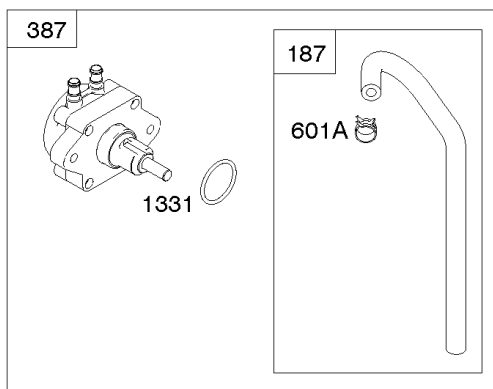

Carburetor (Non Solenoid), Fuel Supply

Mfg. No: 613777-0002-J1

117 & 118 & 147

L = #138
R = #142

L = #134
R = #138

L = #118
R = #124

L = #136
R = #140

493

240