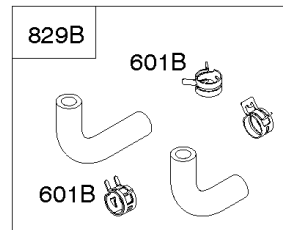

1036

1319

1330

Cylinders, Sumps, Camshaft

REF NO	PART NO	QTY	DESCRIPTION
1330	272144		MANUAL, Repair
1398	842191		COVER, Fuel Pump
1399	690932		SCREW -(Fuel Pump Cover)
1400	809894		SEAL, O-Ring -(Fuel Pump Cover)

Not For Reproduction

Not For Reproduction

Electric Starter, Regulator, Alternator, Armatures

REF NO	PART NO	QTY	DESCRIPTION
309	845761		MOTOR, Starter
333A	845602		ARMATURE, Magneto -(Cylinder 2)
333A	845601		ARMATURE, Magneto -(Cylinder 1)
334	692066		SCREW -(Magneto Armature) (M4x23mm)
344	841233		SCREW -(Cable Clamp) (M6x10mm)
474	846882		ALTERNATOR -(20 Amp)
474A	841178		ALTERNATOR -(20/50 Amp)
480	841233		SCREW -(Tube Clamp) (M6x10mm)
501	847385		REGULATOR -(20 Amp)
501A	841170		REGULATOR -(20/50 Amp)
526	690717		SCREW -(Regulator) (M6x30mm)
526	691547		SCREW -(Regulator) (M6x28mm)
527	690423		CLAMP, Tube
529	690744		GROMMET -(Magneto Armature Wires)
587	846866		CLAMP, Cable
587A	807116		CLAMP, Cable
635	692076		BOOT, Spark Plug
683	845758		NUT -(Starter Solenoid)
697	690711		SCREW -(Starter Motor) (Drive Cap)
920	846737		SOLENOID, Starter
1054	280275		TIE, Cable
1119	691552		SCREW -(Alternator) (M4x30mm)