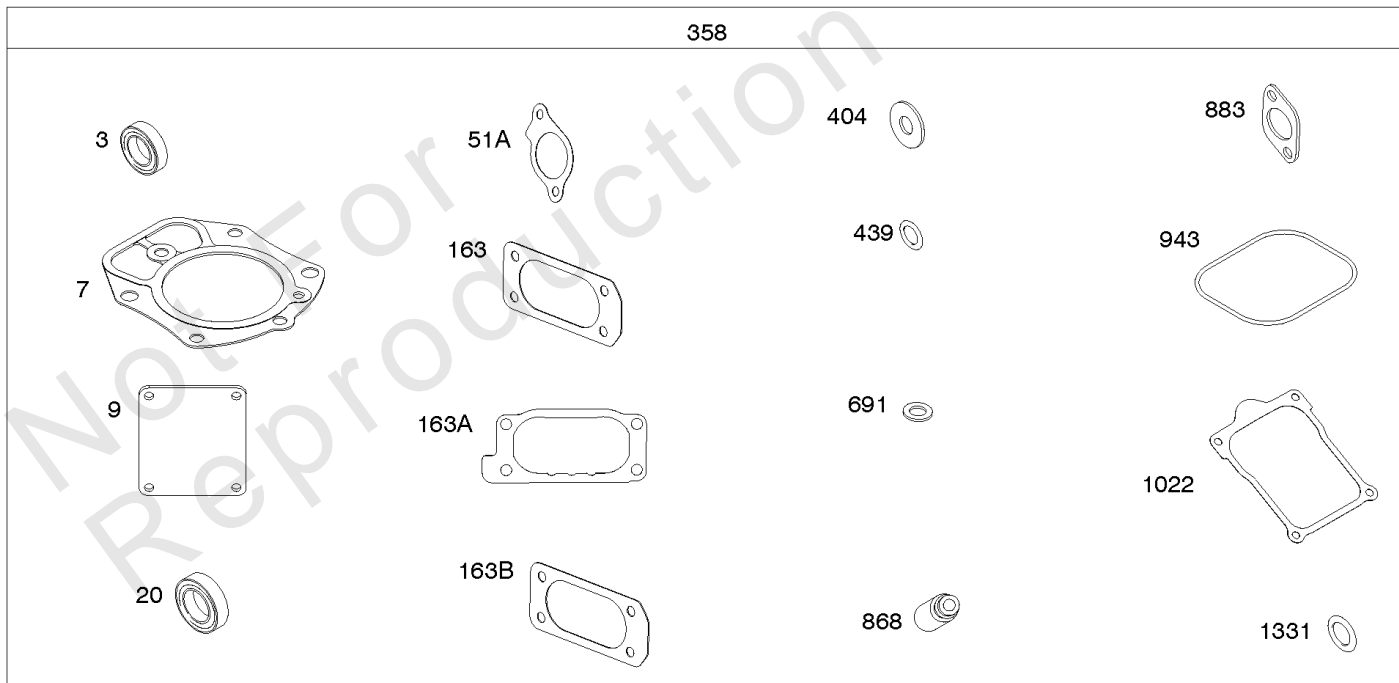

Carburetor Overhaul Kit, Engine/Valve Gasket Sets

REF NO	PART NO	QTY	DESCRIPTION
3	841596		SEAL, Oil -(Magneto Side)
7	809730		GASKET, Cylinder Head
9	842545		GASKET, Breather
20	841596		SEAL, Oil -(PTO Side)
51	841882		GASKET, Intake
51A	841592		GASKET, Intake
51B	809910		GASKET, Intake
51C	843455		GASKET, Intake
94	843295		KIT, Idle Mixture
104	690739		PIN, Float Hinge
105	843366		VALVE, Float Needle
121	843378		KIT, Carburetor Overhaul
133	809637		FLOAT, Carburetor
137	809645		GASKET, Float Bowl
163	843117		GASKET, Air Cleaner -(Air Cleaner Side)
163A	807375		GASKET, Air Cleaner -(Carburetor Side)
163B	841852		GASKET, Air Cleaner -(Air Cleaner)
276	806476		WASHER, Sealing
358	843370		GASKET SET, Engine
404	809436		WASHER -(Governor Crank)
439	692154		O-RING, Oil Gallery -(Crankcase Cover/Sump or Cylinder Assembly)
633	809641		SEAL, Choke/Throttle Shaft -(Throttle Shaft)
633A	809638		SEAL, Choke/Throttle Shaft -(Choke Shaft)
633B	809644		SEAL, Choke/Throttle Shaft -(Choke Shaft)
691	809287		SEAL, Governor Shaft
868	691963		SEAL, Valve
883	809872		GASKET, Exhaust
943	842538		SEAL, O-Ring -(Oil Pump Cover)
987	809639		SEAL, Choke/Throttle Shaft
1022	809732		GASKET, Rocker Cover
1091	691515		CAP, Limiter
1095	843713		GASKET SET, Valve
1331	809894		SEAL, O-Ring -(Fuel Pump)