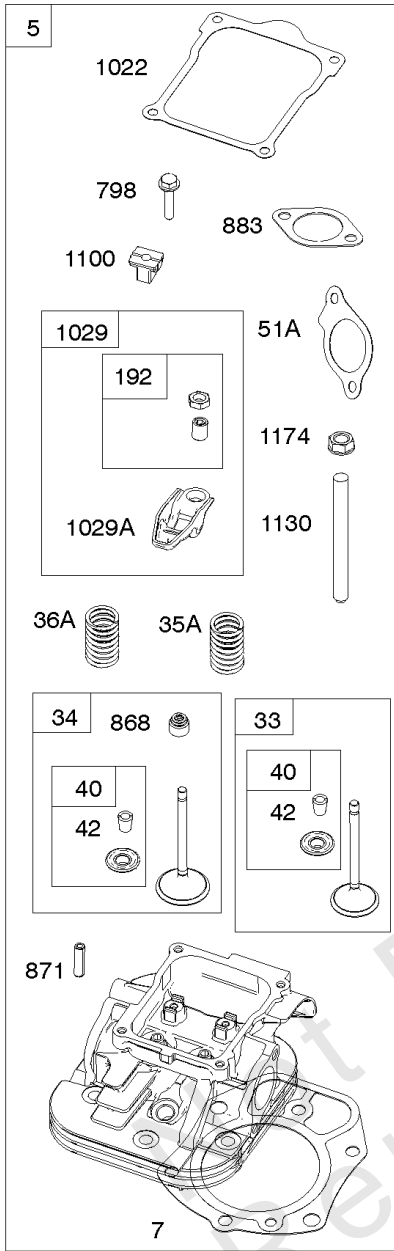

117 & 118 & 147

Carburetors (Fuel Solenoid)

REF NO	PART NO	QTY	DESCRIPTION
947	842109		SOLENOID, Fuel
964	809640		CAP, Carburetor -(Carburetor)
964A	590799		CAP, Connector
975	842106		BOWL, Float
987	809639		SEAL, Choke/Throttle Shaft
1091	691515		CAP, Limiter
1127	809715		SCREW -(Float Bowl to Carburetor Body)
1444	845039		KIT, Choke Shaft Seal

Not For Reproduction

Control Brackets, Springs/Links, Mufflers

REF NO	PART NO	QTY	DESCRIPTION
98A	843550		KIT, Idle Speed
188	692062		SCREW -(Control Bracket) (M8x18mm)
188A	807084		SCREW -(Control Bracket) (M6x14mm)
202	842533		LINK, Mechanical Governor
209	845604		SPRING, Governor -(Bronze)
211A	690707		SPRING, Governed Idle -(Control Bracket) (White)
222	841527		BRACKET, Control
222A	842615		BRACKET, Control
227	809984		LEVER, Governor Control
232	843248		SPRING/LINK, Governor
265	691024		CLAMP, Casing
267	841552		SCREW -(Casing Clamp)
278	842122		WASHER -(Governor Control Lever)
505	690238		NUT -(Governor Lever)
562	843344		BOLT -(Governor Lever)
613	692062		SCREW -(Muffler) (M8x18mm)
613A	846149		SCREW -(Muffler) (M8x25mm)
725	841132		SHIELD, Heat
728	692067		SCREW -(Heat Shield) (M6x12mm)
883	809872		GASKET, Exhaust
890A	843358		BRACKET, Support

Not For
Reproduction

Crankshaft, Piston/Rings/Connecting Rod

REF NO	PART NO	QTY	DESCRIPTION
16	843354		CRANKSHAFT
24	222698S		KEY, Flywheel -(Aluminum) -Used Before Code Date 07122800
24	796335		KEY, Flywheel -(Steel) -Used After Code Date 07122700
25	842939		PISTON ASSEMBLY -(.020 Oversize)
25	841837		PISTON ASSEMBLY -(Standard)
26	841932		SET, Ring -(.020 Oversize)
26	809972		SET, Ring -(Standard)
27	807351		LOCK, Piston Pin
28	807361		PIN, Piston
29	841838		ROD, Connecting
32	807363		SCREW -(Connecting Rod)
377	691639		KEY, Timing
741	809432		GEAR, Timing
1378	844795		SET, Washer/Nut -(Flywheel)