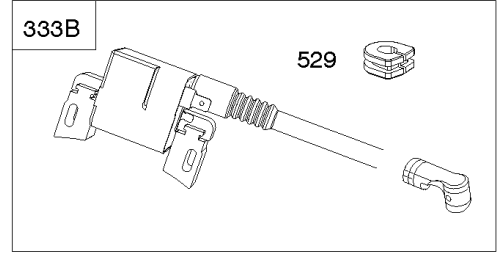

1036

1319

1330

Cylinders, Sumps, Camshaft

REF NO	PART NO	QTY	DESCRIPTION
1330	272144		MANUAL, Repair
1398	842191		COVER, Fuel Pump
1399	690932		SCREW -(Fuel Pump Cover)
1400	809894		SEAL, O-Ring -(Fuel Pump Cover)

Not For Reproduction

Not For Reproduction

Electric Starter, Regulator, Alternator, Armatures

REF NO	PART NO	QTY	DESCRIPTION
309	845761		MOTOR, Starter
333A	845602		ARMATURE, Magneto -(Cylinder 2)
333A	845601		ARMATURE, Magneto -(Cylinder 1)
334	692066		SCREW -(Magneto Armature) (M4x23mm)
344	841233		SCREW -(Cable Clamp) (M6x10mm)
474	846882		ALTERNATOR -(20 Amp)
474A	841178		ALTERNATOR -(20/50 Amp)
480	841233		SCREW -(Tube Clamp) (M6x10mm)
501	847385		REGULATOR -(20 Amp)
501A	841170		REGULATOR -(20/50 Amp)
526	690717		SCREW -(Regulator) (M6x30mm)
526	691547		SCREW -(Regulator) (M6x28mm)
527	690423		CLAMP, Tube
529	690744		GROMMET -(Magneto Armature Wires)
587	846866		CLAMP, Cable
587A	807116		CLAMP, Cable
635	692076		BOOT, Spark Plug
683	845758		NUT -(Starter Solenoid)
697	690711		SCREW -(Starter Motor) (Drive Cap)
920	846737		SOLENOID, Starter
1054	280275		TIE, Cable
1119	691552		SCREW -(Alternator) (M4x30mm)