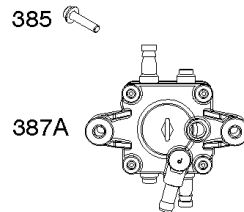

Carburetor (Non Solenoid), Fuel Supply

Mfg. No: 613777-0002-J1

117 & 118 & 147

117B L = #138
R = #142

118B L = #134
R = #138

118 L = #118
R = #124

118A L = #136
R = #140