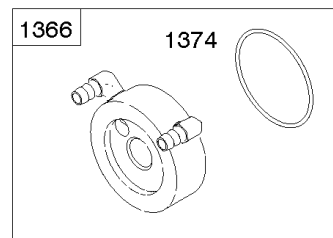

1036

1319

1330

Cylinders, Sumps, Camshaft

REF NO	PART NO	QTY	DESCRIPTION
1330	272144		MANUAL, Repair
1398	842191		COVER, Fuel Pump
1399	690932		SCREW -(Fuel Pump Cover)
1400	809894		SEAL, O-Ring -(Fuel Pump Cover)

Not For Reproduction

Not For Reproduction

Electric Starter, Regulator, Alternator, Armatures

REF NO	PART NO	QTY	DESCRIPTION
309	845761		MOTOR, Starter
333A	845602		ARMATURE, Magneto -(Cylinder 2)
333A	845601		ARMATURE, Magneto -(Cylinder 1)
334	692066		SCREW -(Magneto Armature) (M4x23mm)
344	841233		SCREW -(Cable Clamp) (M6x10mm)
474	846882		ALTERNATOR -(20 Amp)
474A	841178		ALTERNATOR -(20/50 Amp)
480	841233		SCREW -(Tube Clamp) (M6x10mm)
501	847385		REGULATOR -(20 Amp)
501A	841170		REGULATOR -(20/50 Amp)
526	690717		SCREW -(Regulator) (M6x30mm)
526	691547		SCREW -(Regulator) (M6x28mm)
527	690423		CLAMP, Tube
529	690744		GROMMET -(Magneto Armature Wires)
587	846866		CLAMP, Cable
587A	807116		CLAMP, Cable
635	692076		BOOT, Spark Plug
683	845758		NUT -(Starter Solenoid)
697	690711		SCREW -(Starter Motor) (Drive Cap)
920	846737		SOLENOID, Starter
1054	280275		TIE, Cable
1119	691552		SCREW -(Alternator) (M4x30mm)