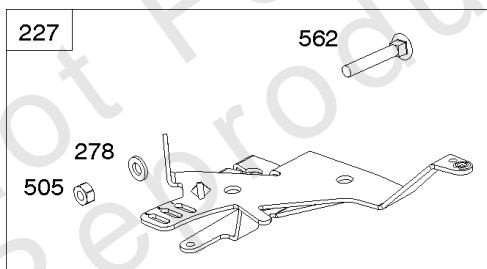

Control Brackets, Springs/Links, Mufflers

REF NO	PART NO	QTY	DESCRIPTION
98A	843550		KIT, Idle Speed
188	692062		SCREW -(Control Bracket) (M8x18mm)
188A	807084		SCREW -(Control Bracket) (M6x14mm)
202	842533		LINK, Mechanical Governor
209	845604		SPRING, Governor -(Bronze)
211A	690707		SPRING, Governed Idle -(Control Bracket) (White)
222	841527		BRACKET, Control
222A	842615		BRACKET, Control
227	809984		LEVER, Governor Control
232	843248		SPRING/LINK, Governor
265	691024		CLAMP, Casing
267	841552		SCREW -(Casing Clamp)
278	842122		WASHER -(Governor Control Lever)
505	690238		NUT -(Governor Lever)
562	843344		BOLT -(Governor Lever)
613	692062		SCREW -(Muffler) (M8x18mm)
613A	846149		SCREW -(Muffler) (M8x25mm)
725	841132		SHIELD, Heat
728	692067		SCREW -(Heat Shield) (M6x12mm)
883	809872		GASKET, Exhaust
890A	843358		BRACKET, Support