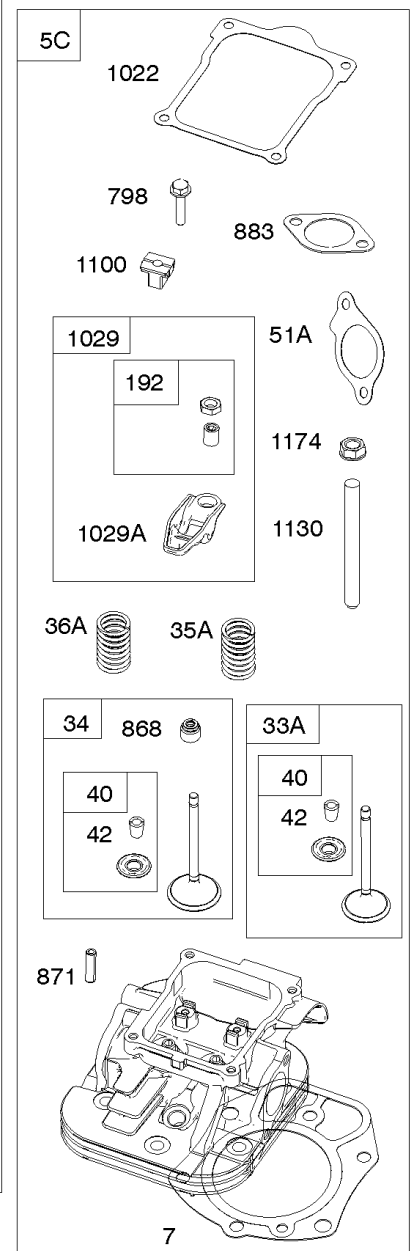

117 & 118 & 147

Carburetors (Fuel Solenoid)

REF NO	PART NO	QTY	DESCRIPTION
947	842109		SOLENOID, Fuel
964	809640		CAP, Carburetor -(Carburetor)
964A	590799		CAP, Connector
975	842106		BOWL, Float
987	809639		SEAL, Choke/Throttle Shaft
1091	691515		CAP, Limiter
1127	809715		SCREW -(Float Bowl to Carburetor Body)
1444	845039		KIT, Choke Shaft Seal

Not For Reproduction

Control Brackets, Springs/Links, Mufflers

REF NO	PART NO	QTY	DESCRIPTION
98A	843550		KIT, Idle Speed
188	692062		SCREW -(Control Bracket) (M8x18mm)
188A	807084		SCREW -(Control Bracket) (M6x14mm)
202	842533		LINK, Mechanical Governor
209	845604		SPRING, Governor -(Bronze)
211A	690707		SPRING, Governed Idle -(Control Bracket) (White)
222	841527		BRACKET, Control
222A	842615		BRACKET, Control
227	809984		LEVER, Governor Control
232	843248		SPRING/LINK, Governor
265	691024		CLAMP, Casing
267	841552		SCREW -(Casing Clamp)
278	842122		WASHER -(Governor Control Lever)
505	690238		NUT -(Governor Lever)
562	843344		BOLT -(Governor Lever)
613	692062		SCREW -(Muffler) (M8x18mm)
613A	846149		SCREW -(Muffler) (M8x25mm)
725	841132		SHIELD, Heat
728	692067		SCREW -(Heat Shield) (M6x12mm)
883	809872		GASKET, Exhaust
890A	843358		BRACKET, Support

Not For
Reproduction

Crankshaft, Piston/Rings/Connecting Rod

REF NO	PART NO	QTY	DESCRIPTION
16	843354		CRANKSHAFT
24	222698S		KEY, Flywheel -(Aluminum) -Used Before Code Date 07122800
24	796335		KEY, Flywheel -(Steel) -Used After Code Date 07122700
25	842939		PISTON ASSEMBLY -(.020 Oversize)
25	841837		PISTON ASSEMBLY -(Standard)
26	841932		SET, Ring -(.020 Oversize)
26	809972		SET, Ring -(Standard)
27	807351		LOCK, Piston Pin
28	807361		PIN, Piston
29	841838		ROD, Connecting
32	807363		SCREW -(Connecting Rod)
377	691639		KEY, Timing
741	809432		GEAR, Timing
1378	844795		SET, Washer/Nut -(Flywheel)