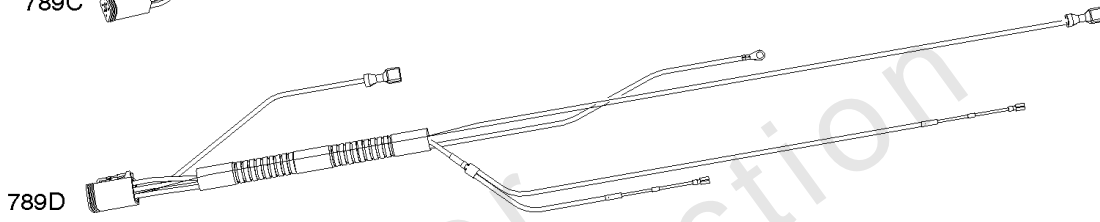

Not For Reproduction

Rocker Covers

REF NO	PART NO	QTY	DESCRIPTION
9	842545		GASKET, Breather
21	843464		CAP, Oil Fill
580	809894		SEAL, O-Ring -(Oil Fill Cap)
601A	691038		CLAMP, Hose -(Black)
628	842547		SCREW -(Fuel Pump Bracket)
788	844530		BRACKET, Fuel Pump
806	807362		SCREW -(Lifting Bracket) (M8x50mm)
806A	807357		SCREW -(Lifting Bracket) (M6x40mm)
914	807357		SCREW -(Rocker Cover) (M6x40mm)
918	844526		HOSE, Vacuum
1022	809732		GASKET, Rocker Cover
1023	842540		COVER, Rocker -(Rocker Cover #2)
1023A	842543		COVER, Rocker -(Rocker Cover #1)
1023B	844529		COVER, Rocker -(Rocker Cover #1)
1077	809729		BRACKET, Lifting
1077A	842616		BRACKET, Lifting
1171	844813		STUD -(Rocker Cover)
1263	842544		REED, Breather
1376	842547		SCREW -(Breather Reed Cover)
1405	690941		NUT -(Lifting Bracket)