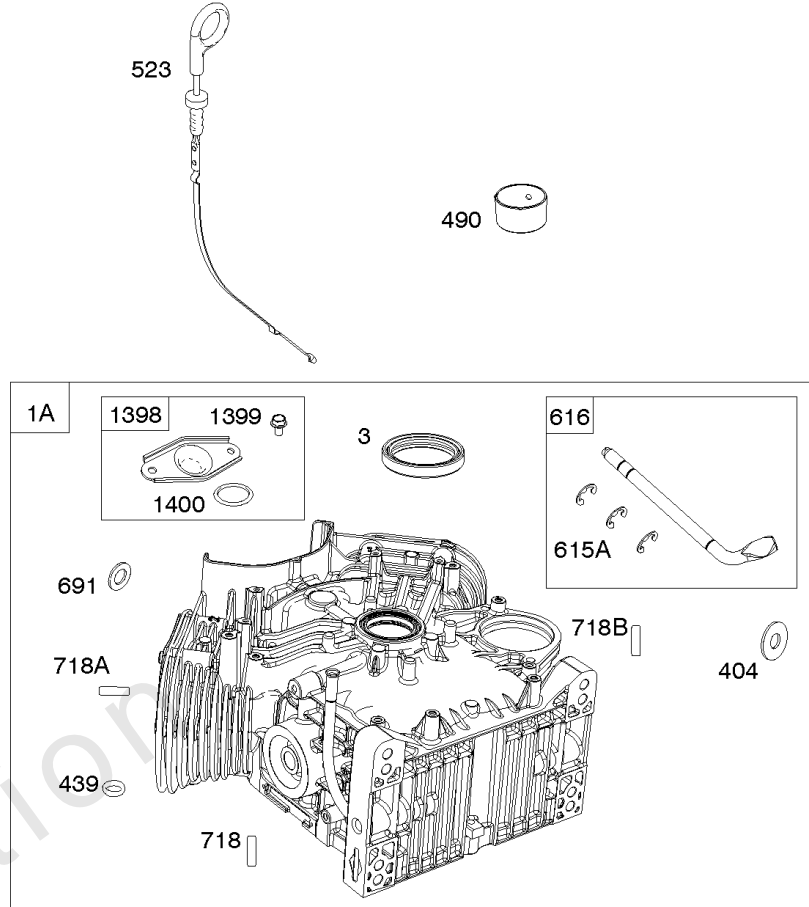

1036

1319

1330

Cylinders, Sumps, Camshaft

REF NO	PART NO	QTY	DESCRIPTION
1	846835		CYLINDER ASSEMBLY -Used After Code Date 14022300
1A	845799		CYLINDER ASSEMBLY
3	841596		SEAL, Oil -(Magneto Side)
4A	846346		SUMP, Engine
12	846037		GASKET, Crankcase -Used After Code Date 13072000
12A	843969		GASKET, Crankcase -Used Before Code Date 13072100
15A	691680		PLUG, Oil Drain
20	841596		SEAL, Oil -(PTO Side)
22	807362		SCREW -(Crankcase Cover/Sump) (M8x50mm)
22A	690676		SCREW -(Crankcase Cover/Sump) (M8x63mm)
45	809785		TAPPET, Valve
46	809879		CAMSHAFT
219	809426		GEAR, Governor
220	841608		WASHER -(Governor Gear)
221	841026		CUP, Governor
239	841281		SWITCH, Oil Pressure
404	809436		WASHER -(Governor Crank)
415	794903		PLUG
439	692154		O-RING, Oil Gallery -(Crankcase Cover/Sump or Cylinder Assembly)
439A	846027		O-RING, Oil Gallery -(Crankcase Cover/Sump or Cylinder Assembly)
490	843433		BEARING, Magneto Side
523	842542		DIPSTICK
596	807385		SCREW -(Oil Pump)
615	698290		RETAINER, Governor Shaft -(Governor Gear)
615A	809533		RETAINER, Governor Shaft -(Governor Crank)
616	844180		CRANK, Governor
691	809287		SEAL, Governor Shaft
718	690959		PIN, Locating -(Cylinder)
718A	809508		PIN, Locating -(Cylinder Head)
718B	845925		PIN, Locating -(Cylinder) (Spiral)
750	842537		SCREW -(Oil Pump Cover)
943	842538		SEAL, O-Ring -(Oil Pump Cover)
965	842536		COVER, Oil Pump
1017	842535		SCREEN, Oil Pump
1024	846026		PUMP, Oil
1036	-----		Label-Emissions -(Available From A Briggs & Stratton Authorized Dealer)
1319	794467		LABEL, Warning