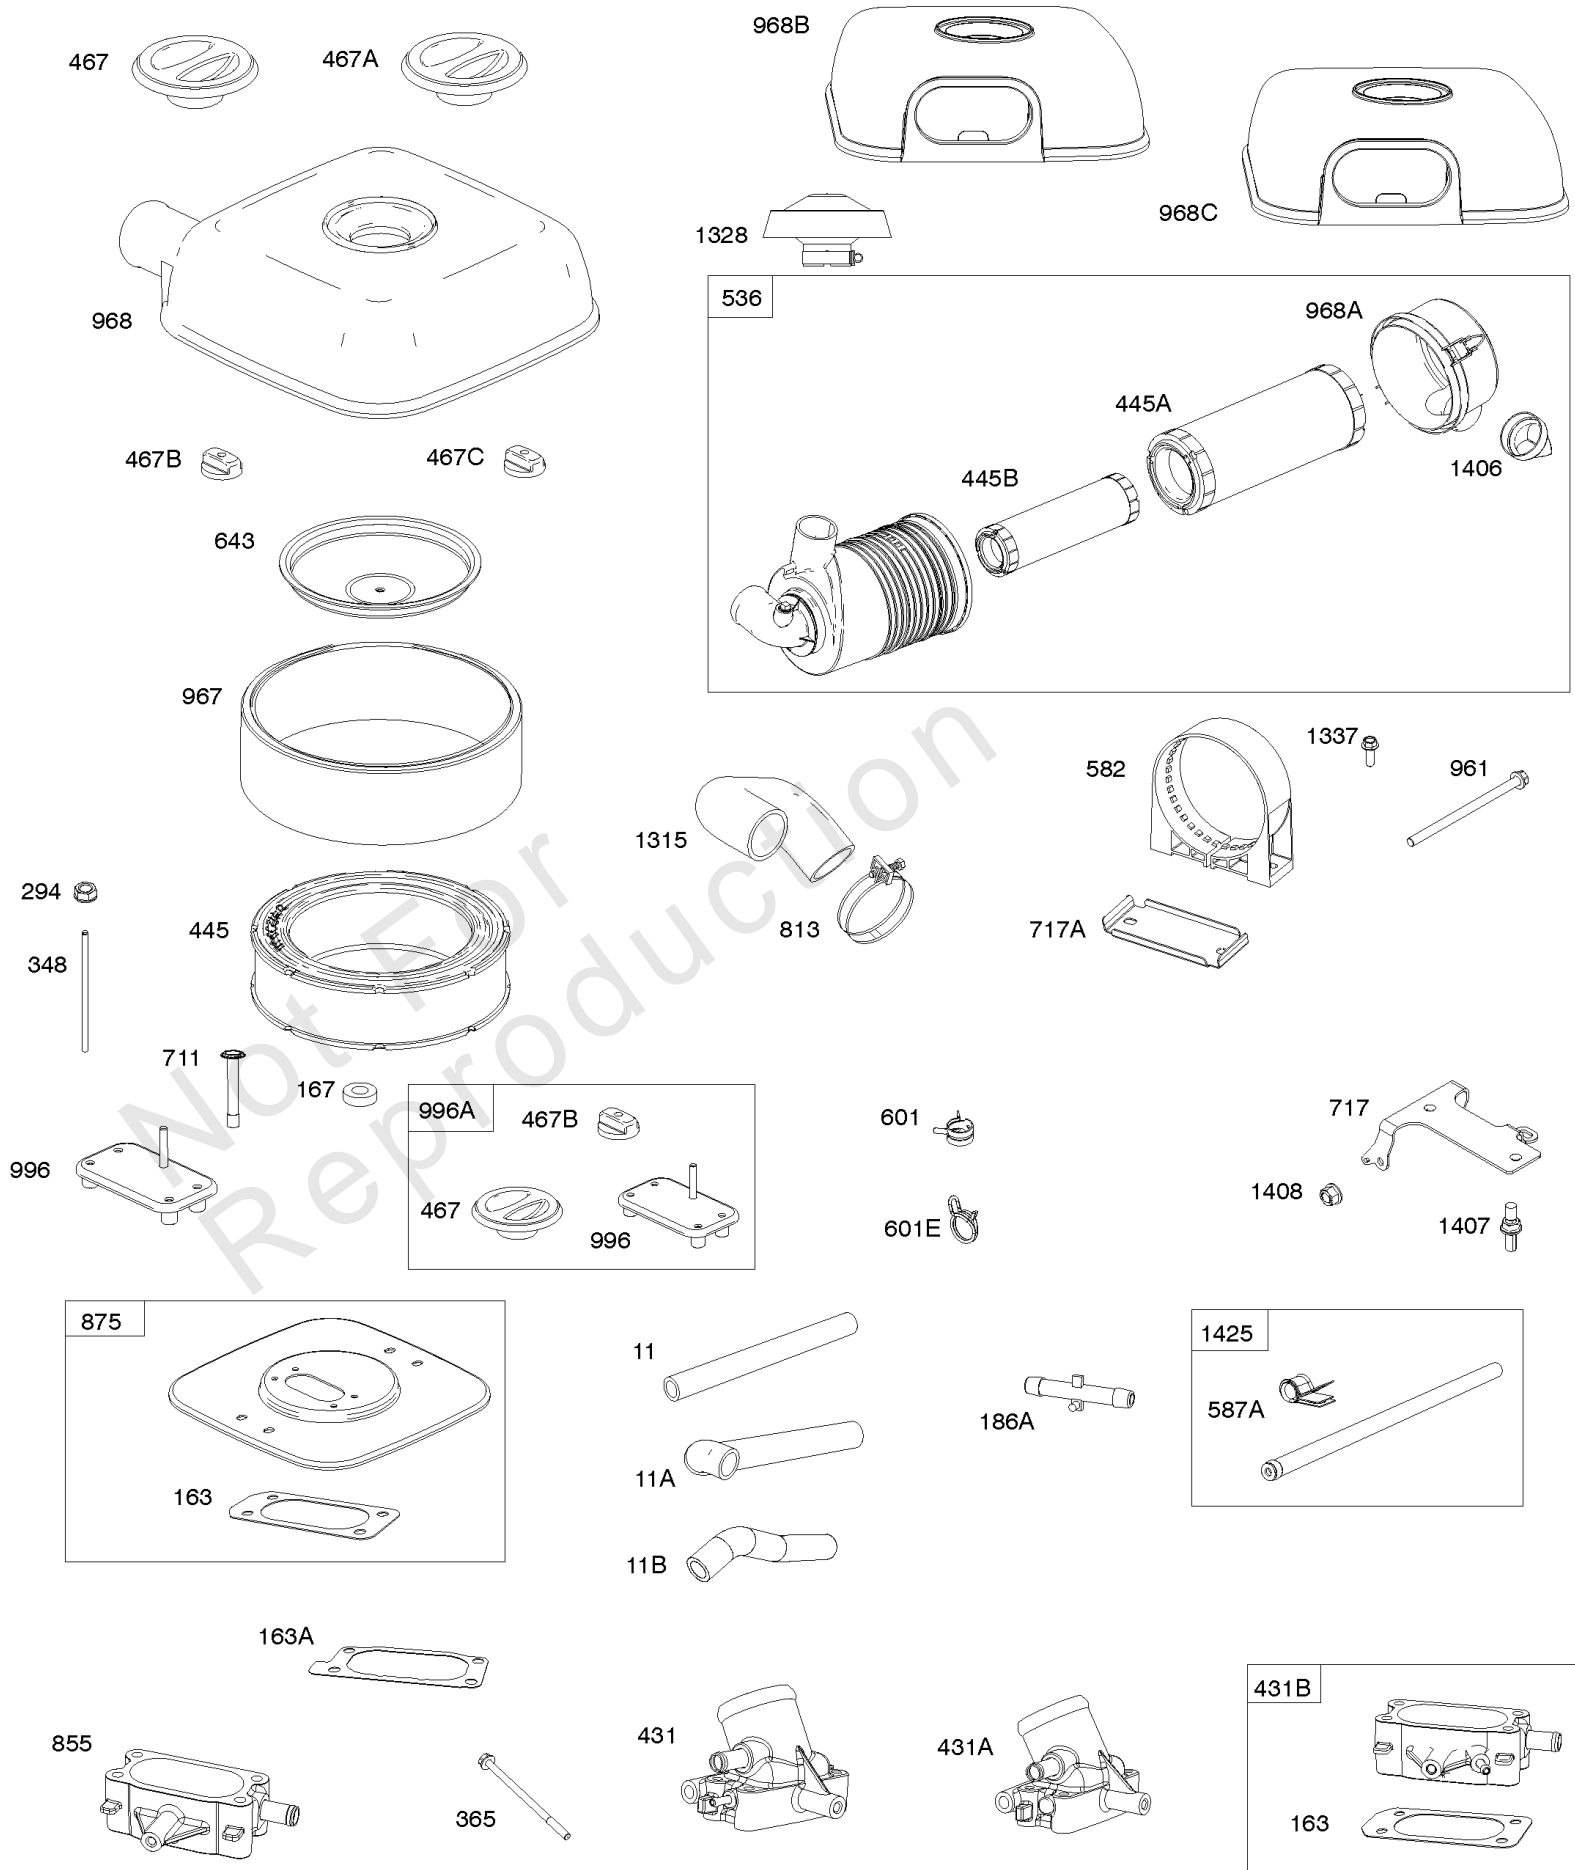

Not For
Reproduction

Air Cleaners

REF NO	PART NO	QTY	DESCRIPTION
11B	846462		TUBE, Breather
163	843117		GASKET, Air Cleaner -(Air Cleaner Side)
163A	807375		GASKET, Air Cleaner -(Carburetor Side)
167	841855		SEAL, Air Cleaner Nut
186A	845121		CONNECTOR, Hose -(EVAP)
294	690939		NUT -(Carburetor Shield)
348	843360		STUD -(Carburetor Shield) (M6x134mm)
365	841853		SCREW -(Carburetor/Throttle Body) (M6x103mm)
431B	845591		MANIFOLD, Intake
445	692519		FILTER, A/C Cartridge
445A	841497		FILTER, A/C Cartridge
445B	821136		FILTER, A/C Cartridge
467	846008		KNOB, Air Cleaner Cover -(M8)
467A	841846		KNOB, Air Cleaner Cover -(M6)
467B	846007		KNOB, Air Cleaner Cover -(M8)
467C	844618		KNOB, Air Cleaner Cover -(M6)
536	809670		CLEANER, Air
582	809878		CLAMP, Air Cleaner
587A	807116		CLAMP, Cable
601	844405		CLAMP, Hose -(Breather Tube) -Used After Code Date 07121300
601E	841499		CLAMP, Hose -(Breather Tube) -Used Before Code Date 07121400
643	844932		RETAINER, Air Filter
711	843361		SCREW -(Carburetor Shield)
717	842529		BRACKET, Air Cleaner
717A	841886		BRACKET, Air Cleaner
813	807376		CLAMP
875	843118		BASE, Air Cleaner
961	846829		SCREW -(Air Cleaner Bracket) (M8x125mm)
967	692520		FILTER, Pre Cleaner
968	841847		COVER, Air Cleaner
968A	842621		COVER, Air Cleaner
996	846006		SHIELD, Carburetor -(M8 Stud)
996A	846013		SHIELD, Carburetor -(M8 Stud) (Replaces M6 Stud)
1315	809905		HOSE, Air Cleaner
1328	809907		CAP, A/C Rain
1337	807382		SCREW -(Air Cleaner Clamp)
1406	842623		VALVE, Debris
1407	842531		STUD -(Air Cleaner Bracket)