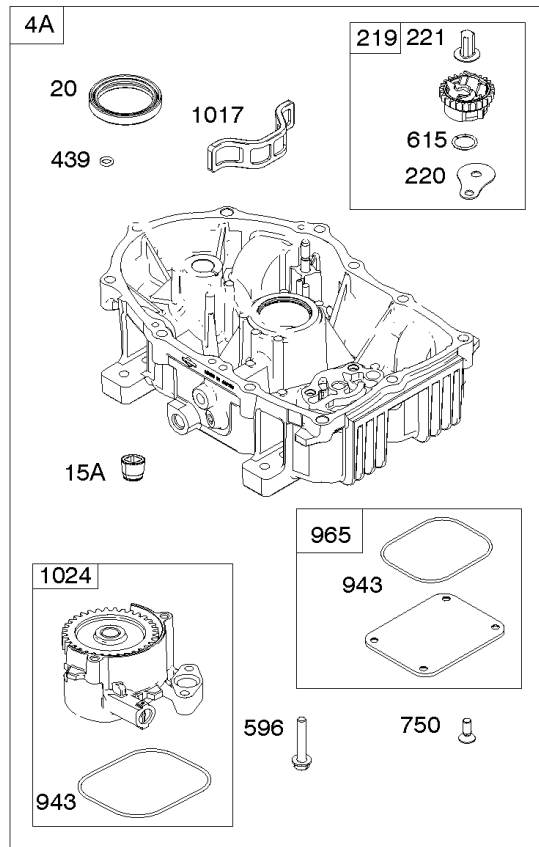

1036

1319

1330

Cylinders, Sumps, Camshaft

REF NO	PART NO	QTY	DESCRIPTION
1	846835		CYLINDER ASSEMBLY -Used After Code Date 14022300
1A	845799		CYLINDER ASSEMBLY
3	841596		SEAL, Oil -(Magneto Side)
4A	846346		SUMP, Engine
12	846037		GASKET, Crankcase -Used After Code Date 13072000
12A	843969		GASKET, Crankcase -Used Before Code Date 13072100
15A	691680		PLUG, Oil Drain
20	841596		SEAL, Oil -(PTO Side)
22	807362		SCREW -(Crankcase Cover/Sump) (M8x50mm)
22A	690676		SCREW -(Crankcase Cover/Sump) (M8x63mm)
45	809785		TAPPET, Valve
46	809879		CAMSHAFT
219	809426		GEAR, Governor
220	841608		WASHER -(Governor Gear)
221	841026		CUP, Governor
239	841281		SWITCH, Oil Pressure
404	809436		WASHER -(Governor Crank)
415	794903		PLUG
439	692154		O-RING, Oil Gallery -(Crankcase Cover/Sump or Cylinder Assembly)
439A	846027		O-RING, Oil Gallery -(Crankcase Cover/Sump or Cylinder Assembly)
490	843433		BEARING, Magneto Side
523	842542		DIPSTICK
596	807385		SCREW -(Oil Pump)
615	698290		RETAINER, Governor Shaft -(Governor Gear)
615A	809533		RETAINER, Governor Shaft -(Governor Crank)
616	844180		CRANK, Governor
691	809287		SEAL, Governor Shaft
718	690959		PIN, Locating -(Cylinder)
718A	809508		PIN, Locating -(Cylinder Head)
718B	845925		PIN, Locating -(Cylinder) (Spiral)
750	842537		SCREW -(Oil Pump Cover)
943	842538		SEAL, O-Ring -(Oil Pump Cover)
965	842536		COVER, Oil Pump
1017	842535		SCREEN, Oil Pump
1024	846026		PUMP, Oil
1036	-----		Label-Emissions -(Available From A Briggs & Stratton Authorized Dealer)
1319	794467		LABEL, Warning