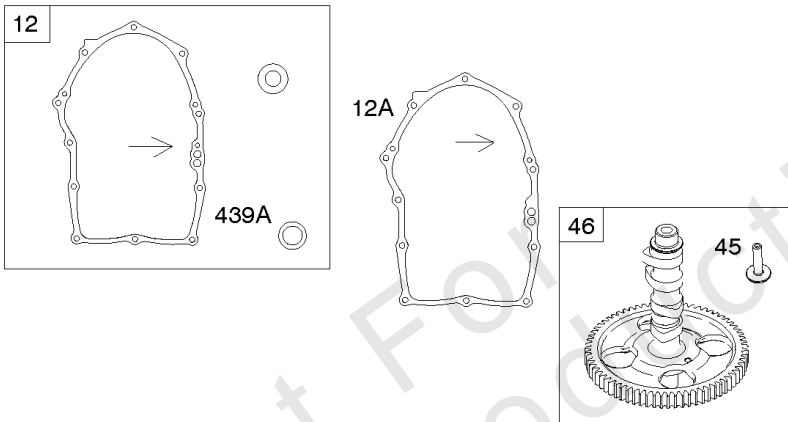

Cylinders, Sumps, Camshaft

REF NO	PART NO	QTY	DESCRIPTION
1	846835		CYLINDER ASSEMBLY -Used After Code Date 14022300
1A	845799		CYLINDER ASSEMBLY
3	841596		SEAL, Oil -(Magneto Side)
4A	846346		SUMP, Engine
12	846037		GASKET, Crankcase -Used After Code Date 13072000
12A	843969		GASKET, Crankcase -Used Before Code Date 13072100
15A	691680		PLUG, Oil Drain
20	841596		SEAL, Oil -(PTO Side)
22	807362		SCREW -(Crankcase Cover/Sump) (M8x50mm)
22A	690676		SCREW -(Crankcase Cover/Sump) (M8x63mm)
45	809785		TAPPET, Valve
46	809879		CAMSHAFT
219	809426		GEAR, Governor
220	841608		WASHER -(Governor Gear)
221	841026		CUP, Governor
239	841281		SWITCH, Oil Pressure
404	809436		WASHER -(Governor Crank)
415	794903		PLUG
439	692154		O-RING, Oil Gallery -(Crankcase Cover/Sump or Cylinder Assembly)
439A	846027		O-RING, Oil Gallery -(Crankcase Cover/Sump or Cylinder Assembly)
490	843433		BEARING, Magneto Side
523	842542		DIPSTICK
596	807385		SCREW -(Oil Pump)
615	698290		RETAINER, Governor Shaft -(Governor Gear)
615A	809533		RETAINER, Governor Shaft -(Governor Crank)
616	844180		CRANK, Governor
691	809287		SEAL, Governor Shaft
718	690959		PIN, Locating -(Cylinder)
718A	809508		PIN, Locating -(Cylinder Head)
718B	845925		PIN, Locating -(Cylinder) (Spiral)
750	842537		SCREW -(Oil Pump Cover)
943	842538		SEAL, O-Ring -(Oil Pump Cover)
965	842536		COVER, Oil Pump
1017	842535		SCREEN, Oil Pump
1024	846026		PUMP, Oil
1036	-----		Label-Emissions -(Available From A Briggs & Stratton Authorized Dealer)
1319	794467		LABEL, Warning

1036

1319

1330