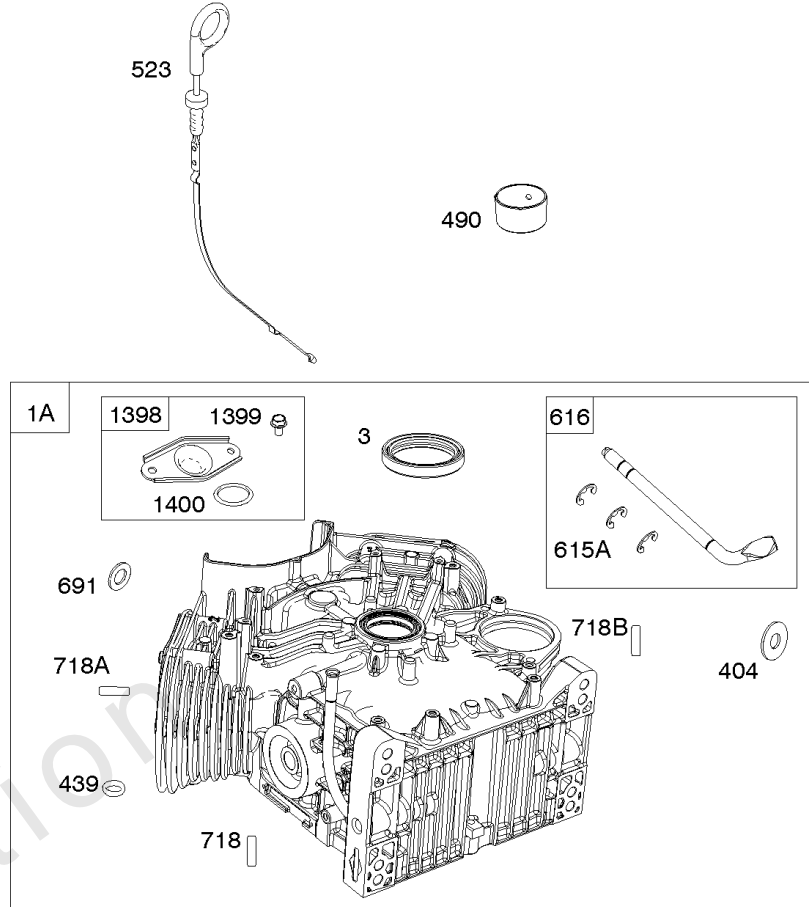

Cylinders, Sumps, Camshaft

REF NO	PART NO	QTY	DESCRIPTION
1	846835		CYLINDER ASSEMBLY -Used After Code Date 14022300
1A	845799		CYLINDER ASSEMBLY
3	841596		SEAL, Oil -(Magneto Side)
4A	846346		SUMP, Engine
12	846037		GASKET, Crankcase -Used After Code Date 13072000
12A	843969		GASKET, Crankcase -Used Before Code Date 13072100
15A	691680		PLUG, Oil Drain
20	841596		SEAL, Oil -(PTO Side)
22	807362		SCREW -(Crankcase Cover/Sump) (M8x50mm)
22A	690676		SCREW -(Crankcase Cover/Sump) (M8x63mm)
45	809785		TAPPET, Valve
46	809879		CAMSHAFT
219	809426		GEAR, Governor
220	841608		WASHER -(Governor Gear)
221	841026		CUP, Governor
239	841281		SWITCH, Oil Pressure
404	809436		WASHER -(Governor Crank)
415	794903		PLUG
439	692154		O-RING, Oil Gallery -(Crankcase Cover/Sump or Cylinder Assembly)
439A	846027		O-RING, Oil Gallery -(Crankcase Cover/Sump or Cylinder Assembly)
490	843433		BEARING, Magneto Side
523	842542		DIPSTICK
596	807385		SCREW -(Oil Pump)
615	698290		RETAINER, Governor Shaft -(Governor Gear)
615A	809533		RETAINER, Governor Shaft -(Governor Crank)
616	844180		CRANK, Governor
691	809287		SEAL, Governor Shaft
718	690959		PIN, Locating -(Cylinder)
718A	809508		PIN, Locating -(Cylinder Head)
718B	845925		PIN, Locating -(Cylinder) (Spiral)
750	842537		SCREW -(Oil Pump Cover)
943	842538		SEAL, O-Ring -(Oil Pump Cover)
965	842536		COVER, Oil Pump
1017	842535		SCREEN, Oil Pump
1024	846026		PUMP, Oil
1036	-----		Label-Emissions -(Available From A Briggs & Stratton Authorized Dealer)
1319	794467		LABEL, Warning

1036

1319

1330