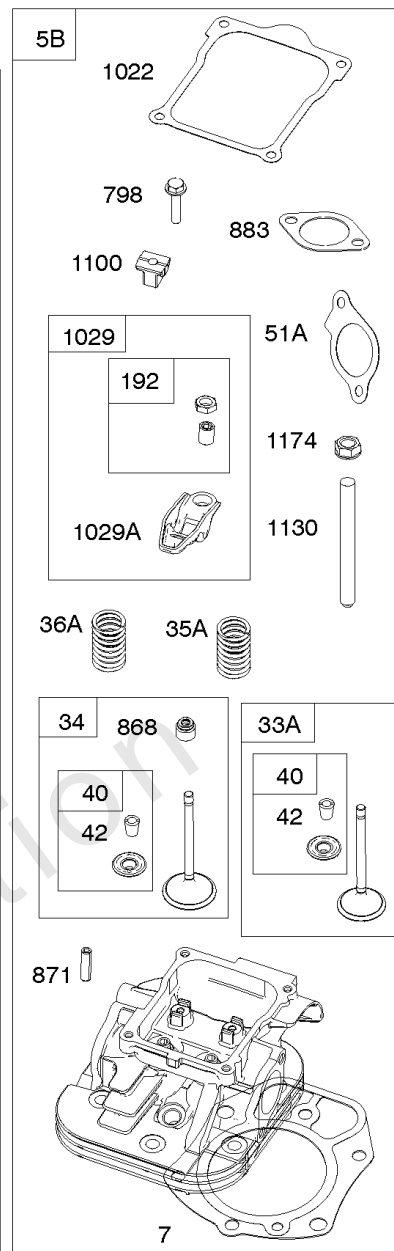

117 & 118 & 147

Carburetors (Fuel Solenoid)

REF NO	PART NO	QTY	DESCRIPTION
947	842109		SOLENOID, Fuel
964	809640		CAP, Carburetor -(Carburetor)
964A	590799		CAP, Connector
975	842106		BOWL, Float
987	809639		SEAL, Choke/Throttle Shaft
1091	691515		CAP, Limiter
1127	809715		SCREW -(Float Bowl to Carburetor Body)
1444	845039		KIT, Choke Shaft Seal

Not For Reproduction

Control Brackets, Springs/Links, Mufflers

REF NO	PART NO	QTY	DESCRIPTION
98A	843550		KIT, Idle Speed
188	692062		SCREW -(Control Bracket) (M8x18mm)
188A	807084		SCREW -(Control Bracket) (M6x14mm)
202	842533		LINK, Mechanical Governor
209	845604		SPRING, Governor -(Bronze)
211A	690707		SPRING, Governed Idle -(Control Bracket) (White)
222	841527		BRACKET, Control
222A	842615		BRACKET, Control
227	809984		LEVER, Governor Control
232	843248		SPRING/LINK, Governor
265	691024		CLAMP, Casing
267	841552		SCREW -(Casing Clamp)
278	842122		WASHER -(Governor Control Lever)
505	690238		NUT -(Governor Lever)
562	843344		BOLT -(Governor Lever)
613	692062		SCREW -(Muffler) (M8x18mm)
613A	846149		SCREW -(Muffler) (M8x25mm)
725	841132		SHIELD, Heat
728	692067		SCREW -(Heat Shield) (M6x12mm)
883	809872		GASKET, Exhaust
890A	843358		BRACKET, Support

Not For
Reproduction

Crankshaft, Piston/Rings/Connecting Rod

REF NO	PART NO	QTY	DESCRIPTION
16	843354		CRANKSHAFT
24	222698S		KEY, Flywheel -(Aluminum) -Used Before Code Date 07122800
24	796335		KEY, Flywheel -(Steel) -Used After Code Date 07122700
25	842939		PISTON ASSEMBLY -(.020 Oversize)
25	841837		PISTON ASSEMBLY -(Standard)
26	841932		SET, Ring -(.020 Oversize)
26	809972		SET, Ring -(Standard)
27	807351		LOCK, Piston Pin
28	807361		PIN, Piston
29	841838		ROD, Connecting
32	807363		SCREW -(Connecting Rod)
377	691639		KEY, Timing
741	809432		GEAR, Timing
1378	844795		SET, Washer/Nut -(Flywheel)