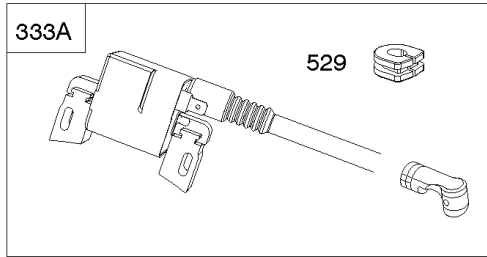

1036

1319

1330

Cylinders, Sumps, Camshaft

REF NO	PART NO	QTY	DESCRIPTION
1330	272144		MANUAL, Repair
1398	842191		COVER, Fuel Pump
1399	690932		SCREW -(Fuel Pump Cover)
1400	809894		SEAL, O-Ring -(Fuel Pump Cover)

Not For Reproduction

Not For Reproduction

Electric Starter, Regulator, Alternator, Armatures

REF NO	PART NO	QTY	DESCRIPTION
309	845761		MOTOR, Starter
333A	845602		ARMATURE, Magneto -(Cylinder 2)
333A	845601		ARMATURE, Magneto -(Cylinder 1)
334	692066		SCREW -(Magneto Armature) (M4x23mm)
344	841233		SCREW -(Cable Clamp) (M6x10mm)
474	846882		ALTERNATOR -(20 Amp)
474A	841178		ALTERNATOR -(20/50 Amp)
480	841233		SCREW -(Tube Clamp) (M6x10mm)
501	847385		REGULATOR -(20 Amp)
501A	841170		REGULATOR -(20/50 Amp)
526	690717		SCREW -(Regulator) (M6x30mm)
526	691547		SCREW -(Regulator) (M6x28mm)
527	690423		CLAMP, Tube
529	690744		GROMMET -(Magneto Armature Wires)
587	846866		CLAMP, Cable
587A	807116		CLAMP, Cable
635	692076		BOOT, Spark Plug
683	845758		NUT -(Starter Solenoid)
697	690711		SCREW -(Starter Motor) (Drive Cap)
920	846737		SOLENOID, Starter
1054	280275		TIE, Cable
1119	691552		SCREW -(Alternator) (M4x30mm)