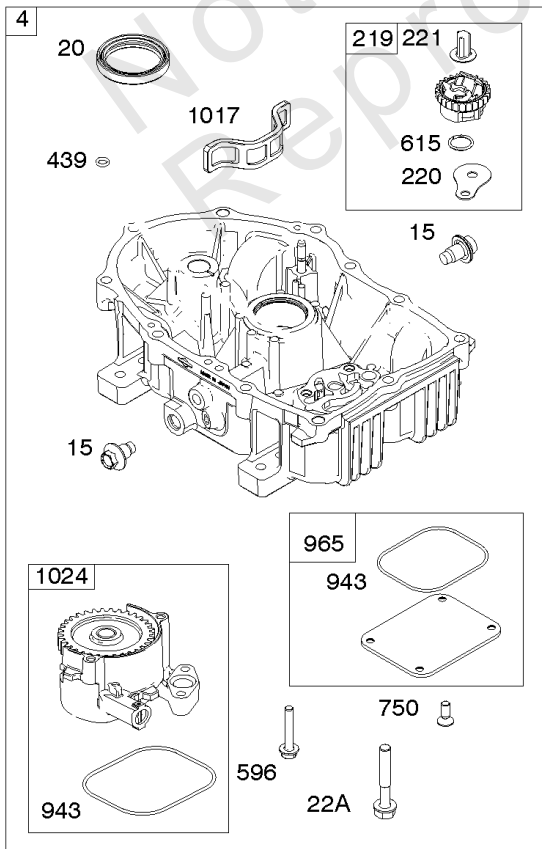

Cylinders, Sumps, Camshaft

REF NO	PART NO	QTY	DESCRIPTION
1	846835		CYLINDER ASSEMBLY -Used After Code Date 14022300
1A	845799		CYLINDER ASSEMBLY
3	841596		SEAL, Oil -(Magneto Side)
4A	846346		SUMP, Engine
12	846037		GASKET, Crankcase -Used After Code Date 13072000
12A	843969		GASKET, Crankcase -Used Before Code Date 13072100
15A	691680		PLUG, Oil Drain
20	841596		SEAL, Oil -(PTO Side)
22	807362		SCREW -(Crankcase Cover/Sump) (M8x50mm)
22A	690676		SCREW -(Crankcase Cover/Sump) (M8x63mm)
45	809785		TAPPET, Valve
46	809879		CAMSHAFT
219	809426		GEAR, Governor
220	841608		WASHER -(Governor Gear)
221	841026		CUP, Governor
239	841281		SWITCH, Oil Pressure
404	809436		WASHER -(Governor Crank)
415	794903		PLUG
439	692154		O-RING, Oil Gallery -(Crankcase Cover/Sump or Cylinder Assembly)
439A	846027		O-RING, Oil Gallery -(Crankcase Cover/Sump or Cylinder Assembly)
490	843433		BEARING, Magneto Side
523	842542		DIPSTICK
596	807385		SCREW -(Oil Pump)
615	698290		RETAINER, Governor Shaft -(Governor Gear)
615A	809533		RETAINER, Governor Shaft -(Governor Crank)
616	844180		CRANK, Governor
691	809287		SEAL, Governor Shaft
718	690959		PIN, Locating -(Cylinder)
718A	809508		PIN, Locating -(Cylinder Head)
718B	845925		PIN, Locating -(Cylinder) (Spiral)
750	842537		SCREW -(Oil Pump Cover)
943	842538		SEAL, O-Ring -(Oil Pump Cover)
965	842536		COVER, Oil Pump
1017	842535		SCREEN, Oil Pump
1024	846026		PUMP, Oil
1036	-----		Label-Emissions -(Available From A Briggs & Stratton Authorized Dealer)
1319	794467		LABEL, Warning

1036

1319

1330