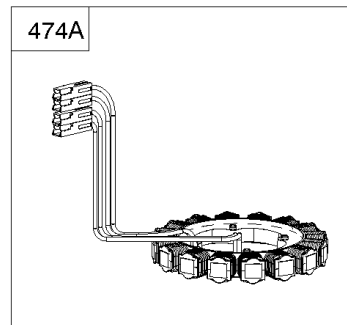

Not For Reproduction