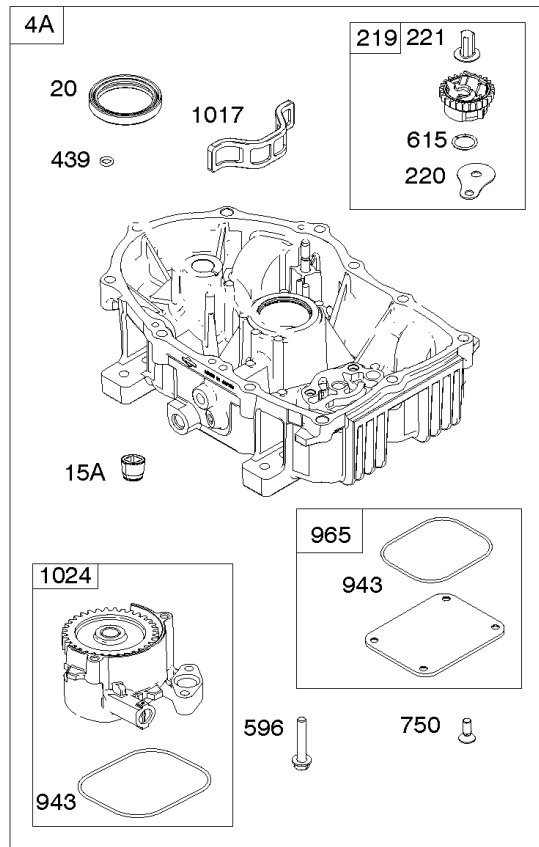

Cylinders, Sumps, Camshaft

REF NO	PART NO	QTY	DESCRIPTION
1	846835		CYLINDER ASSEMBLY -Used After Code Date 14022300
1A	845799		CYLINDER ASSEMBLY
3	841596		SEAL, Oil -(Magneto Side)
4A	846346		SUMP, Engine
12	846037		GASKET, Crankcase -Used After Code Date 13072000
12A	843969		GASKET, Crankcase -Used Before Code Date 13072100
15A	691680		PLUG, Oil Drain
20	841596		SEAL, Oil -(PTO Side)
22	807362		SCREW -(Crankcase Cover/Sump) (M8x50mm)
22A	690676		SCREW -(Crankcase Cover/Sump) (M8x63mm)
45	809785		TAPPET, Valve
46	809879		CAMSHAFT
219	809426		GEAR, Governor
220	841608		WASHER -(Governor Gear)
221	841026		CUP, Governor
239	841281		SWITCH, Oil Pressure
404	809436		WASHER -(Governor Crank)
415	794903		PLUG
439	692154		O-RING, Oil Gallery -(Crankcase Cover/Sump or Cylinder Assembly)
439A	846027		O-RING, Oil Gallery -(Crankcase Cover/Sump or Cylinder Assembly)
490	843433		BEARING, Magneto Side
523	842542		DIPSTICK
596	807385		SCREW -(Oil Pump)
615	698290		RETAINER, Governor Shaft -(Governor Gear)
615A	809533		RETAINER, Governor Shaft -(Governor Crank)
616	844180		CRANK, Governor
691	809287		SEAL, Governor Shaft
718	690959		PIN, Locating -(Cylinder)
718A	809508		PIN, Locating -(Cylinder Head)
718B	845925		PIN, Locating -(Cylinder) (Spiral)
750	842537		SCREW -(Oil Pump Cover)
943	842538		SEAL, O-Ring -(Oil Pump Cover)
965	842536		COVER, Oil Pump
1017	842535		SCREEN, Oil Pump
1024	846026		PUMP, Oil
1036	-----		Label-Emissions -(Available From A Briggs & Stratton Authorized Dealer)
1319	794467		LABEL, Warning

1036

1319

1330