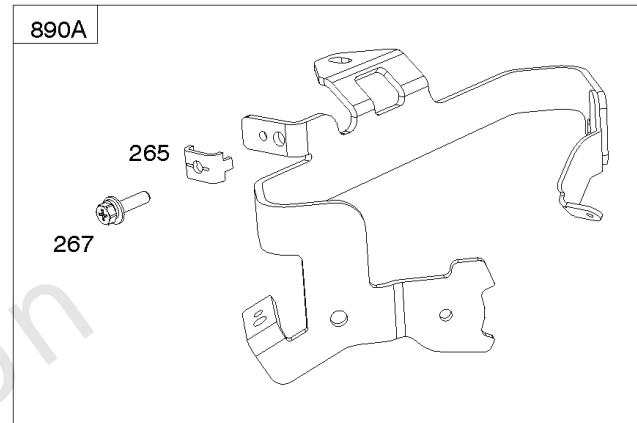

Control Brackets, Springs/Links, Mufflers

REF NO	PART NO	QTY	DESCRIPTION
98A	843550		KIT, Idle Speed
188	692062		SCREW -(Control Bracket) (M8x18mm)
188A	807084		SCREW -(Control Bracket) (M6x14mm)
202	842533		LINK, Mechanical Governor
209	845604		SPRING, Governor -(Bronze)
211A	690707		SPRING, Governed Idle -(Control Bracket) (White)
222	841527		BRACKET, Control
222A	842615		BRACKET, Control
227	809984		LEVER, Governor Control
232	843248		SPRING/LINK, Governor
265	691024		CLAMP, Casing
267	841552		SCREW -(Casing Clamp)
278	842122		WASHER -(Governor Control Lever)
505	690238		NUT -(Governor Lever)
562	843344		BOLT -(Governor Lever)
613	692062		SCREW -(Muffler) (M8x18mm)
613A	846149		SCREW -(Muffler) (M8x25mm)
725	841132		SHIELD, Heat
728	692067		SCREW -(Heat Shield) (M6x12mm)
883	809872		GASKET, Exhaust
890A	843358		BRACKET, Support