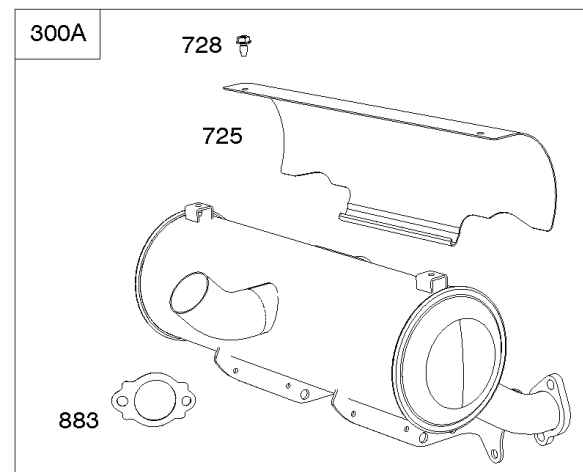

Control Brackets, Springs/Links, Mufflers

REF NO	PART NO	QTY	DESCRIPTION
98A	843550		KIT, Idle Speed
188	692062		SCREW -(Control Bracket) (M8x18mm)
188A	807084		SCREW -(Control Bracket) (M6x14mm)
202	842533		LINK, Mechanical Governor
209	845604		SPRING, Governor -(Bronze)
211A	690707		SPRING, Governed Idle -(Control Bracket) (White)
222	841527		BRACKET, Control
222A	842615		BRACKET, Control
227	809984		LEVER, Governor Control
232	843248		SPRING/LINK, Governor
265	691024		CLAMP, Casing
267	841552		SCREW -(Casing Clamp)
278	842122		WASHER -(Governor Control Lever)
505	690238		NUT -(Governor Lever)
562	843344		BOLT -(Governor Lever)
613	692062		SCREW -(Muffler) (M8x18mm)
613A	846149		SCREW -(Muffler) (M8x25mm)
725	841132		SHIELD, Heat
728	692067		SCREW -(Heat Shield) (M6x12mm)
883	809872		GASKET, Exhaust
890A	843358		BRACKET, Support