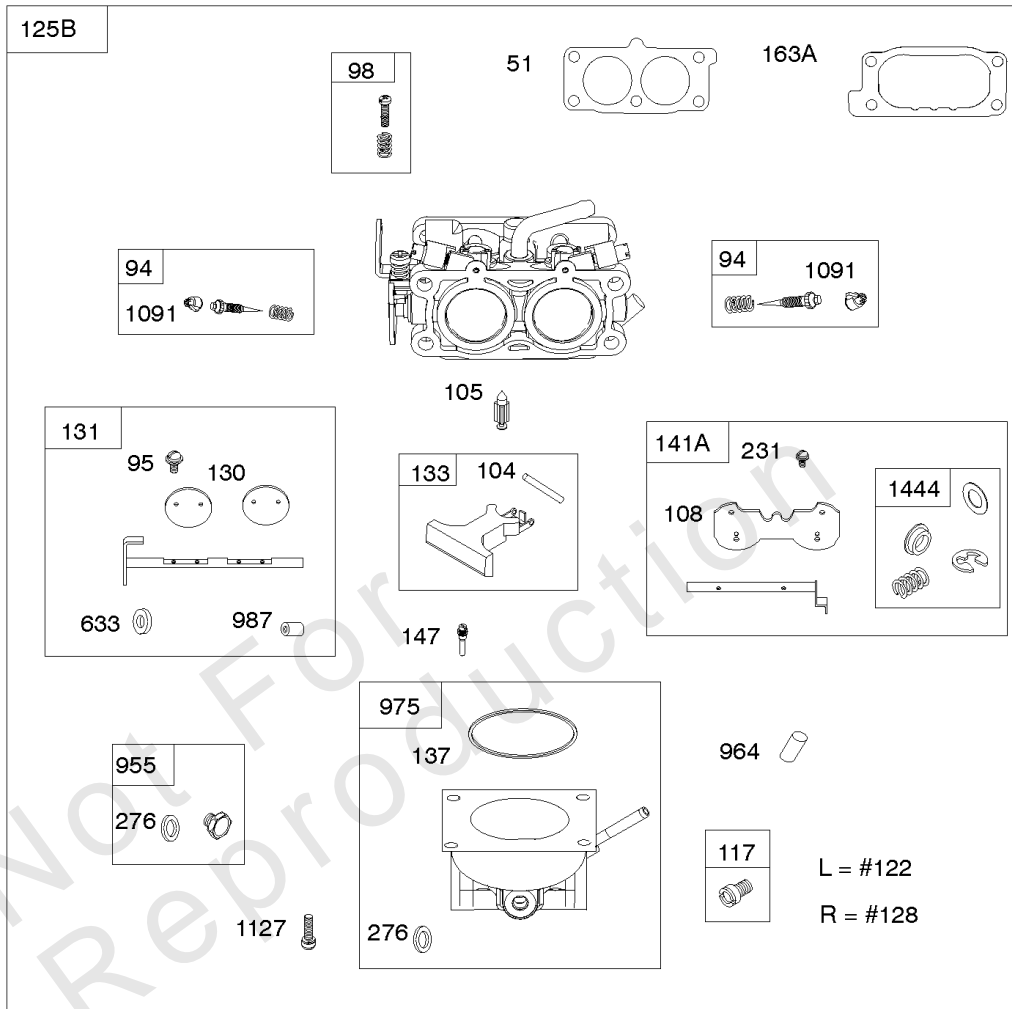

117 & 118 & 147

L = #138
R = #142

L = #134
R = #138

L = #118
R = #124

L = #136
R = #140