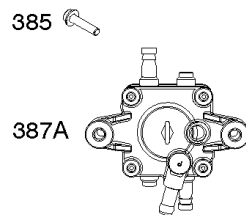

Carburetor (Non Solenoid), Fuel Supply

Mfg. No: 613777-0002-J1

117 & 118 & 147

L = #138
R = #142

L = #134
R = #138

L = #118
R = #124

L = #136
R = #140

493

240