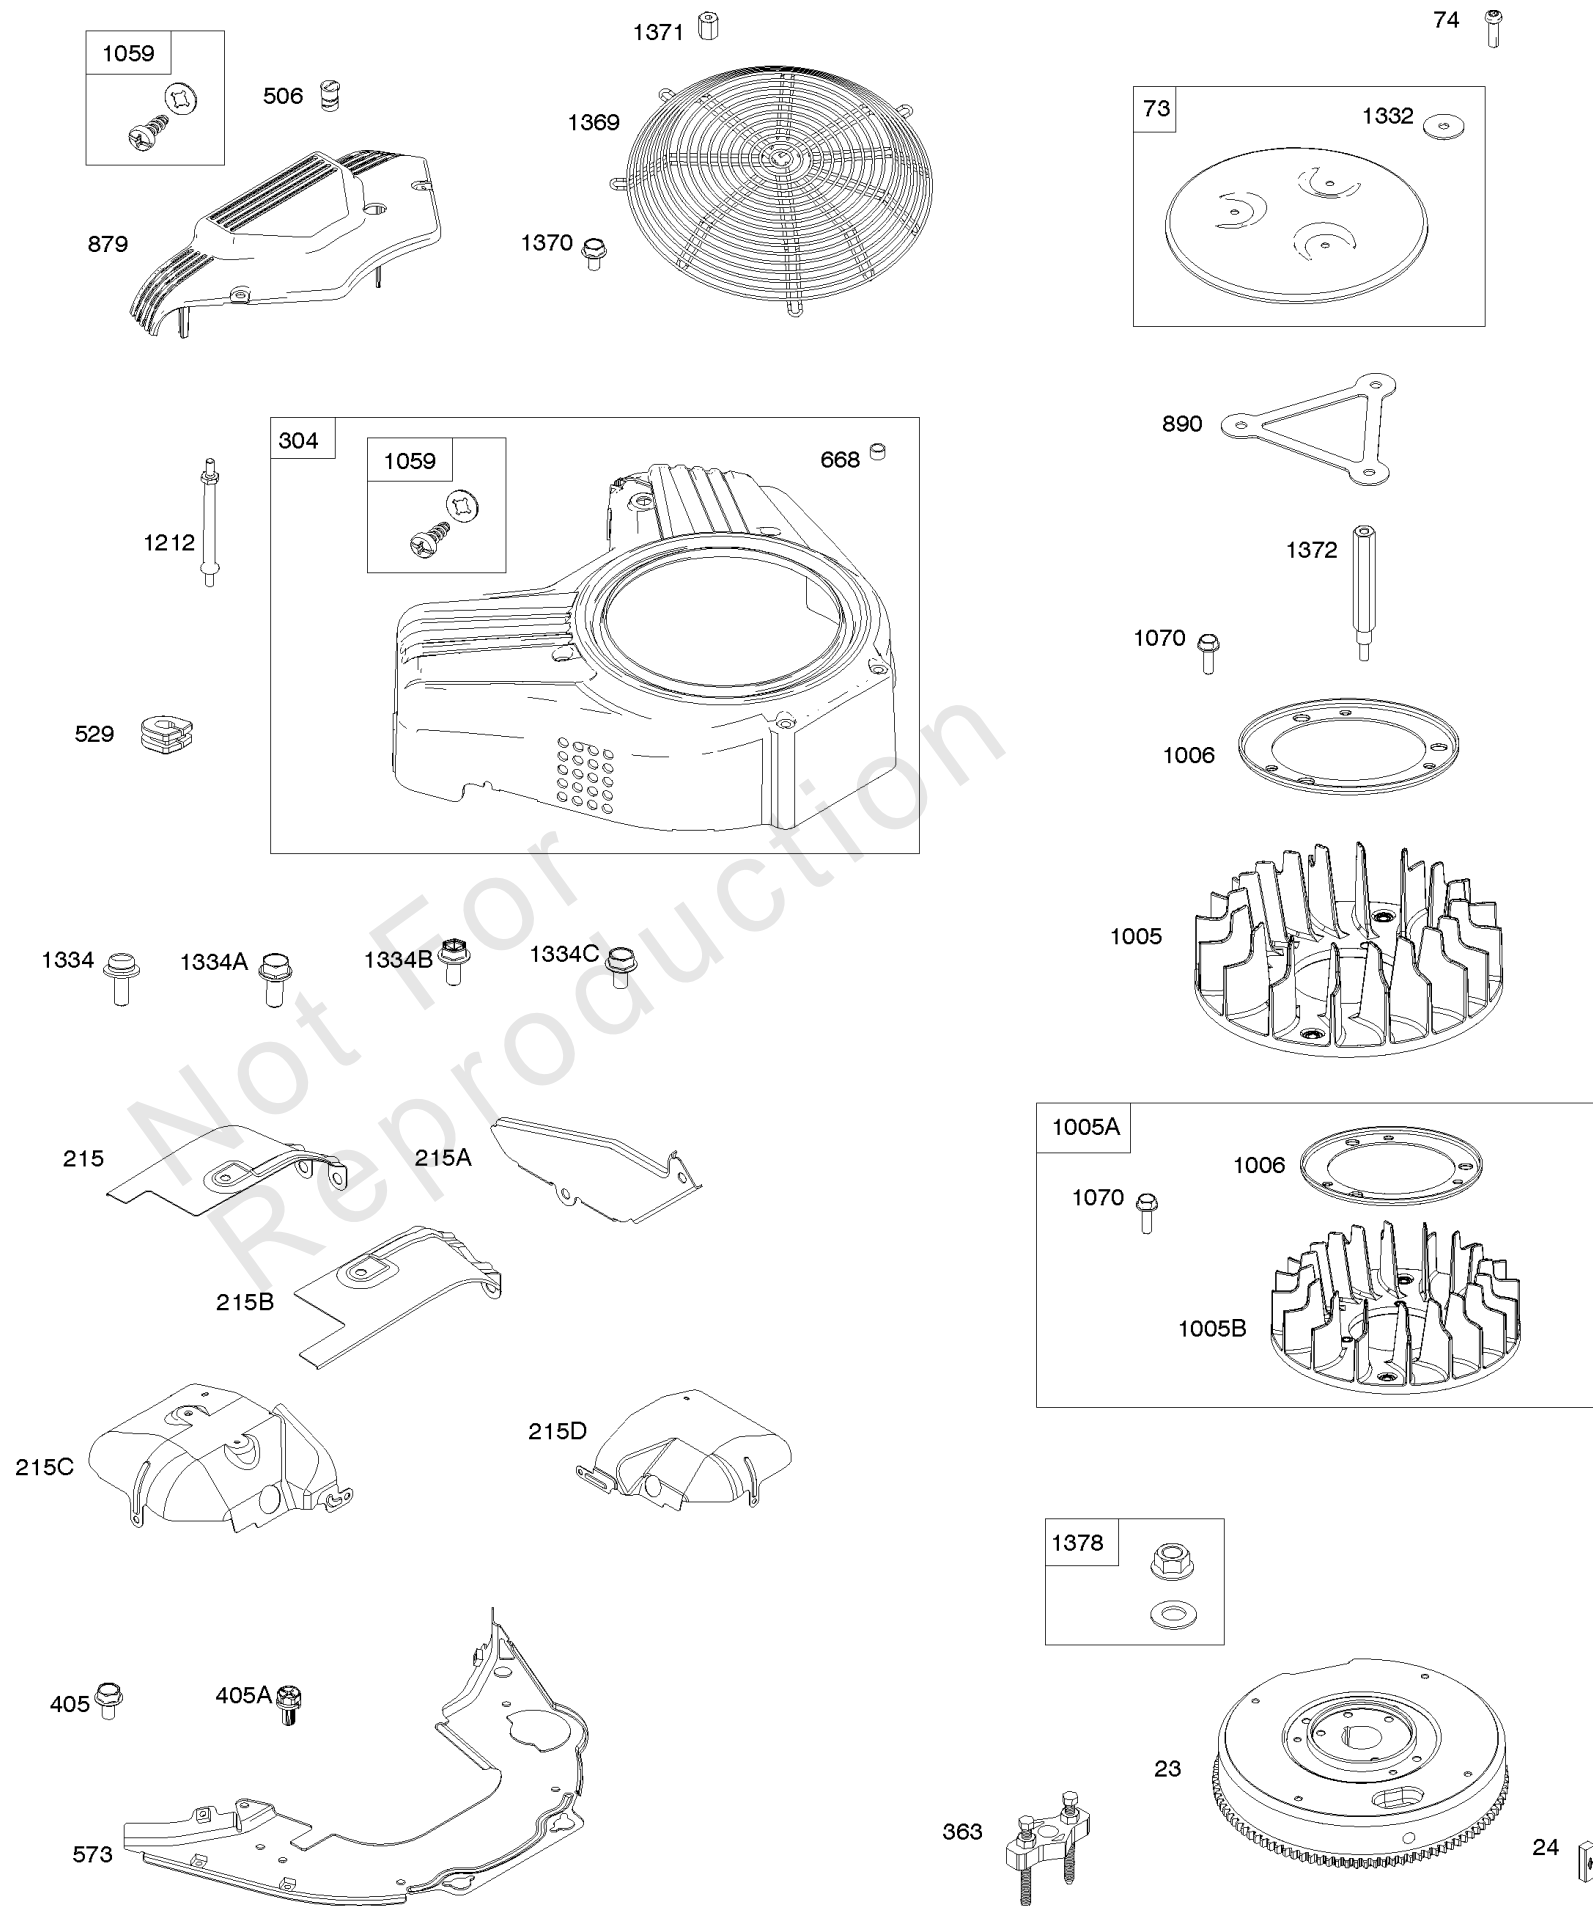

Blower Housing, Flywheel, Air Guides

REF NO	PART NO	QTY	DESCRIPTION
23	844653		FLYWHEEL
24	222698S		KEY, Flywheel -(Aluminum) -Used Before Code Date 07122800
24	796335		KEY, Flywheel -(Steel) -Used After Code Date 07122700
73	841840		SCREEN, Rotating
74	809947		SCREW -(Rotating Screen) (M6x20mm)
215	809728		GUIDE, Air -(Cylinder 1)
215A	809739		GUIDE, Air -(Valley)
215D	809897		GUIDE, Air -(Cylinder #2)
215B	809737		GUIDE, Air -(Cylinder 2)
215C	809738		GUIDE, Air -(Cylinder #1)
304	846481		HOUSING, Blower
363	19203		PULLER, Flywheel
405	841233		SCREW -(Back Plate) (M6x10mm)
405A	841735		SCREW -(Back Plate) (M6x14mm)
506	809957		SCREW -(Carburetor/EFI Cover) -Used Before Code Date 11041800
529	690744		GROMMET -(Magneto Armature Wires)
573	846840		PLATE, Back
668	841974		SPACER -(Blower Housing)
879	842526		COVER, Carburetor/EFI
890	809987		BRACKET, Support
1005	846996		FAN, Flywheel -(Used With Rotating Screen) -Used After Code Date 15080600
1005A	847199		FAN, Flywheel -Used Before Code Date 15080700
1006	847198		RETAINER, Fan
1059	845300		KIT, Screw/Washer -(Carburetor/EFI Cover) -Used After Code Date 11041700
1070	807435		SCREW -(Flywheel Fan) (M6x20mm)
1070	841205		SCREW -(Flywheel Fan) (M6x24mm)
1212	809958		STUD -(Blower Housing)
1332	809948		WASHER -(Rotating Screen)
1334	690677		SCREW -(Air Guide) (M8x12mm)
1334A	692062		SCREW -(Air Guide) (M8x18mm)
1334B	807084		SCREW -(Air Guide) (M6x14mm)