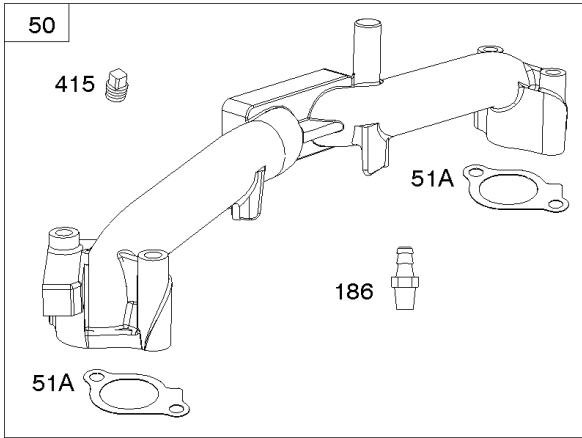

Not For Reproduction

Not For Reproduction

Electric Starter, Regulator, Alternator, Armatures

REF NO	PART NO	QTY	DESCRIPTION
309	845761		MOTOR, Starter
333A	845602		ARMATURE, Magneto -(Cylinder 2)
333A	845601		ARMATURE, Magneto -(Cylinder 1)
334	692066		SCREW -(Magneto Armature) (M4x23mm)
344	841233		SCREW -(Cable Clamp) (M6x10mm)
474	846882		ALTERNATOR -(20 Amp)
474A	841178		ALTERNATOR -(20/50 Amp)
480	841233		SCREW -(Tube Clamp) (M6x10mm)
501	847385		REGULATOR -(20 Amp)
501A	841170		REGULATOR -(20/50 Amp)
526	690717		SCREW -(Regulator) (M6x30mm)
526	691547		SCREW -(Regulator) (M6x28mm)
527	690423		CLAMP, Tube
529	690744		GROMMET -(Magneto Armature Wires)
587	846866		CLAMP, Cable
587A	807116		CLAMP, Cable
635	692076		BOOT, Spark Plug
683	845758		NUT -(Starter Solenoid)
697	690711		SCREW -(Starter Motor) (Drive Cap)
920	846737		SOLENOID, Starter
1054	280275		TIE, Cable
1119	691552		SCREW -(Alternator) (M4x30mm)