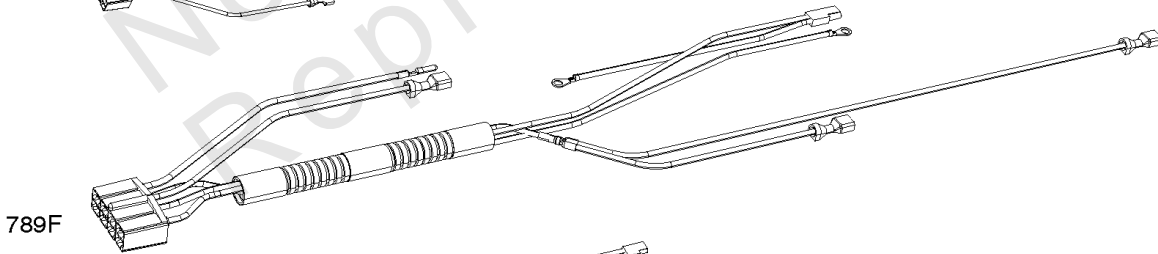

Not For Reproduction

Rocker Covers

REF NO	PART NO	QTY	DESCRIPTION
9	842545		GASKET, Breather
21	843464		CAP, Oil Fill
580	809894		SEAL, O-Ring -(Oil Fill Cap)
601A	691038		CLAMP, Hose -(Black)
628	842547		SCREW -(Fuel Pump Bracket)
788	844530		BRACKET, Fuel Pump
806	807362		SCREW -(Lifting Bracket) (M8x50mm)
806A	807357		SCREW -(Lifting Bracket) (M6x40mm)
914	807357		SCREW -(Rocker Cover) (M6x40mm)
918	844526		HOSE, Vacuum
1022	809732		GASKET, Rocker Cover
1023	842540		COVER, Rocker -(Rocker Cover #2)
1023A	842543		COVER, Rocker -(Rocker Cover #1)
1023B	844529		COVER, Rocker -(Rocker Cover #1)
1077	809729		BRACKET, Lifting
1077A	842616		BRACKET, Lifting
1171	844813		STUD -(Rocker Cover)
1263	842544		REED, Breather
1376	842547		SCREW -(Breather Reed Cover)
1405	690941		NUT -(Lifting Bracket)