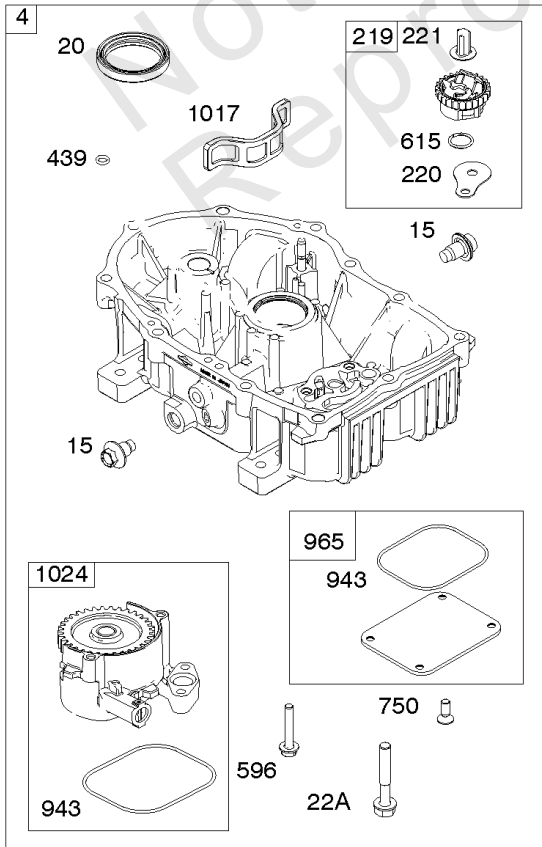

1036

1319

1330

Cylinders, Sumps, Camshaft

REF NO	PART NO	QTY	DESCRIPTION
1	846835		CYLINDER ASSEMBLY -Used After Code Date 14022300
1A	845799		CYLINDER ASSEMBLY
3	841596		SEAL, Oil -(Magneto Side)
4	845176		SUMP, Engine
12	846037		GASKET, Crankcase -Used After Code Date 13072000
12A	843969		GASKET, Crankcase -Used Before Code Date 13072100
15	807392		PLUG, Oil Drain
20	841596		SEAL, Oil -(PTO Side)
22	807362		SCREW -(Crankcase Cover/Sump) (M8x50mm)
22A	690676		SCREW -(Crankcase Cover/Sump) (M8x63mm)
45	809785		TAPPET, Valve
46	809879		CAMSHAFT
219	809426		GEAR, Governor
220	841608		WASHER -(Governor Gear)
221	841026		CUP, Governor
239	841281		SWITCH, Oil Pressure
404	809436		WASHER -(Governor Crank)
415	794903		PLUG
439	692154		O-RING, Oil Gallery -(Crankcase Cover/Sump or Cylinder Assembly)
439A	846027		O-RING, Oil Gallery -(Crankcase Cover/Sump or Cylinder Assembly)
490	843433		BEARING, Magneto Side
523	842542		DIPSTICK
596	807385		SCREW -(Oil Pump)
615	698290		RETAINER, Governor Shaft -(Governor Gear)
615A	809533		RETAINER, Governor Shaft -(Governor Crank)
616	844180		CRANK, Governor
691	809287		SEAL, Governor Shaft
718	690959		PIN, Locating -(Cylinder)
718A	809508		PIN, Locating -(Cylinder Head)
718B	845925		PIN, Locating -(Cylinder) (Spiral)
750	842537		SCREW -(Oil Pump Cover)
943	842538		SEAL, O-Ring -(Oil Pump Cover)
965	842536		COVER, Oil Pump
1017	842535		SCREEN, Oil Pump
1024	846026		PUMP, Oil
1036	-----		Label-Emissions -(Available From A Briggs & Stratton Authorized Dealer)
1319	794467		LABEL, Warning