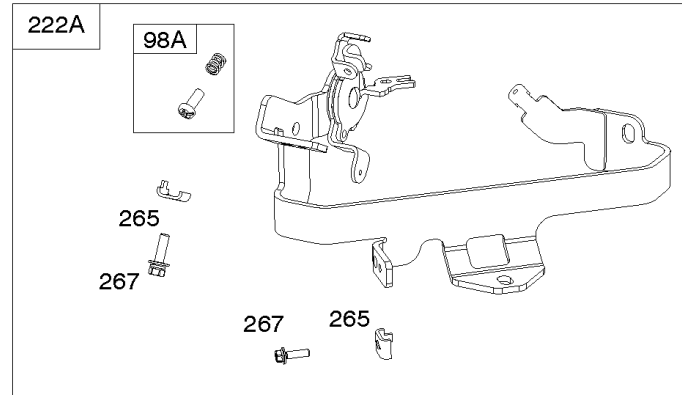

Control Brackets, Springs/Links, Mufflers

REF NO	PART NO	QTY	DESCRIPTION
98A	843550		KIT, Idle Speed
188	692062		SCREW -(Control Bracket) (M8x18mm)
188A	807084		SCREW -(Control Bracket) (M6x14mm)
202	842533		LINK, Mechanical Governor
209	841500		SPRING, Governor -(Purple)
211	809875		SPRING, Governed Idle -(White)
222	841527		BRACKET, Control
222A	842615		BRACKET, Control
227A	842534		LEVER, Governor Control
232	843248		SPRING/LINK, Governor
265	691024		CLAMP, Casing
267	841552		SCREW -(Casing Clamp)
278	842122		WASHER -(Governor Control Lever)
505	690238		NUT -(Governor Lever)
562	843344		BOLT -(Governor Lever)
613	692062		SCREW -(Muffler) (M8x18mm)
613A	846149		SCREW -(Muffler) (M8x25mm)
725	841132		SHIELD, Heat
728	692067		SCREW -(Heat Shield) (M6x12mm)
883	809872		GASKET, Exhaust
890A	843358		BRACKET, Support