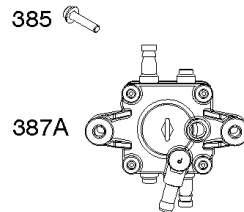

Blower Housing, Flywheel, Air Guides

REF NO	PART NO	QTY	DESCRIPTION
1334C	841233		SCREW -(Air Guide) (M6x10mm)
1369	842858		GUARD, Flywheel Fan
1370	841233		SCREW -(Flywheel Fan Guard) (M6x10mm)
1371	841537		NUT -(Flywheel Fan Guard)
1372	809946		STUD -(Rotating Screen)
1378	844795		SET, Washer/Nut -(Flywheel)

Not For Reproduction

117 & 118 & 147

117B L = #138
R = #142

118B L = #134
R = #138

118 L = #118
R = #124

118A L = #136
R = #140

493

240

REF NO	PART NO	QTY	DESCRIPTION
601A	691038		CLAMP, Hose -(Black)
601D	791850		CLAMP, Hose -(Green)
633	809641		SEAL, Choke/Throttle Shaft -(Throttle Shaft)
964	809640		CAP, Carburetor -(Carburetor)
964A	590799		CAP, Connector
975	842106		BOWL, Float
987	809639		SEAL, Choke/Throttle Shaft
1091	691515		CAP, Limiter
1127	809715		SCREW -(Float Bowl to Carburetor Body)
1331	809894		SEAL, O-Ring -(Fuel Pump)
1444	845039		KIT, Choke Shaft Seal