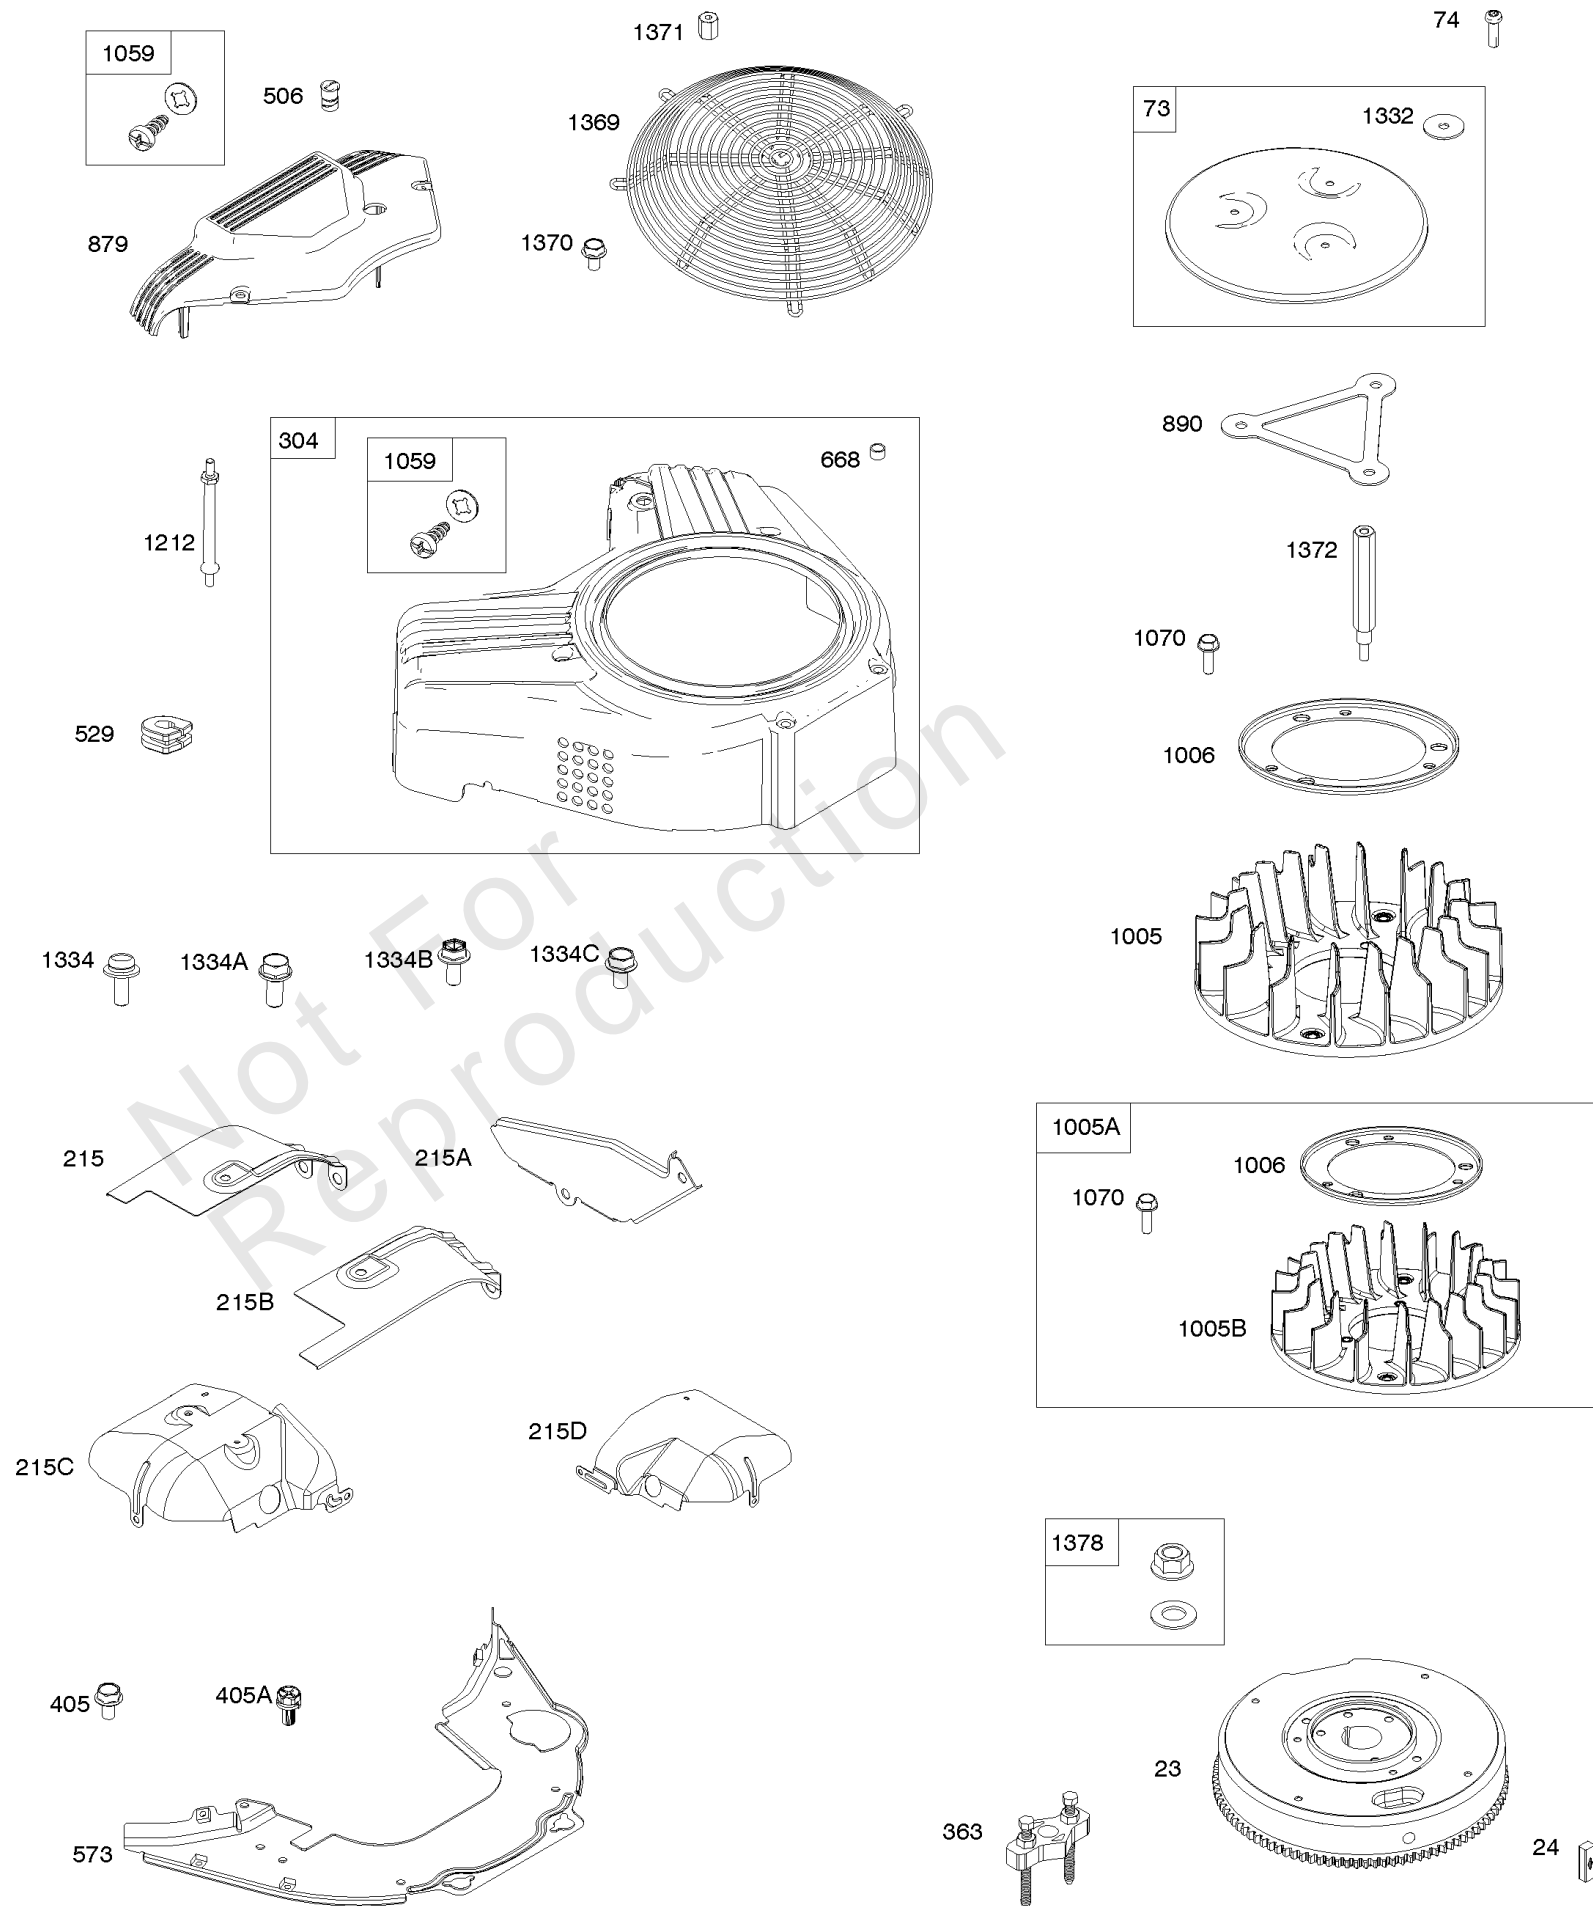

Blower Housing, Flywheel, Air Guides

REF NO	PART NO	QTY	DESCRIPTION
23	844385		FLYWHEEL
24	222698S		KEY, Flywheel -(Aluminum) -Used Before Code Date 07122800
24	796335		KEY, Flywheel -(Steel) -Used After Code Date 07122700
73	841840		SCREEN, Rotating
74	809947		SCREW -(Rotating Screen) (M6x20mm)
215	809728		GUIDE, Air -(Cylinder 1)
215A	809739		GUIDE, Air -(Valley)
215D	809897		GUIDE, Air -(Cylinder #2)
215B	809737		GUIDE, Air -(Cylinder 2)
215C	809738		GUIDE, Air -(Cylinder #1)
304	846481		HOUSING, Blower
363	19203		PULLER, Flywheel
405	841233		SCREW -(Back Plate) (M6x10mm)
405A	841735		SCREW -(Back Plate) (M6x14mm)
506	809957		SCREW -(Carburetor/EFI Cover) -Used Before Code Date 11041800
529	690744		GROMMET -(Magneto Armature Wires)
573	846840		PLATE, Back
668	841974		SPACER -(Blower Housing)
879	842526		COVER, Carburetor/EFI
890	809987		BRACKET, Support
1005	846996		FAN, Flywheel -(Used With Rotating Screen) -Used After Code Date 15080600
1005A	847199		FAN, Flywheel -Used Before Code Date 15080700
1006	847198		RETAINER, Fan
1059	845300		KIT, Screw/Washer -(Carburetor/EFI Cover) -Used After Code Date 11041700
1070	807435		SCREW -(Flywheel Fan) (M6x20mm)
1070	841205		SCREW -(Flywheel Fan) (M6x24mm)
1212	809958		STUD -(Blower Housing)
1332	809948		WASHER -(Rotating Screen)
1334	690677		SCREW -(Air Guide) (M8x12mm)
1334A	692062		SCREW -(Air Guide) (M8x18mm)
1334B	807084		SCREW -(Air Guide) (M6x14mm)