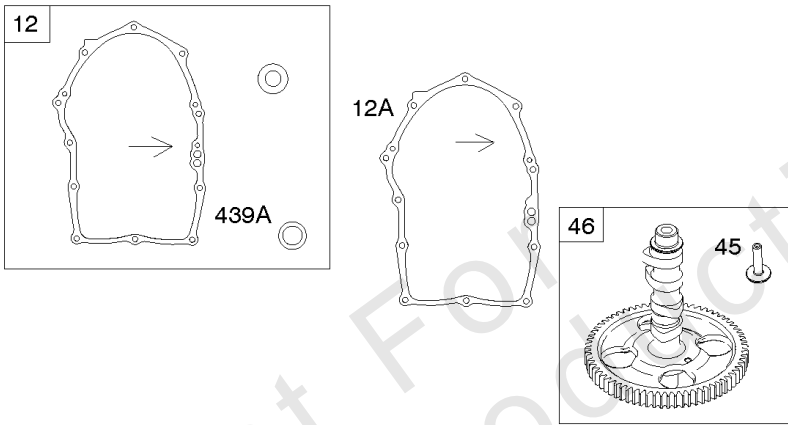

Cylinders, Sumps, Camshaft

REF NO	PART NO	QTY	DESCRIPTION
1	846835		CYLINDER ASSEMBLY -Used After Code Date 14022300
1A	845799		CYLINDER ASSEMBLY
3	841596		SEAL, Oil -(Magneto Side)
4	845176		SUMP, Engine
12	846037		GASKET, Crankcase -Used After Code Date 13072000
12A	843969		GASKET, Crankcase -Used Before Code Date 13072100
15	807392		PLUG, Oil Drain
20	841596		SEAL, Oil -(PTO Side)
22	807362		SCREW -(Crankcase Cover/Sump) (M8x50mm)
22A	690676		SCREW -(Crankcase Cover/Sump) (M8x63mm)
45	809785		TAPPET, Valve
46	809879		CAMSHAFT
219	809426		GEAR, Governor
220	841608		WASHER -(Governor Gear)
221	841026		CUP, Governor
239	841281		SWITCH, Oil Pressure
404	809436		WASHER -(Governor Crank)
415	794903		PLUG
439	692154		O-RING, Oil Gallery -(Crankcase Cover/Sump or Cylinder Assembly)
439A	846027		O-RING, Oil Gallery -(Crankcase Cover/Sump or Cylinder Assembly)
490	843433		BEARING, Magneto Side
523	842542		DIPSTICK
596	807385		SCREW -(Oil Pump)
615	698290		RETAINER, Governor Shaft -(Governor Gear)
615A	809533		RETAINER, Governor Shaft -(Governor Crank)
616	844180		CRANK, Governor
691	809287		SEAL, Governor Shaft
718	690959		PIN, Locating -(Cylinder)
718A	809508		PIN, Locating -(Cylinder Head)
718B	845925		PIN, Locating -(Cylinder) (Spiral)
750	842537		SCREW -(Oil Pump Cover)
943	842538		SEAL, O-Ring -(Oil Pump Cover)
965	842536		COVER, Oil Pump
1017	842535		SCREEN, Oil Pump
1024	846026		PUMP, Oil
1036	-----		Label-Emissions -(Available From A Briggs & Stratton Authorized Dealer)
1319	794467		LABEL, Warning

1036

1319

1330