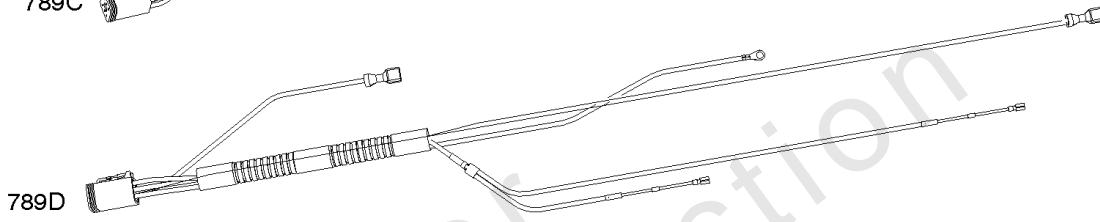

Wiring Harness's

REF NO	PART NO	QTY	DESCRIPTION
789B	809906		HARNESS, Wiring -Used Before Code Date 15110200
789G	847061		HARNESS, Wiring
1336	841015		SHIELD, Wire Protective

Not For Reproduction