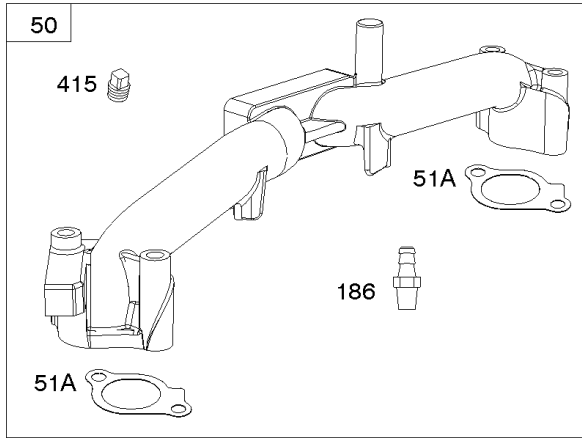

Not For
Reproduction

Crankshaft, Piston/Rings/Connecting Rod

REF NO	PART NO	QTY	DESCRIPTION
16	843354		CRANKSHAFT
24	222698S		KEY, Flywheel -(Aluminum) -Used Before Code Date 07122800
24	796335		KEY, Flywheel -(Steel) -Used After Code Date 07122700
25	842939		PISTON ASSEMBLY -(.020 Oversize)
25	841837		PISTON ASSEMBLY -(Standard)
26	841932		SET, Ring -(.020 Oversize)
26	809972		SET, Ring -(Standard)
27	807351		LOCK, Piston Pin
28	807361		PIN, Piston
29	841838		ROD, Connecting
32	807363		SCREW -(Connecting Rod)
377	691639		KEY, Timing
741	809432		GEAR, Timing
1378	844795		SET, Washer/Nut -(Flywheel)

1036

1319

1330

Cylinders, Sumps, Camshaft

REF NO	PART NO	QTY	DESCRIPTION
1330	272144		MANUAL, Repair
1398	842191		COVER, Fuel Pump
1399	690932		SCREW -(Fuel Pump Cover)
1400	809894		SEAL, O-Ring -(Fuel Pump Cover)

Not For Reproduction

Not For Reproduction

Electric Starter, Regulator, Alternator, Armatures

REF NO	PART NO	QTY	DESCRIPTION
309	845761		MOTOR, Starter
333	845126		ARMATURE, Magneto -(Cylinders 1 and 2)
334	692066		SCREW -(Magneto Armature) (M4x23mm)
344	841233		SCREW -(Cable Clamp) (M6x10mm)
474	846882		ALTERNATOR -(20 Amp)
474A	841178		ALTERNATOR -(20/50 Amp)
480	841233		SCREW -(Tube Clamp) (M6x10mm)
501	847385		REGULATOR -(20 Amp)
501A	841170		REGULATOR -(20/50 Amp)
526	690717		SCREW -(Regulator) (M6x30mm)
526	691547		SCREW -(Regulator) (M6x28mm)
527	690423		CLAMP, Tube
529	690744		GROMMET -(Magneto Armature Wires)
587	846866		CLAMP, Cable
587A	807116		CLAMP, Cable
635	692076		BOOT, Spark Plug
683	845758		NUT -(Starter Solenoid)
697	690711		SCREW -(Starter Motor) (Drive Cap)
920	846737		SOLENOID, Starter
1054	280275		TIE, Cable
1119	691552		SCREW -(Alternator) (M4x30mm)