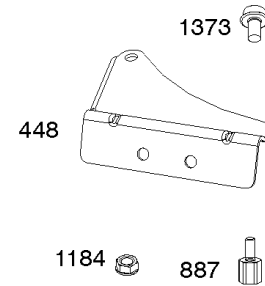

Intake Manifold, Oil Cooler

REF NO	PART NO	QTY	DESCRIPTION
50	844341		MANIFOLD, Intake
51	841882		GASKET, Intake
51A	841592		GASKET, Intake
54	844656		SCREW -(Intake Manifold) (M8x69mm) -Used After Code Date 10092900
122	846245		SPACER, Carburetor
186	844568		CONNECTOR, Hose -(Intake Manifold)
400	846249		COOLER, Oil -Used After Code Date 14022800
400A	846489		COOLER, Oil -Used Before Code Date 14030100
415	794903		PLUG
417	846250		SCREW -(Oil Cooler)
417A	841233		SCREW -(Oil Cooler) (M6x10mm) -Used After Code Date 13072600
417B	843345		SCREW -(Oil Cooler) (M6x8mm) -Used Before Code Date 13072700
448	845593		BRACKET, Oil Cooler
601B	841597		CLAMP, Hose -(Oil Cooler Hose)
601C	845209		CLAMP, Hose -(Oil Cooler Hose)
829	846248		HOSE, Oil Cooler -Used After Code Date 14022800
829A	846247		HOSE, Oil Cooler -Used After Code Date 14022800
829B	846155		HOSE, Oil Cooler -Used Before Code Date 14030100
887	845594		STUD -(Support Bracket)
1013	841602		NIPPLE, Oil Filter
1027	842921		FILTER, Oil
1130	841590		STUD -(Intake Manifold) -Used Before Code Date 10093000
1155	806647		WASHER -(Oil Cooler) -Used Before Code Date 13072700
1174	842067		NUT -(Intake Manifold) -Used Before Code Date 10093000
1184	690939		NUT -(Support Bracket)
1366	841510		DIVERTER, Oil Cooler
1373	841233		SCREW -(Oil Cooler Bracket) (M6x10mm)
1374	841506		SEAL, O-Ring -(Oil Cooler Diverter)