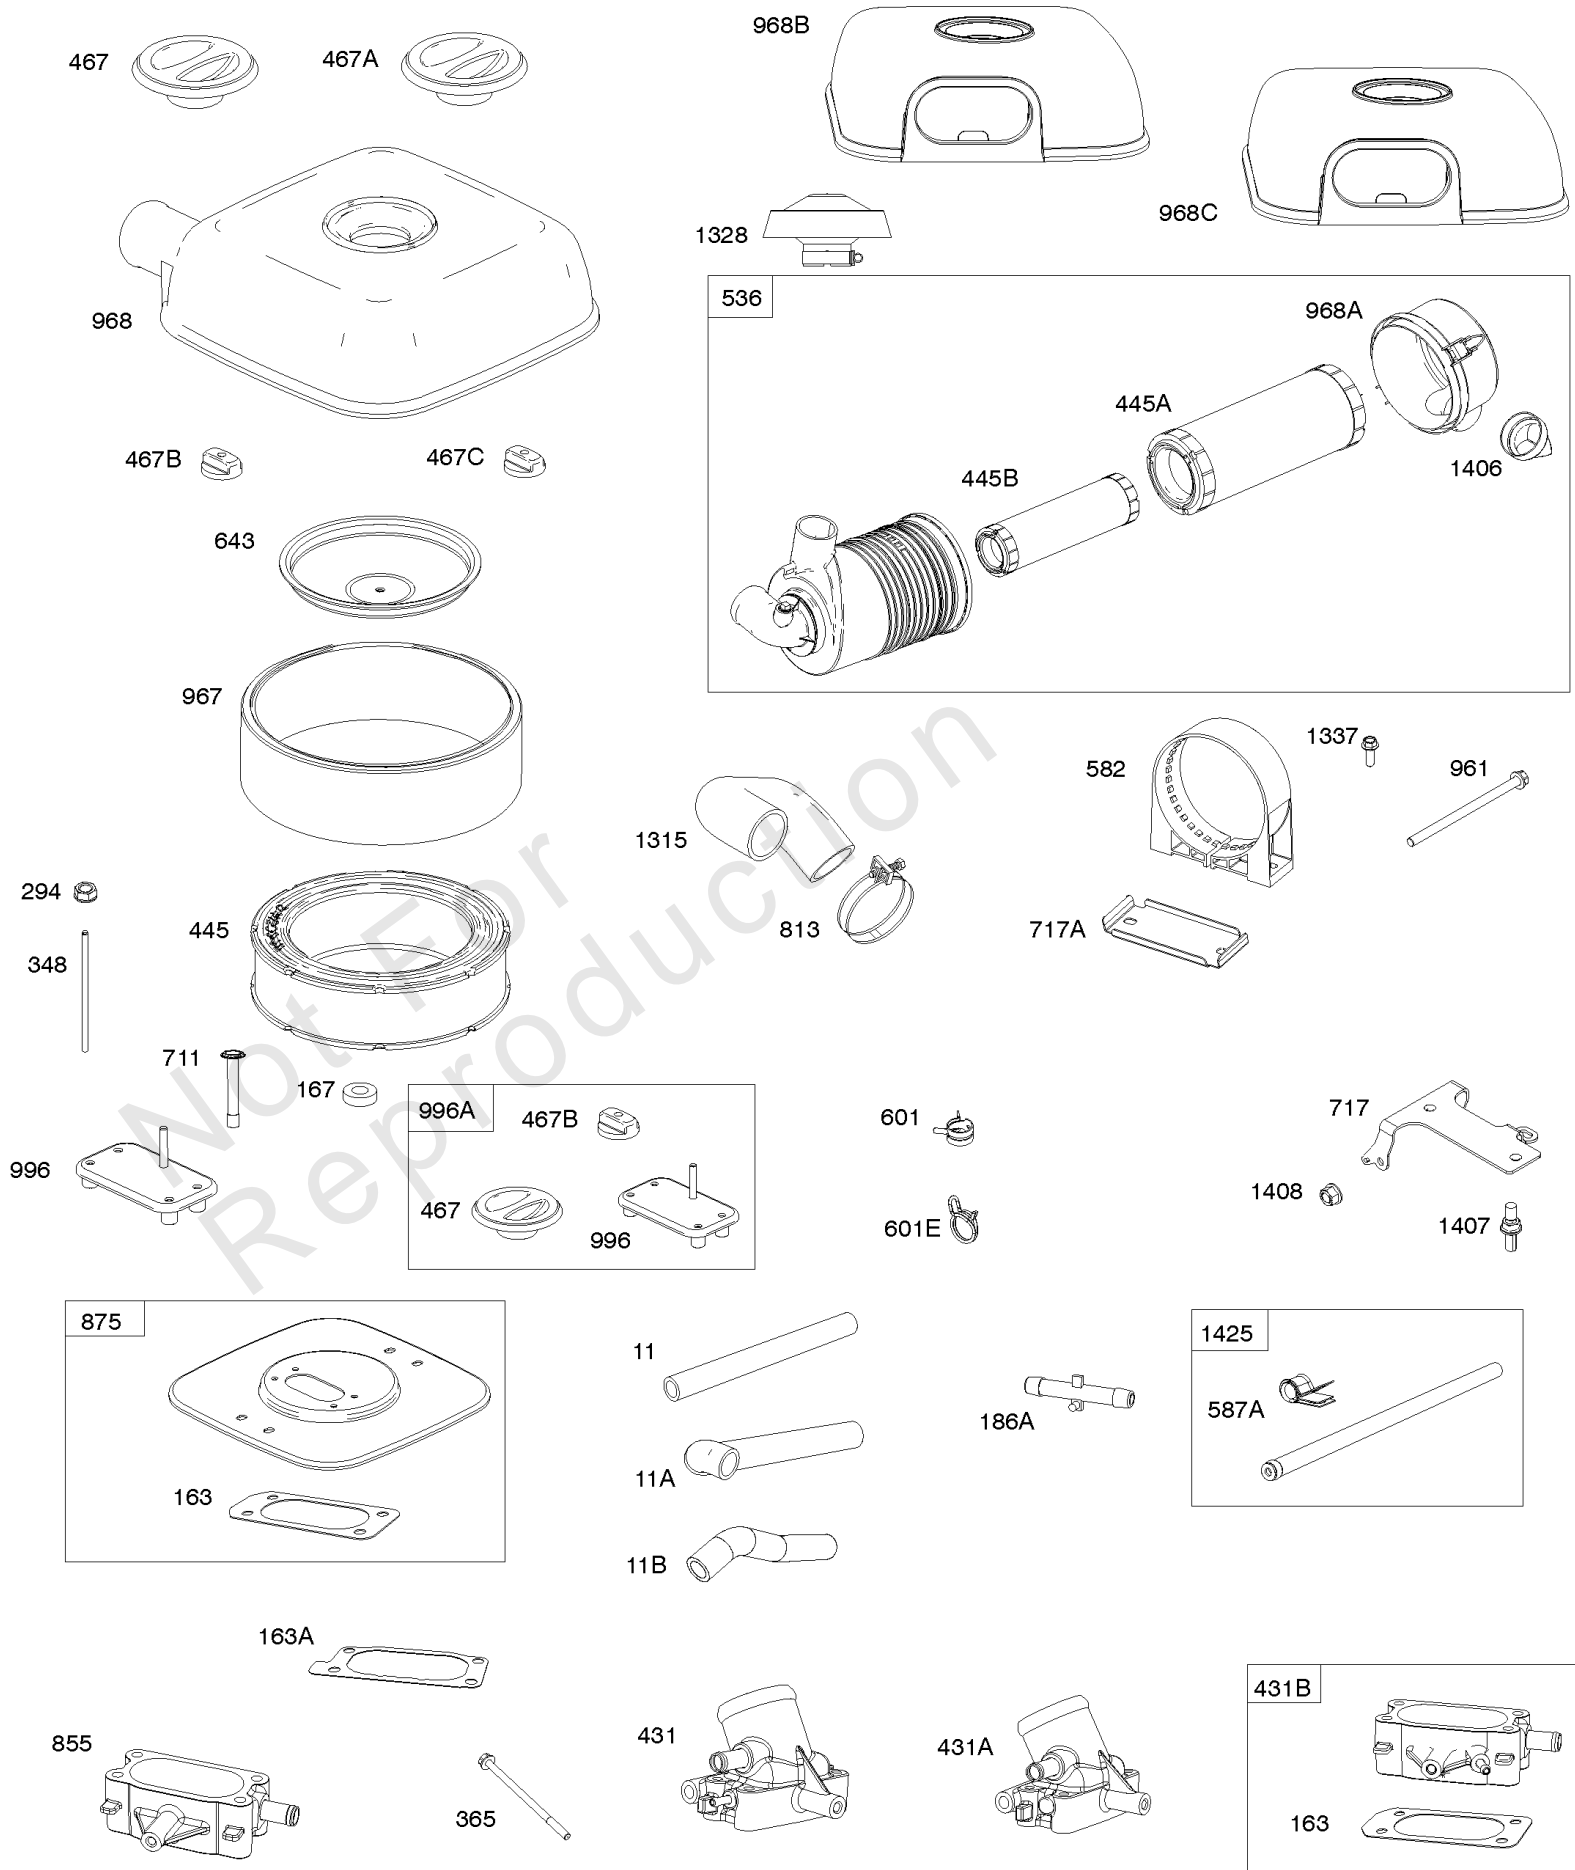

Not For
Reproduction

Air Cleaners

REF NO	PART NO	QTY	DESCRIPTION
11	842541		TUBE, Breather
11A	846239		TUBE, Breather -Used Before Code Date 16101200
163	843117		GASKET, Air Cleaner -(Air Cleaner Side)
163A	807375		GASKET, Air Cleaner -(Carburetor Side)
167	841855		SEAL, Air Cleaner Nut
186A	845121		CONNECTOR, Hose -(EVAP)
294	690939		NUT -(Carburetor Shield)
348	843360		STUD -(Carburetor Shield) (M6x134mm)
365	841853		SCREW -(Carburetor/Throttle Body) (M6x103mm)
431	845862		MANIFOLD, Intake
445	692519		FILTER, A/C Cartridge
445A	841497		FILTER, A/C Cartridge
445B	821136		FILTER, A/C Cartridge
467	846008		KNOB, Air Cleaner Cover -(M8)
467A	841846		KNOB, Air Cleaner Cover -(M6)
467B	846007		KNOB, Air Cleaner Cover -(M8)
467C	844618		KNOB, Air Cleaner Cover -(M6)
536	809670		CLEANER, Air
582	809878		CLAMP, Air Cleaner
587A	807116		CLAMP, Cable
601	844405		CLAMP, Hose -(Breather Tube) -Used After Code Date 07121300
601E	841499		CLAMP, Hose -(Breather Tube) -Used Before Code Date 07121400
643	844932		RETAINER, Air Filter
711	843361		SCREW -(Carburetor Shield)
717	842529		BRACKET, Air Cleaner
717A	841886		BRACKET, Air Cleaner
813	807376		CLAMP
875	843118		BASE, Air Cleaner
961	846829		SCREW -(Air Cleaner Bracket) (M8x125mm)
967	692520		FILTER, Pre Cleaner
968	841847		COVER, Air Cleaner
968A	842621		COVER, Air Cleaner
996	846006		SHIELD, Carburetor -(M8 Stud)
996A	846013		SHIELD, Carburetor -(M8 Stud) (Replaces M6 Stud)
1315	809905		HOSE, Air Cleaner
1328	809907		CAP, A/C Rain
1337	807382		SCREW -(Air Cleaner Clamp)