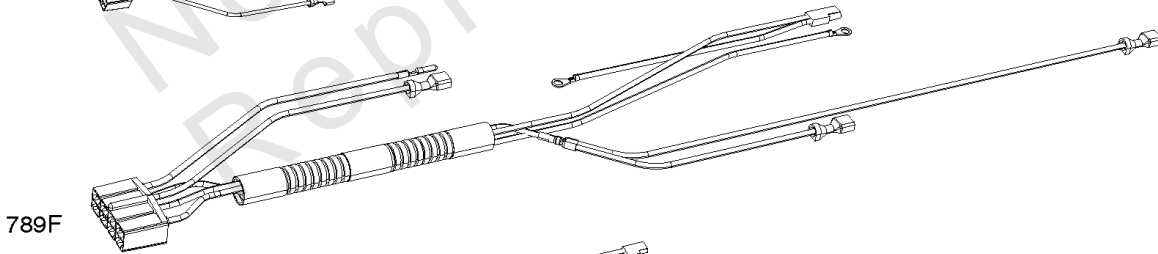

REF NO	PART NO	QTY	DESCRIPTION
9	842545		GASKET, Breather
21	843464		CAP, Oil Fill
580	809894		SEAL, O-Ring -(Oil Fill Cap)
601A	691038		CLAMP, Hose -(Black)
628	842547		SCREW -(Fuel Pump Bracket)
788	844530		BRACKET, Fuel Pump
806	807362		SCREW -(Lifting Bracket) (M8x50mm)
806A	807357		SCREW -(Lifting Bracket) (M6x40mm)
914	807357		SCREW -(Rocker Cover) (M6x40mm)
918	844526		HOSE, Vacuum
1022	809732		GASKET, Rocker Cover
1023	842540		COVER, Rocker -(Rocker Cover #2)
1023A	842543		COVER, Rocker -(Rocker Cover #1)
1023B	844529		COVER, Rocker -(Rocker Cover #1)
1077	809729		BRACKET, Lifting
1077A	842616		BRACKET, Lifting
1171	844813		STUD -(Rocker Cover)
1263	842544		REED, Breather
1376	842547		SCREW -(Breather Reed Cover)
1405	690941		NUT -(Lifting Bracket)