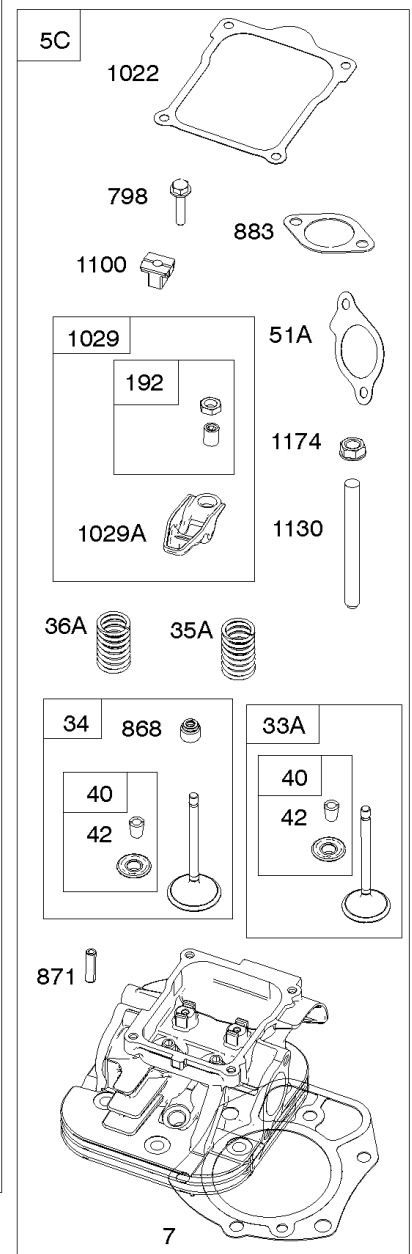

117 & 118 & 147

Carburetors (Fuel Solenoid)

REF NO	PART NO	QTY	DESCRIPTION
947	842109		SOLENOID, Fuel
964	809640		CAP, Carburetor -(Carburetor)
964A	590799		CAP, Connector
975	842106		BOWL, Float
987	809639		SEAL, Choke/Throttle Shaft
1091	691515		CAP, Limiter
1127	809715		SCREW -(Float Bowl to Carburetor Body)
1444	845039		KIT, Choke Shaft Seal

Not For Reproduction

Control Brackets, Springs/Links, Mufflers

REF NO	PART NO	QTY	DESCRIPTION
98A	843550		KIT, Idle Speed
188	692062		SCREW -(Control Bracket) (M8x18mm)
188A	807084		SCREW -(Control Bracket) (M6x14mm)
202	842533		LINK, Mechanical Governor
209	841500		SPRING, Governor -(Purple)
211	809875		SPRING, Governed Idle -(White)
222	841527		BRACKET, Control
222A	842615		BRACKET, Control
227A	842534		LEVER, Governor Control
232	843248		SPRING/LINK, Governor
265	691024		CLAMP, Casing
267	841552		SCREW -(Casing Clamp)
278	842122		WASHER -(Governor Control Lever)
505	690238		NUT -(Governor Lever)
562	843344		BOLT -(Governor Lever)
613	692062		SCREW -(Muffler) (M8x18mm)
613A	846149		SCREW -(Muffler) (M8x25mm)
725	841132		SHIELD, Heat
728	692067		SCREW -(Heat Shield) (M6x12mm)
883	809872		GASKET, Exhaust
890A	843358		BRACKET, Support

Not For
Reproduction

Crankshaft, Piston/Rings/Connecting Rod

REF NO	PART NO	QTY	DESCRIPTION
16	843354		CRANKSHAFT
24	222698S		KEY, Flywheel -(Aluminum) -Used Before Code Date 07122800
24	796335		KEY, Flywheel -(Steel) -Used After Code Date 07122700
25	842939		PISTON ASSEMBLY -(.020 Oversize)
25	841837		PISTON ASSEMBLY -(Standard)
26	841932		SET, Ring -(.020 Oversize)
26	809972		SET, Ring -(Standard)
27	807351		LOCK, Piston Pin
28	807361		PIN, Piston
29	841838		ROD, Connecting
32	807363		SCREW -(Connecting Rod)
377	691639		KEY, Timing
741	809432		GEAR, Timing
1378	844795		SET, Washer/Nut -(Flywheel)