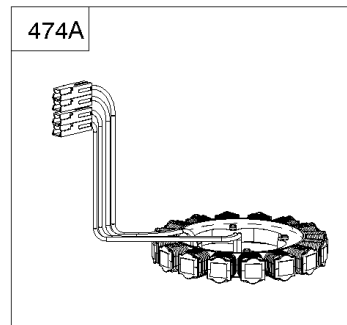

Not For Reproduction

Electric Starter, Regulator, Alternator, Armatures

REF NO	PART NO	QTY	DESCRIPTION
309	845761		MOTOR, Starter
333	845126		ARMATURE, Magneto -(Cylinders 1 and 2)
334	692066		SCREW -(Magneto Armature) (M4x23mm)
344	841233		SCREW -(Cable Clamp) (M6x10mm)
474	846882		ALTERNATOR -(20 Amp)
474A	841178		ALTERNATOR -(20/50 Amp)
480	841233		SCREW -(Tube Clamp) (M6x10mm)
501	847385		REGULATOR -(20 Amp)
501A	841170		REGULATOR -(20/50 Amp)
526	690717		SCREW -(Regulator) (M6x30mm)
526	691547		SCREW -(Regulator) (M6x28mm)
527	690423		CLAMP, Tube
529	690744		GROMMET -(Magneto Armature Wires)
587	846866		CLAMP, Cable
587A	807116		CLAMP, Cable
635	692076		BOOT, Spark Plug
683	845758		NUT -(Starter Solenoid)
697	690711		SCREW -(Starter Motor) (Drive Cap)
920	846737		SOLENOID, Starter
1054	280275		TIE, Cable
1119	691552		SCREW -(Alternator) (M4x30mm)