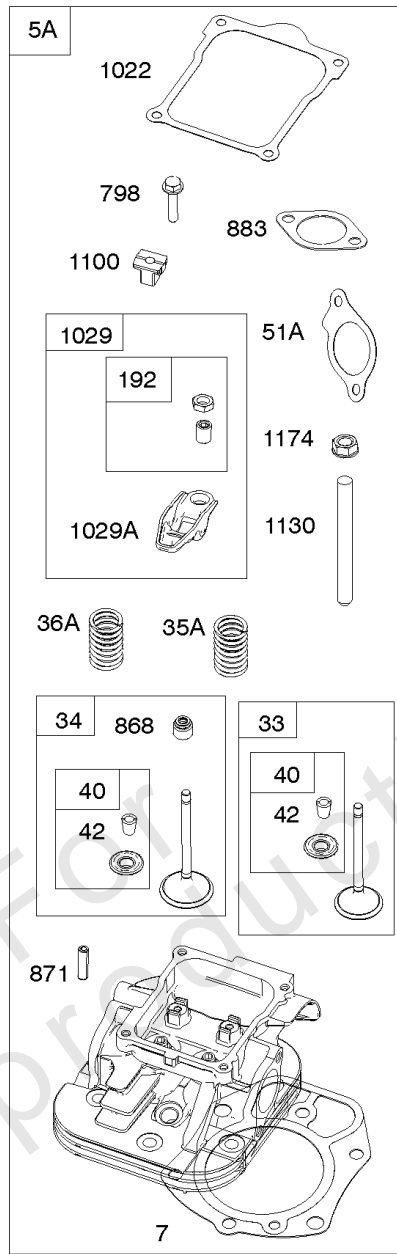

117 & 118 & 147

Carburetors (Fuel Solenoid)

REF NO	PART NO	QTY	DESCRIPTION
947	842109		SOLENOID, Fuel
964	809640		CAP, Carburetor -(Carburetor)
964A	590799		CAP, Connector
975	842106		BOWL, Float
987	809639		SEAL, Choke/Throttle Shaft
1091	691515		CAP, Limiter
1127	809715		SCREW -(Float Bowl to Carburetor Body)
1444	845039		KIT, Choke Shaft Seal

Not For Reproduction

Control Brackets, Springs/Links, Mufflers

REF NO	PART NO	QTY	DESCRIPTION
98A	843550		KIT, Idle Speed
188	692062		SCREW -(Control Bracket) (M8x18mm)
188A	807084		SCREW -(Control Bracket) (M6x14mm)
202	842533		LINK, Mechanical Governor
209	841500		SPRING, Governor -(Purple)
211	809875		SPRING, Governed Idle -(White)
222	841527		BRACKET, Control
222A	842615		BRACKET, Control
227A	842534		LEVER, Governor Control
232	843248		SPRING/LINK, Governor
265	691024		CLAMP, Casing
267	841552		SCREW -(Casing Clamp)
278	842122		WASHER -(Governor Control Lever)
505	690238		NUT -(Governor Lever)
562	843344		BOLT -(Governor Lever)
613	692062		SCREW -(Muffler) (M8x18mm)
613A	846149		SCREW -(Muffler) (M8x25mm)
725	841132		SHIELD, Heat
728	692067		SCREW -(Heat Shield) (M6x12mm)
883	809872		GASKET, Exhaust
890A	843358		BRACKET, Support

Not For
Reproduction

Crankshaft, Piston/Rings/Connecting Rod

REF NO	PART NO	QTY	DESCRIPTION
16	843354		CRANKSHAFT
24	222698S		KEY, Flywheel -(Aluminum) -Used Before Code Date 07122800
24	796335		KEY, Flywheel -(Steel) -Used After Code Date 07122700
25	842939		PISTON ASSEMBLY -(.020 Oversize)
25	841837		PISTON ASSEMBLY -(Standard)
26	841932		SET, Ring -(.020 Oversize)
26	809972		SET, Ring -(Standard)
27	807351		LOCK, Piston Pin
28	807361		PIN, Piston
29	841838		ROD, Connecting
32	807363		SCREW -(Connecting Rod)
377	691639		KEY, Timing
741	809432		GEAR, Timing
1378	844795		SET, Washer/Nut -(Flywheel)