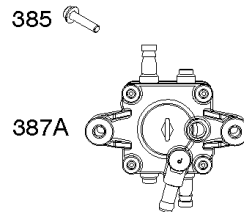

117 & 118 & 147

L = #138
R = #142

L = #134
R = #138

L = #118
R = #124

L = #136
R = #140

493

240

Carburetor (Non Solenoid), Fuel Supply

REF NO	PART NO	QTY	DESCRIPTION
601A	691038		CLAMP, Hose -(Black)
601D	791850		CLAMP, Hose -(Green)
633	809641		SEAL, Choke/Throttle Shaft -(Throttle Shaft)
964	809640		CAP, Carburetor -(Carburetor)
964A	590799		CAP, Connector
975	842106		BOWL, Float
987	809639		SEAL, Choke/Throttle Shaft
1091	691515		CAP, Limiter
1127	809715		SCREW -(Float Bowl to Carburetor Body)
1331	809894		SEAL, O-Ring -(Fuel Pump)
1444	845039		KIT, Choke Shaft Seal