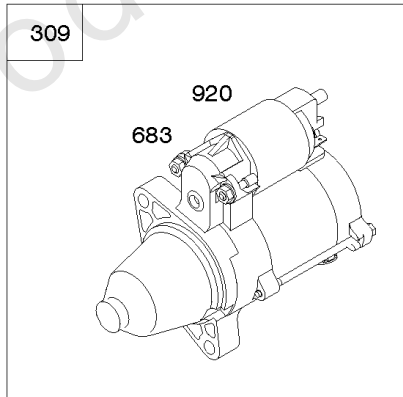

1036

1319

1330

Cylinders, Sumps, Camshaft

REF NO	PART NO	QTY	DESCRIPTION
1330	272144		MANUAL, Repair
1398	842191		COVER, Fuel Pump
1399	690932		SCREW -(Fuel Pump Cover)
1400	809894		SEAL, O-Ring -(Fuel Pump Cover)

Not For Reproduction

Not For Reproduction

Electric Starter, Regulator, Alternator, Armatures

REF NO	PART NO	QTY	DESCRIPTION
309	845761		MOTOR, Starter
333	845126		ARMATURE, Magneto -(Cylinders 1 and 2)
334	692066		SCREW -(Magneto Armature) (M4x23mm)
344	841233		SCREW -(Cable Clamp) (M6x10mm)
474	846882		ALTERNATOR -(20 Amp)
474A	841178		ALTERNATOR -(20/50 Amp)
480	841233		SCREW -(Tube Clamp) (M6x10mm)
501	847385		REGULATOR -(20 Amp)
501A	841170		REGULATOR -(20/50 Amp)
526	690717		SCREW -(Regulator) (M6x30mm)
526	691547		SCREW -(Regulator) (M6x28mm)
527	690423		CLAMP, Tube
529	690744		GROMMET -(Magneto Armature Wires)
587	846866		CLAMP, Cable
587A	807116		CLAMP, Cable
635	692076		BOOT, Spark Plug
683	845758		NUT -(Starter Solenoid)
697	690711		SCREW -(Starter Motor) (Drive Cap)
920	846737		SOLENOID, Starter
1054	280275		TIE, Cable
1119	691552		SCREW -(Alternator) (M4x30mm)