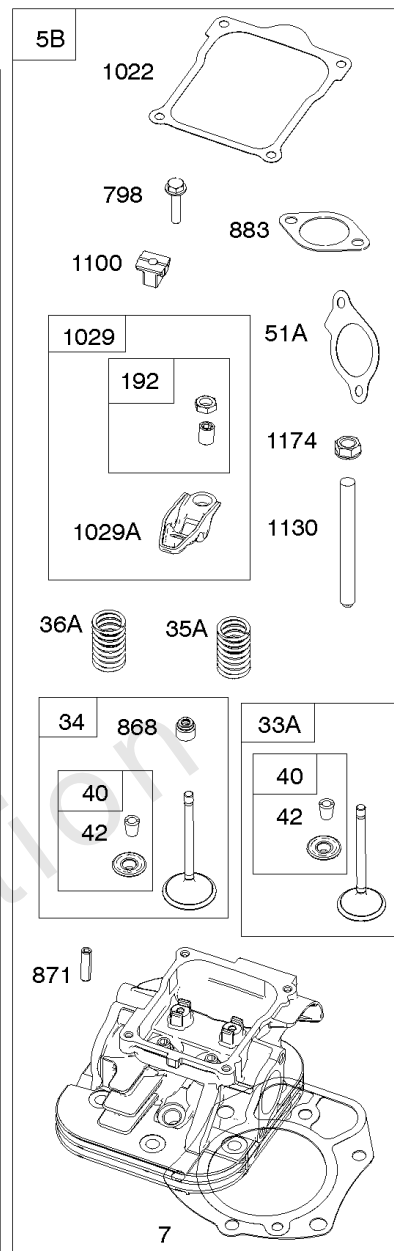

117 & 118 & 147

Carburetors (Fuel Solenoid)

REF NO	PART NO	QTY	DESCRIPTION
947	842109		SOLENOID, Fuel
964	809640		CAP, Carburetor -(Carburetor)
964A	590799		CAP, Connector
975	842106		BOWL, Float
987	809639		SEAL, Choke/Throttle Shaft
1091	691515		CAP, Limiter
1127	809715		SCREW -(Float Bowl to Carburetor Body)
1444	845039		KIT, Choke Shaft Seal

Not For Reproduction

Control Brackets, Springs/Links, Mufflers

REF NO	PART NO	QTY	DESCRIPTION
98A	843550		KIT, Idle Speed
188	692062		SCREW -(Control Bracket) (M8x18mm)
188A	807084		SCREW -(Control Bracket) (M6x14mm)
202	842533		LINK, Mechanical Governor
209	841500		SPRING, Governor -(Purple)
211	809875		SPRING, Governed Idle -(White)
222	841527		BRACKET, Control
222A	842615		BRACKET, Control
227A	842534		LEVER, Governor Control
232	843248		SPRING/LINK, Governor
265	691024		CLAMP, Casing
267	841552		SCREW -(Casing Clamp)
278	842122		WASHER -(Governor Control Lever)
505	690238		NUT -(Governor Lever)
562	843344		BOLT -(Governor Lever)
613	692062		SCREW -(Muffler) (M8x18mm)
613A	846149		SCREW -(Muffler) (M8x25mm)
725	841132		SHIELD, Heat
728	692067		SCREW -(Heat Shield) (M6x12mm)
883	809872		GASKET, Exhaust
890A	843358		BRACKET, Support

Not For
Reproduction

Crankshaft, Piston/Rings/Connecting Rod

REF NO	PART NO	QTY	DESCRIPTION
16	843354		CRANKSHAFT
24	222698S		KEY, Flywheel -(Aluminum) -Used Before Code Date 07122800
24	796335		KEY, Flywheel -(Steel) -Used After Code Date 07122700
25	842939		PISTON ASSEMBLY -(.020 Oversize)
25	841837		PISTON ASSEMBLY -(Standard)
26	841932		SET, Ring -(.020 Oversize)
26	809972		SET, Ring -(Standard)
27	807351		LOCK, Piston Pin
28	807361		PIN, Piston
29	841838		ROD, Connecting
32	807363		SCREW -(Connecting Rod)
377	691639		KEY, Timing
741	809432		GEAR, Timing
1378	844795		SET, Washer/Nut -(Flywheel)