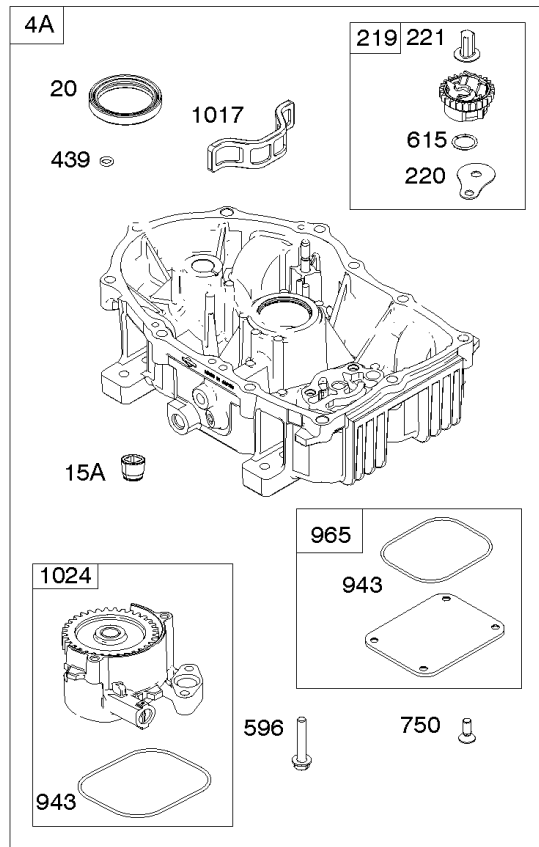

1036

1319

1330

Cylinders, Sumps, Camshaft

REF NO	PART NO	QTY	DESCRIPTION
1	846835		CYLINDER ASSEMBLY -Used After Code Date 14022300
1A	845799		CYLINDER ASSEMBLY
3	841596		SEAL, Oil -(Magneto Side)
4	845176		SUMP, Engine
12	846037		GASKET, Crankcase -Used After Code Date 13072000
12A	843969		GASKET, Crankcase -Used Before Code Date 13072100
15	807392		PLUG, Oil Drain
20	841596		SEAL, Oil -(PTO Side)
22	807362		SCREW -(Crankcase Cover/Sump) (M8x50mm)
22A	690676		SCREW -(Crankcase Cover/Sump) (M8x63mm)
45	809785		TAPPET, Valve
46	809879		CAMSHAFT
219	809426		GEAR, Governor
220	841608		WASHER -(Governor Gear)
221	841026		CUP, Governor
239	841281		SWITCH, Oil Pressure
404	809436		WASHER -(Governor Crank)
415	794903		PLUG
439	692154		O-RING, Oil Gallery -(Crankcase Cover/Sump or Cylinder Assembly)
439A	846027		O-RING, Oil Gallery -(Crankcase Cover/Sump or Cylinder Assembly)
490	843433		BEARING, Magneto Side
523	842542		DIPSTICK
596	807385		SCREW -(Oil Pump)
615	698290		RETAINER, Governor Shaft -(Governor Gear)
615A	809533		RETAINER, Governor Shaft -(Governor Crank)
616	844180		CRANK, Governor
691	809287		SEAL, Governor Shaft
718	690959		PIN, Locating -(Cylinder)
718A	809508		PIN, Locating -(Cylinder Head)
718B	845925		PIN, Locating -(Cylinder) (Spiral)
750	842537		SCREW -(Oil Pump Cover)
943	842538		SEAL, O-Ring -(Oil Pump Cover)
965	842536		COVER, Oil Pump
1017	842535		SCREEN, Oil Pump
1024	846026		PUMP, Oil
1036	-----		Label-Emissions -(Available From A Briggs & Stratton Authorized Dealer)
1319	794467		LABEL, Warning