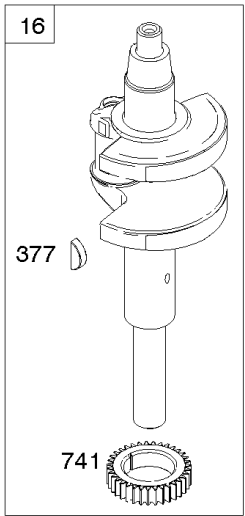

117 & 118 & 147

Carburetors (Fuel Solenoid)

REF NO	PART NO	QTY	DESCRIPTION
947	842109		SOLENOID, Fuel
964	809640		CAP, Carburetor -(Carburetor)
964A	590799		CAP, Connector
975	842106		BOWL, Float
987	809639		SEAL, Choke/Throttle Shaft
1091	691515		CAP, Limiter
1127	809715		SCREW -(Float Bowl to Carburetor Body)
1444	845039		KIT, Choke Shaft Seal

Not For Reproduction

Control Brackets, Springs/Links, Mufflers

REF NO	PART NO	QTY	DESCRIPTION
98A	843550		KIT, Idle Speed
188	692062		SCREW -(Control Bracket) (M8x18mm)
188A	807084		SCREW -(Control Bracket) (M6x14mm)
202	842533		LINK, Mechanical Governor
209	841500		SPRING, Governor -(Purple)
211	809875		SPRING, Governed Idle -(White)
222	841527		BRACKET, Control
222A	842615		BRACKET, Control
227A	842534		LEVER, Governor Control
232	843248		SPRING/LINK, Governor
265	691024		CLAMP, Casing
267	841552		SCREW -(Casing Clamp)
278	842122		WASHER -(Governor Control Lever)
505	690238		NUT -(Governor Lever)
562	843344		BOLT -(Governor Lever)
613	692062		SCREW -(Muffler) (M8x18mm)
613A	846149		SCREW -(Muffler) (M8x25mm)
725	841132		SHIELD, Heat
728	692067		SCREW -(Heat Shield) (M6x12mm)
883	809872		GASKET, Exhaust
890A	843358		BRACKET, Support