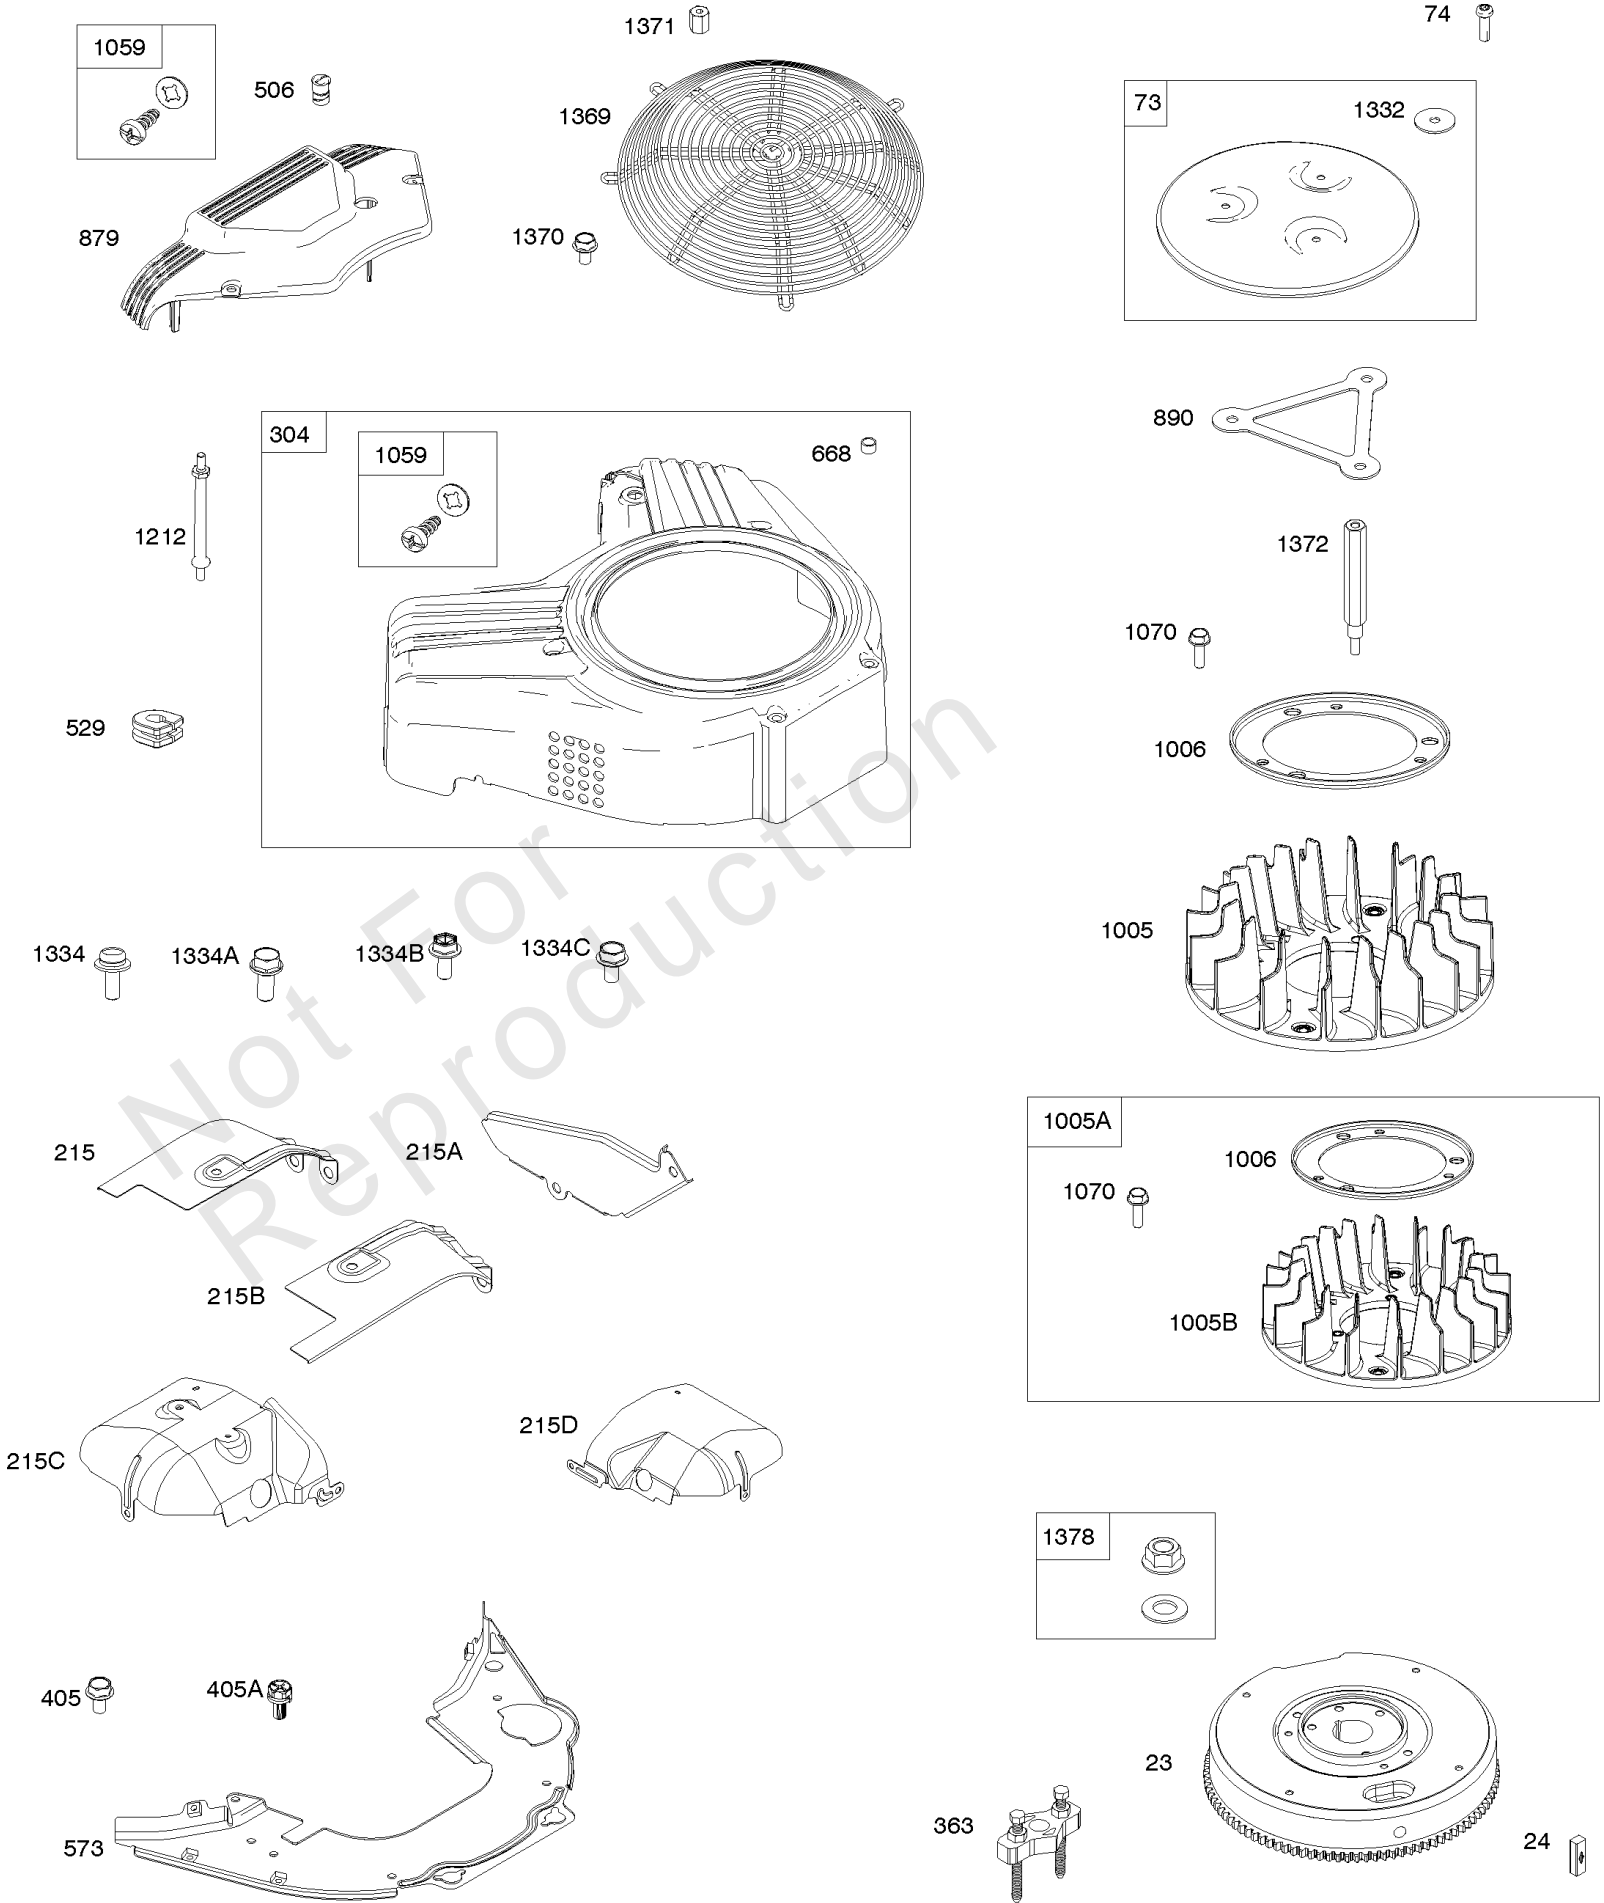

Blower Housing, Flywheel, Air Guides

REF NO	PART NO	QTY	DESCRIPTION
23	844385		FLYWHEEL
24	222698S		KEY, Flywheel -(Aluminum) -Used Before Code Date 07122800
24	796335		KEY, Flywheel -(Steel) -Used After Code Date 07122700
73	841840		SCREEN, Rotating
74	809947		SCREW -(Rotating Screen) (M6x20mm)
215	809728		GUIDE, Air -(Cylinder 1)
215A	809739		GUIDE, Air -(Valley)
215D	809897		GUIDE, Air -(Cylinder #2)
215B	809737		GUIDE, Air -(Cylinder 2)
215C	809738		GUIDE, Air -(Cylinder #1)
304	846481		HOUSING, Blower
363	19203		PULLER, Flywheel
405	841233		SCREW -(Back Plate) (M6x10mm)
405A	841735		SCREW -(Back Plate) (M6x14mm)
506	809957		SCREW -(Carburetor/EFI Cover) -Used Before Code Date 11041800
529	690744		GROMMET -(Magneto Armature Wires)
573	846840		PLATE, Back
668	841974		SPACER -(Blower Housing)
879	842526		COVER, Carburetor/EFI
890	809987		BRACKET, Support
1005	846996		FAN, Flywheel -(Used With Rotating Screen) -Used After Code Date 15080600
1005A	847199		FAN, Flywheel -Used Before Code Date 15080700
1006	847198		RETAINER, Fan
1059	845300		KIT, Screw/Washer -(Carburetor/EFI Cover) -Used After Code Date 11041700
1070	807435		SCREW -(Flywheel Fan) (M6x20mm)
1070	841205		SCREW -(Flywheel Fan) (M6x24mm)
1212	809958		STUD -(Blower Housing)
1332	809948		WASHER -(Rotating Screen)
1334	690677		SCREW -(Air Guide) (M8x12mm)
1334A	692062		SCREW -(Air Guide) (M8x18mm)
1334B	807084		SCREW -(Air Guide) (M6x14mm)