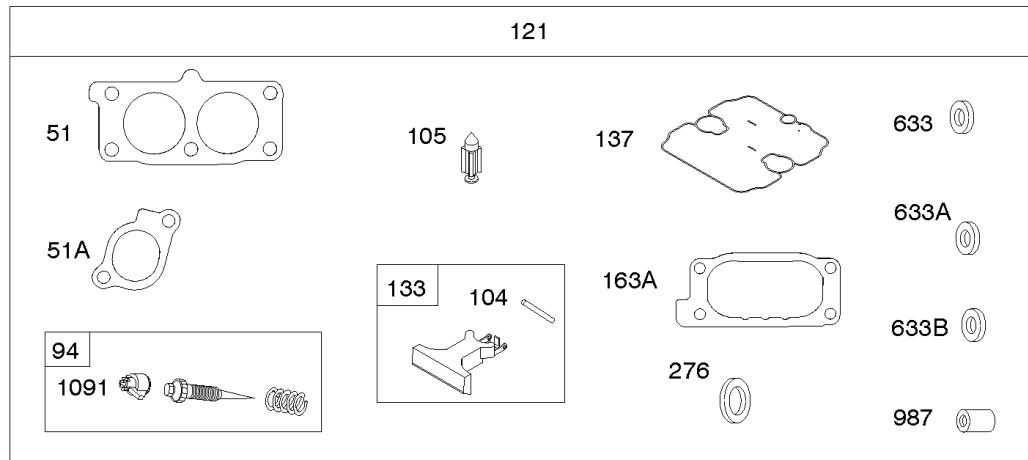

Carburetor Overhaul Kit, Engine/Valve Gasket Sets

REF NO	PART NO	QTY	DESCRIPTION
3	841596		SEAL, Oil -(Magneto Side)
7	809730		GASKET, Cylinder Head
9	842545		GASKET, Breather
20	841596		SEAL, Oil -(PTO Side)
51	841882		GASKET, Intake
51A	841592		GASKET, Intake
51B	809910		GASKET, Intake
51C	843455		GASKET, Intake
94	843295		KIT, Idle Mixture
104	690739		PIN, Float Hinge
105	843366		VALVE, Float Needle
121	843378		KIT, Carburetor Overhaul
133	809637		FLOAT, Carburetor
137	809645		GASKET, Float Bowl
163	843117		GASKET, Air Cleaner -(Air Cleaner Side)
163A	807375		GASKET, Air Cleaner -(Carburetor Side)
163B	841852		GASKET, Air Cleaner -(Air Cleaner)
276	806476		WASHER, Sealing
358	843370		GASKET SET, Engine
404	809436		WASHER -(Governor Crank)
439	692154		O-RING, Oil Gallery -(Crankcase Cover/Sump or Cylinder Assembly)
633	809641		SEAL, Choke/Throttle Shaft -(Throttle Shaft)
633A	809638		SEAL, Choke/Throttle Shaft -(Choke Shaft)
633B	809644		SEAL, Choke/Throttle Shaft -(Choke Shaft)
691	809287		SEAL, Governor Shaft
868	691963		SEAL, Valve
883	809872		GASKET, Exhaust
943	842538		SEAL, O-Ring -(Oil Pump Cover)
987	809639		SEAL, Choke/Throttle Shaft
1022	809732		GASKET, Rocker Cover
1091	691515		CAP, Limiter
1095	843713		GASKET SET, Valve
1331	809894		SEAL, O-Ring -(Fuel Pump)