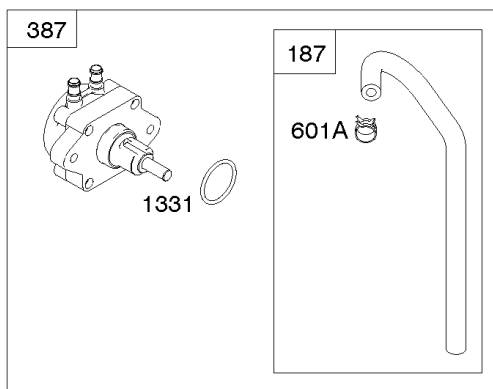

117B L = #138
R = #142

118B L = #134
R = #138

118 L = #118
R = #124

493

240