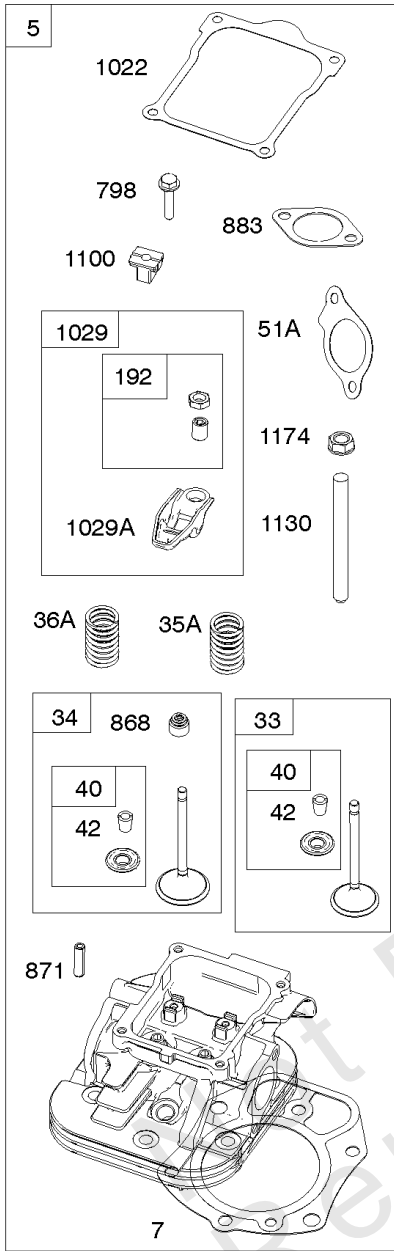

117 & 118 & 147

Carburetors (Fuel Solenoid)

REF NO	PART NO	QTY	DESCRIPTION
947	842109		SOLENOID, Fuel
964	809640		CAP, Carburetor -(Carburetor)
964A	590799		CAP, Connector
975	842106		BOWL, Float
987	809639		SEAL, Choke/Throttle Shaft
1091	691515		CAP, Limiter
1127	809715		SCREW -(Float Bowl to Carburetor Body)
1444	845039		KIT, Choke Shaft Seal

Not For Reproduction

Control Brackets, Springs/Links, Mufflers

REF NO	PART NO	QTY	DESCRIPTION
98A	843550		KIT, Idle Speed
188	692062		SCREW -(Control Bracket) (M8x18mm)
188A	807084		SCREW -(Control Bracket) (M6x14mm)
202	842533		LINK, Mechanical Governor
209	841500		SPRING, Governor -(Purple)
211	809875		SPRING, Governed Idle -(White)
222	841527		BRACKET, Control
222A	842615		BRACKET, Control
227A	842534		LEVER, Governor Control
232	843248		SPRING/LINK, Governor
265	691024		CLAMP, Casing
267	841552		SCREW -(Casing Clamp)
278	842122		WASHER -(Governor Control Lever)
505	690238		NUT -(Governor Lever)
562	843344		BOLT -(Governor Lever)
613	692062		SCREW -(Muffler) (M8x18mm)
613A	846149		SCREW -(Muffler) (M8x25mm)
725	841132		SHIELD, Heat
728	692067		SCREW -(Heat Shield) (M6x12mm)
883	809872		GASKET, Exhaust
890A	843358		BRACKET, Support

Not For
Reproduction

Crankshaft, Piston/Rings/Connecting Rod

REF NO	PART NO	QTY	DESCRIPTION
16	843354		CRANKSHAFT
24	222698S		KEY, Flywheel -(Aluminum) -Used Before Code Date 07122800
24	796335		KEY, Flywheel -(Steel) -Used After Code Date 07122700
25	842939		PISTON ASSEMBLY -(.020 Oversize)
25	841837		PISTON ASSEMBLY -(Standard)
26	841932		SET, Ring -(.020 Oversize)
26	809972		SET, Ring -(Standard)
27	807351		LOCK, Piston Pin
28	807361		PIN, Piston
29	841838		ROD, Connecting
32	807363		SCREW -(Connecting Rod)
377	691639		KEY, Timing
741	809432		GEAR, Timing
1378	844795		SET, Washer/Nut -(Flywheel)