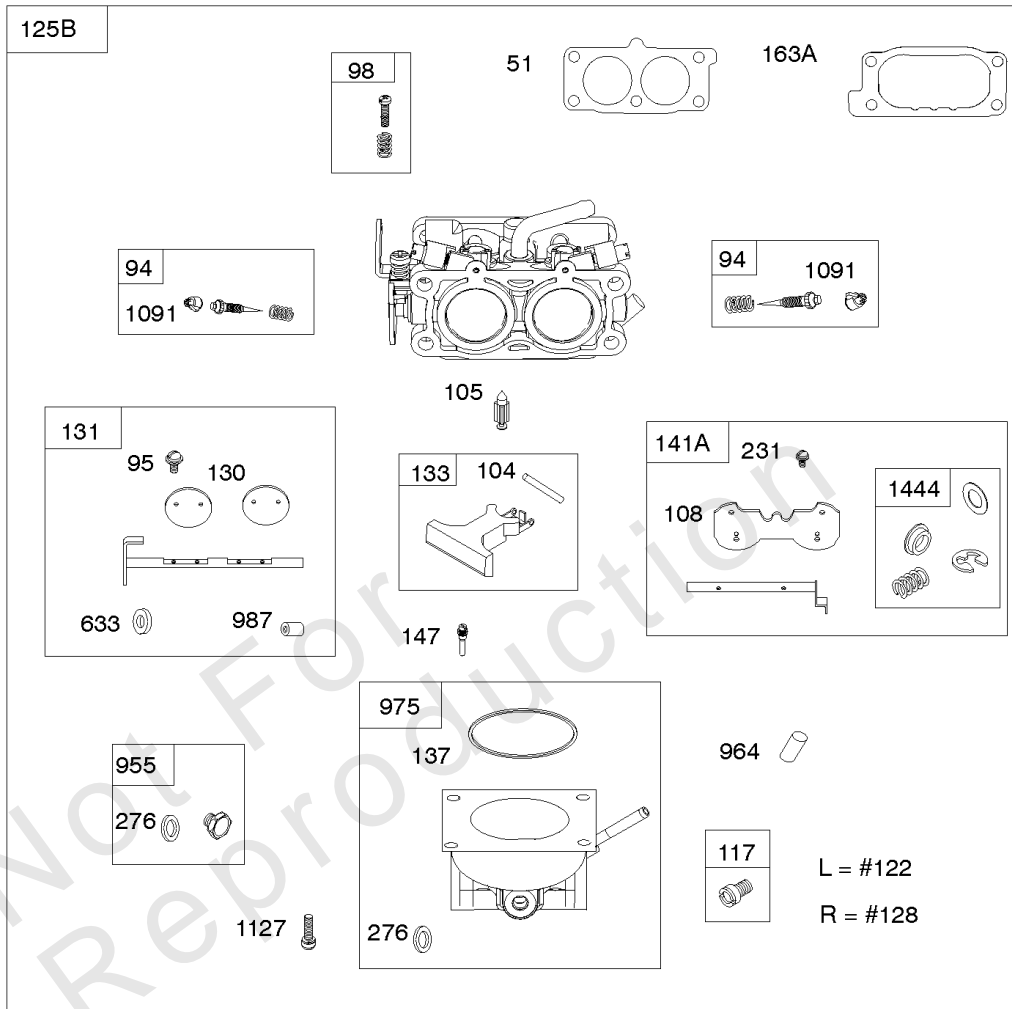

117B L = #138
R = #142

118B L = #134
R = #138

118 L = #118
R = #124

118A L = #136
R = #140