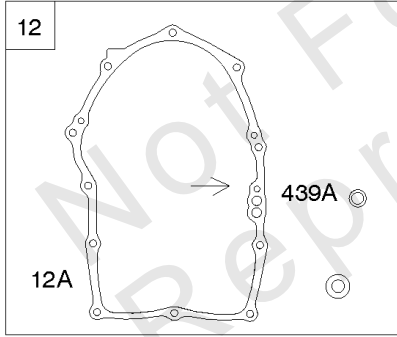

1036

1330

Cylinders, Piston/Rings/Connecting Rod

REF NO	PART NO	QTY	DESCRIPTION
1	845756		CYLINDER ASSEMBLY
3	841596		SEAL, Oil -(Magneto Side)
12	846037		GASKET, Crankcase -(Metal Core Gasket)
12A	843969		GASKET, Crankcase -(Metal Core Gasket)
15	807392		PLUG, Oil Drain
16	841839		CRANKSHAFT
24	796335		KEY, Flywheel -(Steel)
25	842939		PISTON ASSEMBLY -(.020 Oversize)
25	841837		PISTON ASSEMBLY -(Standard)
26	841932		SET, Ring -(.020 Oversize)
26	809972		SET, Ring -(Standard)
27	807351		LOCK, Piston Pin
28	807361		PIN, Piston
29	841838		ROD, Connecting
32	807363		SCREW -(Connecting Rod)
377	691639		KEY, Timing
404	809436		WASHER -(Governor Crank)
439	692154		O-RING, Oil Gallery -(Crankcase Cover/Sump or Cylinder Assembly) (Cylinder)
439A	846027		O-RING, Oil Gallery -(Crankcase Cover/Sump or Cylinder Assembly) (Crankcase Cover/Sump)
490	843433		BEARING, Magneto Side
615	809533		RETAINER, Governor Shaft
616	844180		CRANK, Governor
691	809287		SEAL, Governor Shaft
718	690959		PIN, Locating -(Cylinder)
718A	809508		PIN, Locating -(Cylinder Head)
718B	845925		PIN, Locating -(Cylinder)
741	809432		GEAR, Timing
1013	841602		NIPPLE, Oil Filter
1027	842921		FILTER, Oil
1036	-----		Label-Emissions -(Available From A Briggs & Stratton Authorized Dealer)
1330	-----		Repair Manual -(Not Available At This Printing)
1378	844795		SET, Washer/Nut -(Flywheel)
1398	842191		COVER, Fuel Pump
1399	690932		SCREW -(Fuel Pump Cover) (M5x10mm)
1400	809894		SEAL, O-Ring -(Fuel Pump Cover)