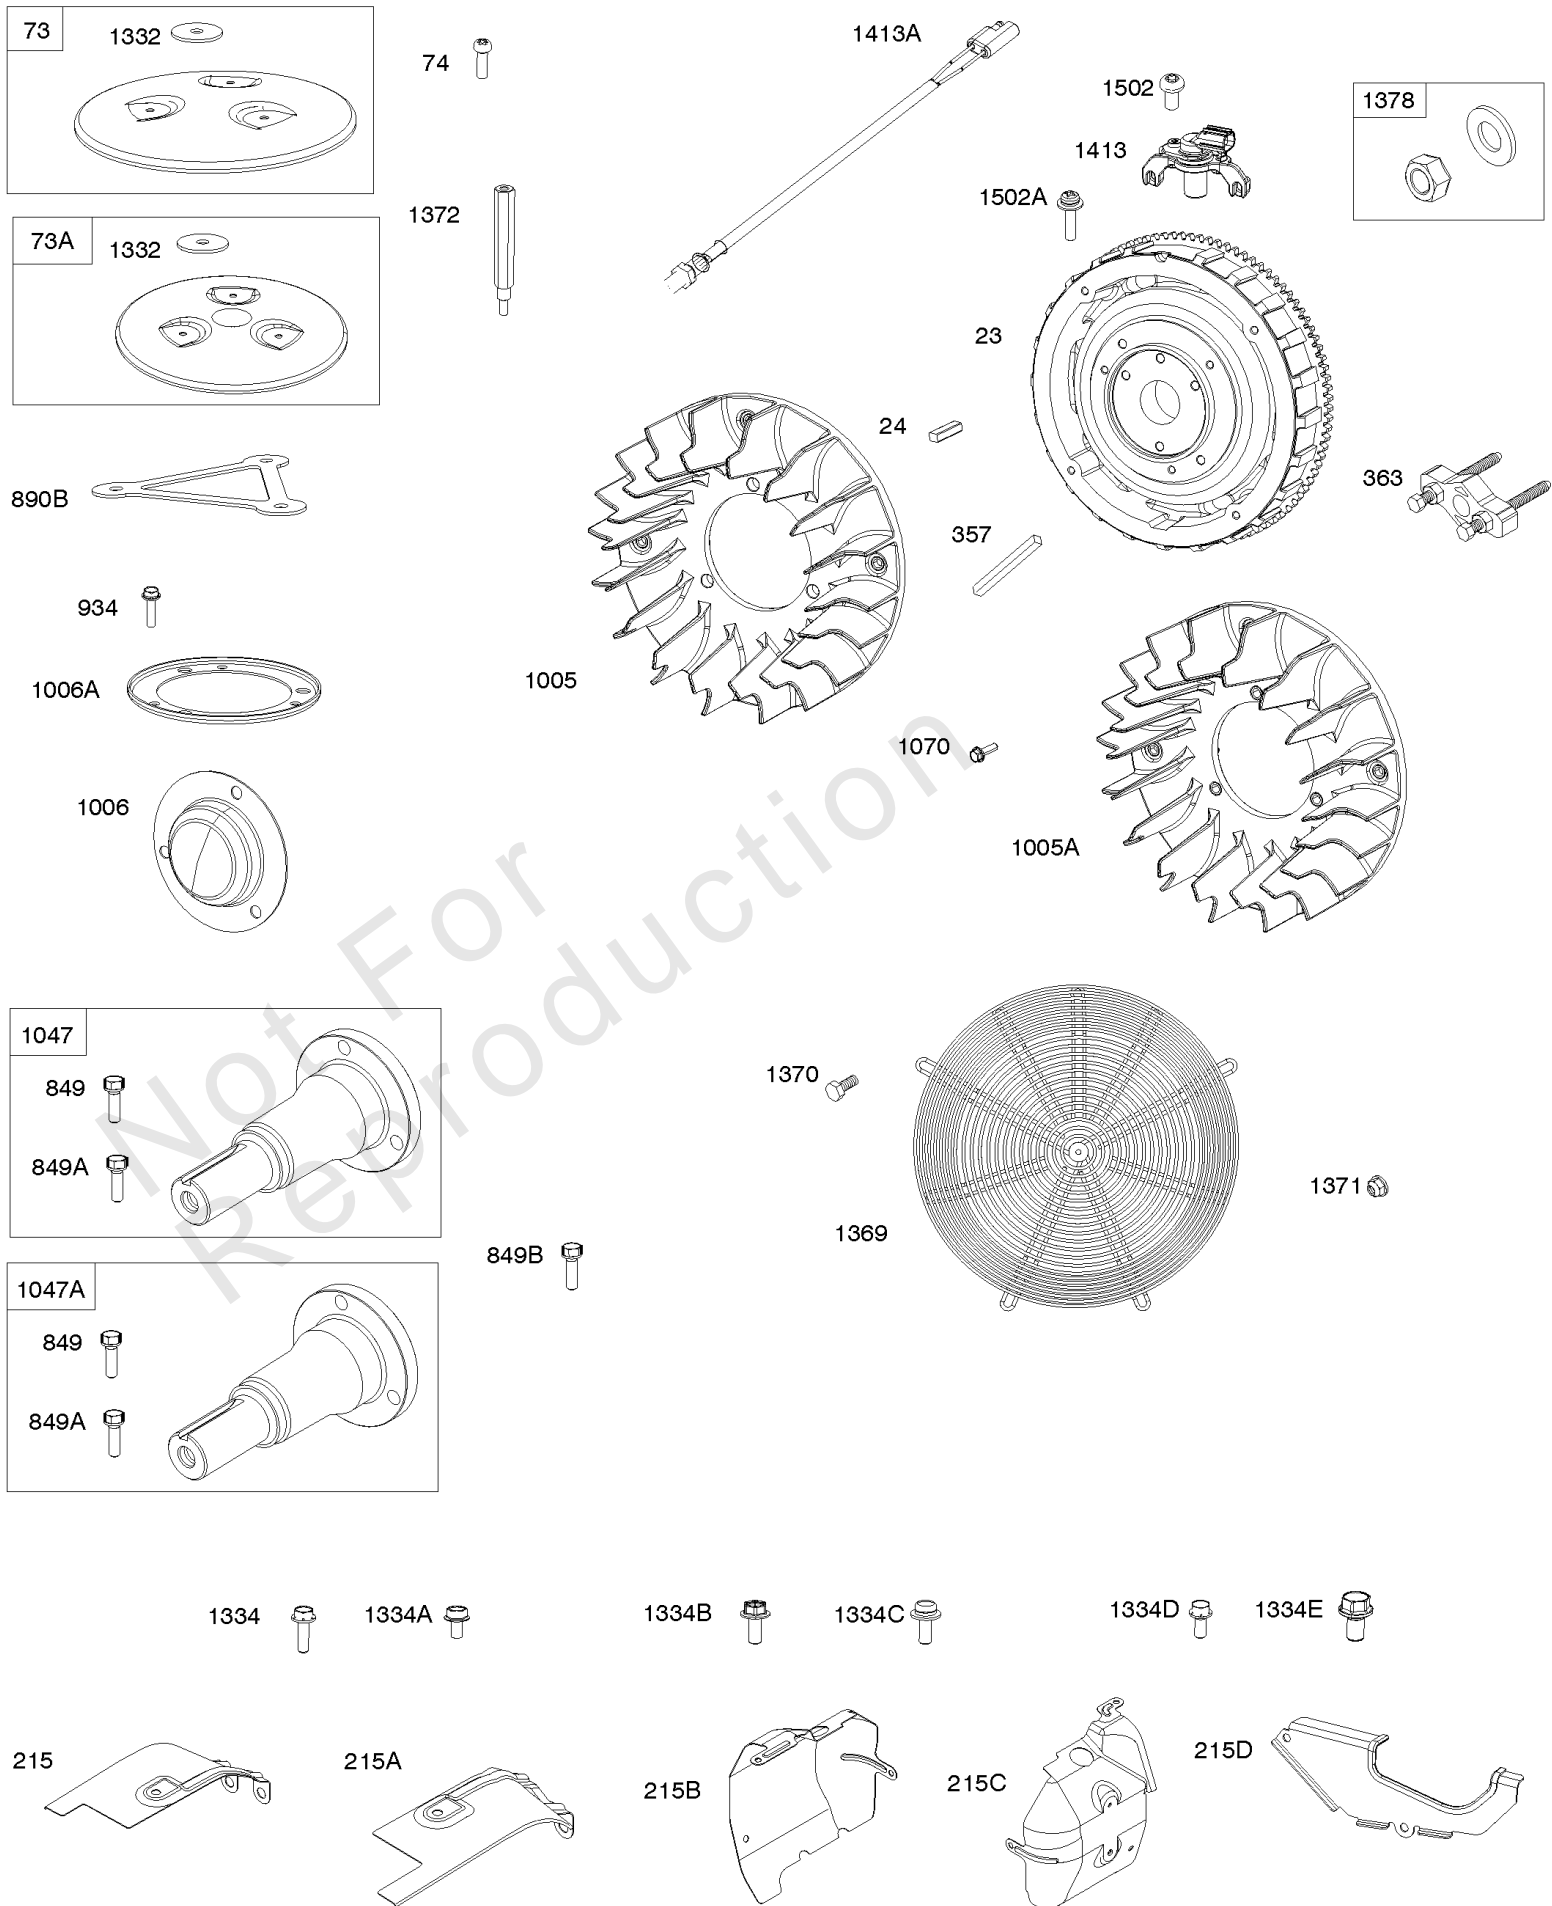

Exhaust System, Oxygen Sensors

REF NO	PART NO	QTY	DESCRIPTION
330	593870		SENSOR, Oxygen
437	809743		SCREW -(Exhaust Manifold) (M8x25mm)
613	692062		SCREW -(Muffler) (M8x18mm)
883	809872		GASKET, Exhaust

Not For Reproduction