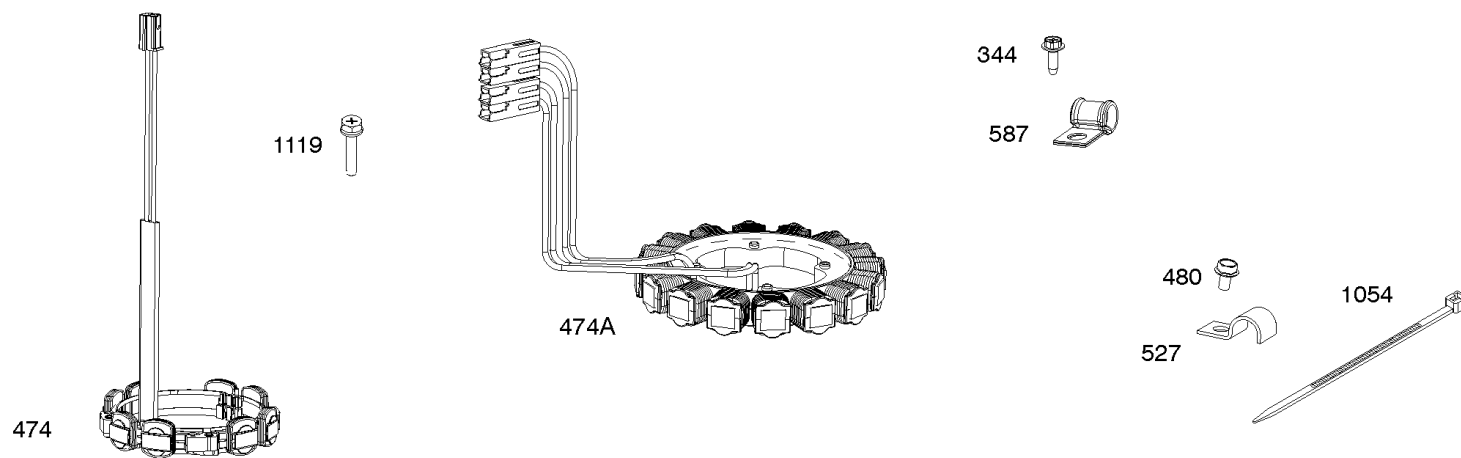

Electric Starter, Alternator, Regulator, ECM

REF NO	PART NO	QTY	DESCRIPTION
309	845760		MOTOR, Starter
344	841233		SCREW -(Cable Clamp) (M6x10mm)
474	846882		ALTERNATOR -(20 Amp)
480	841233		SCREW -(Tube Clamp) (M6x10mm)
501A	847385		REGULATOR -(20 Amp)
526	690717		SCREW -(Regulator) (M6x30mm)
526A	847149		SCREW -(Regulator) (M6x32mm)
527	690423		CLAMP, Tube
587	846866		CLAMP, Cable
697	690711		SCREW -(Starter Motor) (Drive Cap) (M8x38mm)
893	845758		NUT -(Starter Solenoid)
920	846737		SOLENOID, Starter
1054	280275		TIE, Cable -(Clear, Nylon)
1054A	861206		TIE, Cable -(Black, Nylon)
1119	691552		SCREW -(Alternator) (M4x30mm)
1500	846484		MODULE, Electronic Control -(Not Programmed) (Not Programmed)
1510	841552		SCREW -(Electronic Control Module) (M5x20mm)
1519	19633		CABLE/SOFTWARE, Diagnostic