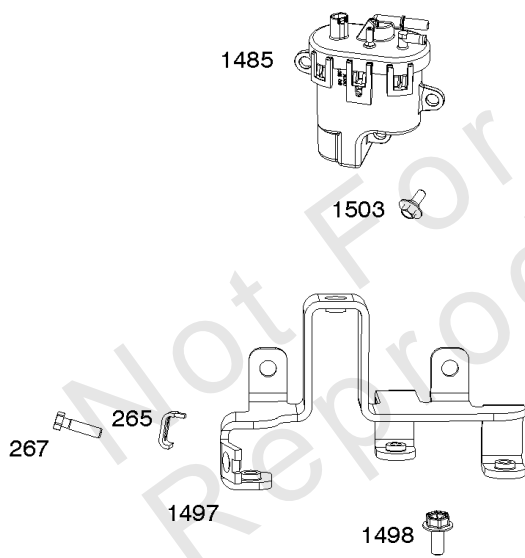

Exhaust System, Oxygen Sensors

REF NO	PART NO	QTY	DESCRIPTION
330	593870		SENSOR, Oxygen
437	809743		SCREW -(Exhaust Manifold) (M8x25mm)
613	692062		SCREW -(Muffler) (M8x18mm)
883	809872		GASKET, Exhaust

Not For Reproduction

Flywheel Fans, Air Guides, Stub Shafts, Flywheel

REF NO	PART NO	QTY	DESCRIPTION
23	846836		FLYWHEEL
24	796335		KEY, Flywheel -(Steel)
73	841840		SCREEN, Rotating
74	809947		SCREW -(Rotating Screen)
215	846455		GUIDE, Air -(Cylinder #1)
215A	846456		GUIDE, Air -(Cylinder #2)
215B	809897		GUIDE, Air -(Cylinder #2)
215D	846458		GUIDE, Air -(Valley)
215C	809738		GUIDE, Air -(Cylinder #1)
363	19203		PULLER, Flywheel
849B	807421		SCREW -(Stub Shaft) (M6x25mm)
890B	809987		BRACKET, Support
934	807421		SCREW -(Fan Retainer) (M6x25mm)
1005A	846995		FAN, Flywheel
1006	846495		RETAINER, Fan
1070	807435		SCREW -(Flywheel Fan) (M6x20mm)
1332	809948		WASHER -(Rotating Screen)
1334	807435		SCREW -(Air Guide) (M6x20mm)
1334A	841233		SCREW -(Air Guide) (M6x10mm)
1334B	807084		SCREW -(Air Guide) (M6x14mm)
1334C	690677		SCREW -(Air Guide) (M4x12mm)
1334D	692062		SCREW -(Air Guide) (M8x18mm)
1334E	692056		SCREW -(Air Guide) (M8x14mm)
1369	842858		GUARD, Flywheel Fan
1370	841233		SCREW -(Flywheel Fan Guard) (M6x10mm)
1371	841537		NUT -(Flywheel Fan Guard)
1372	809946		STUD -(Rotating Screen)
1378	844795		SET, Washer/Nut -(Flywheel)
1413	846457		SENSOR, Speed
1502	846459		SCREW -(Speed Sensor) (M5x10mm)
1502A	846868		SCREW -(Speed Sensor) (M4x18mm)