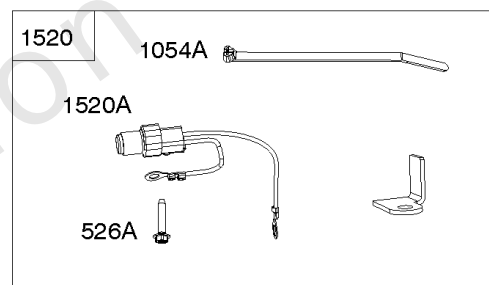

Electric Starter, Alternator, Regulator, ECM

REF NO	PART NO	QTY	DESCRIPTION
309	845760		MOTOR, Starter
344	841233		SCREW -(Cable Clamp) (M6x10mm)
474	846882		ALTERNATOR -(20 Amp)
480	841233		SCREW -(Tube Clamp) (M6x10mm)
501A	847385		REGULATOR -(20 Amp)
526	690717		SCREW -(Regulator) (M6x30mm)
526A	847149		SCREW -(Regulator) (M6x32mm)
527	690423		CLAMP, Tube
587	846866		CLAMP, Cable
697	690711		SCREW -(Starter Motor) (Drive Cap) (M8x38mm)
893	845758		NUT -(Starter Solenoid)
920	846737		SOLENOID, Starter
1054	280275		TIE, Cable -(Clear, Nylon)
1054A	861206		TIE, Cable -(Black, Nylon)
1119	691552		SCREW -(Alternator) (M4x30mm)
1500	846484		MODULE, Electronic Control -(Not Programmed) (Not Programmed)
1510	841552		SCREW -(Electronic Control Module) (M5x20mm)
1519	19633		CABLE/SOFTWARE, Diagnostic