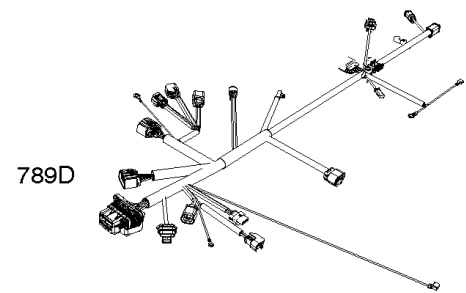

Wire Harness, Throttle Body, Intake Manifold

Mfg. No: 61E377-0009-J1