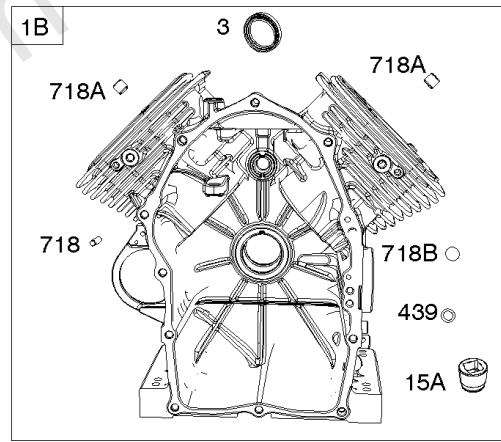

1036

1330

Cylinders, Piston/Rings/Connecting Rod

REF NO	PART NO	QTY	DESCRIPTION
1	845756		CYLINDER ASSEMBLY
3	841596		SEAL, Oil -(Magneto Side)
12	846037		GASKET, Crankcase -(Metal Core Gasket)
12A	843969		GASKET, Crankcase -(Metal Core Gasket)
15	807392		PLUG, Oil Drain
16	841839		CRANKSHAFT
24	796335		KEY, Flywheel -(Steel)
25	842939		PISTON ASSEMBLY -(.020 Oversize)
25	841837		PISTON ASSEMBLY -(Standard)
26	841932		SET, Ring -(.020 Oversize)
26	809972		SET, Ring -(Standard)
27	807351		LOCK, Piston Pin
28	807361		PIN, Piston
29	841838		ROD, Connecting
32	807363		SCREW -(Connecting Rod)
377	691639		KEY, Timing
404	809436		WASHER -(Governor Crank)
439	692154		O-RING, Oil Gallery -(Crankcase Cover/Sump or Cylinder Assembly) (Cylinder)
439A	846027		O-RING, Oil Gallery -(Crankcase Cover/Sump or Cylinder Assembly) (Crankcase Cover/Sump)
490	843433		BEARING, Magneto Side
615	809533		RETAINER, Governor Shaft
616	844180		CRANK, Governor
691	809287		SEAL, Governor Shaft
718	690959		PIN, Locating -(Cylinder)
718A	809508		PIN, Locating -(Cylinder Head)
718B	845925		PIN, Locating -(Cylinder)
741	809432		GEAR, Timing
1013	841602		NIPPLE, Oil Filter
1027	842921		FILTER, Oil
1036	-----		Label-Emissions -(Available From A Briggs & Stratton Authorized Dealer)
1330	-----		Repair Manual -(Not Available At This Printing)
1378	844795		SET, Washer/Nut -(Flywheel)
1398	842191		COVER, Fuel Pump
1399	690932		SCREW -(Fuel Pump Cover) (M5x10mm)
1400	809894		SEAL, O-Ring -(Fuel Pump Cover)