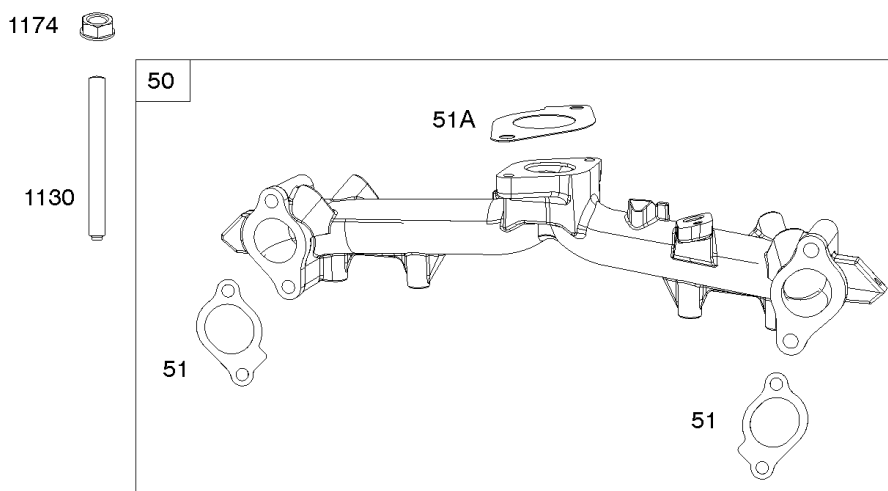

Wire Harness, Throttle Body, Intake Manifold

Mfg. No: 61E377-0009-J1