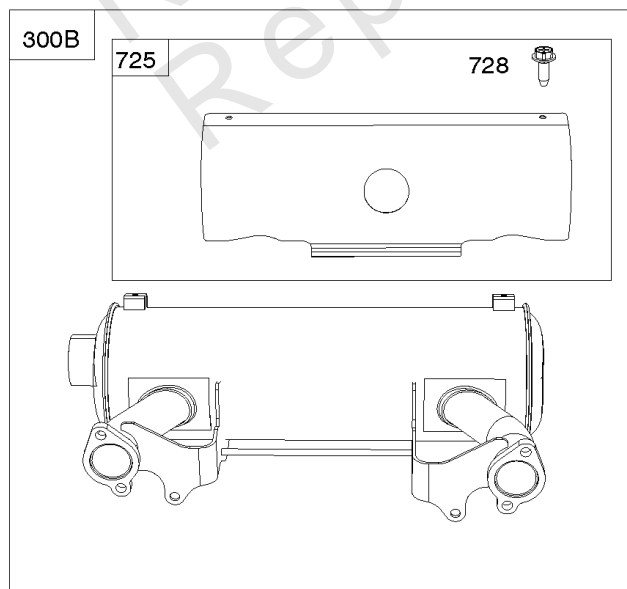

Engine Gasket Set, Valve Gasket Set, Wire Cover Kit

REF NO	PART NO	QTY	DESCRIPTION
3	841596		SEAL, Oil -(Magneto Side)
7	809730		GASKET, Cylinder Head
20	841596		SEAL, Oil -(PTO Side)
51	841592		GASKET, Intake -(Intake Manifold)
51A	846473		GASKET, Intake -(Intake Manifold/Throttle Body)
163	807375		GASKET, Air Cleaner
163A	843117		GASKET, Air Cleaner
273	690681		SEAL, O-Ring -(Oil Pump)
358	846671		GASKET SET, Engine
439	692154		O-RING, Oil Gallery -(Crankcase Cover/Sump or Cylinder Assembly) (Cylinder)
468	690690		SEAL, O-Ring -(Oil Pump Screen)
580	809894		SEAL, O-Ring -(Oil Fill Cap)
652	807084		SCREW -(Support Bracket) (M6x14mm)
652A	807362		SCREW -(Support Bracket) (M8x50mm)
652C	692067		SCREW -(Support Bracket) (M6x12mm)
652B	807421		SCREW -(Support Bracket) (M6x25mm)
868	691963		SEAL, Valve
883	809872		GASKET, Exhaust
1022	809732		GASKET, Rocker Cover
1095	846672		GASKET SET, Valve
1184	690941		NUT -(Support Bracket) (Wire Cover)
1522	846510		COVER, Wire -(Includes Installation Instructions)
1522A	847235		COVER, Wire