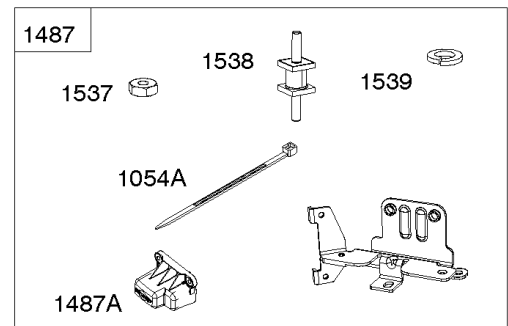

Wire Harness, Throttle Body, Intake Manifold

Mfg. No: 61E377-0009-J1