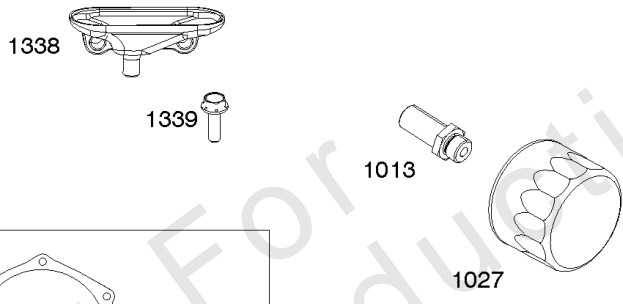

1036

1330

Cylinders, Piston/Rings/Connecting Rod

REF NO	PART NO	QTY	DESCRIPTION
1	845756		CYLINDER ASSEMBLY
3	841596		SEAL, Oil -(Magneto Side)
12	846037		GASKET, Crankcase -(Metal Core Gasket)
12A	843969		GASKET, Crankcase -(Metal Core Gasket)
15	807392		PLUG, Oil Drain
16	841839		CRANKSHAFT
24	796335		KEY, Flywheel -(Steel)
25	842939		PISTON ASSEMBLY -(.020 Oversize)
25	841837		PISTON ASSEMBLY -(Standard)
26	841932		SET, Ring -(.020 Oversize)
26	809972		SET, Ring -(Standard)
27	807351		LOCK, Piston Pin
28	807361		PIN, Piston
29	841838		ROD, Connecting
32	807363		SCREW -(Connecting Rod)
377	691639		KEY, Timing
404	809436		WASHER -(Governor Crank)
439	692154		O-RING, Oil Gallery -(Crankcase Cover/Sump or Cylinder Assembly) (Cylinder)
439A	846027		O-RING, Oil Gallery -(Crankcase Cover/Sump or Cylinder Assembly) (Crankcase Cover/Sump)
490	843433		BEARING, Magneto Side
615	809533		RETAINER, Governor Shaft
616	844180		CRANK, Governor
691	809287		SEAL, Governor Shaft
718	690959		PIN, Locating -(Cylinder)
718A	809508		PIN, Locating -(Cylinder Head)
718B	845925		PIN, Locating -(Cylinder)
741	809432		GEAR, Timing
1013	841602		NIPPLE, Oil Filter
1027	842921		FILTER, Oil
1036	-----		Label-Emissions -(Available From A Briggs & Stratton Authorized Dealer)
1330	-----		Repair Manual -(Not Available At This Printing)
1378	844795		SET, Washer/Nut -(Flywheel)
1398	842191		COVER, Fuel Pump
1399	690932		SCREW -(Fuel Pump Cover) (M5x10mm)
1400	809894		SEAL, O-Ring -(Fuel Pump Cover)