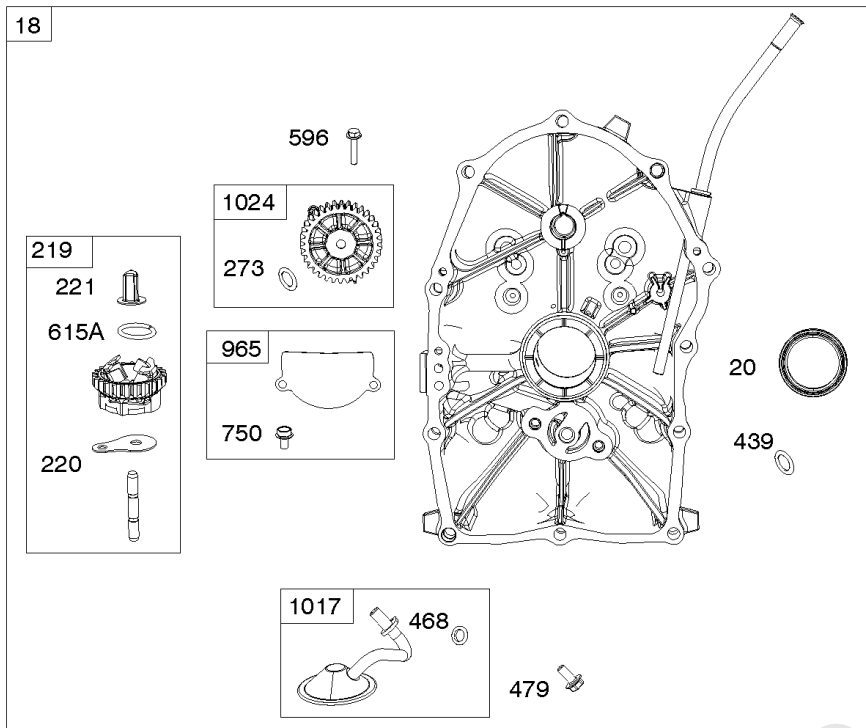

Control Brackets, Springs, Rod, Throttle Control

REF NO	PART NO	QTY	DESCRIPTION
188	692062		SCREW -(Control Bracket) (M8x18mm)
188	841233		SCREW -(Control Bracket) (M6x10mm)
202	846825		LINK, Mechanical Governor
209	845604		SPRING, Governor -(Bronze)
211	809875		SPRING, Governed Idle -(White)
222	846818		BRACKET, Control
227	809984		LEVER, Governor Control
232	843248		SPRING/LINK, Governor
265	691024		CLAMP, Casing
265A	841673		CLAMP, Casing -(Control Bracket)
267	841552		SCREW -(Casing Clamp) (M5x20mm)
271	692541		LEVER, Control
278	842122		WASHER -(Governor Control Lever)
281	690742		PANEL, Control
282	841552		SCREW -(Control Lever) (M5x20mm)
505	844752		NUT -(Governor Control Lever)
561	690713		NUT -(Control Lever)
562	843344		BOLT -(Governor Lever)
663	692056		SCREW -(Control Panel) (M8x14mm)
890A	847155		BRACKET, Support

Crankcase Covers, Camshaft

REF NO	PART NO	QTY	DESCRIPTION
12	846037		GASKET, Crankcase -(Metal Core Gasket)
12A	843969		GASKET, Crankcase -(Metal Core Gasket)
18	844792		COVER, Crankcase
20	841596		SEAL, Oil -(PTO Side)
22	807362		SCREW -(Crankcase Cover/Sump) (M8x50mm)
45	809785		TAPPET, Valve
46	809879		CAMSHAFT
219	809426		GEAR, Governor
220	841608		WASHER -(Governor Gear)
221	841026		CUP, Governor
273	690681		SEAL, O-Ring -(Oil Pump)
439	692154		O-RING, Oil Gallery -(Crankcase Cover/Sump or Cylinder Assembly) (Cylinder)
439A	846027		O-RING, Oil Gallery -(Crankcase Cover/Sump or Cylinder Assembly) (Crankcase Cover/Sump)
468	690690		SEAL, O-Ring -(Oil Pump Screen)
479	807084		SCREW -(Oil Pump Screen)
523	841007		DIPSTICK
596	691492		SCREW -(Oil Pump)
615A	698290		RETAINER, Governor Shaft
750	841233		SCREW -(Oil Pump Cover) (M6x10mm)
965	809422		COVER, Oil Pump
1017	809421		SCREEN, Oil Pump
1024	845983		PUMP, Oil