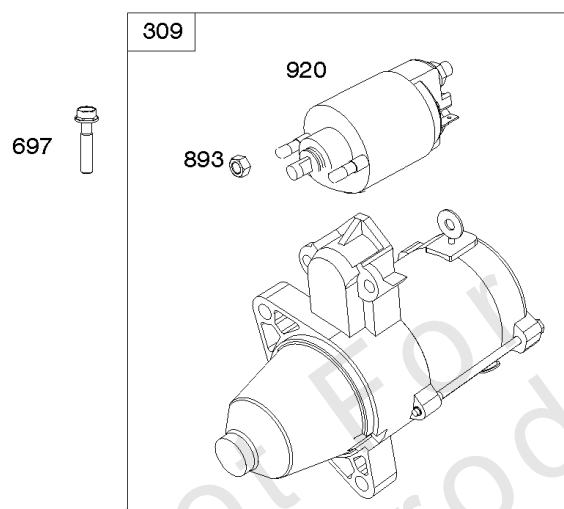

Electric Starter, Alternator, Regulator, ECM

REF NO	PART NO	QTY	DESCRIPTION
309	845760		MOTOR, Starter
344	841233		SCREW -(Cable Clamp) (M6x10mm)
474	846882		ALTERNATOR -(20 Amp)
480	841233		SCREW -(Tube Clamp) (M6x10mm)
501A	847385		REGULATOR -(20 Amp)
526	690717		SCREW -(Regulator) (M6x30mm)
526A	847149		SCREW -(Regulator) (M6x32mm)
527	690423		CLAMP, Tube
587	846866		CLAMP, Cable
697	690711		SCREW -(Starter Motor) (Drive Cap) (M8x38mm)
893	845758		NUT -(Starter Solenoid)
920	846737		SOLENOID, Starter
1054	280275		TIE, Cable -(Clear, Nylon)
1054A	861206		TIE, Cable -(Black, Nylon)
1119	691552		SCREW -(Alternator) (M4x30mm)
1500	846484		MODULE, Electronic Control -(Not Programmed) (Not Programmed)
1510	841552		SCREW -(Electronic Control Module) (M5x20mm)
1519	19633		CABLE/SOFTWARE, Diagnostic