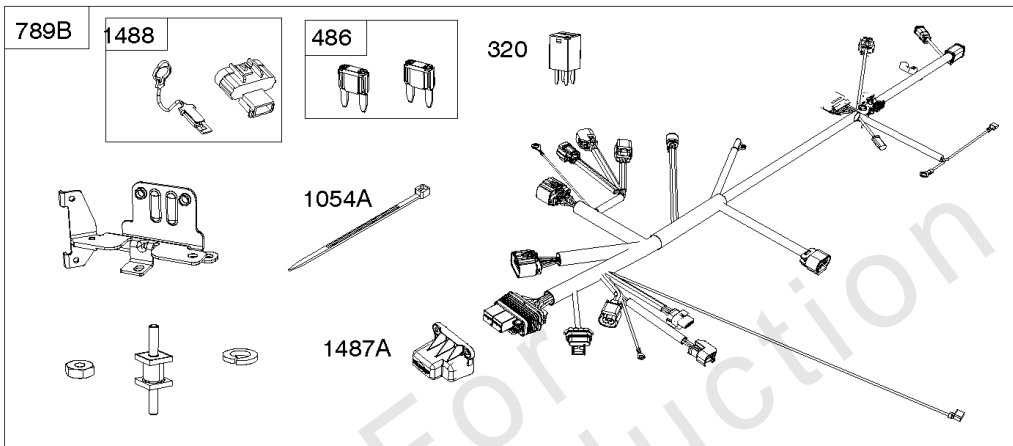

Wire Harness, Throttle Body, Intake Manifold

Mfg. No: 61E377-0009-J1