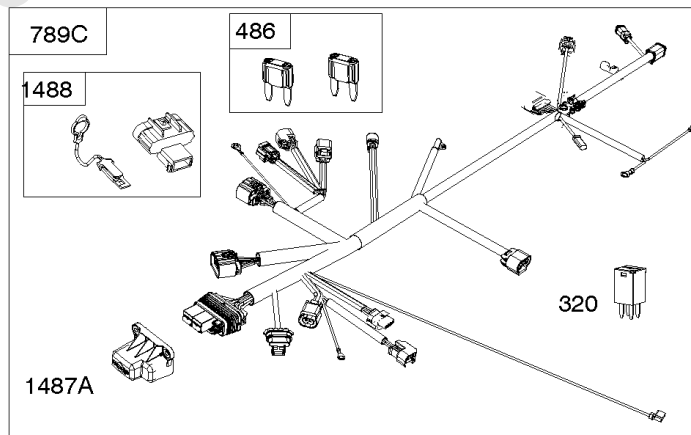

Wire Harness, Throttle Body, Intake Manifold

Mfg. No: 61E377-0009-J1