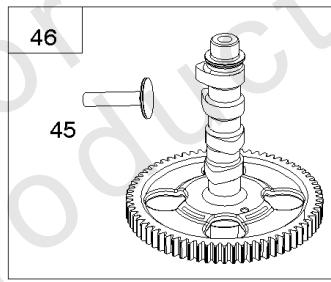

Blower Housing, Oil Cooler, Tachometer, Key Switches

REF NO	PART NO	QTY	DESCRIPTION
239	841281		SWITCH, Oil Pressure
304	846481		HOUSING, Blower -(Oil Cooler)
305	807435		SCREW -(Blower Housing) (M6x20mm)
400	846249		COOLER, Oil
405	841233		SCREW -(Back Plate) (M6x10mm)
405A	841735		SCREW -(Back Plate) (M6x14mm) -Used After Code Date 15110200
415	794903		PLUG -(M6x10mm)
417	841233		SCREW -(Oil Cooler) (M6x10mm)
417A	846250		SCREW -(Oil Cooler) (M6x16mm)
500	691086		WASHER -(Key Switch)
506	692056		SCREW -(Carburetor/EFI Cover) (M8x14mm)
573	842712		PLATE, Back -(With Weld Nuts)
573A	846840		PLATE, Back -(Without Weld Nuts)
601A	841597		CLAMP, Hose -(Oil Cooler Hose)
601D	845209		CLAMP, Hose -(Oil Cooler Hose)
664	691087		NUT -(Key Switch)
668	841974		SPACER -(Blower Housing)
829	846247		HOSE, Oil Cooler
829A	846248		HOSE, Oil Cooler
879	846480		COVER, Carburetor/EFI -(Without Key Switch)
892	692318		SWITCH, Key -(Includes Key Switch Label)
990	691959		SET, Key
1059	845300		KIT, Screw/Washer -(Carburetor/EFI Cover)
1212	809958		STUD -(Blower Housing)
1366	841510		DIVERTER, Oil Cooler
1374	841506		SEAL, O-Ring -(Oil Cooler Diverter)

Control Brackets, Springs, Rod, Throttle Control

REF NO	PART NO	QTY	DESCRIPTION
188	692062		SCREW -(Control Bracket) (M8x18mm)
188	841233		SCREW -(Control Bracket) (M6x10mm)
202	846825		LINK, Mechanical Governor
209	845604		SPRING, Governor -(Bronze)
211	809875		SPRING, Governed Idle -(White)
222	846818		BRACKET, Control
227	809984		LEVER, Governor Control
232	843248		SPRING/LINK, Governor
265	691024		CLAMP, Casing
265A	841673		CLAMP, Casing -(Control Bracket)
267	841552		SCREW -(Casing Clamp) (M5x20mm)
271	692541		LEVER, Control
278	842122		WASHER -(Governor Control Lever)
281	690742		PANEL, Control
282	841552		SCREW -(Control Lever) (M5x20mm)
505	844752		NUT -(Governor Control Lever)
561	690713		NUT -(Control Lever)
562	843344		BOLT -(Governor Lever)
663	692056		SCREW -(Control Panel) (M8x14mm)
890A	847155		BRACKET, Support