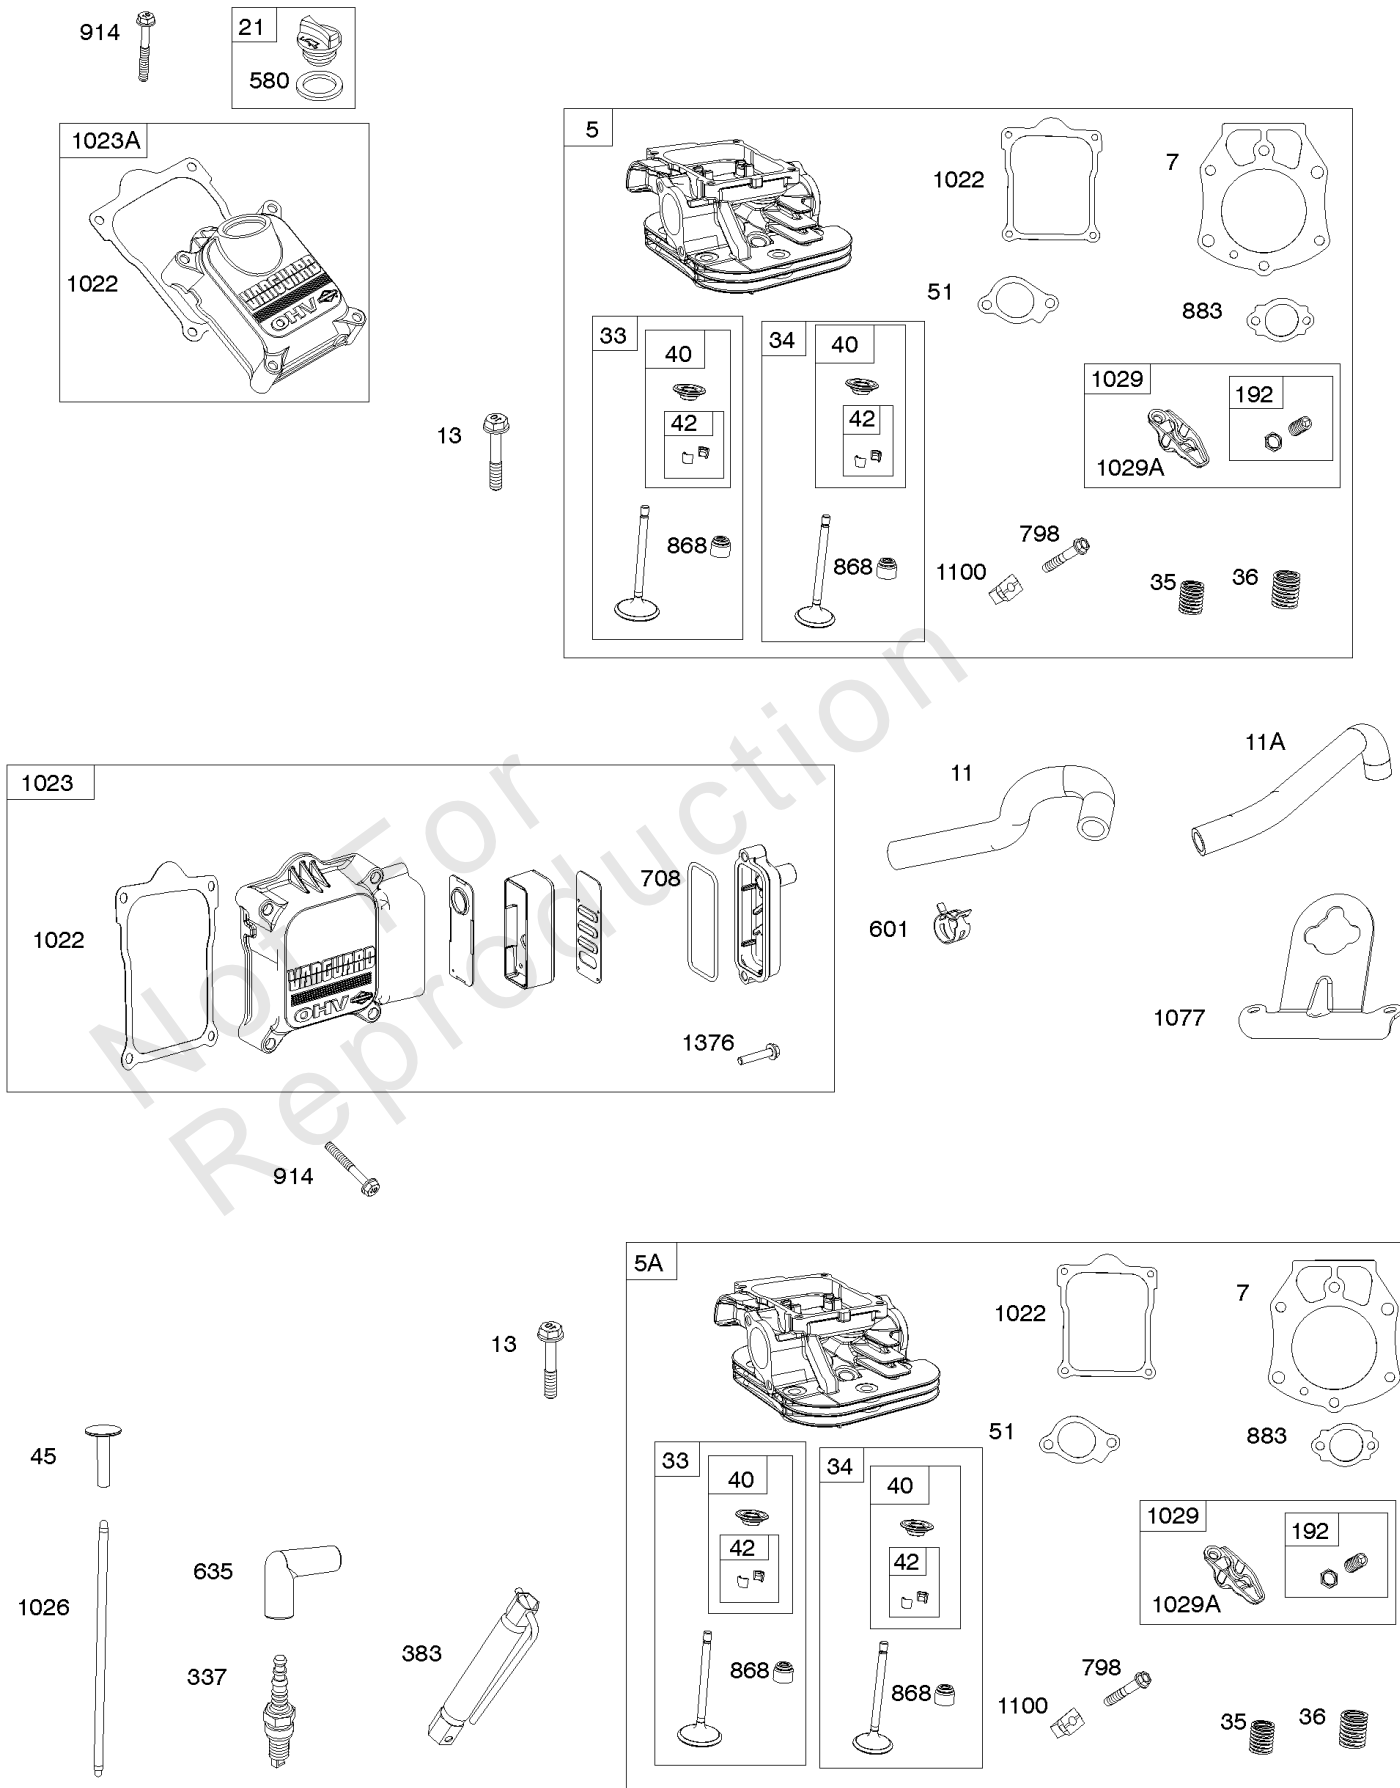

Cylinder Heads, Rocker Covers

REF NO	PART NO	QTY	DESCRIPTION
5	846463		HEAD, Cylinder -(Cylinder 1)
5A	846464		HEAD, Cylinder -(Cylinder 2)
7	809730		GASKET, Cylinder Head
11	846502		TUBE, Breather -(Formed Hose)
11A	847173		TUBE, Breather
13	809784		SCREW -(Cylinder Head) (M9x70mm)
21	843464		CAP, Oil Fill
33	844787		VALVE, Exhaust
34	846469		VALVE, Intake
35	845589		SPRING, Valve -(Intake) (Intake) (Pink)
36	845589		SPRING, Valve -(Exhaust) (Exhaust) (Pink)
40	844788		RETAINER, Valve
42	807683		KEEPER, Valve
45	809785		TAPPET, Valve
51	841592		GASKET, Intake -(Intake Manifold)
192	690083		ADJUSTER, Rocker Arm
337	792015		PLUG, Spark
383	19576S		WRENCH, Spark Plug
580	809894		SEAL, O-Ring -(Oil Fill Cap)
601	844405		CLAMP, Hose -(Breather Tube)
635	692076		BOOT, Spark Plug
708	841301		SEAL, O-Ring -(Breather Reed)
798	691492		SCREW -(Rocker Arm) (M6x18mm)
868	691963		SEAL, Valve
883	809872		GASKET, Exhaust
914	807357		SCREW -(Rocker Cover) (M6x40mm)
1022	809732		GASKET, Rocker Cover
1023	809789		COVER, Rocker -(Cylinder #2)
1023A	809731		COVER, Rocker -(Cylinder #1)
1026	809783		ROD, Push -(Intake and Exhaust)
1029	690972		ARM, Rocker
1029A	807323		ARM, Rocker
1077	809729		BRACKET, Lifting
1100	791959		PIVOT, Rocker Arm
1376	806421		SCREW -(Breather Reed Cover)