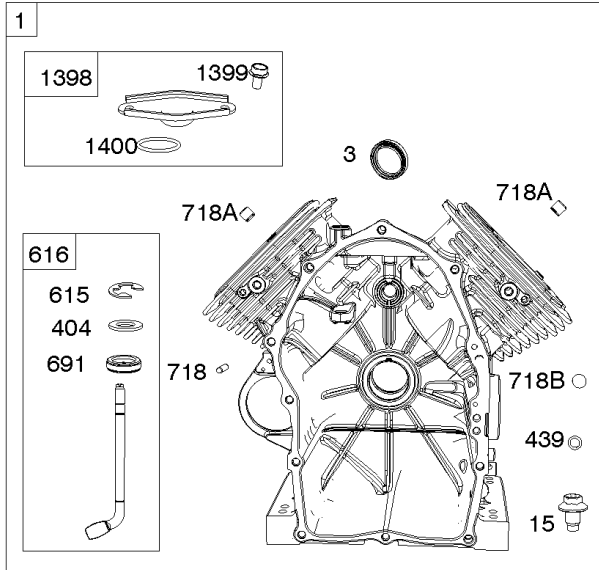

1036

1330

Cylinders, Piston/Rings/Connecting Rod

REF NO	PART NO	QTY	DESCRIPTION
1	845756		CYLINDER ASSEMBLY
3	841596		SEAL, Oil -(Magneto Side)
12	846037		GASKET, Crankcase -(Metal Core Gasket)
12A	843969		GASKET, Crankcase -(Metal Core Gasket)
15	807392		PLUG, Oil Drain
16	841839		CRANKSHAFT
24	796335		KEY, Flywheel -(Steel)
25	842939		PISTON ASSEMBLY -(.020 Oversize)
25	841837		PISTON ASSEMBLY -(Standard)
26	841932		SET, Ring -(.020 Oversize)
26	809972		SET, Ring -(Standard)
27	807351		LOCK, Piston Pin
28	807361		PIN, Piston
29	841838		ROD, Connecting
32	807363		SCREW -(Connecting Rod)
377	691639		KEY, Timing
404	809436		WASHER -(Governor Crank)
439	692154		O-RING, Oil Gallery -(Crankcase Cover/Sump or Cylinder Assembly) (Cylinder)
439A	846027		O-RING, Oil Gallery -(Crankcase Cover/Sump or Cylinder Assembly) (Crankcase Cover/Sump)
490	843433		BEARING, Magneto Side
615	809533		RETAINER, Governor Shaft
616	844180		CRANK, Governor
691	809287		SEAL, Governor Shaft
718	690959		PIN, Locating -(Cylinder)
718A	809508		PIN, Locating -(Cylinder Head)
718B	845925		PIN, Locating -(Cylinder)
741	809432		GEAR, Timing
1013	841602		NIPPLE, Oil Filter
1027	842921		FILTER, Oil
1036	-----		Label-Emissions -(Available From A Briggs & Stratton Authorized Dealer)
1330	-----		Repair Manual -(Not Available At This Printing)
1378	844795		SET, Washer/Nut -(Flywheel)
1398	842191		COVER, Fuel Pump
1399	690932		SCREW -(Fuel Pump Cover) (M5x10mm)
1400	809894		SEAL, O-Ring -(Fuel Pump Cover)