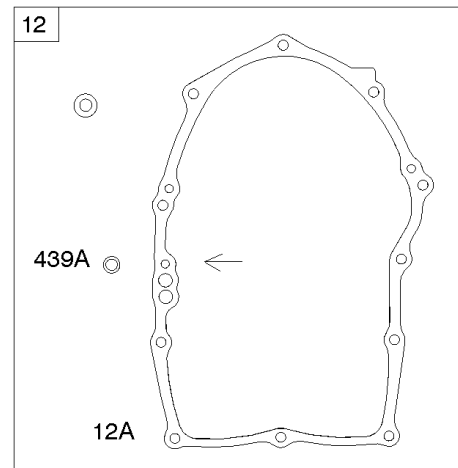

Not For
Reproduction

Air Cleaner, Purge Line Hose

REF NO	PART NO	QTY	DESCRIPTION
11	846502		TUBE, Breather -(Formed Hose)
11A	847173		TUBE, Breather
163	807375		GASKET, Air Cleaner
163A	843117		GASKET, Air Cleaner
186	845121		CONNECTOR, Hose
431	846507		ELBOW, Intake
445	692519		FILTER, A/C Cartridge
467	846008		KNOB, Air Cleaner Cover
467A	846432		KNOB, Air Cleaner Cover
534	692062		SCREW -(Air Cleaner) (M8x18mm)
601E	846483		CLAMP, Hose -(Purge Line Hose)
643	844932		RETAINER, Air Filter
711	806444		SCREW -(Carburetor Shield) (M6x68mm)
875	843118		BASE, Air Cleaner
967	692520		FILTER, Pre Cleaner
968	841847		COVER, Air Cleaner
971	692062		SCREW -(Air Cleaner Base to Carburetor/Throttle Body)
996	846006		SHIELD, Carburetor
1425	847085		HOSE, Purge Line

Control Brackets, Springs, Rod, Throttle Control

REF NO	PART NO	QTY	DESCRIPTION
188	692062		SCREW -(Control Bracket) (M8x18mm)
188	841233		SCREW -(Control Bracket) (M6x10mm)
202	846825		LINK, Mechanical Governor
209	845604		SPRING, Governor -(Bronze)
211	809875		SPRING, Governed Idle -(White)
222	846818		BRACKET, Control
227	809984		LEVER, Governor Control
232	843248		SPRING/LINK, Governor
265	691024		CLAMP, Casing
265A	841673		CLAMP, Casing -(Control Bracket)
267	841552		SCREW -(Casing Clamp) (M5x20mm)
271	692541		LEVER, Control
278	842122		WASHER -(Governor Control Lever)
281	690742		PANEL, Control
282	841552		SCREW -(Control Lever) (M5x20mm)
505	844752		NUT -(Governor Control Lever)
561	690713		NUT -(Control Lever)
562	843344		BOLT -(Governor Lever)
663	692056		SCREW -(Control Panel) (M8x14mm)
890A	847155		BRACKET, Support