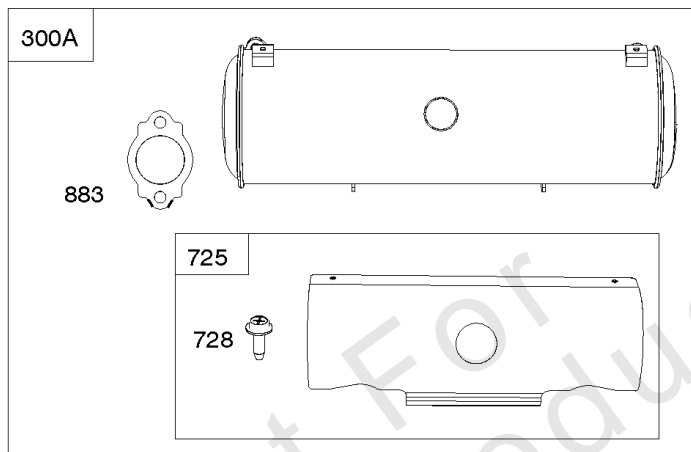

Engine Gasket Set, Valve Gasket Set, Wire Cover Kit

REF NO	PART NO	QTY	DESCRIPTION
3	841596		SEAL, Oil -(Magneto Side)
7	809730		GASKET, Cylinder Head
20	841596		SEAL, Oil -(PTO Side)
51	841592		GASKET, Intake -(Intake Manifold)
51A	846473		GASKET, Intake -(Intake Manifold/Throttle Body)
163	807375		GASKET, Air Cleaner
163A	843117		GASKET, Air Cleaner
273	690681		SEAL, O-Ring -(Oil Pump)
358	846671		GASKET SET, Engine
439	692154		O-RING, Oil Gallery -(Crankcase Cover/Sump or Cylinder Assembly) (Cylinder)
468	690690		SEAL, O-Ring -(Oil Pump Screen)
580	809894		SEAL, O-Ring -(Oil Fill Cap)
652	807084		SCREW -(Support Bracket) (M6x14mm)
652A	807362		SCREW -(Support Bracket) (M8x50mm)
652C	692067		SCREW -(Support Bracket) (M6x12mm)
652B	807421		SCREW -(Support Bracket) (M6x25mm)
868	691963		SEAL, Valve
883	809872		GASKET, Exhaust
1022	809732		GASKET, Rocker Cover
1095	846672		GASKET SET, Valve
1184	690941		NUT -(Support Bracket) (Wire Cover)
1522	846510		COVER, Wire -(Includes Installation Instructions)
1522A	847235		COVER, Wire