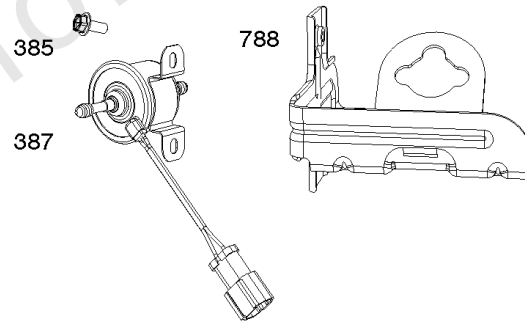

Exhaust System, Oxygen Sensors

REF NO	PART NO	QTY	DESCRIPTION
330	593870		SENSOR, Oxygen
437	809743		SCREW -(Exhaust Manifold) (M8x25mm)
613	692062		SCREW -(Muffler) (M8x18mm)
883	809872		GASKET, Exhaust

Not For Reproduction

Flywheel Fans, Air Guides, Stub Shafts, Flywheel

REF NO	PART NO	QTY	DESCRIPTION
23	846836		FLYWHEEL
24	796335		KEY, Flywheel -(Steel)
73	841840		SCREEN, Rotating
74	809947		SCREW -(Rotating Screen)
215	846455		GUIDE, Air -(Cylinder #1)
215A	846456		GUIDE, Air -(Cylinder #2)
215B	809897		GUIDE, Air -(Cylinder #2)
215D	846458		GUIDE, Air -(Valley)
215C	809738		GUIDE, Air -(Cylinder #1)
363	19203		PULLER, Flywheel
849B	807421		SCREW -(Stub Shaft) (M6x25mm)
890B	809987		BRACKET, Support
934	807421		SCREW -(Fan Retainer) (M6x25mm)
1005A	846995		FAN, Flywheel
1006	846495		RETAINER, Fan
1070	807435		SCREW -(Flywheel Fan) (M6x20mm)
1332	809948		WASHER -(Rotating Screen)
1334	807435		SCREW -(Air Guide) (M6x20mm)
1334A	841233		SCREW -(Air Guide) (M6x10mm)
1334B	807084		SCREW -(Air Guide) (M6x14mm)
1334C	690677		SCREW -(Air Guide) (M4x12mm)
1334D	692062		SCREW -(Air Guide) (M8x18mm)
1334E	692056		SCREW -(Air Guide) (M8x14mm)
1369	842858		GUARD, Flywheel Fan
1370	841233		SCREW -(Flywheel Fan Guard) (M6x10mm)
1371	841537		NUT -(Flywheel Fan Guard)
1372	809946		STUD -(Rotating Screen)
1378	844795		SET, Washer/Nut -(Flywheel)
1413	846457		SENSOR, Speed
1502	846459		SCREW -(Speed Sensor) (M5x10mm)
1502A	846868		SCREW -(Speed Sensor) (M4x18mm)