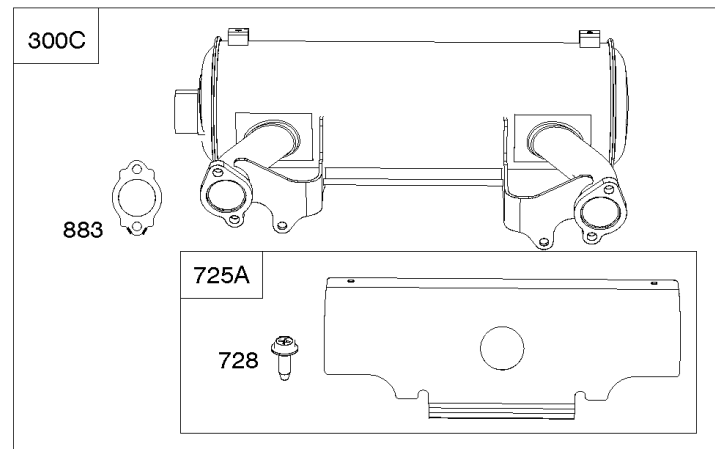

Engine Gasket Set, Valve Gasket Set, Wire Cover Kit

REF NO	PART NO	QTY	DESCRIPTION
3	841596		SEAL, Oil -(Magneto Side)
7	809730		GASKET, Cylinder Head
20	841596		SEAL, Oil -(PTO Side)
51	841592		GASKET, Intake -(Intake Manifold)
51A	846473		GASKET, Intake -(Intake Manifold/Throttle Body)
163	807375		GASKET, Air Cleaner
163A	843117		GASKET, Air Cleaner
273	690681		SEAL, O-Ring -(Oil Pump)
358	846671		GASKET SET, Engine
439	692154		O-RING, Oil Gallery -(Crankcase Cover/Sump or Cylinder Assembly) (Cylinder)
468	690690		SEAL, O-Ring -(Oil Pump Screen)
580	809894		SEAL, O-Ring -(Oil Fill Cap)
652	807084		SCREW -(Support Bracket) (M6x14mm)
652A	807362		SCREW -(Support Bracket) (M8x50mm)
652C	692067		SCREW -(Support Bracket) (M6x12mm)
652B	807421		SCREW -(Support Bracket) (M6x25mm)
868	691963		SEAL, Valve
883	809872		GASKET, Exhaust
1022	809732		GASKET, Rocker Cover
1095	846672		GASKET SET, Valve
1184	690941		NUT -(Support Bracket) (Wire Cover)
1522	846510		COVER, Wire -(Includes Installation Instructions)
1522A	847235		COVER, Wire