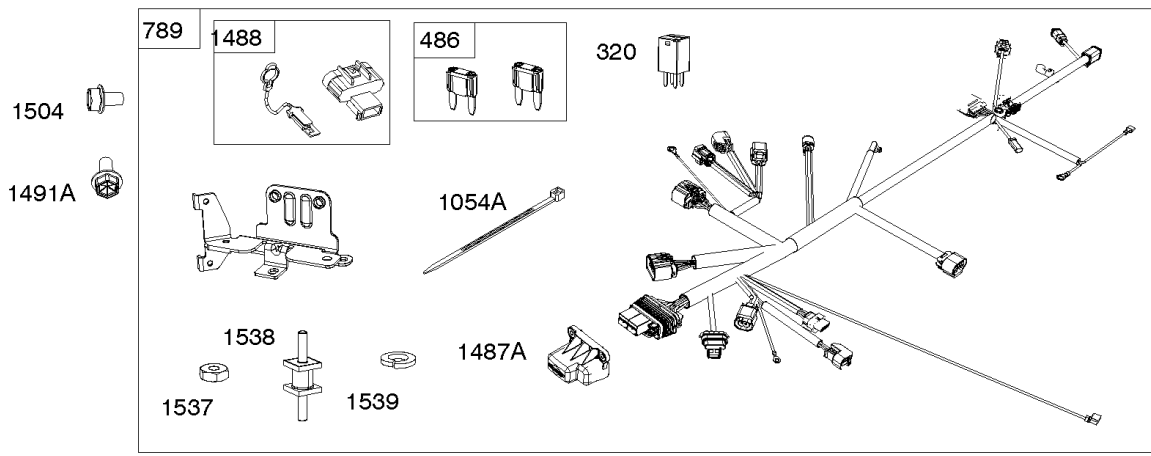

Wire Harness, Throttle Body, Intake Manifold

Mfg. No: 61E377-0009-J1