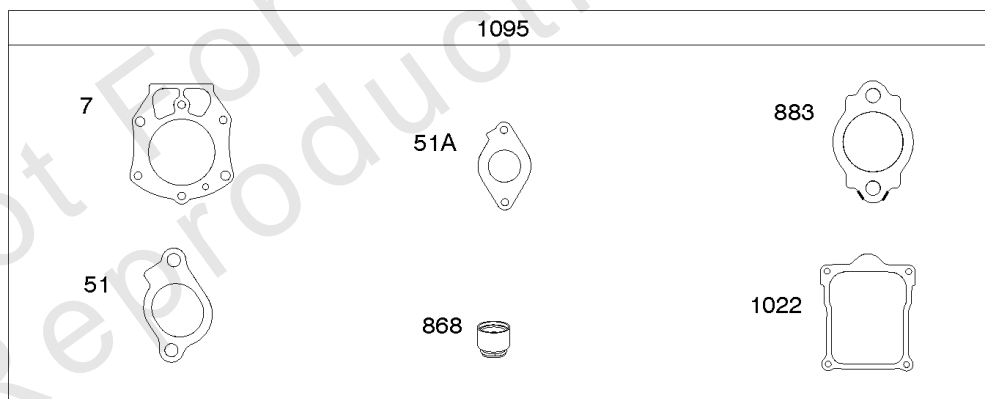

Engine Gasket Set, Valve Gasket Set, Wire Cover Kit

REF NO	PART NO	QTY	DESCRIPTION
3	841596		SEAL, Oil -(Magneto Side)
7	809730		GASKET, Cylinder Head
20	841596		SEAL, Oil -(PTO Side)
51	841592		GASKET, Intake -(Intake Manifold)
51A	846473		GASKET, Intake -(Intake Manifold/Throttle Body)
163	807375		GASKET, Air Cleaner
163A	843117		GASKET, Air Cleaner
273	690681		SEAL, O-Ring -(Oil Pump)
358	846671		GASKET SET, Engine
439	692154		O-RING, Oil Gallery -(Crankcase Cover/Sump or Cylinder Assembly) (Cylinder)
468	690690		SEAL, O-Ring -(Oil Pump Screen)
580	809894		SEAL, O-Ring -(Oil Fill Cap)
652	807084		SCREW -(Support Bracket) (M6x14mm)
652A	807362		SCREW -(Support Bracket) (M8x50mm)
652C	692067		SCREW -(Support Bracket) (M6x12mm)
652B	807421		SCREW -(Support Bracket) (M6x25mm)
868	691963		SEAL, Valve
883	809872		GASKET, Exhaust
1022	809732		GASKET, Rocker Cover
1095	846672		GASKET SET, Valve
1184	690941		NUT -(Support Bracket) (Wire Cover)
1522	846510		COVER, Wire -(Includes Installation Instructions)
1522A	847235		COVER, Wire