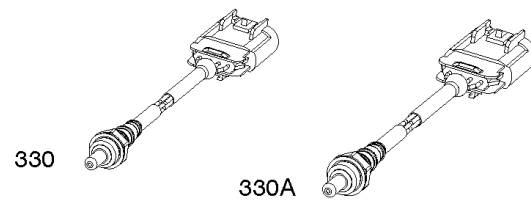

Engine Gasket Set, Valve Gasket Set, Wire Cover Kit

REF NO	PART NO	QTY	DESCRIPTION
3	841596		SEAL, Oil -(Magneto Side)
7	809730		GASKET, Cylinder Head
20	841596		SEAL, Oil -(PTO Side)
51	841592		GASKET, Intake -(Intake Manifold)
51A	846473		GASKET, Intake -(Intake Manifold/Throttle Body)
163	807375		GASKET, Air Cleaner
163A	843117		GASKET, Air Cleaner
273	690681		SEAL, O-Ring -(Oil Pump)
358	846671		GASKET SET, Engine
439	692154		O-RING, Oil Gallery -(Crankcase Cover/Sump or Cylinder Assembly) (Cylinder)
468	690690		SEAL, O-Ring -(Oil Pump Screen)
580	809894		SEAL, O-Ring -(Oil Fill Cap)
652	807084		SCREW -(Support Bracket) (M6x14mm)
652A	807362		SCREW -(Support Bracket) (M8x50mm)
652C	692067		SCREW -(Support Bracket) (M6x12mm)
652B	807421		SCREW -(Support Bracket) (M6x25mm)
868	691963		SEAL, Valve
883	809872		GASKET, Exhaust
1022	809732		GASKET, Rocker Cover
1095	846672		GASKET SET, Valve
1184	690941		NUT -(Support Bracket) (Wire Cover)
1522	846510		COVER, Wire -(Includes Installation Instructions)
1522A	847235		COVER, Wire