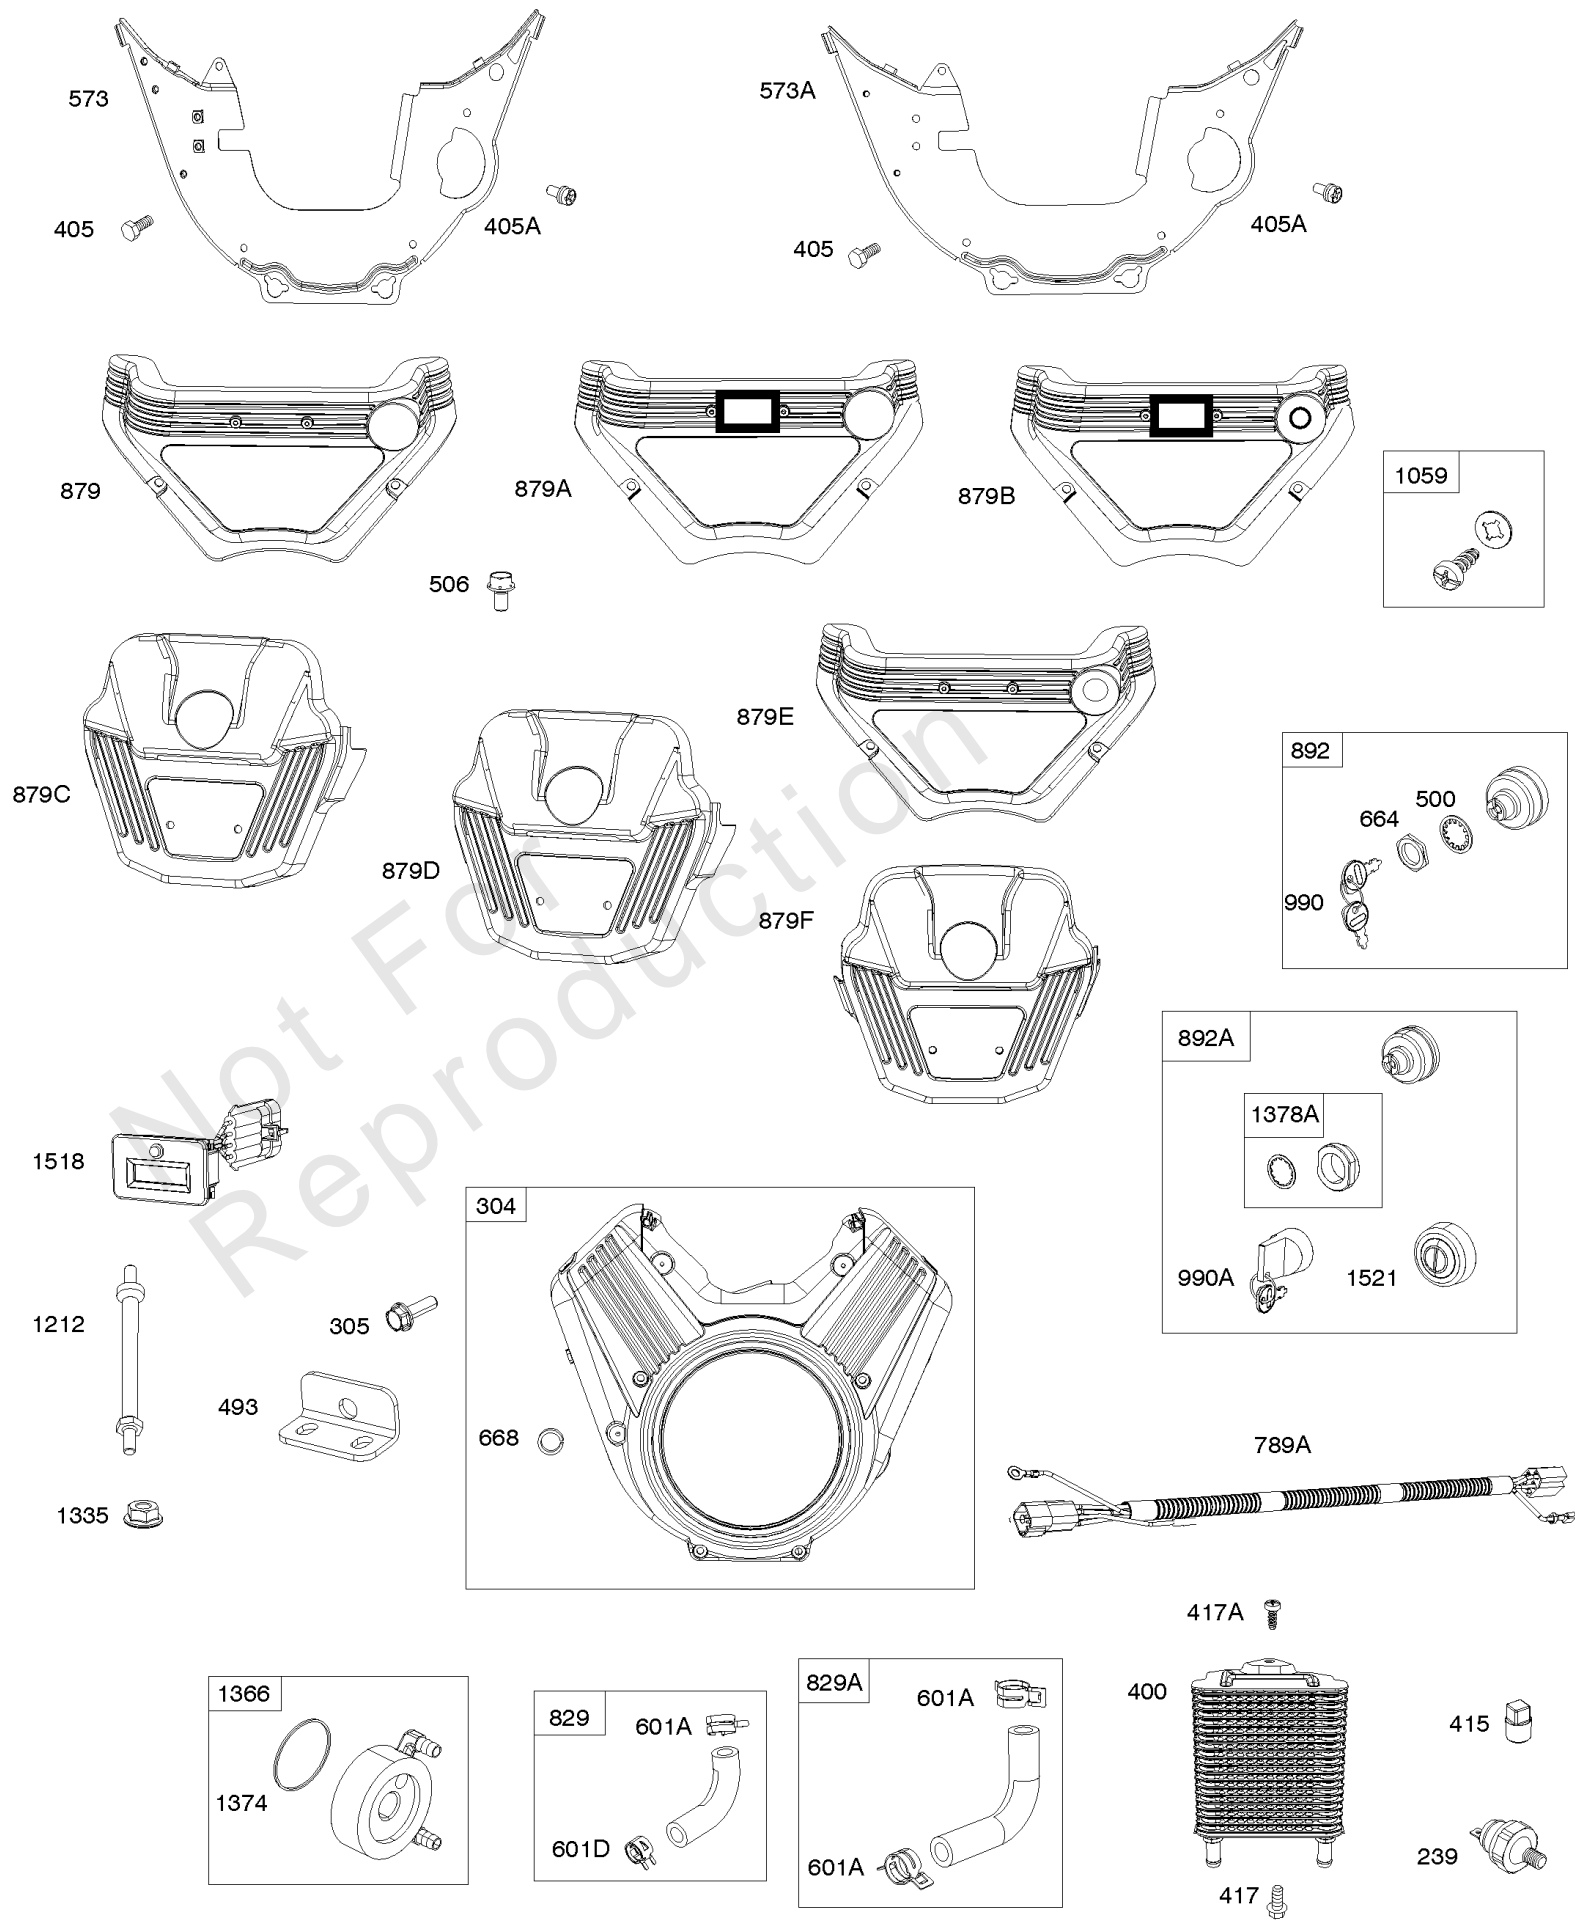

Blower Housing, Oil Cooler, Tachometer, Key Switches

REF NO	PART NO	QTY	DESCRIPTION
239	841281		SWITCH, Oil Pressure
304	846481		HOUSING, Blower -(Oil Cooler)
305	807435		SCREW -(Blower Housing) (M6x20mm)
400	846249		COOLER, Oil
405	841233		SCREW -(Back Plate) (M6x10mm)
405A	841735		SCREW -(Back Plate) (M6x14mm) -Used After Code Date 15110200
415	794903		PLUG -(M6x10mm)
417	841233		SCREW -(Oil Cooler) (M6x10mm)
417A	846250		SCREW -(Oil Cooler) (M6x16mm)
500	691086		WASHER -(Key Switch)
506	692056		SCREW -(Carburetor/EFI Cover) (M8x14mm)
573	842712		PLATE, Back -(With Weld Nuts)
573A	846840		PLATE, Back -(Without Weld Nuts)
601A	841597		CLAMP, Hose -(Oil Cooler Hose)
601D	845209		CLAMP, Hose -(Oil Cooler Hose)
664	691087		NUT -(Key Switch)
668	841974		SPACER -(Blower Housing)
829	846247		HOSE, Oil Cooler
829A	846248		HOSE, Oil Cooler
879	846480		COVER, Carburetor/EFI -(Without Key Switch)
892	692318		SWITCH, Key -(Includes Key Switch Label)
990	691959		SET, Key
1059	845300		KIT, Screw/Washer -(Carburetor/EFI Cover)
1212	809958		STUD -(Blower Housing)
1366	841510		DIVERTER, Oil Cooler
1374	841506		SEAL, O-Ring -(Oil Cooler Diverter)