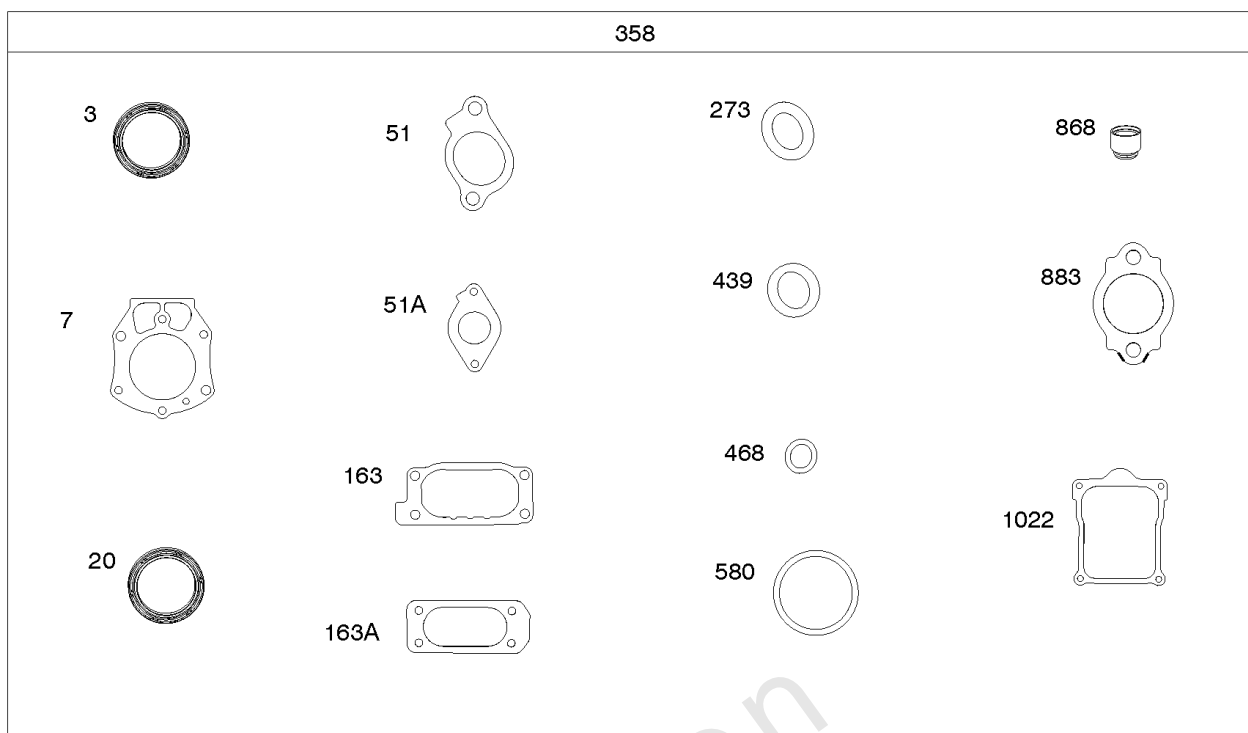

Engine Gasket Set, Valve Gasket Set, Wire Cover Kit

REF NO	PART NO	QTY	DESCRIPTION
3	841596		SEAL, Oil -(Magneto Side)
7	809730		GASKET, Cylinder Head
20	841596		SEAL, Oil -(PTO Side)
51	841592		GASKET, Intake -(Intake Manifold)
51A	846473		GASKET, Intake -(Intake Manifold/Throttle Body)
163	807375		GASKET, Air Cleaner
163A	843117		GASKET, Air Cleaner
273	690681		SEAL, O-Ring -(Oil Pump)
358	846671		GASKET SET, Engine
439	692154		O-RING, Oil Gallery -(Crankcase Cover/Sump or Cylinder Assembly) (Cylinder)
468	690690		SEAL, O-Ring -(Oil Pump Screen)
580	809894		SEAL, O-Ring -(Oil Fill Cap)
652	807084		SCREW -(Support Bracket) (M6x14mm)
652A	807362		SCREW -(Support Bracket) (M8x50mm)
652C	692067		SCREW -(Support Bracket) (M6x12mm)
652B	807421		SCREW -(Support Bracket) (M6x25mm)
868	691963		SEAL, Valve
883	809872		GASKET, Exhaust
1022	809732		GASKET, Rocker Cover
1095	846672		GASKET SET, Valve
1184	690941		NUT -(Support Bracket) (Wire Cover)
1522	846510		COVER, Wire -(Includes Installation Instructions)
1522A	847235		COVER, Wire