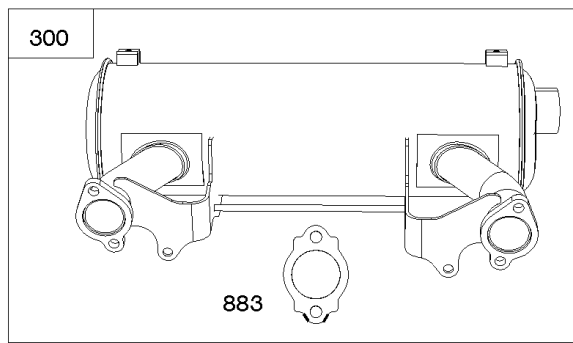

Engine Gasket Set, Valve Gasket Set, Wire Cover Kit

REF NO	PART NO	QTY	DESCRIPTION
3	841596		SEAL, Oil -(Magneto Side)
7	809730		GASKET, Cylinder Head
20	841596		SEAL, Oil -(PTO Side)
51	841592		GASKET, Intake -(Intake Manifold)
51A	846473		GASKET, Intake -(Intake Manifold/Throttle Body)
163	807375		GASKET, Air Cleaner
163A	843117		GASKET, Air Cleaner
273	690681		SEAL, O-Ring -(Oil Pump)
358	846671		GASKET SET, Engine
439	692154		O-RING, Oil Gallery -(Crankcase Cover/Sump or Cylinder Assembly) (Cylinder)
468	690690		SEAL, O-Ring -(Oil Pump Screen)
580	809894		SEAL, O-Ring -(Oil Fill Cap)
652	807084		SCREW -(Support Bracket) (M6x14mm)
652A	807362		SCREW -(Support Bracket) (M8x50mm)
652C	692067		SCREW -(Support Bracket) (M6x12mm)
652B	807421		SCREW -(Support Bracket) (M6x25mm)
868	691963		SEAL, Valve
883	809872		GASKET, Exhaust
1022	809732		GASKET, Rocker Cover
1095	846672		GASKET SET, Valve
1184	690941		NUT -(Support Bracket) (Wire Cover)
1522	846510		COVER, Wire -(Includes Installation Instructions)
1522A	847235		COVER, Wire