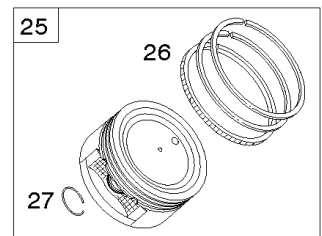

1036

1330

Cylinders, Piston/Rings/Connecting Rod

REF NO	PART NO	QTY	DESCRIPTION
1	845756		CYLINDER ASSEMBLY
3	841596		SEAL, Oil -(Magneto Side)
12	846037		GASKET, Crankcase -(Metal Core Gasket)
12A	843969		GASKET, Crankcase -(Metal Core Gasket)
15	807392		PLUG, Oil Drain
16	841839		CRANKSHAFT
24	796335		KEY, Flywheel -(Steel)
25	842939		PISTON ASSEMBLY -(.020 Oversize)
25	841837		PISTON ASSEMBLY -(Standard)
26	841932		SET, Ring -(.020 Oversize)
26	809972		SET, Ring -(Standard)
27	807351		LOCK, Piston Pin
28	807361		PIN, Piston
29	841838		ROD, Connecting
32	807363		SCREW -(Connecting Rod)
377	691639		KEY, Timing
404	809436		WASHER -(Governor Crank)
439	692154		O-RING, Oil Gallery -(Crankcase Cover/Sump or Cylinder Assembly) (Cylinder)
439A	846027		O-RING, Oil Gallery -(Crankcase Cover/Sump or Cylinder Assembly) (Crankcase Cover/Sump)
490	843433		BEARING, Magneto Side
615	809533		RETAINER, Governor Shaft
616	844180		CRANK, Governor
691	809287		SEAL, Governor Shaft
718	690959		PIN, Locating -(Cylinder)
718A	809508		PIN, Locating -(Cylinder Head)
718B	845925		PIN, Locating -(Cylinder)
741	809432		GEAR, Timing
1013	841602		NIPPLE, Oil Filter
1027	842921		FILTER, Oil
1036	-----		Label-Emissions -(Available From A Briggs & Stratton Authorized Dealer)
1330	-----		Repair Manual -(Not Available At This Printing)
1378	844795		SET, Washer/Nut -(Flywheel)
1398	842191		COVER, Fuel Pump
1399	690932		SCREW -(Fuel Pump Cover) (M5x10mm)
1400	809894		SEAL, O-Ring -(Fuel Pump Cover)