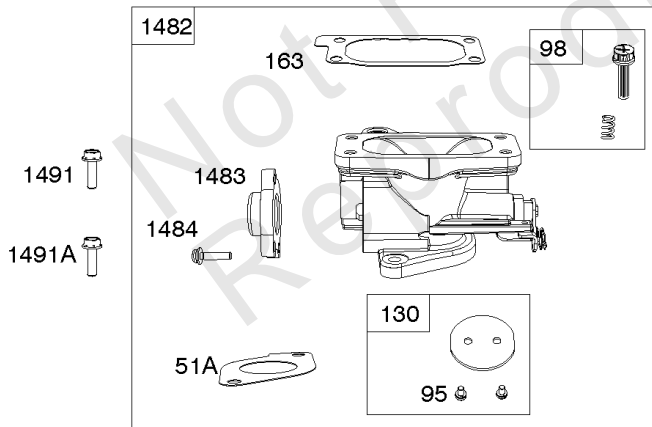

Wire Harness, Throttle Body, Intake Manifold

Mfg. No: 61E377-0009-J1