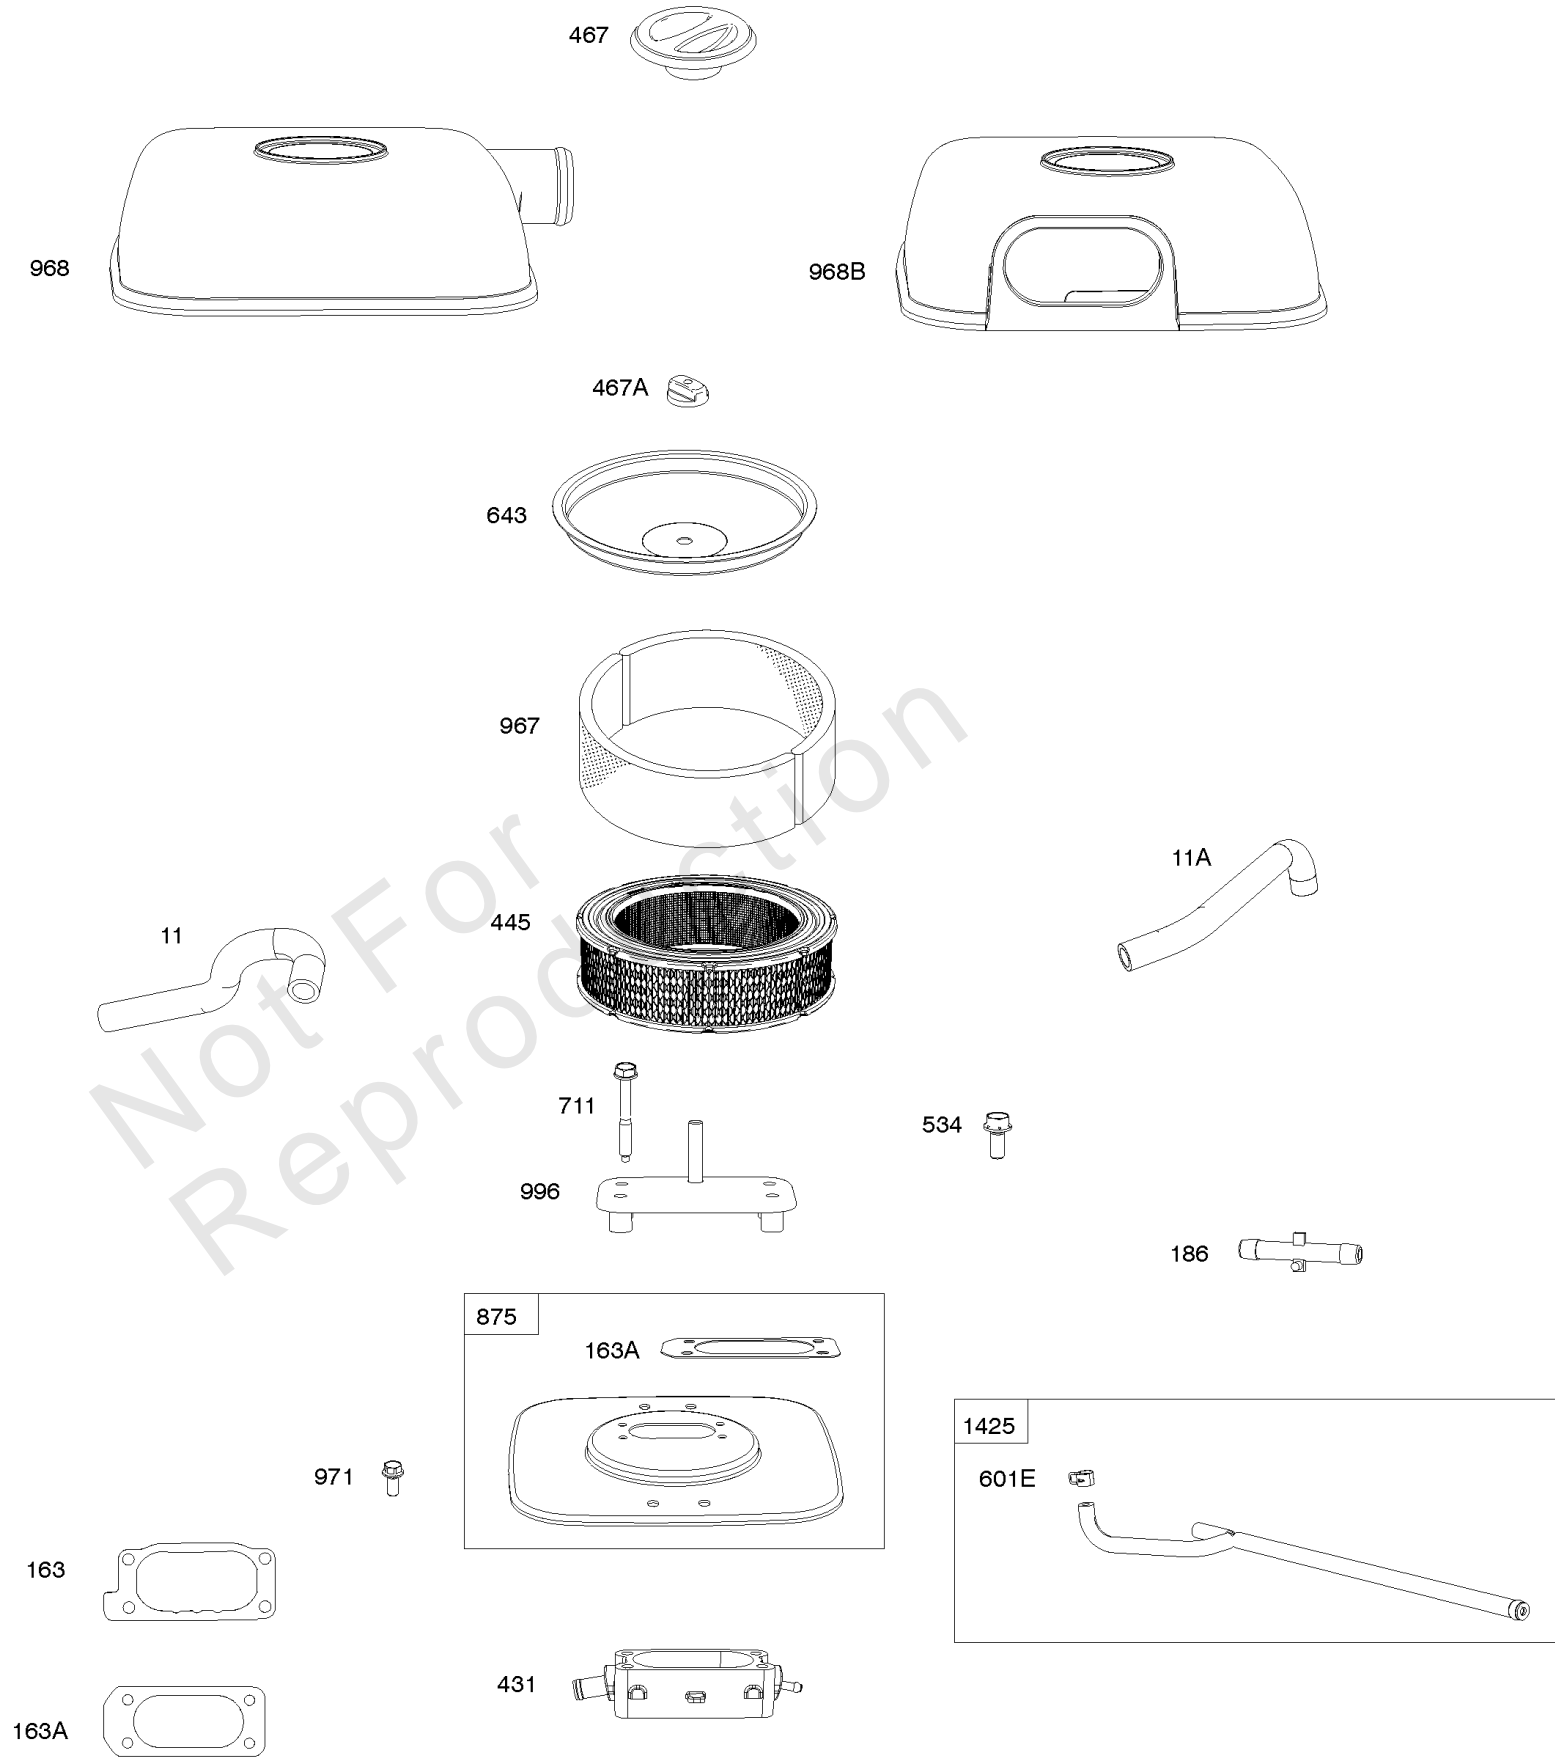

Air Cleaner, Purge Line Hose

REF NO	PART NO	QTY	DESCRIPTION
11	846502		TUBE, Breather -(Formed Hose)
11A	847173		TUBE, Breather
163	807375		GASKET, Air Cleaner
163A	843117		GASKET, Air Cleaner
186	845121		CONNECTOR, Hose
431	846507		ELBOW, Intake
445	692519		FILTER, A/C Cartridge
467	846008		KNOB, Air Cleaner Cover
467A	846432		KNOB, Air Cleaner Cover
534	692062		SCREW -(Air Cleaner) (M8x18mm)
601E	846483		CLAMP, Hose -(Purge Line Hose)
643	844932		RETAINER, Air Filter
711	806444		SCREW -(Carburetor Shield) (M6x68mm)
875	843118		BASE, Air Cleaner
967	692520		FILTER, Pre Cleaner
968	841847		COVER, Air Cleaner
971	692062		SCREW -(Air Cleaner Base to Carburetor/Throttle Body)
996	846006		SHIELD, Carburetor
1425	847085		HOSE, Purge Line