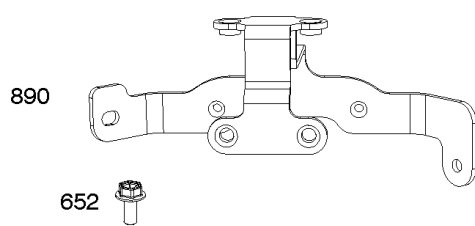

Fuel Hoses, Fuel Pump, Mounting Bracket

REF NO	PART NO	QTY	DESCRIPTION
187	791745		LINE, Fuel -(23 Inches)(Cut To Required Length)
187	791766		LINE, Fuel -(15 Inches Long)(Cut to Required Length)
187A	846475		LINE, Fuel
187B	846823		LINE, Fuel
240	845125		FILTER, Fuel
265	691024		CLAMP, Casing
267	841552		SCREW -(Casing Clamp) (M5x20mm)
385	841233		SCREW -(Fuel Pump) (M6x10mm)
387	846824		PUMP, Fuel
480	841233		SCREW -(Tube Clamp) (M6x10mm)
527	690423		CLAMP, Tube
601B	791850		CLAMP, Hose -(Green)
601C	691038		CLAMP, Hose -(Black)
652	807084		SCREW -(Support Bracket) (M6x14mm)
717	841886		BRACKET, Air Cleaner
717A	847170		BRACKET, Air Cleaner
788	847087		BRACKET, Fuel Pump
890	846506		BRACKET, Support
961	692056		SCREW -(Air Cleaner Bracket) (M6x14mm)
964	590799		CAP, Connector
1480	593852		INJECTOR, Fuel
1485	593890		MODULE, Fuel
1490	807084		SCREW -(Fuel Injector) (M6x14mm)
1497	846505		BRACKET, Fuel Module
1498	807084		SCREW -(Fuel Module Bracket)
1503	594618		SCREW -(Fuel Module) (1/4-20x.5)