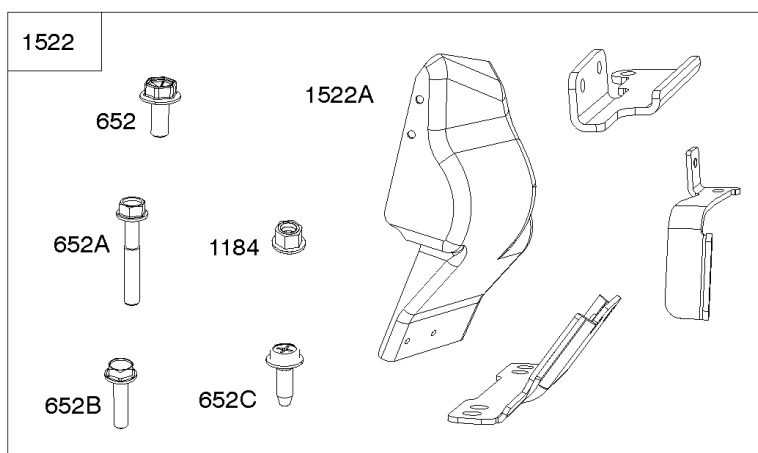

Engine Gasket Set, Valve Gasket Set, Wire Cover Kit

REF NO	PART NO	QTY	DESCRIPTION
3	841596		SEAL, Oil -(Magneto Side)
7	809730		GASKET, Cylinder Head
20	841596		SEAL, Oil -(PTO Side)
51	841592		GASKET, Intake -(Intake Manifold)
51A	846473		GASKET, Intake -(Intake Manifold/Throttle Body)
163	807375		GASKET, Air Cleaner
163A	843117		GASKET, Air Cleaner
273	690681		SEAL, O-Ring -(Oil Pump)
358	846671		GASKET SET, Engine
439	692154		O-RING, Oil Gallery -(Crankcase Cover/Sump or Cylinder Assembly) (Cylinder)
468	690690		SEAL, O-Ring -(Oil Pump Screen)
580	809894		SEAL, O-Ring -(Oil Fill Cap)
652	807084		SCREW -(Support Bracket) (M6x14mm)
652A	807362		SCREW -(Support Bracket) (M8x50mm)
652C	692067		SCREW -(Support Bracket) (M6x12mm)
652B	807421		SCREW -(Support Bracket) (M6x25mm)
868	691963		SEAL, Valve
883	809872		GASKET, Exhaust
1022	809732		GASKET, Rocker Cover
1095	846672		GASKET SET, Valve
1184	690941		NUT -(Support Bracket) (Wire Cover)
1522	846510		COVER, Wire -(Includes Installation Instructions)
1522A	847235		COVER, Wire