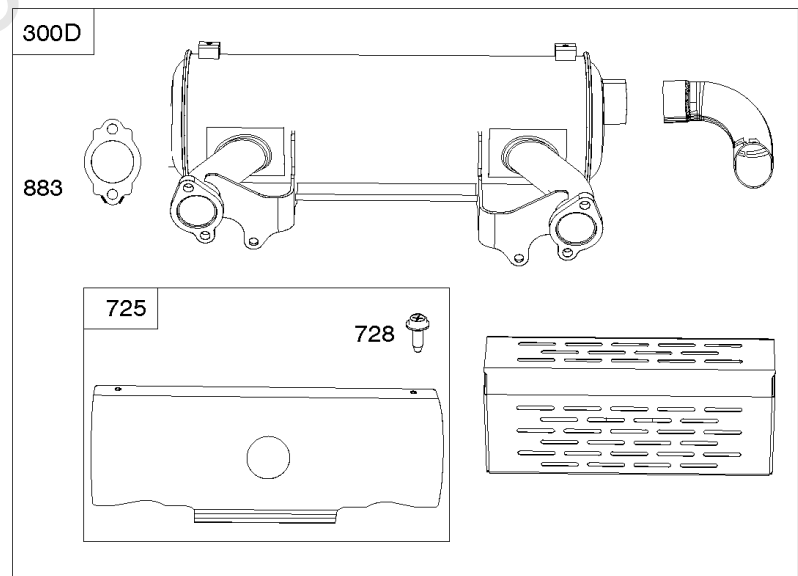

Engine Gasket Set, Valve Gasket Set, Wire Cover Kit

REF NO	PART NO	QTY	DESCRIPTION
3	841596		SEAL, Oil -(Magneto Side)
7	809730		GASKET, Cylinder Head
20	841596		SEAL, Oil -(PTO Side)
51	841592		GASKET, Intake -(Intake Manifold)
51A	846473		GASKET, Intake -(Intake Manifold/Throttle Body)
163	807375		GASKET, Air Cleaner
163A	843117		GASKET, Air Cleaner
273	690681		SEAL, O-Ring -(Oil Pump)
358	846671		GASKET SET, Engine
439	692154		O-RING, Oil Gallery -(Crankcase Cover/Sump or Cylinder Assembly) (Cylinder)
468	690690		SEAL, O-Ring -(Oil Pump Screen)
580	809894		SEAL, O-Ring -(Oil Fill Cap)
652	807084		SCREW -(Support Bracket) (M6x14mm)
652A	807362		SCREW -(Support Bracket) (M8x50mm)
652C	692067		SCREW -(Support Bracket) (M6x12mm)
652B	807421		SCREW -(Support Bracket) (M6x25mm)
868	691963		SEAL, Valve
883	809872		GASKET, Exhaust
1022	809732		GASKET, Rocker Cover
1095	846672		GASKET SET, Valve
1184	690941		NUT -(Support Bracket) (Wire Cover)
1522	846510		COVER, Wire -(Includes Installation Instructions)
1522A	847235		COVER, Wire