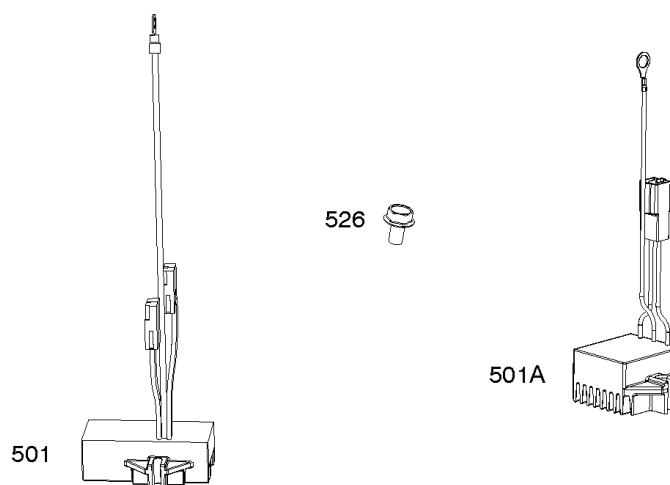

Electric Starter, Alternator, Regulator, ECM

REF NO	PART NO	QTY	DESCRIPTION
309	845760		MOTOR, Starter
344	841233		SCREW -(Cable Clamp) (M6x10mm)
474	846882		ALTERNATOR -(20 Amp)
480	841233		SCREW -(Tube Clamp) (M6x10mm)
501A	847385		REGULATOR -(20 Amp)
526	690717		SCREW -(Regulator) (M6x30mm)
526A	847149		SCREW -(Regulator) (M6x32mm)
527	690423		CLAMP, Tube
587	846866		CLAMP, Cable
697	690711		SCREW -(Starter Motor) (Drive Cap) (M8x38mm)
893	845758		NUT -(Starter Solenoid)
920	846737		SOLENOID, Starter
1054	280275		TIE, Cable -(Clear, Nylon)
1054A	861206		TIE, Cable -(Black, Nylon)
1119	691552		SCREW -(Alternator) (M4x30mm)
1500	846484		MODULE, Electronic Control -(Not Programmed) (Not Programmed)
1510	841552		SCREW -(Electronic Control Module) (M5x20mm)
1519	19633		CABLE/SOFTWARE, Diagnostic