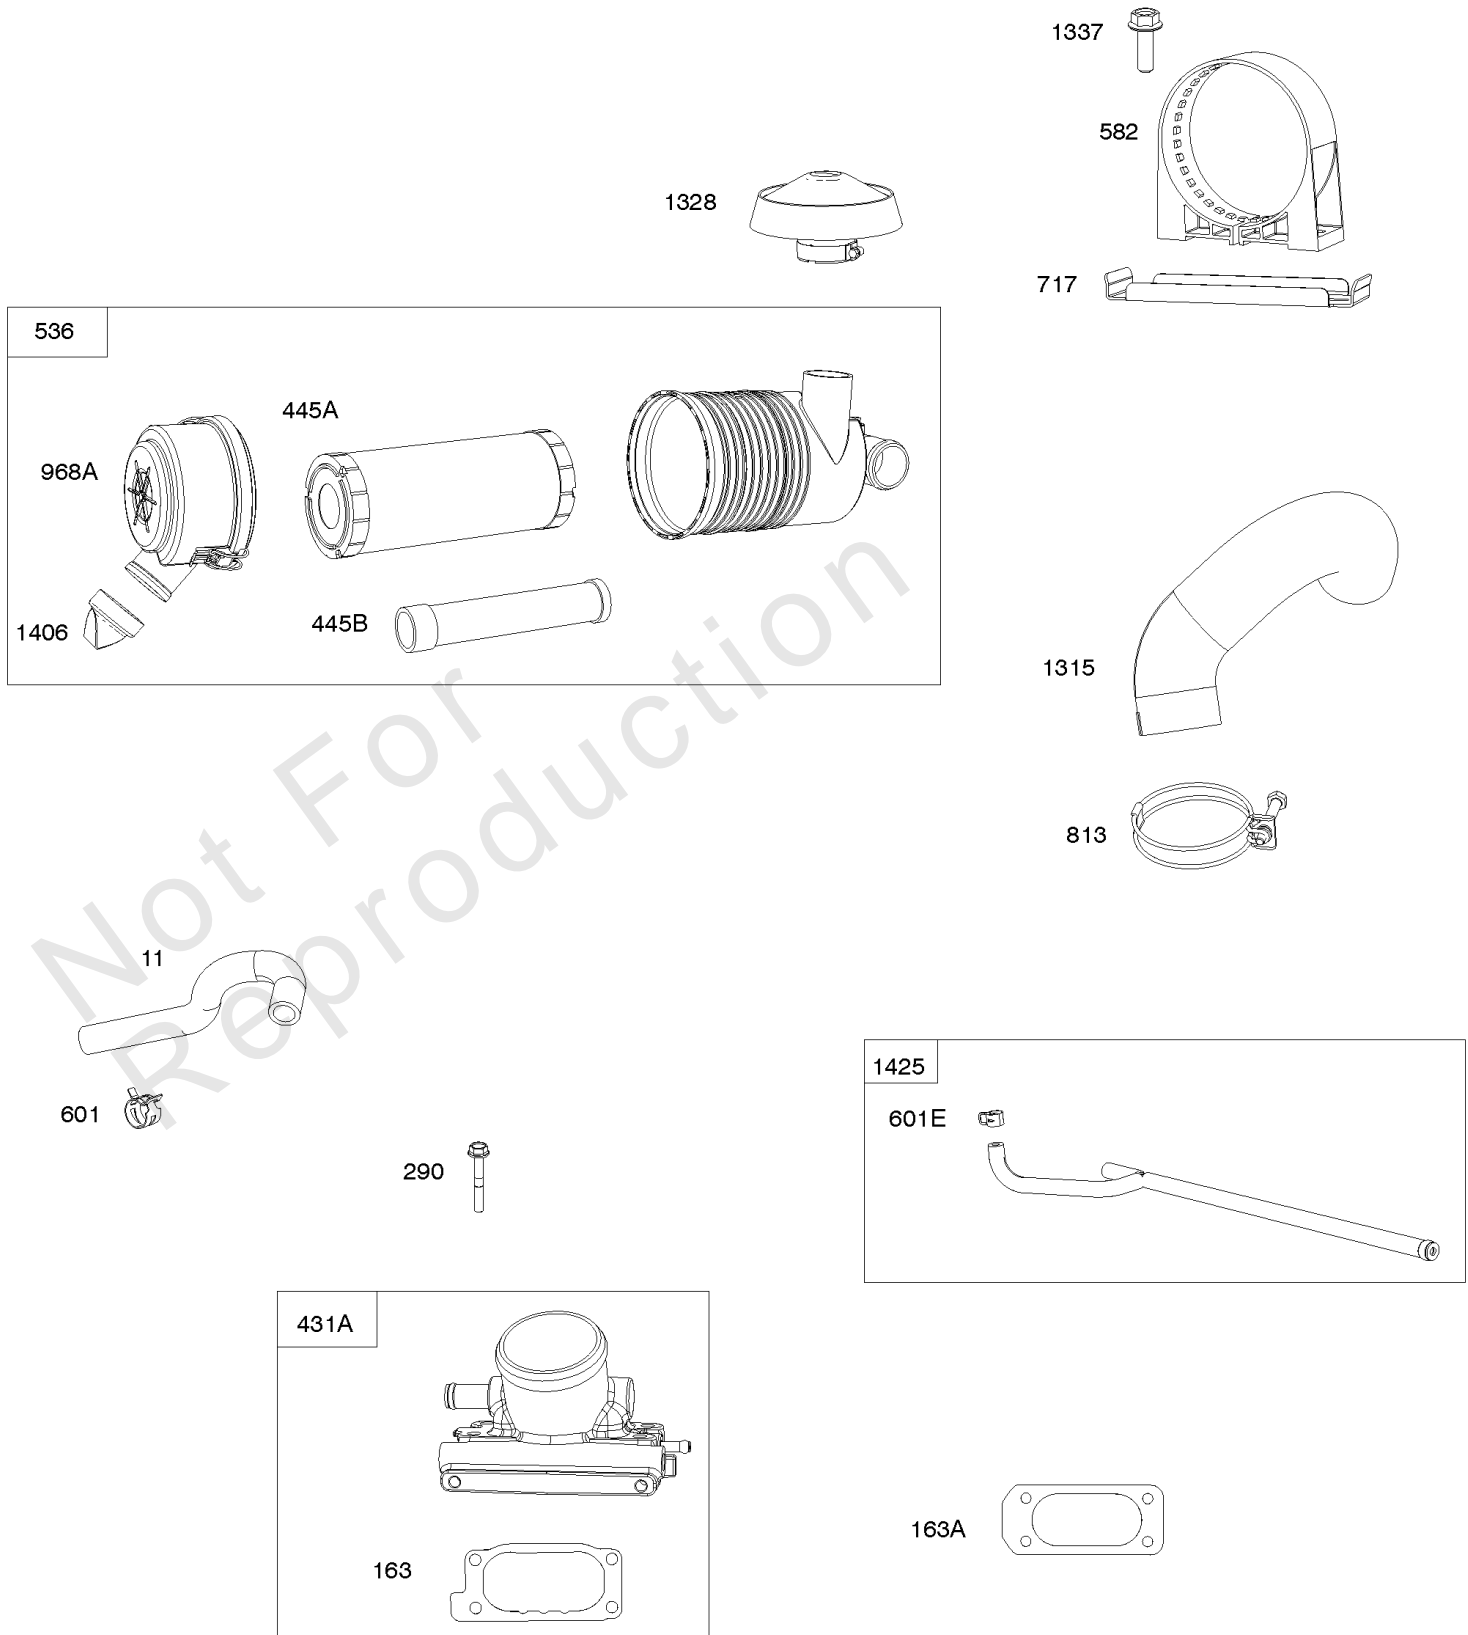

Control Brackets, Springs, Rod, Throttle Control

REF NO	PART NO	QTY	DESCRIPTION
188	692062		SCREW -(Control Bracket) (M8x18mm)
188	841233		SCREW -(Control Bracket) (M6x10mm)
202	846825		LINK, Mechanical Governor
209	845604		SPRING, Governor -(Bronze)
211	809875		SPRING, Governed Idle -(White)
222	846818		BRACKET, Control
227	809984		LEVER, Governor Control
232	843248		SPRING/LINK, Governor
265	691024		CLAMP, Casing
265A	841673		CLAMP, Casing -(Control Bracket)
267	841552		SCREW -(Casing Clamp) (M5x20mm)
271	692541		LEVER, Control
278	842122		WASHER -(Governor Control Lever)
281	690742		PANEL, Control
282	841552		SCREW -(Control Lever) (M5x20mm)
505	844752		NUT -(Governor Control Lever)
561	690713		NUT -(Control Lever)
562	843344		BOLT -(Governor Lever)
663	692056		SCREW -(Control Panel) (M8x14mm)
890A	847155		BRACKET, Support

Crankcase Covers, Camshaft

REF NO	PART NO	QTY	DESCRIPTION
12	846037		GASKET, Crankcase -(Metal Core Gasket)
12A	843969		GASKET, Crankcase -(Metal Core Gasket)
18	844792		COVER, Crankcase
20	841596		SEAL, Oil -(PTO Side)
22	807362		SCREW -(Crankcase Cover/Sump) (M8x50mm)
45	809785		TAPPET, Valve
46	809879		CAMSHAFT
219	809426		GEAR, Governor
220	841608		WASHER -(Governor Gear)
221	841026		CUP, Governor
273	690681		SEAL, O-Ring -(Oil Pump)
439	692154		O-RING, Oil Gallery -(Crankcase Cover/Sump or Cylinder Assembly) (Cylinder)
439A	846027		O-RING, Oil Gallery -(Crankcase Cover/Sump or Cylinder Assembly) (Crankcase Cover/Sump)
468	690690		SEAL, O-Ring -(Oil Pump Screen)
479	807084		SCREW -(Oil Pump Screen)
523	841007		DIPSTICK
596	691492		SCREW -(Oil Pump)
615A	698290		RETAINER, Governor Shaft
750	841233		SCREW -(Oil Pump Cover) (M6x10mm)
965	809422		COVER, Oil Pump
1017	809421		SCREEN, Oil Pump
1024	845983		PUMP, Oil