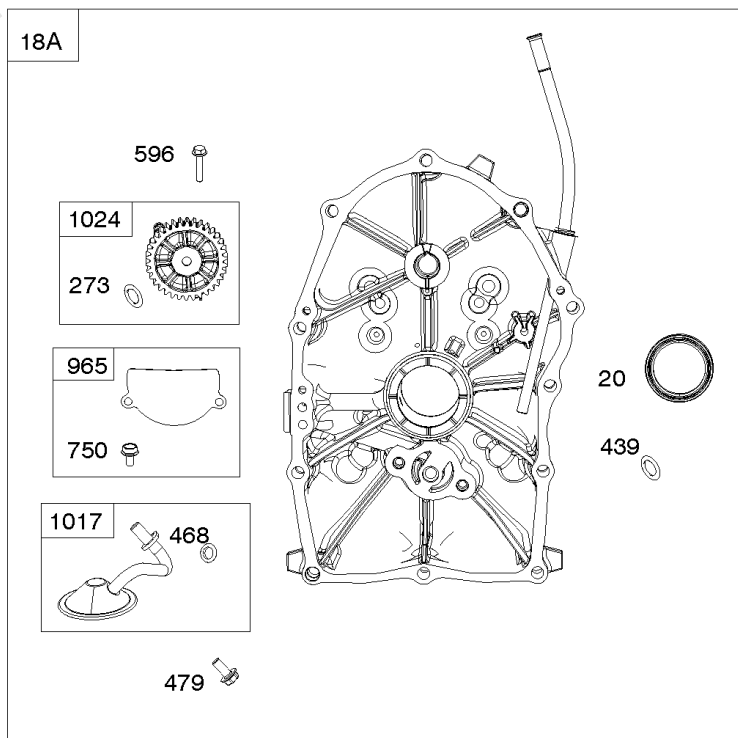

Blower Housing, Oil Cooler, Tachometer, Key Switches

REF NO	PART NO	QTY	DESCRIPTION
239	841281		SWITCH, Oil Pressure
304	846481		HOUSING, Blower -(Oil Cooler)
305	807435		SCREW -(Blower Housing) (M6x20mm)
400	846249		COOLER, Oil
405	841233		SCREW -(Back Plate) (M6x10mm)
405A	841735		SCREW -(Back Plate) (M6x14mm) -Used After Code Date 15110200
415	794903		PLUG -(M6x10mm)
417	841233		SCREW -(Oil Cooler) (M6x10mm)
417A	846250		SCREW -(Oil Cooler) (M6x16mm)
500	691086		WASHER -(Key Switch)
506	692056		SCREW -(Carburetor/EFI Cover) (M8x14mm)
573	842712		PLATE, Back -(With Weld Nuts)
573A	846840		PLATE, Back -(Without Weld Nuts)
601A	841597		CLAMP, Hose -(Oil Cooler Hose)
601D	845209		CLAMP, Hose -(Oil Cooler Hose)
664	691087		NUT -(Key Switch)
668	841974		SPACER -(Blower Housing)
829	846247		HOSE, Oil Cooler
829A	846248		HOSE, Oil Cooler
879	846480		COVER, Carburetor/EFI -(Without Key Switch)
892	692318		SWITCH, Key -(Includes Key Switch Label)
990	691959		SET, Key
1059	845300		KIT, Screw/Washer -(Carburetor/EFI Cover)
1212	809958		STUD -(Blower Housing)
1366	841510		DIVERTER, Oil Cooler
1374	841506		SEAL, O-Ring -(Oil Cooler Diverter)

Control Brackets, Springs, Rod, Throttle Control

REF NO	PART NO	QTY	DESCRIPTION
188	692062		SCREW -(Control Bracket) (M8x18mm)
188	841233		SCREW -(Control Bracket) (M6x10mm)
202	846825		LINK, Mechanical Governor
209	845604		SPRING, Governor -(Bronze)
211	809875		SPRING, Governed Idle -(White)
222	846818		BRACKET, Control
227	809984		LEVER, Governor Control
232	843248		SPRING/LINK, Governor
265	691024		CLAMP, Casing
265A	841673		CLAMP, Casing -(Control Bracket)
267	841552		SCREW -(Casing Clamp) (M5x20mm)
271	692541		LEVER, Control
278	842122		WASHER -(Governor Control Lever)
281	690742		PANEL, Control
282	841552		SCREW -(Control Lever) (M5x20mm)
505	844752		NUT -(Governor Control Lever)
561	690713		NUT -(Control Lever)
562	843344		BOLT -(Governor Lever)
663	692056		SCREW -(Control Panel) (M8x14mm)
890A	847155		BRACKET, Support