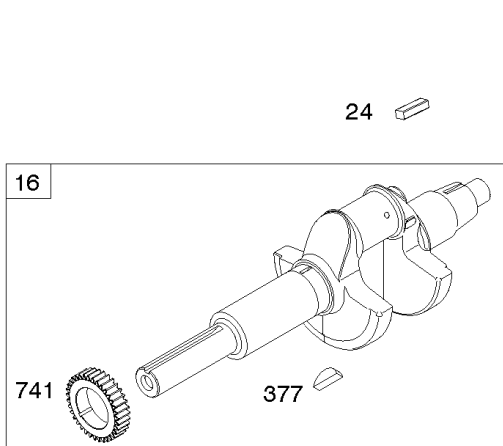

1036

1330

Cylinders, Piston/Rings/Connecting Rod

REF NO	PART NO	QTY	DESCRIPTION
1	845756		CYLINDER ASSEMBLY
3	841596		SEAL, Oil -(Magneto Side)
12	846037		GASKET, Crankcase -(Metal Core Gasket)
12A	843969		GASKET, Crankcase -(Metal Core Gasket)
15	807392		PLUG, Oil Drain
16	841839		CRANKSHAFT
24	796335		KEY, Flywheel -(Steel)
25	842939		PISTON ASSEMBLY -(.020 Oversize)
25	841837		PISTON ASSEMBLY -(Standard)
26	841932		SET, Ring -(.020 Oversize)
26	809972		SET, Ring -(Standard)
27	807351		LOCK, Piston Pin
28	807361		PIN, Piston
29	841838		ROD, Connecting
32	807363		SCREW -(Connecting Rod)
377	691639		KEY, Timing
404	809436		WASHER -(Governor Crank)
439	692154		O-RING, Oil Gallery -(Crankcase Cover/Sump or Cylinder Assembly) (Cylinder)
439A	846027		O-RING, Oil Gallery -(Crankcase Cover/Sump or Cylinder Assembly) (Crankcase Cover/Sump)
490	843433		BEARING, Magneto Side
615	809533		RETAINER, Governor Shaft
616	844180		CRANK, Governor
691	809287		SEAL, Governor Shaft
718	690959		PIN, Locating -(Cylinder)
718A	809508		PIN, Locating -(Cylinder Head)
718B	845925		PIN, Locating -(Cylinder)
741	809432		GEAR, Timing
1013	841602		NIPPLE, Oil Filter
1027	842921		FILTER, Oil
1036	-----		Label-Emissions -(Available From A Briggs & Stratton Authorized Dealer)
1330	-----		Repair Manual -(Not Available At This Printing)
1378	844795		SET, Washer/Nut -(Flywheel)
1398	842191		COVER, Fuel Pump
1399	690932		SCREW -(Fuel Pump Cover) (M5x10mm)
1400	809894		SEAL, O-Ring -(Fuel Pump Cover)