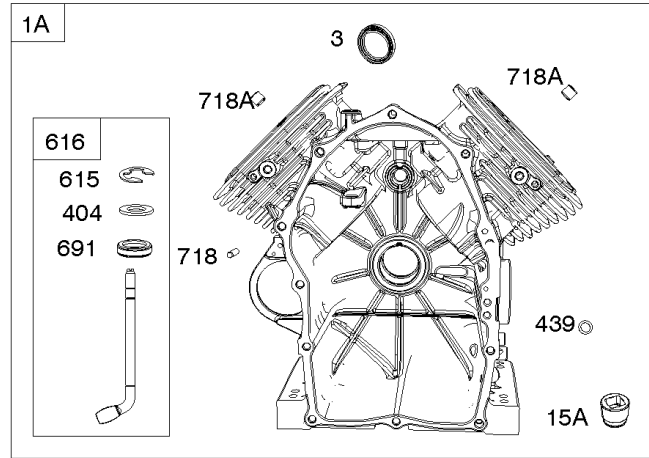

1036

1330

Cylinders, Piston/Rings/Connecting Rod

REF NO	PART NO	QTY	DESCRIPTION
1	845756		CYLINDER ASSEMBLY
3	841596		SEAL, Oil -(Magneto Side)
12	846037		GASKET, Crankcase -(Metal Core Gasket)
12A	843969		GASKET, Crankcase -(Metal Core Gasket)
15	807392		PLUG, Oil Drain
16	841839		CRANKSHAFT
24	796335		KEY, Flywheel -(Steel)
25	842939		PISTON ASSEMBLY -(.020 Oversize)
25	841837		PISTON ASSEMBLY -(Standard)
26	841932		SET, Ring -(.020 Oversize)
26	809972		SET, Ring -(Standard)
27	807351		LOCK, Piston Pin
28	807361		PIN, Piston
29	841838		ROD, Connecting
32	807363		SCREW -(Connecting Rod)
377	691639		KEY, Timing
404	809436		WASHER -(Governor Crank)
439	692154		O-RING, Oil Gallery -(Crankcase Cover/Sump or Cylinder Assembly) (Cylinder)
439A	846027		O-RING, Oil Gallery -(Crankcase Cover/Sump or Cylinder Assembly) (Crankcase Cover/Sump)
490	843433		BEARING, Magneto Side
615	809533		RETAINER, Governor Shaft
616	844180		CRANK, Governor
691	809287		SEAL, Governor Shaft
718	690959		PIN, Locating -(Cylinder)
718A	809508		PIN, Locating -(Cylinder Head)
718B	845925		PIN, Locating -(Cylinder)
741	809432		GEAR, Timing
1013	841602		NIPPLE, Oil Filter
1027	842921		FILTER, Oil
1036	-----		Label-Emissions -(Available From A Briggs & Stratton Authorized Dealer)
1330	-----		Repair Manual -(Not Available At This Printing)
1378	844795		SET, Washer/Nut -(Flywheel)
1398	842191		COVER, Fuel Pump
1399	690932		SCREW -(Fuel Pump Cover) (M5x10mm)
1400	809894		SEAL, O-Ring -(Fuel Pump Cover)