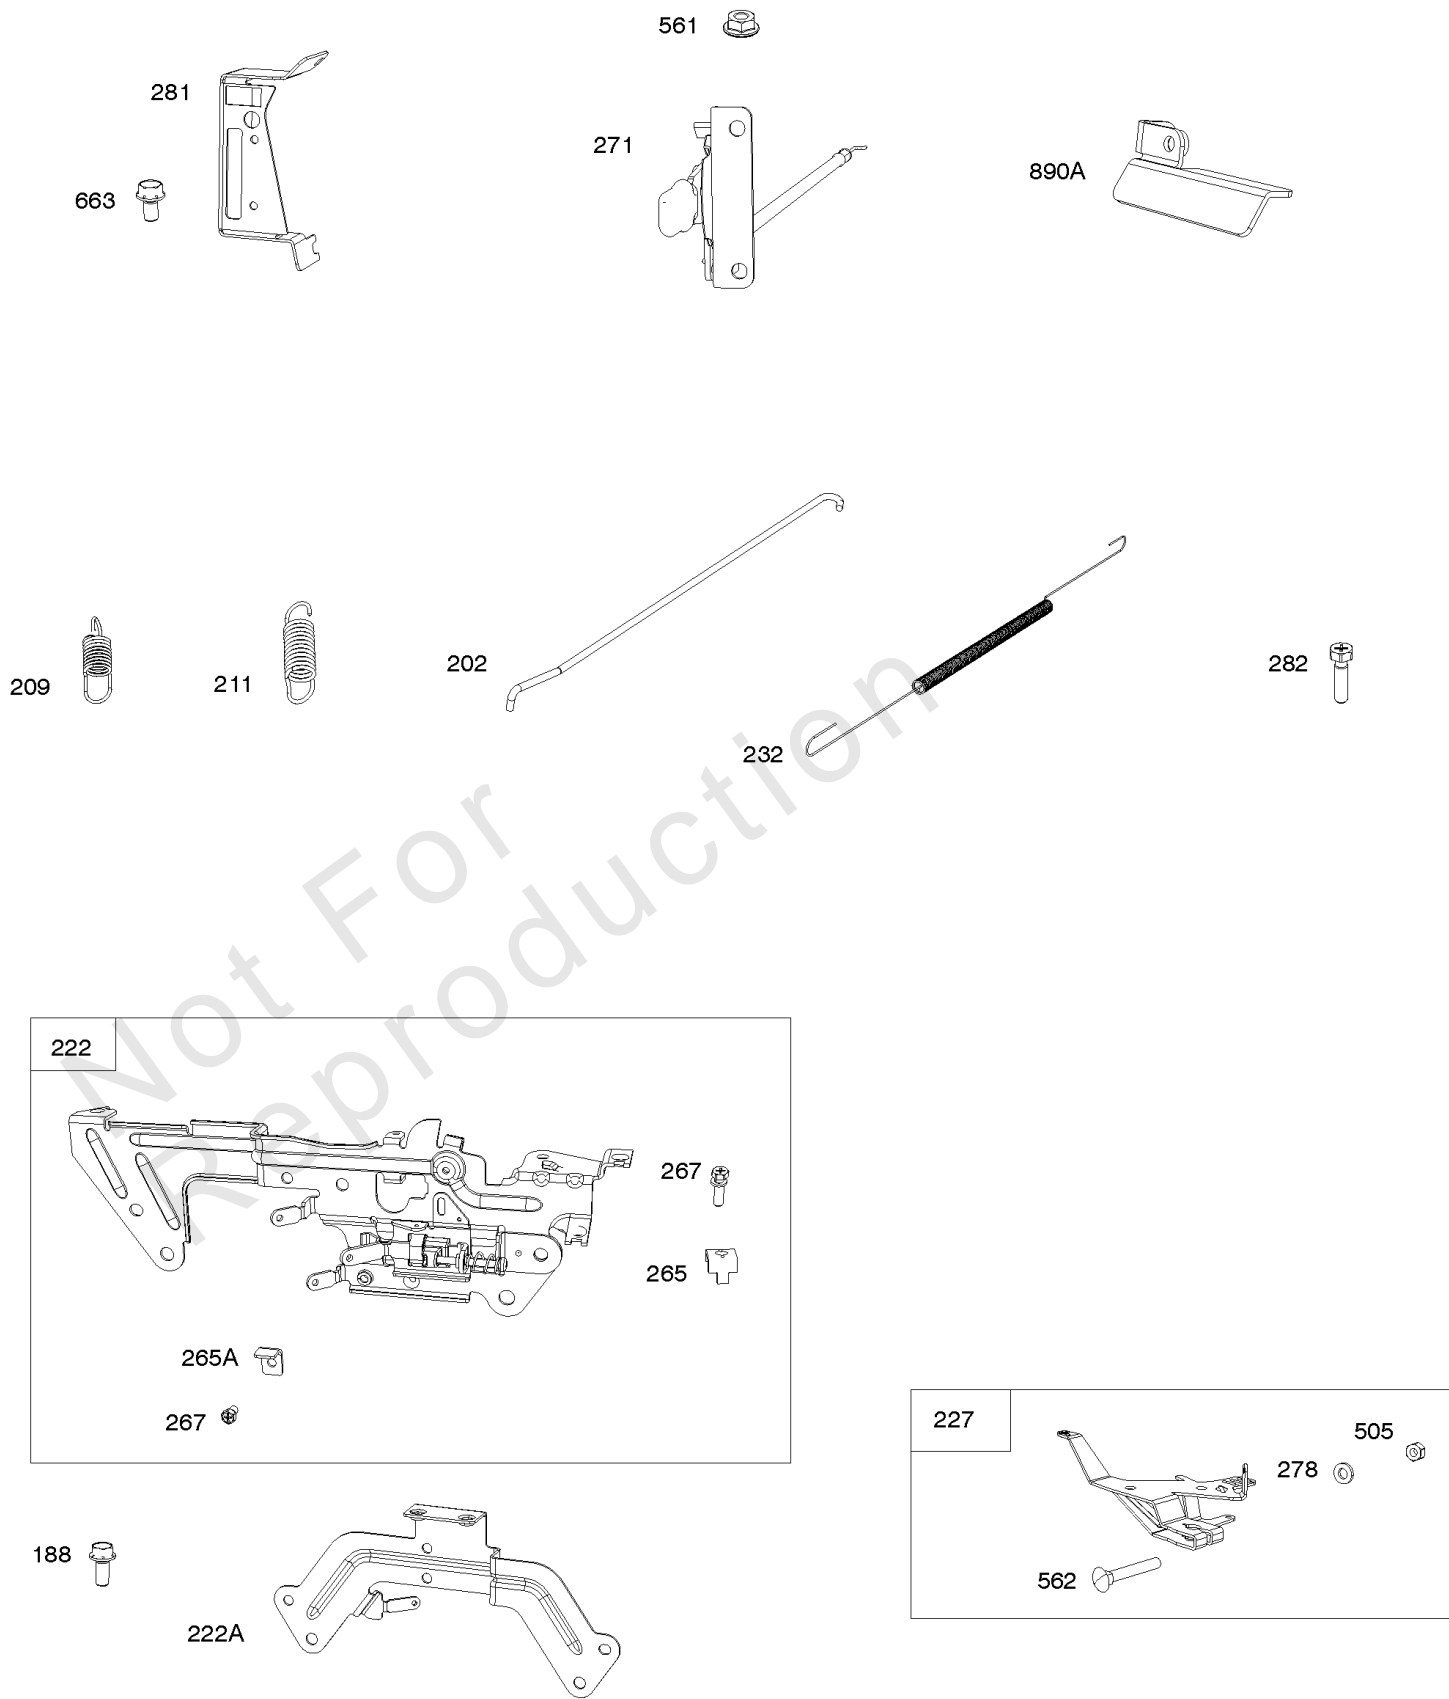

Not For
Reproduction

Air Cleaner, Purge Line Hose

REF NO	PART NO	QTY	DESCRIPTION
11	846502		TUBE, Breather -(Formed Hose)
11A	847173		TUBE, Breather
163	807375		GASKET, Air Cleaner
163A	843117		GASKET, Air Cleaner
186	845121		CONNECTOR, Hose
431	846507		ELBOW, Intake
445	692519		FILTER, A/C Cartridge
467	846008		KNOB, Air Cleaner Cover
467A	846432		KNOB, Air Cleaner Cover
534	692062		SCREW -(Air Cleaner) (M8x18mm)
601E	846483		CLAMP, Hose -(Purge Line Hose)
643	844932		RETAINER, Air Filter
711	806444		SCREW -(Carburetor Shield) (M6x68mm)
875	843118		BASE, Air Cleaner
967	692520		FILTER, Pre Cleaner
968	841847		COVER, Air Cleaner
971	692062		SCREW -(Air Cleaner Base to Carburetor/Throttle Body)
996	846006		SHIELD, Carburetor
1425	847085		HOSE, Purge Line

Control Brackets, Springs, Rod, Throttle Control

REF NO	PART NO	QTY	DESCRIPTION
188	692062		SCREW -(Control Bracket) (M8x18mm)
188	841233		SCREW -(Control Bracket) (M6x10mm)
202	846825		LINK, Mechanical Governor
209	845604		SPRING, Governor -(Bronze)
211	809875		SPRING, Governed Idle -(White)
222	846818		BRACKET, Control
227	809984		LEVER, Governor Control
232	843248		SPRING/LINK, Governor
265	691024		CLAMP, Casing
265A	841673		CLAMP, Casing -(Control Bracket)
267	841552		SCREW -(Casing Clamp) (M5x20mm)
271	692541		LEVER, Control
278	842122		WASHER -(Governor Control Lever)
281	690742		PANEL, Control
282	841552		SCREW -(Control Lever) (M5x20mm)
505	844752		NUT -(Governor Control Lever)
561	690713		NUT -(Control Lever)
562	843344		BOLT -(Governor Lever)
663	692056		SCREW -(Control Panel) (M8x14mm)
890A	847155		BRACKET, Support