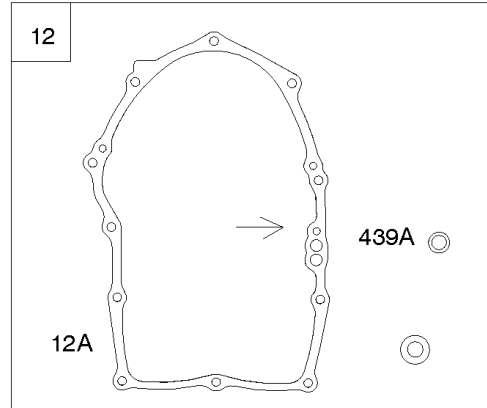

1036

1330

Cylinder, Crankshaft, Piston/Rings/Rod

REF NO	PART NO	QTY	DESCRIPTION
1	846429		CYLINDER ASSEMBLY
3	841596		SEAL, Oil -(Magneto Side)
12	846037		GASKET, Crankcase -(Metal Core Gasket)
12A	843969		GASKET, Crankcase -(Metal Core Gasket)
15	691680		PLUG, Oil Drain
16	842268		CRANKSHAFT
24	796335		KEY, Flywheel -(Steel)
25	842939		PISTON ASSEMBLY -(.020 Oversize)
25	841837		PISTON ASSEMBLY -(Standard)
26	841932		SET, Ring -(.020 Oversize)
26	809972		SET, Ring -(Standard)
27	807351		LOCK, Piston Pin
28	807361		PIN, Piston
29	841838		ROD, Connecting
32	807363		SCREW -(Connecting Rod)
239	841281		SWITCH, Oil Pressure
377	691639		KEY, Timing
415	794903		PLUG -(Oil Pressure Switch)
439	692154		O-RING, Oil Gallery -(Crankcase Cover/Sump or Cylinder Assembly) (Cylinder)
439A	846027		O-RING, Oil Gallery -(Crankcase Cover/Sump or Cylinder Assembly)
490	843433		BEARING, Magneto Side
718	690959		PIN, Locating -(Cylinder)
718A	809508		PIN, Locating -(Cylinder Head)
718B	845925		PIN, Locating -(Cylinder)
741	809432		GEAR, Timing
1036	-----		Label-Emissions -(Available From A Briggs & Stratton Authorized Dealer)
1330	-----		Repair Manual -(Not Available At This Printing)
1378	844795		SET, Washer/Nut -(Flywheel)