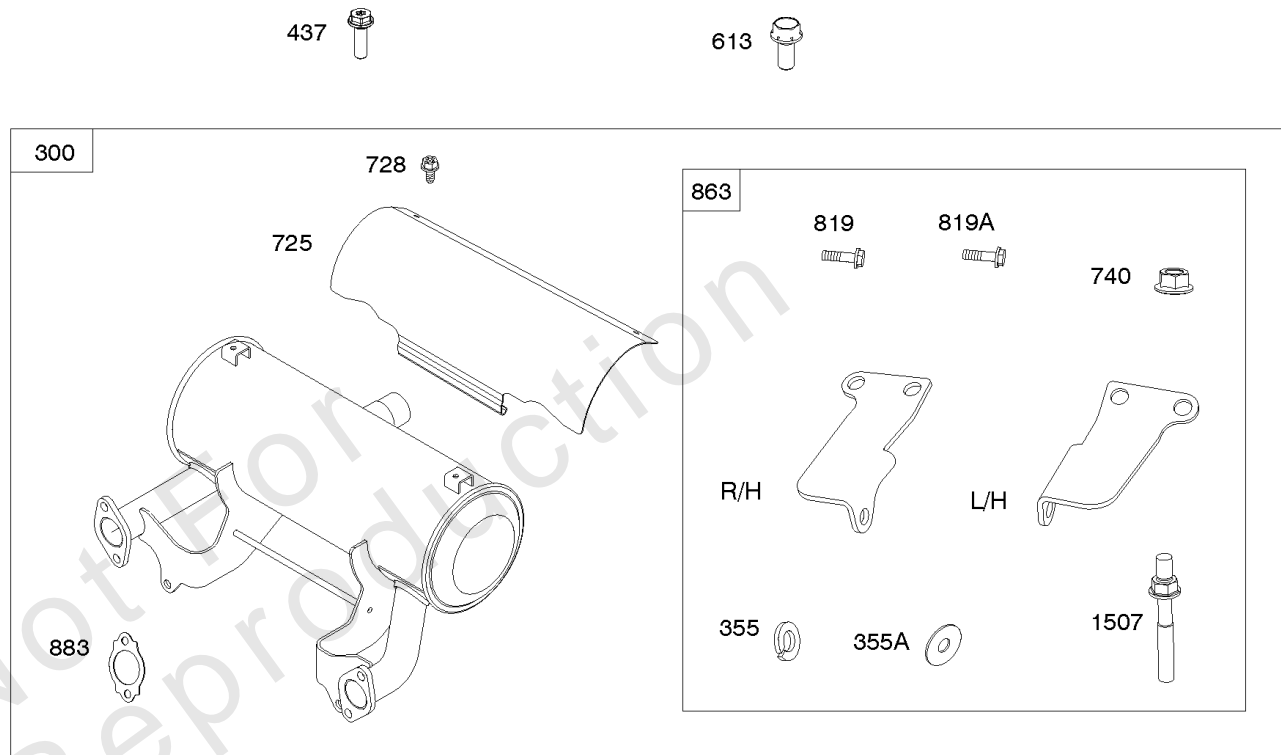

Engine Gasket Set, Valve Gasket Set

REF NO	PART NO	QTY	DESCRIPTION
3	841596		SEAL, Oil -(Magneto Side)
7	809730		GASKET, Cylinder Head
20	841596		SEAL, Oil -(PTO Side)
51	841592		GASKET, Intake -(Intake Manifold)
51A	846473		GASKET, Intake -(Intake Manifold/Throttle Body)
163	807375		GASKET, Air Cleaner
163A	843117		GASKET, Air Cleaner
273	690681		SEAL, O-Ring -(Oil Pump)
358	846671		GASKET SET, Engine
439	692154		O-RING, Oil Gallery -(Crankcase Cover/Sump or Cylinder Assembly) (Cylinder)
468	690690		SEAL, O-Ring -(Oil Pump Screen)
580	809894		SEAL, O-Ring -(Oil Fill Cap)
868	691963		SEAL, Valve
883	809872		GASKET, Exhaust
1022	809732		GASKET, Rocker Cover
1095	846672		GASKET SET, Valve