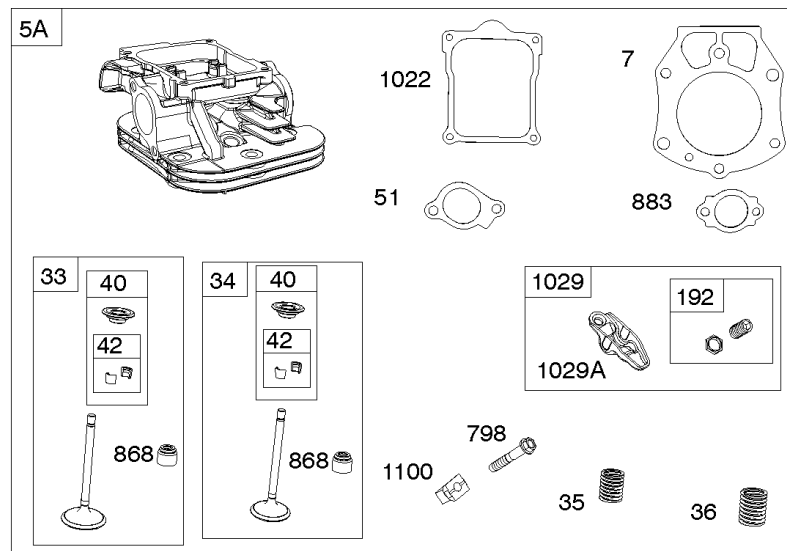

Not For Reproduction

Blower Housing, Carburetor Covers, Oil Cooler

REF NO	PART NO	QTY	DESCRIPTION
304	846481		HOUSING, Blower -(Oil Cooler)
305	807435		SCREW -(Blower Housing) (M6x20mm)
400	846249		COOLER, Oil
405	841233		SCREW -(Back Plate) (M6x10mm)
405A	841735		SCREW -(Back Plate) (M6x14mm)
417	841233		SCREW -(Oil Cooler) (M6x10mm)
417A	846250		SCREW -(Oil Cooler) (M6x16mm)
500	691086		WASHER -(Key Switch)
573	846840		PLATE, Back
601A	841597		CLAMP, Hose -(Oil Cooler Hose)
601D	845209		CLAMP, Hose -(Oil Cooler Hose)
664	691087		NUT -(Key Switch)
668	841974		SPACER -(Blower Housing)
829	846247		HOSE, Oil Cooler
829A	846248		HOSE, Oil Cooler
879	846504		COVER, Carburetor/EFI -(Key Switch)
892	692318		SWITCH, Key -(Includes Key Switch Label)
990	691959		SET, Key
1013	841602		NIPPLE, Oil Filter
1027	842921		FILTER, Oil
1054	280275		TIE, Cable -(Clear, Nylon)
1059	845300		KIT, Screw/Washer -(Carburetor/EFI Cover)
1212	809958		STUD -(Blower Housing)
1366	841510		DIVERTER, Oil Cooler
1369	842858		GUARD, Flywheel Fan
1370	841233		SCREW -(Flywheel Fan Guard)
1371	841537		NUT -(Flywheel Fan Guard)
1374	841506		SEAL, O-Ring -(Oil Cooler Diverter)

Crankcase Covers, Camshaft

REF NO	PART NO	QTY	DESCRIPTION
12	846037		GASKET, Crankcase -(Metal Core Gasket)
12A	843969		GASKET, Crankcase -(Metal Core Gasket)
18	846942		COVER, Crankcase
20	841596		SEAL, Oil -(PTO Side)
22	807362		SCREW -(Crankcase Cover/Sump) (M8x50mm)
45	809785		TAPPET, Valve
46	809879		CAMSHAFT
273	690681		SEAL, O-Ring -(Oil Pump)
439	692154		O-RING, Oil Gallery -(Crankcase Cover/Sump or Cylinder Assembly) (Cylinder)
439A	846027		O-RING, Oil Gallery -(Crankcase Cover/Sump or Cylinder Assembly)
468	690690		SEAL, O-Ring -(Oil Pump Screen)
479	807084		SCREW -(Oil Pump Screen)
523	841007		DIPSTICK
596	691492		SCREW -(Oil Pump)
750	841233		SCREW -(Oil Pump Cover)
965	809422		COVER, Oil Pump
1017	809421		SCREEN, Oil Pump
1024	845983		PUMP, Oil