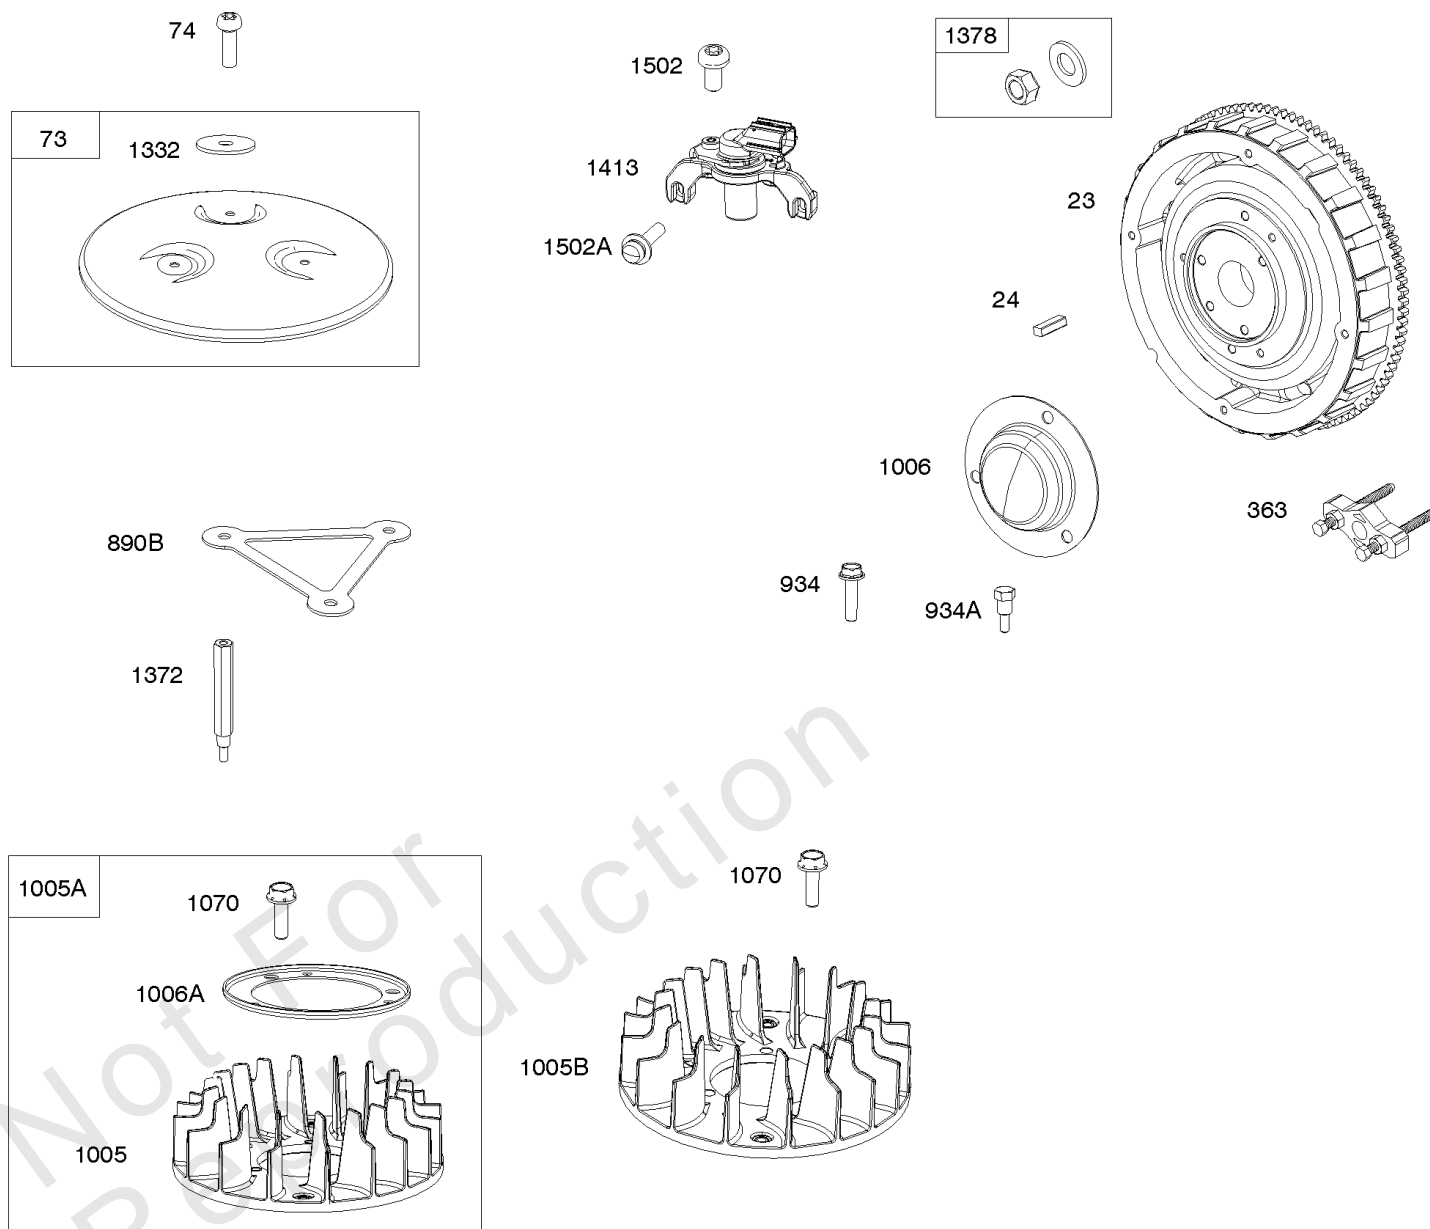

Exhaust System

REF NO	PART NO	QTY	DESCRIPTION
300	846444		MUFFLER
355	844035		WASHER -(Muffler Bracket) (Flat Washer)
355A	691075		WASHER -(Muffler Bracket) (Lockwasher)
437	846149		SCREW -(Exhaust Manifold) (M8x25mm)
613	692062		SCREW -(Muffler) (M8x18mm)
725	841132		SHIELD, Heat
728	692067		SCREW -(Heat Shield) (M6x12mm)
740	690941		NUT -(Muffler Bracket)
819	692062		SCREW -(Muffler Bracket) (M8x18mm)
819A	807362		SCREW -(Muffler Bracket) (M8x50mm)
863	843487		BRACKET, Muffler
883	809872		GASKET, Exhaust
1507	846324		STUD -(Muffler Bracket)