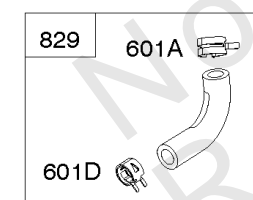

Blower Housing, Carburetor Covers, Oil Cooler

REF NO	PART NO	QTY	DESCRIPTION
304	846481		HOUSING, Blower -(Oil Cooler)
305	807435		SCREW -(Blower Housing) (M6x20mm)
400	846249		COOLER, Oil
405	841233		SCREW -(Back Plate) (M6x10mm)
405A	841735		SCREW -(Back Plate) (M6x14mm)
417	841233		SCREW -(Oil Cooler) (M6x10mm)
417A	846250		SCREW -(Oil Cooler) (M6x16mm)
500	691086		WASHER -(Key Switch)
573	846840		PLATE, Back
601A	841597		CLAMP, Hose -(Oil Cooler Hose)
601D	845209		CLAMP, Hose -(Oil Cooler Hose)
664	691087		NUT -(Key Switch)
668	841974		SPACER -(Blower Housing)
829	846247		HOSE, Oil Cooler
829A	846248		HOSE, Oil Cooler
879	846504		COVER, Carburetor/EFI -(Key Switch)
892	692318		SWITCH, Key -(Includes Key Switch Label)
990	691959		SET, Key
1013	841602		NIPPLE, Oil Filter
1027	842921		FILTER, Oil
1054	280275		TIE, Cable -(Clear, Nylon)
1059	845300		KIT, Screw/Washer -(Carburetor/EFI Cover)
1212	809958		STUD -(Blower Housing)
1366	841510		DIVERTER, Oil Cooler
1369	842858		GUARD, Flywheel Fan
1370	841233		SCREW -(Flywheel Fan Guard)
1371	841537		NUT -(Flywheel Fan Guard)
1374	841506		SEAL, O-Ring -(Oil Cooler Diverter)