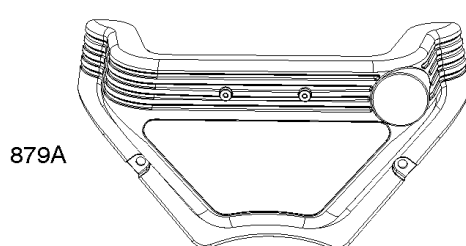

Blower Housing, Carburetor Covers, Oil Cooler

REF NO	PART NO	QTY	DESCRIPTION
304	846481		HOUSING, Blower -(Oil Cooler)
305	807435		SCREW -(Blower Housing) (M6x20mm)
400	846249		COOLER, Oil
405	841233		SCREW -(Back Plate) (M6x10mm)
405A	841735		SCREW -(Back Plate) (M6x14mm)
417	841233		SCREW -(Oil Cooler) (M6x10mm)
417A	846250		SCREW -(Oil Cooler) (M6x16mm)
500	691086		WASHER -(Key Switch)
573	846840		PLATE, Back
601A	841597		CLAMP, Hose -(Oil Cooler Hose)
601D	845209		CLAMP, Hose -(Oil Cooler Hose)
664	691087		NUT -(Key Switch)
668	841974		SPACER -(Blower Housing)
829	846247		HOSE, Oil Cooler
829A	846248		HOSE, Oil Cooler
879	846504		COVER, Carburetor/EFI -(Key Switch)
892	692318		SWITCH, Key -(Includes Key Switch Label)
990	691959		SET, Key
1013	841602		NIPPLE, Oil Filter
1027	842921		FILTER, Oil
1054	280275		TIE, Cable -(Clear, Nylon)
1059	845300		KIT, Screw/Washer -(Carburetor/EFI Cover)
1212	809958		STUD -(Blower Housing)
1366	841510		DIVERTER, Oil Cooler
1369	842858		GUARD, Flywheel Fan
1370	841233		SCREW -(Flywheel Fan Guard)
1371	841537		NUT -(Flywheel Fan Guard)
1374	841506		SEAL, O-Ring -(Oil Cooler Diverter)