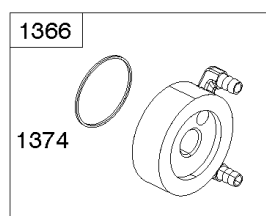

Blower Housing, Carburetor Covers, Oil Cooler

REF NO	PART NO	QTY	DESCRIPTION
304	846481		HOUSING, Blower -(Oil Cooler)
305	807435		SCREW -(Blower Housing) (M6x20mm)
400	846249		COOLER, Oil
405	841233		SCREW -(Back Plate) (M6x10mm)
405A	841735		SCREW -(Back Plate) (M6x14mm)
417	841233		SCREW -(Oil Cooler) (M6x10mm)
417A	846250		SCREW -(Oil Cooler) (M6x16mm)
500	691086		WASHER -(Key Switch)
573	846840		PLATE, Back
601A	841597		CLAMP, Hose -(Oil Cooler Hose)
601D	845209		CLAMP, Hose -(Oil Cooler Hose)
664	691087		NUT -(Key Switch)
668	841974		SPACER -(Blower Housing)
829	846247		HOSE, Oil Cooler
829A	846248		HOSE, Oil Cooler
879	846504		COVER, Carburetor/EFI -(Key Switch)
892	692318		SWITCH, Key -(Includes Key Switch Label)
990	691959		SET, Key
1013	841602		NIPPLE, Oil Filter
1027	842921		FILTER, Oil
1054	280275		TIE, Cable -(Clear, Nylon)
1059	845300		KIT, Screw/Washer -(Carburetor/EFI Cover)
1212	809958		STUD -(Blower Housing)
1366	841510		DIVERTER, Oil Cooler
1369	842858		GUARD, Flywheel Fan
1370	841233		SCREW -(Flywheel Fan Guard)
1371	841537		NUT -(Flywheel Fan Guard)
1374	841506		SEAL, O-Ring -(Oil Cooler Diverter)