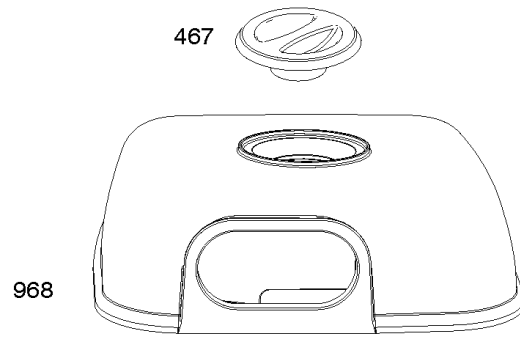

Not For
Reproduction

Air Cleaner

REF NO	PART NO	QTY	DESCRIPTION
163A	843117		GASKET, Air Cleaner
186	845121		CONNECTOR, Hose
431	846507		ELBOW, Intake
445	692519		FILTER, A/C Cartridge
467	846008		KNOB, Air Cleaner Cover
467A	846432		KNOB, Air Cleaner Cover
601E	846483		CLAMP, Hose -(Purge Line Hose)
643	844932		RETAINER, Air Filter
711	806444		SCREW -(Carburetor Shield) (M6x68mm)
875	843118		BASE, Air Cleaner
968	846323		COVER, Air Cleaner
971	692062		SCREW -(Air Cleaner Base to Carburetor/Throttle Body)
996	846006		SHIELD, Carburetor
1425	846514		HOSE, Purge Line

Not For Reproduction