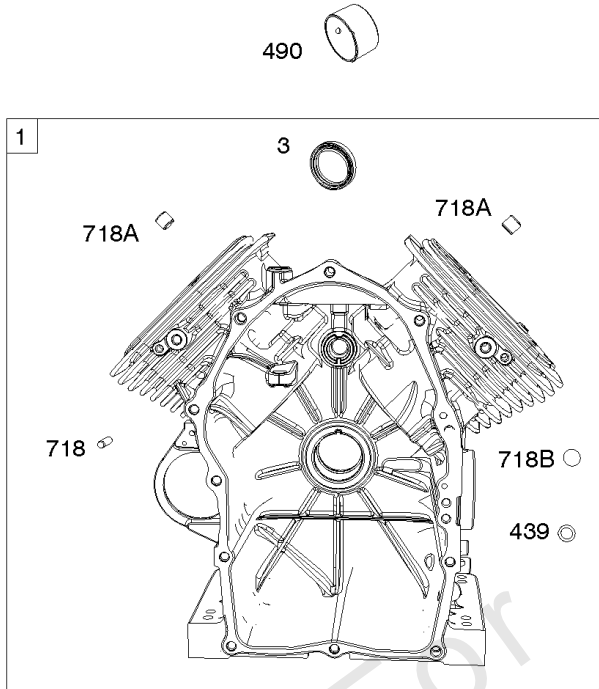

1036

1330

Cylinder, Crankshaft, Piston/Rings/Rod

REF NO	PART NO	QTY	DESCRIPTION
1	846429		CYLINDER ASSEMBLY
3	841596		SEAL, Oil -(Magneto Side)
12	846037		GASKET, Crankcase -(Metal Core Gasket)
12A	843969		GASKET, Crankcase -(Metal Core Gasket)
15	691680		PLUG, Oil Drain
16	842268		CRANKSHAFT
24	796335		KEY, Flywheel -(Steel)
25	842939		PISTON ASSEMBLY -(.020 Oversize)
25	841837		PISTON ASSEMBLY -(Standard)
26	841932		SET, Ring -(.020 Oversize)
26	809972		SET, Ring -(Standard)
27	807351		LOCK, Piston Pin
28	807361		PIN, Piston
29	841838		ROD, Connecting
32	807363		SCREW -(Connecting Rod)
239	841281		SWITCH, Oil Pressure
377	691639		KEY, Timing
415	794903		PLUG -(Oil Pressure Switch)
439	692154		O-RING, Oil Gallery -(Crankcase Cover/Sump or Cylinder Assembly) (Cylinder)
439A	846027		O-RING, Oil Gallery -(Crankcase Cover/Sump or Cylinder Assembly)
490	843433		BEARING, Magneto Side
718	690959		PIN, Locating -(Cylinder)
718A	809508		PIN, Locating -(Cylinder Head)
718B	845925		PIN, Locating -(Cylinder)
741	809432		GEAR, Timing
1036	-----		Label-Emissions -(Available From A Briggs & Stratton Authorized Dealer)
1330	-----		Repair Manual -(Not Available At This Printing)
1378	844795		SET, Washer/Nut -(Flywheel)