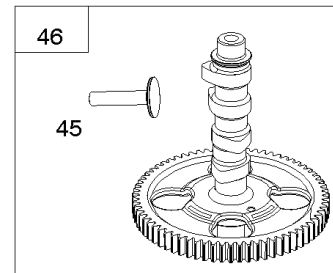

Not For
Reproduction

Not For
Reproduction

Air Cleaner

REF NO	PART NO	QTY	DESCRIPTION
163A	843117		GASKET, Air Cleaner
186	845121		CONNECTOR, Hose
431	846507		ELBOW, Intake
445	692519		FILTER, A/C Cartridge
467	846008		KNOB, Air Cleaner Cover
467A	846432		KNOB, Air Cleaner Cover
601E	846483		CLAMP, Hose -(Purge Line Hose)
643	844932		RETAINER, Air Filter
711	806444		SCREW -(Carburetor Shield) (M6x68mm)
875	843118		BASE, Air Cleaner
968	846323		COVER, Air Cleaner
971	692062		SCREW -(Air Cleaner Base to Carburetor/Throttle Body)
996	846006		SHIELD, Carburetor
1425	846514		HOSE, Purge Line

Crankcase Covers, Camshaft

REF NO	PART NO	QTY	DESCRIPTION
12	846037		GASKET, Crankcase -(Metal Core Gasket)
12A	843969		GASKET, Crankcase -(Metal Core Gasket)
18	846942		COVER, Crankcase
20	841596		SEAL, Oil -(PTO Side)
22	807362		SCREW -(Crankcase Cover/Sump) (M8x50mm)
45	809785		TAPPET, Valve
46	809879		CAMSHAFT
273	690681		SEAL, O-Ring -(Oil Pump)
439	692154		O-RING, Oil Gallery -(Crankcase Cover/Sump or Cylinder Assembly) (Cylinder)
439A	846027		O-RING, Oil Gallery -(Crankcase Cover/Sump or Cylinder Assembly)
468	690690		SEAL, O-Ring -(Oil Pump Screen)
479	807084		SCREW -(Oil Pump Screen)
523	841007		DIPSTICK
596	691492		SCREW -(Oil Pump)
750	841233		SCREW -(Oil Pump Cover)
965	809422		COVER, Oil Pump
1017	809421		SCREEN, Oil Pump
1024	845983		PUMP, Oil