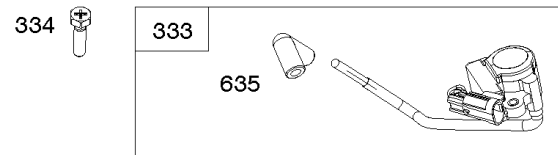

Not For
Reproduction

Intake Manifold, Throttle Body, Fuel System

REF NO	PART NO	QTY	DESCRIPTION
50	846503		MANIFOLD, Intake
51	841592		GASKET, Intake -(Intake Manifold)
51A	846473		GASKET, Intake -(Intake Manifold/Throttle Body)
95	593897		SCREW -(Throttle Valve)
98	846477		KIT, Idle Speed
127	691742		PLUG, Welch
130	846476		VALVE, Throttle
163	807375		GASKET, Air Cleaner
187	791766		LINE, Fuel -(15 Inches Long)(Cut to Required Length)
187	791745		LINE, Fuel -(23 Inches)(Cut To Required Length)
187A	846475		LINE, Fuel
240	845125		FILTER, Fuel
333	84005190		ARMATURE, Magneto
334	841552		SCREW -(Magneto Armature) (M5x20mm)
387	846470		PUMP, Fuel
480	841233		SCREW -(Tube Clamp) (M6x10mm)
527	690423		CLAMP, Tube
601B	791850		CLAMP, Hose -(Green)
601C	691038		CLAMP, Hose -(Black)
635	692076		BOOT, Spark Plug
964	590799		CAP, Connector
1130	841590		STUD -(Intake Manifold)
1174	842067		NUT -(Intake Manifold)
1480	593852		INJECTOR, Fuel
1482	846474		BODY, Throttle
1486	593905		SENSOR, Temperature/Manifold Absolute Pressure (MAP)
1489	807435		SCREW -(TEMP/MAP Sensor) (Intake Manifold)
1490	807084		SCREW -(Fuel Injector)
1491	807435		SCREW -(Throttle Body) (M6x20mm)
1491A	807084		SCREW -(Throttle Body) (M6x14mm)
1492	846478		SENSOR, Throttle
1493	847169		SCREW -(Throttle Sensor)
1494	846479		VALVE, Idle Air
1495	847169		SCREW -(Idle Air Valve)