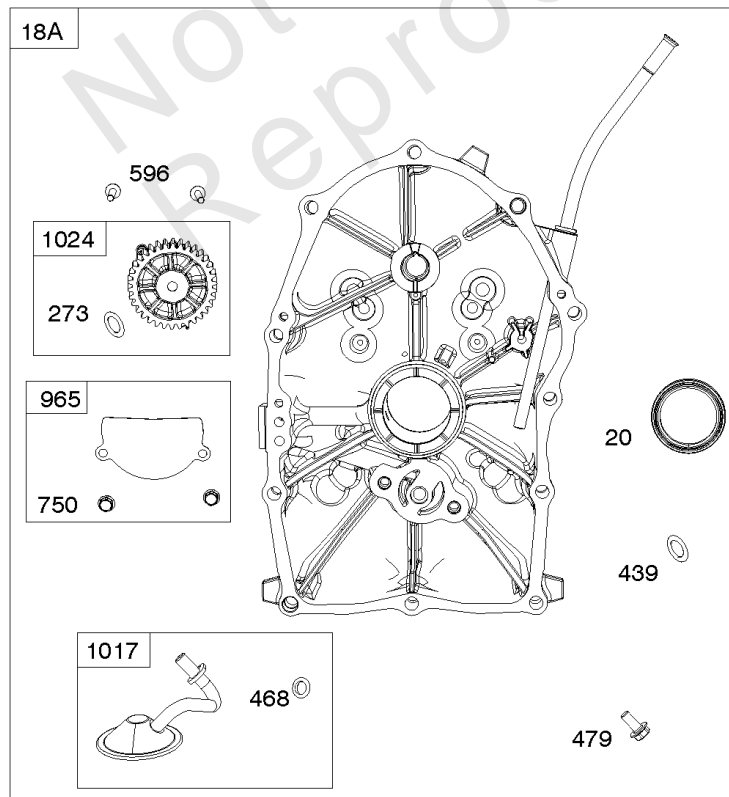

Not For
Reproduction

Not For
Reproduction

Air Cleaner

REF NO	PART NO	QTY	DESCRIPTION
163A	843117		GASKET, Air Cleaner
186	845121		CONNECTOR, Hose
431	846507		ELBOW, Intake
445	692519		FILTER, A/C Cartridge
467	846008		KNOB, Air Cleaner Cover
467A	846432		KNOB, Air Cleaner Cover
601E	846483		CLAMP, Hose -(Purge Line Hose)
643	844932		RETAINER, Air Filter
711	806444		SCREW -(Carburetor Shield) (M6x68mm)
875	843118		BASE, Air Cleaner
968	846323		COVER, Air Cleaner
971	692062		SCREW -(Air Cleaner Base to Carburetor/Throttle Body)
996	846006		SHIELD, Carburetor
1425	846514		HOSE, Purge Line

Crankcase Covers, Camshaft

REF NO	PART NO	QTY	DESCRIPTION
12	846037		GASKET, Crankcase -(Metal Core Gasket)
12A	843969		GASKET, Crankcase -(Metal Core Gasket)
18	846942		COVER, Crankcase
20	841596		SEAL, Oil -(PTO Side)
22	807362		SCREW -(Crankcase Cover/Sump) (M8x50mm)
45	809785		TAPPET, Valve
46	809879		CAMSHAFT
273	690681		SEAL, O-Ring -(Oil Pump)
439	692154		O-RING, Oil Gallery -(Crankcase Cover/Sump or Cylinder Assembly) (Cylinder)
439A	846027		O-RING, Oil Gallery -(Crankcase Cover/Sump or Cylinder Assembly)
468	690690		SEAL, O-Ring -(Oil Pump Screen)
479	807084		SCREW -(Oil Pump Screen)
523	841007		DIPSTICK
596	691492		SCREW -(Oil Pump)
750	841233		SCREW -(Oil Pump Cover)
965	809422		COVER, Oil Pump
1017	809421		SCREEN, Oil Pump
1024	845983		PUMP, Oil