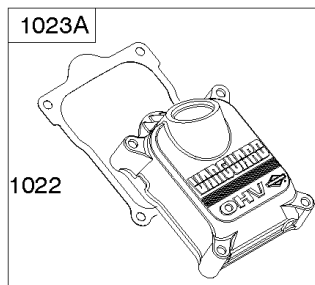

Not For Reproduction

Blower Housing, Carburetor Covers, Oil Cooler

REF NO	PART NO	QTY	DESCRIPTION
304	846481		HOUSING, Blower -(Oil Cooler)
305	807435		SCREW -(Blower Housing) (M6x20mm)
400	846249		COOLER, Oil
405	841233		SCREW -(Back Plate) (M6x10mm)
405A	841735		SCREW -(Back Plate) (M6x14mm)
417	841233		SCREW -(Oil Cooler) (M6x10mm)
417A	846250		SCREW -(Oil Cooler) (M6x16mm)
500	691086		WASHER -(Key Switch)
573	846840		PLATE, Back
601A	841597		CLAMP, Hose -(Oil Cooler Hose)
601D	845209		CLAMP, Hose -(Oil Cooler Hose)
664	691087		NUT -(Key Switch)
668	841974		SPACER -(Blower Housing)
829	846247		HOSE, Oil Cooler
829A	846248		HOSE, Oil Cooler
879	846504		COVER, Carburetor/EFI -(Key Switch)
892	692318		SWITCH, Key -(Includes Key Switch Label)
990	691959		SET, Key
1013	841602		NIPPLE, Oil Filter
1027	842921		FILTER, Oil
1054	280275		TIE, Cable -(Clear, Nylon)
1059	845300		KIT, Screw/Washer -(Carburetor/EFI Cover)
1212	809958		STUD -(Blower Housing)
1366	841510		DIVERTER, Oil Cooler
1369	842858		GUARD, Flywheel Fan
1370	841233		SCREW -(Flywheel Fan Guard)
1371	841537		NUT -(Flywheel Fan Guard)
1374	841506		SEAL, O-Ring -(Oil Cooler Diverter)

Crankcase Covers, Camshaft

REF NO	PART NO	QTY	DESCRIPTION
12	846037		GASKET, Crankcase -(Metal Core Gasket)
12A	843969		GASKET, Crankcase -(Metal Core Gasket)
18	846942		COVER, Crankcase
20	841596		SEAL, Oil -(PTO Side)
22	807362		SCREW -(Crankcase Cover/Sump) (M8x50mm)
45	809785		TAPPET, Valve
46	809879		CAMSHAFT
273	690681		SEAL, O-Ring -(Oil Pump)
439	692154		O-RING, Oil Gallery -(Crankcase Cover/Sump or Cylinder Assembly) (Cylinder)
439A	846027		O-RING, Oil Gallery -(Crankcase Cover/Sump or Cylinder Assembly)
468	690690		SEAL, O-Ring -(Oil Pump Screen)
479	807084		SCREW -(Oil Pump Screen)
523	841007		DIPSTICK
596	691492		SCREW -(Oil Pump)
750	841233		SCREW -(Oil Pump Cover)
965	809422		COVER, Oil Pump
1017	809421		SCREEN, Oil Pump
1024	845983		PUMP, Oil