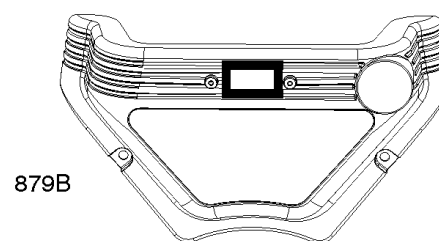

Blower Housing, Carburetor Covers, Oil Cooler

REF NO	PART NO	QTY	DESCRIPTION
304	846481		HOUSING, Blower -(Oil Cooler)
305	807435		SCREW -(Blower Housing) (M6x20mm)
400	846249		COOLER, Oil
405	841233		SCREW -(Back Plate) (M6x10mm)
405A	841735		SCREW -(Back Plate) (M6x14mm)
417	841233		SCREW -(Oil Cooler) (M6x10mm)
417A	846250		SCREW -(Oil Cooler) (M6x16mm)
500	691086		WASHER -(Key Switch)
573	846840		PLATE, Back
601A	841597		CLAMP, Hose -(Oil Cooler Hose)
601D	845209		CLAMP, Hose -(Oil Cooler Hose)
664	691087		NUT -(Key Switch)
668	841974		SPACER -(Blower Housing)
829	846247		HOSE, Oil Cooler
829A	846248		HOSE, Oil Cooler
879	846504		COVER, Carburetor/EFI -(Key Switch)
892	692318		SWITCH, Key -(Includes Key Switch Label)
990	691959		SET, Key
1013	841602		NIPPLE, Oil Filter
1027	842921		FILTER, Oil
1054	280275		TIE, Cable -(Clear, Nylon)
1059	845300		KIT, Screw/Washer -(Carburetor/EFI Cover)
1212	809958		STUD -(Blower Housing)
1366	841510		DIVERTER, Oil Cooler
1369	842858		GUARD, Flywheel Fan
1370	841233		SCREW -(Flywheel Fan Guard)
1371	841537		NUT -(Flywheel Fan Guard)
1374	841506		SEAL, O-Ring -(Oil Cooler Diverter)