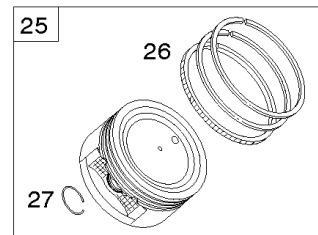

1036

1330

Cylinder, Crankshaft, Piston/Rings/Rod

REF NO	PART NO	QTY	DESCRIPTION
1	846429		CYLINDER ASSEMBLY
3	841596		SEAL, Oil -(Magneto Side)
12	846037		GASKET, Crankcase -(Metal Core Gasket)
12A	843969		GASKET, Crankcase -(Metal Core Gasket)
15	691680		PLUG, Oil Drain
16	842268		CRANKSHAFT
24	796335		KEY, Flywheel -(Steel)
25	842939		PISTON ASSEMBLY -(.020 Oversize)
25	841837		PISTON ASSEMBLY -(Standard)
26	841932		SET, Ring -(.020 Oversize)
26	809972		SET, Ring -(Standard)
27	807351		LOCK, Piston Pin
28	807361		PIN, Piston
29	841838		ROD, Connecting
32	807363		SCREW -(Connecting Rod)
239	841281		SWITCH, Oil Pressure
377	691639		KEY, Timing
415	794903		PLUG -(Oil Pressure Switch)
439	692154		O-RING, Oil Gallery -(Crankcase Cover/Sump or Cylinder Assembly) (Cylinder)
439A	846027		O-RING, Oil Gallery -(Crankcase Cover/Sump or Cylinder Assembly)
490	843433		BEARING, Magneto Side
718	690959		PIN, Locating -(Cylinder)
718A	809508		PIN, Locating -(Cylinder Head)
718B	845925		PIN, Locating -(Cylinder)
741	809432		GEAR, Timing
1036	-----		Label-Emissions -(Available From A Briggs & Stratton Authorized Dealer)
1330	-----		Repair Manual -(Not Available At This Printing)
1378	844795		SET, Washer/Nut -(Flywheel)