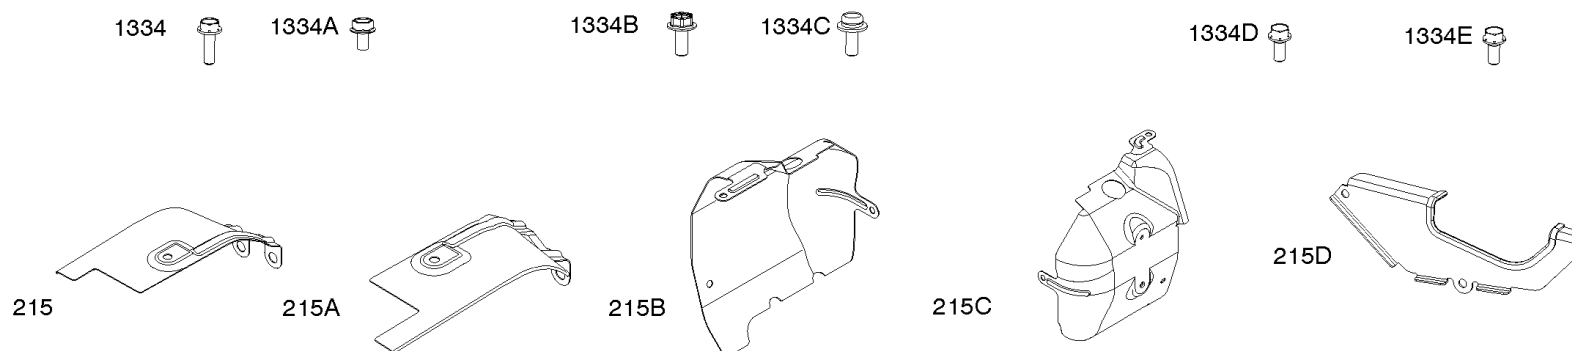

Exhaust System

REF NO	PART NO	QTY	DESCRIPTION
300	846444		MUFFLER
355	844035		WASHER -(Muffler Bracket) (Flat Washer)
355A	691075		WASHER -(Muffler Bracket) (Lockwasher)
437	846149		SCREW -(Exhaust Manifold) (M8x25mm)
613	692062		SCREW -(Muffler) (M8x18mm)
725	841132		SHIELD, Heat
728	692067		SCREW -(Heat Shield) (M6x12mm)
740	690941		NUT -(Muffler Bracket)
819	692062		SCREW -(Muffler Bracket) (M8x18mm)
819A	807362		SCREW -(Muffler Bracket) (M8x50mm)
863	843487		BRACKET, Muffler
883	809872		GASKET, Exhaust
1507	846324		STUD -(Muffler Bracket)