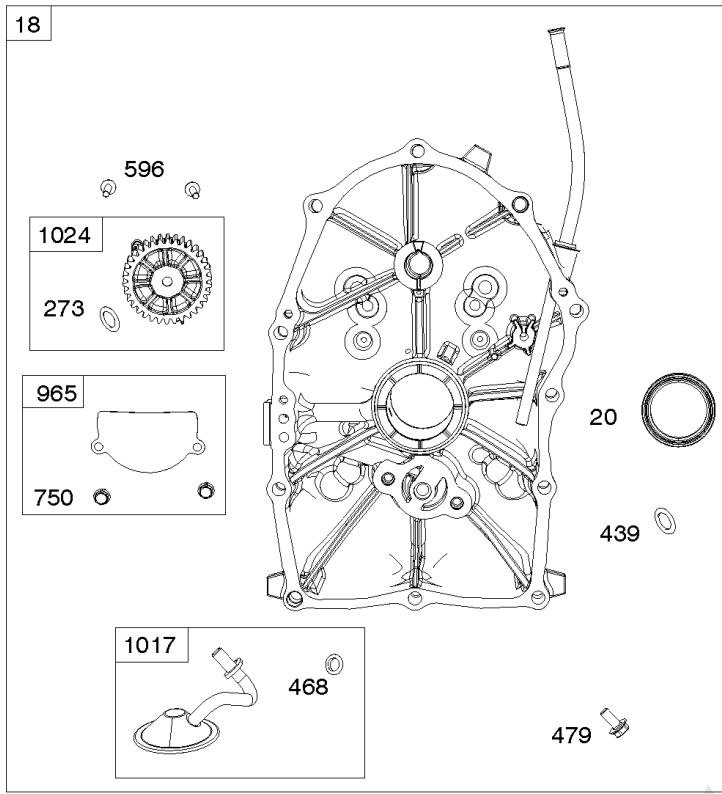

Not For
Reproduction

Not For
Reproduction

Air Cleaner

REF NO	PART NO	QTY	DESCRIPTION
163A	843117		GASKET, Air Cleaner
186	845121		CONNECTOR, Hose
431	846507		ELBOW, Intake
445	692519		FILTER, A/C Cartridge
467	846008		KNOB, Air Cleaner Cover
467A	846432		KNOB, Air Cleaner Cover
601E	846483		CLAMP, Hose -(Purge Line Hose)
643	844932		RETAINER, Air Filter
711	806444		SCREW -(Carburetor Shield) (M6x68mm)
875	843118		BASE, Air Cleaner
968	846323		COVER, Air Cleaner
971	692062		SCREW -(Air Cleaner Base to Carburetor/Throttle Body)
996	846006		SHIELD, Carburetor
1425	846514		HOSE, Purge Line

Crankcase Covers, Camshaft

REF NO	PART NO	QTY	DESCRIPTION
12	846037		GASKET, Crankcase -(Metal Core Gasket)
12A	843969		GASKET, Crankcase -(Metal Core Gasket)
18	846942		COVER, Crankcase
20	841596		SEAL, Oil -(PTO Side)
22	807362		SCREW -(Crankcase Cover/Sump) (M8x50mm)
45	809785		TAPPET, Valve
46	809879		CAMSHAFT
273	690681		SEAL, O-Ring -(Oil Pump)
439	692154		O-RING, Oil Gallery -(Crankcase Cover/Sump or Cylinder Assembly) (Cylinder)
439A	846027		O-RING, Oil Gallery -(Crankcase Cover/Sump or Cylinder Assembly)
468	690690		SEAL, O-Ring -(Oil Pump Screen)
479	807084		SCREW -(Oil Pump Screen)
523	841007		DIPSTICK
596	691492		SCREW -(Oil Pump)
750	841233		SCREW -(Oil Pump Cover)
965	809422		COVER, Oil Pump
1017	809421		SCREEN, Oil Pump
1024	845983		PUMP, Oil