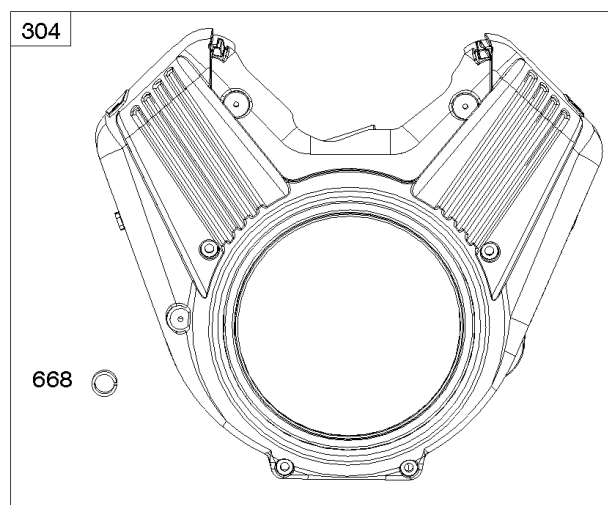

Blower Housing, Carburetor Covers, Oil Cooler

REF NO	PART NO	QTY	DESCRIPTION
304	846481		HOUSING, Blower -(Oil Cooler)
305	807435		SCREW -(Blower Housing) (M6x20mm)
400	846249		COOLER, Oil
405	841233		SCREW -(Back Plate) (M6x10mm)
405A	841735		SCREW -(Back Plate) (M6x14mm)
417	841233		SCREW -(Oil Cooler) (M6x10mm)
417A	846250		SCREW -(Oil Cooler) (M6x16mm)
500	691086		WASHER -(Key Switch)
573	846840		PLATE, Back
601A	841597		CLAMP, Hose -(Oil Cooler Hose)
601D	845209		CLAMP, Hose -(Oil Cooler Hose)
664	691087		NUT -(Key Switch)
668	841974		SPACER -(Blower Housing)
829	846247		HOSE, Oil Cooler
829A	846248		HOSE, Oil Cooler
879	846504		COVER, Carburetor/EFI -(Key Switch)
892	692318		SWITCH, Key -(Includes Key Switch Label)
990	691959		SET, Key
1013	841602		NIPPLE, Oil Filter
1027	842921		FILTER, Oil
1054	280275		TIE, Cable -(Clear, Nylon)
1059	845300		KIT, Screw/Washer -(Carburetor/EFI Cover)
1212	809958		STUD -(Blower Housing)
1366	841510		DIVERTER, Oil Cooler
1369	842858		GUARD, Flywheel Fan
1370	841233		SCREW -(Flywheel Fan Guard)
1371	841537		NUT -(Flywheel Fan Guard)
1374	841506		SEAL, O-Ring -(Oil Cooler Diverter)