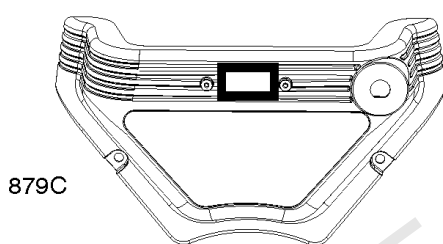

Blower Housing, Carburetor Covers, Oil Cooler

REF NO	PART NO	QTY	DESCRIPTION
304	846481		HOUSING, Blower -(Oil Cooler)
305	807435		SCREW -(Blower Housing) (M6x20mm)
400	846249		COOLER, Oil
405	841233		SCREW -(Back Plate) (M6x10mm)
405A	841735		SCREW -(Back Plate) (M6x14mm)
417	841233		SCREW -(Oil Cooler) (M6x10mm)
417A	846250		SCREW -(Oil Cooler) (M6x16mm)
500	691086		WASHER -(Key Switch)
573	846840		PLATE, Back
601A	841597		CLAMP, Hose -(Oil Cooler Hose)
601D	845209		CLAMP, Hose -(Oil Cooler Hose)
664	691087		NUT -(Key Switch)
668	841974		SPACER -(Blower Housing)
829	846247		HOSE, Oil Cooler
829A	846248		HOSE, Oil Cooler
879	846504		COVER, Carburetor/EFI -(Key Switch)
892	692318		SWITCH, Key -(Includes Key Switch Label)
990	691959		SET, Key
1013	841602		NIPPLE, Oil Filter
1027	842921		FILTER, Oil
1054	280275		TIE, Cable -(Clear, Nylon)
1059	845300		KIT, Screw/Washer -(Carburetor/EFI Cover)
1212	809958		STUD -(Blower Housing)
1366	841510		DIVERTER, Oil Cooler
1369	842858		GUARD, Flywheel Fan
1370	841233		SCREW -(Flywheel Fan Guard)
1371	841537		NUT -(Flywheel Fan Guard)
1374	841506		SEAL, O-Ring -(Oil Cooler Diverter)