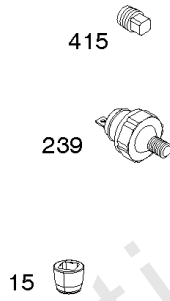

1036

1330

Cylinder, Crankshaft, Piston/Rings/Rod

REF NO	PART NO	QTY	DESCRIPTION
1	846429		CYLINDER ASSEMBLY
3	841596		SEAL, Oil -(Magneto Side)
12	846037		GASKET, Crankcase -(Metal Core Gasket)
12A	843969		GASKET, Crankcase -(Metal Core Gasket)
15	691680		PLUG, Oil Drain
16	842268		CRANKSHAFT
24	796335		KEY, Flywheel -(Steel)
25	842939		PISTON ASSEMBLY -(.020 Oversize)
25	841837		PISTON ASSEMBLY -(Standard)
26	841932		SET, Ring -(.020 Oversize)
26	809972		SET, Ring -(Standard)
27	807351		LOCK, Piston Pin
28	807361		PIN, Piston
29	841838		ROD, Connecting
32	807363		SCREW -(Connecting Rod)
239	841281		SWITCH, Oil Pressure
377	691639		KEY, Timing
415	794903		PLUG -(Oil Pressure Switch)
439	692154		O-RING, Oil Gallery -(Crankcase Cover/Sump or Cylinder Assembly) (Cylinder)
439A	846027		O-RING, Oil Gallery -(Crankcase Cover/Sump or Cylinder Assembly)
490	843433		BEARING, Magneto Side
718	690959		PIN, Locating -(Cylinder)
718A	809508		PIN, Locating -(Cylinder Head)
718B	845925		PIN, Locating -(Cylinder)
741	809432		GEAR, Timing
1036	-----		Label-Emissions -(Available From A Briggs & Stratton Authorized Dealer)
1330	-----		Repair Manual -(Not Available At This Printing)
1378	844795		SET, Washer/Nut -(Flywheel)