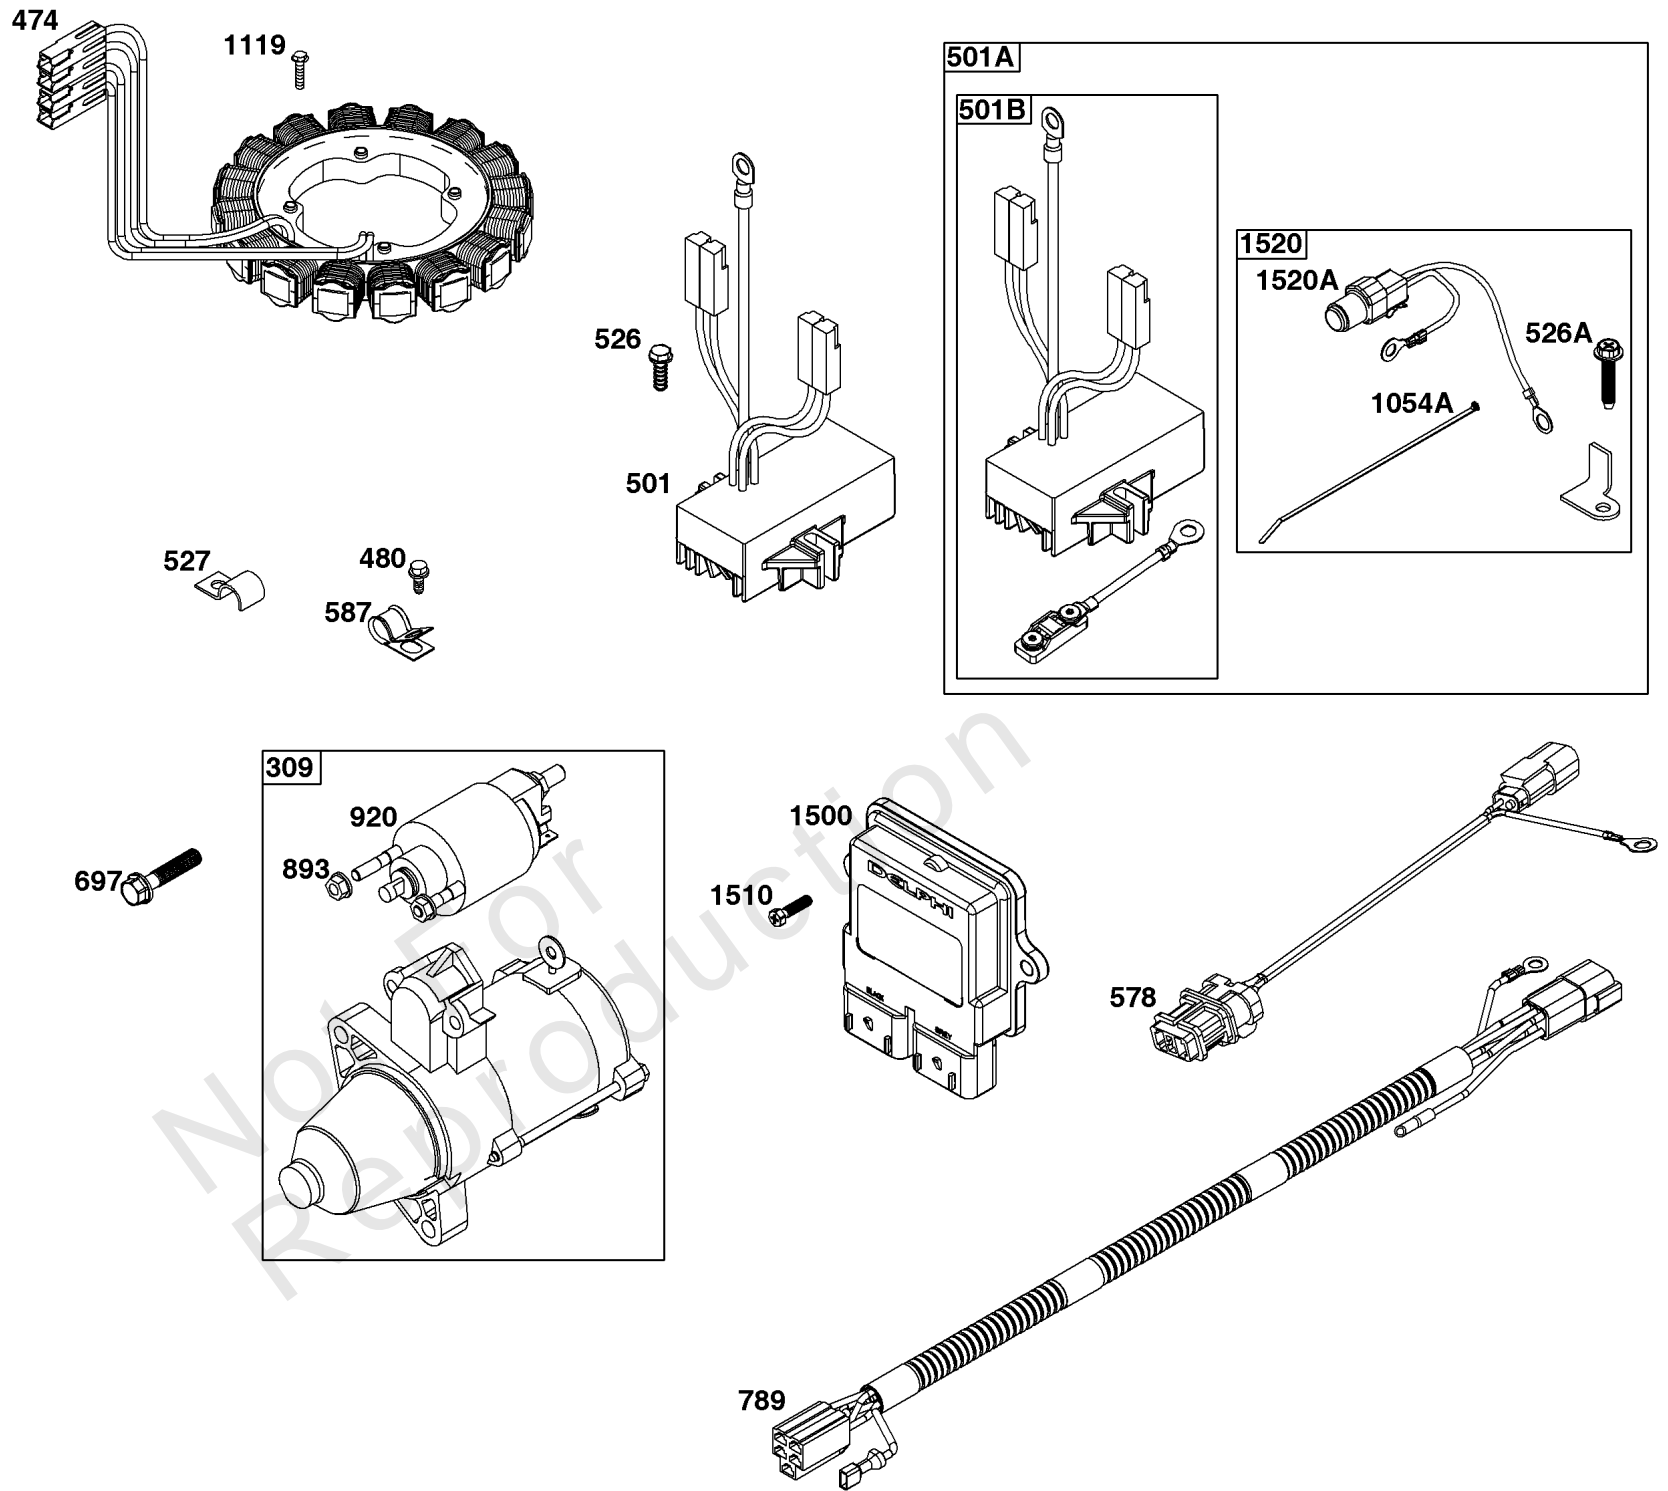

Regulator, Alternator, Wires, ECU

REF NO	PART NO	QTY	DESCRIPTION
309	845760		MOTOR, Starter
474	841178		ALTERNATOR
480	841233		SCREW -(Tube Clamp) (M6x10mm)
501	848220		REGULATOR -Used Before Code Date 17060100
501A	848221		REGULATOR -Used After Code Date 17053100 -Used Before Code Date 18021200
501B	848187		REGULATOR -Used After Code Date 18021100
526	690717		SCREW -(Regulator) (M6x30mm)
526A	847149		SCREW -(Regulator) (M6x32mm)
527	690423		CLAMP, Tube
578	846423		WIRE ASSEMBLY
587	807116		CLAMP, Cable
697	690711		SCREW -(Starter Motor) (Drive Cap) (M8x38mm)
789	846776		HARNESS, Wiring
893	845758		NUT -(Starter Solenoid)
920	846737		SOLENOID, Starter
1054A	861206		TIE, Cable -(Black, Nylon)
1119	691552		SCREW -(Alternator)
1500	846484		MODULE, Electronic Control -(Not Programmed) (Not Programmed)
1510	841552		SCREW -(Electronic Control Module) (M5x20mm)
1520	847148		CAPACITOR
1520A	847147		CAPACITOR