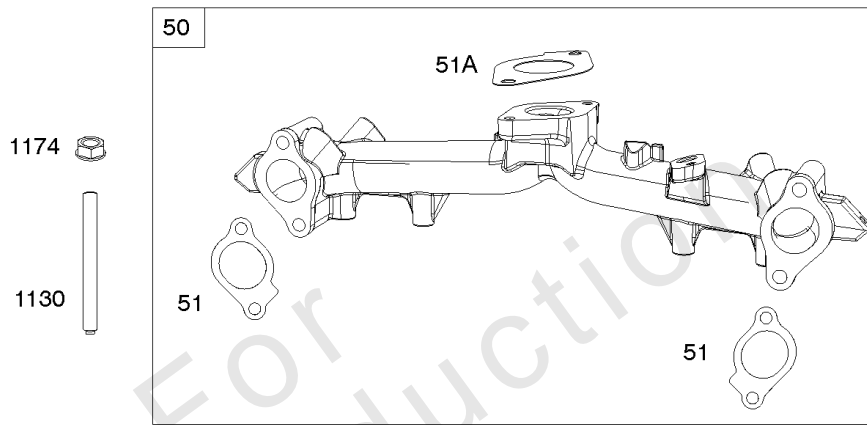

Not For
Reproduction

Intake Manifold, Throttle Body, Fuel System

REF NO	PART NO	QTY	DESCRIPTION
50	846503		MANIFOLD, Intake
51	841592		GASKET, Intake -(Intake Manifold)
51A	846473		GASKET, Intake -(Intake Manifold/Throttle Body)
95	593897		SCREW -(Throttle Valve)
98	846477		KIT, Idle Speed
127	691742		PLUG, Welch
130	846476		VALVE, Throttle
163	807375		GASKET, Air Cleaner
187	791766		LINE, Fuel -(15 Inches Long)(Cut to Required Length)
187	791745		LINE, Fuel -(23 Inches)(Cut To Required Length)
187A	846475		LINE, Fuel
240	845125		FILTER, Fuel
333	84005190		ARMATURE, Magneto
334	841552		SCREW -(Magneto Armature) (M5x20mm)
387	846470		PUMP, Fuel
480	841233		SCREW -(Tube Clamp) (M6x10mm)
527	690423		CLAMP, Tube
601B	791850		CLAMP, Hose -(Green)
601C	691038		CLAMP, Hose -(Black)
635	692076		BOOT, Spark Plug
964	590799		CAP, Connector
1130	841590		STUD -(Intake Manifold)
1174	842067		NUT -(Intake Manifold)
1480	593852		INJECTOR, Fuel
1482	846474		BODY, Throttle
1486	593905		SENSOR, Temperature/Manifold Absolute Pressure (MAP)
1489	807435		SCREW -(TEMP/MAP Sensor) (Intake Manifold)
1490	807084		SCREW -(Fuel Injector)
1491	807435		SCREW -(Throttle Body) (M6x20mm)
1491A	807084		SCREW -(Throttle Body) (M6x14mm)
1492	846478		SENSOR, Throttle
1493	847169		SCREW -(Throttle Sensor)
1494	846479		VALVE, Idle Air
1495	847169		SCREW -(Idle Air Valve)