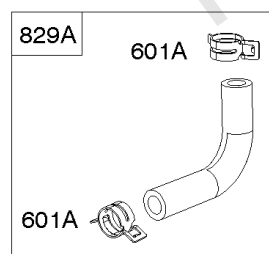

Blower Housing, Carburetor Covers, Oil Cooler

REF NO	PART NO	QTY	DESCRIPTION
304	846481		HOUSING, Blower -(Oil Cooler)
305	807435		SCREW -(Blower Housing) (M6x20mm)
400	846249		COOLER, Oil
405	841233		SCREW -(Back Plate) (M6x10mm)
405A	841735		SCREW -(Back Plate) (M6x14mm)
417	841233		SCREW -(Oil Cooler) (M6x10mm)
417A	846250		SCREW -(Oil Cooler) (M6x16mm)
500	691086		WASHER -(Key Switch)
573	846840		PLATE, Back
601A	841597		CLAMP, Hose -(Oil Cooler Hose)
601D	845209		CLAMP, Hose -(Oil Cooler Hose)
664	691087		NUT -(Key Switch)
668	841974		SPACER -(Blower Housing)
829	846247		HOSE, Oil Cooler
829A	846248		HOSE, Oil Cooler
879	846504		COVER, Carburetor/EFI -(Key Switch)
892	692318		SWITCH, Key -(Includes Key Switch Label)
990	691959		SET, Key
1013	841602		NIPPLE, Oil Filter
1027	842921		FILTER, Oil
1054	280275		TIE, Cable -(Clear, Nylon)
1059	845300		KIT, Screw/Washer -(Carburetor/EFI Cover)
1212	809958		STUD -(Blower Housing)
1366	841510		DIVERTER, Oil Cooler
1369	842858		GUARD, Flywheel Fan
1370	841233		SCREW -(Flywheel Fan Guard)
1371	841537		NUT -(Flywheel Fan Guard)
1374	841506		SEAL, O-Ring -(Oil Cooler Diverter)