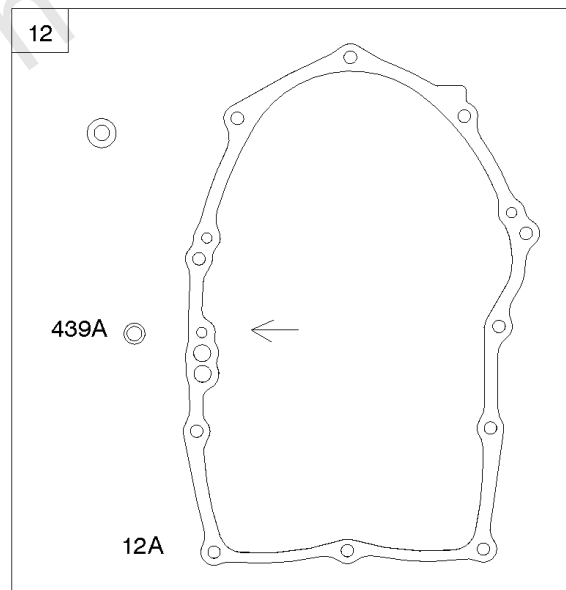

Parts Manual

Mfg. No: 61E477-0006-J1

Model Components	Page
Air Cleaner.....	4
Blower Housing, Carburetor Covers, Oil Cooler.....	6
Crankcase Covers, Camshaft.....	8
Cylinder Heads, Rocker Arm Covers.....	10
Cylinder, Crankshaft, Piston/Rings/Rod.....	12
Engine Gasket Set, Valve Gasket Set.....	14
Exhaust System.....	16
Flywheel, Flywheel Fan, Air Guides.....	18
Intake Manifold, Throttle Body, Fuel System.....	20
Regulator, Alternator, Wires, ECU.....	22
Replacement Engine - US & Canada.....	24
Wire Harness, Fuel Module, Brackets.....	25

Not For
Reproduction

Not For
Reproduction

Air Cleaner

REF NO	PART NO	QTY	DESCRIPTION
163A	843117		GASKET, Air Cleaner
186	845121		CONNECTOR, Hose
431	846507		ELBOW, Intake
445	692519		FILTER, A/C Cartridge
467	846008		KNOB, Air Cleaner Cover
467A	846432		KNOB, Air Cleaner Cover
601E	846483		CLAMP, Hose -(Purge Line Hose)
643	844932		RETAINER, Air Filter
711	806444		SCREW -(Carburetor Shield) (M6x68mm)
875	843118		BASE, Air Cleaner
968	846323		COVER, Air Cleaner
971	692062		SCREW -(Air Cleaner Base to Carburetor/Throttle Body)
996	846006		SHIELD, Carburetor
1425	846514		HOSE, Purge Line

Crankcase Covers, Camshaft

REF NO	PART NO	QTY	DESCRIPTION
12	846037		GASKET, Crankcase -(Metal Core Gasket)
12A	843969		GASKET, Crankcase -(Metal Core Gasket)
18	846942		COVER, Crankcase
20	841596		SEAL, Oil -(PTO Side)
22	807362		SCREW -(Crankcase Cover/Sump) (M8x50mm)
45	809785		TAPPET, Valve
46	809879		CAMSHAFT
273	690681		SEAL, O-Ring -(Oil Pump)
439	692154		O-RING, Oil Gallery -(Crankcase Cover/Sump or Cylinder Assembly) (Cylinder)
439A	846027		O-RING, Oil Gallery -(Crankcase Cover/Sump or Cylinder Assembly)
468	690690		SEAL, O-Ring -(Oil Pump Screen)
479	807084		SCREW -(Oil Pump Screen)
523	841007		DIPSTICK
596	691492		SCREW -(Oil Pump)
750	841233		SCREW -(Oil Pump Cover)
965	809422		COVER, Oil Pump
1017	809421		SCREEN, Oil Pump
1024	845983		PUMP, Oil