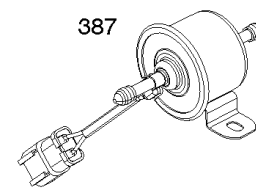

Not For
Reproduction

Intake Manifold, Throttle Body, Fuel System

REF NO	PART NO	QTY	DESCRIPTION
50	846503		MANIFOLD, Intake
51	841592		GASKET, Intake -(Intake Manifold)
51A	846473		GASKET, Intake -(Intake Manifold/Throttle Body)
95	593897		SCREW -(Throttle Valve)
98	846477		KIT, Idle Speed
127	691742		PLUG, Welch
130	846476		VALVE, Throttle
163	807375		GASKET, Air Cleaner
187	791766		LINE, Fuel -(15 Inches Long)(Cut to Required Length)
187	791745		LINE, Fuel -(23 Inches)(Cut To Required Length)
187A	846475		LINE, Fuel
240	845125		FILTER, Fuel
333	84005190		ARMATURE, Magneto
334	841552		SCREW -(Magneto Armature) (M5x20mm)
387	846470		PUMP, Fuel
480	841233		SCREW -(Tube Clamp) (M6x10mm)
527	690423		CLAMP, Tube
601B	791850		CLAMP, Hose -(Green)
601C	691038		CLAMP, Hose -(Black)
635	692076		BOOT, Spark Plug
964	590799		CAP, Connector
1130	841590		STUD -(Intake Manifold)
1174	842067		NUT -(Intake Manifold)
1480	593852		INJECTOR, Fuel
1482	846474		BODY, Throttle
1486	593905		SENSOR, Temperature/Manifold Absolute Pressure (MAP)
1489	807435		SCREW -(TEMP/MAP Sensor) (Intake Manifold)
1490	807084		SCREW -(Fuel Injector)
1491	807435		SCREW -(Throttle Body) (M6x20mm)
1491A	807084		SCREW -(Throttle Body) (M6x14mm)
1492	846478		SENSOR, Throttle
1493	847169		SCREW -(Throttle Sensor)
1494	846479		VALVE, Idle Air
1495	847169		SCREW -(Idle Air Valve)