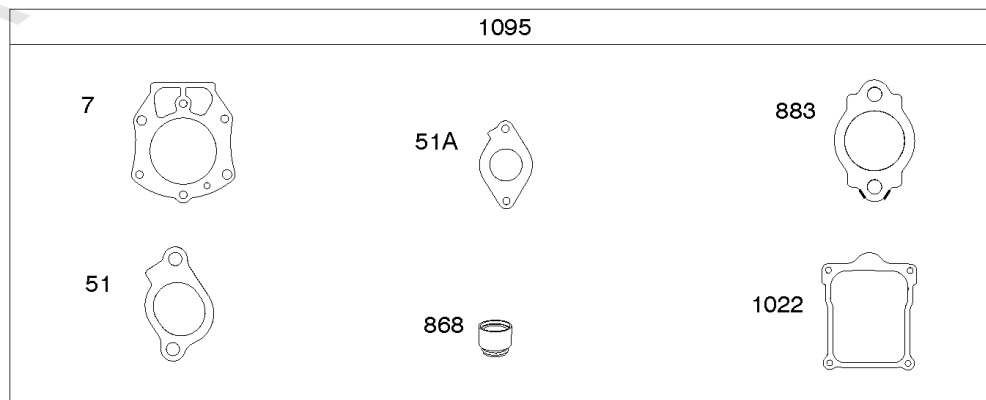

Engine Gasket Set, Valve Gasket Set

REF NO	PART NO	QTY	DESCRIPTION
3	841596		SEAL, Oil -(Magneto Side)
7	809730		GASKET, Cylinder Head
20	841596		SEAL, Oil -(PTO Side)
51	841592		GASKET, Intake -(Intake Manifold)
51A	846473		GASKET, Intake -(Intake Manifold/Throttle Body)
163	807375		GASKET, Air Cleaner
163A	843117		GASKET, Air Cleaner
273	690681		SEAL, O-Ring -(Oil Pump)
358	846671		GASKET SET, Engine
439	692154		O-RING, Oil Gallery -(Crankcase Cover/Sump or Cylinder Assembly) (Cylinder)
468	690690		SEAL, O-Ring -(Oil Pump Screen)
580	809894		SEAL, O-Ring -(Oil Fill Cap)
868	691963		SEAL, Valve
883	809872		GASKET, Exhaust
1022	809732		GASKET, Rocker Cover
1095	846672		GASKET SET, Valve