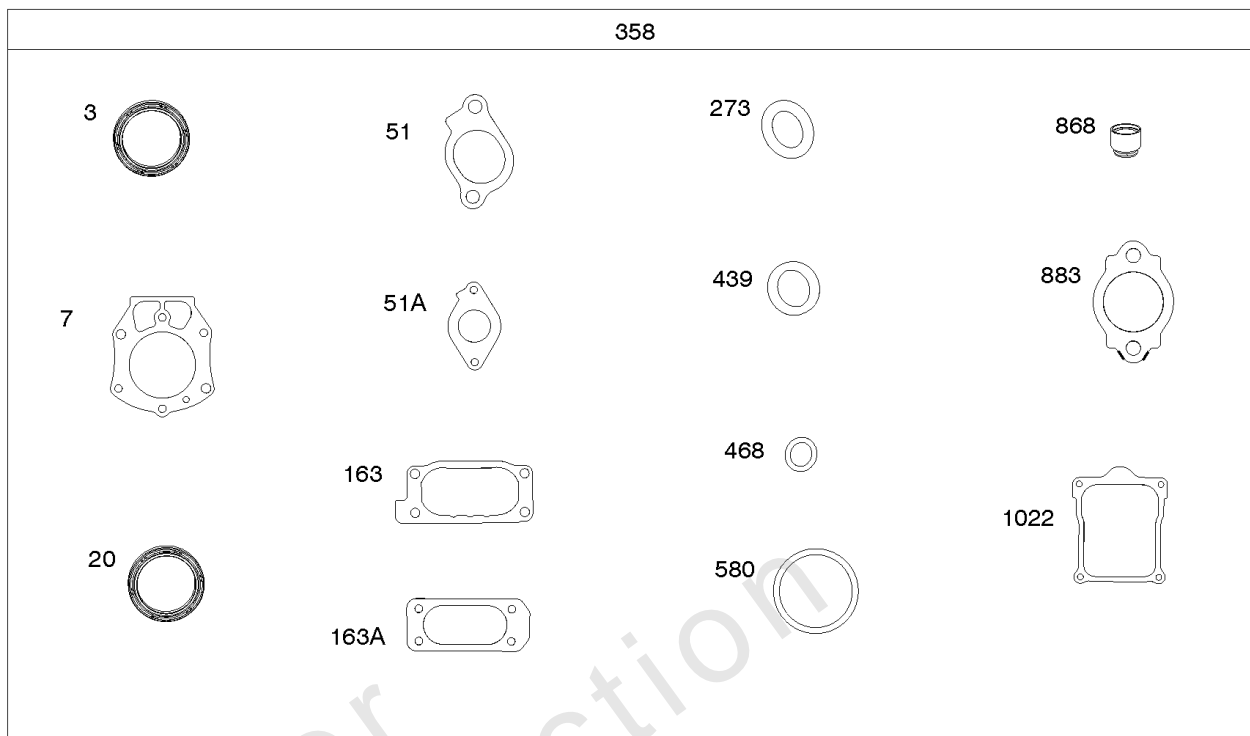

Engine Gasket Set, Valve Gasket Set

REF NO	PART NO	QTY	DESCRIPTION
3	841596		SEAL, Oil -(Magneto Side)
7	809730		GASKET, Cylinder Head
20	841596		SEAL, Oil -(PTO Side)
51	841592		GASKET, Intake -(Intake Manifold)
51A	846473		GASKET, Intake -(Intake Manifold/Throttle Body)
163	807375		GASKET, Air Cleaner
163A	843117		GASKET, Air Cleaner
273	690681		SEAL, O-Ring -(Oil Pump)
358	846671		GASKET SET, Engine
439	692154		O-RING, Oil Gallery -(Crankcase Cover/Sump or Cylinder Assembly) (Cylinder)
468	690690		SEAL, O-Ring -(Oil Pump Screen)
580	809894		SEAL, O-Ring -(Oil Fill Cap)
868	691963		SEAL, Valve
883	809872		GASKET, Exhaust
1022	809732		GASKET, Rocker Cover
1095	846672		GASKET SET, Valve