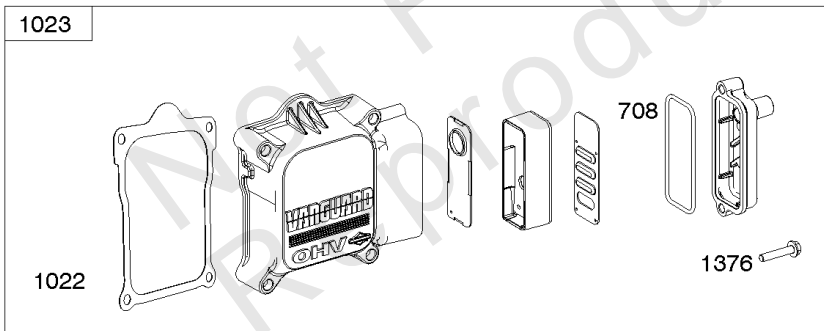

Not For Reproduction

Blower Housing, Carburetor Covers, Oil Cooler

REF NO	PART NO	QTY	DESCRIPTION
304	846481		HOUSING, Blower -(Oil Cooler)
305	807435		SCREW -(Blower Housing) (M6x20mm)
400	846249		COOLER, Oil
405	841233		SCREW -(Back Plate) (M6x10mm)
405A	841735		SCREW -(Back Plate) (M6x14mm)
417	841233		SCREW -(Oil Cooler) (M6x10mm)
417A	846250		SCREW -(Oil Cooler) (M6x16mm)
500	691086		WASHER -(Key Switch)
573	846840		PLATE, Back
601A	841597		CLAMP, Hose -(Oil Cooler Hose)
601D	845209		CLAMP, Hose -(Oil Cooler Hose)
664	691087		NUT -(Key Switch)
668	841974		SPACER -(Blower Housing)
829	846247		HOSE, Oil Cooler
829A	846248		HOSE, Oil Cooler
879	846504		COVER, Carburetor/EFI -(Key Switch)
892	692318		SWITCH, Key -(Includes Key Switch Label)
990	691959		SET, Key
1013	841602		NIPPLE, Oil Filter
1027	842921		FILTER, Oil
1054	280275		TIE, Cable -(Clear, Nylon)
1059	845300		KIT, Screw/Washer -(Carburetor/EFI Cover)
1212	809958		STUD -(Blower Housing)
1366	841510		DIVERTER, Oil Cooler
1369	842858		GUARD, Flywheel Fan
1370	841233		SCREW -(Flywheel Fan Guard)
1371	841537		NUT -(Flywheel Fan Guard)
1374	841506		SEAL, O-Ring -(Oil Cooler Diverter)

Crankcase Covers, Camshaft

REF NO	PART NO	QTY	DESCRIPTION
12	846037		GASKET, Crankcase -(Metal Core Gasket)
12A	843969		GASKET, Crankcase -(Metal Core Gasket)
18	846942		COVER, Crankcase
20	841596		SEAL, Oil -(PTO Side)
22	807362		SCREW -(Crankcase Cover/Sump) (M8x50mm)
45	809785		TAPPET, Valve
46	809879		CAMSHAFT
273	690681		SEAL, O-Ring -(Oil Pump)
439	692154		O-RING, Oil Gallery -(Crankcase Cover/Sump or Cylinder Assembly) (Cylinder)
439A	846027		O-RING, Oil Gallery -(Crankcase Cover/Sump or Cylinder Assembly)
468	690690		SEAL, O-Ring -(Oil Pump Screen)
479	807084		SCREW -(Oil Pump Screen)
523	841007		DIPSTICK
596	691492		SCREW -(Oil Pump)
750	841233		SCREW -(Oil Pump Cover)
965	809422		COVER, Oil Pump
1017	809421		SCREEN, Oil Pump
1024	845983		PUMP, Oil