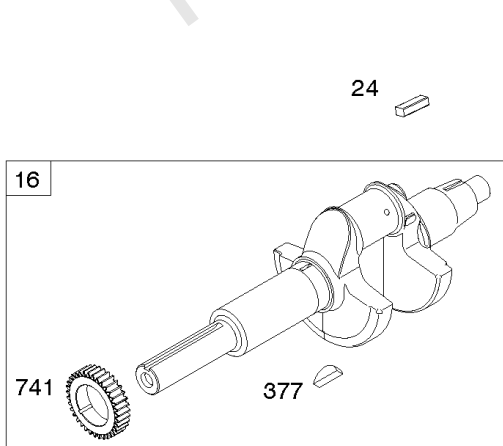

1036

1330

Cylinder, Crankshaft, Piston/Rings/Rod

REF NO	PART NO	QTY	DESCRIPTION
1	846429		CYLINDER ASSEMBLY
3	841596		SEAL, Oil -(Magneto Side)
12	846037		GASKET, Crankcase -(Metal Core Gasket)
12A	843969		GASKET, Crankcase -(Metal Core Gasket)
15	691680		PLUG, Oil Drain
16	842268		CRANKSHAFT
24	796335		KEY, Flywheel -(Steel)
25	842939		PISTON ASSEMBLY -(.020 Oversize)
25	841837		PISTON ASSEMBLY -(Standard)
26	841932		SET, Ring -(.020 Oversize)
26	809972		SET, Ring -(Standard)
27	807351		LOCK, Piston Pin
28	807361		PIN, Piston
29	841838		ROD, Connecting
32	807363		SCREW -(Connecting Rod)
239	841281		SWITCH, Oil Pressure
377	691639		KEY, Timing
415	794903		PLUG -(Oil Pressure Switch)
439	692154		O-RING, Oil Gallery -(Crankcase Cover/Sump or Cylinder Assembly) (Cylinder)
439A	846027		O-RING, Oil Gallery -(Crankcase Cover/Sump or Cylinder Assembly)
490	843433		BEARING, Magneto Side
718	690959		PIN, Locating -(Cylinder)
718A	809508		PIN, Locating -(Cylinder Head)
718B	845925		PIN, Locating -(Cylinder)
741	809432		GEAR, Timing
1036	-----		Label-Emissions -(Available From A Briggs & Stratton Authorized Dealer)
1330	-----		Repair Manual -(Not Available At This Printing)
1378	844795		SET, Washer/Nut -(Flywheel)