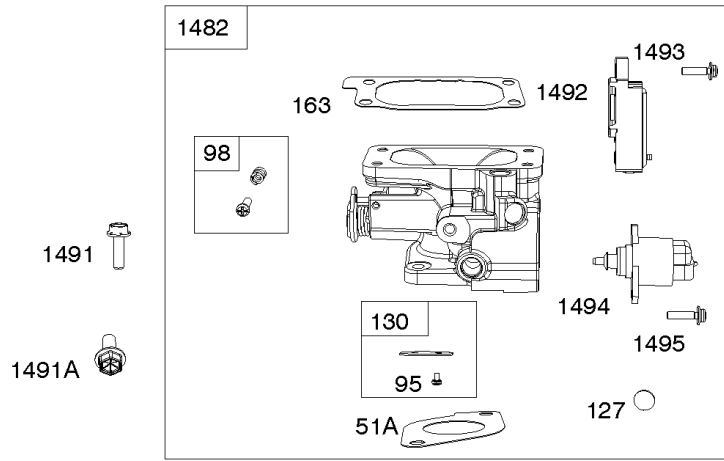

Not For
Reproduction

Intake Manifold, Throttle Body, Fuel System

REF NO	PART NO	QTY	DESCRIPTION
50	846503		MANIFOLD, Intake
51	841592		GASKET, Intake -(Intake Manifold)
51A	846473		GASKET, Intake -(Intake Manifold/Throttle Body)
95	593897		SCREW -(Throttle Valve)
98	846477		KIT, Idle Speed
127	691742		PLUG, Welch
130	846476		VALVE, Throttle
163	807375		GASKET, Air Cleaner
187	791766		LINE, Fuel -(15 Inches Long)(Cut to Required Length)
187	791745		LINE, Fuel -(23 Inches)(Cut To Required Length)
187A	846475		LINE, Fuel
240	845125		FILTER, Fuel
333	84005190		ARMATURE, Magneto
334	841552		SCREW -(Magneto Armature) (M5x20mm)
387	846470		PUMP, Fuel
480	841233		SCREW -(Tube Clamp) (M6x10mm)
527	690423		CLAMP, Tube
601B	791850		CLAMP, Hose -(Green)
601C	691038		CLAMP, Hose -(Black)
635	692076		BOOT, Spark Plug
964	590799		CAP, Connector
1130	841590		STUD -(Intake Manifold)
1174	842067		NUT -(Intake Manifold)
1480	593852		INJECTOR, Fuel
1482	846474		BODY, Throttle
1486	593905		SENSOR, Temperature/Manifold Absolute Pressure (MAP)
1489	807435		SCREW -(TEMP/MAP Sensor) (Intake Manifold)
1490	807084		SCREW -(Fuel Injector)
1491	807435		SCREW -(Throttle Body) (M6x20mm)
1491A	807084		SCREW -(Throttle Body) (M6x14mm)
1492	846478		SENSOR, Throttle
1493	847169		SCREW -(Throttle Sensor)
1494	846479		VALVE, Idle Air
1495	847169		SCREW -(Idle Air Valve)