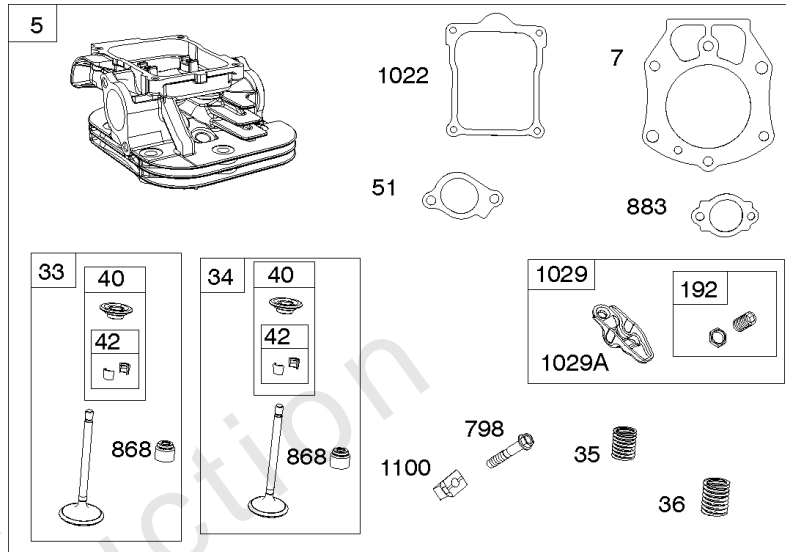

Not For Reproduction

Blower Housing, Carburetor Covers, Oil Cooler

REF NO	PART NO	QTY	DESCRIPTION
304	846481		HOUSING, Blower -(Oil Cooler)
305	807435		SCREW -(Blower Housing) (M6x20mm)
400	846249		COOLER, Oil
405	841233		SCREW -(Back Plate) (M6x10mm)
405A	841735		SCREW -(Back Plate) (M6x14mm)
417	841233		SCREW -(Oil Cooler) (M6x10mm)
417A	846250		SCREW -(Oil Cooler) (M6x16mm)
500	691086		WASHER -(Key Switch)
573	846840		PLATE, Back
601A	841597		CLAMP, Hose -(Oil Cooler Hose)
601D	845209		CLAMP, Hose -(Oil Cooler Hose)
664	691087		NUT -(Key Switch)
668	841974		SPACER -(Blower Housing)
829	846247		HOSE, Oil Cooler
829A	846248		HOSE, Oil Cooler
879	846504		COVER, Carburetor/EFI -(Key Switch)
892	692318		SWITCH, Key -(Includes Key Switch Label)
990	691959		SET, Key
1013	841602		NIPPLE, Oil Filter
1027	842921		FILTER, Oil
1054	280275		TIE, Cable -(Clear, Nylon)
1059	845300		KIT, Screw/Washer -(Carburetor/EFI Cover)
1212	809958		STUD -(Blower Housing)
1366	841510		DIVERTER, Oil Cooler
1369	842858		GUARD, Flywheel Fan
1370	841233		SCREW -(Flywheel Fan Guard)
1371	841537		NUT -(Flywheel Fan Guard)
1374	841506		SEAL, O-Ring -(Oil Cooler Diverter)

Crankcase Covers, Camshaft

REF NO	PART NO	QTY	DESCRIPTION
12	846037		GASKET, Crankcase -(Metal Core Gasket)
12A	843969		GASKET, Crankcase -(Metal Core Gasket)
18	846942		COVER, Crankcase
20	841596		SEAL, Oil -(PTO Side)
22	807362		SCREW -(Crankcase Cover/Sump) (M8x50mm)
45	809785		TAPPET, Valve
46	809879		CAMSHAFT
273	690681		SEAL, O-Ring -(Oil Pump)
439	692154		O-RING, Oil Gallery -(Crankcase Cover/Sump or Cylinder Assembly) (Cylinder)
439A	846027		O-RING, Oil Gallery -(Crankcase Cover/Sump or Cylinder Assembly)
468	690690		SEAL, O-Ring -(Oil Pump Screen)
479	807084		SCREW -(Oil Pump Screen)
523	841007		DIPSTICK
596	691492		SCREW -(Oil Pump)
750	841233		SCREW -(Oil Pump Cover)
965	809422		COVER, Oil Pump
1017	809421		SCREEN, Oil Pump
1024	845983		PUMP, Oil