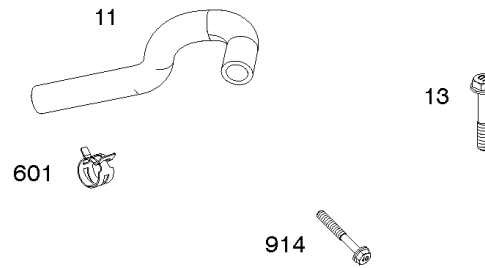

Not For Reproduction

Blower Housing, Carburetor Covers, Oil Cooler

REF NO	PART NO	QTY	DESCRIPTION
304	846481		HOUSING, Blower -(Oil Cooler)
305	807435		SCREW -(Blower Housing) (M6x20mm)
400	846249		COOLER, Oil
405	841233		SCREW -(Back Plate) (M6x10mm)
405A	841735		SCREW -(Back Plate) (M6x14mm)
417	841233		SCREW -(Oil Cooler) (M6x10mm)
417A	846250		SCREW -(Oil Cooler) (M6x16mm)
500	691086		WASHER -(Key Switch)
573	846840		PLATE, Back
601A	841597		CLAMP, Hose -(Oil Cooler Hose)
601D	845209		CLAMP, Hose -(Oil Cooler Hose)
664	691087		NUT -(Key Switch)
668	841974		SPACER -(Blower Housing)
829	846247		HOSE, Oil Cooler
829A	846248		HOSE, Oil Cooler
879	846504		COVER, Carburetor/EFI -(Key Switch)
892	692318		SWITCH, Key -(Includes Key Switch Label)
990	691959		SET, Key
1013	841602		NIPPLE, Oil Filter
1027	842921		FILTER, Oil
1054	280275		TIE, Cable -(Clear, Nylon)
1059	845300		KIT, Screw/Washer -(Carburetor/EFI Cover)
1212	809958		STUD -(Blower Housing)
1366	841510		DIVERTER, Oil Cooler
1369	842858		GUARD, Flywheel Fan
1370	841233		SCREW -(Flywheel Fan Guard)
1371	841537		NUT -(Flywheel Fan Guard)
1374	841506		SEAL, O-Ring -(Oil Cooler Diverter)

Crankcase Covers, Camshaft

REF NO	PART NO	QTY	DESCRIPTION
12	846037		GASKET, Crankcase -(Metal Core Gasket)
12A	843969		GASKET, Crankcase -(Metal Core Gasket)
18	846942		COVER, Crankcase
20	841596		SEAL, Oil -(PTO Side)
22	807362		SCREW -(Crankcase Cover/Sump) (M8x50mm)
45	809785		TAPPET, Valve
46	809879		CAMSHAFT
273	690681		SEAL, O-Ring -(Oil Pump)
439	692154		O-RING, Oil Gallery -(Crankcase Cover/Sump or Cylinder Assembly) (Cylinder)
439A	846027		O-RING, Oil Gallery -(Crankcase Cover/Sump or Cylinder Assembly)
468	690690		SEAL, O-Ring -(Oil Pump Screen)
479	807084		SCREW -(Oil Pump Screen)
523	841007		DIPSTICK
596	691492		SCREW -(Oil Pump)
750	841233		SCREW -(Oil Pump Cover)
965	809422		COVER, Oil Pump
1017	809421		SCREEN, Oil Pump
1024	845983		PUMP, Oil