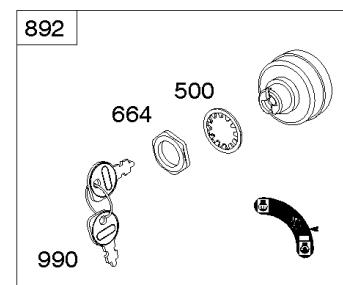

Blower Housing, Carburetor Covers, Oil Cooler

REF NO	PART NO	QTY	DESCRIPTION
304	846481		HOUSING, Blower -(Oil Cooler)
305	807435		SCREW -(Blower Housing) (M6x20mm)
400	846249		COOLER, Oil
405	841233		SCREW -(Back Plate) (M6x10mm)
405A	841735		SCREW -(Back Plate) (M6x14mm)
417	841233		SCREW -(Oil Cooler) (M6x10mm)
417A	846250		SCREW -(Oil Cooler) (M6x16mm)
500	691086		WASHER -(Key Switch)
573	846840		PLATE, Back
601A	841597		CLAMP, Hose -(Oil Cooler Hose)
601D	845209		CLAMP, Hose -(Oil Cooler Hose)
664	691087		NUT -(Key Switch)
668	841974		SPACER -(Blower Housing)
829	846247		HOSE, Oil Cooler
829A	846248		HOSE, Oil Cooler
879	846504		COVER, Carburetor/EFI -(Key Switch)
892	692318		SWITCH, Key -(Includes Key Switch Label)
990	691959		SET, Key
1013	841602		NIPPLE, Oil Filter
1027	842921		FILTER, Oil
1054	280275		TIE, Cable -(Clear, Nylon)
1059	845300		KIT, Screw/Washer -(Carburetor/EFI Cover)
1212	809958		STUD -(Blower Housing)
1366	841510		DIVERTER, Oil Cooler
1369	842858		GUARD, Flywheel Fan
1370	841233		SCREW -(Flywheel Fan Guard)
1371	841537		NUT -(Flywheel Fan Guard)
1374	841506		SEAL, O-Ring -(Oil Cooler Diverter)