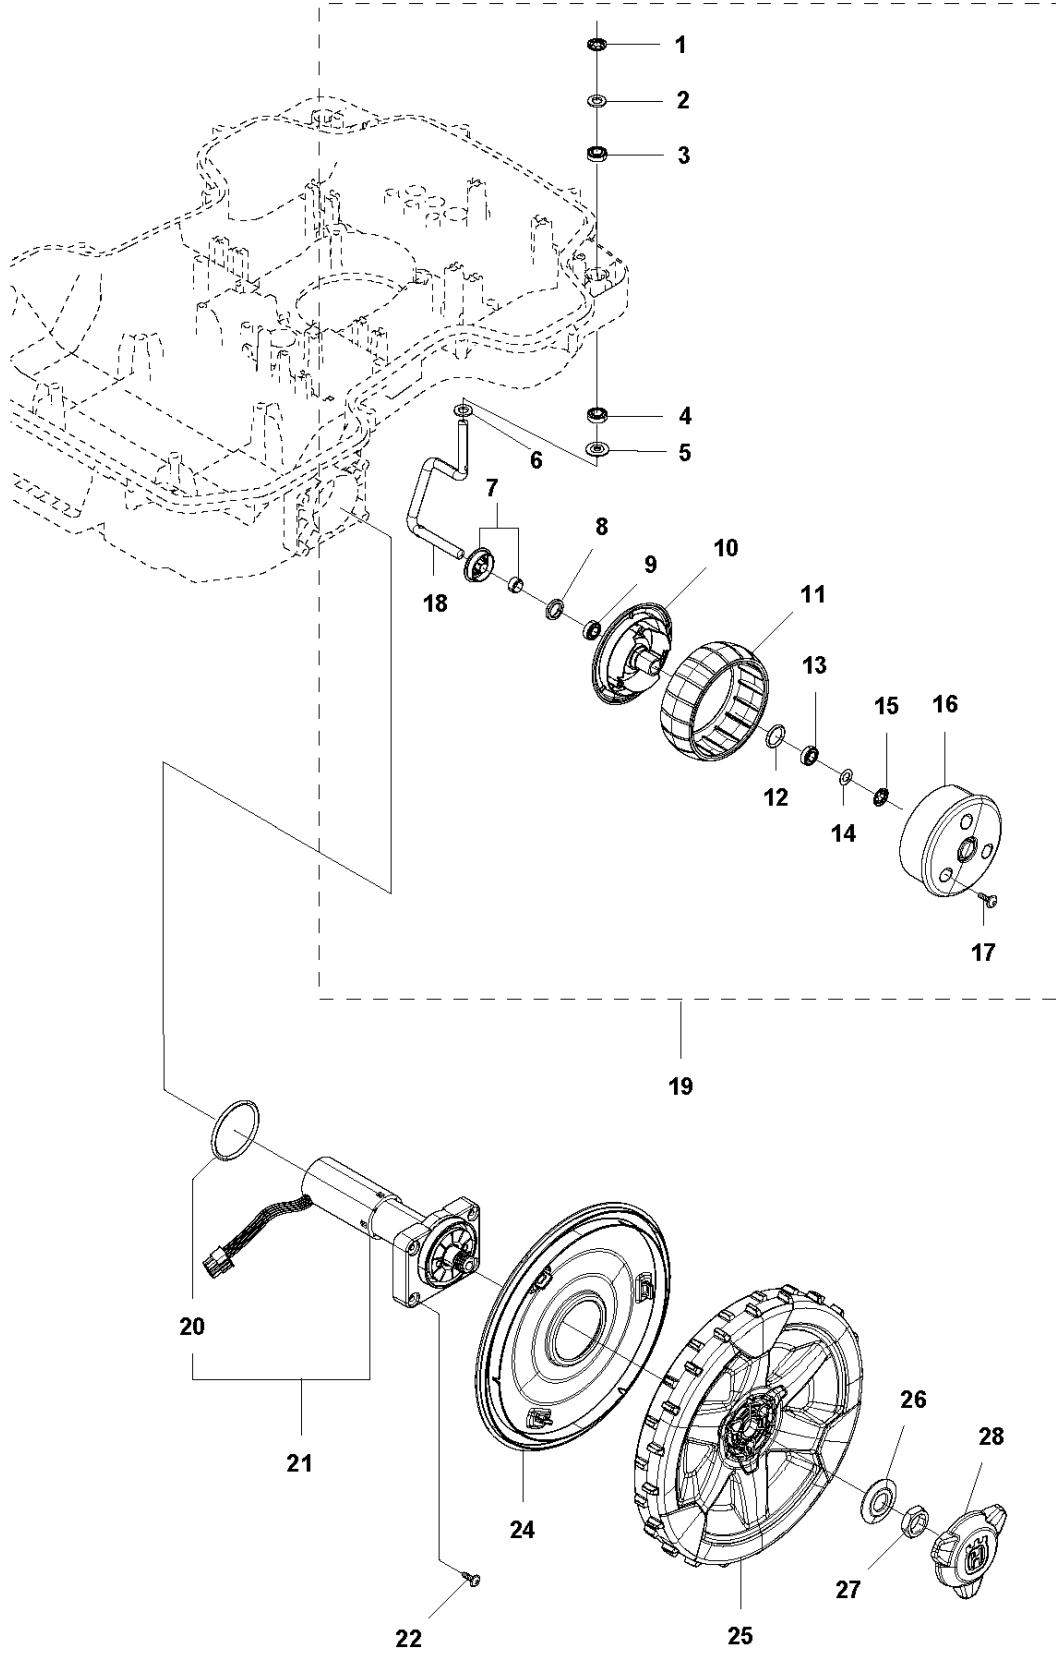

E AUTOMOWER 420
WHEELS & TIRES

WHEELS & TIRES

AUTOMOWER 420, 2020-

Ref	Part No	Description	Remark	QTY KIT
1	576 01 93-02	LOCKWASHER	Lock Washer	2
2	580 76 46-01	WASHER	Washer	2
3	580 60 51-01	BALL BEARING	Ball Bearing	2
3	597 79 56-01	BALL BEARING	Tube 50 pcs	1
4	580 60 51-01	BALL BEARING	Ball Bearing	2
4	597 79 56-01	BALL BEARING	Tube 50 pcs	1
5	535 08 78-03	WASHER	Washer	2
6	580 76 46-01	WASHER	Washer	2
7	581 62 15-01	SHIELD KIT	Shield KIT	2
8	580 48 71-01	SEALING	Sealing	2
9	580 60 51-01	BALL BEARING	Ball Bearing	2
9	597 79 56-01	BALL BEARING	Tube 50 pcs	1
10	579 45 71-01	WHEEL	Wheel Inside	2
11	574 44 98-01	WHEEL	Tire	2
12	580 44 51-01	O-RING	O-ring	2
13	580 60 51-01	BALL BEARING	Ball Bearing	2
13	597 79 56-01	BALL BEARING	Tube 50 pcs	1
14	580 76 46-01	WASHER	Washer	2
15	576 01 93-02	LOCKWASHER	Lock Washer	2
16	579 45 72-01	WHEEL	Wheel Outside	2
17	575 54 33-14	SCREW	Screw	6
18	580 33 61-01	SPINDLE	Spindle	2
19	581 62 14-01	WHEEL KIT	Front Wheel KIT	2
20	580 44 39-02	O-RING	O-ring	2
21	581 62 13-05	MOTOR KIT	Wheel Motor ASSY	2
22	574 45 01-01	SCREW ITXPANT	Screw	8
24	582 27 60-01	COVER	Cover	2
25	582 28 02-01	WHEEL ASSY	Rear Wheel	2
26	586 21 06-01	WASHER	Spring Washer	2
27	731 43 24-01	HEXAGON THIN NUT	Thin Nut	2
28	579 50 55-02	HUB CAP	Hub Cap	2