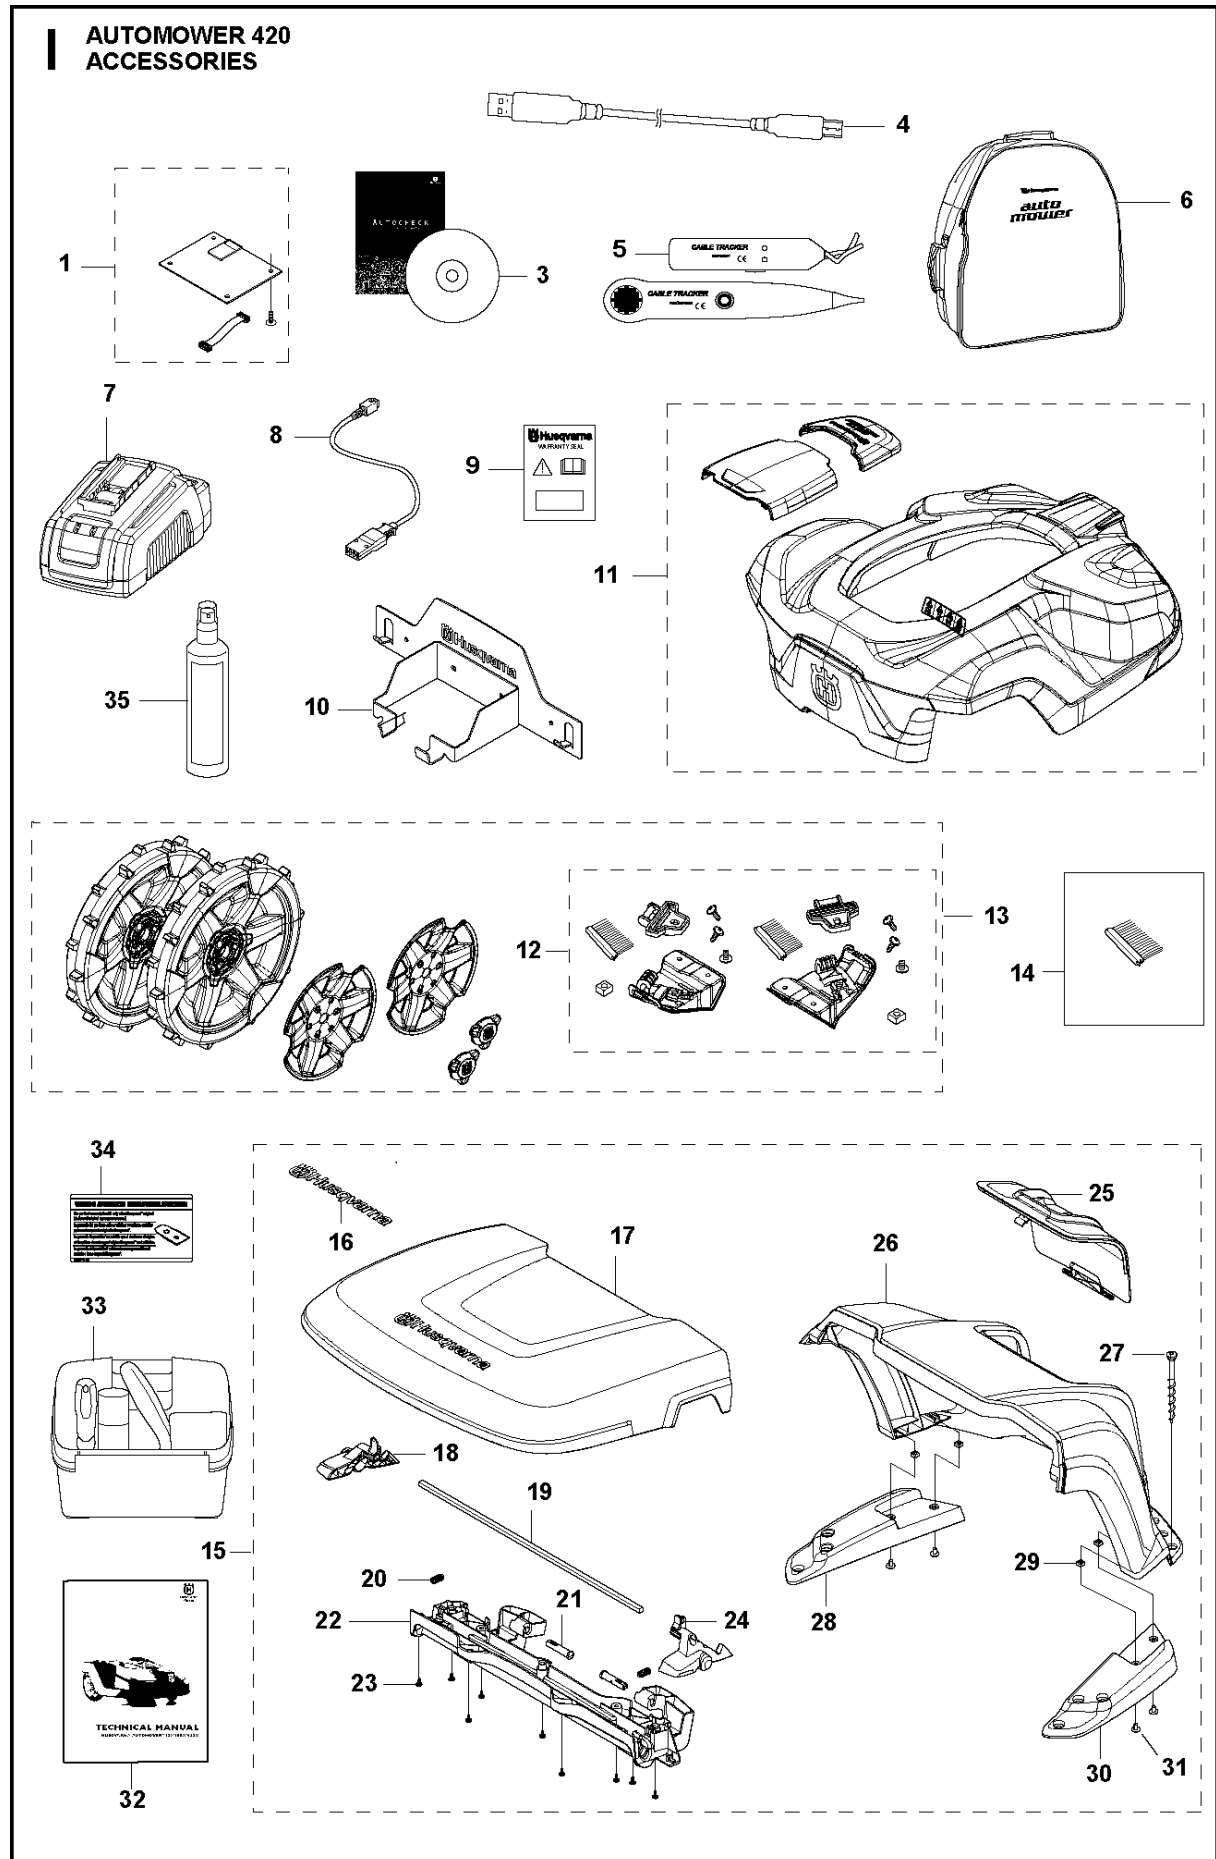

ACCESSORIES

AUTOMOWER 420, 2020-

Ref	Part No	Description	Remark	QTY KIT
1	586 66 23-04	GPS MODULE	Automower Connect KIT - All markets except. JP	1
3	577 85 81-03	DVD	DVD Autocheck EXP	1
4	577 51 81-02	CABLE	Service Cable (USB)	1
5	577 60 68-01	TEST EQUIPMENT	Interruption Detector	1
6	522 91 67-01	BAG	Bag	1
7	588 40 84-01	CHARGER	Quick Charger with Battery Test	1
8	588 20 26-01	CABLE ASSY	Cable Quick Charger	1
9	580 68 95-02	LABEL	Warranty Seal 1pcs	1
10	585 01 97-02	WALL HANGER	Wall Hanger	1
11	580 96 56-02	BODY KIT	Body KIT White	1
12	581 90 31-02	BRUSH KIT	Brush KIT incl. Brush, 6 pcs	1
13	581 88 97-02	WHEEL KIT	Rear Wheel KIT incl. Brush KIT	1
14	581 98 20-02	BRUSH KIT	Brush, 6 pcs	1
15	585 01 94-01	HOUSING	House KIT	1
16	577 46 90-01	DECAL	Decal	1
17	586 88 58-01	KIT	Cover Lid	1
18	585 32 40-02	HANDLE	Handle Left	1
19	585 32 41-01	ROD	Steel Rod	1
20	580 51 14-01	SPRING	Spring	2
21	585 34 15-01	HINGE PIN	Hinge Pin	2
22	585 34 16-01	BEAM	Beam	1
23	575 54 33-14	SCREW	Screw	9
24	585 32 40-01	HANDLE	Handle Right	1
25	585 32 36-01	HATCH	Hatch	1
26	585 32 34-01	COVER	Cover Base	1
27	575 23 86-01	SCREW KIT	Screw KIT, 6 pcs	1
28	585 32 38-02	SUPPORT	Support Base Left	1
29	503 22 66-01	SQUARE NUT	Square Nut	4
30	585 32 38-01	SUPPORT	Support Base Right	1
31	535 12 93-03	SCREW IHPANM	Screw	4
32	115 81 90-01	WORKSHOP MANUAL	Technical Handbook -420, 430X, 450X Swedish	1
32	115 81 90-06	WORKSHOP MANUAL	Technical Handbook -420, 430X, 450X Danish	1
32	115 81 90-11	WORKSHOP MANUAL	Technical Handbook -420, 430X, 450X Finnish	1
32	115 81 90-21	WORKSHOP MANUAL	Technical Handbook -420, 430X, 450X Norwegian	1
32	115 81 90-26	WORKSHOP MANUAL	Technical Handbook -420, 430X, 450X English	1
32	115 81 90-31	WORKSHOP MANUAL	Technical Handbook -420, 430X, 450X French	1
32	115 81 90-36	WORKSHOP MANUAL	Technical Handbook -420, 430X, 450X Dutch	1
32	115 81 90-41	WORKSHOP MANUAL	Technical Handbook -420, 430X, 450X Italian	1
32	115 81 90-46	WORKSHOP MANUAL	Technical Handbook -420, 430X, 450X Spanish	1
32	115 81 90-51	WORKSHOP MANUAL	Technical Handbook -420, 430X, 450X German	1
32	115819056	TBD	Technical Handbook -420, 430X, 450X Russian	1
32	115819058	TBD	Technical Handbook -420, 430X, 450X Hungarian	1
32	115819059	TBD	Technical Handbook -420, 430X, 450X Portuguese	1
32	115819061	TBD	Technical Handbook -420, 430X, 450X Polish	1
32	115819062	TBD	Technical Handbook -420, 430X, 450X Romanian	1
32	115819063	TBD	Technical Handbook -420, 430X, 450X Estonian	1
32	115819064	TBD	Technical Handbook -420, 430X, 450X Latvian	1