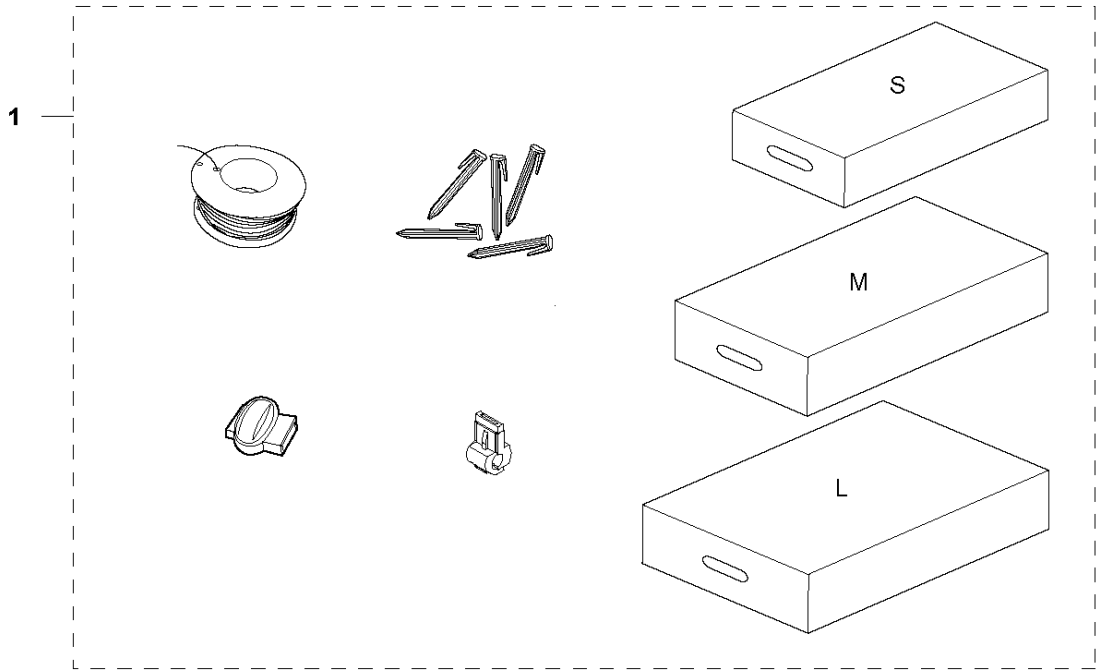

H AUTOMOWER 420 INSTALLATION ACCESSORIES

INSTALLATION ACCESSORIES

AUTOMOWER 420, 2020-

Ref	Part No	Description	Remark	QTY KIT
1	967 62 36-01	INSTALLATION KIT	Installation KIT S: Wire (150 m), Staples (300 pcs), Connectors (3 pcs), Couplers (5 pcs)	1
1	967 62 36-02	INSTALLATION KIT	Installation KIT M: Wire (250 m), Staples (400 pcs), Connectors (3 pcs), Couplers (5 pcs)	1
1	967 62 36-03	INSTALLATION KIT	Installation KIT L: Wire (400 m), Staples (600 pcs), Connectors (5 pcs), Couplers (5 pcs)	1
2	535 12 90-01	CONNECTOR	Loop Wire Connector	1
2	577 86 48-01	CONNECTOR	Loop Wire Connectors, Blister Pack, 5pcs	1
2	535 12 90-02	CONNECTOR	Loop Wire Connector, Blister Pack, 100 pcs	1
3	501 98 02-01	COUPLER	Coupler	1
3	577 86 47-01	COUPLER	Couplers, Blister Pack, 5 pcs	1
3	501 98 02-03	COUPLER	Couplers, 100 pcs	1
4	577 86 42-01	STAPLE	Staples, 85 mm, Blister Pack, 100 pcs	1
4	583 97 34-01	STAPLE	Staples, 85 mm, 100 pcs	1
5	580 66 20-02	WIRE	Wire (150 m)	1
5	577 86 43-02	WIRE	Wire Blister Pack, (50 m)	1
5	577 86 43-01	WIRE	Wire Blister Pack, (150 m)	1
6	580 66 20-01	WIRE	Wire (250 m)	1
7	593 29 77-01	WIRE	Wire Pro 300m	1
8	522 91 41-01	WIRE	Wire (500 m, ~3.4 mm)	1
9	580 66 20-04	WIRE	Wire (800 m)	1
10	590 44 23-01	POWER UNIT	Transformer (EU)	1
10	590 44 23-02	POWER UNIT	Transformer (UK/IRL)	1
10	586 75 53-03	POWER UNIT	Transformer (CH)	1
10	586 75 53-04	POWER UNIT	Transformer (US/CA)	1
10	586 75 53-05	POWER UNIT	Transformer (AU/NZ)	1
11	544 17 75-01	MEASURING TAPE	Measuring Tape	1
12	577 86 46-03	BLADE SET	Long Life Safety Blades, Blister Pack, 9 pcs	1
12	577 60 65-05	BLADE SET	Long Life Safety Blades, 45 pcs	1
12	577 60 66-04	BLADE SET	Long Life Safety Blades, 300 pcs	1
15	579 82 51-01	CABLE ASSY	Low Voltage Cable 20 meter	1
16	579 82 51-02	CABLE ASSY	Low Volt Cabel 10 meter	1
17	579 82 51-04	CABLE ASSY	Low Voltage Cable (5 m)	1
17	579 82 51-03	CABLE ASSY	Low Volt Cabel 3 meter	1
18	575 23 86-01	SCREW KIT	Screw KIT, 6 pcs	1
18	597 43 58-01	ANCHOR	6 pcs+Key	1
19	586 27 79-01	STICKER	Sticker Cable Markers, 10 pcs	1
20	579 57 12-01	LABEL	Label Alarm	1
21	590 85 50-01	BOX	Cable Connector Protection	1
22	596 33 98-01	TOOL	Bit for Automower blades MOQ 5 pcs	1