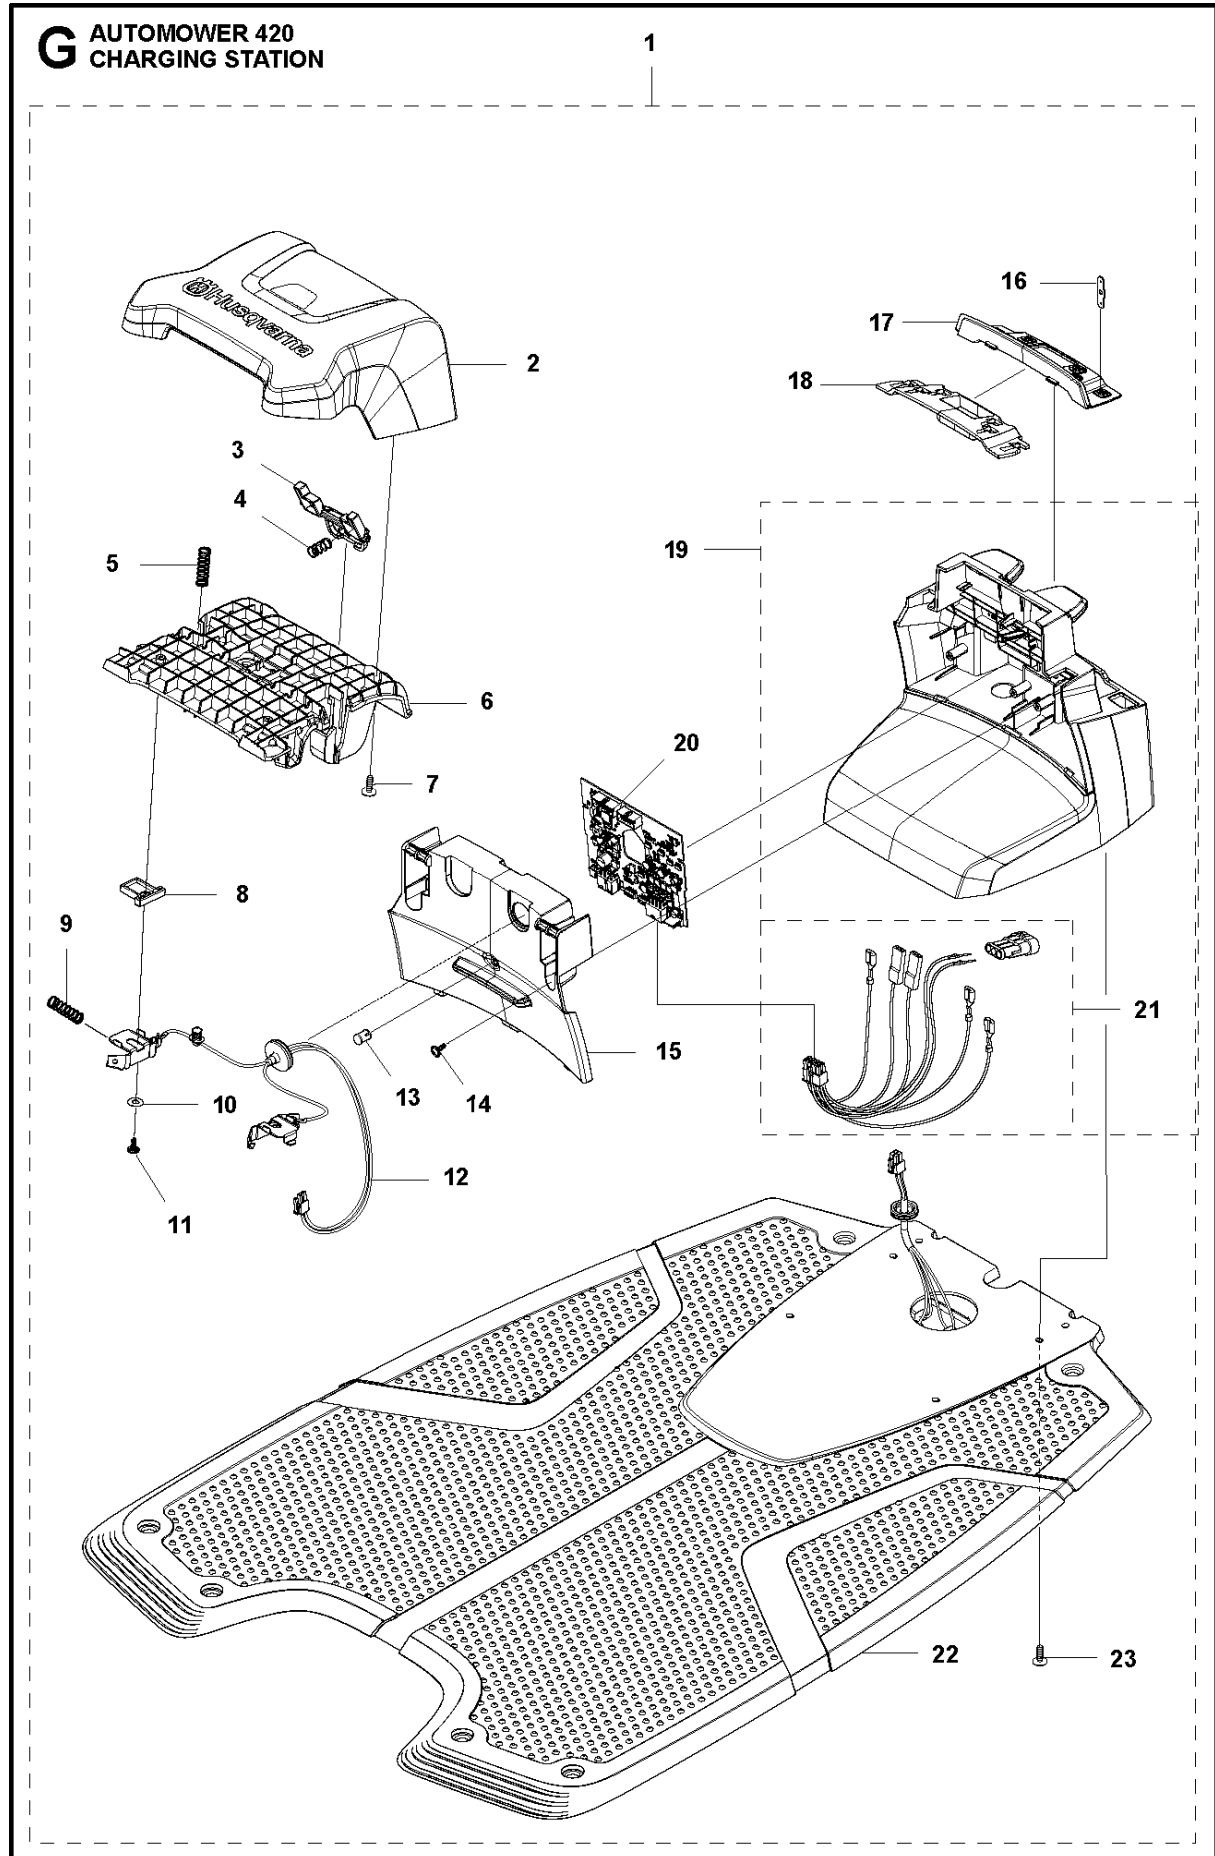

CHARGING STATION

AUTOMOWER 420, 2020-

Ref	Part No	Description	Remark	QTY KIT
1	580 76 55-07	CHARGING STATION	Charging Station	1
2	579 44 82-03	CAP	Cap	1
3	579 46 24-02	BUTTON	Button	1
4	574 48 70-01	SPRING	Spring	1
5	580 51 14-01	SPRING	Spring	2
6	579 45 80-04	FRAME	Frame	1
7	575 54 33-14	SCREW	Screw	4
8	579 46 05-01	SPACER	Distance	2
9	580 51 14-01	SPRING	Spring	2
10	734 11 37-41	WASHER	Washer	2
11	575 54 33-14	SCREW	Screw	2
12	585 53 95-02	CABLE ASSY	Loom Charging Contact	1
13	590 21 72-01	LENS	Lens	1
14	575 54 33-14	SCREW	Screw	2
15	579 45 97-04	LID	Lid	1
16	580 50 41-01	TERMINAL	Terminal	3
17	579 45 98-01	PAN	Panel	1
18	579 45 99-01	HOLDER	Holder	1
19	588 18 88-01	HOUSING ASSY	Housing KIT	1
20	592 89 45-01	PRINTED CIRCUIT ASSY	PCBA Charging Station	1
21	588 47 89-01	CABLE KIT	Wiring CS	1
22	590 09 40-01	BASE ASSY	Charging Plate	1
23	575 54 33-14	SCREW	Screw	4