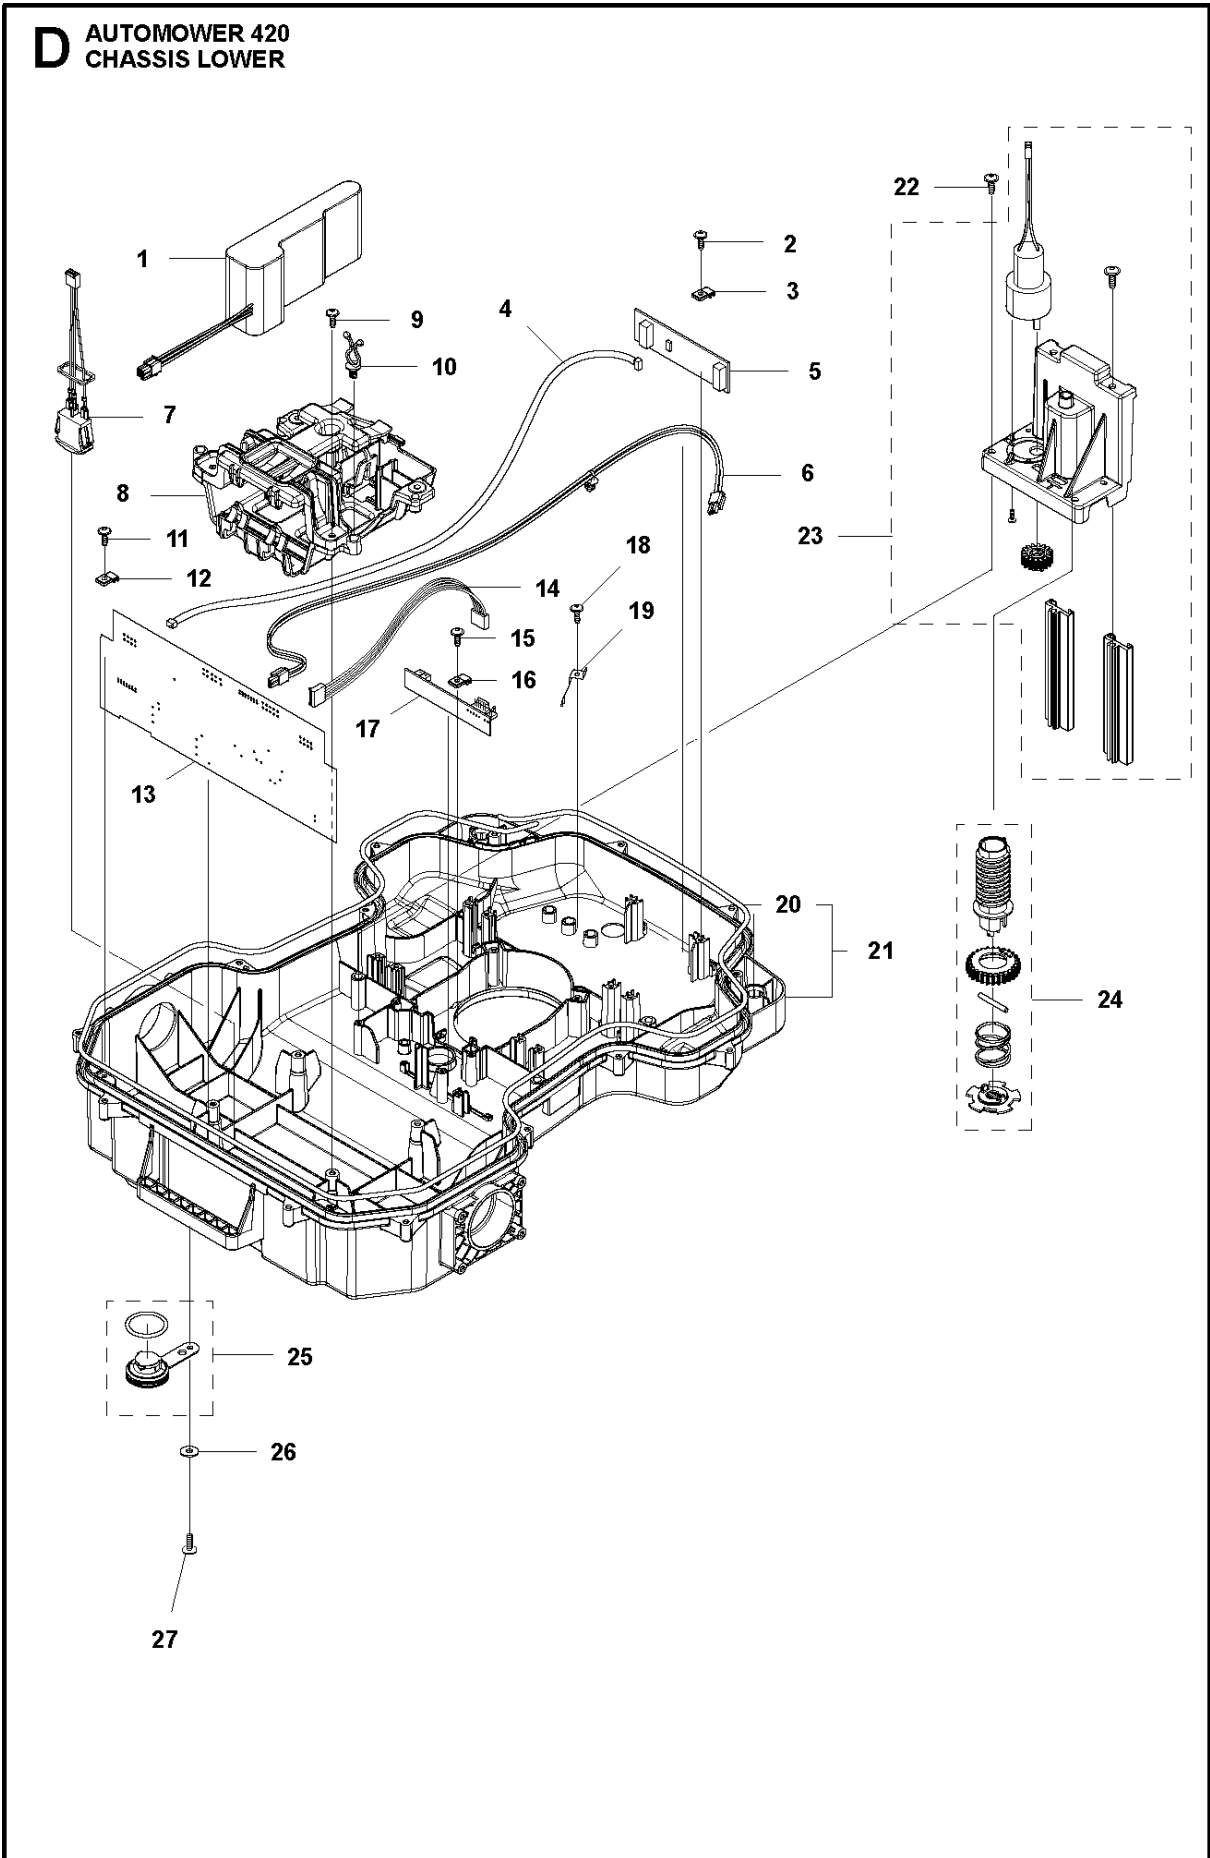

D AUTOMOWER 420
CHASSIS LOWER

CHASSIS LOWER

AUTOMOWER 420, 2020-

Ref	Part No	Description	Remark	QTY KIT
1	589 58 52-01	BATTERY	Battery	1
2	575 54 33-14	SCREW	Screw	2
3	579 52 94-01	CLAMP	Clamp	2
4	579 70 82-01	WIRING ASSY	Loom	1
5	588 90 30-01	PRINTED CIRCUIT ASSY	Printed Circuit ASSY	1
6	580 37 07-02	LOOM	Loom	1
7	579 70 87-01	WIRING ASSY	Switch, On Off	1
8	580 60 96-02	HOLDER	Holder	1
9	574 45 01-01	SCREW ITXPANT	Screw	5
10	580 68 29-01	HOLDER	Holder	7
11	575 54 33-14	SCREW	Screw	2
12	579 52 94-01	CLAMP	Clamp	2
13	592 85 26-01	PRINTED CIRCUIT ASSY	Printed Circuit ASSY	1
14	579 70 80-01	WIRING ASSY	Loom	1
15	575 54 33-14	SCREW	Screw	1
16	579 52 94-01	CLAMP	Clamp	1
17	579 72 85-02	PRINTED CIRCUIT ASSY	Printed Circuit ASSY	1
18	575 54 33-14	SCREW	Screw	2
19	581 55 61-01	SPRING	Spring	2
20	574 87 47-05	SEALING STRIP	Sealing Strip (1 pcs, 5 mm)	1
21	581 62 17-01	CHASSIS KIT	Chassis KIT	1
22	575 54 33-14	SCREW	Screw	4
23	501 06 83-01	MOTOR ASSY	Motor ASSY	1
24	581 62 16-01	SCREW KIT	Screw KIT	1
25	581 62 12-02	PLUG KIT	Plug KIT	1
26	734 11 37-41	WASHER	Washer	1
27	574 45 01-01	SCREW ITXPANT	Screw	1