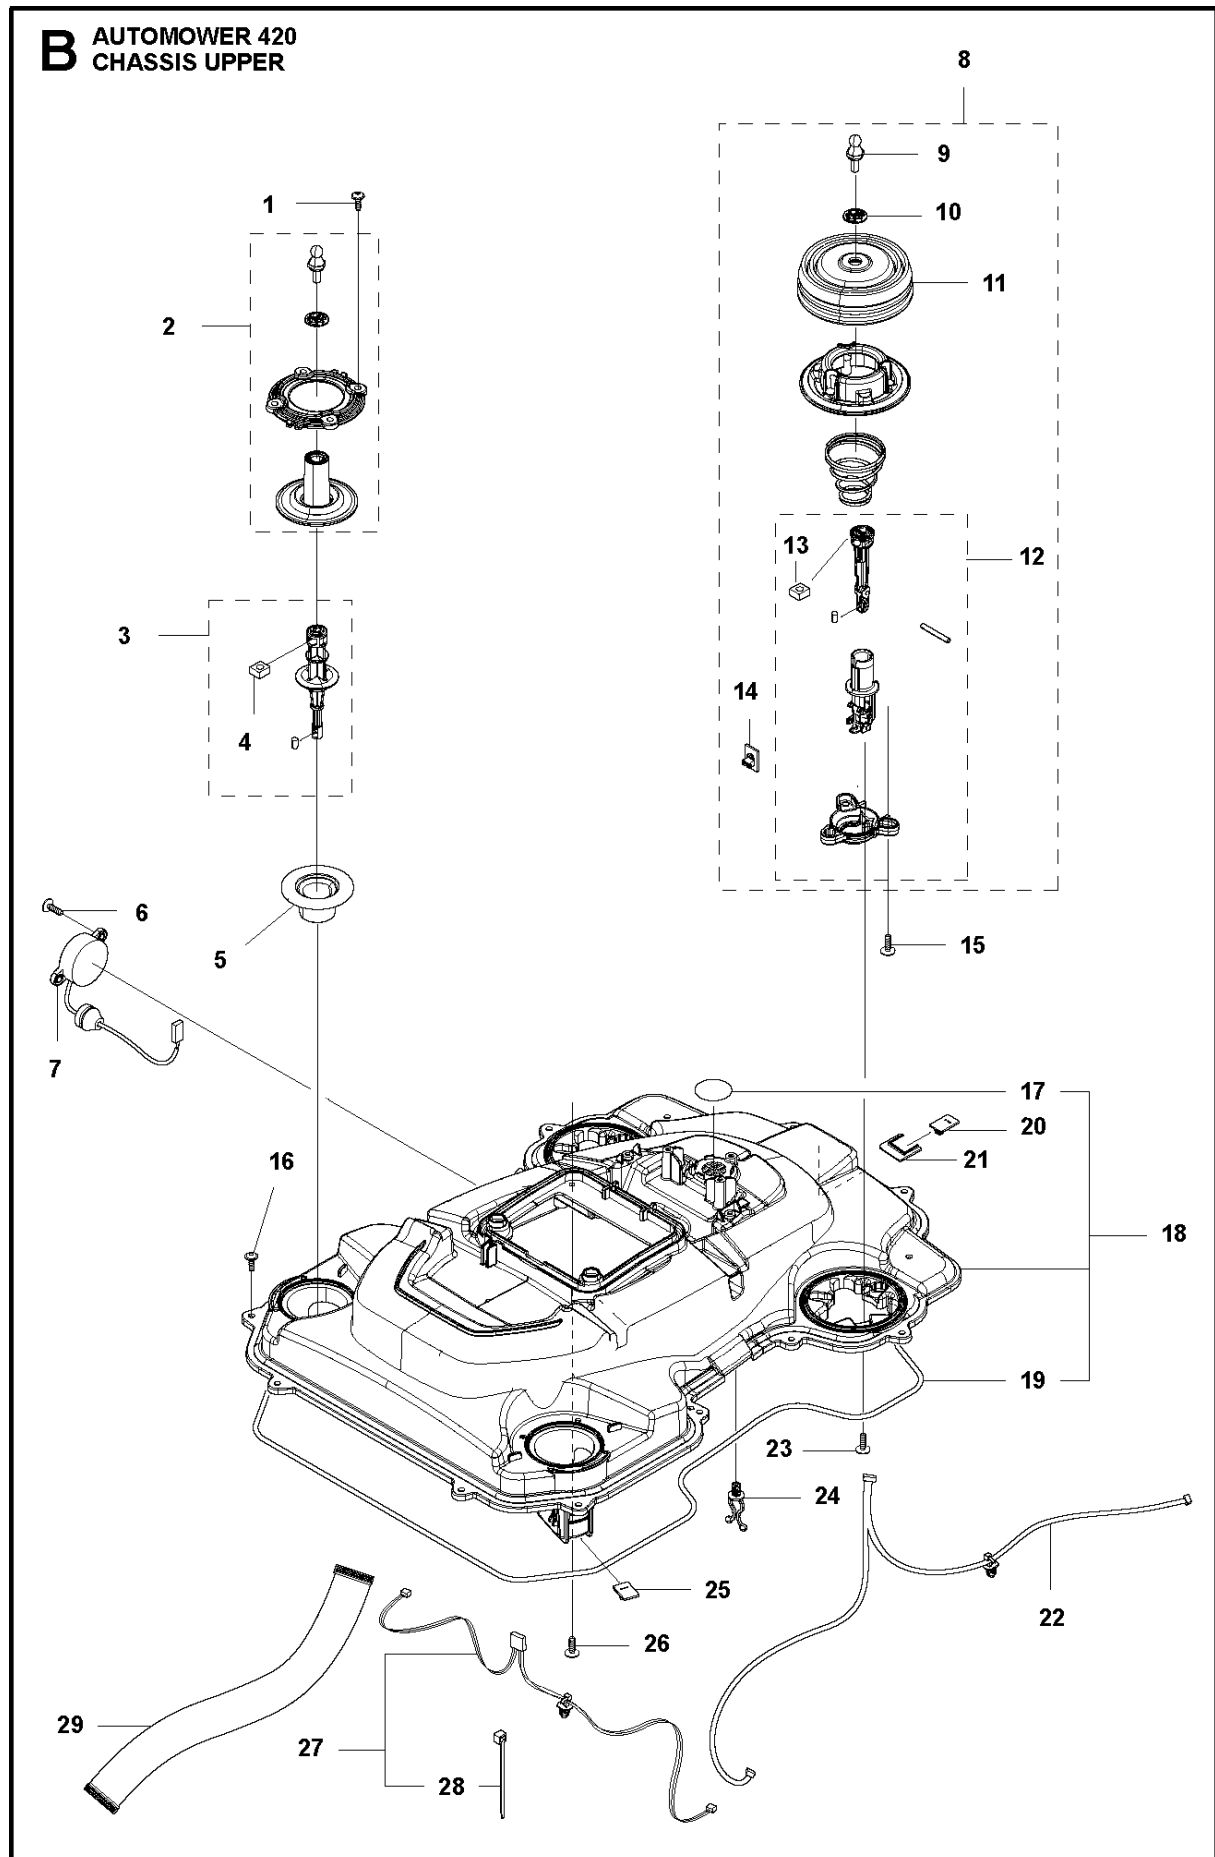

SPARE PARTS LIST

ROBOTIC LAWN MOWERS

AUTOMOWER 420, 2020-

A AUTOMOWER 420
COVER

COVER

AUTOMOWER 420, 2020-

Ref	Part No	Description	Remark	QTY KIT
1	581 62 04-05	BODY KIT	Body KIT	1
2	587 42 35-01	DECAL	Decal	1
3	580 52 68-01	CAP	Cap	4
4	586 35 97-01	LABEL	Label	1
5	585 53 92-04	CABLE ASSY	Charging Plate Wiring	1
6	501 06 56-02	HOLDER ASSY	Holder ASSY	1
7	575 54 33-14	SCREW	Screw	1
8	579 51 98-02	BUMPER	Bumper	1
9	574 45 01-01	SCREW ITPANT	Screw	4

C AUTOMOWER 420
CENTER CONSOL

CENTER CONSOL

AUTOMOWER 420, 2020-

Ref	Part No	Description	Remark	QTY KIT
1	588 79 75-01	COVER	Cover	1
2	579 45 85-01	HATCH	Hatch	1
3	579 45 81-01	BUTTON	Button	1
4	575 54 33-14	SCREW	Screw	2
5	501 06 58-01	HINGE KIT	Hinge KIT	1
6	575 54 33-14	SCREW	Screw	2
7	579 62 79-01	KEYBOARD	Keyboard	1
8	581 62 06-01	COVER KIT	Cover KIT	1
9	535 13 01-01	SPRING	Spring	2
10	574 87 47-06	SEALING STRIP	Sealing Strip (1 pcs, 5 mm)	1
11	574 48 03-02	SWITCH	Switch	1
12	501 06 60-01	LOCK KIT	Locking Plate KIT	1
13	575 54 33-14	SCREW	Screw	1
14	575 54 33-14	SCREW	Screw	1
15	575 54 33-14	SCREW	Screw	3
16	581 62 07-01	SUPPORT KIT	Support KIT	1
17	592 91 04-01	PRINTED CIRCUIT ASSY	Printed Circuit ASSY	1