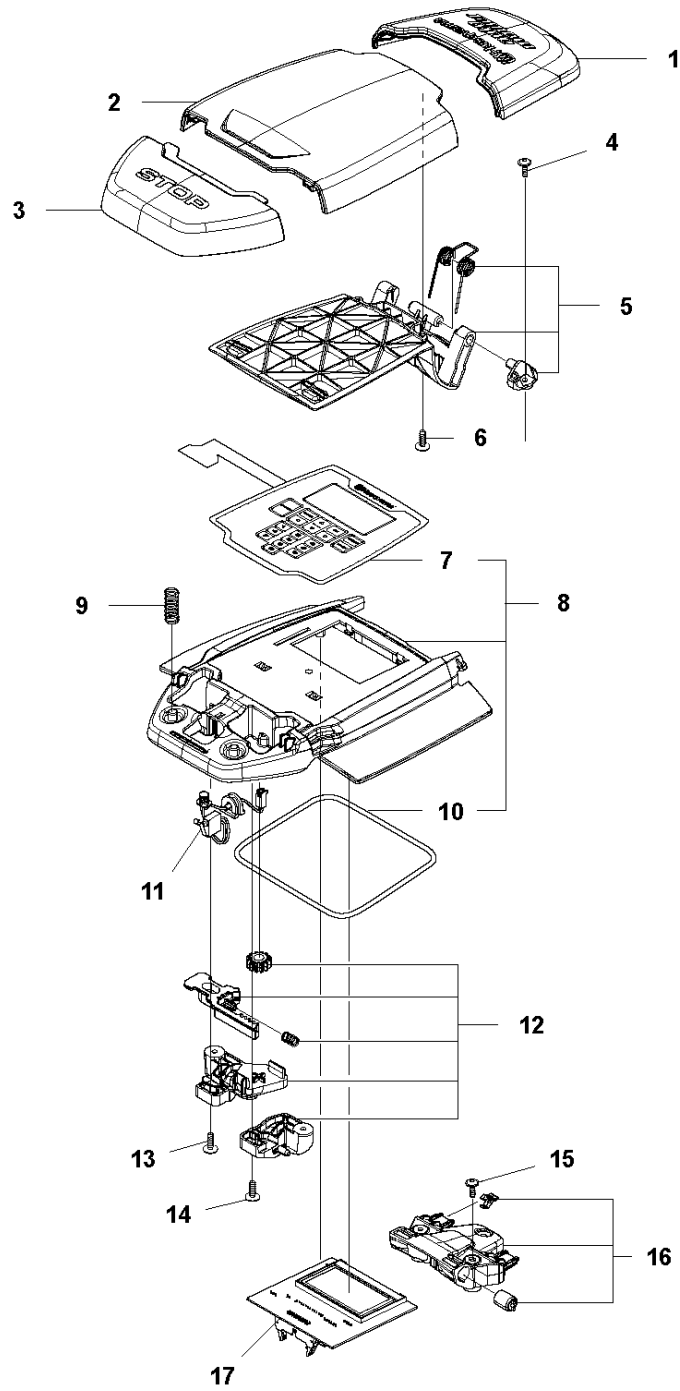

SPARE PARTS LIST

ROBOTIC LAWN MOWERS

AUTOMOWER 420, 2020-

A AUTOMOWER 420
COVER

COVER

AUTOMOWER 420, 2020-

Ref	Part No	Description	Remark	QTY KIT
1	581 62 04-05	BODY KIT	Body KIT	1
2	587 42 35-01	DECAL	Decal	1
3	580 52 68-01	CAP	Cap	4
4	586 35 97-01	LABEL	Label	1
5	585 53 92-04	CABLE ASSY	Charging Plate Wiring	1
6	501 06 56-02	HOLDER ASSY	Holder ASSY	1
7	575 54 33-14	SCREW	Screw	1
8	579 51 98-02	BUMPER	Bumper	1
9	574 45 01-01	SCREW ITPANT	Screw	4

C AUTOMOWER 420
CENTER CONSOL

CENTER CONSOL

AUTOMOWER 420, 2020-

Ref	Part No	Description	Remark	QTY KIT
1	588 79 75-01	COVER	Cover	1
2	579 45 85-01	HATCH	Hatch	1
3	579 45 81-01	BUTTON	Button	1
4	575 54 33-14	SCREW	Screw	2
5	501 06 58-01	HINGE KIT	Hinge KIT	1
6	575 54 33-14	SCREW	Screw	2
7	579 62 79-01	KEYBOARD	Keyboard	1
8	581 62 06-01	COVER KIT	Cover KIT	1
9	535 13 01-01	SPRING	Spring	2
10	574 87 47-06	SEALING STRIP	Sealing Strip (1 pcs, 5 mm)	1
11	574 48 03-02	SWITCH	Switch	1
12	501 06 60-01	LOCK KIT	Locking Plate KIT	1
13	575 54 33-14	SCREW	Screw	1
14	575 54 33-14	SCREW	Screw	1
15	575 54 33-14	SCREW	Screw	3
16	581 62 07-01	SUPPORT KIT	Support KIT	1
17	592 91 04-01	PRINTED CIRCUIT ASSY	Printed Circuit ASSY	1