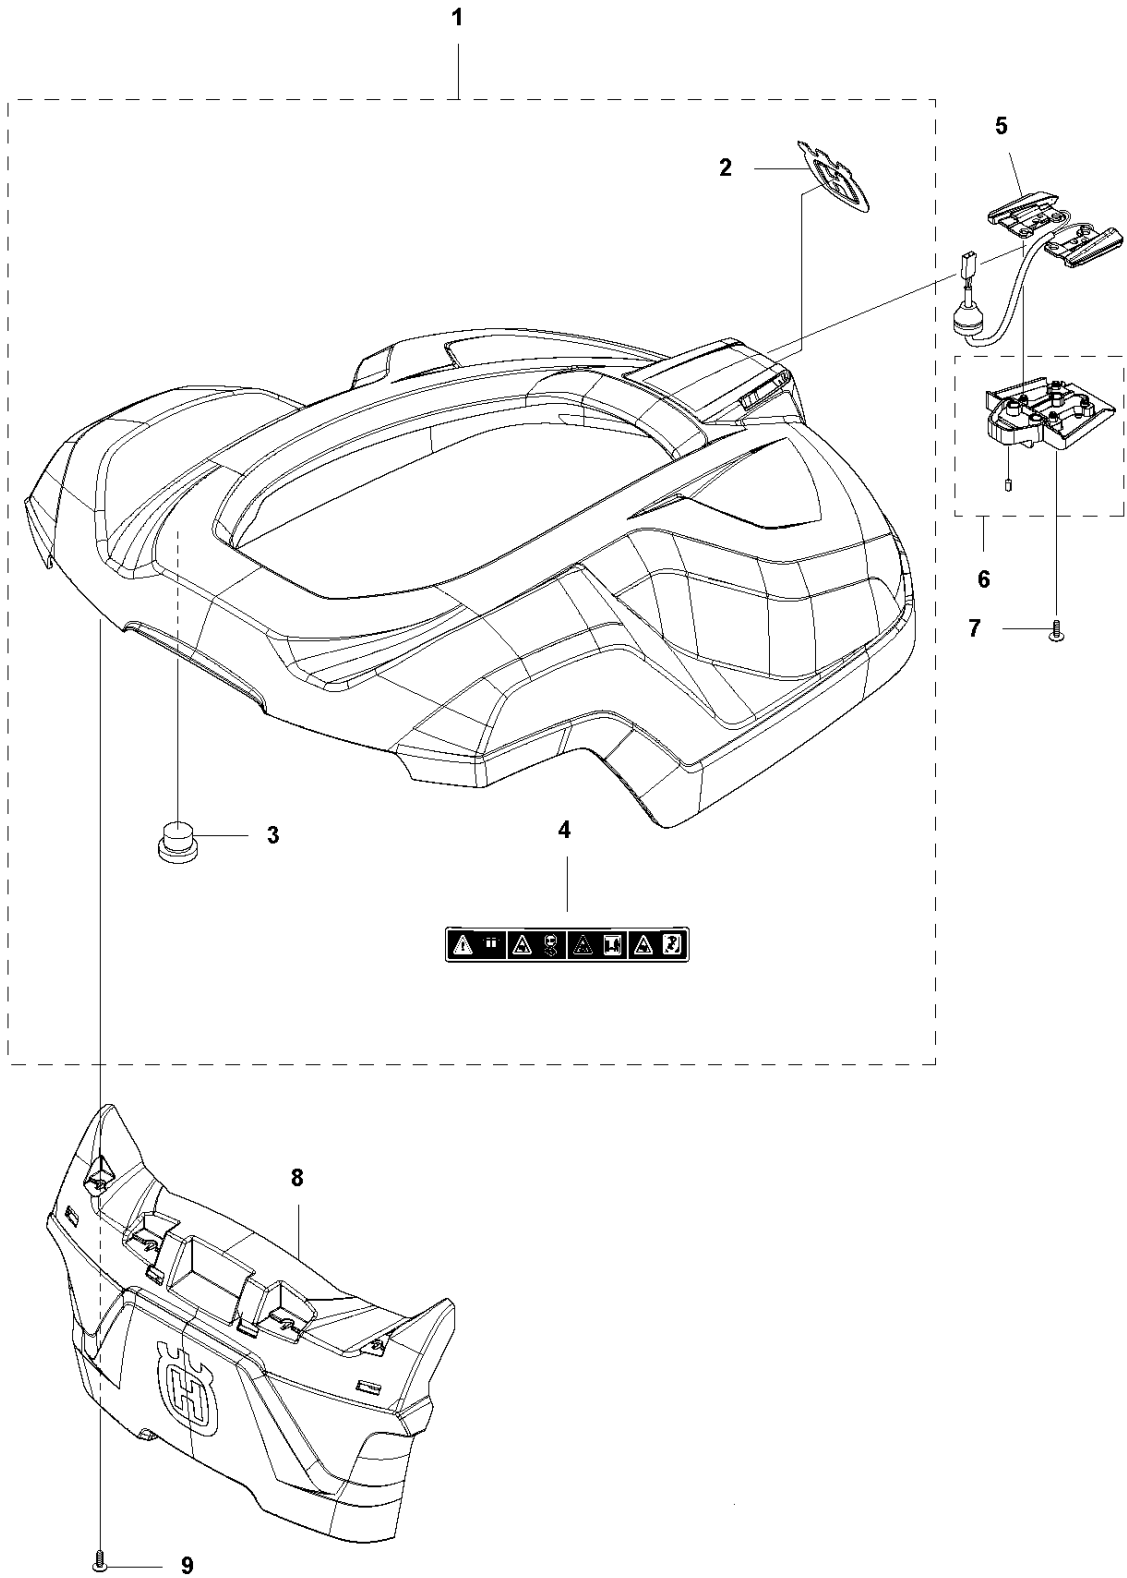

SPARE PARTS LIST

ROBOTIC LAWN MOWERS

AUTOMOWER 420, 2020-

A AUTOMOWER 420
COVER

COVER

AUTOMOWER 420, 2020-

Ref	Part No	Description	Remark	QTY KIT
1	581 62 04-05	BODY KIT	Body KIT	1
2	587 42 35-01	DECAL	Decal	1
3	580 52 68-01	CAP	Cap	4
4	586 35 97-01	LABEL	Label	1
5	585 53 92-04	CABLE ASSY	Charging Plate Wiring	1
6	501 06 56-02	HOLDER ASSY	Holder ASSY	1
7	575 54 33-14	SCREW	Screw	1
8	579 51 98-02	BUMPER	Bumper	1
9	574 45 01-01	SCREW ITPANT	Screw	4

C AUTOMOWER 420
CENTER CONSOL

CENTER CONSOL

AUTOMOWER 420, 2020-

Ref	Part No	Description	Remark	QTY KIT
1	588 79 75-01	COVER	Cover	1
2	579 45 85-01	HATCH	Hatch	1
3	579 45 81-01	BUTTON	Button	1
4	575 54 33-14	SCREW	Screw	2
5	501 06 58-01	HINGE KIT	Hinge KIT	1
6	575 54 33-14	SCREW	Screw	2
7	579 62 79-01	KEYBOARD	Keyboard	1
8	581 62 06-01	COVER KIT	Cover KIT	1
9	535 13 01-01	SPRING	Spring	2
10	574 87 47-06	SEALING STRIP	Sealing Strip (1 pcs, 5 mm)	1
11	574 48 03-02	SWITCH	Switch	1
12	501 06 60-01	LOCK KIT	Locking Plate KIT	1
13	575 54 33-14	SCREW	Screw	1
14	575 54 33-14	SCREW	Screw	1
15	575 54 33-14	SCREW	Screw	3
16	581 62 07-01	SUPPORT KIT	Support KIT	1
17	592 91 04-01	PRINTED CIRCUIT ASSY	Printed Circuit ASSY	1