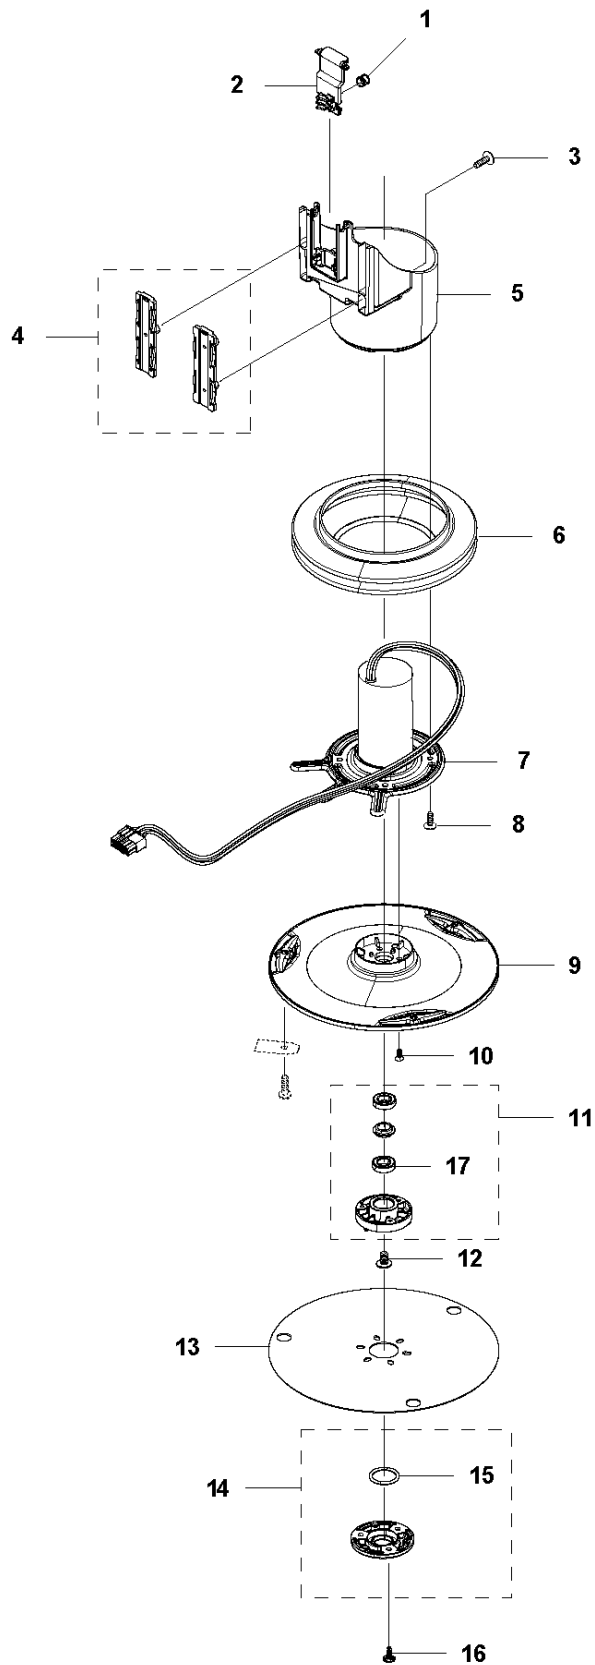

F AUTOMOWER 420
BLADE MOTOR & CUTTING EQUIPMENT

BLADE MOTOR & CUTTING EQUIPMENT

AUTOMOWER 420, 2020-

Ref	Part No	Description	Remark	QTY	KIT
1	580 62 44-01	SPRING	Spring	1	
2	579 56 46-01	LINK	Link	1	
3	575 54 33-14	SCREW	Screw	3	
4	581 62 18-01	BEARING KIT	Bearing KIT	1	
5	579 56 45-01	HOUSING	Housing	1	
6	579 66 64-03	BELLOWS	Bellows	1	
7	587 38 14-01	MOTOR ASSY	Cutting Motor ASSY	1	
8	575 54 33-14	SCREW	Screw	4	
9	598 81 44-01	CUTTING DISC	Cutting Disc	1	
10	535 13 05-02	SCREW	Screw	3	
11	588 42 17-02	BEARING HOUSING ASSY	Bearing Housing ASSY	1	
12	535 07 60-01	SCREW	Screw	1	
13	597 44 98-01	SKID PLATE	Skid Plate	1	
14	587 44 96-01	COVER KIT	Bearing Cover ASSY	1	
15	585 29 75-01	O-RING	O-Ring	1	
16	575 54 33-14	SCREW	Screw	3	
17	535 07 57-03	BALL BEARING		1	11
17	593 08 08-01	BALL BEARING	Tube 50 pcs	1