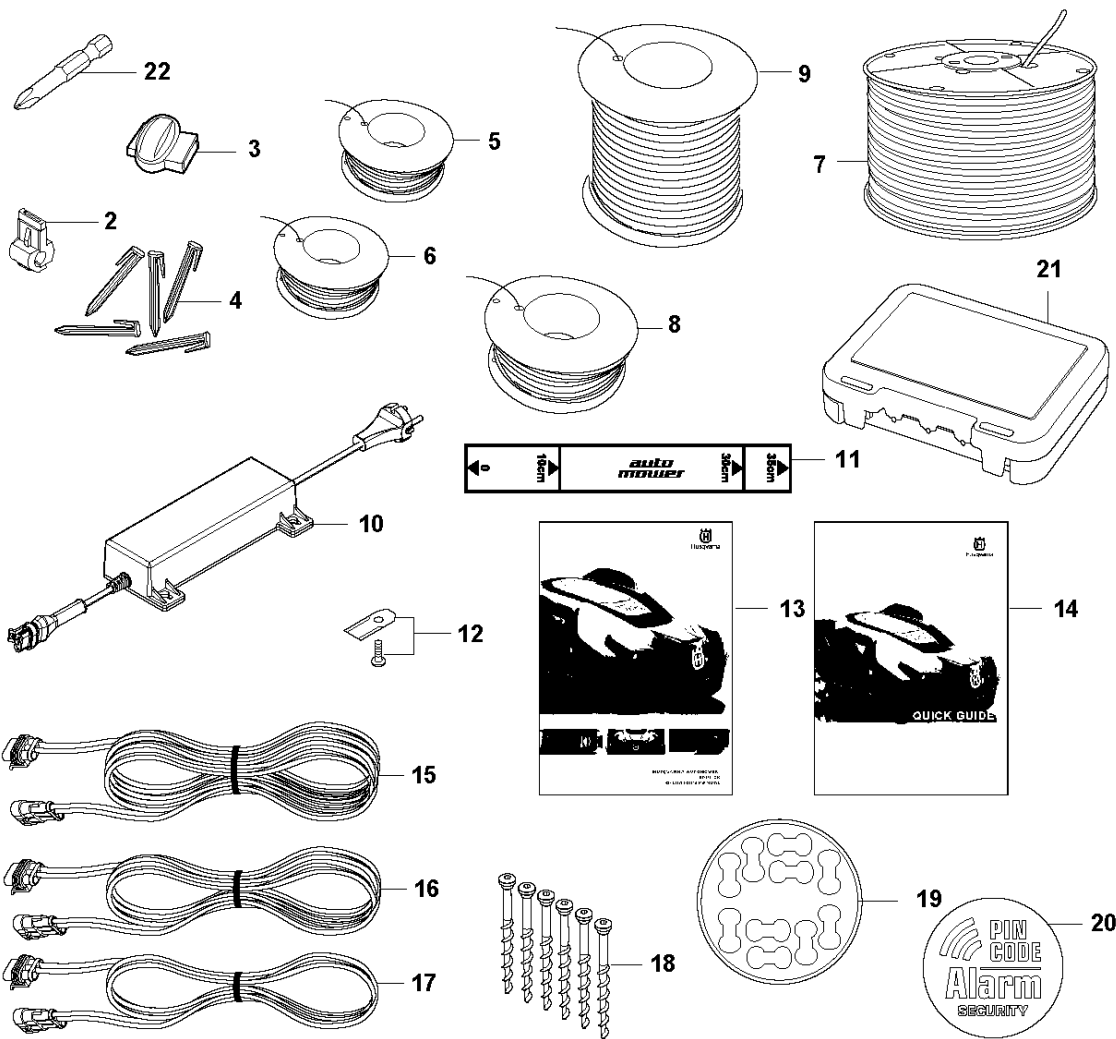

H AUTOMOWER 420 INSTALLATION ACCESSORIES

INSTALLATION ACCESSORIES

AUTOMOWER 420, 2020-

Ref	Part No	Description	Remark	QTY KIT
1	967 62 36-01	INSTALLATION KIT	Installation KIT S: Wire (150 m), Staples (300 pcs), Connectors (3 pcs), Couplers (5 pcs)	1
1	967 62 36-02	INSTALLATION KIT	Installation KIT M: Wire (250 m), Staples (400 pcs), Connectors (3 pcs), Couplers (5 pcs)	1
1	967 62 36-03	INSTALLATION KIT	Installation KIT L: Wire (400 m), Staples (600 pcs), Connectors (5 pcs), Couplers (5 pcs)	1
2	535 12 90-01	CONNECTOR	Loop Wire Connector	1
2	577 86 48-01	CONNECTOR	Loop Wire Connectors, Blister Pack, 5pcs	1
2	535 12 90-02	CONNECTOR	Loop Wire Connector, Blister Pack, 100 pcs	1
3	501 98 02-01	COUPLER	Coupler	1
3	577 86 47-01	COUPLER	Couplers, Blister Pack, 5 pcs	1
3	501 98 02-03	COUPLER	Couplers, 100 pcs	1
4	577 86 42-01	STAPLE	Staples, 85 mm, Blister Pack, 100 pcs	1
4	583 97 34-01	STAPLE	Staples, 85 mm, 100 pcs	1
5	580 66 20-02	WIRE	Wire (150 m)	1
5	577 86 43-02	WIRE	Wire Blister Pack, (50 m)	1
5	577 86 43-01	WIRE	Wire Blister Pack, (150 m)	1
6	580 66 20-01	WIRE	Wire (250 m)	1
7	593 29 77-01	WIRE	Wire Pro 300m	1
8	522 91 41-01	WIRE	Wire (500 m, ~3.4 mm)	1
9	580 66 20-04	WIRE	Wire (800 m)	1
10	590 44 23-01	POWER UNIT	Transformer (EU)	1
10	590 44 23-02	POWER UNIT	Transformer (UK/IRL)	1
10	586 75 53-03	POWER UNIT	Transformer (CH)	1
10	586 75 53-04	POWER UNIT	Transformer (US/CA)	1
10	586 75 53-05	POWER UNIT	Transformer (AU/NZ)	1
11	544 17 75-01	MEASURING TAPE	Measuring Tape	1
12	577 86 46-03	BLADE SET	Long Life Safety Blades, Blister Pack, 9 pcs	1
12	577 60 65-05	BLADE SET	Long Life Safety Blades, 45 pcs	1
12	577 60 66-04	BLADE SET	Long Life Safety Blades, 300 pcs	1
15	579 82 51-01	CABLE ASSY	Low Voltage Cable 20 meter	1
16	579 82 51-02	CABLE ASSY	Low Volt Cabel 10 meter	1
17	579 82 51-04	CABLE ASSY	Low Voltage Cable (5 m)	1
17	579 82 51-03	CABLE ASSY	Low Volt Cabel 3 meter	1
18	575 23 86-01	SCREW KIT	Screw KIT, 6 pcs	1
18	597 43 58-01	ANCHOR	6 pcs+Key	1
19	586 27 79-01	STICKER	Sticker Cable Markers, 10 pcs	1
20	579 57 12-01	LABEL	Label Alarm	1
21	590 85 50-01	BOX	Cable Connector Protection	1
22	596 33 98-01	TOOL	Bit for Automower blades MOQ 5 pcs	1