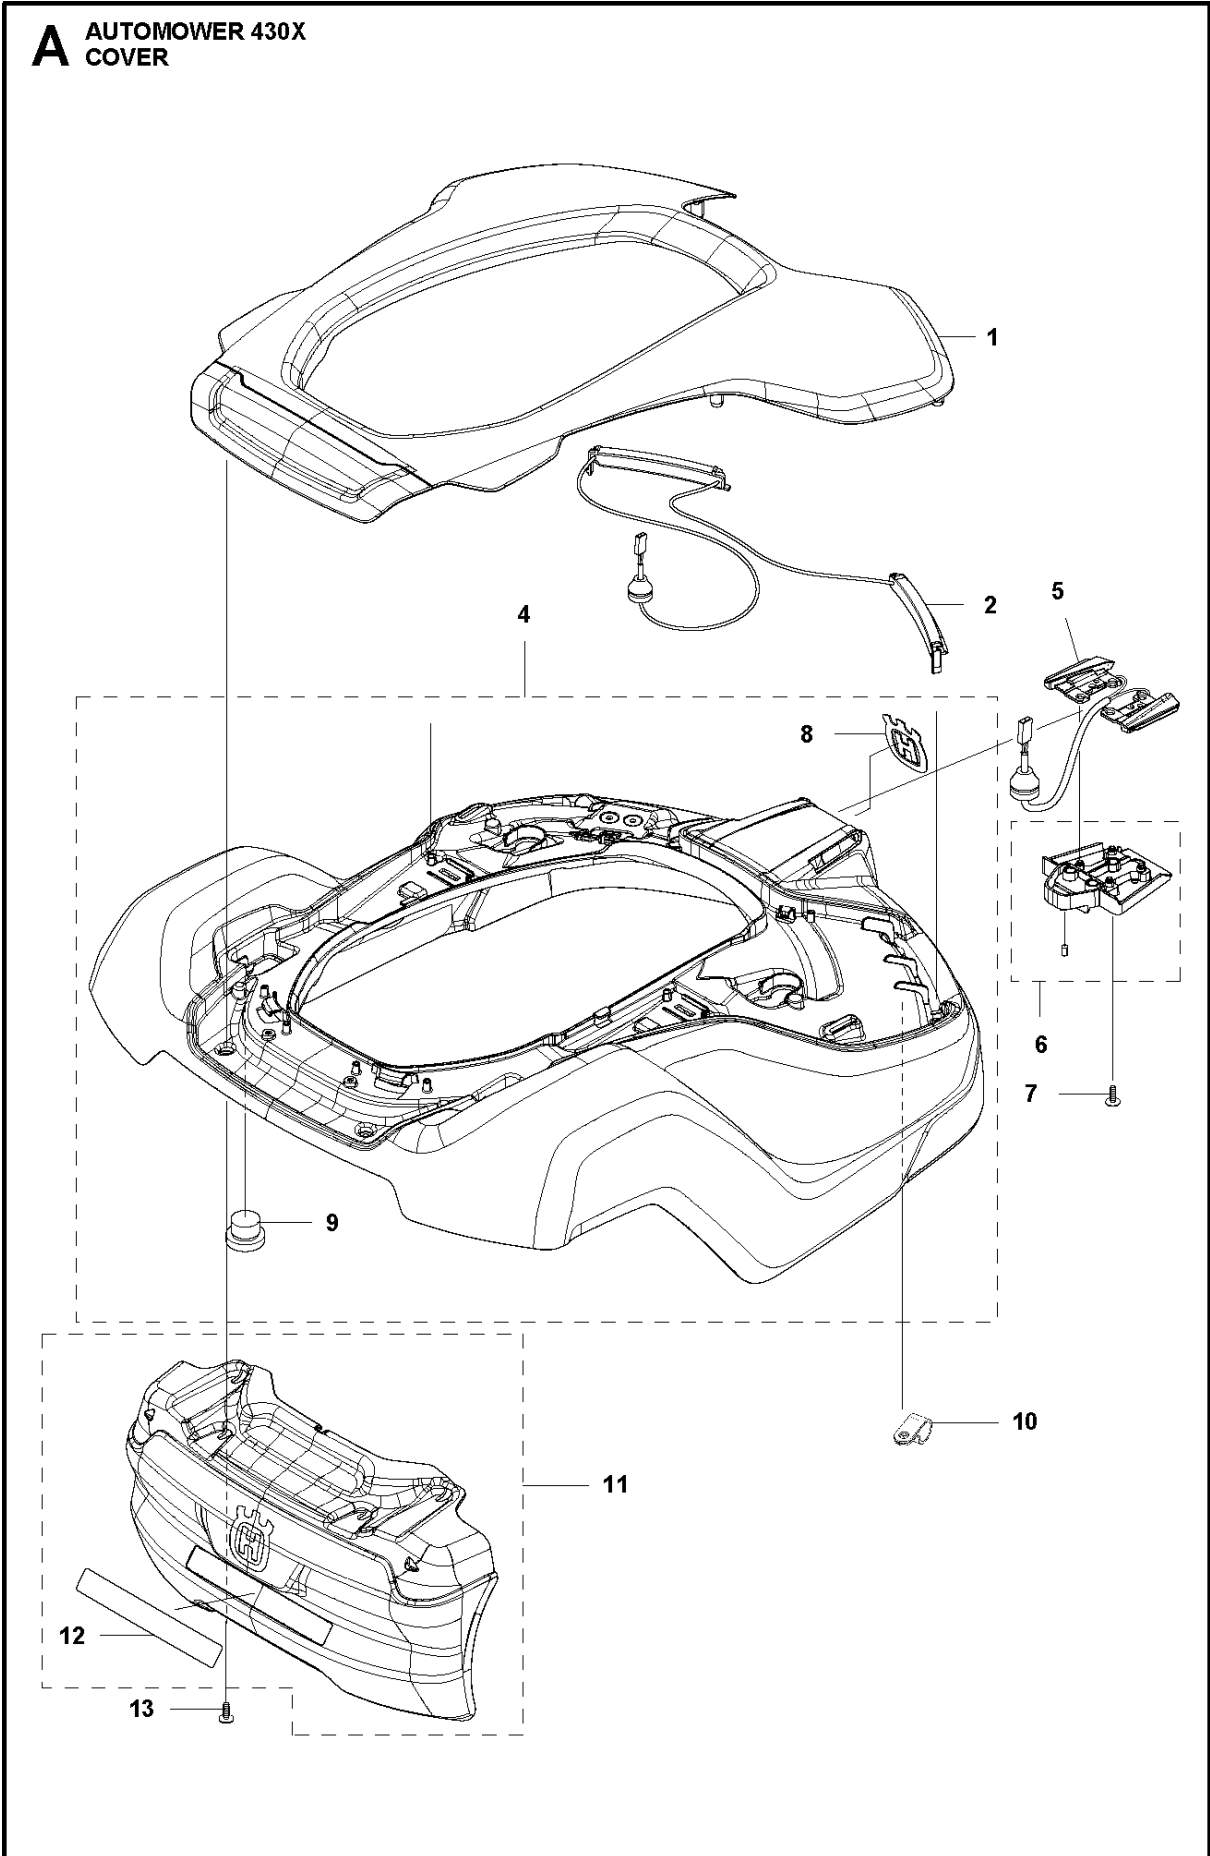

# SPARE PARTS LIST

ROBOTIC LAWN MOWERS

AUTOMOWER 430X, 2020-

**A** AUTOMOWER 430X  
COVER

## COVER

AUTOMOWER 430X, 2020-

Ref	Part No	Description	Remark	QTY KIT
1	590 87 70-01	BODY KIT	Cover KIT Top Grey	1
1	590 87 70-02	BODY KIT	Cover KIT Top White	1
1	590 87 70-03	BODY KIT	Cover KIT Top Orange	1
2	501 06 51-01	WIRING ASSY		1
4	501 06 11-02	BODY ASSY		1
5	585 53 92-04	CABLE ASSY	Charging Plate Wiring	1
6	501 06 56-02	HOLDER ASSY	Holder ASSY	1
7	575 54 33-14	SCREW	Screw	1
8	587 42 35-01	DECAL		1
9	580 52 68-01	CAP	Cap	4
10	501 61 06-01	CLAMP	CLAMP	1
11	501 06 50-01	BUMPER ASSY		1
12	586 35 97-01	LABEL	Label Warning	1
13	574 45 01-01	SCREW ITPANT	Screw	10

## CENTER CONSOL

AUTOMOWER 430X, 2020-

Ref	Part No	Description	Remark	QTY KIT
1	588 79 75-03	COVER	Cover	1
2	579 45 85-03	HATCH	Hatch	1
3	579 45 81-01	BUTTON	Button	1
4	575 54 33-14	SCREW	Screw	2
5	501 06 58-01	HINGE KIT	Hinge KIT	1
6	575 54 33-14	SCREW	Screw	2
7	579 62 79-02	KEYBOARD	Keyboard	1
8	583 94 37-02	COVER KIT	Cover KIT	1
9	535 13 01-01	SPRING	Spring	2
10	574 87 47-06	SEALING STRIP	Sealing Strip (1 pcs, 5 mm)	1
11	574 48 03-02	SWITCH	Switch	1
12	501 06 60-01	LOCK KIT	Locking Plate KIT	1
13	575 54 33-14	SCREW	Screw	1
14	575 54 33-14	SCREW	Screw	1
15	575 54 33-14	SCREW	Screw	3
16	581 62 07-01	SUPPORT KIT	Support KIT	1
17	592 91 04-01	PRINTED CIRCUIT ASSY	Printed Circuit ASSY	1