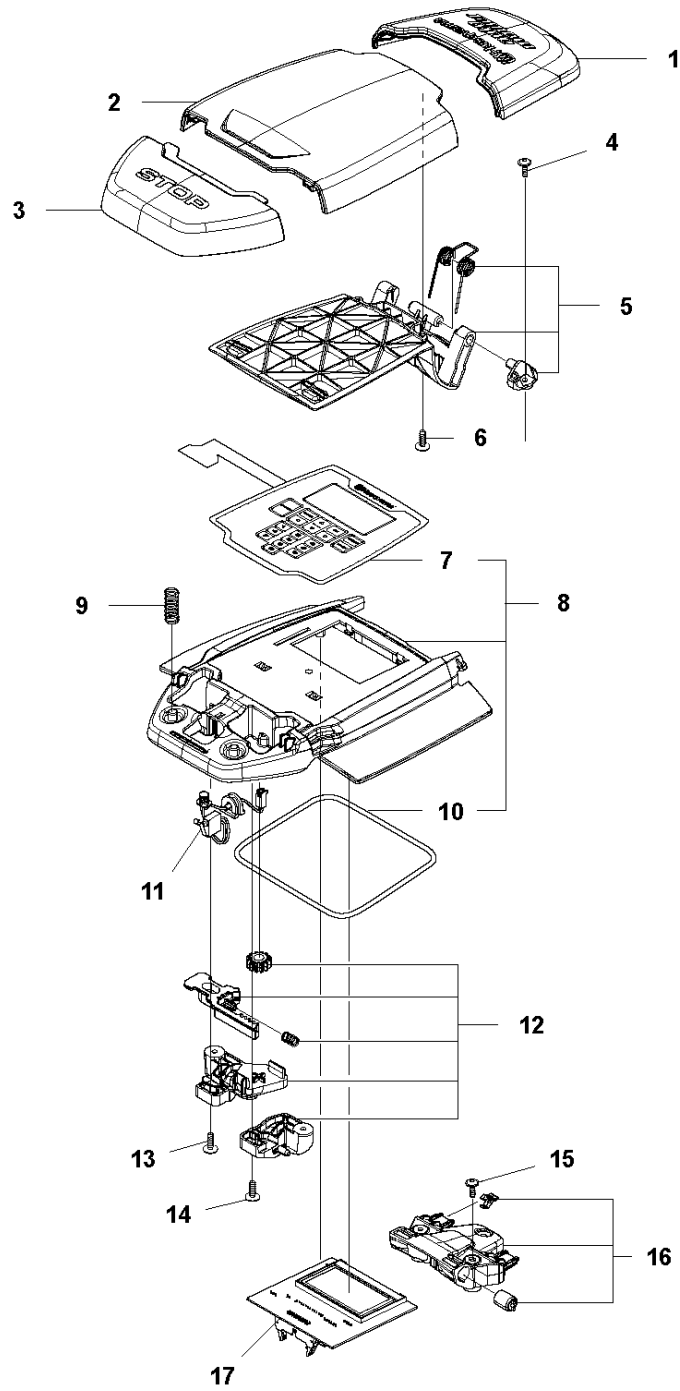

## COVER

AUTOMOWER 430X, 2020-

Ref	Part No	Description	Remark	QTY KIT
1	590 87 70-01	BODY KIT	Cover KIT Top Grey	1
1	590 87 70-02	BODY KIT	Cover KIT Top White	1
1	590 87 70-03	BODY KIT	Cover KIT Top Orange	1
2	501 06 51-01	WIRING ASSY		1
4	501 06 11-02	BODY ASSY		1
5	585 53 92-04	CABLE ASSY	Charging Plate Wiring	1
6	501 06 56-02	HOLDER ASSY	Holder ASSY	1
7	575 54 33-14	SCREW	Screw	1
8	587 42 35-01	DECAL		1
9	580 52 68-01	CAP	Cap	4
10	501 61 06-01	CLAMP	CLAMP	1
11	501 06 50-01	BUMPER ASSY		1
12	586 35 97-01	LABEL	Label Warning	1
13	574 45 01-01	SCREW ITPANT	Screw	10

## CENTER CONSOL

AUTOMOWER 430X, 2020-

Ref	Part No	Description	Remark	QTY KIT
1	588 79 75-03	COVER	Cover	1
2	579 45 85-03	HATCH	Hatch	1
3	579 45 81-01	BUTTON	Button	1
4	575 54 33-14	SCREW	Screw	2
5	501 06 58-01	HINGE KIT	Hinge KIT	1
6	575 54 33-14	SCREW	Screw	2
7	579 62 79-02	KEYBOARD	Keyboard	1
8	583 94 37-02	COVER KIT	Cover KIT	1
9	535 13 01-01	SPRING	Spring	2
10	574 87 47-06	SEALING STRIP	Sealing Strip (1 pcs, 5 mm)	1
11	574 48 03-02	SWITCH	Switch	1
12	501 06 60-01	LOCK KIT	Locking Plate KIT	1
13	575 54 33-14	SCREW	Screw	1
14	575 54 33-14	SCREW	Screw	1
15	575 54 33-14	SCREW	Screw	3
16	581 62 07-01	SUPPORT KIT	Support KIT	1
17	592 91 04-01	PRINTED CIRCUIT ASSY	Printed Circuit ASSY	1