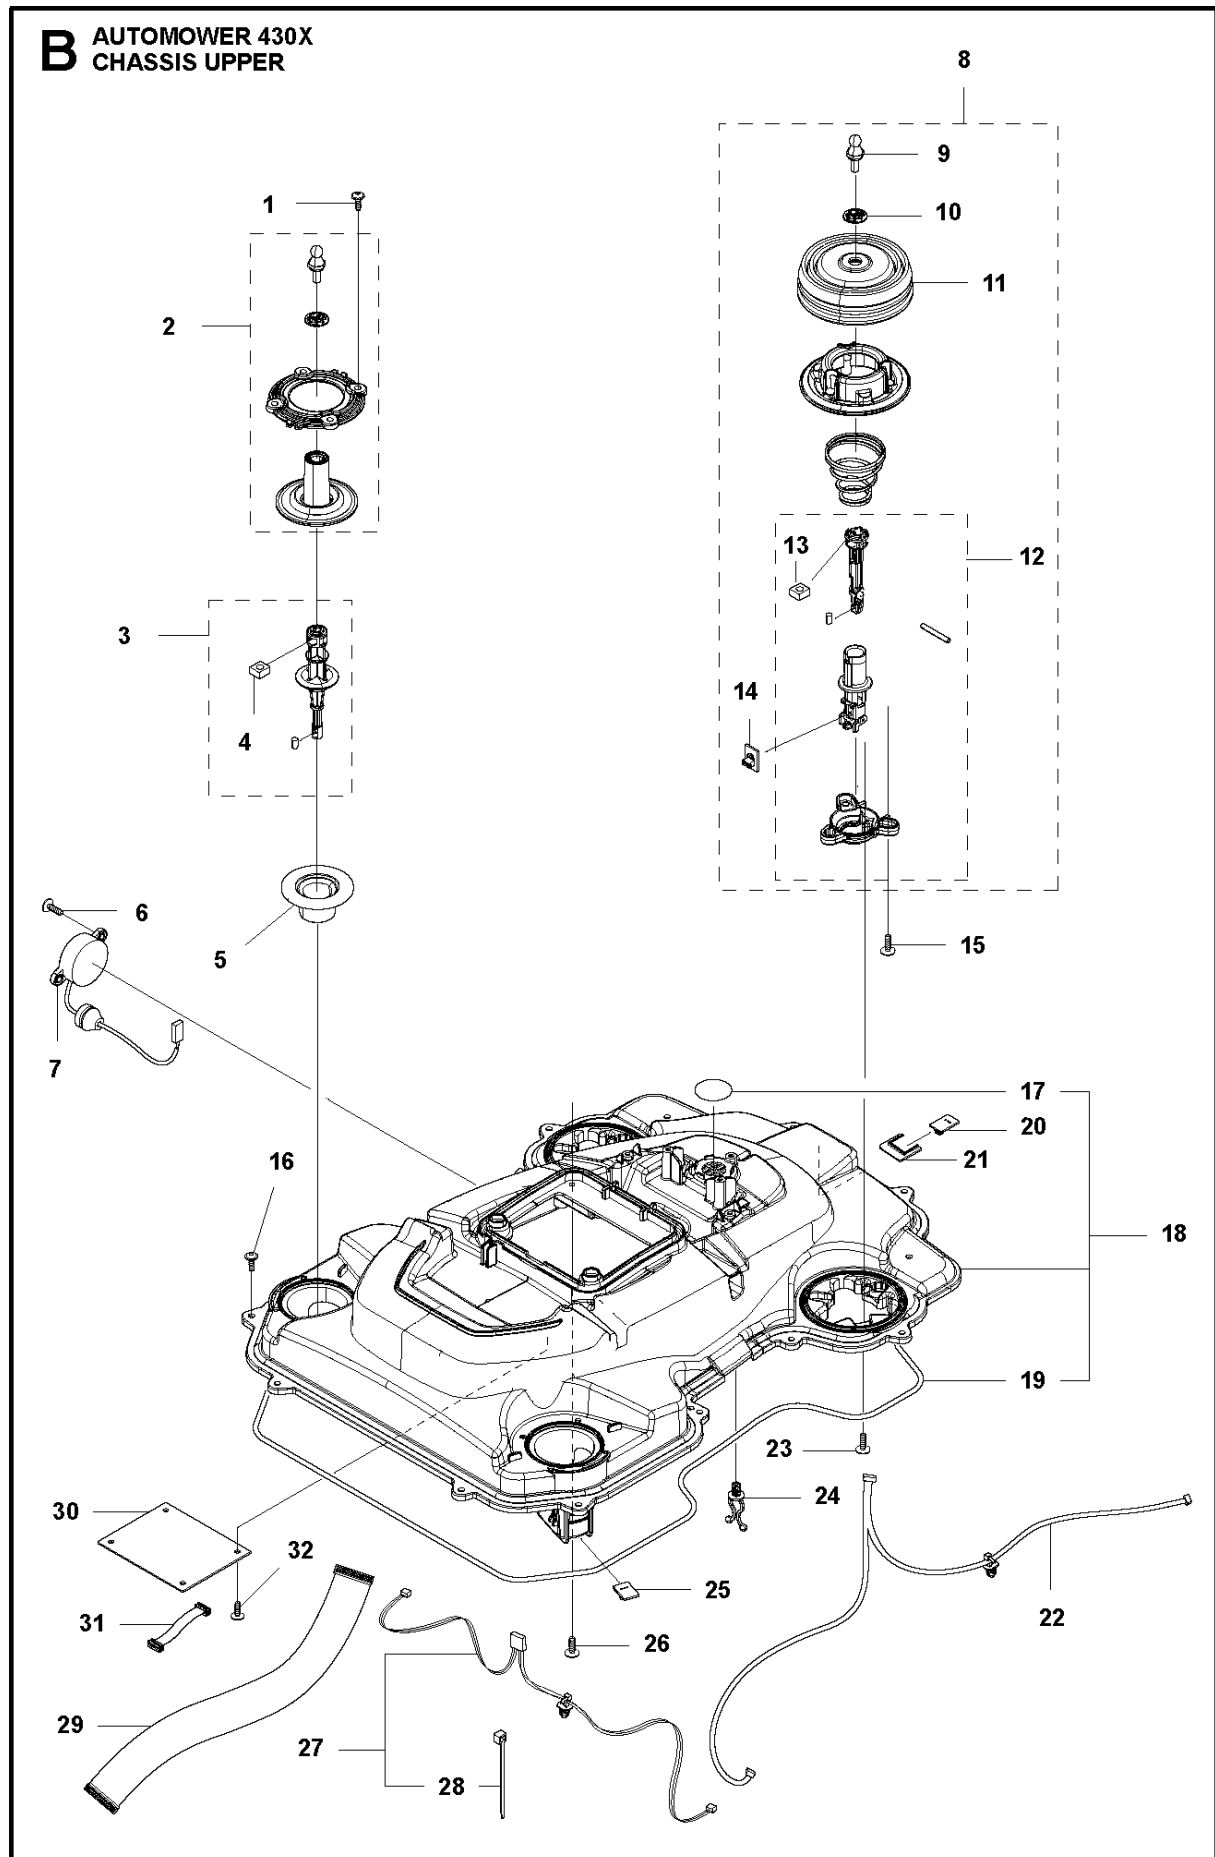

# SPARE PARTS LIST

ROBOTIC LAWN MOWERS

AUTOMOWER 430X, 2020-

**A** AUTOMOWER 430X  
COVER

## COVER

AUTOMOWER 430X, 2020-

Ref	Part No	Description	Remark	QTY KIT
1	590 87 70-01	BODY KIT	Cover KIT Top Grey	1
1	590 87 70-02	BODY KIT	Cover KIT Top White	1
1	590 87 70-03	BODY KIT	Cover KIT Top Orange	1
2	501 06 51-01	WIRING ASSY		1
4	501 06 11-02	BODY ASSY		1
5	585 53 92-04	CABLE ASSY	Charging Plate Wiring	1
6	501 06 56-02	HOLDER ASSY	Holder ASSY	1
7	575 54 33-14	SCREW	Screw	1
8	587 42 35-01	DECAL		1
9	580 52 68-01	CAP	Cap	4
10	501 61 06-01	CLAMP	CLAMP	1
11	501 06 50-01	BUMPER ASSY		1
12	586 35 97-01	LABEL	Label Warning	1
13	574 45 01-01	SCREW ITPANT	Screw	10

## CENTER CONSOL

AUTOMOWER 430X, 2020-

Ref	Part No	Description	Remark	QTY KIT
1	588 79 75-03	COVER	Cover	1
2	579 45 85-03	HATCH	Hatch	1
3	579 45 81-01	BUTTON	Button	1
4	575 54 33-14	SCREW	Screw	2
5	501 06 58-01	HINGE KIT	Hinge KIT	1
6	575 54 33-14	SCREW	Screw	2
7	579 62 79-02	KEYBOARD	Keyboard	1
8	583 94 37-02	COVER KIT	Cover KIT	1
9	535 13 01-01	SPRING	Spring	2
10	574 87 47-06	SEALING STRIP	Sealing Strip (1 pcs, 5 mm)	1
11	574 48 03-02	SWITCH	Switch	1
12	501 06 60-01	LOCK KIT	Locking Plate KIT	1
13	575 54 33-14	SCREW	Screw	1
14	575 54 33-14	SCREW	Screw	1
15	575 54 33-14	SCREW	Screw	3
16	581 62 07-01	SUPPORT KIT	Support KIT	1
17	592 91 04-01	PRINTED CIRCUIT ASSY	Printed Circuit ASSY	1