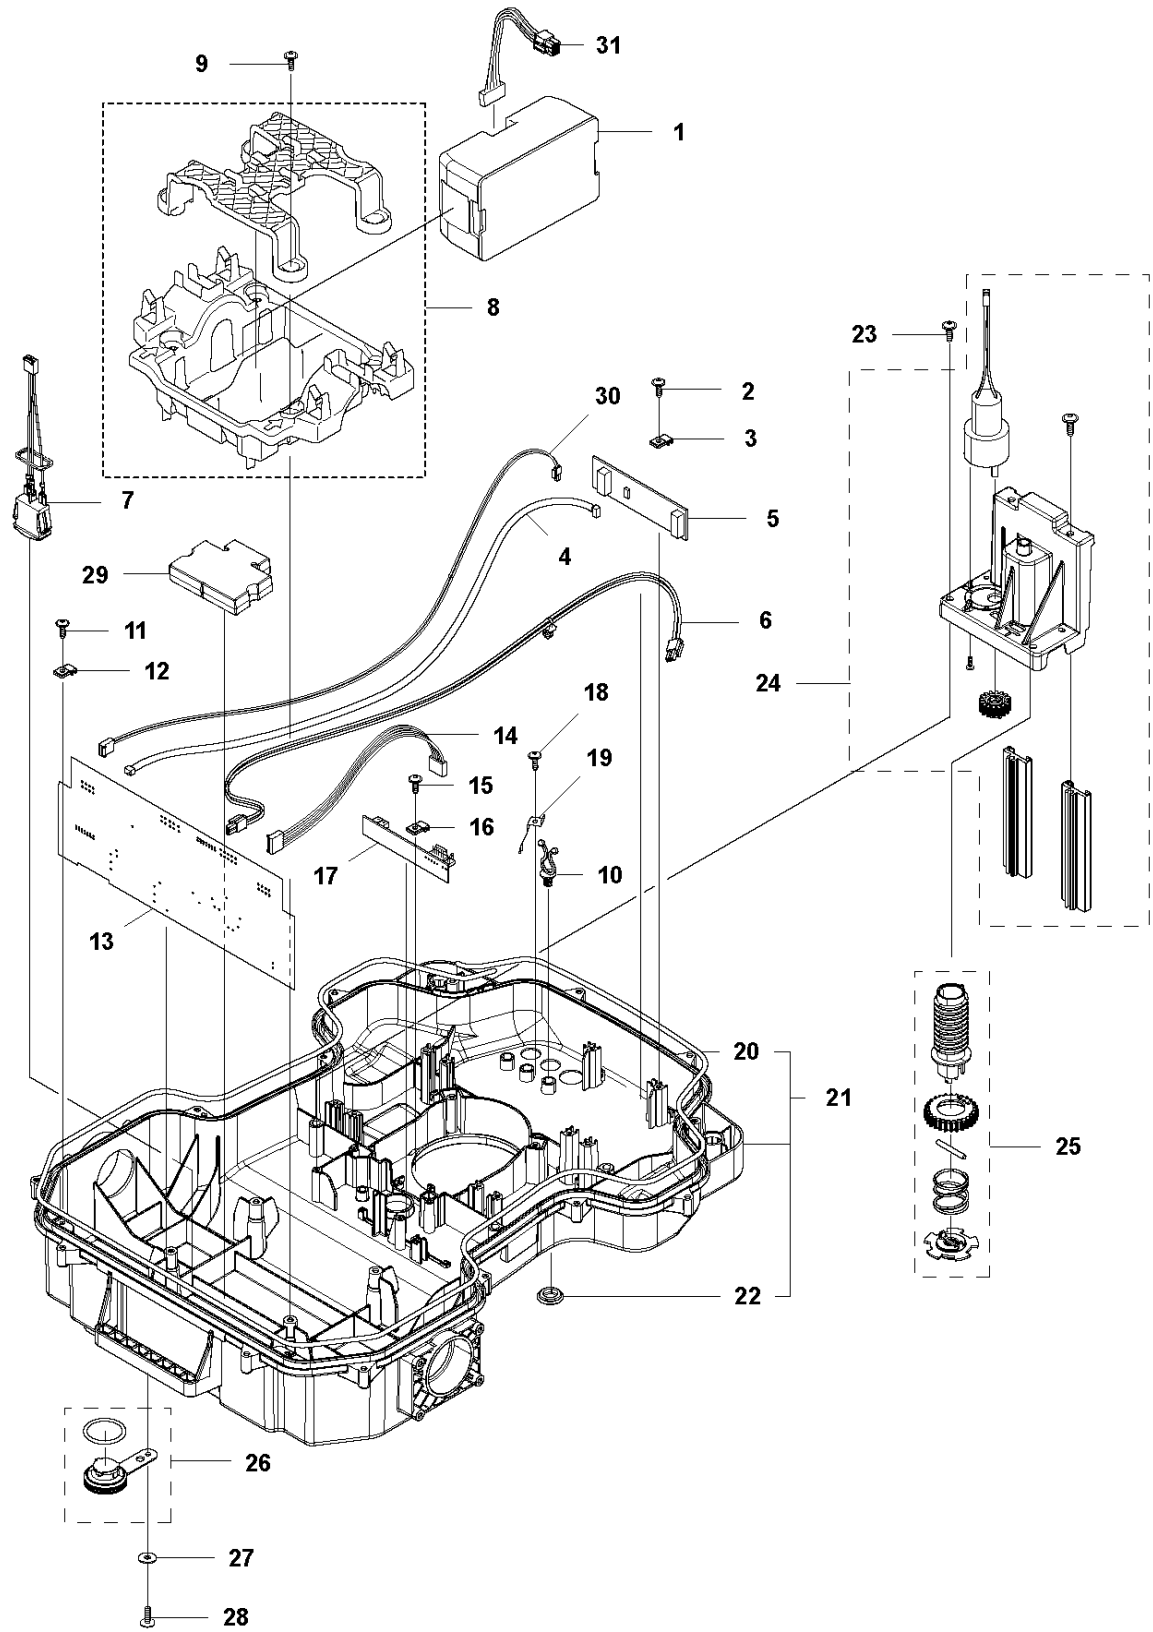

## COVER

AUTOMOWER 430X, 2020-

Ref	Part No	Description	Remark	QTY KIT
1	590 87 70-01	BODY KIT	Cover KIT Top Grey	1
1	590 87 70-02	BODY KIT	Cover KIT Top White	1
1	590 87 70-03	BODY KIT	Cover KIT Top Orange	1
2	501 06 51-01	WIRING ASSY		1
4	501 06 11-02	BODY ASSY		1
5	585 53 92-04	CABLE ASSY	Charging Plate Wiring	1
6	501 06 56-02	HOLDER ASSY	Holder ASSY	1
7	575 54 33-14	SCREW	Screw	1
8	587 42 35-01	DECAL		1
9	580 52 68-01	CAP	Cap	4
10	501 61 06-01	CLAMP	CLAMP	1
11	501 06 50-01	BUMPER ASSY		1
12	586 35 97-01	LABEL	Label Warning	1
13	574 45 01-01	SCREW ITPANT	Screw	10

## CENTER CONSOL

AUTOMOWER 430X, 2020-

Ref	Part No	Description	Remark	QTY KIT
1	588 79 75-03	COVER	Cover	1
2	579 45 85-03	HATCH	Hatch	1
3	579 45 81-01	BUTTON	Button	1
4	575 54 33-14	SCREW	Screw	2
5	501 06 58-01	HINGE KIT	Hinge KIT	1
6	575 54 33-14	SCREW	Screw	2
7	579 62 79-02	KEYBOARD	Keyboard	1
8	583 94 37-02	COVER KIT	Cover KIT	1
9	535 13 01-01	SPRING	Spring	2
10	574 87 47-06	SEALING STRIP	Sealing Strip (1 pcs, 5 mm)	1
11	574 48 03-02	SWITCH	Switch	1
12	501 06 60-01	LOCK KIT	Locking Plate KIT	1
13	575 54 33-14	SCREW	Screw	1
14	575 54 33-14	SCREW	Screw	1
15	575 54 33-14	SCREW	Screw	3
16	581 62 07-01	SUPPORT KIT	Support KIT	1
17	592 91 04-01	PRINTED CIRCUIT ASSY	Printed Circuit ASSY	1

**D** AUTOMOWER 430X  
CHASSIS LOWER