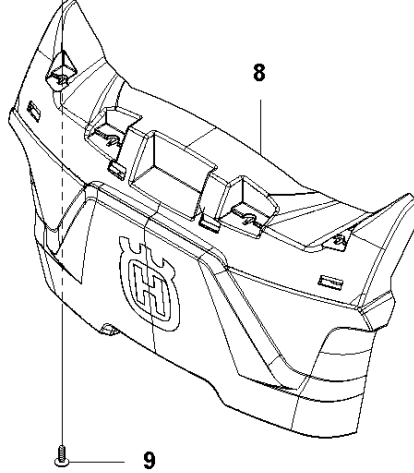

# SPARE PARTS LIST

ROBOTIC LAWN MOWERS

AUTOMOWER 440, 2020-

**A** AUTOMOWER 440  
COVER

## COVER

AUTOMOWER 440, 2020-

Ref	Part No	Description	Remark	QTY KIT
1	581 62 04-05	BODY KIT	Body KIT	1
2	587 42 35-01	DECAL	Decal	1
3	580 52 68-01	CAP	Cap	4
4	586 35 97-01	LABEL	Label	1
5	585 53 92-04	CABLE ASSY	Charging Plate Wiring	1
6	501 06 56-02	HOLDER ASSY	Holder ASSY	1
7	575 54 33-14	SCREW	Screw	1
8	579 51 98-02	BUMPER	Bumper	1
9	574 45 01-01	SCREW ITPANT	Screw	4