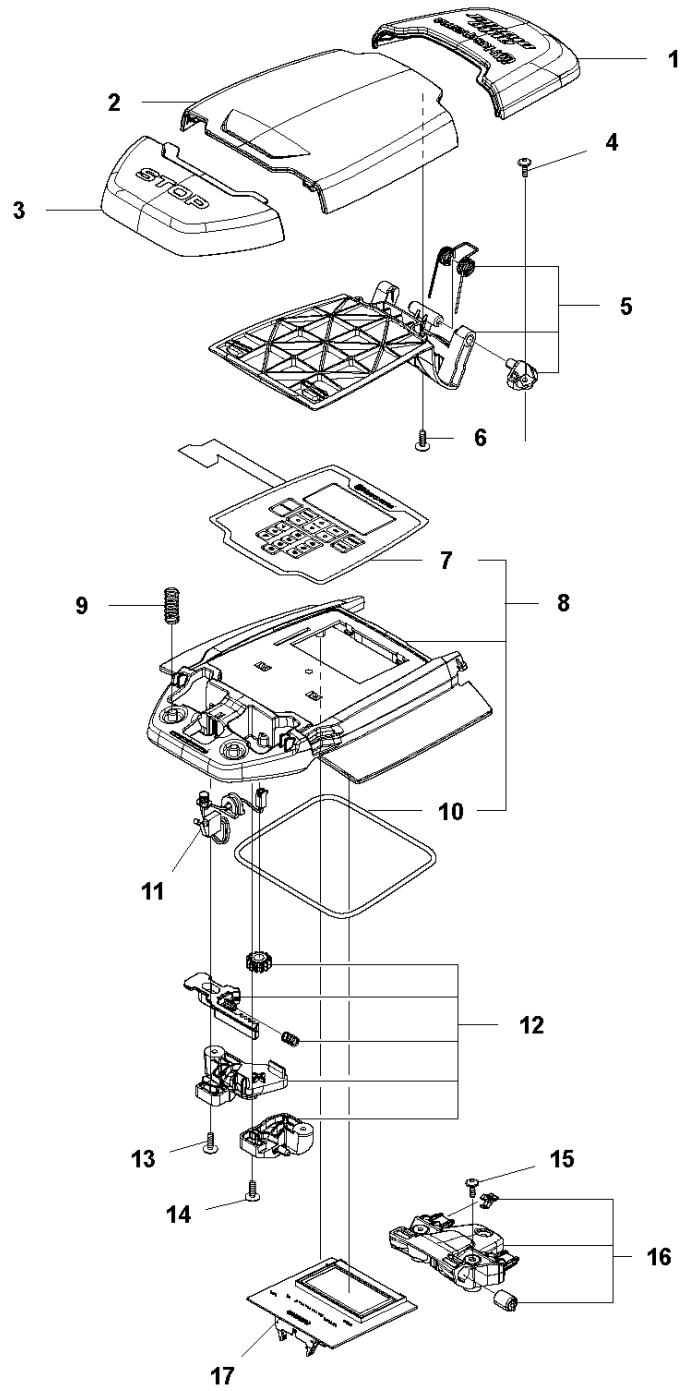

## COVER

AUTOMOWER 440, 2020-

Ref	Part No	Description	Remark	QTY KIT
1	581 62 04-05	BODY KIT	Body KIT	1
2	587 42 35-01	DECAL	Decal	1
3	580 52 68-01	CAP	Cap	4
4	586 35 97-01	LABEL	Label	1
5	585 53 92-04	CABLE ASSY	Charging Plate Wiring	1
6	501 06 56-02	HOLDER ASSY	Holder ASSY	1
7	575 54 33-14	SCREW	Screw	1
8	579 51 98-02	BUMPER	Bumper	1
9	574 45 01-01	SCREW ITPANT	Screw	4

## CENTER CONSOL

AUTOMOWER 440, 2020-

Ref	Part No	Description	Remark	QTY KIT
1	588 79 75-06	COVER	Cover	1
2	579 45 85-01	HATCH	Hatch	1
3	579 45 81-01	BUTTON	Button	1
4	575 54 33-14	SCREW	Screw	2
5	501 06 58-01	HINGE KIT	Hinge KIT	1
6	575 54 33-14	SCREW	Screw	2
7	579 62 79-01	KEYBOARD	Keyboard	1
8	581 62 06-01	COVER KIT	Cover KIT	1
9	535 13 01-01	SPRING	Spring	2
10	574 87 47-06	SEALING STRIP	Sealing Strip (1 pcs, 5 mm)	1
11	574 48 03-02	SWITCH	Switch	1
12	501 06 60-01	LOCK KIT	Locking Plate KIT	1
13	575 54 33-14	SCREW	Screw	1
14	575 54 33-14	SCREW	Screw	1
15	575 54 33-14	SCREW	Screw	3
16	581 62 07-01	SUPPORT KIT	Support KIT	1
17	592 91 04-01	PRINTED CIRCUIT ASSY	Printed Circuit ASSY	1