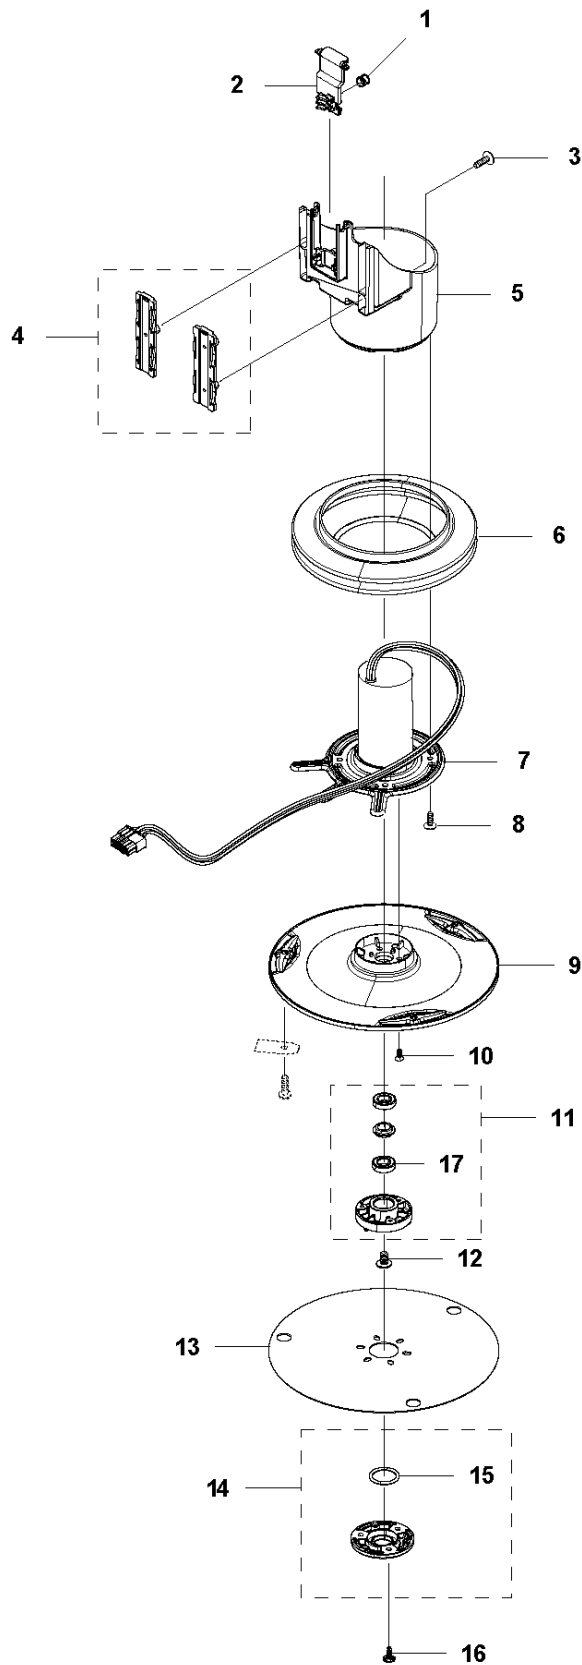

F AUTOMOWER 440
BLADE MOTOR & CUTTING EQUIPMENT

BLADE MOTOR & CUTTING EQUIPMENT

AUTOMOWER 440, 2020-

Ref	Part No	Description	Remark	QTY KIT
1	580 62 44-01	SPRING	Spring	1
2	579 56 46-01	LINK	Link	1
3	575 54 33-14	SCREW	Screw	3
4	581 62 18-01	BEARING KIT	Bearing KIT	1
5	579 56 45-01	HOUSING	Housing	1
6	579 66 64-03	BELLOWS	Bellows	1
7	587 38 14-01	MOTOR ASSY	Cutting Motor ASSY	1
8	575 54 33-14	SCREW	Screw	4
9	598 81 44-01	CUTTING DISC	Cutting Disc	1
10	535 13 05-02	SCREW	Screw	3
11	588 42 17-02	BEARING HOUSING ASSY	Bearing Housing ASSY	1
12	535 07 60-01	SCREW	Screw	1
13	597 44 98-01	SKID PLATE	Skid Plate	1
14	587 44 96-01	COVER KIT	Bearing Cover ASSY	1
15	585 29 75-01	O-RING	O-Ring	1
16	575 54 33-14	SCREW	Screw	3
17	535 07 57-03	BALL BEARING		1
17	593 08 08-01	BALL BEARING	Tube 50 pcs	1