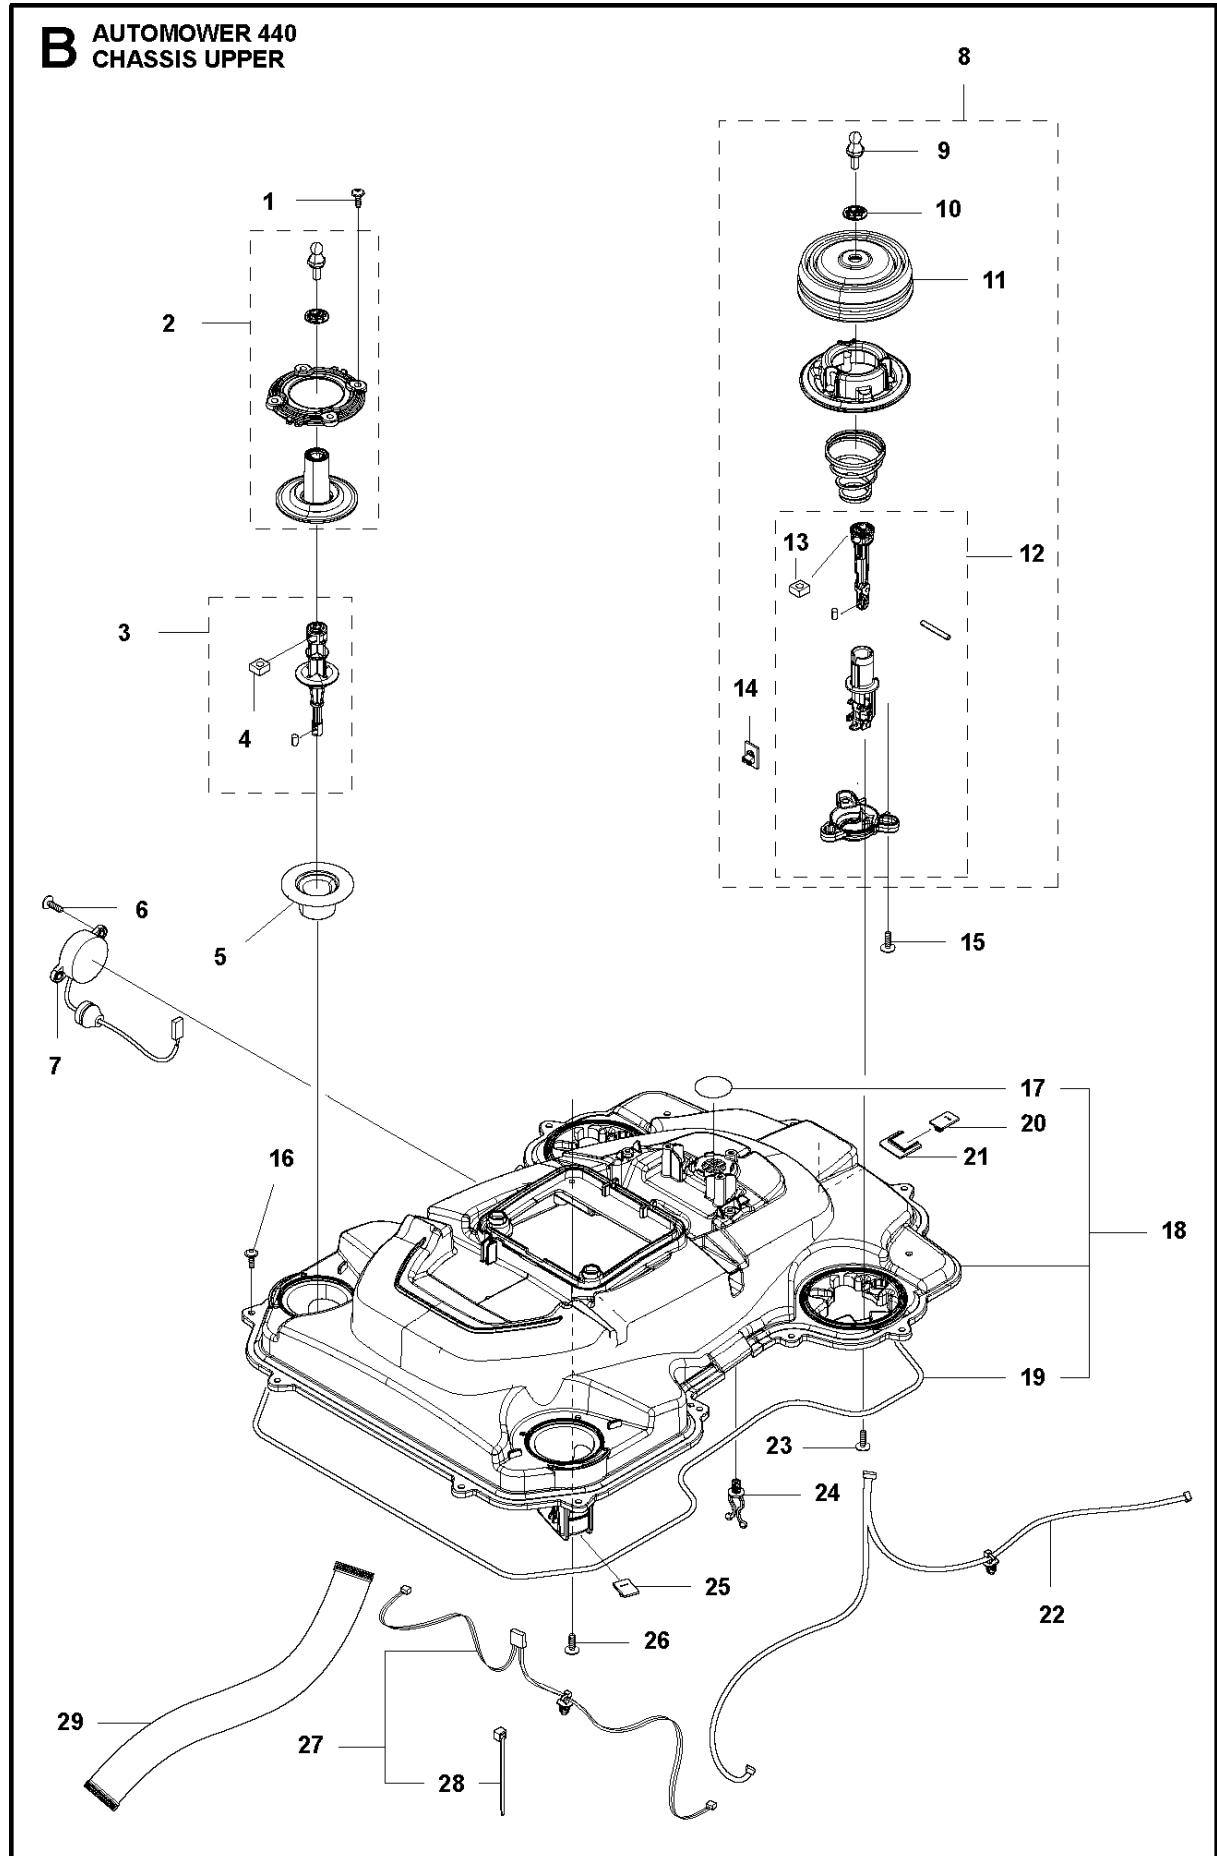

# SPARE PARTS LIST

ROBOTIC LAWN MOWERS

AUTOMOWER 440, 2020-

**A** AUTOMOWER 440  
COVER

## COVER

AUTOMOWER 440, 2020-

Ref	Part No	Description	Remark	QTY KIT
1	581 62 04-05	BODY KIT	Body KIT	1
2	587 42 35-01	DECAL	Decal	1
3	580 52 68-01	CAP	Cap	4
4	586 35 97-01	LABEL	Label	1
5	585 53 92-04	CABLE ASSY	Charging Plate Wiring	1
6	501 06 56-02	HOLDER ASSY	Holder ASSY	1
7	575 54 33-14	SCREW	Screw	1
8	579 51 98-02	BUMPER	Bumper	1
9	574 45 01-01	SCREW ITPANT	Screw	4

## CENTER CONSOL

AUTOMOWER 440, 2020-

Ref	Part No	Description	Remark	QTY KIT
1	588 79 75-06	COVER	Cover	1
2	579 45 85-01	HATCH	Hatch	1
3	579 45 81-01	BUTTON	Button	1
4	575 54 33-14	SCREW	Screw	2
5	501 06 58-01	HINGE KIT	Hinge KIT	1
6	575 54 33-14	SCREW	Screw	2
7	579 62 79-01	KEYBOARD	Keyboard	1
8	581 62 06-01	COVER KIT	Cover KIT	1
9	535 13 01-01	SPRING	Spring	2
10	574 87 47-06	SEALING STRIP	Sealing Strip (1 pcs, 5 mm)	1
11	574 48 03-02	SWITCH	Switch	1
12	501 06 60-01	LOCK KIT	Locking Plate KIT	1
13	575 54 33-14	SCREW	Screw	1
14	575 54 33-14	SCREW	Screw	1
15	575 54 33-14	SCREW	Screw	3
16	581 62 07-01	SUPPORT KIT	Support KIT	1
17	592 91 04-01	PRINTED CIRCUIT ASSY	Printed Circuit ASSY	1