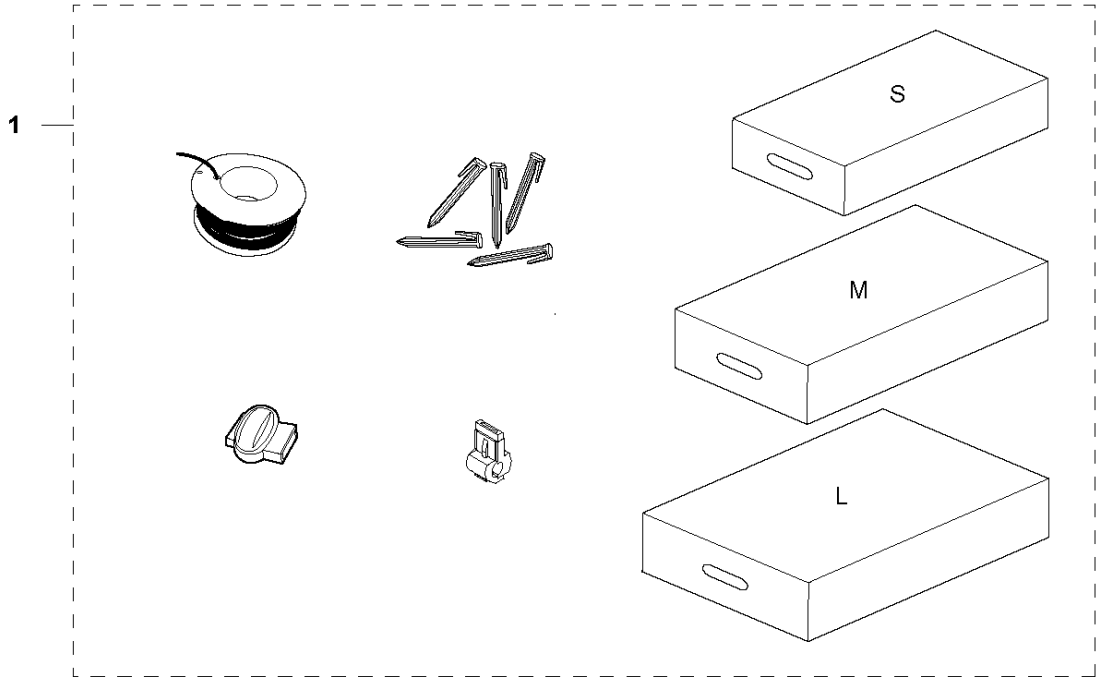

H AUTOMOWER 440 INSTALLATION ACCESSORIES

INSTALLATION ACCESSORIES

AUTOMOWER 440, 2020-

Ref	Part No	Description	Remark	QTY KIT
1	967 62 36-01	INSTALLATION KIT	Installation KIT S: Wire (150 m), Staples (300 pcs), Connectors (3 pcs), Couplers (5 pcs)	1
1	967 62 36-02	INSTALLATION KIT	Installation KIT M: Wire (250 m), Staples (400 pcs), Connectors (3 pcs), Couplers (5 pcs)	1
1	967 62 36-03	INSTALLATION KIT	Installation KIT L: Wire (400 m), Staples (600 pcs), Connectors (5 pcs), Couplers (5 pcs)	1
2	535 12 90-01	CONNECTOR	Loop Wire Connector	1
2	535 12 90-02	CONNECTOR	Loop Wire Connector, Blister Pack, 100 pcs	1
2	577 86 48-01	CONNECTOR	Loop Wire Connectors, Blister Pack, 5pcs	1
3	501 98 02-01	COUPLER	Coupler	1
3	577 86 47-01	COUPLER	Couplers, Blister Pack, 5 pcs	1
3	501 98 02-03	COUPLER	Couplers, 100 pcs	1
4	577 86 42-01	STAPLE	Staples, 85 mm, Blister Pack, 100 pcs	1
4	583 97 34-01	STAPLE	Staples, 85 mm, 100 pcs	1
5	577 86 43-02	WIRE	Wire Blister Pack, (50 m)	1
5	580 66 20-02	WIRE	Wire (150 m)	1
5	577 86 43-01	WIRE	Wire Blister Pack, (150 m)	1
6	580 66 20-01	WIRE	Wire (250 m)	1
7	593 29 77-01	WIRE	Wire Pro 300m	1
8	522 91 41-01	WIRE	Wire (500 m, ~3.4 mm)	1
9	580 66 20-04	WIRE	Wire (800 m)	1
10	590 44 25-01	POWER UNIT	Transformer (EU)	1
10	590 44 25-02	POWER UNIT	Transformer (UK/IRL)	1
10	590 44 25-03	POWER UNIT	Transformer (CH)	1
10	590 44 25-04	POWER UNIT	Transformer (US/CA)	1
10	586 81 22-05	POWER UNIT	Transformer (AU/NZ)	1
11	544 17 75-01	MEASURING TAPE	Measuring Tape	1
12	577 86 46-03	BLADE SET	Long Life Safety Blades, Blister Pack, 9 pcs	1
12	577 60 65-05	BLADE SET	Long Life Safety Blades, 45 pcs	1
12	577 60 66-04	BLADE SET	Long Life Safety Blades, 300 pcs	1
13	115875801	TBD	Operator's Manual, Swedish	1
13	115875806	TBD	Operator's Manual, Danish	1
13	115875811	TBD	Operator's Manual, Finnish	1
13	115875821	TBD	Operator's Manual, Norwegian	1
13	115875826	TBD	Operator's Manual, English	1
13	115875831	TBD	Operator's Manual, French	1
13	115875832	TBD	Operator's Manual, French (Canada)	1
13	115875836	TBD	Operator's Manual, Dutch	1
13	115875841	TBD	Operator's Manual, Italian	1
13	115875846	TBD	Operator's Manual, Spanish	1
13	115875851	TBD	Operator's Manual, German	1
13	115875856	TBD	Operator's Manual, Russian	1
13	115875858	TBD	Operator's Manual, Hungarian	1
13	115875859	TBD	Operator's Manual, Portuguese	1
13	115875861	TBD	Operator's Manual, Polish	1
13	115875862	TBD	Operator's Manual, Romanian	1