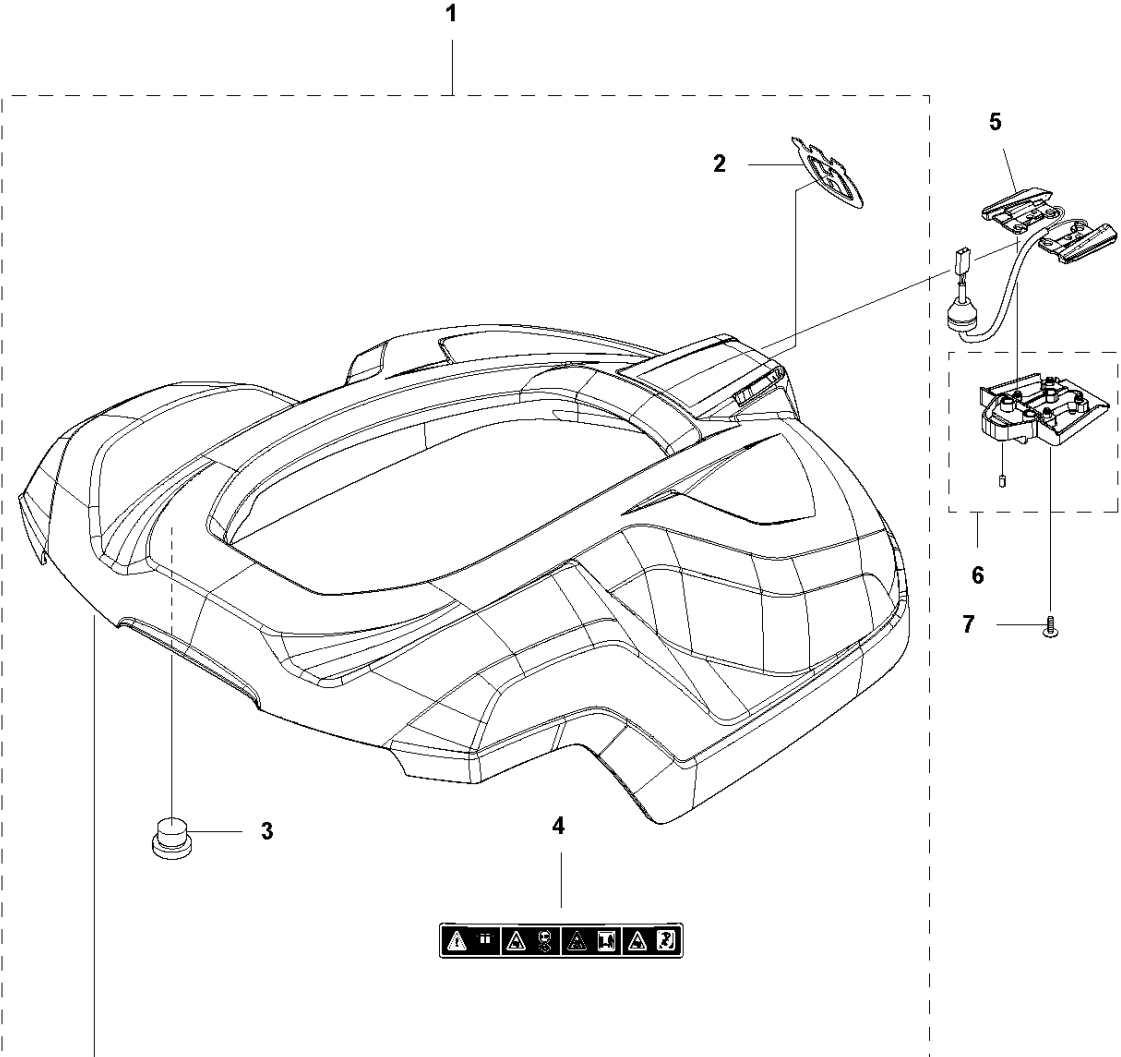

# SPARE PARTS LIST

ROBOTIC LAWN MOWERS

AUTOMOWER 440, 2020-

**A** AUTOMOWER 440  
COVER

## COVER

AUTOMOWER 440, 2020-

Ref	Part No	Description	Remark	QTY KIT
1	581 62 04-05	BODY KIT	Body KIT	1
2	587 42 35-01	DECAL	Decal	1
3	580 52 68-01	CAP	Cap	4
4	586 35 97-01	LABEL	Label	1
5	585 53 92-04	CABLE ASSY	Charging Plate Wiring	1
6	501 06 56-02	HOLDER ASSY	Holder ASSY	1
7	575 54 33-14	SCREW	Screw	1
8	579 51 98-02	BUMPER	Bumper	1
9	574 45 01-01	SCREW ITPANT	Screw	4