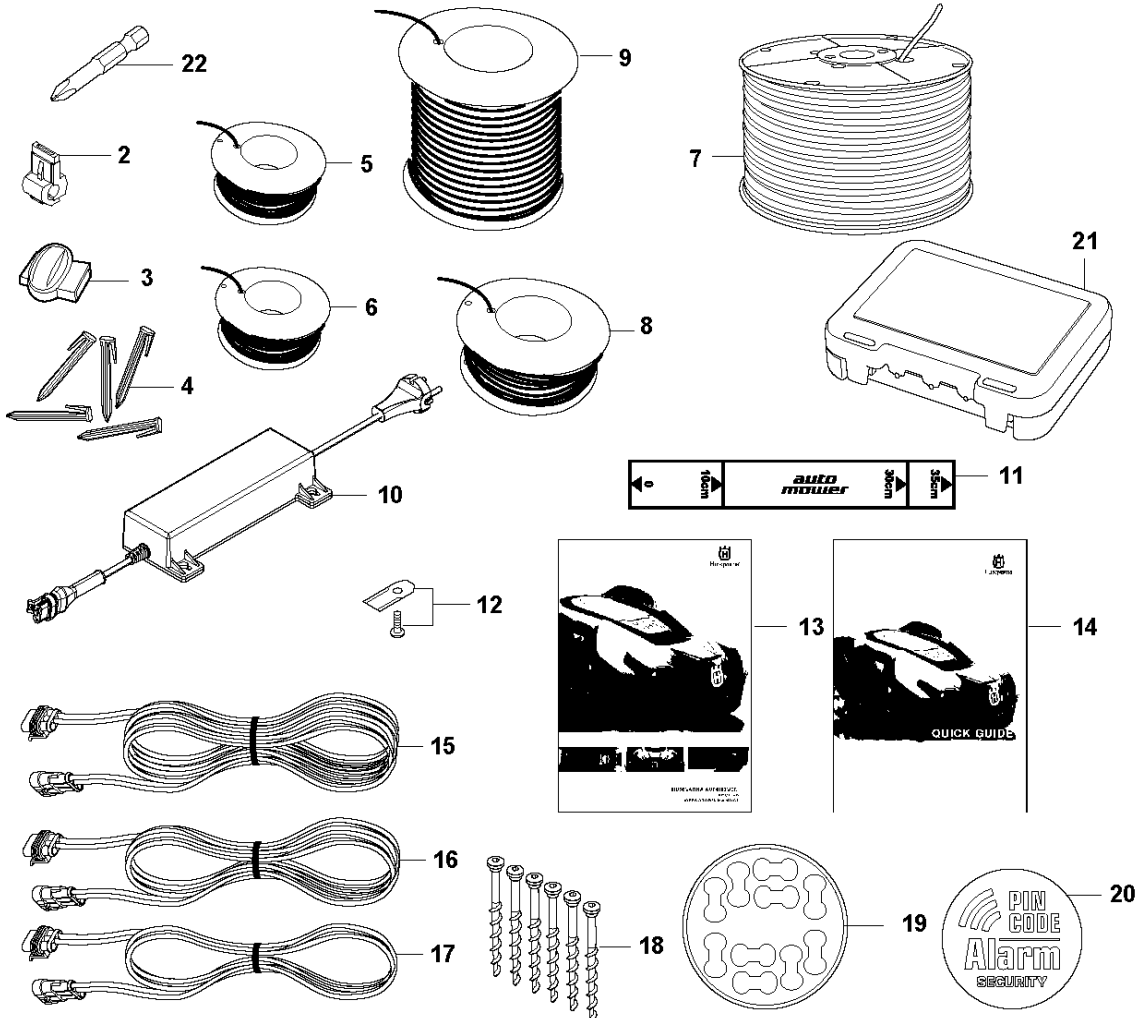

H AUTOMOWER 440 INSTALLATION ACCESSORIES

INSTALLATION ACCESSORIES

AUTOMOWER 440, 2020-

Ref	Part No	Description	Remark	QTY KIT
1	967 62 36-01	INSTALLATION KIT	Installation KIT S: Wire (150 m), Staples (300 pcs), Connectors (3 pcs), Couplers (5 pcs)	1
1	967 62 36-02	INSTALLATION KIT	Installation KIT M: Wire (250 m), Staples (400 pcs), Connectors (3 pcs), Couplers (5 pcs)	1
1	967 62 36-03	INSTALLATION KIT	Installation KIT L: Wire (400 m), Staples (600 pcs), Connectors (5 pcs), Couplers (5 pcs)	1
2	535 12 90-01	CONNECTOR	Loop Wire Connector	1
2	535 12 90-02	CONNECTOR	Loop Wire Connector, Blister Pack, 100 pcs	1
2	577 86 48-01	CONNECTOR	Loop Wire Connectors, Blister Pack, 5pcs	1
3	501 98 02-01	COUPLER	Coupler	1
3	577 86 47-01	COUPLER	Couplers, Blister Pack, 5 pcs	1
3	501 98 02-03	COUPLER	Couplers, 100 pcs	1
4	577 86 42-01	STAPLE	Staples, 85 mm, Blister Pack, 100 pcs	1
4	583 97 34-01	STAPLE	Staples, 85 mm, 100 pcs	1
5	577 86 43-02	WIRE	Wire Blister Pack, (50 m)	1
5	580 66 20-02	WIRE	Wire (150 m)	1
5	577 86 43-01	WIRE	Wire Blister Pack, (150 m)	1
6	580 66 20-01	WIRE	Wire (250 m)	1
7	593 29 77-01	WIRE	Wire Pro 300m	1
8	522 91 41-01	WIRE	Wire (500 m, ~3.4 mm)	1
9	580 66 20-04	WIRE	Wire (800 m)	1
10	590 44 25-01	POWER UNIT	Transformer (EU)	1
10	590 44 25-02	POWER UNIT	Transformer (UK/IRL)	1
10	590 44 25-03	POWER UNIT	Transformer (CH)	1
10	590 44 25-04	POWER UNIT	Transformer (US/CA)	1
10	586 81 22-05	POWER UNIT	Transformer (AU/NZ)	1
11	544 17 75-01	MEASURING TAPE	Measuring Tape	1
12	577 86 46-03	BLADE SET	Long Life Safety Blades, Blister Pack, 9 pcs	1
12	577 60 65-05	BLADE SET	Long Life Safety Blades, 45 pcs	1
12	577 60 66-04	BLADE SET	Long Life Safety Blades, 300 pcs	1
13	115875801	TBD	Operator's Manual, Swedish	1
13	115875806	TBD	Operator's Manual, Danish	1
13	115875811	TBD	Operator's Manual, Finnish	1
13	115875821	TBD	Operator's Manual, Norwegian	1
13	115875826	TBD	Operator's Manual, English	1
13	115875831	TBD	Operator's Manual, French	1
13	115875832	TBD	Operator's Manual, French (Canada)	1
13	115875836	TBD	Operator's Manual, Dutch	1
13	115875841	TBD	Operator's Manual, Italian	1
13	115875846	TBD	Operator's Manual, Spanish	1
13	115875851	TBD	Operator's Manual, German	1
13	115875856	TBD	Operator's Manual, Russian	1
13	115875858	TBD	Operator's Manual, Hungarian	1
13	115875859	TBD	Operator's Manual, Portuguese	1
13	115875861	TBD	Operator's Manual, Polish	1
13	115875862	TBD	Operator's Manual, Romanian	1