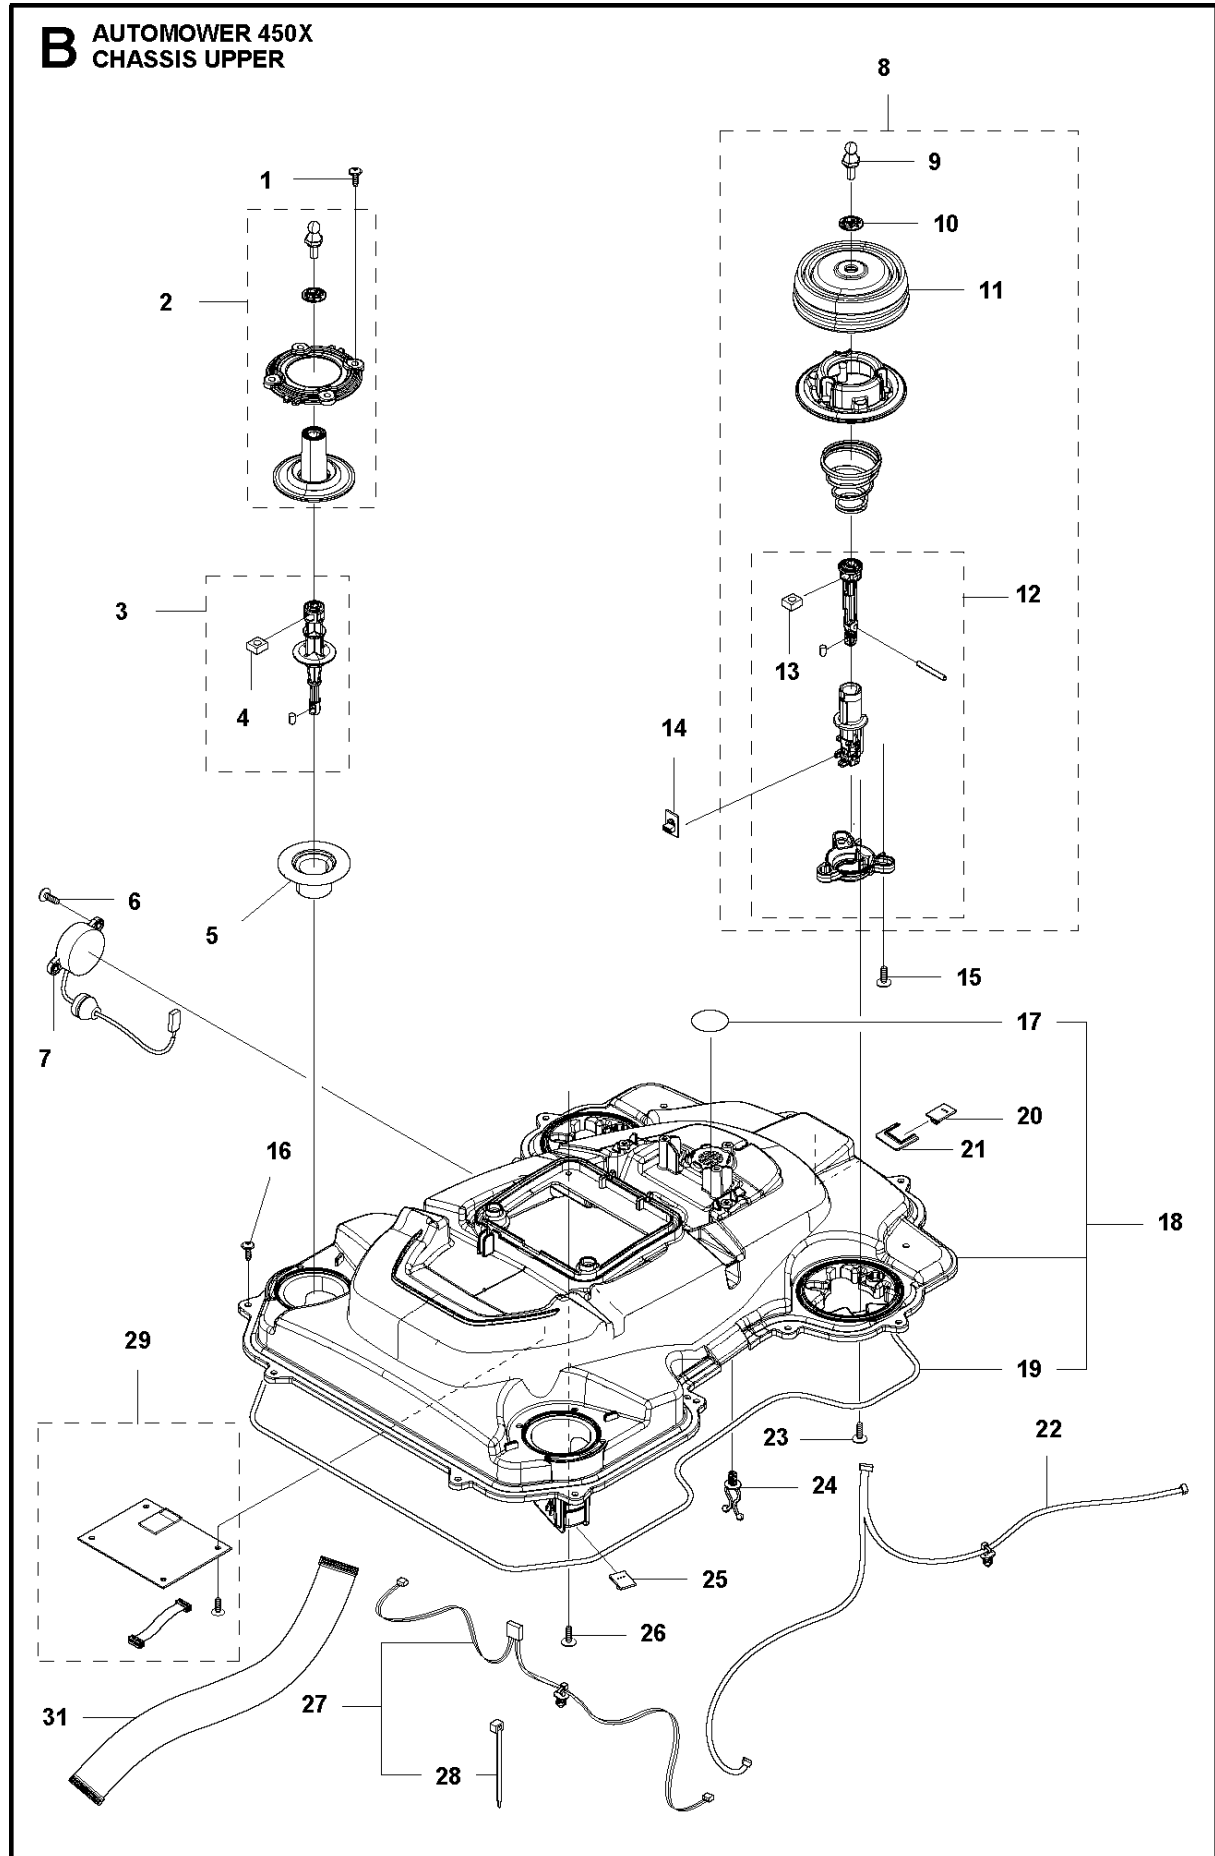

SPARE PARTS LIST

ROBOTIC LAWN MOWERS

AUTOMOWER 450X, 2020-

A AUTOMOWER 450X
COVER

COVER

AUTOMOWER 450X, 2020-

Ref	Part No	Description	Remark	QTY KIT
1	588 79 91-01	BODY KIT	Top Cover Grey	1
1	588 79 91-02	BODY KIT	Top Cover White	1
1	588 79 91-03	BODY KIT	Top Cover Orange	1
2	501 06 51-01	WIRING ASSY	LED Lights	1
3	501 06 52-01	WIRING ASSY	US-Sensors	1
4	501 06 11-02	BODY ASSY	Body ASSY	1
5	585 53 92-04	CABLE ASSY	Charging Plate Wiring	1
6	501 06 56-02	HOLDER ASSY	Holder ASSY	1
7	575 54 33-14	SCREW	Screw	1
8	587 42 35-01	DECAL	Decal Crown	1
9	580 52 68-01	CAP	Cap Snaploc	4
10	501 61 06-01	CLAMP	Clips	1
11	501 06 50-01	BUMPER ASSY	Bumper ASSY	1
12	586 35 97-01	LABEL	Label Warning	1
13	574 45 01-01	SCREW ITXPANT	Screw	10

C AUTOMOWER 450X
CENTER CONSOL

CENTER CONSOL

AUTOMOWER 450X, 2020-

Ref	Part No	Description	Remark	QTY KIT
1	588 79 75-04	COVER	Cover	1
2	579 45 85-03	HATCH	Hatch	1
3	579 45 81-01	BUTTON	Stop Button	1
4	575 54 33-14	SCREW	Screw	2
5	501 06 58-01	HINGE KIT	Hinge KIT	1
6	575 54 33-14	SCREW	Screw	2
7	579 62 79-02	KEYBOARD	Keyboard	1
8	583 94 37-02	COVER KIT	Cover ASSY	1
9	535 13 01-01	SPRING	Spring	2
10	574 87 47-06	SEALING STRIP	Sealing Strip (1 pcs, diam. 5 mm)	1
11	574 48 03-02	SWITCH	Switch	1
12	501 06 60-01	LOCK KIT	Locking Plate KIT	1
13	575 54 33-14	SCREW	Screw	1
14	575 54 33-14	SCREW	Screw	1
15	575 54 33-14	SCREW	Screw	3
16	581 62 07-01	SUPPORT KIT	Support KIT	1
17	592 91 04-01	PRINTED CIRCUIT ASSY	PCBA HMI	1