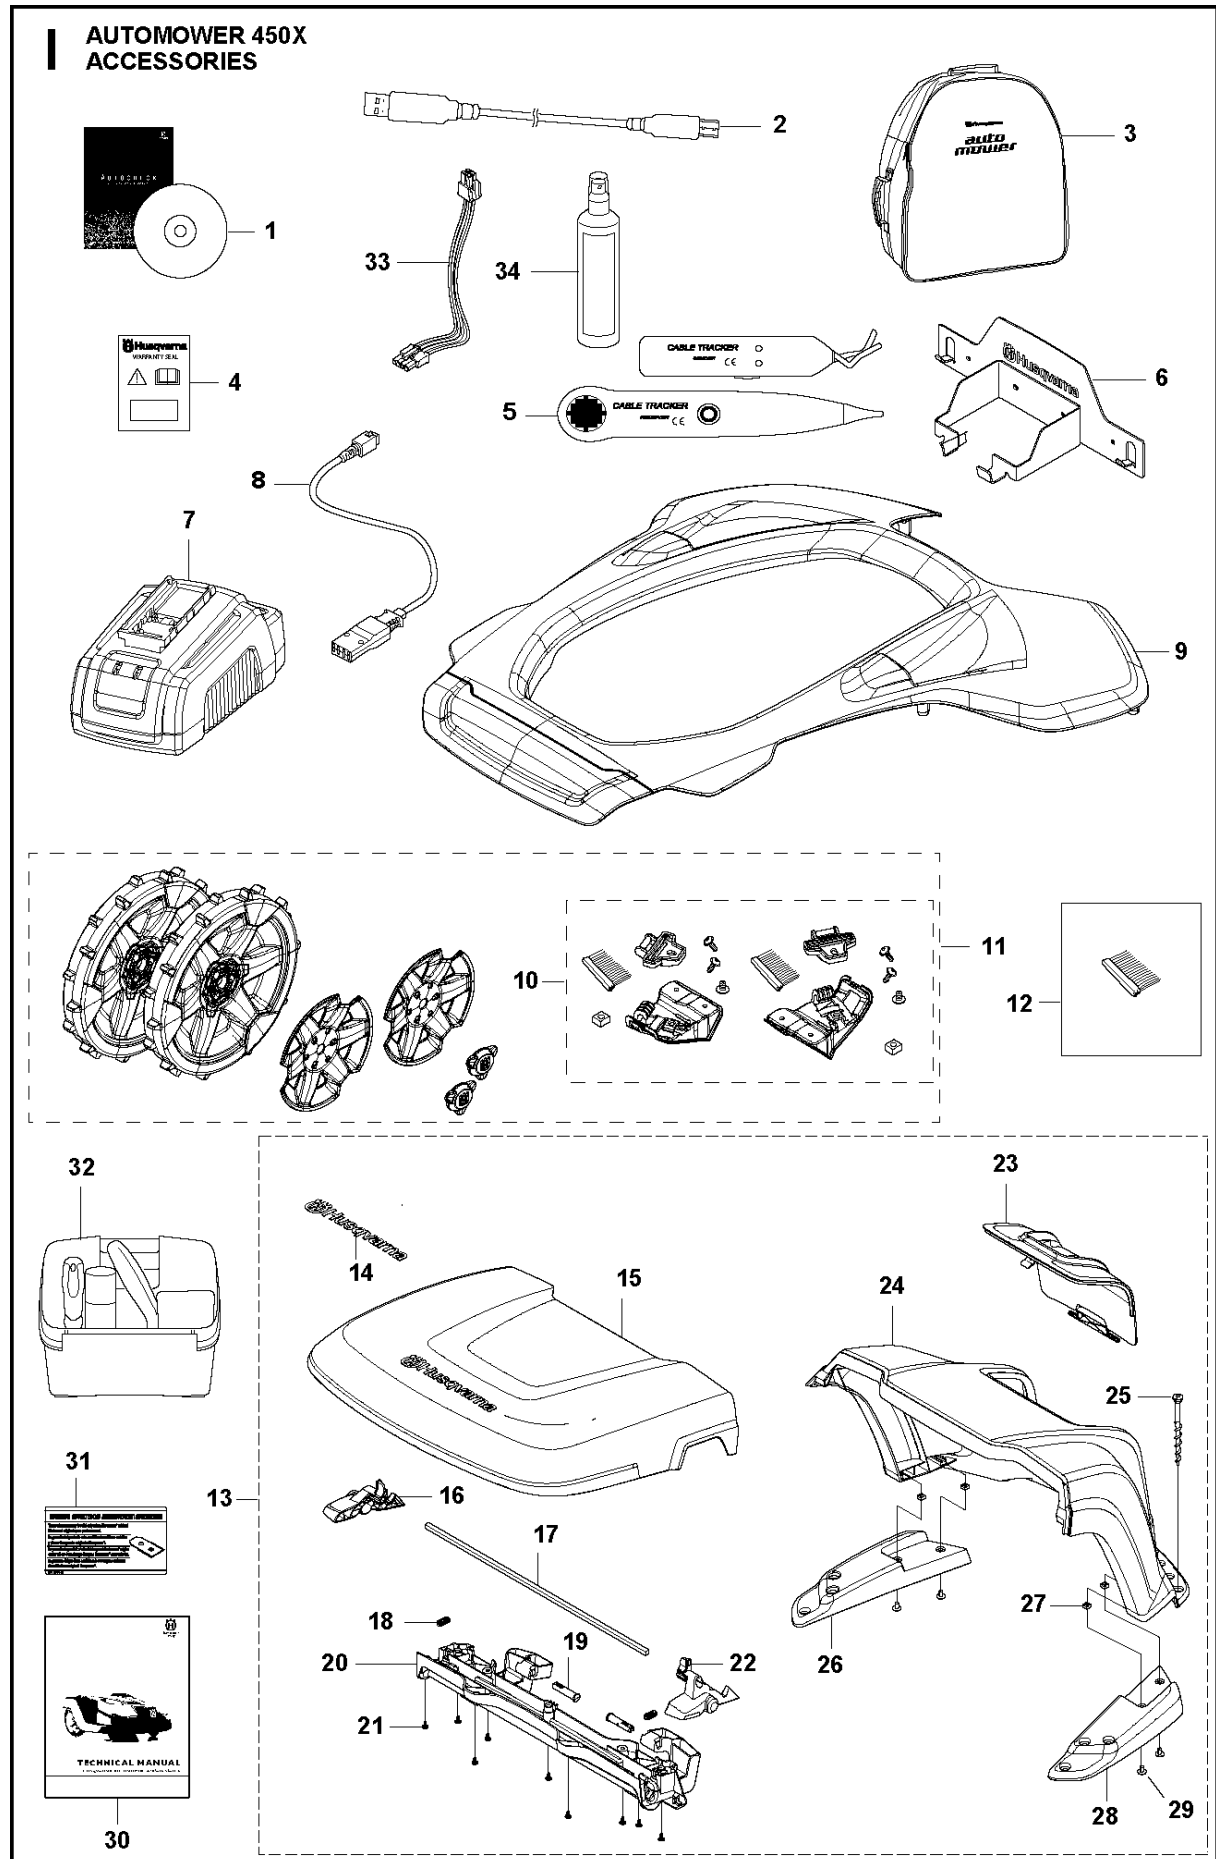

ACCESSORIES

AUTOMOWER 450X, 2020-

Ref	Part No	Description	Remark	QTY KIT
1	577 85 81-03	DVD	DVD Autocheck EXP	1
2	577 51 81-02	CABLE	Service Cable (USB)	1
3	522 91 67-01	BAG	Bag	1
4	580 68 95-02	LABEL	Warranty Seal 1pcs	1
5	577 60 68-01	TEST EQUIPMENT	Interruption Detector	1
6	585 01 97-02	WALL HANGER	Wall Hanger	1
7	588 40 84-01	CHARGER	Quick Charger with Battery Test	1
8	588 20 26-01	CABLE ASSY	Cable Quick Charger	1
9	588 79 91-01	BODY KIT	Top Cover Grey	1
9	588 79 91-02	BODY KIT	Top Cover White	1
9	588 79 91-03	BODY KIT	Top Cover Orange	1
10	581 90 31-02	BRUSH KIT	Brush KIT incl. Brush, 6 pcs	1
11	581 88 97-02	WHEEL KIT	Rear Wheel KIT incl. Brush KIT	1
12	581 98 20-02	BRUSH KIT	Brush, 6 pcs	1
13	585 01 94-01	HOUSING	House KIT	1
14	577 46 90-01	DECAL	Decal	1
15	586 88 58-01	KIT	Cover Lid	1
16	585 32 40-02	HANDLE	Handle Left	1
17	585 32 41-01	ROD	Steel Rod	1
18	580 51 14-01	SPRING	Spring	2
19	585 34 15-01	HINGE PIN	Hinge Pin	2
20	585 34 16-01	BEAM	Beam	1
21	575 54 33-14	SCREW	Screw	9
22	585 32 40-01	HANDLE	Handle Right	1
23	585 32 36-01	HATCH	Hatch	1
24	585 32 34-01	COVER	Cover Base	1
25	575 23 86-01	SCREW KIT	Screw KIT, 6 pcs	1
26	585 32 38-02	SUPPORT	Support Base Left	1
27	503 22 66-01	SQUARE NUT	Square Nut	4
28	585 32 38-01	SUPPORT	Support Base Right	1
29	535 12 93-03	SCREW IHPANM	Screw	4
30	115 81 90-01	WORKSHOP MANUAL	Technical Handbook -420, 430X, 450X Swedish	1
30	115 81 90-06	WORKSHOP MANUAL	Technical Handbook -420, 430X, 450X Danish	1
30	115 81 90-11	WORKSHOP MANUAL	Technical Handbook -420, 430X, 450X Finnish	1
30	115 81 90-21	WORKSHOP MANUAL	Technical Handbook -420, 430X, 450X Norwegian	1
30	115 81 90-26	WORKSHOP MANUAL	Technical Handbook -420, 430X, 450X English	1
30	115 81 90-31	WORKSHOP MANUAL	Technical Handbook -420, 430X, 450X French	1
30	115 81 90-36	WORKSHOP MANUAL	Technical Handbook -420, 430X, 450X Dutch	1
30	115 81 90-41	WORKSHOP MANUAL	Technical Handbook -420, 430X, 450X Italian	1
30	115 81 90-46	WORKSHOP MANUAL	Technical Handbook -420, 430X, 450X Spanish	1
30	115 81 90-51	WORKSHOP MANUAL	Technical Handbook -420, 430X, 450X German	1
30	115819056	TBD	Technical Handbook -420, 430X, 450X Russian	1
30	115819058	TBD	Technical Handbook -420, 430X, 450X Hungarian	1
30	115819059	TBD	Technical Handbook -420, 430X, 450X Portuguese	1
30	115819061	TBD	Technical Handbook -420, 430X, 450X Polish	1
30	115819062	TBD	Technical Handbook -420, 430X, 450X Romanian	1
30	115819063	TBD	Technical Handbook -420, 430X, 450X Estonian	1
30	115819064	TBD	Technical Handbook -420, 430X, 450X Latvian	1