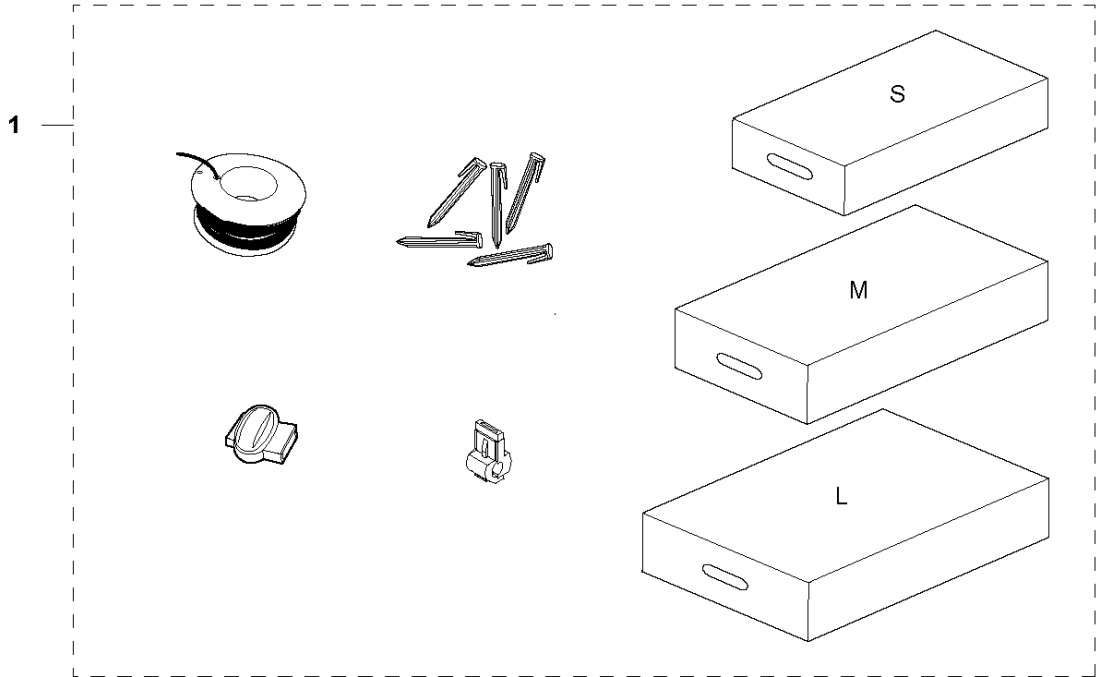

H AUTOMOWER 450X INSTALLATION ACCESSORIES

INSTALLATION ACCESSORIES

AUTOMOWER 450X, 2020-

Ref	Part No	Description	Remark	QTY KIT
1	967 62 36-01	INSTALLATION KIT	Installation KIT S: Wire (150 m), Staples (300 pcs), Connectors (3 pcs), Couplers (5 pcs)	1
1	967 62 36-02	INSTALLATION KIT	Installation KIT M: Wire (250 m), Staples (400 pcs), Connectors (3 pcs), Couplers (5 pcs)	1
1	967 62 36-03	INSTALLATION KIT	Installation KIT L: Wire (400 m), Staples (600 pcs), Connectors (5 pcs), Couplers (5 pcs)	1
2	535 12 90-01	CONNECTOR	Loop Wire Connector	1
2	535 12 90-02	CONNECTOR	Loop Wire Connector, Blister Pack, 100 pcs	1
2	577 86 48-01	CONNECTOR	Loop Wire Connector, Blister Pack, 5 pcs	1
3	501 98 02-01	COUPLER	Coupler	1
3	577 86 47-01	COUPLER	Coupler, Blister pack, 5 pcs	1
3	501 98 02-03	COUPLER	Coupler, 100 pcs	1
4	577 86 42-01	STAPLE	Staple, 85 mm, Blister pack, 100 pcs	1
4	583 97 34-01	STAPLE	Staple, 85 mm, 100 pcs	1
5	577 86 43-02	WIRE	Wire, Blister pack (50 m)	1
5	580 66 20-02	WIRE	Wire (150 m)	1
5	577 86 43-01	WIRE	Wire, Blister pack, (150 m)	1
6	580 66 20-01	WIRE	Wire (250 m)	1
7	593 29 77-01	WIRE	Wire Pro 300m	1
8	522 91 41-01	WIRE	Wire (500 m, diam. 3.4 mm)	1
9	580 66 20-04	WIRE	Wire (800 m)	1
10	590 44 25-01	POWER UNIT	Power Supply Unit (EU)	1
10	590 44 25-02	POWER UNIT	Power Supply Unit (UK/IRL)	1
10	590 44 25-03	POWER UNIT	Power Supply Unit (CH)	1
10	590 44 25-04	POWER UNIT	Power Supply Unit (US/MX)	1
10	586 81 22-05	POWER UNIT	Power Supply Unit (AU/NZ)	1
11	544 17 75-01	MEASURING TAPE	Measuring Tape	1
10	586 81 22-06	POWER UNIT		1
10	590 44 25-06	POWER UNIT	Power Supply Unit JP	1
21	590 85 50-01	BOX	Cable Connector Protection	1
12	577 86 46-03	BLADE SET	Long Life Safety Blade, Blister Pack, 9 pcs	1
12	577 60 65-05	BLADE SET	Long Life Safety Blade, 45 pcs	1
12	577 60 66-04	BLADE SET	Long Life Safety Blade, 300 pcs	1
13	115875801	TBD	Operator's Manual, Swedish	1
13	115875806	TBD	Operator's Manual, Danish	1
13	115875811	TBD	Operator's Manual, Finnish	1
13	115875821	TBD	Operator's Manual, Norwegian	1
13	115875826	TBD	Operator's Manual, English	1
13	115875831	TBD	Operator's Manual, French	1
13	115875836	TBD	Operator's Manual, Dutch	1
13	115875841	TBD	Operator's Manual, Italian	1
13	115875846	TBD	Operator's Manual, Spanish	1
13	115875851	TBD	Operator's Manual, German	1
13	115875856	TBD	Operator's Manual, Russian	1
13	115875858	TBD	Operator's Manual, Hungarian	1
13	115875859	TBD	Operator's Manual, Portuguese	1