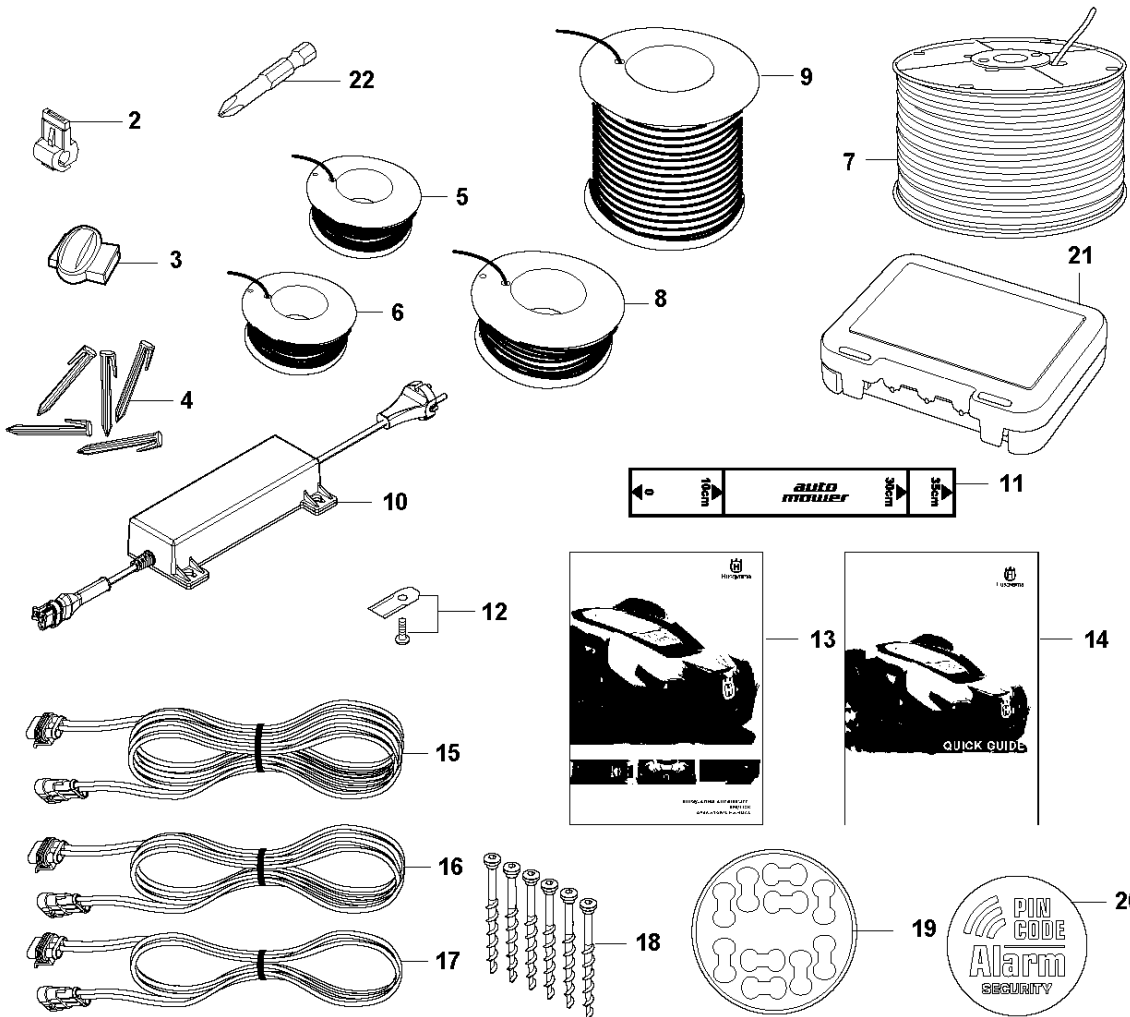

H AUTOMOWER 450X INSTALLATION ACCESSORIES

INSTALLATION ACCESSORIES

AUTOMOWER 450X, 2020-

Ref	Part No	Description	Remark	QTY KIT
1	967 62 36-01	INSTALLATION KIT	Installation KIT S: Wire (150 m), Staples (300 pcs), Connectors (3 pcs), Couplers (5 pcs)	1
1	967 62 36-02	INSTALLATION KIT	Installation KIT M: Wire (250 m), Staples (400 pcs), Connectors (3 pcs), Couplers (5 pcs)	1
1	967 62 36-03	INSTALLATION KIT	Installation KIT L: Wire (400 m), Staples (600 pcs), Connectors (5 pcs), Couplers (5 pcs)	1
2	535 12 90-01	CONNECTOR	Loop Wire Connector	1
2	535 12 90-02	CONNECTOR	Loop Wire Connector, Blister Pack, 100 pcs	1
2	577 86 48-01	CONNECTOR	Loop Wire Connector, Blister Pack, 5 pcs	1
3	501 98 02-01	COUPLER	Coupler	1
3	577 86 47-01	COUPLER	Coupler, Blister pack, 5 pcs	1
3	501 98 02-03	COUPLER	Coupler, 100 pcs	1
4	577 86 42-01	STAPLE	Staple, 85 mm, Blister pack, 100 pcs	1
4	583 97 34-01	STAPLE	Staple, 85 mm, 100 pcs	1
5	577 86 43-02	WIRE	Wire, Blister pack (50 m)	1
5	580 66 20-02	WIRE	Wire (150 m)	1
5	577 86 43-01	WIRE	Wire, Blister pack, (150 m)	1
6	580 66 20-01	WIRE	Wire (250 m)	1
7	593 29 77-01	WIRE	Wire Pro 300m	1
8	522 91 41-01	WIRE	Wire (500 m, diam. 3.4 mm)	1
9	580 66 20-04	WIRE	Wire (800 m)	1
10	590 44 25-01	POWER UNIT	Power Supply Unit (EU)	1
10	590 44 25-02	POWER UNIT	Power Supply Unit (UK/IRL)	1
10	590 44 25-03	POWER UNIT	Power Supply Unit (CH)	1
10	590 44 25-04	POWER UNIT	Power Supply Unit (US/MX)	1
10	586 81 22-05	POWER UNIT	Power Supply Unit (AU/NZ)	1
11	544 17 75-01	MEASURING TAPE	Measuring Tape	1
10	586 81 22-06	POWER UNIT		1
10	590 44 25-06	POWER UNIT	Power Supply Unit JP	1
21	590 85 50-01	BOX	Cable Connector Protection	1
12	577 86 46-03	BLADE SET	Long Life Safety Blade, Blister Pack, 9 pcs	1
12	577 60 65-05	BLADE SET	Long Life Safety Blade, 45 pcs	1
12	577 60 66-04	BLADE SET	Long Life Safety Blade, 300 pcs	1
13	115875801	TBD	Operator's Manual, Swedish	1
13	115875806	TBD	Operator's Manual, Danish	1
13	115875811	TBD	Operator's Manual, Finnish	1
13	115875821	TBD	Operator's Manual, Norwegian	1
13	115875826	TBD	Operator's Manual, English	1
13	115875831	TBD	Operator's Manual, French	1
13	115875836	TBD	Operator's Manual, Dutch	1
13	115875841	TBD	Operator's Manual, Italian	1
13	115875846	TBD	Operator's Manual, Spanish	1
13	115875851	TBD	Operator's Manual, German	1
13	115875856	TBD	Operator's Manual, Russian	1
13	115875858	TBD	Operator's Manual, Hungarian	1
13	115875859	TBD	Operator's Manual, Portuguese	1