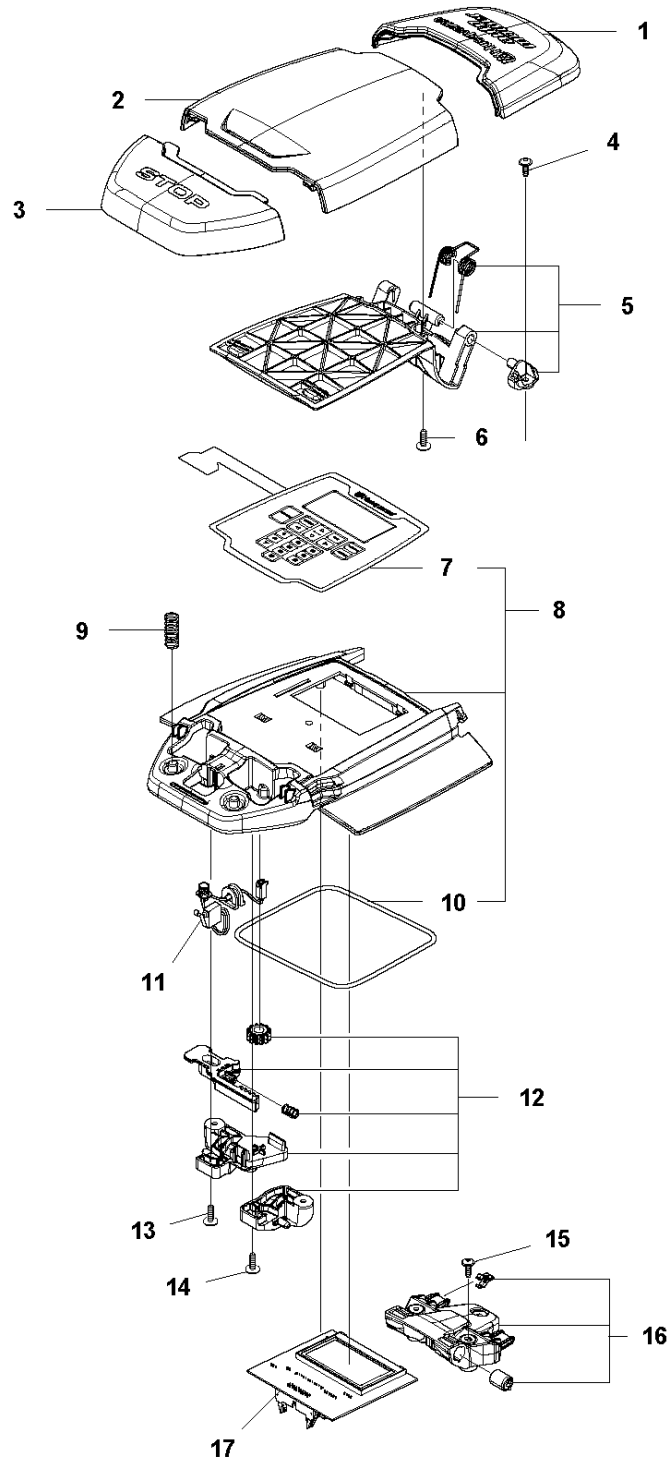

SPARE PARTS LIST

ROBOTIC LAWN MOWERS

AUTOMOWER 450X, 2020-

A AUTOMOWER 450X
COVER

COVER

AUTOMOWER 450X, 2020-

Ref	Part No	Description	Remark	QTY KIT
1	588 79 91-01	BODY KIT	Top Cover Grey	1
1	588 79 91-02	BODY KIT	Top Cover White	1
1	588 79 91-03	BODY KIT	Top Cover Orange	1
2	501 06 51-01	WIRING ASSY	LED Lights	1
3	501 06 52-01	WIRING ASSY	US-Sensors	1
4	501 06 11-02	BODY ASSY	Body ASSY	1
5	585 53 92-04	CABLE ASSY	Charging Plate Wiring	1
6	501 06 56-02	HOLDER ASSY	Holder ASSY	1
7	575 54 33-14	SCREW	Screw	1
8	587 42 35-01	DECAL	Decal Crown	1
9	580 52 68-01	CAP	Cap Snaploc	4
10	501 61 06-01	CLAMP	Clips	1
11	501 06 50-01	BUMPER ASSY	Bumper ASSY	1
12	586 35 97-01	LABEL	Label Warning	1
13	574 45 01-01	SCREW ITXPANT	Screw	10

C AUTOMOWER 450X
CENTER CONSOL

CENTER CONSOL

AUTOMOWER 450X, 2020-

Ref	Part No	Description	Remark	QTY KIT
1	588 79 75-04	COVER	Cover	1
2	579 45 85-03	HATCH	Hatch	1
3	579 45 81-01	BUTTON	Stop Button	1
4	575 54 33-14	SCREW	Screw	2
5	501 06 58-01	HINGE KIT	Hinge KIT	1
6	575 54 33-14	SCREW	Screw	2
7	579 62 79-02	KEYBOARD	Keyboard	1
8	583 94 37-02	COVER KIT	Cover ASSY	1
9	535 13 01-01	SPRING	Spring	2
10	574 87 47-06	SEALING STRIP	Sealing Strip (1 pcs, diam. 5 mm)	1
11	574 48 03-02	SWITCH	Switch	1
12	501 06 60-01	LOCK KIT	Locking Plate KIT	1
13	575 54 33-14	SCREW	Screw	1
14	575 54 33-14	SCREW	Screw	1
15	575 54 33-14	SCREW	Screw	3
16	581 62 07-01	SUPPORT KIT	Support KIT	1
17	592 91 04-01	PRINTED CIRCUIT ASSY	PCBA HMI	1