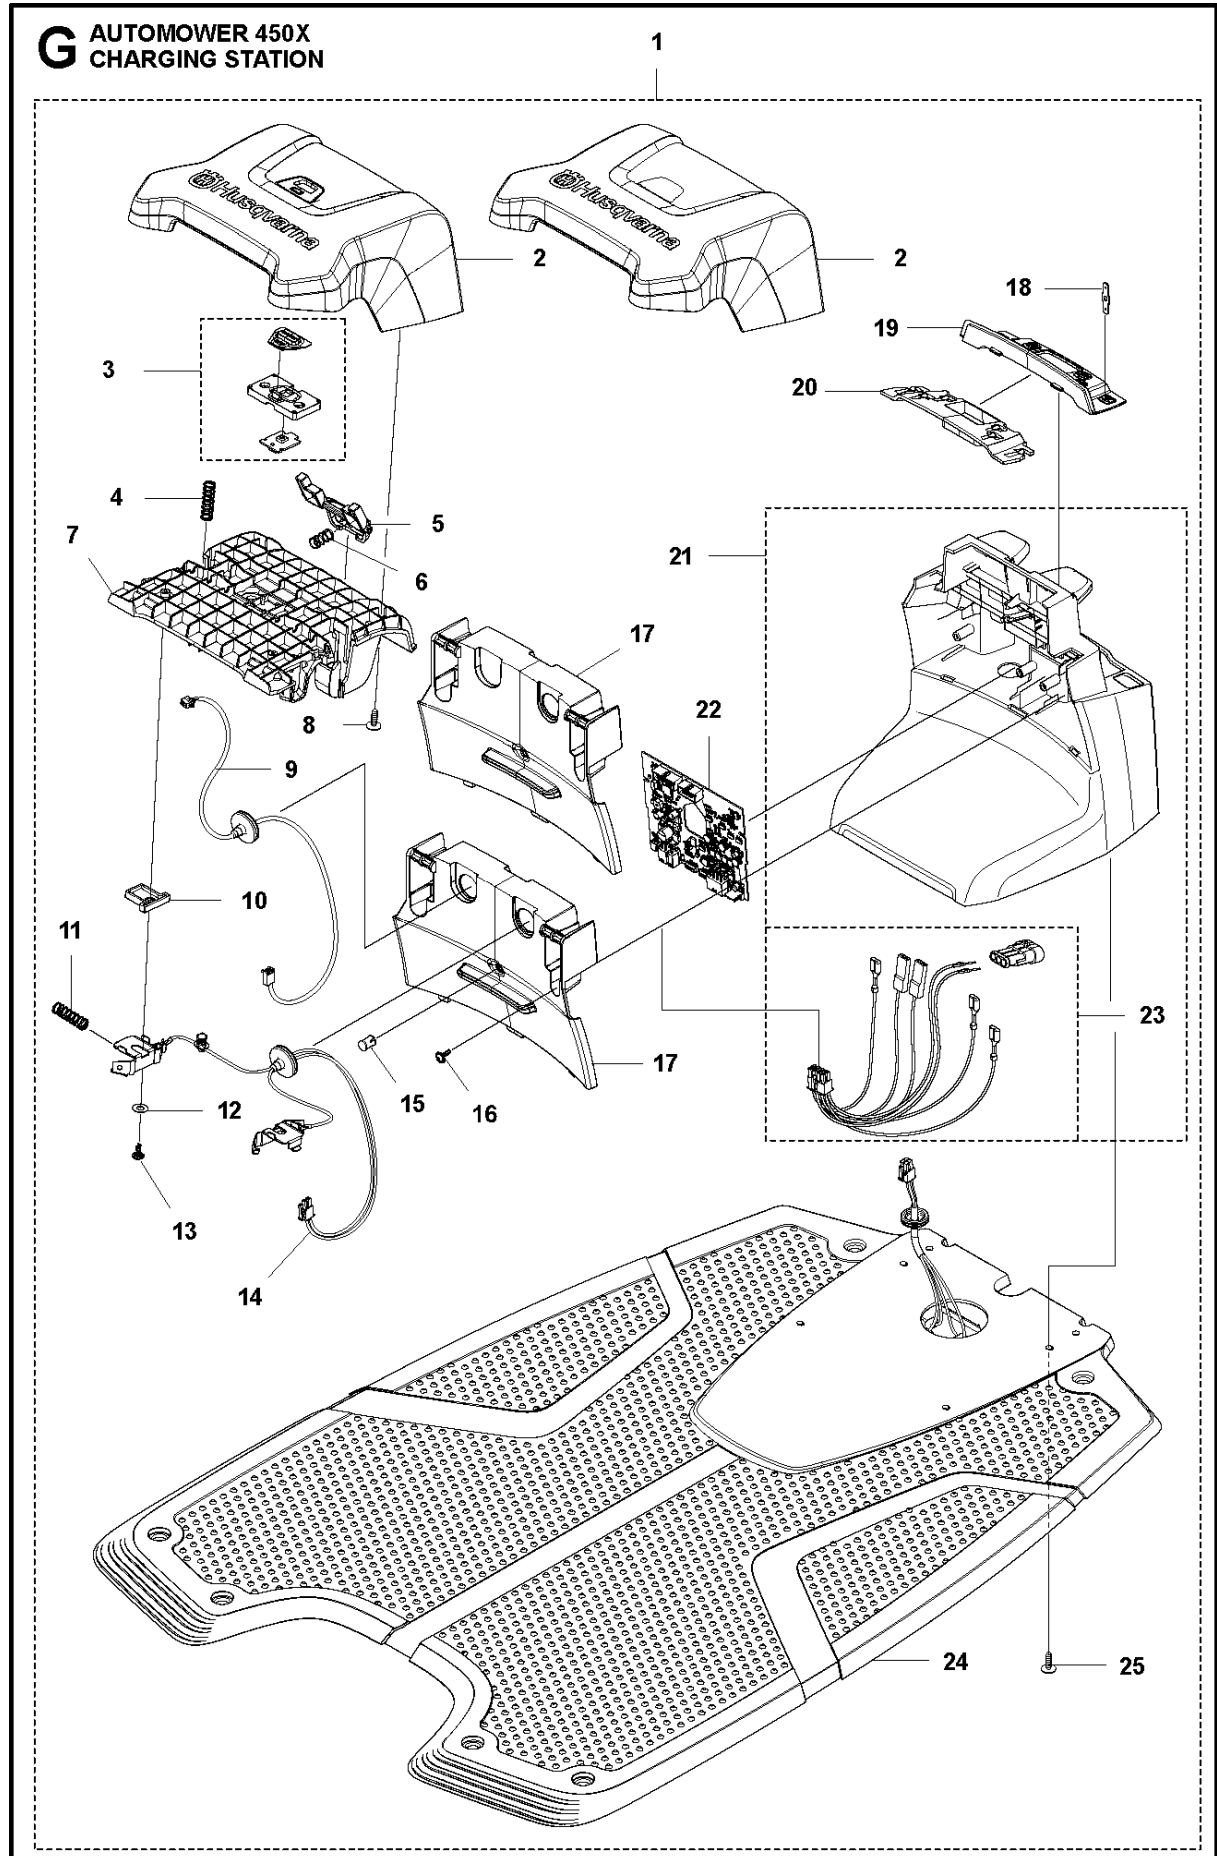

CHARGING STATION

AUTOMOWER 450X, 2020-

Ref	Part No	Description	Remark	QTY KIT
1	593 78 47-02	CHARGING STATION	Charging Station	1
4	579 44 82-04	CAP	Without Park Button	1
2	579 44 82-03	CAP	Without Park Button	1
3	501 06 59-01	BUTTON KIT	Home Button KIT	1
4	580 51 14-01	SPRING	Spring	2
5	579 46 24-02	BUTTON	Button - Release	1
6	574 48 70-01	SPRING	Spring	1
7	579 45 80-04	FRAME	Frame	1
8	575 54 33-14	SCREW	Screw	4
9	579 70 83-01	LOOM	Home Button Wiring	1
10	579 46 05-01	SPACER	Distance	2
11	580 51 14-01	SPRING	Spring	2
12	734 11 37-41	WASHER	Washer	2
13	575 54 33-14	SCREW	Screw	2
14	585 53 95-02	CABLE ASSY	Loom Charging Contact	1
15	590 21 72-01	LENS	Lens	1
16	575 54 33-14	SCREW	Screw	2
17	579 45 97-03	LID	2 holes (with park button)	1
17	579 45 97-04	LID	1 hole (without park button)	1
18	580 50 41-01	TERMINAL	Terminal	5
19	579 45 98-03	PANEL	Panel	1
20	579 45 99-01	HOLDER	Holder	1
21	588 18 88-01	HOUSING ASSY	Housing KIT	1
22	592 89 45-01	PRINTED CIRCUIT ASSY	PCBA Charging Station	1
23	588 47 89-01	CABLE KIT	Wiring CS	1
24	590 09 40-01	BASE ASSY	Charging Plate	1
25	575 54 33-14	SCREW	Screw	4