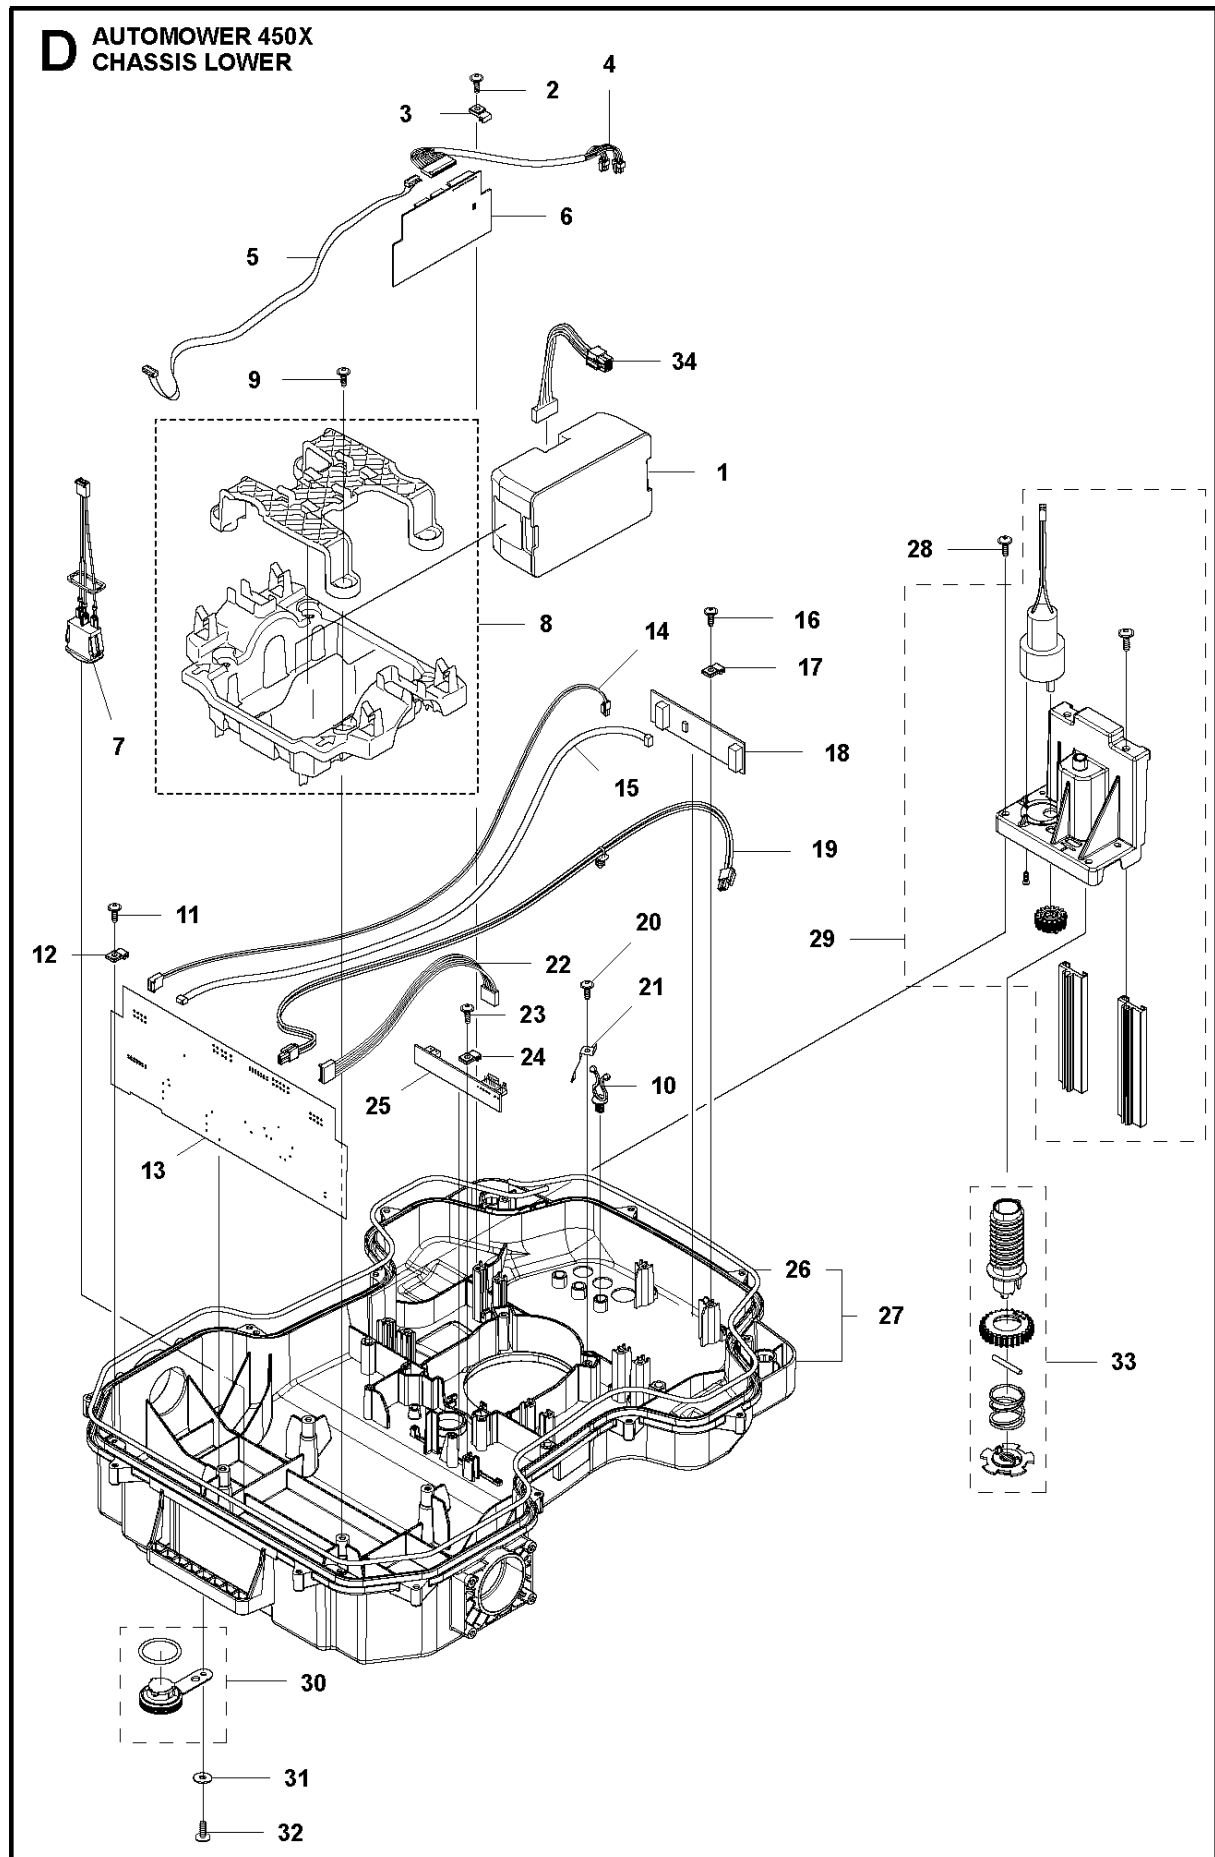

SPARE PARTS LIST

ROBOTIC LAWN MOWERS

AUTOMOWER 450X, 2020-

A AUTOMOWER 450X
COVER

COVER

AUTOMOWER 450X, 2020-

Ref	Part No	Description	Remark	QTY KIT
1	588 79 91-01	BODY KIT	Top Cover Grey	1
1	588 79 91-02	BODY KIT	Top Cover White	1
1	588 79 91-03	BODY KIT	Top Cover Orange	1
2	501 06 51-01	WIRING ASSY	LED Lights	1
3	501 06 52-01	WIRING ASSY	US-Sensors	1
4	501 06 11-02	BODY ASSY	Body ASSY	1
5	585 53 92-04	CABLE ASSY	Charging Plate Wiring	1
6	501 06 56-02	HOLDER ASSY	Holder ASSY	1
7	575 54 33-14	SCREW	Screw	1
8	587 42 35-01	DECAL	Decal Crown	1
9	580 52 68-01	CAP	Cap Snaploc	4
10	501 61 06-01	CLAMP	Clips	1
11	501 06 50-01	BUMPER ASSY	Bumper ASSY	1
12	586 35 97-01	LABEL	Label Warning	1
13	574 45 01-01	SCREW ITXPANT	Screw	10

C AUTOMOWER 450X
CENTER CONSOL

CENTER CONSOL

AUTOMOWER 450X, 2020-

Ref	Part No	Description	Remark	QTY KIT
1	588 79 75-04	COVER	Cover	1
2	579 45 85-03	HATCH	Hatch	1
3	579 45 81-01	BUTTON	Stop Button	1
4	575 54 33-14	SCREW	Screw	2
5	501 06 58-01	HINGE KIT	Hinge KIT	1
6	575 54 33-14	SCREW	Screw	2
7	579 62 79-02	KEYBOARD	Keyboard	1
8	583 94 37-02	COVER KIT	Cover ASSY	1
9	535 13 01-01	SPRING	Spring	2
10	574 87 47-06	SEALING STRIP	Sealing Strip (1 pcs, diam. 5 mm)	1
11	574 48 03-02	SWITCH	Switch	1
12	501 06 60-01	LOCK KIT	Locking Plate KIT	1
13	575 54 33-14	SCREW	Screw	1
14	575 54 33-14	SCREW	Screw	1
15	575 54 33-14	SCREW	Screw	3
16	581 62 07-01	SUPPORT KIT	Support KIT	1
17	592 91 04-01	PRINTED CIRCUIT ASSY	PCBA HMI	1