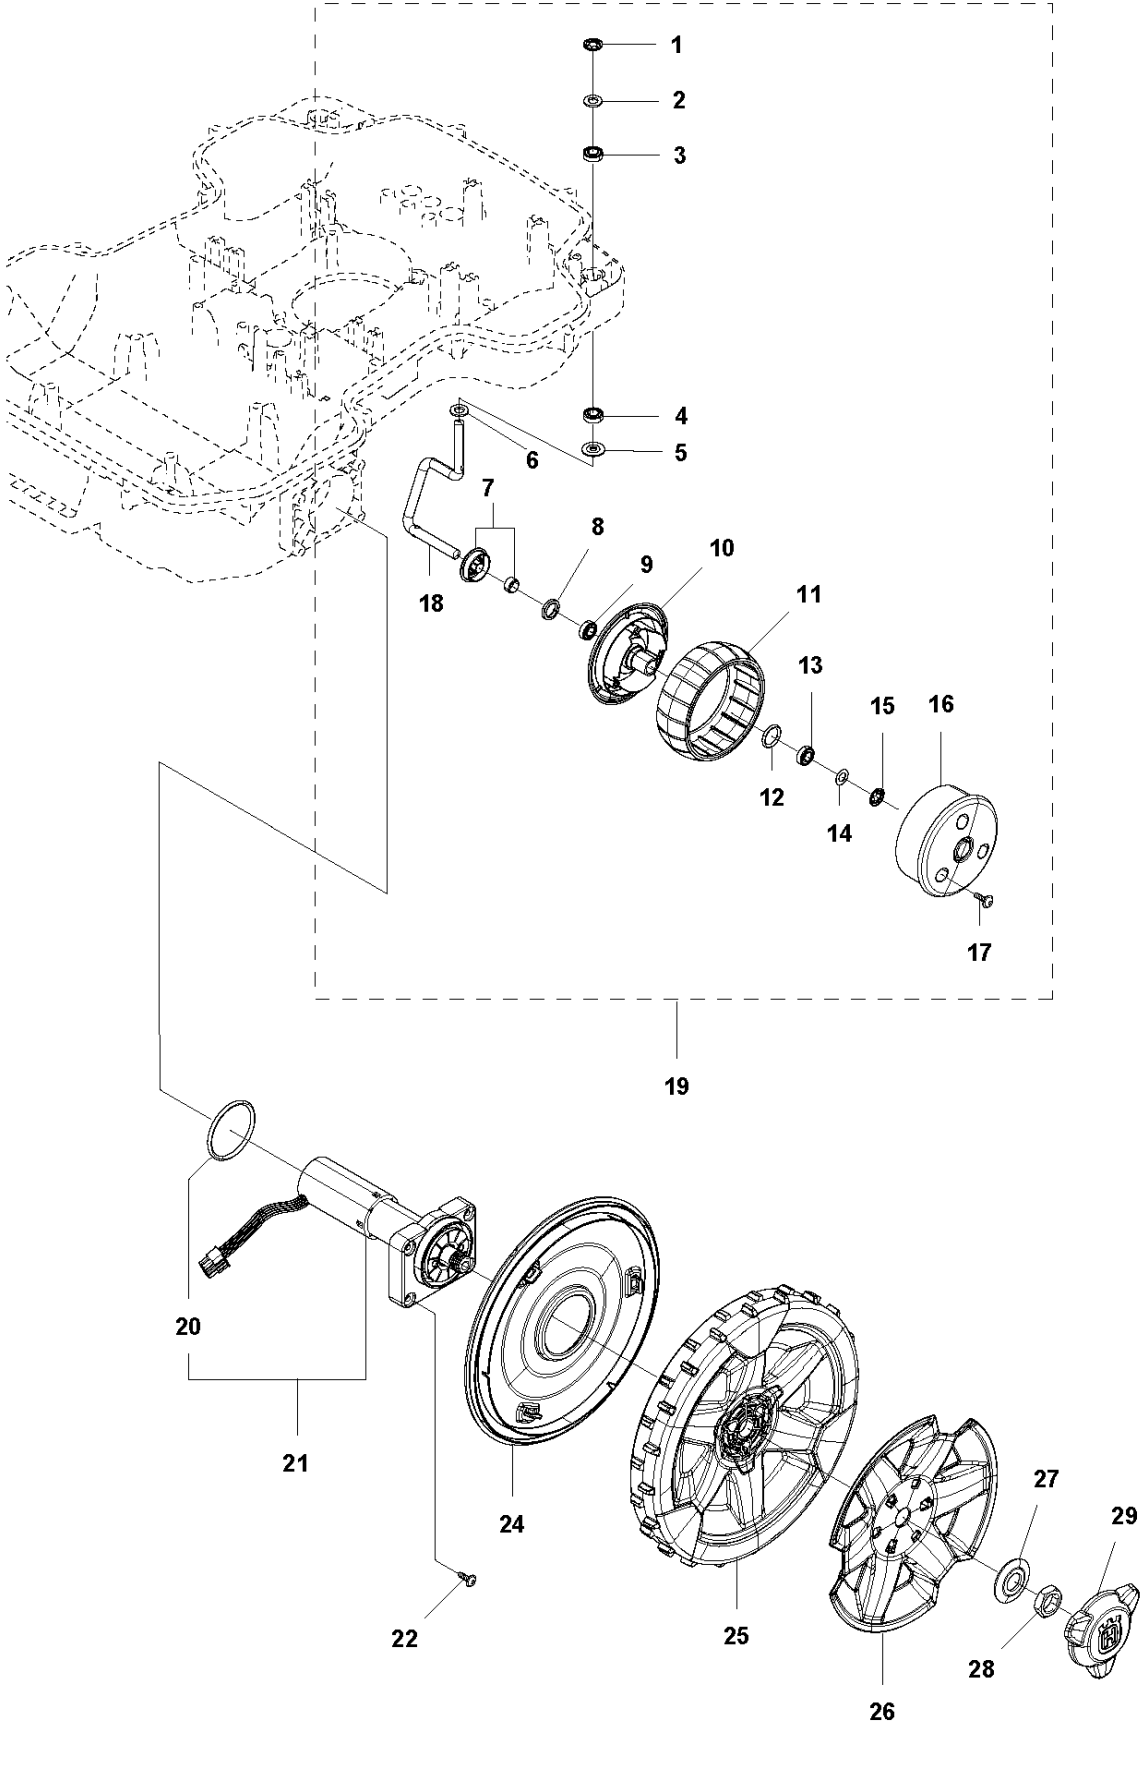

E AUTOMOWER 450X
WHEELS & TIRES

WHEELS & TIRES

AUTOMOWER 450X, 2020-

Ref	Part No	Description	Remark	QTY KIT
1	576 01 93-02	LOCKWASHER	Lock Washer	2
2	580 76 46-01	WASHER	Washer	2
3	580 60 51-01	BALL BEARING	Ball Bearing	2
3	597 79 56-01	BALL BEARING	Tube 50 pcs	1
4	580 60 51-01	BALL BEARING	Ball Bearing	2
4	597 79 56-01	BALL BEARING	Tube 50 pcs	1
5	535 08 78-03	WASHER	Washer	2
6	580 76 46-01	WASHER	Washer	2
7	581 62 15-01	SHIELD KIT	Shield KIT	2
8	580 48 71-01	SEALING	Sealing	2
9	580 60 51-01	BALL BEARING	Ball Bearing	2
9	597 79 56-01	BALL BEARING	Tube 50 pcs	1
10	579 45 71-01	WHEEL	Wheel Inside	2
11	574 44 98-01	WHEEL	Tire	2
12	580 44 51-01	O-RING	O-Ring	2
13	580 60 51-01	BALL BEARING	Ball Bearing	2
13	597 79 56-01	BALL BEARING	Tube 50 pcs	1
14	580 76 46-01	WASHER	Washer	2
15	576 01 93-02	LOCKWASHER	Lock Washer	2
16	579 45 72-01	WHEEL	Wheel Outside	2
17	575 54 33-14	SCREW	Screw	6
18	580 33 61-01	SPINDLE	Spindle	2
19	581 62 14-01	WHEEL KIT	Front Wheel KIT	2
20	580 44 39-02	O-RING	O-Ring	2
21	581 62 13-06	MOTOR KIT	Wheel Motor ASSY	2
22	574 45 01-01	SCREW ITXPANT	Screw	8
24	582 27 60-01	COVER	Cover	2
25	582 27 25-03	WHEEL	Rear Wheel	2
26	579 50 57-01	WHEEL COVER	Wheel Cover	2
27	586 21 06-01	WASHER	Spring Washer	2
28	731 43 24-01	HEXAGON THIN NUT	Thin Nut	2
29	579 50 55-02	HUB CAP	Hub Cap	2