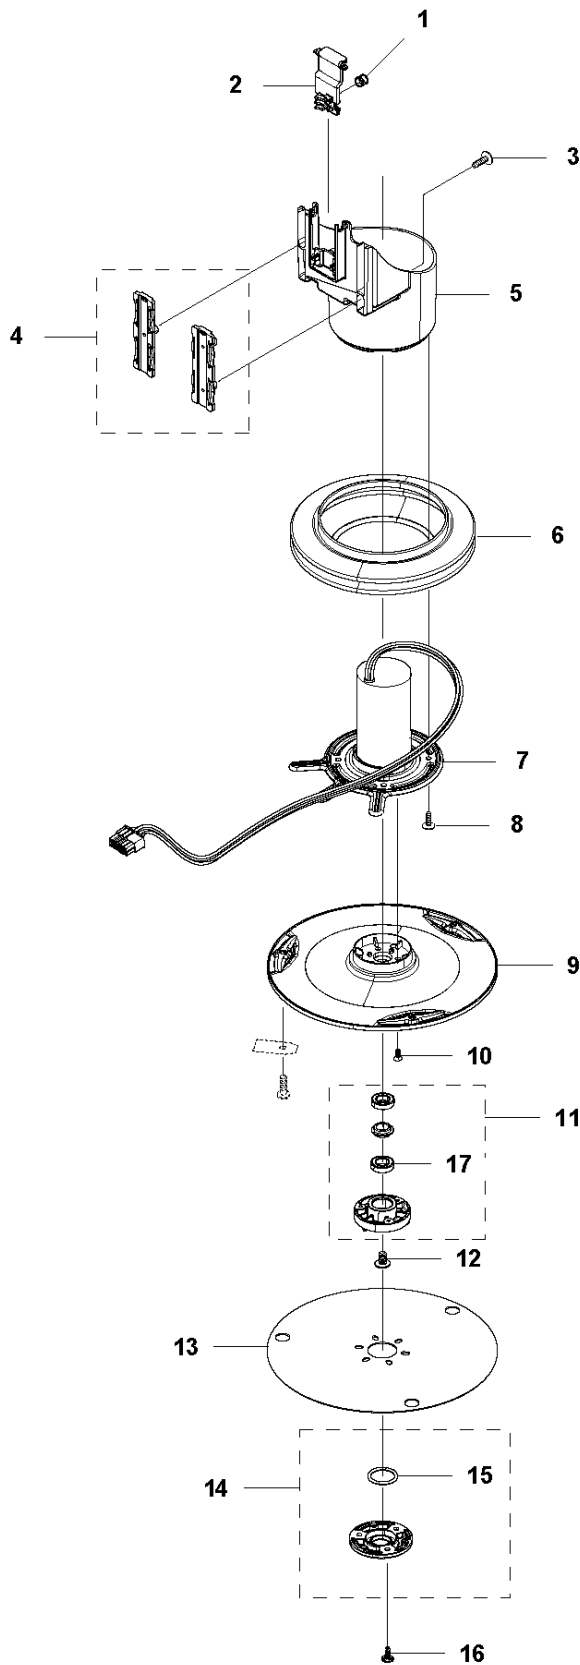

F AUTOMOWER 450X
BLADE MOTOR & CUTTING EQUIPMENT

BLADE MOTOR & CUTTING EQUIPMENT

AUTOMOWER 450X, 2020-

Ref	Part No	Description	Remark	QTY	KIT
1	580 62 44-01	SPRING	Spring	1	
2	579 56 46-01	LINK	Link	1	
3	575 54 33-14	SCREW	Screw	3	
4	581 62 18-01	BEARING KIT	Bearing KIT	1	
5	579 56 45-01	HOUSING	Housing	1	
6	579 66 64-03	BELLOWS	Bellows	1	
7	587 38 14-01	MOTOR ASSY	Cutting Motor ASSY	1	
8	575 54 33-14	SCREW	Screw	4	
9	598 81 44-01	CUTTING DISC	Cutting Disc	1	
10	535 13 05-02	SCREW	Screw	3	
11	588 42 17-02	BEARING HOUSING ASSY	Bearing Housing ASSY	1	
12	535 07 60-01	SCREW	Screw	1	
13	597 44 98-01	SKID PLATE	Skid Plate	1	
14	587 44 96-01	COVER KIT	Bearing Cover ASSY	1	
15	585 29 75-01	O-RING	O-Ring	1	
16	575 54 33-14	SCREW	Screw	3	
17	535 07 57-03	BALL BEARING		1	11
17	593 08 08-01	BALL BEARING	Tube 50 pcs	1