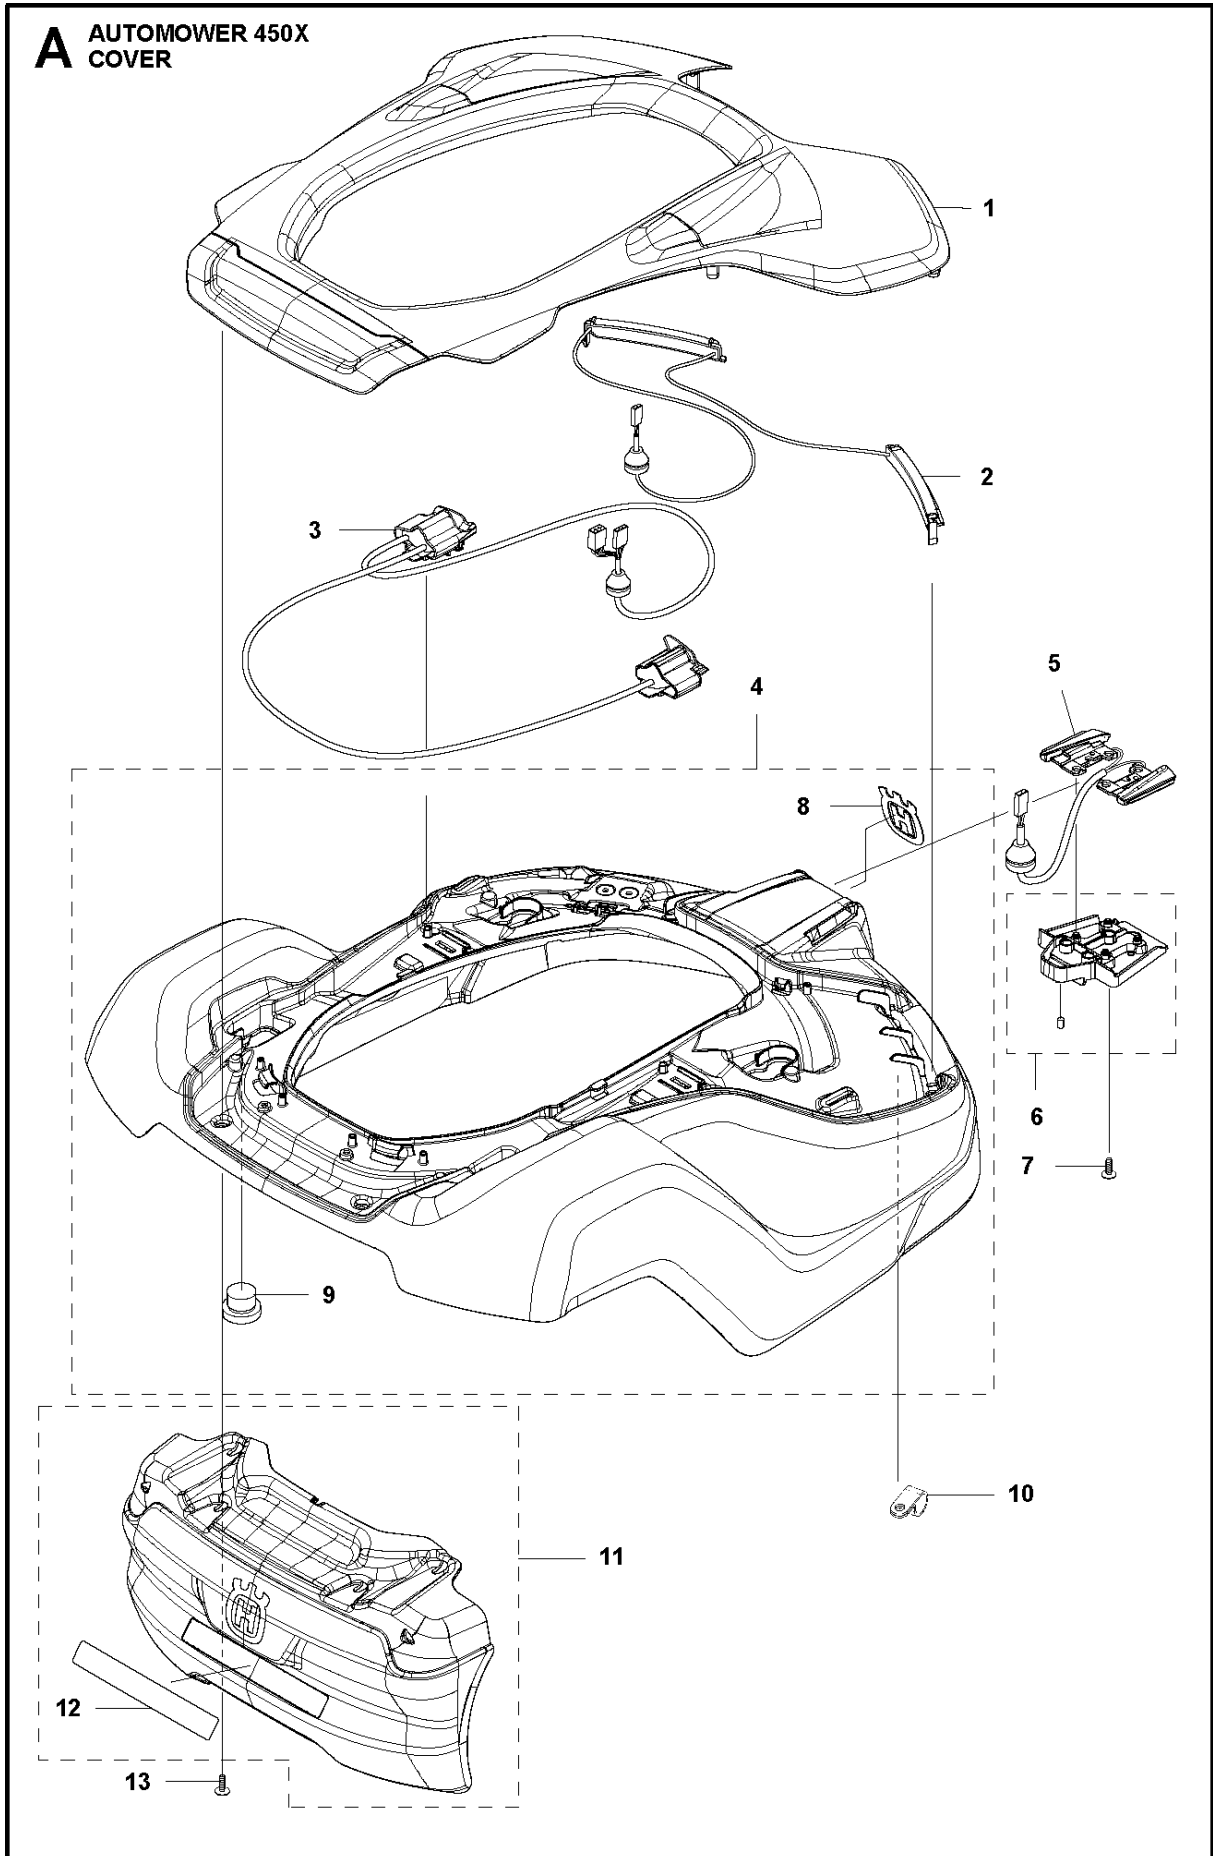

SPARE PARTS LIST

ROBOTIC LAWN MOWERS

AUTOMOWER 450X, 2020-

A AUTOMOWER 450X
COVER

COVER

AUTOMOWER 450X, 2020-

Ref	Part No	Description	Remark	QTY KIT
1	588 79 91-01	BODY KIT	Top Cover Grey	1
1	588 79 91-02	BODY KIT	Top Cover White	1
1	588 79 91-03	BODY KIT	Top Cover Orange	1
2	501 06 51-01	WIRING ASSY	LED Lights	1
3	501 06 52-01	WIRING ASSY	US-Sensors	1
4	501 06 11-02	BODY ASSY	Body ASSY	1
5	585 53 92-04	CABLE ASSY	Charging Plate Wiring	1
6	501 06 56-02	HOLDER ASSY	Holder ASSY	1
7	575 54 33-14	SCREW	Screw	1
8	587 42 35-01	DECAL	Decal Crown	1
9	580 52 68-01	CAP	Cap Snaploc	4
10	501 61 06-01	CLAMP	Clips	1
11	501 06 50-01	BUMPER ASSY	Bumper ASSY	1
12	586 35 97-01	LABEL	Label Warning	1
13	574 45 01-01	SCREW ITXPANT	Screw	10

C AUTOMOWER 450X
CENTER CONSOL

CENTER CONSOL

AUTOMOWER 450X, 2020-

Ref	Part No	Description	Remark	QTY KIT
1	588 79 75-04	COVER	Cover	1
2	579 45 85-03	HATCH	Hatch	1
3	579 45 81-01	BUTTON	Stop Button	1
4	575 54 33-14	SCREW	Screw	2
5	501 06 58-01	HINGE KIT	Hinge KIT	1
6	575 54 33-14	SCREW	Screw	2
7	579 62 79-02	KEYBOARD	Keyboard	1
8	583 94 37-02	COVER KIT	Cover ASSY	1
9	535 13 01-01	SPRING	Spring	2
10	574 87 47-06	SEALING STRIP	Sealing Strip (1 pcs, diam. 5 mm)	1
11	574 48 03-02	SWITCH	Switch	1
12	501 06 60-01	LOCK KIT	Locking Plate KIT	1
13	575 54 33-14	SCREW	Screw	1
14	575 54 33-14	SCREW	Screw	1
15	575 54 33-14	SCREW	Screw	3
16	581 62 07-01	SUPPORT KIT	Support KIT	1
17	592 91 04-01	PRINTED CIRCUIT ASSY	PCBA HMI	1