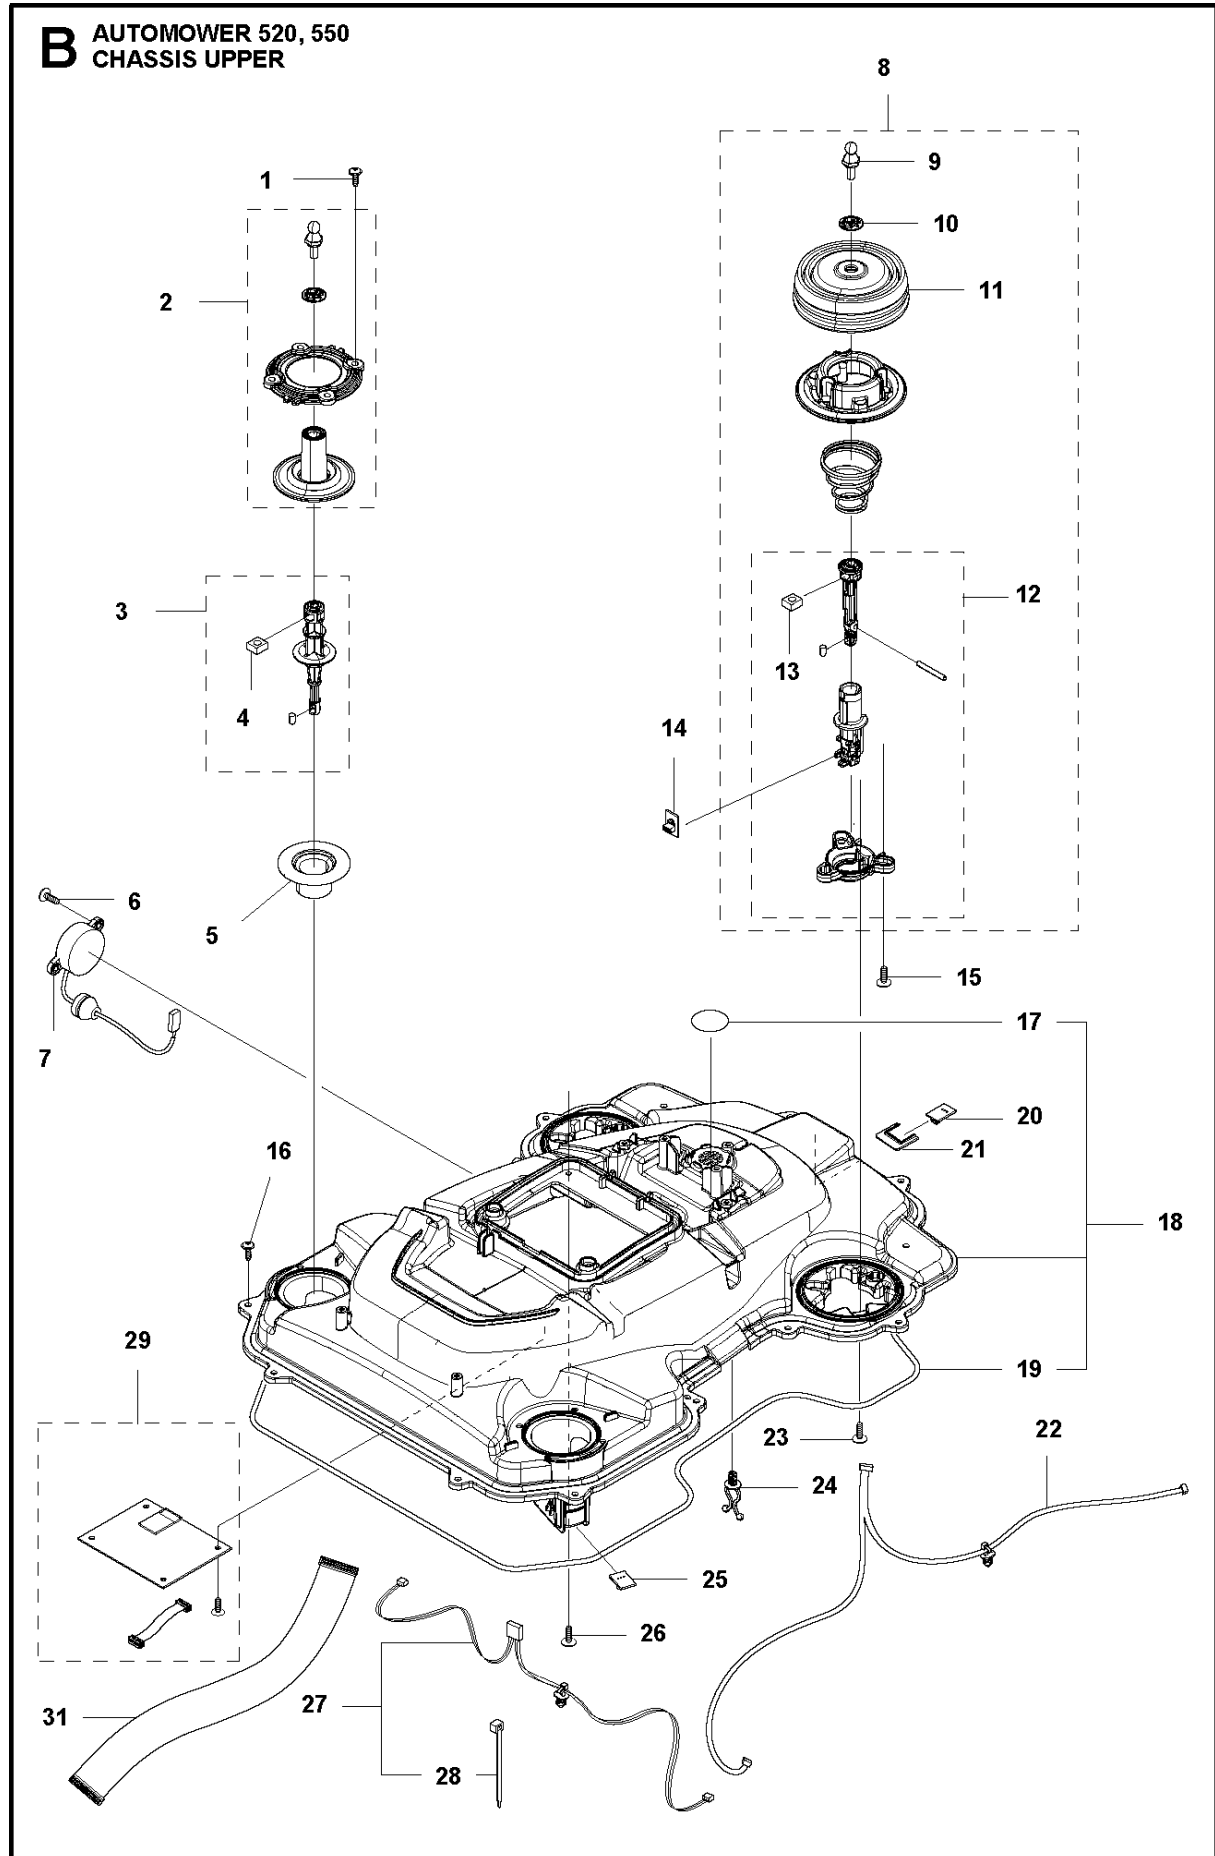

CHASSIS UPPER

AUTOMOWER 520, 2020-

Ref	Part No	Description	Remark	QTY	KIT
1	574 45 01-01	SCREW ITXPANT	Screw	8	
2	501 06 13-01	JOYSTICK KIT	Joystick KIT Rear	2	
3	501 12 26-02	JOYSTICK KIT	Column KIT	2	
4	503 22 66-01	SQUARE NUT	Square Nut	2	3
5	535 14 32-01	DEFLECTION LIMITER	Deflection Limiter	2	
6	575 54 33-14	SCREW	Screw	2	
7	579 70 63-02	BUZZER	Buzzer	1	
8	581 62 09-03	JOYSTICK KIT	Joystick KIT Front	2	
9	580 52 67-01	STUD	Stud	2	8
10	579 52 57-01	WASHER	Washer	2	8
11	579 47 46-01	BELLOWS	Bellows	2	8
12	587 44 88-02	JOYSTICK KIT	Joystick KIT	2	8
13	503 22 66-01	SQUARE NUT	Square Nut	2	8,12
14	592 85 23-01	PRINTED CIRCUIT ASSY	PCBA Lift Sensor	2	
15	575 54 33-14	SCREW	Screw	6	
16	574 45 01-01	SCREW ITXPANT	Screw	14	
17	577 75 37-01	AIR FILTER	Air Filter 10 pcs	1	18
18	581 62 08-02	CHASSIS KIT	Chassis KIT	1	
19	574 87 47-05	SEALING STRIP	Sealing Strip (1 pcs, Ø5 mm)	1	18
20	592 85 24-01	PRINTED CIRCUIT ASSY	PCBA Collision Sensor	1	
21	587 83 49-01	CLIP	Clip	1	
22	581 66 09-01	WIRING ASSY	Wiring	1	
23	574 45 01-01	SCREW ITXPANT	Screw	6	
24	580 68 29-01	HOLDER	Holder Twist Lock	2	
25	592 85 24-01	PRINTED CIRCUIT ASSY	PCBA Collision Sensor	1	
26	574 45 01-01	SCREW ITXPANT	Screw	4	
27	581 62 11-01	LOOM KIT	Wiring KIT	1	
28	900 23 87-08	TIE WRAP	Tie Wrap	2	27
29	586 66 23-05	GPS MODULE	Automower Connect KIT	1	
31	579 70 62-01	CABLE ASSY	Wiring	1