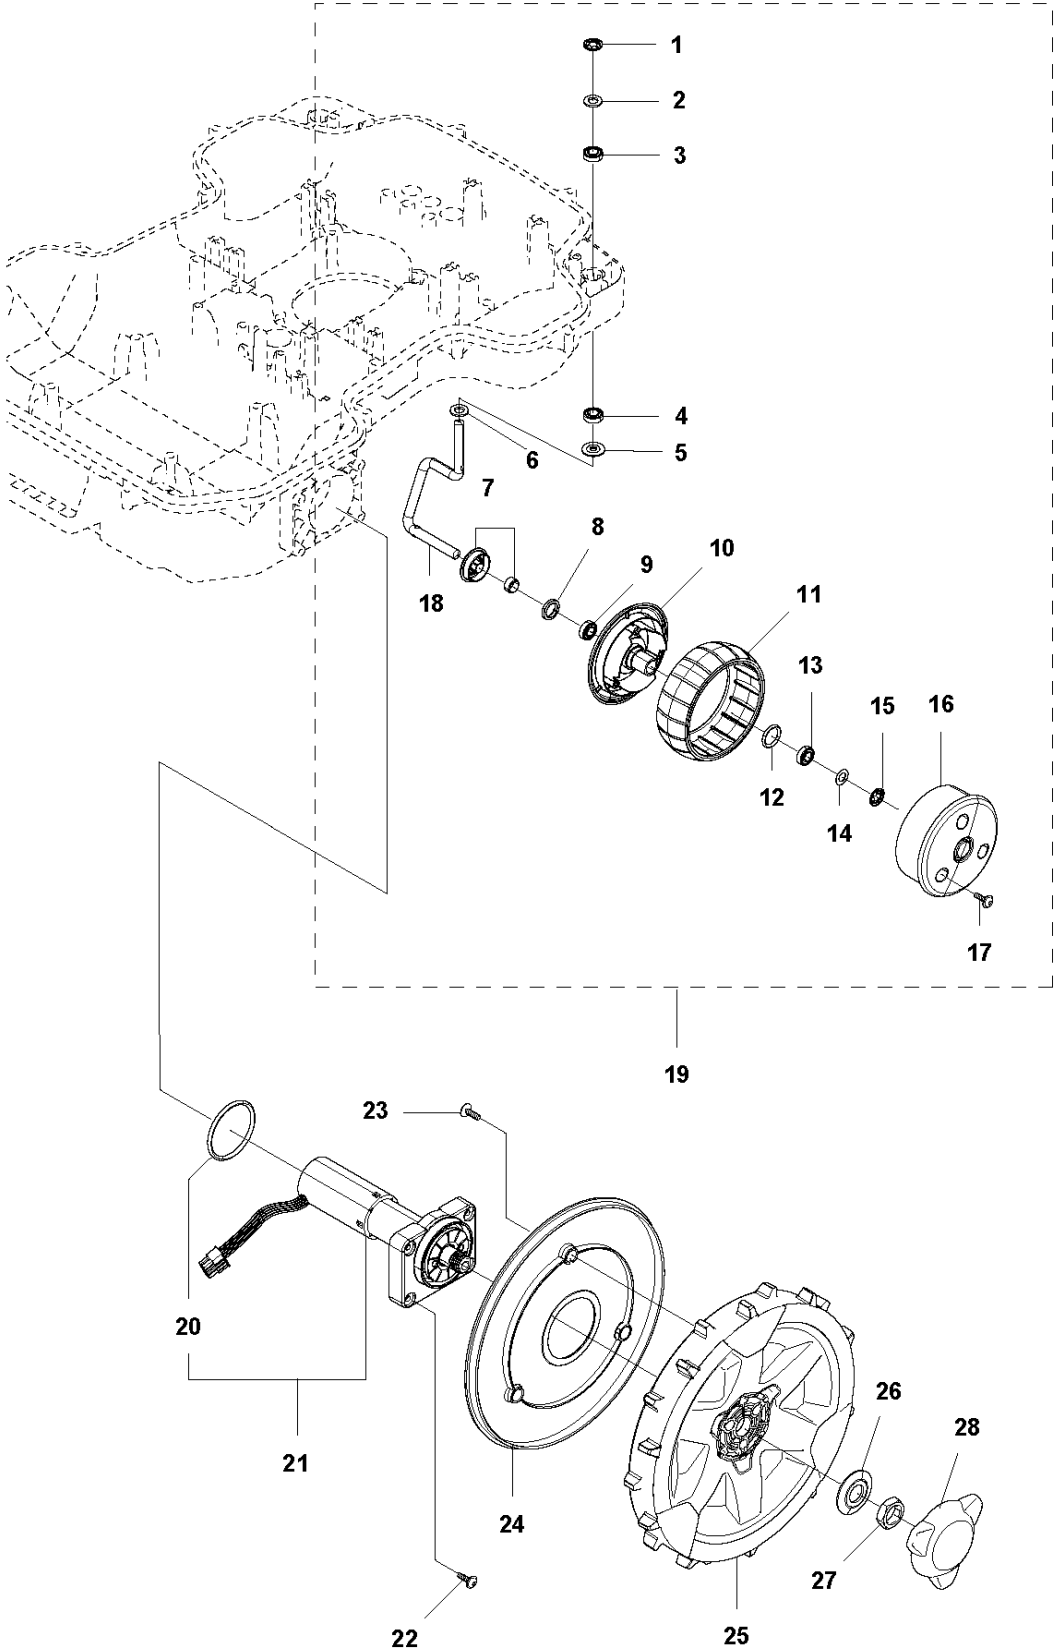

E AUTOMOWER 520, 550
WHEELS & TIRES

WHEELS & TIRES

AUTOMOWER 520, 2020-

Ref	Part No	Description	Remark	QTY	KIT
1	576 01 93-02	LOCKWASHER	Lock Washer	2	19
2	580 76 46-01	WASHER	Washer	2	19
3	580 60 51-01	BALL BEARING	Ball Bearing	2	19
3	597 79 56-01	BALL BEARING	Tube 50 pcs	1	
4	580 60 51-01	BALL BEARING	Ball Bearing	2	19
4	597 79 56-01	BALL BEARING	Tube 50 pcs	1	
5	535 08 78-03	WASHER	Washer	2	19
6	580 76 46-01	WASHER	Washer	2	19
7	581 62 15-01	SHIELD KIT	Shield KIT	2	19
8	580 48 71-01	SEALING	Sealing	2	19
9	580 60 51-01	BALL BEARING	Ball Bearing	2	19
9	597 79 56-01	BALL BEARING	Tube 50 pcs	1	
10	579 45 71-01	WHEEL	Wheel Inside	2	19
11	574 44 98-01	WHEEL	Tire	2	19
12	580 44 51-01	O-RING	O-Ring	2	19
13	580 60 51-01	BALL BEARING	Ball Bearing	2	19
13	597 79 56-01	BALL BEARING	Tube 50 pcs	1	
14	580 76 46-01	WASHER	Washer	2	19
15	576 01 93-02	LOCKWASHER	Lock Washer	2	19
16	579 45 72-01	WHEEL	Wheel Outside	2	19
17	575 54 33-14	SCREW	Screw	6	19
18	580 33 61-01	SPINDLE	Spindle	2	19
19	581 62 14-01	WHEEL KIT	Front Wheel KIT	2	
20	580 44 39-02	O-RING	O-Ring	2	21
21	581 62 13-06	MOTOR KIT	Wheel Motor ASSY	2	
22	574 45 01-01	SCREW ITXPANT	Screw	8	
23	574 45 01-01	SCREW ITXPANT	Screw	6	
24	579 50 56-02	COVER	Cover	2	
25	579 50 61-02	REAR WHEEL	Rear Wheel Coarse thread	2	
26	586 21 06-01	WASHER	Washer	2	
27	731 43 24-01	HEXAGON THIN NUT	Thin Nut	2	
28	579 50 55-02	HUB CAP	Hub Cap	2