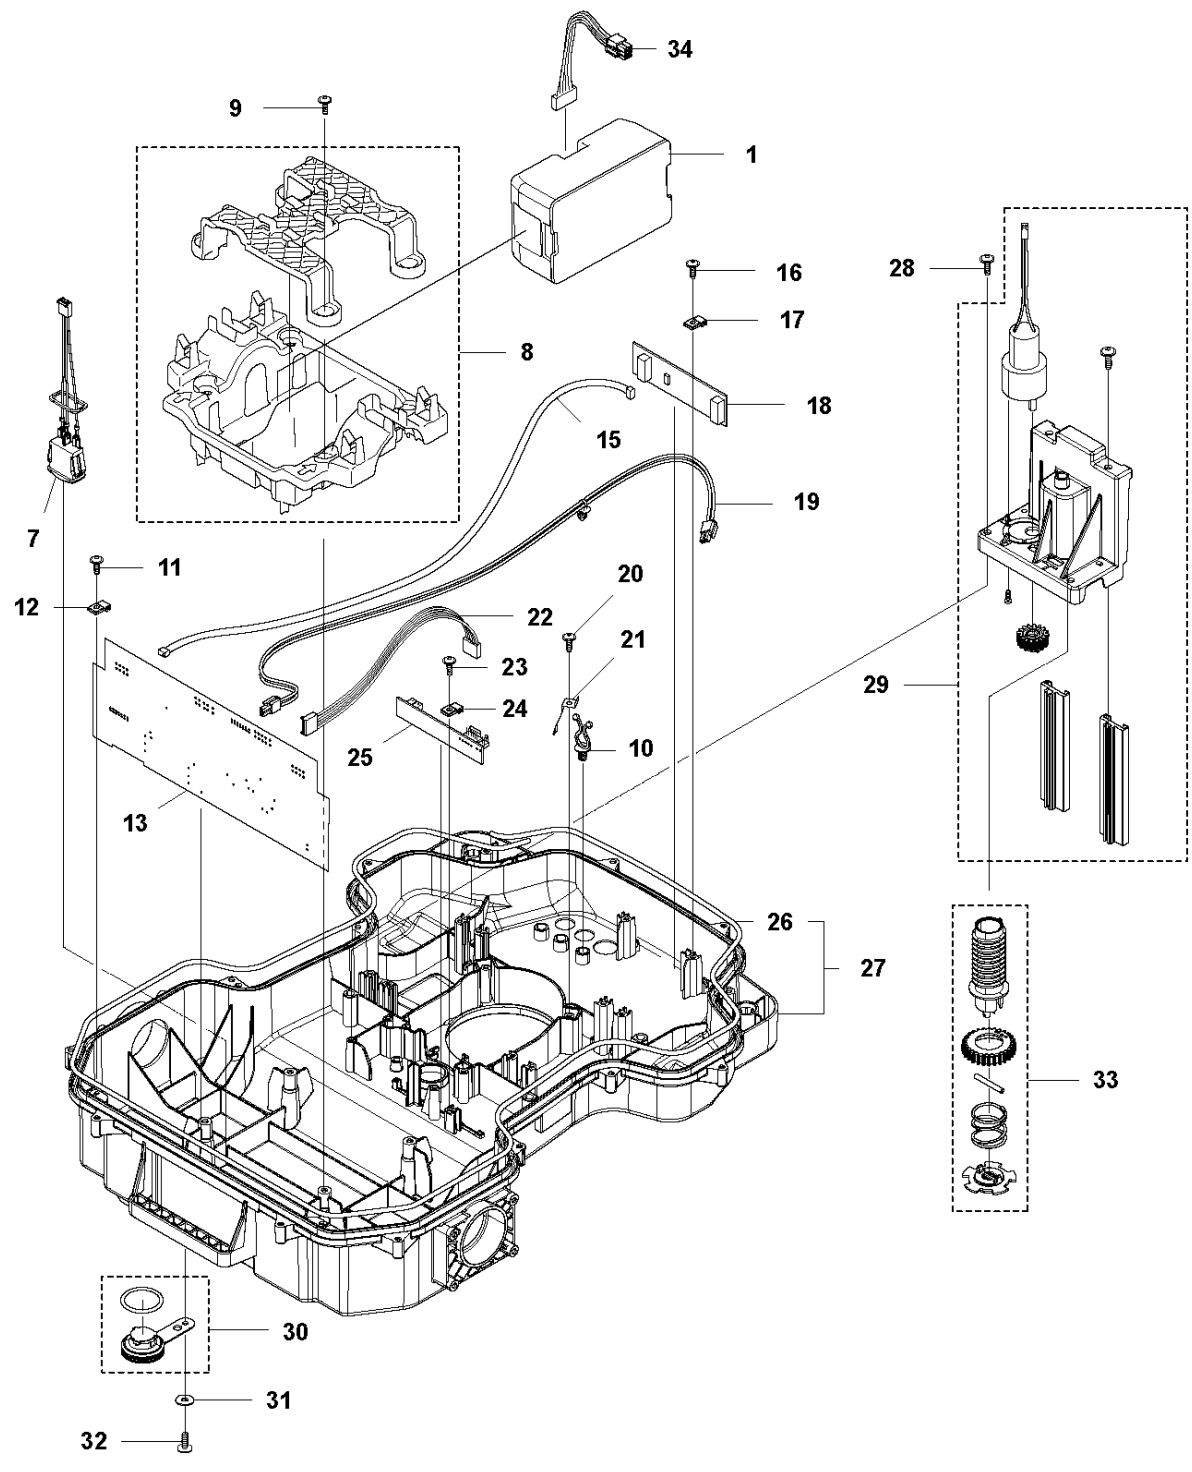

D AUTOMOWER 520, 550
CHASSIS LOWER

CHASSIS LOWER

AUTOMOWER 520, 2020-

Ref	Part No	Description	Remark	QTY	KIT
1	593 24 74-01	BATTERY	Battery AM520	1	
2	575 54 33-14	SCREW	Screw	2	
3	579 52 94-01	CLAMP	Clamp	2	
4	580 61 44-01	WIRING ASSY	US-Extension Wiring	1	
5	579 70 86-01	WIRING ASSY	AUX Cable	1	
6	578 28 57-01	PRINTED CIRCUIT ASSY	Printed Circuit Ultrasonic	1	
7	579 70 87-01	WIRING ASSY	Switch On-Off	1	
8	596 49 47-01	HOLDER KIT	Holder	1	
9	574 45 01-01	SCREW ITXPANT	Screw	5	
10	580 68 29-01	HOLDER	Holder Twist Lock	7	
11	575 54 33-14	SCREW	Screw	2	
12	579 52 94-01	CLAMP	Clamp	2	
13	592 85 26-01	PRINTED CIRCUIT ASSY	Main Board	1	
15	579 70 82-01	WIRING ASSY	Sensor Cable	1	
16	575 54 33-14	SCREW	Screw	2	
17	579 52 94-01	CLAMP	Clamp	2	
18	592 85 27-01	PRINTED CIRCUIT ASSY	Printed Circuit Loop Sensor	1	
19	580 37 07-02	LOOM	Charging Cable	1	
20	575 54 33-14	SCREW	Screw	2	
21	581 55 61-01	SPRING	Spring	2	
22	579 70 80-01	WIRING ASSY	Height Adjustment Wiring	1	
23	575 54 33-14	SCREW	Screw	1	
24	579 52 94-01	CLAMP	Clamp	1	
25	579 72 85-02	PRINTED CIRCUIT ASSY	Printed Circuit Height Adjustment	1	
26	574 87 47-05	SEALING STRIP	Sealing Strip (1 pcs, Ø5 mm)	1	27
27	583 94 45-02	CHASSIS KIT	Chassis KIT	1	
28	575 54 33-14	SCREW	Screw	4	
29	501 06 83-01	MOTOR ASSY	Motor KIT	1	
30	581 62 12-02	PLUG KIT	Plug KIT	1	
31	734 11 37-41	WASHER	Washer	1	
32	574 45 01-01	SCREW ITXPANT	Screw	1	
33	581 62 16-01	SCREW KIT	Gear KIT	1	
34	591 20 36-01	WIRING ASSY		1