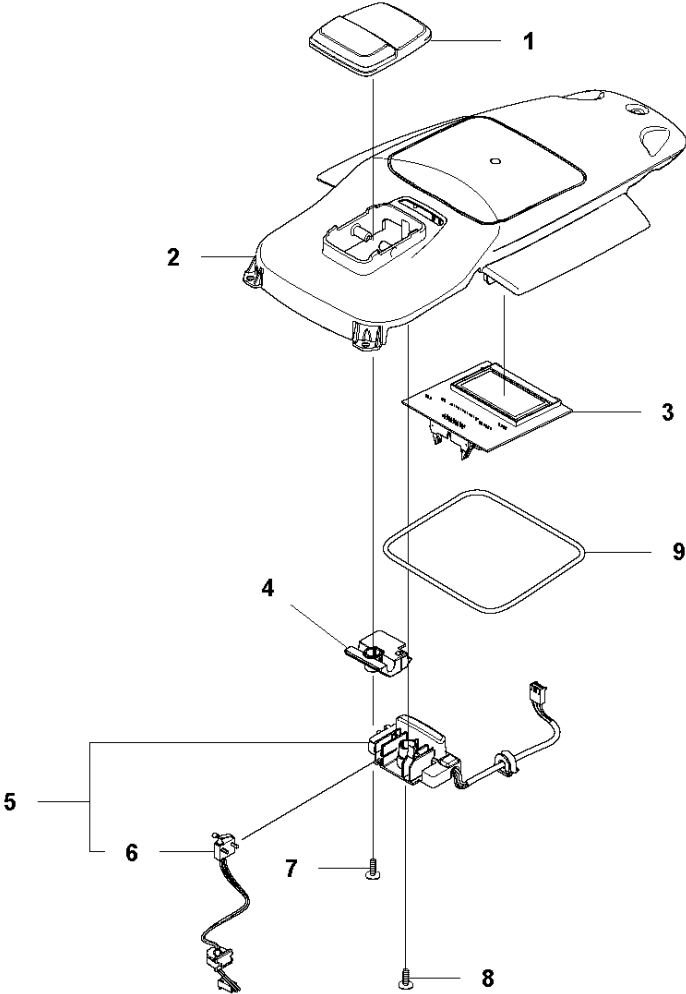

SPARE PARTS LIST

ROBOTIC LAWN MOWERS

AUTOMOWER 520, 2020-

C AUTOMOWER 520, 550
CENTER CONSOL

CENTER CONSOL

AUTOMOWER 520, 2020-

Ref	Part No	Description	Remark	QTY	KIT
1	589 33 61-01	BUTTON	Button Start /Stop	1	
2	589 33 60-01	CONSOLE	Console Center	1	
3	592 91 04-01	PRINTED CIRCUIT ASSY	Printed Circuit HMI	1	
4	589 33 62-01	SUPPORT	Support	1	
5	589 33 66-01	HOUSING ASSY	Housing Assy	1	
6	574 48 03-02	SWITCH	Switch micro	1	5
7	575 54 33-14	SCREW	Screw	1	
8	575 54 33-14	SCREW	Screw	1	
9	574 87 47-06	SEALING STRIP		1	