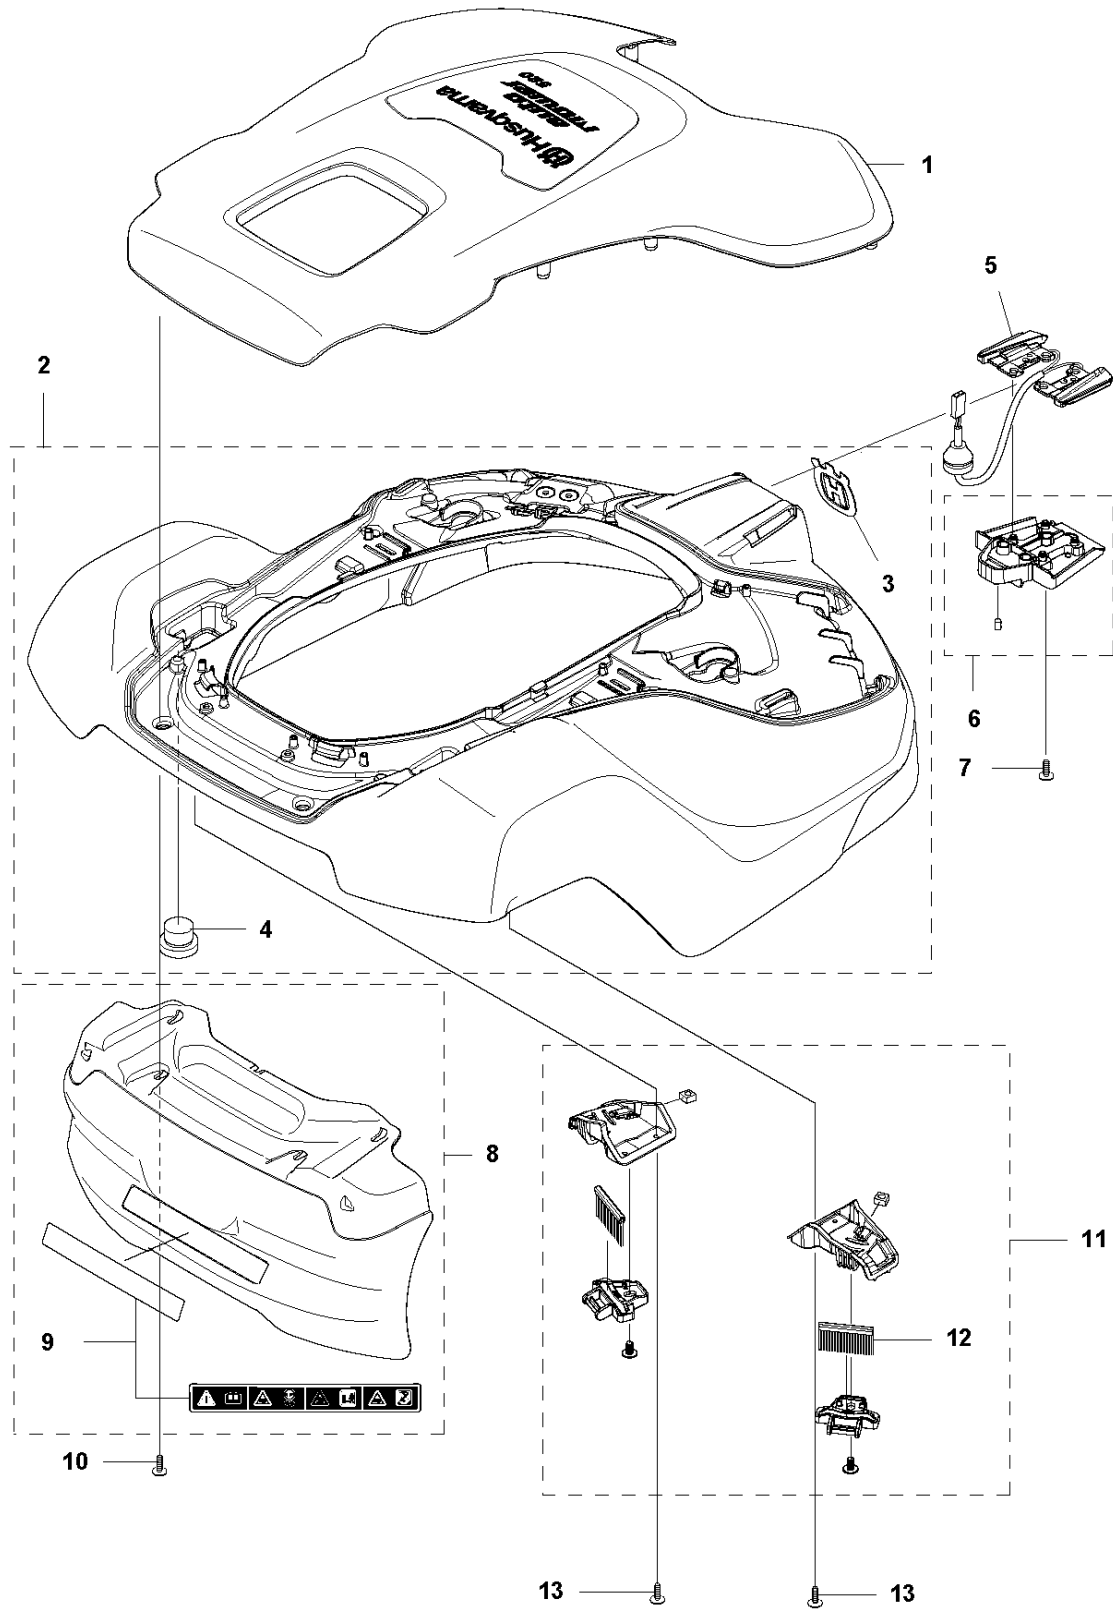

A1 AUTOMOWER 520 COVER

COVER

AUTOMOWER 520, 2020-

Ref	Part No	Description	Remark	QTY	KIT
1	591 49 60-01	BODY KIT	Cover KIT Top Robotic Grey 520	1	
1	591 49 60-02	BODY KIT	Cover KIT Top Orange 520	1	
2	501 06 11-02	BODY ASSY	Body KIT	1	
3	587 42 35-01	DECAL	Decal Crown	1	2
4	580 52 68-01	CAP	Cap Snaploc	4	2
5	585 53 92-04	CABLE ASSY	Charging Plate Wiring	1	
6	501 06 56-02	HOLDER ASSY	Holder KIT	1	
7	575 54 33-14	SCREW	Screw	1	
8	501 06 50-01	BUMPER ASSY	Bumper ASSY	1	
9	586 35 97-01	LABEL	Label Warning	1	11
10	574 45 01-01	SCREW ITPANT	Screw	10	
11	581 90 31-02	BRUSH KIT	Brush KIT (brackets and brushes, 6 pcs)	1	
12	581 98 20-02	BRUSH KIT	Brush, 6 pcs	1	12
13	575 54 33-14	SCREW	Screw	1	
13	575 54 33-14	SCREW	Screw	1