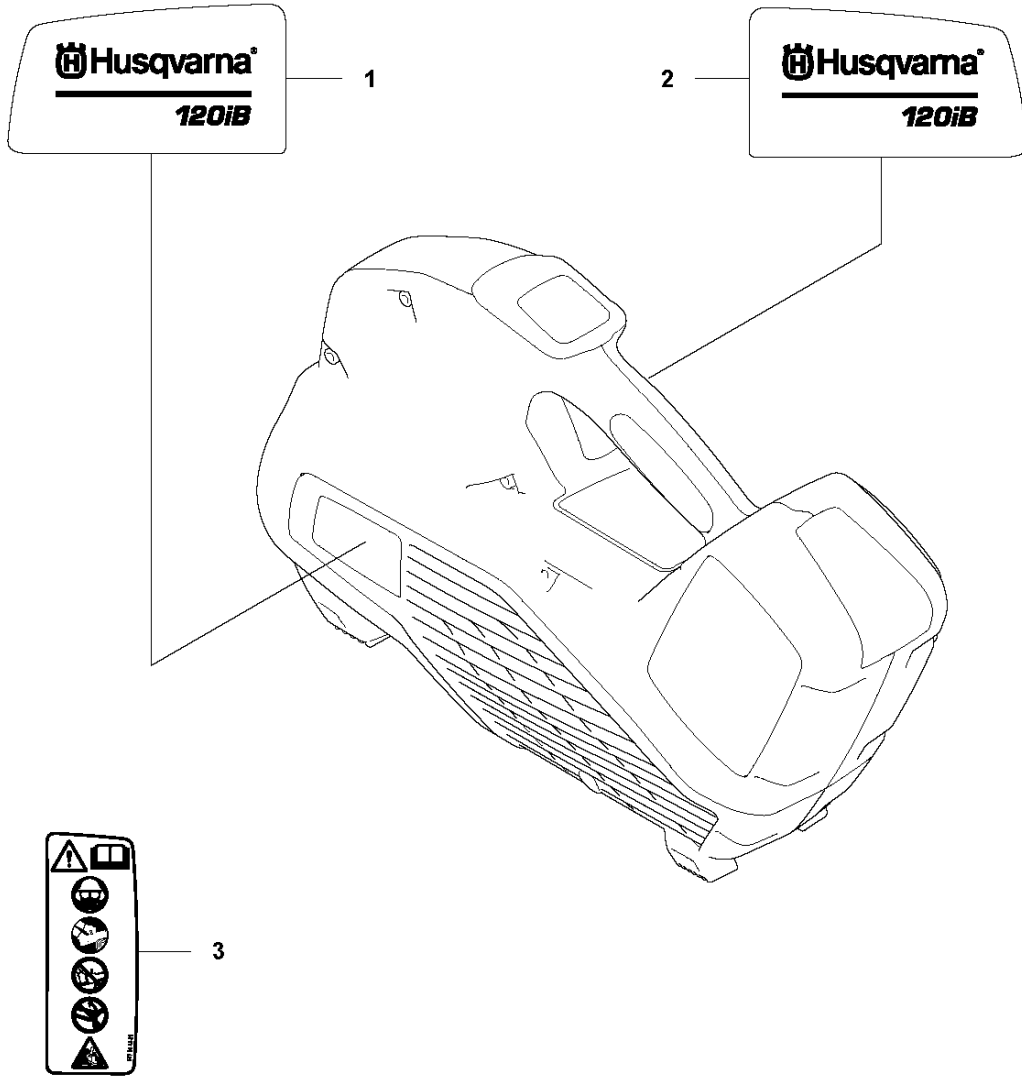

B 120iB
DECALS

DECALS

120iB, 2020-01

Ref	Part No	Description	Remark	QTY KIT
1	586 83 41-03	DECAL		1
2	586 83 42-08	DECAL		1
3	577 84 43-01	DECAL		1