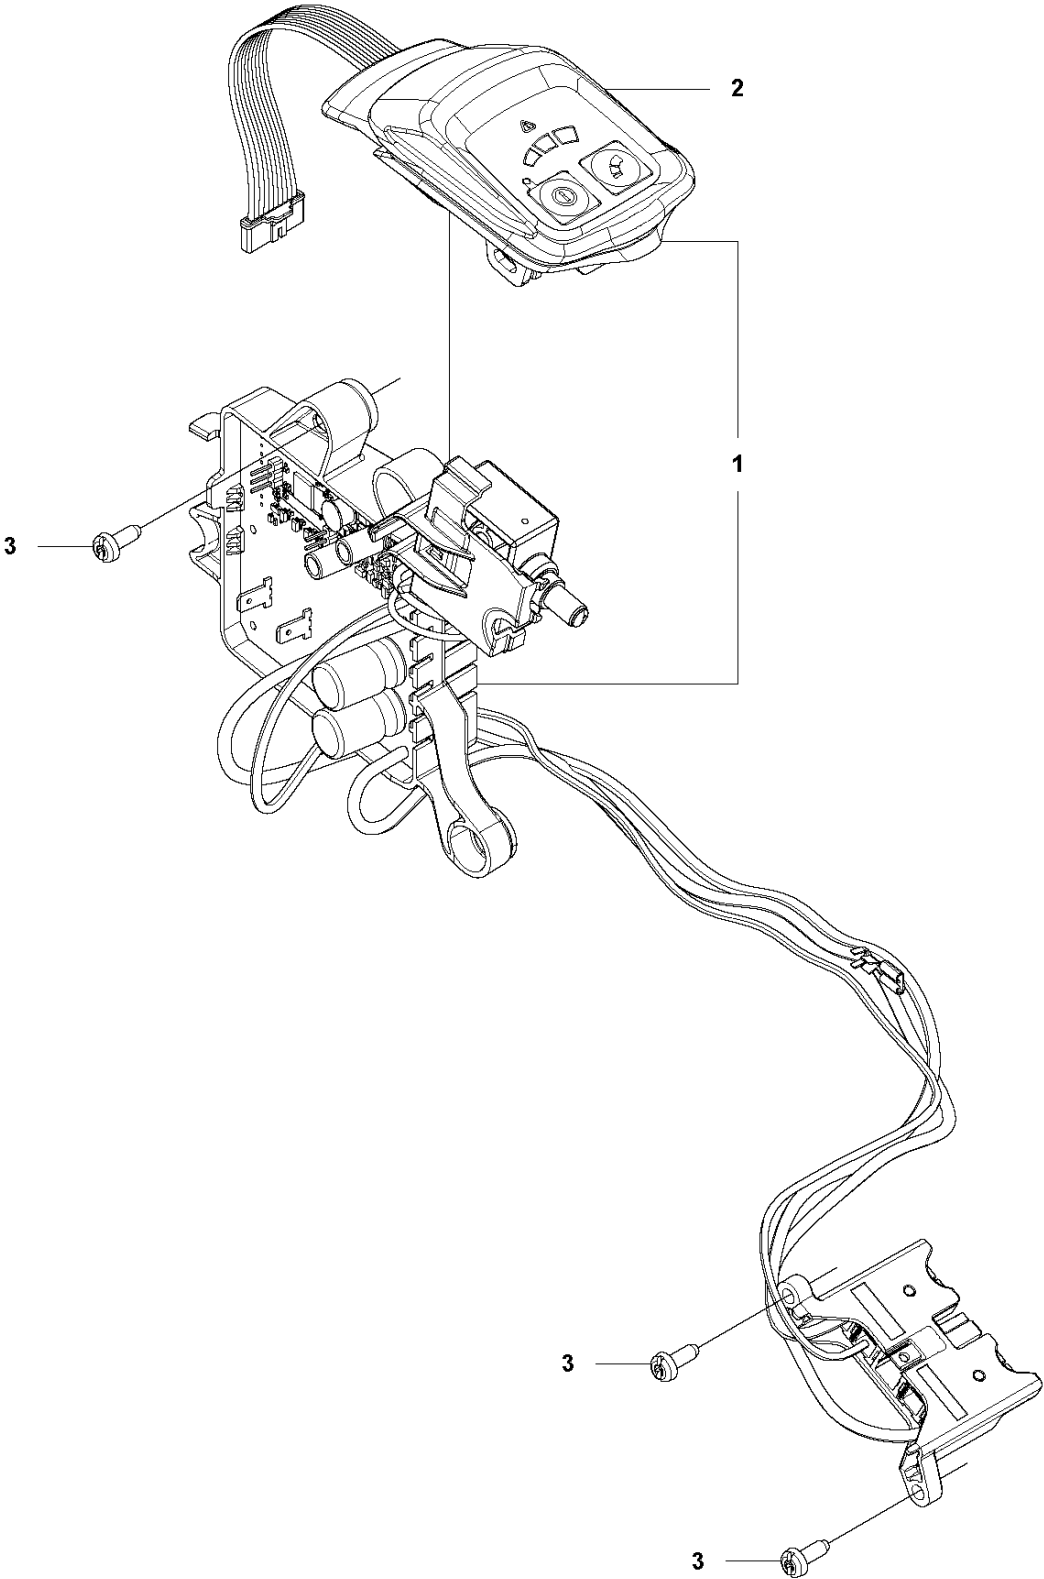

# SPARE PARTS LIST

BLOWERS

120iB, 2020-01

**A** 120iB  
CHASSI

Ref	Part No	Description	Remark	QTY KIT
1	582 59 96-01	NOZZLE		1
2	582 50 16-01	TUBE		1
3	579 56 41-02	THROTTLE CONTROL		1
4	584 91 43-01	COVER		1
5	580 29 29-01	SCREW ITXSCT		15
6	544 04 20-03	HANDLE INSERT		2
7	584 15 74-02	HOUSING		1
8	576 90 12-01	COVER		1
9	584 15 73-02	HOUSING		1
10	585 48 00-01	SPRING		1
11	577 99 66-01	PUSH BUTTON		1

**B** 120iB  
DECALS

DECALS

120iB, 2020-01

Ref	Part No	Description	Remark	QTY KIT
1	586 83 41-03	DECAL		1
2	586 83 42-08	DECAL		1
3	577 84 43-01	DECAL		1

**C** 120iB  
ELECTRIC SYSTEM

ELECTRICAL

120iB, 2020-01

Ref	Part No	Description	Remark	QTY KIT
1	599 23 38-01	KEYPAD		1
2	598 00 22-01	CONTROL UNIT		1
3	503 21 28-13	SCREW CCRPANT		1

**D** 120iB  
FAN SYSTEM

Ref	Part No	Description	Remark	QTY	KIT
1	597 21 37-01	MOTOR ASSY		1	
2	590 81 82-03	STATOR		1	
3	590 81 83-02	ROTOR		1	
4	503 20 25-12	SCREW IHSCM		3	
5	503 91 10-01	SUSPENSION		6	
6	599 30 26-01	MOTOR KIT		1	1, 2, 3

**E** 120iB  
ACCESSORIES

ACCESSORIES

120iB, 2020-01

Ref	Part No	Description	Remark	QTY KIT
1	537 21 62-01	HARNESS		1
2	586 10 63-02	TUBE ASSY		1
3	588 00 97-01	KIT		1
4	579 79 75-01	NOZZLE		1