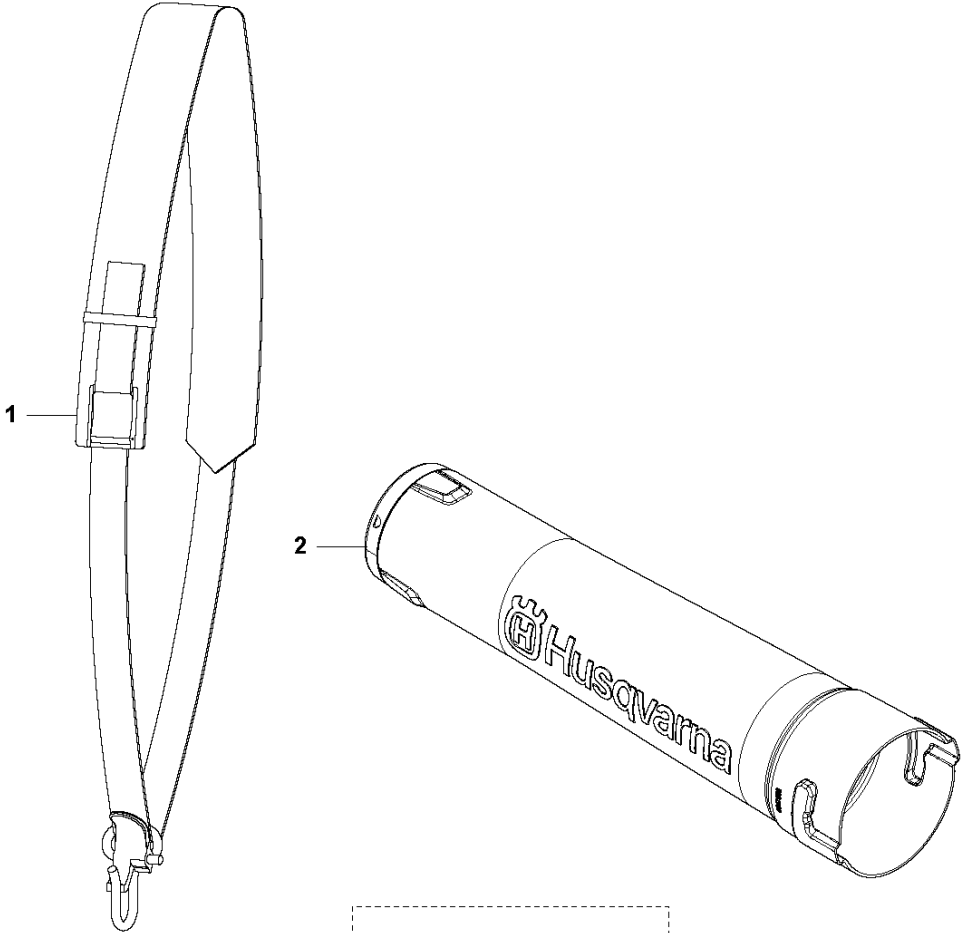

# SPARE PARTS LIST

BLOWERS

120iB, 2020-01

**A** 120iB  
CHASSI

Ref	Part No	Description	Remark	QTY KIT
1	582 59 96-01	NOZZLE		1
2	582 50 16-01	TUBE		1
3	579 56 41-02	THROTTLE CONTROL		1
4	584 91 43-01	COVER		1
5	580 29 29-01	SCREW ITXSCT		15
6	544 04 20-03	HANDLE INSERT		2
7	584 15 74-02	HOUSING		1
8	576 90 12-01	COVER		1
9	584 15 73-02	HOUSING		1
10	585 48 00-01	SPRING		1
11	577 99 66-01	PUSH BUTTON		1

**B** 120iB  
DECALS

DECALS

120iB, 2020-01

Ref	Part No	Description	Remark	QTY KIT
1	586 83 41-03	DECAL		1
2	586 83 42-08	DECAL		1
3	577 84 43-01	DECAL		1

**C** 120iB  
ELECTRIC SYSTEM

ELECTRICAL

120iB, 2020-01

Ref	Part No	Description	Remark	QTY KIT
1	599 23 38-01	KEYPAD		1
2	598 00 22-01	CONTROL UNIT		1
3	503 21 28-13	SCREW CCRPANT		1

**D** 120iB  
FAN SYSTEM

Ref	Part No	Description	Remark	QTY	KIT
1	597 21 37-01	MOTOR ASSY		1	
2	590 81 82-03	STATOR		1	
3	590 81 83-02	ROTOR		1	
4	503 20 25-12	SCREW IHSCM		3	
5	503 91 10-01	SUSPENSION		6	
6	599 30 26-01	MOTOR KIT		1	1, 2, 3

**E** 120iB  
ACCESSORIES

ACCESSORIES

120iB, 2020-01

Ref	Part No	Description	Remark	QTY KIT
1	537 21 62-01	HARNESS		1
2	586 10 63-02	TUBE ASSY		1
3	588 00 97-01	KIT		1
4	579 79 75-01	NOZZLE		1