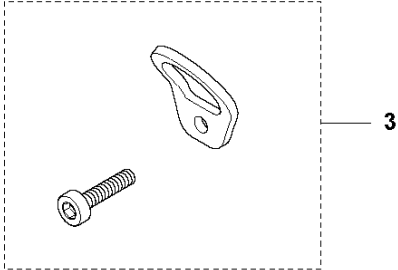

E 120iB
ACCESSORIES

ACCESSORIES

120iB, 2020-01

Ref	Part No	Description	Remark	QTY KIT
1	537 21 62-01	HARNESS		1
2	586 10 63-02	TUBE ASSY		1
3	588 00 97-01	KIT		1
4	579 79 75-01	NOZZLE		1