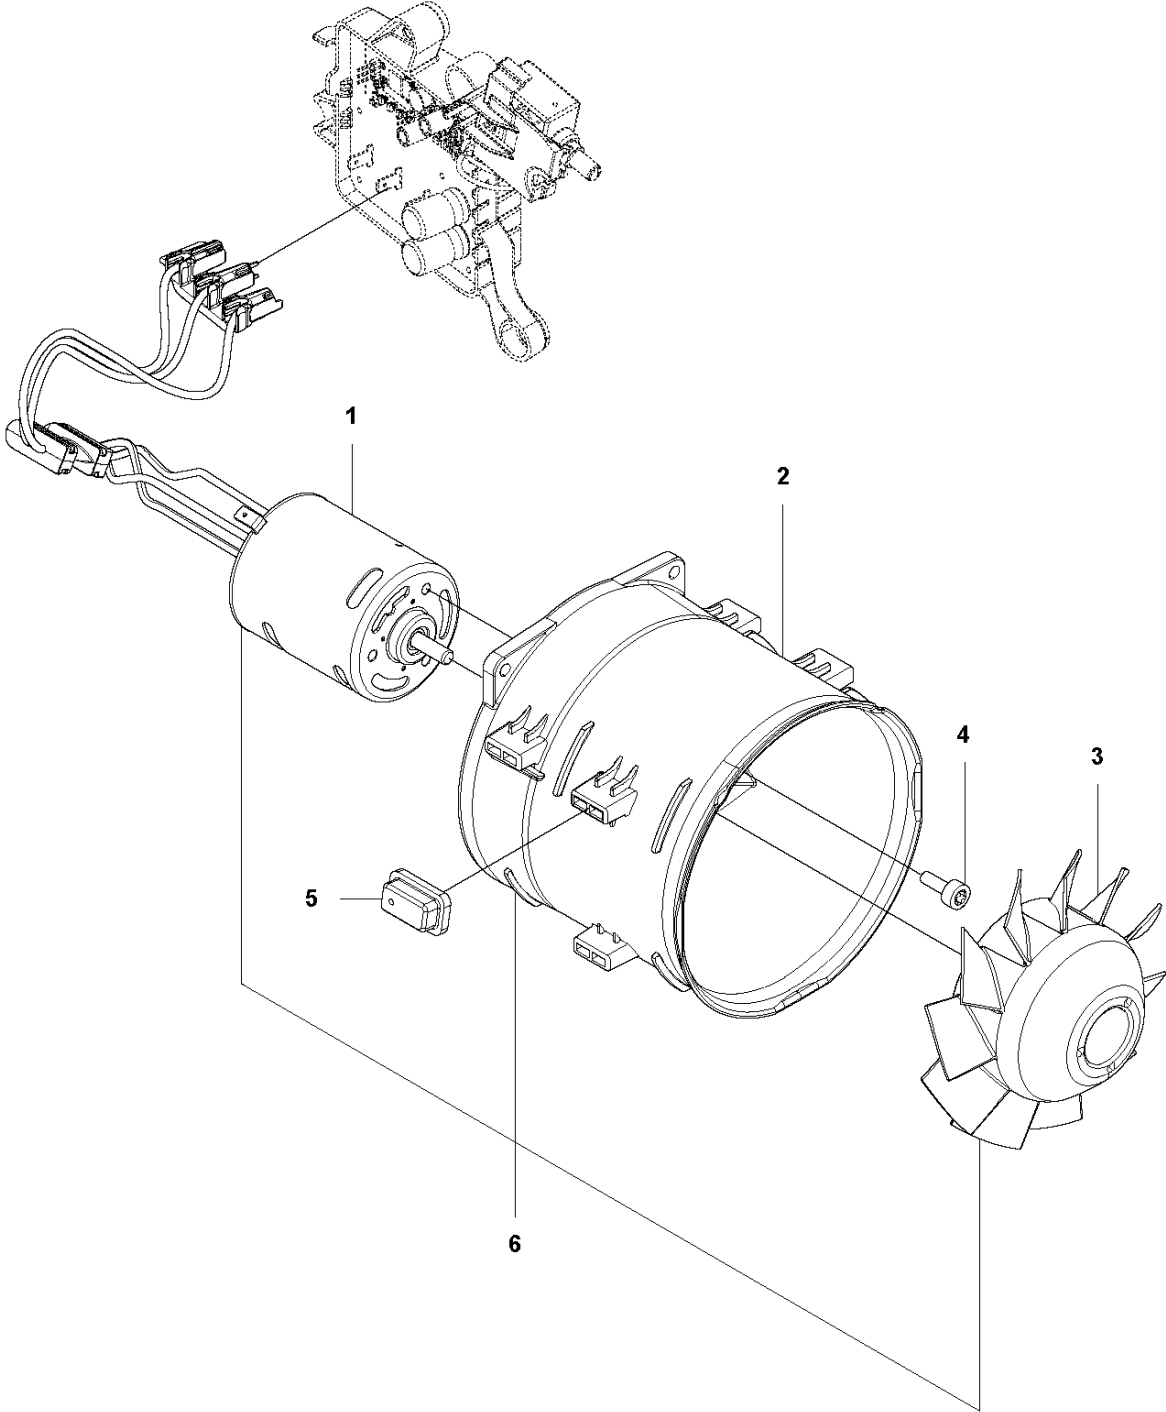

# SPARE PARTS LIST

BLOWERS

120iB, 2020-01

**A** 120iB  
CHASSI

Ref	Part No	Description	Remark	QTY KIT
1	582 59 96-01	NOZZLE		1
2	582 50 16-01	TUBE		1
3	579 56 41-02	THROTTLE CONTROL		1
4	584 91 43-01	COVER		1
5	580 29 29-01	SCREW ITXSCT		15
6	544 04 20-03	HANDLE INSERT		2
7	584 15 74-02	HOUSING		1
8	576 90 12-01	COVER		1
9	584 15 73-02	HOUSING		1
10	585 48 00-01	SPRING		1
11	577 99 66-01	PUSH BUTTON		1

**B** 120iB  
DECALS

DECALS

120iB, 2020-01

Ref	Part No	Description	Remark	QTY KIT
1	586 83 41-03	DECAL		1
2	586 83 42-08	DECAL		1
3	577 84 43-01	DECAL		1

**C** 120iB  
ELECTRIC SYSTEM

ELECTRICAL

120iB, 2020-01

Ref	Part No	Description	Remark	QTY KIT
1	599 23 38-01	KEYPAD		1
2	598 00 22-01	CONTROL UNIT		1
3	503 21 28-13	SCREW CCRPANT		1

**D** 120iB  
FAN SYSTEM

Ref	Part No	Description	Remark	QTY	KIT
1	597 21 37-01	MOTOR ASSY		1	
2	590 81 82-03	STATOR		1	
3	590 81 83-02	ROTOR		1	
4	503 20 25-12	SCREW IHSCM		3	
5	503 91 10-01	SUSPENSION		6	
6	599 30 26-01	MOTOR KIT		1	1, 2, 3

**E** 120iB  
ACCESSORIES

ACCESSORIES

120iB, 2020-01

Ref	Part No	Description	Remark	QTY KIT
1	537 21 62-01	HARNESS		1
2	586 10 63-02	TUBE ASSY		1
3	588 00 97-01	KIT		1
4	579 79 75-01	NOZZLE		1