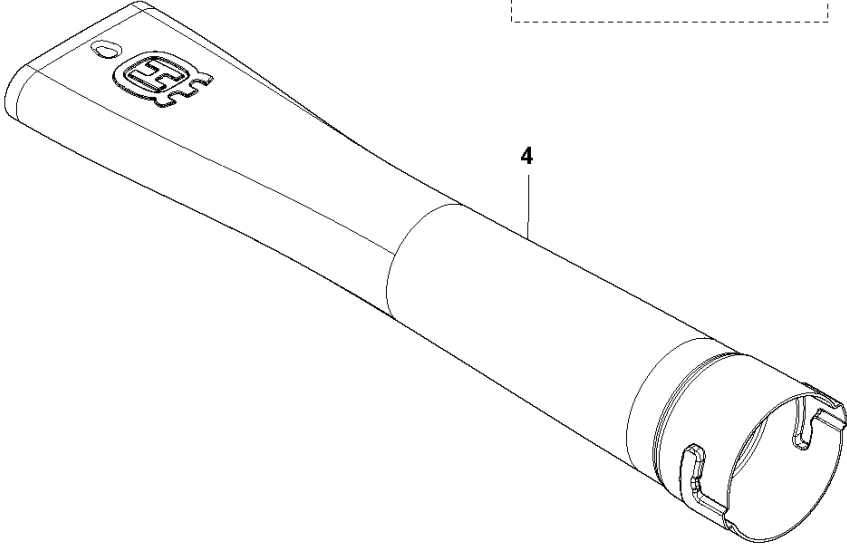

E 120iB
ACCESSORIES

ACCESSORIES

120iB, 2020-01

Ref	Part No	Description	Remark	QTY KIT
1	537 21 62-01	HARNESS		1
2	586 10 63-02	TUBE ASSY		1
3	588 00 97-01	KIT		1
4	579 79 75-01	NOZZLE		1