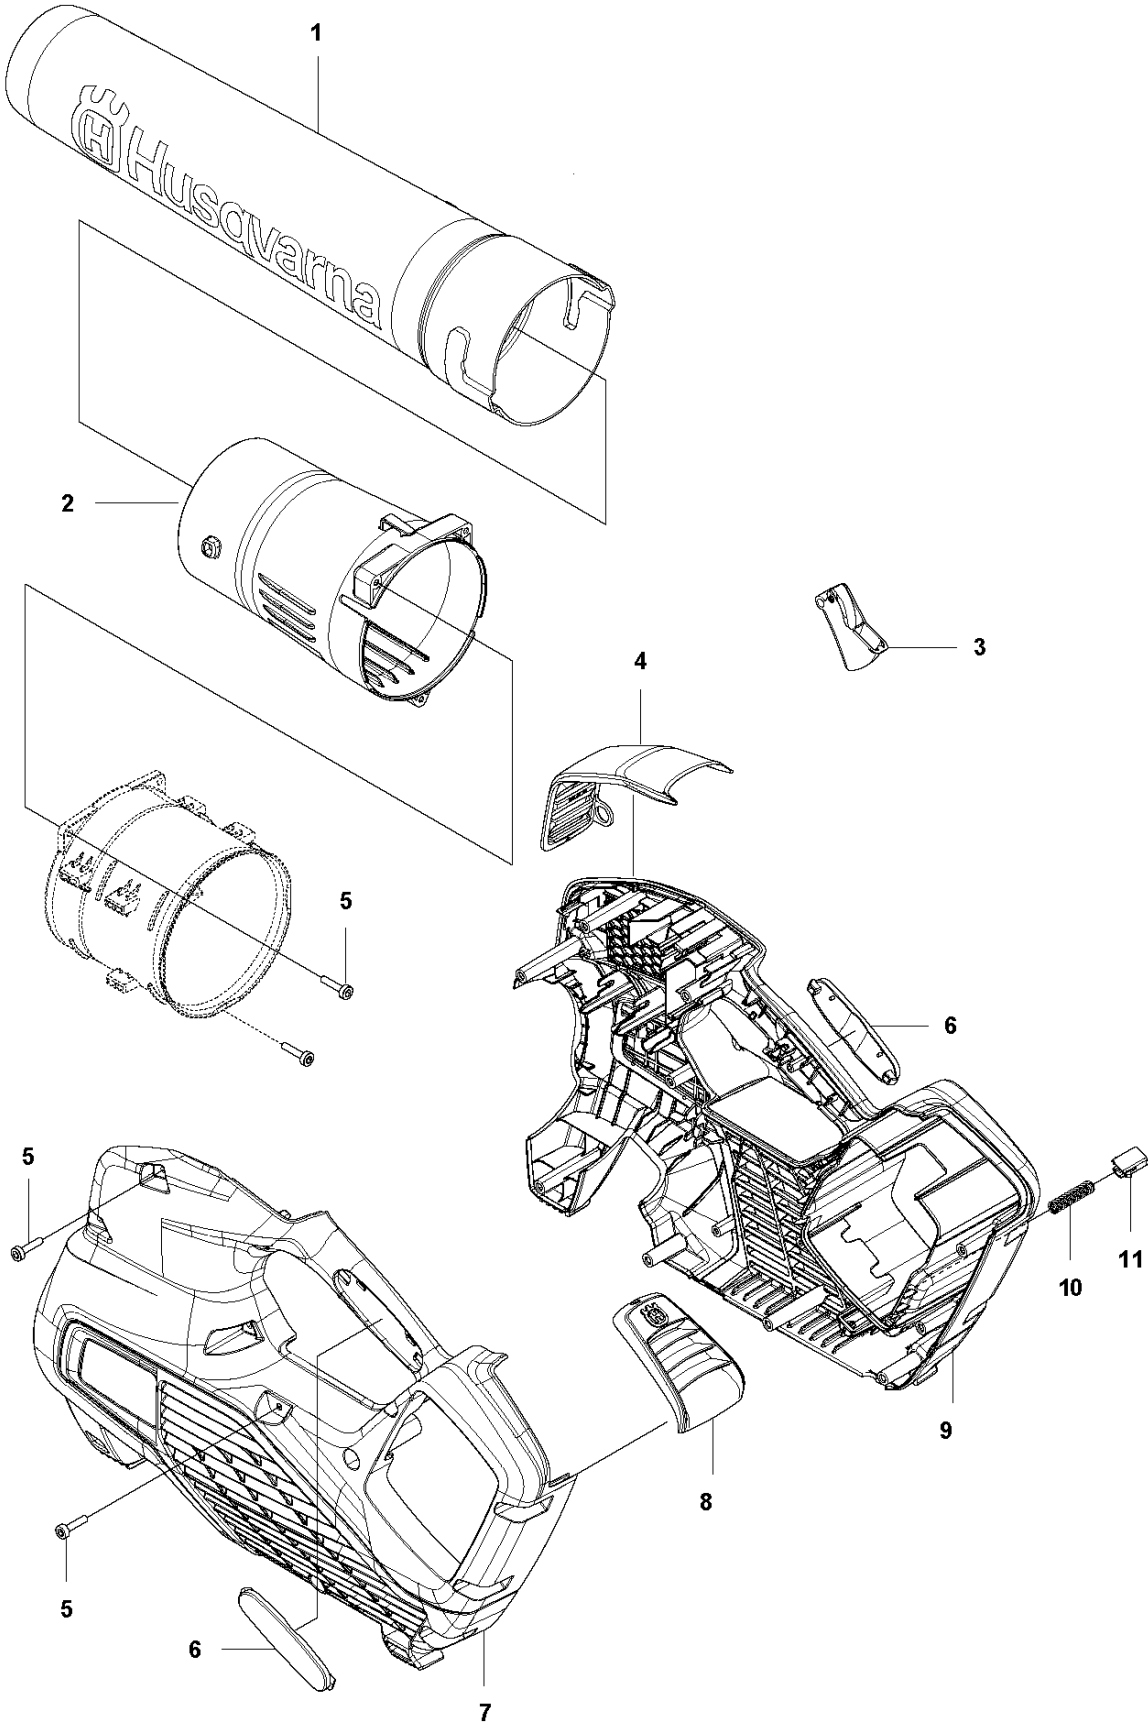

# SPARE PARTS LIST

BLOWERS

120iB, 2020-01

**A** 120iB  
CHASSI

Ref	Part No	Description	Remark	QTY KIT
1	582 59 96-01	NOZZLE		1
2	582 50 16-01	TUBE		1
3	579 56 41-02	THROTTLE CONTROL		1
4	584 91 43-01	COVER		1
5	580 29 29-01	SCREW ITXSCT		15
6	544 04 20-03	HANDLE INSERT		2
7	584 15 74-02	HOUSING		1
8	576 90 12-01	COVER		1
9	584 15 73-02	HOUSING		1
10	585 48 00-01	SPRING		1
11	577 99 66-01	PUSH BUTTON		1

**B** 120iB  
DECALS

DECALS

120iB, 2020-01

Ref	Part No	Description	Remark	QTY KIT
1	586 83 41-03	DECAL		1
2	586 83 42-08	DECAL		1
3	577 84 43-01	DECAL		1

**C** 120iB  
ELECTRIC SYSTEM

ELECTRICAL

120iB, 2020-01

Ref	Part No	Description	Remark	QTY KIT
1	599 23 38-01	KEYPAD		1
2	598 00 22-01	CONTROL UNIT		1
3	503 21 28-13	SCREW CCRPANT		1

**D** 120iB  
FAN SYSTEM

Ref	Part No	Description	Remark	QTY	KIT
1	597 21 37-01	MOTOR ASSY		1	
2	590 81 82-03	STATOR		1	
3	590 81 83-02	ROTOR		1	
4	503 20 25-12	SCREW IHSCM		3	
5	503 91 10-01	SUSPENSION		6	
6	599 30 26-01	MOTOR KIT		1	1, 2, 3