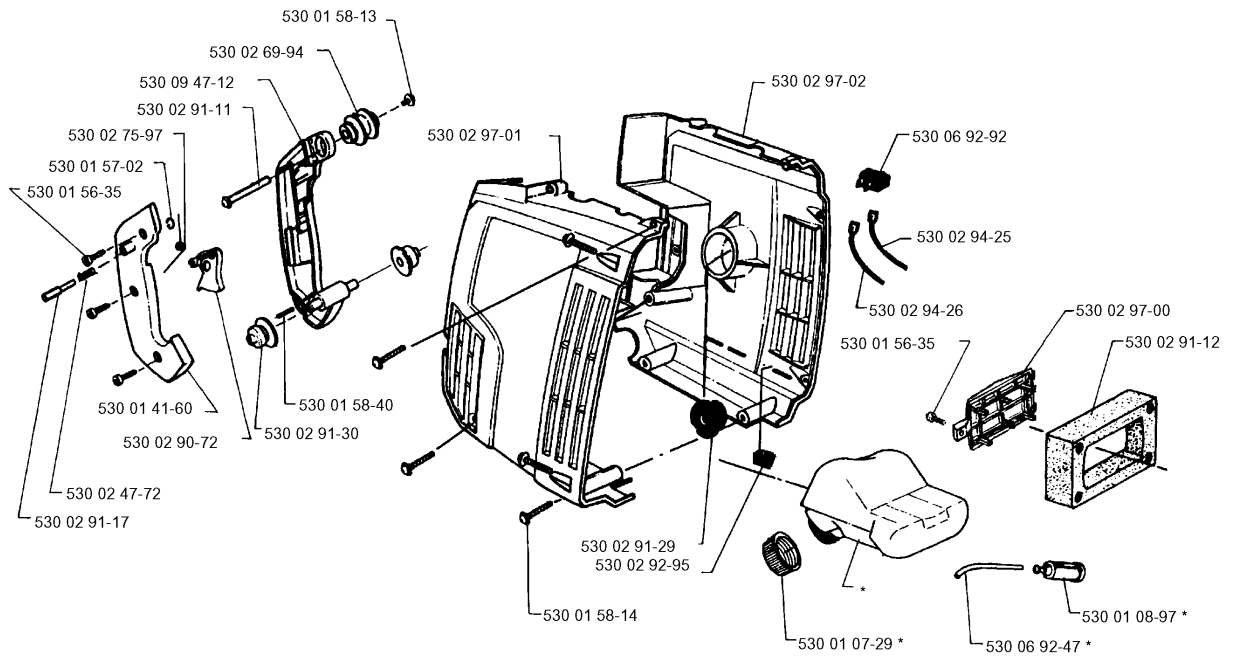

SPARE PARTS LIST

BLOWERS

132 HBV, 1990-11

A

*compl 530 01 41-62

COVER

132 HBV, 1990-11

Part No	Description	Remark	QTY KIT
530 01 07-29	HUB CAP		1
530 01 08-97	FUEL PICK UP ASSY 1400/1700		1
530 01 41-60	HANDLE		1
530 01 41-62	TANK		1
530 01 56-35	SCREW		1
530 01 56-35	SCREW		1
530 01 57-02	CLIP		1
530 01 58-13	SCREW		1
530 01 58-14	SCREW		1
530 01 58-40	SCREW		1
530 02 47-72	SPRING		1
530 02 69-94	ANTIVIBRATION ELEMENT		1
530 02 75-97	SPRING		1
530 02 90-72	TRIGGER		1
530 02 91-11	SPACER		1
530 02 91-12	AIR FILTER		1
530 02 91-17	BUTTON		1
530 02 91-29	INSULATOR		1
530 02 91-30	INSULATOR		1
530 02 92-95	INSULATOR		1
530 02 94-25	CABEL		1
530 02 94-26	CABLE		1
530 02 97-00	COVER		1
530 02 97-01	COVER		1
530 02 97-02	COVER		1
530 06 92-47	HOSE		1
530 06 92-92	SWITCH		1
530 09 47-12	HANDLE ASSY		1

D

***compl 530 03 52-64**

CARBURETOR DETAILS

132 HBV, 1990-11

Part No	Description	Remark	QTY KIT
530 03 50-28	PEN		1
530 03 50-31	LEVER		1
530 03 51-06	NEEDLE VALVE		1
530 03 51-51	GASKET		1
530 03 51-64	GASKET		1
530 03 51-66	DIAPHRAGM PUMP		1
530 03 51-78	SCREEN		1
530 03 51-88	SPRING		1
530 03 52-03	SCREW		1
530 03 52-08	SPRING		1
530 03 52-14	SPRING		1
530 03 52-64	REPAIR KIT		1
530 03 52-67	DIAPHRAGM		1
530 03 52-68	NEEDLE		1