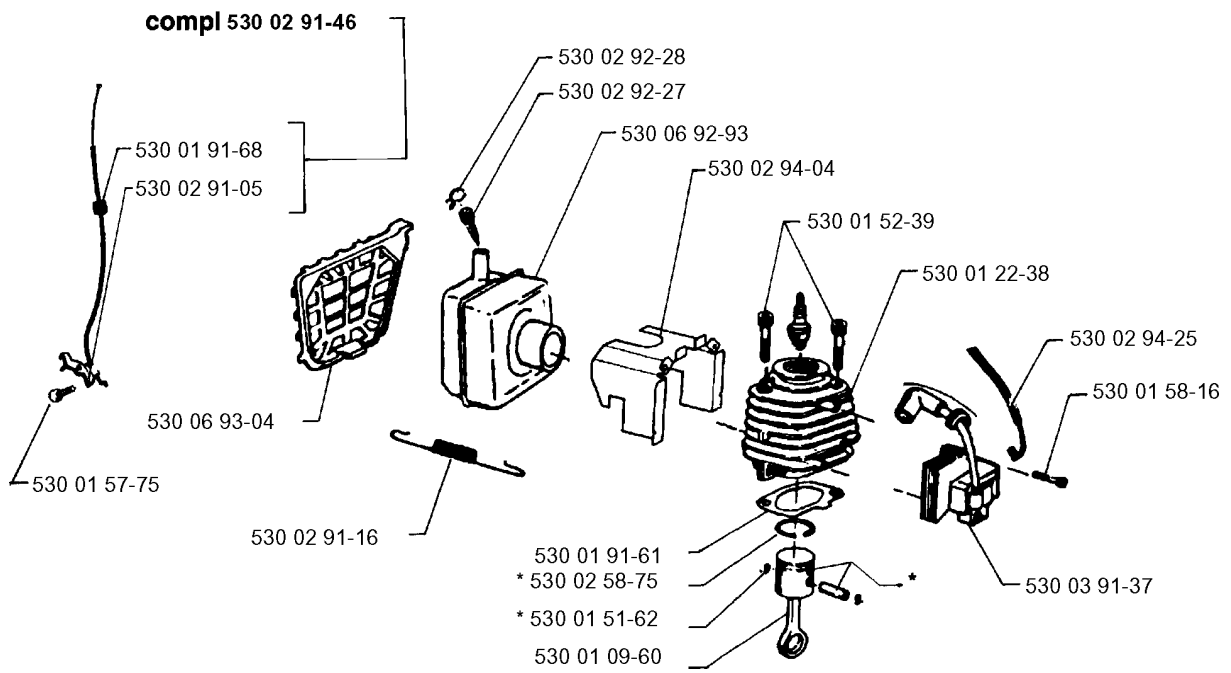

B

* compl 530 06 92-77