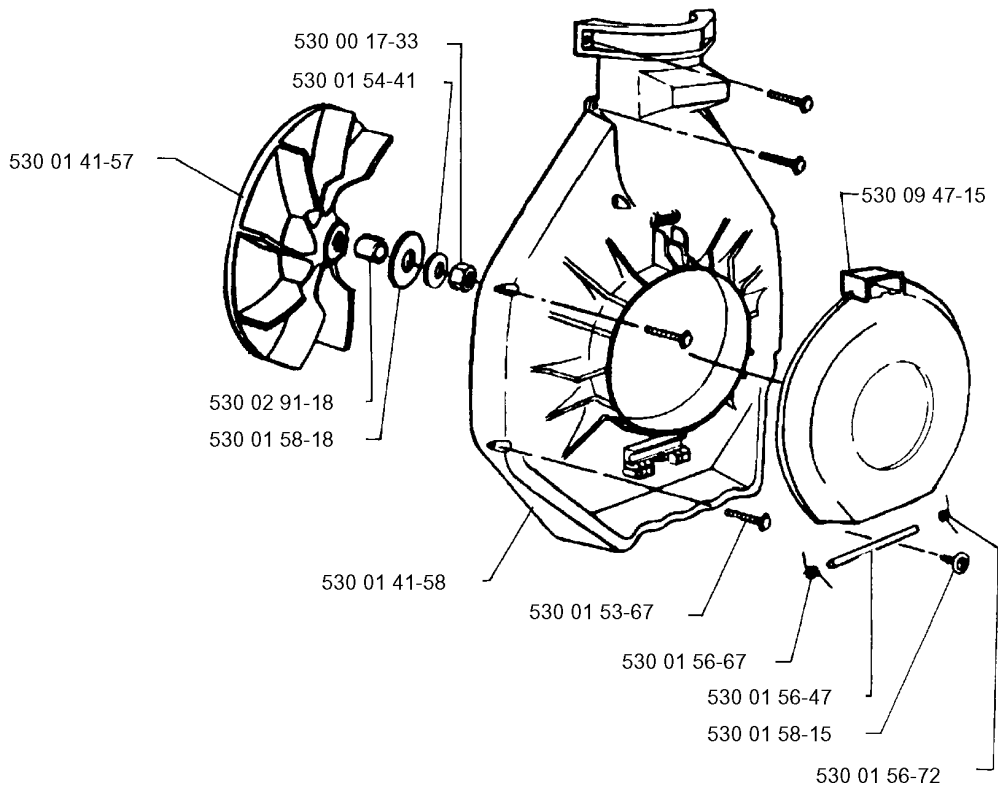

B

*** compl 530 06 92-77**

CYLINDER PISTON

132 HBV, 1990-11

Part No	Description	Remark	QTY KIT
530 01 09-60	CONNECTING ROD		1
530 01 22-38	CYLINDER		1
530 01 51-62	CIRCLIP		1
530 01 52-39	SCREW		1
530 01 57-75	SCREW		1
530 01 58-16	SCREW		1
530 01 91-61	GASKET		1
530 01 91-68	SLEEVE		1
530 02 58-75	PISTON RING		1
530 02 91-05	CLAMP		1
530 02 91-16	SPRING		1
530 02 91-46	CABLE ASSY		1
530 02 92-27	NET		1
530 02 92-28	CLAMP		1
530 02 94-04	AIR CONDUCTOR		1
530 02 94-25	CABEL		1
530 03 91-37	IGNITION MODULE		1
530 06 92-77	PISTON		1
530 06 92-93	MUFFLER		1
530 06 93-04	HEAT PROTECTOR		1

C

Part No	Description	Remark	QTY KIT
530 00 17-33	NUT		1
530 01 41-57	IMPELLER		1
530 01 41-58	BLOWER HOUSING LOWER		1
530 01 53-67	SCREW		1
530 01 54-41	WASHER		1
530 01 54-96	SCREW		1
530 01 56-47	PEN		1
530 01 56-67	SPRING		1
530 01 56-72	SPRING		1
530 01 57-69	SCREW		1
530 01 57-75	SCREW		1
530 01 58-05	SCREW		1
530 01 58-15	SCREW		1
530 01 58-15	SCREW		1
530 01 58-18	WASHER		1
530 01 58-23	SCREW CPL		1
530 01 91-67	O-RING		1
530 02 75-23	RETAINER		1
530 02 75-23	RETAINER		1
530 02 75-69	STARTER HANDLE		1
530 02 90-69	HOUSING		1
530 02 91-10	RING		1
530 02 91-18	HUB		1
530 02 91-19	SCREW		1
530 02 91-73	BAND		1
530 02 91-82	HOLDER		1
530 02 93-95	RECOIL SPRING		1
530 03 21-08	BEARING		1
530 06 92-32	STARTER ROPE		1
530 06 92-91	STARTER PULLEY		1
530 09 47-10	FAN HOUSING		1
530 09 47-15	DOOR BVL320		1

D

***compl 530 03 52-64**

CARBURETOR DETAILS

132 HBV, 1990-11

Part No	Description	Remark	QTY KIT
530 03 50-28	PEN		1
530 03 50-31	LEVER		1
530 03 51-06	NEEDLE VALVE		1
530 03 51-51	GASKET		1
530 03 51-64	GASKET		1
530 03 51-66	DIAPHRAGM PUMP		1
530 03 51-78	SCREEN		1
530 03 51-88	SPRING		1
530 03 52-03	SCREW		1
530 03 52-08	SPRING		1
530 03 52-14	SPRING		1
530 03 52-64	REPAIR KIT		1
530 03 52-67	DIAPHRAGM		1
530 03 52-68	NEEDLE		1