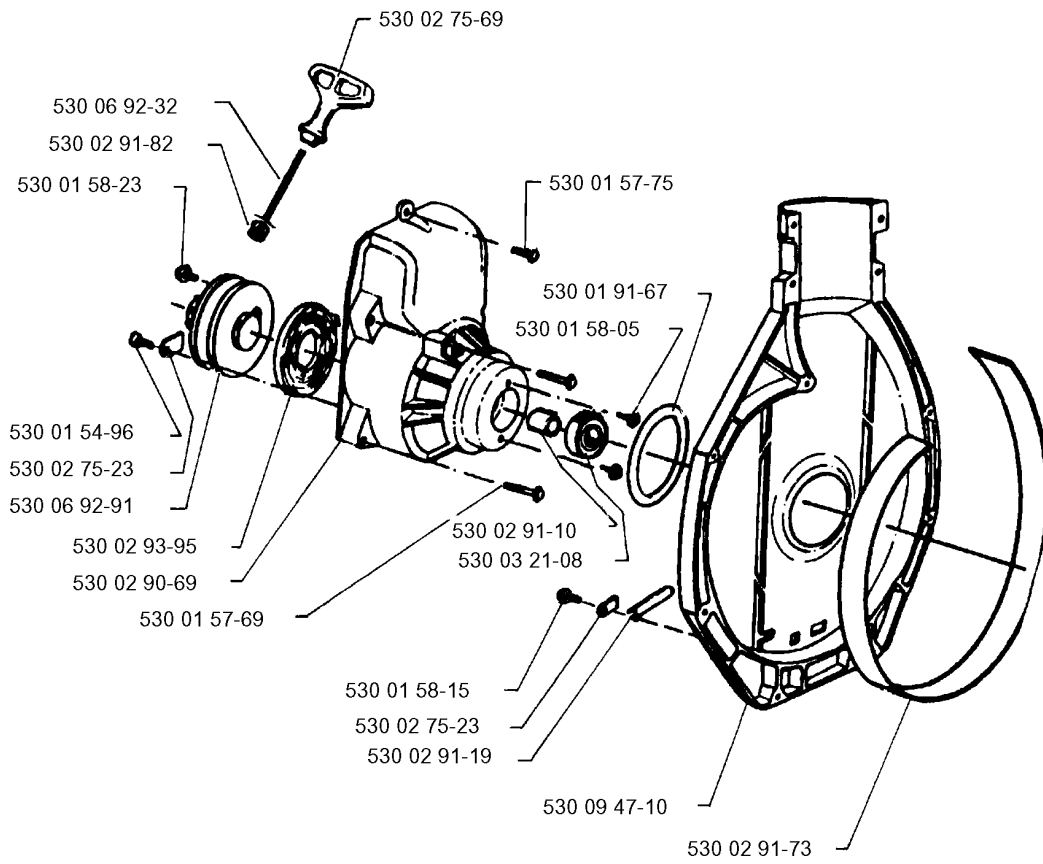

B

*** compl 530 06 92-77**

CYLINDER PISTON

132 HBV, 1990-11

Part No	Description	Remark	QTY KIT
530 01 09-60	CONNECTING ROD		1
530 01 22-38	CYLINDER		1
530 01 51-62	CIRCLIP		1
530 01 52-39	SCREW		1
530 01 57-75	SCREW		1
530 01 58-16	SCREW		1
530 01 91-61	GASKET		1
530 01 91-68	SLEEVE		1
530 02 58-75	PISTON RING		1
530 02 91-05	CLAMP		1
530 02 91-16	SPRING		1
530 02 91-46	CABLE ASSY		1
530 02 92-27	NET		1
530 02 92-28	CLAMP		1
530 02 94-04	AIR CONDUCTOR		1
530 02 94-25	CABEL		1
530 03 91-37	IGNITION MODULE		1
530 06 92-77	PISTON		1
530 06 92-93	MUFFLER		1
530 06 93-04	HEAT PROTECTOR		1

C

Part No	Description	Remark	QTY KIT
530 00 17-33	NUT		1
530 01 41-57	IMPELLER		1
530 01 41-58	BLOWER HOUSING LOWER		1
530 01 53-67	SCREW		1
530 01 54-41	WASHER		1
530 01 54-96	SCREW		1
530 01 56-47	PEN		1
530 01 56-67	SPRING		1
530 01 56-72	SPRING		1
530 01 57-69	SCREW		1
530 01 57-75	SCREW		1
530 01 58-05	SCREW		1
530 01 58-15	SCREW		1
530 01 58-15	SCREW		1
530 01 58-18	WASHER		1
530 01 58-23	SCREW CPL		1
530 01 91-67	O-RING		1
530 02 75-23	RETAINER		1
530 02 75-23	RETAINER		1
530 02 75-69	STARTER HANDLE		1
530 02 90-69	HOUSING		1
530 02 91-10	RING		1
530 02 91-18	HUB		1
530 02 91-19	SCREW		1
530 02 91-73	BAND		1
530 02 91-82	HOLDER		1
530 02 93-95	RECOIL SPRING		1
530 03 21-08	BEARING		1
530 06 92-32	STARTER ROPE		1
530 06 92-91	STARTER PULLEY		1
530 09 47-10	FAN HOUSING		1
530 09 47-15	DOOR BVL320		1

D

***compl 530 03 52-64**

CARBURETOR DETAILS

132 HBV, 1990-11

Part No	Description	Remark	QTY KIT
530 03 50-28	PEN		1
530 03 50-31	LEVER		1
530 03 51-06	NEEDLE VALVE		1
530 03 51-51	GASKET		1
530 03 51-64	GASKET		1
530 03 51-66	DIAPHRAGM PUMP		1
530 03 51-78	SCREEN		1
530 03 51-88	SPRING		1
530 03 52-03	SCREW		1
530 03 52-08	SPRING		1
530 03 52-14	SPRING		1
530 03 52-64	REPAIR KIT		1
530 03 52-67	DIAPHRAGM		1
530 03 52-68	NEEDLE		1