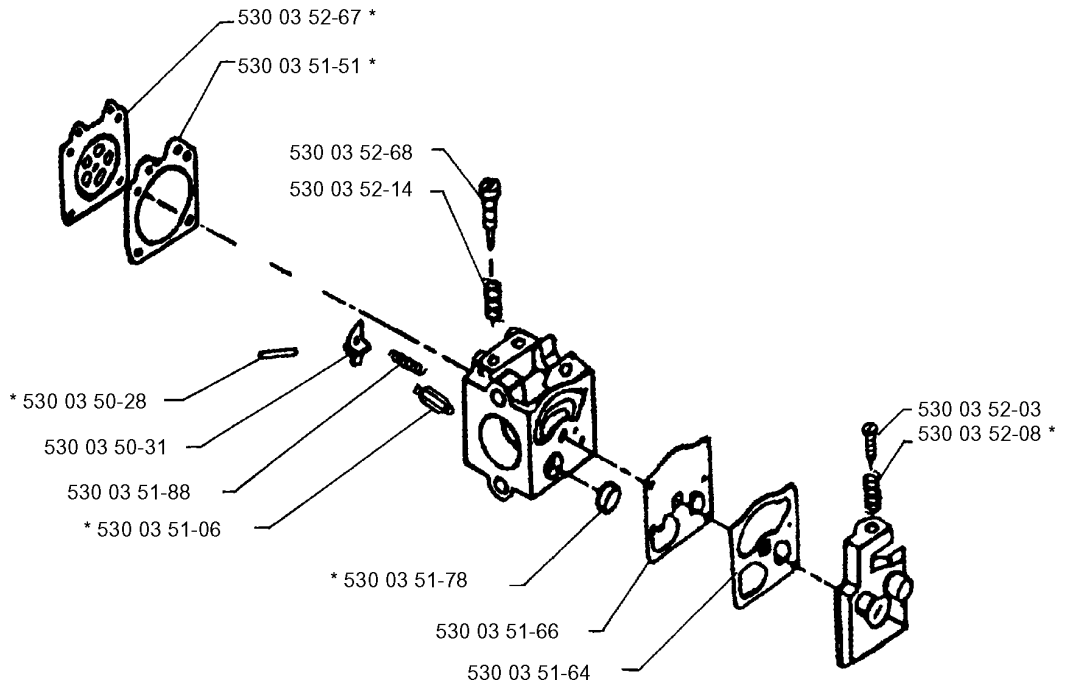

B

*** compl 530 06 92-77**

CYLINDER PISTON

132 HBV, 1990-11

Part No	Description	Remark	QTY KIT
530 01 09-60	CONNECTING ROD		1
530 01 22-38	CYLINDER		1
530 01 51-62	CIRCLIP		1
530 01 52-39	SCREW		1
530 01 57-75	SCREW		1
530 01 58-16	SCREW		1
530 01 91-61	GASKET		1
530 01 91-68	SLEEVE		1
530 02 58-75	PISTON RING		1
530 02 91-05	CLAMP		1
530 02 91-16	SPRING		1
530 02 91-46	CABLE ASSY		1
530 02 92-27	NET		1
530 02 92-28	CLAMP		1
530 02 94-04	AIR CONDUCTOR		1
530 02 94-25	CABEL		1
530 03 91-37	IGNITION MODULE		1
530 06 92-77	PISTON		1
530 06 92-93	MUFFLER		1
530 06 93-04	HEAT PROTECTOR		1

C

Part No	Description	Remark	QTY KIT
530 00 17-33	NUT		1
530 01 41-57	IMPELLER		1
530 01 41-58	BLOWER HOUSING LOWER		1
530 01 53-67	SCREW		1
530 01 54-41	WASHER		1
530 01 54-96	SCREW		1
530 01 56-47	PEN		1
530 01 56-67	SPRING		1
530 01 56-72	SPRING		1
530 01 57-69	SCREW		1
530 01 57-75	SCREW		1
530 01 58-05	SCREW		1
530 01 58-15	SCREW		1
530 01 58-15	SCREW		1
530 01 58-18	WASHER		1
530 01 58-23	SCREW CPL		1
530 01 91-67	O-RING		1
530 02 75-23	RETAINER		1
530 02 75-23	RETAINER		1
530 02 75-69	STARTER HANDLE		1
530 02 90-69	HOUSING		1
530 02 91-10	RING		1
530 02 91-18	HUB		1
530 02 91-19	SCREW		1
530 02 91-73	BAND		1
530 02 91-82	HOLDER		1
530 02 93-95	RECOIL SPRING		1
530 03 21-08	BEARING		1
530 06 92-32	STARTER ROPE		1
530 06 92-91	STARTER PULLEY		1
530 09 47-10	FAN HOUSING		1
530 09 47-15	DOOR BVL320		1

D

***compl 530 03 52-64**

CARBURETOR DETAILS

132 HBV, 1990-11

Part No	Description	Remark	QTY KIT
530 03 50-28	PEN		1
530 03 50-31	LEVER		1
530 03 51-06	NEEDLE VALVE		1
530 03 51-51	GASKET		1
530 03 51-64	GASKET		1
530 03 51-66	DIAPHRAGM PUMP		1
530 03 51-78	SCREEN		1
530 03 51-88	SPRING		1
530 03 52-03	SCREW		1
530 03 52-08	SPRING		1
530 03 52-14	SPRING		1
530 03 52-64	REPAIR KIT		1
530 03 52-67	DIAPHRAGM		1
530 03 52-68	NEEDLE		1