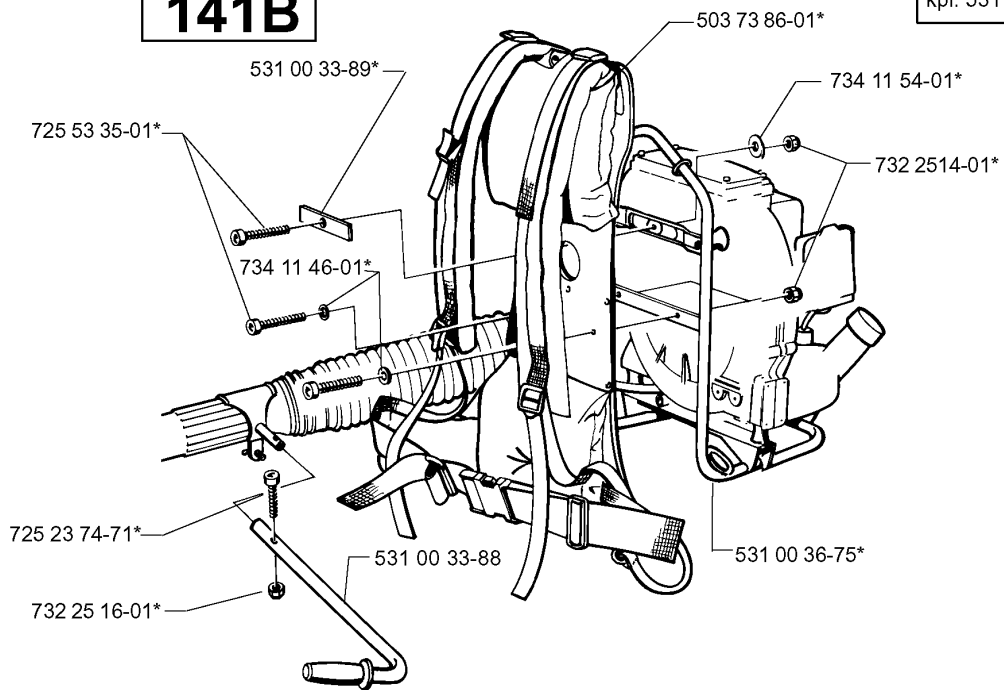

N

141B

kpl. 531 00 44-26*