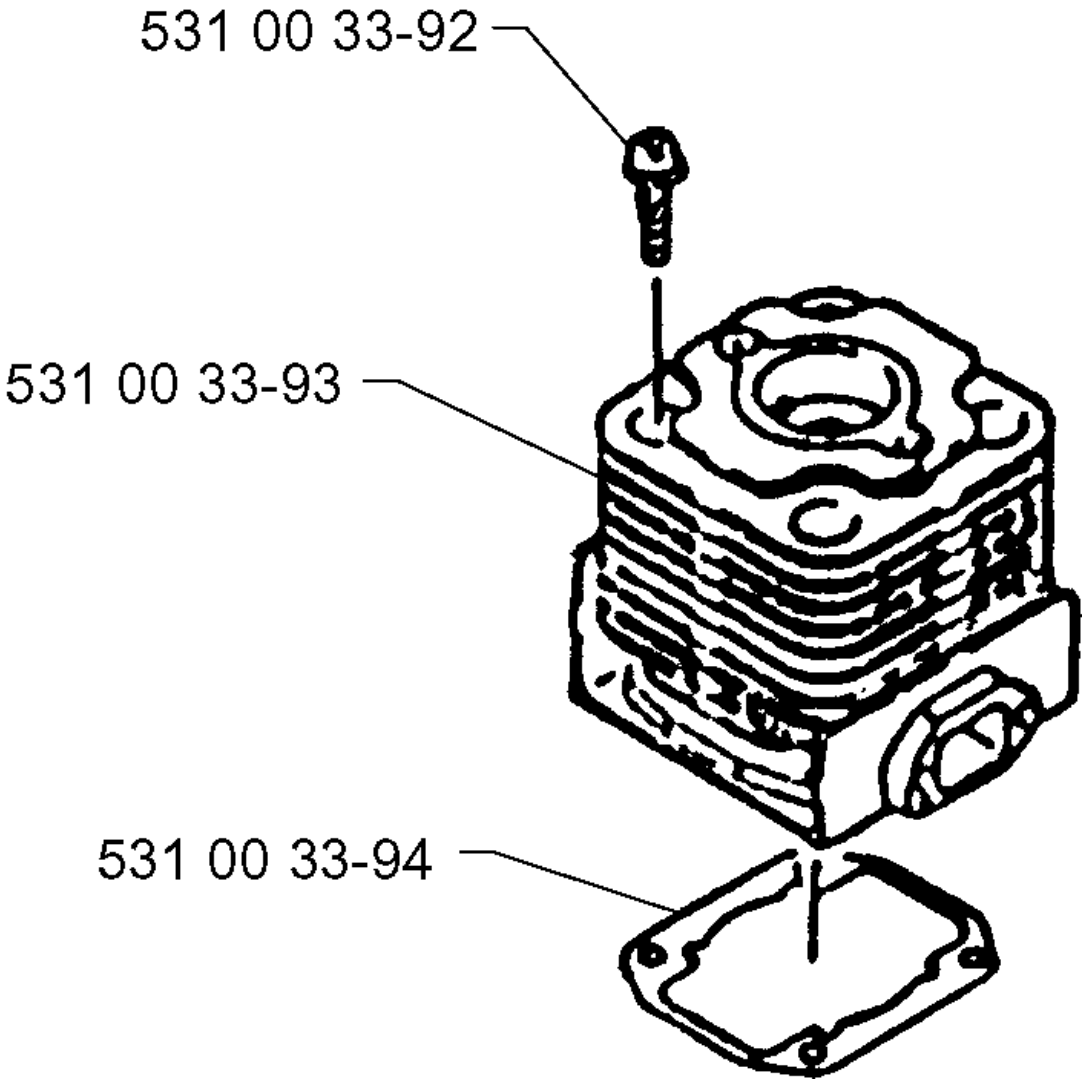

# SPARE PARTS LIST

## TUBE

140 B, 19974000001-Current

Part No	Description	Remark	QTY KIT
531 00 32-01	HARNESS		1
531 00 32-02	SCREW		1
531 00 32-03	SUPPORT		1
531 00 32-04	SPACER		1
531 00 32-05	NUT		1
531 00 32-06	PLATE		1
531 00 32-07	SCREW		1
531 00 32-10	WASHER		1
531 00 32-11	PIPE		1
531 00 32-12	CLAMP		1
531 00 32-13	PIPE		1
531 00 32-14	PIPE		1
531 00 32-15	O-RING		1
531 00 32-16	PIPE		1
531 00 32-17	PIPE		1
531 00 32-18	NUT		1
531 00 32-20	SCREW		1
531 00 32-49	BAND		1
531 00 33-72	FRAME		1
531 00 33-73	STOP SWITCH		1
531 00 33-75	HOLDER		1
531 00 33-78	SCREW		1
531 00 33-79	WASHER		1
531 00 33-80	TUBE		1
531 00 33-86	WASHER		1
531 00 33-88	HANDLE		1
531 00 33-90	HOLDER		1
531 00 33-91	HANDLE ASSY		1
531 00 36-75	FRAME	141B	1
725 23 74-71	SCREW EHHM		1
731 71 16-51	HEXAGON NUT FLANGE		1
732 25 16-01	HEXAGON LOCKING NUT		1

**B**

Part No	Description	Remark	QTY KIT
531 00 32-23	HOUSING		1
531 00 32-25	ABSORBER		1
531 00 32-25	ABSORBER		1
531 00 32-26	SCREW		1
531 00 32-27	FAN		1
531 00 32-28	SCREW		1
531 00 32-29	COVER		1
531 00 32-30	HOUSING		1
531 00 32-47	NUT		1
531 00 32-47	NUT		1
531 00 32-48	SCREW		1
531 00 33-74	SCREW		1

# C

CYLINDER

140 B, 19974000001-Current

Part No	Description	Remark	QTY KIT
531 00 33-92	SCREW		1
531 00 33-93	CYLINDER		1
531 00 33-94	GASKET		1

D

HEAT SHIELD

140 B, 19974000001-Current

Part No	Description	Remark	QTY KIT
531 00 32-71	PLATE		1
531 00 32-72	CYLINDER COVER		1
531 00 32-73	SCREW		1
531 00 33-95	SCREW		1