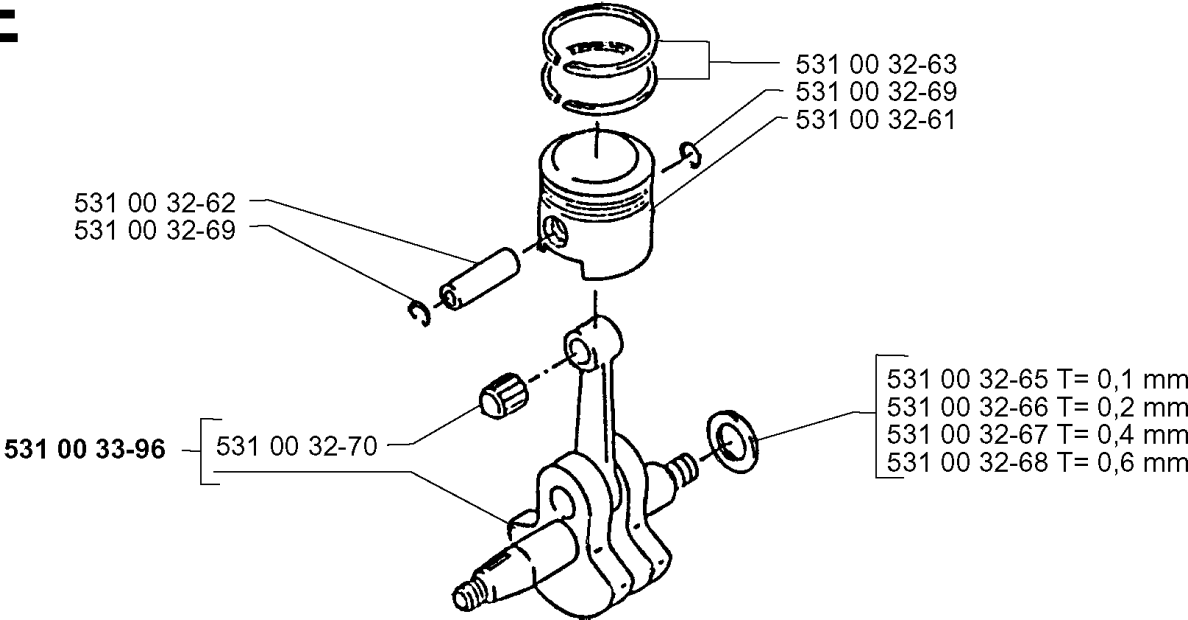

**B**

Part No	Description	Remark	QTY KIT
531 00 32-23	HOUSING		1
531 00 32-25	ABSORBER		1
531 00 32-25	ABSORBER		1
531 00 32-26	SCREW		1
531 00 32-27	FAN		1
531 00 32-28	SCREW		1
531 00 32-29	COVER		1
531 00 32-30	HOUSING		1
531 00 32-47	NUT		1
531 00 32-47	NUT		1
531 00 32-48	SCREW		1
531 00 33-74	SCREW		1

# C

CYLINDER

140 B, 19974000001-Current

Part No	Description	Remark	QTY KIT
531 00 33-92	SCREW		1
531 00 33-93	CYLINDER		1
531 00 33-94	GASKET		1

D

HEAT SHIELD

140 B, 19974000001-Current

Part No	Description	Remark	QTY KIT
531 00 32-71	PLATE		1
531 00 32-72	CYLINDER COVER		1
531 00 32-73	SCREW		1
531 00 33-95	SCREW		1

## PISTON &amp; CRANKSHAFT

140 B, 19974000001-Current

Part No	Description	Remark	QTY KIT
531 00 32-61	PISTON		1
531 00 32-62	PISTON BOLT		1
531 00 32-63	PISTON RING		1
531 00 32-65	WASHER	T= 0,1 MM	1
531 00 32-66	WASHER	T= 0,2 MM	1
531 00 32-67	WASHER	T= 0,4 MM	1
531 00 32-68	WASHER	T= 0,6 MM	1
531 00 32-69	RETAINER RING		1
531 00 32-69	RETAINER RING		1
531 00 32-70	NEEDLE BEARING		1
531 00 33-96	CRANK SHAFT		1