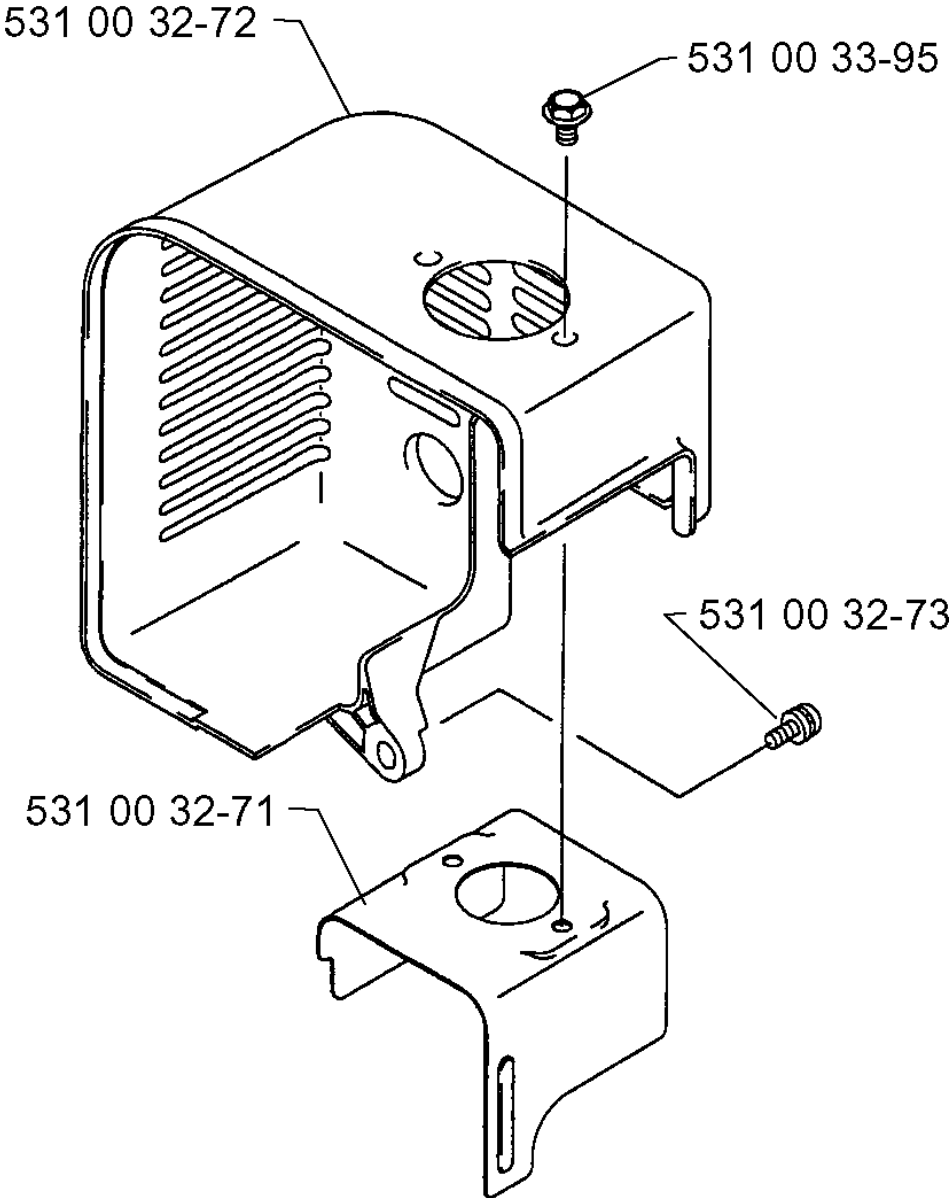

## TUBE

140 B, 19974000001-Current

Part No	Description	Remark	QTY KIT
531 00 32-01	HARNESS		1
531 00 32-02	SCREW		1
531 00 32-03	SUPPORT		1
531 00 32-04	SPACER		1
531 00 32-05	NUT		1
531 00 32-06	PLATE		1
531 00 32-07	SCREW		1
531 00 32-10	WASHER		1
531 00 32-11	PIPE		1
531 00 32-12	CLAMP		1
531 00 32-13	PIPE		1
531 00 32-14	PIPE		1
531 00 32-15	O-RING		1
531 00 32-16	PIPE		1
531 00 32-17	PIPE		1
531 00 32-18	NUT		1
531 00 32-20	SCREW		1
531 00 32-49	BAND		1
531 00 33-72	FRAME		1
531 00 33-73	STOP SWITCH		1
531 00 33-75	HOLDER		1
531 00 33-78	SCREW		1
531 00 33-79	WASHER		1
531 00 33-80	TUBE		1
531 00 33-86	WASHER		1
531 00 33-88	HANDLE		1
531 00 33-90	HOLDER		1
531 00 33-91	HANDLE ASSY		1
531 00 36-75	FRAME	141B	1
725 23 74-71	SCREW EHHM		1
731 71 16-51	HEXAGON NUT FLANGE		1
732 25 16-01	HEXAGON LOCKING NUT		1

**B**

Part No	Description	Remark	QTY KIT
531 00 32-23	HOUSING		1
531 00 32-25	ABSORBER		1
531 00 32-25	ABSORBER		1
531 00 32-26	SCREW		1
531 00 32-27	FAN		1
531 00 32-28	SCREW		1
531 00 32-29	COVER		1
531 00 32-30	HOUSING		1
531 00 32-47	NUT		1
531 00 32-47	NUT		1
531 00 32-48	SCREW		1
531 00 33-74	SCREW		1

# C

CYLINDER

140 B, 19974000001-Current

Part No	Description	Remark	QTY KIT
531 00 33-92	SCREW		1
531 00 33-93	CYLINDER		1
531 00 33-94	GASKET		1

D

HEAT SHIELD

140 B, 19974000001-Current

Part No	Description	Remark	QTY KIT
531 00 32-71	PLATE		1
531 00 32-72	CYLINDER COVER		1
531 00 32-73	SCREW		1
531 00 33-95	SCREW		1