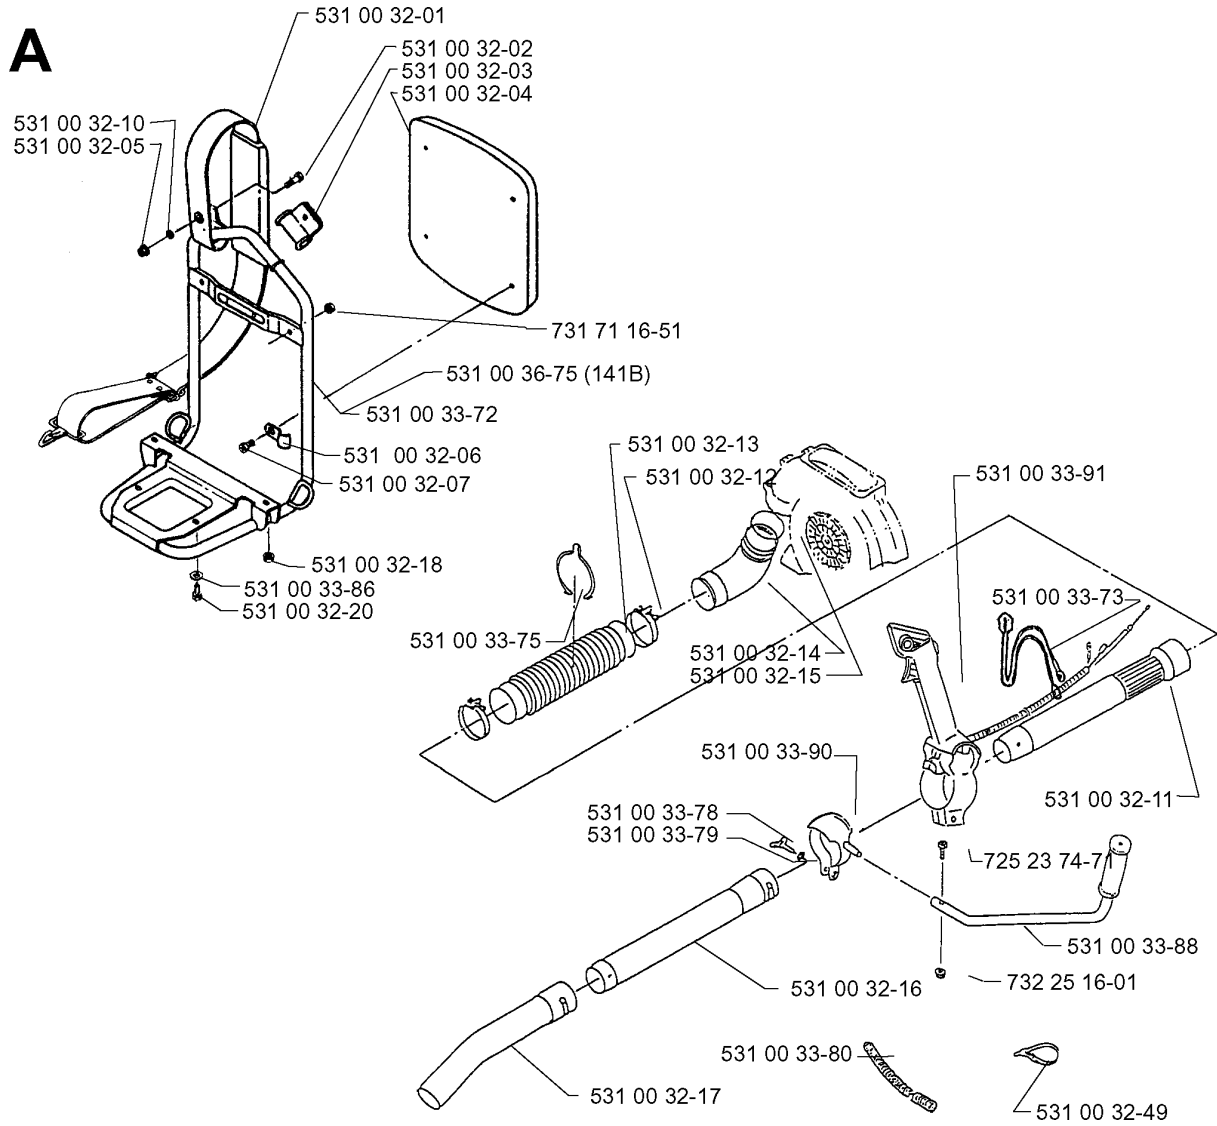

# SPARE PARTS LIST

## TUBE

140 B, 19974000001-Current

Part No	Description	Remark	QTY KIT
531 00 32-01	HARNESS		1
531 00 32-02	SCREW		1
531 00 32-03	SUPPORT		1
531 00 32-04	SPACER		1
531 00 32-05	NUT		1
531 00 32-06	PLATE		1
531 00 32-07	SCREW		1
531 00 32-10	WASHER		1
531 00 32-11	PIPE		1
531 00 32-12	CLAMP		1
531 00 32-13	PIPE		1
531 00 32-14	PIPE		1
531 00 32-15	O-RING		1
531 00 32-16	PIPE		1
531 00 32-17	PIPE		1
531 00 32-18	NUT		1
531 00 32-20	SCREW		1
531 00 32-49	BAND		1
531 00 33-72	FRAME		1
531 00 33-73	STOP SWITCH		1
531 00 33-75	HOLDER		1
531 00 33-78	SCREW		1
531 00 33-79	WASHER		1
531 00 33-80	TUBE		1
531 00 33-86	WASHER		1
531 00 33-88	HANDLE		1
531 00 33-90	HOLDER		1
531 00 33-91	HANDLE ASSY		1
531 00 36-75	FRAME	141B	1
725 23 74-71	SCREW EHHM		1
731 71 16-51	HEXAGON NUT FLANGE		1
732 25 16-01	HEXAGON LOCKING NUT		1

**B**

Part No	Description	Remark	QTY KIT
531 00 32-23	HOUSING		1
531 00 32-25	ABSORBER		1
531 00 32-25	ABSORBER		1
531 00 32-26	SCREW		1
531 00 32-27	FAN		1
531 00 32-28	SCREW		1
531 00 32-29	COVER		1
531 00 32-30	HOUSING		1
531 00 32-47	NUT		1
531 00 32-47	NUT		1
531 00 32-48	SCREW		1
531 00 33-74	SCREW		1

## PISTON &amp; CRANKSHAFT

140 B, 19974000001-Current

Part No	Description	Remark	QTY KIT
531 00 32-61	PISTON		1
531 00 32-62	PISTON BOLT		1
531 00 32-63	PISTON RING		1
531 00 32-65	WASHER	T= 0,1 MM	1
531 00 32-66	WASHER	T= 0,2 MM	1
531 00 32-67	WASHER	T= 0,4 MM	1
531 00 32-68	WASHER	T= 0,6 MM	1
531 00 32-69	RETAINER RING		1
531 00 32-69	RETAINER RING		1
531 00 32-70	NEEDLE BEARING		1
531 00 33-96	CRANK SHAFT		1