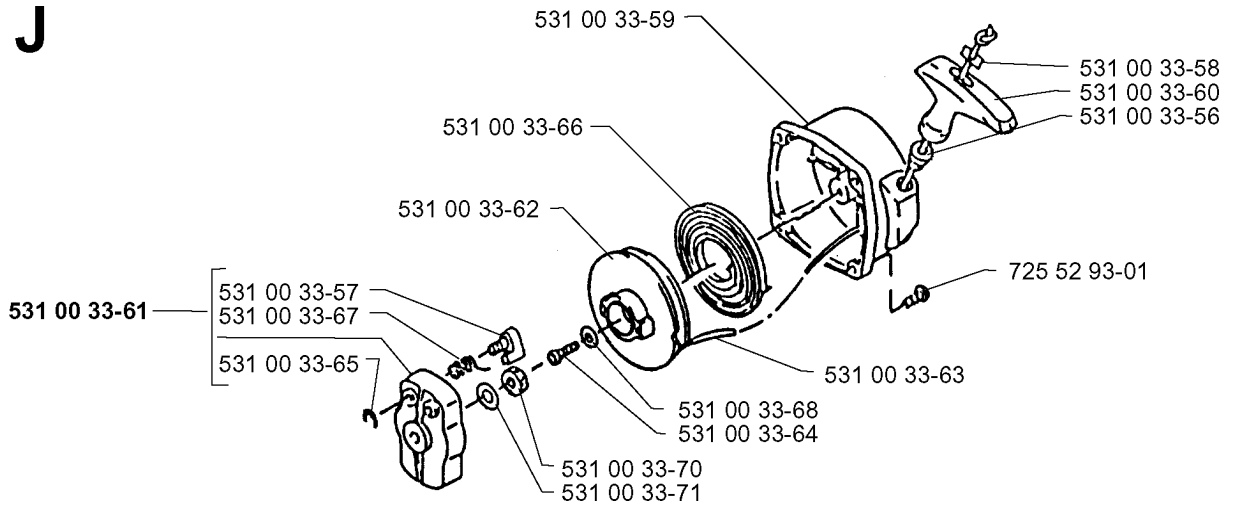

## THROTTLE CONTROLS

140 B, 19974000001-Current

Part No	Description	Remark	QTY KIT
531 00 33-97	BRACKET		1
531 00 33-98	THROTTLE CABLE ASSY		1

J