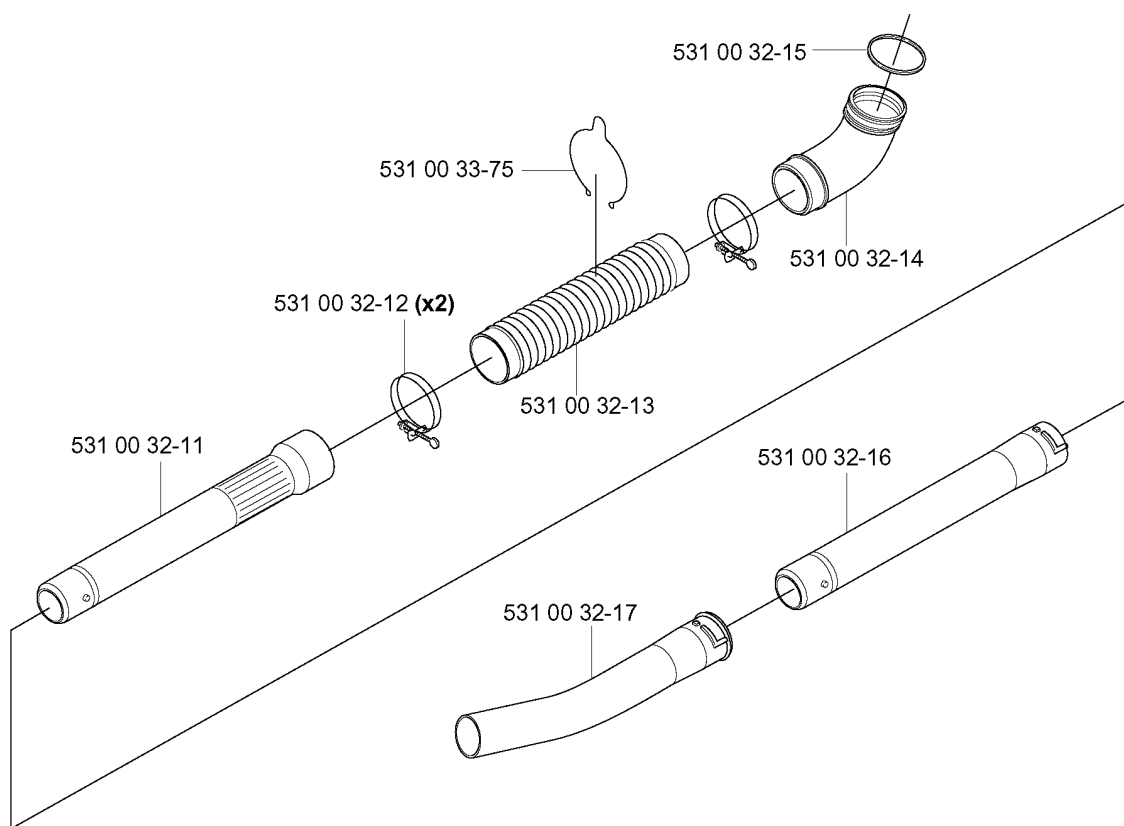

SPARE PARTS LIST

BLOWERS

155 B, KAWASAKI, TEX54D-EC50,
20041400001-Current

A

TUBE

155 B, KAWASAKI, TEX54D-EC50, 20041400001-Current

Part No	Description	Remark	QTY KIT
531 00 32-11	PIPE		1
531 00 32-12	CLAMP		2
531 00 32-13	PIPE		1
531 00 32-14	PIPE		1
531 00 32-15	O-RING		1
531 00 32-16	PIPE		1
531 00 32-17	PIPE		1
531 00 33-75	HOLDER		1

B *compl 531 00 33-91

HANDLE & CONTROLS

155 B, KAWASAKI, TEX54D-EC50, 20041400001-Current

Part No	Description	Remark	QTY KIT
503 22 23-03	LOCK NUT		1
531 00 32-49	BAND		1
531 00 33-78	SCREW		1
531 00 33-88	HANDLE		1
531 00 33-90	HOLDER		1
531 00 33-91	HANDLE ASSY		1
531 00 44-67	HANDLE		1
531 00 44-68	HANDLE		1
531 00 44-69	LEVER		1
531 00 44-70	LEVER		1
531 00 44-71	SHAFT		1
531 00 44-72	WASHER		2
531 00 44-73	WASHER		2
531 00 44-74	WASHER		1
531 00 44-75	RETAINER RING		1
531 00 44-76	CABLE ASSY		1
531 00 44-77	SCREW		2
531 00 44-77	SCREW		3
531 00 44-78	SCREW		2
531 00 44-79	NUT		2
531 00 44-80	BRACKET		1
531 00 44-81	BRACKET		1
531 00 44-82	SPACER WASHER		2
531 00 44-83	SCREW		1
725 23 74-71	SCREW EHHM		1
734 11 52-01	WASHER		1

Part No	Description	Remark	QTY KIT
531 00 32-73	SCREW		1
531 00 33-95	SCREW		2
531 00 37-09	PLATE		1
531 00 37-10	CYLINDER COVER		1

F *compl 531 00 37-11

PISTON & CRANKSHAFT

155 B, KAWASAKI, TEX54D-EC50, 20041400001-Current

Part No	Description	Remark	QTY KIT
531 00 32-65	WASHER	T=0,1 MM	1
531 00 32-66	WASHER	T=0,2 MM	1
531 00 32-67	WASHER	T=0,4 MM	1
531 00 32-68	WASHER	T=0,6 MM	1
531 00 32-69	RETAINER RING		2
531 00 32-70	NEEDLE BEARING		1
531 00 32-84	KEY		1
531 00 36-94	PISTON		1
531 00 36-95	PISTON BOLT		1
531 00 36-96	PISTON RING		1
531 00 37-11	CRANKSHAFT		1