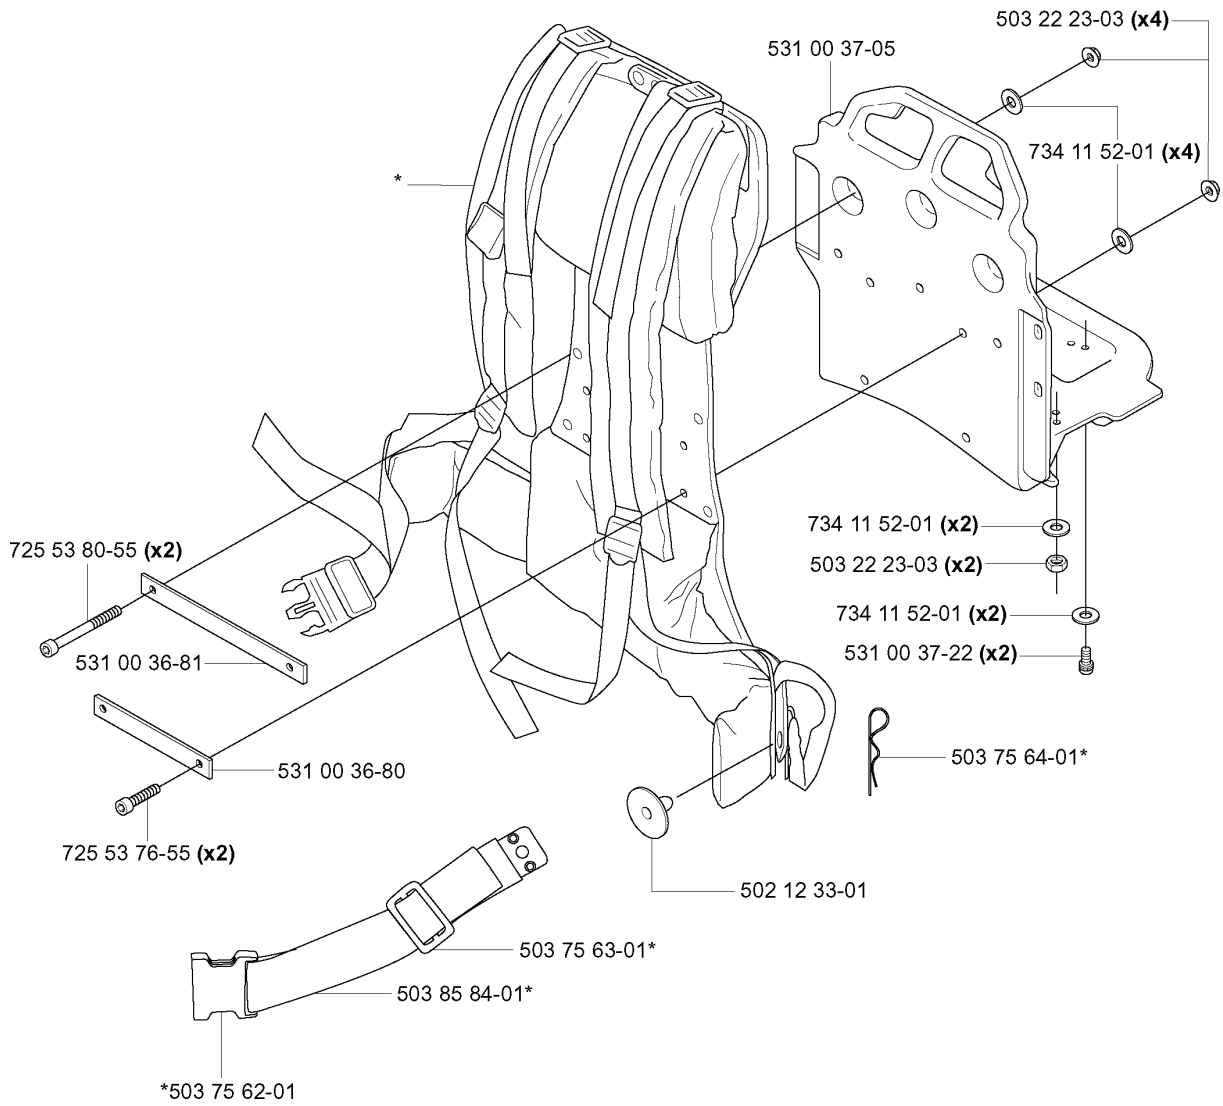

Q *compl 503 73 86-01

HARNESS

155 B, KAWASAKI, TEX54D-EC50, 20041400001-Current

Part No	Description	Remark	QTY KIT
502 12 33-01	PEN		1
503 22 23-03	LOCK NUT		2
503 22 23-03	LOCK NUT		4
503 73 86-01	HARNESS		1
503 75 62-01	LOCK		1
503 75 63-01	BUCKLE		1
503 75 64-01	HAIR PIN COTTER		1
503 85 84-01	BELT		1
531 00 36-80	BRACKET		1
531 00 36-81	BRACKET		1
531 00 37-05	FRAME		1
531 00 37-22	SCREW		2
725 53 76-55	SCREW IHSCM		2
725 53 80-55	SCREW IHSCM		2
734 11 52-01	WASHER		2
734 11 52-01	WASHER		4
734 11 52-01	WASHER		2