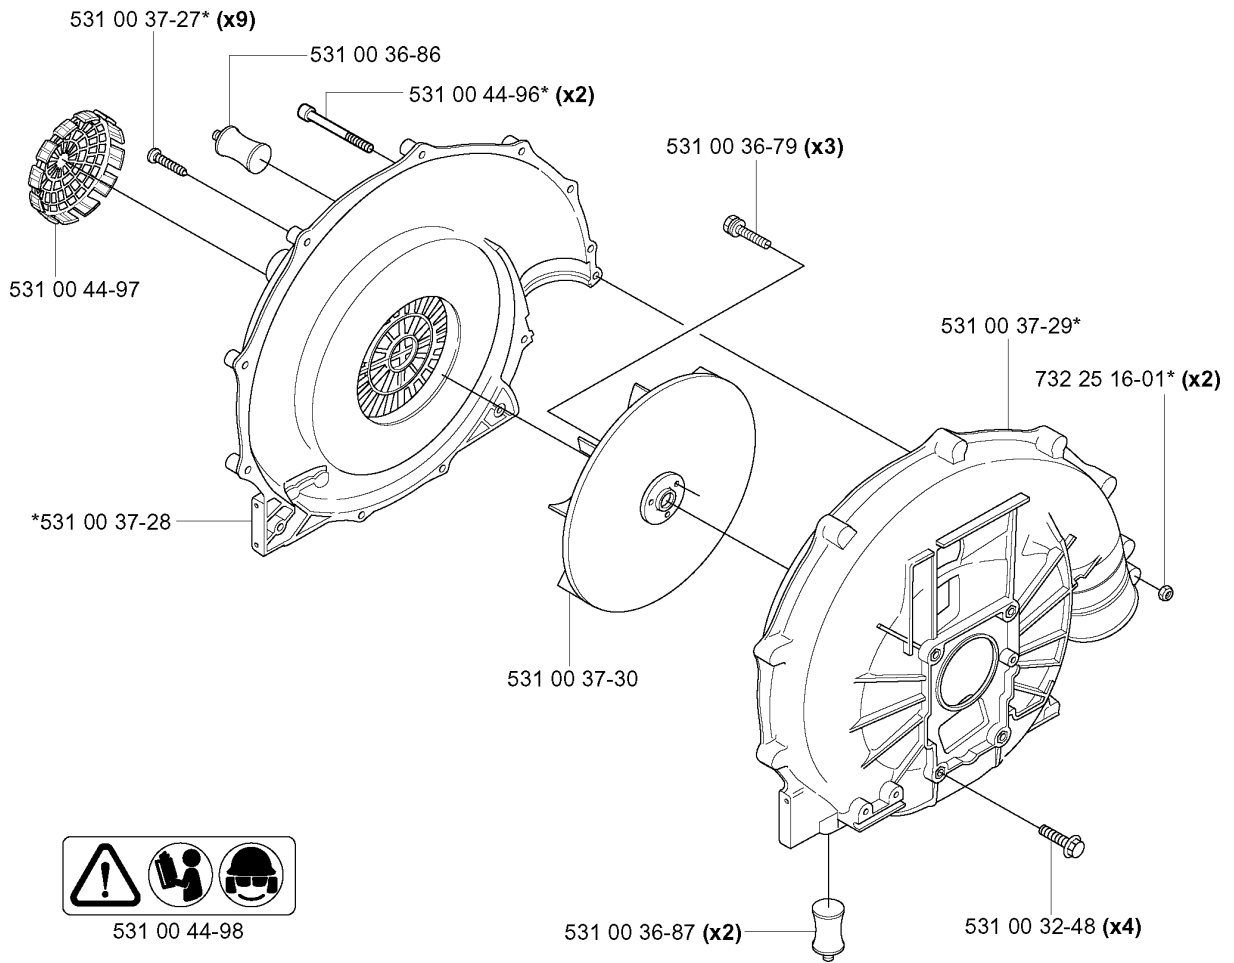

SPARE PARTS LIST

BLOWERS

155 B, KAWASAKI, TEX54D-EC50,
20041400001-Current

A

TUBE

155 B, KAWASAKI, TEX54D-EC50, 20041400001-Current

Part No	Description	Remark	QTY KIT
531 00 32-11	PIPE		1
531 00 32-12	CLAMP		2
531 00 32-13	PIPE		1
531 00 32-14	PIPE		1
531 00 32-15	O-RING		1
531 00 32-16	PIPE		1
531 00 32-17	PIPE		1
531 00 33-75	HOLDER		1

B *compl 531 00 33-91

HANDLE & CONTROLS

155 B, KAWASAKI, TEX54D-EC50, 20041400001-Current

Part No	Description	Remark	QTY KIT
503 22 23-03	LOCK NUT		1
531 00 32-49	BAND		1
531 00 33-78	SCREW		1
531 00 33-88	HANDLE		1
531 00 33-90	HOLDER		1
531 00 33-91	HANDLE ASSY		1
531 00 44-67	HANDLE		1
531 00 44-68	HANDLE		1
531 00 44-69	LEVER		1
531 00 44-70	LEVER		1
531 00 44-71	SHAFT		1
531 00 44-72	WASHER		2
531 00 44-73	WASHER		2
531 00 44-74	WASHER		1
531 00 44-75	RETAINER RING		1
531 00 44-76	CABLE ASSY		1
531 00 44-77	SCREW		2
531 00 44-77	SCREW		3
531 00 44-78	SCREW		2
531 00 44-79	NUT		2
531 00 44-80	BRACKET		1
531 00 44-81	BRACKET		1
531 00 44-82	SPACER WASHER		2
531 00 44-83	SCREW		1
725 23 74-71	SCREW EHHM		1
734 11 52-01	WASHER		1

C

*compl 531 00 37-31

FAN

155 B, KAWASAKI, TEX54D-EC50, 20041400001-Current

Part No	Description	Remark	QTY KIT
531 00 32-48	SCREW		4
531 00 36-79	SCREW		3
531 00 36-86	ABSORBER		1
531 00 36-87	ABSORBER		2
531 00 37-27	SCREW		9
531 00 37-28	HOUSING		1
531 00 37-29	HOUSING		1
531 00 37-30	FAN		1
531 00 37-31	HOUSING		1
531 00 44-96	SCREW		2
531 00 44-97	PROTECTOR		1
531 00 44-98	DECAL		1
732 25 16-01	HEXAGON LOCKING NUT		2

Part No	Description	Remark	QTY KIT
531 00 32-73	SCREW		1
531 00 33-95	SCREW		2
531 00 37-09	PLATE		1
531 00 37-10	CYLINDER COVER		1

F *compl 531 00 37-11

PISTON & CRANKSHAFT

155 B, KAWASAKI, TEX54D-EC50, 20041400001-Current