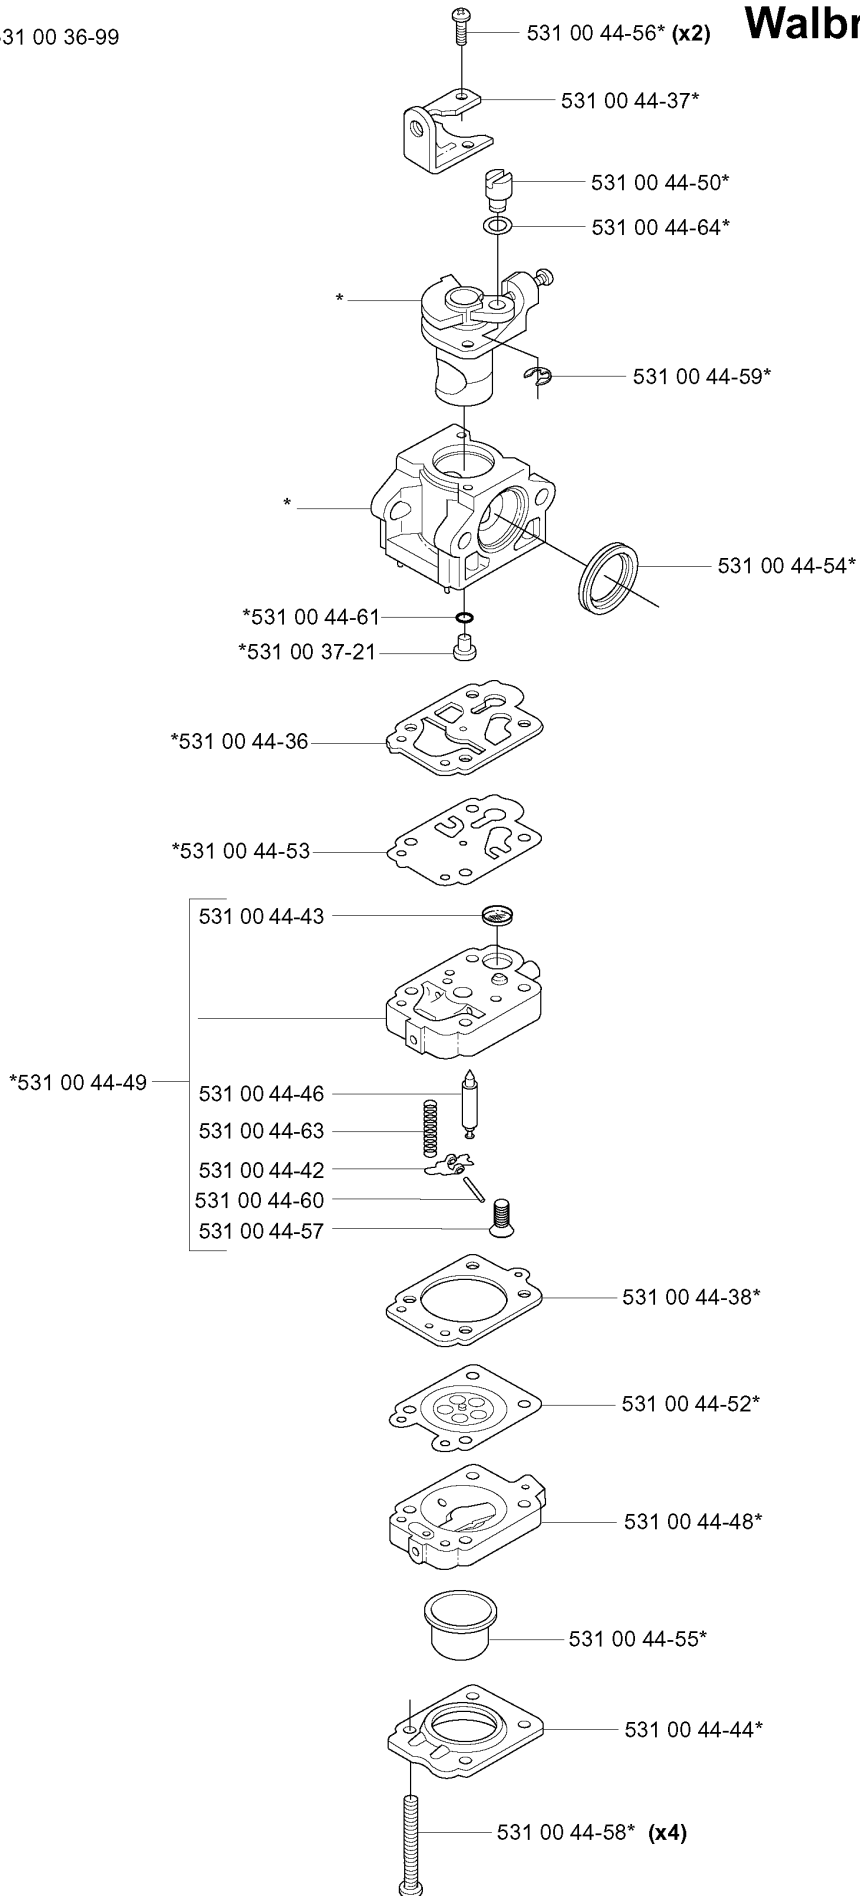

P *compl 531 00 36-99

Walbro WYK 95