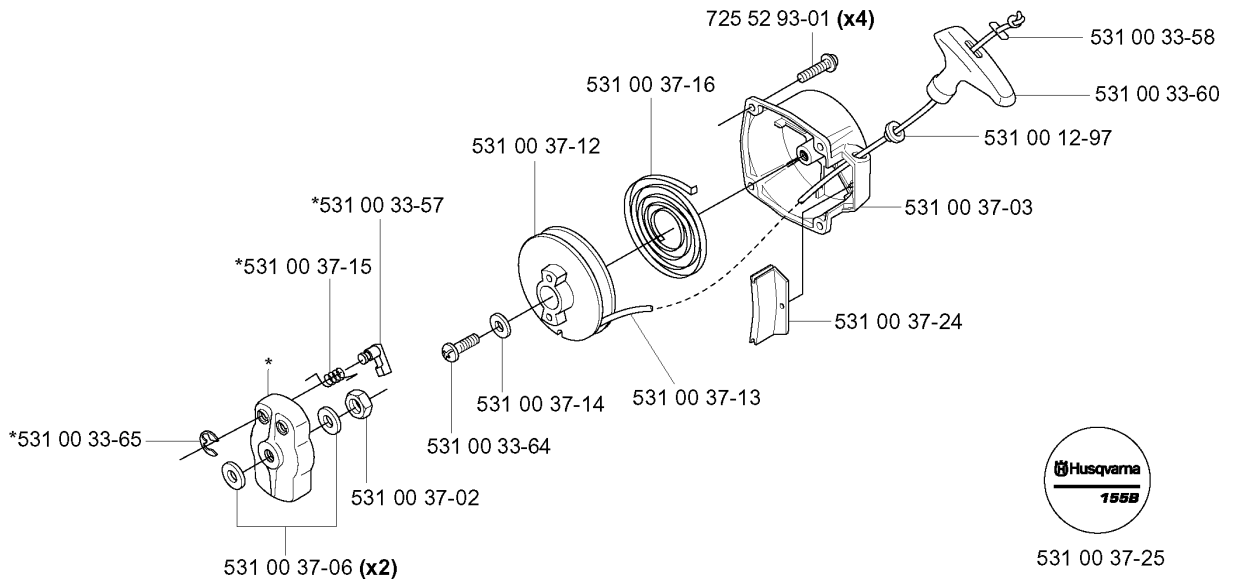

L *compl 531 00 37-08