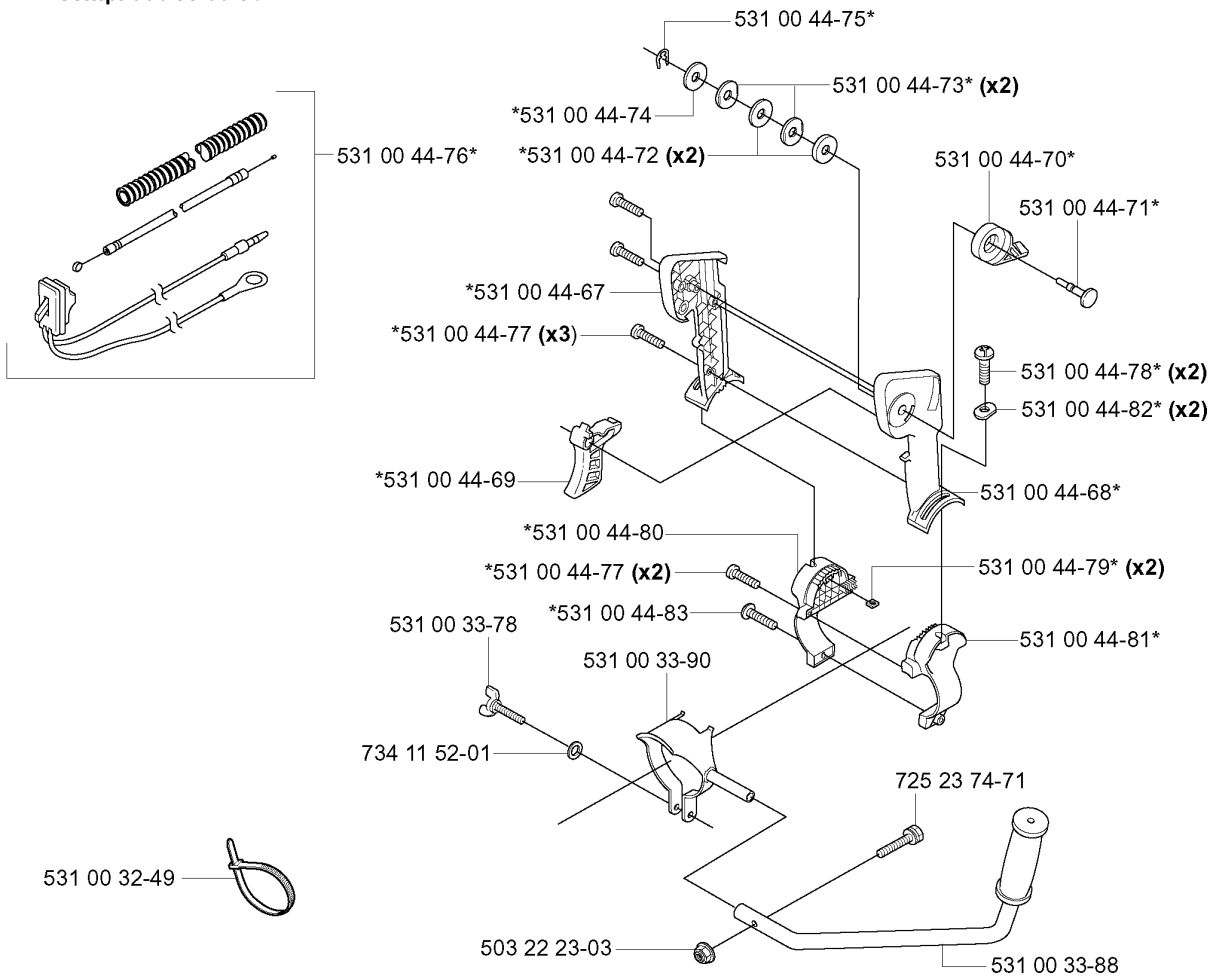

SPARE PARTS LIST

BLOWERS

155 B, KAWASAKI, TEX54D-EC50,
20041400001-Current

A

TUBE

155 B, KAWASAKI, TEX54D-EC50, 20041400001-Current

Part No	Description	Remark	QTY KIT
531 00 32-11	PIPE		1
531 00 32-12	CLAMP		2
531 00 32-13	PIPE		1
531 00 32-14	PIPE		1
531 00 32-15	O-RING		1
531 00 32-16	PIPE		1
531 00 32-17	PIPE		1
531 00 33-75	HOLDER		1

B *compl 531 00 33-91

HANDLE & CONTROLS

155 B, KAWASAKI, TEX54D-EC50, 20041400001-Current

Part No	Description	Remark	QTY KIT
503 22 23-03	LOCK NUT		1
531 00 32-49	BAND		1
531 00 33-78	SCREW		1
531 00 33-88	HANDLE		1
531 00 33-90	HOLDER		1
531 00 33-91	HANDLE ASSY		1
531 00 44-67	HANDLE		1
531 00 44-68	HANDLE		1
531 00 44-69	LEVER		1
531 00 44-70	LEVER		1
531 00 44-71	SHAFT		1
531 00 44-72	WASHER		2
531 00 44-73	WASHER		2
531 00 44-74	WASHER		1
531 00 44-75	RETAINER RING		1
531 00 44-76	CABLE ASSY		1
531 00 44-77	SCREW		2
531 00 44-77	SCREW		3
531 00 44-78	SCREW		2
531 00 44-79	NUT		2
531 00 44-80	BRACKET		1
531 00 44-81	BRACKET		1
531 00 44-82	SPACER WASHER		2
531 00 44-83	SCREW		1
725 23 74-71	SCREW EHHM		1
734 11 52-01	WASHER		1

Part No	Description	Remark	QTY KIT
531 00 32-73	SCREW		1
531 00 33-95	SCREW		2
531 00 37-09	PLATE		1
531 00 37-10	CYLINDER COVER		1

F *compl 531 00 37-11

PISTON & CRANKSHAFT

155 B, KAWASAKI, TEX54D-EC50, 20041400001-Current

Part No	Description	Remark	QTY KIT
531 00 32-65	WASHER	T=0,1 MM	1
531 00 32-66	WASHER	T=0,2 MM	1
531 00 32-67	WASHER	T=0,4 MM	1
531 00 32-68	WASHER	T=0,6 MM	1
531 00 32-69	RETAINER RING		2
531 00 32-70	NEEDLE BEARING		1
531 00 32-84	KEY		1
531 00 36-94	PISTON		1
531 00 36-95	PISTON BOLT		1
531 00 36-96	PISTON RING		1
531 00 37-11	CRANKSHAFT		1