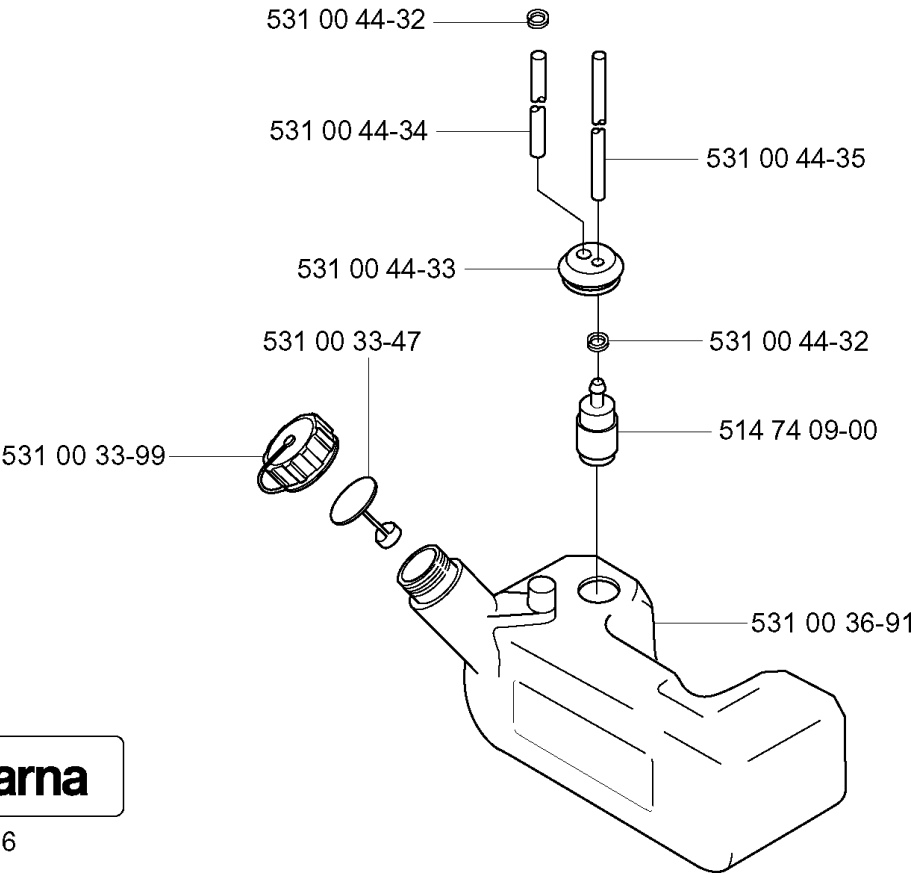

H

IGNITION SYSTEM

155 B, KAWASAKI, TEX54D-EC50, 20041400001-Current

Part No	Description	Remark	QTY KIT
503 23 50-13	SPARK PLUG	NGK BPMR 7A	1
531 00 32-78	HUB CAP		1
531 00 32-79	SPRING		1
531 00 32-83	WASHER		1
531 00 32-85	PIPE		1
531 00 32-86	GROMMET		1
531 00 32-87	SCREW		2
531 00 32-89	NUT		1
531 00 33-82	CABLE		1
531 00 33-83	FLYWHEEL		1
531 00 33-84	IGNITION COIL		1
531 00 36-98	RING		1

J

THROTTLE CONTROLS

155 B, KAWASAKI, TEX54D-EC50, 20041400001-Current

Part No	Description	Remark	QTY KIT
531 00 33-98	THROTTLE CABLE ASSY		1
531 00 37-04	HOLDER		1

K

531 00 37-26

FUEL TANK

155 B, KAWASAKI, TEX54D-EC50, 20041400001-Current

Part No	Description	Remark	QTY KIT
514 74 09-00	FILTER		1
531 00 33-47	VALVE		1
531 00 33-99	TANK CAP		1
531 00 36-91	TANK UNIT		1
531 00 37-26	DECAL		1
531 00 44-32	CLAMP		1
531 00 44-32	CLAMP		1
531 00 44-33	GROMMET		1
531 00 44-34	HOSE		1
531 00 44-35	HOSE		1