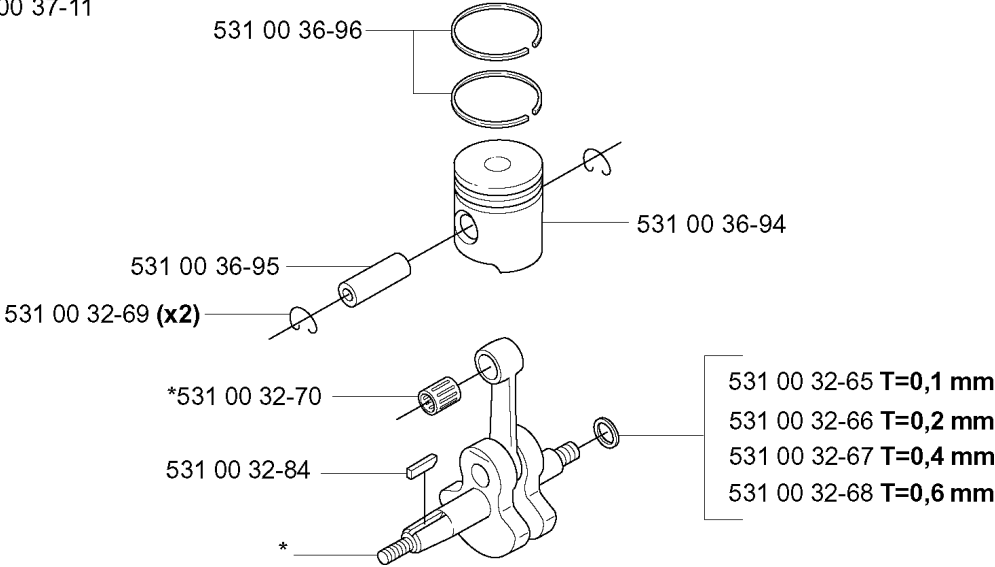

B *compl 531 00 33-91

HANDLE & CONTROLS

155 B, KAWASAKI, TEX54D-EC50, 20041400001-Current

Part No	Description	Remark	QTY KIT
503 22 23-03	LOCK NUT		1
531 00 32-49	BAND		1
531 00 33-78	SCREW		1
531 00 33-88	HANDLE		1
531 00 33-90	HOLDER		1
531 00 33-91	HANDLE ASSY		1
531 00 44-67	HANDLE		1
531 00 44-68	HANDLE		1
531 00 44-69	LEVER		1
531 00 44-70	LEVER		1
531 00 44-71	SHAFT		1
531 00 44-72	WASHER		2
531 00 44-73	WASHER		2
531 00 44-74	WASHER		1
531 00 44-75	RETAINER RING		1
531 00 44-76	CABLE ASSY		1
531 00 44-77	SCREW		2
531 00 44-77	SCREW		3
531 00 44-78	SCREW		2
531 00 44-79	NUT		2
531 00 44-80	BRACKET		1
531 00 44-81	BRACKET		1
531 00 44-82	SPACER WASHER		2
531 00 44-83	SCREW		1
725 23 74-71	SCREW EHHM		1
734 11 52-01	WASHER		1

D

CYLINDER

155 B, KAWASAKI, TEX54D-EC50, 20041400001-Current

Part No	Description	Remark	QTY KIT
531 00 33-92	SCREW		4
531 00 33-94	GASKET		1
531 00 36-92	CYLINDER		1

E

HEAT SHIELD

155 B, KAWASAKI, TEX54D-EC50, 20041400001-Current

Part No	Description	Remark	QTY KIT
531 00 32-73	SCREW		1
531 00 33-95	SCREW		2
531 00 37-09	PLATE		1
531 00 37-10	CYLINDER COVER		1

F *compl 531 00 37-11

PISTON & CRANKSHAFT

155 B, KAWASAKI, TEX54D-EC50, 20041400001-Current

Part No	Description	Remark	QTY KIT
531 00 32-65	WASHER	T=0,1 MM	1
531 00 32-66	WASHER	T=0,2 MM	1
531 00 32-67	WASHER	T=0,4 MM	1
531 00 32-68	WASHER	T=0,6 MM	1
531 00 32-69	RETAINER RING		2
531 00 32-70	NEEDLE BEARING		1
531 00 32-84	KEY		1
531 00 36-94	PISTON		1
531 00 36-95	PISTON BOLT		1
531 00 36-96	PISTON RING		1
531 00 37-11	CRANKSHAFT		1