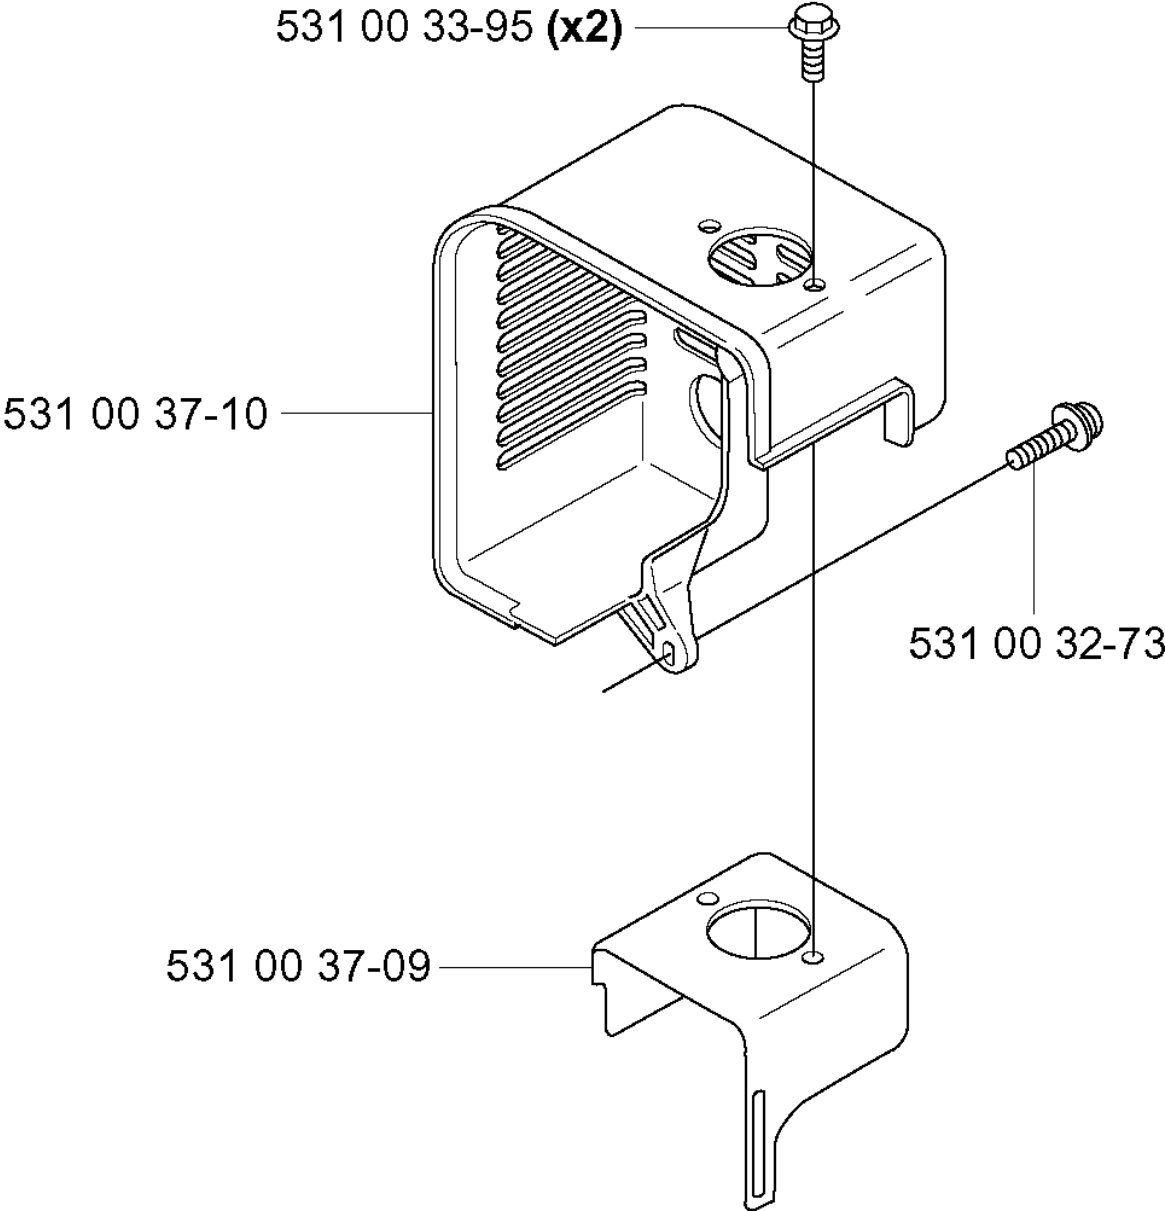

SPARE PARTS LIST

BLOWERS

155 B, KAWASAKI, TEX54D-EC50,
20041400001-Current

A

TUBE

155 B, KAWASAKI, TEX54D-EC50, 20041400001-Current

Part No	Description	Remark	QTY KIT
531 00 32-11	PIPE		1
531 00 32-12	CLAMP		2
531 00 32-13	PIPE		1
531 00 32-14	PIPE		1
531 00 32-15	O-RING		1
531 00 32-16	PIPE		1
531 00 32-17	PIPE		1
531 00 33-75	HOLDER		1

C

*compl 531 00 37-31

FAN

155 B, KAWASAKI, TEX54D-EC50, 20041400001-Current

Part No	Description	Remark	QTY KIT
531 00 32-48	SCREW		4
531 00 36-79	SCREW		3
531 00 36-86	ABSORBER		1
531 00 36-87	ABSORBER		2
531 00 37-27	SCREW		9
531 00 37-28	HOUSING		1
531 00 37-29	HOUSING		1
531 00 37-30	FAN		1
531 00 37-31	HOUSING		1
531 00 44-96	SCREW		2
531 00 44-97	PROTECTOR		1
531 00 44-98	DECAL		1
732 25 16-01	HEXAGON LOCKING NUT		2

D

CYLINDER

155 B, KAWASAKI, TEX54D-EC50, 20041400001-Current

Part No	Description	Remark	QTY KIT
531 00 33-92	SCREW		4
531 00 33-94	GASKET		1
531 00 36-92	CYLINDER		1

E

HEAT SHIELD

155 B, KAWASAKI, TEX54D-EC50, 20041400001-Current

Part No	Description	Remark	QTY KIT
531 00 32-73	SCREW		1
531 00 33-95	SCREW		2
531 00 37-09	PLATE		1
531 00 37-10	CYLINDER COVER		1

F *compl 531 00 37-11

PISTON & CRANKSHAFT

155 B, KAWASAKI, TEX54D-EC50, 20041400001-Current