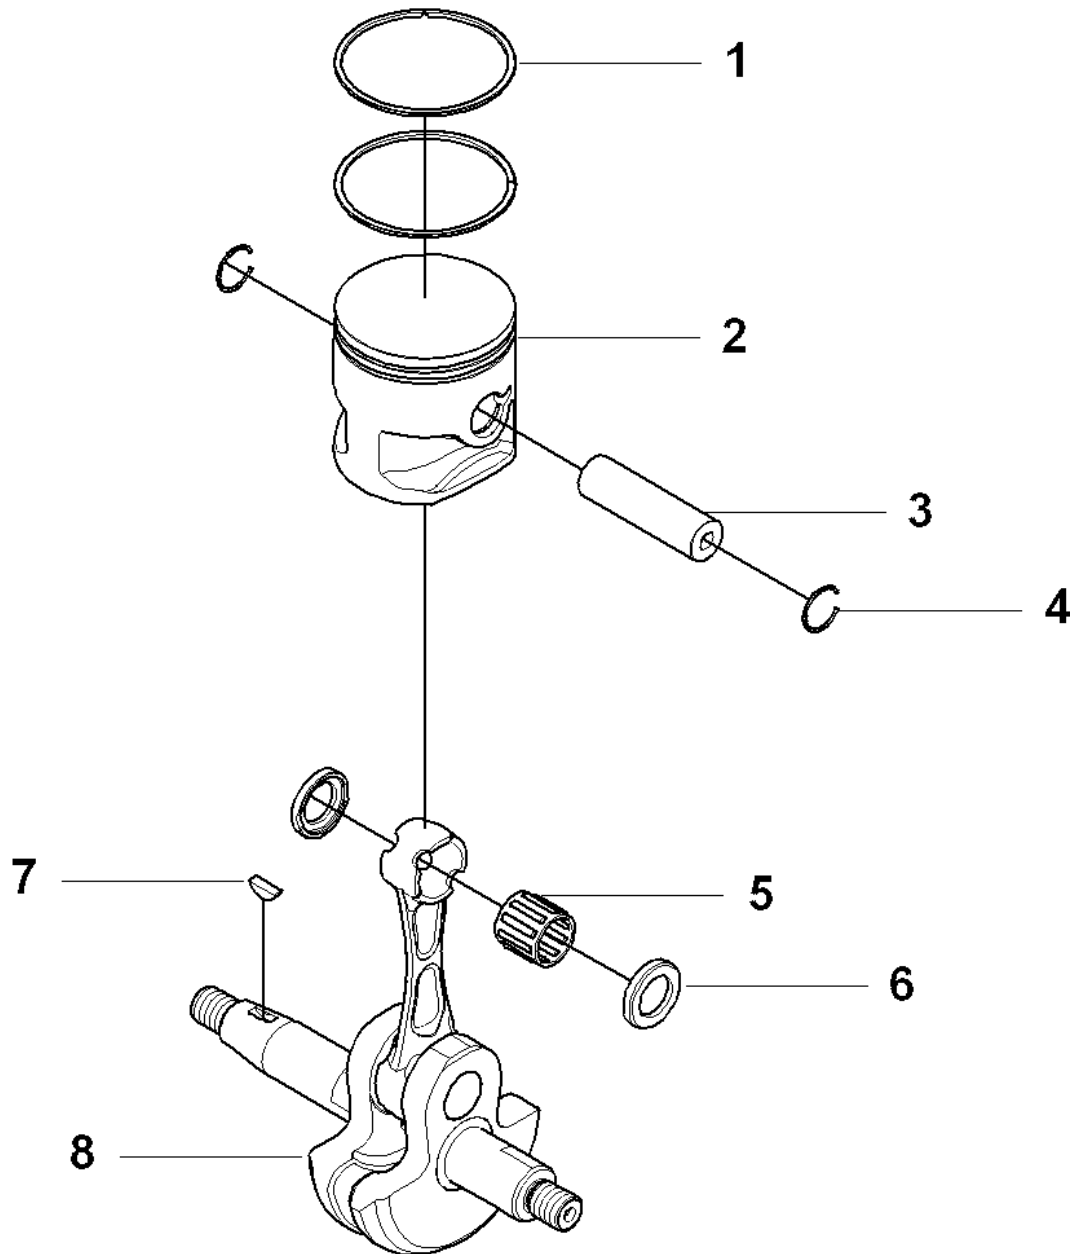

L 180BT, 180BF

PISTON & CRANKSHAFT

180 BF, 20084000001-Current

Ref	Part No	Description	Remark	QTY KIT
1	504 79 65-01	PISTON RING		2
2	504 79 63-01	PISTON		1
3	504 79 64-01	PISTON PIN		1
4	544 25 95-01	SNAP RING		2
5	544 25 96-01	BEARING		1
6	544 25 97-01	WASHER		2
7	544 26 00-01	KEY		1
8	544 25 98-01	CRANKSHAFT		1