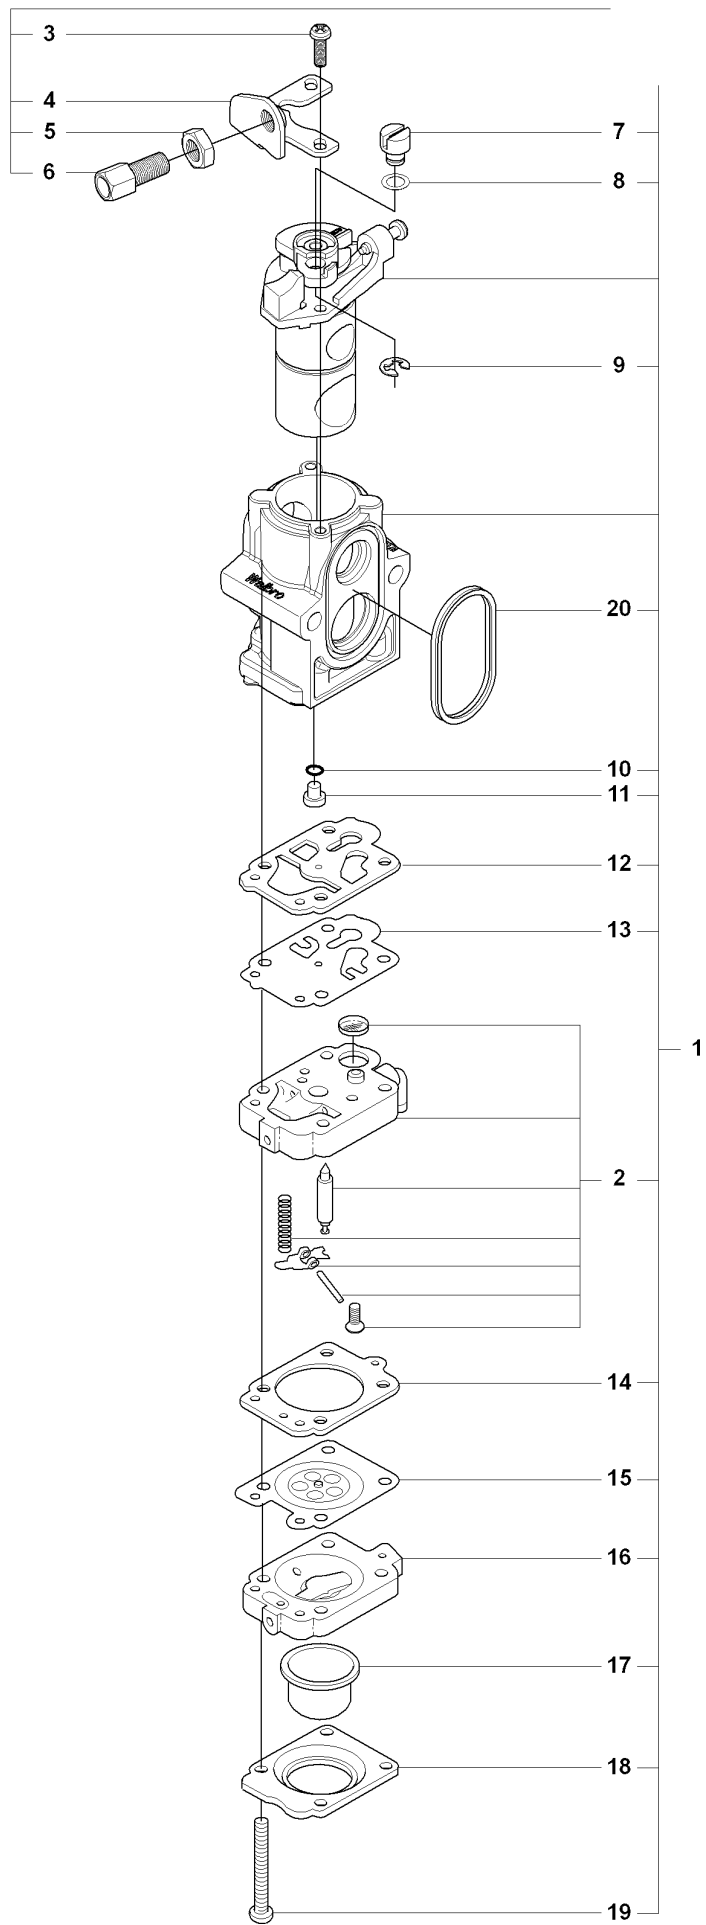

Q 180BT, 180BF

CARBURETOR DETAILS

180 BF, 20084000001-Current

Ref	Part No	Description	Remark	QTY KIT
1	505 18 31-01	CARBURETTOR		1
2	544 36 35-01	BODY CARBURETTOR		1
3	544 36 47-01	SCREW		2
4	544 36 48-01	BRACKET		1
5	544 36 49-01	NUT		1
6	544 36 50-01	SCREW		1
7	544 36 41-01	SWIVEL CARB		1
8	544 36 40-01	WASHER		1
9	544 36 42-01	RING		1
10	544 36 54-01	O-RING		1
11	544 36 53-01	JET		1
12	544 36 43-01	GASKET		1
13	544 36 44-01	DIAPHRAGM CARBURETTOR		1
14	544 36 45-01	GASKET		1
15	504 64 31-01	DIAPHRAGM CARBURETTOR		1
16	544 36 46-01	DIAPHRAGM CARBURETTOR		1
17	544 36 39-01	PUMP		1
18	544 36 38-01	COVER		1
19	544 36 52-01	SCREW		4
20	544 36 51-01	RING		1