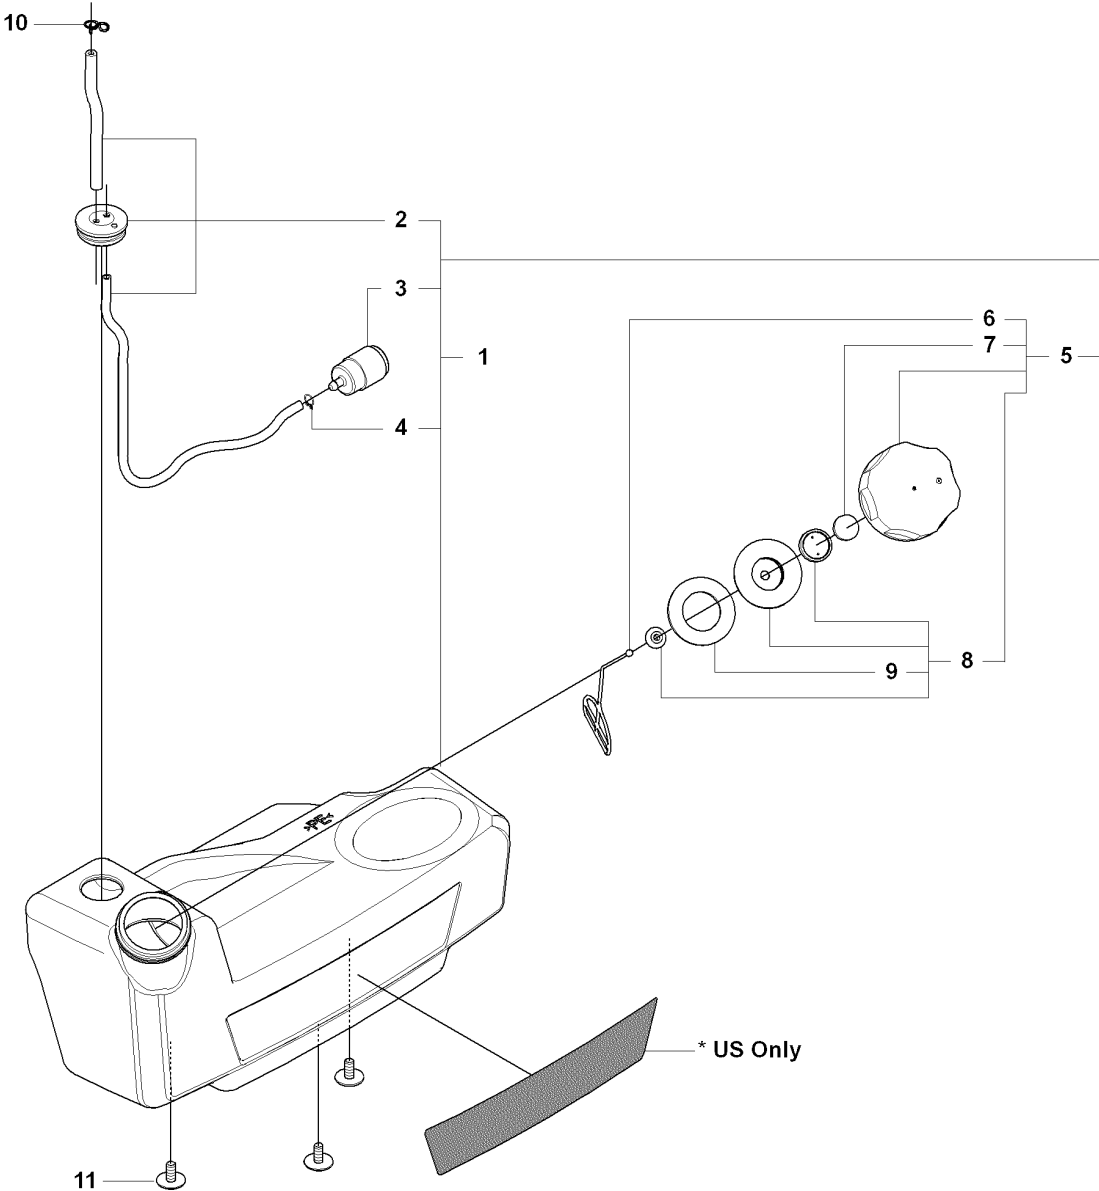

G 180BT, 180BF

FUEL TANK

180 BF, 20084000001-Current

Ref	Part No	Description	Remark	QTY KIT
1A	505 18 33-01	TANK ASSY		1
1B	505 18 34-01	TANK ASSY.EVP		1
2	544 27 28-01	FUEL HOSE		1
3	544 27 29-01	FILTER		1
4	544 27 30-01	CLIP		1
5	504 11 77-01	TANK CAP ASSY		1
6	504 11 79-01	HOLDER		1
7	544 27 26-01	FILTER		1
8	544 27 24-01	HOLDER		1
9	544 27 25-01	PACKING		1
10	544 27 32-01	CLIP		1
11	544 27 31-01	SCREW		3