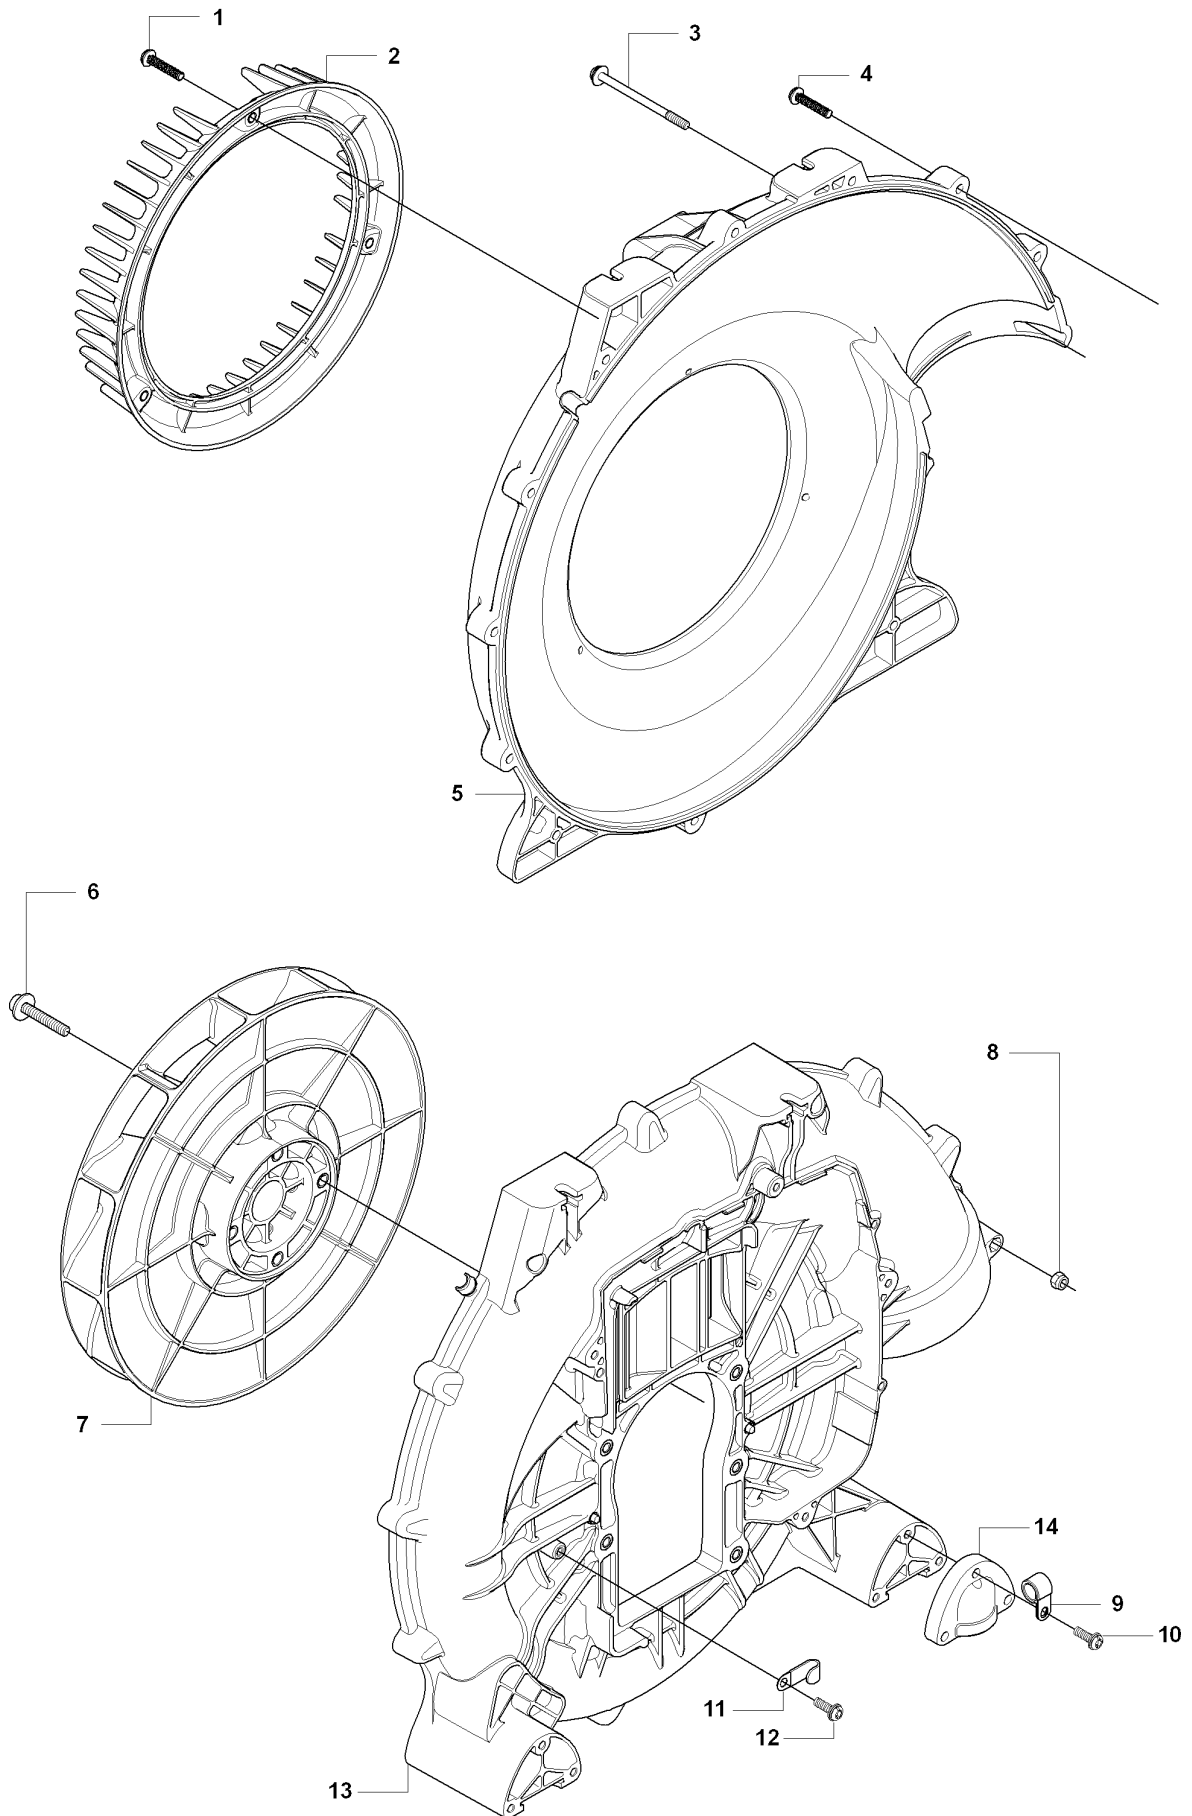

M 180BT, 180BF

Ref	Part No	Description	Remark	QTY KIT
1	544 26 43-01	SCREW		3
2	505 18 43-01	FUNNEL		1
3	544 26 46-01	SCREW		2
4	544 26 36-01	SCREW		11
5	505 18 41-01	FAN HOUSING		1
6	544 26 51-01	BOLT		2
7	505 18 44-01	FAN		1
8	544 26 47-01	NUT		2
9	504 12 23-01	CLAMP		1
10	544 26 36-01	SCREW		6
11	544 26 49-01	CLAMP		1
12	544 26 43-01	SCREW		1
13	505 18 42-01	FAN HOUSING		1
14	505 18 45-01	COVER		2