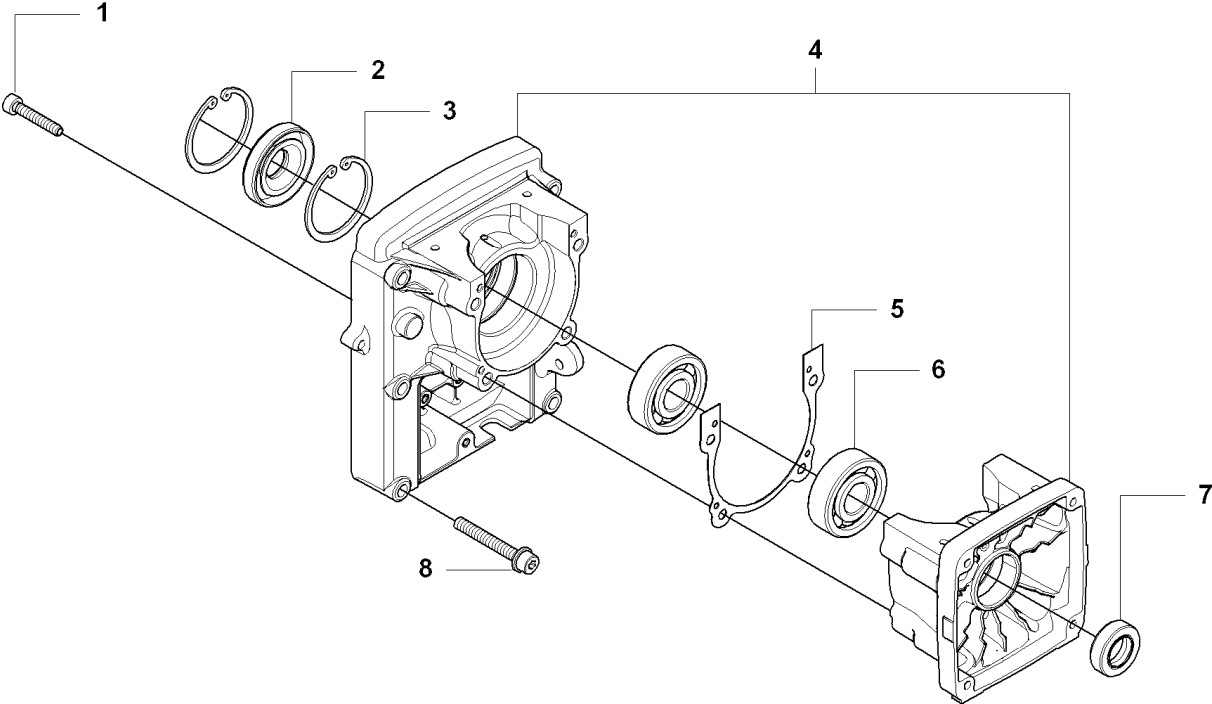

K 180BT, 180BF

CRANKCASE

180 BF, 20084000001-Current

Ref	Part No	Description	Remark	QTY KIT
1	544 25 88-01	BOLT		4
2	544 25 86-01	SEALING		1
3	544 25 87-01	SNAP RING		2
4	544 25 82-01	CRANKCASE		1
5	544 25 83-01	GASKET		1
6	544 25 84-01	BEARING		2
7	544 25 85-01	SEALING		1
8	544 25 91-01	BOLT		6