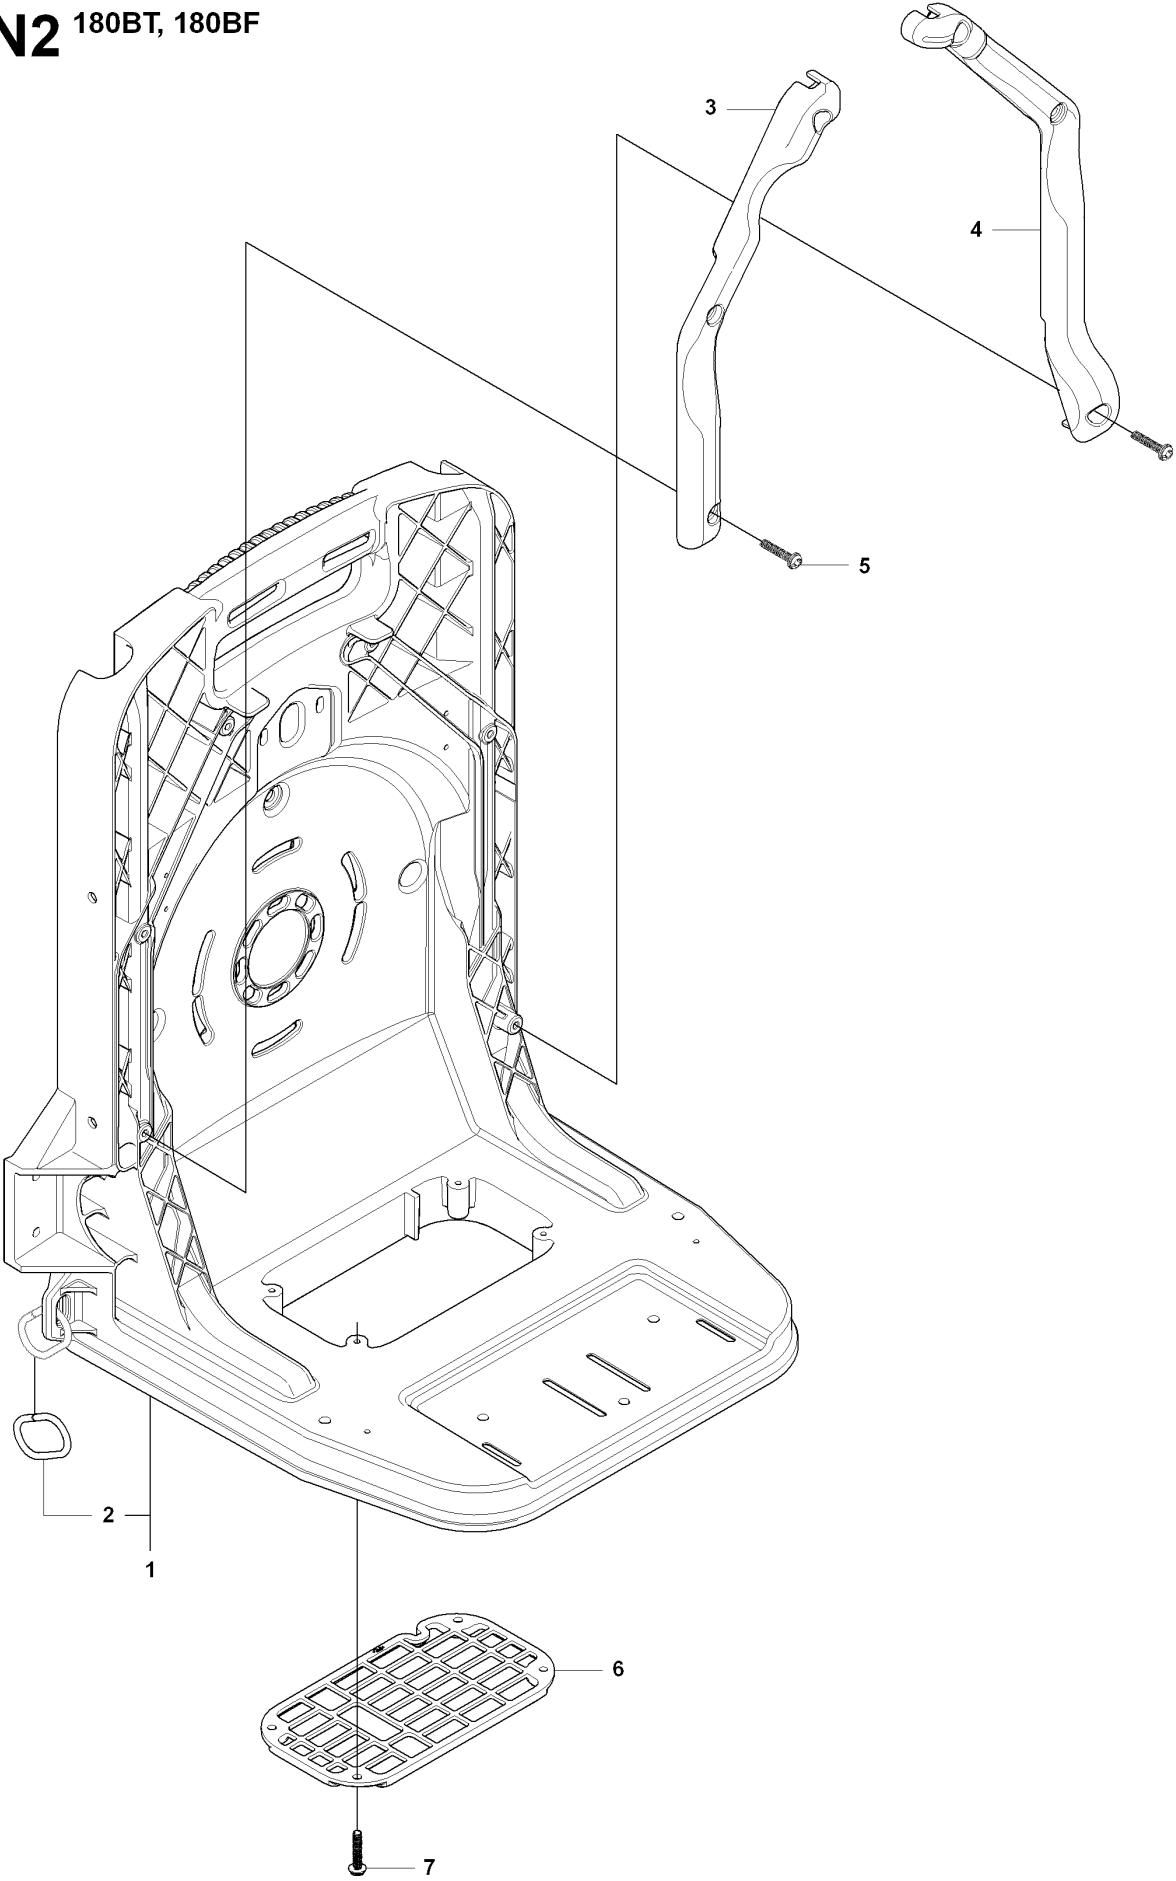

N2 180BT, 180BF

Ref	Part No	Description	Remark	QTY KIT
1	505 18 51-01	FRAME		1
2	544 26 97-01	RING		2
3	505 18 53-01	GUARD		1
4	505 18 54-01	GUARD		1
5	544 26 43-01	SCREW		6
6	505 18 52-01	SCREEN		1
7	544 26 43-01	SCREW		1