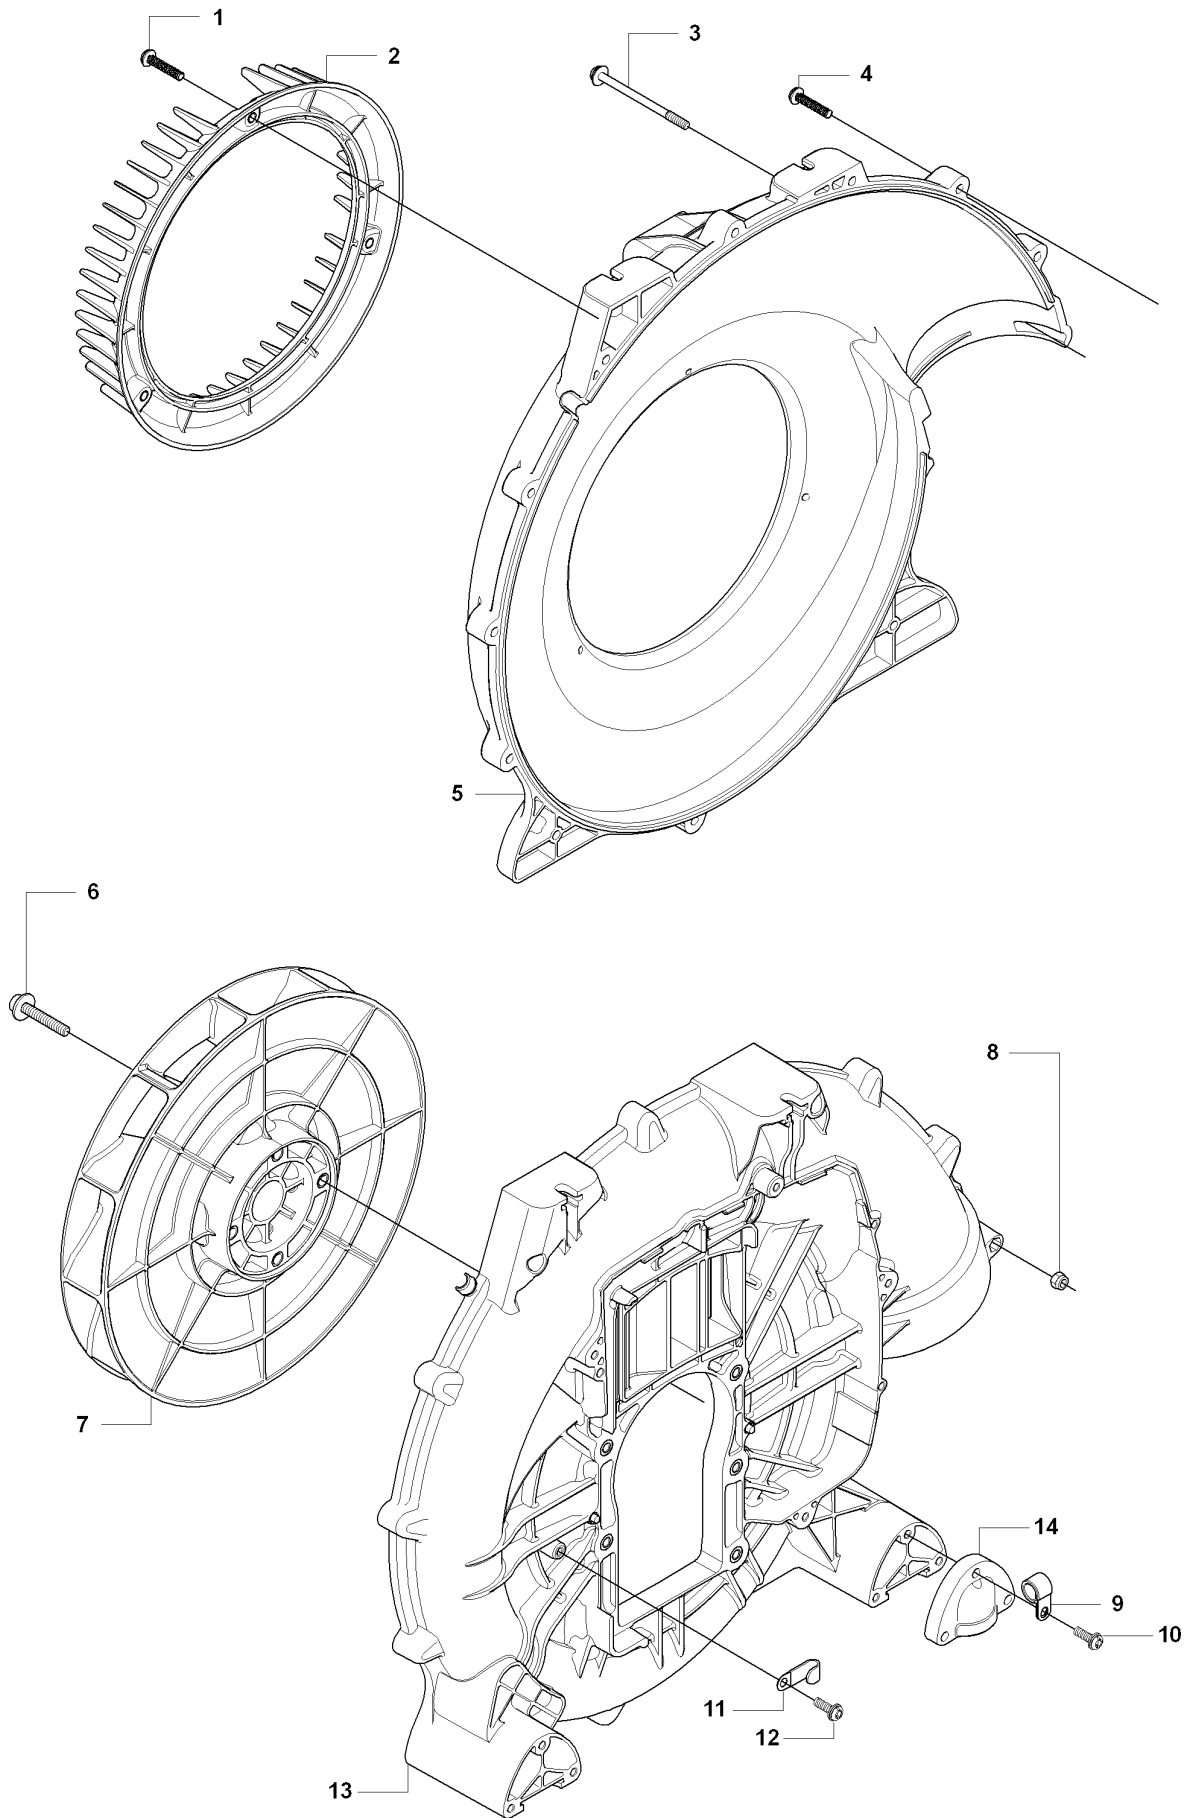

M 180BT, 180BF

Ref	Part No	Description	Remark	QTY KIT
1	544 26 43-01	SCREW		3
2	505 18 43-01	FUNNEL		1
3	544 26 46-01	SCREW		2
4	544 26 36-01	SCREW		11
5	505 18 41-01	FAN HOUSING		1
6	544 26 51-01	BOLT		2
7	505 18 44-01	FAN		1
8	544 26 47-01	NUT		2
9	504 12 23-01	CLAMP		1
10	544 26 36-01	SCREW		6
11	544 26 49-01	CLAMP		1
12	544 26 43-01	SCREW		1
13	505 18 42-01	FAN HOUSING		1
14	505 18 45-01	COVER		2