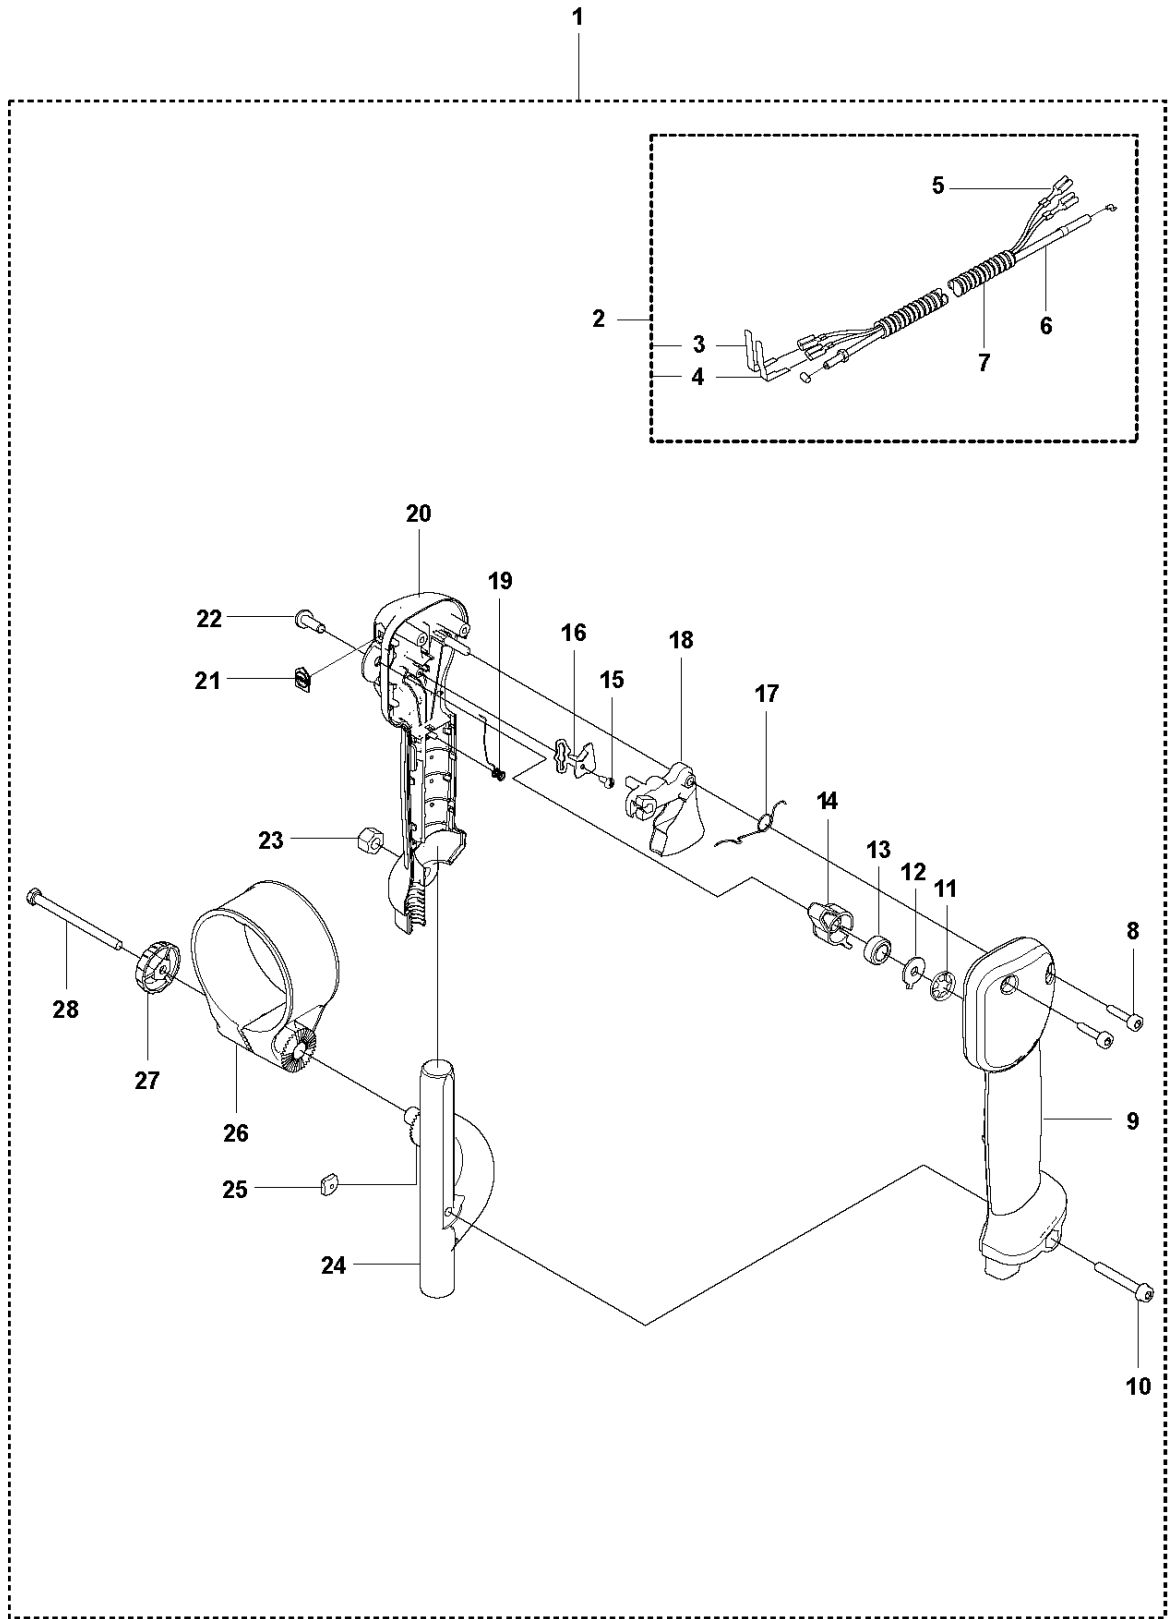

# SPARE PARTS LIST

## TUBE

180 BT, 20084000001-Current

Ref	Part No	Description	Remark	QTY KIT
1	505 18 08-01	TUBE		1
2	505 17 98-01	O-RING		1
3	505 18 09-01	HOSE		1
4	544 27 41-01	CLAMP		1
5	544 27 40-01	CLAMP		1
6	505 18 11-01	SWIVEL		1
7	544 27 38-01	PIPE		2
8	505 18 13-01	TUBE		1
9	544 27 60-01	CLAMP		1

## HANDLE &amp; CONTROLS

180 BT, 20084000001-Current

Ref	Part No	Description	Remark	QTY KIT
1	505 18 14-01	LEVER ASSY		1
2	505 00 40-01	WIRING ASSY		1
3	537 22 62-01	CONNECTOR		1
4	537 22 63-01	CONNECTOR		1
5	505 18 17-01	CORD		1
6	505 18 18-01	CABLE		1
7	505 18 19-01	TUBE		1
8	503 21 66-18	SCREW IHSCT		2
9	502 24 49-01	HANDLE HALF		1
10	505 29 08-01	SCREW		1
11	735 58 35-01	WASHER		1
12	505 18 15-01	WASHER		1
13	537 37 39-01	SPRING		1
14	502 24 55-01	CONTROL		1
15	503 21 29-06	SCREW CCRPANT		1
16	502 24 60-01	RETAINER		1
17	537 17 42-01	SPRING THROTTLE TRIG		1
18	502 24 54-01	TRIGGER		1
19	505 56 79-01	SPRING		1
20	502 24 48-01	HANDLE HALF		1
21	502 64 17-01	PLATE		1
22	537 14 12-03	SHAFT PIVOT		1
23	503 22 10-13	HEXAGON NUT		1
24	502 24 53-01	HOLDER		1
25	503 22 65-04	SQUARE NUT		1
26	544 27 59-01	HOLDER		1
27	504 80 03-01	TURNING KNOB		1
28	725 23 44-51	SCREW EHHM		1

**C** 180BT, 180BF

CYLINDER COVER

180 BT, 20084000001-Current

Ref	Part No	Description	Remark	QTY KIT
1	505 18 20-01	ENGINE COVER		1
2	544 26 36-01	SCREW		4
3	544 36 34-01	LABEL		1
4	505 18 21-01	TAPE		1

**D** 180BT, 180BF