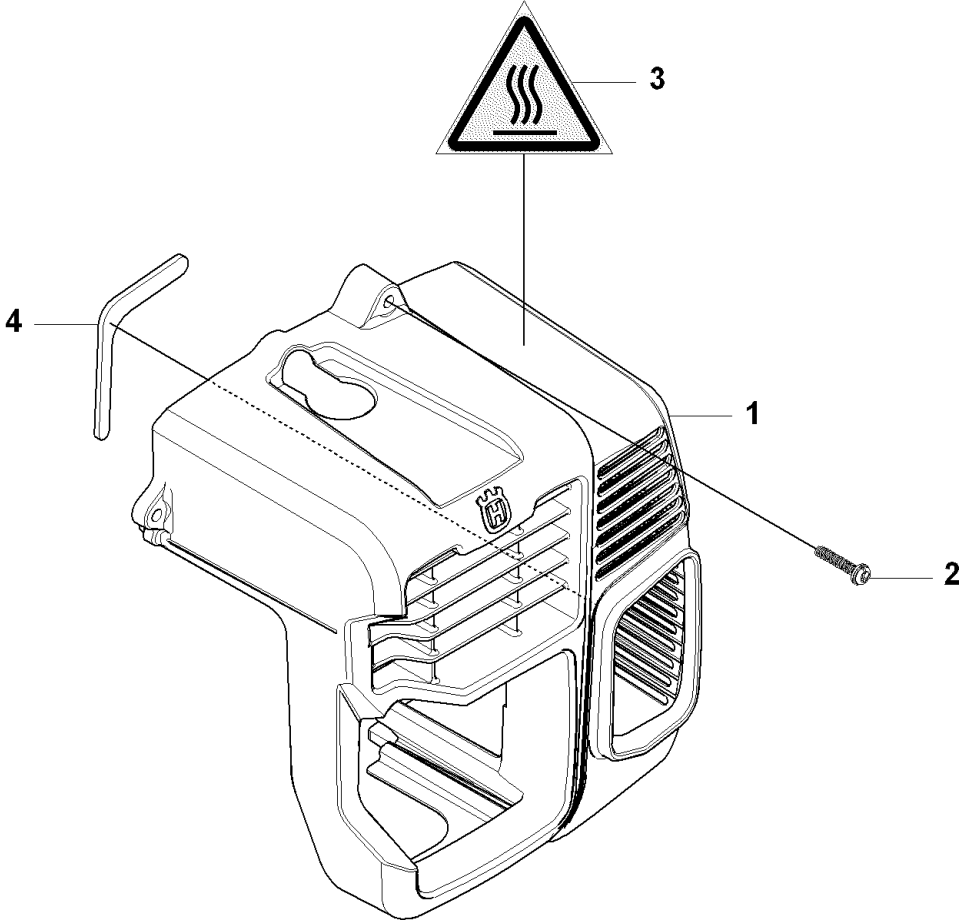

C 180BT, 180BF

CYLINDER COVER

180 BT, 20084000001-Current

Ref	Part No	Description	Remark	QTY KIT
1	505 18 20-01	ENGINE COVER		1
2	544 26 36-01	SCREW		4
3	544 36 34-01	LABEL		1
4	505 18 21-01	TAPE		1