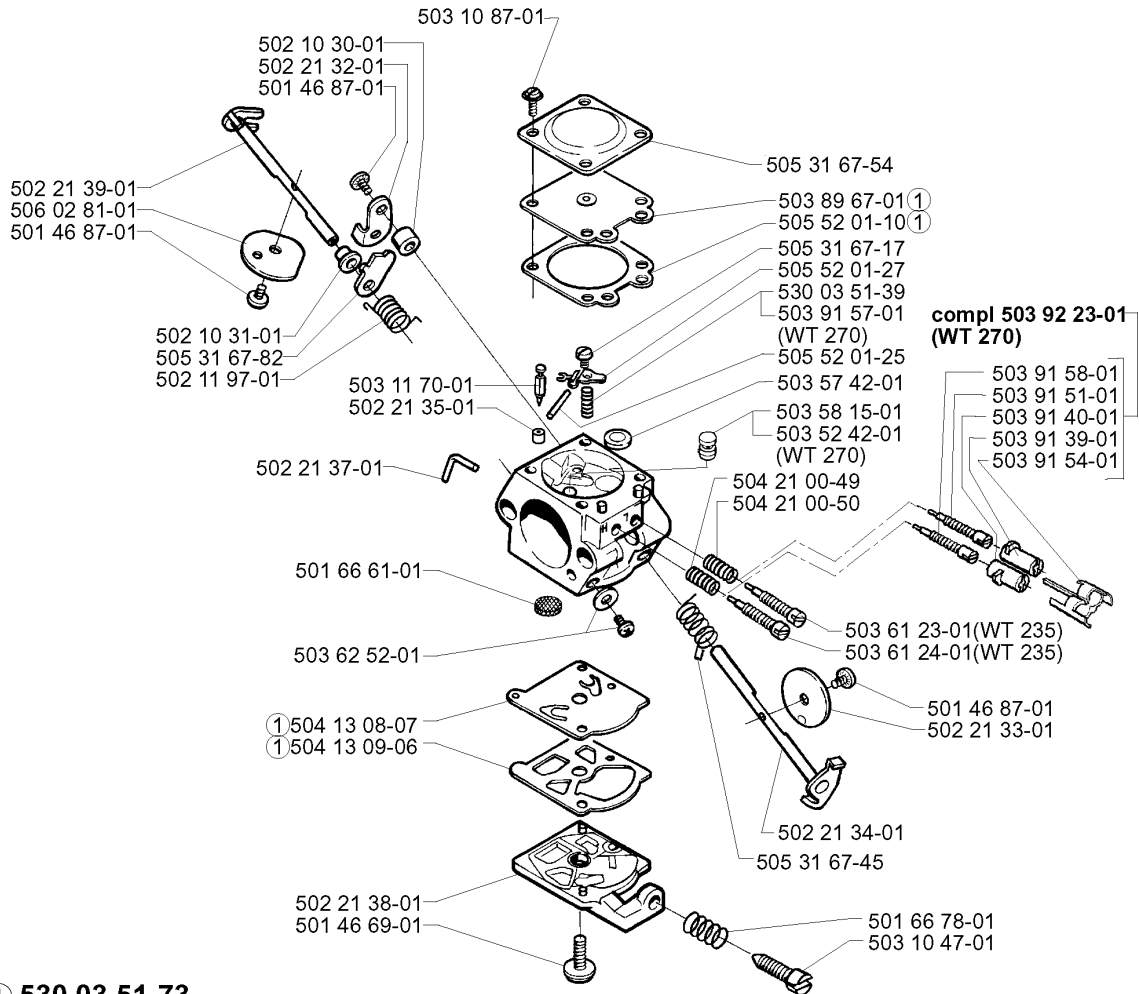

M

compl 503 28 15-06 **Walbro WT 270**

compl 503 28 15-05 **Walbro WT 235**

① **530 03 51-73**
Set of gaskets
Dichtungssatz
Jeu de joints
Juego de juntas
Packningssats