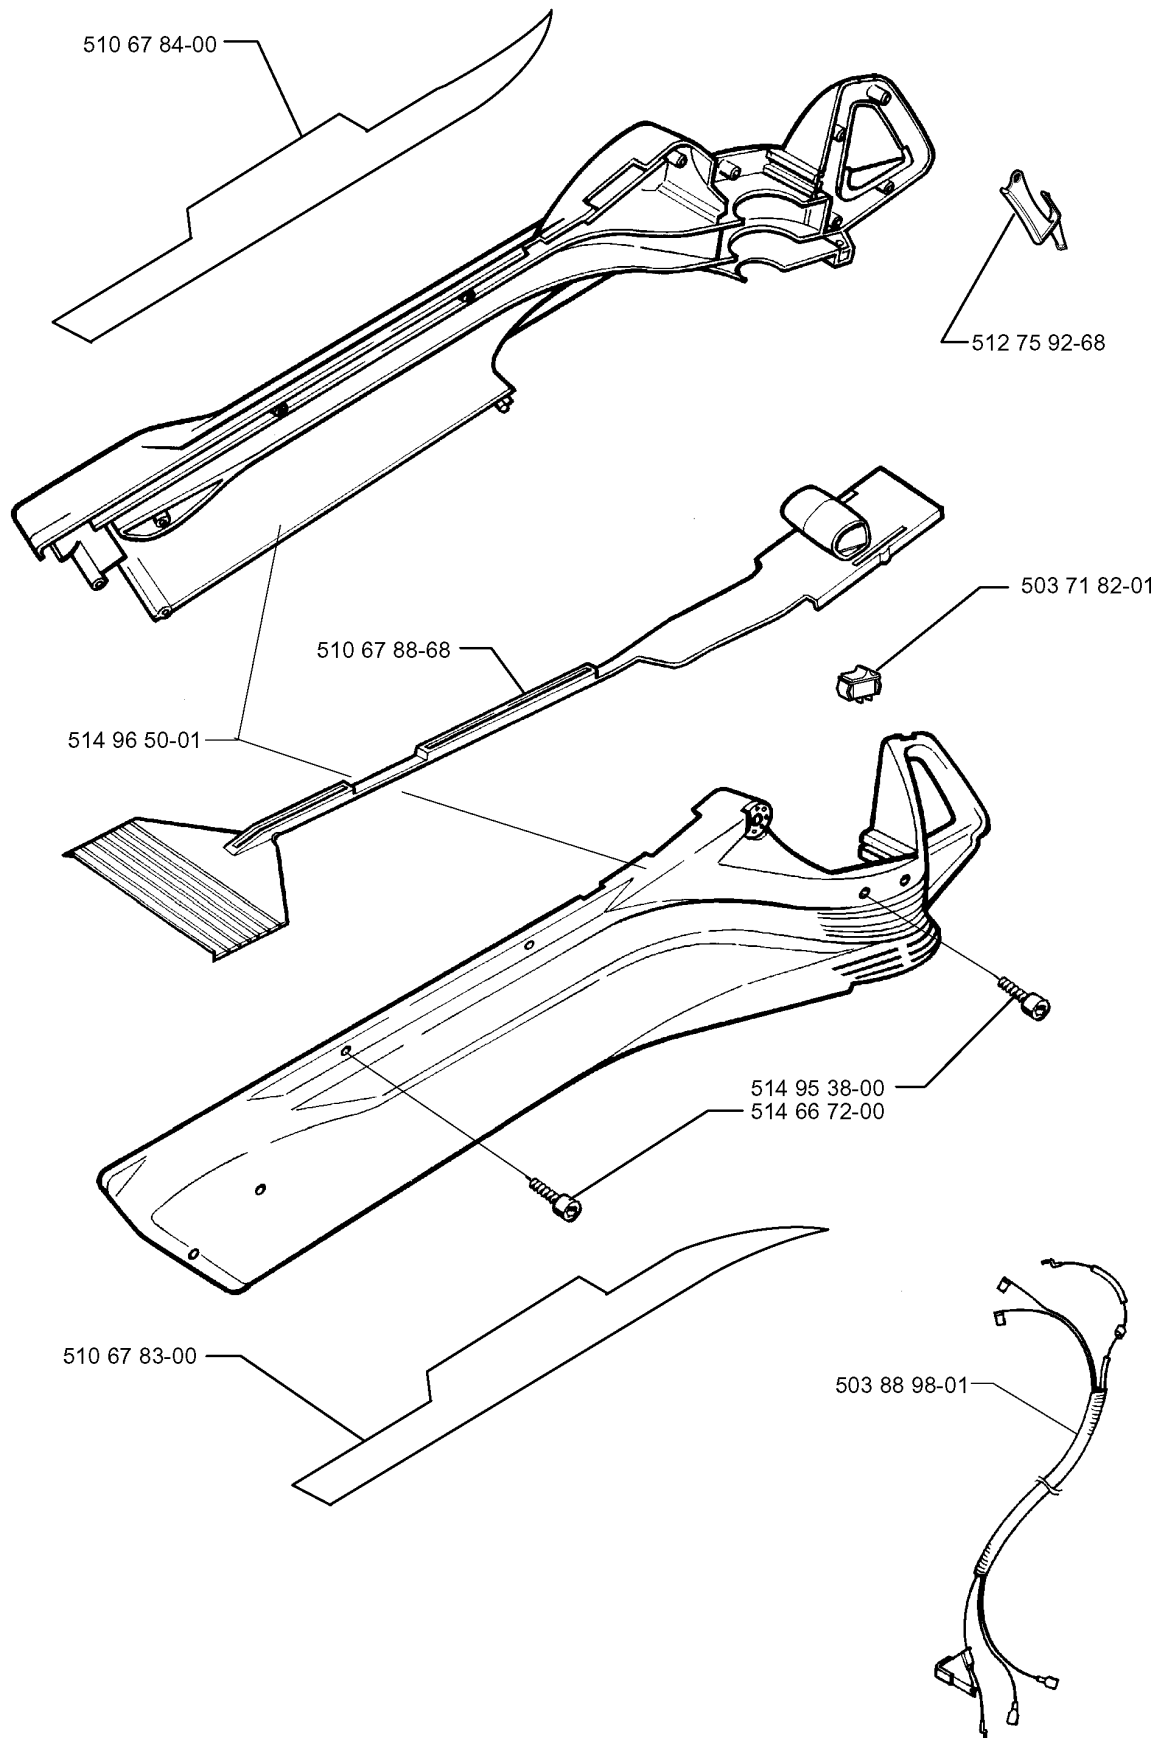

# K

HANDLE

225 BV, 19970500001-Current

Part No	Description	Remark	QTY KIT
511 81 60-68	HANDLE		1
514 95 85-00	SCREW		1
514 96 52-00	HUB CAP		1
514 96 53-00	KNOB		1
514 96 54-00	KNOB		1

L

TUBE

225 BV, 19970500001-Current