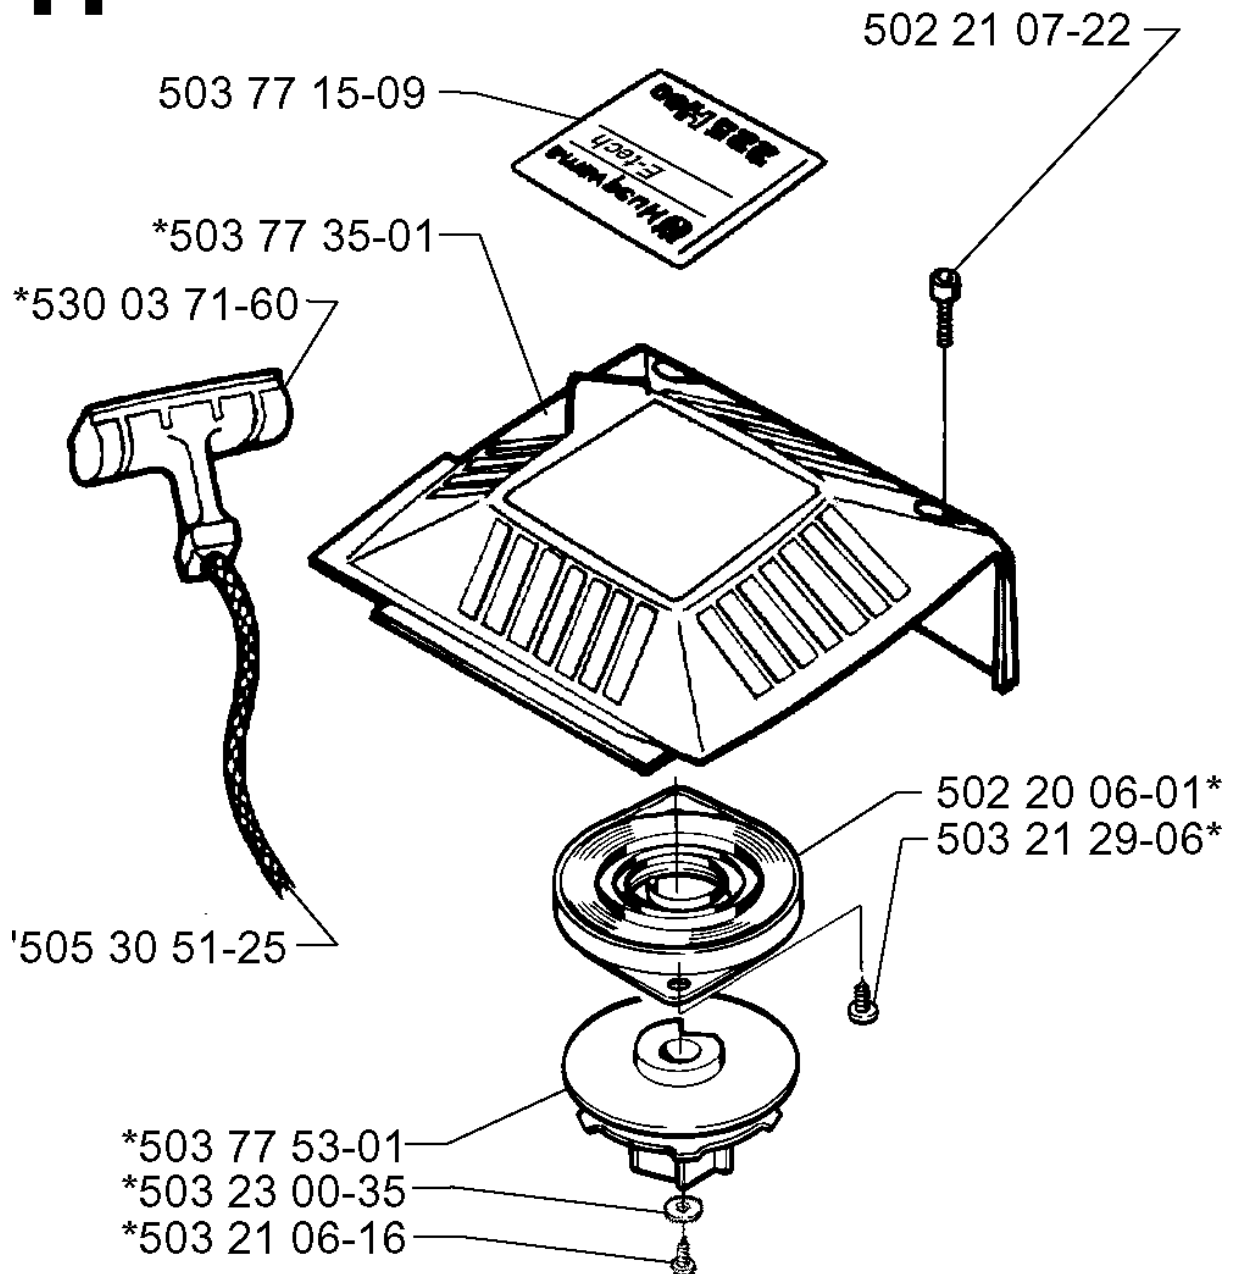

H *compl 503 77 34-01