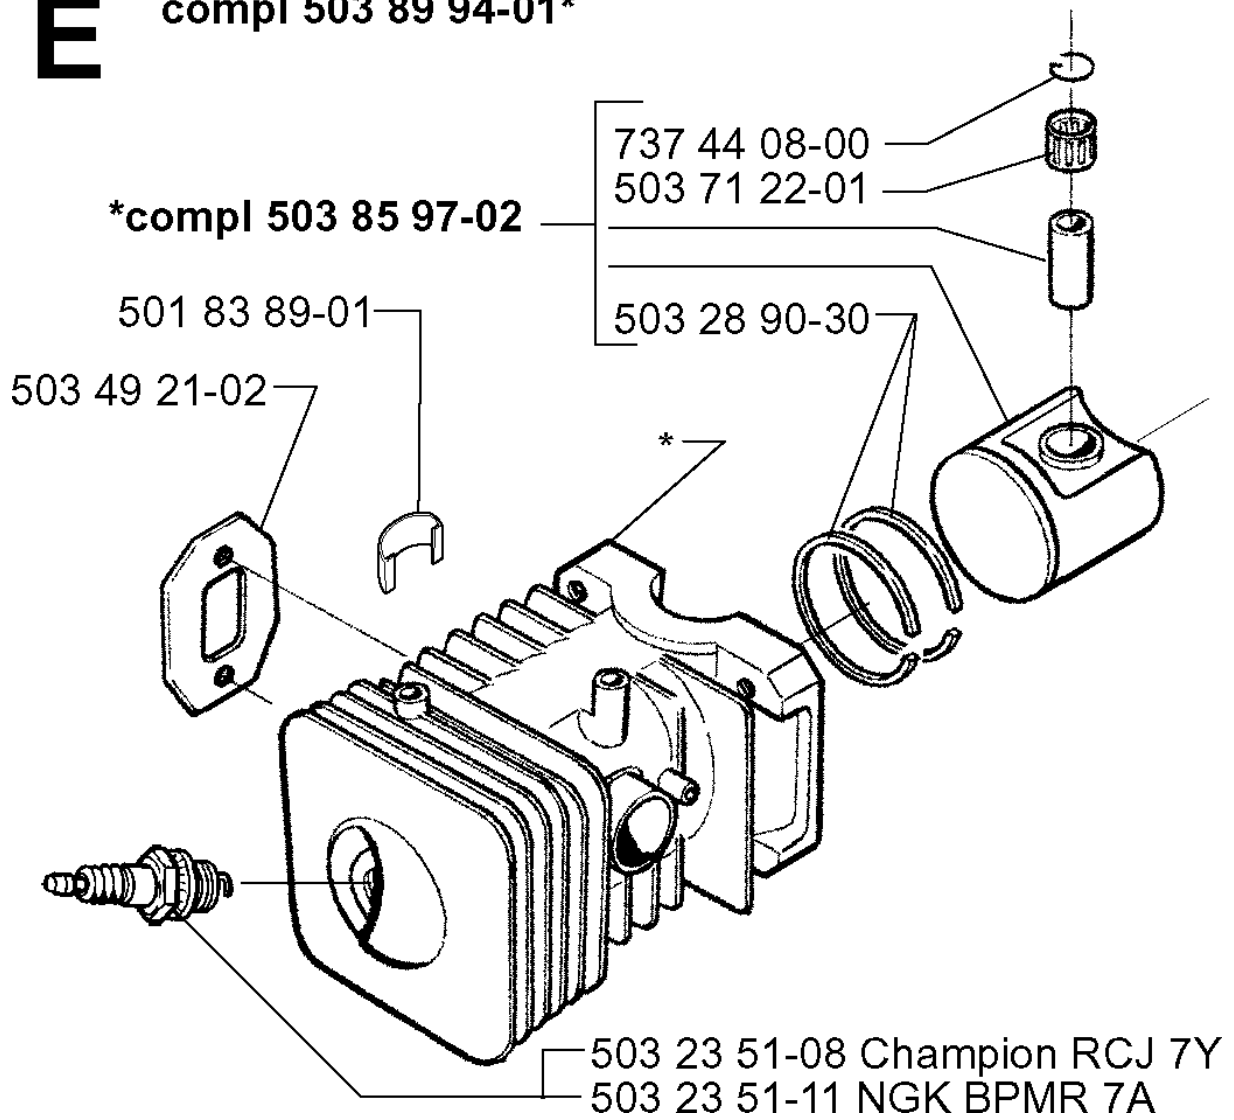

E compl 503 89 94-01*