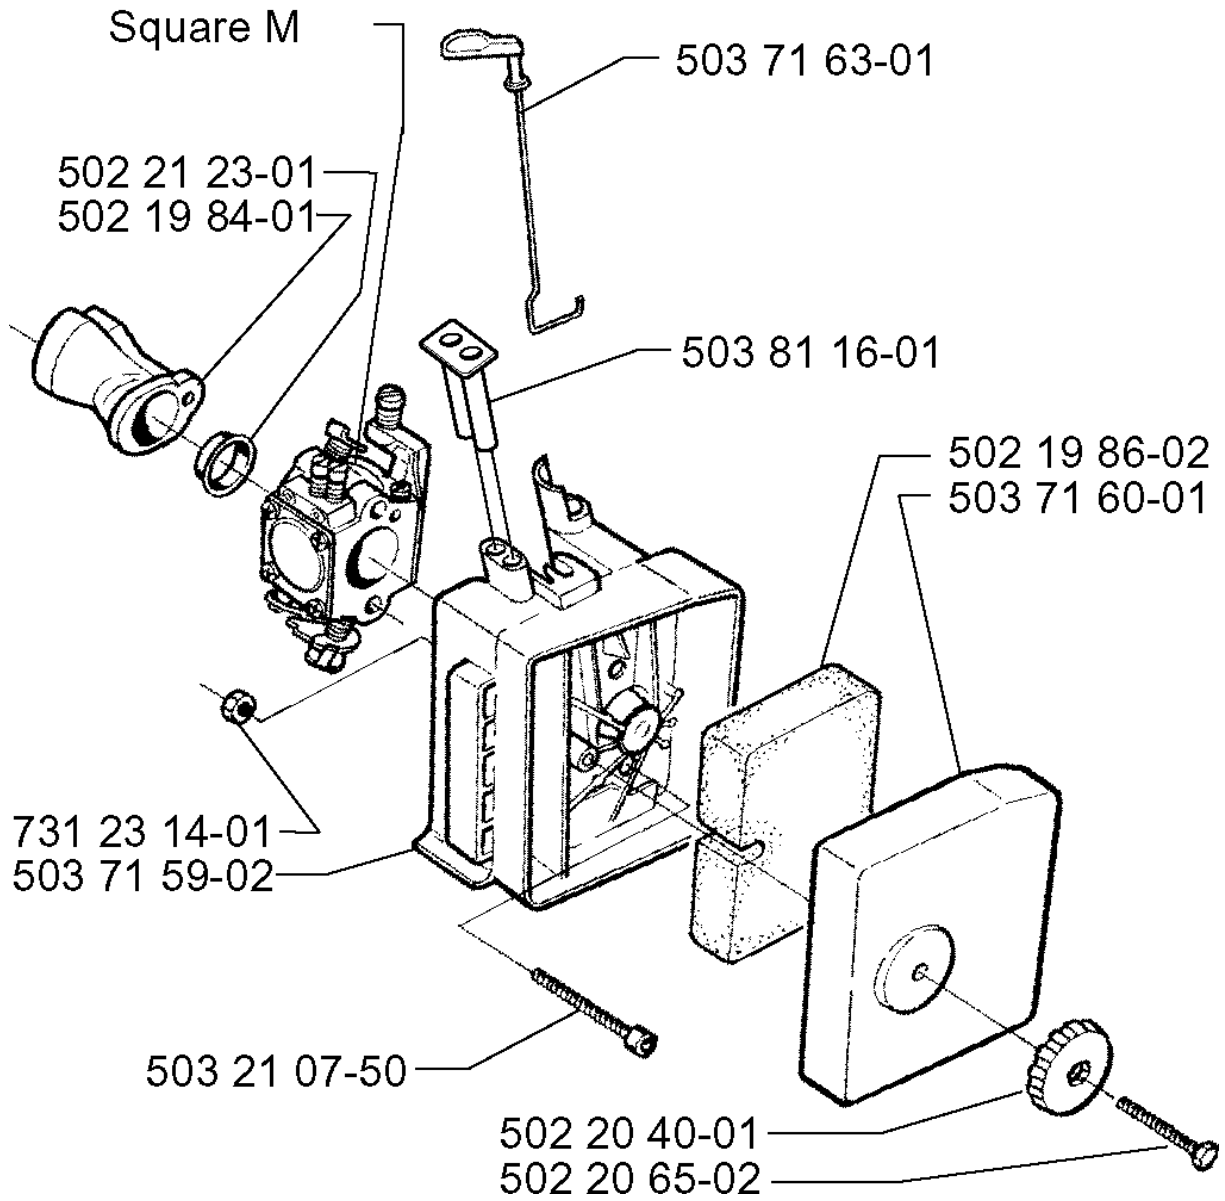

**F**

COVER

225 BV, 19970500001-Current

Part No	Description	Remark	QTY KIT
503 21 44-25	SCREW IHSCFTO		1
503 87 41-01	CYLINDER COVER		1
503 90 60-01	HEAT PROTECTOR		1
503 92 98-01	LABEL		1

**G**

## CARBURETOR &amp; AIR FILTER

225 BV, 19970500001-Current

Part No	Description	Remark	QTY KIT
502 19 84-01	INLET PIPE		1
502 19 86-02	AIR FILTER		1
502 20 40-01	KNOB		1
502 20 65-02	SCREW EHHM		1
502 21 23-01	SUPPORT RING		1
503 21 07-50	SCREW IHSCFT		1
503 71 59-02	FILTER HOLDER		1
503 71 60-01	FILTER COVER		1
503 71 63-01	CHOKE CONTROL		1
503 81 16-01	GUIDE BUSHING		1
731 23 14-01	HEXAGON NUT		1