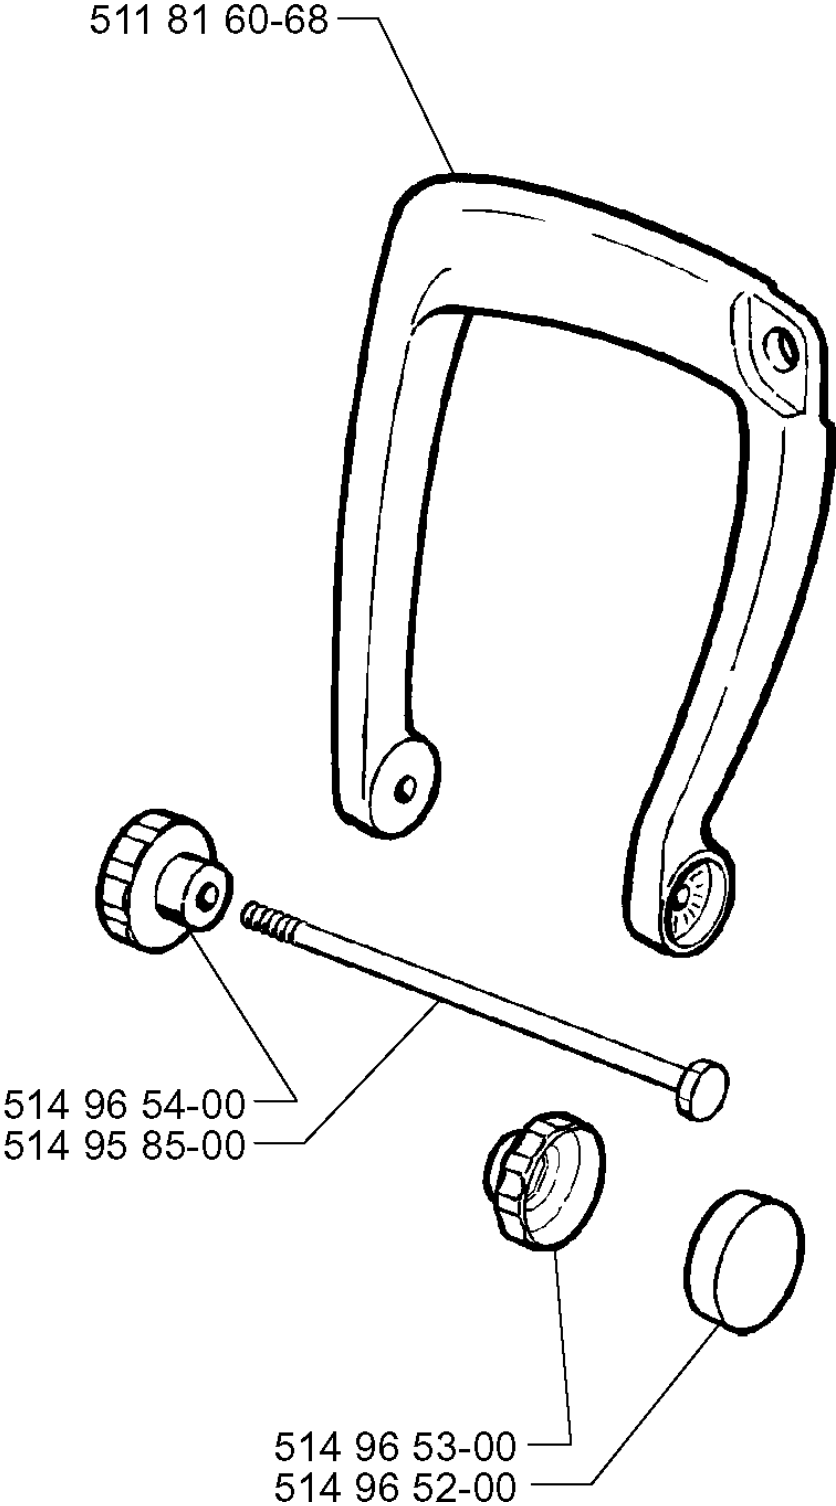

## STARTER

225 BV, 19970500001-Current

Part No	Description	Remark	QTY KIT
502 20 06-01	SPRING CASSETTE ASSY		1
502 21 07-22	SCREW		1
503 21 06-16	SCREW IHSCT		1
503 21 29-06	SCREW CCRPANT		1
503 23 00-35	WASHER		1
503 77 15-09	LABEL		1
503 77 34-01	STARTER		1
503 77 35-01	STARTER HOUSING		1
503 77 53-01	STARTER PULLEY		1
505 30 51-25	STARTER CORD		1
530 03 71-60	STARTER HANDLE		1

# K

HANDLE

225 BV, 19970500001-Current

Part No	Description	Remark	QTY KIT
511 81 60-68	HANDLE		1
514 95 85-00	SCREW		1
514 96 52-00	HUB CAP		1
514 96 53-00	KNOB		1
514 96 54-00	KNOB		1

L

TUBE

225 BV, 19970500001-Current