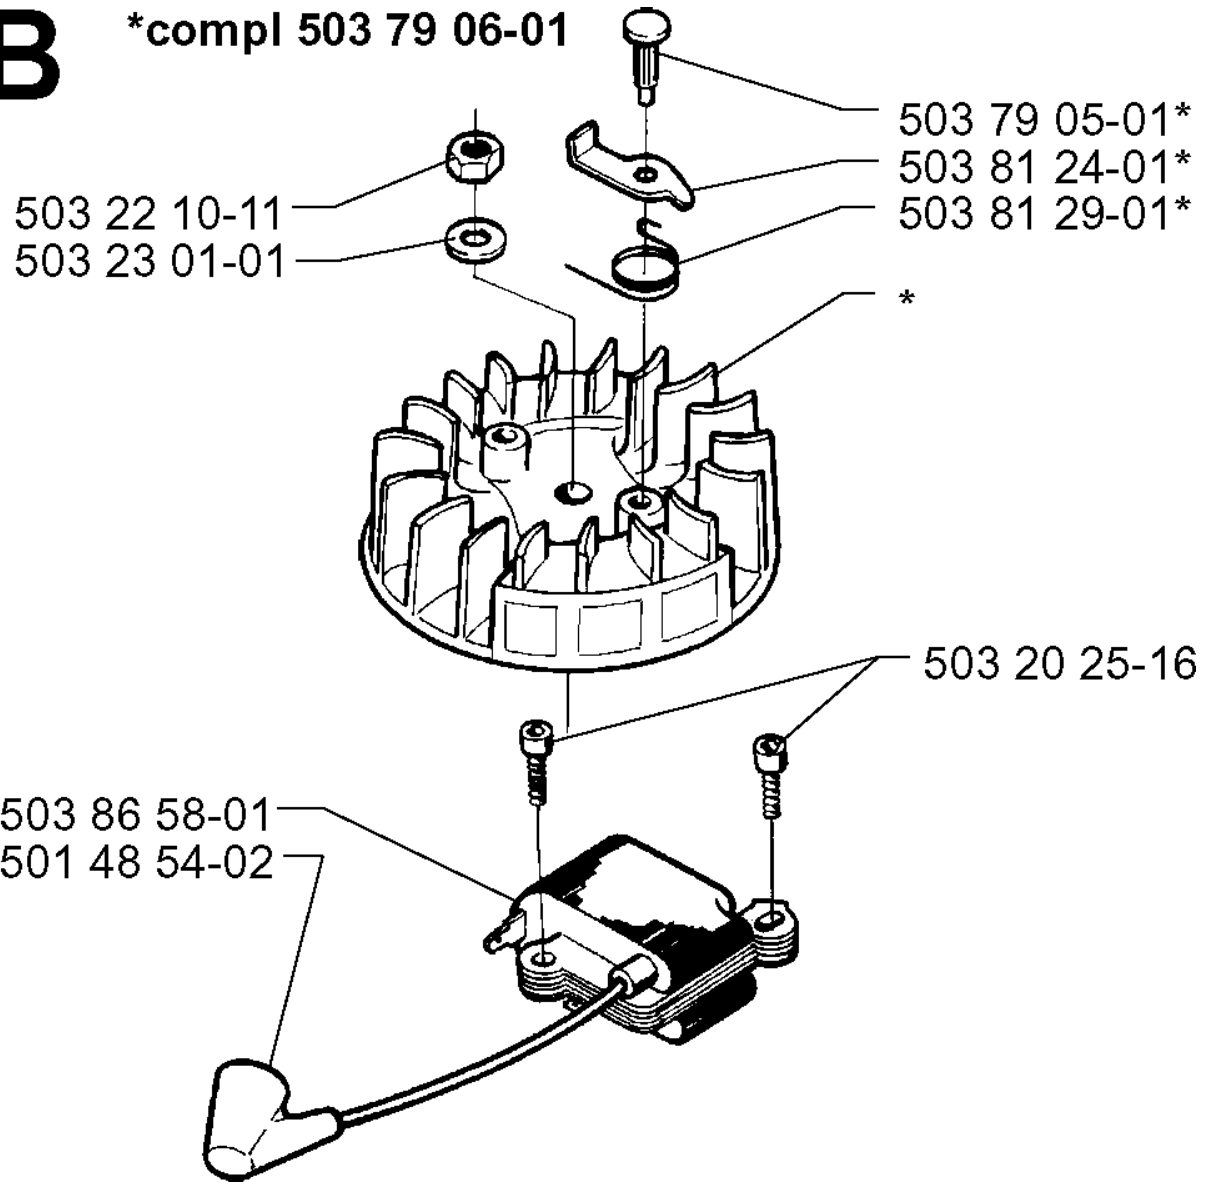

# SPARE PARTS LIST

## BLOWERS

225 BV, 19970500001-Current

**A**

**\*compl 503 90 40-01**

MUFFLER

225 BV, 19970500001-Current

Part No	Description	Remark	QTY KIT
503 20 21-63	SCREW IHSCM		1
503 90 38-01	EXHAUST DUCT		1
503 90 40-01	MUFFLER ASSY		1
503 91 25-01	SPARK ARRESTER SCREEN		1

## IGNITION SYSTEM

225 BV, 19970500001-Current

Part No	Description	Remark	QTY KIT
501 48 54-02	SPARK PLUG CAP		1
503 20 25-16	SCREW IHSCM		1
503 22 10-11	HEXAGON NUT		1
503 23 01-01	WASHER		1
503 79 05-01	RIVET		1
503 79 06-01	FLYWHEEL		1
503 81 24-01	STARTER PAWL		1
503 81 29-01	SPRING		1
503 86 58-01	ELECTRONIC MODULE		1

## CRANKSHAFT

225 BV, 19970500001-Current

Part No	Description	Remark	QTY KIT
503 71 22-01	BEARING		1
503 90 95-01	CUP		1
503 90 95-01	CUP		1
503 91 07-01	BEARING CAGE		1
503 91 07-01	BEARING CAGE		1
503 91 34-01	BEARING CAGE		1
503 91 34-01	BEARING CAGE		1
503 93 46-01	CRANKSHAFT ASSY		1
738 22 01-25	BALL BEARING		1
738 22 01-25	BALL BEARING		1