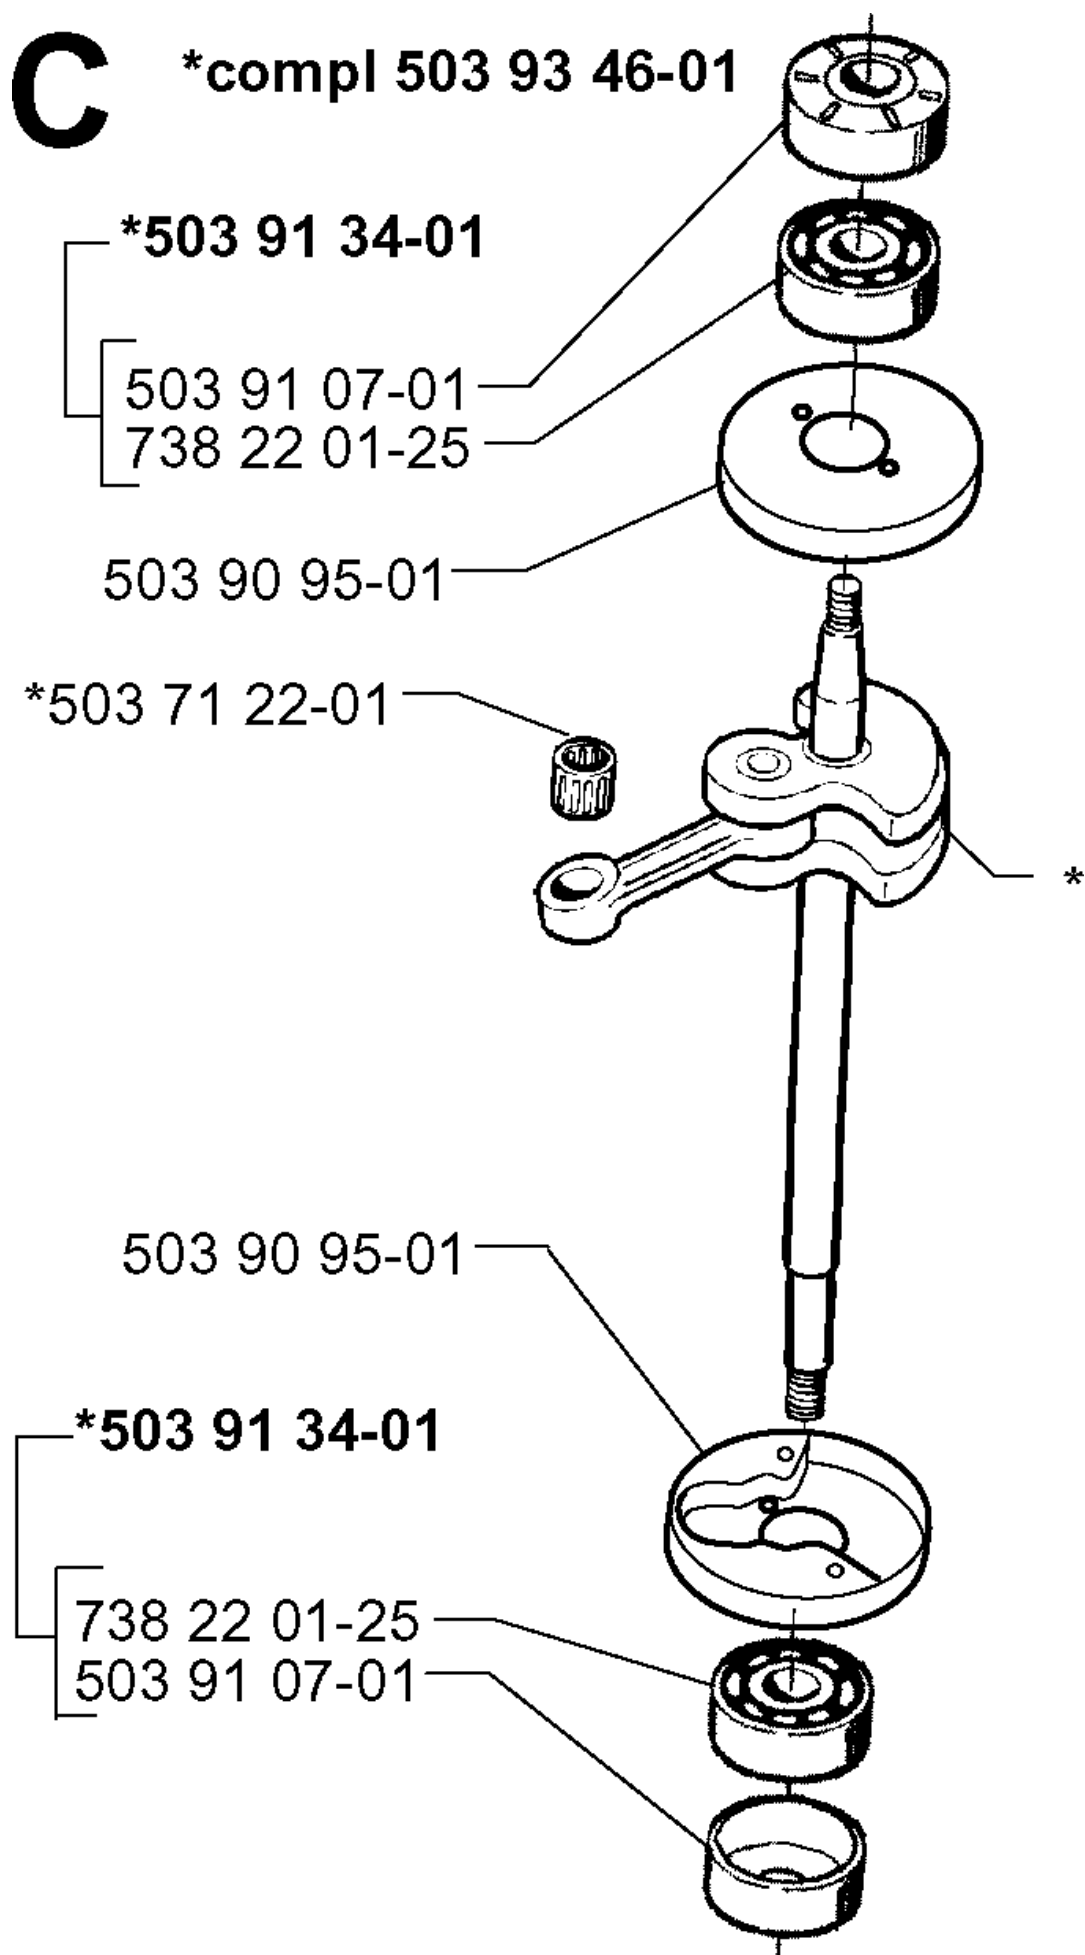

# SPARE PARTS LIST

## IGNITION SYSTEM

225 BV, 19970500001-Current

Part No	Description	Remark	QTY KIT
501 48 54-02	SPARK PLUG CAP		1
503 20 25-16	SCREW IHSCM		1
503 22 10-11	HEXAGON NUT		1
503 23 01-01	WASHER		1
503 79 05-01	RIVET		1
503 79 06-01	FLYWHEEL		1
503 81 24-01	STARTER PAWL		1
503 81 29-01	SPRING		1
503 86 58-01	ELECTRONIC MODULE		1

## CRANKSHAFT

225 BV, 19970500001-Current

Part No	Description	Remark	QTY KIT
503 71 22-01	BEARING		1
503 90 95-01	CUP		1
503 90 95-01	CUP		1
503 91 07-01	BEARING CAGE		1
503 91 07-01	BEARING CAGE		1
503 91 34-01	BEARING CAGE		1
503 91 34-01	BEARING CAGE		1
503 93 46-01	CRANKSHAFT ASSY		1
738 22 01-25	BALL BEARING		1
738 22 01-25	BALL BEARING		1