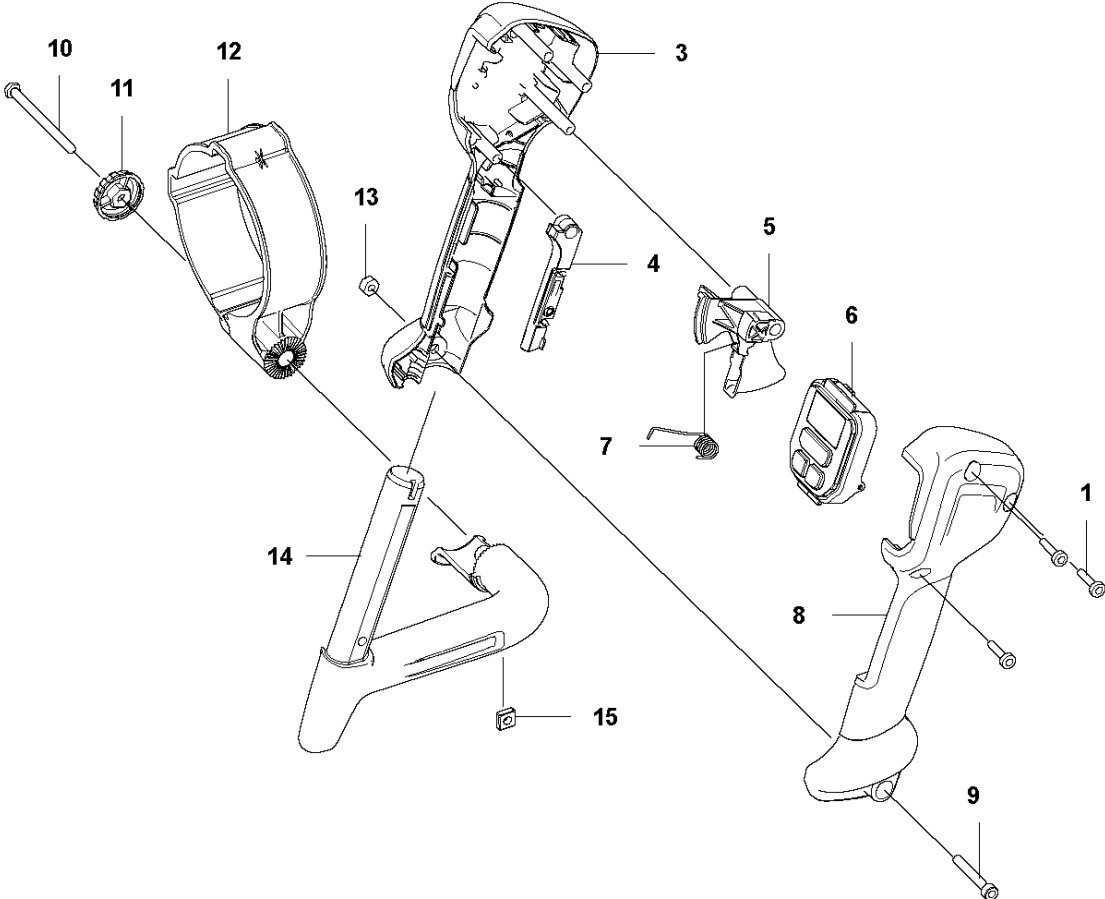

SPARE PARTS LIST

BLOWERS

340iBT RW, 20193100001-Current

TUBE

340iBT RW, 20193100001-Current

Ref	Part No	Description	Remark	QTY KIT
1	582 59 96-01	NOZZLE		1
2	593 78 51-01	TUBE		1
3	576 58 14-01	JOINT		1
4	595 33 86-01	STRAP		1
6	544 27 41-01	CLAMP		2
7	587 55 53-01	HOSE		1
8	502 84 28-01	CLAMP		1
9	576 57 83-01	ELBOW		1

B 340iBT
THROTTLE CONTROLS

THROTTLE CONTROLS

340iBT RW, 20193100001-Current

Ref	Part No	Description	Remark	QTY KIT
1	580 29 29-01	SCREW ITXSCT		3
3	593 16 54-01	HANDLE HALF		1
4	593 91 30-01	COVER		1
5	593 04 43-01	THROTTLE CONTROL ASSY		1
6	597 59 75-01	CONTROL PANEL		1
7	593 83 86-01	SPRING		1
8	593 16 55-01	HANDLE HALF		1
9	525 75 51-09	SCREW ITXSCFM		1
10	725 23 44-51	SCREW EHHM		1
11	502 20 40-01	KNOB		1
12	576 57 97-01	HANDLE HOLDER		3
13	503 22 10-12	HEXAGON NUT		1
14	593 73 44-01	HOLDER		1
15	503 22 65-04	SQUARE NUT		1

HOUSING

340iBT RW, 20193100001-Current

Ref	Part No	Description	Remark	QTY KIT
1	580 29 29-01	SCREW ITXSCT		16
2	593 77 37-01	HOUSING		1
3	590 84 54-02	BACKPLATE		1
4	576 35 66-01	SCREW ITXSCT		1
5	594 95 41-01	STRAP		1
6	585 48 00-01	SPRING		2
7	577 99 66-01	PUSH BUTTON		2
8	597 60 68-01	AIR DUCT		1
9	593 77 38-01	COVER		1
10	593 89 48-01	INLET		1
11	581 47 23-01	CABLE CLAMP		1

ACCESSORIES

340iBT RW, 20193100001-Current

Ref	Part No	Description	Remark	QTY KIT
1	594 03 50-01	SLEEVE		1
2	544 40 00-04	HANDLEBAR ASSY		1
3	576 58 18-01	PIPE		1
4	589 81 17-01	TUBE ASSY		1
5	579 79 75-01	NOZZLE		1
6	575 88 07-01	WRENCH		1
7	586 10 63-02	TUBE ASSY		1
8	586 10 63-01	TUBE ASSY		1
9	576 58 27-01	NOZZLE		1
10	576 58 17-01	PIPE		1