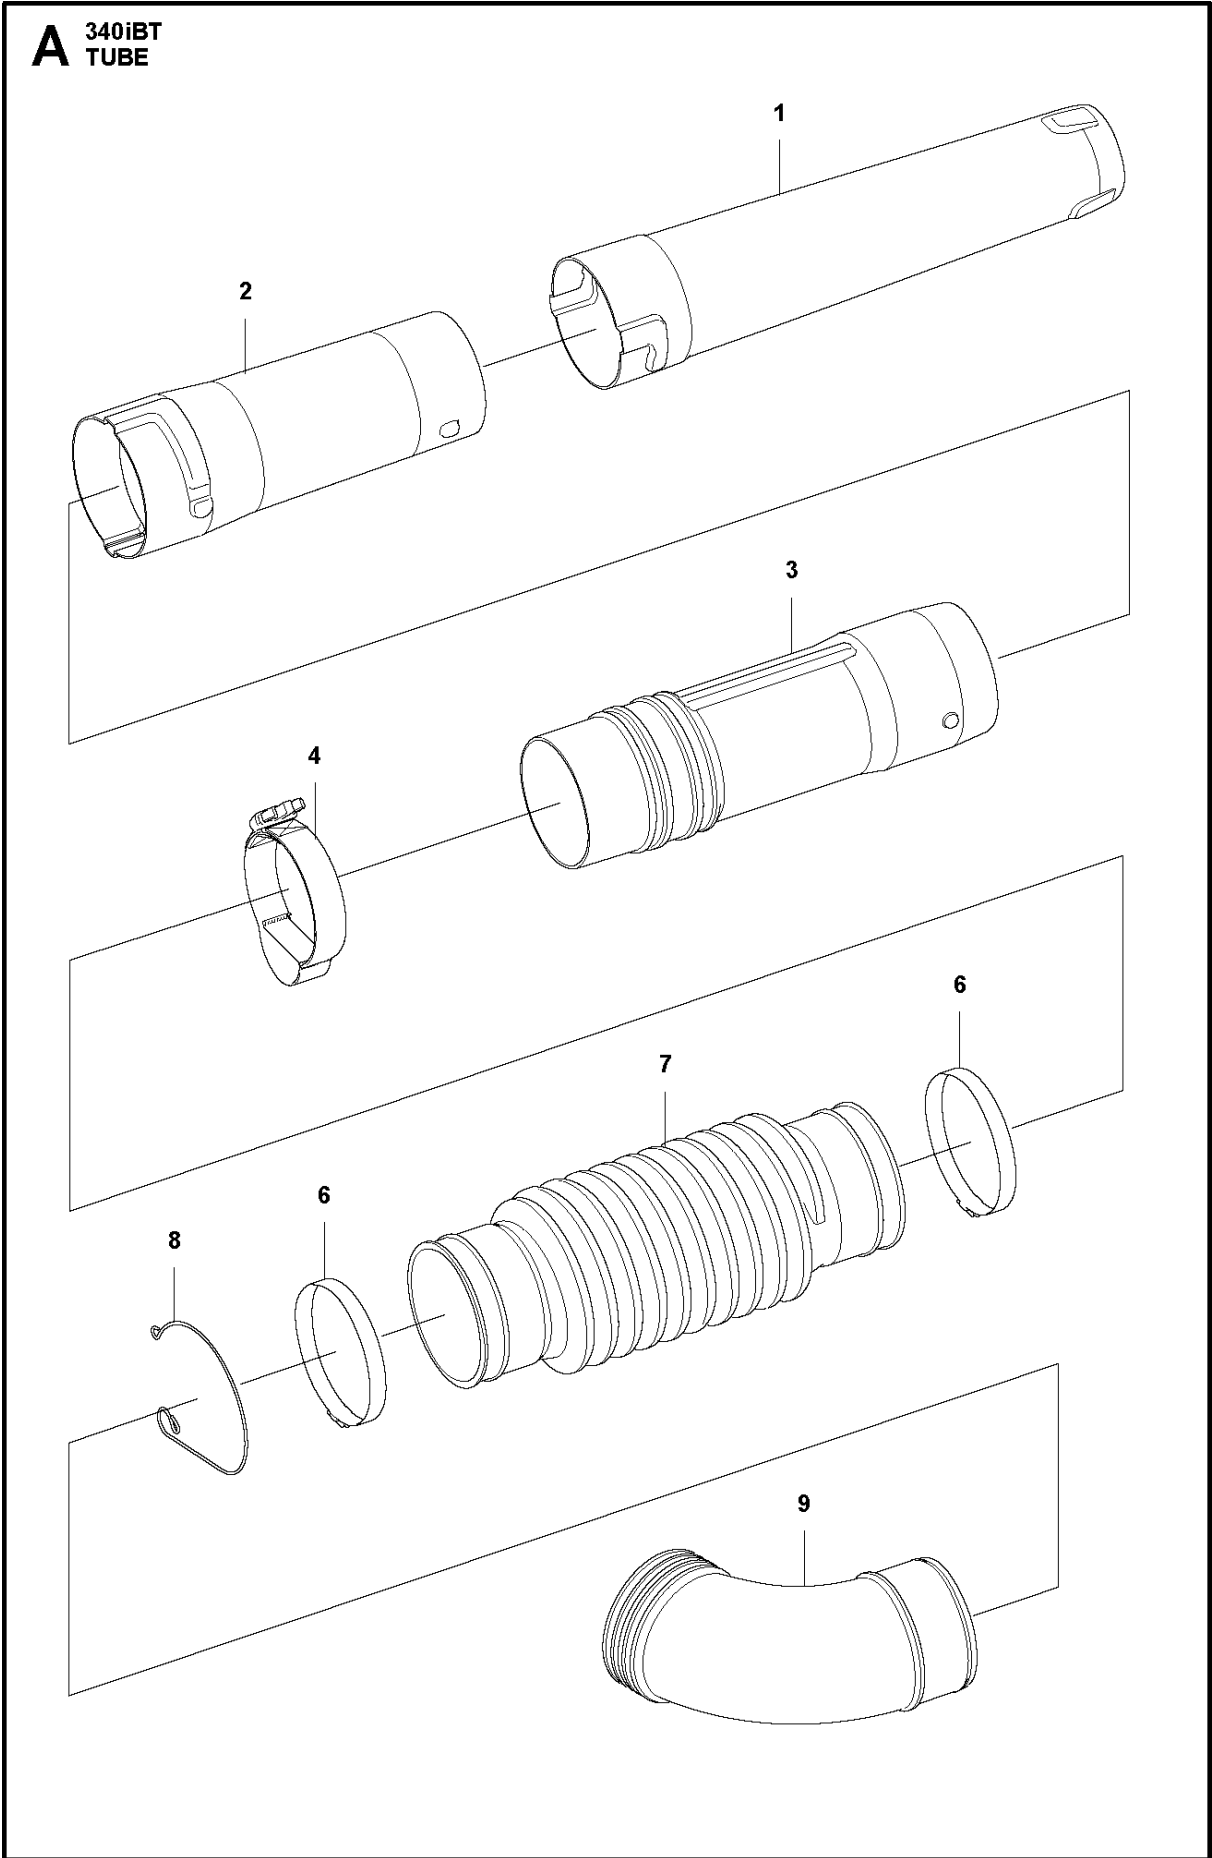

SPARE PARTS LIST

BLOWERS

340iBT RW, 20193100001-Current

TUBE

340iBT RW, 20193100001-Current

Ref	Part No	Description	Remark	QTY KIT
1	582 59 96-01	NOZZLE		1
2	593 78 51-01	TUBE		1
3	576 58 14-01	JOINT		1
4	595 33 86-01	STRAP		1
6	544 27 41-01	CLAMP		2
7	587 55 53-01	HOSE		1
8	502 84 28-01	CLAMP		1
9	576 57 83-01	ELBOW		1

B 340iBT
THROTTLE CONTROLS

THROTTLE CONTROLS

340iBT RW, 20193100001-Current

Ref	Part No	Description	Remark	QTY KIT
1	580 29 29-01	SCREW ITXSCT		3
3	593 16 54-01	HANDLE HALF		1
4	593 91 30-01	COVER		1
5	593 04 43-01	THROTTLE CONTROL ASSY		1
6	597 59 75-01	CONTROL PANEL		1
7	593 83 86-01	SPRING		1
8	593 16 55-01	HANDLE HALF		1
9	525 75 51-09	SCREW ITXSCFM		1
10	725 23 44-51	SCREW EHHM		1
11	502 20 40-01	KNOB		1
12	576 57 97-01	HANDLE HOLDER		3
13	503 22 10-12	HEXAGON NUT		1
14	593 73 44-01	HOLDER		1
15	503 22 65-04	SQUARE NUT		1

HOUSING

340iBT RW, 20193100001-Current

Ref	Part No	Description	Remark	QTY KIT
1	580 29 29-01	SCREW ITXSCT		16
2	593 77 37-01	HOUSING		1
3	590 84 54-02	BACKPLATE		1
4	576 35 66-01	SCREW ITXSCT		1
5	594 95 41-01	STRAP		1
6	585 48 00-01	SPRING		2
7	577 99 66-01	PUSH BUTTON		2
8	597 60 68-01	AIR DUCT		1
9	593 77 38-01	COVER		1
10	593 89 48-01	INLET		1
11	581 47 23-01	CABLE CLAMP		1

ACCESSORIES

340iBT RW, 20193100001-Current

Ref	Part No	Description	Remark	QTY KIT
1	594 03 50-01	SLEEVE		1
2	544 40 00-04	HANDLEBAR ASSY		1
3	576 58 18-01	PIPE		1
4	589 81 17-01	TUBE ASSY		1
5	579 79 75-01	NOZZLE		1
6	575 88 07-01	WRENCH		1
7	586 10 63-02	TUBE ASSY		1
8	586 10 63-01	TUBE ASSY		1
9	576 58 27-01	NOZZLE		1
10	576 58 17-01	PIPE		1