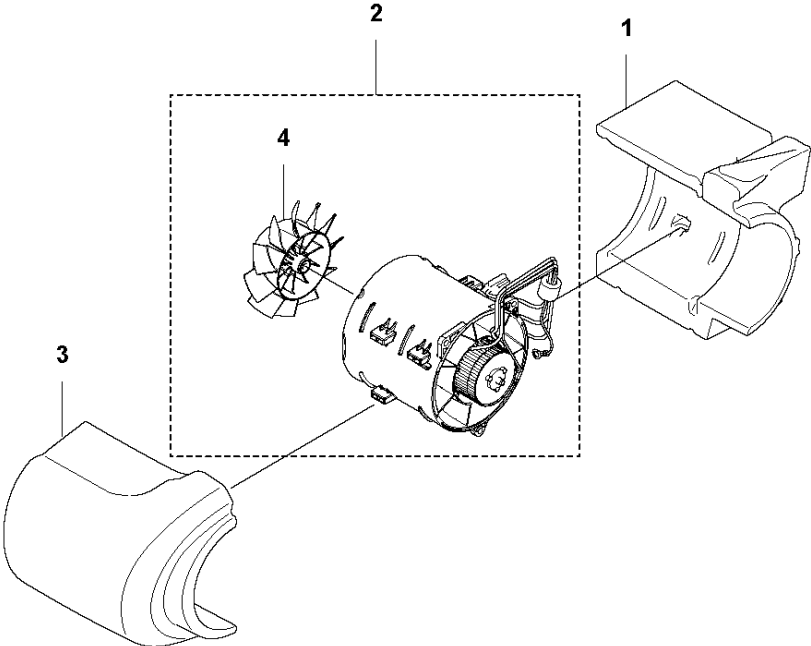

D 340iBT
FAN SYSTEM

Ref	Part No	Description	Remark	QTY	KIT
1	594 90 64-01	MUFFLER		1	
2	597 47 72-02	MOTOR ASSY		1	
3	594 90 65-01	MUFFLER		1	
4	590 81 83-02	ROTOR		1	2