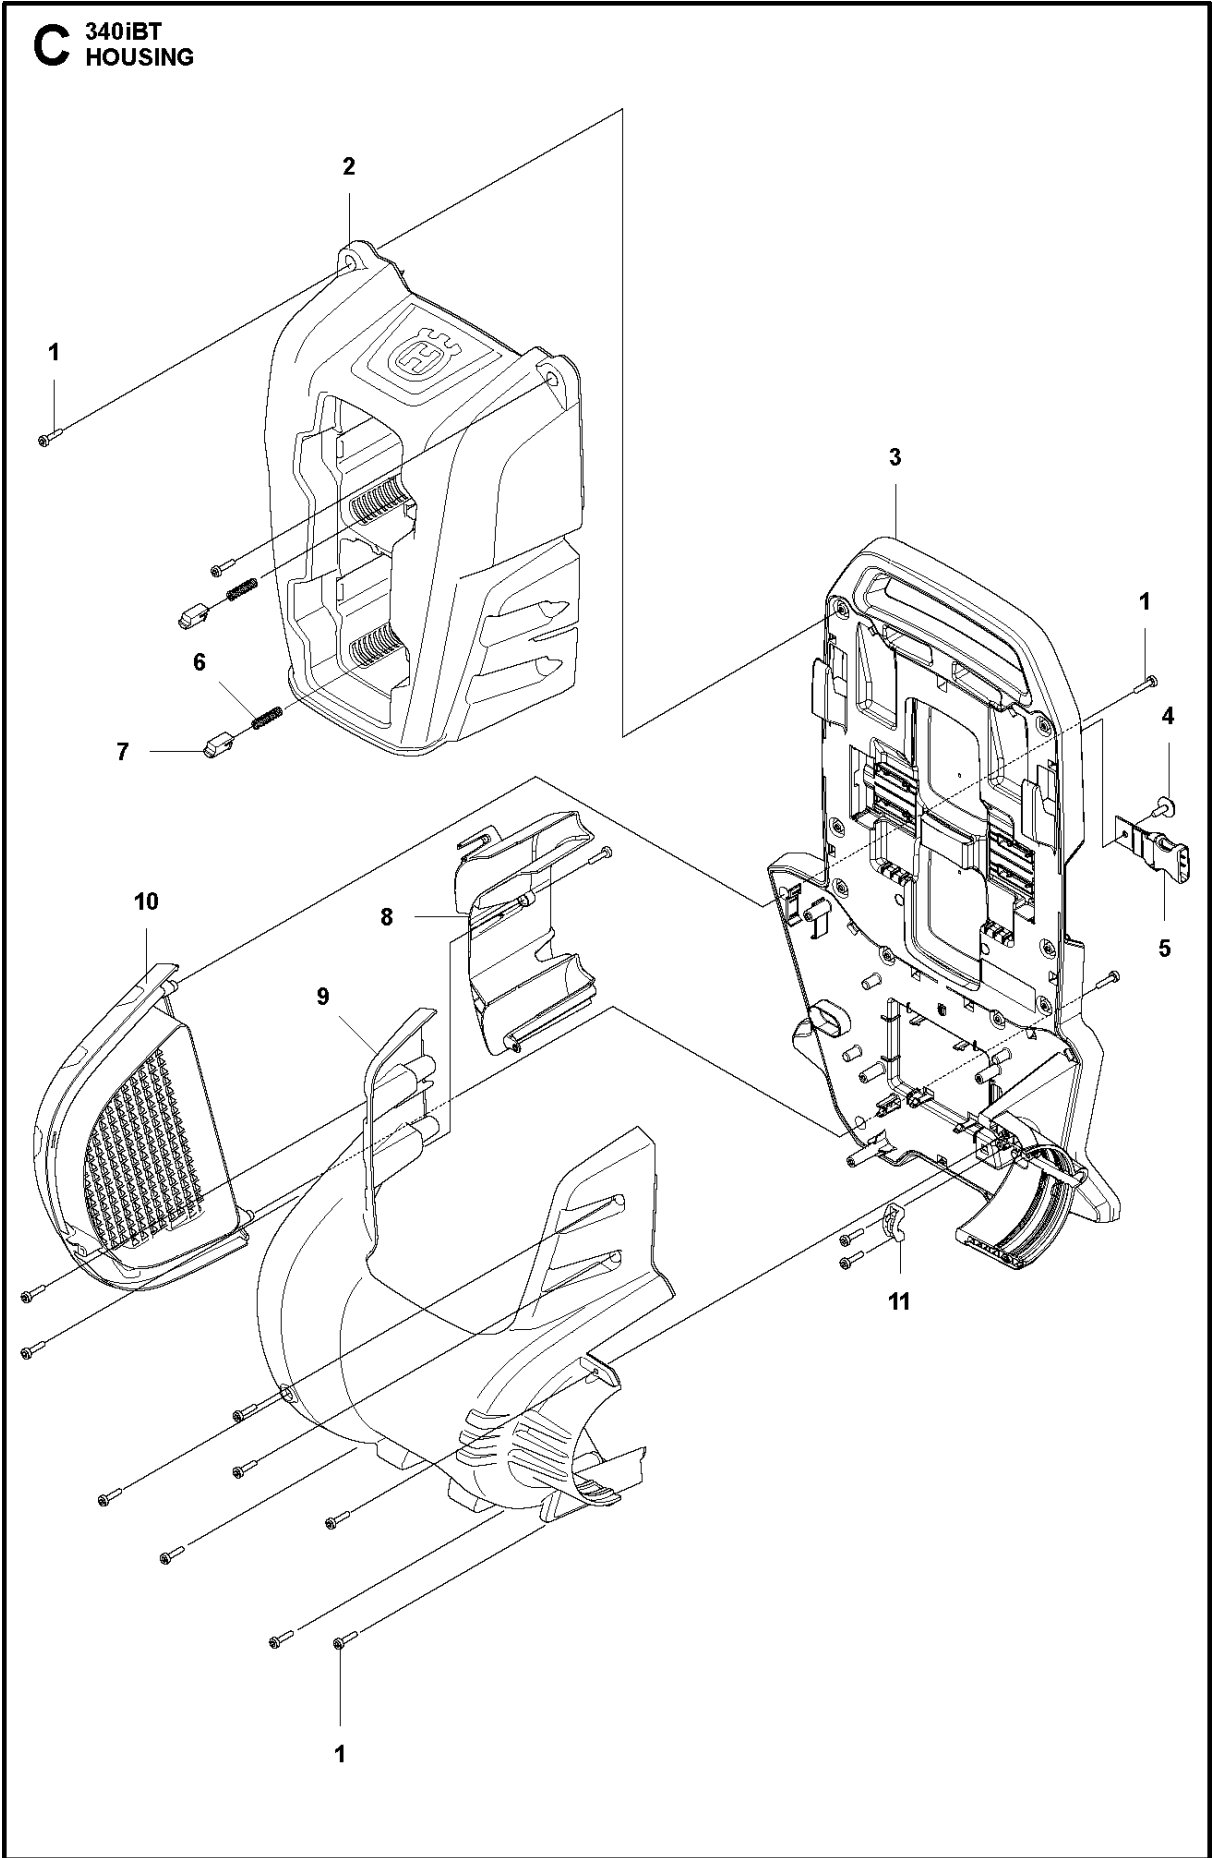

SPARE PARTS LIST

BLOWERS

340iBT RW, 20193100001-Current

TUBE

340iBT RW, 20193100001-Current

Ref	Part No	Description	Remark	QTY KIT
1	582 59 96-01	NOZZLE		1
2	593 78 51-01	TUBE		1
3	576 58 14-01	JOINT		1
4	595 33 86-01	STRAP		1
6	544 27 41-01	CLAMP		2
7	587 55 53-01	HOSE		1
8	502 84 28-01	CLAMP		1
9	576 57 83-01	ELBOW		1

B 340iBT
THROTTLE CONTROLS

THROTTLE CONTROLS

340iBT RW, 20193100001-Current

Ref	Part No	Description	Remark	QTY KIT
1	580 29 29-01	SCREW ITXSCT		3
3	593 16 54-01	HANDLE HALF		1
4	593 91 30-01	COVER		1
5	593 04 43-01	THROTTLE CONTROL ASSY		1
6	597 59 75-01	CONTROL PANEL		1
7	593 83 86-01	SPRING		1
8	593 16 55-01	HANDLE HALF		1
9	525 75 51-09	SCREW ITXSCFM		1
10	725 23 44-51	SCREW EHHM		1
11	502 20 40-01	KNOB		1
12	576 57 97-01	HANDLE HOLDER		3
13	503 22 10-12	HEXAGON NUT		1
14	593 73 44-01	HOLDER		1
15	503 22 65-04	SQUARE NUT		1

HOUSING

340iBT RW, 20193100001-Current

Ref	Part No	Description	Remark	QTY KIT
1	580 29 29-01	SCREW ITXSCT		16
2	593 77 37-01	HOUSING		1
3	590 84 54-02	BACKPLATE		1
4	576 35 66-01	SCREW ITXSCT		1
5	594 95 41-01	STRAP		1
6	585 48 00-01	SPRING		2
7	577 99 66-01	PUSH BUTTON		2
8	597 60 68-01	AIR DUCT		1
9	593 77 38-01	COVER		1
10	593 89 48-01	INLET		1
11	581 47 23-01	CABLE CLAMP		1