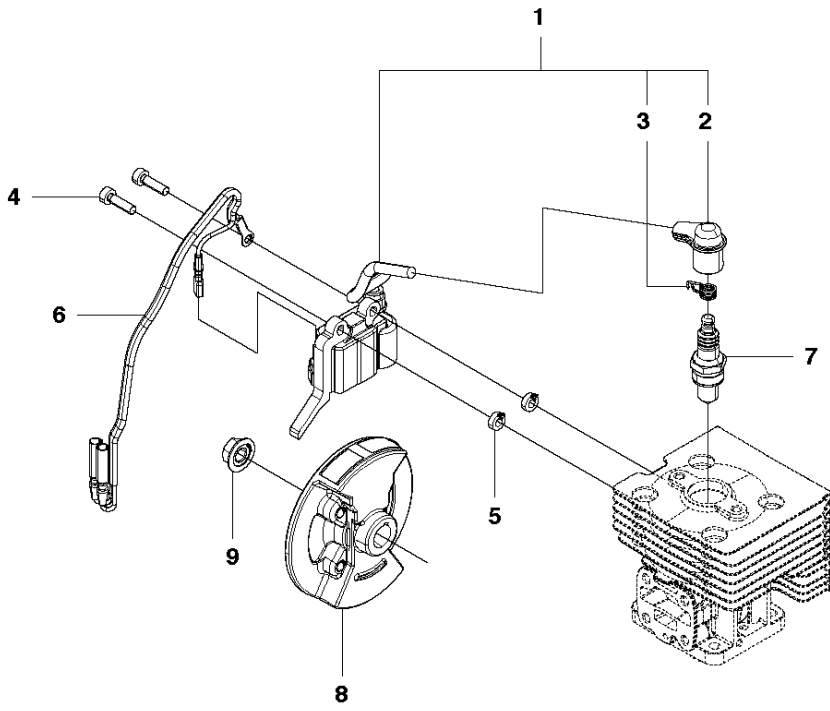

C 530BT

CYLINDER COVER

530 BT, 20123800001-Current

Ref	Part No	Description	Remark	QTY KIT
1	504 10 70-01	COVER		1
2	512 84 81-01	SCREW		3
3	506 74 56-01	BOLT		1
4	521 55 36-01	LABEL		1

STARTER

530 BT, 20123800001-Current

G 530BT

FUEL TANK

530 BT, 20123800001-Current

Ref	Part No	Description	Remark	QTY	KIT
1A	581 41 53-01	FUEL TANK	EU	1	
1B	584 14 80-01	FUEL TANK	US	1	
2	586 35 96-01	HOSE ASSY		1	1
3	503 44 32-01	FUEL FILTER		1	1
4	506 70 70-01	CLIP		1	1
5	578 93 15-03	FUEL CAP ASSY		1	1
10	544 27 31-01	SCREW		2	
11	504 11 78-02	DECAL		1	
12	506 74 15-01	CLIP		1	1

H 530BT

IGNITION SYSTEM

530 BT, 20123800001-Current

Ref	Part No	Description	Remark	QTY	KIT
1	504 11 84-01	IGNITION MODULE		1	
2	511 39 83-01	HUB CAP		1	1
3	504 11 82-01	SPRING		1	1
4	585 69 83-01	BOLT		2	
5	504 11 86-01	SPACER		2	
6	511 39 41-01	CORD		1	
7	544 26 09-01	SPARK PLUG		1	
8	504 11 81-01	FLYWHEEL		1	
9	504 11 80-01	NUT		1	

J 530BT

CYLINDER

530 BT, 20123800001-Current

Ref	Part No	Description	Remark	QTY	KIT
1	586 93 12-01	CYLINDER		1	
2	504 11 88-01	COVER		1	1
3	504 11 89-01	COVER		1	1
4	504 11 90-01	GASKET		2	1
5	581 37 84-01	BOLT		4	1
6	584 27 37-01	BOLT		4	
7	504 11 91-01	GASKET		1	