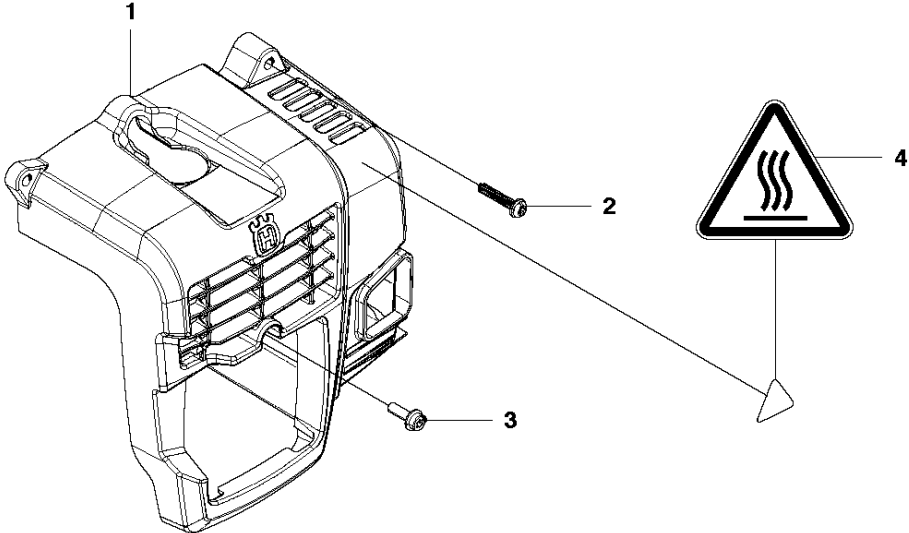

SPARE PARTS LIST

BLOWERS

530 BT, 20123800001-Current

TUBE

530 BT, 20123800001-Current

Ref	Part No	Description	Remark	QTY KIT
1	504 10 68-01	TUBE		1
2	581 29 07-01	O-RING		1
3	504 06 51-01	HOSE		1
4	504 06 49-01	CLAMP		1
5	544 27 40-01	CLAMP		1
6	504 06 48-01	PIPE		1
7	504 06 47-01	TUBE		2
8	504 06 46-01	TUBE		1

B 530BT

HANDLE & CONTROLS

530 BT, 20123800001-Current

Ref	Part No	Description	Remark	QTY	KIT
1	522 51 90-01	HANDLE ASSY		1	
2	505 29 12-01	SCREW		2	1
3	502 24 49-01	HANDLE HALF		1	1
4	505 29 08-01	SCREW		1	1
5	735 58 35-01	WASHER		1	1
6	505 18 15-01	WASHER		1	1
7	537 37 39-01	SPRING		1	1
8	502 24 55-01	CONTROL		1	1
9	505 29 10-01	SCREW		1	1
10	502 24 60-01	RETAINER		1	1
11	537 17 42-01	SPRING THROTTLE TRIG		1	1
12	502 24 54-01	TRIGGER		1	1
13	505 56 79-01	SPRING		1	1
14	502 24 48-01	HANDLE HALF		1	1
15	502 64 17-01	PLATE		1	1
16	537 14 12-03	SHAFT PIVOT		1	1
17	510 91 12-01	NUT		1	1
18	502 24 53-01	HOLDER		1	1
19	503 22 65-01	SQUARE NUT		1	1
20	511 67 50-01	HOLDER		1	1
21	504 80 03-01	TURNING KNOB		1	1
22	725 23 44-51	SCREW EHHM		1	1
30	522 54 61-01	CABLE		1	1
31	522 48 30-01	CORD		1	1
32	522 54 62-01	TUBE		1	1
33	575 99 39-01	WIRING ASSY		1	1
34	537 22 63-01	CONNECTOR		1	1
35	537 22 62-01	CONNECTOR		1	1

C 530BT

CYLINDER COVER

530 BT, 20123800001-Current

Ref	Part No	Description	Remark	QTY KIT
1	504 10 70-01	COVER		1
2	512 84 81-01	SCREW		3
3	506 74 56-01	BOLT		1
4	521 55 36-01	LABEL		1

STARTER

530 BT, 20123800001-Current