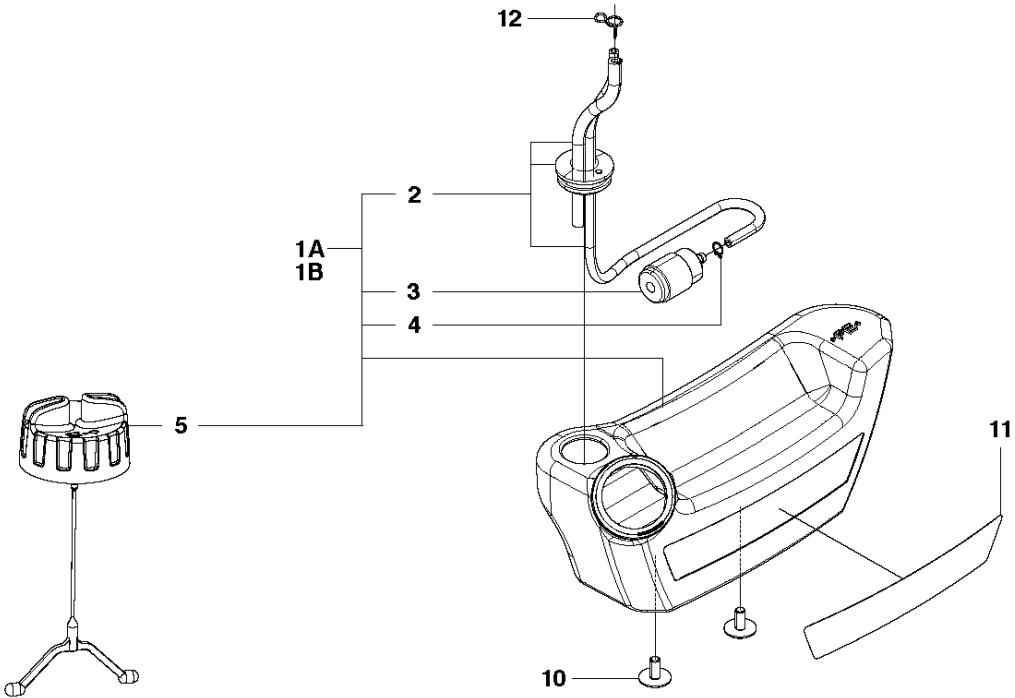

G 530BT

FUEL TANK

530 BT, 20123800001-Current

Ref	Part No	Description	Remark	QTY	KIT
1A	581 41 53-01	FUEL TANK	EU	1	
1B	584 14 80-01	FUEL TANK	US	1	
2	586 35 96-01	HOSE ASSY		1	1
3	503 44 32-01	FUEL FILTER		1	1
4	506 70 70-01	CLIP		1	1
5	578 93 15-03	FUEL CAP ASSY		1	1
10	544 27 31-01	SCREW		2	
11	504 11 78-02	DECAL		1	
12	506 74 15-01	CLIP		1	1