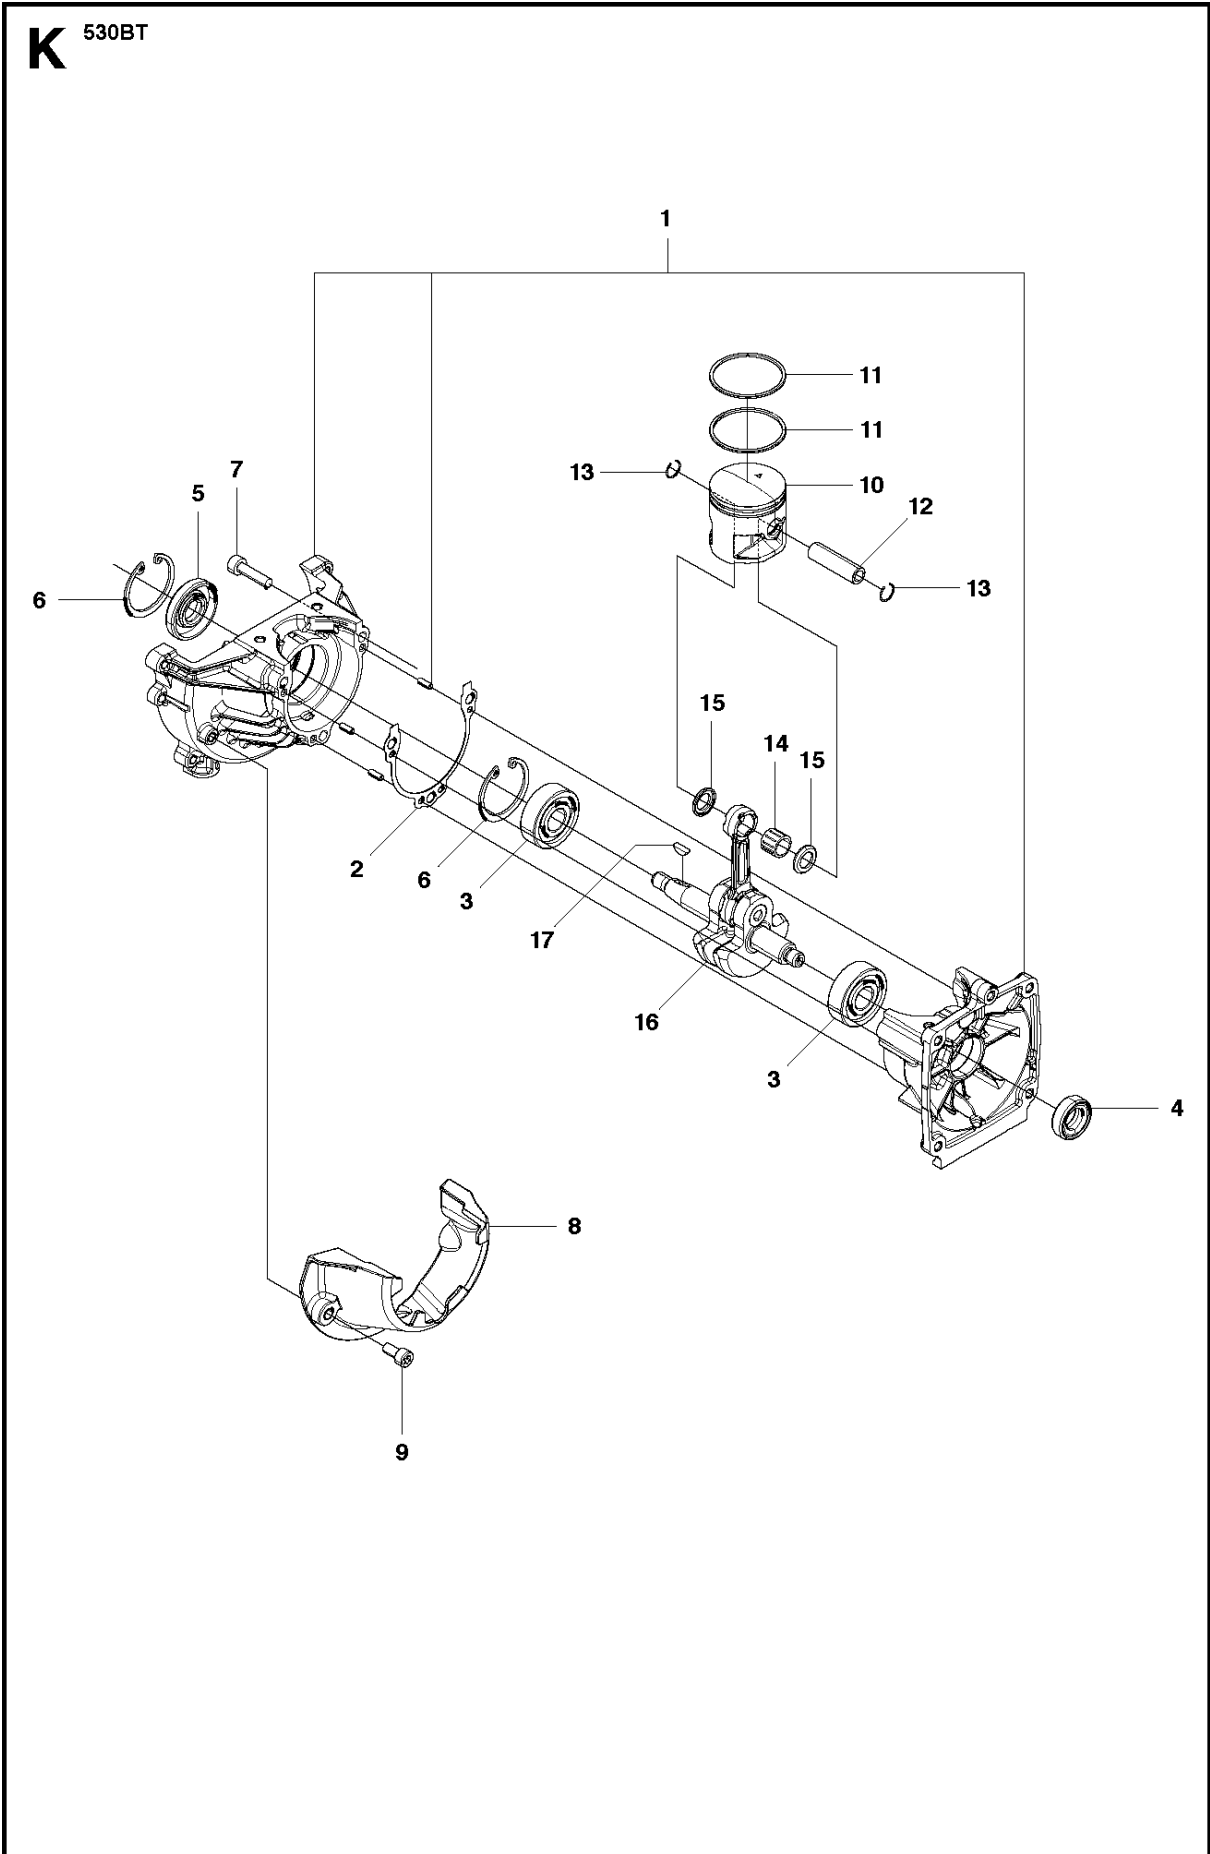

SPARE PARTS LIST

BLOWERS

530 BT, 20123800001-Current

TUBE

530 BT, 20123800001-Current

Ref	Part No	Description	Remark	QTY KIT
1	504 10 68-01	TUBE		1
2	581 29 07-01	O-RING		1
3	504 06 51-01	HOSE		1
4	504 06 49-01	CLAMP		1
5	544 27 40-01	CLAMP		1
6	504 06 48-01	PIPE		1
7	504 06 47-01	TUBE		2
8	504 06 46-01	TUBE		1

B 530BT

HANDLE & CONTROLS

530 BT, 20123800001-Current

Ref	Part No	Description	Remark	QTY	KIT
1	522 51 90-01	HANDLE ASSY		1	
2	505 29 12-01	SCREW		2	1
3	502 24 49-01	HANDLE HALF		1	1
4	505 29 08-01	SCREW		1	1
5	735 58 35-01	WASHER		1	1
6	505 18 15-01	WASHER		1	1
7	537 37 39-01	SPRING		1	1
8	502 24 55-01	CONTROL		1	1
9	505 29 10-01	SCREW		1	1
10	502 24 60-01	RETAINER		1	1
11	537 17 42-01	SPRING THROTTLE TRIG		1	1
12	502 24 54-01	TRIGGER		1	1
13	505 56 79-01	SPRING		1	1
14	502 24 48-01	HANDLE HALF		1	1
15	502 64 17-01	PLATE		1	1
16	537 14 12-03	SHAFT PIVOT		1	1
17	510 91 12-01	NUT		1	1
18	502 24 53-01	HOLDER		1	1
19	503 22 65-01	SQUARE NUT		1	1
20	511 67 50-01	HOLDER		1	1
21	504 80 03-01	TURNING KNOB		1	1
22	725 23 44-51	SCREW EHHM		1	1
30	522 54 61-01	CABLE		1	1
31	522 48 30-01	CORD		1	1
32	522 54 62-01	TUBE		1	1
33	575 99 39-01	WIRING ASSY		1	1
34	537 22 63-01	CONNECTOR		1	1
35	537 22 62-01	CONNECTOR		1	1

C 530BT

CYLINDER COVER

530 BT, 20123800001-Current

Ref	Part No	Description	Remark	QTY KIT
1	504 10 70-01	COVER		1
2	512 84 81-01	SCREW		3
3	506 74 56-01	BOLT		1
4	521 55 36-01	LABEL		1

STARTER

530 BT, 20123800001-Current

J 530BT

CYLINDER

530 BT, 20123800001-Current

Ref	Part No	Description	Remark	QTY	KIT
1	586 93 12-01	CYLINDER		1	
2	504 11 88-01	COVER		1	1
3	504 11 89-01	COVER		1	1
4	504 11 90-01	GASKET		2	1
5	581 37 84-01	BOLT		4	1
6	584 27 37-01	BOLT		4	
7	504 11 91-01	GASKET		1	