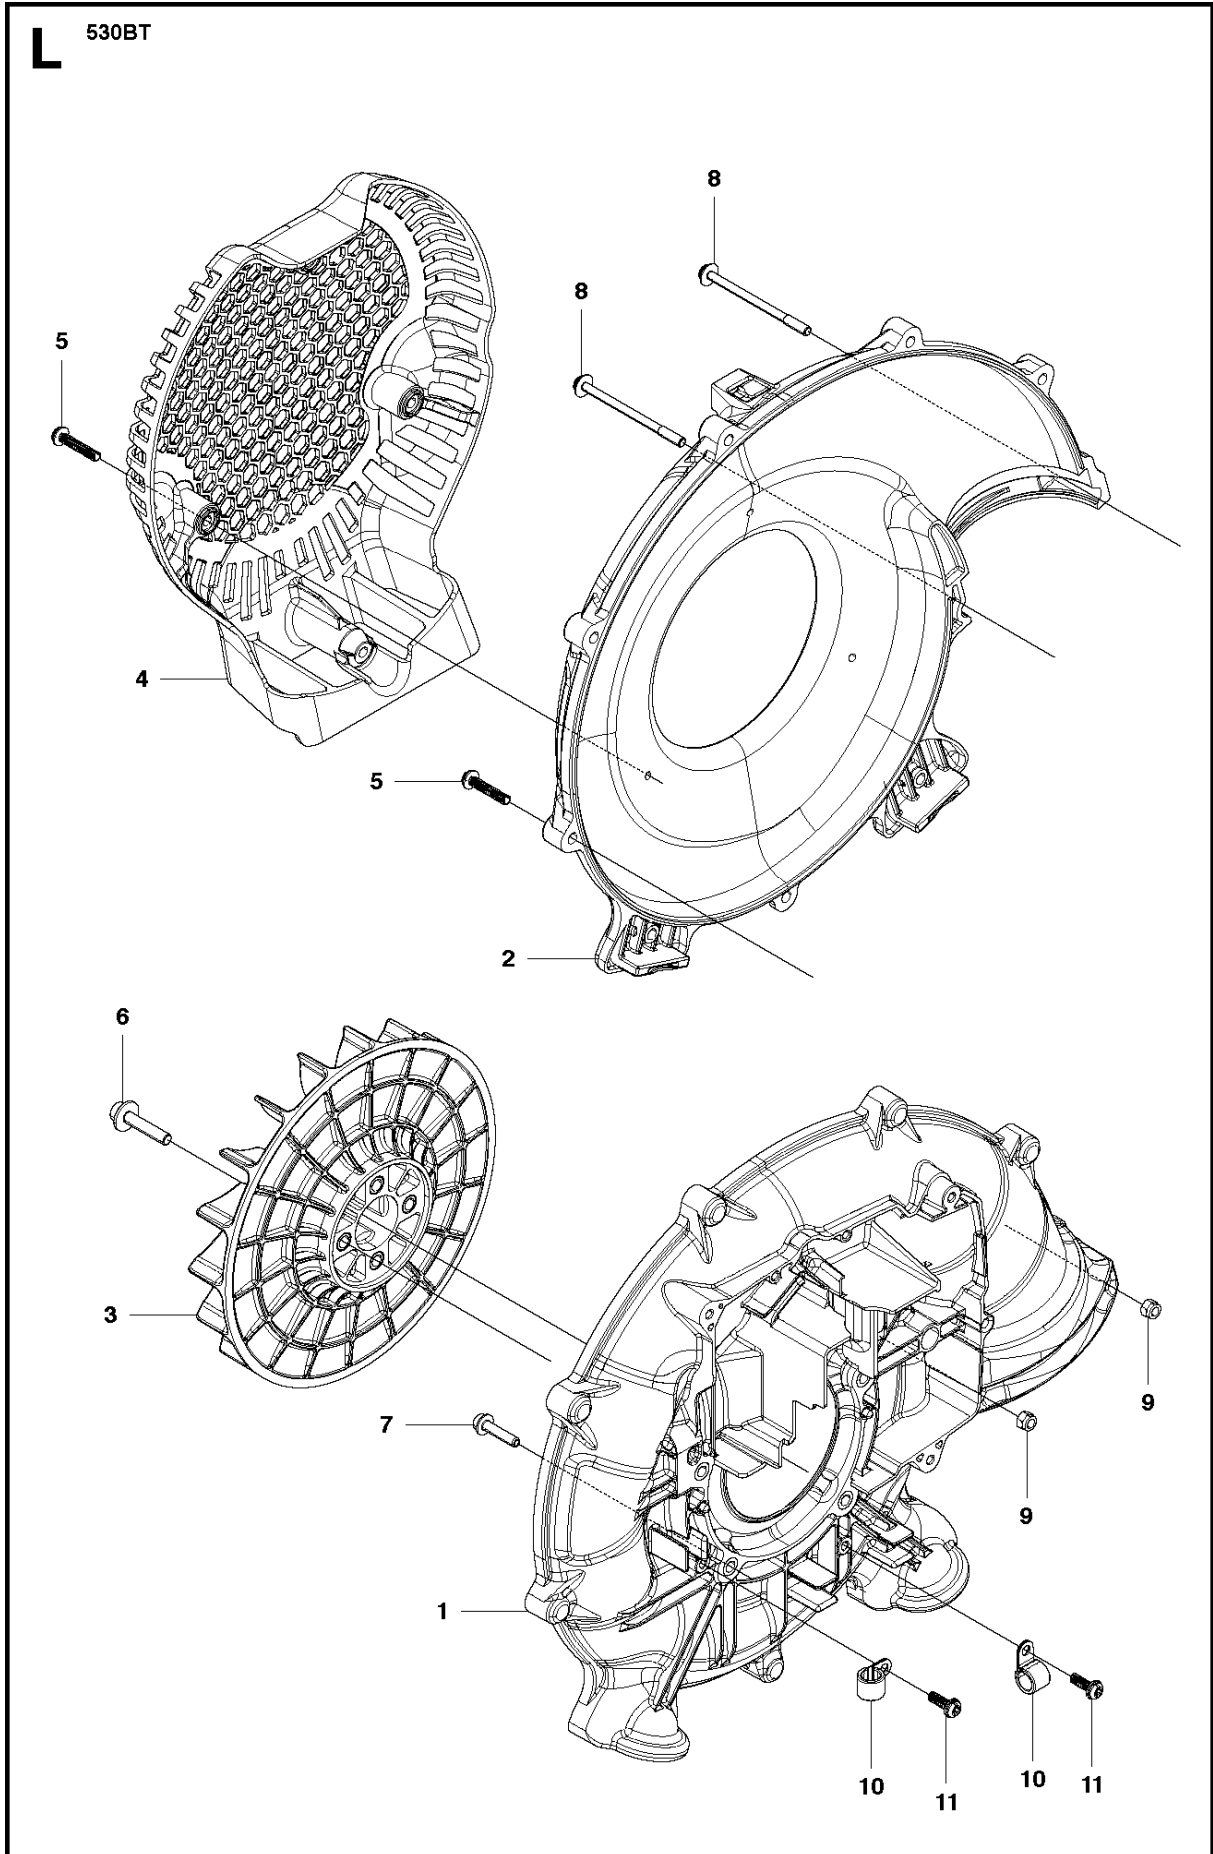

SPARE PARTS LIST

BLOWERS

530 BT, 20123800001-Current

TUBE

530 BT, 20123800001-Current

Ref	Part No	Description	Remark	QTY KIT
1	504 10 68-01	TUBE		1
2	581 29 07-01	O-RING		1
3	504 06 51-01	HOSE		1
4	504 06 49-01	CLAMP		1
5	544 27 40-01	CLAMP		1
6	504 06 48-01	PIPE		1
7	504 06 47-01	TUBE		2
8	504 06 46-01	TUBE		1

C 530BT

CYLINDER COVER

530 BT, 20123800001-Current

Ref	Part No	Description	Remark	QTY KIT
1	504 10 70-01	COVER		1
2	512 84 81-01	SCREW		3
3	506 74 56-01	BOLT		1
4	521 55 36-01	LABEL		1

STARTER

530 BT, 20123800001-Current

J 530BT

CYLINDER

530 BT, 20123800001-Current

Ref	Part No	Description	Remark	QTY	KIT
1	586 93 12-01	CYLINDER		1	
2	504 11 88-01	COVER		1	1
3	504 11 89-01	COVER		1	1
4	504 11 90-01	GASKET		2	1
5	581 37 84-01	BOLT		4	1
6	584 27 37-01	BOLT		4	
7	504 11 91-01	GASKET		1	

PISTON & CRANKSHAFT

530 BT, 20123800001-Current

Ref	Part No	Description	Remark	QTY KIT
1	504 11 94-01	CRANKCASE		1
2	504 12 12-01	GASKET		1
3	504 12 14-01	BEARING		2
4	504 12 15-01	SEALING		1
5	504 12 13-01	SEALING		1
6	504 12 10-01	SNAP RING		2
7	581 37 85-01	BOLT		3
8	511 39 26-01	COVER		1
9	581 37 90-01	BOLT		2
10	576 38 91-01	PISTON		1
11	504 12 05-01	PISTON RING		2
12	577 50 16-01	PISTON PIN		1
13	504 12 09-01	SNAP RING		2
14	580 38 48-01	NEEDLE BEARING		1
15	504 12 02-01	WASHER		2
16	504 11 93-01	CRANKSHAFT		1
17	506 68 94-01	KEY		1