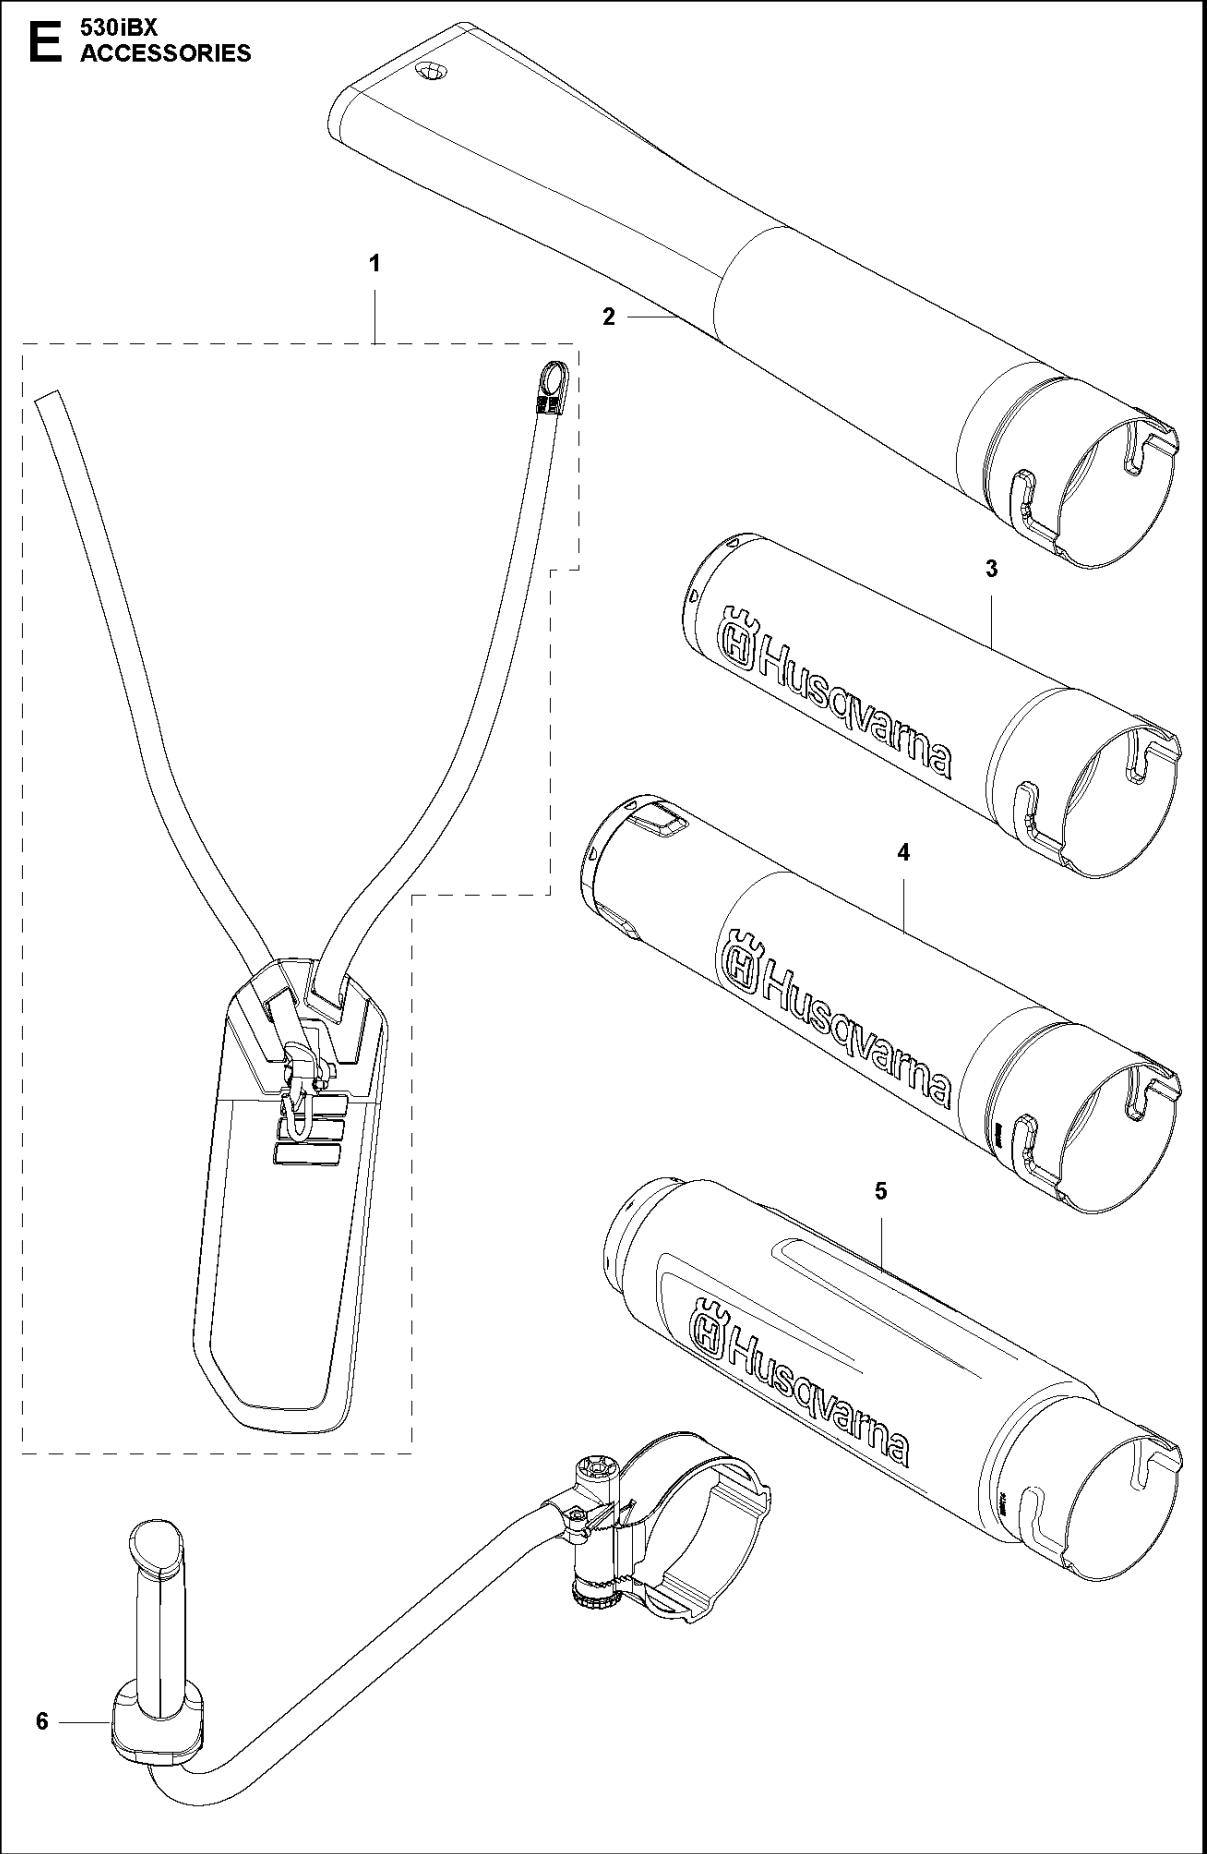

E 530iBX
ACCESSORIES

ACCESSORIES

530iBX

Ref	Part No	Description	Remark	QTY KIT
1	587 83 40-01	HIP PAD		1
2	579 79 75-01	NOZZLE		1
3	586 10 63-01	TUBE ASSY		1
4	586 10 63-02	TUBE ASSY		1
5	589 81 17-01	TUBE ASSY		1
6	501 71 51-01	HANDLE ASSY		1