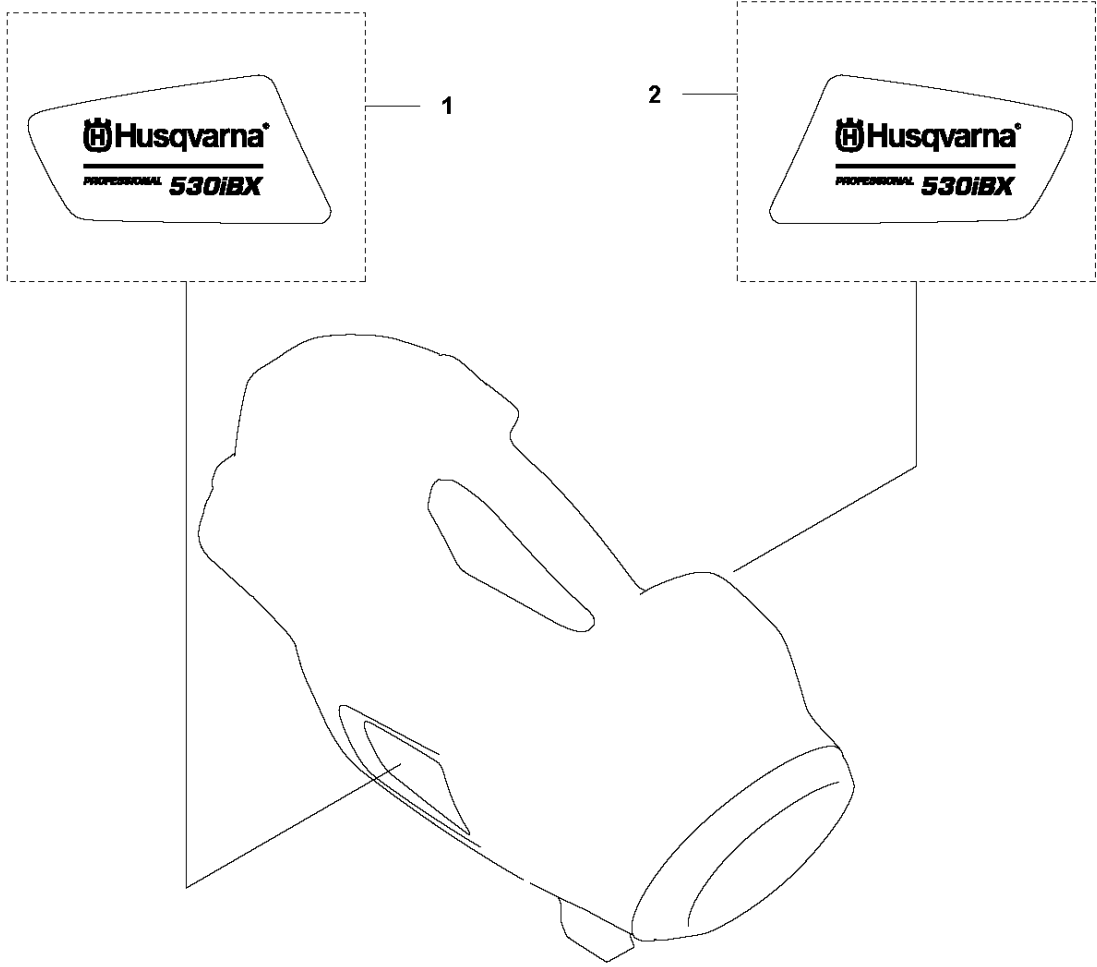

SPARE PARTS LIST

BLOWERS

530iBX

HOUSING

530iBX

Ref	Part No	Description	Remark	QTY KIT
1	589 81 17-01	TUBE ASSY		1
2	584 15 66-02	TUBE		1
3	584 21 37-01	FRAME		1
4	584 91 47-01	COVER		1
5	579 21 19-01	SCREW IHSCT		13
6	579 56 41-02	THROTTLE CONTROL		1
7	544 04 20-01	HANDLE INSERT		2
8	586 51 42-01	EYELET		1
9	584 15 76-01	HOUSING		1
10	584 15 75-01	HOUSING		1
11	587 20 30-01	COVER		1
12	503 21 28-13	SCREW CCRPANT		1
13	587 98 51-01	INLET		1
14	588 00 97-01	KIT		1

B 530iBX
DECALS

3

DECALS

530iBX

Ref	Part No	Description	Remark	QTY KIT
1	588 22 66-03	DECAL	DECAL LEFT	1
2	588 22 67-03	DECAL	DECAL RIGHT	1
3	577 84 43-01	DECAL		1

C 530iBX
ELECTRIC SYSTEM

ELECTRICAL

530iBX

Ref	Part No	Description	Remark	QTY KIT
1	587 94 86-01	CONTROL UNIT		1
2	582 05 07-01	TRIGGER SWITCH		1
3	583 79 54-01	WIRING ASSY		1
4	587 97 82-01	DISPLAY		1
5	586 49 22-01	SPRING		2
6	588 00 98-01	KIT		1
7	586 96 39-01	WIRING ASSY		1
8	587 91 73-01	WIRING ASSY		1
9	581 47 23-01	CABLE CLAMP		1
10	579 21 19-01	SCREW IHSCT		2