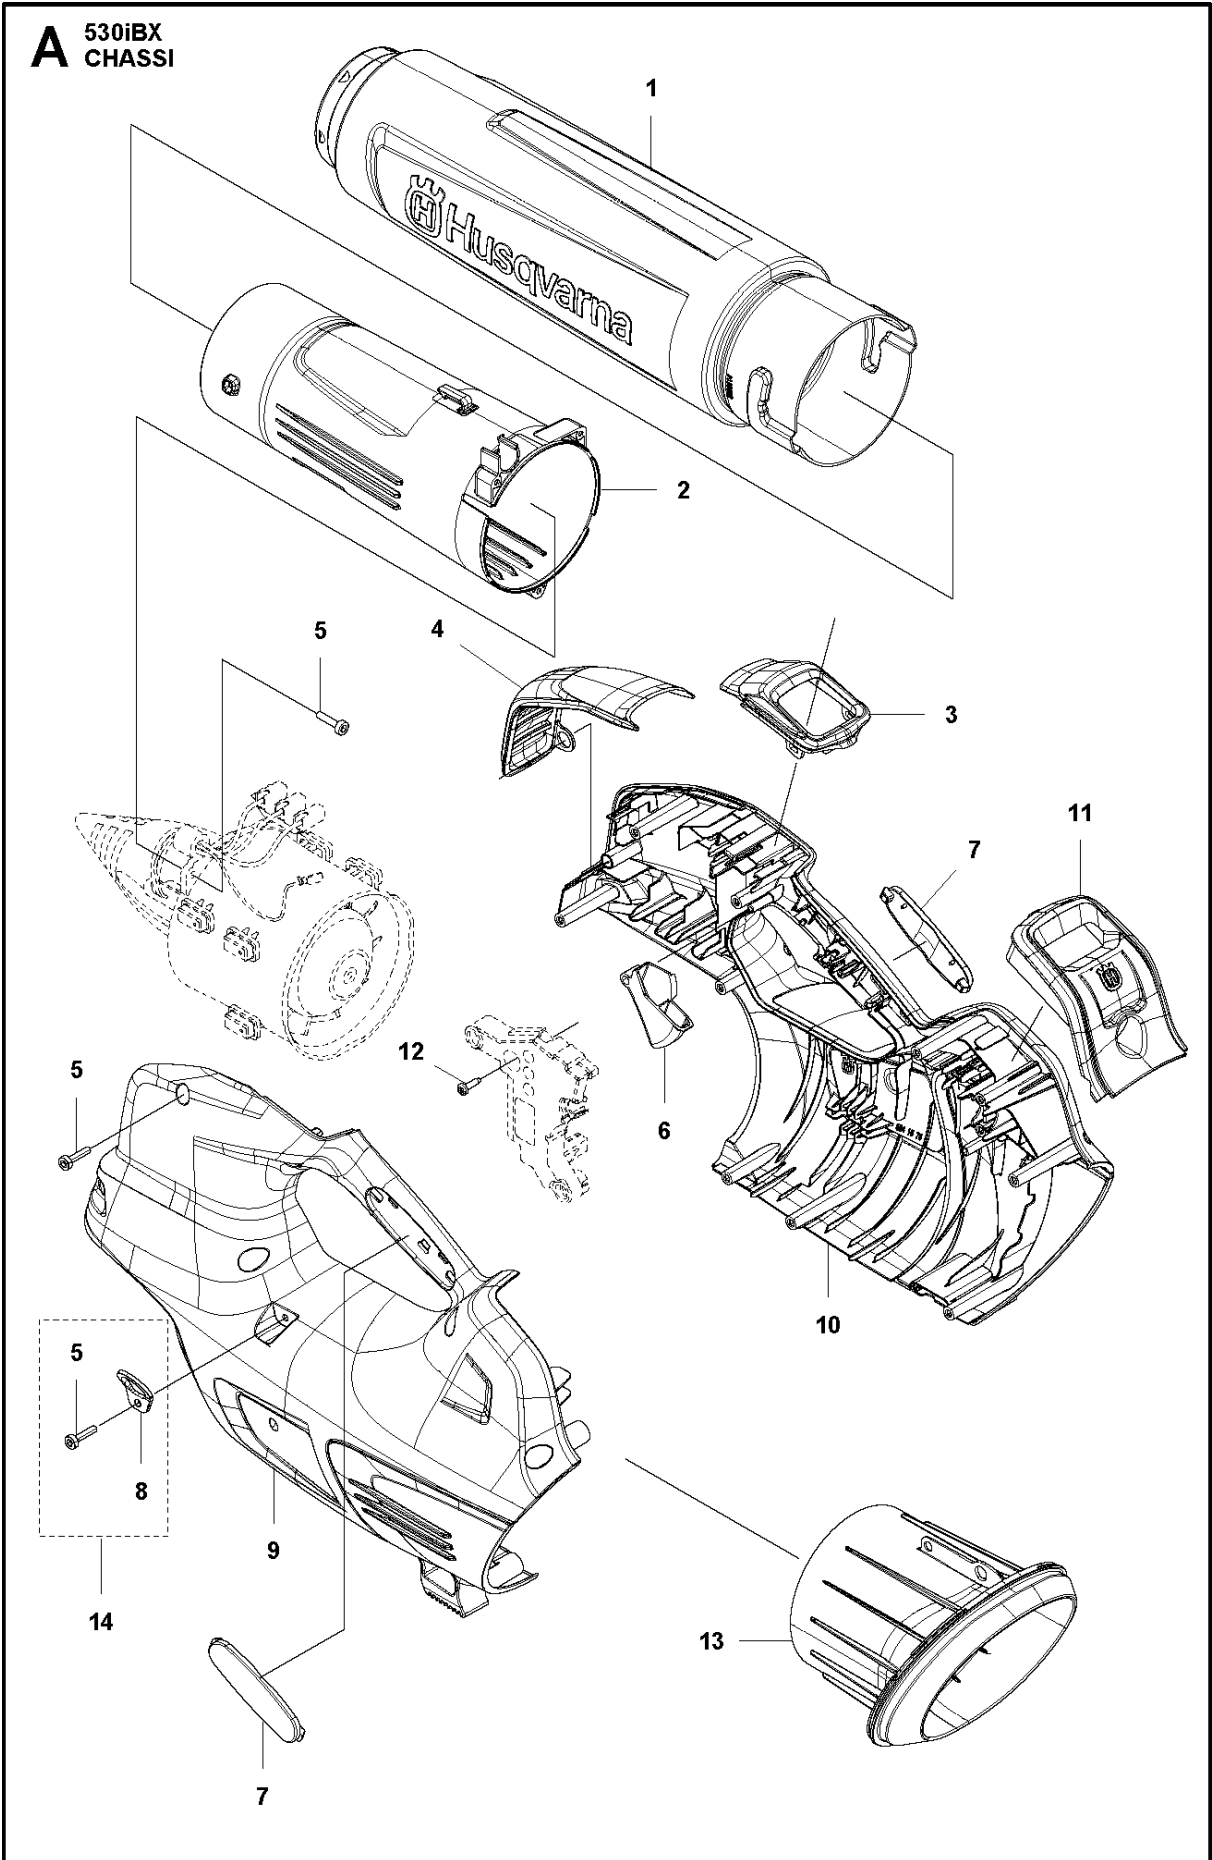

SPARE PARTS LIST

BLOWERS

530iBX

HOUSING

530iBX

Ref	Part No	Description	Remark	QTY KIT
1	589 81 17-01	TUBE ASSY		1
2	584 15 66-02	TUBE		1
3	584 21 37-01	FRAME		1
4	584 91 47-01	COVER		1
5	579 21 19-01	SCREW IHSCT		13
6	579 56 41-02	THROTTLE CONTROL		1
7	544 04 20-01	HANDLE INSERT		2
8	586 51 42-01	EYELET		1
9	584 15 76-01	HOUSING		1
10	584 15 75-01	HOUSING		1
11	587 20 30-01	COVER		1
12	503 21 28-13	SCREW CCRPANT		1
13	587 98 51-01	INLET		1
14	588 00 97-01	KIT		1

B 530iBX
DECALS

3

DECALS

530iBX

Ref	Part No	Description	Remark	QTY KIT
1	588 22 66-03	DECAL	DECAL LEFT	1
2	588 22 67-03	DECAL	DECAL RIGHT	1
3	577 84 43-01	DECAL		1

C 530iBX
ELECTRIC SYSTEM

ELECTRICAL

530iBX

Ref	Part No	Description	Remark	QTY KIT
1	587 94 86-01	CONTROL UNIT		1
2	582 05 07-01	TRIGGER SWITCH		1
3	583 79 54-01	WIRING ASSY		1
4	587 97 82-01	DISPLAY		1
5	586 49 22-01	SPRING		2
6	588 00 98-01	KIT		1
7	586 96 39-01	WIRING ASSY		1
8	587 91 73-01	WIRING ASSY		1
9	581 47 23-01	CABLE CLAMP		1
10	579 21 19-01	SCREW IHSCT		2