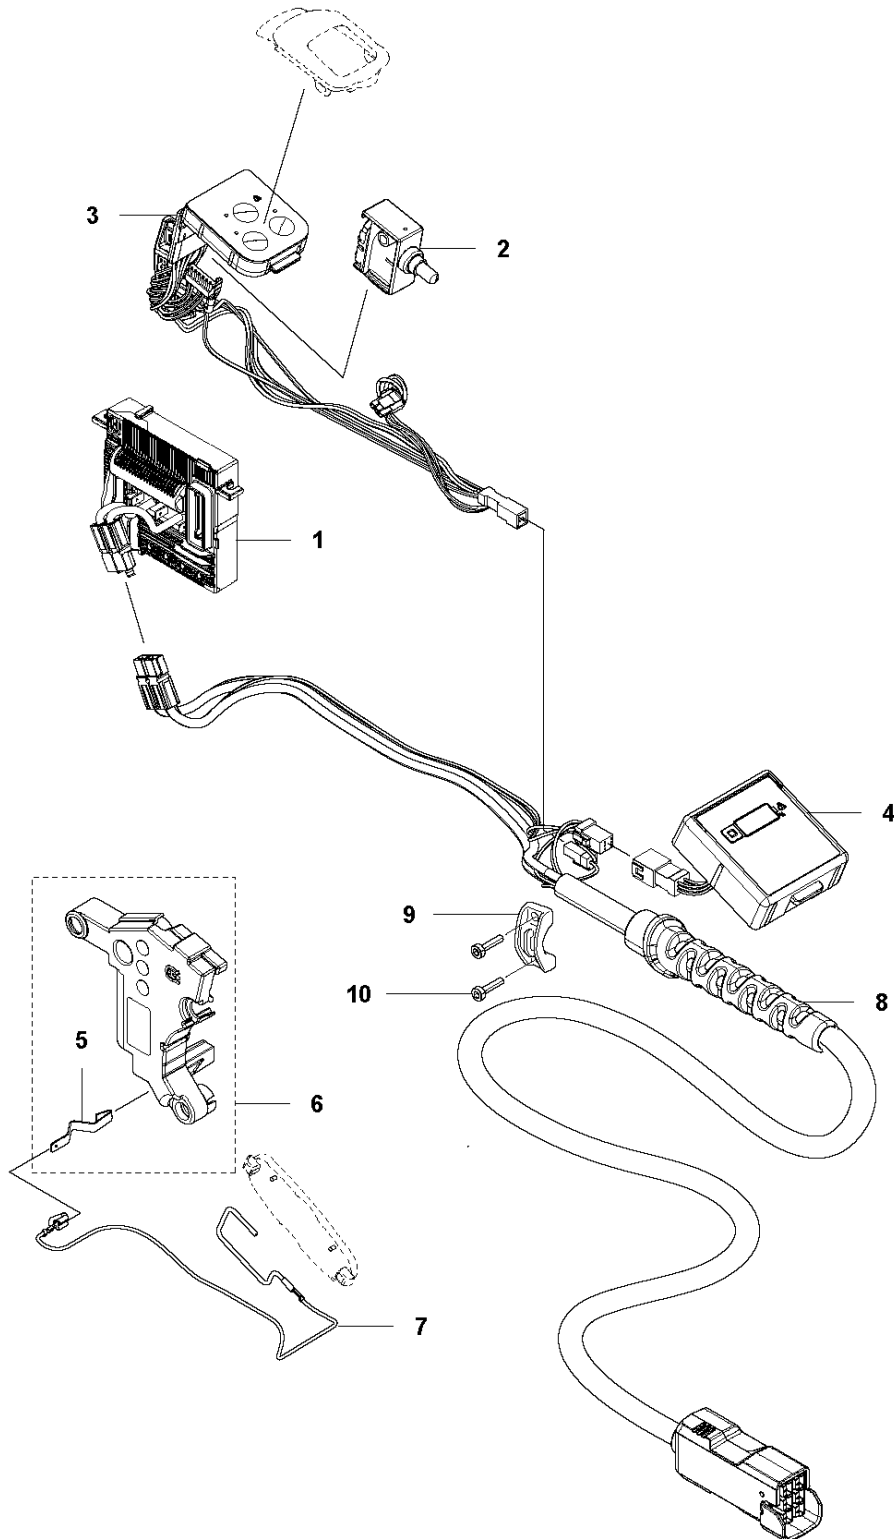

SPARE PARTS LIST

BLOWERS

530iBX

HOUSING

530iBX

Ref	Part No	Description	Remark	QTY KIT
1	589 81 17-01	TUBE ASSY		1
2	584 15 66-02	TUBE		1
3	584 21 37-01	FRAME		1
4	584 91 47-01	COVER		1
5	579 21 19-01	SCREW IHSCT		13
6	579 56 41-02	THROTTLE CONTROL		1
7	544 04 20-01	HANDLE INSERT		2
8	586 51 42-01	EYELET		1
9	584 15 76-01	HOUSING		1
10	584 15 75-01	HOUSING		1
11	587 20 30-01	COVER		1
12	503 21 28-13	SCREW CCRPANT		1
13	587 98 51-01	INLET		1
14	588 00 97-01	KIT		1

B 530iBX
DECALS

3

DECALS

530iBX

Ref	Part No	Description	Remark	QTY KIT
1	588 22 66-03	DECAL	DECAL LEFT	1
2	588 22 67-03	DECAL	DECAL RIGHT	1
3	577 84 43-01	DECAL		1

C 530iBX
ELECTRIC SYSTEM

ELECTRICAL

530iBX

Ref	Part No	Description	Remark	QTY KIT
1	587 94 86-01	CONTROL UNIT		1
2	582 05 07-01	TRIGGER SWITCH		1
3	583 79 54-01	WIRING ASSY		1
4	587 97 82-01	DISPLAY		1
5	586 49 22-01	SPRING		2
6	588 00 98-01	KIT		1
7	586 96 39-01	WIRING ASSY		1
8	587 91 73-01	WIRING ASSY		1
9	581 47 23-01	CABLE CLAMP		1
10	579 21 19-01	SCREW IHSCT		2

E 530iBX
ACCESSORIES

ACCESSORIES

530iBX

Ref	Part No	Description	Remark	QTY KIT
1	587 83 40-01	HIP PAD		1
2	579 79 75-01	NOZZLE		1
3	586 10 63-01	TUBE ASSY		1
4	586 10 63-02	TUBE ASSY		1
5	589 81 17-01	TUBE ASSY		1
6	501 71 51-01	HANDLE ASSY		1