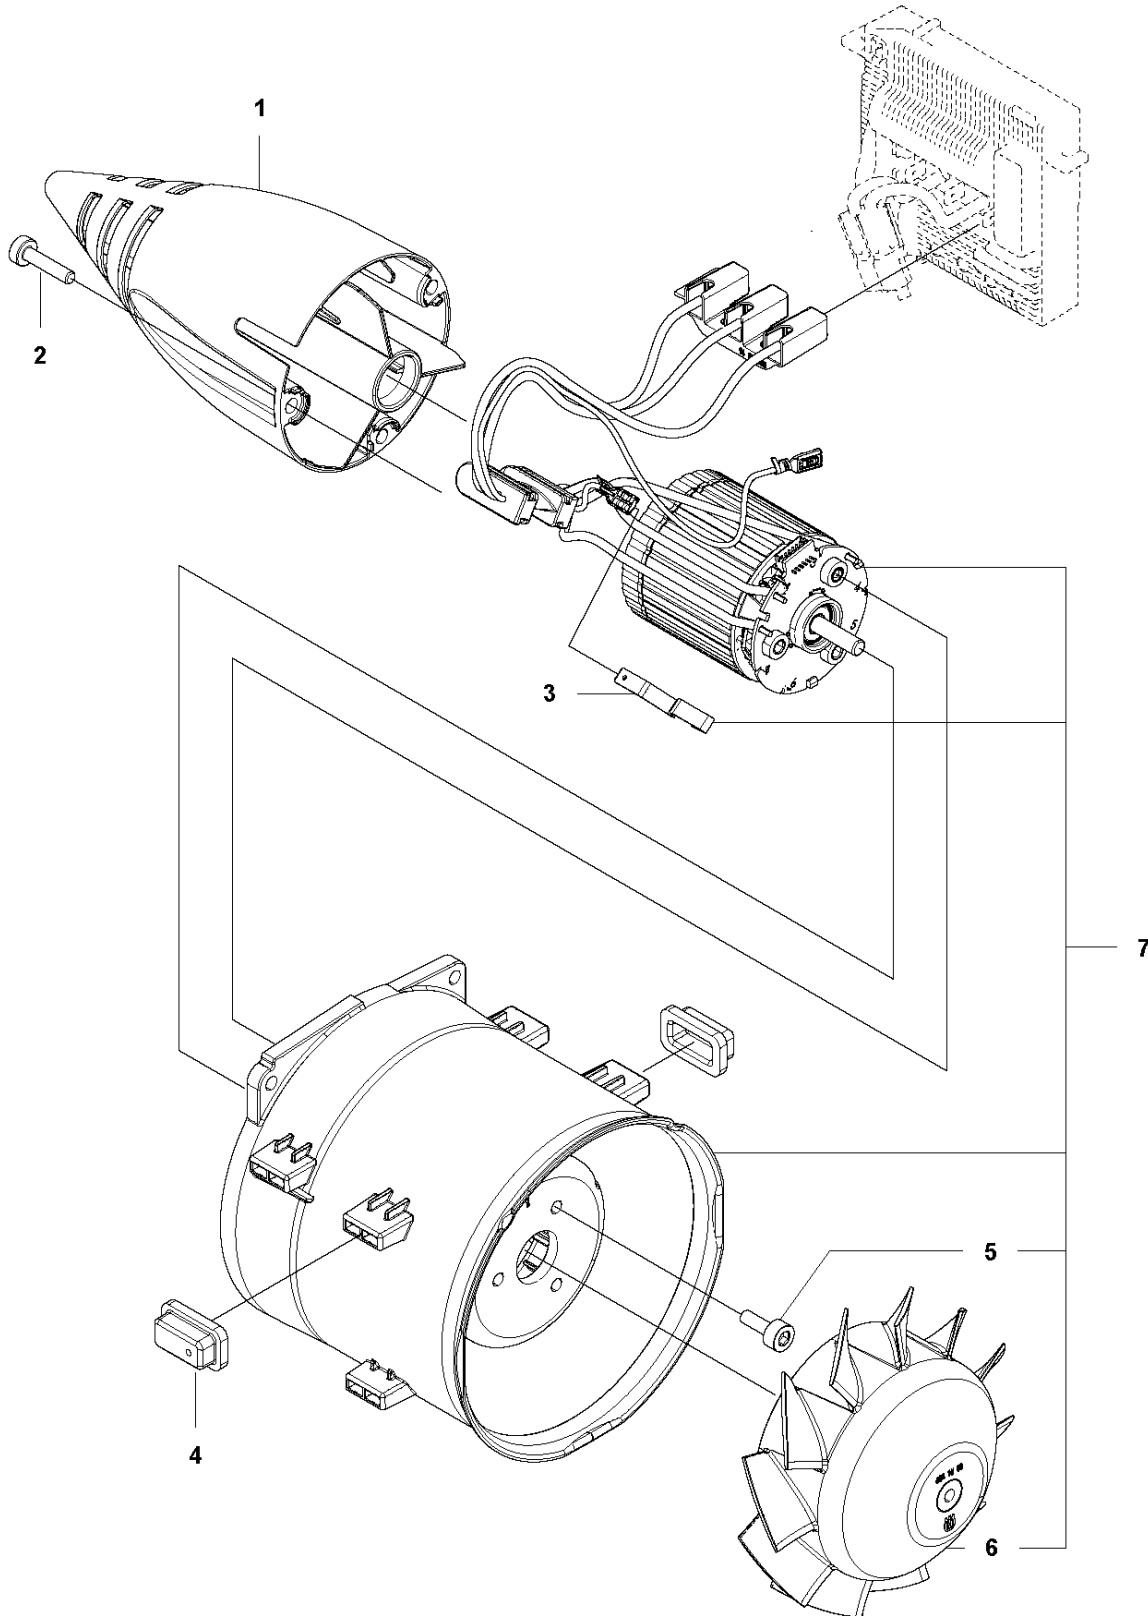

D 530iBX
FAN SYSTEM

Ref	Part No	Description	Remark	QTY KIT
1	584 15 65-01	CONE		1
2	579 21 19-01	SCREW IH SCT		3
3	586 49 22-01	SPRING		1
4	503 91 10-01	SUSPENSION		6
5	503 20 25-12	SCREW IH SCM		3
6	584 15 60-01	ROTOR		1
7	588 00 99-01	MOTOR ASSY		1