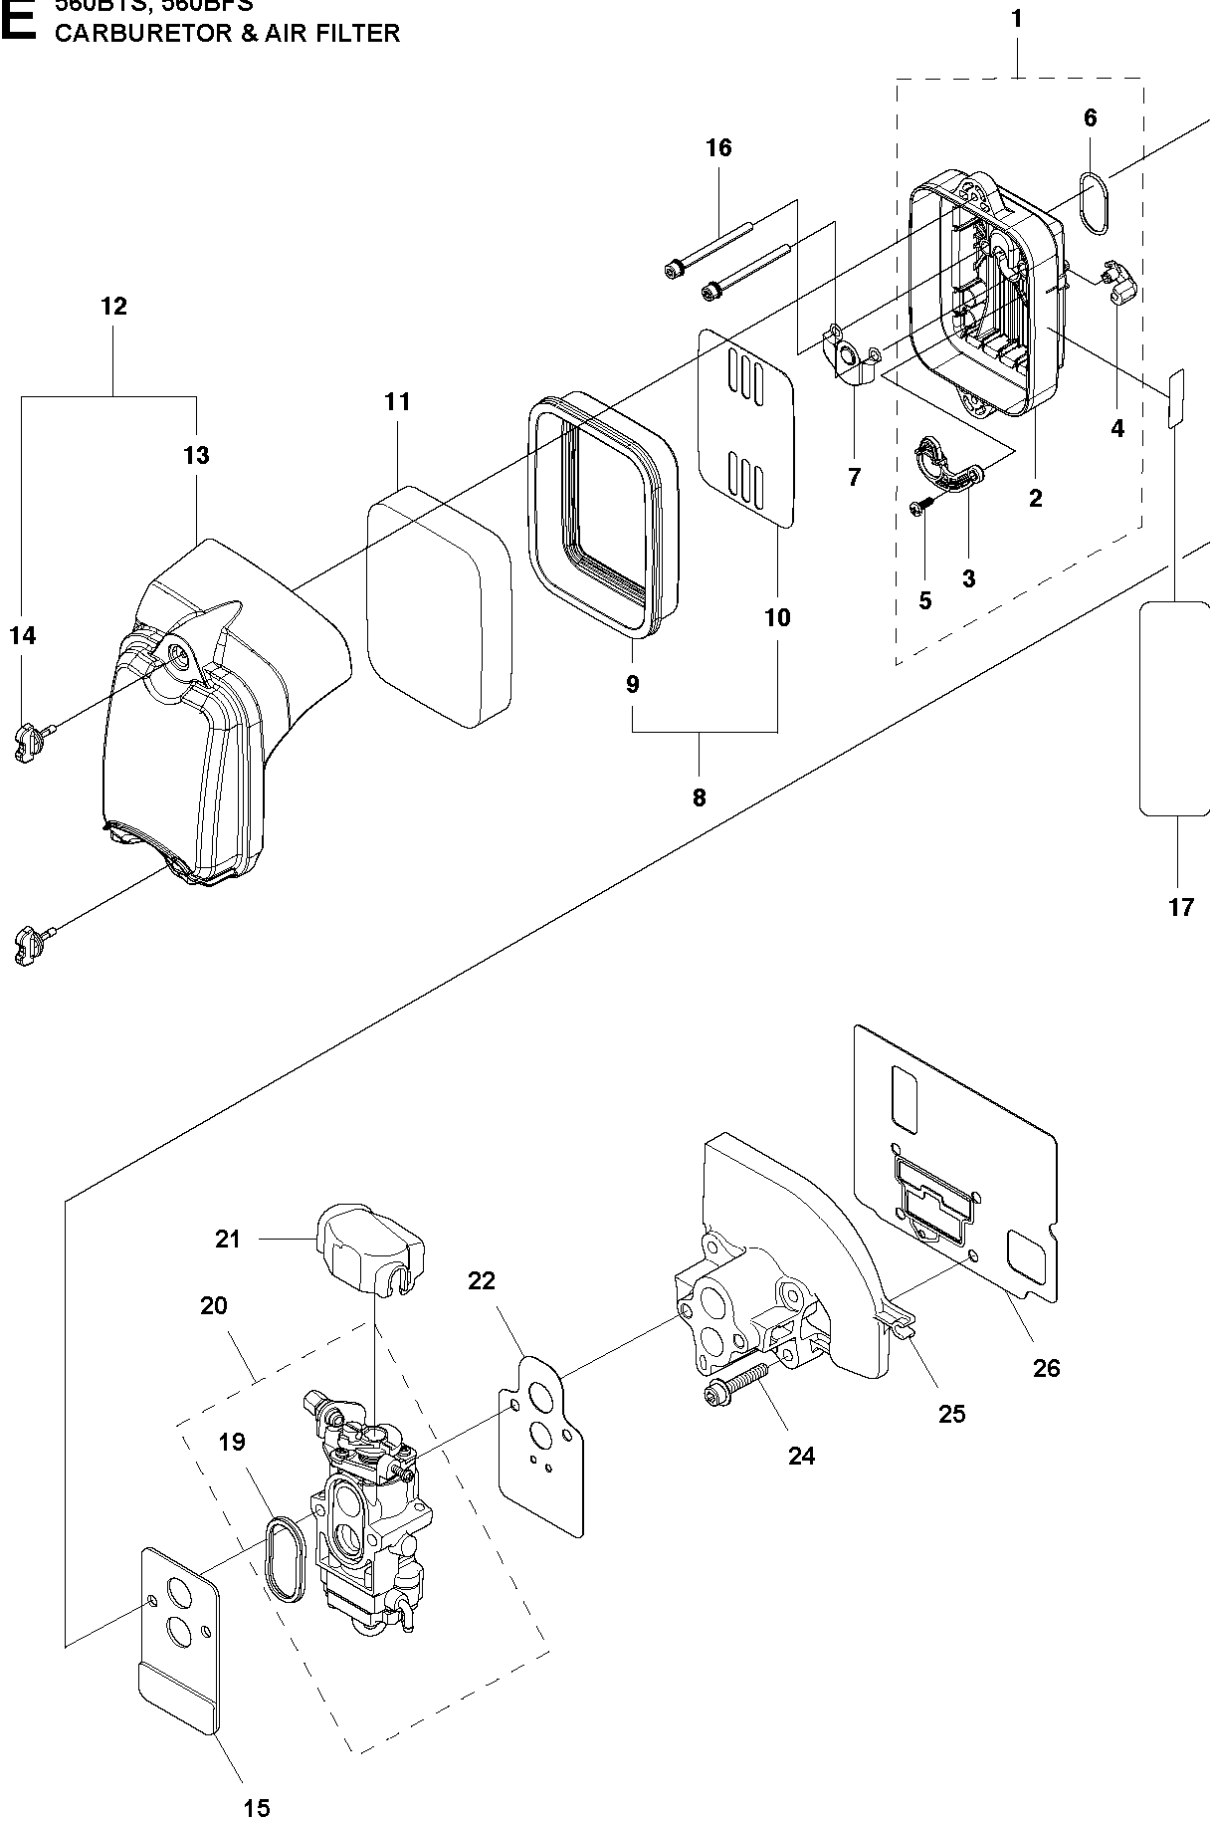

E 560BTS, 560BFS
CARBURETOR & AIR FILTER

CARBURETOR & AIR FILTER

560 BFS, 2011-10

Ref	Part No	Description	Remark	QTY	KIT
1	502 84 49-02	AIR FILTER HOLDER		1	
2	577 96 15-01	AIR FILTER HOLDER		1	1
3	512 25 96-01	PLATE.CHOKE		1	1
4	521 74 05-01	LEVER		1	1
5	506 67 38-01	SCREW		1	1
6	512 26 00-01	O-RING		1	1
7	502 84 47-01	PLATE		1	
8	502 84 45-01	GASKET		1	
9	512 26 03-01	PACKING		1	8
10	512 26 04-01	SCREEN		1	8
11	502 84 44-01	AIR FILTER		1	
12	577 18 14-01	AIR FILTER COVER		1	
13	577 03 01-01	AIR FILTER COVER		1	12
14	502 84 43-01	KNOB		2	12
15	578 27 40-01	PLATE		1	
16	502 84 46-01	SCREW		2	
17	521 74 02-01	LABEL		1	
19	521 63 15-01	RING		1	20
20	577 14 46-01	CARBURETTOR		1	
21	506 74 42-01	COVER		1	
22	577 08 96-01	GASKET		1	
24	576 58 98-01	BOLT		1	
25	578 10 84-01	INSULATOR		1	
26	577 69 48-01	GASKET		1