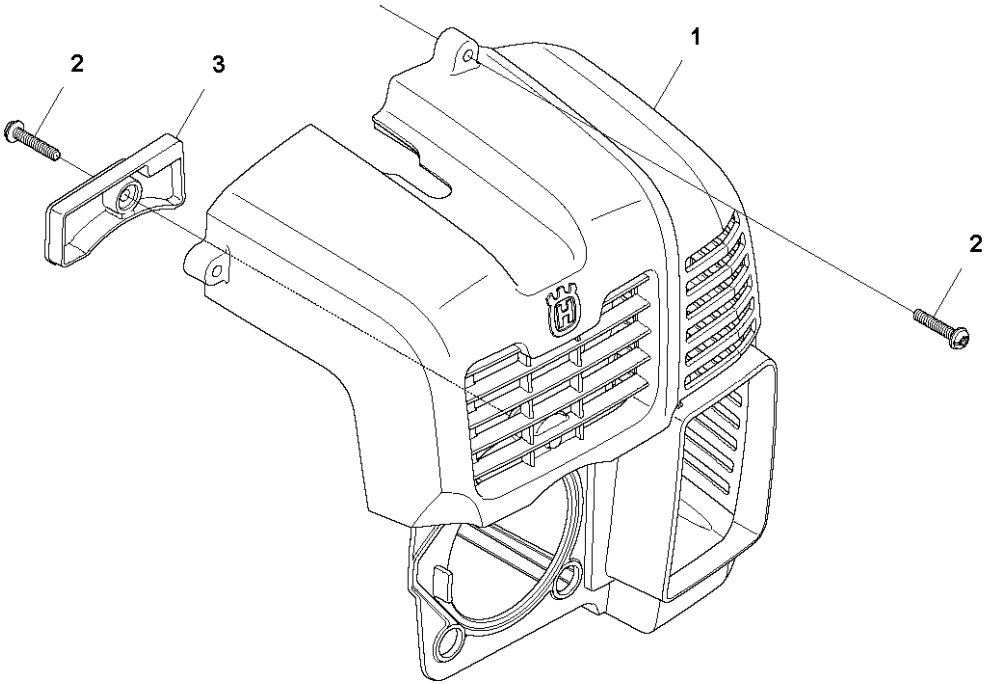

C 560BTS, 560BFS
CYLINDER COVER

CYLINDER COVER

560 BFS, 2011-10

Ref	Part No	Description	Remark	QTY KIT
1	576 57 85-01	ENGINE COVER		1
2	512 84 81-01	SCREW		5
3	576 57 86-01	COVER		1