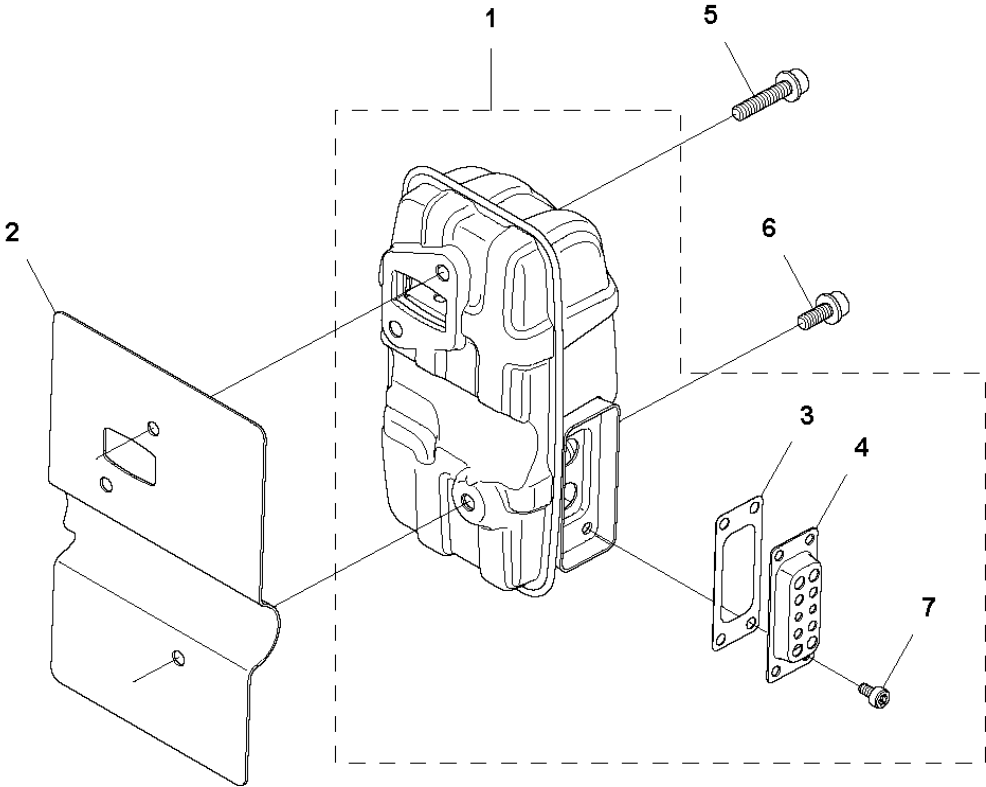

F 560BTS, 560BFS
MUFFLER

MUFFLER

560 BFS, 2011-10

Ref	Part No	Description	Remark	QTY	KIT
1	577 95 35-01	MUFFLER ASSY		1	
2	576 59 09-01	GASKET		1	
3	576 59 05-01	SPARK ARRESTER		1	1
4	576 59 06-01	DIFFUSOR		1	1
5	576 59 07-01	BOLT		2	
6	576 59 08-01	BOLT		1	
7	544 36 27-01	BOLT		4	1