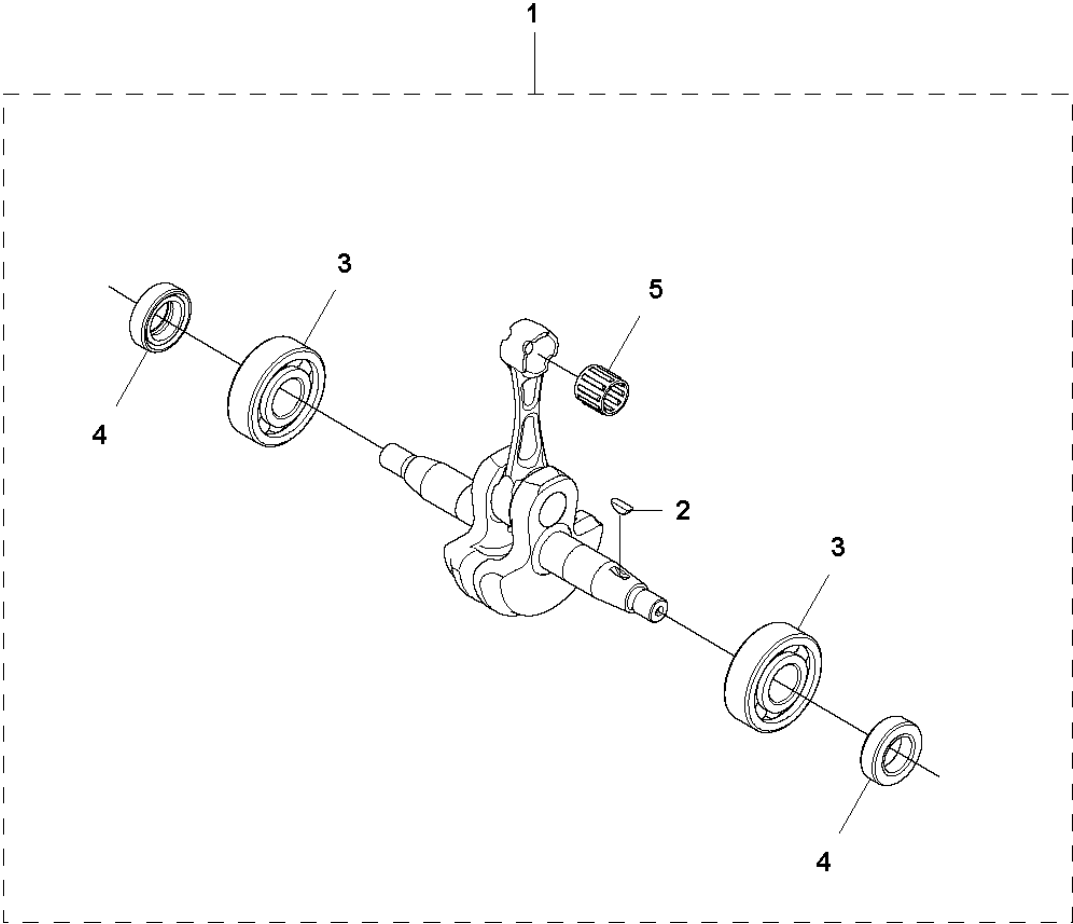

L 560BTS, 560BFS
CRANK SHAFT

CRANKSHAFT

560 BFS, 2011-10

Ref	Part No	Description	Remark	QTY KIT
1	578 38 51-02	SERVICE KIT		1
2	506 68 94-01	KEY		1
3	521 52 13-01	BEARING		2
4	521 52 19-01	SEAL		2
5	576 69 64-01	BEARING		1