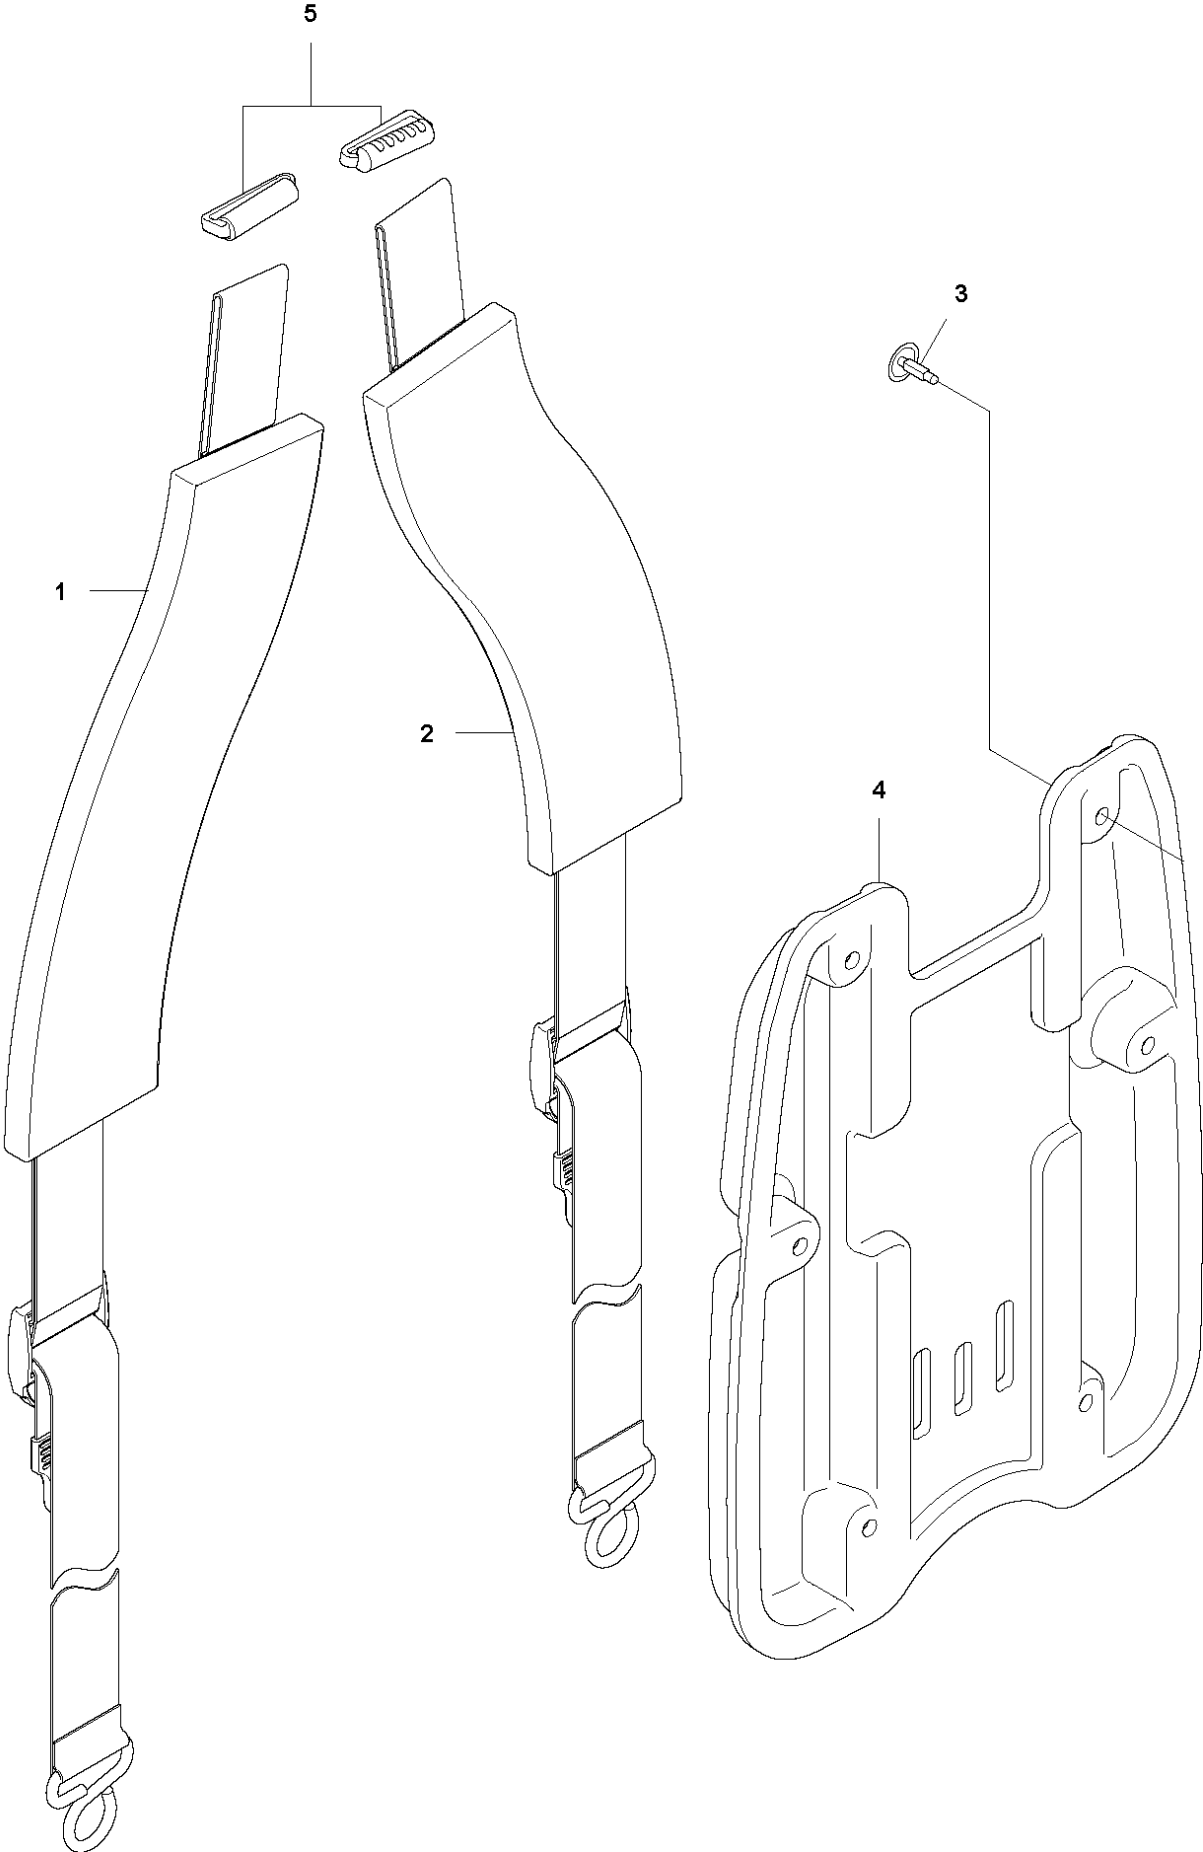

P 560BTS, 560BFS
HARNESS

Ref	Part No	Description	Remark	QTY KIT
1	505 18 56-01	BAND		1
2	505 18 55-01	BAND		1
3	526 47 67-01	CLIP		6
4	576 56 20-01	PAD		1
5	544 27 00-01	CLIP		2