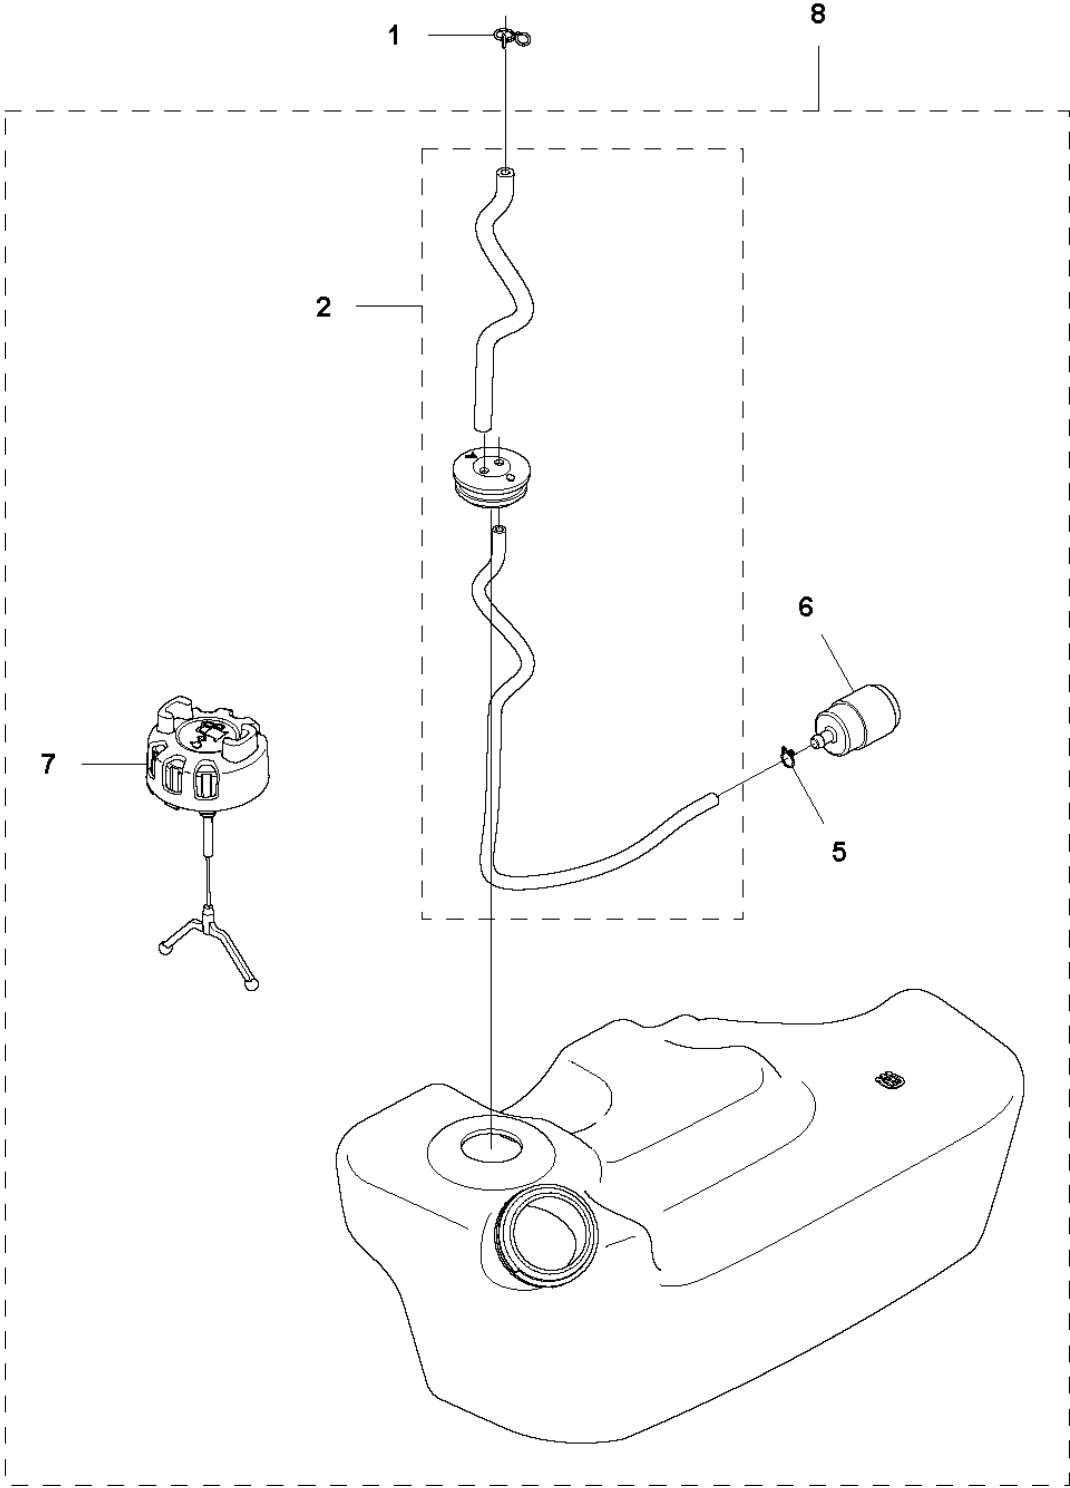

G 560BTS, 560BFS
FUEL TANK

FUEL TANK

560 BFS, 2011-10

Ref	Part No	Description	Remark	QTY	KIT
1	506 74 15-01	CLIP		1	
2	579 13 83-04	HOSE ASSY		1	8
5	506 70 70-01	CLIP		1	8
6	506 74 26-01	FILTER		1	8
7	504 03 18-01	TANK CAP ASSY		1	8
8	577 46 78-01	FUEL TANK	For all except USA and Canada	1	
8	579 14 05-01	TANK ASSY	For USA and Canada	1