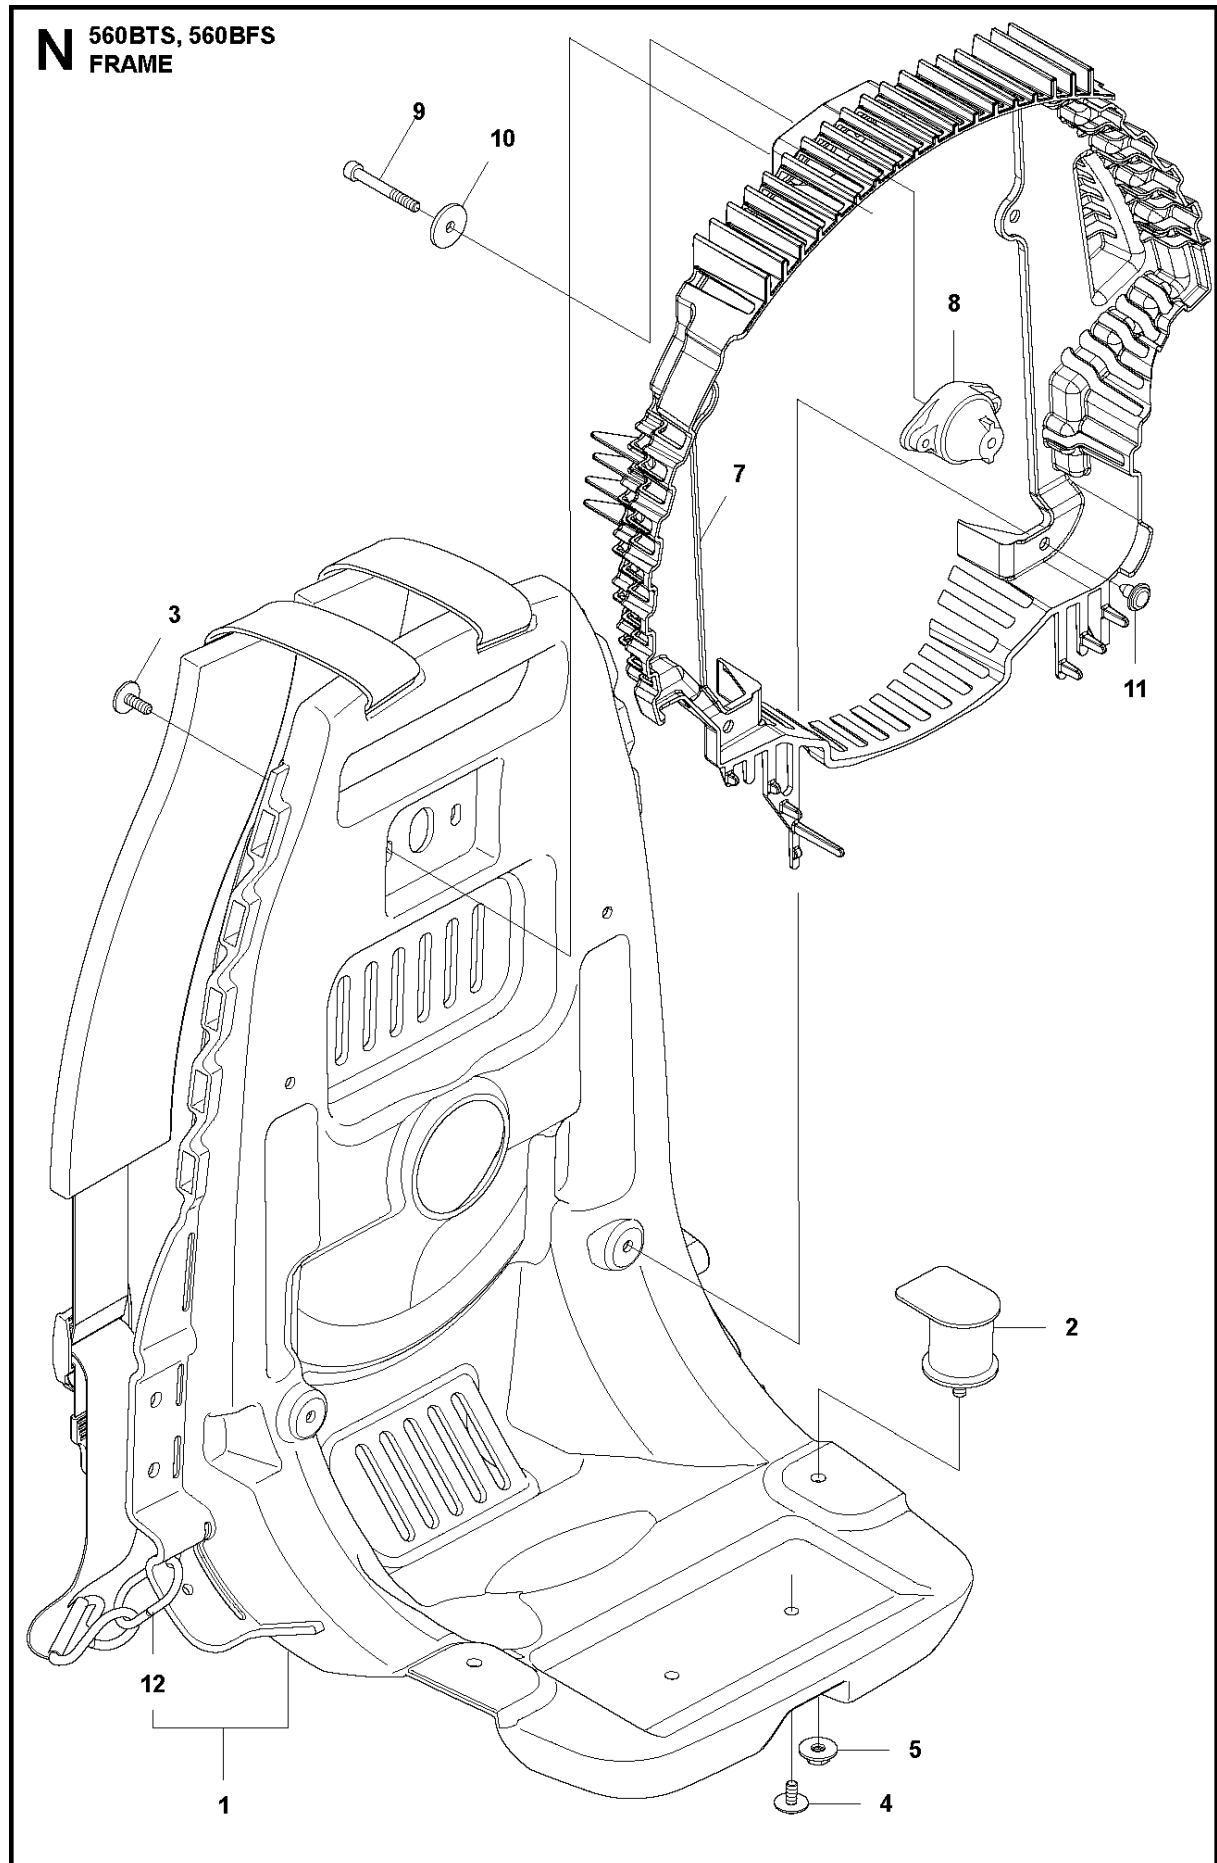

FRAME

560 BFS, 2011-10

Ref	Part No	Description	Remark	QTY	KIT
1	577 26 12-01	FRAME		1	
2	576 56 22-01	DAMPER		2	
3	544 27 08-01	SCREW		2	
4	577 62 88-01	SCREW		2	
5	513 66 75-01	NUT		2	
7	579 65 95-02	NET		1	
8	513 66 67-01	DAMPER		1	
9	521 51 72-01	BOLT		1	
10	577 35 79-01	WASHER		1	
11	526 24 39-01	CLIP		4	
12	514 33 16-01	RING		2	1