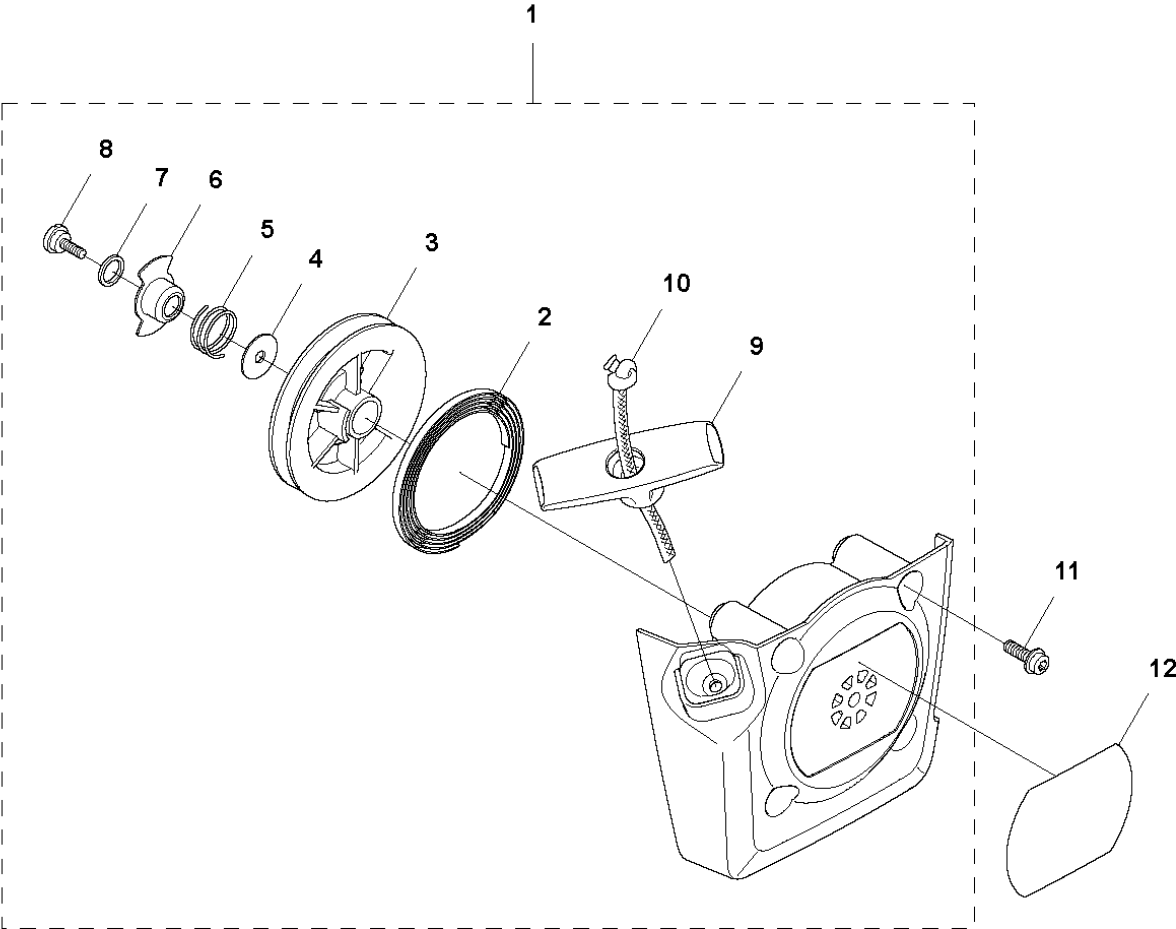

SPARE PARTS LIST

BLOWERS

560 BTS, 2011-10

A 560BTS, BFS
TUBES

Ref	Part No	Description	Remark	QTY KIT
1	577 31 32-01	PIPE		1
2	577 31 30-01	PIPE		1
3	577 31 76-01	JOINT		1
4	544 27 40-01	CLAMP		1
5	544 27 41-01	CLAMP		1
6	505 18 09-01	HOSE		1
7	502 84 28-01	CLAMP		1
8	576 57 83-01	ELBOW		1
9	581 29 08-01	O-RING		1

B1 560BTS
THROTTLE CONTROLS

28

THROTTLE CONTROLS

560 BTS, 2011-10

Ref	Part No	Description	Remark	QTY	KIT
1	502 24 48-01	HANDLE HALF		1	28
2	502 64 17-01	PLATE		1	28
3	537 14 12-03	SHAFT PIVOT		1	28
4	502 24 55-01	CONTROL		1	28
5	510 91 12-01	NUT		1	28
6	505 56 79-01	SPRING		1	28
7	502 24 60-01	RETAINER		1	28
8	505 29 10-01	SCREW		1	28
9	537 37 39-01	SPRING		1	28
10	505 18 15-01	WASHER		1	28
11	735 58 35-01	WASHER		1	28
12	537 22 63-01	CONNECTOR		1	25, 28
13	537 22 62-01	CONNECTOR		1	25, 28
14	502 24 54-01	TRIGGER		1	28
15	537 17 42-01	SPRING THROTTLE TRIG		1	28
16	502 24 49-01	HANDLE HALF		1	28
17	505 29 12-01	SCREW		2	28
18	505 29 08-01	SCREW		1	28
19	503 22 65-01	SQUARE NUT		1	28
20	502 24 53-01	HOLDER		1	28
21	577 31 77-01	HANDLE HOLDER		1	28
22	504 80 03-01	TURNING KNOB		1	28
23	725 23 44-51	SCREW EHHM		1	28
24	577 75 69-01	TUBE		1	25, 28
25	576 78 56-01	WIRING ASSY		1	28
26	576 78 57-01	CORD		1	25, 28
27	576 78 58-01	CABLE		1	25, 28
28	577 26 14-01	LEVER ASSY		1	

C 560BTS, 560BFS
CYLINDER COVER

CYLINDER COVER

560 BTS, 2011-10

Ref	Part No	Description	Remark	QTY KIT
1	576 57 85-01	ENGINE COVER		1
2	512 84 81-01	SCREW		5
3	576 57 86-01	COVER		1

D 560BTS, 560BFS
STARTER

STARTER

560 BTS, 2011-10

Ref	Part No	Description	Remark	QTY KIT	
1	578 28 35-01	STARTER ASSY		1	
2	521 62 96-01	SPRING		1	1
3	576 59 42-01	REEL		1	1
4	521 63 08-01	WASHER		1	1
5	521 63 06-01	SPRING		1	1
6	521 63 03-01	PLATE		1	1
7	521 63 12-01	WASHER		1	1
8	515 36 71-01	SCREW		1	1
9	537 23 25-01	STARTER HANDLE		1	1
10	577 05 31-01	ROPE		1	1
11	506 74 56-01	BOLT		4	
12	577 34 30-01	DECAL	560BTS	1	
12	578 02 90-01	DECAL	560BFS	1	