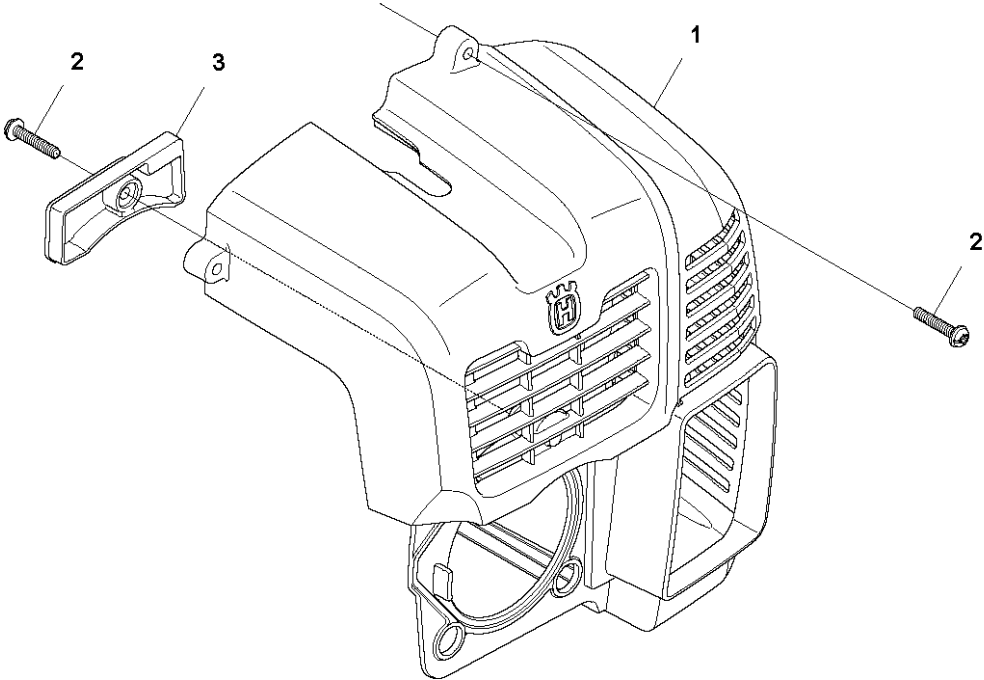

B1 560BTS
THROTTLE CONTROLS

28

THROTTLE CONTROLS

560 BTS, 2011-10

Ref	Part No	Description	Remark	QTY	KIT
1	502 24 48-01	HANDLE HALF		1	28
2	502 64 17-01	PLATE		1	28
3	537 14 12-03	SHAFT PIVOT		1	28
4	502 24 55-01	CONTROL		1	28
5	510 91 12-01	NUT		1	28
6	505 56 79-01	SPRING		1	28
7	502 24 60-01	RETAINER		1	28
8	505 29 10-01	SCREW		1	28
9	537 37 39-01	SPRING		1	28
10	505 18 15-01	WASHER		1	28
11	735 58 35-01	WASHER		1	28
12	537 22 63-01	CONNECTOR		1	25, 28
13	537 22 62-01	CONNECTOR		1	25, 28
14	502 24 54-01	TRIGGER		1	28
15	537 17 42-01	SPRING THROTTLE TRIG		1	28
16	502 24 49-01	HANDLE HALF		1	28
17	505 29 12-01	SCREW		2	28
18	505 29 08-01	SCREW		1	28
19	503 22 65-01	SQUARE NUT		1	28
20	502 24 53-01	HOLDER		1	28
21	577 31 77-01	HANDLE HOLDER		1	28
22	504 80 03-01	TURNING KNOB		1	28
23	725 23 44-51	SCREW EHHM		1	28
24	577 75 69-01	TUBE		1	25, 28
25	576 78 56-01	WIRING ASSY		1	28
26	576 78 57-01	CORD		1	25, 28
27	576 78 58-01	CABLE		1	25, 28
28	577 26 14-01	LEVER ASSY		1	

C 560BTS, 560BFS
CYLINDER COVER

CYLINDER COVER

560 BTS, 2011-10

Ref	Part No	Description	Remark	QTY KIT
1	576 57 85-01	ENGINE COVER		1
2	512 84 81-01	SCREW		5
3	576 57 86-01	COVER		1

D 560BTS, 560BFS
STARTER