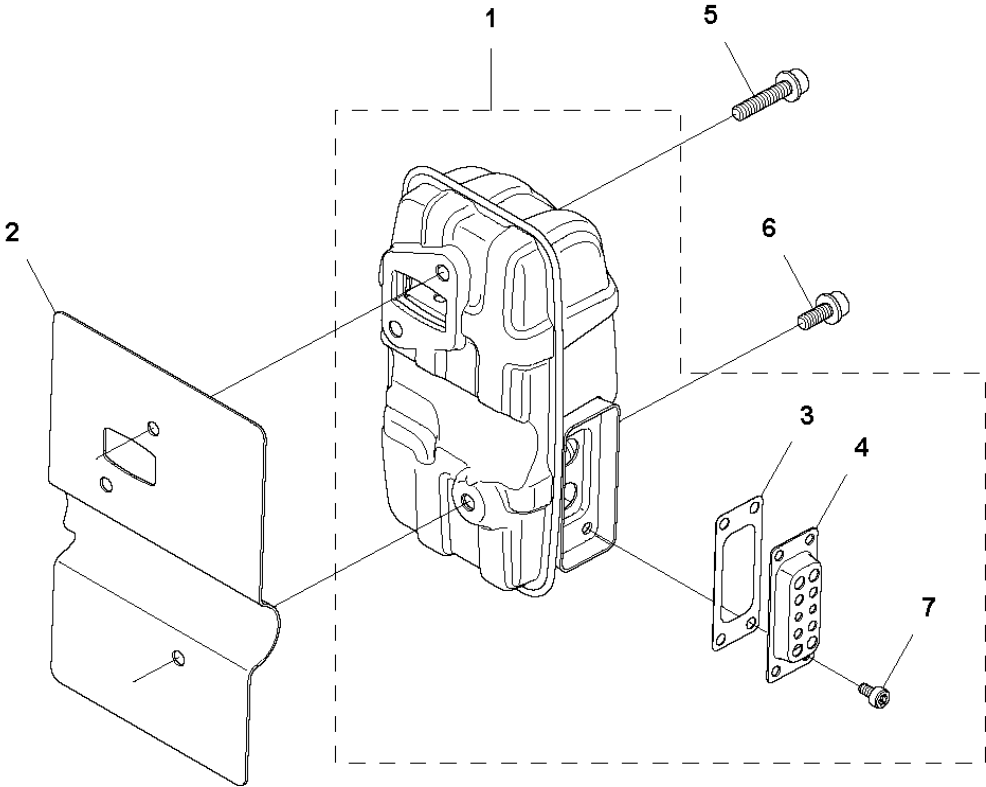

F 560BTS, 560BFS
MUFFLER

MUFFLER

560 BTS, 2011-10

Ref	Part No	Description	Remark	QTY	KIT
1	577 95 35-01	MUFFLER ASSY		1	
2	576 59 09-01	GASKET		1	
3	576 59 05-01	SPARK ARRESTER		1	1
4	576 59 06-01	DIFFUSOR		1	1
5	576 59 07-01	BOLT		2	
6	576 59 08-01	BOLT		1	
7	544 36 27-01	BOLT		4	1