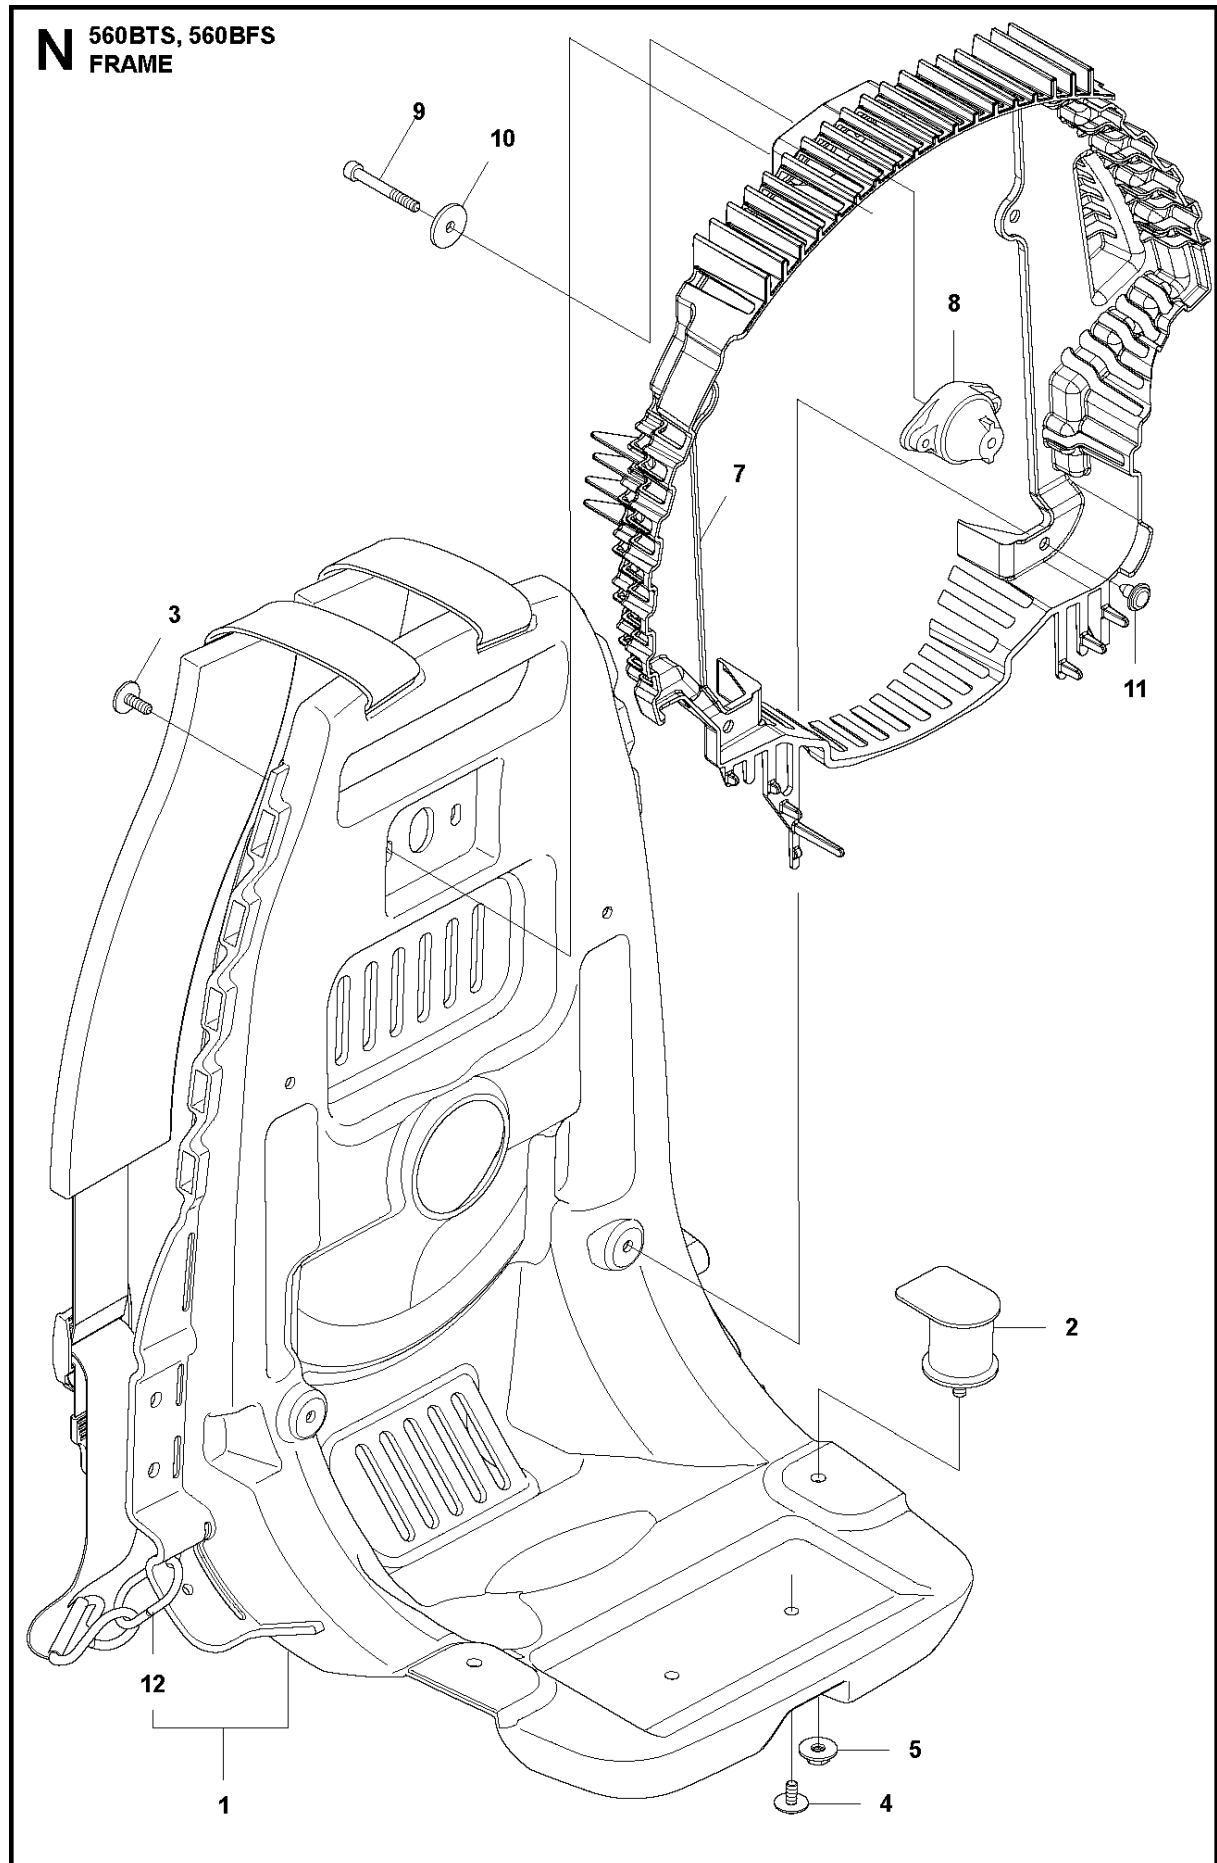

FRAME

560 BTS, 2011-10

Ref	Part No	Description	Remark	QTY	KIT
1	577 26 12-01	FRAME		1	
2	576 56 22-01	DAMPER		2	
3	544 27 08-01	SCREW		2	
4	577 62 88-01	SCREW		2	
5	513 66 75-01	NUT		2	
7	579 65 95-02	NET		1	
8	513 66 67-01	DAMPER		1	
9	521 51 72-01	BOLT		1	
10	577 35 79-01	WASHER		1	
11	526 24 39-01	CLIP		4	
12	514 33 16-01	RING		2	1