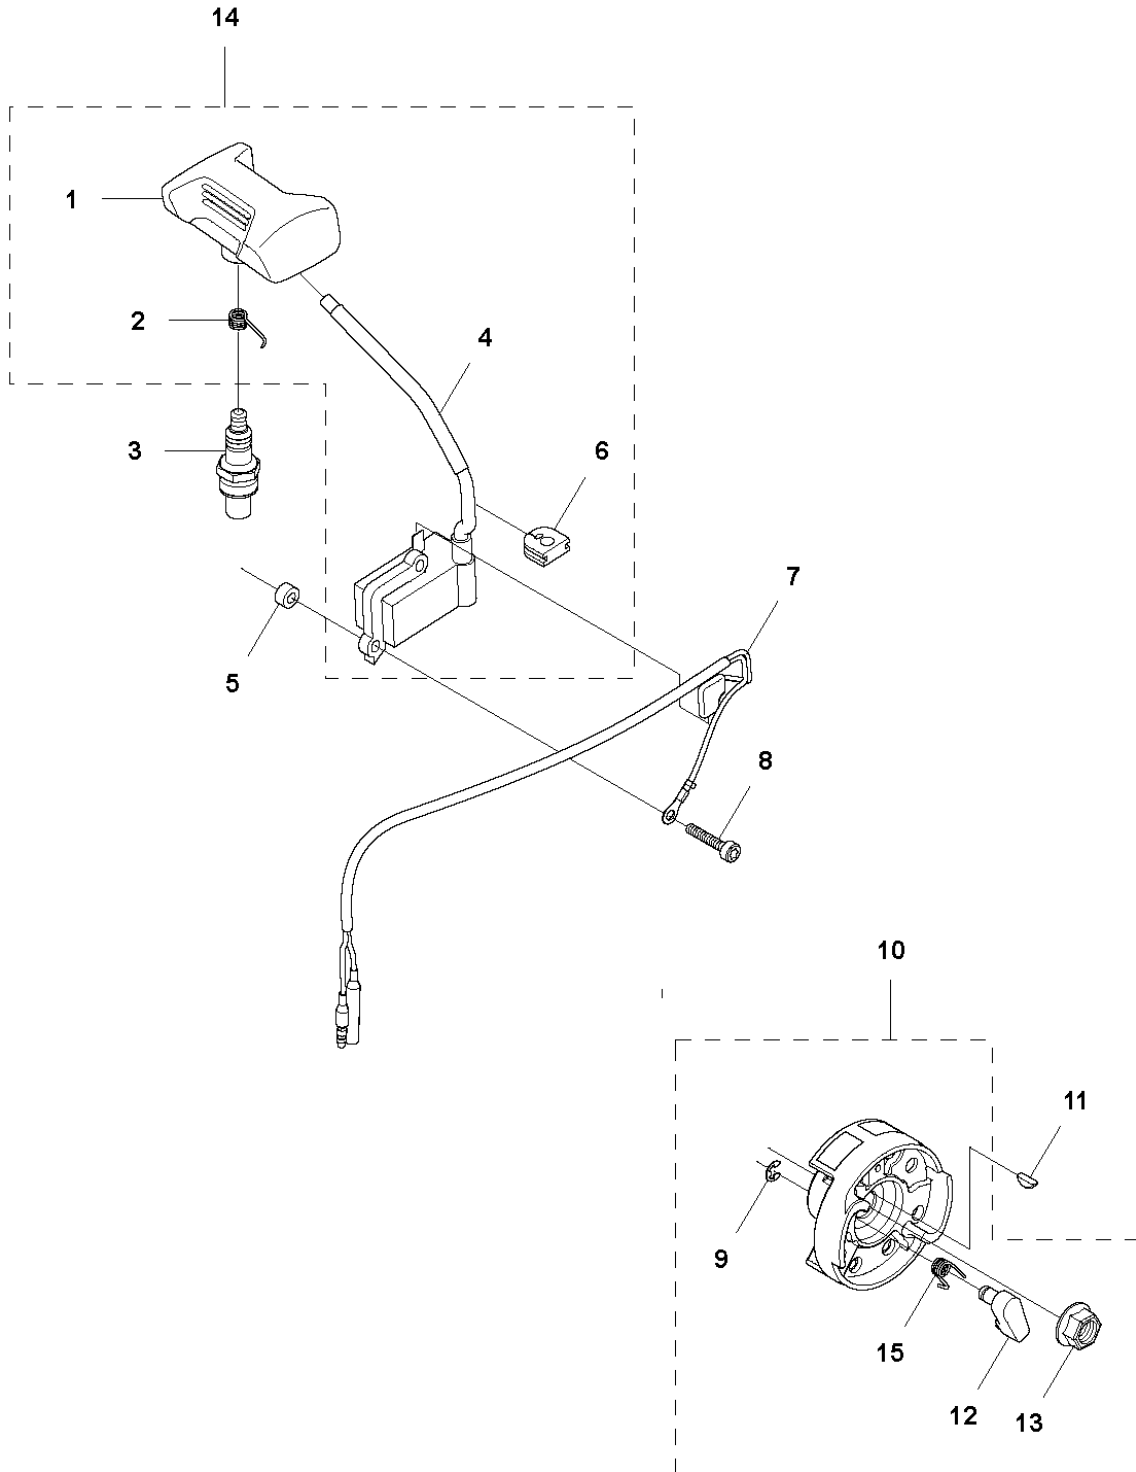

H 560BTS, 560BFS
IGNITION SYSTEM

IGNITION SYSTEM

560 BTS, 2011-10

Ref	Part No	Description	Remark	QTY	KIT
1	587 98 47-01	SPARK PLUG CAP		1	14
2	506 65 52-01	SPRING		1	14
3	521 23 34-01	SPARK PLUG		1	
4	587 65 44-01	TUBE		1	14
5	588 17 14-01	SPACER		2	
6	515 41 53-01	GROMMET		1	14
7	576 59 38-01	CORD		1	
8	579 38 30-01	BOLT		2	
9	587 65 48-01	RING		2	10
10	587 65 51-01	ROTOR		1	
11	506 68 94-01	KEY		1	
12	587 65 50-01	RATCHET		2	10
13	513 24 19-01	NUT		1	10
14	587 98 45-01	COIL		1	
15	587 65 49-01	SPRING		2	10