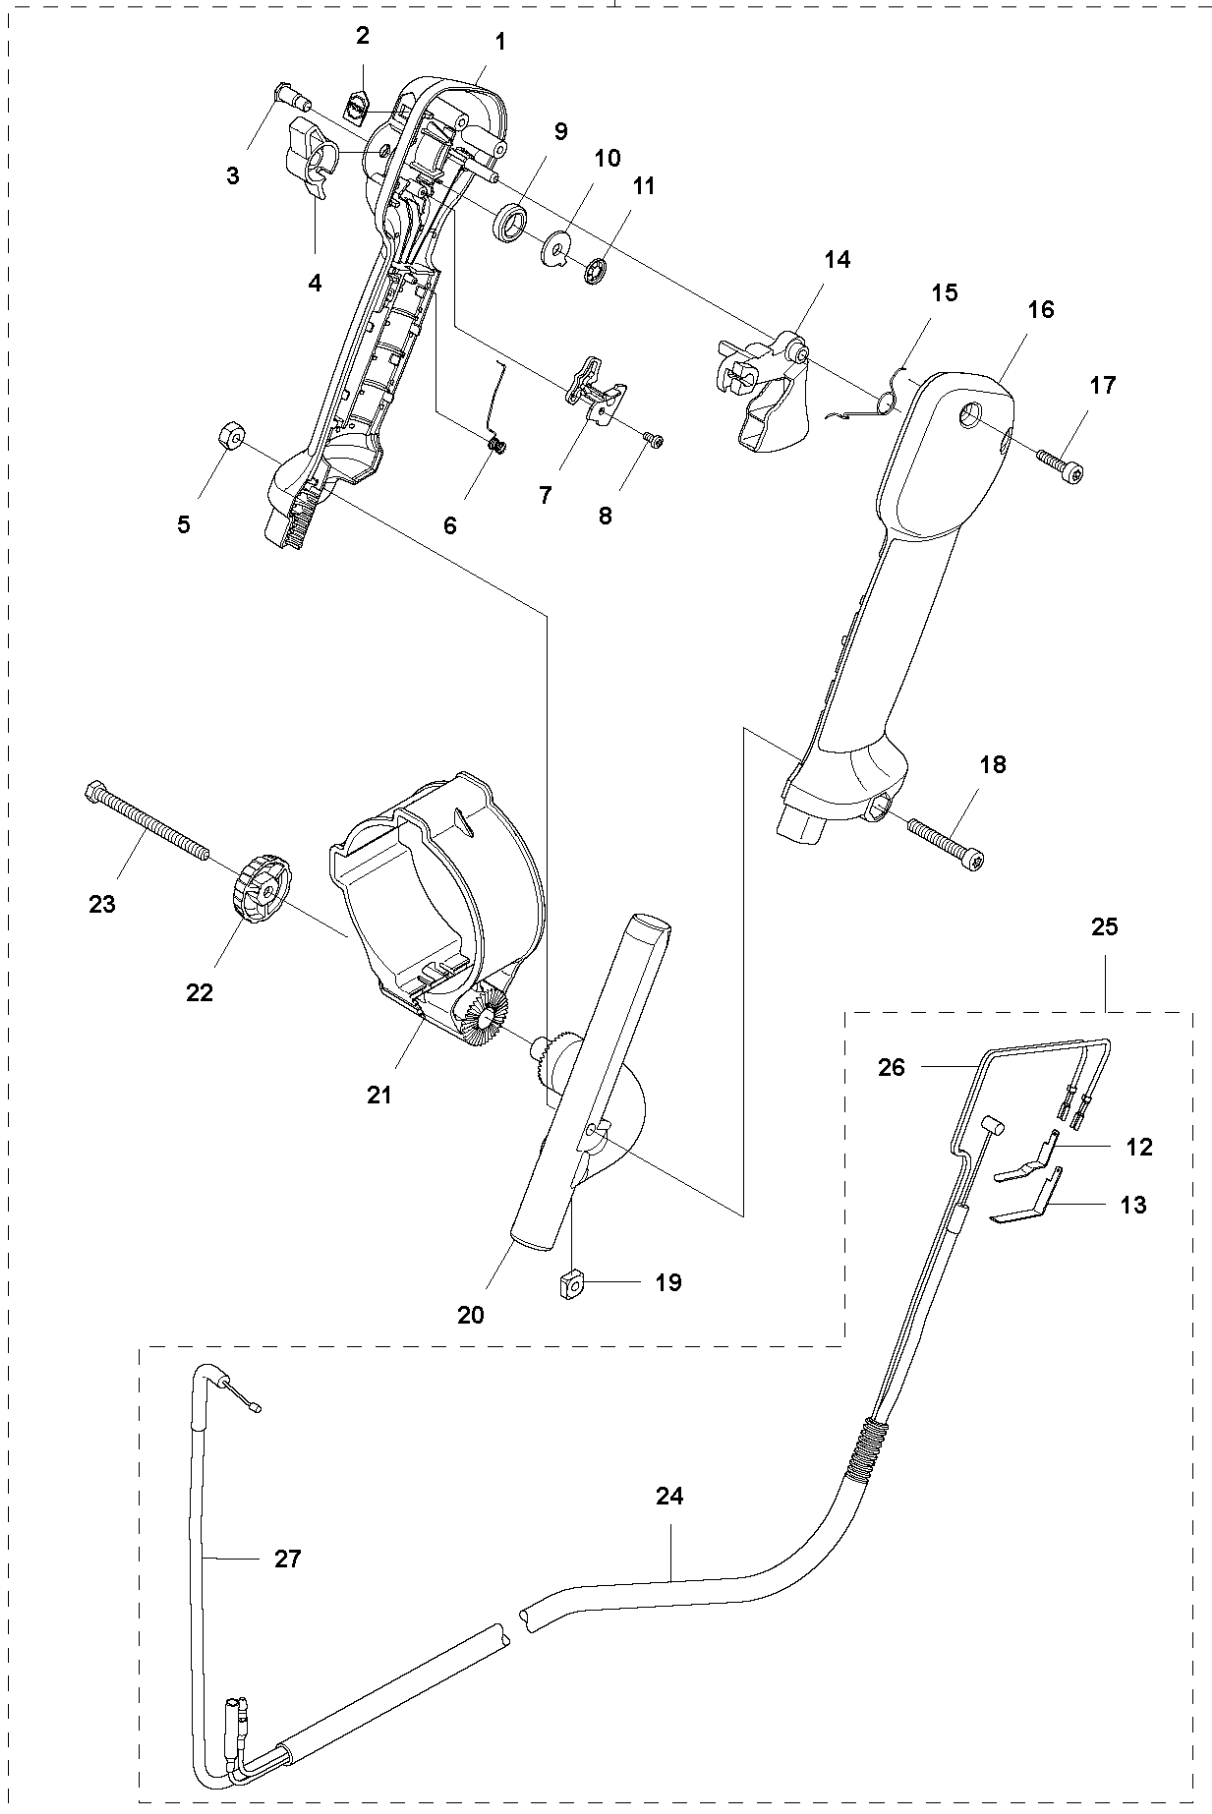

SPARE PARTS LIST

BLOWERS

560 BTS, 2011-10

A 560BTS, BFS
TUBES

Ref	Part No	Description	Remark	QTY KIT
1	577 31 32-01	PIPE		1
2	577 31 30-01	PIPE		1
3	577 31 76-01	JOINT		1
4	544 27 40-01	CLAMP		1
5	544 27 41-01	CLAMP		1
6	505 18 09-01	HOSE		1
7	502 84 28-01	CLAMP		1
8	576 57 83-01	ELBOW		1
9	581 29 08-01	O-RING		1

B1 560BTS
THROTTLE CONTROLS

28

THROTTLE CONTROLS

560 BTS, 2011-10

Ref	Part No	Description	Remark	QTY	KIT
1	502 24 48-01	HANDLE HALF		1	28
2	502 64 17-01	PLATE		1	28
3	537 14 12-03	SHAFT PIVOT		1	28
4	502 24 55-01	CONTROL		1	28
5	510 91 12-01	NUT		1	28
6	505 56 79-01	SPRING		1	28
7	502 24 60-01	RETAINER		1	28
8	505 29 10-01	SCREW		1	28
9	537 37 39-01	SPRING		1	28
10	505 18 15-01	WASHER		1	28
11	735 58 35-01	WASHER		1	28
12	537 22 63-01	CONNECTOR		1	25, 28
13	537 22 62-01	CONNECTOR		1	25, 28
14	502 24 54-01	TRIGGER		1	28
15	537 17 42-01	SPRING THROTTLE TRIG		1	28
16	502 24 49-01	HANDLE HALF		1	28
17	505 29 12-01	SCREW		2	28
18	505 29 08-01	SCREW		1	28
19	503 22 65-01	SQUARE NUT		1	28
20	502 24 53-01	HOLDER		1	28
21	577 31 77-01	HANDLE HOLDER		1	28
22	504 80 03-01	TURNING KNOB		1	28
23	725 23 44-51	SCREW EHHM		1	28
24	577 75 69-01	TUBE		1	25, 28
25	576 78 56-01	WIRING ASSY		1	28
26	576 78 57-01	CORD		1	25, 28
27	576 78 58-01	CABLE		1	25, 28
28	577 26 14-01	LEVER ASSY		1	

C 560BTS, 560BFS
CYLINDER COVER

CYLINDER COVER

560 BTS, 2011-10

Ref	Part No	Description	Remark	QTY KIT
1	576 57 85-01	ENGINE COVER		1
2	512 84 81-01	SCREW		5
3	576 57 86-01	COVER		1

D 560BTS, 560BFS
STARTER

STARTER

560 BTS, 2011-10

Ref	Part No	Description	Remark	QTY KIT	
1	578 28 35-01	STARTER ASSY		1	
2	521 62 96-01	SPRING		1	1
3	576 59 42-01	REEL		1	1
4	521 63 08-01	WASHER		1	1
5	521 63 06-01	SPRING		1	1
6	521 63 03-01	PLATE		1	1
7	521 63 12-01	WASHER		1	1
8	515 36 71-01	SCREW		1	1
9	537 23 25-01	STARTER HANDLE		1	1
10	577 05 31-01	ROPE		1	1
11	506 74 56-01	BOLT		4	
12	577 34 30-01	DECAL	560BTS	1	
12	578 02 90-01	DECAL	560BFS	1	