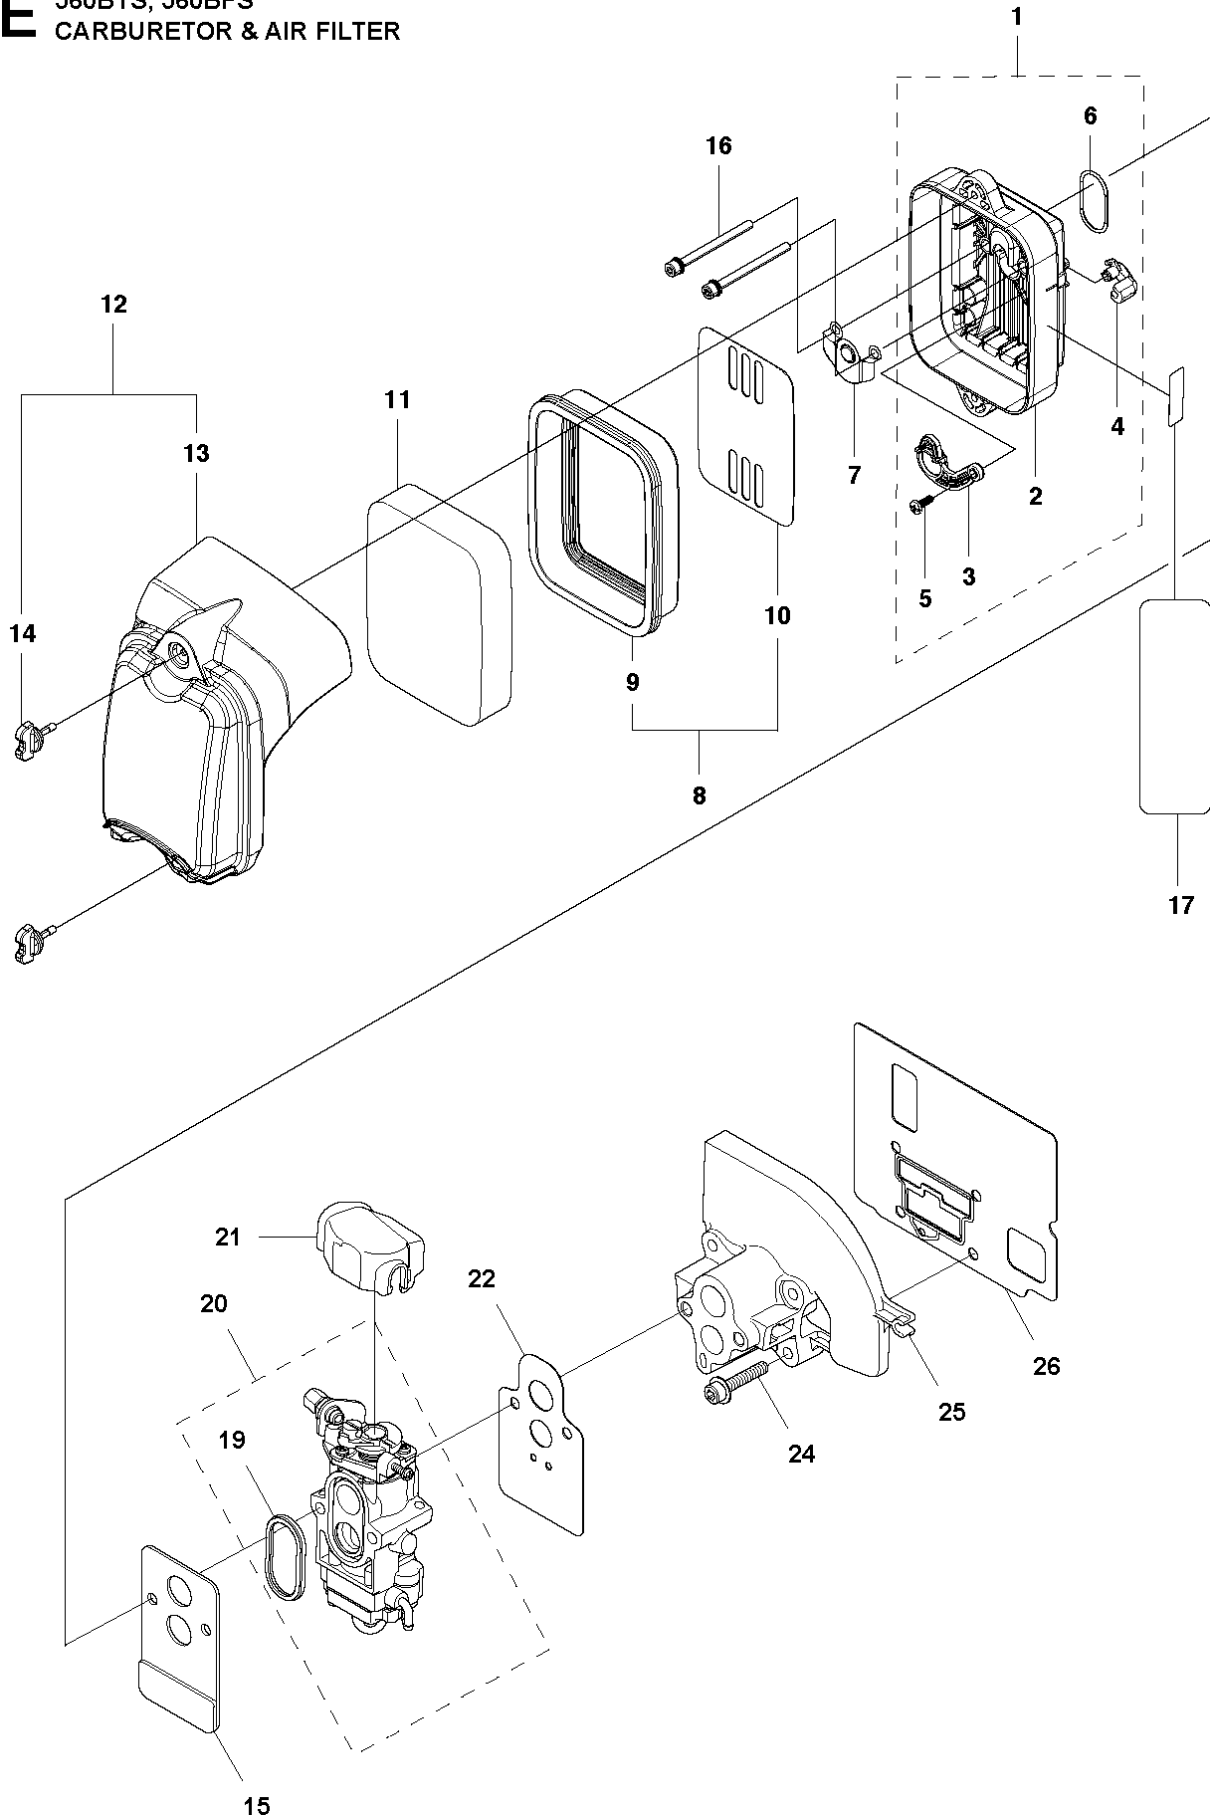

E 560BTS, 560BFS
CARBURETOR & AIR FILTER

CARBURETOR & AIR FILTER

560 BTS, 2011-10

Ref	Part No	Description	Remark	QTY	KIT
1	502 84 49-02	AIR FILTER HOLDER		1	
2	577 96 15-01	AIR FILTER HOLDER		1	1
3	512 25 96-01	PLATE.CHOKE		1	1
4	521 74 05-01	LEVER		1	1
5	506 67 38-01	SCREW		1	1
6	512 26 00-01	O-RING		1	1
7	502 84 47-01	PLATE		1	
8	502 84 45-01	GASKET		1	
9	512 26 03-01	PACKING		1	8
10	512 26 04-01	SCREEN		1	8
11	502 84 44-01	AIR FILTER		1	
12	577 18 14-01	AIR FILTER COVER		1	
13	577 03 01-01	AIR FILTER COVER		1	12
14	502 84 43-01	KNOB		2	12
15	578 27 40-01	PLATE		1	
16	502 84 46-01	SCREW		2	
17	521 74 02-01	LABEL		1	
19	521 63 15-01	RING		1	20
20	577 14 46-01	CARBURETTOR		1	
21	506 74 42-01	COVER		1	
22	577 08 96-01	GASKET		1	
24	576 58 98-01	BOLT		1	
25	578 10 84-01	INSULATOR		1	
26	577 69 48-01	GASKET		1