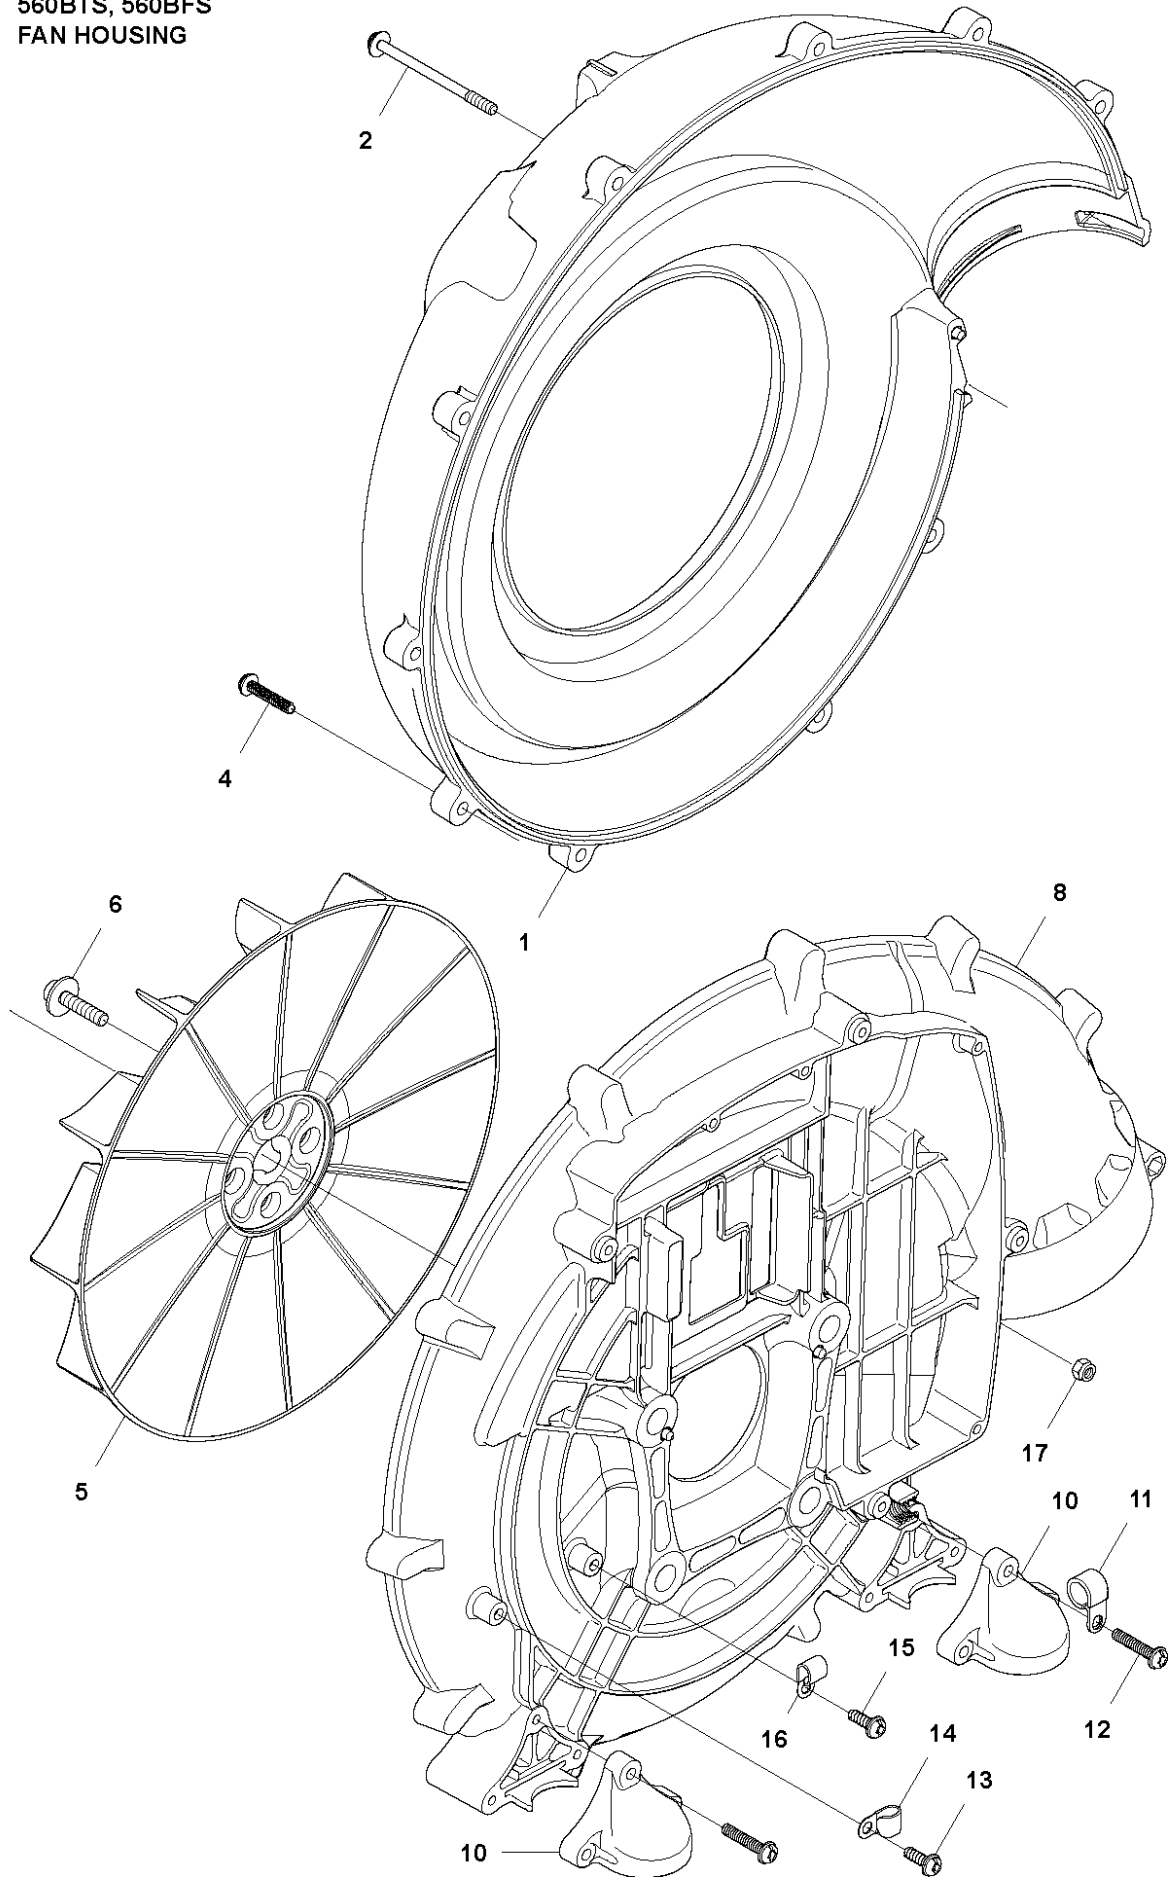

M 560BTS, 560BFS
FAN HOUSING

Ref	Part No	Description	Remark	QTY KIT
1	576 70 29-01	VOLUTE		1
2	544 26 46-01	SCREW		2
4	512 84 81-01	SCREW		10
5	577 14 48-01	FAN		1
6	576 56 16-01	BOLT		4
8	576 70 28-01	VOLUTE		1
10	576 57 94-01	BRACKET		2
11	504 12 23-01	CLAMP		1
12	512 84 81-01	SCREW		6
13	512 84 79-01	SCREW		1
14	521 52 51-01	CLAMP		1
15	512 84 79-01	SCREW		1
16	521 52 51-01	CLAMP		1
17	514 18 39-01	NUT		2