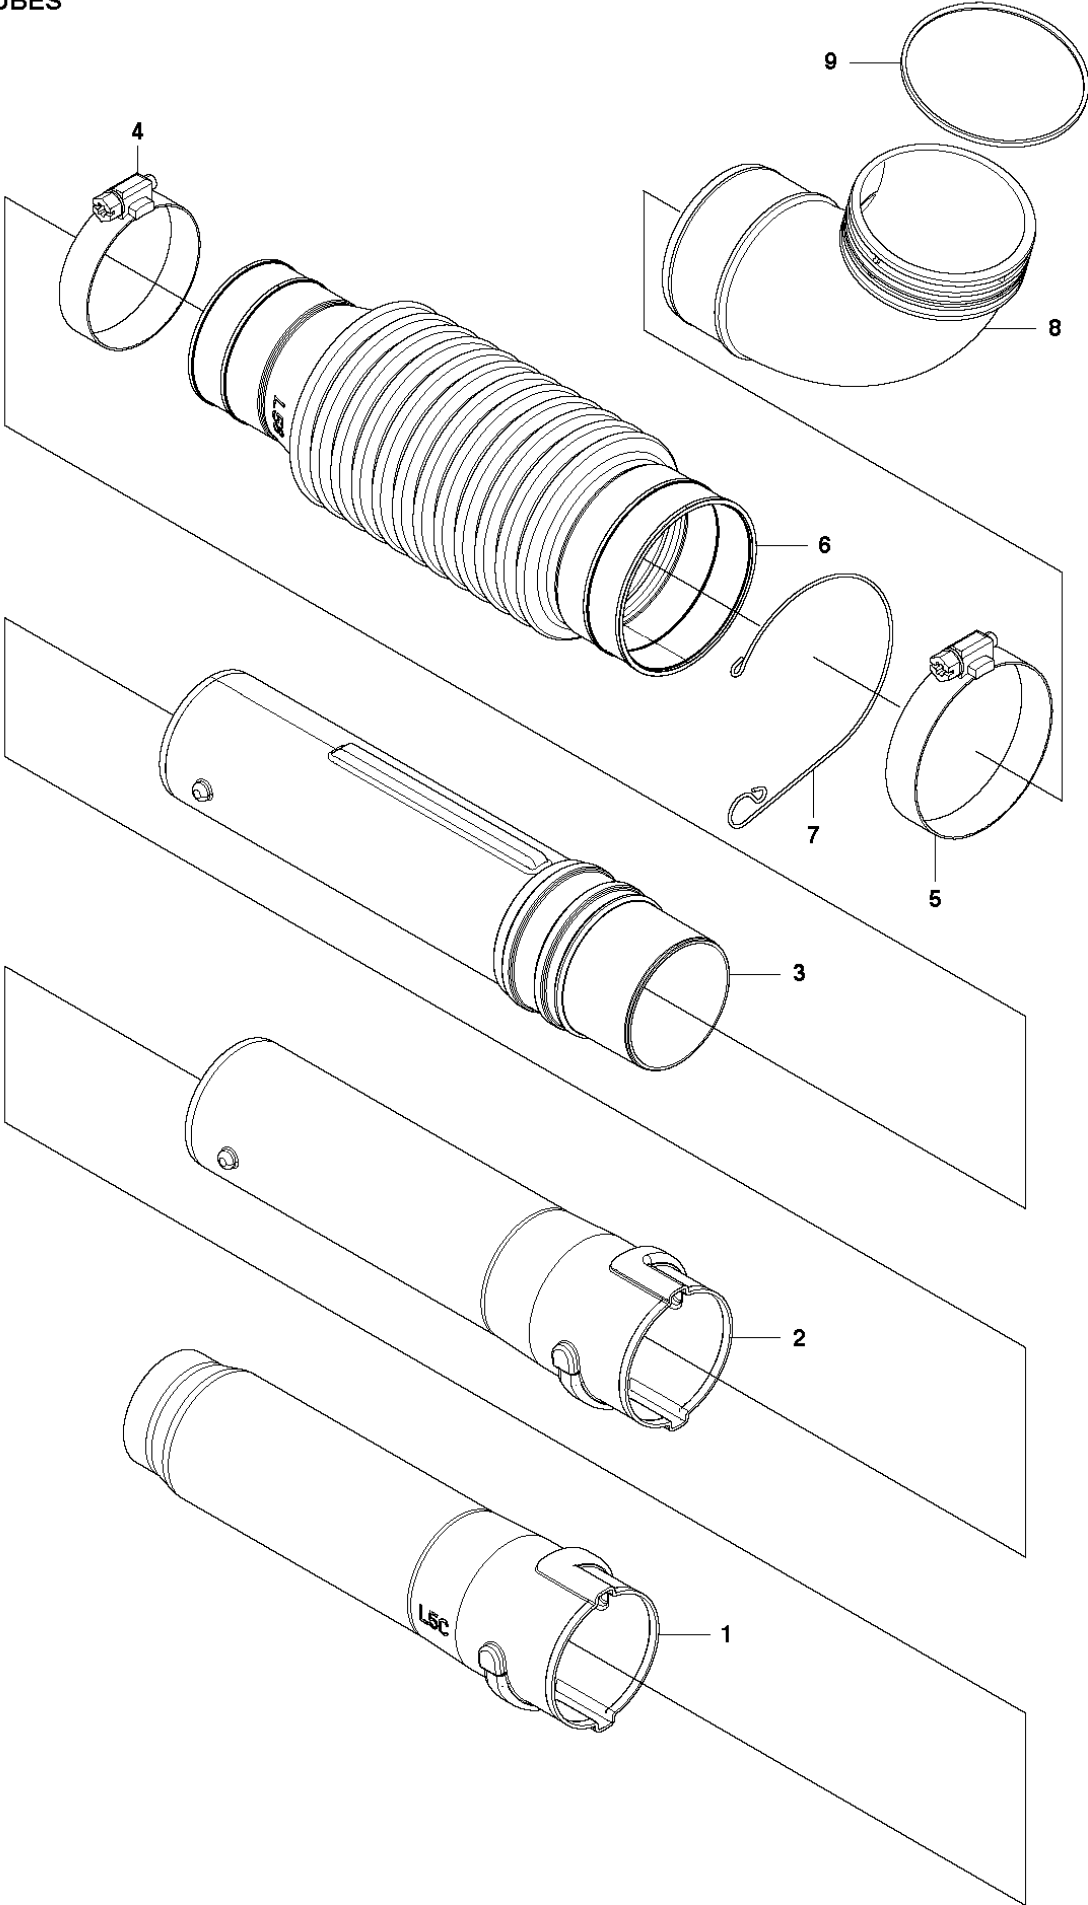

SPARE PARTS LIST

BLOWERS

560 BTS, 2011-10

A 560BTS, BFS
TUBES

Ref	Part No	Description	Remark	QTY KIT
1	577 31 32-01	PIPE		1
2	577 31 30-01	PIPE		1
3	577 31 76-01	JOINT		1
4	544 27 40-01	CLAMP		1
5	544 27 41-01	CLAMP		1
6	505 18 09-01	HOSE		1
7	502 84 28-01	CLAMP		1
8	576 57 83-01	ELBOW		1
9	581 29 08-01	O-RING		1

B1 560BTS
THROTTLE CONTROLS

28

THROTTLE CONTROLS

560 BTS, 2011-10

Ref	Part No	Description	Remark	QTY	KIT
1	502 24 48-01	HANDLE HALF		1	28
2	502 64 17-01	PLATE		1	28
3	537 14 12-03	SHAFT PIVOT		1	28
4	502 24 55-01	CONTROL		1	28
5	510 91 12-01	NUT		1	28
6	505 56 79-01	SPRING		1	28
7	502 24 60-01	RETAINER		1	28
8	505 29 10-01	SCREW		1	28
9	537 37 39-01	SPRING		1	28
10	505 18 15-01	WASHER		1	28
11	735 58 35-01	WASHER		1	28
12	537 22 63-01	CONNECTOR		1	25, 28
13	537 22 62-01	CONNECTOR		1	25, 28
14	502 24 54-01	TRIGGER		1	28
15	537 17 42-01	SPRING THROTTLE TRIG		1	28
16	502 24 49-01	HANDLE HALF		1	28
17	505 29 12-01	SCREW		2	28
18	505 29 08-01	SCREW		1	28
19	503 22 65-01	SQUARE NUT		1	28
20	502 24 53-01	HOLDER		1	28
21	577 31 77-01	HANDLE HOLDER		1	28
22	504 80 03-01	TURNING KNOB		1	28
23	725 23 44-51	SCREW EHHM		1	28
24	577 75 69-01	TUBE		1	25, 28
25	576 78 56-01	WIRING ASSY		1	28
26	576 78 57-01	CORD		1	25, 28
27	576 78 58-01	CABLE		1	25, 28
28	577 26 14-01	LEVER ASSY		1	

C 560BTS, 560BFS
CYLINDER COVER

CYLINDER COVER

560 BTS, 2011-10

Ref	Part No	Description	Remark	QTY KIT
1	576 57 85-01	ENGINE COVER		1
2	512 84 81-01	SCREW		5
3	576 57 86-01	COVER		1

D 560BTS, 560BFS
STARTER