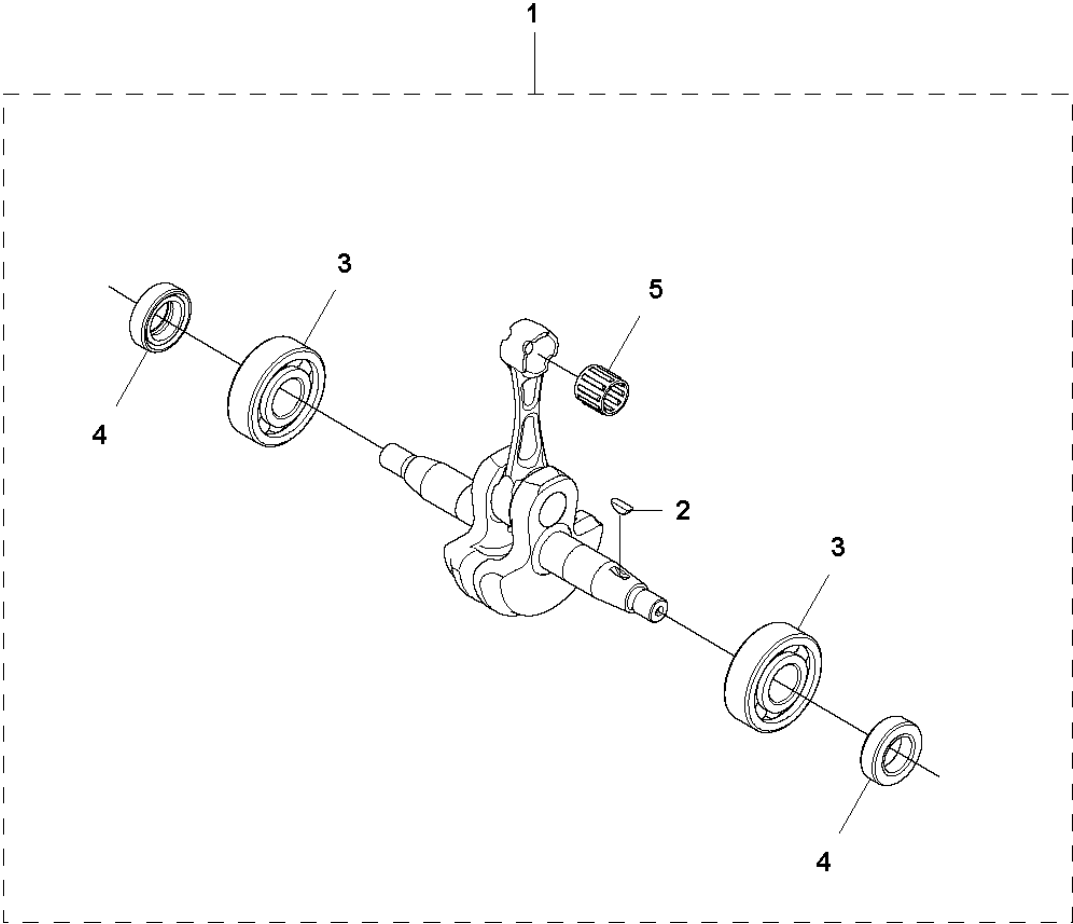

L 560BTS, 560BFS
CRANK SHAFT

CRANKSHAFT

560 BTS, 2011-10

Ref	Part No	Description	Remark	QTY KIT
1	578 38 51-02	SERVICE KIT		1
2	506 68 94-01	KEY		1
3	521 52 13-01	BEARING		2
4	521 52 19-01	SEAL		2
5	576 69 64-01	BEARING		1