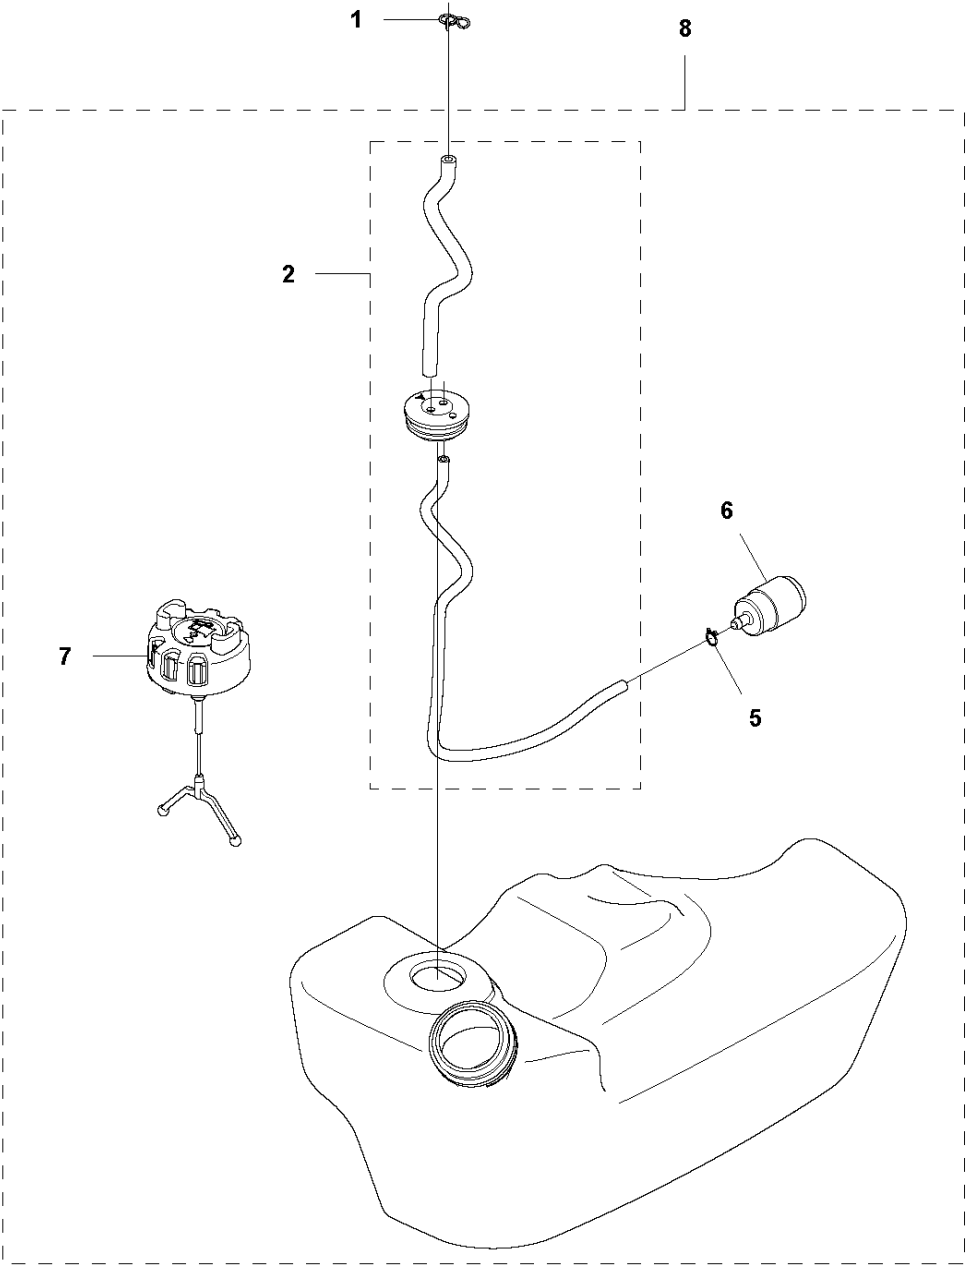

G 578 BTF
FUEL TANK

FUEL TANK

578BTF, 20183500001-Current

Ref	Part No	Description	Remark	QTY	KIT
1	506 74 15-01	CLIP		1	
2	587 19 37-01	PIPE		1	8
5	506 70 70-01	CLIP		1	8
6	506 74 26-01	FILTER		1	8
7	504 03 18-01	TANK CAP ASSY		1	8
8	598 74 89-01	FUEL TANK ASSY		1