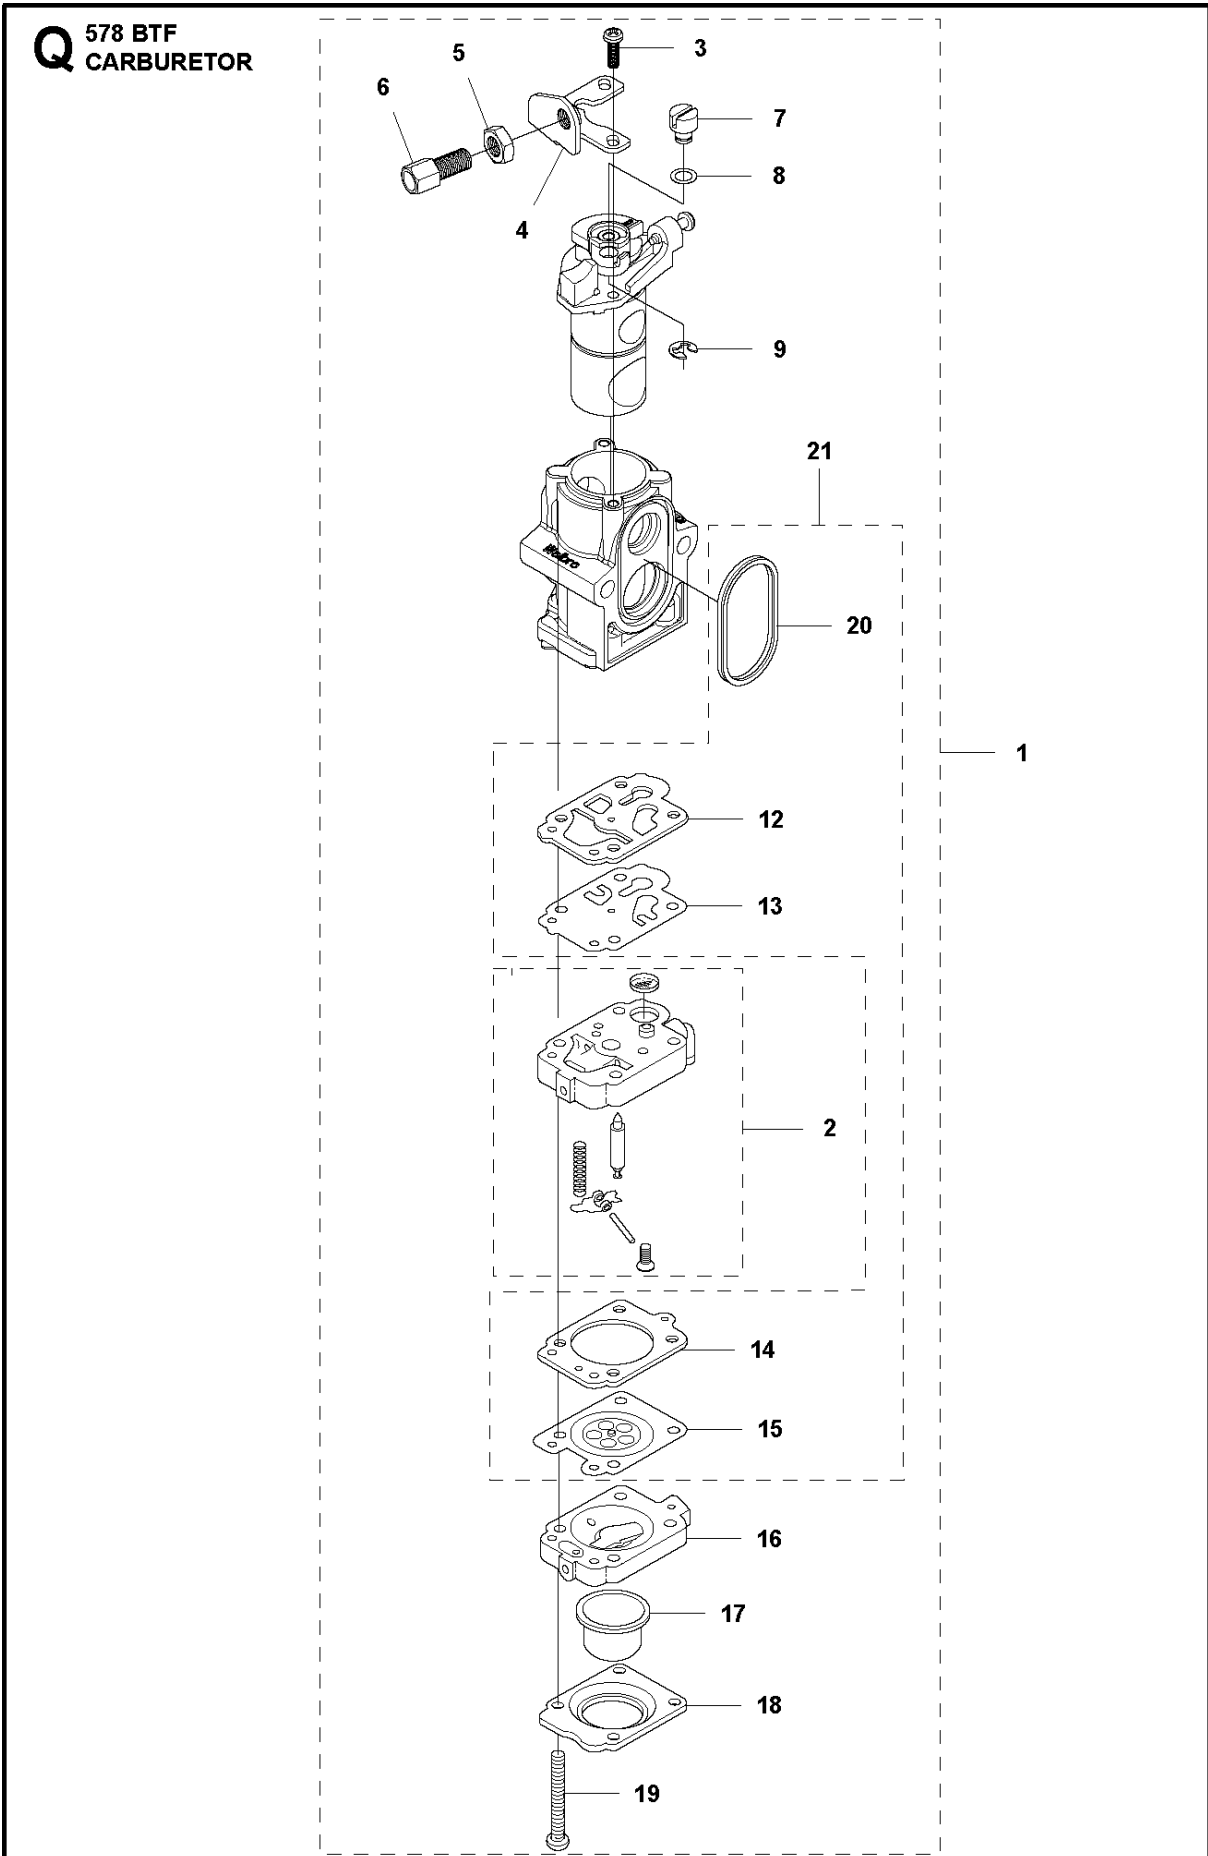

CARBURETOR

578BTF, 20183500001-Current

Ref	Part No	Description	Remark	QTY	KIT
1	586 90 10-01	CARBURETTOR		1	
2	544 36 35-01	BODY CARBURETTOR		1	1
3	505 30 79-01	SCREW		2	1
4	506 74 60-01	BRACKET		1	1
5	506 61 26-01	NUT		1	1
6	506 74 13-01	SCREW		1	1
7	506 74 12-01	SWIVEL		1	1
8	506 74 61-01	WASHER		1	1
9	506 73 86-01	RETAINER RING		1	1
12	506 74 51-01	GASKET		1	1, 21
13	506 68 98-01	DIAPHRAGM		1	1, 21
14	506 74 08-01	GASKET		1	1, 21
15	505 30 68-01	DIAPHRAGM		1	1, 21
16	506 74 09-01	BODY		1	1
17	505 30 67-01	PUMP		1	1
18	506 74 10-01	COVER		1	1
19	506 74 11-01	SCREW		4	1
20	521 63 15-01	RING		1	1, 21
21	511 45 95-01	GASKET KIT		1