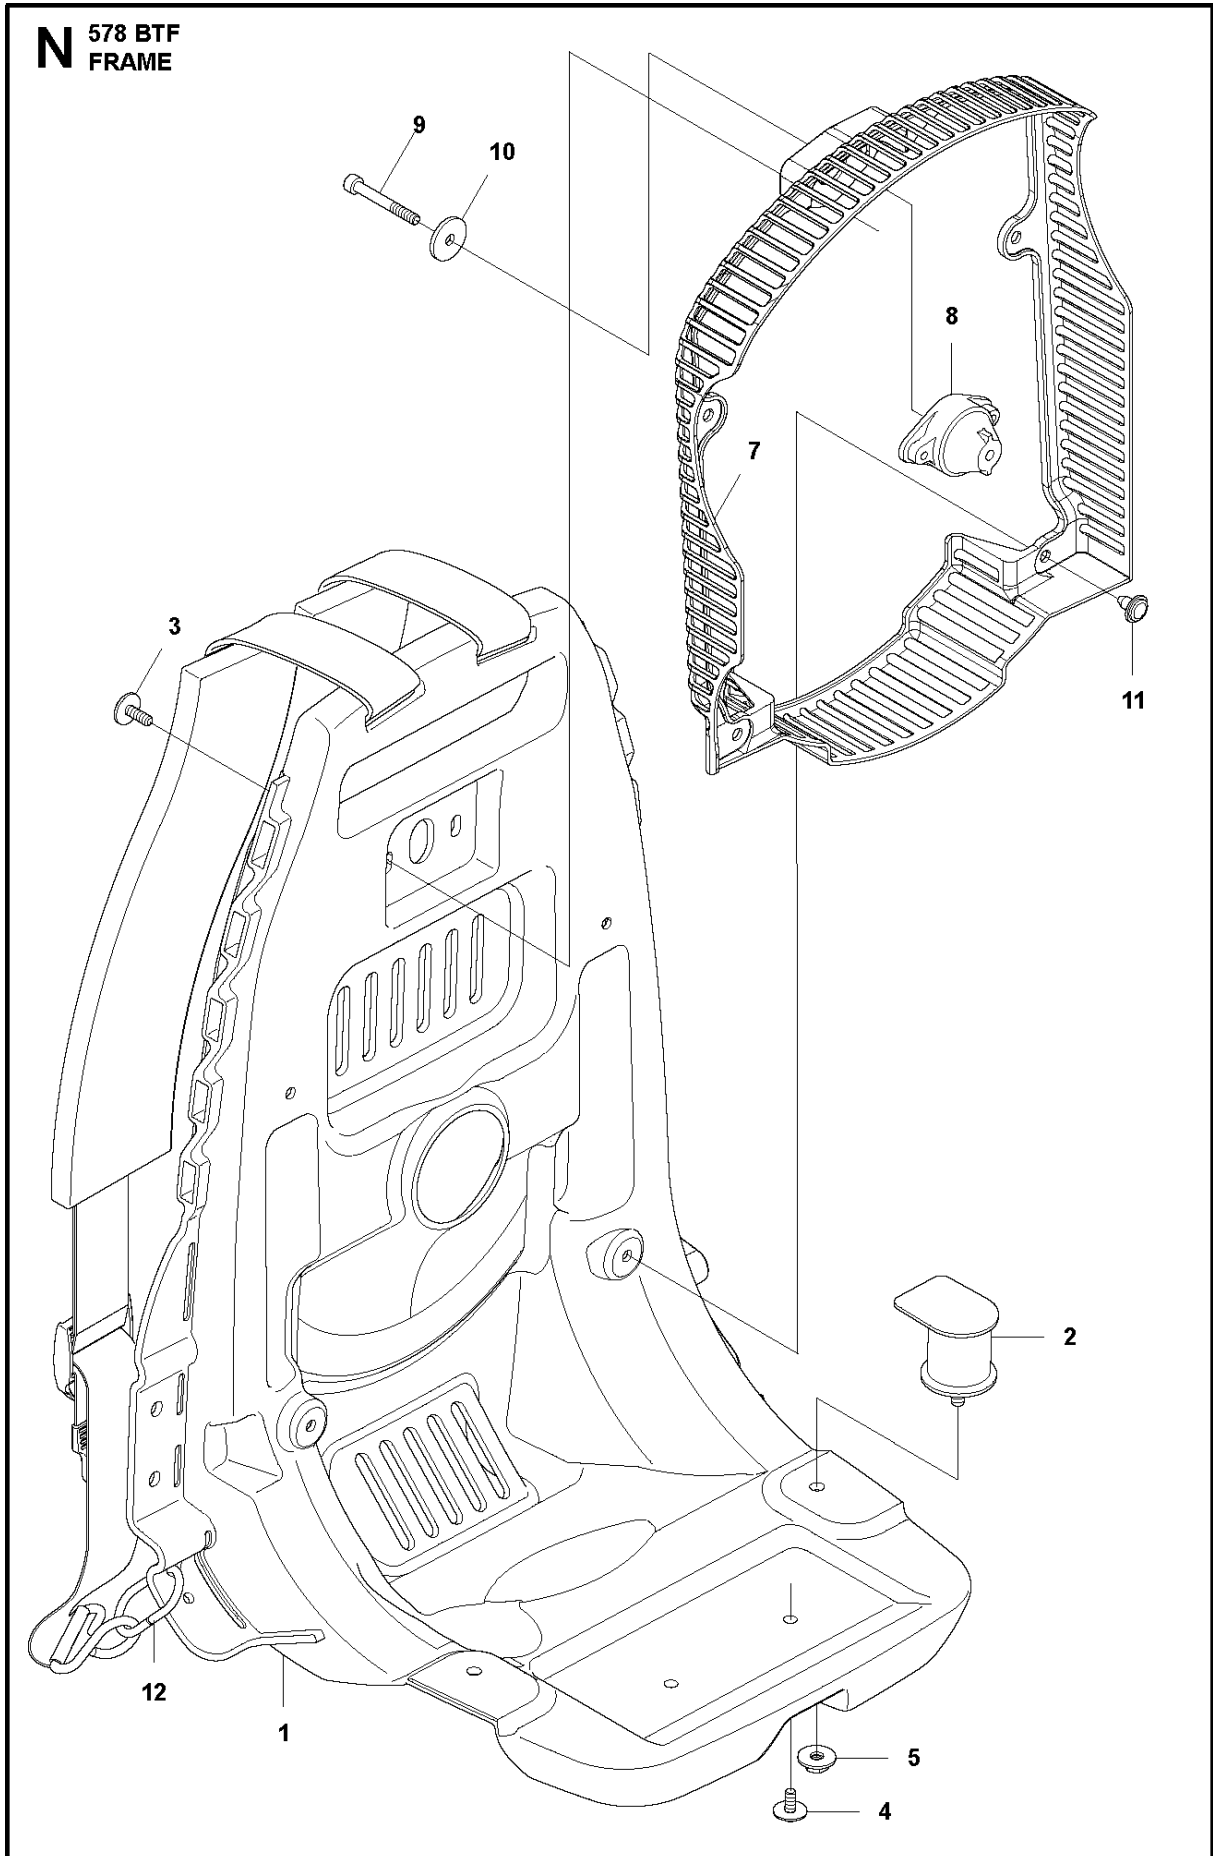

578BTF, 20183500001-Current

Ref	Part No	Description	Remark	QTY KIT
1	521 53 30-01	SOCKET		1

CARBURETOR & AIR FILTER

578BTF, 20183500001-Current

Ref	Part No	Description	Remark	QTY KIT	
1	502 84 49-02	AIR FILTER HOLDER		1	
2	577 96 15-01	AIR FILTER HOLDER		1	1
3	512 25 96-01	PLATE.CHOKE		1	1
4	521 74 05-01	LEVER		1	1
5	581 73 62-01	SCREW		1	1
6	512 26 00-01	O-RING		1	1
7	502 84 47-01	PLATE		1	
8	502 84 45-01	GASKET		1	
9	512 26 03-01	PACKING		1	8
10	512 26 04-01	SCREEN		1	8
11	502 84 44-01	AIR FILTER		1	
12	577 18 14-01	AIR FILTER COVER		1	
13	577 03 01-01	AIR FILTER COVER		1	12
14	502 84 43-01	KNOB		2	12
15	592 62 19-01	PLATE	From serial No.20174203096	1	29
15B	578 27 40-01	PLATE		1	
16	502 84 46-01	SCREW		2	
17	521 74 02-01	LABEL		1	
19	521 63 15-01	RING		1	20
20	586 90 10-01	CARBURETTOR		1	
21	506 74 42-01	COVER		1	
22	577 08 96-01	GASKET		1	
24	576 58 98-01	BOLT		1	
25	578 10 84-01	INSULATOR		1	
26	577 69 48-01	GASKET		1	
27	521 51 59-01	BOLT		2	29
28	593 00 14-01	GUARD		1	29
29	593 29 95-01	GUARD		1	