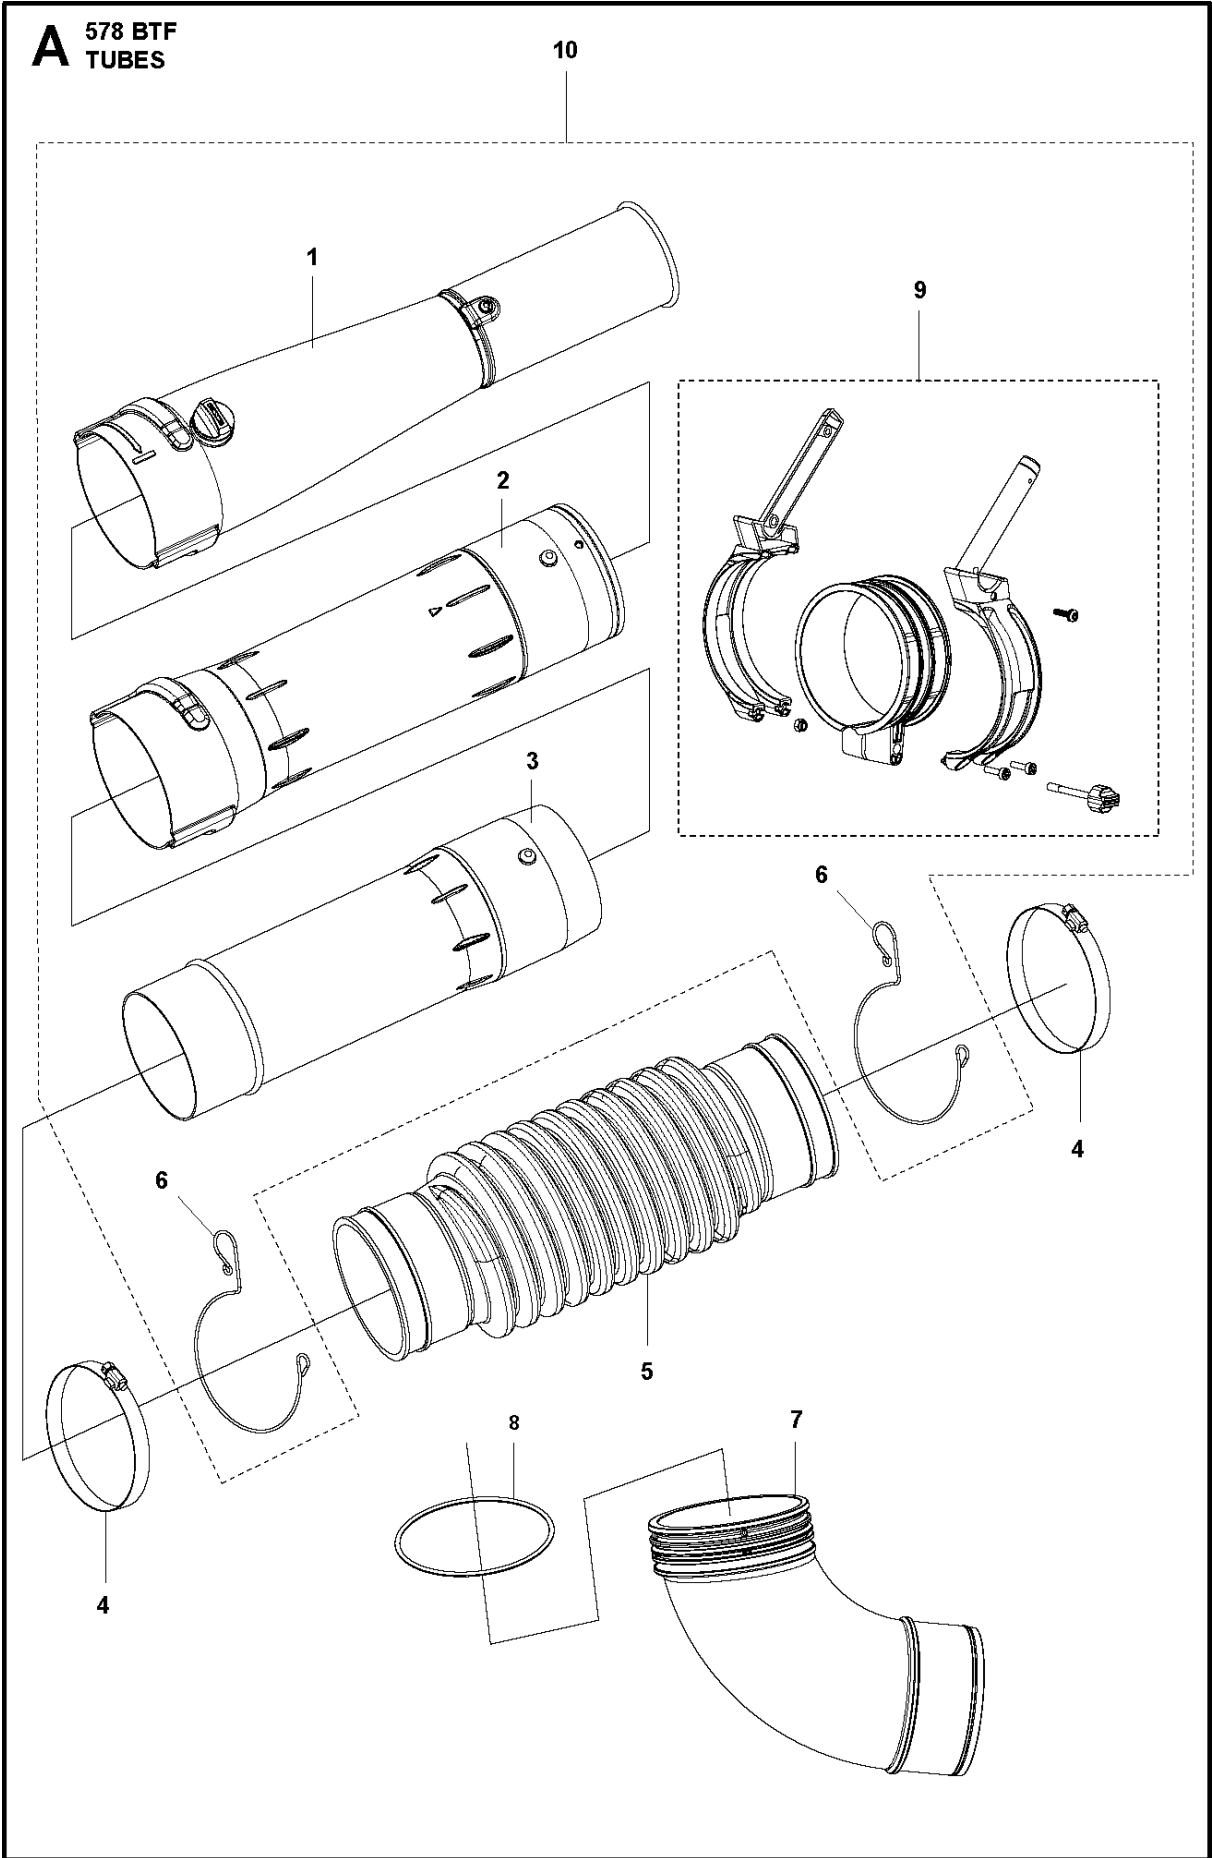

CARBURETOR

578BTF, 20183500001-Current

Ref	Part No	Description	Remark	QTY	KIT
1	586 90 10-01	CARBURETTOR		1	
2	544 36 35-01	BODY CARBURETTOR		1	1
3	505 30 79-01	SCREW		2	1
4	506 74 60-01	BRACKET		1	1
5	506 61 26-01	NUT		1	1
6	506 74 13-01	SCREW		1	1
7	506 74 12-01	SWIVEL		1	1
8	506 74 61-01	WASHER		1	1
9	506 73 86-01	RETAINER RING		1	1
12	506 74 51-01	GASKET		1	1, 21
13	506 68 98-01	DIAPHRAGM		1	1, 21
14	506 74 08-01	GASKET		1	1, 21
15	505 30 68-01	DIAPHRAGM		1	1, 21
16	506 74 09-01	BODY		1	1
17	505 30 67-01	PUMP		1	1
18	506 74 10-01	COVER		1	1
19	506 74 11-01	SCREW		4	1
20	521 63 15-01	RING		1	1, 21
21	511 45 95-01	GASKET KIT		1	

578BTF, 20183500001-Current

Ref	Part No	Description	Remark	QTY KIT
1	521 53 30-01	SOCKET		1

CARBURETOR & AIR FILTER

578BTF, 20183500001-Current

Ref	Part No	Description	Remark	QTY KIT	
1	502 84 49-02	AIR FILTER HOLDER		1	
2	577 96 15-01	AIR FILTER HOLDER		1	1
3	512 25 96-01	PLATE.CHOKE		1	1
4	521 74 05-01	LEVER		1	1
5	581 73 62-01	SCREW		1	1
6	512 26 00-01	O-RING		1	1
7	502 84 47-01	PLATE		1	
8	502 84 45-01	GASKET		1	
9	512 26 03-01	PACKING		1	8
10	512 26 04-01	SCREEN		1	8
11	502 84 44-01	AIR FILTER		1	
12	577 18 14-01	AIR FILTER COVER		1	
13	577 03 01-01	AIR FILTER COVER		1	12
14	502 84 43-01	KNOB		2	12
15	592 62 19-01	PLATE	From serial No.20174203096	1	29
15B	578 27 40-01	PLATE		1	
16	502 84 46-01	SCREW		2	
17	521 74 02-01	LABEL		1	
19	521 63 15-01	RING		1	20
20	586 90 10-01	CARBURETTOR		1	
21	506 74 42-01	COVER		1	
22	577 08 96-01	GASKET		1	
24	576 58 98-01	BOLT		1	
25	578 10 84-01	INSULATOR		1	
26	577 69 48-01	GASKET		1	
27	521 51 59-01	BOLT		2	29
28	593 00 14-01	GUARD		1	29
29	593 29 95-01	GUARD		1	

FRAME

578BTF, 20183500001-Current

Ref	Part No	Description	Remark	QTY KIT
1	577 14 54-01	FRAME		1
2	576 56 22-01	DAMPER		2
3	544 27 08-01	SCREW		2
4	577 62 88-01	SCREW		2
5	513 66 75-01	NUT		2
7	576 57 92-01	NET		1
8	513 66 67-01	DAMPER		1
9	521 51 72-01	BOLT		1
10	577 35 79-01	WASHER		1
11	526 24 39-01	CLIP		4
12	514 33 16-01	RING		2