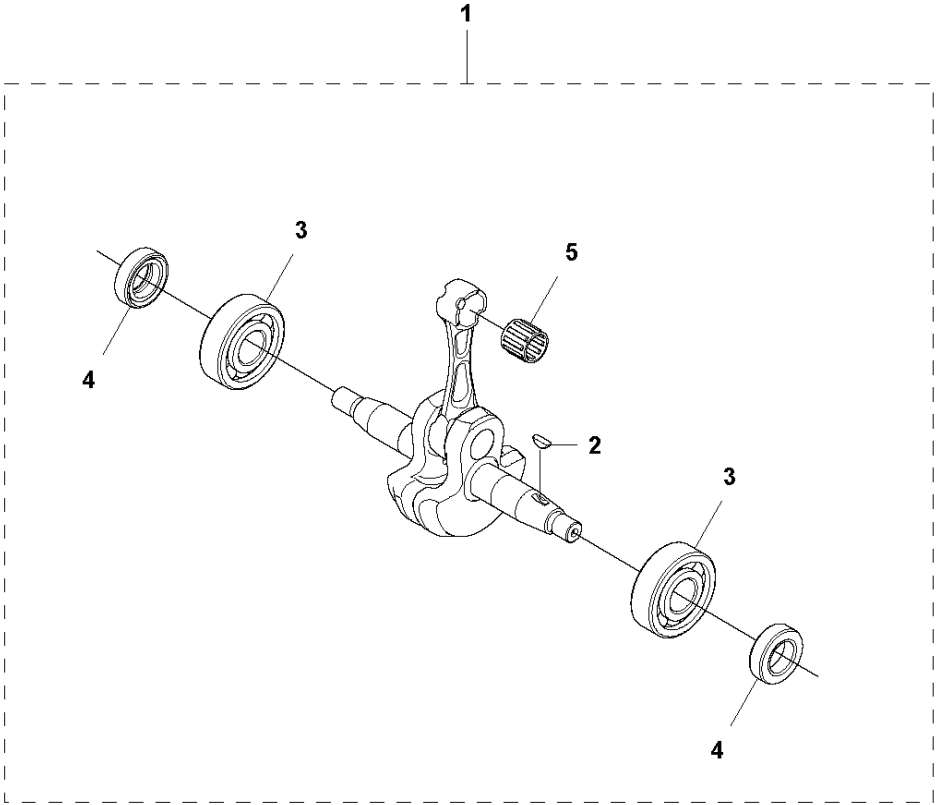

SPARE PARTS LIST

BLOWERS

578BTF, 20183500001-Current

L 578 BTF
CRANK SHAFT

CRANKSHAFT

578BTF, 20183500001-Current

Ref	Part No	Description	Remark	QTY	KIT
1	578 38 51-01	SERVICE KIT		1	
2	506 68 94-01	KEY		1	1
3	521 52 13-01	BEARING		2	1
4	521 52 19-01	SEAL		2	1
5	576 69 64-01	BEARING		1	1

C 578 BTF
CYLINDER COVER

CYLINDER COVER

578BTF, 20183500001-Current

Ref	Part No	Description	Remark	QTY KIT
1	576 57 85-01	ENGINE COVER		1
2	512 84 81-01	SCREW		5
3	576 57 86-01	COVER		1

J 578 BTF
CYLINDER & PISTON

CYLINDER PISTON

578BTF, 20183500001-Current

Ref	Part No	Description	Remark	QTY	KIT
1	544 25 68-01	SCREW		2	
2	576 58 95-01	PLATE		1	
3	576 58 96-01	GROMMET		1	
4	506 74 52-01	BOLT		4	
5	578 38 50-01	CYLINDER		1	
6	576 59 64-01	PISTON		1	5
7	521 52 05-01	WASHER		2	5, 6
8	576 69 64-01	BEARING		1	5, 6
9	576 59 65-01	PISTON		1	5, 6
10	576 59 68-01	PIN		1	5, 6
11	521 53 19-01	SNAP RING		2	5, 6
12	576 59 67-01	RING		2	5, 6
13	576 58 94-01	GASKET		1	

THROTTLE CONTROLS

578BTF, 20183500001-Current

Ref	Part No	Description	Remark	QTY	KIT
1	502 24 48-01	HANDLE HALF		1	28
2	502 64 17-01	PLATE		1	28
3	537 14 12-03	SHAFT PIVOT		1	28
4	502 24 55-01	CONTROL		1	28
5	510 91 12-01	NUT		1	28
6	505 56 79-01	SPRING		1	28
7	502 24 60-01	RETAINER		1	28
8	503 21 29-06	SCREW CCRPANT		1	28
9	591 17 64-01	SPRING		1	28
10	505 18 15-01	WASHER		1	28
11	735 58 35-01	WASHER		1	28
12	537 22 63-01	CONNECTOR		1	25, 28
13	537 22 62-01	CONNECTOR		1	25, 28
14	502 24 54-01	TRIGGER		1	28
15	537 17 42-01	SPRING THROTTLE TRIG		1	28
16	502 24 49-01	HANDLE HALF		1	28
17	505 29 12-01	SCREW		2	28
18	505 29 08-01	SCREW		1	28
24	577 75 69-01	TUBE		1	25, 28
25	576 78 56-01	WIRING ASSY		1	28
26	576 78 57-01	CORD		1	25, 28
27	576 78 58-01	CABLE		1	25, 28
28	596 39 18-01	LEVER ASSY	s/n from - 2018-11	1	