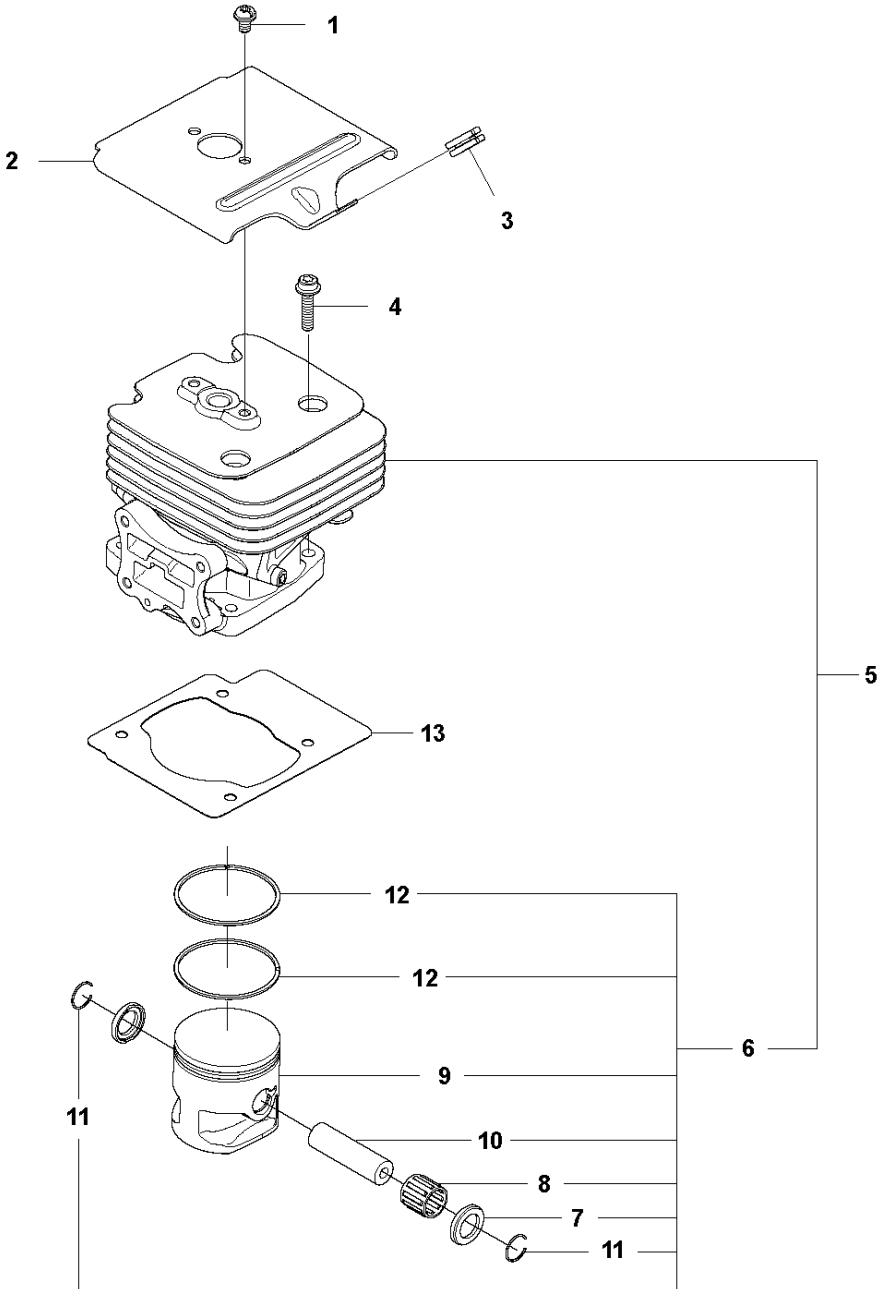

SPARE PARTS LIST

BLOWERS

578BTF, 20183500001-Current

L 578 BTF
CRANK SHAFT

CRANKSHAFT

578BTF, 20183500001-Current

Ref	Part No	Description	Remark	QTY	KIT
1	578 38 51-01	SERVICE KIT		1	
2	506 68 94-01	KEY		1	1
3	521 52 13-01	BEARING		2	1
4	521 52 19-01	SEAL		2	1
5	576 69 64-01	BEARING		1	1

C 578 BTF
CYLINDER COVER

CYLINDER COVER

578BTF, 20183500001-Current

Ref	Part No	Description	Remark	QTY KIT
1	576 57 85-01	ENGINE COVER		1
2	512 84 81-01	SCREW		5
3	576 57 86-01	COVER		1

J 578 BTF
CYLINDER & PISTON

CYLINDER PISTON

578BTF, 20183500001-Current

Ref	Part No	Description	Remark	QTY	KIT
1	544 25 68-01	SCREW		2	
2	576 58 95-01	PLATE		1	
3	576 58 96-01	GROMMET		1	
4	506 74 52-01	BOLT		4	
5	578 38 50-01	CYLINDER		1	
6	576 59 64-01	PISTON		1	5
7	521 52 05-01	WASHER		2	5, 6
8	576 69 64-01	BEARING		1	5, 6
9	576 59 65-01	PISTON		1	5, 6
10	576 59 68-01	PIN		1	5, 6
11	521 53 19-01	SNAP RING		2	5, 6
12	576 59 67-01	RING		2	5, 6
13	576 58 94-01	GASKET		1	

THROTTLE CONTROLS

578BTF, 20183500001-Current

Ref	Part No	Description	Remark	QTY	KIT
1	502 24 48-01	HANDLE HALF		1	28
2	502 64 17-01	PLATE		1	28
3	537 14 12-03	SHAFT PIVOT		1	28
4	502 24 55-01	CONTROL		1	28
5	510 91 12-01	NUT		1	28
6	505 56 79-01	SPRING		1	28
7	502 24 60-01	RETAINER		1	28
8	503 21 29-06	SCREW CCRPANT		1	28
9	591 17 64-01	SPRING		1	28
10	505 18 15-01	WASHER		1	28
11	735 58 35-01	WASHER		1	28
12	537 22 63-01	CONNECTOR		1	25, 28
13	537 22 62-01	CONNECTOR		1	25, 28
14	502 24 54-01	TRIGGER		1	28
15	537 17 42-01	SPRING THROTTLE TRIG		1	28
16	502 24 49-01	HANDLE HALF		1	28
17	505 29 12-01	SCREW		2	28
18	505 29 08-01	SCREW		1	28
24	577 75 69-01	TUBE		1	25, 28
25	576 78 56-01	WIRING ASSY		1	28
26	576 78 57-01	CORD		1	25, 28
27	576 78 58-01	CABLE		1	25, 28
28	596 39 18-01	LEVER ASSY	s/n from - 2018-11	1	