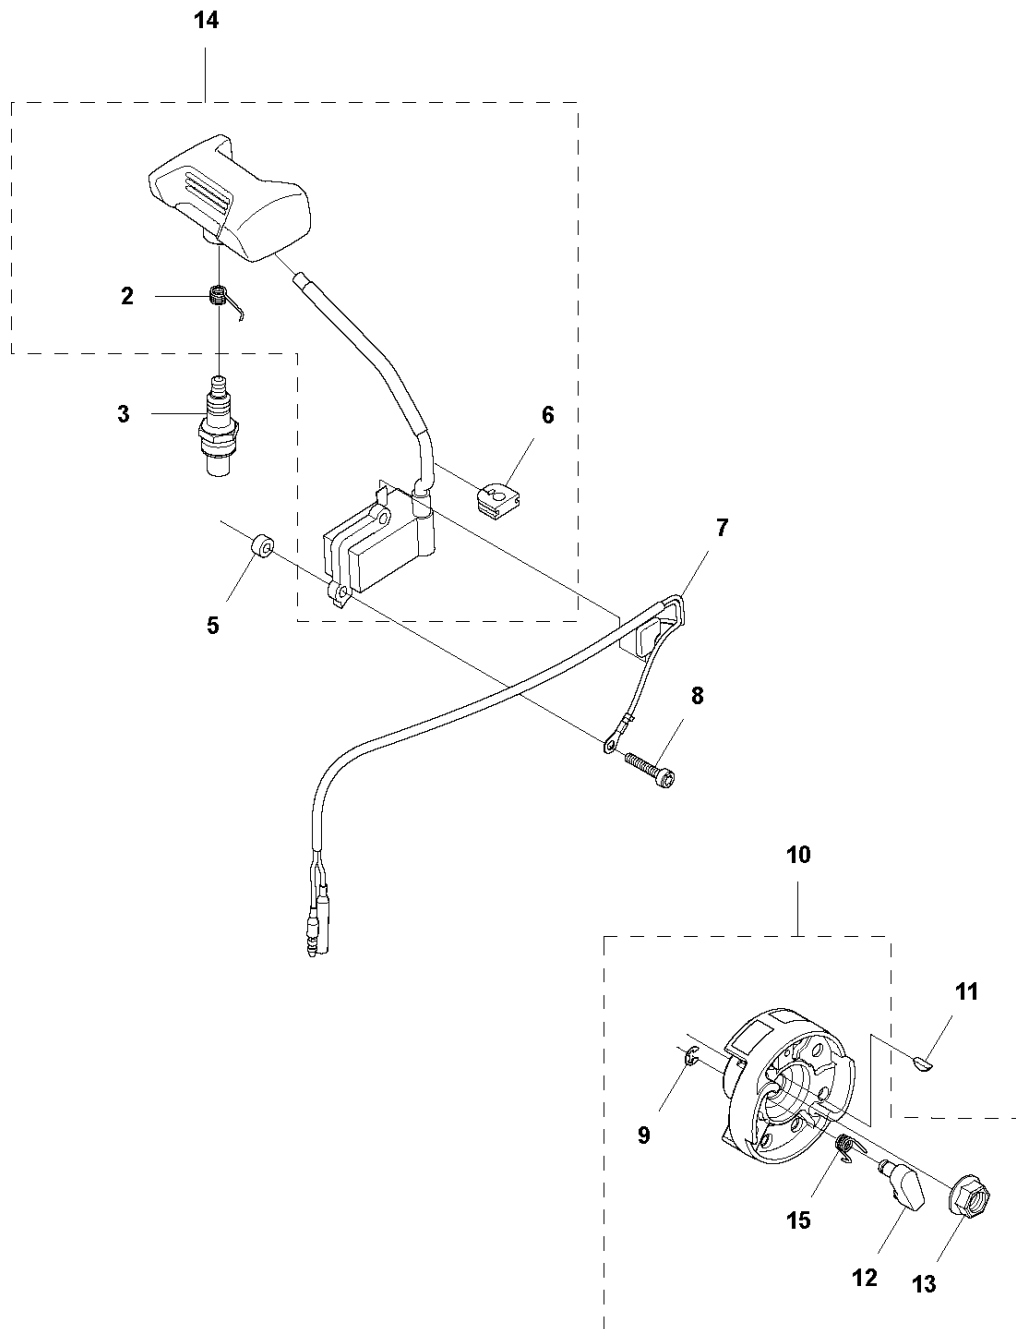

H 578 BTF
IGNITION SYSTEM

IGNITION SYSTEM

578BTF, 20183500001-Current

Ref	Part No	Description	Remark	QTY	KIT
2	506 65 52-01	SPRING		1	14
3	521 23 34-01	SPARK PLUG		1	
5	588 17 14-01	SPACER		2	
6	515 41 53-01	GROMMET		1	14
7	576 59 38-01	CORD		1	
8	579 38 30-01	BOLT		2	
9	587 65 48-01	RING		2	10
10	587 65 51-01	ROTOR		1	
11	506 68 94-01	KEY		1	
12	587 65 50-01	RATCHET		2	10
13	513 24 19-01	NUT		1	10
14	587 98 45-01	COIL		1	
15	587 65 49-01	SPRING		2	10