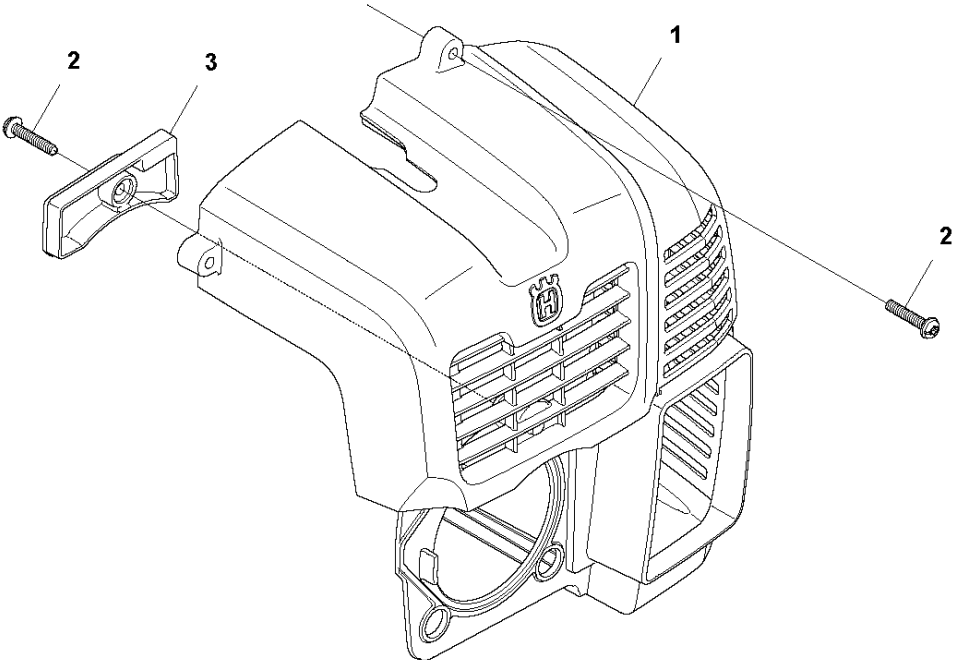

SPARE PARTS LIST

BLOWERS

578BTF, 20183500001-Current

L 578 BTF
CRANK SHAFT

CRANKSHAFT

578BTF, 20183500001-Current

Ref	Part No	Description	Remark	QTY	KIT
1	578 38 51-01	SERVICE KIT		1	
2	506 68 94-01	KEY		1	1
3	521 52 13-01	BEARING		2	1
4	521 52 19-01	SEAL		2	1
5	576 69 64-01	BEARING		1	1

C 578 BTF
CYLINDER COVER

CYLINDER COVER

578BTF, 20183500001-Current

Ref	Part No	Description	Remark	QTY KIT
1	576 57 85-01	ENGINE COVER		1
2	512 84 81-01	SCREW		5
3	576 57 86-01	COVER		1

J 578 BTF
CYLINDER & PISTON

CYLINDER PISTON

578BTF, 20183500001-Current

Ref	Part No	Description	Remark	QTY	KIT
1	544 25 68-01	SCREW		2	
2	576 58 95-01	PLATE		1	
3	576 58 96-01	GROMMET		1	
4	506 74 52-01	BOLT		4	
5	578 38 50-01	CYLINDER		1	
6	576 59 64-01	PISTON		1	5
7	521 52 05-01	WASHER		2	5, 6
8	576 69 64-01	BEARING		1	5, 6
9	576 59 65-01	PISTON		1	5, 6
10	576 59 68-01	PIN		1	5, 6
11	521 53 19-01	SNAP RING		2	5, 6
12	576 59 67-01	RING		2	5, 6
13	576 58 94-01	GASKET		1	