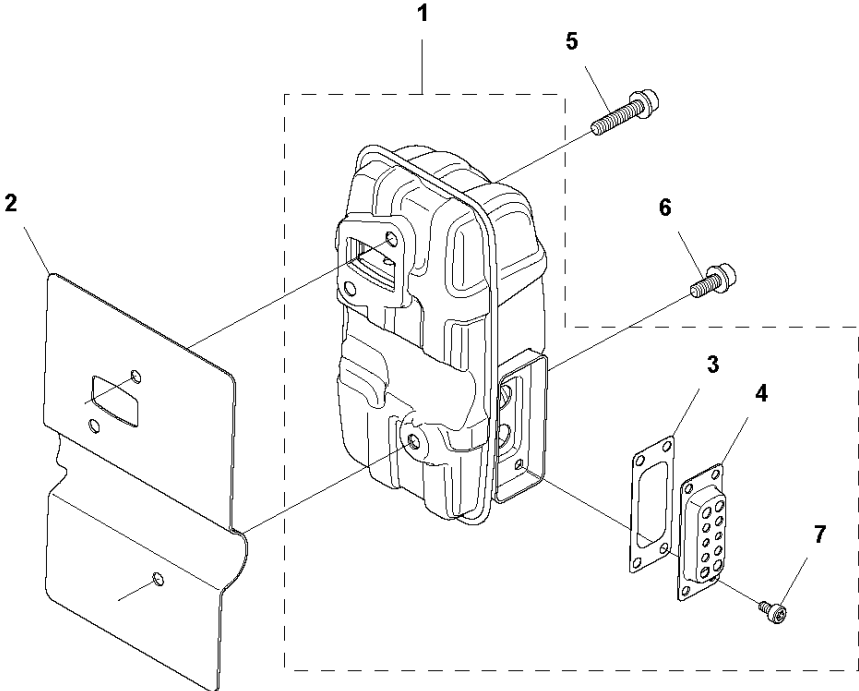

F 578 BTF
MUFFLER

MUFFLER

578BTF, 20183500001-Current

Ref	Part No	Description	Remark	QTY	KIT
1	585 04 42-01	MUFFLER ASSY		1	
2	576 59 09-01	GASKET		1	
3	585 04 44-01	SPARK ARRESTER		1	1
4	585 04 45-01	DIFFUSER		1	1
5	576 59 07-01	BOLT		2	
6	576 59 08-01	BOLT		1	
7	544 36 27-01	BOLT		4	1