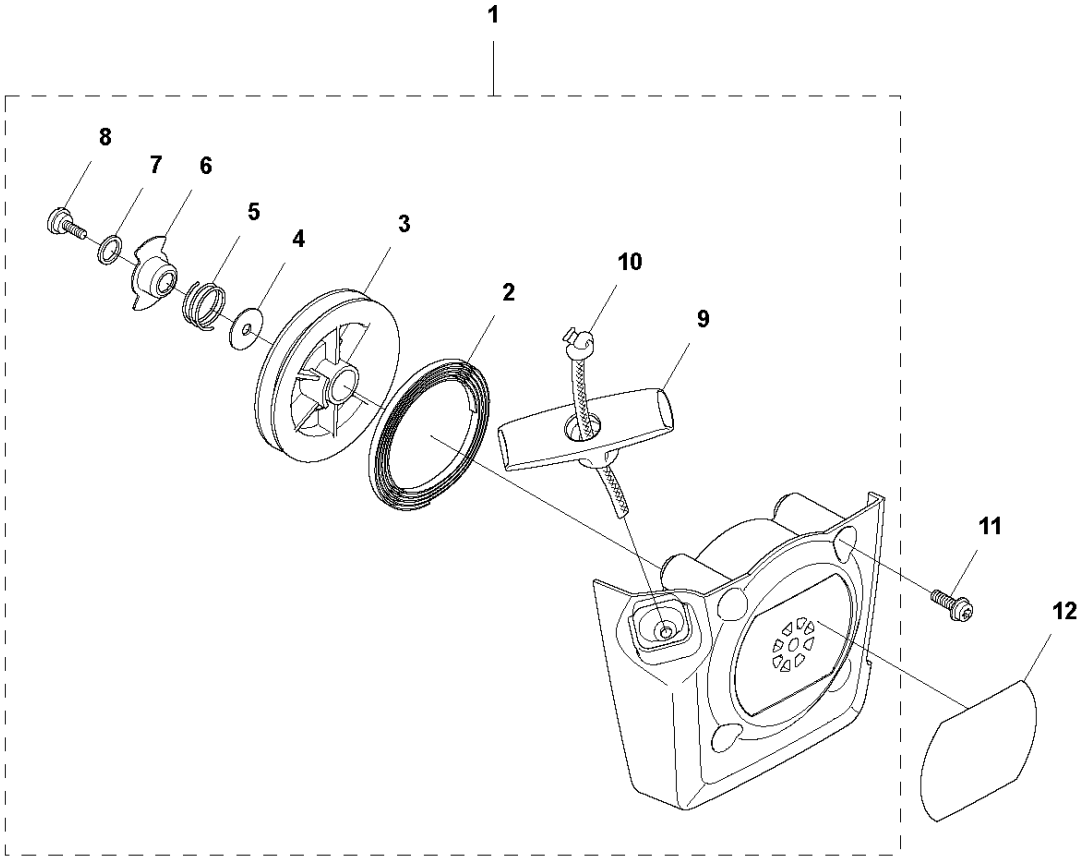

D 578 BTF
STARTER

STARTER

578BTF, 20183500001-Current

Ref	Part No	Description	Remark	QTY	KIT
1	578 28 35-01	STARTER ASSY		1	
2	521 62 96-01	SPRING		1	1
3	576 59 42-01	REEL		1	1
4	521 63 08-01	WASHER		1	1
5	521 63 06-01	SPRING		1	1
6	521 63 03-01	PLATE		1	1
7	521 63 12-01	WASHER		1	1
8	515 36 71-01	SCREW		1	1
9	537 23 25-01	STARTER HANDLE		1	1
10	577 05 31-01	ROPE		1	1
11	506 74 56-01	BOLT		4	
12	586 89 41-01	DECAL		1