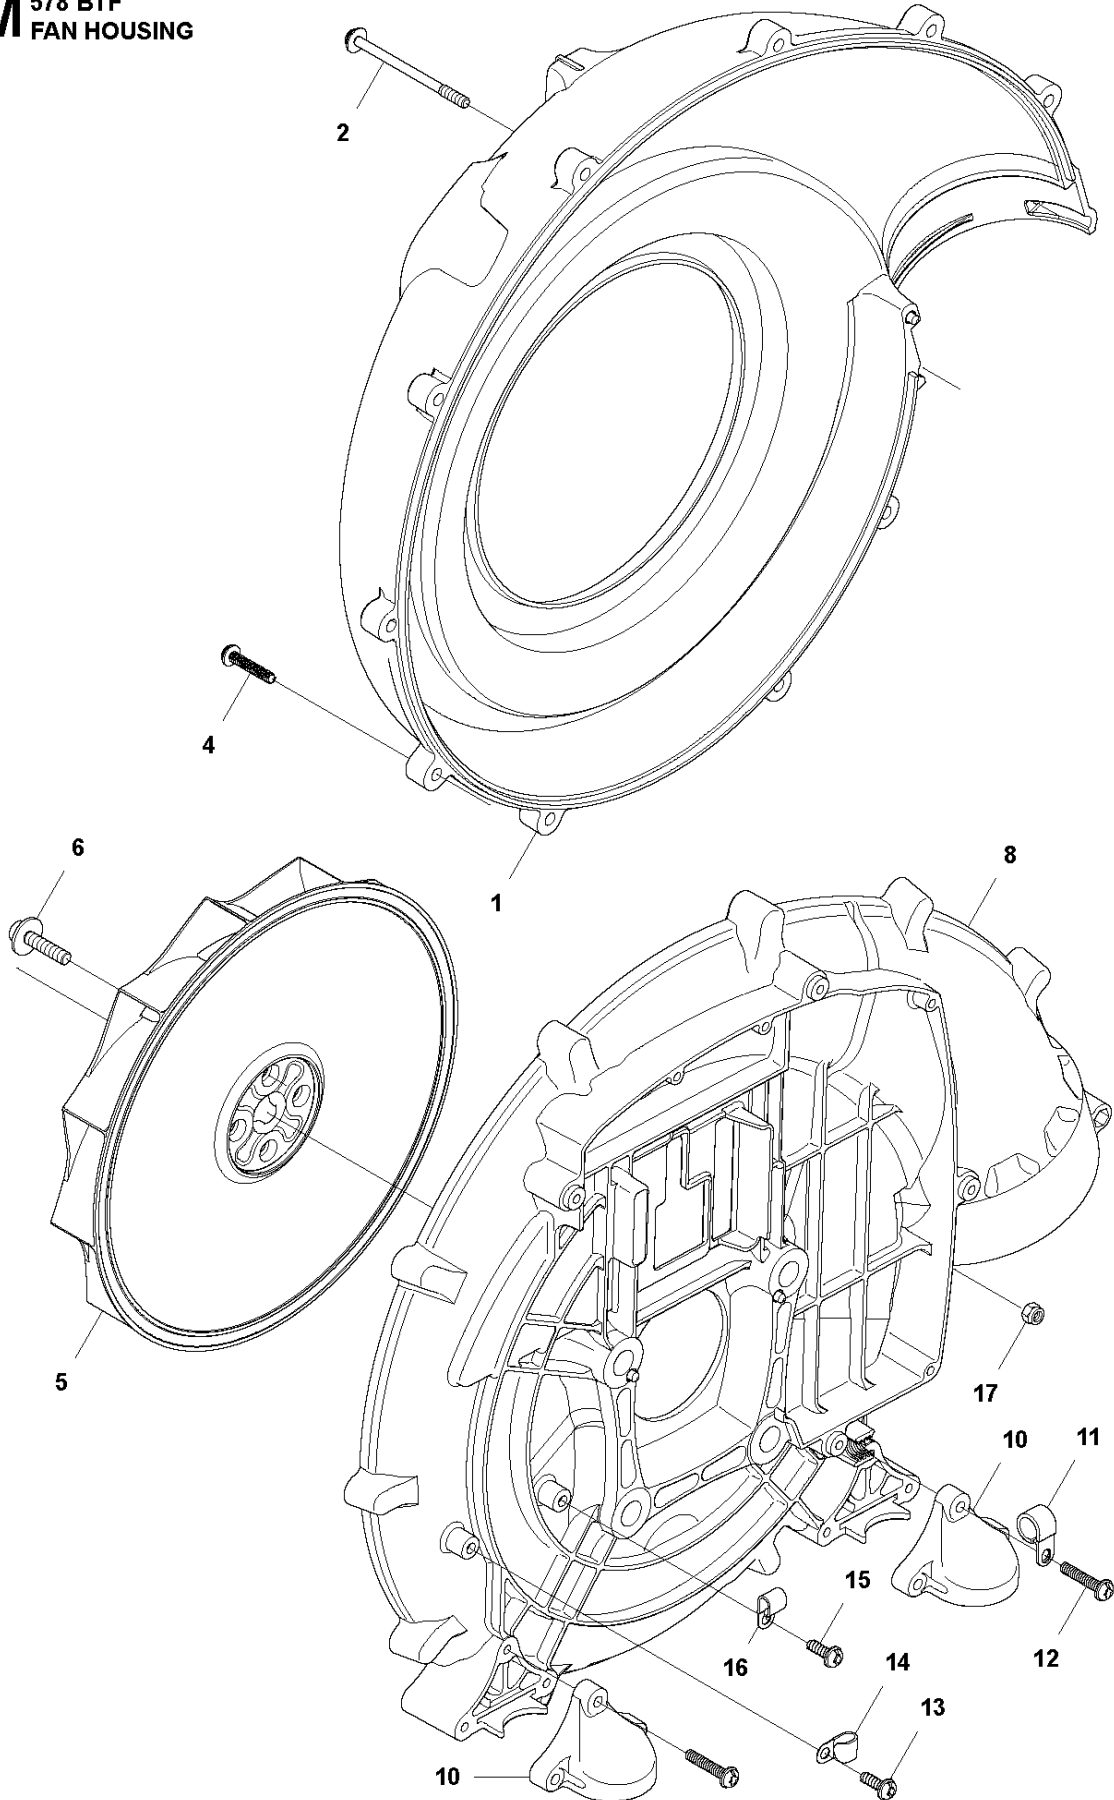

M 578 BTF
FAN HOUSING

FAN

578BTF, 20183500001-Current

Ref	Part No	Description	Remark	QTY KIT
1	576 70 29-01	VOLUTE		1
2	544 26 46-01	SCREW		2
4	512 84 81-01	SCREW		10
5	581 80 69-01	FAN		1
6	576 56 16-01	BOLT		4
8	576 70 28-01	VOLUTE		1
10	576 57 94-01	BRACKET		2
11	504 12 23-01	CLAMP		1
12	512 84 81-01	SCREW		6
13	512 84 79-01	SCREW		1
14	521 52 51-01	CLAMP		1
15	512 84 79-01	SCREW		1
16	521 52 51-01	CLAMP		1
17	514 18 39-01	NUT		2