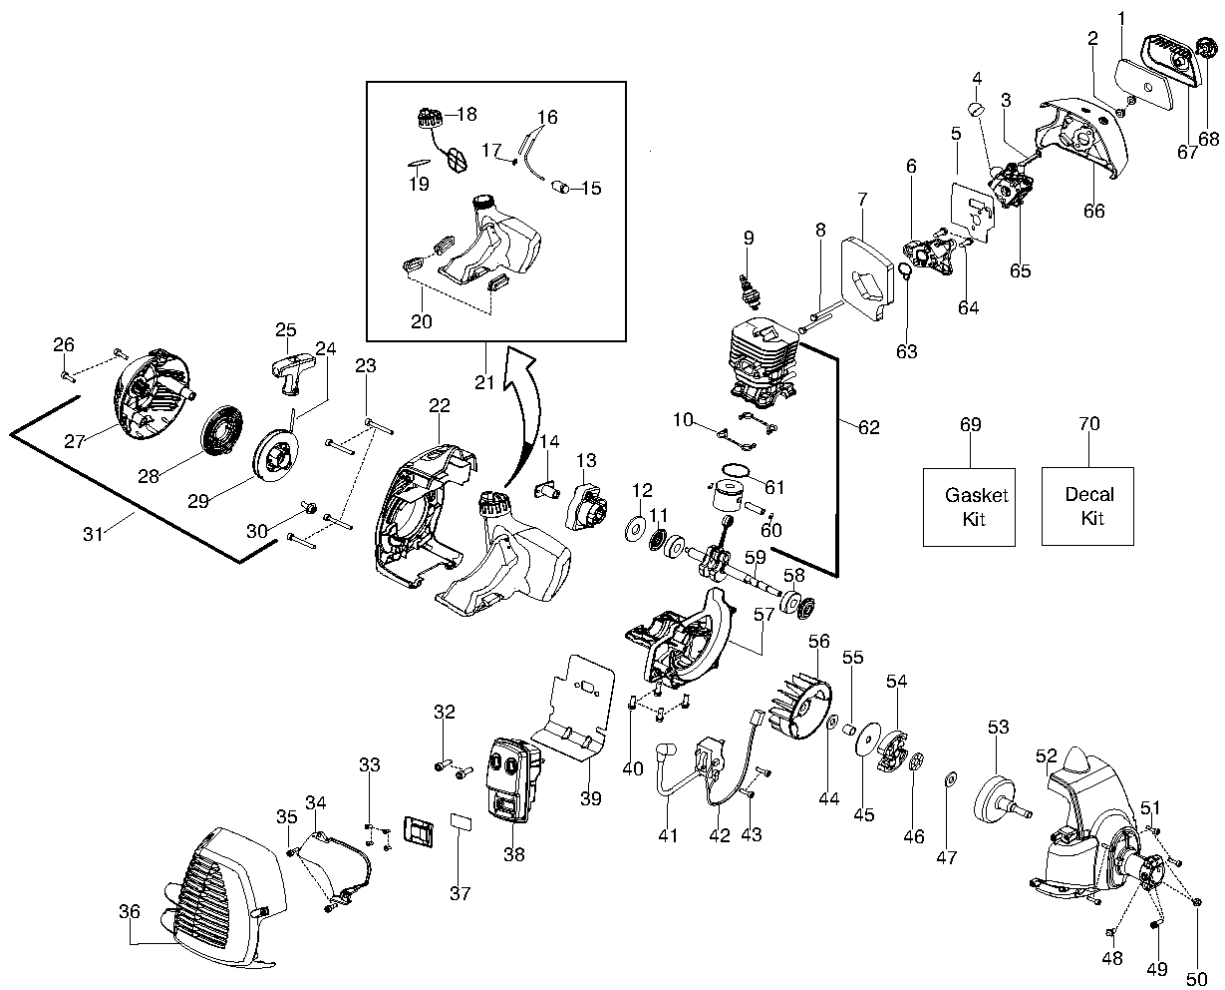

ENGINE

124 R, 2010-08

Ref	Part No	Description	Remark	QTY	KIT
1	530 15 02-53	AIR FILTER		1	
2	530 01 61-01	NUT		1	
3	530 05 78-44	LEVER		1	
4	530 05 87-09	BULB		1	
5	545 00 80-86	GASKET KIT		1	"7, 63"
6	530 03 55-96	ADAPTER		1	
7	545 00 80-84	GASKET KIT		1	
8	530 01 64-00	BOLT		1	
9	952 03 02-01	SPARK PLUG	RCJ-8Y	1	
10	545 00 80-84	GASKET KIT		1	
11	545 00 80-84	GASKET KIT		1	
12	530 01 58-28	WASHER		1	
13	545 10 23-03	STARTER PAWL ATTACHMENT		1	
14	545 09 92-01	COUPLING STARTER		1	
15	530 09 56-46	FILTER		1	
16	530 06 95-99	HOSE		1	17
17	530 02 38-77	NIPPLE		1	
18	530 15 03-50	TANK		1	19
19	545 00 80-84	GASKET KIT		1	
20	530 05 97-80	INSULATOR		1	
21	545 18 08-70	KIT-FUEL TANK ASSY.		1	"15, 16, 17-20"
22	576 15 32-01	SHROUD		1	
23	530 01 64-48	SCREW		1	
24	545 02 99-01	STARTER ROPE		1	
25	530 15 03-18	HANDLE		1	
26	530 01 64-26	SCREW		1	
27	545 02 96-03	STARTER		1	
28	545 02 98-01	SPRING		1	
29	545 02 97-01	STARTER PULLEY		1	
30	530 01 64-68	SCREW		1	
31	545 10 63-01	STARTER ASSY		1	"24, 25, 27-30"
32	530 05 89-82	BOLT		1	
33	530 01 52-41	SCREW		1	
34	530 15 04-40	PROTECTION	HEAT SHIELD	1	
35	530 01 64-49	SCREW		1	
36	576 21 50-01	KIT	MUFFLER GUARD	1	
37	545 03 05-01	SCREEN		1	33
38	574 03 14-01	KIT		1	"32, 33, 37, 39"
39	545 00 80-84	GASKET KIT		1	
40	530 01 58-97	SCREW		1	
41	545 04 67-01	IGNITION MODULE		1	
42	530 03 92-27	SHORTING LEAD		1	
43	530 01 64-56	SCREW		1	
44	530 01 64-63	WASHER		1	
45	530 09 41-89	WASHER		1	
46	545 17 34-01	BEARING		1	
47	530 01 64-20	WASHER - THRUST		1	
48	530 01 58-05	SCREW	2010-72N AND LOWER, SEE SERVICE REFERENCE	1	
49	530 01 57-74	SCREW	2010-72N AND LOWER, SEE SERVICE REFERENCE	1	
50	530 01 57-68	NUT		1	
51	530 01 64-56	SCREW		1	
52	545 20 52-01	FAN HOUSING	2010-72N AND LOWER, SEE SERVICE REFERENCE	1	
53	530 15 00-39	CLUTCH DRUM		1	
54	530 05 51-22	CLUTCH ASSY		1	
55	530 05 78-52	RING		1	
56	530 03 92-42	FLYWHEEL		1	
57	545 19 56-01	CRANKCASE		1