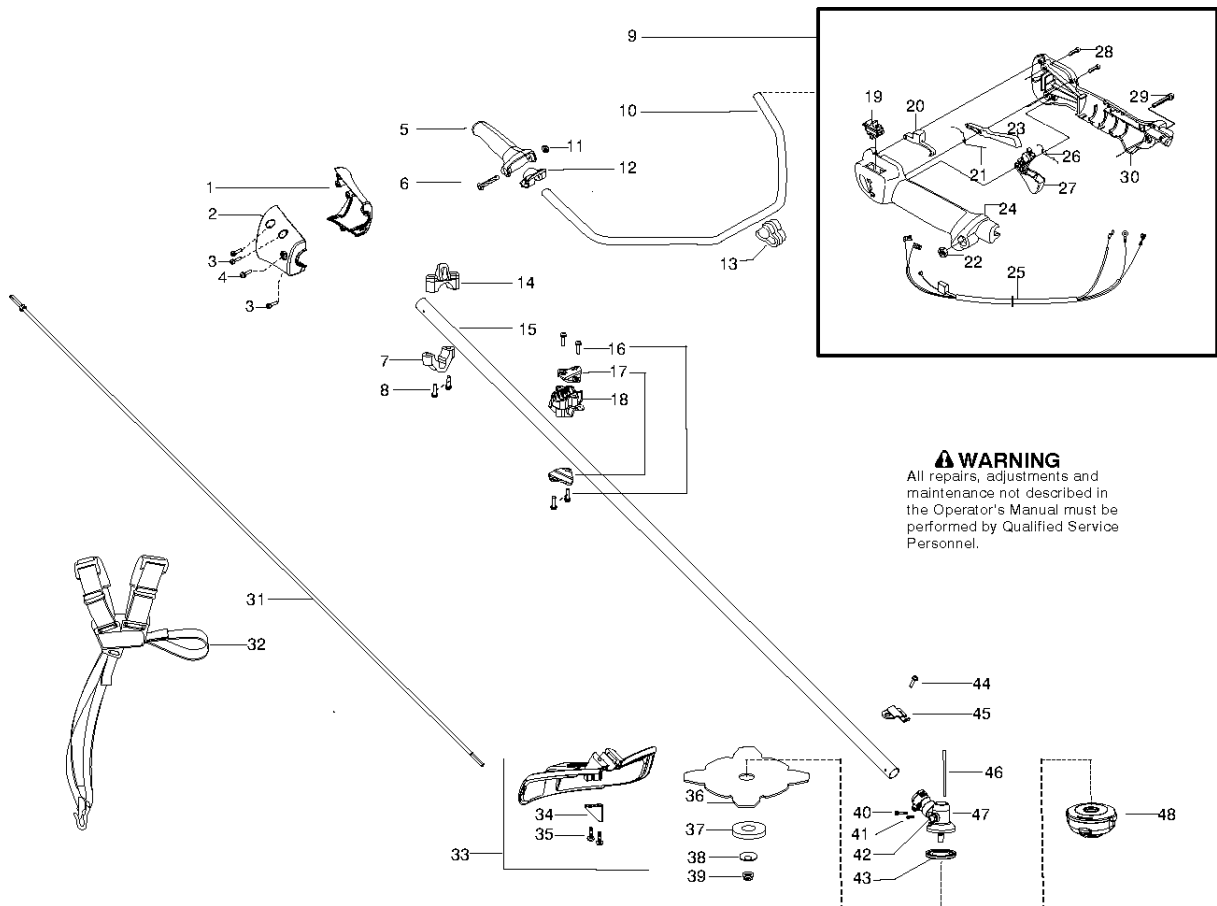

SHAFT & HANDLE

124 R, 2010-08

Ref	Part No	Description	Remark	QTY	KIT
1	574 81 07-01	CONE	2010-72N AND LOWER, SEE SERVICE REFERENCE	1	
2	574 81 03-01	CONE	2010-72N AND LOWER, SEE SERVICE REFERENCE	1	
3	530 01 64-49	SCREW	2010-72N AND LOWER, SEE SERVICE REFERENCE	1	
4	530 01 58-05	SCREW	2010-72N AND LOWER, SEE SERVICE REFERENCE	1	
5	537 17 28-02	HANDLE		1	
6	503 20 02-45	SCREW IHSCFM		1	
7	545 05 66-01	CLAMP	LOWER HARNESS CLAMP	1	
8	530 01 59-40	SCREW		1	
9	545 12 55-01	THROTTLE ASSY		1	"19,20, 21-30"
10	502 19 95-03	HANDLEBAR		1	
11	731 23 14-01	HEXAGON NUT		1	
12	537 17 29-01	COVER		1	
13	502 21 12-01	STAPLE		1	
14	545 11 33-01	CLAMP	UPPER HARNESS CLAMP	1	
15	575 77 61-01	KIT		1	"40,41,4 2,45,47"
16	530 01 58-14	SCREW		1	
17	530 05 85-63	BRACKET		1	
18	545 05 85-01	BRACKET		1	
19	537 41 90-01	SWITCH		1	
20	537 16 07-03	THROTTLE LOCKOUT		1	
21	537 17 43-01	SPRING		1	
22	503 22 10-13	HEXAGON NUT		1	
23	506 49 51-01	THROTTLE LOCKOUT		1	
24	537 16 02-03	HANDLE HALF	LH	1	
25	545 12 58-01	CABLE ASSY		1	
26	537 17 42-01	SPRING THROTTLE TRIG		1	
27	506 49 50-01	THROTTLE CONTROL		1	
28	503 21 66-18	SCREW IHSCF		1	
29	503 20 07-35	SCREW IHSCFM		1	
30	537 16 03-01	HANDLE HALF	RH	1	
31	545 00 75-07	SHAFT		1	
32	537 21 63-01	HARNESS		1	
33	545 03 09-01	COMBINATION GUARD		1	"34, 35, 44"
34	530 05 22-86	LINE		1	
35	530 01 58-14	SCREW		1	
36	504 00 13-03	GRASS BLADE		1	
37	503 89 01-01	SUPPORT CUP		1	
38	537 28 56-01	SUPPORT FLANGE		1	
39	503 85 63-01	NUT		1	
40	530 01 60-14	SCREW		1	
41	545 00 39-02	SCREW		1	
42	575 72 46-01	PLUG		1	
43	537 23 49-01	DRIVER ASSY		1	
44	530 01 57-71	SCREW		1	
45	530 05 75-54	BRACKET		1	
46	502 28 59-01	STOP		1	
47	530 09 62-95	BEVEL GEAR		1	
48	537 33 83-06	TRIMMER HEAD	T25	1