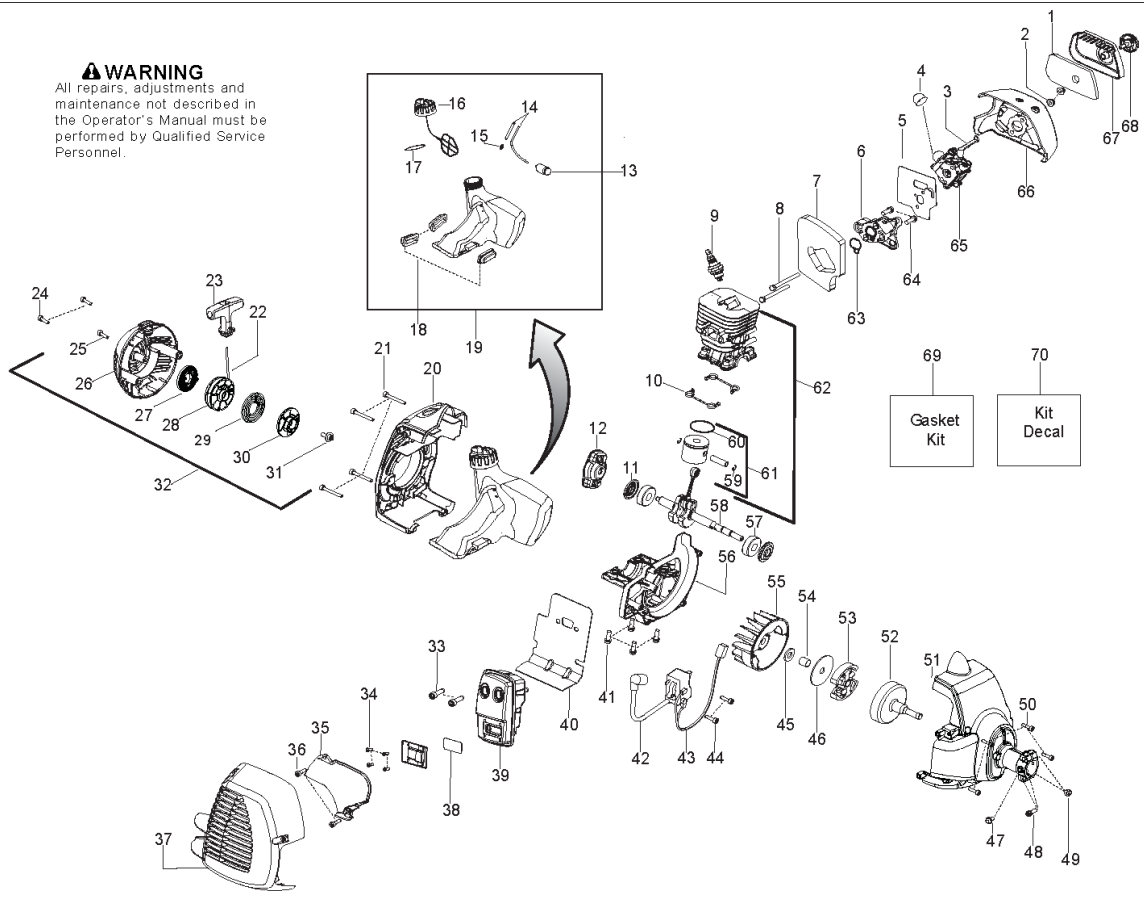

## SHAFT &amp; HANDLE

128 R, 952715752 (Europe, China, AU/NZ)

Ref	Part No	Description	Remark	QTY	KIT
1	574 81 07-01	CONE	2010-72N AND LOWER, SEE SERVICE REFERENCE	1	
2	574 81 03-01	CONE	2010-72N AND LOWER, SEE SERVICE REFERENCE	1	
3	530 01 64-49	SCREW	2010-72N AND LOWER, SEE SERVICE REFERENCE	1	
4	530 01 58-05	SCREW	2010-72N AND LOWER, SEE SERVICE REFERENCE	1	
5	537 17 28-02	HANDLE		1	
6	503 20 02-45	SCREW IHSCFM		1	
7	545 05 66-01	CLAMP		1	
8	530 01 59-40	SCREW		1	
9	545 12 55-01	THROTTLE ASSY		1	19-30
10	502 19 95-03	HANDLEBAR		1	
11	731 23 14-01	HEXAGON NUT		1	
12	537 17 29-01	COVER		1	
13	502 21 12-01	STAPLE		1	
14	545 11 33-01	CLAMP		1	
15	575 77 60-01	KIT		1	40,41,42 ,45,47
16	530 01 58-14	SCREW		1	
17	530 05 85-63	BRACKET		1	
18	545 05 85-01	BRACKET		1	
19	537 41 90-01	SWITCH		1	
20	537 16 07-03	THROTTLE LOCKOUT		1	
21	537 17 43-01	SPRING		1	
22	503 22 10-13	HEXAGON NUT		1	
23	506 49 51-01	THROTTLE LOCKOUT		1	
24	537 16 02-03	HANDLE HALF		1	
25	545 12 58-01	CABLE ASSY		1	
26	537 17 42-01	SPRING THROTTLE TRIG		1	
27	506 49 50-01	THROTTLE CONTROL		1	
28	503 21 66-18	SCREW IHSCF		1	
29	503 20 07-35	SCREW IHSCFM		1	
30	537 16 03-01	HANDLE HALF		1	
31	545 00 75-07	SHAFT		1	
32	537 21 63-01	HARNESS		1	
33	545 03 09-01	COMBINATION GUARD		1	34, 35, 44
34	530 05 22-86	LINE		1	
35	530 01 58-14	SCREW		1	
36	504 00 13-03	GRASS BLADE		1	
37	503 89 01-01	SUPPORT CUP		1	
38	537 28 56-01	SUPPORT FLANGE		1	
39	503 85 63-01	NUT		1	
40	530 01 60-14	SCREW		1	
41	545 00 39-02	SCREW		1	
42	575 72 46-01	PLUG		1	
43	537 23 49-01	DRIVER ASSY		1	
44	530 01 57-71	SCREW		1	
45	530 05 75-54	BRACKET		1	
46	502 28 59-01	STOP		1	
47	530 09 62-95	BEVEL GEAR		1	
48	537 33 83-06	TRIMMER HEAD		1	

## SERVICE REFERENCE

128 R, 952715752 (Europe, China, AU/NZ)

Ref	Part No	Description	Remark	QTY KIT
1	545 17 34-01	BEARING		1
2	530 01 64-20	WASHER - THRUST		1
3	530 15 00-39	CLUTCH DRUM	S/N 2012-090N AND LOWER	1
3	580 44 66-01	KIT	CLUTCH DRUM - S/N 2012-091N AND HIGHER	1