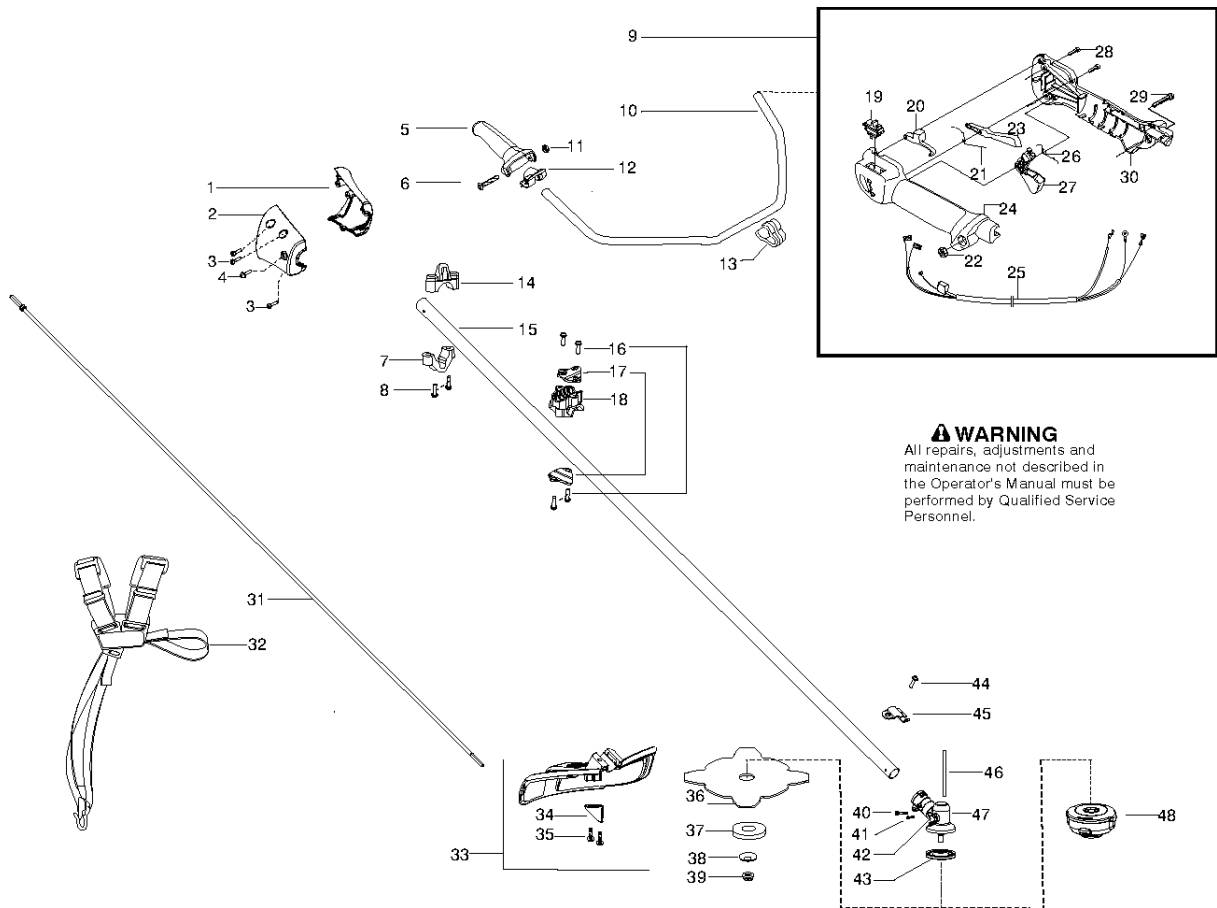

## SHAFT &amp; HANDLE

128 R, 952715752 (Europe, China, AU/NZ)

Ref	Part No	Description	Remark	QTY	KIT
1	574 81 07-01	CONE	2010-72N AND LOWER, SEE SERVICE REFERENCE	1	
2	574 81 03-01	CONE	2010-72N AND LOWER, SEE SERVICE REFERENCE	1	
3	530 01 64-49	SCREW	2010-72N AND LOWER, SEE SERVICE REFERENCE	1	
4	530 01 58-05	SCREW	2010-72N AND LOWER, SEE SERVICE REFERENCE	1	
5	537 17 28-02	HANDLE		1	
6	503 20 02-45	SCREW IHSCFM		1	
7	545 05 66-01	CLAMP		1	
8	530 01 59-40	SCREW		1	
9	545 12 55-01	THROTTLE ASSY		1	19-30
10	502 19 95-03	HANDLEBAR		1	
11	731 23 14-01	HEXAGON NUT		1	
12	537 17 29-01	COVER		1	
13	502 21 12-01	STAPLE		1	
14	545 11 33-01	CLAMP		1	
15	575 77 60-01	KIT		1	40,41,42 ,45,47
16	530 01 58-14	SCREW		1	
17	530 05 85-63	BRACKET		1	
18	545 05 85-01	BRACKET		1	
19	537 41 90-01	SWITCH		1	
20	537 16 07-03	THROTTLE LOCKOUT		1	
21	537 17 43-01	SPRING		1	
22	503 22 10-13	HEXAGON NUT		1	
23	506 49 51-01	THROTTLE LOCKOUT		1	
24	537 16 02-03	HANDLE HALF		1	
25	545 12 58-01	CABLE ASSY		1	
26	537 17 42-01	SPRING THROTTLE TRIG		1	
27	506 49 50-01	THROTTLE CONTROL		1	
28	503 21 66-18	SCREW IHSCF		1	
29	503 20 07-35	SCREW IHSCFM		1	
30	537 16 03-01	HANDLE HALF		1	
31	545 00 75-07	SHAFT		1	
32	537 21 63-01	HARNESS		1	
33	545 03 09-01	COMBINATION GUARD		1	34, 35, 44
34	530 05 22-86	LINE		1	
35	530 01 58-14	SCREW		1	
36	504 00 13-03	GRASS BLADE		1	
37	503 89 01-01	SUPPORT CUP		1	
38	537 28 56-01	SUPPORT FLANGE		1	
39	503 85 63-01	NUT		1	
40	530 01 60-14	SCREW		1	
41	545 00 39-02	SCREW		1	
42	575 72 46-01	PLUG		1	
43	537 23 49-01	DRIVER ASSY		1	
44	530 01 57-71	SCREW		1	
45	530 05 75-54	BRACKET		1	
46	502 28 59-01	STOP		1	
47	530 09 62-95	BEVEL GEAR		1	
48	537 33 83-06	TRIMMER HEAD		1	

## SERVICE REFERENCE

128 R, 952715752 (Europe, China, AU/NZ)

Ref	Part No	Description	Remark	QTY KIT
1	545 17 34-01	BEARING		1
2	530 01 64-20	WASHER - THRUST		1
3	530 15 00-39	CLUTCH DRUM	S/N 2012-090N AND LOWER	1
3	580 44 66-01	KIT	CLUTCH DRUM - S/N 2012-091N AND HIGHER	1