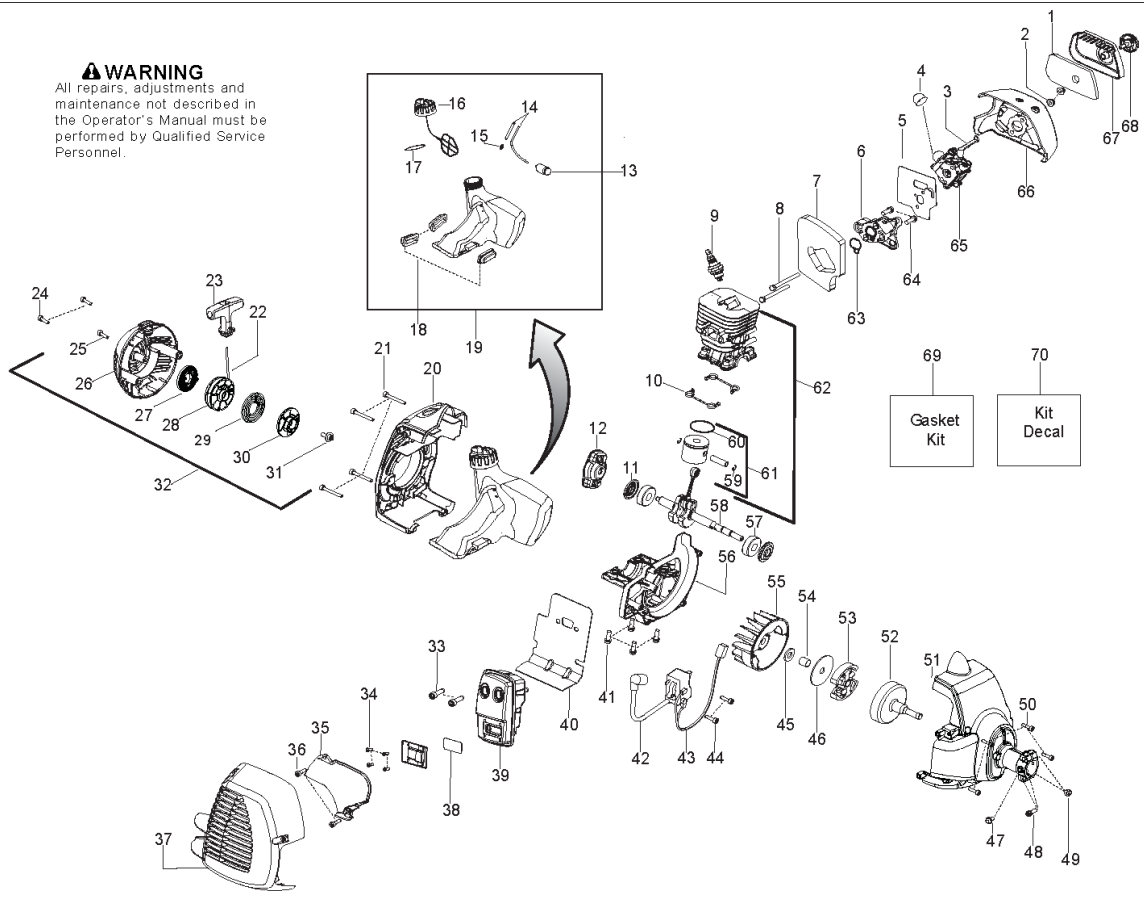

SPARE PARTS LIST

BRUSHCUTTERS/CLEARING SAWS

128 RJ, 952715759,
20113000001-current, RoW

SHAFT & HANDLE

128 RJ, 952715759, 20113000001-current, RoW

Ref	Part No	Description	Remark	QTY	KIT
1	576 13 94-01	ASSEMBLY	2010-72N AND LOWER, SEE SERVICE REFERENCE	1	
2	545 22 30-01	THROTTLE	2010-72N AND LOWER, SEE SERVICE REFERENCE	1	
3	530 01 64-49	SCREW	2010-72N AND LOWER, SEE SERVICE REFERENCE	1	
4	530 01 58-05	SCREW	2010-72N AND LOWER, SEE SERVICE REFERENCE	1	
5	530 01 64-54	RETURN SPRING		1	
6	574 35 53-01	TRIGGER	2010-72N AND LOWER, SEE SERVICE REFERENCE	1	
7	574 35 54-01	THROTTLE	2010-72N AND LOWER, SEE SERVICE REFERENCE	1	
8	545 22 32-01	HOUSING	2010-72N AND LOWER, SEE SERVICE REFERENCE	1	
9	545 04 93-09	SWITCH MOMENTARY	2010-72N AND LOWER, SEE SERVICE REFERENCE	1	
10	530 01 58-20	SCREW		1	
11	545 13 97-01	HANDLE		1	
12	545 11 33-01	CLAMP		1	
13	545 05 66-01	CLAMP		1	
14	530 01 59-40	SCREW		1	
15	530 05 91-85	CLAMP		1	
16	530 01 61-52	WING NUT		1	
17	575 77 61-01	KIT		1	27,28,29 ,32,34
18	545 00 75-07	SHAFT		1	
19	537 21 62-01	HARNESS		1	
20	545 03 09-01	COMBINATION GUARD		1	21, 22, 31
21	530 05 22-86	LINE		1	
22	530 01 58-14	SCREW		1	
23	504 00 13-03	GRASS BLADE		1	
24	503 89 01-01	SUPPORT CUP		1	
25	537 28 56-01	SUPPORT FLANGE		1	
26	503 85 63-01	NUT		1	
27	530 01 60-14	SCREW		1	
28	545 00 39-02	SCREW		1	
29	575 72 46-01	PLUG		1	
30	537 23 49-01	DRIVER ASSY		1	
31	530 01 57-71	SCREW		1	
32	530 05 75-54	BRACKET		1	
33	502 28 59-01	STOP		1	
34	530 09 62-95	BEVEL GEAR		1	
35	537 33 83-06	TRIMMER HEAD		1	