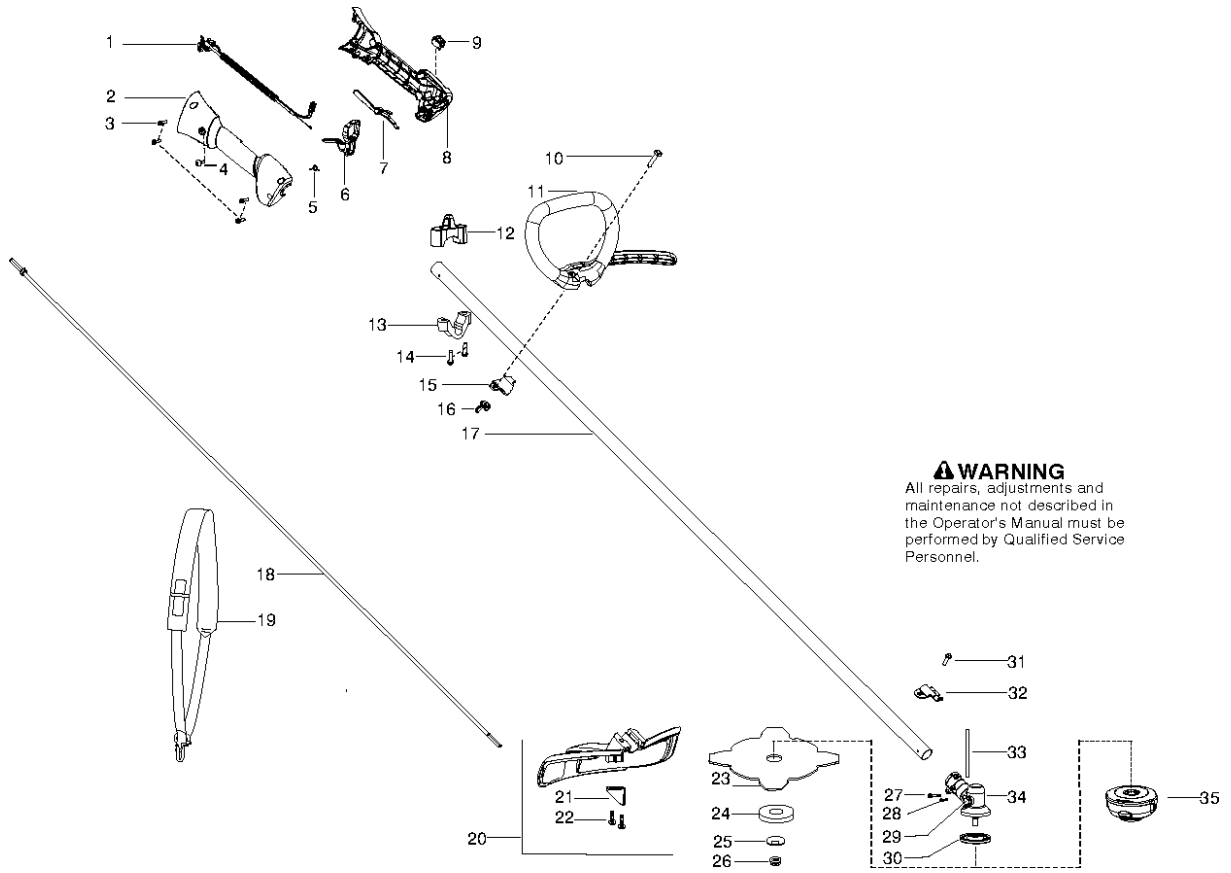

SPARE PARTS LIST

BRUSHCUTTERS/CLEARING SAWS

128 RJ, 952715759,
20113000001-current, RoW

SHAFT & HANDLE

128 RJ, 952715759, 20113000001-current, RoW

Ref	Part No	Description	Remark	QTY	KIT
1	576 13 94-01	ASSEMBLY	2010-72N AND LOWER, SEE SERVICE REFERENCE	1	
2	545 22 30-01	THROTTLE	2010-72N AND LOWER, SEE SERVICE REFERENCE	1	
3	530 01 64-49	SCREW	2010-72N AND LOWER, SEE SERVICE REFERENCE	1	
4	530 01 58-05	SCREW	2010-72N AND LOWER, SEE SERVICE REFERENCE	1	
5	530 01 64-54	RETURN SPRING		1	
6	574 35 53-01	TRIGGER	2010-72N AND LOWER, SEE SERVICE REFERENCE	1	
7	574 35 54-01	THROTTLE	2010-72N AND LOWER, SEE SERVICE REFERENCE	1	
8	545 22 32-01	HOUSING	2010-72N AND LOWER, SEE SERVICE REFERENCE	1	
9	545 04 93-09	SWITCH MOMENTARY	2010-72N AND LOWER, SEE SERVICE REFERENCE	1	
10	530 01 58-20	SCREW		1	
11	545 13 97-01	HANDLE		1	
12	545 11 33-01	CLAMP		1	
13	545 05 66-01	CLAMP		1	
14	530 01 59-40	SCREW		1	
15	530 05 91-85	CLAMP		1	
16	530 01 61-52	WING NUT		1	
17	575 77 61-01	KIT		1	27,28,29 ,32,34
18	545 00 75-07	SHAFT		1	
19	537 21 62-01	HARNESS		1	
20	545 03 09-01	COMBINATION GUARD		1	21, 22, 31
21	530 05 22-86	LINE		1	
22	530 01 58-14	SCREW		1	
23	504 00 13-03	GRASS BLADE		1	
24	503 89 01-01	SUPPORT CUP		1	
25	537 28 56-01	SUPPORT FLANGE		1	
26	503 85 63-01	NUT		1	
27	530 01 60-14	SCREW		1	
28	545 00 39-02	SCREW		1	
29	575 72 46-01	PLUG		1	
30	537 23 49-01	DRIVER ASSY		1	
31	530 01 57-71	SCREW		1	
32	530 05 75-54	BRACKET		1	
33	502 28 59-01	STOP		1	
34	530 09 62-95	BEVEL GEAR		1	
35	537 33 83-06	TRIMMER HEAD		1	