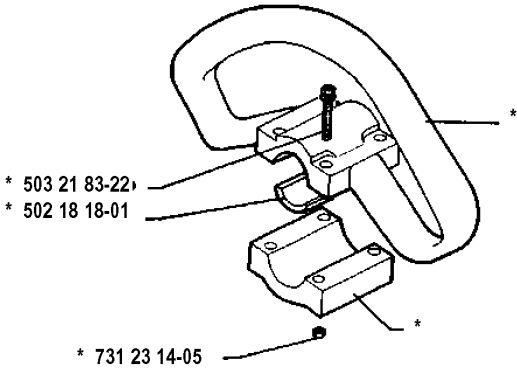

N

* compl. 502 18 14-01