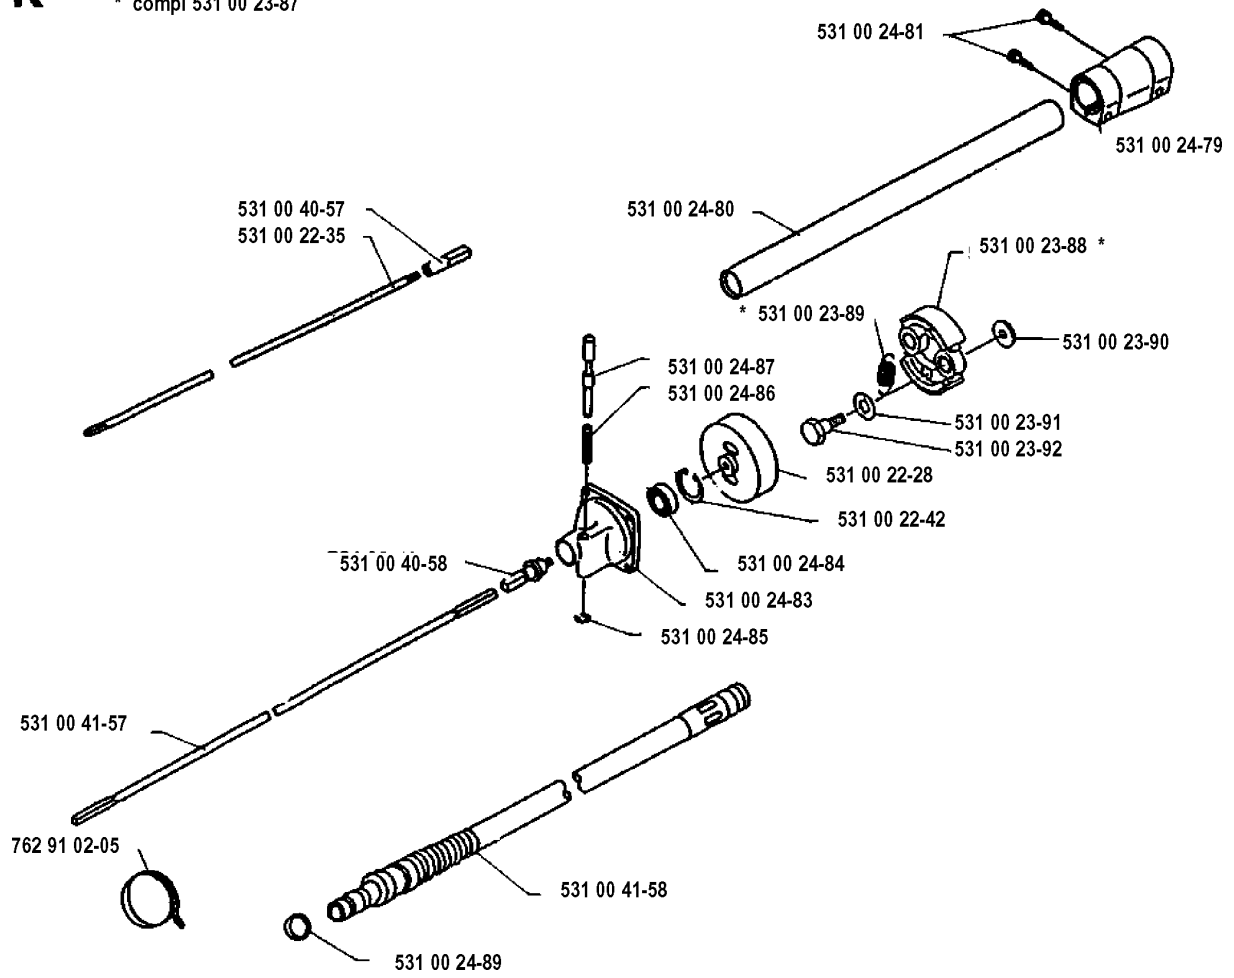

K

* compl 531 00 23-87