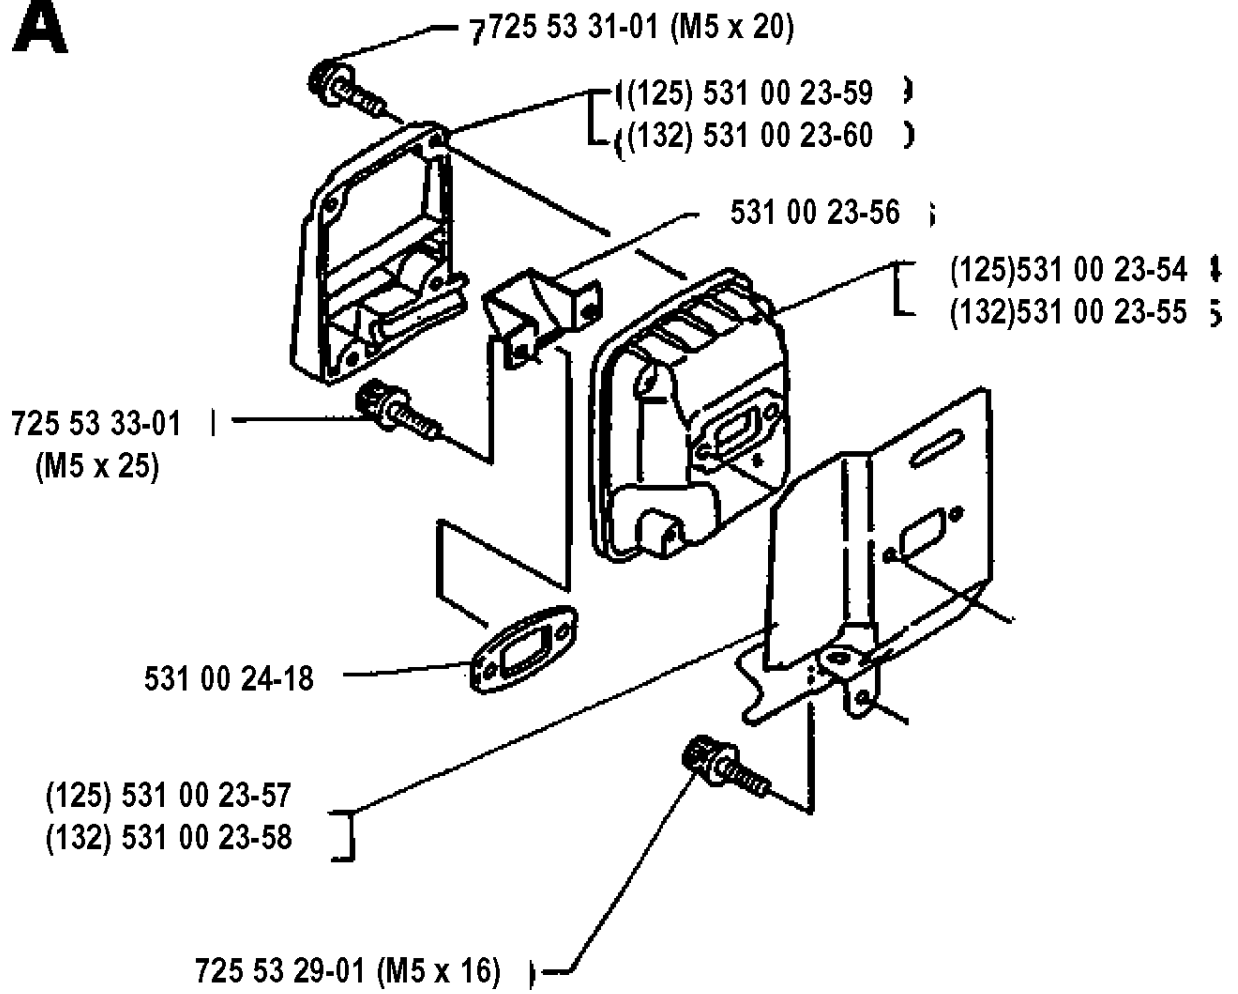

## MUFFLER

132 RB, 19931400001-Current

Part No	Description	Remark	QTY KIT
531 00 23-54	MUFFLER	125	1
531 00 23-55	MUFFLER	132	1
531 00 23-56	PLATE		1
531 00 23-57	GASKET	125	1
531 00 23-58	GASKET	132	1
531 00 23-59	MUFFLER	125	1
531 00 23-60	MUFFLER	132	1
531 00 24-18	SPACER		1
725 53 29-01	SCREW IHSCM	M5 X 16	1
725 53 31-01	SCREW IHSCM	M5 X 20	1
725 53 33-01	SCREW IHSCM	M5 X 25	1