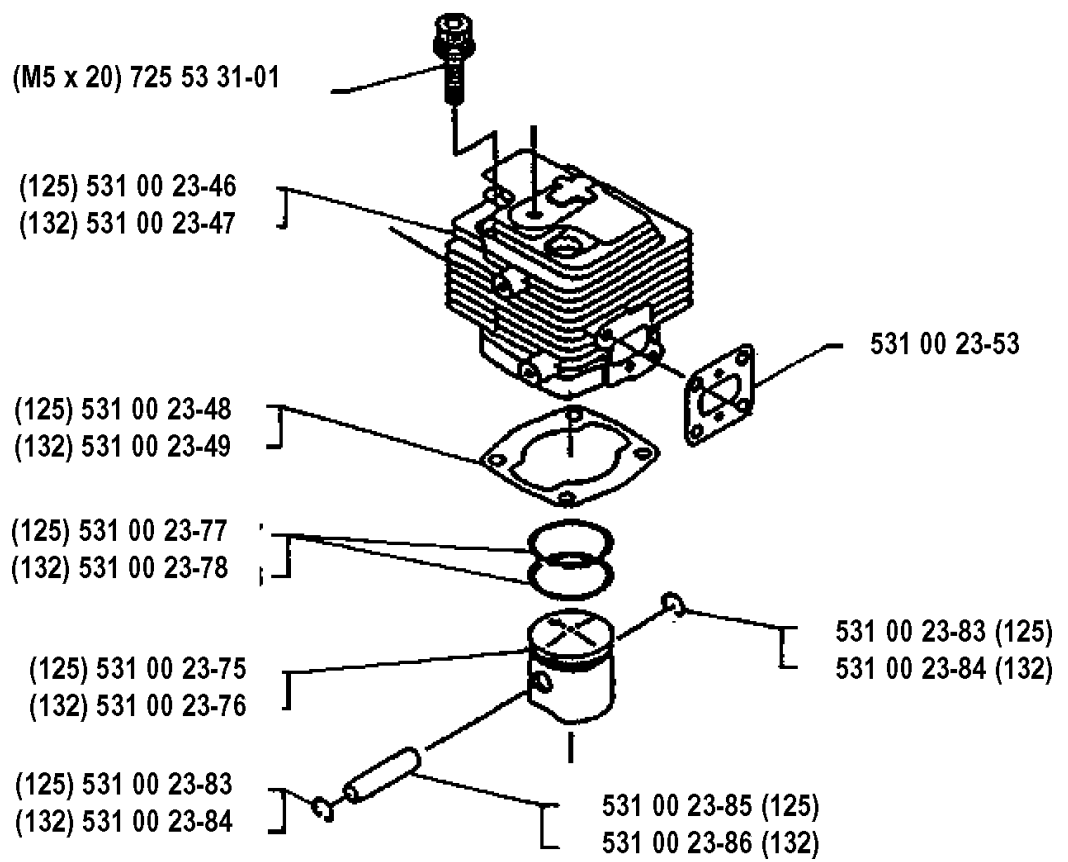

## CYLINDER PISTON

132 RB, 19931400001-Current

Part No	Description	Remark	QTY KIT
531 00 23-46	CYLINDER	125	1
531 00 23-47	CYLINDER	132	1
531 00 23-48	GASKET	125	1
531 00 23-49	GASKET	132	1
531 00 23-53	GASKET		1
531 00 23-75	PISTON	125	1
531 00 23-76	PISTON	132	1
531 00 23-77	PISTON RING	125	1
531 00 23-78	PISTON RING	132	1
531 00 23-83	CLIP	125	1
531 00 23-83	CLIP	125	1
531 00 23-84	CLIP	132	1
531 00 23-84	CLIP	132	1
531 00 23-85	CRANKSHAFT	125	1
531 00 23-86	CRANKSHAFT	132	1
725 53 31-01	SCREW IHSCM	M5 X 20	1