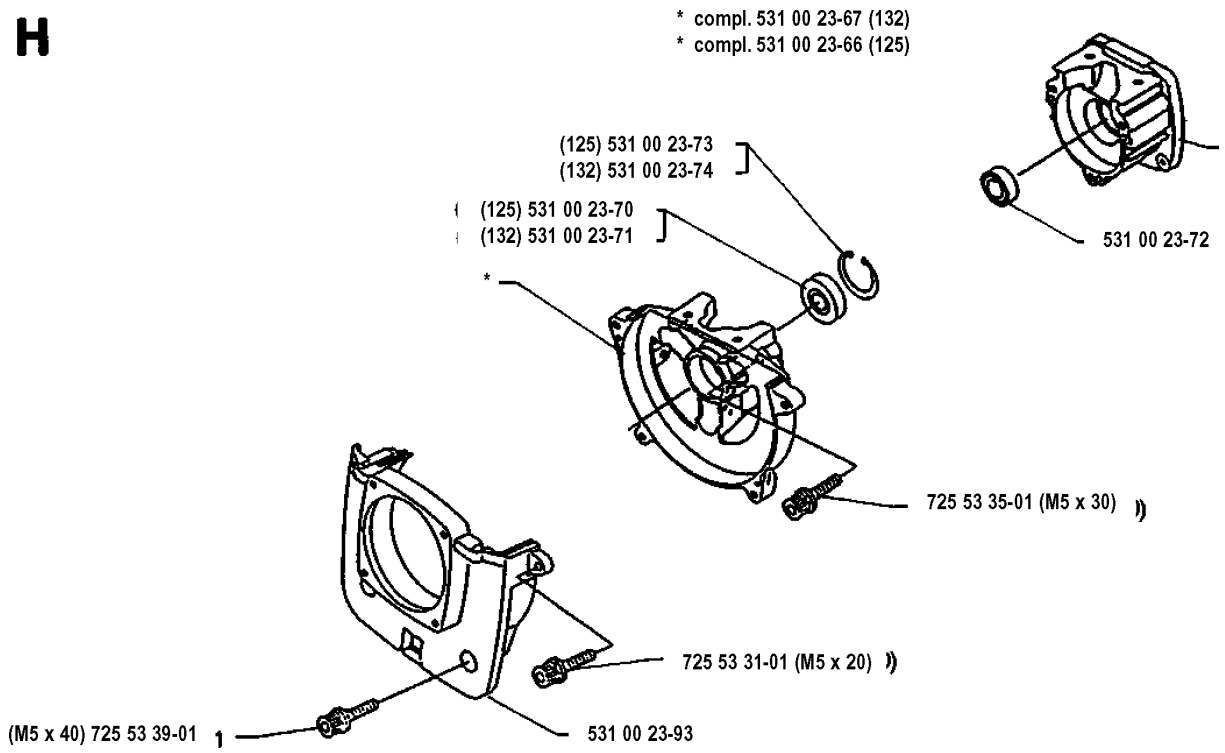

H

* compl. 531 00 23-67 (132)
* compl. 531 00 23-66 (125)