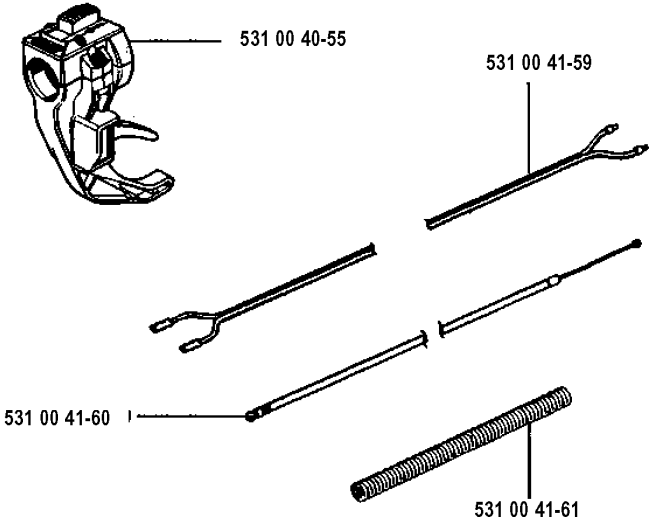

N

* compl. 502 18 14-01