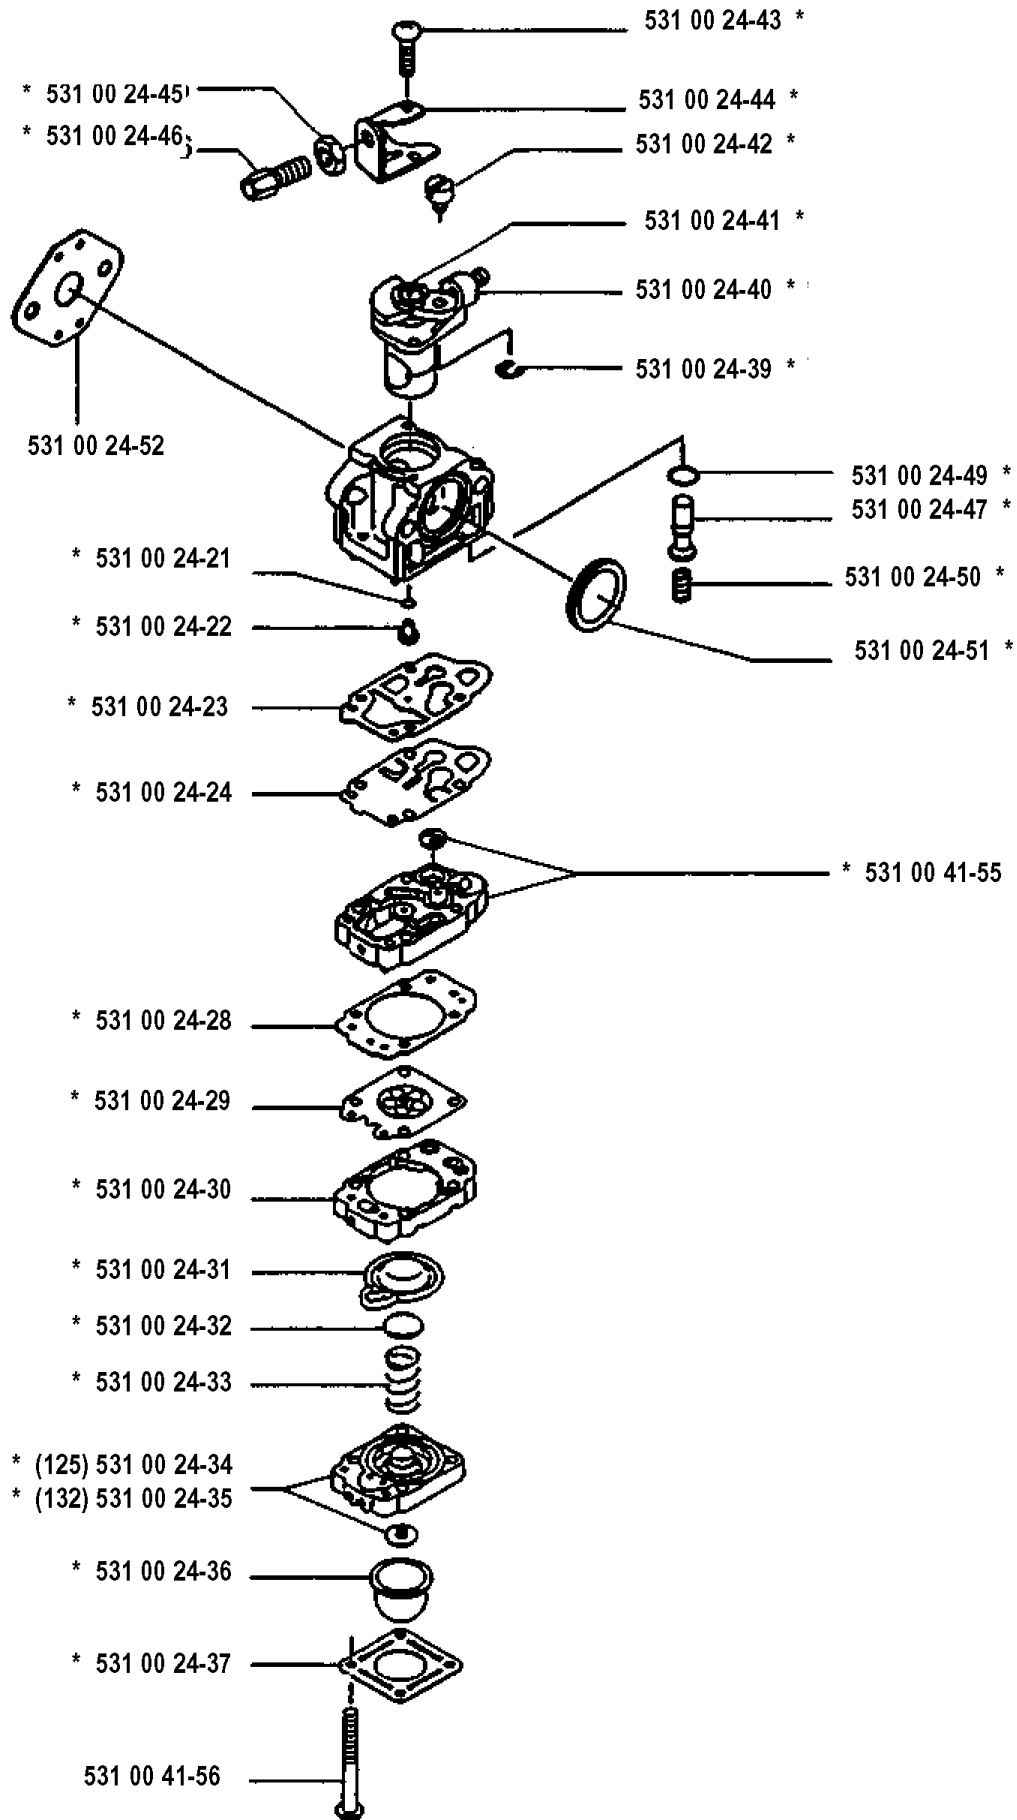

M

* compl. 531 00 24-20 (132)

* compl. 531 00 24-1* (125)