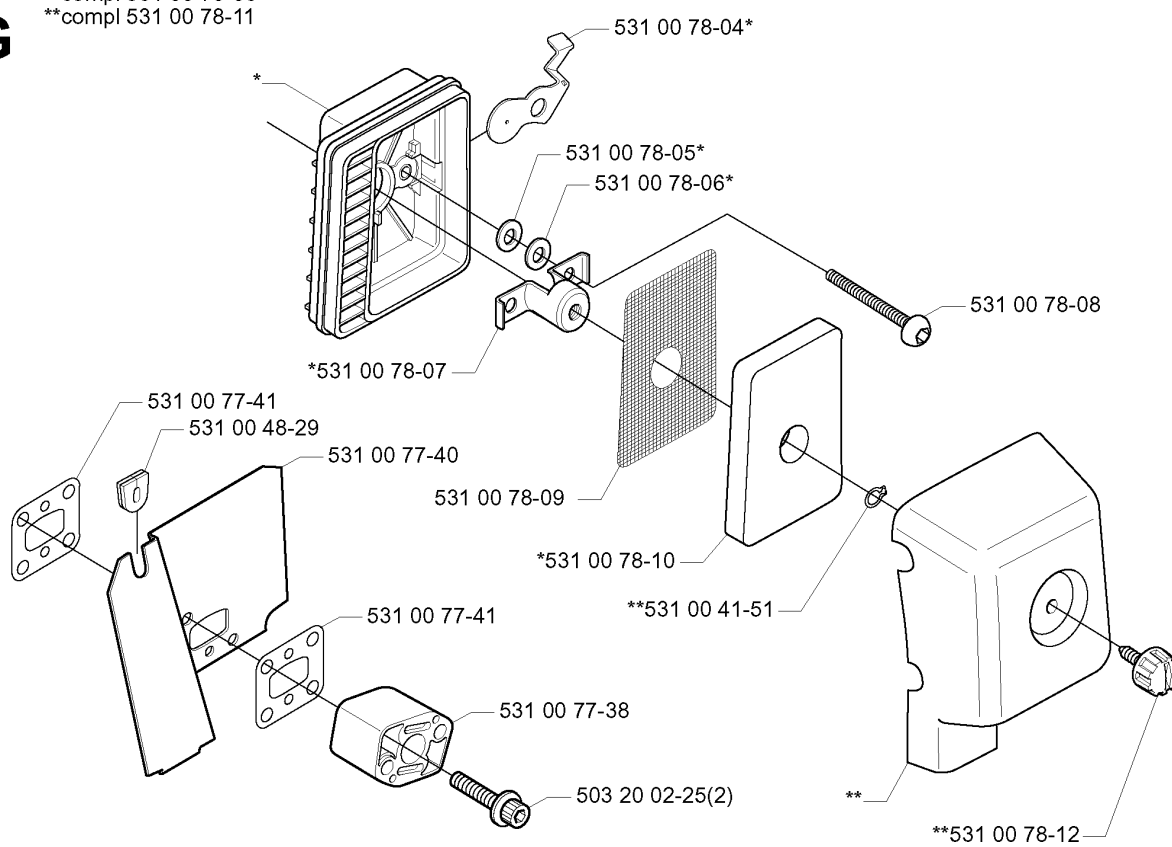

G

*compl 531 00 78-03
**compl 531 00 78-11