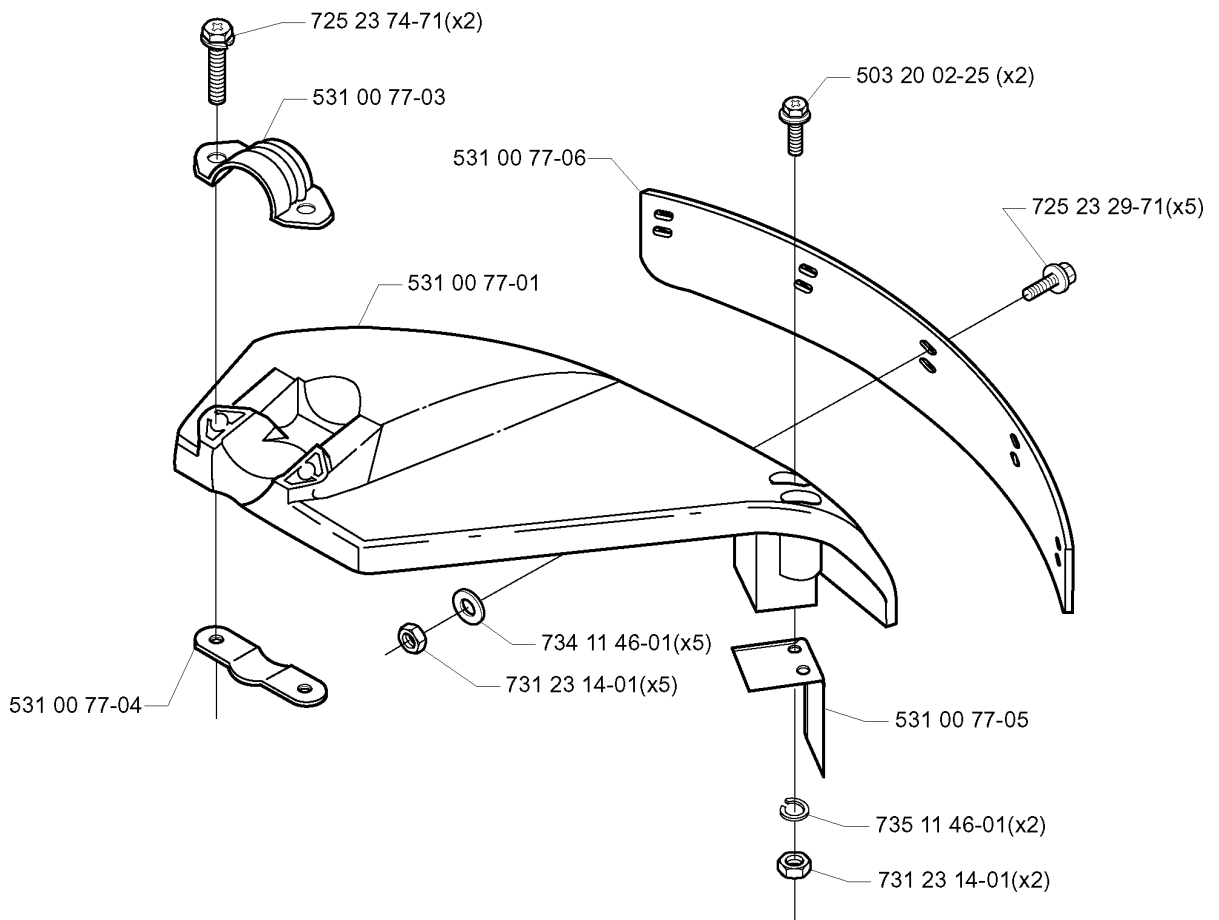

SPARE PARTS LIST

BRUSHCUTTERS/CLEARING SAWS

142 RB, 2000-05

A Compl. *531 00 77-08

SHAFT & HANDLE

142 RB, 2000-05

Part No	Description	Remark	QTY KIT
531 00 77-07	HANDLE		1
531 00 77-08	HANDLE		1
531 00 77-09	CONNECTION		1
531 00 77-10	SHAFT		1
531 00 77-11	TUBE		1
531 00 77-12	SHAFT		1
531 00 77-13	RING		1
531 00 77-14	SHAFT		1
531 00 78-62	THROTTLE LOCK		1
531 00 78-64	SCREW		4
531 00 78-68	CABLE ASSY		1
531 00 78-71	RETURN SPRING		1
531 00 78-72	COVER		1
531 00 78-73	LEVER		1
531 00 78-74	SCREW		1
531 00 78-74	SCREW		1
531 00 78-75	HANDLE		1
531 00 78-76	HANDLE		1
531 00 78-76	HANDLE		4
531 00 78-83	WIRE		1
537 02 76-01	LABEL		1
724 13 35-01	SCREW CRPANM		1
725 53 33-01	SCREW IHSCM		2
731 23 14-01	HEXAGON NUT		4
731 23 14-05	HEXAGON NUT		2

B 142 RB
BEVEL GEAR

BEVEL GEAR

142 RB, 2000-05

Ref	Part No	Description	Remark	QTY	KIT
1	725 23 66-71	SCREW EHHM		1	20
2	725 23 74-71	SCREW EHHM		1	20
3	590 26 85-01	SCREW		1	20
4	587 74 26-01	BALL BEARING		1	20
5	590 26 86-01	GEAR WHEEL SHAFT		1	20
7	587 74 28-01	BALL BEARING		1	20
8	587 74 29-01	CIRCLIP		1	20
9	587 74 30-01	SEALING		1	20
11	590 26 83-01	CARRIER		1	20
12	531 00 78-90	FLANGE		1	20
13	502 29 11-01	BLADE NUT		1	20
14	588 23 52-01	GEAR HOUSING		1	20
15	590 26 99-01	PINION		1	20
16	738 21 00-00	BALL BEARING		1	20
17	738 21 00-01	BALL BEARING		1	20
18	735 31 12-00	CIRCLIP		1	20
19	735 31 27-10	CIRCLIP		1	20
20	588 23 51-01	GEARBOX ASSY		1	
21	502 02 61-01	STOP		1	

M

COVER

142 RB, 2000-05

Part No	Description	Remark	QTY KIT
503 20 02-25	SCREW IHSCFM		2
531 00 77-01	COMBINATION GUARD		1
531 00 77-03	BRACKET		1
531 00 77-04	BRACKET		1
531 00 77-05	BLADE		1
531 00 77-06	PROTECTOR		1
725 23 29-71	SCREW EHHM		5
725 23 74-71	SCREW EHHM		2
731 23 14-01	HEXAGON NUT		2
731 23 14-01	HEXAGON NUT		5
734 11 46-01	WASHER		5
735 11 46-01	SPRING WASHER		2