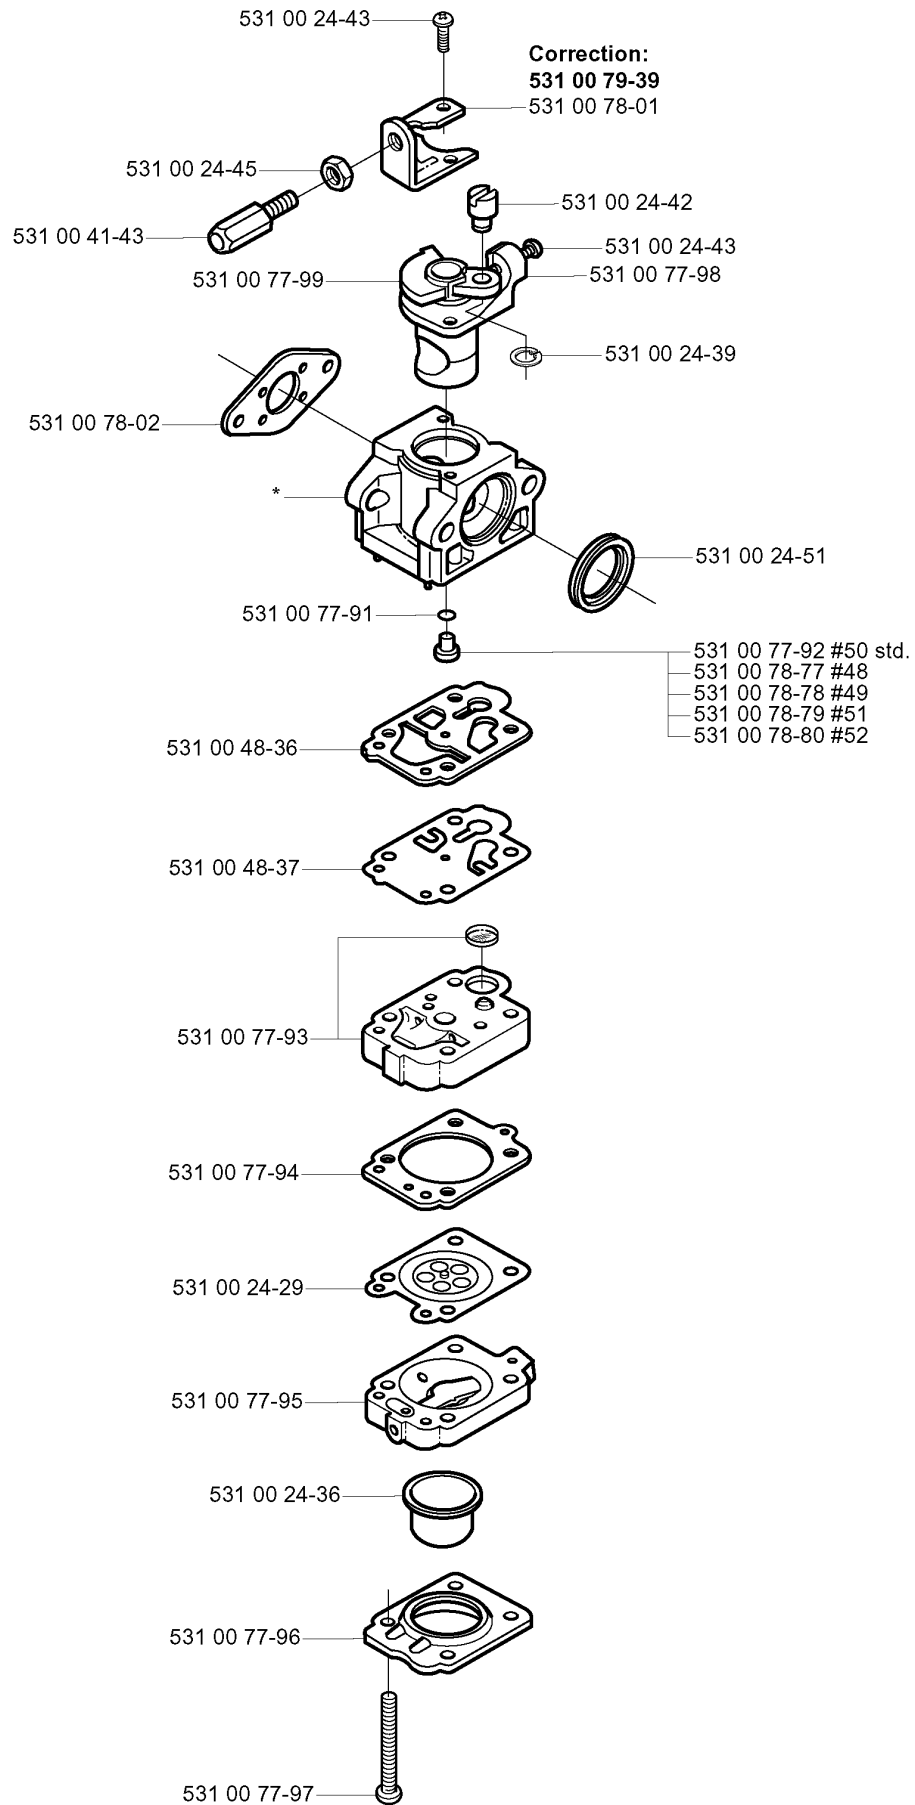

P *compl 531 00 77-90

Walbro WYJ 73