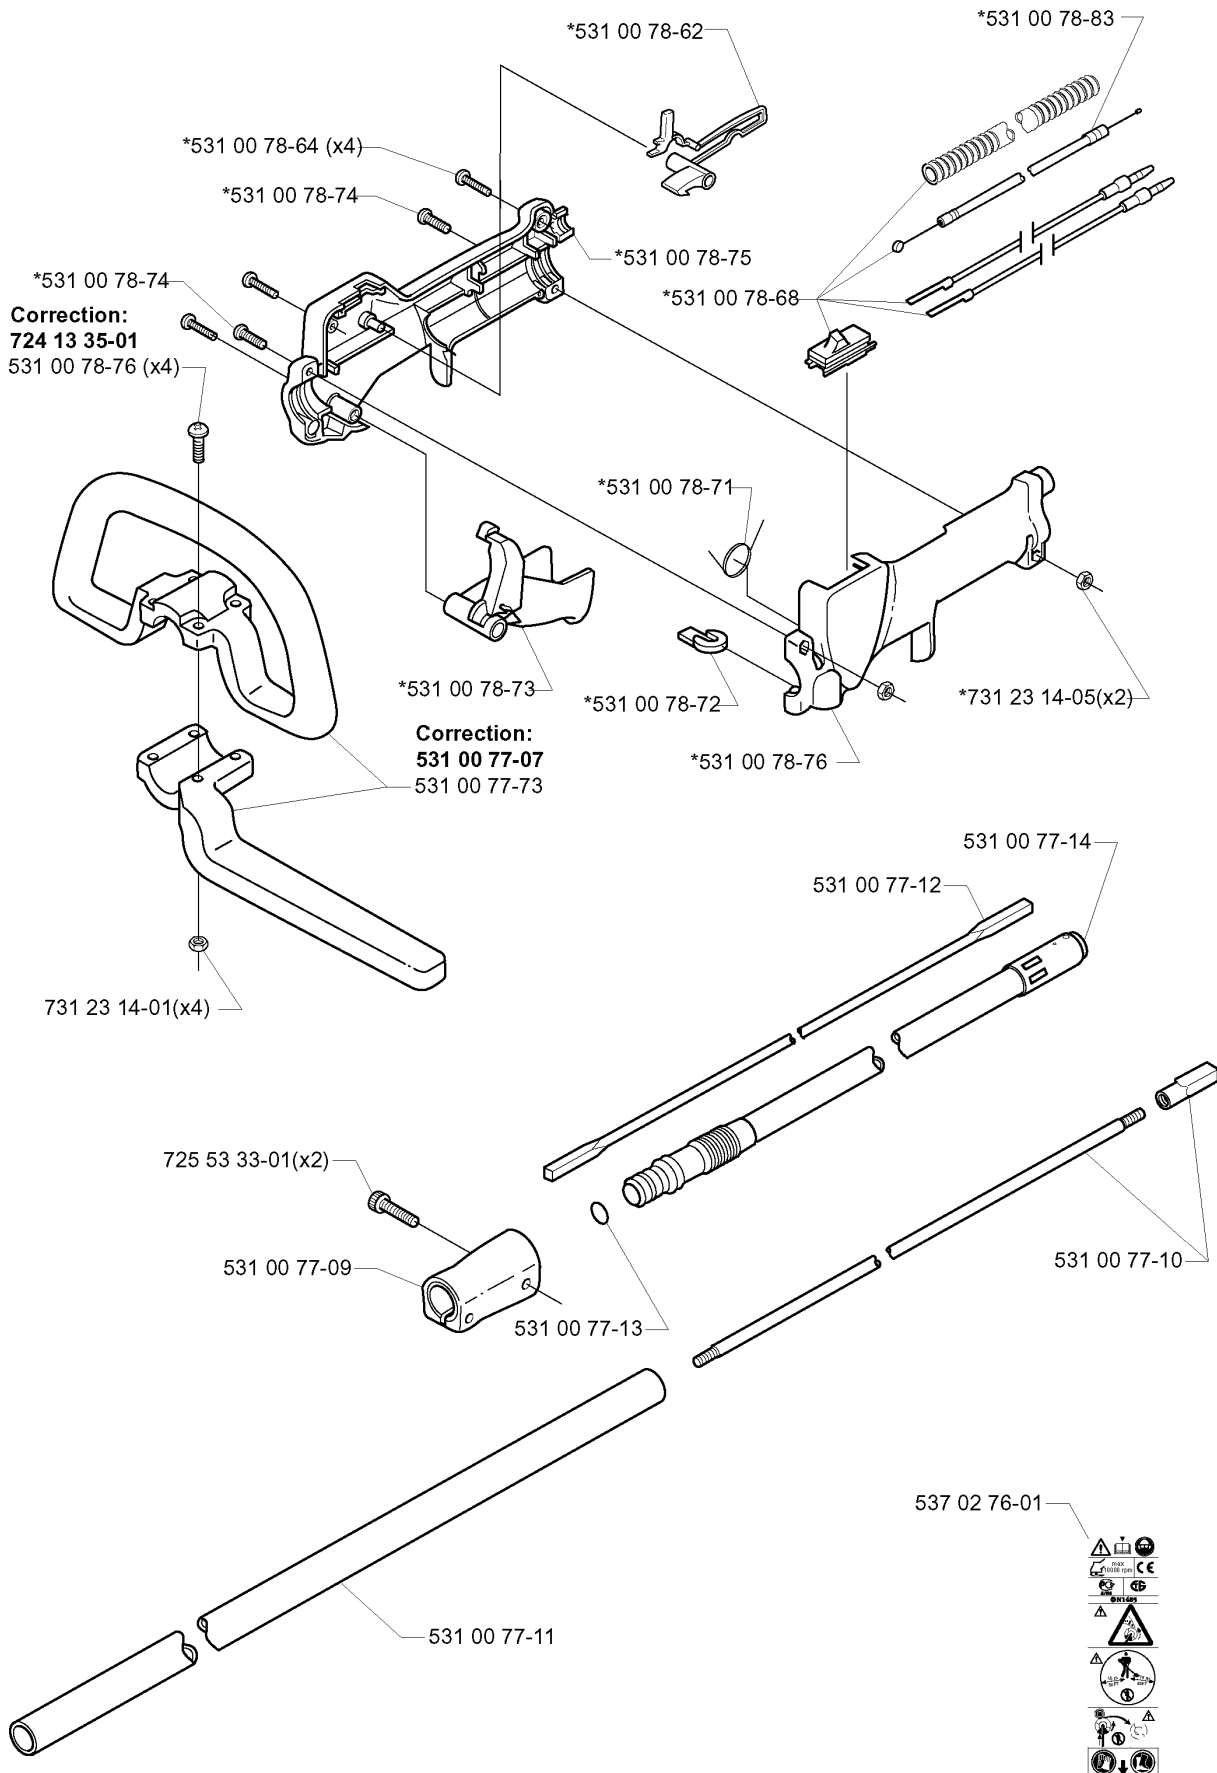

SPARE PARTS LIST

BRUSHCUTTERS/CLEARING SAWS

142 RB, 2000-05

A Compl. *531 00 77-08

SHAFT & HANDLE

142 RB, 2000-05

Part No	Description	Remark	QTY KIT
531 00 77-07	HANDLE		1
531 00 77-08	HANDLE		1
531 00 77-09	CONNECTION		1
531 00 77-10	SHAFT		1
531 00 77-11	TUBE		1
531 00 77-12	SHAFT		1
531 00 77-13	RING		1
531 00 77-14	SHAFT		1
531 00 78-62	THROTTLE LOCK		1
531 00 78-64	SCREW		4
531 00 78-68	CABLE ASSY		1
531 00 78-71	RETURN SPRING		1
531 00 78-72	COVER		1
531 00 78-73	LEVER		1
531 00 78-74	SCREW		1
531 00 78-74	SCREW		1
531 00 78-75	HANDLE		1
531 00 78-76	HANDLE		1
531 00 78-76	HANDLE		4
531 00 78-83	WIRE		1
537 02 76-01	LABEL		1
724 13 35-01	SCREW CRPANM		1
725 53 33-01	SCREW IHSCM		2
731 23 14-01	HEXAGON NUT		4
731 23 14-05	HEXAGON NUT		2

B 142 RB
BEVEL GEAR

BEVEL GEAR

142 RB, 2000-05

Ref	Part No	Description	Remark	QTY	KIT
1	725 23 66-71	SCREW EHHM		1	20
2	725 23 74-71	SCREW EHHM		1	20
3	590 26 85-01	SCREW		1	20
4	587 74 26-01	BALL BEARING		1	20
5	590 26 86-01	GEAR WHEEL SHAFT		1	20
7	587 74 28-01	BALL BEARING		1	20
8	587 74 29-01	CIRCLIP		1	20
9	587 74 30-01	SEALING		1	20
11	590 26 83-01	CARRIER		1	20
12	531 00 78-90	FLANGE		1	20
13	502 29 11-01	BLADE NUT		1	20
14	588 23 52-01	GEAR HOUSING		1	20
15	590 26 99-01	PINION		1	20
16	738 21 00-00	BALL BEARING		1	20
17	738 21 00-01	BALL BEARING		1	20
18	735 31 12-00	CIRCLIP		1	20
19	735 31 27-10	CIRCLIP		1	20
20	588 23 51-01	GEARBOX ASSY		1	
21	502 02 61-01	STOP		1	

H

CLUTCH

142 RB, 2000-05

Part No	Description	Remark	QTY KIT
531 00 77-15	CLUTCH DRUM		1
531 00 77-17	RETAINER RING		1
531 00 77-18	CLUTCH COVER		1
531 00 77-60	CLUTCH		1
531 00 77-61	SPRING		1
531 00 77-62	WASHER		1
531 00 77-63	WASHER		1
531 00 77-64	SCREW		1
725 23 70-71	SCREW EHHM		4
735 31 33-10	CIRCLIP		1
738 22 02-19	BALL BEARING		1