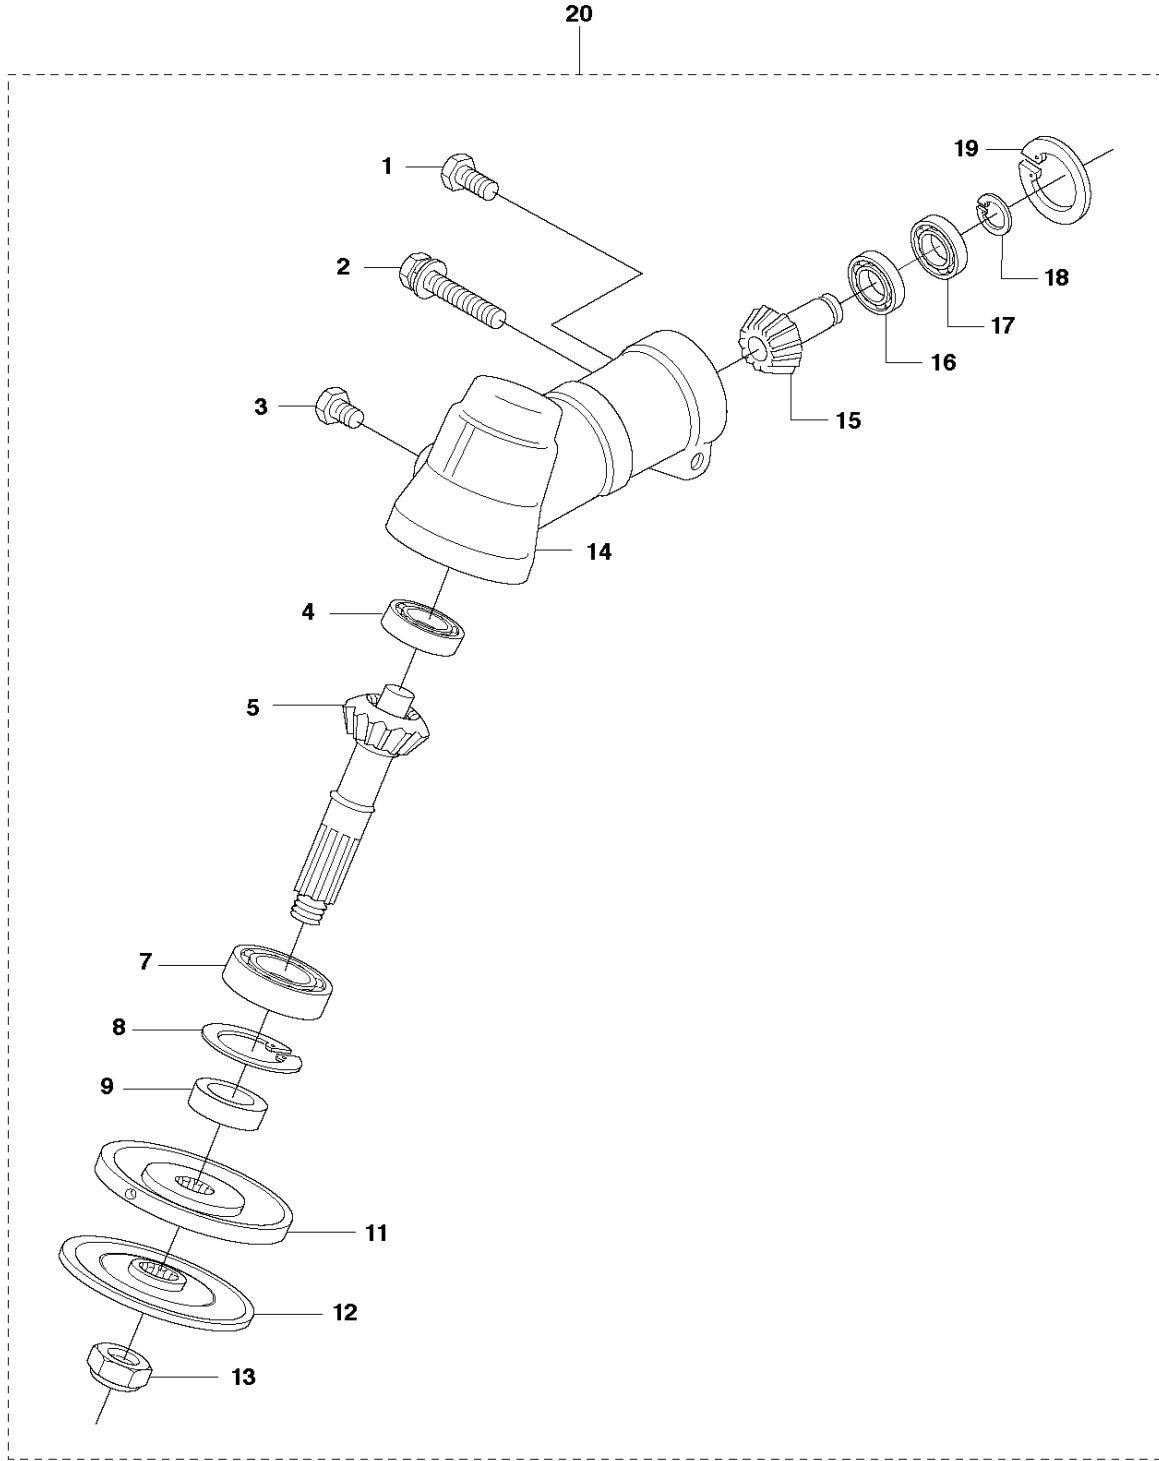

SPARE PARTS LIST

BRUSHCUTTERS/CLEARING SAWS

142 RB, 2000-05

A Compl. *531 00 77-08

SHAFT & HANDLE

142 RB, 2000-05

Part No	Description	Remark	QTY KIT
531 00 77-07	HANDLE		1
531 00 77-08	HANDLE		1
531 00 77-09	CONNECTION		1
531 00 77-10	SHAFT		1
531 00 77-11	TUBE		1
531 00 77-12	SHAFT		1
531 00 77-13	RING		1
531 00 77-14	SHAFT		1
531 00 78-62	THROTTLE LOCK		1
531 00 78-64	SCREW		4
531 00 78-68	CABLE ASSY		1
531 00 78-71	RETURN SPRING		1
531 00 78-72	COVER		1
531 00 78-73	LEVER		1
531 00 78-74	SCREW		1
531 00 78-74	SCREW		1
531 00 78-75	HANDLE		1
531 00 78-76	HANDLE		1
531 00 78-76	HANDLE		4
531 00 78-83	WIRE		1
537 02 76-01	LABEL		1
724 13 35-01	SCREW CRPANM		1
725 53 33-01	SCREW IHSCM		2
731 23 14-01	HEXAGON NUT		4
731 23 14-05	HEXAGON NUT		2

B 142 RB
BEVEL GEAR

BEVEL GEAR

142 RB, 2000-05

Ref	Part No	Description	Remark	QTY	KIT
1	725 23 66-71	SCREW EHHM		1	20
2	725 23 74-71	SCREW EHHM		1	20
3	590 26 85-01	SCREW		1	20
4	587 74 26-01	BALL BEARING		1	20
5	590 26 86-01	GEAR WHEEL SHAFT		1	20
7	587 74 28-01	BALL BEARING		1	20
8	587 74 29-01	CIRCLIP		1	20
9	587 74 30-01	SEALING		1	20
11	590 26 83-01	CARRIER		1	20
12	531 00 78-90	FLANGE		1	20
13	502 29 11-01	BLADE NUT		1	20
14	588 23 52-01	GEAR HOUSING		1	20
15	590 26 99-01	PINION		1	20
16	738 21 00-00	BALL BEARING		1	20
17	738 21 00-01	BALL BEARING		1	20
18	735 31 12-00	CIRCLIP		1	20
19	735 31 27-10	CIRCLIP		1	20
20	588 23 51-01	GEARBOX ASSY		1	
21	502 02 61-01	STOP		1	

H

CLUTCH

142 RB, 2000-05

Part No	Description	Remark	QTY KIT
531 00 77-15	CLUTCH DRUM		1
531 00 77-17	RETAINER RING		1
531 00 77-18	CLUTCH COVER		1
531 00 77-60	CLUTCH		1
531 00 77-61	SPRING		1
531 00 77-62	WASHER		1
531 00 77-63	WASHER		1
531 00 77-64	SCREW		1
725 23 70-71	SCREW EHHM		4
735 31 33-10	CIRCLIP		1
738 22 02-19	BALL BEARING		1