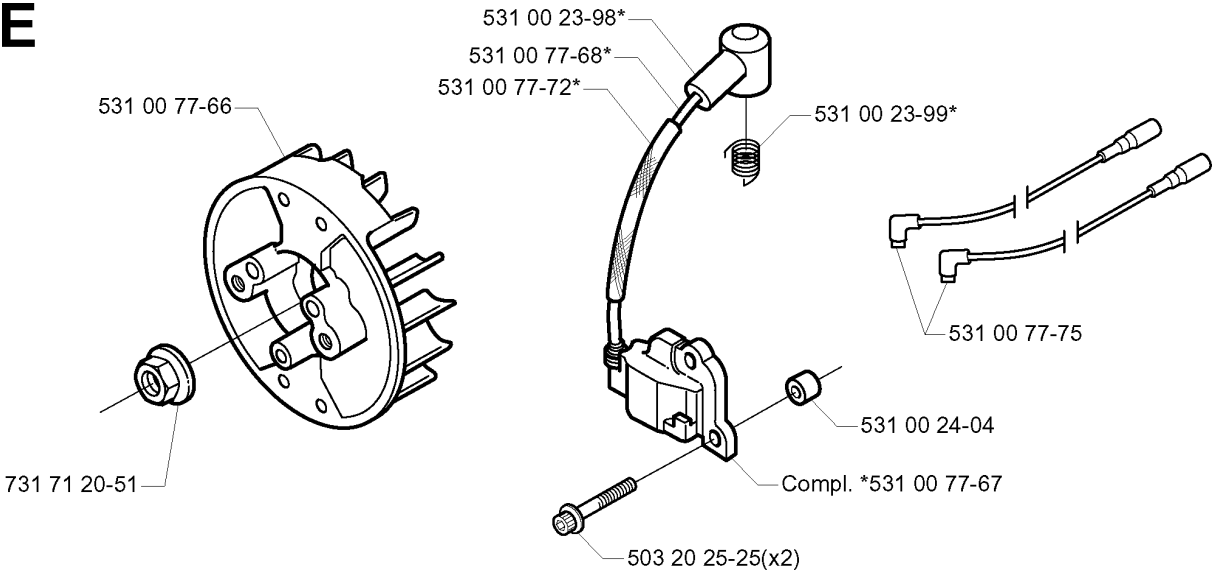

H

CLUTCH

142 RB, 2000-05

Part No	Description	Remark	QTY KIT
531 00 77-15	CLUTCH DRUM		1
531 00 77-17	RETAINER RING		1
531 00 77-18	CLUTCH COVER		1
531 00 77-60	CLUTCH		1
531 00 77-61	SPRING		1
531 00 77-62	WASHER		1
531 00 77-63	WASHER		1
531 00 77-64	SCREW		1
725 23 70-71	SCREW EHHM		4
735 31 33-10	CIRCLIP		1
738 22 02-19	BALL BEARING		1

B

MUFFLER

142 RB, 2000-05

Part No	Description	Remark	QTY KIT
503 20 02-16	SCREW IHSCFM		1
531 00 77-42	MUFFLER		1
531 00 77-43	DEFLECTOR		1
531 00 77-44	SCREW		2

E

IGNITION SYSTEM

142 RB, 2000-05

Part No	Description	Remark	QTY KIT
503 20 25-25	SCREW IHSCM		2
531 00 23-98	SPARK PLUG CONNECTION		1
531 00 23-99	SPRING		1
531 00 24-04	SPACER		1
531 00 77-66	FLYWHEEL		1
531 00 77-67	IGNITION MODULE		1
531 00 77-68	CABLE		1
531 00 77-72	PROTECTOR		1
531 00 77-75	CABLE		1
731 71 20-51	HEXAGON NUT FLANGE		1