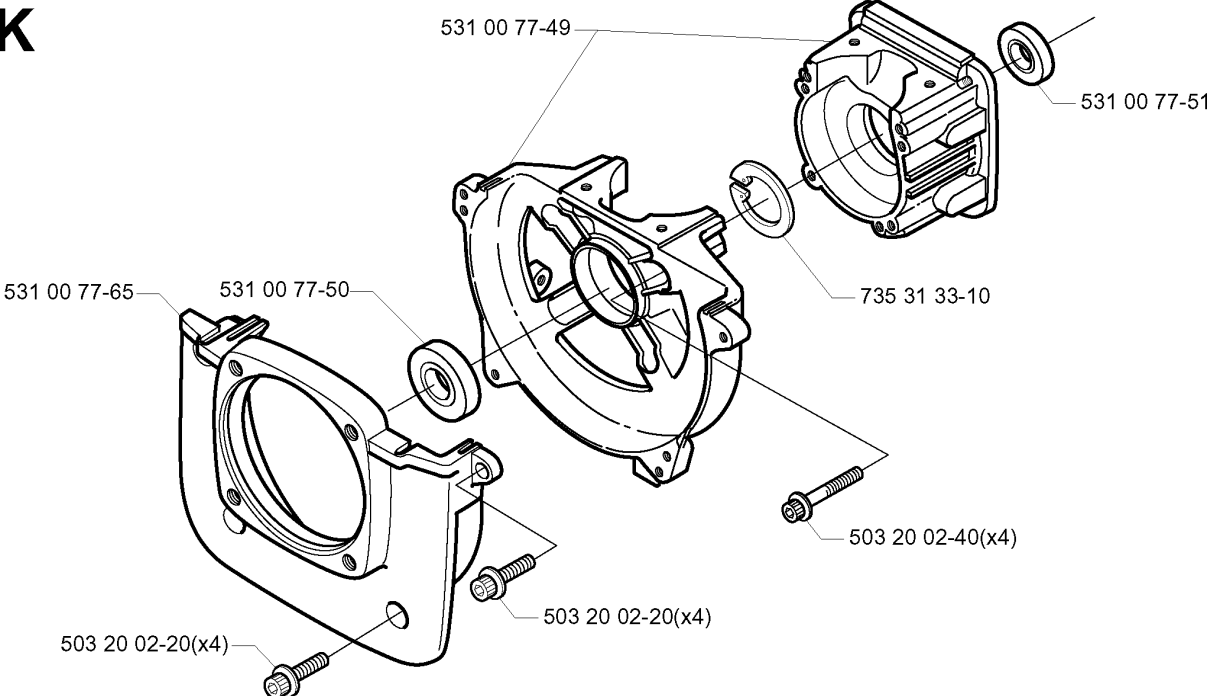

F

CRANKSHAFT

142 RB, 2000-05

Part No	Description	Remark	QTY KIT
531 00 24-02	KEY		1
531 00 77-57	NEEDLE BEARING		1
531 00 77-59	CRANKSHAFT		1
738 22 02-25	BALL BEARING		1
738 22 02-25	BALL BEARING		1

K

CRANKCASE