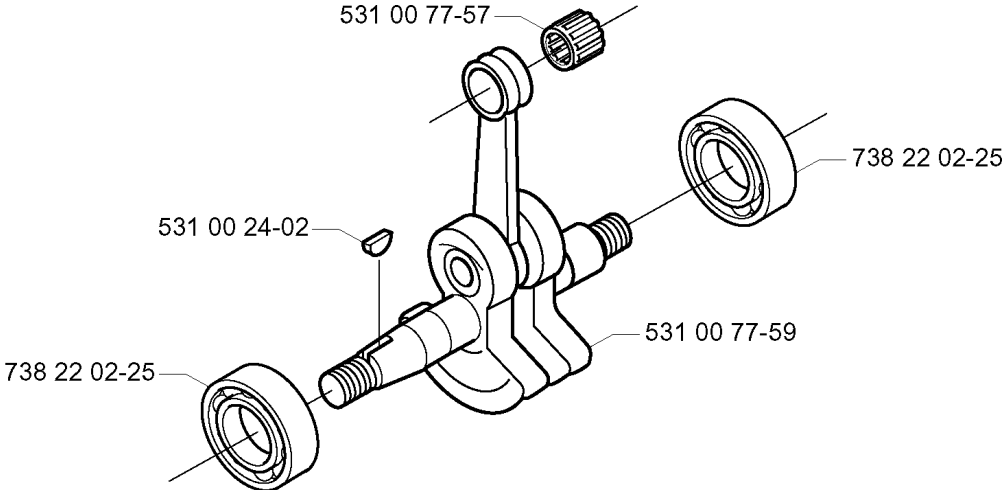

CYLINDER PISTON

142 RB, 2000-05

Part No	Description	Remark	QTY KIT
503 20 02-25	SCREW IHSCFM		4
531 00 48-28	SPARK PLUG		1
531 00 48-28	SPARK PLUG		1
531 00 77-35	CYLINDER	142:	1
531 00 77-36	CYLINDER	152:	1
531 00 77-37	GASKET		1
531 00 77-52	PISTON	142:	1
531 00 77-53	PISTON	152:	1
531 00 77-54	PISTON RING	142:	1
531 00 77-55	PISTON RING	150:	1
531 00 77-56	PISTON BOLT		1
531 00 77-56	PISTON BOLT		1
531 00 77-57	NEEDLE BEARING		1
531 00 77-58	RETAINER RING		1

D

compl 531 00 77-45*

503 98 12-25

503 98 12-26

CYLINDER COVER

142 RB, 2000-05

Part No	Description	Remark	QTY KIT
503 98 12-25	LABEL		1
503 98 12-26	LABEL		1
531 00 77-45	CYLINDER COVER		1
531 00 77-46	SCREW		1
531 00 77-47	RING		1
531 00 77-48	RETAINER RING		1

F

CRANKSHAFT

142 RB, 2000-05

Part No	Description	Remark	QTY KIT
531 00 24-02	KEY		1
531 00 77-57	NEEDLE BEARING		1
531 00 77-59	CRANKSHAFT		1
738 22 02-25	BALL BEARING		1
738 22 02-25	BALL BEARING		1

K

CRANKCASE