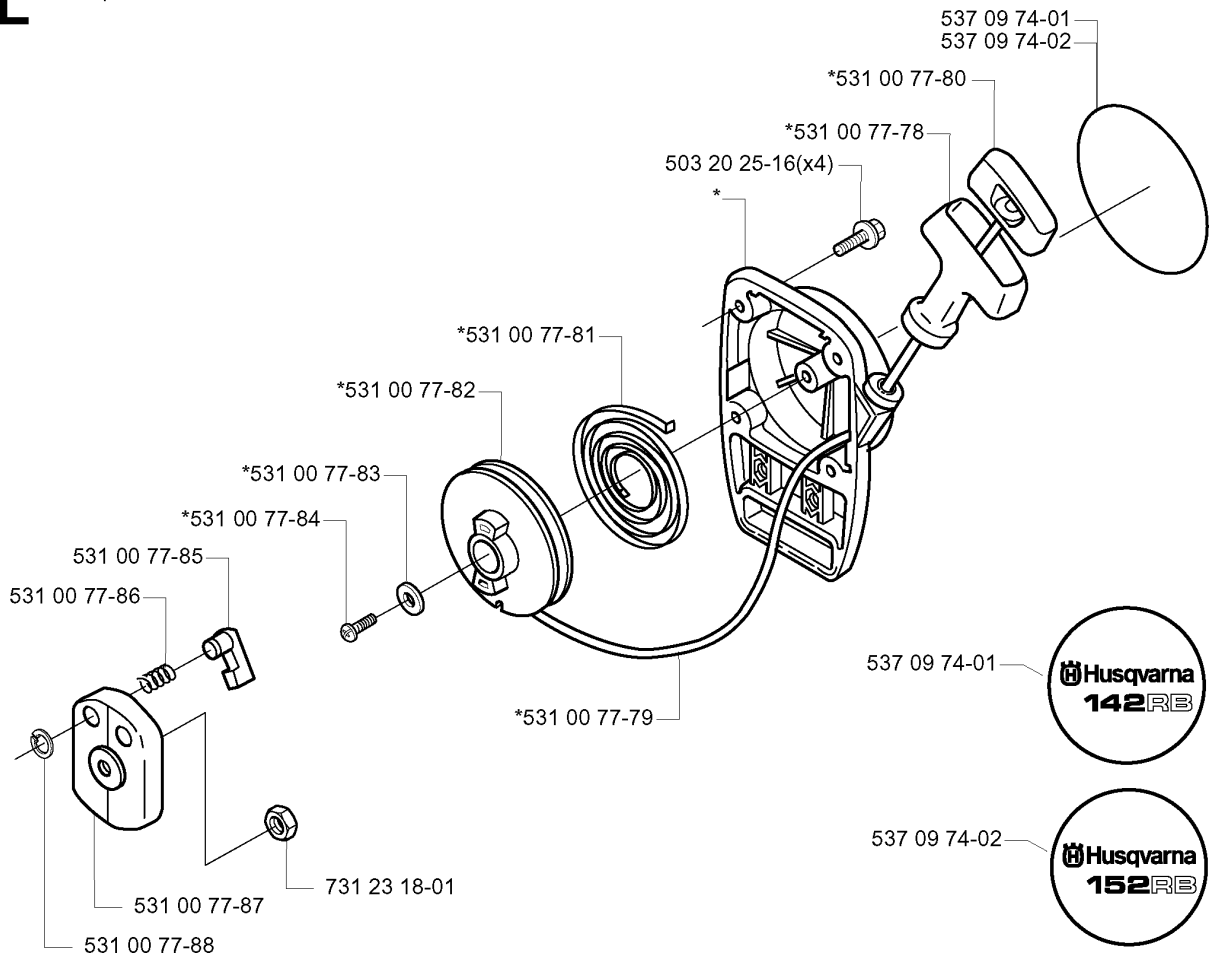

G

*compl 531 00 78-03
**compl 531 00 78-11

AIR FILTER

142 RB, 2000-05

Part No	Description	Remark	QTY KIT
503 20 02-25	SCREW IHSCFM		2
531 00 41-51	RETAINER RING		1
531 00 48-29	ATTACHMENT		1
531 00 77-38	SPACER		1
531 00 77-40	PROTECTOR		1
531 00 77-41	GASKET		1
531 00 77-41	GASKET		1
531 00 78-03	HOUSING		1
531 00 78-04	CHOKE FLAP		1
531 00 78-05	WASHER		1
531 00 78-06	RING		1
531 00 78-07	BRACKET		1
531 00 78-08	SCREW		1
531 00 78-09	SCREEN		1
531 00 78-10	AIR FILTER		1
531 00 78-11	COVER		1
531 00 78-12	SCREW		1

L *compl 531 00 77-77

STARTER

142 RB, 2000-05

Part No	Description	Remark	QTY KIT
503 20 25-16	SCREW IHSCM		4
531 00 77-77	STARTER HOUSING		1
531 00 77-78	HANDLE		1
531 00 77-79	STARTER ROPE		1
531 00 77-80	INSERT		1
531 00 77-81	RETURN SPRING		1
531 00 77-82	STARTER PULLEY		1
531 00 77-83	WASHER		1
531 00 77-84	SCREW		1
531 00 77-85	PAWL		1
531 00 77-86	SPRING		1
531 00 77-87	PLATE		1
531 00 77-88	RETAINER RING		1
537 09 74-01	LABEL		1
537 09 74-01	LABEL		1
537 09 74-02	LABEL		1
537 09 74-02	LABEL		1
731 23 18-01	HEXAGON NUT		1