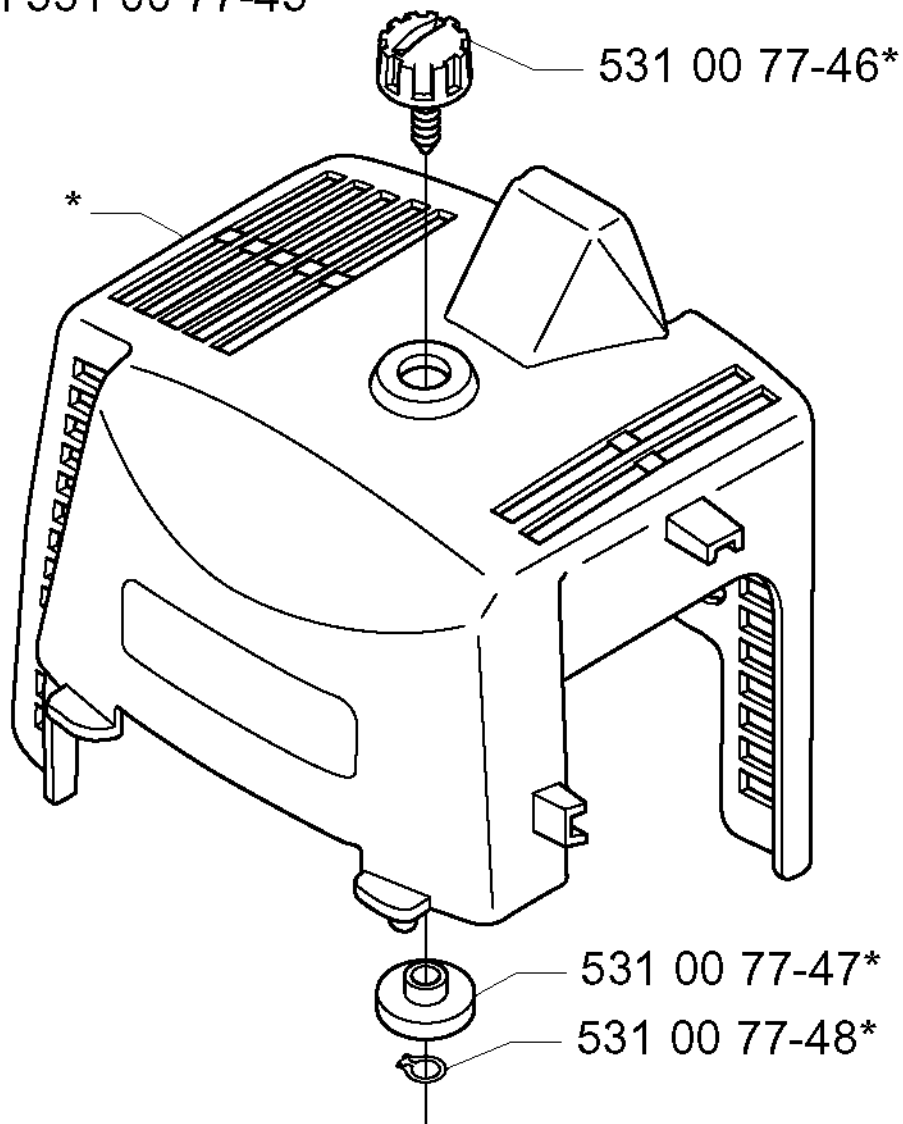

D

compl 531 00 77-45*