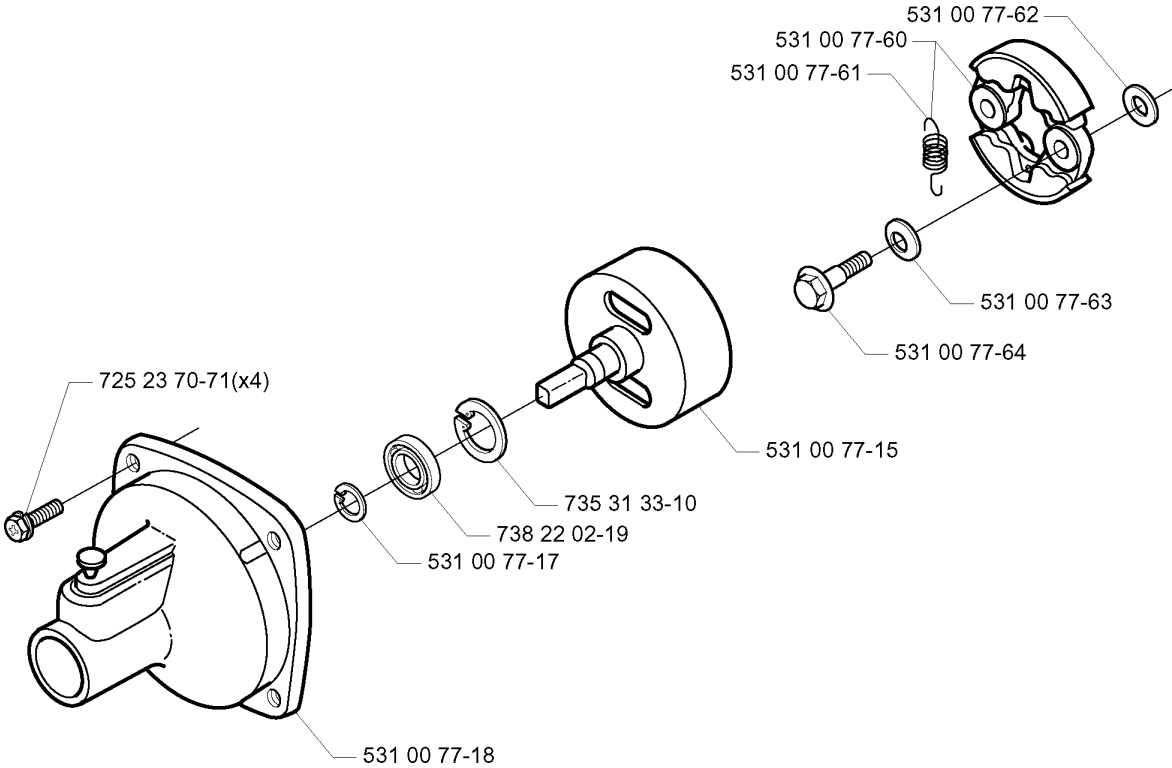

SPARE PARTS LIST

BRUSHCUTTERS/CLEARING SAWS

142 RB, 2000-05

A Compl. *531 00 77-08

SHAFT & HANDLE

142 RB, 2000-05

Part No	Description	Remark	QTY KIT
531 00 77-07	HANDLE		1
531 00 77-08	HANDLE		1
531 00 77-09	CONNECTION		1
531 00 77-10	SHAFT		1
531 00 77-11	TUBE		1
531 00 77-12	SHAFT		1
531 00 77-13	RING		1
531 00 77-14	SHAFT		1
531 00 78-62	THROTTLE LOCK		1
531 00 78-64	SCREW		4
531 00 78-68	CABLE ASSY		1
531 00 78-71	RETURN SPRING		1
531 00 78-72	COVER		1
531 00 78-73	LEVER		1
531 00 78-74	SCREW		1
531 00 78-74	SCREW		1
531 00 78-75	HANDLE		1
531 00 78-76	HANDLE		1
531 00 78-76	HANDLE		4
531 00 78-83	WIRE		1
537 02 76-01	LABEL		1
724 13 35-01	SCREW CRPANM		1
725 53 33-01	SCREW IHSCM		2
731 23 14-01	HEXAGON NUT		4
731 23 14-05	HEXAGON NUT		2

M

GUARDS

142 RB, 2000-05

Part No	Description	Remark	QTY KIT
503 20 02-25	SCREW IHSCFM		2
531 00 77-01	COMBINATION GUARD		1
531 00 77-03	BRACKET		1
531 00 77-04	BRACKET		1
531 00 77-05	BLADE		1
531 00 77-06	PROTECTOR		1
725 23 29-71	SCREW EHHM		5
725 23 74-71	SCREW EHHM		2
731 23 14-01	HEXAGON NUT		2
731 23 14-01	HEXAGON NUT		5
734 11 46-01	WASHER		5
735 11 46-01	SPRING WASHER		2

H

CLUTCH

142 RB, 2000-05

Part No	Description	Remark	QTY KIT
531 00 77-15	CLUTCH DRUM		1
531 00 77-17	RETAINER RING		1
531 00 77-18	CLUTCH COVER		1
531 00 77-60	CLUTCH		1
531 00 77-61	SPRING		1
531 00 77-62	WASHER		1
531 00 77-63	WASHER		1
531 00 77-64	SCREW		1
725 23 70-71	SCREW EHHM		4
735 31 33-10	CIRCLIP		1
738 22 02-19	BALL BEARING		1