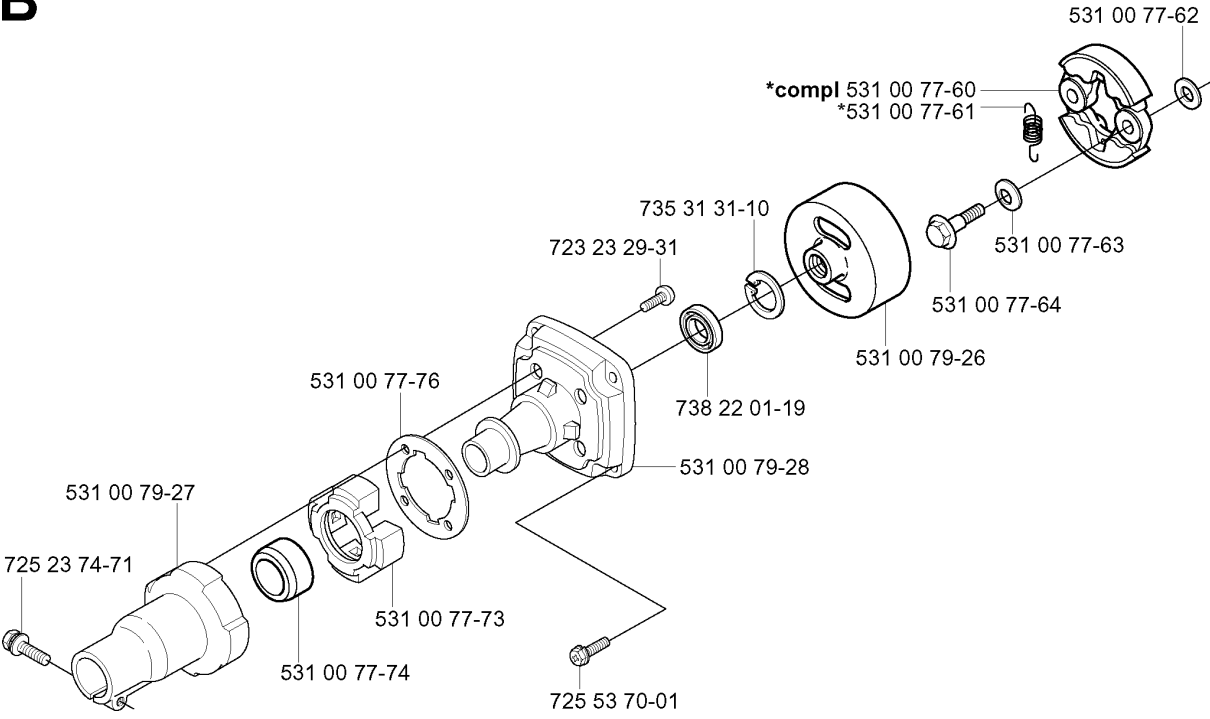

SPARE PARTS LIST

BRUSHCUTTERS/CLEARING SAWS

142 RJ, 2003-01

A *compl 531 00 79-29

HANDLE & CONTROLS

142 RJ, 2003-01

Part No	Description	Remark	QTY KIT
531 00 77-07	HANDLE		1
531 00 78-62	THROTTLE LOCK		1
531 00 78-63	RETURN SPRING		1
531 00 78-64	SCREW		4
531 00 78-72	COVER		1
531 00 78-73	LEVER		1
531 00 78-74	SCREW		1
531 00 78-74	SCREW		1
531 00 78-75	HANDLE		1
531 00 78-76	HANDLE		1
531 00 79-29	HANDLE		1
531 00 79-45	CABLE ASSY		1
531 00 79-46	THROTTLE WIRE		1
724 13 35-01	SCREW CRPANM		4
731 23 14-01	HEXAGON NUT		4
731 23 14-05	HEXAGON NUT		2

B

CLUTCH

142 RJ, 2003-01

Part No	Description	Remark	QTY KIT
531 00 77-60	CLUTCH		1
531 00 77-61	SPRING		1
531 00 77-62	WASHER		1
531 00 77-63	WASHER		1
531 00 77-64	SCREW		1
531 00 77-73	BUMPER		1
531 00 77-74	BUMPER		1
531 00 77-76	WASHER		1
531 00 79-26	CLUTCH DRUM		1
531 00 79-27	COVER		1
531 00 79-28	CLUTCH COVER		1
723 23 29-31	SCREW SLPANM		1
725 23 74-71	SCREW EHHM		1
725 53 70-01	SCREW IHSCM		1
735 31 31-10	CIRCLIP		1
738 22 01-19	BALL BEARING		1

Part No	Description	Remark	QTY KIT
503 20 25-25	SCREW IHSCM		1
531 00 23-98	SPARK PLUG CONNECTION		1
531 00 23-99	SPRING		1
531 00 24-01	SLEEVE		1
531 00 24-04	SPACER		1
531 00 77-66	FLYWHEEL		1
531 00 77-67	IGNITION MODULE		1
531 00 77-68	CABLE		1
531 00 77-72	PROTECTOR		1
531 00 77-75	CABLE		1
731 71 20-51	HEXAGON NUT FLANGE		1

E

FUEL TANK

142 RJ, 2003-01

Part No	Description	Remark	QTY KIT
531 00 24-10	VALVE		1
531 00 24-11	SLEEVE		1
531 00 24-15	CLIP		1
531 00 24-15	CLIP		1
531 00 24-17	PAD		1
531 00 40-06	GASKET		1
531 00 78-14	TANK CAP		1
531 00 78-15	HOSE		1
531 00 78-16	PIPE		1
531 00 78-17	FILTER		1
531 00 78-18	SLEEVE		1
531 00 79-41	TANK UNIT		1