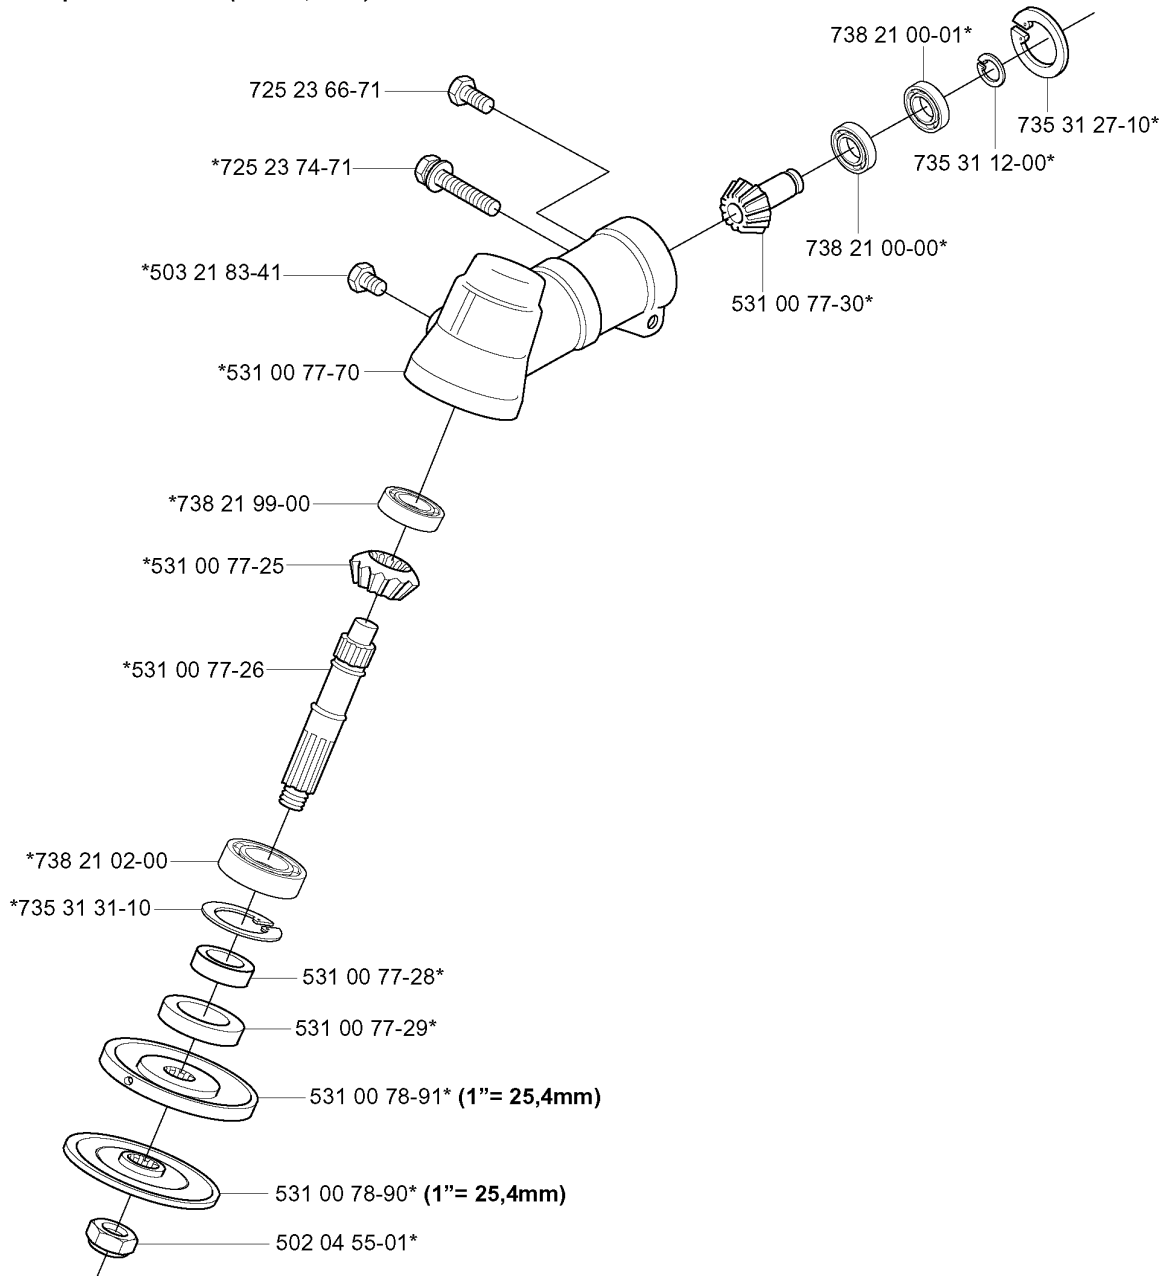

SPARE PARTS LIST

BRUSHCUTTERS/CLEARING SAWS

142 RJ, 2003-01

A *compl 531 00 79-29

HANDLE & CONTROLS

142 RJ, 2003-01

Part No	Description	Remark	QTY KIT
531 00 77-07	HANDLE		1
531 00 78-62	THROTTLE LOCK		1
531 00 78-63	RETURN SPRING		1
531 00 78-64	SCREW		4
531 00 78-72	COVER		1
531 00 78-73	LEVER		1
531 00 78-74	SCREW		1
531 00 78-74	SCREW		1
531 00 78-75	HANDLE		1
531 00 78-76	HANDLE		1
531 00 79-29	HANDLE		1
531 00 79-45	CABLE ASSY		1
531 00 79-46	THROTTLE WIRE		1
724 13 35-01	SCREW CRPANM		4
731 23 14-01	HEXAGON NUT		4
731 23 14-05	HEXAGON NUT		2

*compl 531 00 77-33

STARTER

142 RJ, 2003-01

Part No	Description	Remark	QTY KIT
503 20 25-16	SCREW IHSCM		1
531 00 77-33	STARTER ASSY		1
531 00 77-78	HANDLE		1
531 00 77-79	STARTER ROPE		1
531 00 77-80	INSERT		1
531 00 77-81	RETURN SPRING		1
531 00 77-82	STARTER PULLEY		1
531 00 77-83	WASHER		1
531 00 77-84	SCREW		1
531 00 77-85	PAWL		1
531 00 77-86	SPRING		1
531 00 77-87	PLATE		1
531 00 77-88	RETAINER RING		1
531 00 79-34	DECAL	142RJ	1
531 00 79-34	DECAL	142RJ	1
531 00 79-35	DECAL	152RJ	1
531 00 79-35	DECAL	152RJ	1
731 23 18-01	HEXAGON NUT		1

M

537 02 76-01

SHAFT

142 RJ, 2003-01

Part No	Description	Remark	QTY KIT
531 00 79-30	EYELET		1
531 00 79-31	SHAFT		1
531 00 79-32	TUBE		1
537 02 76-01	LABEL		1
723 23 29-31	SCREW SLPANM		1

N *compl 531 00 78-94 (1"= 25,4mm)

BEVEL GEAR

142 RJ, 2003-01

Part No	Description	Remark	QTY KIT
502 04 55-01	NUT		1
503 21 83-41	SCREW		1
531 00 77-25	GEAR		1
531 00 77-26	SHAFT		1
531 00 77-28	RING		1
531 00 77-29	SEALING RING		1
531 00 77-30	SHAFT		1
531 00 77-70	GEAR HOUSING		1
531 00 78-90	FLANGE	1=25,4MM	1
531 00 78-91	CARRIER	1=25,4MM	1
531 00 78-94	BEVEL GEAR	1=25,4MM	1
725 23 66-71	SCREW EHHM		1
725 23 74-71	SCREW EHHM		1
735 31 12-00	CIRCLIP		1
735 31 27-10	CIRCLIP		1
735 31 31-10	CIRCLIP		1
738 21 00-00	BALL BEARING		1
738 21 00-01	BALL BEARING		1
738 21 02-00	BALL BEARING		1
738 21 99-00	BALL BEARING		1