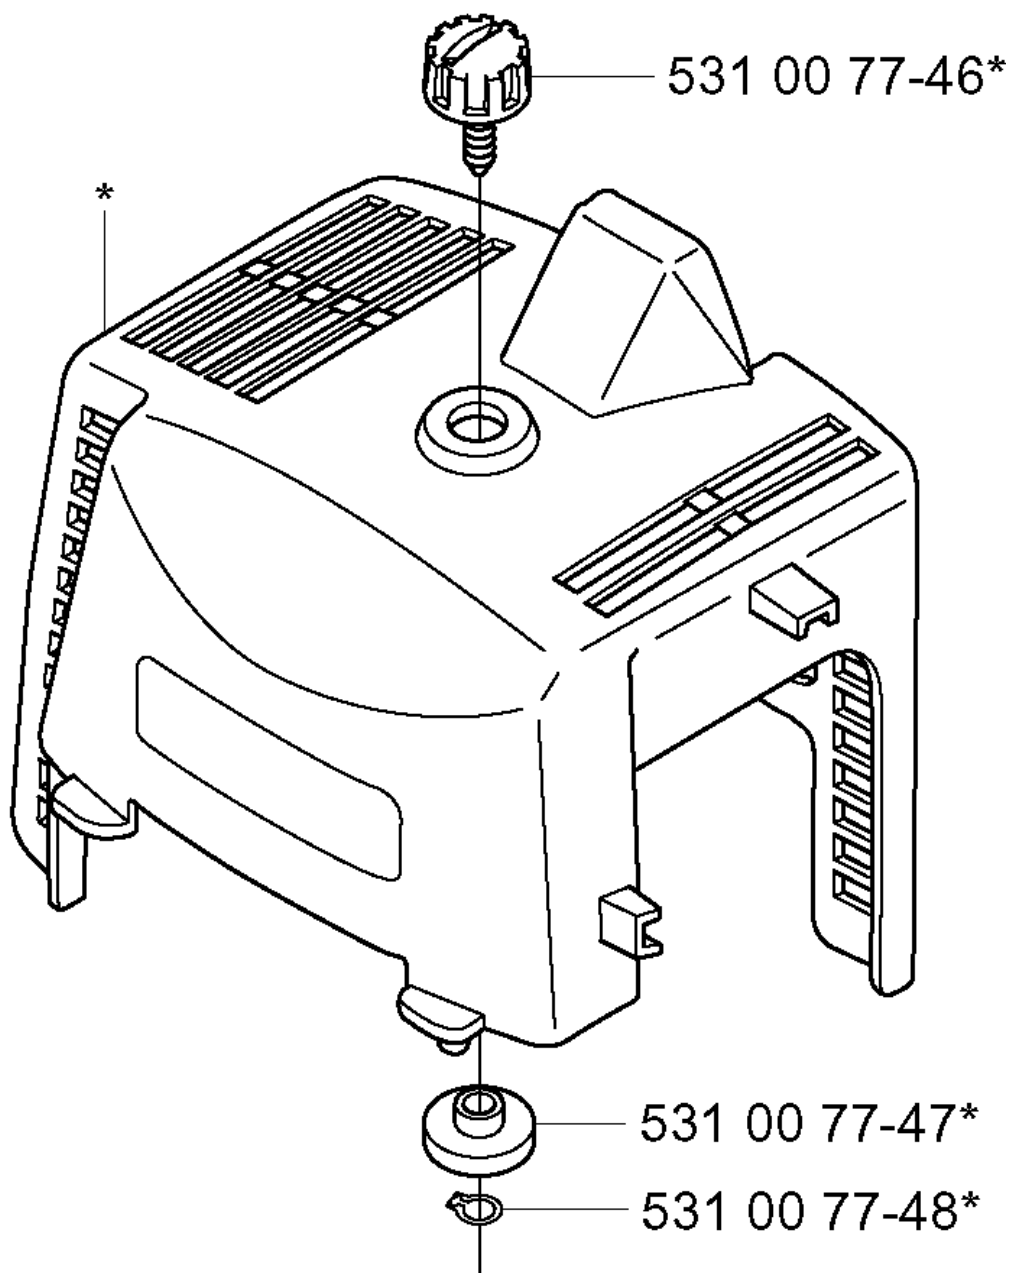

G *compl 531 00 77-45