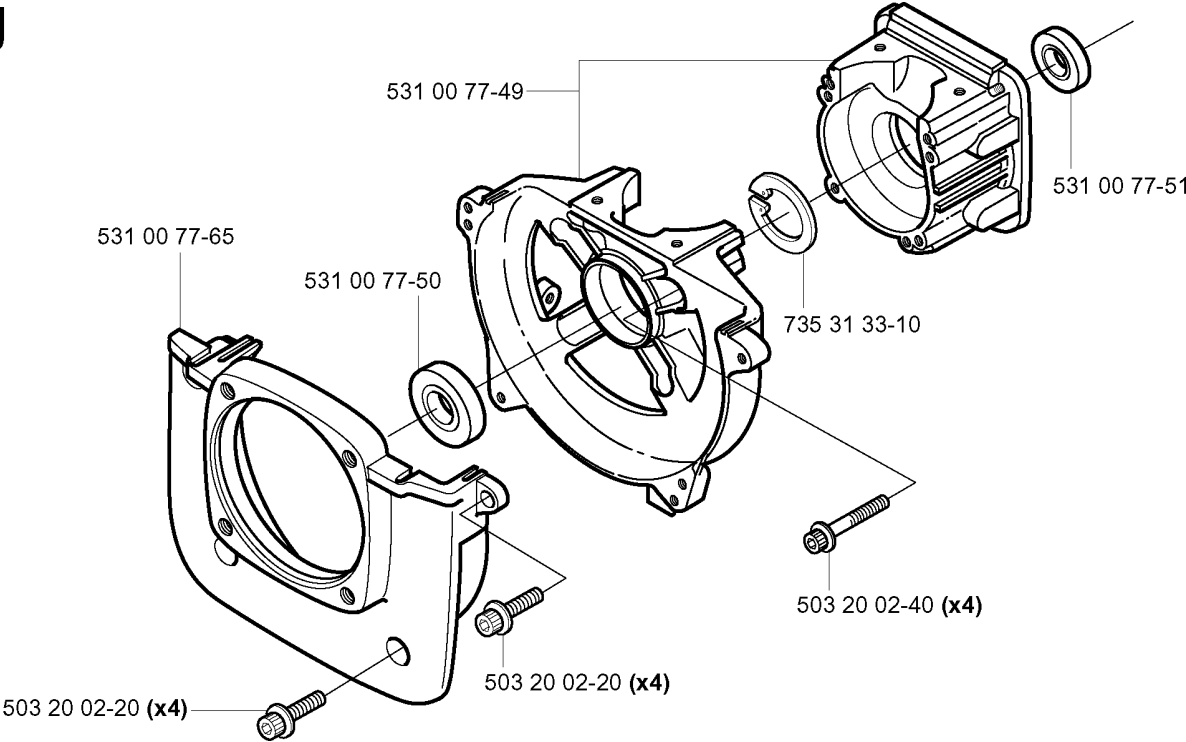

H

CRANKSHAFT

142 RJ, 2003-01

Part No	Description	Remark	QTY KIT
531 00 24-02	KEY		1
531 00 77-57	NEEDLE BEARING		1
531 00 77-59	CRANKSHAFT		1
738 22 02-25	BALL BEARING		1
738 22 02-25	BALL BEARING		1

J

CRANKCASE