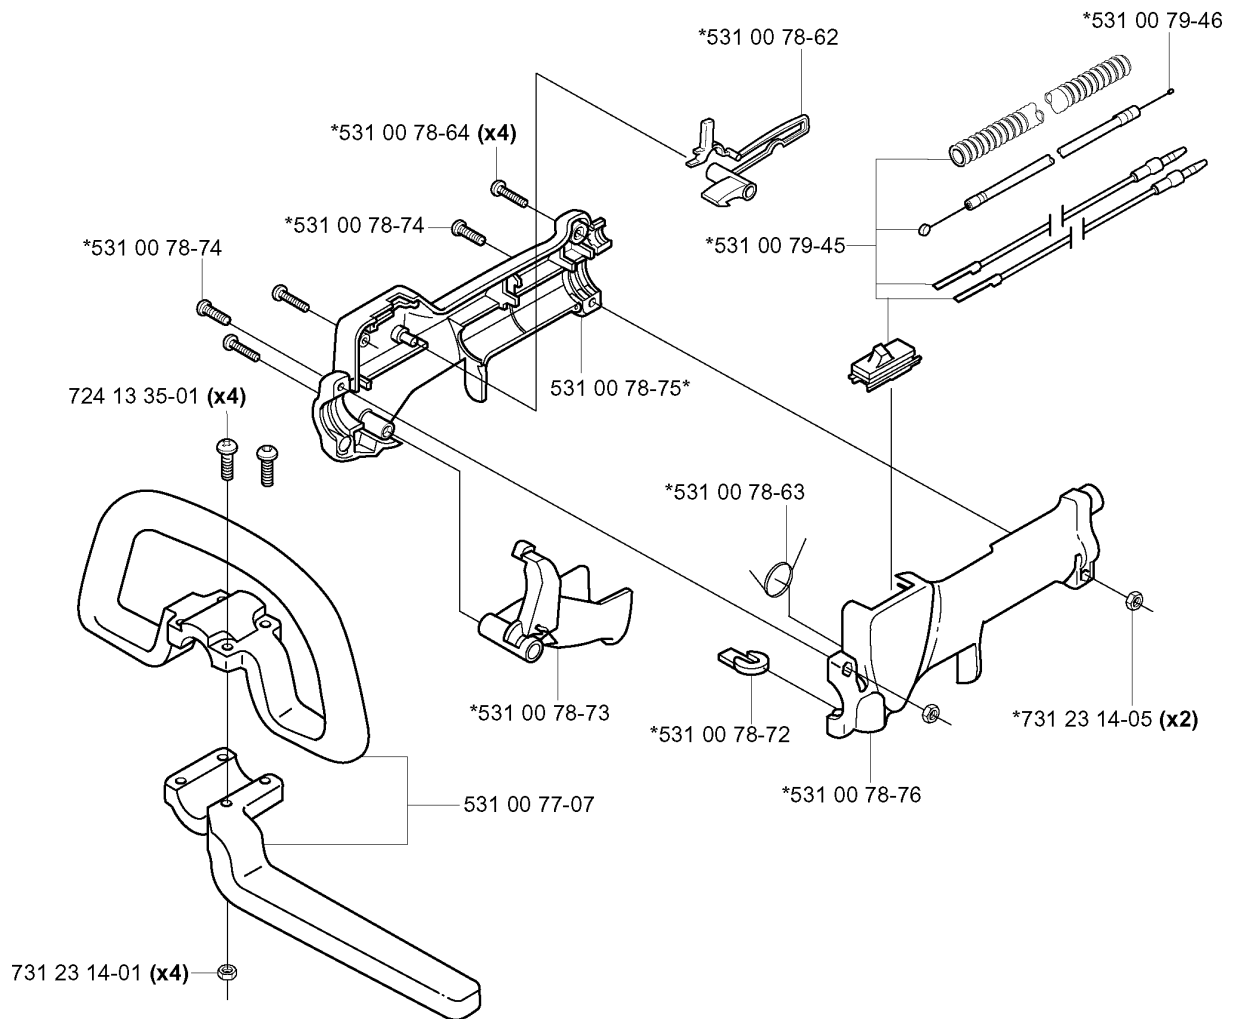

SPARE PARTS LIST

BRUSHCUTTERS/CLEARING SAWS

142 RJ, 2003-01

A *compl 531 00 79-29

HANDLE & CONTROLS

142 RJ, 2003-01

Part No	Description	Remark	QTY KIT
531 00 77-07	HANDLE		1
531 00 78-62	THROTTLE LOCK		1
531 00 78-63	RETURN SPRING		1
531 00 78-64	SCREW		4
531 00 78-72	COVER		1
531 00 78-73	LEVER		1
531 00 78-74	SCREW		1
531 00 78-74	SCREW		1
531 00 78-75	HANDLE		1
531 00 78-76	HANDLE		1
531 00 79-29	HANDLE		1
531 00 79-45	CABLE ASSY		1
531 00 79-46	THROTTLE WIRE		1
724 13 35-01	SCREW CRPANM		4
731 23 14-01	HEXAGON NUT		4
731 23 14-05	HEXAGON NUT		2

B

CLUTCH

142 RJ, 2003-01

Part No	Description	Remark	QTY KIT
531 00 77-60	CLUTCH		1
531 00 77-61	SPRING		1
531 00 77-62	WASHER		1
531 00 77-63	WASHER		1
531 00 77-64	SCREW		1
531 00 77-73	BUMPER		1
531 00 77-74	BUMPER		1
531 00 77-76	WASHER		1
531 00 79-26	CLUTCH DRUM		1
531 00 79-27	COVER		1
531 00 79-28	CLUTCH COVER		1
723 23 29-31	SCREW SLPANM		1
725 23 74-71	SCREW EHHM		1
725 53 70-01	SCREW IHSCM		1
735 31 31-10	CIRCLIP		1
738 22 01-19	BALL BEARING		1

Part No	Description	Remark	QTY KIT
503 20 25-25	SCREW IHSCM		1
531 00 23-98	SPARK PLUG CONNECTION		1
531 00 23-99	SPRING		1
531 00 24-01	SLEEVE		1
531 00 24-04	SPACER		1
531 00 77-66	FLYWHEEL		1
531 00 77-67	IGNITION MODULE		1
531 00 77-68	CABLE		1
531 00 77-72	PROTECTOR		1
531 00 77-75	CABLE		1
731 71 20-51	HEXAGON NUT FLANGE		1

E

FUEL TANK

142 RJ, 2003-01

Part No	Description	Remark	QTY KIT
531 00 24-10	VALVE		1
531 00 24-11	SLEEVE		1
531 00 24-15	CLIP		1
531 00 24-15	CLIP		1
531 00 24-17	PAD		1
531 00 40-06	GASKET		1
531 00 78-14	TANK CAP		1
531 00 78-15	HOSE		1
531 00 78-16	PIPE		1
531 00 78-17	FILTER		1
531 00 78-18	SLEEVE		1
531 00 79-41	TANK UNIT		1