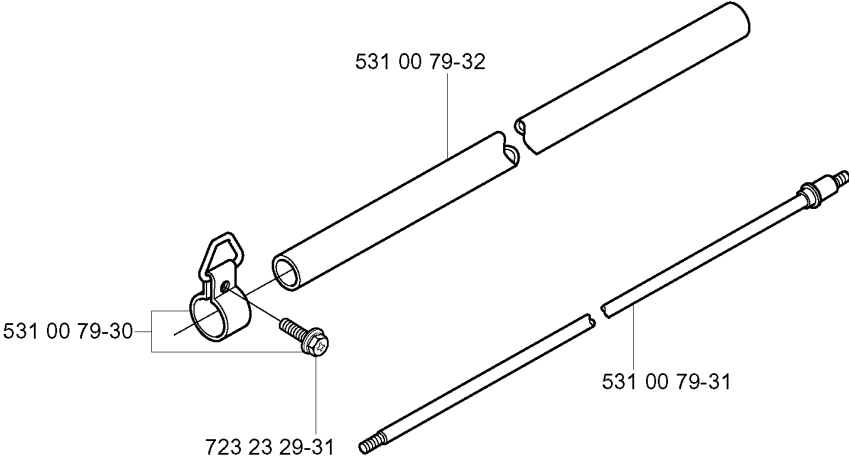

*compl 531 00 77-33

STARTER

142 RJ, 2003-01

Part No	Description	Remark	QTY KIT
503 20 25-16	SCREW IHSCM		1
531 00 77-33	STARTER ASSY		1
531 00 77-78	HANDLE		1
531 00 77-79	STARTER ROPE		1
531 00 77-80	INSERT		1
531 00 77-81	RETURN SPRING		1
531 00 77-82	STARTER PULLEY		1
531 00 77-83	WASHER		1
531 00 77-84	SCREW		1
531 00 77-85	PAWL		1
531 00 77-86	SPRING		1
531 00 77-87	PLATE		1
531 00 77-88	RETAINER RING		1
531 00 79-34	DECAL	142RJ	1
531 00 79-34	DECAL	142RJ	1
531 00 79-35	DECAL	152RJ	1
531 00 79-35	DECAL	152RJ	1
731 23 18-01	HEXAGON NUT		1

M

537 02 76-01

SHAFT

142 RJ, 2003-01

Part No	Description	Remark	QTY KIT
531 00 79-30	EYELET		1
531 00 79-31	SHAFT		1
531 00 79-32	TUBE		1
537 02 76-01	LABEL		1
723 23 29-31	SCREW SLPANM		1

N *compl 531 00 78-94 (1"= 25,4mm)