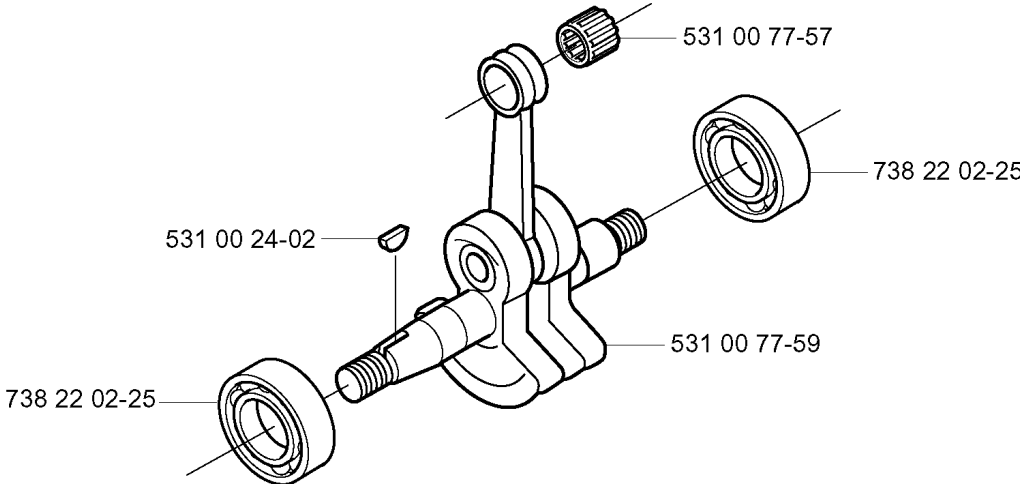

H

CRANKSHAFT

142 RJ, 2003-01

Part No	Description	Remark	QTY KIT
531 00 24-02	KEY		1
531 00 77-57	NEEDLE BEARING		1
531 00 77-59	CRANKSHAFT		1
738 22 02-25	BALL BEARING		1
738 22 02-25	BALL BEARING		1

J

CRANKCASE