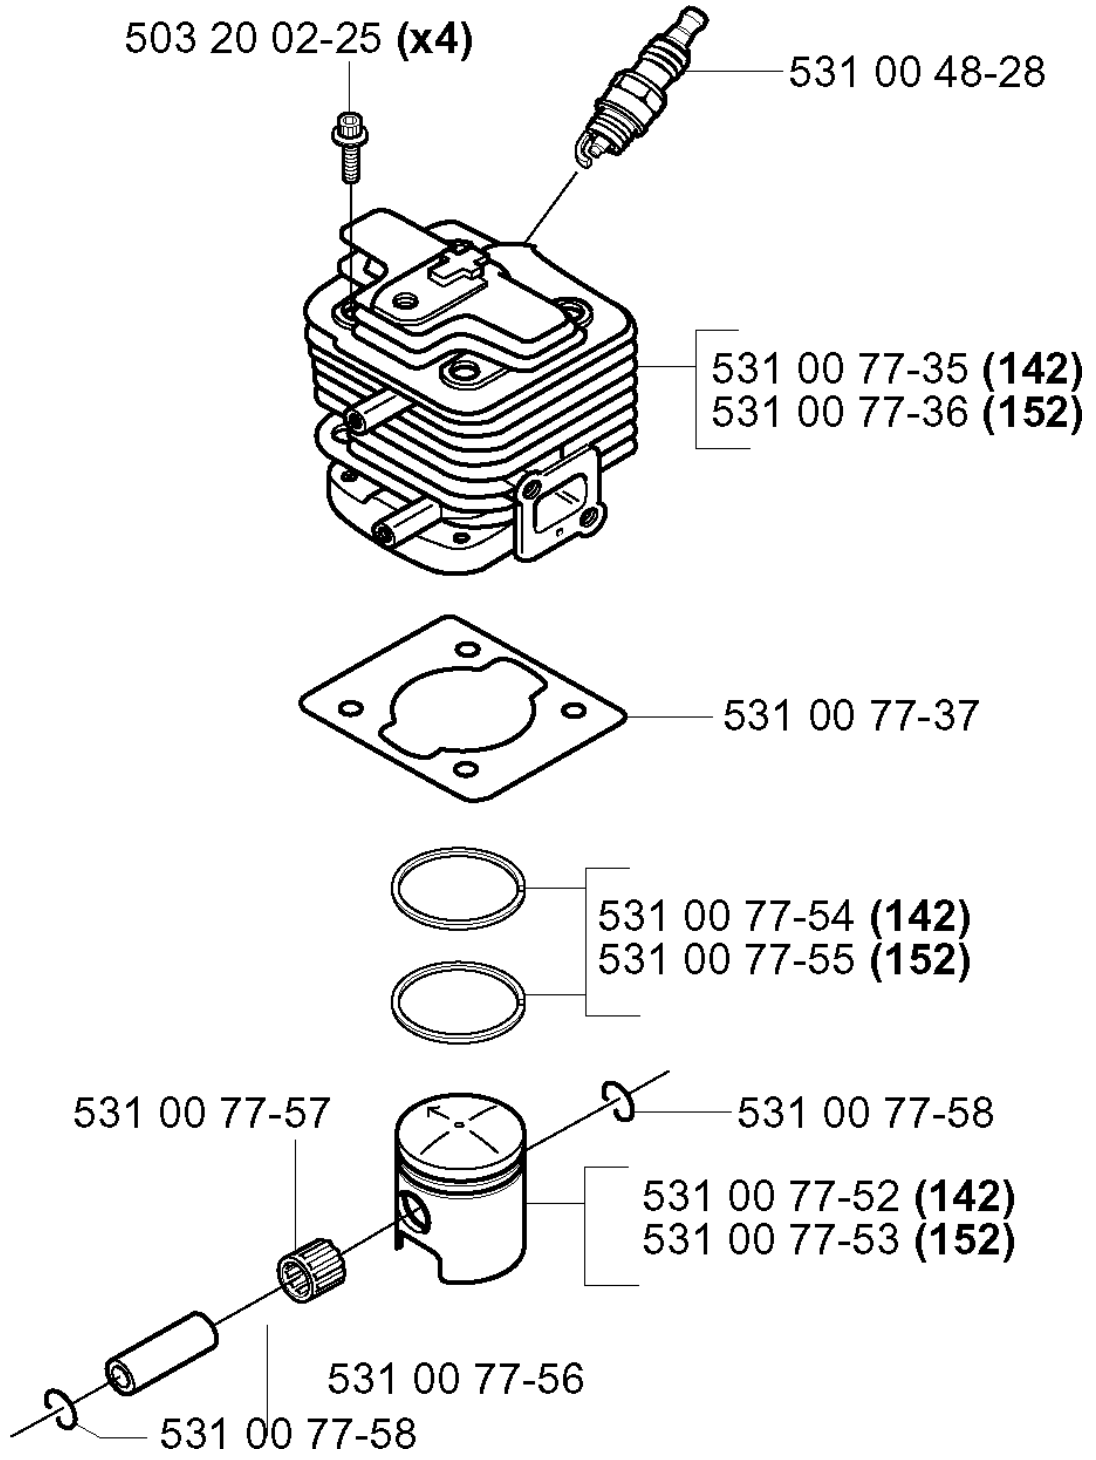

B

CLUTCH

142 RJ, 2003-01

Part No	Description	Remark	QTY KIT
531 00 77-60	CLUTCH		1
531 00 77-61	SPRING		1
531 00 77-62	WASHER		1
531 00 77-63	WASHER		1
531 00 77-64	SCREW		1
531 00 77-73	BUMPER		1
531 00 77-74	BUMPER		1
531 00 77-76	WASHER		1
531 00 79-26	CLUTCH DRUM		1
531 00 79-27	COVER		1
531 00 79-28	CLUTCH COVER		1
723 23 29-31	SCREW SLPANM		1
725 23 74-71	SCREW EHHM		1
725 53 70-01	SCREW IHSCM		1
735 31 31-10	CIRCLIP		1
738 22 01-19	BALL BEARING		1

Part No	Description	Remark	QTY KIT
503 20 25-25	SCREW IHSCM		1
531 00 23-98	SPARK PLUG CONNECTION		1
531 00 23-99	SPRING		1
531 00 24-01	SLEEVE		1
531 00 24-04	SPACER		1
531 00 77-66	FLYWHEEL		1
531 00 77-67	IGNITION MODULE		1
531 00 77-68	CABLE		1
531 00 77-72	PROTECTOR		1
531 00 77-75	CABLE		1
731 71 20-51	HEXAGON NUT FLANGE		1

E

FUEL TANK

142 RJ, 2003-01

Part No	Description	Remark	QTY KIT
531 00 24-10	VALVE		1
531 00 24-11	SLEEVE		1
531 00 24-15	CLIP		1
531 00 24-15	CLIP		1
531 00 24-17	PAD		1
531 00 40-06	GASKET		1
531 00 78-14	TANK CAP		1
531 00 78-15	HOSE		1
531 00 78-16	PIPE		1
531 00 78-17	FILTER		1
531 00 78-18	SLEEVE		1
531 00 79-41	TANK UNIT		1

F

CYLINDER PISTON

142 RJ, 2003-01

Part No	Description	Remark	QTY KIT
503 20 02-25	SCREW IHSCFM		4
531 00 48-28	SPARK PLUG		1
531 00 77-35	CYLINDER	142	1
531 00 77-36	CYLINDER	152	1
531 00 77-37	GASKET		1
531 00 77-52	PISTON	142	1
531 00 77-53	PISTON	152	1
531 00 77-54	PISTON RING	142	1
531 00 77-55	PISTON RING	152	1
531 00 77-56	PISTON BOLT		1
531 00 77-57	NEEDLE BEARING		1
531 00 77-58	RETAINER RING		1
531 00 77-58	RETAINER RING		1