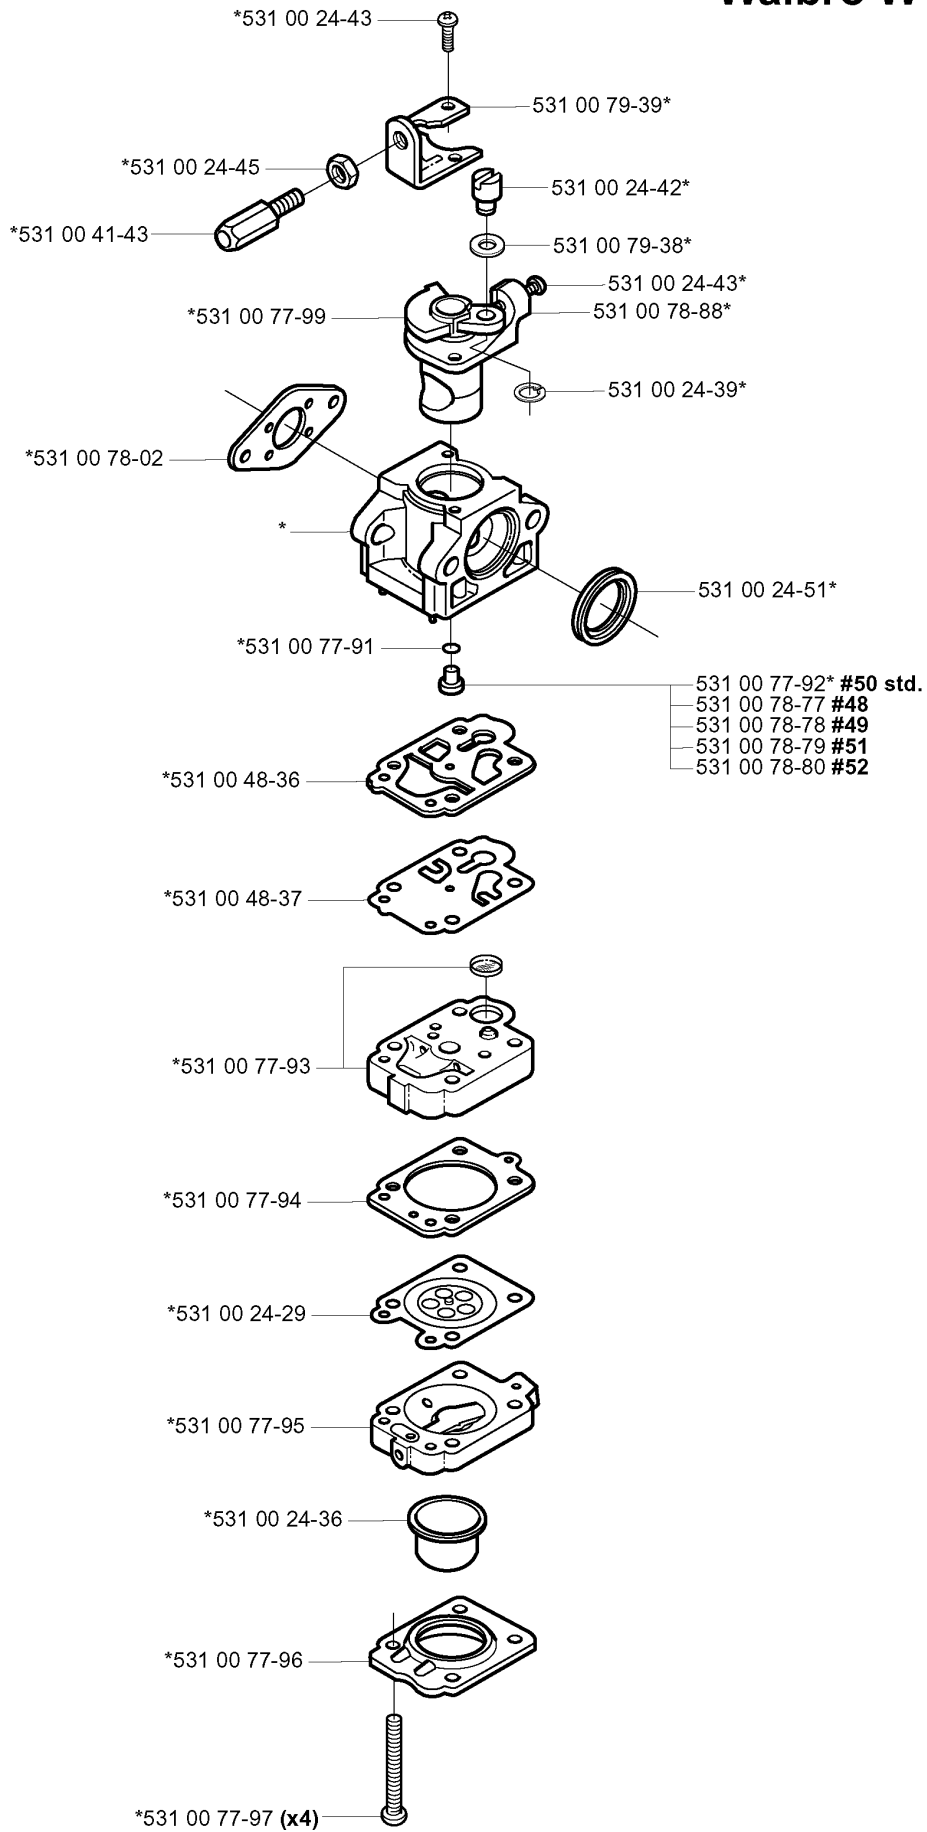

R *compl 531 00 79-36

Walbro WYJ 105A