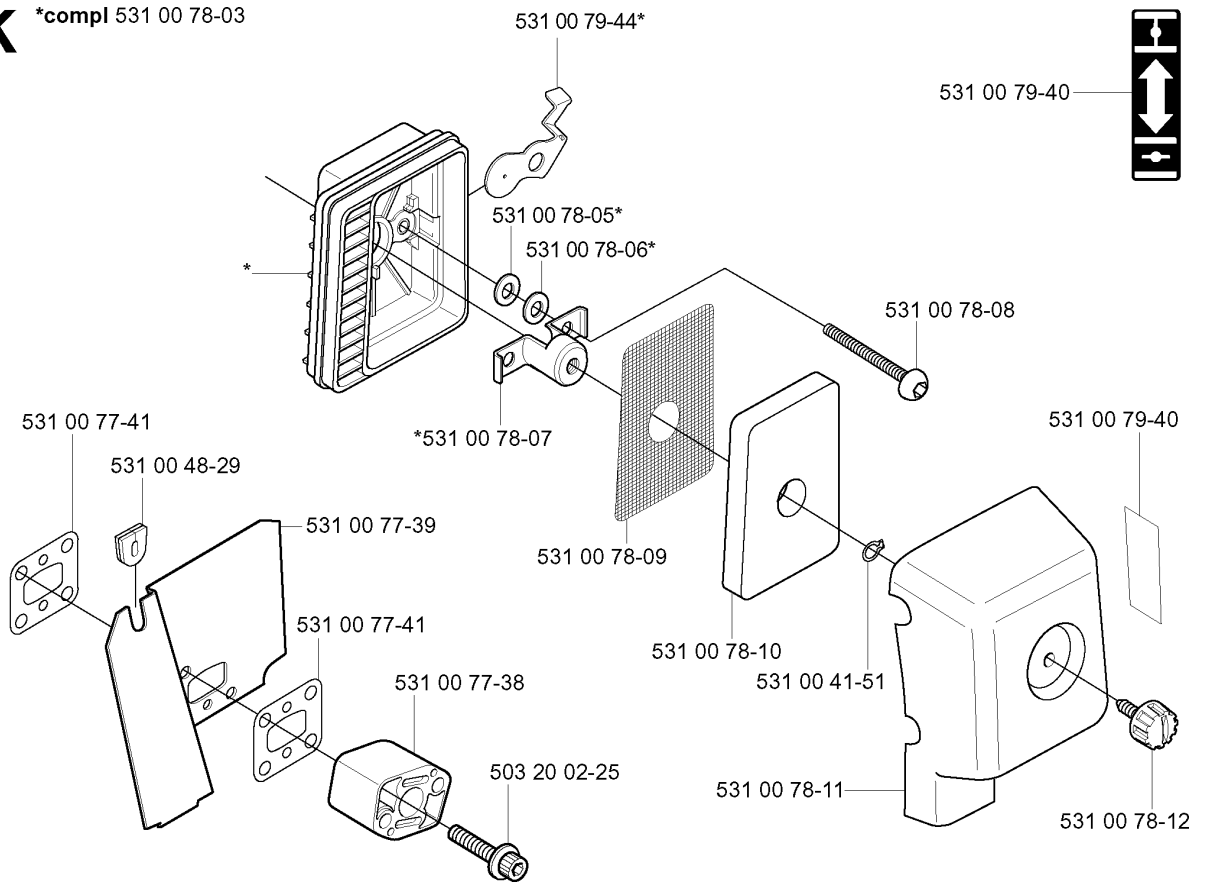

K *compl 531 00 78-03