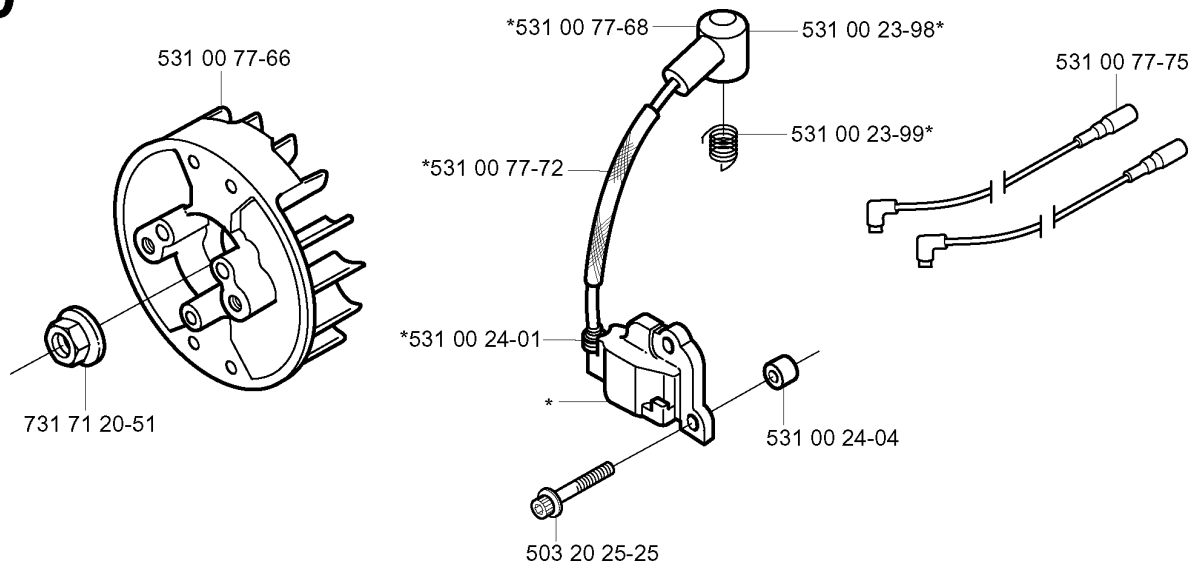

D *compl 531 00 77-67