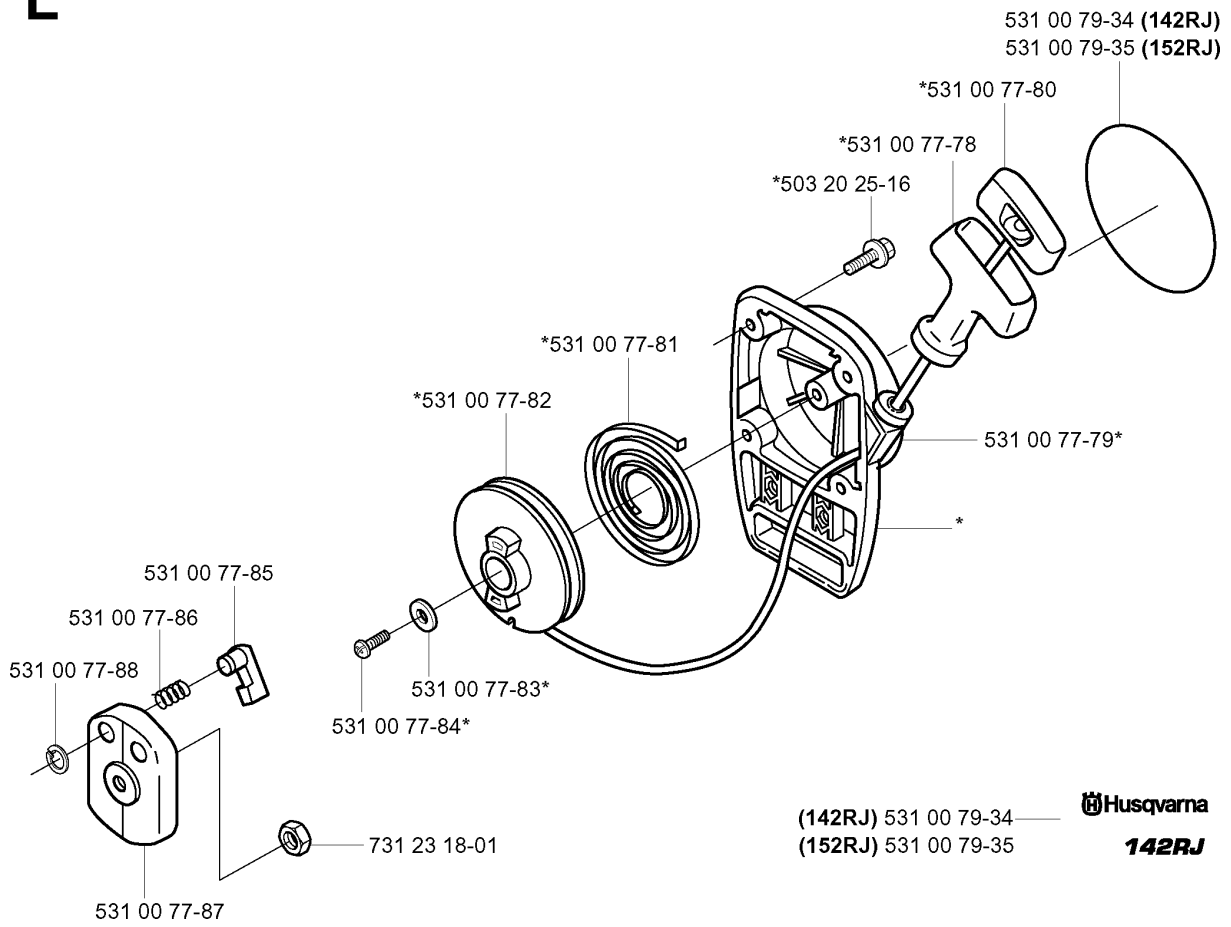

K *compl 531 00 78-03

AIR FILTER

142 RJ, 2003-01

Part No	Description	Remark	QTY KIT
503 20 02-25	SCREW IHSCFM		1
531 00 41-51	RETAINER RING		1
531 00 48-29	ATTACHMENT		1
531 00 77-38	SPACER		1
531 00 77-39	PROTECTOR		1
531 00 77-41	GASKET		1
531 00 77-41	GASKET		1
531 00 78-03	HOUSING		1
531 00 78-05	WASHER		1
531 00 78-06	RING		1
531 00 78-07	BRACKET		1
531 00 78-08	SCREW		1
531 00 78-09	SCREEN		1
531 00 78-10	AIR FILTER		1
531 00 78-11	COVER		1
531 00 78-12	SCREW		1
531 00 79-40	DECAL		1
531 00 79-40	DECAL		1
531 00 79-44	CHOKE CONTROL		1

*compl 531 00 77-33

STARTER

142 RJ, 2003-01

Part No	Description	Remark	QTY KIT
503 20 25-16	SCREW IHSCM		1
531 00 77-33	STARTER ASSY		1
531 00 77-78	HANDLE		1
531 00 77-79	STARTER ROPE		1
531 00 77-80	INSERT		1
531 00 77-81	RETURN SPRING		1
531 00 77-82	STARTER PULLEY		1
531 00 77-83	WASHER		1
531 00 77-84	SCREW		1
531 00 77-85	PAWL		1
531 00 77-86	SPRING		1
531 00 77-87	PLATE		1
531 00 77-88	RETAINER RING		1
531 00 79-34	DECAL	142RJ	1
531 00 79-34	DECAL	142RJ	1
531 00 79-35	DECAL	152RJ	1
531 00 79-35	DECAL	152RJ	1
731 23 18-01	HEXAGON NUT		1