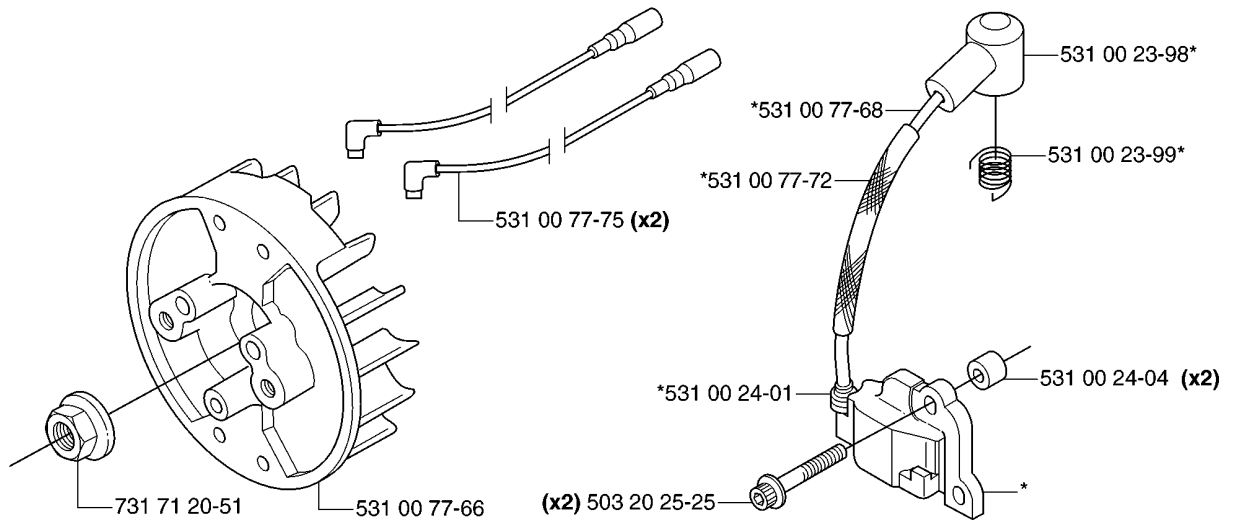

HANDLE & CONTROLS

153 R, 2007-01

Part No	Description	Remark	QTY KIT
531 00 78-29	HANDLE ASSY		1
531 00 78-61	LEVER		1
531 00 78-62	THROTTLE LOCK		1
531 00 78-63	RETURN SPRING		1
531 00 78-64	SCREW		1
531 00 78-64	SCREW		1
531 00 78-65	COVER		1
531 00 78-67	CABLE ASSY		1
531 00 78-69	HANDLE		1
531 00 78-70	HANDLE		1
531 00 78-82	WIRE		1
724 13 35-01	SCREW CRPANM		1
731 23 14-05	HEXAGON NUT		1

E

CRANKCASE & CLUTCHDRUM

153 R, 2007-01

Part No	Description	Remark	QTY KIT
531 00 22-51	CLUTCH DRUM		1
531 00 77-34	CLUTCH COVER		1
531 00 77-60	CLUTCH		1
531 00 77-61	SPRING		1
531 00 77-62	WASHER		2
531 00 77-63	WASHER		2
531 00 77-64	SCREW		2
531 00 77-71	CLUTCH COVER		1
531 00 77-73	BUMPER		1
531 00 77-74	BUMPER		1
531 00 77-76	WASHER		1
723 23 29-31	SCREW SLPANM		4
725 23 74-71	SCREW EHHM		1
725 53 70-01	SCREW IHSCM		4
735 11 46-01	SPRING WASHER		4
735 31 33-10	CIRCLIP		1
738 22 02-19	BALL BEARING		2

*compl 531 00 77-67

IGNITION SYSTEM

153 R, 2007-01

Part No	Description	Remark	QTY KIT
503 20 25-25	SCREW IHSCM		2
531 00 23-98	SPARK PLUG CONNECTION		1
531 00 23-99	SPRING		1
531 00 24-01	SLEEVE		1
531 00 24-04	SPACER		2
531 00 77-66	FLYWHEEL		1
531 00 77-67	IGNITION MODULE		1
531 00 77-68	CABLE		1
531 00 77-72	PROTECTOR		1
531 00 77-75	CABLE		2
731 71 20-51	HEXAGON NUT FLANGE		1