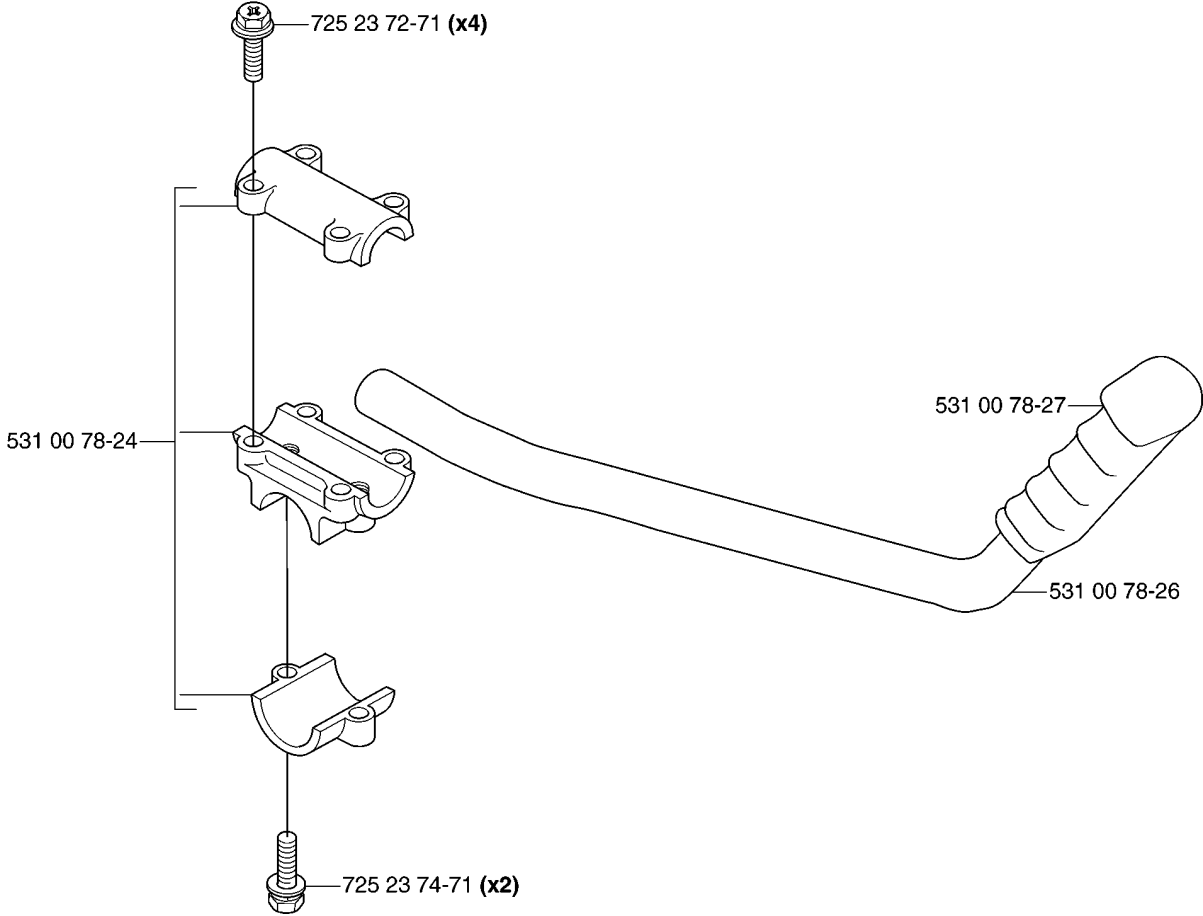

SPARE PARTS LIST

BRUSHCUTTERS/CLEARING SAWS

153 R, 2007-01

A *compl 537 29 58-02

BEVEL GEAR

153 R, 2007-01

Part No	Description	Remark	QTY KIT
503 20 03-25	SCREW IHSCFM		1
503 20 03-25	SCREW IHSCFM		1
503 20 15-01	SCREW		1
503 22 73-01	NUT		1
503 25 28-01	BALL BEARING		1
537 14 74-01	MAGNET		1
537 18 95-01	SCREW		1
537 29 58-02	BEVEL GEAR		1
537 34 35-01	SUPPORT FLANGE		1
537 35 14-01	DRIVER		1
537 36 23-01	BRACKET		1
735 31 14-00	CIRCLIP		1
735 31 28-10	CIRCLIP		1
735 31 31-10	CIRCLIP		1
738 21 01-10	BALL BEARING		1
738 21 01-12	BALL BEARING		1
738 21 99-00	BALL BEARING		1

B

SHAFT

153 R, 2007-01

Part No	Description	Remark	QTY KIT
531 00 78-23	BRACKET		1
531 00 78-25	HOLDER		2
537 29 48-01	LABEL		1
544 14 96-01	SHAFT		1
544 14 97-01	TUBE		1
723 23 29-31	SCREW SLPANM		1

C

HANDLE

153 R, 2007-01

Part No	Description	Remark	QTY KIT
531 00 78-24	HOLDER		1
531 00 78-26	HANDLE		1
531 00 78-27	HANDLE		1
531 00 78-28	HANDLE		1
725 23 72-71	SCREW EHHM		4
725 23 74-71	SCREW EHHM		2

D *compl 531 00 78-29

HANDLE & CONTROLS

153 R, 2007-01

Part No	Description	Remark	QTY KIT
531 00 78-29	HANDLE ASSY		1
531 00 78-61	LEVER		1
531 00 78-62	THROTTLE LOCK		1
531 00 78-63	RETURN SPRING		1
531 00 78-64	SCREW		1
531 00 78-64	SCREW		1
531 00 78-65	COVER		1
531 00 78-67	CABLE ASSY		1
531 00 78-69	HANDLE		1
531 00 78-70	HANDLE		1
531 00 78-82	WIRE		1
724 13 35-01	SCREW CRPANM		1
731 23 14-05	HEXAGON NUT		1