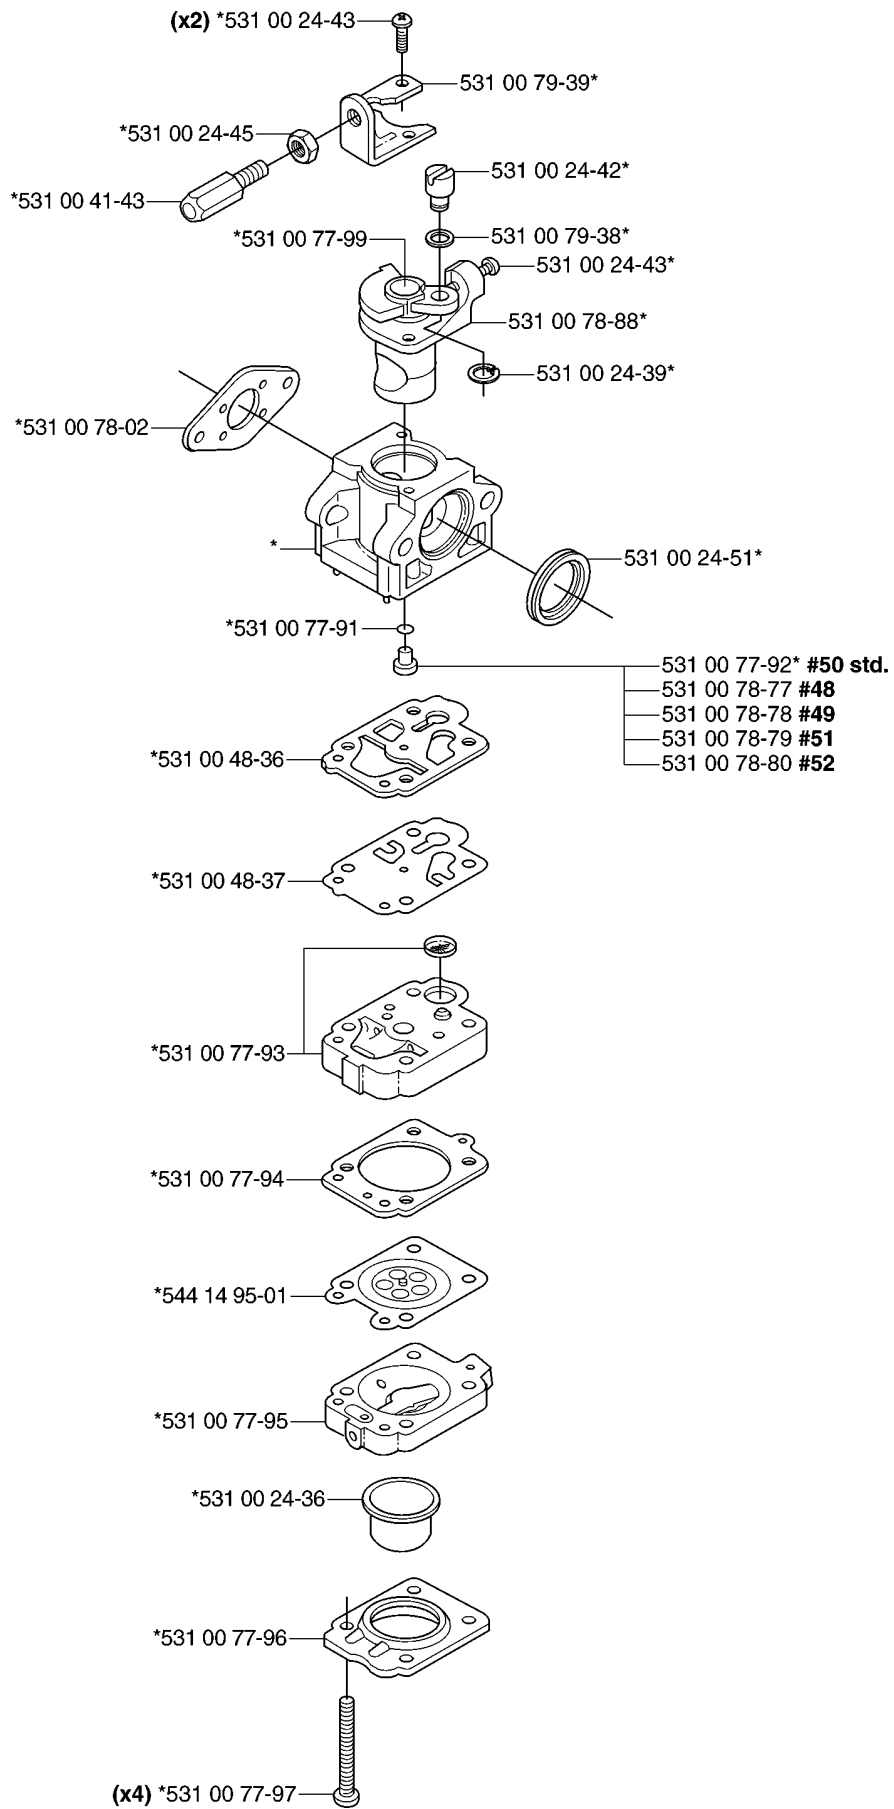

Q *compl 544 14 89-01

Walbro WYJ 383