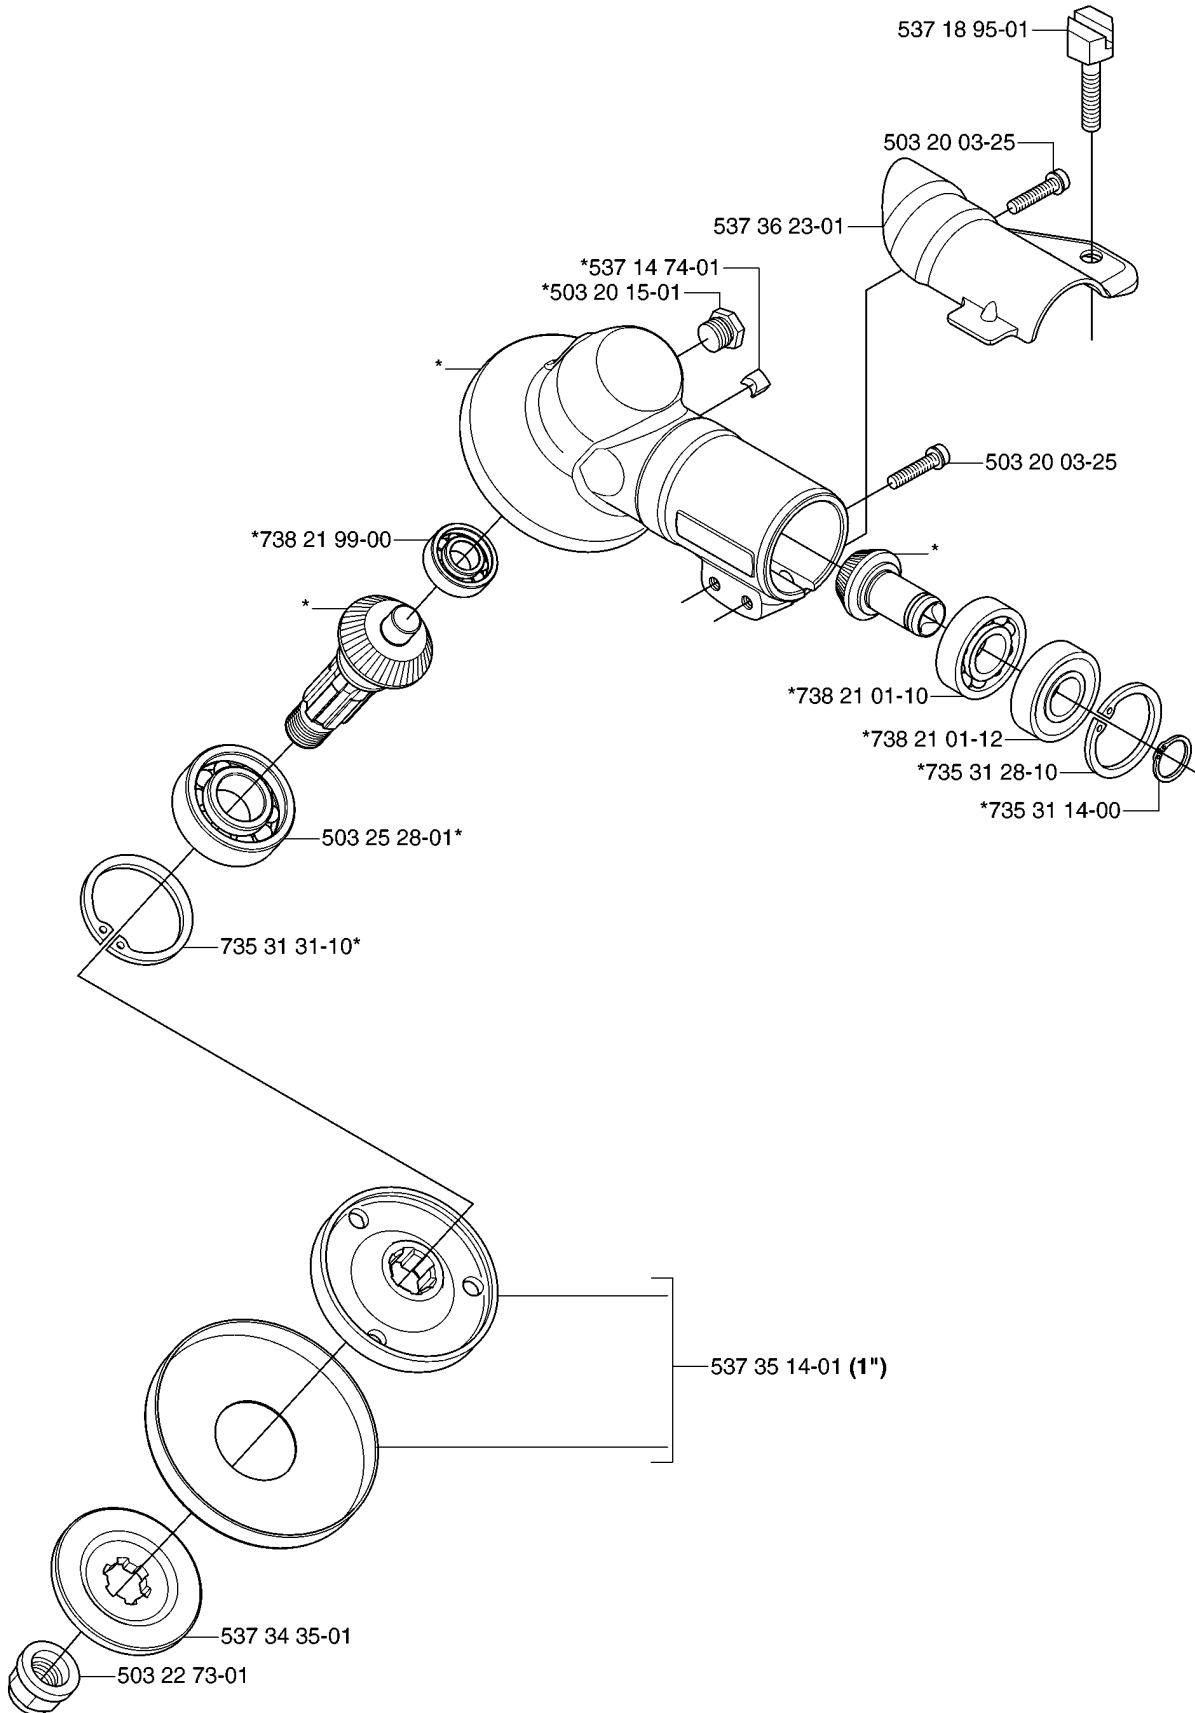

SPARE PARTS LIST

BRUSHCUTTERS/CLEARING SAWS

153 R, 2007-01

A *compl 537 29 58-02

BEVEL GEAR

153 R, 2007-01

Part No	Description	Remark	QTY KIT
503 20 03-25	SCREW IHSCFM		1
503 20 03-25	SCREW IHSCFM		1
503 20 15-01	SCREW		1
503 22 73-01	NUT		1
503 25 28-01	BALL BEARING		1
537 14 74-01	MAGNET		1
537 18 95-01	SCREW		1
537 29 58-02	BEVEL GEAR		1
537 34 35-01	SUPPORT FLANGE		1
537 35 14-01	DRIVER		1
537 36 23-01	BRACKET		1
735 31 14-00	CIRCLIP		1
735 31 28-10	CIRCLIP		1
735 31 31-10	CIRCLIP		1
738 21 01-10	BALL BEARING		1
738 21 01-12	BALL BEARING		1
738 21 99-00	BALL BEARING		1

B

SHAFT

153 R, 2007-01

Part No	Description	Remark	QTY KIT
531 00 78-23	BRACKET		1
531 00 78-25	HOLDER		2
537 29 48-01	LABEL		1
544 14 96-01	SHAFT		1
544 14 97-01	TUBE		1
723 23 29-31	SCREW SLPANM		1

C

HANDLE

153 R, 2007-01

Part No	Description	Remark	QTY KIT
531 00 78-24	HOLDER		1
531 00 78-26	HANDLE		1
531 00 78-27	HANDLE		1
531 00 78-28	HANDLE		1
725 23 72-71	SCREW EHHM		4
725 23 74-71	SCREW EHHM		2

D *compl 531 00 78-29

HANDLE & CONTROLS

153 R, 2007-01

Part No	Description	Remark	QTY KIT
531 00 78-29	HANDLE ASSY		1
531 00 78-61	LEVER		1
531 00 78-62	THROTTLE LOCK		1
531 00 78-63	RETURN SPRING		1
531 00 78-64	SCREW		1
531 00 78-64	SCREW		1
531 00 78-65	COVER		1
531 00 78-67	CABLE ASSY		1
531 00 78-69	HANDLE		1
531 00 78-70	HANDLE		1
531 00 78-82	WIRE		1
724 13 35-01	SCREW CRPANM		1
731 23 14-05	HEXAGON NUT		1