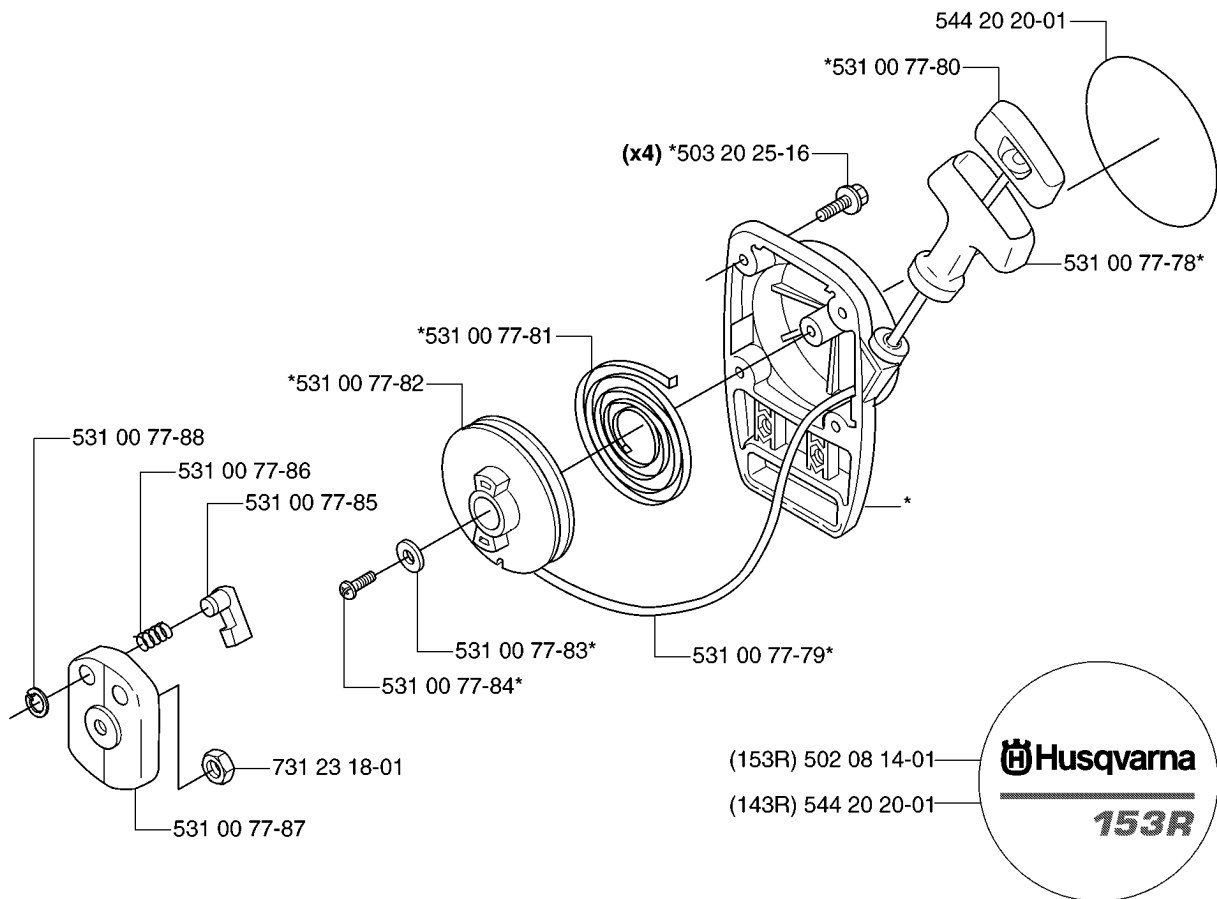

G *compl 531 00 77-45

Husqvarna 502 08 13-01 (153R)
153R 544 14 87-01 (143R)

CYLINDER COVER

153 R, 2007-01

Part No	Description	Remark	QTY KIT
502 08 13-01	DECAL		1
531 00 77-45	CYLINDER COVER		1
531 00 77-46	SCREW		1
531 00 77-47	RING		1
531 00 77-48	RETAINER RING		1
544 14 87-01	STICKER		1

H

MUFFLER

153 R, 2007-01

Part No	Description	Remark	QTY KIT
503 20 02-16	SCREW IHSCFM		1
531 00 77-43	DEFLECTOR		1
531 00 77-44	SCREW		2
531 00 79-33	MUFFLER		1

J *compl 531 00 77-33

STARTER

153 R, 2007-01

Part No	Description	Remark	QTY KIT
502 08 14-01	DECAL		1
503 20 25-16	SCREW IHSCM		4
531 00 77-33	STARTER ASSY		1
531 00 77-78	HANDLE		1
531 00 77-79	STARTER ROPE		1
531 00 77-80	INSERT		1
531 00 77-81	RETURN SPRING		1
531 00 77-82	STARTER PULLEY		1
531 00 77-83	WASHER		1
531 00 77-84	SCREW		1
531 00 77-85	PAWL		1
531 00 77-86	SPRING		1
531 00 77-87	PLATE		1
531 00 77-88	RETAINER RING		1
544 20 20-01	DECAL		1
544 20 20-01	DECAL		1
731 23 18-01	HEXAGON NUT		1

K

FUEL TANK

153 R, 2007-01

Part No	Description	Remark	QTY KIT
531 00 24-10	VALVE		1
531 00 24-11	SLEEVE		1
531 00 24-15	CLIP		1
531 00 24-15	CLIP		1
531 00 24-17	PAD		2
531 00 40-06	GASKET		1
531 00 78-13	TANK UNIT		1
531 00 78-14	TANK CAP		1
531 00 78-15	HOSE		1
531 00 78-16	PIPE		1
531 00 78-17	FILTER		1
531 00 78-18	SLEEVE		1