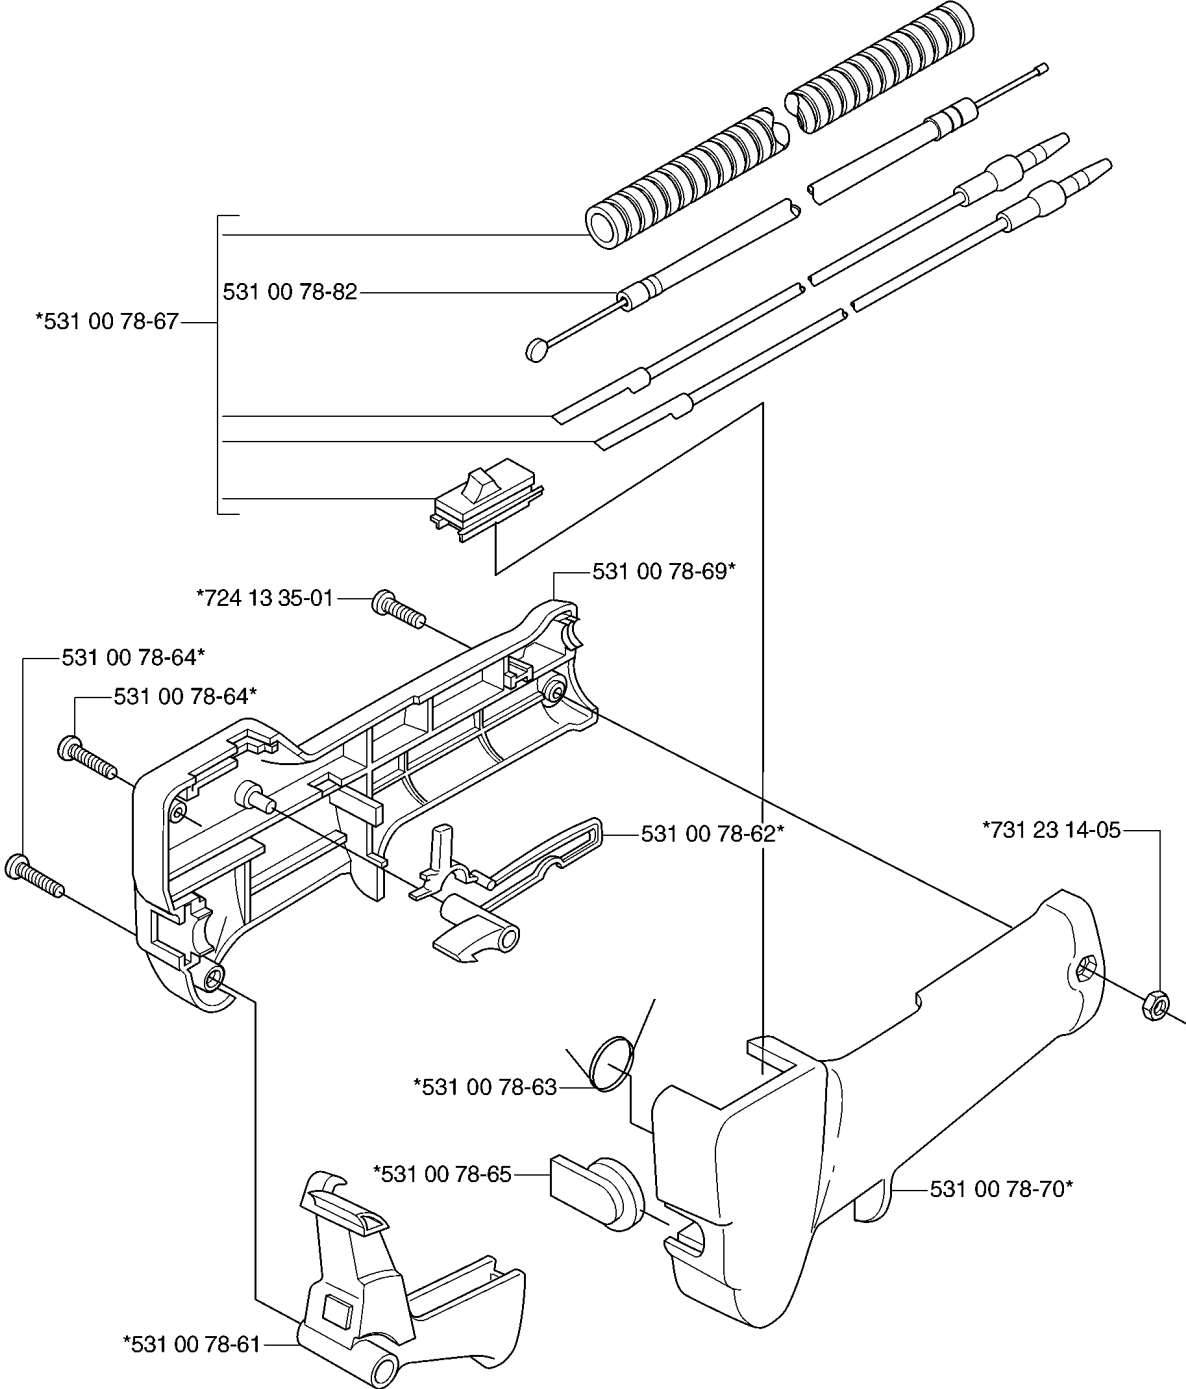

SPARE PARTS LIST

BRUSHCUTTERS/CLEARING SAWS

153 R, 2007-01

A *compl 537 29 58-02

BEVEL GEAR

153 R, 2007-01

Part No	Description	Remark	QTY KIT
503 20 03-25	SCREW IHSCFM		1
503 20 03-25	SCREW IHSCFM		1
503 20 15-01	SCREW		1
503 22 73-01	NUT		1
503 25 28-01	BALL BEARING		1
537 14 74-01	MAGNET		1
537 18 95-01	SCREW		1
537 29 58-02	BEVEL GEAR		1
537 34 35-01	SUPPORT FLANGE		1
537 35 14-01	DRIVER		1
537 36 23-01	BRACKET		1
735 31 14-00	CIRCLIP		1
735 31 28-10	CIRCLIP		1
735 31 31-10	CIRCLIP		1
738 21 01-10	BALL BEARING		1
738 21 01-12	BALL BEARING		1
738 21 99-00	BALL BEARING		1

B

SHAFT

153 R, 2007-01

Part No	Description	Remark	QTY KIT
531 00 78-23	BRACKET		1
531 00 78-25	HOLDER		2
537 29 48-01	LABEL		1
544 14 96-01	SHAFT		1
544 14 97-01	TUBE		1
723 23 29-31	SCREW SLPANM		1

C

HANDLE

153 R, 2007-01

Part No	Description	Remark	QTY KIT
531 00 78-24	HOLDER		1
531 00 78-26	HANDLE		1
531 00 78-27	HANDLE		1
531 00 78-28	HANDLE		1
725 23 72-71	SCREW EHHM		4
725 23 74-71	SCREW EHHM		2

D *compl 531 00 78-29

HANDLE & CONTROLS

153 R, 2007-01

Part No	Description	Remark	QTY KIT
531 00 78-29	HANDLE ASSY		1
531 00 78-61	LEVER		1
531 00 78-62	THROTTLE LOCK		1
531 00 78-63	RETURN SPRING		1
531 00 78-64	SCREW		1
531 00 78-64	SCREW		1
531 00 78-65	COVER		1
531 00 78-67	CABLE ASSY		1
531 00 78-69	HANDLE		1
531 00 78-70	HANDLE		1
531 00 78-82	WIRE		1
724 13 35-01	SCREW CRPANM		1
731 23 14-05	HEXAGON NUT		1