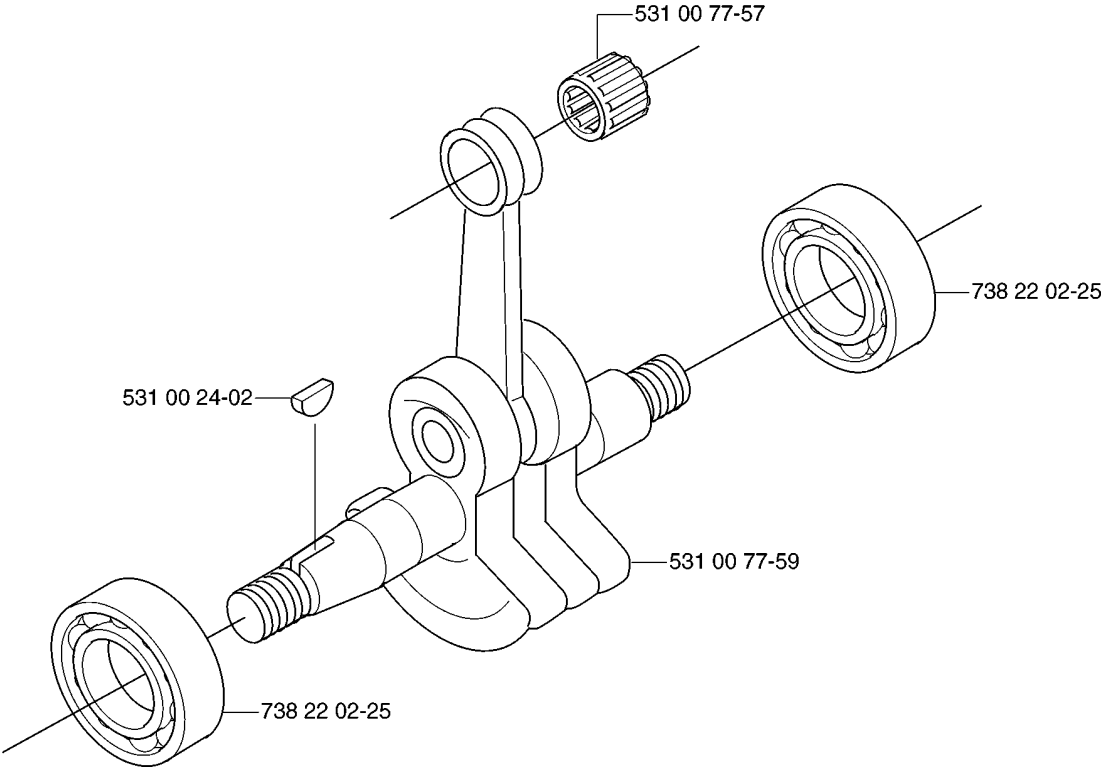

M

CYLINDER PISTON

153 R, 2007-01

Part No	Description	Remark	QTY KIT
503 20 02-25	SCREW IHSCFM		4
531 00 48-28	SPARK PLUG		1
531 00 77-35	CYLINDER		1
531 00 77-36	CYLINDER		1
531 00 77-37	GASKET		1
531 00 77-52	PISTON		1
531 00 77-53	PISTON		1
531 00 77-54	PISTON RING		1
531 00 77-55	PISTON RING		1
531 00 77-56	PISTON BOLT		1
531 00 77-57	NEEDLE BEARING		1
531 00 77-58	RETAINER RING		1

N

CRANKSHAFT

153 R, 2007-01

Part No	Description	Remark	QTY KIT
531 00 24-02	KEY		1
531 00 77-57	NEEDLE BEARING		1
531 00 77-59	CRANKSHAFT		1
738 22 02-25	BALL BEARING		1
738 22 02-25	BALL BEARING		1

P *compl 531 00 77-49