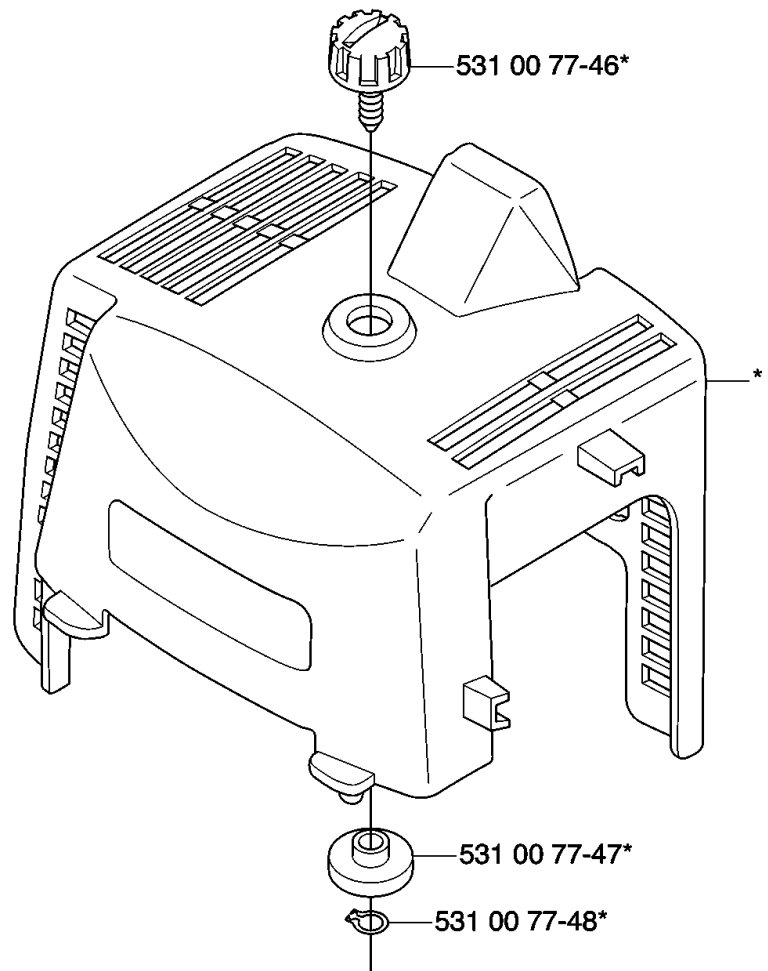

HANDLE & CONTROLS

153 R, 2007-01

Part No	Description	Remark	QTY KIT
531 00 78-29	HANDLE ASSY		1
531 00 78-61	LEVER		1
531 00 78-62	THROTTLE LOCK		1
531 00 78-63	RETURN SPRING		1
531 00 78-64	SCREW		1
531 00 78-64	SCREW		1
531 00 78-65	COVER		1
531 00 78-67	CABLE ASSY		1
531 00 78-69	HANDLE		1
531 00 78-70	HANDLE		1
531 00 78-82	WIRE		1
724 13 35-01	SCREW CRPANM		1
731 23 14-05	HEXAGON NUT		1

E

CRANKCASE & CLUTCHDRUM

153 R, 2007-01

Part No	Description	Remark	QTY KIT
531 00 22-51	CLUTCH DRUM		1
531 00 77-34	CLUTCH COVER		1
531 00 77-60	CLUTCH		1
531 00 77-61	SPRING		1
531 00 77-62	WASHER		2
531 00 77-63	WASHER		2
531 00 77-64	SCREW		2
531 00 77-71	CLUTCH COVER		1
531 00 77-73	BUMPER		1
531 00 77-74	BUMPER		1
531 00 77-76	WASHER		1
723 23 29-31	SCREW SLPANM		4
725 23 74-71	SCREW EHHM		1
725 53 70-01	SCREW IHSCM		4
735 11 46-01	SPRING WASHER		4
735 31 33-10	CIRCLIP		1
738 22 02-19	BALL BEARING		2

*compl 531 00 77-67

IGNITION SYSTEM

153 R, 2007-01

Part No	Description	Remark	QTY KIT
503 20 25-25	SCREW IHSCM		2
531 00 23-98	SPARK PLUG CONNECTION		1
531 00 23-99	SPRING		1
531 00 24-01	SLEEVE		1
531 00 24-04	SPACER		2
531 00 77-66	FLYWHEEL		1
531 00 77-67	IGNITION MODULE		1
531 00 77-68	CABLE		1
531 00 77-72	PROTECTOR		1
531 00 77-75	CABLE		2
731 71 20-51	HEXAGON NUT FLANGE		1

G *compl 531 00 77-45

Husqvarna 502 08 13-01 (153R)
153R 544 14 87-01 (143R)

CYLINDER COVER

153 R, 2007-01

Part No	Description	Remark	QTY KIT
502 08 13-01	DECAL		1
531 00 77-45	CYLINDER COVER		1
531 00 77-46	SCREW		1
531 00 77-47	RING		1
531 00 77-48	RETAINER RING		1
544 14 87-01	STICKER		1