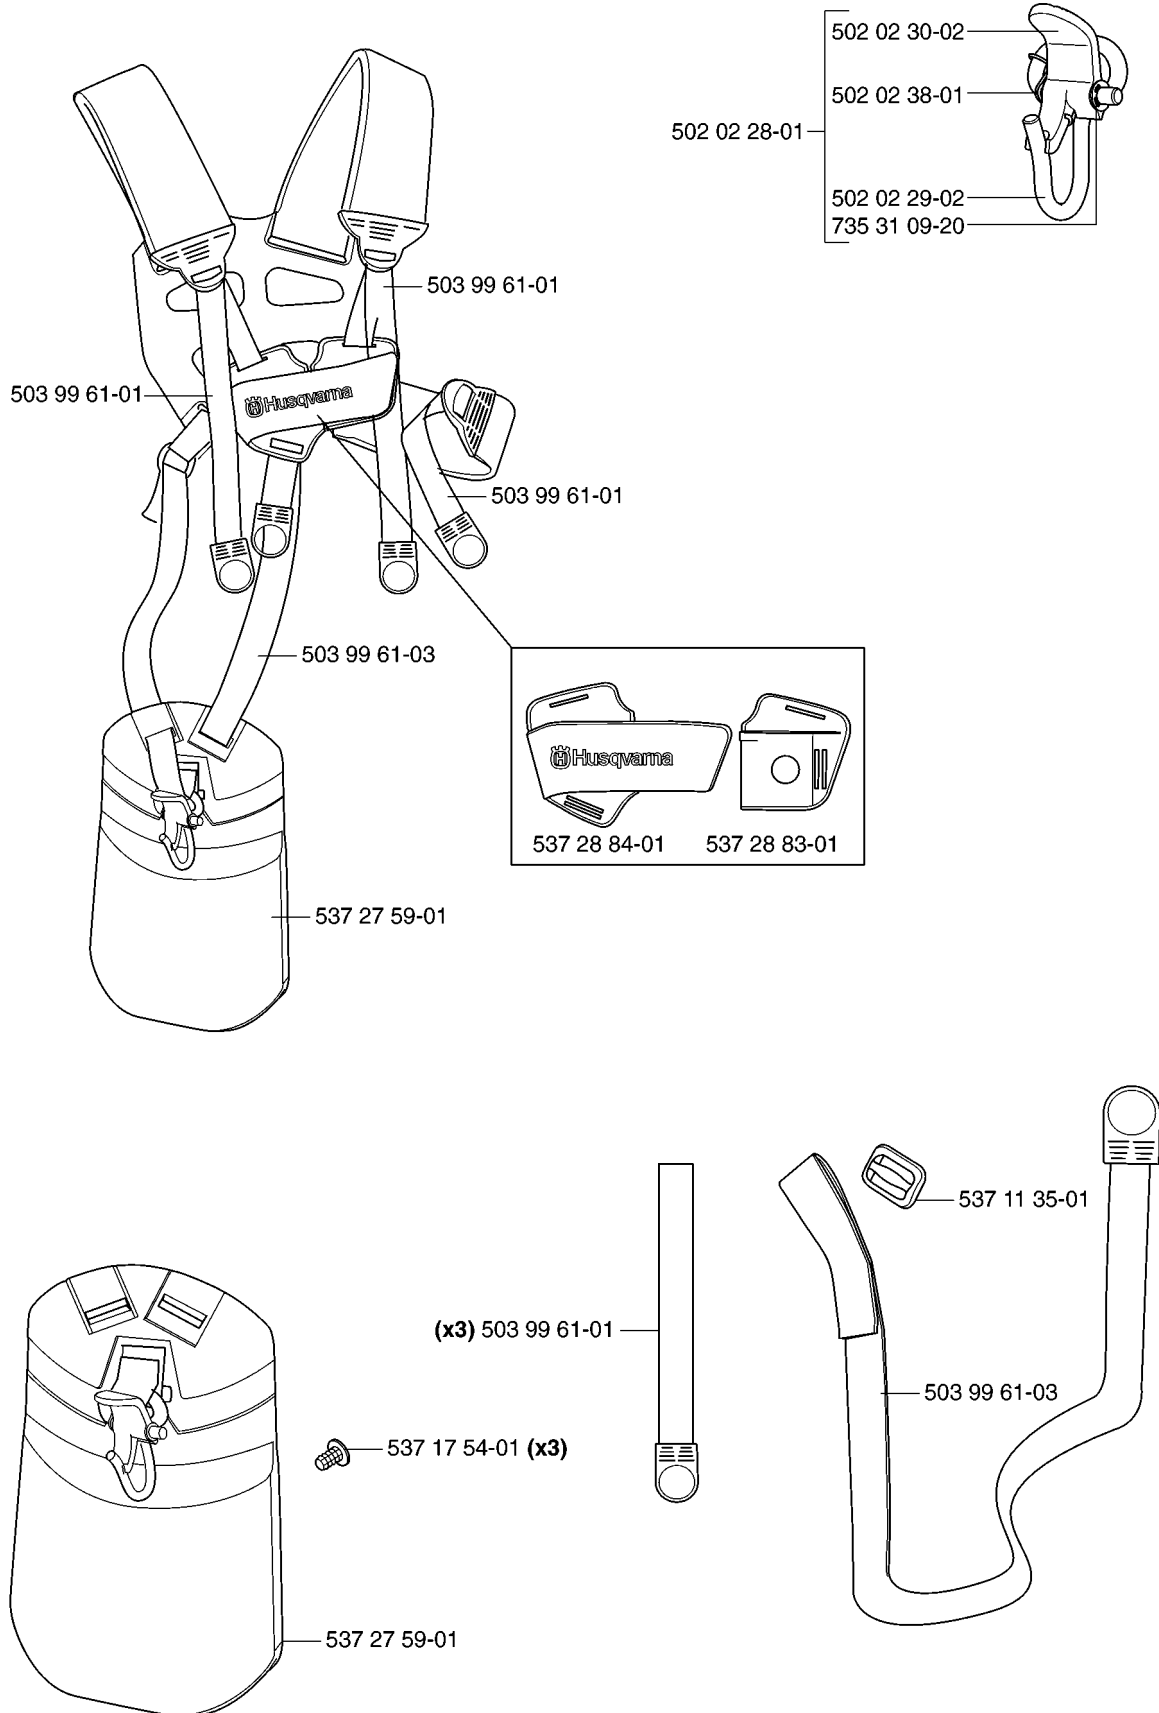

R Duo Balance
compl 537 27 57-02
compl 537 27 57-04 US