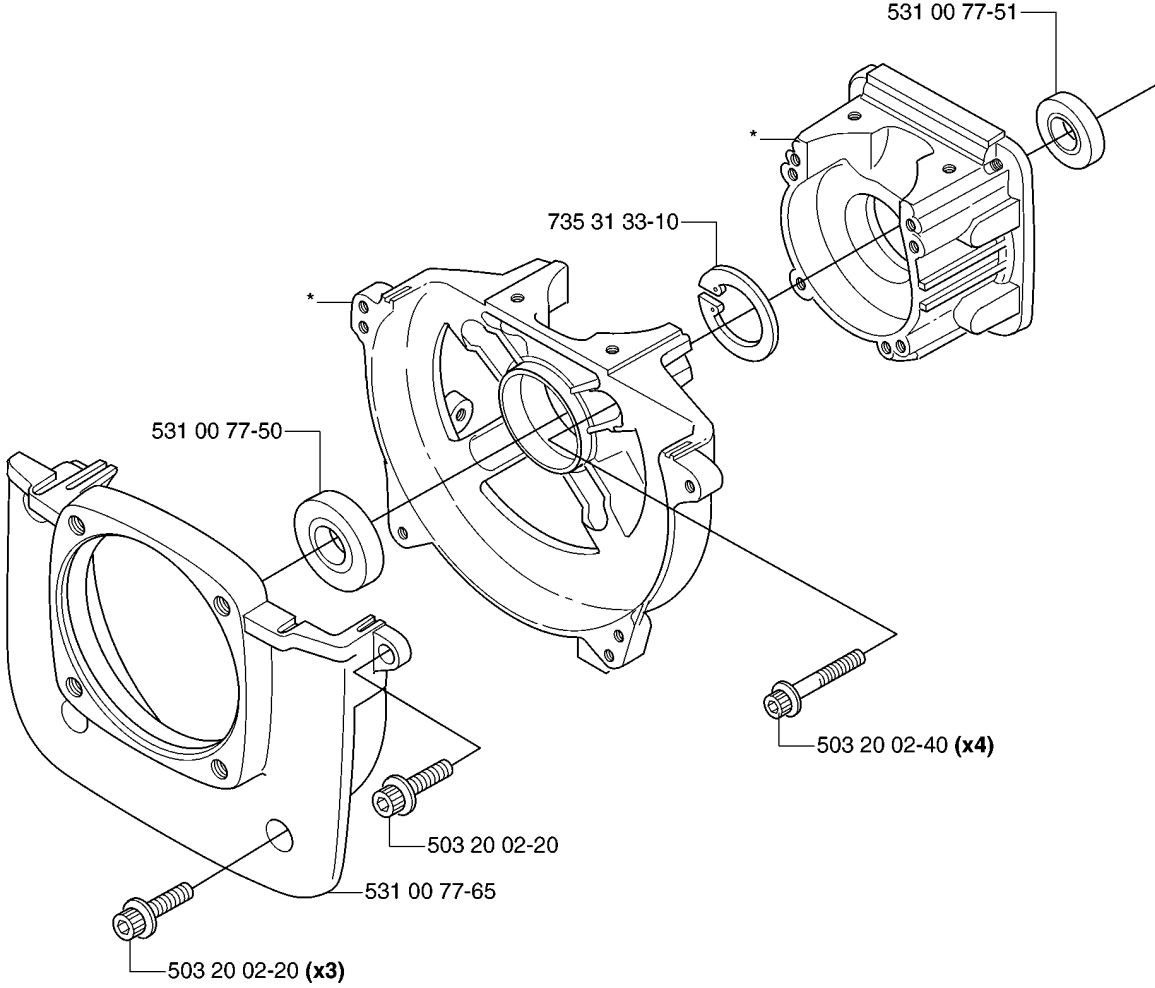

M

CYLINDER PISTON

153 R, 2007-01

Part No	Description	Remark	QTY KIT
503 20 02-25	SCREW IHSCFM		4
531 00 48-28	SPARK PLUG		1
531 00 77-35	CYLINDER		1
531 00 77-36	CYLINDER		1
531 00 77-37	GASKET		1
531 00 77-52	PISTON		1
531 00 77-53	PISTON		1
531 00 77-54	PISTON RING		1
531 00 77-55	PISTON RING		1
531 00 77-56	PISTON BOLT		1
531 00 77-57	NEEDLE BEARING		1
531 00 77-58	RETAINER RING		1

N

CRANKSHAFT

153 R, 2007-01

Part No	Description	Remark	QTY KIT
531 00 24-02	KEY		1
531 00 77-57	NEEDLE BEARING		1
531 00 77-59	CRANKSHAFT		1
738 22 02-25	BALL BEARING		1
738 22 02-25	BALL BEARING		1

P *compl 531 00 77-49