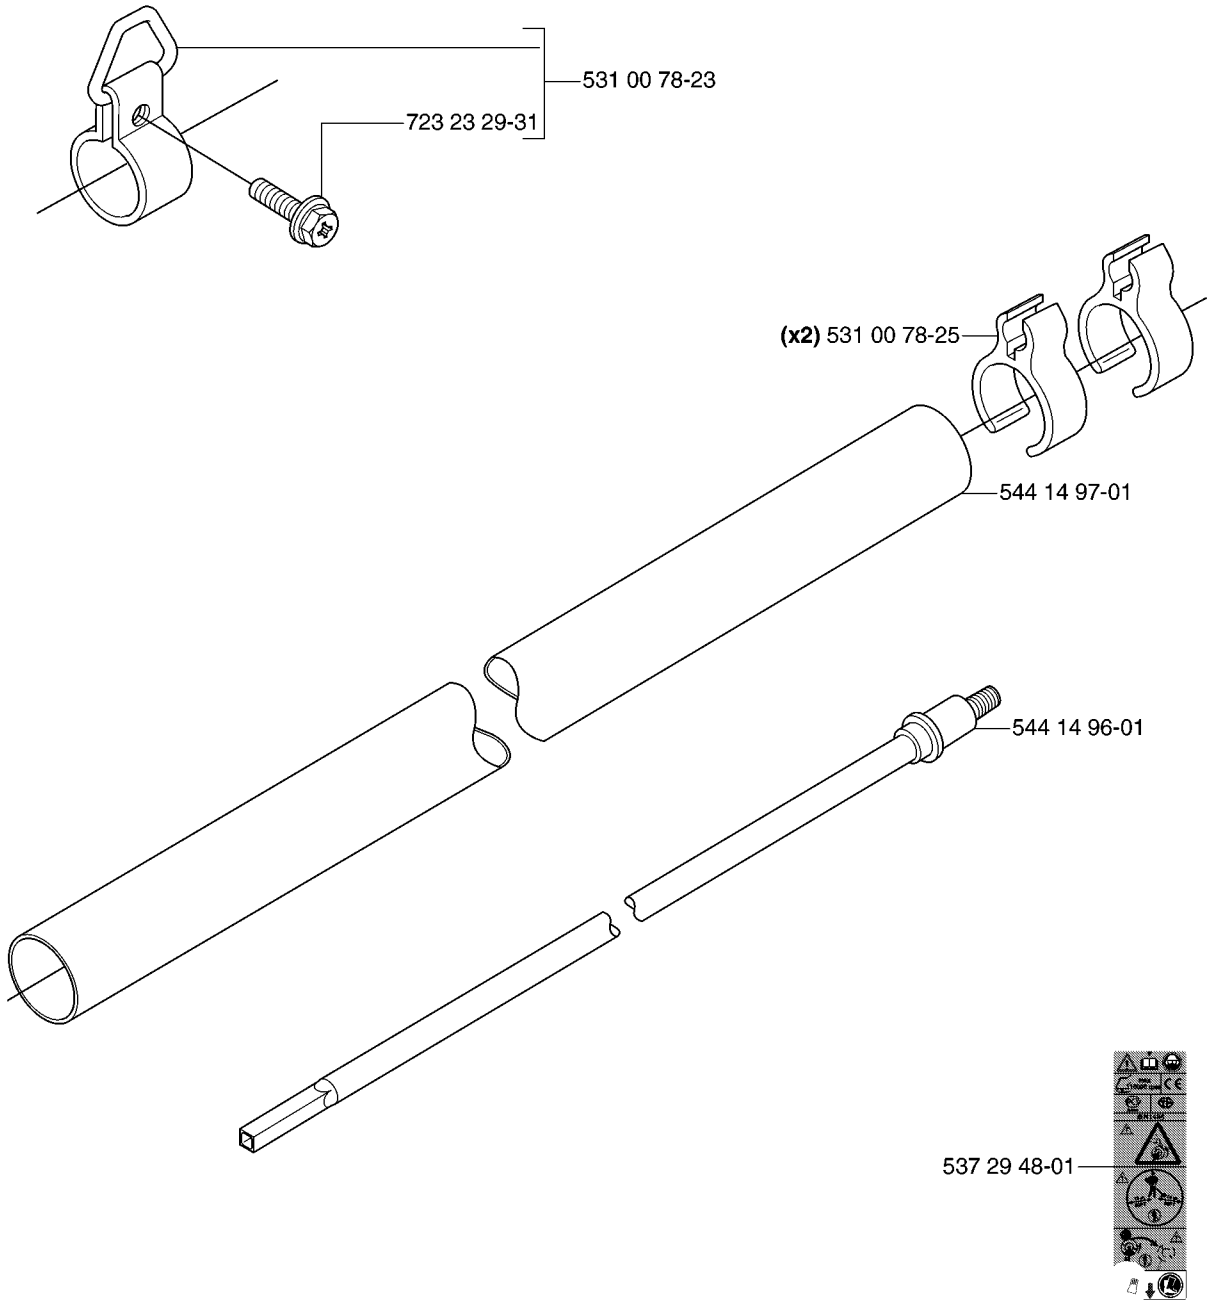

SPARE PARTS LIST

BRUSHCUTTERS/CLEARING SAWS

153 R, 2007-01

A *compl 537 29 58-02

BEVEL GEAR

153 R, 2007-01

Part No	Description	Remark	QTY KIT
503 20 03-25	SCREW IHSCFM		1
503 20 03-25	SCREW IHSCFM		1
503 20 15-01	SCREW		1
503 22 73-01	NUT		1
503 25 28-01	BALL BEARING		1
537 14 74-01	MAGNET		1
537 18 95-01	SCREW		1
537 29 58-02	BEVEL GEAR		1
537 34 35-01	SUPPORT FLANGE		1
537 35 14-01	DRIVER		1
537 36 23-01	BRACKET		1
735 31 14-00	CIRCLIP		1
735 31 28-10	CIRCLIP		1
735 31 31-10	CIRCLIP		1
738 21 01-10	BALL BEARING		1
738 21 01-12	BALL BEARING		1
738 21 99-00	BALL BEARING		1

B

SHAFT

153 R, 2007-01

Part No	Description	Remark	QTY KIT
531 00 78-23	BRACKET		1
531 00 78-25	HOLDER		2
537 29 48-01	LABEL		1
544 14 96-01	SHAFT		1
544 14 97-01	TUBE		1
723 23 29-31	SCREW SLPANM		1

C

HANDLE

153 R, 2007-01

Part No	Description	Remark	QTY KIT
531 00 78-24	HOLDER		1
531 00 78-26	HANDLE		1
531 00 78-27	HANDLE		1
531 00 78-28	HANDLE		1
725 23 72-71	SCREW EHHM		4
725 23 74-71	SCREW EHHM		2

D *compl 531 00 78-29

HANDLE & CONTROLS

153 R, 2007-01

Part No	Description	Remark	QTY KIT
531 00 78-29	HANDLE ASSY		1
531 00 78-61	LEVER		1
531 00 78-62	THROTTLE LOCK		1
531 00 78-63	RETURN SPRING		1
531 00 78-64	SCREW		1
531 00 78-64	SCREW		1
531 00 78-65	COVER		1
531 00 78-67	CABLE ASSY		1
531 00 78-69	HANDLE		1
531 00 78-70	HANDLE		1
531 00 78-82	WIRE		1
724 13 35-01	SCREW CRPANM		1
731 23 14-05	HEXAGON NUT		1