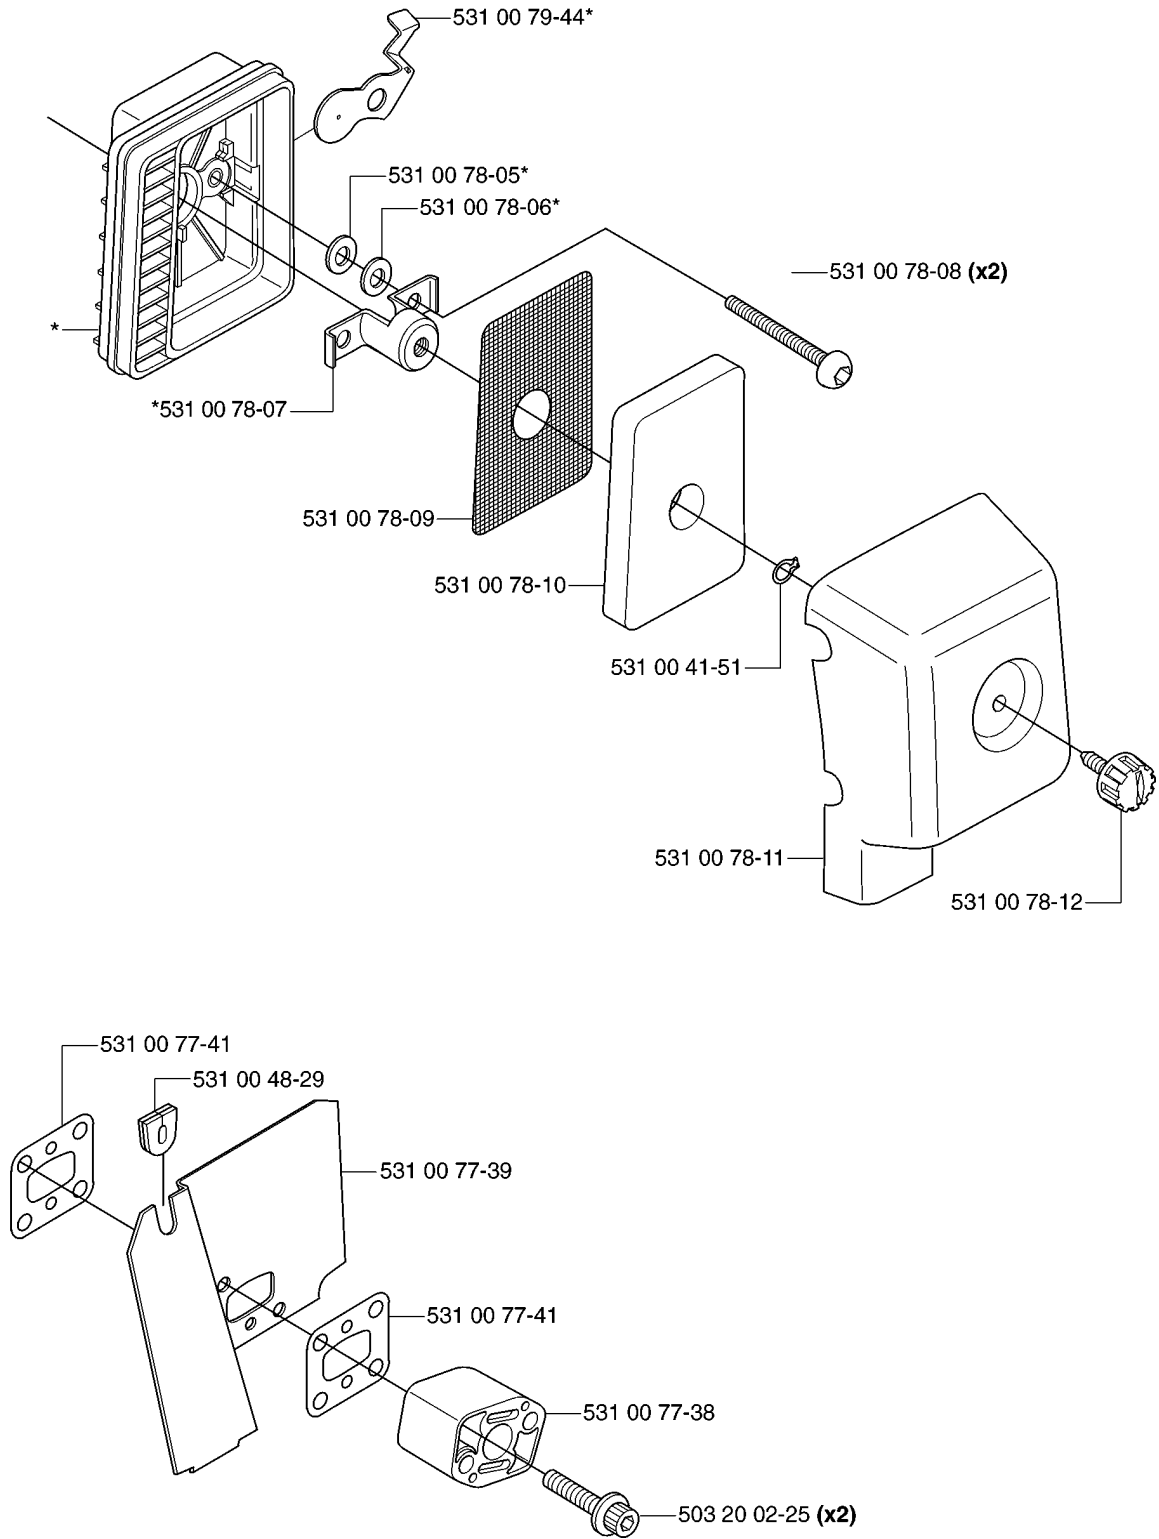

L *compl 531 00 78-03