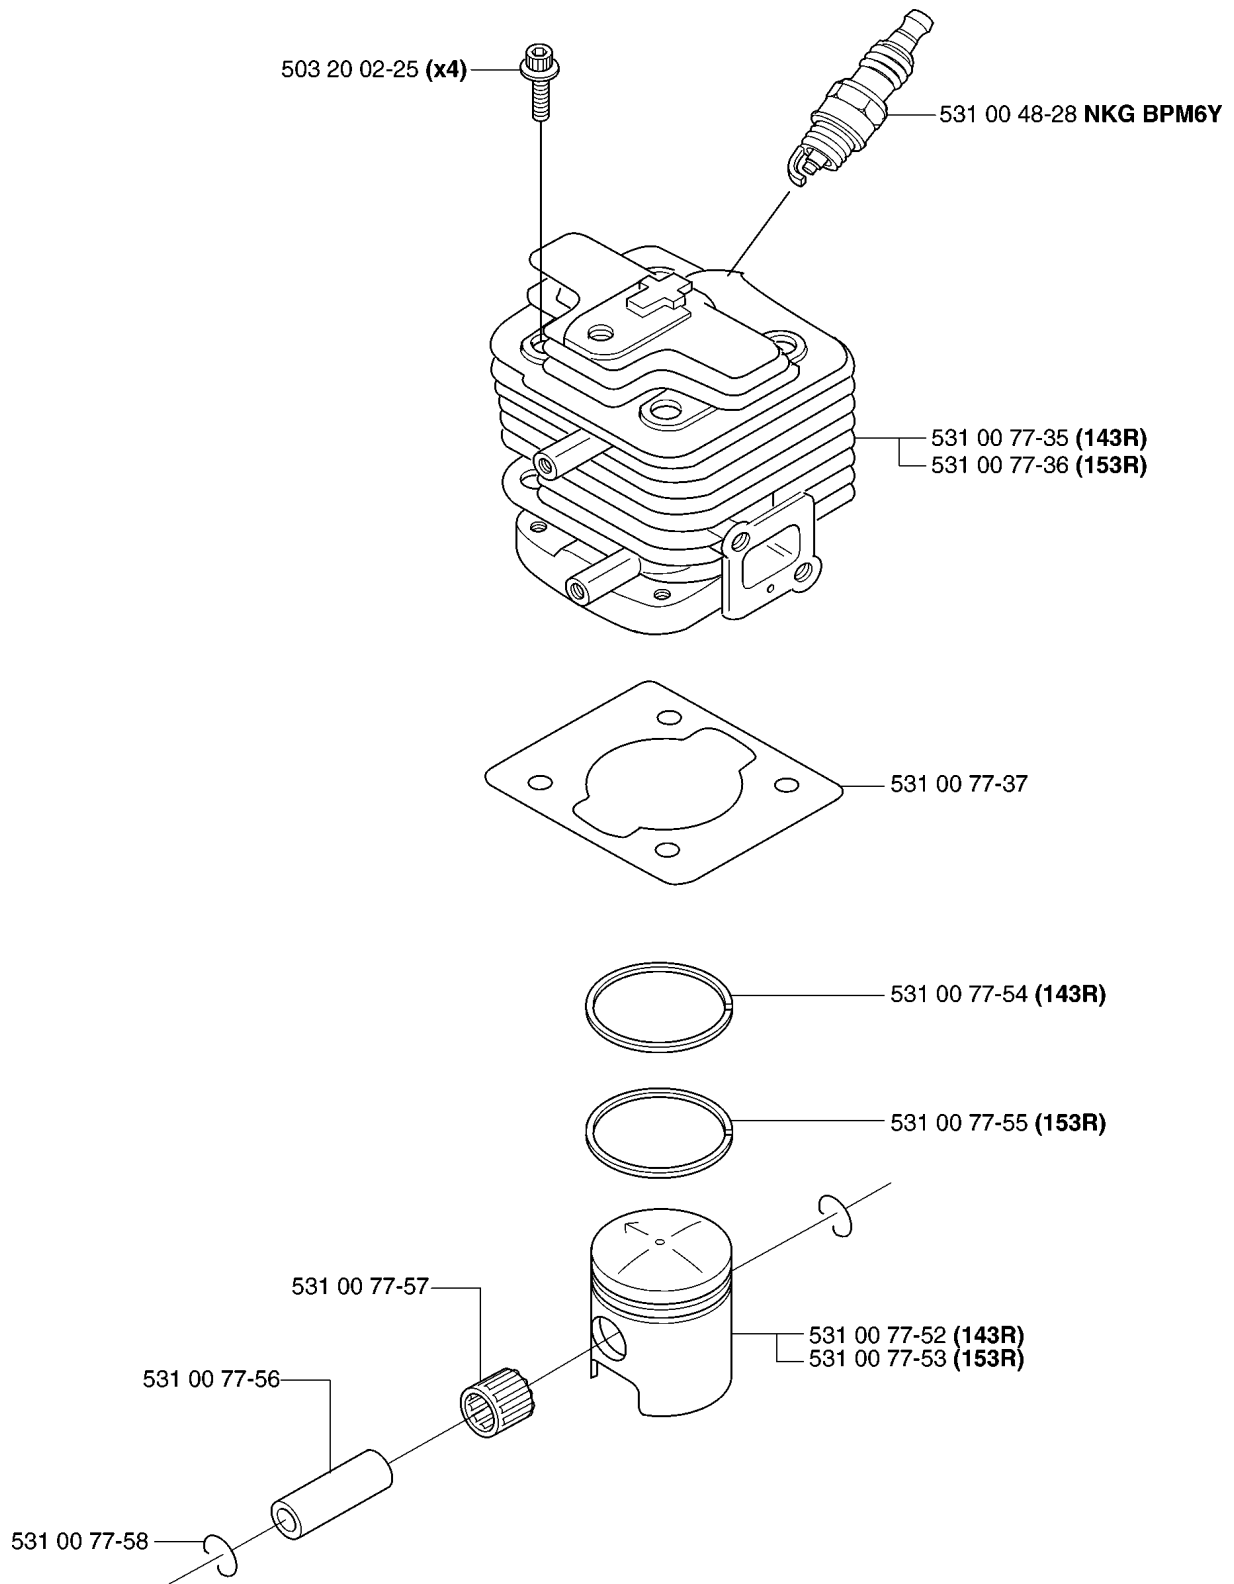

SPARE PARTS LIST

BRUSHCUTTERS/CLEARING SAWS

153 R, 2007-01

A *compl 537 29 58-02

BEVEL GEAR

153 R, 2007-01

Part No	Description	Remark	QTY KIT
503 20 03-25	SCREW IHSCFM		1
503 20 03-25	SCREW IHSCFM		1
503 20 15-01	SCREW		1
503 22 73-01	NUT		1
503 25 28-01	BALL BEARING		1
537 14 74-01	MAGNET		1
537 18 95-01	SCREW		1
537 29 58-02	BEVEL GEAR		1
537 34 35-01	SUPPORT FLANGE		1
537 35 14-01	DRIVER		1
537 36 23-01	BRACKET		1
735 31 14-00	CIRCLIP		1
735 31 28-10	CIRCLIP		1
735 31 31-10	CIRCLIP		1
738 21 01-10	BALL BEARING		1
738 21 01-12	BALL BEARING		1
738 21 99-00	BALL BEARING		1

L *compl 531 00 78-03

AIR FILTER

153 R, 2007-01

Part No	Description	Remark	QTY KIT
503 20 02-25	SCREW IHSCFM		2
531 00 41-51	RETAINER RING		1
531 00 48-29	ATTACHMENT		1
531 00 77-38	SPACER		1
531 00 77-39	PROTECTOR		1
531 00 77-41	GASKET		1
531 00 77-41	GASKET		1
531 00 78-03	HOUSING		1
531 00 78-05	WASHER		1
531 00 78-06	RING		1
531 00 78-07	BRACKET		1
531 00 78-08	SCREW		2
531 00 78-09	SCREEN		1
531 00 78-10	AIR FILTER		1
531 00 78-11	COVER		1
531 00 78-12	SCREW		1
531 00 79-44	CHOKE CONTROL		1

M

CYLINDER PISTON

153 R, 2007-01

Part No	Description	Remark	QTY KIT
503 20 02-25	SCREW IHSCFM		4
531 00 48-28	SPARK PLUG		1
531 00 77-35	CYLINDER		1
531 00 77-36	CYLINDER		1
531 00 77-37	GASKET		1
531 00 77-52	PISTON		1
531 00 77-53	PISTON		1
531 00 77-54	PISTON RING		1
531 00 77-55	PISTON RING		1
531 00 77-56	PISTON BOLT		1
531 00 77-57	NEEDLE BEARING		1
531 00 77-58	RETAINER RING		1