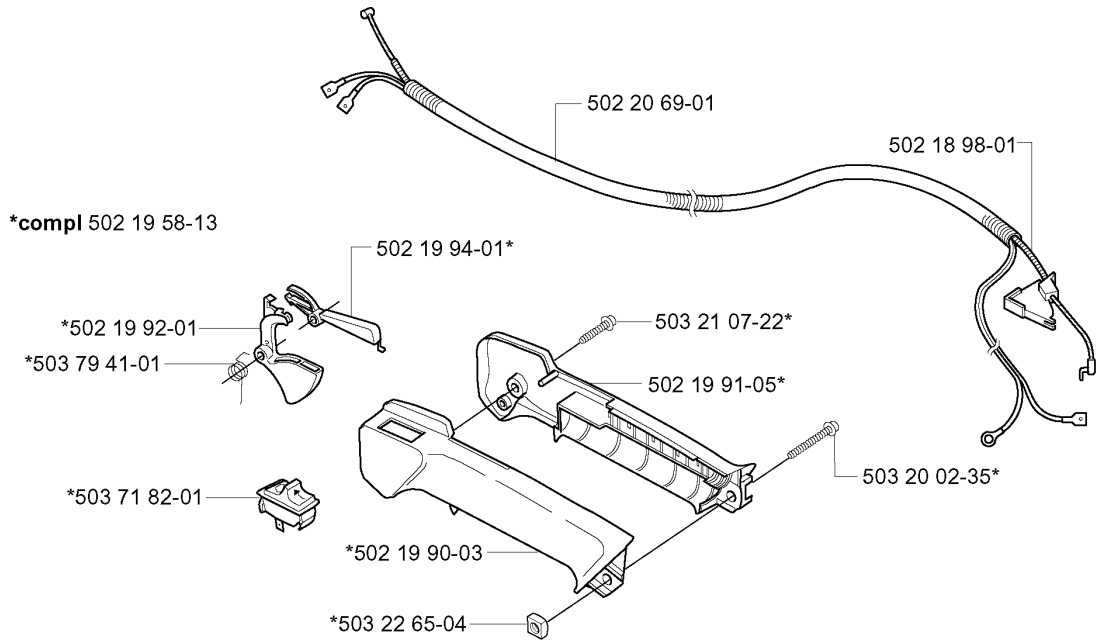

B

*compl 502 19 58-03
**compl 503 72 43-03

*compl 503 72 43-03

HANDLE & CONTROLS

225 RD, 20004000001-Current

Part No	Description	Remark	QTY KIT
502 18 98-01	THROTTLE CABLE		1
502 19 58-03	HANDLE		1
502 19 58-13	HANDLE		1
502 19 90-03	HANDLE HALF		1
502 19 91-05	HANDLE HALF		1
502 19 92-01	THROTTLE TRIGGER		1
502 19 94-01	THROTTLE LOCKOUT		1
502 20 38-01	KNOB		1
502 20 69-01	WIRING		1
502 21 12-01	STAPLE		1
503 20 02-35	SCREW IHSCFM		1
503 21 07-22	SCREW IHSCT		1
503 21 07-45	SCREW IHSCT		1
503 22 65-04	SQUARE NUT		1
503 71 82-01	SWITCH		1
503 72 10-03	HANDLE		1
503 72 29-01	COVER		1
503 72 43-03	HANDLEBAR PART ASSY		1
503 72 43-03	HANDLEBAR PART ASSY		1
503 75 00-01	HANDLEBAR BRACKET		1
503 75 00-01	HANDLEBAR BRACKET		1
503 75 00-01	HANDLEBAR BRACKET		1
503 78 04-03	HANDLE LOOP	L	1
503 79 41-01	RECOIL SPRING		1
503 80 45-01	BRACKET		1
537 07 71-01	HANDLE	RJ	1
725 23 81-51	SCREW EHHM		1