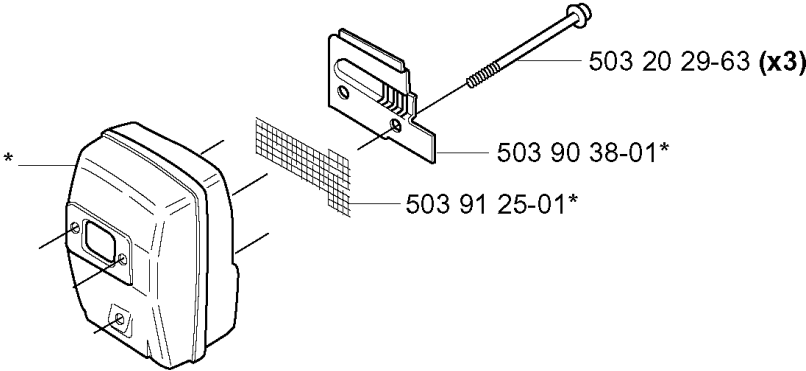

J *compl 503 90 40-03