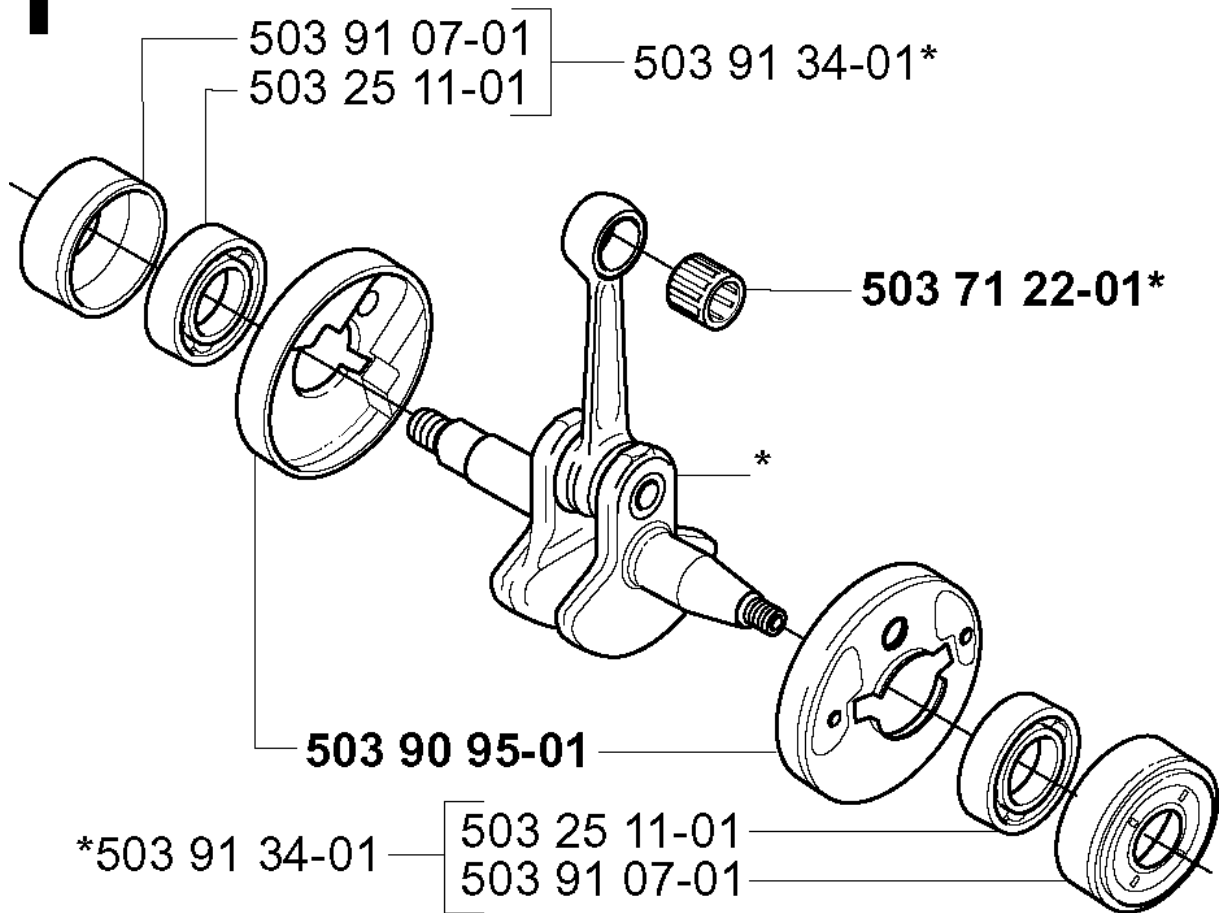

B

*compl 502 19 58-03
**compl 503 72 43-03

*compl 503 72 43-03

HANDLE & CONTROLS

225 RD, 20004000001-Current

Part No	Description	Remark	QTY KIT
502 18 98-01	THROTTLE CABLE		1
502 19 58-03	HANDLE		1
502 19 58-13	HANDLE		1
502 19 90-03	HANDLE HALF		1
502 19 91-05	HANDLE HALF		1
502 19 92-01	THROTTLE TRIGGER		1
502 19 94-01	THROTTLE LOCKOUT		1
502 20 38-01	KNOB		1
502 20 69-01	WIRING		1
502 21 12-01	STAPLE		1
503 20 02-35	SCREW IHSCFM		1
503 21 07-22	SCREW IHSCT		1
503 21 07-45	SCREW IHSCT		1
503 22 65-04	SQUARE NUT		1
503 71 82-01	SWITCH		1
503 72 10-03	HANDLE		1
503 72 29-01	COVER		1
503 72 43-03	HANDLEBAR PART ASSY		1
503 72 43-03	HANDLEBAR PART ASSY		1
503 75 00-01	HANDLEBAR BRACKET		1
503 75 00-01	HANDLEBAR BRACKET		1
503 75 00-01	HANDLEBAR BRACKET		1
503 78 04-03	HANDLE LOOP	L	1
503 79 41-01	RECOIL SPRING		1
503 80 45-01	BRACKET		1
537 07 71-01	HANDLE	RJ	1
725 23 81-51	SCREW EHHM		1

D

CYLINDER PISTON

225 RD, 20004000001-Current

Part No	Description	Remark	QTY KIT
503 23 51-08	SPARK PLUG	CHAMPION RCJ 7 Y	1
503 28 90-27	PISTON RING	227	2
503 28 90-30	PISTON RING		1
503 28 99-30	RING	225	2
503 49 21-02	GASKET		1
503 71 22-01	BEARING		1
503 72 45-02	PISTON	225 DIA.34MM	1
503 85 97-02	PISTON ASSY	225	1
537 00 75-02	PISTON ASSY	227	1
537 03 95-01	PISTON	227 DIA.35MM	1
737 44 08-00	CIRCLIP		1

E

CLUTCH

225 RD, 20004000001-Current

Part No	Description	Remark	QTY KIT
502 18 94-03	CLUTCH COVER ASSY		1
502 21 57-03	CLUTCH DRUM ASSY		1
503 20 02-30	SCREW IHSCFM		2
503 21 06-25	SCREW IHSCFT		4
503 52 12-04	WASHER		1
503 71 40-01	CLUTCH ASSY		1

F

***compl 503 72 44-05**

CRANKSHAFT

225 RD, 20004000001-Current

Part No	Description	Remark	QTY KIT
503 25 11-01	BALL BEARING		1
503 25 11-01	BALL BEARING		1
503 71 22-01	BEARING		1
503 72 44-05	CRANKSHAFT ASSY		1
503 90 95-01	CUP		1
503 91 07-01	BEARING CAGE		1
503 91 07-01	BEARING CAGE		1
503 91 34-01	BEARING CAGE		1
503 91 34-01	BEARING CAGE		1