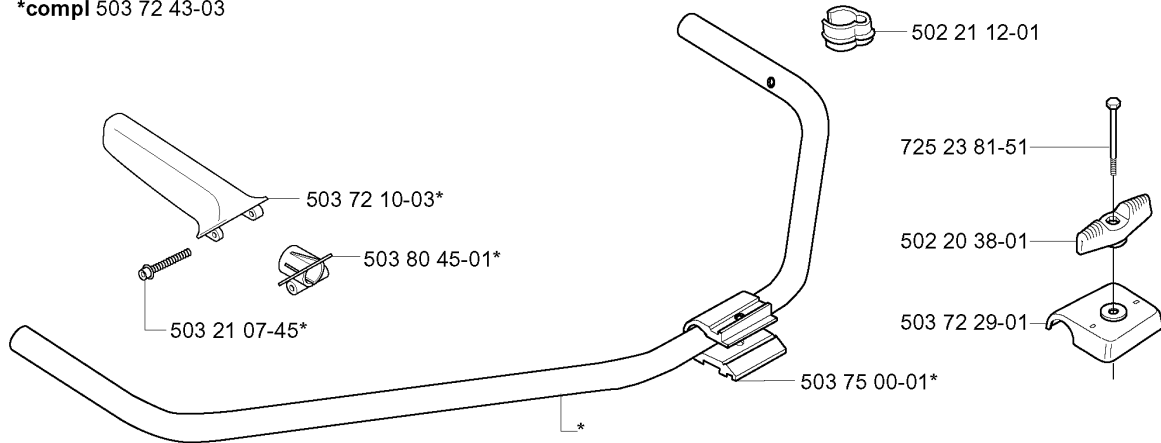

B

*compl 502 19 58-03
**compl 503 72 43-03

*compl 503 72 43-03

HANDLE & CONTROLS

225 RD, 20004000001-Current

Part No	Description	Remark	QTY KIT
502 18 98-01	THROTTLE CABLE		1
502 19 58-03	HANDLE		1
502 19 58-13	HANDLE		1
502 19 90-03	HANDLE HALF		1
502 19 91-05	HANDLE HALF		1
502 19 92-01	THROTTLE TRIGGER		1
502 19 94-01	THROTTLE LOCKOUT		1
502 20 38-01	KNOB		1
502 20 69-01	WIRING		1
502 21 12-01	STAPLE		1
503 20 02-35	SCREW IHSCFM		1
503 21 07-22	SCREW IHSCT		1
503 21 07-45	SCREW IHSCT		1
503 22 65-04	SQUARE NUT		1
503 71 82-01	SWITCH		1
503 72 10-03	HANDLE		1
503 72 29-01	COVER		1
503 72 43-03	HANDLEBAR PART ASSY		1
503 72 43-03	HANDLEBAR PART ASSY		1
503 75 00-01	HANDLEBAR BRACKET		1
503 75 00-01	HANDLEBAR BRACKET		1
503 75 00-01	HANDLEBAR BRACKET		1
503 78 04-03	HANDLE LOOP	L	1
503 79 41-01	RECOIL SPRING		1
503 80 45-01	BRACKET		1
537 07 71-01	HANDLE	RJ	1
725 23 81-51	SCREW EHHM		1