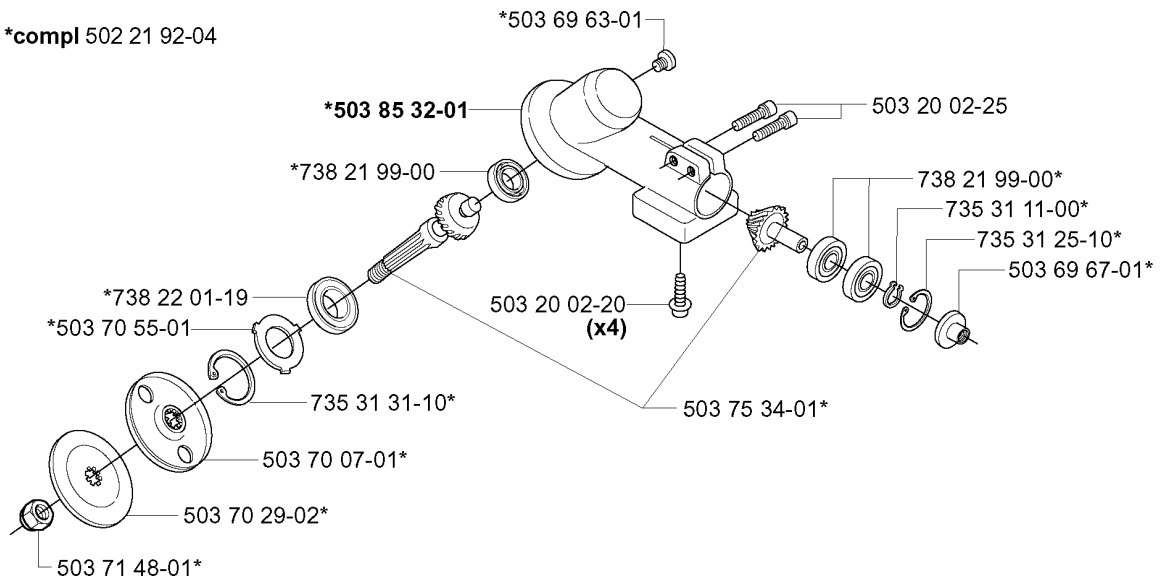

F

***compl 503 72 44-05**

CRANKSHAFT

225 RD, 20004000001-Current

Part No	Description	Remark	QTY KIT
503 25 11-01	BALL BEARING		1
503 25 11-01	BALL BEARING		1
503 71 22-01	BEARING		1
503 72 44-05	CRANKSHAFT ASSY		1
503 90 95-01	CUP		1
503 91 07-01	BEARING CAGE		1
503 91 07-01	BEARING CAGE		1
503 91 34-01	BEARING CAGE		1
503 91 34-01	BEARING CAGE		1

H

***compl 503 84 00-02**

CRANKCASE

225 RD, 20004000001-Current

Part No	Description	Remark	QTY KIT
501 27 82-01	GASKET		1
503 22 72-01	SPEED NUT		4
503 44 32-01	FUEL FILTER		1
503 73 58-01	BUSHING		2
503 82 80-04	TANK CAP ASSY		1
503 84 00-02	CRANKCASE		1
503 90 92-01	INSERT		1
503 98 81-01	SCREW		2
537 04 24-03	FUEL HOSE		1
537 04 24-04	FUEL HOSE		1
725 53 72-55	SCREW IHSCM		4

K *compl 502 21 92-04

BEVEL GEAR

225 RD, 20004000001-Current

Part No	Description	Remark	QTY KIT
502 21 92-04	GEAR		1
503 20 02-20	SCREW IHSCFM		4
503 20 02-25	SCREW IHSCFM		1
503 69 63-01	PLUG		1
503 69 67-01	GASKET RING UPPER		1
503 70 07-01	DRIVER		1
503 70 29-02	SUPPORT FLANGE		1
503 70 55-01	COVER WASHER		1
503 71 48-01	NUT BLADE		1
503 75 34-01	GEAR WHEEL		1
503 85 32-01	GEAR HOUSING		1
735 31 11-00	CIRCLIP		1
735 31 25-10	CIRCLIP		1
735 31 31-10	CIRCLIP		1
738 21 99-00	BALL BEARING		1
738 21 99-00	BALL BEARING		1
738 22 01-19	BALL BEARING		1