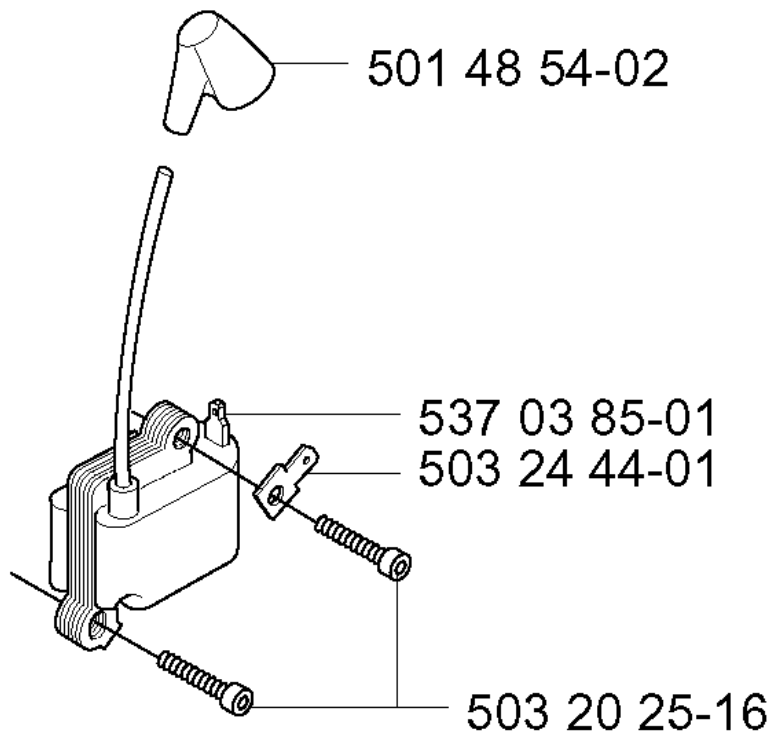

L *compl 503 79 06-01