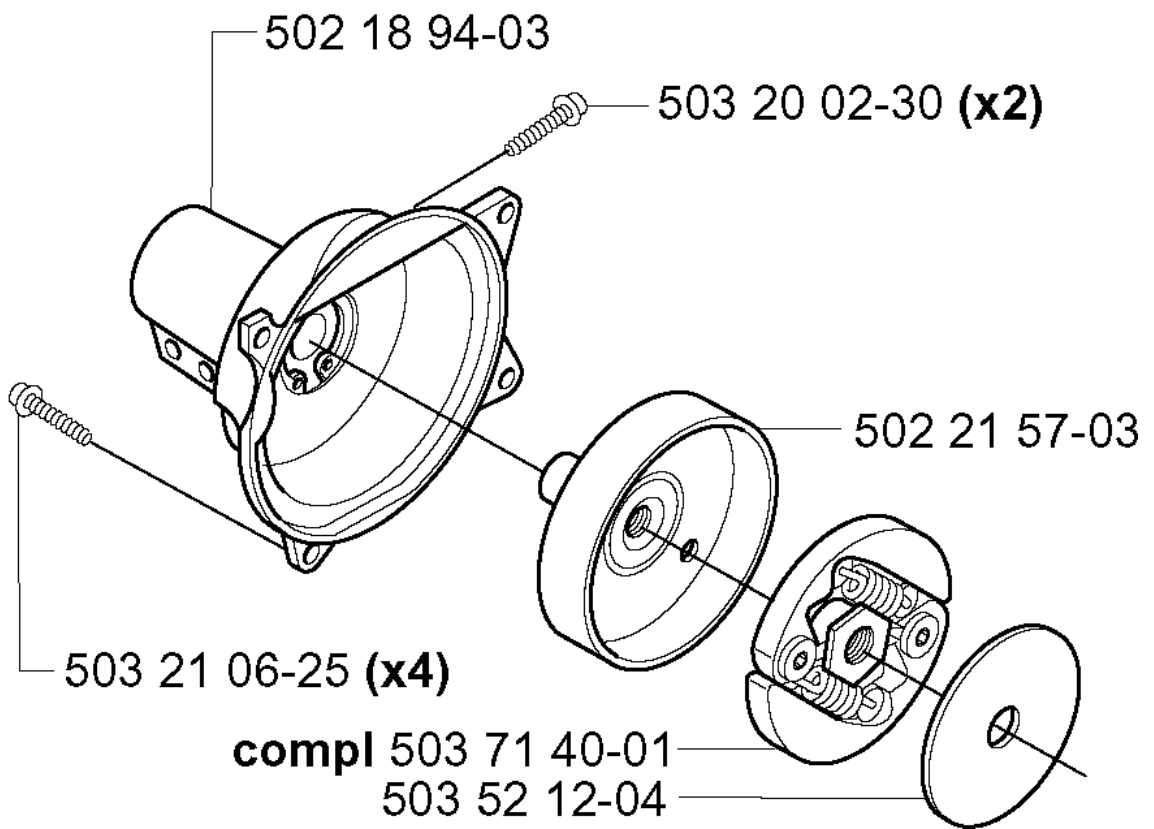

B

*compl 502 19 58-03
**compl 503 72 43-03

*compl 503 72 43-03

HANDLE & CONTROLS

225 RD, 20004000001-Current

Part No	Description	Remark	QTY KIT
502 18 98-01	THROTTLE CABLE		1
502 19 58-03	HANDLE		1
502 19 58-13	HANDLE		1
502 19 90-03	HANDLE HALF		1
502 19 91-05	HANDLE HALF		1
502 19 92-01	THROTTLE TRIGGER		1
502 19 94-01	THROTTLE LOCKOUT		1
502 20 38-01	KNOB		1
502 20 69-01	WIRING		1
502 21 12-01	STAPLE		1
503 20 02-35	SCREW IHSCFM		1
503 21 07-22	SCREW IHSCT		1
503 21 07-45	SCREW IHSCT		1
503 22 65-04	SQUARE NUT		1
503 71 82-01	SWITCH		1
503 72 10-03	HANDLE		1
503 72 29-01	COVER		1
503 72 43-03	HANDLEBAR PART ASSY		1
503 72 43-03	HANDLEBAR PART ASSY		1
503 75 00-01	HANDLEBAR BRACKET		1
503 75 00-01	HANDLEBAR BRACKET		1
503 75 00-01	HANDLEBAR BRACKET		1
503 78 04-03	HANDLE LOOP	L	1
503 79 41-01	RECOIL SPRING		1
503 80 45-01	BRACKET		1
537 07 71-01	HANDLE	RJ	1
725 23 81-51	SCREW EHHM		1

D

CYLINDER PISTON

225 RD, 20004000001-Current

Part No	Description	Remark	QTY KIT
503 23 51-08	SPARK PLUG	CHAMPION RCJ 7 Y	1
503 28 90-27	PISTON RING	227	2
503 28 90-30	PISTON RING		1
503 28 99-30	RING	225	2
503 49 21-02	GASKET		1
503 71 22-01	BEARING		1
503 72 45-02	PISTON	225 DIA.34MM	1
503 85 97-02	PISTON ASSY	225	1
537 00 75-02	PISTON ASSY	227	1
537 03 95-01	PISTON	227 DIA.35MM	1
737 44 08-00	CIRCLIP		1

E

CLUTCH

225 RD, 20004000001-Current

Part No	Description	Remark	QTY KIT
502 18 94-03	CLUTCH COVER ASSY		1
502 21 57-03	CLUTCH DRUM ASSY		1
503 20 02-30	SCREW IHSCFM		2
503 21 06-25	SCREW IHSCFT		4
503 52 12-04	WASHER		1
503 71 40-01	CLUTCH ASSY		1