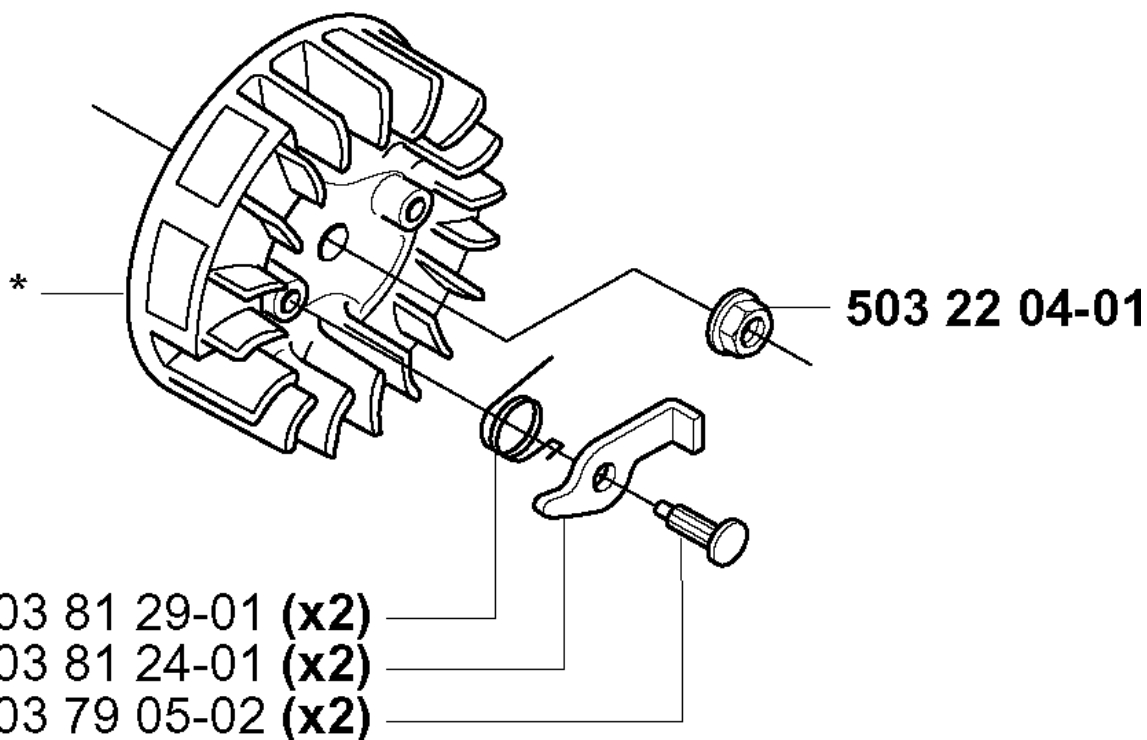

L *compl 503 79 06-01