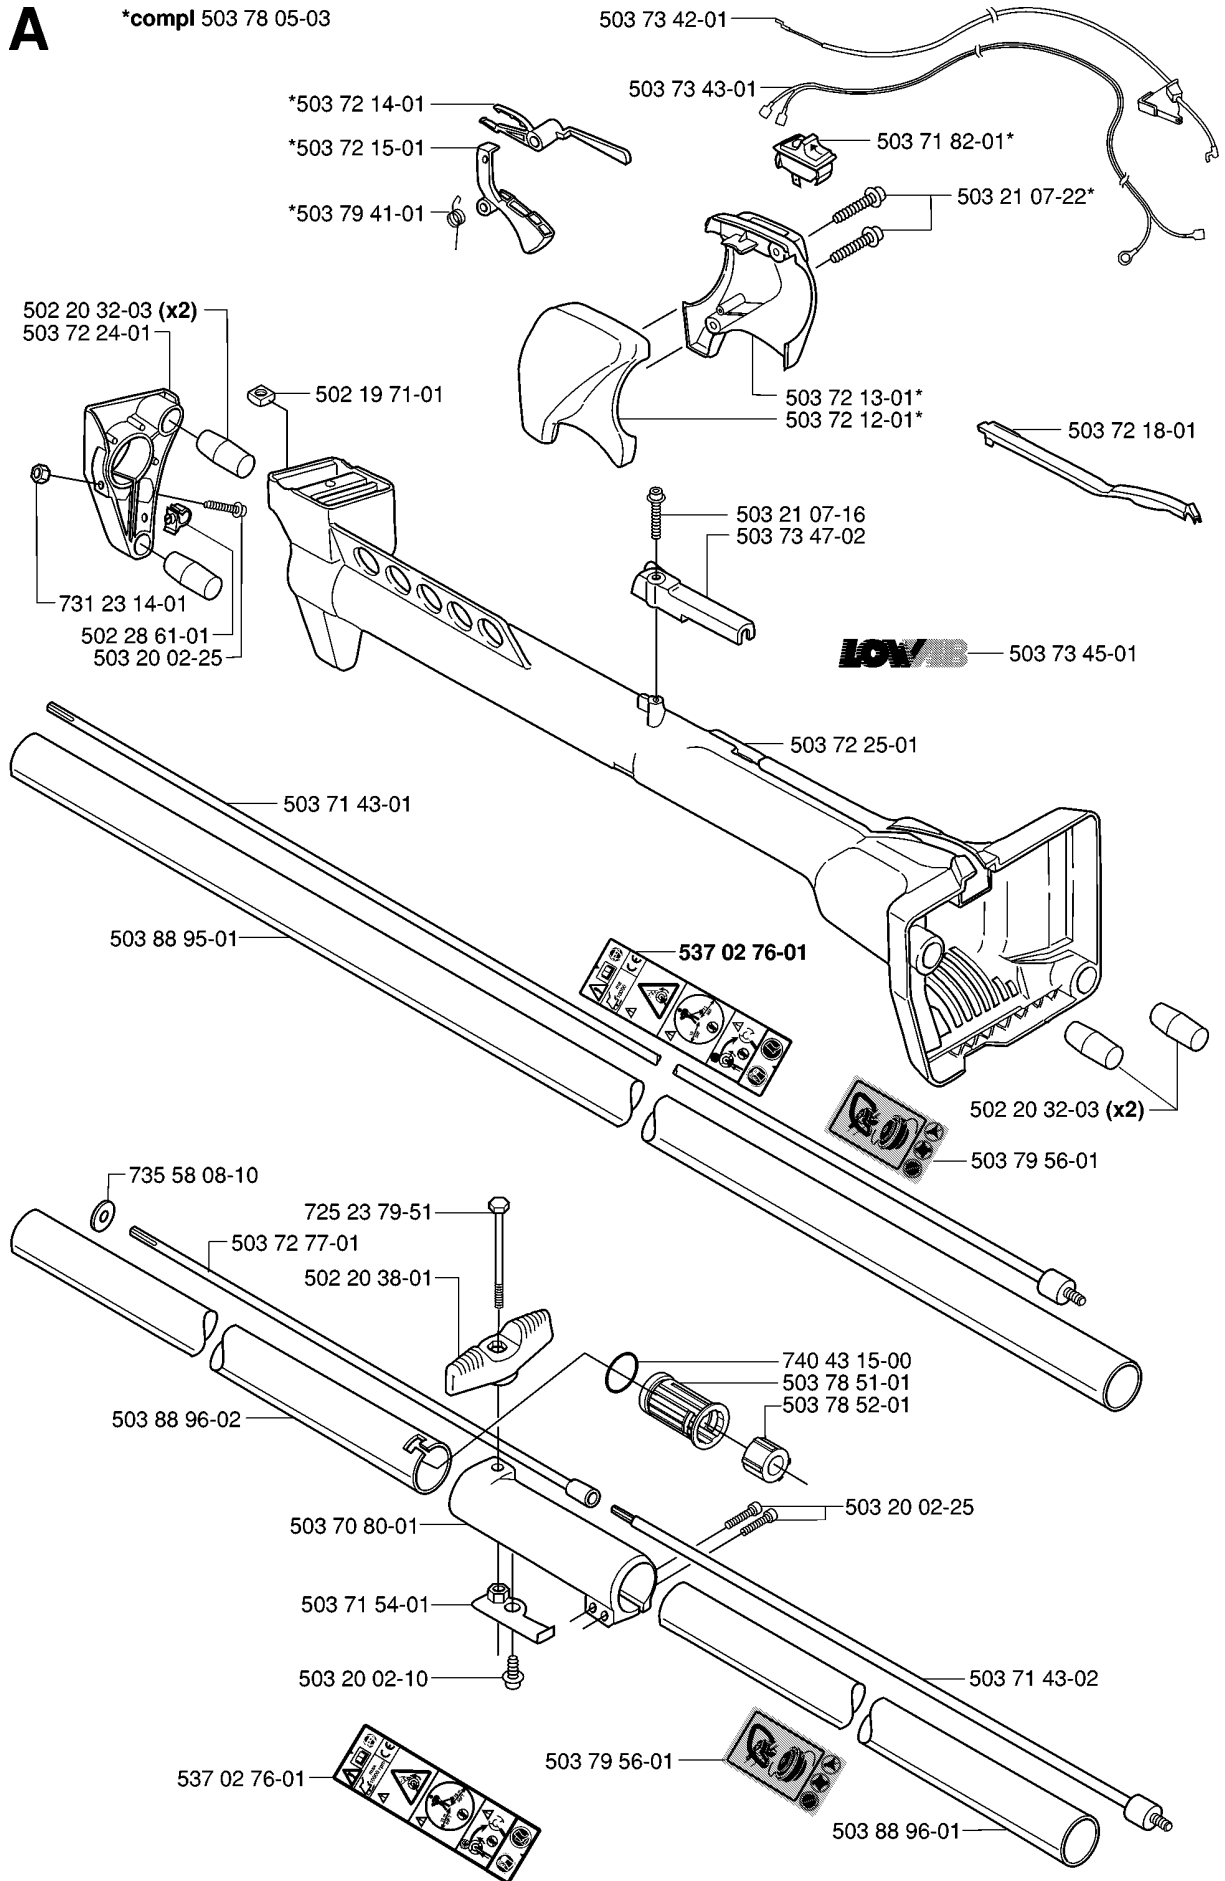

SPARE PARTS LIST

BRUSHCUTTERS/CLEARING SAWS

225 RD, 20004000001-Current

A

*compl 503 78 05-03

SHAFT & HANDLE

225 RD, 20004000001-Current

Part No	Description	Remark	QTY KIT
502 19 71-01	SQUARE NUT		1
502 20 32-03	ANTIVIBRATION ELEMENT		2
502 20 32-03	ANTIVIBRATION ELEMENT		2
502 20 38-01	KNOB		1
502 28 61-01	CLIP		1
503 20 02-10	SCREW IHSCFM		1
503 20 02-25	SCREW IHSCFM		1
503 20 02-25	SCREW IHSCFM		1
503 21 07-16	SCREW IHSCFM		1
503 21 07-22	SCREW IHSCFM		1
503 70 80-01	COMPRESSION SLEEVE		1
503 71 43-01	DRIVE SHAFT ASSY		1
503 71 43-02	DRIVE SHAFT ASSY		1
503 71 54-01	LOCKING PLATE		1
503 71 82-01	SWITCH		1
503 72 12-01	HANDLE HALF		1
503 72 13-01	HANDLE HALF		1
503 72 14-01	THROTTLE LOCKOUT		1
503 72 15-01	THROTTLE TRIGGER		1
503 72 18-01	COVER		1
503 72 24-01	HOLDER ANTIVIBRATION		1
503 72 25-01	SUSPENSION		1
503 72 77-01	DRIVE SHAFT ASSY		1
503 73 42-01	THROTTLE CABLE ASSY		1
503 73 43-01	SHORT CIRCUIT CABLE		1
503 73 45-01	LABEL		1
503 73 47-02	LOCK KABLAGE STYRE		1
503 78 05-03	HANDLE		1
503 78 51-01	BEARING CAGE		1
503 78 52-01	SUPPORTING BEARING		1
503 79 41-01	RECOIL SPRING		1
503 79 56-01	LABEL		1
503 79 56-01	LABEL		1
503 88 95-01	TUBE		1
503 88 96-01	TUBE		1
503 88 96-02	TUBE		1
537 02 76-01	LABEL		1
537 02 76-01	LABEL		1
725 23 79-51	SCREW EHHM		1
731 23 14-01	HEXAGON NUT		1
735 58 08-10	LOCKWASHER		1
740 43 15-00	O-RING		1