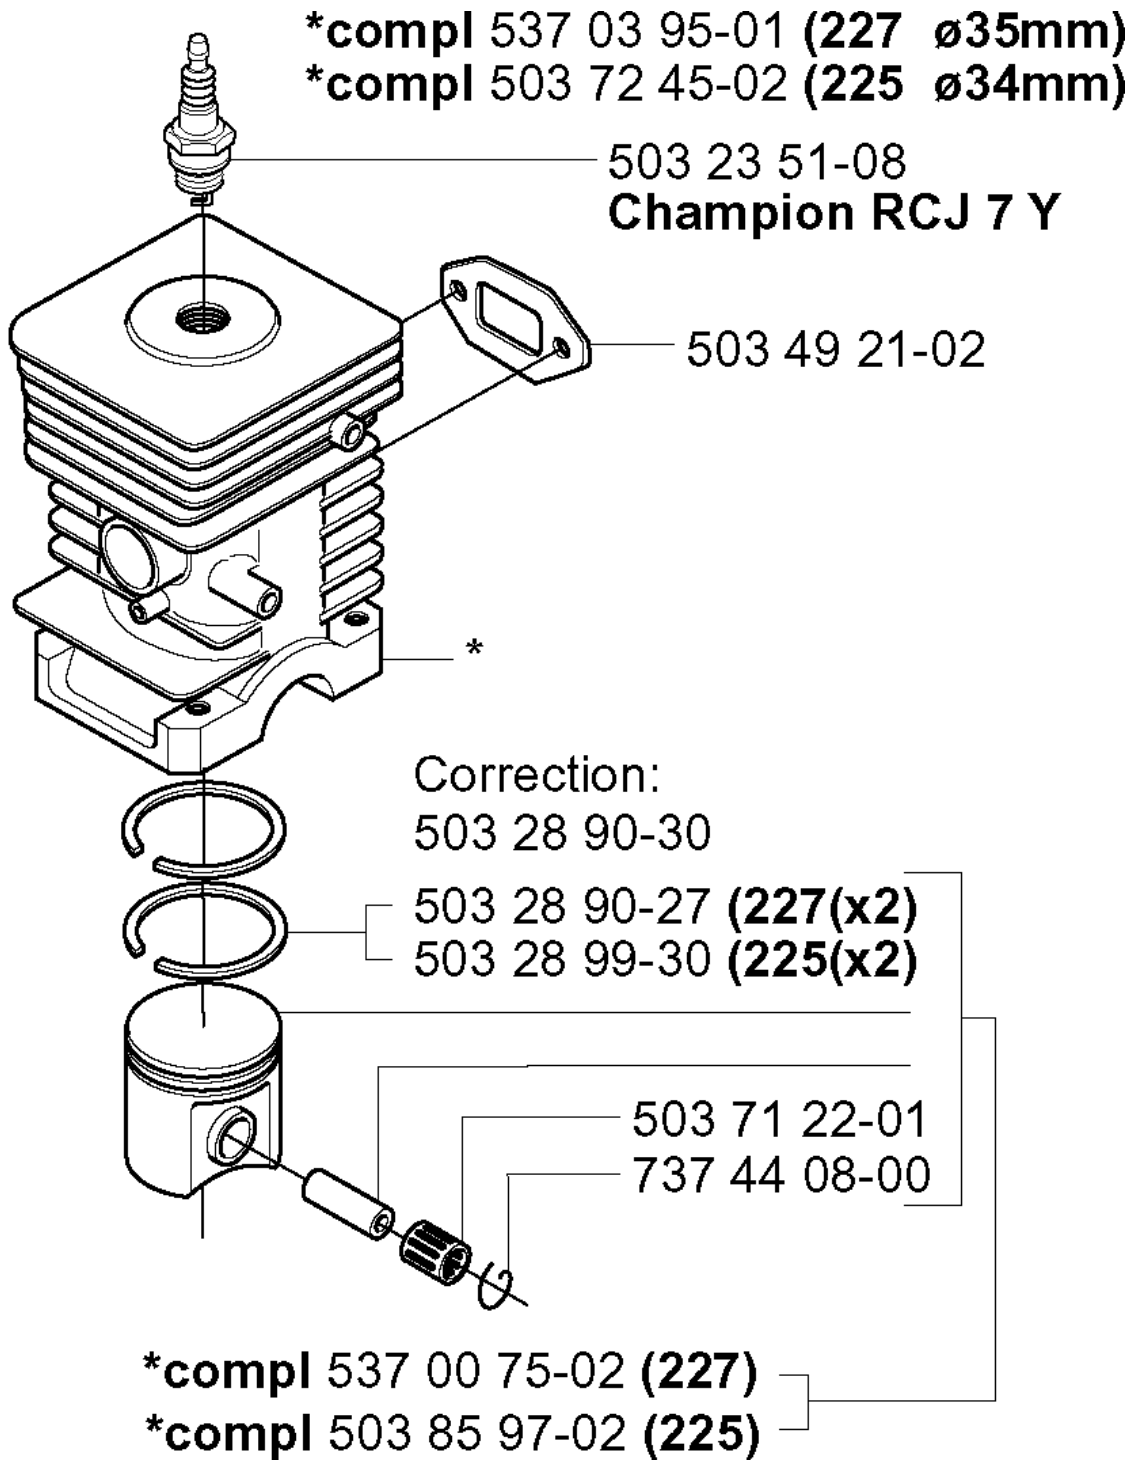

B

*compl 502 19 58-03
**compl 503 72 43-03

*compl 503 72 43-03

HANDLE & CONTROLS

225 RD, 20004000001-Current

Part No	Description	Remark	QTY KIT
502 18 98-01	THROTTLE CABLE		1
502 19 58-03	HANDLE		1
502 19 58-13	HANDLE		1
502 19 90-03	HANDLE HALF		1
502 19 91-05	HANDLE HALF		1
502 19 92-01	THROTTLE TRIGGER		1
502 19 94-01	THROTTLE LOCKOUT		1
502 20 38-01	KNOB		1
502 20 69-01	WIRING		1
502 21 12-01	STAPLE		1
503 20 02-35	SCREW IHSCFM		1
503 21 07-22	SCREW IHSCT		1
503 21 07-45	SCREW IHSCT		1
503 22 65-04	SQUARE NUT		1
503 71 82-01	SWITCH		1
503 72 10-03	HANDLE		1
503 72 29-01	COVER		1
503 72 43-03	HANDLEBAR PART ASSY		1
503 72 43-03	HANDLEBAR PART ASSY		1
503 75 00-01	HANDLEBAR BRACKET		1
503 75 00-01	HANDLEBAR BRACKET		1
503 75 00-01	HANDLEBAR BRACKET		1
503 78 04-03	HANDLE LOOP	L	1
503 79 41-01	RECOIL SPRING		1
503 80 45-01	BRACKET		1
537 07 71-01	HANDLE	RJ	1
725 23 81-51	SCREW EHHM		1

D

CYLINDER PISTON

225 RD, 20004000001-Current

Part No	Description	Remark	QTY KIT
503 23 51-08	SPARK PLUG	CHAMPION RCJ 7 Y	1
503 28 90-27	PISTON RING	227	2
503 28 90-30	PISTON RING		1
503 28 99-30	RING	225	2
503 49 21-02	GASKET		1
503 71 22-01	BEARING		1
503 72 45-02	PISTON	225 DIA.34MM	1
503 85 97-02	PISTON ASSY	225	1
537 00 75-02	PISTON ASSY	227	1
537 03 95-01	PISTON	227 DIA.35MM	1
737 44 08-00	CIRCLIP		1