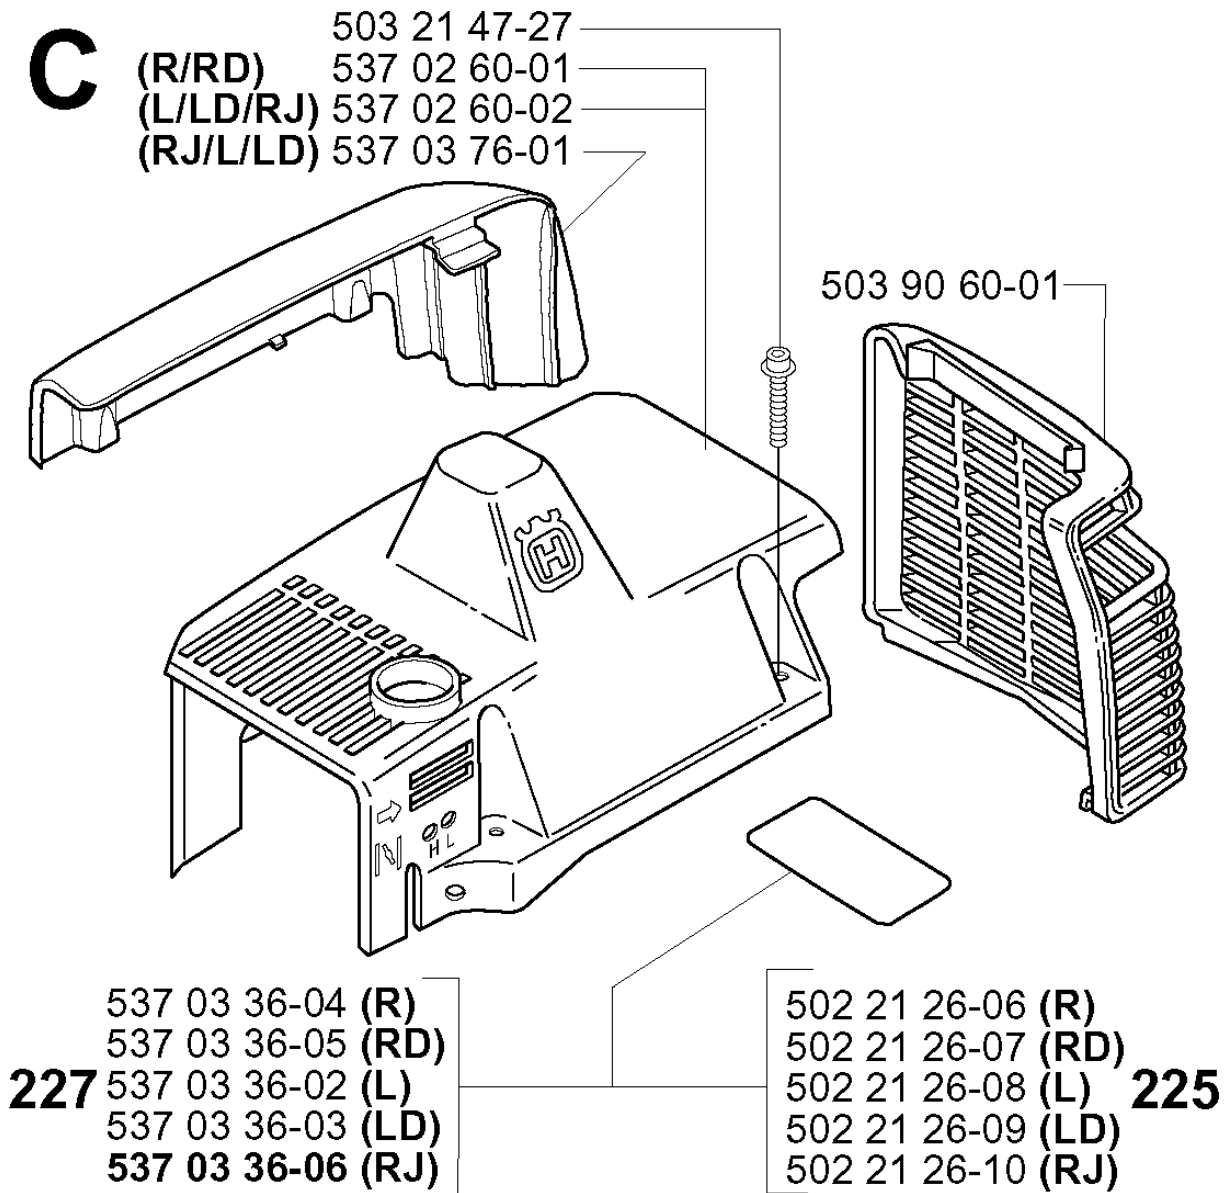

B

*compl 502 19 58-03
**compl 503 72 43-03

*compl 503 72 43-03

HANDLE & CONTROLS

225 RD, 20004000001-Current

Part No	Description	Remark	QTY KIT
502 18 98-01	THROTTLE CABLE		1
502 19 58-03	HANDLE		1
502 19 58-13	HANDLE		1
502 19 90-03	HANDLE HALF		1
502 19 91-05	HANDLE HALF		1
502 19 92-01	THROTTLE TRIGGER		1
502 19 94-01	THROTTLE LOCKOUT		1
502 20 38-01	KNOB		1
502 20 69-01	WIRING		1
502 21 12-01	STAPLE		1
503 20 02-35	SCREW IHSCFM		1
503 21 07-22	SCREW IHSCT		1
503 21 07-45	SCREW IHSCT		1
503 22 65-04	SQUARE NUT		1
503 71 82-01	SWITCH		1
503 72 10-03	HANDLE		1
503 72 29-01	COVER		1
503 72 43-03	HANDLEBAR PART ASSY		1
503 72 43-03	HANDLEBAR PART ASSY		1
503 75 00-01	HANDLEBAR BRACKET		1
503 75 00-01	HANDLEBAR BRACKET		1
503 75 00-01	HANDLEBAR BRACKET		1
503 78 04-03	HANDLE LOOP	L	1
503 79 41-01	RECOIL SPRING		1
503 80 45-01	BRACKET		1
537 07 71-01	HANDLE	RJ	1
725 23 81-51	SCREW EHHM		1

CYLINDER COVER

225 RD, 20004000001-Current

Part No	Description	Remark	QTY KIT
502 21 26-06	DECAL	R	1
502 21 26-07	DECAL	RD	1
502 21 26-08	DECAL	L 225	1
502 21 26-09	DECAL	LD	1
502 21 26-10	DECAL	RJ	1
503 21 47-27	SCREW IHSCFTO		1
503 90 60-01	HEAT PROTECTOR		1
537 02 60-01	CYLINDER COVER	R/RD	1
537 02 60-02	CYLINDER COVER	L/LD/RJ	1
537 03 36-02	LABEL	L 227	1
537 03 36-03	LABEL	LD	1
537 03 36-04	LABEL	R	1
537 03 36-05	LABEL	RD	1
537 03 36-06	LABEL	RJ	1
537 03 76-01	ARM PROTECTION	RJ/LD	1

D

CYLINDER PISTON

225 RD, 20004000001-Current

Part No	Description	Remark	QTY KIT
503 23 51-08	SPARK PLUG	CHAMPION RCJ 7 Y	1
503 28 90-27	PISTON RING	227	2
503 28 90-30	PISTON RING		1
503 28 99-30	RING	225	2
503 49 21-02	GASKET		1
503 71 22-01	BEARING		1
503 72 45-02	PISTON	225 DIA.34MM	1
503 85 97-02	PISTON ASSY	225	1
537 00 75-02	PISTON ASSY	227	1
537 03 95-01	PISTON	227 DIA.35MM	1
737 44 08-00	CIRCLIP		1