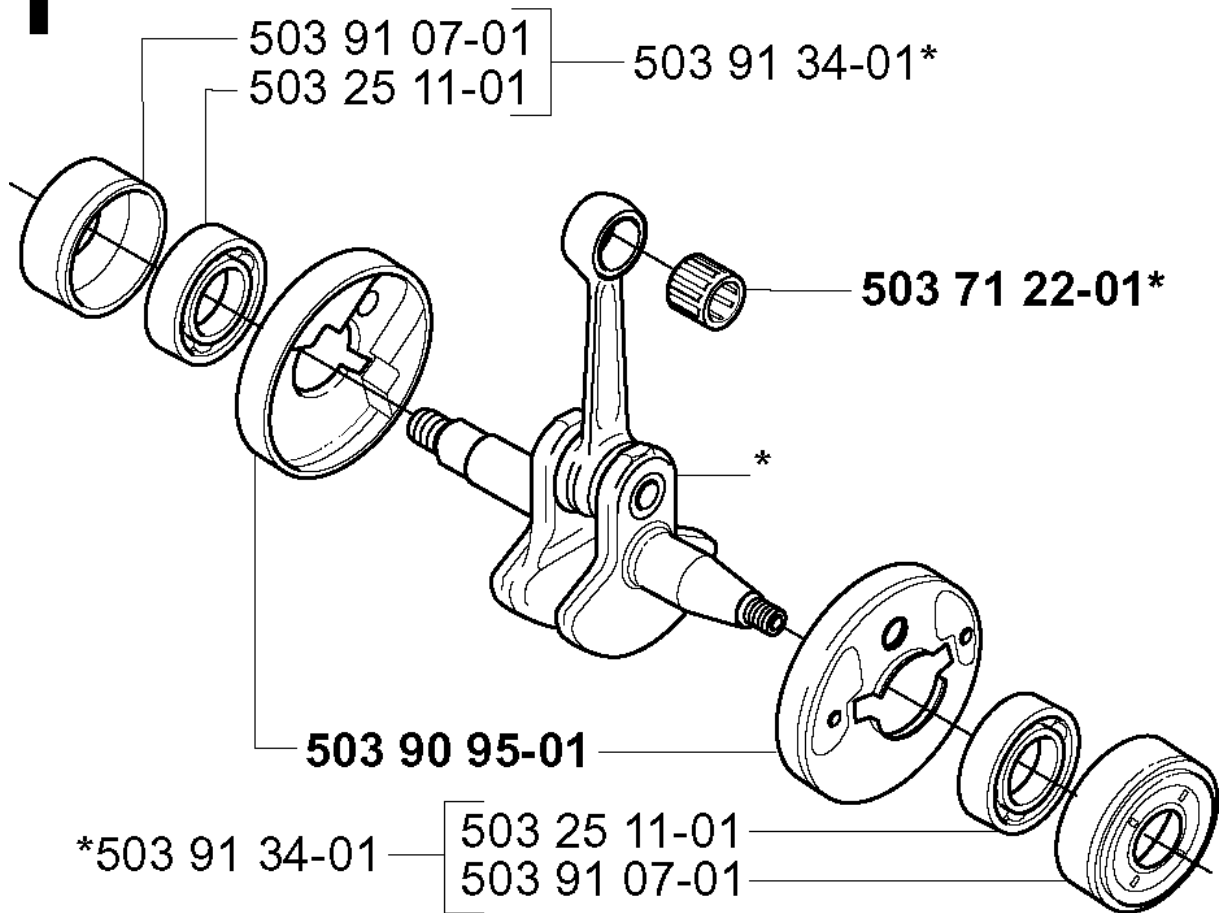

B

*compl 502 19 58-03
**compl 503 72 43-03

*compl 503 72 43-03

HANDLE & CONTROLS

225 RJ, 20004000001-Current

Part No	Description	Remark	QTY KIT
502 18 98-01	THROTTLE CABLE		1
502 19 58-03	HANDLE		1
502 19 58-13	HANDLE		1
502 19 90-03	HANDLE HALF		1
502 19 91-05	HANDLE HALF		1
502 19 92-01	THROTTLE TRIGGER		1
502 19 94-01	THROTTLE LOCKOUT		1
502 20 38-01	KNOB		1
502 20 69-01	WIRING		1
502 21 12-01	STAPLE		1
503 20 02-35	SCREW IHSCFM		1
503 21 07-22	SCREW IHSCT		1
503 21 07-45	SCREW IHSCT		1
503 22 65-04	SQUARE NUT		1
503 71 82-01	SWITCH		1
503 72 10-03	HANDLE		1
503 72 29-01	COVER		1
503 72 43-03	HANDLEBAR PART ASSY		1
503 72 43-03	HANDLEBAR PART ASSY		1
503 75 00-01	HANDLEBAR BRACKET		1
503 75 00-01	HANDLEBAR BRACKET		1
503 75 00-01	HANDLEBAR BRACKET		1
503 78 04-03	HANDLE LOOP	L	1
503 79 41-01	RECOIL SPRING		1
503 80 45-01	BRACKET		1
537 07 71-01	HANDLE	RJ	1
725 23 81-51	SCREW EHHM		1

D

CYLINDER PISTON

225 RJ, 20004000001-Current

Part No	Description	Remark	QTY KIT
503 23 51-08	SPARK PLUG	CHAMPION RCJ 7 Y	1
503 28 90-27	PISTON RING	227	2
503 28 90-30	PISTON RING		1
503 28 99-30	RING	225	2
503 49 21-02	GASKET		1
503 71 22-01	BEARING		1
503 72 45-02	PISTON	225 DIA.34MM	1
503 85 97-02	PISTON ASSY	225	1
537 00 75-02	PISTON ASSY	227	1
537 03 95-01	PISTON	227 DIA.35MM	1
737 44 08-00	CIRCLIP		1

E

CLUTCH

225 RJ, 20004000001-Current

Part No	Description	Remark	QTY KIT
502 18 94-03	CLUTCH COVER ASSY		1
502 21 57-03	CLUTCH DRUM ASSY		1
503 20 02-30	SCREW IHSCFM		2
503 21 06-25	SCREW IHSCFT		4
503 52 12-04	WASHER		1
503 71 40-01	CLUTCH ASSY		1

F

***compl 503 72 44-05**

CRANKSHAFT

225 RJ, 20004000001-Current

Part No	Description	Remark	QTY KIT
503 25 11-01	BALL BEARING		1
503 25 11-01	BALL BEARING		1
503 71 22-01	BEARING		1
503 72 44-05	CRANKSHAFT ASSY		1
503 90 95-01	CUP		1
503 91 07-01	BEARING CAGE		1
503 91 07-01	BEARING CAGE		1
503 91 34-01	BEARING CAGE		1
503 91 34-01	BEARING CAGE		1