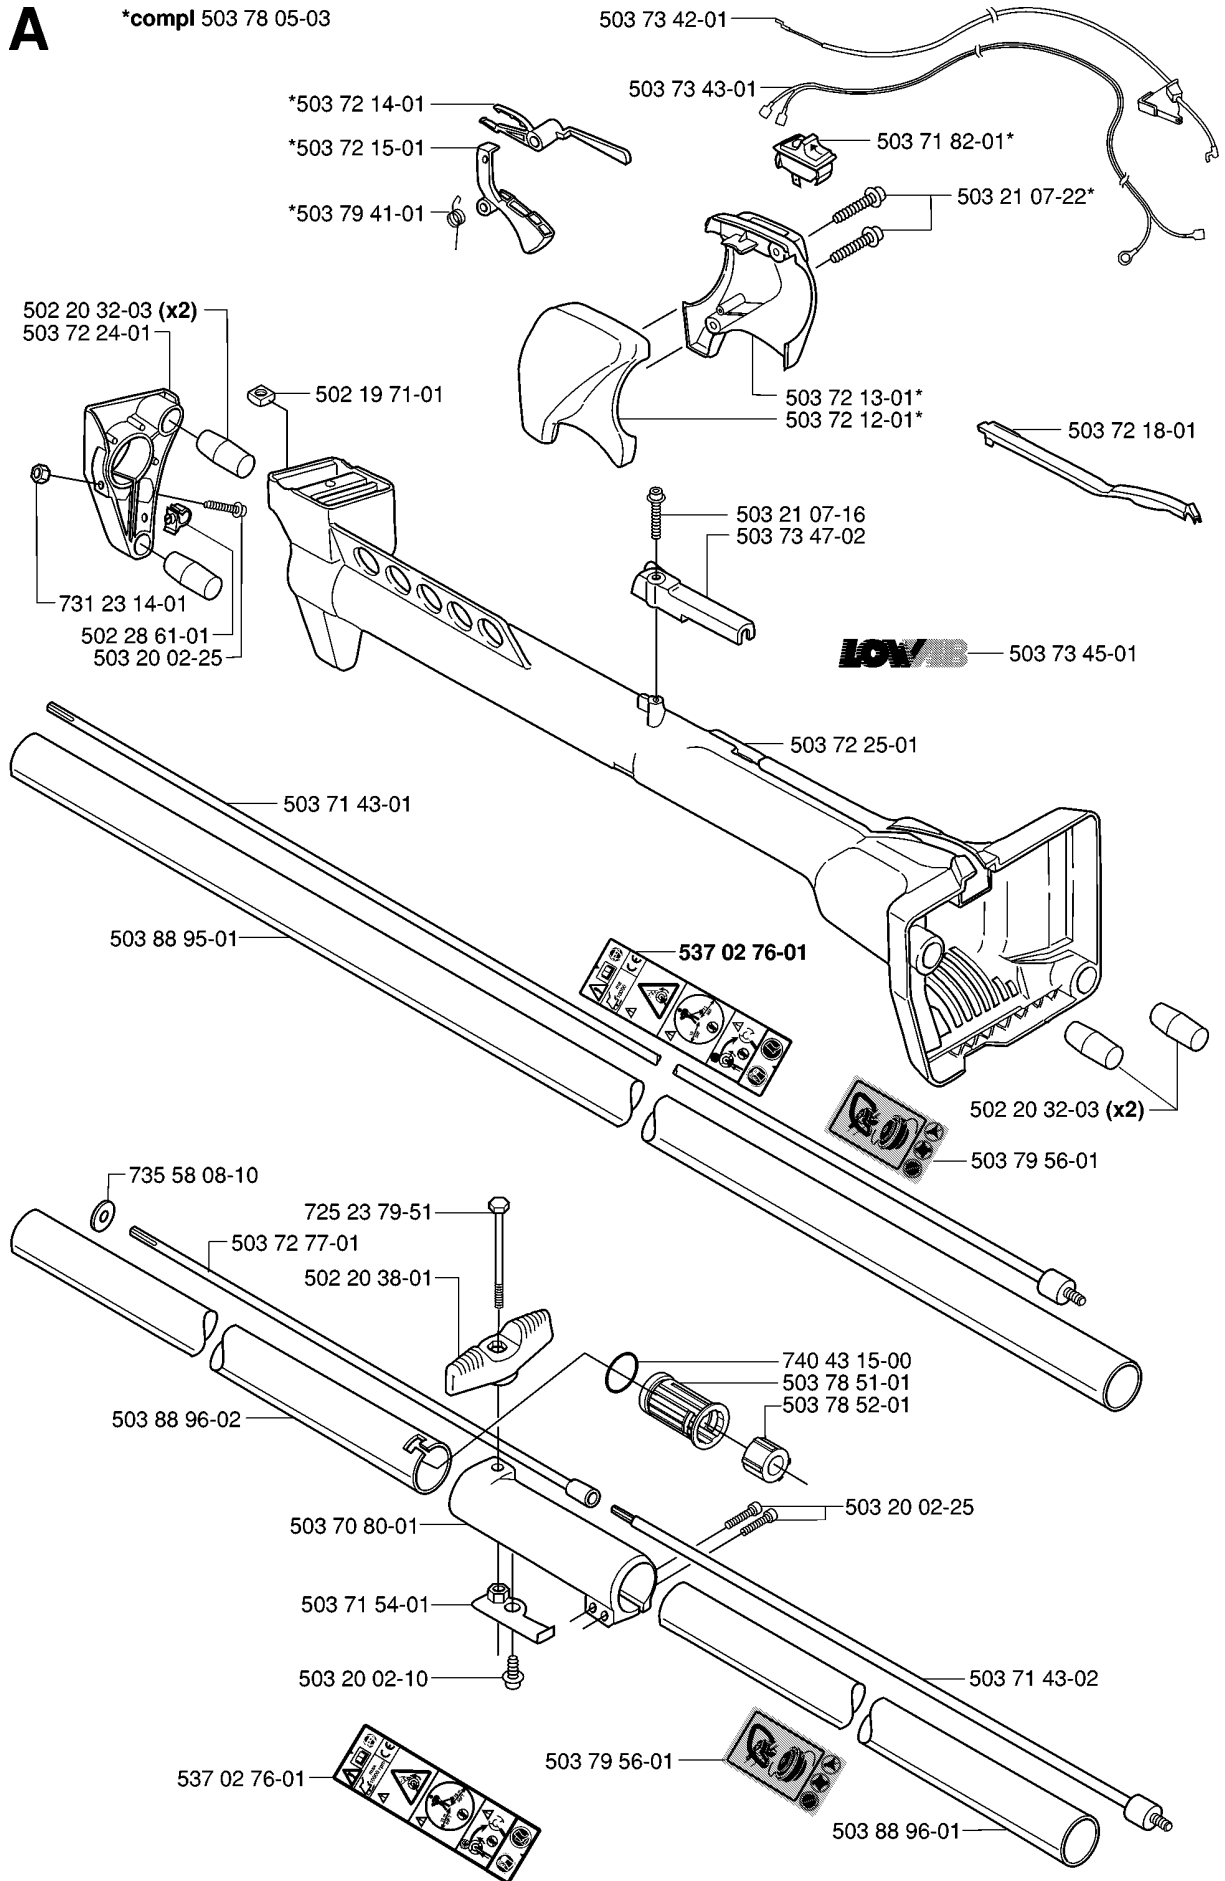

SPARE PARTS LIST

BRUSHCUTTERS/CLEARING SAWS

225 RJ, 20004000001-Current

A

*compl 503 78 05-03

SHAFT & HANDLE

225 RJ, 20004000001-Current

Part No	Description	Remark	QTY KIT
502 19 71-01	SQUARE NUT		1
502 20 32-03	ANTIVIBRATION ELEMENT		2
502 20 32-03	ANTIVIBRATION ELEMENT		2
502 20 38-01	KNOB		1
502 28 61-01	CLIP		1
503 20 02-10	SCREW IHSCFM		1
503 20 02-25	SCREW IHSCFM		1
503 20 02-25	SCREW IHSCFM		1
503 21 07-16	SCREW IHSCFM		1
503 21 07-22	SCREW IHSCFM		1
503 70 80-01	COMPRESSION SLEEVE		1
503 71 43-01	DRIVE SHAFT ASSY		1
503 71 43-02	DRIVE SHAFT ASSY		1
503 71 54-01	LOCKING PLATE		1
503 71 82-01	SWITCH		1
503 72 12-01	HANDLE HALF		1
503 72 13-01	HANDLE HALF		1
503 72 14-01	THROTTLE LOCKOUT		1
503 72 15-01	THROTTLE TRIGGER		1
503 72 18-01	COVER		1
503 72 24-01	HOLDER ANTIVIBRATION		1
503 72 25-01	SUSPENSION		1
503 72 77-01	DRIVE SHAFT ASSY		1
503 73 42-01	THROTTLE CABLE ASSY		1
503 73 43-01	SHORT CIRCUIT CABLE		1
503 73 45-01	LABEL		1
503 73 47-02	LOCK KABLAGE STYRE		1
503 78 05-03	HANDLE		1
503 78 51-01	BEARING CAGE		1
503 78 52-01	SUPPORTING BEARING		1
503 79 41-01	RECOIL SPRING		1
503 79 56-01	LABEL		1
503 79 56-01	LABEL		1
503 88 95-01	TUBE		1
503 88 96-01	TUBE		1
503 88 96-02	TUBE		1
537 02 76-01	LABEL		1
537 02 76-01	LABEL		1
725 23 79-51	SCREW EHHM		1
731 23 14-01	HEXAGON NUT		1
735 58 08-10	LOCKWASHER		1
740 43 15-00	O-RING		1