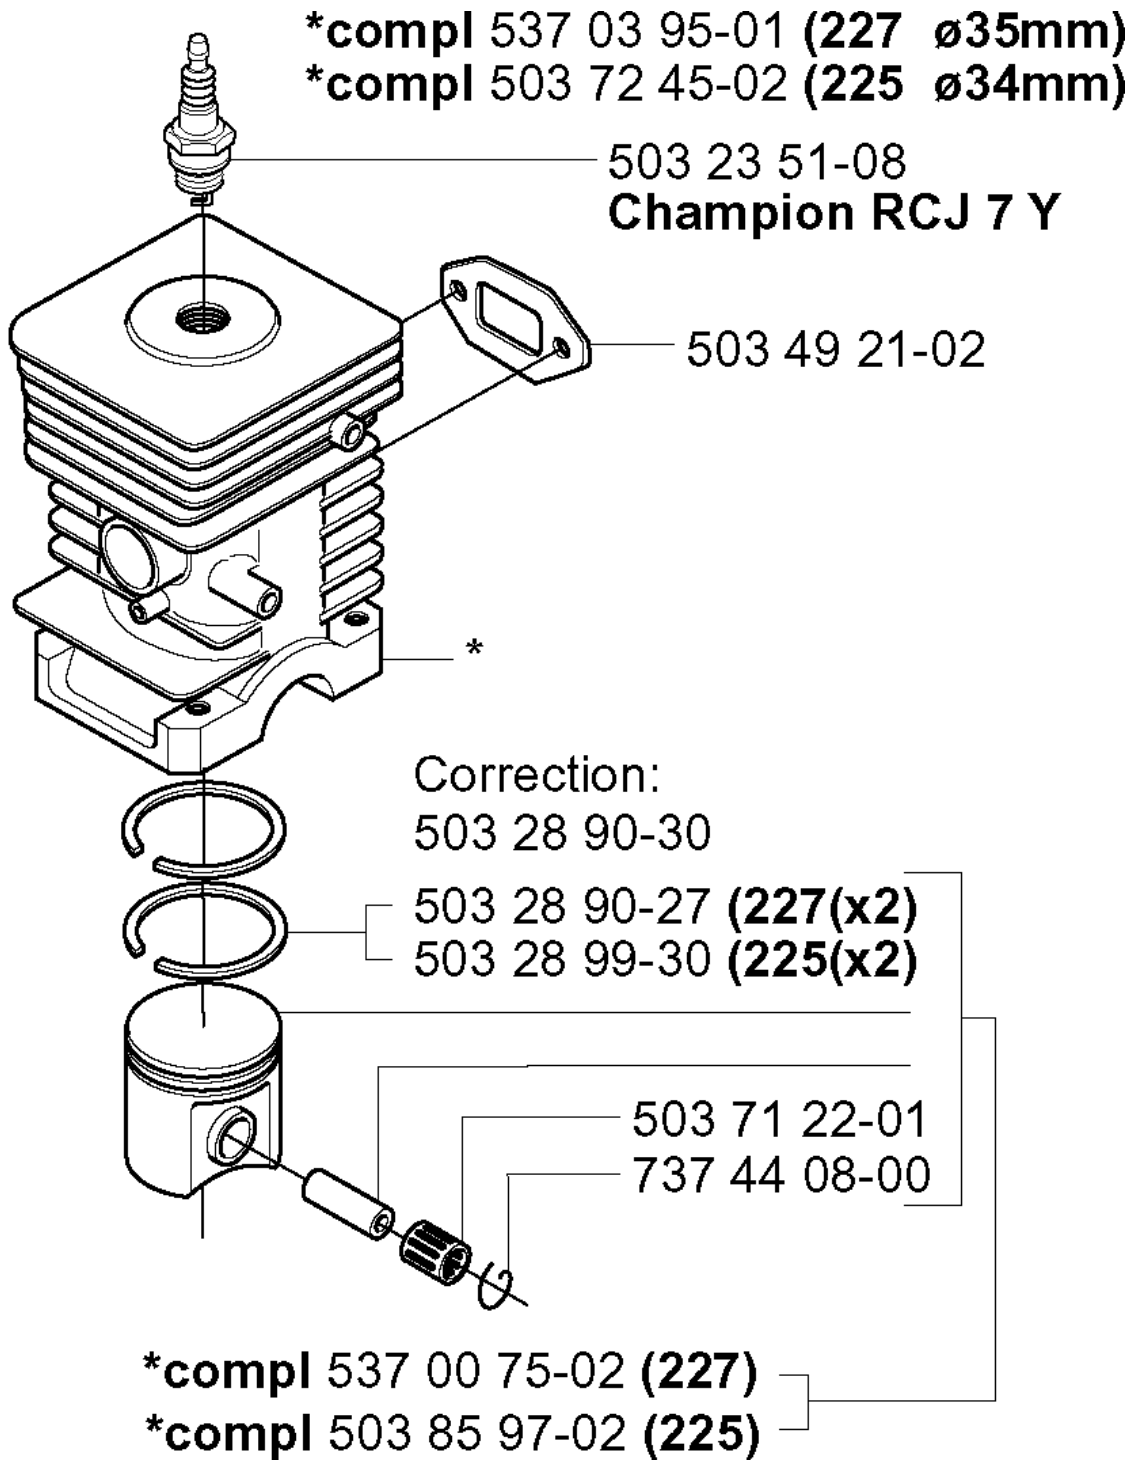

B

*compl 502 19 58-03
**compl 503 72 43-03

*compl 503 72 43-03

HANDLE & CONTROLS

225 RJ, 20004000001-Current

Part No	Description	Remark	QTY KIT
502 18 98-01	THROTTLE CABLE		1
502 19 58-03	HANDLE		1
502 19 58-13	HANDLE		1
502 19 90-03	HANDLE HALF		1
502 19 91-05	HANDLE HALF		1
502 19 92-01	THROTTLE TRIGGER		1
502 19 94-01	THROTTLE LOCKOUT		1
502 20 38-01	KNOB		1
502 20 69-01	WIRING		1
502 21 12-01	STAPLE		1
503 20 02-35	SCREW IHSCFM		1
503 21 07-22	SCREW IHSCT		1
503 21 07-45	SCREW IHSCT		1
503 22 65-04	SQUARE NUT		1
503 71 82-01	SWITCH		1
503 72 10-03	HANDLE		1
503 72 29-01	COVER		1
503 72 43-03	HANDLEBAR PART ASSY		1
503 72 43-03	HANDLEBAR PART ASSY		1
503 75 00-01	HANDLEBAR BRACKET		1
503 75 00-01	HANDLEBAR BRACKET		1
503 75 00-01	HANDLEBAR BRACKET		1
503 78 04-03	HANDLE LOOP	L	1
503 79 41-01	RECOIL SPRING		1
503 80 45-01	BRACKET		1
537 07 71-01	HANDLE	RJ	1
725 23 81-51	SCREW EHHM		1

D

CYLINDER PISTON

225 RJ, 20004000001-Current

Part No	Description	Remark	QTY KIT
503 23 51-08	SPARK PLUG	CHAMPION RCJ 7 Y	1
503 28 90-27	PISTON RING	227	2
503 28 90-30	PISTON RING		1
503 28 99-30	RING	225	2
503 49 21-02	GASKET		1
503 71 22-01	BEARING		1
503 72 45-02	PISTON	225 DIA.34MM	1
503 85 97-02	PISTON ASSY	225	1
537 00 75-02	PISTON ASSY	227	1
537 03 95-01	PISTON	227 DIA.35MM	1
737 44 08-00	CIRCLIP		1