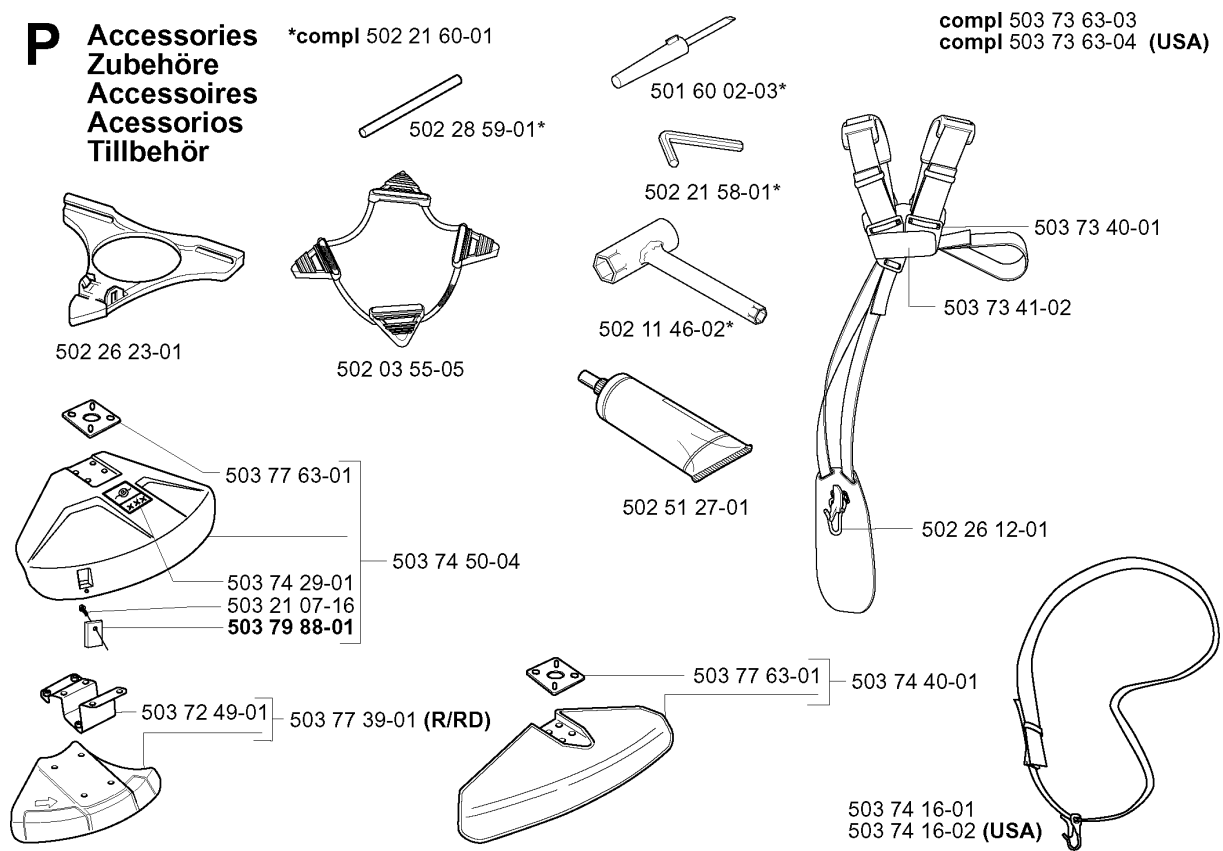

P Accessories
Zubehöre
Accessoires
Accesorios
Tillbehör

*compl 502 21 60-01

compl 503 73 63-03
compl 503 73 63-04 (USA)