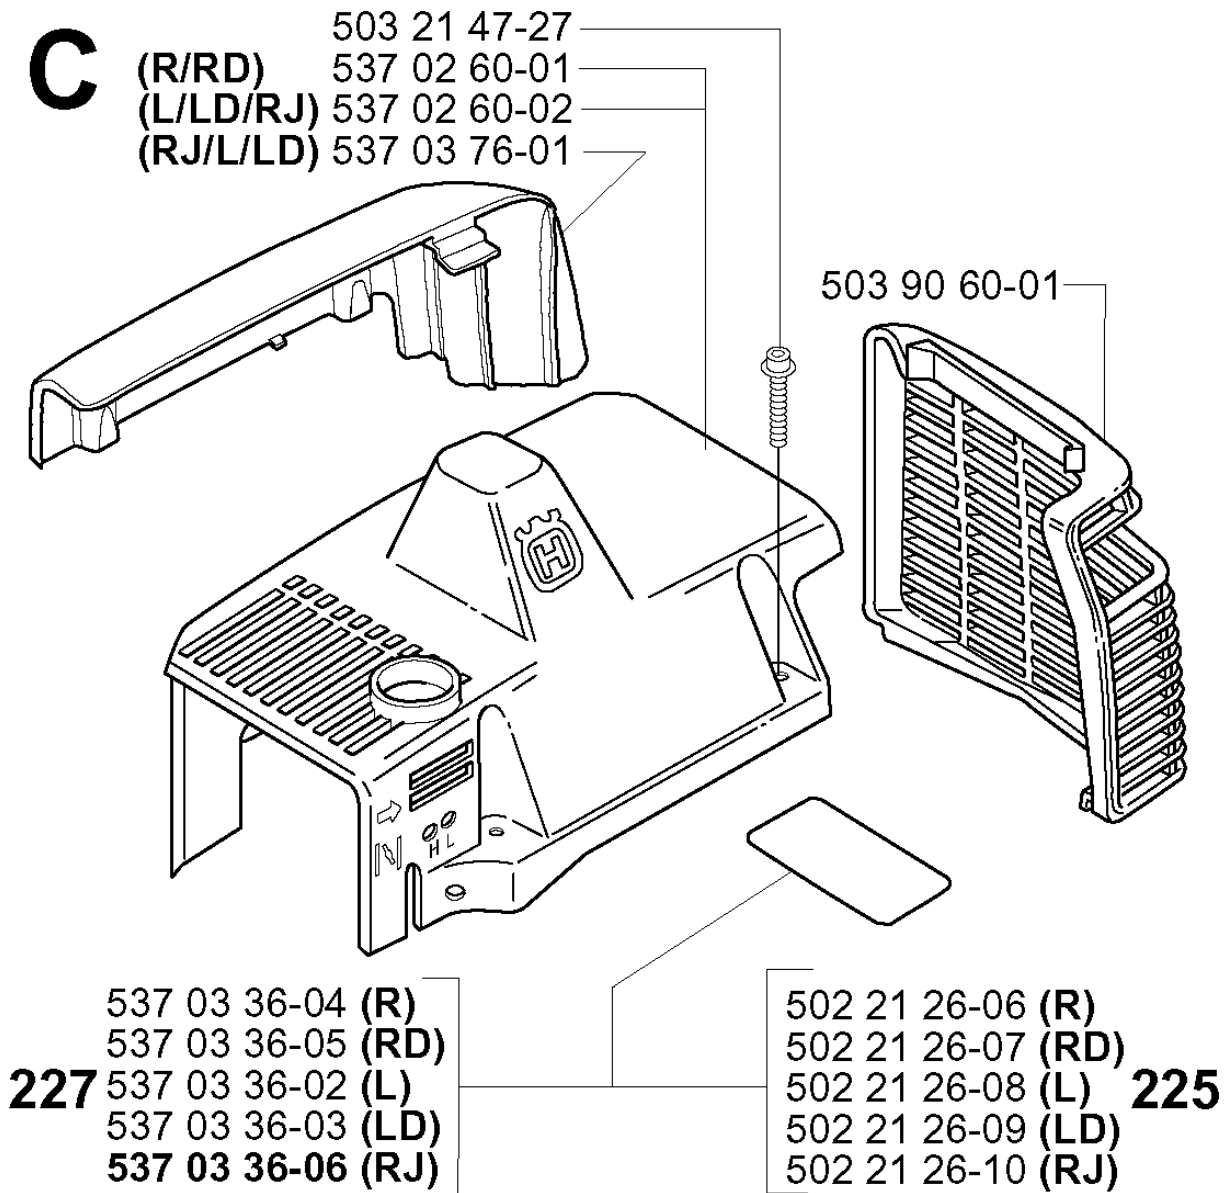

B

*compl 502 19 58-03
**compl 503 72 43-03

*compl 503 72 43-03

HANDLE & CONTROLS

225 RJ, 20004000001-Current

Part No	Description	Remark	QTY KIT
502 18 98-01	THROTTLE CABLE		1
502 19 58-03	HANDLE		1
502 19 58-13	HANDLE		1
502 19 90-03	HANDLE HALF		1
502 19 91-05	HANDLE HALF		1
502 19 92-01	THROTTLE TRIGGER		1
502 19 94-01	THROTTLE LOCKOUT		1
502 20 38-01	KNOB		1
502 20 69-01	WIRING		1
502 21 12-01	STAPLE		1
503 20 02-35	SCREW IHSCFM		1
503 21 07-22	SCREW IHSCT		1
503 21 07-45	SCREW IHSCT		1
503 22 65-04	SQUARE NUT		1
503 71 82-01	SWITCH		1
503 72 10-03	HANDLE		1
503 72 29-01	COVER		1
503 72 43-03	HANDLEBAR PART ASSY		1
503 72 43-03	HANDLEBAR PART ASSY		1
503 75 00-01	HANDLEBAR BRACKET		1
503 75 00-01	HANDLEBAR BRACKET		1
503 75 00-01	HANDLEBAR BRACKET		1
503 78 04-03	HANDLE LOOP	L	1
503 79 41-01	RECOIL SPRING		1
503 80 45-01	BRACKET		1
537 07 71-01	HANDLE	RJ	1
725 23 81-51	SCREW EHHM		1

CYLINDER COVER

225 RJ, 20004000001-Current

Part No	Description	Remark	QTY KIT
502 21 26-06	DECAL	R	1
502 21 26-07	DECAL	RD	1
502 21 26-08	DECAL	L 225	1
502 21 26-09	DECAL	LD	1
502 21 26-10	DECAL	RJ	1
503 21 47-27	SCREW IHSCFTO		1
503 90 60-01	HEAT PROTECTOR		1
537 02 60-01	CYLINDER COVER	R/RD	1
537 02 60-02	CYLINDER COVER	L/LD/RJ	1
537 03 36-02	LABEL	L 227	1
537 03 36-03	LABEL	LD	1
537 03 36-04	LABEL	R	1
537 03 36-05	LABEL	RD	1
537 03 36-06	LABEL	RJ	1
537 03 76-01	ARM PROTECTION	RJ/L/LD	1