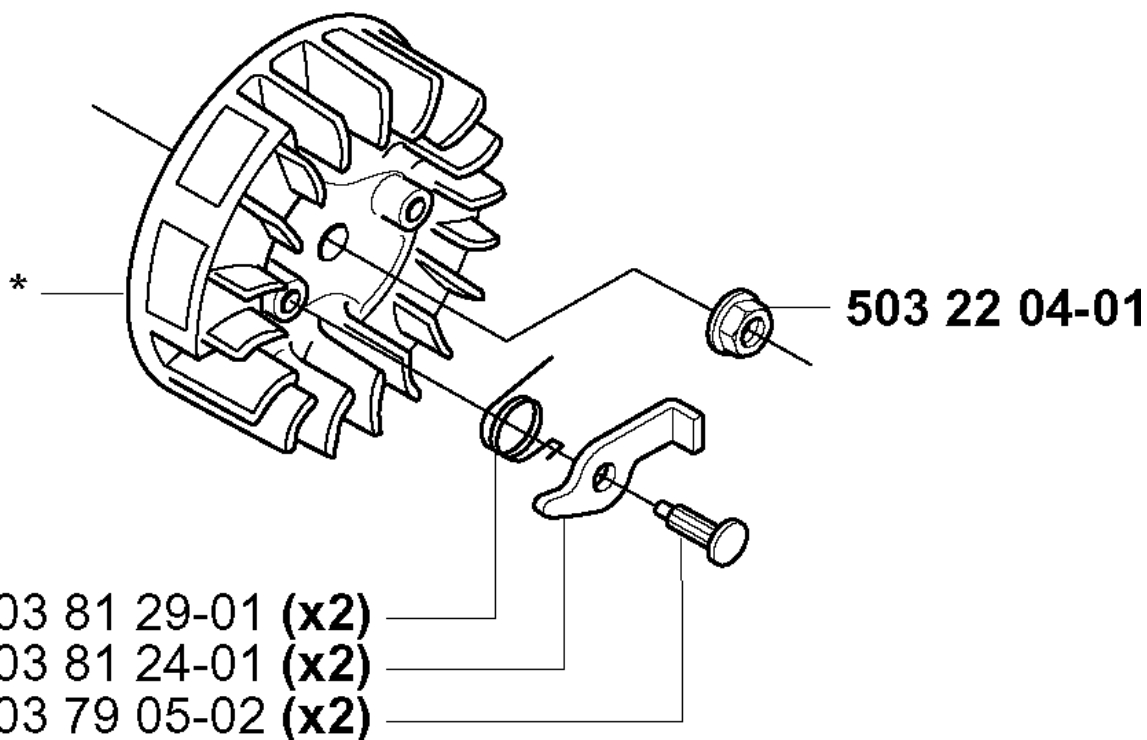

K *compl 502 21 92-04

BEVEL GEAR

225 RJ, 20004000001-Current

Part No	Description	Remark	QTY KIT
502 21 92-04	GEAR		1
503 20 02-20	SCREW IHSCFM		4
503 20 02-25	SCREW IHSCFM		1
503 69 63-01	PLUG		1
503 69 67-01	GASKET RING UPPER		1
503 70 07-01	DRIVER		1
503 70 29-02	SUPPORT FLANGE		1
503 70 55-01	COVER WASHER		1
503 71 48-01	NUT BLADE		1
503 75 34-01	GEAR WHEEL		1
503 85 32-01	GEAR HOUSING		1
735 31 11-00	CIRCLIP		1
735 31 25-10	CIRCLIP		1
735 31 31-10	CIRCLIP		1
738 21 99-00	BALL BEARING		1
738 21 99-00	BALL BEARING		1
738 22 01-19	BALL BEARING		1

L *compl 503 79 06-01

IGNITION SYSTEM

225 RJ, 20004000001-Current

Part No	Description	Remark	QTY KIT
501 48 54-02	SPARK PLUG CAP		1
503 20 25-16	SCREW IHSCM		1
503 22 04-01	NUT		1
503 24 44-01	FLAT PIN		1
503 79 05-02	RIVET		2
503 79 06-01	FLYWHEEL		1
503 81 24-01	STARTER PAWL		2
503 81 29-01	SPRING		2
537 03 85-01	MODULE		1