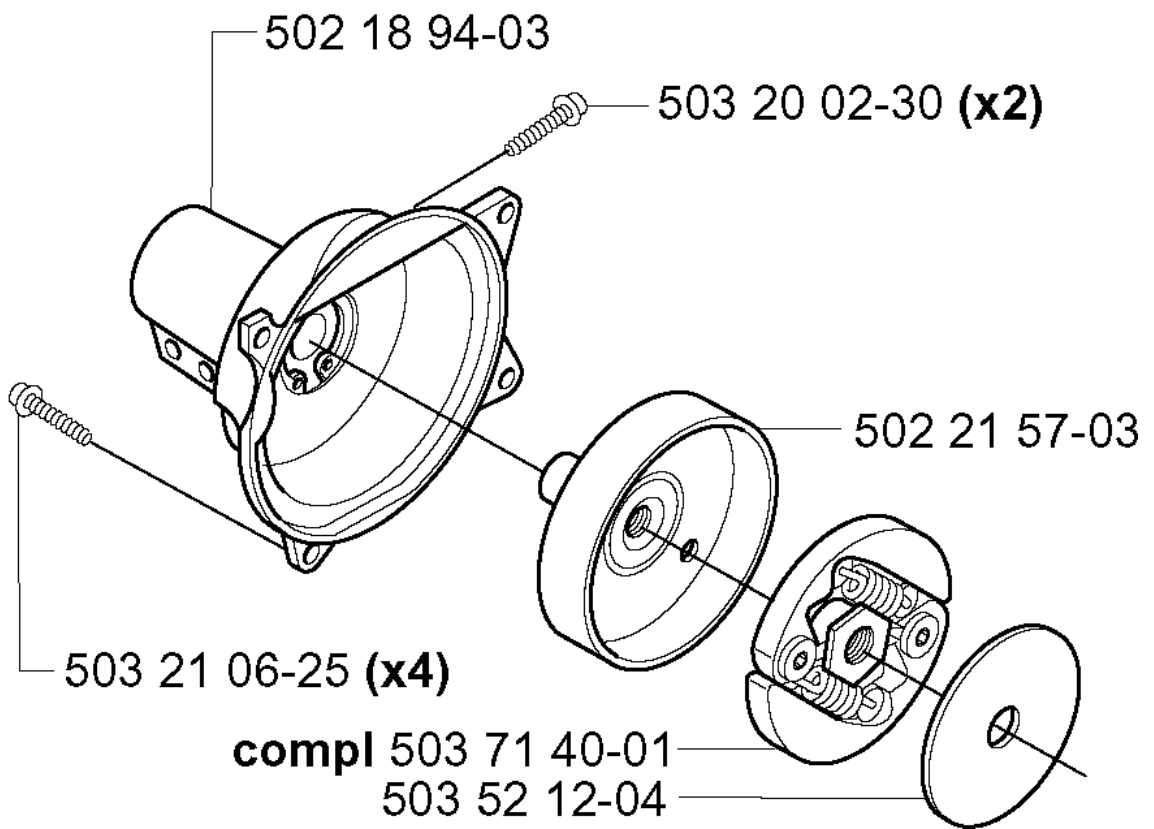

B

*compl 502 19 58-03
**compl 503 72 43-03

*compl 503 72 43-03

HANDLE & CONTROLS

225 RJ, 20004000001-Current

Part No	Description	Remark	QTY KIT
502 18 98-01	THROTTLE CABLE		1
502 19 58-03	HANDLE		1
502 19 58-13	HANDLE		1
502 19 90-03	HANDLE HALF		1
502 19 91-05	HANDLE HALF		1
502 19 92-01	THROTTLE TRIGGER		1
502 19 94-01	THROTTLE LOCKOUT		1
502 20 38-01	KNOB		1
502 20 69-01	WIRING		1
502 21 12-01	STAPLE		1
503 20 02-35	SCREW IHSCFM		1
503 21 07-22	SCREW IHSCT		1
503 21 07-45	SCREW IHSCT		1
503 22 65-04	SQUARE NUT		1
503 71 82-01	SWITCH		1
503 72 10-03	HANDLE		1
503 72 29-01	COVER		1
503 72 43-03	HANDLEBAR PART ASSY		1
503 72 43-03	HANDLEBAR PART ASSY		1
503 75 00-01	HANDLEBAR BRACKET		1
503 75 00-01	HANDLEBAR BRACKET		1
503 75 00-01	HANDLEBAR BRACKET		1
503 78 04-03	HANDLE LOOP	L	1
503 79 41-01	RECOIL SPRING		1
503 80 45-01	BRACKET		1
537 07 71-01	HANDLE	RJ	1
725 23 81-51	SCREW EHHM		1

D

CYLINDER PISTON

225 RJ, 20004000001-Current

Part No	Description	Remark	QTY KIT
503 23 51-08	SPARK PLUG	CHAMPION RCJ 7 Y	1
503 28 90-27	PISTON RING	227	2
503 28 90-30	PISTON RING		1
503 28 99-30	RING	225	2
503 49 21-02	GASKET		1
503 71 22-01	BEARING		1
503 72 45-02	PISTON	225 DIA.34MM	1
503 85 97-02	PISTON ASSY	225	1
537 00 75-02	PISTON ASSY	227	1
537 03 95-01	PISTON	227 DIA.35MM	1
737 44 08-00	CIRCLIP		1

E

CLUTCH

225 RJ, 20004000001-Current

Part No	Description	Remark	QTY KIT
502 18 94-03	CLUTCH COVER ASSY		1
502 21 57-03	CLUTCH DRUM ASSY		1
503 20 02-30	SCREW IHSCFM		2
503 21 06-25	SCREW IHSCFT		4
503 52 12-04	WASHER		1
503 71 40-01	CLUTCH ASSY		1