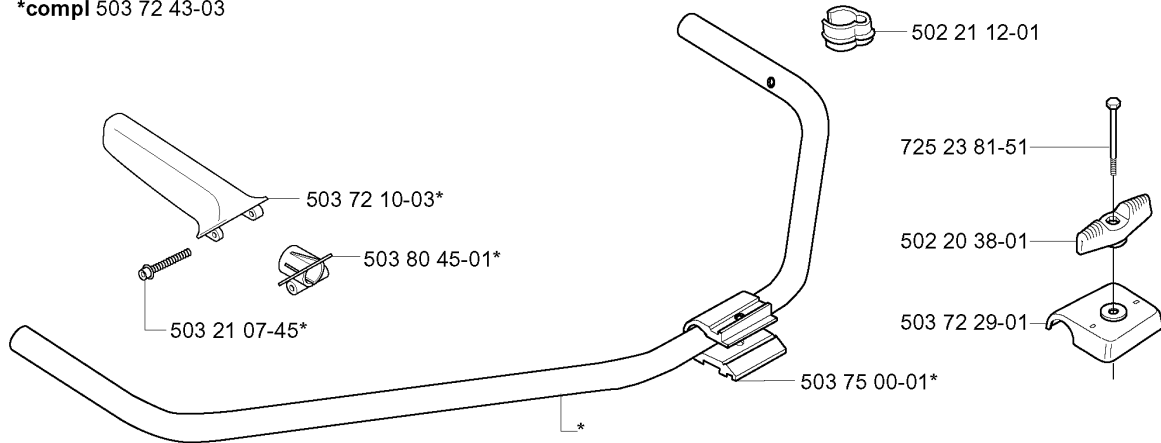

B

*compl 502 19 58-03
**compl 503 72 43-03

*compl 503 72 43-03

HANDLE & CONTROLS

225 RJ, 20004000001-Current

Part No	Description	Remark	QTY KIT
502 18 98-01	THROTTLE CABLE		1
502 19 58-03	HANDLE		1
502 19 58-13	HANDLE		1
502 19 90-03	HANDLE HALF		1
502 19 91-05	HANDLE HALF		1
502 19 92-01	THROTTLE TRIGGER		1
502 19 94-01	THROTTLE LOCKOUT		1
502 20 38-01	KNOB		1
502 20 69-01	WIRING		1
502 21 12-01	STAPLE		1
503 20 02-35	SCREW IHSCFM		1
503 21 07-22	SCREW IHSCT		1
503 21 07-45	SCREW IHSCT		1
503 22 65-04	SQUARE NUT		1
503 71 82-01	SWITCH		1
503 72 10-03	HANDLE		1
503 72 29-01	COVER		1
503 72 43-03	HANDLEBAR PART ASSY		1
503 72 43-03	HANDLEBAR PART ASSY		1
503 75 00-01	HANDLEBAR BRACKET		1
503 75 00-01	HANDLEBAR BRACKET		1
503 75 00-01	HANDLEBAR BRACKET		1
503 78 04-03	HANDLE LOOP	L	1
503 79 41-01	RECOIL SPRING		1
503 80 45-01	BRACKET		1
537 07 71-01	HANDLE	RJ	1
725 23 81-51	SCREW EHHM		1