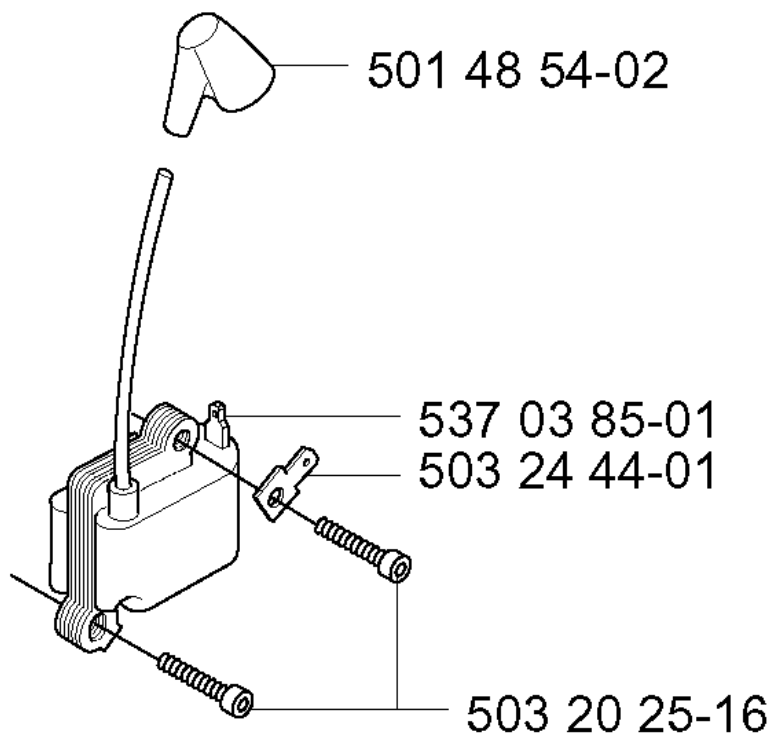

L *compl 503 79 06-01