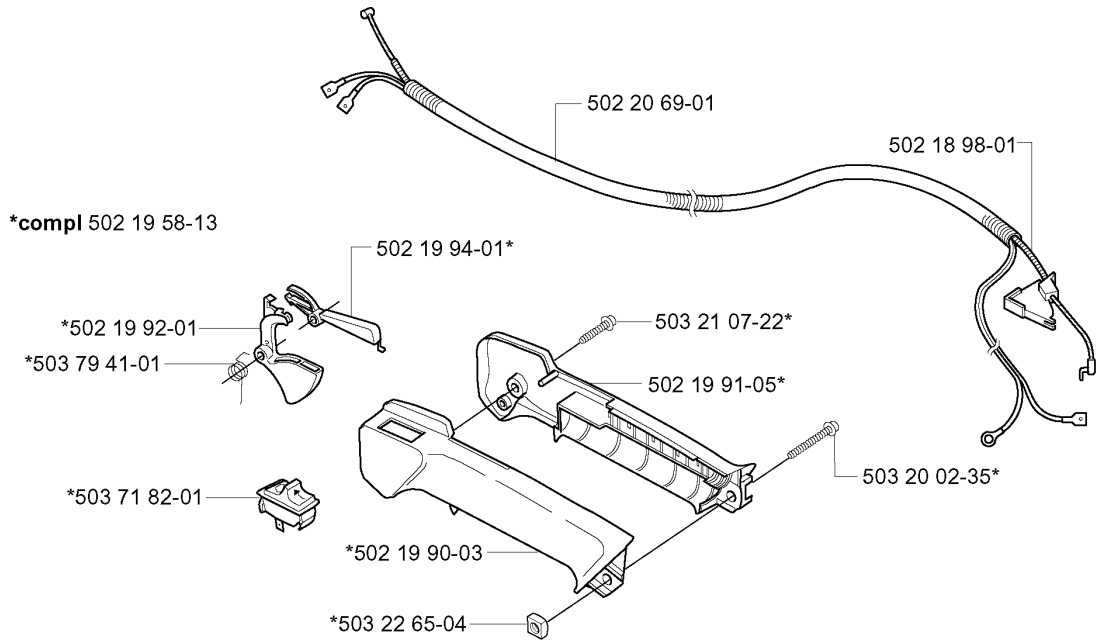

B

*compl 502 19 58-03
**compl 503 72 43-03