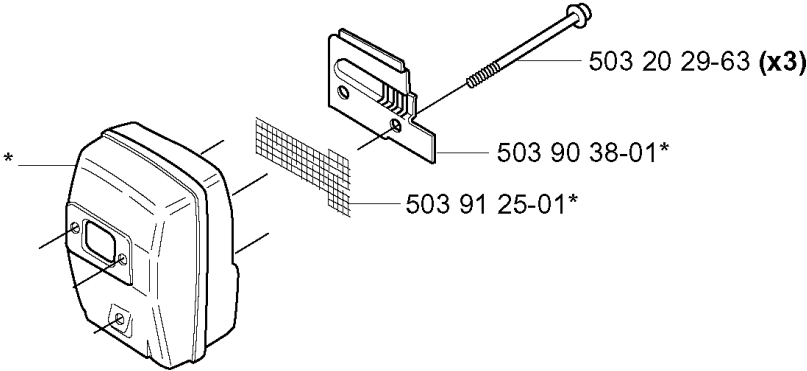

J *compl 503 90 40-03