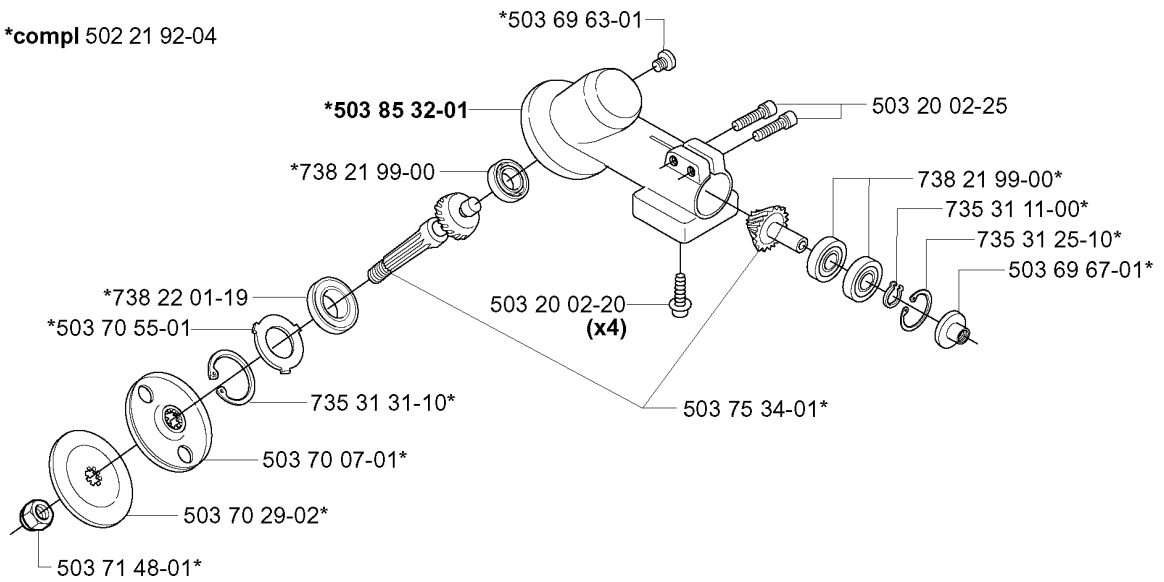

H

***compl 503 84 00-02**

CRANKCASE

225 RJ, 20004000001-Current

Part No	Description	Remark	QTY KIT
501 27 82-01	GASKET		1
503 22 72-01	SPEED NUT		4
503 44 32-01	FUEL FILTER		1
503 73 58-01	BUSHING		2
503 82 80-04	TANK CAP ASSY		1
503 84 00-02	CRANKCASE		1
503 90 92-01	INSERT		1
503 98 81-01	SCREW		2
537 04 24-03	FUEL HOSE		1
537 04 24-04	FUEL HOSE		1
725 53 72-55	SCREW IHSCM		4

J *compl 503 90 40-03

MUFFLER

225 RJ, 20004000001-Current

Part No	Description	Remark	QTY KIT
503 20 29-63	SCREW IHSCFM		3
503 90 38-01	EXHAUST DUCT		1
503 90 40-03	MUFFLER ASSY		1
503 91 25-01	SPARK ARRESTER SCREEN		1

K *compl 502 21 92-04

BEVEL GEAR

225 RJ, 20004000001-Current

Part No	Description	Remark	QTY KIT
502 21 92-04	GEAR		1
503 20 02-20	SCREW IHSCFM		4
503 20 02-25	SCREW IHSCFM		1
503 69 63-01	PLUG		1
503 69 67-01	GASKET RING UPPER		1
503 70 07-01	DRIVER		1
503 70 29-02	SUPPORT FLANGE		1
503 70 55-01	COVER WASHER		1
503 71 48-01	NUT BLADE		1
503 75 34-01	GEAR WHEEL		1
503 85 32-01	GEAR HOUSING		1
735 31 11-00	CIRCLIP		1
735 31 25-10	CIRCLIP		1
735 31 31-10	CIRCLIP		1
738 21 99-00	BALL BEARING		1
738 21 99-00	BALL BEARING		1
738 22 01-19	BALL BEARING		1