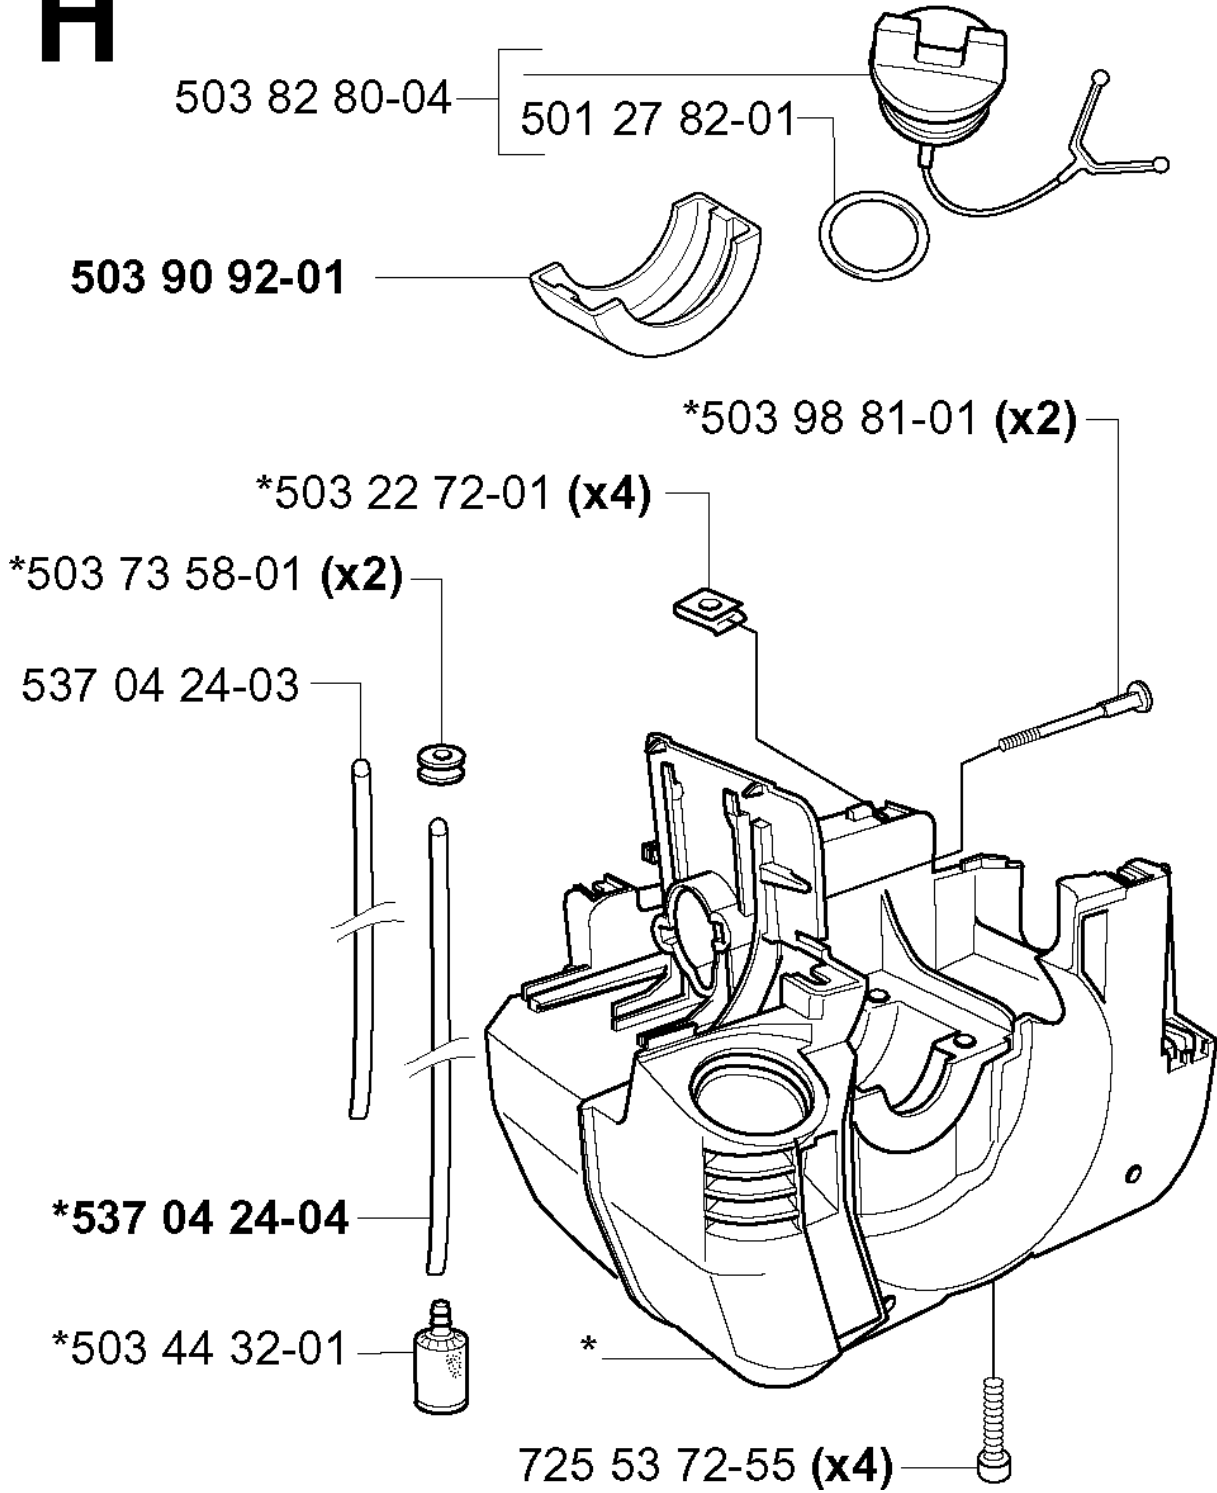

H

*compl 503 84 00-02