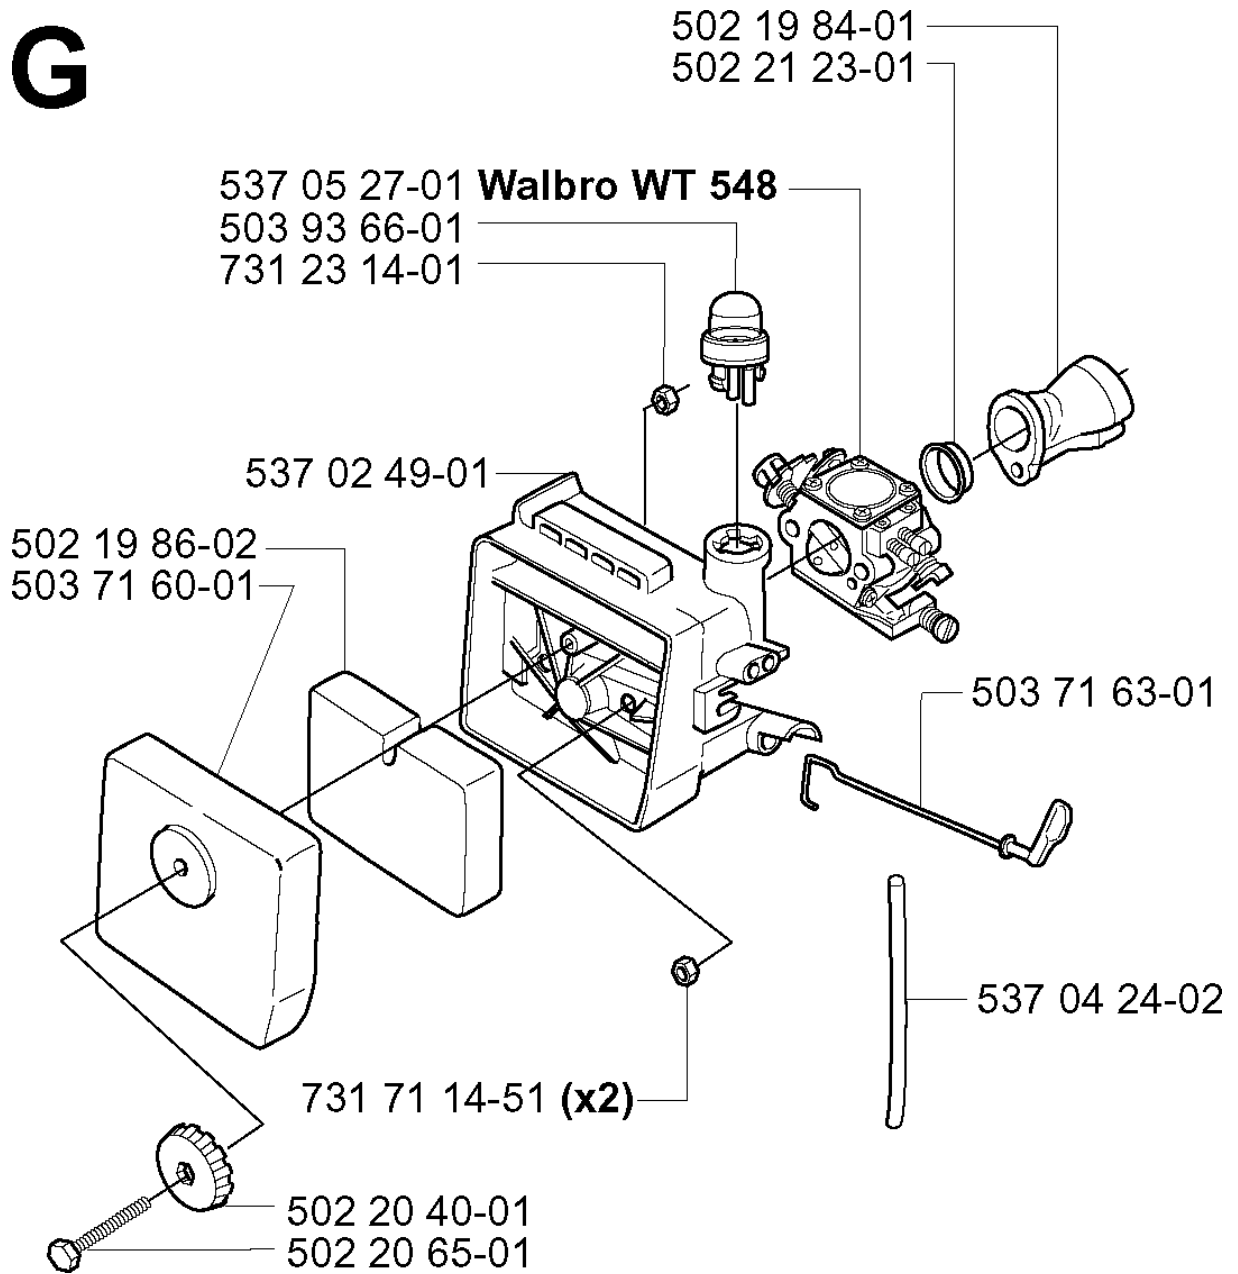

D

CYLINDER PISTON

225 RJ, 20004000001-Current

Part No	Description	Remark	QTY KIT
503 23 51-08	SPARK PLUG	CHAMPION RCJ 7 Y	1
503 28 90-27	PISTON RING	227	2
503 28 90-30	PISTON RING		1
503 28 99-30	RING	225	2
503 49 21-02	GASKET		1
503 71 22-01	BEARING		1
503 72 45-02	PISTON	225 DIA.34MM	1
503 85 97-02	PISTON ASSY	225	1
537 00 75-02	PISTON ASSY	227	1
537 03 95-01	PISTON	227 DIA.35MM	1
737 44 08-00	CIRCLIP		1

F

***compl 503 72 44-05**

CRANKSHAFT

225 RJ, 20004000001-Current

Part No	Description	Remark	QTY KIT
503 25 11-01	BALL BEARING		1
503 25 11-01	BALL BEARING		1
503 71 22-01	BEARING		1
503 72 44-05	CRANKSHAFT ASSY		1
503 90 95-01	CUP		1
503 91 07-01	BEARING CAGE		1
503 91 07-01	BEARING CAGE		1
503 91 34-01	BEARING CAGE		1
503 91 34-01	BEARING CAGE		1

G

CARBURETOR & AIR FILTER

225 RJ, 20004000001-Current

Part No	Description	Remark	QTY KIT
502 19 84-01	INLET PIPE		1
502 19 86-02	AIR FILTER		1
502 20 40-01	KNOB		1
502 20 65-01	SCREW EHHM		1
502 21 23-01	SUPPORT RING		1
503 71 60-01	FILTER COVER		1
503 71 63-01	CHOKE CONTROL		1
503 93 66-01	PURGE		1
537 02 49-01	FILTER HOLDER		1
537 04 24-02	FUEL HOSE		1
537 05 27-01	CARBURETTOR	WALBRO WT 548	1
731 23 14-01	HEXAGON NUT		1
731 71 14-51	HEXAGON NUT FLANGE		2