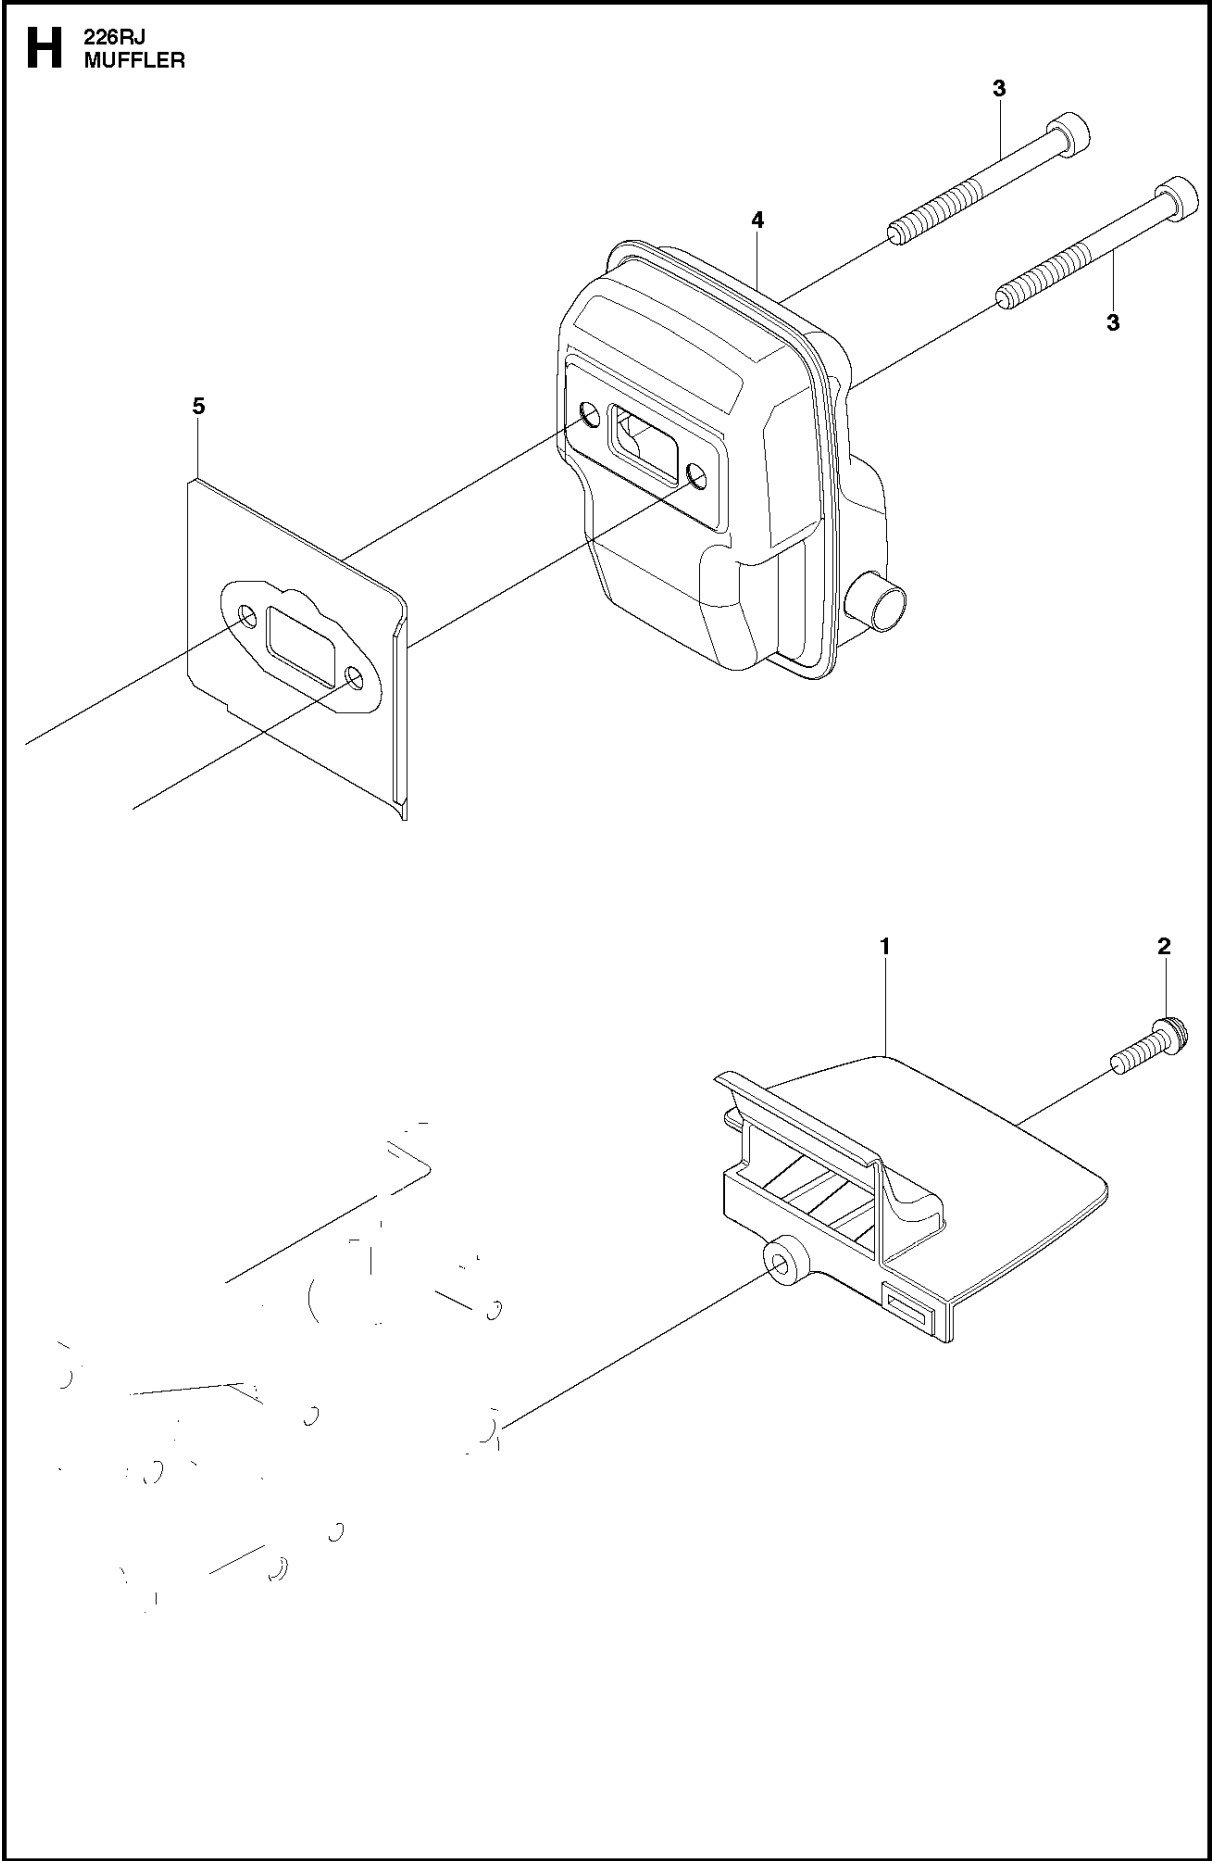

MUFFLER

226 RJ, 2012-06

Ref	Part No	Description	Remark	QTY KIT
1	515 41 21-01	PLATE.MUFFLER		1
2	510 48 16-01	SCREW		1
3	516 07 14-01	BOLT		2
4	512 35 97-01	MUFFLER		1
5	512 33 29-01	GASKET		1