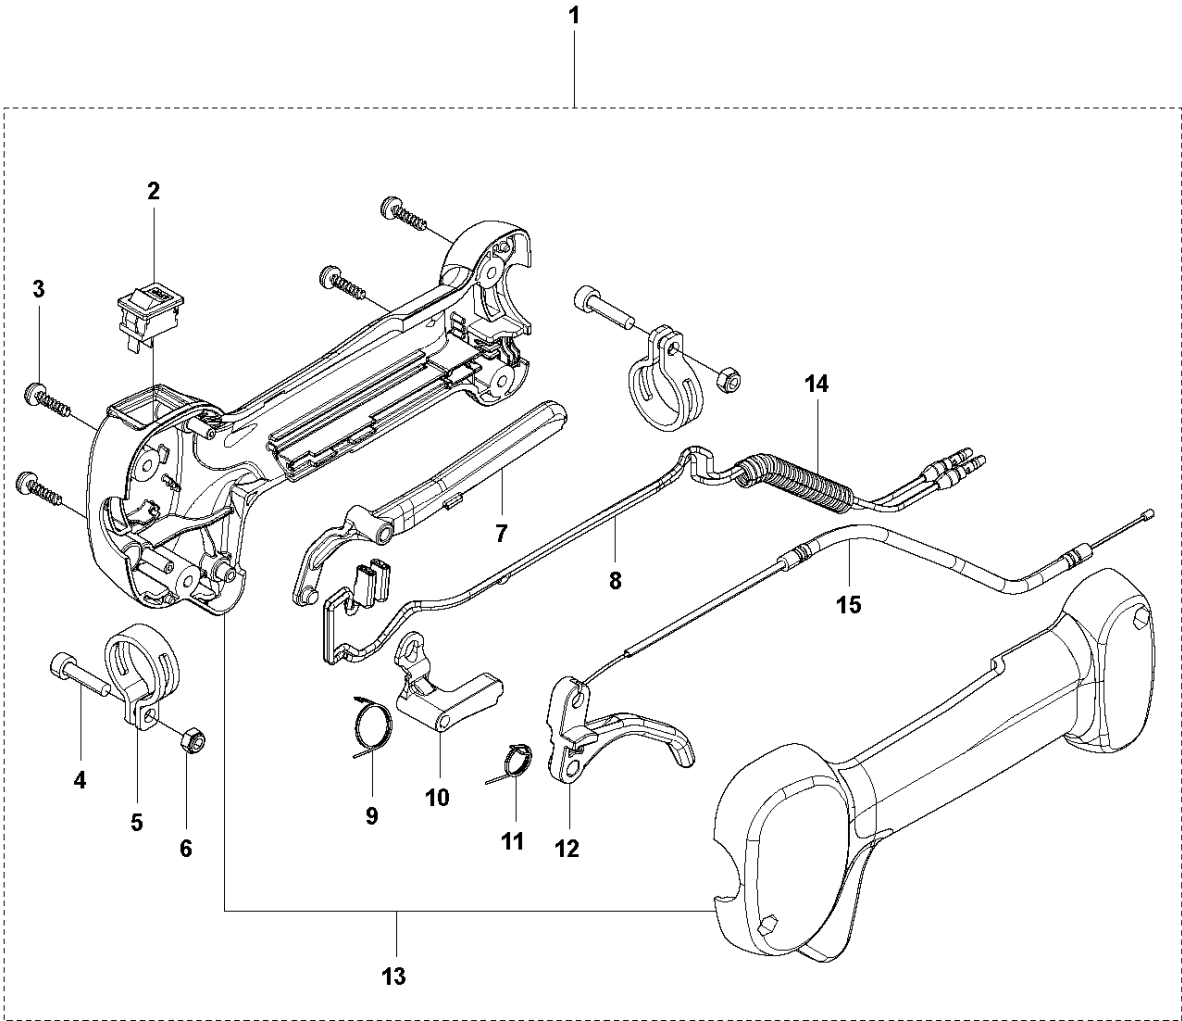

SPARE PARTS LIST

BRUSHCUTTERS/CLEARING SAWS

226 RJ, 2012-06

A 226RJ
GEAR

GEARS

226 RJ, 2012-06

Ref	Part No	Description	Remark	QTY KIT
1	537 33 32-02	BEVEL GEAR		1
2	503 20 15-02	SCREW IHHM		1
3	510 90 89-01	BOLT	Screw M5x12	1
4	503 20 07-25	SCREW IHSCFM	Screw M5x25	1
5	738 21 99-00	BALL BEARING		1
6	738 21 99-02	BALL BEARING		1
7	735 31 11-00	CIRCLIP		1
8	735 31 25-10	CIRCLIP		1
9	738 21 98-00	BALL BEARING		1
11	537 18 95-01	SCREW	Screw M6x20	1
12	503 93 55-01	CLAMP.GUARD		1
13	738 21 01-04	BALL BEARING		1
14	735 31 28-10	CIRCLIP		1
15	537 23 49-01	DRIVER ASSY		1
16	537 29 26-01	CUP		1
17	537 28 56-01	SUPPORT FLANGE		1
18	503 85 63-01	NUT		1

B 226RJ
TUBE & SHAFT

TUBE & SHAFT

226 RJ, 2012-06

Ref	Part No	Description	Remark	QTY KIT
1	528 84 19-01	SHAFT		1
2	585 92 97-01	TUBE		1
3	521 82 21-01	HANGER		1
4	587 22 84-01	LABEL		1
5	521 53 87-01	PROTECTION		1
6	510 48 23-01	SCREW		1

Ref	Part No	Description	Remark	QTY KIT
1	503 87 19-06	HANDLE		1
2	503 99 78-04	HANDLE		1
3	529 26 94-01	BOLT		1
5	503 94 03-01	DISTANCE		1
6	574 18 15-01	SCREW IHSCFTO		3
7	502 19 71-01	SQUARE NUT		1

D 226RJ
THROTTLE HANDLE

THROTTLE CONTROLS

226 RJ, 2012-06

Ref	Part No	Description	Remark	QTY	KIT
1	574 39 03-02	GRIP		1	
2	521 85 16-01	SWITCH		1	1
3	521 51 77-01	SCREW		4	1
4	504 11 43-01	SCREW		2	1
5	529 25 94-01	BAND		2	1
6	510 91 11-01	NUT		2	1
7	578 77 80-01	LEVER		1	1
8	529 25 61-01	CORD		1	1
9	511 59 18-01	SPRING		1	1
10	529 25 92-01	LEVER,JOINT		1	1
11	529 25 96-01	SPRING,THROTTLE		1	1
12	529 25 88-01	LEVER,THROTTLE		1	1
13	576 47 52-02	GRIP		1	1
14	521 80 55-01	TUBE		1	1
15	529 25 71-01	CABLE		1	1