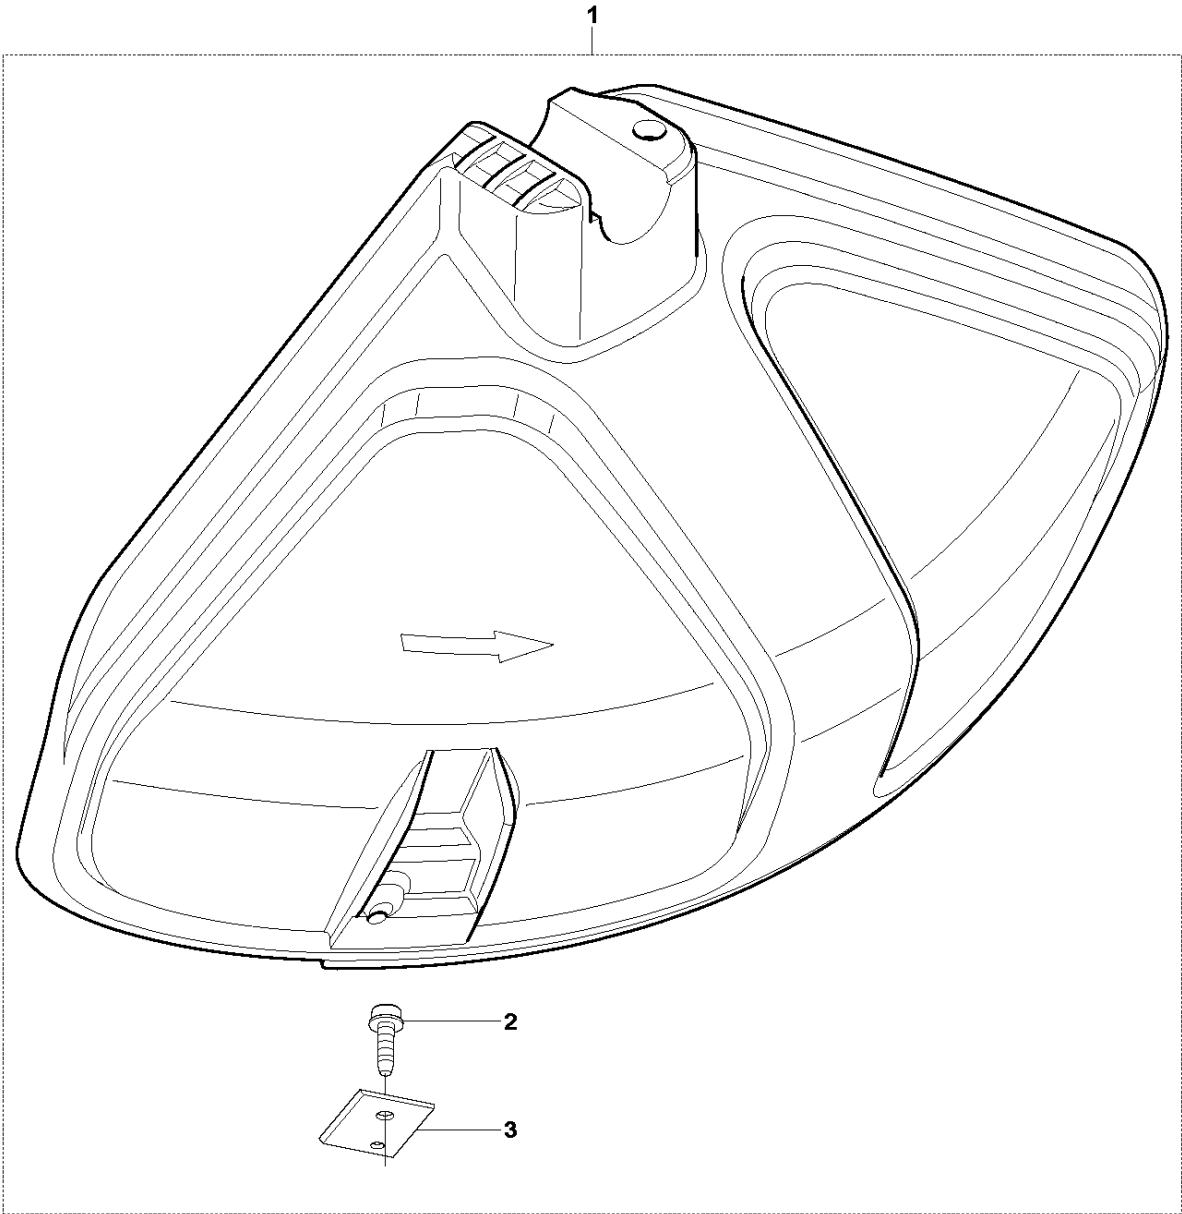

R 226RJ
ACCESSORIES

GUARDS

226 RJ, 2012-06

Ref	Part No	Description	Remark	QTY	KIT
1	503 93 42-02	COMBINATION GUARD		1	
2	503 21 07-16	SCREW IHST		1	1
3	503 79 88-01	BLADE		1	1