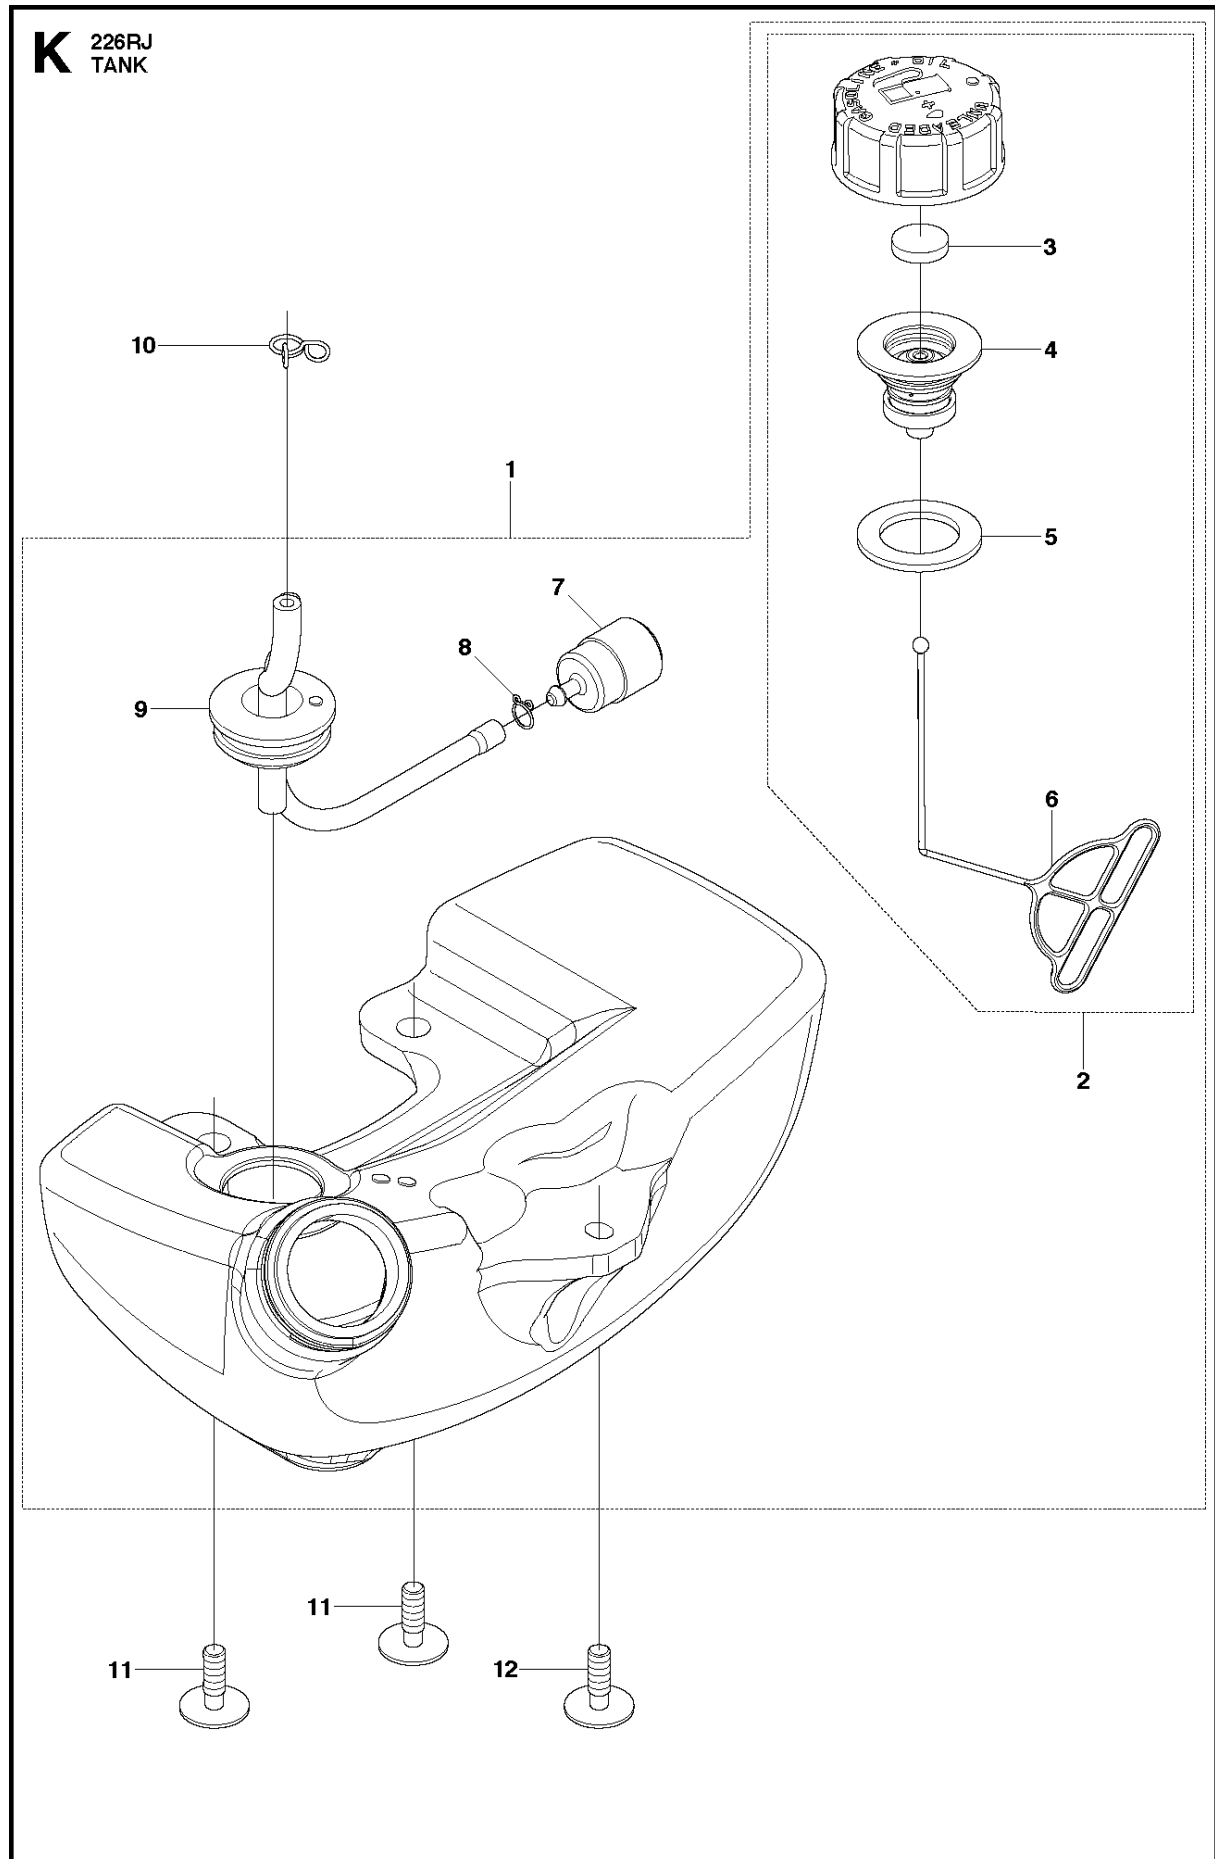

FUEL TANK

226 RJ, 2012-06

Ref	Part No	Description	Remark	QTY	KIT
1	586 50 83-01	TANK		1	
2	515 45 29-01	CAP		1	1
3	506 74 68-01	FILTER		1	1, 2
4	515 44 78-01	HOLDER		1	1, 2
5	515 41 83-01	PACKING		1	1, 2
6	506 74 58-01	STOPPER		1	1, 2
7	503 44 32-01	FUEL FILTER		1	1
8	506 70 70-01	CLIP		1	1
9	515 41 84-01	PIPE		1	1
10	506 74 15-01	CLIP		1	
11	515 41 87-01	SCREW		2	
12	515 49 25-01	SCREW		1