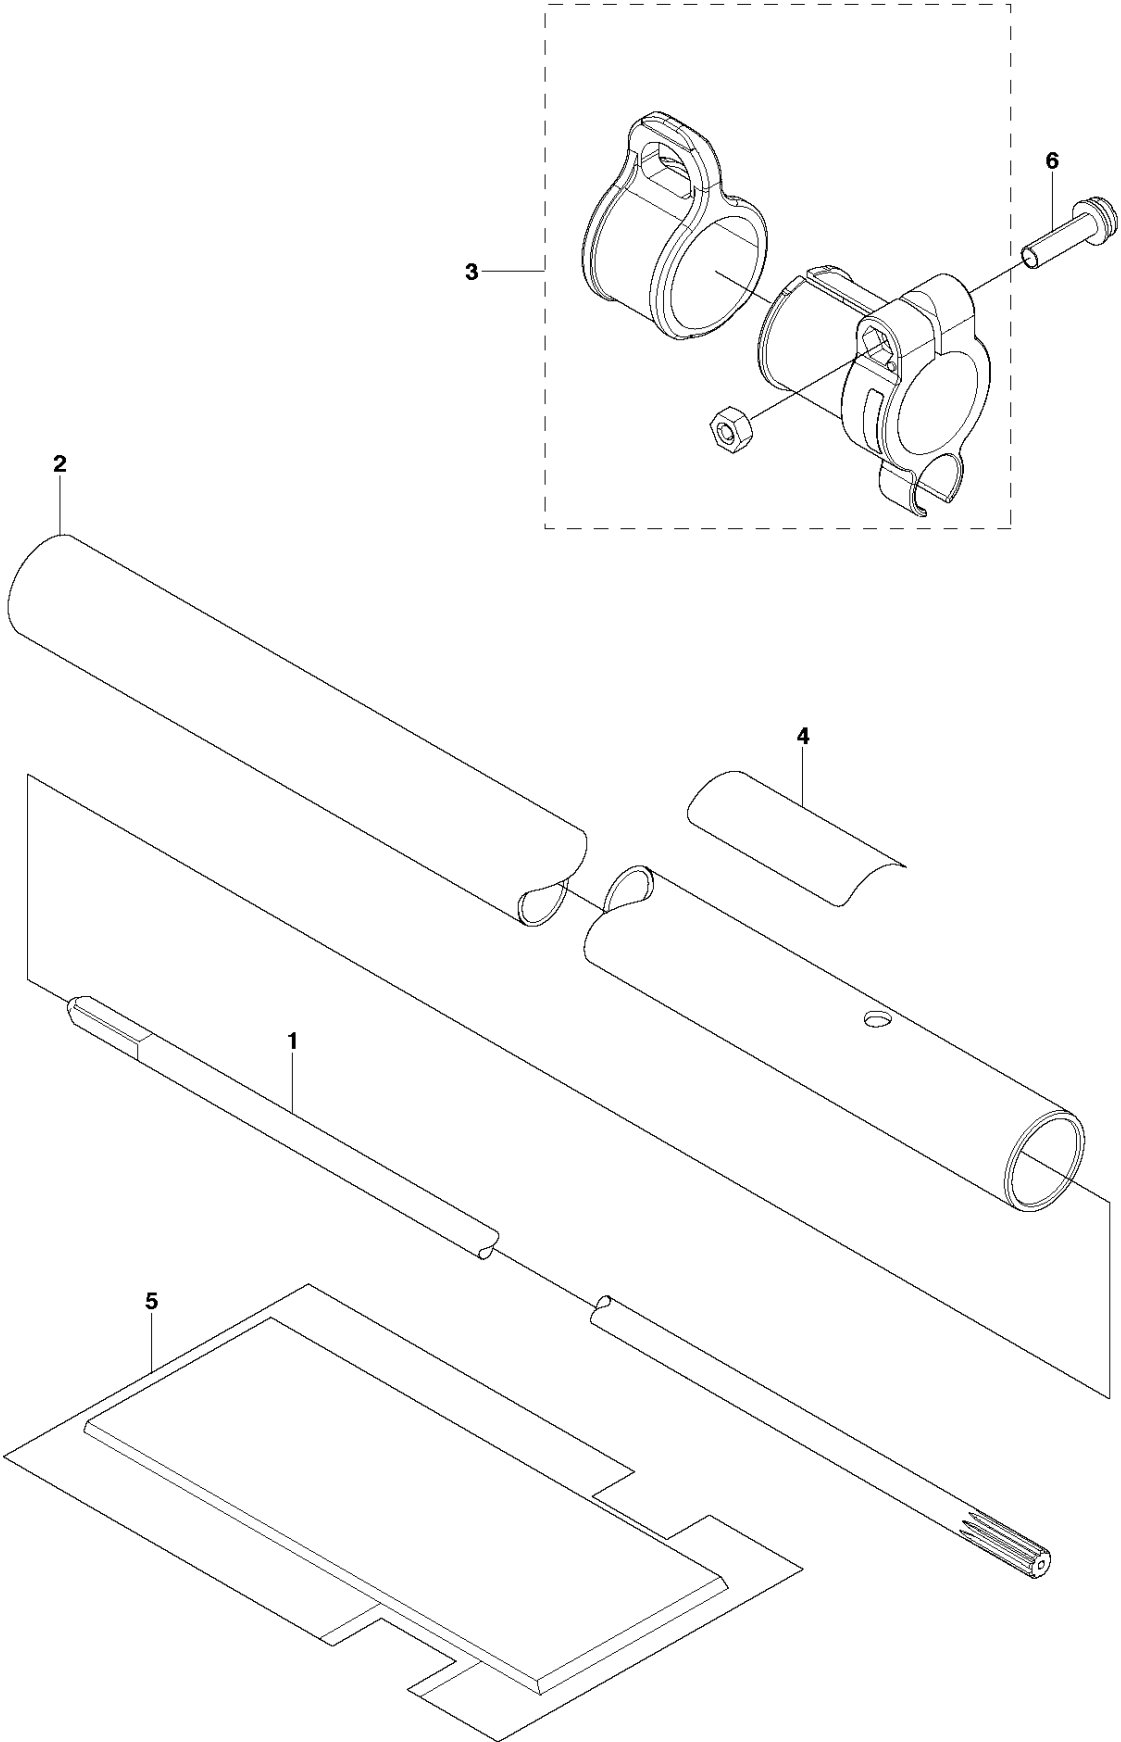

SPARE PARTS LIST

BRUSHCUTTERS/CLEARING SAWS

226 RJ, 2012-06

A 226RJ
GEAR

GEARS

226 RJ, 2012-06

Ref	Part No	Description	Remark	QTY KIT
1	537 33 32-02	BEVEL GEAR		1
2	503 20 15-02	SCREW IHHM		1
3	510 90 89-01	BOLT	Screw M5x12	1
4	503 20 07-25	SCREW IHSCFM	Screw M5x25	1
5	738 21 99-00	BALL BEARING		1
6	738 21 99-02	BALL BEARING		1
7	735 31 11-00	CIRCLIP		1
8	735 31 25-10	CIRCLIP		1
9	738 21 98-00	BALL BEARING		1
11	537 18 95-01	SCREW	Screw M6x20	1
12	503 93 55-01	CLAMP.GUARD		1
13	738 21 01-04	BALL BEARING		1
14	735 31 28-10	CIRCLIP		1
15	537 23 49-01	DRIVER ASSY		1
16	537 29 26-01	CUP		1
17	537 28 56-01	SUPPORT FLANGE		1
18	503 85 63-01	NUT		1

B 226RJ
TUBE & SHAFT

TUBE & SHAFT

226 RJ, 2012-06

Ref	Part No	Description	Remark	QTY KIT
1	528 84 19-01	SHAFT		1
2	585 92 97-01	TUBE		1
3	521 82 21-01	HANGER		1
4	587 22 84-01	LABEL		1
5	521 53 87-01	PROTECTION		1
6	510 48 23-01	SCREW		1

Ref	Part No	Description	Remark	QTY KIT
1	503 87 19-06	HANDLE		1
2	503 99 78-04	HANDLE		1
3	529 26 94-01	BOLT		1
5	503 94 03-01	DISTANCE		1
6	574 18 15-01	SCREW IHSCFTO		3
7	502 19 71-01	SQUARE NUT		1

D 226RJ
THROTTLE HANDLE

THROTTLE CONTROLS

226 RJ, 2012-06

Ref	Part No	Description	Remark	QTY	KIT
1	574 39 03-02	GRIP		1	
2	521 85 16-01	SWITCH		1	1
3	521 51 77-01	SCREW		4	1
4	504 11 43-01	SCREW		2	1
5	529 25 94-01	BAND		2	1
6	510 91 11-01	NUT		2	1
7	578 77 80-01	LEVER		1	1
8	529 25 61-01	CORD		1	1
9	511 59 18-01	SPRING		1	1
10	529 25 92-01	LEVER,JOINT		1	1
11	529 25 96-01	SPRING,THROTTLE		1	1
12	529 25 88-01	LEVER,THROTTLE		1	1
13	576 47 52-02	GRIP		1	1
14	521 80 55-01	TUBE		1	1
15	529 25 71-01	CABLE		1	1