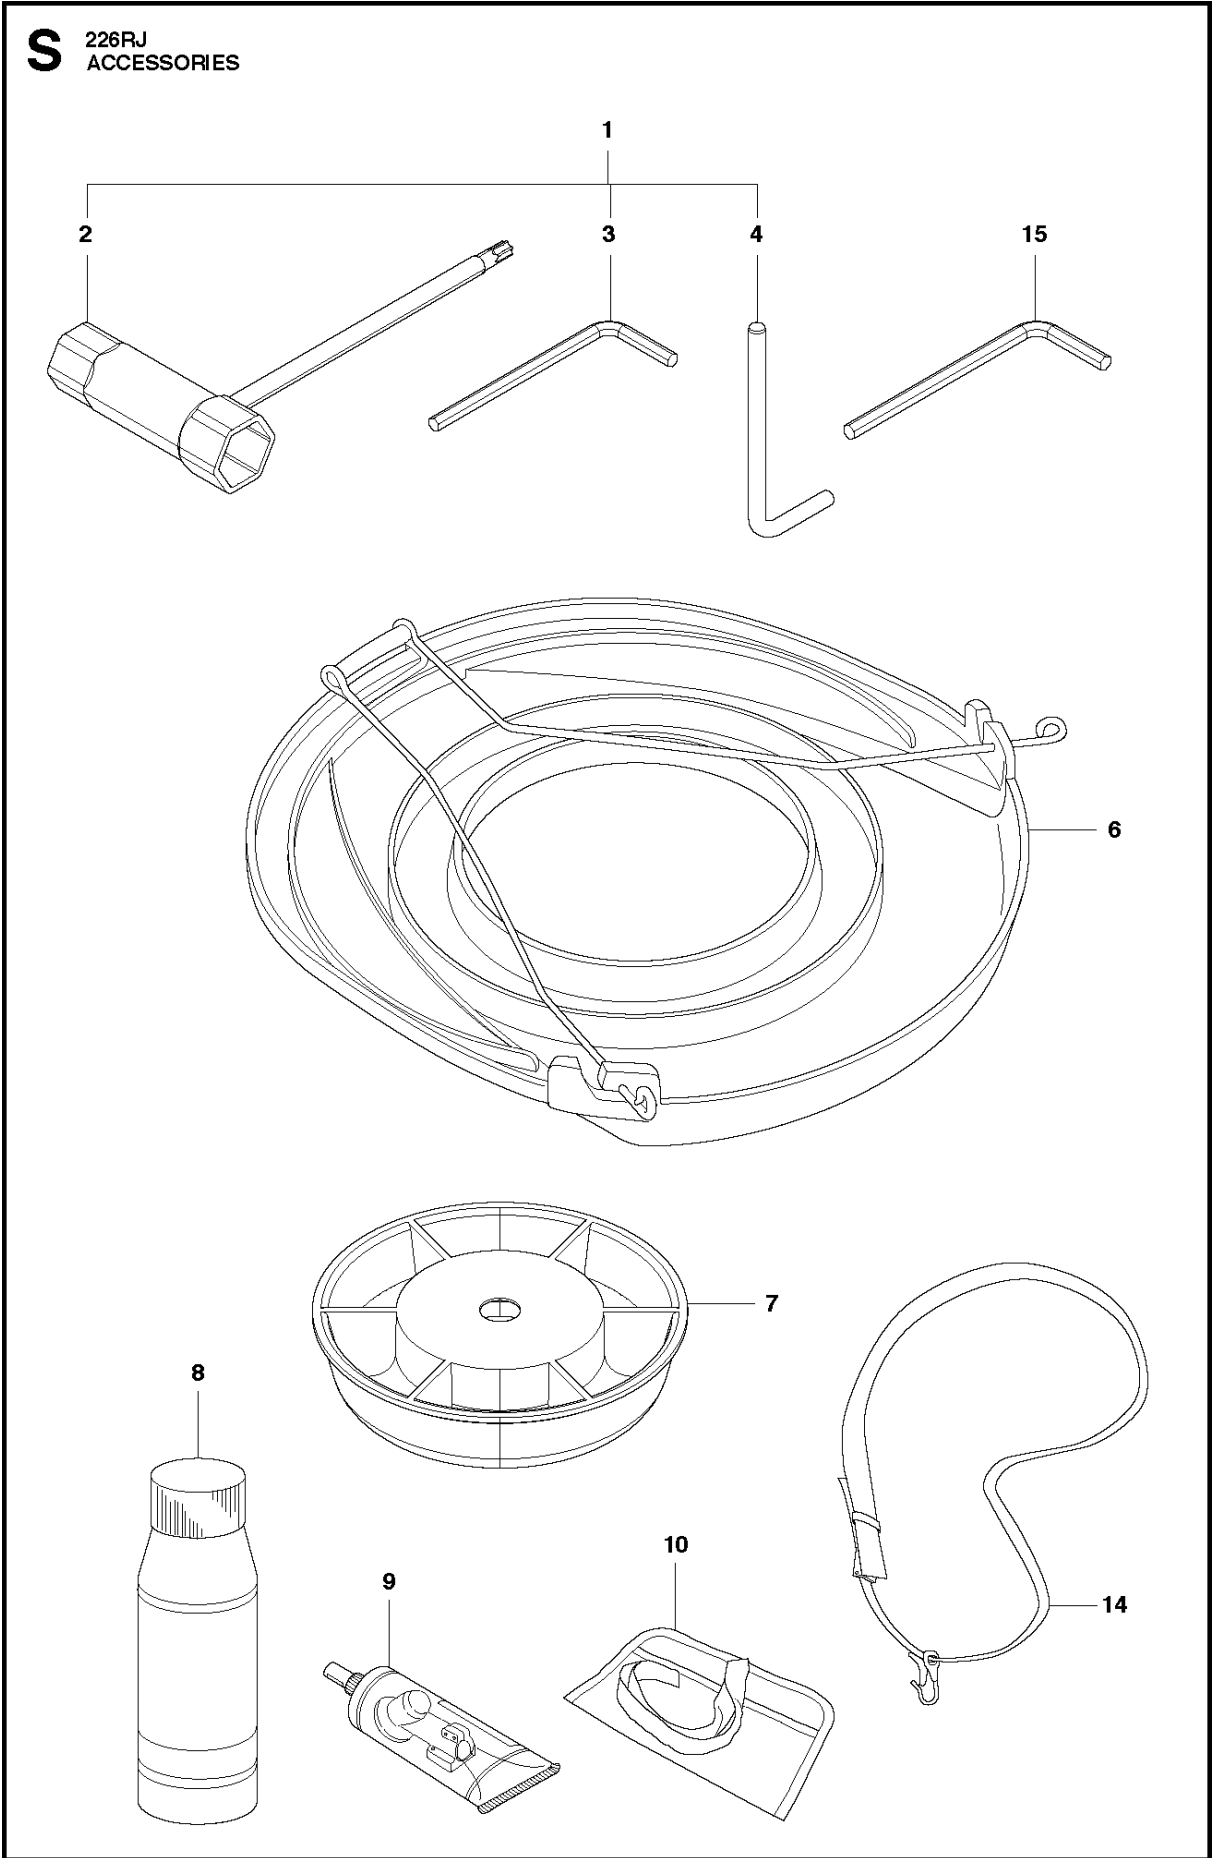

ACCESSORIES

226 RJ, 2012-06

Ref	Part No	Description	Remark	QTY	KIT
1	521 81 75-01	TOOL-SET		1	
2	514 09 91-01	WRENCH		1	1
3	505 31 19-01	WRENCH	Hex 4	1	1
4	505 31 20-01	TOOL		1	1
6	537 31 29-01	TRANSPORT GUARD		1	
7	503 89 01-01	SUPPORT CUP		1	
8	531 00 92-48	FILTER OIL		1	
9	503 97 64-01	GREASE		1	
10	501 19 22-01	TOOL		1	
14	537 21 62-01	HARNES		1	
15	516 14 47-01	WRENCH	Hex 5	1