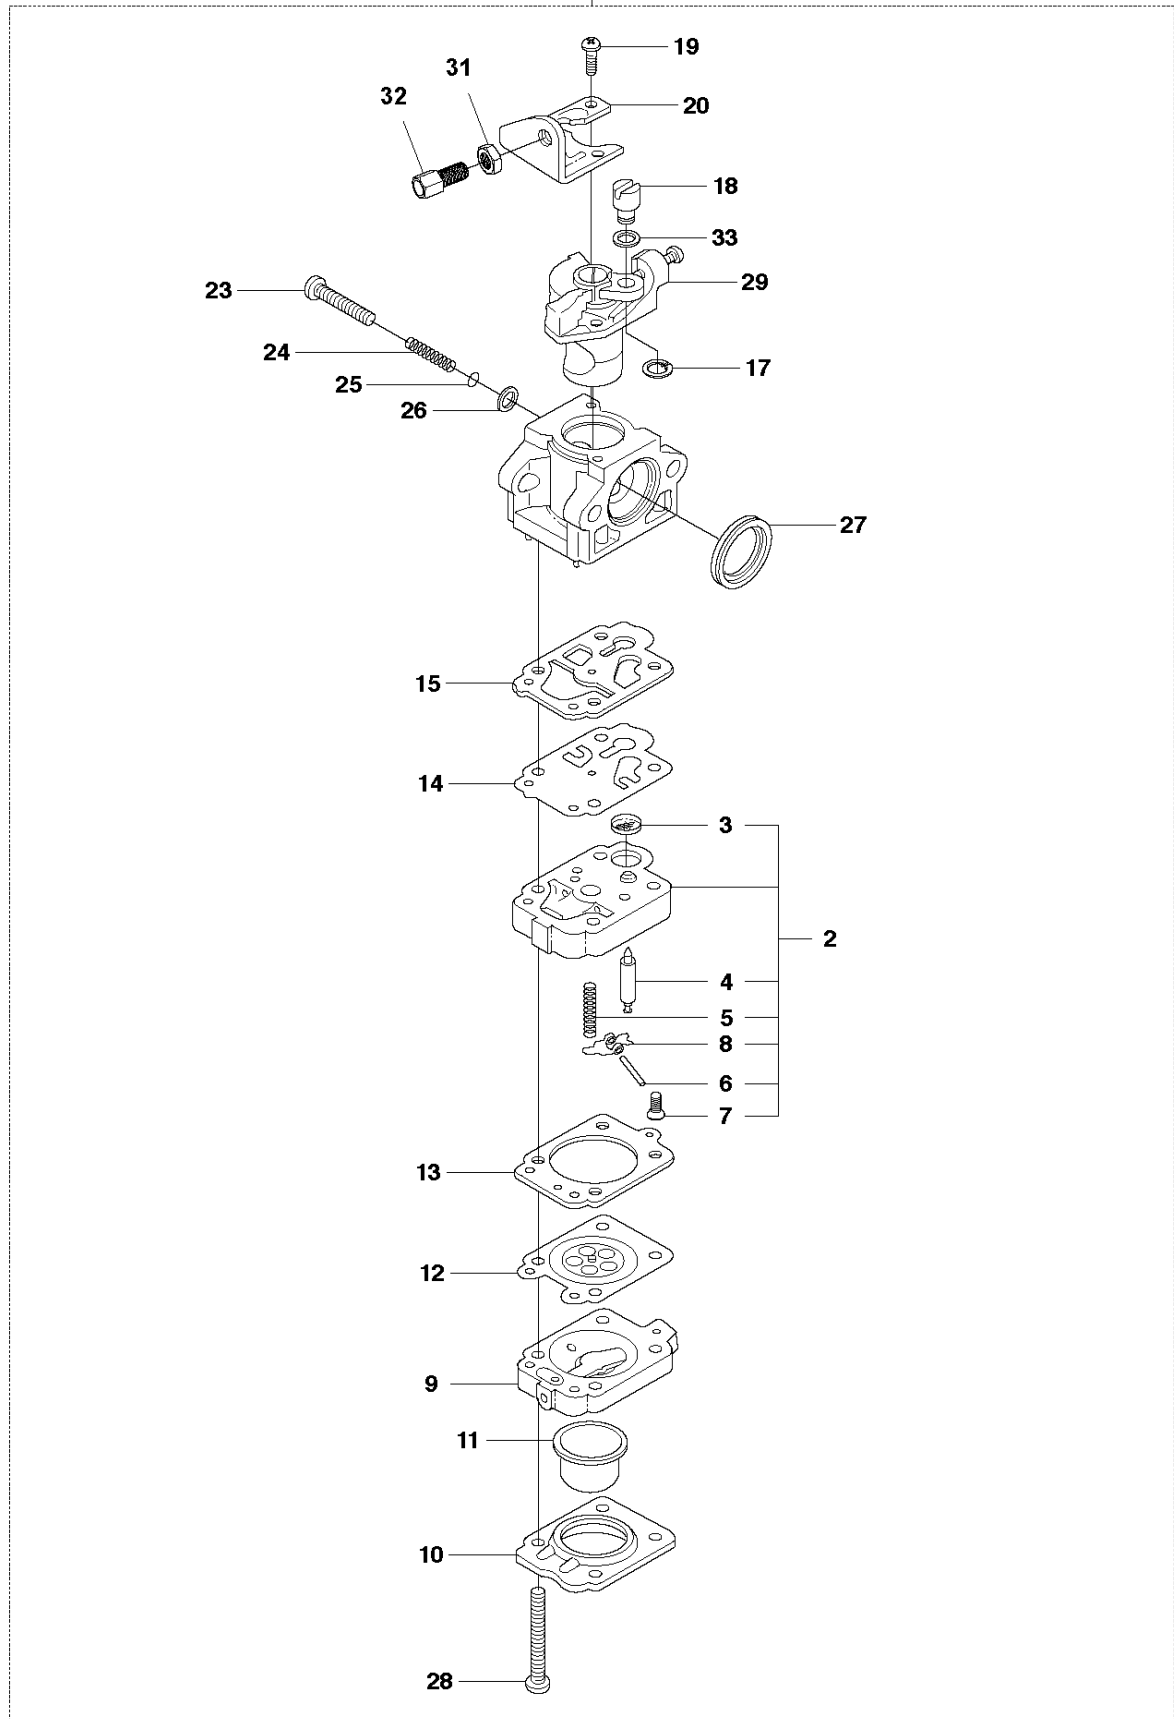

Q 226RJ
CARBURETTOR

CARBURETOR

226 RJ, 2012-06

Ref	Part No	Description	Remark	QTY	KIT
1	586 50 89-01	CARBURETTOR		1	
2	513 41 08-01	BODY		1	
3	520 95 70-01	SCREEN		1	2
4	521 08 54-01	VALVE.INLET		1	2
5	513 41 07-01	SPRING		1	2
6	520 97 74-01	PIN		1	2
7	505 30 61-01	SCREW		1	2
8	520 97 72-01	LEVER		1	2
9	506 74 09-01	BODY		1	
10	506 74 10-01	COVER		1	
11	505 30 67-01	PUMP		1	
12	505 30 68-01	DIAPHRAGM		1	
13	506 74 08-01	GASKET		1	
14	506 68 98-01	DIAPHRAGM		1	
15	506 74 51-01	GASKET		1	
17	506 73 86-01	RETAINER RING		1	
18	506 74 12-01	SWIVEL		1	
19	505 30 79-01	SCREW		2	
20	506 74 60-01	BRACKET		1	
23	586 84 63-01	NEEDLE		1	
24	513 30 15-01	SPRING		1	
25	513 43 78-01	O-RING		1	
26	513 43 77-01	WASHER		1	
27	505 30 84-01	RING		1	
28	506 74 11-01	SCREW		4	
29	521 77 01-01	VALVE ASSY		1	
31	506 61 26-01	NUT		1	
32	506 74 13-01	SCREW		1	
33	506 74 61-01	WASHER		1