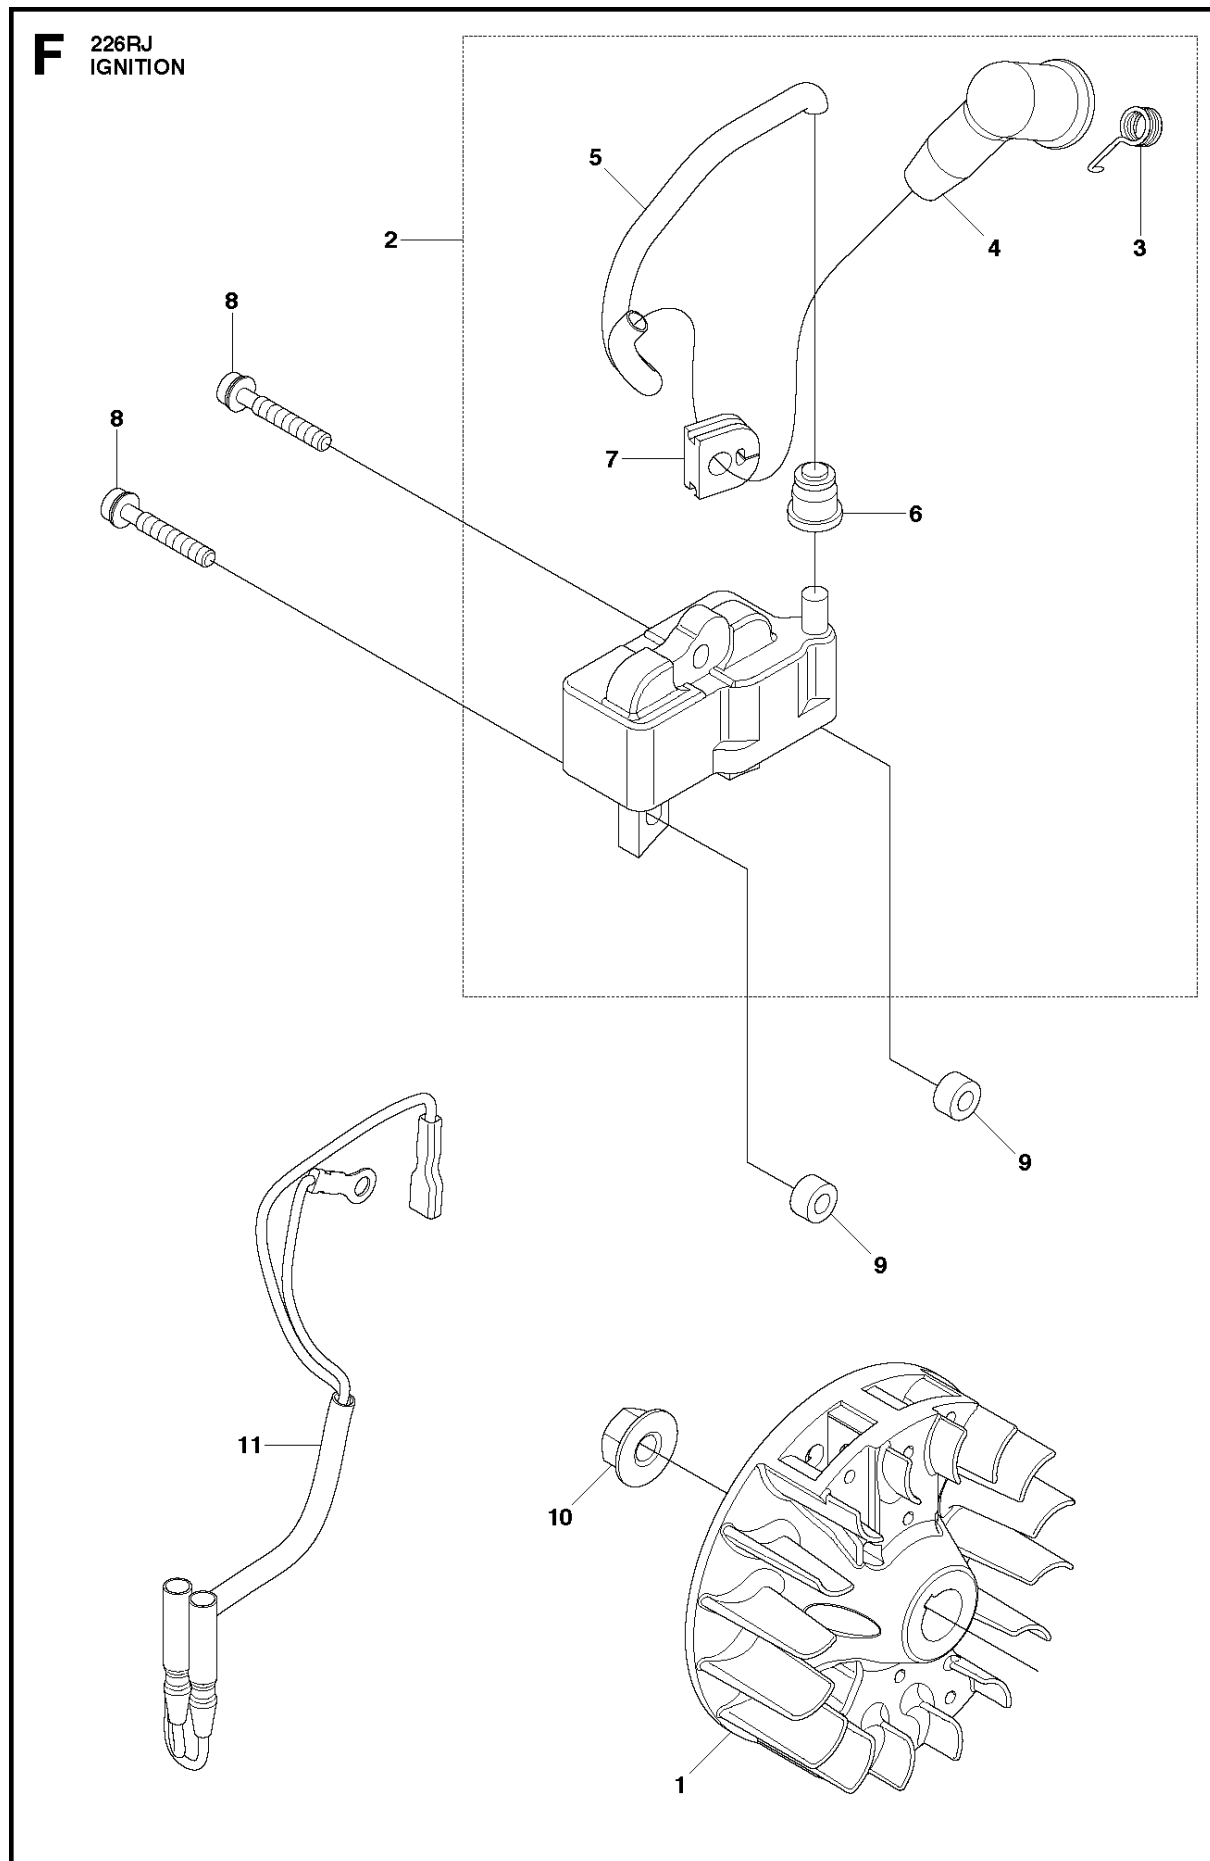

B 226RJ
TUBE & SHAFT

TUBE & SHAFT

226 RJ, 2012-06

Ref	Part No	Description	Remark	QTY KIT
1	528 84 19-01	SHAFT		1
2	585 92 97-01	TUBE		1
3	521 82 21-01	HANGER		1
4	587 22 84-01	LABEL		1
5	521 53 87-01	PROTECTION		1
6	510 48 23-01	SCREW		1

Ref	Part No	Description	Remark	QTY KIT
1	503 87 19-06	HANDLE		1
2	503 99 78-04	HANDLE		1
3	529 26 94-01	BOLT		1
5	503 94 03-01	DISTANCE		1
6	574 18 15-01	SCREW IHSCFTO		3
7	502 19 71-01	SQUARE NUT		1

D 226RJ
THROTTLE HANDLE

THROTTLE CONTROLS

226 RJ, 2012-06

Ref	Part No	Description	Remark	QTY	KIT
1	574 39 03-02	GRIP		1	
2	521 85 16-01	SWITCH		1	1
3	521 51 77-01	SCREW		4	1
4	504 11 43-01	SCREW		2	1
5	529 25 94-01	BAND		2	1
6	510 91 11-01	NUT		2	1
7	578 77 80-01	LEVER		1	1
8	529 25 61-01	CORD		1	1
9	511 59 18-01	SPRING		1	1
10	529 25 92-01	LEVER,JOINT		1	1
11	529 25 96-01	SPRING,THROTTLE		1	1
12	529 25 88-01	LEVER,THROTTLE		1	1
13	576 47 52-02	GRIP		1	1
14	521 80 55-01	TUBE		1	1
15	529 25 71-01	CABLE		1	1

CLUTCH

226 RJ, 2012-06

Ref	Part No	Description	Remark	QTY	KIT
1	586 50 84-01	HOUSING		1	
2	516 12 41-01	SNAP RING		1	1
3	525 95 32-01	BEARING		1	1
4	506 60 99-01	SNAP RING		1	1
5	586 50 85-01	DRUM		1	1
6	512 36 05-01	ANTIVIBRATION ELEMENT		1	
7	521 76 83-01	BRACKET		1	
8	521 76 82-01	BRACKET		1	
9	526 73 45-01	BOLT		2	
10	526 73 44-01	BOLT		1	
11	513 18 96-01	SCREW		2	
12	521 75 82-01	WASHER		2	
13	506 62 94-01	CLUTCH		1	
14	506 68 58-01	SPRING		1	13
15	505 05 44-01	WASHER		2	
16	511 32 36-01	GUARD		1	
17	514 23 48-01	BOLT		2	
18	521 75 88-01	CLAMP		1	
19	510 48 23-01	SCREW		2	