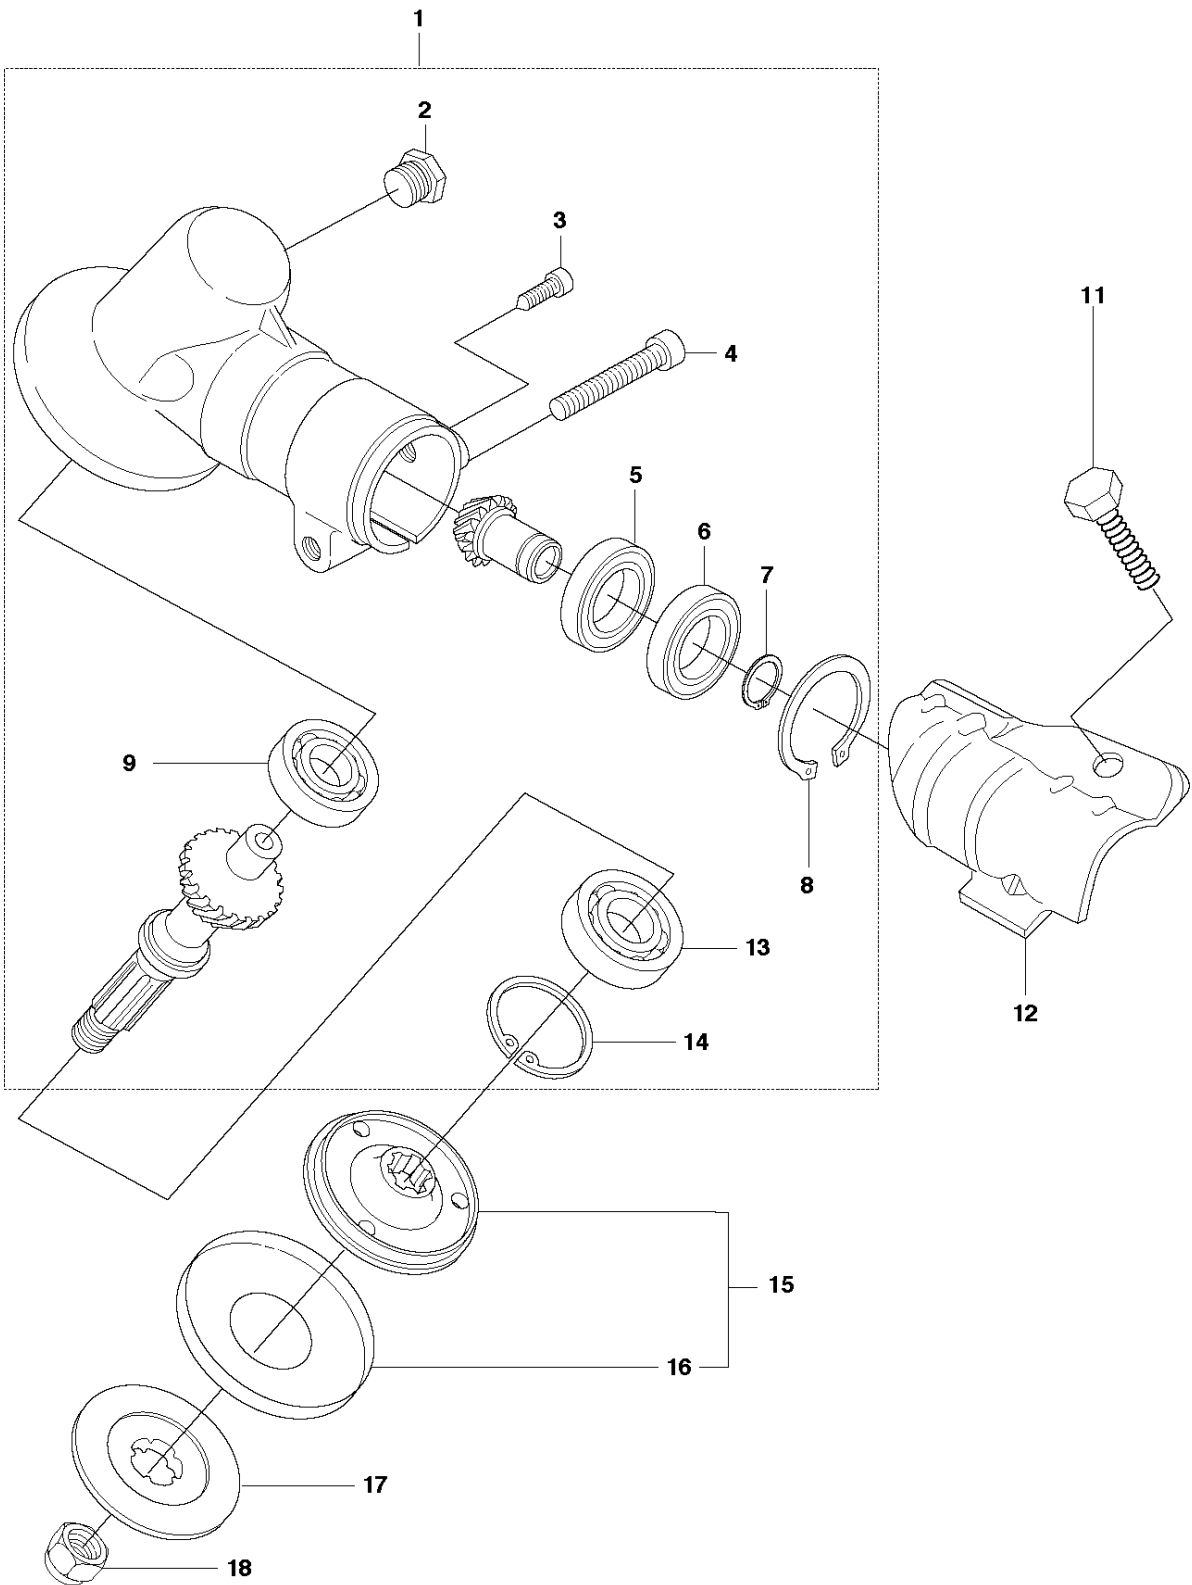

SPARE PARTS LIST

BRUSHCUTTERS/CLEARING SAWS

226 RJ, 2012-06

A 226RJ
GEAR

GEARS

226 RJ, 2012-06

Ref	Part No	Description	Remark	QTY KIT
1	537 33 32-02	BEVEL GEAR		1
2	503 20 15-02	SCREW IHHM		1
3	510 90 89-01	BOLT	Screw M5x12	1
4	503 20 07-25	SCREW IHSCFM	Screw M5x25	1
5	738 21 99-00	BALL BEARING		1
6	738 21 99-02	BALL BEARING		1
7	735 31 11-00	CIRCLIP		1
8	735 31 25-10	CIRCLIP		1
9	738 21 98-00	BALL BEARING		1
11	537 18 95-01	SCREW	Screw M6x20	1
12	503 93 55-01	CLAMP.GUARD		1
13	738 21 01-04	BALL BEARING		1
14	735 31 28-10	CIRCLIP		1
15	537 23 49-01	DRIVER ASSY		1
16	537 29 26-01	CUP		1
17	537 28 56-01	SUPPORT FLANGE		1
18	503 85 63-01	NUT		1

B 226RJ
TUBE & SHAFT

TUBE & SHAFT

226 RJ, 2012-06

Ref	Part No	Description	Remark	QTY KIT
1	528 84 19-01	SHAFT		1
2	585 92 97-01	TUBE		1
3	521 82 21-01	HANGER		1
4	587 22 84-01	LABEL		1
5	521 53 87-01	PROTECTION		1
6	510 48 23-01	SCREW		1

Ref	Part No	Description	Remark	QTY KIT
1	503 87 19-06	HANDLE		1
2	503 99 78-04	HANDLE		1
3	529 26 94-01	BOLT		1
5	503 94 03-01	DISTANCE		1
6	574 18 15-01	SCREW IHSCFTO		3
7	502 19 71-01	SQUARE NUT		1

D 226RJ
THROTTLE HANDLE

THROTTLE CONTROLS

226 RJ, 2012-06

Ref	Part No	Description	Remark	QTY	KIT
1	574 39 03-02	GRIP		1	
2	521 85 16-01	SWITCH		1	1
3	521 51 77-01	SCREW		4	1
4	504 11 43-01	SCREW		2	1
5	529 25 94-01	BAND		2	1
6	510 91 11-01	NUT		2	1
7	578 77 80-01	LEVER		1	1
8	529 25 61-01	CORD		1	1
9	511 59 18-01	SPRING		1	1
10	529 25 92-01	LEVER,JOINT		1	1
11	529 25 96-01	SPRING,THROTTLE		1	1
12	529 25 88-01	LEVER,THROTTLE		1	1
13	576 47 52-02	GRIP		1	1
14	521 80 55-01	TUBE		1	1
15	529 25 71-01	CABLE		1	1