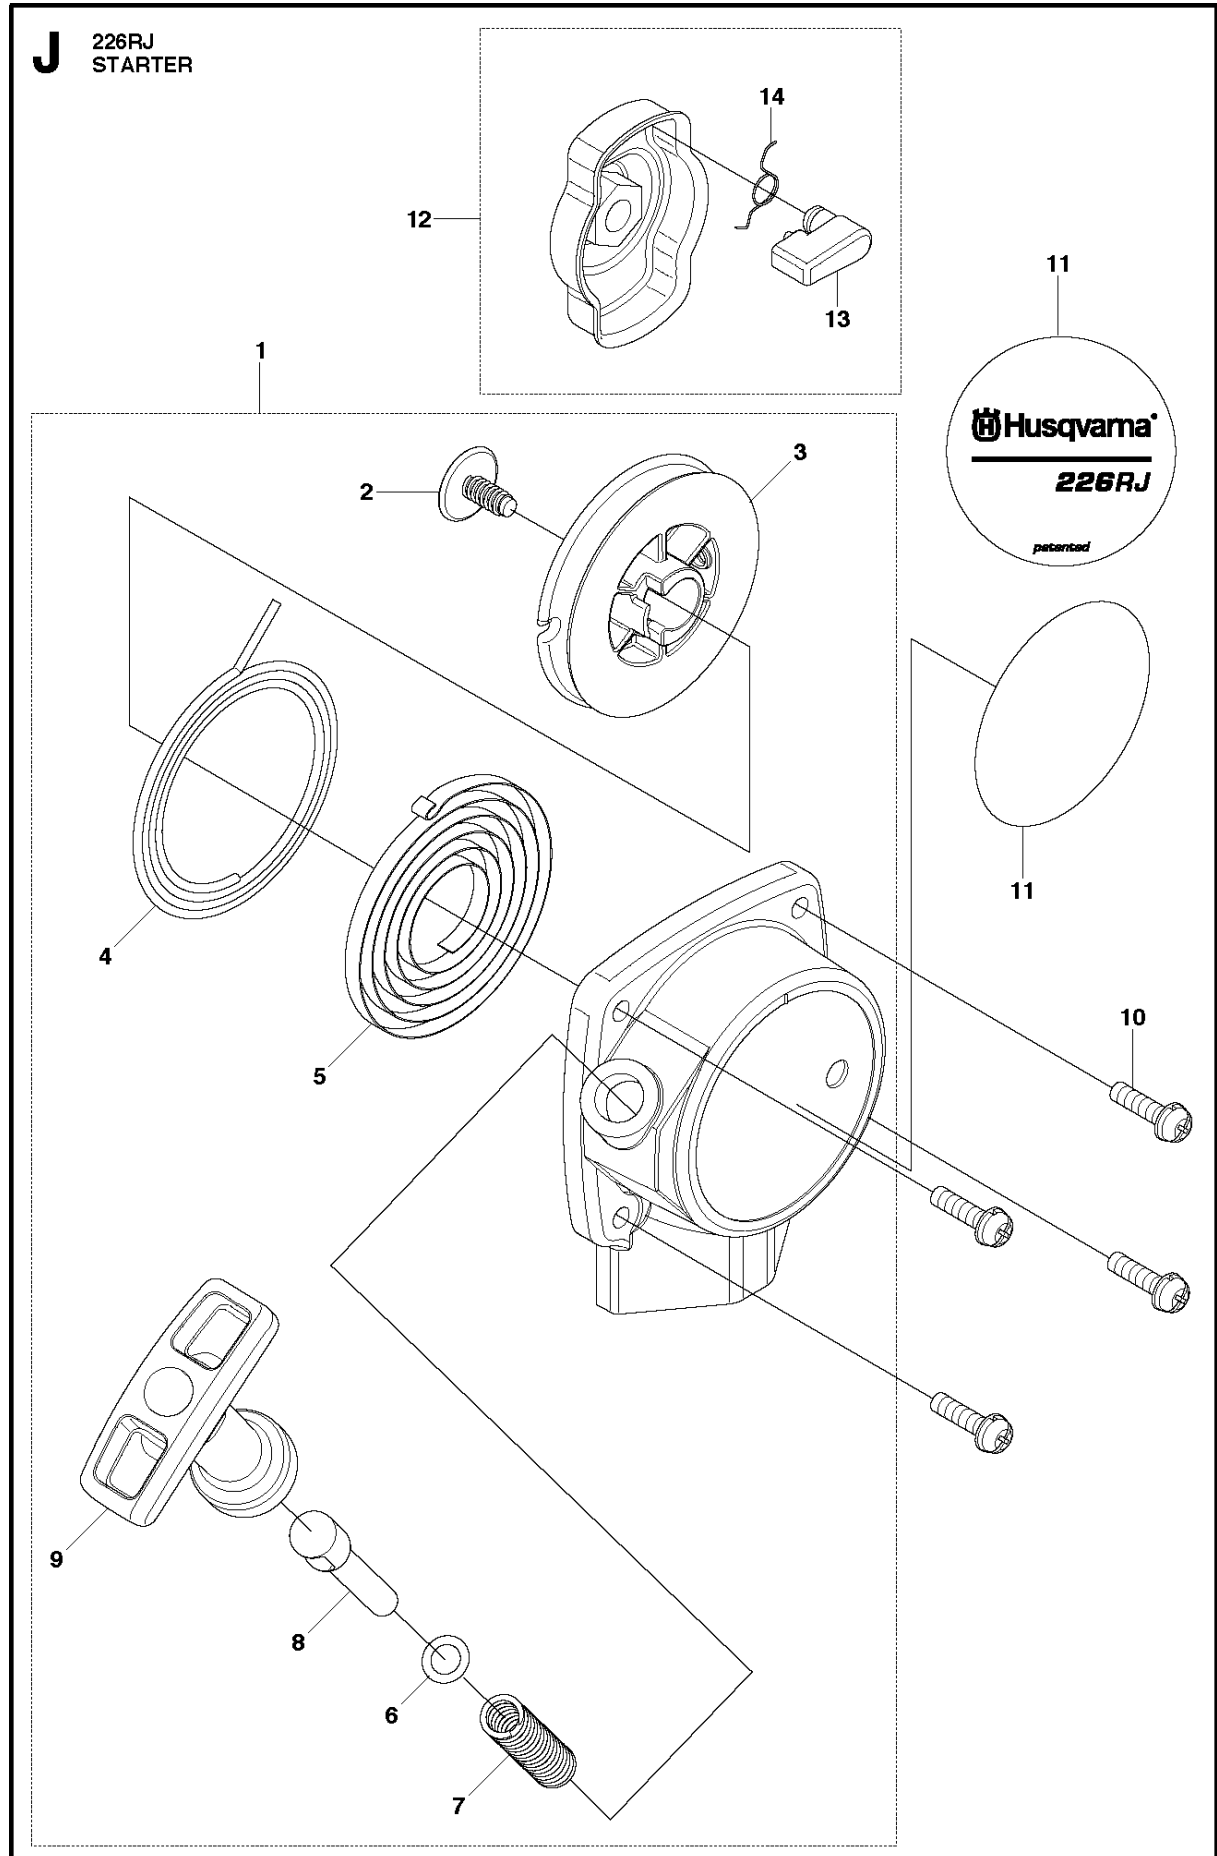

STARTER

226 RJ, 2012-06

Ref	Part No	Description	Remark	QTY	KIT
1	527 91 81-01	STARTER ASSY		1	
2	506 61 30-01	SCREW		1	1
3	513 41 68-01	REEL		1	1
4	521 75 94-01	ROPE		1	1
5	504 11 50-01	SPIRAL SPRING		1	1
6	521 75 96-01	WASHER		1	1
7	521 75 99-01	SPRING		1	1
8	521 75 98-01	COLLAR		1	1
9	521 75 97-01	KNOB		1	1
10	512 36 10-01	SCREW		4	
11	579 01 48-01	DECAL		1	
12	513 41 73-01	PULLEY		1	
13	513 41 77-01	RATCHET		1	12
14	513 41 78-01	SPRING		1	12