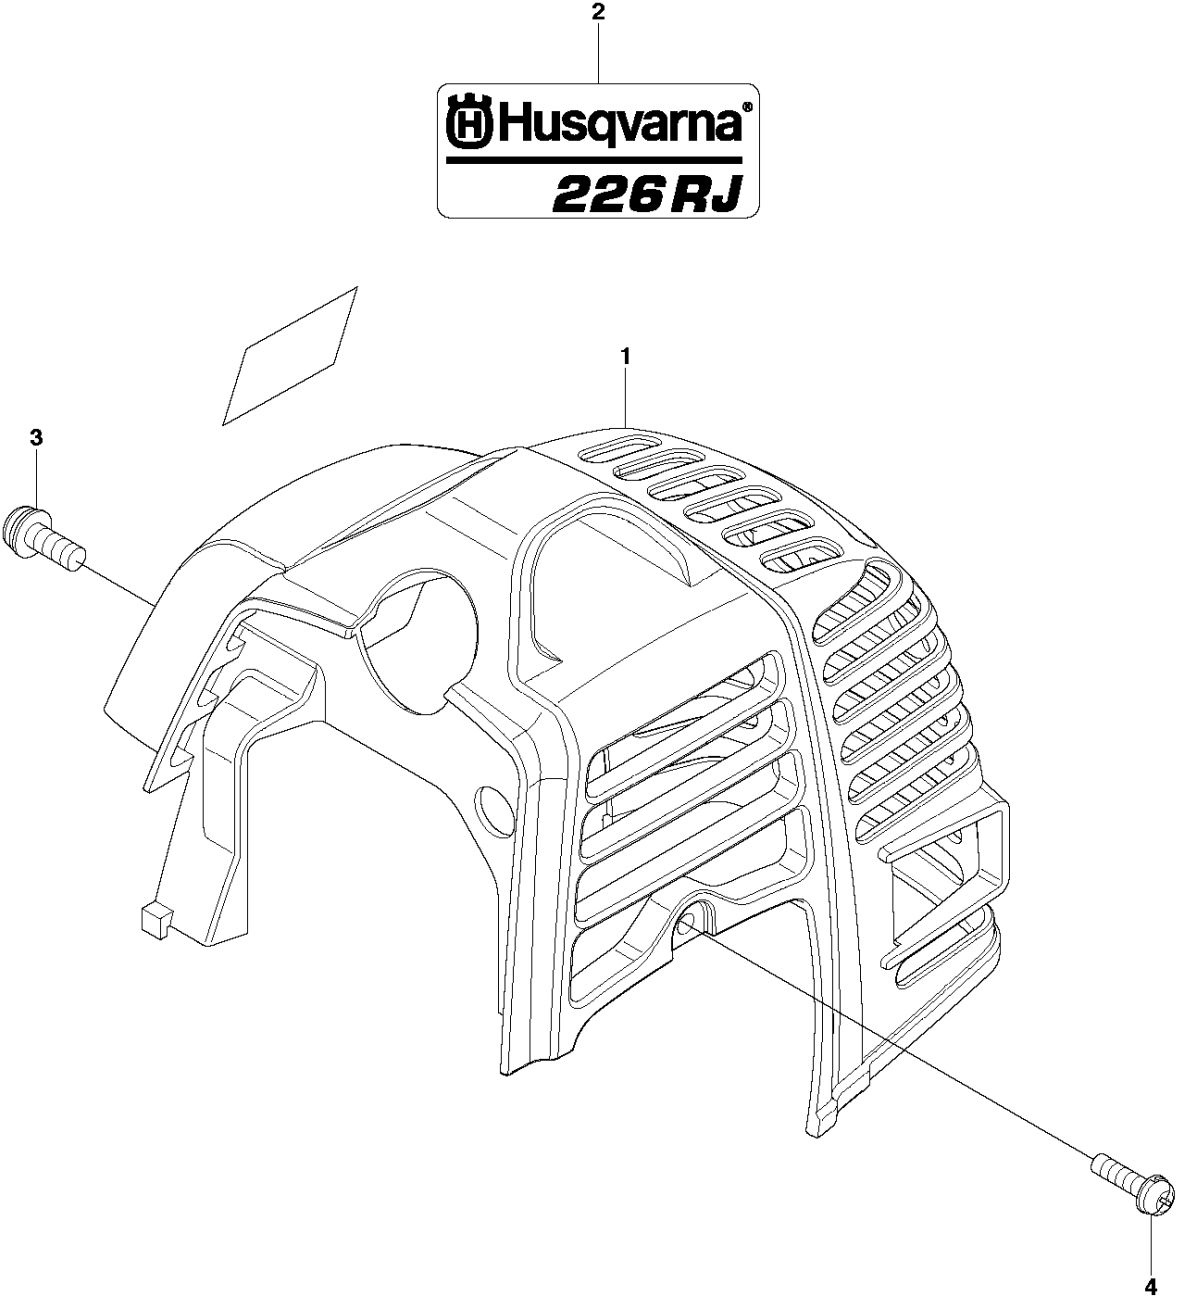

G 226RJ
CYLINDER COVER

CYLINDER COVER

226 RJ, 2012-06

Ref	Part No	Description	Remark	QTY KIT
1	527 91 78-01	COVER		1
2	579 01 49-01	DECAL		1
3	505 29 98-01	SCREW		1
4	512 36 10-01	SCREW		1