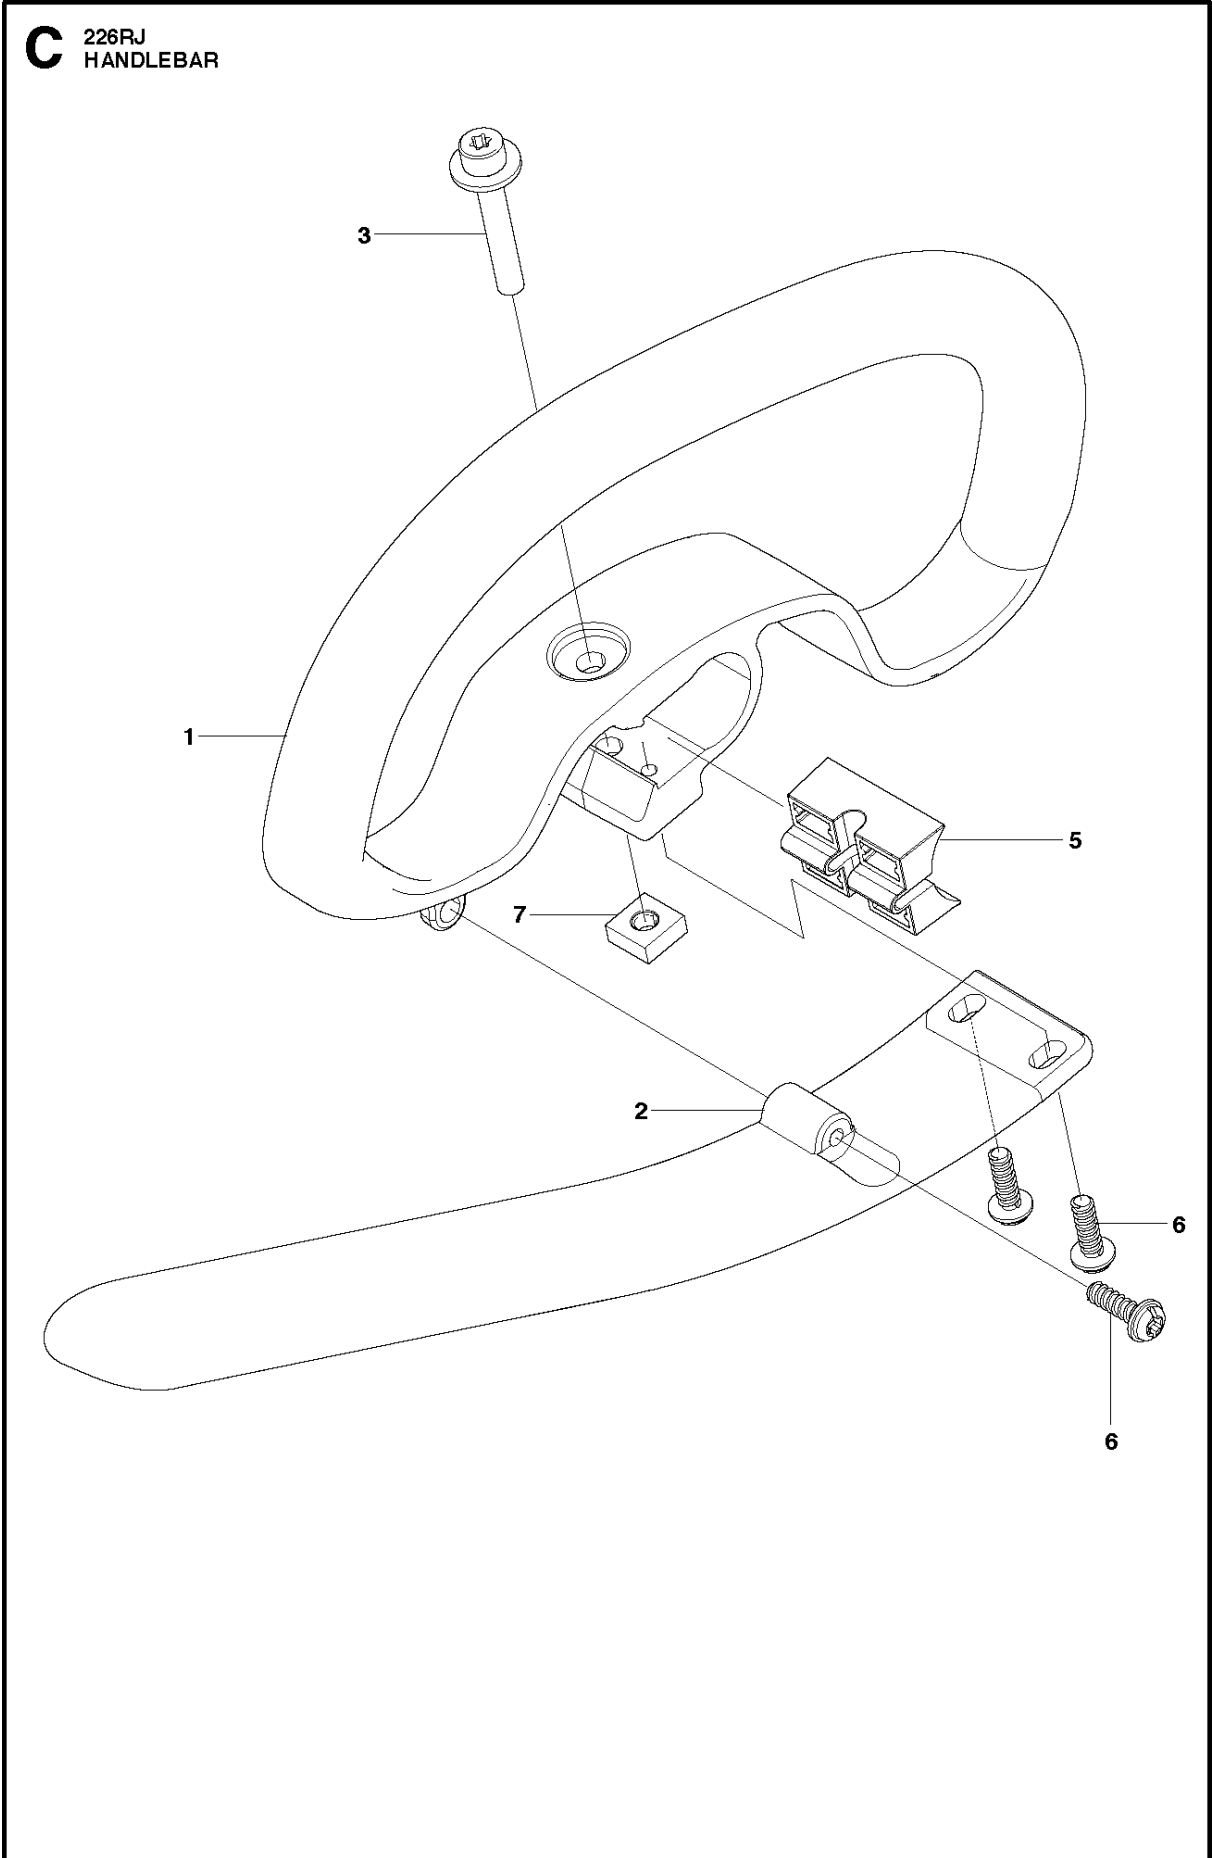

SPARE PARTS LIST

BRUSHCUTTERS/CLEARING SAWS

226 RJ, 2012-06

A 226RJ
GEAR

GEARS

226 RJ, 2012-06

Ref	Part No	Description	Remark	QTY KIT
1	537 33 32-02	BEVEL GEAR		1
2	503 20 15-02	SCREW IHHM		1
3	510 90 89-01	BOLT	Screw M5x12	1
4	503 20 07-25	SCREW IHSCFM	Screw M5x25	1
5	738 21 99-00	BALL BEARING		1
6	738 21 99-02	BALL BEARING		1
7	735 31 11-00	CIRCLIP		1
8	735 31 25-10	CIRCLIP		1
9	738 21 98-00	BALL BEARING		1
11	537 18 95-01	SCREW	Screw M6x20	1
12	503 93 55-01	CLAMP.GUARD		1
13	738 21 01-04	BALL BEARING		1
14	735 31 28-10	CIRCLIP		1
15	537 23 49-01	DRIVER ASSY		1
16	537 29 26-01	CUP		1
17	537 28 56-01	SUPPORT FLANGE		1
18	503 85 63-01	NUT		1

B 226RJ
TUBE & SHAFT

TUBE & SHAFT

226 RJ, 2012-06

Ref	Part No	Description	Remark	QTY KIT
1	528 84 19-01	SHAFT		1
2	585 92 97-01	TUBE		1
3	521 82 21-01	HANGER		1
4	587 22 84-01	LABEL		1
5	521 53 87-01	PROTECTION		1
6	510 48 23-01	SCREW		1

Ref	Part No	Description	Remark	QTY KIT
1	503 87 19-06	HANDLE		1
2	503 99 78-04	HANDLE		1
3	529 26 94-01	BOLT		1
5	503 94 03-01	DISTANCE		1
6	574 18 15-01	SCREW IHSCFTO		3
7	502 19 71-01	SQUARE NUT		1

D 226RJ
THROTTLE HANDLE

THROTTLE CONTROLS

226 RJ, 2012-06

Ref	Part No	Description	Remark	QTY	KIT
1	574 39 03-02	GRIP		1	
2	521 85 16-01	SWITCH		1	1
3	521 51 77-01	SCREW		4	1
4	504 11 43-01	SCREW		2	1
5	529 25 94-01	BAND		2	1
6	510 91 11-01	NUT		2	1
7	578 77 80-01	LEVER		1	1
8	529 25 61-01	CORD		1	1
9	511 59 18-01	SPRING		1	1
10	529 25 92-01	LEVER,JOINT		1	1
11	529 25 96-01	SPRING,THROTTLE		1	1
12	529 25 88-01	LEVER,THROTTLE		1	1
13	576 47 52-02	GRIP		1	1
14	521 80 55-01	TUBE		1	1
15	529 25 71-01	CABLE		1	1