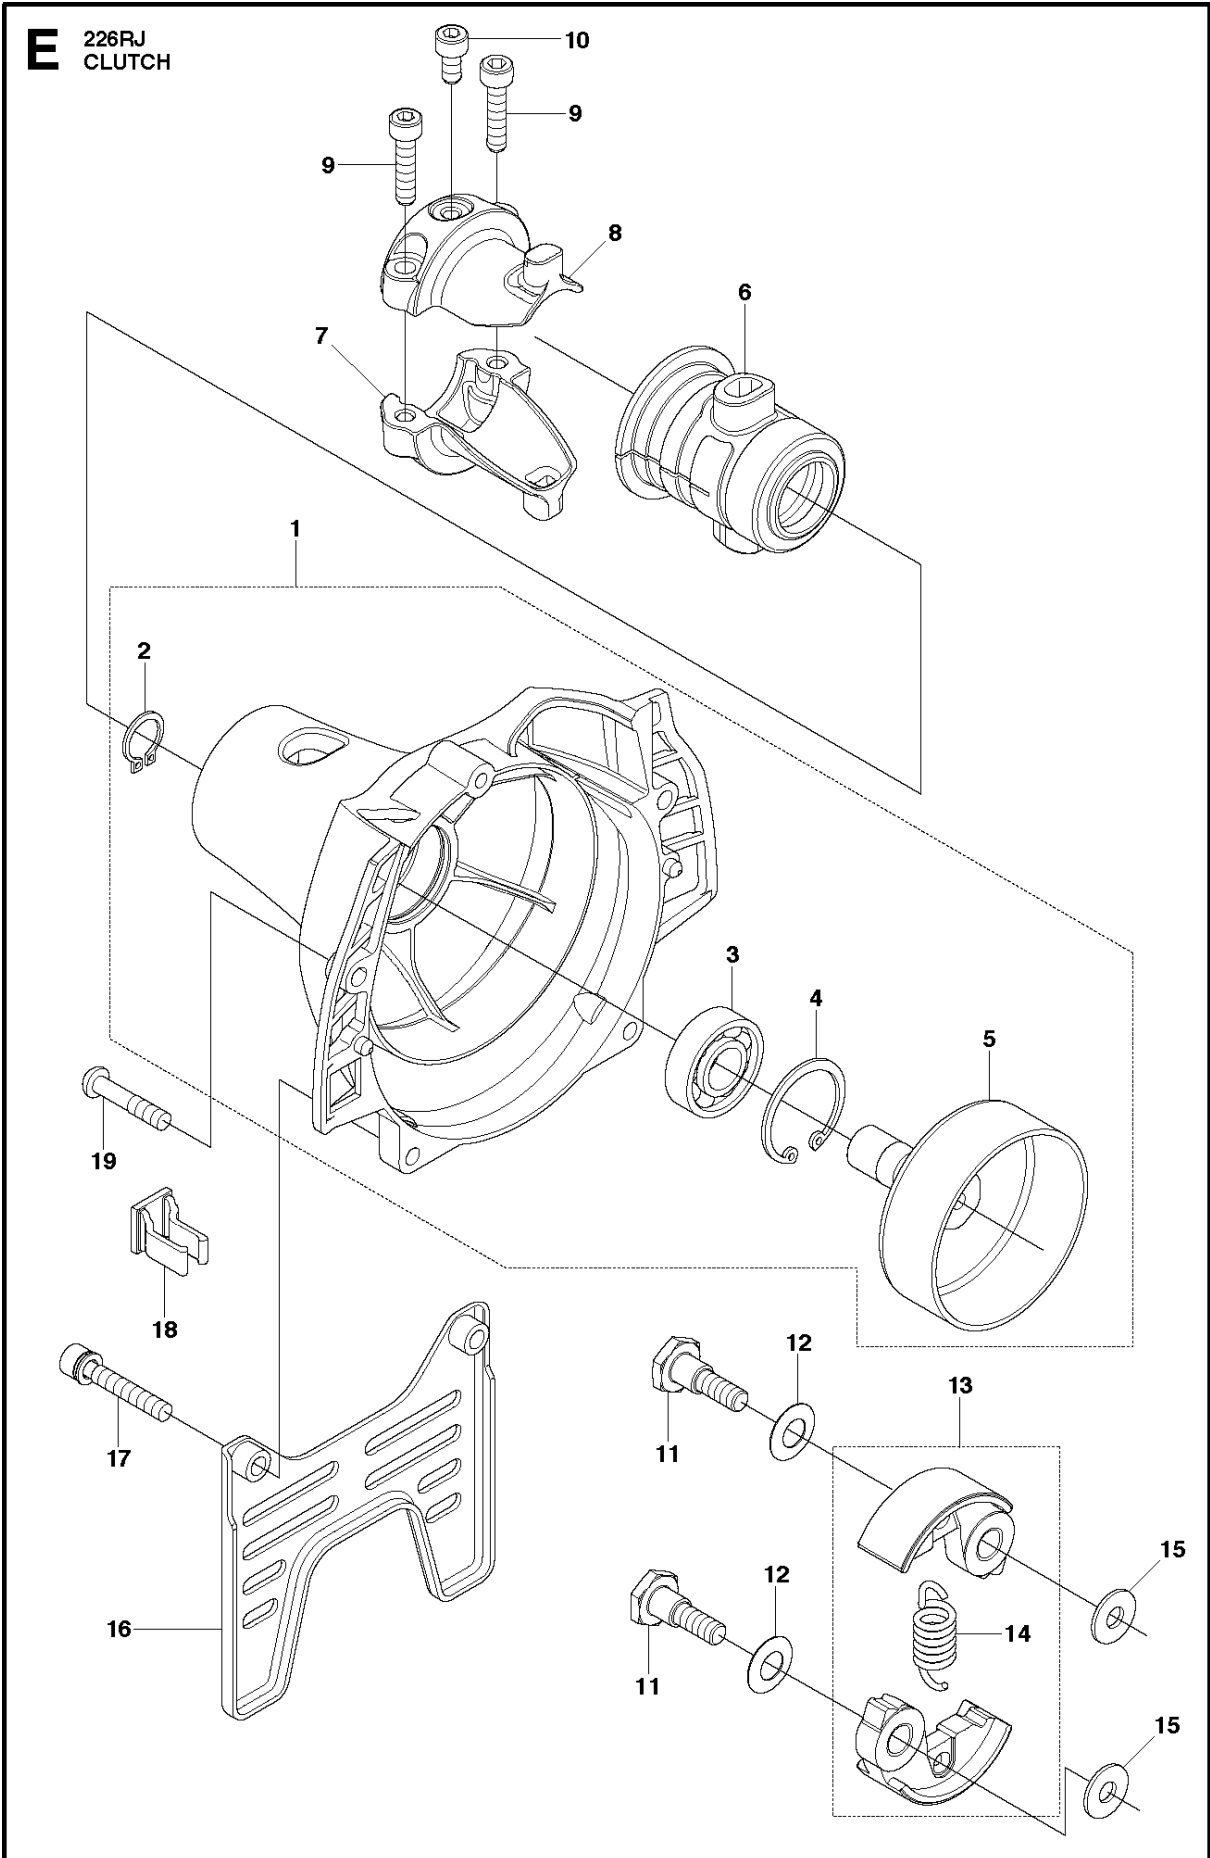

B 226RJ
TUBE & SHAFT

TUBE & SHAFT

226 RJ, 2012-06

Ref	Part No	Description	Remark	QTY KIT
1	528 84 19-01	SHAFT		1
2	585 92 97-01	TUBE		1
3	521 82 21-01	HANGER		1
4	587 22 84-01	LABEL		1
5	521 53 87-01	PROTECTION		1
6	510 48 23-01	SCREW		1

Ref	Part No	Description	Remark	QTY KIT
1	503 87 19-06	HANDLE		1
2	503 99 78-04	HANDLE		1
3	529 26 94-01	BOLT		1
5	503 94 03-01	DISTANCE		1
6	574 18 15-01	SCREW IHSCFTO		3
7	502 19 71-01	SQUARE NUT		1

D 226RJ
THROTTLE HANDLE

THROTTLE CONTROLS

226 RJ, 2012-06

Ref	Part No	Description	Remark	QTY	KIT
1	574 39 03-02	GRIP		1	
2	521 85 16-01	SWITCH		1	1
3	521 51 77-01	SCREW		4	1
4	504 11 43-01	SCREW		2	1
5	529 25 94-01	BAND		2	1
6	510 91 11-01	NUT		2	1
7	578 77 80-01	LEVER		1	1
8	529 25 61-01	CORD		1	1
9	511 59 18-01	SPRING		1	1
10	529 25 92-01	LEVER,JOINT		1	1
11	529 25 96-01	SPRING,THROTTLE		1	1
12	529 25 88-01	LEVER,THROTTLE		1	1
13	576 47 52-02	GRIP		1	1
14	521 80 55-01	TUBE		1	1
15	529 25 71-01	CABLE		1	1

CLUTCH

226 RJ, 2012-06

Ref	Part No	Description	Remark	QTY	KIT
1	586 50 84-01	HOUSING		1	
2	516 12 41-01	SNAP RING		1	1
3	525 95 32-01	BEARING		1	1
4	506 60 99-01	SNAP RING		1	1
5	586 50 85-01	DRUM		1	1
6	512 36 05-01	ANTIVIBRATION ELEMENT		1	
7	521 76 83-01	BRACKET		1	
8	521 76 82-01	BRACKET		1	
9	526 73 45-01	BOLT		2	
10	526 73 44-01	BOLT		1	
11	513 18 96-01	SCREW		2	
12	521 75 82-01	WASHER		2	
13	506 62 94-01	CLUTCH		1	
14	506 68 58-01	SPRING		1	13
15	505 05 44-01	WASHER		2	
16	511 32 36-01	GUARD		1	
17	514 23 48-01	BOLT		2	
18	521 75 88-01	CLAMP		1	
19	510 48 23-01	SCREW		2	