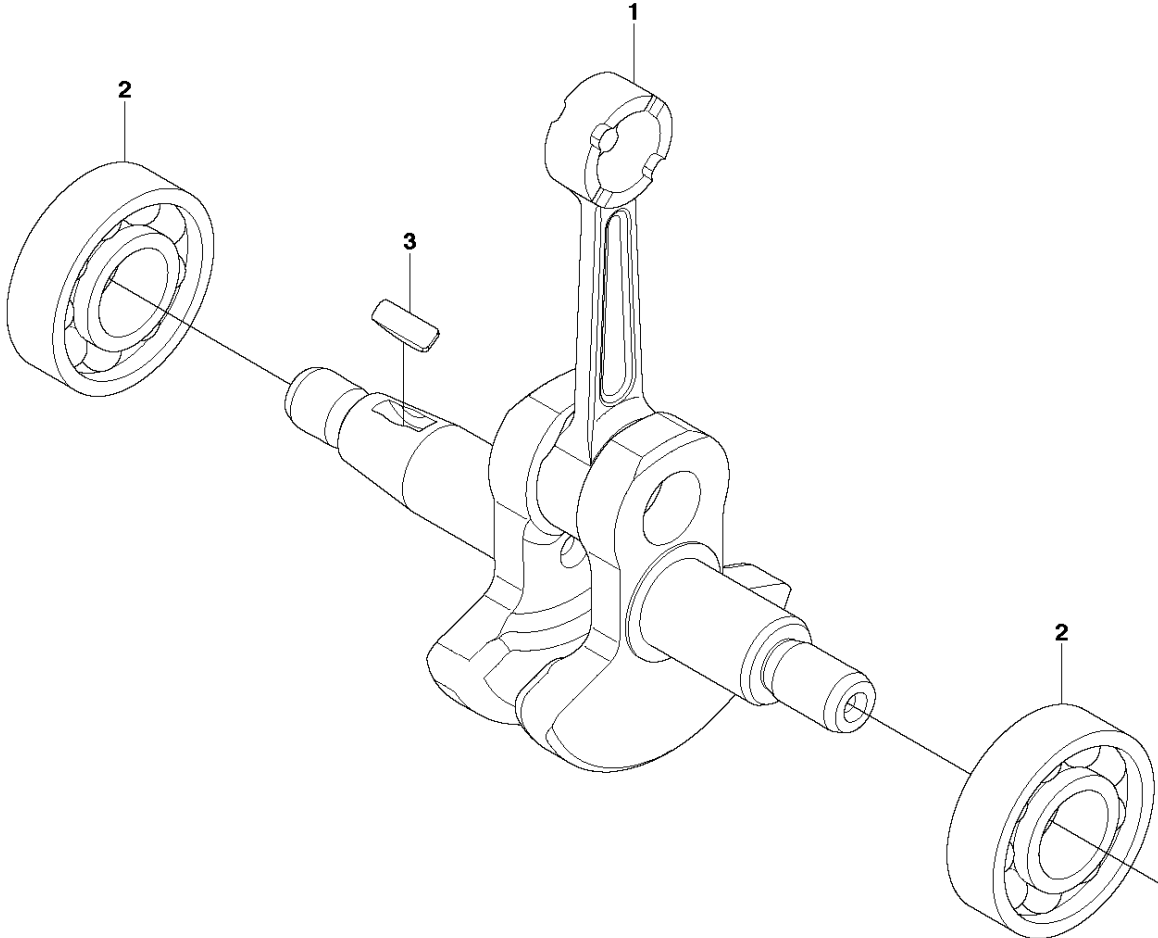

N 226RJ
CRANKSHAFT

CRANKSHAFT

226 RJ, 2012-06

Ref	Part No	Description	Remark	QTY KIT
1	526 52 91-01	CRANKSHAFT		1
2	523 07 17-01	BEARING		2
3	506 68 94-01	KEY		1