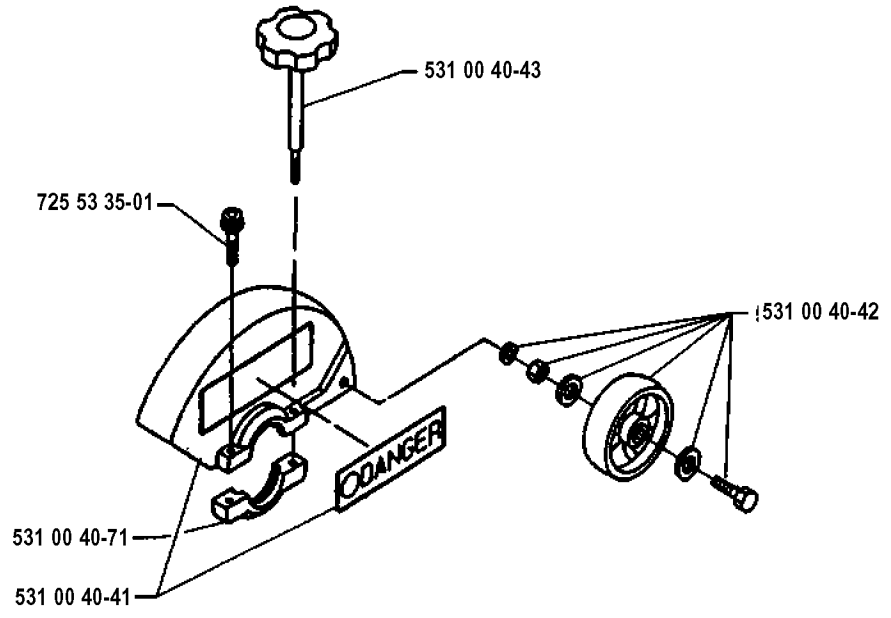

SPARE PARTS LIST

BRUSHCUTTERS/CLEARING SAWS

232 RBD EDGER ATTACHMENT,
1995-03

* compl 531 00 40-35

Correction:
740 43 15-00

PRODUCT COMPLETE

232 RBD EDGER ATTACHMENT, 1995-03

Part No	Description	Remark	QTY KIT
503 78 51-01	BEARING CAGE		1
503 78 52-01	SUPPORTING BEARING		1
503 80 85-01	SLEEVE		1
503 81 70-01	TUBE		1
531 00 40-35	GEAR ASSY		1
531 00 40-36	PLUG		1
531 00 40-37	BOSS		1
531 00 40-38	FLANGE		1
531 00 40-39	SCREW		1
531 00 40-40	SCREW		1
531 00 40-41	GUARD		1
531 00 40-42	WHEEL ASSY		1
531 00 40-43	KNOB		1
531 00 40-44	BLADE		1
531 00 40-71	BRACKET		1
725 53 33-01	SCREW IHSCM		1
725 53 35-01	SCREW IHSCM		1
740 43 15-00	O-RING	CORRECTION:	1
74043 43 15-00			1