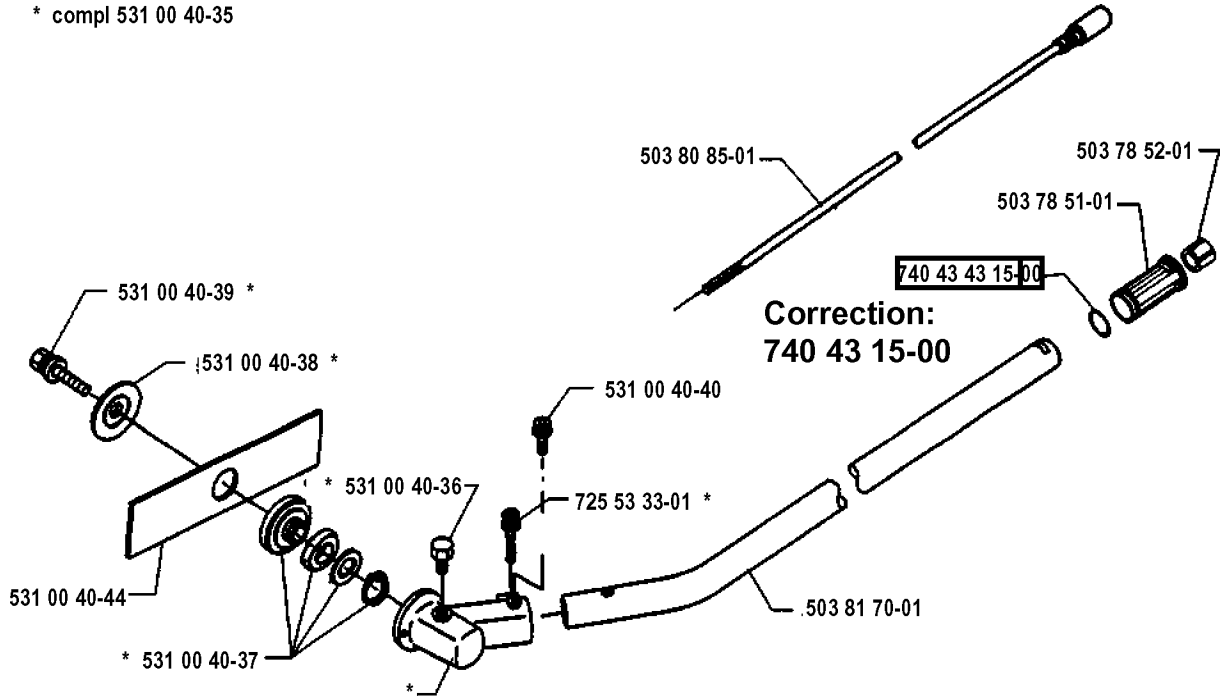

SPARE PARTS LIST

BRUSHCUTTERS/CLEARING SAWS

232 RBD EDGER ATTACHMENT,
1995-03

* compl 531 00 40-35

Correction:
740 43 15-00

PRODUCT COMPLETE

232 RBD EDGER ATTACHMENT, 1995-03

Part No	Description	Remark	QTY KIT
503 78 51-01	BEARING CAGE		1
503 78 52-01	SUPPORTING BEARING		1
503 80 85-01	SLEEVE		1
503 81 70-01	TUBE		1
531 00 40-35	GEAR ASSY		1
531 00 40-36	PLUG		1
531 00 40-37	BOSS		1
531 00 40-38	FLANGE		1
531 00 40-39	SCREW		1
531 00 40-40	SCREW		1
531 00 40-41	GUARD		1
531 00 40-42	WHEEL ASSY		1
531 00 40-43	KNOB		1
531 00 40-44	BLADE		1
531 00 40-71	BRACKET		1
725 53 33-01	SCREW IHSCM		1
725 53 35-01	SCREW IHSCM		1
740 43 15-00	O-RING	CORRECTION:	1
74043 43 15-00			1