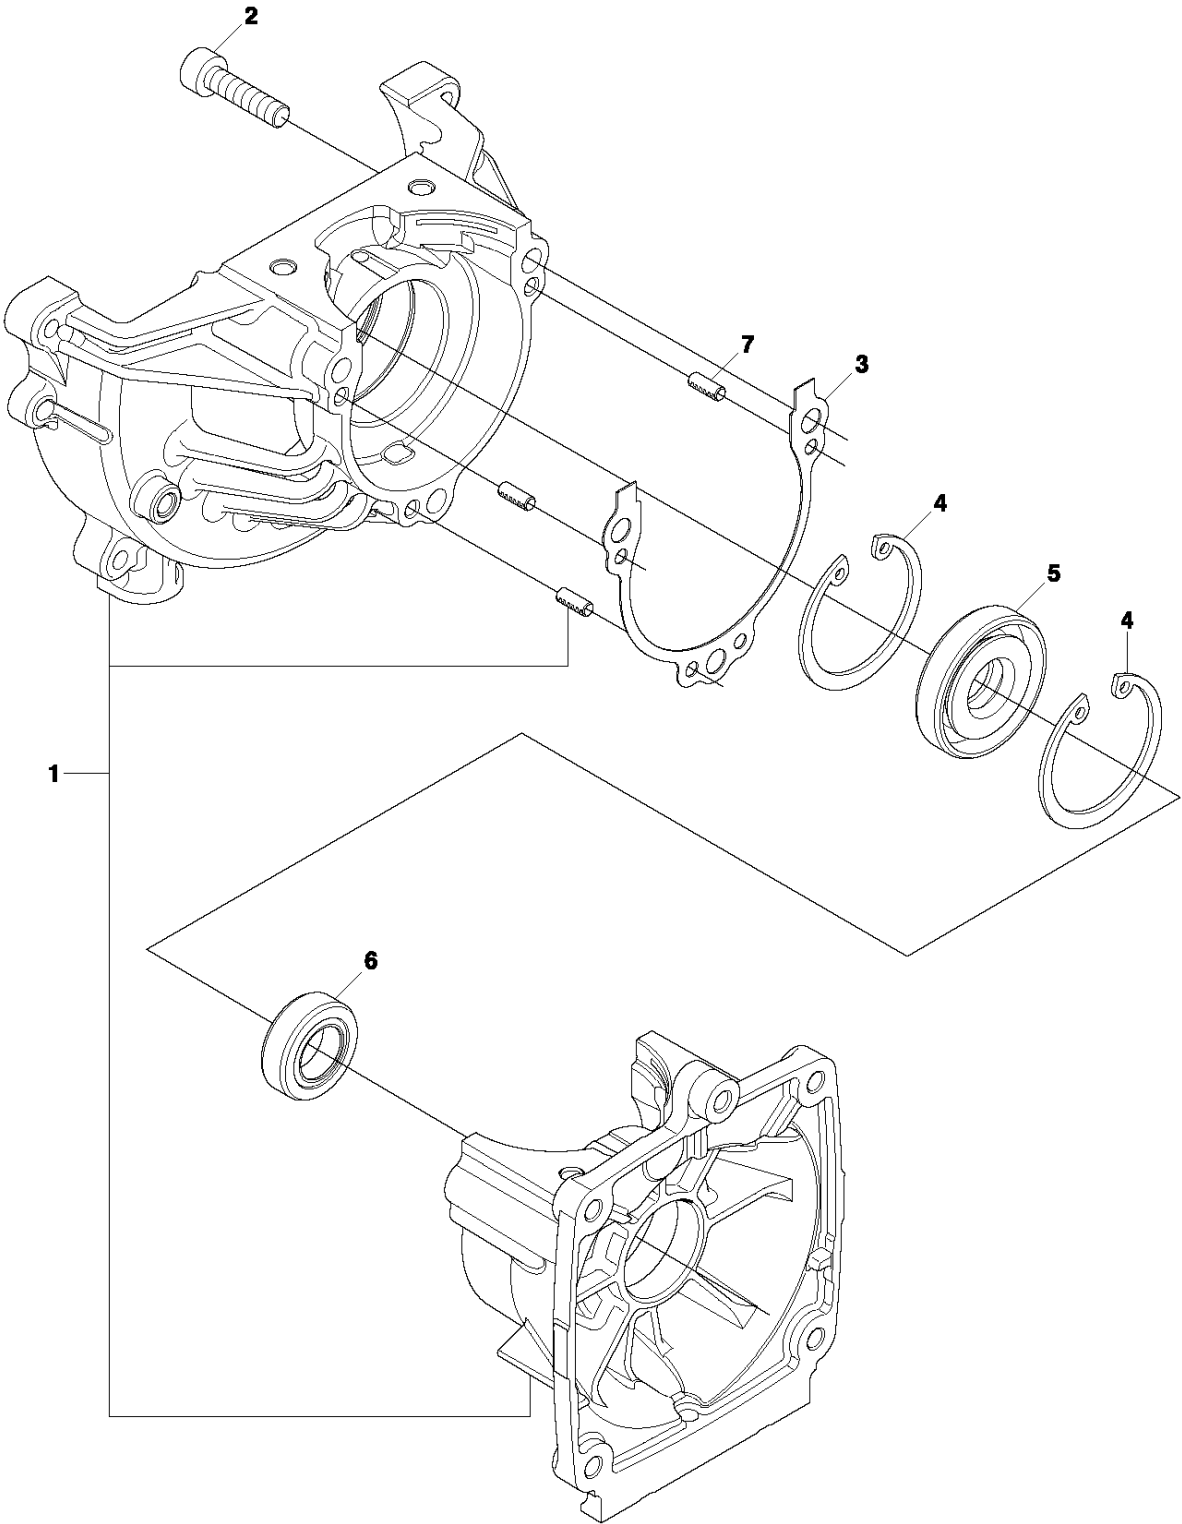

P 233RJ, 233R, 533RS
CRANKCASE

CRANKCASE

233 RJ, 20140100001-Current

Ref	Part No	Description	Remark	QTY KIT
1	521 61 55-01	CASE-COMP		1
2	504 11 43-01	SCREW		3
3	504 12 12-01	GASKET		1
4	504 12 10-01	SNAP RING		2
5	505 29 67-01	SEAL		1
6	504 12 15-01	SEALING		1
7	505 29 61-01	PIN		3