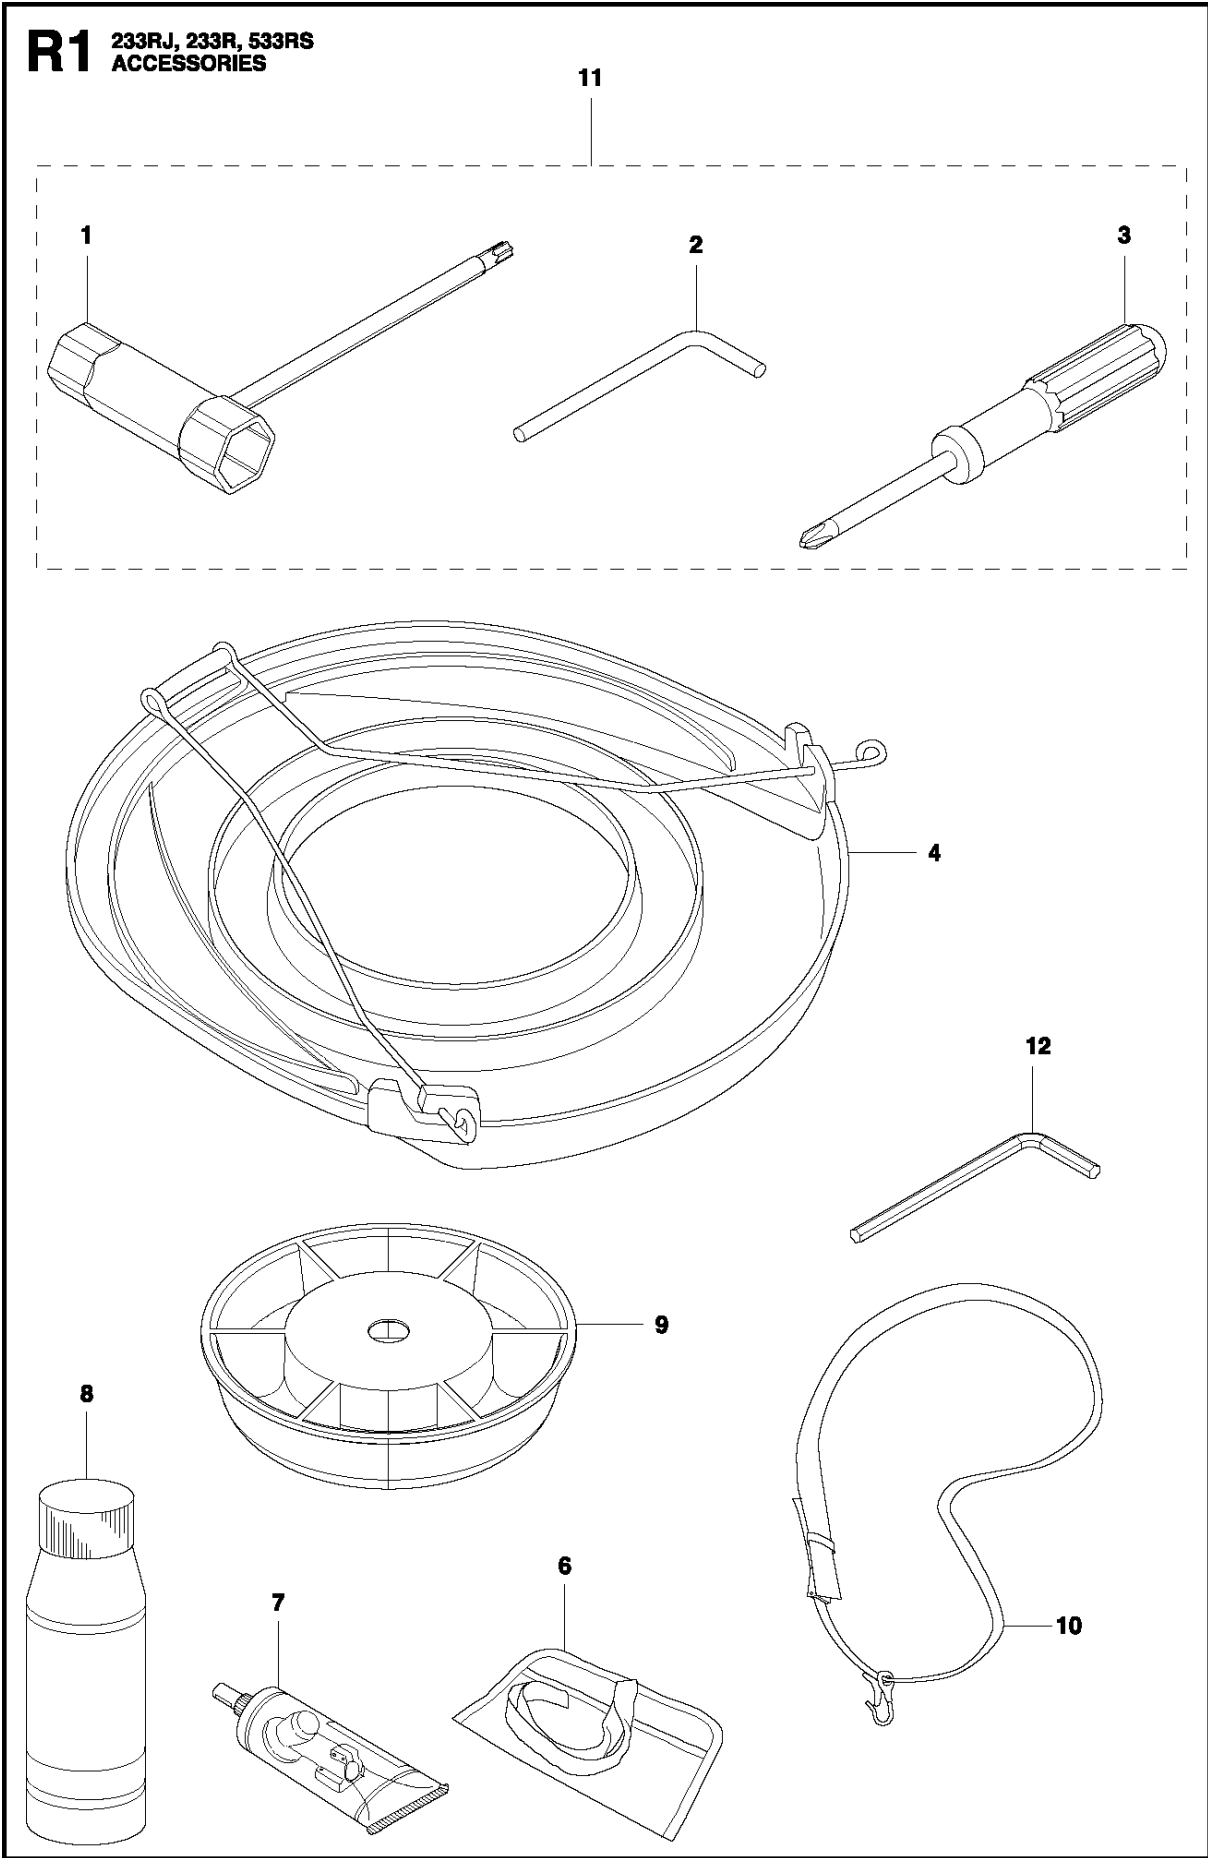

## CARBURETOR

233 RJ, 20140100001-Current

Ref	Part No	Description	Remark	QTY	KIT
1	577 46 26-01	CARBURETTOR		1	
2	528 07 01-01	GASKET KIT		1	1
3	502 23 84-01	CARBURETTOR BODY		1	1,2
4	515 37 87-01	GASKET KIT		1	1,2
5	506 74 09-01	BODY		1	1
6	506 74 10-01	COVER		1	1
7	505 30 67-01	PUMP		1	1
8	506 73 86-01	RETAINER RING		1	1
9	506 74 12-01	SWIVEL		1	1
10	505 30 79-01	SCREW		1	1
11	506 74 60-01	BRACKET		1	1
14	506 74 11-01	SCREW		4	1
15	506 74 61-01	WASHER		1	1
18	511 35 14-01	NEEDLE		1	