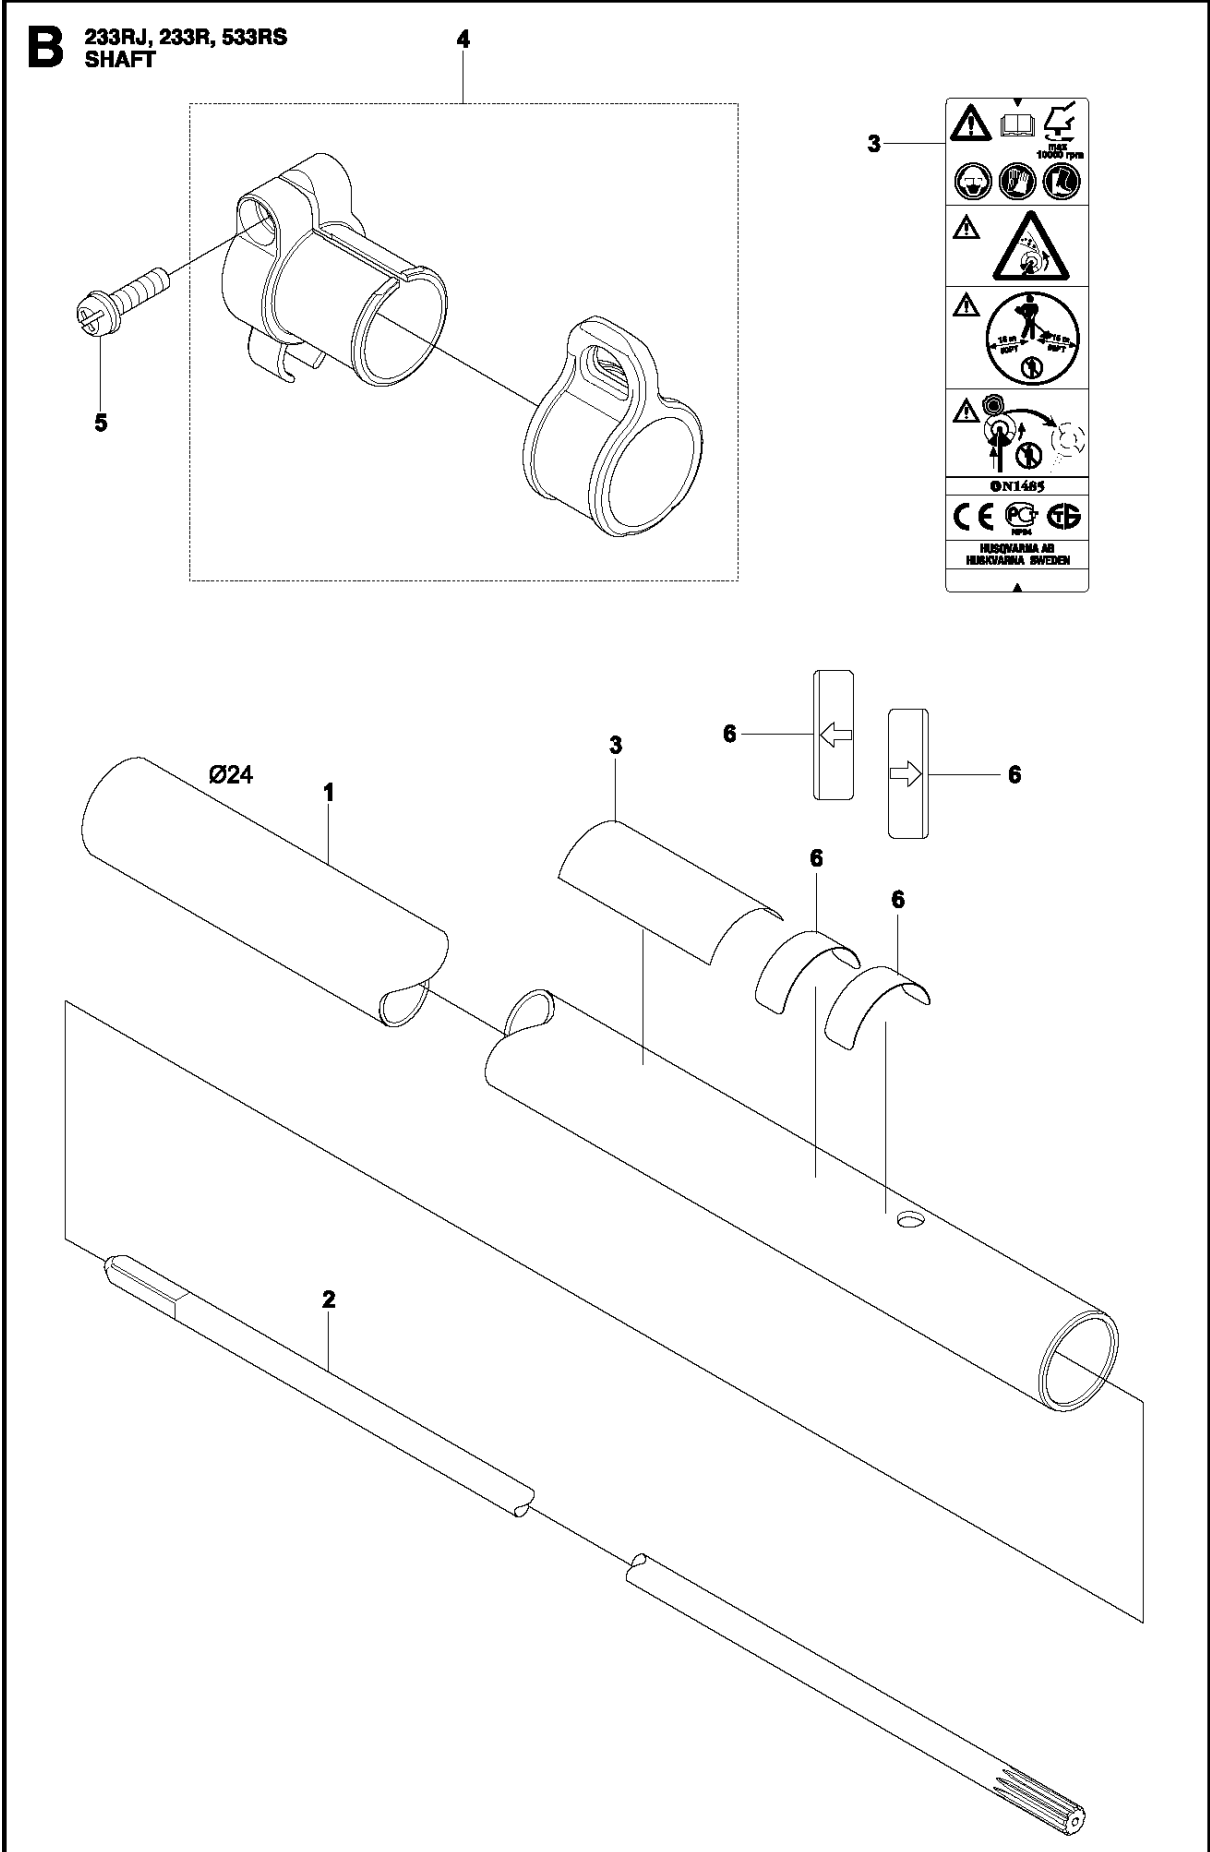

## BEVEL GEAR

233 RJ, 20140100001-Current

Ref	Part No	Description	Remark	QTY	KIT
1	537 33 38-01	BEVEL GEAR		1	1
2	503 20 15-02	SCREW IHHM		1	1
3	574 71 08-01	BOLT	Screw M5x12	1	
4	525 75 51-04	SCREW ITXSCFM	Screw M5x25	1	
5	738 21 99-00	BALL BEARING		1	1
6	738 21 99-02	BALL BEARING		1	1
7	735 31 11-00	CIRCLIP		1	1
8	735 31 25-10	CIRCLIP		1	1
9	738 21 98-00	BALL BEARING		1	1
11	523 01 90-01	BOLT	Screw M6x20	1	20
12	503 93 55-01	CLAMP.GUARD		1	20
13	503 25 24-01	BALL BEARING		1	1
14	735 31 28-10	CIRCLIP		1	1
15	537 23 49-01	DRIVER ASSY		1	
16	537 29 26-01	CUP		1	15
19	575 67 73-01	LOCKWASHER		1	20
20	581 02 75-02	CLAMP		1	

SHAFT

233 RJ, 20140100001-Current

Ref	Part No	Description	Remark	QTY KIT
1	528 84 20-01	PIPE-COMP		1
2	528 84 19-01	SHAFT		1
3	510 96 31-01	LABEL.CAUTION		1
4	521 82 21-01	HANGER		1
5	510 48 23-01	SCREW	233RJ	1
5	521 51 53-01	SCREW	233R, 533RS	1
6	505 29 58-01	LABEL		2

**C1** 233RJ  
HANDLE

HANDLE

233 RJ, 20140100001-Current

Ref	Part No	Description	Remark	QTY KIT
1	510 90 61-01	BOLT		1
4	503 87 19-06	HANDLE		1
5	503 99 78-04	HANDLE		1
6	502 19 71-01	SQUARE NUT		1
7	503 94 03-01	DISTANCE		1
8	574 18 15-01	SCREW IHSCFTO		3

## THROTTLE CONTROLS

233 RJ, 20140100001-Current

Ref	Part No	Description	Remark	QTY	KIT
1	522 52 38-01	THROTTLE CONTROL		1	
2	503 71 82-01	SWITCH		1	1
3	503 21 66-18	SCREW IHSCT		5	1
4	544 23 84-01	HANDLE HALF		1	1
5	544 23 85-01	HANDLE HALF		1	1
6	503 96 14-01	ABSORBER		1	1
7	503 91 81-01	THROTTLE LEVER		1	1
8	544 10 08-01	RECOIL SPRING		1	1
9	503 87 79-01	THROTTLE TRIGGER		1	1
10	503 87 80-01	THROTTLE LOCKOUT		1	1
11	544 10 17-01	DAMPER		2	1
12	544 21 10-01	RETAINER		1	1
13	522 44 88-01	THROTTLE CABLE ASSY		1	1