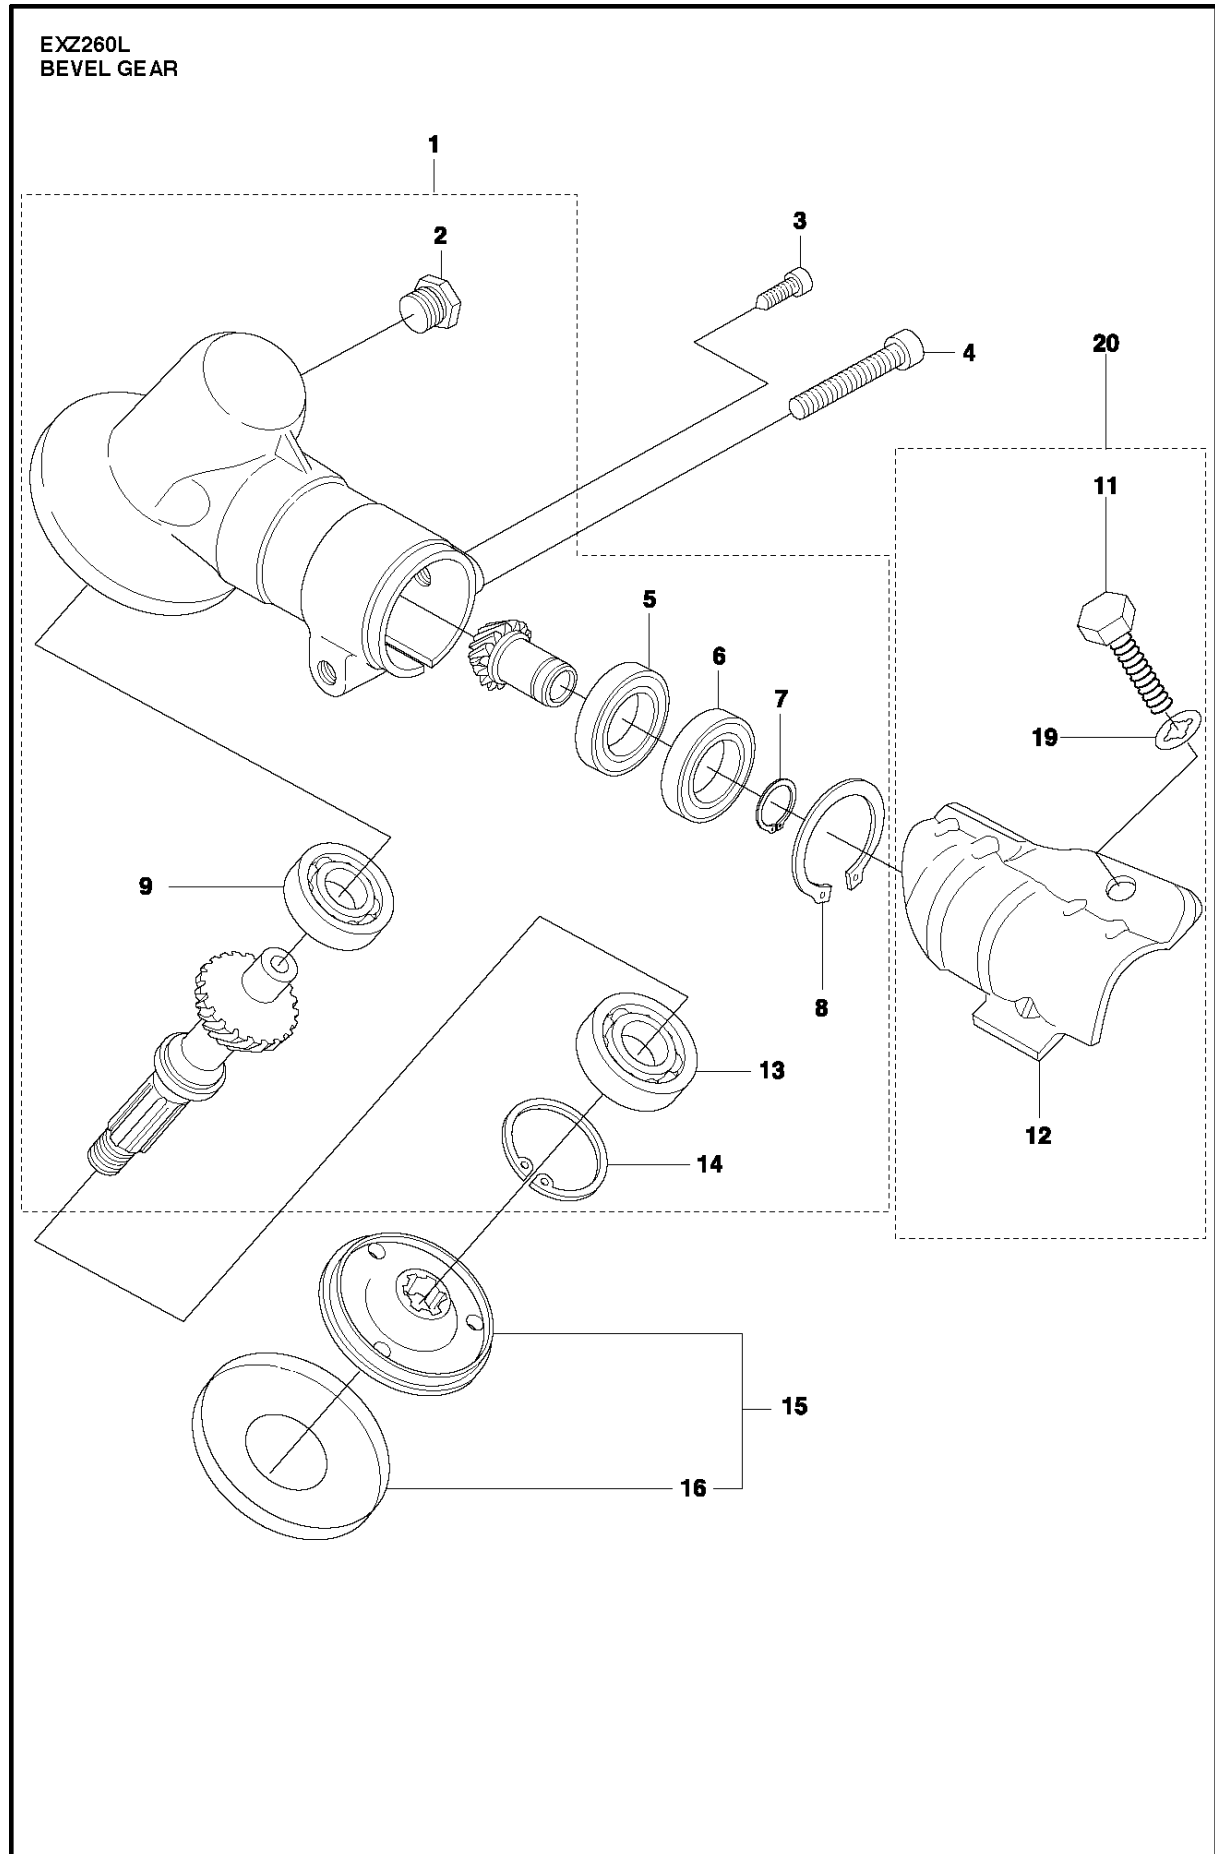

## BEVEL GEAR

233 RJ, 20140100001-Current

Ref	Part No	Description	Remark	QTY	KIT
1	537 33 38-01	BEVEL GEAR		1	1
2	503 20 15-02	SCREW IHHM		1	1
3	574 71 08-01	BOLT	Screw M5x12	1	
4	525 75 51-04	SCREW ITXSCFM	Screw M5x25	1	
5	738 21 99-00	BALL BEARING		1	1
6	738 21 99-02	BALL BEARING		1	1
7	735 31 11-00	CIRCLIP		1	1
8	735 31 25-10	CIRCLIP		1	1
9	738 21 98-00	BALL BEARING		1	1
11	523 01 90-01	BOLT	Screw M6x20	1	20
12	503 93 55-01	CLAMP.GUARD		1	20
13	503 25 24-01	BALL BEARING		1	1
14	735 31 28-10	CIRCLIP		1	1
15	537 23 49-01	DRIVER ASSY		1	
16	537 29 26-01	CUP		1	15
19	575 67 73-01	LOCKWASHER		1	20
20	581 02 75-02	CLAMP		1	

SHAFT

233 RJ, 20140100001-Current

Ref	Part No	Description	Remark	QTY KIT
1	528 84 20-01	PIPE-COMP		1
2	528 84 19-01	SHAFT		1
3	510 96 31-01	LABEL.CAUTION		1
4	521 82 21-01	HANGER		1
5	510 48 23-01	SCREW	233RJ	1
5	521 51 53-01	SCREW	233R, 533RS	1
6	505 29 58-01	LABEL		2

**C1** 233RJ  
HANDLE

HANDLE

233 RJ, 20140100001-Current

Ref	Part No	Description	Remark	QTY KIT
1	510 90 61-01	BOLT		1
4	503 87 19-06	HANDLE		1
5	503 99 78-04	HANDLE		1
6	502 19 71-01	SQUARE NUT		1
7	503 94 03-01	DISTANCE		1
8	574 18 15-01	SCREW IHSCFTO		3