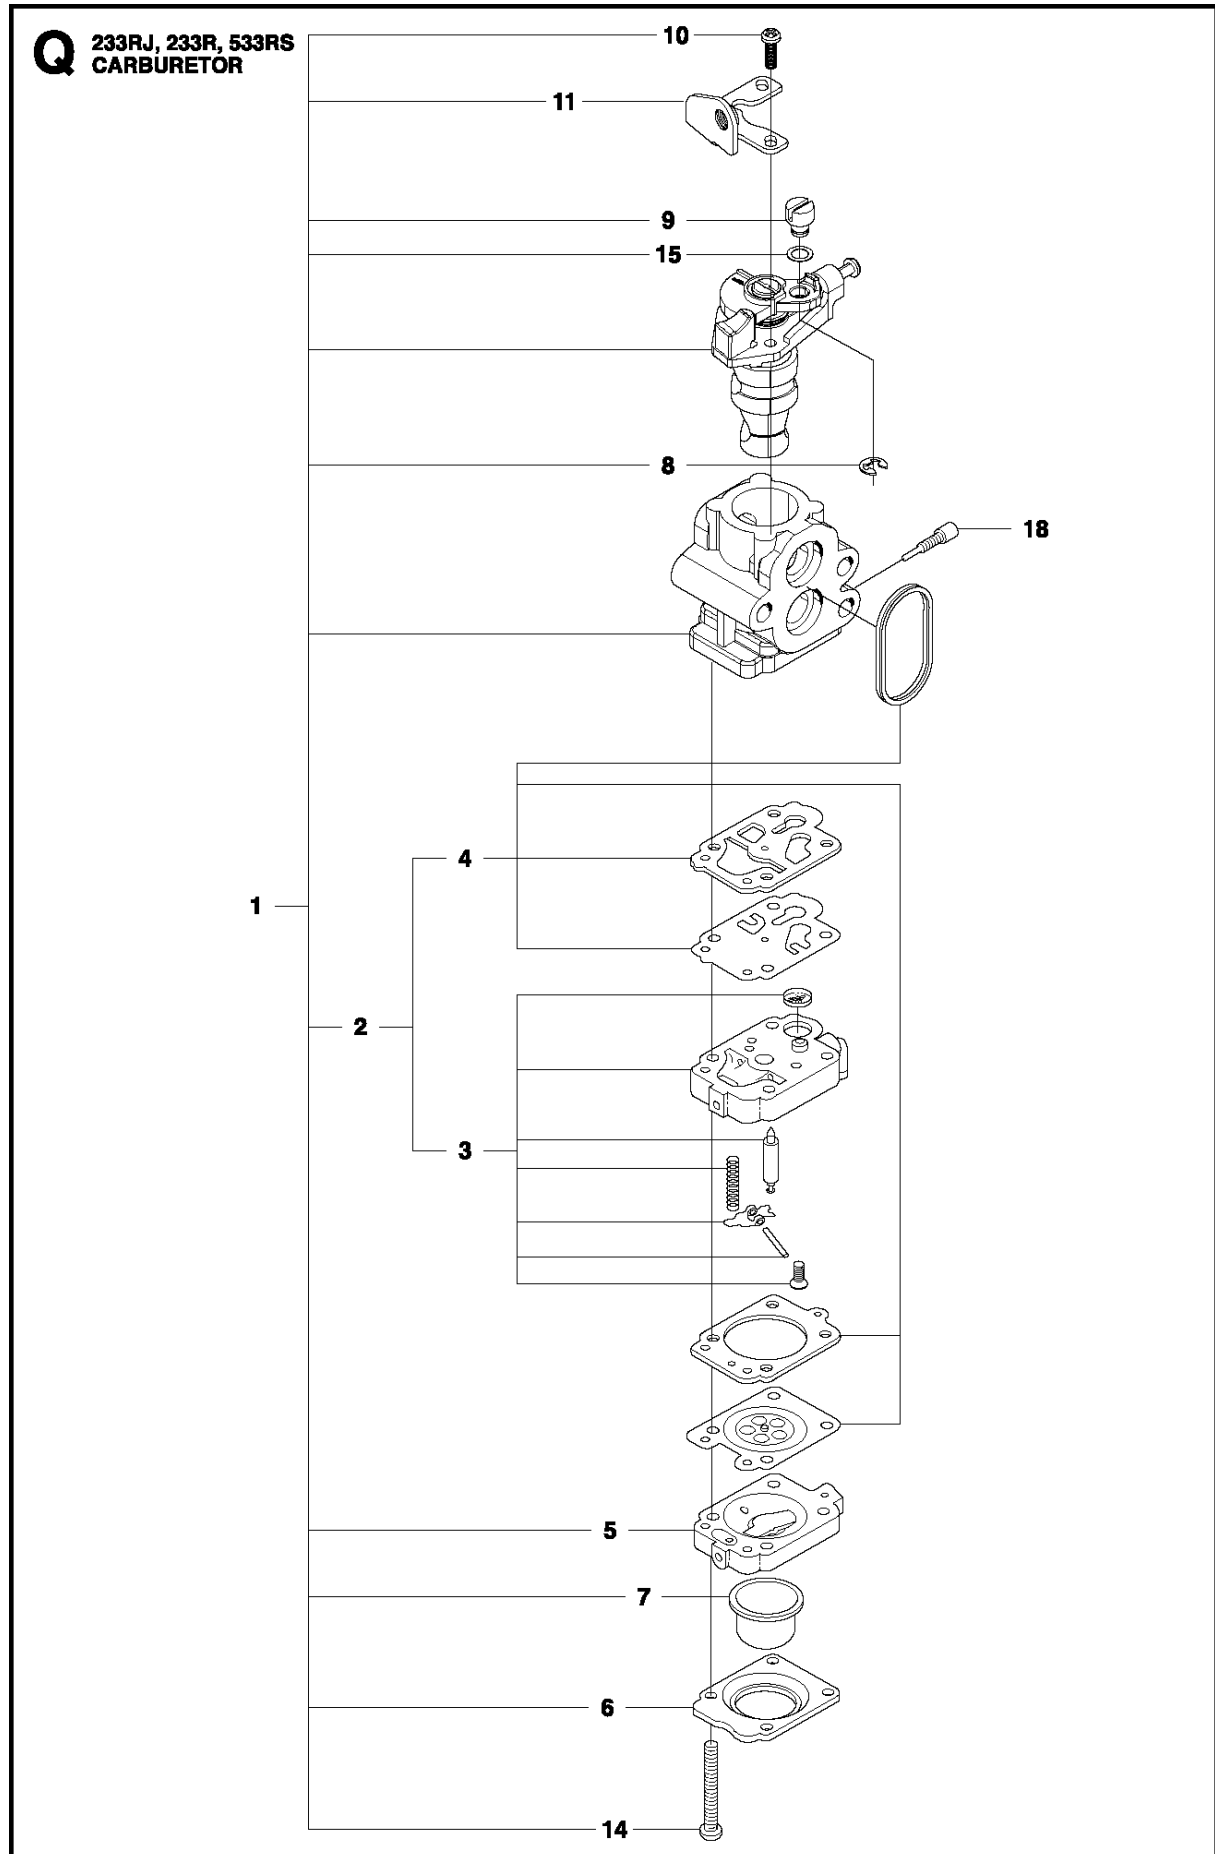

CARBURETOR

233 RJ, 20140100001-Current

Ref	Part No	Description	Remark	QTY	KIT
1	577 46 26-01	CARBURETTOR		1	
2	528 07 01-01	GASKET KIT		1	1
3	502 23 84-01	CARBURETTOR BODY		1	1,2
4	515 37 87-01	GASKET KIT		1	1,2
5	506 74 09-01	BODY		1	1
6	506 74 10-01	COVER		1	1
7	505 30 67-01	PUMP		1	1
8	506 73 86-01	RETAINER RING		1	1
9	506 74 12-01	SWIVEL		1	1
10	505 30 79-01	SCREW		1	1
11	506 74 60-01	BRACKET		1	1
14	506 74 11-01	SCREW		4	1
15	506 74 61-01	WASHER		1	1
18	511 35 14-01	NEEDLE		1