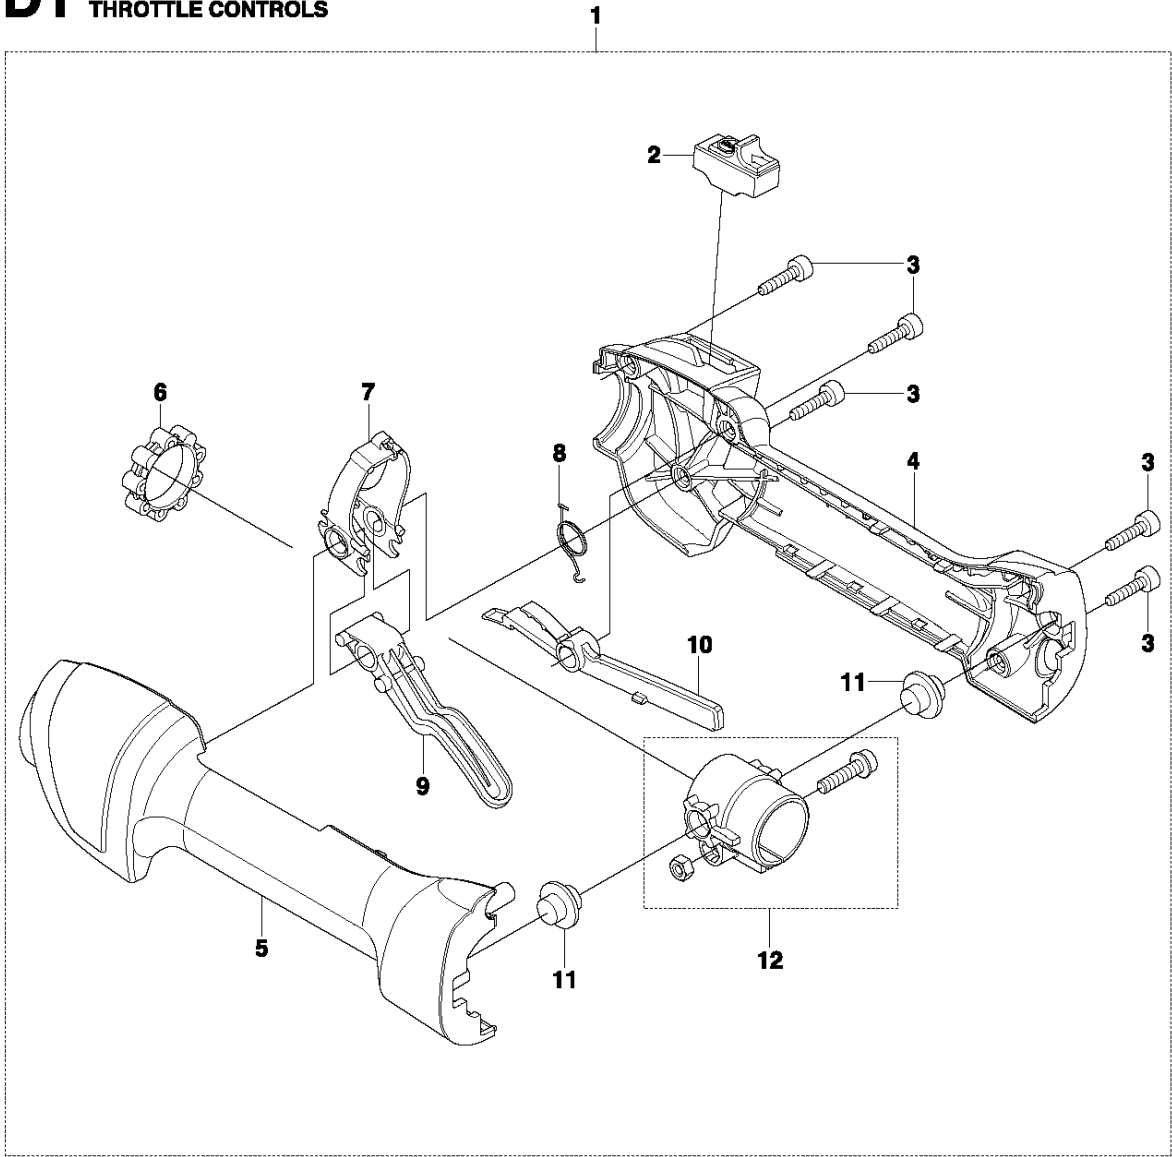

## BEVEL GEAR

233 RJ, 20140100001-Current

Ref	Part No	Description	Remark	QTY	KIT
1	537 33 38-01	BEVEL GEAR		1	1
2	503 20 15-02	SCREW IHHM		1	1
3	574 71 08-01	BOLT	Screw M5x12	1	
4	525 75 51-04	SCREW ITXSCFM	Screw M5x25	1	
5	738 21 99-00	BALL BEARING		1	1
6	738 21 99-02	BALL BEARING		1	1
7	735 31 11-00	CIRCLIP		1	1
8	735 31 25-10	CIRCLIP		1	1
9	738 21 98-00	BALL BEARING		1	1
11	523 01 90-01	BOLT	Screw M6x20	1	20
12	503 93 55-01	CLAMP.GUARD		1	20
13	503 25 24-01	BALL BEARING		1	1
14	735 31 28-10	CIRCLIP		1	1
15	537 23 49-01	DRIVER ASSY		1	
16	537 29 26-01	CUP		1	15
19	575 67 73-01	LOCKWASHER		1	20
20	581 02 75-02	CLAMP		1	

**C1** 233RJ  
HANDLE

HANDLE

233 RJ, 20140100001-Current

Ref	Part No	Description	Remark	QTY KIT
1	510 90 61-01	BOLT		1
4	503 87 19-06	HANDLE		1
5	503 99 78-04	HANDLE		1
6	502 19 71-01	SQUARE NUT		1
7	503 94 03-01	DISTANCE		1
8	574 18 15-01	SCREW IHSCFTO		3

## THROTTLE CONTROLS

233 RJ, 20140100001-Current

Ref	Part No	Description	Remark	QTY	KIT
1	522 52 38-01	THROTTLE CONTROL		1	
2	503 71 82-01	SWITCH		1	1
3	503 21 66-18	SCREW IHSCT		5	1
4	544 23 84-01	HANDLE HALF		1	1
5	544 23 85-01	HANDLE HALF		1	1
6	503 96 14-01	ABSORBER		1	1
7	503 91 81-01	THROTTLE LEVER		1	1
8	544 10 08-01	RECOIL SPRING		1	1
9	503 87 79-01	THROTTLE TRIGGER		1	1
10	503 87 80-01	THROTTLE LOCKOUT		1	1
11	544 10 17-01	DAMPER		2	1
12	544 21 10-01	RETAINER		1	1
13	522 44 88-01	THROTTLE CABLE ASSY		1	1