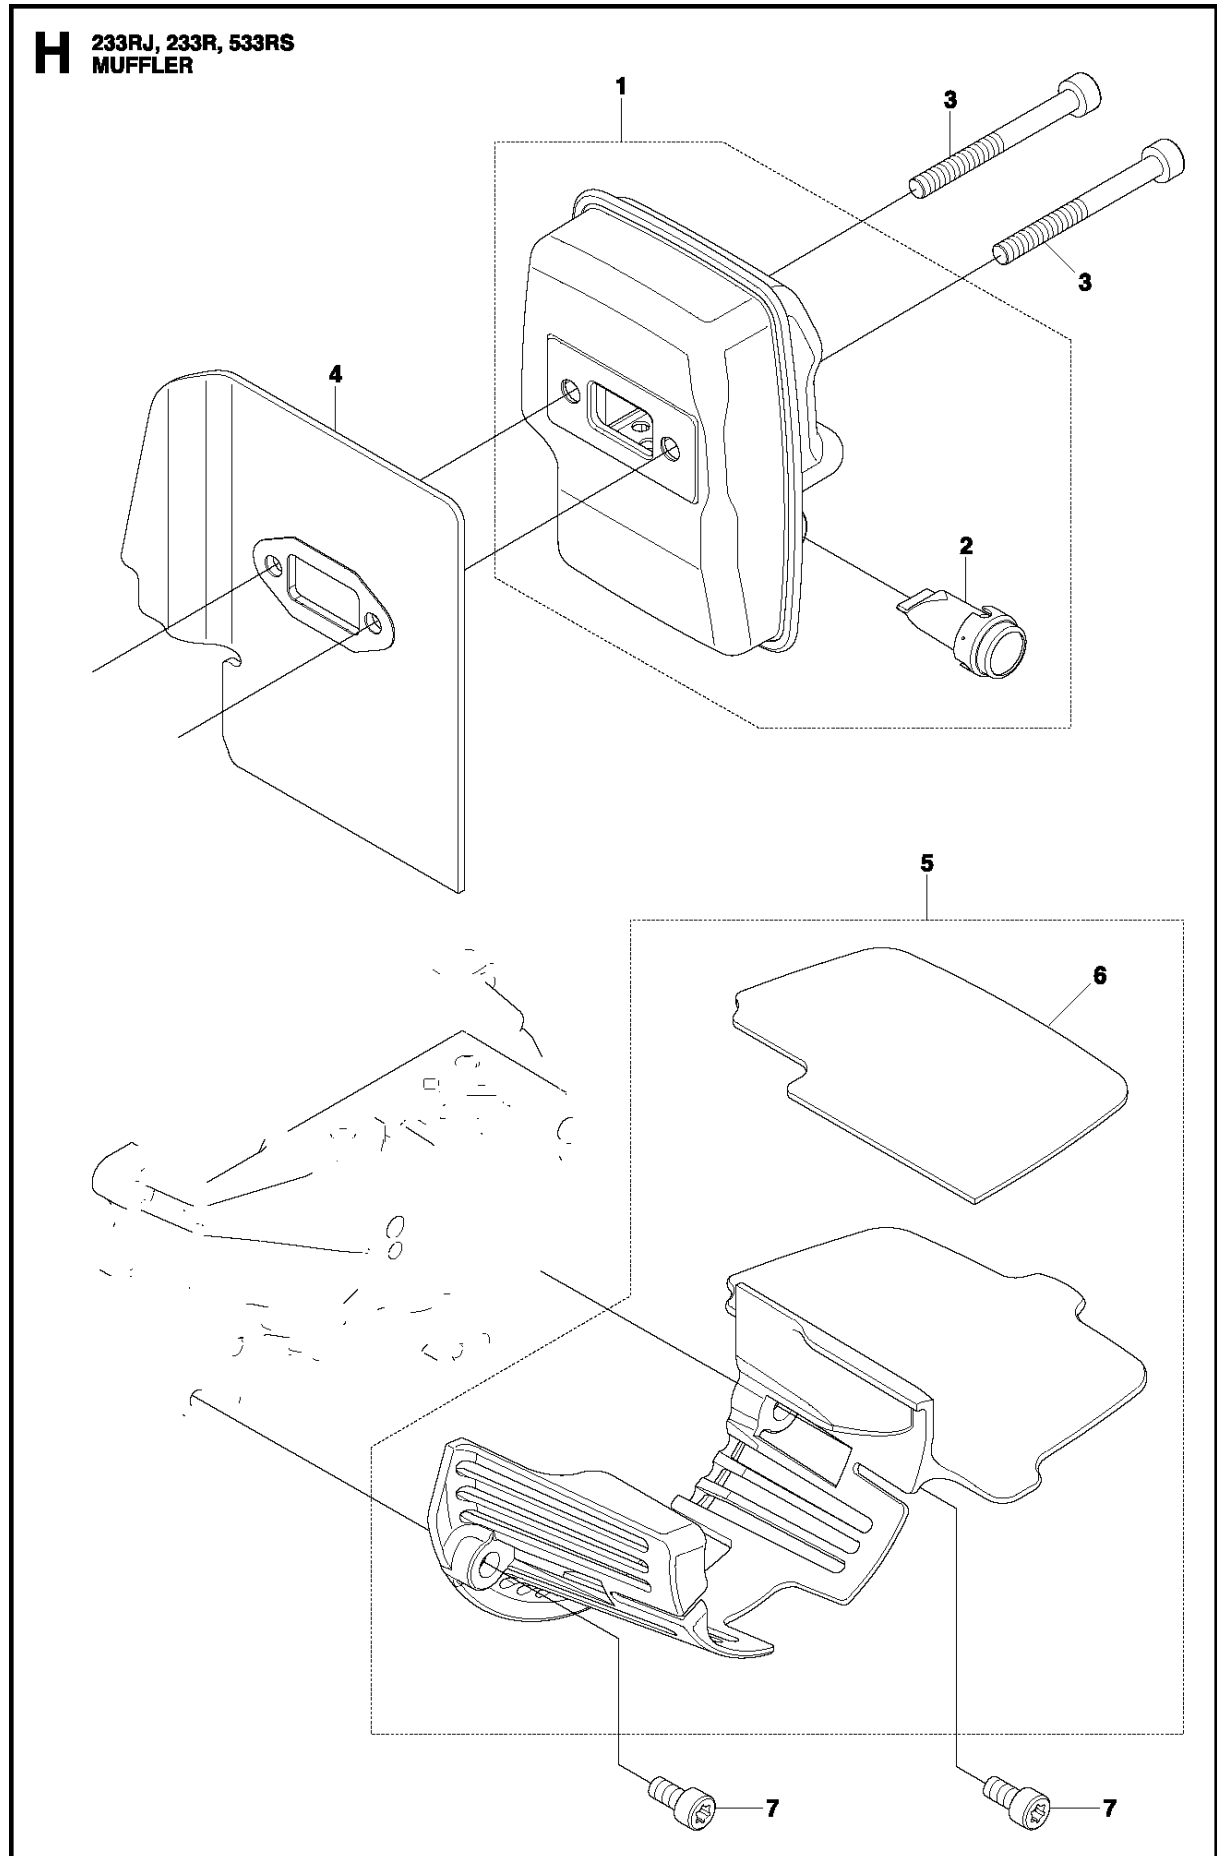

MUFFLER

233 RJ, 20140100001-Current

Ref	Part No	Description	Remark	QTY	KIT
1	575 58 42-01	MUFFLER	233RJ AUS	1	
1	511 38 68-01	MUFFLER	233RJ, 233R, 533RS	1	
2	506 61 56-01	ARRESTER	233RJ AUS	1	1
3	504 11 65-01	SCREW		2	
4	528 07 03-01	GASKET		1	
5	521 61 52-01	PLATE		1	
6	521 61 54-01	SHEET		2	5
7	504 11 96-01	SCREW		2