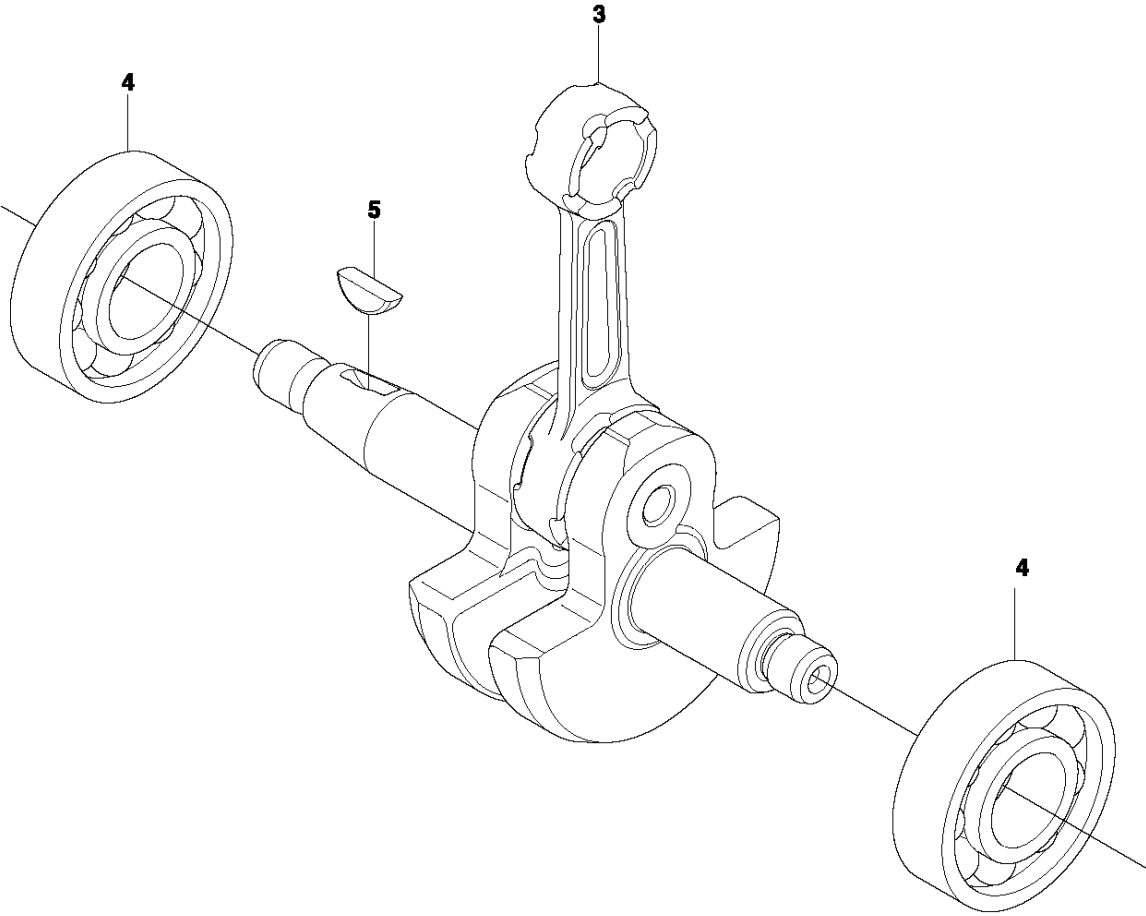

N 233RJ, 233R, 533RS
CRANK SHAFT

CRANKSHAFT

233 RJ, 20140100001-Current

Ref	Part No	Description	Remark	QTY KIT
3	521 61 60-01	SHAFT-COMP		1
4	504 12 14-01	BEARING		2
5	506 68 94-01	KEY		1