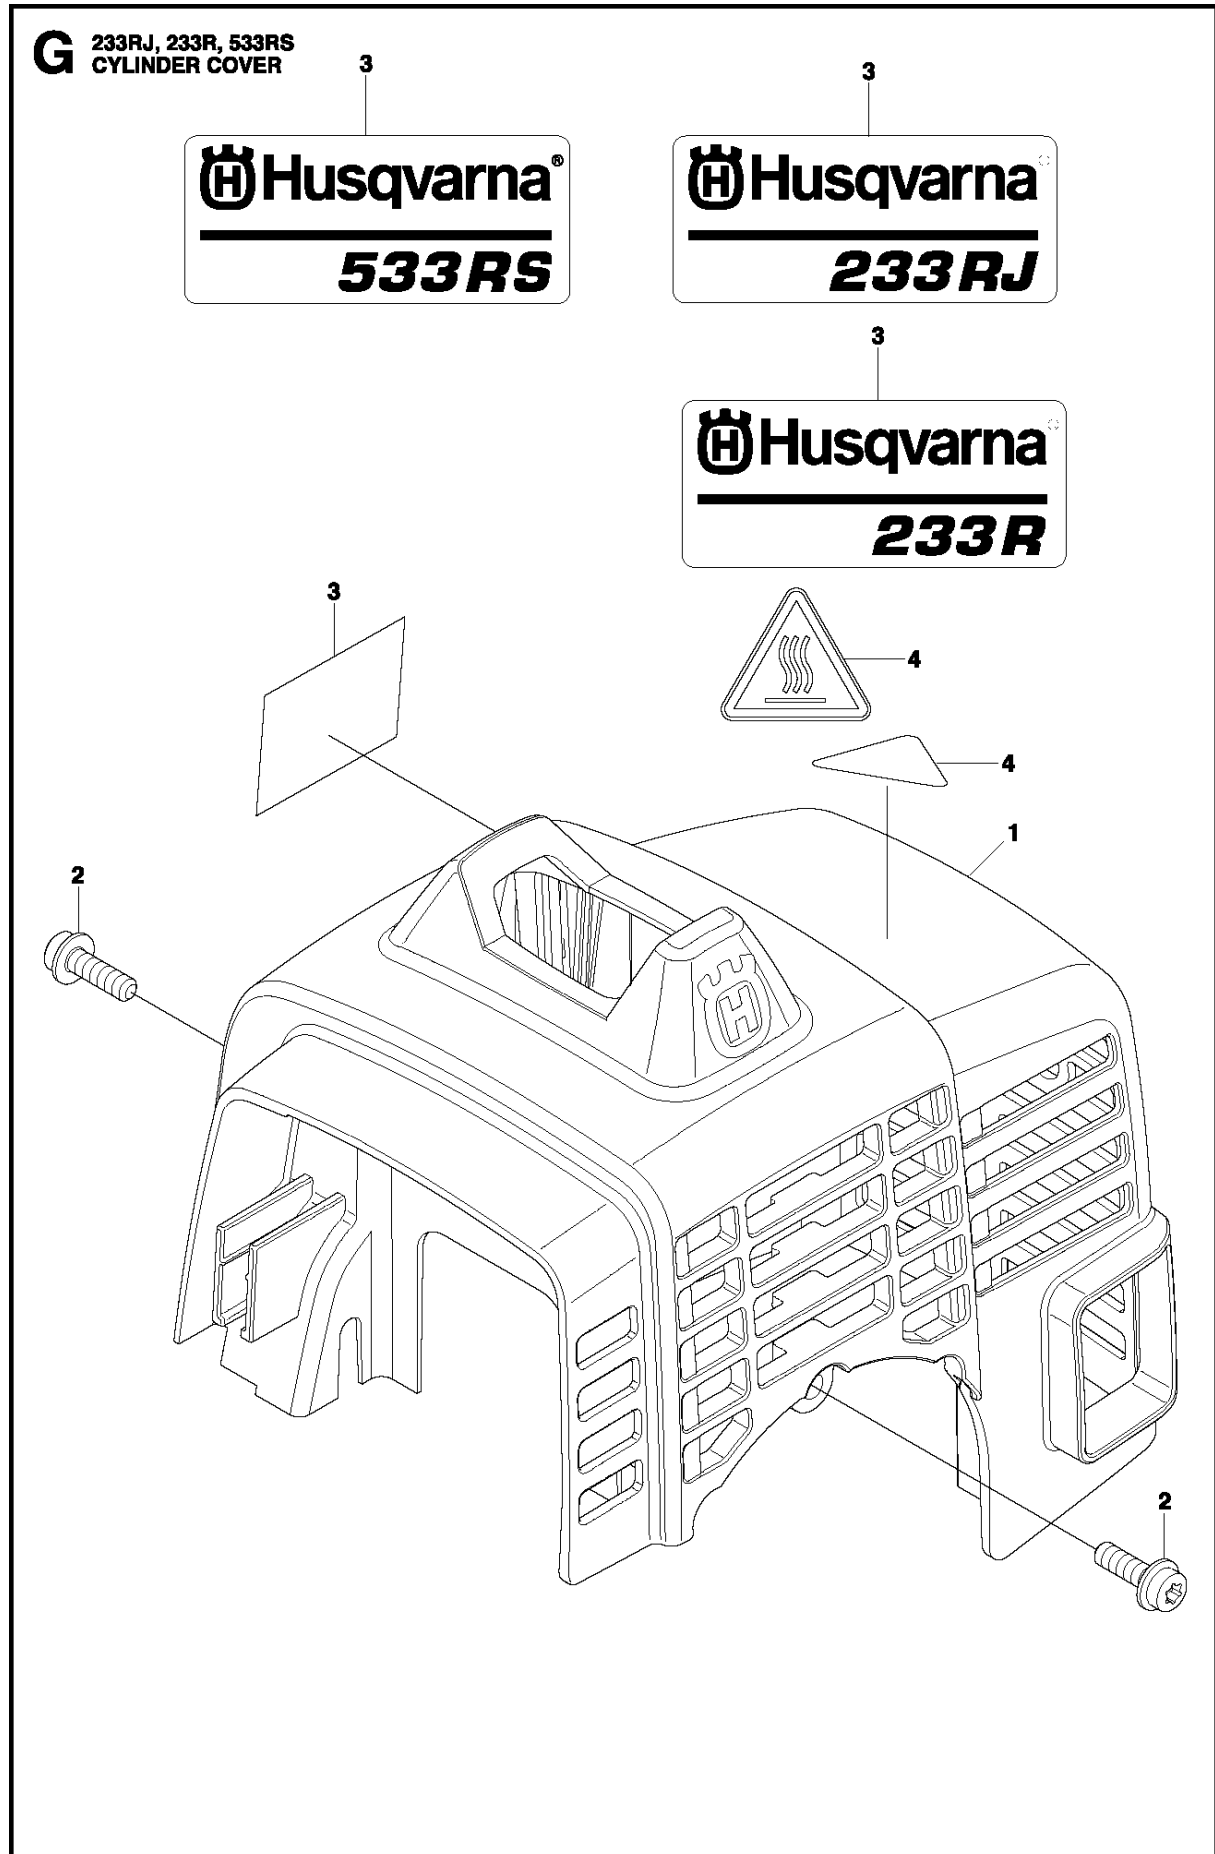

## CLUTCH

233 RJ, 20140100001-Current

Ref	Part No	Description	Remark	QTY	KIT
1	528 07 10-01	HOUSING		1	
2	521 75 51-01	HOUSING		1	1
3	521 75 52-01	HOUSING		1	1, 2
4	521 76 82-01	BRACKET		1	1, 2
5	521 76 83-01	BRACKET		1	1, 2
6	512 36 05-01	ANTIVIBRATION ELEMENT		1	1, 2
7	521 60 98-01	DRUM		1	1
8	506 60 99-01	SNAP RING		1	1
9	525 95 32-01	BEARING		1	1
10	516 12 41-01	SNAP RING		1	1
11	504 11 43-01	SCREW		2	
12	529 26 81-01	BOLT		1	
13	515 39 13-01	BOLT		4	
14	513 18 96-01	SCREW		2	
15	513 18 95-01	WASHER		2	
16	515 38 91-01	SHOE		1	
17	515 38 93-01	SPRING		1	
18	505 05 44-01	WASHER		2	