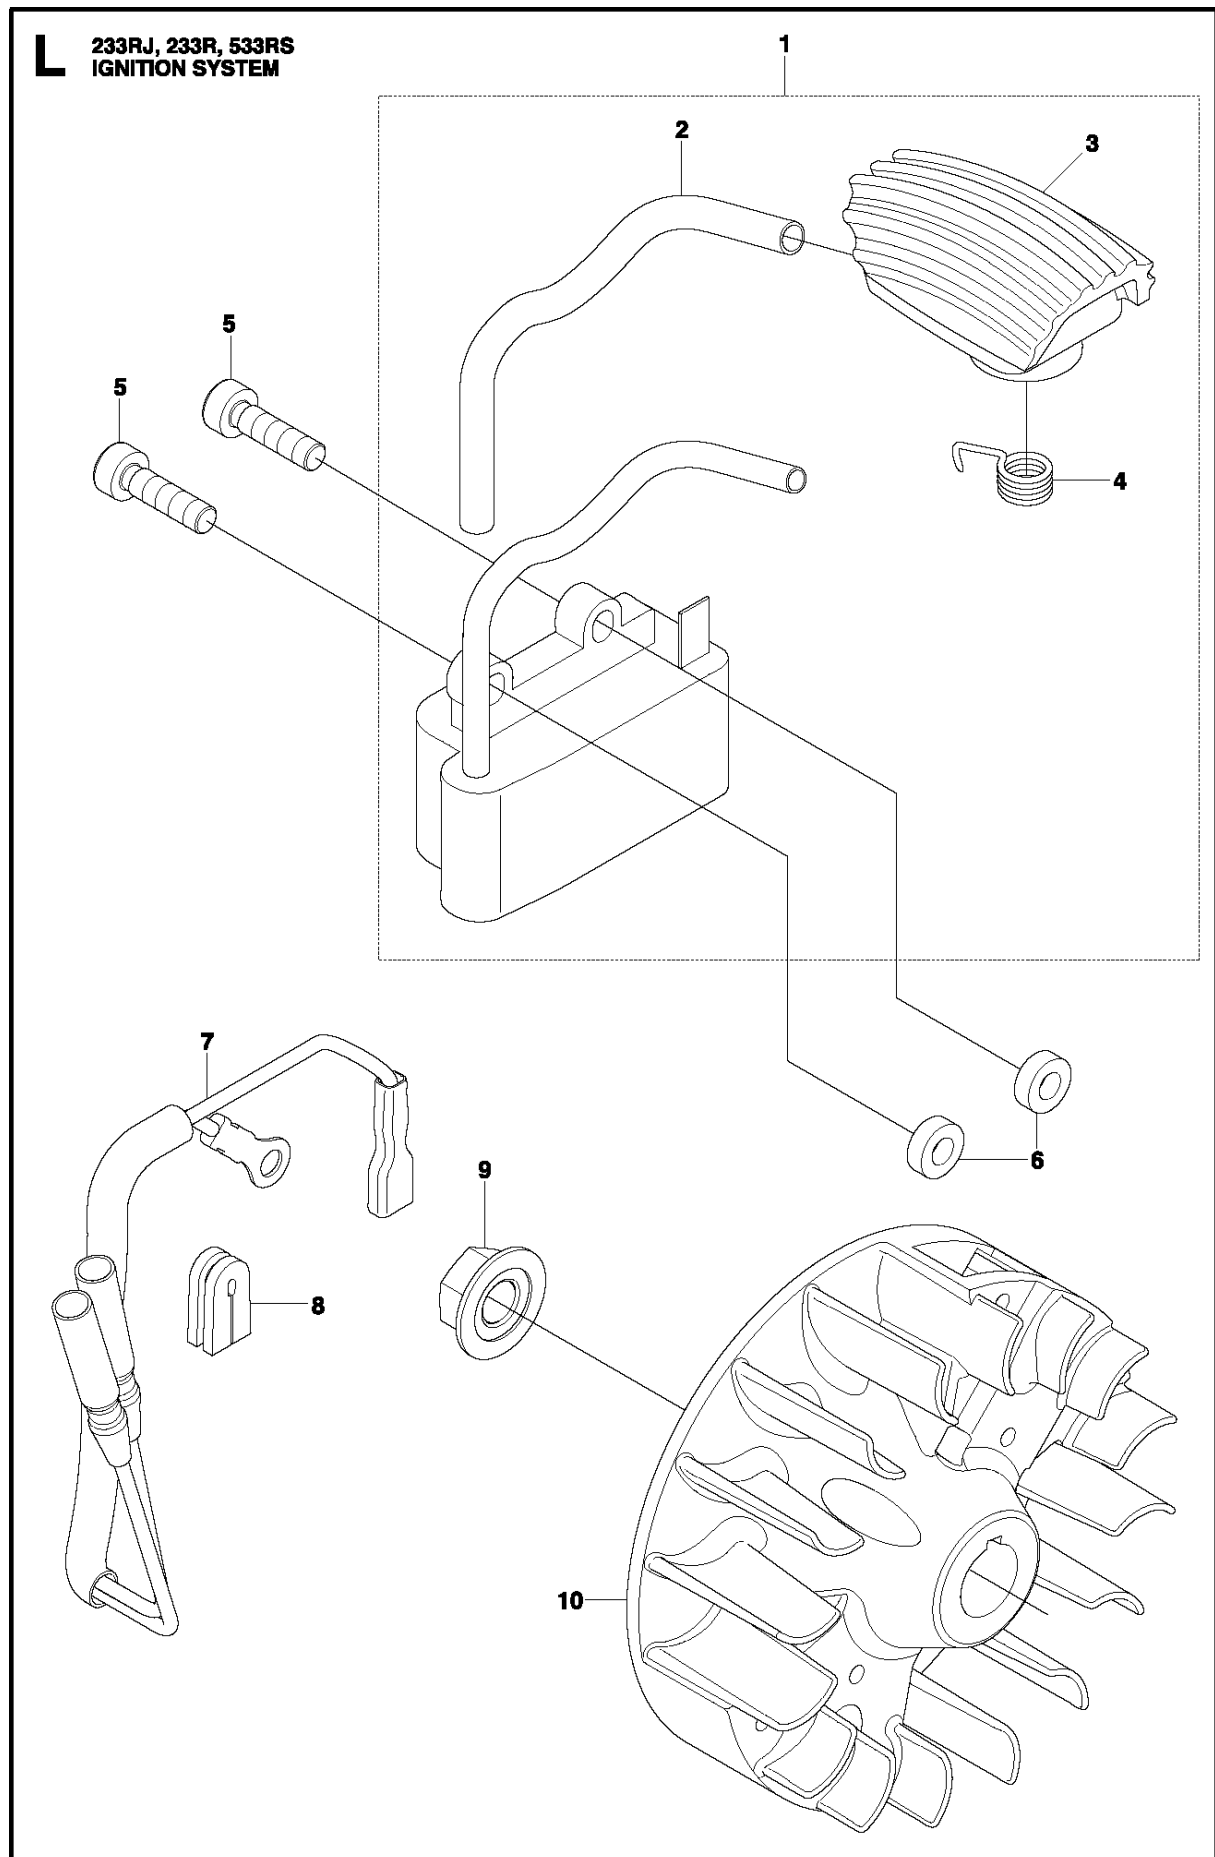

## CARBURETOR &amp; AIR FILTER

233 RJ, 20140100001-Current

Ref	Part No	Description	Remark	QTY	KIT
1	528 06 95-01	COVER		1	
2	523 07 13-01	KNOB		1	
3	512 32 96-01	AIR FILTER		1	
4	504 11 65-01	SCREW		2	
5	506 67 38-01	SCREW		1	8
6	515 38 65-01	PLATE.CHOKE		1	8
7	521 76 05-01	LEVER CHOKE		1	8
8	528 06 94-01	BODY		1	
9	577 46 26-01	CARBURETTOR		1	
10	506 74 42-01	COVER		1	
11	521 75 50-01	GASKET		1	
12	505 04 04-01	BOLT		4	
13	528 07 37-01	INSULATOR		1	
14	528 07 02-01	GASKET		1	

## STARTER

233 RJ, 20140100001-Current

Ref	Part No	Description	Remark	QTY	KIT
1	528 06 90-01	STARTER ASSY		1	
2	515 36 71-01	SCREW		1	1
3	504 11 46-01	COLLAR		1	1
4	504 11 48-01	ARM		1	1
5	504 11 47-01	REEL		1	1
6	504 11 49-01	ROPE		1	1
7	504 11 50-01	SPIRAL SPRING		1	1
8	521 61 79-01	KNOB		1	1
9	506 74 56-01	BOLT		4	
10	578 42 08-01	DECAL	533RS	1	
10	528 06 98-01	LABEL,RECOIL	233RJ	1	
10	577 97 03-01	DECAL	233R	1	
11	504 11 44-01	PULLEY		1	