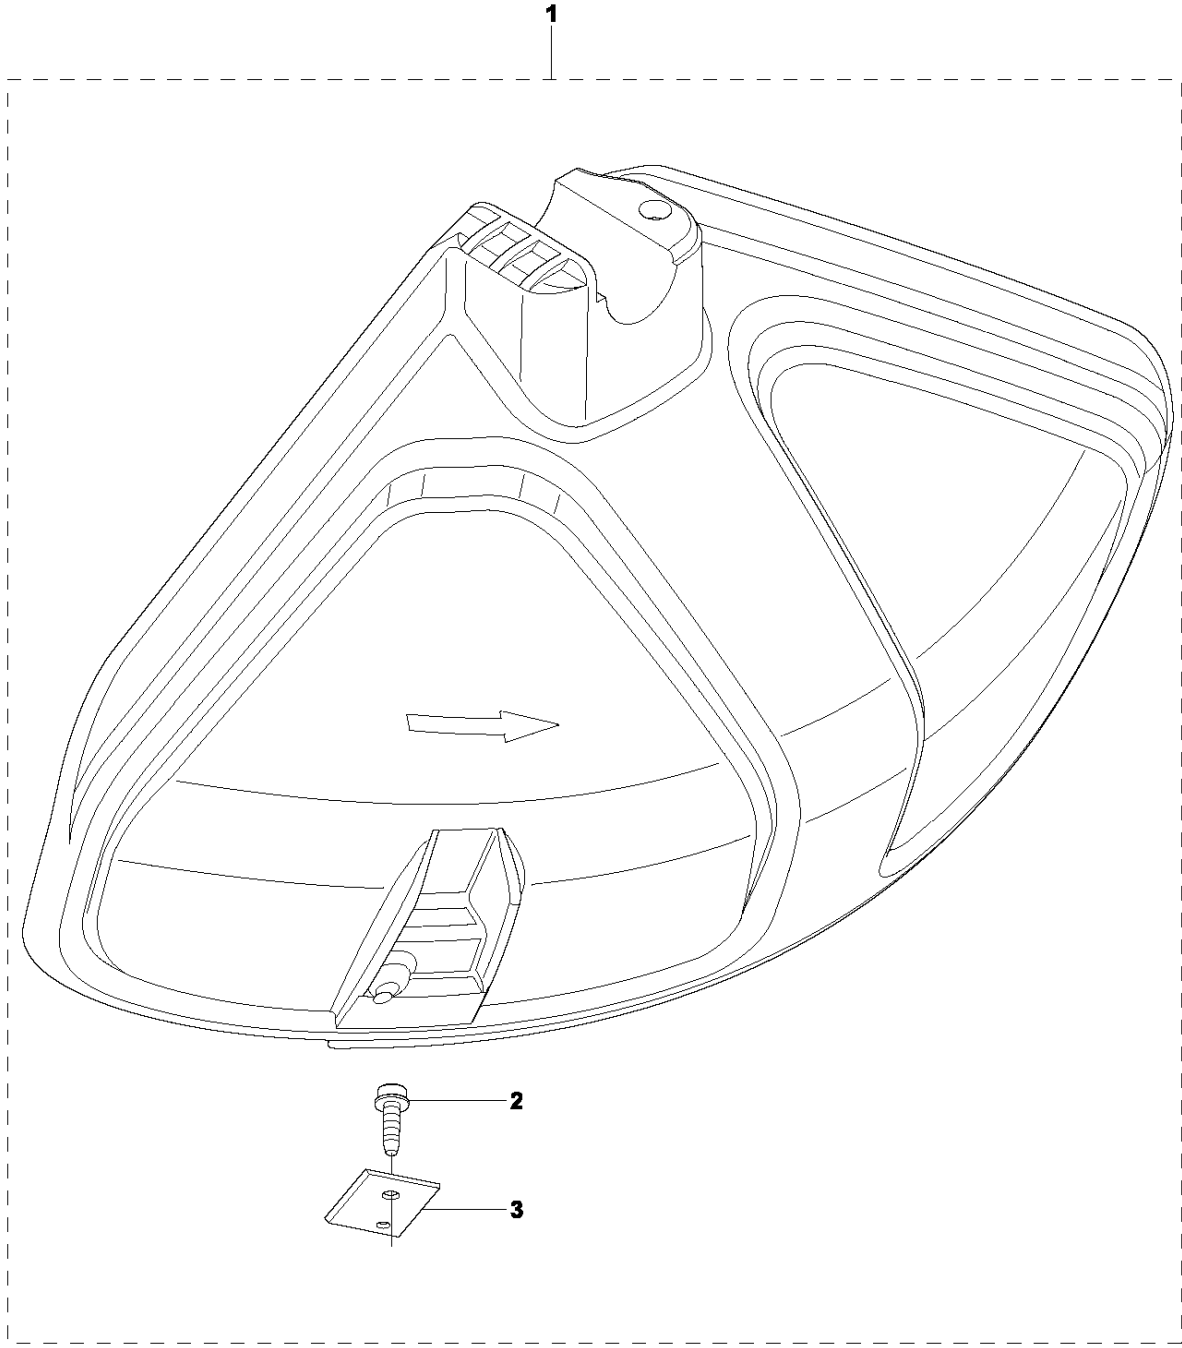

R2 233RJ, 233R, 533RS
ACCESSORIES

ACCESSORIES

233 RJ, 20140100001-Current

Ref	Part No	Description	Remark	QTY	KIT
1	503 93 42-02	COMBINATION GUARD		1	
2	503 21 07-16	SCREW IHST		1	1
3	503 79 88-01	BLADE		1	1