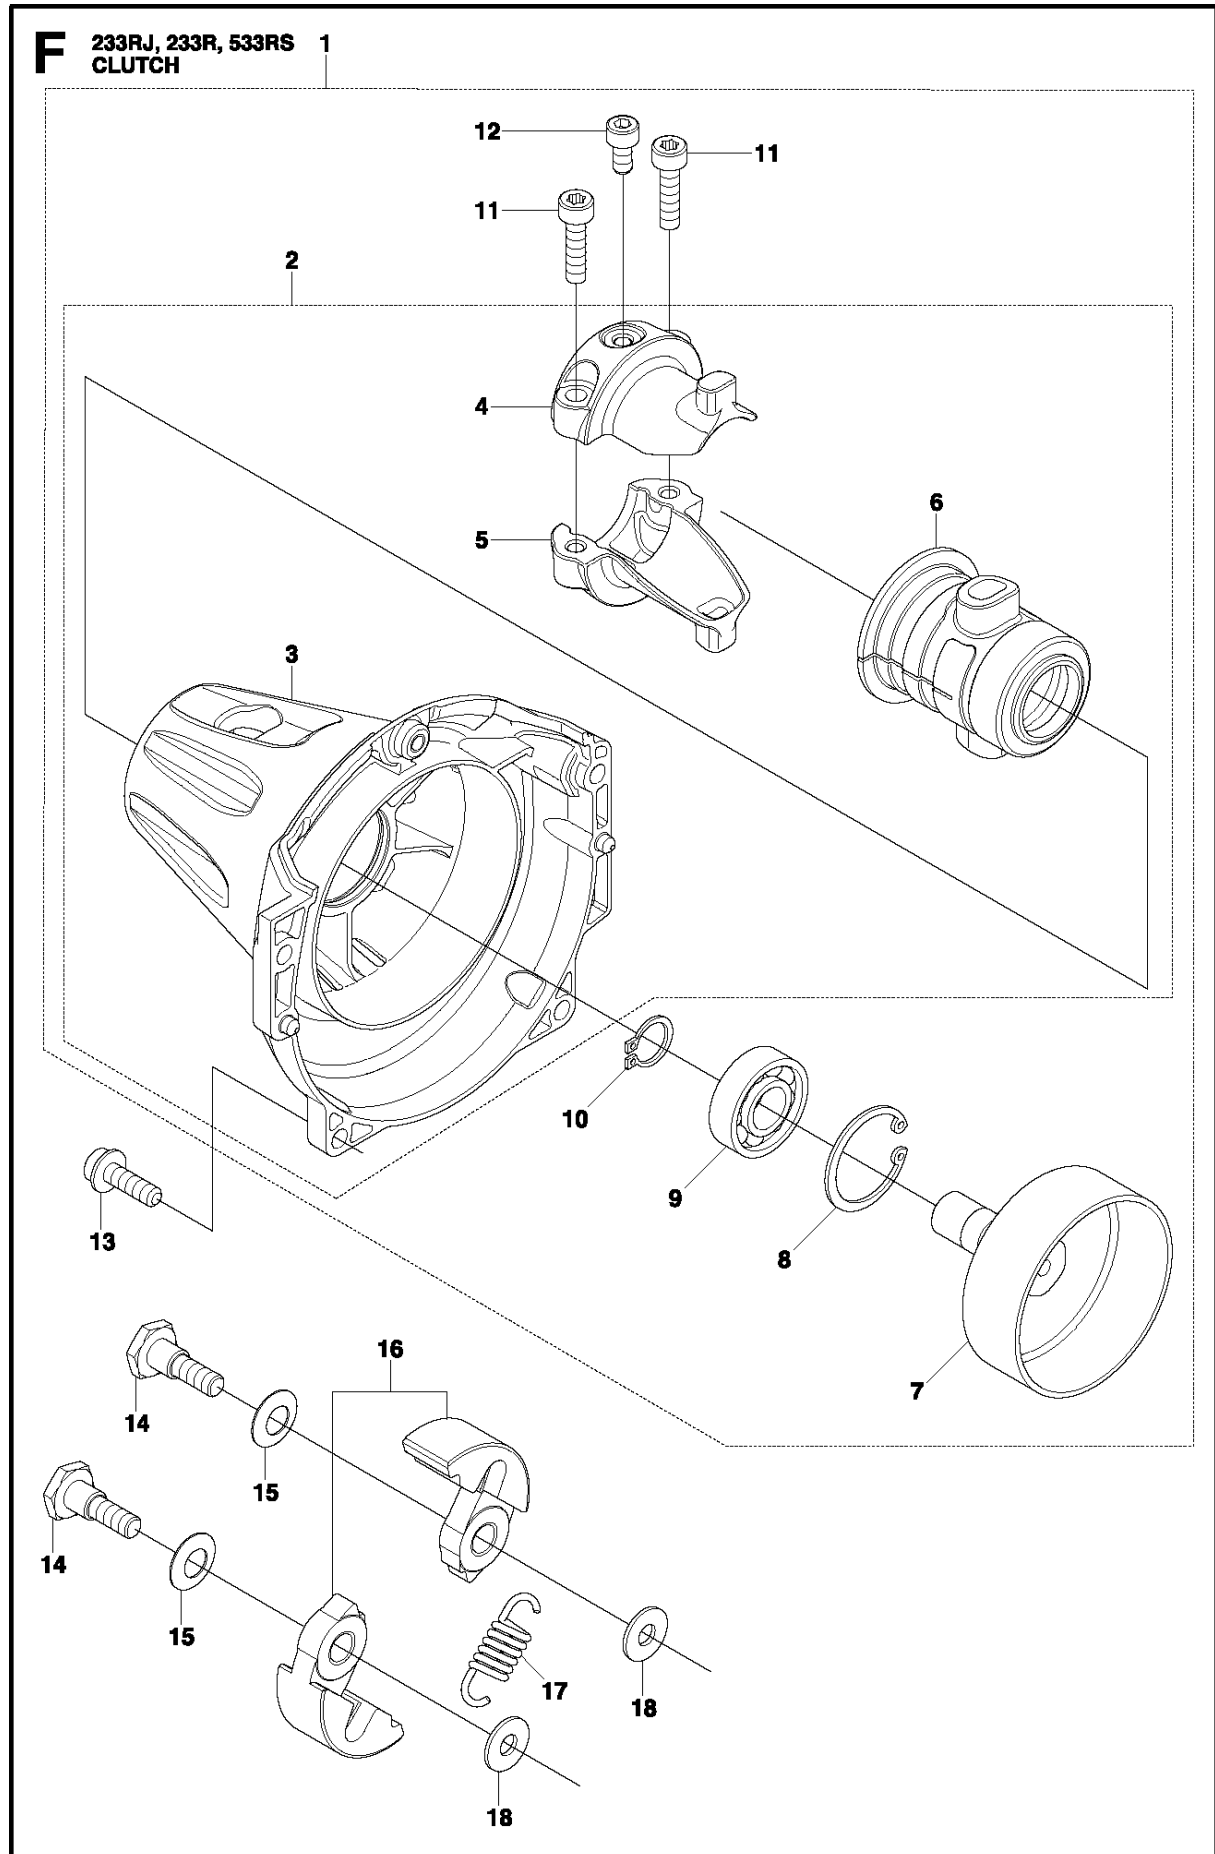

## BEVEL GEAR

233 RJ, 20140100001-Current

Ref	Part No	Description	Remark	QTY	KIT
1	537 33 38-01	BEVEL GEAR		1	1
2	503 20 15-02	SCREW IHHM		1	1
3	574 71 08-01	BOLT	Screw M5x12	1	
4	525 75 51-04	SCREW ITXSCFM	Screw M5x25	1	
5	738 21 99-00	BALL BEARING		1	1
6	738 21 99-02	BALL BEARING		1	1
7	735 31 11-00	CIRCLIP		1	1
8	735 31 25-10	CIRCLIP		1	1
9	738 21 98-00	BALL BEARING		1	1
11	523 01 90-01	BOLT	Screw M6x20	1	20
12	503 93 55-01	CLAMP.GUARD		1	20
13	503 25 24-01	BALL BEARING		1	1
14	735 31 28-10	CIRCLIP		1	1
15	537 23 49-01	DRIVER ASSY		1	
16	537 29 26-01	CUP		1	15
19	575 67 73-01	LOCKWASHER		1	20
20	581 02 75-02	CLAMP		1	

## THROTTLE CONTROLS

233 RJ, 20140100001-Current

Ref	Part No	Description	Remark	QTY	KIT
1	522 52 38-01	THROTTLE CONTROL		1	
2	503 71 82-01	SWITCH		1	1
3	503 21 66-18	SCREW IHSCT		5	1
4	544 23 84-01	HANDLE HALF		1	1
5	544 23 85-01	HANDLE HALF		1	1
6	503 96 14-01	ABSORBER		1	1
7	503 91 81-01	THROTTLE LEVER		1	1
8	544 10 08-01	RECOIL SPRING		1	1
9	503 87 79-01	THROTTLE TRIGGER		1	1
10	503 87 80-01	THROTTLE LOCKOUT		1	1
11	544 10 17-01	DAMPER		2	1
12	544 21 10-01	RETAINER		1	1
13	522 44 88-01	THROTTLE CABLE ASSY		1	1

## CLUTCH

233 RJ, 20140100001-Current

Ref	Part No	Description	Remark	QTY	KIT
1	528 07 10-01	HOUSING		1	
2	521 75 51-01	HOUSING		1	1
3	521 75 52-01	HOUSING		1	1, 2
4	521 76 82-01	BRACKET		1	1, 2
5	521 76 83-01	BRACKET		1	1, 2
6	512 36 05-01	ANTIVIBRATION ELEMENT		1	1, 2
7	521 60 98-01	DRUM		1	1
8	506 60 99-01	SNAP RING		1	1
9	525 95 32-01	BEARING		1	1
10	516 12 41-01	SNAP RING		1	1
11	504 11 43-01	SCREW		2	
12	529 26 81-01	BOLT		1	
13	515 39 13-01	BOLT		4	
14	513 18 96-01	SCREW		2	
15	513 18 95-01	WASHER		2	
16	515 38 91-01	SHOE		1	
17	515 38 93-01	SPRING		1	
18	505 05 44-01	WASHER		2	