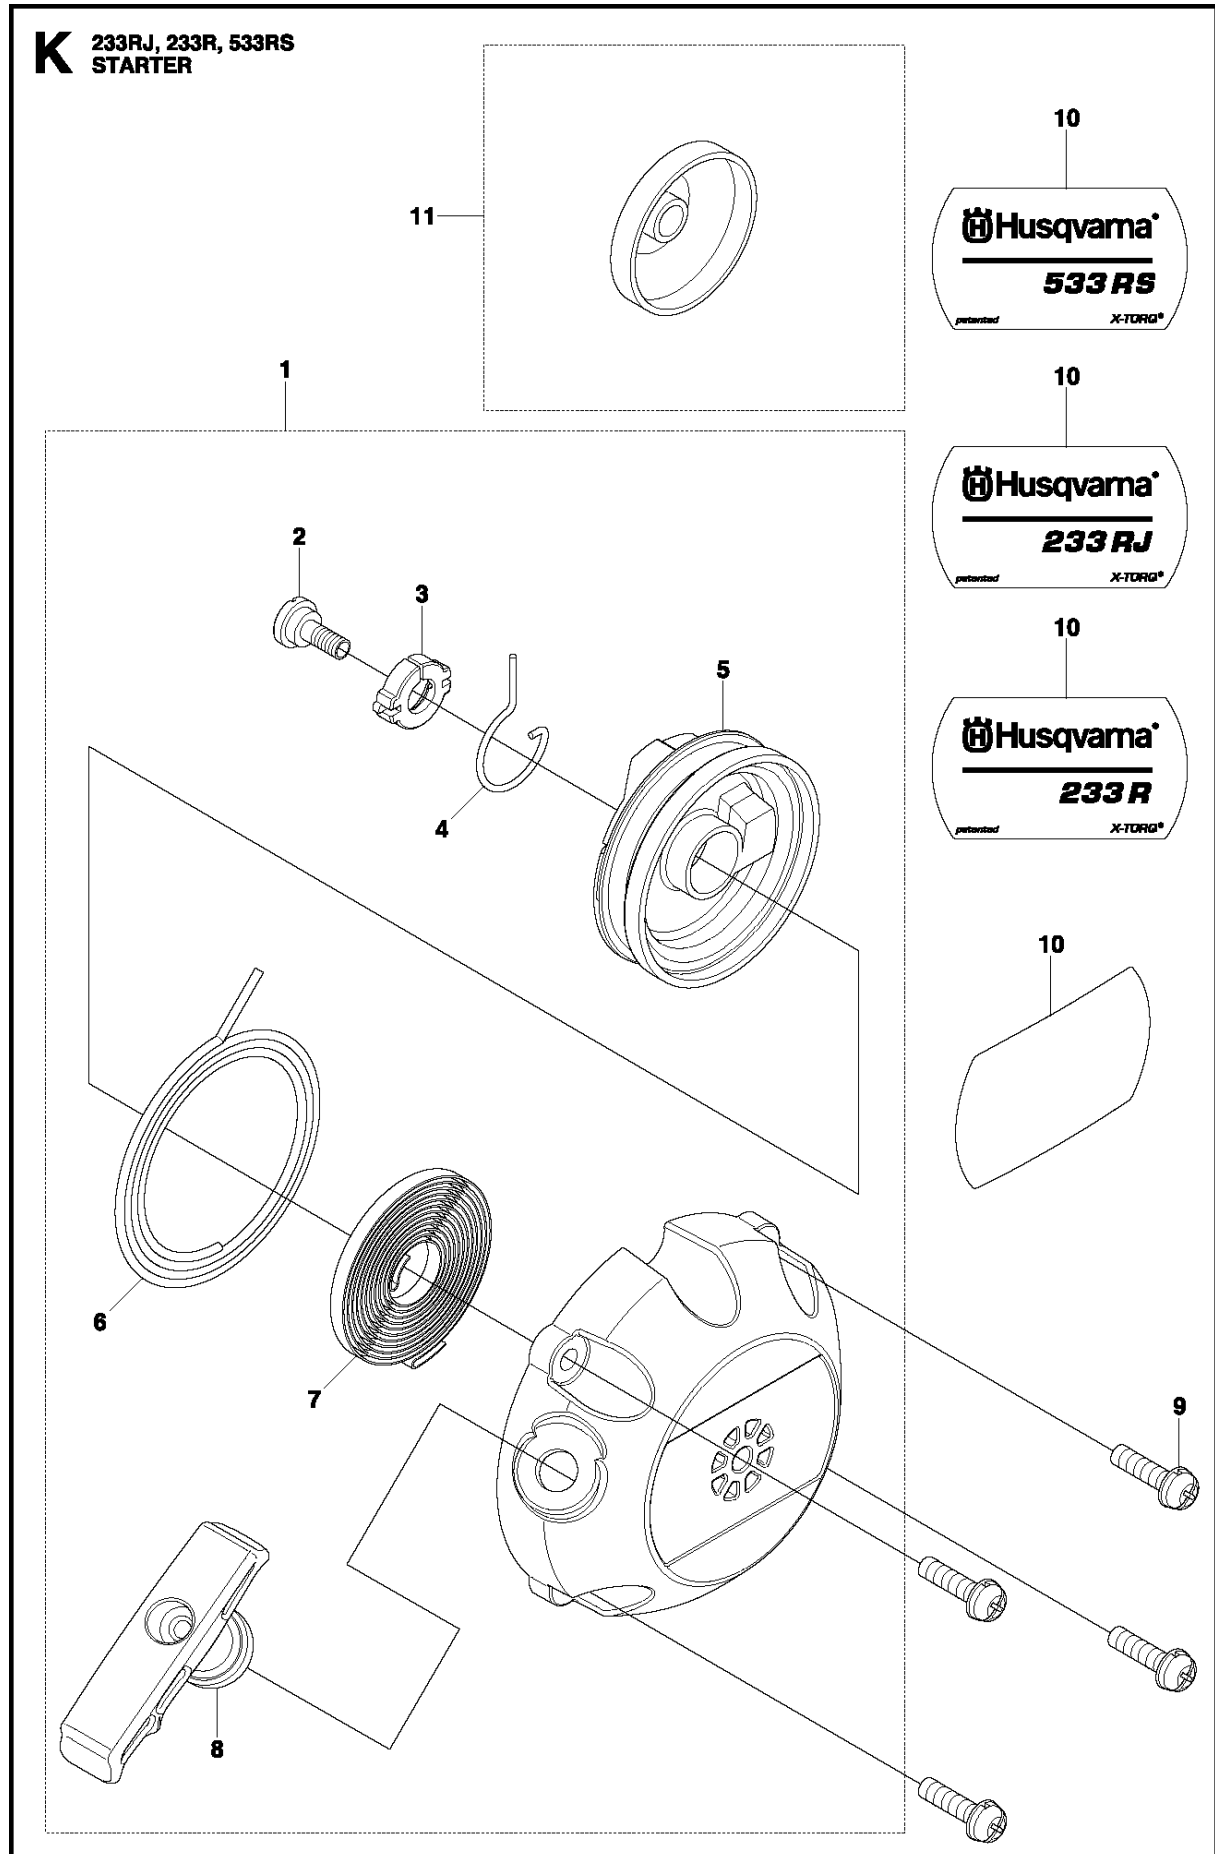

STARTER

233 RJ, 20140100001-Current

Ref	Part No	Description	Remark	QTY	KIT
1	528 06 90-01	STARTER ASSY		1	
2	515 36 71-01	SCREW		1	1
3	504 11 46-01	COLLAR		1	1
4	504 11 48-01	ARM		1	1
5	504 11 47-01	REEL		1	1
6	504 11 49-01	ROPE		1	1
7	504 11 50-01	SPIRAL SPRING		1	1
8	521 61 79-01	KNOB		1	1
9	506 74 56-01	BOLT		4	
10	578 42 08-01	DECAL	533RS	1	
10	528 06 98-01	LABEL,RECOIL	233RJ	1	
10	577 97 03-01	DECAL	233R	1	
11	504 11 44-01	PULLEY		1