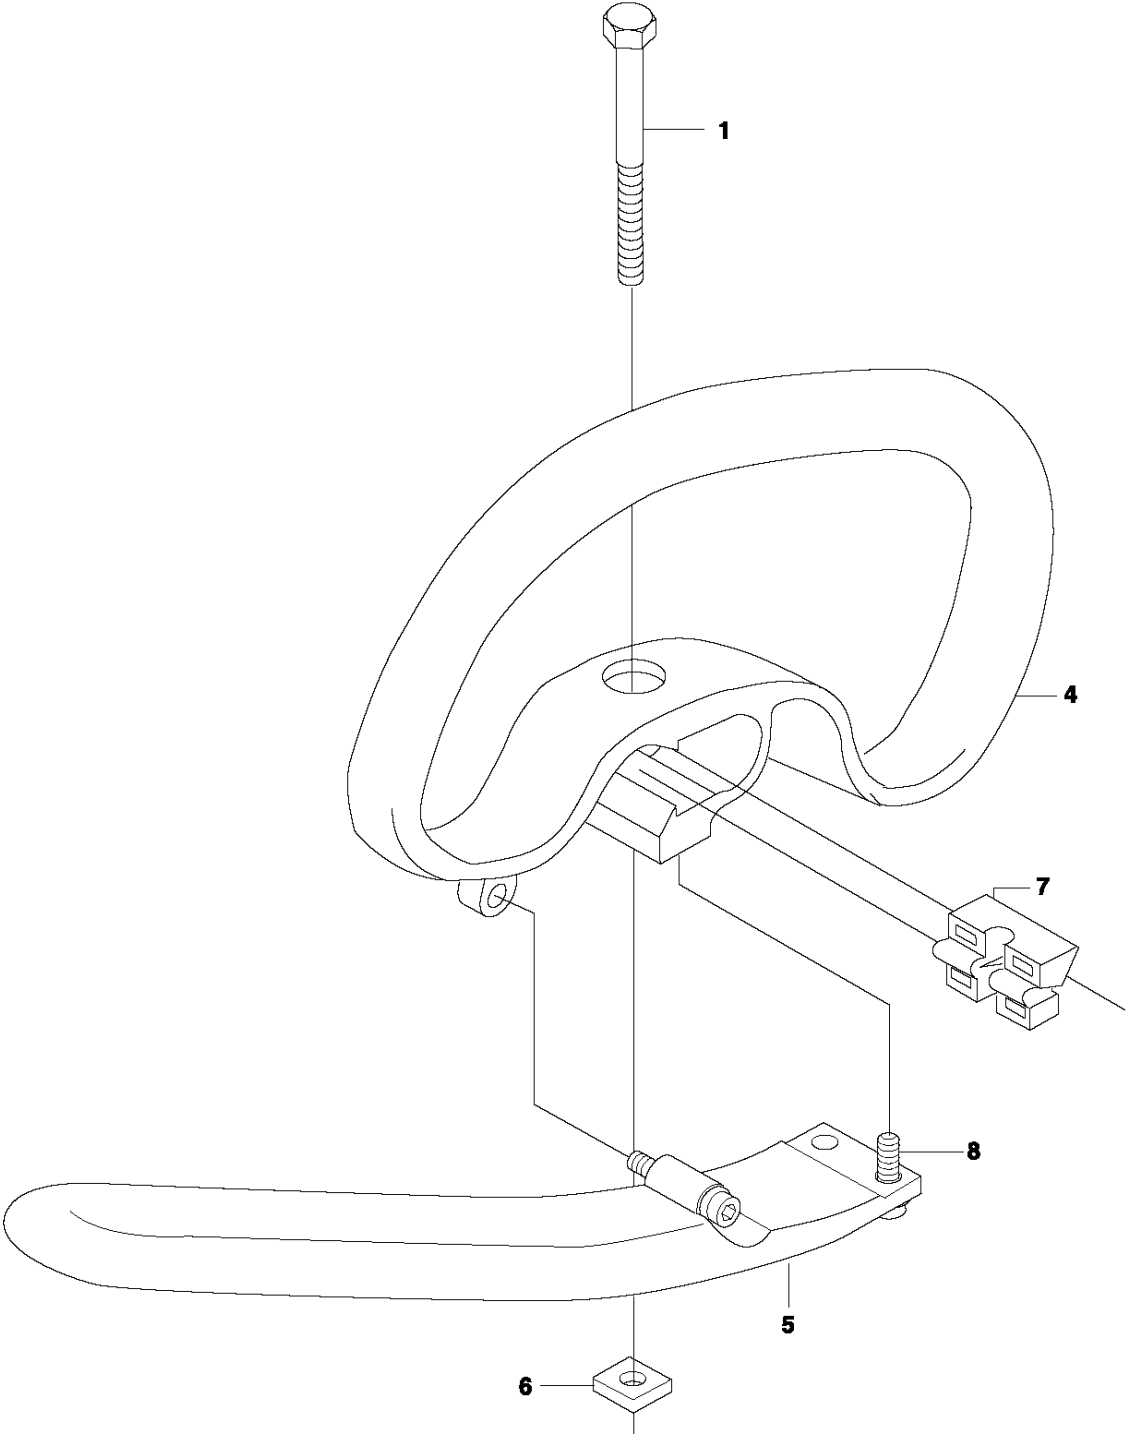

## BEVEL GEAR

233 RJ, 20140100001-Current

Ref	Part No	Description	Remark	QTY	KIT
1	537 33 38-01	BEVEL GEAR		1	1
2	503 20 15-02	SCREW IHHM		1	1
3	574 71 08-01	BOLT	Screw M5x12	1	
4	525 75 51-04	SCREW ITXSCFM	Screw M5x25	1	
5	738 21 99-00	BALL BEARING		1	1
6	738 21 99-02	BALL BEARING		1	1
7	735 31 11-00	CIRCLIP		1	1
8	735 31 25-10	CIRCLIP		1	1
9	738 21 98-00	BALL BEARING		1	1
11	523 01 90-01	BOLT	Screw M6x20	1	20
12	503 93 55-01	CLAMP.GUARD		1	20
13	503 25 24-01	BALL BEARING		1	1
14	735 31 28-10	CIRCLIP		1	1
15	537 23 49-01	DRIVER ASSY		1	
16	537 29 26-01	CUP		1	15
19	575 67 73-01	LOCKWASHER		1	20
20	581 02 75-02	CLAMP		1	

SHAFT

233 RJ, 20140100001-Current

Ref	Part No	Description	Remark	QTY KIT
1	528 84 20-01	PIPE-COMP		1
2	528 84 19-01	SHAFT		1
3	510 96 31-01	LABEL.CAUTION		1
4	521 82 21-01	HANGER		1
5	510 48 23-01	SCREW	233RJ	1
5	521 51 53-01	SCREW	233R, 533RS	1
6	505 29 58-01	LABEL		2

**C1** 233RJ  
HANDLE

HANDLE

233 RJ, 20140100001-Current

Ref	Part No	Description	Remark	QTY KIT
1	510 90 61-01	BOLT		1
4	503 87 19-06	HANDLE		1
5	503 99 78-04	HANDLE		1
6	502 19 71-01	SQUARE NUT		1
7	503 94 03-01	DISTANCE		1
8	574 18 15-01	SCREW IHSCFTO		3