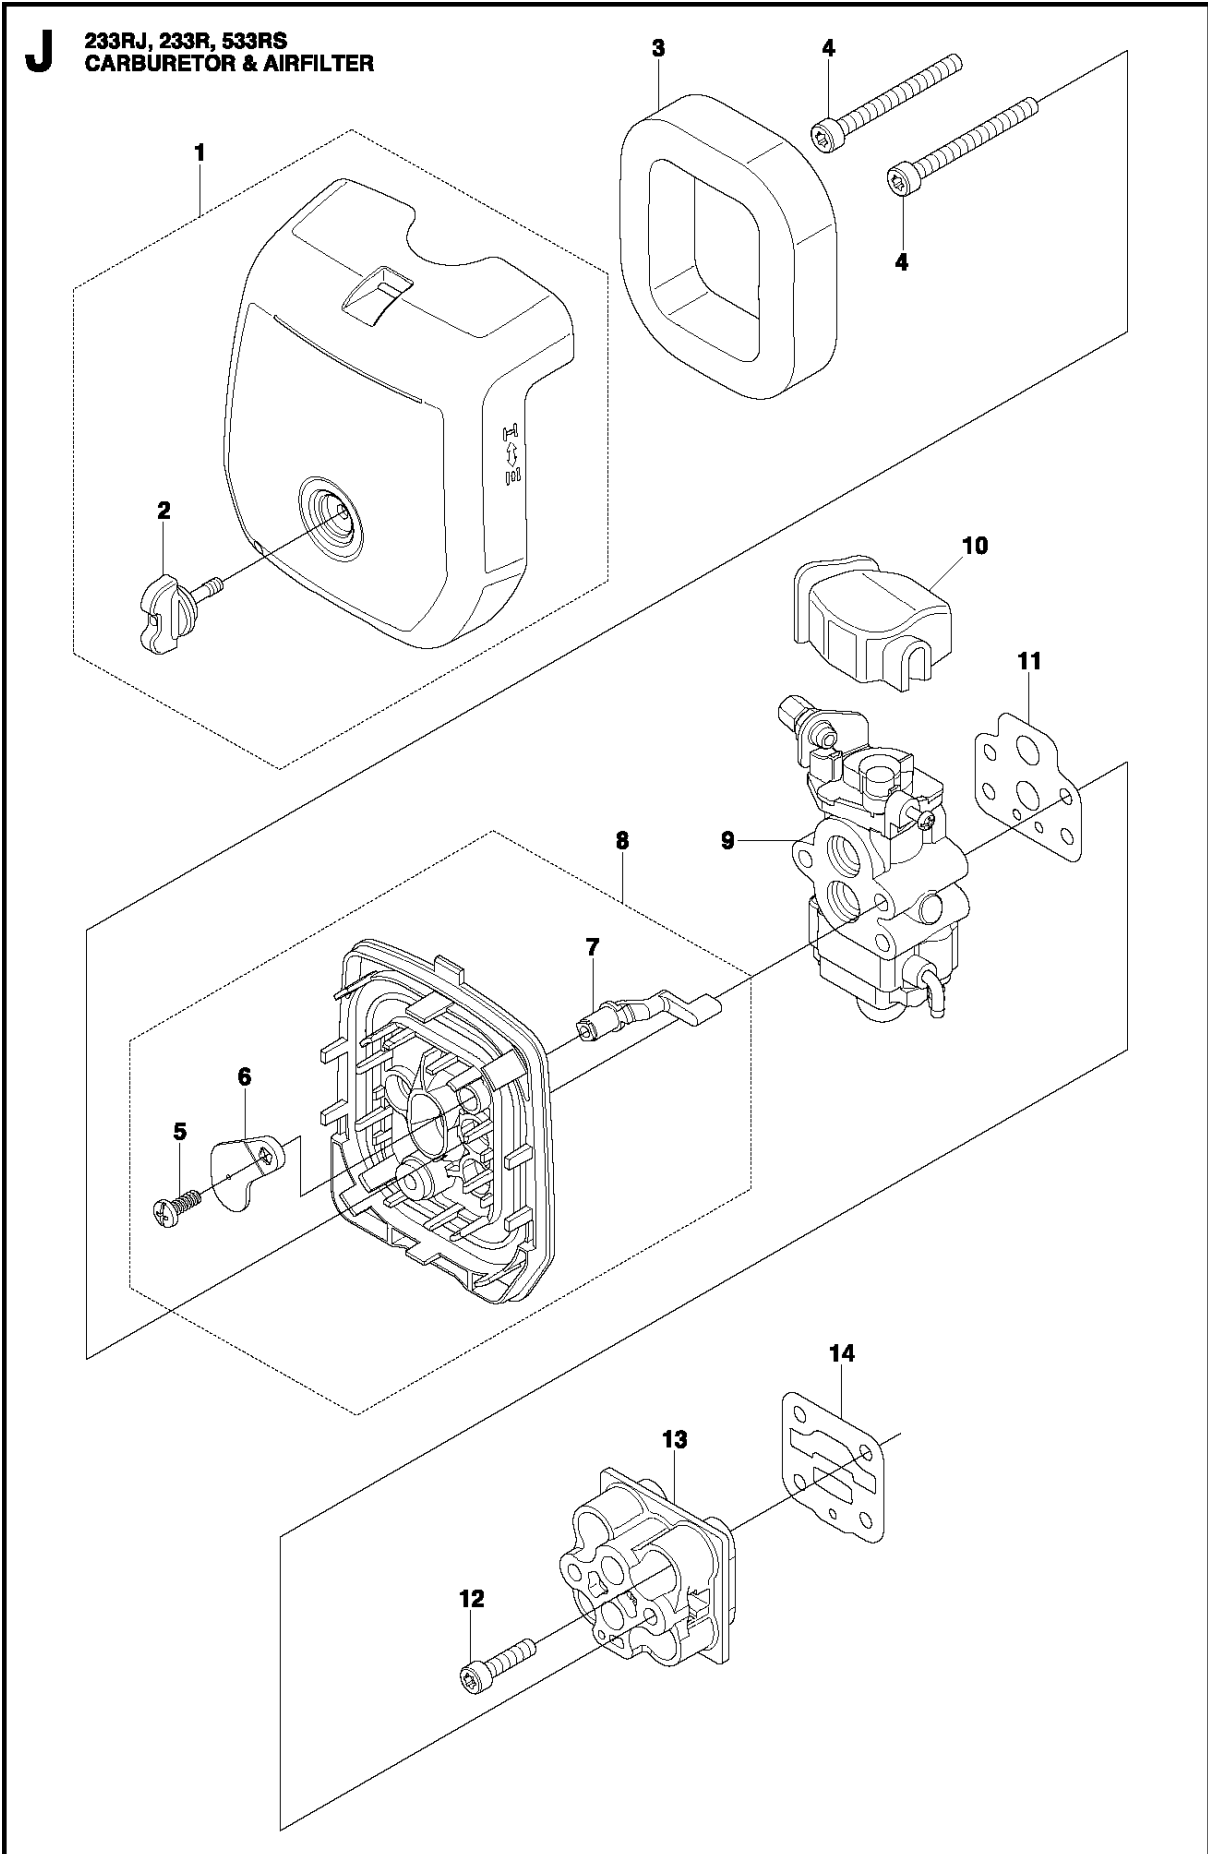

CARBURETOR & AIR FILTER

233 RJ, 20140100001-Current

Ref	Part No	Description	Remark	QTY	KIT
1	528 06 95-01	COVER		1	
2	523 07 13-01	KNOB		1	
3	512 32 96-01	AIR FILTER		1	
4	504 11 65-01	SCREW		2	
5	506 67 38-01	SCREW		1	8
6	515 38 65-01	PLATE.CHOKE		1	8
7	521 76 05-01	LEVER CHOKE		1	8
8	528 06 94-01	BODY		1	
9	577 46 26-01	CARBURETTOR		1	
10	506 74 42-01	COVER		1	
11	521 75 50-01	GASKET		1	
12	505 04 04-01	BOLT		4	
13	528 07 37-01	INSULATOR		1	
14	528 07 02-01	GASKET		1