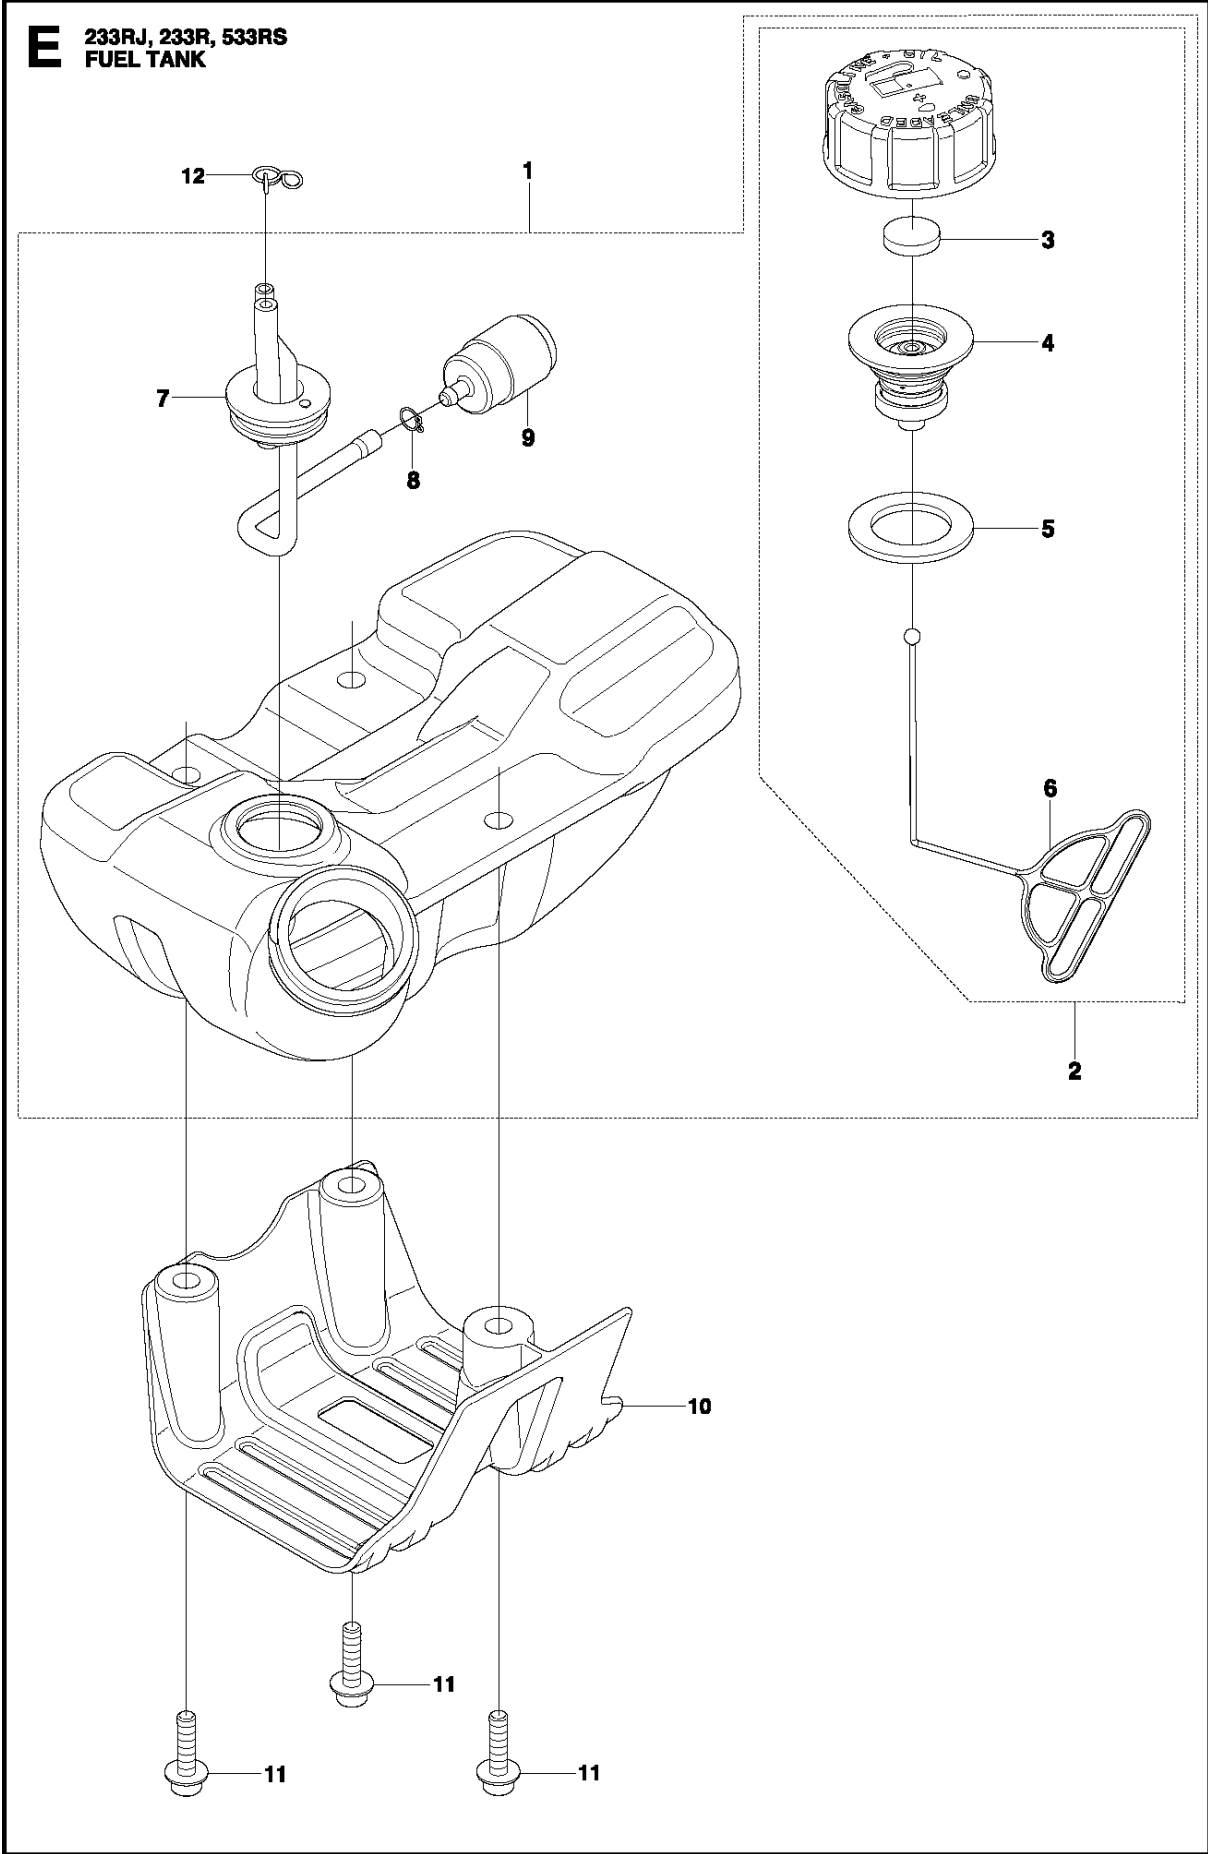

**C1** 233RJ  
HANDLE

HANDLE

233 RJ, 20140100001-Current

Ref	Part No	Description	Remark	QTY KIT
1	510 90 61-01	BOLT		1
4	503 87 19-06	HANDLE		1
5	503 99 78-04	HANDLE		1
6	502 19 71-01	SQUARE NUT		1
7	503 94 03-01	DISTANCE		1
8	574 18 15-01	SCREW IHSCFTO		3

## THROTTLE CONTROLS

233 RJ, 20140100001-Current

Ref	Part No	Description	Remark	QTY	KIT
1	522 52 38-01	THROTTLE CONTROL		1	
2	503 71 82-01	SWITCH		1	1
3	503 21 66-18	SCREW IHSCT		5	1
4	544 23 84-01	HANDLE HALF		1	1
5	544 23 85-01	HANDLE HALF		1	1
6	503 96 14-01	ABSORBER		1	1
7	503 91 81-01	THROTTLE LEVER		1	1
8	544 10 08-01	RECOIL SPRING		1	1
9	503 87 79-01	THROTTLE TRIGGER		1	1
10	503 87 80-01	THROTTLE LOCKOUT		1	1
11	544 10 17-01	DAMPER		2	1
12	544 21 10-01	RETAINER		1	1
13	522 44 88-01	THROTTLE CABLE ASSY		1	1